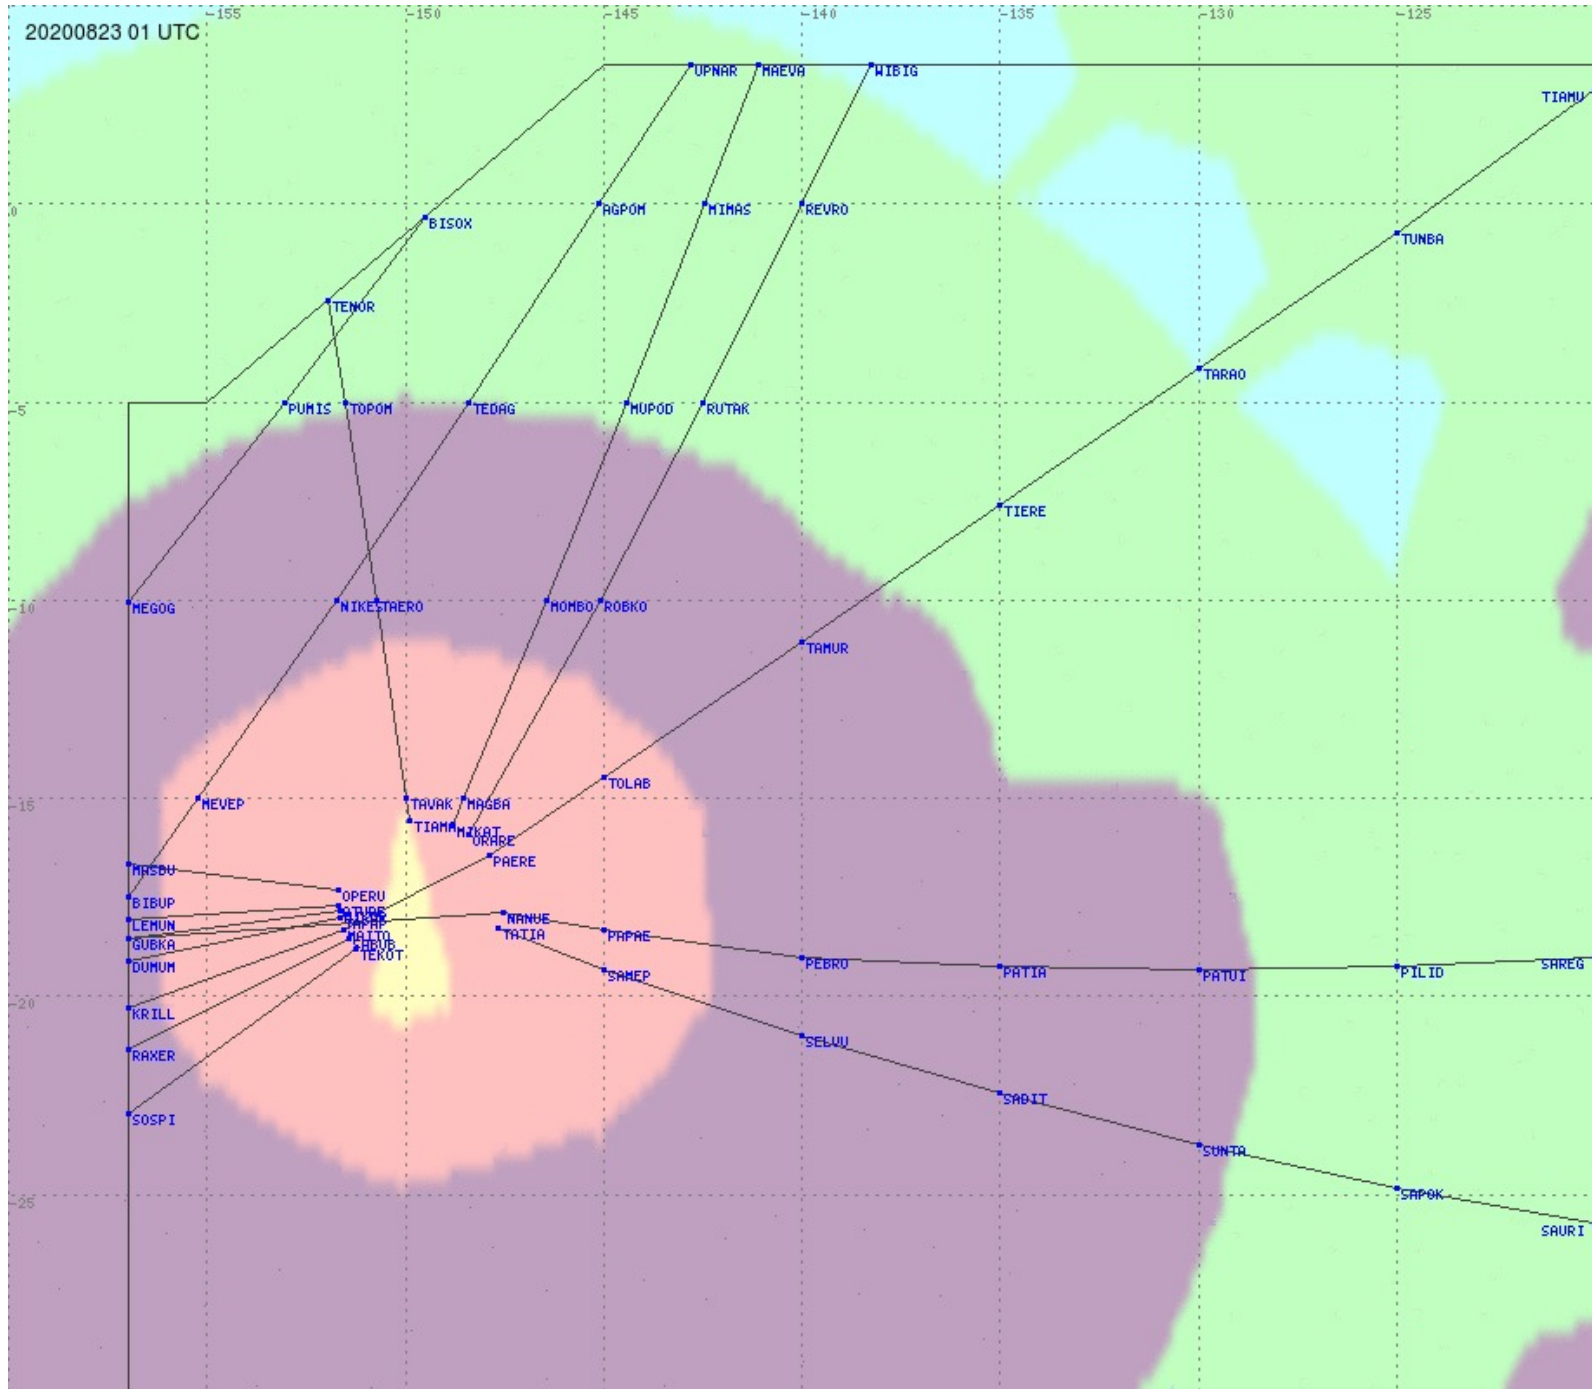

Tahiti FIR - HF Propag - 20200823

2.8 MHz 3.5 MHz 5.6 MHz 8.9 MHz 13.3 MHz 17.9 MHz None

Tahiti FIR - HF Propag - 20200823

2.8 MHz 3.5 MHz 5.6 MHz 8.9 MHz 13.3 MHz 17.9 MHz None

Tahiti FIR - HF Propag - 20200823

2.8 MHz 3.5 MHz 5.6 MHz 8.9 MHz 13.3 MHz 17.9 MHz None

Tahiti FIR - HF Propag - 20200823

2.8 MHz
3.5 MHz
5.6 MHz
8.9 MHz
13.3 MHz
17.9 MHz
None

Tahiti FIR - HF Propag - 20200823

Tahiti FIR - HF Propag - 20200823