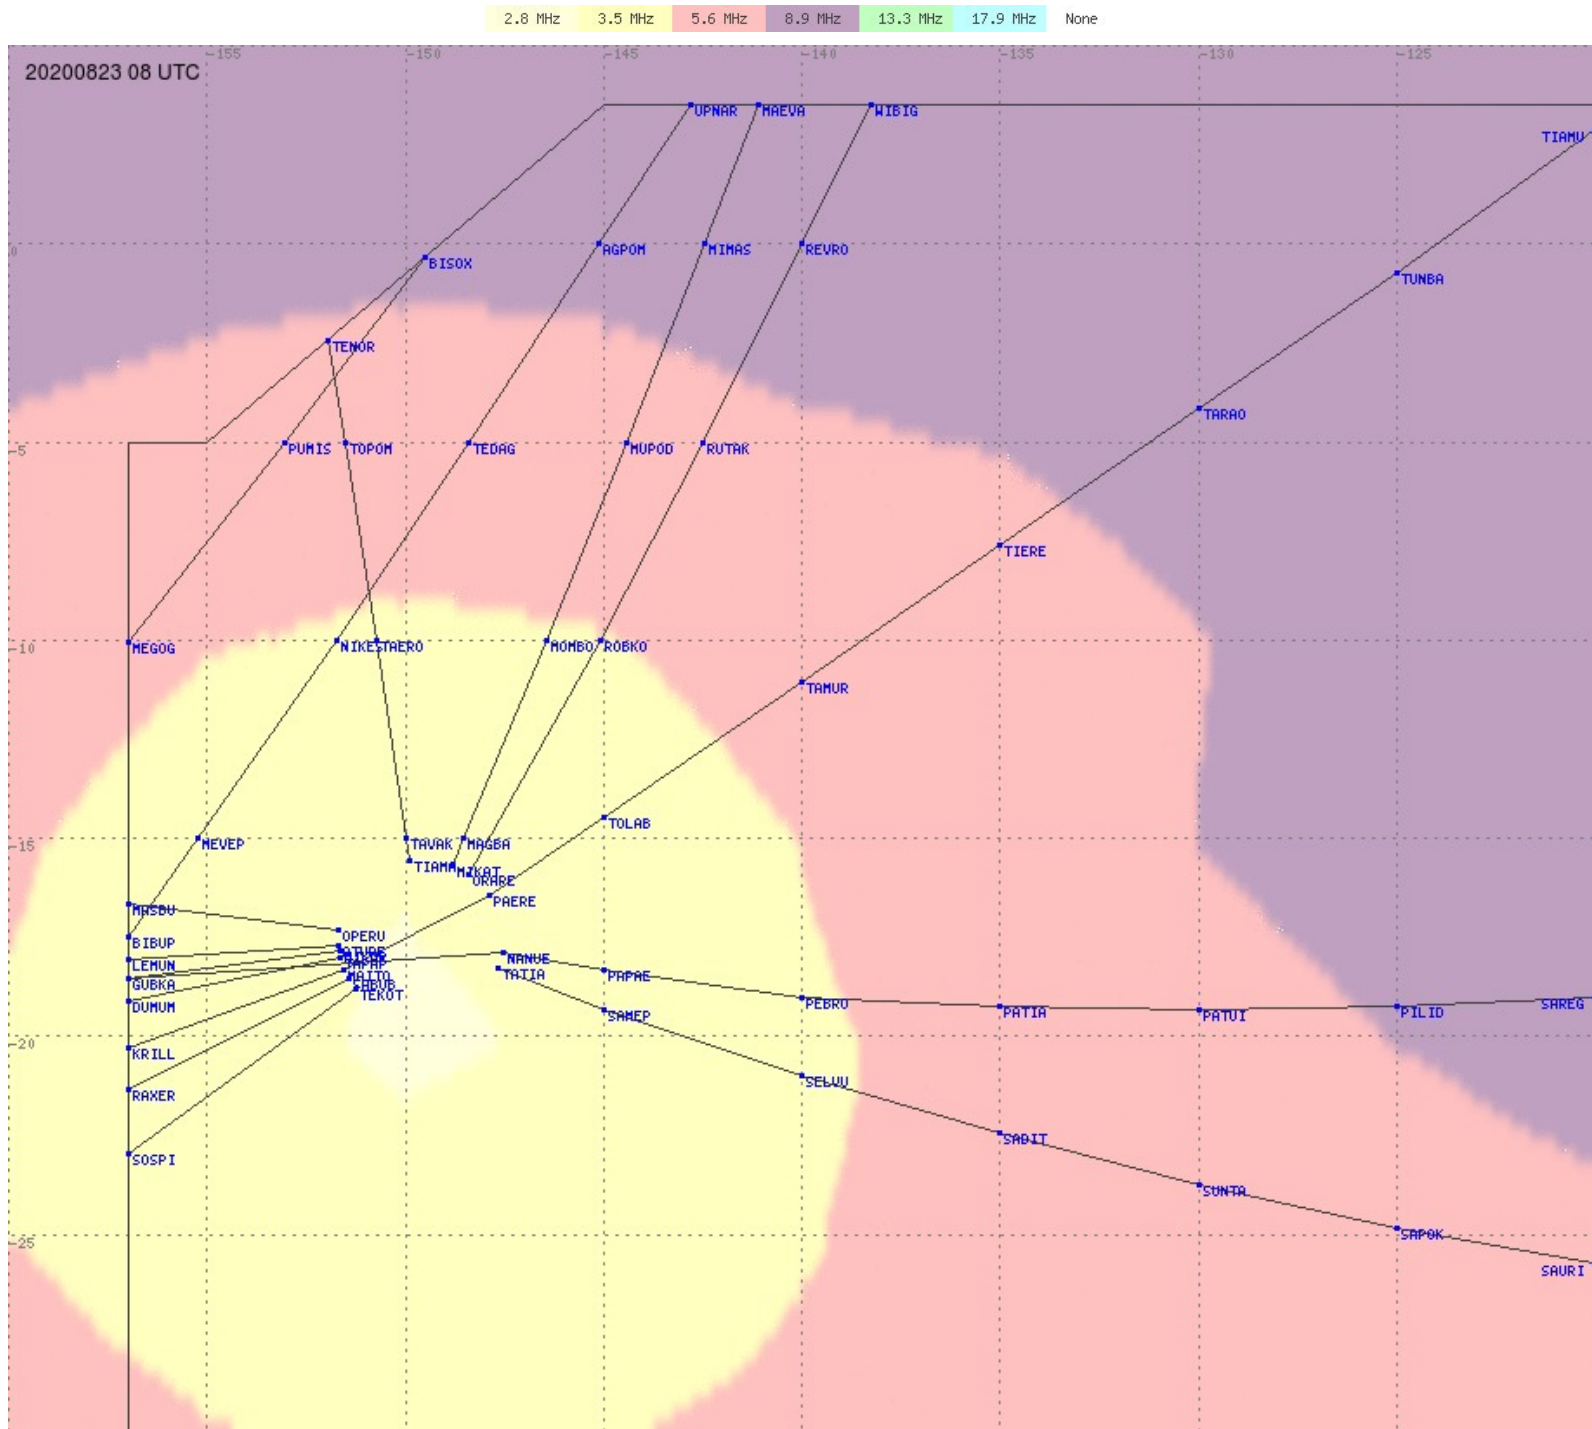

2.8 MHz 3.5 MHz 5.6 MHz 8.9 MHz 13.3 MHz 17.9 MHz None

Tahiti FIR - HF Propag - 20200823

2.8 MHz
3.5 MHz
5.6 MHz
8.9 MHz
13.3 MHz
17.9 MHz
None

Tahiti FIR - HF Propag - 20200823

Tahiti FIR - HF Propag - 20200823

Tahiti FIR - HF Propag - 20200823

Tahiti FIR - HF Propag - 20200823

2.8 MHz 3.5 MHz 5.6 MHz 8.9 MHz 13.3 MHz 17.9 MHz None

Tahiti FIR - HF Propag - 20200823

Tahiti FIR - HF Propag - 20200823

Tahiti FIR - HF Propag - 20200823

2.8 MHz 3.5 MHz 5.6 MHz 8.9 MHz 13.3 MHz 17.9 MHz None

Tahiti FIR - HF Propag - 20200823

Tahiti FIR - HF Propag - 20200823

2.8 MHz 3.5 MHz 5.6 MHz 8.9 MHz 13.3 MHz 17.9 MHz None

Tahiti FIR - HF Propag - 20200823