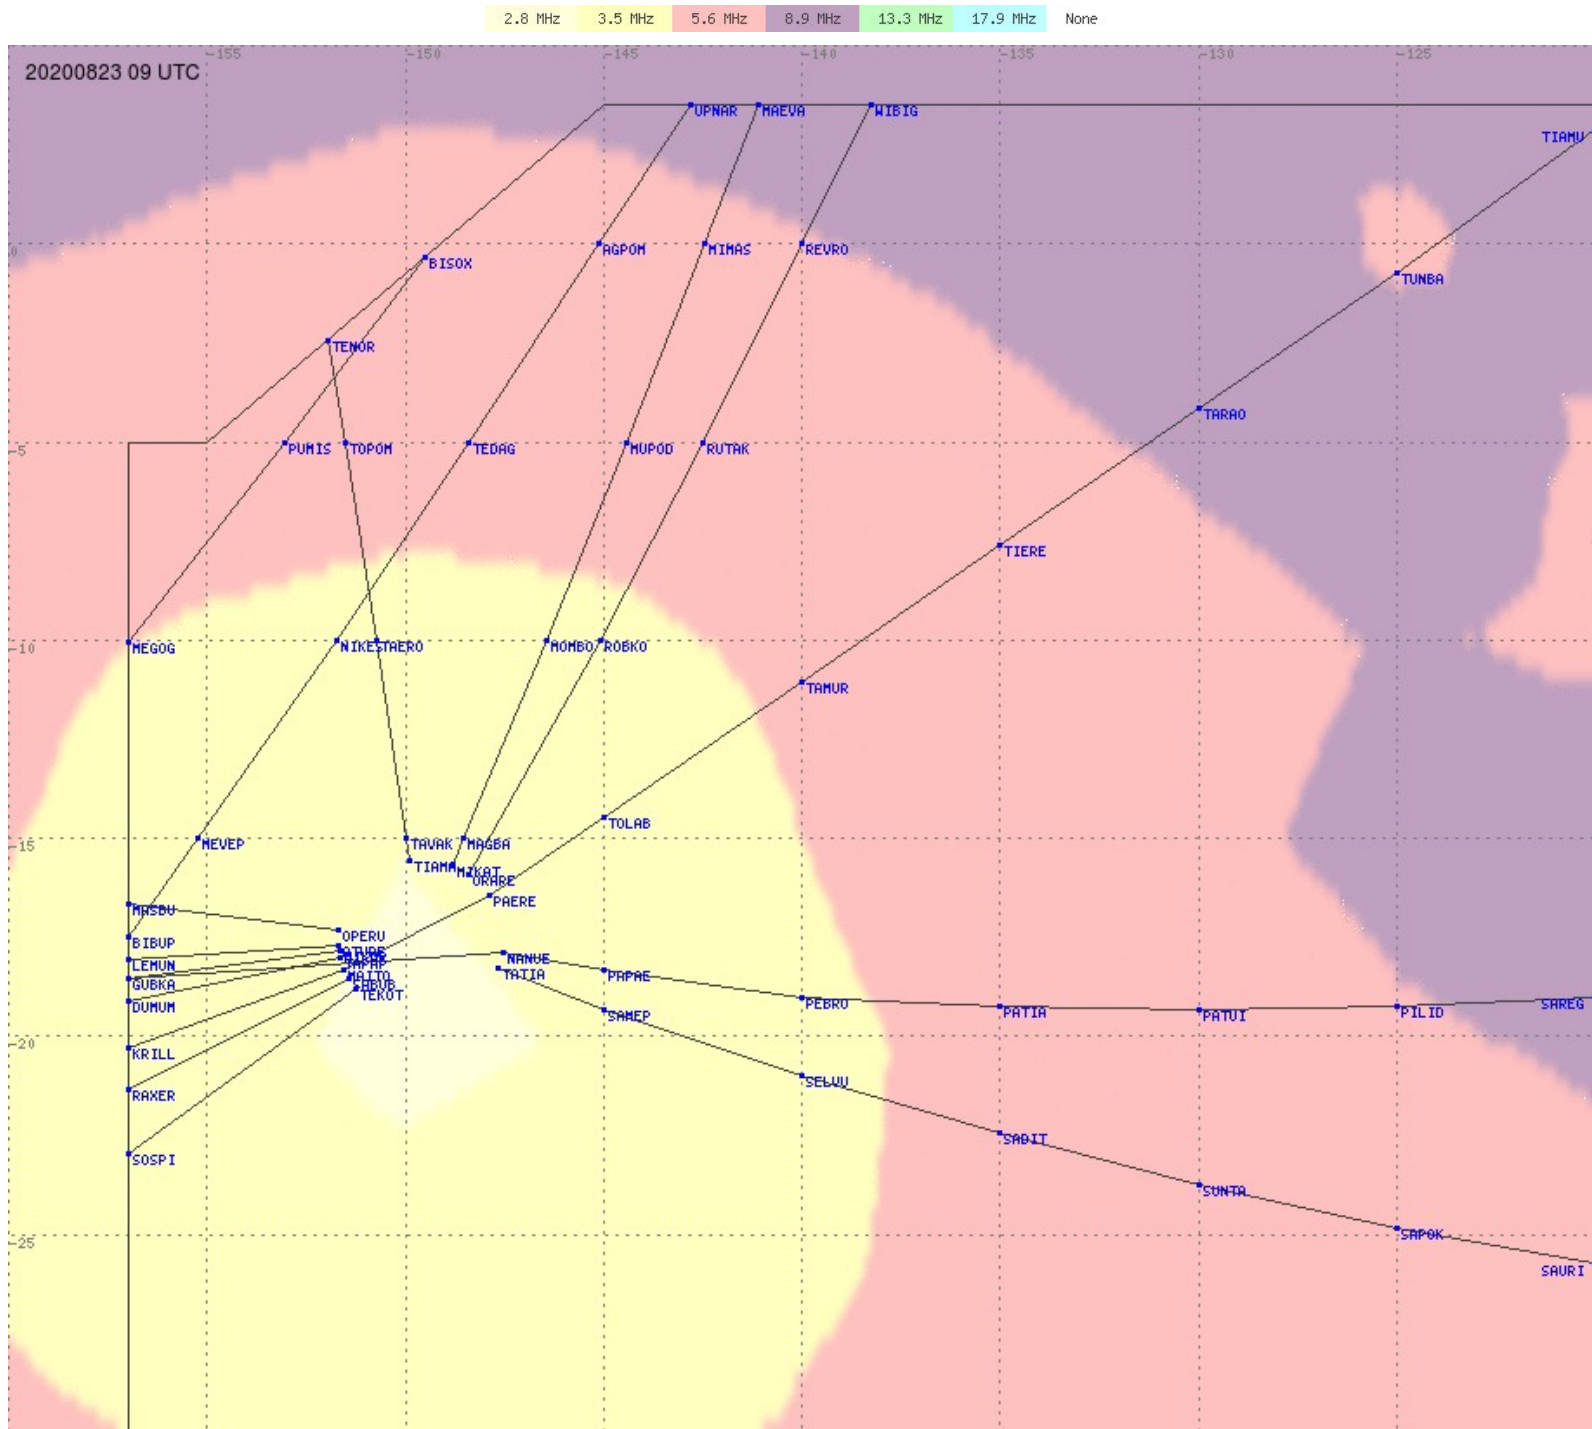

2.8 MHz 3.5 MHz 5.6 MHz 8.9 MHz 13.3 MHz 17.9 MHz None

Tahiti FIR - HF Propag - 20200823

2.8 MHz
3.5 MHz
5.6 MHz
8.9 MHz
13.3 MHz
17.9 MHz
None

Tahiti FIR - HF Propag - 20200823

Tahiti FIR - HF Propag - 20200823

Tahiti FIR - HF Propag - 20200823

Tahiti FIR - HF Propag - 20200823

2.8 MHz 3.5 MHz 5.6 MHz 8.9 MHz 13.3 MHz 17.9 MHz None

Tahiti FIR - HF Propag - 20200823

Tahiti FIR - HF Propag - 20200823

Tahiti FIR - HF Propag - 20200823

2.8 MHz 3.5 MHz 5.6 MHz 8.9 MHz 13.3 MHz 17.9 MHz None

Tahiti FIR - HF Propag - 20200823

Tahiti FIR - HF Propag - 20200823

2.8 MHz 3.5 MHz 5.6 MHz 8.9 MHz 13.3 MHz 17.9 MHz None

Tahiti FIR - HF Propag - 20200823