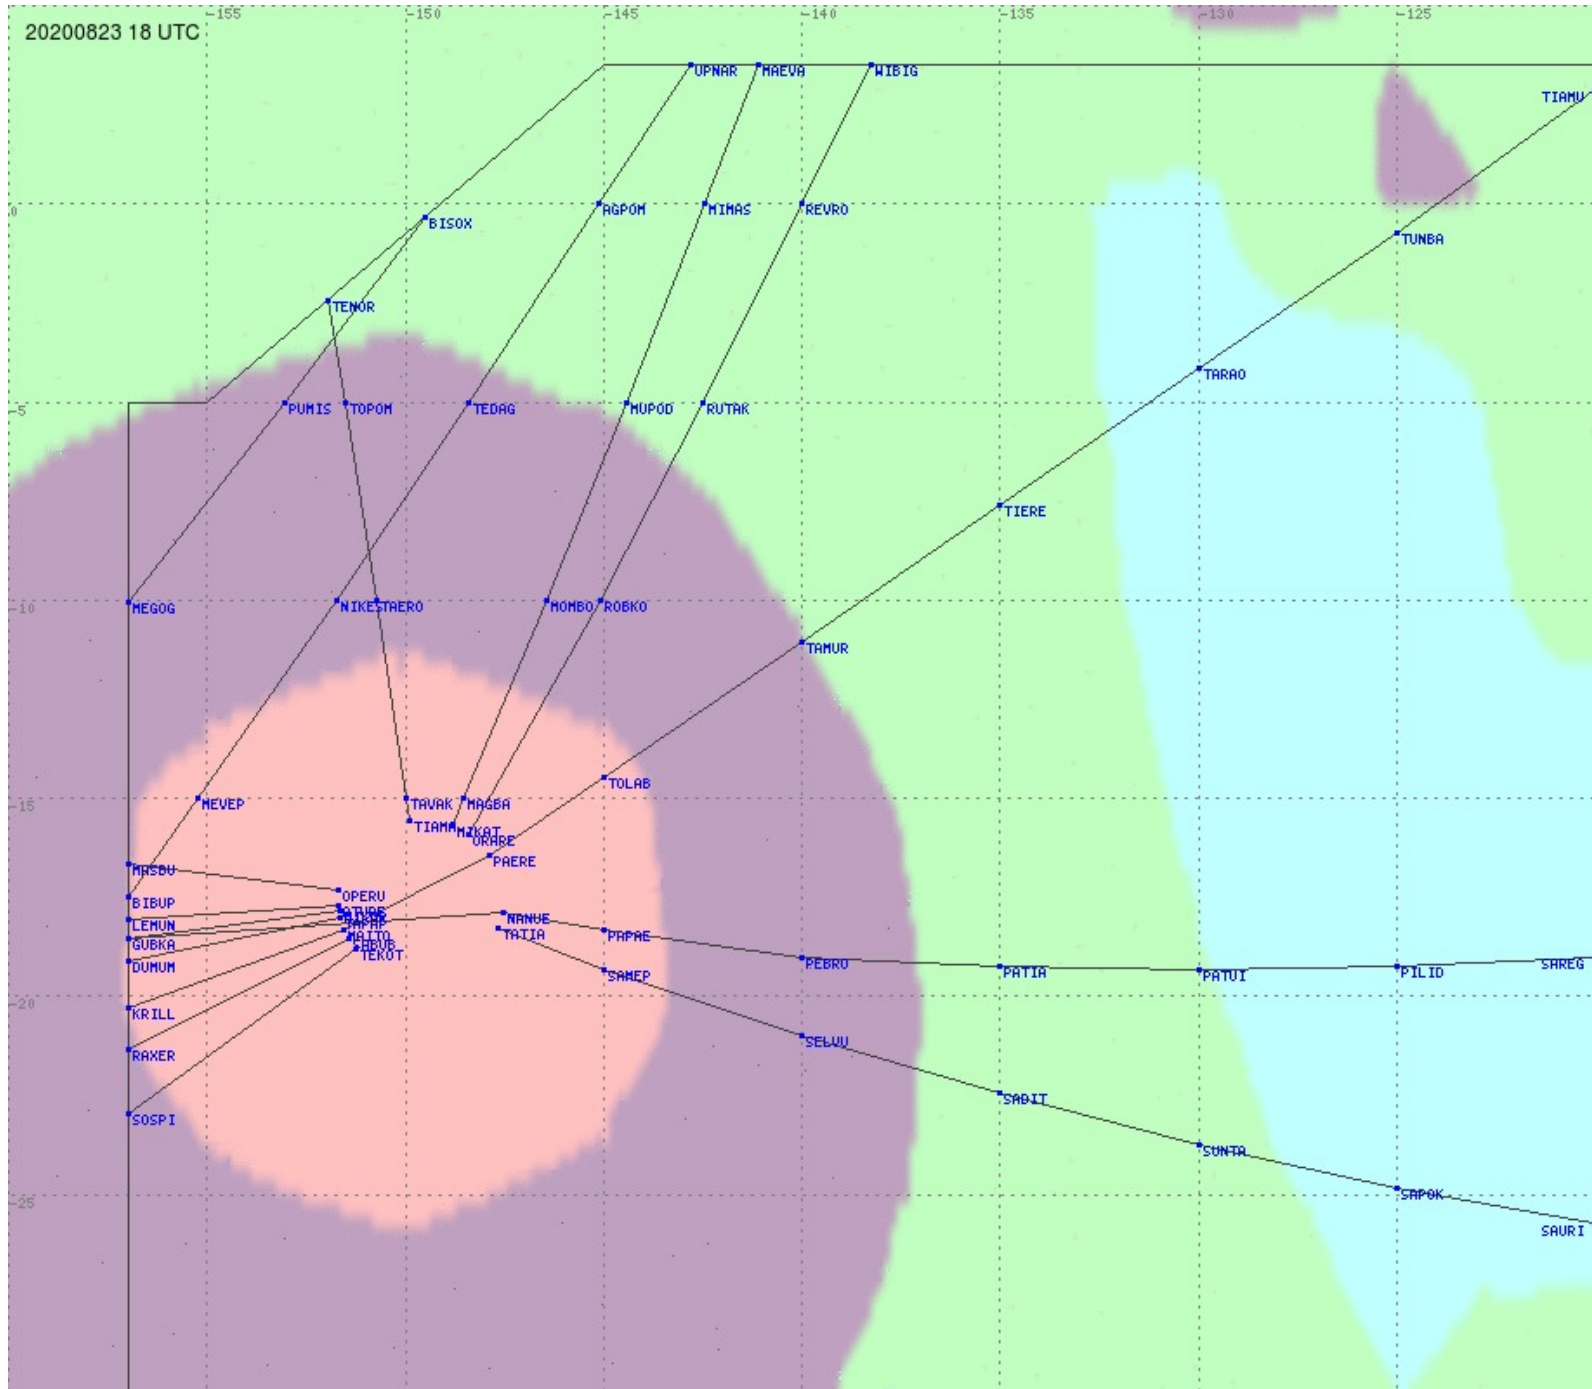

Tahiti FIR - HF Propag - 20200823

2.8 MHz 3.5 MHz 5.6 MHz 8.9 MHz 13.3 MHz 17.9 MHz None

Tahiti FIR - HF Propag - 20200823

2.8 MHz 3.5 MHz 5.6 MHz 8.9 MHz 13.3 MHz 17.9 MHz None

Tahiti FIR - HF Propag - 20200823

2.8 MHz 3.5 MHz 5.6 MHz 8.9 MHz 13.3 MHz 17.9 MHz None

Tahiti FIR - HF Propag - 20200823

Tahiti FIR - HF Propag - 20200823

2.8 MHz 3.5 MHz 5.6 MHz 8.9 MHz 13.3 MHz 17.9 MHz None

Tahiti FIR - HF Propag - 20200823

Tahiti FIR - HF Propag - 20200823

2.8 MHz 3.5 MHz 5.6 MHz 8.9 MHz 13.3 MHz 17.9 MHz None

Tahiti FIR - HF Propag - 20200823

Tahiti FIR - HF Propag - 20200823

Tahiti FIR - HF Propag - 20200823

2.8 MHz 3.5 MHz 5.6 MHz 8.9 MHz 13.3 MHz 17.9 MHz None