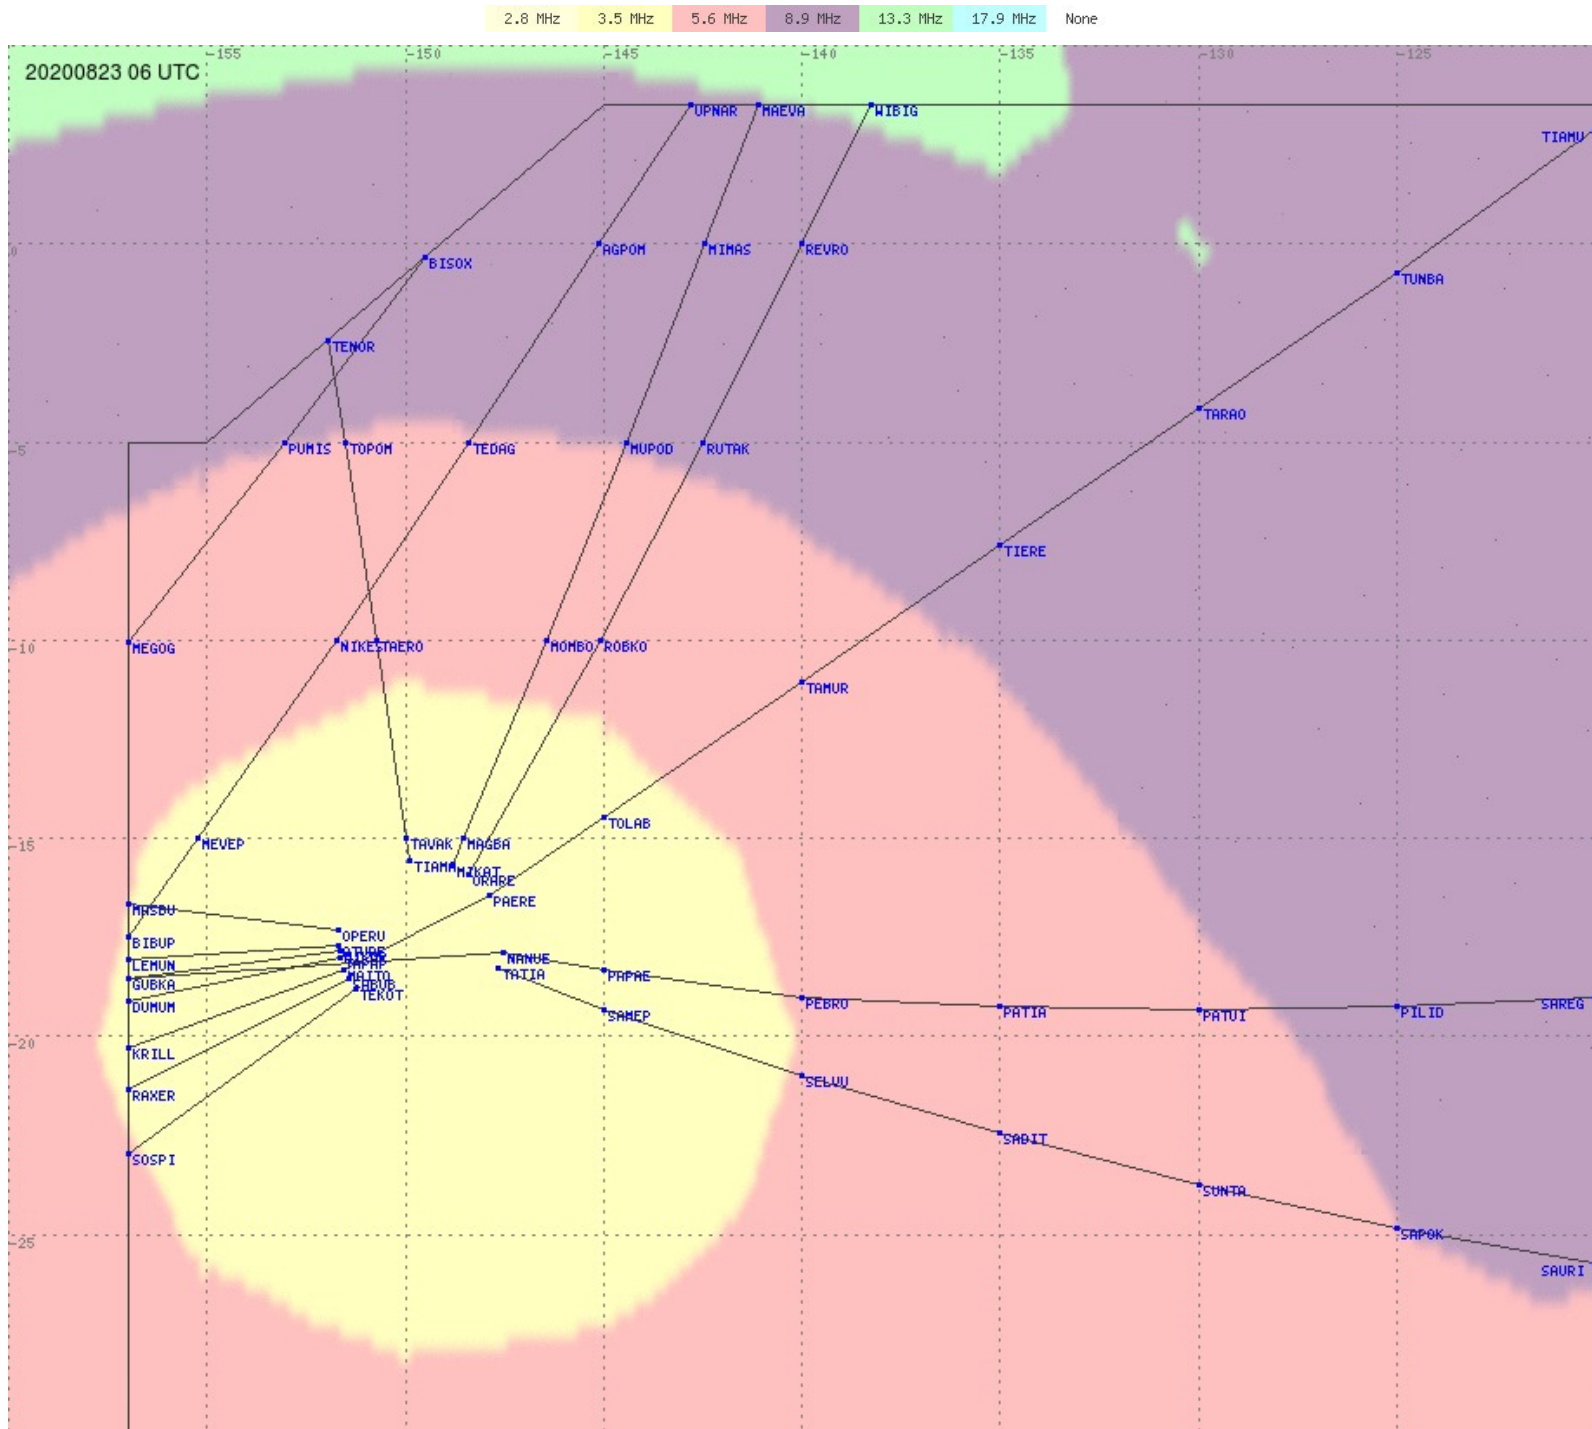

Tahiti FIR - HF Propag - 20200823

2.8 MHz 3.5 MHz 5.6 MHz 8.9 MHz 13.3 MHz 17.9 MHz None

Tahiti FIR - HF Propag - 20200823

2.8 MHz 3.5 MHz 5.6 MHz 8.9 MHz 13.3 MHz 17.9 MHz None

Tahiti FIR - HF Propag - 20200823

2.8 MHz 3.5 MHz 5.6 MHz 8.9 MHz 13.3 MHz 17.9 MHz None

Tahiti FIR - HF Propag - 20200823

2.8 MHz
3.5 MHz
5.6 MHz
8.9 MHz
13.3 MHz
17.9 MHz
None

Tahiti FIR - HF Propag - 20200823

Tahiti FIR - HF Propag - 20200823

Tahiti FIR - HF Propag - 20200823

Tahiti FIR - HF Propag - 20200823

2.8 MHz 3.5 MHz 5.6 MHz 8.9 MHz 13.3 MHz 17.9 MHz None

Tahiti FIR - HF Propag - 20200823

Tahiti FIR - HF Propag - 20200823

Tahiti FIR - HF Propag - 20200823