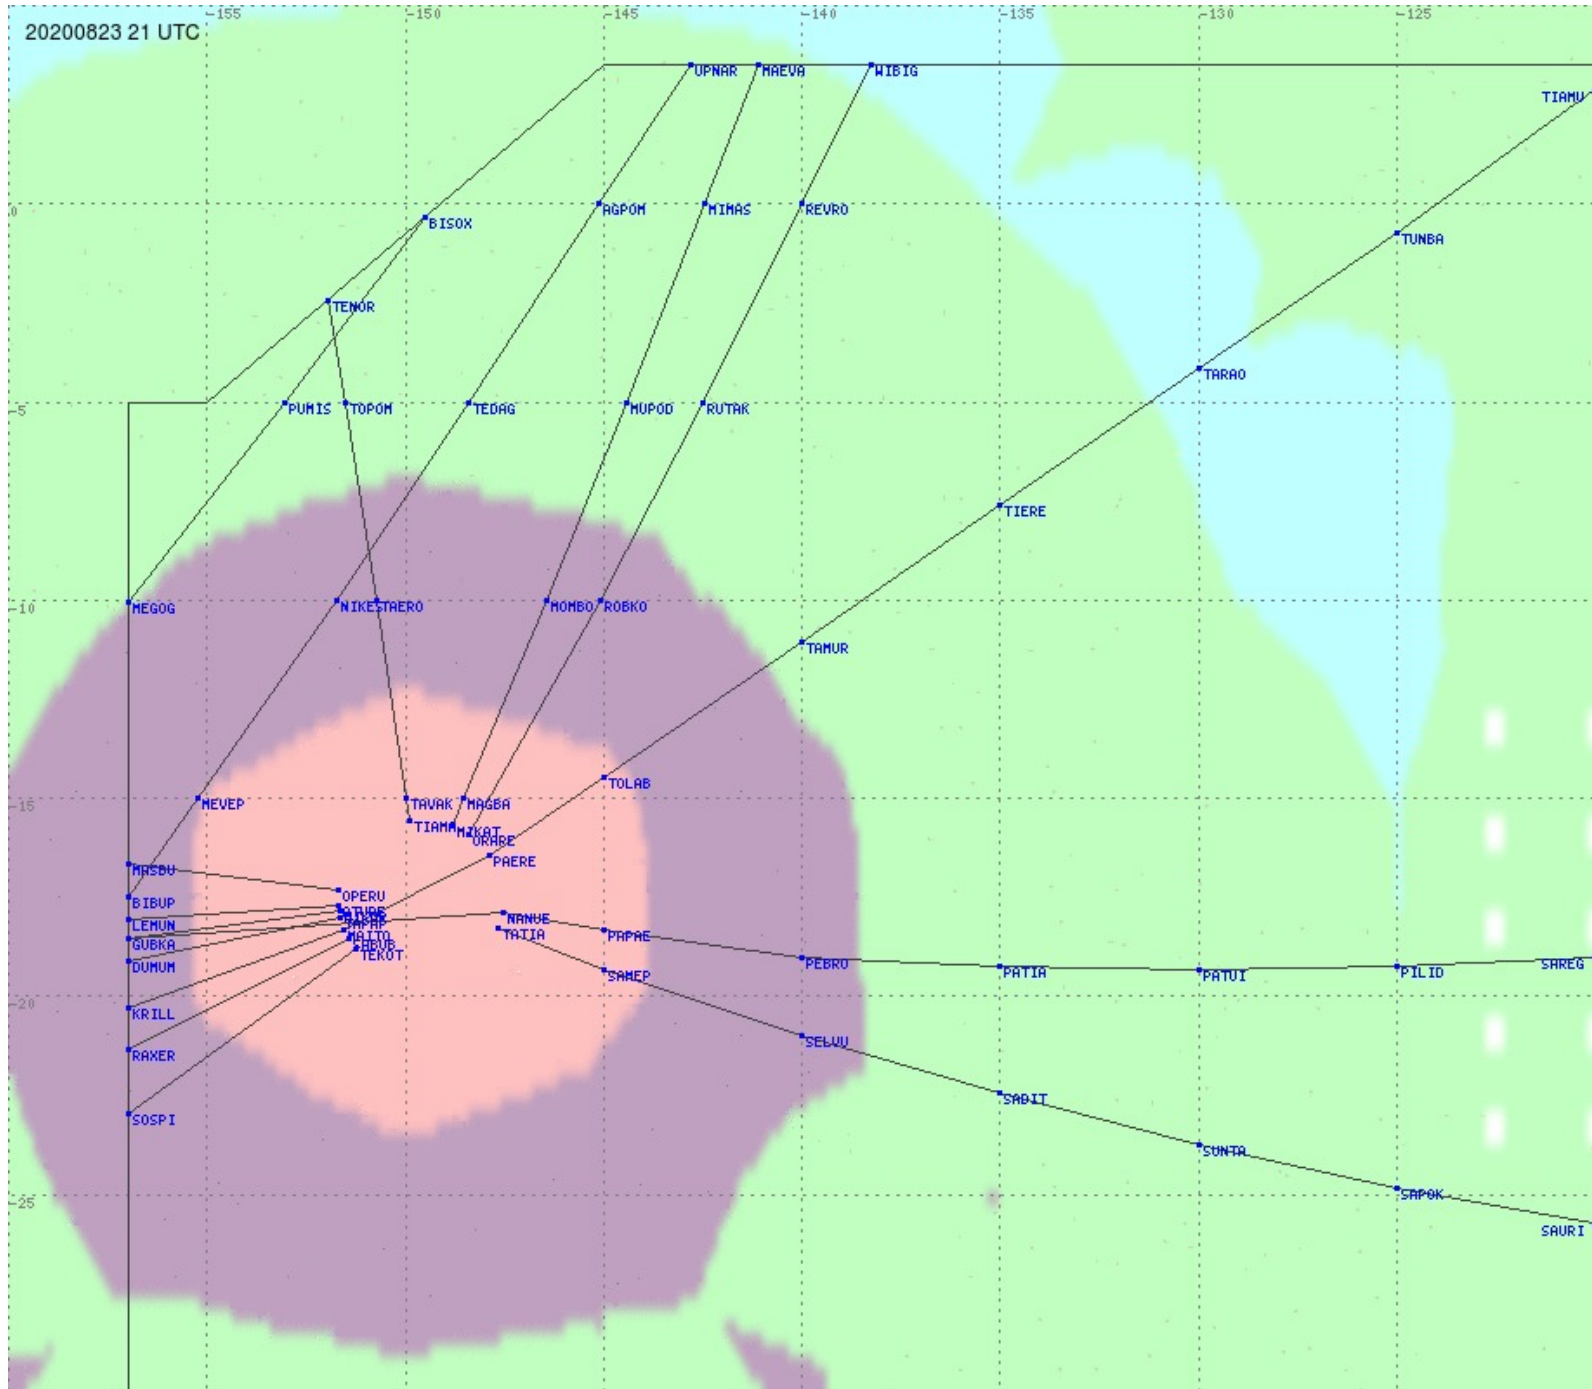

Tahiti FIR - HF Propag - 20200823

2.8 MHz 3.5 MHz 5.6 MHz 8.9 MHz 13.3 MHz 17.9 MHz None

Tahiti FIR - HF Propag - 20200823

2.8 MHz 3.5 MHz 5.6 MHz 8.9 MHz 13.3 MHz 17.9 MHz None

Tahiti FIR - HF Propag - 20200823

Tahiti FIR - HF Propag - 20200823

2.8 MHz 3.5 MHz 5.6 MHz 8.9 MHz 13.3 MHz 17.9 MHz None

Tahiti FIR - HF Propag - 20200823

Tahiti FIR - HF Propag - 20200823

Tahiti FIR - HF Propag - 20200823

2.8 MHz 3.5 MHz 5.6 MHz 8.9 MHz 13.3 MHz 17.9 MHz None

2.8 MHz 3.5 MHz 5.6 MHz 8.9 MHz 13.3 MHz 17.9 MHz None

Tahiti FIR - HF Propag - 20200823

2.8 MHz 3.5 MHz 5.6 MHz 8.9 MHz 13.3 MHz 17.9 MHz None

Tahiti FIR - HF Propag - 20200823

2.8 MHz 3.5 MHz 5.6 MHz 8.9 MHz 13.3 MHz 17.9 MHz None