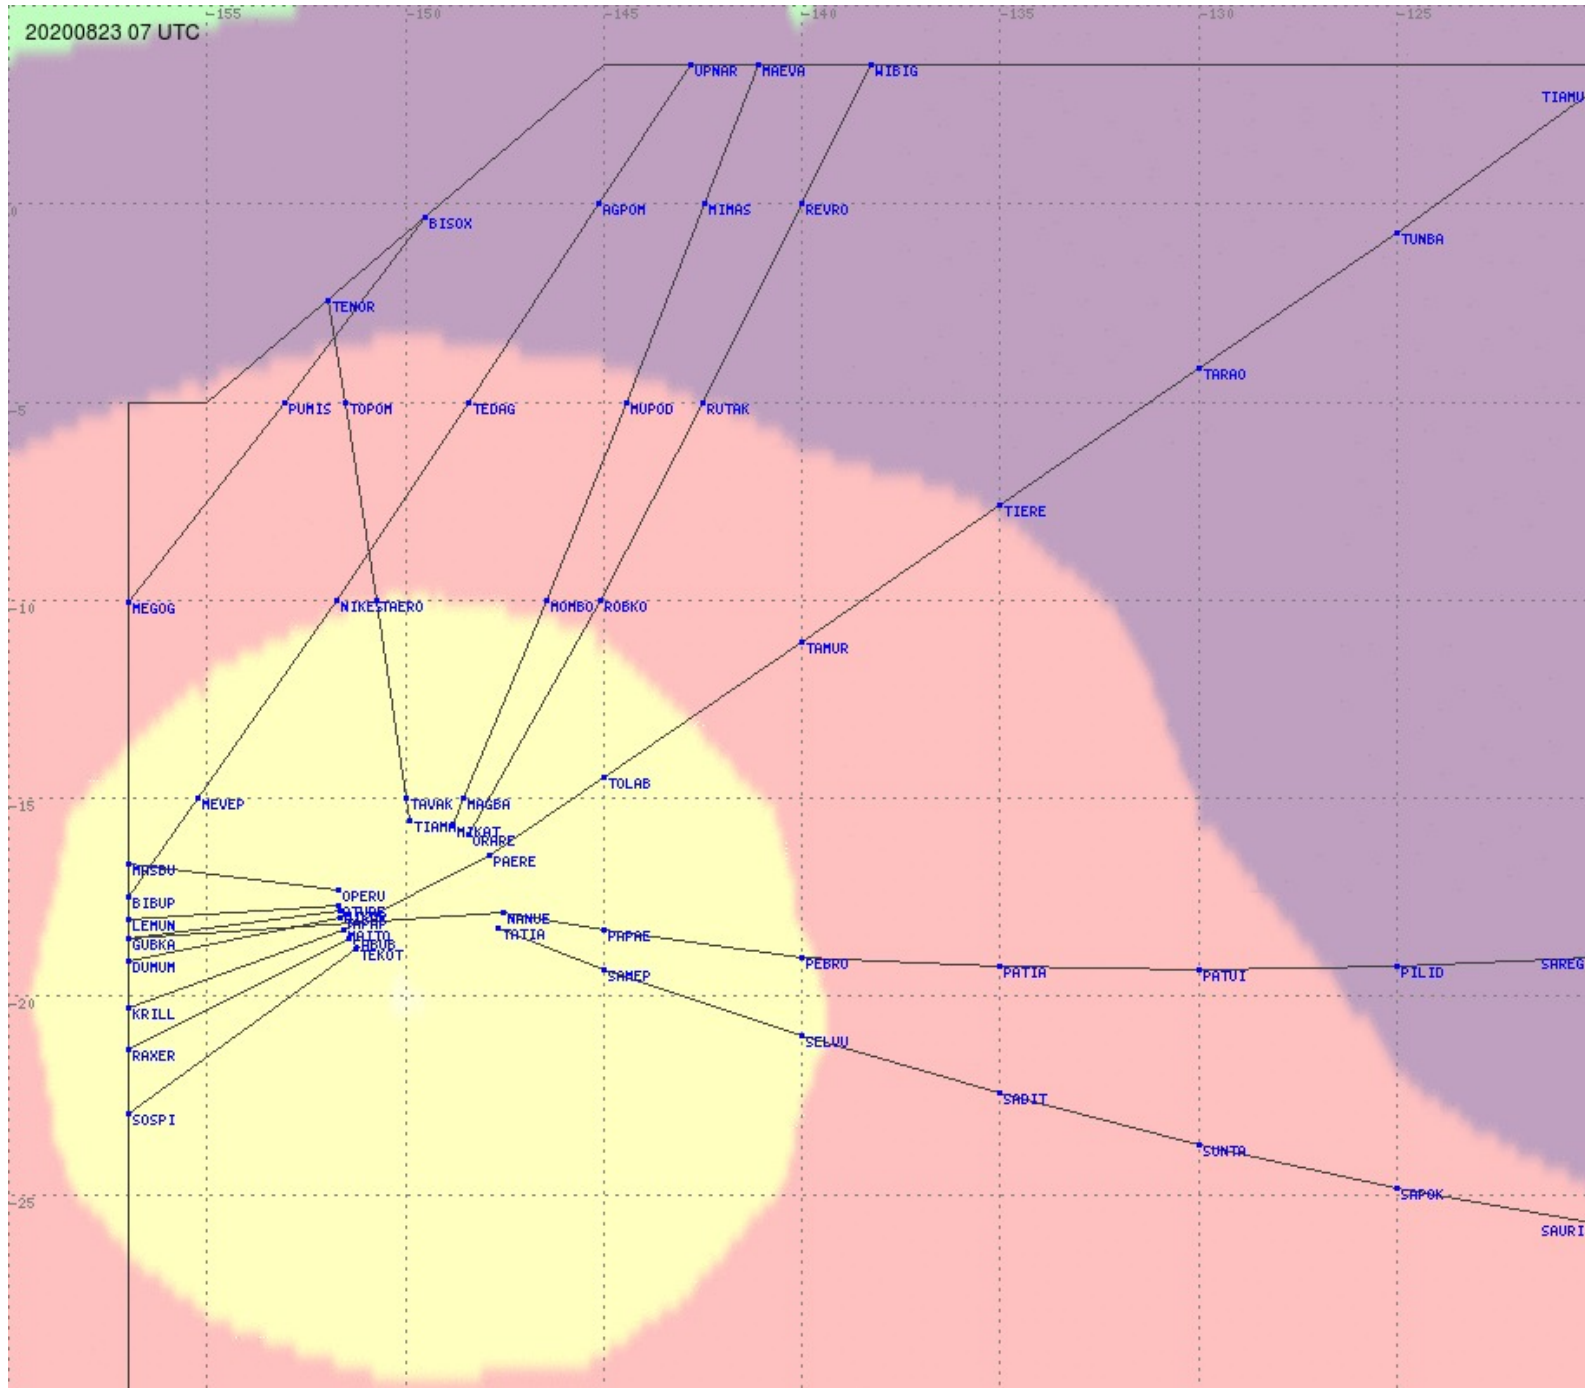

Tahiti FIR - HF Propag - 20200823

2.8 MHz 3.5 MHz 5.6 MHz 8.9 MHz 13.3 MHz 17.9 MHz None

Tahiti FIR - HF Propag - 20200823

2.8 MHz 3.5 MHz 5.6 MHz 8.9 MHz 13.3 MHz 17.9 MHz None

Tahiti FIR - HF Propag - 20200823

2.8 MHz 3.5 MHz 5.6 MHz 8.9 MHz 13.3 MHz 17.9 MHz None

Tahiti FIR - HF Propag - 20200823

2.8 MHz
3.5 MHz
5.6 MHz
8.9 MHz
13.3 MHz
17.9 MHz
None

Tahiti FIR - HF Propag - 20200823

Tahiti FIR - HF Propag - 20200823

Tahiti FIR - HF Propag - 20200823

Tahiti FIR - HF Propag - 20200823

2.8 MHz 3.5 MHz 5.6 MHz 8.9 MHz 13.3 MHz 17.9 MHz None

Tahiti FIR - HF Propag - 20200823

Tahiti FIR - HF Propag - 20200823

Tahiti FIR - HF Propag - 20200823