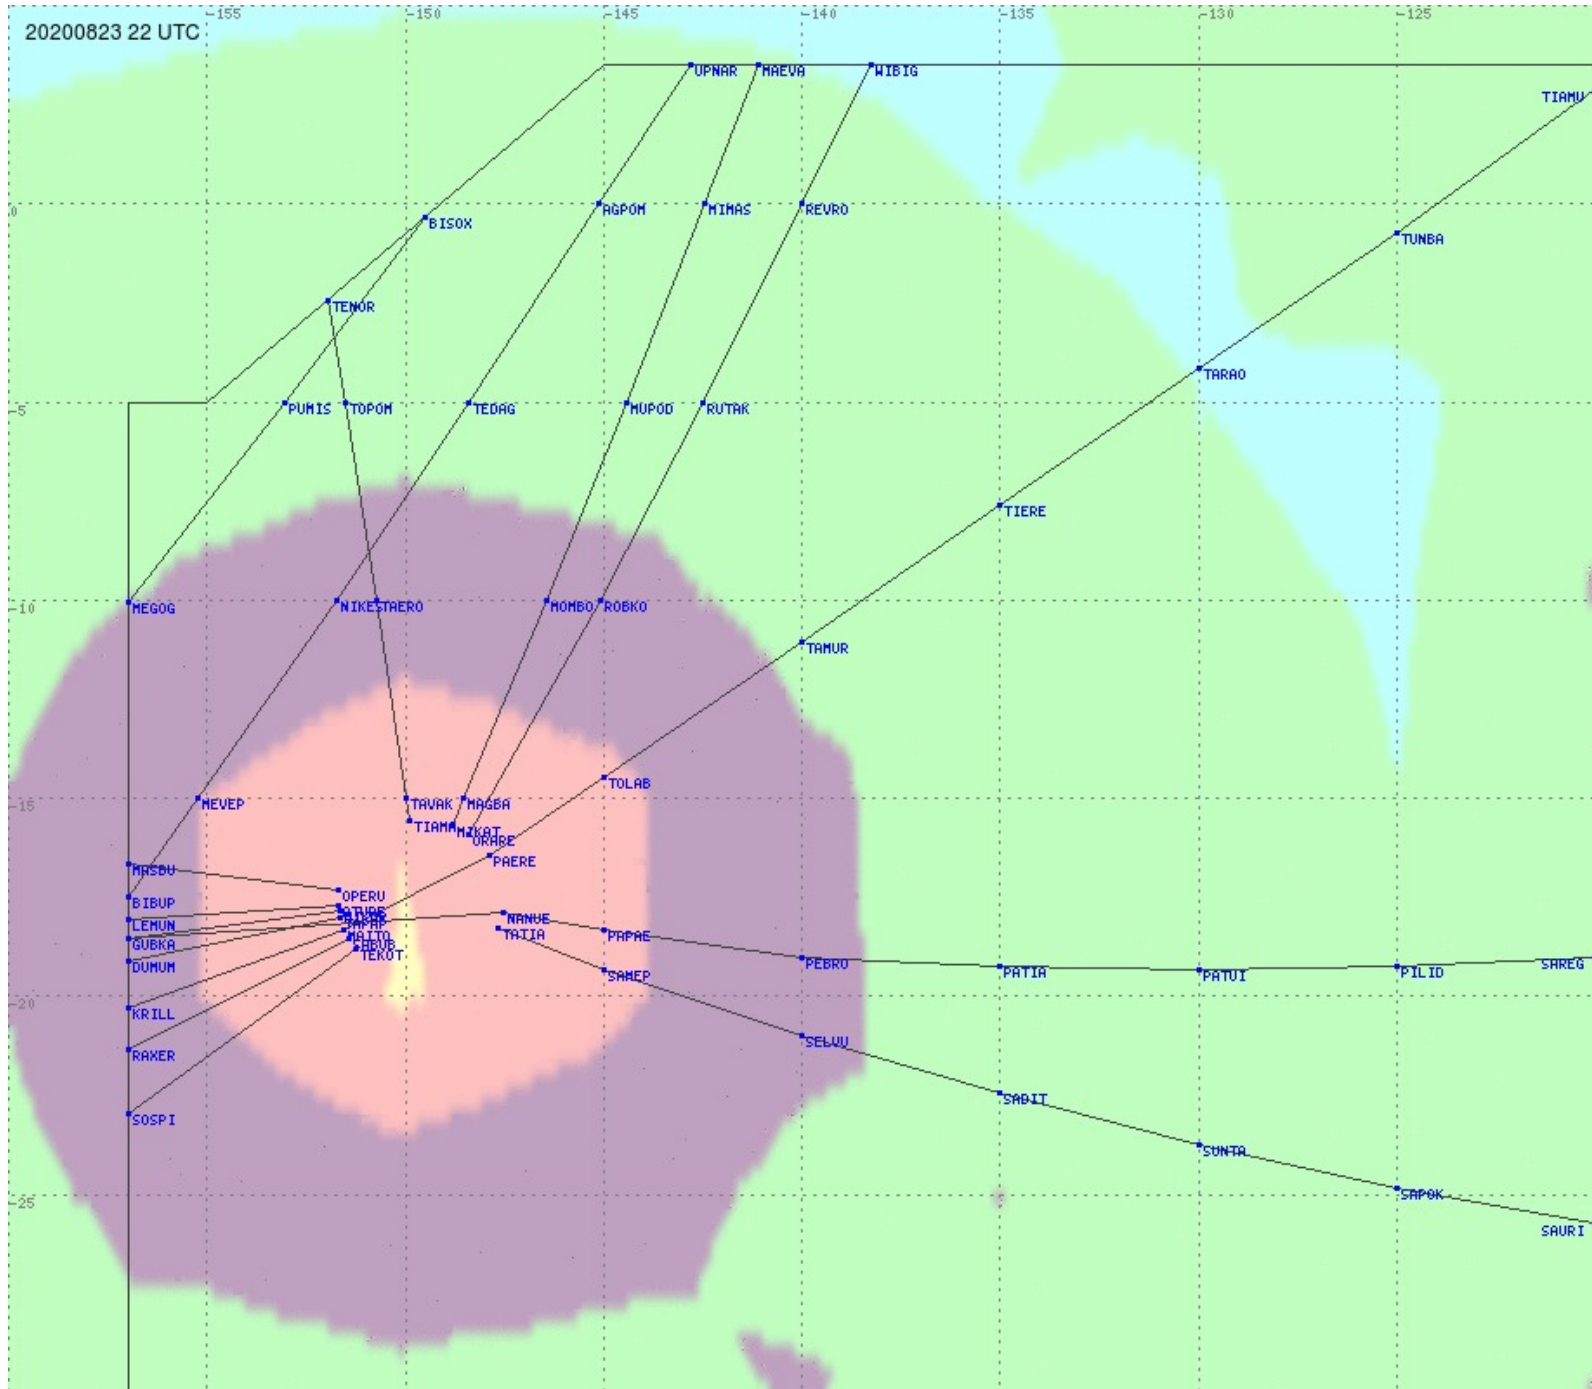

Tahiti FIR - HF Propag - 20200823

2.8 MHz 3.5 MHz 5.6 MHz 8.9 MHz 13.3 MHz 17.9 MHz None

Tahiti FIR - HF Propag - 20200823

2.8 MHz 3.5 MHz 5.6 MHz 8.9 MHz 13.3 MHz 17.9 MHz None

Tahiti FIR - HF Propag - 20200823

Tahiti FIR - HF Propag - 20200823

2.8 MHz 3.5 MHz 5.6 MHz 8.9 MHz 13.3 MHz 17.9 MHz None

Tahiti FIR - HF Propag - 20200823

Tahiti FIR - HF Propag - 20200823

Tahiti FIR - HF Propag - 20200823

2.8 MHz 3.5 MHz 5.6 MHz 8.9 MHz 13.3 MHz 17.9 MHz None

2.8 MHz 3.5 MHz 5.6 MHz 8.9 MHz 13.3 MHz 17.9 MHz None

Tahiti FIR - HF Propag - 20200823

2.8 MHz 3.5 MHz 5.6 MHz 8.9 MHz 13.3 MHz 17.9 MHz None

Tahiti FIR - HF Propag - 20200823

2.8 MHz 3.5 MHz 5.6 MHz 8.9 MHz 13.3 MHz 17.9 MHz None