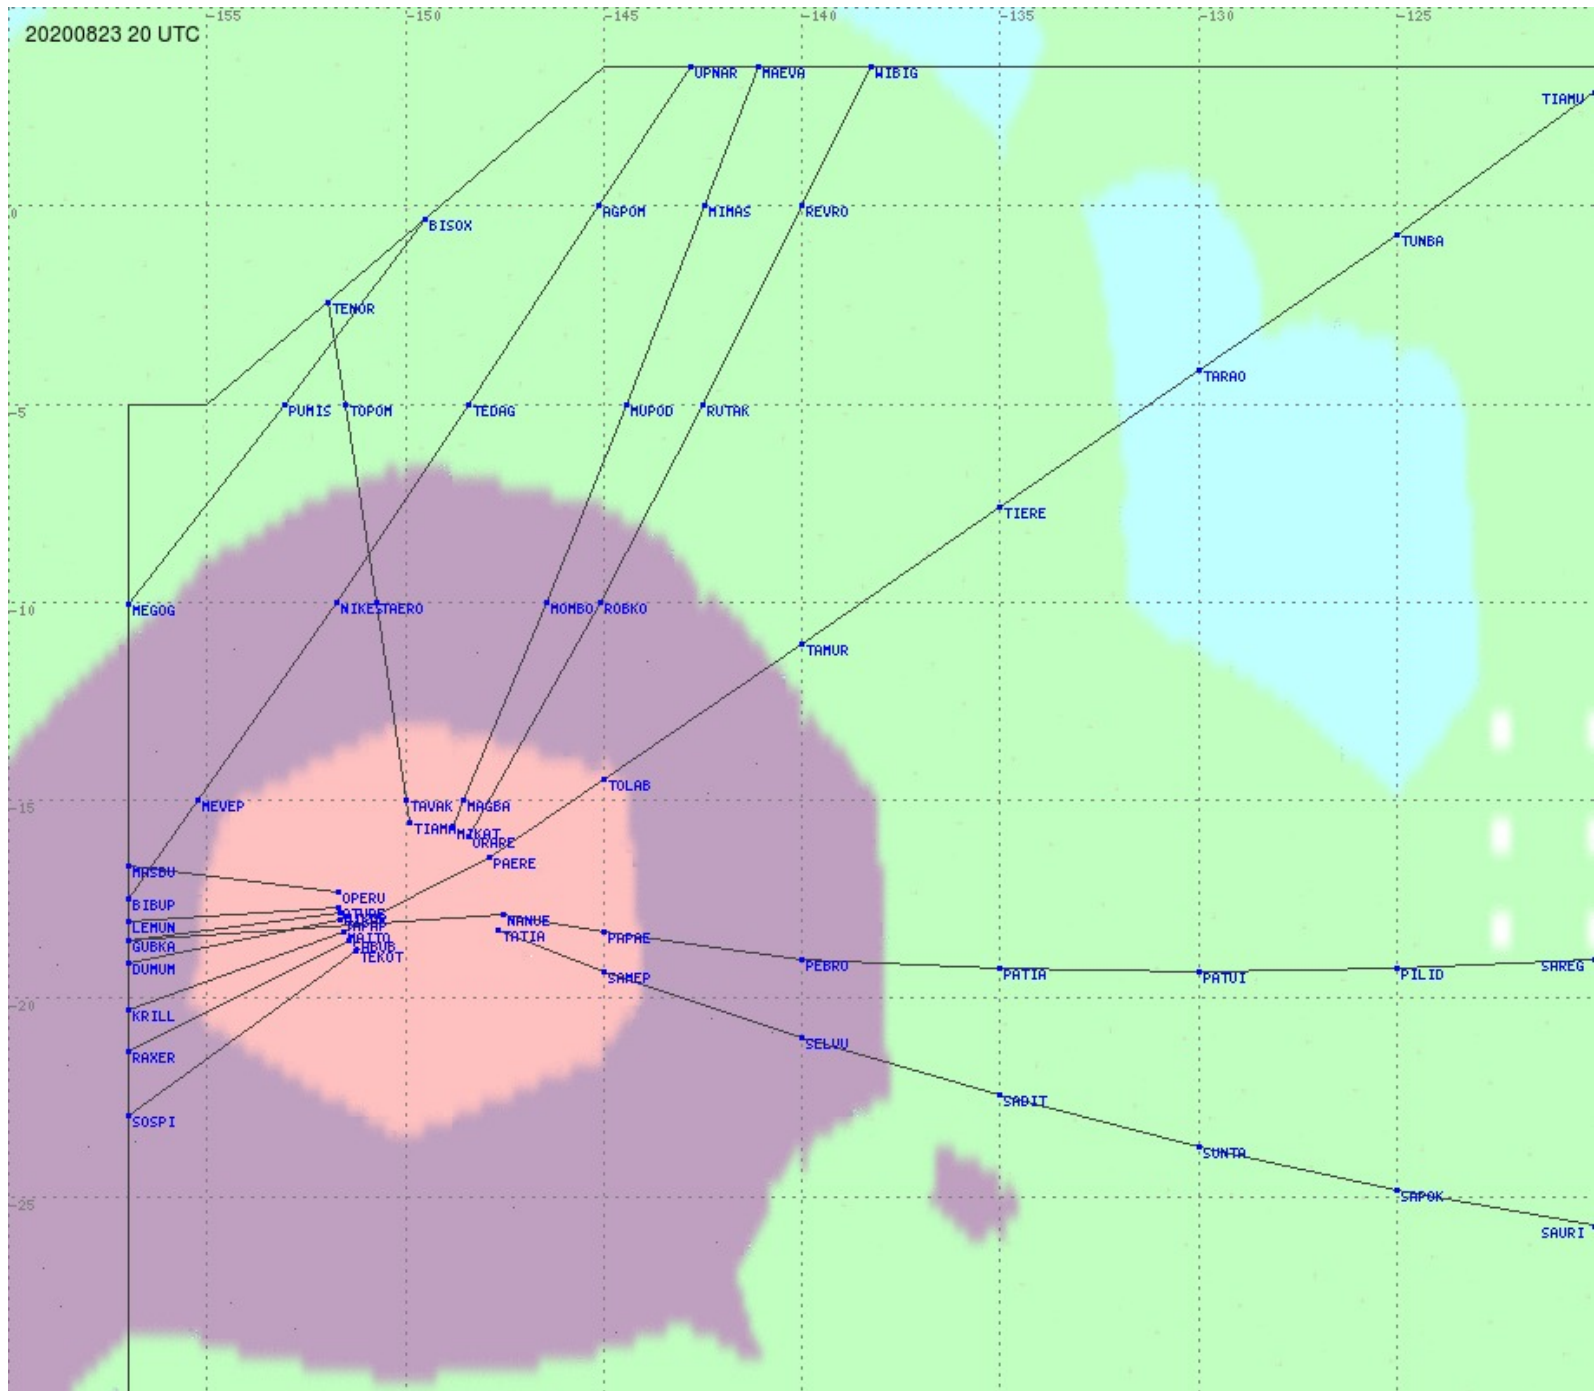

Tahiti FIR - HF Propag - 20200823

2.8 MHz 3.5 MHz 5.6 MHz 8.9 MHz 13.3 MHz 17.9 MHz None

Tahiti FIR - HF Propag - 20200823

2.8 MHz 3.5 MHz 5.6 MHz 8.9 MHz 13.3 MHz 17.9 MHz None

Tahiti FIR - HF Propag - 20200823

2.8 MHz 3.5 MHz 5.6 MHz 8.9 MHz 13.3 MHz 17.9 MHz None

Tahiti FIR - HF Propag - 20200823

Tahiti FIR - HF Propag - 20200823

2.8 MHz 3.5 MHz 5.6 MHz 8.9 MHz 13.3 MHz 17.9 MHz None

Tahiti FIR - HF Propag - 20200823

Tahiti FIR - HF Propag - 20200823

2.8 MHz 3.5 MHz 5.6 MHz 8.9 MHz 13.3 MHz 17.9 MHz None

Tahiti FIR - HF Propag - 20200823

Tahiti FIR - HF Propag - 20200823

Tahiti FIR - HF Propag - 20200823

2.8 MHz 3.5 MHz 5.6 MHz 8.9 MHz 13.3 MHz 17.9 MHz None