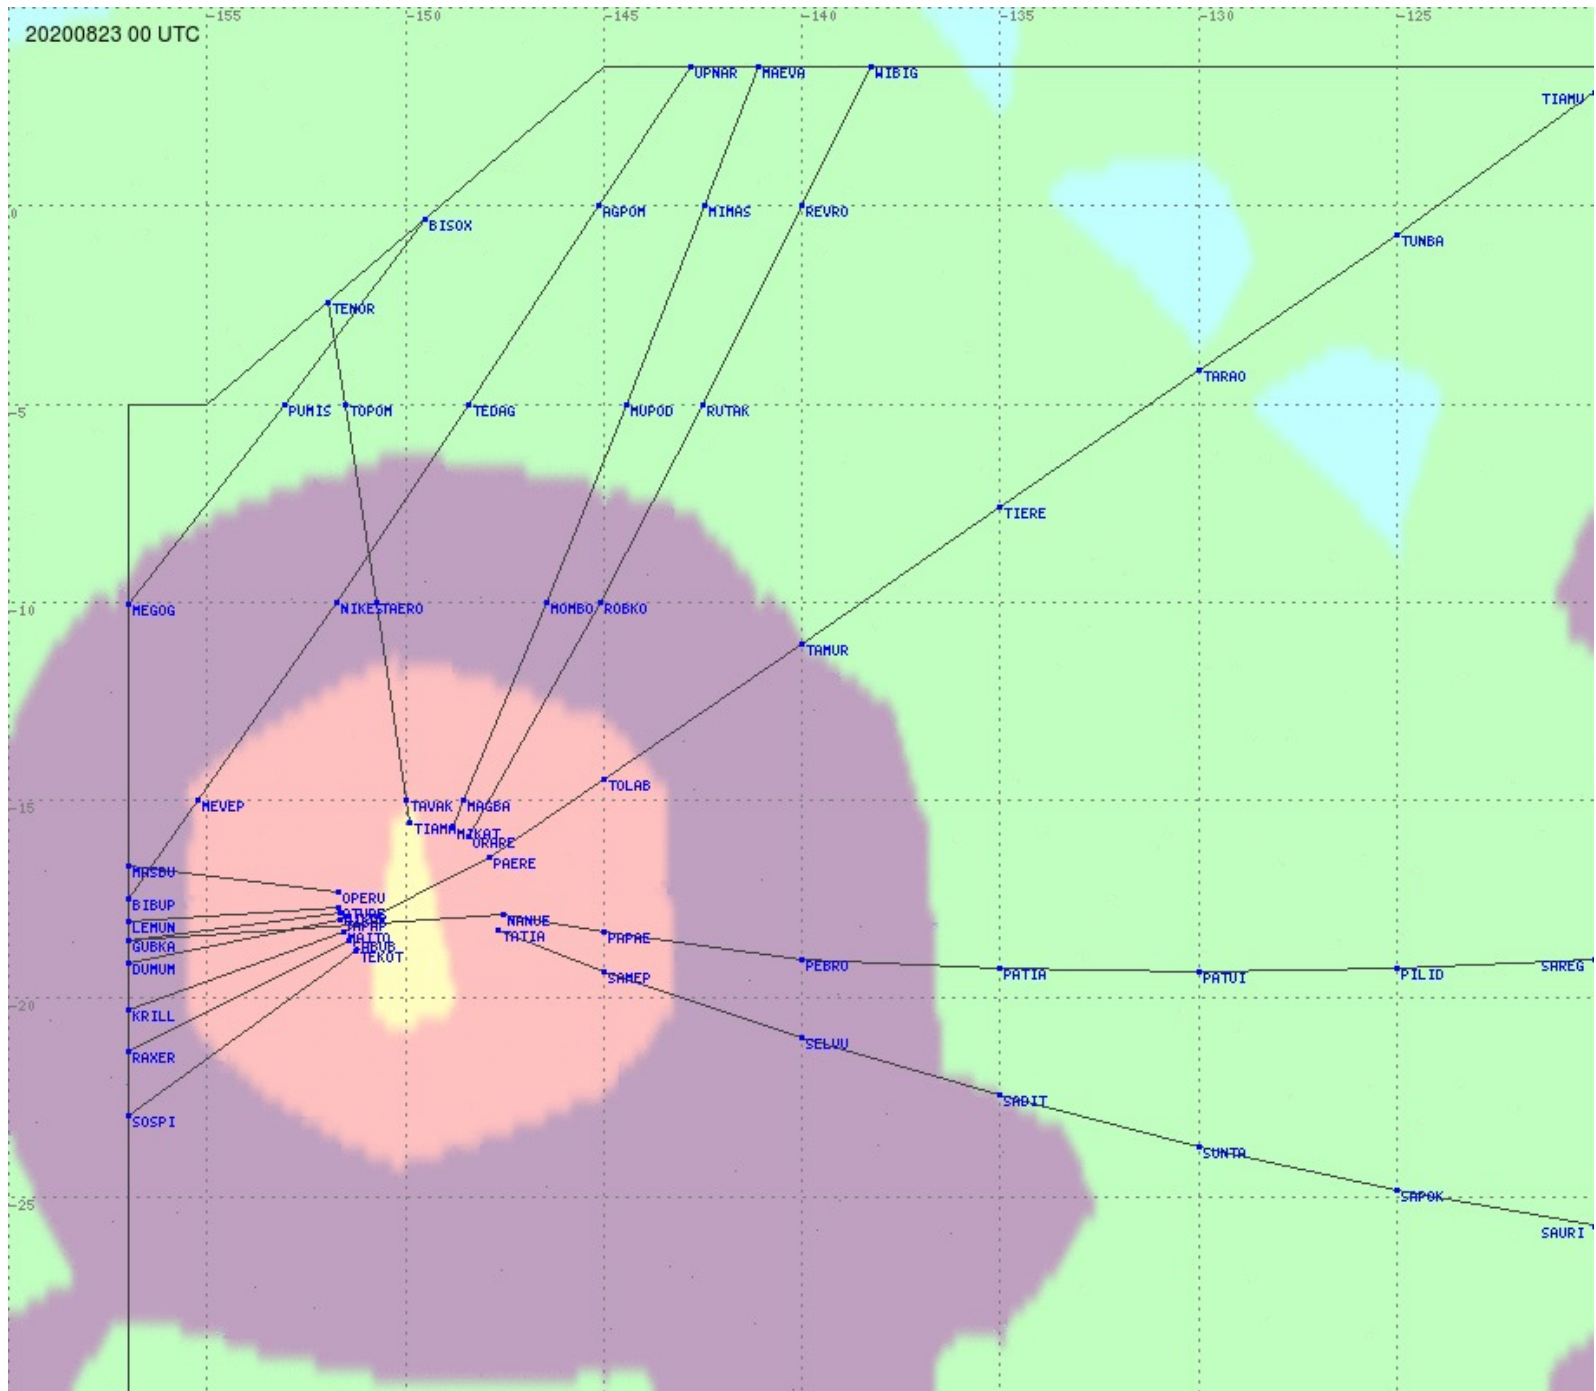

Tahiti FIR - HF Propag - 20200823

2.8 MHz 3.5 MHz 5.6 MHz 8.9 MHz 13.3 MHz 17.9 MHz None

Tahiti FIR - HF Propag - 20200823

2.8 MHz 3.5 MHz 5.6 MHz 8.9 MHz 13.3 MHz 17.9 MHz None

Tahiti FIR - HF Propag - 20200823

2.8 MHz 3.5 MHz 5.6 MHz 8.9 MHz 13.3 MHz 17.9 MHz None

Tahiti FIR - HF Propag - 20200823

2.8 MHz
3.5 MHz
5.6 MHz
8.9 MHz
13.3 MHz
17.9 MHz
None

Tahiti FIR - HF Propag - 20200823

Tahiti FIR - HF Propag - 20200823

Tahiti FIR - HF Propag - 20200823

Tahiti FIR - HF Propag - 20200823

2.8 MHz 3.5 MHz 5.6 MHz 8.9 MHz 13.3 MHz 17.9 MHz None

Tahiti FIR - HF Propag - 20200823

Tahiti FIR - HF Propag - 20200823

Tahiti FIR - HF Propag - 20200823