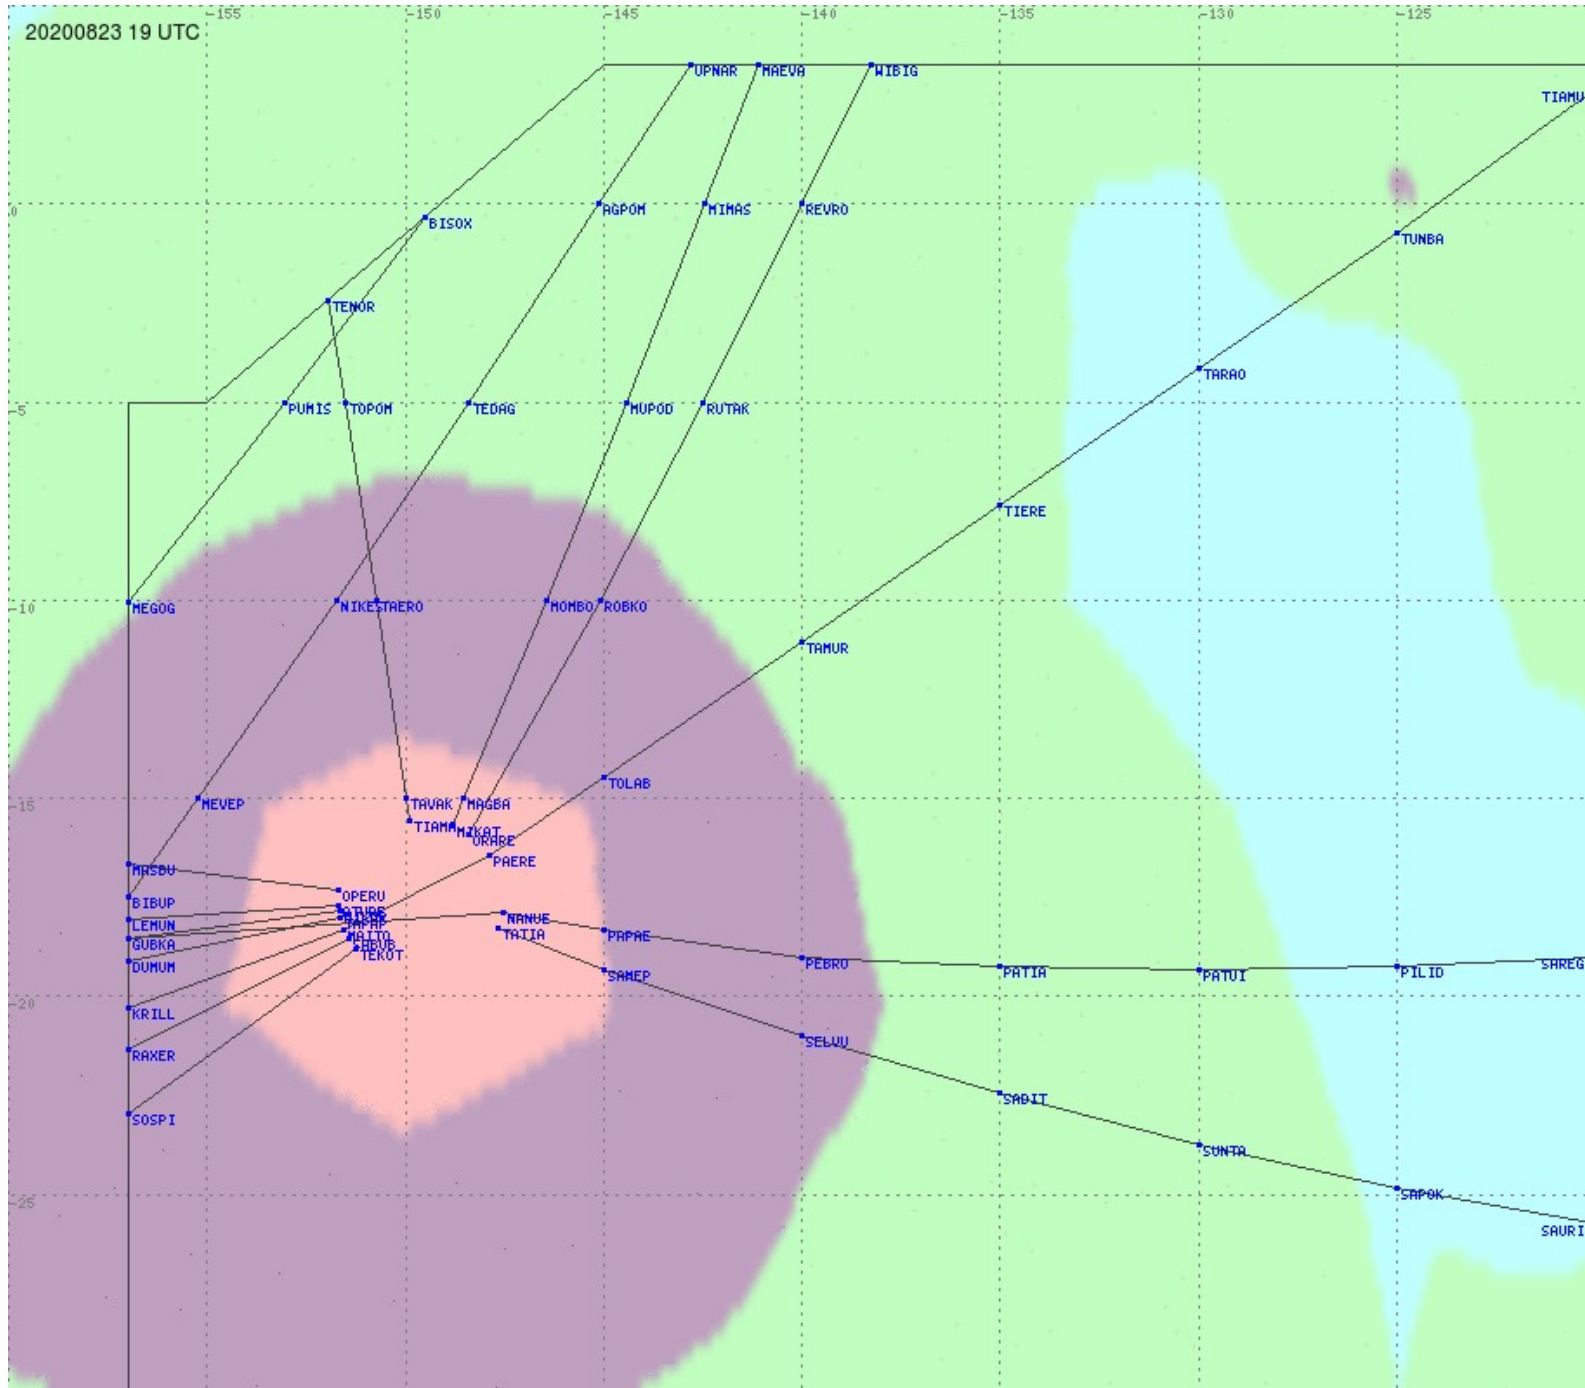

Tahiti FIR - HF Propag - 20200823

2.8 MHz 3.5 MHz 5.6 MHz 8.9 MHz 13.3 MHz 17.9 MHz None

Tahiti FIR - HF Propag - 20200823

2.8 MHz 3.5 MHz 5.6 MHz 8.9 MHz 13.3 MHz 17.9 MHz None

Tahiti FIR - HF Propag - 20200823

2.8 MHz 3.5 MHz 5.6 MHz 8.9 MHz 13.3 MHz 17.9 MHz None

Tahiti FIR - HF Propag - 20200823

Tahiti FIR - HF Propag - 20200823

2.8 MHz 3.5 MHz 5.6 MHz 8.9 MHz 13.3 MHz 17.9 MHz None

Tahiti FIR - HF Propag - 20200823

Tahiti FIR - HF Propag - 20200823

2.8 MHz 3.5 MHz 5.6 MHz 8.9 MHz 13.3 MHz 17.9 MHz None

Tahiti FIR - HF Propag - 20200823

Tahiti FIR - HF Propag - 20200823

Tahiti FIR - HF Propag - 20200823

2.8 MHz 3.5 MHz 5.6 MHz 8.9 MHz 13.3 MHz 17.9 MHz None