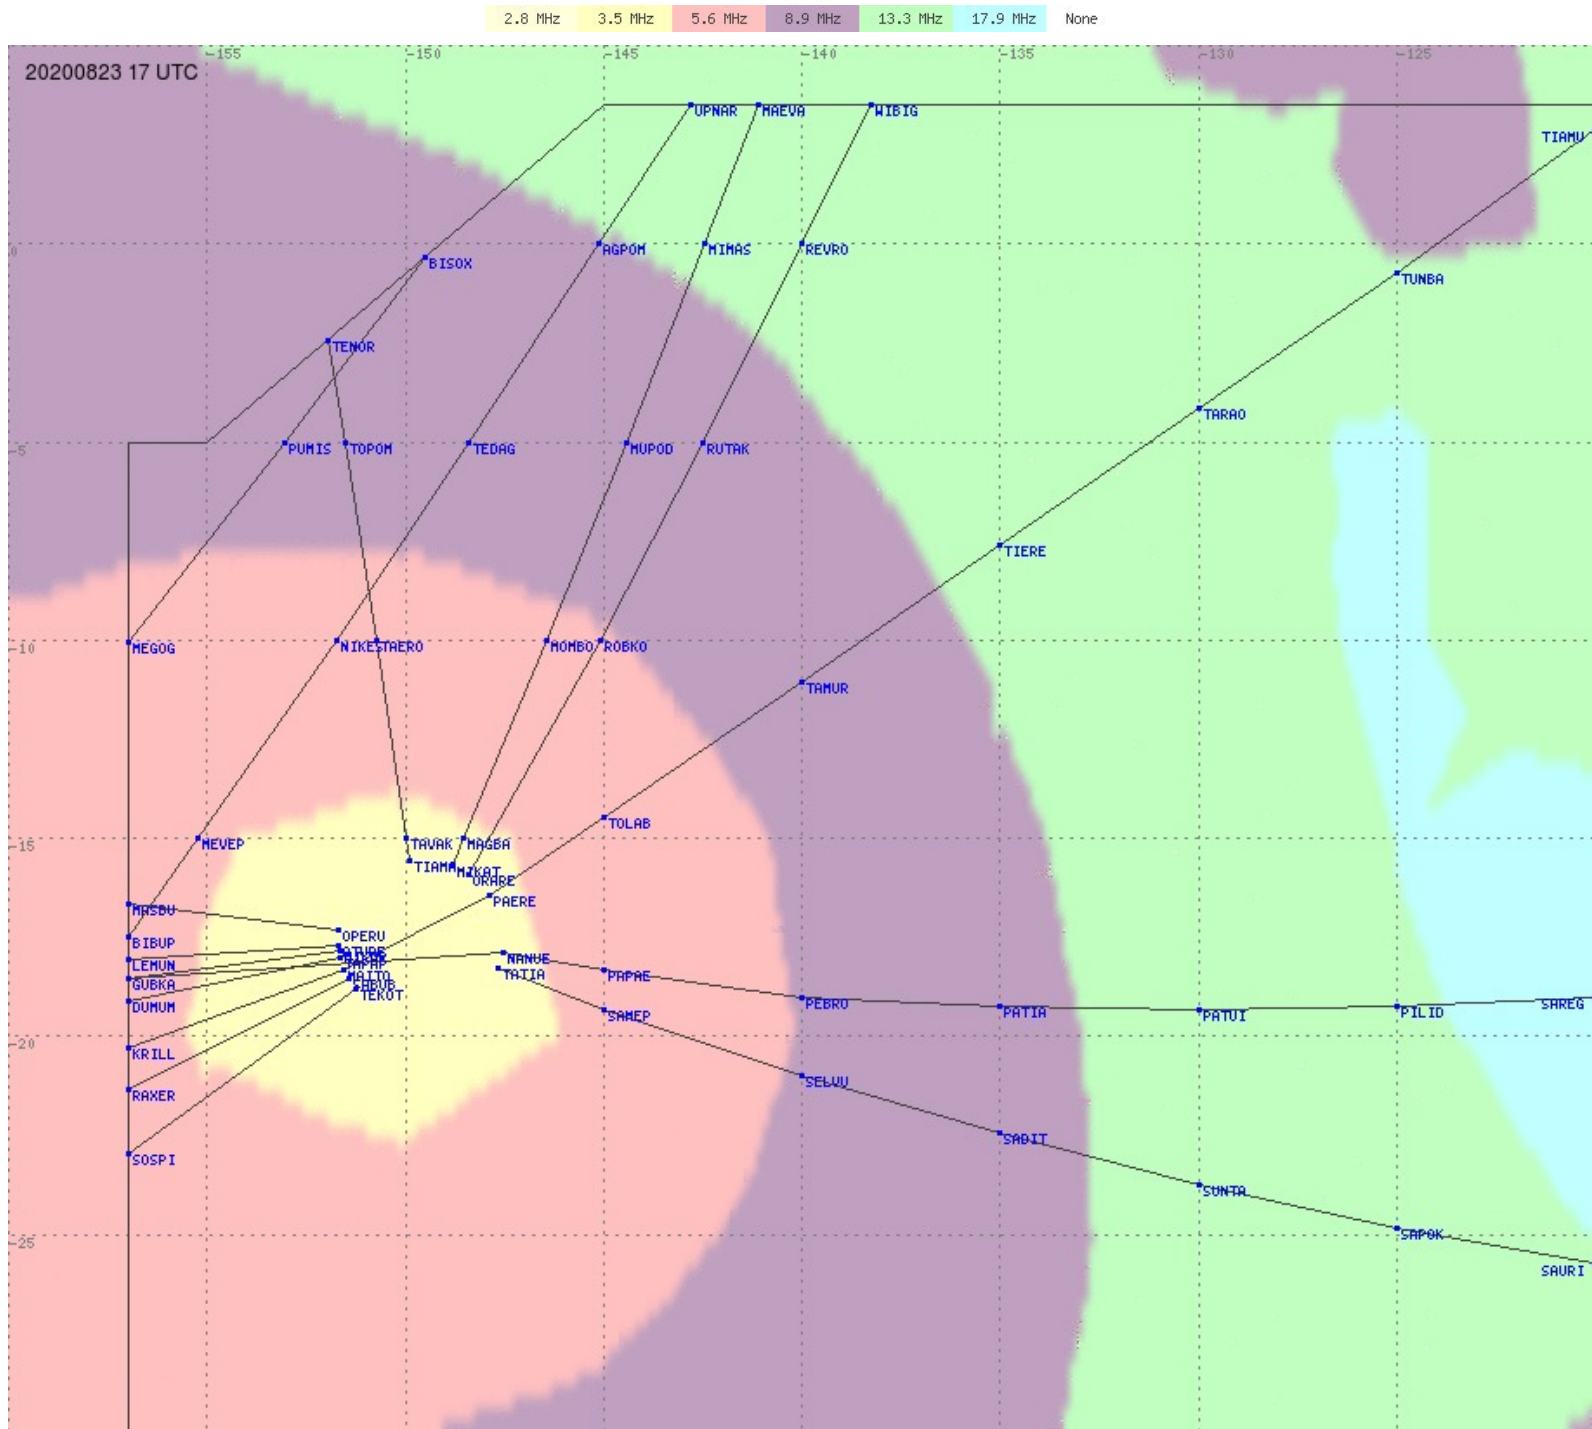

Tahiti FIR - HF Propag - 20200823

2.8 MHz 3.5 MHz 5.6 MHz 8.9 MHz 13.3 MHz 17.9 MHz None

Tahiti FIR - HF Propag - 20200823

2.8 MHz 3.5 MHz 5.6 MHz 8.9 MHz 13.3 MHz 17.9 MHz None

Tahiti FIR - HF Propag - 20200823

2.8 MHz 3.5 MHz 5.6 MHz 8.9 MHz 13.3 MHz 17.9 MHz None

Tahiti FIR - HF Propag - 20200823

Tahiti FIR - HF Propag - 20200823

2.8 MHz 3.5 MHz 5.6 MHz 8.9 MHz 13.3 MHz 17.9 MHz None

Tahiti FIR - HF Propag - 20200823

Tahiti FIR - HF Propag - 20200823

2.8 MHz 3.5 MHz 5.6 MHz 8.9 MHz 13.3 MHz 17.9 MHz None

Tahiti FIR - HF Propag - 20200823

Tahiti FIR - HF Propag - 20200823

Tahiti FIR - HF Propag - 20200823

2.8 MHz 3.5 MHz 5.6 MHz 8.9 MHz 13.3 MHz 17.9 MHz None