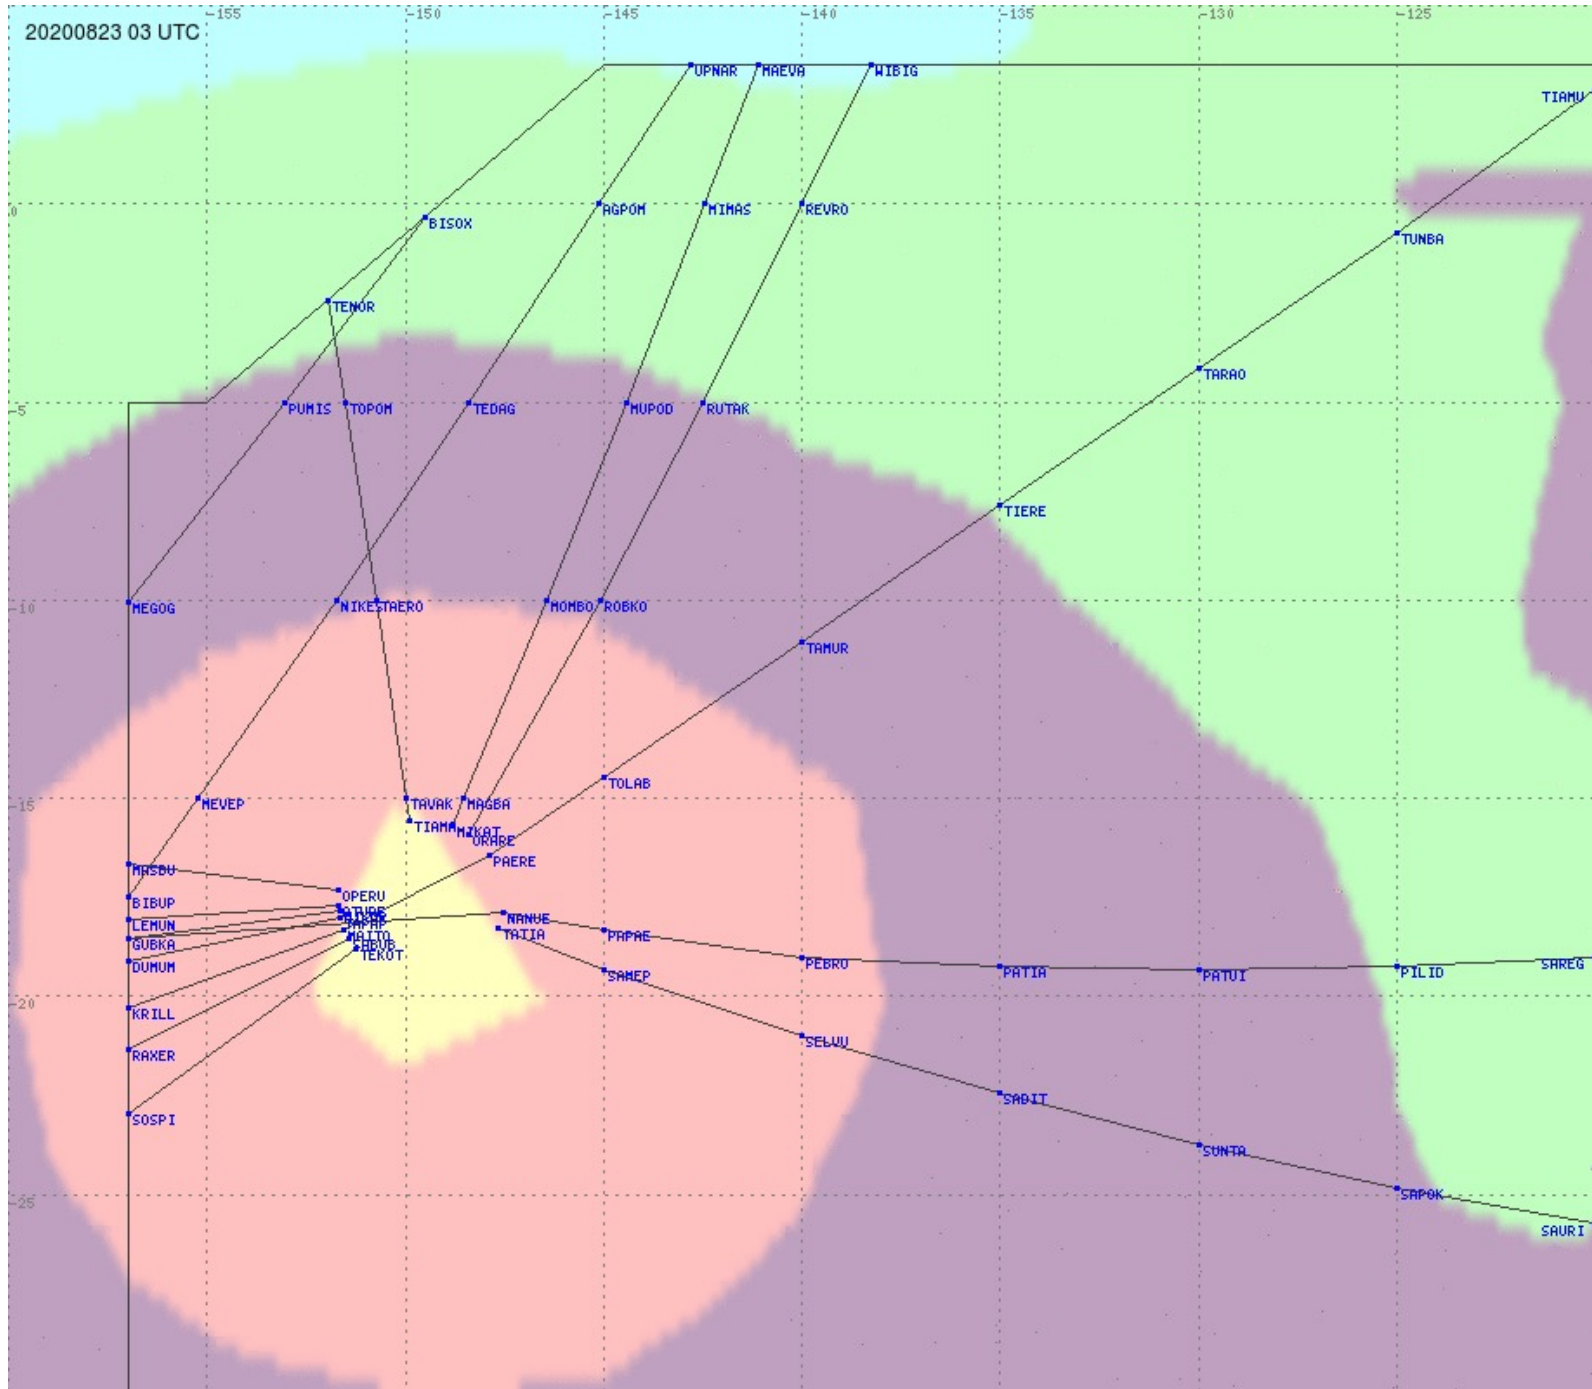

Tahiti FIR - HF Propag - 20200823

2.8 MHz 3.5 MHz 5.6 MHz 8.9 MHz 13.3 MHz 17.9 MHz None

Tahiti FIR - HF Propag - 20200823

2.8 MHz 3.5 MHz 5.6 MHz 8.9 MHz 13.3 MHz 17.9 MHz None

Tahiti FIR - HF Propag - 20200823

2.8 MHz 3.5 MHz 5.6 MHz 8.9 MHz 13.3 MHz 17.9 MHz None

Tahiti FIR - HF Propag - 20200823

2.8 MHz
3.5 MHz
5.6 MHz
8.9 MHz
13.3 MHz
17.9 MHz
None

Tahiti FIR - HF Propag - 20200823

Tahiti FIR - HF Propag - 20200823

Tahiti FIR - HF Propag - 20200823

Tahiti FIR - HF Propag - 20200823

2.8 MHz 3.5 MHz 5.6 MHz 8.9 MHz 13.3 MHz 17.9 MHz None

Tahiti FIR - HF Propag - 20200823

Tahiti FIR - HF Propag - 20200823

Tahiti FIR - HF Propag - 20200823