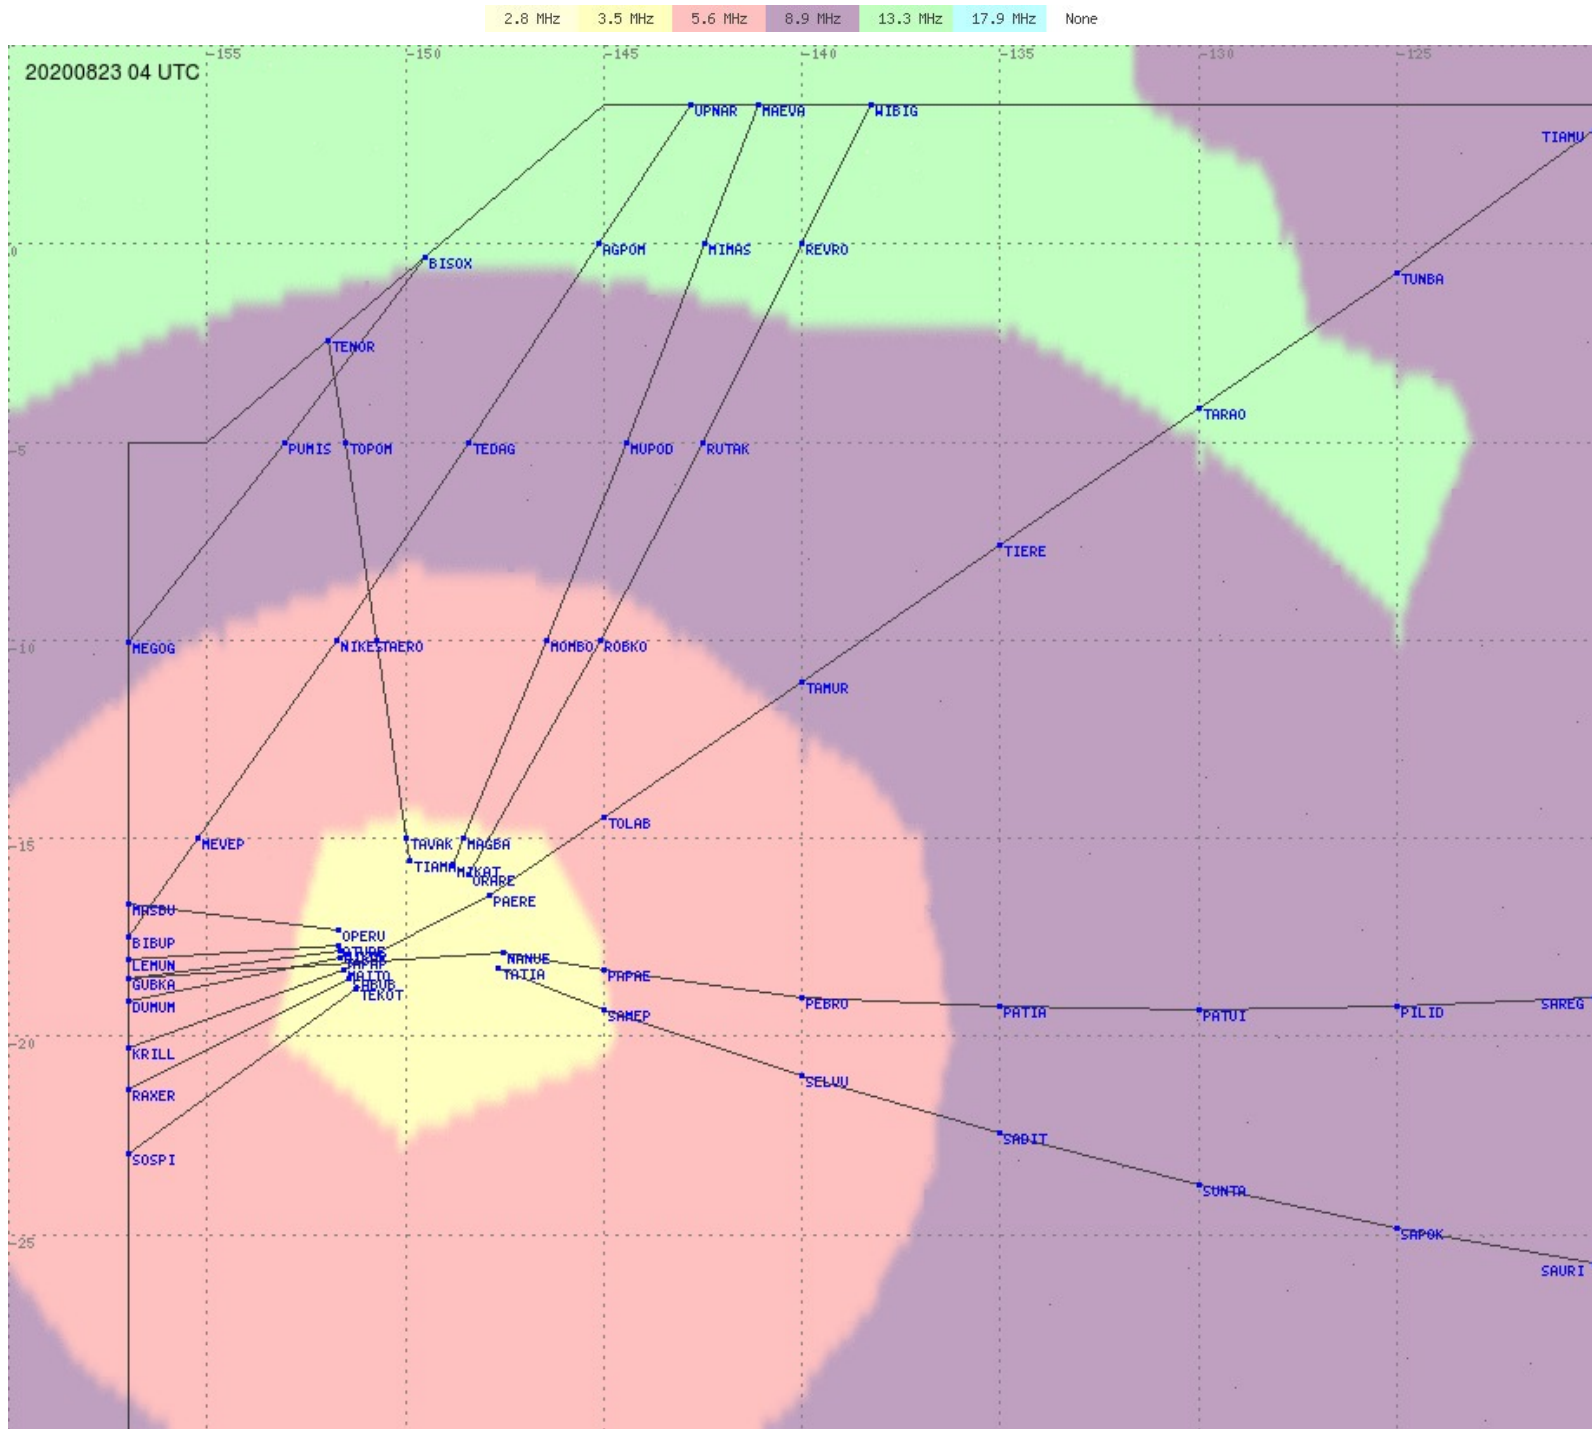

Tahiti FIR - HF Propag - 20200823

2.8 MHz 3.5 MHz 5.6 MHz 8.9 MHz 13.3 MHz 17.9 MHz None

Tahiti FIR - HF Propag - 20200823

2.8 MHz 3.5 MHz 5.6 MHz 8.9 MHz 13.3 MHz 17.9 MHz None

Tahiti FIR - HF Propag - 20200823

2.8 MHz 3.5 MHz 5.6 MHz 8.9 MHz 13.3 MHz 17.9 MHz None

Tahiti FIR - HF Propag - 20200823

2.8 MHz
3.5 MHz
5.6 MHz
8.9 MHz
13.3 MHz
17.9 MHz
None

Tahiti FIR - HF Propag - 20200823

Tahiti FIR - HF Propag - 20200823

Tahiti FIR - HF Propag - 20200823

Tahiti FIR - HF Propag - 20200823

2.8 MHz 3.5 MHz 5.6 MHz 8.9 MHz 13.3 MHz 17.9 MHz None

Tahiti FIR - HF Propag - 20200823

Tahiti FIR - HF Propag - 20200823

Tahiti FIR - HF Propag - 20200823