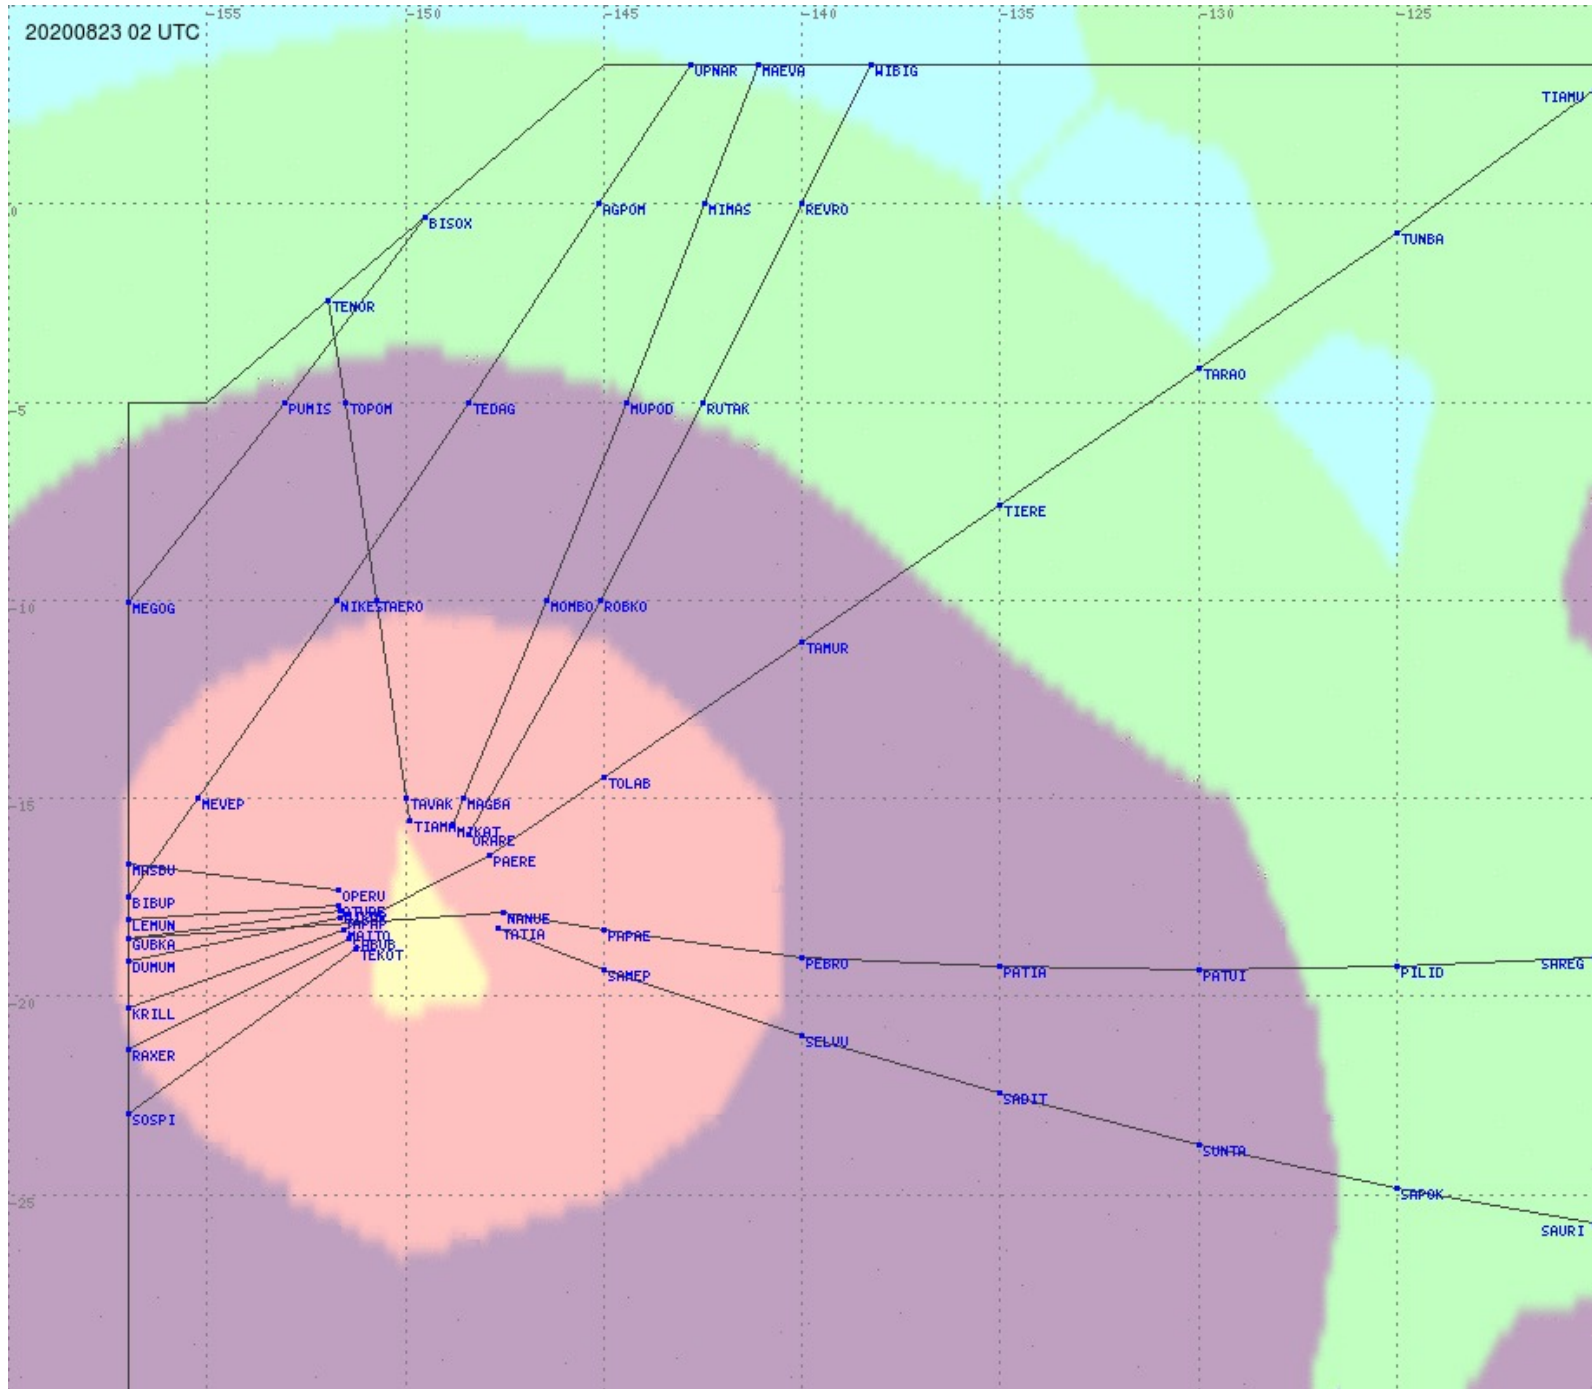

Tahiti FIR - HF Propag - 20200823

2.8 MHz 3.5 MHz 5.6 MHz 8.9 MHz 13.3 MHz 17.9 MHz None

Tahiti FIR - HF Propag - 20200823

2.8 MHz 3.5 MHz 5.6 MHz 8.9 MHz 13.3 MHz 17.9 MHz None

Tahiti FIR - HF Propag - 20200823

2.8 MHz 3.5 MHz 5.6 MHz 8.9 MHz 13.3 MHz 17.9 MHz None

Tahiti FIR - HF Propag - 20200823

2.8 MHz
3.5 MHz
5.6 MHz
8.9 MHz
13.3 MHz
17.9 MHz
None

Tahiti FIR - HF Propag - 20200823

Tahiti FIR - HF Propag - 20200823

Tahiti FIR - HF Propag - 20200823

Tahiti FIR - HF Propag - 20200823

2.8 MHz 3.5 MHz 5.6 MHz 8.9 MHz 13.3 MHz 17.9 MHz None

Tahiti FIR - HF Propag - 20200823

Tahiti FIR - HF Propag - 20200823

Tahiti FIR - HF Propag - 20200823