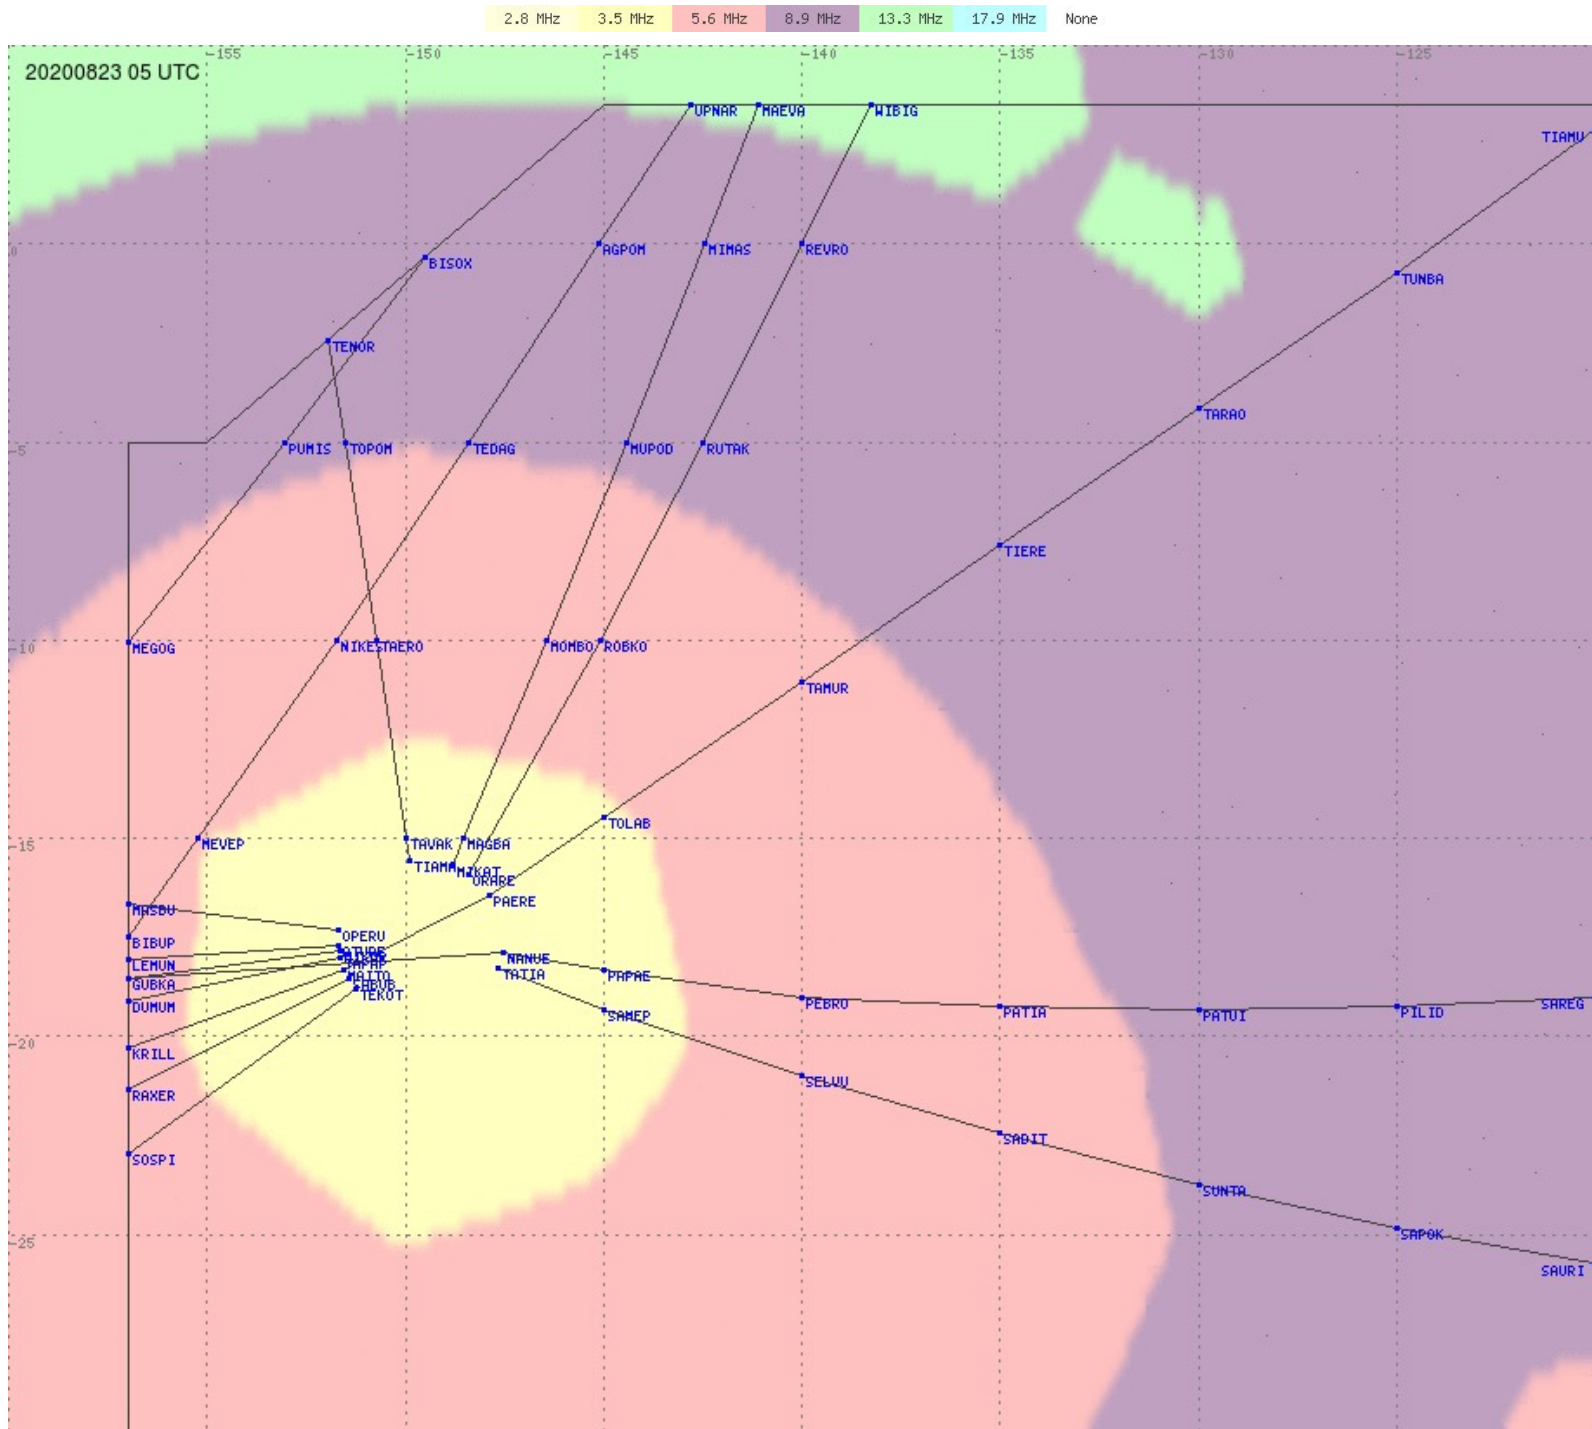

Tahiti FIR - HF Propag - 20200823

2.8 MHz 3.5 MHz 5.6 MHz 8.9 MHz 13.3 MHz 17.9 MHz None

Tahiti FIR - HF Propag - 20200823

2.8 MHz 3.5 MHz 5.6 MHz 8.9 MHz 13.3 MHz 17.9 MHz None

Tahiti FIR - HF Propag - 20200823

2.8 MHz 3.5 MHz 5.6 MHz 8.9 MHz 13.3 MHz 17.9 MHz None

Tahiti FIR - HF Propag - 20200823

2.8 MHz
3.5 MHz
5.6 MHz
8.9 MHz
13.3 MHz
17.9 MHz
None

Tahiti FIR - HF Propag - 20200823

Tahiti FIR - HF Propag - 20200823

Tahiti FIR - HF Propag - 20200823

Tahiti FIR - HF Propag - 20200823

2.8 MHz 3.5 MHz 5.6 MHz 8.9 MHz 13.3 MHz 17.9 MHz None

Tahiti FIR - HF Propag - 20200823

Tahiti FIR - HF Propag - 20200823

Tahiti FIR - HF Propag - 20200823