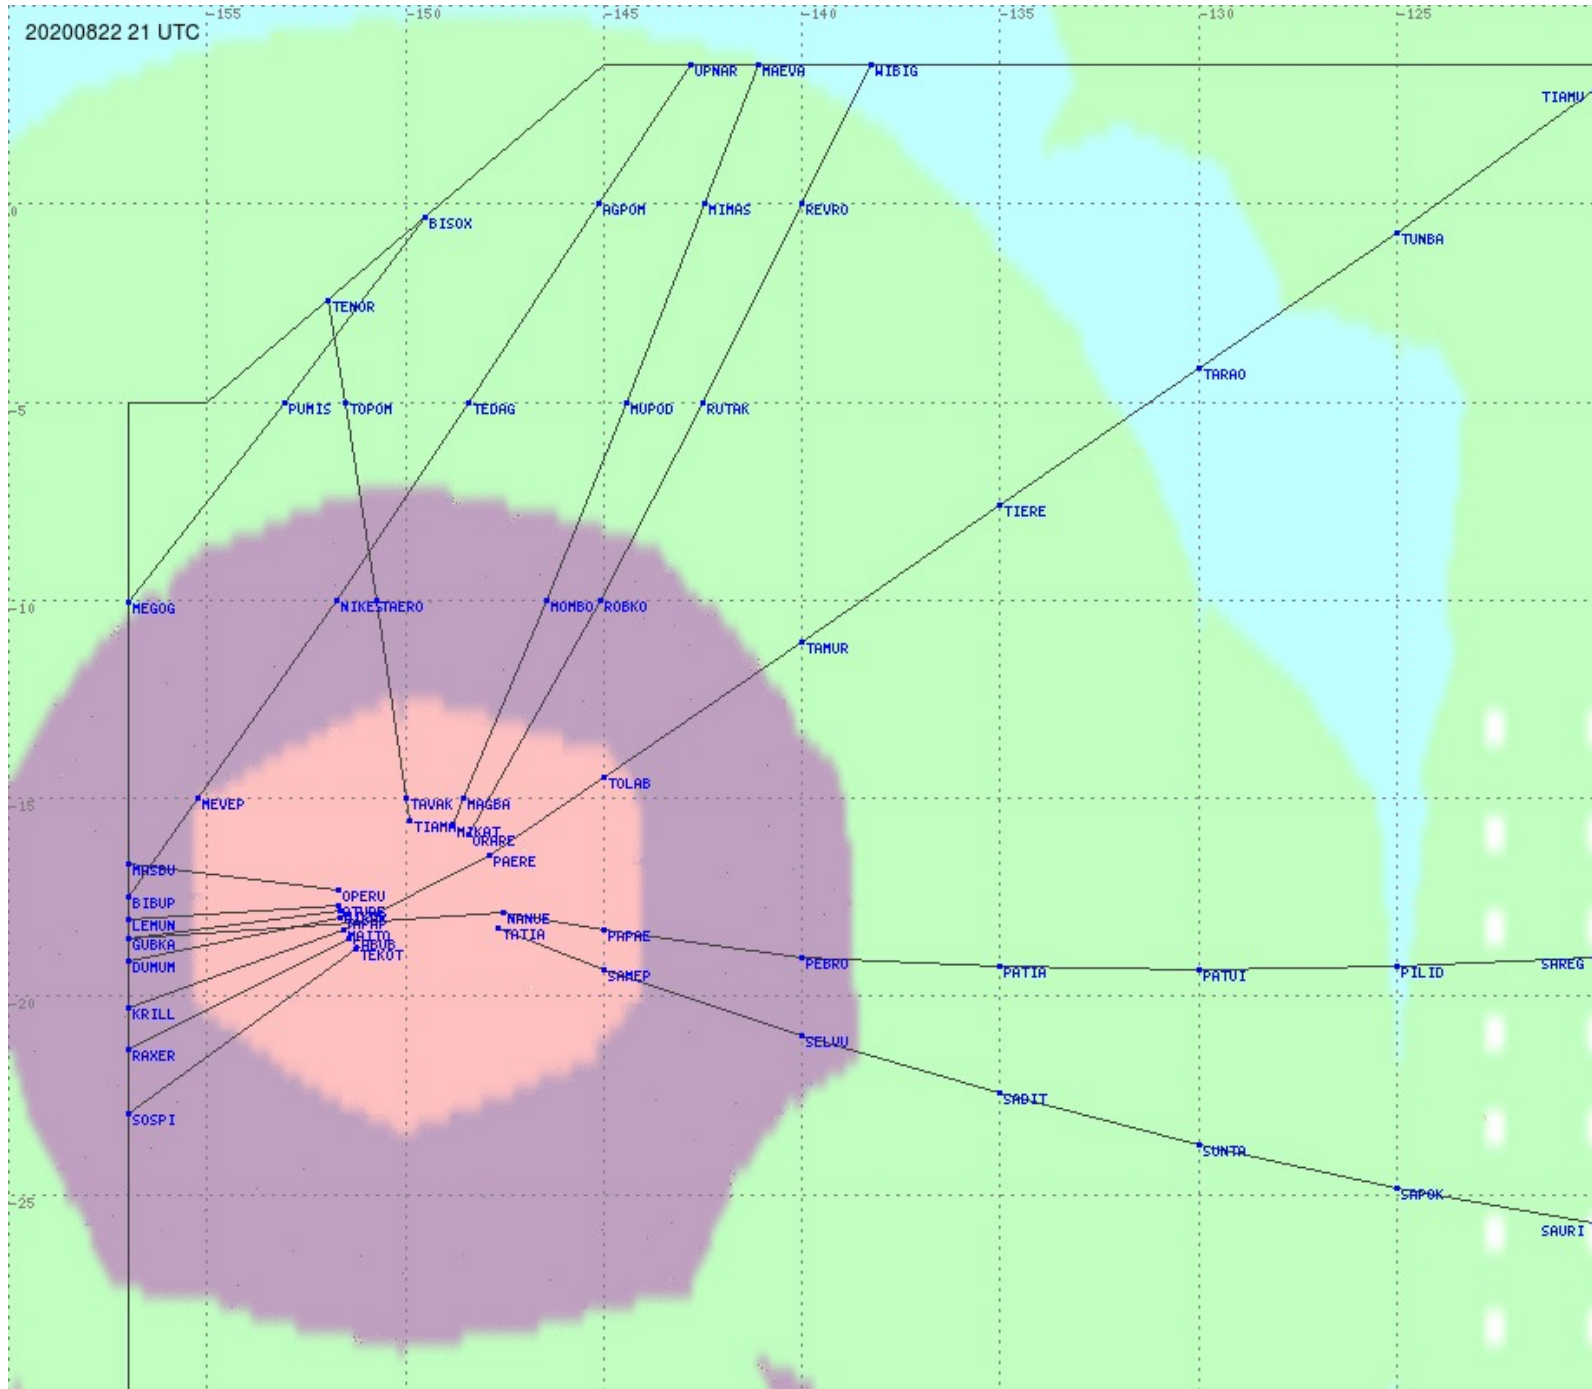

Tahiti FIR - HF Propag - 20200822

2.8 MHz 3.5 MHz 5.6 MHz 8.9 MHz 13.3 MHz 17.9 MHz None

Tahiti FIR - HF Propag - 20200822

2.8 MHz 3.5 MHz 5.6 MHz 8.9 MHz 13.3 MHz 17.9 MHz None

Tahiti FIR - HF Propag - 20200822

Tahiti FIR - HF Propag - 20200822

2.8 MHz 3.5 MHz 5.6 MHz 8.9 MHz 13.3 MHz 17.9 MHz None

Tahiti FIR - HF Propag - 20200822

Tahiti FIR - HF Propag - 20200822

2.8 MHz 3.5 MHz 5.6 MHz 8.9 MHz 13.3 MHz 17.9 MHz None

Tahiti FIR - HF Propag - 20200822

Tahiti FIR - HF Propag - 20200822

Tahiti FIR - HF Propag - 20200822

2.8 MHz 3.5 MHz 5.6 MHz 8.9 MHz 13.3 MHz 17.9 MHz None

Tahiti FIR - HF Propag - 20200822

2.8 MHz 3.5 MHz 5.6 MHz 8.9 MHz 13.3 MHz 17.9 MHz None

Tahiti FIR - HF Propag - 20200822

Tahiti FIR - HF Propag - 20200822

2.8 MHz 3.5 MHz 5.6 MHz 8.9 MHz 13.3 MHz 17.9 MHz None

Tahiti FIR - HF Propag - 20200822

2.8 MHz 3.5 MHz 5.6 MHz 8.9 MHz 13.3 MHz 17.9 MHz None