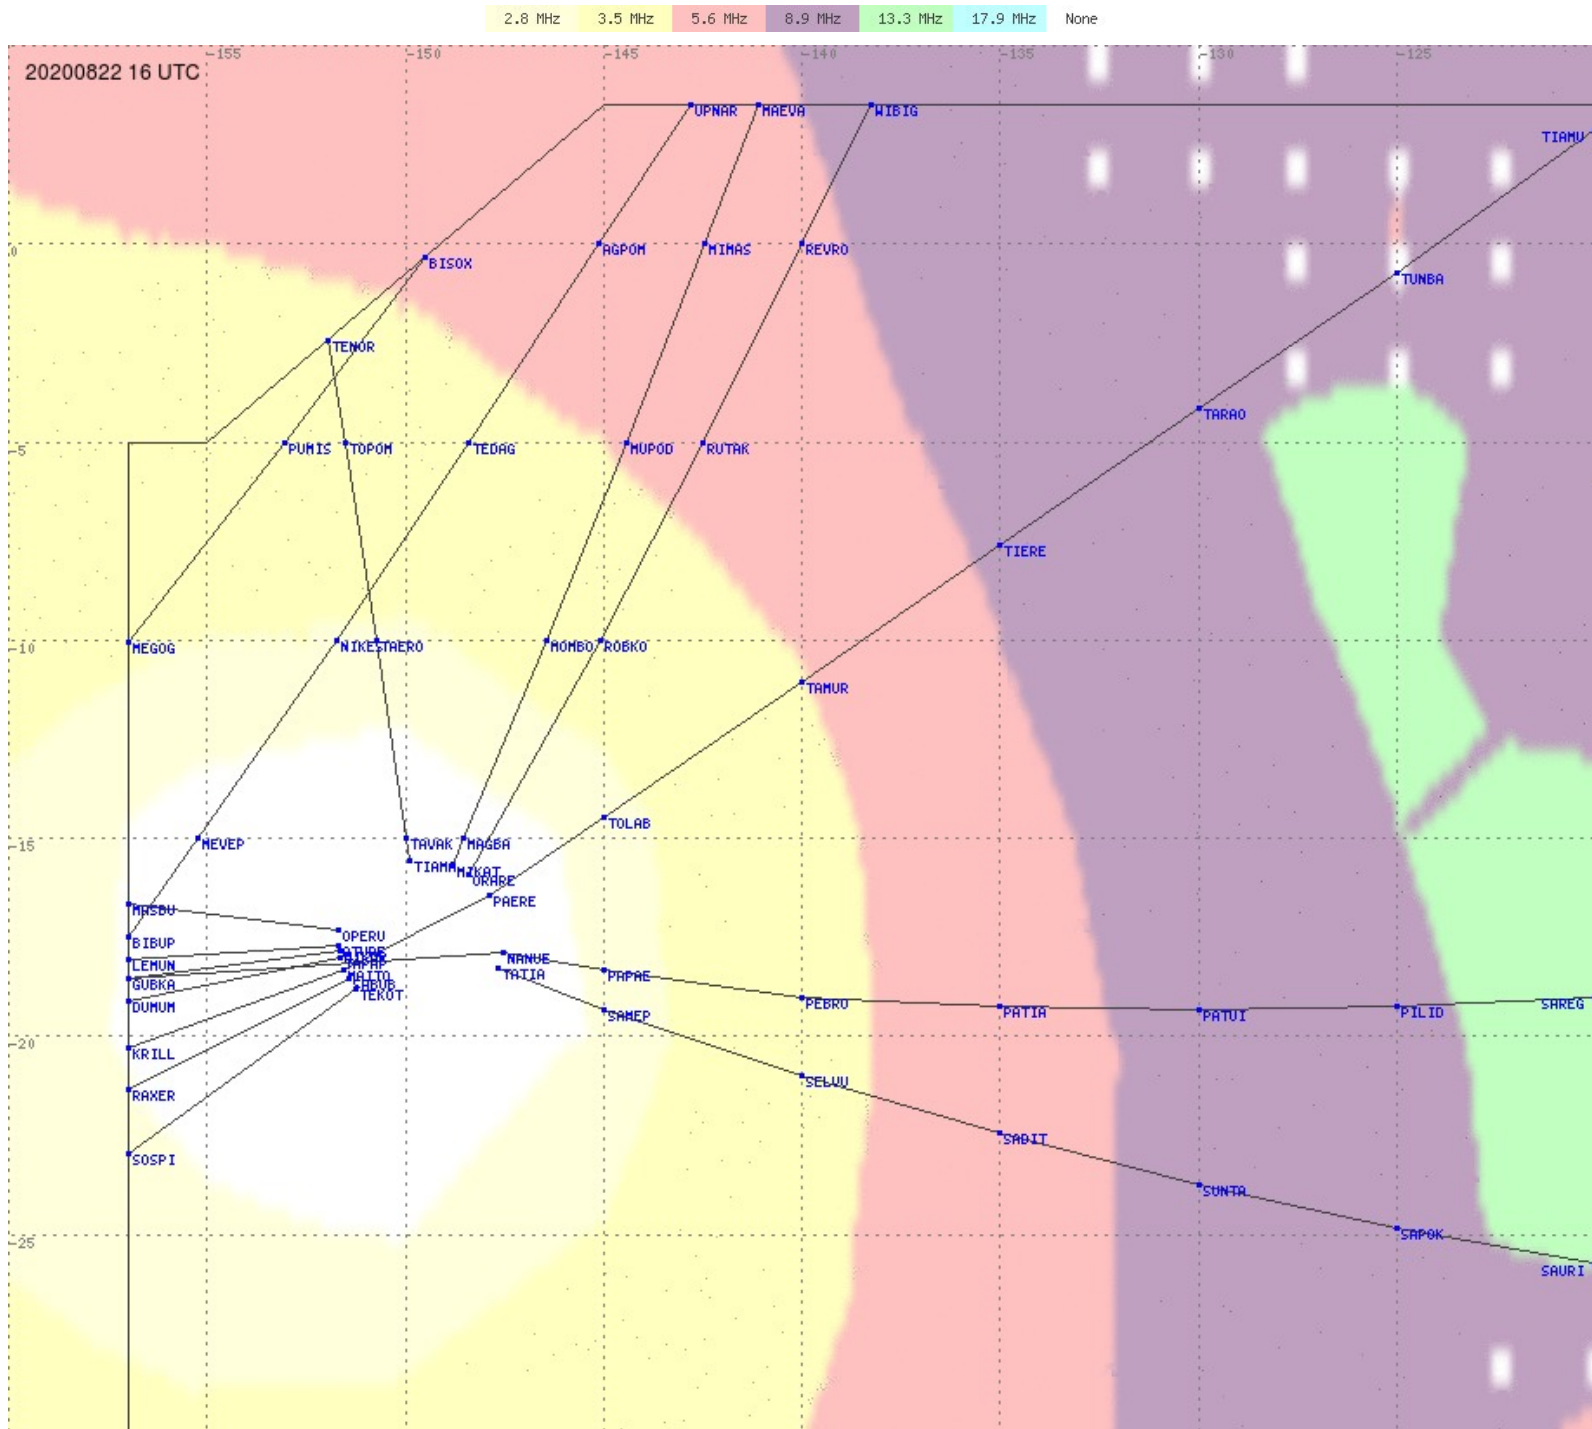

Tahiti FIR - HF Propag - 20200822

2.8 MHz 3.5 MHz 5.6 MHz 8.9 MHz 13.3 MHz 17.9 MHz None

Tahiti FIR - HF Propag - 20200822

2.8 MHz 3.5 MHz 5.6 MHz 8.9 MHz 13.3 MHz 17.9 MHz None

Tahiti FIR - HF Propag - 20200822

Tahiti FIR - HF Propag - 20200822

Tahiti FIR - HF Propag - 20200822

Tahiti FIR - HF Propag - 20200822

Tahiti FIR - HF Propag - 20200822

Tahiti FIR - HF Propag - 20200822

Tahiti FIR - HF Propag - 20200822

Tahiti FIR - HF Propag - 20200822

Tahiti FIR - HF Propag - 20200822

2.8 MHz 3.5 MHz 5.6 MHz 8.9 MHz 13.3 MHz 17.9 MHz None

Tahiti FIR - HF Propag - 20200822

Tahiti FIR - HF Propag - 20200822

2.8 MHz 3.5 MHz 5.6 MHz 8.9 MHz 13.3 MHz 17.9 MHz None

Tahiti FIR - HF Propag - 20200822

Tahiti FIR - HF Propag - 20200822

Tahiti FIR - HF Propag - 20200822

2.8 MHz 3.5 MHz 5.6 MHz 8.9 MHz 13.3 MHz 17.9 MHz None

Tahiti FIR - HF Propag - 20200822

2.8 MHz 3.5 MHz 5.6 MHz 8.9 MHz 13.3 MHz 17.9 MHz None