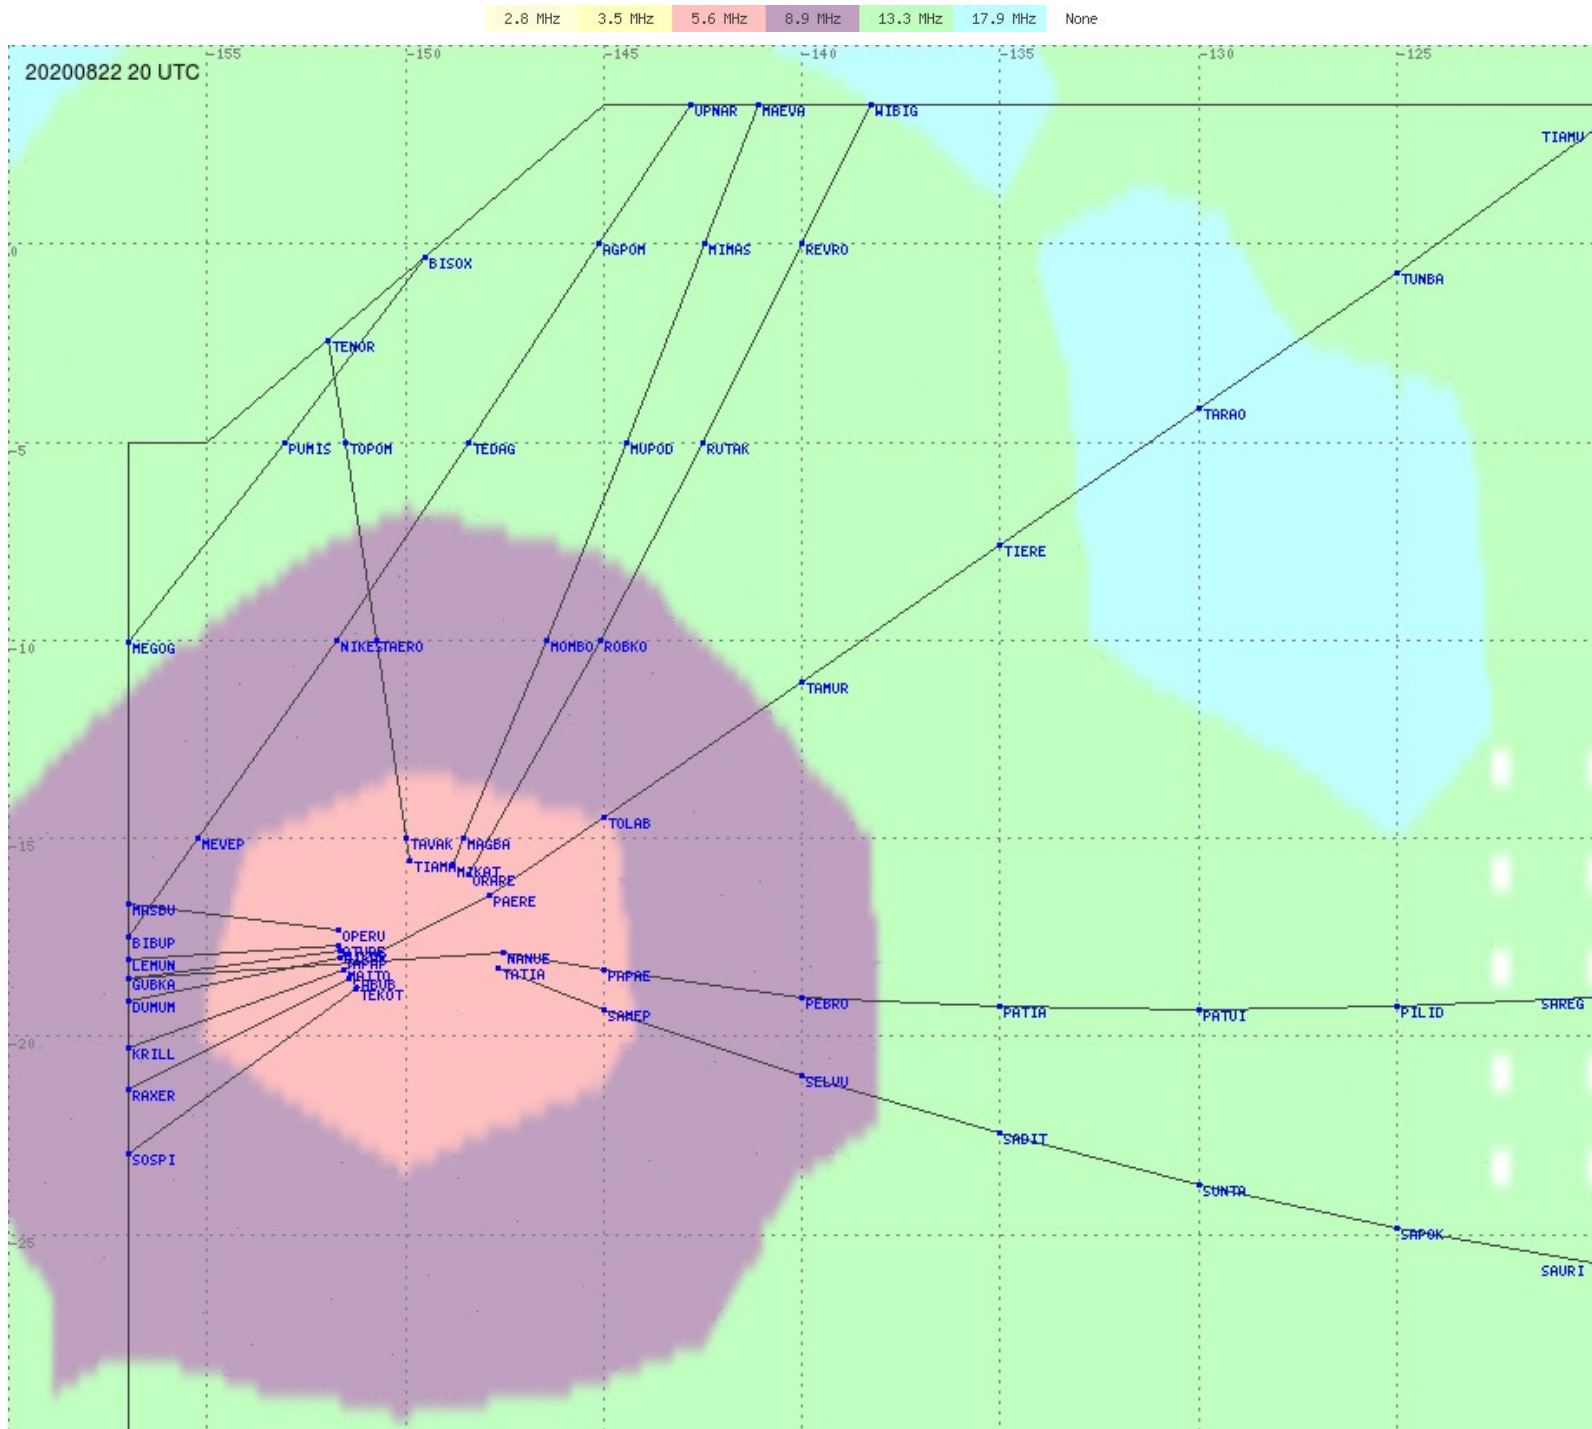

Tahiti FIR - HF Propag - 20200822

2.8 MHz 3.5 MHz 5.6 MHz 8.9 MHz 13.3 MHz 17.9 MHz None

Tahiti FIR - HF Propag - 20200822

2.8 MHz 3.5 MHz 5.6 MHz 8.9 MHz 13.3 MHz 17.9 MHz None

Tahiti FIR - HF Propag - 20200822

Tahiti FIR - HF Propag - 20200822

2.8 MHz 3.5 MHz 5.6 MHz 8.9 MHz 13.3 MHz 17.9 MHz None

Tahiti FIR - HF Propag - 20200822

Tahiti FIR - HF Propag - 20200822

2.8 MHz 3.5 MHz 5.6 MHz 8.9 MHz 13.3 MHz 17.9 MHz None

Tahiti FIR - HF Propag - 20200822

Tahiti FIR - HF Propag - 20200822

Tahiti FIR - HF Propag - 20200822

2.8 MHz 3.5 MHz 5.6 MHz 8.9 MHz 13.3 MHz 17.9 MHz None

Tahiti FIR - HF Propag - 20200822

2.8 MHz 3.5 MHz 5.6 MHz 8.9 MHz 13.3 MHz 17.9 MHz None

Tahiti FIR - HF Propag - 20200822

Tahiti FIR - HF Propag - 20200822

2.8 MHz 3.5 MHz 5.6 MHz 8.9 MHz 13.3 MHz 17.9 MHz None

Tahiti FIR - HF Propag - 20200822

2.8 MHz 3.5 MHz 5.6 MHz 8.9 MHz 13.3 MHz 17.9 MHz None