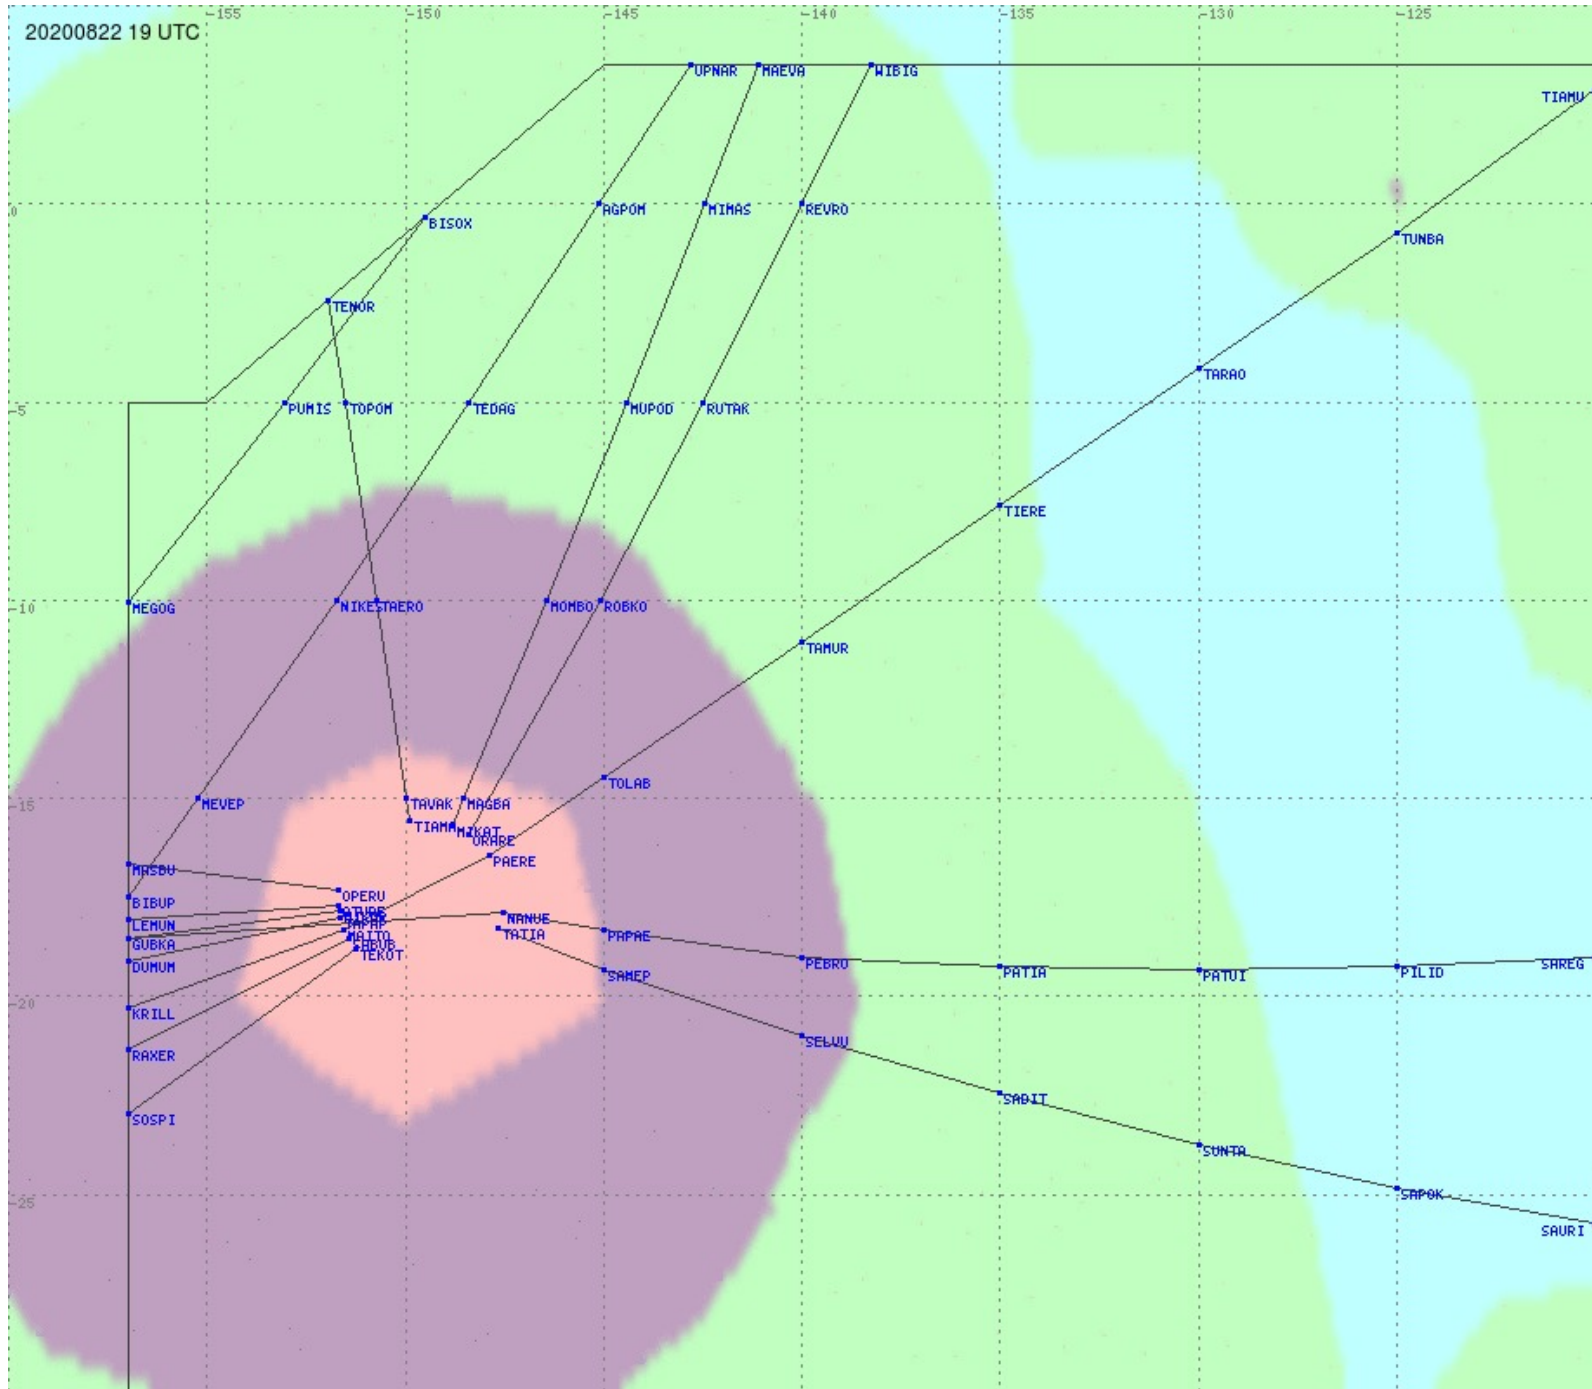

Tahiti FIR - HF Propag - 20200822

2.8 MHz 3.5 MHz 5.6 MHz 8.9 MHz 13.3 MHz 17.9 MHz None

Tahiti FIR - HF Propag - 20200822

2.8 MHz 3.5 MHz 5.6 MHz 8.9 MHz 13.3 MHz 17.9 MHz None

Tahiti FIR - HF Propag - 20200822

Tahiti FIR - HF Propag - 20200822

2.8 MHz 3.5 MHz 5.6 MHz 8.9 MHz 13.3 MHz 17.9 MHz None

Tahiti FIR - HF Propag - 20200822

Tahiti FIR - HF Propag - 20200822

2.8 MHz 3.5 MHz 5.6 MHz 8.9 MHz 13.3 MHz 17.9 MHz None

Tahiti FIR - HF Propag - 20200822

Tahiti FIR - HF Propag - 20200822

Tahiti FIR - HF Propag - 20200822

2.8 MHz 3.5 MHz 5.6 MHz 8.9 MHz 13.3 MHz 17.9 MHz None

Tahiti FIR - HF Propag - 20200822

2.8 MHz 3.5 MHz 5.6 MHz 8.9 MHz 13.3 MHz 17.9 MHz None

Tahiti FIR - HF Propag - 20200822

Tahiti FIR - HF Propag - 20200822

2.8 MHz 3.5 MHz 5.6 MHz 8.9 MHz 13.3 MHz 17.9 MHz None

Tahiti FIR - HF Propag - 20200822

2.8 MHz 3.5 MHz 5.6 MHz 8.9 MHz 13.3 MHz 17.9 MHz None