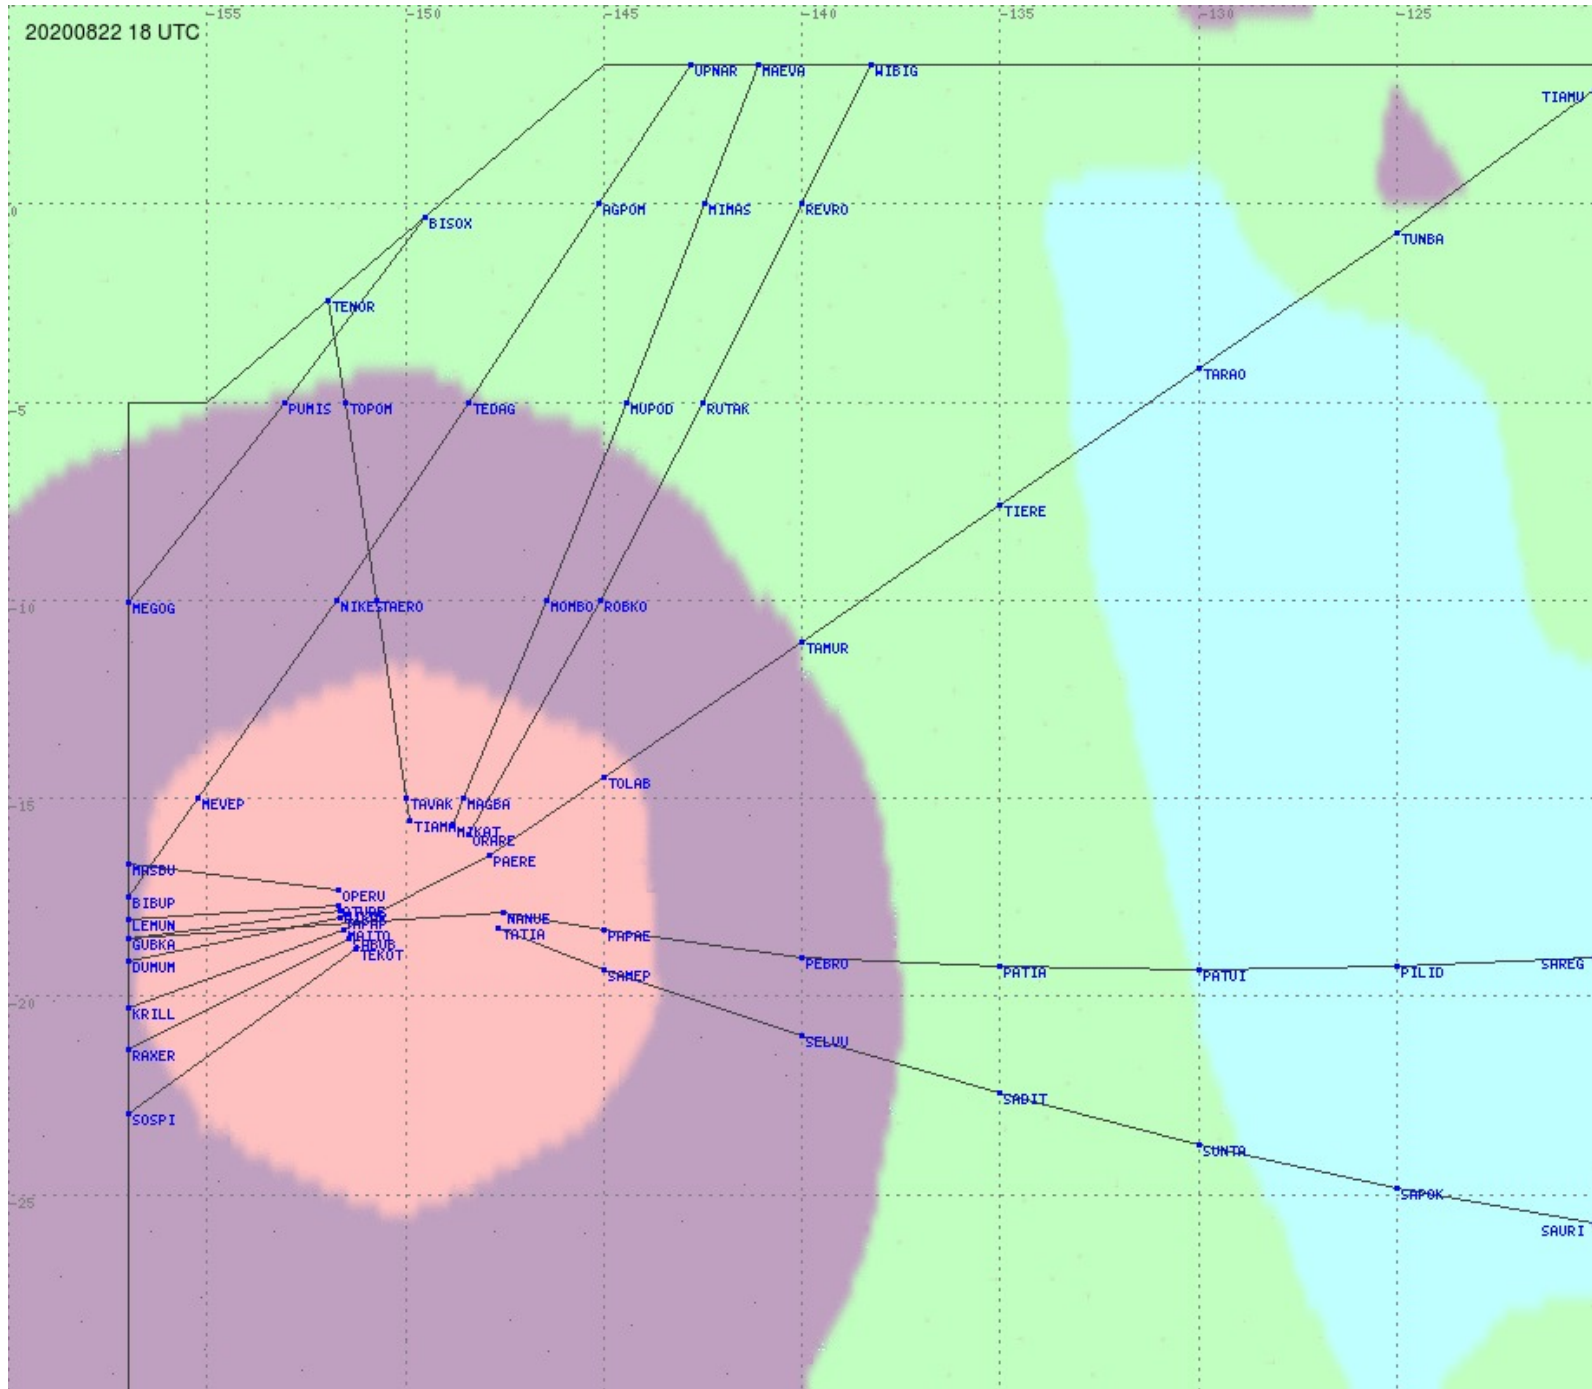

Tahiti FIR - HF Propag - 20200822

2.8 MHz 3.5 MHz 5.6 MHz 8.9 MHz 13.3 MHz 17.9 MHz None

Tahiti FIR - HF Propag - 20200822

2.8 MHz 3.5 MHz 5.6 MHz 8.9 MHz 13.3 MHz 17.9 MHz None

Tahiti FIR - HF Propag - 20200822

Tahiti FIR - HF Propag - 20200822

2.8 MHz 3.5 MHz 5.6 MHz 8.9 MHz 13.3 MHz 17.9 MHz None

Tahiti FIR - HF Propag - 20200822

Tahiti FIR - HF Propag - 20200822

2.8 MHz 3.5 MHz 5.6 MHz 8.9 MHz 13.3 MHz 17.9 MHz None

Tahiti FIR - HF Propag - 20200822

Tahiti FIR - HF Propag - 20200822

Tahiti FIR - HF Propag - 20200822

2.8 MHz 3.5 MHz 5.6 MHz 8.9 MHz 13.3 MHz 17.9 MHz None

Tahiti FIR - HF Propag - 20200822

2.8 MHz 3.5 MHz 5.6 MHz 8.9 MHz 13.3 MHz 17.9 MHz None

Tahiti FIR - HF Propag - 20200822

Tahiti FIR - HF Propag - 20200822

2.8 MHz 3.5 MHz 5.6 MHz 8.9 MHz 13.3 MHz 17.9 MHz None

Tahiti FIR - HF Propag - 20200822

2.8 MHz 3.5 MHz 5.6 MHz 8.9 MHz 13.3 MHz 17.9 MHz None