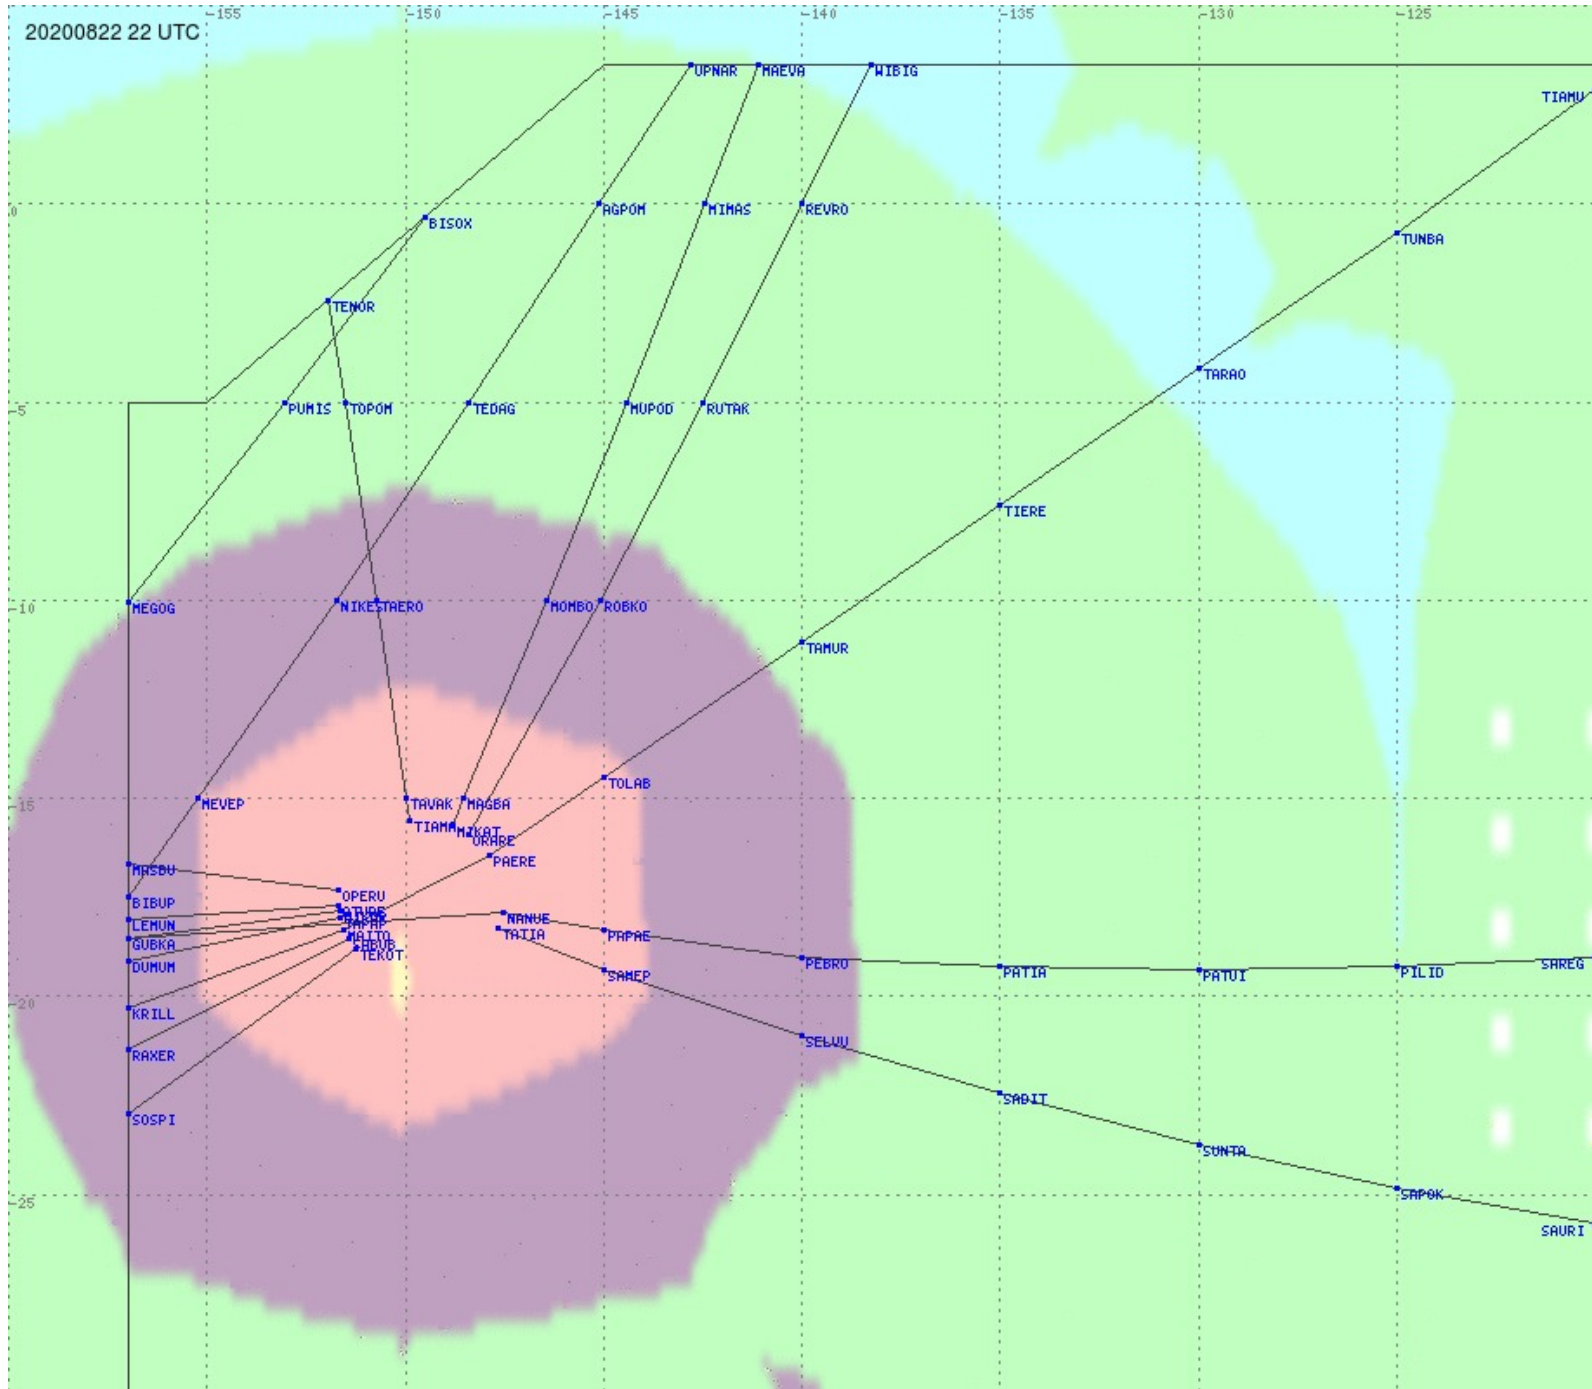

Tahiti FIR - HF Propag - 20200822

2.8 MHz 3.5 MHz 5.6 MHz 8.9 MHz 13.3 MHz 17.9 MHz None

Tahiti FIR - HF Propag - 20200822

2.8 MHz 3.5 MHz 5.6 MHz 8.9 MHz 13.3 MHz 17.9 MHz None

Tahiti FIR - HF Propag - 20200822

Tahiti FIR - HF Propag - 20200822

2.8 MHz 3.5 MHz 5.6 MHz 8.9 MHz 13.3 MHz 17.9 MHz None

Tahiti FIR - HF Propag - 20200822

Tahiti FIR - HF Propag - 20200822

2.8 MHz 3.5 MHz 5.6 MHz 8.9 MHz 13.3 MHz 17.9 MHz None

Tahiti FIR - HF Propag - 20200822

Tahiti FIR - HF Propag - 20200822

Tahiti FIR - HF Propag - 20200822

2.8 MHz 3.5 MHz 5.6 MHz 8.9 MHz 13.3 MHz 17.9 MHz None

Tahiti FIR - HF Propag - 20200822

2.8 MHz 3.5 MHz 5.6 MHz 8.9 MHz 13.3 MHz 17.9 MHz None

Tahiti FIR - HF Propag - 20200822

Tahiti FIR - HF Propag - 20200822

2.8 MHz 3.5 MHz 5.6 MHz 8.9 MHz 13.3 MHz 17.9 MHz None

Tahiti FIR - HF Propag - 20200822

2.8 MHz 3.5 MHz 5.6 MHz 8.9 MHz 13.3 MHz 17.9 MHz None