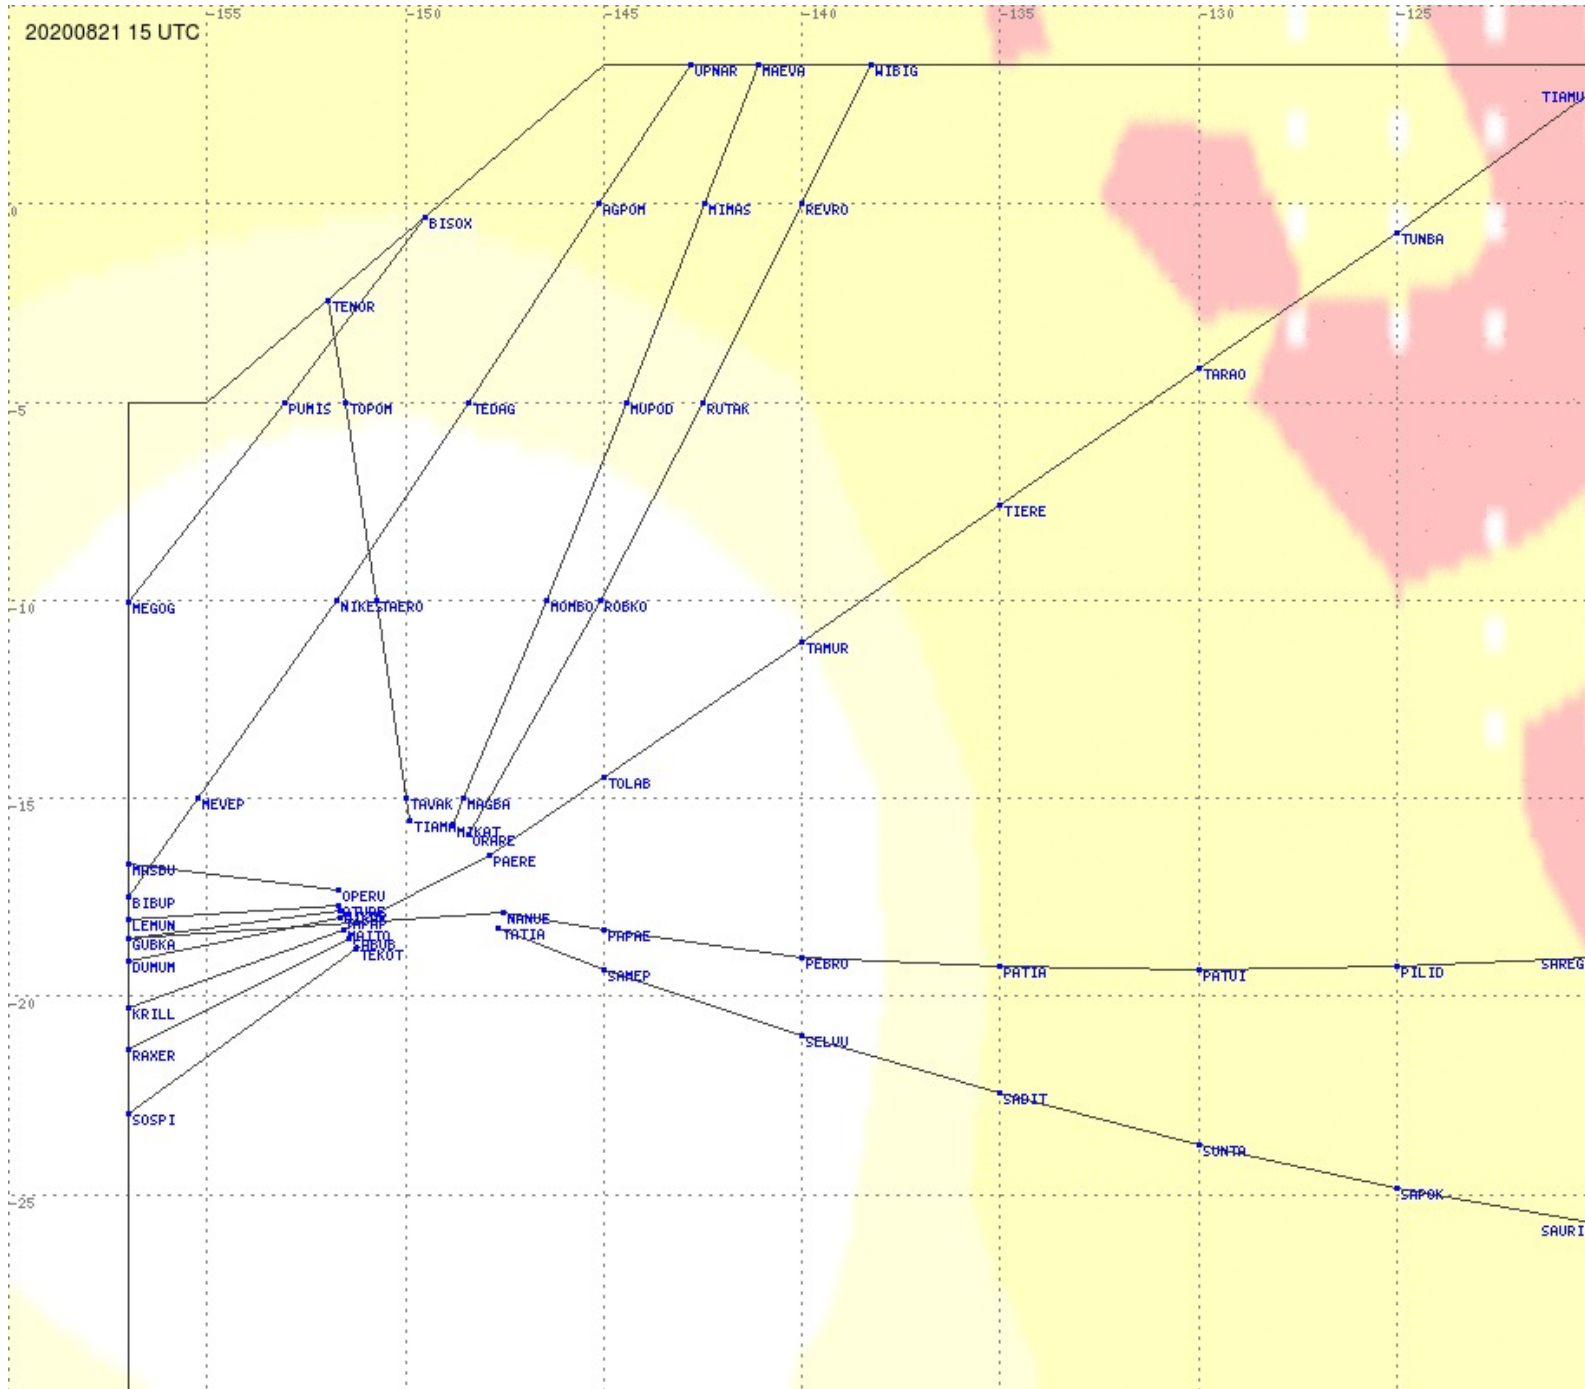

Tahiti FIR - HF Propag - 20200821

2.8 MHz 3.5 MHz 5.6 MHz 8.9 MHz 13.3 MHz 17.9 MHz None