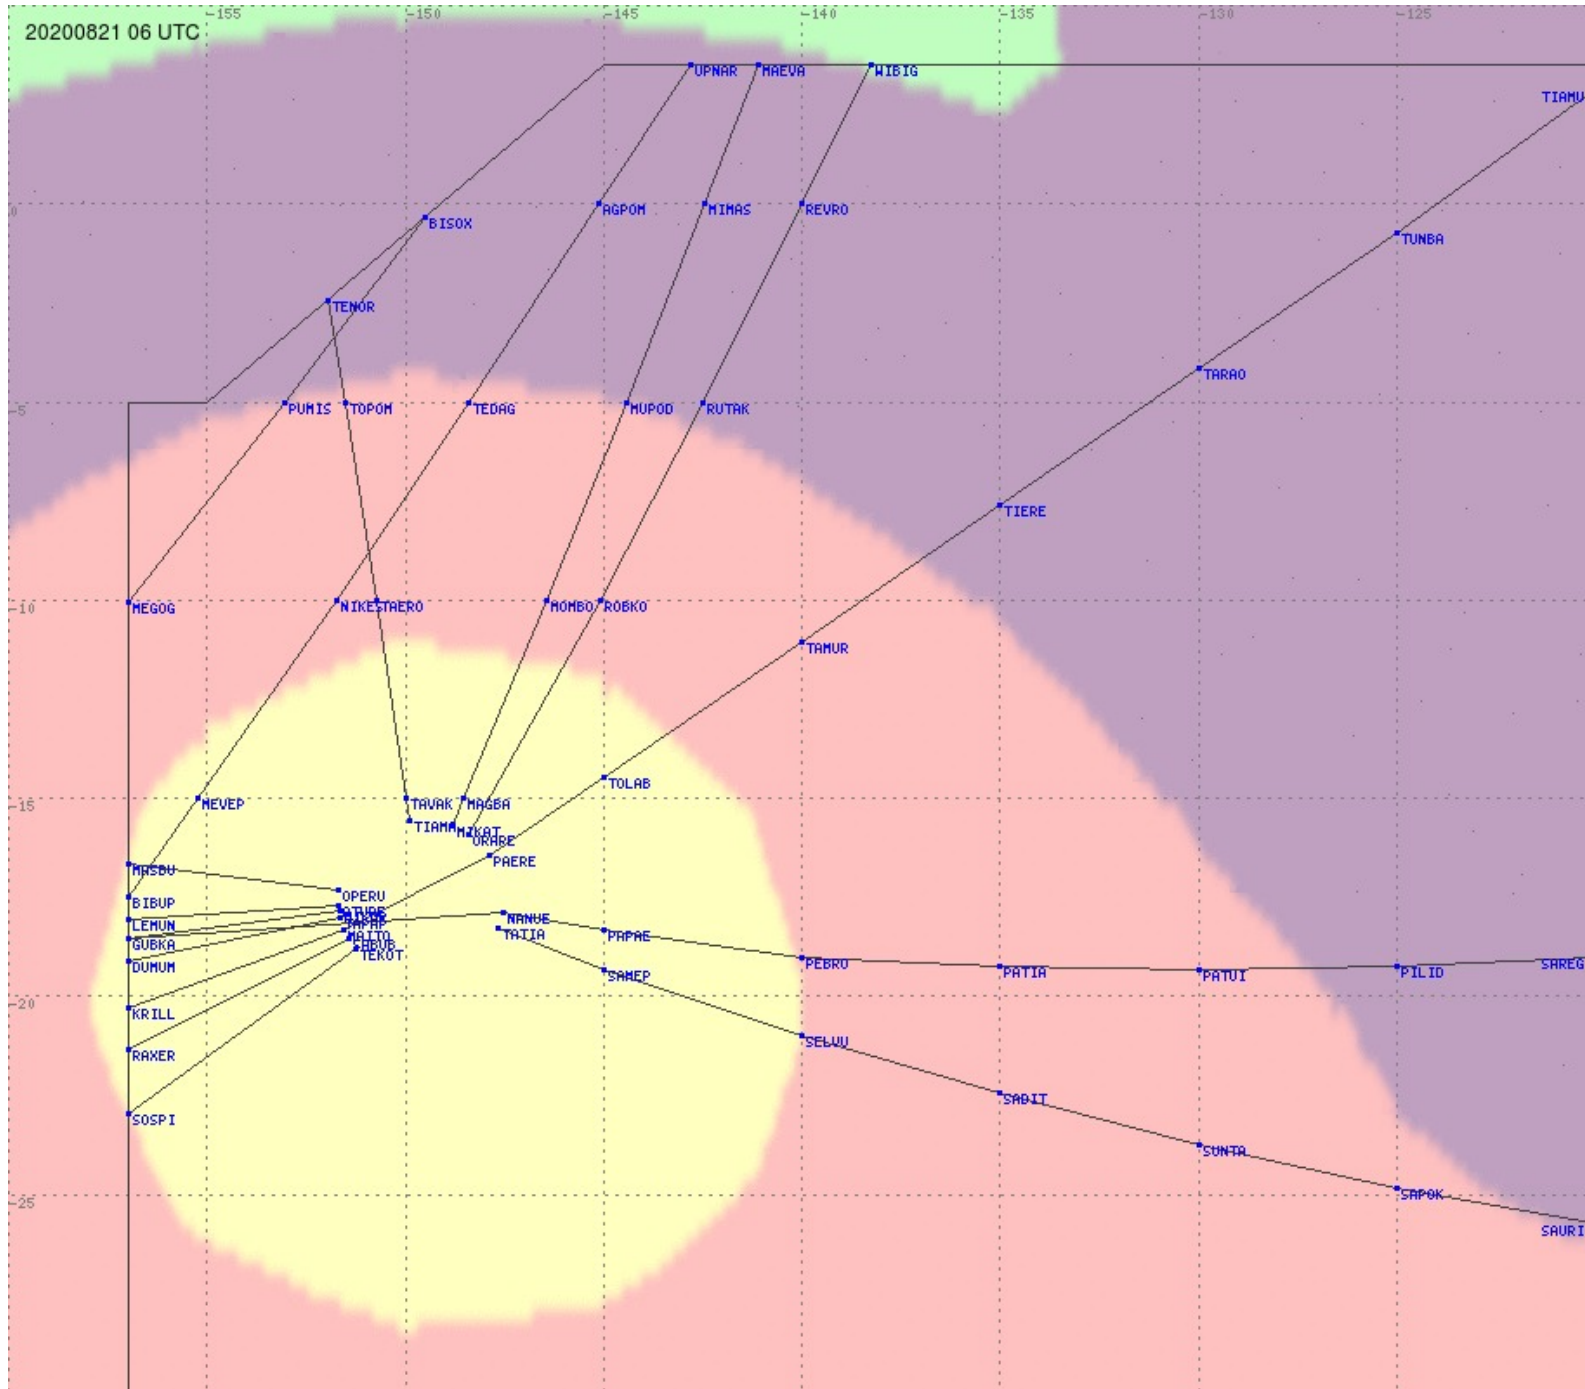

Tahiti FIR - HF Propag - 20200821

2.8 MHz 3.5 MHz 5.6 MHz 8.9 MHz 13.3 MHz 17.9 MHz None