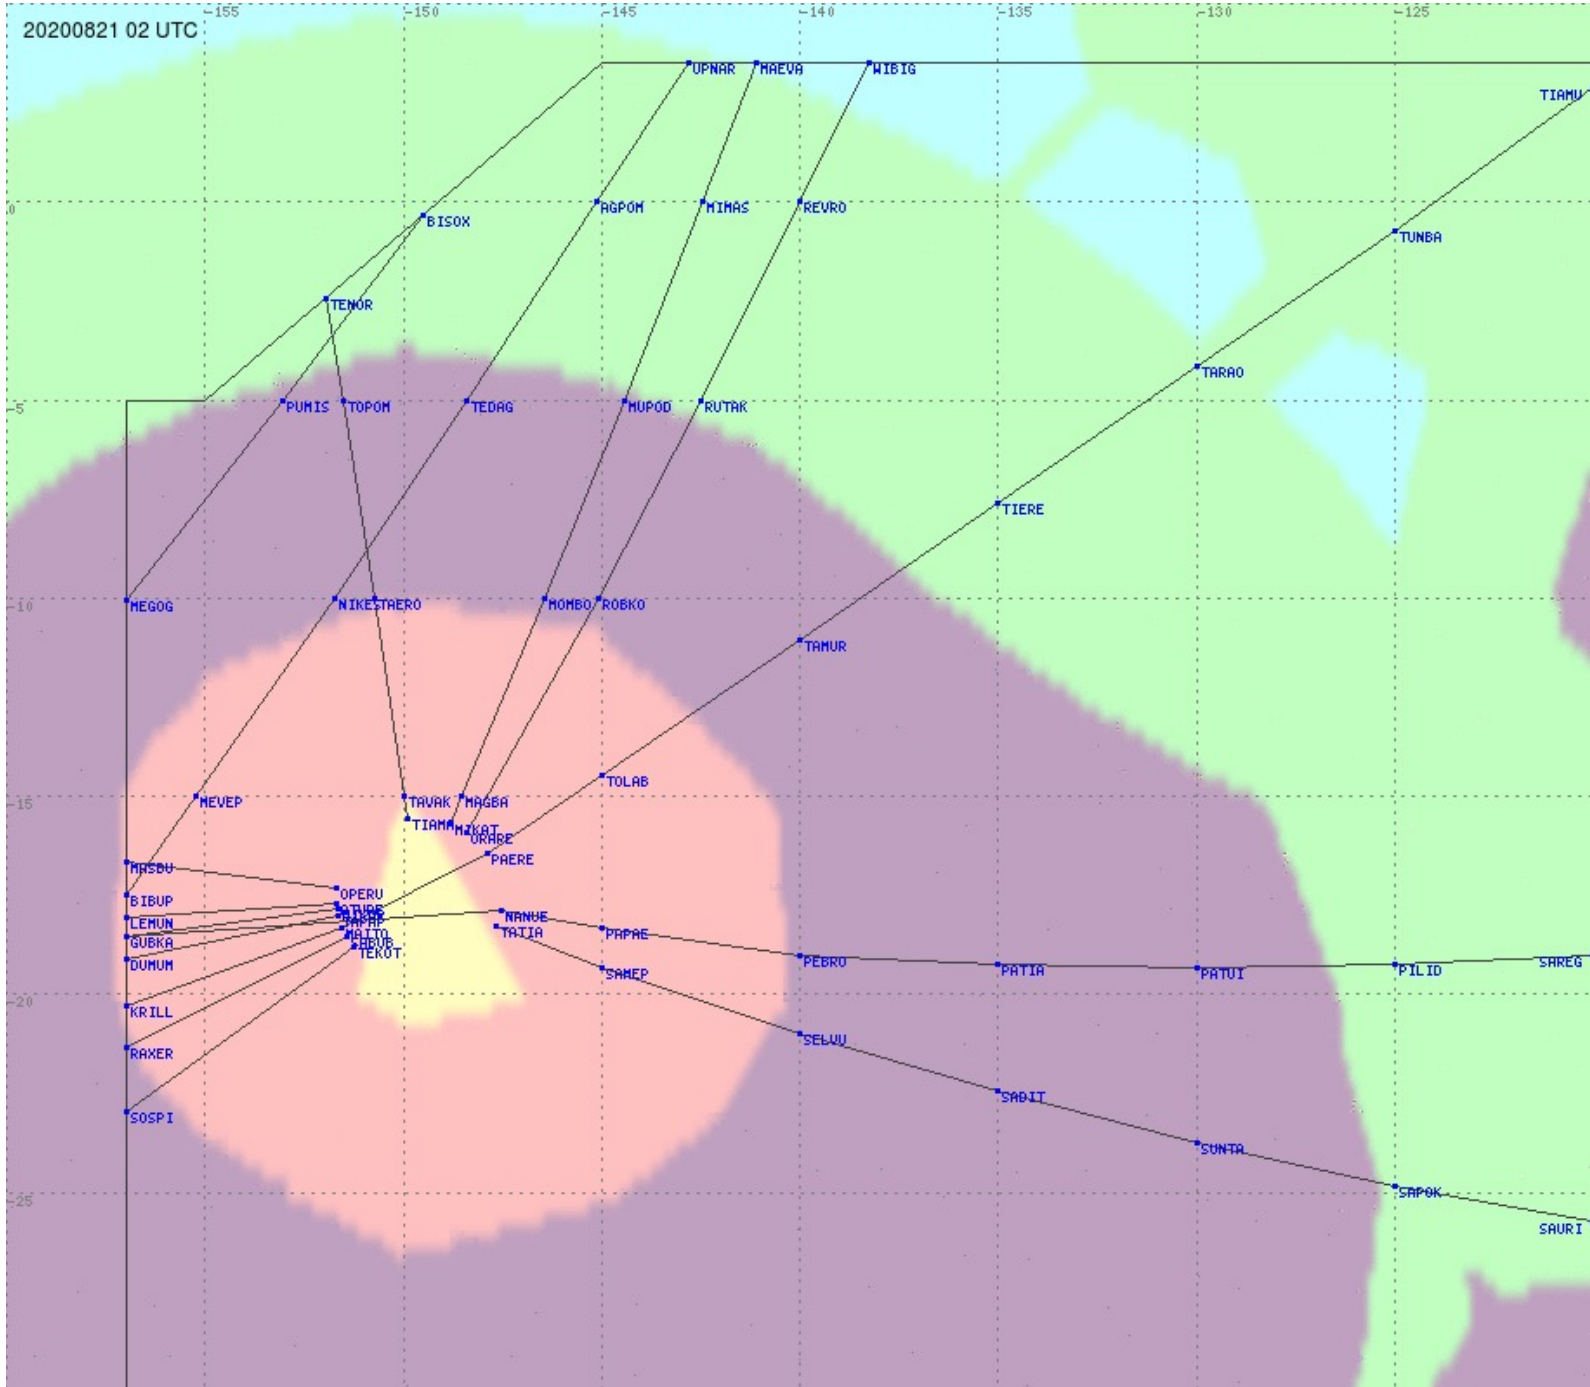

# Tahiti FIR - HF Propag - 20200821

2.8 MHz
3.5 MHz
5.6 MHz
8.9 MHz
13.3 MHz
17.9 MHz
None