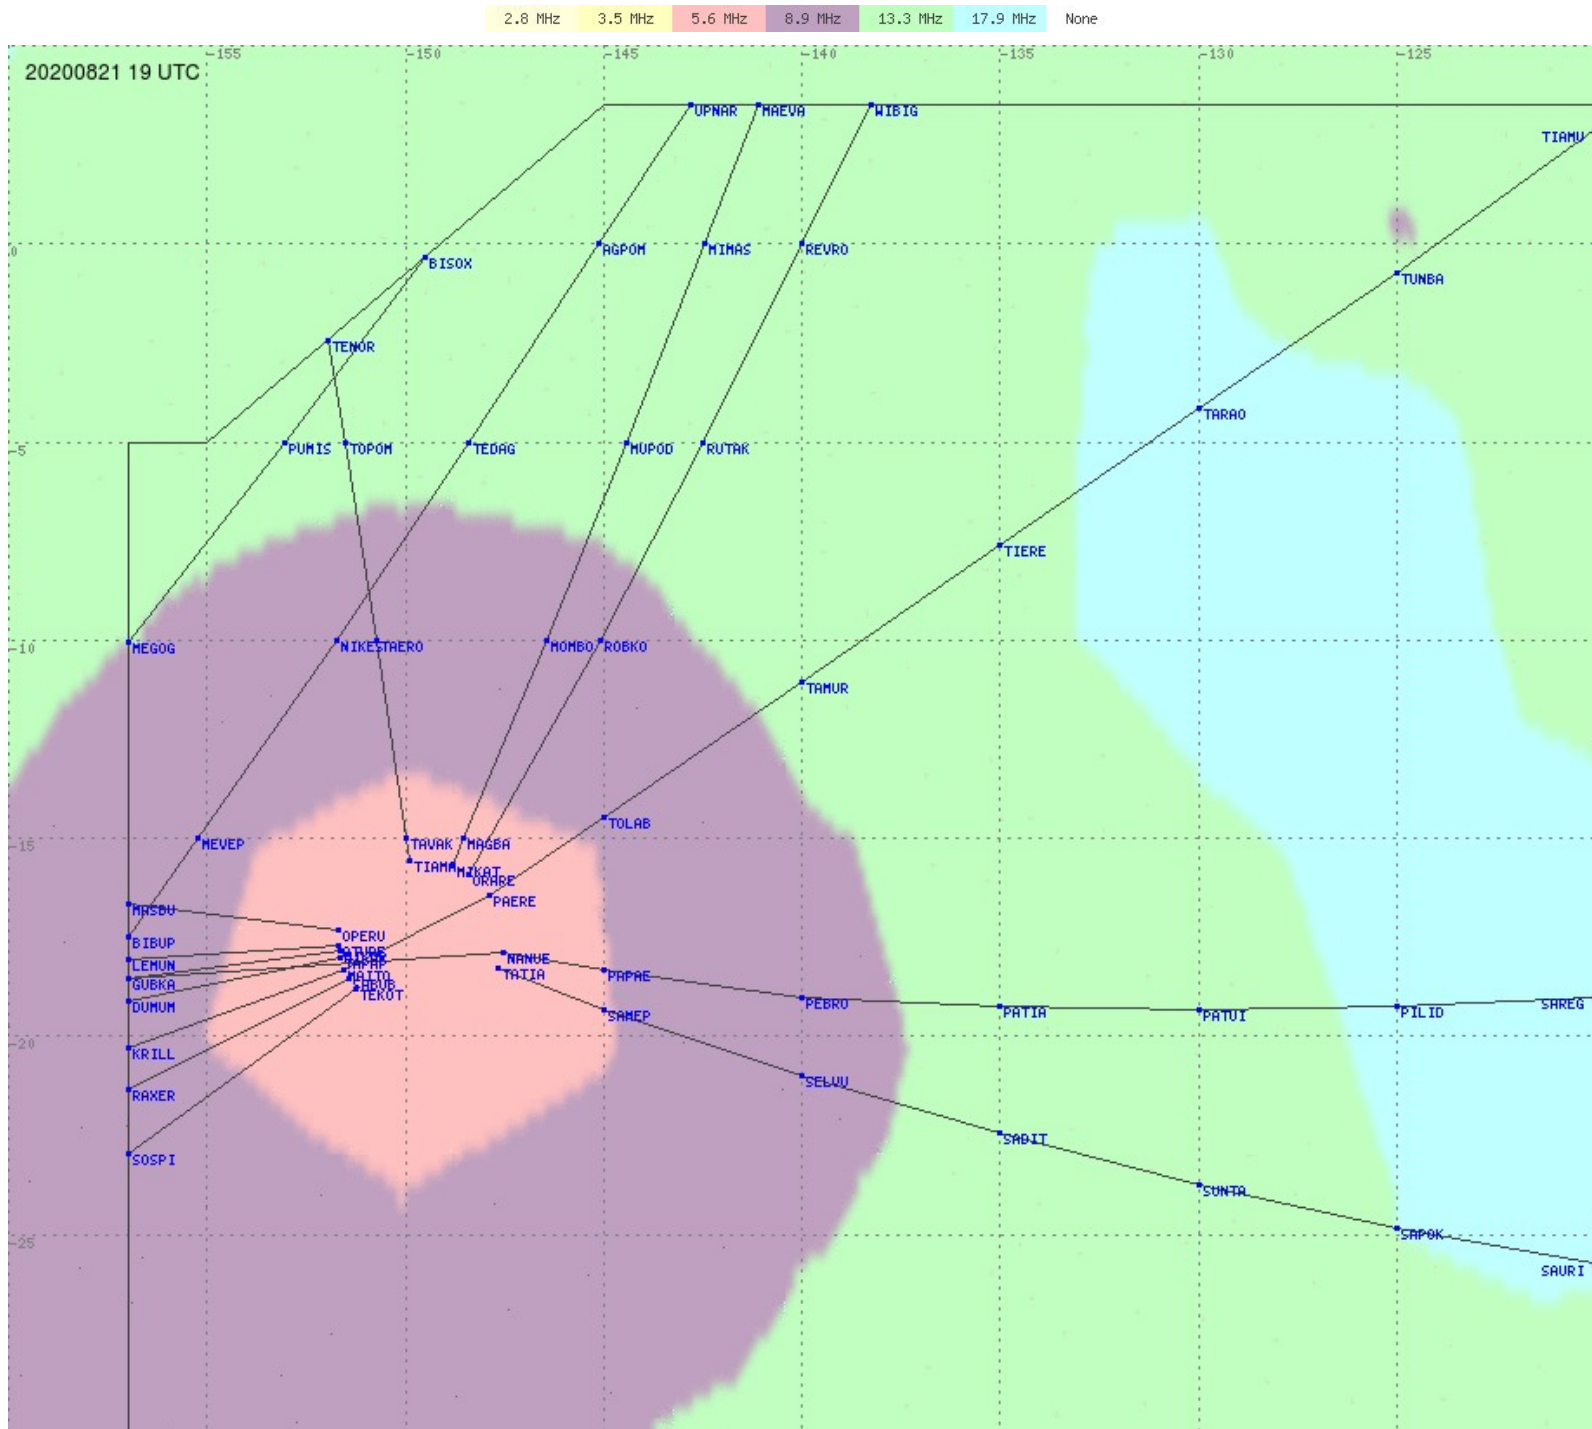

Tahiti FIR - HF Propag - 20200821