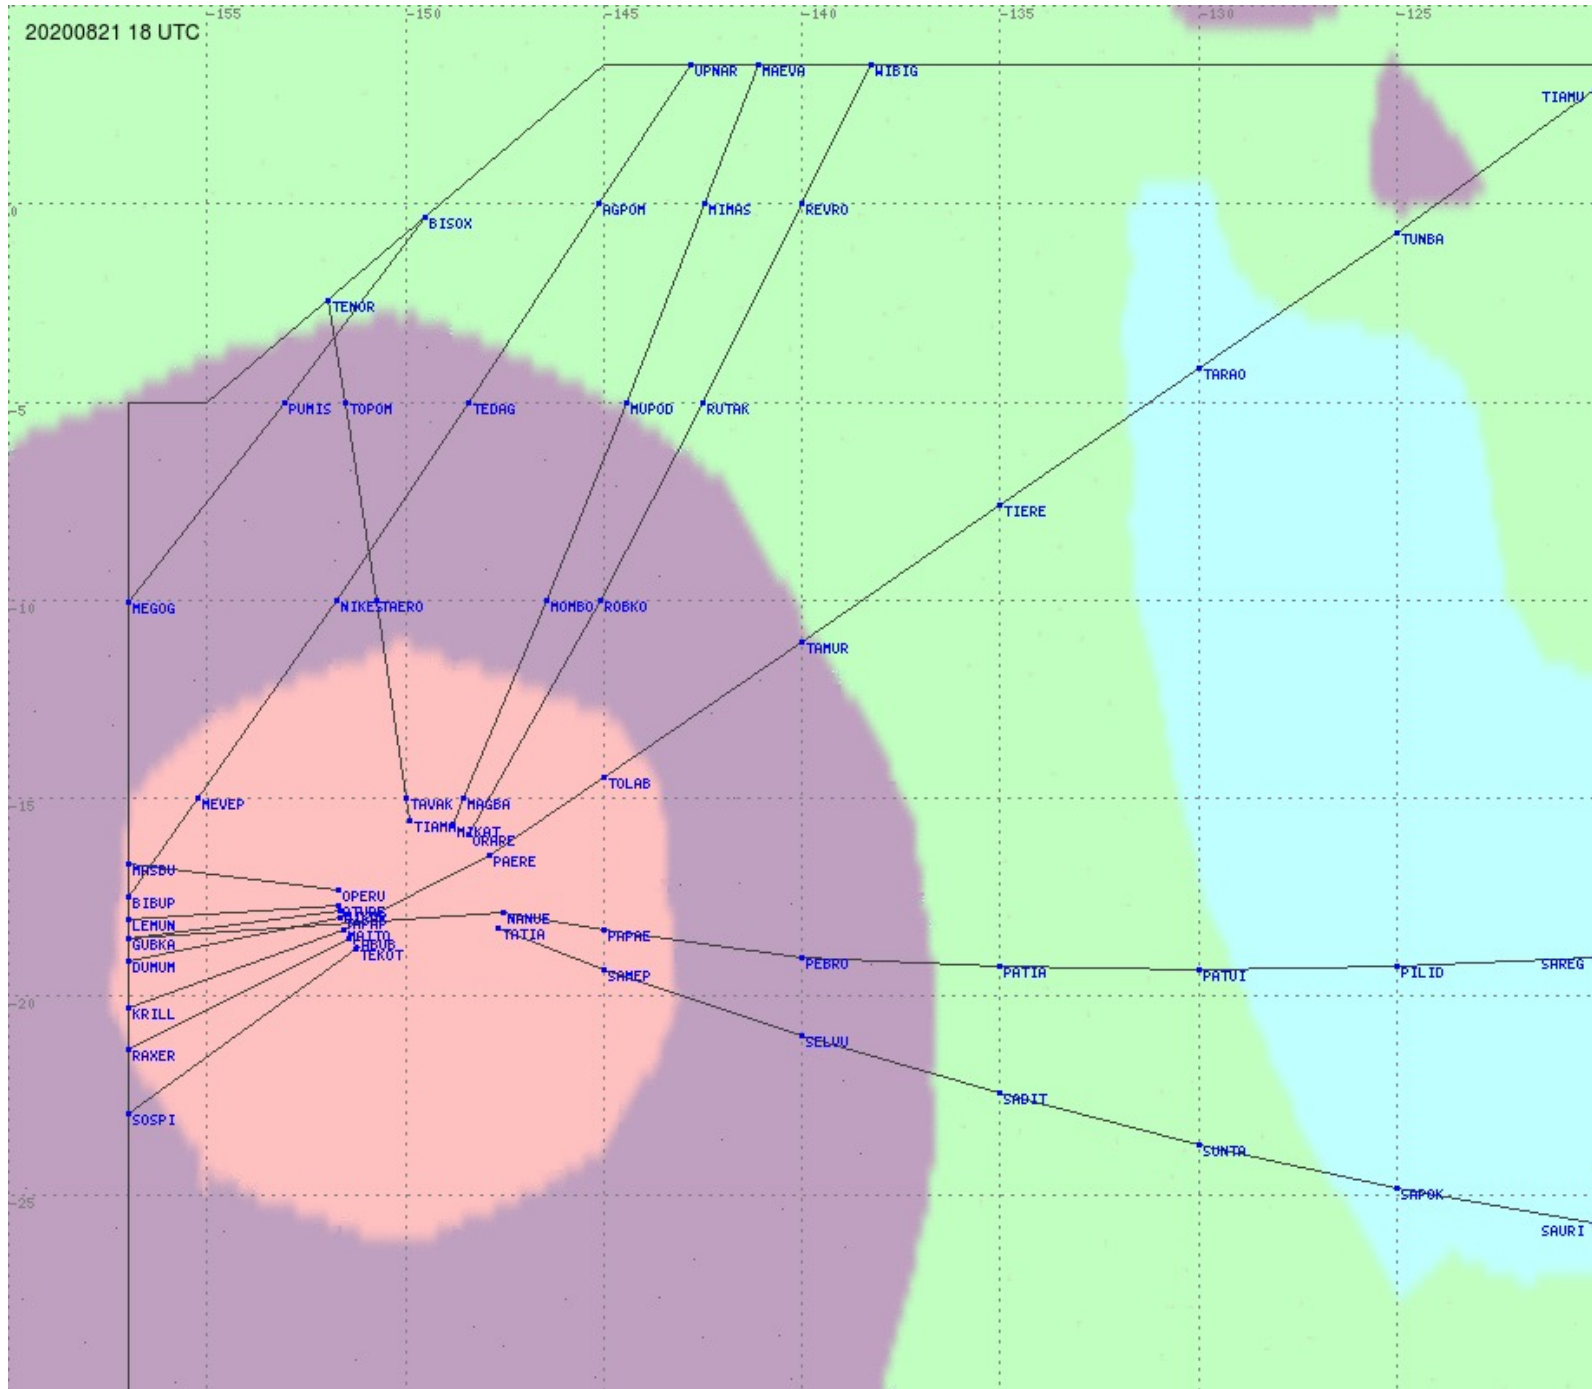

Tahiti FIR - HF Propag - 20200821

2.8 MHz 3.5 MHz 5.6 MHz 8.9 MHz 13.3 MHz 17.9 MHz None