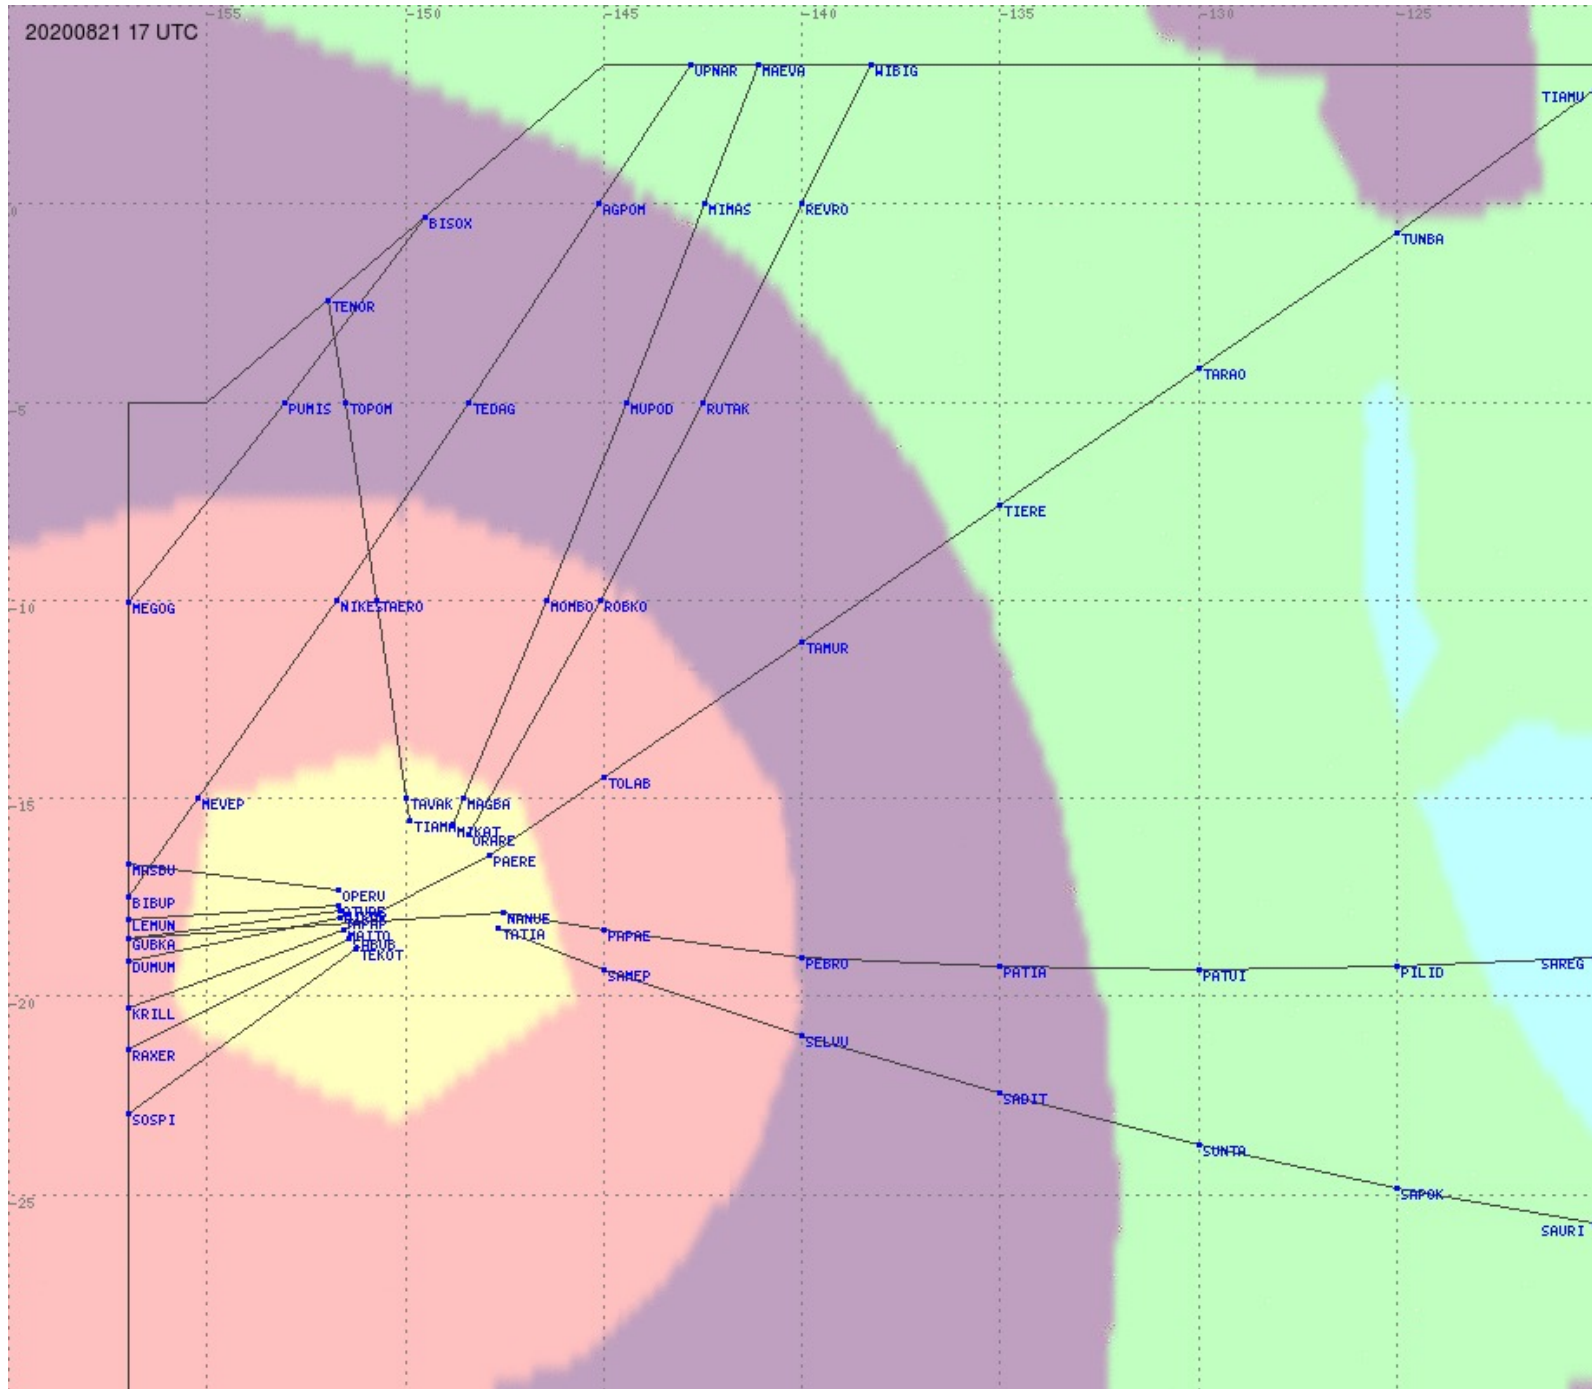

Tahiti FIR - HF Propag - 20200821

2.8 MHz
3.5 MHz
5.6 MHz
8.9 MHz
13.3 MHz
17.9 MHz
None