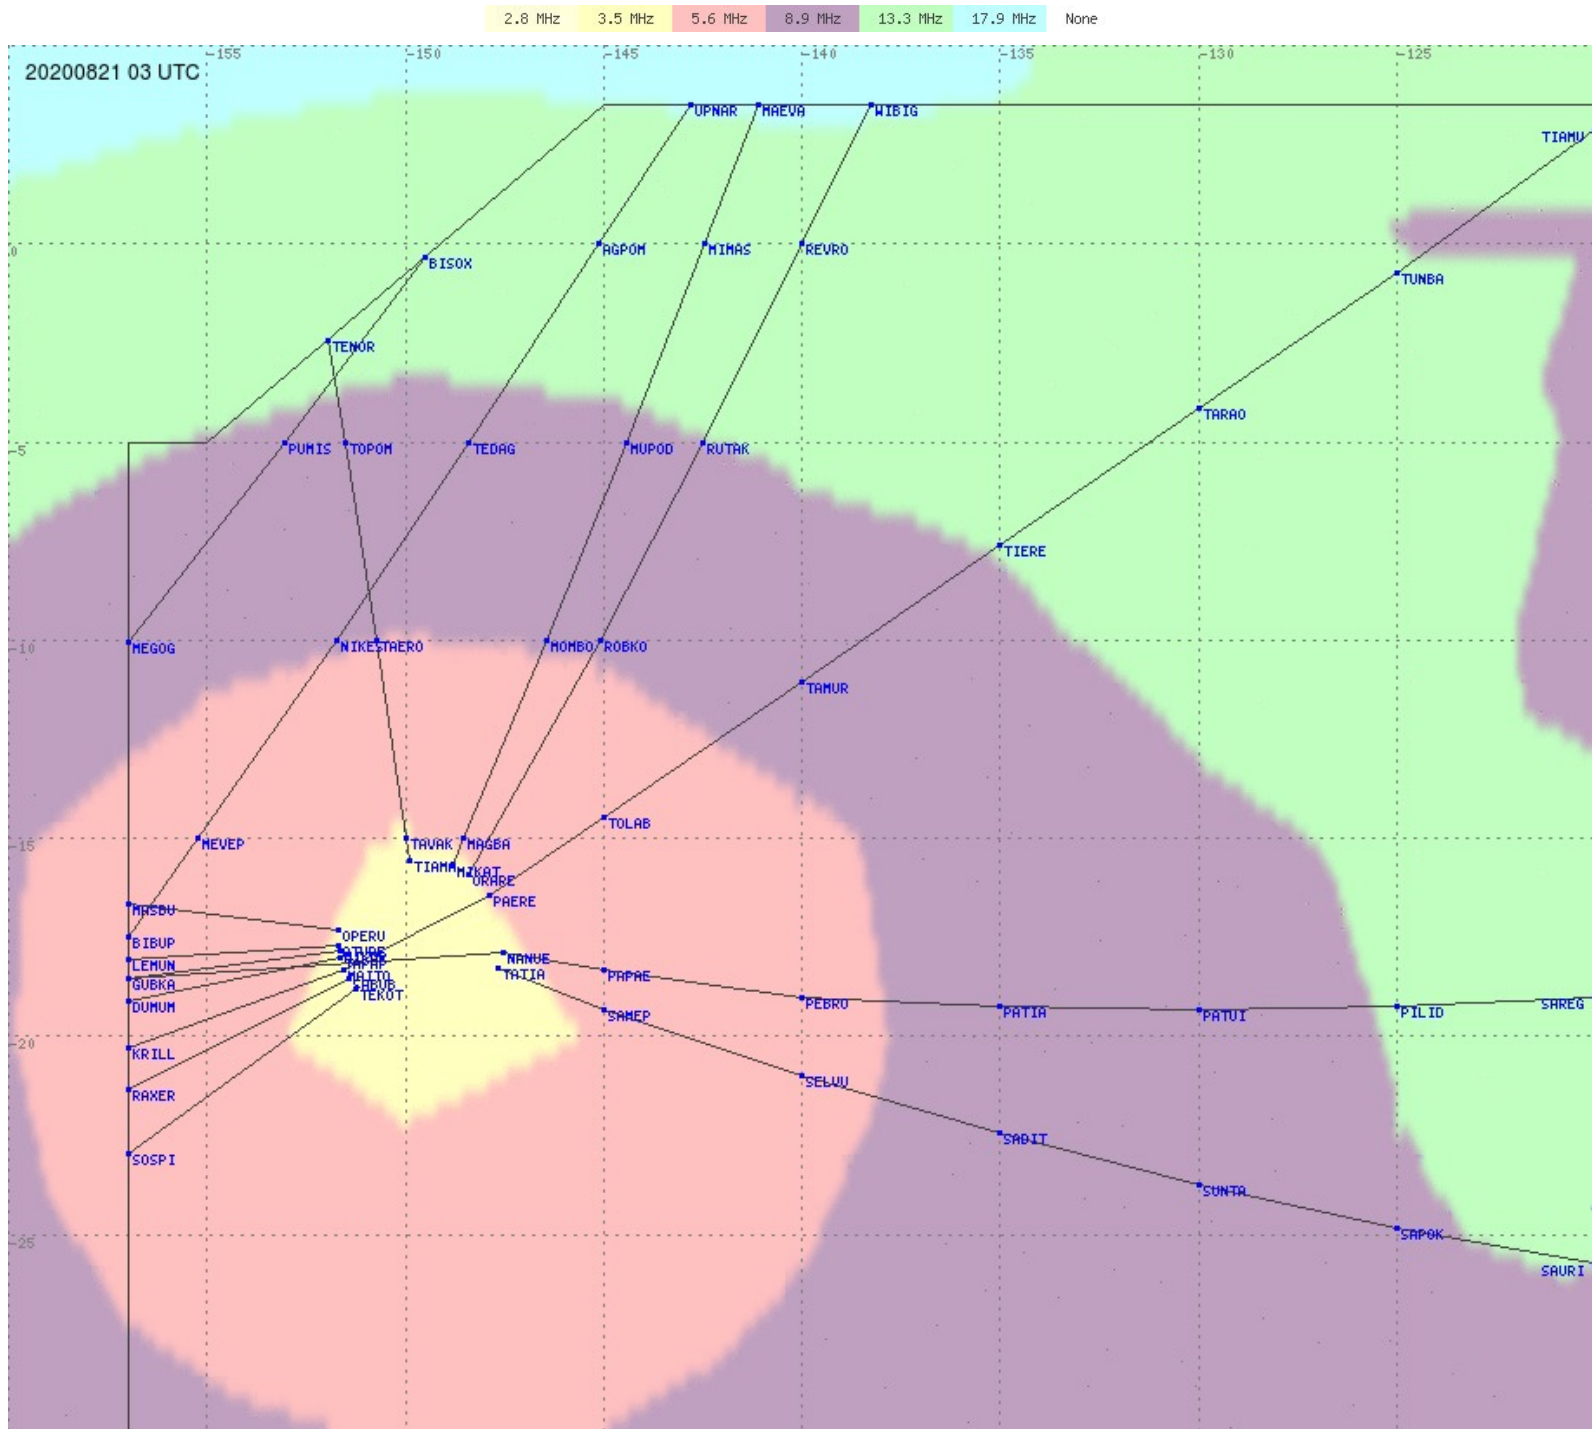

Tahiti FIR - HF Propag - 20200821