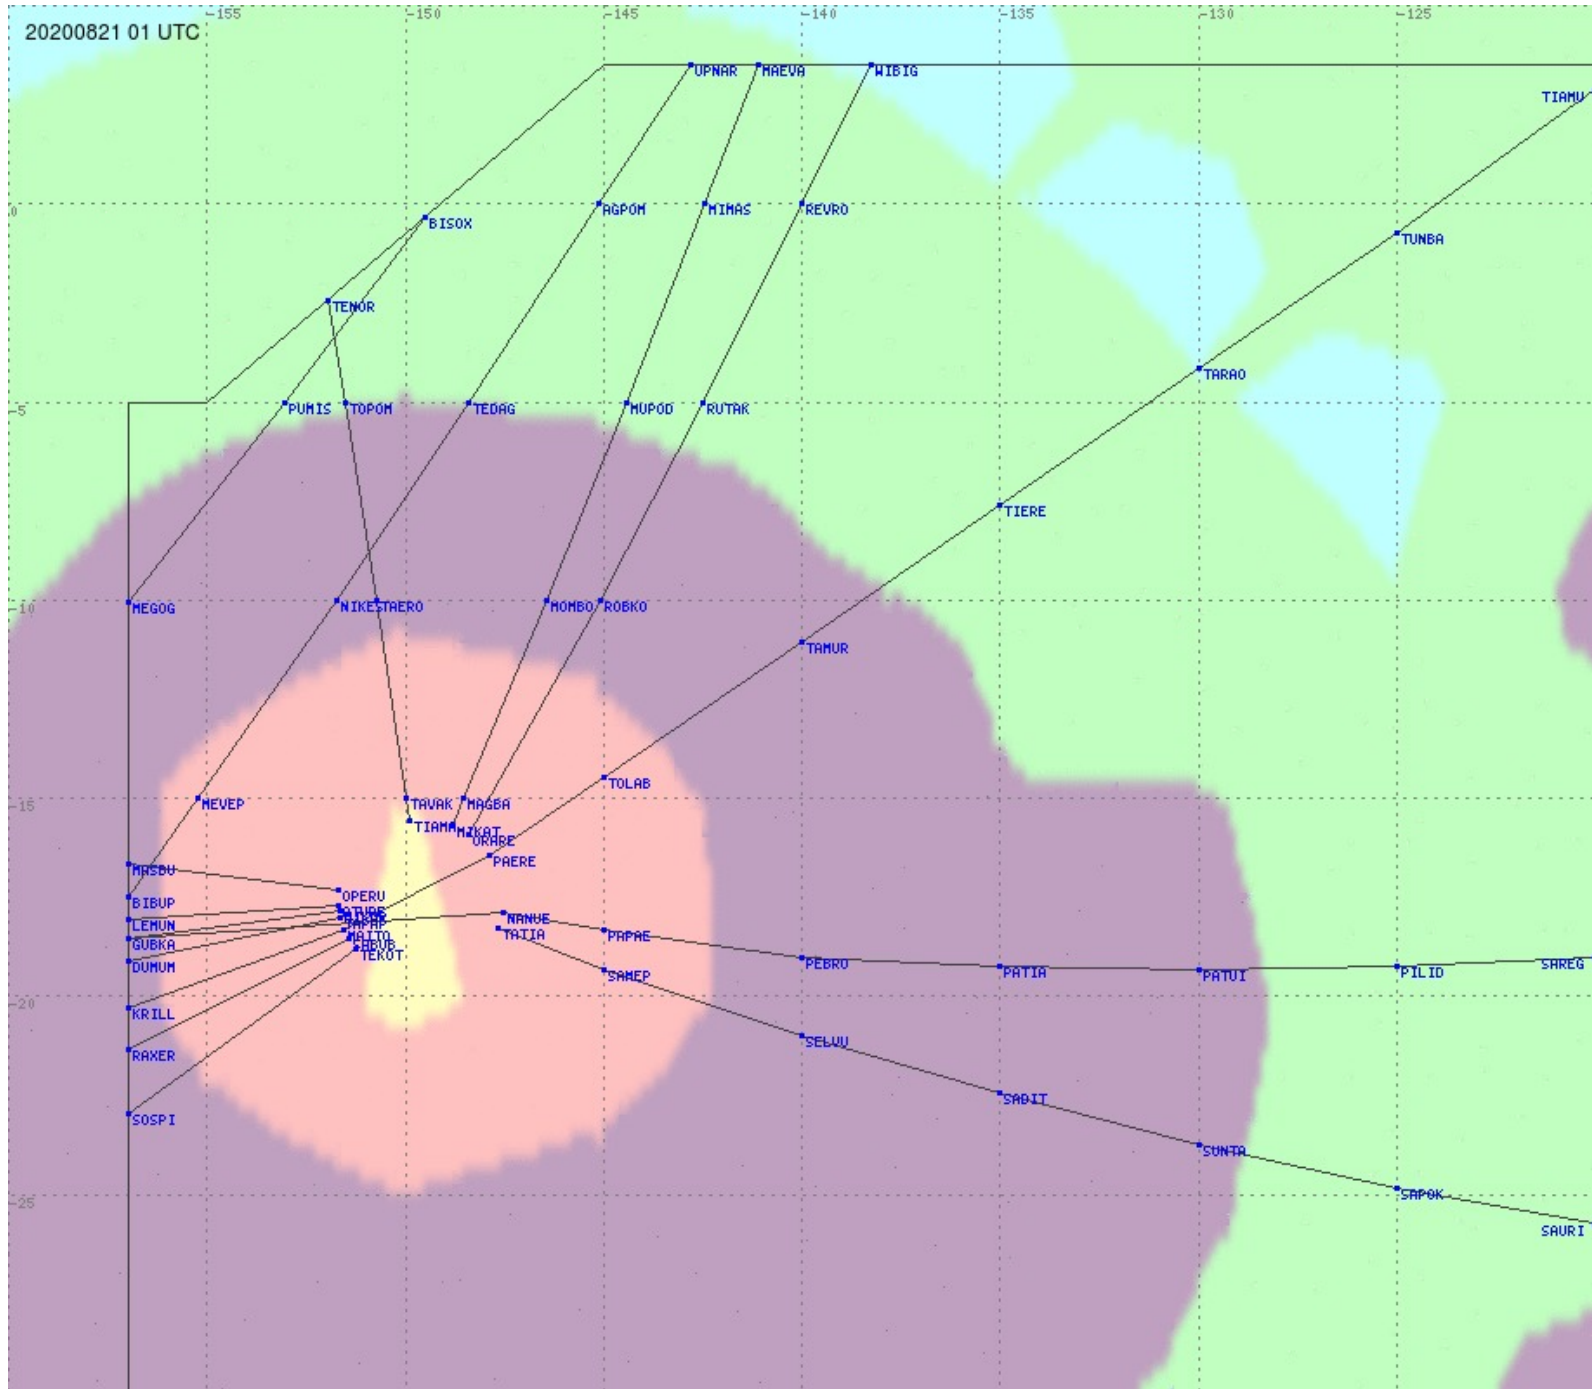

# Tahiti FIR - HF Propag - 20200821

2.8 MHz
3.5 MHz
5.6 MHz
8.9 MHz
13.3 MHz
17.9 MHz
None