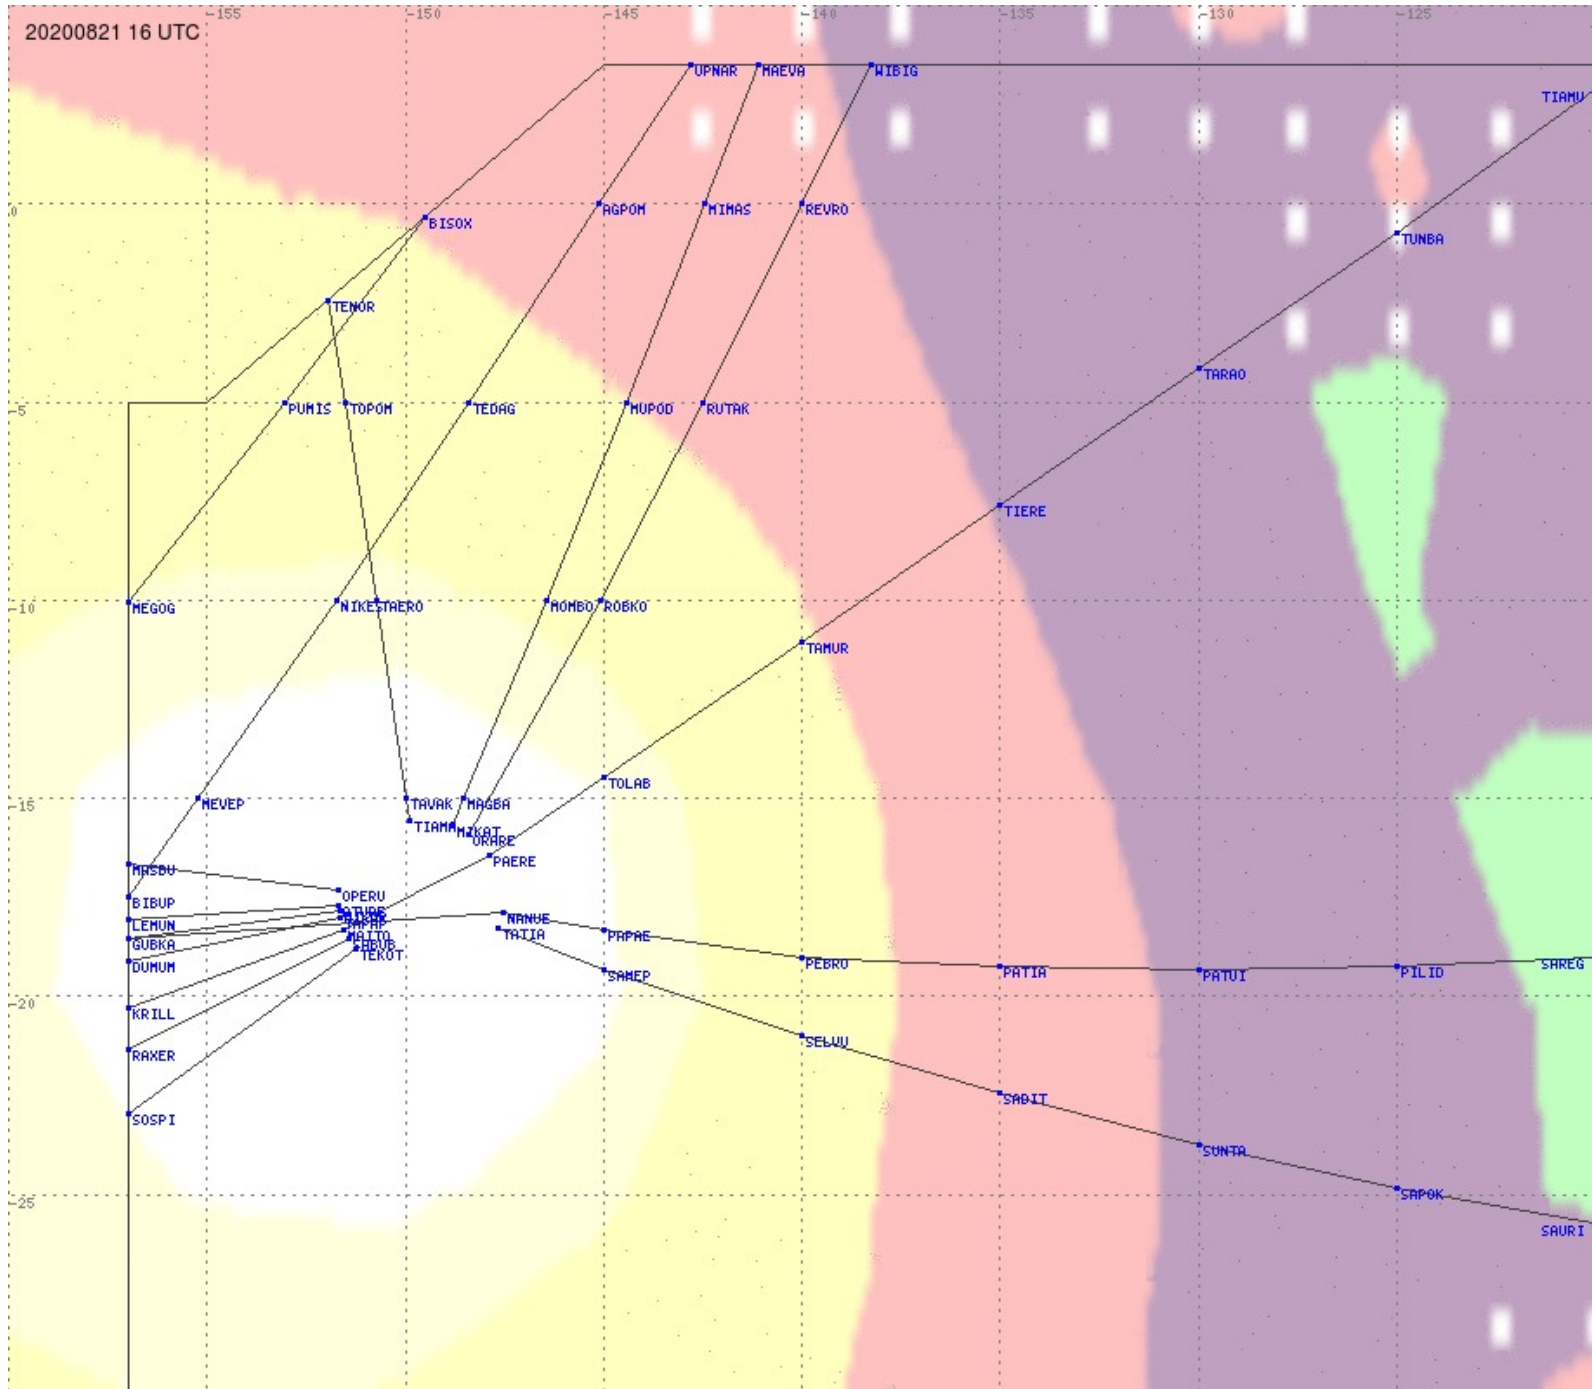

Tahiti FIR - HF Propag - 20200821

2.8 MHz 3.5 MHz 5.6 MHz 8.9 MHz 13.3 MHz 17.9 MHz None