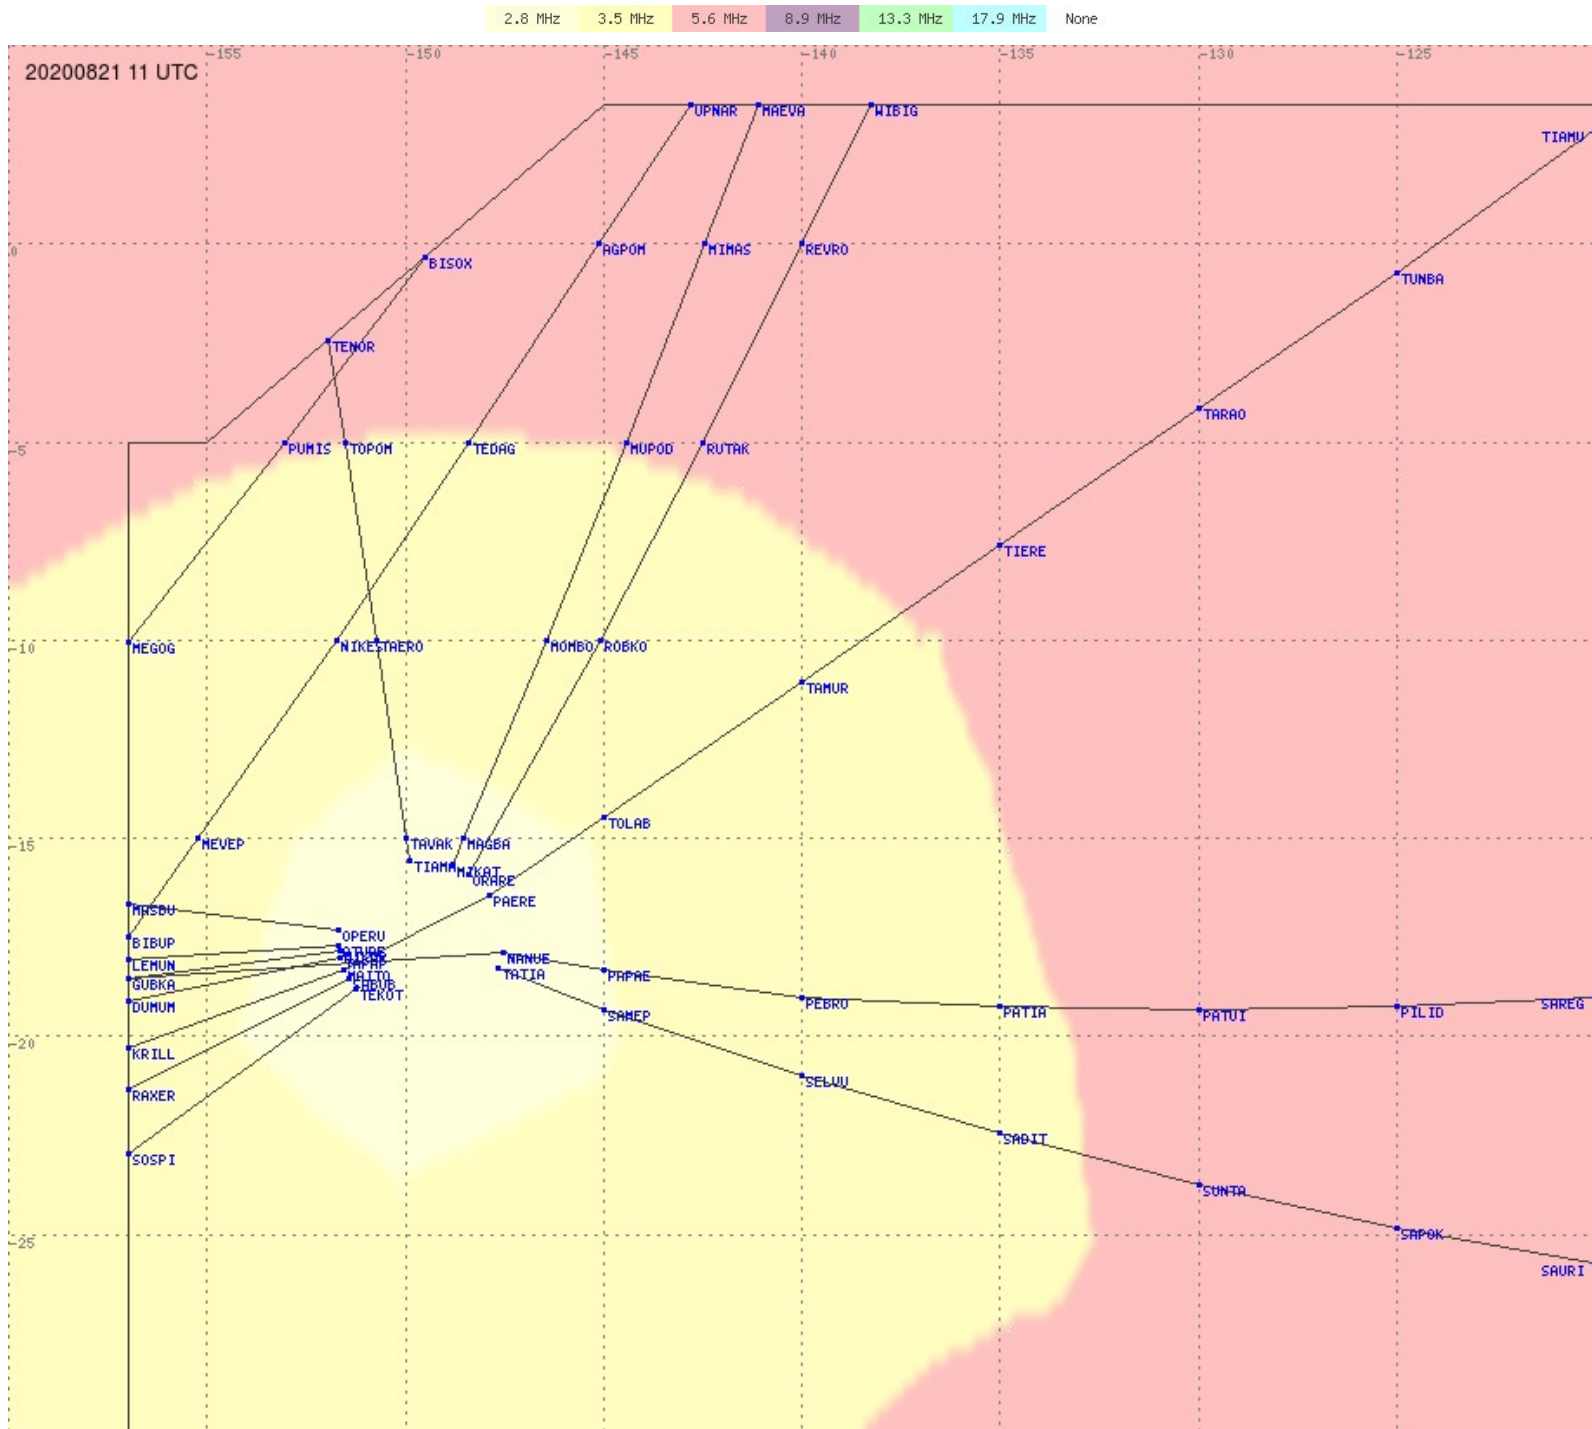

Tahiti FIR - HF Propag - 20200821