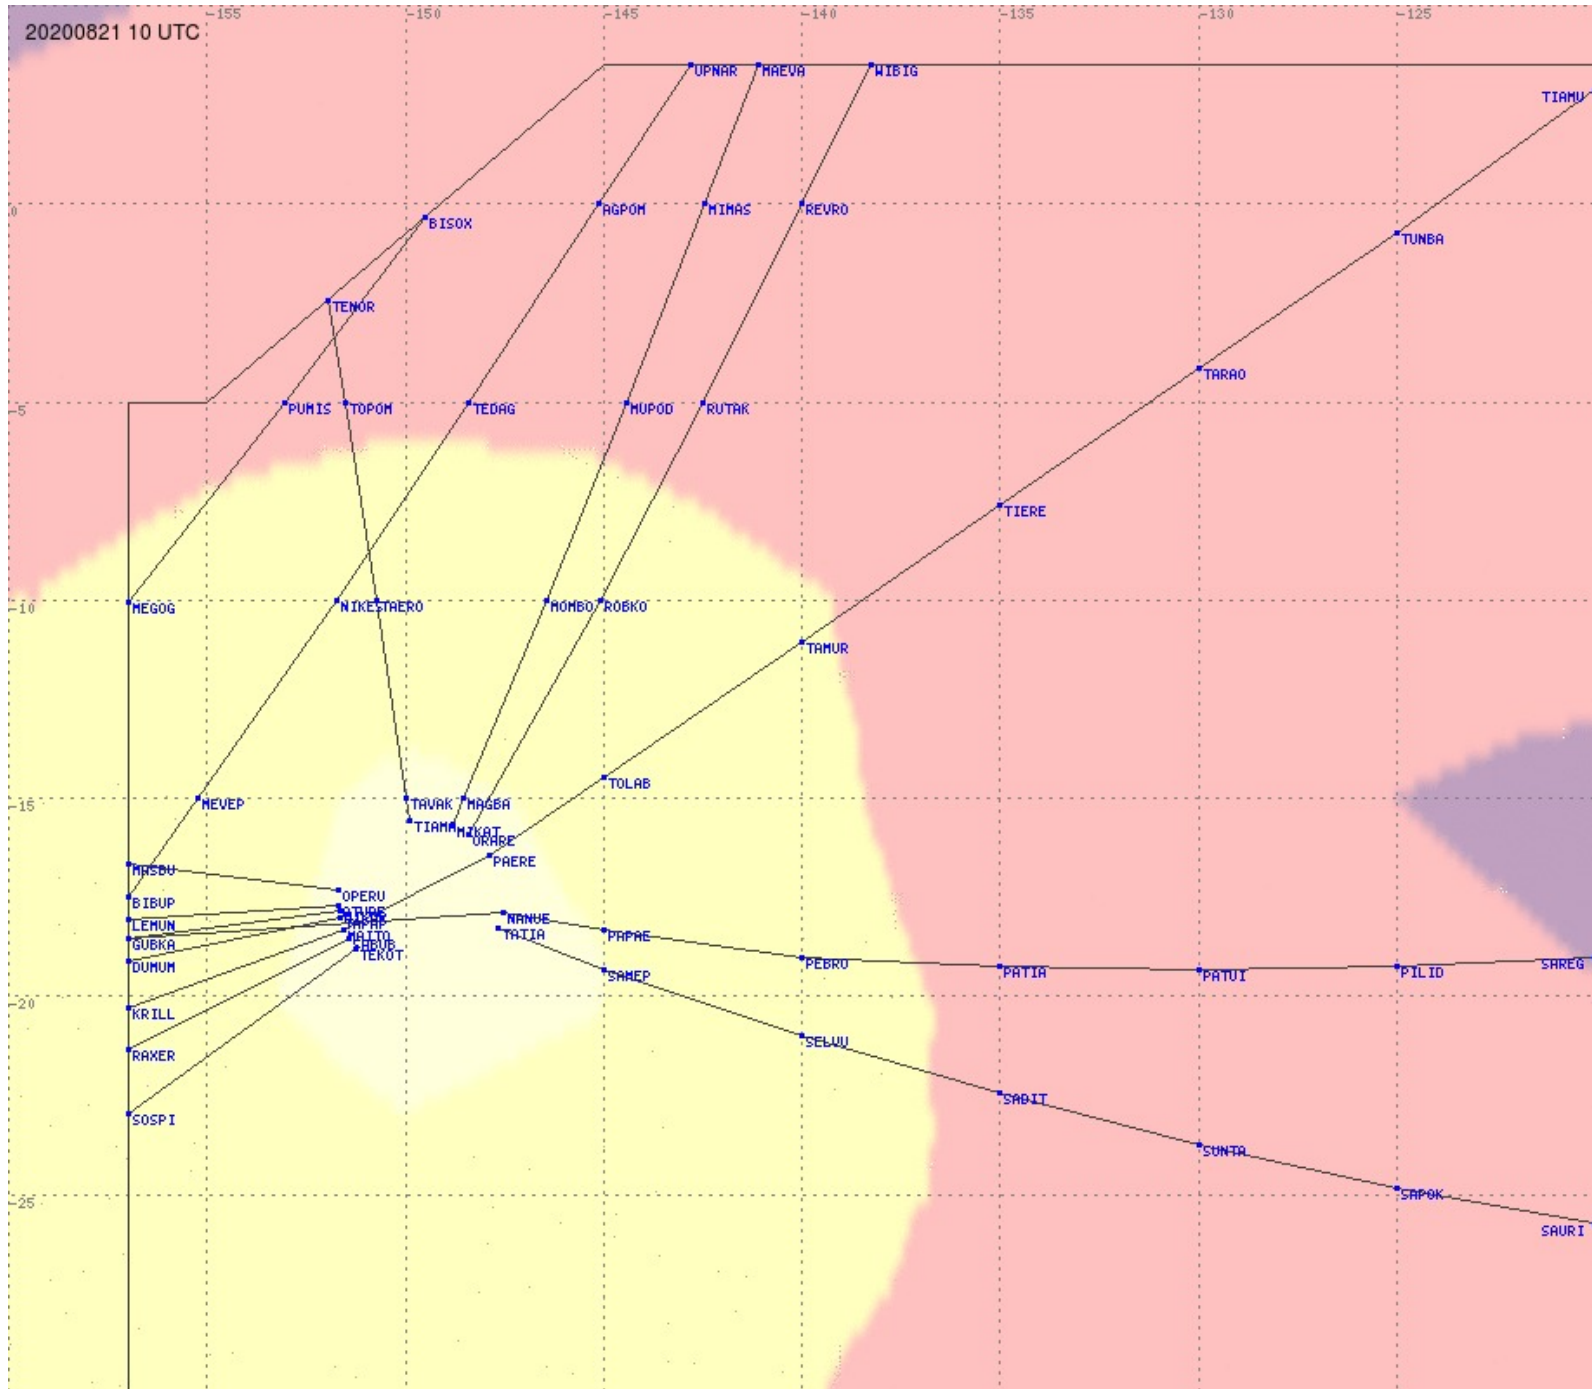

Tahiti FIR - HF Propag - 20200821

2.8 MHz 3.5 MHz 5.6 MHz 8.9 MHz 13.3 MHz 17.9 MHz None