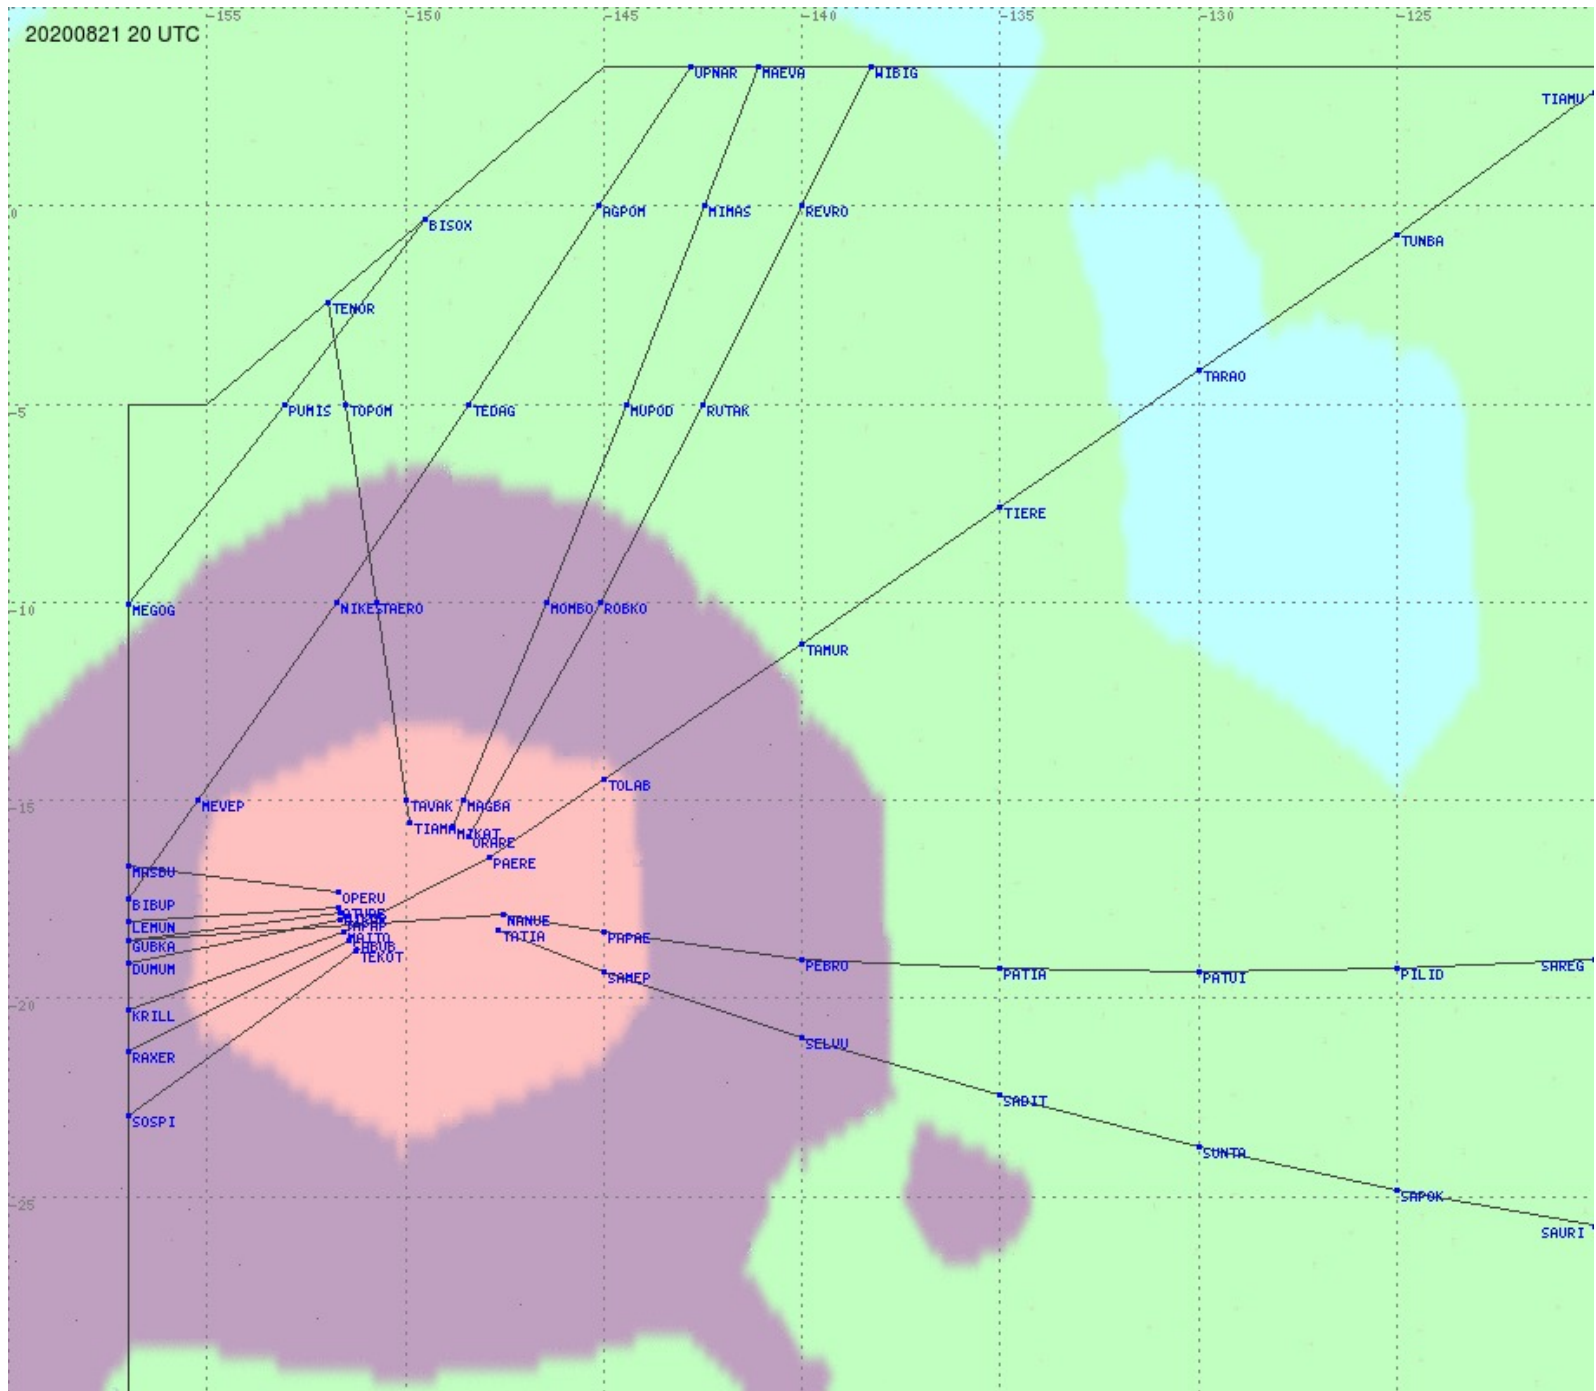

Tahiti FIR - HF Propag - 20200821

2.8 MHz
3.5 MHz
5.6 MHz
8.9 MHz
13.3 MHz
17.9 MHz
None