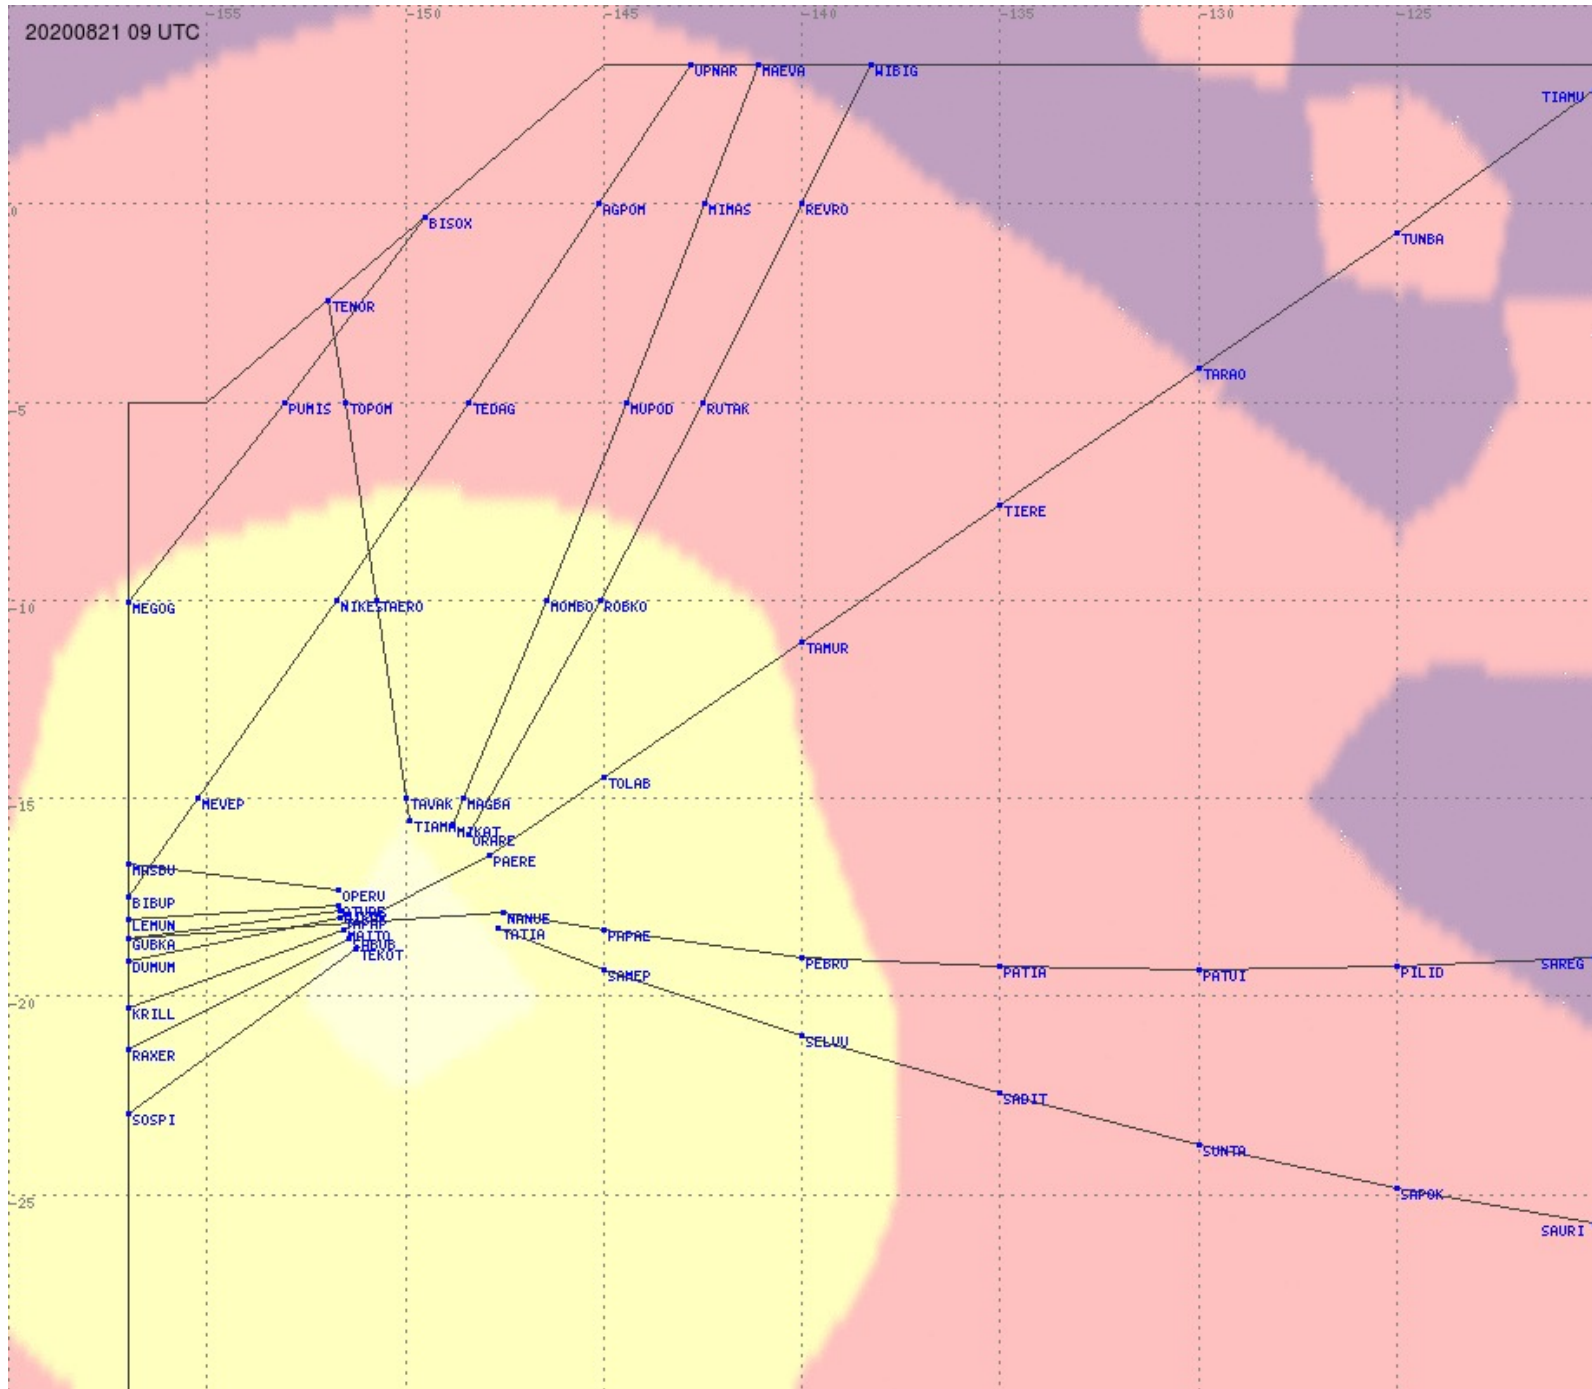

Tahiti FIR - HF Propag - 20200821

2.8 MHz 3.5 MHz 5.6 MHz 8.9 MHz 13.3 MHz 17.9 MHz None