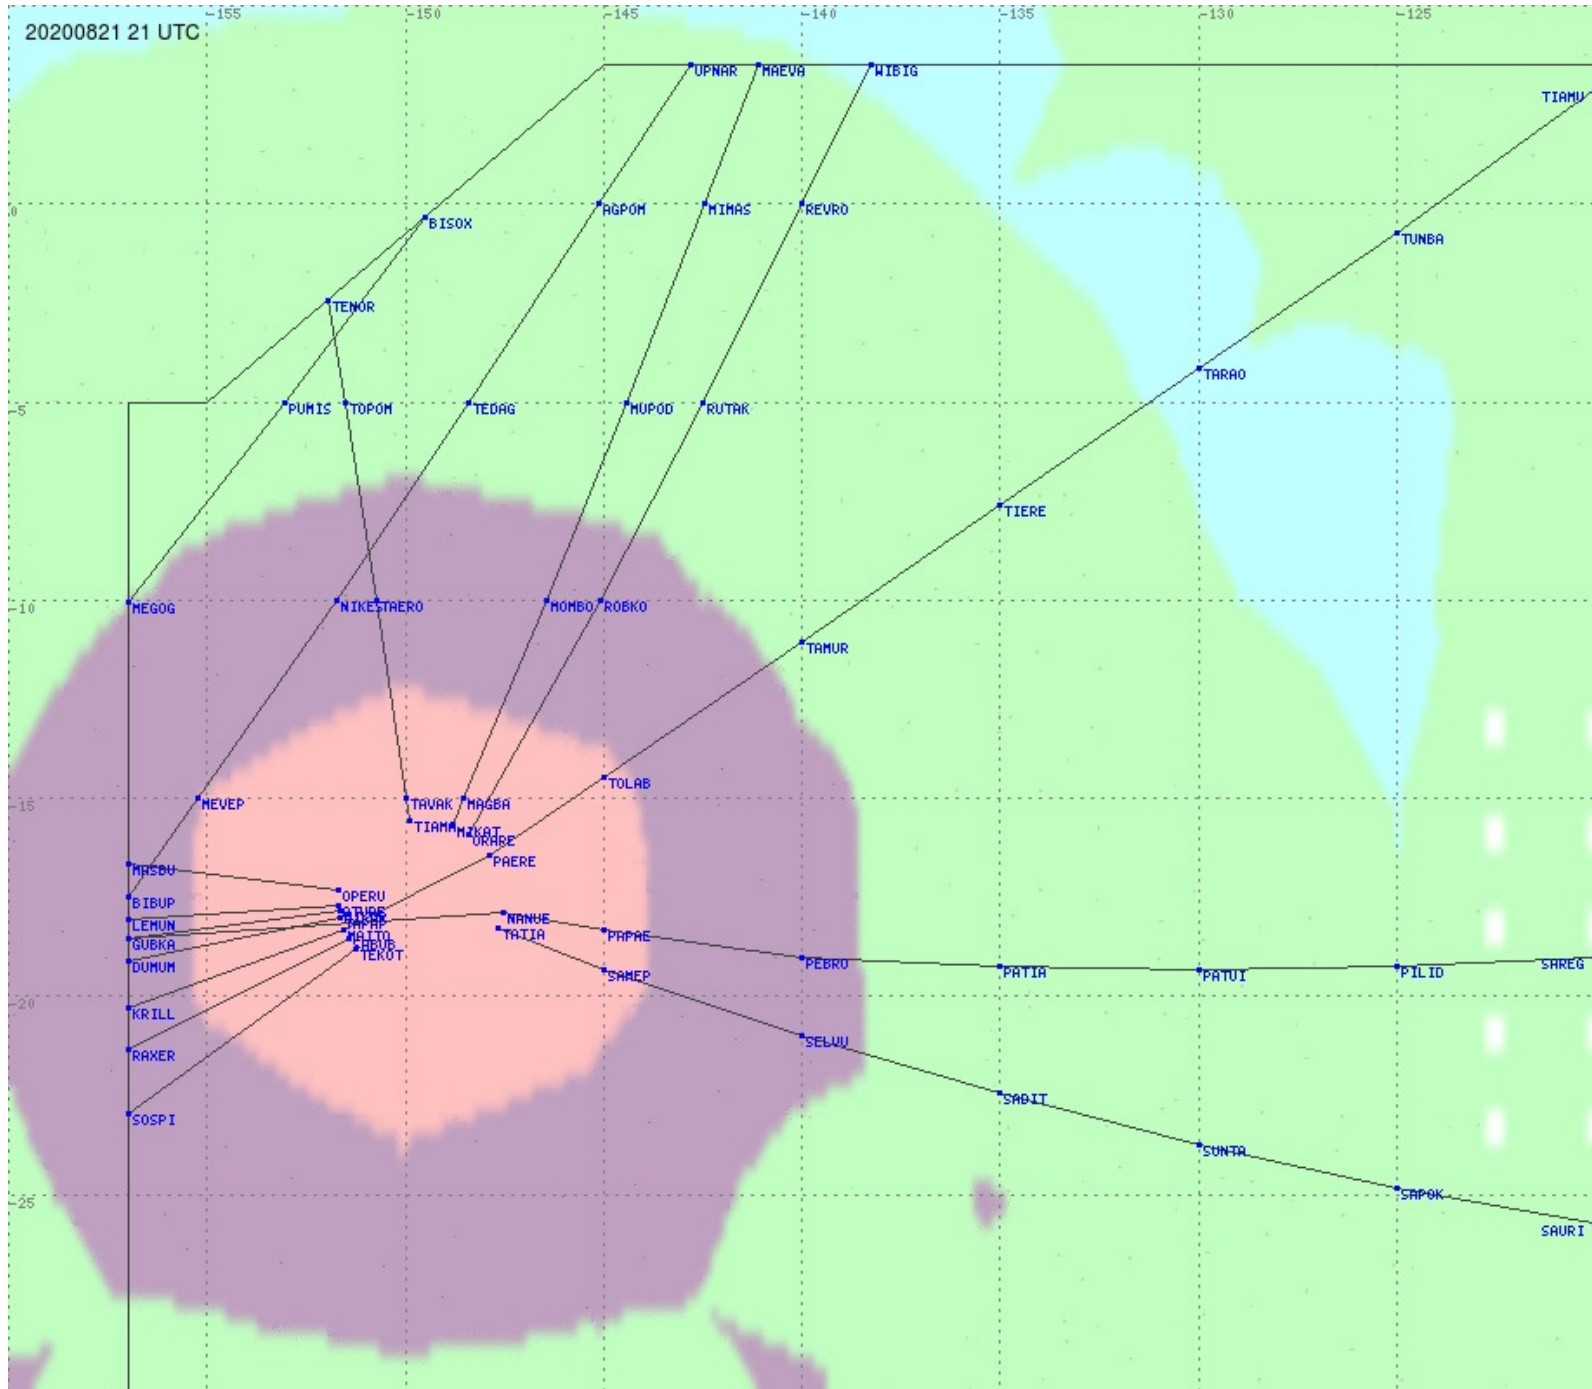

Tahiti FIR - HF Propag - 20200821

2.8 MHz 3.5 MHz 5.6 MHz 8.9 MHz 13.3 MHz 17.9 MHz None