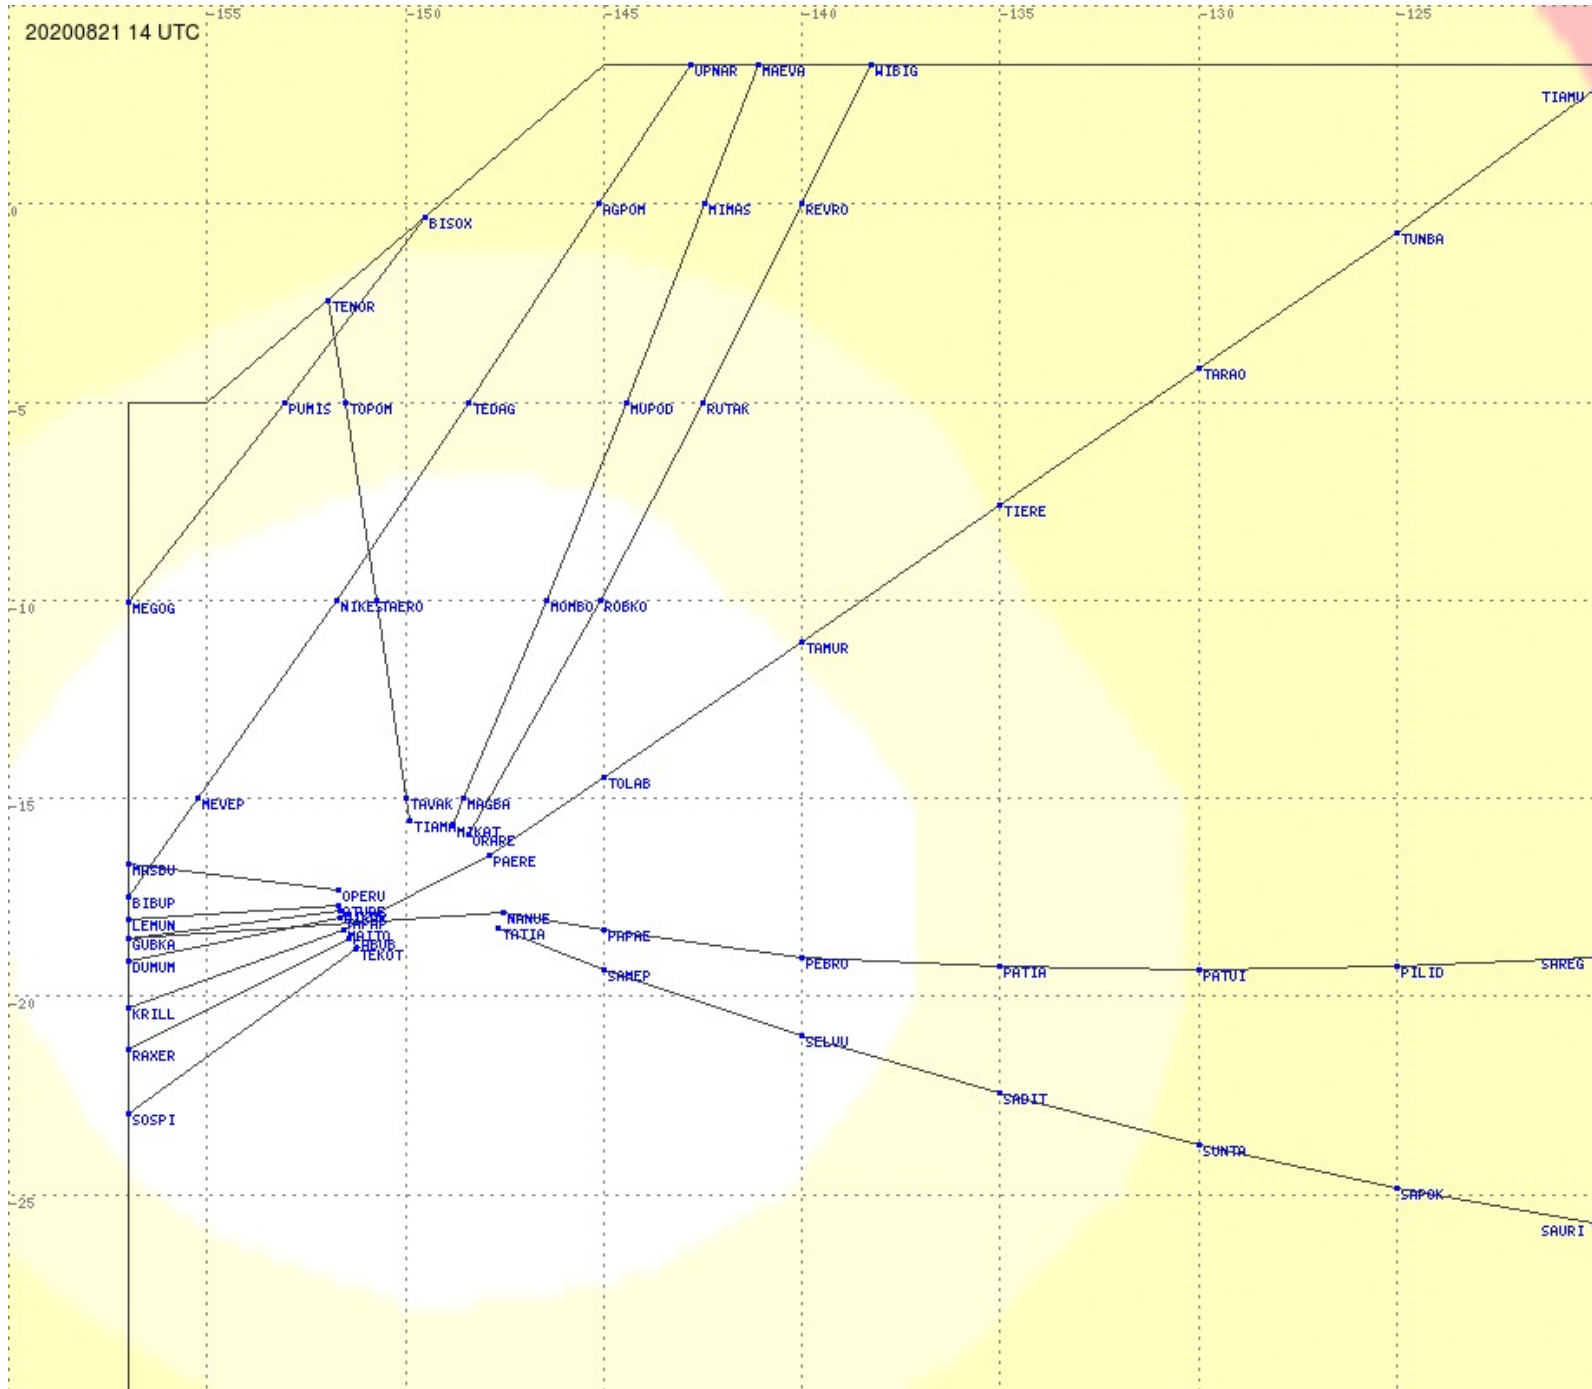

Tahiti FIR - HF Propag - 20200821

2.8 MHz 3.5 MHz 5.6 MHz 8.9 MHz 13.3 MHz 17.9 MHz None