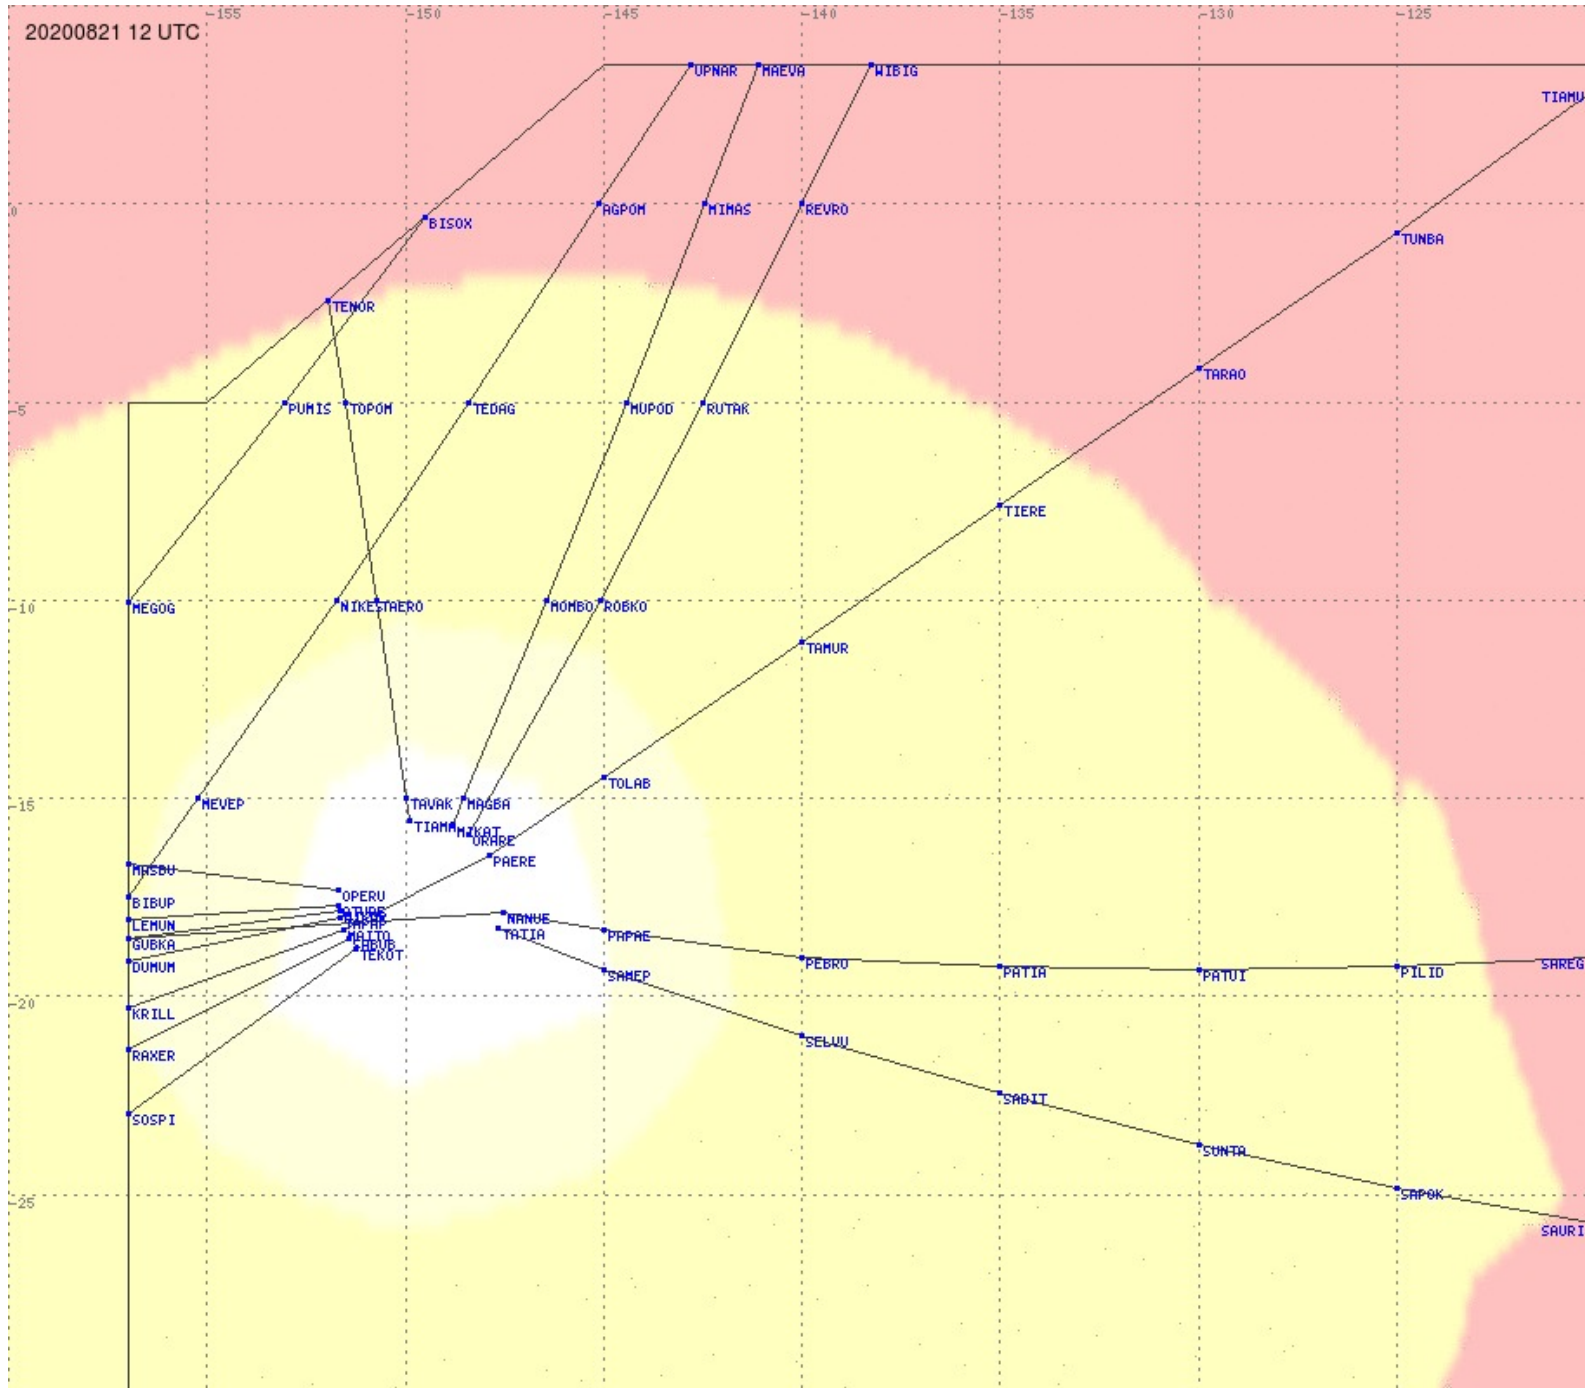

Tahiti FIR - HF Propag - 20200821

2.8 MHz 3.5 MHz 5.6 MHz 8.9 MHz 13.3 MHz 17.9 MHz None