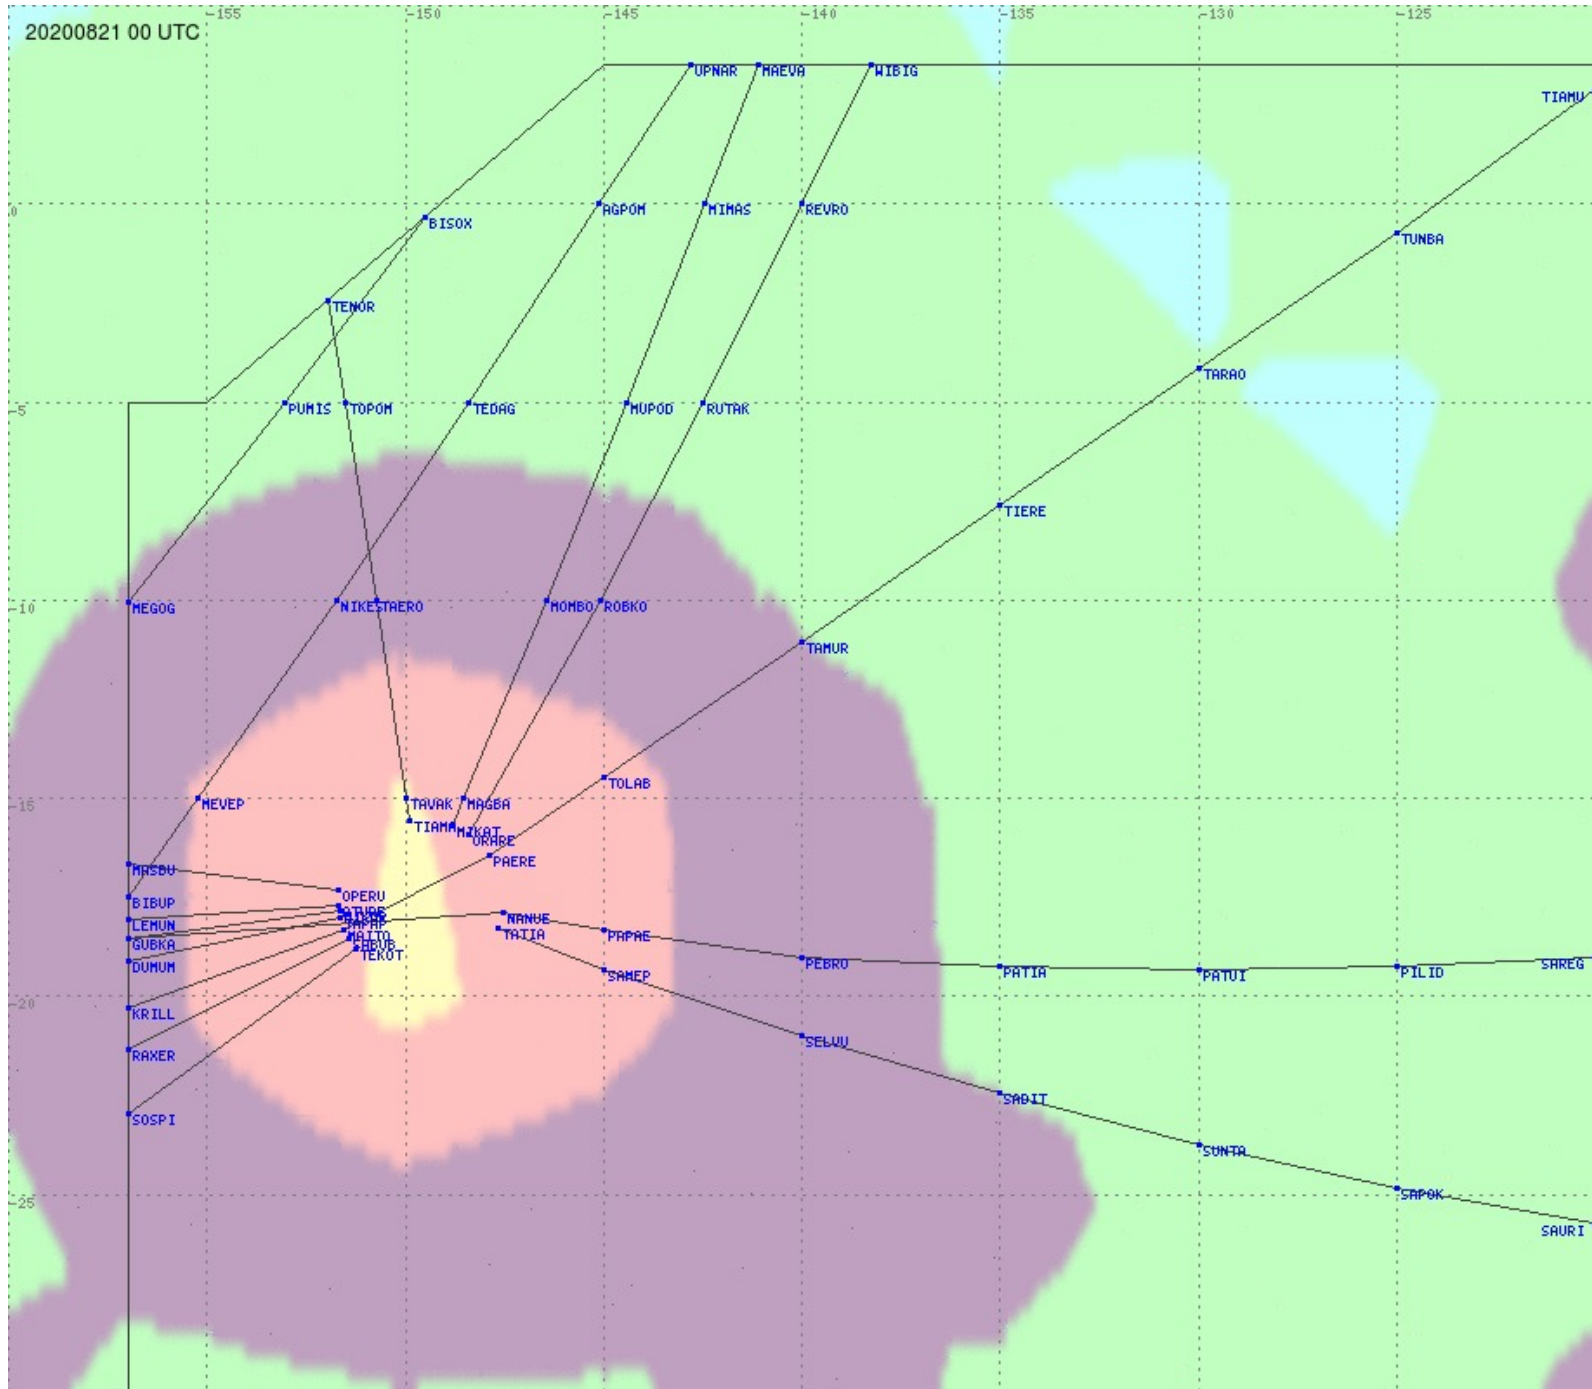

# Tahiti FIR - HF Propag - 20200821

2.8 MHz
3.5 MHz
5.6 MHz
8.9 MHz
13.3 MHz
17.9 MHz
None