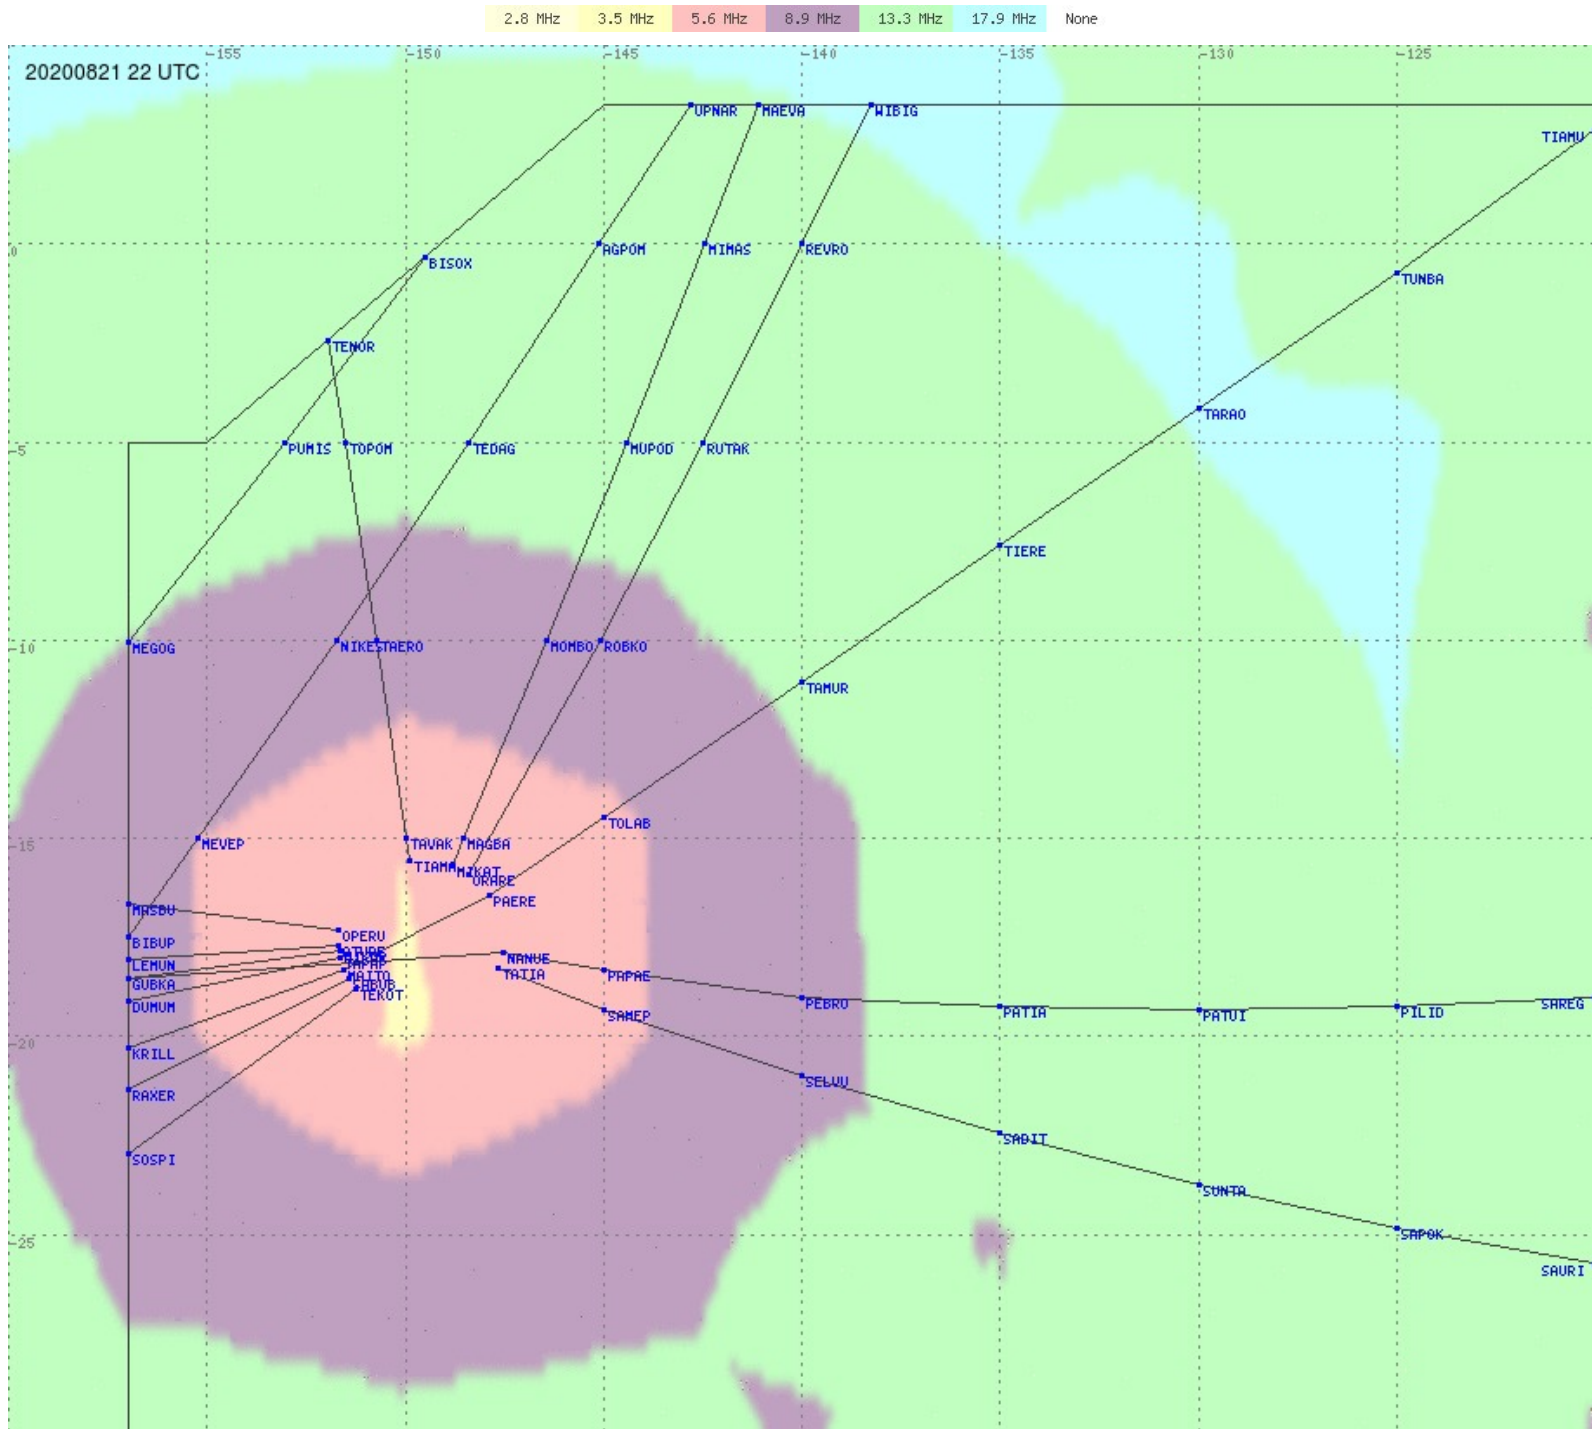

Tahiti FIR - HF Propag - 20200821