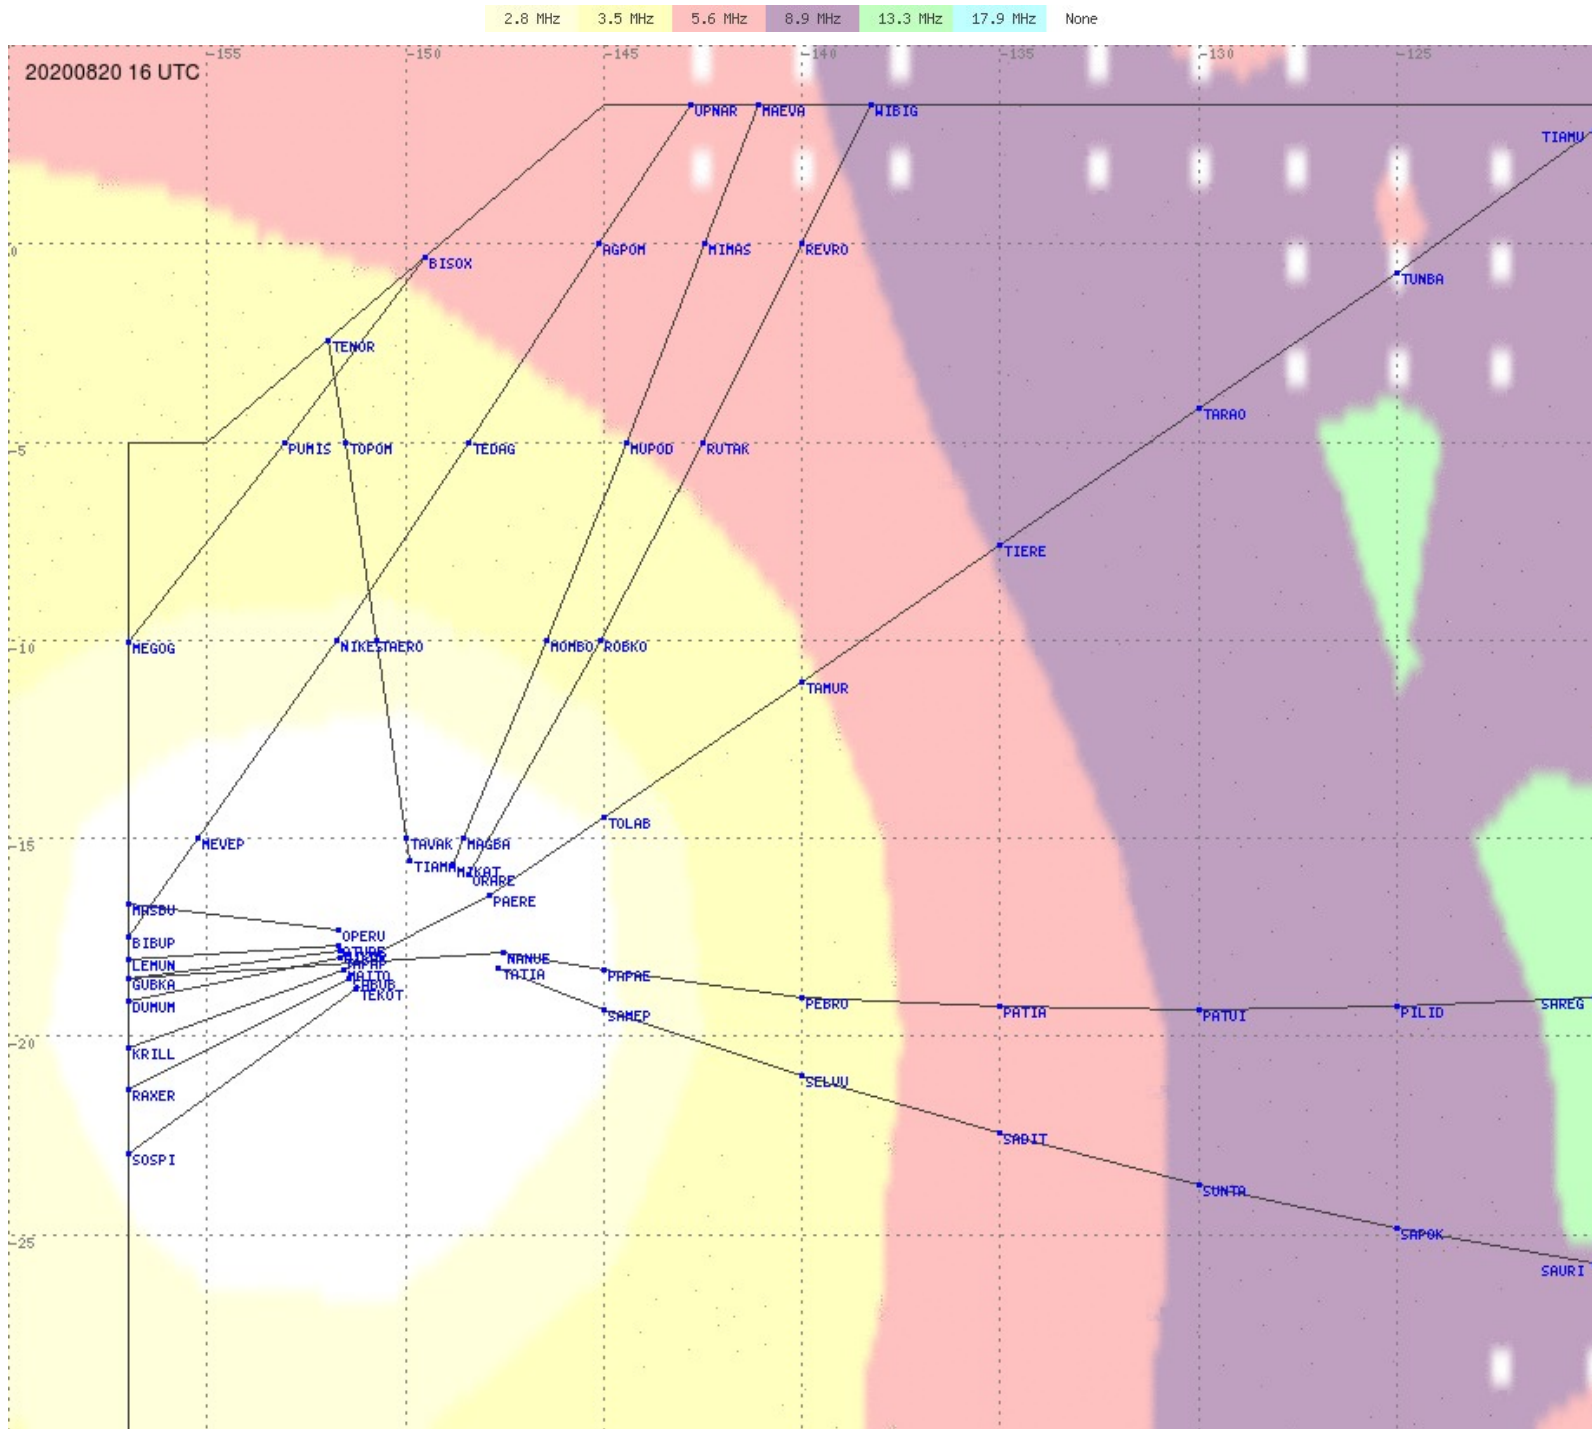

Tahiti FIR - HF Propag - 20200820