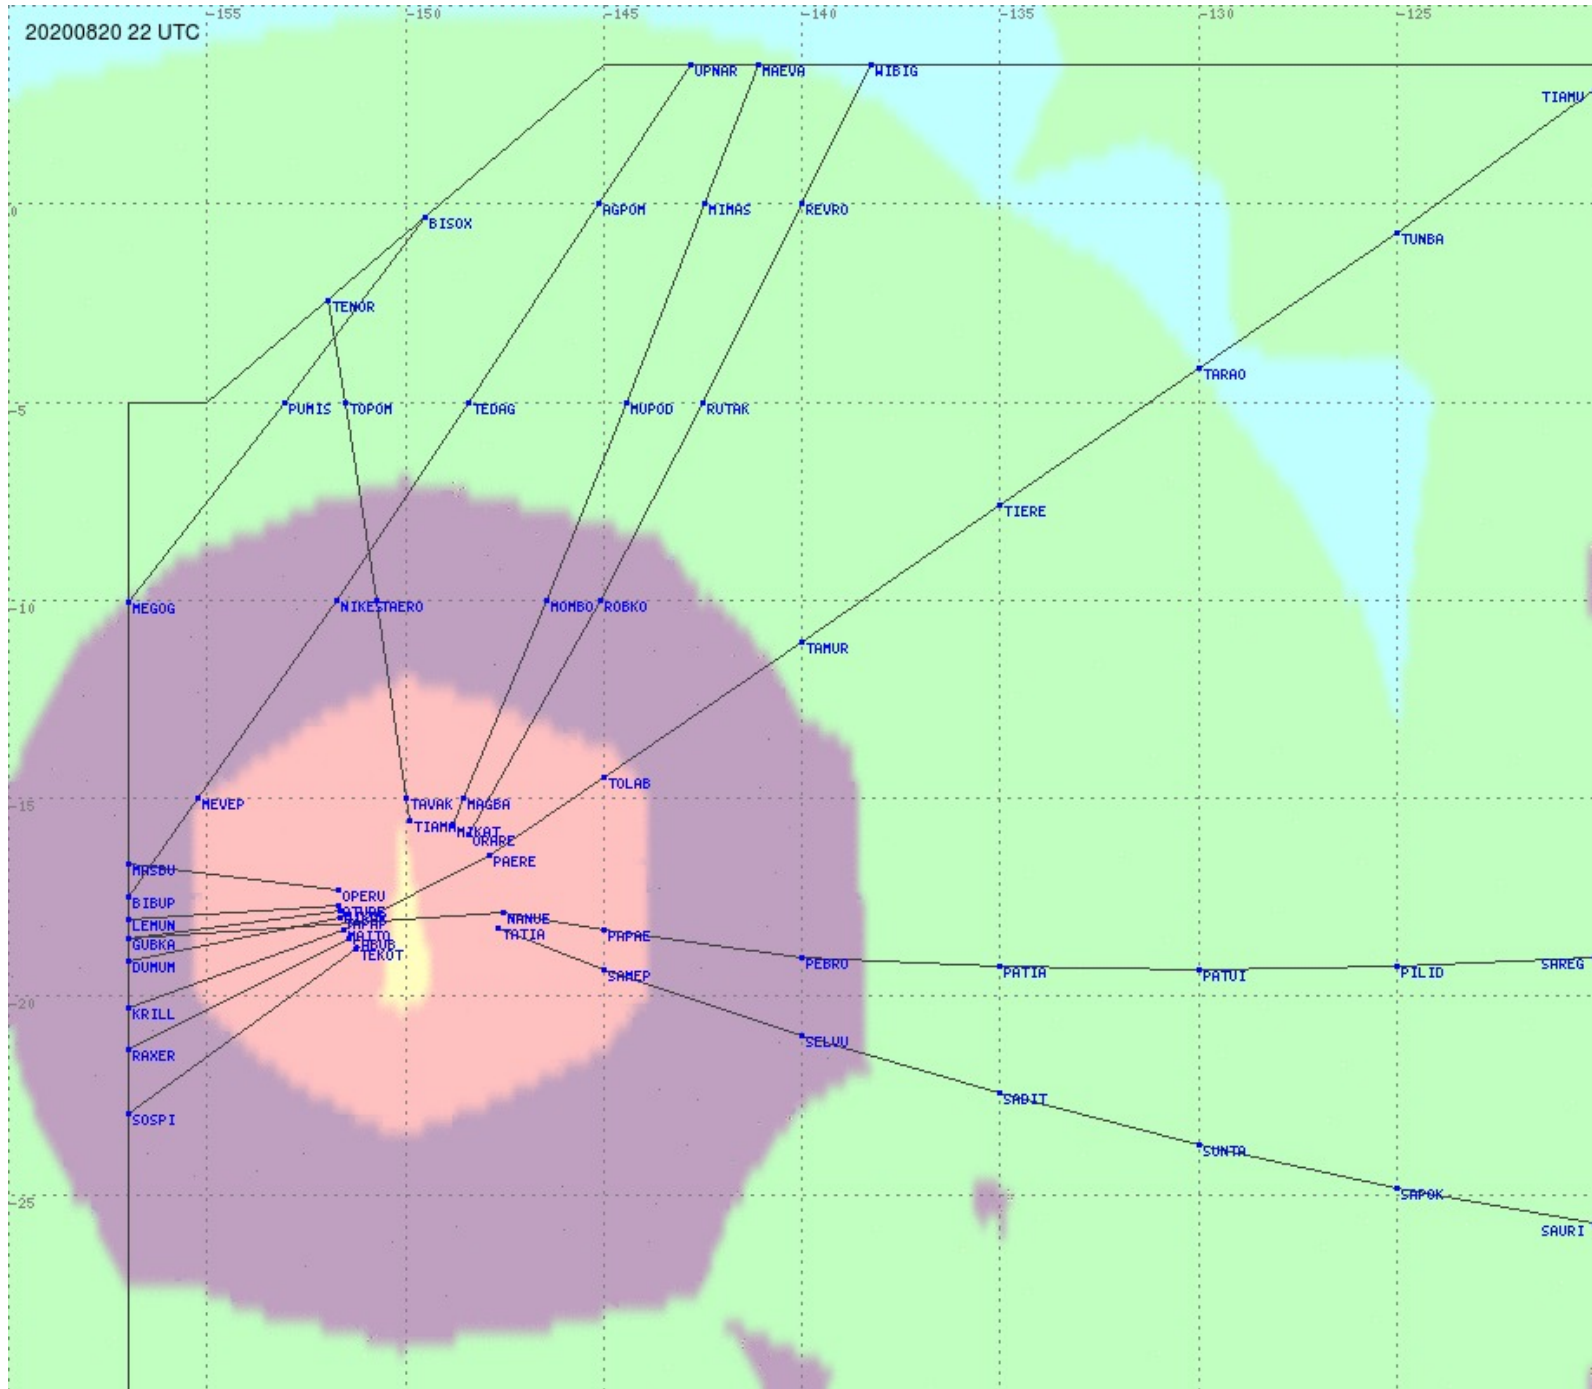

Tahiti FIR - HF Propag - 20200820

2.8 MHz 3.5 MHz 5.6 MHz 8.9 MHz 13.3 MHz 17.9 MHz None