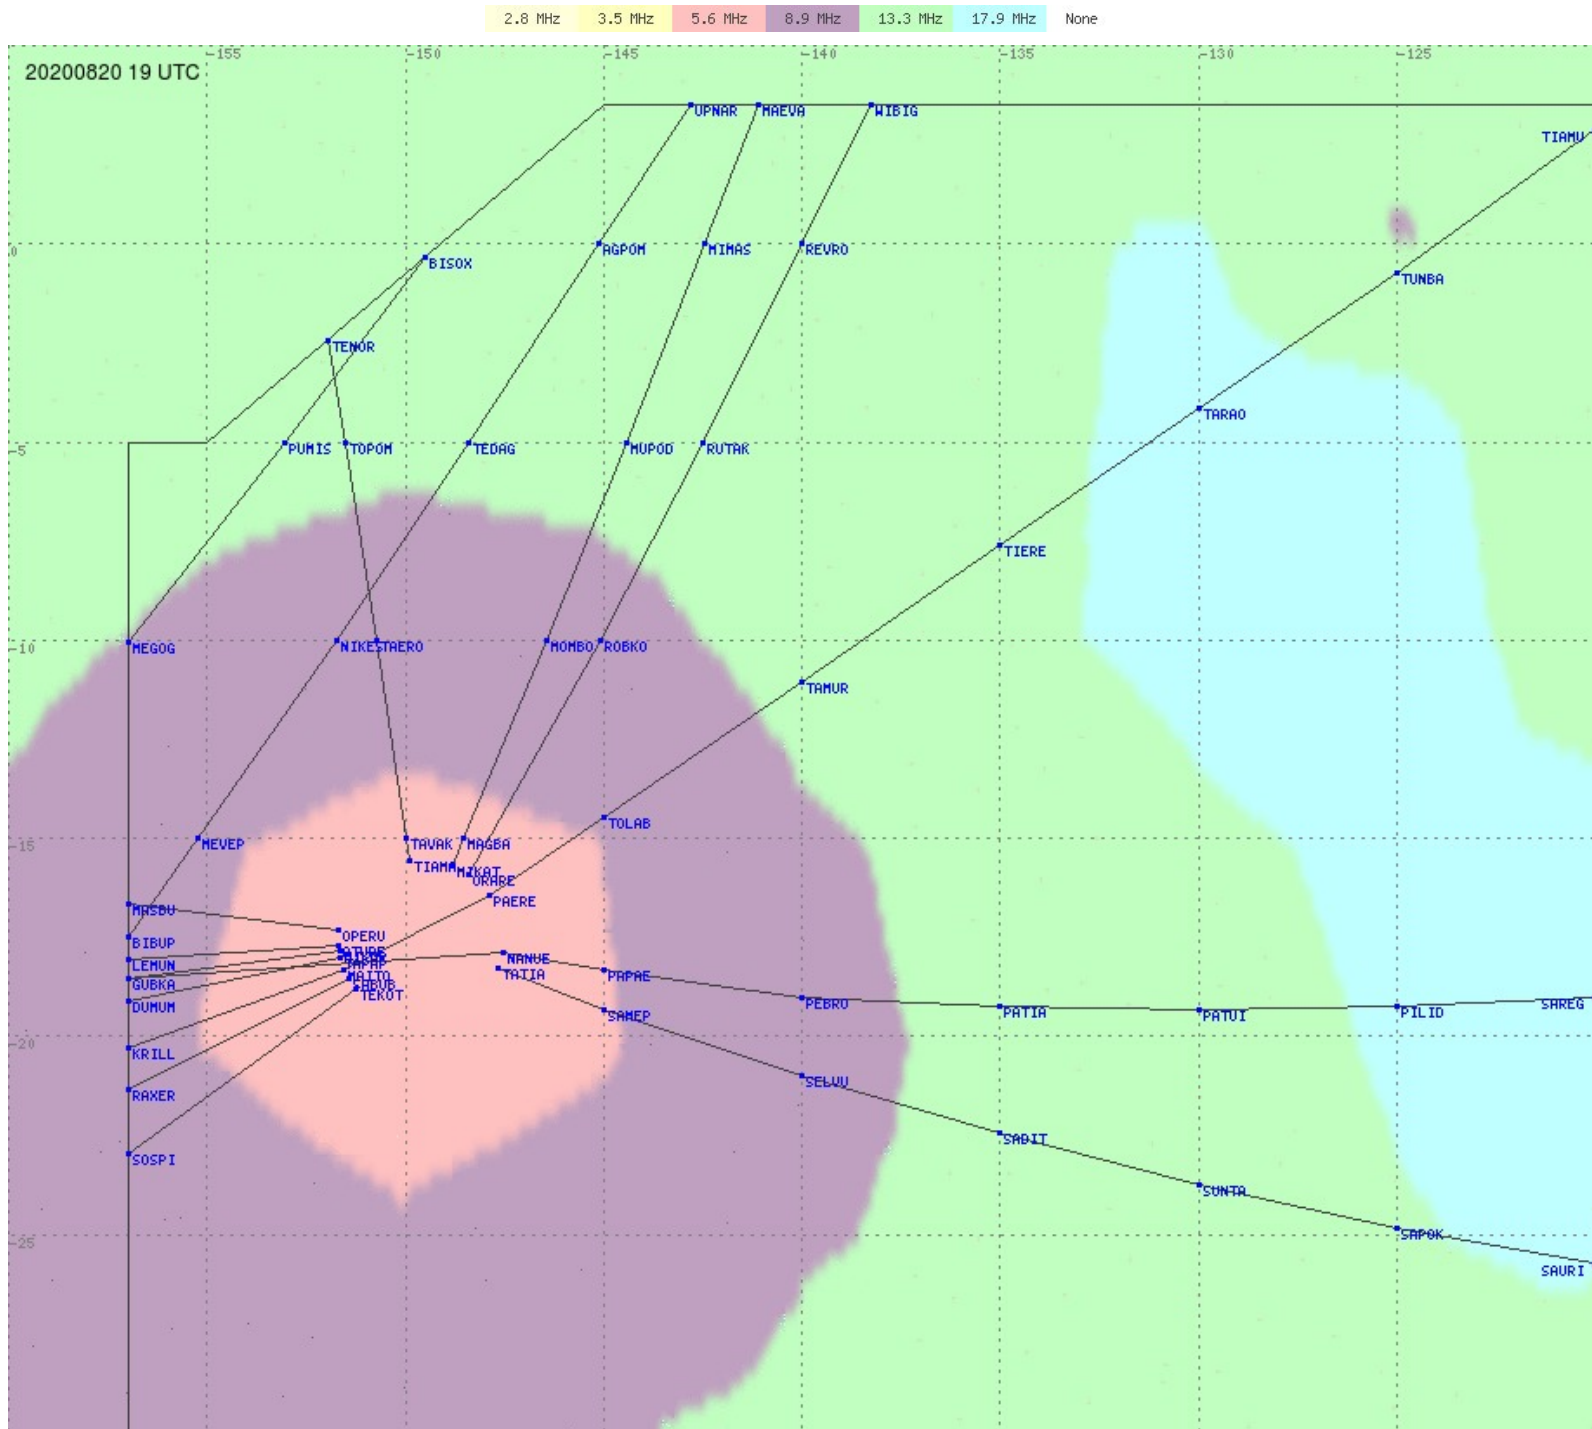

Tahiti FIR - HF Propag - 20200820