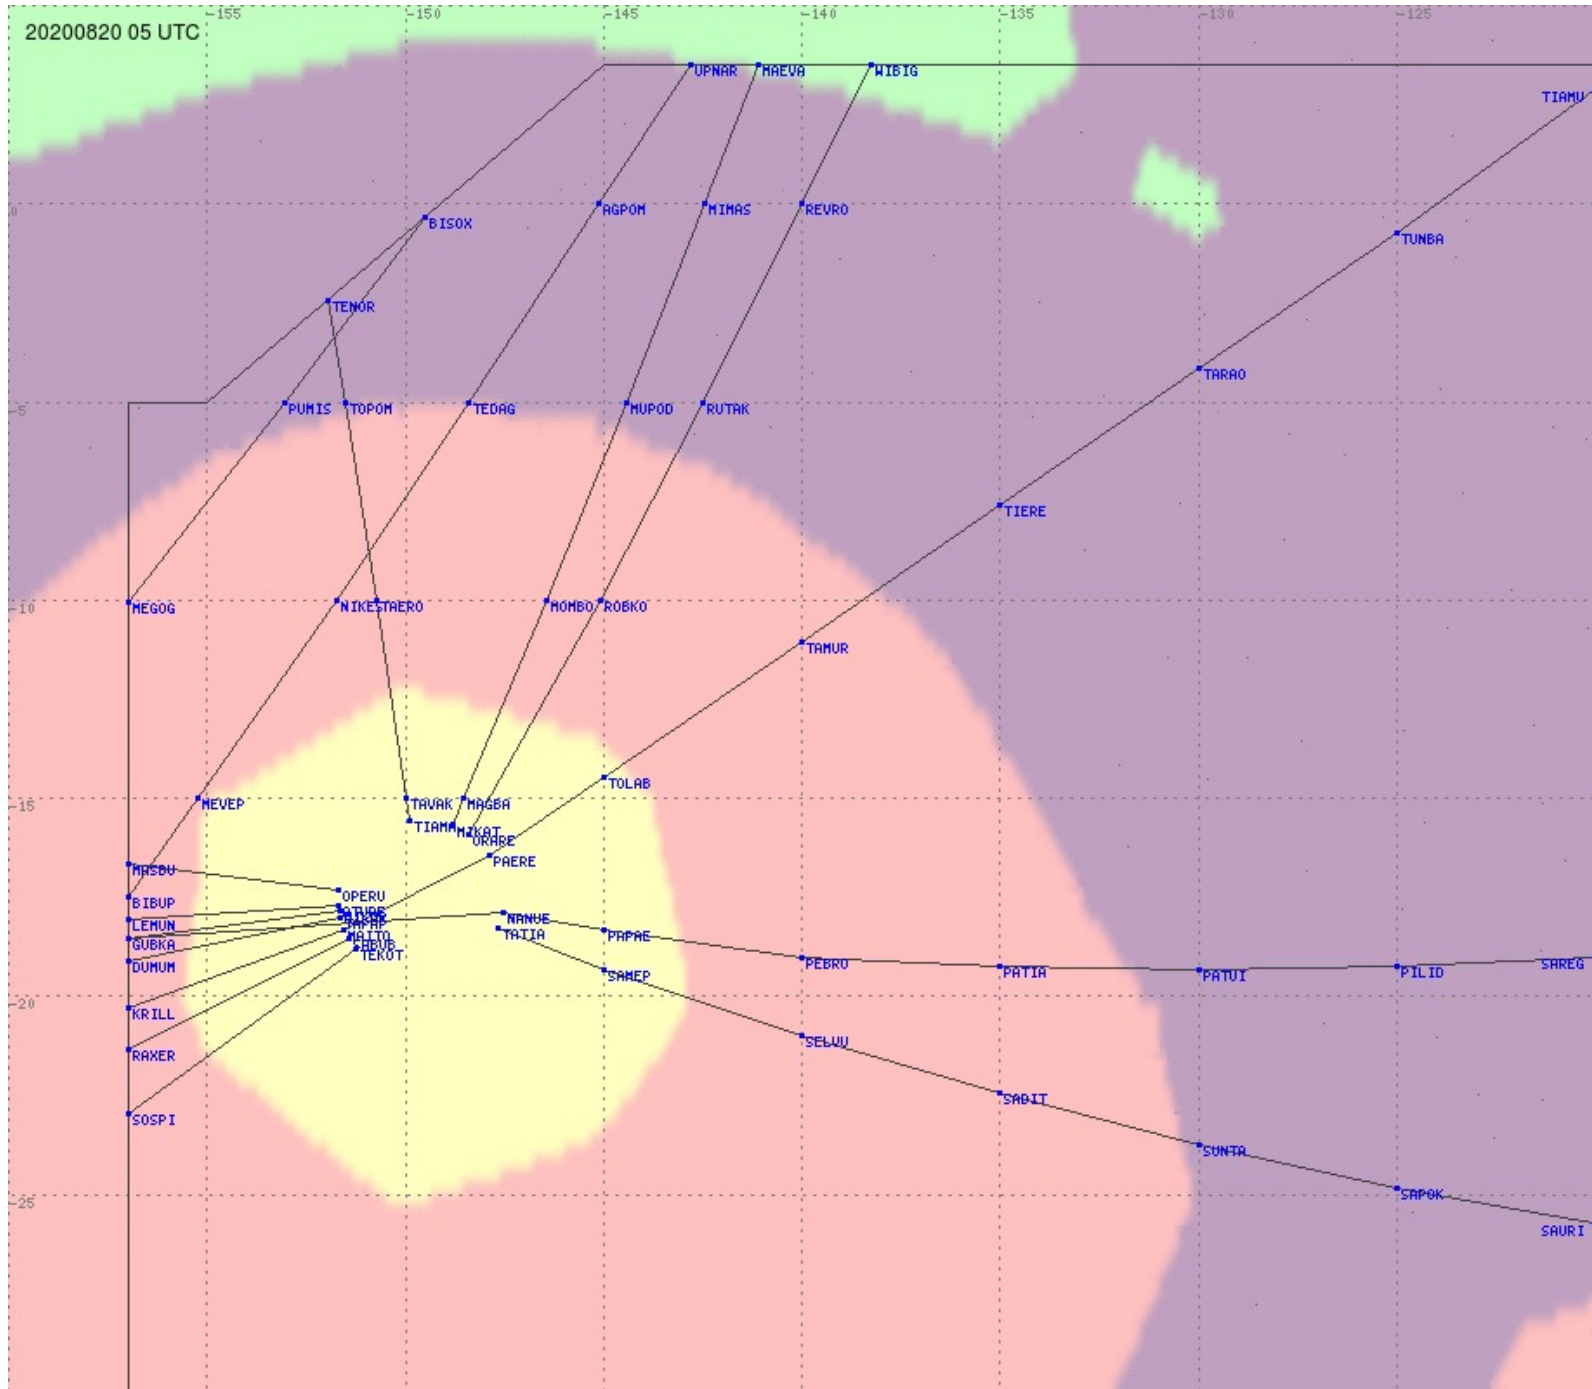

Tahiti FIR - HF Propag - 20200820

2.8 MHz
3.5 MHz
5.6 MHz
8.9 MHz
13.3 MHz
17.9 MHz
None