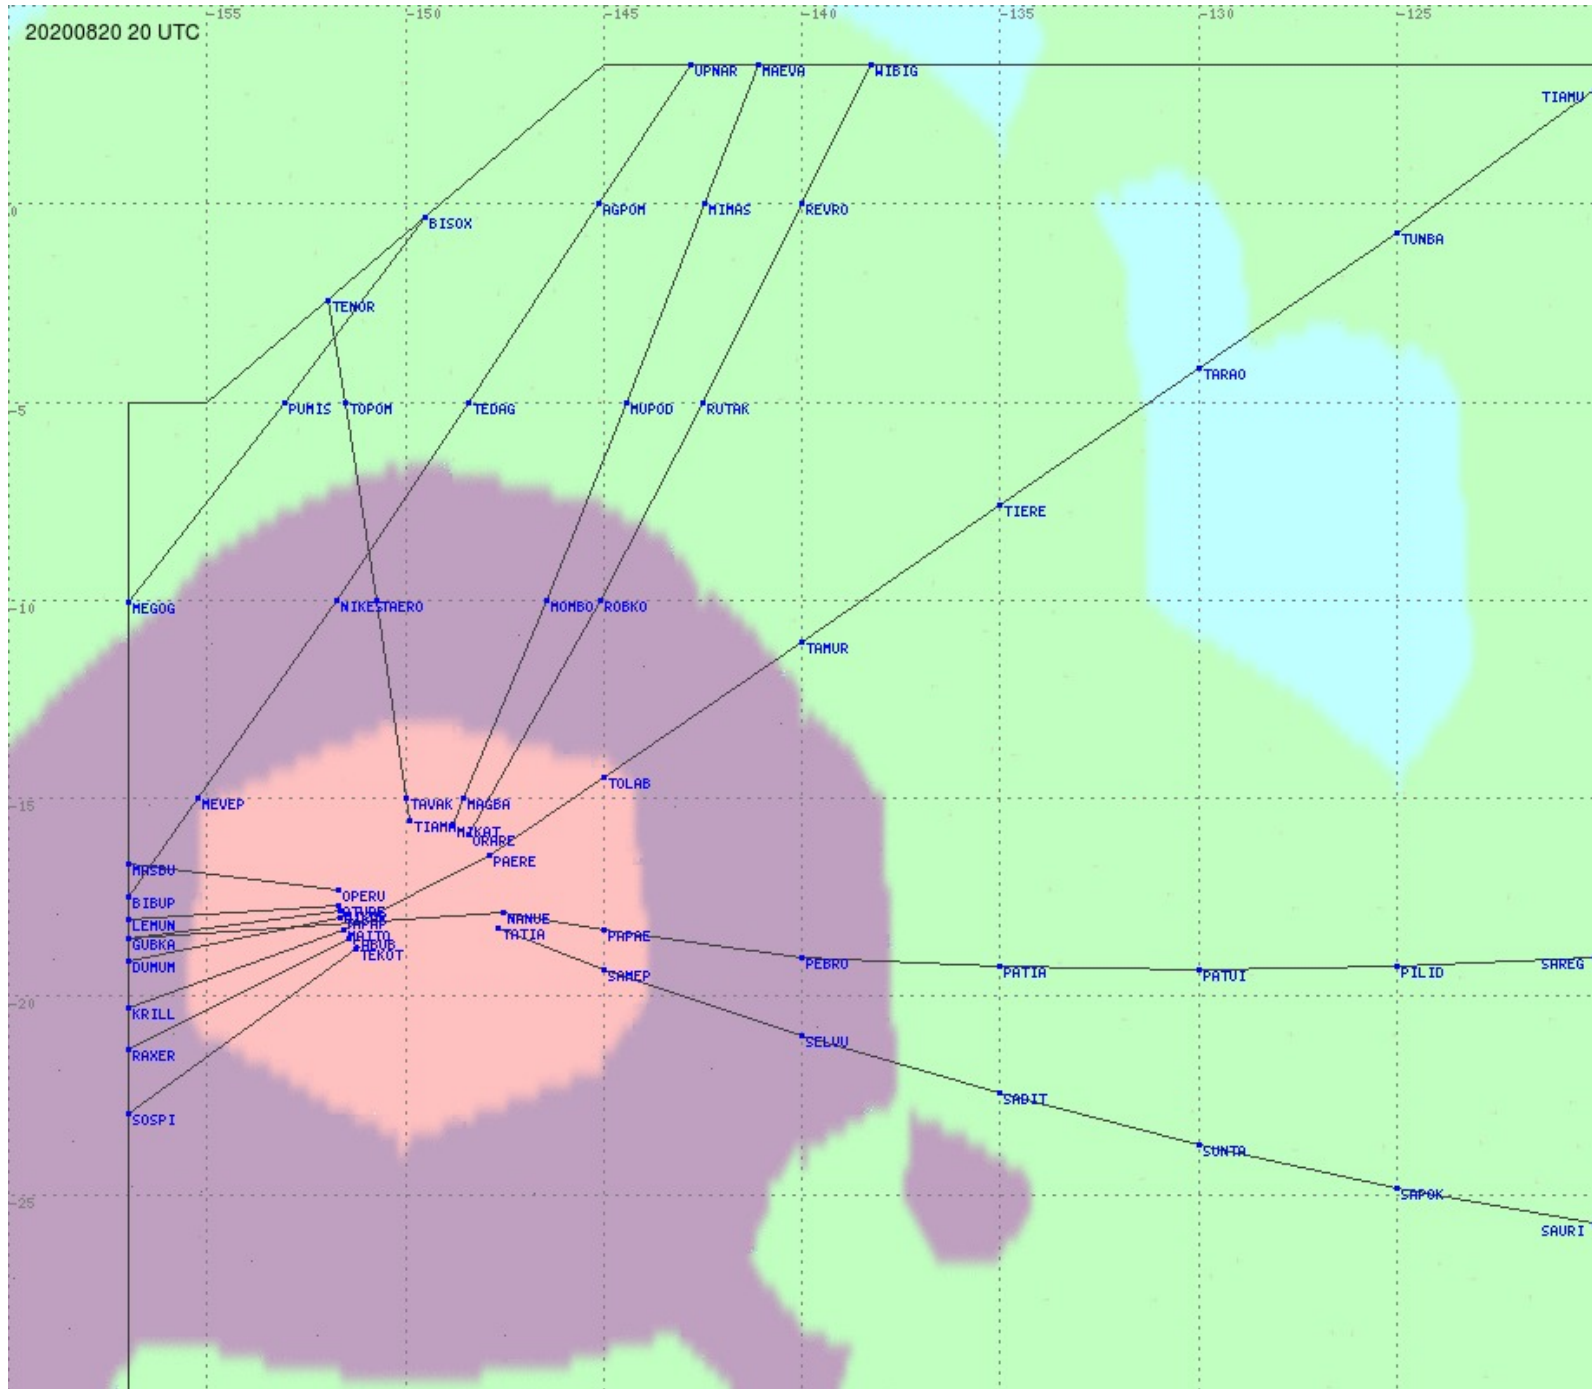

Tahiti FIR - HF Propag - 20200820

2.8 MHz 3.5 MHz 5.6 MHz 8.9 MHz 13.3 MHz 17.9 MHz None