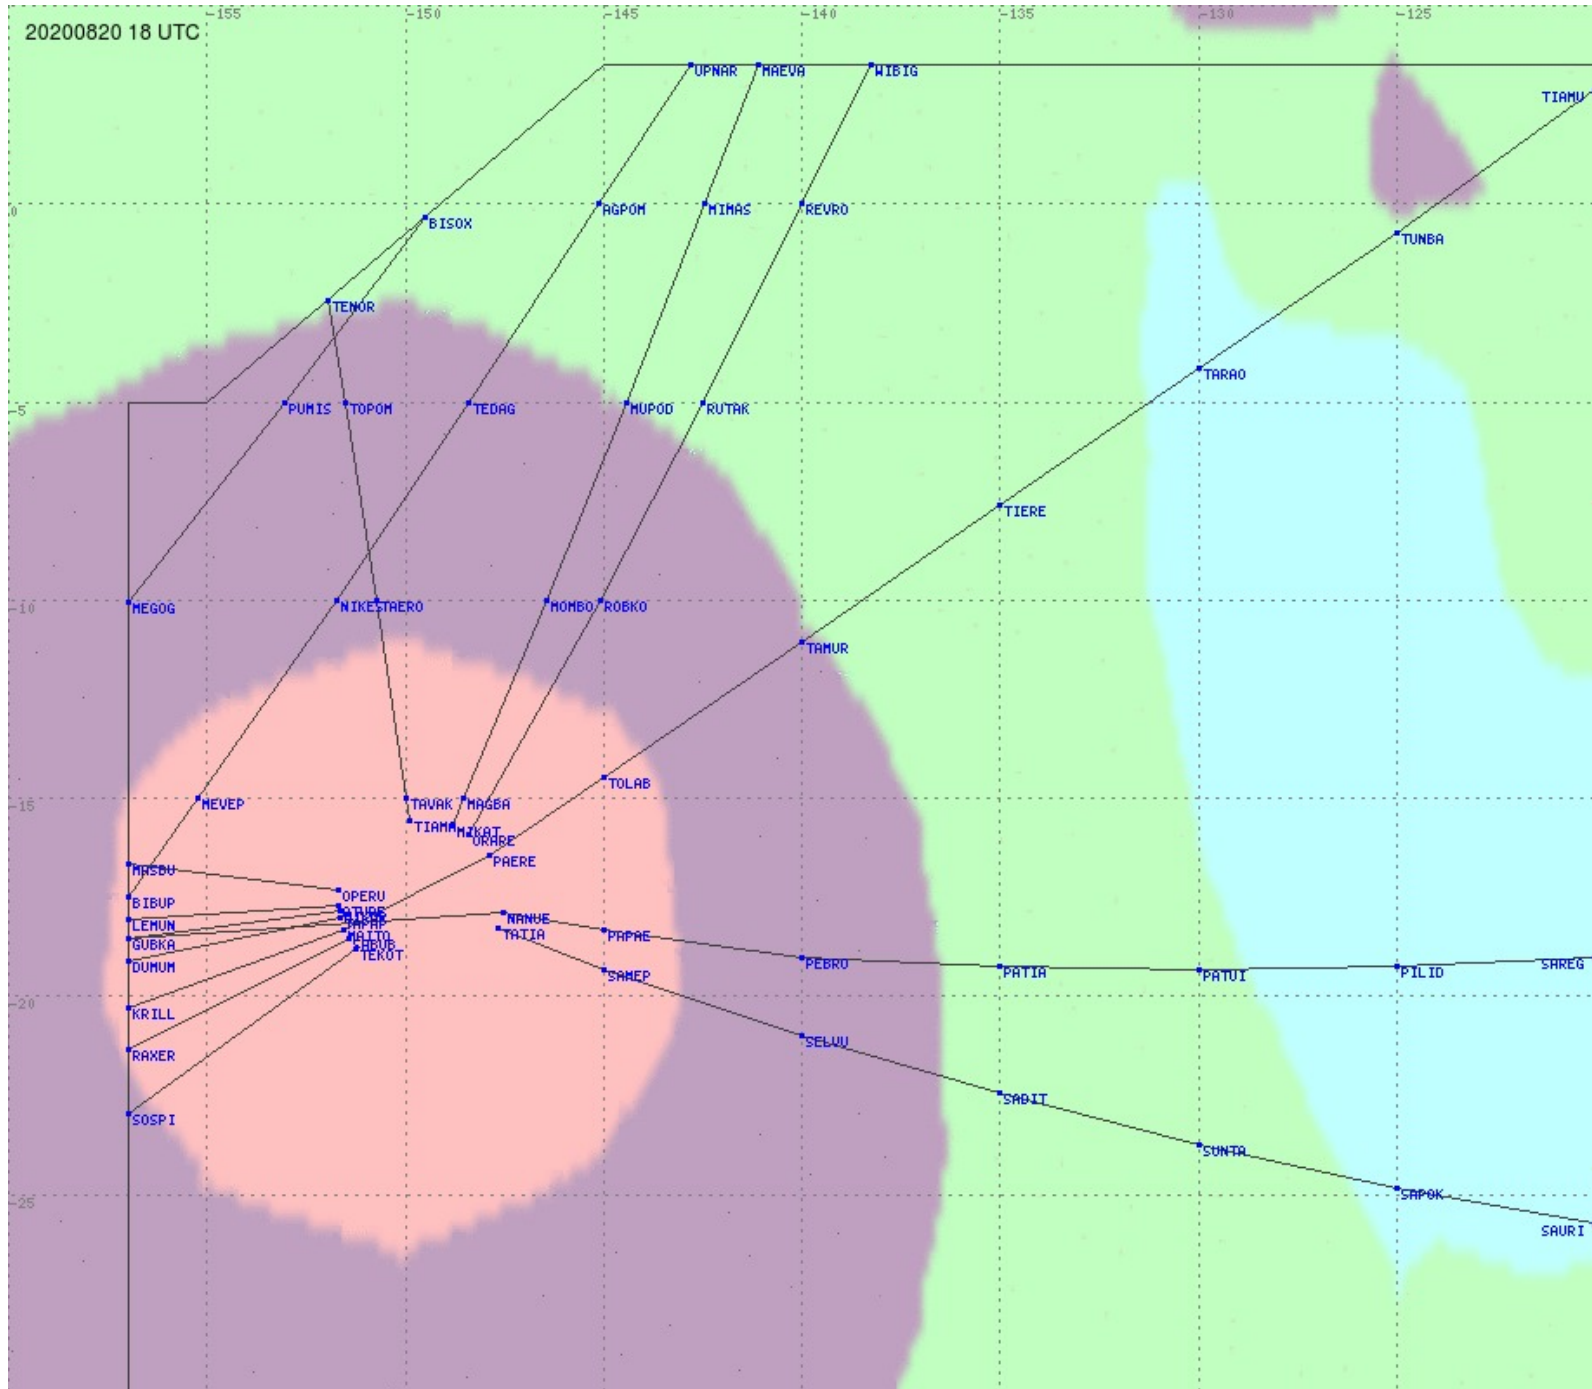

Tahiti FIR - HF Propag - 20200820

2.8 MHz 3.5 MHz 5.6 MHz 8.9 MHz 13.3 MHz 17.9 MHz None