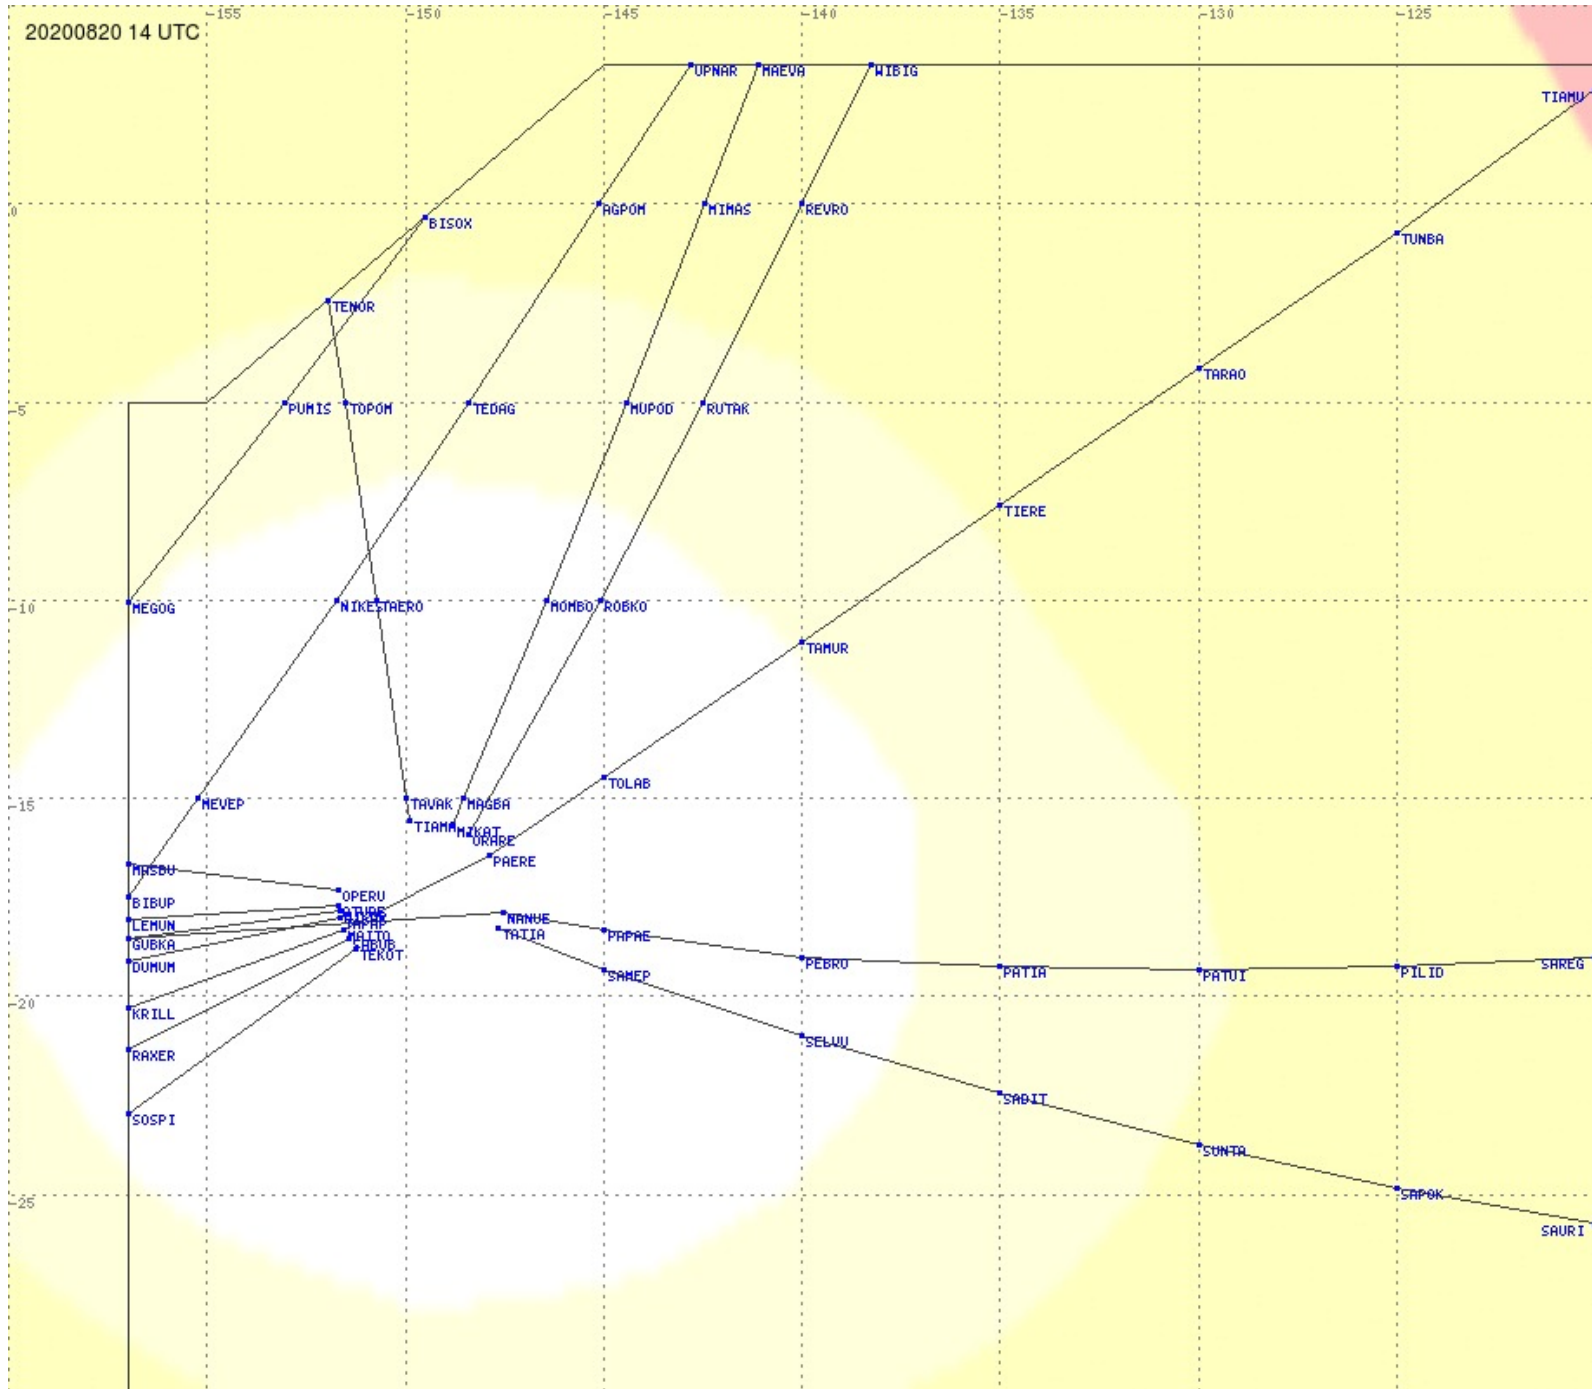

Tahiti FIR - HF Propag - 20200820

2.8 MHz 3.5 MHz 5.6 MHz 8.9 MHz 13.3 MHz 17.9 MHz None