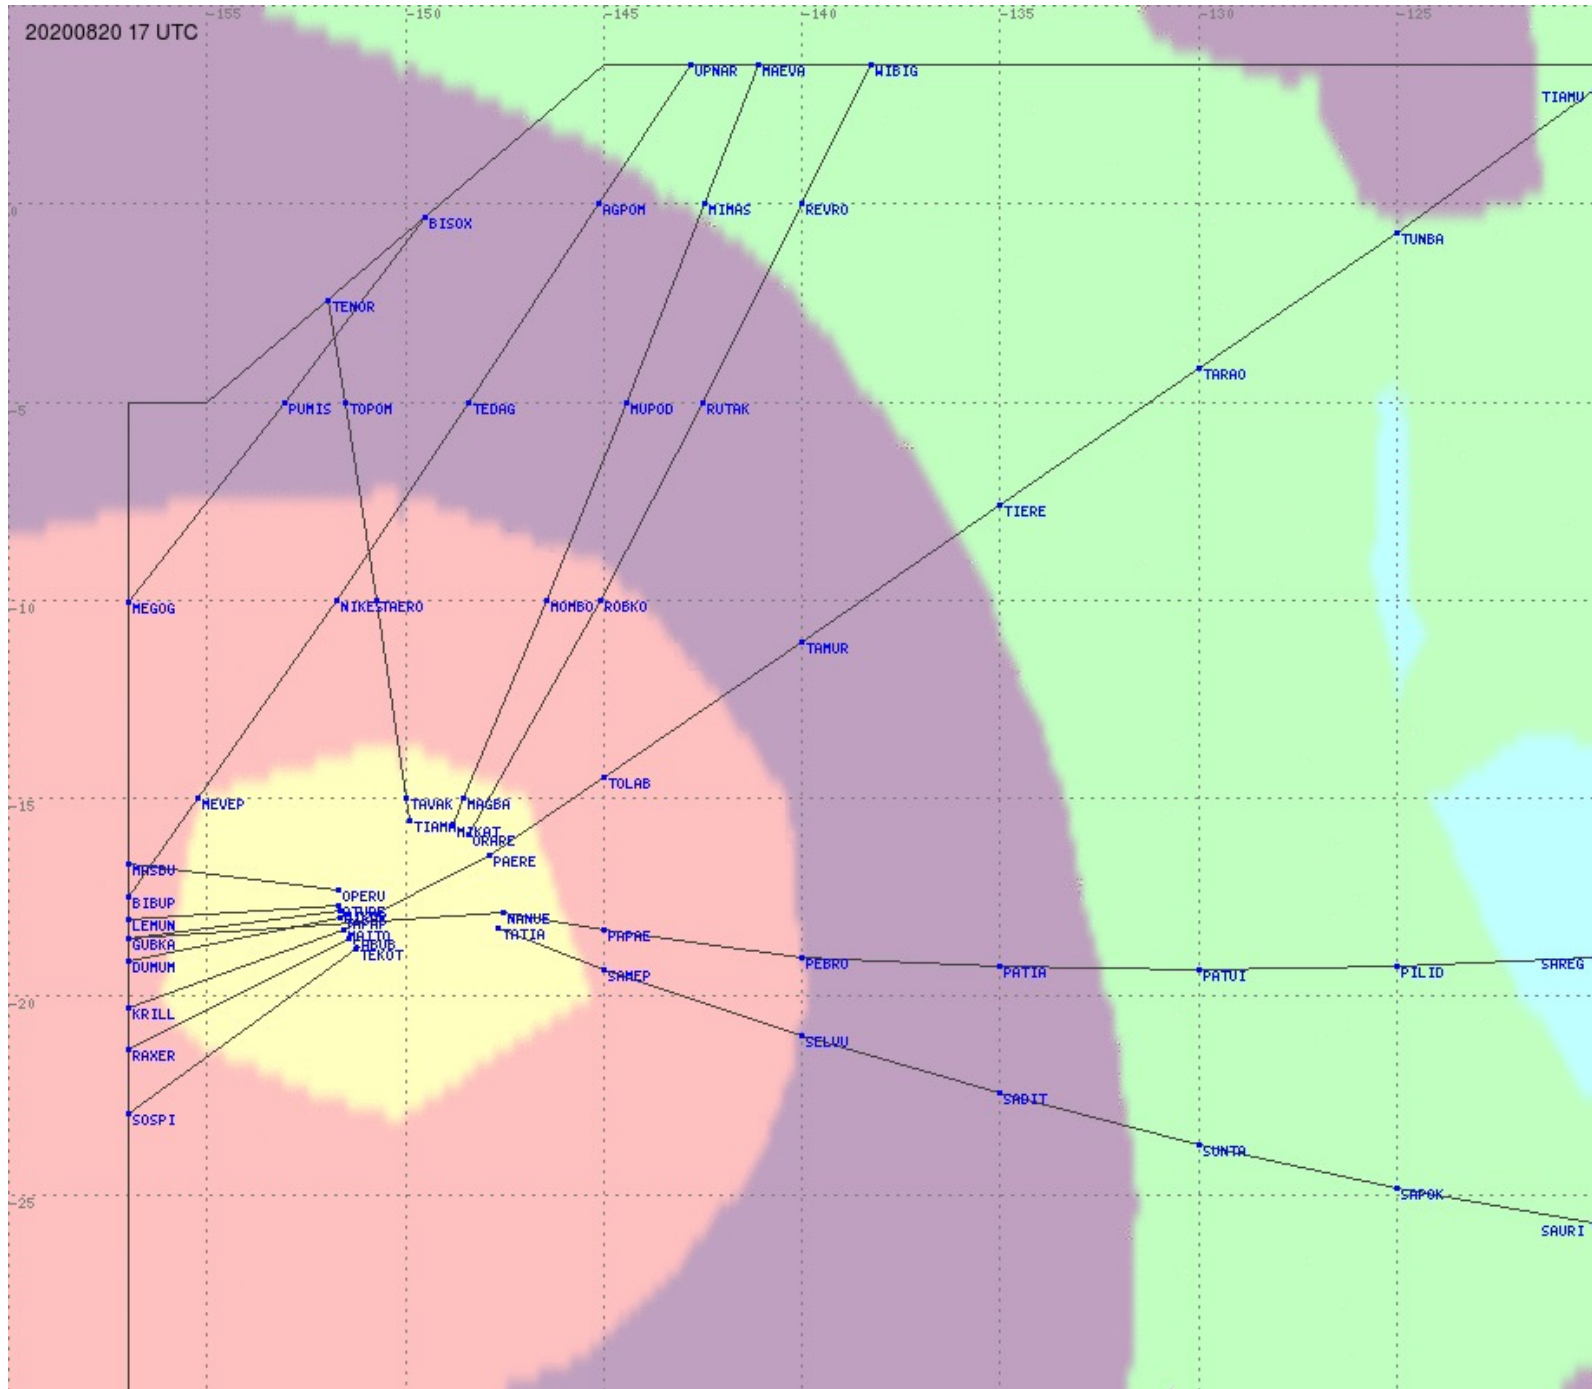

Tahiti FIR - HF Propag - 20200820

2.8 MHz
3.5 MHz
5.6 MHz
8.9 MHz
13.3 MHz
17.9 MHz
None