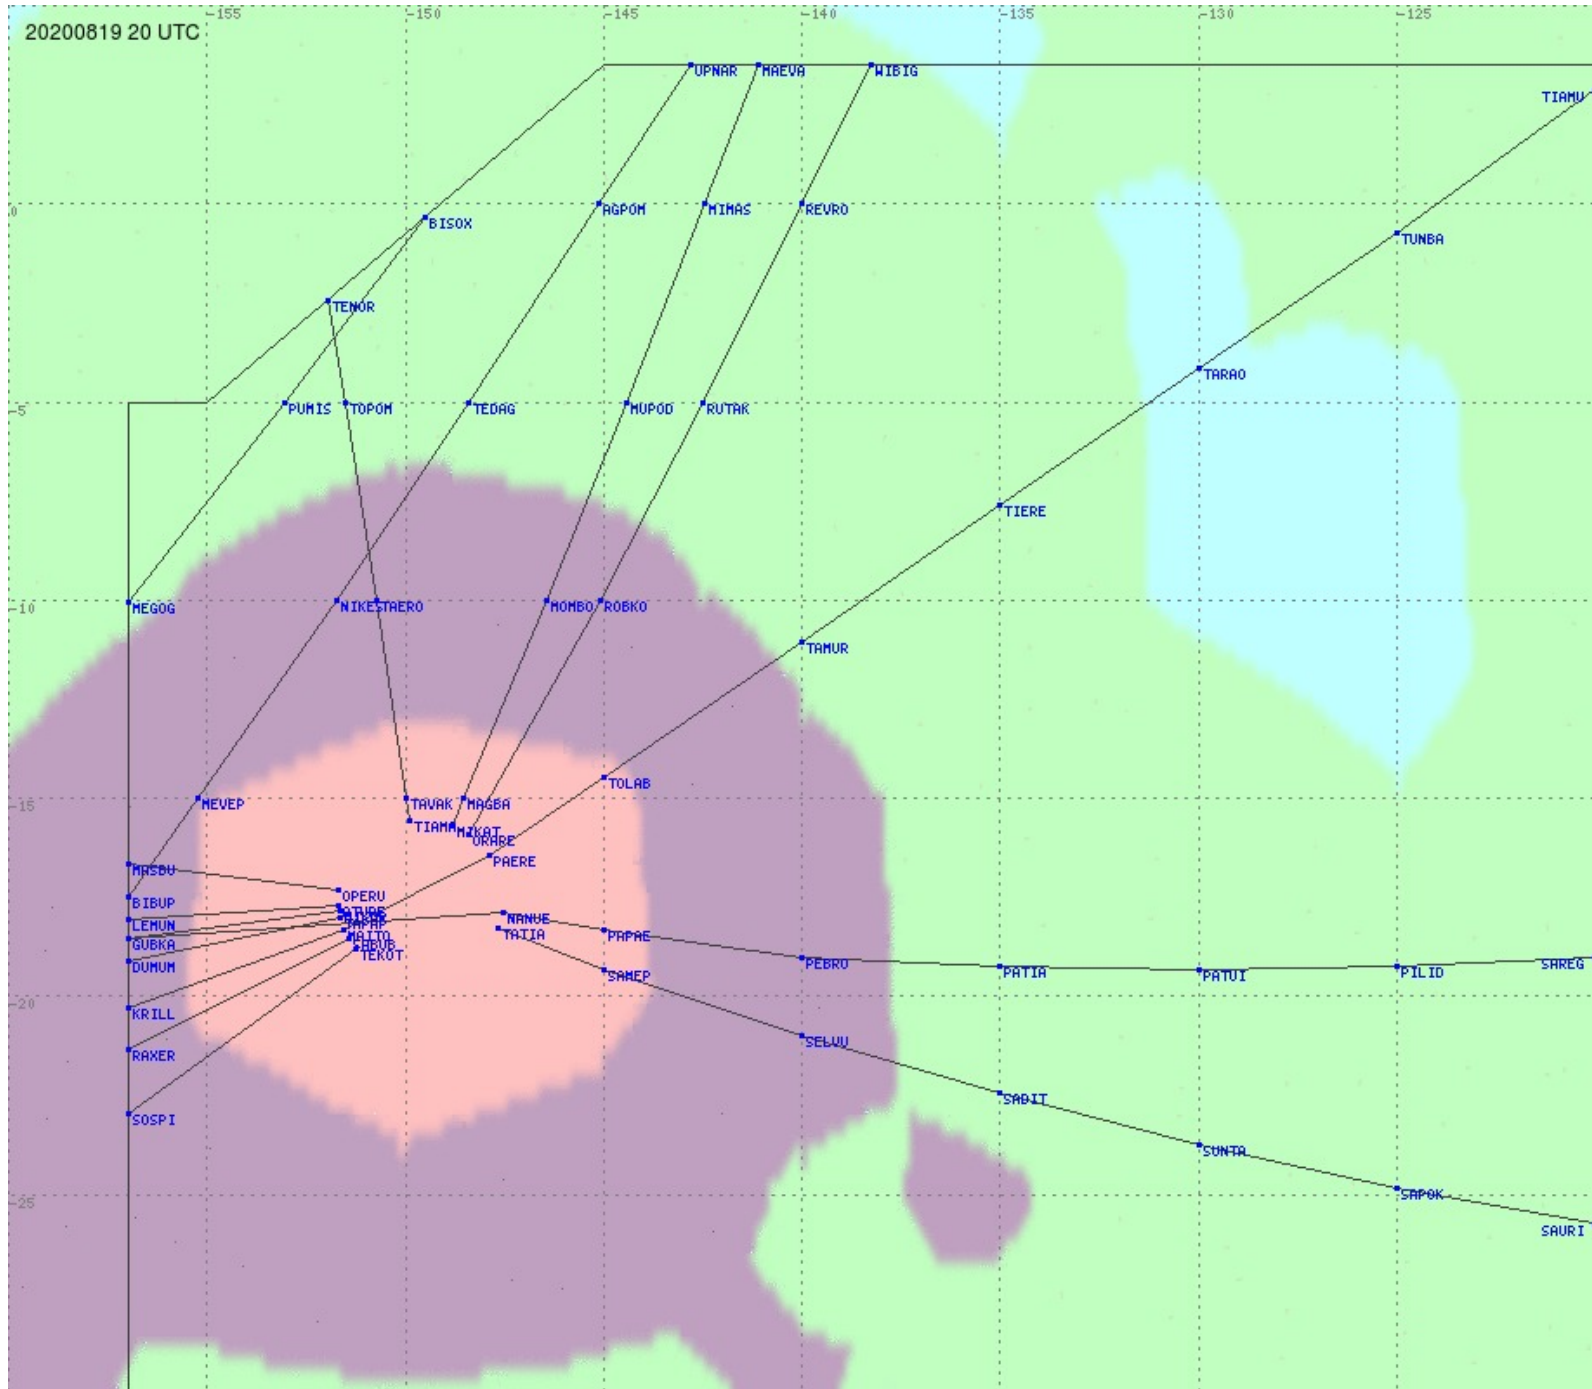

Tahiti FIR - HF Propag - 20200819

2.8 MHz 3.5 MHz 5.6 MHz 8.9 MHz 13.3 MHz 17.9 MHz None

Tahiti FIR - HF Propag - 20200819

2.8 MHz 3.5 MHz 5.6 MHz 8.9 MHz 13.3 MHz 17.9 MHz None

Tahiti FIR - HF Propag - 20200819

2.8 MHz 3.5 MHz 5.6 MHz 8.9 MHz 13.3 MHz 17.9 MHz None

Tahiti FIR - HF Propag - 20200819

Tahiti FIR - HF Propag - 20200819

2.8 MHz
3.5 MHz
5.6 MHz
8.9 MHz
13.3 MHz
17.9 MHz
None

Tahiti FIR - HF Propag - 20200819

2.8 MHz 3.5 MHz 5.6 MHz 8.9 MHz 13.3 MHz 17.9 MHz None

Tahiti FIR - HF Propag - 20200819

2.8 MHz 3.5 MHz 5.6 MHz 8.9 MHz 13.3 MHz 17.9 MHz None

Tahiti FIR - HF Propag - 20200819

2.8 MHz 3.5 MHz 5.6 MHz 8.9 MHz 13.3 MHz 17.9 MHz None

Tahiti FIR - HF Propag - 20200819

2.8 MHz 3.5 MHz 5.6 MHz 8.9 MHz 13.3 MHz 17.9 MHz None

Tahiti FIR - HF Propag - 20200819

Tahiti FIR - HF Propag - 20200819

2.8 MHz 3.5 MHz 5.6 MHz 8.9 MHz 13.3 MHz 17.9 MHz None