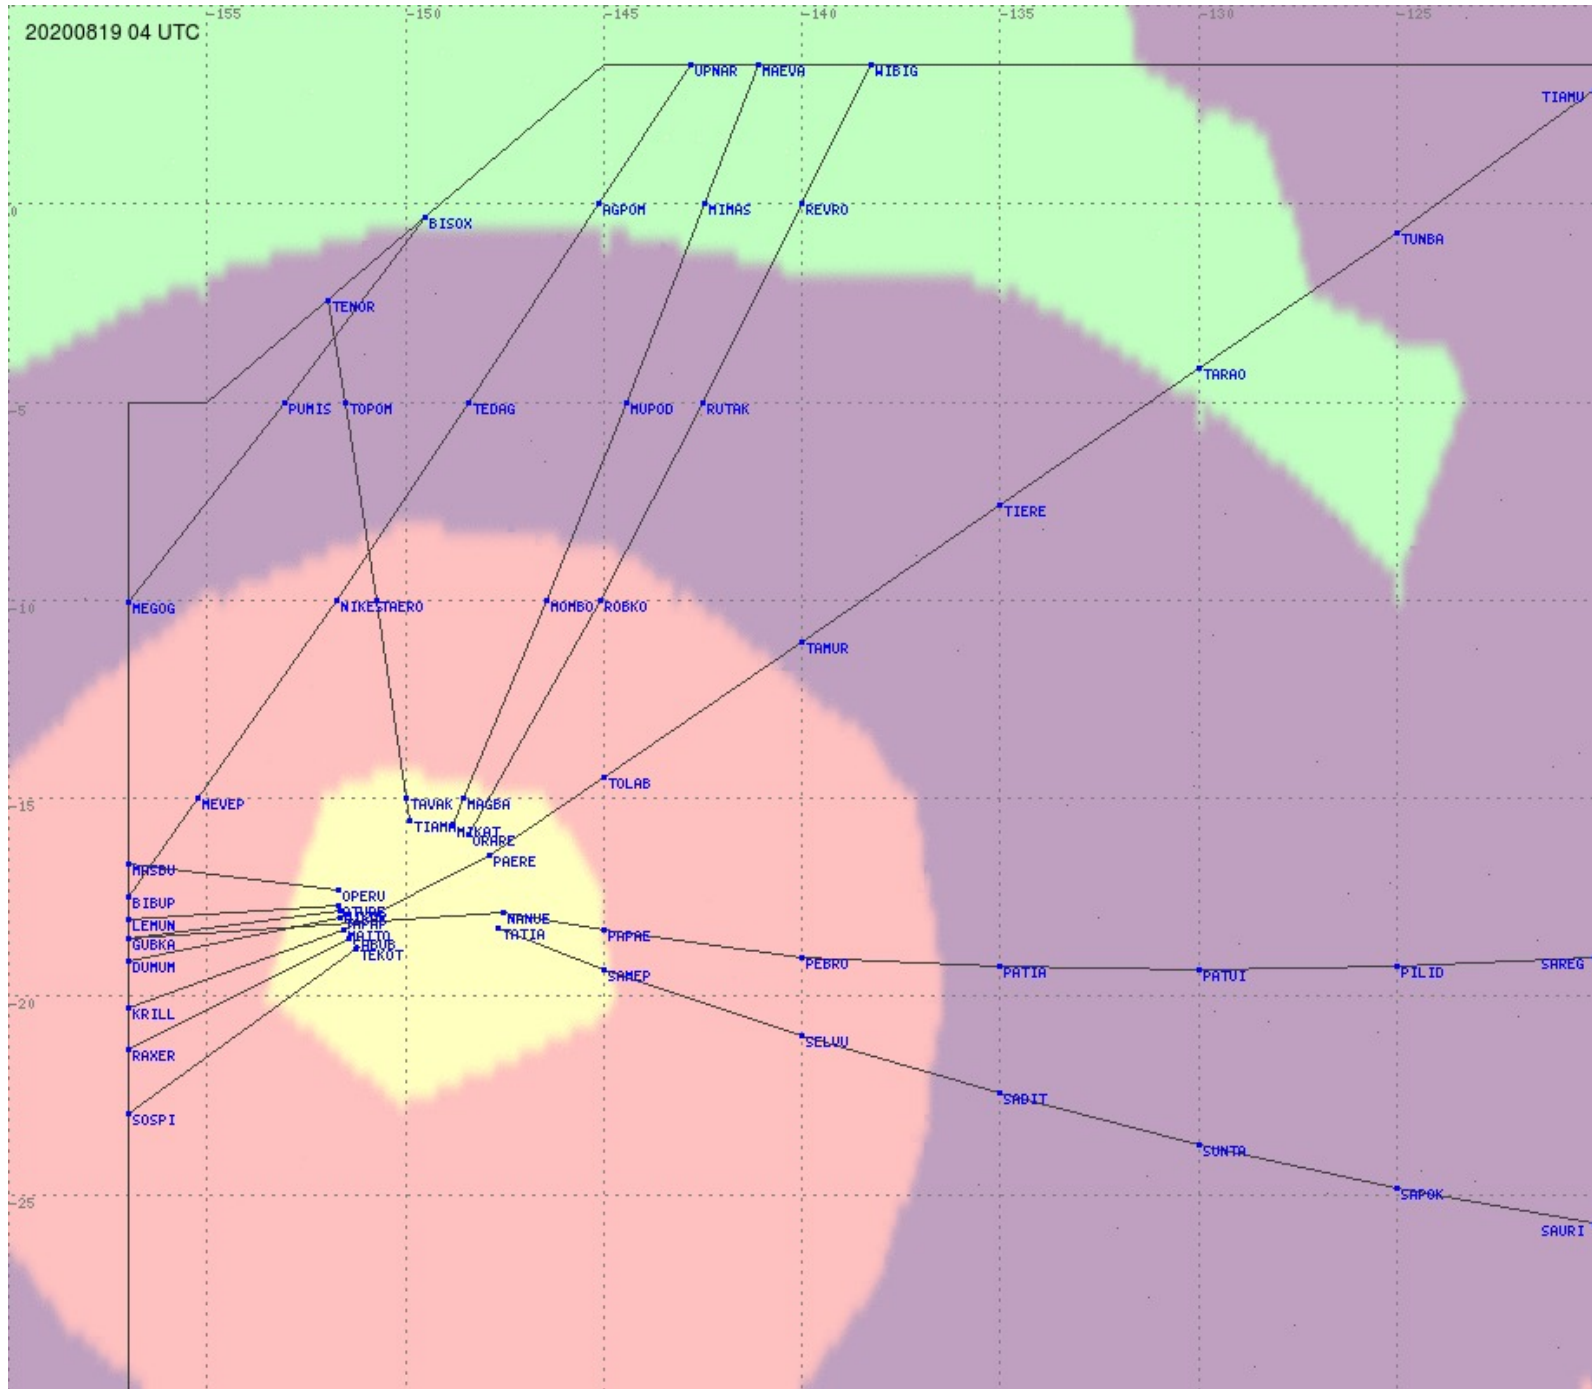

Tahiti FIR - HF Propag - 20200819

2.8 MHz 3.5 MHz 5.6 MHz 8.9 MHz 13.3 MHz 17.9 MHz None

Tahiti FIR - HF Propag - 20200819

2.8 MHz 3.5 MHz 5.6 MHz 8.9 MHz 13.3 MHz 17.9 MHz None

Tahiti FIR - HF Propag - 20200819

Tahiti FIR - HF Propag - 20200819

Tahiti FIR - HF Propag - 20200819

Tahiti FIR - HF Propag - 20200819

Tahiti FIR - HF Propag - 20200819

Tahiti FIR - HF Propag - 20200819

2.8 MHz
3.5 MHz
5.6 MHz
8.9 MHz
13.3 MHz
17.9 MHz
None