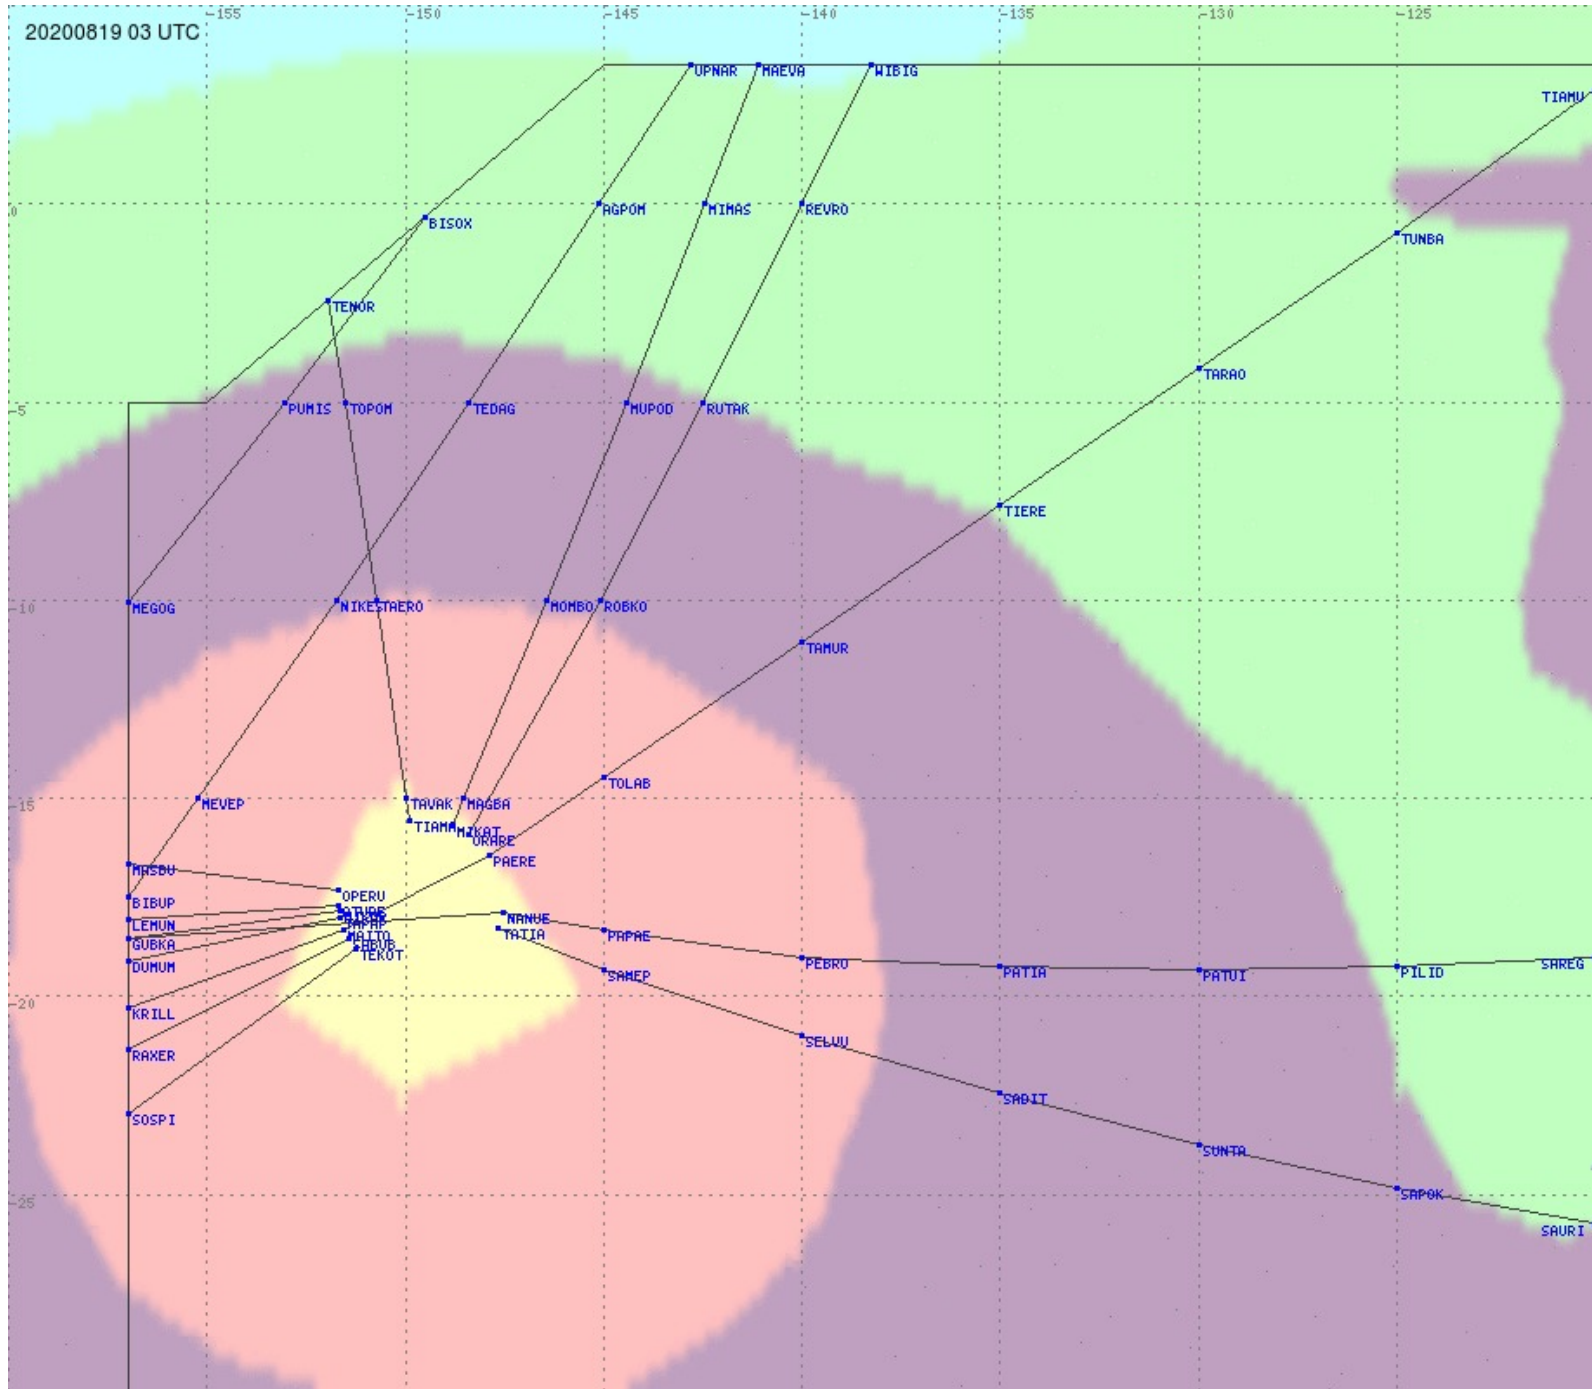

Tahiti FIR - HF Propag - 20200819

2.8 MHz 3.5 MHz 5.6 MHz 8.9 MHz 13.3 MHz 17.9 MHz None

Tahiti FIR - HF Propag - 20200819

2.8 MHz 3.5 MHz 5.6 MHz 8.9 MHz 13.3 MHz 17.9 MHz None

Tahiti FIR - HF Propag - 20200819

Tahiti FIR - HF Propag - 20200819

Tahiti FIR - HF Propag - 20200819

Tahiti FIR - HF Propag - 20200819

Tahiti FIR - HF Propag - 20200819

Tahiti FIR - HF Propag - 20200819

2.8 MHz
3.5 MHz
5.6 MHz
8.9 MHz
13.3 MHz
17.9 MHz
None