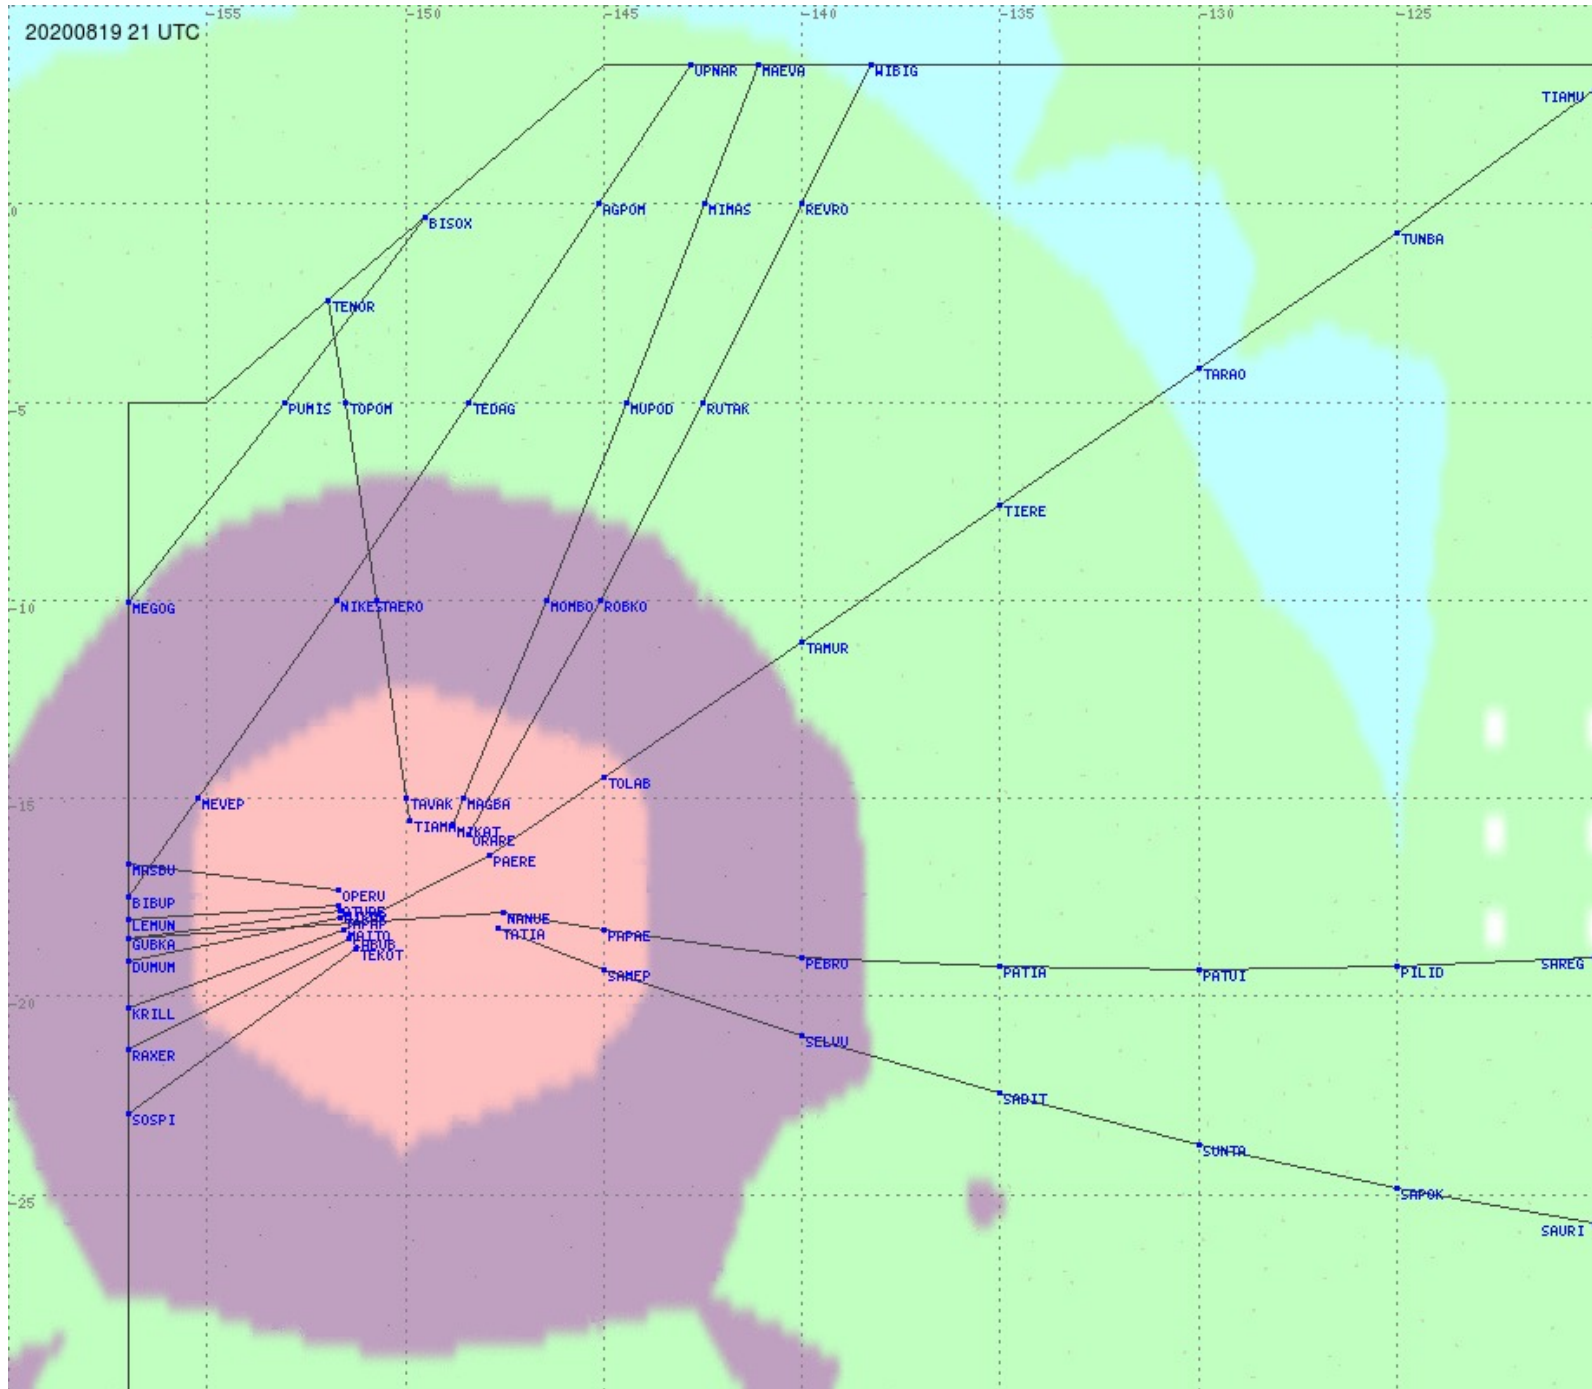

Tahiti FIR - HF Propag - 20200819

2.8 MHz 3.5 MHz 5.6 MHz 8.9 MHz 13.3 MHz 17.9 MHz None

Tahiti FIR - HF Propag - 20200819

2.8 MHz 3.5 MHz 5.6 MHz 8.9 MHz 13.3 MHz 17.9 MHz None

Tahiti FIR - HF Propag - 20200819

2.8 MHz 3.5 MHz 5.6 MHz 8.9 MHz 13.3 MHz 17.9 MHz None

Tahiti FIR - HF Propag - 20200819

Tahiti FIR - HF Propag - 20200819

2.8 MHz
3.5 MHz
5.6 MHz
8.9 MHz
13.3 MHz
17.9 MHz
None

Tahiti FIR - HF Propag - 20200819

2.8 MHz 3.5 MHz 5.6 MHz 8.9 MHz 13.3 MHz 17.9 MHz None

Tahiti FIR - HF Propag - 20200819

2.8 MHz 3.5 MHz 5.6 MHz 8.9 MHz 13.3 MHz 17.9 MHz None

Tahiti FIR - HF Propag - 20200819

2.8 MHz 3.5 MHz 5.6 MHz 8.9 MHz 13.3 MHz 17.9 MHz None

Tahiti FIR - HF Propag - 20200819

2.8 MHz 3.5 MHz 5.6 MHz 8.9 MHz 13.3 MHz 17.9 MHz None

Tahiti FIR - HF Propag - 20200819

Tahiti FIR - HF Propag - 20200819

2.8 MHz 3.5 MHz 5.6 MHz 8.9 MHz 13.3 MHz 17.9 MHz None