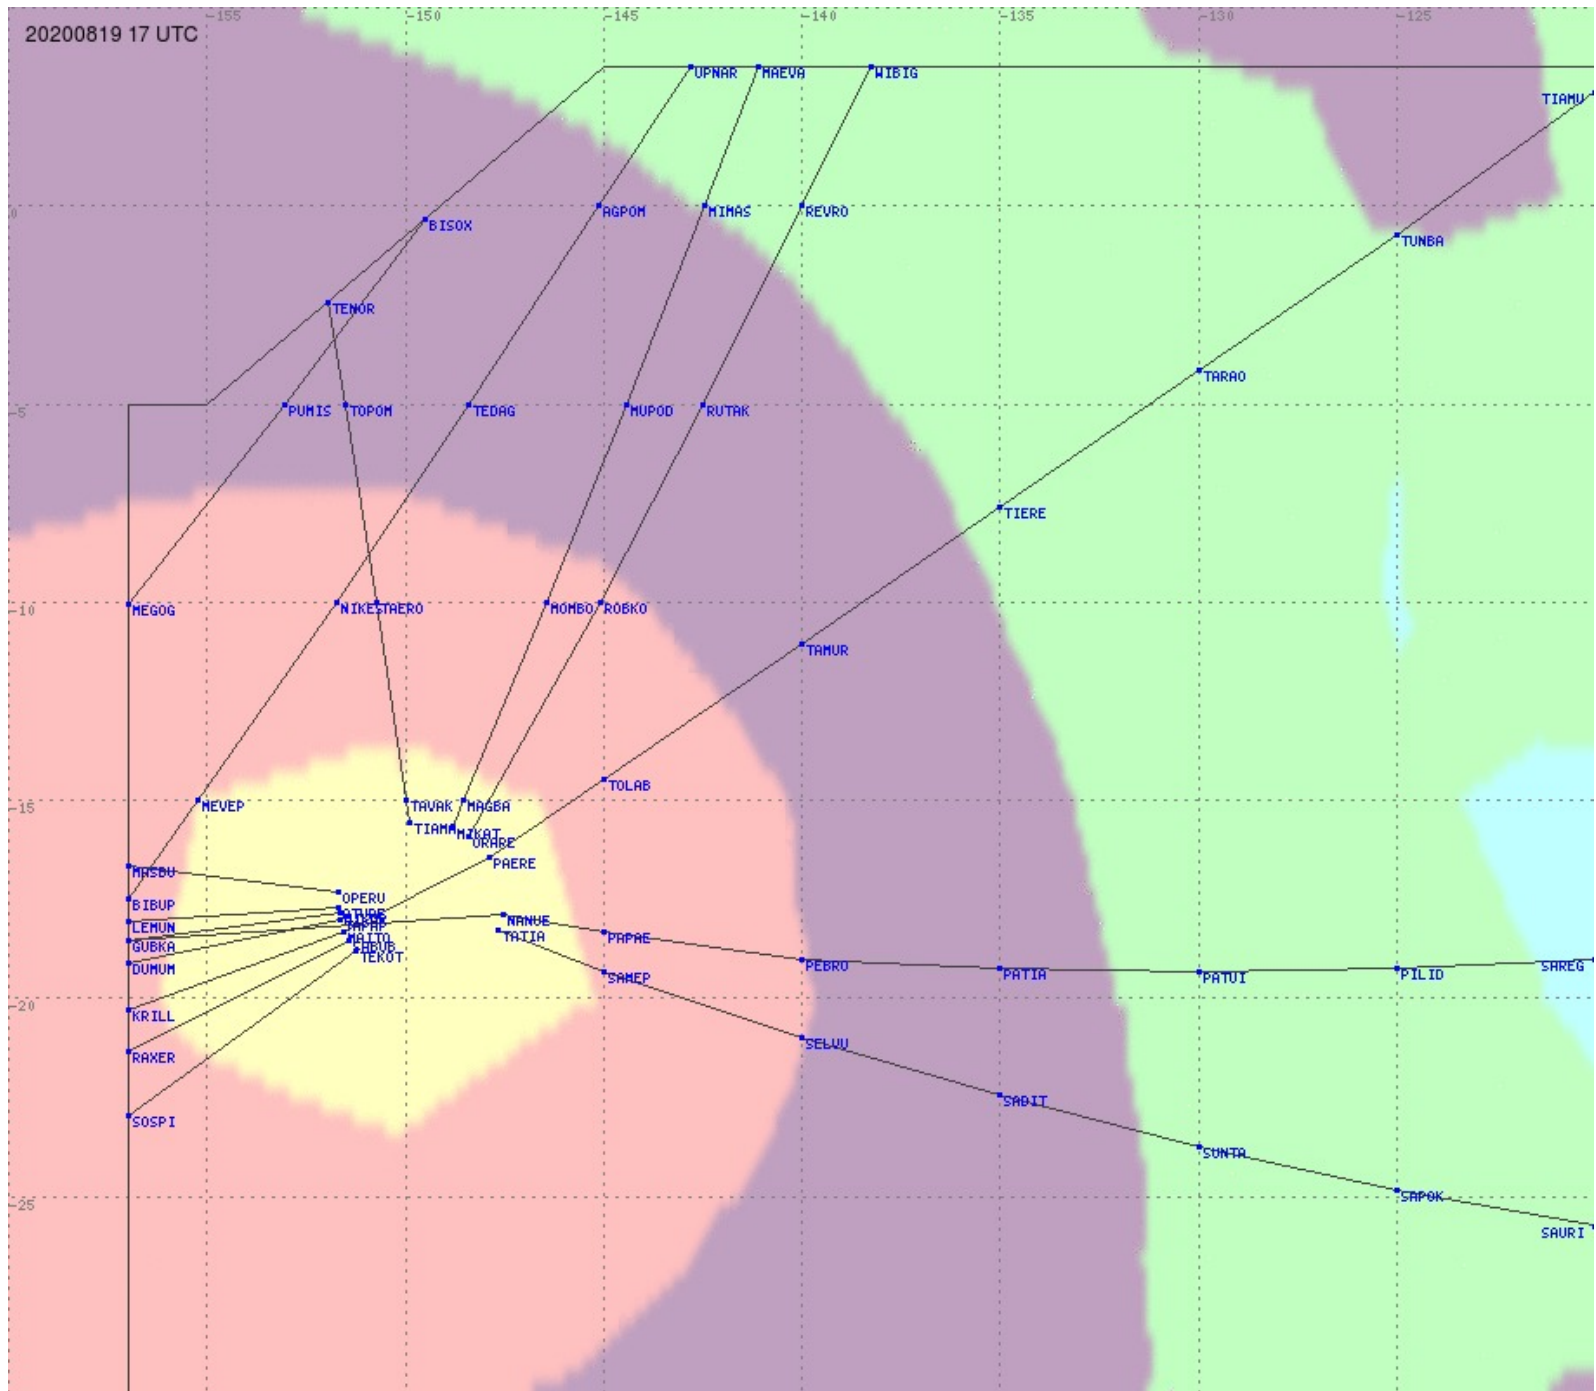

Tahiti FIR - HF Propag - 20200819

2.8 MHz 3.5 MHz 5.6 MHz 8.9 MHz 13.3 MHz 17.9 MHz None

Tahiti FIR - HF Propag - 20200819

2.8 MHz 3.5 MHz 5.6 MHz 8.9 MHz 13.3 MHz 17.9 MHz None

Tahiti FIR - HF Propag - 20200819

Tahiti FIR - HF Propag - 20200819

Tahiti FIR - HF Propag - 20200819

Tahiti FIR - HF Propag - 20200819

Tahiti FIR - HF Propag - 20200819

2.8 MHz 3.5 MHz 5.6 MHz 8.9 MHz 13.3 MHz 17.9 MHz None

Tahiti FIR - HF Propag - 20200819

2.8 MHz 3.5 MHz 5.6 MHz 8.9 MHz 13.3 MHz 17.9 MHz None

Tahiti FIR - HF Propag - 20200819

Tahiti FIR - HF Propag - 20200819

2.8 MHz
3.5 MHz
5.6 MHz
8.9 MHz
13.3 MHz
17.9 MHz
None

Tahiti FIR - HF Propag - 20200819

2.8 MHz 3.5 MHz 5.6 MHz 8.9 MHz 13.3 MHz 17.9 MHz None

Tahiti FIR - HF Propag - 20200819

2.8 MHz 3.5 MHz 5.6 MHz 8.9 MHz 13.3 MHz 17.9 MHz None

Tahiti FIR - HF Propag - 20200819

2.8 MHz 3.5 MHz 5.6 MHz 8.9 MHz 13.3 MHz 17.9 MHz None