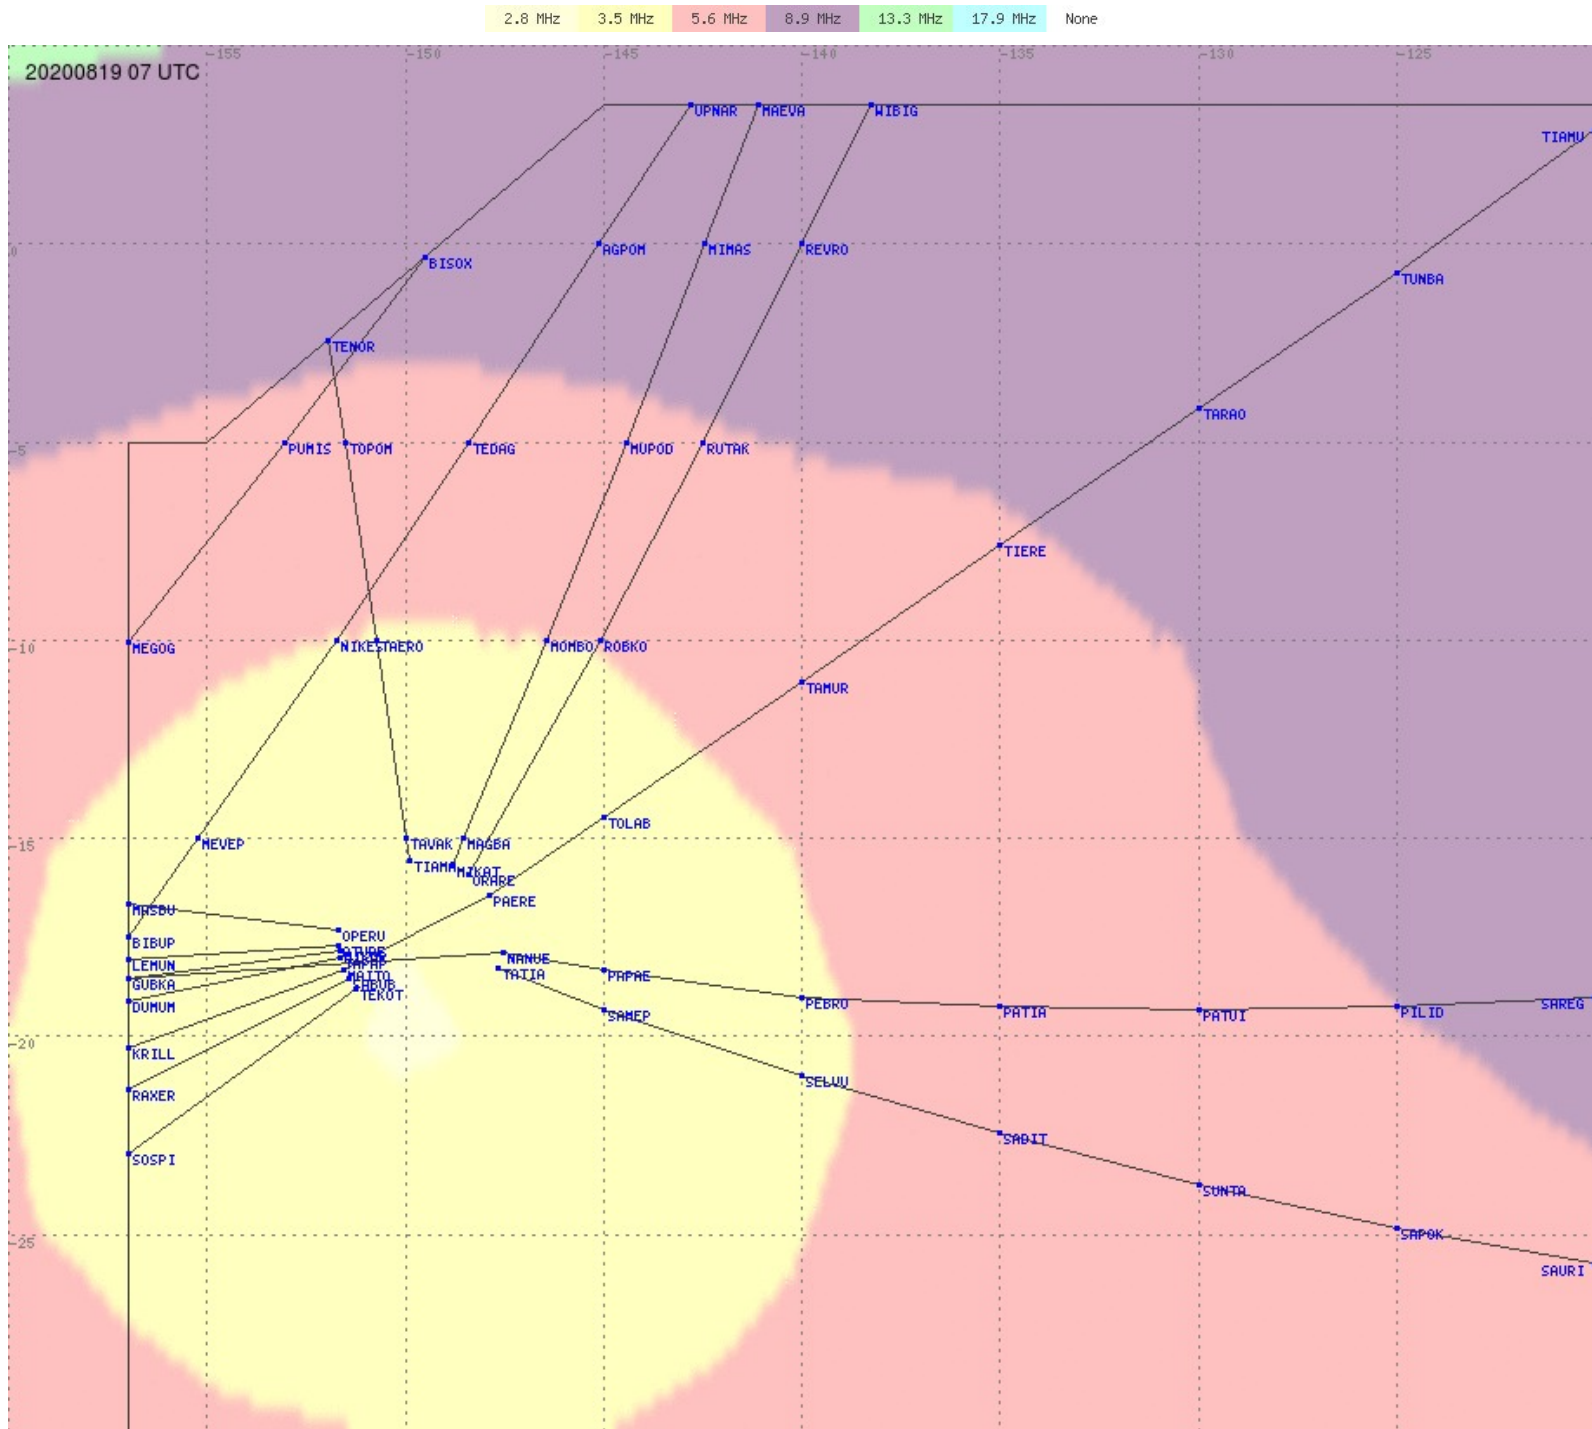

Tahiti FIR - HF Propag - 20200819

2.8 MHz 3.5 MHz 5.6 MHz 8.9 MHz 13.3 MHz 17.9 MHz None

Tahiti FIR - HF Propag - 20200819

2.8 MHz 3.5 MHz 5.6 MHz 8.9 MHz 13.3 MHz 17.9 MHz None

Tahiti FIR - HF Propag - 20200819

Tahiti FIR - HF Propag - 20200819

Tahiti FIR - HF Propag - 20200819

Tahiti FIR - HF Propag - 20200819

Tahiti FIR - HF Propag - 20200819

Tahiti FIR - HF Propag - 20200819

2.8 MHz
3.5 MHz
5.6 MHz
8.9 MHz
13.3 MHz
17.9 MHz
None