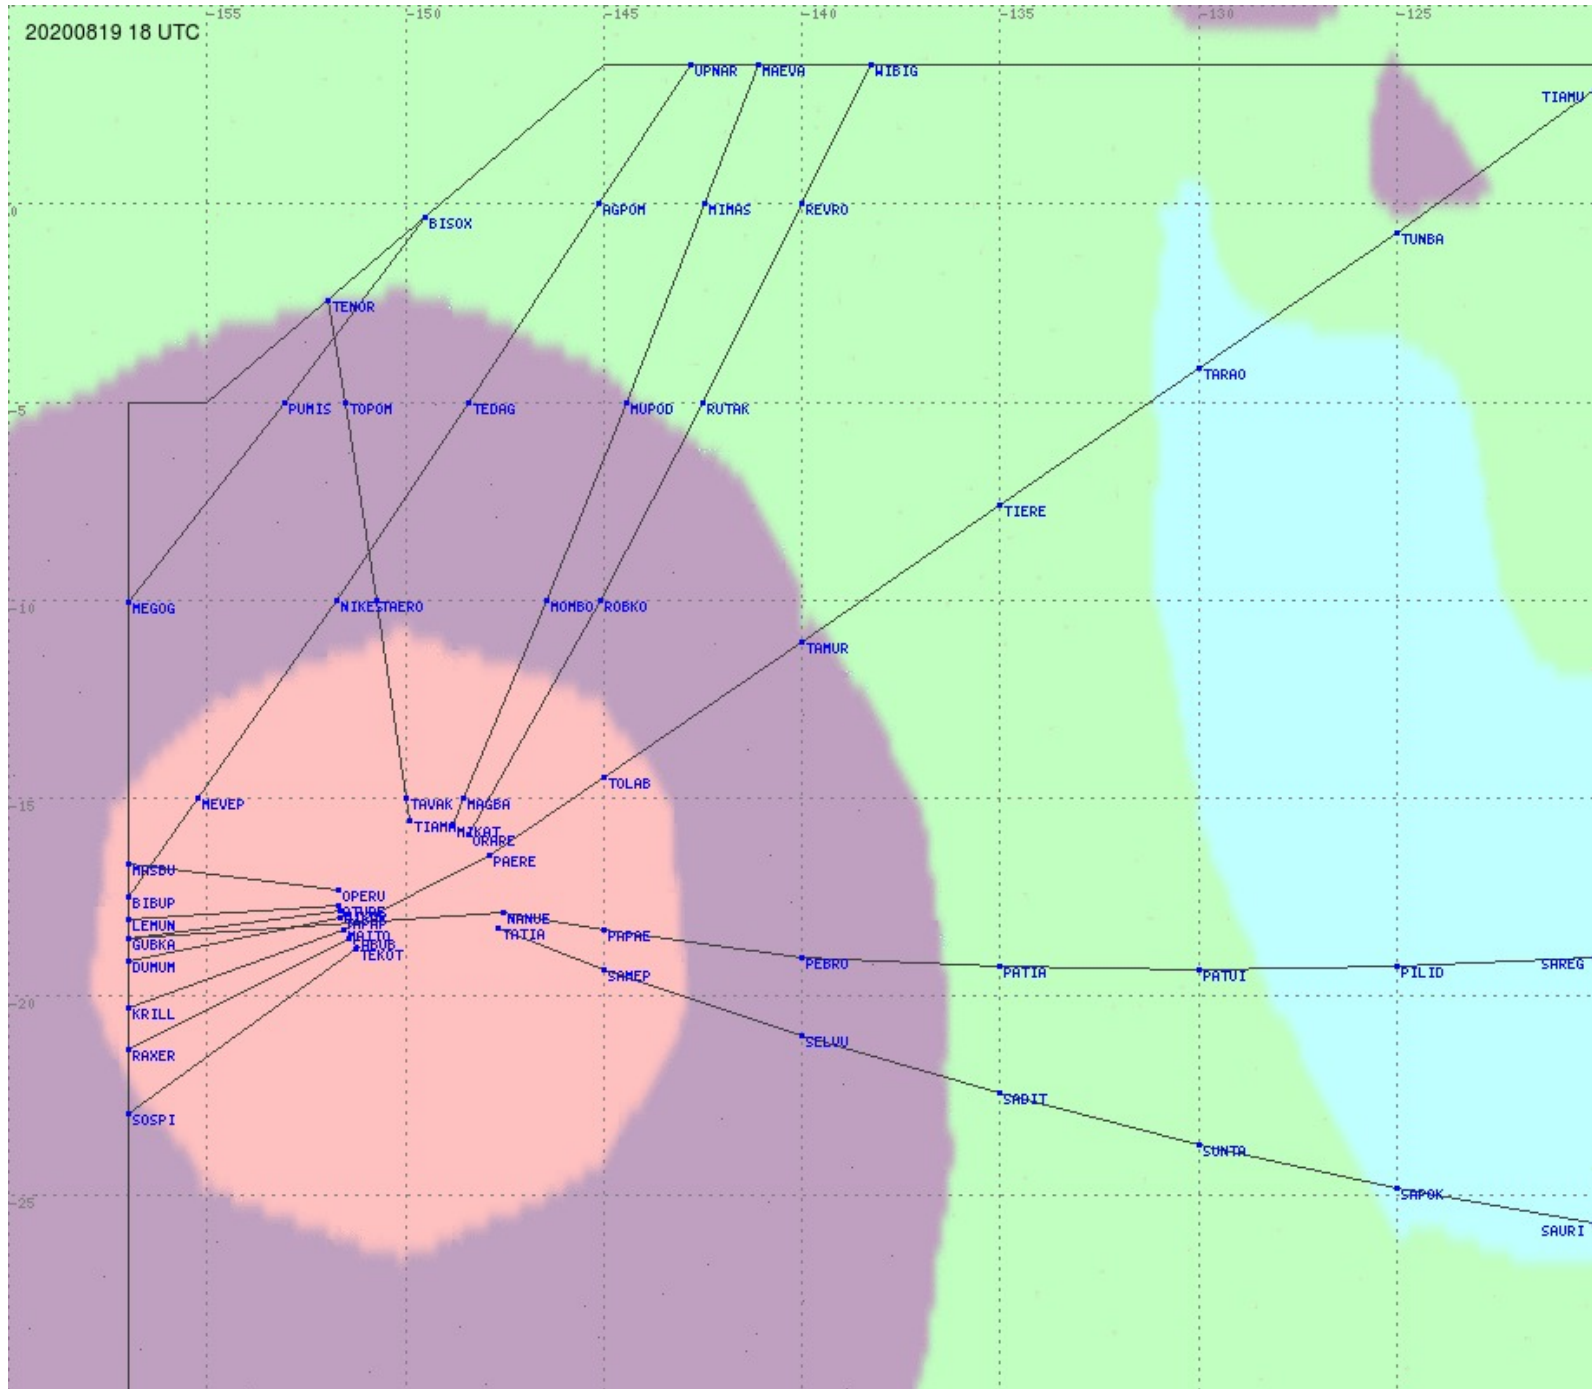

Tahiti FIR - HF Propag - 20200819

2.8 MHz 3.5 MHz 5.6 MHz 8.9 MHz 13.3 MHz 17.9 MHz None

Tahiti FIR - HF Propag - 20200819

2.8 MHz 3.5 MHz 5.6 MHz 8.9 MHz 13.3 MHz 17.9 MHz None

Tahiti FIR - HF Propag - 20200819

Tahiti FIR - HF Propag - 20200819

Tahiti FIR - HF Propag - 20200819

Tahiti FIR - HF Propag - 20200819

Tahiti FIR - HF Propag - 20200819

2.8 MHz 3.5 MHz 5.6 MHz 8.9 MHz 13.3 MHz 17.9 MHz None

Tahiti FIR - HF Propag - 20200819

2.8 MHz 3.5 MHz 5.6 MHz 8.9 MHz 13.3 MHz 17.9 MHz None

Tahiti FIR - HF Propag - 20200819

Tahiti FIR - HF Propag - 20200819

2.8 MHz
3.5 MHz
5.6 MHz
8.9 MHz
13.3 MHz
17.9 MHz
None

Tahiti FIR - HF Propag - 20200819

2.8 MHz 3.5 MHz 5.6 MHz 8.9 MHz 13.3 MHz 17.9 MHz None

Tahiti FIR - HF Propag - 20200819

2.8 MHz 3.5 MHz 5.6 MHz 8.9 MHz 13.3 MHz 17.9 MHz None

Tahiti FIR - HF Propag - 20200819

2.8 MHz 3.5 MHz 5.6 MHz 8.9 MHz 13.3 MHz 17.9 MHz None