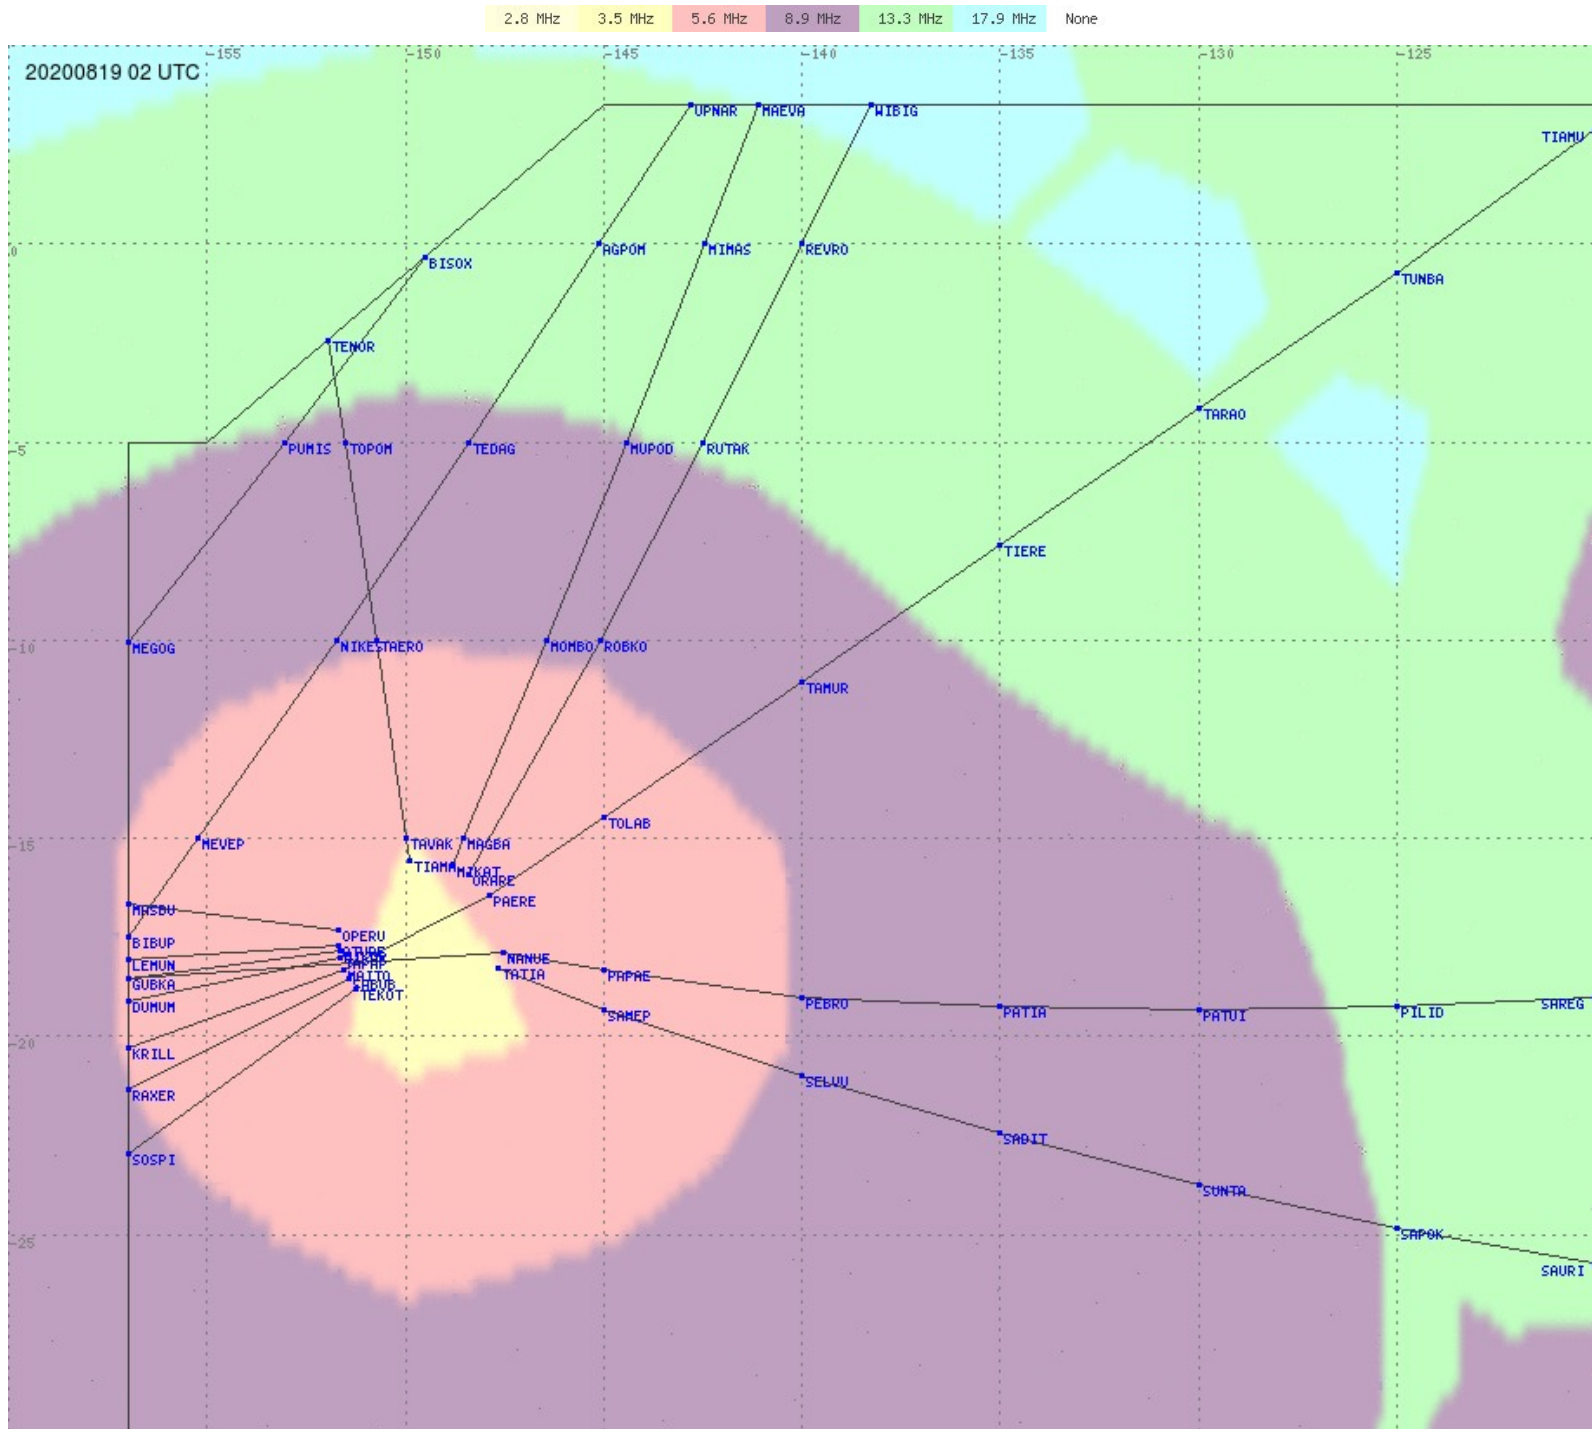

Tahiti FIR - HF Propag - 20200819

2.8 MHz 3.5 MHz 5.6 MHz 8.9 MHz 13.3 MHz 17.9 MHz None

Tahiti FIR - HF Propag - 20200819

2.8 MHz 3.5 MHz 5.6 MHz 8.9 MHz 13.3 MHz 17.9 MHz None

Tahiti FIR - HF Propag - 20200819

Tahiti FIR - HF Propag - 20200819

Tahiti FIR - HF Propag - 20200819

Tahiti FIR - HF Propag - 20200819

Tahiti FIR - HF Propag - 20200819

Tahiti FIR - HF Propag - 20200819

2.8 MHz
3.5 MHz
5.6 MHz
8.9 MHz
13.3 MHz
17.9 MHz
None