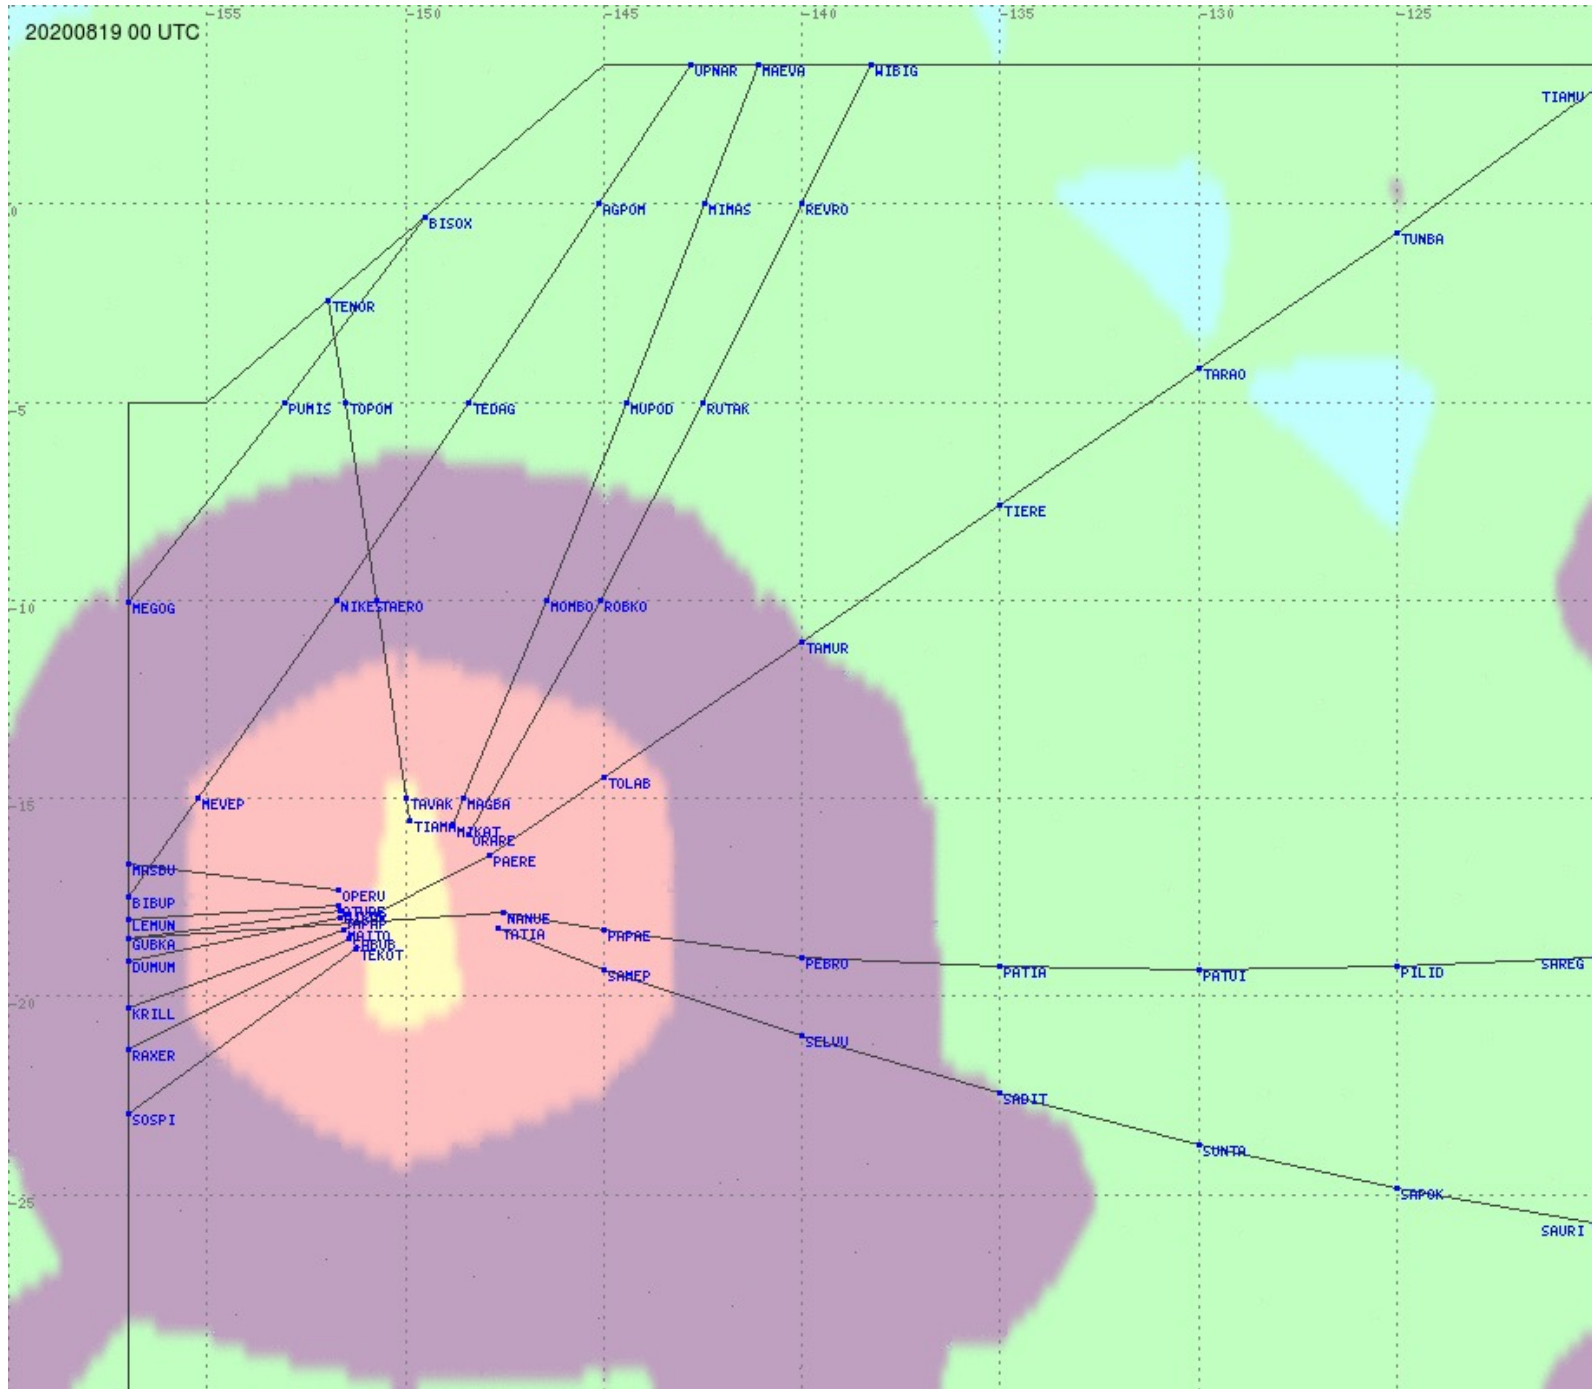

Tahiti FIR - HF Propag - 20200819

2.8 MHz 3.5 MHz 5.6 MHz 8.9 MHz 13.3 MHz 17.9 MHz None

Tahiti FIR - HF Propag - 20200819

2.8 MHz 3.5 MHz 5.6 MHz 8.9 MHz 13.3 MHz 17.9 MHz None

Tahiti FIR - HF Propag - 20200819

Tahiti FIR - HF Propag - 20200819

Tahiti FIR - HF Propag - 20200819

Tahiti FIR - HF Propag - 20200819

Tahiti FIR - HF Propag - 20200819

Tahiti FIR - HF Propag - 20200819

2.8 MHz
3.5 MHz
5.6 MHz
8.9 MHz
13.3 MHz
17.9 MHz
None