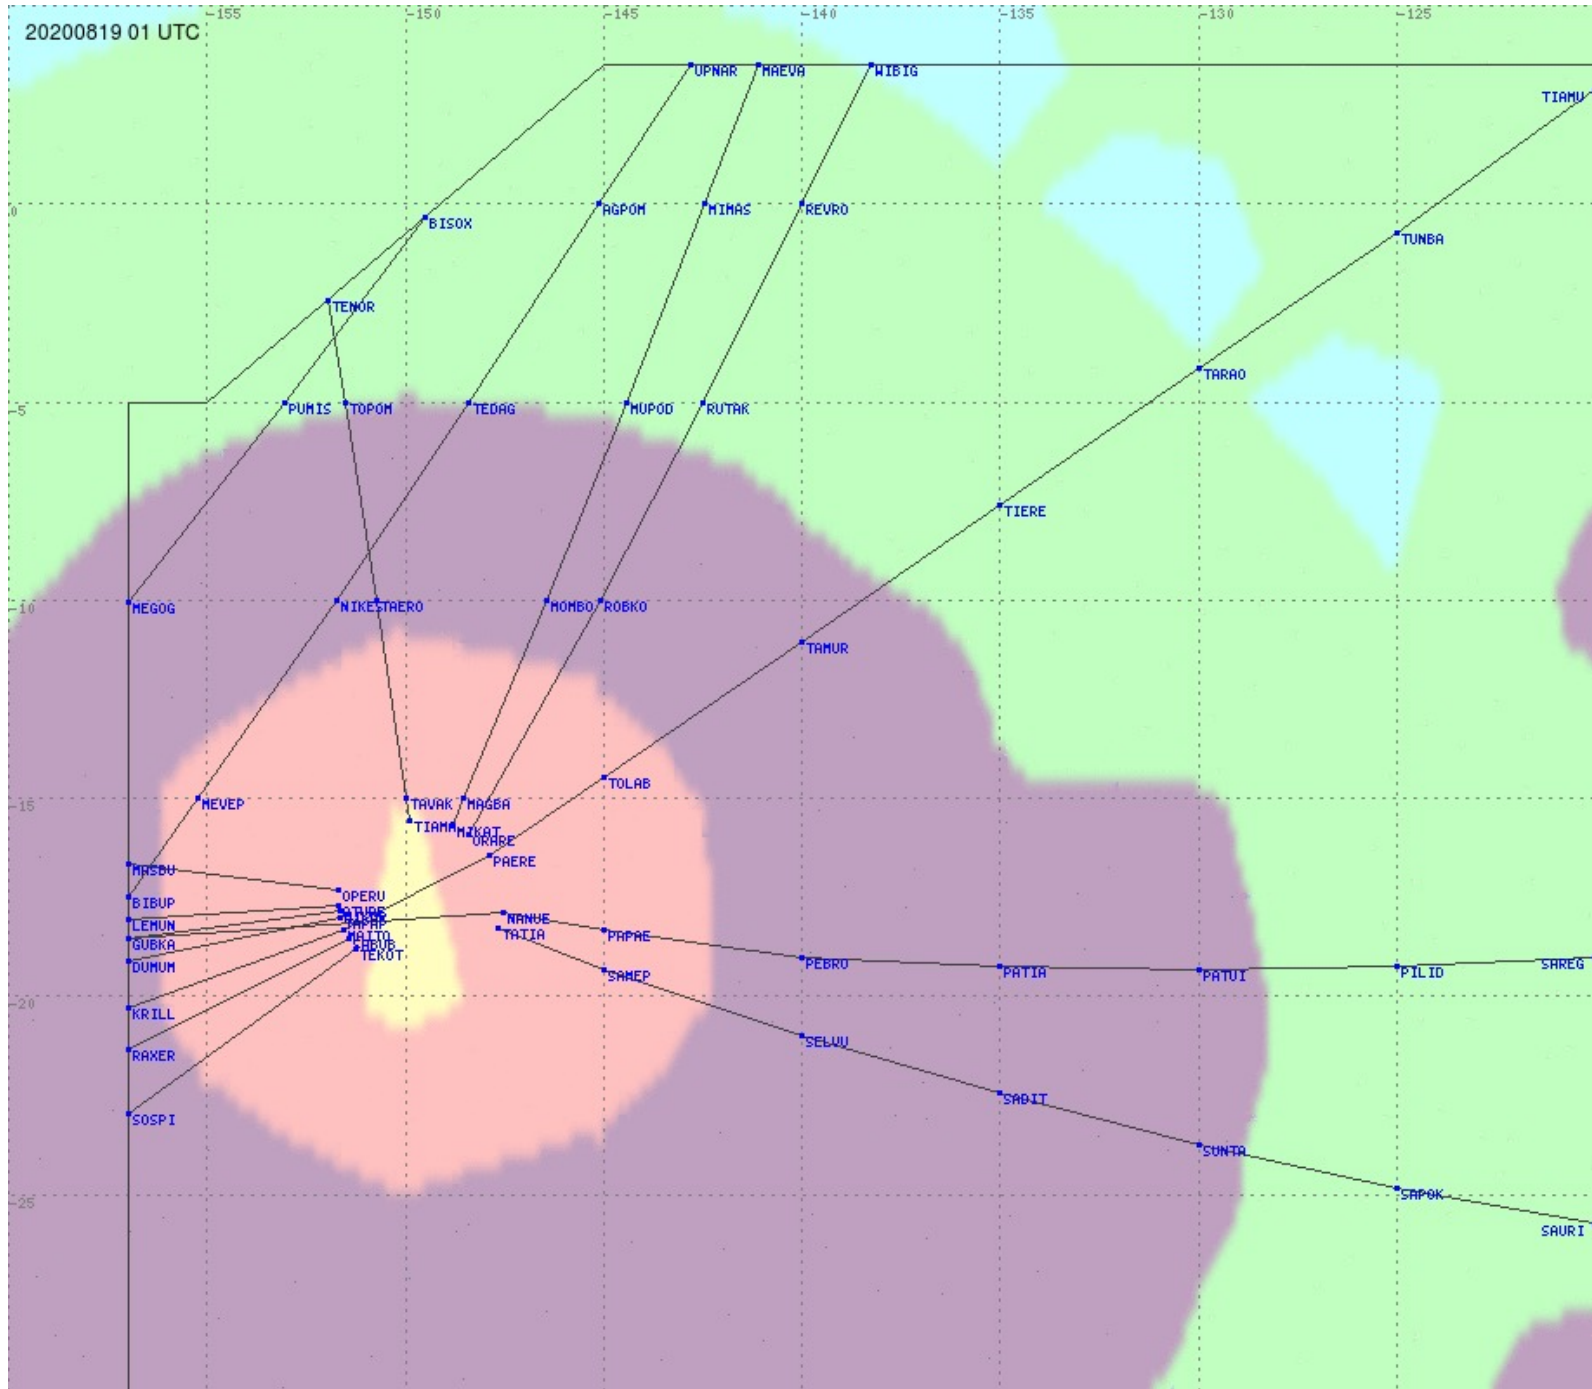

Tahiti FIR - HF Propag - 20200819

2.8 MHz 3.5 MHz 5.6 MHz 8.9 MHz 13.3 MHz 17.9 MHz None

Tahiti FIR - HF Propag - 20200819

2.8 MHz 3.5 MHz 5.6 MHz 8.9 MHz 13.3 MHz 17.9 MHz None

Tahiti FIR - HF Propag - 20200819