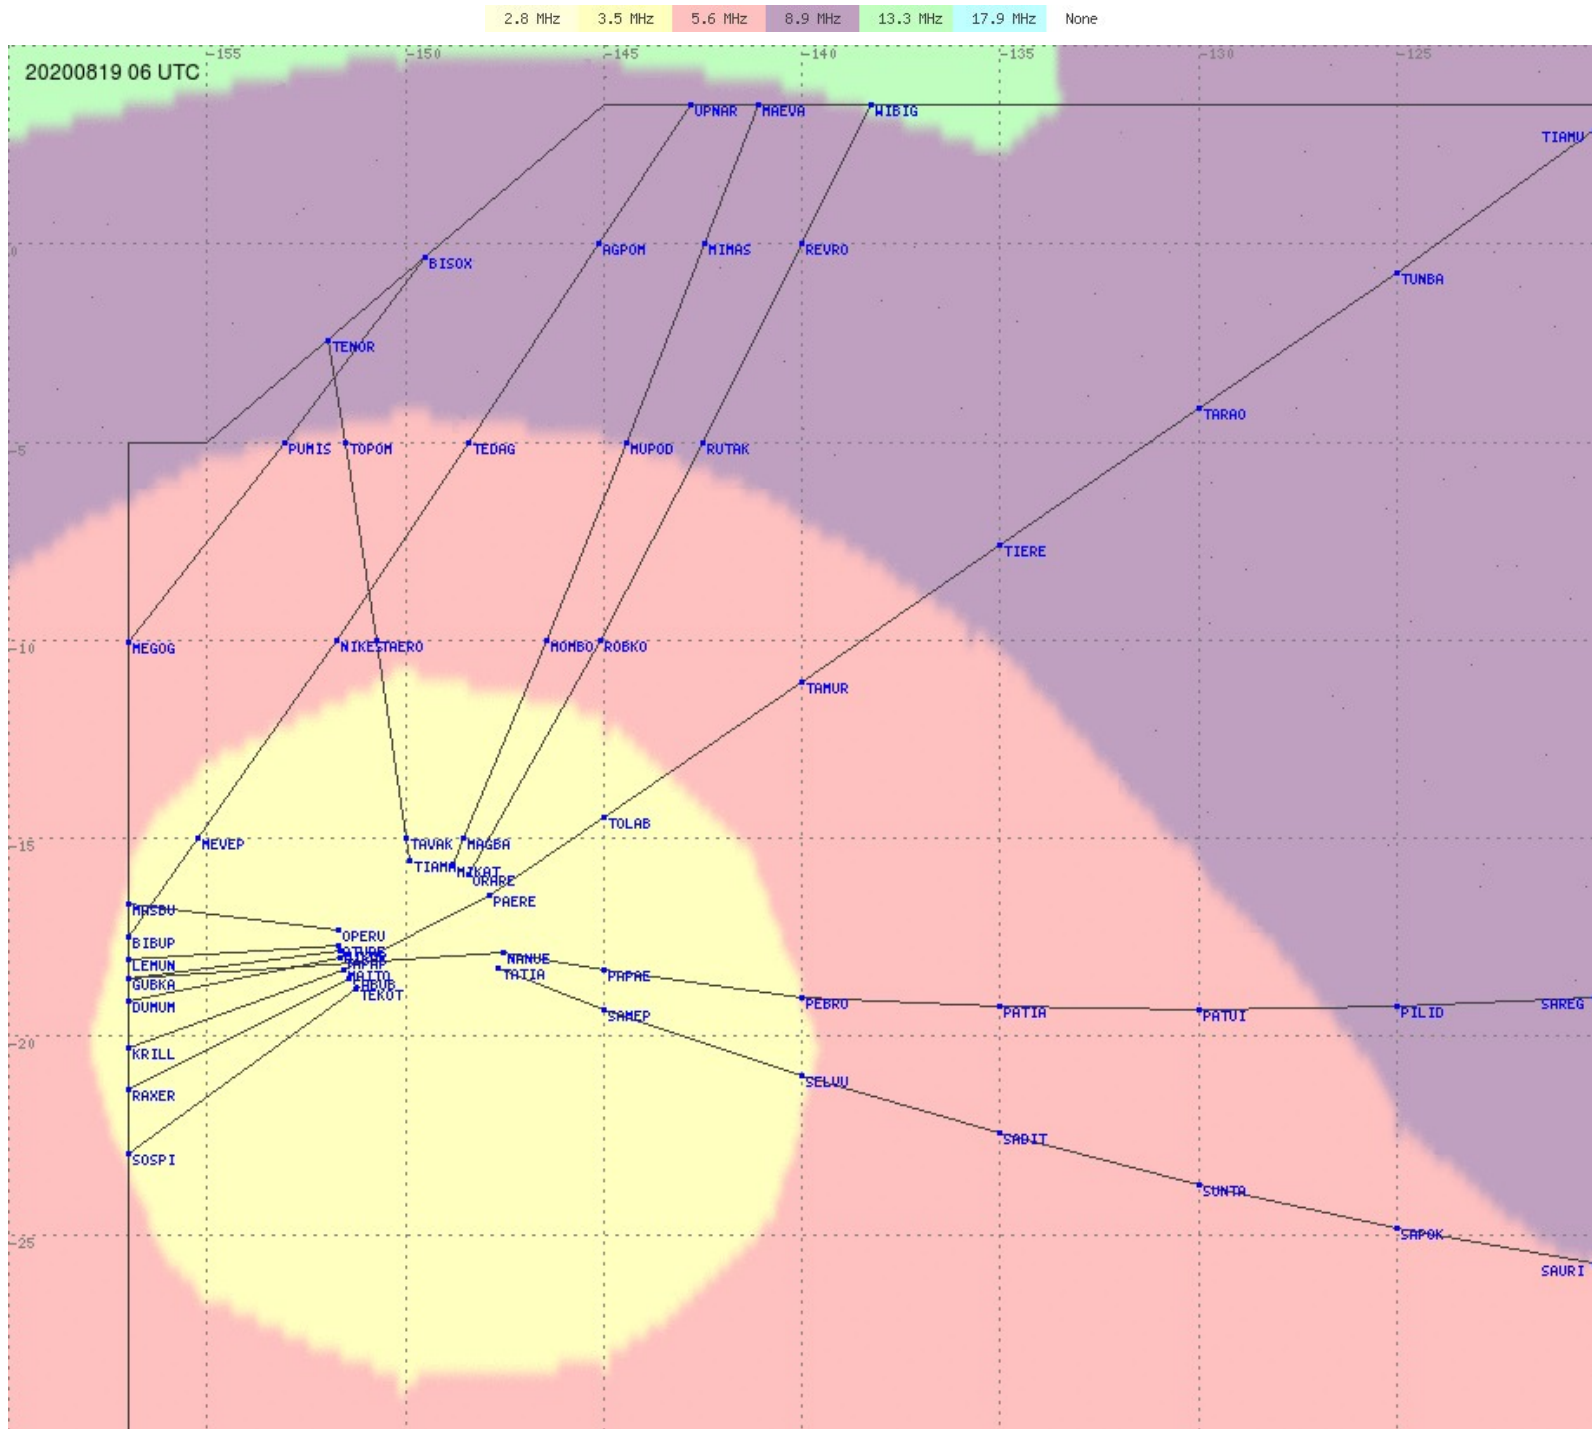

Tahiti FIR - HF Propag - 20200819

2.8 MHz 3.5 MHz 5.6 MHz 8.9 MHz 13.3 MHz 17.9 MHz None

Tahiti FIR - HF Propag - 20200819

2.8 MHz 3.5 MHz 5.6 MHz 8.9 MHz 13.3 MHz 17.9 MHz None

Tahiti FIR - HF Propag - 20200819

Tahiti FIR - HF Propag - 20200819

Tahiti FIR - HF Propag - 20200819

Tahiti FIR - HF Propag - 20200819

Tahiti FIR - HF Propag - 20200819

Tahiti FIR - HF Propag - 20200819

2.8 MHz
3.5 MHz
5.6 MHz
8.9 MHz
13.3 MHz
17.9 MHz
None