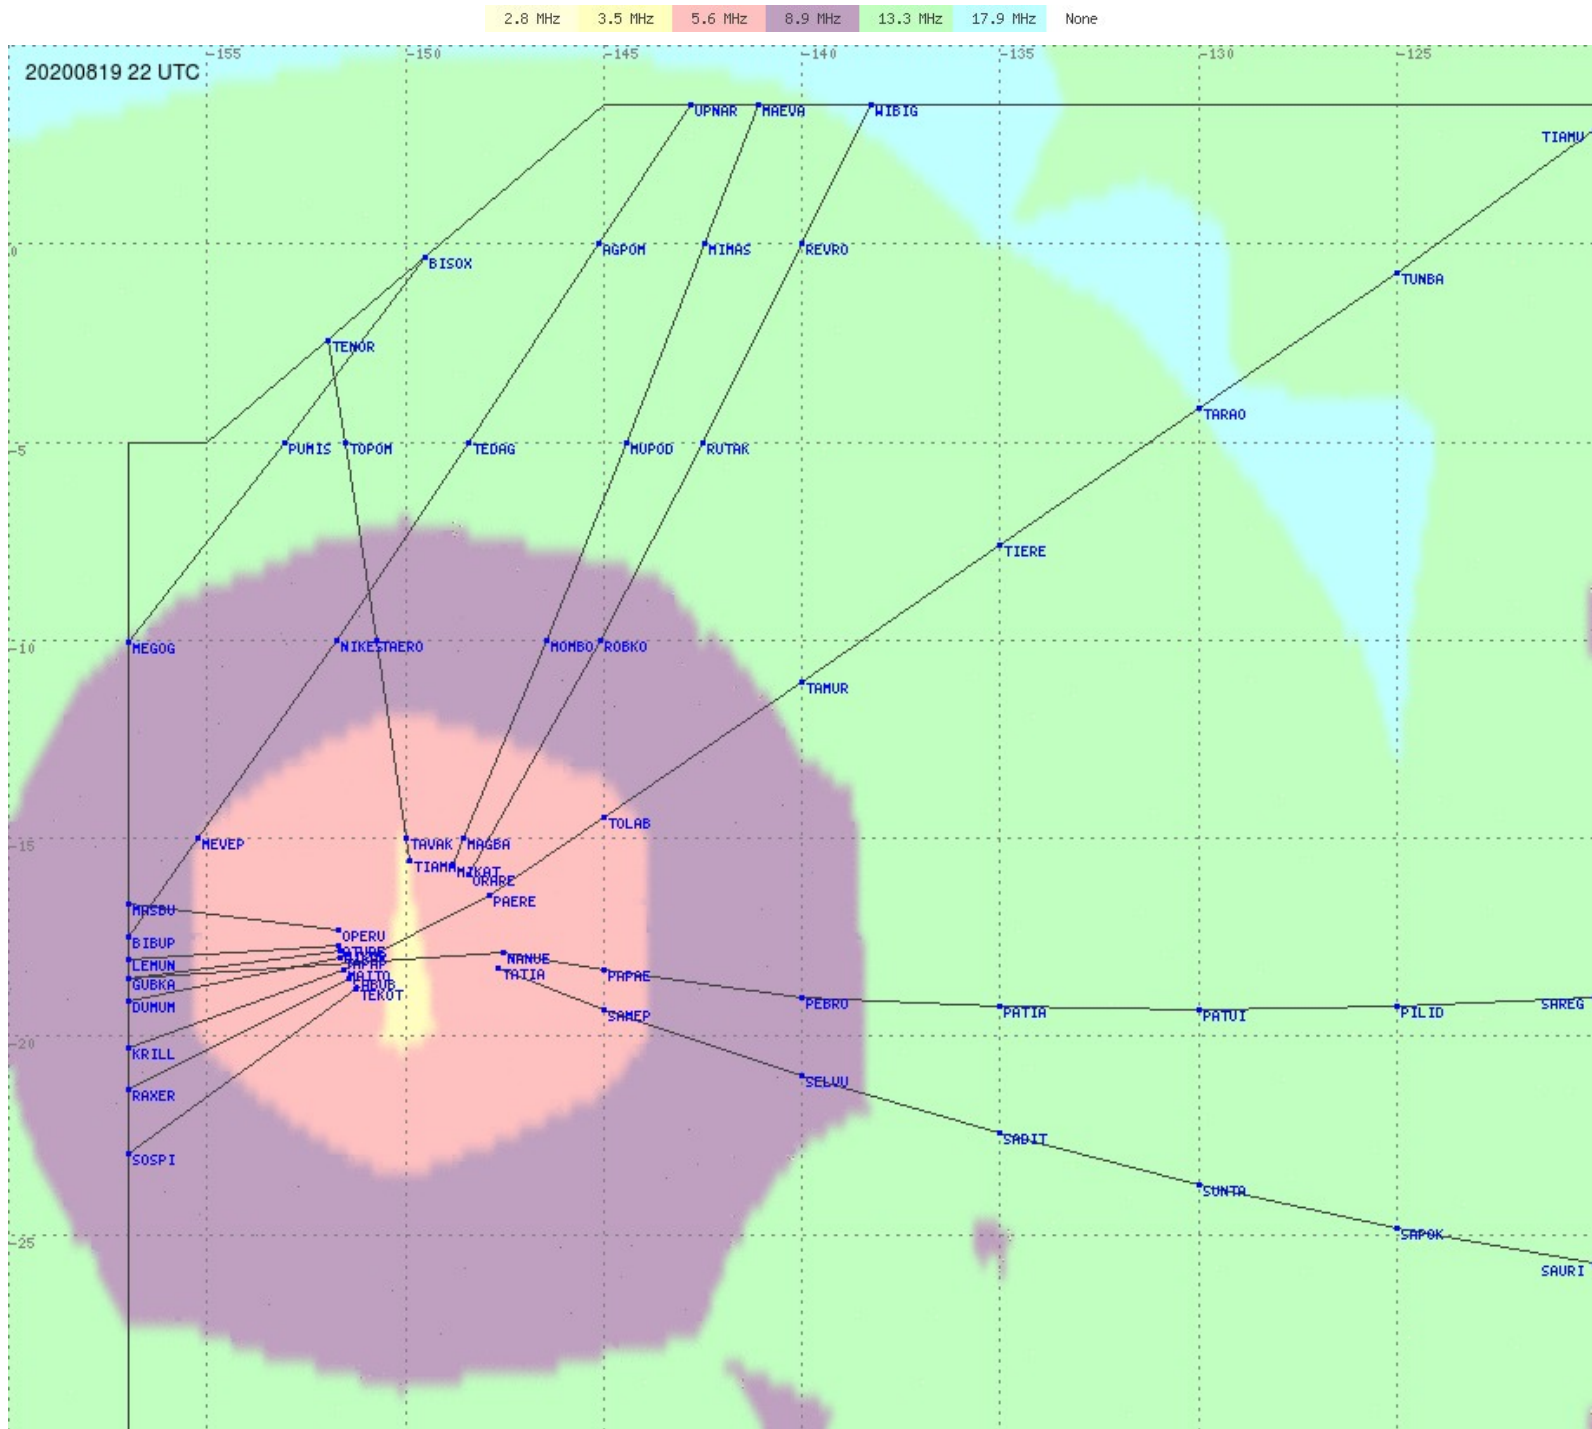

Tahiti FIR - HF Propag - 20200819

2.8 MHz 3.5 MHz 5.6 MHz 8.9 MHz 13.3 MHz 17.9 MHz None

Tahiti FIR - HF Propag - 20200819

2.8 MHz 3.5 MHz 5.6 MHz 8.9 MHz 13.3 MHz 17.9 MHz None

Tahiti FIR - HF Propag - 20200819

2.8 MHz 3.5 MHz 5.6 MHz 8.9 MHz 13.3 MHz 17.9 MHz None

Tahiti FIR - HF Propag - 20200819

Tahiti FIR - HF Propag - 20200819

2.8 MHz
3.5 MHz
5.6 MHz
8.9 MHz
13.3 MHz
17.9 MHz
None

Tahiti FIR - HF Propag - 20200819

2.8 MHz 3.5 MHz 5.6 MHz 8.9 MHz 13.3 MHz 17.9 MHz None

Tahiti FIR - HF Propag - 20200819

2.8 MHz 3.5 MHz 5.6 MHz 8.9 MHz 13.3 MHz 17.9 MHz None

Tahiti FIR - HF Propag - 20200819

2.8 MHz 3.5 MHz 5.6 MHz 8.9 MHz 13.3 MHz 17.9 MHz None

Tahiti FIR - HF Propag - 20200819

2.8 MHz 3.5 MHz 5.6 MHz 8.9 MHz 13.3 MHz 17.9 MHz None

Tahiti FIR - HF Propag - 20200819

Tahiti FIR - HF Propag - 20200819

2.8 MHz 3.5 MHz 5.6 MHz 8.9 MHz 13.3 MHz 17.9 MHz None