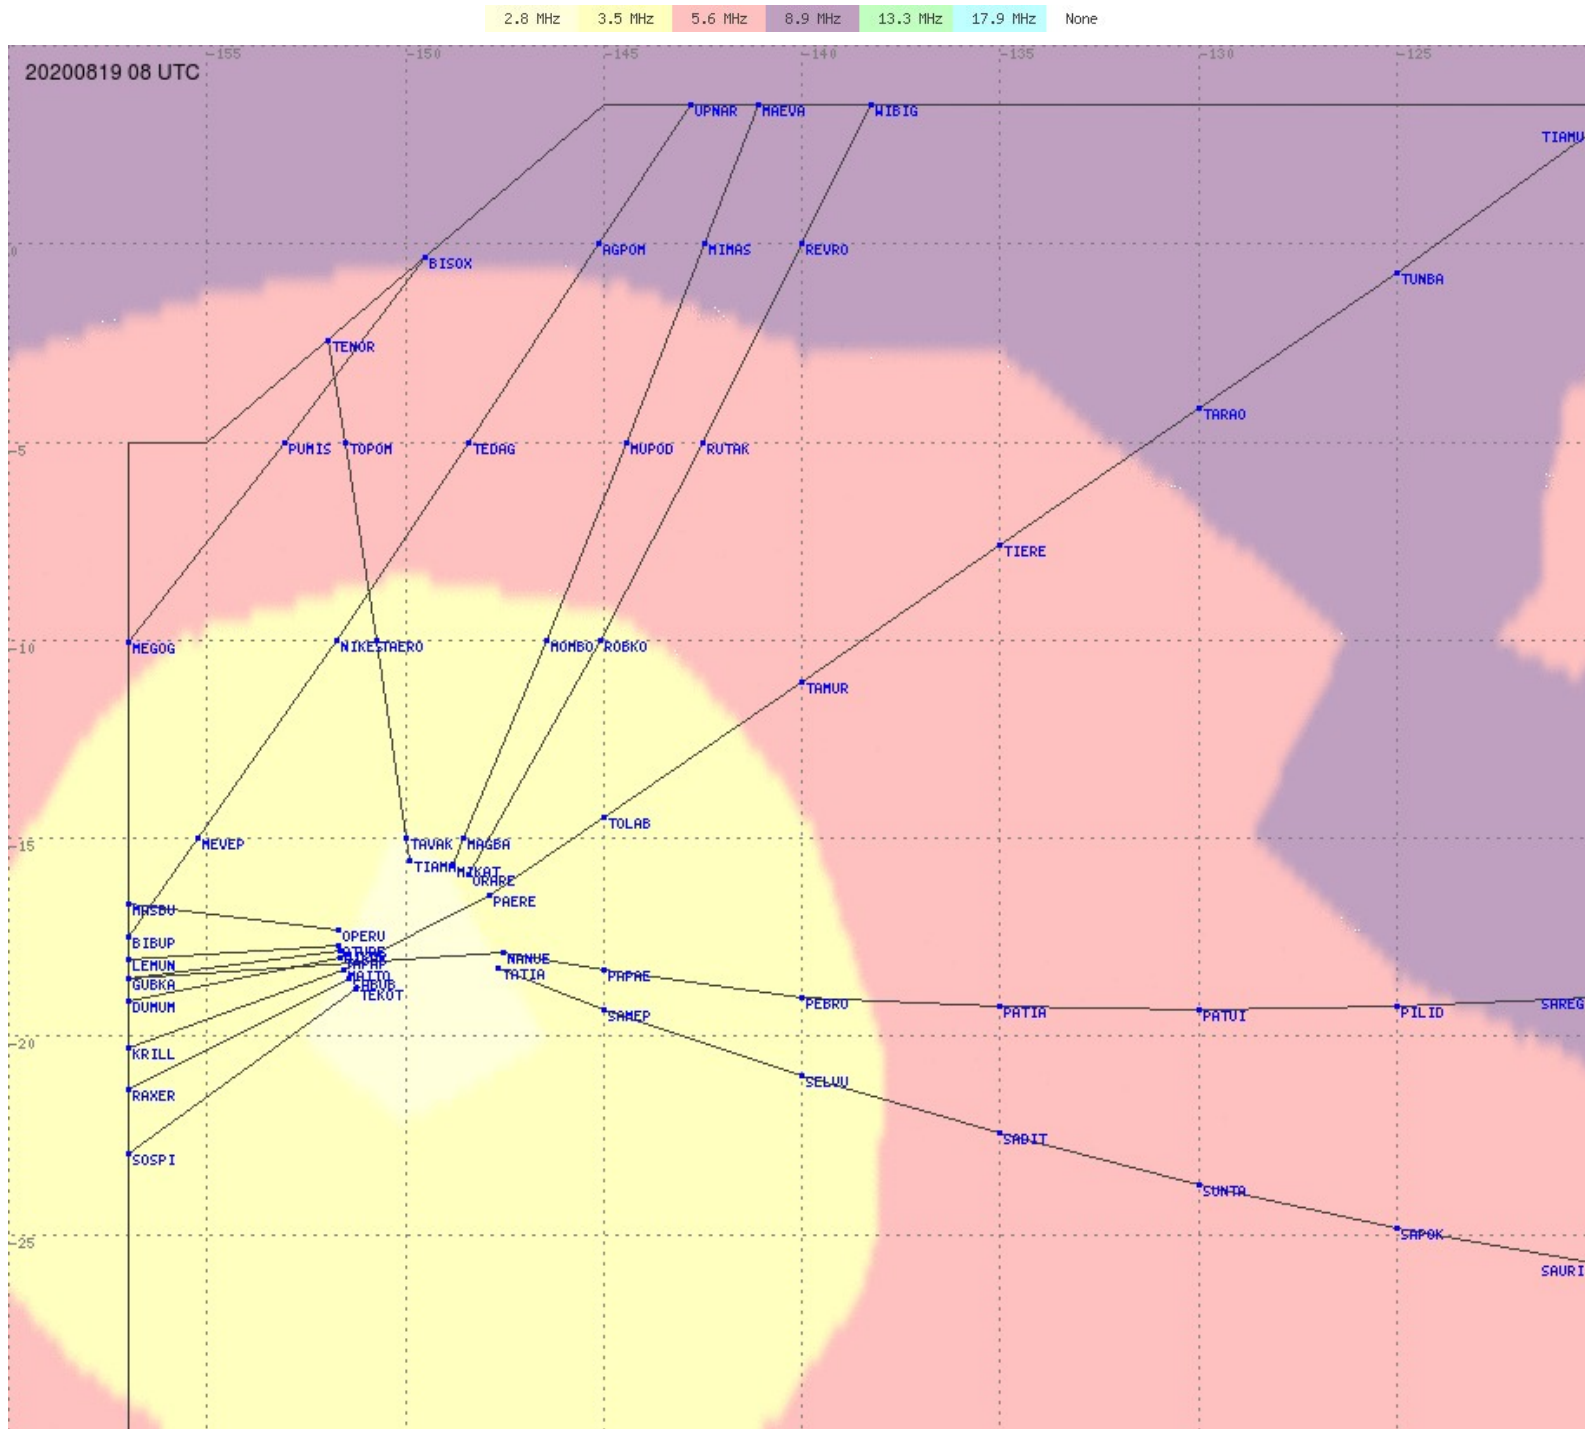

Tahiti FIR - HF Propag - 20200819

2.8 MHz 3.5 MHz 5.6 MHz 8.9 MHz 13.3 MHz 17.9 MHz None

Tahiti FIR - HF Propag - 20200819

2.8 MHz 3.5 MHz 5.6 MHz 8.9 MHz 13.3 MHz 17.9 MHz None

Tahiti FIR - HF Propag - 20200819

Tahiti FIR - HF Propag - 20200819

Tahiti FIR - HF Propag - 20200819

Tahiti FIR - HF Propag - 20200819

Tahiti FIR - HF Propag - 20200819

Tahiti FIR - HF Propag - 20200819

2.8 MHz
3.5 MHz
5.6 MHz
8.9 MHz
13.3 MHz
17.9 MHz
None