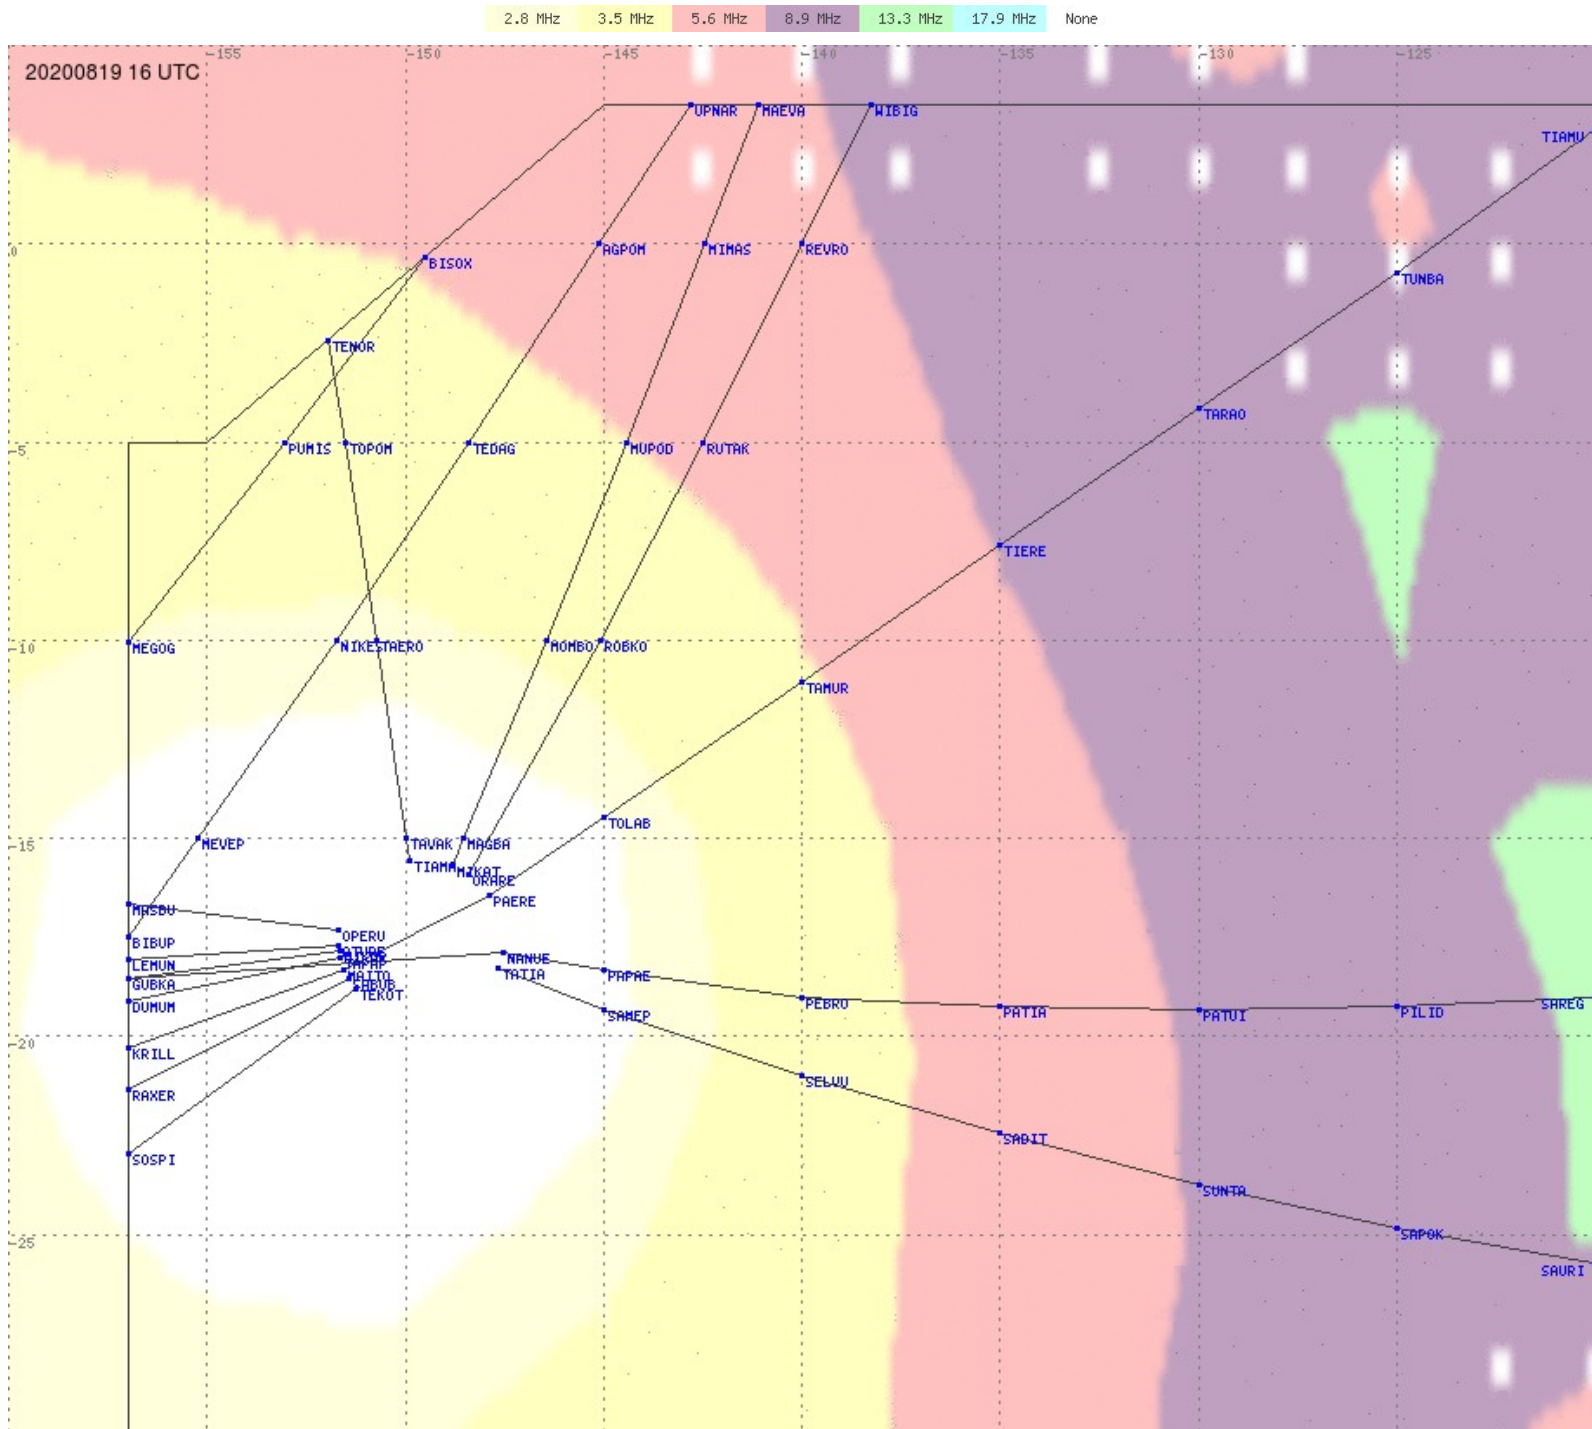

Tahiti FIR - HF Propag - 20200819

Tahiti FIR - HF Propag - 20200819

Tahiti FIR - HF Propag - 20200819

Tahiti FIR - HF Propag - 20200819

Tahiti FIR - HF Propag - 20200819

2.8 MHz
3.5 MHz
5.6 MHz
8.9 MHz
13.3 MHz
17.9 MHz
None

Tahiti FIR - HF Propag - 20200819

Tahiti FIR - HF Propag - 20200819

Tahiti FIR - HF Propag - 20200819

Tahiti FIR - HF Propag - 20200819

2.8 MHz 3.5 MHz 5.6 MHz 8.9 MHz 13.3 MHz 17.9 MHz None

Tahiti FIR - HF Propag - 20200819

2.8 MHz 3.5 MHz 5.6 MHz 8.9 MHz 13.3 MHz 17.9 MHz None

Tahiti FIR - HF Propag - 20200819

Tahiti FIR - HF Propag - 20200819

2.8 MHz
3.5 MHz
5.6 MHz
8.9 MHz
13.3 MHz
17.9 MHz
None

Tahiti FIR - HF Propag - 20200819

2.8 MHz 3.5 MHz 5.6 MHz 8.9 MHz 13.3 MHz 17.9 MHz None

Tahiti FIR - HF Propag - 20200819

2.8 MHz 3.5 MHz 5.6 MHz 8.9 MHz 13.3 MHz 17.9 MHz None

Tahiti FIR - HF Propag - 20200819

2.8 MHz 3.5 MHz 5.6 MHz 8.9 MHz 13.3 MHz 17.9 MHz None