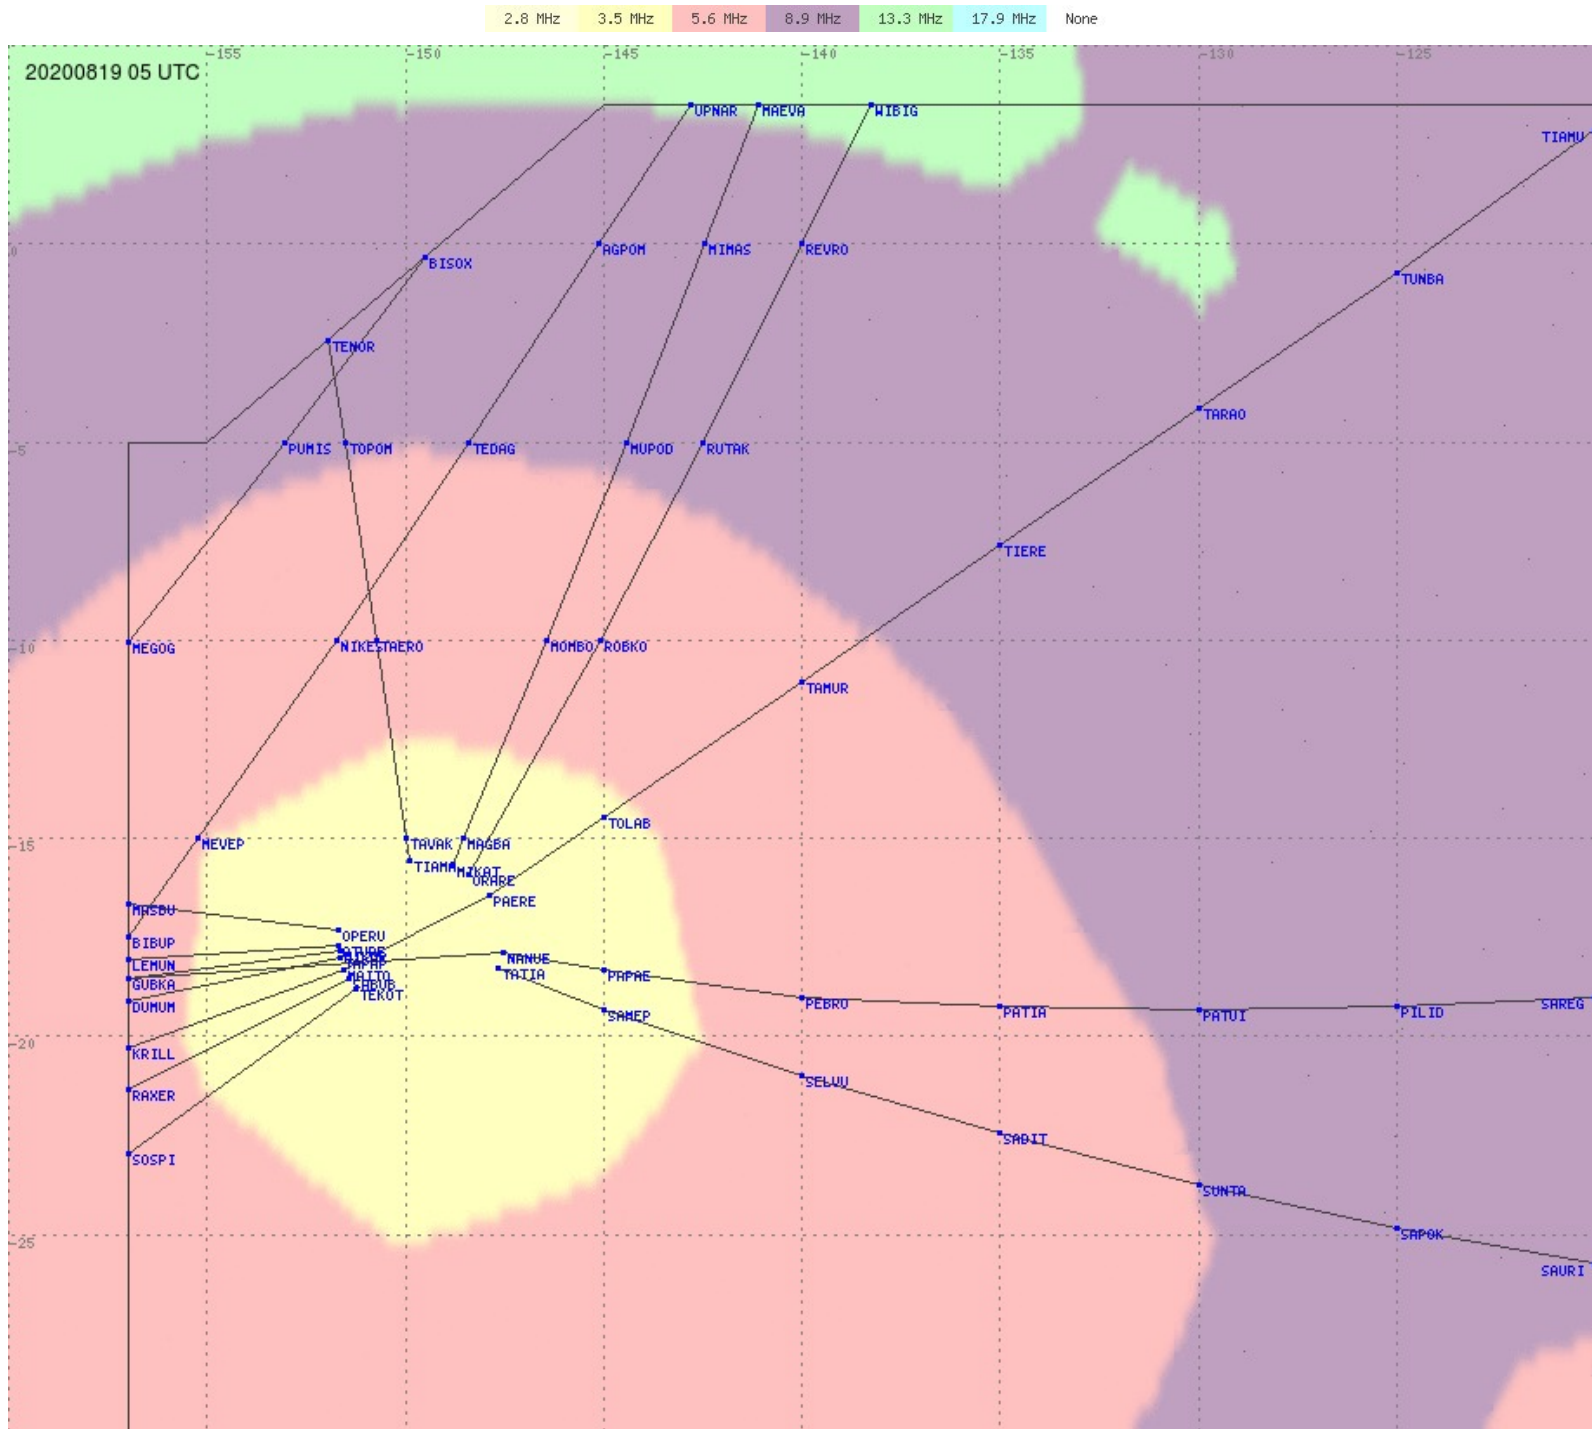

Tahiti FIR - HF Propag - 20200819

2.8 MHz 3.5 MHz 5.6 MHz 8.9 MHz 13.3 MHz 17.9 MHz None

Tahiti FIR - HF Propag - 20200819

2.8 MHz 3.5 MHz 5.6 MHz 8.9 MHz 13.3 MHz 17.9 MHz None

Tahiti FIR - HF Propag - 20200819

Tahiti FIR - HF Propag - 20200819

Tahiti FIR - HF Propag - 20200819

Tahiti FIR - HF Propag - 20200819

Tahiti FIR - HF Propag - 20200819

Tahiti FIR - HF Propag - 20200819

2.8 MHz
3.5 MHz
5.6 MHz
8.9 MHz
13.3 MHz
17.9 MHz
None