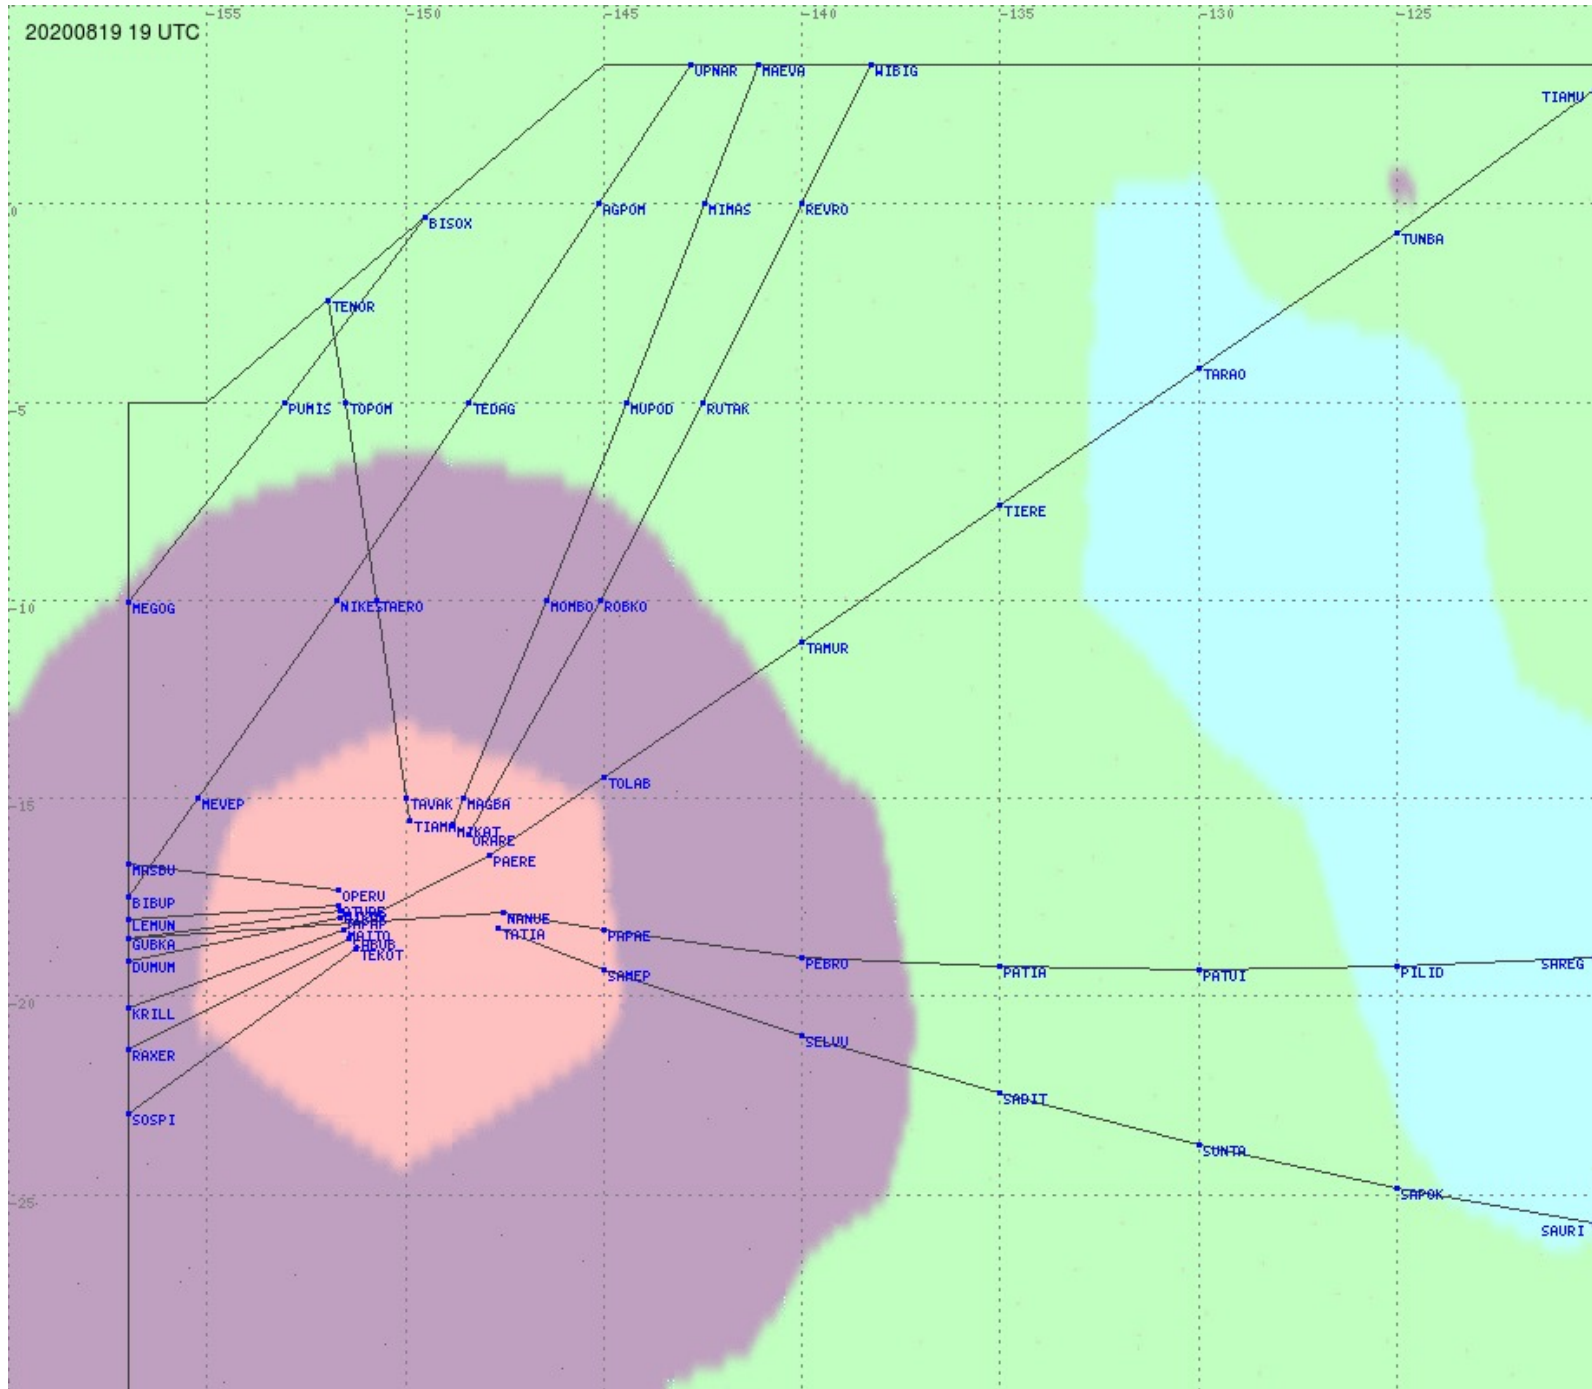

Tahiti FIR - HF Propag - 20200819

2.8 MHz 3.5 MHz 5.6 MHz 8.9 MHz 13.3 MHz 17.9 MHz None

Tahiti FIR - HF Propag - 20200819

2.8 MHz 3.5 MHz 5.6 MHz 8.9 MHz 13.3 MHz 17.9 MHz None

Tahiti FIR - HF Propag - 20200819

Tahiti FIR - HF Propag - 20200819

Tahiti FIR - HF Propag - 20200819

Tahiti FIR - HF Propag - 20200819

Tahiti FIR - HF Propag - 20200819

2.8 MHz 3.5 MHz 5.6 MHz 8.9 MHz 13.3 MHz 17.9 MHz None

Tahiti FIR - HF Propag - 20200819

2.8 MHz 3.5 MHz 5.6 MHz 8.9 MHz 13.3 MHz 17.9 MHz None

Tahiti FIR - HF Propag - 20200819

Tahiti FIR - HF Propag - 20200819

2.8 MHz
3.5 MHz
5.6 MHz
8.9 MHz
13.3 MHz
17.9 MHz
None

Tahiti FIR - HF Propag - 20200819

2.8 MHz 3.5 MHz 5.6 MHz 8.9 MHz 13.3 MHz 17.9 MHz None

Tahiti FIR - HF Propag - 20200819

2.8 MHz 3.5 MHz 5.6 MHz 8.9 MHz 13.3 MHz 17.9 MHz None

Tahiti FIR - HF Propag - 20200819

2.8 MHz 3.5 MHz 5.6 MHz 8.9 MHz 13.3 MHz 17.9 MHz None