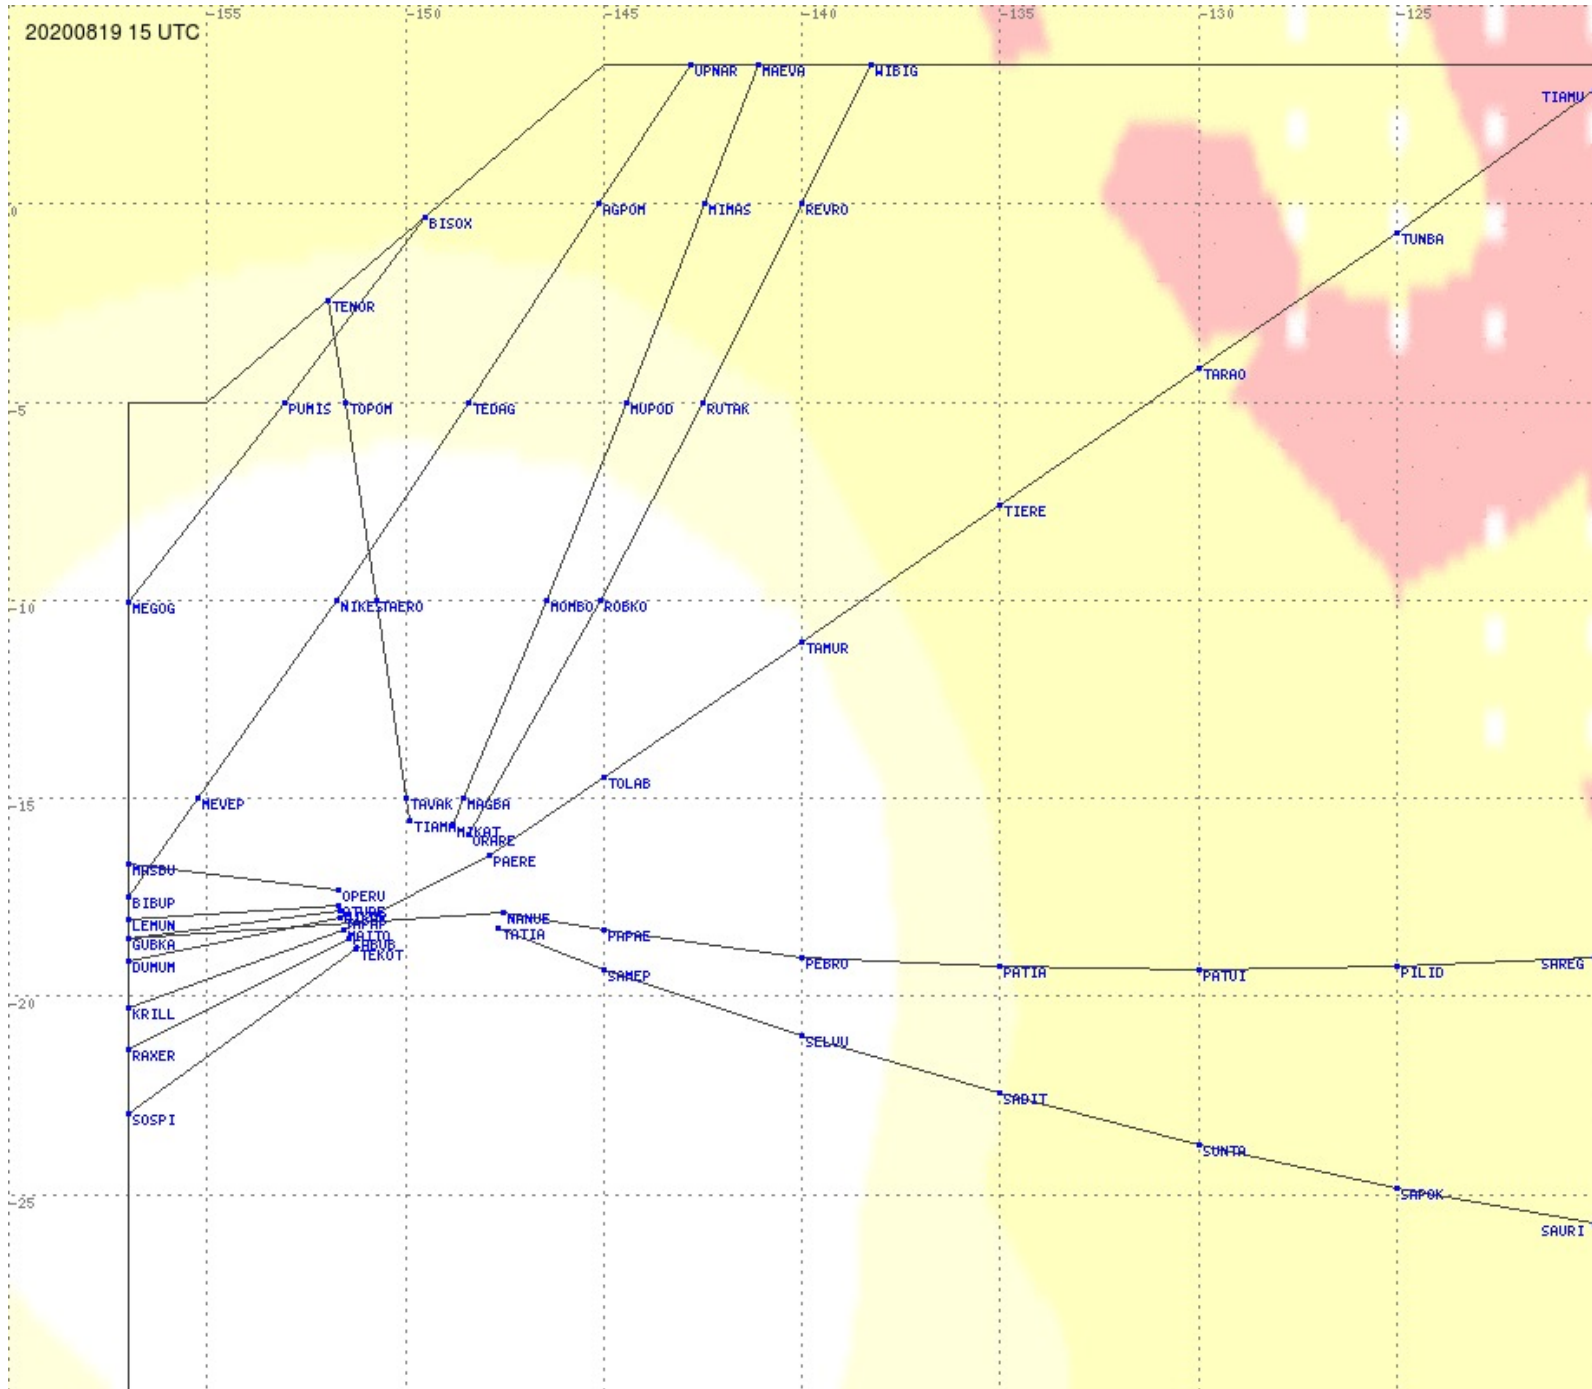

Tahiti FIR - HF Propag - 20200819

Tahiti FIR - HF Propag - 20200819

Tahiti FIR - HF Propag - 20200819

Tahiti FIR - HF Propag - 20200819

Tahiti FIR - HF Propag - 20200819

2.8 MHz
3.5 MHz
5.6 MHz
8.9 MHz
13.3 MHz
17.9 MHz
None

Tahiti FIR - HF Propag - 20200819

Tahiti FIR - HF Propag - 20200819

Tahiti FIR - HF Propag - 20200819

Tahiti FIR - HF Propag - 20200819

2.8 MHz 3.5 MHz 5.6 MHz 8.9 MHz 13.3 MHz 17.9 MHz None

Tahiti FIR - HF Propag - 20200819

2.8 MHz 3.5 MHz 5.6 MHz 8.9 MHz 13.3 MHz 17.9 MHz None

Tahiti FIR - HF Propag - 20200819

Tahiti FIR - HF Propag - 20200819

2.8 MHz
3.5 MHz
5.6 MHz
8.9 MHz
13.3 MHz
17.9 MHz
None

Tahiti FIR - HF Propag - 20200819

2.8 MHz 3.5 MHz 5.6 MHz 8.9 MHz 13.3 MHz 17.9 MHz None

Tahiti FIR - HF Propag - 20200819

2.8 MHz 3.5 MHz 5.6 MHz 8.9 MHz 13.3 MHz 17.9 MHz None

Tahiti FIR - HF Propag - 20200819

2.8 MHz 3.5 MHz 5.6 MHz 8.9 MHz 13.3 MHz 17.9 MHz None