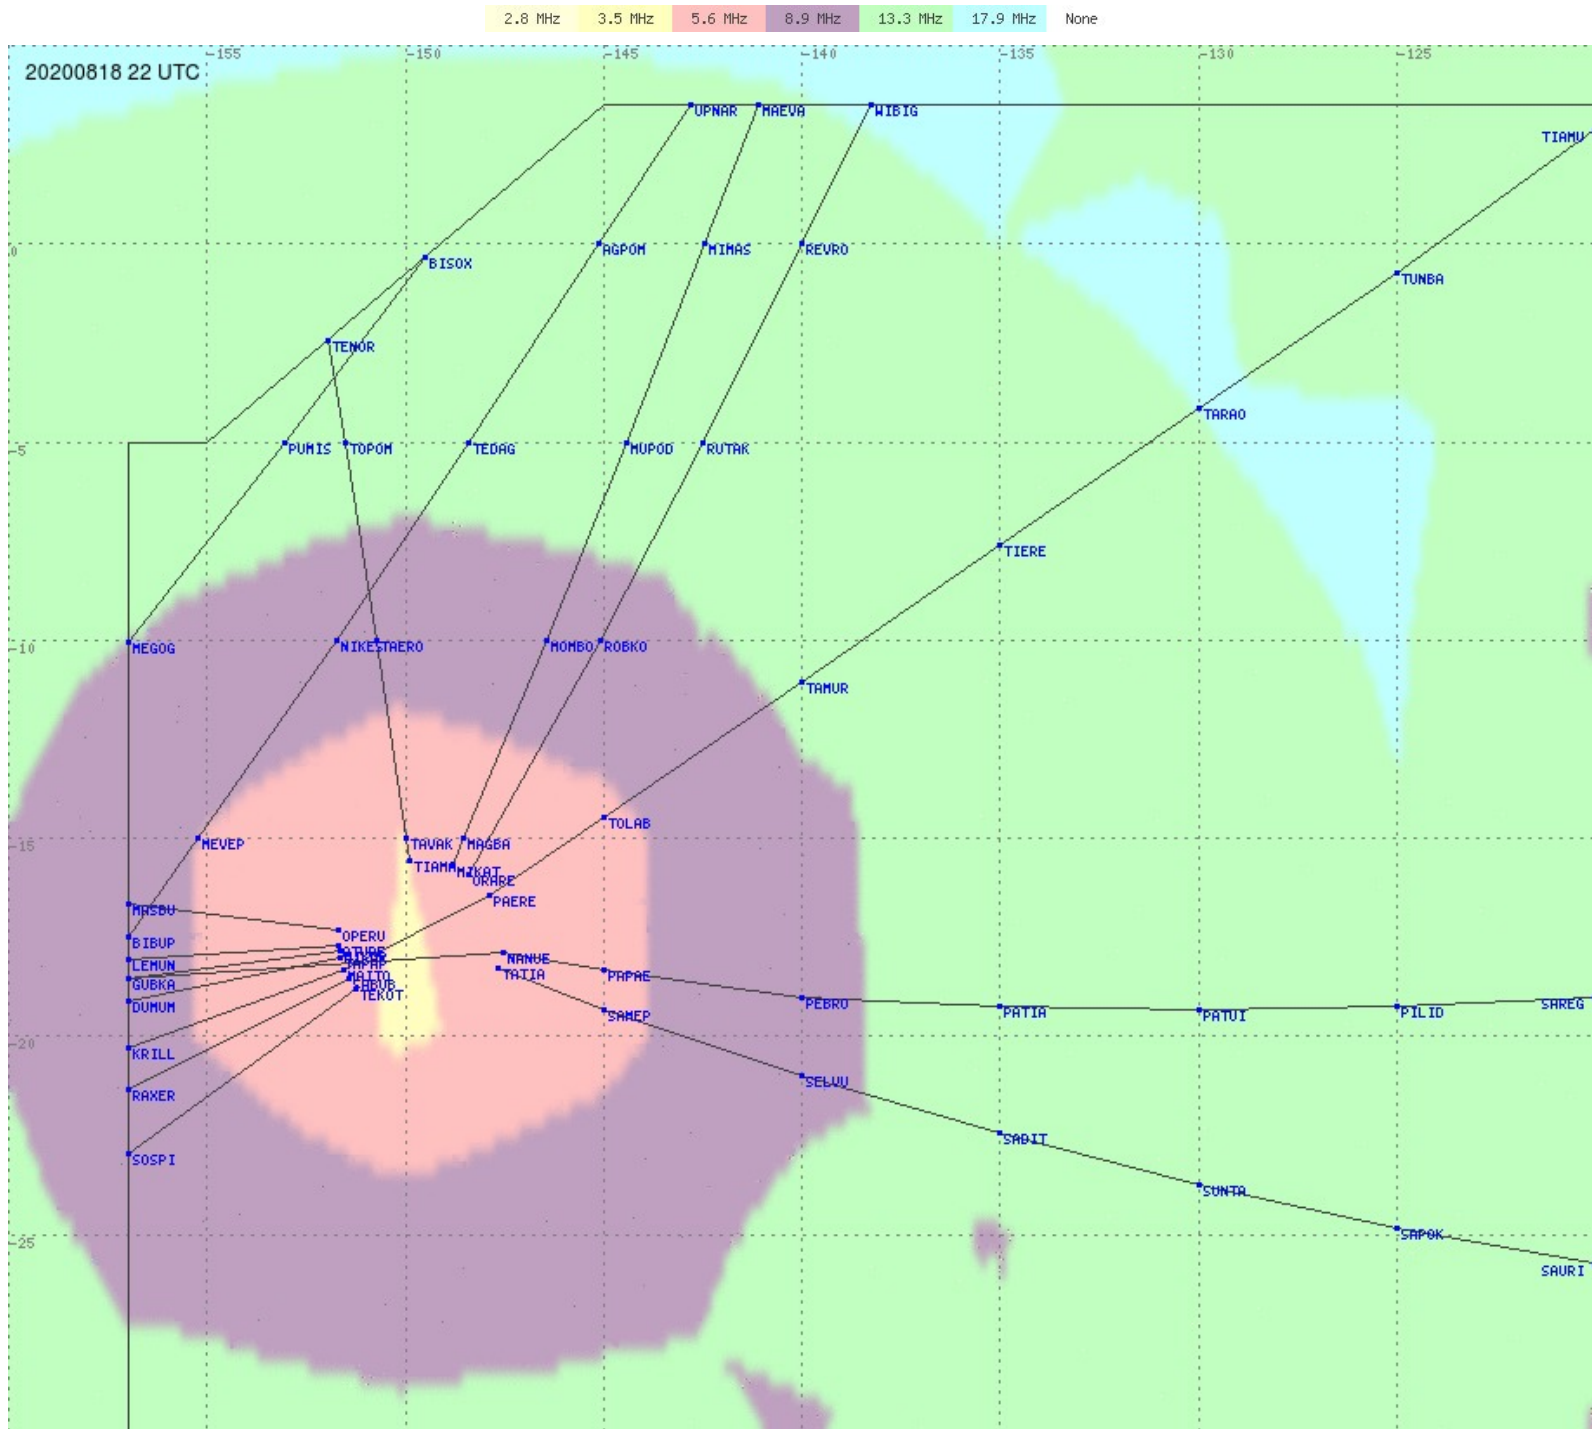

Tahiti FIR - HF Propag - 20200818