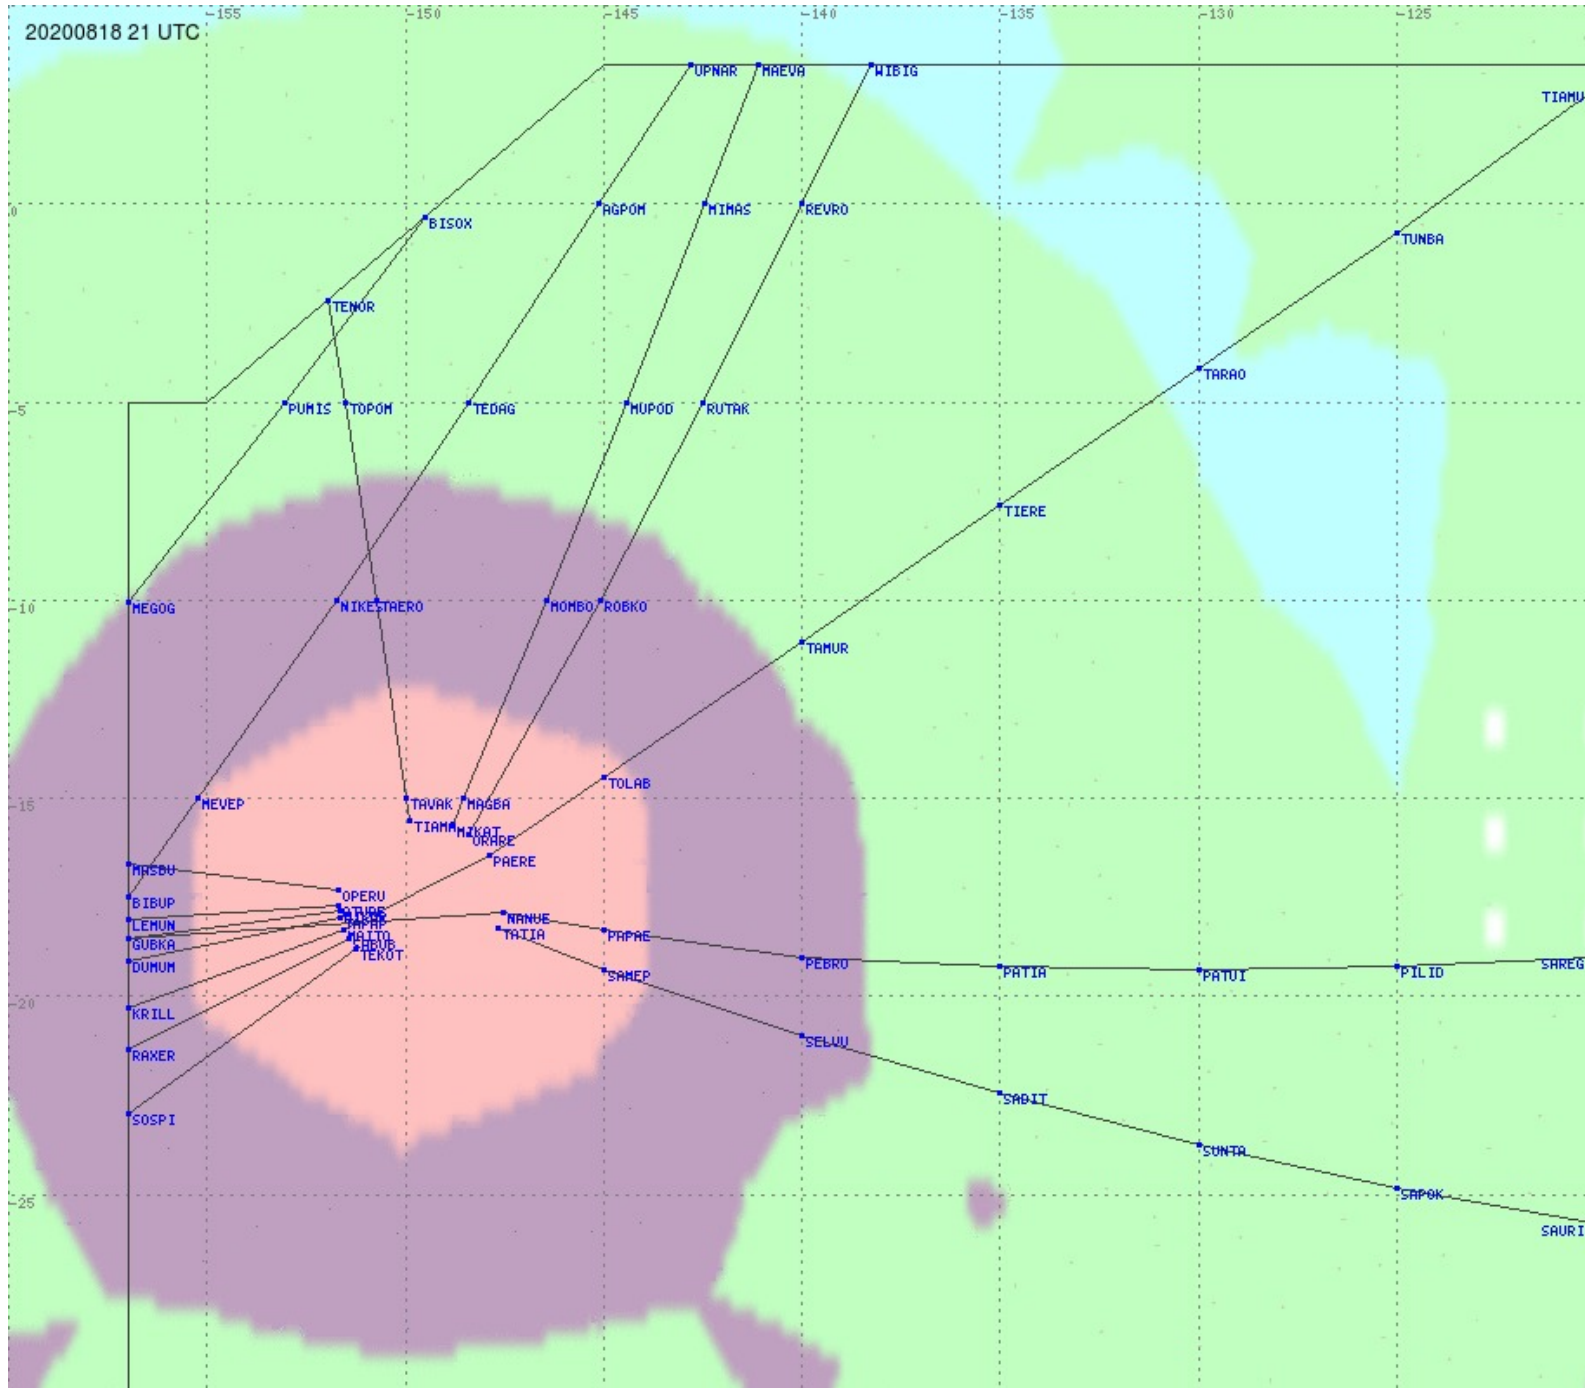

Tahiti FIR - HF Propag - 20200818

2.8 MHz
3.5 MHz
5.6 MHz
8.9 MHz
13.3 MHz
17.9 MHz
None

Tahiti FIR - HF Propag - 20200818

Tahiti FIR - HF Propag - 20200818

Tahiti FIR - HF Propag - 20200818

2.8 MHz 3.5 MHz 5.6 MHz 8.9 MHz 13.3 MHz 17.9 MHz None

Tahiti FIR - HF Propag - 20200818

Tahiti FIR - HF Propag - 20200818

Tahiti FIR - HF Propag - 20200818

2.8 MHz 3.5 MHz 5.6 MHz 8.9 MHz 13.3 MHz 17.9 MHz None

Tahiti FIR - HF Propag - 20200818

2.8 MHz 3.5 MHz 5.6 MHz 8.9 MHz 13.3 MHz 17.9 MHz None

Tahiti FIR - HF Propag - 20200818

2.8 MHz 3.5 MHz 5.6 MHz 8.9 MHz 13.3 MHz 17.9 MHz None

Tahiti FIR - HF Propag - 20200818

Tahiti FIR - HF Propag - 20200818

2.8 MHz 3.5 MHz 5.6 MHz 8.9 MHz 13.3 MHz 17.9 MHz None