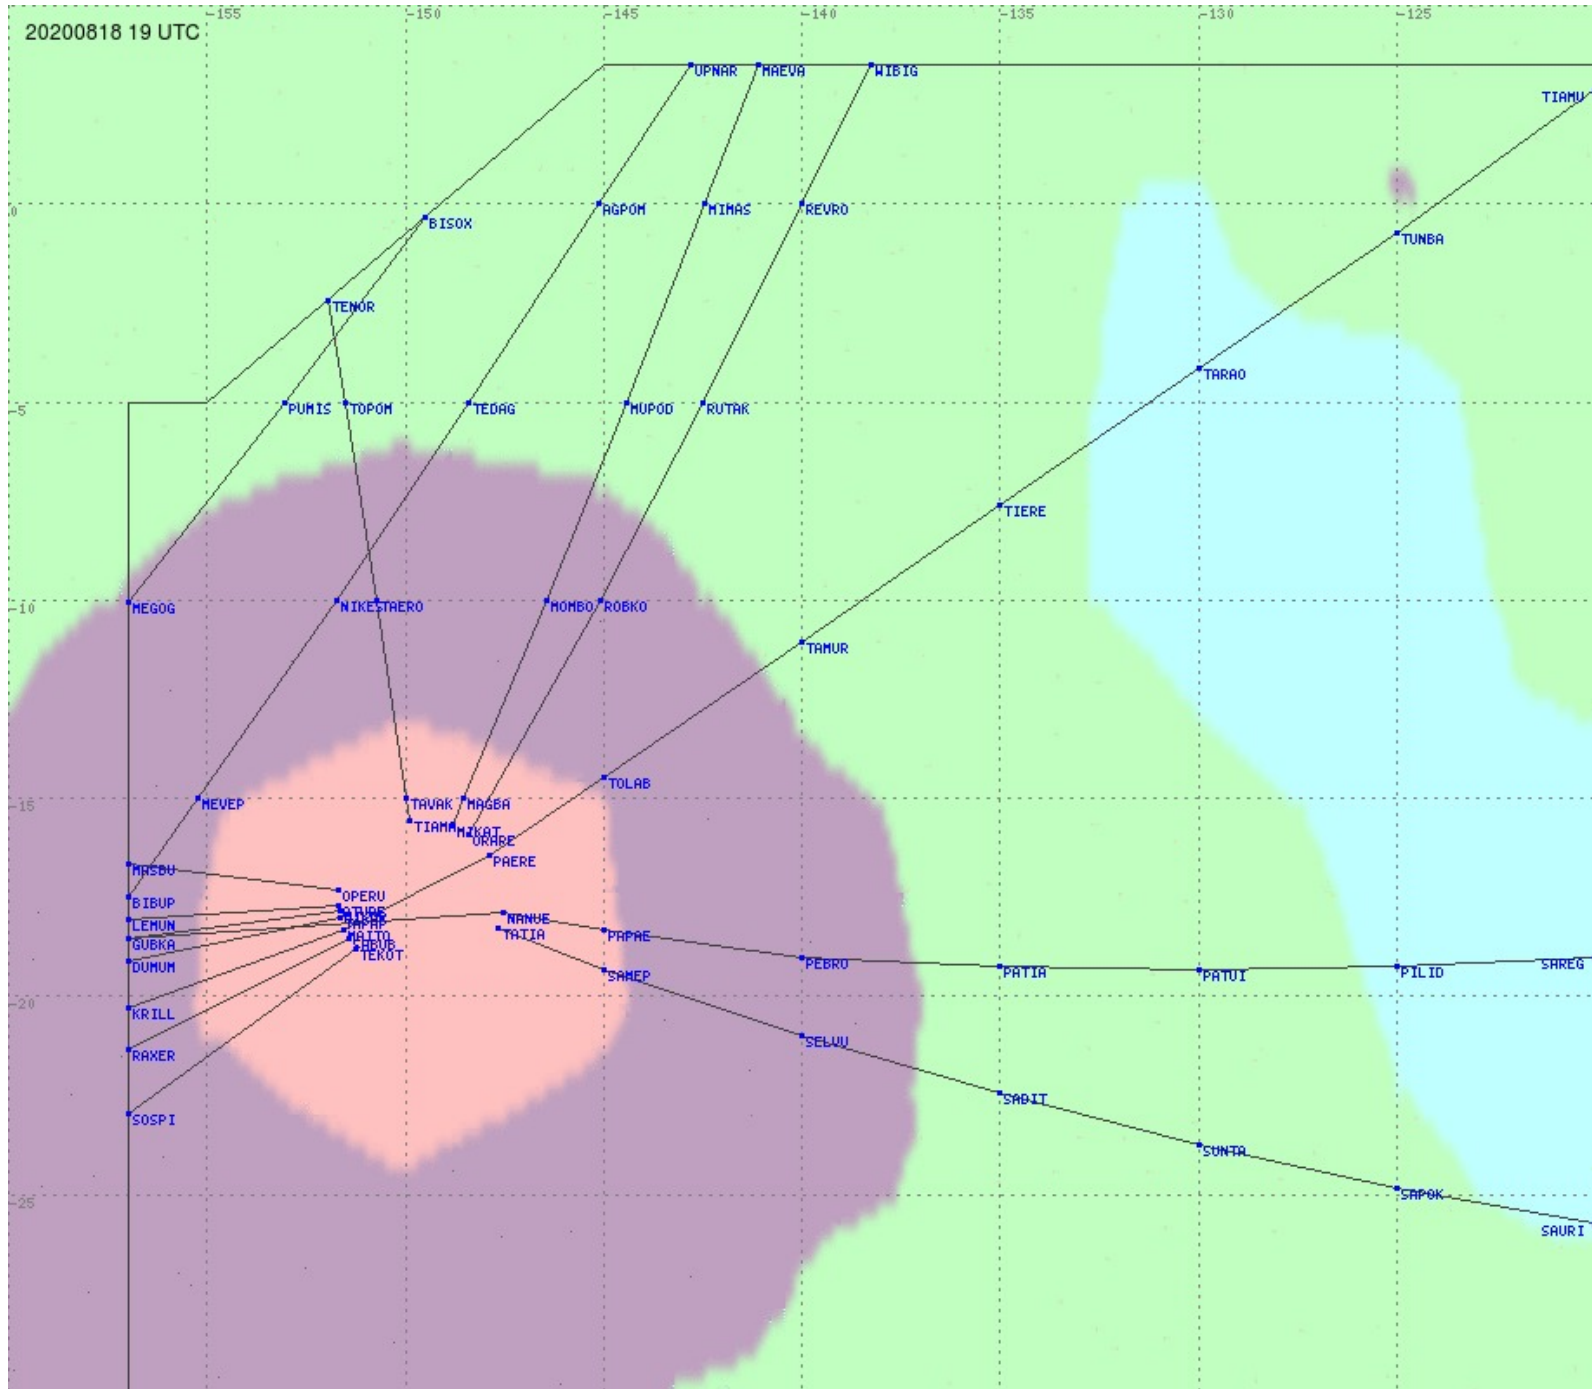

Tahiti FIR - HF Propag - 20200818

2.8 MHz
3.5 MHz
5.6 MHz
8.9 MHz
13.3 MHz
17.9 MHz
None

Tahiti FIR - HF Propag - 20200818

Tahiti FIR - HF Propag - 20200818

Tahiti FIR - HF Propag - 20200818

2.8 MHz 3.5 MHz 5.6 MHz 8.9 MHz 13.3 MHz 17.9 MHz None

Tahiti FIR - HF Propag - 20200818

Tahiti FIR - HF Propag - 20200818

Tahiti FIR - HF Propag - 20200818

2.8 MHz 3.5 MHz 5.6 MHz 8.9 MHz 13.3 MHz 17.9 MHz None

Tahiti FIR - HF Propag - 20200818

2.8 MHz 3.5 MHz 5.6 MHz 8.9 MHz 13.3 MHz 17.9 MHz None

Tahiti FIR - HF Propag - 20200818

2.8 MHz 3.5 MHz 5.6 MHz 8.9 MHz 13.3 MHz 17.9 MHz None

Tahiti FIR - HF Propag - 20200818

Tahiti FIR - HF Propag - 20200818

2.8 MHz 3.5 MHz 5.6 MHz 8.9 MHz 13.3 MHz 17.9 MHz None