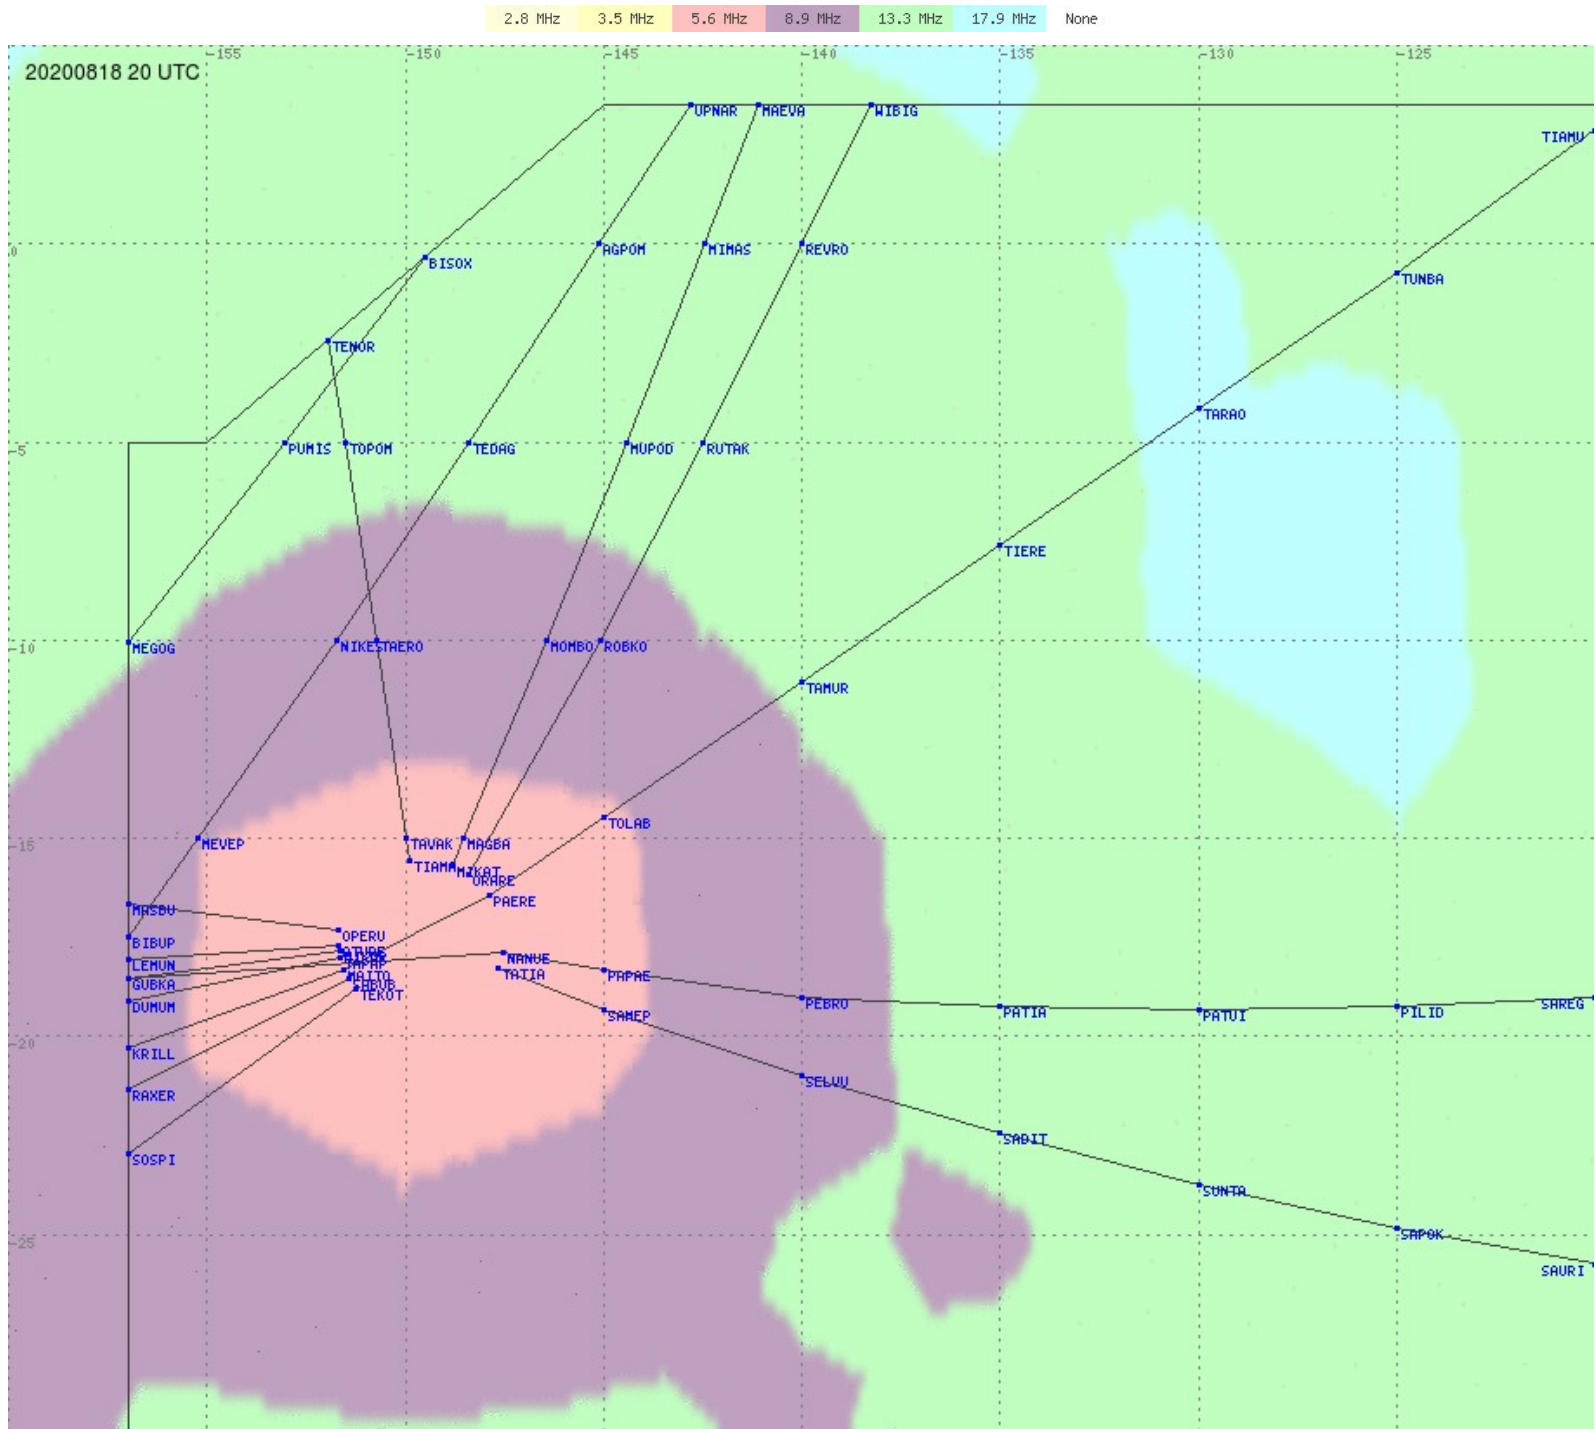

Tahiti FIR - HF Propag - 20200818

2.8 MHz
3.5 MHz
5.6 MHz
8.9 MHz
13.3 MHz
17.9 MHz
None

Tahiti FIR - HF Propag - 20200818

Tahiti FIR - HF Propag - 20200818

Tahiti FIR - HF Propag - 20200818

2.8 MHz 3.5 MHz 5.6 MHz 8.9 MHz 13.3 MHz 17.9 MHz None

Tahiti FIR - HF Propag - 20200818

Tahiti FIR - HF Propag - 20200818

Tahiti FIR - HF Propag - 20200818

2.8 MHz 3.5 MHz 5.6 MHz 8.9 MHz 13.3 MHz 17.9 MHz None

Tahiti FIR - HF Propag - 20200818

2.8 MHz 3.5 MHz 5.6 MHz 8.9 MHz 13.3 MHz 17.9 MHz None

Tahiti FIR - HF Propag - 20200818

2.8 MHz 3.5 MHz 5.6 MHz 8.9 MHz 13.3 MHz 17.9 MHz None

Tahiti FIR - HF Propag - 20200818

Tahiti FIR - HF Propag - 20200818

2.8 MHz 3.5 MHz 5.6 MHz 8.9 MHz 13.3 MHz 17.9 MHz None