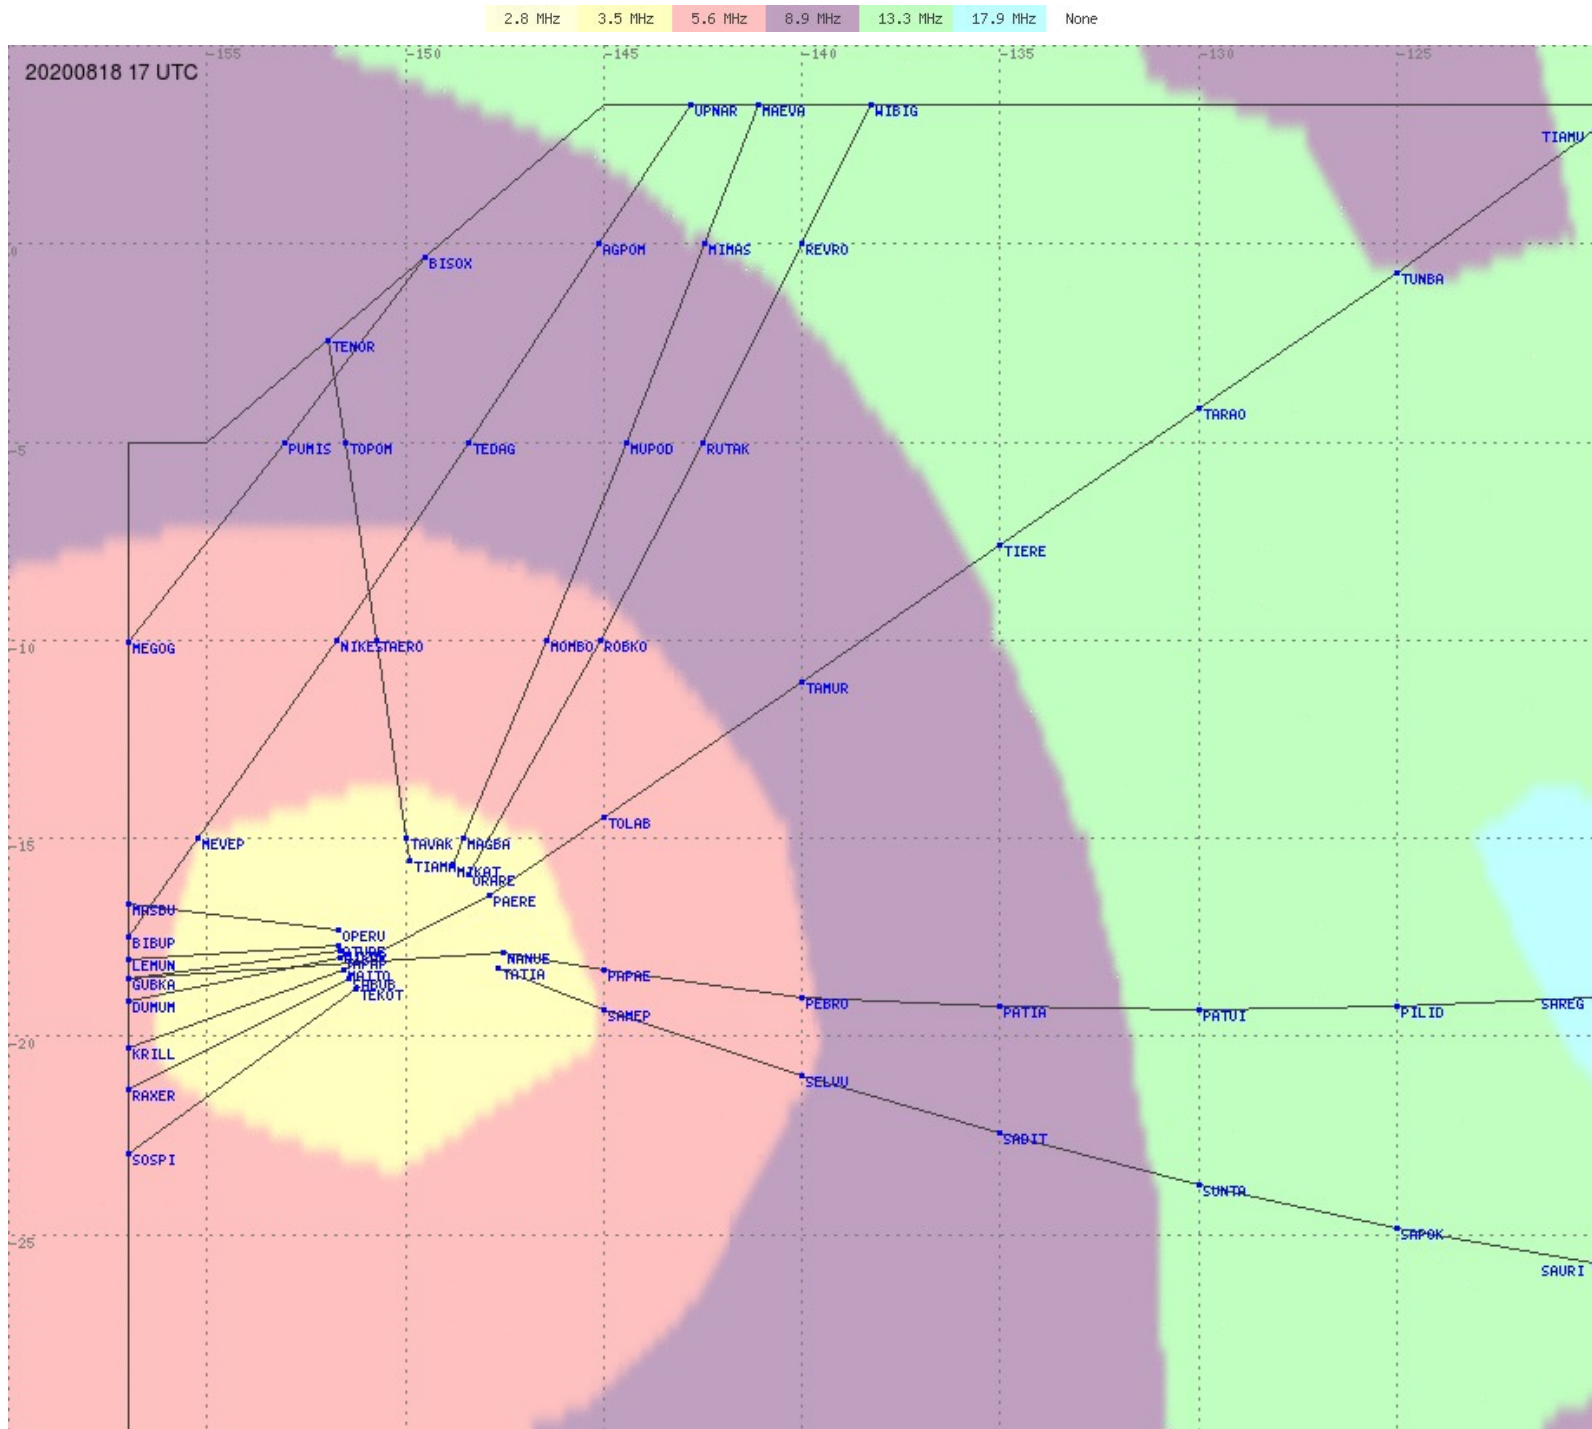

Tahiti FIR - HF Propag - 20200818

2.8 MHz
3.5 MHz
5.6 MHz
8.9 MHz
13.3 MHz
17.9 MHz
None

Tahiti FIR - HF Propag - 20200818

Tahiti FIR - HF Propag - 20200818

Tahiti FIR - HF Propag - 20200818

2.8 MHz 3.5 MHz 5.6 MHz 8.9 MHz 13.3 MHz 17.9 MHz None

Tahiti FIR - HF Propag - 20200818

Tahiti FIR - HF Propag - 20200818

Tahiti FIR - HF Propag - 20200818

2.8 MHz 3.5 MHz 5.6 MHz 8.9 MHz 13.3 MHz 17.9 MHz None

Tahiti FIR - HF Propag - 20200818

2.8 MHz 3.5 MHz 5.6 MHz 8.9 MHz 13.3 MHz 17.9 MHz None

Tahiti FIR - HF Propag - 20200818

2.8 MHz 3.5 MHz 5.6 MHz 8.9 MHz 13.3 MHz 17.9 MHz None

Tahiti FIR - HF Propag - 20200818

Tahiti FIR - HF Propag - 20200818

2.8 MHz 3.5 MHz 5.6 MHz 8.9 MHz 13.3 MHz 17.9 MHz None