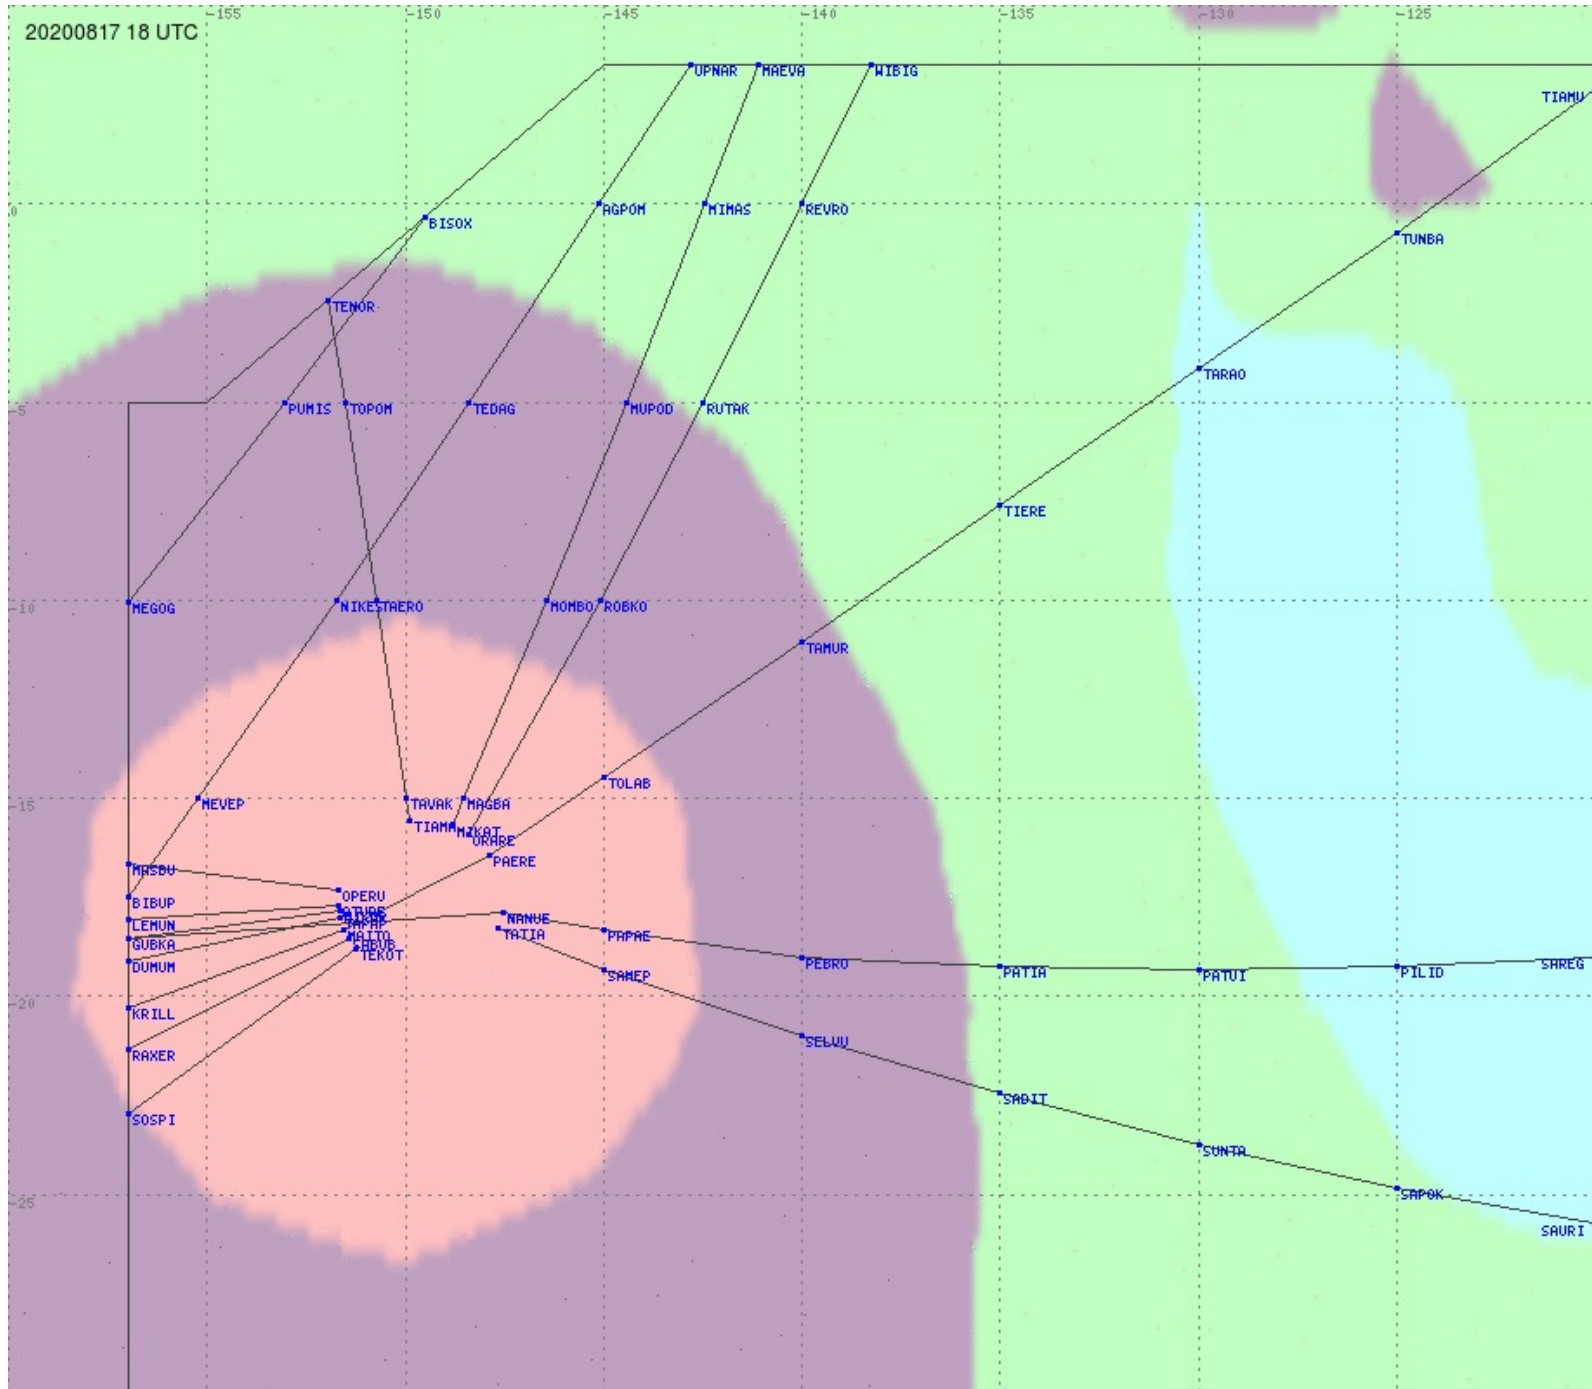

Tahiti FIR - HF Propag - 20200817

2.8 MHz 3.5 MHz 5.6 MHz 8.9 MHz 13.3 MHz 17.9 MHz None

Tahiti FIR - HF Propag - 20200817

2.8 MHz 3.5 MHz 5.6 MHz 8.9 MHz 13.3 MHz 17.9 MHz None

Tahiti FIR - HF Propag - 20200817

Tahiti FIR - HF Propag - 20200817

2.8 MHz 3.5 MHz 5.6 MHz 8.9 MHz 13.3 MHz 17.9 MHz None

Tahiti FIR - HF Propag - 20200817

Tahiti FIR - HF Propag - 20200817

Tahiti FIR - HF Propag - 20200817

Tahiti FIR - HF Propag - 20200817

Tahiti FIR - HF Propag - 20200817

2.8 MHz
3.5 MHz
5.6 MHz
8.9 MHz
13.3 MHz
17.9 MHz
None

Tahiti FIR - HF Propag - 20200817

Tahiti FIR - HF Propag - 20200817

2.8 MHz 3.5 MHz 5.6 MHz 8.9 MHz 13.3 MHz 17.9 MHz None