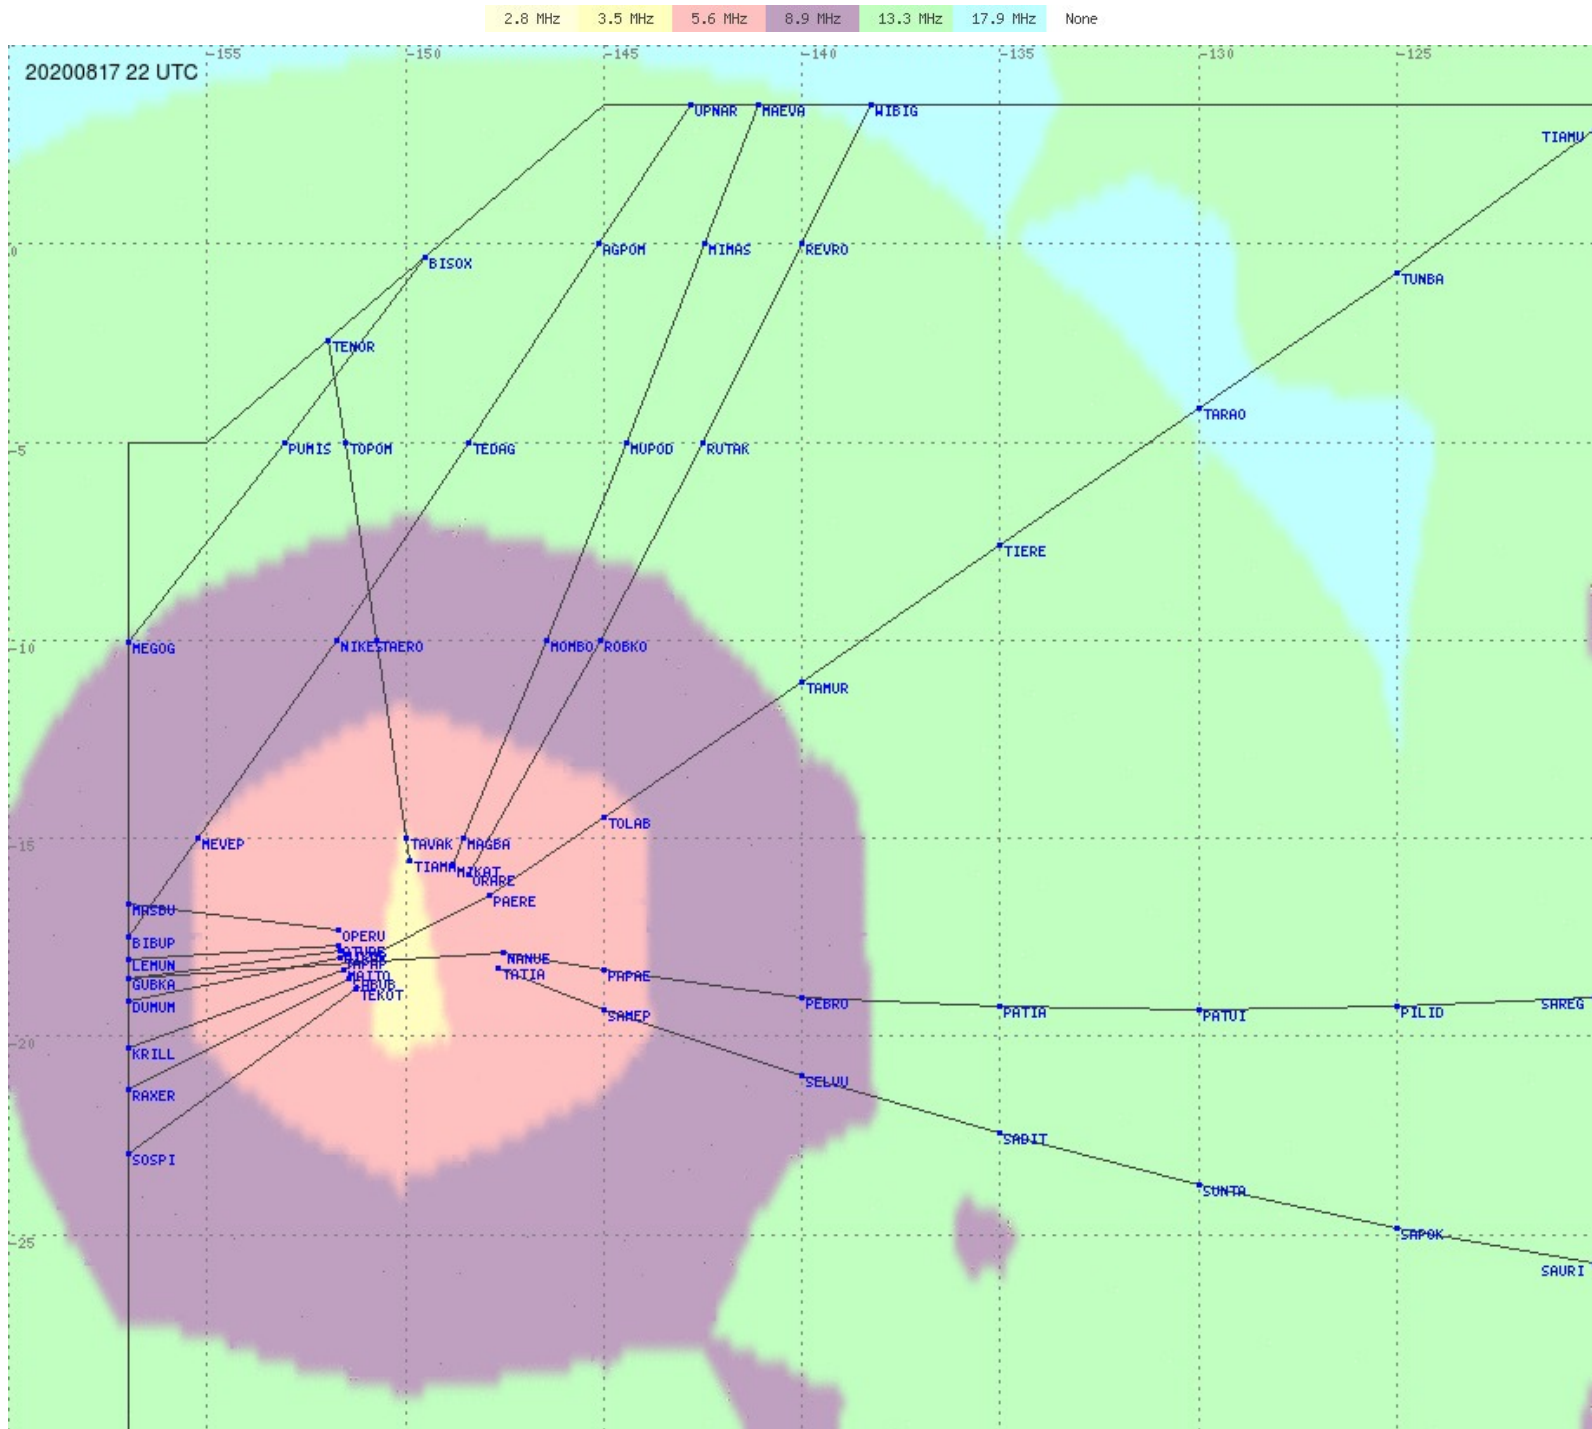

Tahiti FIR - HF Propag - 20200817

2.8 MHz 3.5 MHz 5.6 MHz 8.9 MHz 13.3 MHz 17.9 MHz None

Tahiti FIR - HF Propag - 20200817

2.8 MHz 3.5 MHz 5.6 MHz 8.9 MHz 13.3 MHz 17.9 MHz None

Tahiti FIR - HF Propag - 20200817

Tahiti FIR - HF Propag - 20200817

2.8 MHz
3.5 MHz
5.6 MHz
8.9 MHz
13.3 MHz
17.9 MHz
None

Tahiti FIR - HF Propag - 20200817

Tahiti FIR - HF Propag - 20200817

2.8 MHz 3.5 MHz 5.6 MHz 8.9 MHz 13.3 MHz 17.9 MHz None

2.8 MHz 3.5 MHz 5.6 MHz 8.9 MHz 13.3 MHz 17.9 MHz None

Tahiti FIR - HF Propag - 20200817

Tahiti FIR - HF Propag - 20200817

2.8 MHz 3.5 MHz 5.6 MHz 8.9 MHz 13.3 MHz 17.9 MHz None