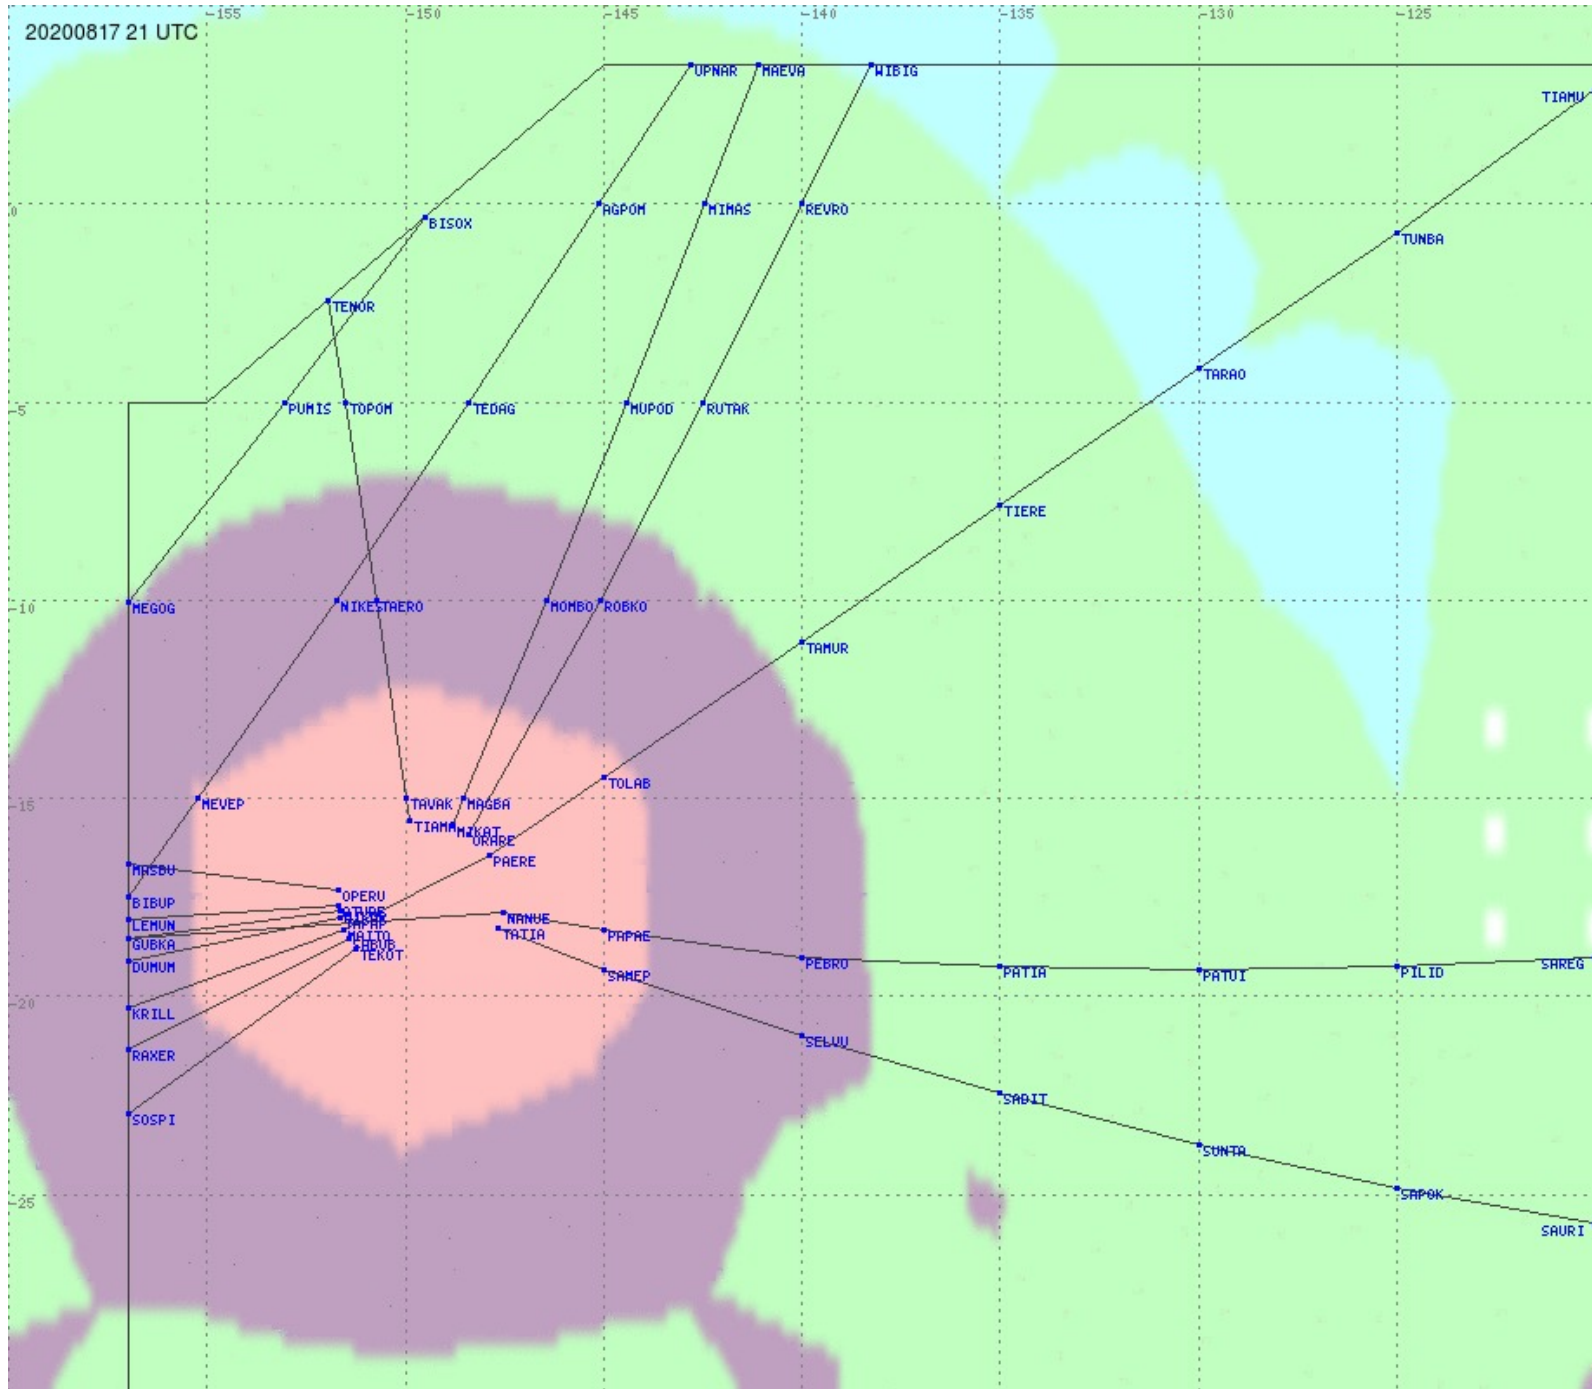

Tahiti FIR - HF Propag - 20200817

2.8 MHz 3.5 MHz 5.6 MHz 8.9 MHz 13.3 MHz 17.9 MHz None

Tahiti FIR - HF Propag - 20200817

2.8 MHz 3.5 MHz 5.6 MHz 8.9 MHz 13.3 MHz 17.9 MHz None

Tahiti FIR - HF Propag - 20200817

Tahiti FIR - HF Propag - 20200817

2.8 MHz
3.5 MHz
5.6 MHz
8.9 MHz
13.3 MHz
17.9 MHz
None

Tahiti FIR - HF Propag - 20200817

Tahiti FIR - HF Propag - 20200817

2.8 MHz 3.5 MHz 5.6 MHz 8.9 MHz 13.3 MHz 17.9 MHz None

2.8 MHz 3.5 MHz 5.6 MHz 8.9 MHz 13.3 MHz 17.9 MHz None

Tahiti FIR - HF Propag - 20200817

Tahiti FIR - HF Propag - 20200817

2.8 MHz 3.5 MHz 5.6 MHz 8.9 MHz 13.3 MHz 17.9 MHz None