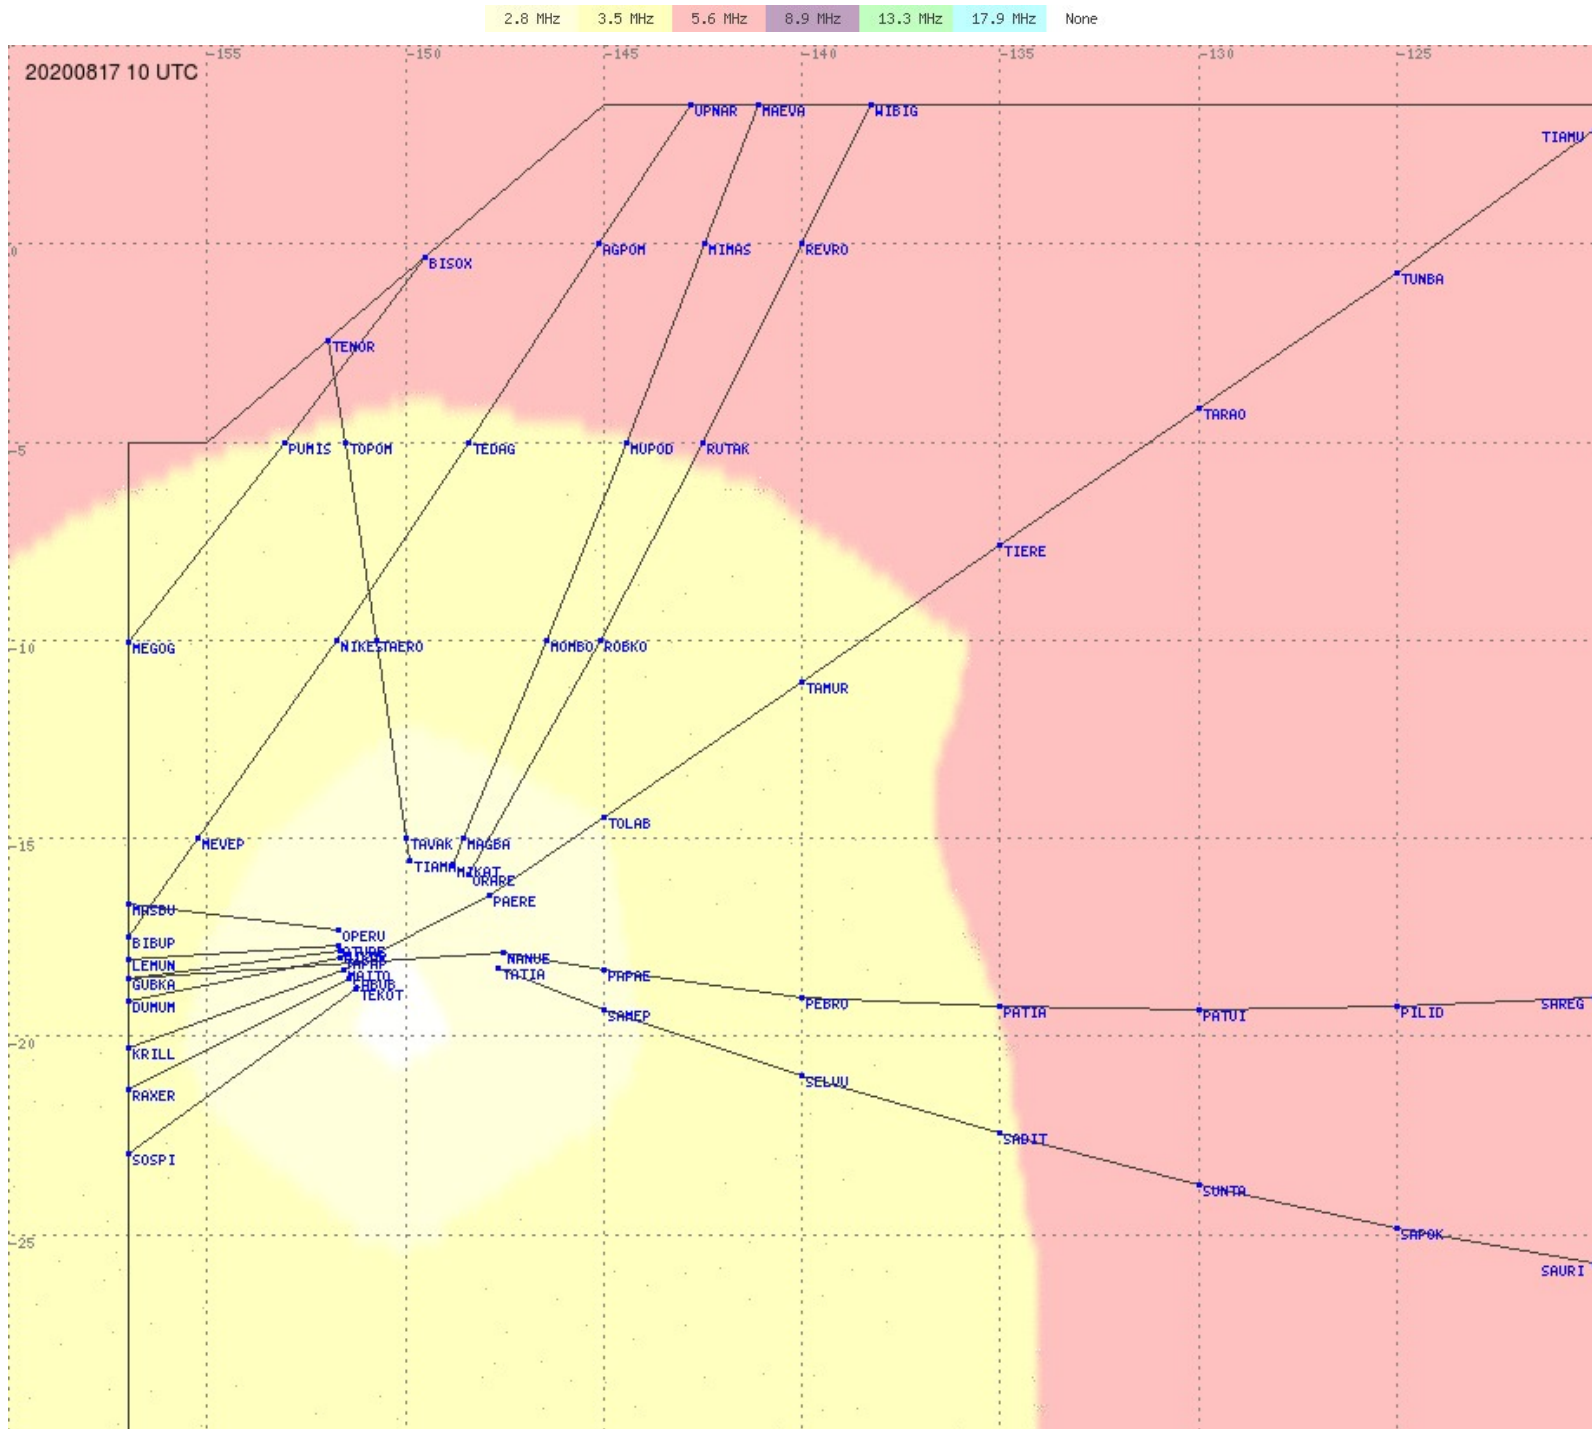

Tahiti FIR - HF Propag - 20200817

2.8 MHz 3.5 MHz 5.6 MHz 8.9 MHz 13.3 MHz 17.9 MHz None

Tahiti FIR - HF Propag - 20200817

2.8 MHz 3.5 MHz 5.6 MHz 8.9 MHz 13.3 MHz 17.9 MHz None

Tahiti FIR - HF Propag - 20200817

Tahiti FIR - HF Propag - 20200817

2.8 MHz 3.5 MHz 5.6 MHz 8.9 MHz 13.3 MHz 17.9 MHz None

Tahiti FIR - HF Propag - 20200817

Tahiti FIR - HF Propag - 20200817

Tahiti FIR - HF Propag - 20200817

Tahiti FIR - HF Propag - 20200817

Tahiti FIR - HF Propag - 20200817

2.8 MHz
3.5 MHz
5.6 MHz
8.9 MHz
13.3 MHz
17.9 MHz
None

Tahiti FIR - HF Propag - 20200817

Tahiti FIR - HF Propag - 20200817

2.8 MHz 3.5 MHz 5.6 MHz 8.9 MHz 13.3 MHz 17.9 MHz None