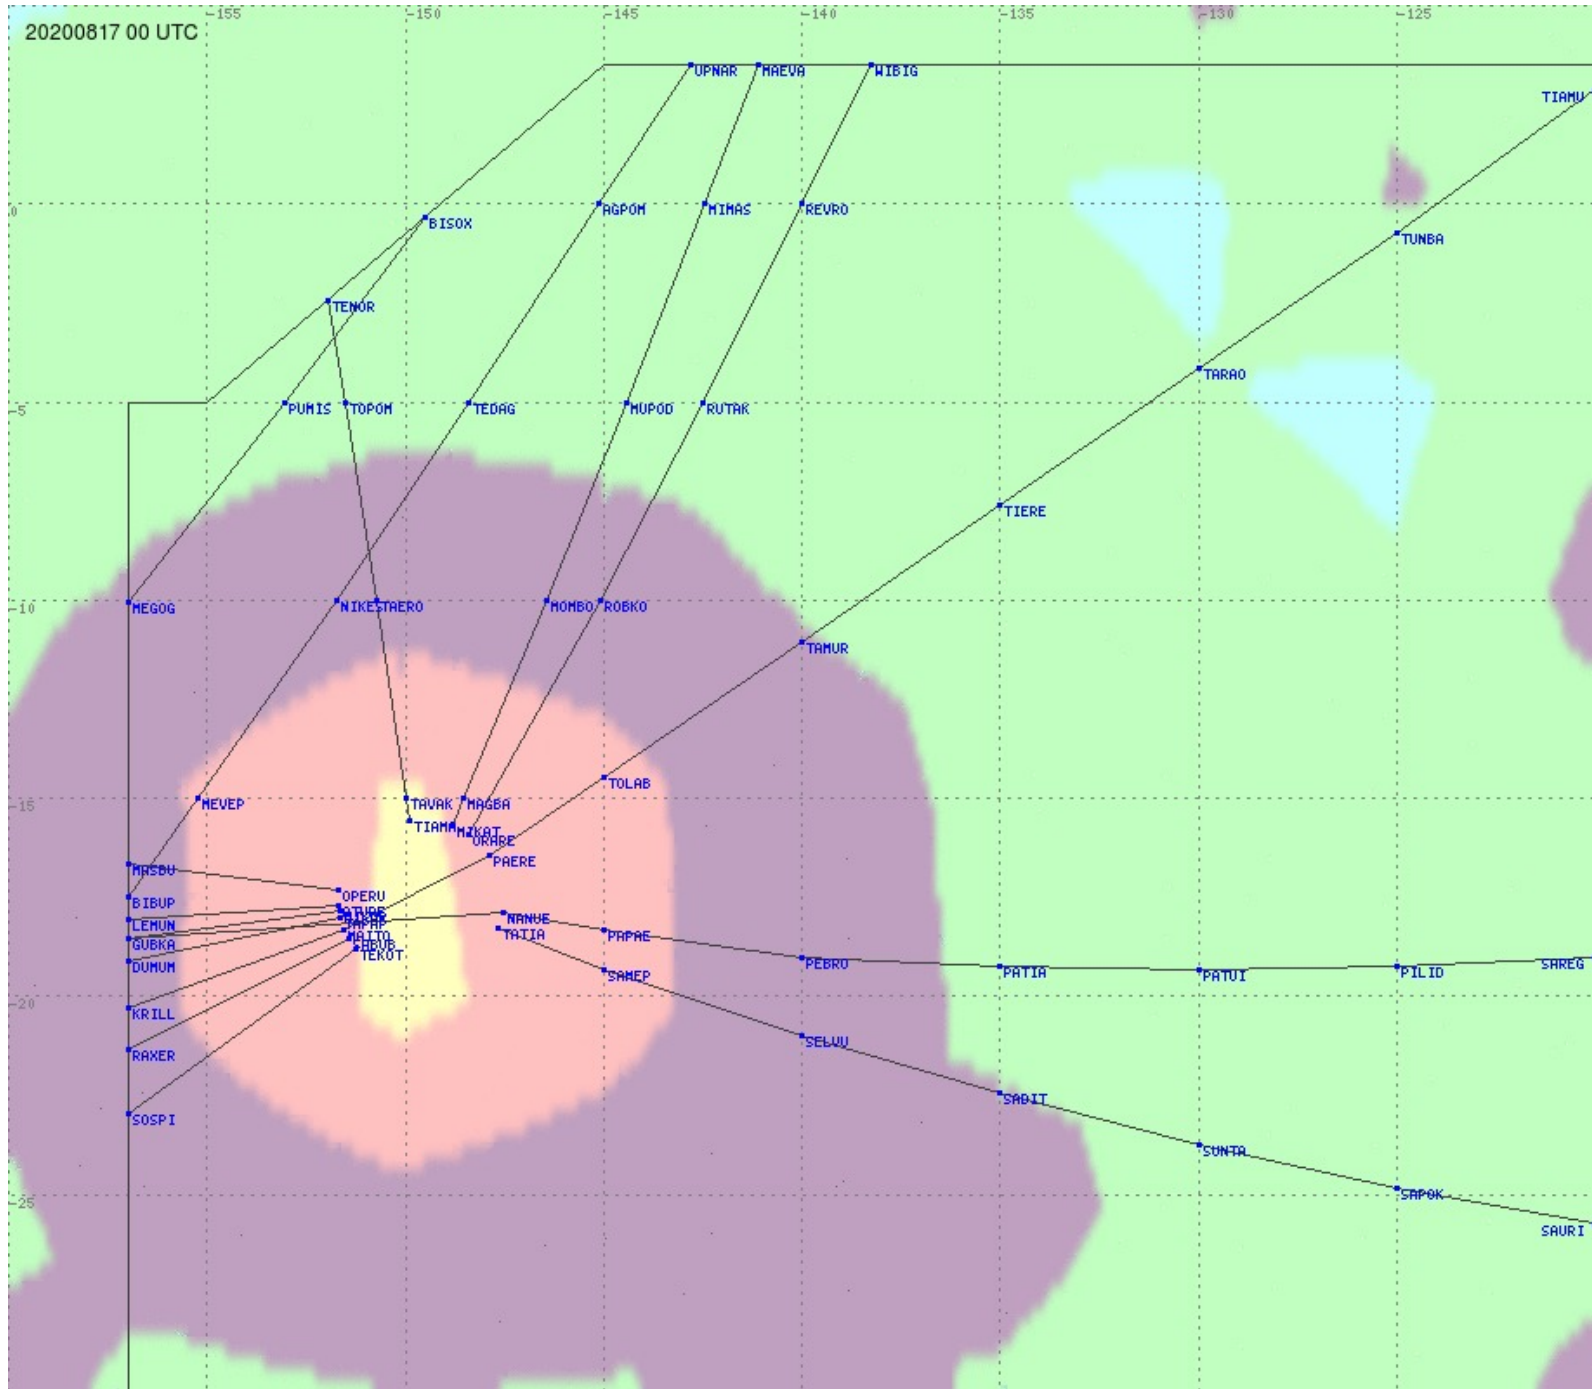

Tahiti FIR - HF Propag - 20200817

2.8 MHz 3.5 MHz 5.6 MHz 8.9 MHz 13.3 MHz 17.9 MHz None

Tahiti FIR - HF Propag - 20200817

2.8 MHz 3.5 MHz 5.6 MHz 8.9 MHz 13.3 MHz 17.9 MHz None

Tahiti FIR - HF Propag - 20200817

2.8 MHz 3.5 MHz 5.6 MHz 8.9 MHz 13.3 MHz 17.9 MHz None

Tahiti FIR - HF Propag - 20200817

Tahiti FIR - HF Propag - 20200817

Tahiti FIR - HF Propag - 20200817

Tahiti FIR - HF Propag - 20200817

Tahiti FIR - HF Propag - 20200817

Tahiti FIR - HF Propag - 20200817

2.8 MHz 3.5 MHz 5.6 MHz 8.9 MHz 13.3 MHz 17.9 MHz None

Tahiti FIR - HF Propag - 20200817

Tahiti FIR - HF Propag - 20200817

Tahiti FIR - HF Propag - 20200817

Tahiti FIR - HF Propag - 20200817

Tahiti FIR - HF Propag - 20200817

2.8 MHz
3.5 MHz
5.6 MHz
8.9 MHz
13.3 MHz
17.9 MHz
None

Tahiti FIR - HF Propag - 20200817

Tahiti FIR - HF Propag - 20200817

2.8 MHz 3.5 MHz 5.6 MHz 8.9 MHz 13.3 MHz 17.9 MHz None