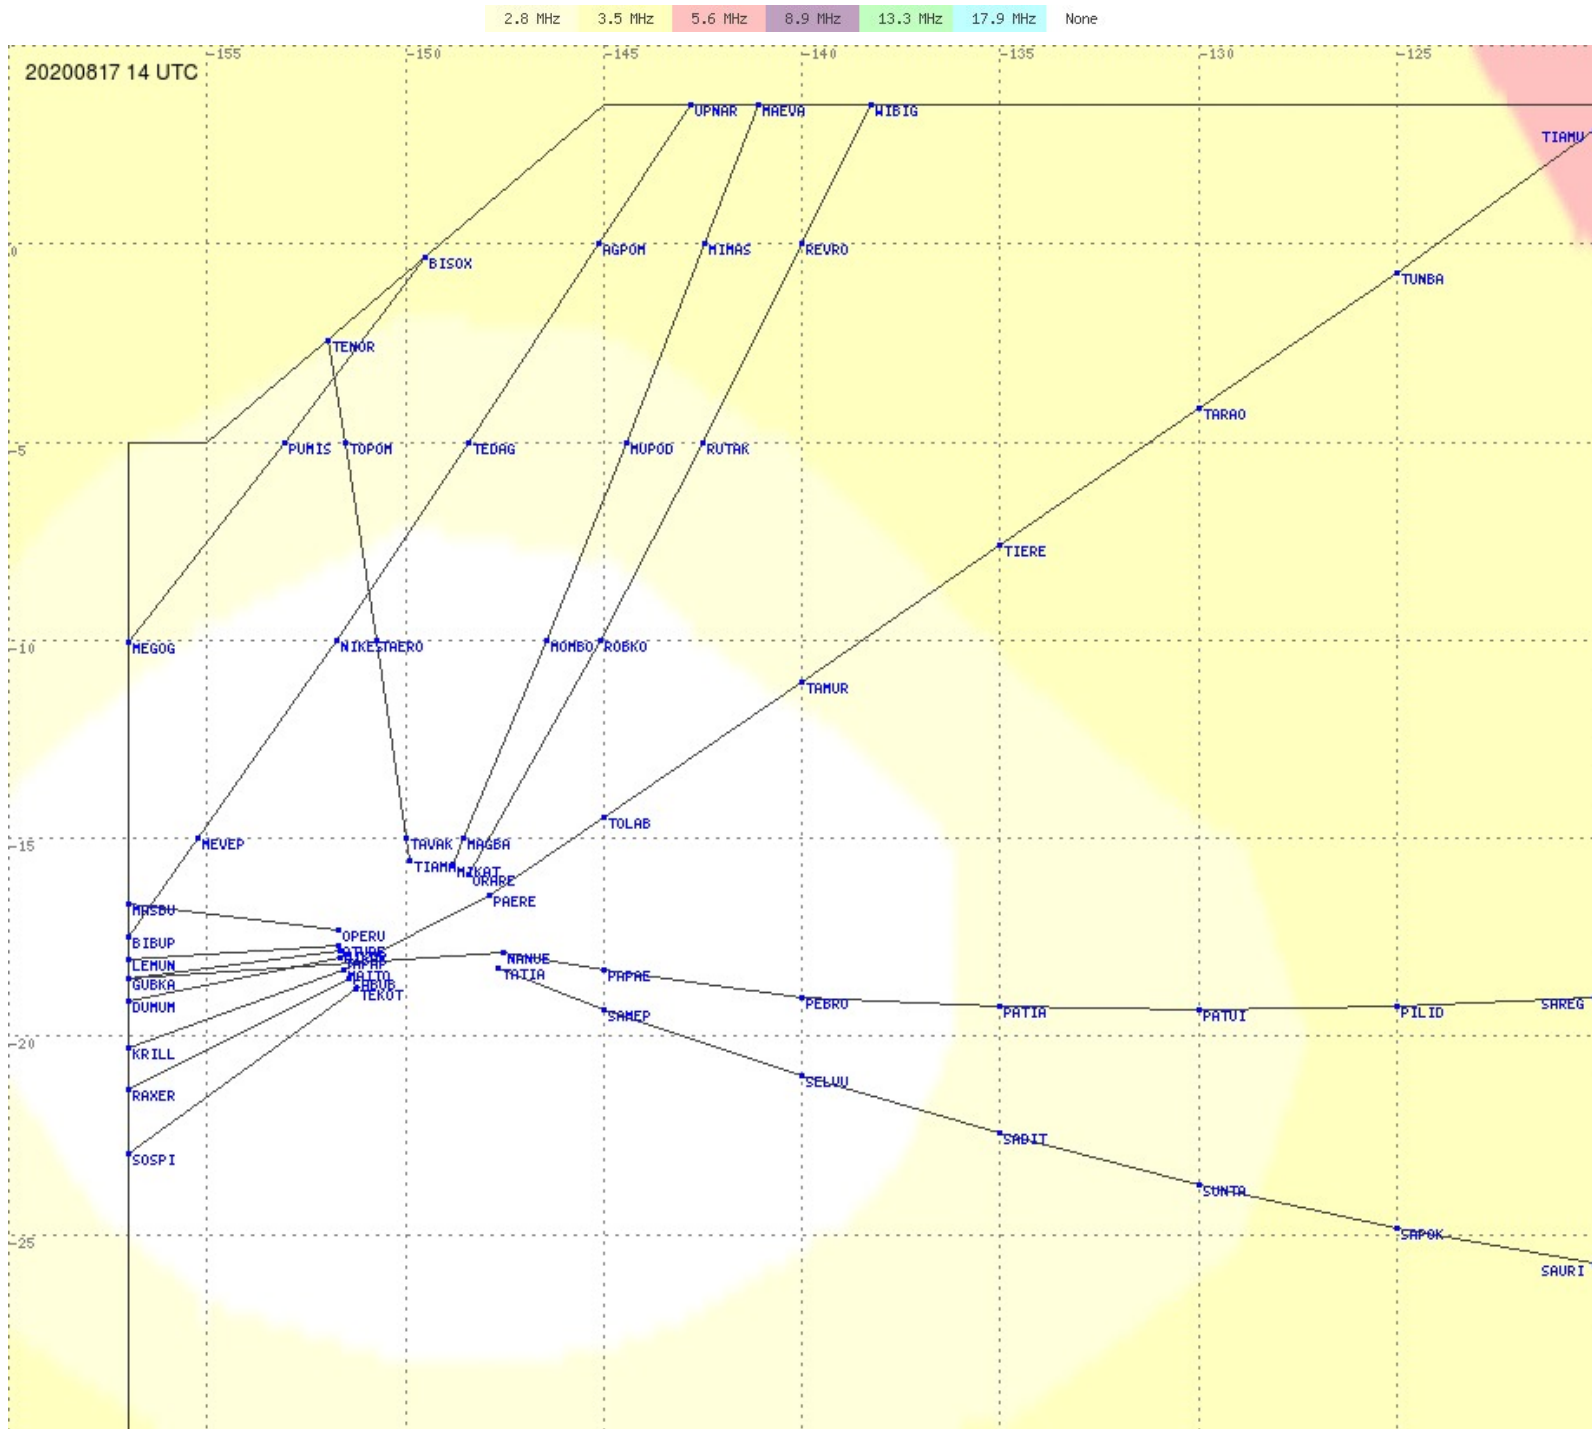

Tahiti FIR - HF Propag - 20200817

2.8 MHz 3.5 MHz 5.6 MHz 8.9 MHz 13.3 MHz 17.9 MHz None

Tahiti FIR - HF Propag - 20200817

Tahiti FIR - HF Propag - 20200817

Tahiti FIR - HF Propag - 20200817

Tahiti FIR - HF Propag - 20200817

Tahiti FIR - HF Propag - 20200817

2.8 MHz
3.5 MHz
5.6 MHz
8.9 MHz
13.3 MHz
17.9 MHz
None

Tahiti FIR - HF Propag - 20200817

Tahiti FIR - HF Propag - 20200817

2.8 MHz 3.5 MHz 5.6 MHz 8.9 MHz 13.3 MHz 17.9 MHz None