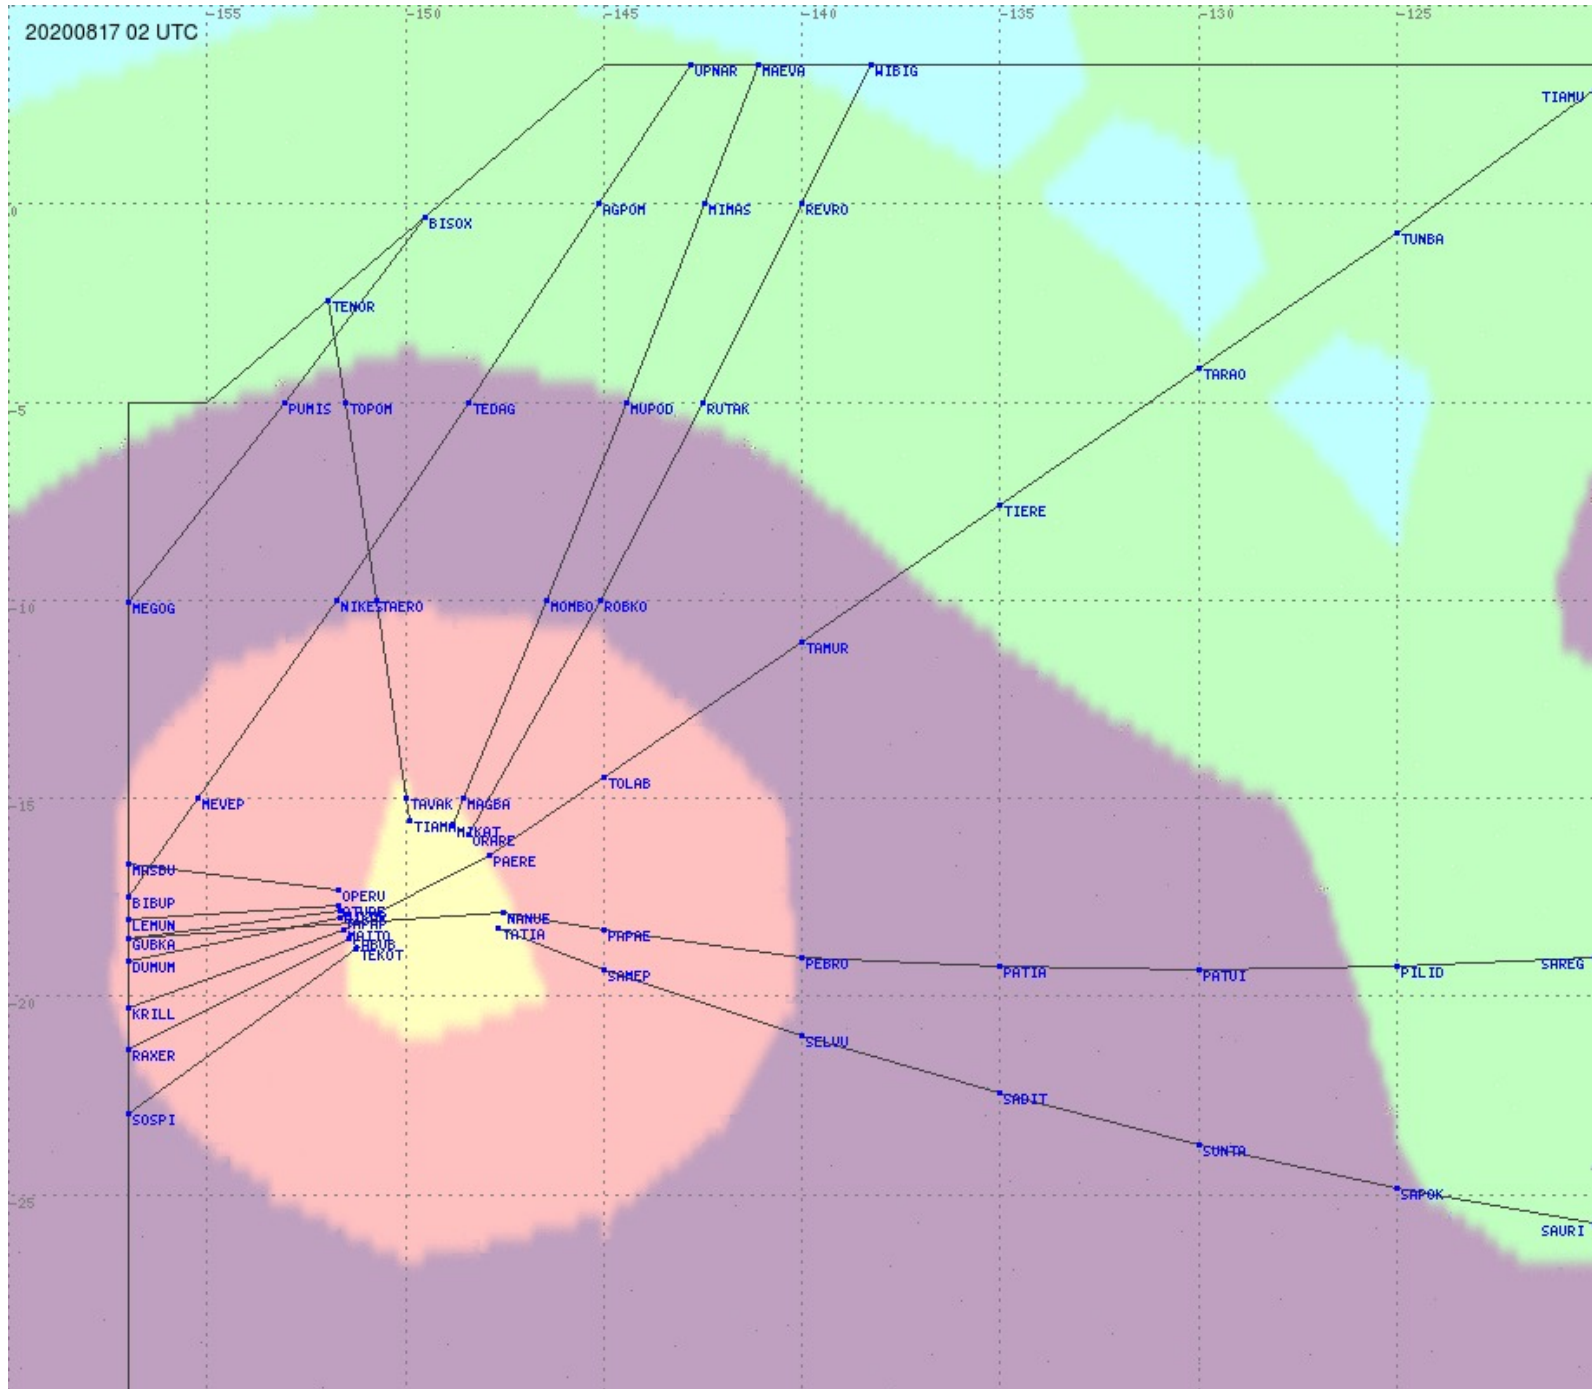

Tahiti FIR - HF Propag - 20200817

2.8 MHz 3.5 MHz 5.6 MHz 8.9 MHz 13.3 MHz 17.9 MHz None

Tahiti FIR - HF Propag - 20200817

2.8 MHz 3.5 MHz 5.6 MHz 8.9 MHz 13.3 MHz 17.9 MHz None

Tahiti FIR - HF Propag - 20200817

2.8 MHz 3.5 MHz 5.6 MHz 8.9 MHz 13.3 MHz 17.9 MHz None

Tahiti FIR - HF Propag - 20200817

Tahiti FIR - HF Propag - 20200817

Tahiti FIR - HF Propag - 20200817

Tahiti FIR - HF Propag - 20200817

Tahiti FIR - HF Propag - 20200817

Tahiti FIR - HF Propag - 20200817

2.8 MHz 3.5 MHz 5.6 MHz 8.9 MHz 13.3 MHz 17.9 MHz None

Tahiti FIR - HF Propag - 20200817

Tahiti FIR - HF Propag - 20200817

Tahiti FIR - HF Propag - 20200817

Tahiti FIR - HF Propag - 20200817

Tahiti FIR - HF Propag - 20200817

2.8 MHz
3.5 MHz
5.6 MHz
8.9 MHz
13.3 MHz
17.9 MHz
None

Tahiti FIR - HF Propag - 20200817

Tahiti FIR - HF Propag - 20200817

2.8 MHz 3.5 MHz 5.6 MHz 8.9 MHz 13.3 MHz 17.9 MHz None