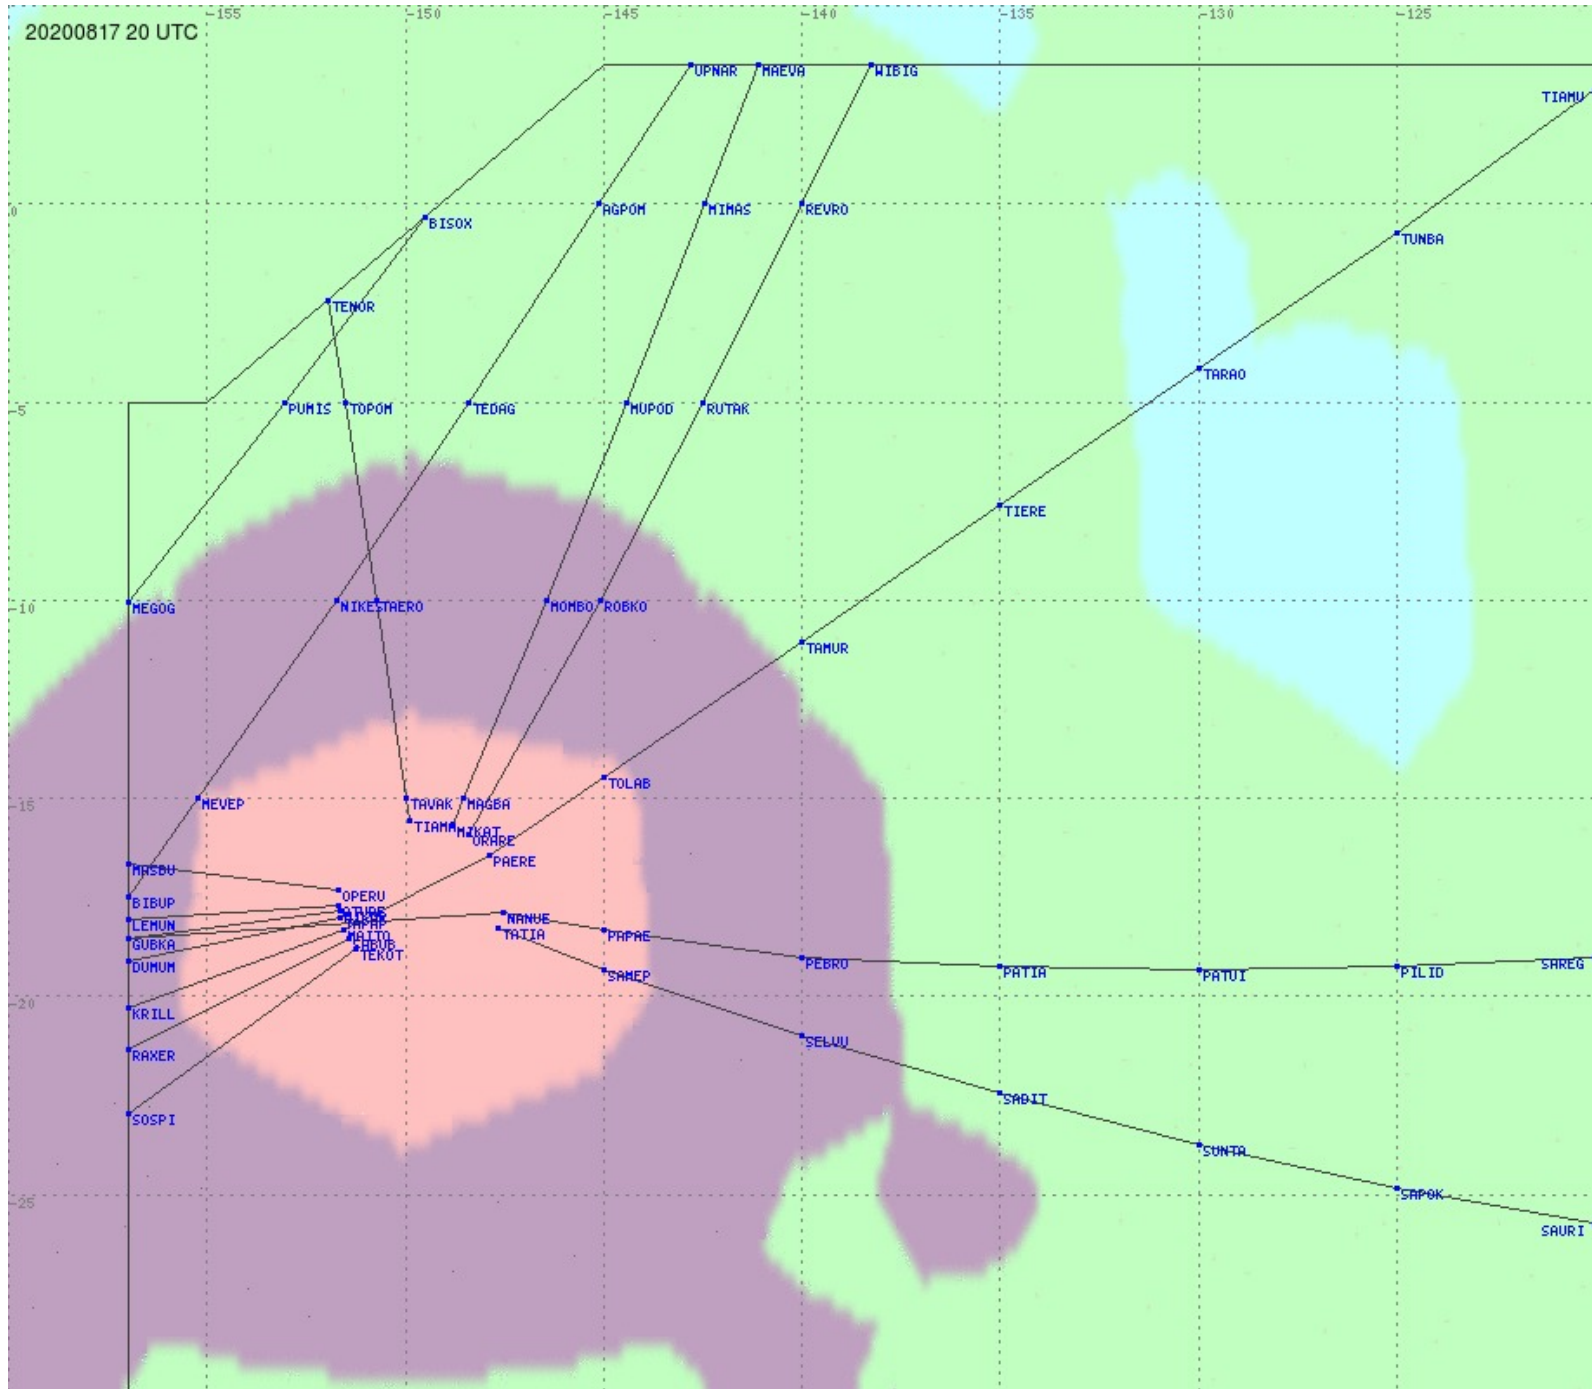

Tahiti FIR - HF Propag - 20200817

2.8 MHz 3.5 MHz 5.6 MHz 8.9 MHz 13.3 MHz 17.9 MHz None

Tahiti FIR - HF Propag - 20200817

2.8 MHz 3.5 MHz 5.6 MHz 8.9 MHz 13.3 MHz 17.9 MHz None

Tahiti FIR - HF Propag - 20200817

Tahiti FIR - HF Propag - 20200817

2.8 MHz 3.5 MHz 5.6 MHz 8.9 MHz 13.3 MHz 17.9 MHz None

Tahiti FIR - HF Propag - 20200817

Tahiti FIR - HF Propag - 20200817

Tahiti FIR - HF Propag - 20200817

Tahiti FIR - HF Propag - 20200817

Tahiti FIR - HF Propag - 20200817

2.8 MHz
3.5 MHz
5.6 MHz
8.9 MHz
13.3 MHz
17.9 MHz
None

Tahiti FIR - HF Propag - 20200817

Tahiti FIR - HF Propag - 20200817

2.8 MHz 3.5 MHz 5.6 MHz 8.9 MHz 13.3 MHz 17.9 MHz None