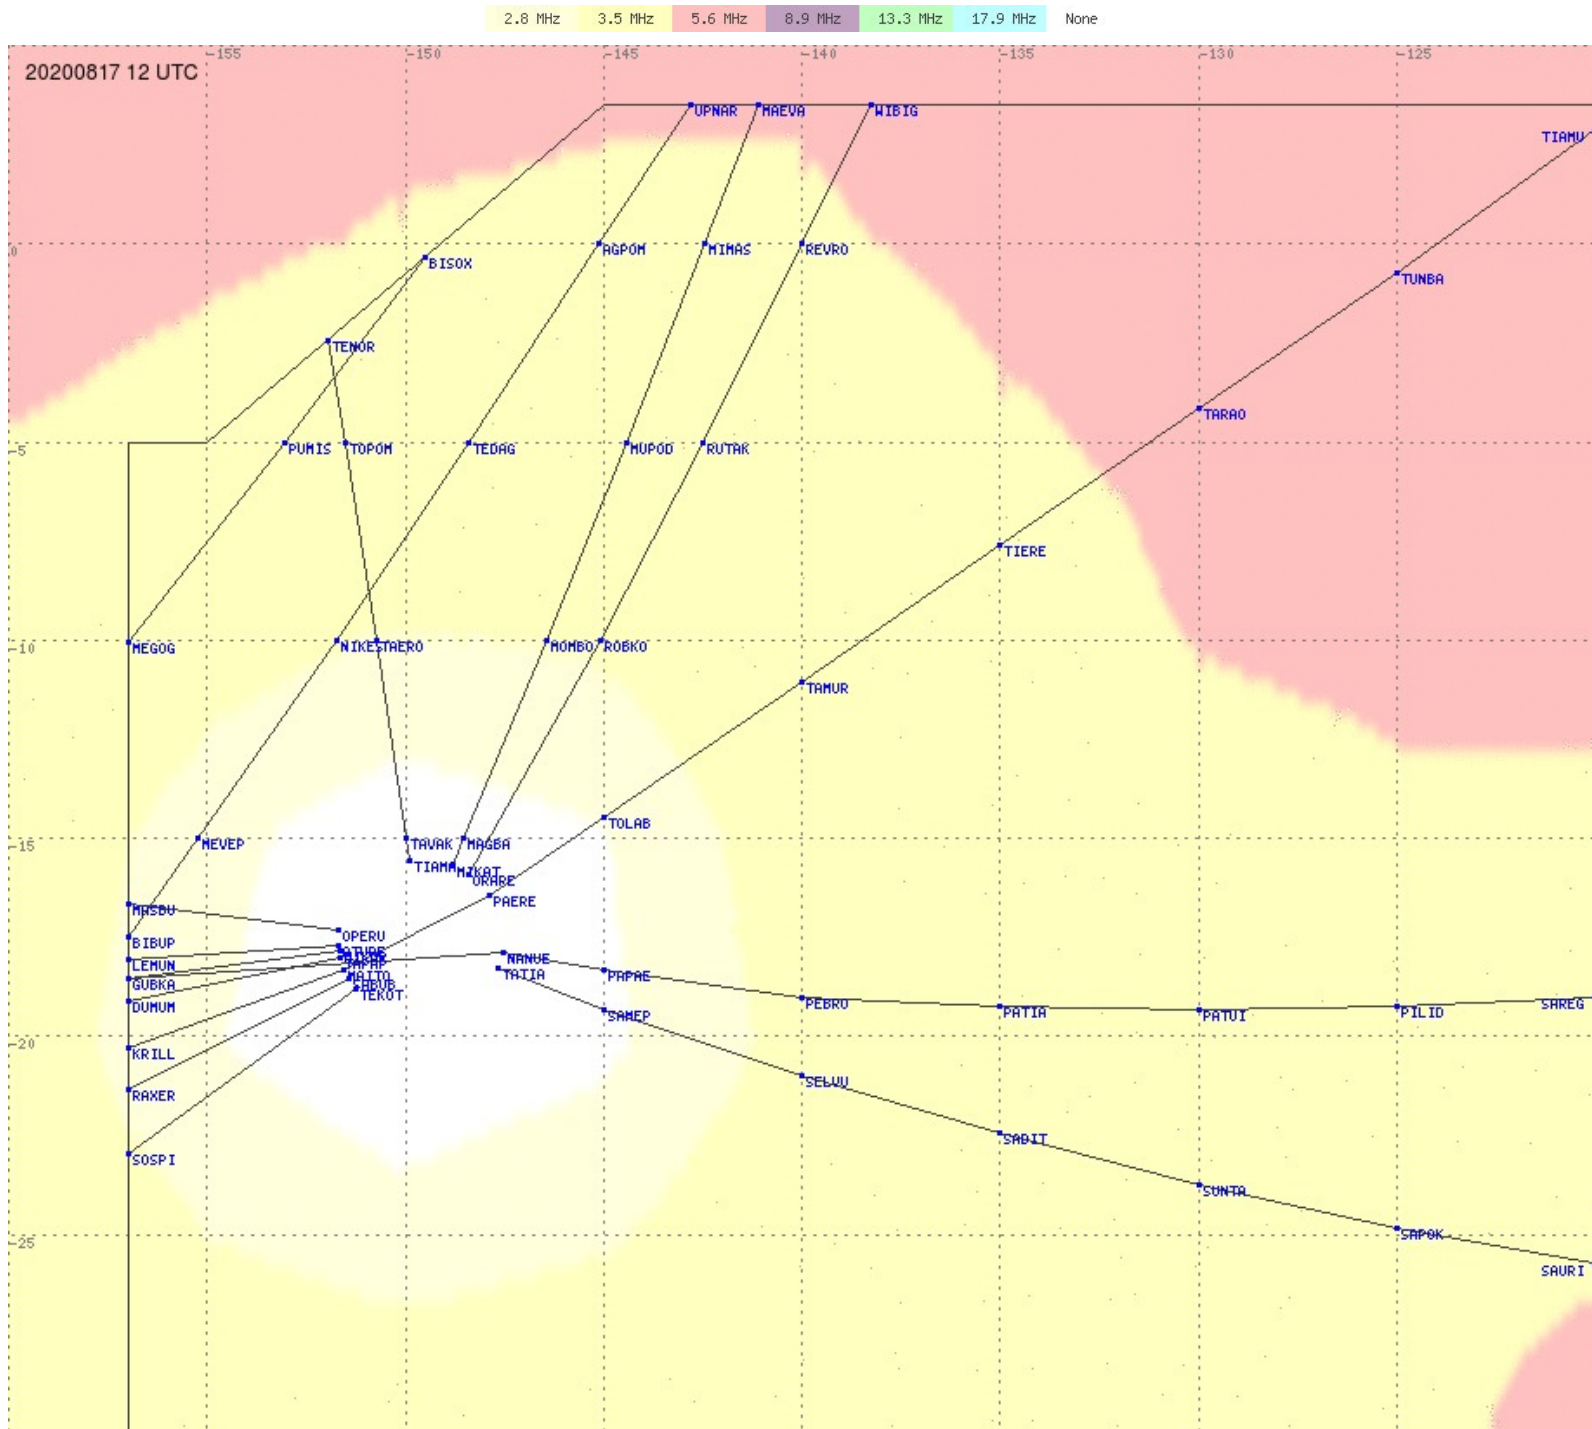

Tahiti FIR - HF Propag - 20200817

2.8 MHz 3.5 MHz 5.6 MHz 8.9 MHz 13.3 MHz 17.9 MHz None

Tahiti FIR - HF Propag - 20200817

Tahiti FIR - HF Propag - 20200817

Tahiti FIR - HF Propag - 20200817

Tahiti FIR - HF Propag - 20200817

Tahiti FIR - HF Propag - 20200817

2.8 MHz
3.5 MHz
5.6 MHz
8.9 MHz
13.3 MHz
17.9 MHz
None

Tahiti FIR - HF Propag - 20200817

Tahiti FIR - HF Propag - 20200817

2.8 MHz 3.5 MHz 5.6 MHz 8.9 MHz 13.3 MHz 17.9 MHz None