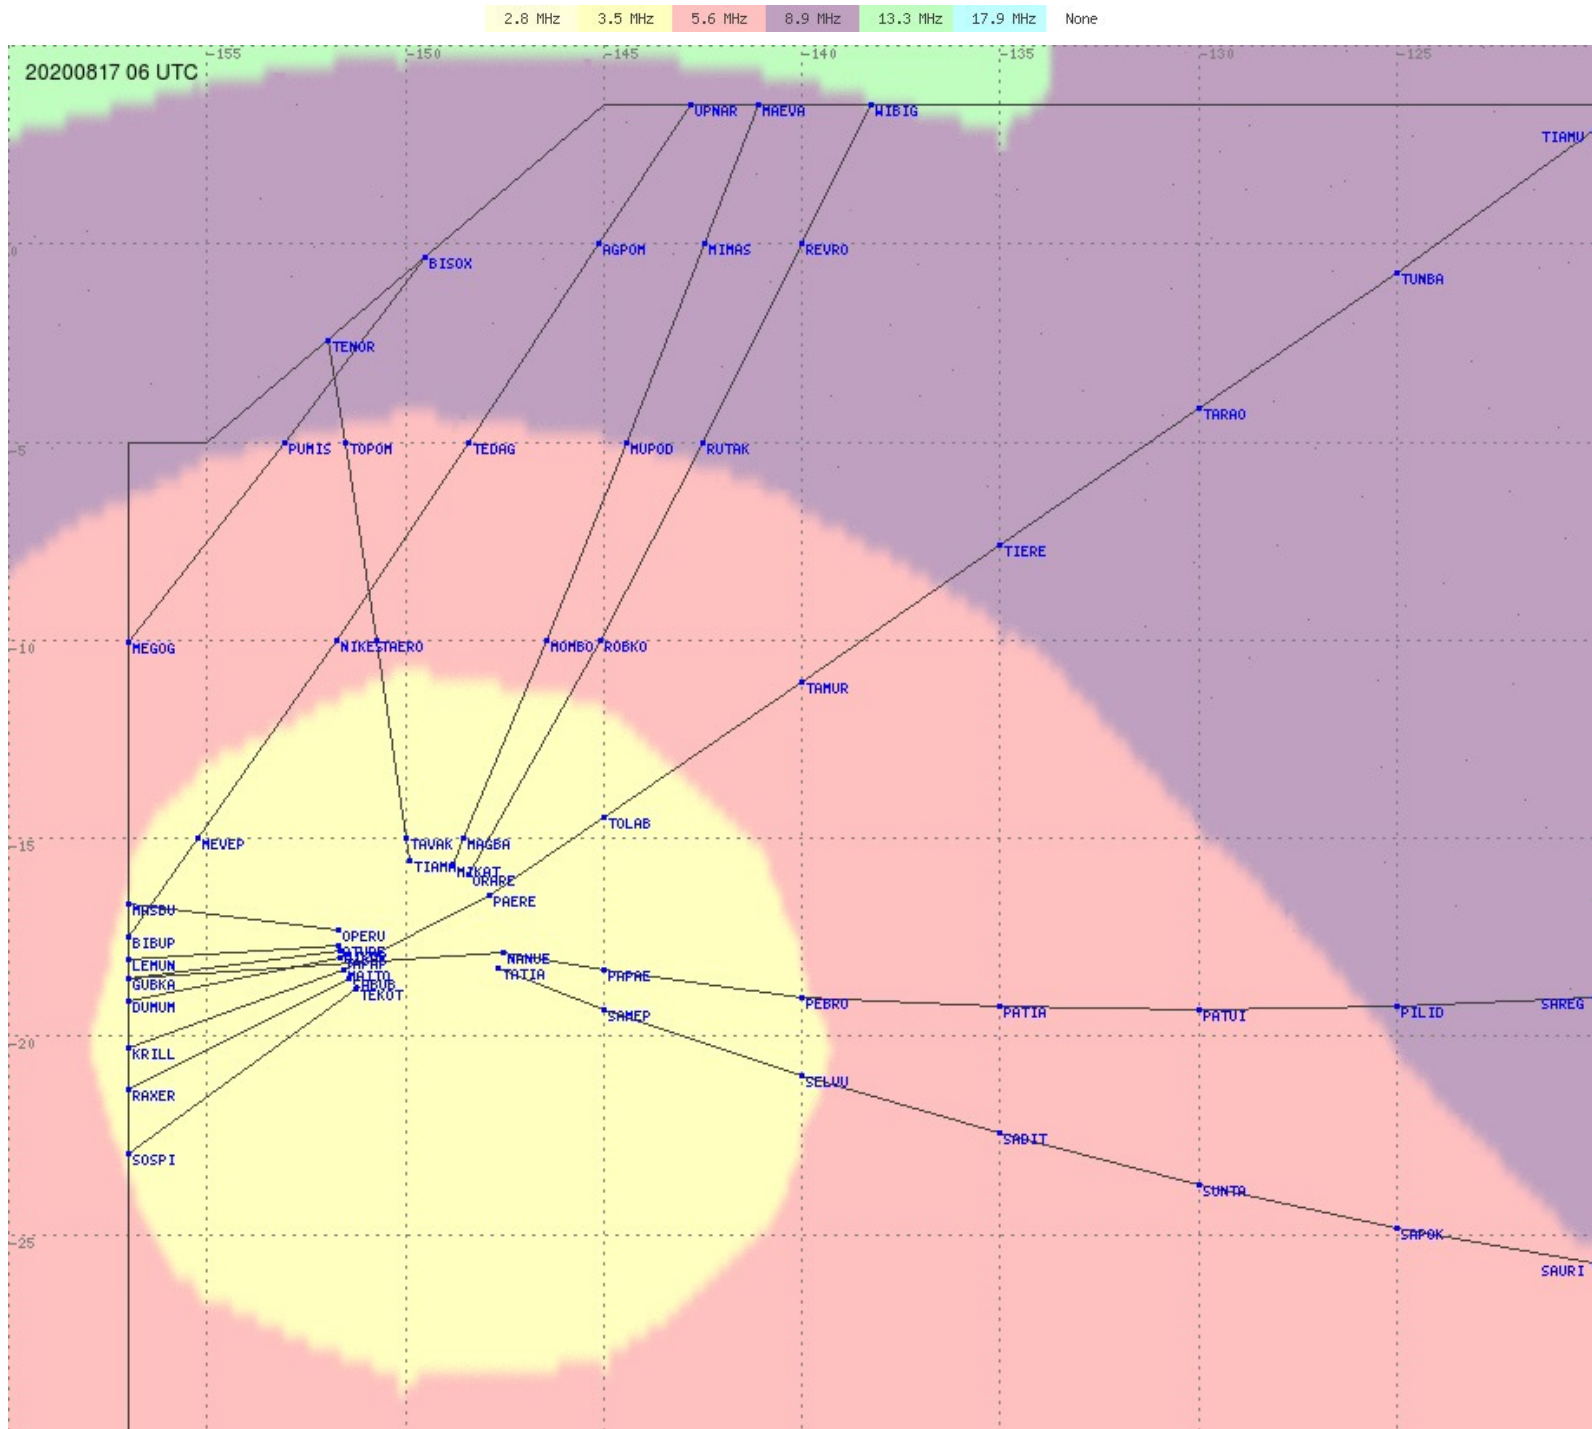

Tahiti FIR - HF Propag - 20200817

2.8 MHz 3.5 MHz 5.6 MHz 8.9 MHz 13.3 MHz 17.9 MHz None

Tahiti FIR - HF Propag - 20200817

2.8 MHz 3.5 MHz 5.6 MHz 8.9 MHz 13.3 MHz 17.9 MHz None

Tahiti FIR - HF Propag - 20200817

2.8 MHz 3.5 MHz 5.6 MHz 8.9 MHz 13.3 MHz 17.9 MHz None

Tahiti FIR - HF Propag - 20200817

Tahiti FIR - HF Propag - 20200817

Tahiti FIR - HF Propag - 20200817

Tahiti FIR - HF Propag - 20200817

Tahiti FIR - HF Propag - 20200817

Tahiti FIR - HF Propag - 20200817

2.8 MHz 3.5 MHz 5.6 MHz 8.9 MHz 13.3 MHz 17.9 MHz None

Tahiti FIR - HF Propag - 20200817

Tahiti FIR - HF Propag - 20200817

Tahiti FIR - HF Propag - 20200817

Tahiti FIR - HF Propag - 20200817

Tahiti FIR - HF Propag - 20200817

2.8 MHz
3.5 MHz
5.6 MHz
8.9 MHz
13.3 MHz
17.9 MHz
None

Tahiti FIR - HF Propag - 20200817

Tahiti FIR - HF Propag - 20200817

2.8 MHz 3.5 MHz 5.6 MHz 8.9 MHz 13.3 MHz 17.9 MHz None