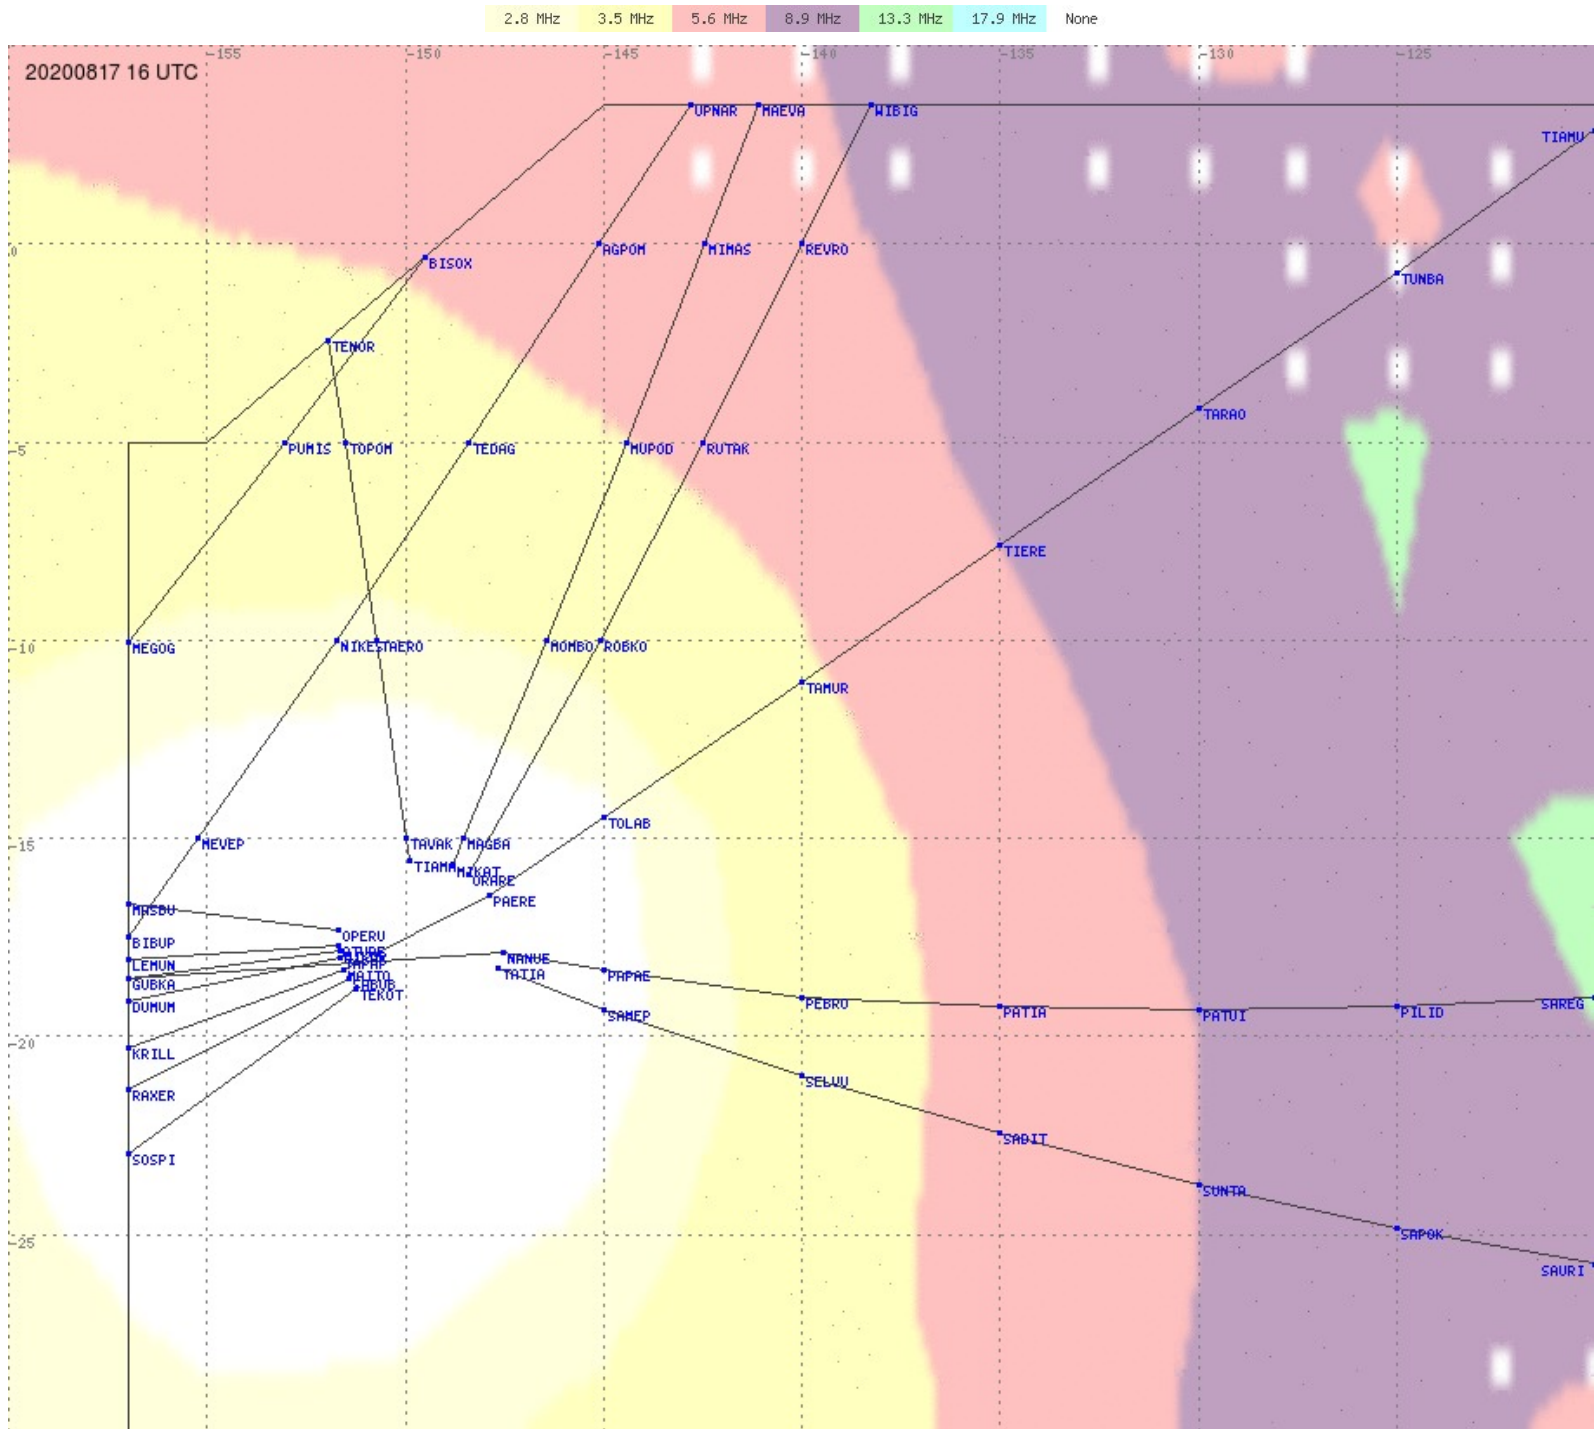

Tahiti FIR - HF Propag - 20200817

2.8 MHz 3.5 MHz 5.6 MHz 8.9 MHz 13.3 MHz 17.9 MHz None

Tahiti FIR - HF Propag - 20200817

2.8 MHz 3.5 MHz 5.6 MHz 8.9 MHz 13.3 MHz 17.9 MHz None

Tahiti FIR - HF Propag - 20200817

2.8 MHz 3.5 MHz 5.6 MHz 8.9 MHz 13.3 MHz 17.9 MHz None

Tahiti FIR - HF Propag - 20200817

Tahiti FIR - HF Propag - 20200817

Tahiti FIR - HF Propag - 20200817

Tahiti FIR - HF Propag - 20200817

Tahiti FIR - HF Propag - 20200817

Tahiti FIR - HF Propag - 20200817

2.8 MHz 3.5 MHz 5.6 MHz 8.9 MHz 13.3 MHz 17.9 MHz None

Tahiti FIR - HF Propag - 20200817

Tahiti FIR - HF Propag - 20200817

Tahiti FIR - HF Propag - 20200817

Tahiti FIR - HF Propag - 20200817

Tahiti FIR - HF Propag - 20200817

2.8 MHz
3.5 MHz
5.6 MHz
8.9 MHz
13.3 MHz
17.9 MHz
None

Tahiti FIR - HF Propag - 20200817

Tahiti FIR - HF Propag - 20200817

2.8 MHz 3.5 MHz 5.6 MHz 8.9 MHz 13.3 MHz 17.9 MHz None