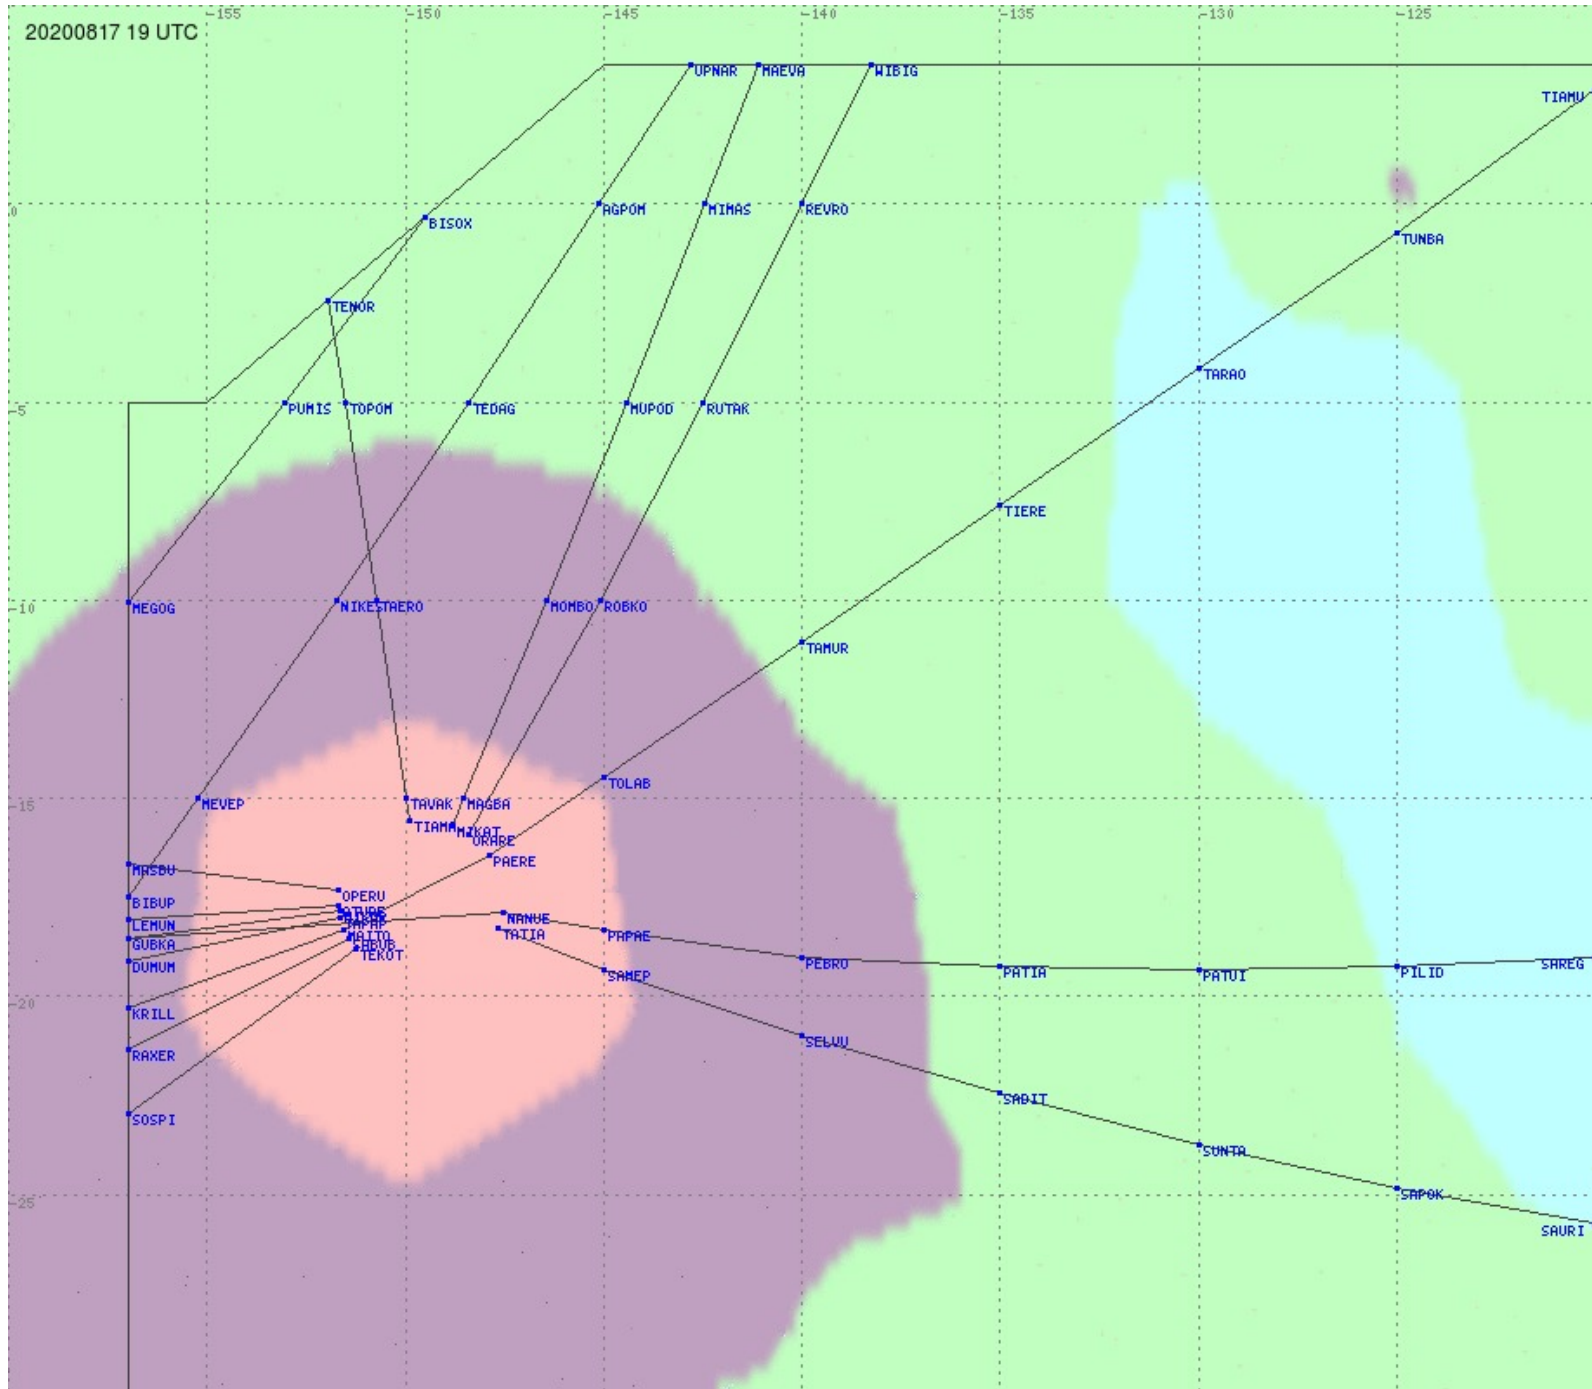

Tahiti FIR - HF Propag - 20200817

2.8 MHz 3.5 MHz 5.6 MHz 8.9 MHz 13.3 MHz 17.9 MHz None

Tahiti FIR - HF Propag - 20200817

2.8 MHz 3.5 MHz 5.6 MHz 8.9 MHz 13.3 MHz 17.9 MHz None

Tahiti FIR - HF Propag - 20200817

Tahiti FIR - HF Propag - 20200817

2.8 MHz 3.5 MHz 5.6 MHz 8.9 MHz 13.3 MHz 17.9 MHz None

Tahiti FIR - HF Propag - 20200817

Tahiti FIR - HF Propag - 20200817

Tahiti FIR - HF Propag - 20200817

Tahiti FIR - HF Propag - 20200817

Tahiti FIR - HF Propag - 20200817

2.8 MHz
3.5 MHz
5.6 MHz
8.9 MHz
13.3 MHz
17.9 MHz
None

Tahiti FIR - HF Propag - 20200817

Tahiti FIR - HF Propag - 20200817

2.8 MHz 3.5 MHz 5.6 MHz 8.9 MHz 13.3 MHz 17.9 MHz None