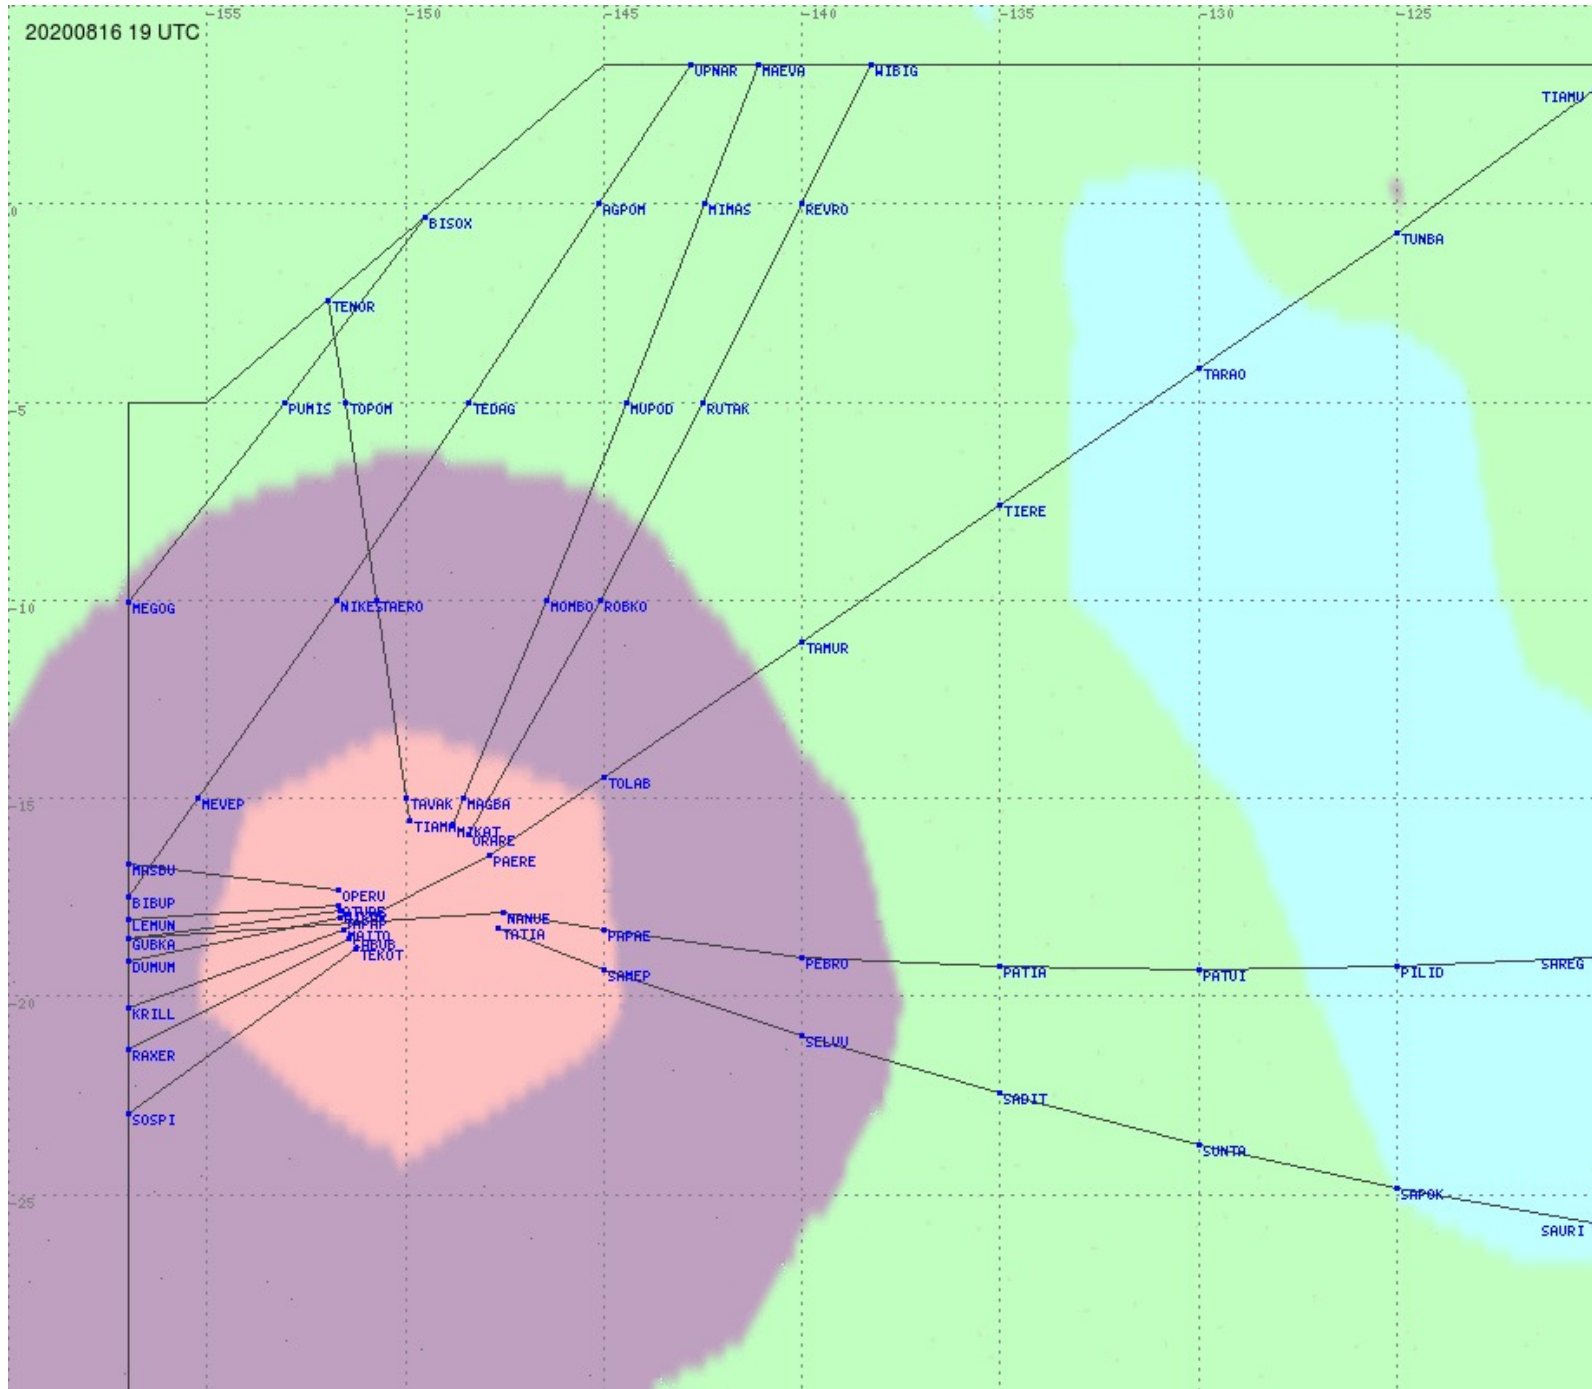

Tahiti FIR - HF Propag - 20200816

2.8 MHz 3.5 MHz 5.6 MHz 8.9 MHz 13.3 MHz 17.9 MHz None