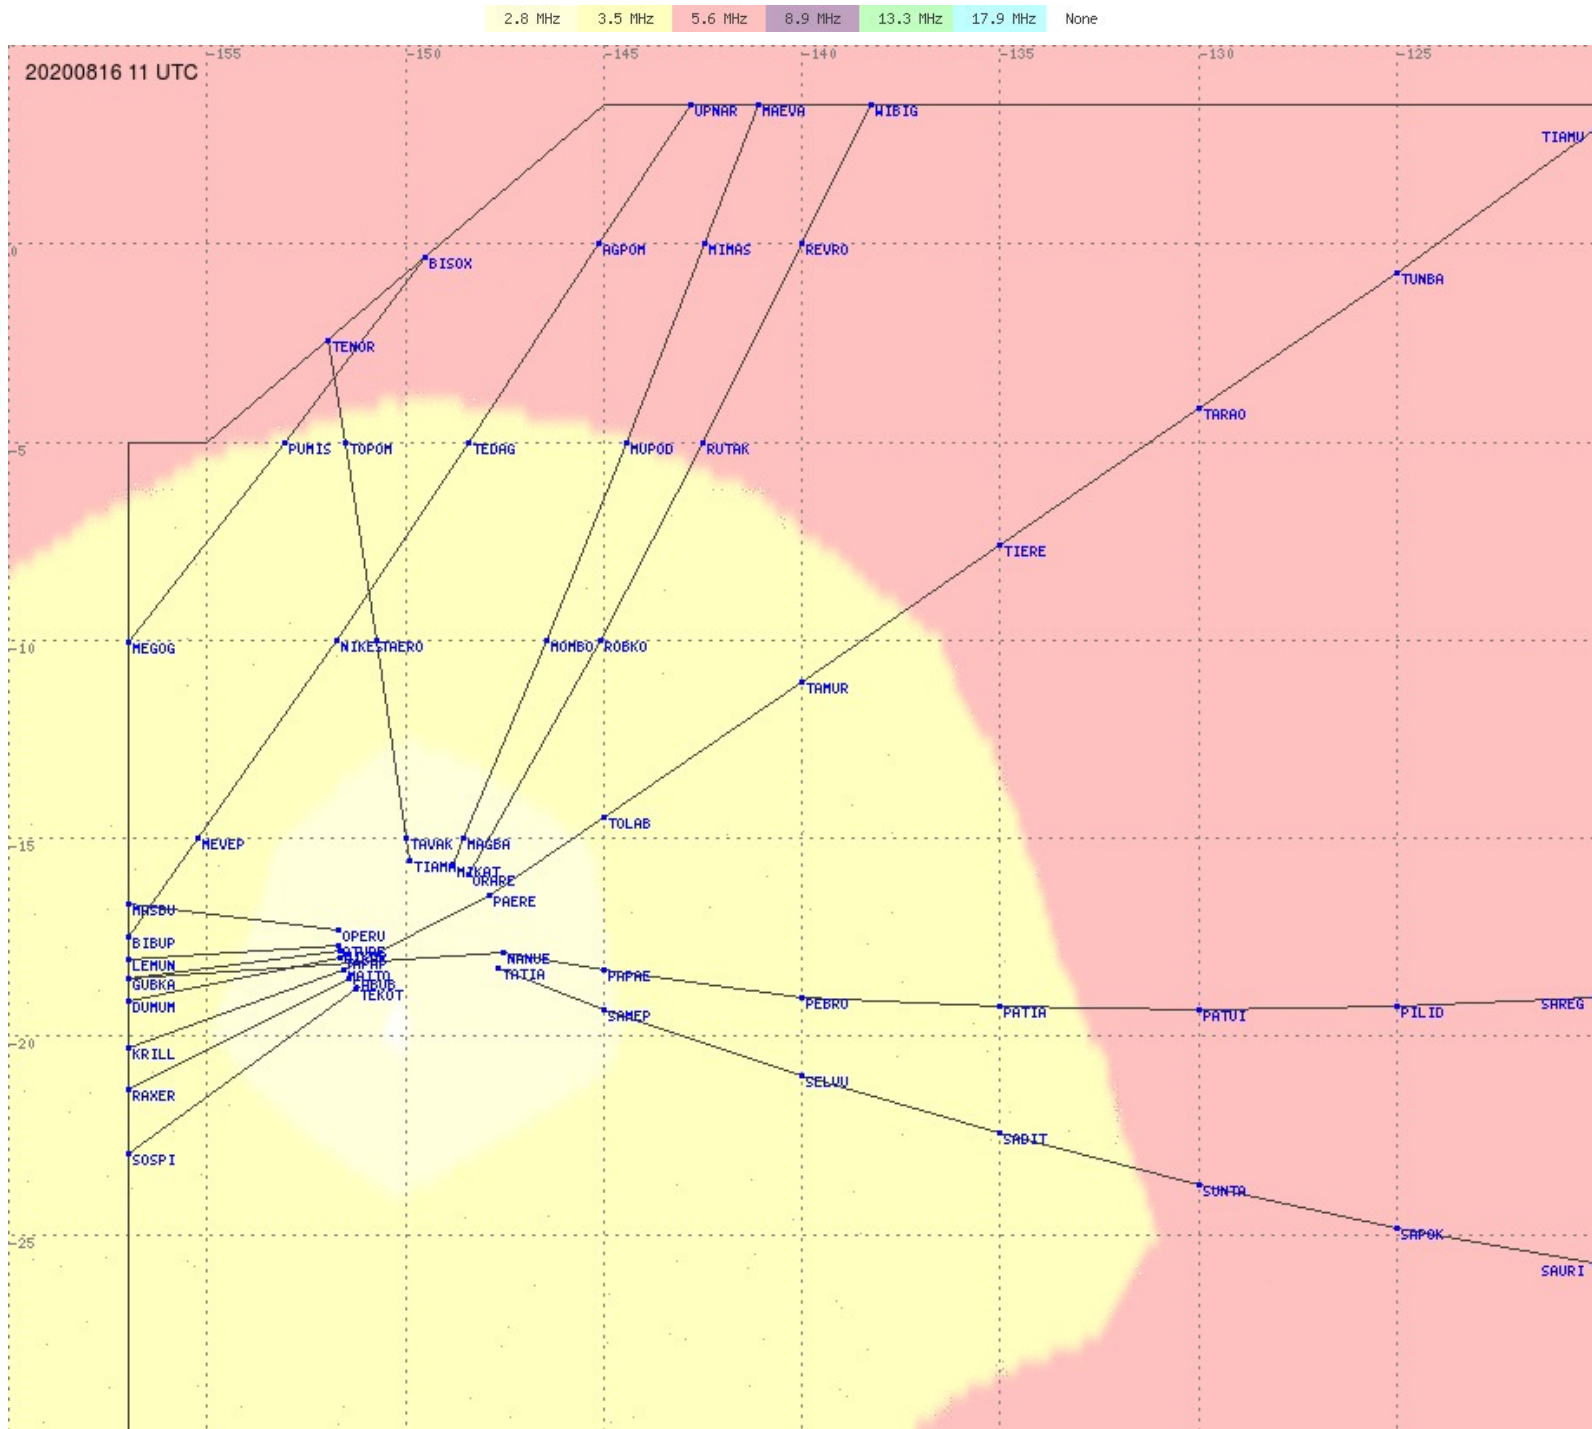

Tahiti FIR - HF Propag - 20200816

2.8 MHz 3.5 MHz 5.6 MHz 8.9 MHz 13.3 MHz 17.9 MHz None

Tahiti FIR - HF Propag - 20200816

2.8 MHz
3.5 MHz
5.6 MHz
8.9 MHz
13.3 MHz
17.9 MHz
None

Tahiti FIR - HF Propag - 20200816

Tahiti FIR - HF Propag - 20200816

Tahiti FIR - HF Propag - 20200816

Tahiti FIR - HF Propag - 20200816

Tahiti FIR - HF Propag - 20200816

Tahiti FIR - HF Propag - 20200816

Tahiti FIR - HF Propag - 20200816

Tahiti FIR - HF Propag - 20200816

2.8 MHz
3.5 MHz
5.6 MHz
8.9 MHz
13.3 MHz
17.9 MHz
None

Tahiti FIR - HF Propag - 20200816

2.8 MHz
3.5 MHz
5.6 MHz
8.9 MHz
13.3 MHz
17.9 MHz
None

Tahiti FIR - HF Propag - 20200816

2.8 MHz
3.5 MHz
5.6 MHz
8.9 MHz
13.3 MHz
17.9 MHz
None