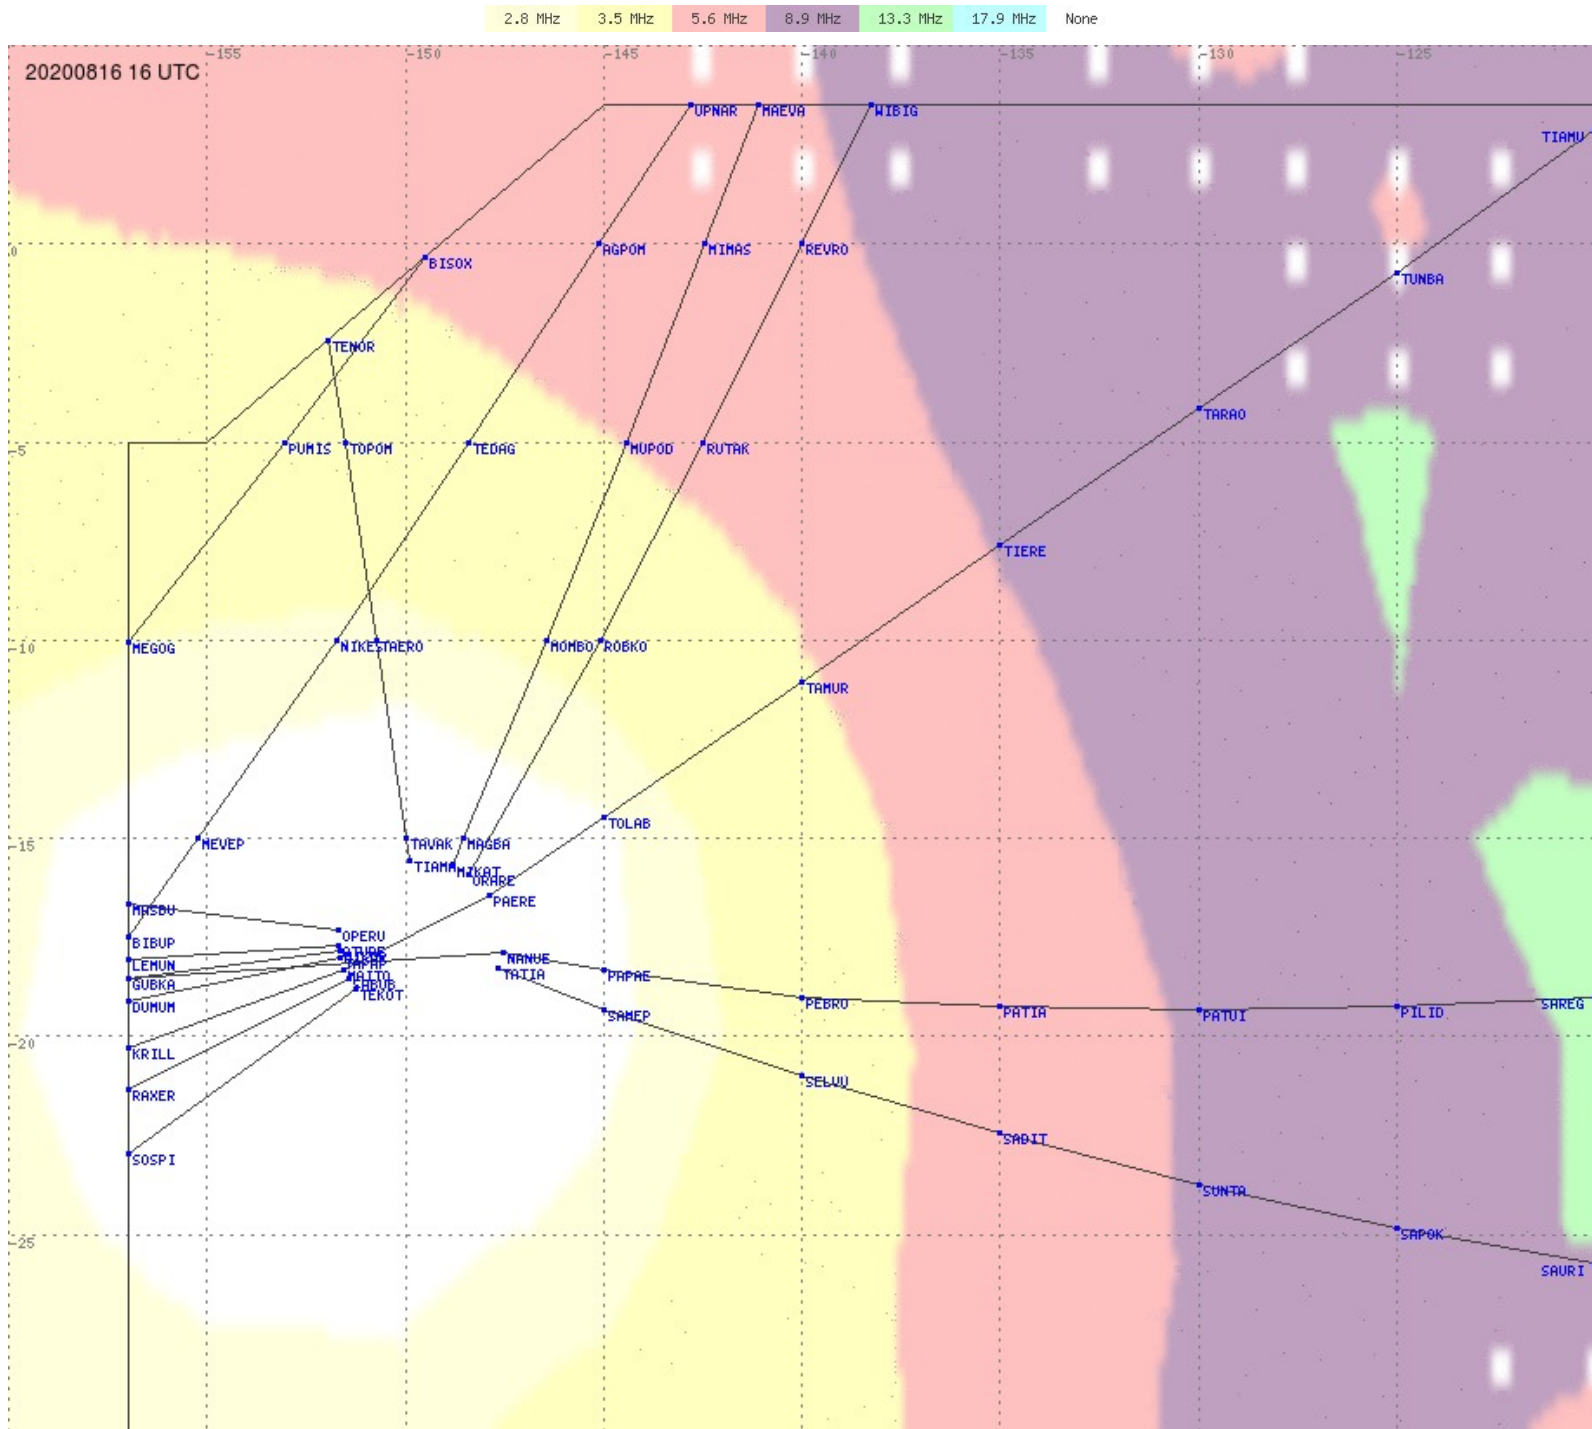

Tahiti FIR - HF Propag - 20200816

Tahiti FIR - HF Propag - 20200816

Tahiti FIR - HF Propag - 20200816

Tahiti FIR - HF Propag - 20200816

Tahiti FIR - HF Propag - 20200816

Tahiti FIR - HF Propag - 20200816

Tahiti FIR - HF Propag - 20200816

2.8 MHz
3.5 MHz
5.6 MHz
8.9 MHz
13.3 MHz
17.9 MHz
None

Tahiti FIR - HF Propag - 20200816

2.8 MHz
3.5 MHz
5.6 MHz
8.9 MHz
13.3 MHz
17.9 MHz
None

Tahiti FIR - HF Propag - 20200816

2.8 MHz
3.5 MHz
5.6 MHz
8.9 MHz
13.3 MHz
17.9 MHz
None

Tahiti FIR - HF Propag - 20200816

Tahiti FIR - HF Propag - 20200816

2.8 MHz
3.5 MHz
5.6 MHz
8.9 MHz
13.3 MHz
17.9 MHz
None

Tahiti FIR - HF Propag - 20200816

2.8 MHz 3.5 MHz 5.6 MHz 8.9 MHz 13.3 MHz 17.9 MHz None