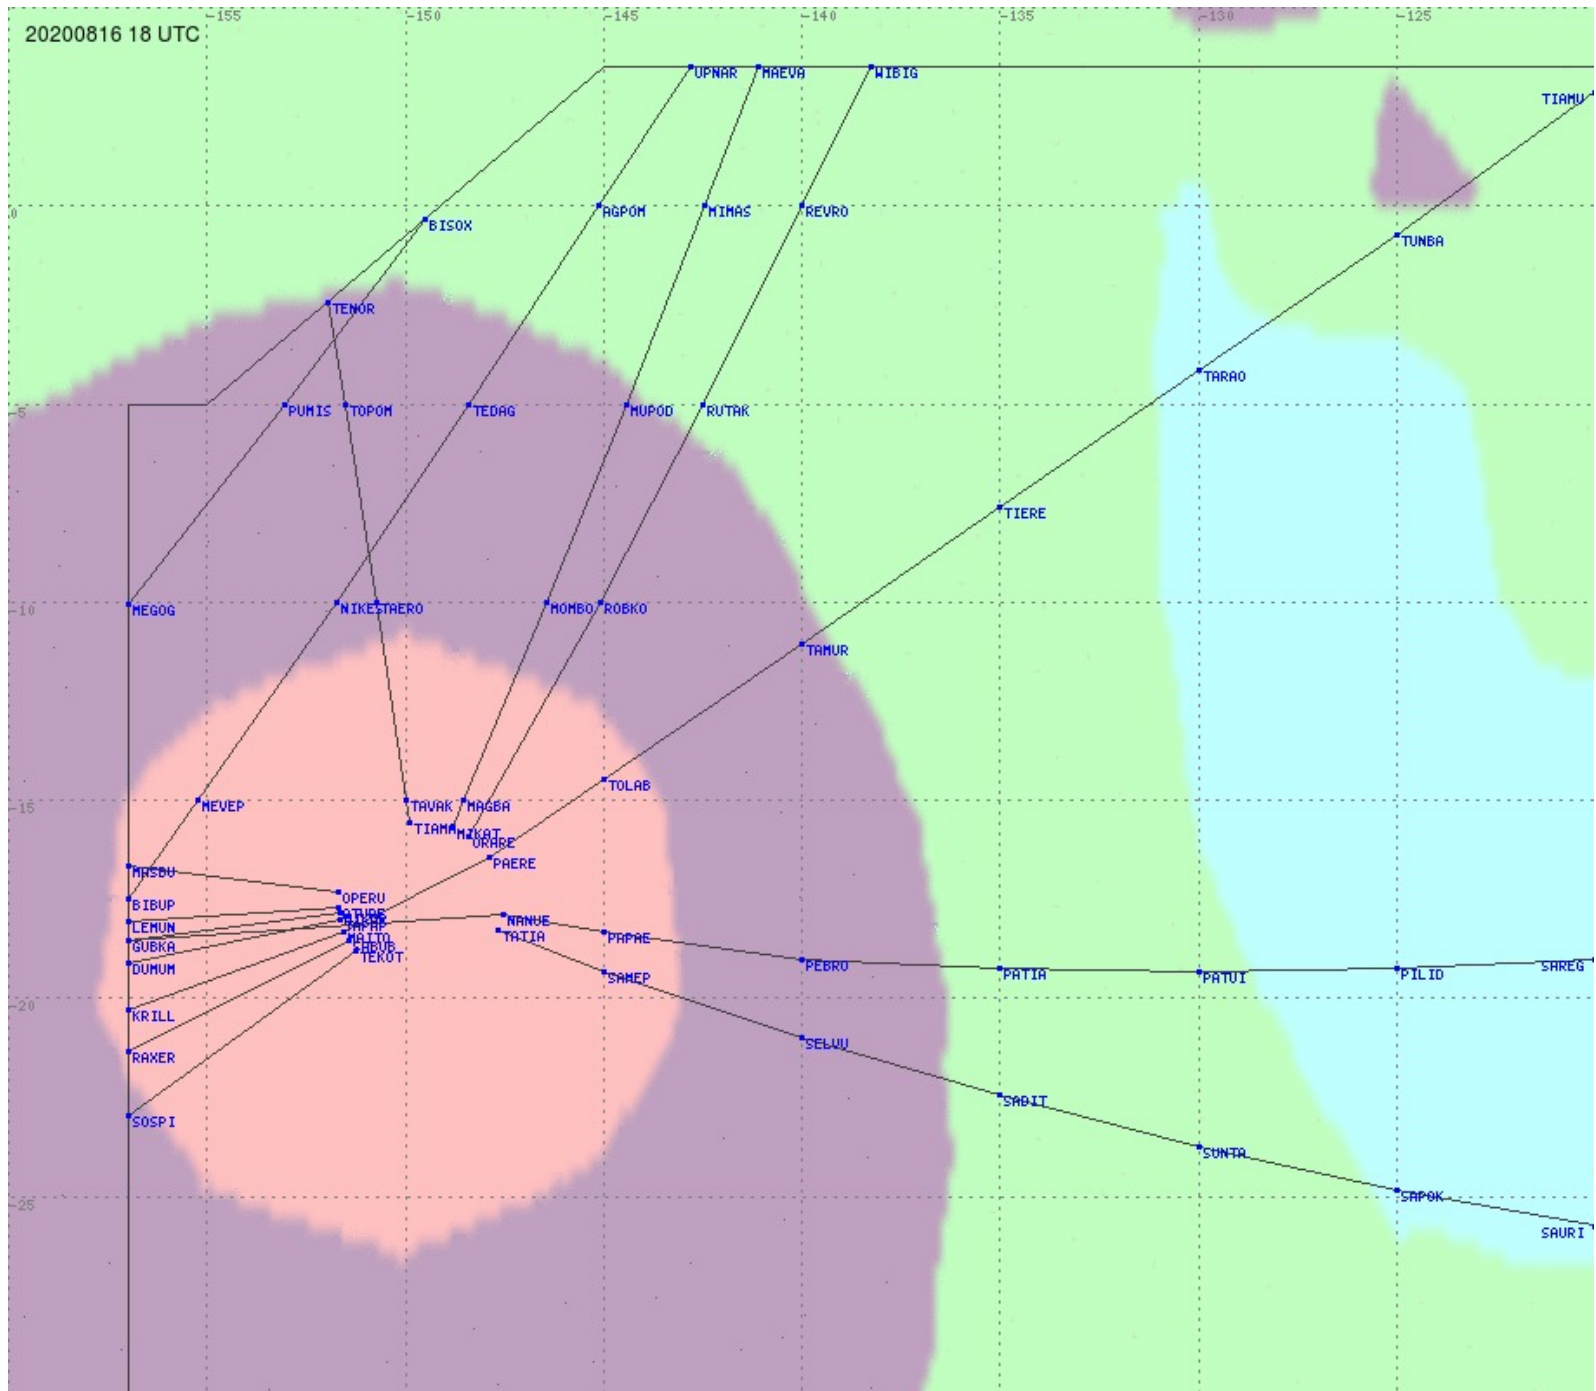

Tahiti FIR - HF Propag - 20200816

2.8 MHz
3.5 MHz
5.6 MHz
8.9 MHz
13.3 MHz
17.9 MHz
None