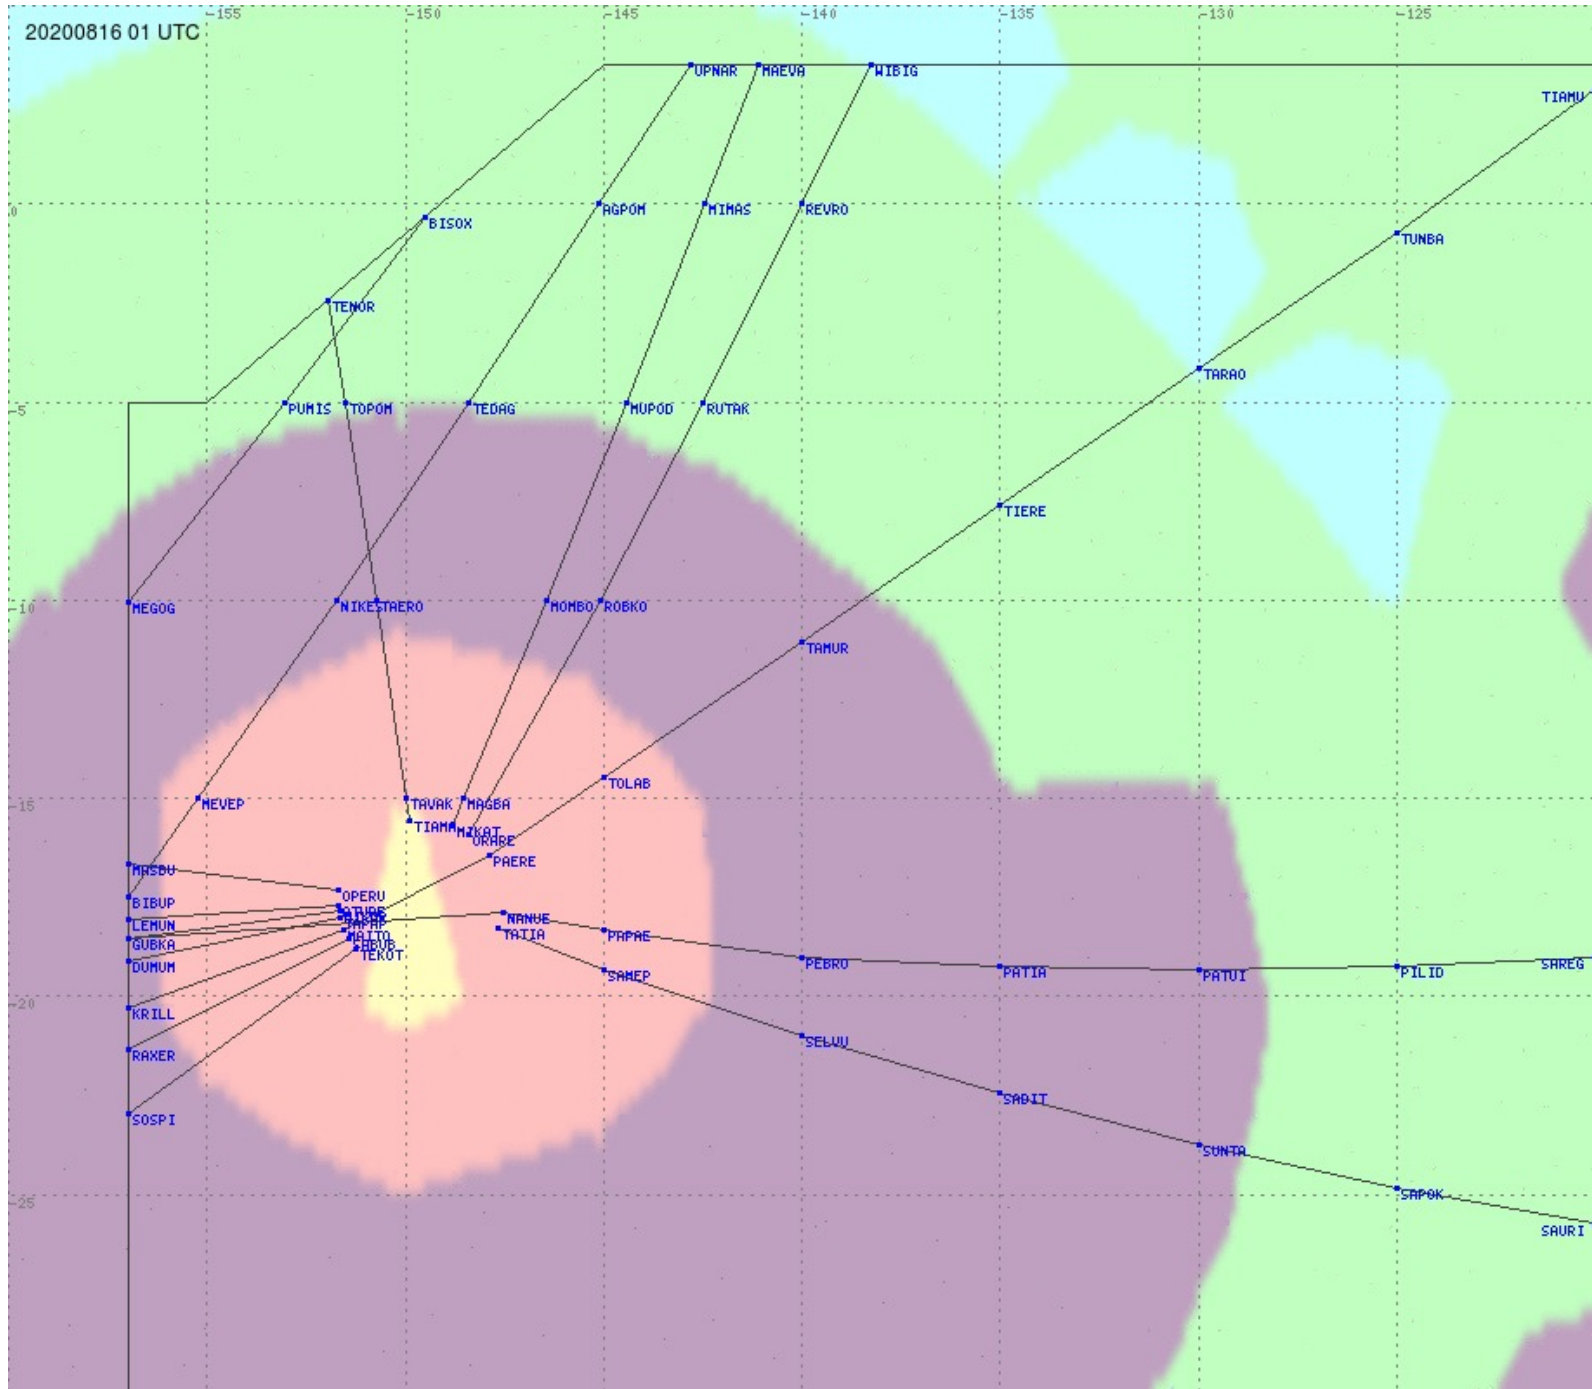

Tahiti FIR - HF Propag - 20200816

2.8 MHz 3.5 MHz 5.6 MHz 8.9 MHz 13.3 MHz 17.9 MHz None

Tahiti FIR - HF Propag - 20200816

2.8 MHz
3.5 MHz
5.6 MHz
8.9 MHz
13.3 MHz
17.9 MHz
None

Tahiti FIR - HF Propag - 20200816