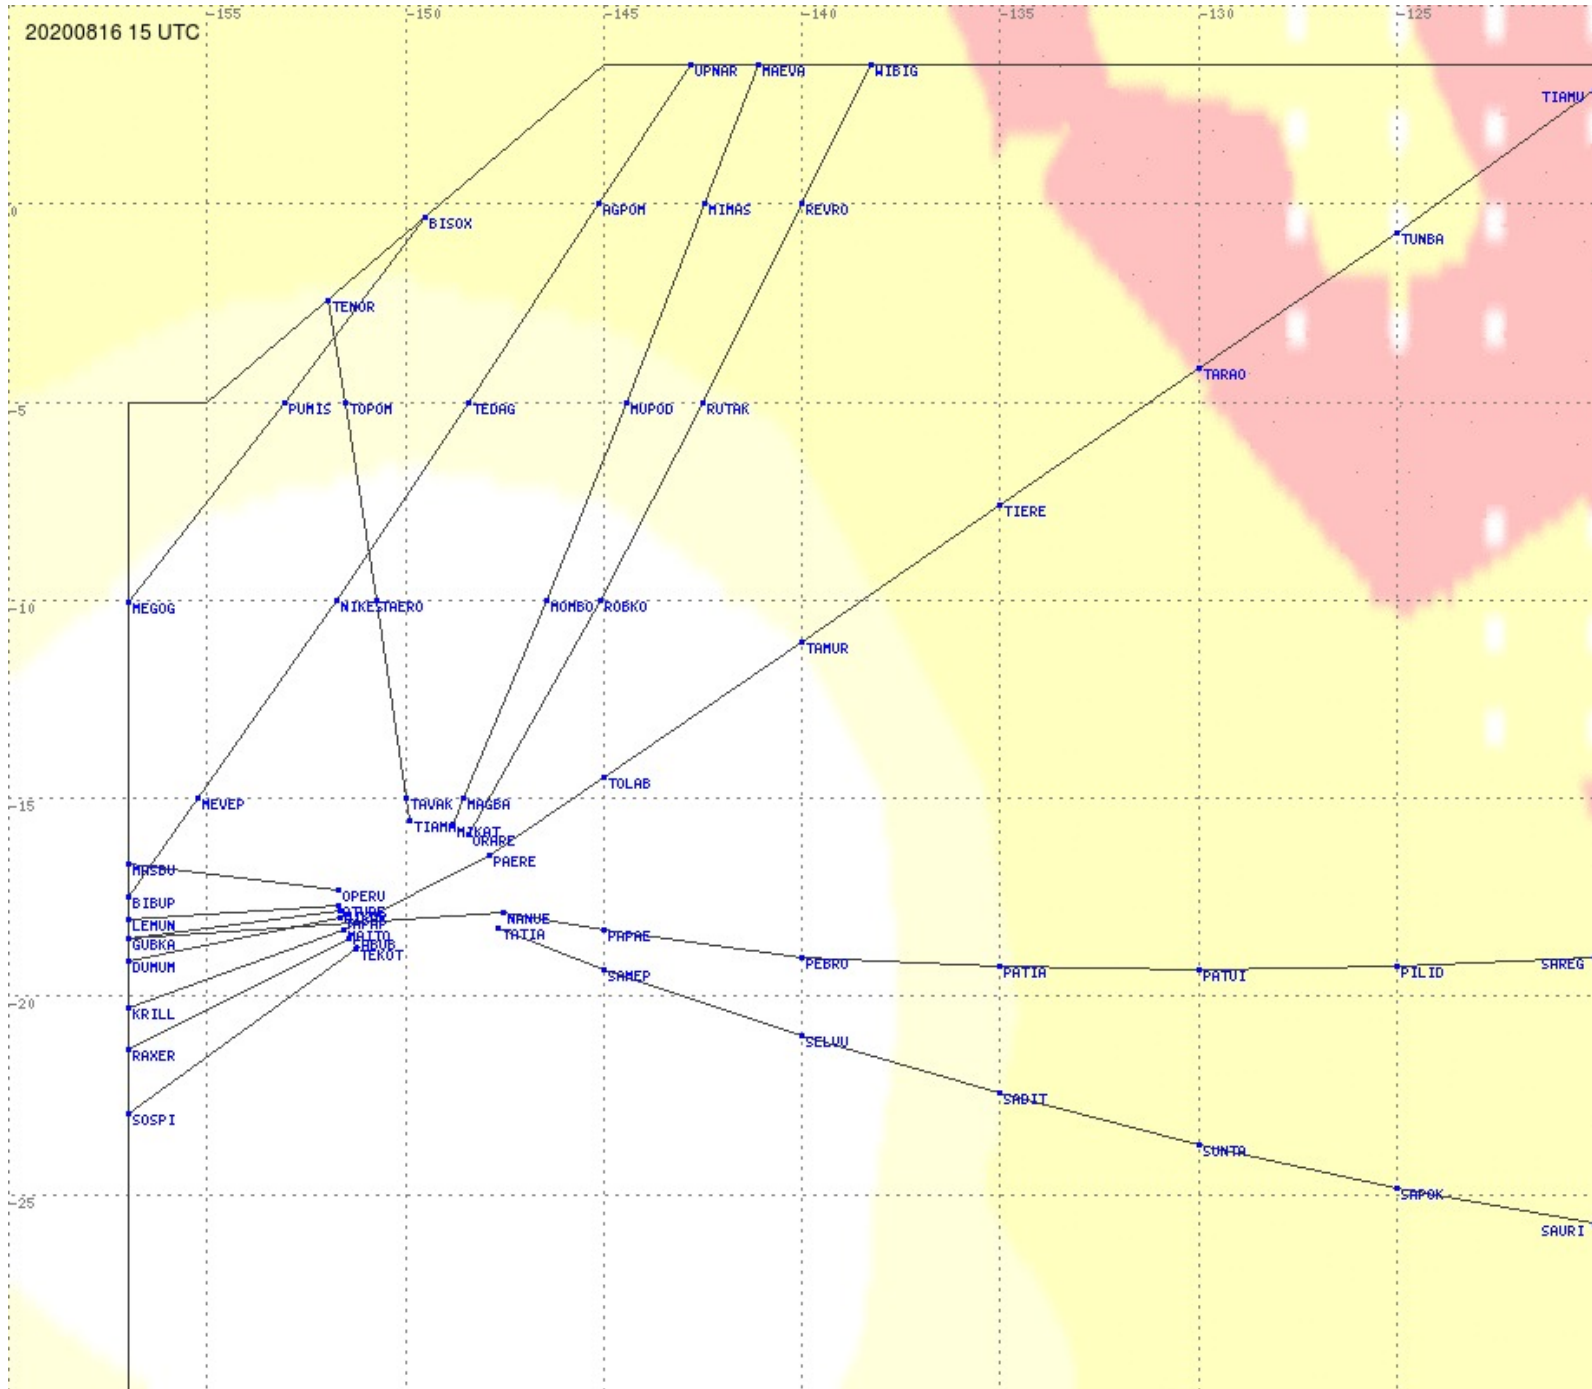

Tahiti FIR - HF Propag - 20200816

2.8 MHz
3.5 MHz
5.6 MHz
8.9 MHz
13.3 MHz
17.9 MHz
None