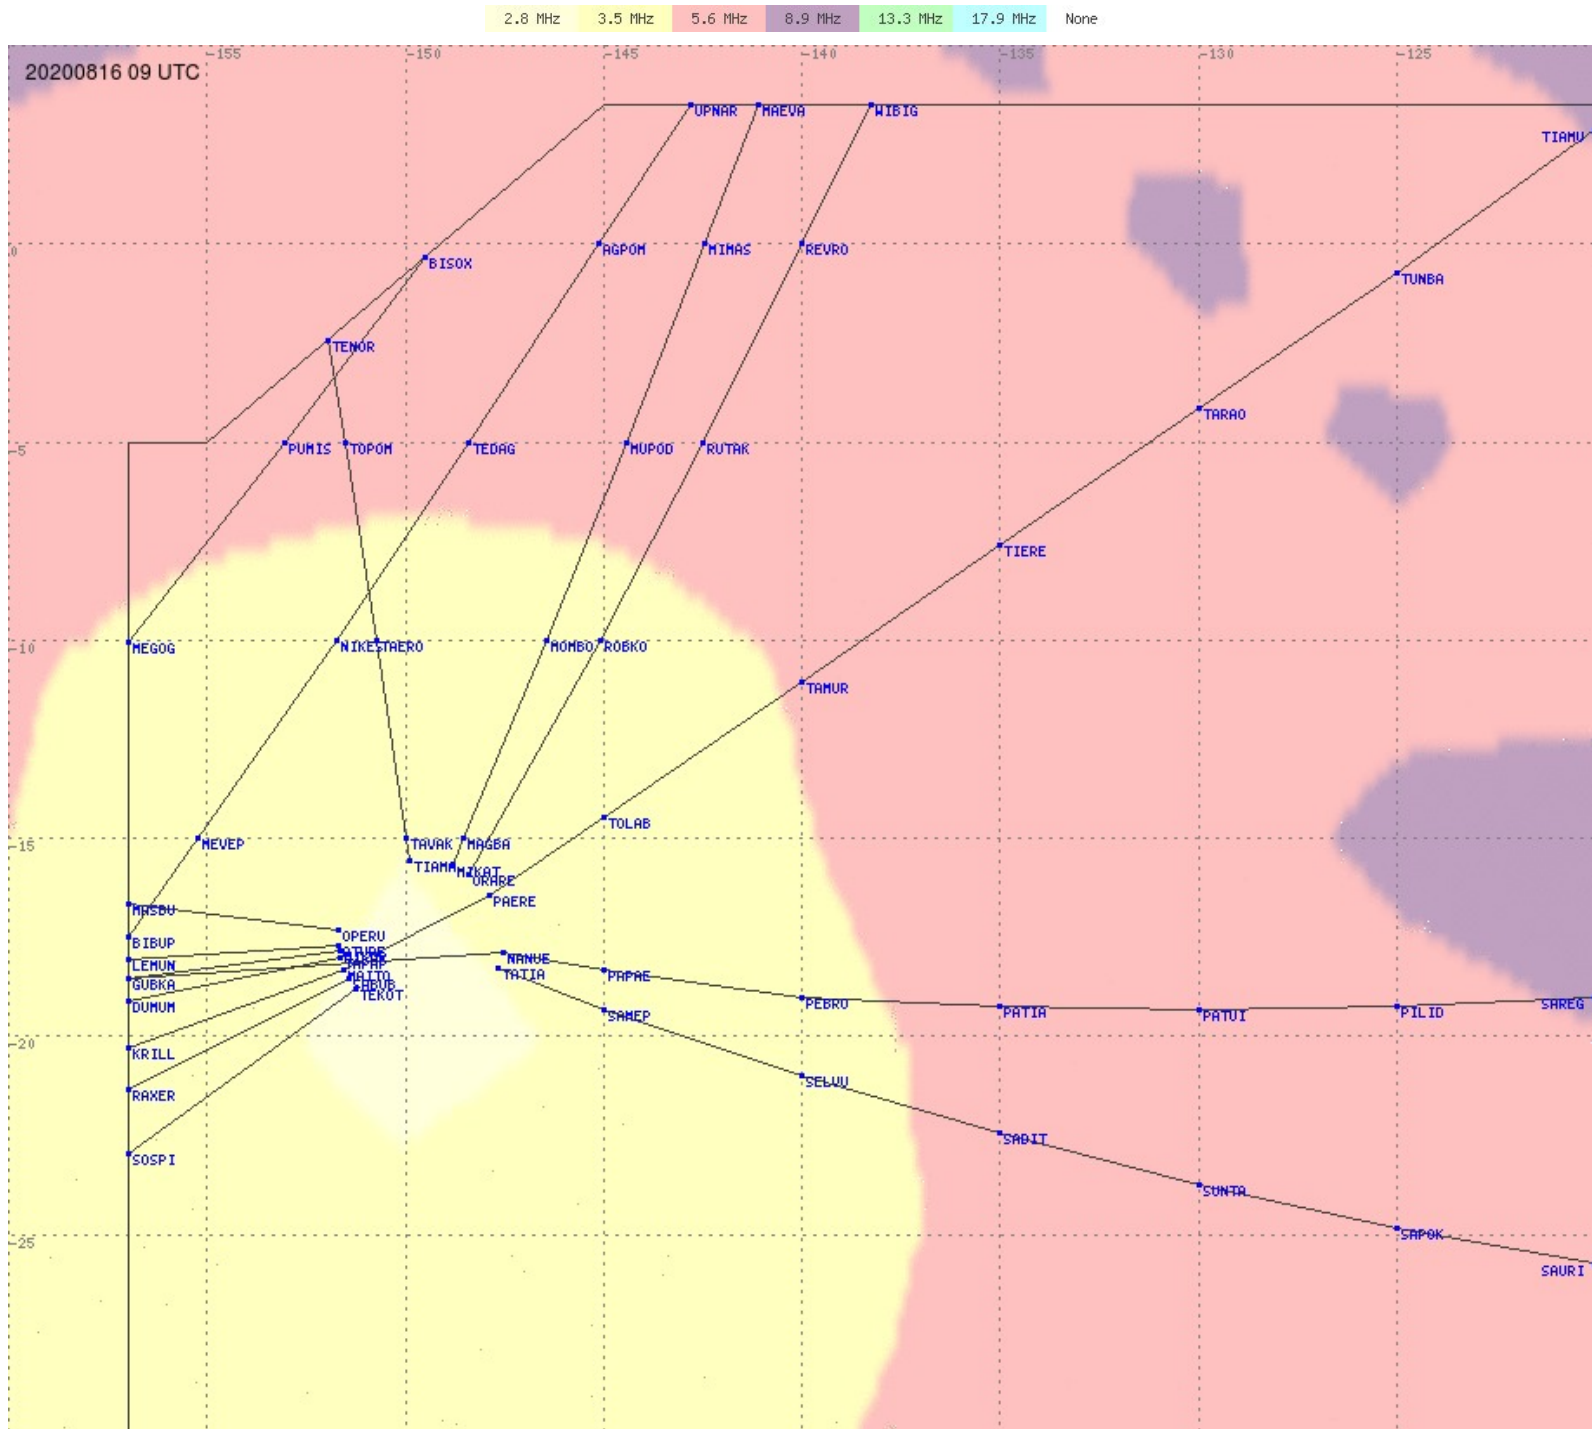

Tahiti FIR - HF Propag - 20200816

2.8 MHz 3.5 MHz 5.6 MHz 8.9 MHz 13.3 MHz 17.9 MHz None

Tahiti FIR - HF Propag - 20200816

2.8 MHz
3.5 MHz
5.6 MHz
8.9 MHz
13.3 MHz
17.9 MHz
None

Tahiti FIR - HF Propag - 20200816

Tahiti FIR - HF Propag - 20200816

Tahiti FIR - HF Propag - 20200816

Tahiti FIR - HF Propag - 20200816

Tahiti FIR - HF Propag - 20200816

Tahiti FIR - HF Propag - 20200816

Tahiti FIR - HF Propag - 20200816

Tahiti FIR - HF Propag - 20200816

2.8 MHz
3.5 MHz
5.6 MHz
8.9 MHz
13.3 MHz
17.9 MHz
None

Tahiti FIR - HF Propag - 20200816

2.8 MHz
3.5 MHz
5.6 MHz
8.9 MHz
13.3 MHz
17.9 MHz
None

Tahiti FIR - HF Propag - 20200816

2.8 MHz
3.5 MHz
5.6 MHz
8.9 MHz
13.3 MHz
17.9 MHz
None