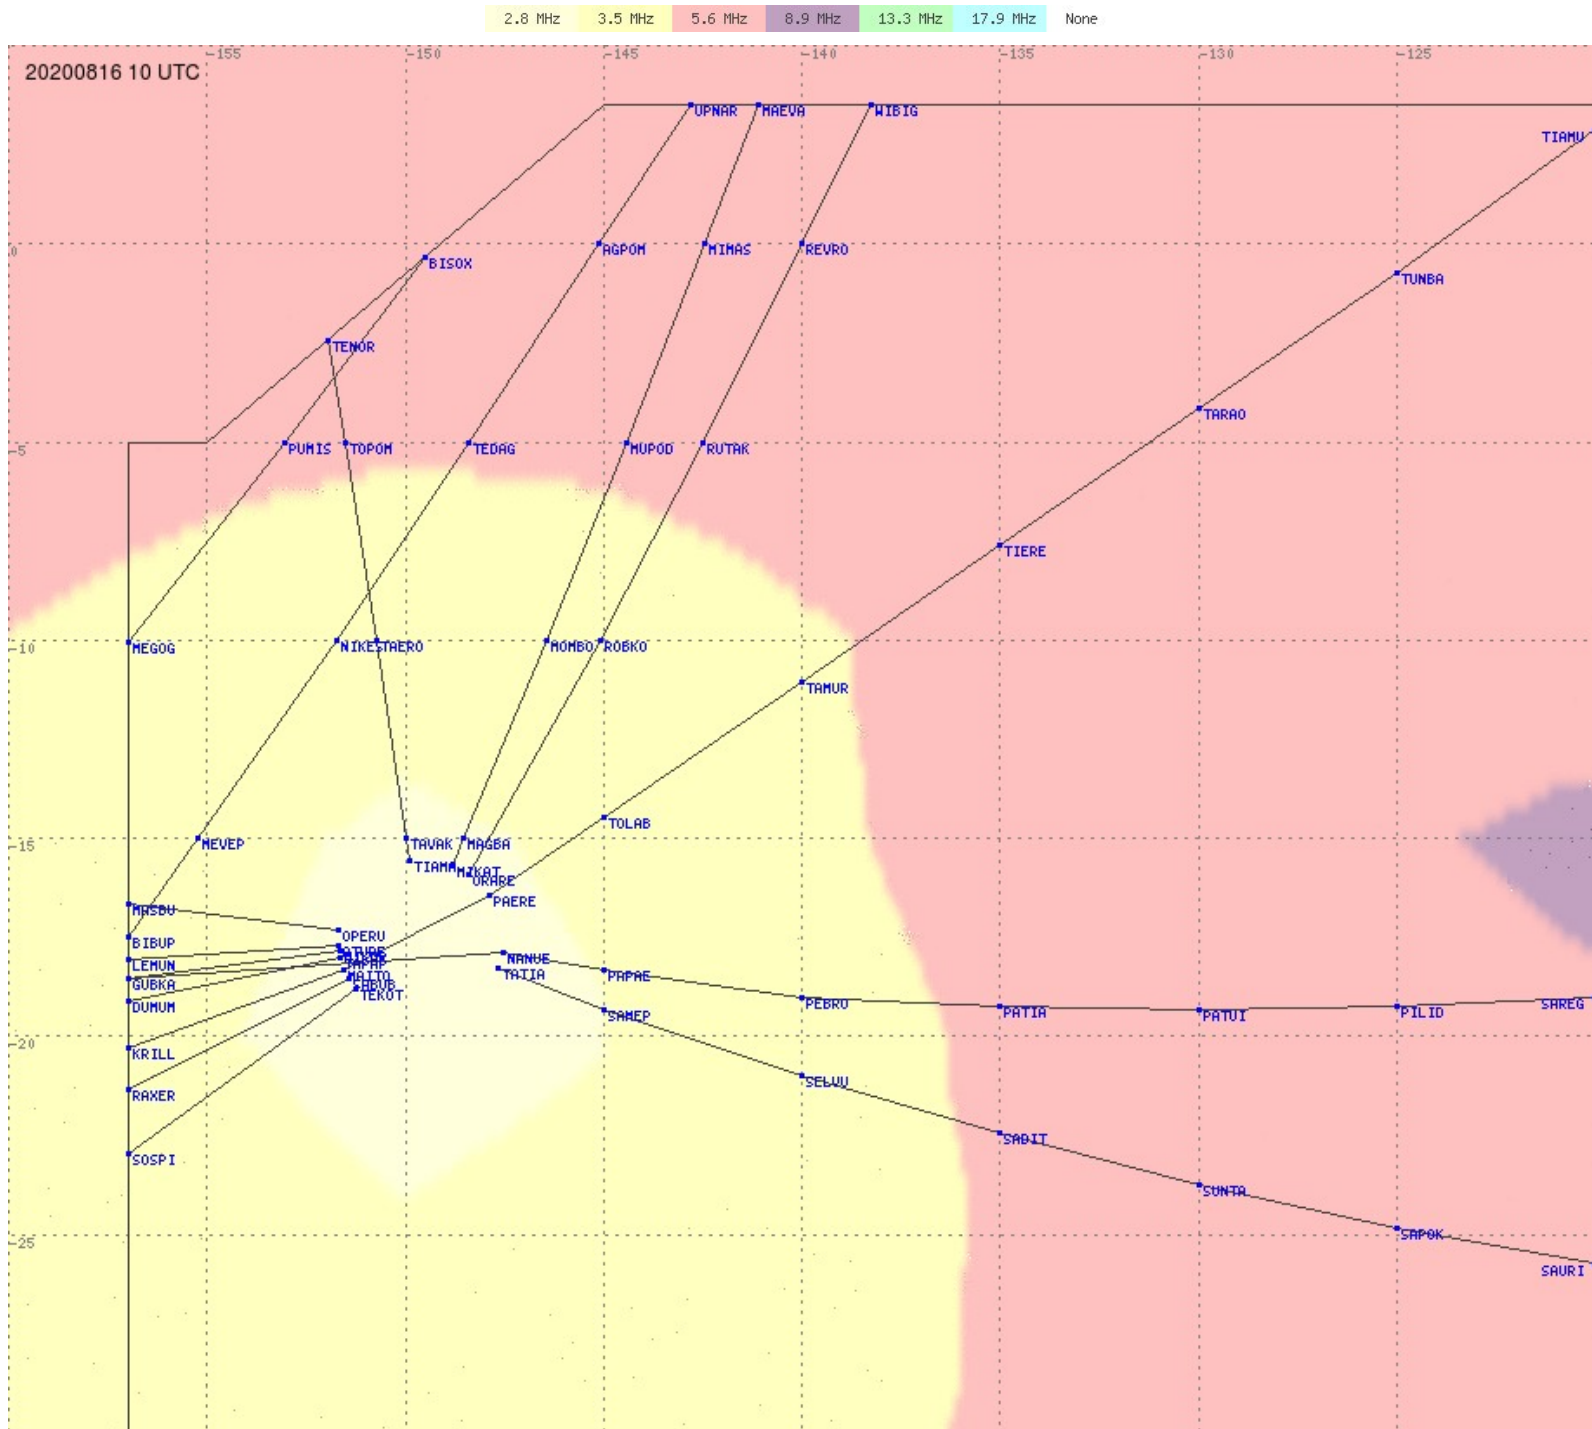

Tahiti FIR - HF Propag - 20200816

2.8 MHz 3.5 MHz 5.6 MHz 8.9 MHz 13.3 MHz 17.9 MHz None

Tahiti FIR - HF Propag - 20200816

2.8 MHz
3.5 MHz
5.6 MHz
8.9 MHz
13.3 MHz
17.9 MHz
None

Tahiti FIR - HF Propag - 20200816

Tahiti FIR - HF Propag - 20200816

Tahiti FIR - HF Propag - 20200816

Tahiti FIR - HF Propag - 20200816

Tahiti FIR - HF Propag - 20200816

Tahiti FIR - HF Propag - 20200816

Tahiti FIR - HF Propag - 20200816

Tahiti FIR - HF Propag - 20200816

2.8 MHz
3.5 MHz
5.6 MHz
8.9 MHz
13.3 MHz
17.9 MHz
None

Tahiti FIR - HF Propag - 20200816

2.8 MHz
3.5 MHz
5.6 MHz
8.9 MHz
13.3 MHz
17.9 MHz
None

Tahiti FIR - HF Propag - 20200816

2.8 MHz
3.5 MHz
5.6 MHz
8.9 MHz
13.3 MHz
17.9 MHz
None