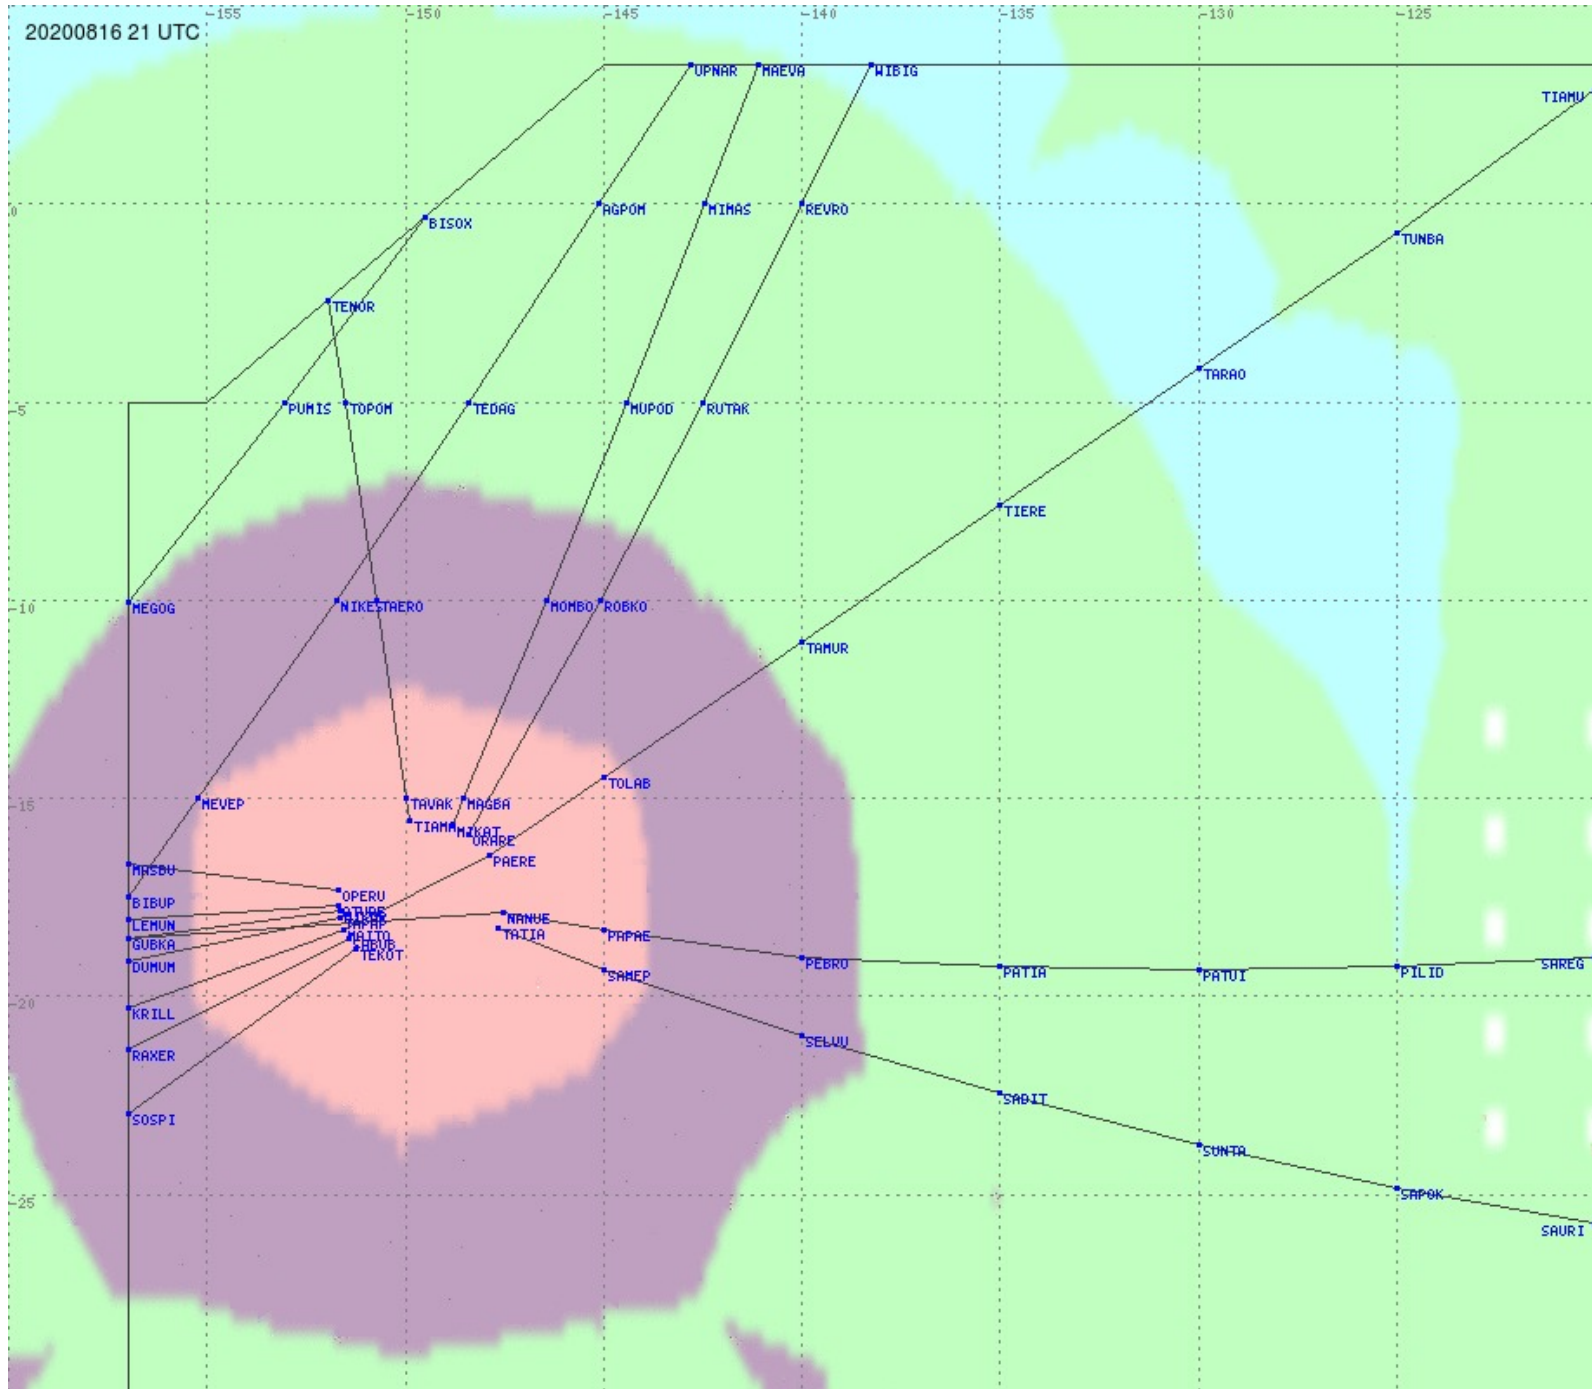

Tahiti FIR - HF Propag - 20200816

2.8 MHz 3.5 MHz 5.6 MHz 8.9 MHz 13.3 MHz 17.9 MHz None