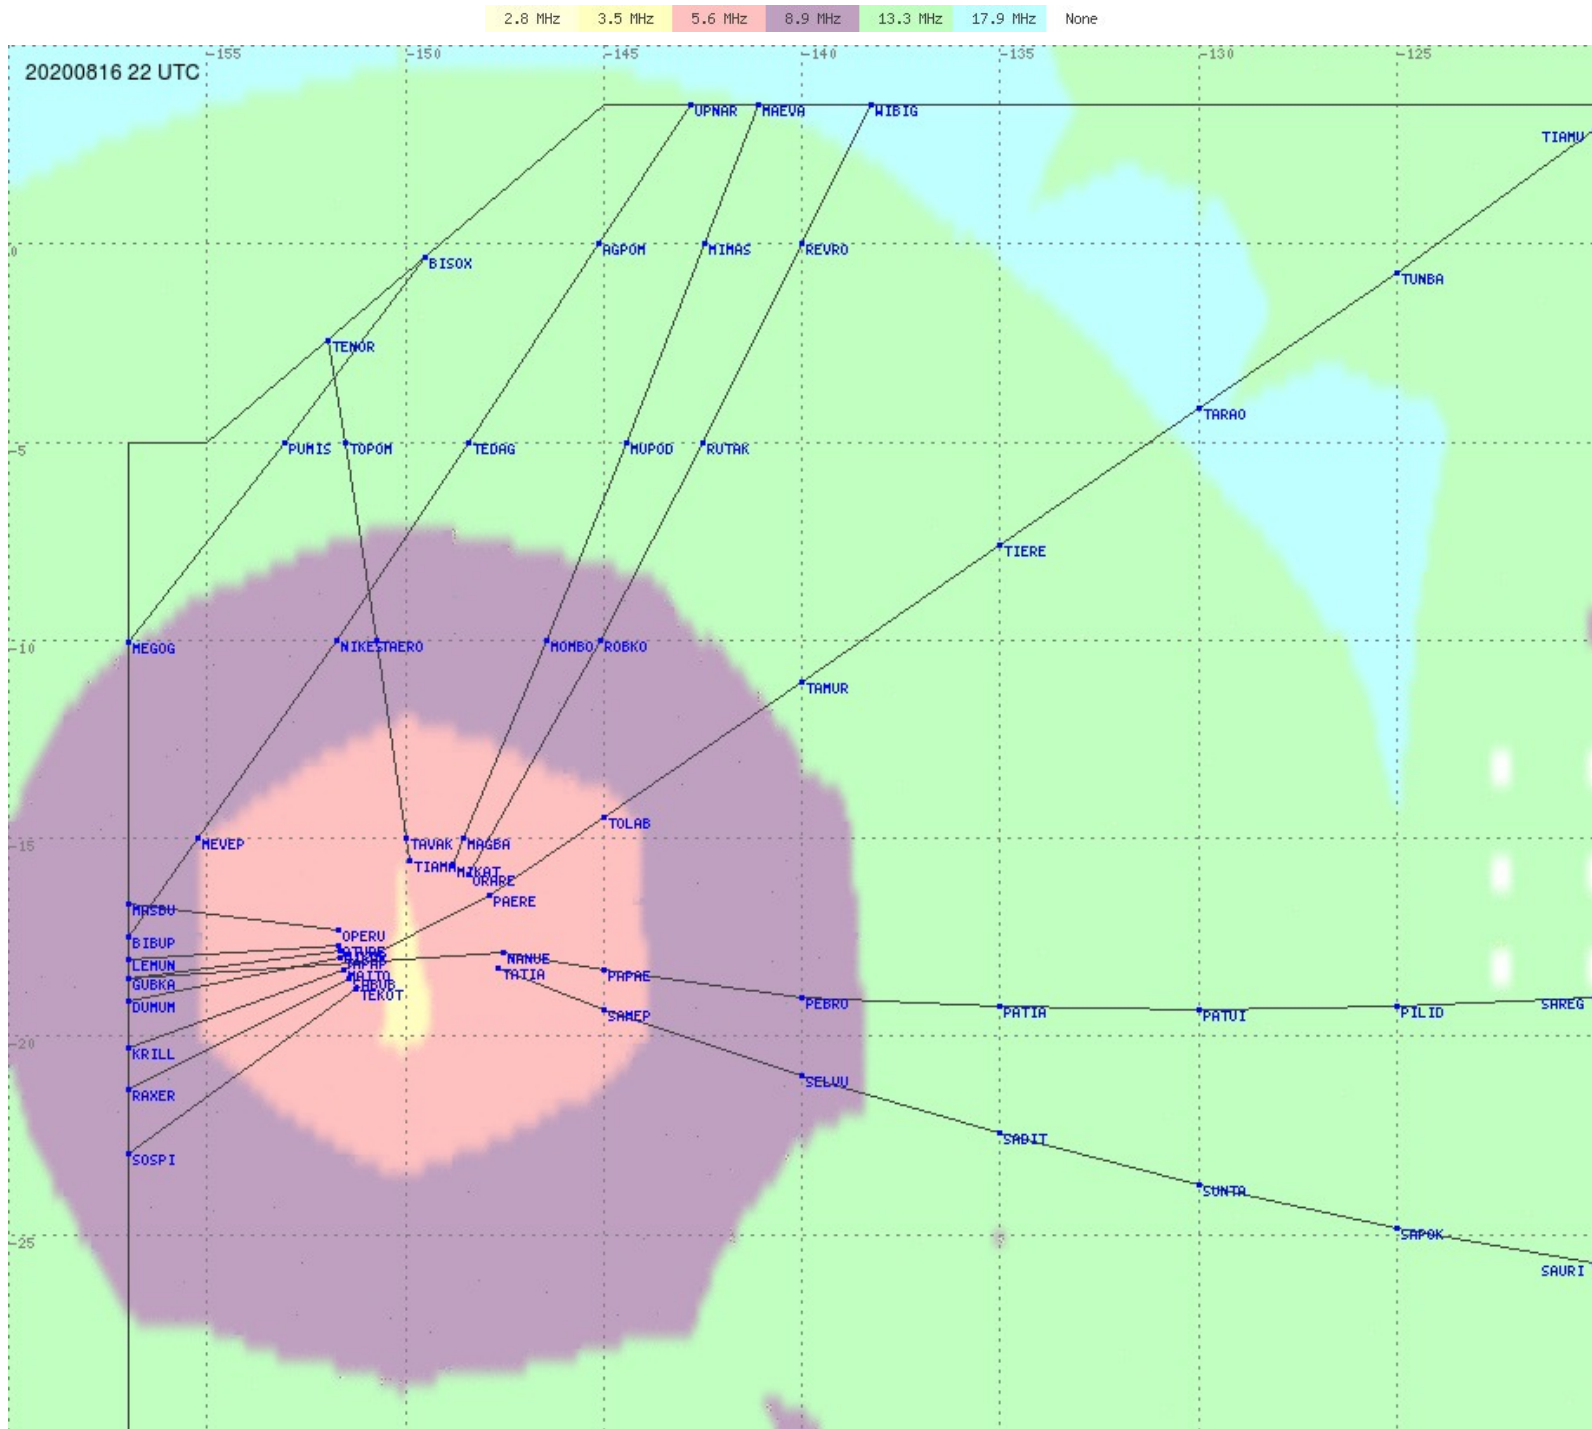

Tahiti FIR - HF Propag - 20200816