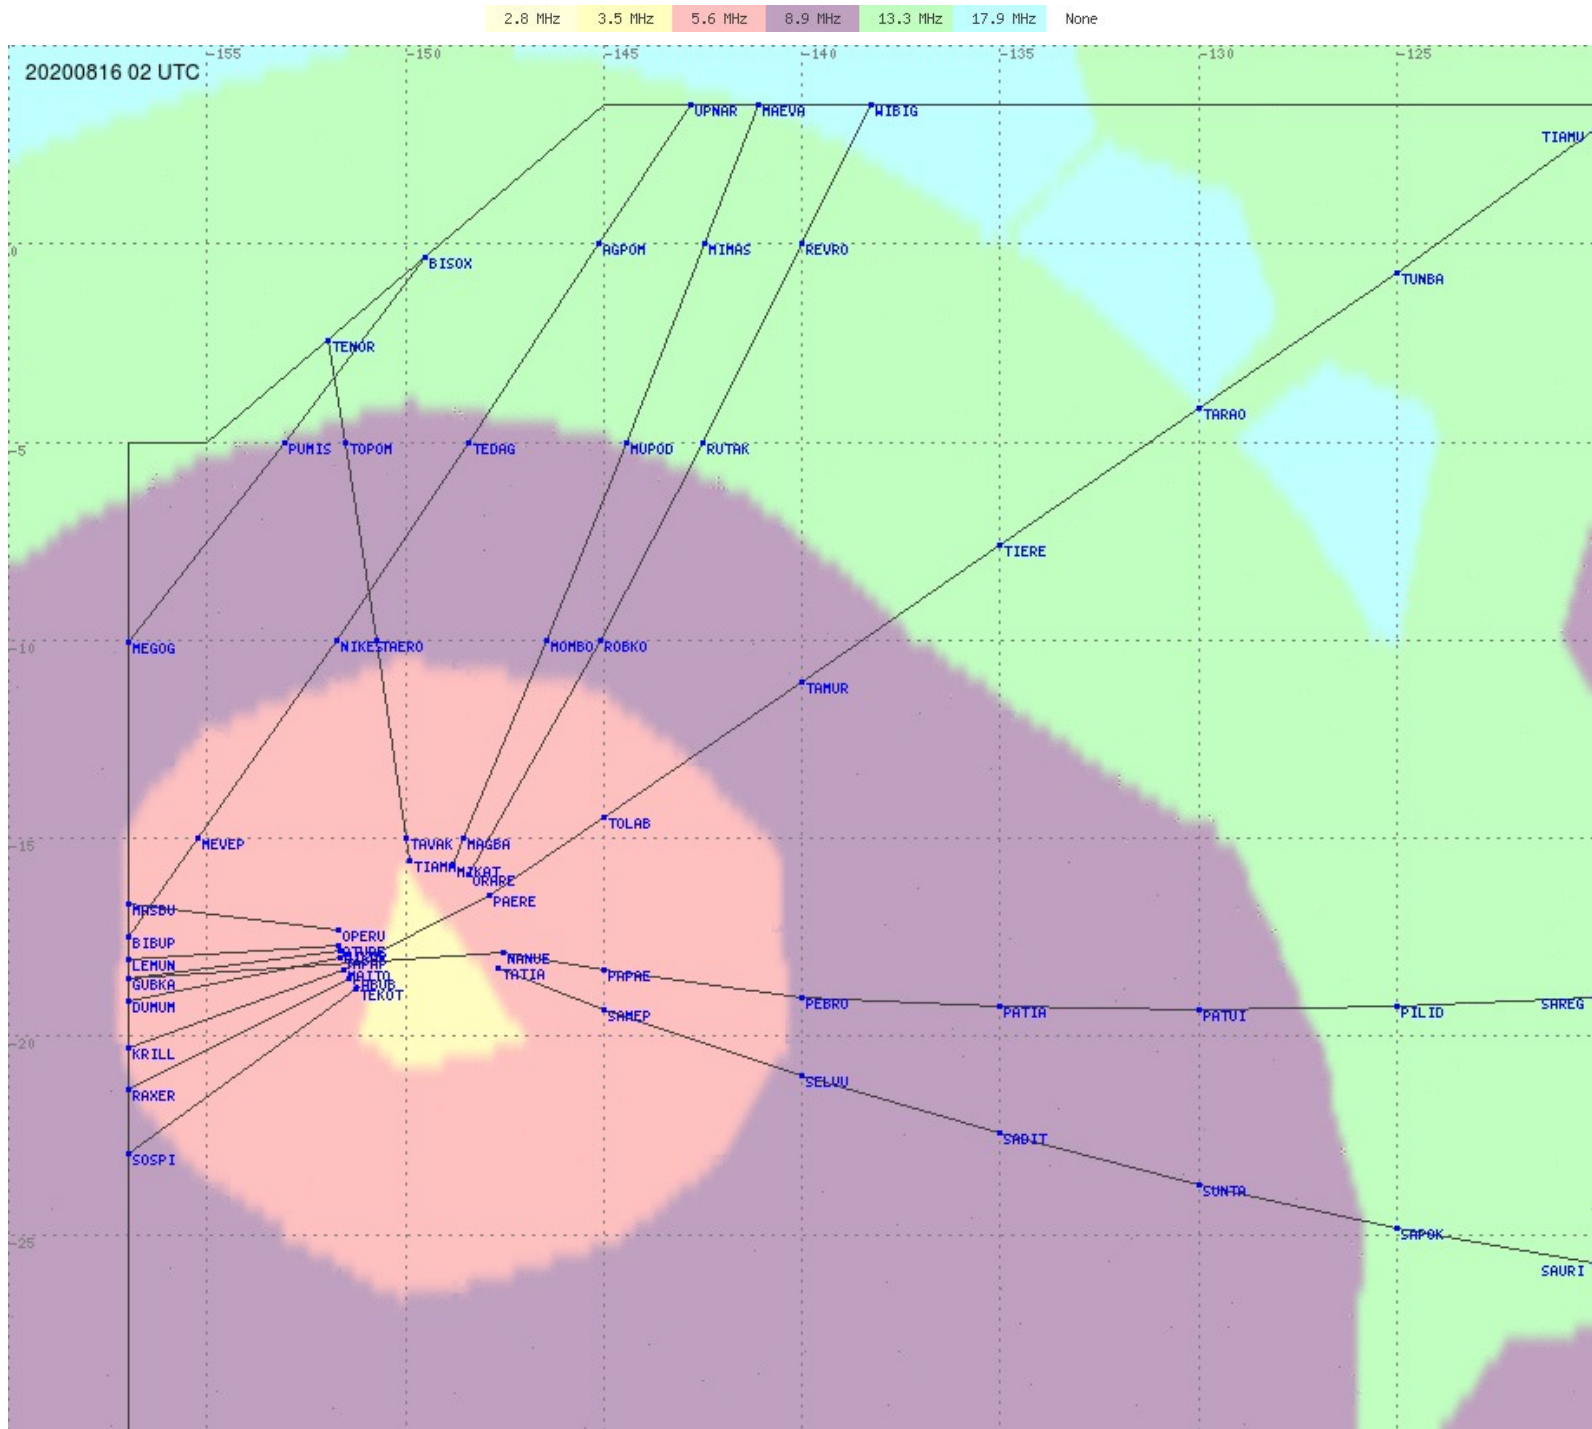

Tahiti FIR - HF Propag - 20200816

2.8 MHz 3.5 MHz 5.6 MHz 8.9 MHz 13.3 MHz 17.9 MHz None

Tahiti FIR - HF Propag - 20200816

2.8 MHz
3.5 MHz
5.6 MHz
8.9 MHz
13.3 MHz
17.9 MHz
None

Tahiti FIR - HF Propag - 20200816