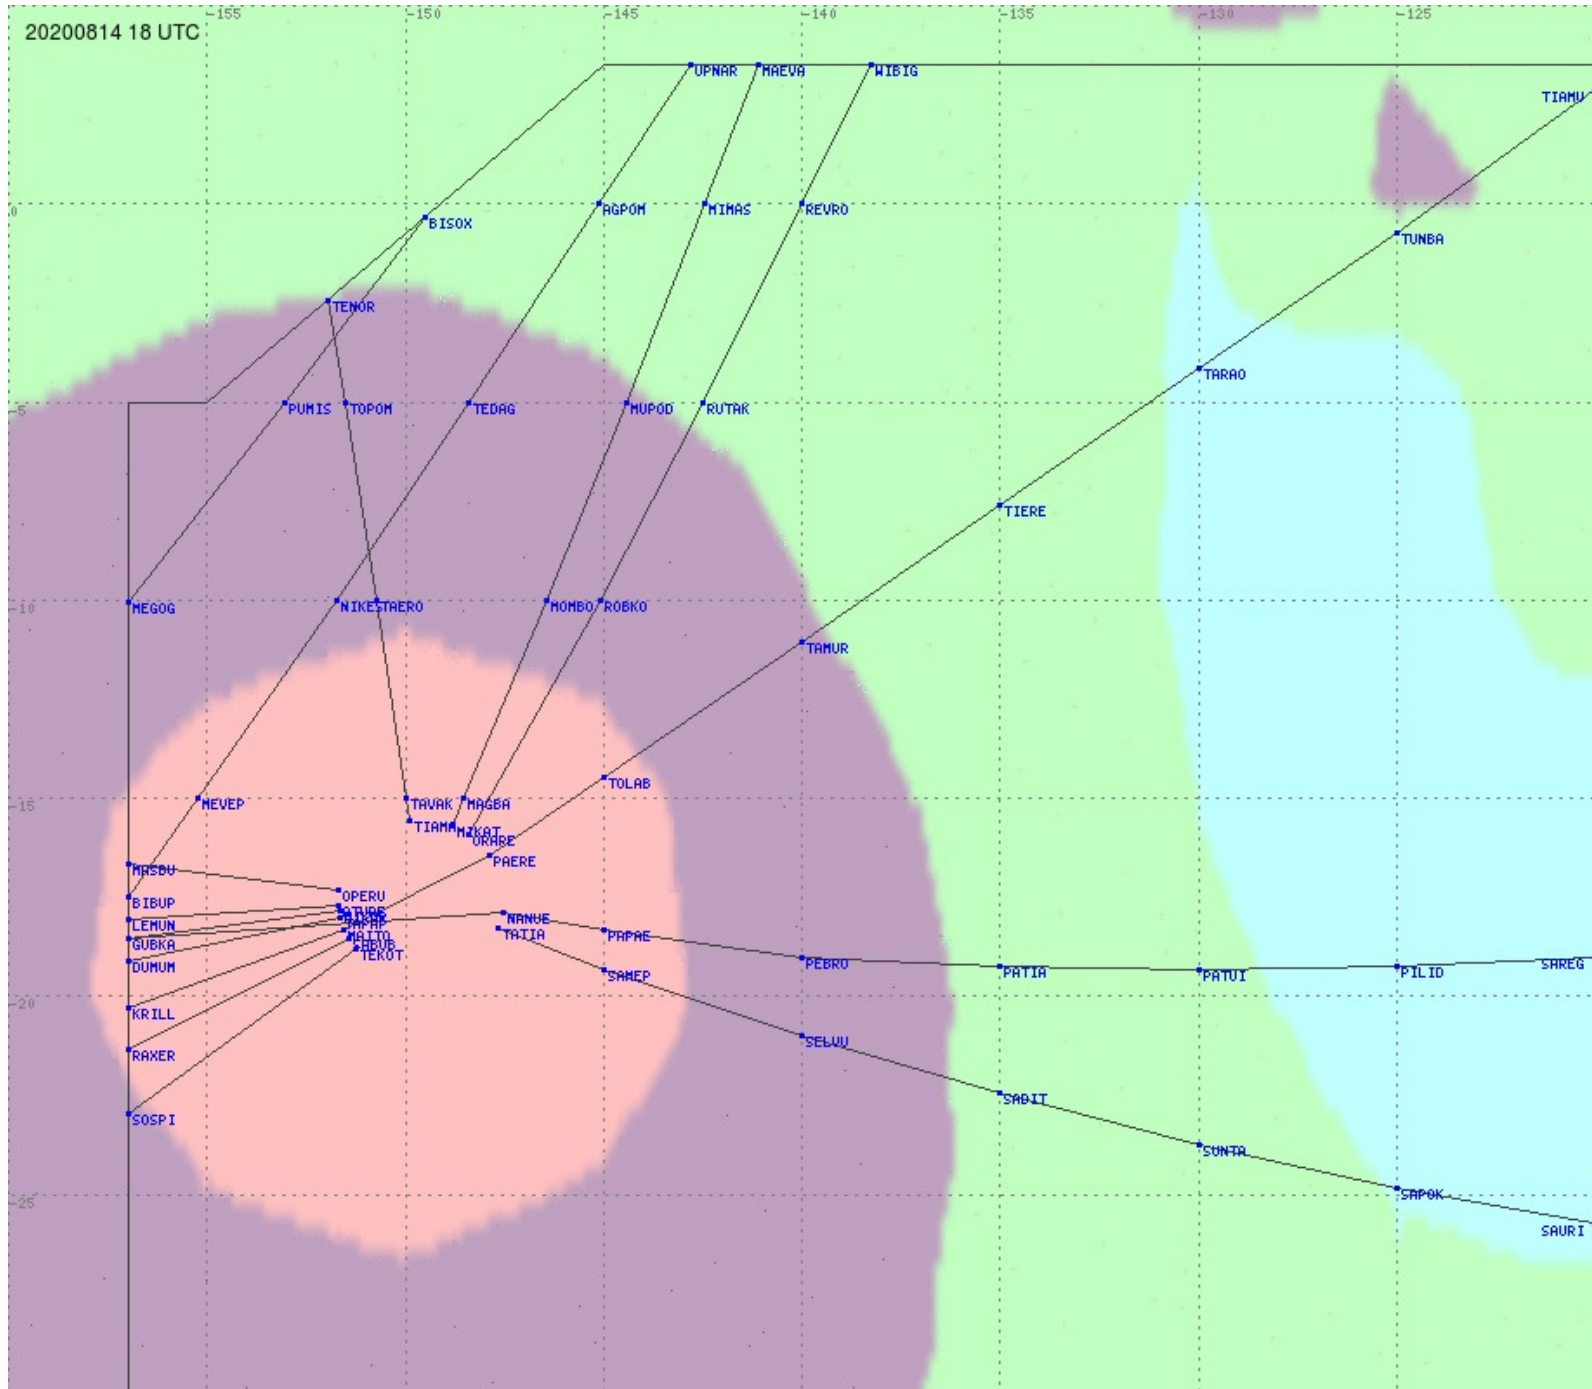

Tahiti FIR - HF Propag - 20200814

2.8 MHz 3.5 MHz 5.6 MHz 8.9 MHz 13.3 MHz 17.9 MHz None