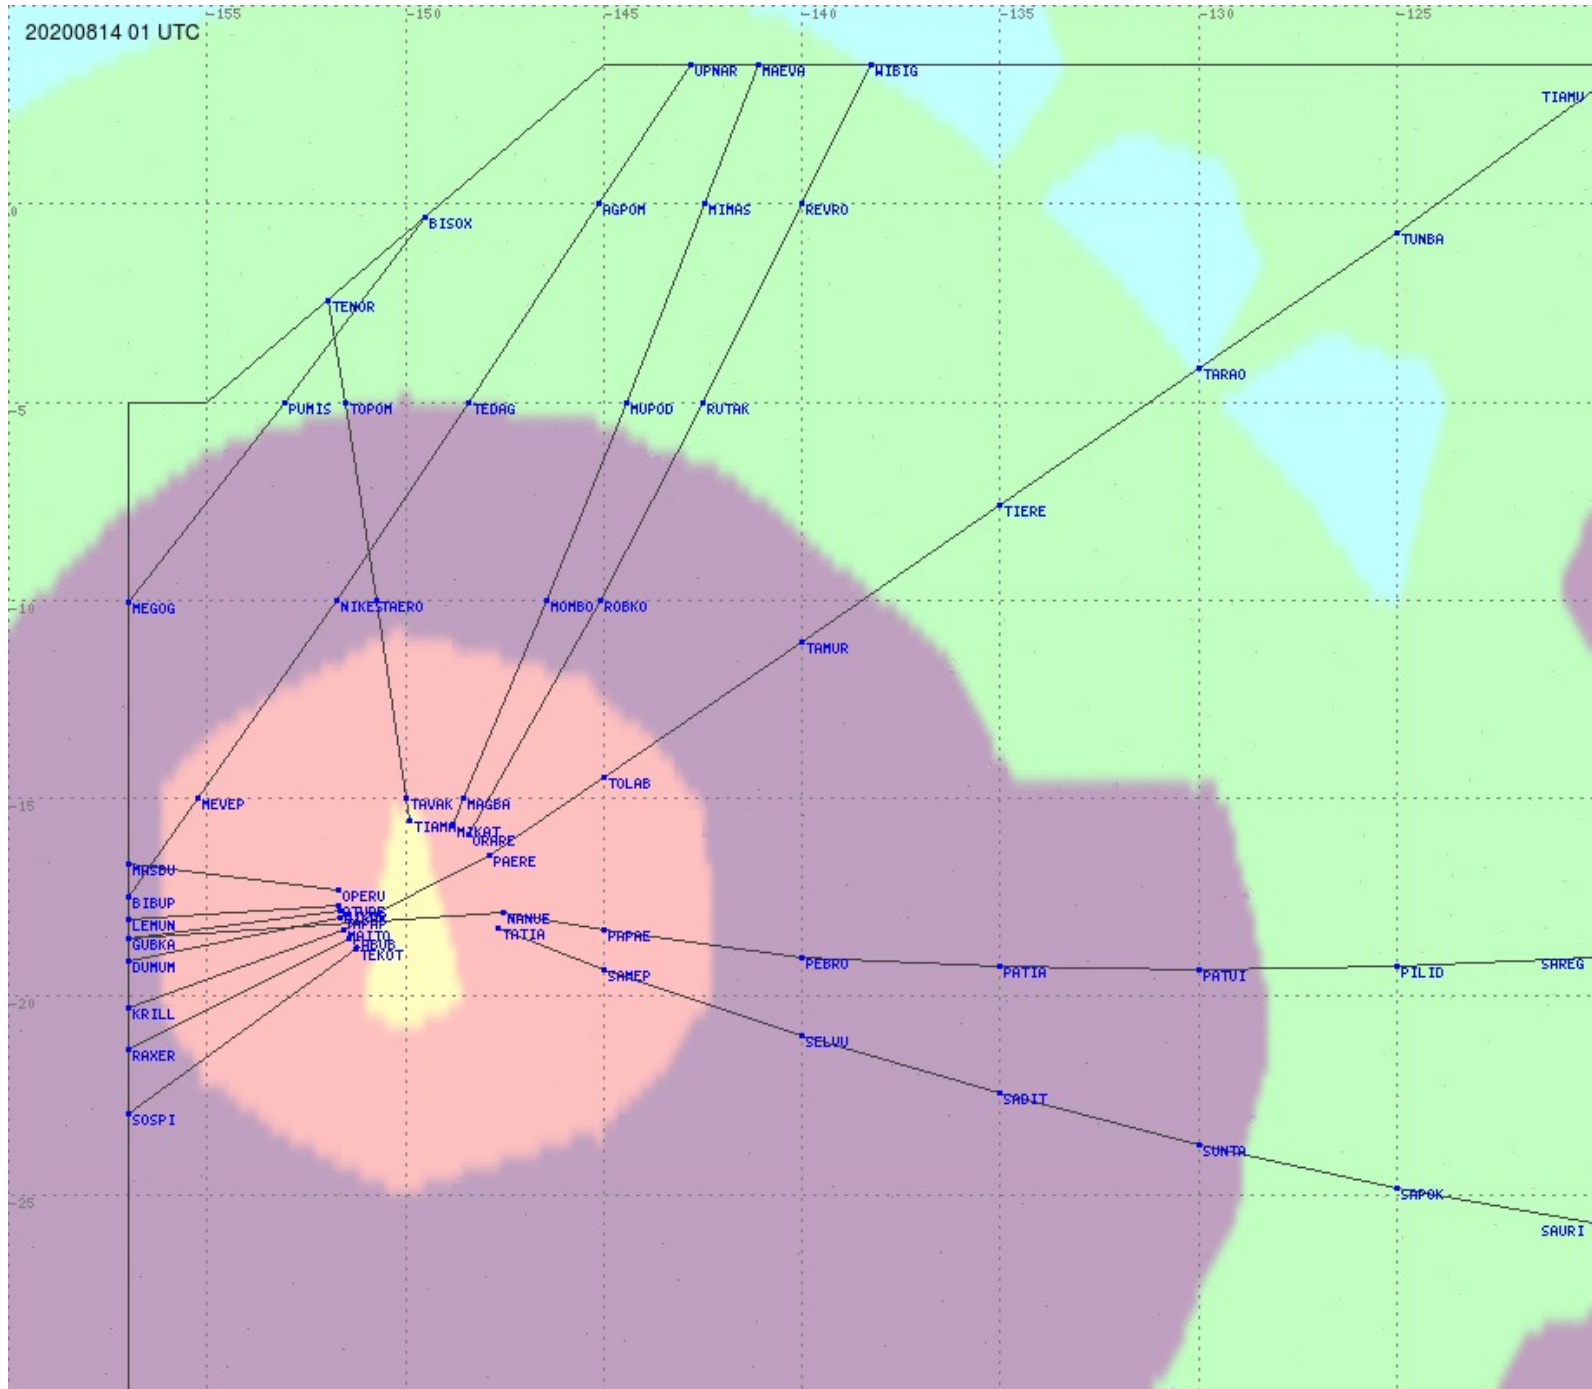

Tahiti FIR - HF Propag - 20200814

2.8 MHz 3.5 MHz 5.6 MHz 8.9 MHz 13.3 MHz 17.9 MHz None