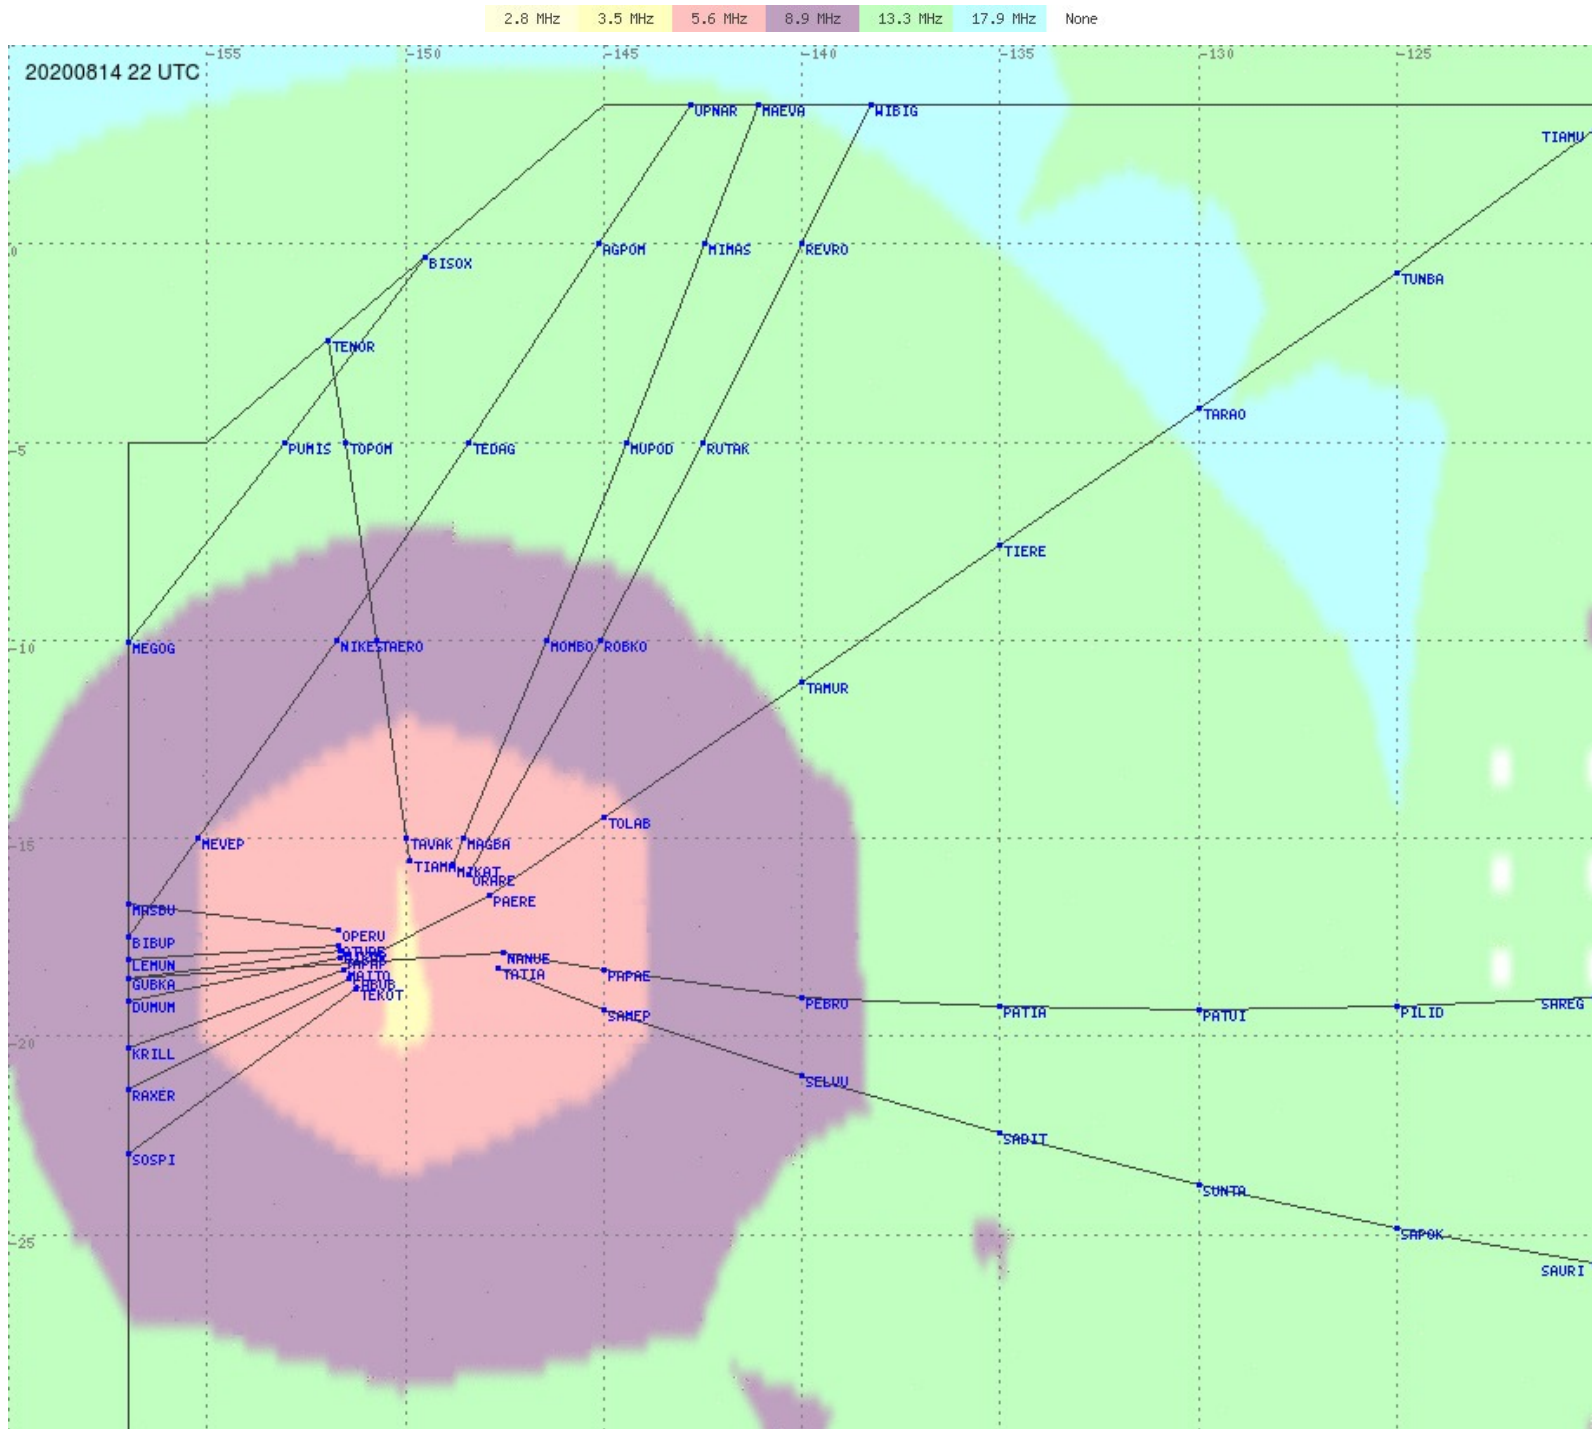

Tahiti FIR - HF Propag - 20200814

Tahiti FIR - HF Propag - 20200814

2.8 MHz 3.5 MHz 5.6 MHz 8.9 MHz 13.3 MHz 17.9 MHz None

Tahiti FIR - HF Propag - 20200814

Tahiti FIR - HF Propag - 20200814

Tahiti FIR - HF Propag - 20200814

Tahiti FIR - HF Propag - 20200814

Tahiti FIR - HF Propag - 20200814

2.8 MHz 3.5 MHz 5.6 MHz 8.9 MHz 13.3 MHz 17.9 MHz None

Tahiti FIR - HF Propag - 20200814

2.8 MHz 3.5 MHz 5.6 MHz 8.9 MHz 13.3 MHz 17.9 MHz None

Tahiti FIR - HF Propag - 20200814

2.8 MHz 3.5 MHz 5.6 MHz 8.9 MHz 13.3 MHz 17.9 MHz None

Tahiti FIR - HF Propag - 20200814

2.8 MHz
3.5 MHz
5.6 MHz
8.9 MHz
13.3 MHz
17.9 MHz
None

Tahiti FIR - HF Propag - 20200814

Tahiti FIR - HF Propag - 20200814

2.8 MHz 3.5 MHz 5.6 MHz 8.9 MHz 13.3 MHz 17.9 MHz None