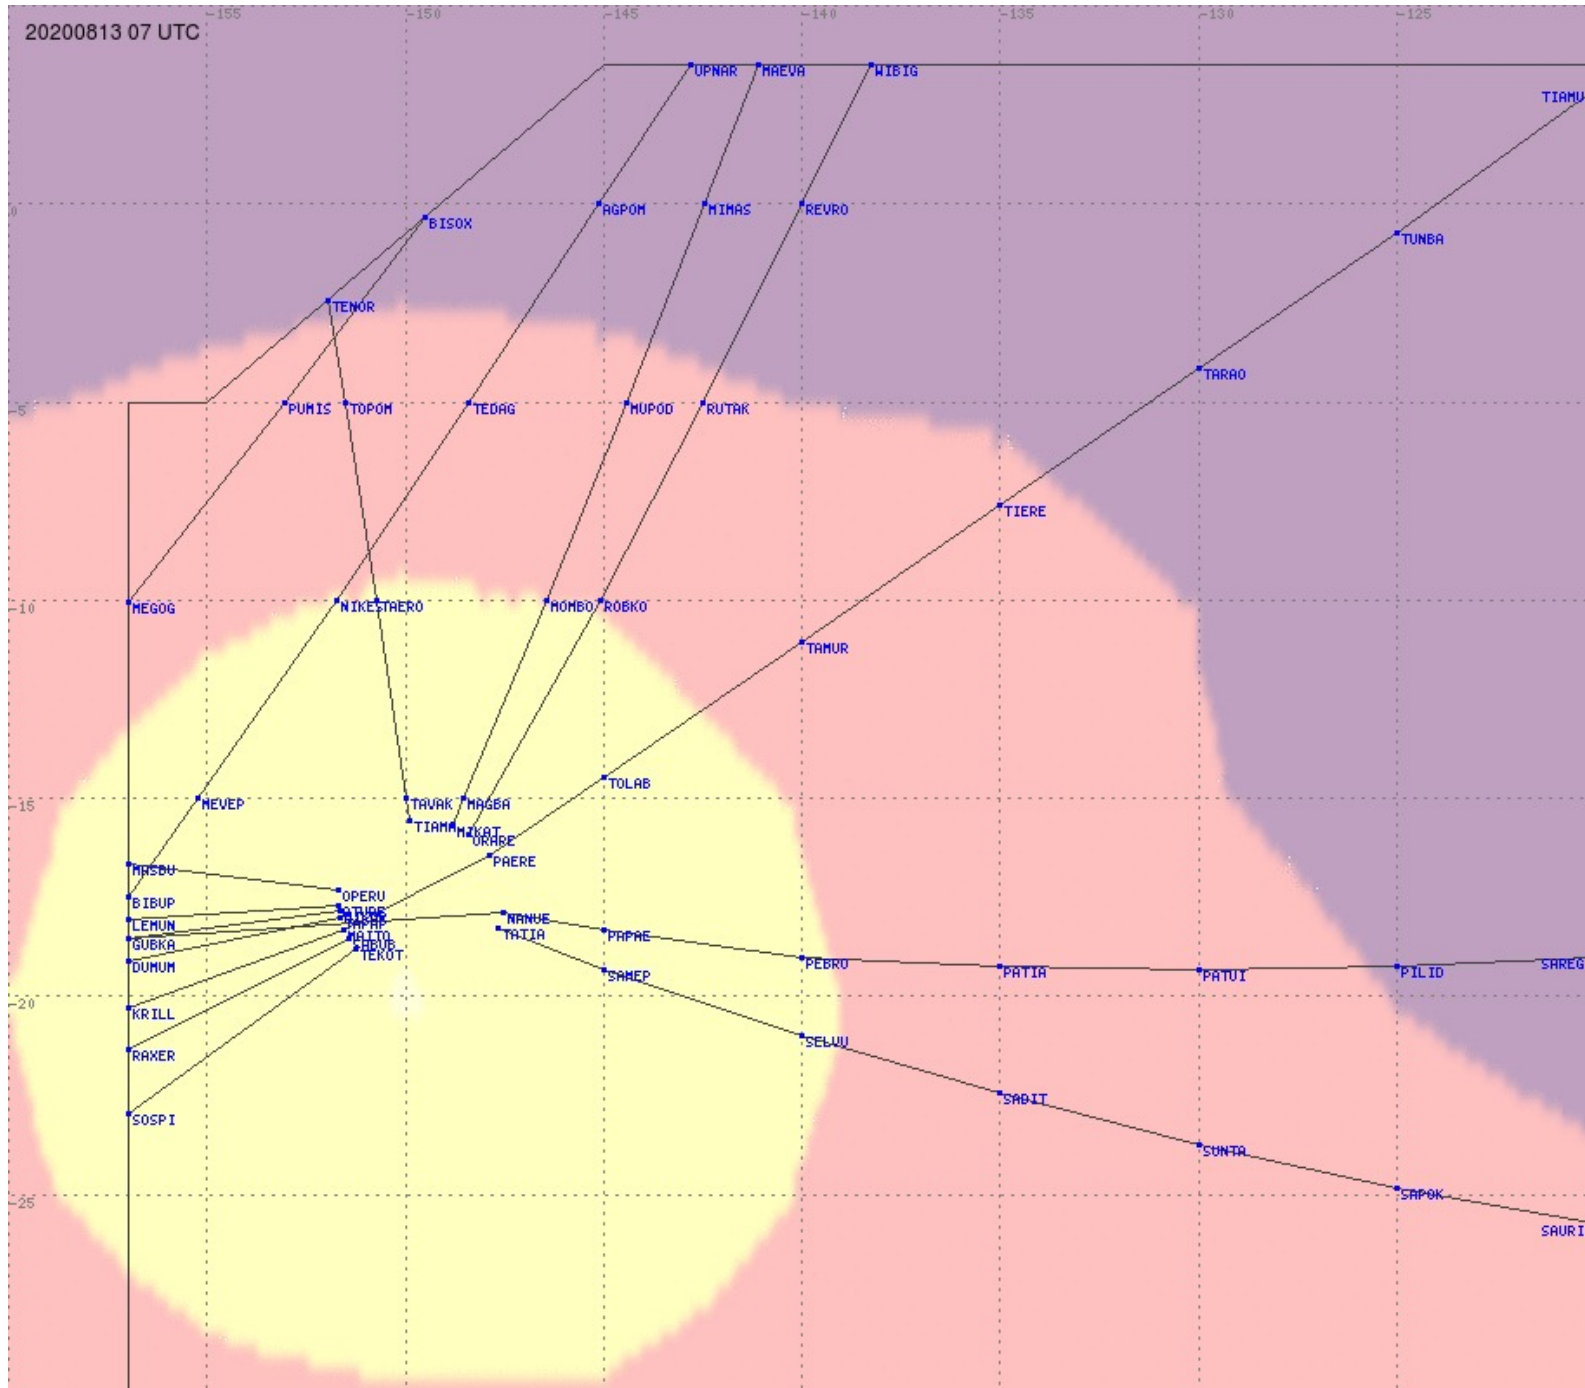

Tahiti FIR - HF Propag - 20200813

2.8 MHz 3.5 MHz 5.6 MHz 8.9 MHz 13.3 MHz 17.9 MHz None

Tahiti FIR - HF Propag - 20200813

Tahiti FIR - HF Propag - 20200813

2.8 MHz 3.5 MHz 5.6 MHz 8.9 MHz 13.3 MHz 17.9 MHz None

Tahiti FIR - HF Propag - 20200813

Tahiti FIR - HF Propag - 20200813

Tahiti FIR - HF Propag - 20200813

Tahiti FIR - HF Propag - 20200813

Tahiti FIR - HF Propag - 20200813

2.8 MHz 3.5 MHz 5.6 MHz 8.9 MHz 13.3 MHz 17.9 MHz None

Tahiti FIR - HF Propag - 20200813

Tahiti FIR - HF Propag - 20200813

2.8 MHz 3.5 MHz 5.6 MHz 8.9 MHz 13.3 MHz 17.9 MHz None

Tahiti FIR - HF Propag - 20200813

2.8 MHz 3.5 MHz 5.6 MHz 8.9 MHz 13.3 MHz 17.9 MHz None