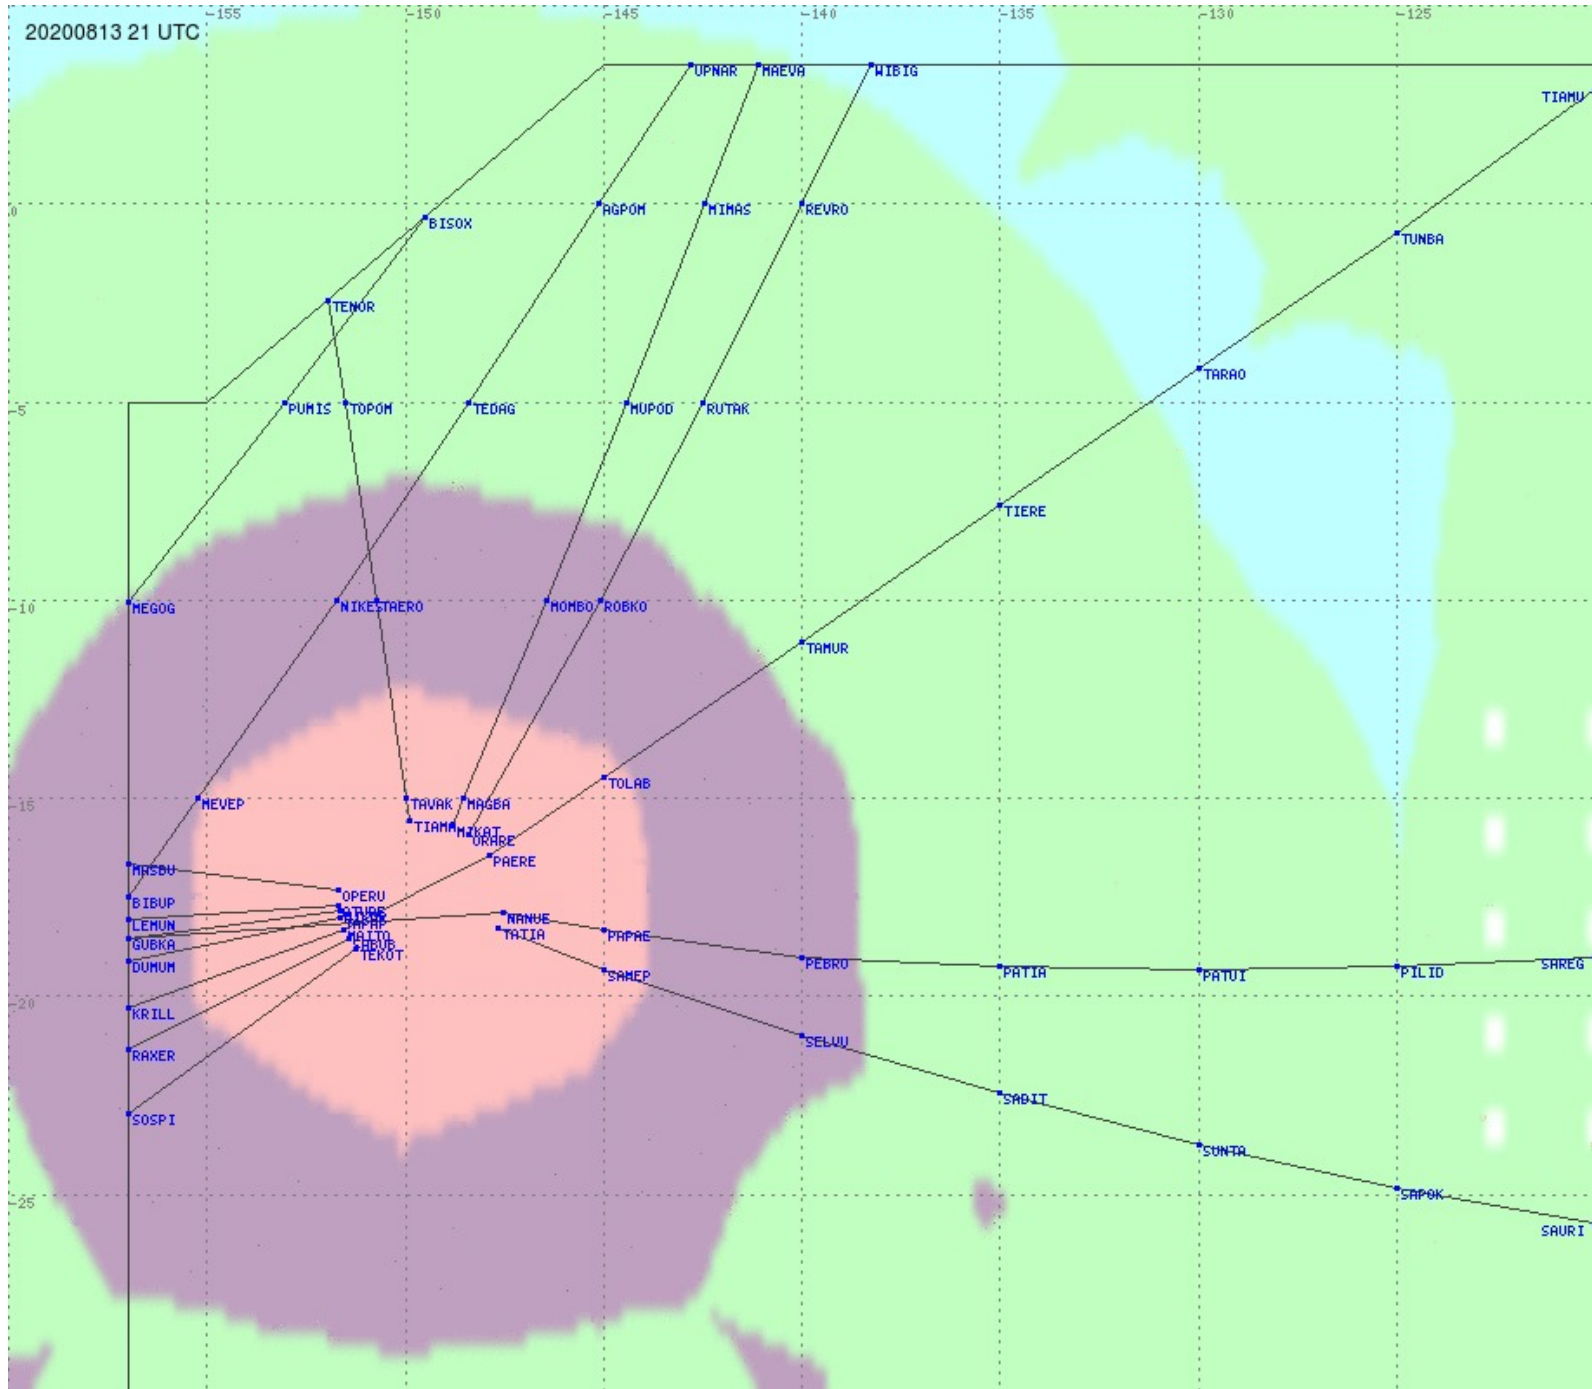

Tahiti FIR - HF Propag - 20200813

2.8 MHz 3.5 MHz 5.6 MHz 8.9 MHz 13.3 MHz 17.9 MHz None

Tahiti FIR - HF Propag - 20200813

Tahiti FIR - HF Propag - 20200813

2.8 MHz 3.5 MHz 5.6 MHz 8.9 MHz 13.3 MHz 17.9 MHz None

Tahiti FIR - HF Propag - 20200813

Tahiti FIR - HF Propag - 20200813

2.8 MHz 3.5 MHz 5.6 MHz 8.9 MHz 13.3 MHz 17.9 MHz None

Tahiti FIR - HF Propag - 20200813

2.8 MHz 3.5 MHz 5.6 MHz 8.9 MHz 13.3 MHz 17.9 MHz None

Tahiti FIR - HF Propag - 20200813

Tahiti FIR - HF Propag - 20200813

Tahiti FIR - HF Propag - 20200813

2.8 MHz 3.5 MHz 5.6 MHz 8.9 MHz 13.3 MHz 17.9 MHz None

Tahiti FIR - HF Propag - 20200813

2.8 MHz
3.5 MHz
5.6 MHz
8.9 MHz
13.3 MHz
17.9 MHz
None

Tahiti FIR - HF Propag - 20200813

Tahiti FIR - HF Propag - 20200813

2.8 MHz 3.5 MHz 5.6 MHz 8.9 MHz 13.3 MHz 17.9 MHz None

Tahiti FIR - HF Propag - 20200813

Tahiti FIR - HF Propag - 20200813

2.8 MHz 3.5 MHz 5.6 MHz 8.9 MHz 13.3 MHz 17.9 MHz None