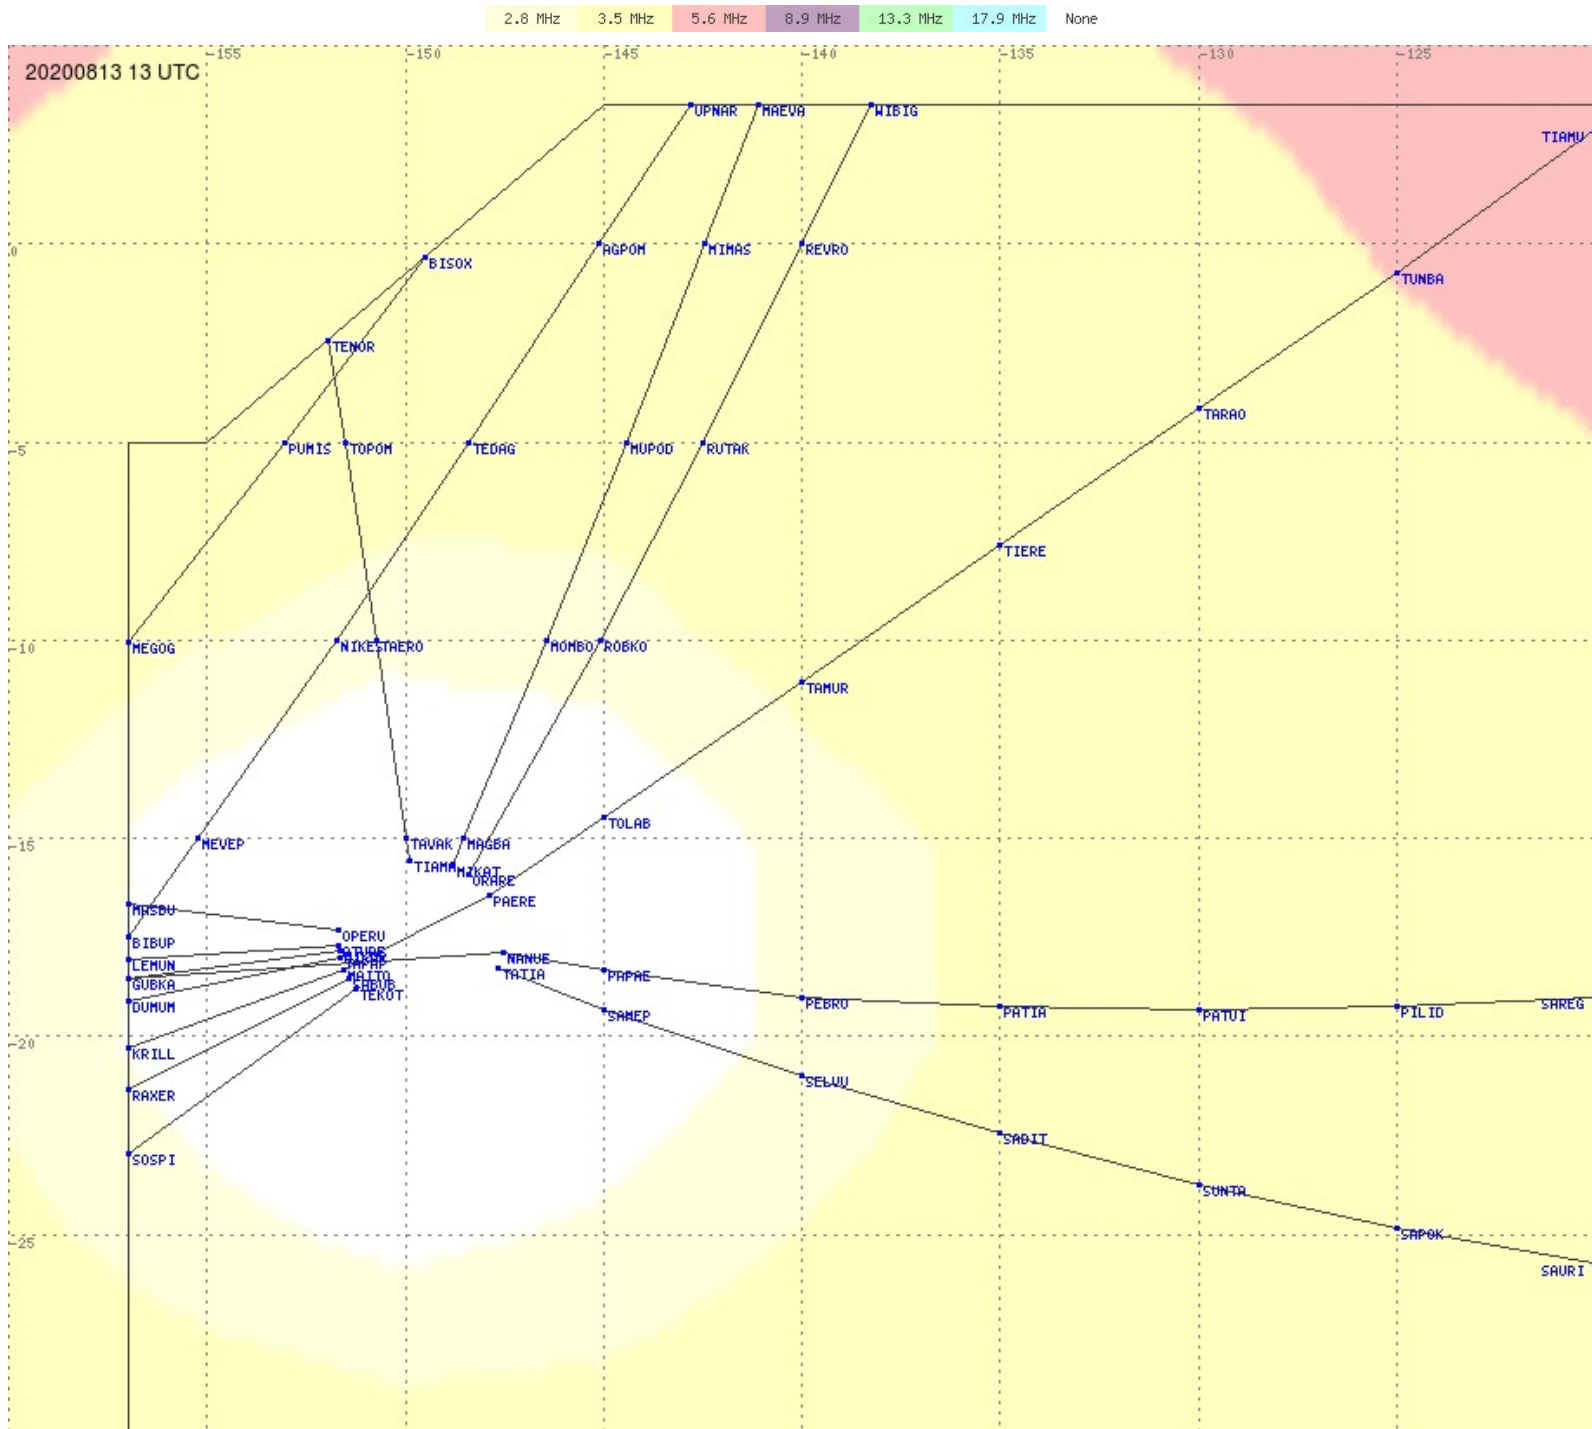

Tahiti FIR - HF Propag - 20200813

2.8 MHz 3.5 MHz 5.6 MHz 8.9 MHz 13.3 MHz 17.9 MHz None

Tahiti FIR - HF Propag - 20200813

Tahiti FIR - HF Propag - 20200813

2.8 MHz 3.5 MHz 5.6 MHz 8.9 MHz 13.3 MHz 17.9 MHz None

Tahiti FIR - HF Propag - 20200813

Tahiti FIR - HF Propag - 20200813

Tahiti FIR - HF Propag - 20200813

Tahiti FIR - HF Propag - 20200813

Tahiti FIR - HF Propag - 20200813

2.8 MHz 3.5 MHz 5.6 MHz 8.9 MHz 13.3 MHz 17.9 MHz None

Tahiti FIR - HF Propag - 20200813

Tahiti FIR - HF Propag - 20200813

2.8 MHz 3.5 MHz 5.6 MHz 8.9 MHz 13.3 MHz 17.9 MHz None

Tahiti FIR - HF Propag - 20200813

2.8 MHz 3.5 MHz 5.6 MHz 8.9 MHz 13.3 MHz 17.9 MHz None