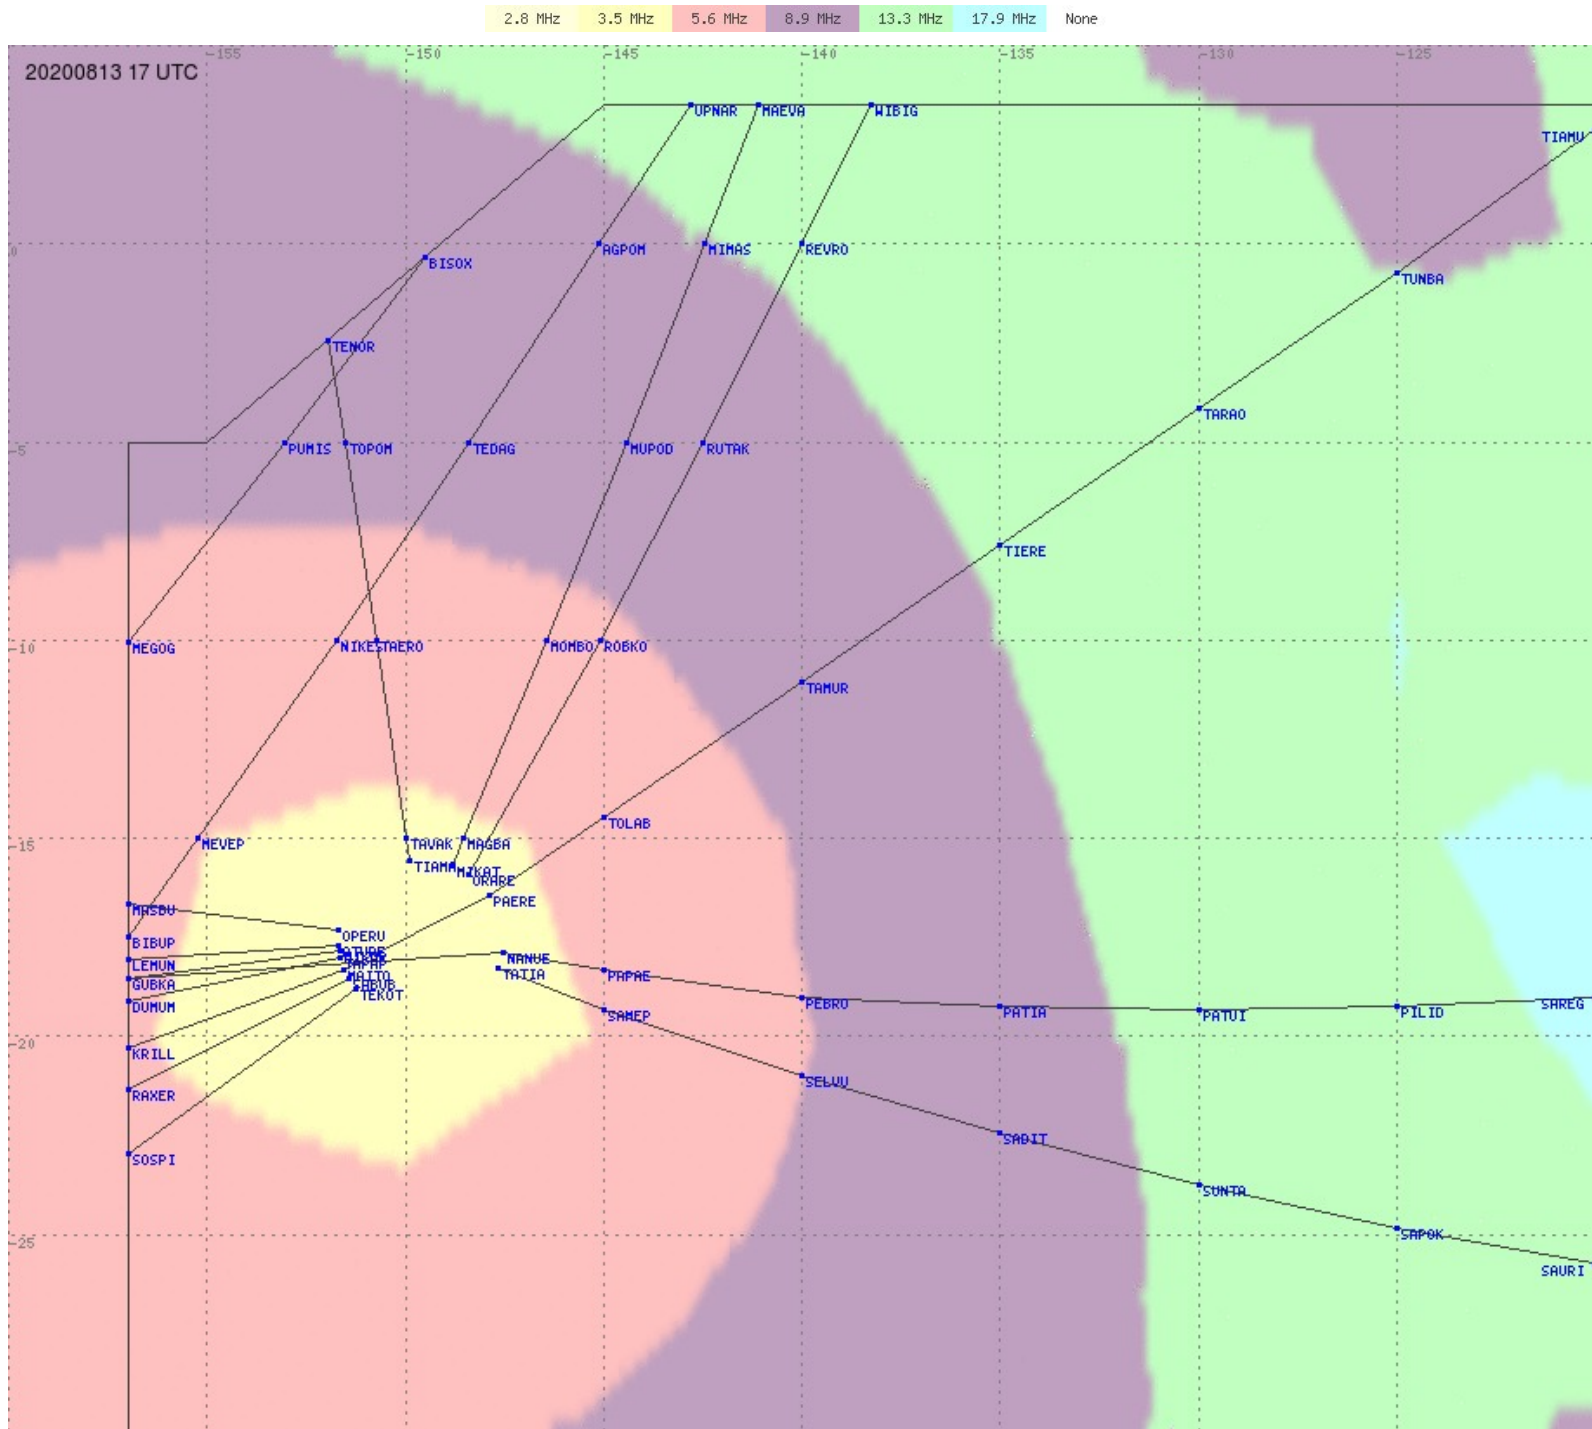

Tahiti FIR - HF Propag - 20200813

Tahiti FIR - HF Propag - 20200813

Tahiti FIR - HF Propag - 20200813

Tahiti FIR - HF Propag - 20200813

Tahiti FIR - HF Propag - 20200813

2.8 MHz 3.5 MHz 5.6 MHz 8.9 MHz 13.3 MHz 17.9 MHz None

Tahiti FIR - HF Propag - 20200813

Tahiti FIR - HF Propag - 20200813

2.8 MHz 3.5 MHz 5.6 MHz 8.9 MHz 13.3 MHz 17.9 MHz None

Tahiti FIR - HF Propag - 20200813

2.8 MHz 3.5 MHz 5.6 MHz 8.9 MHz 13.3 MHz 17.9 MHz None

Tahiti FIR - HF Propag - 20200813

Tahiti FIR - HF Propag - 20200813

Tahiti FIR - HF Propag - 20200813

2.8 MHz 3.5 MHz 5.6 MHz 8.9 MHz 13.3 MHz 17.9 MHz None

Tahiti FIR - HF Propag - 20200813

2.8 MHz
3.5 MHz
5.6 MHz
8.9 MHz
13.3 MHz
17.9 MHz
None