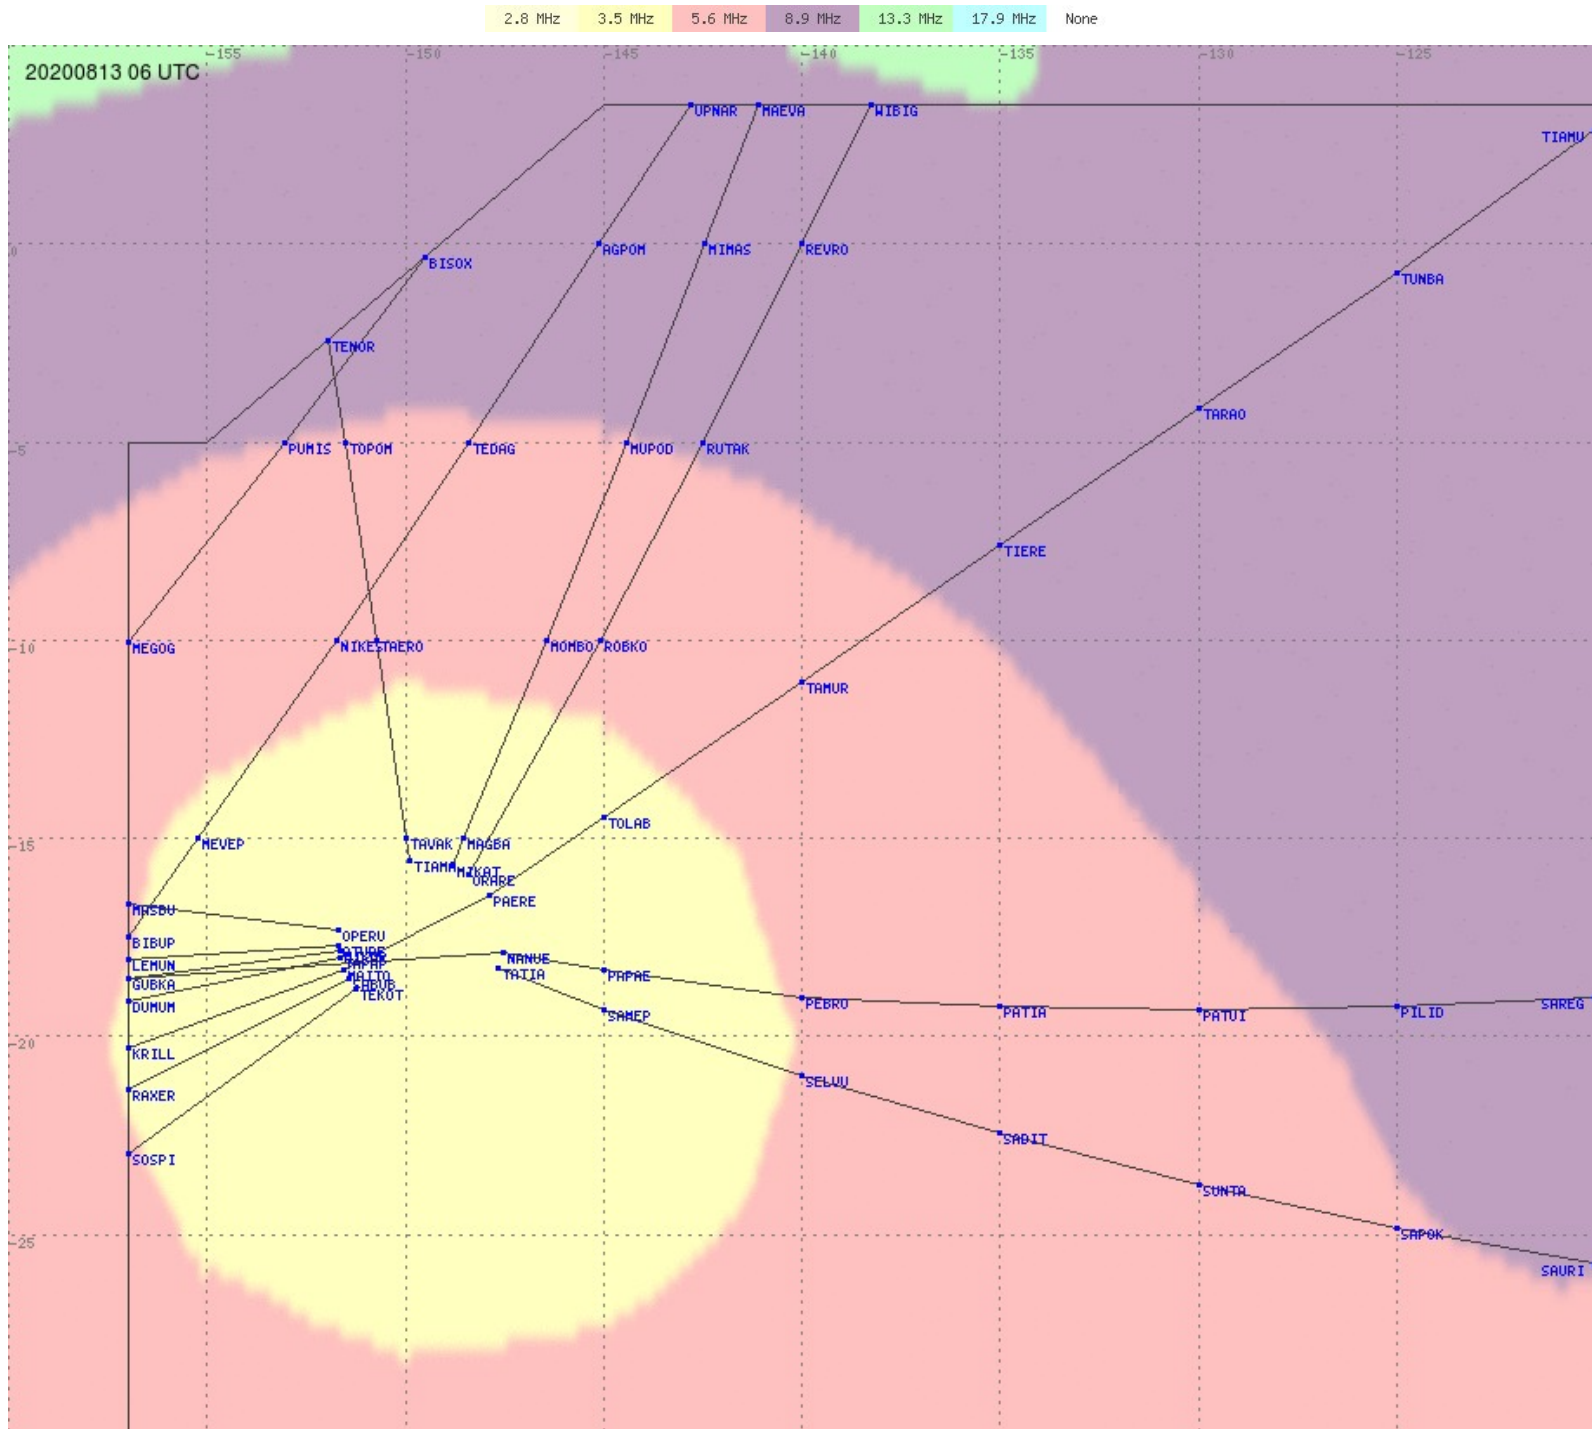

Tahiti FIR - HF Propag - 20200813

2.8 MHz 3.5 MHz 5.6 MHz 8.9 MHz 13.3 MHz 17.9 MHz None

Tahiti FIR - HF Propag - 20200813

Tahiti FIR - HF Propag - 20200813

2.8 MHz 3.5 MHz 5.6 MHz 8.9 MHz 13.3 MHz 17.9 MHz None

Tahiti FIR - HF Propag - 20200813

Tahiti FIR - HF Propag - 20200813

Tahiti FIR - HF Propag - 20200813

Tahiti FIR - HF Propag - 20200813

Tahiti FIR - HF Propag - 20200813

2.8 MHz 3.5 MHz 5.6 MHz 8.9 MHz 13.3 MHz 17.9 MHz None

Tahiti FIR - HF Propag - 20200813

Tahiti FIR - HF Propag - 20200813

2.8 MHz 3.5 MHz 5.6 MHz 8.9 MHz 13.3 MHz 17.9 MHz None

Tahiti FIR - HF Propag - 20200813

2.8 MHz 3.5 MHz 5.6 MHz 8.9 MHz 13.3 MHz 17.9 MHz None