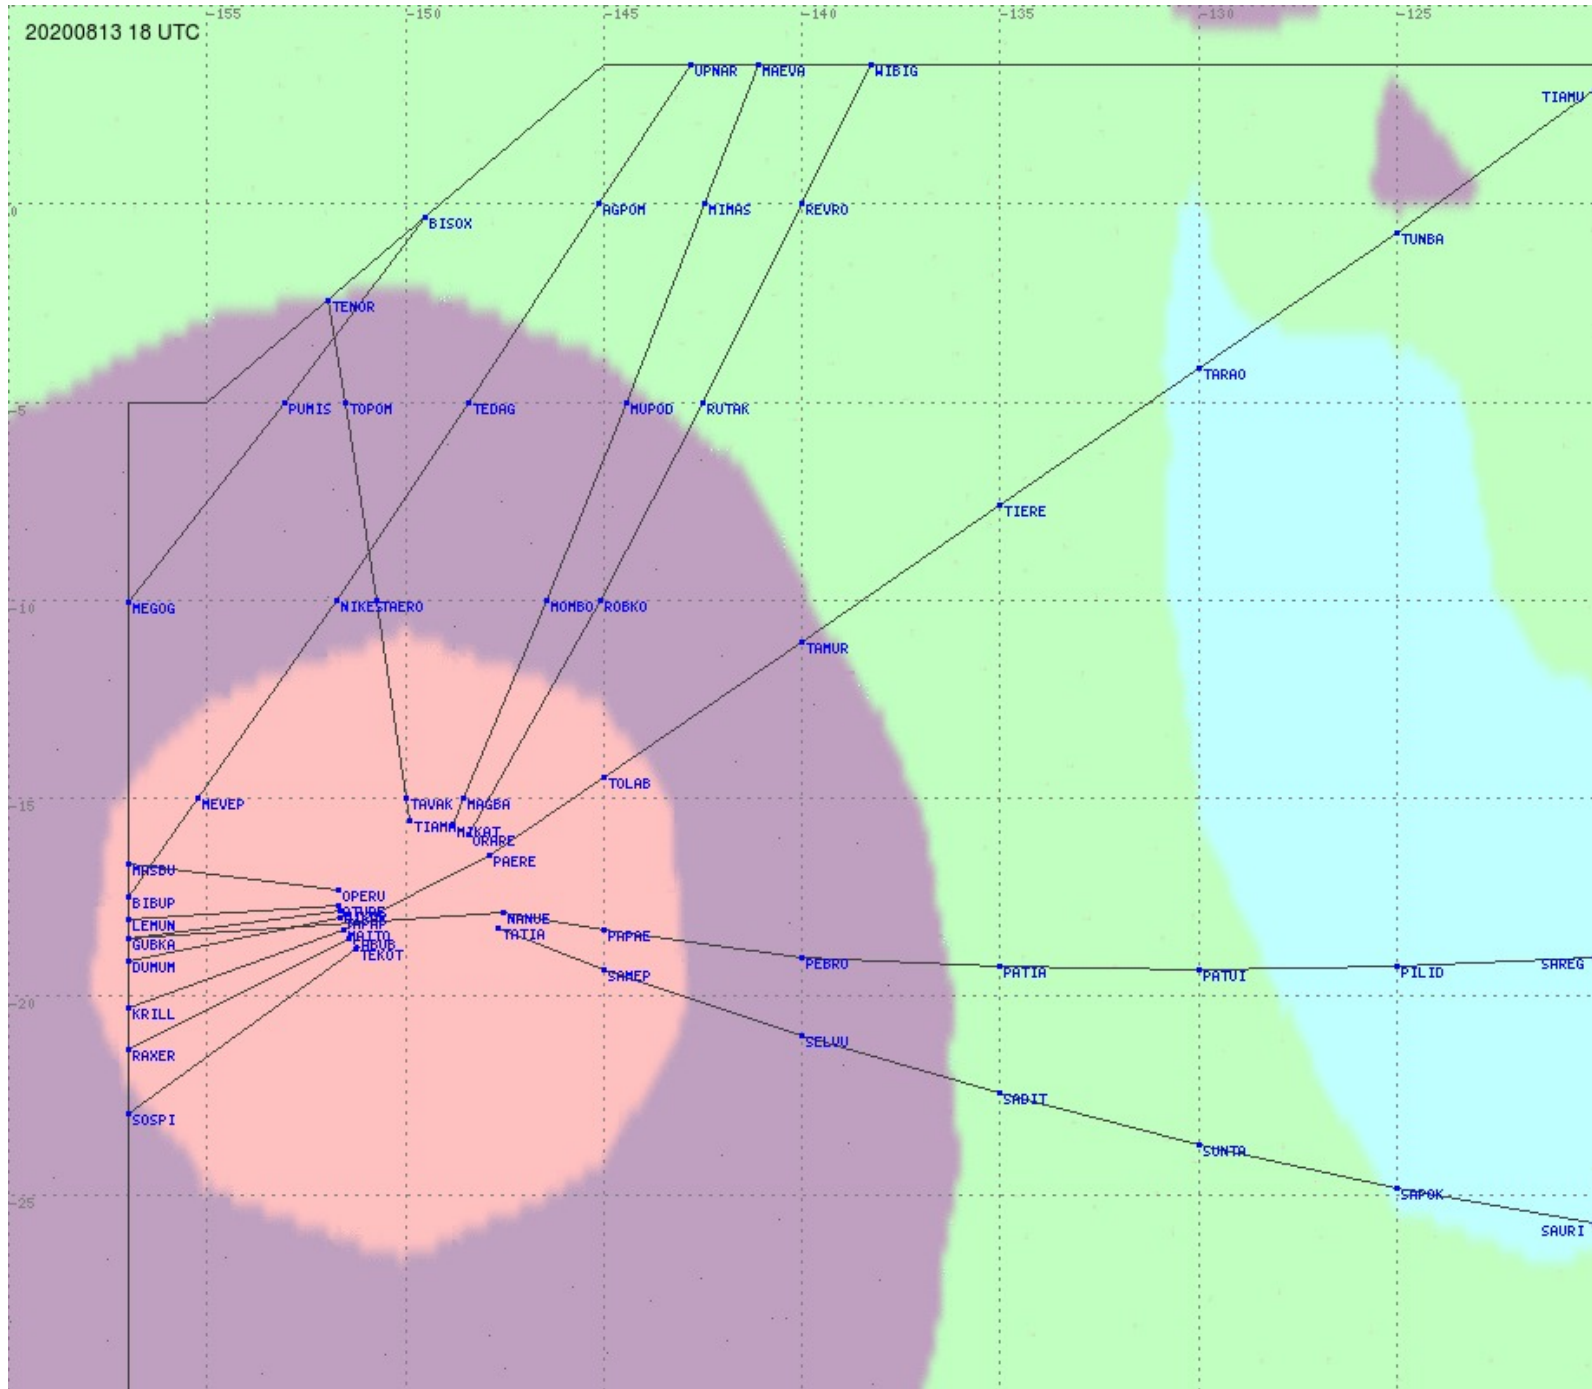

Tahiti FIR - HF Propag - 20200813

2.8 MHz 3.5 MHz 5.6 MHz 8.9 MHz 13.3 MHz 17.9 MHz None

Tahiti FIR - HF Propag - 20200813

Tahiti FIR - HF Propag - 20200813

2.8 MHz 3.5 MHz 5.6 MHz 8.9 MHz 13.3 MHz 17.9 MHz None

Tahiti FIR - HF Propag - 20200813

Tahiti FIR - HF Propag - 20200813

2.8 MHz 3.5 MHz 5.6 MHz 8.9 MHz 13.3 MHz 17.9 MHz None

Tahiti FIR - HF Propag - 20200813

2.8 MHz 3.5 MHz 5.6 MHz 8.9 MHz 13.3 MHz 17.9 MHz None

Tahiti FIR - HF Propag - 20200813

Tahiti FIR - HF Propag - 20200813

Tahiti FIR - HF Propag - 20200813

2.8 MHz 3.5 MHz 5.6 MHz 8.9 MHz 13.3 MHz 17.9 MHz None

Tahiti FIR - HF Propag - 20200813

2.8 MHz
3.5 MHz
5.6 MHz
8.9 MHz
13.3 MHz
17.9 MHz
None

Tahiti FIR - HF Propag - 20200813

Tahiti FIR - HF Propag - 20200813

2.8 MHz 3.5 MHz 5.6 MHz 8.9 MHz 13.3 MHz 17.9 MHz None

Tahiti FIR - HF Propag - 20200813

Tahiti FIR - HF Propag - 20200813

2.8 MHz 3.5 MHz 5.6 MHz 8.9 MHz 13.3 MHz 17.9 MHz None