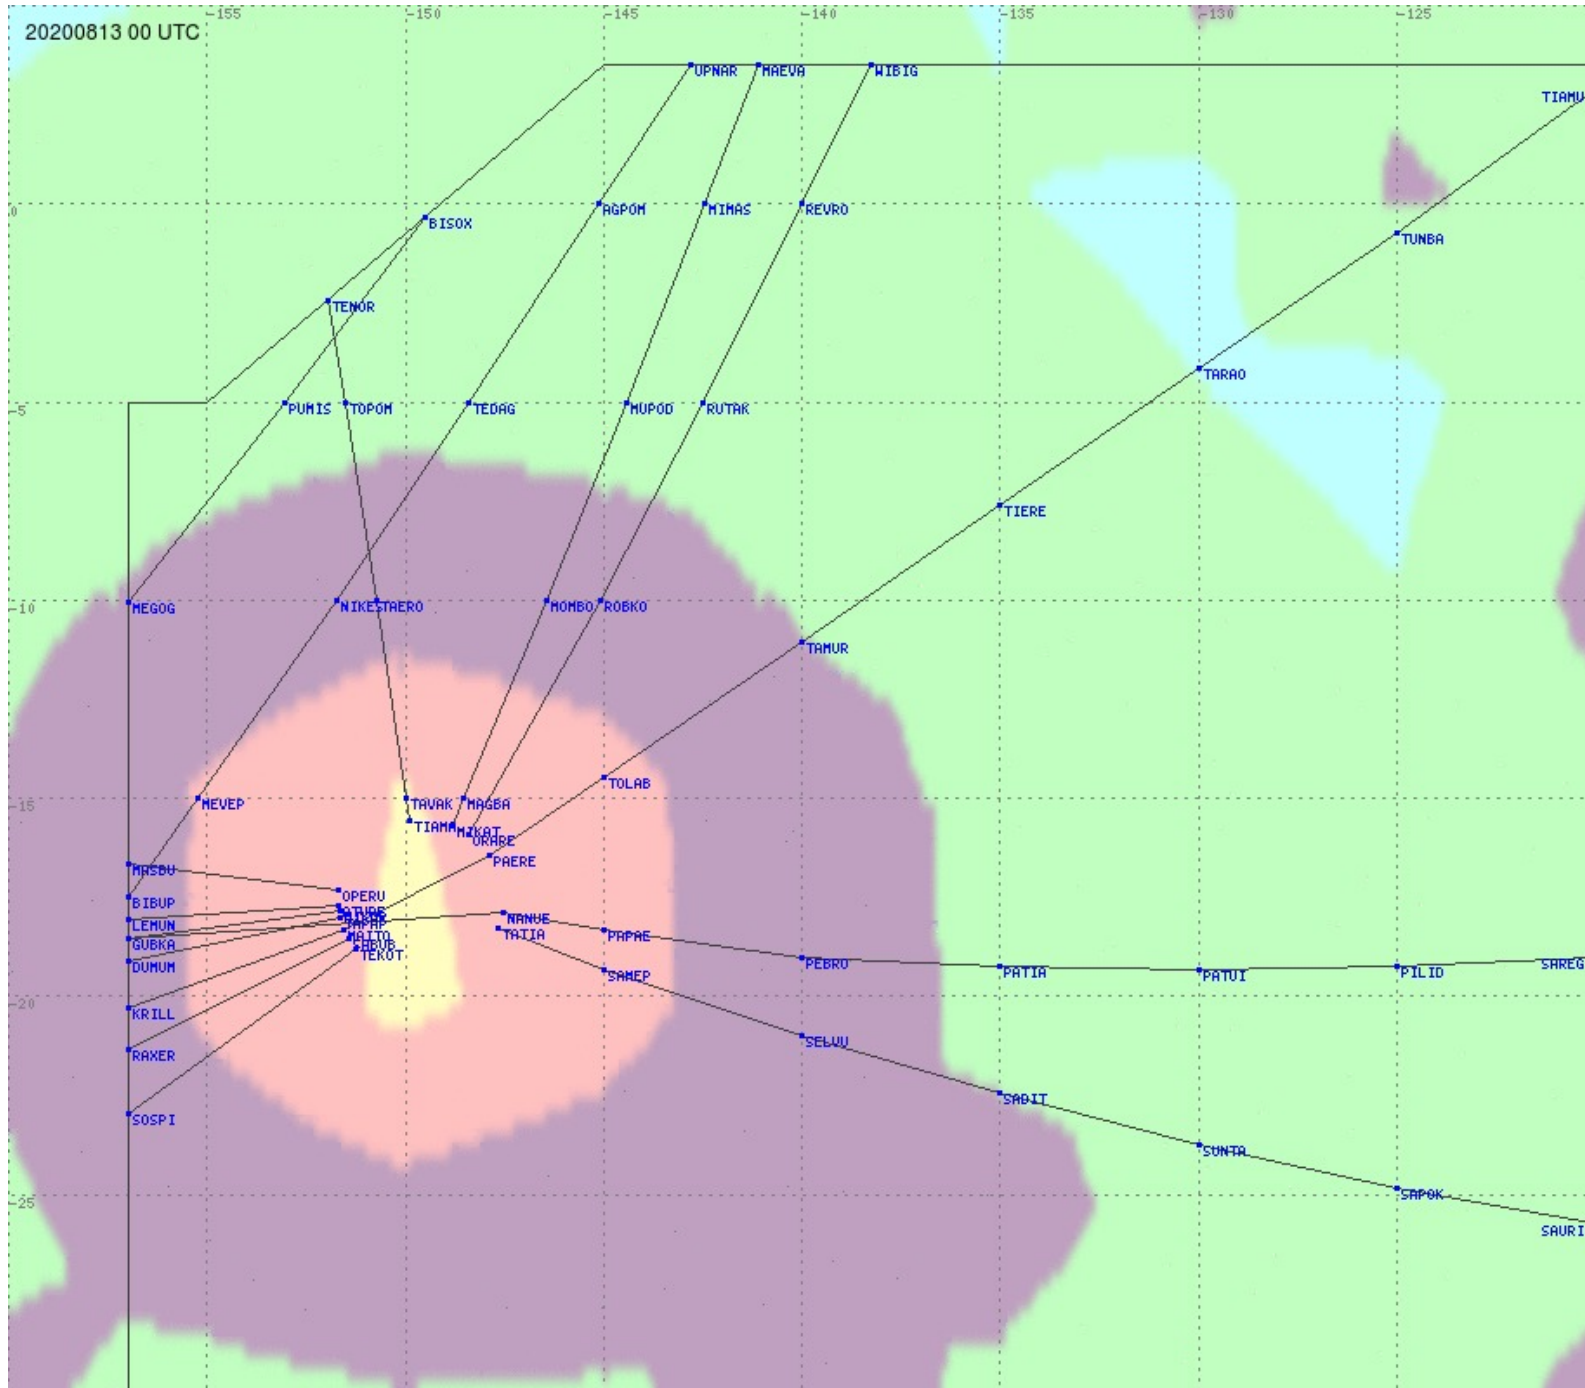

Tahiti FIR - HF Propag - 20200813

2.8 MHz 3.5 MHz 5.6 MHz 8.9 MHz 13.3 MHz 17.9 MHz None

Tahiti FIR - HF Propag - 20200813

Tahiti FIR - HF Propag - 20200813

2.8 MHz 3.5 MHz 5.6 MHz 8.9 MHz 13.3 MHz 17.9 MHz None

Tahiti FIR - HF Propag - 20200813

Tahiti FIR - HF Propag - 20200813

Tahiti FIR - HF Propag - 20200813

Tahiti FIR - HF Propag - 20200813

Tahiti FIR - HF Propag - 20200813

2.8 MHz 3.5 MHz 5.6 MHz 8.9 MHz 13.3 MHz 17.9 MHz None

Tahiti FIR - HF Propag - 20200813

Tahiti FIR - HF Propag - 20200813

2.8 MHz 3.5 MHz 5.6 MHz 8.9 MHz 13.3 MHz 17.9 MHz None

Tahiti FIR - HF Propag - 20200813

2.8 MHz 3.5 MHz 5.6 MHz 8.9 MHz 13.3 MHz 17.9 MHz None