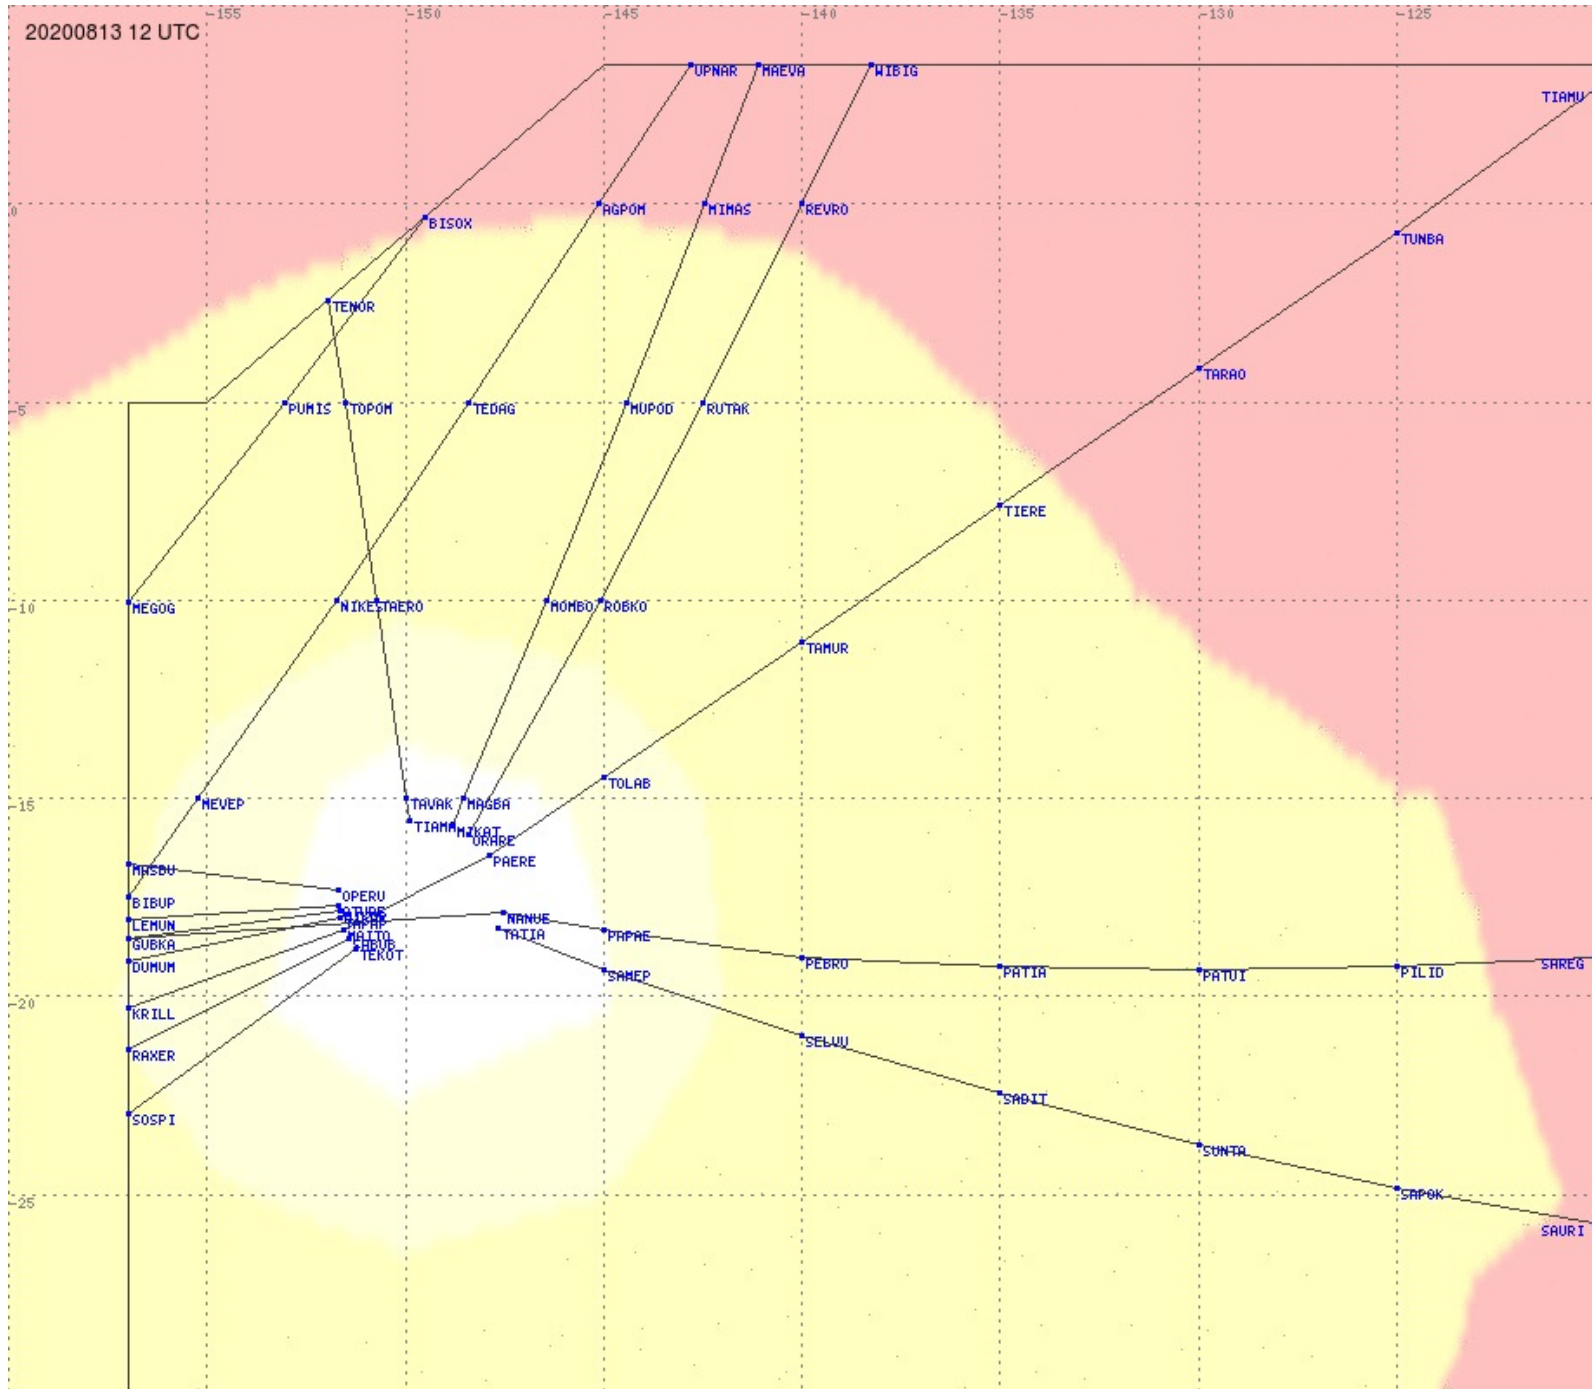

Tahiti FIR - HF Propag - 20200813

2.8 MHz 3.5 MHz 5.6 MHz 8.9 MHz 13.3 MHz 17.9 MHz None

Tahiti FIR - HF Propag - 20200813

Tahiti FIR - HF Propag - 20200813

2.8 MHz 3.5 MHz 5.6 MHz 8.9 MHz 13.3 MHz 17.9 MHz None

Tahiti FIR - HF Propag - 20200813

Tahiti FIR - HF Propag - 20200813

Tahiti FIR - HF Propag - 20200813

Tahiti FIR - HF Propag - 20200813

Tahiti FIR - HF Propag - 20200813

2.8 MHz 3.5 MHz 5.6 MHz 8.9 MHz 13.3 MHz 17.9 MHz None

Tahiti FIR - HF Propag - 20200813

Tahiti FIR - HF Propag - 20200813

2.8 MHz 3.5 MHz 5.6 MHz 8.9 MHz 13.3 MHz 17.9 MHz None

Tahiti FIR - HF Propag - 20200813

2.8 MHz 3.5 MHz 5.6 MHz 8.9 MHz 13.3 MHz 17.9 MHz None