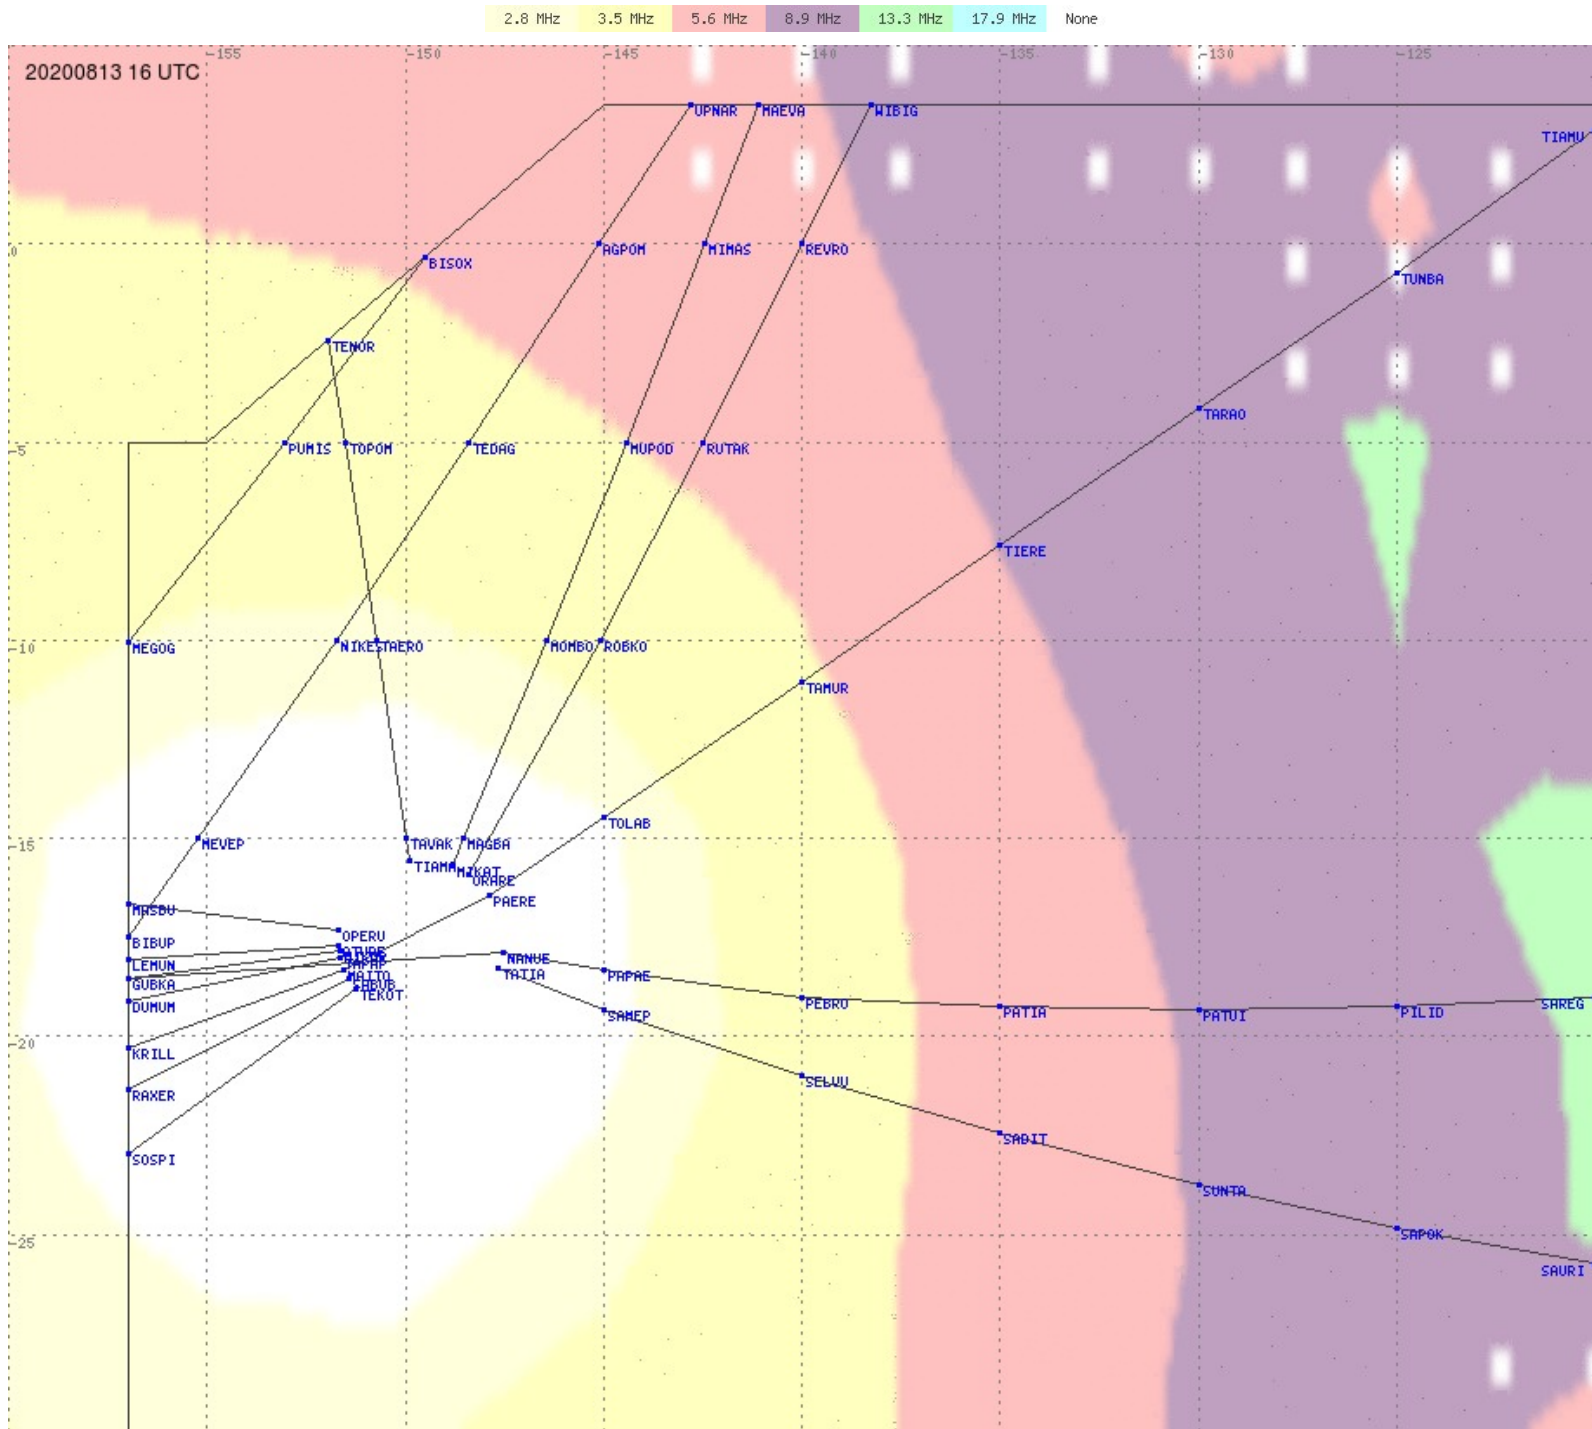

Tahiti FIR - HF Propag - 20200813

2.8 MHz 3.5 MHz 5.6 MHz 8.9 MHz 13.3 MHz 17.9 MHz None

Tahiti FIR - HF Propag - 20200813

Tahiti FIR - HF Propag - 20200813

2.8 MHz 3.5 MHz 5.6 MHz 8.9 MHz 13.3 MHz 17.9 MHz None

Tahiti FIR - HF Propag - 20200813

Tahiti FIR - HF Propag - 20200813

Tahiti FIR - HF Propag - 20200813

Tahiti FIR - HF Propag - 20200813

Tahiti FIR - HF Propag - 20200813

2.8 MHz 3.5 MHz 5.6 MHz 8.9 MHz 13.3 MHz 17.9 MHz None

Tahiti FIR - HF Propag - 20200813

Tahiti FIR - HF Propag - 20200813

2.8 MHz 3.5 MHz 5.6 MHz 8.9 MHz 13.3 MHz 17.9 MHz None

Tahiti FIR - HF Propag - 20200813

2.8 MHz 3.5 MHz 5.6 MHz 8.9 MHz 13.3 MHz 17.9 MHz None

Tahiti FIR - HF Propag - 20200813

Tahiti FIR - HF Propag - 20200813

Tahiti FIR - HF Propag - 20200813

2.8 MHz 3.5 MHz 5.6 MHz 8.9 MHz 13.3 MHz 17.9 MHz None

Tahiti FIR - HF Propag - 20200813

2.8 MHz
3.5 MHz
5.6 MHz
8.9 MHz
13.3 MHz
17.9 MHz
None