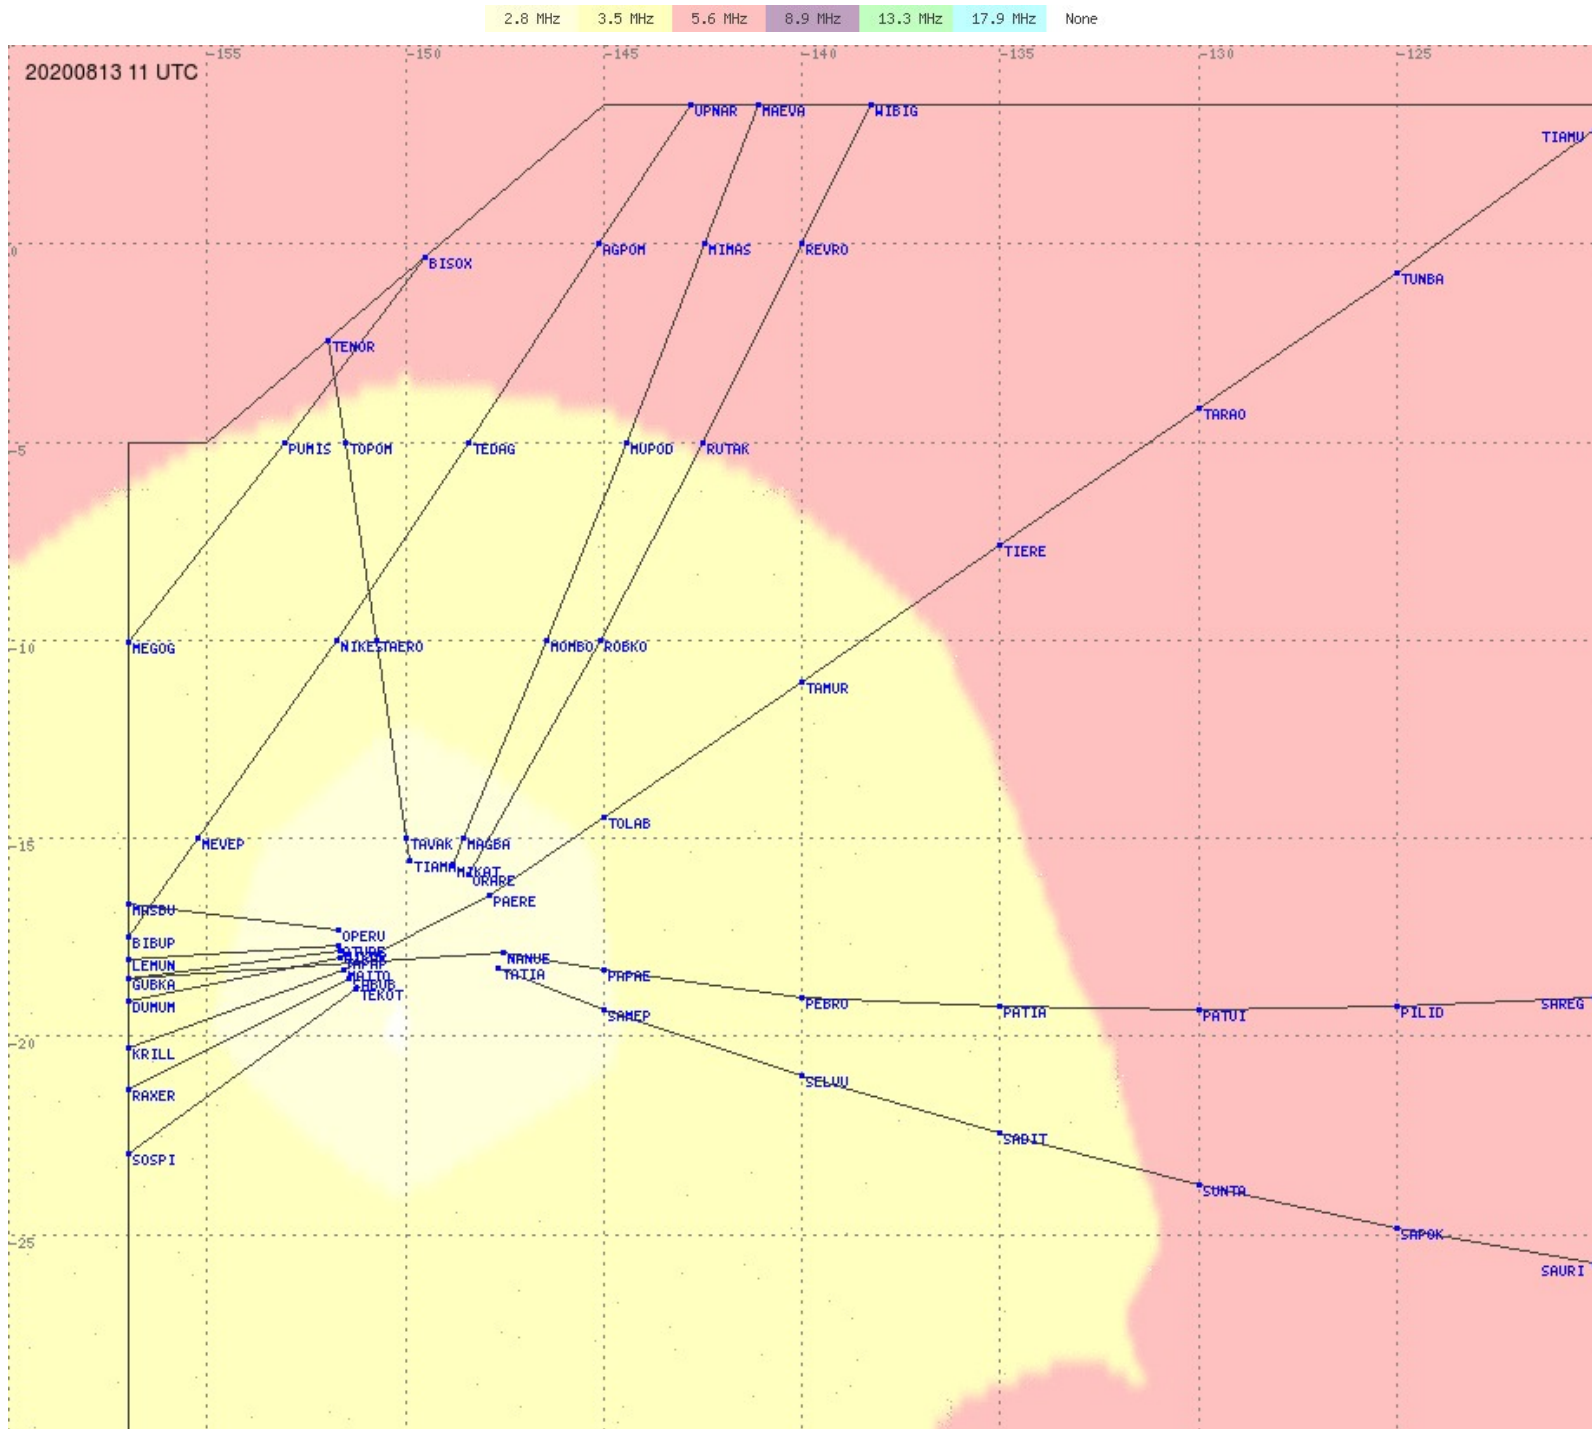

Tahiti FIR - HF Propag - 20200813

2.8 MHz 3.5 MHz 5.6 MHz 8.9 MHz 13.3 MHz 17.9 MHz None

Tahiti FIR - HF Propag - 20200813

Tahiti FIR - HF Propag - 20200813

2.8 MHz 3.5 MHz 5.6 MHz 8.9 MHz 13.3 MHz 17.9 MHz None

Tahiti FIR - HF Propag - 20200813

Tahiti FIR - HF Propag - 20200813

Tahiti FIR - HF Propag - 20200813

Tahiti FIR - HF Propag - 20200813

Tahiti FIR - HF Propag - 20200813

2.8 MHz 3.5 MHz 5.6 MHz 8.9 MHz 13.3 MHz 17.9 MHz None

Tahiti FIR - HF Propag - 20200813

Tahiti FIR - HF Propag - 20200813

2.8 MHz 3.5 MHz 5.6 MHz 8.9 MHz 13.3 MHz 17.9 MHz None

Tahiti FIR - HF Propag - 20200813

2.8 MHz 3.5 MHz 5.6 MHz 8.9 MHz 13.3 MHz 17.9 MHz None