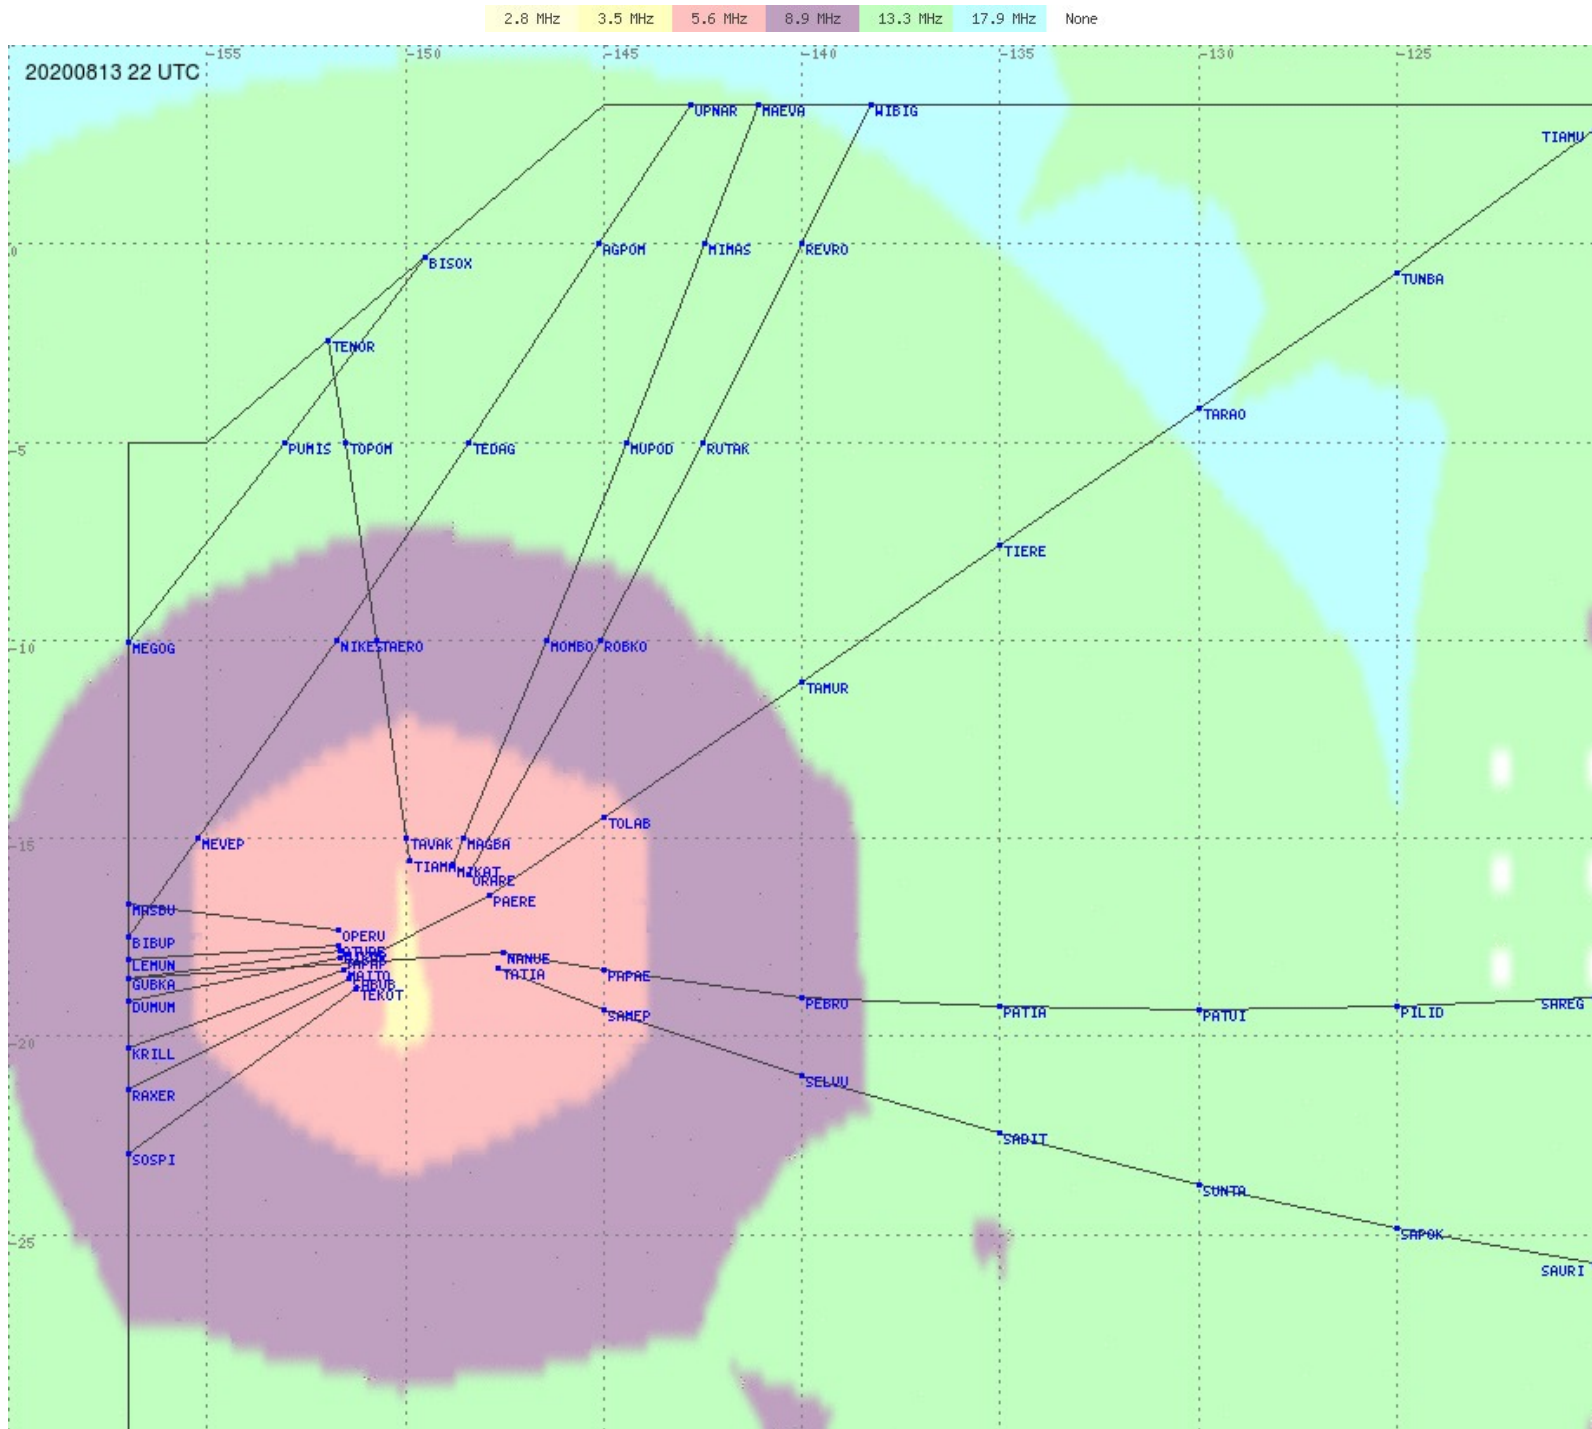

Tahiti FIR - HF Propag - 20200813

2.8 MHz 3.5 MHz 5.6 MHz 8.9 MHz 13.3 MHz 17.9 MHz None

Tahiti FIR - HF Propag - 20200813

Tahiti FIR - HF Propag - 20200813

2.8 MHz 3.5 MHz 5.6 MHz 8.9 MHz 13.3 MHz 17.9 MHz None

Tahiti FIR - HF Propag - 20200813

Tahiti FIR - HF Propag - 20200813

Tahiti FIR - HF Propag - 20200813

Tahiti FIR - HF Propag - 20200813

Tahiti FIR - HF Propag - 20200813

2.8 MHz 3.5 MHz 5.6 MHz 8.9 MHz 13.3 MHz 17.9 MHz None

Tahiti FIR - HF Propag - 20200813

Tahiti FIR - HF Propag - 20200813

Tahiti FIR - HF Propag - 20200813

2.8 MHz 3.5 MHz 5.6 MHz 8.9 MHz 13.3 MHz 17.9 MHz None

Tahiti FIR - HF Propag - 20200813

2.8 MHz
3.5 MHz
5.6 MHz
8.9 MHz
13.3 MHz
17.9 MHz
None

Tahiti FIR - HF Propag - 20200813

Tahiti FIR - HF Propag - 20200813

2.8 MHz 3.5 MHz 5.6 MHz 8.9 MHz 13.3 MHz 17.9 MHz None

Tahiti FIR - HF Propag - 20200813

Tahiti FIR - HF Propag - 20200813

2.8 MHz 3.5 MHz 5.6 MHz 8.9 MHz 13.3 MHz 17.9 MHz None