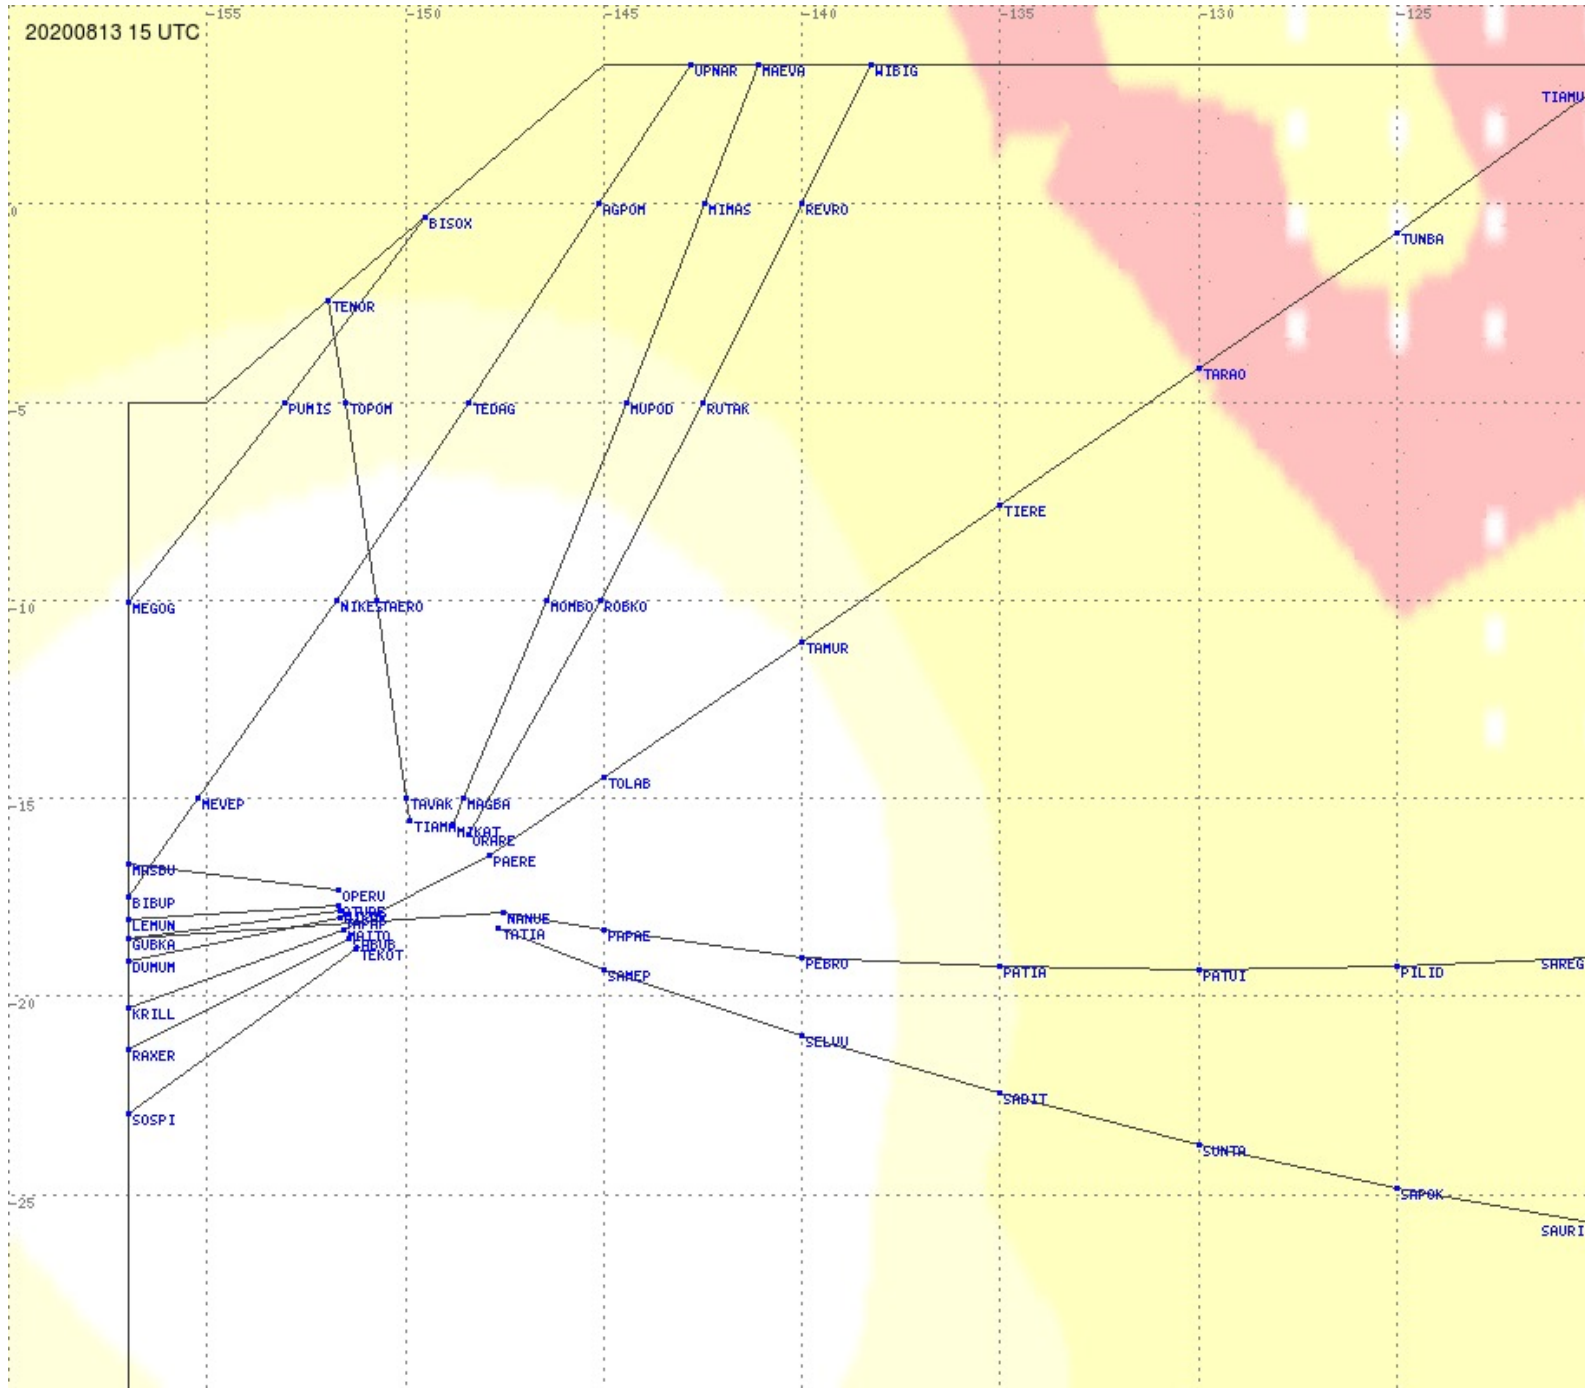

Tahiti FIR - HF Propag - 20200813

Tahiti FIR - HF Propag - 20200813

Tahiti FIR - HF Propag - 20200813

Tahiti FIR - HF Propag - 20200813

Tahiti FIR - HF Propag - 20200813

2.8 MHz 3.5 MHz 5.6 MHz 8.9 MHz 13.3 MHz 17.9 MHz None

Tahiti FIR - HF Propag - 20200813

Tahiti FIR - HF Propag - 20200813

2.8 MHz 3.5 MHz 5.6 MHz 8.9 MHz 13.3 MHz 17.9 MHz None

Tahiti FIR - HF Propag - 20200813

2.8 MHz 3.5 MHz 5.6 MHz 8.9 MHz 13.3 MHz 17.9 MHz None

Tahiti FIR - HF Propag - 20200813

Tahiti FIR - HF Propag - 20200813

Tahiti FIR - HF Propag - 20200813

2.8 MHz 3.5 MHz 5.6 MHz 8.9 MHz 13.3 MHz 17.9 MHz None

Tahiti FIR - HF Propag - 20200813

2.8 MHz
3.5 MHz
5.6 MHz
8.9 MHz
13.3 MHz
17.9 MHz
None