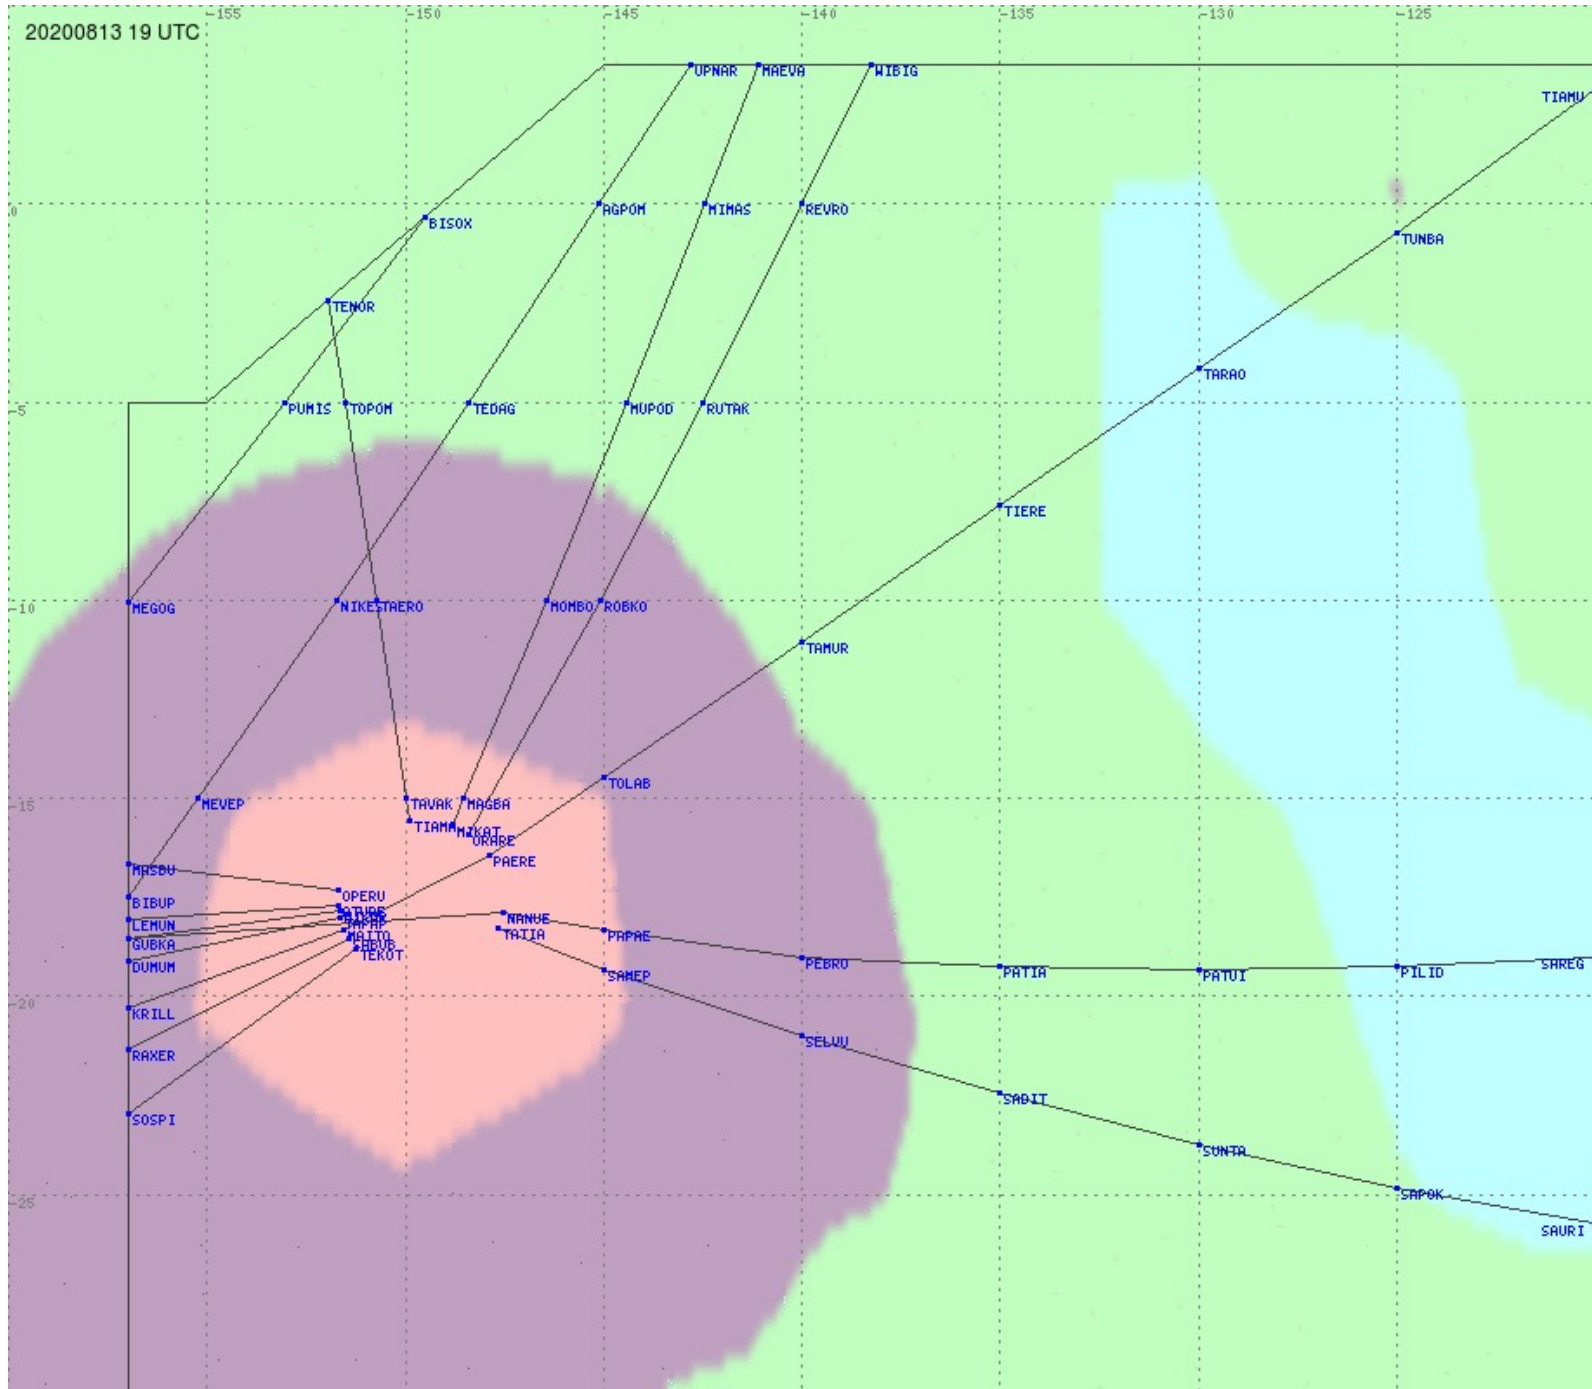

Tahiti FIR - HF Propag - 20200813

2.8 MHz 3.5 MHz 5.6 MHz 8.9 MHz 13.3 MHz 17.9 MHz None

Tahiti FIR - HF Propag - 20200813

Tahiti FIR - HF Propag - 20200813

2.8 MHz 3.5 MHz 5.6 MHz 8.9 MHz 13.3 MHz 17.9 MHz None

Tahiti FIR - HF Propag - 20200813

Tahiti FIR - HF Propag - 20200813

2.8 MHz 3.5 MHz 5.6 MHz 8.9 MHz 13.3 MHz 17.9 MHz None

Tahiti FIR - HF Propag - 20200813

2.8 MHz 3.5 MHz 5.6 MHz 8.9 MHz 13.3 MHz 17.9 MHz None

Tahiti FIR - HF Propag - 20200813

Tahiti FIR - HF Propag - 20200813

Tahiti FIR - HF Propag - 20200813

2.8 MHz 3.5 MHz 5.6 MHz 8.9 MHz 13.3 MHz 17.9 MHz None

Tahiti FIR - HF Propag - 20200813

2.8 MHz
3.5 MHz
5.6 MHz
8.9 MHz
13.3 MHz
17.9 MHz
None

Tahiti FIR - HF Propag - 20200813

Tahiti FIR - HF Propag - 20200813

2.8 MHz 3.5 MHz 5.6 MHz 8.9 MHz 13.3 MHz 17.9 MHz None

Tahiti FIR - HF Propag - 20200813

Tahiti FIR - HF Propag - 20200813

2.8 MHz 3.5 MHz 5.6 MHz 8.9 MHz 13.3 MHz 17.9 MHz None