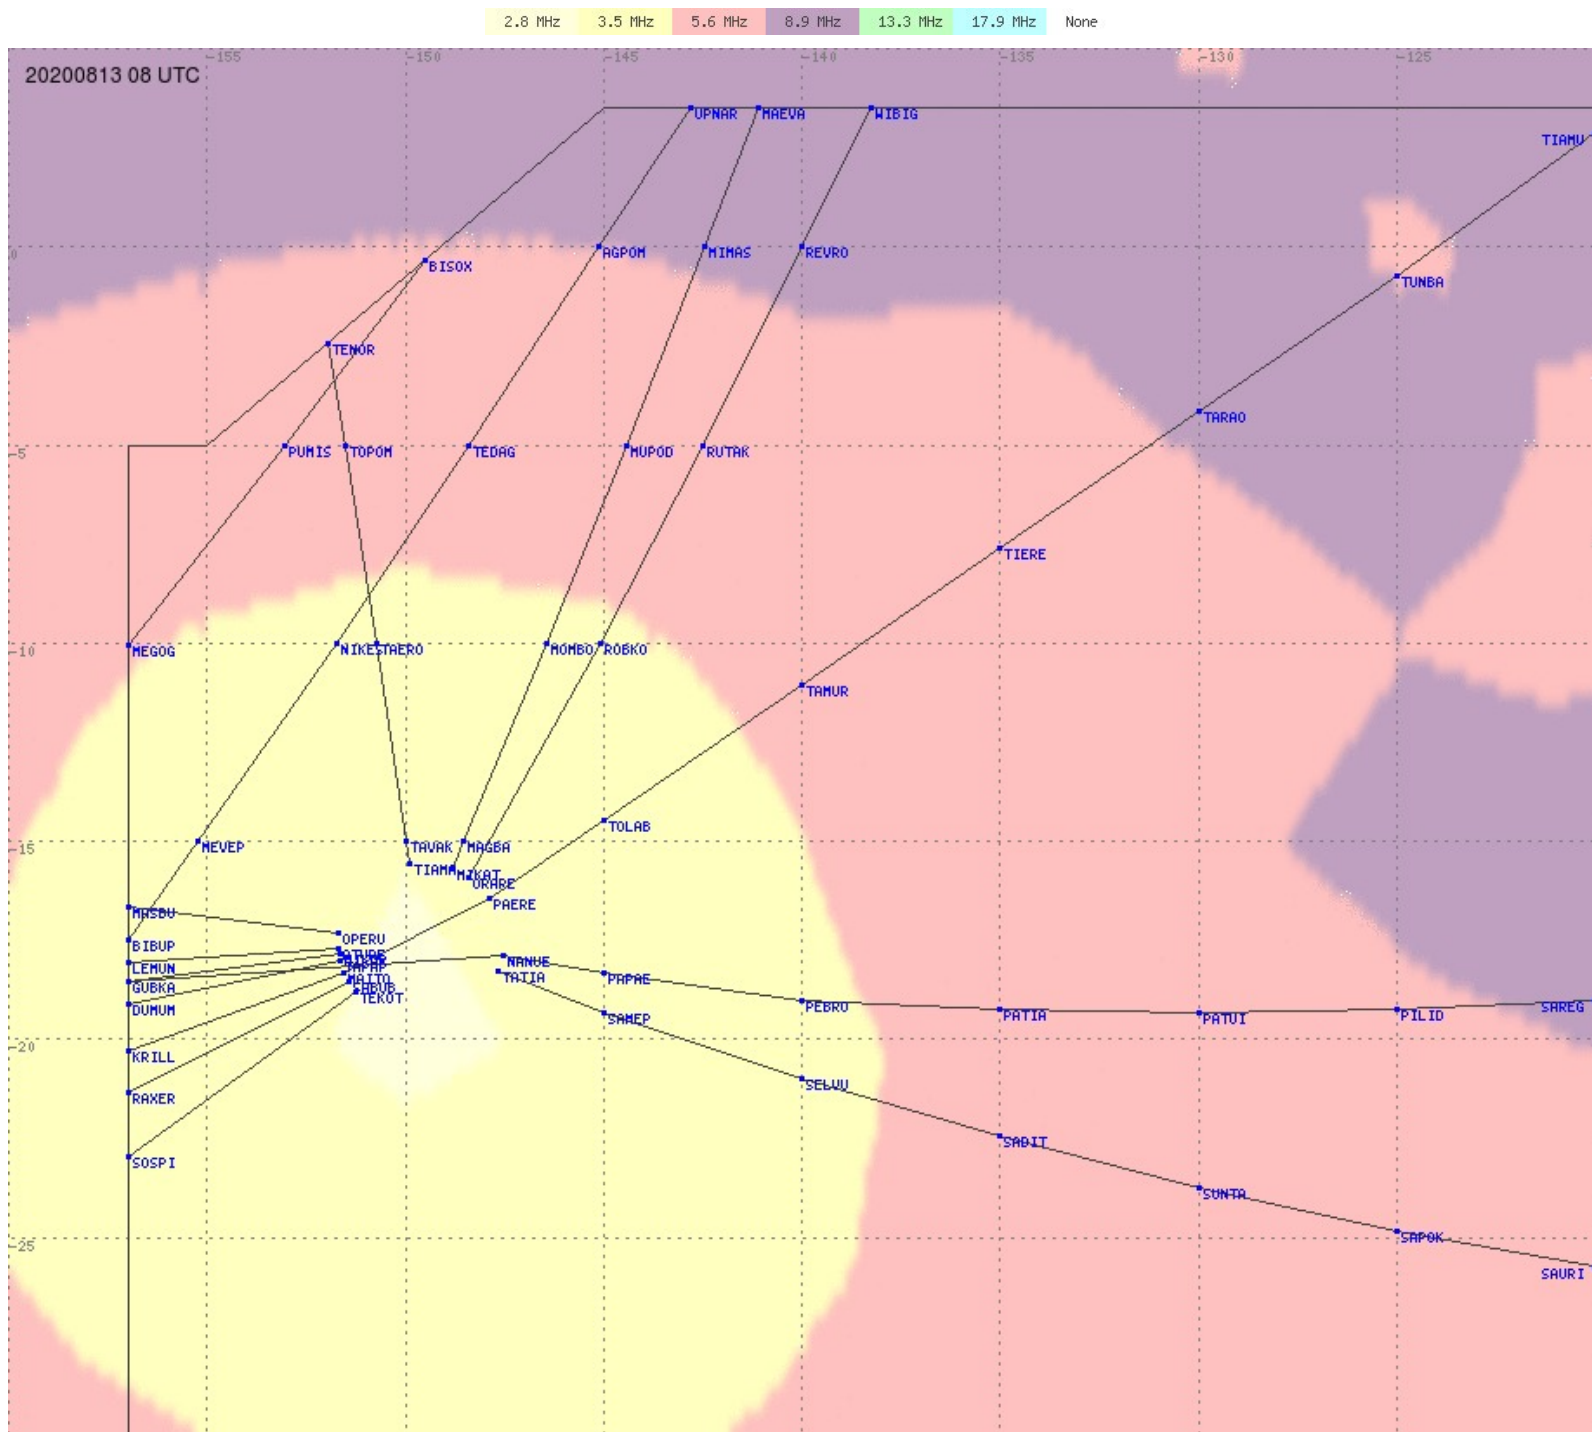

Tahiti FIR - HF Propag - 20200813

2.8 MHz 3.5 MHz 5.6 MHz 8.9 MHz 13.3 MHz 17.9 MHz None

Tahiti FIR - HF Propag - 20200813

Tahiti FIR - HF Propag - 20200813

2.8 MHz 3.5 MHz 5.6 MHz 8.9 MHz 13.3 MHz 17.9 MHz None

Tahiti FIR - HF Propag - 20200813

Tahiti FIR - HF Propag - 20200813

Tahiti FIR - HF Propag - 20200813

Tahiti FIR - HF Propag - 20200813

Tahiti FIR - HF Propag - 20200813

2.8 MHz 3.5 MHz 5.6 MHz 8.9 MHz 13.3 MHz 17.9 MHz None

Tahiti FIR - HF Propag - 20200813

Tahiti FIR - HF Propag - 20200813

2.8 MHz 3.5 MHz 5.6 MHz 8.9 MHz 13.3 MHz 17.9 MHz None

Tahiti FIR - HF Propag - 20200813

2.8 MHz 3.5 MHz 5.6 MHz 8.9 MHz 13.3 MHz 17.9 MHz None