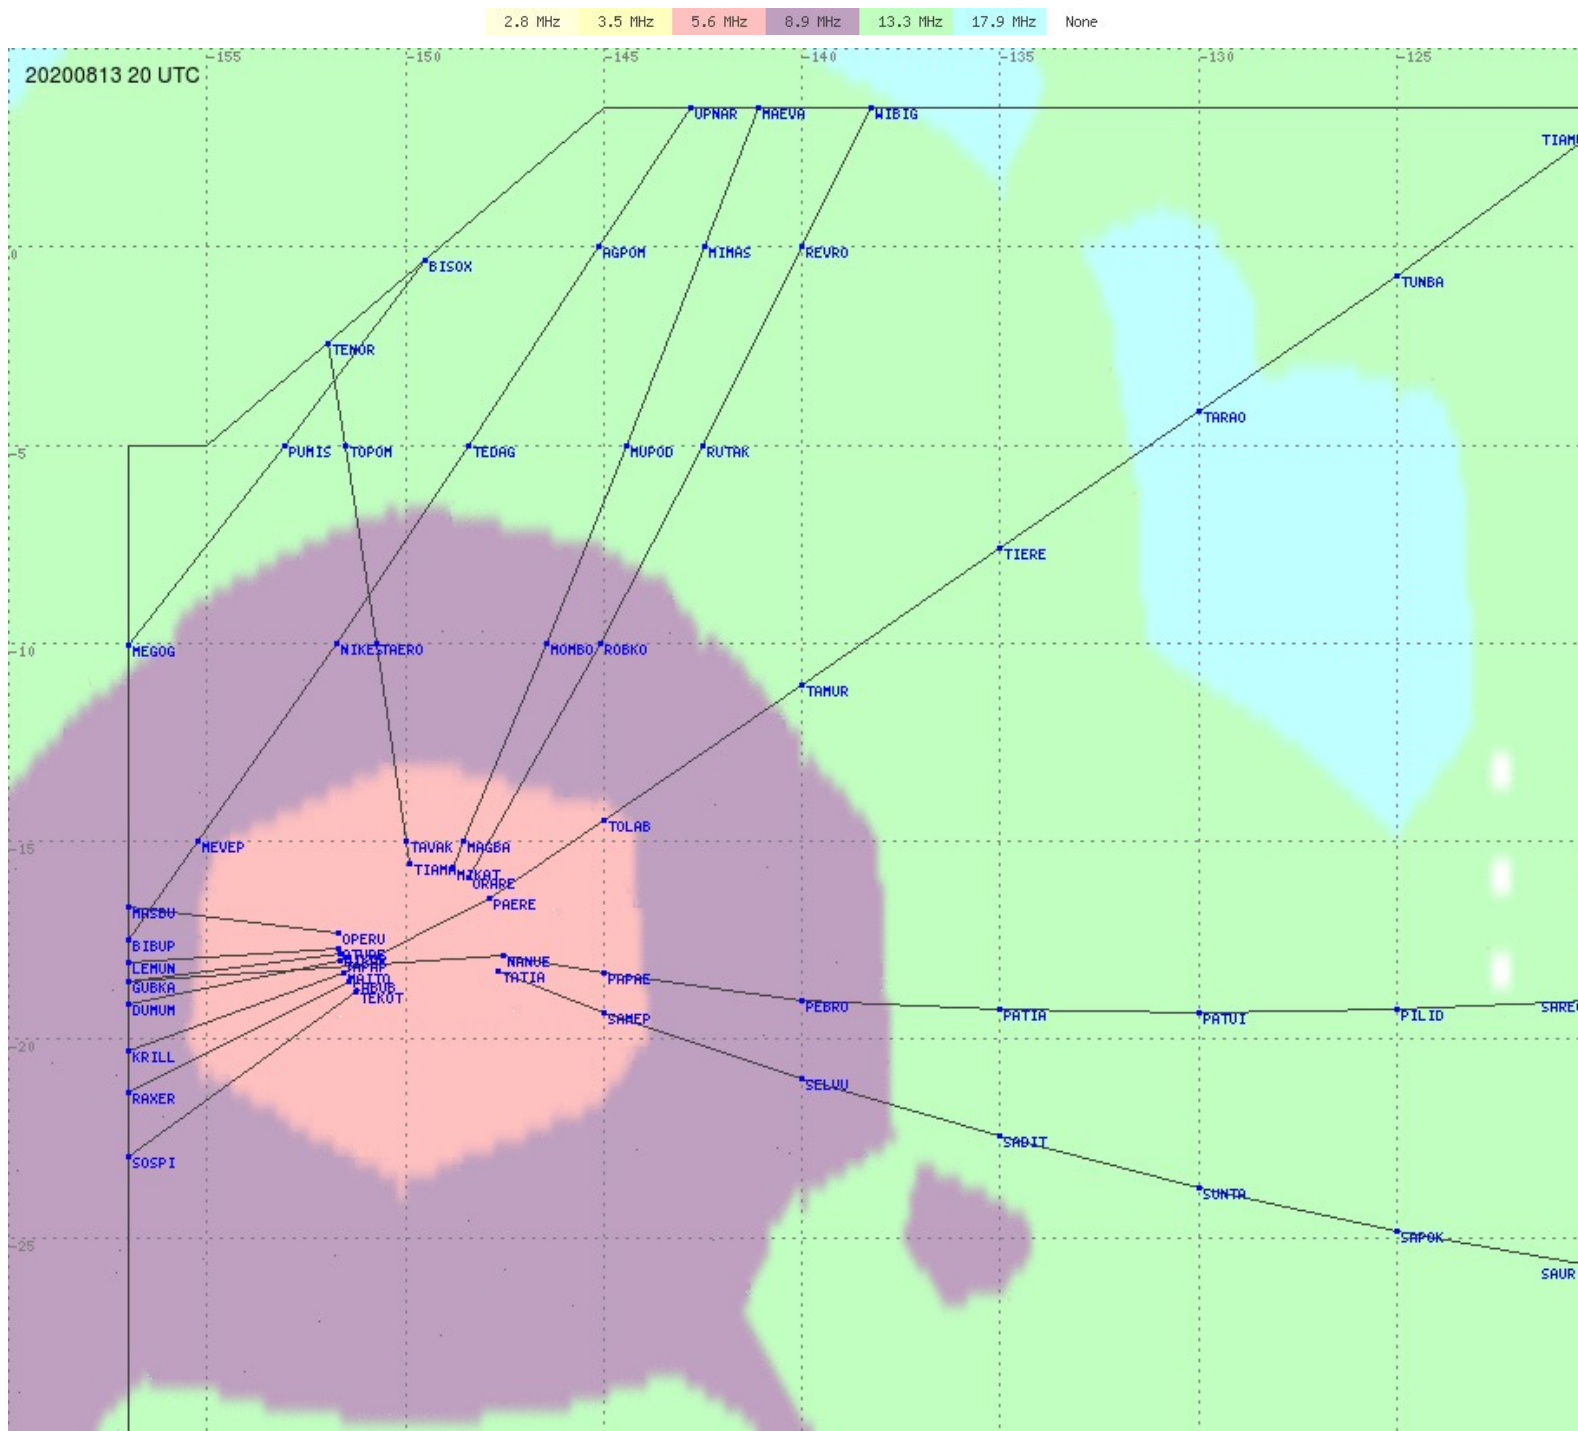

Tahiti FIR - HF Propag - 20200813

2.8 MHz 3.5 MHz 5.6 MHz 8.9 MHz 13.3 MHz 17.9 MHz None

Tahiti FIR - HF Propag - 20200813

Tahiti FIR - HF Propag - 20200813

2.8 MHz 3.5 MHz 5.6 MHz 8.9 MHz 13.3 MHz 17.9 MHz None

Tahiti FIR - HF Propag - 20200813

Tahiti FIR - HF Propag - 20200813

2.8 MHz 3.5 MHz 5.6 MHz 8.9 MHz 13.3 MHz 17.9 MHz None

Tahiti FIR - HF Propag - 20200813

2.8 MHz 3.5 MHz 5.6 MHz 8.9 MHz 13.3 MHz 17.9 MHz None

Tahiti FIR - HF Propag - 20200813

Tahiti FIR - HF Propag - 20200813

Tahiti FIR - HF Propag - 20200813

2.8 MHz 3.5 MHz 5.6 MHz 8.9 MHz 13.3 MHz 17.9 MHz None

Tahiti FIR - HF Propag - 20200813

2.8 MHz
3.5 MHz
5.6 MHz
8.9 MHz
13.3 MHz
17.9 MHz
None

Tahiti FIR - HF Propag - 20200813

Tahiti FIR - HF Propag - 20200813

2.8 MHz 3.5 MHz 5.6 MHz 8.9 MHz 13.3 MHz 17.9 MHz None

Tahiti FIR - HF Propag - 20200813

Tahiti FIR - HF Propag - 20200813

2.8 MHz 3.5 MHz 5.6 MHz 8.9 MHz 13.3 MHz 17.9 MHz None