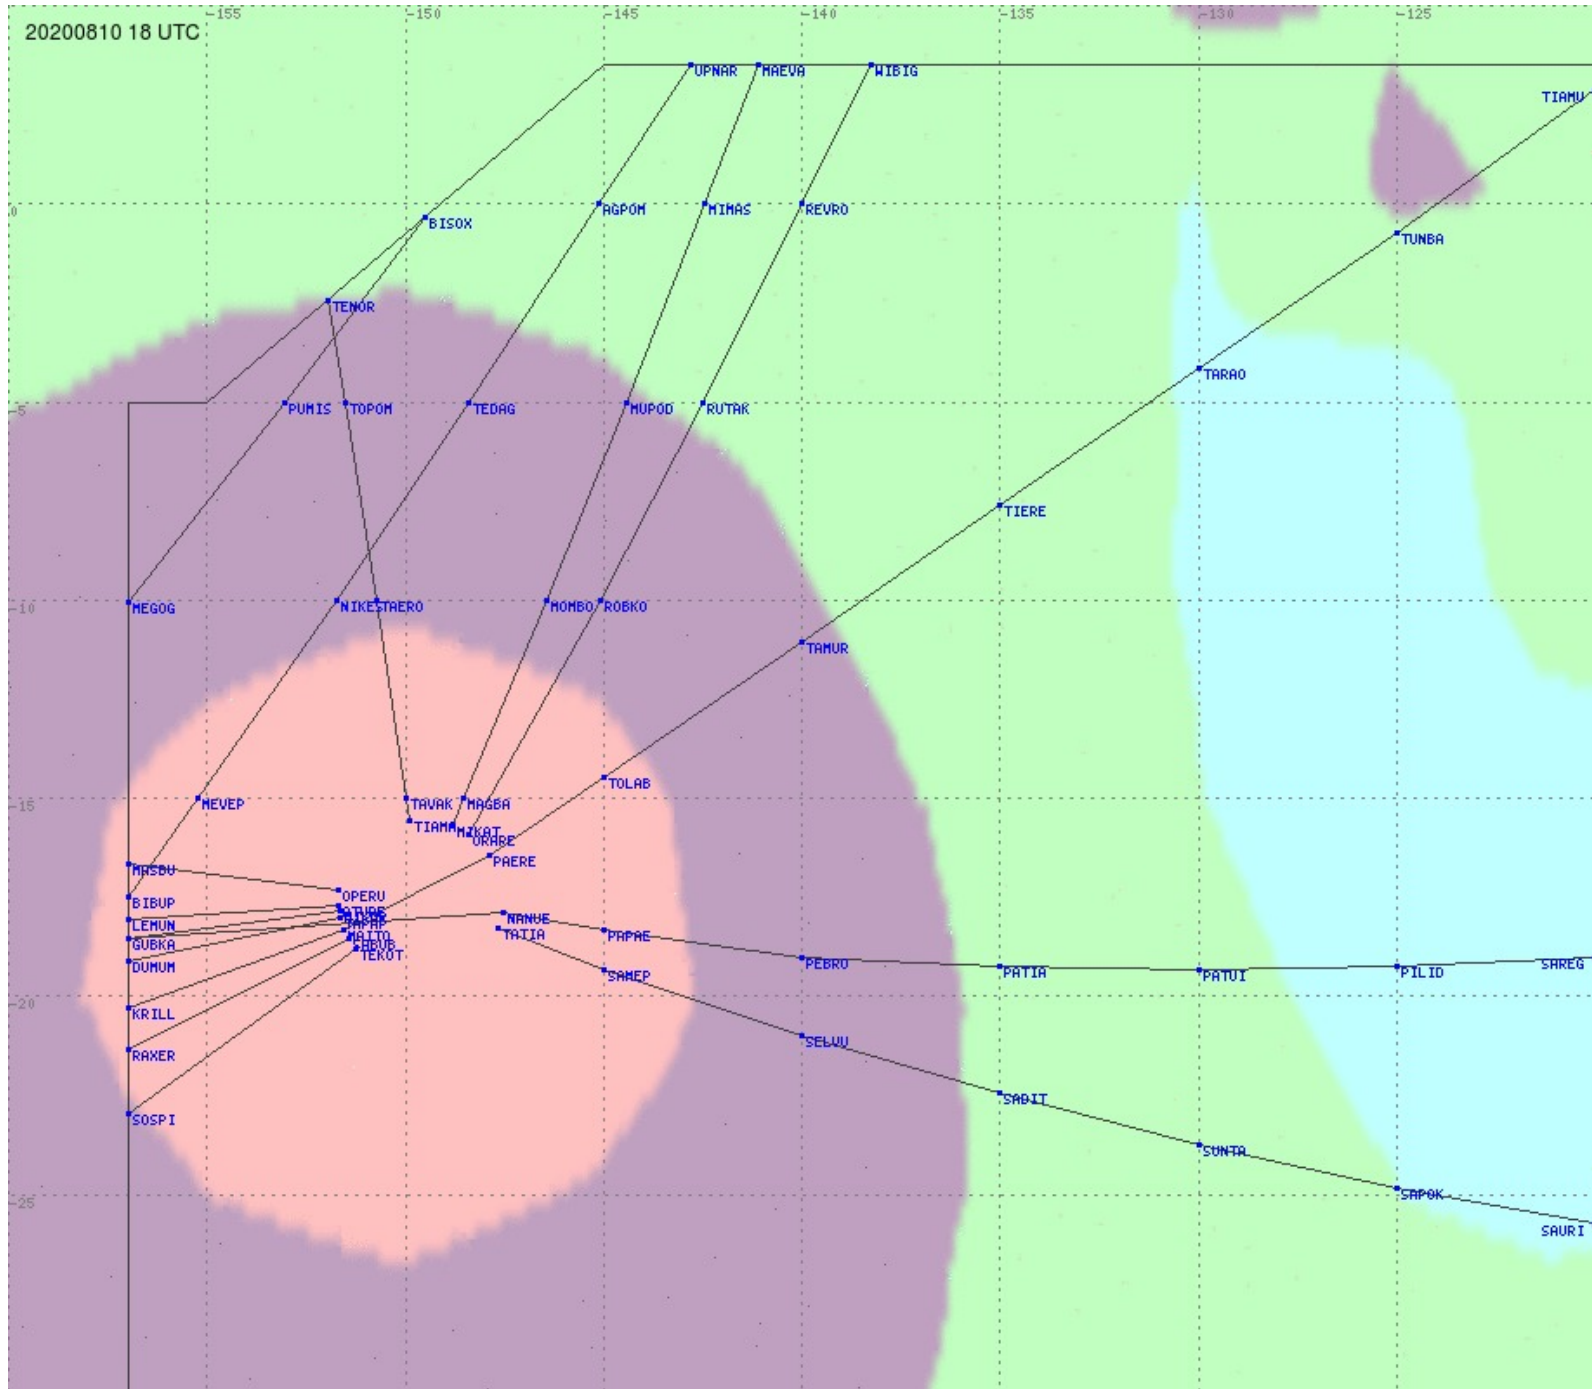

Tahiti FIR - HF Propag - 20200810

2.8 MHz 3.5 MHz 5.6 MHz 8.9 MHz 13.3 MHz 17.9 MHz None