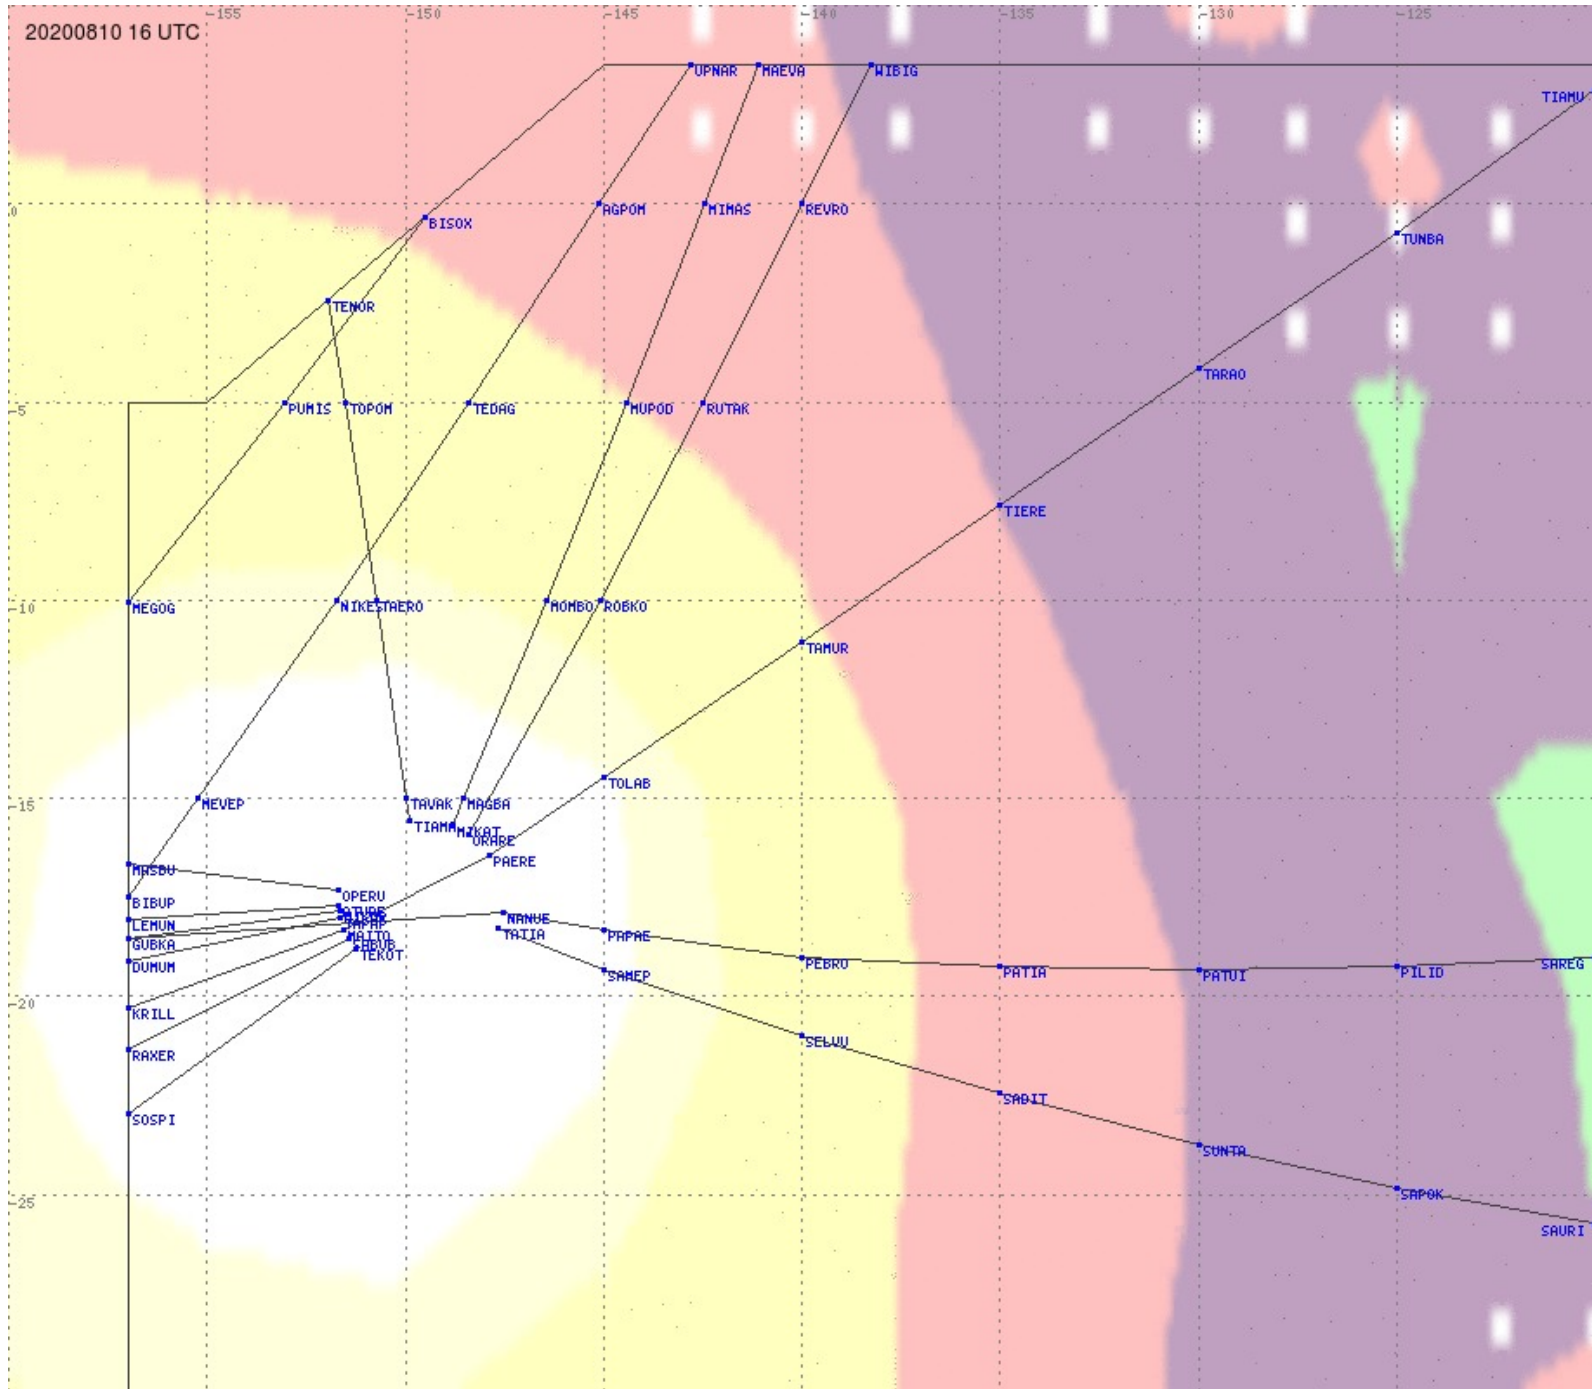

Tahiti FIR - HF Propag - 20200810

2.8 MHz 3.5 MHz 5.6 MHz 8.9 MHz 13.3 MHz 17.9 MHz None