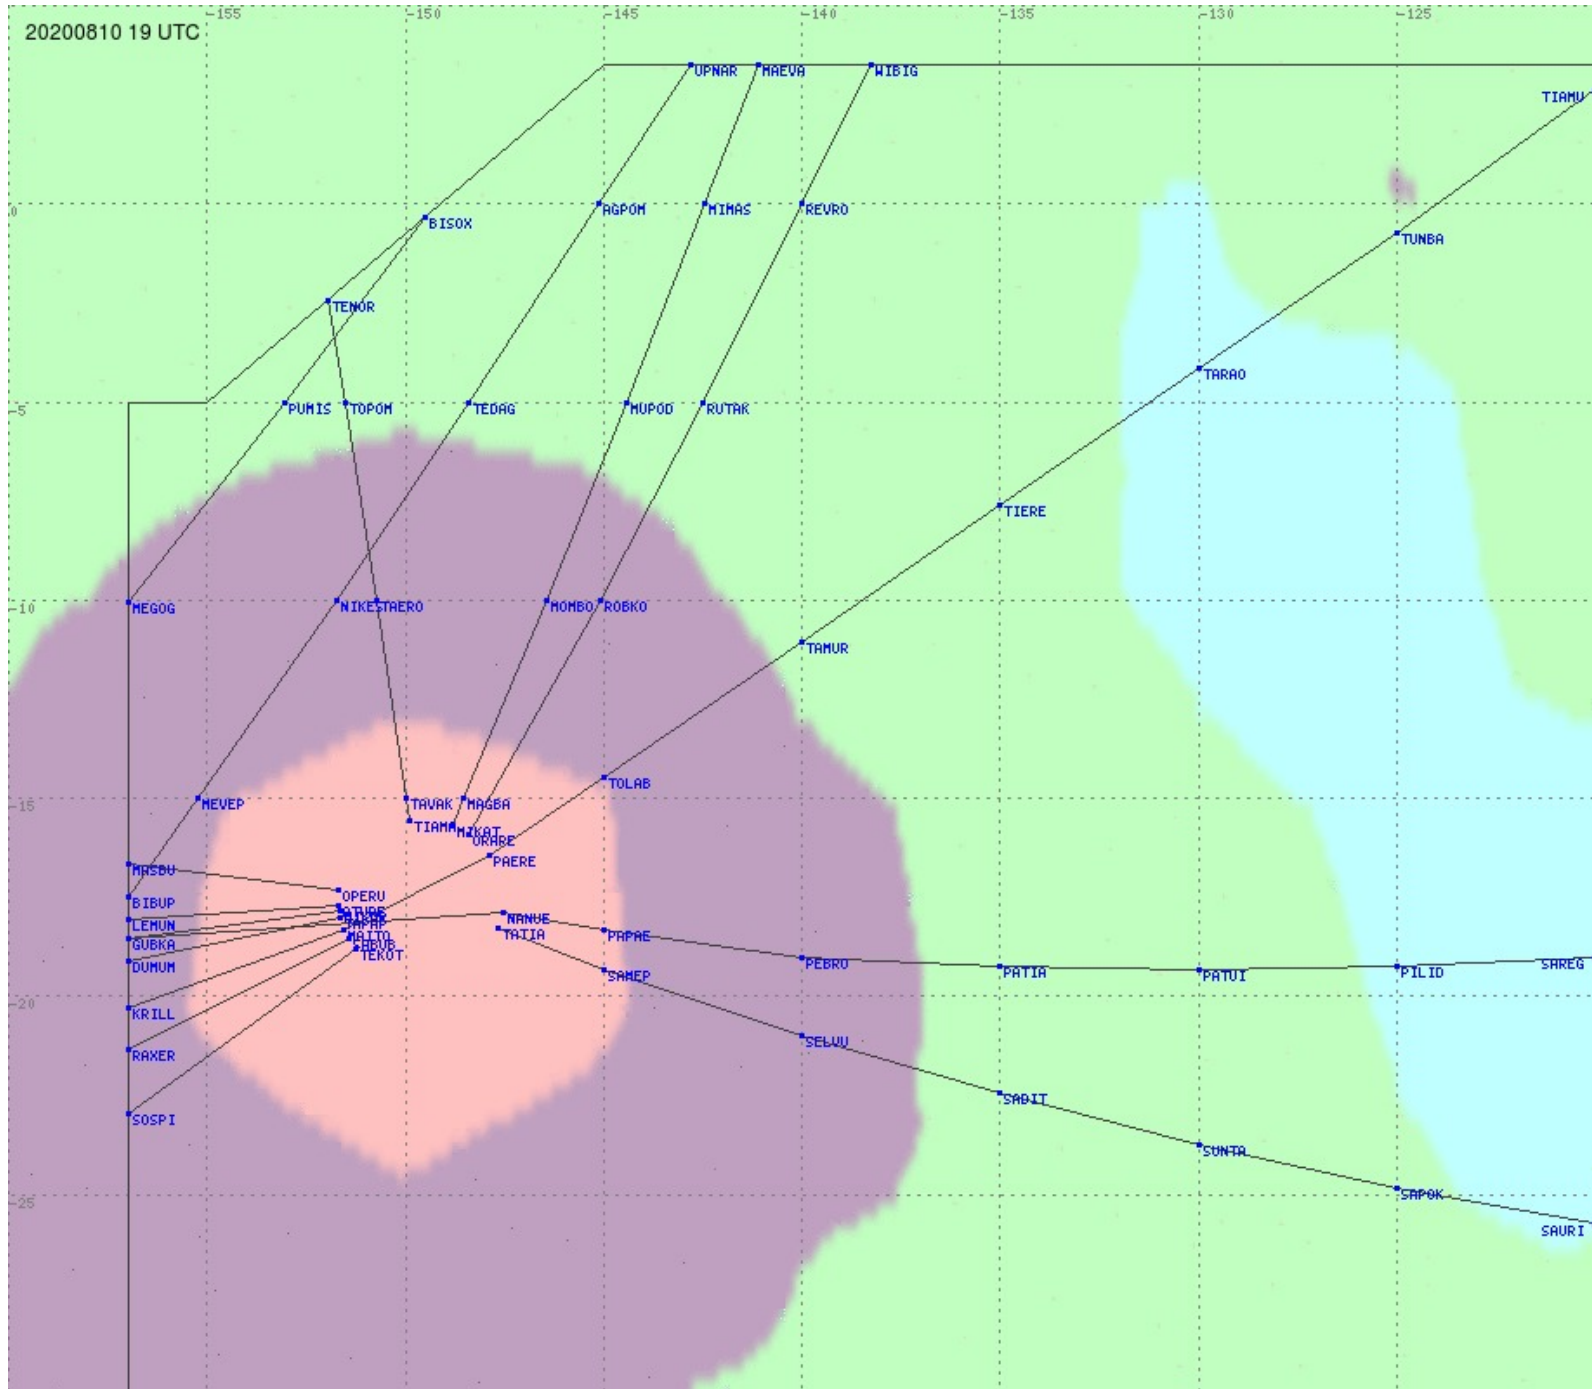

Tahiti FIR - HF Propag - 20200810

2.8 MHz 3.5 MHz 5.6 MHz 8.9 MHz 13.3 MHz 17.9 MHz None