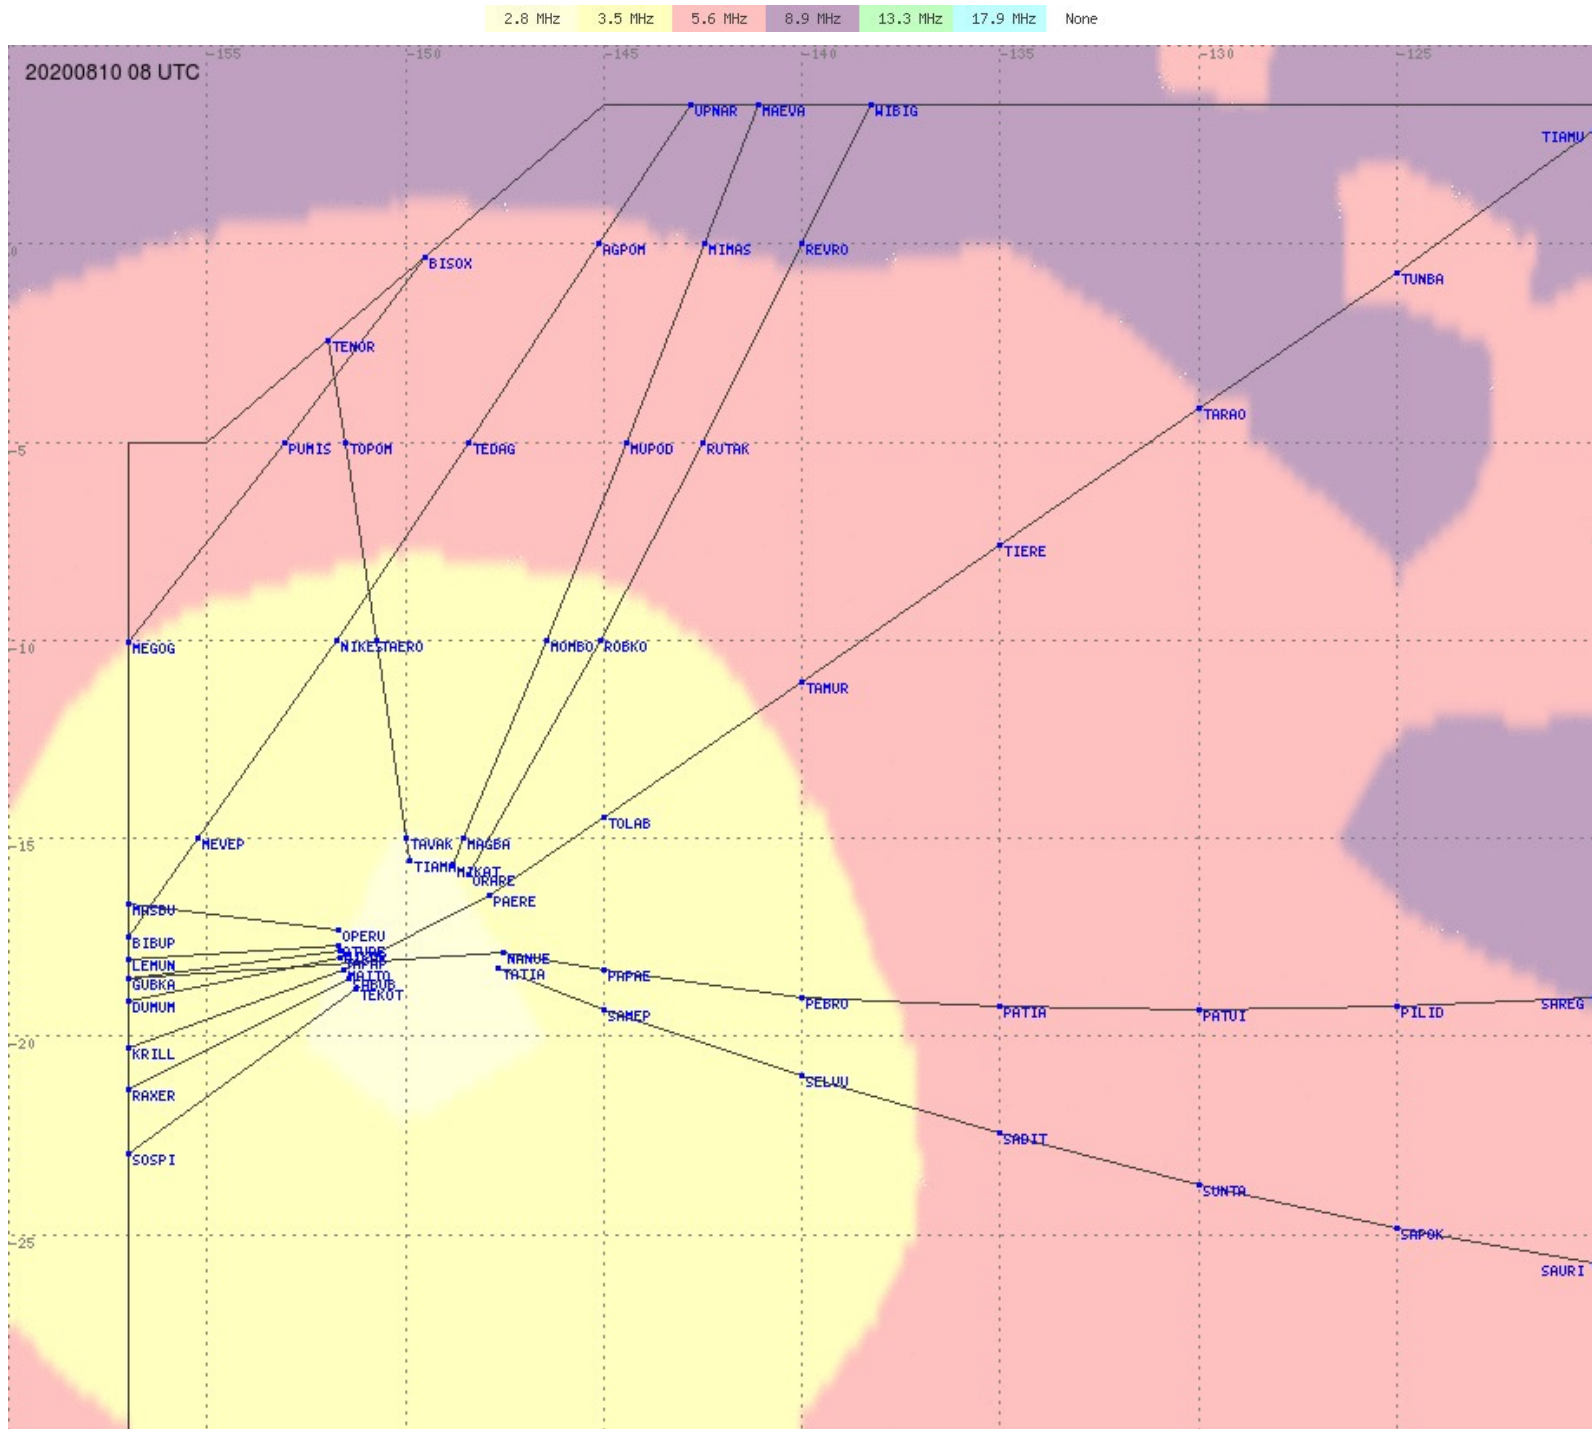

Tahiti FIR - HF Propag - 20200810