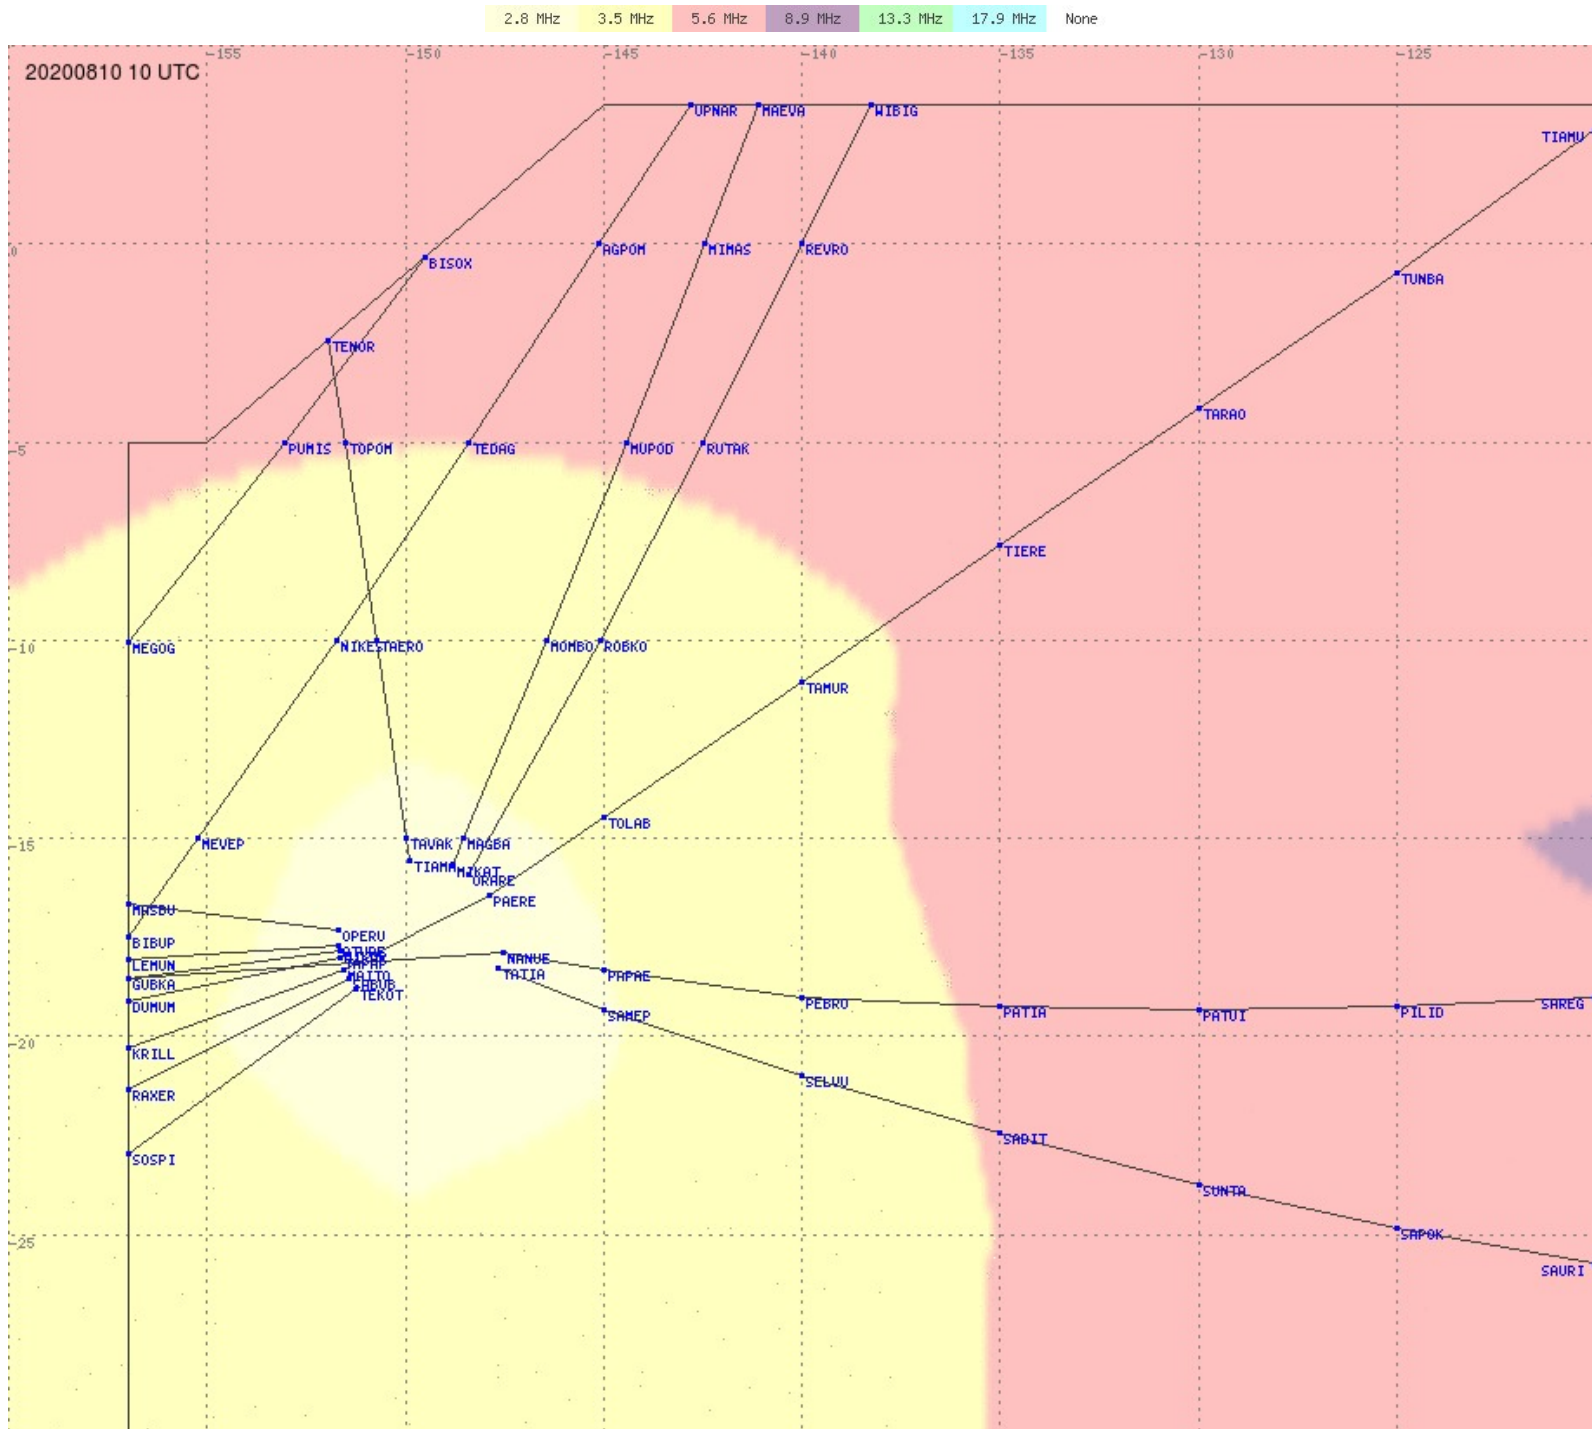

Tahiti FIR - HF Propag - 20200810