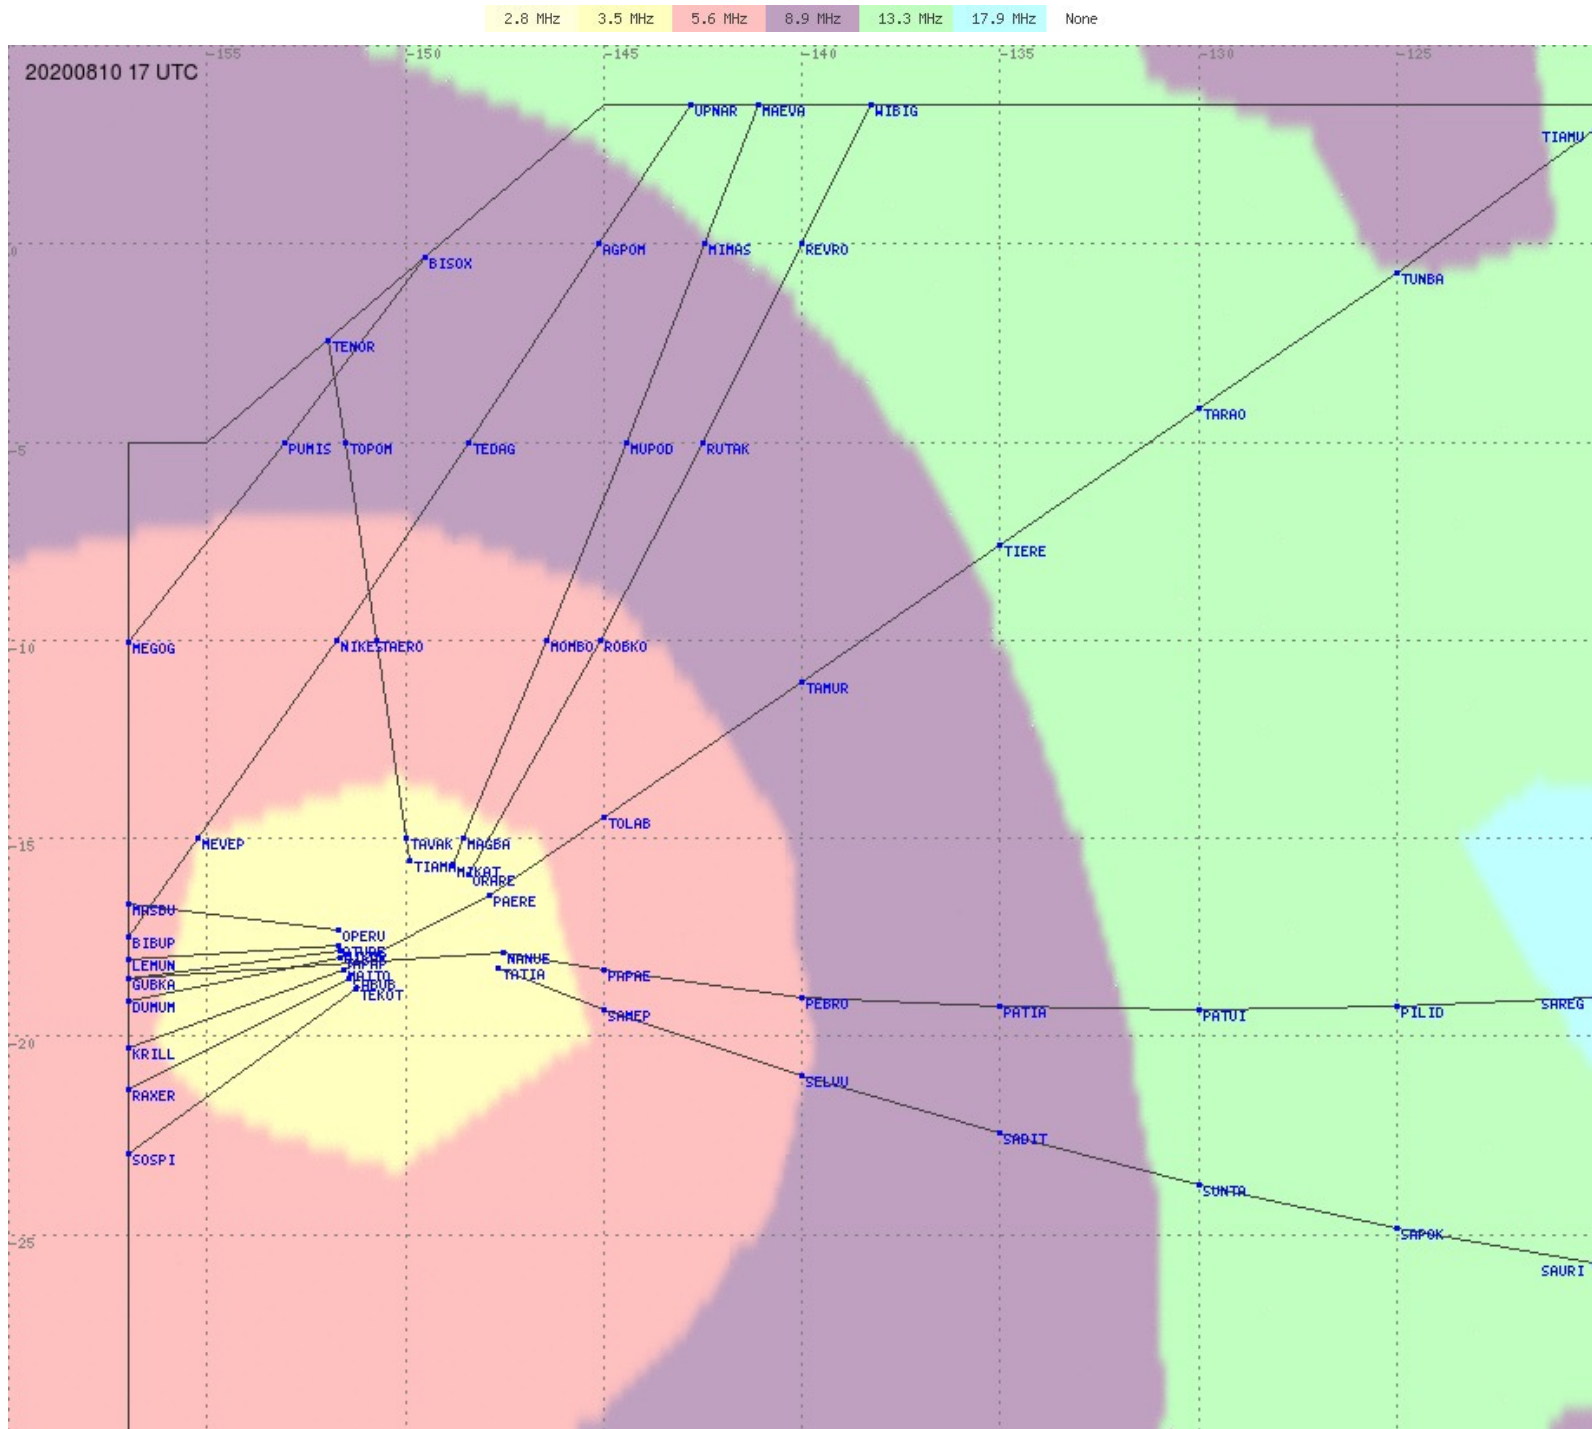

Tahiti FIR - HF Propag - 20200810