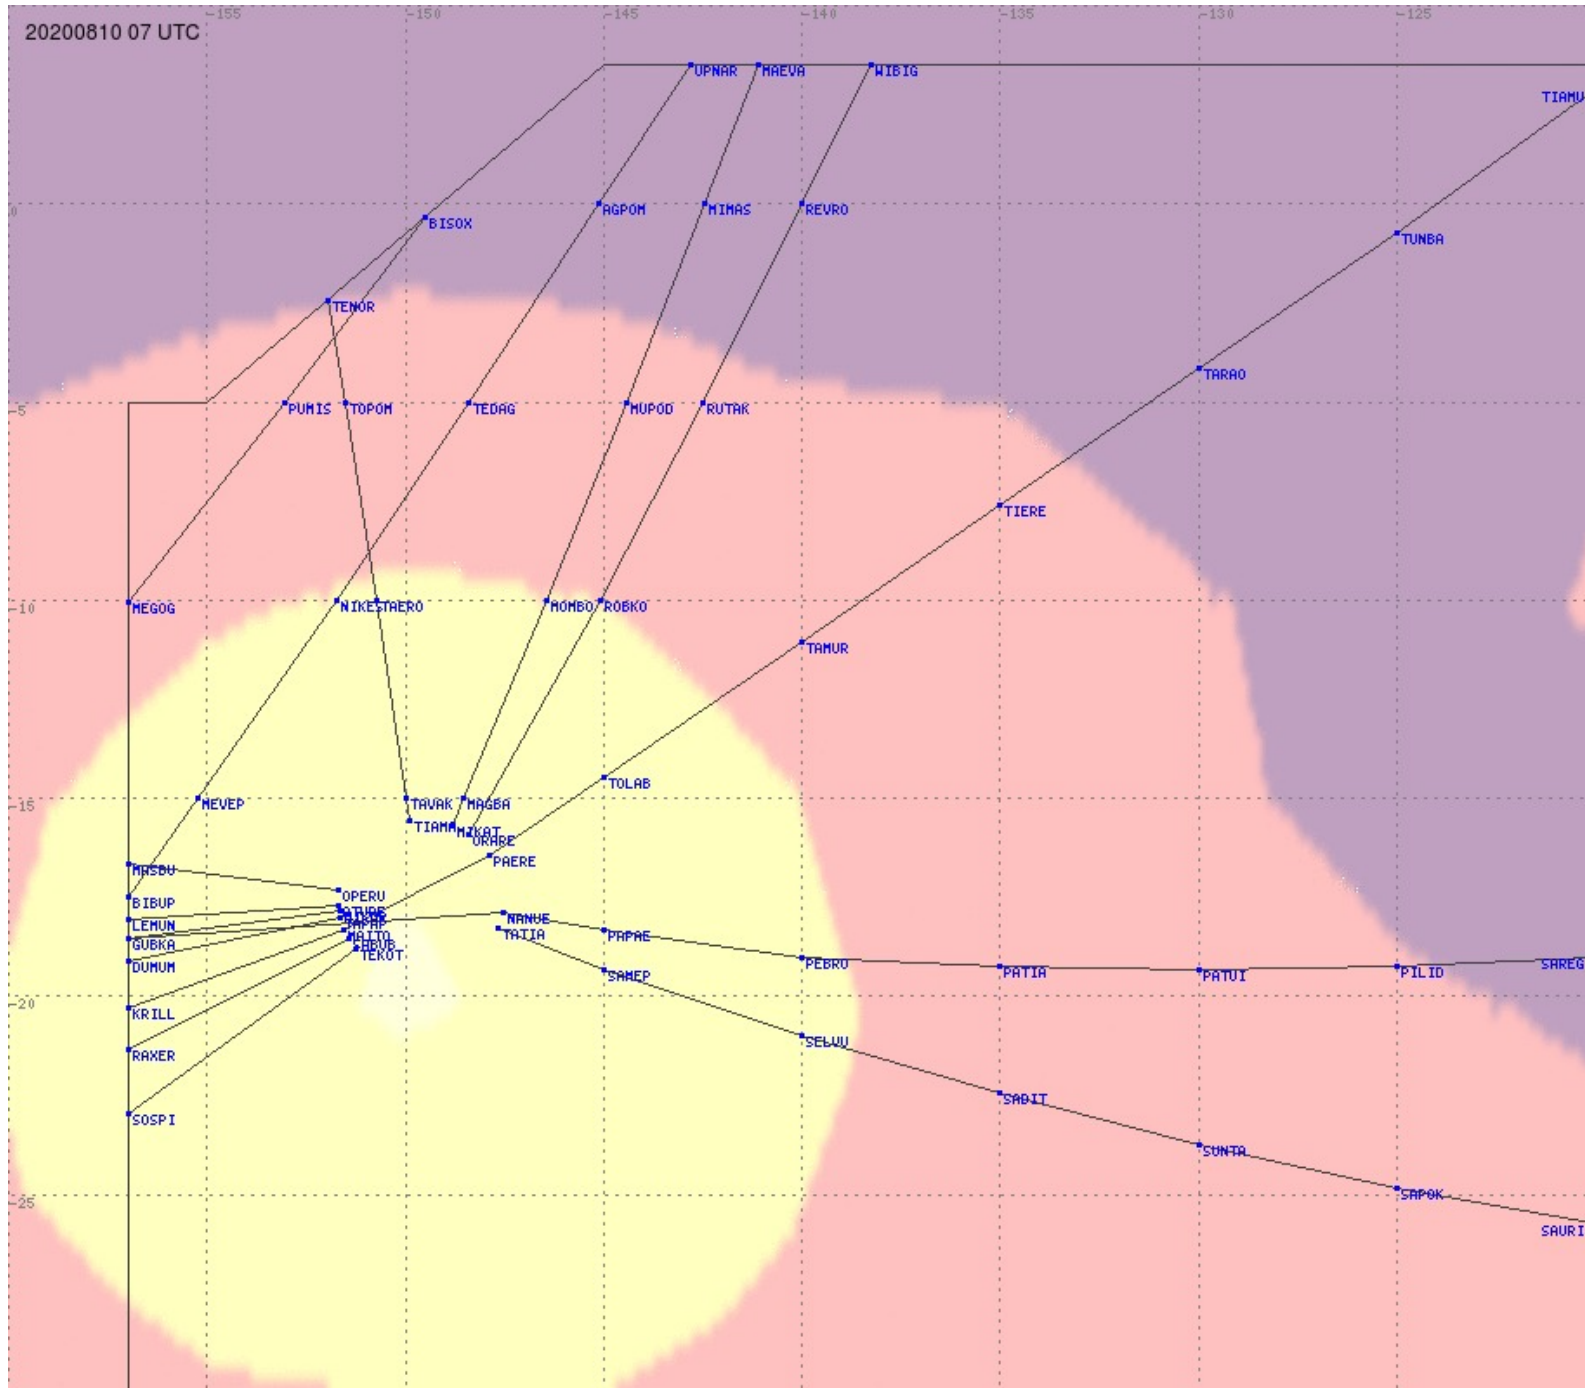

Tahiti FIR - HF Propag - 20200810

2.8 MHz 3.5 MHz 5.6 MHz 8.9 MHz 13.3 MHz 17.9 MHz None