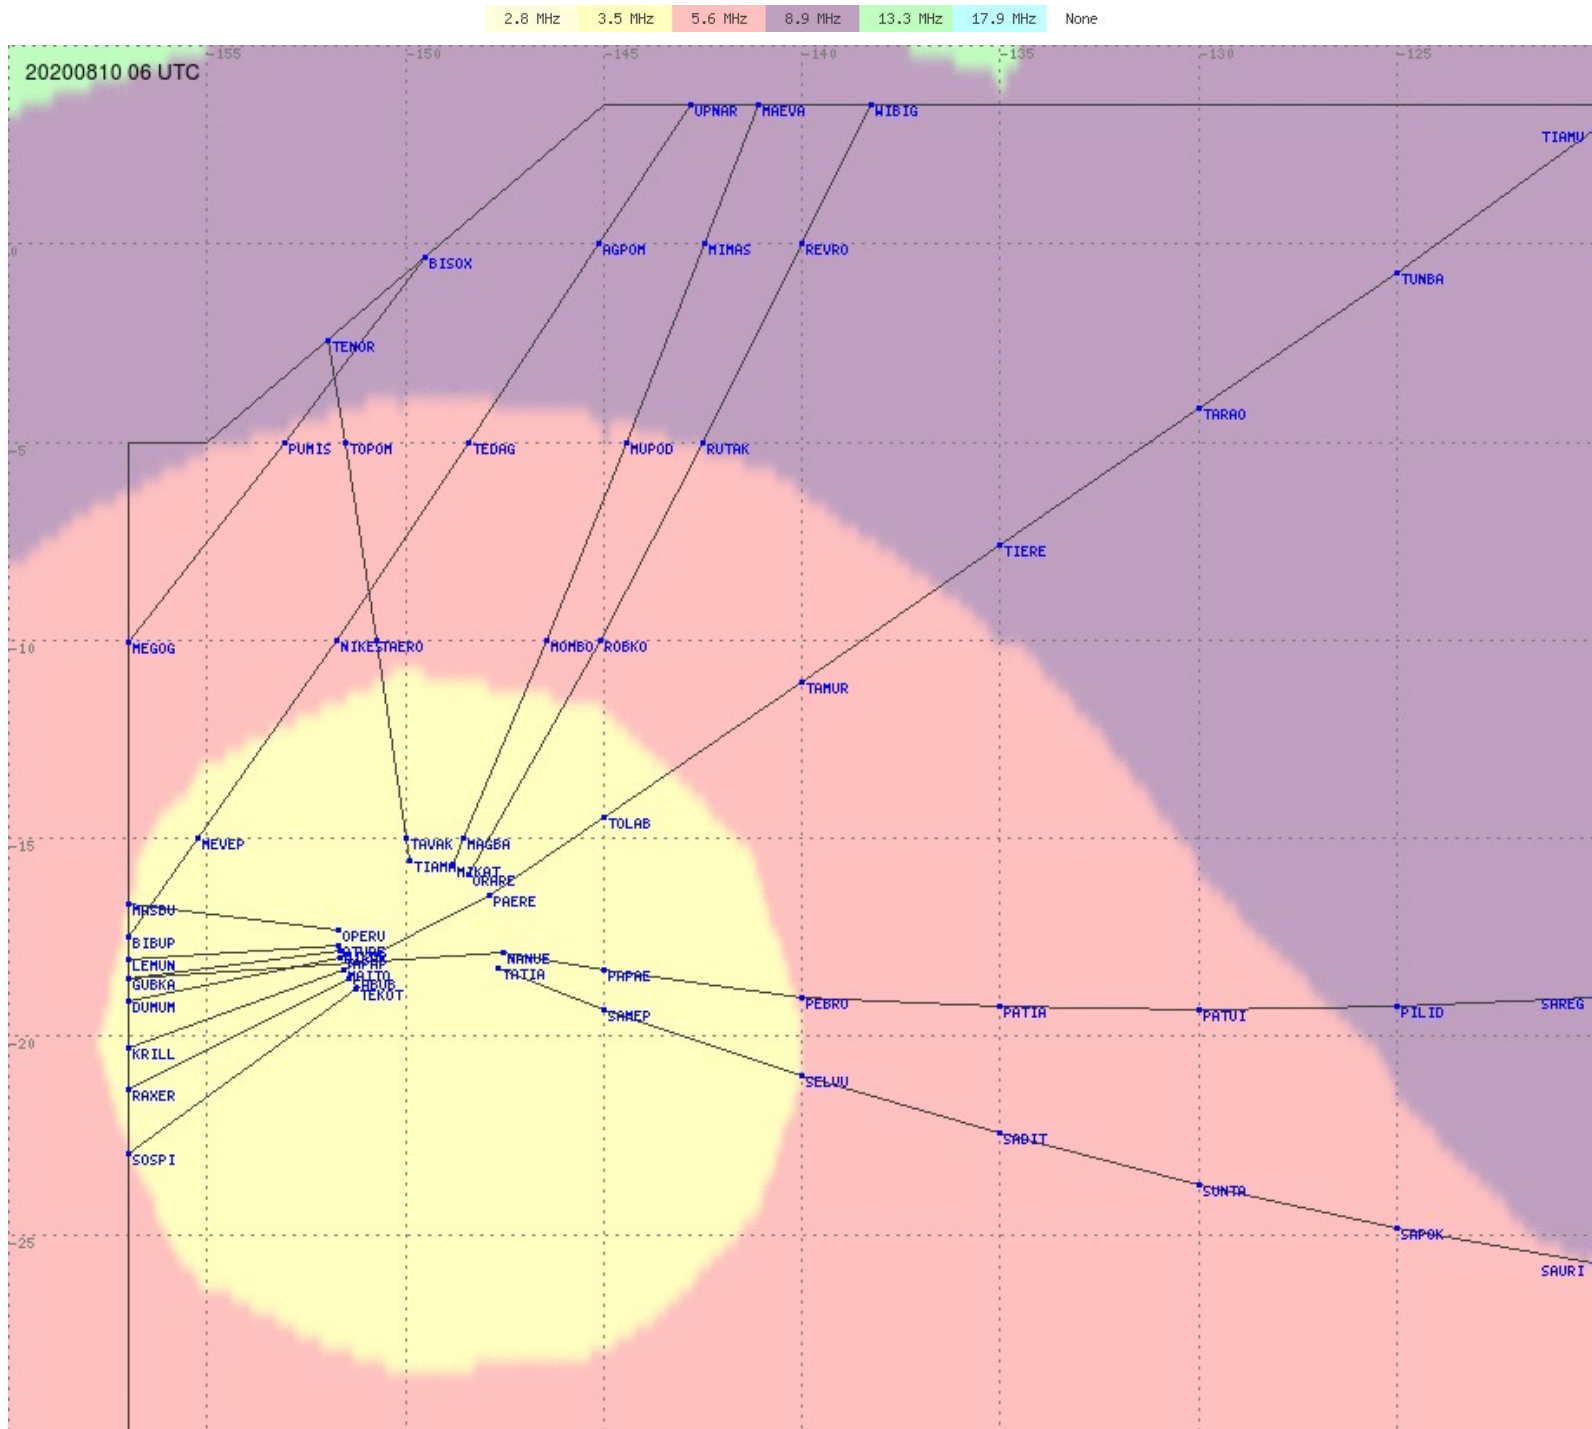

Tahiti FIR - HF Propag - 20200810