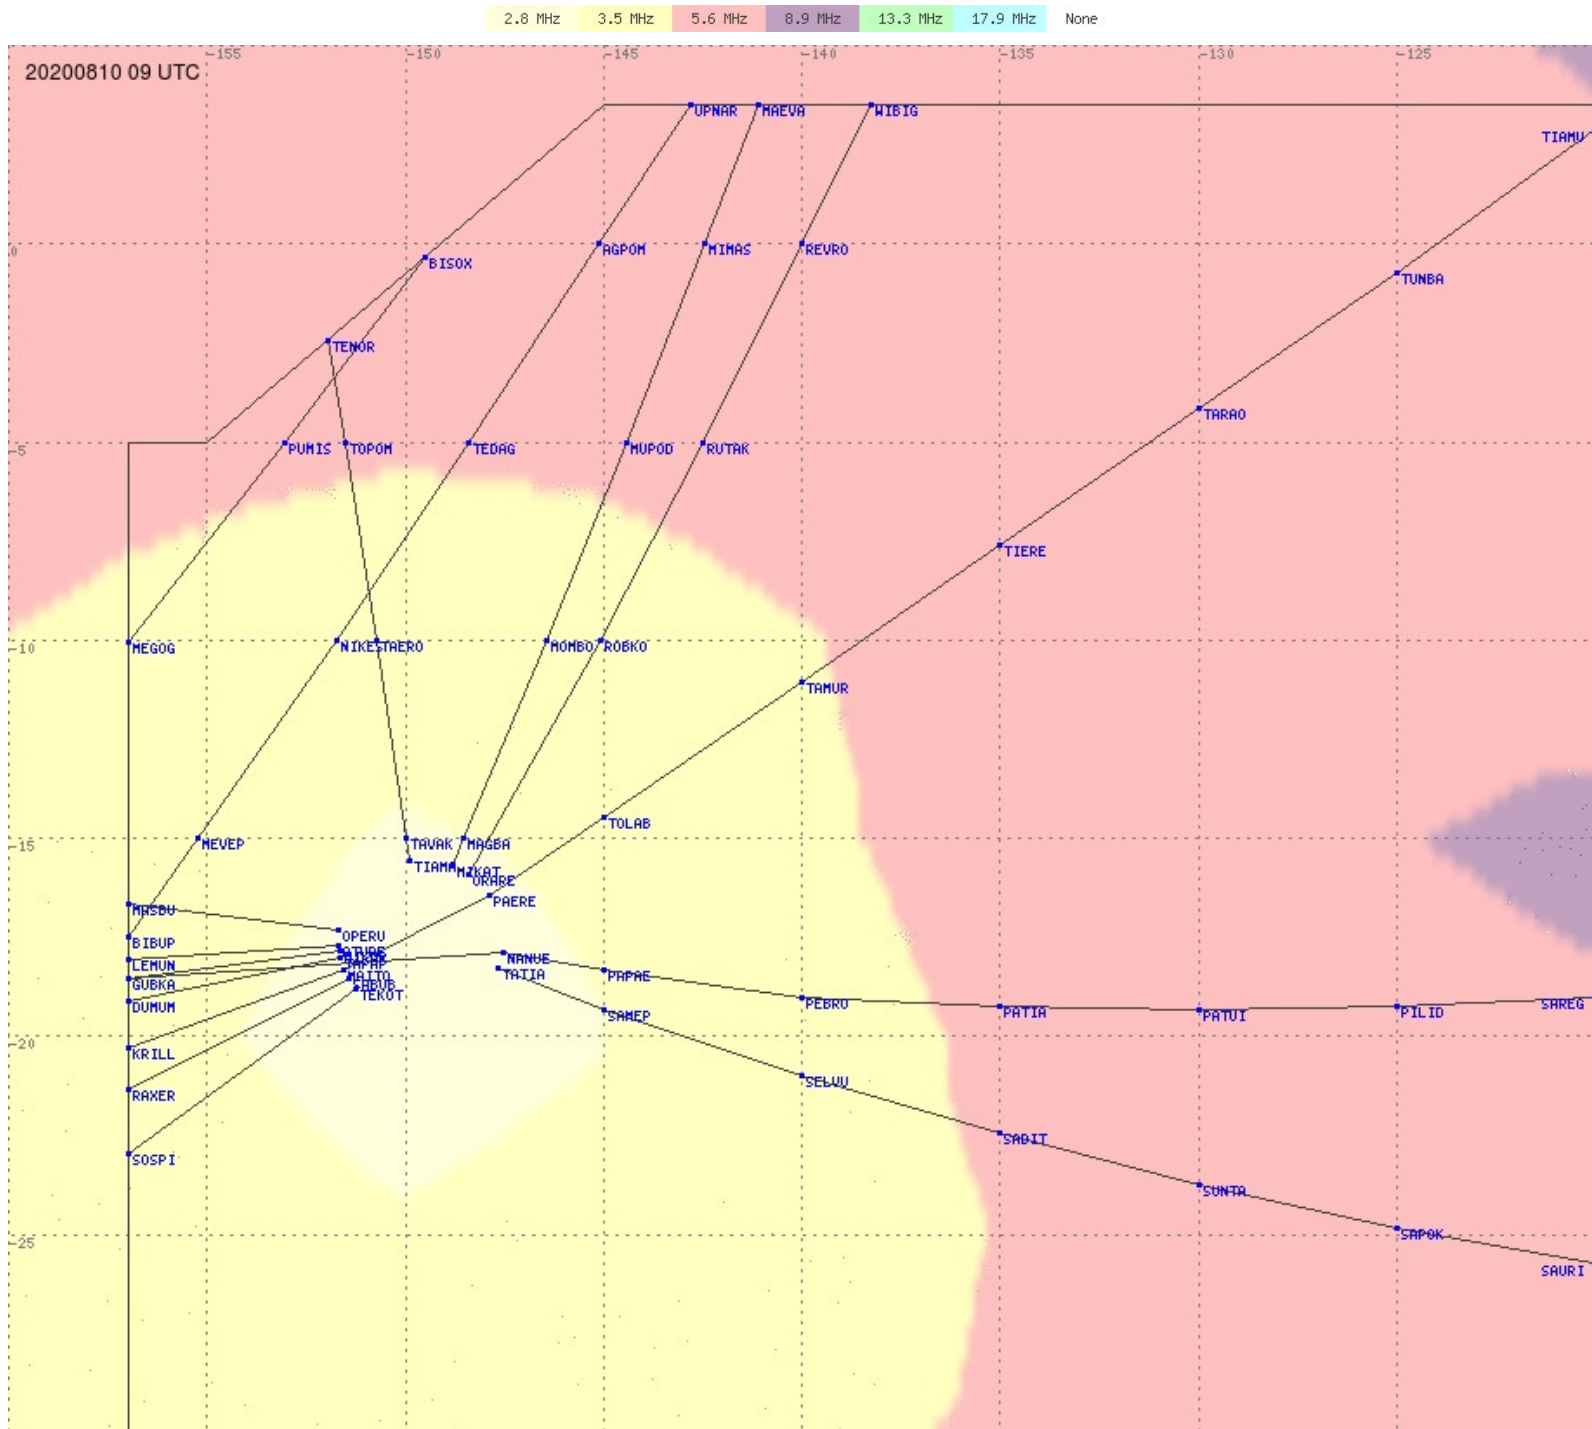

Tahiti FIR - HF Propag - 20200810