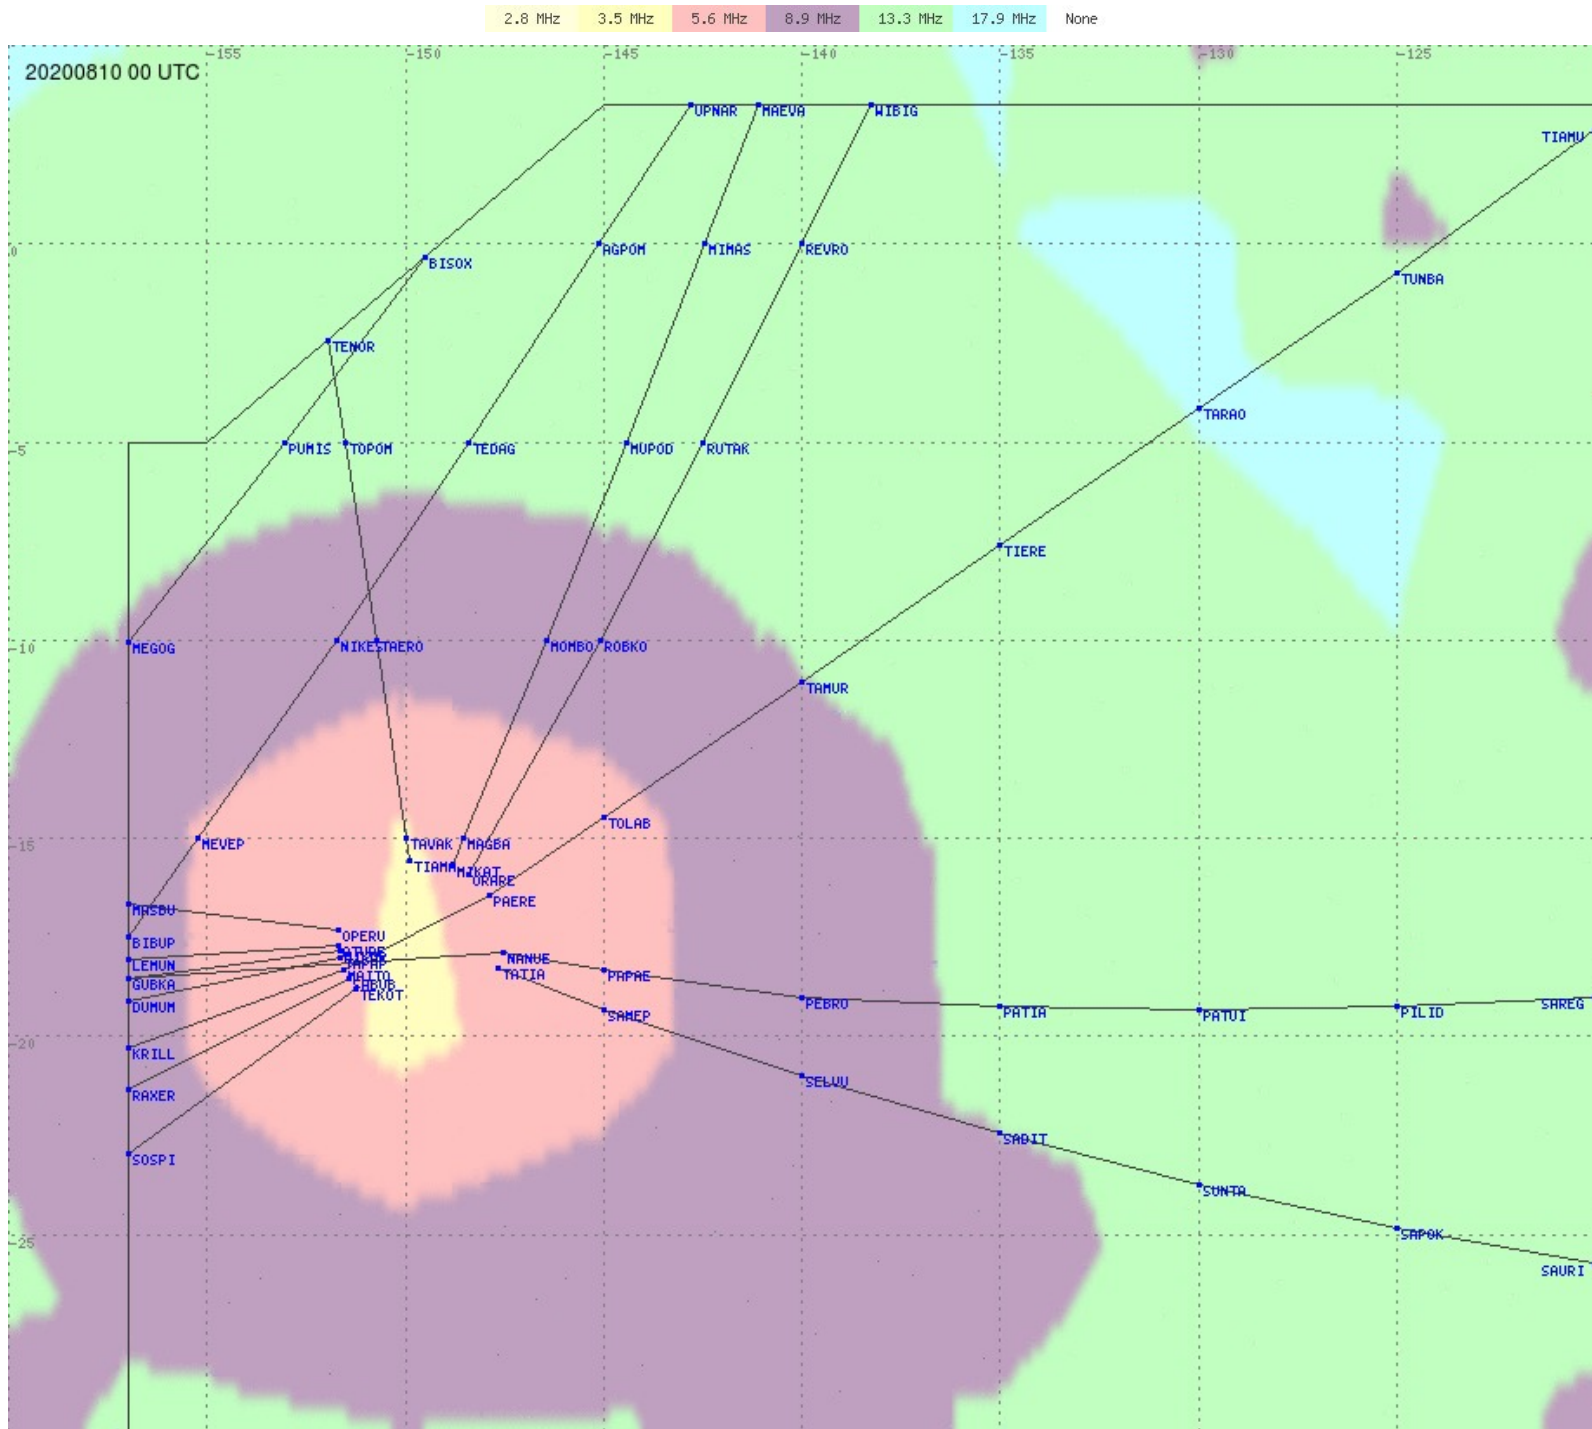

# Tahiti FIR - HF Propag - 20200810

# Tahiti FIR - HF Propag - 20200810

2.8 MHz 3.5 MHz 5.6 MHz 8.9 MHz 13.3 MHz 17.9 MHz None