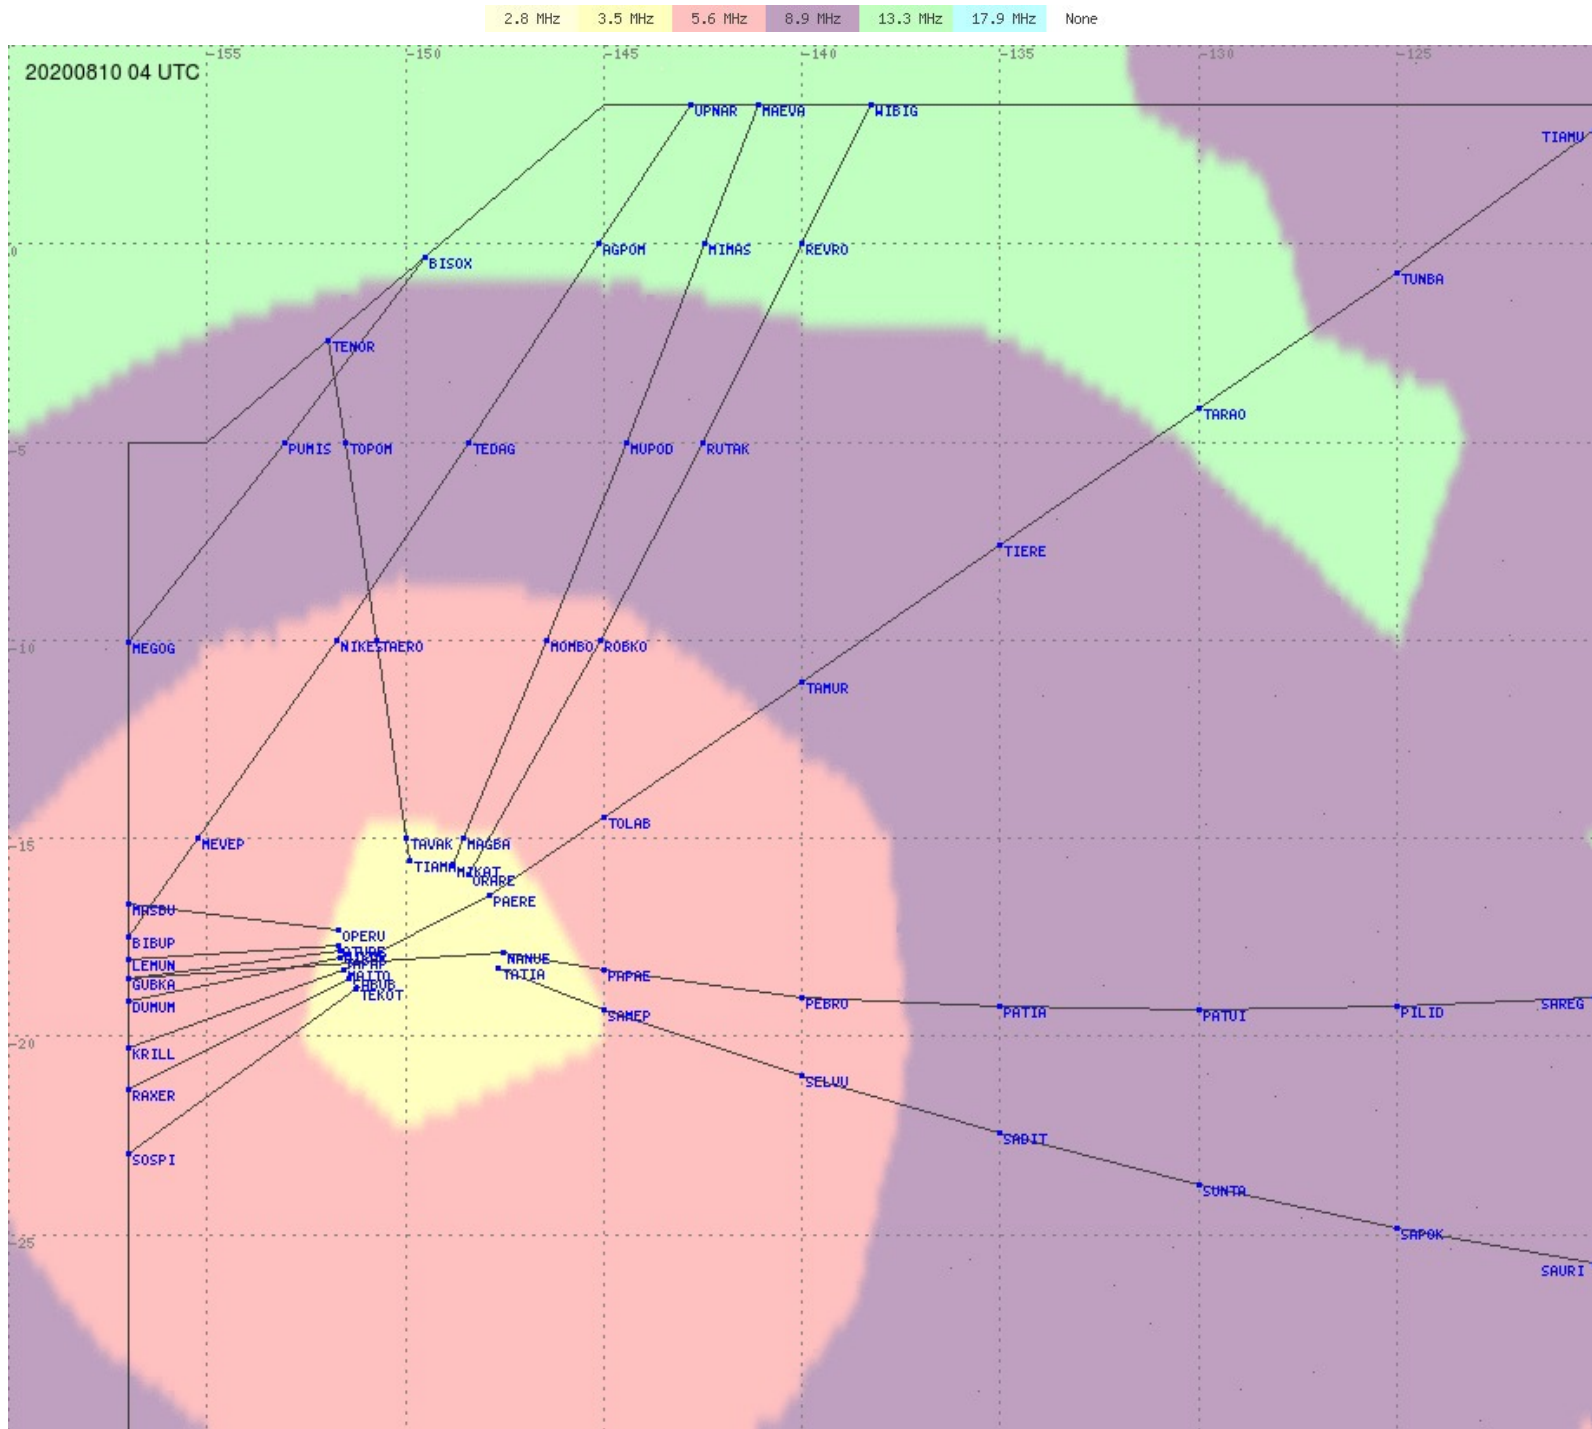

# Tahiti FIR - HF Propag - 20200810

# Tahiti FIR - HF Propag - 20200810

2.8 MHz 3.5 MHz 5.6 MHz 8.9 MHz 13.3 MHz 17.9 MHz None