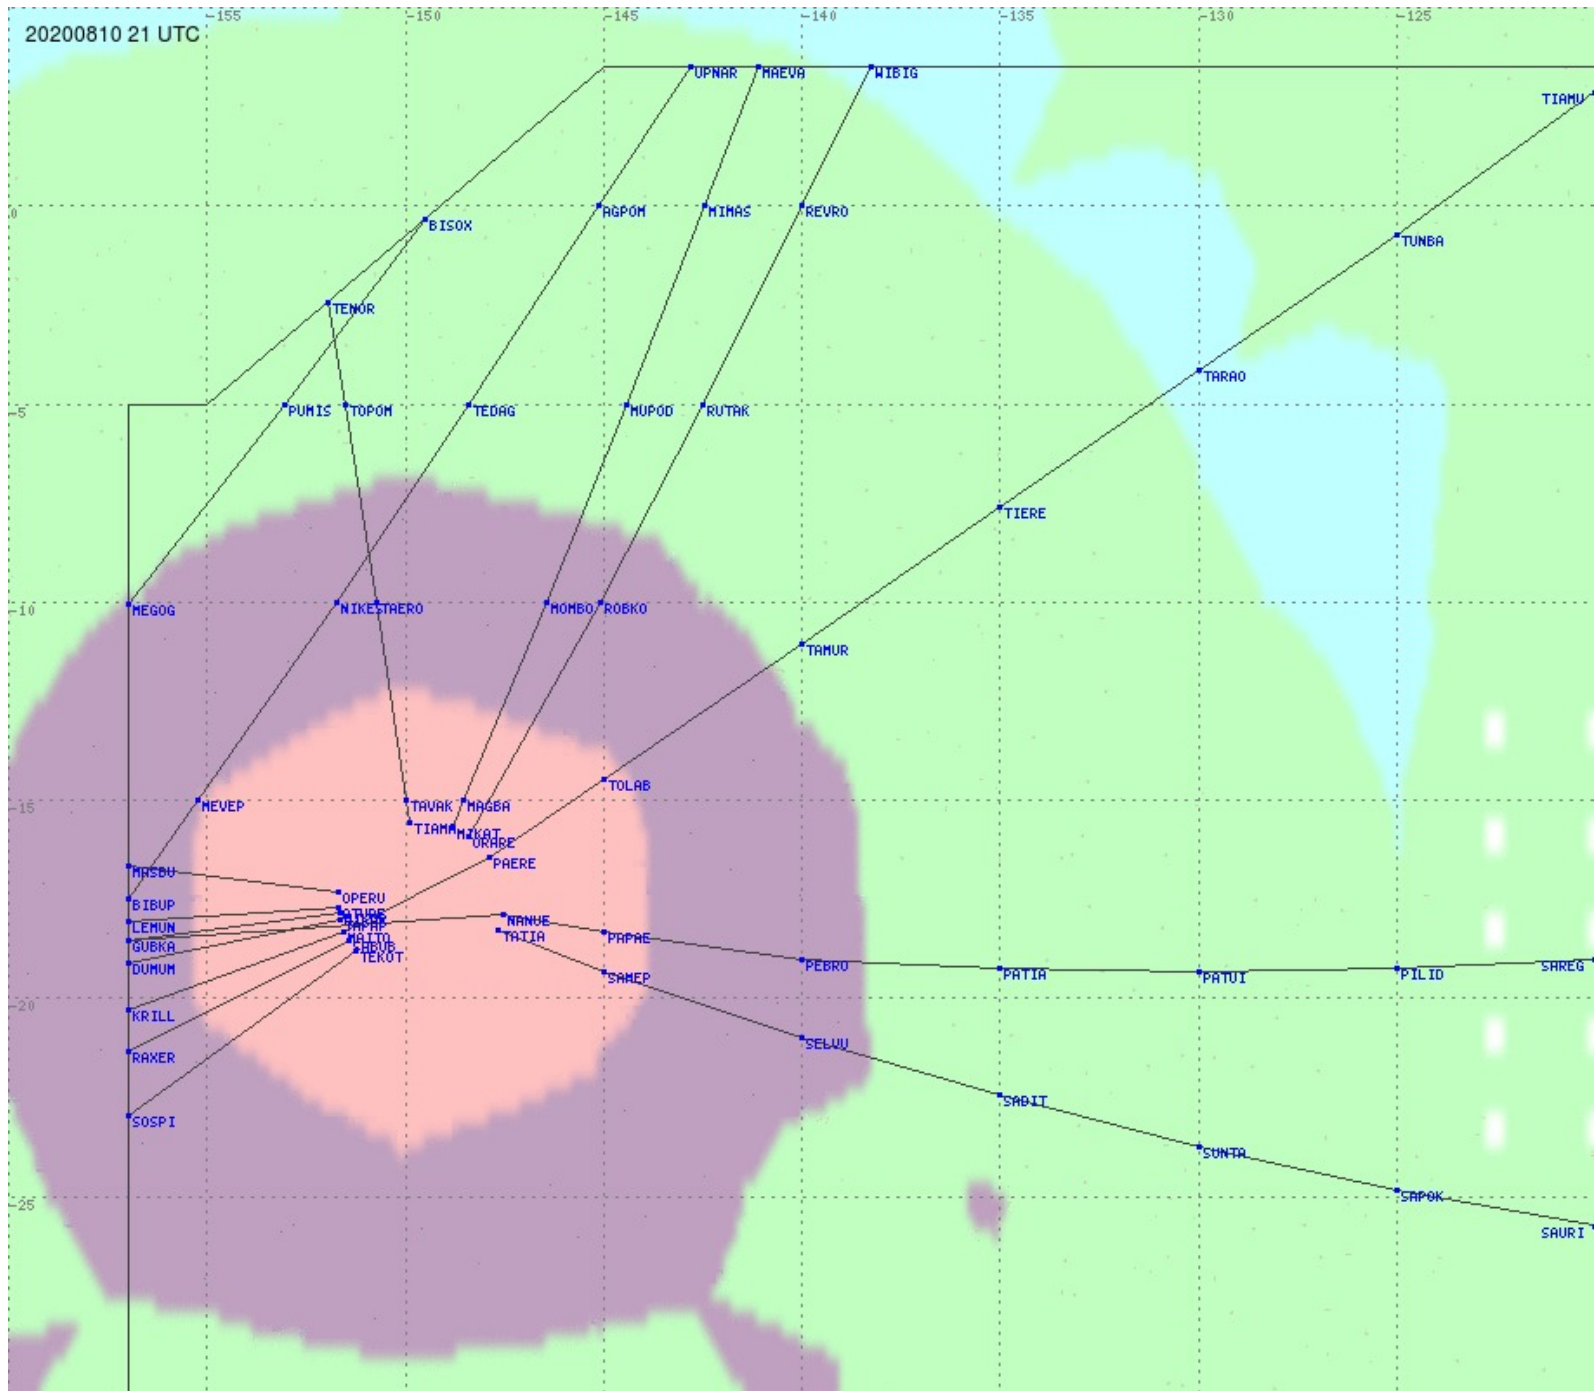

Tahiti FIR - HF Propag - 20200810

2.8 MHz   3.5 MHz   5.6 MHz   8.9 MHz   13.3 MHz   17.9 MHz   None