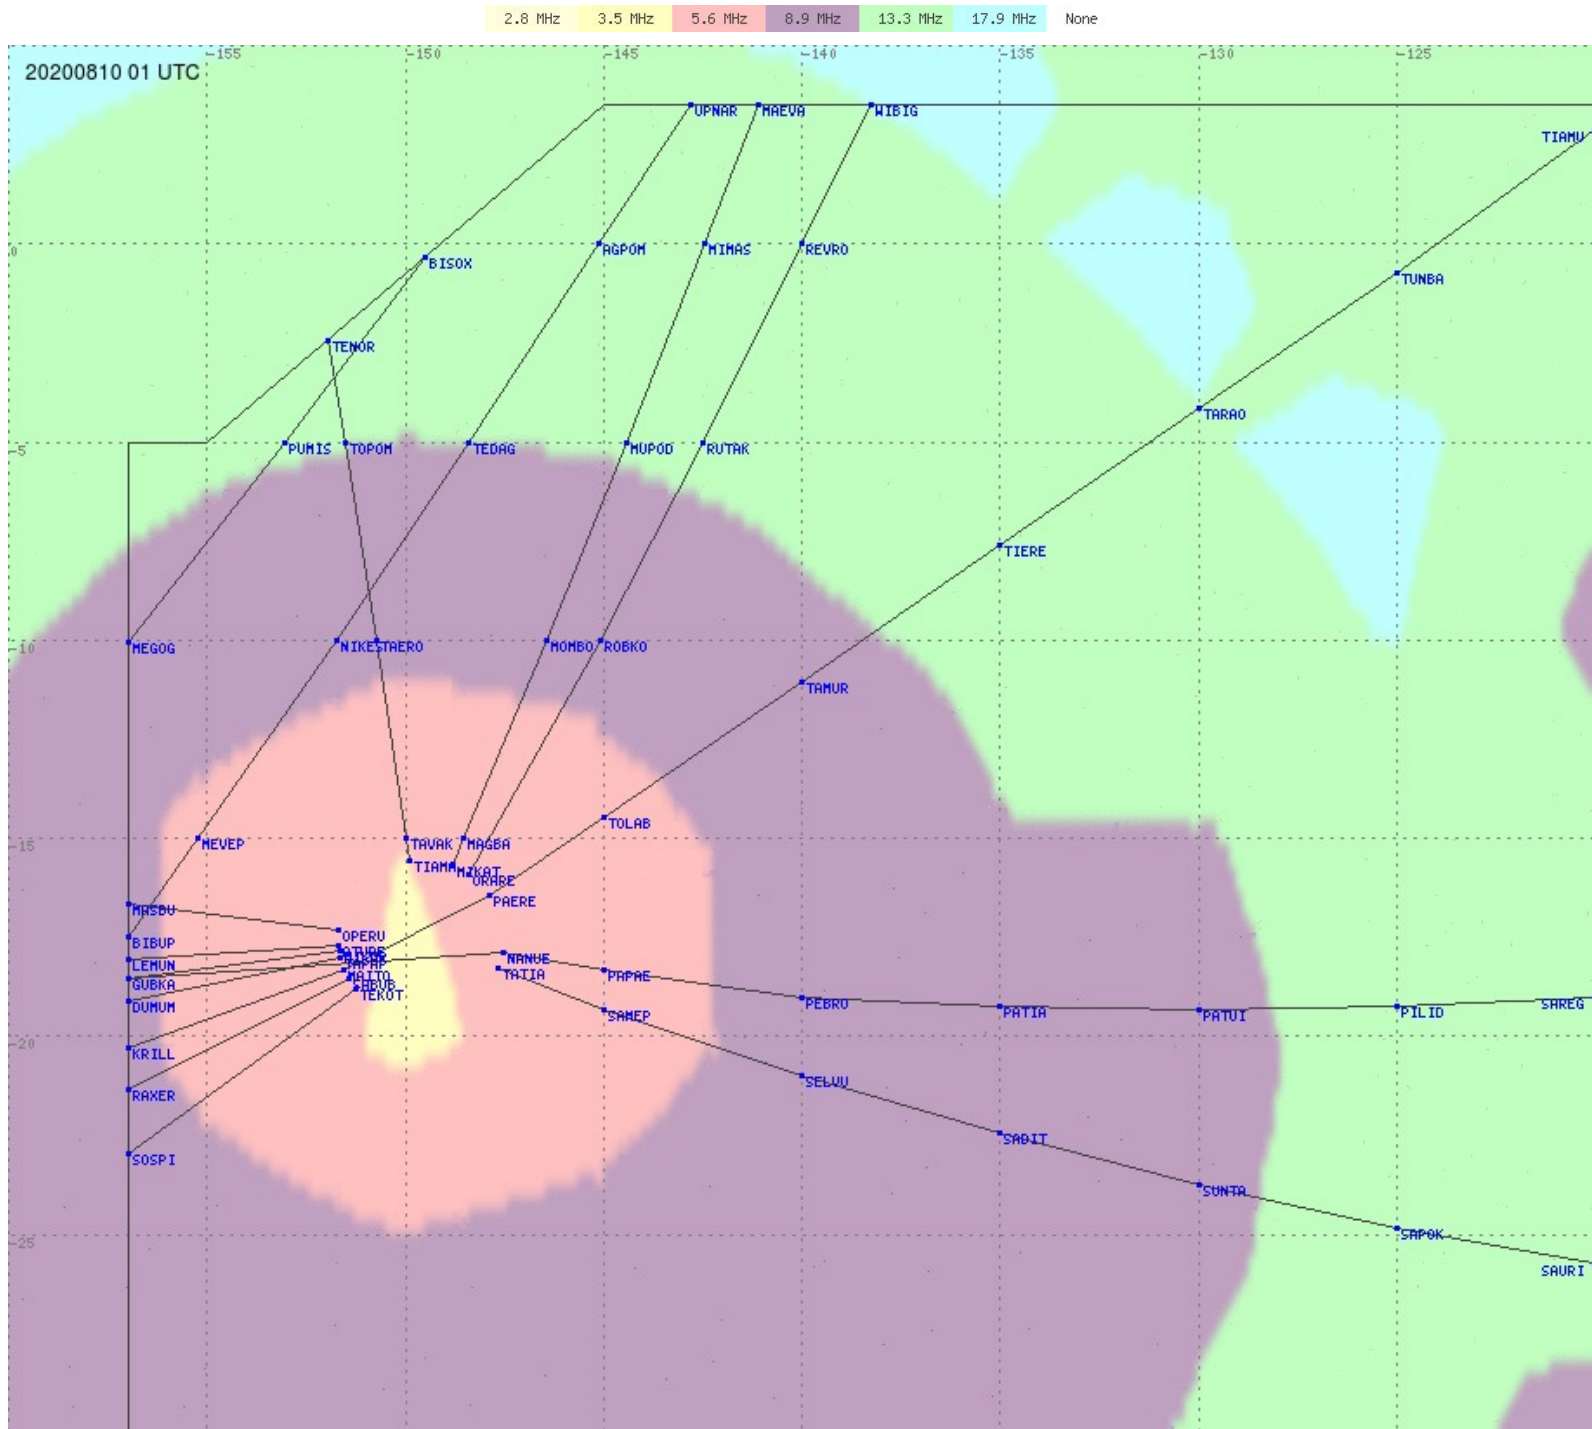

# Tahiti FIR - HF Propag - 20200810

# Tahiti FIR - HF Propag - 20200810

2.8 MHz 3.5 MHz 5.6 MHz 8.9 MHz 13.3 MHz 17.9 MHz None