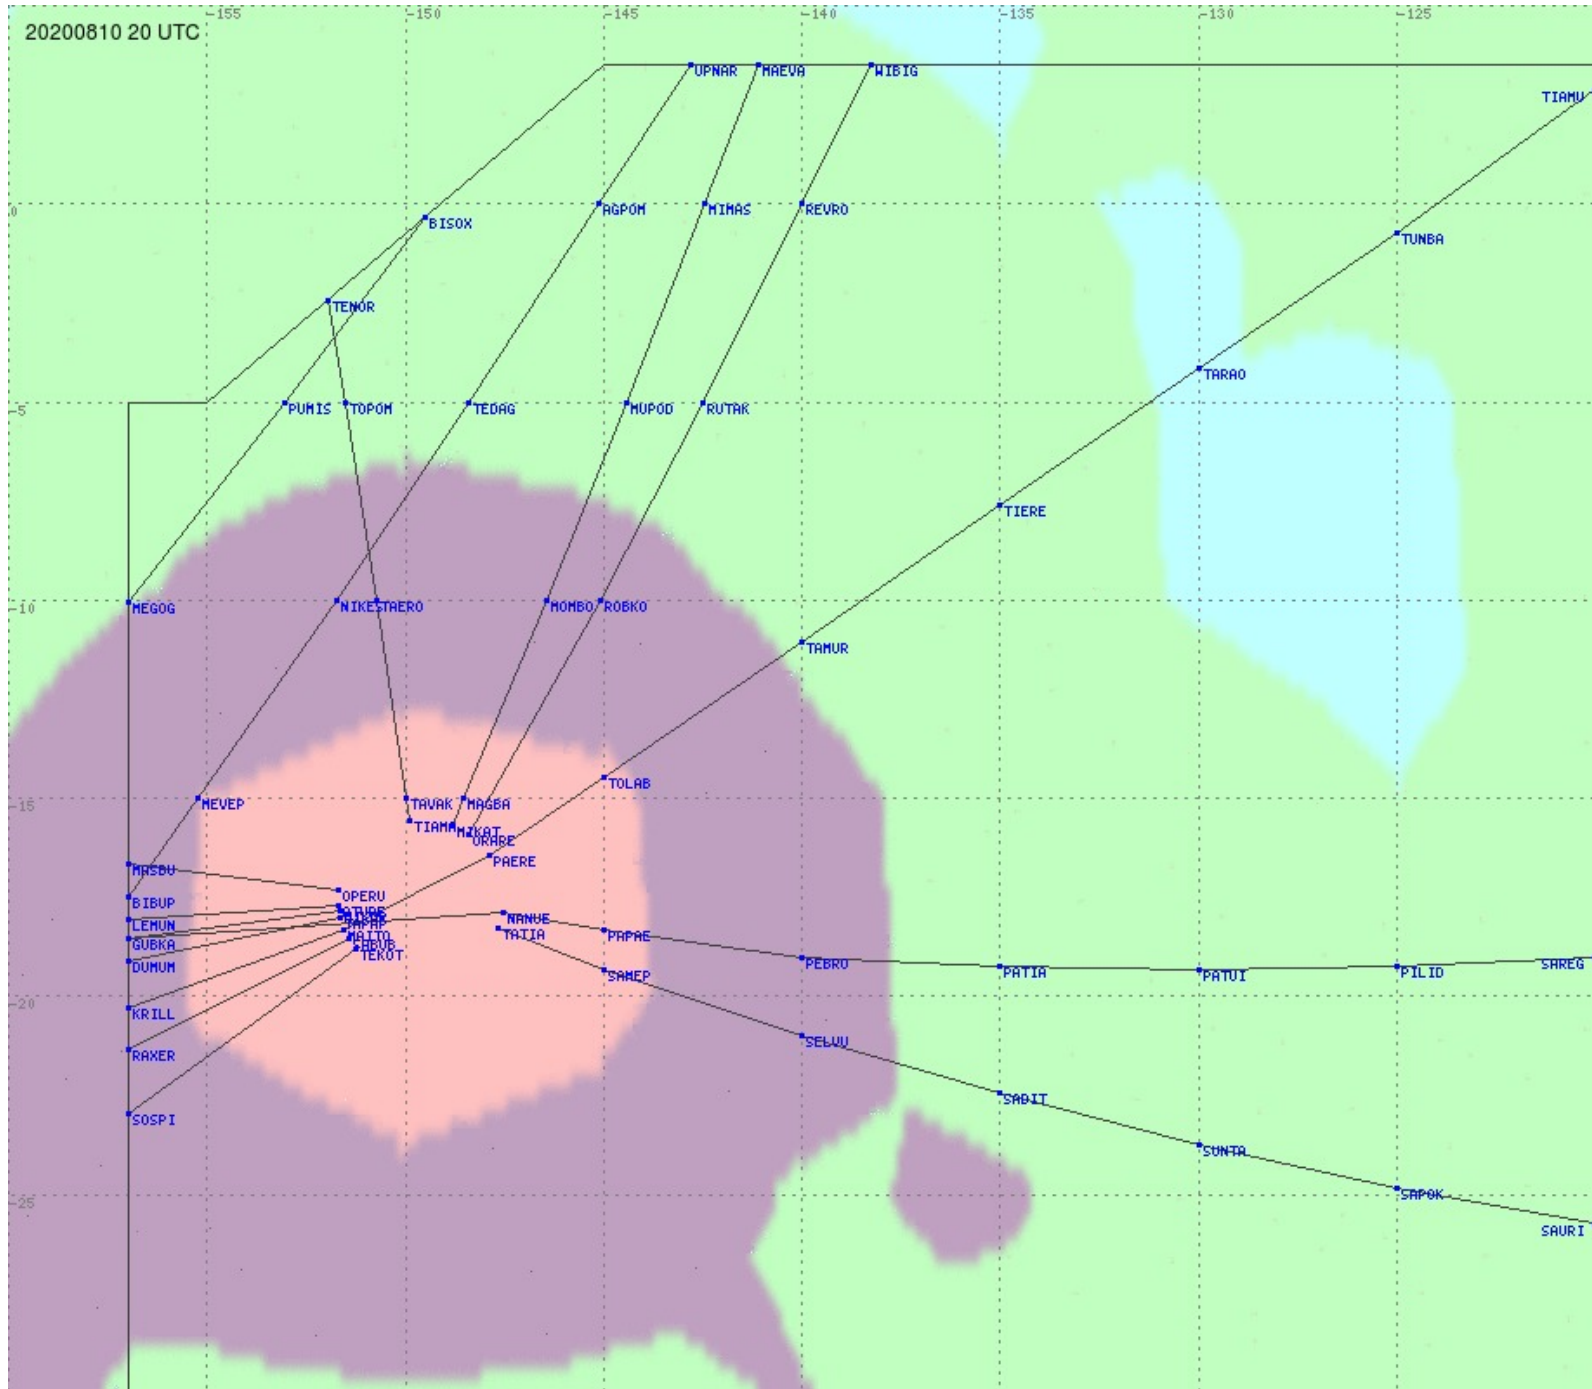

Tahiti FIR - HF Propag - 20200810

2.8 MHz 3.5 MHz 5.6 MHz 8.9 MHz 13.3 MHz 17.9 MHz None