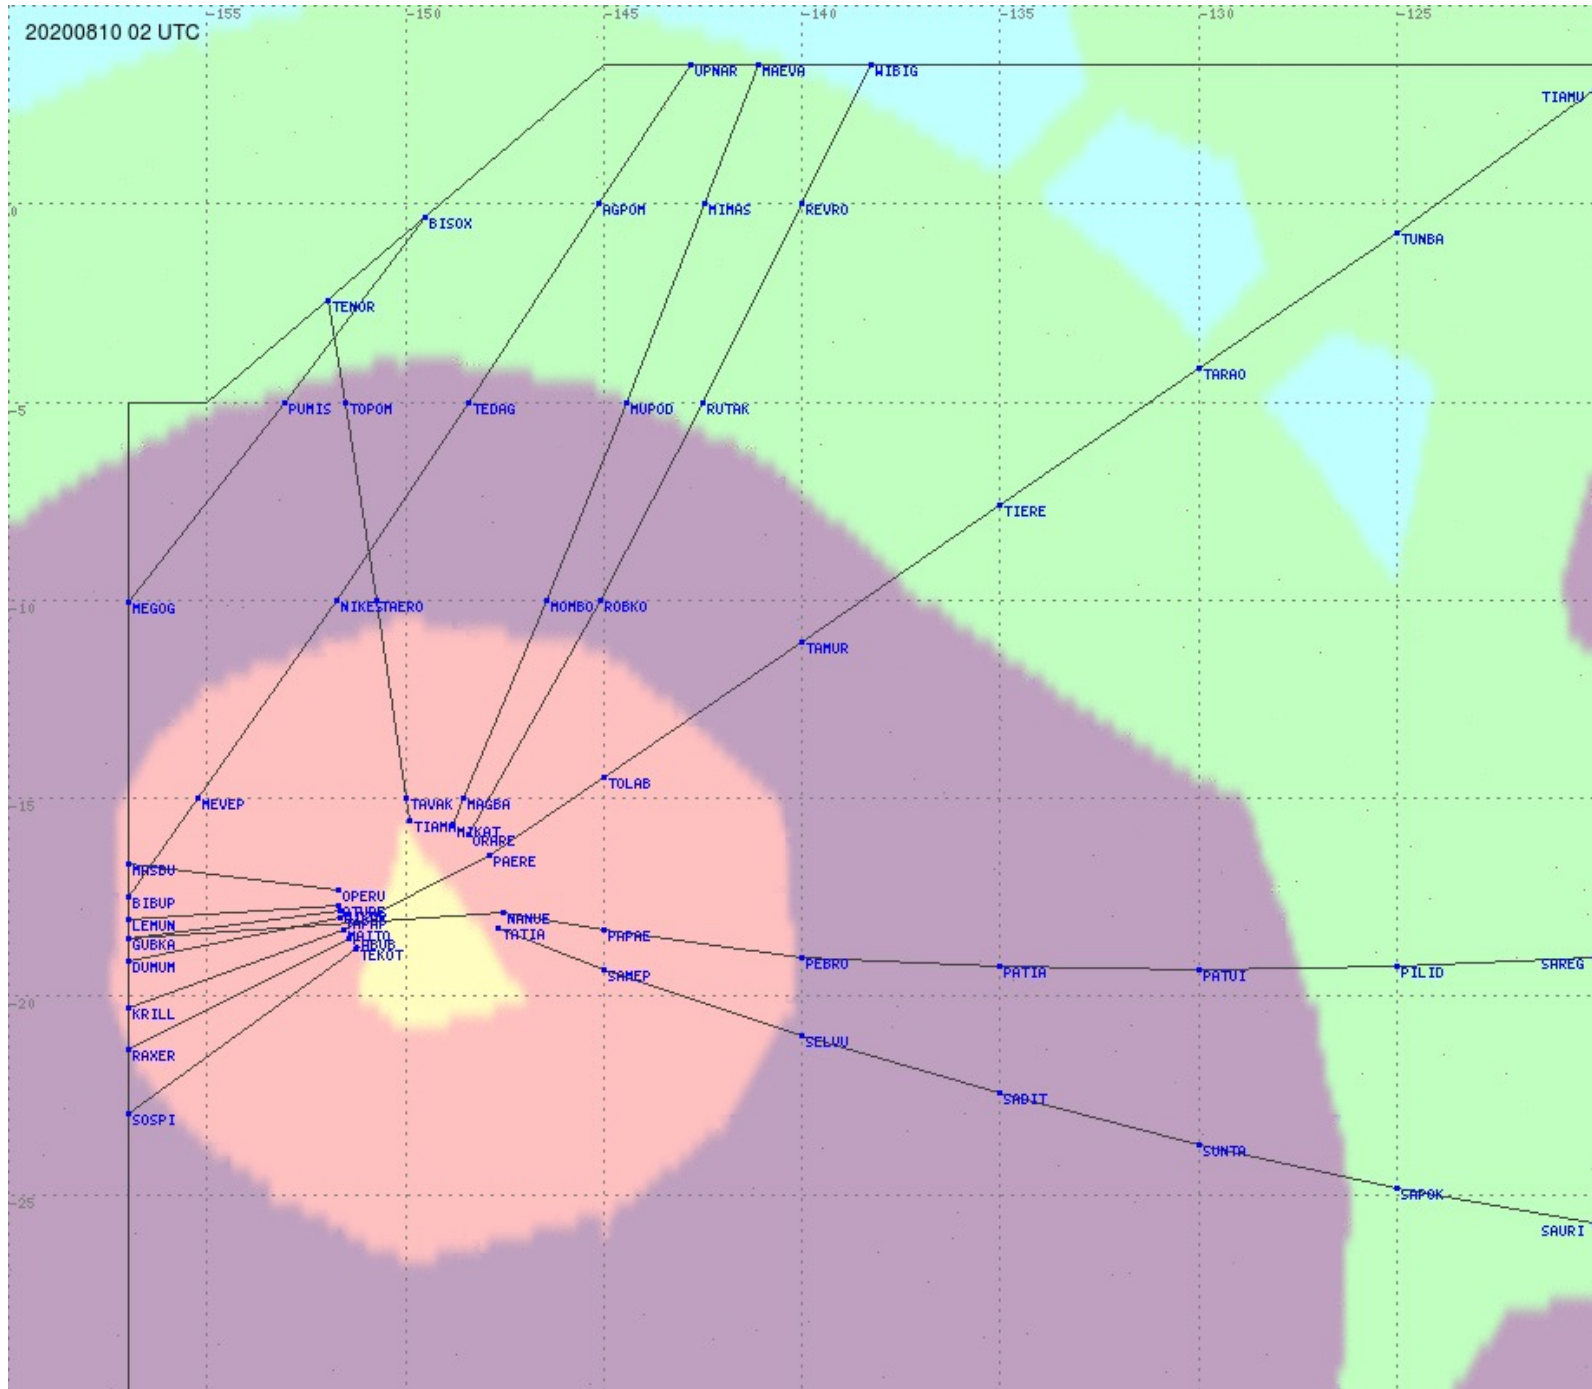

# Tahiti FIR - HF Propag - 20200810

# Tahiti FIR - HF Propag - 20200810

2.8 MHz 3.5 MHz 5.6 MHz 8.9 MHz 13.3 MHz 17.9 MHz None