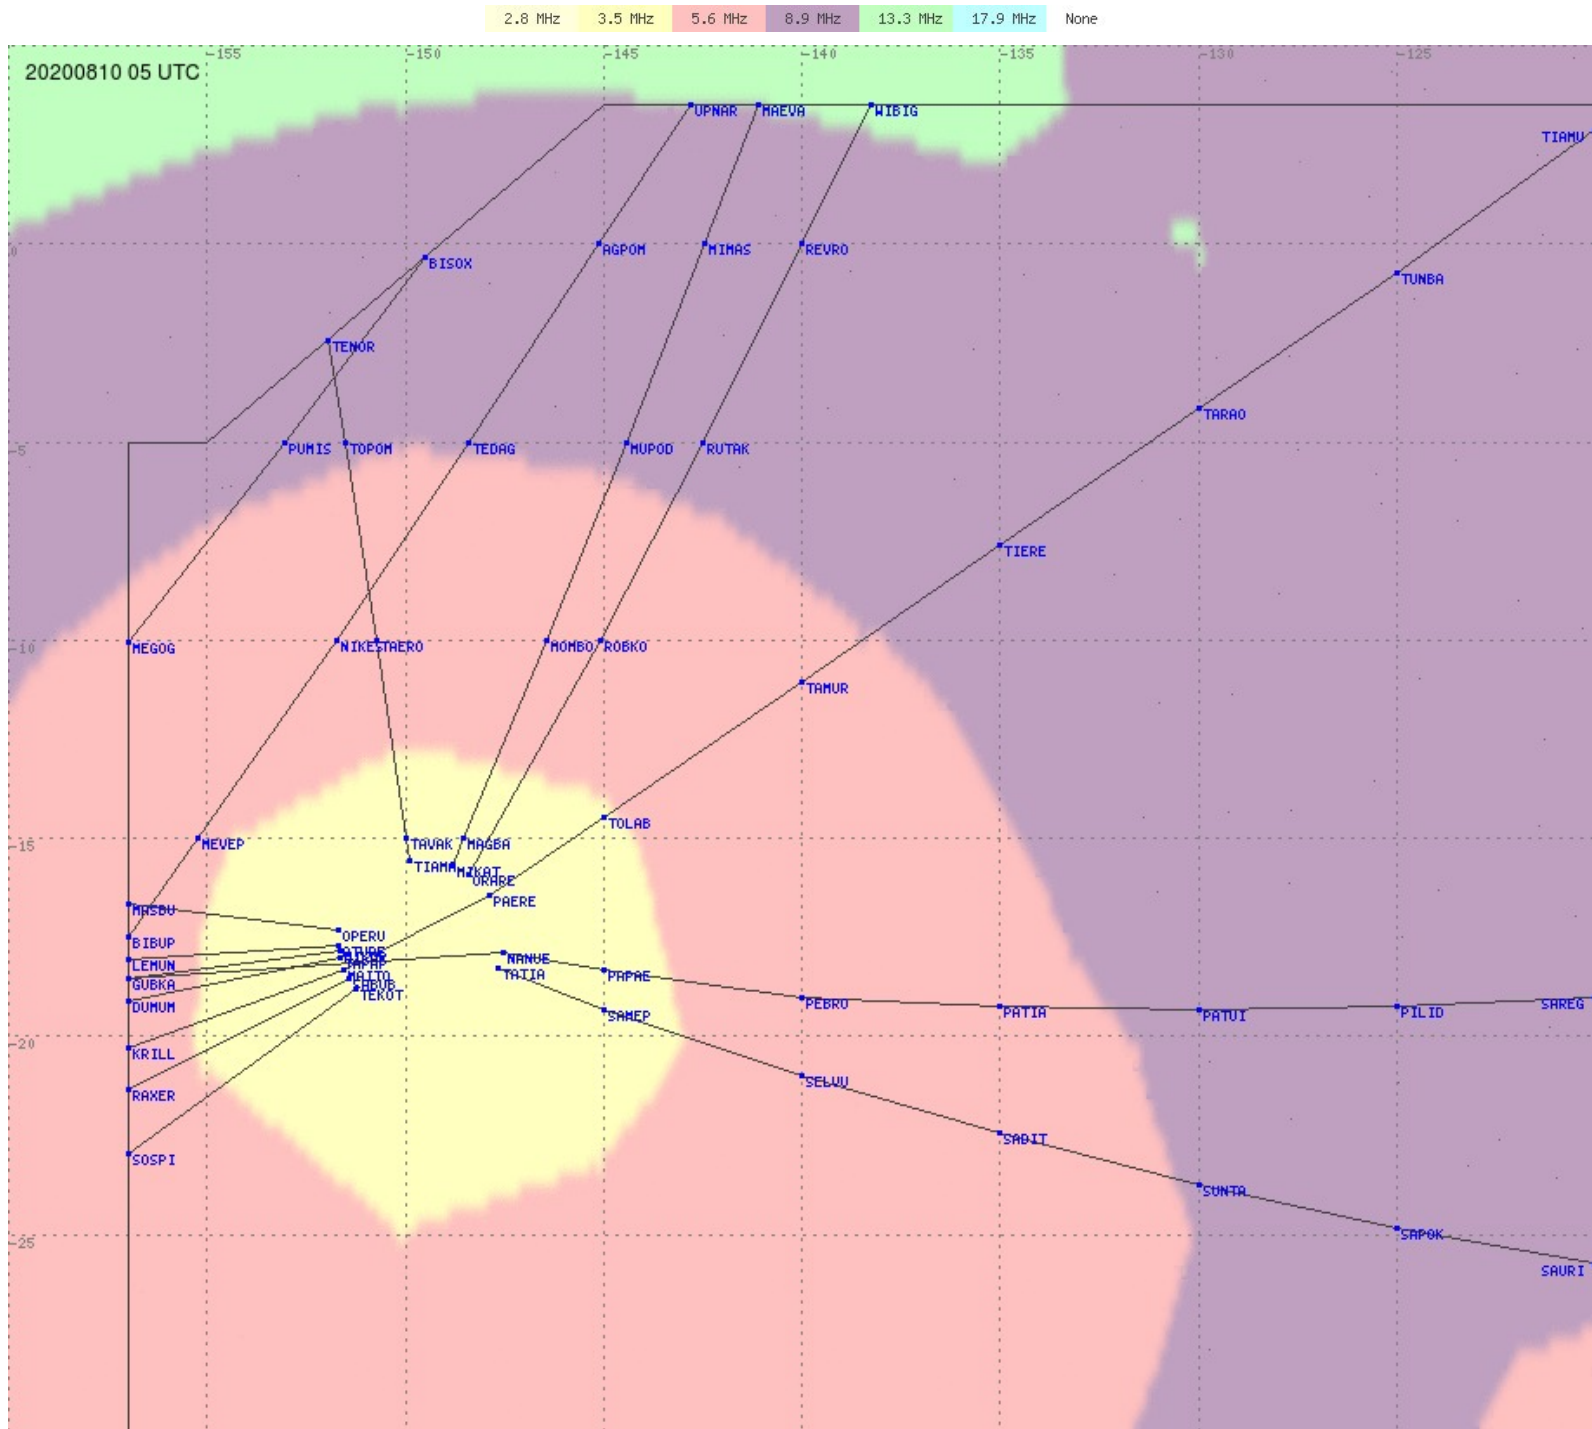

Tahiti FIR - HF Propag - 20200810