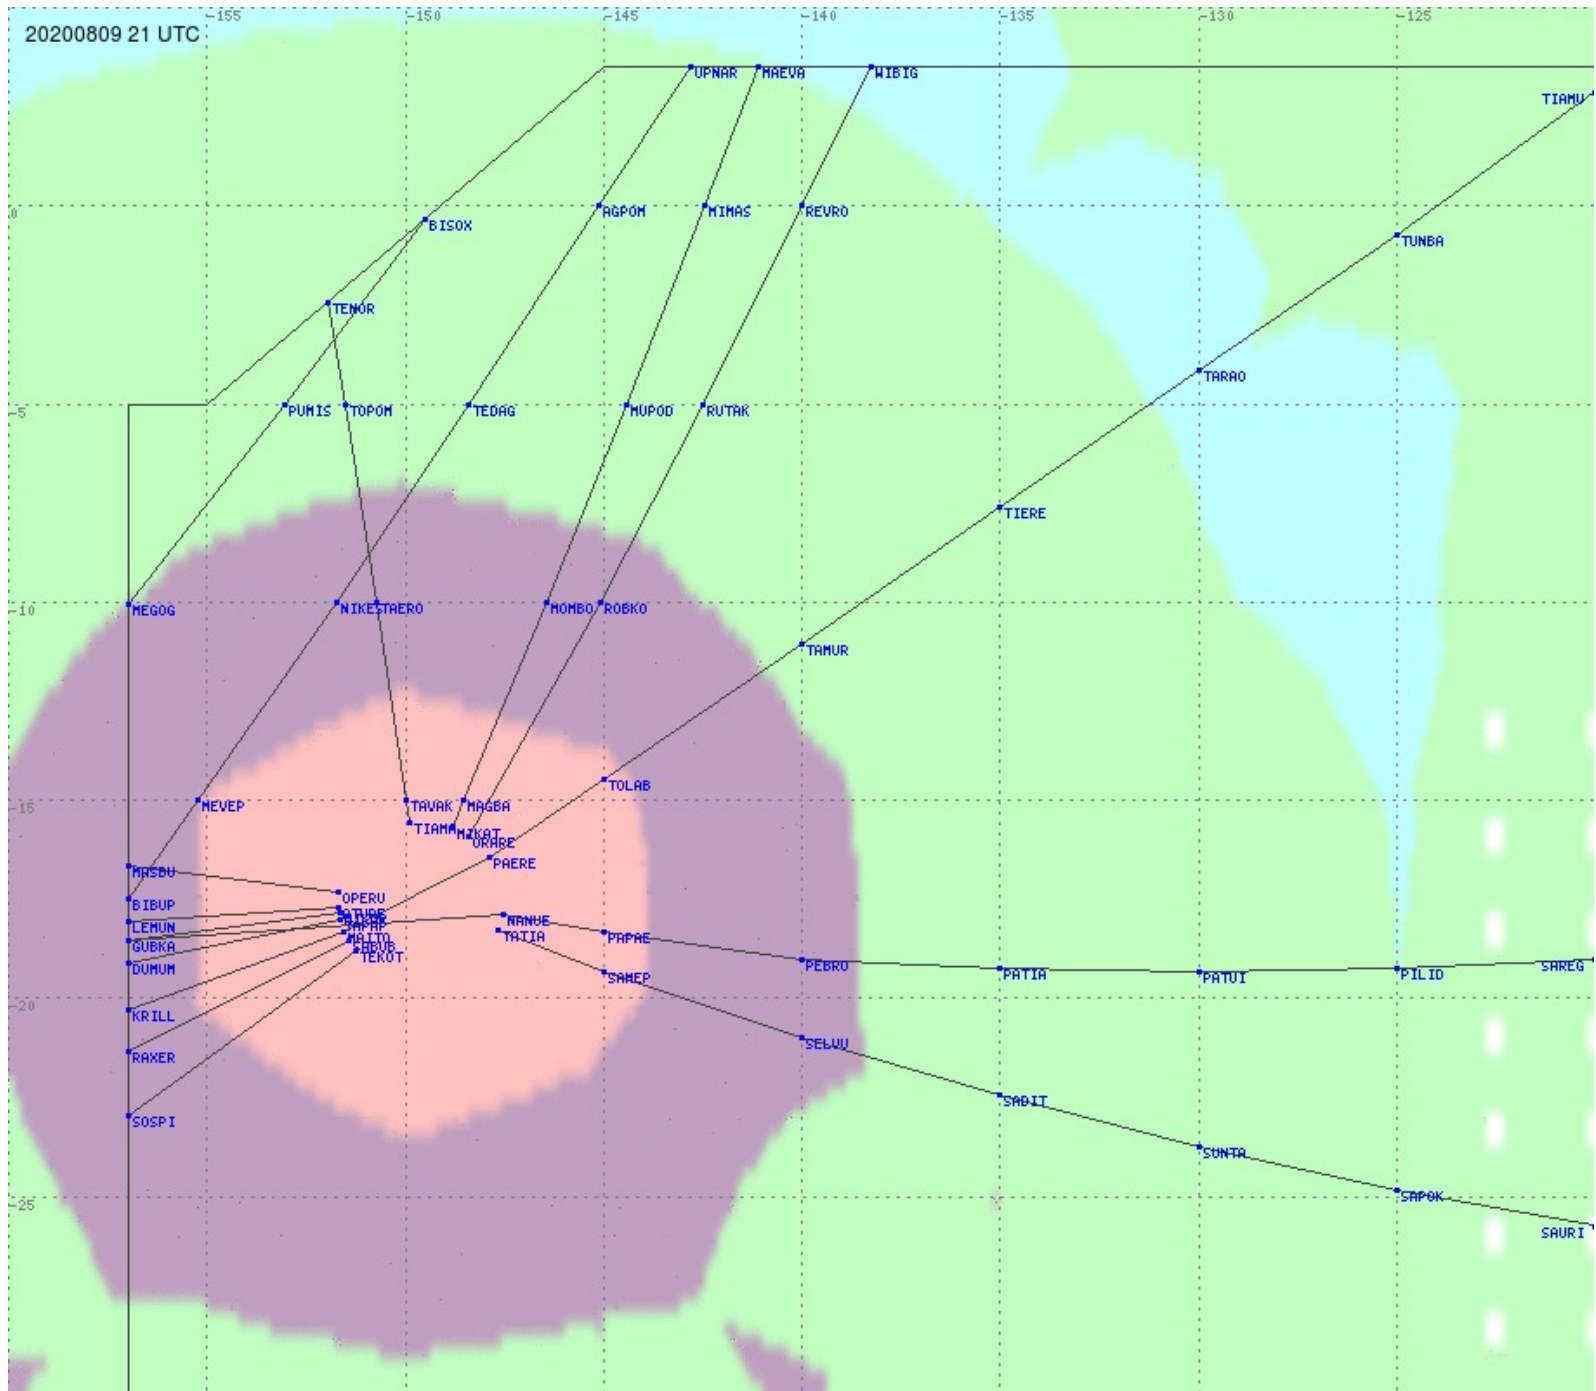

Tahiti FIR - HF Propag - 20200809

2.8 MHz 3.5 MHz 5.6 MHz 8.9 MHz 13.3 MHz 17.9 MHz None