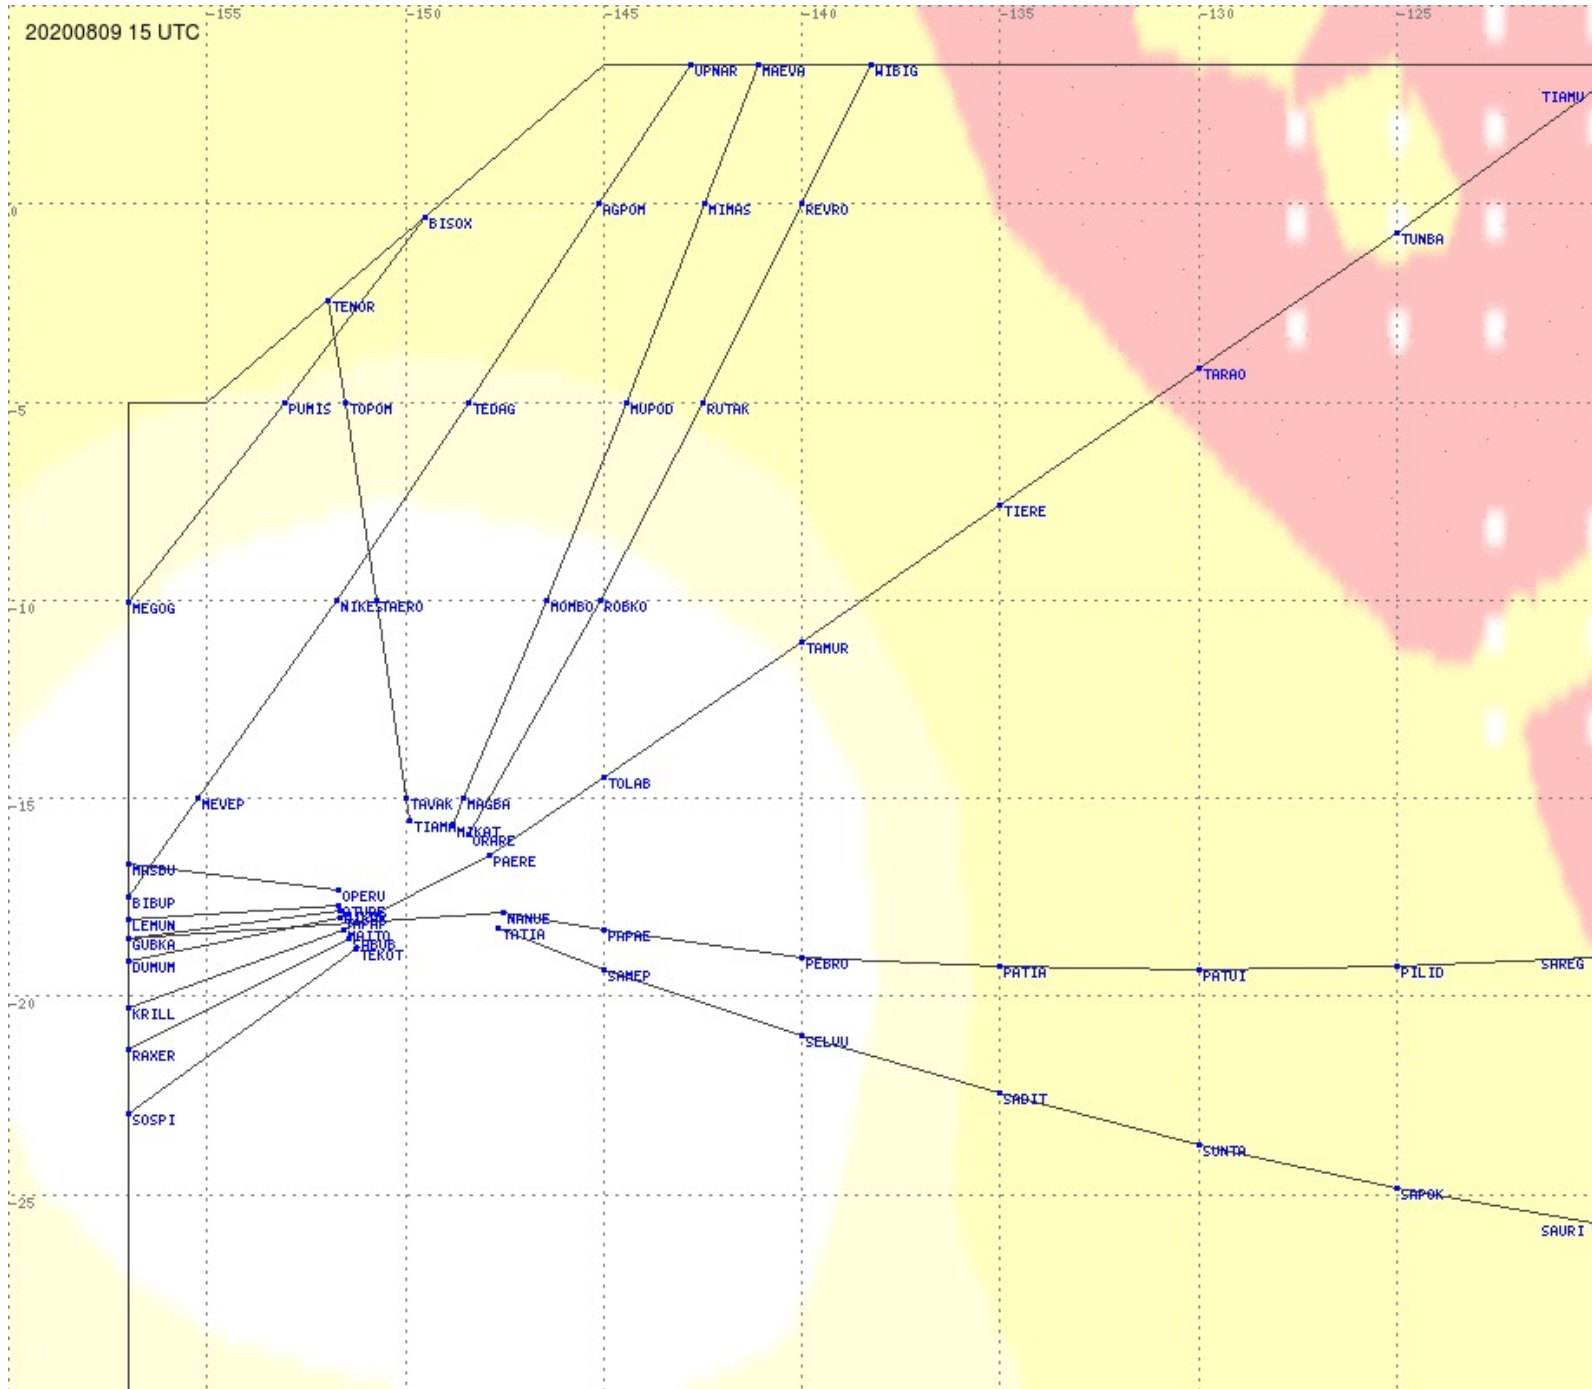

Tahiti FIR - HF Propag - 20200809

2.8 MHz
3.5 MHz
5.6 MHz
8.9 MHz
13.3 MHz
17.9 MHz
None