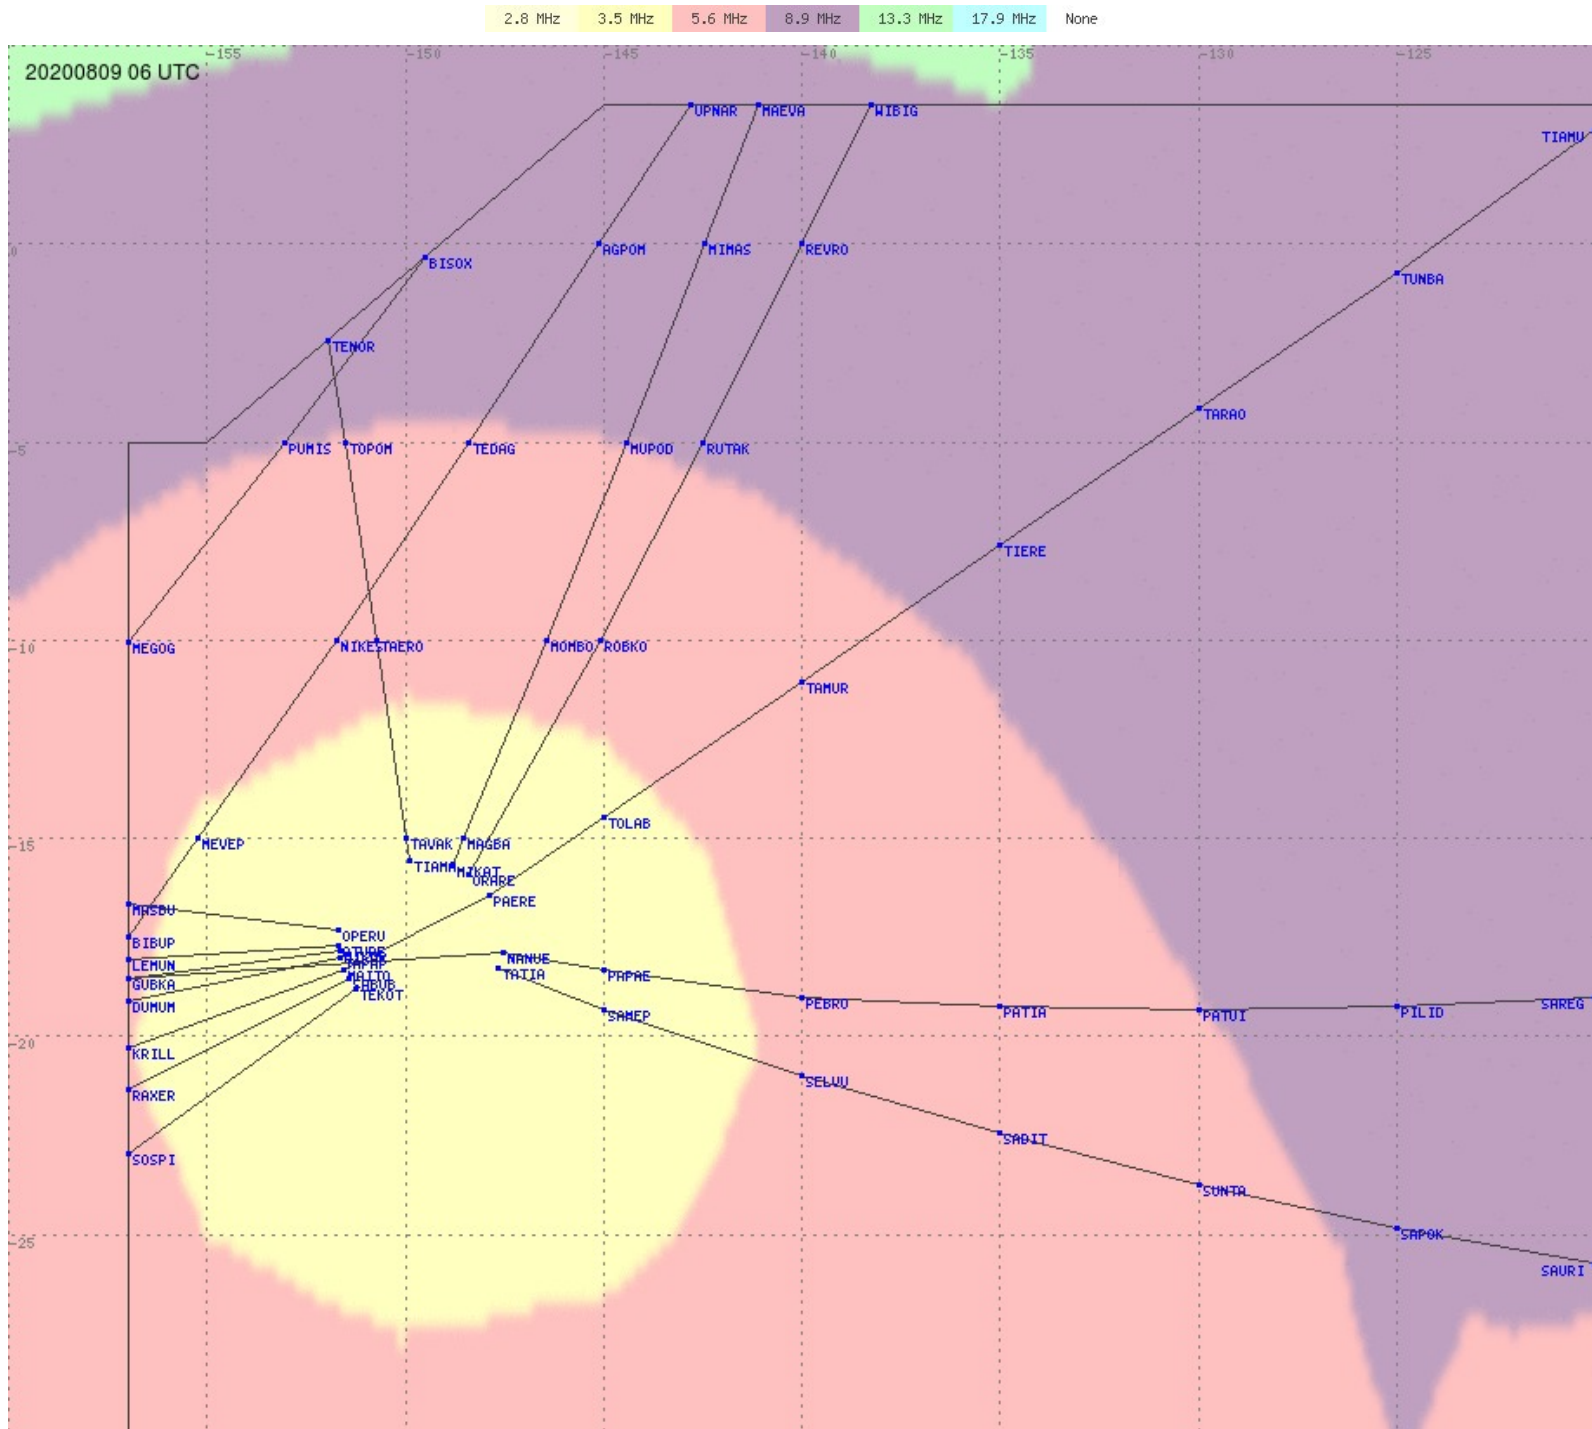

Tahiti FIR - HF Propag - 20200809