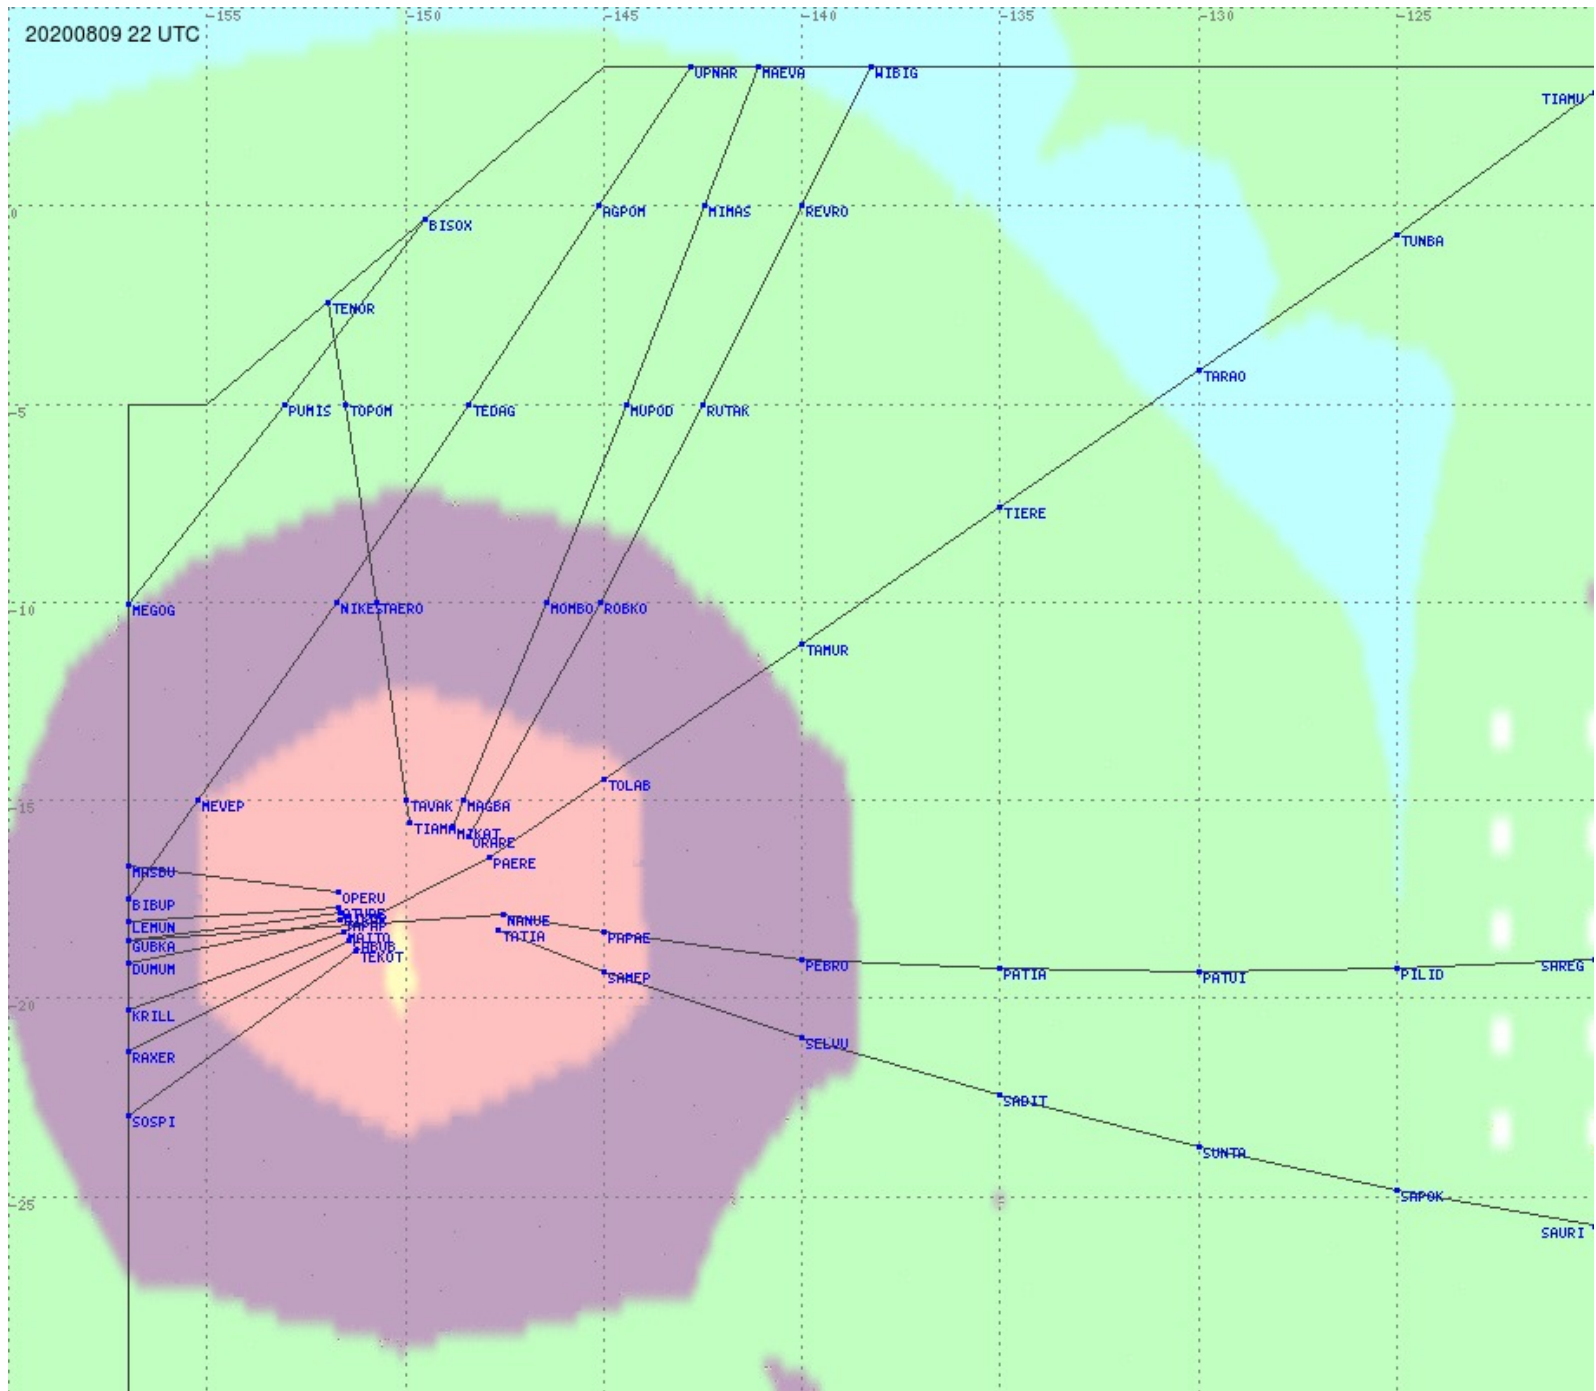

Tahiti FIR - HF Propag - 20200809

2.8 MHz
3.5 MHz
5.6 MHz
8.9 MHz
13.3 MHz
17.9 MHz
None