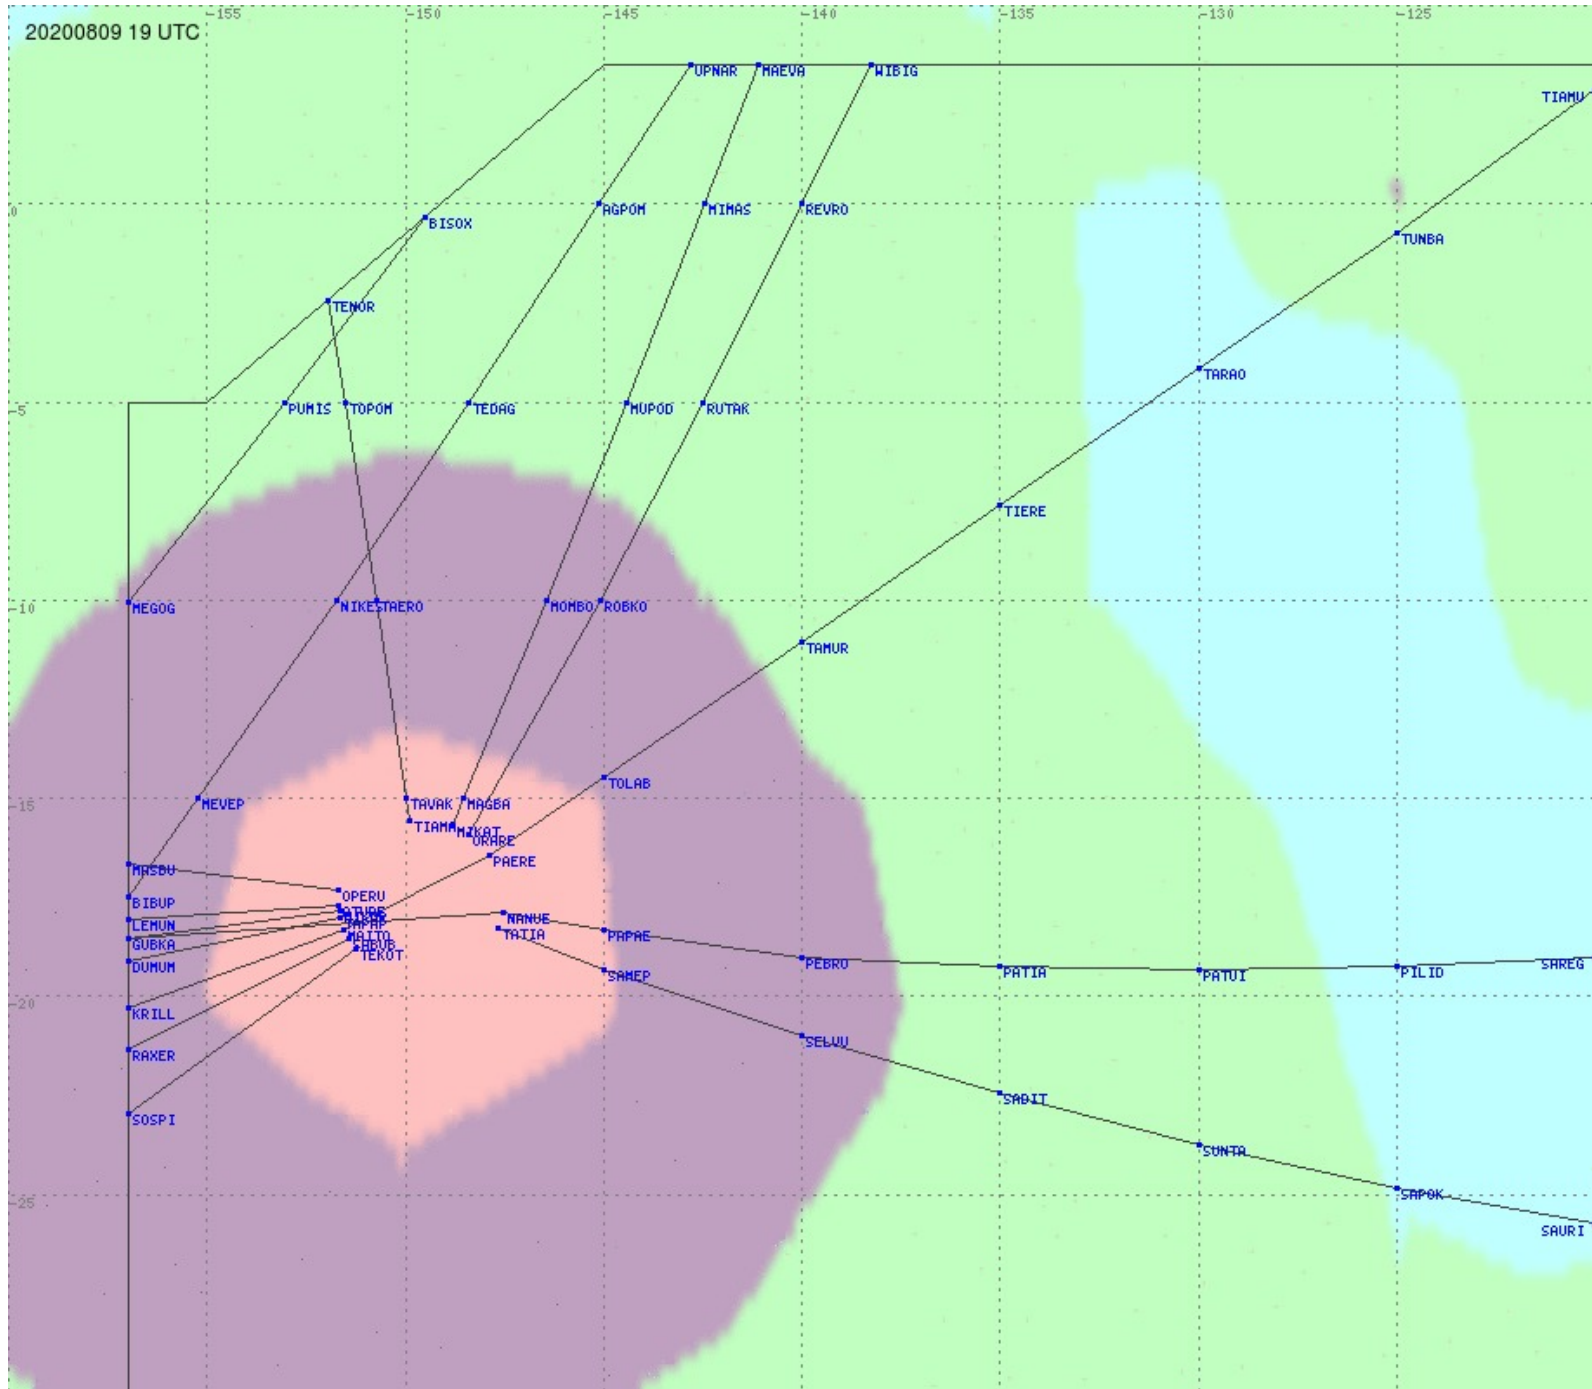

Tahiti FIR - HF Propag - 20200809

2.8 MHz 3.5 MHz 5.6 MHz 8.9 MHz 13.3 MHz 17.9 MHz None