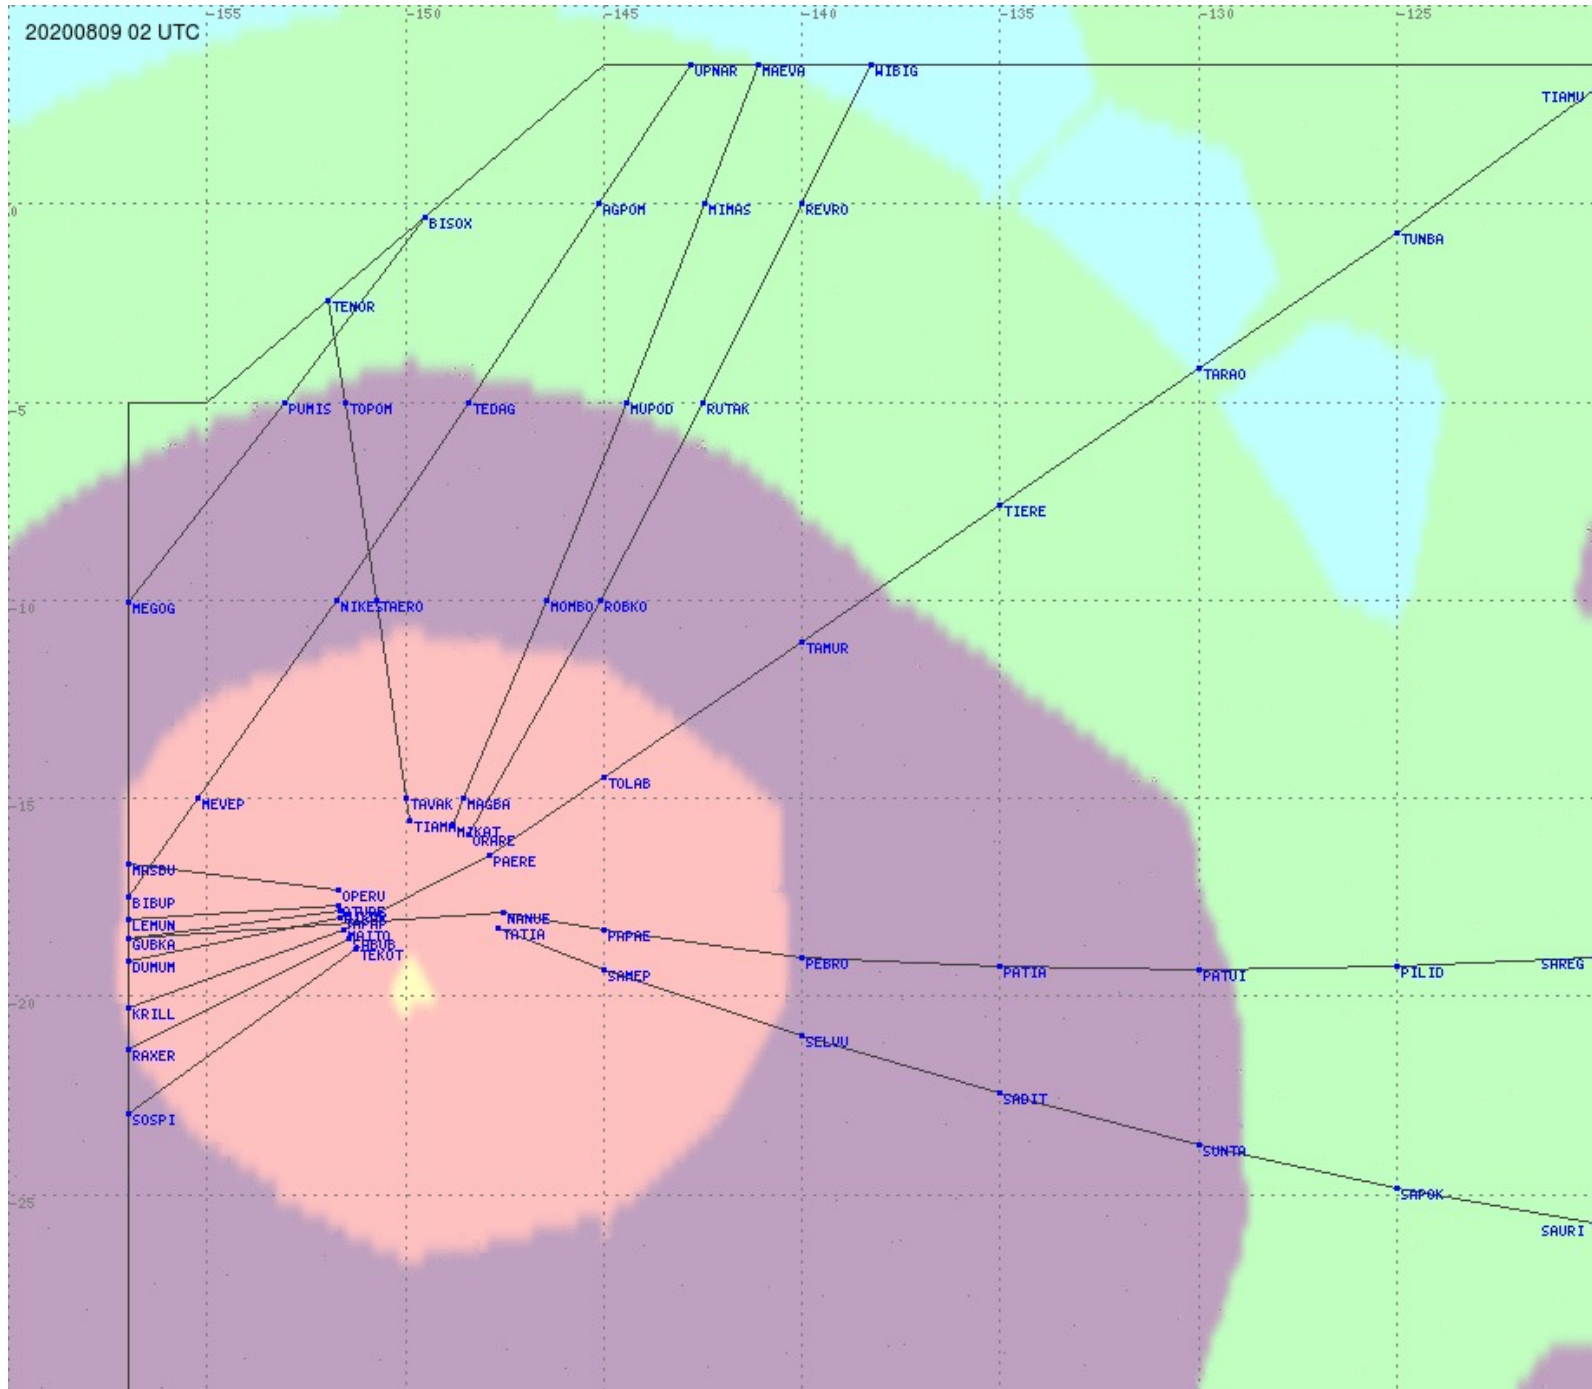

Tahiti FIR - HF Propag - 20200809

2.8 MHz 3.5 MHz 5.6 MHz 8.9 MHz 13.3 MHz 17.9 MHz None