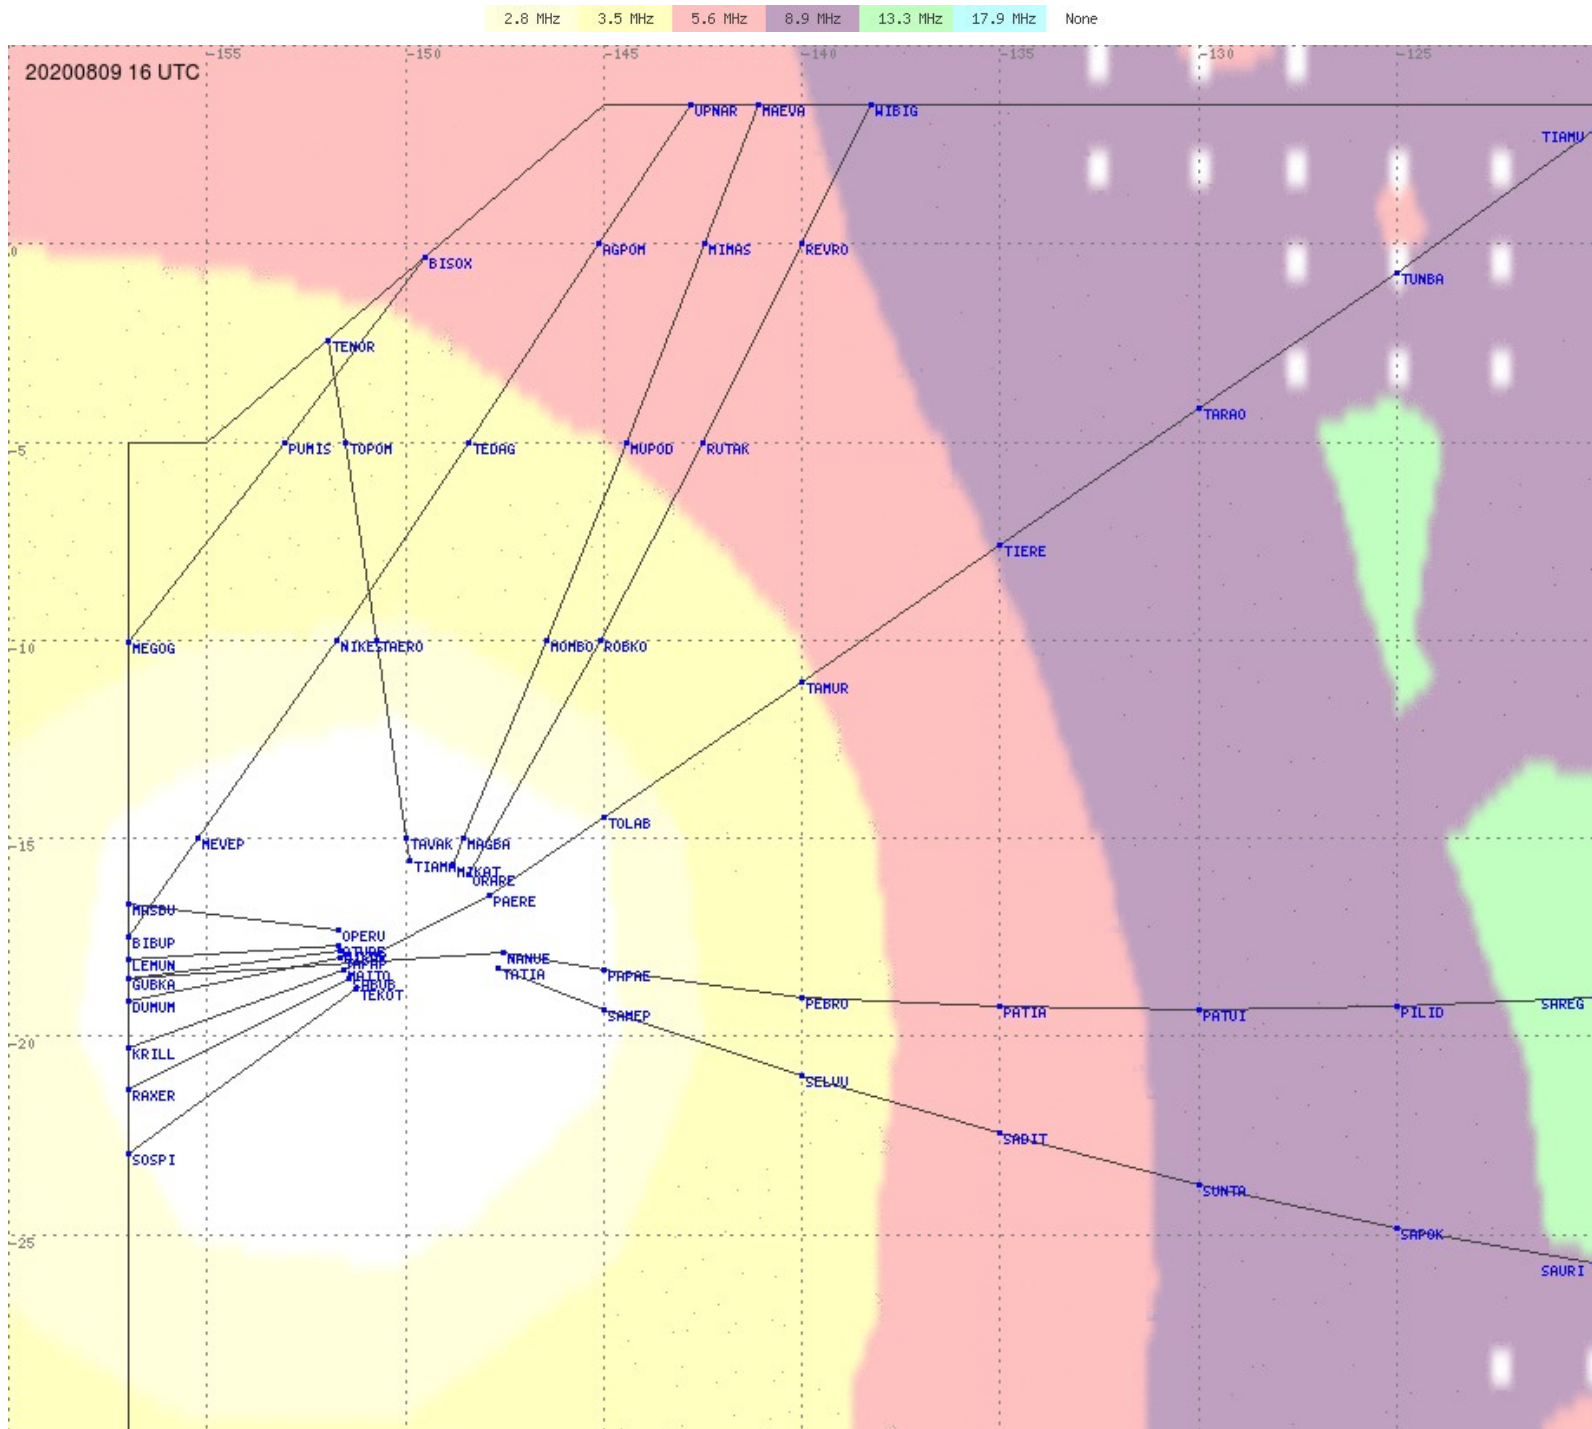

Tahiti FIR - HF Propag - 20200809