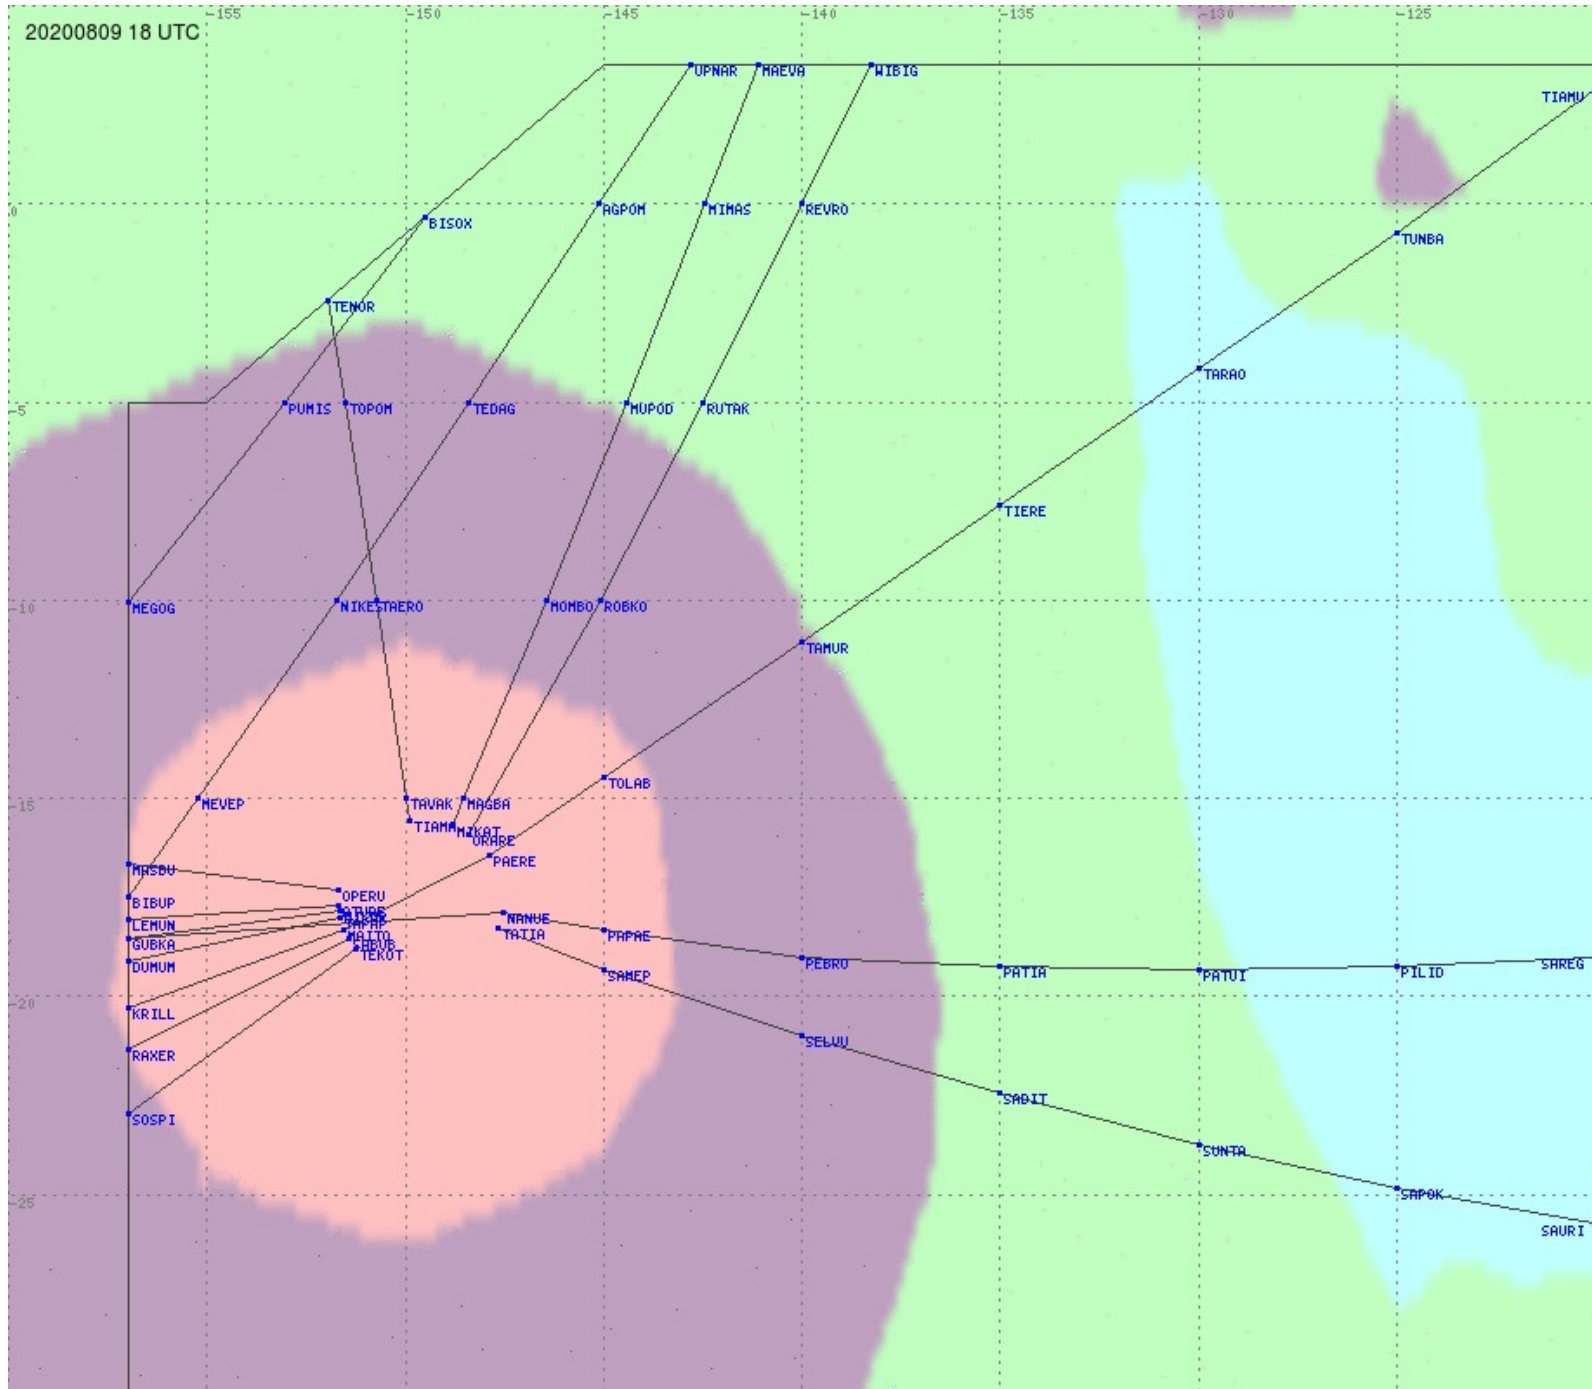

Tahiti FIR - HF Propag - 20200809

2.8 MHz
3.5 MHz
5.6 MHz
8.9 MHz
13.3 MHz
17.9 MHz
None