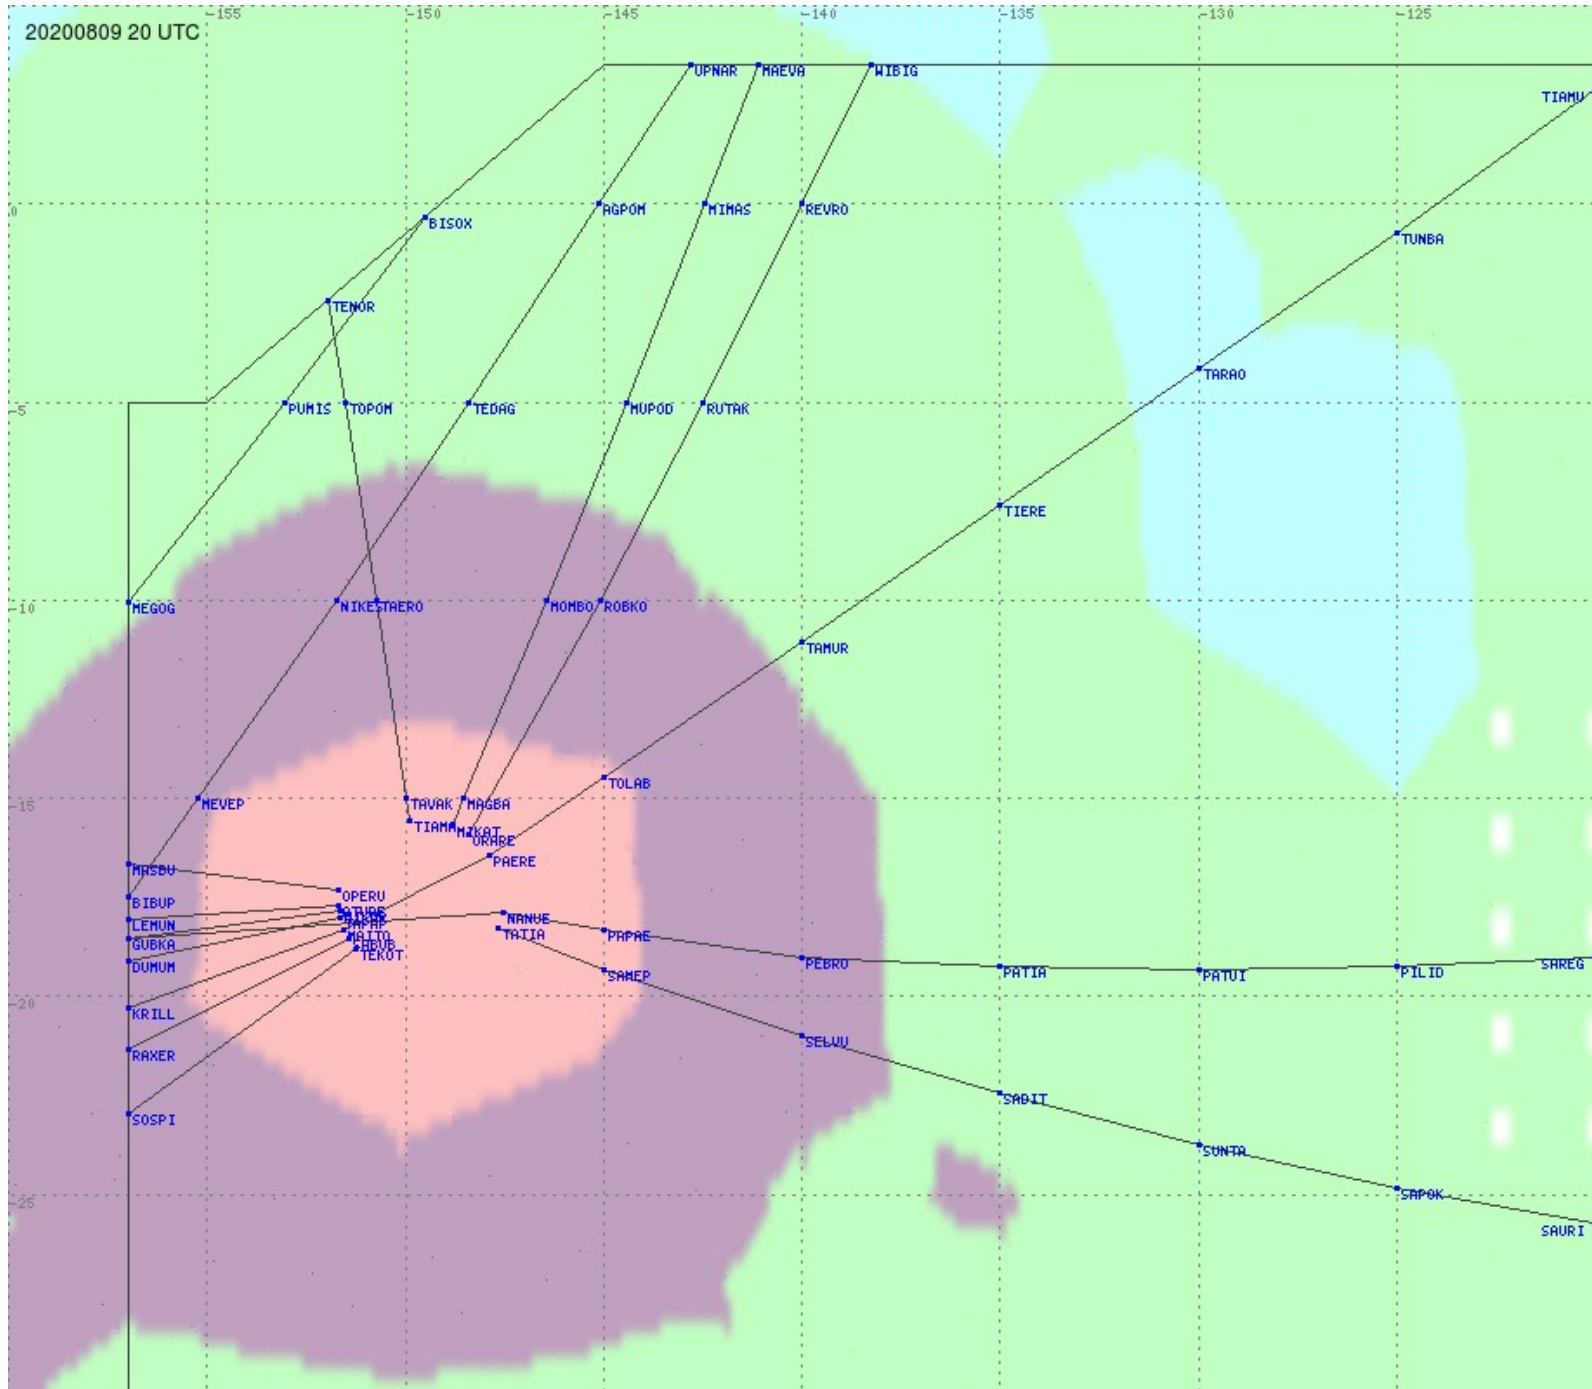

Tahiti FIR - HF Propag - 20200809

2.8 MHz 3.5 MHz 5.6 MHz 8.9 MHz 13.3 MHz 17.9 MHz None