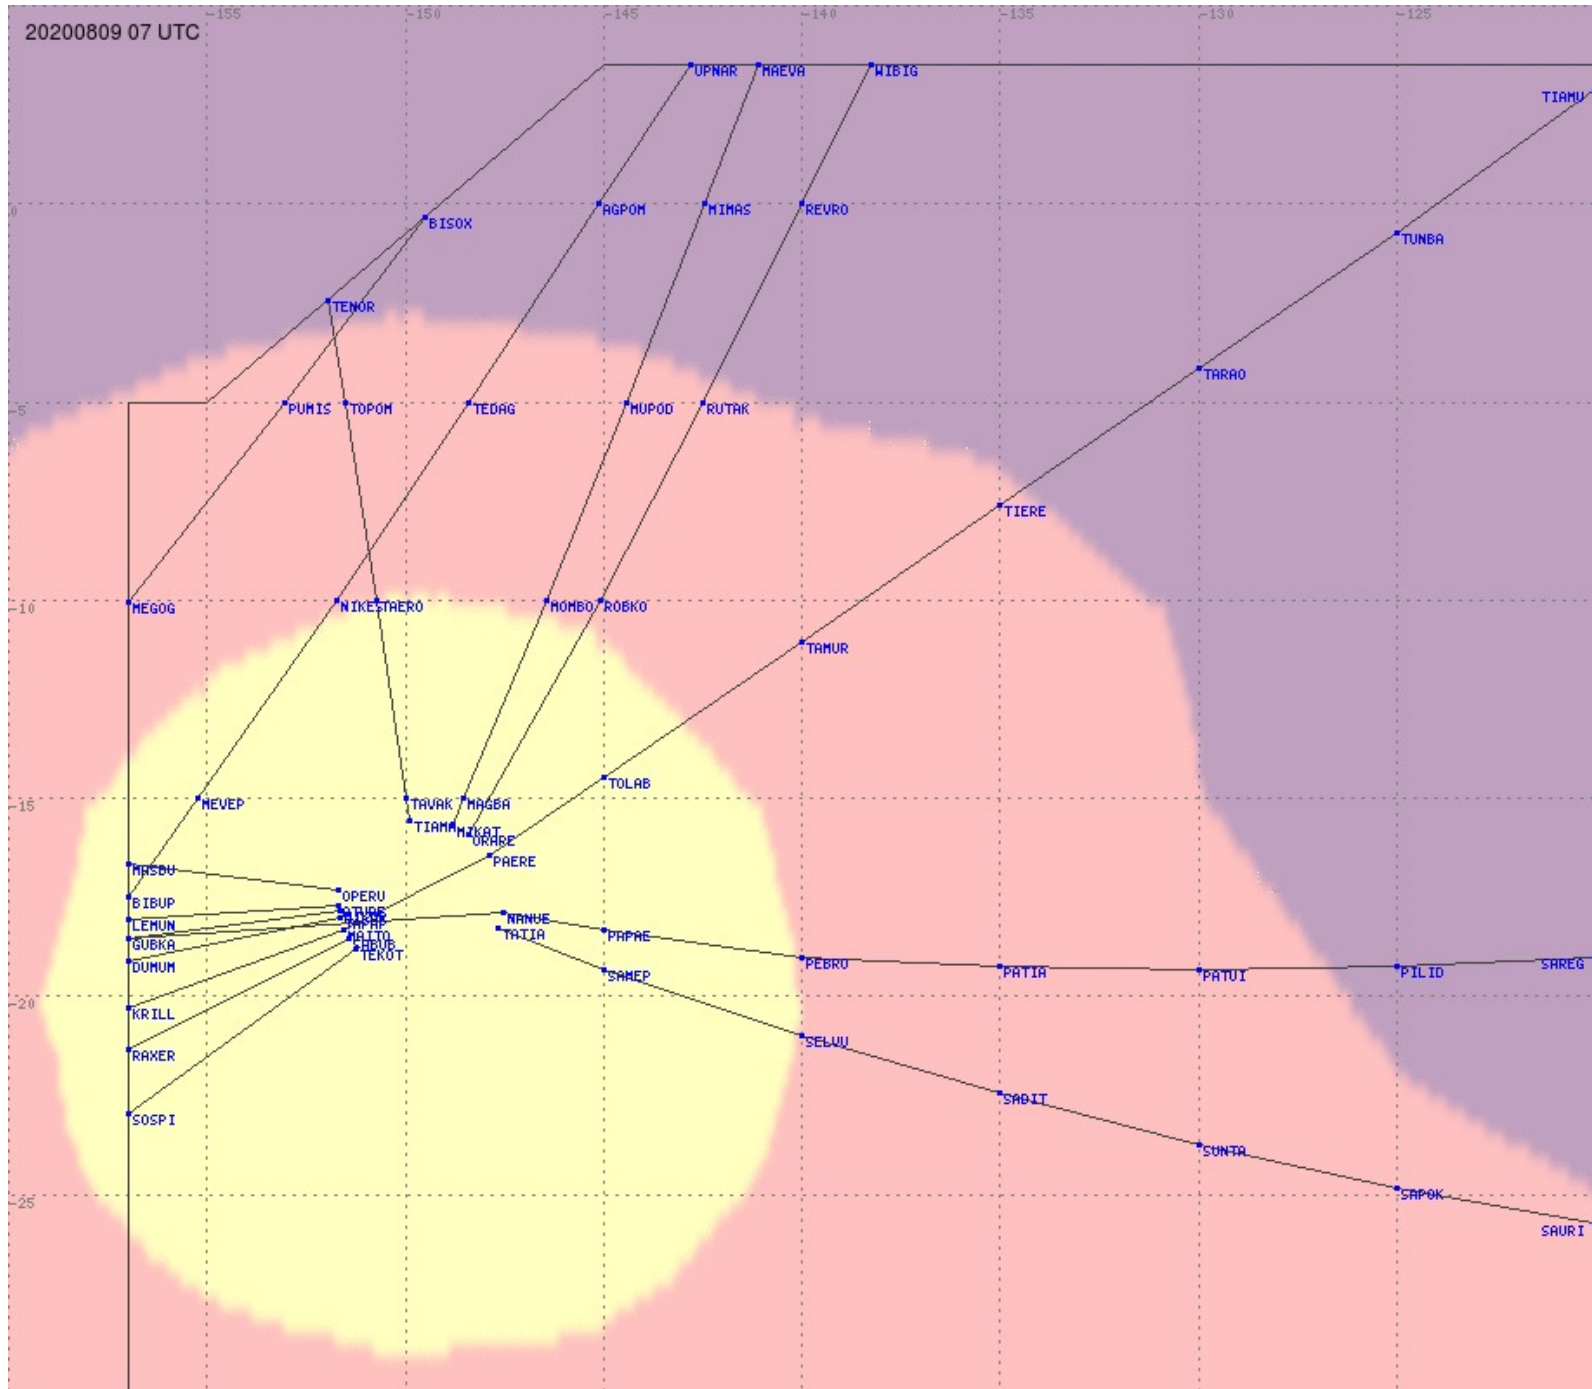

Tahiti FIR - HF Propag - 20200809

2.8 MHz   3.5 MHz   5.6 MHz   8.9 MHz   13.3 MHz   17.9 MHz   None