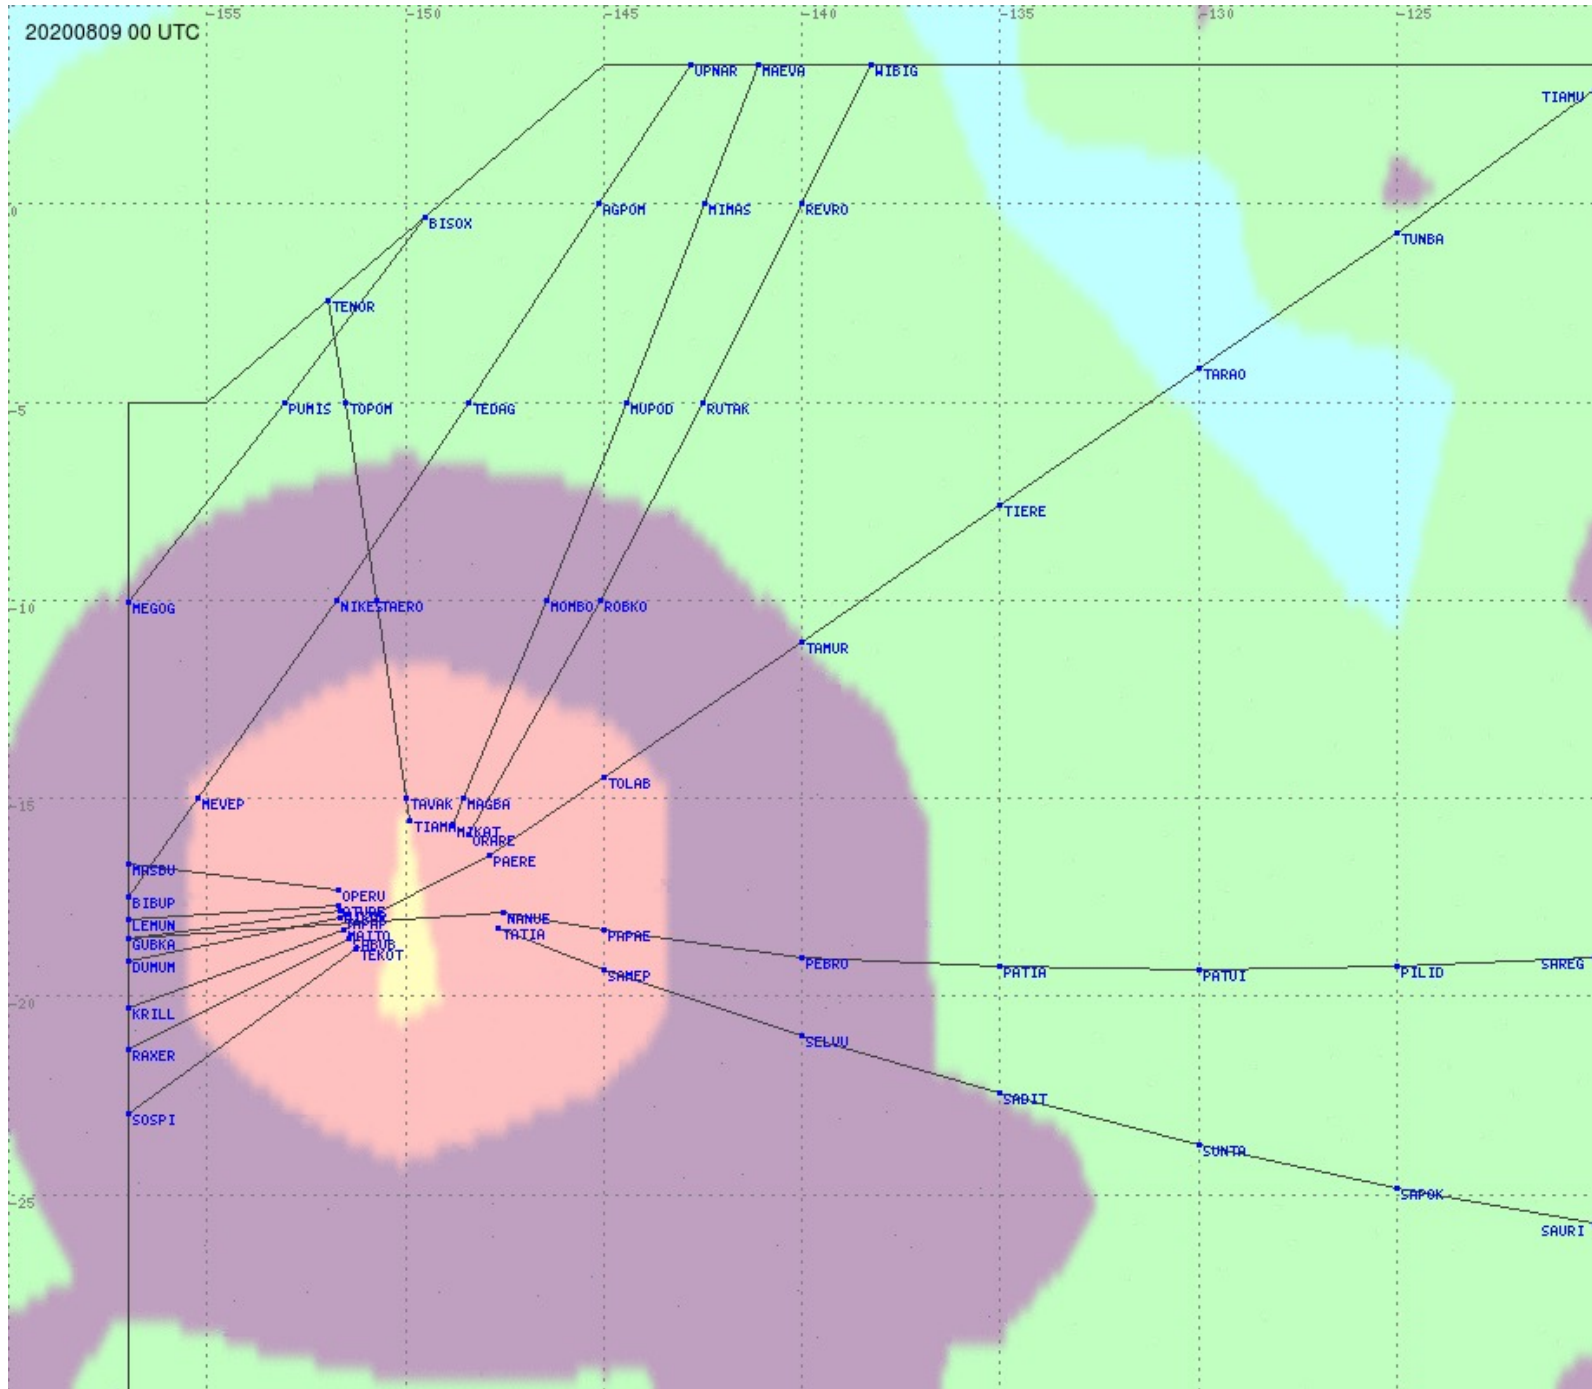

# Tahiti FIR - HF Propag - 20200809

2.8 MHz 3.5 MHz 5.6 MHz 8.9 MHz 13.3 MHz 17.9 MHz None