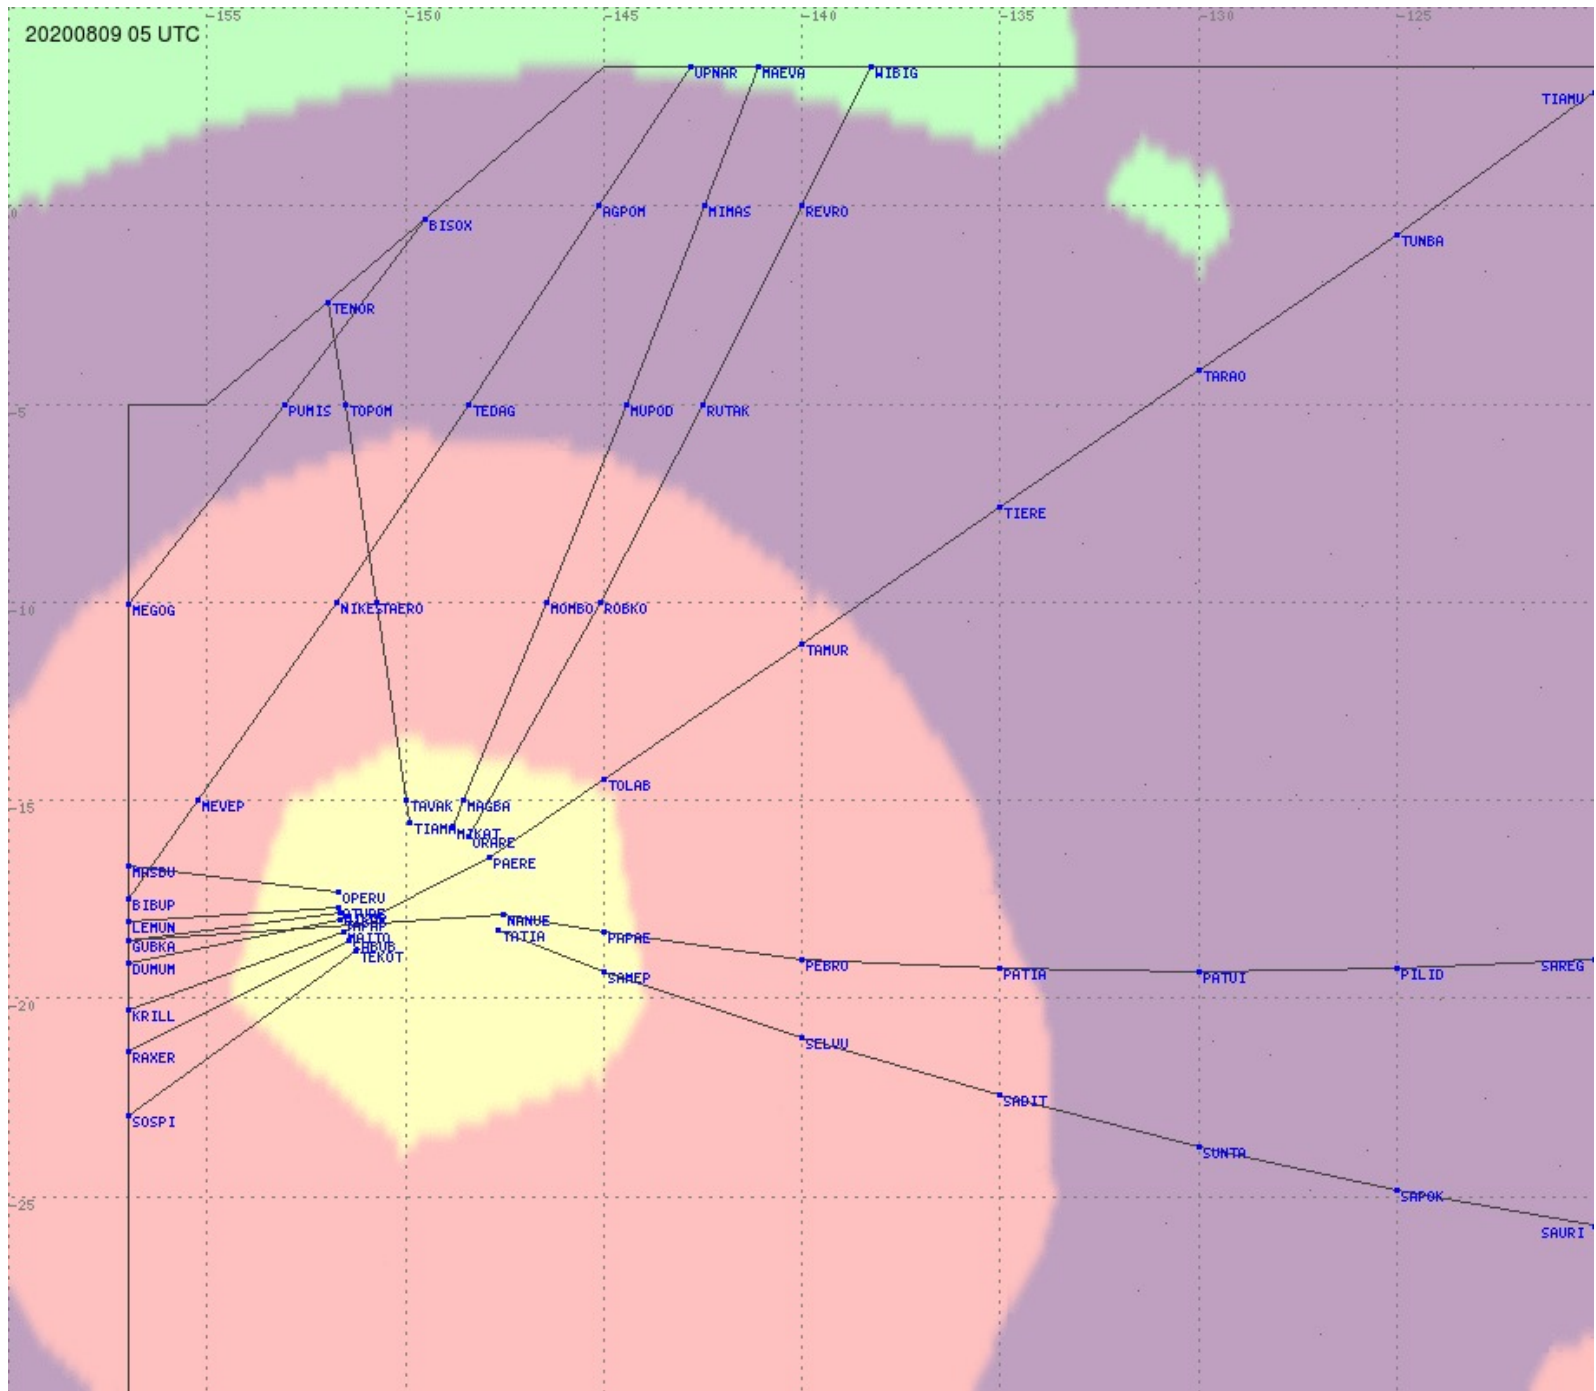

Tahiti FIR - HF Propag - 20200809

2.8 MHz
3.5 MHz
5.6 MHz
8.9 MHz
13.3 MHz
17.9 MHz
None