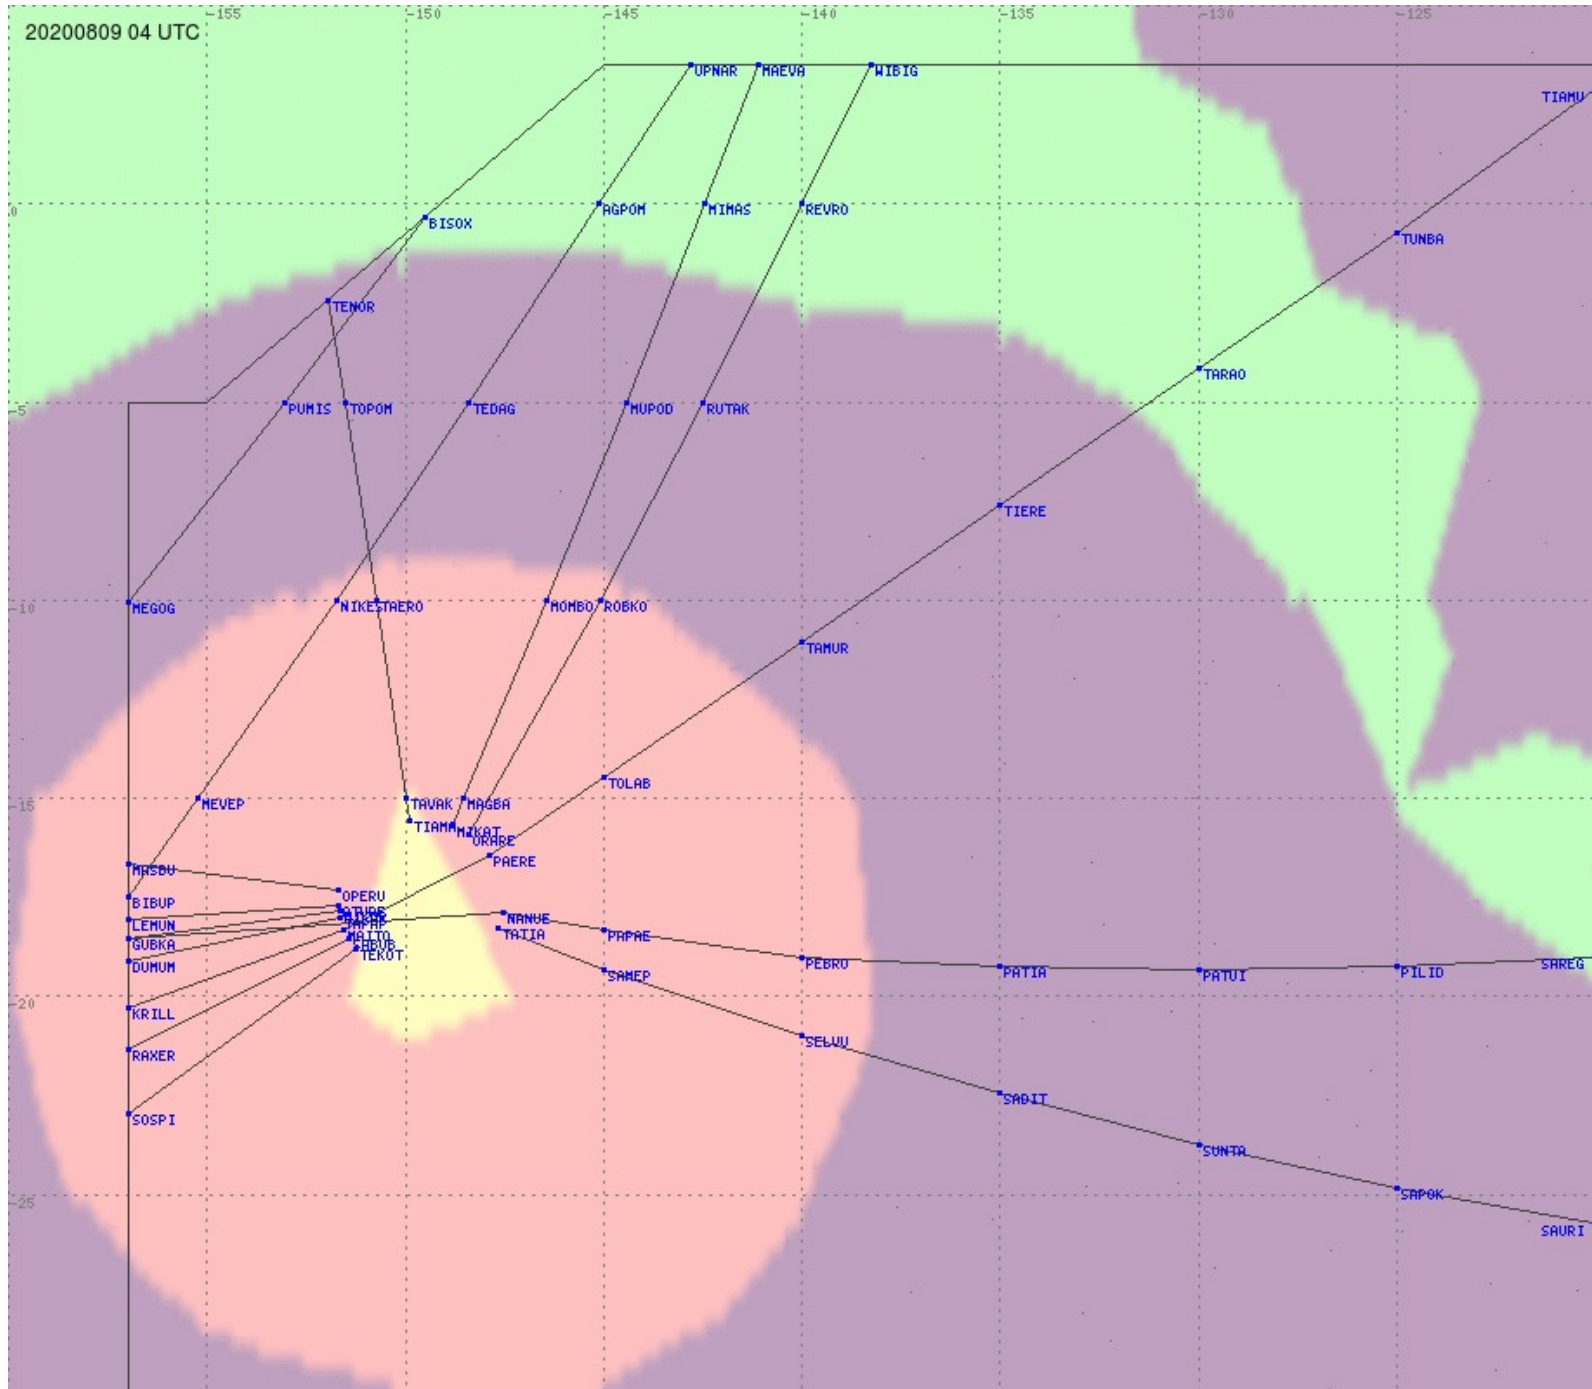

Tahiti FIR - HF Propag - 20200809

2.8 MHz 3.5 MHz 5.6 MHz 8.9 MHz 13.3 MHz 17.9 MHz None