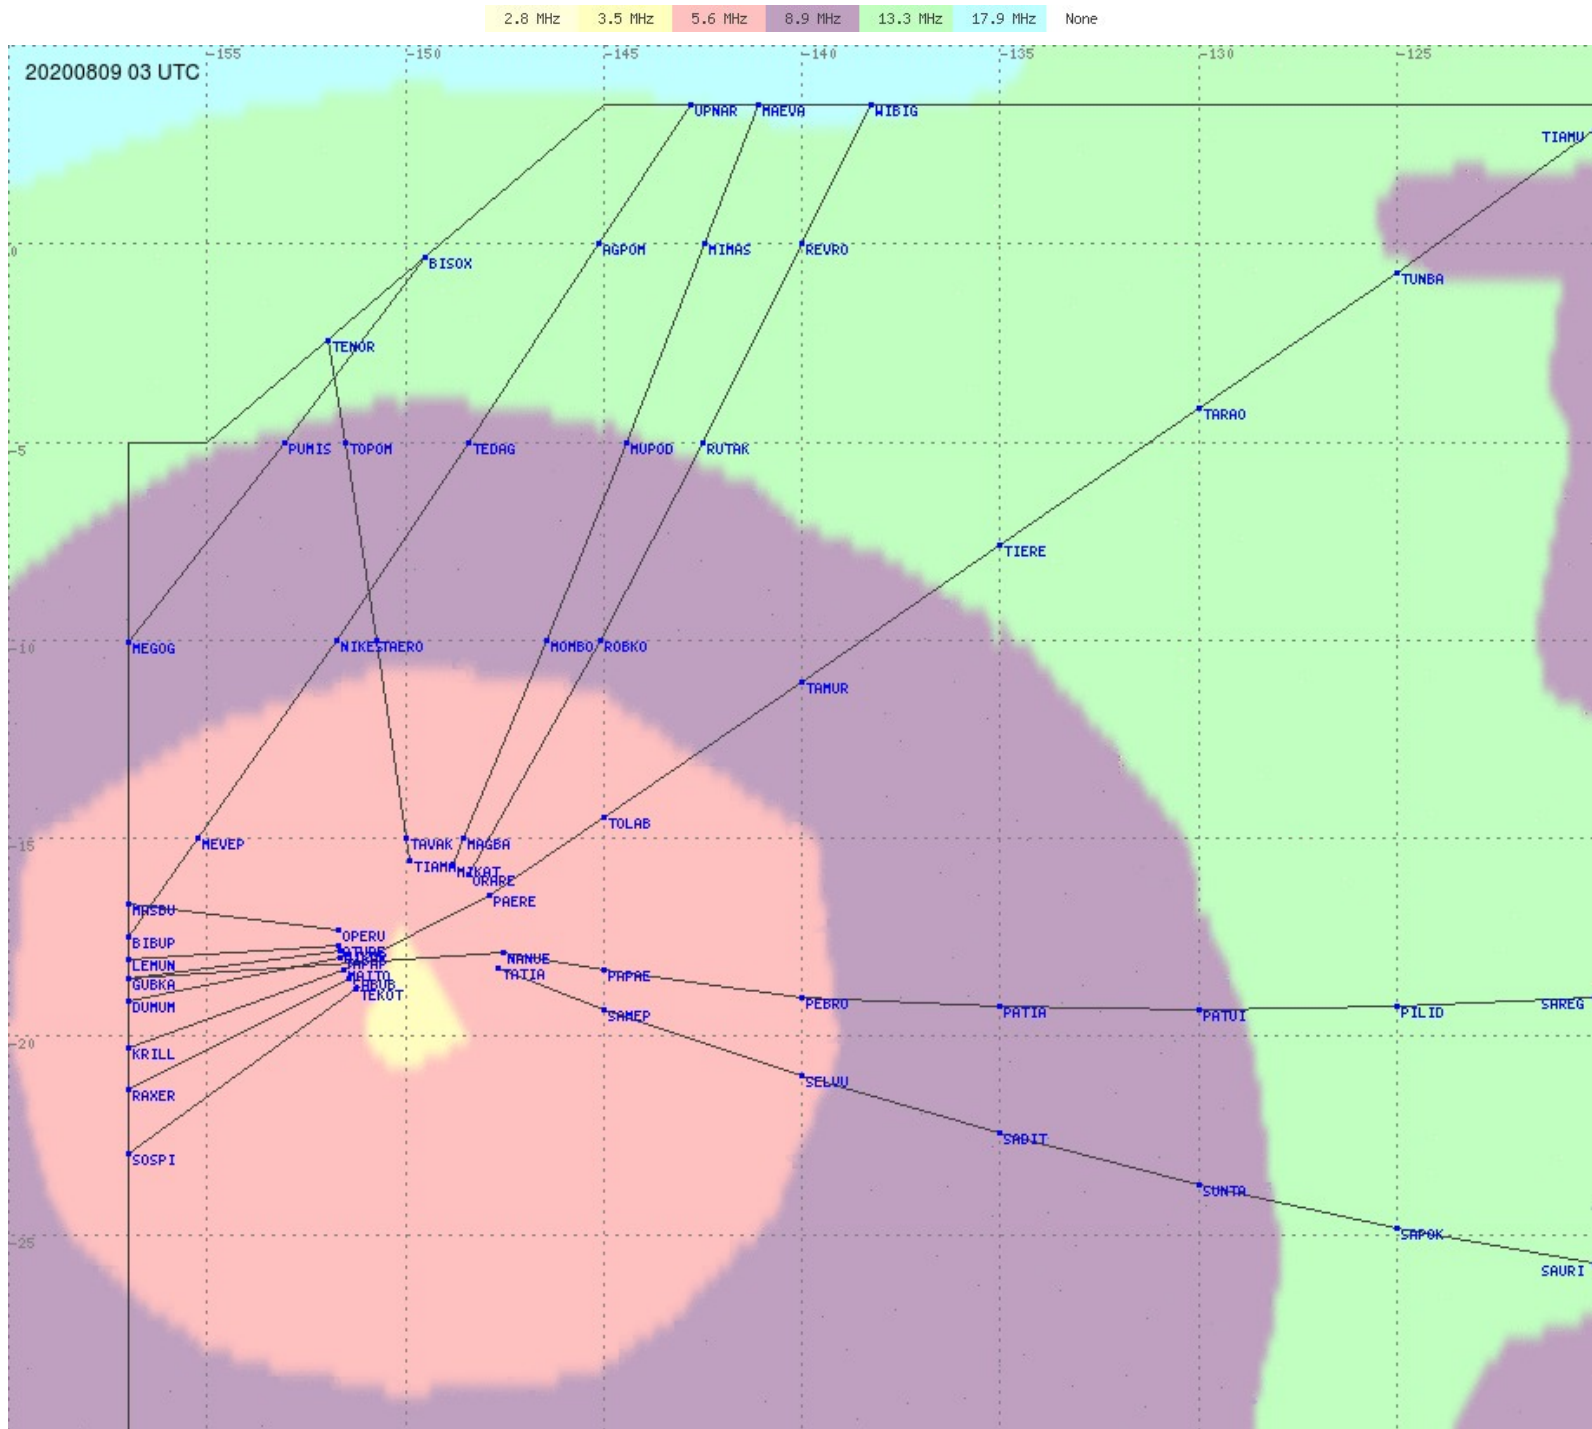

# Tahiti FIR - HF Propag - 20200809

2.8 MHz 3.5 MHz 5.6 MHz 8.9 MHz 13.3 MHz 17.9 MHz None

# Tahiti FIR - HF Propag - 20200809