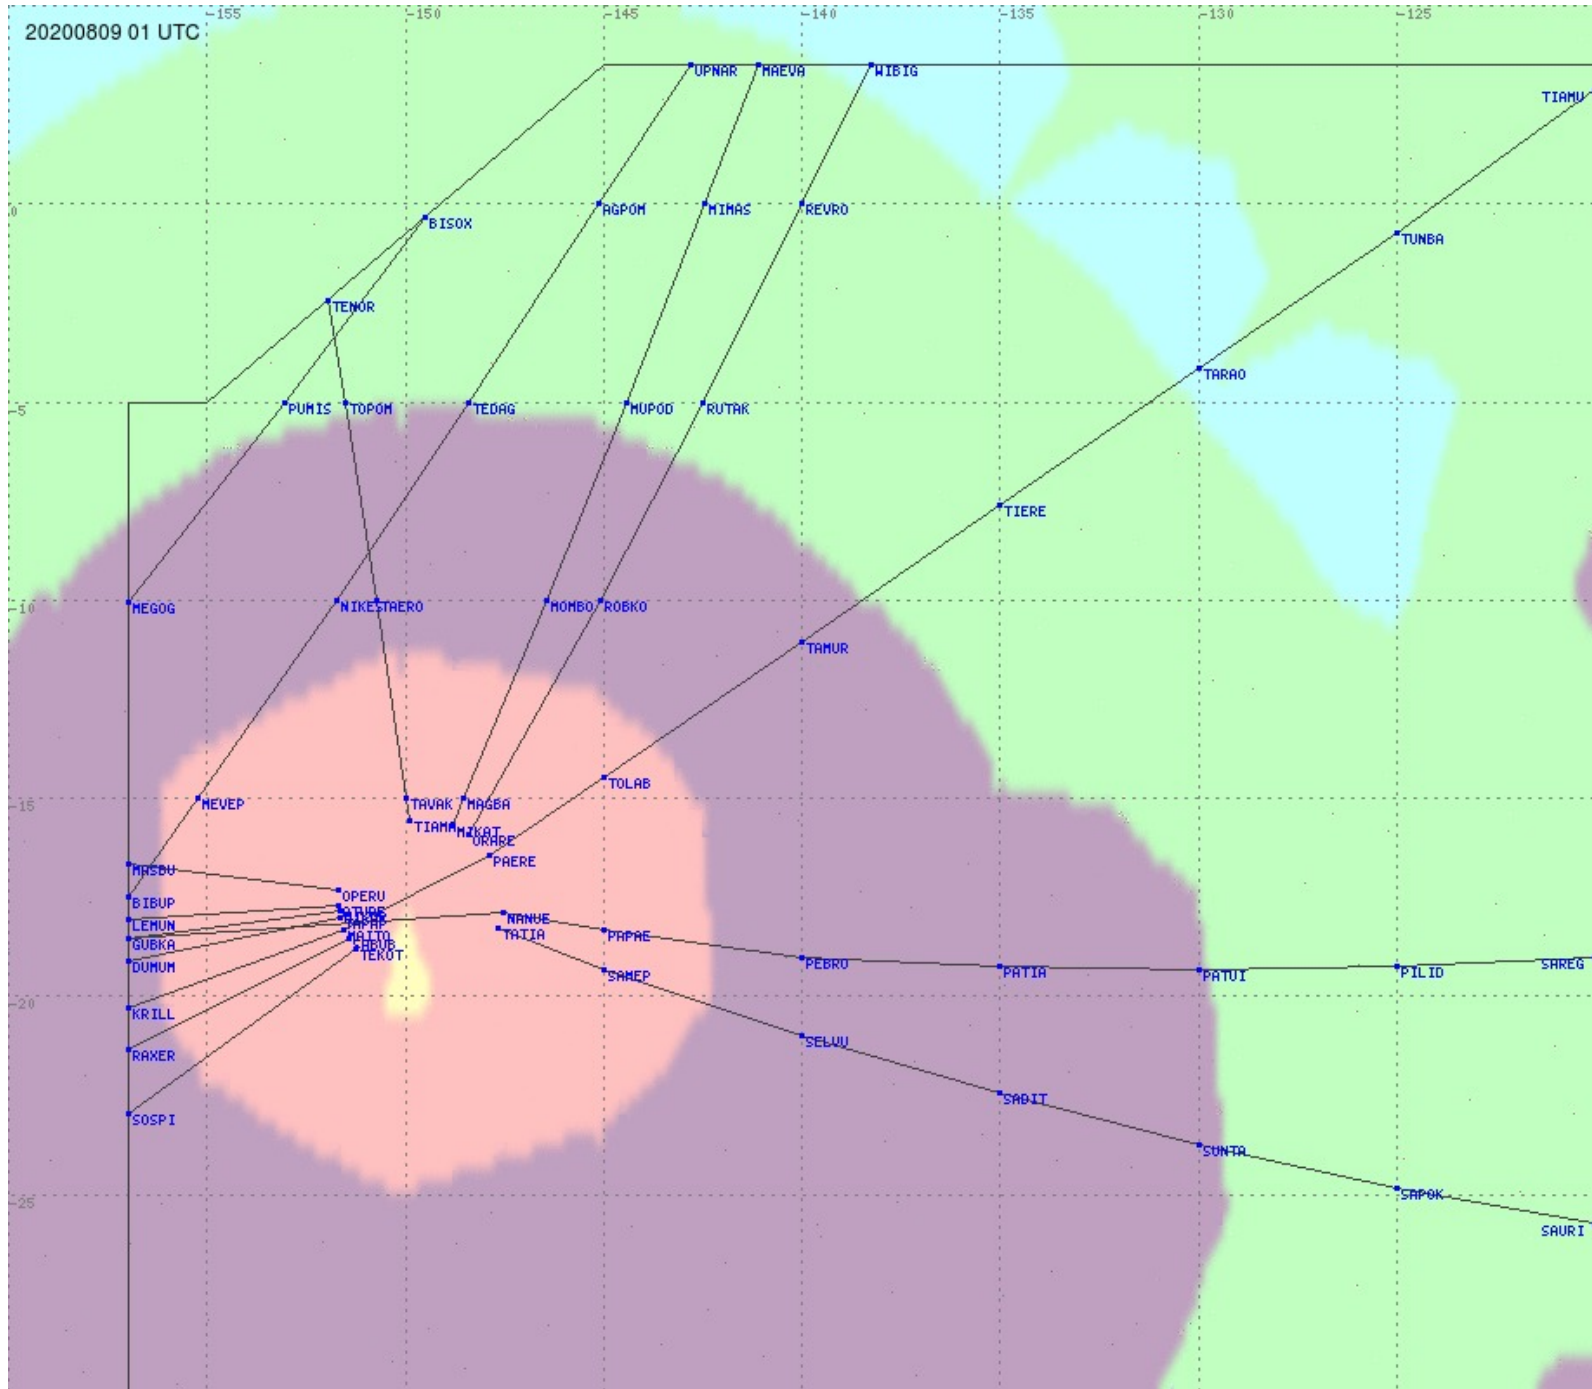

# Tahiti FIR - HF Propag - 20200809

2.8 MHz 3.5 MHz 5.6 MHz 8.9 MHz 13.3 MHz 17.9 MHz None