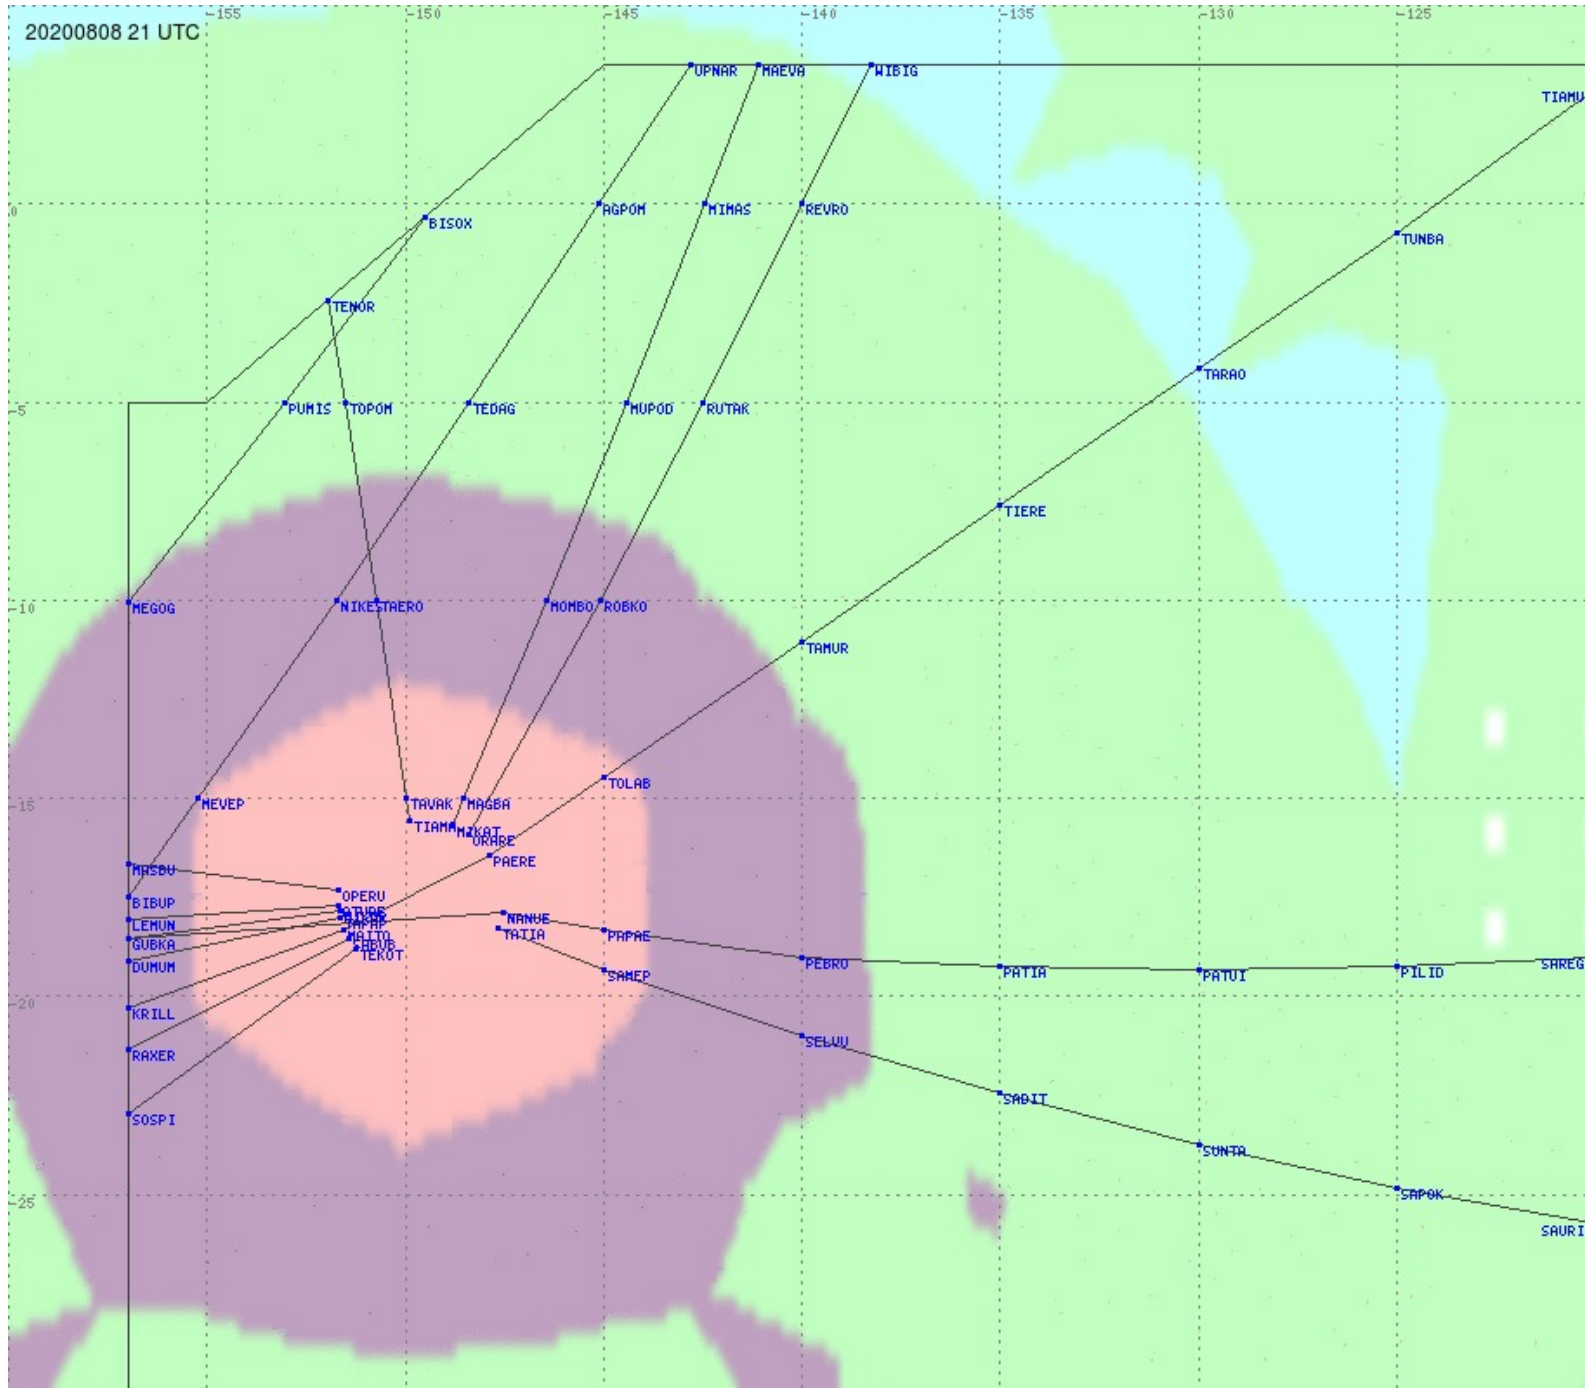

Tahiti FIR - HF Propag - 20200808

2.8 MHz
3.5 MHz
5.6 MHz
8.9 MHz
13.3 MHz
17.9 MHz
None

Tahiti FIR - HF Propag - 20200808

2.8 MHz 3.5 MHz 5.6 MHz 8.9 MHz 13.3 MHz 17.9 MHz None

Tahiti FIR - HF Propag - 20200808

2.8 MHz 3.5 MHz 5.6 MHz 8.9 MHz 13.3 MHz 17.9 MHz None

Tahiti FIR - HF Propag - 20200808

2.8 MHz 3.5 MHz 5.6 MHz 8.9 MHz 13.3 MHz 17.9 MHz None

Tahiti FIR - HF Propag - 20200808

2.8 MHz 3.5 MHz 5.6 MHz 8.9 MHz 13.3 MHz 17.9 MHz None

Tahiti FIR - HF Propag - 20200808

2.8 MHz 3.5 MHz 5.6 MHz 8.9 MHz 13.3 MHz 17.9 MHz None

Tahiti FIR - HF Propag - 20200808

2.8 MHz 3.5 MHz 5.6 MHz 8.9 MHz 13.3 MHz 17.9 MHz None