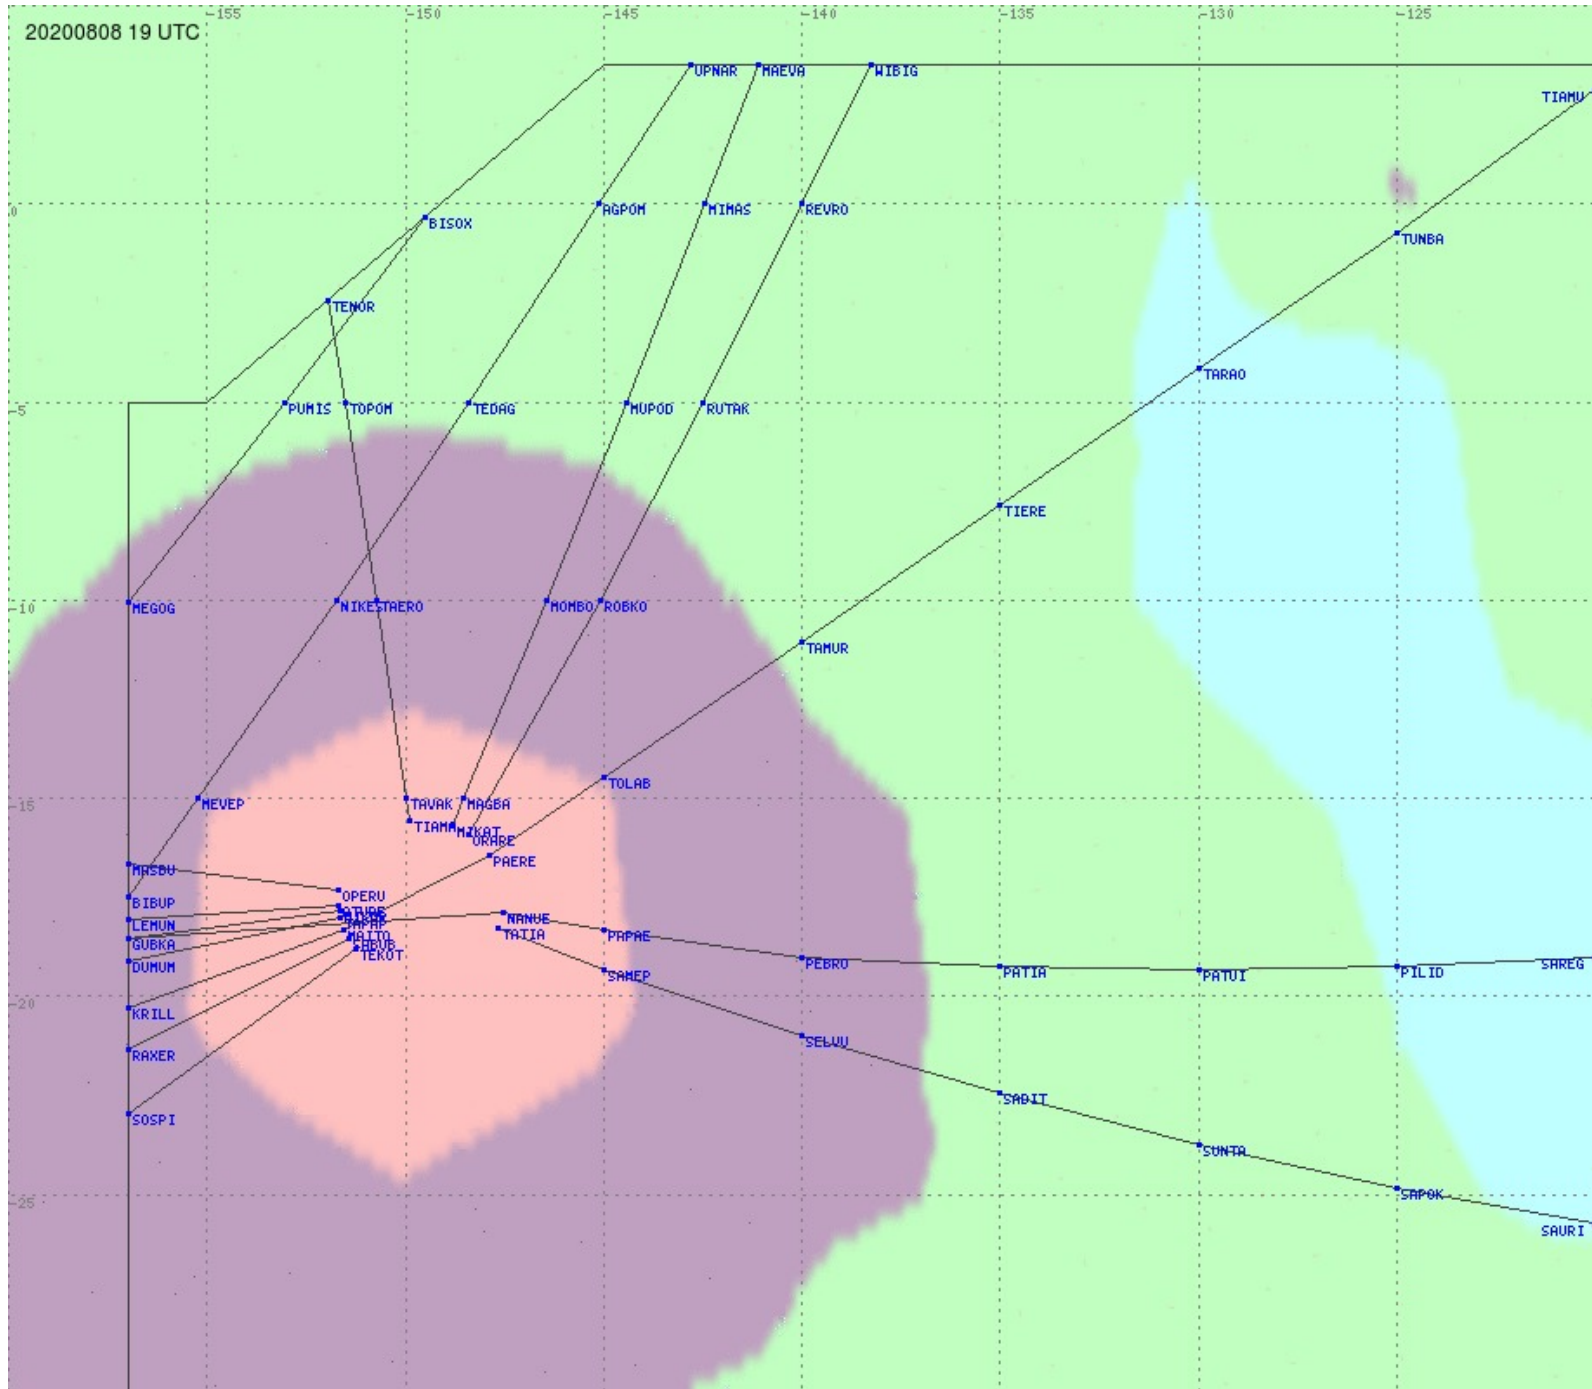

Tahiti FIR - HF Propag - 20200808

2.8 MHz
3.5 MHz
5.6 MHz
8.9 MHz
13.3 MHz
17.9 MHz
None

Tahiti FIR - HF Propag - 20200808

2.8 MHz 3.5 MHz 5.6 MHz 8.9 MHz 13.3 MHz 17.9 MHz None

Tahiti FIR - HF Propag - 20200808

2.8 MHz 3.5 MHz 5.6 MHz 8.9 MHz 13.3 MHz 17.9 MHz None

Tahiti FIR - HF Propag - 20200808

2.8 MHz 3.5 MHz 5.6 MHz 8.9 MHz 13.3 MHz 17.9 MHz None

Tahiti FIR - HF Propag - 20200808

2.8 MHz 3.5 MHz 5.6 MHz 8.9 MHz 13.3 MHz 17.9 MHz None