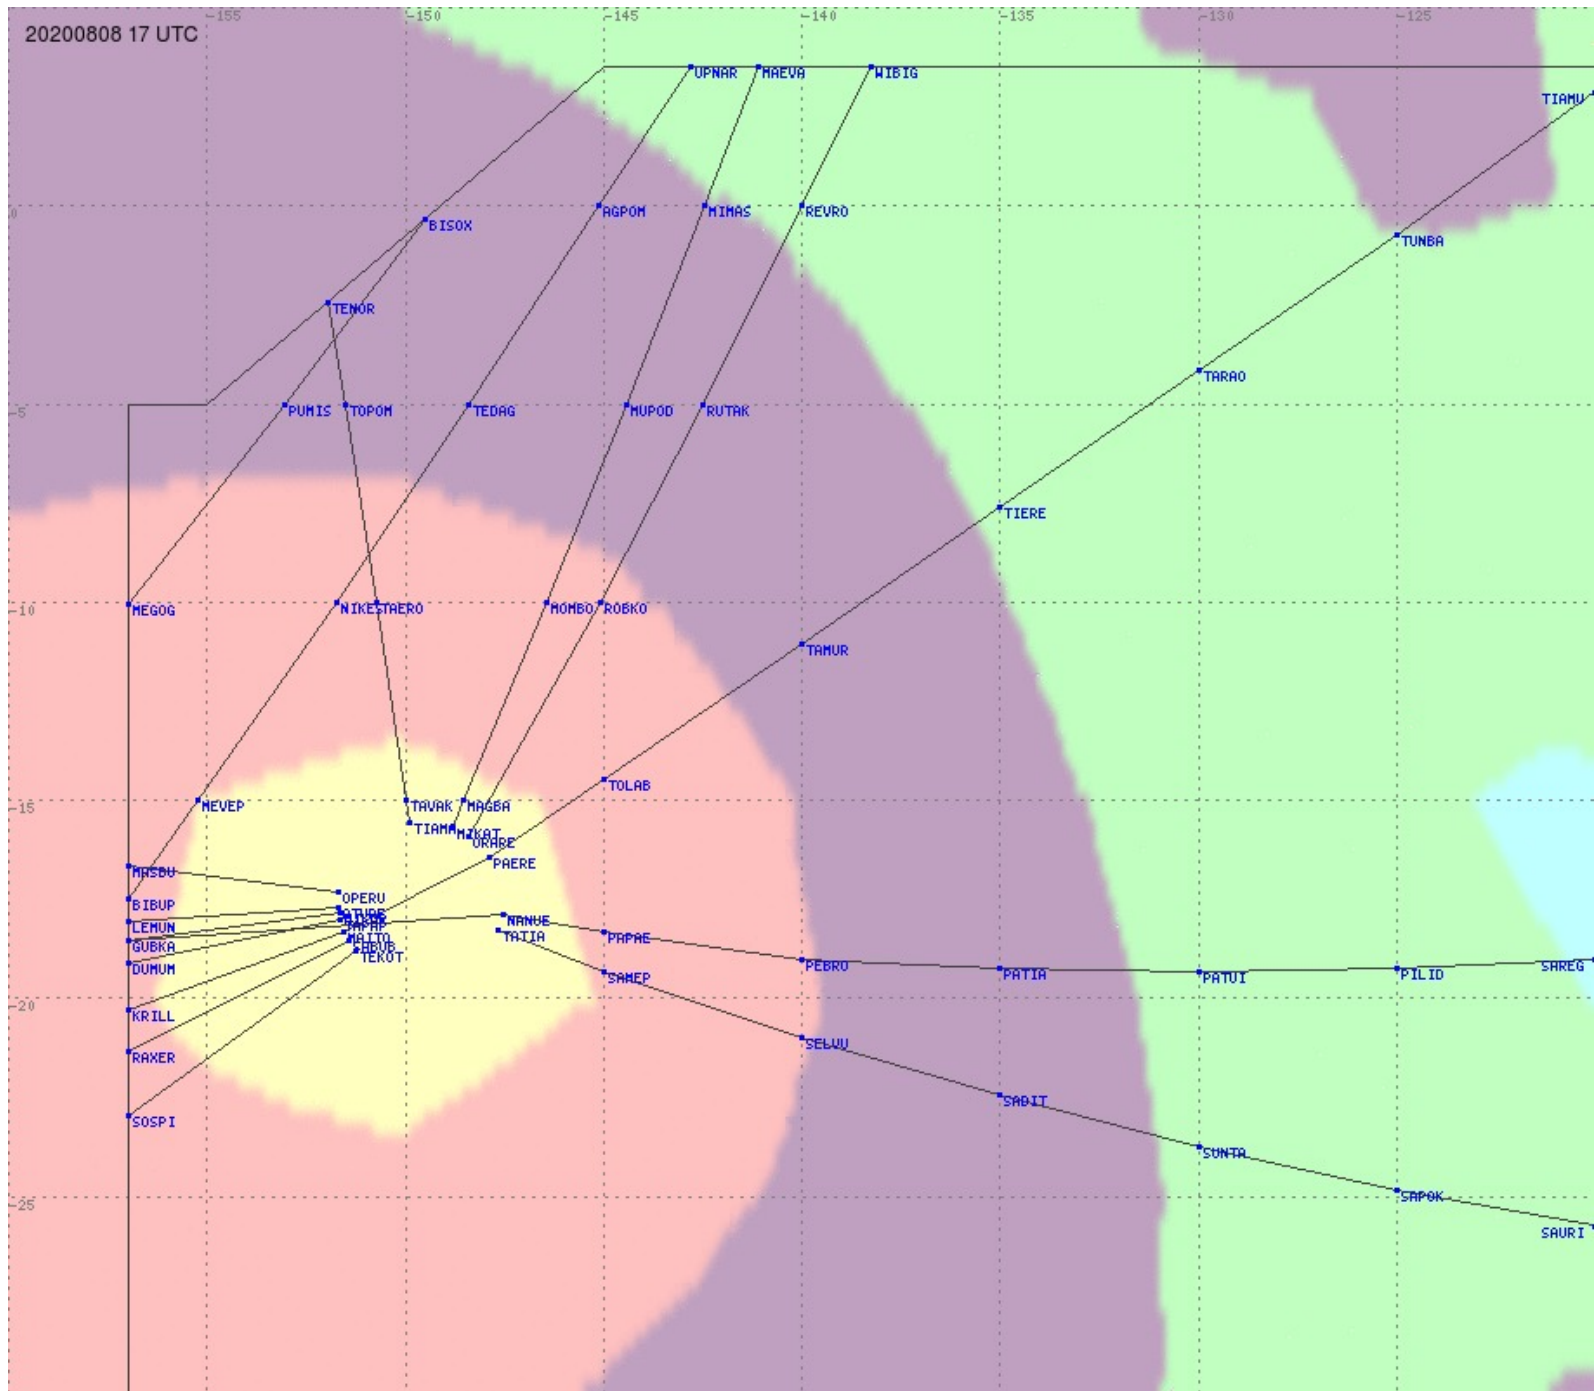

Tahiti FIR - HF Propag - 20200808

Tahiti FIR - HF Propag - 20200808

Tahiti FIR - HF Propag - 20200808

Tahiti FIR - HF Propag - 20200808

2.8 MHz
3.5 MHz
5.6 MHz
8.9 MHz
13.3 MHz
17.9 MHz
None

Tahiti FIR - HF Propag - 20200808

Tahiti FIR - HF Propag - 20200808

2.8 MHz
3.5 MHz
5.6 MHz
8.9 MHz
13.3 MHz
17.9 MHz
None

Tahiti FIR - HF Propag - 20200808

2.8 MHz 3.5 MHz 5.6 MHz 8.9 MHz 13.3 MHz 17.9 MHz None

Tahiti FIR - HF Propag - 20200808

2.8 MHz 3.5 MHz 5.6 MHz 8.9 MHz 13.3 MHz 17.9 MHz None

Tahiti FIR - HF Propag - 20200808

2.8 MHz 3.5 MHz 5.6 MHz 8.9 MHz 13.3 MHz 17.9 MHz None

Tahiti FIR - HF Propag - 20200808

2.8 MHz 3.5 MHz 5.6 MHz 8.9 MHz 13.3 MHz 17.9 MHz None