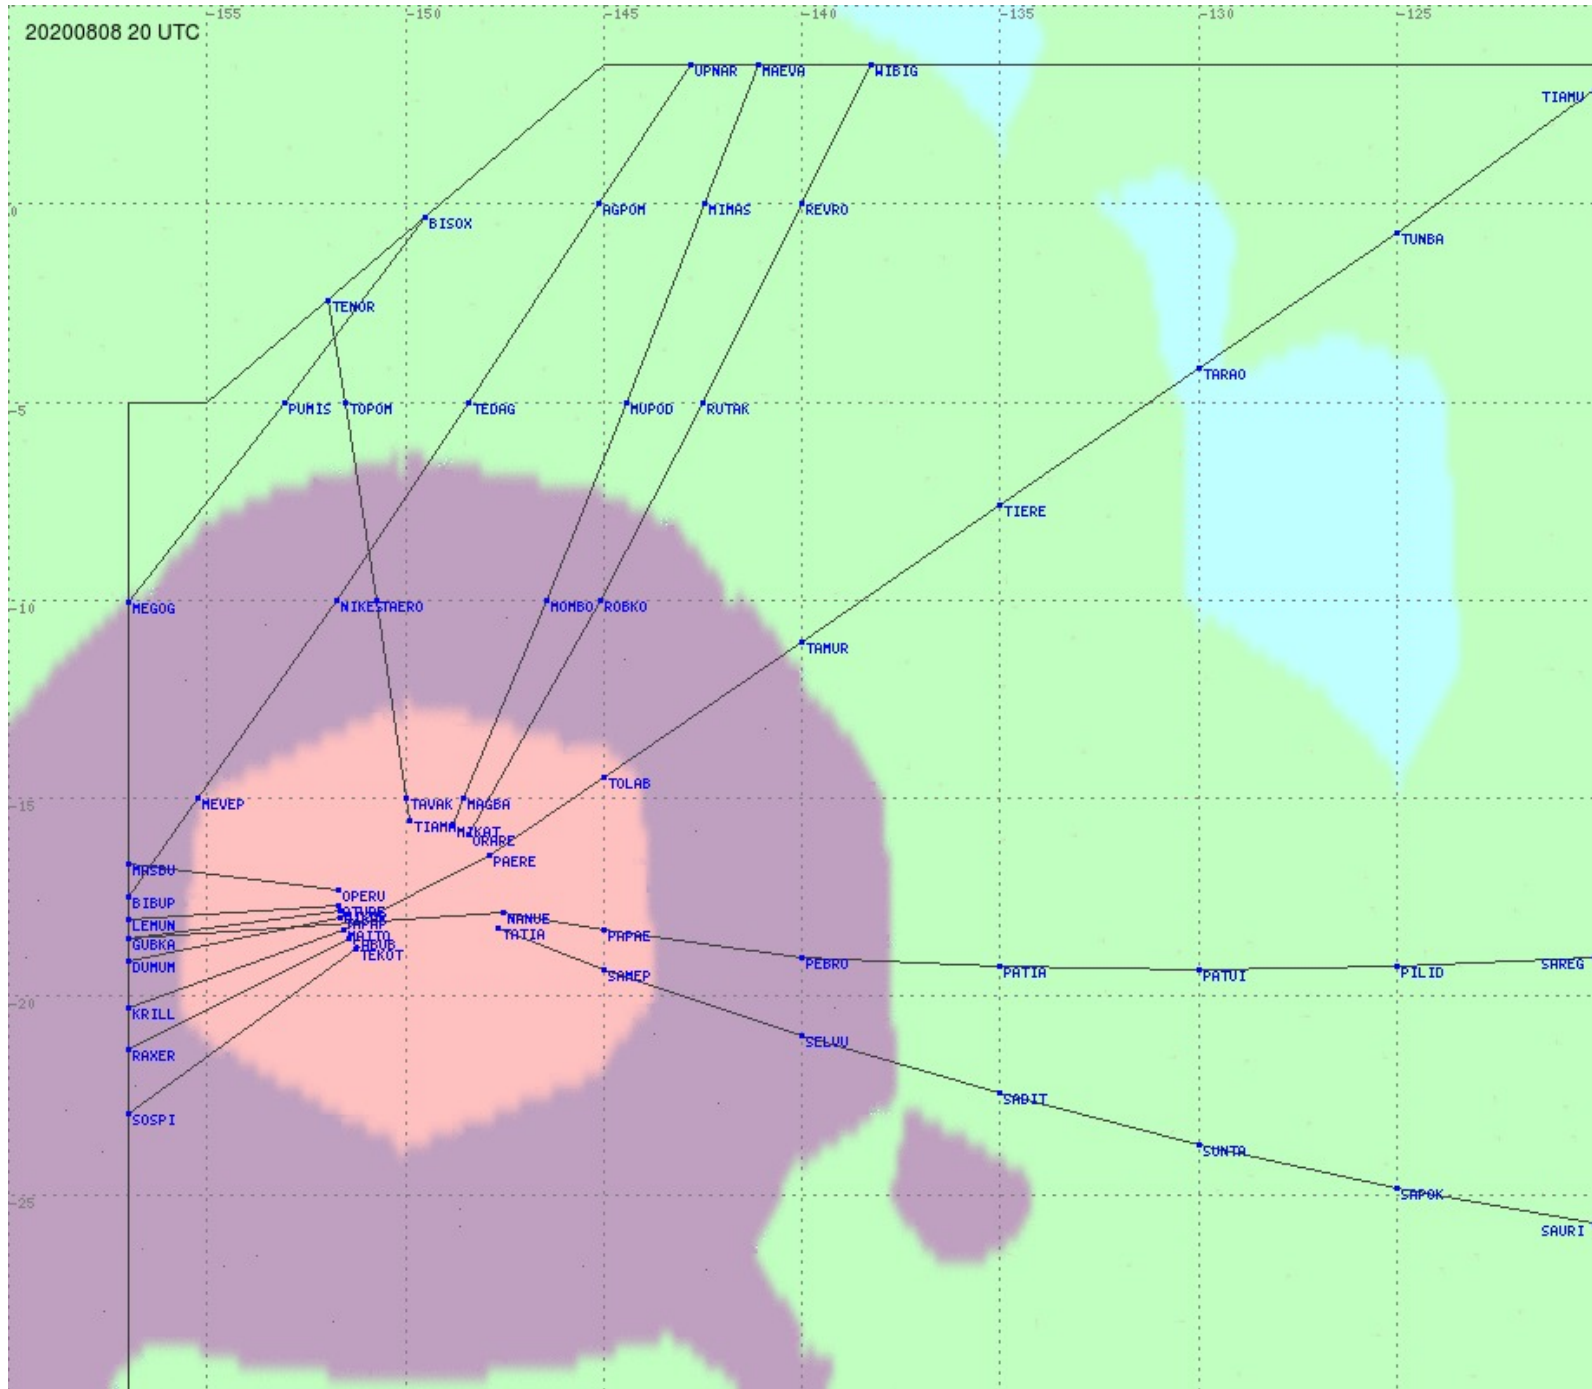

Tahiti FIR - HF Propag - 20200808

2.8 MHz
3.5 MHz
5.6 MHz
8.9 MHz
13.3 MHz
17.9 MHz
None

Tahiti FIR - HF Propag - 20200808

2.8 MHz 3.5 MHz 5.6 MHz 8.9 MHz 13.3 MHz 17.9 MHz None

Tahiti FIR - HF Propag - 20200808

2.8 MHz 3.5 MHz 5.6 MHz 8.9 MHz 13.3 MHz 17.9 MHz None

Tahiti FIR - HF Propag - 20200808

2.8 MHz 3.5 MHz 5.6 MHz 8.9 MHz 13.3 MHz 17.9 MHz None

Tahiti FIR - HF Propag - 20200808

2.8 MHz 3.5 MHz 5.6 MHz 8.9 MHz 13.3 MHz 17.9 MHz None