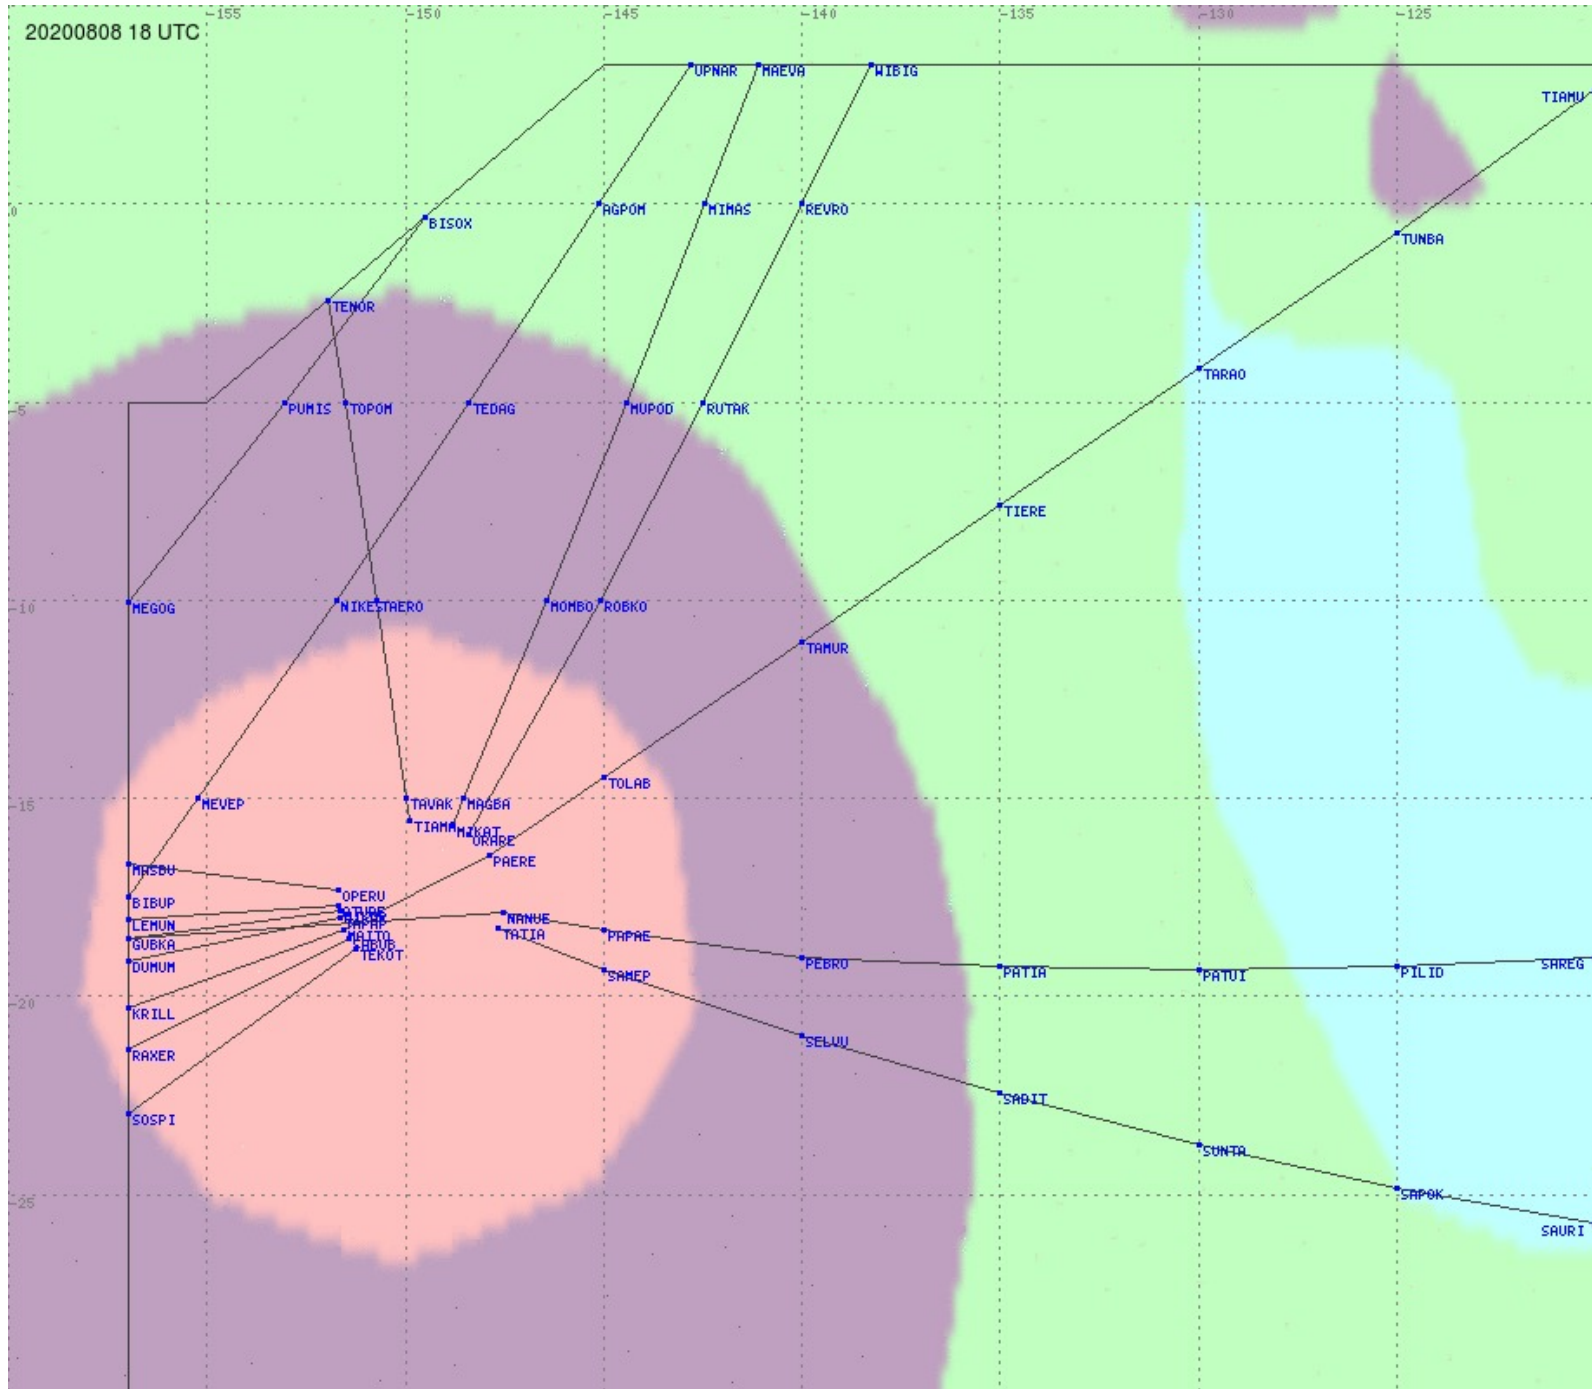

Tahiti FIR - HF Propag - 20200808

Tahiti FIR - HF Propag - 20200808

Tahiti FIR - HF Propag - 20200808

Tahiti FIR - HF Propag - 20200808

2.8 MHz
3.5 MHz
5.6 MHz
8.9 MHz
13.3 MHz
17.9 MHz
None

Tahiti FIR - HF Propag - 20200808

Tahiti FIR - HF Propag - 20200808

2.8 MHz
3.5 MHz
5.6 MHz
8.9 MHz
13.3 MHz
17.9 MHz
None

Tahiti FIR - HF Propag - 20200808

2.8 MHz 3.5 MHz 5.6 MHz 8.9 MHz 13.3 MHz 17.9 MHz None

Tahiti FIR - HF Propag - 20200808

2.8 MHz 3.5 MHz 5.6 MHz 8.9 MHz 13.3 MHz 17.9 MHz None

Tahiti FIR - HF Propag - 20200808

2.8 MHz 3.5 MHz 5.6 MHz 8.9 MHz 13.3 MHz 17.9 MHz None

Tahiti FIR - HF Propag - 20200808

2.8 MHz 3.5 MHz 5.6 MHz 8.9 MHz 13.3 MHz 17.9 MHz None