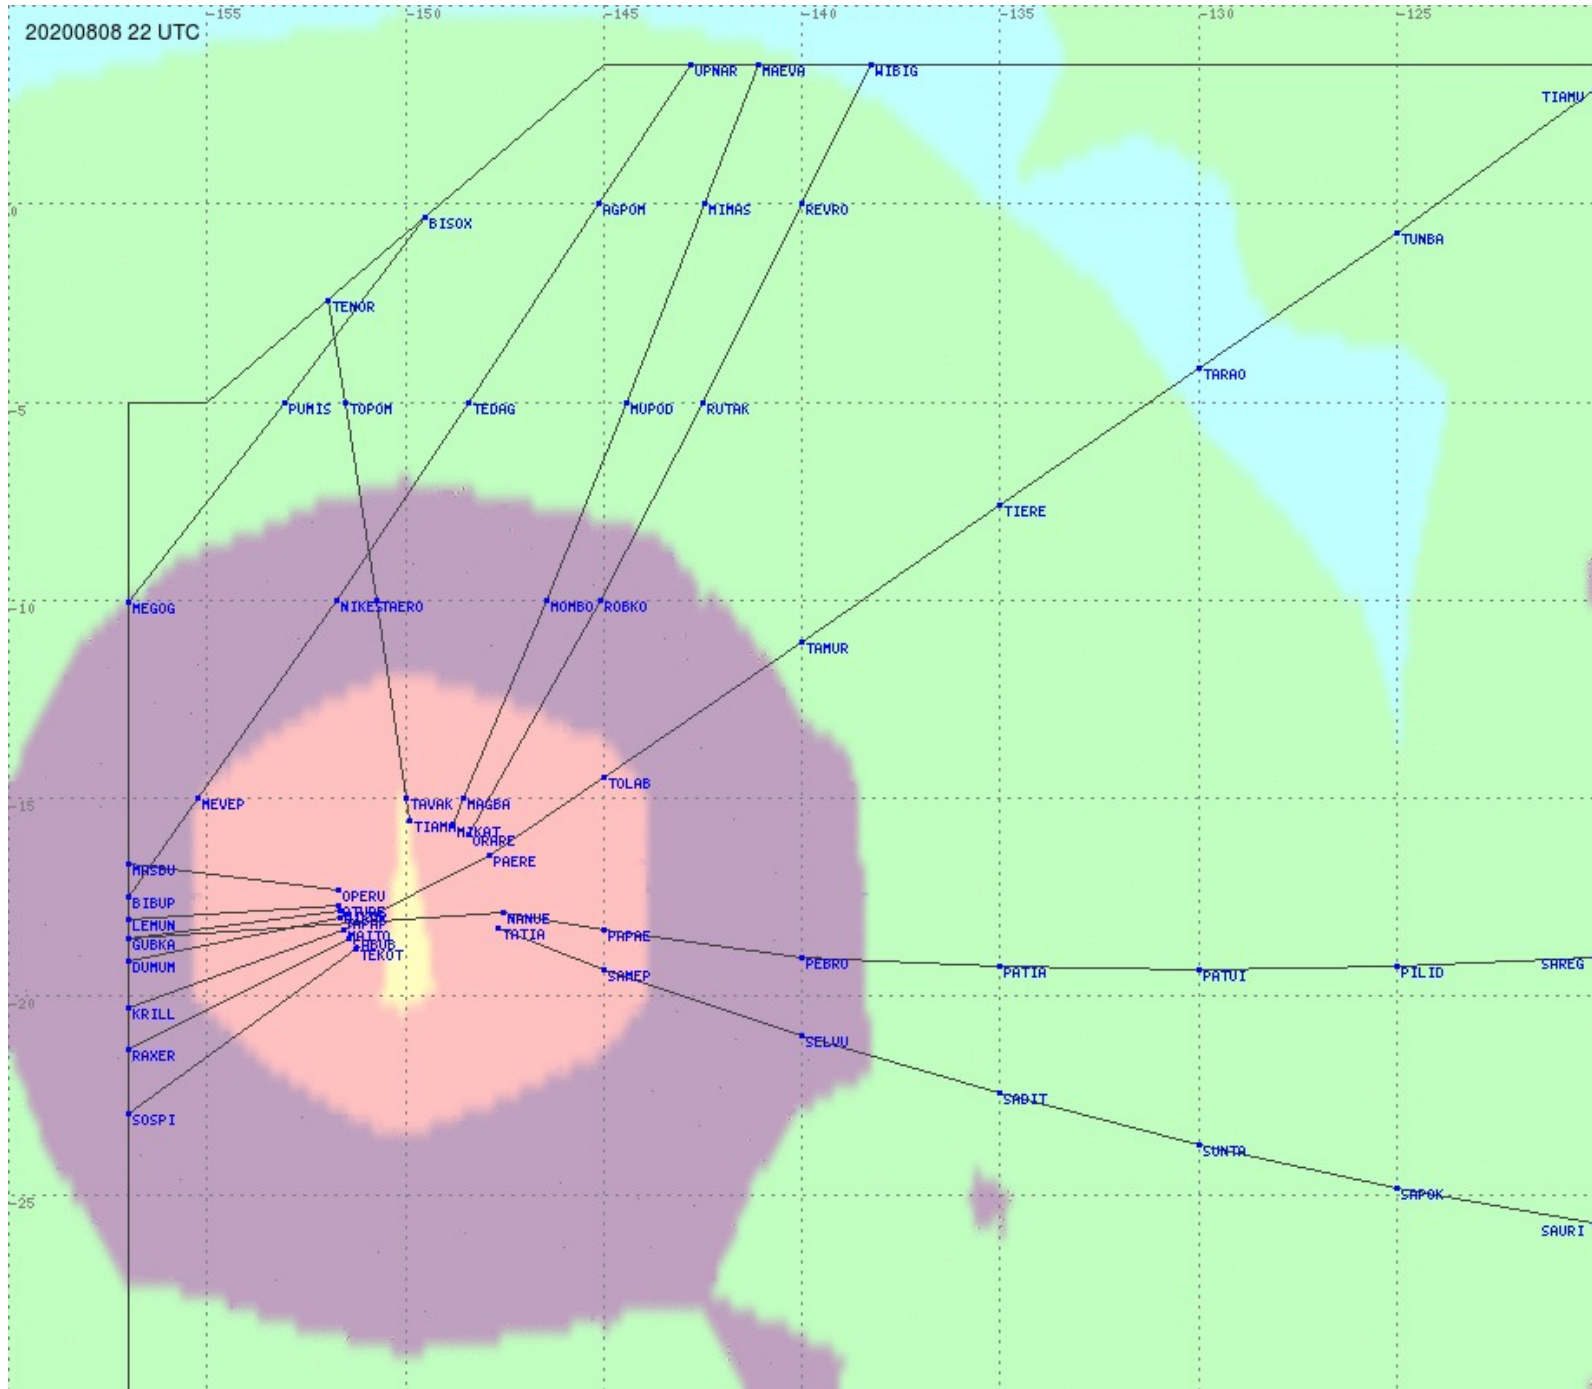

Tahiti FIR - HF Propag - 20200808

2.8 MHz
3.5 MHz
5.6 MHz
8.9 MHz
13.3 MHz
17.9 MHz
None

Tahiti FIR - HF Propag - 20200808

2.8 MHz 3.5 MHz 5.6 MHz 8.9 MHz 13.3 MHz 17.9 MHz None

Tahiti FIR - HF Propag - 20200808

2.8 MHz 3.5 MHz 5.6 MHz 8.9 MHz 13.3 MHz 17.9 MHz None

Tahiti FIR - HF Propag - 20200808

2.8 MHz 3.5 MHz 5.6 MHz 8.9 MHz 13.3 MHz 17.9 MHz None

Tahiti FIR - HF Propag - 20200808

2.8 MHz 3.5 MHz 5.6 MHz 8.9 MHz 13.3 MHz 17.9 MHz None

Tahiti FIR - HF Propag - 20200808

2.8 MHz 3.5 MHz 5.6 MHz 8.9 MHz 13.3 MHz 17.9 MHz None

Tahiti FIR - HF Propag - 20200808

2.8 MHz 3.5 MHz 5.6 MHz 8.9 MHz 13.3 MHz 17.9 MHz None