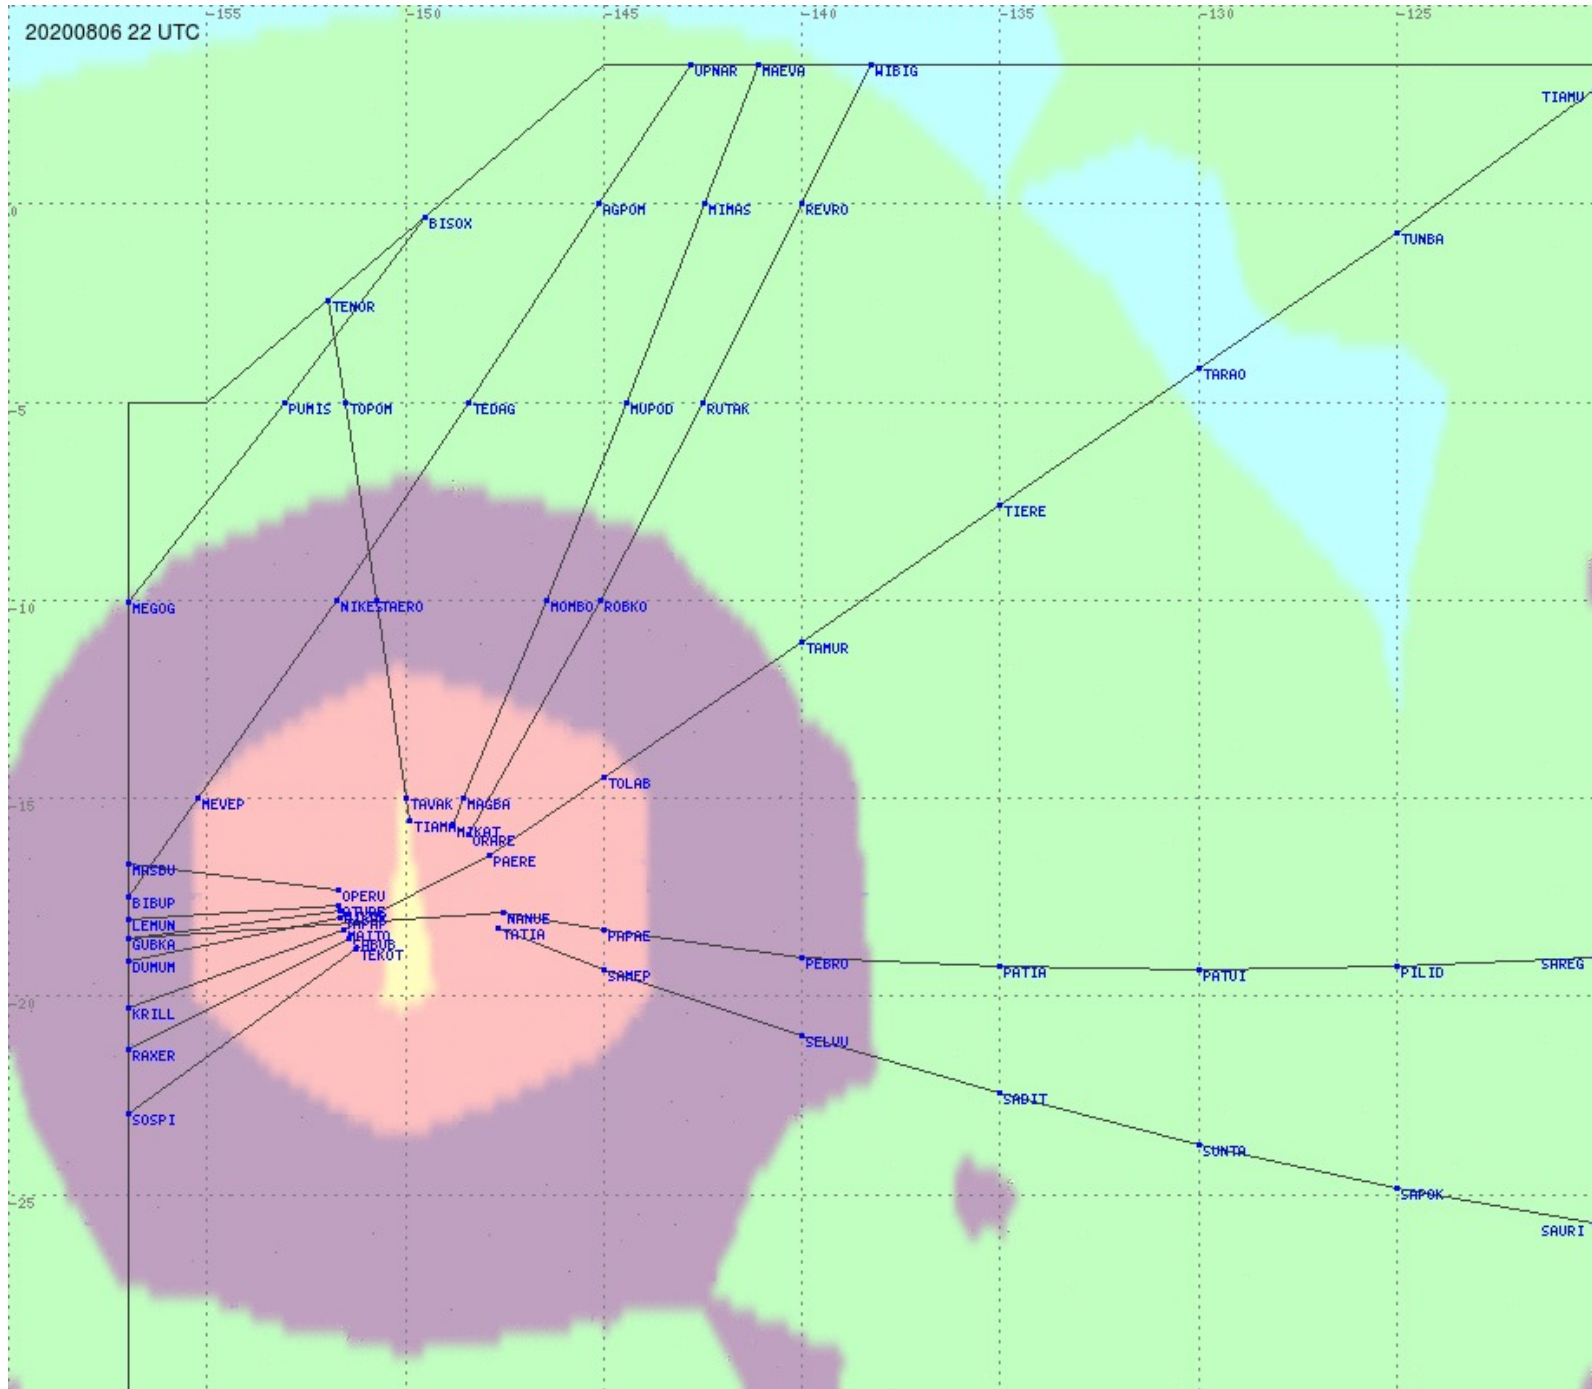

Tahiti FIR - HF Propag - 20200806

2.8 MHz 3.5 MHz 5.6 MHz 8.9 MHz 13.3 MHz 17.9 MHz None

Tahiti FIR - HF Propag - 20200806

2.8 MHz
3.5 MHz
5.6 MHz
8.9 MHz
13.3 MHz
17.9 MHz
None

Tahiti FIR - HF Propag - 20200806

Tahiti FIR - HF Propag - 20200806

Tahiti FIR - HF Propag - 20200806

Tahiti FIR - HF Propag - 20200806

Tahiti FIR - HF Propag - 20200806

Tahiti FIR - HF Propag - 20200806

Tahiti FIR - HF Propag - 20200806

2.8 MHz 3.5 MHz 5.6 MHz 8.9 MHz 13.3 MHz 17.9 MHz None

Tahiti FIR - HF Propag - 20200806

2.8 MHz 3.5 MHz 5.6 MHz 8.9 MHz 13.3 MHz 17.9 MHz None

Tahiti FIR - HF Propag - 20200806

Tahiti FIR - HF Propag - 20200806

2.8 MHz
3.5 MHz
5.6 MHz
8.9 MHz
13.3 MHz
17.9 MHz
None

Tahiti FIR - HF Propag - 20200806

2.8 MHz 3.5 MHz 5.6 MHz 8.9 MHz 13.3 MHz 17.9 MHz None

Tahiti FIR - HF Propag - 20200806

2.8 MHz 3.5 MHz 5.6 MHz 8.9 MHz 13.3 MHz 17.9 MHz None