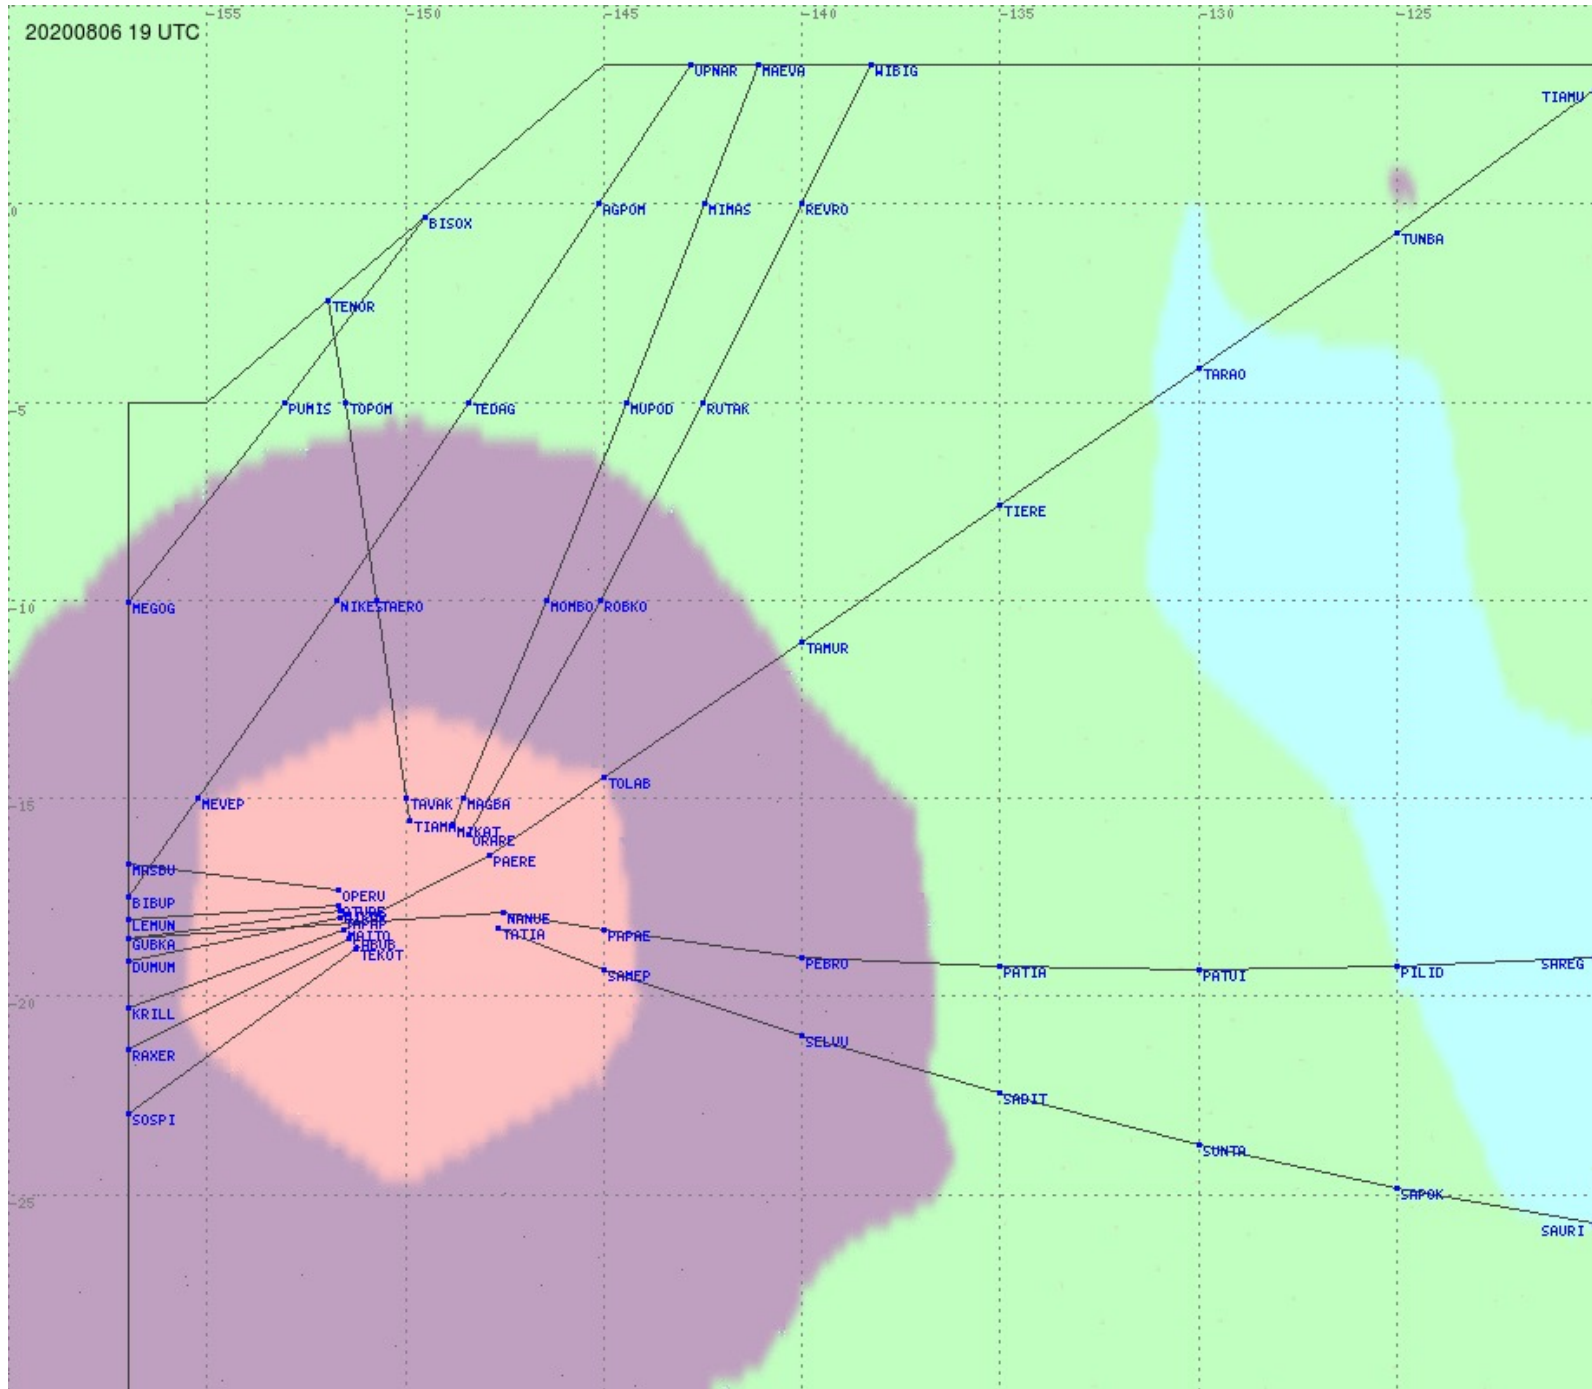

Tahiti FIR - HF Propag - 20200806

2.8 MHz 3.5 MHz 5.6 MHz 8.9 MHz 13.3 MHz 17.9 MHz None