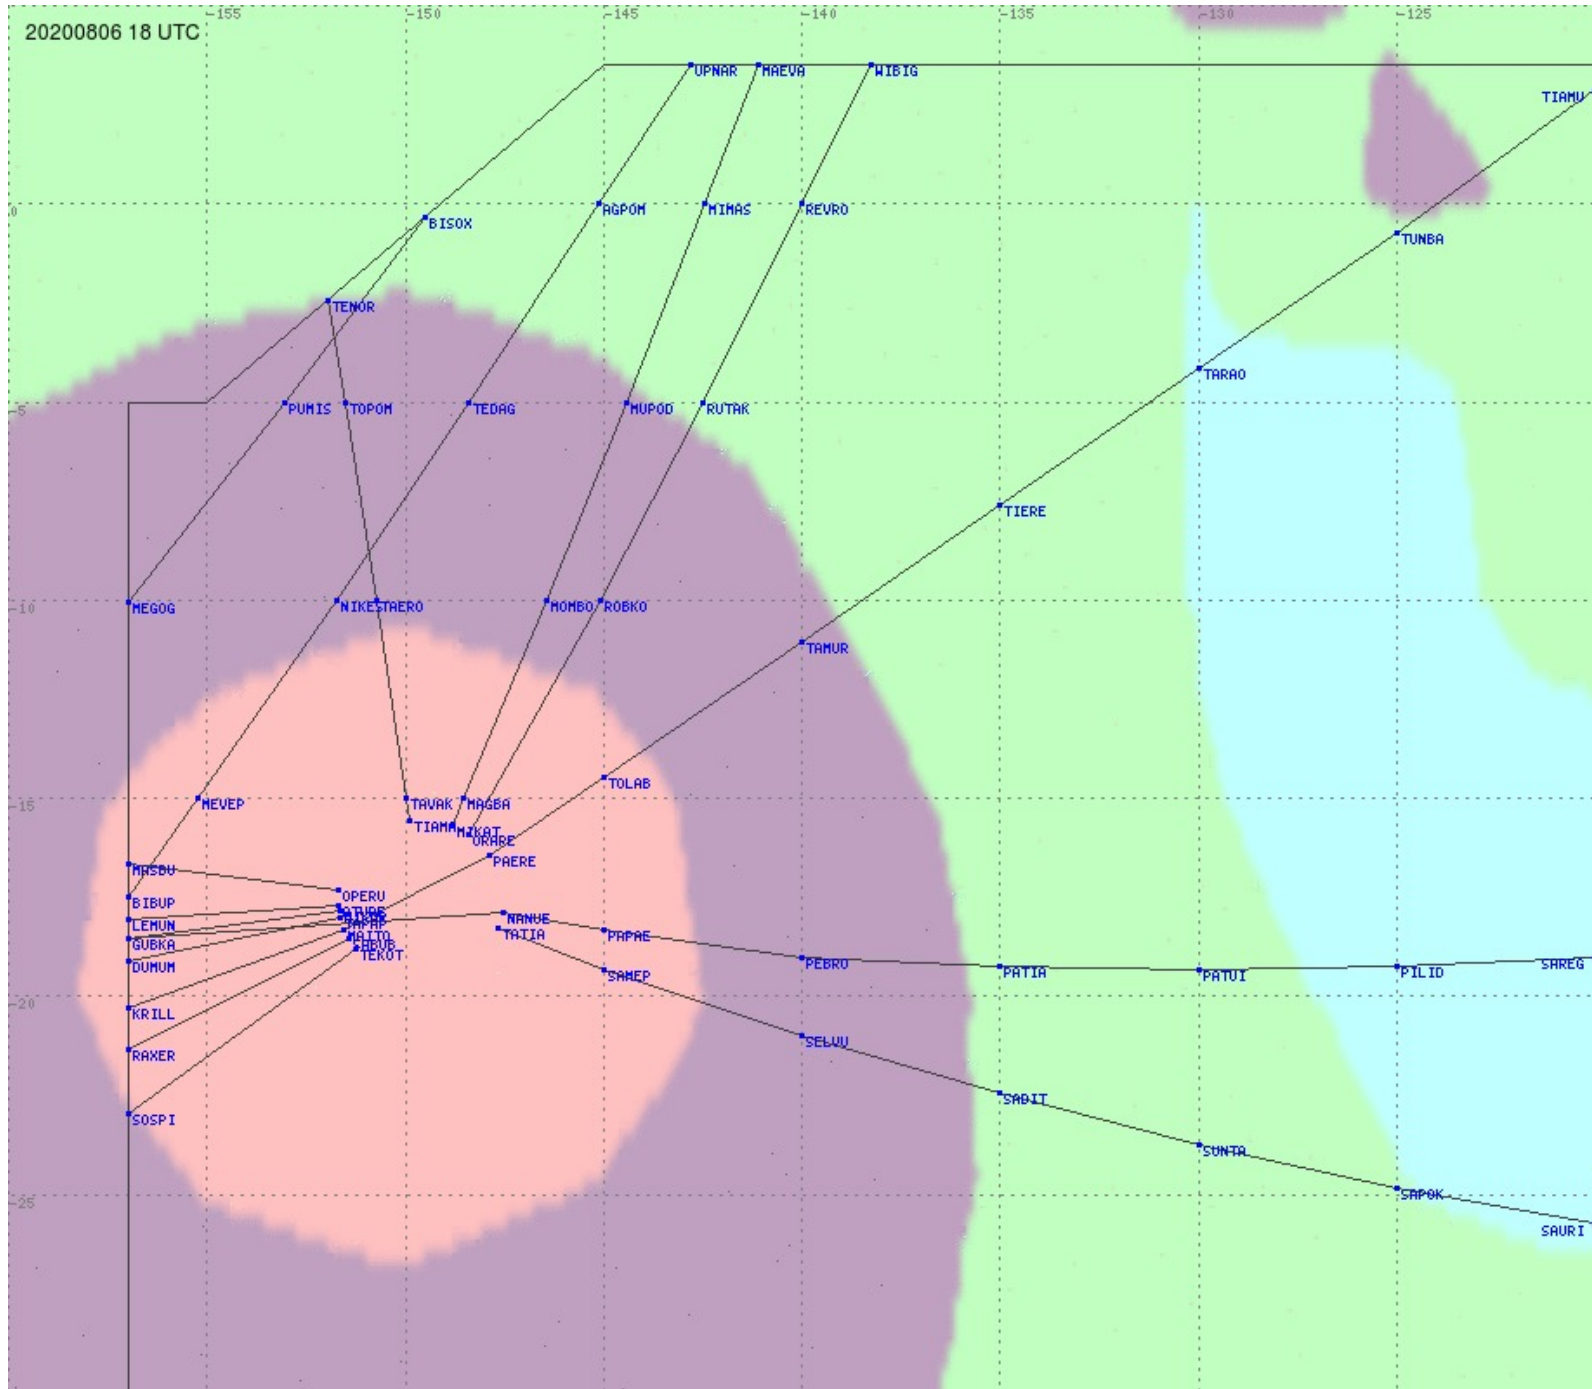

Tahiti FIR - HF Propag - 20200806

2.8 MHz 3.5 MHz 5.6 MHz 8.9 MHz 13.3 MHz 17.9 MHz None