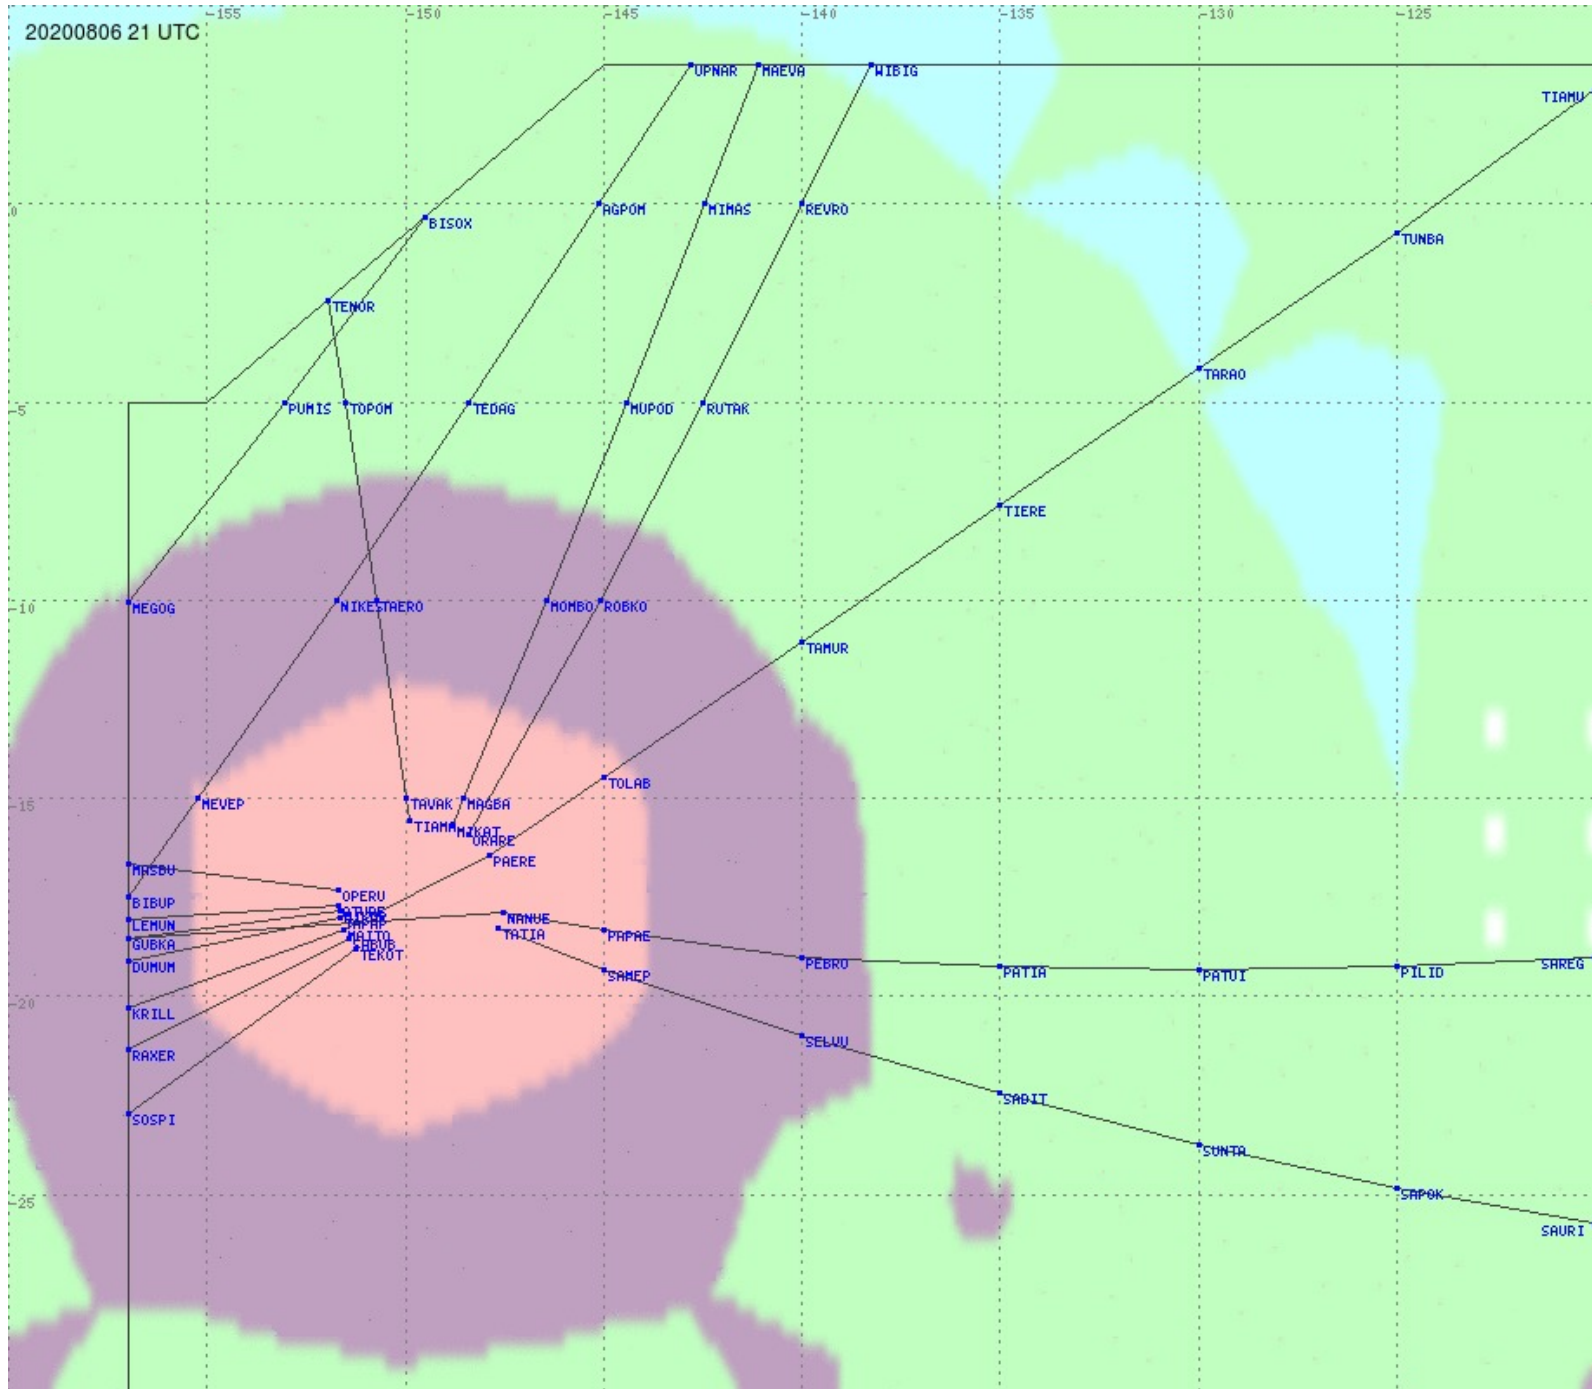

Tahiti FIR - HF Propag - 20200806

2.8 MHz 3.5 MHz 5.6 MHz 8.9 MHz 13.3 MHz 17.9 MHz None

Tahiti FIR - HF Propag - 20200806

2.8 MHz
3.5 MHz
5.6 MHz
8.9 MHz
13.3 MHz
17.9 MHz
None

Tahiti FIR - HF Propag - 20200806

Tahiti FIR - HF Propag - 20200806

Tahiti FIR - HF Propag - 20200806

Tahiti FIR - HF Propag - 20200806

Tahiti FIR - HF Propag - 20200806

Tahiti FIR - HF Propag - 20200806

Tahiti FIR - HF Propag - 20200806

2.8 MHz 3.5 MHz 5.6 MHz 8.9 MHz 13.3 MHz 17.9 MHz None

Tahiti FIR - HF Propag - 20200806

2.8 MHz 3.5 MHz 5.6 MHz 8.9 MHz 13.3 MHz 17.9 MHz None

Tahiti FIR - HF Propag - 20200806

Tahiti FIR - HF Propag - 20200806

2.8 MHz
3.5 MHz
5.6 MHz
8.9 MHz
13.3 MHz
17.9 MHz
None

Tahiti FIR - HF Propag - 20200806

2.8 MHz 3.5 MHz 5.6 MHz 8.9 MHz 13.3 MHz 17.9 MHz None

Tahiti FIR - HF Propag - 20200806

2.8 MHz 3.5 MHz 5.6 MHz 8.9 MHz 13.3 MHz 17.9 MHz None