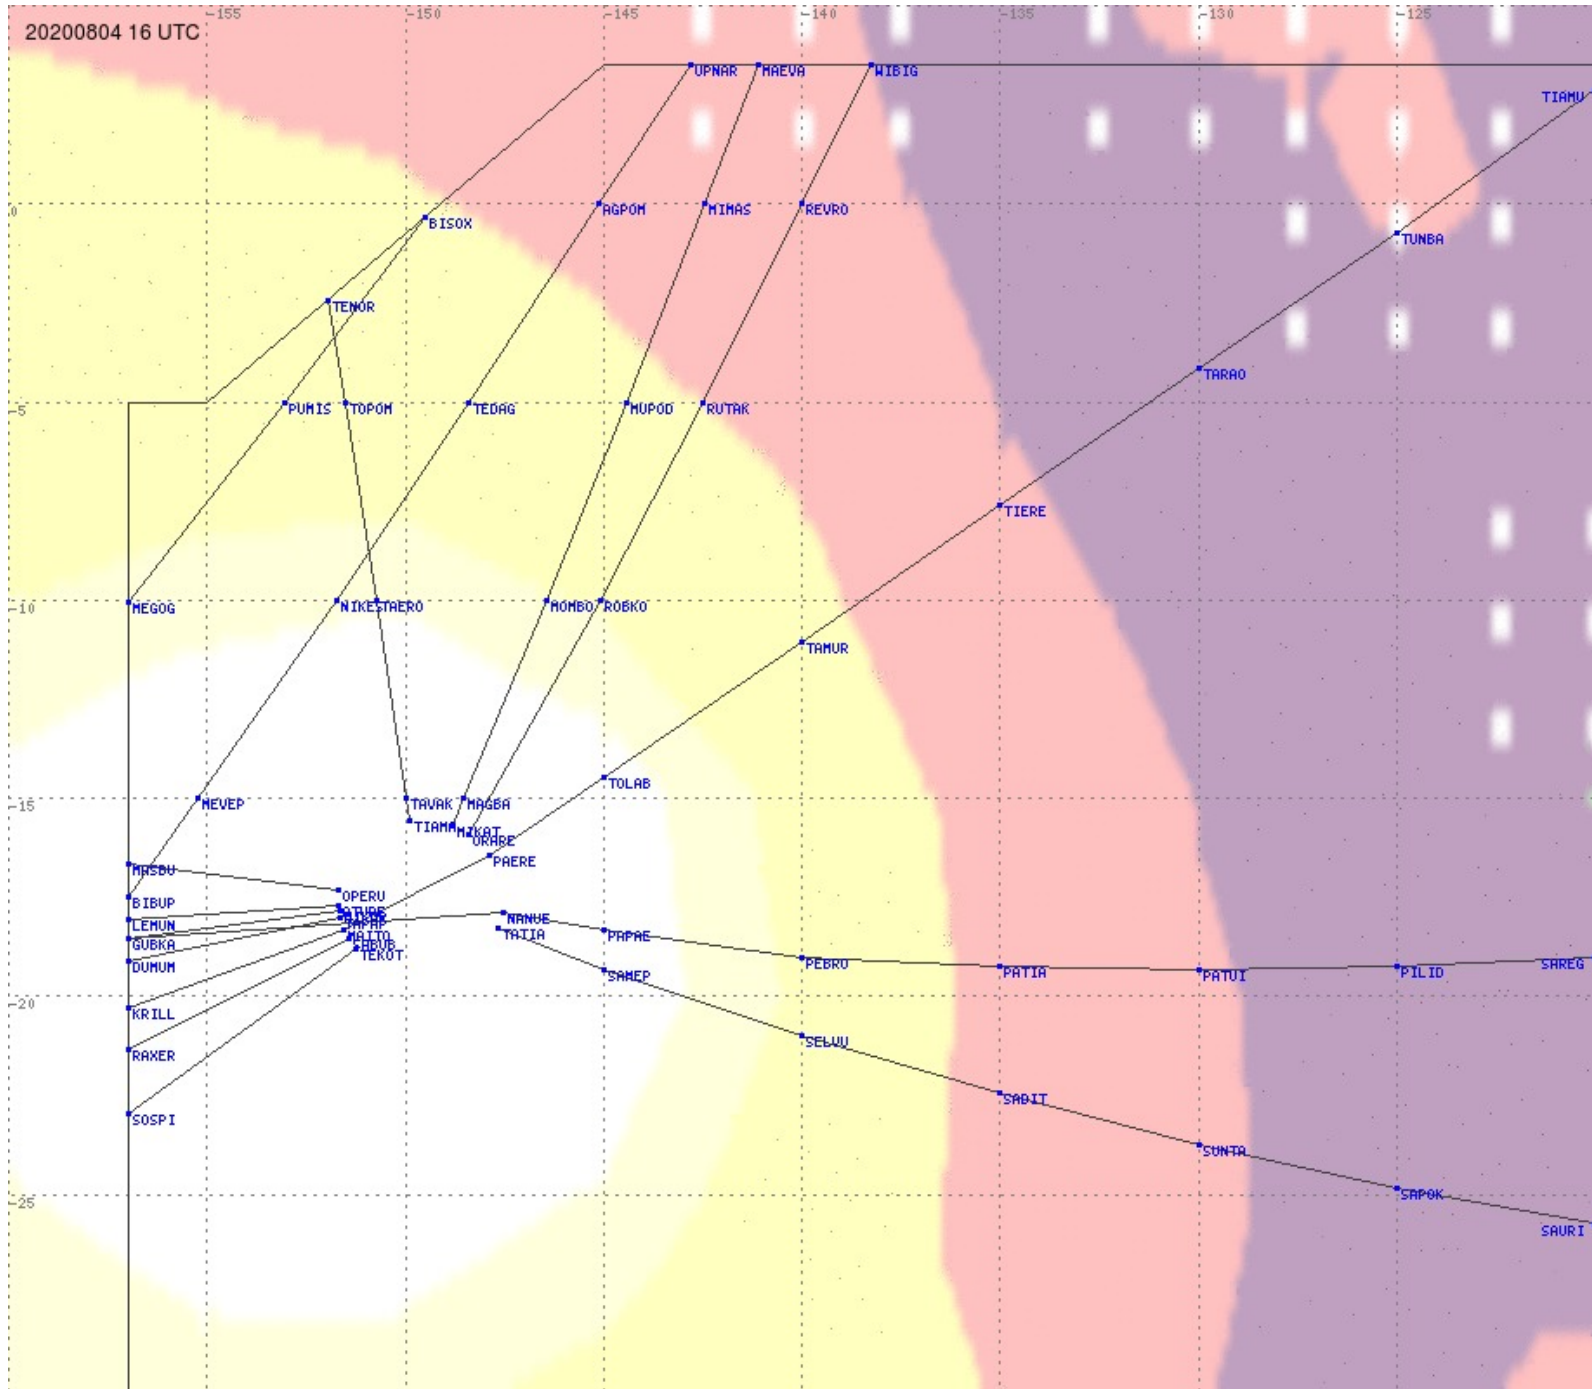

Tahiti FIR - HF Propag - 20200804

2.8 MHz
3.5 MHz
5.6 MHz
8.9 MHz
13.3 MHz
17.9 MHz
None

Tahiti FIR - HF Propag - 20200804

Tahiti FIR - HF Propag - 20200804

Tahiti FIR - HF Propag - 20200804

2.8 MHz 3.5 MHz 5.6 MHz 8.9 MHz 13.3 MHz 17.9 MHz None

Tahiti FIR - HF Propag - 20200804

Tahiti FIR - HF Propag - 20200804

2.8 MHz
3.5 MHz
5.6 MHz
8.9 MHz
13.3 MHz
17.9 MHz
None

Tahiti FIR - HF Propag - 20200804

2.8 MHz
3.5 MHz
5.6 MHz
8.9 MHz
13.3 MHz
17.9 MHz
None

Tahiti FIR - HF Propag - 20200804

2.8 MHz 3.5 MHz 5.6 MHz 8.9 MHz 13.3 MHz 17.9 MHz None

Tahiti FIR - HF Propag - 20200804

2.8 MHz 3.5 MHz 5.6 MHz 8.9 MHz 13.3 MHz 17.9 MHz None

Tahiti FIR - HF Propag - 20200804

2.8 MHz 3.5 MHz 5.6 MHz 8.9 MHz 13.3 MHz 17.9 MHz None

Tahiti FIR - HF Propag - 20200804

2.8 MHz 3.5 MHz 5.6 MHz 8.9 MHz 13.3 MHz 17.9 MHz None

Tahiti FIR - HF Propag - 20200804

2.8 MHz 3.5 MHz 5.6 MHz 8.9 MHz 13.3 MHz 17.9 MHz None