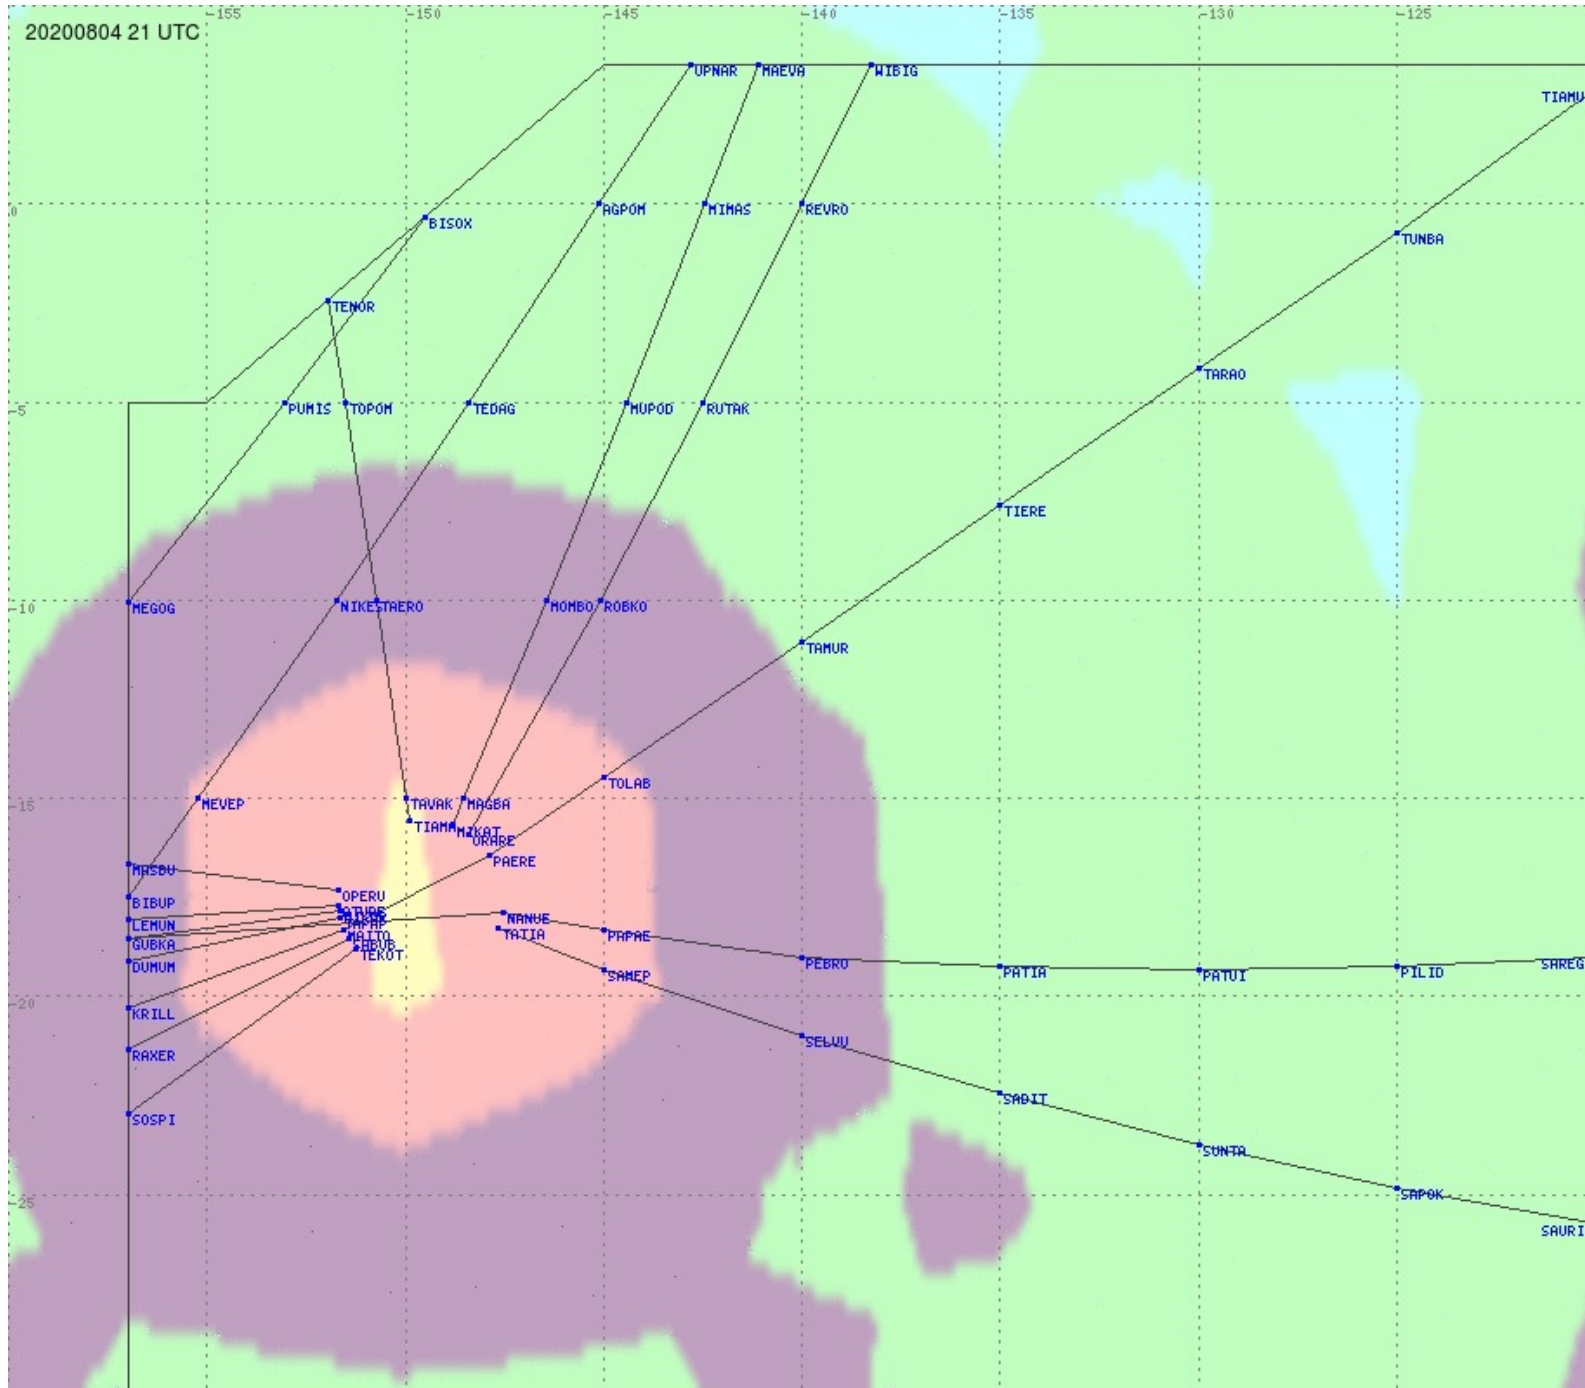

Tahiti FIR - HF Propag - 20200804

2.8 MHz 3.5 MHz 5.6 MHz 8.9 MHz 13.3 MHz 17.9 MHz None

Tahiti FIR - HF Propag - 20200804

2.8 MHz 3.5 MHz 5.6 MHz 8.9 MHz 13.3 MHz 17.9 MHz None

Tahiti FIR - HF Propag - 20200804

2.8 MHz 3.5 MHz 5.6 MHz 8.9 MHz 13.3 MHz 17.9 MHz None

Tahiti FIR - HF Propag - 20200804

2.8 MHz 3.5 MHz 5.6 MHz 8.9 MHz 13.3 MHz 17.9 MHz None

Tahiti FIR - HF Propag - 20200804

2.8 MHz 3.5 MHz 5.6 MHz 8.9 MHz 13.3 MHz 17.9 MHz None