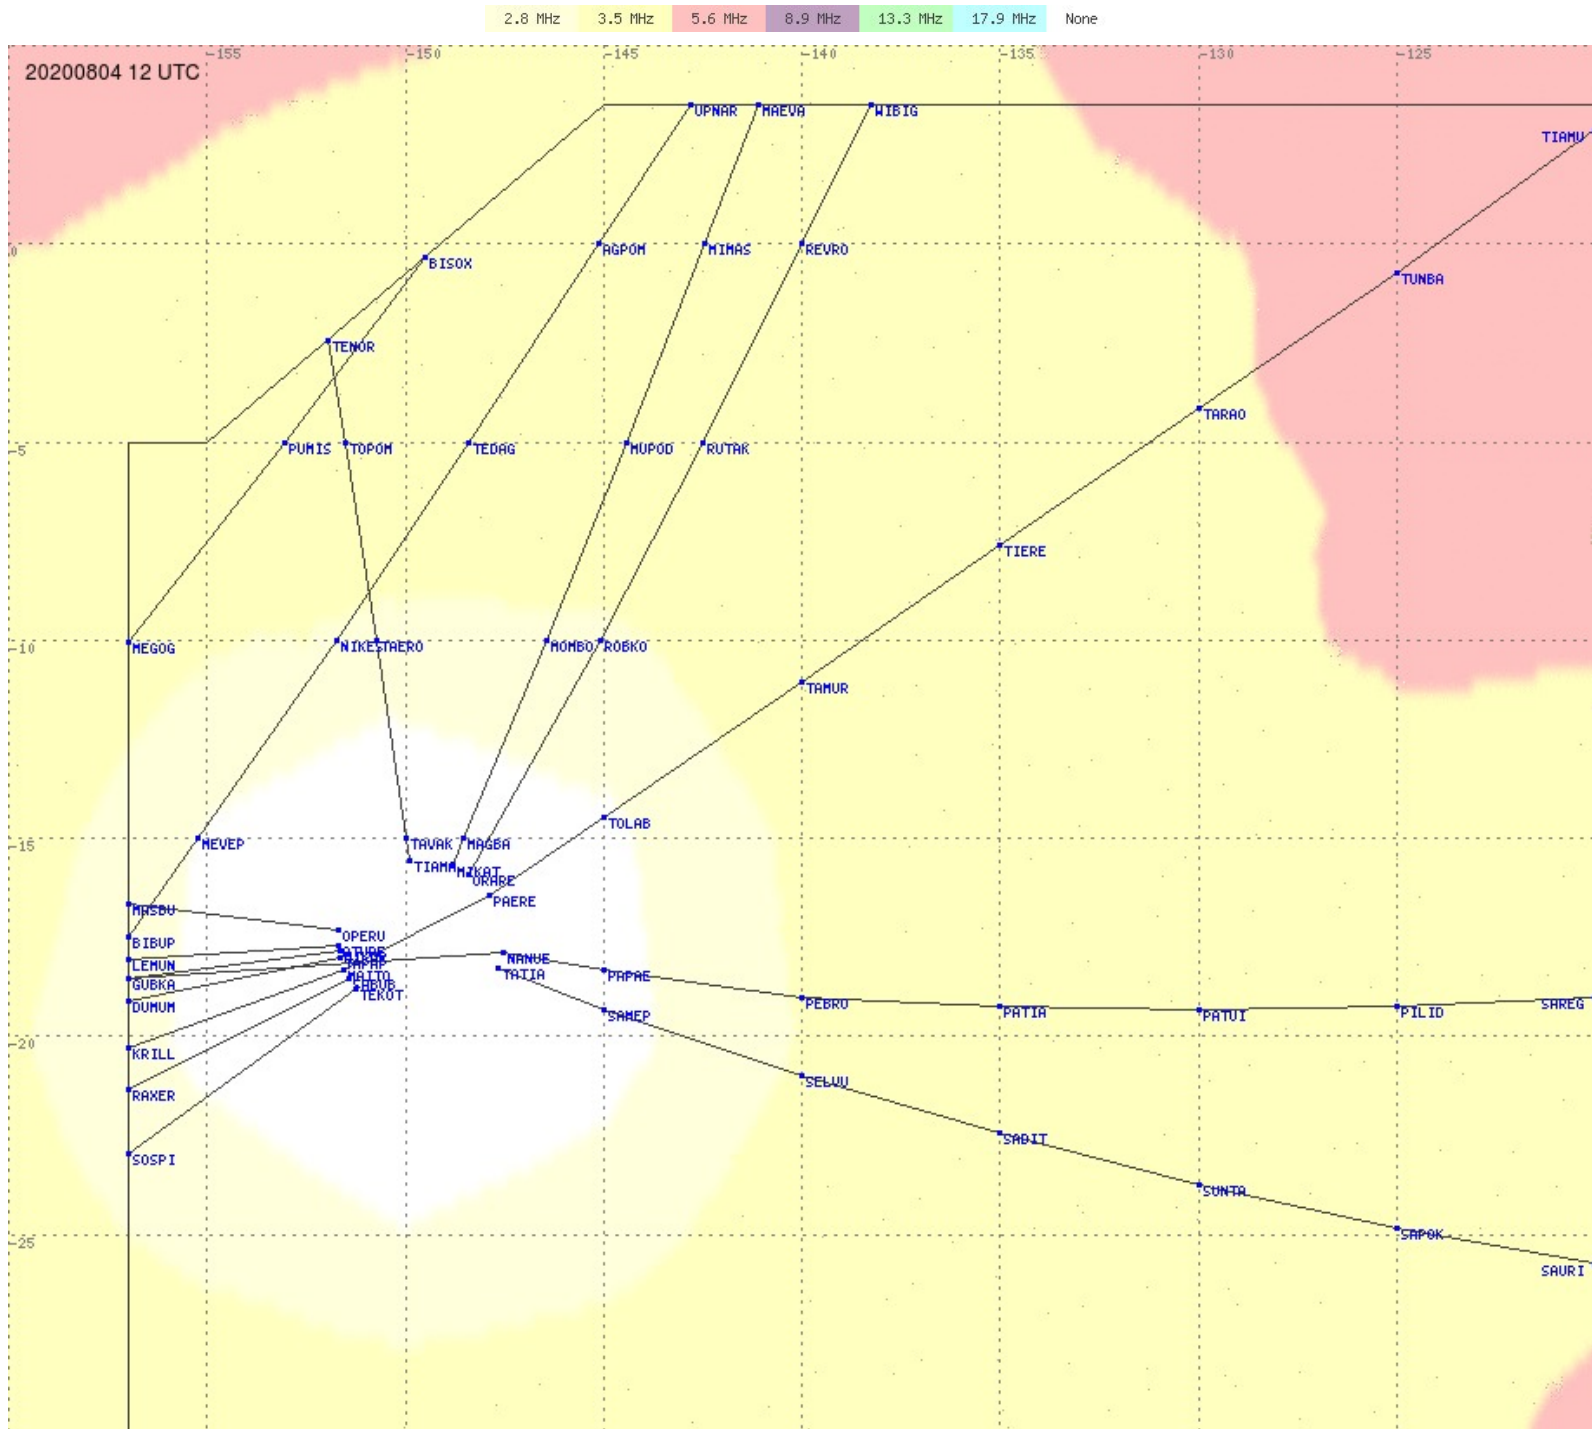

Tahiti FIR - HF Propag - 20200804

2.8 MHz
3.5 MHz
5.6 MHz
8.9 MHz
13.3 MHz
17.9 MHz
None

Tahiti FIR - HF Propag - 20200804

Tahiti FIR - HF Propag - 20200804

Tahiti FIR - HF Propag - 20200804

2.8 MHz 3.5 MHz 5.6 MHz 8.9 MHz 13.3 MHz 17.9 MHz None

Tahiti FIR - HF Propag - 20200804

Tahiti FIR - HF Propag - 20200804

2.8 MHz
3.5 MHz
5.6 MHz
8.9 MHz
13.3 MHz
17.9 MHz
None

Tahiti FIR - HF Propag - 20200804

2.8 MHz
3.5 MHz
5.6 MHz
8.9 MHz
13.3 MHz
17.9 MHz
None