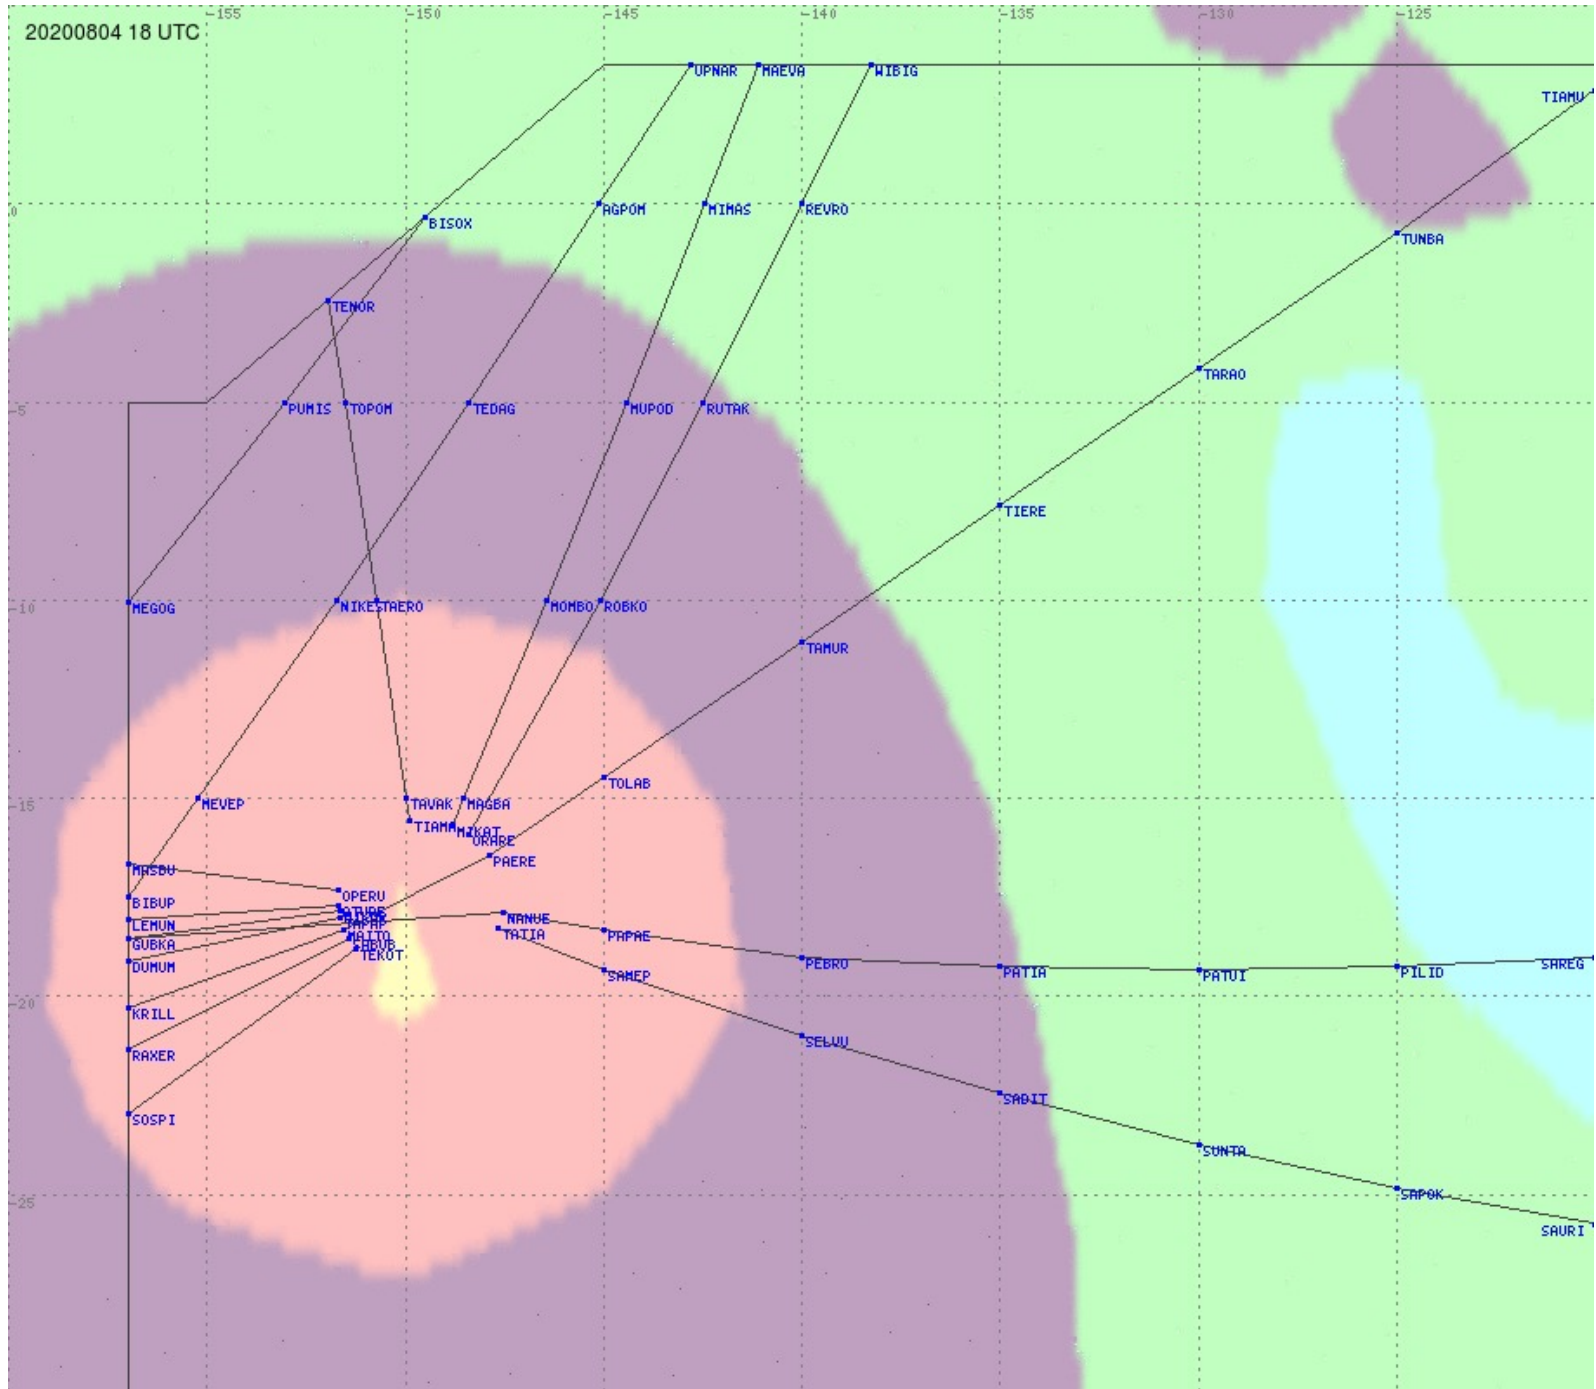

Tahiti FIR - HF Propag - 20200804

2.8 MHz
3.5 MHz
5.6 MHz
8.9 MHz
13.3 MHz
17.9 MHz
None

Tahiti FIR - HF Propag - 20200804

Tahiti FIR - HF Propag - 20200804

Tahiti FIR - HF Propag - 20200804

2.8 MHz 3.5 MHz 5.6 MHz 8.9 MHz 13.3 MHz 17.9 MHz None

Tahiti FIR - HF Propag - 20200804

Tahiti FIR - HF Propag - 20200804

2.8 MHz
3.5 MHz
5.6 MHz
8.9 MHz
13.3 MHz
17.9 MHz
None

Tahiti FIR - HF Propag - 20200804

2.8 MHz
3.5 MHz
5.6 MHz
8.9 MHz
13.3 MHz
17.9 MHz
None

Tahiti FIR - HF Propag - 20200804

2.8 MHz 3.5 MHz 5.6 MHz 8.9 MHz 13.3 MHz 17.9 MHz None

Tahiti FIR - HF Propag - 20200804

2.8 MHz 3.5 MHz 5.6 MHz 8.9 MHz 13.3 MHz 17.9 MHz None

Tahiti FIR - HF Propag - 20200804

2.8 MHz 3.5 MHz 5.6 MHz 8.9 MHz 13.3 MHz 17.9 MHz None

Tahiti FIR - HF Propag - 20200804

2.8 MHz 3.5 MHz 5.6 MHz 8.9 MHz 13.3 MHz 17.9 MHz None

Tahiti FIR - HF Propag - 20200804

2.8 MHz 3.5 MHz 5.6 MHz 8.9 MHz 13.3 MHz 17.9 MHz None