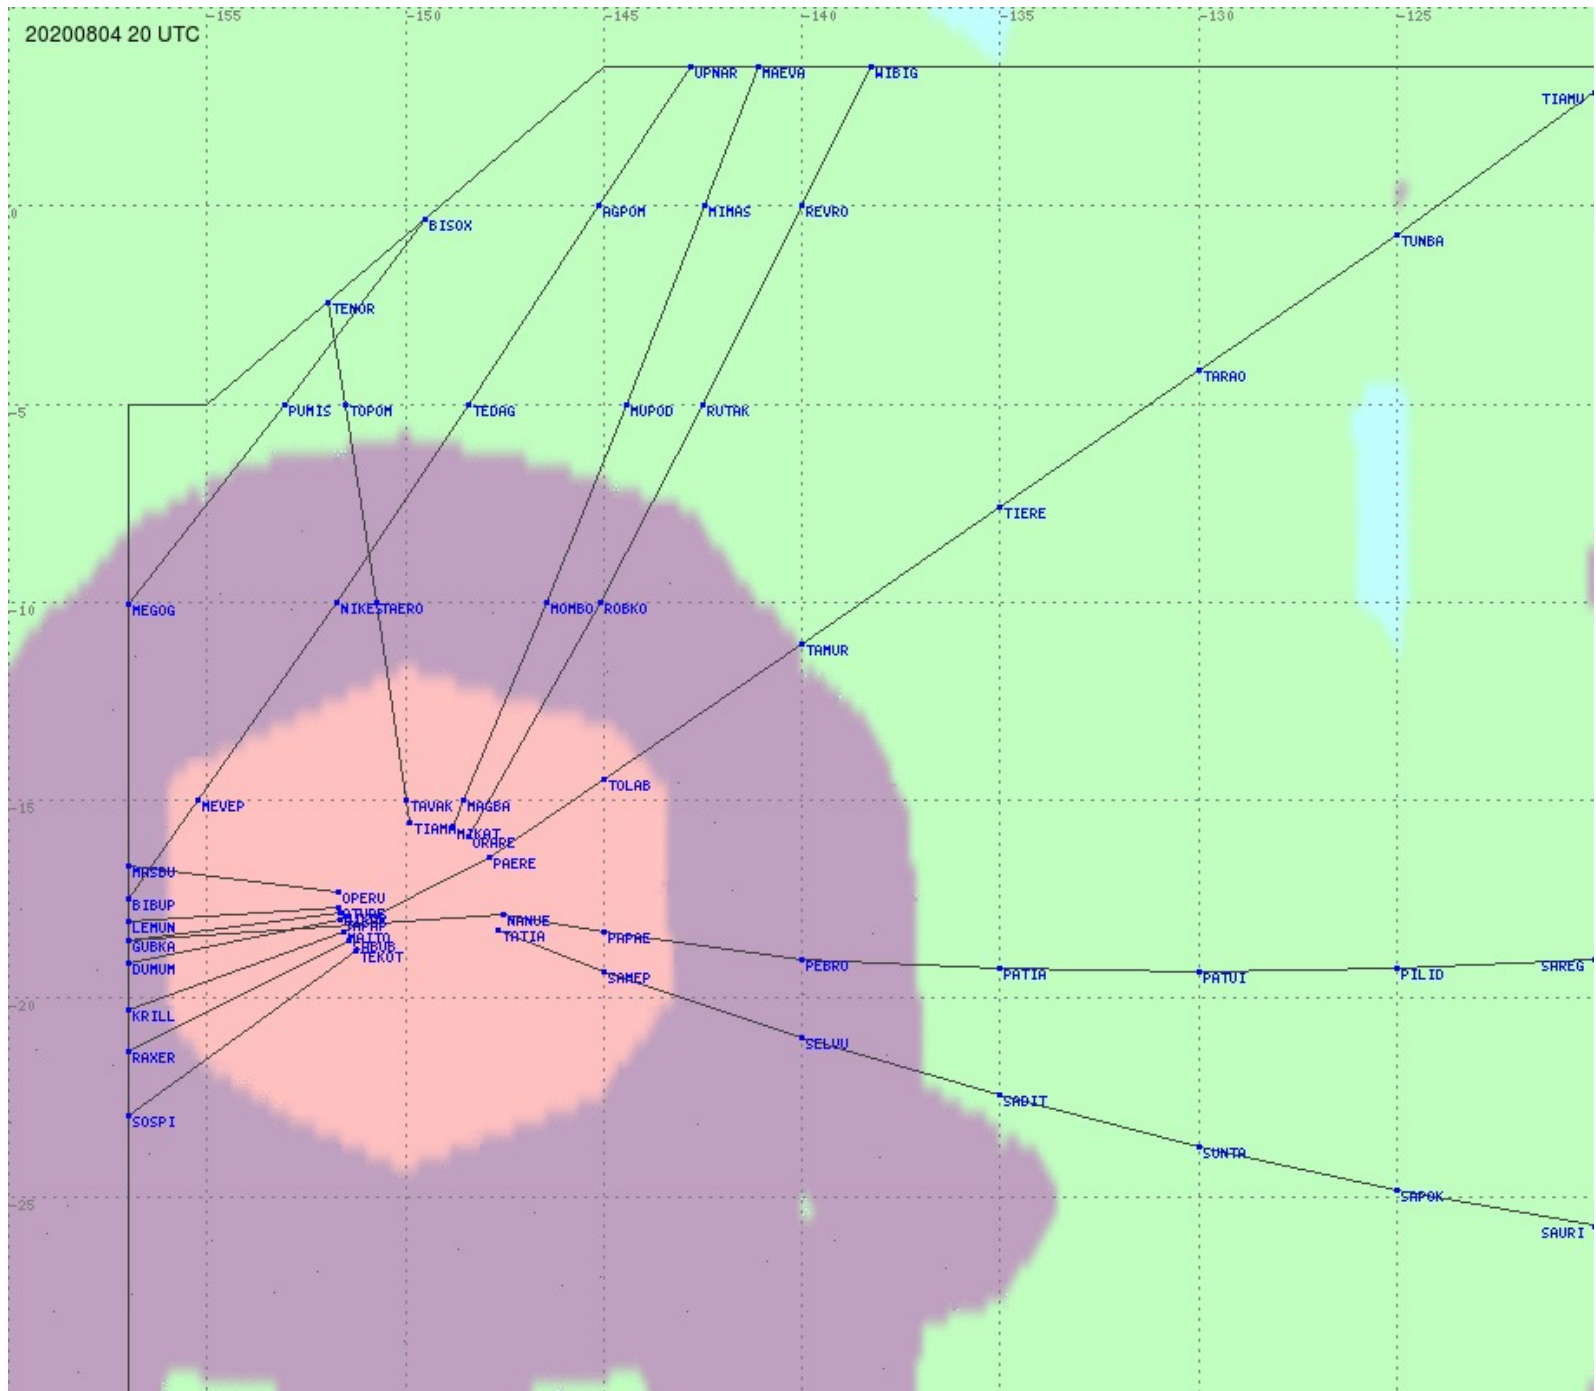

Tahiti FIR - HF Propag - 20200804

2.8 MHz 3.5 MHz 5.6 MHz 8.9 MHz 13.3 MHz 17.9 MHz None

Tahiti FIR - HF Propag - 20200804

2.8 MHz 3.5 MHz 5.6 MHz 8.9 MHz 13.3 MHz 17.9 MHz None

Tahiti FIR - HF Propag - 20200804

2.8 MHz 3.5 MHz 5.6 MHz 8.9 MHz 13.3 MHz 17.9 MHz None

Tahiti FIR - HF Propag - 20200804

2.8 MHz 3.5 MHz 5.6 MHz 8.9 MHz 13.3 MHz 17.9 MHz None

Tahiti FIR - HF Propag - 20200804

2.8 MHz 3.5 MHz 5.6 MHz 8.9 MHz 13.3 MHz 17.9 MHz None