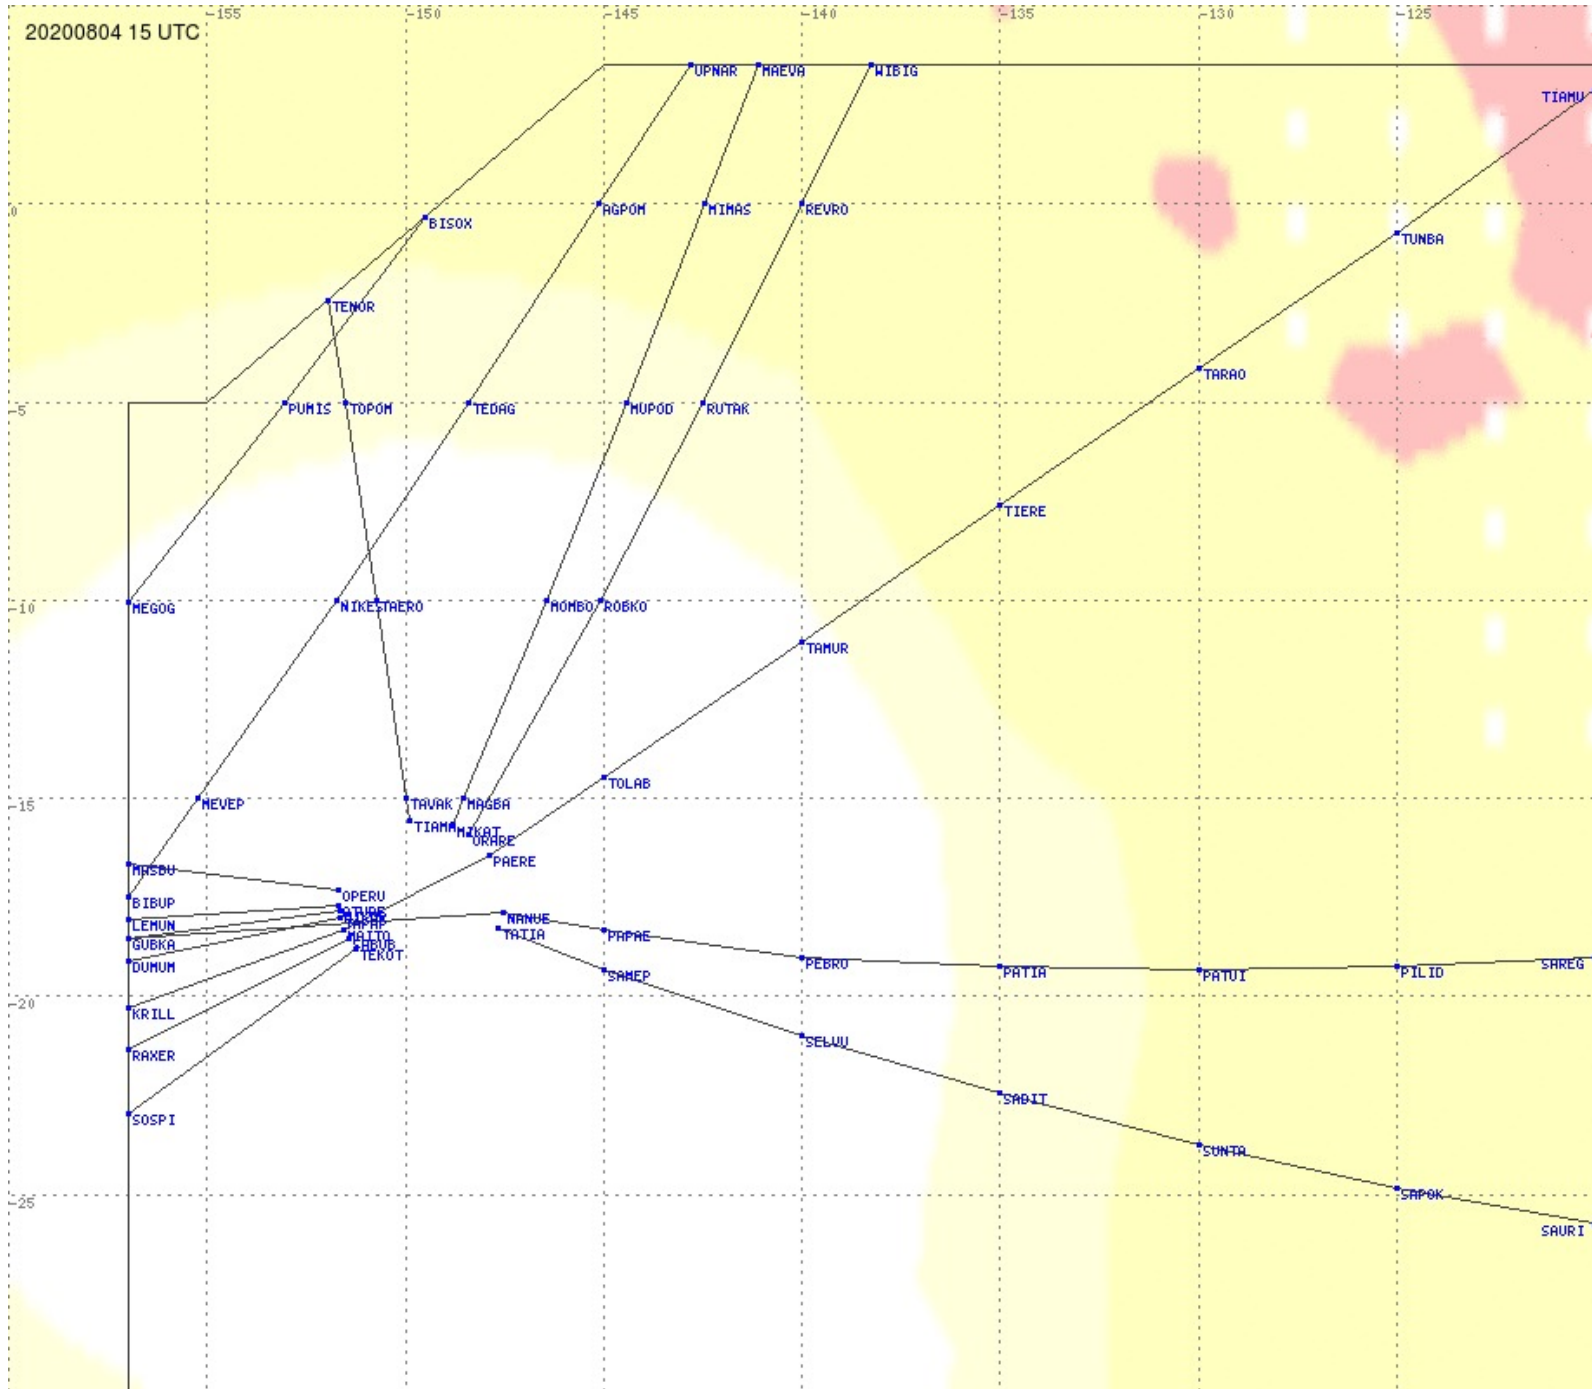

Tahiti FIR - HF Propag - 20200804

2.8 MHz
3.5 MHz
5.6 MHz
8.9 MHz
13.3 MHz
17.9 MHz
None

Tahiti FIR - HF Propag - 20200804

Tahiti FIR - HF Propag - 20200804

Tahiti FIR - HF Propag - 20200804

2.8 MHz 3.5 MHz 5.6 MHz 8.9 MHz 13.3 MHz 17.9 MHz None

Tahiti FIR - HF Propag - 20200804

Tahiti FIR - HF Propag - 20200804

2.8 MHz
3.5 MHz
5.6 MHz
8.9 MHz
13.3 MHz
17.9 MHz
None

Tahiti FIR - HF Propag - 20200804

2.8 MHz
3.5 MHz
5.6 MHz
8.9 MHz
13.3 MHz
17.9 MHz
None

Tahiti FIR - HF Propag - 20200804

2.8 MHz 3.5 MHz 5.6 MHz 8.9 MHz 13.3 MHz 17.9 MHz None

Tahiti FIR - HF Propag - 20200804

2.8 MHz 3.5 MHz 5.6 MHz 8.9 MHz 13.3 MHz 17.9 MHz None

Tahiti FIR - HF Propag - 20200804

2.8 MHz 3.5 MHz 5.6 MHz 8.9 MHz 13.3 MHz 17.9 MHz None

Tahiti FIR - HF Propag - 20200804

2.8 MHz 3.5 MHz 5.6 MHz 8.9 MHz 13.3 MHz 17.9 MHz None

Tahiti FIR - HF Propag - 20200804

2.8 MHz 3.5 MHz 5.6 MHz 8.9 MHz 13.3 MHz 17.9 MHz None