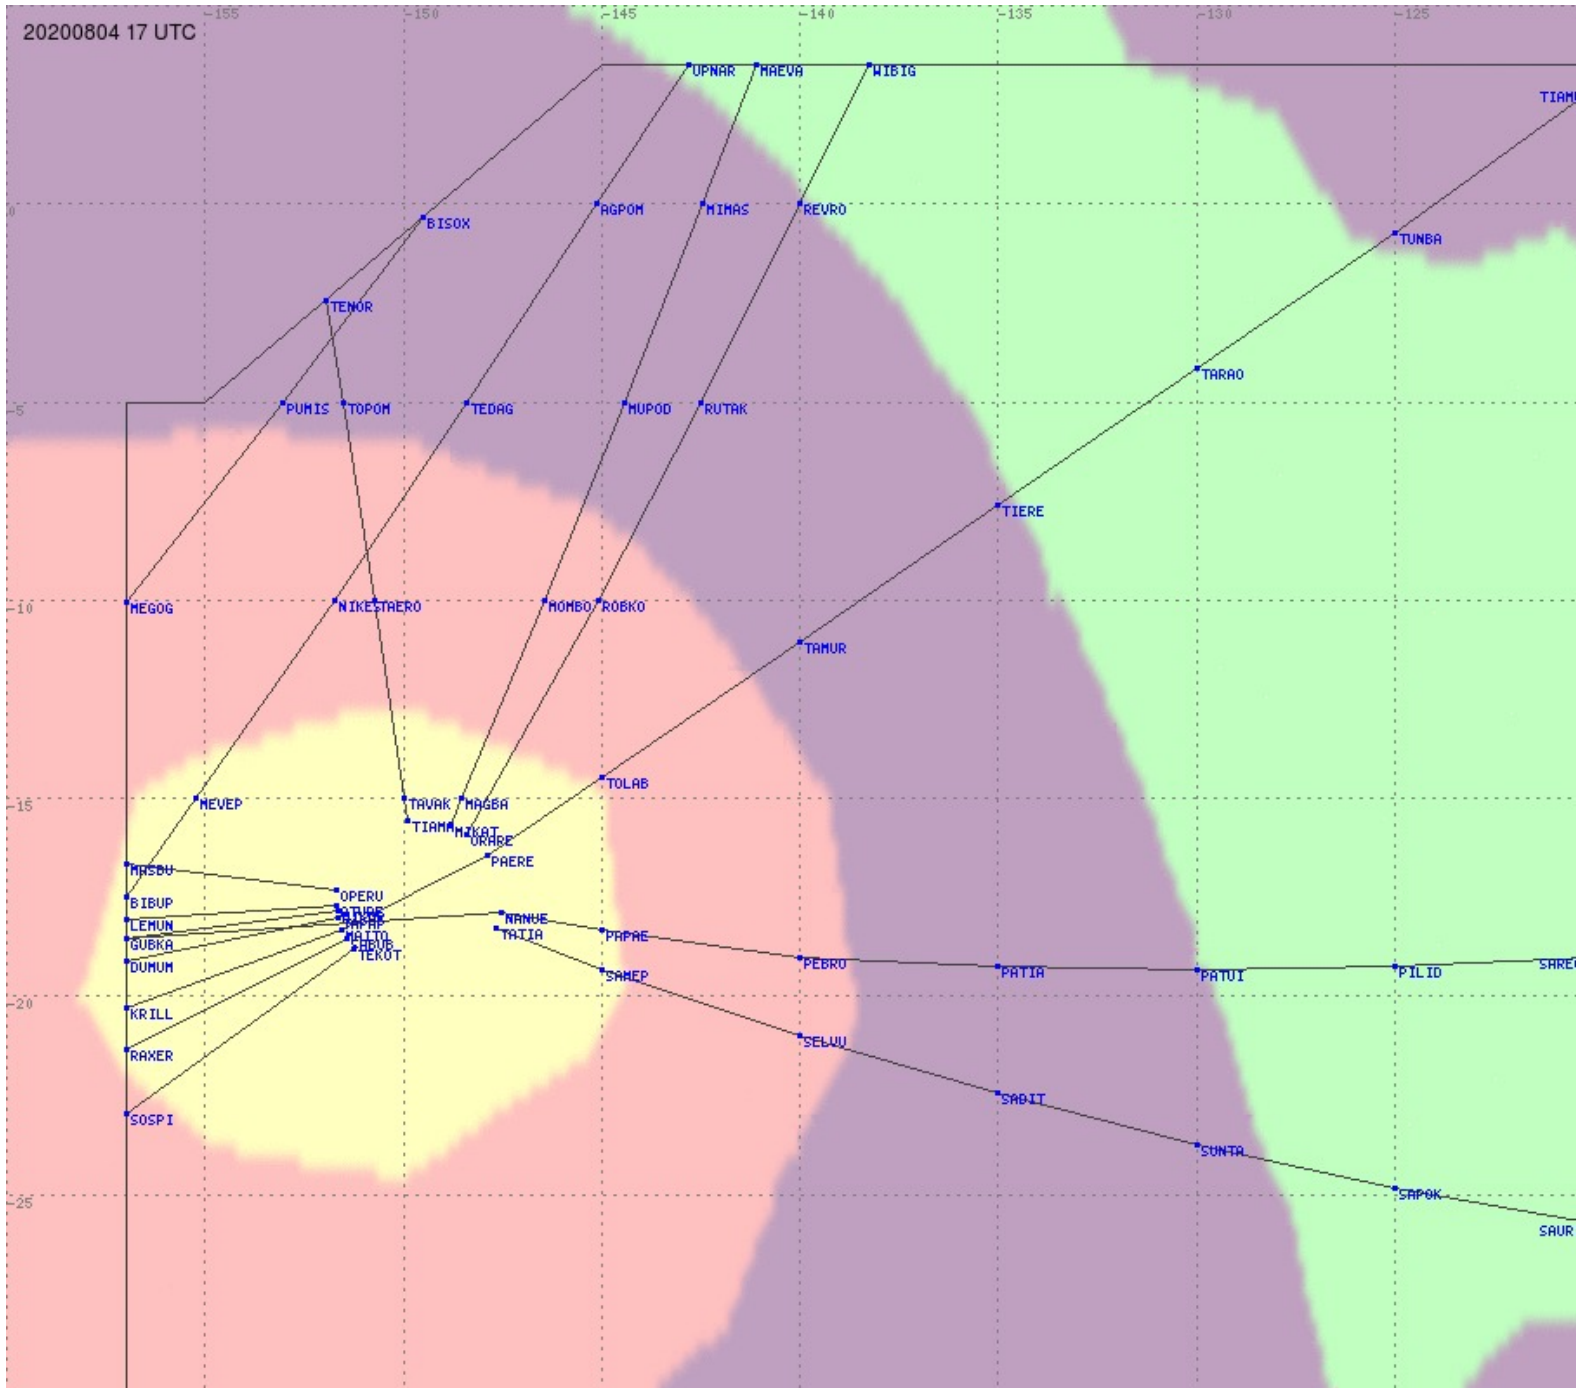

Tahiti FIR - HF Propag - 20200804

2.8 MHz
3.5 MHz
5.6 MHz
8.9 MHz
13.3 MHz
17.9 MHz
None

Tahiti FIR - HF Propag - 20200804

Tahiti FIR - HF Propag - 20200804

Tahiti FIR - HF Propag - 20200804

2.8 MHz 3.5 MHz 5.6 MHz 8.9 MHz 13.3 MHz 17.9 MHz None

Tahiti FIR - HF Propag - 20200804

Tahiti FIR - HF Propag - 20200804

2.8 MHz
3.5 MHz
5.6 MHz
8.9 MHz
13.3 MHz
17.9 MHz
None

Tahiti FIR - HF Propag - 20200804

2.8 MHz
3.5 MHz
5.6 MHz
8.9 MHz
13.3 MHz
17.9 MHz
None

Tahiti FIR - HF Propag - 20200804

2.8 MHz 3.5 MHz 5.6 MHz 8.9 MHz 13.3 MHz 17.9 MHz None

Tahiti FIR - HF Propag - 20200804

2.8 MHz 3.5 MHz 5.6 MHz 8.9 MHz 13.3 MHz 17.9 MHz None

Tahiti FIR - HF Propag - 20200804

2.8 MHz 3.5 MHz 5.6 MHz 8.9 MHz 13.3 MHz 17.9 MHz None

Tahiti FIR - HF Propag - 20200804

2.8 MHz 3.5 MHz 5.6 MHz 8.9 MHz 13.3 MHz 17.9 MHz None

Tahiti FIR - HF Propag - 20200804

2.8 MHz 3.5 MHz 5.6 MHz 8.9 MHz 13.3 MHz 17.9 MHz None