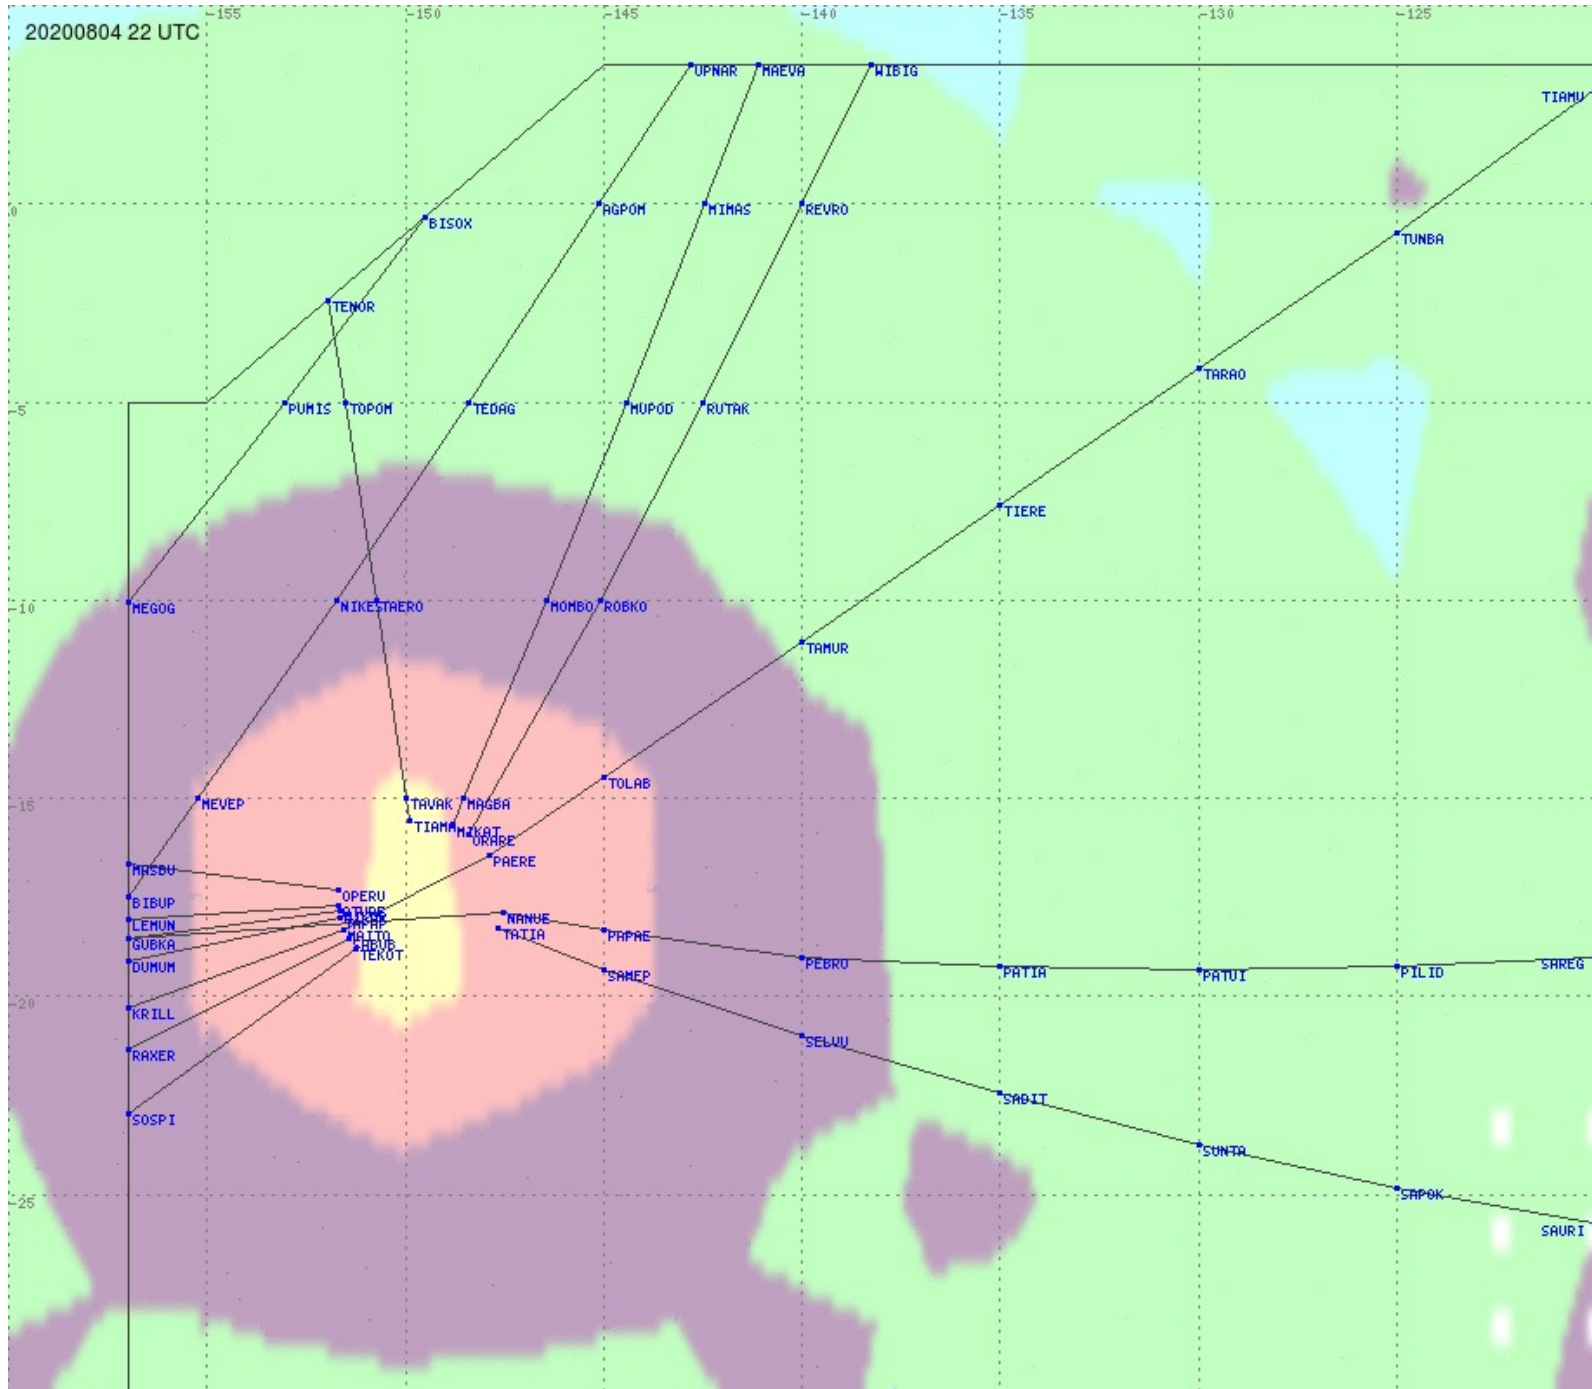

Tahiti FIR - HF Propag - 20200804

2.8 MHz 3.5 MHz 5.6 MHz 8.9 MHz 13.3 MHz 17.9 MHz None

Tahiti FIR - HF Propag - 20200804

2.8 MHz 3.5 MHz 5.6 MHz 8.9 MHz 13.3 MHz 17.9 MHz None

Tahiti FIR - HF Propag - 20200804

2.8 MHz 3.5 MHz 5.6 MHz 8.9 MHz 13.3 MHz 17.9 MHz None

Tahiti FIR - HF Propag - 20200804

2.8 MHz 3.5 MHz 5.6 MHz 8.9 MHz 13.3 MHz 17.9 MHz None

Tahiti FIR - HF Propag - 20200804

2.8 MHz 3.5 MHz 5.6 MHz 8.9 MHz 13.3 MHz 17.9 MHz None

2.8 MHz 3.5 MHz 5.6 MHz 8.9 MHz 13.3 MHz 17.9 MHz None

Tahiti FIR - HF Propag - 20200804