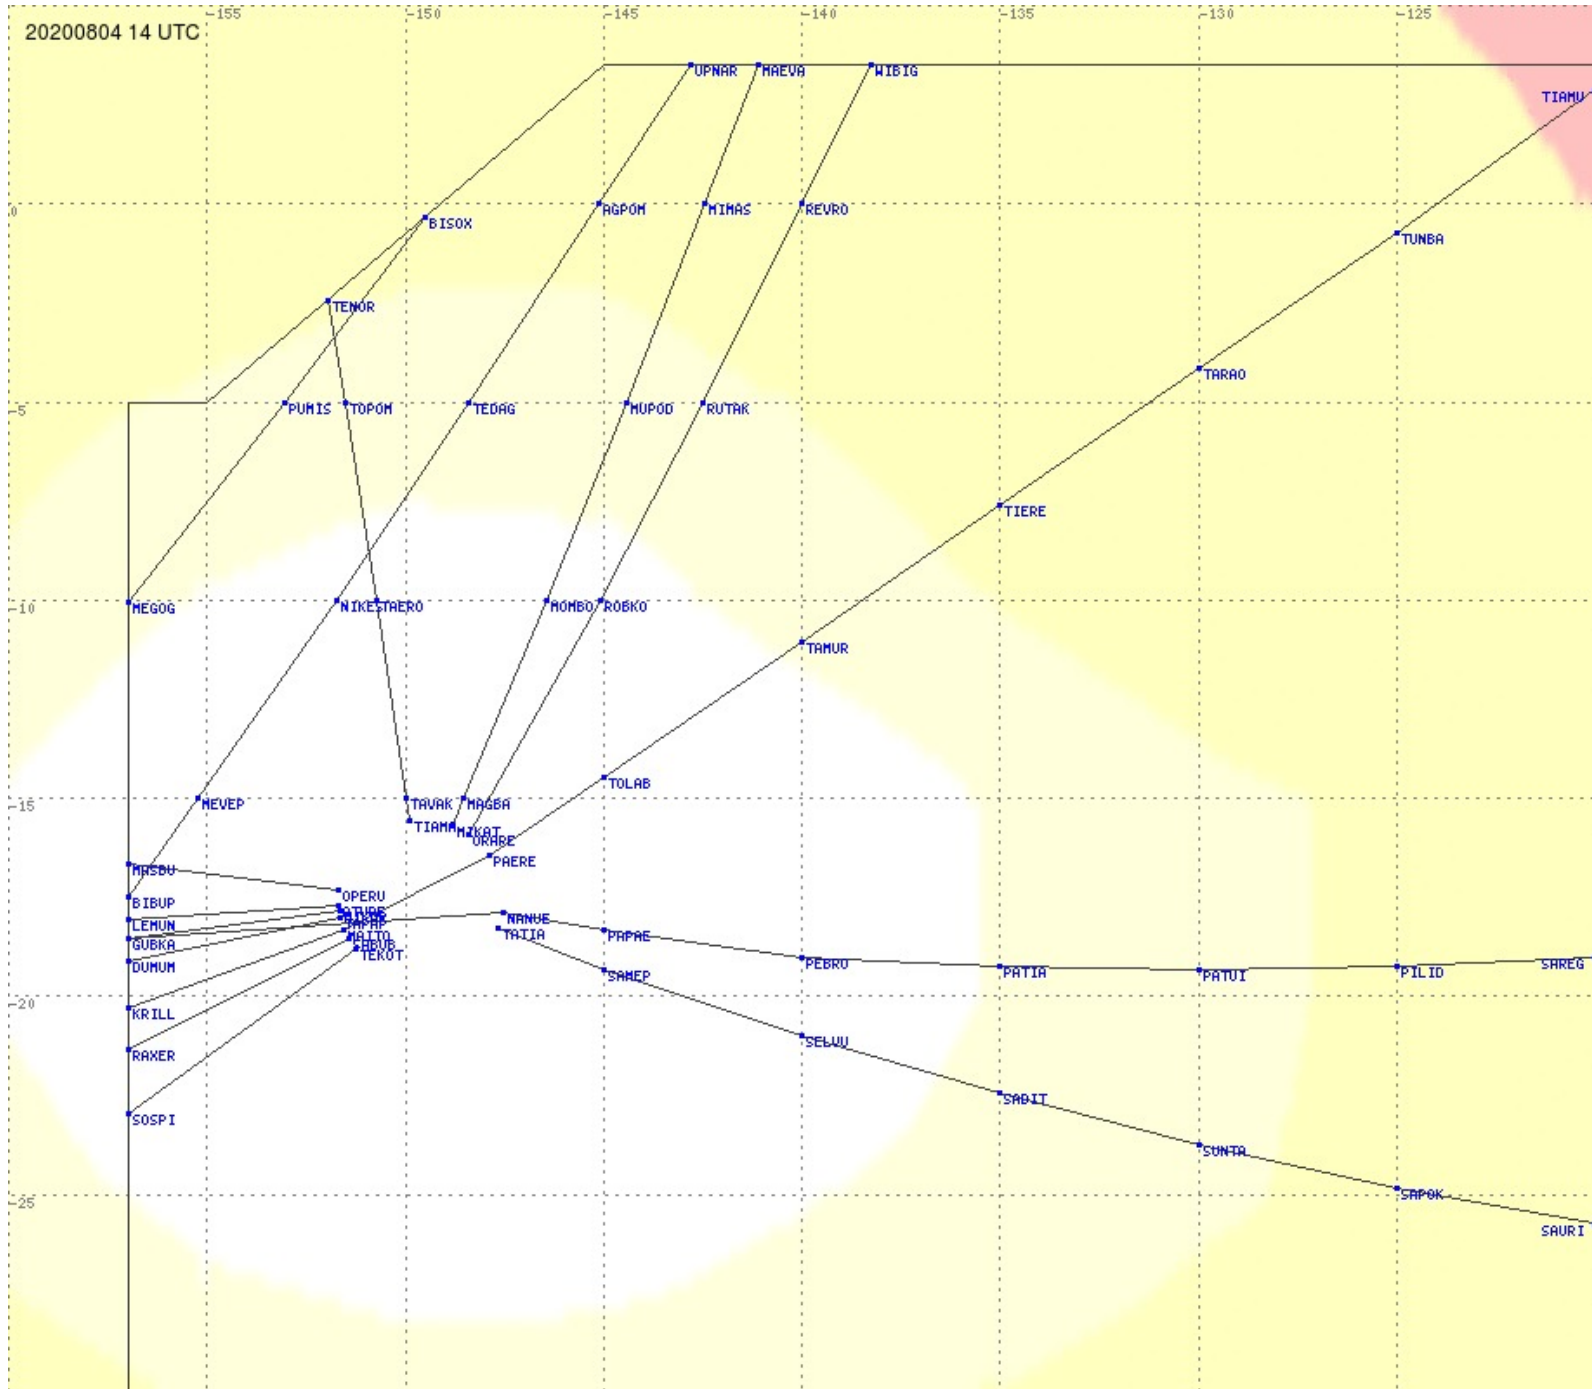

Tahiti FIR - HF Propag - 20200804

2.8 MHz
3.5 MHz
5.6 MHz
8.9 MHz
13.3 MHz
17.9 MHz
None

Tahiti FIR - HF Propag - 20200804

Tahiti FIR - HF Propag - 20200804

Tahiti FIR - HF Propag - 20200804

2.8 MHz 3.5 MHz 5.6 MHz 8.9 MHz 13.3 MHz 17.9 MHz None

Tahiti FIR - HF Propag - 20200804

Tahiti FIR - HF Propag - 20200804

2.8 MHz
3.5 MHz
5.6 MHz
8.9 MHz
13.3 MHz
17.9 MHz
None

Tahiti FIR - HF Propag - 20200804

2.8 MHz
3.5 MHz
5.6 MHz
8.9 MHz
13.3 MHz
17.9 MHz
None

Tahiti FIR - HF Propag - 20200804

2.8 MHz 3.5 MHz 5.6 MHz 8.9 MHz 13.3 MHz 17.9 MHz None

Tahiti FIR - HF Propag - 20200804

2.8 MHz 3.5 MHz 5.6 MHz 8.9 MHz 13.3 MHz 17.9 MHz None

Tahiti FIR - HF Propag - 20200804