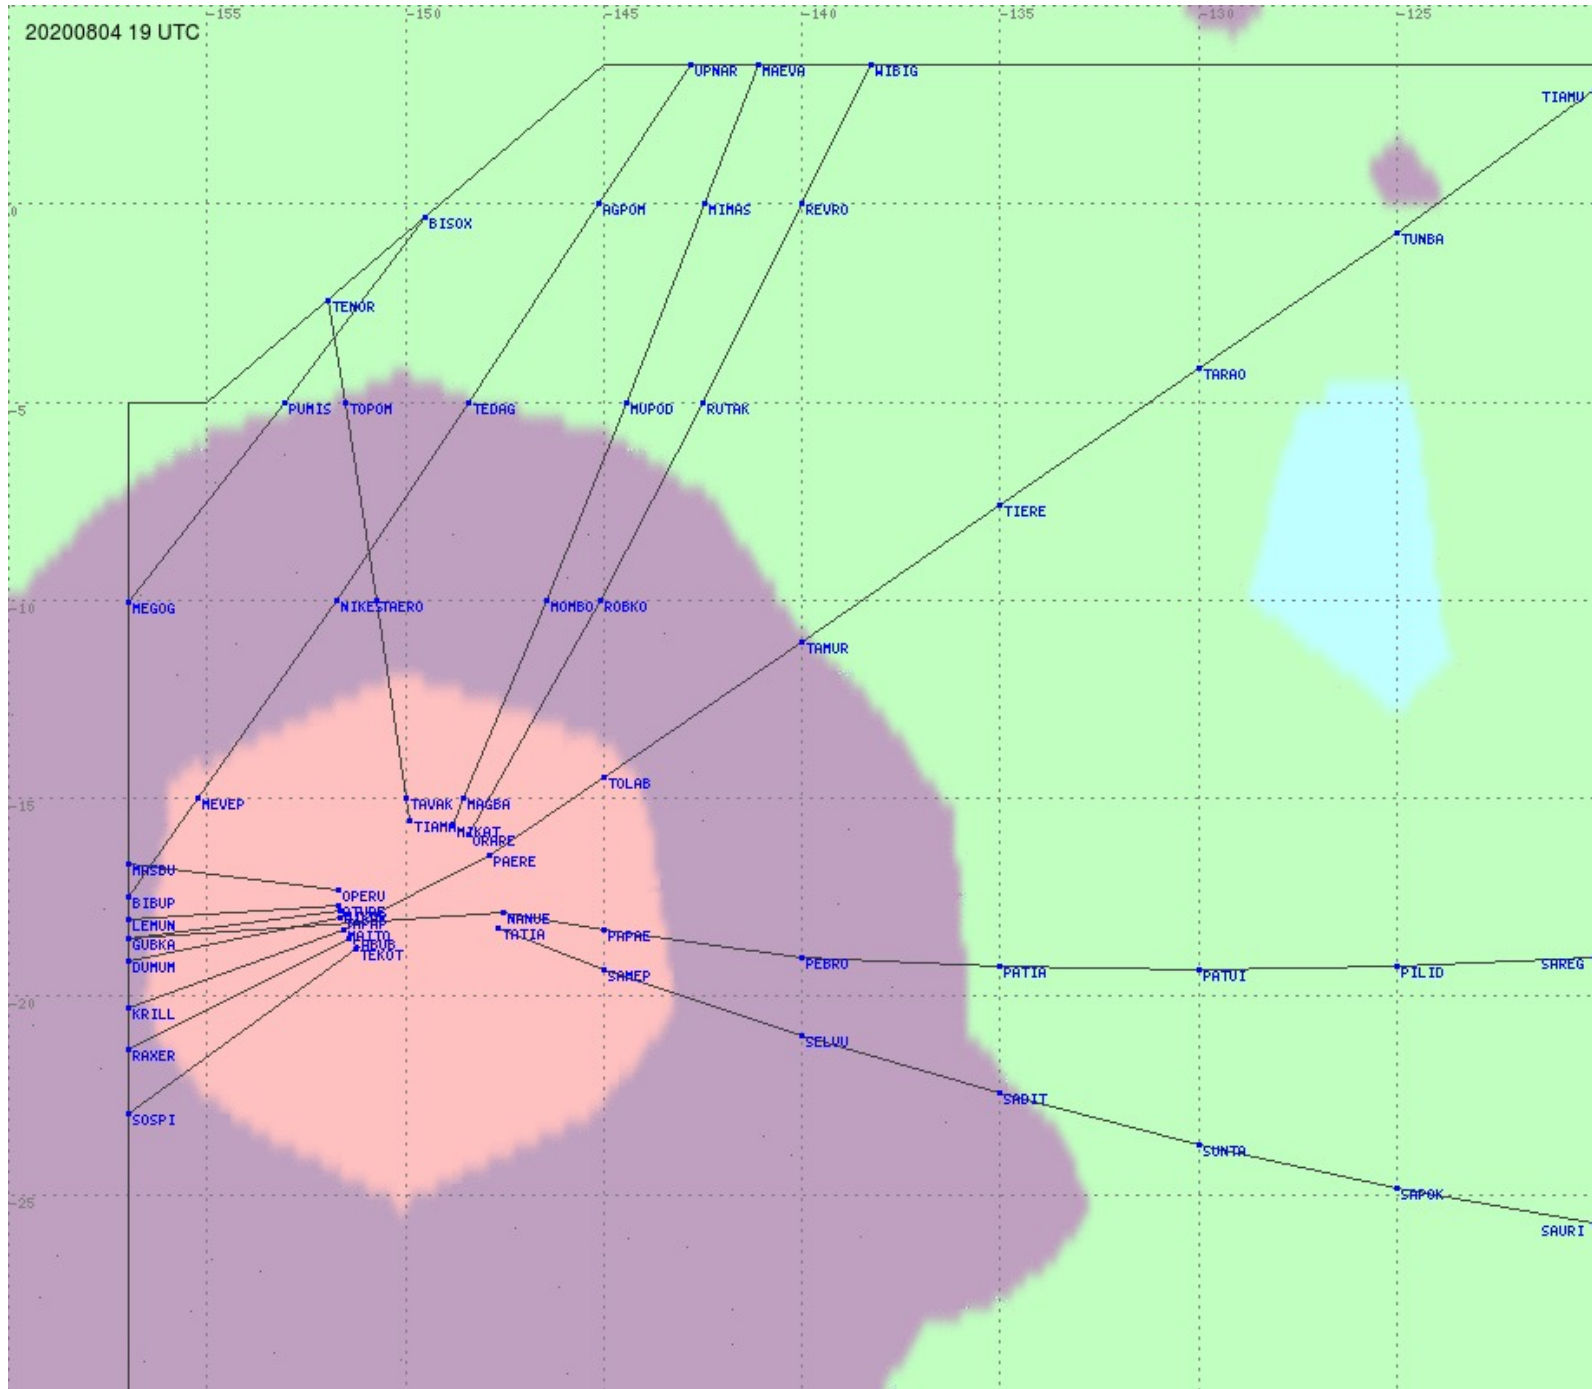

Tahiti FIR - HF Propag - 20200804

2.8 MHz 3.5 MHz 5.6 MHz 8.9 MHz 13.3 MHz 17.9 MHz None

Tahiti FIR - HF Propag - 20200804

2.8 MHz 3.5 MHz 5.6 MHz 8.9 MHz 13.3 MHz 17.9 MHz None

Tahiti FIR - HF Propag - 20200804

2.8 MHz 3.5 MHz 5.6 MHz 8.9 MHz 13.3 MHz 17.9 MHz None

Tahiti FIR - HF Propag - 20200804

2.8 MHz 3.5 MHz 5.6 MHz 8.9 MHz 13.3 MHz 17.9 MHz None

Tahiti FIR - HF Propag - 20200804

2.8 MHz 3.5 MHz 5.6 MHz 8.9 MHz 13.3 MHz 17.9 MHz None