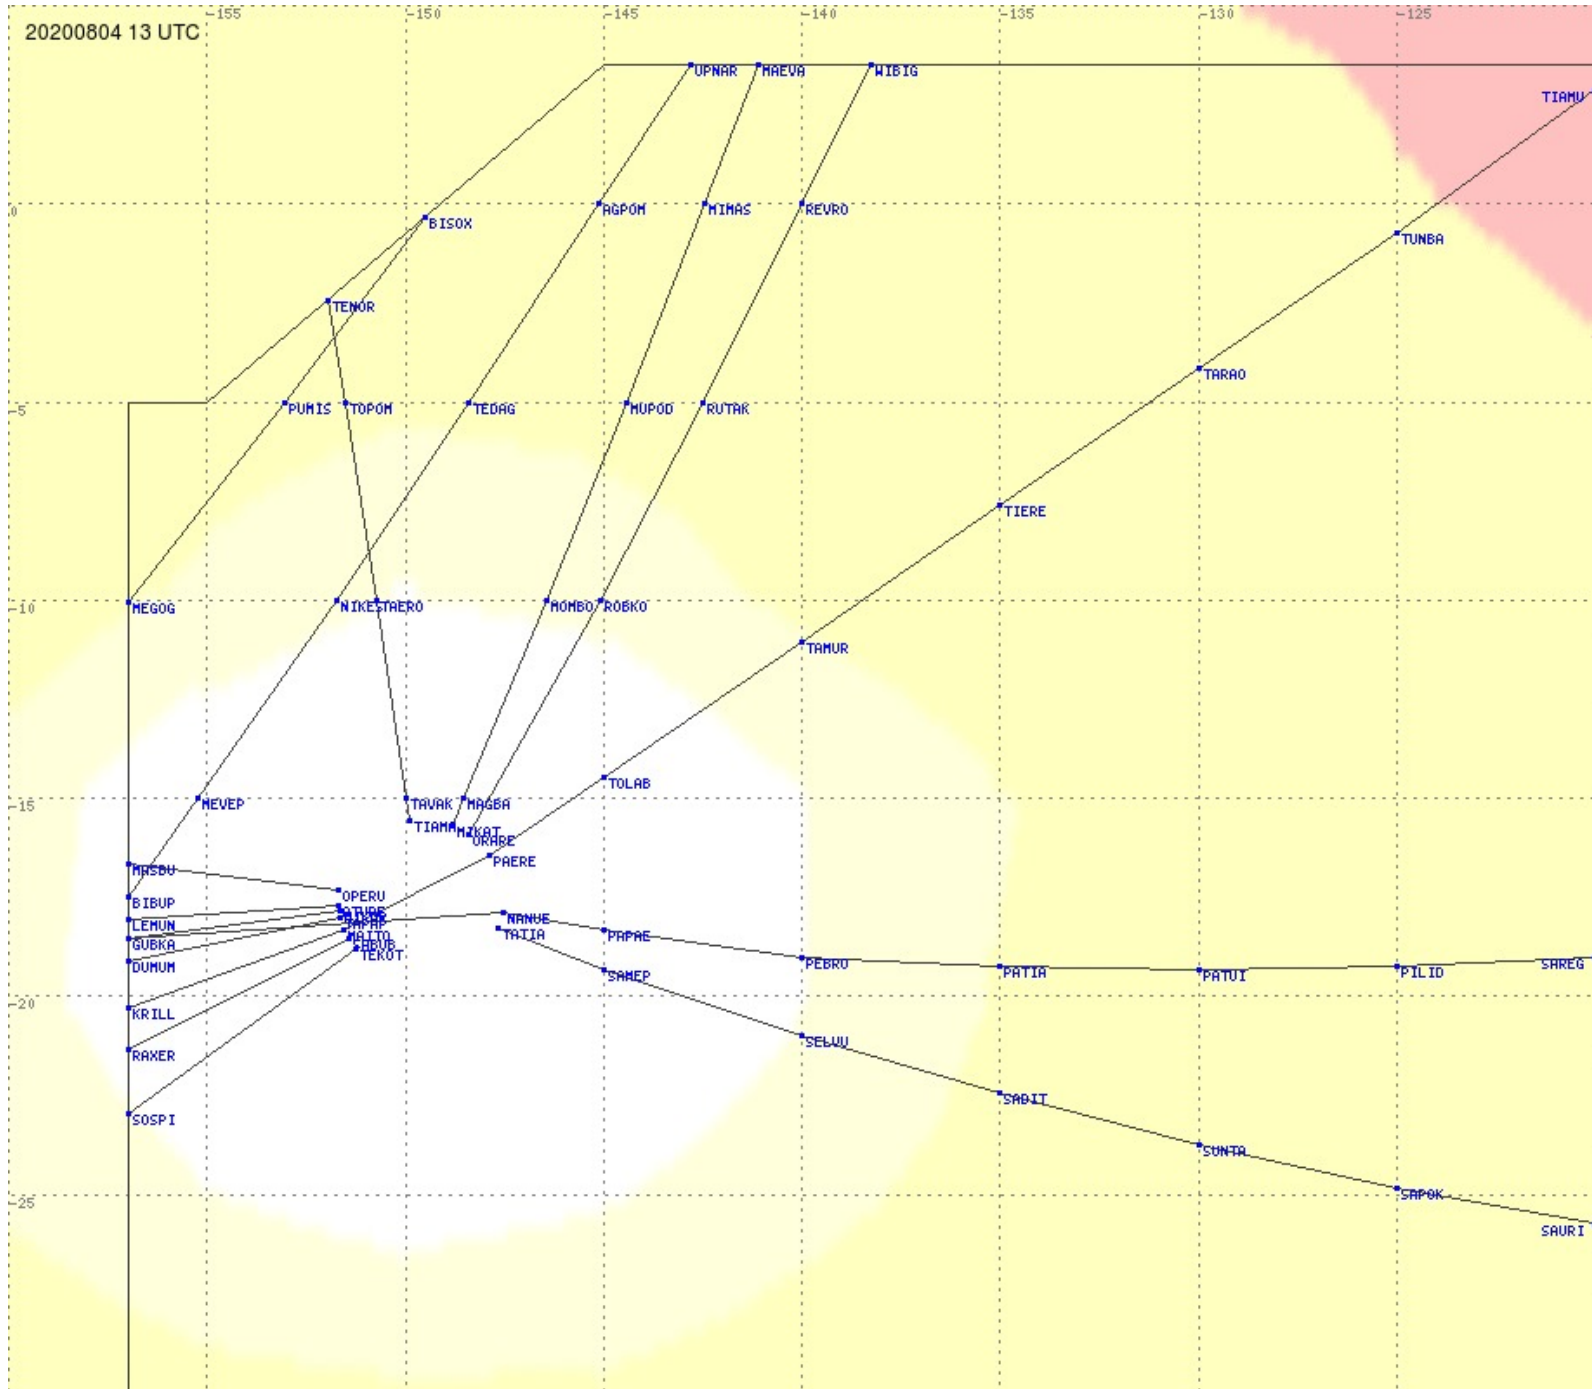

Tahiti FIR - HF Propag - 20200804

2.8 MHz
3.5 MHz
5.6 MHz
8.9 MHz
13.3 MHz
17.9 MHz
None

Tahiti FIR - HF Propag - 20200804

Tahiti FIR - HF Propag - 20200804

Tahiti FIR - HF Propag - 20200804

2.8 MHz 3.5 MHz 5.6 MHz 8.9 MHz 13.3 MHz 17.9 MHz None

Tahiti FIR - HF Propag - 20200804

Tahiti FIR - HF Propag - 20200804

2.8 MHz
3.5 MHz
5.6 MHz
8.9 MHz
13.3 MHz
17.9 MHz
None

Tahiti FIR - HF Propag - 20200804

2.8 MHz
3.5 MHz
5.6 MHz
8.9 MHz
13.3 MHz
17.9 MHz
None