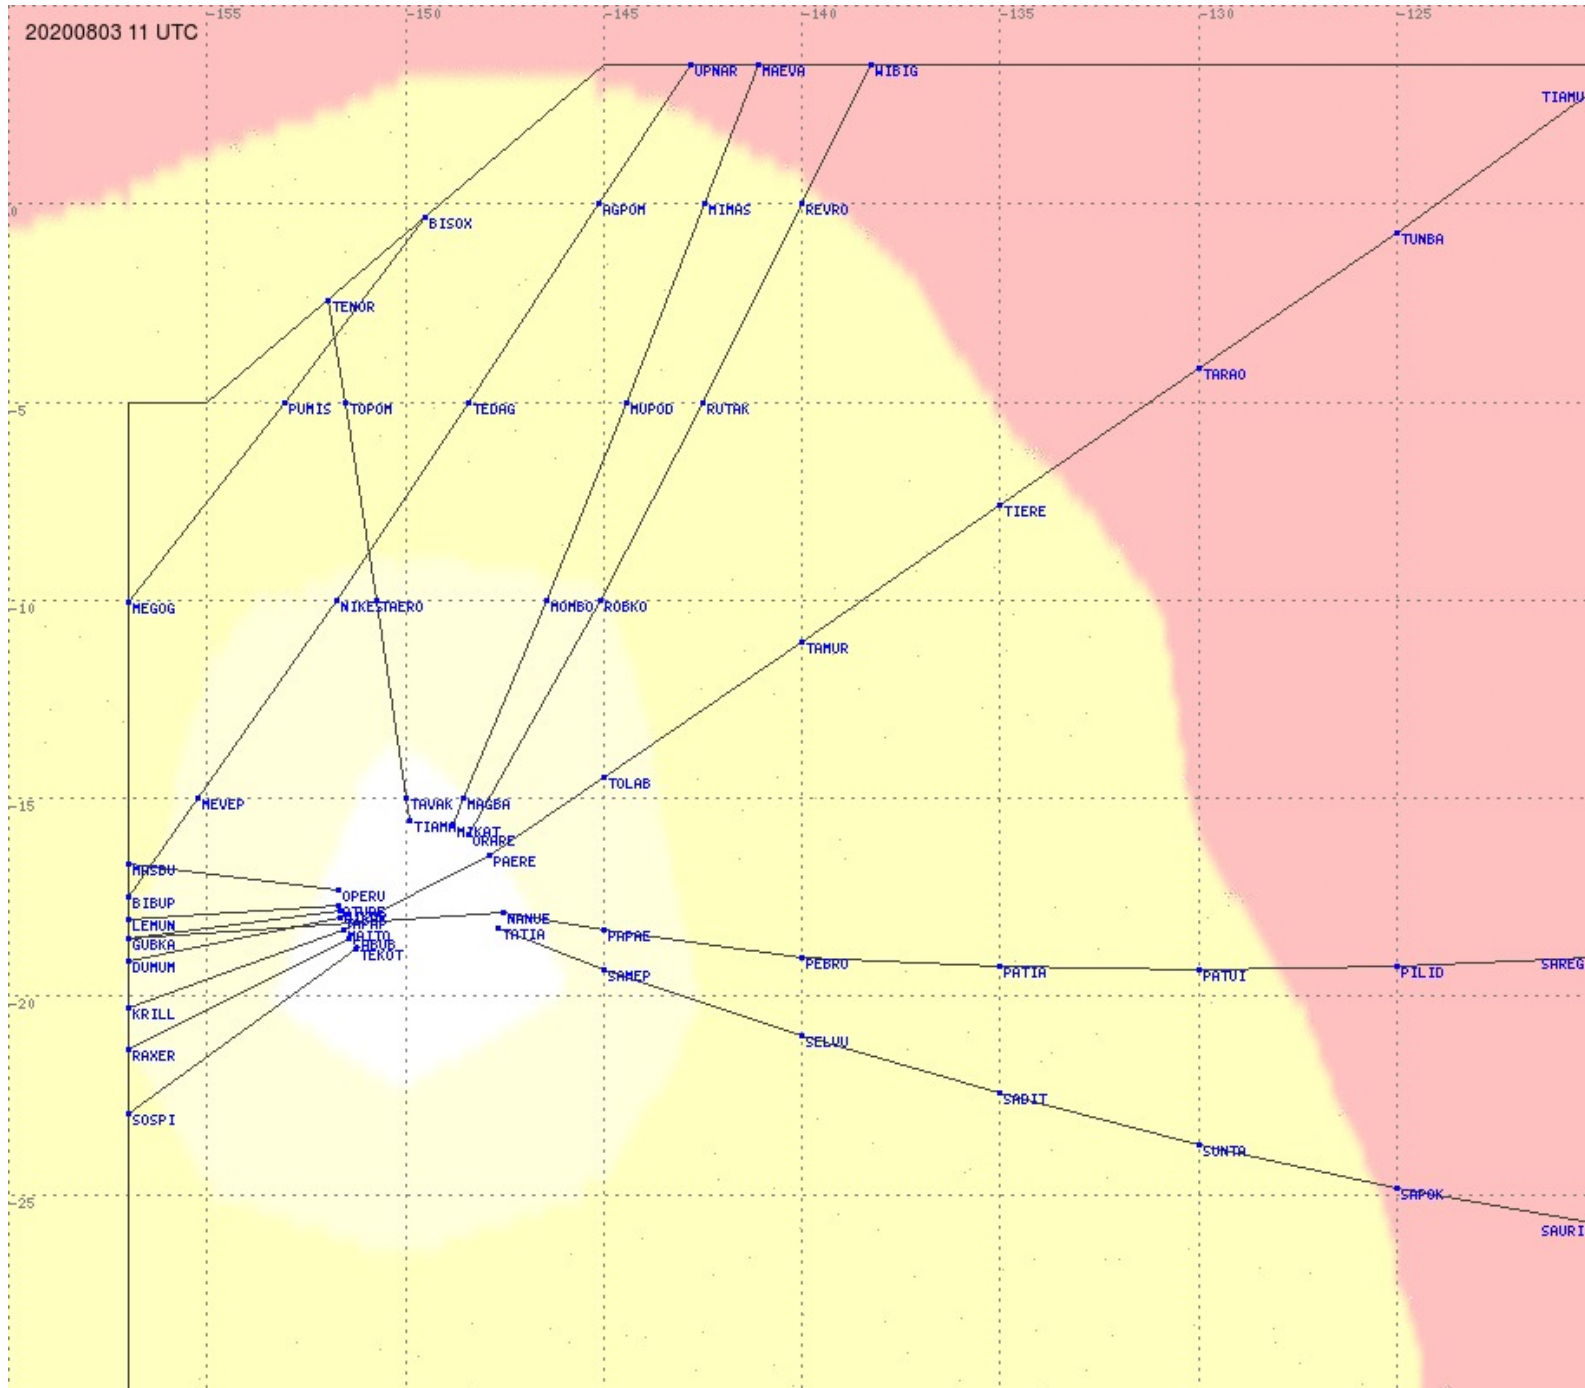

Tahiti FIR - HF Propag - 20200803

2.8 MHz 3.5 MHz 5.6 MHz 8.9 MHz 13.3 MHz 17.9 MHz None