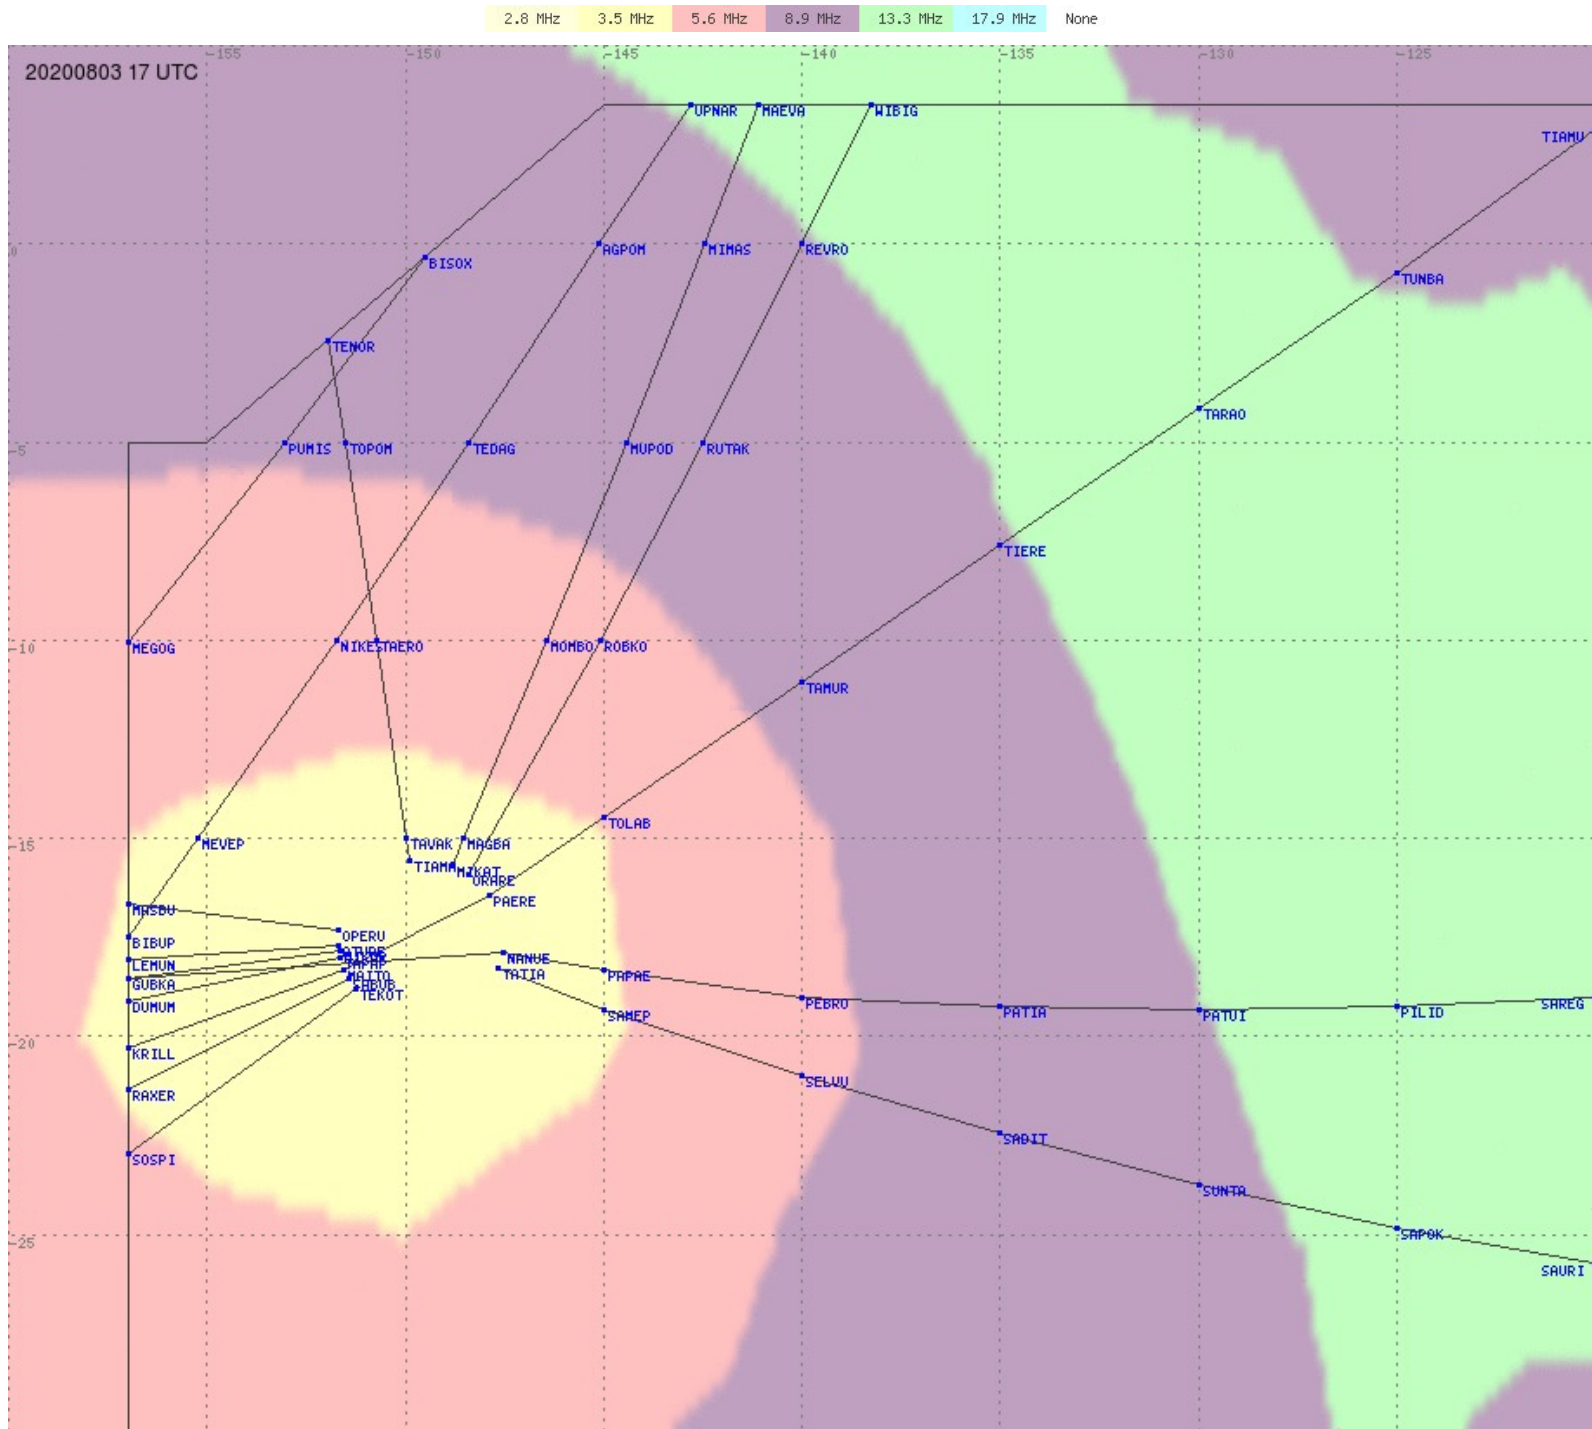

Tahiti FIR - HF Propag - 20200803