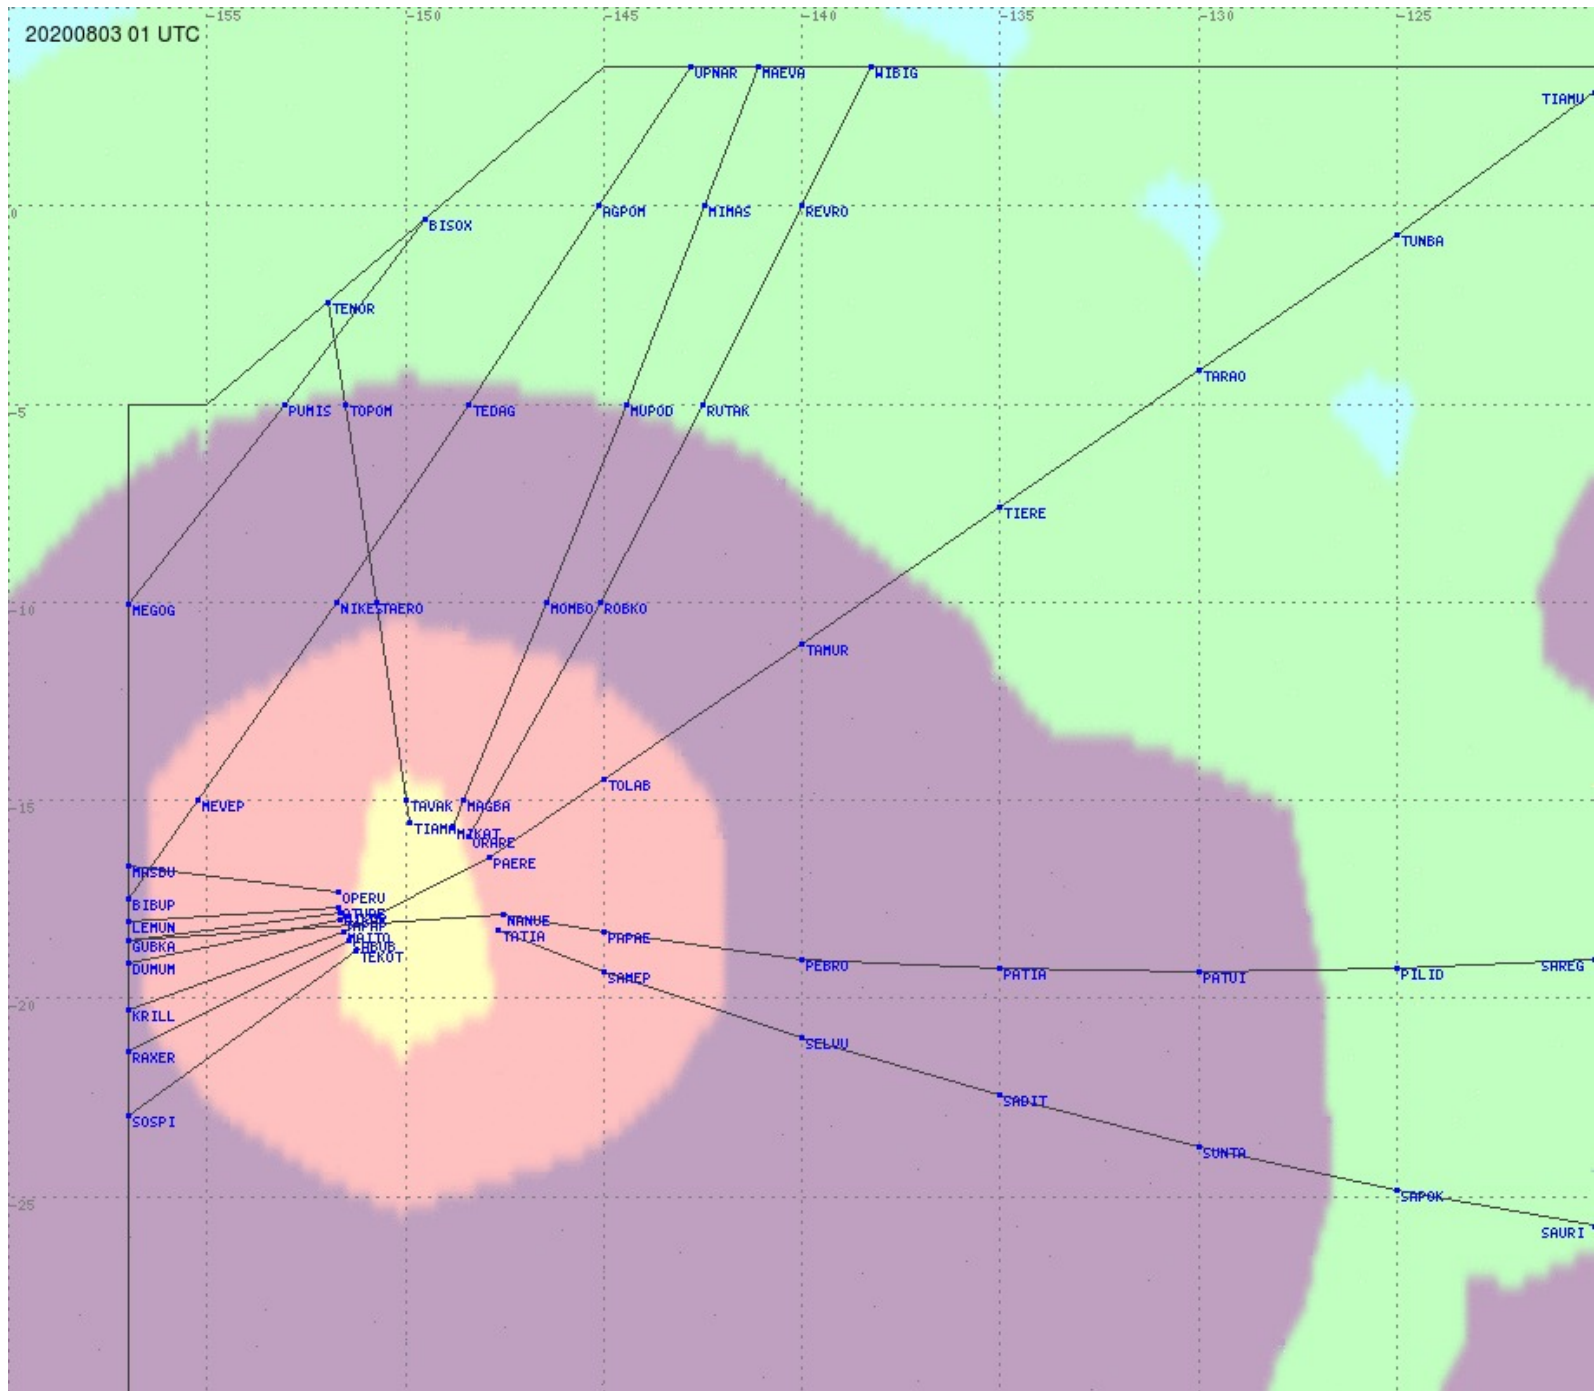

# Tahiti FIR - HF Propag - 20200803

# Tahiti FIR - HF Propag - 20200803

2.8 MHz
3.5 MHz
5.6 MHz
8.9 MHz
13.3 MHz
17.9 MHz
None