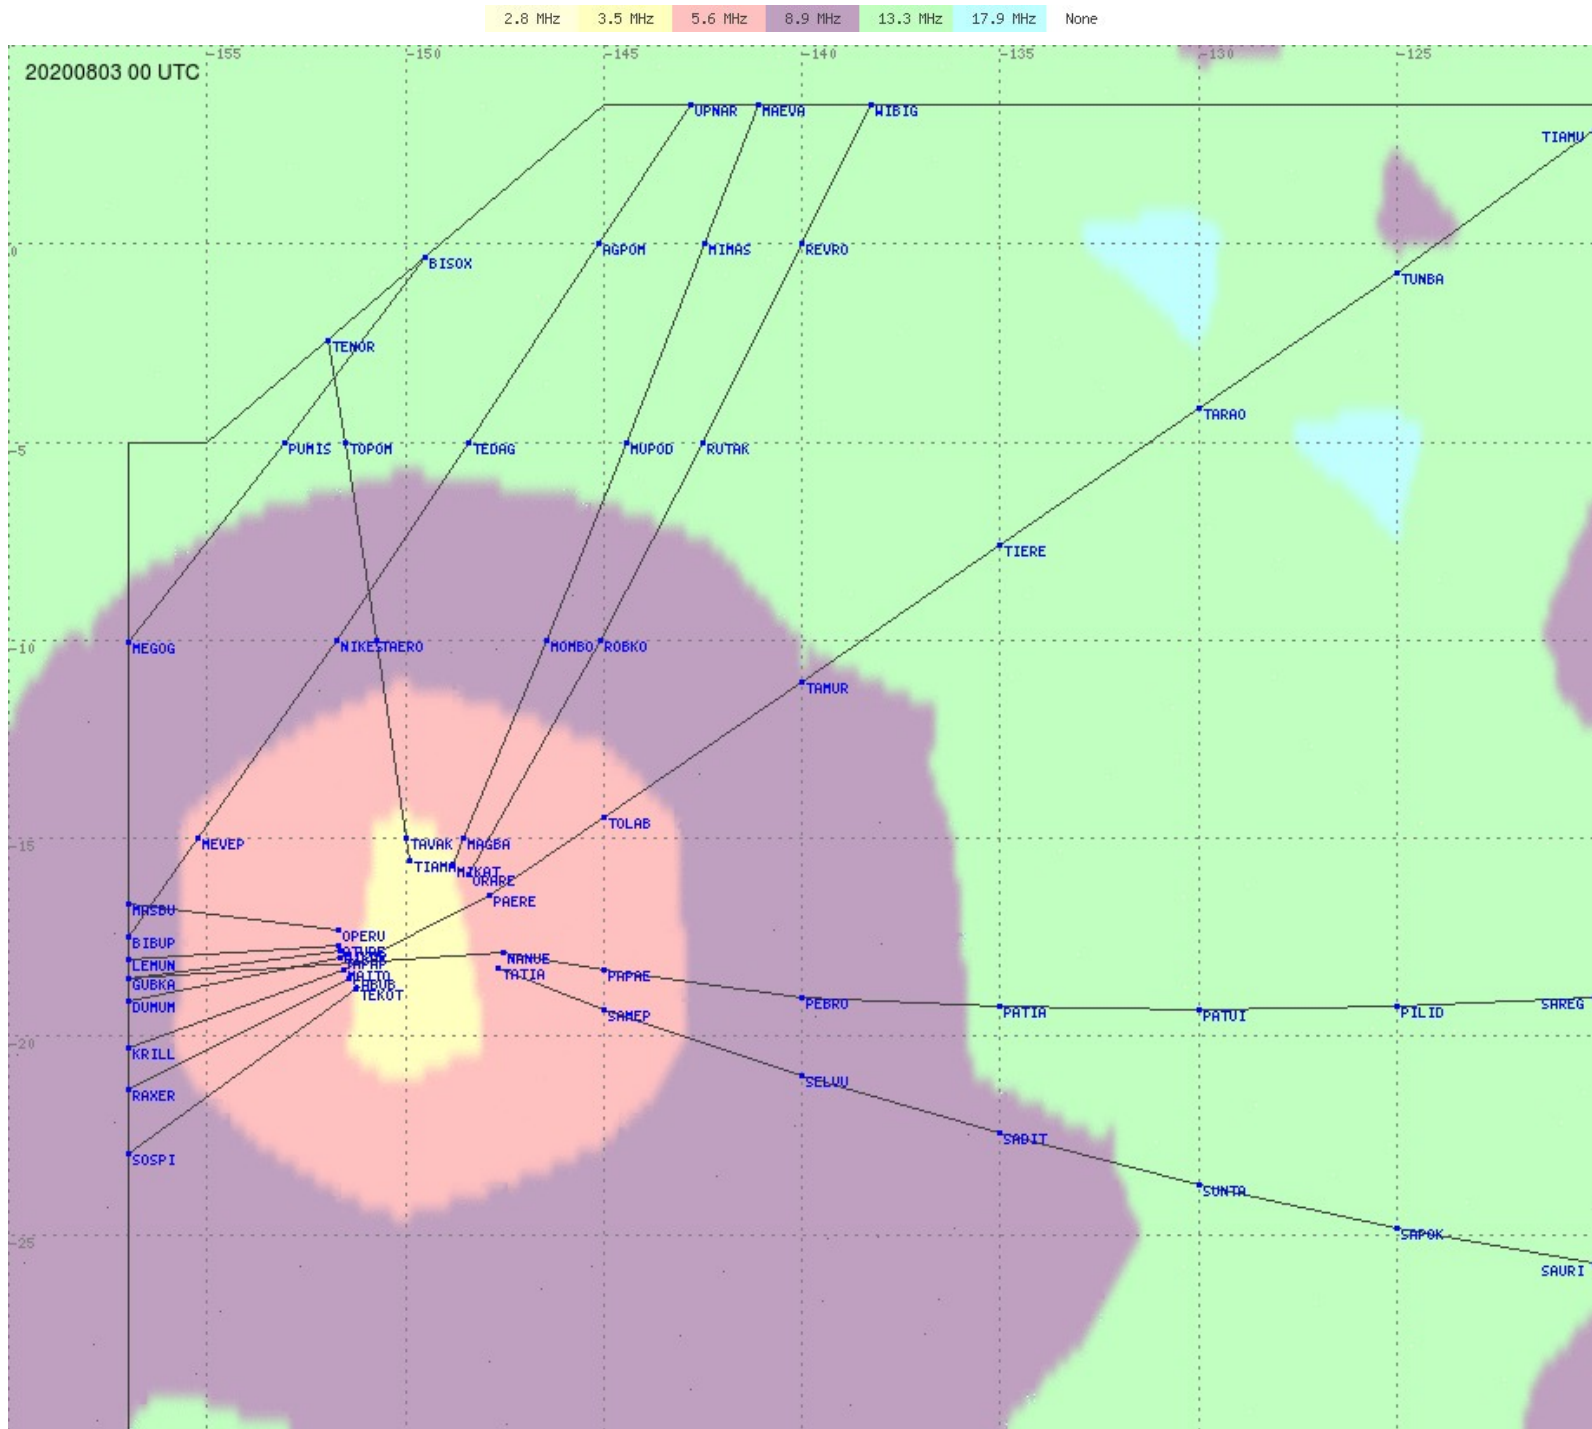

# Tahiti FIR - HF Propag - 20200803

# Tahiti FIR - HF Propag - 20200803

2.8 MHz
3.5 MHz
5.6 MHz
8.9 MHz
13.3 MHz
17.9 MHz
None