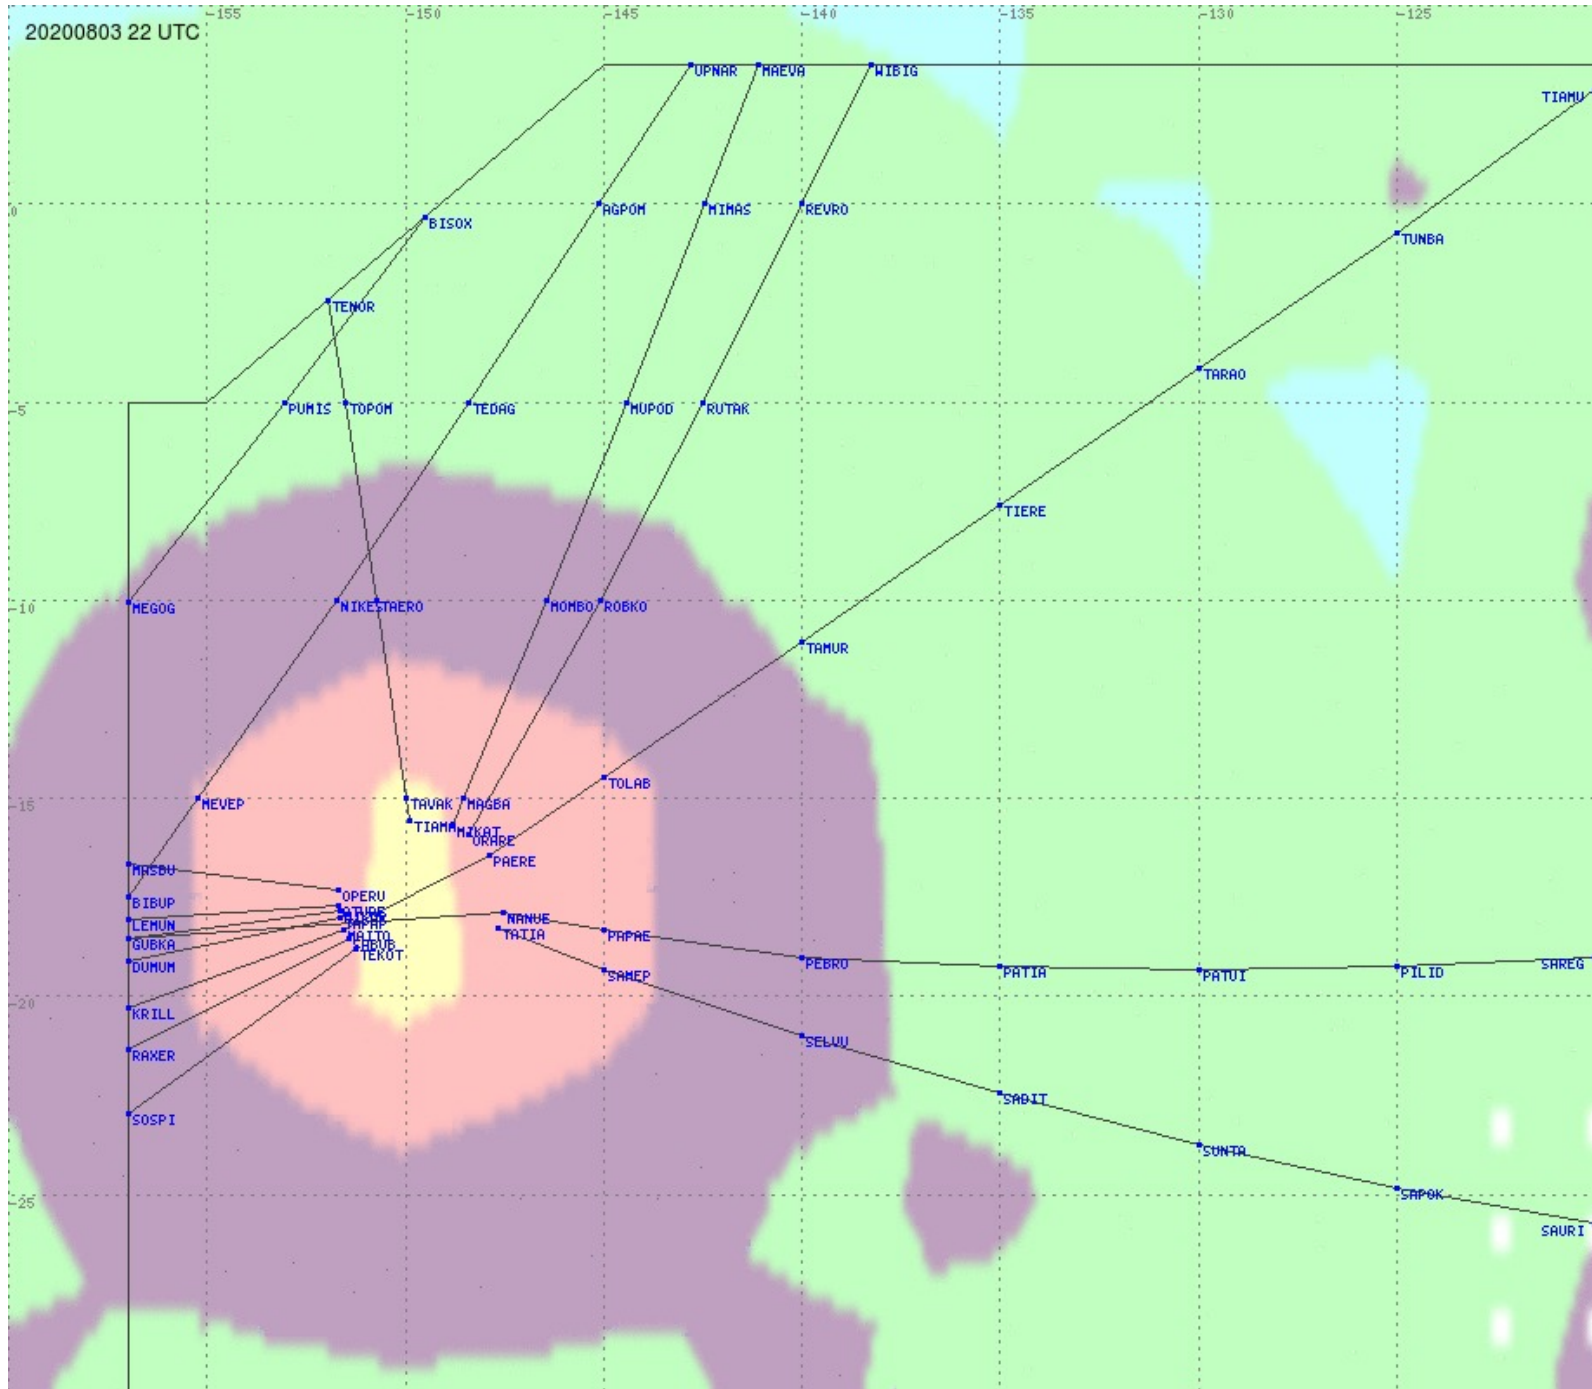

Tahiti FIR - HF Propag - 20200803

2.8 MHz 3.5 MHz 5.6 MHz 8.9 MHz 13.3 MHz 17.9 MHz None