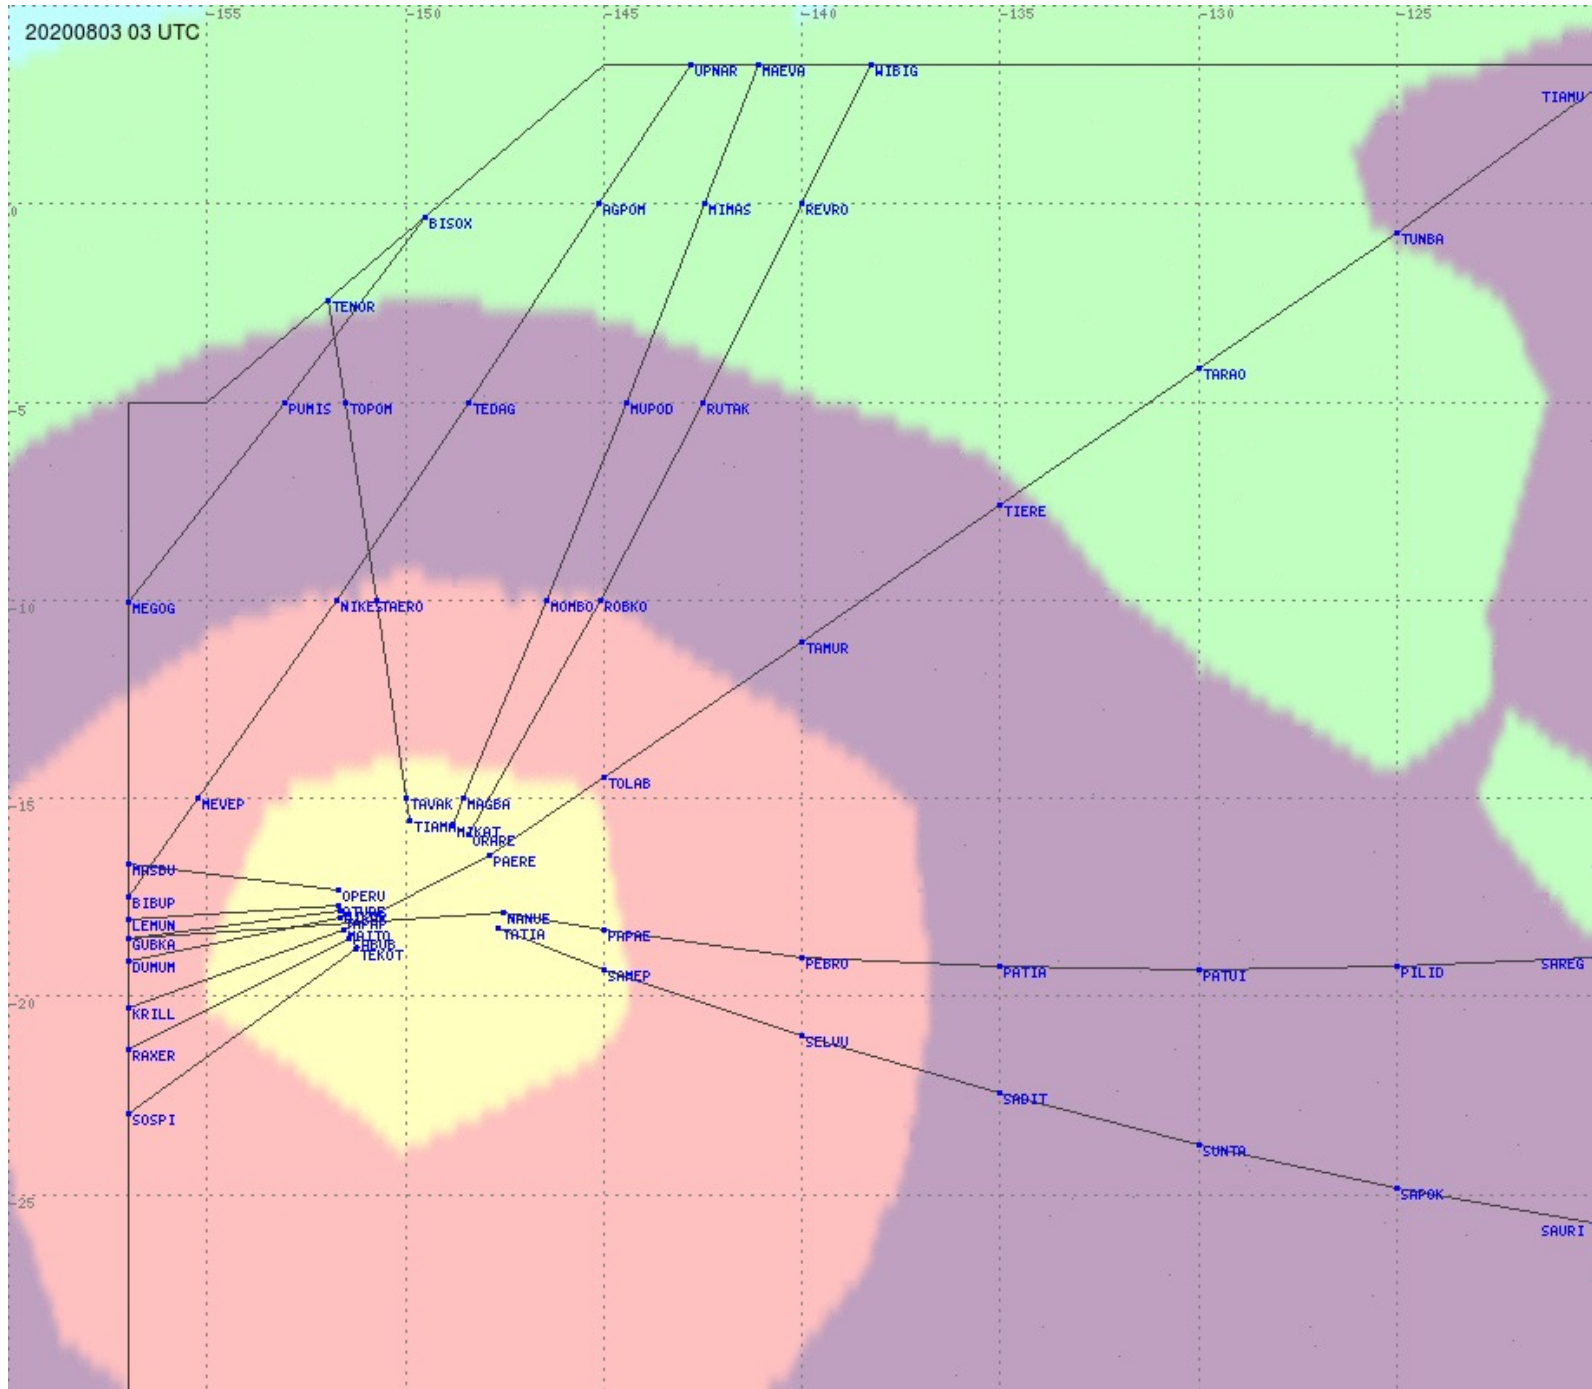

Tahiti FIR - HF Propag - 20200803

2.8 MHz 3.5 MHz 5.6 MHz 8.9 MHz 13.3 MHz 17.9 MHz None