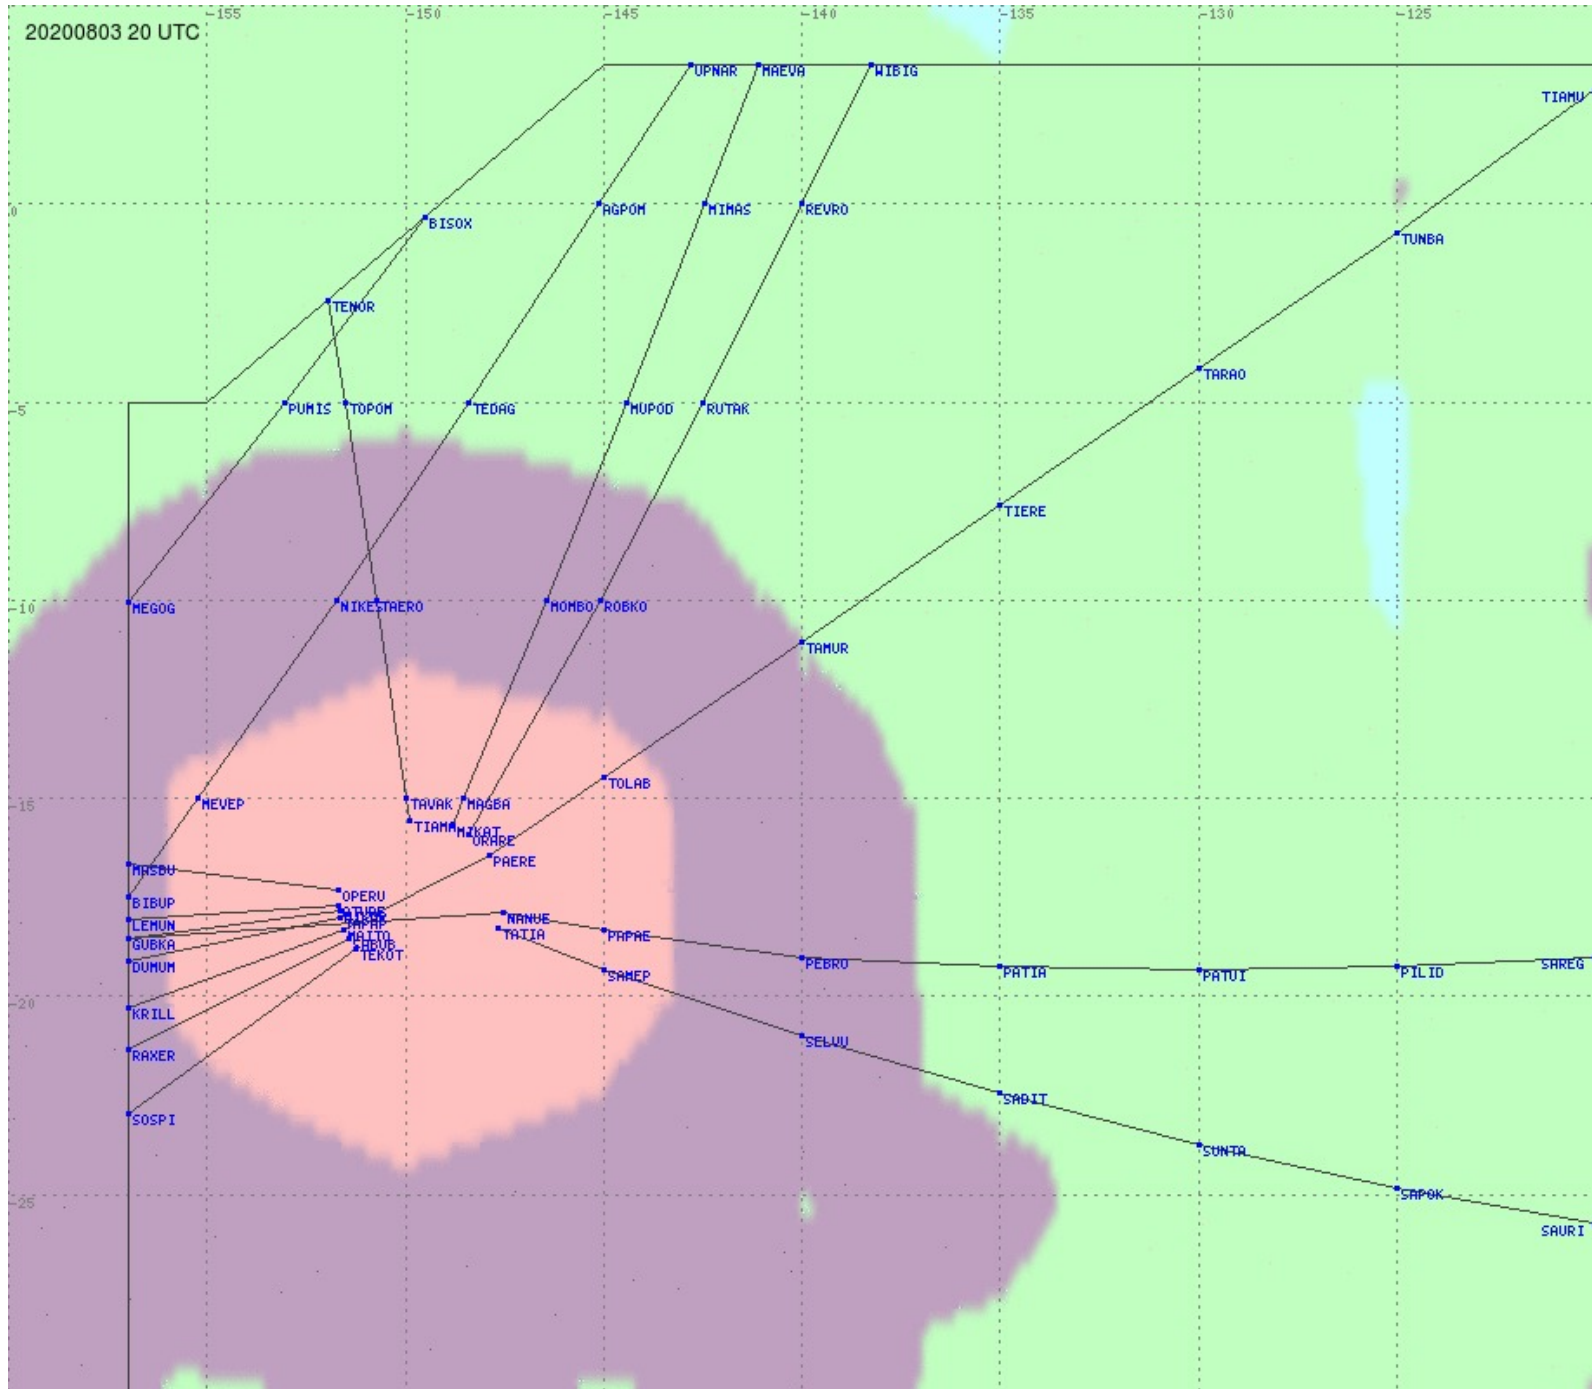

Tahiti FIR - HF Propag - 20200803

2.8 MHz 3.5 MHz 5.6 MHz 8.9 MHz 13.3 MHz 17.9 MHz None