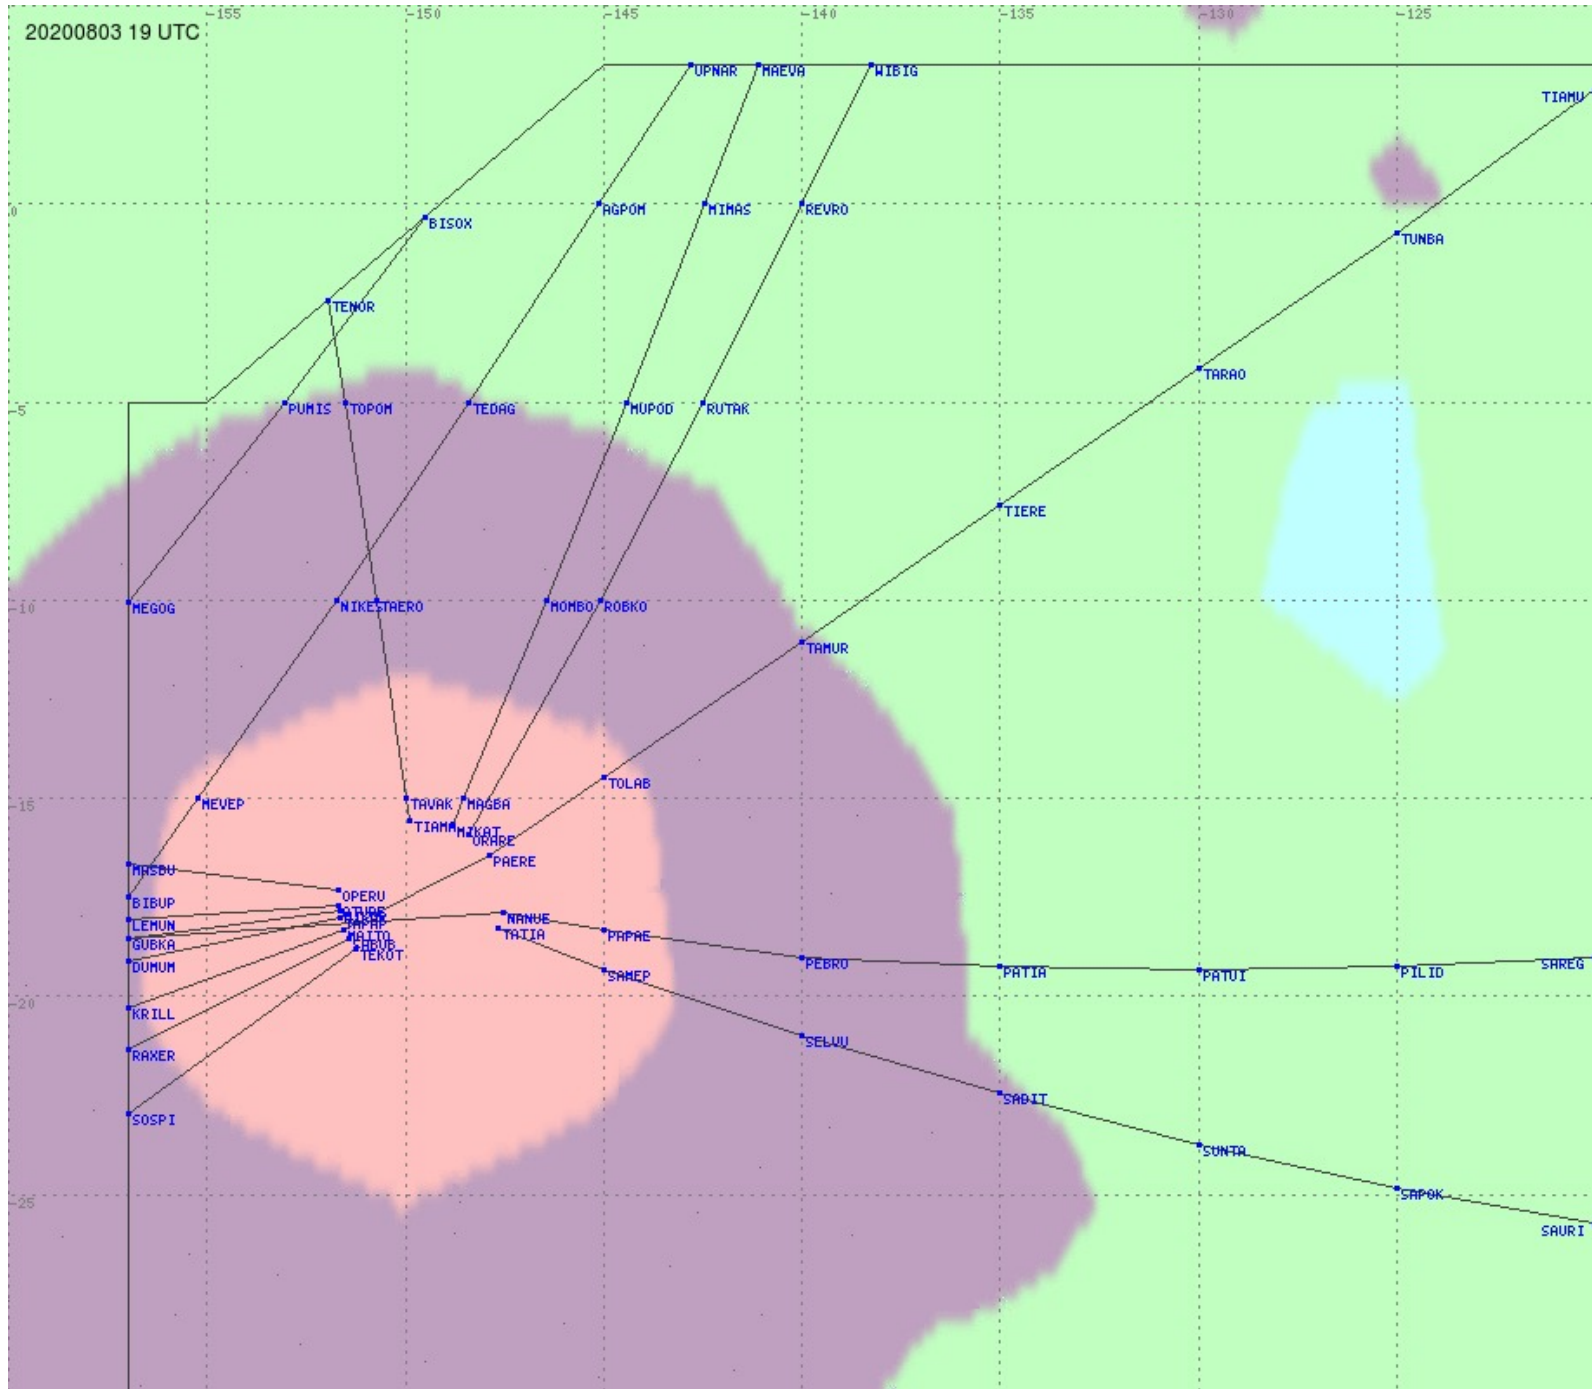

Tahiti FIR - HF Propag - 20200803

2.8 MHz 3.5 MHz 5.6 MHz 8.9 MHz 13.3 MHz 17.9 MHz None