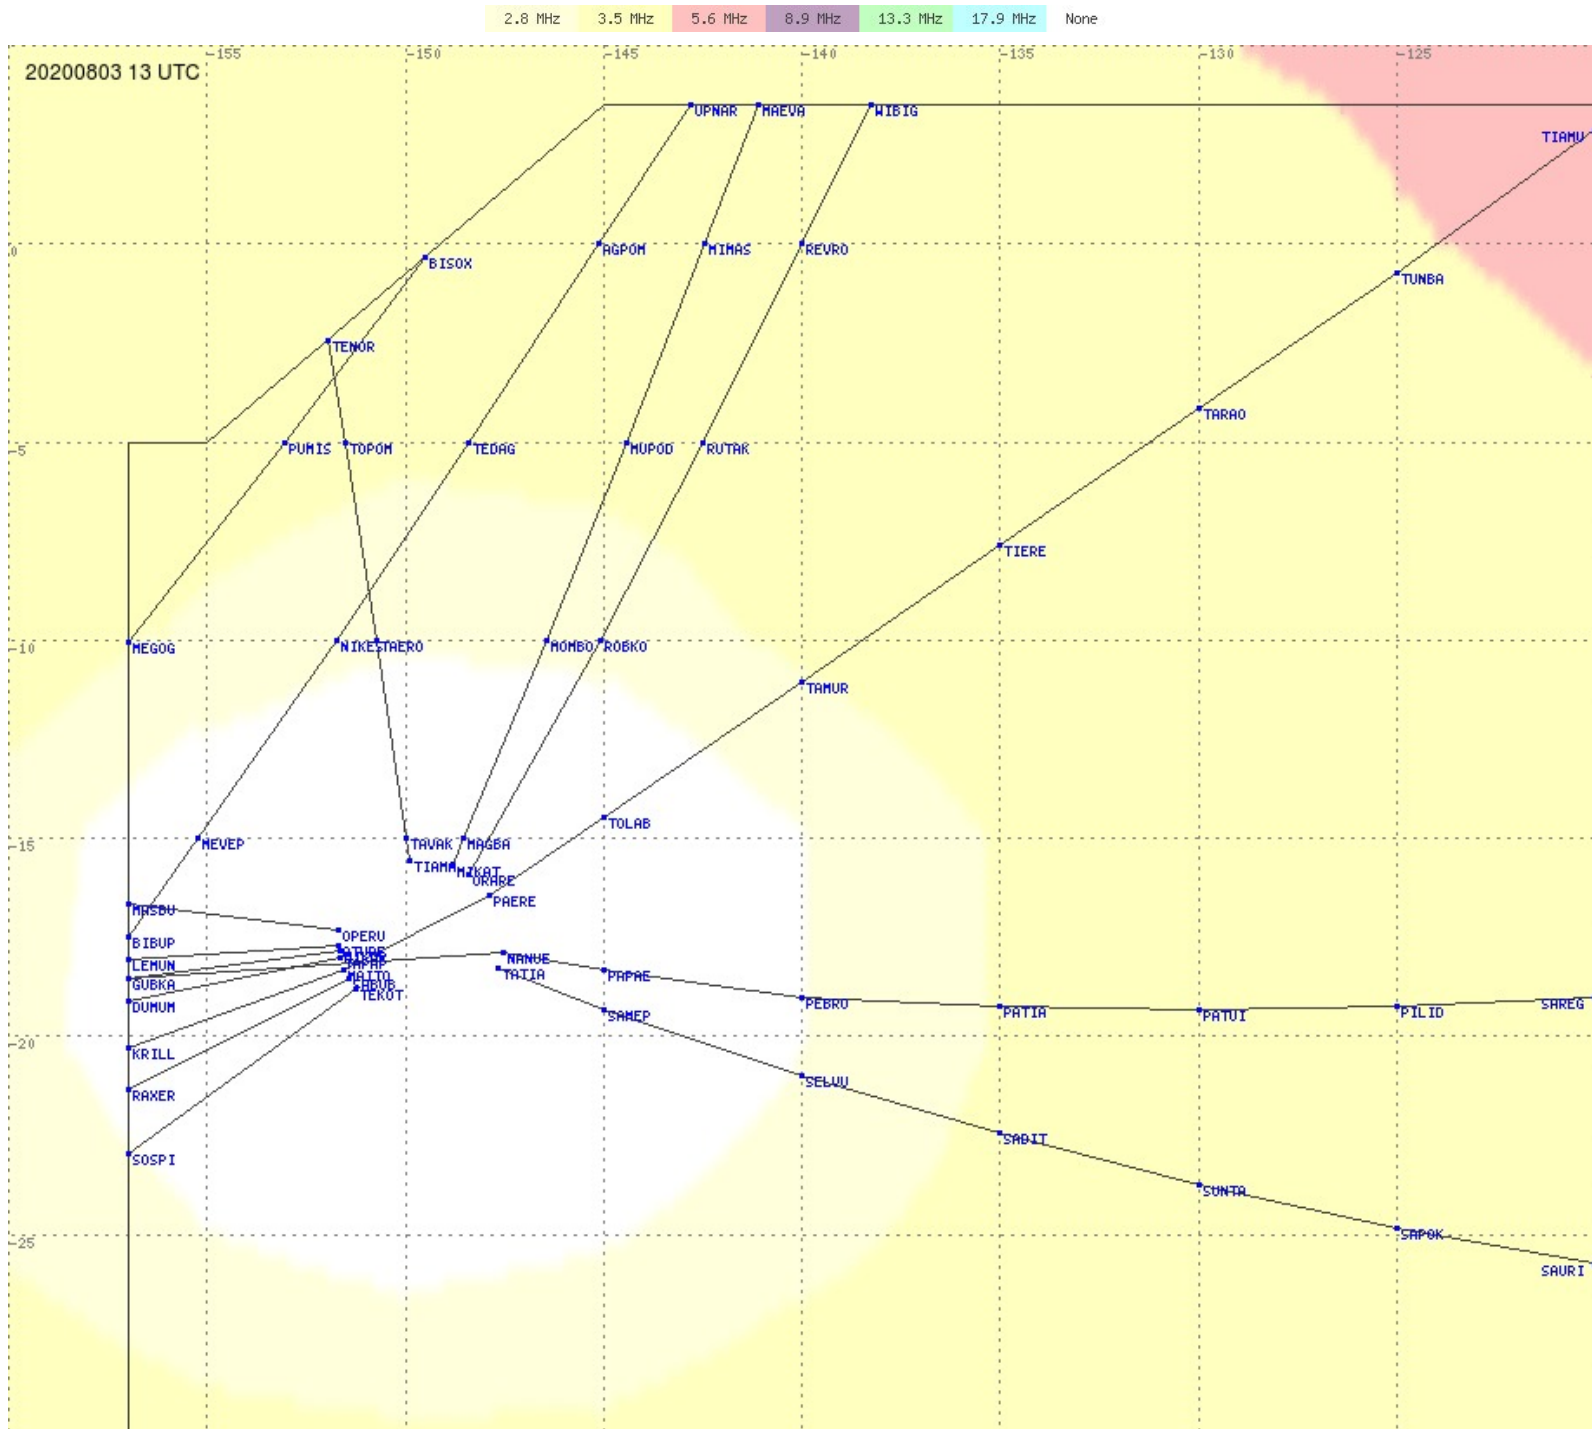

Tahiti FIR - HF Propag - 20200803