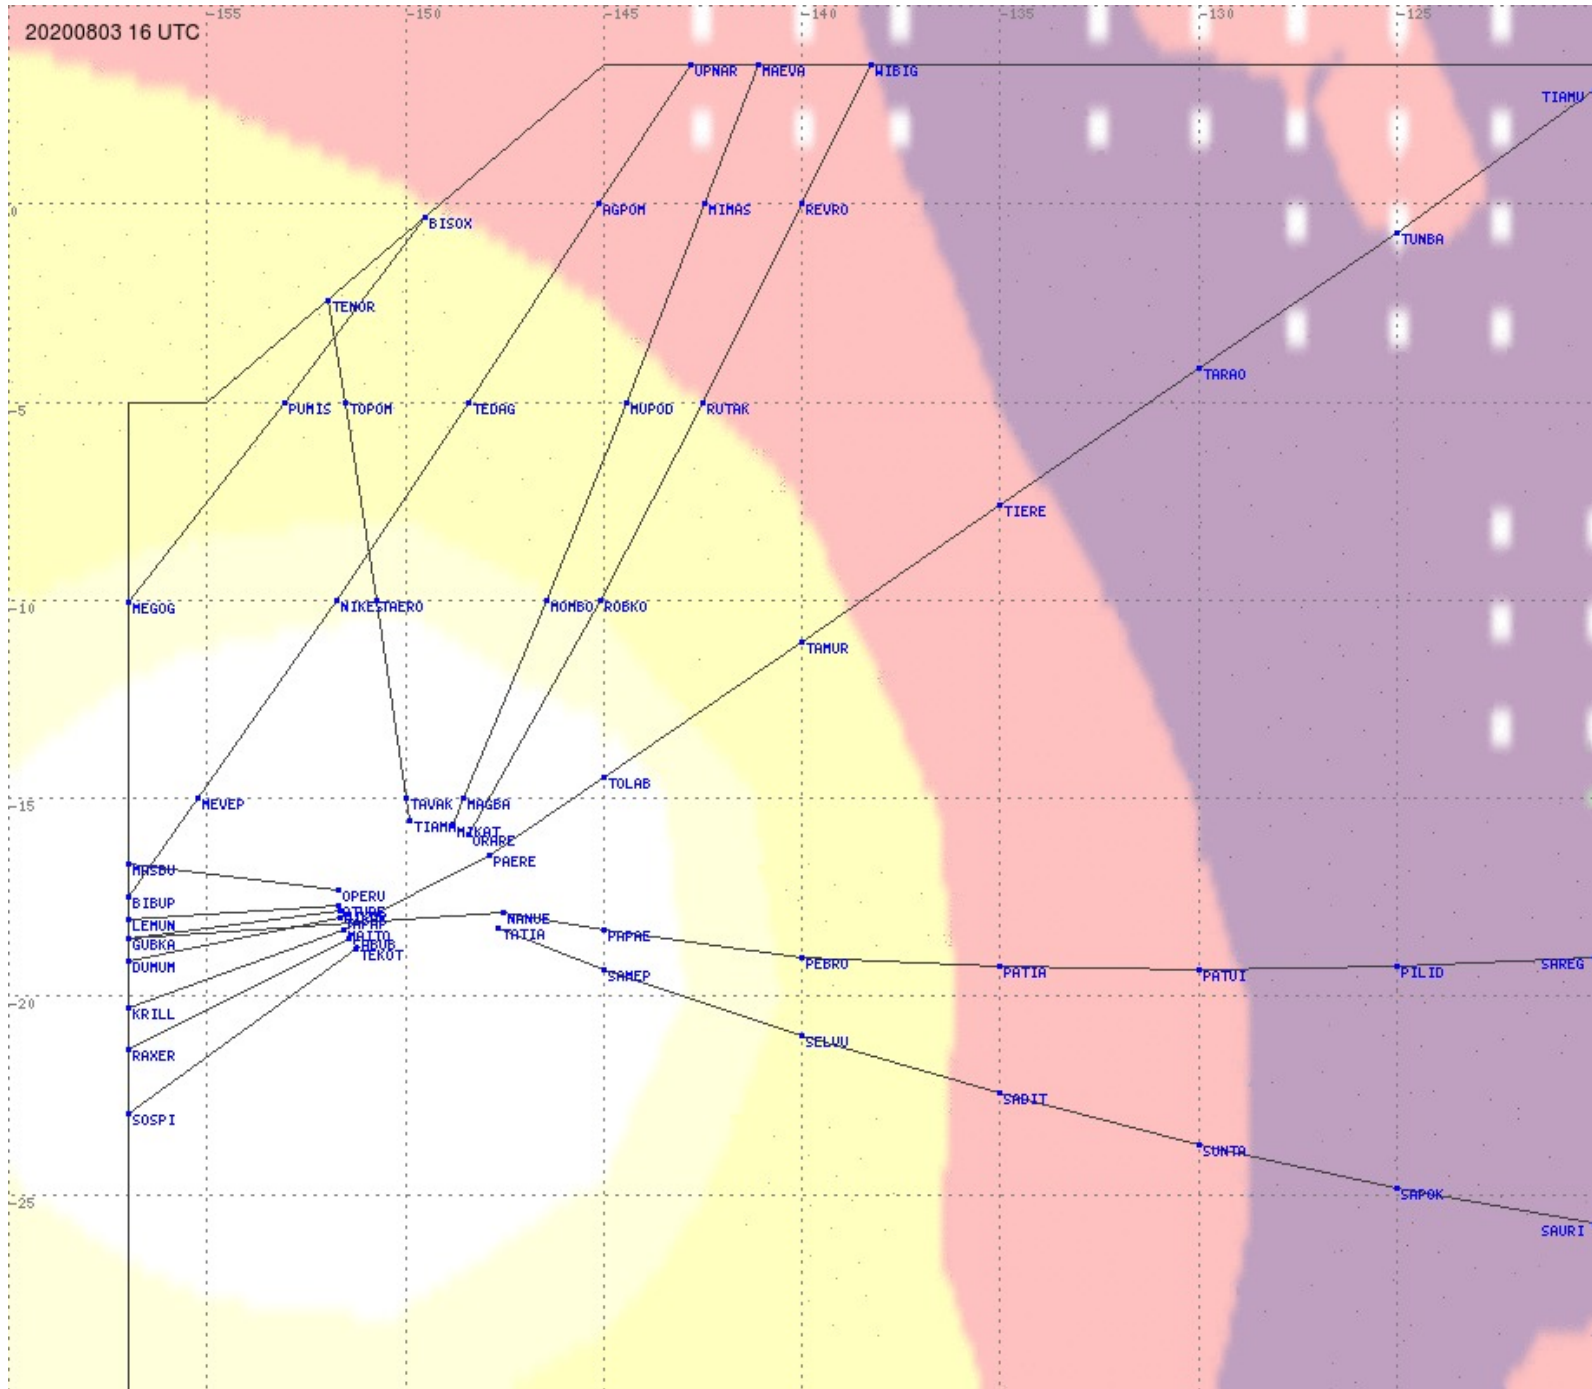

Tahiti FIR - HF Propag - 20200803

2.8 MHz 3.5 MHz 5.6 MHz 8.9 MHz 13.3 MHz 17.9 MHz None