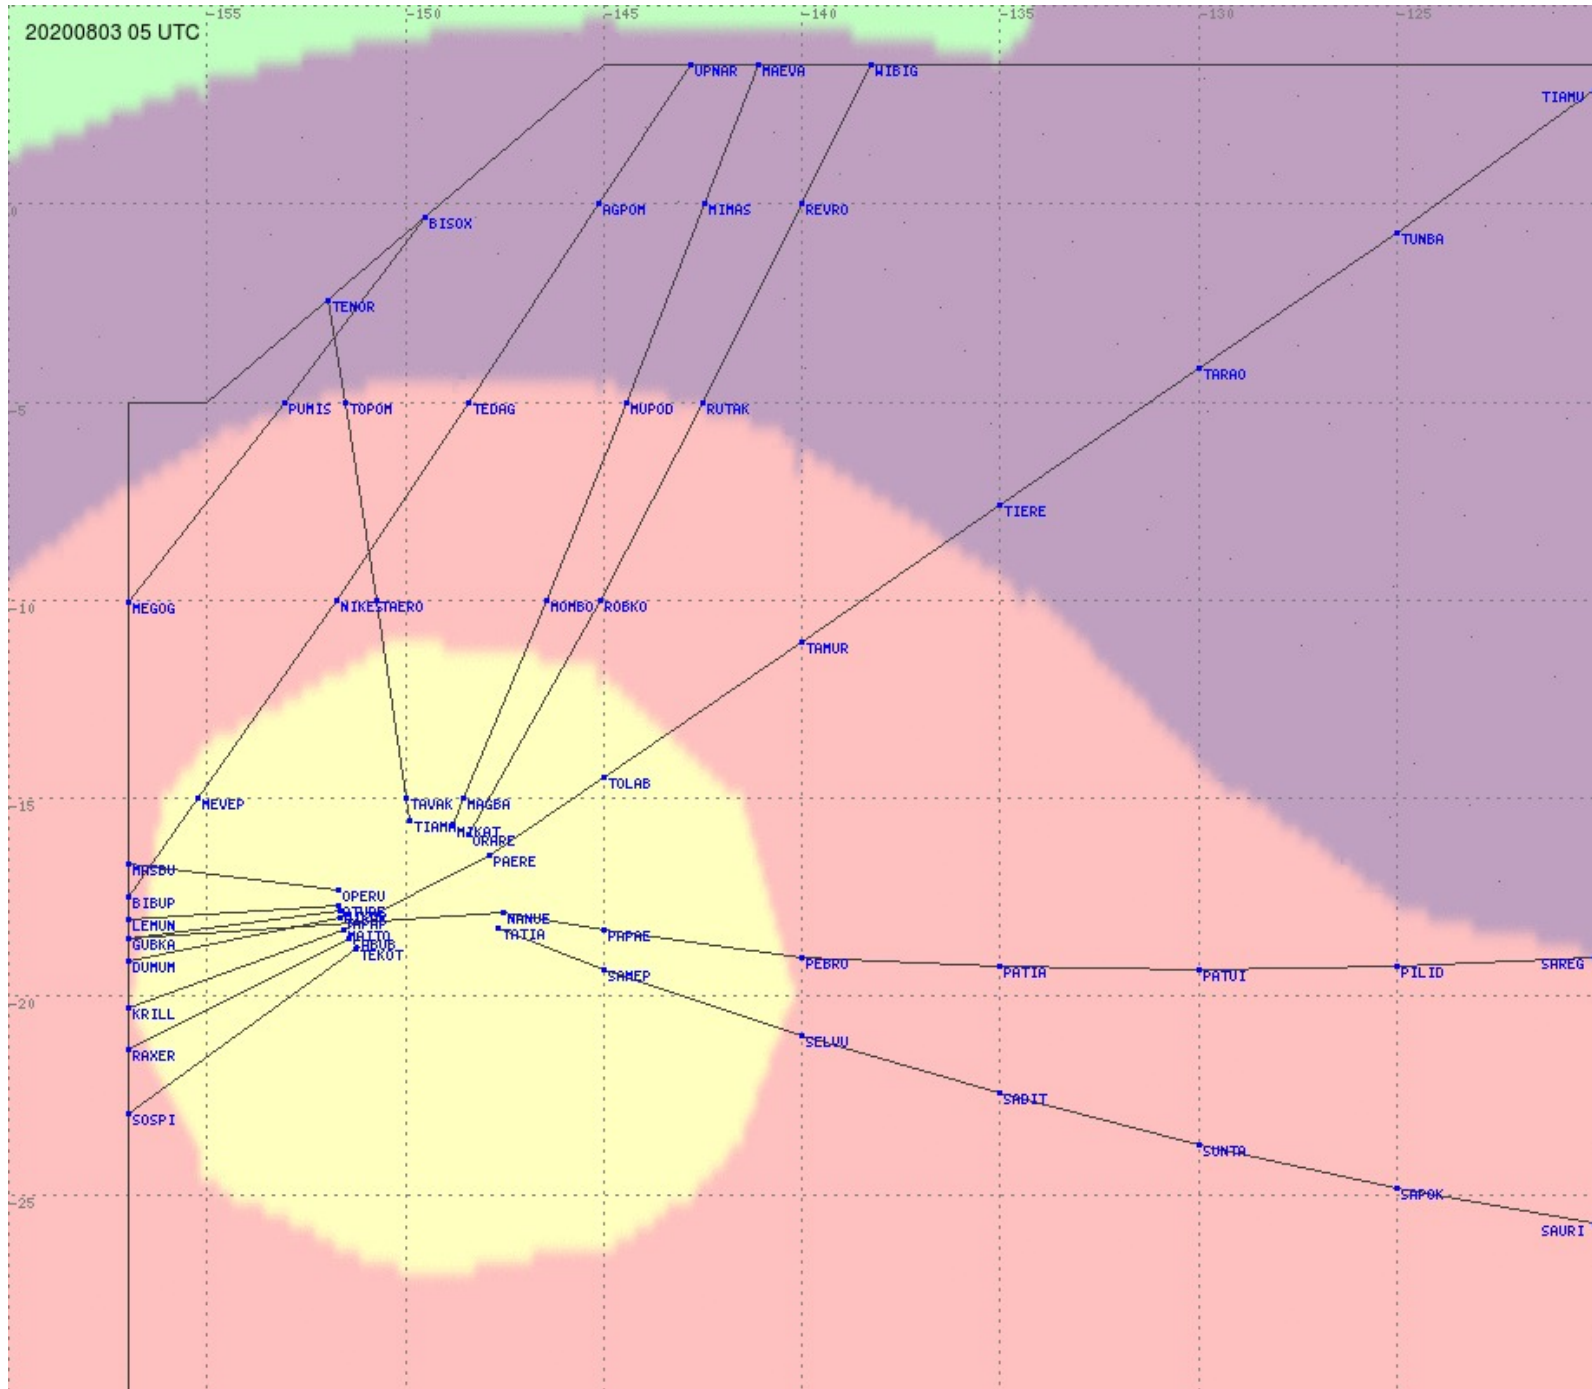

Tahiti FIR - HF Propag - 20200803

2.8 MHz   3.5 MHz   5.6 MHz   8.9 MHz   13.3 MHz   17.9 MHz   None