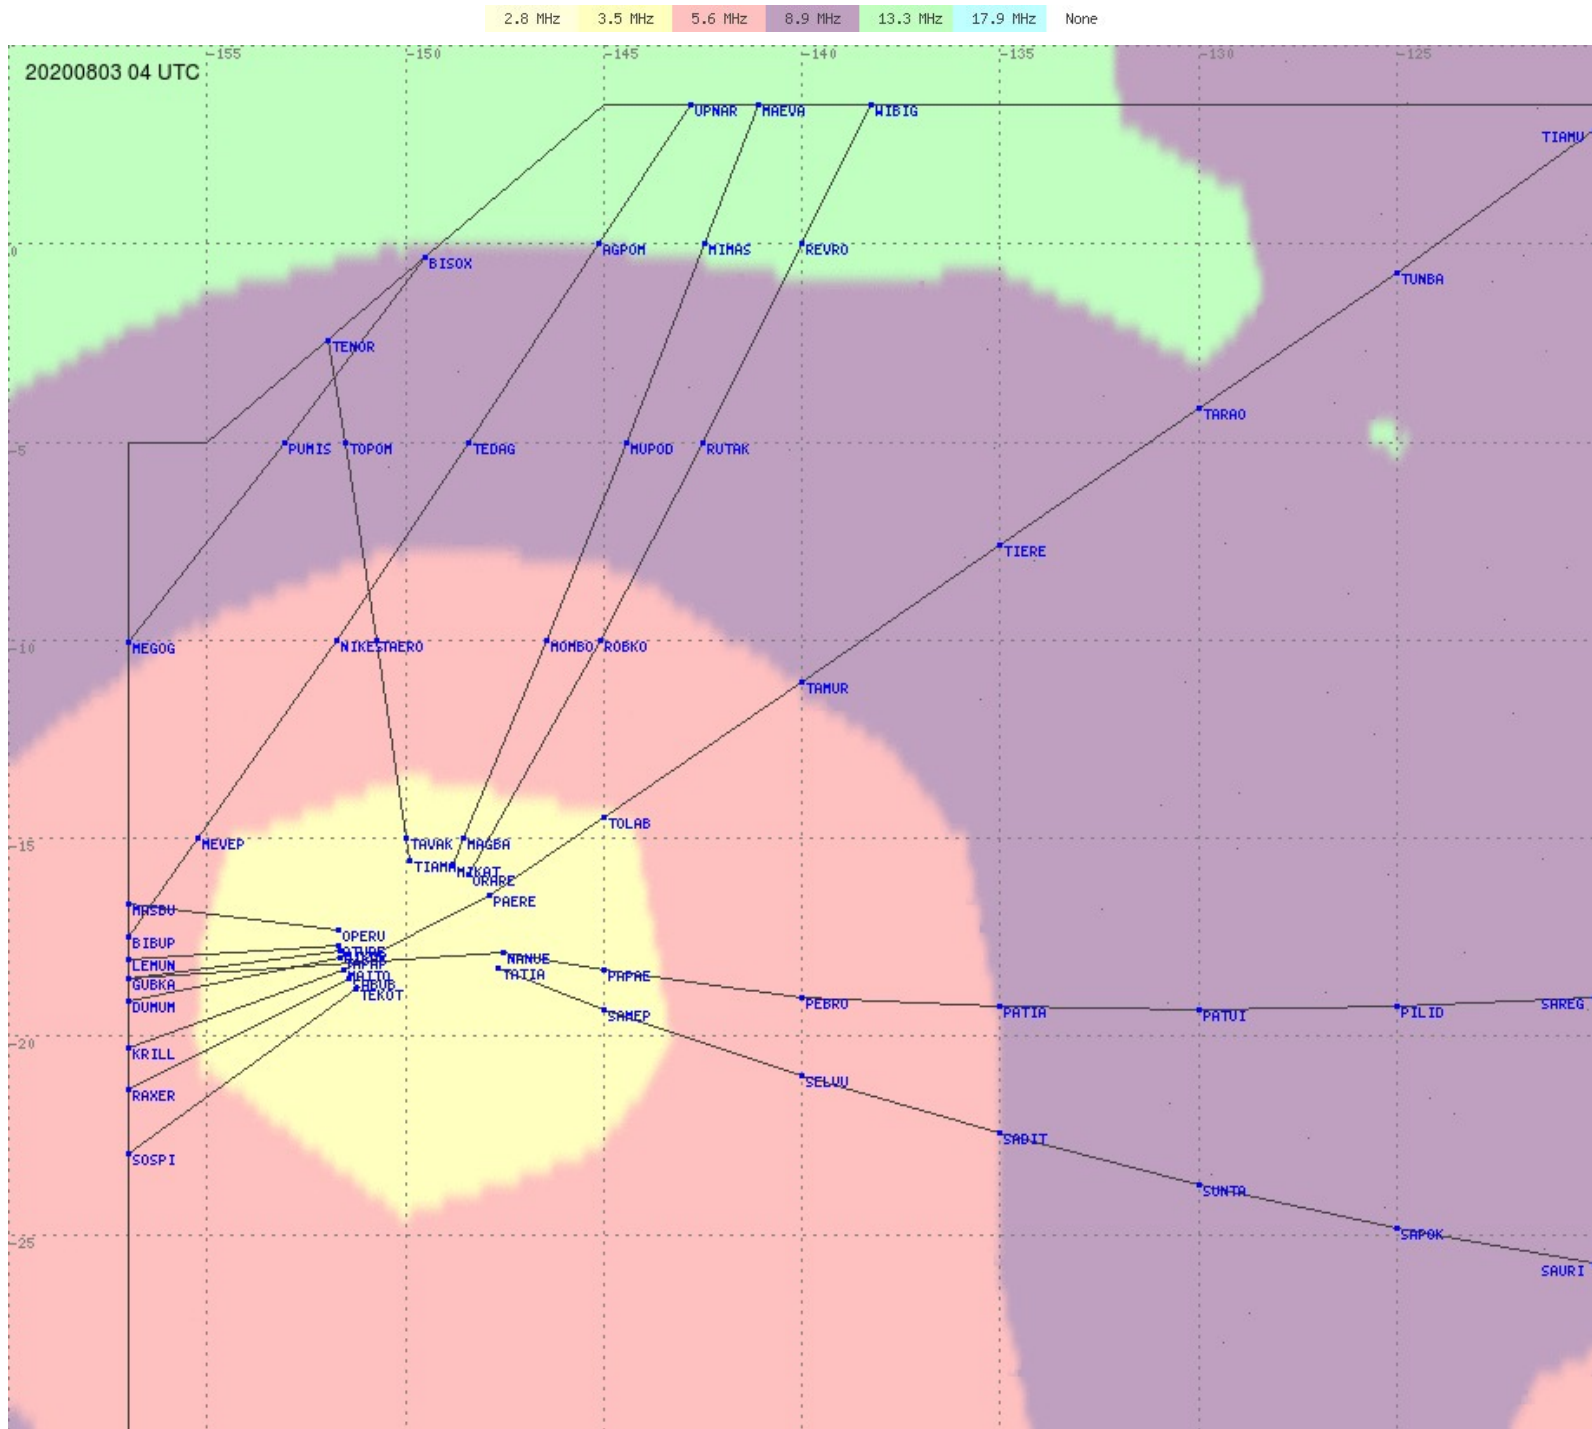

Tahiti FIR - HF Propag - 20200803