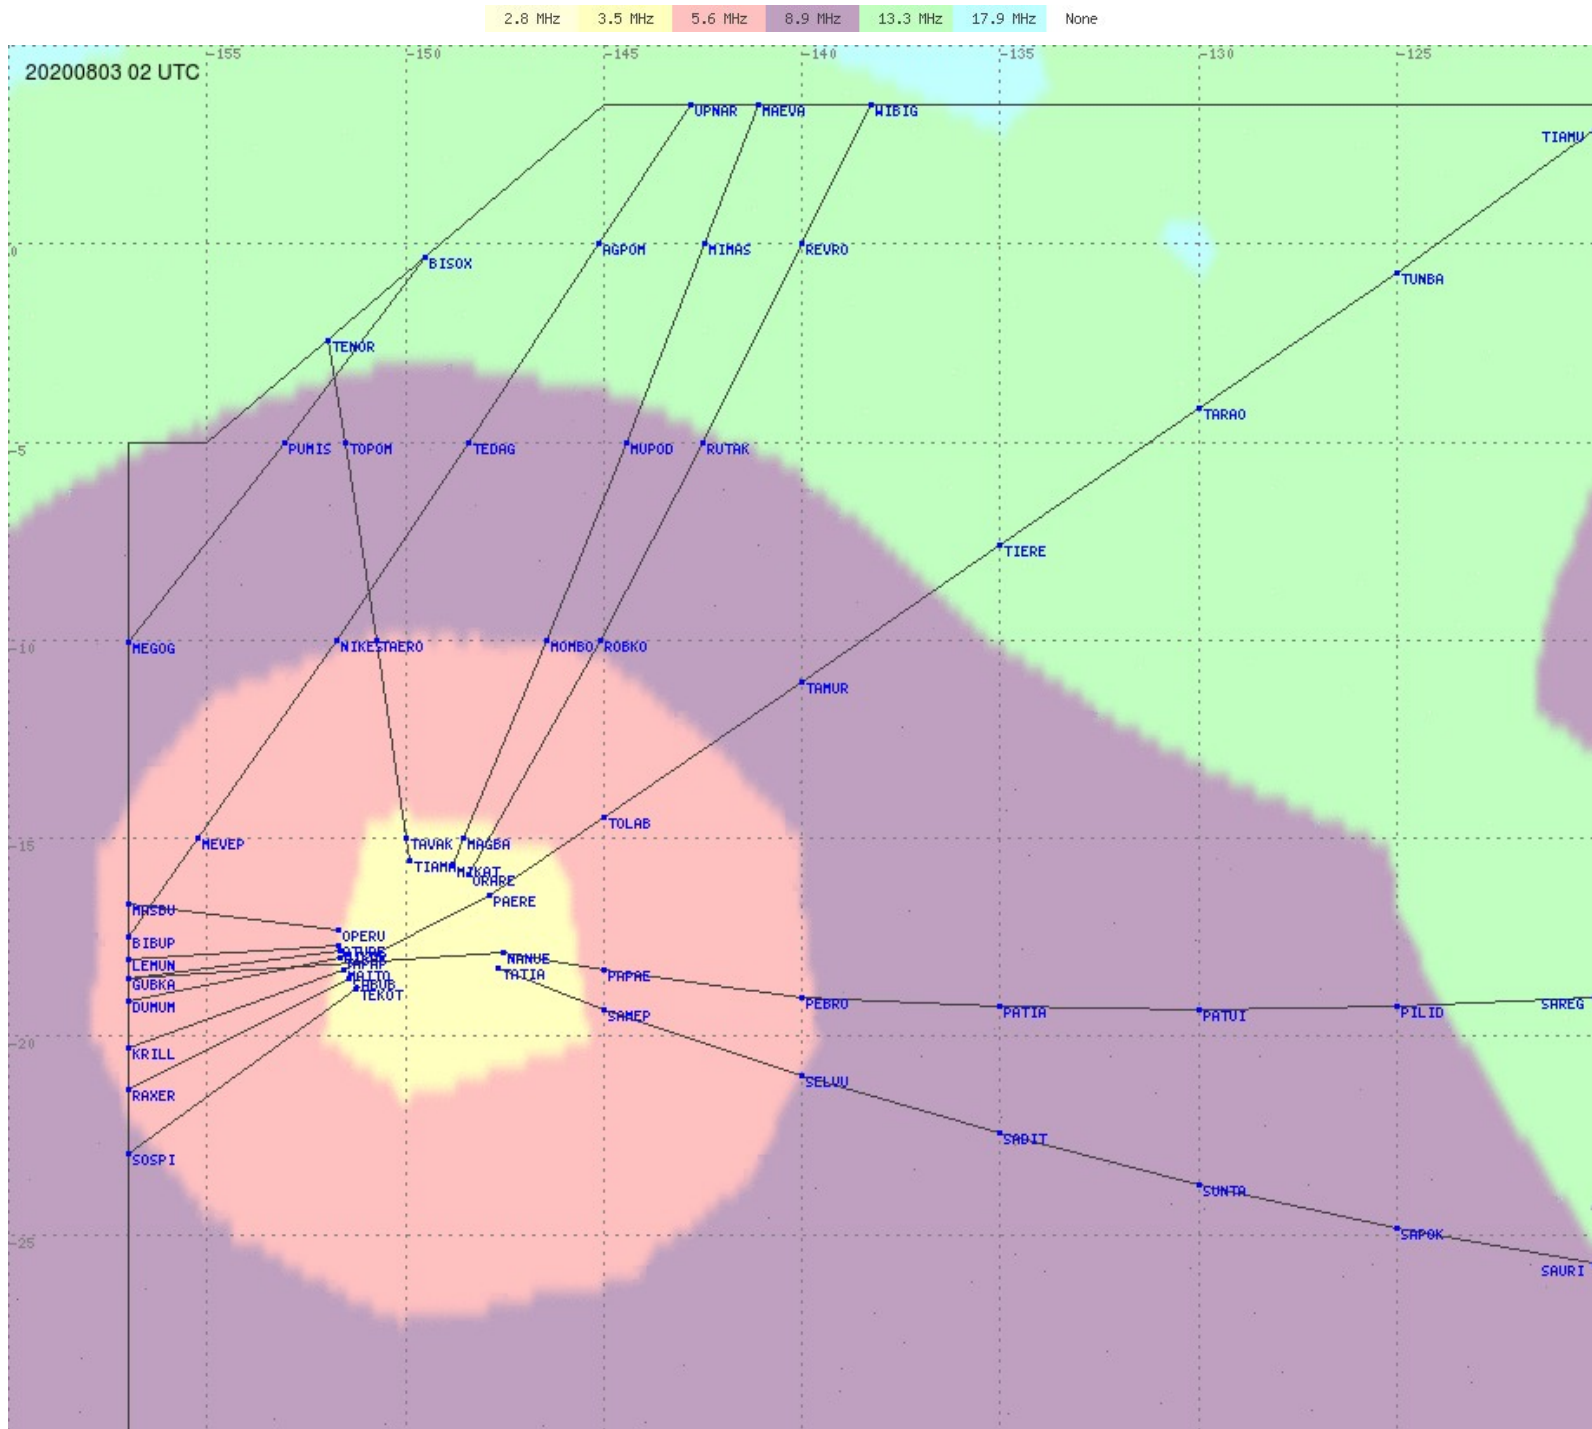

Tahiti FIR - HF Propag - 20200803