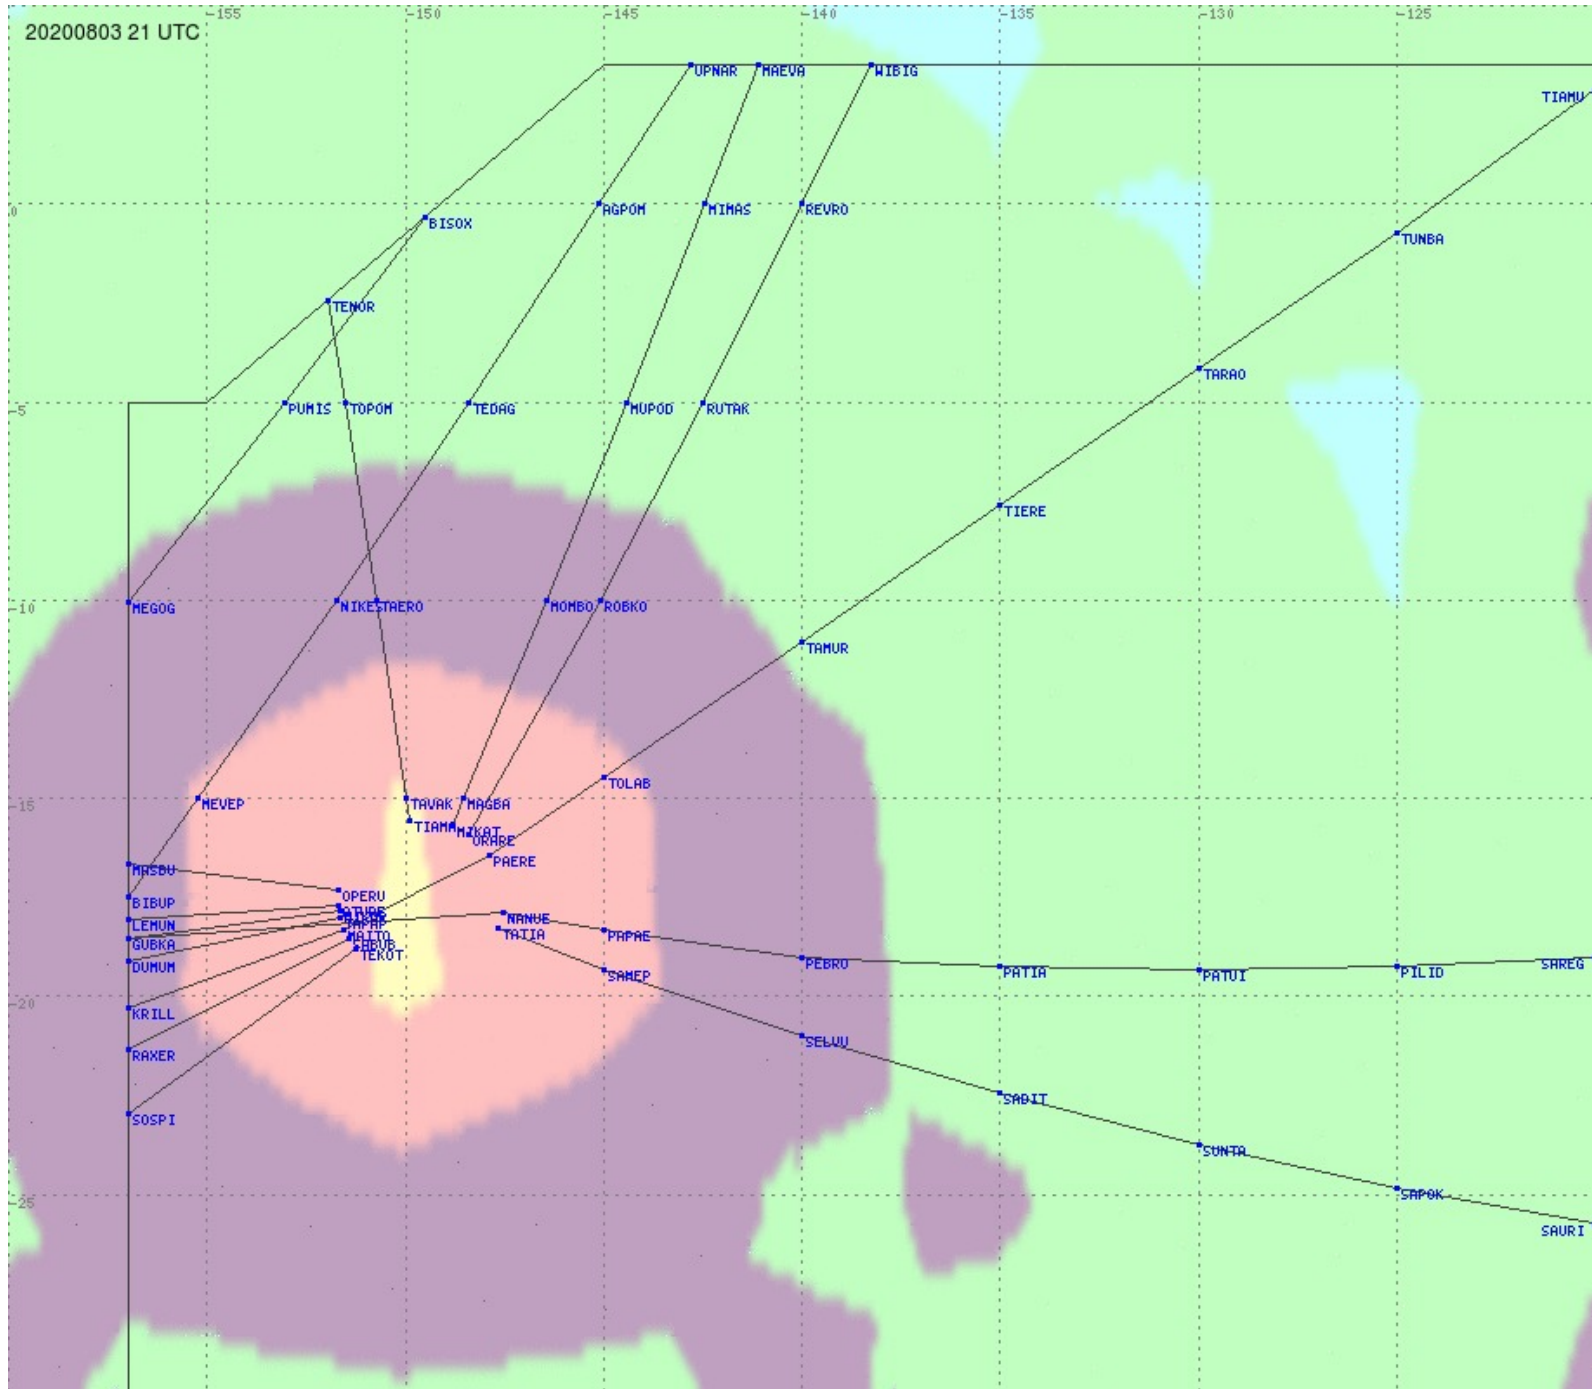

Tahiti FIR - HF Propag - 20200803

2.8 MHz 3.5 MHz 5.6 MHz 8.9 MHz 13.3 MHz 17.9 MHz None