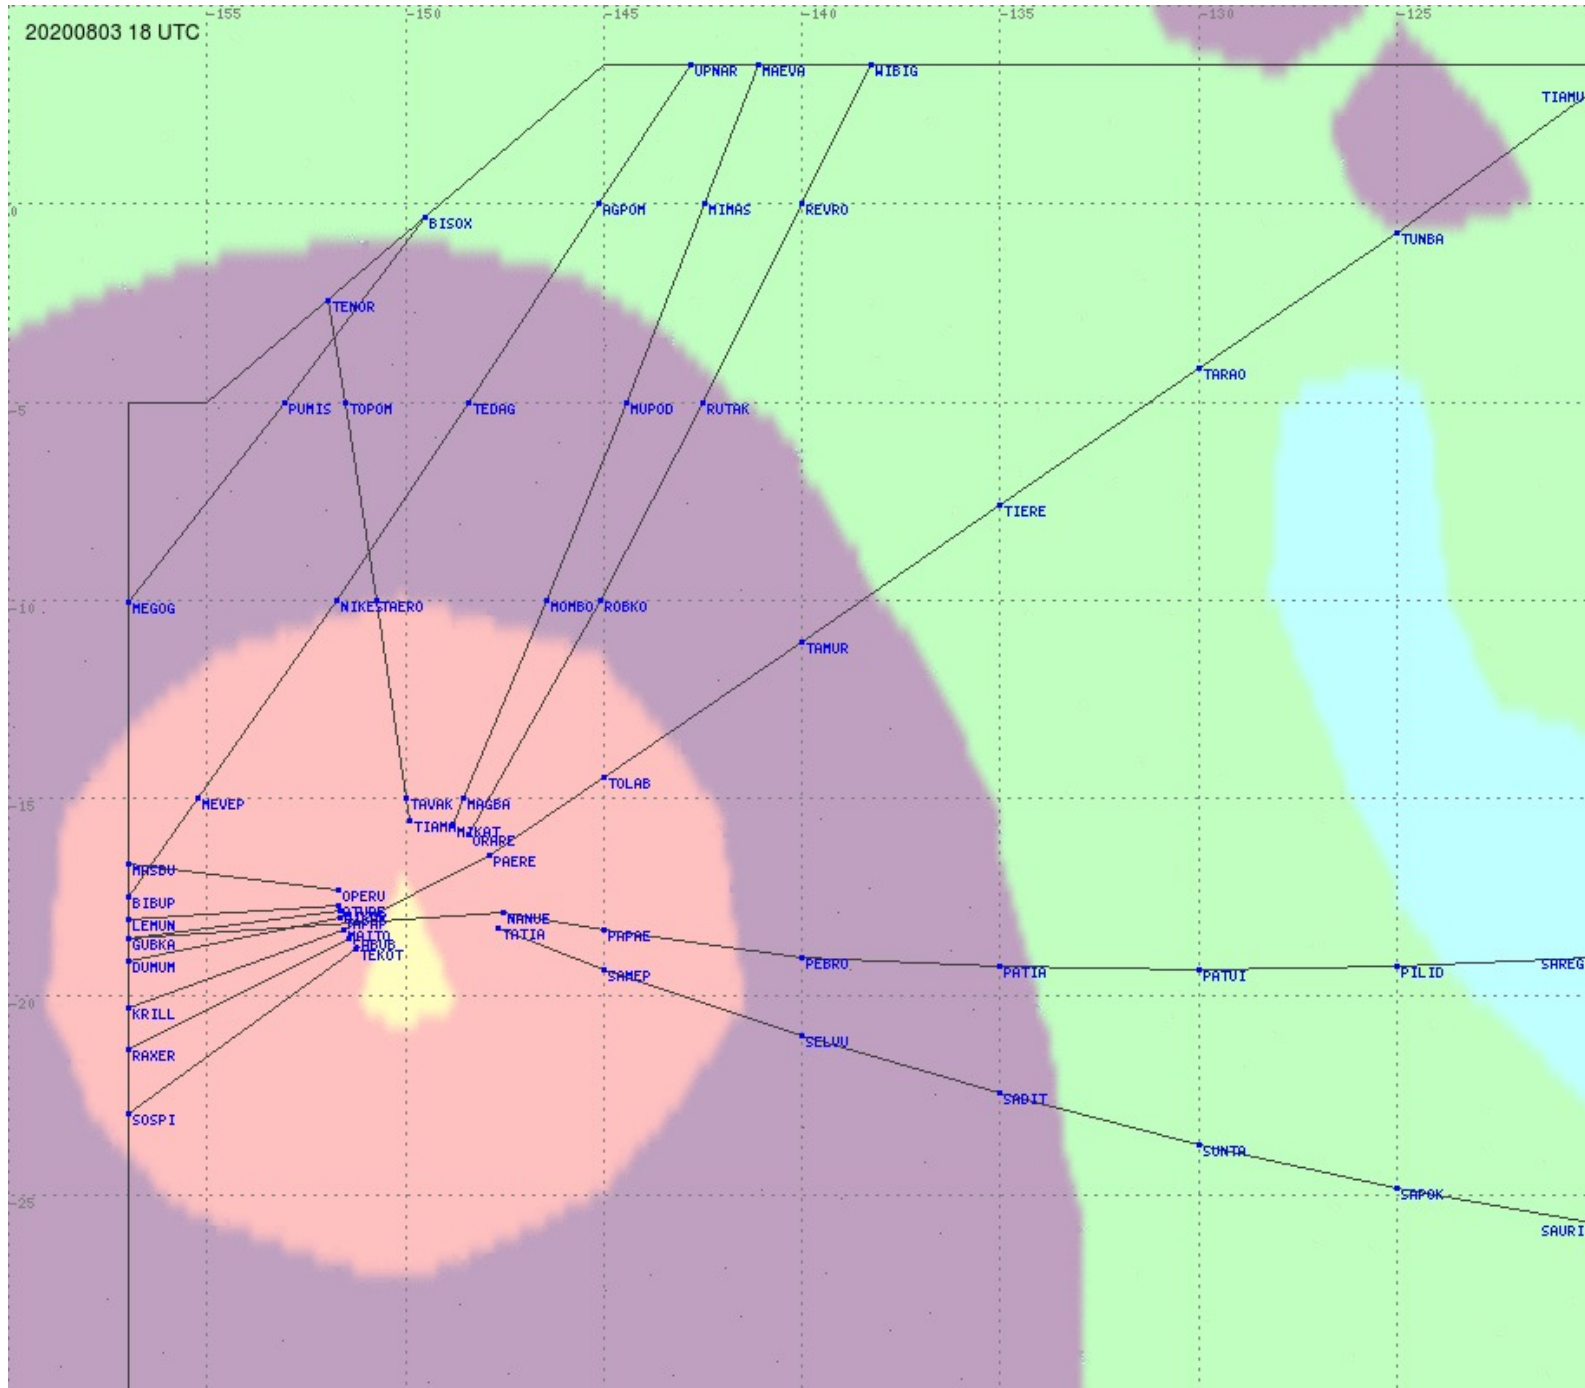

Tahiti FIR - HF Propag - 20200803

2.8 MHz 3.5 MHz 5.6 MHz 8.9 MHz 13.3 MHz 17.9 MHz None