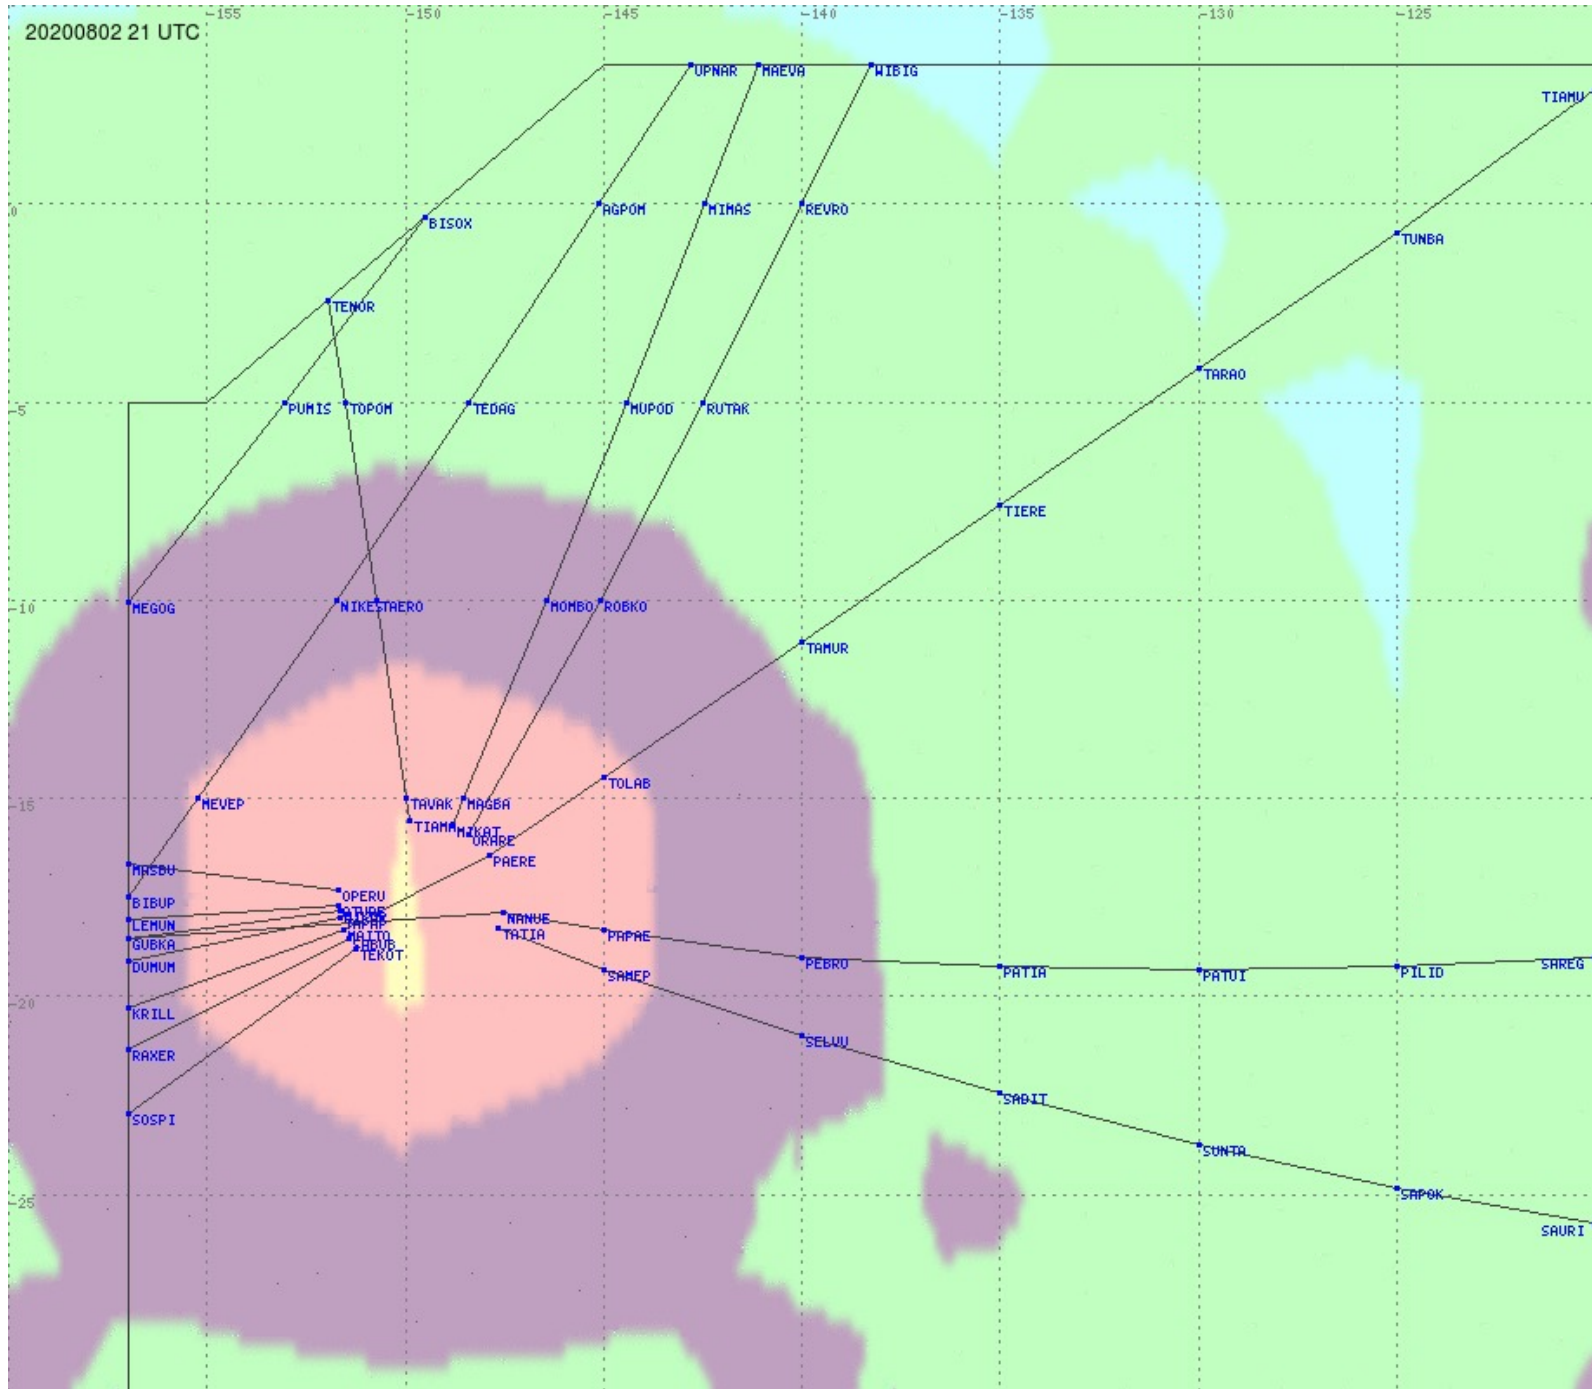

Tahiti FIR - HF Propag - 20200802

2.8 MHz
3.5 MHz
5.6 MHz
8.9 MHz
13.3 MHz
17.9 MHz
None

Tahiti FIR - HF Propag - 20200802

2.8 MHz 3.5 MHz 5.6 MHz 8.9 MHz 13.3 MHz 17.9 MHz None

Tahiti FIR - HF Propag - 20200802

2.8 MHz
3.5 MHz
5.6 MHz
8.9 MHz
13.3 MHz
17.9 MHz
None

Tahiti FIR - HF Propag - 20200802

2.8 MHz 3.5 MHz 5.6 MHz 8.9 MHz 13.3 MHz 17.9 MHz None

Tahiti FIR - HF Propag - 20200802

Tahiti FIR - HF Propag - 20200802

2.8 MHz 3.5 MHz 5.6 MHz 8.9 MHz 13.3 MHz 17.9 MHz None

Tahiti FIR - HF Propag - 20200802

2.8 MHz 3.5 MHz 5.6 MHz 8.9 MHz 13.3 MHz 17.9 MHz None

Tahiti FIR - HF Propag - 20200802

2.8 MHz 3.5 MHz 5.6 MHz 8.9 MHz 13.3 MHz 17.9 MHz None