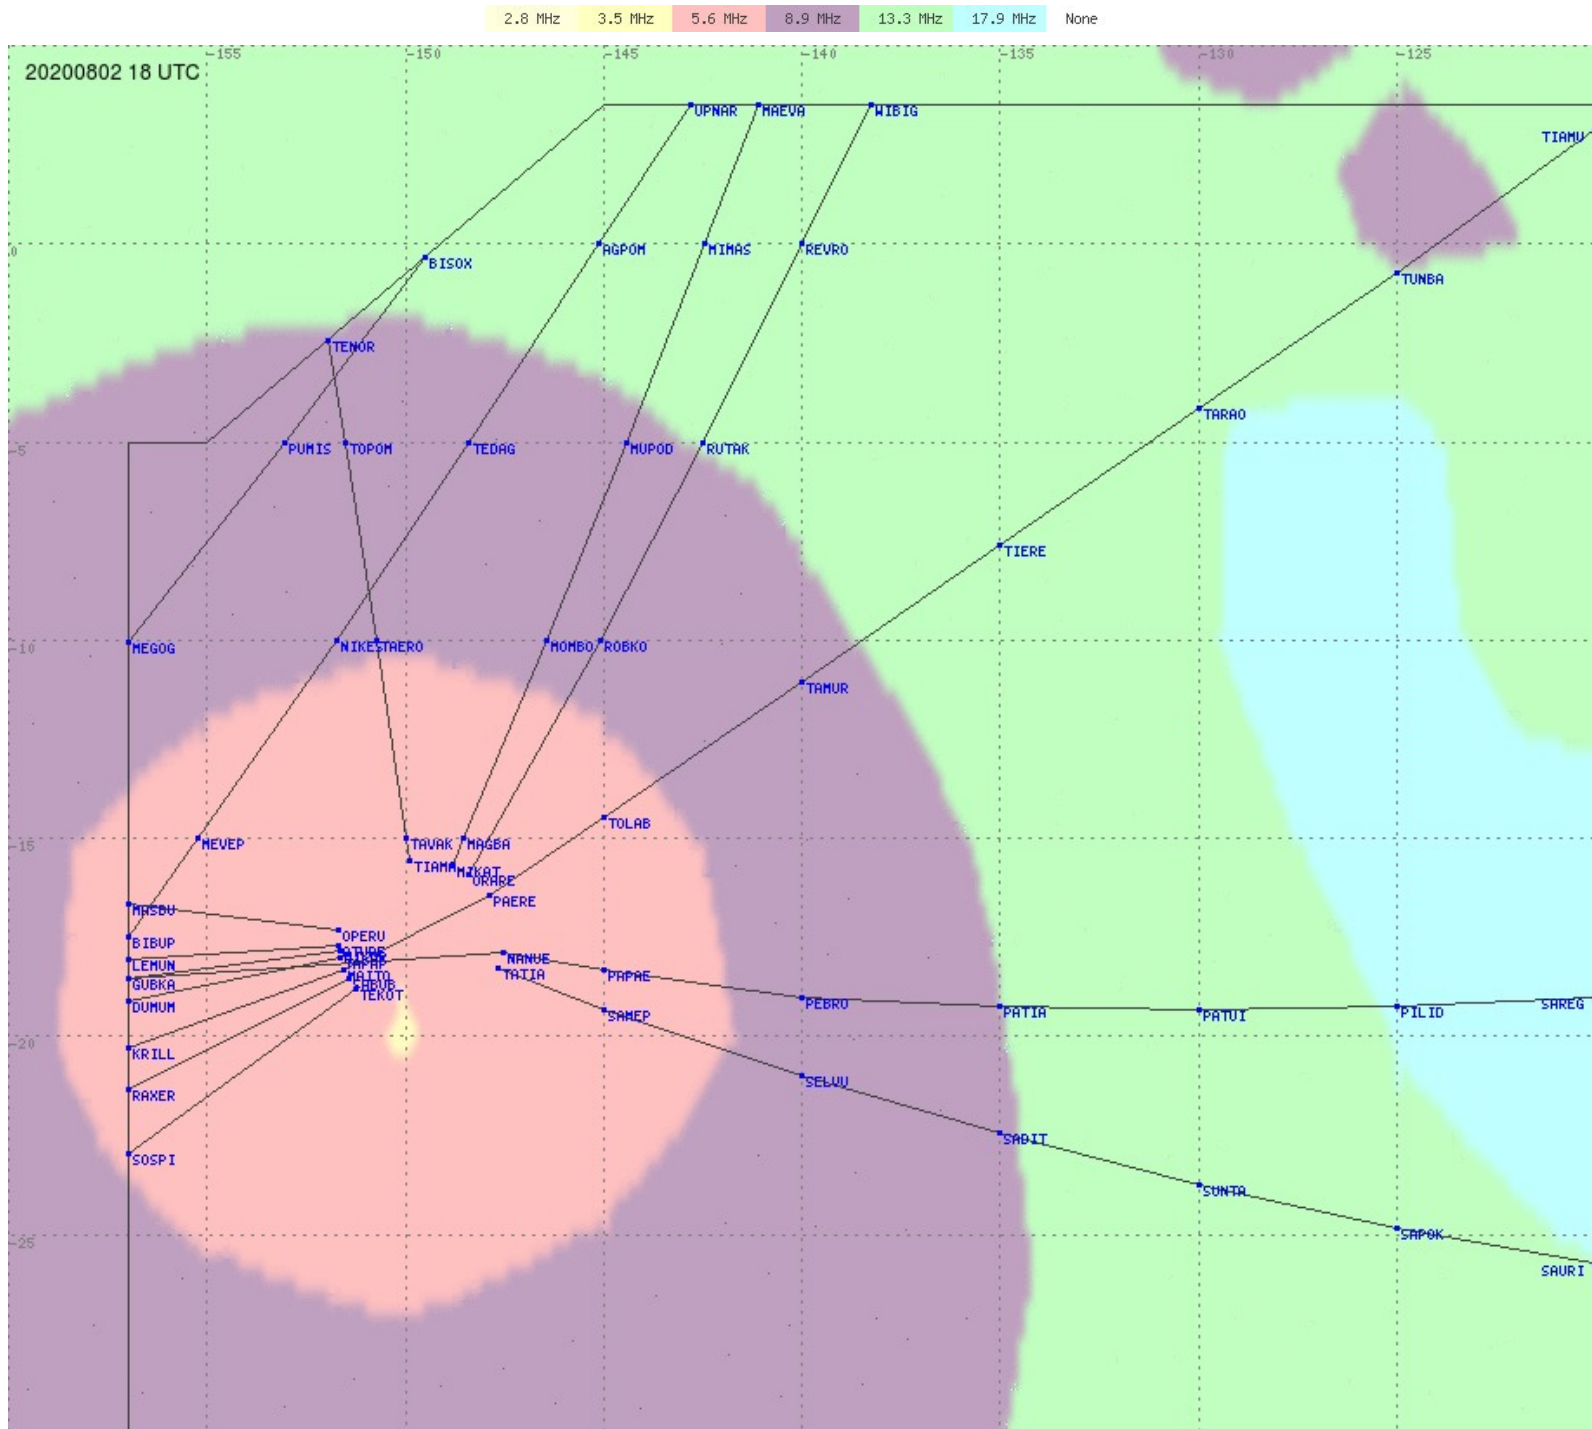

Tahiti FIR - HF Propag - 20200802

2.8 MHz
3.5 MHz
5.6 MHz
8.9 MHz
13.3 MHz
17.9 MHz
None

Tahiti FIR - HF Propag - 20200802

2.8 MHz 3.5 MHz 5.6 MHz 8.9 MHz 13.3 MHz 17.9 MHz None

Tahiti FIR - HF Propag - 20200802

2.8 MHz
3.5 MHz
5.6 MHz
8.9 MHz
13.3 MHz
17.9 MHz
None

Tahiti FIR - HF Propag - 20200802

2.8 MHz 3.5 MHz 5.6 MHz 8.9 MHz 13.3 MHz 17.9 MHz None

Tahiti FIR - HF Propag - 20200802

Tahiti FIR - HF Propag - 20200802