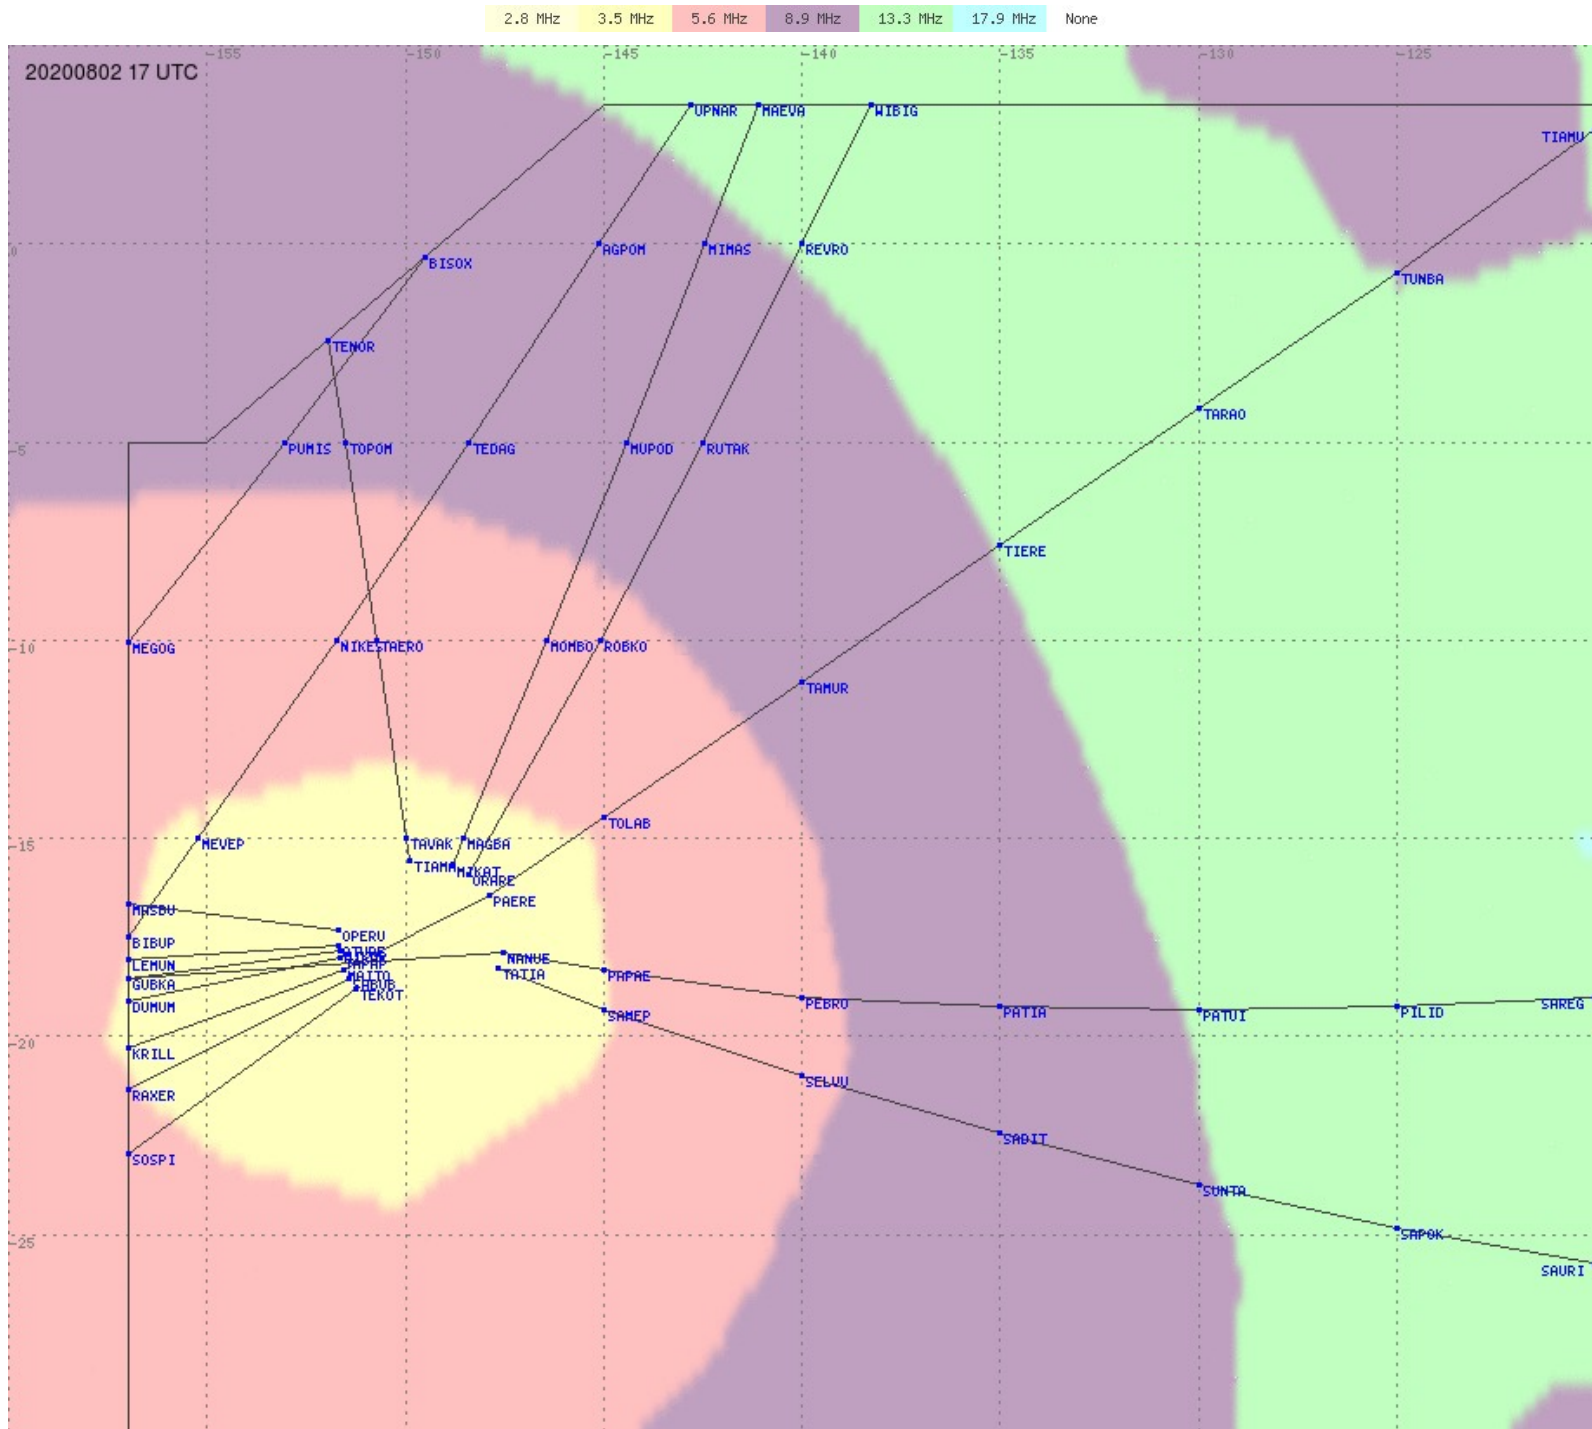

Tahiti FIR - HF Propag - 20200802

2.8 MHz
3.5 MHz
5.6 MHz
8.9 MHz
13.3 MHz
17.9 MHz
None

Tahiti FIR - HF Propag - 20200802

2.8 MHz 3.5 MHz 5.6 MHz 8.9 MHz 13.3 MHz 17.9 MHz None

Tahiti FIR - HF Propag - 20200802

2.8 MHz
3.5 MHz
5.6 MHz
8.9 MHz
13.3 MHz
17.9 MHz
None

Tahiti FIR - HF Propag - 20200802

2.8 MHz 3.5 MHz 5.6 MHz 8.9 MHz 13.3 MHz 17.9 MHz None

Tahiti FIR - HF Propag - 20200802

Tahiti FIR - HF Propag - 20200802