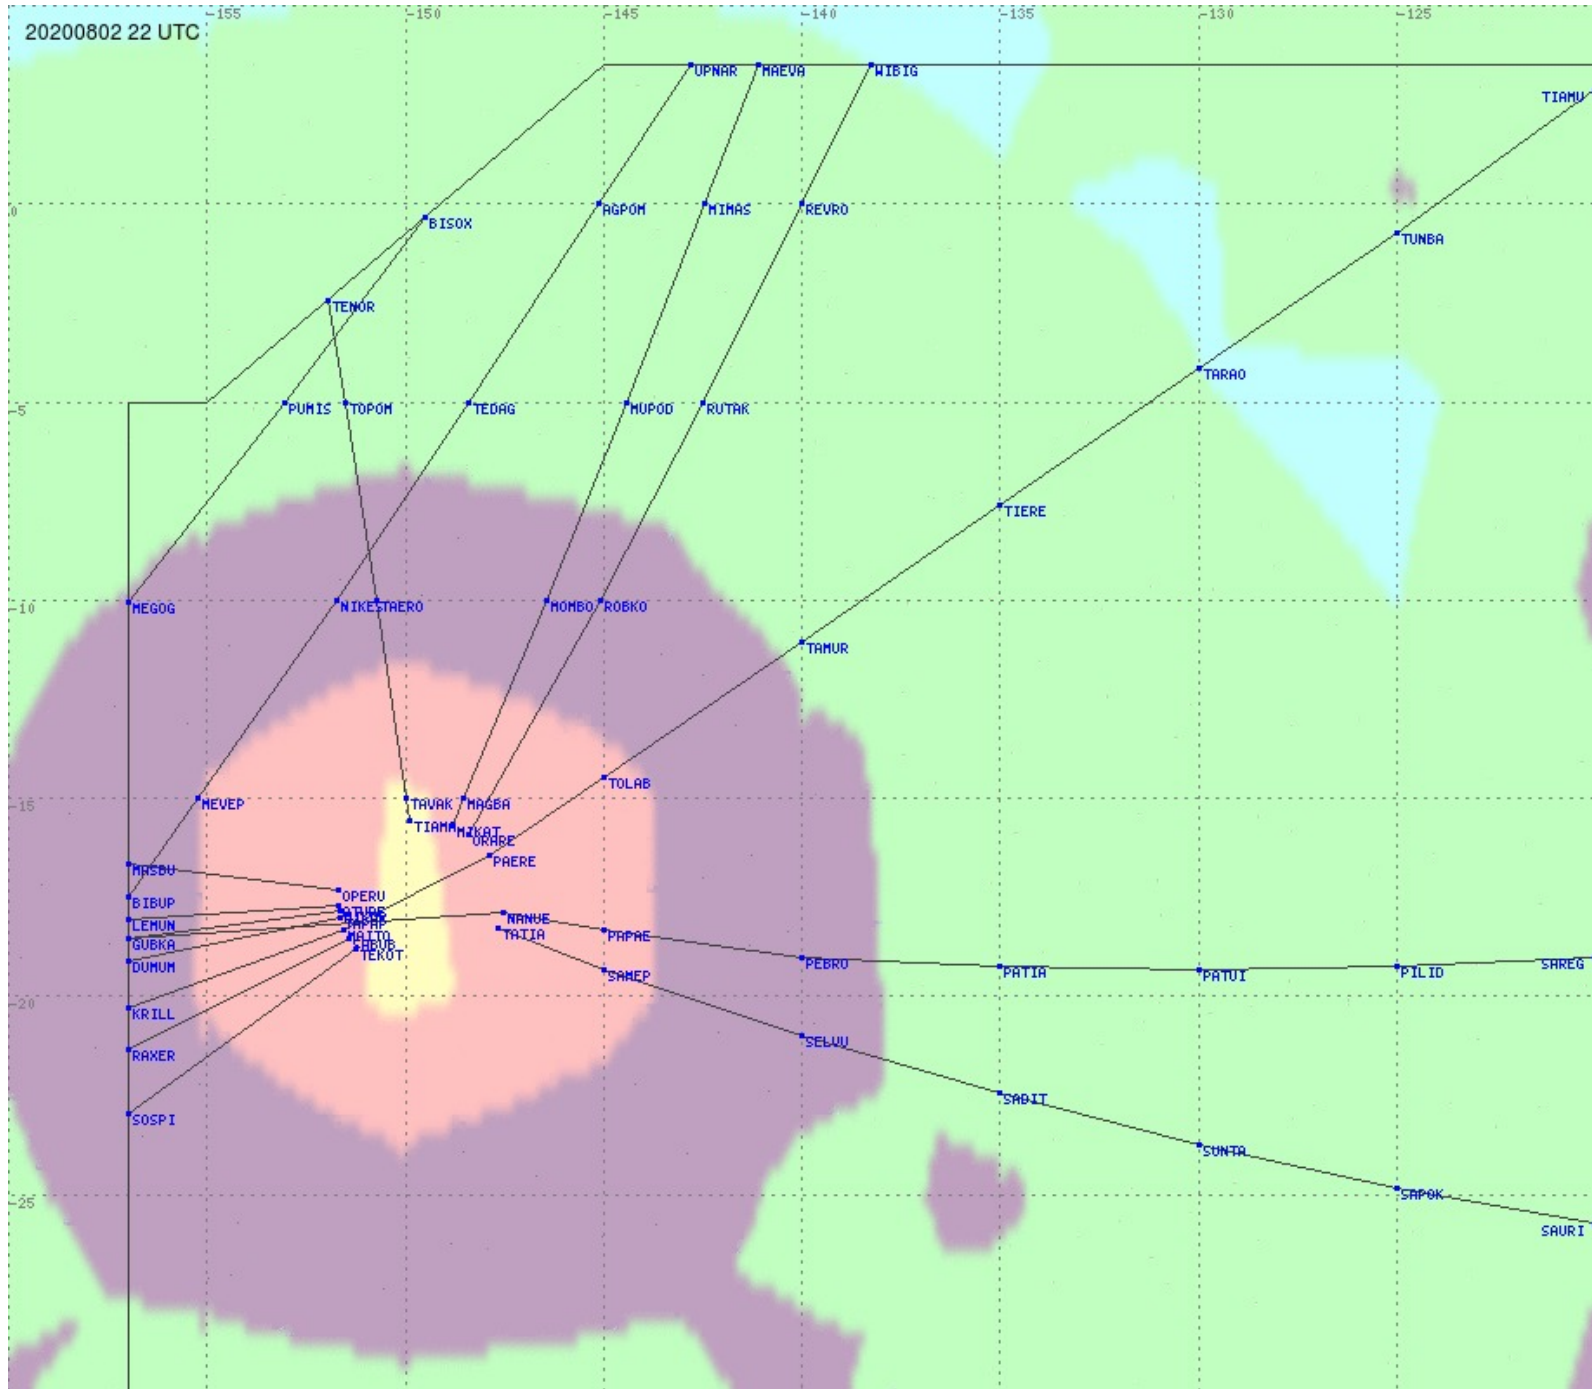

Tahiti FIR - HF Propag - 20200802

2.8 MHz
3.5 MHz
5.6 MHz
8.9 MHz
13.3 MHz
17.9 MHz
None

Tahiti FIR - HF Propag - 20200802

2.8 MHz 3.5 MHz 5.6 MHz 8.9 MHz 13.3 MHz 17.9 MHz None

Tahiti FIR - HF Propag - 20200802

2.8 MHz
3.5 MHz
5.6 MHz
8.9 MHz
13.3 MHz
17.9 MHz
None

Tahiti FIR - HF Propag - 20200802

2.8 MHz 3.5 MHz 5.6 MHz 8.9 MHz 13.3 MHz 17.9 MHz None

Tahiti FIR - HF Propag - 20200802

Tahiti FIR - HF Propag - 20200802

2.8 MHz 3.5 MHz 5.6 MHz 8.9 MHz 13.3 MHz 17.9 MHz None

Tahiti FIR - HF Propag - 20200802

2.8 MHz 3.5 MHz 5.6 MHz 8.9 MHz 13.3 MHz 17.9 MHz None

Tahiti FIR - HF Propag - 20200802

2.8 MHz 3.5 MHz 5.6 MHz 8.9 MHz 13.3 MHz 17.9 MHz None