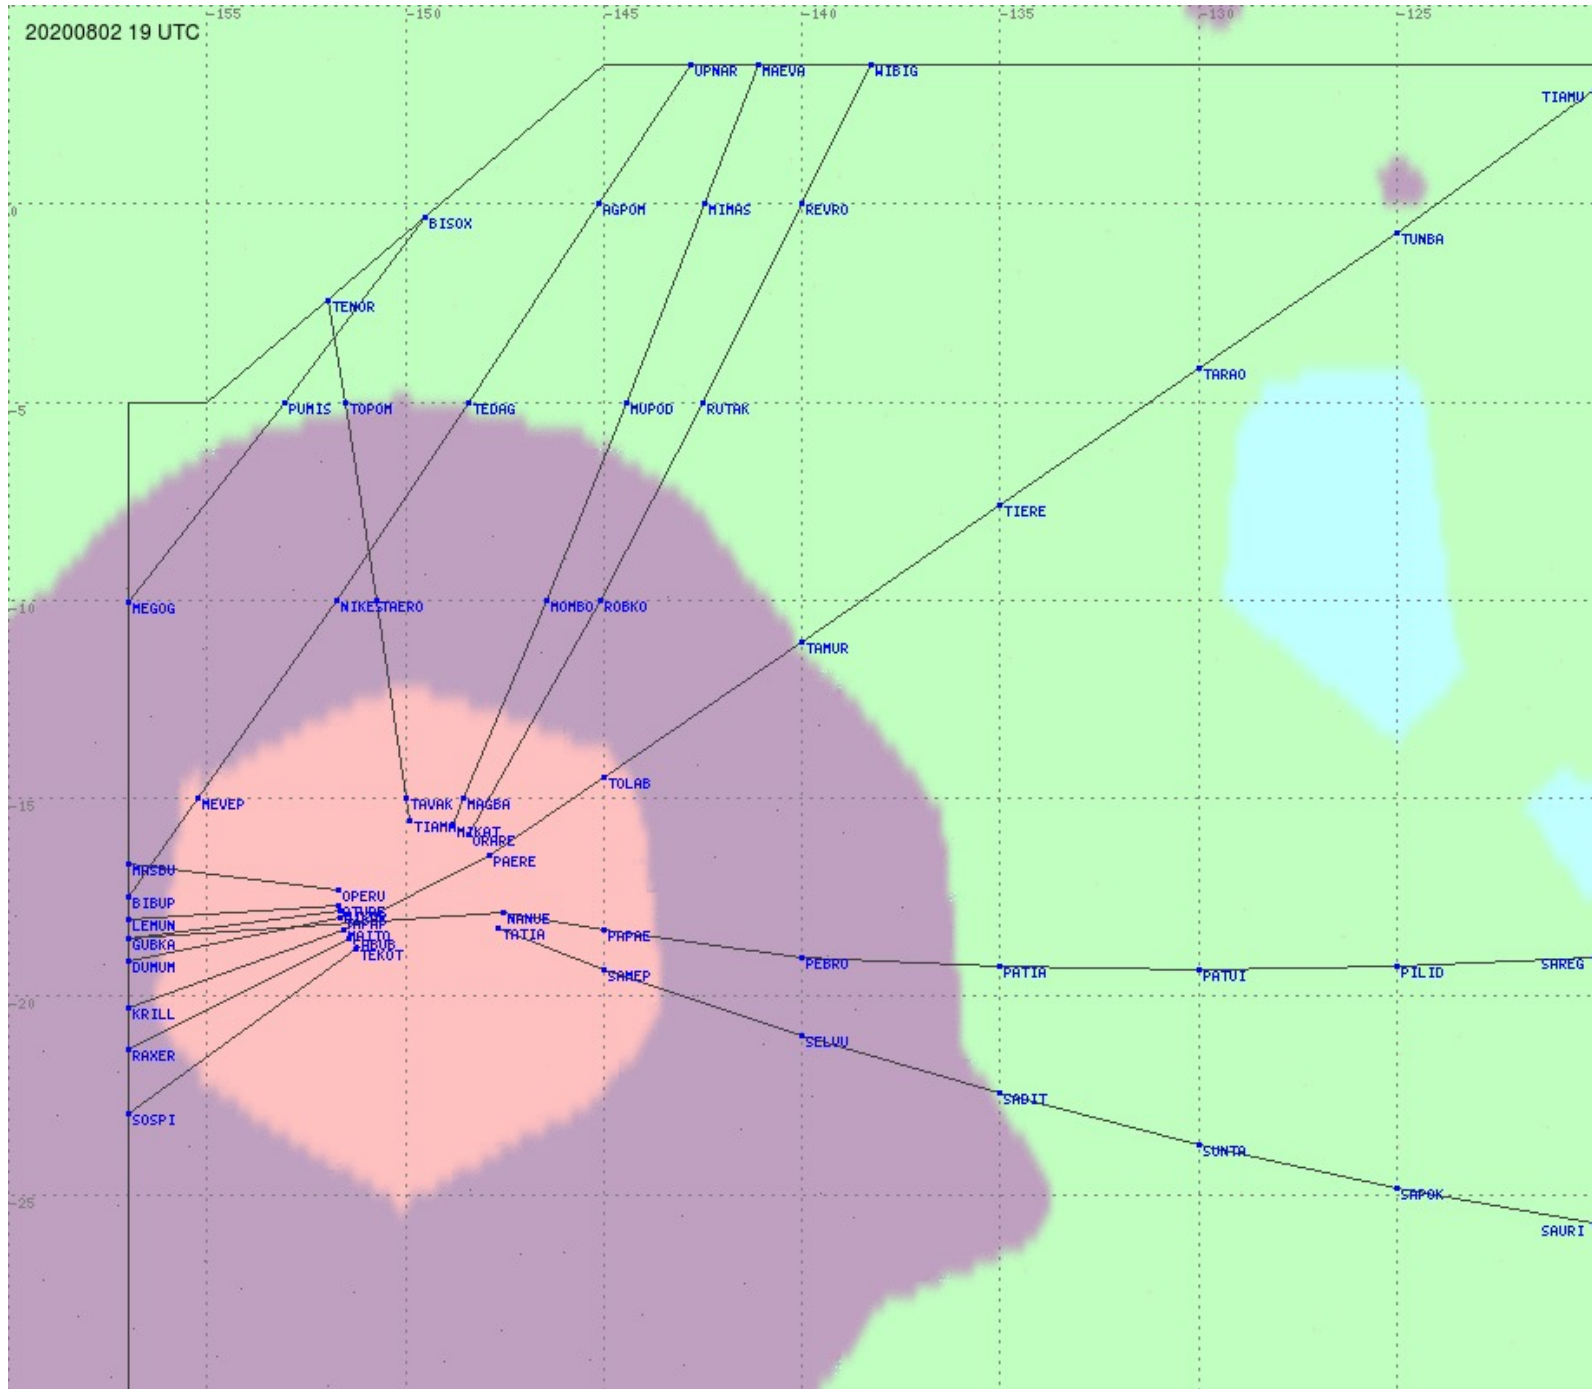

Tahiti FIR - HF Propag - 20200802

2.8 MHz
3.5 MHz
5.6 MHz
8.9 MHz
13.3 MHz
17.9 MHz
None

Tahiti FIR - HF Propag - 20200802

2.8 MHz 3.5 MHz 5.6 MHz 8.9 MHz 13.3 MHz 17.9 MHz None

Tahiti FIR - HF Propag - 20200802

2.8 MHz
3.5 MHz
5.6 MHz
8.9 MHz
13.3 MHz
17.9 MHz
None

Tahiti FIR - HF Propag - 20200802

2.8 MHz 3.5 MHz 5.6 MHz 8.9 MHz 13.3 MHz 17.9 MHz None

Tahiti FIR - HF Propag - 20200802

Tahiti FIR - HF Propag - 20200802