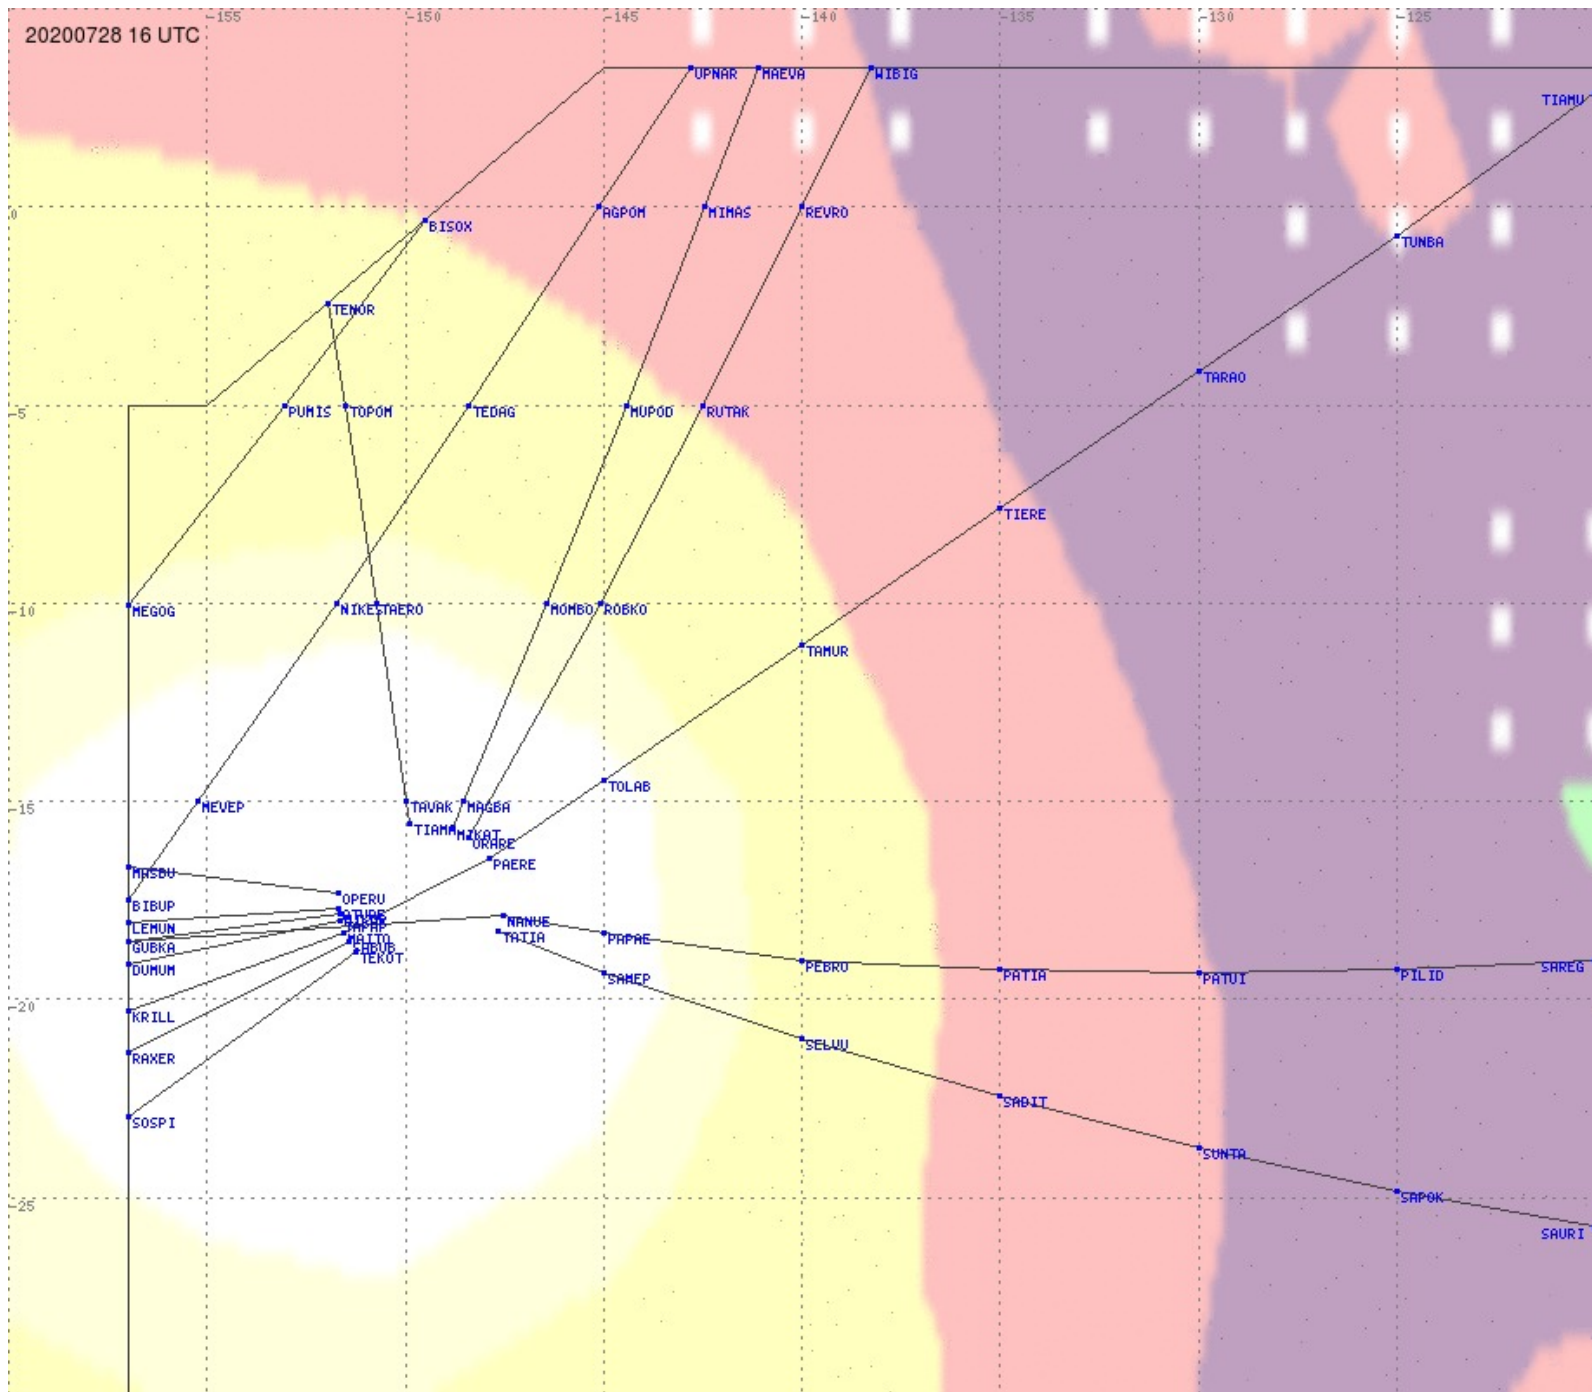

Tahiti FIR - HF Propag - 20200728

2.8 MHz 3.5 MHz 5.6 MHz 8.9 MHz 13.3 MHz 17.9 MHz None