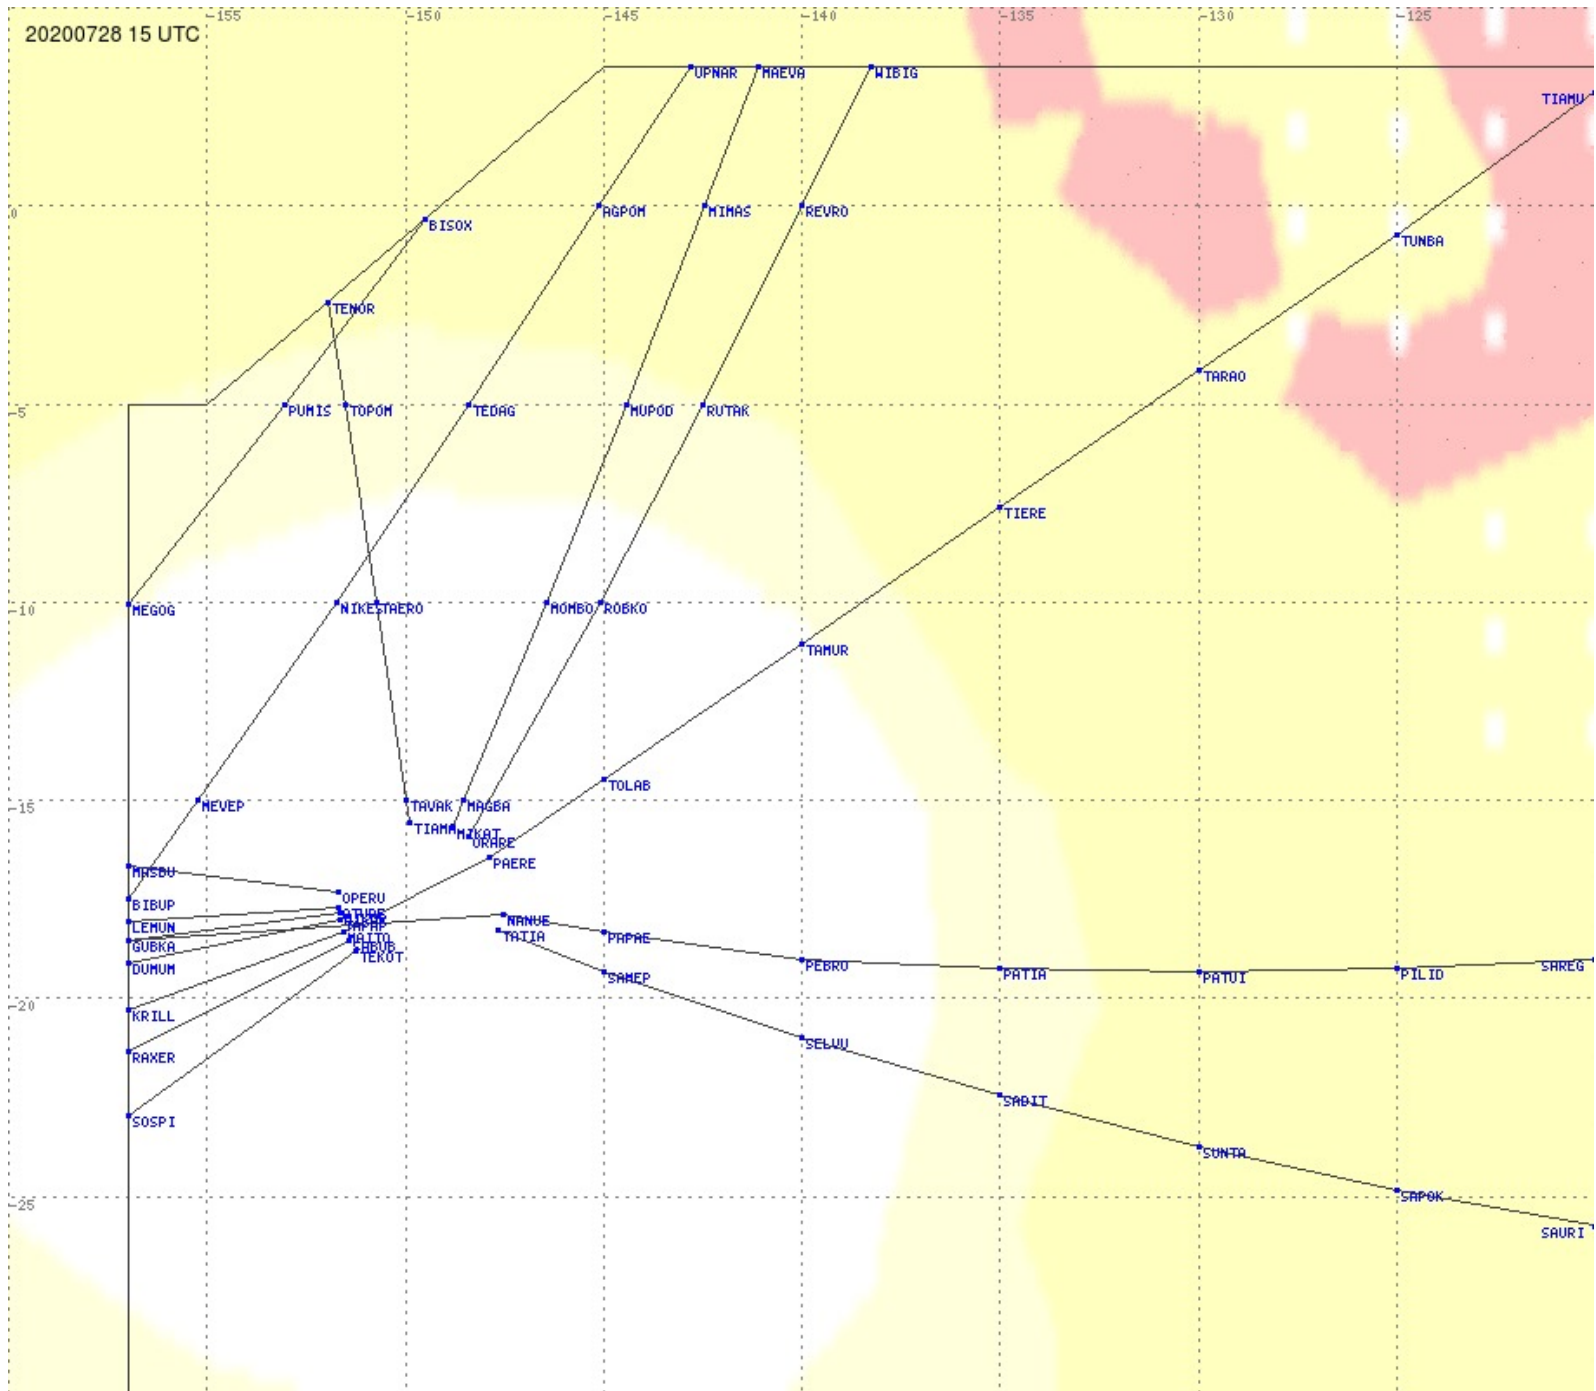

Tahiti FIR - HF Propag - 20200728

2.8 MHz
3.5 MHz
5.6 MHz
8.9 MHz
13.3 MHz
17.9 MHz
None