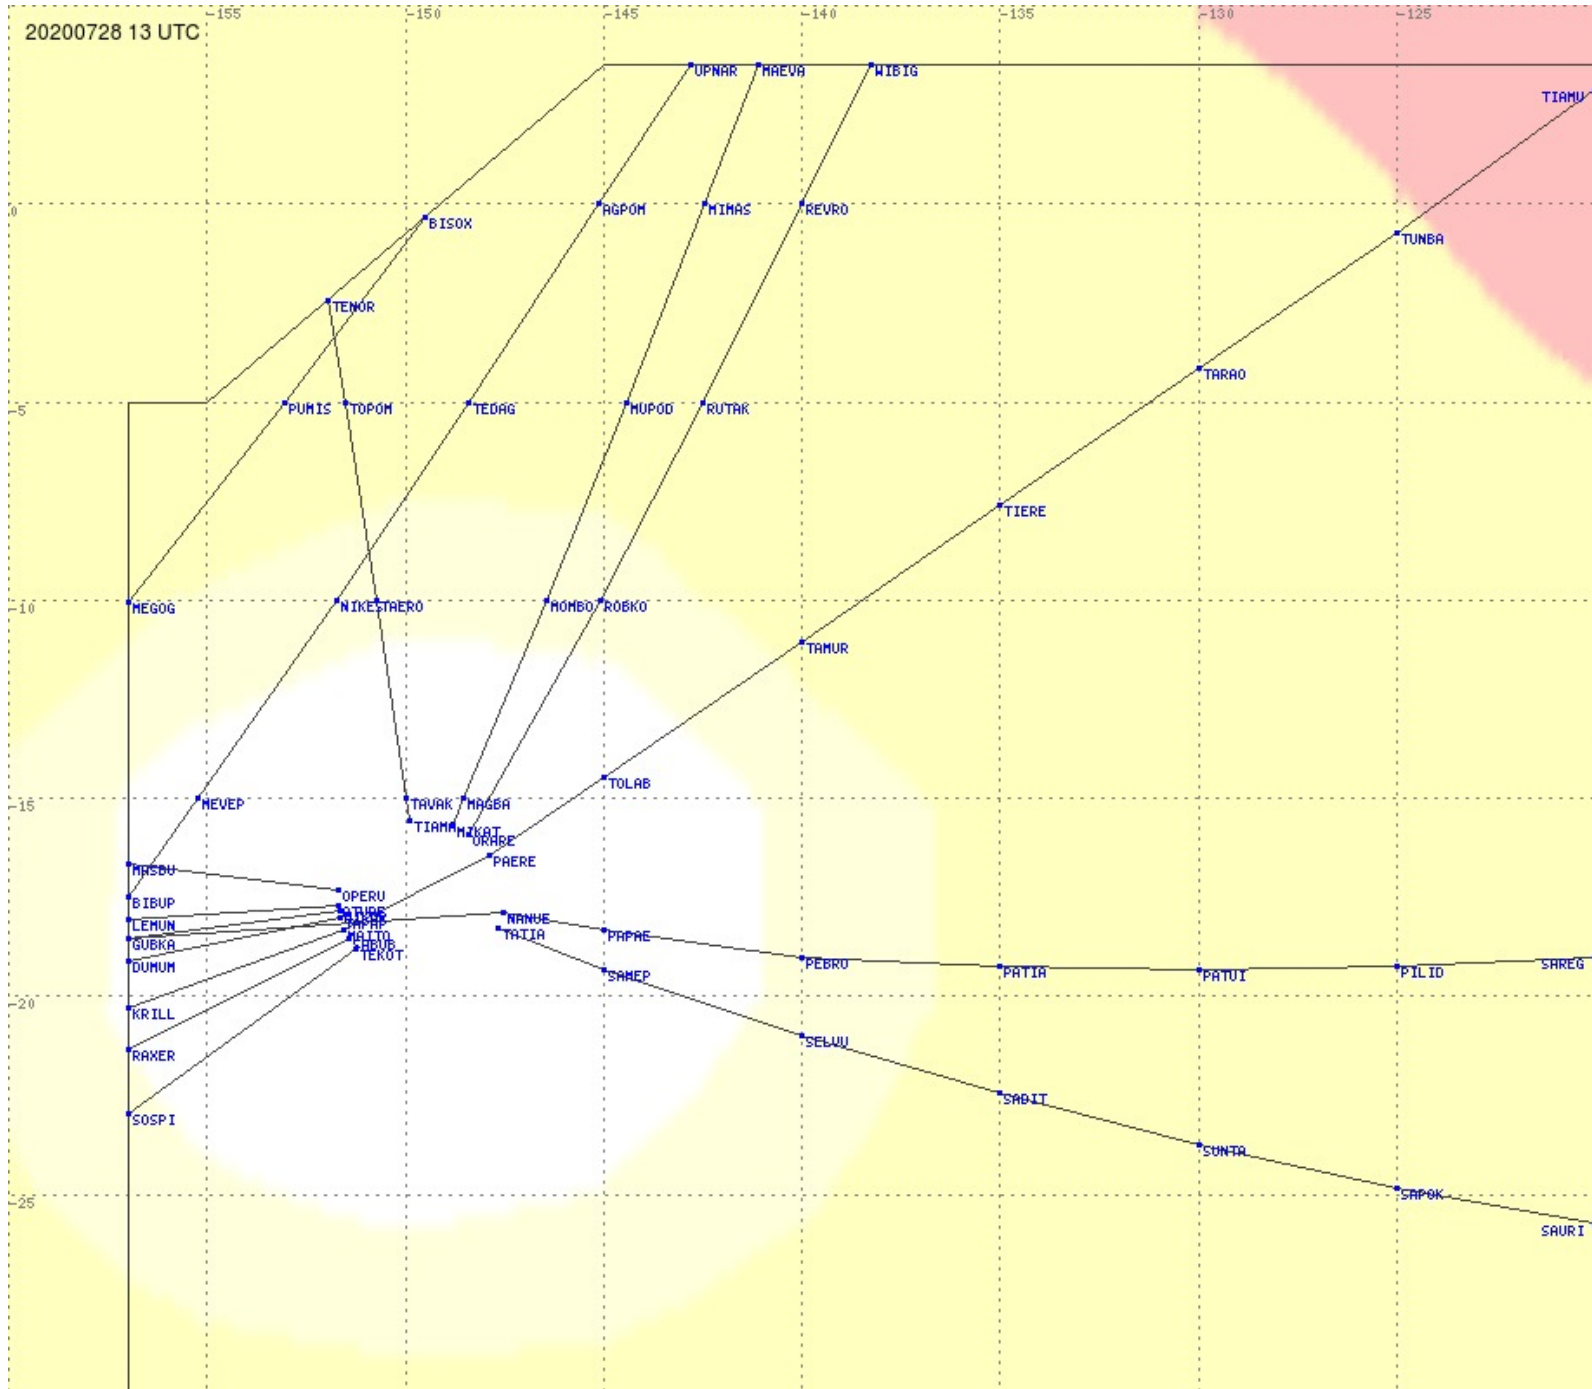

Tahiti FIR - HF Propag - 20200728

2.8 MHz 3.5 MHz 5.6 MHz 8.9 MHz 13.3 MHz 17.9 MHz None