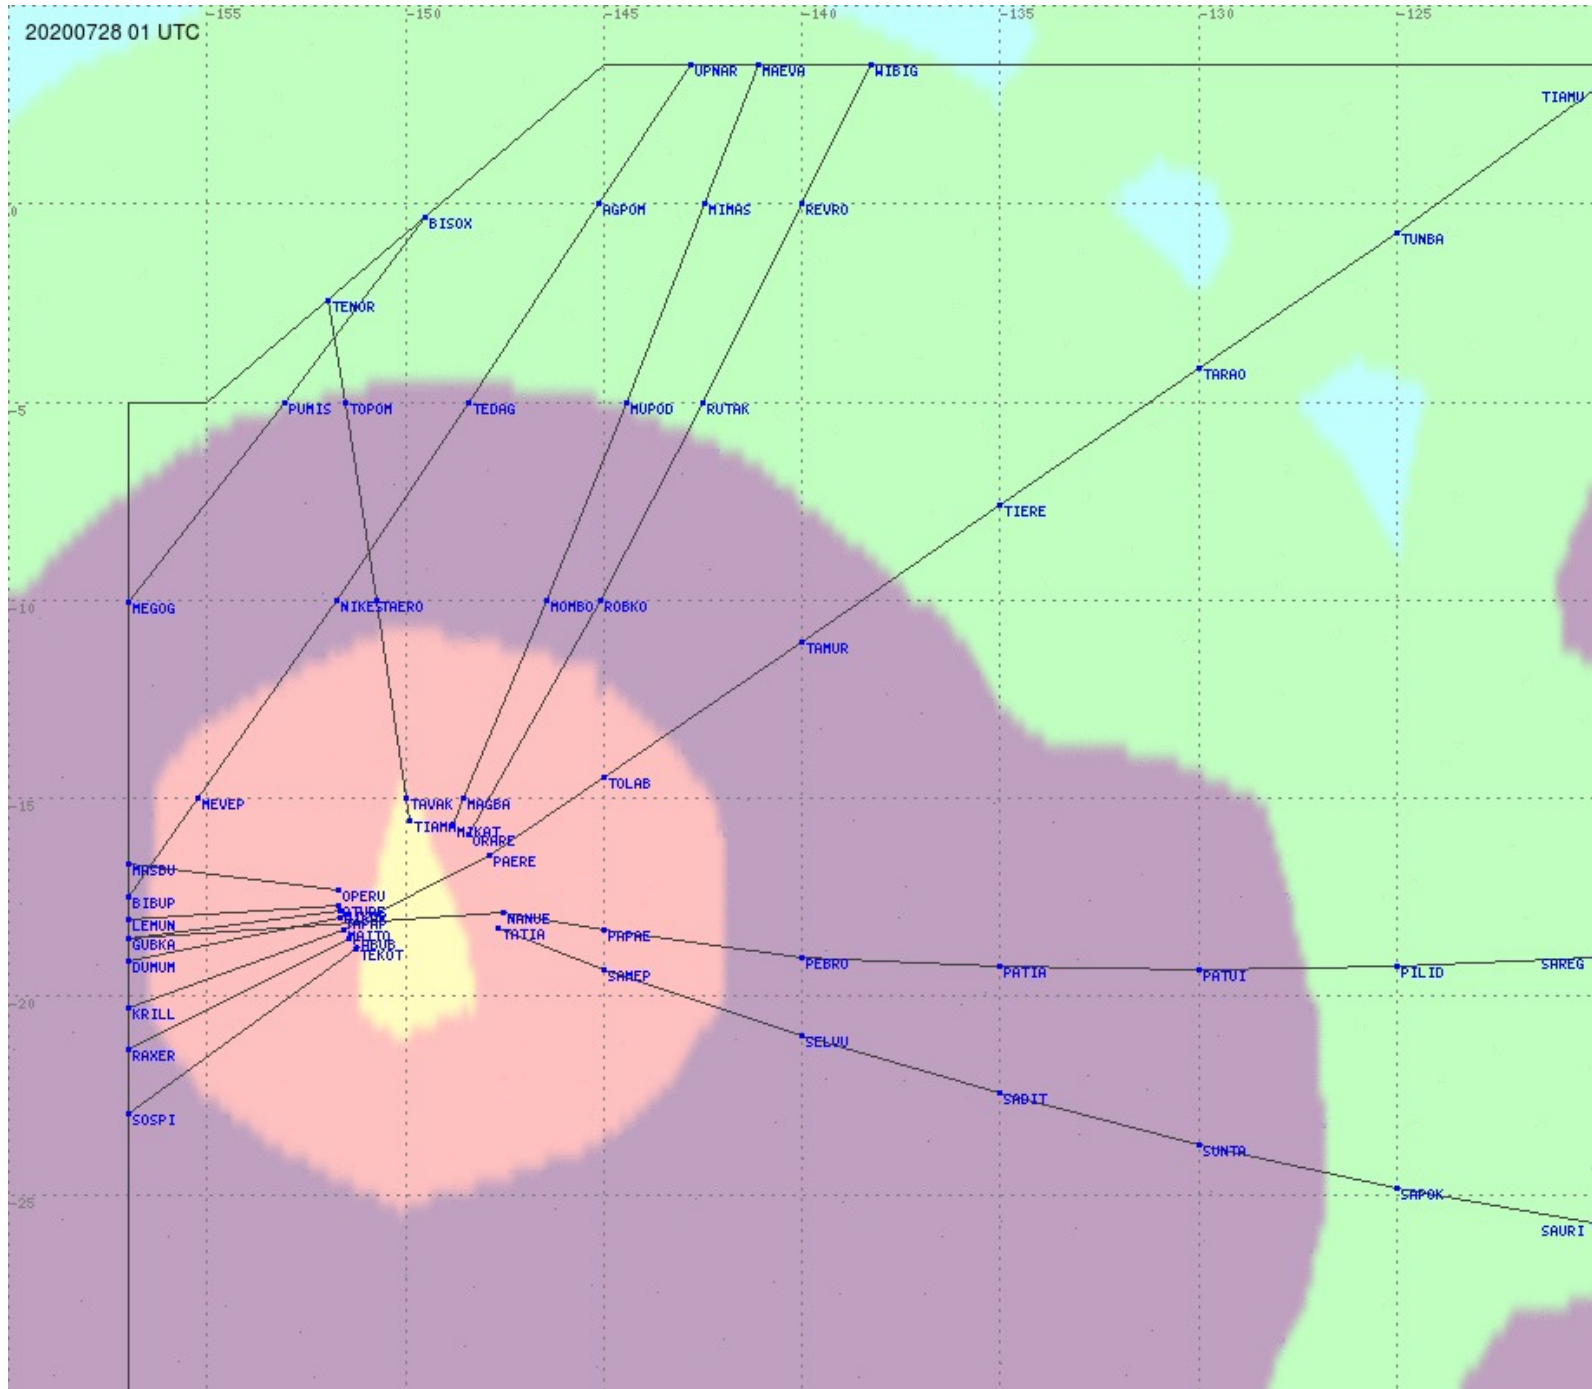

Tahiti FIR - HF Propag - 20200728

2.8 MHz 3.5 MHz 5.6 MHz 8.9 MHz 13.3 MHz 17.9 MHz None