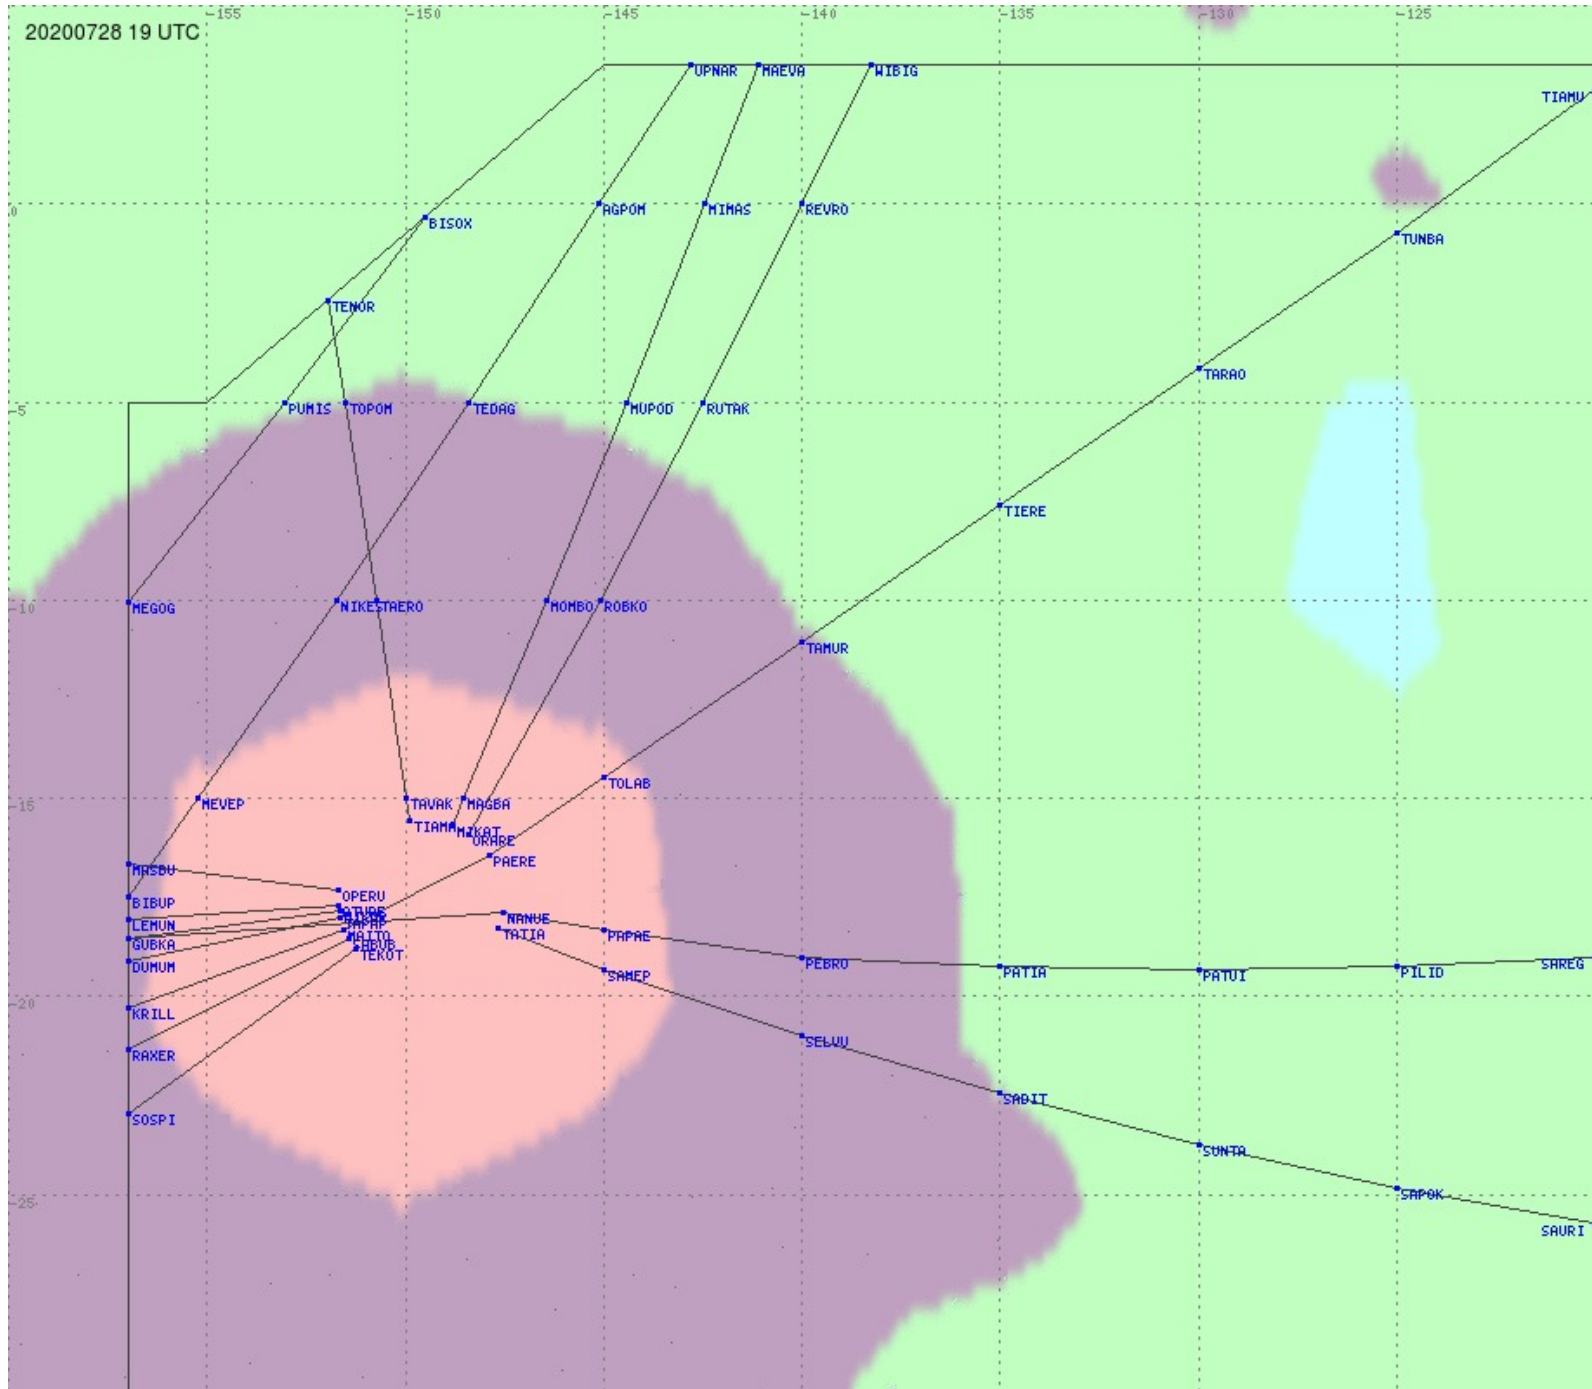

Tahiti FIR - HF Propag - 20200728

2.8 MHz
3.5 MHz
5.6 MHz
8.9 MHz
13.3 MHz
17.9 MHz
None