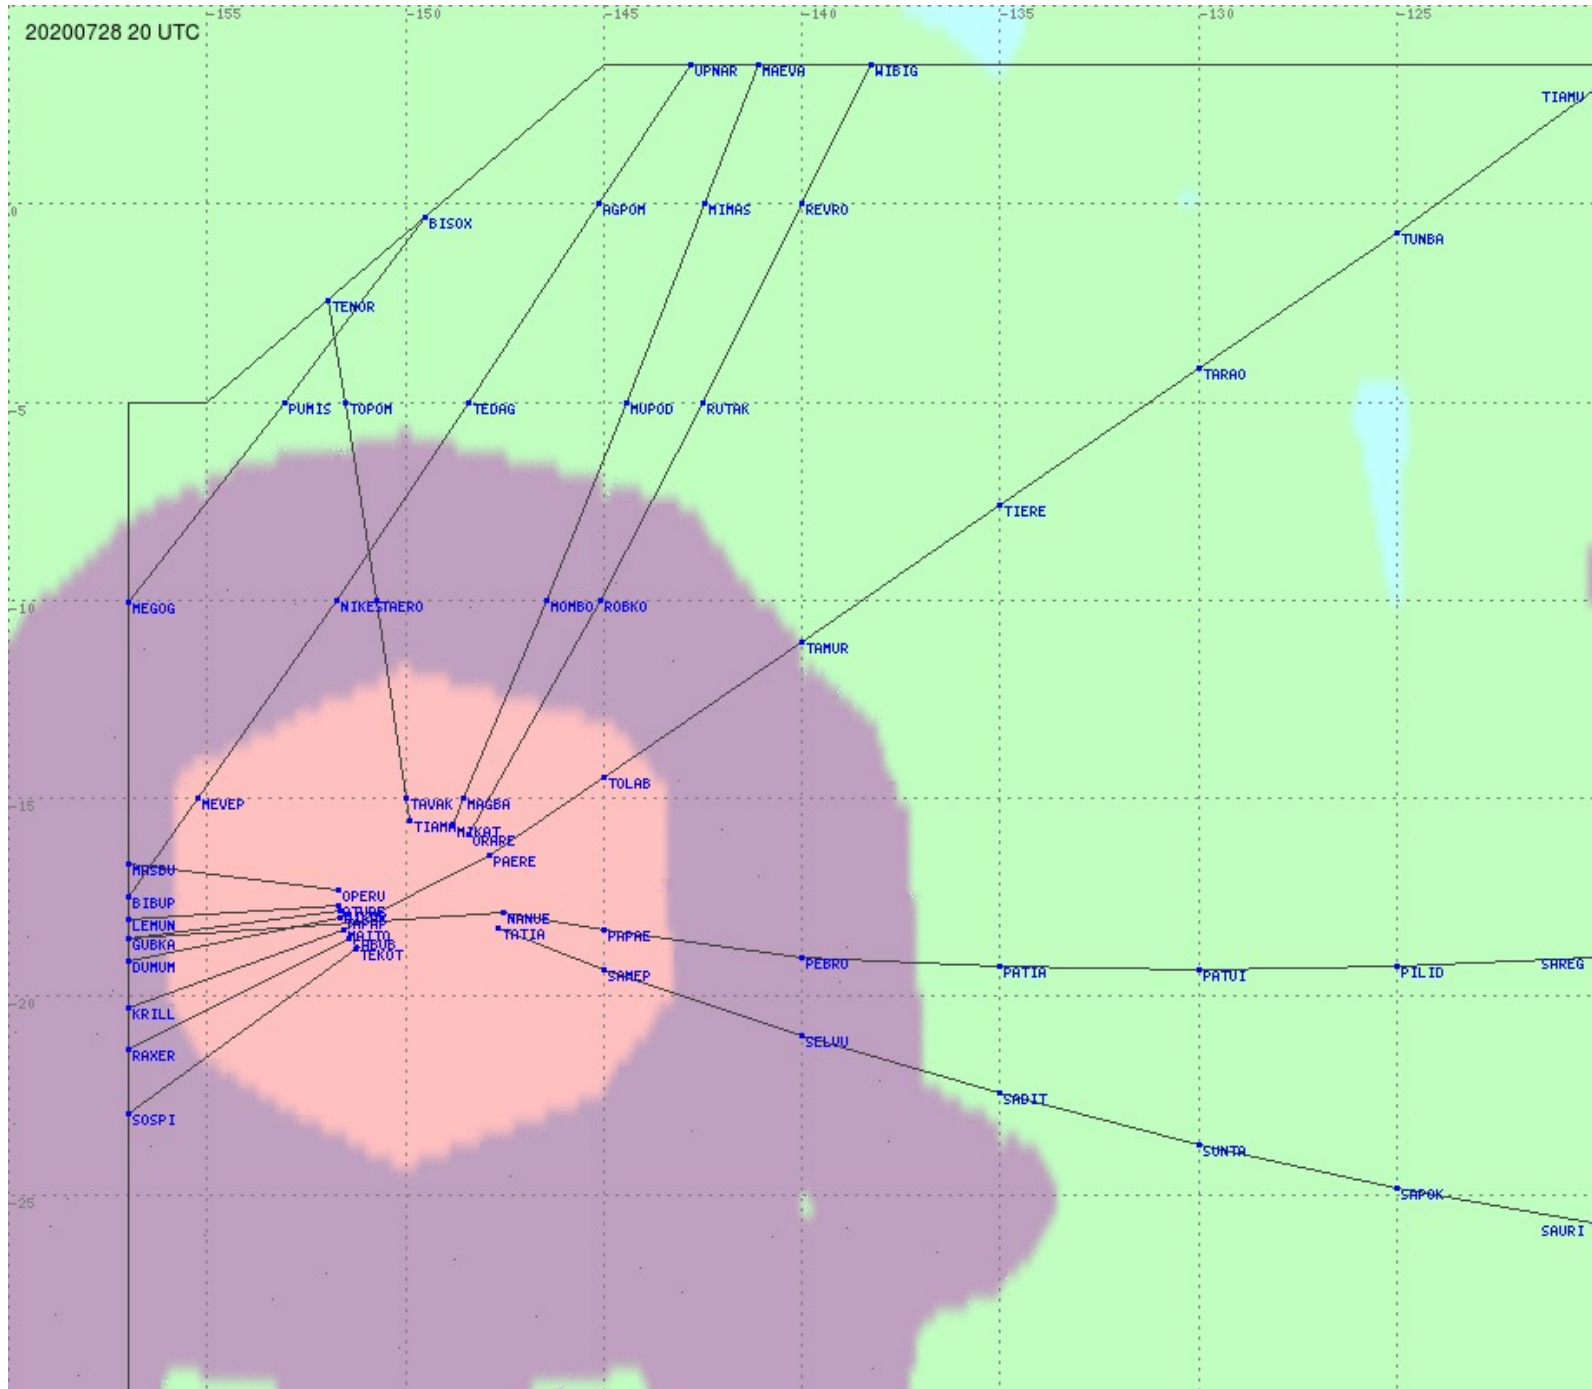

Tahiti FIR - HF Propag - 20200728

2.8 MHz 3.5 MHz 5.6 MHz 8.9 MHz 13.3 MHz 17.9 MHz None