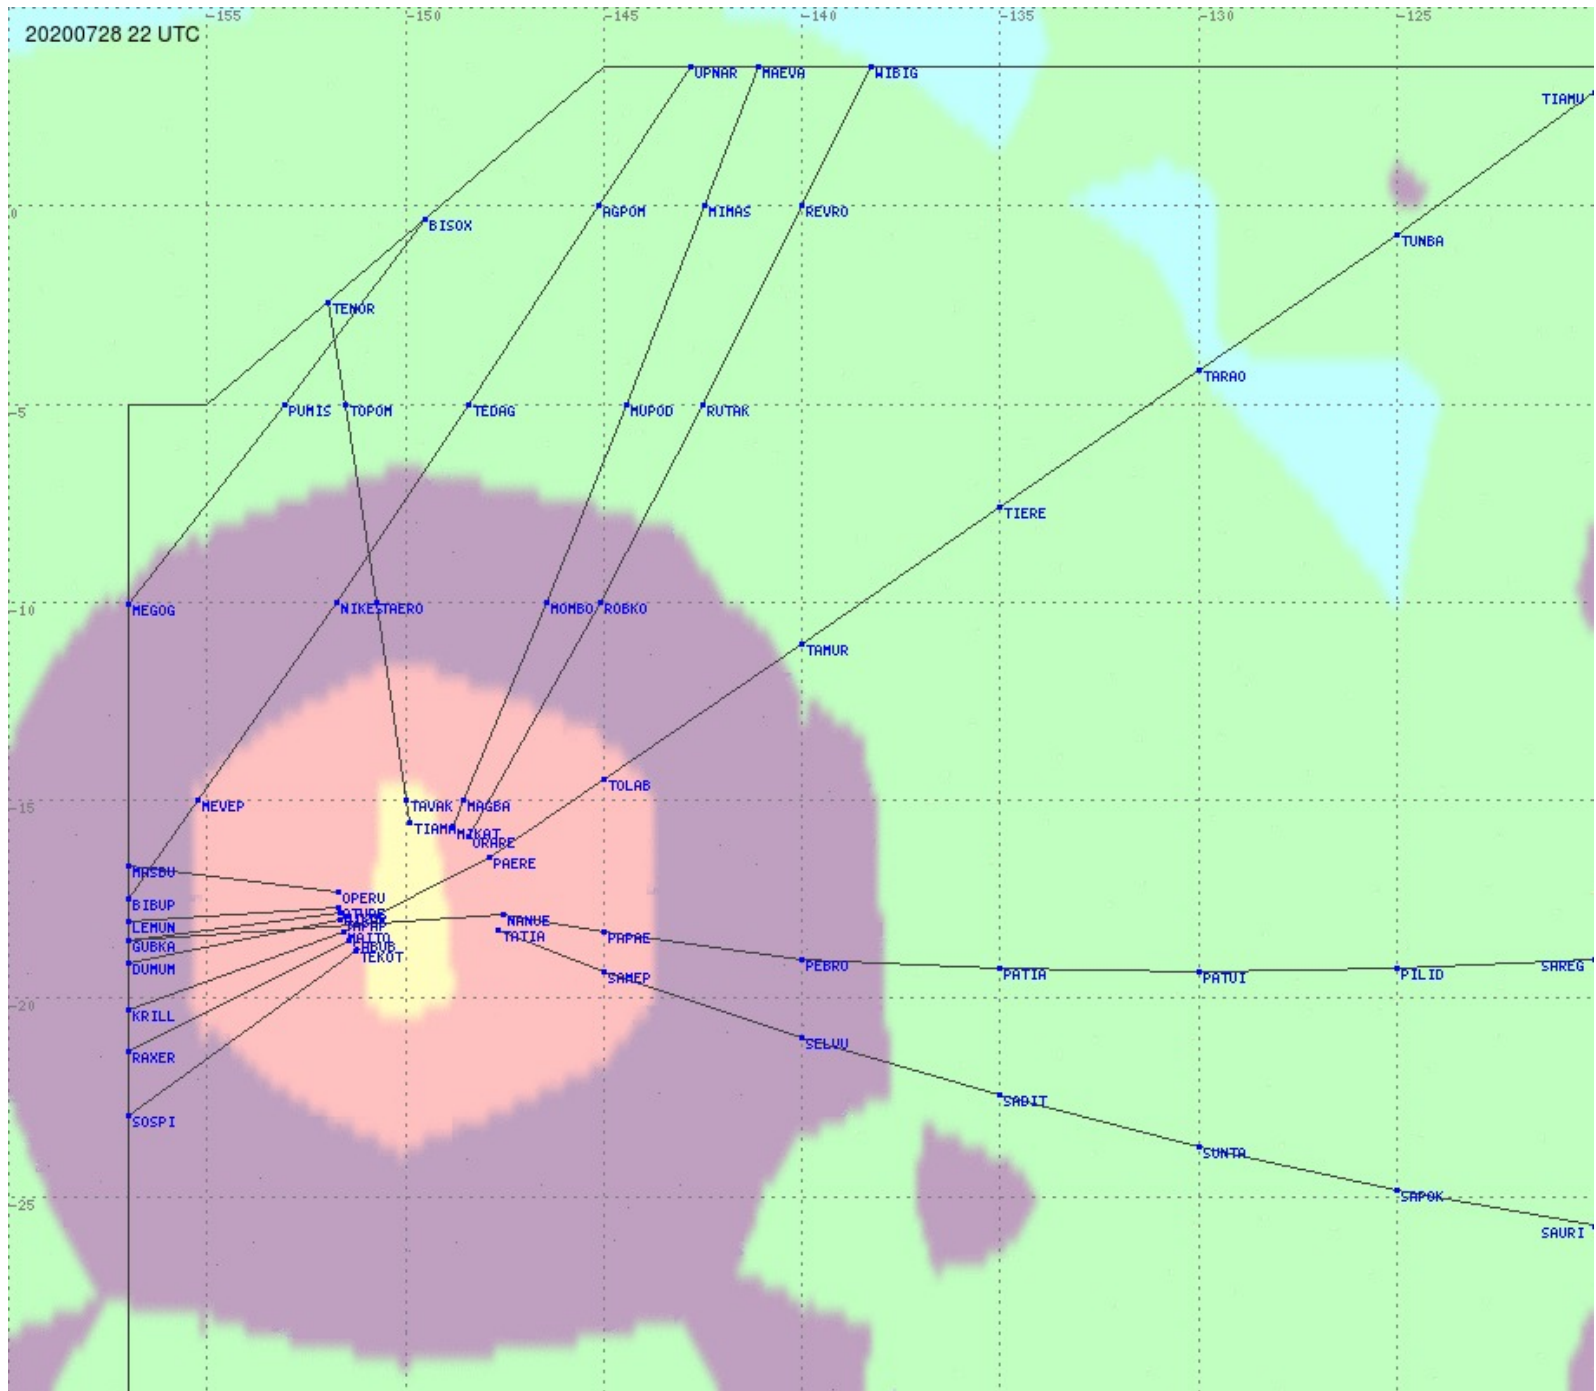

Tahiti FIR - HF Propag - 20200728

Tahiti FIR - HF Propag - 20200728

2.8 MHz 3.5 MHz 5.6 MHz 8.9 MHz 13.3 MHz 17.9 MHz None

Tahiti FIR - HF Propag - 20200728

Tahiti FIR - HF Propag - 20200728

Tahiti FIR - HF Propag - 20200728

Tahiti FIR - HF Propag - 20200728

2.8 MHz 3.5 MHz 5.6 MHz 8.9 MHz 13.3 MHz 17.9 MHz None

Tahiti FIR - HF Propag - 20200728

Tahiti FIR - HF Propag - 20200728

Tahiti FIR - HF Propag - 20200728

2.8 MHz
3.5 MHz
5.6 MHz
8.9 MHz
13.3 MHz
17.9 MHz
None

Tahiti FIR - HF Propag - 20200728

2.8 MHz 3.5 MHz 5.6 MHz 8.9 MHz 13.3 MHz 17.9 MHz None

Tahiti FIR - HF Propag - 20200728

2.8 MHz 3.5 MHz 5.6 MHz 8.9 MHz 13.3 MHz 17.9 MHz None

Tahiti FIR - HF Propag - 20200728

2.8 MHz 3.5 MHz 5.6 MHz 8.9 MHz 13.3 MHz 17.9 MHz None

Tahiti FIR - HF Propag - 20200728

2.8 MHz 3.5 MHz 5.6 MHz 8.9 MHz 13.3 MHz 17.9 MHz None