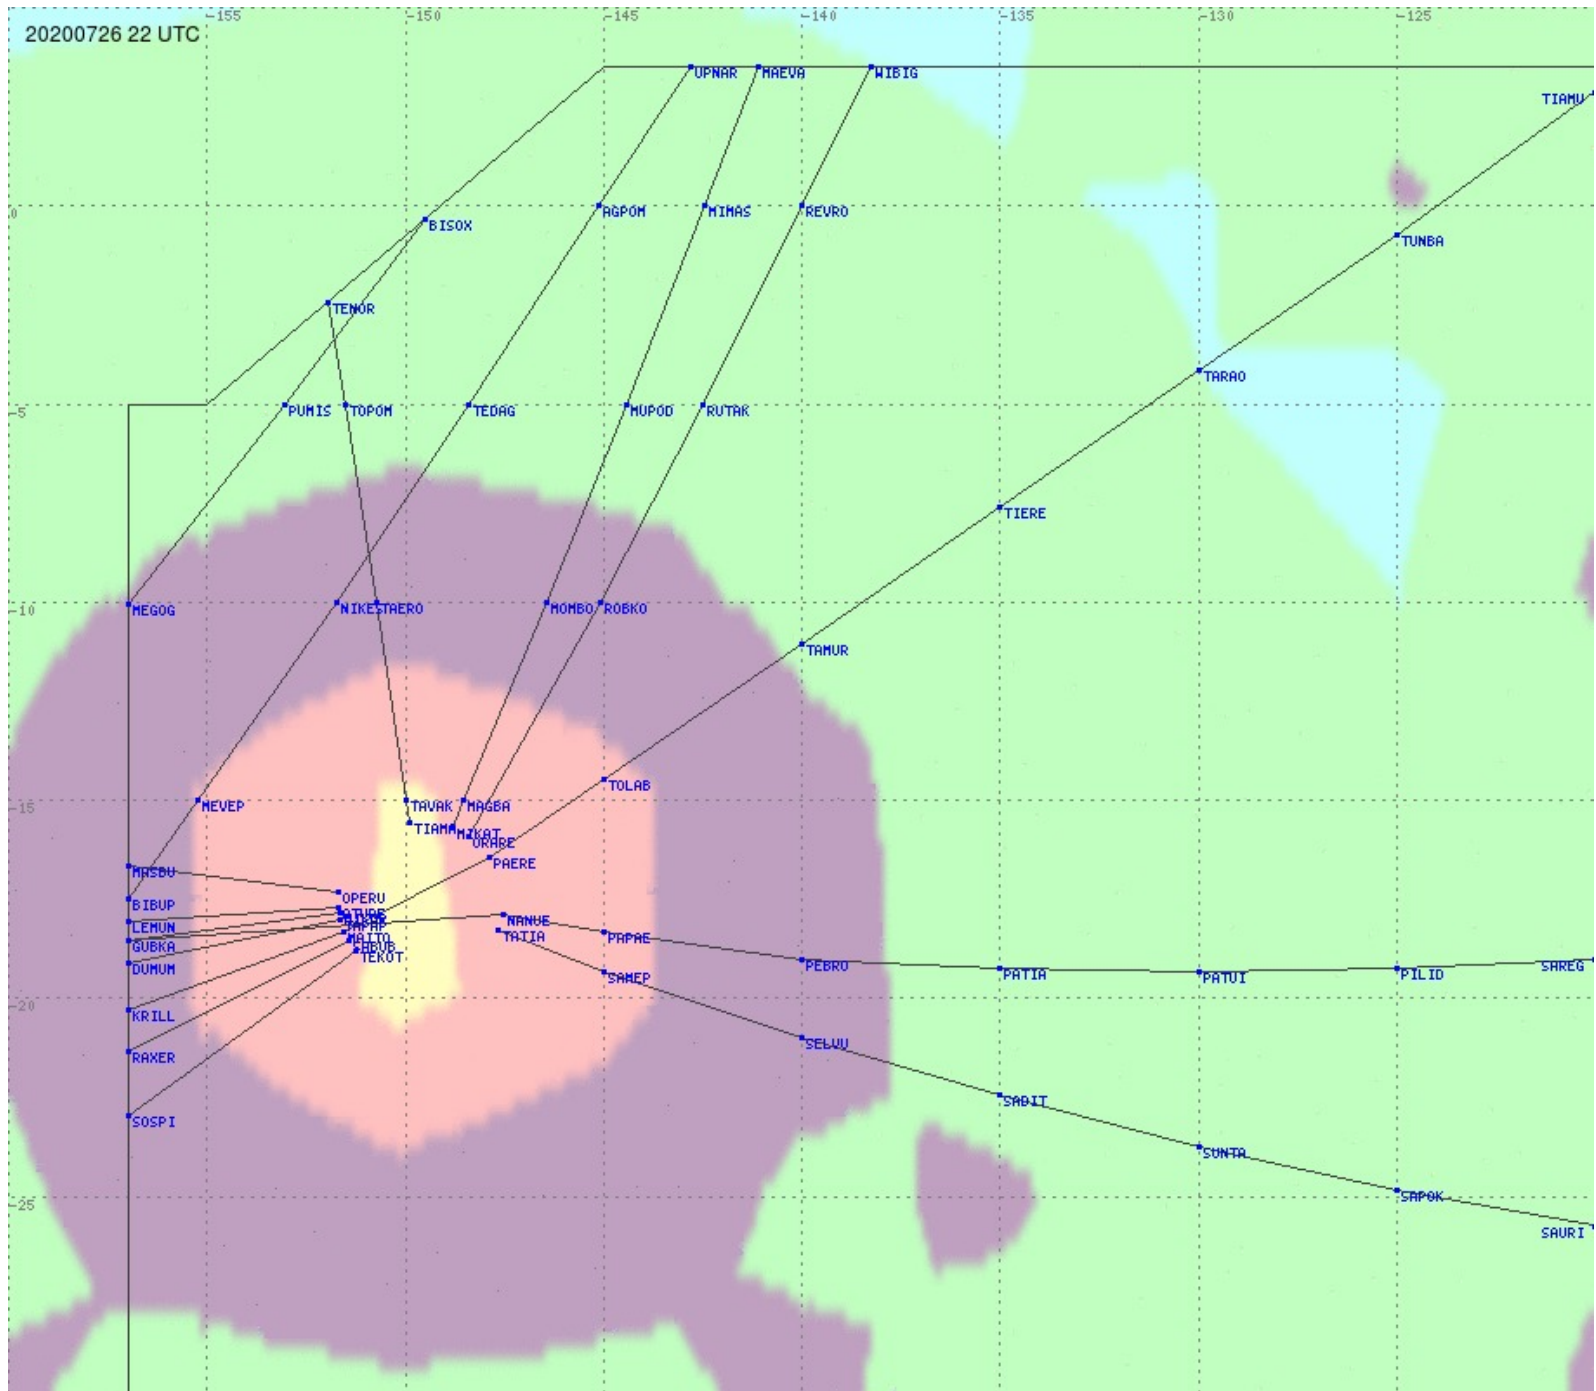

Tahiti FIR - HF Propag - 20200726

2.8 MHz 3.5 MHz 5.6 MHz 8.9 MHz 13.3 MHz 17.9 MHz None

Tahiti FIR - HF Propag - 20200726

Tahiti FIR - HF Propag - 20200726

Tahiti FIR - HF Propag - 20200726

2.8 MHz
3.5 MHz
5.6 MHz
8.9 MHz
13.3 MHz
17.9 MHz
None

Tahiti FIR - HF Propag - 20200726

Tahiti FIR - HF Propag - 20200726

2.8 MHz
3.5 MHz
5.6 MHz
8.9 MHz
13.3 MHz
17.9 MHz
None

Tahiti FIR - HF Propag - 20200726

Tahiti FIR - HF Propag - 20200726

2.8 MHz 3.5 MHz 5.6 MHz 8.9 MHz 13.3 MHz 17.9 MHz None

Tahiti FIR - HF Propag - 20200726

2.8 MHz 3.5 MHz 5.6 MHz 8.9 MHz 13.3 MHz 17.9 MHz None

Tahiti FIR - HF Propag - 20200726

2.8 MHz
3.5 MHz
5.6 MHz
8.9 MHz
13.3 MHz
17.9 MHz
None

Tahiti FIR - HF Propag - 20200726

Tahiti FIR - HF Propag - 20200726

2.8 MHz 3.5 MHz 5.6 MHz 8.9 MHz 13.3 MHz 17.9 MHz None

Tahiti FIR - HF Propag - 20200726

2.8 MHz 3.5 MHz 5.6 MHz 8.9 MHz 13.3 MHz 17.9 MHz None