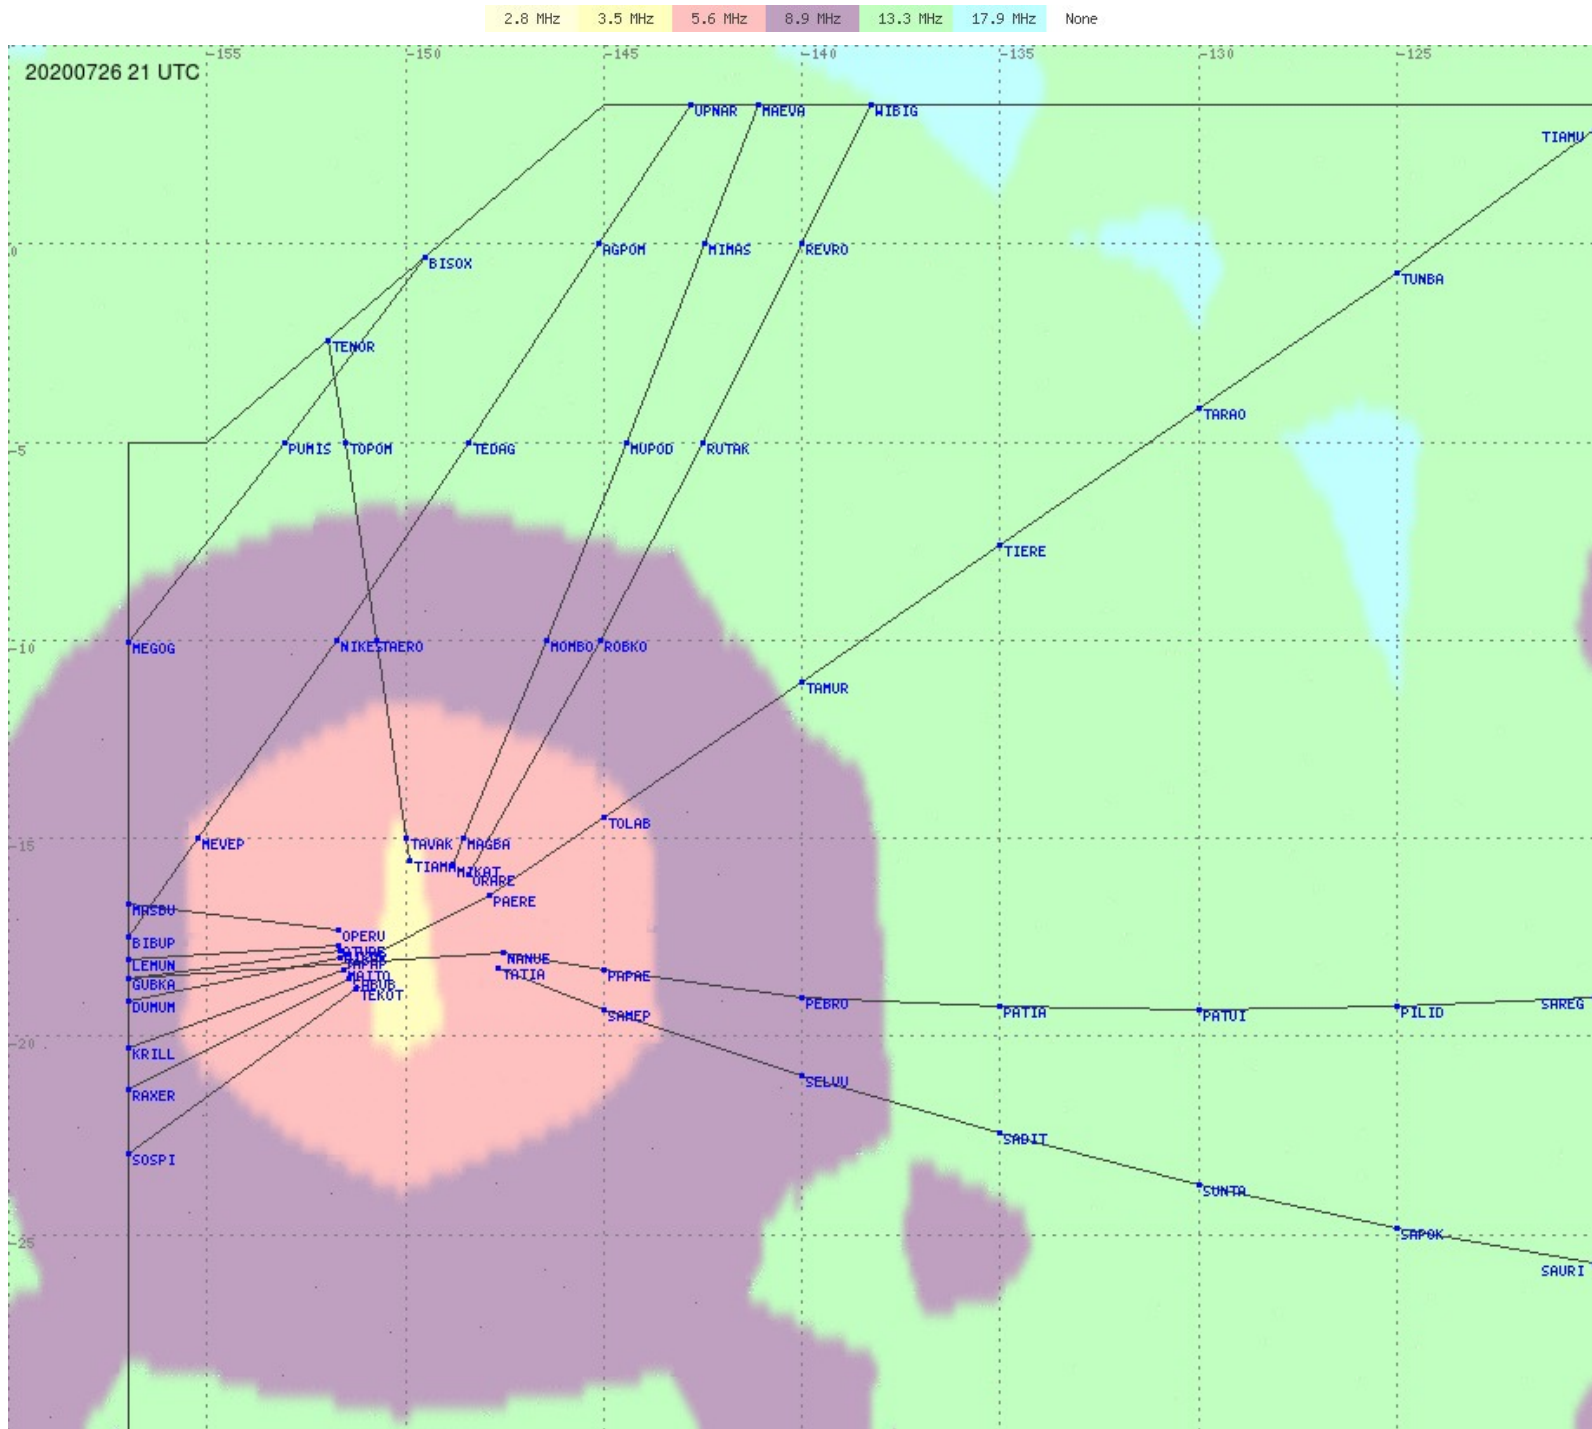

Tahiti FIR - HF Propag - 20200726

2.8 MHz 3.5 MHz 5.6 MHz 8.9 MHz 13.3 MHz 17.9 MHz None

Tahiti FIR - HF Propag - 20200726

Tahiti FIR - HF Propag - 20200726

Tahiti FIR - HF Propag - 20200726

2.8 MHz
3.5 MHz
5.6 MHz
8.9 MHz
13.3 MHz
17.9 MHz
None

Tahiti FIR - HF Propag - 20200726

Tahiti FIR - HF Propag - 20200726

2.8 MHz
3.5 MHz
5.6 MHz
8.9 MHz
13.3 MHz
17.9 MHz
None

Tahiti FIR - HF Propag - 20200726

Tahiti FIR - HF Propag - 20200726

2.8 MHz 3.5 MHz 5.6 MHz 8.9 MHz 13.3 MHz 17.9 MHz None

Tahiti FIR - HF Propag - 20200726

2.8 MHz 3.5 MHz 5.6 MHz 8.9 MHz 13.3 MHz 17.9 MHz None

Tahiti FIR - HF Propag - 20200726

2.8 MHz
3.5 MHz
5.6 MHz
8.9 MHz
13.3 MHz
17.9 MHz
None

Tahiti FIR - HF Propag - 20200726

Tahiti FIR - HF Propag - 20200726

2.8 MHz 3.5 MHz 5.6 MHz 8.9 MHz 13.3 MHz 17.9 MHz None

Tahiti FIR - HF Propag - 20200726

2.8 MHz 3.5 MHz 5.6 MHz 8.9 MHz 13.3 MHz 17.9 MHz None