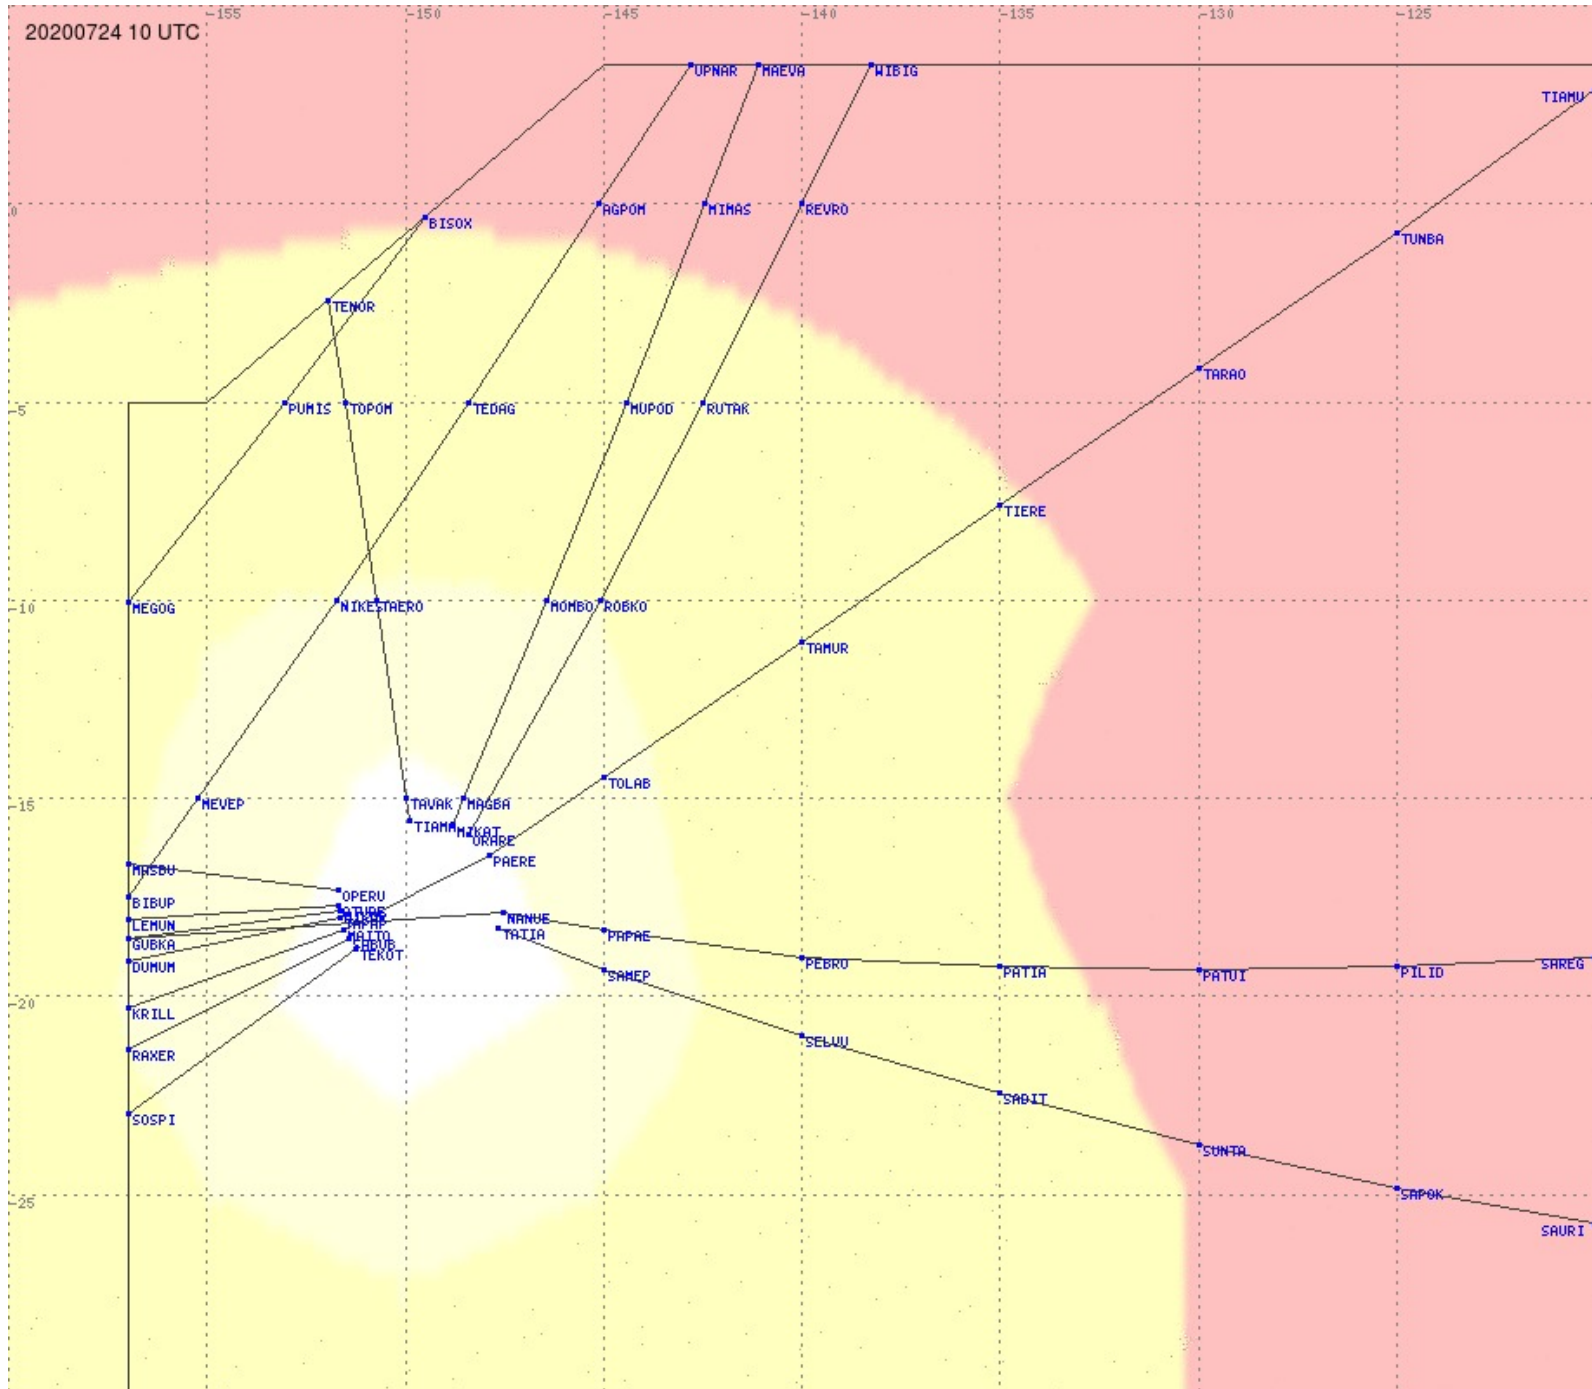

Tahiti FIR - HF Propag - 20200724

2.8 MHz
3.5 MHz
5.6 MHz
8.9 MHz
13.3 MHz
17.9 MHz
None