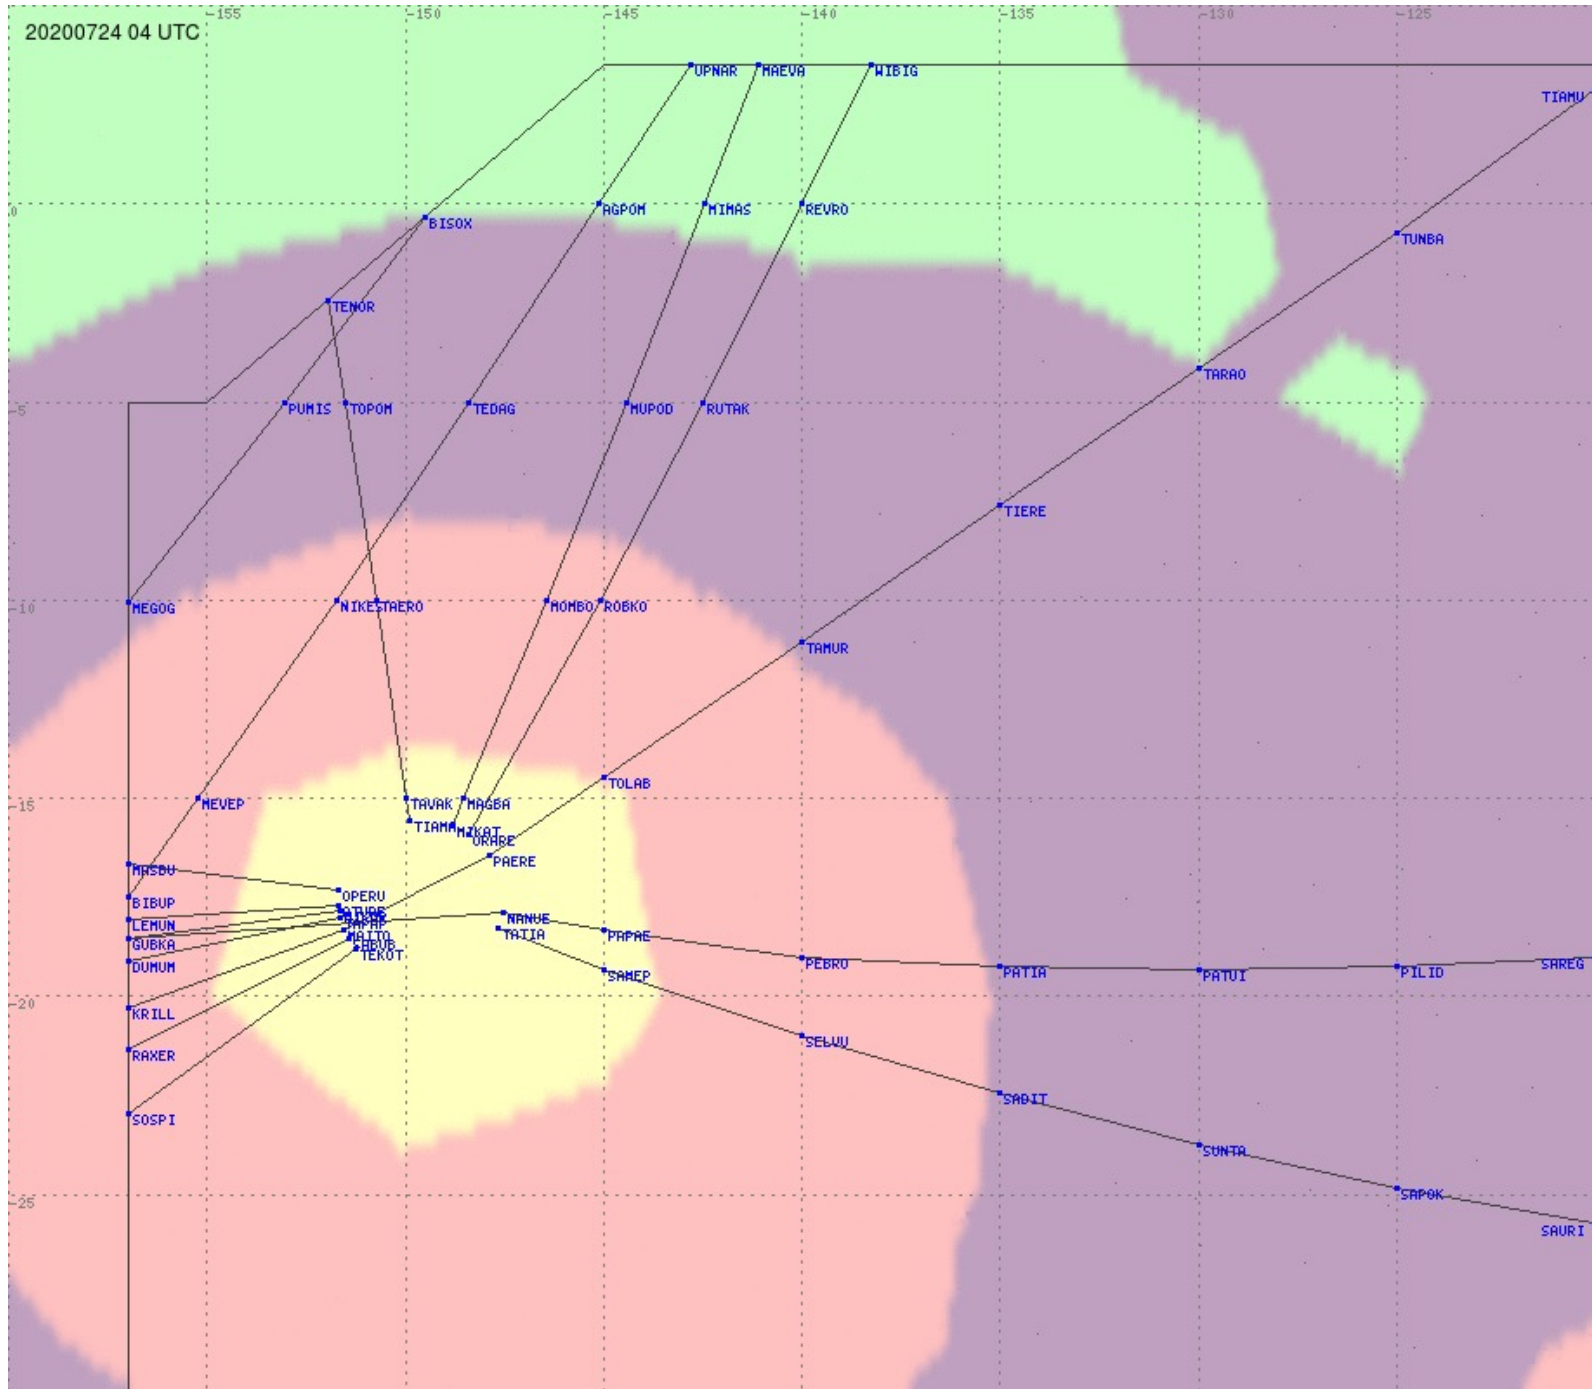

Tahiti FIR - HF Propag - 20200724

2.8 MHz 3.5 MHz 5.6 MHz 8.9 MHz 13.3 MHz 17.9 MHz None