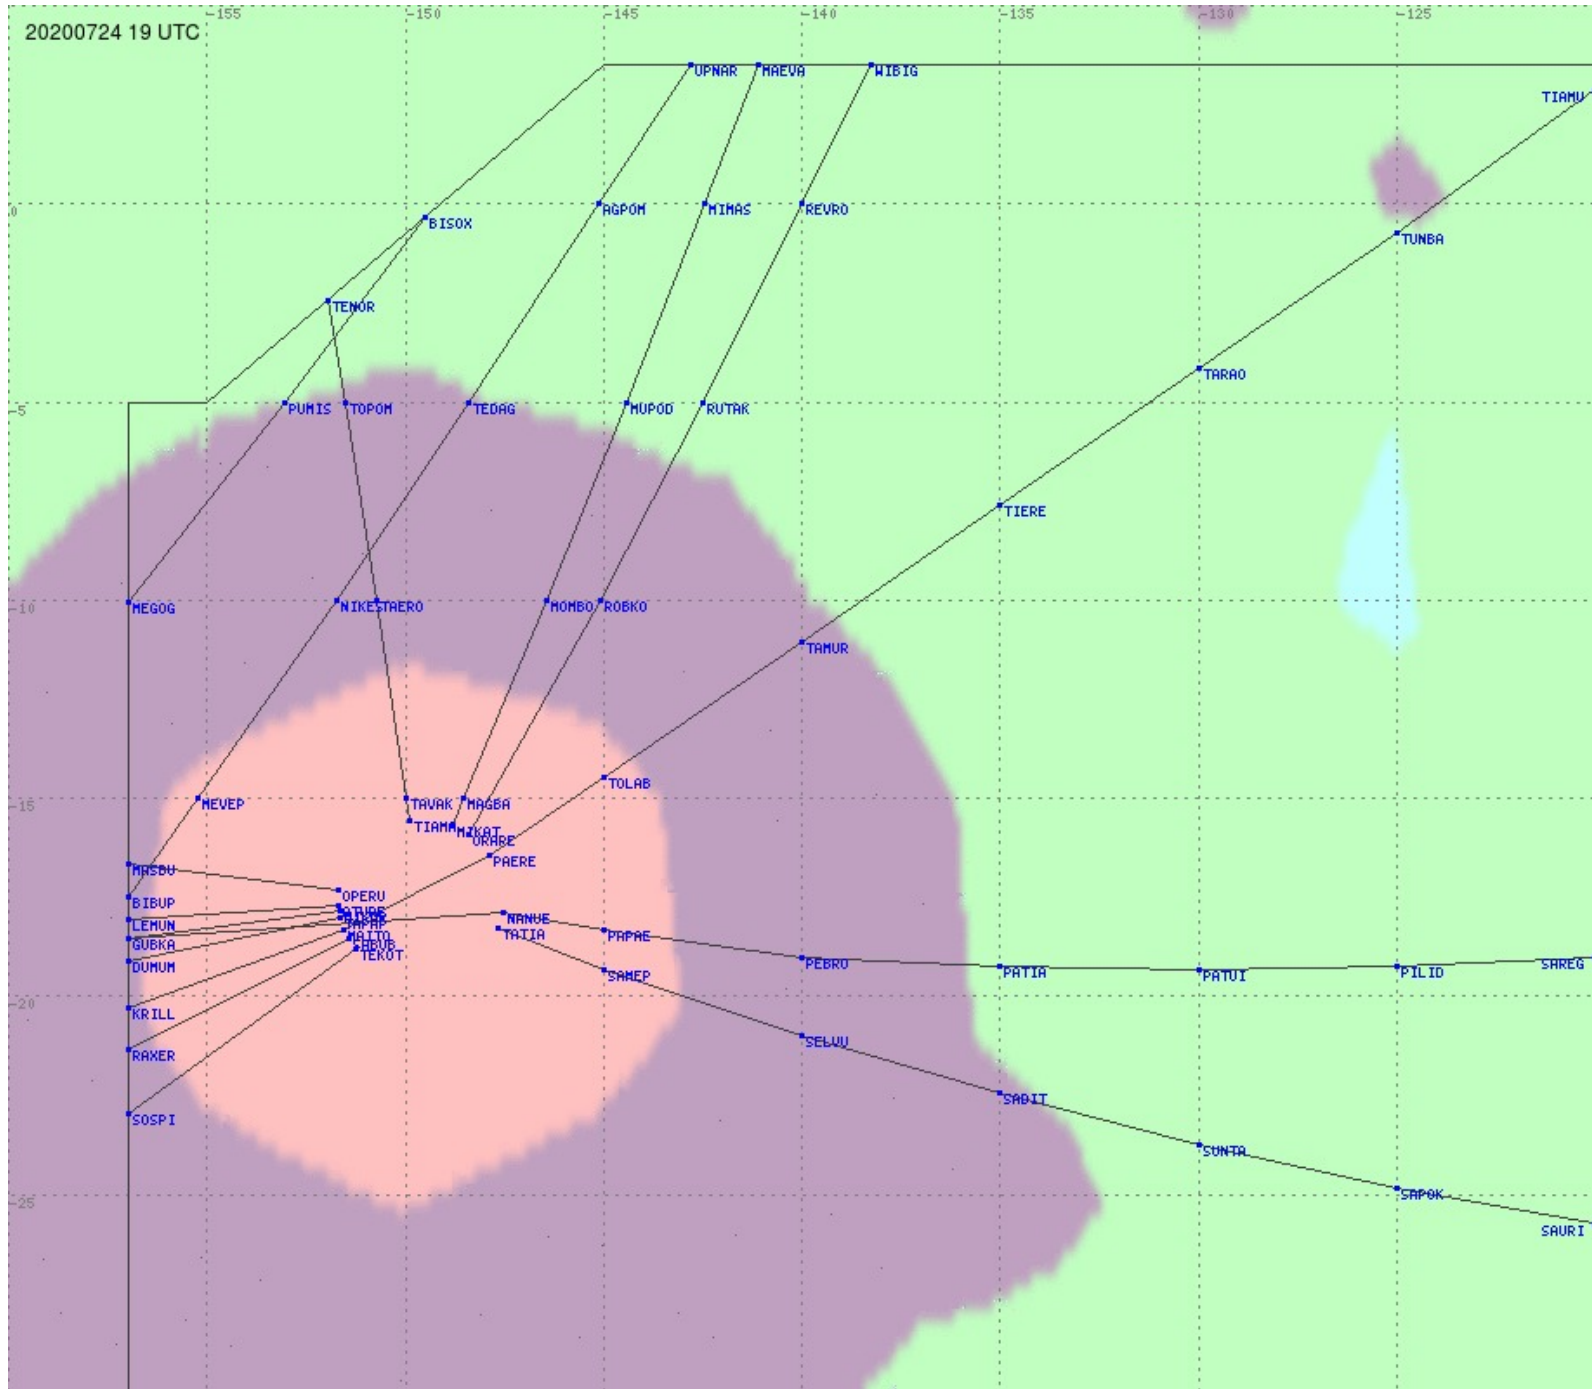

Tahiti FIR - HF Propag - 20200724

2.8 MHz 3.5 MHz 5.6 MHz 8.9 MHz 13.3 MHz 17.9 MHz None