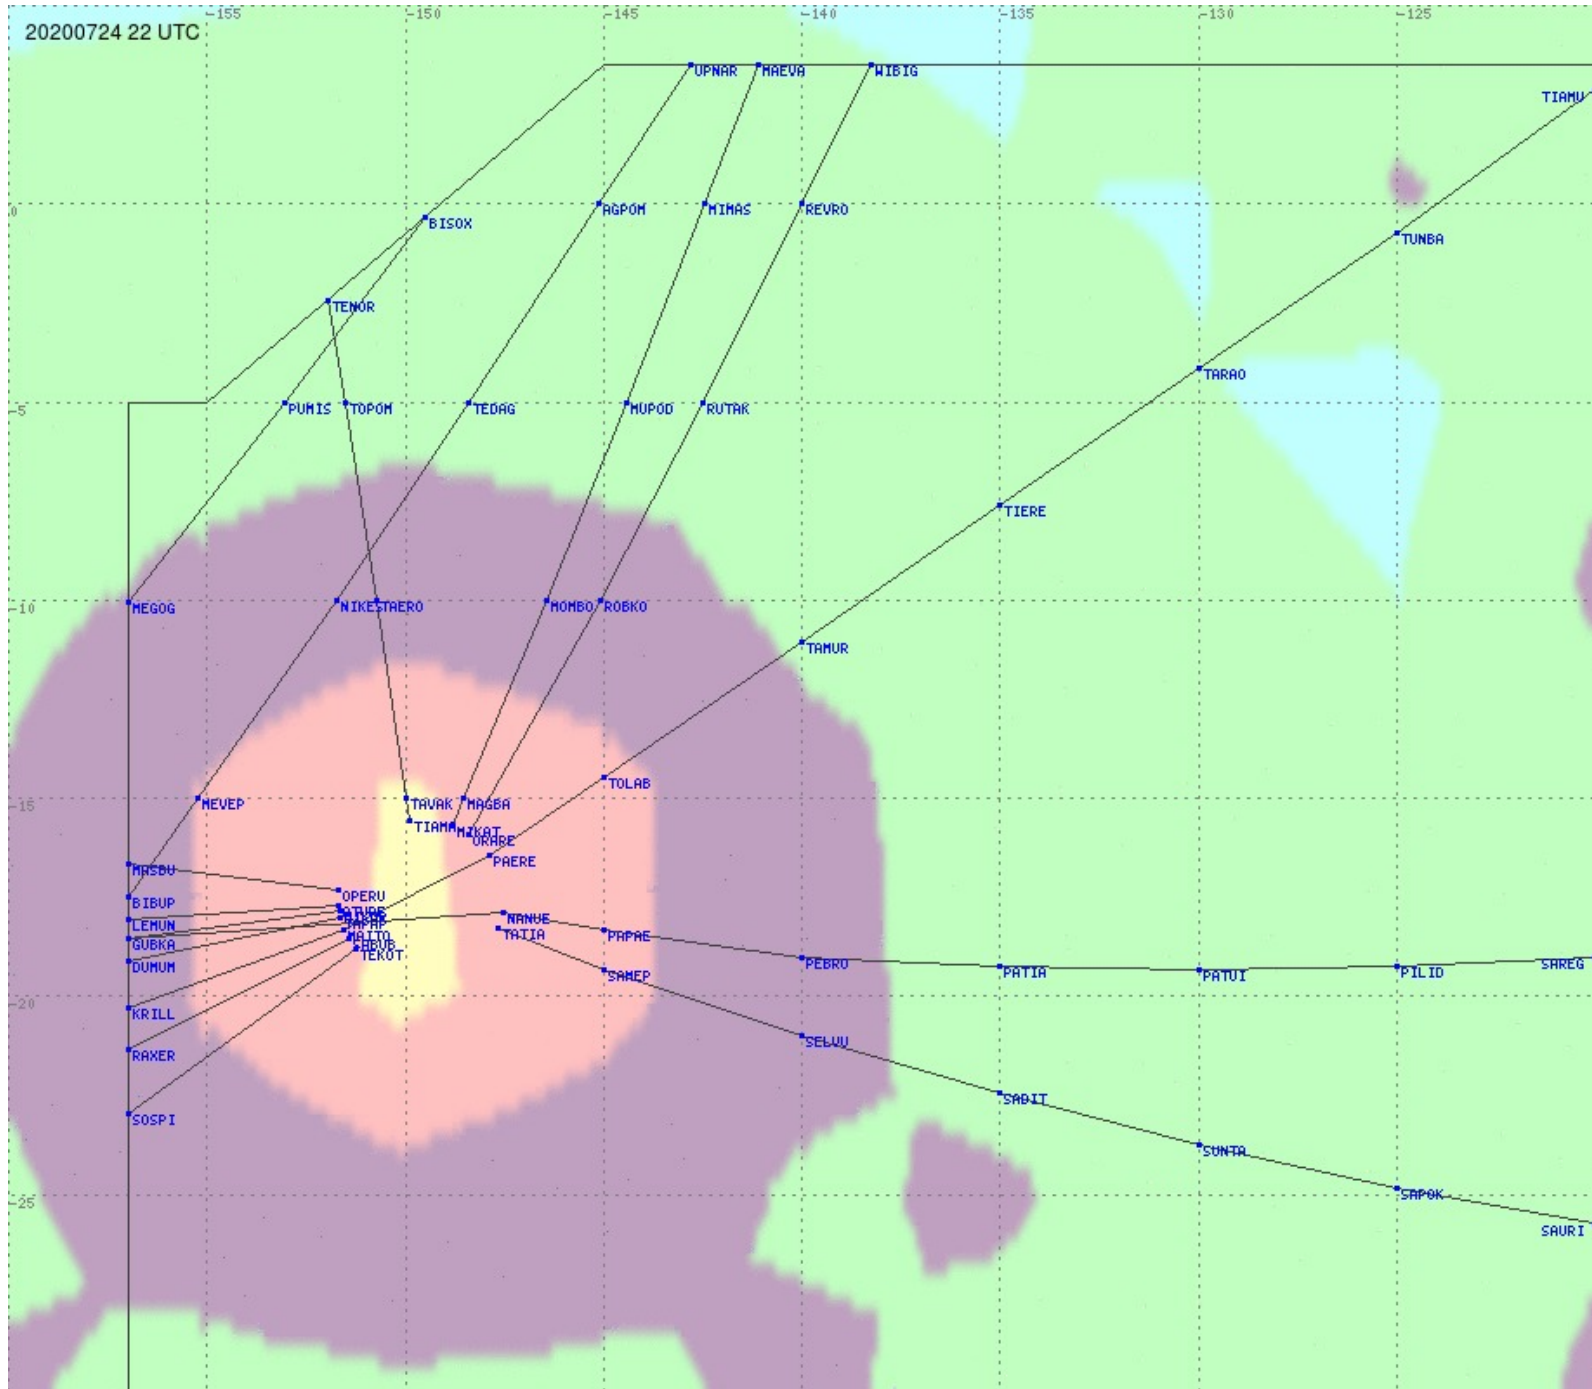

Tahiti FIR - HF Propag - 20200724

2.8 MHz
3.5 MHz
5.6 MHz
8.9 MHz
13.3 MHz
17.9 MHz
None