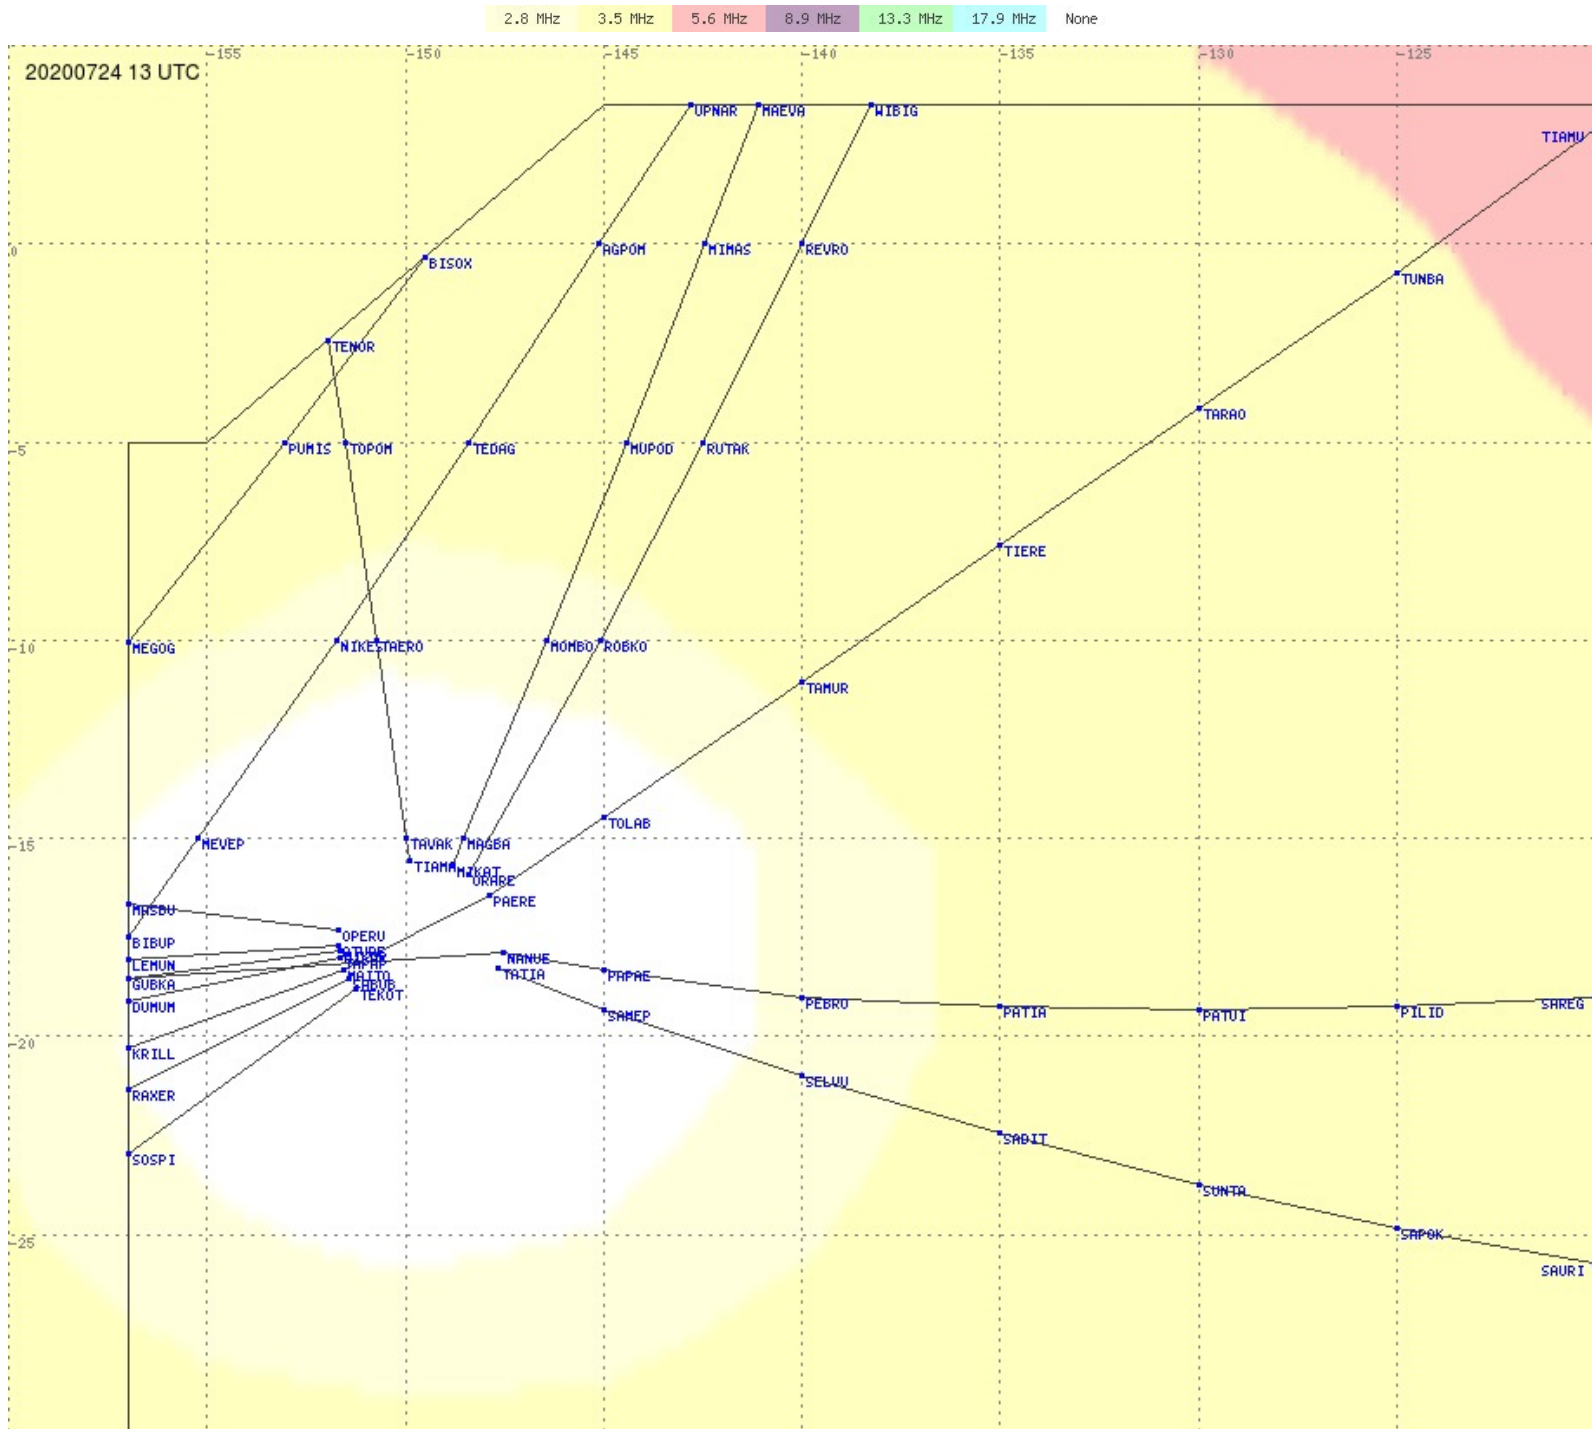

Tahiti FIR - HF Propag - 20200724