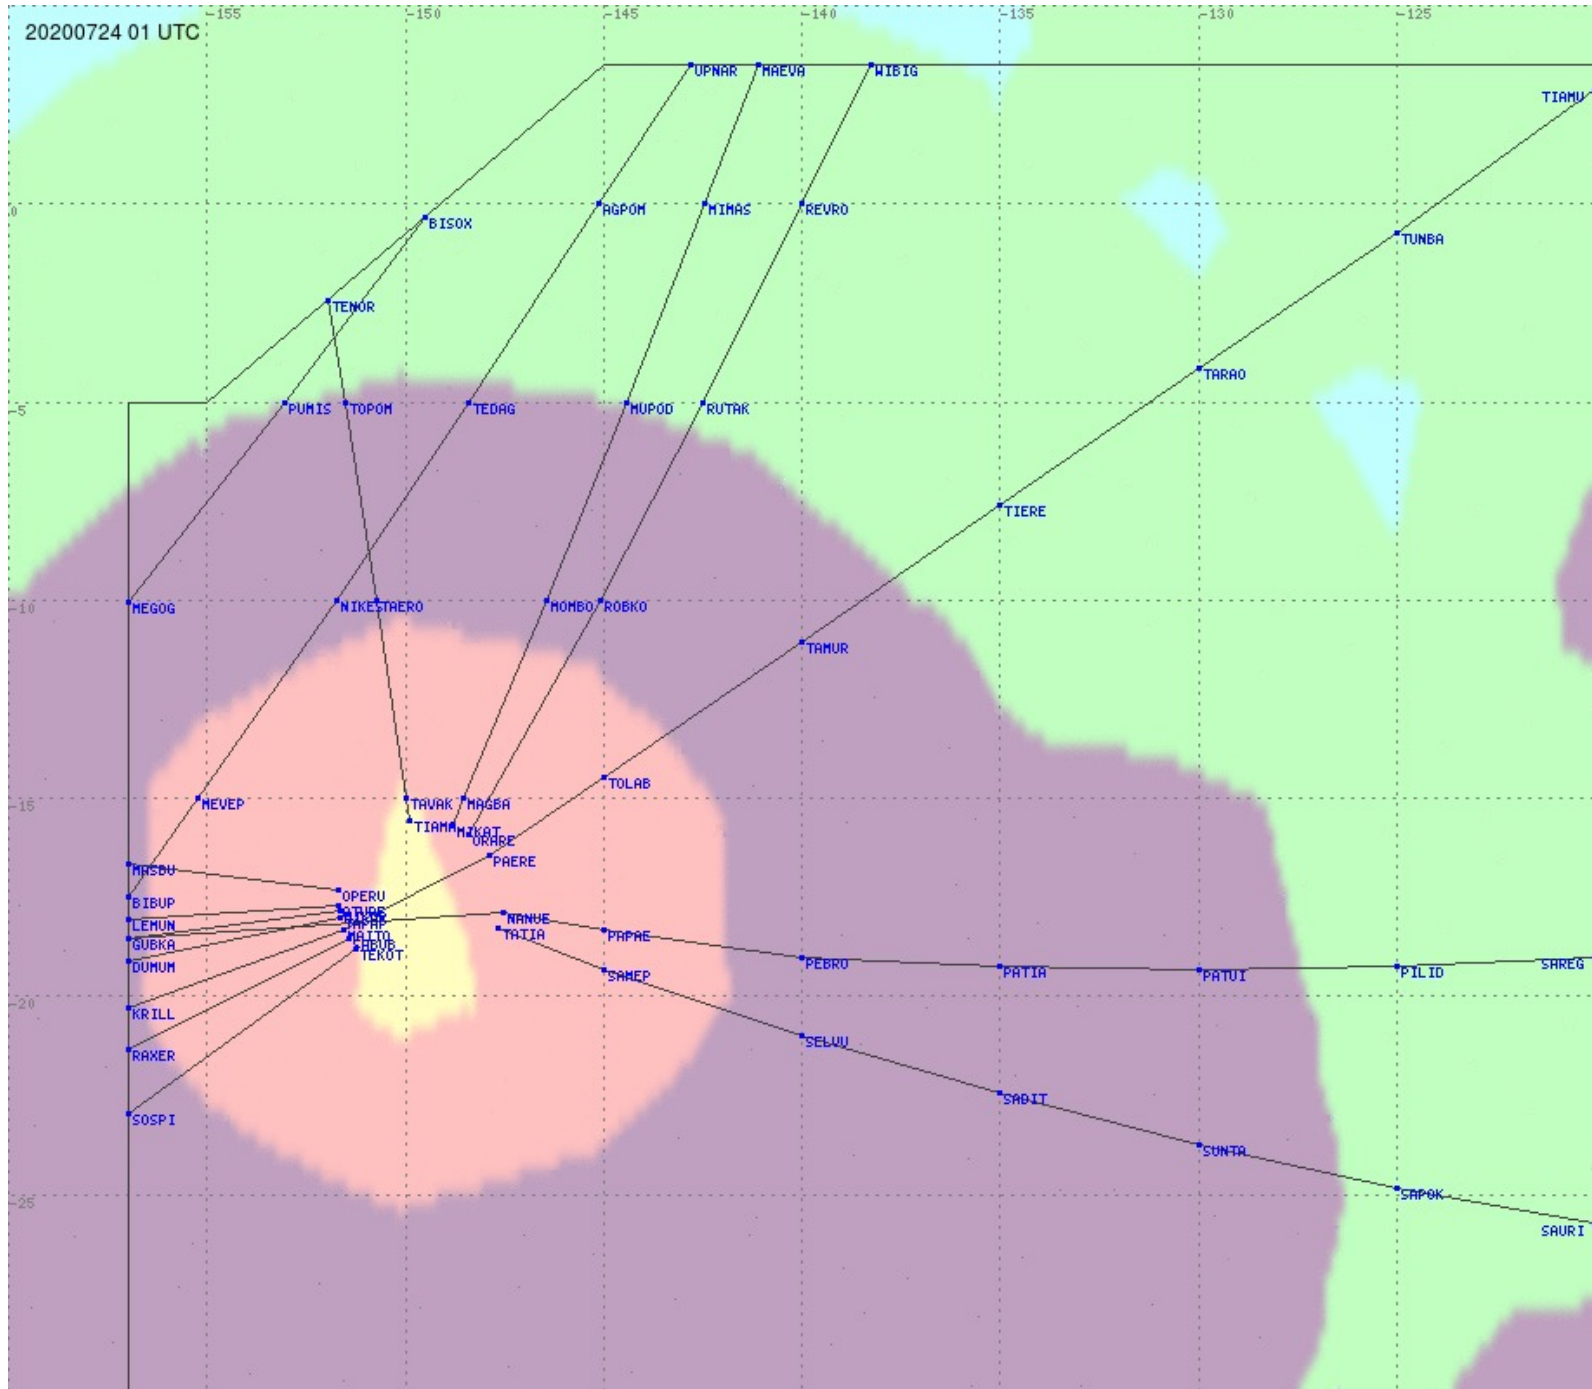

# Tahiti FIR - HF Propag - 20200724

2.8 MHz 3.5 MHz 5.6 MHz 8.9 MHz 13.3 MHz 17.9 MHz None