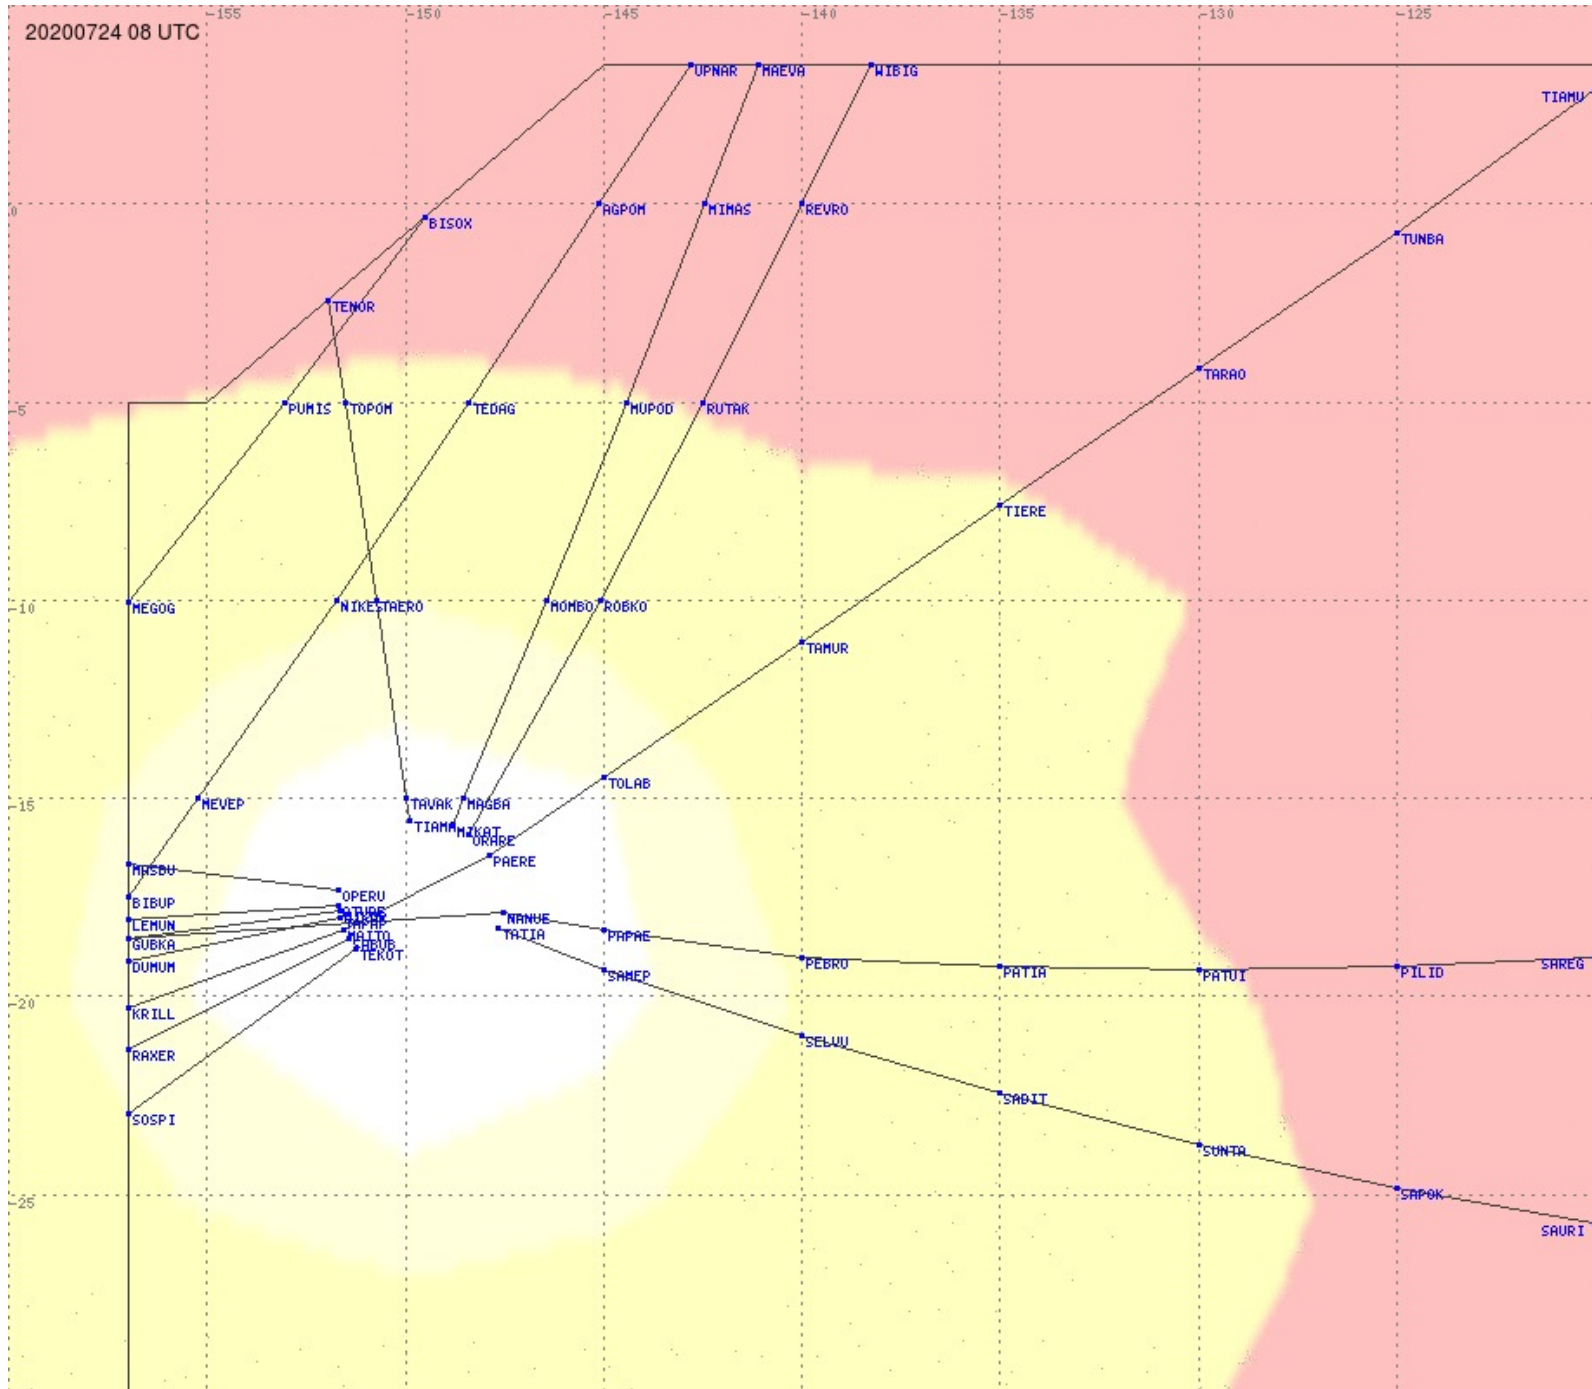

Tahiti FIR - HF Propag - 20200724

2.8 MHz
3.5 MHz
5.6 MHz
8.9 MHz
13.3 MHz
17.9 MHz
None