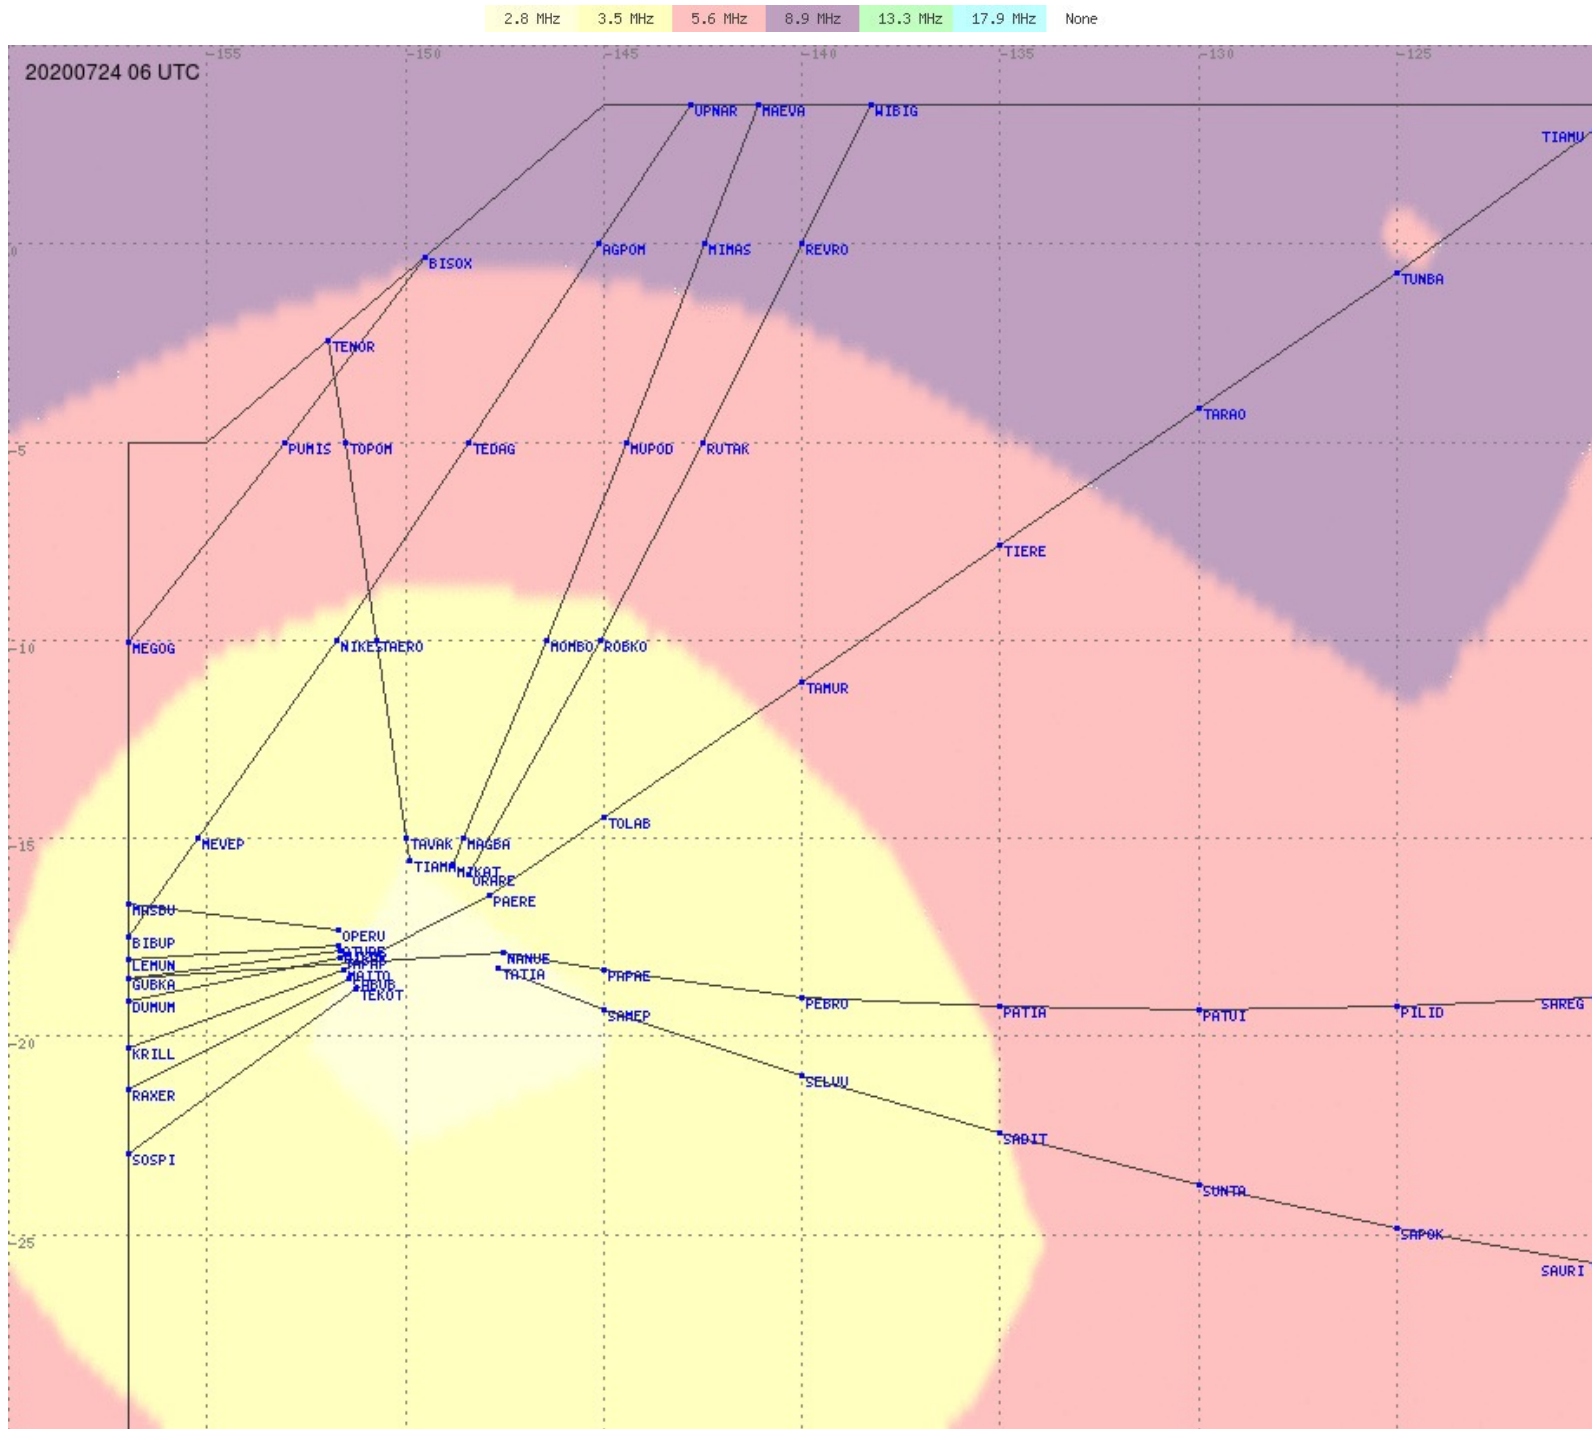

Tahiti FIR - HF Propag - 20200724