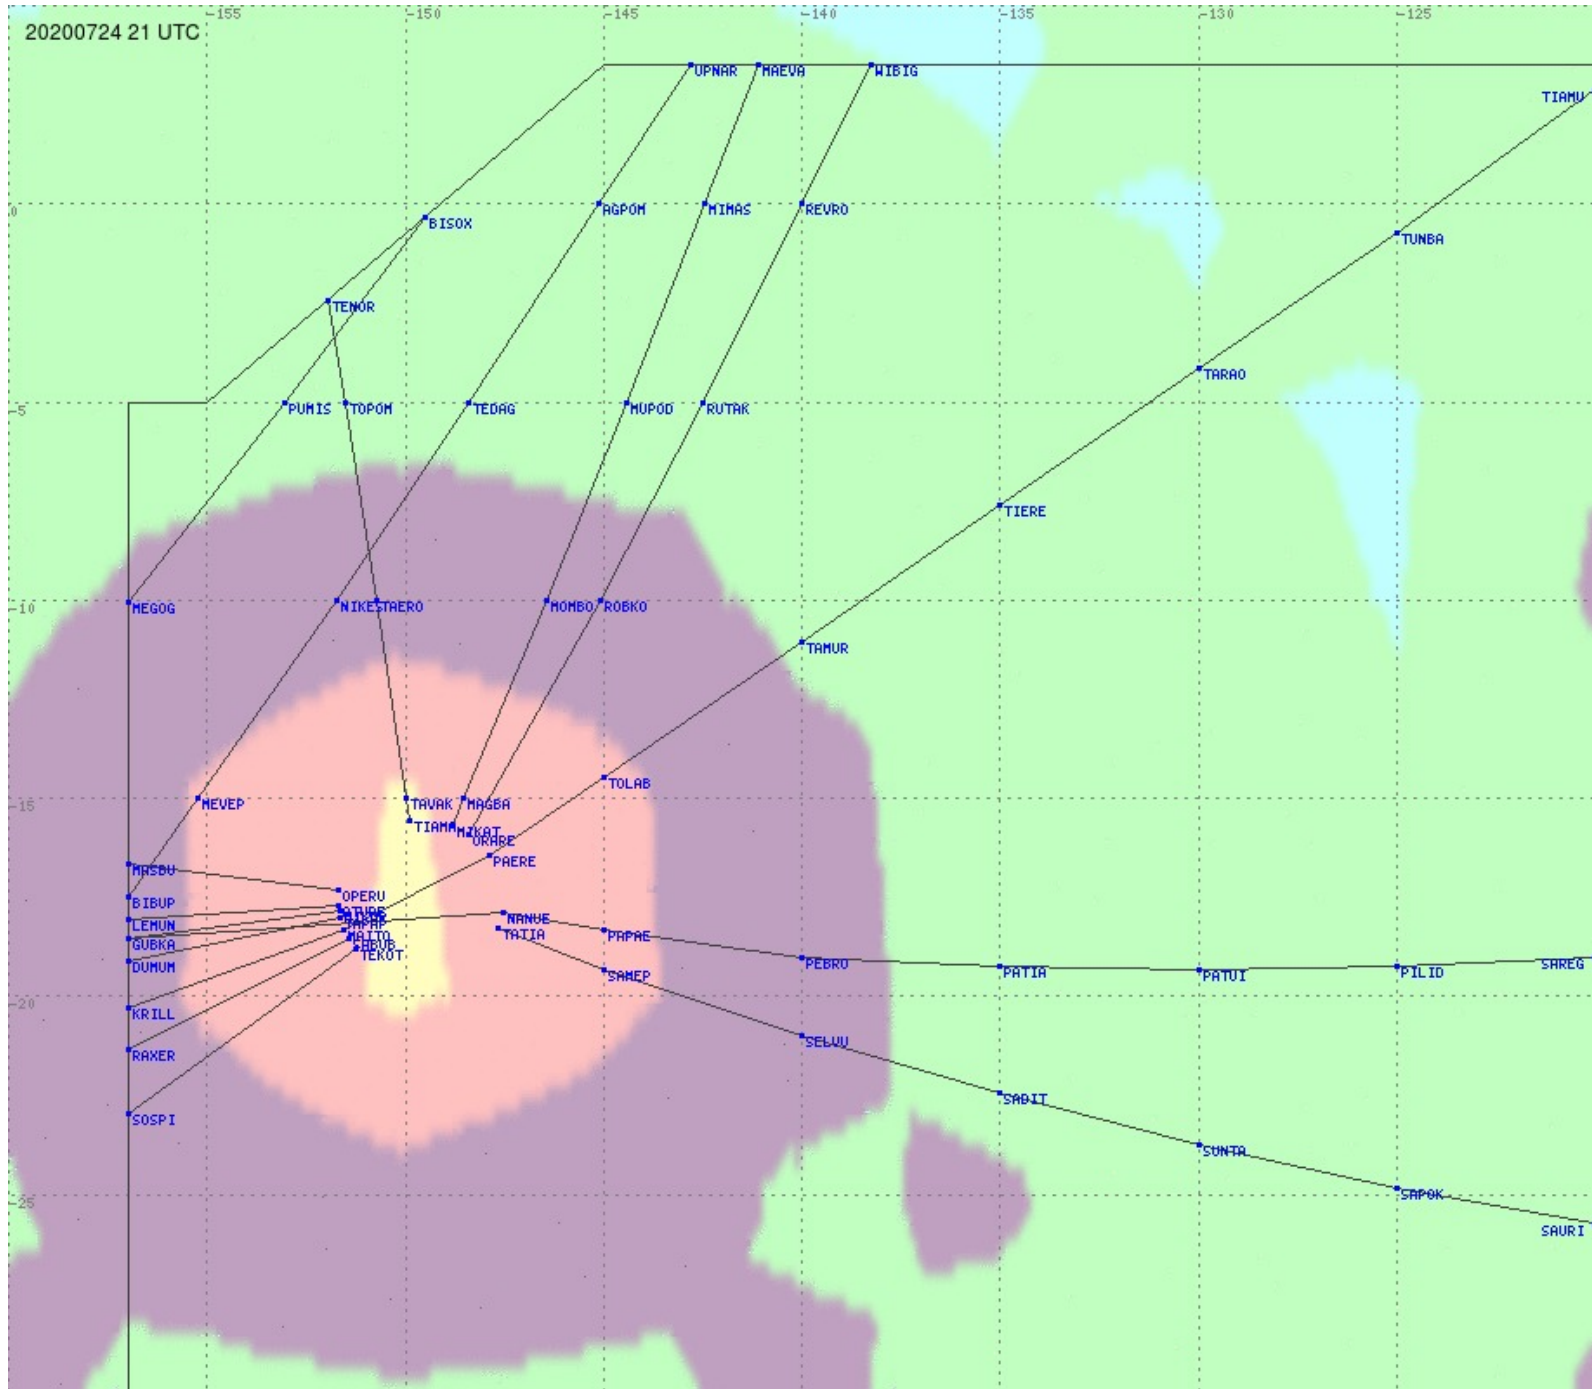

Tahiti FIR - HF Propag - 20200724

2.8 MHz 3.5 MHz 5.6 MHz 8.9 MHz 13.3 MHz 17.9 MHz None