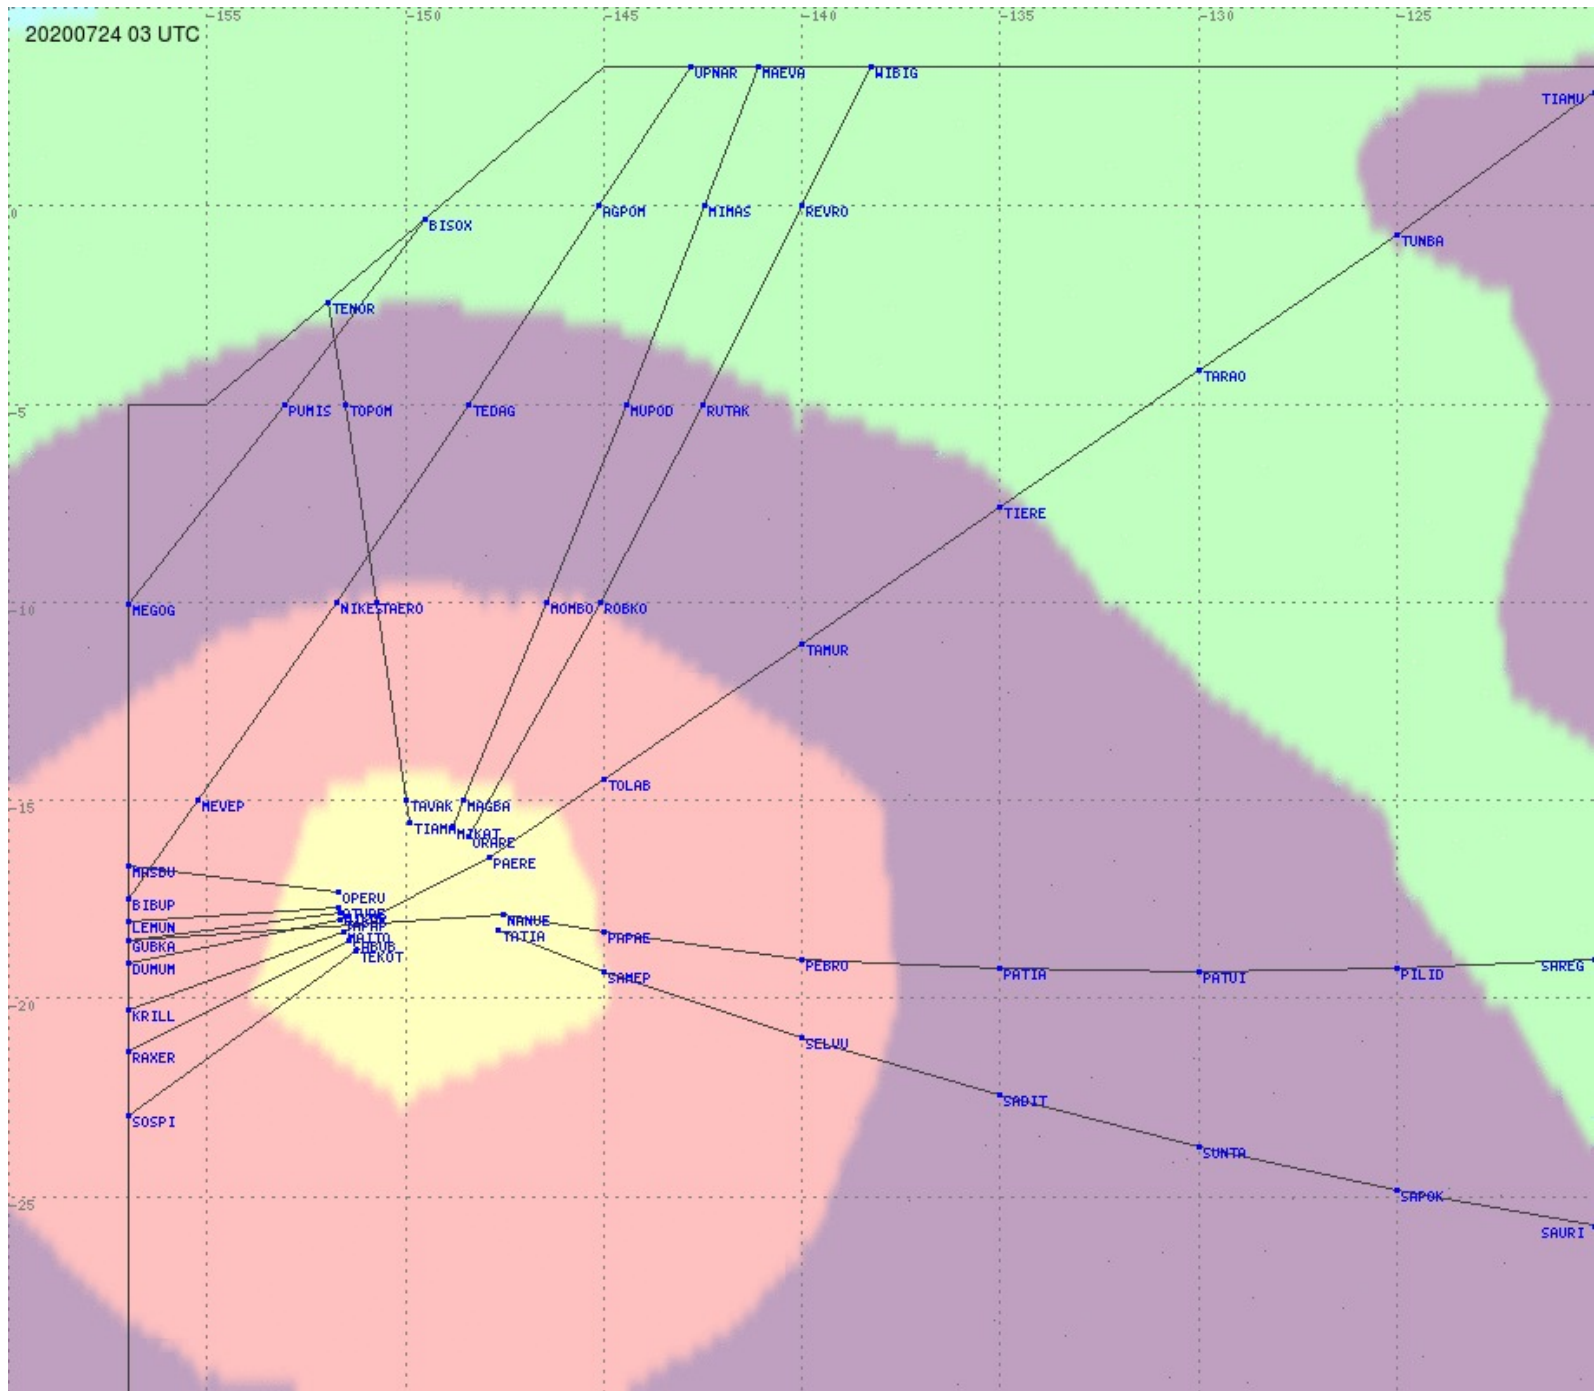

Tahiti FIR - HF Propag - 20200724

2.8 MHz 3.5 MHz 5.6 MHz 8.9 MHz 13.3 MHz 17.9 MHz None