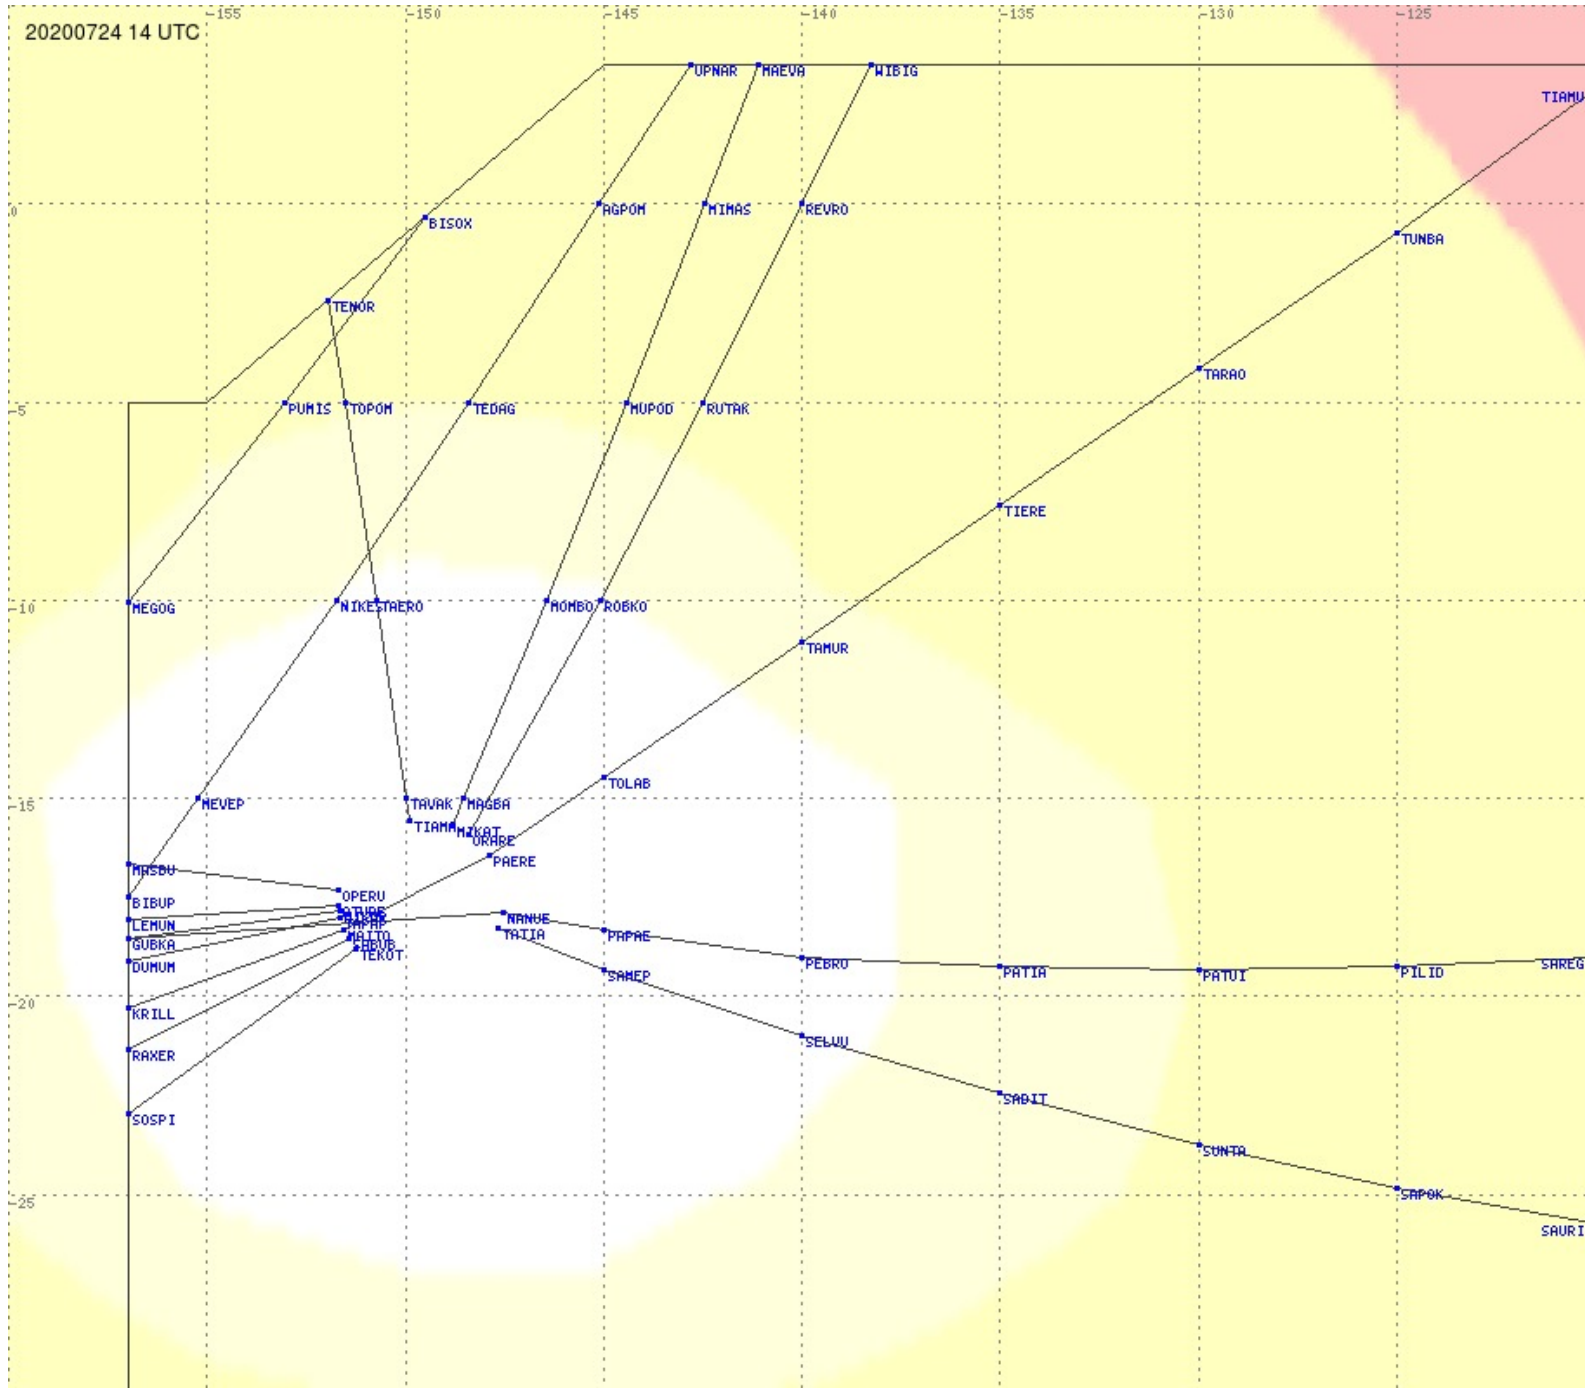

Tahiti FIR - HF Propag - 20200724

2.8 MHz
3.5 MHz
5.6 MHz
8.9 MHz
13.3 MHz
17.9 MHz
None