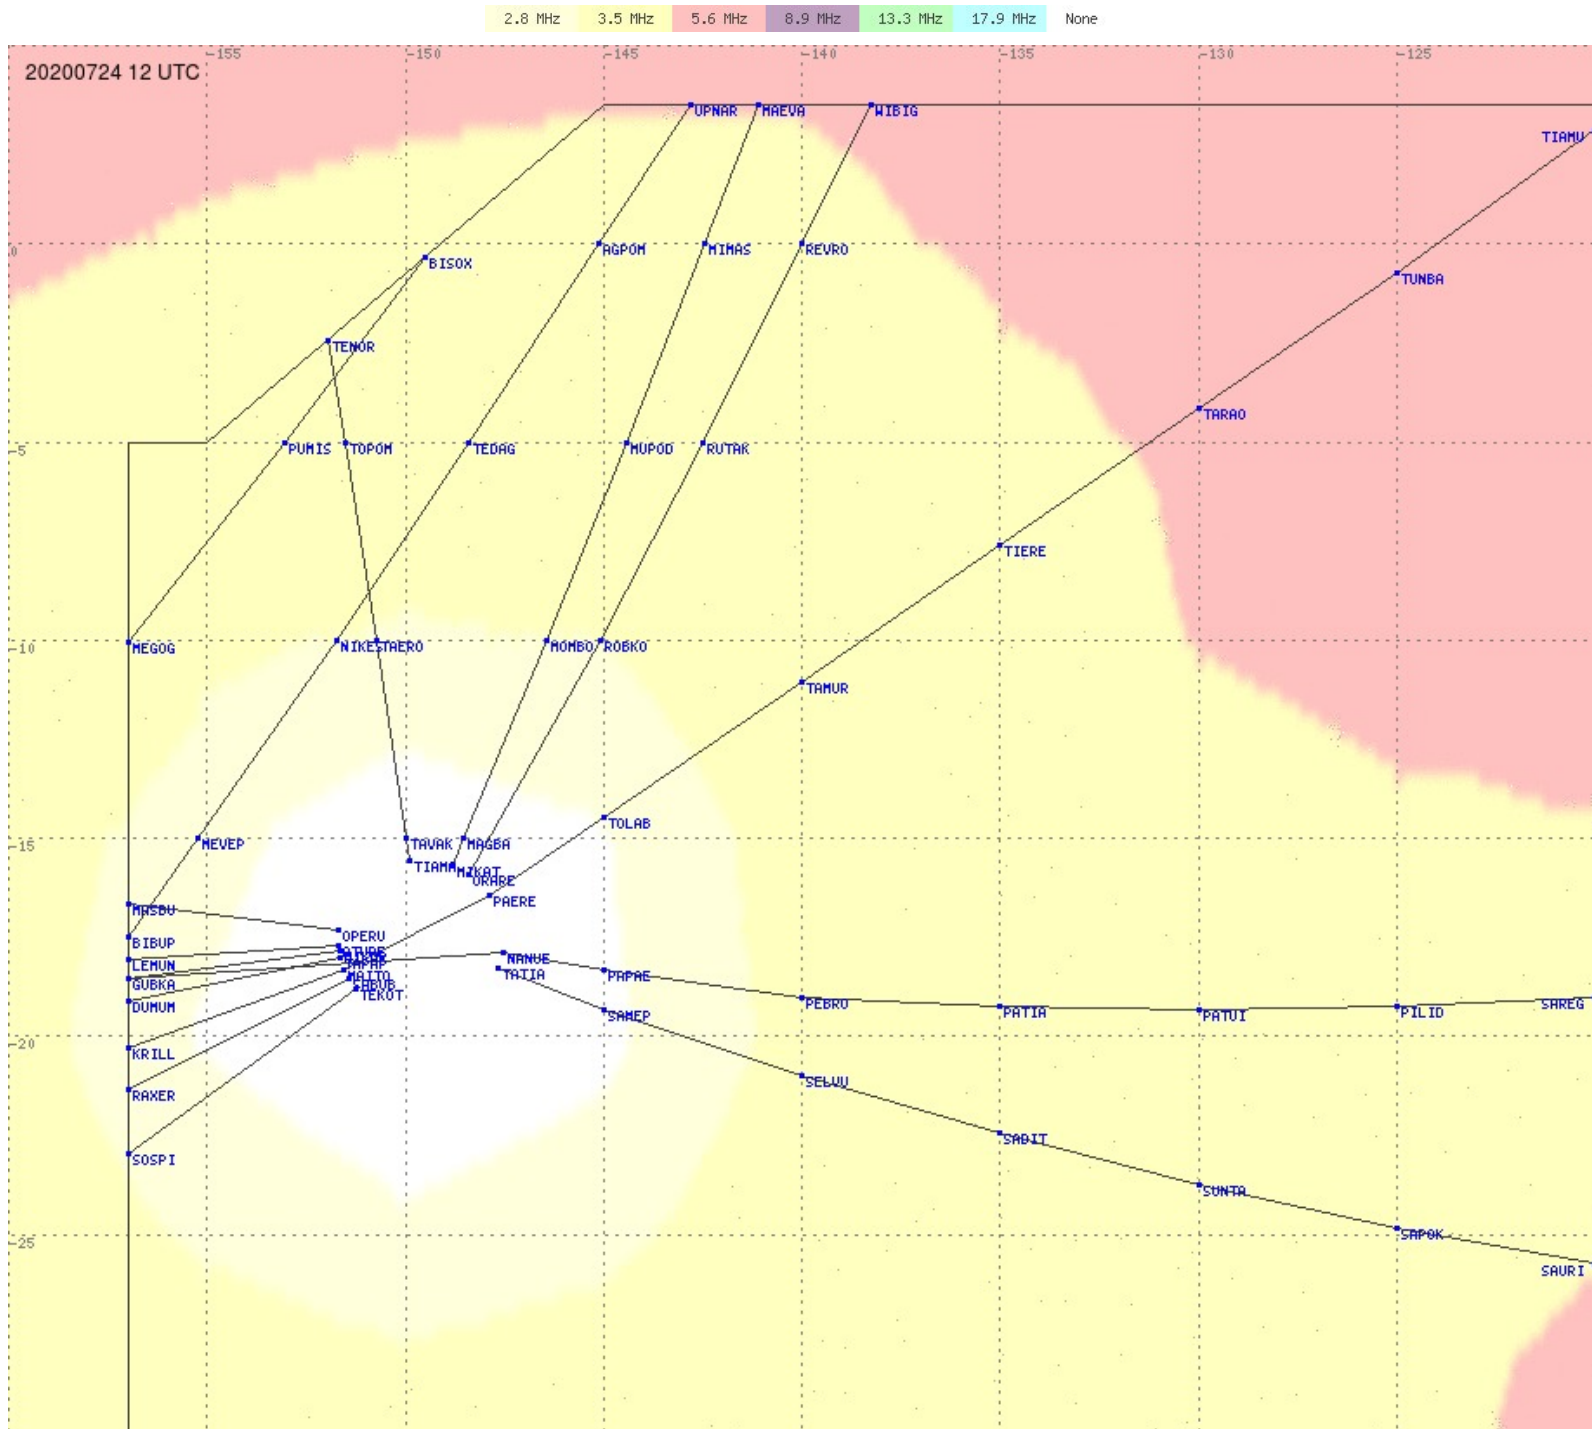

Tahiti FIR - HF Propag - 20200724