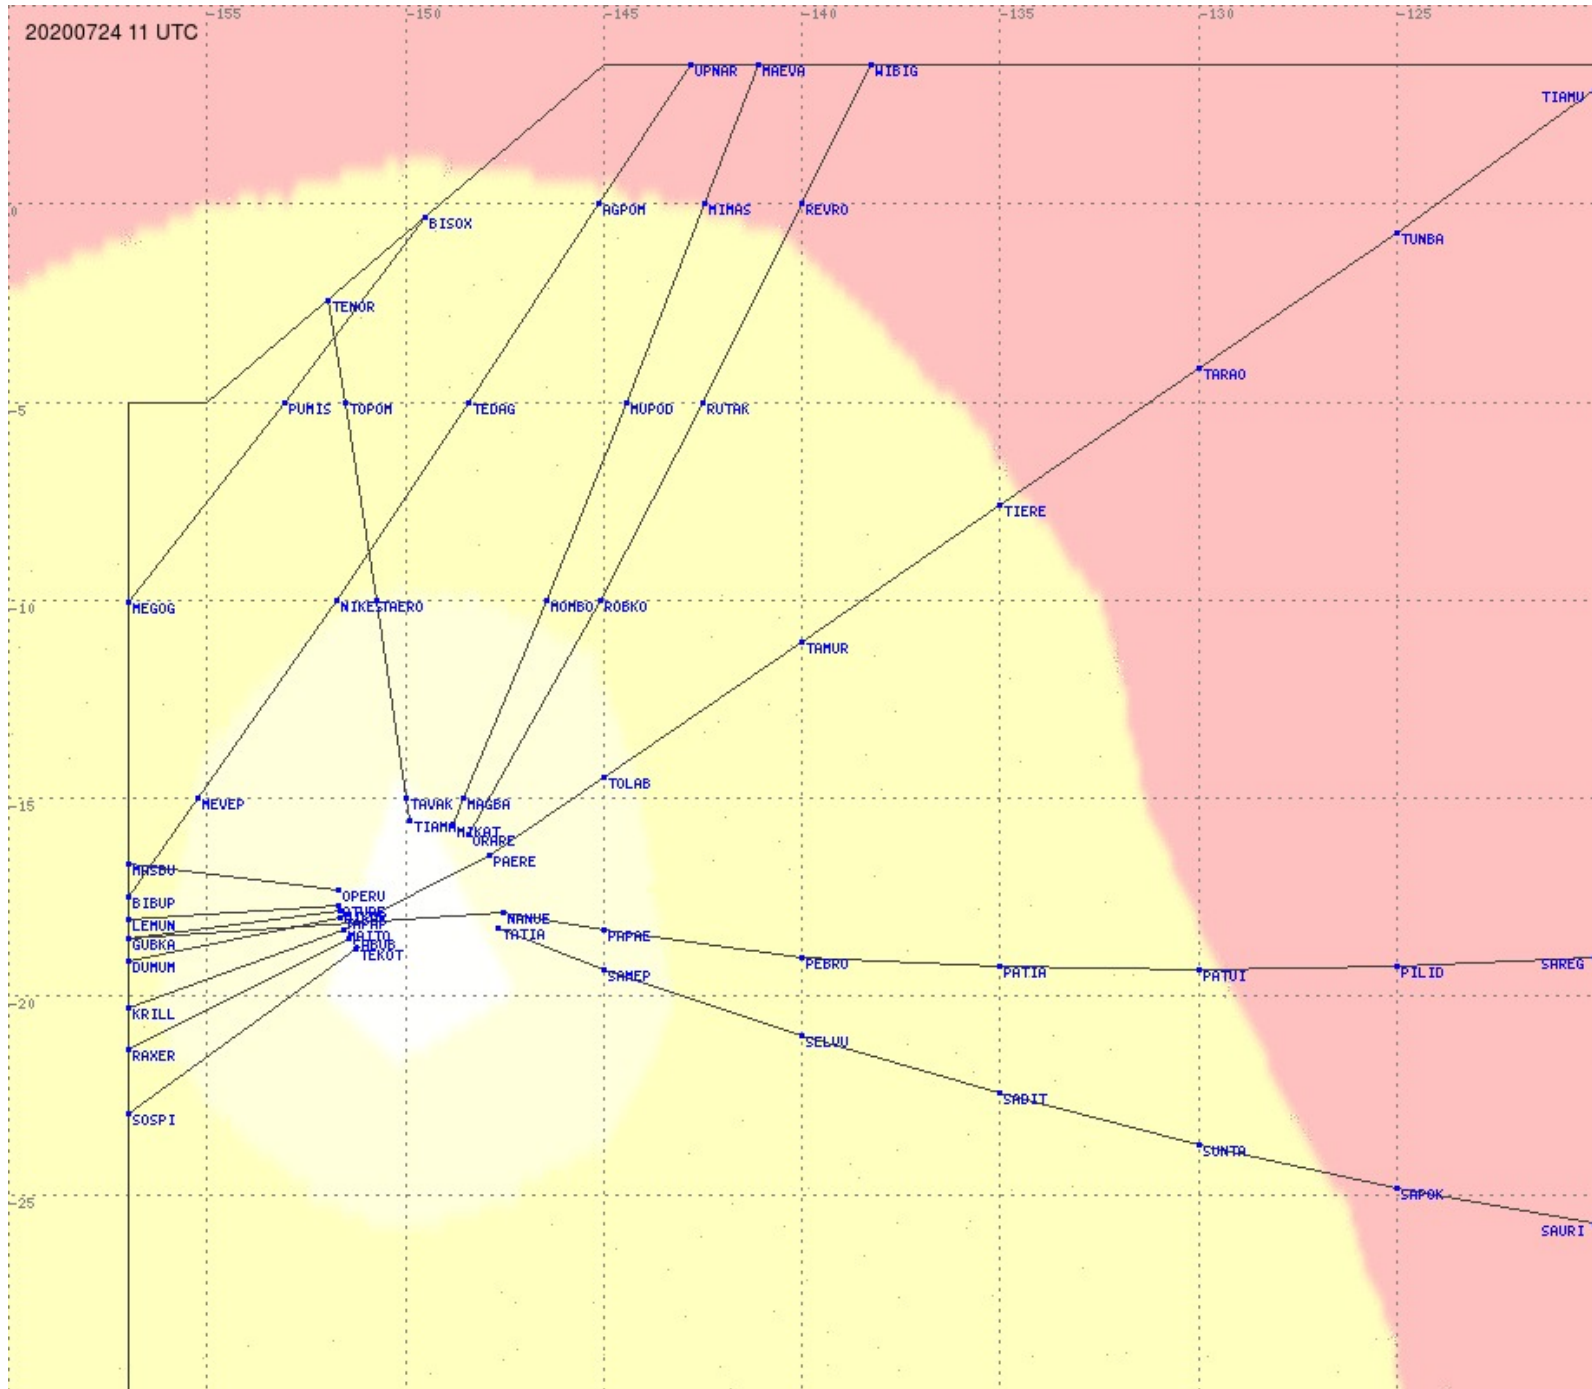

Tahiti FIR - HF Propag - 20200724

2.8 MHz 3.5 MHz 5.6 MHz 8.9 MHz 13.3 MHz 17.9 MHz None