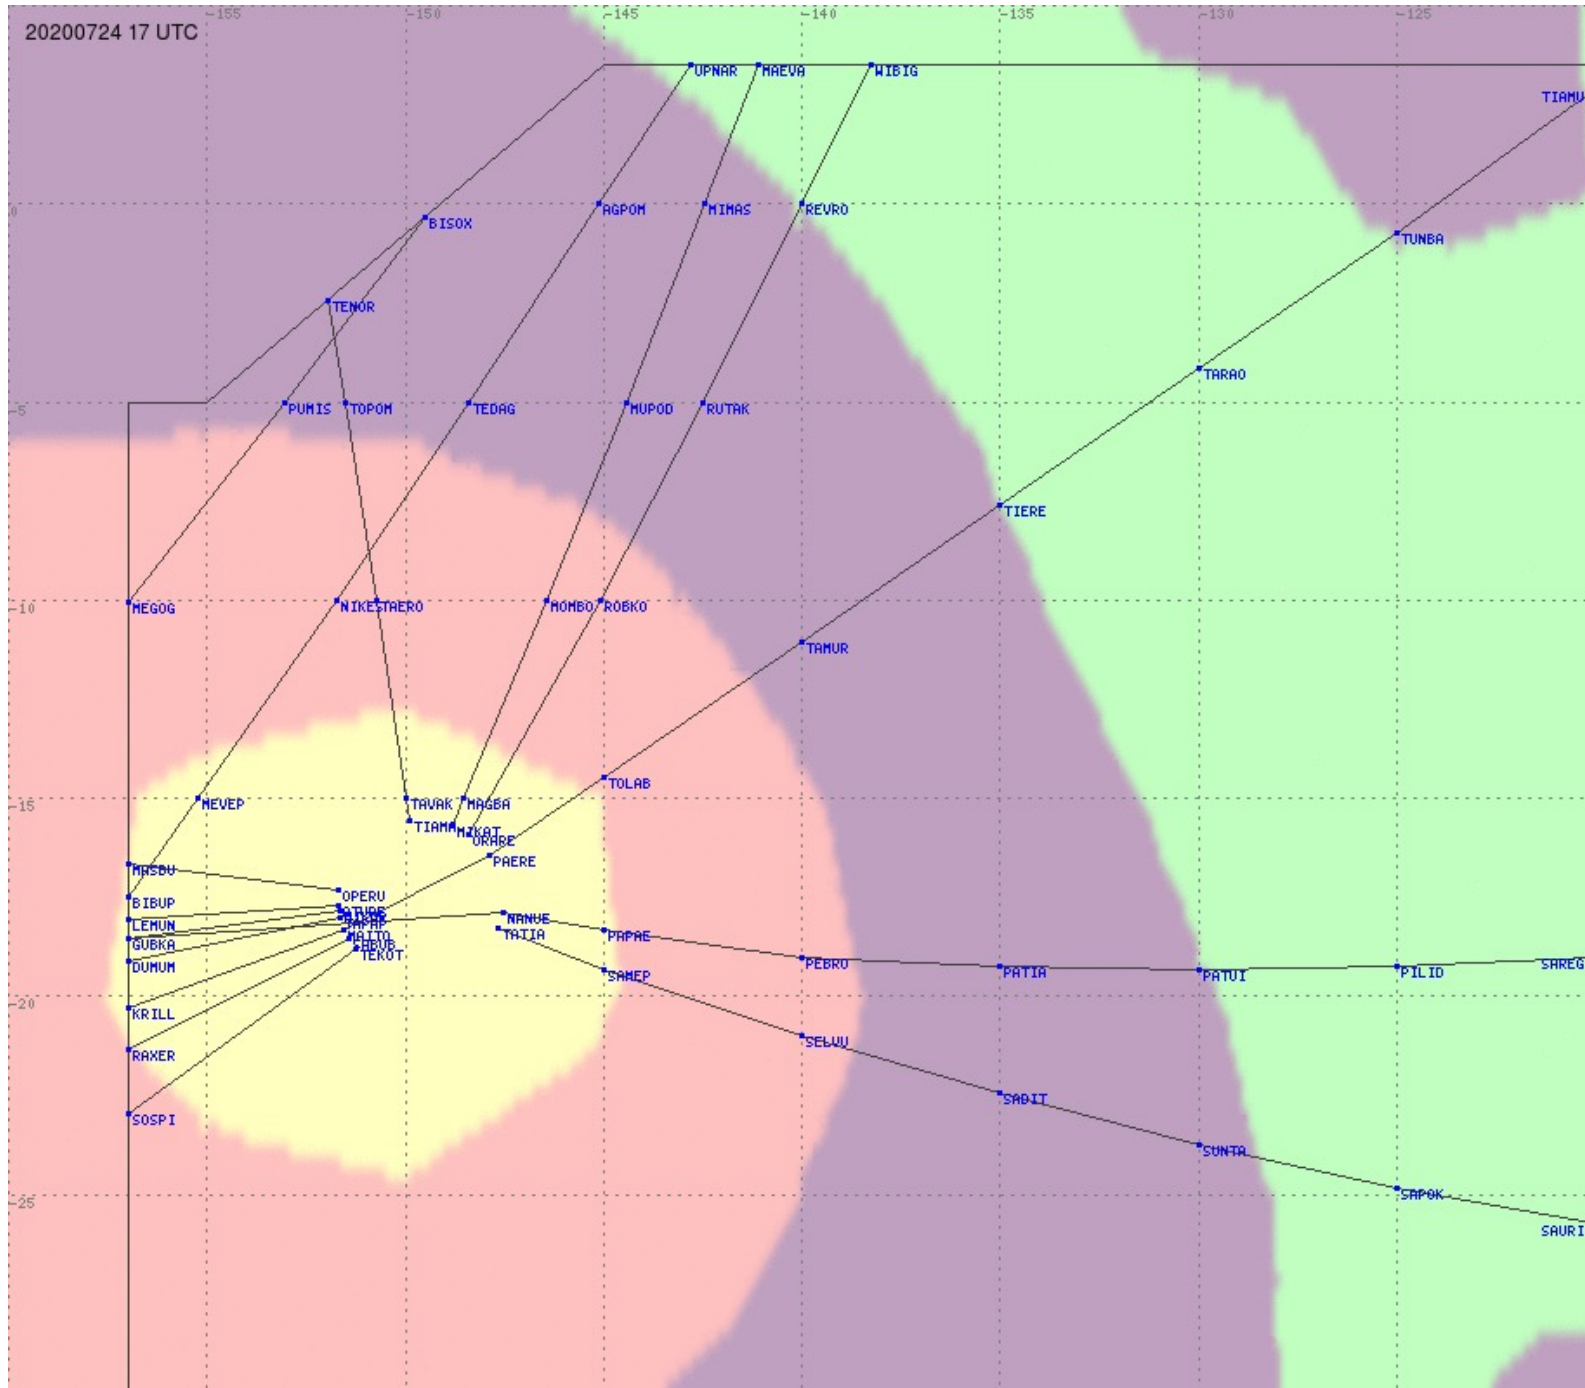

Tahiti FIR - HF Propag - 20200724

2.8 MHz 3.5 MHz 5.6 MHz 8.9 MHz 13.3 MHz 17.9 MHz None