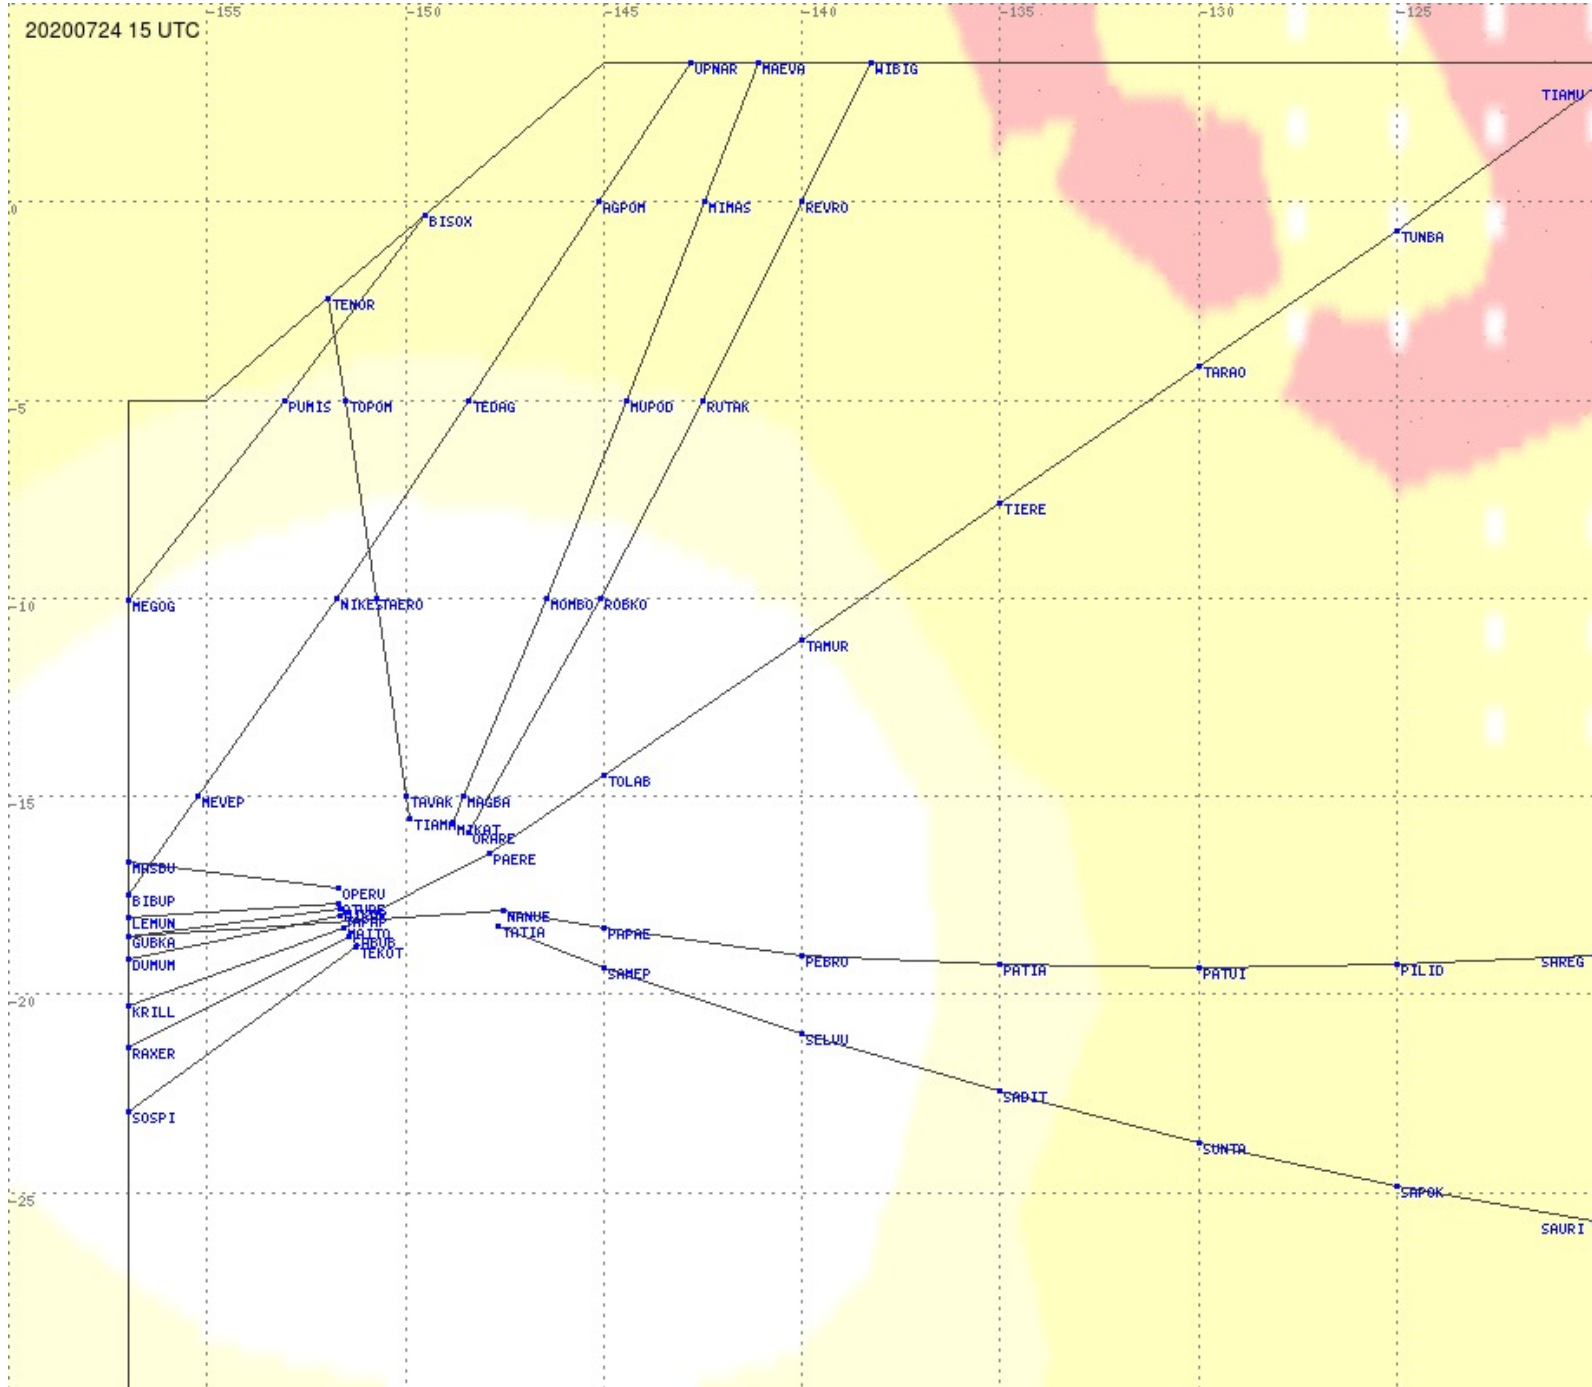

Tahiti FIR - HF Propag - 20200724

2.8 MHz 3.5 MHz 5.6 MHz 8.9 MHz 13.3 MHz 17.9 MHz None