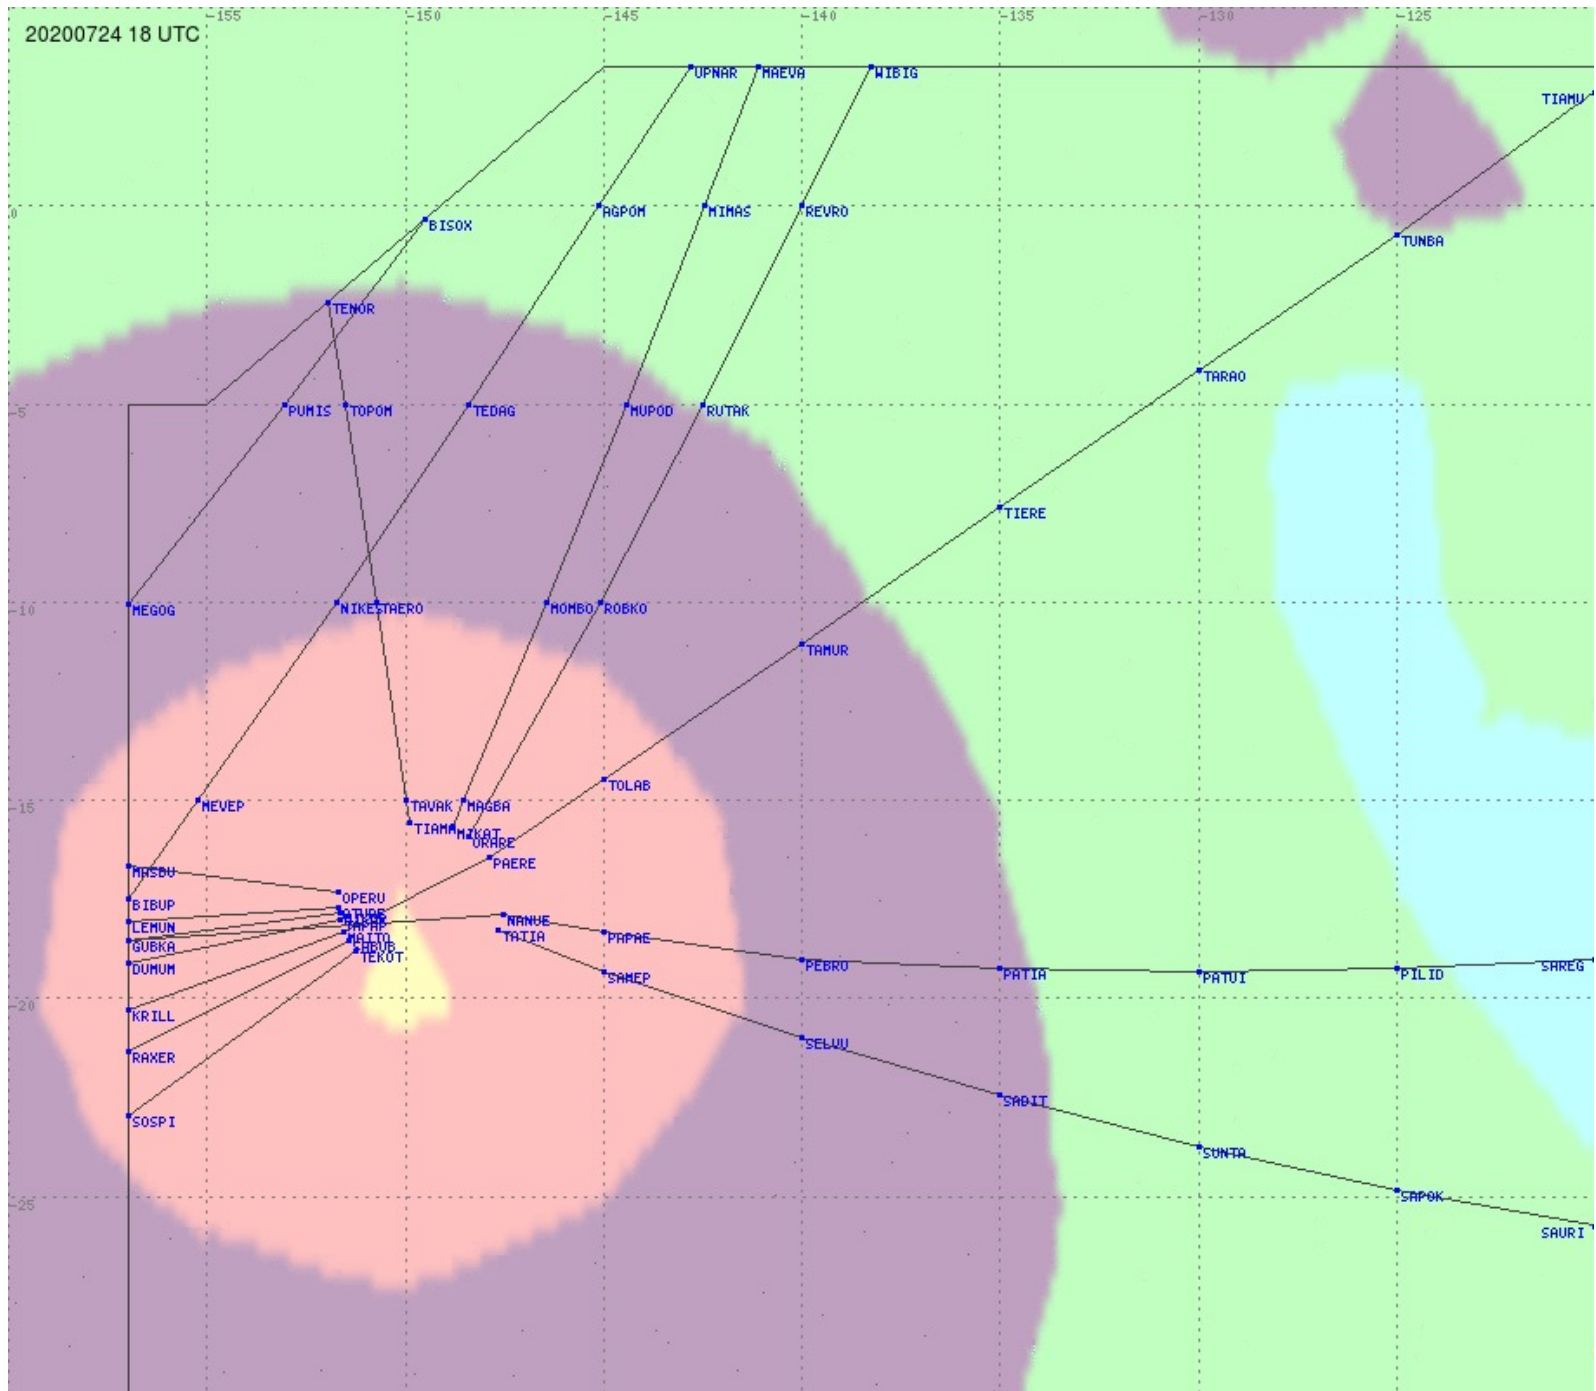

Tahiti FIR - HF Propag - 20200724

2.8 MHz
3.5 MHz
5.6 MHz
8.9 MHz
13.3 MHz
17.9 MHz
None