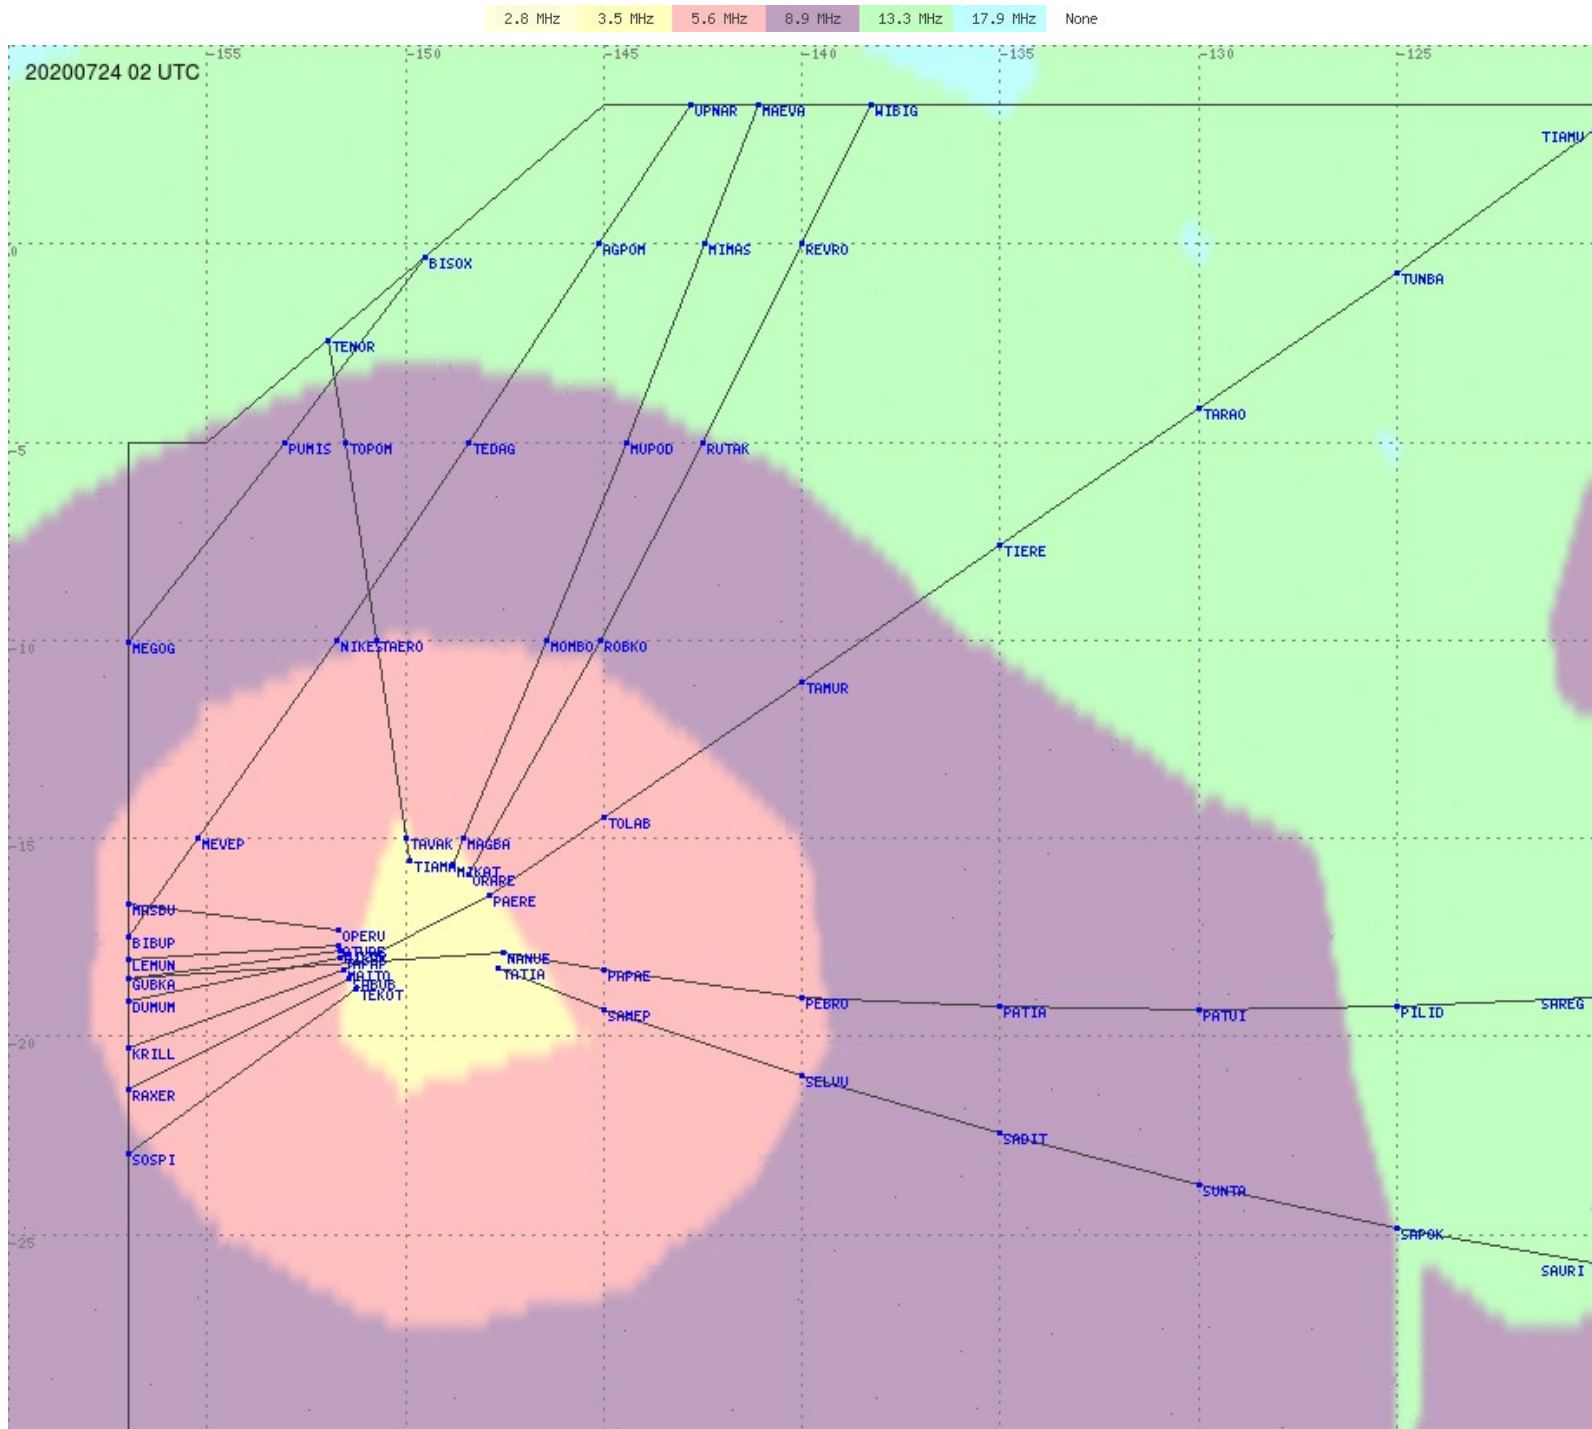

Tahiti FIR - HF Propag - 20200724