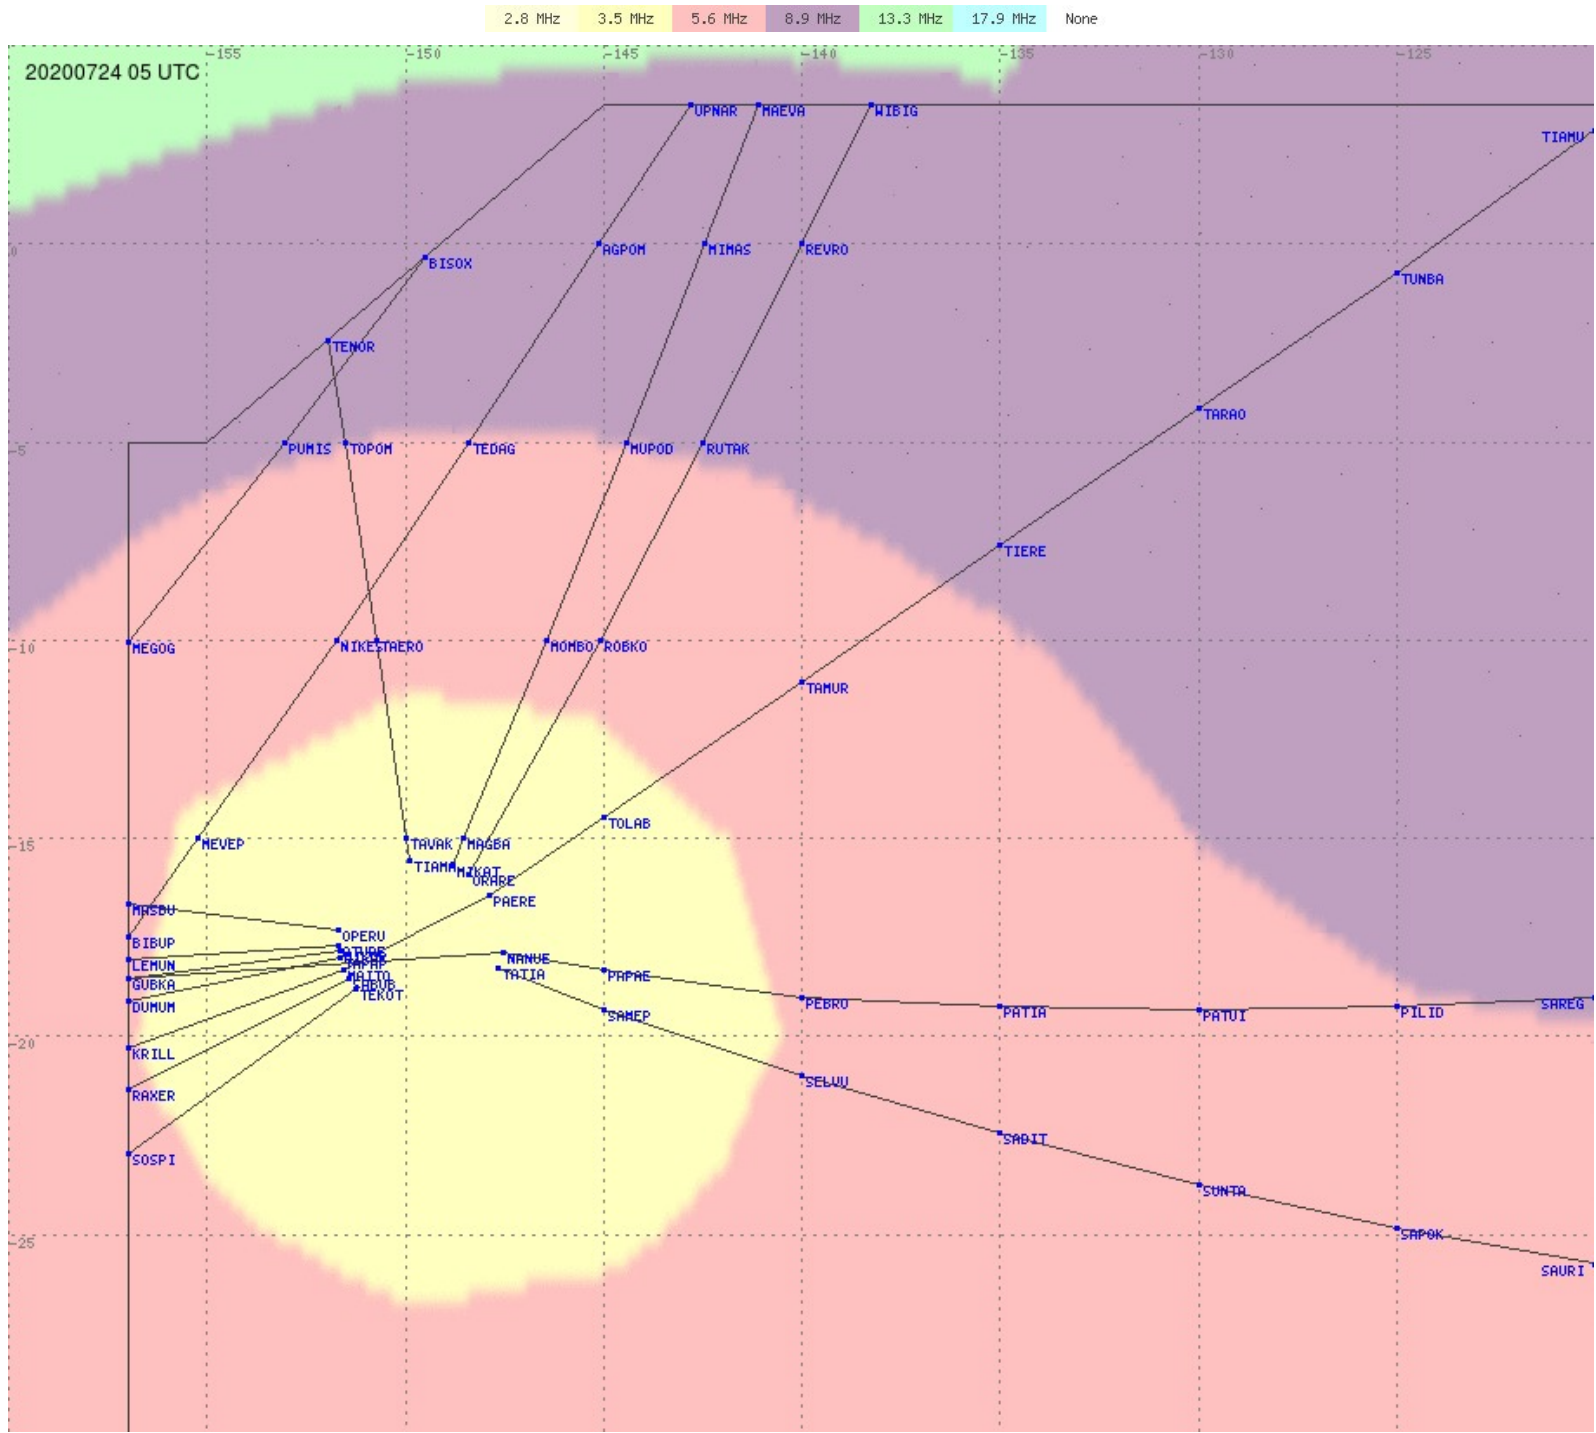

Tahiti FIR - HF Propag - 20200724