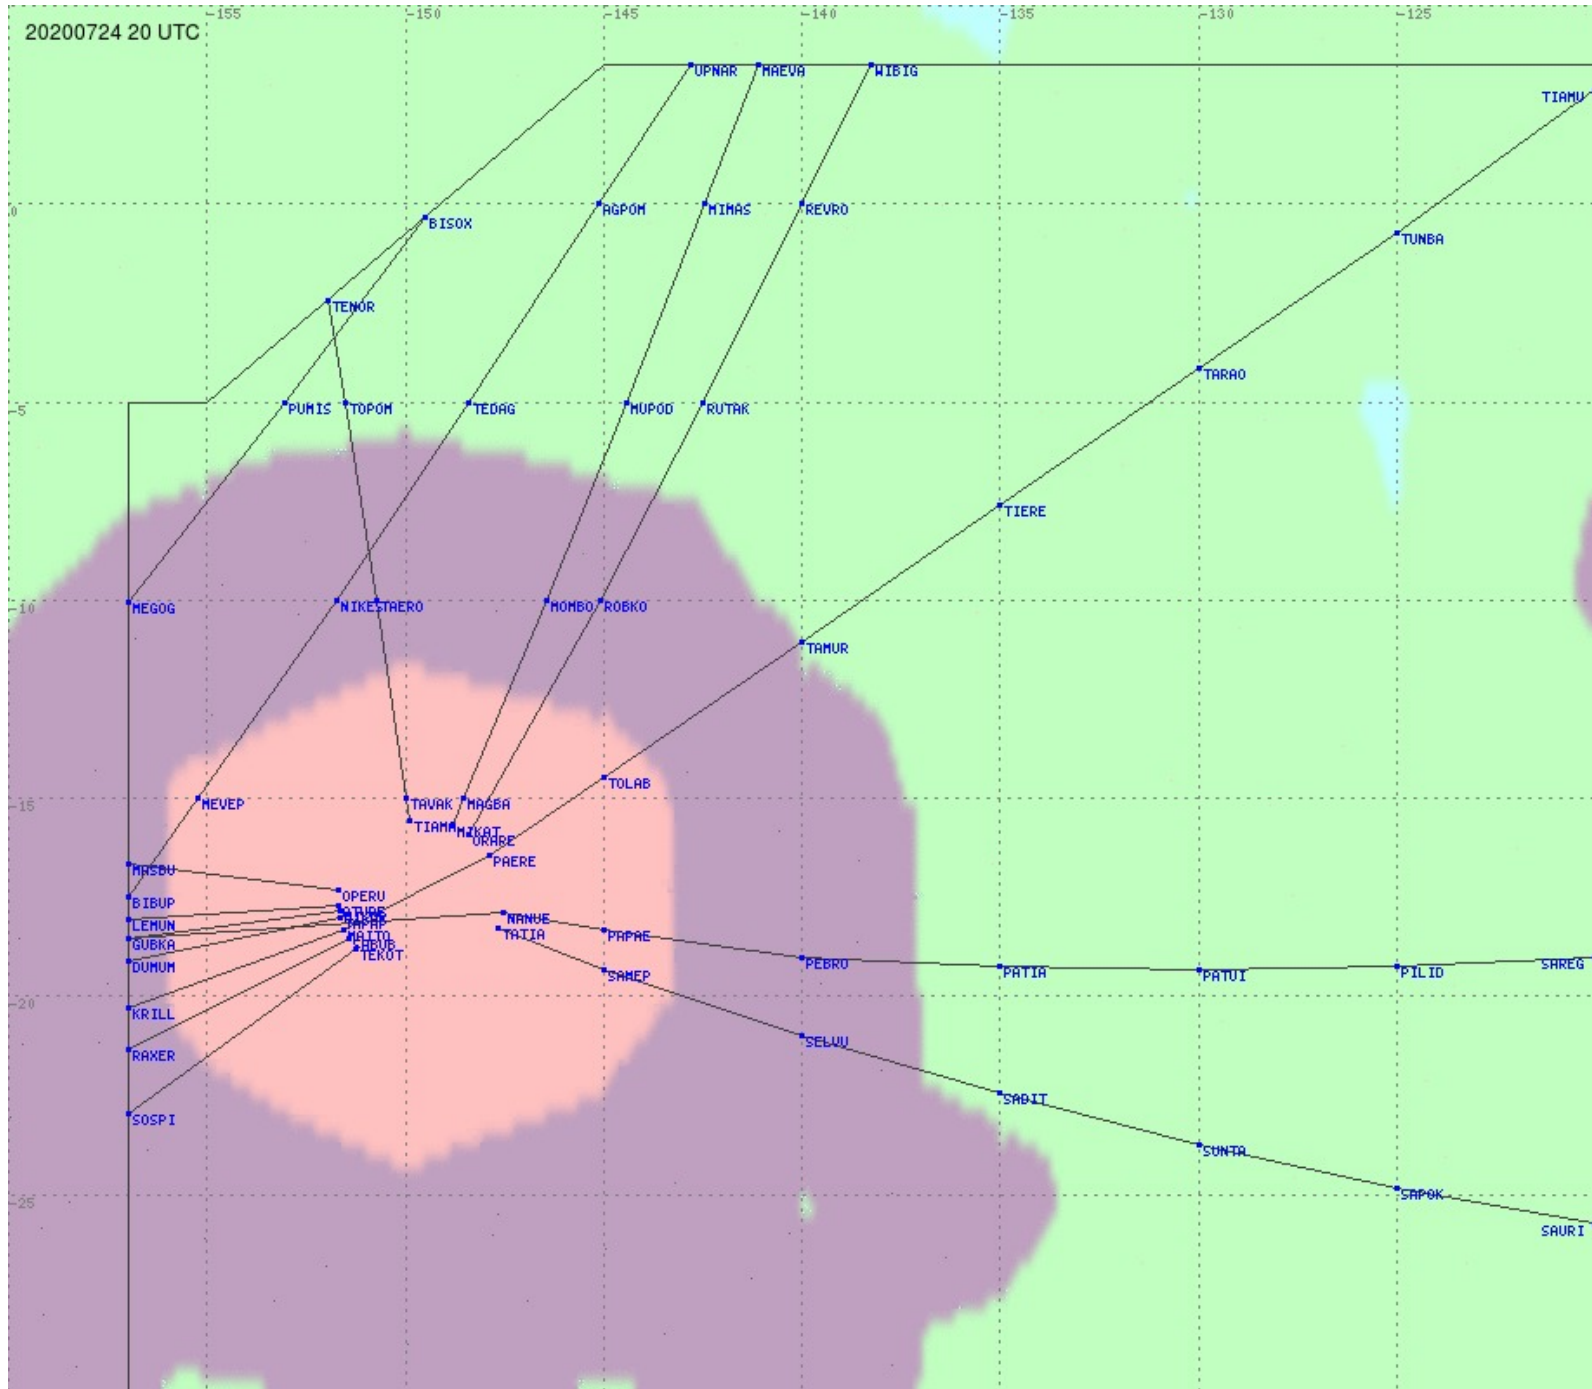

Tahiti FIR - HF Propag - 20200724

2.8 MHz 3.5 MHz 5.6 MHz 8.9 MHz 13.3 MHz 17.9 MHz None