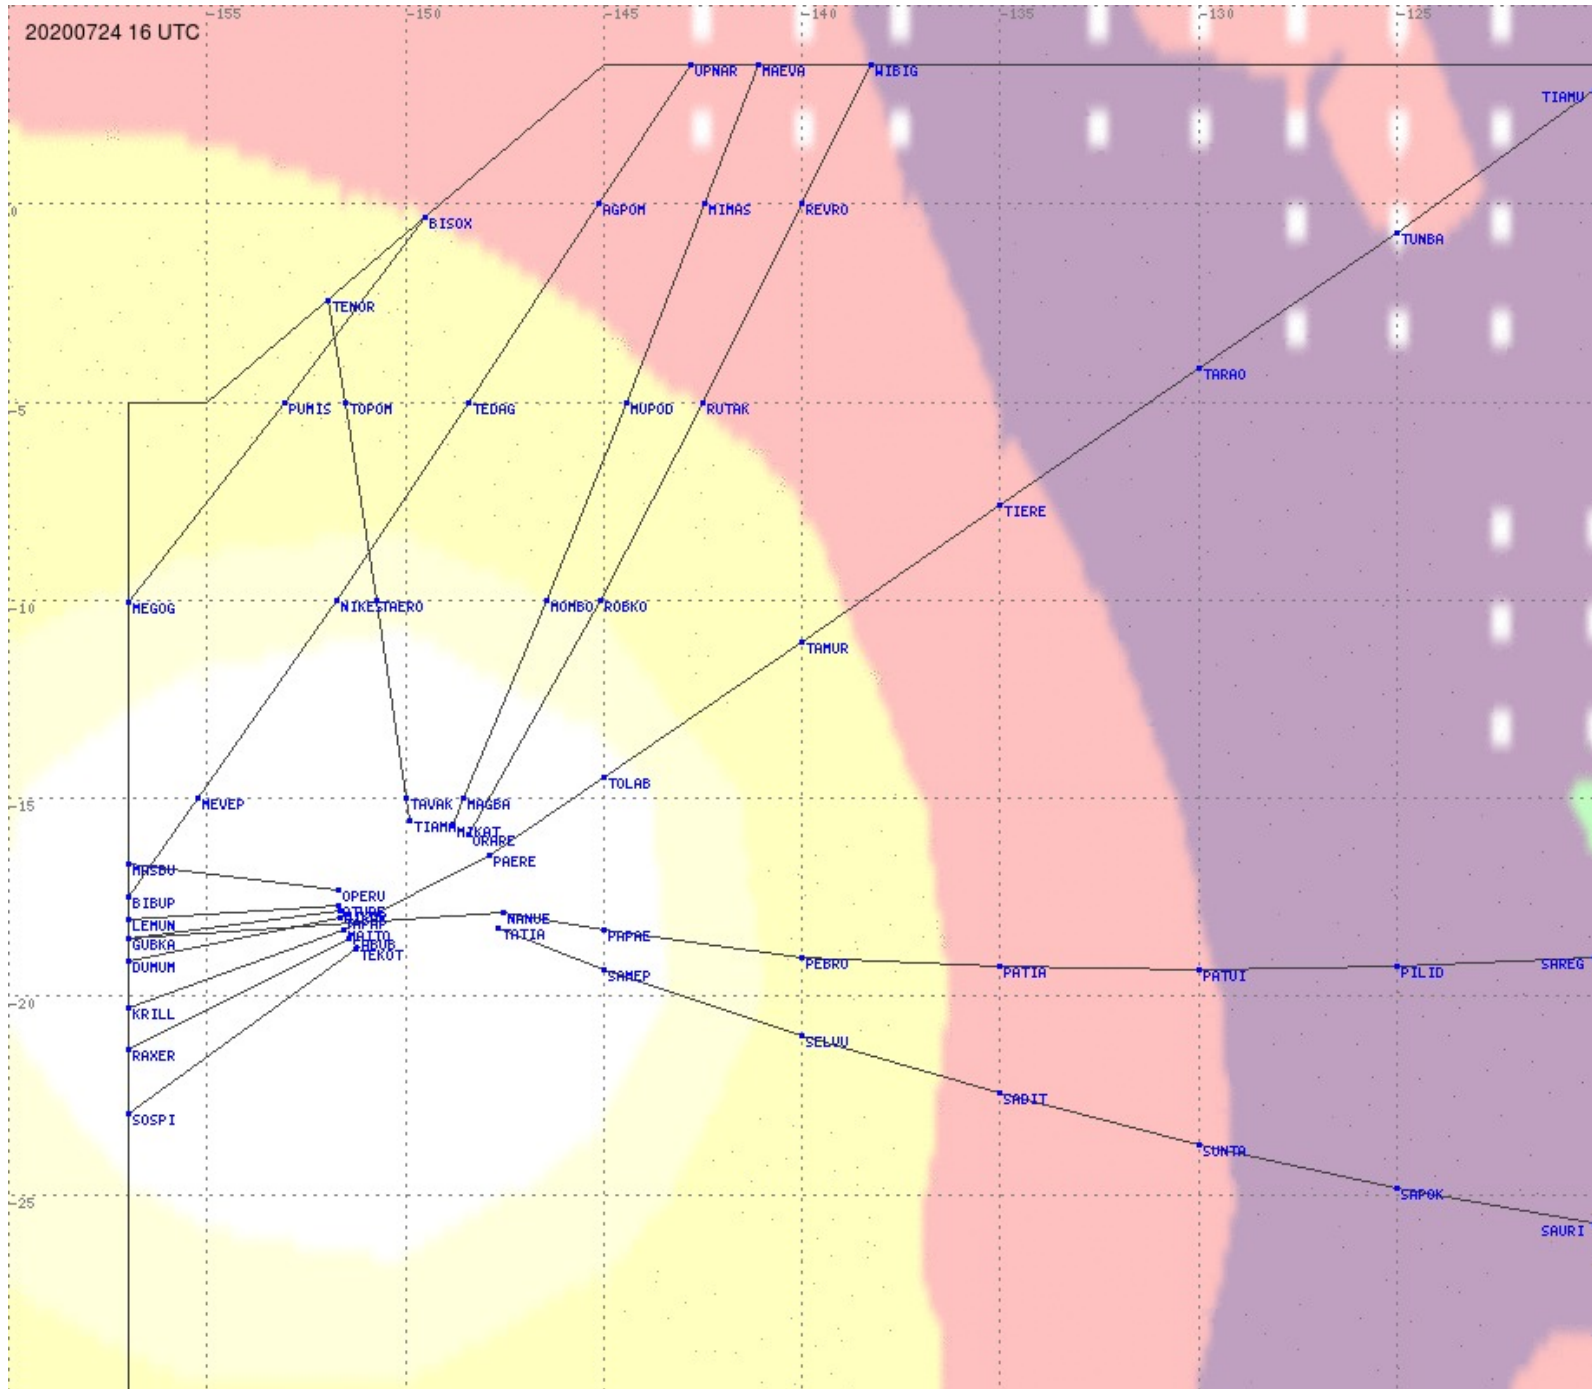

Tahiti FIR - HF Propag - 20200724

2.8 MHz 3.5 MHz 5.6 MHz 8.9 MHz 13.3 MHz 17.9 MHz None