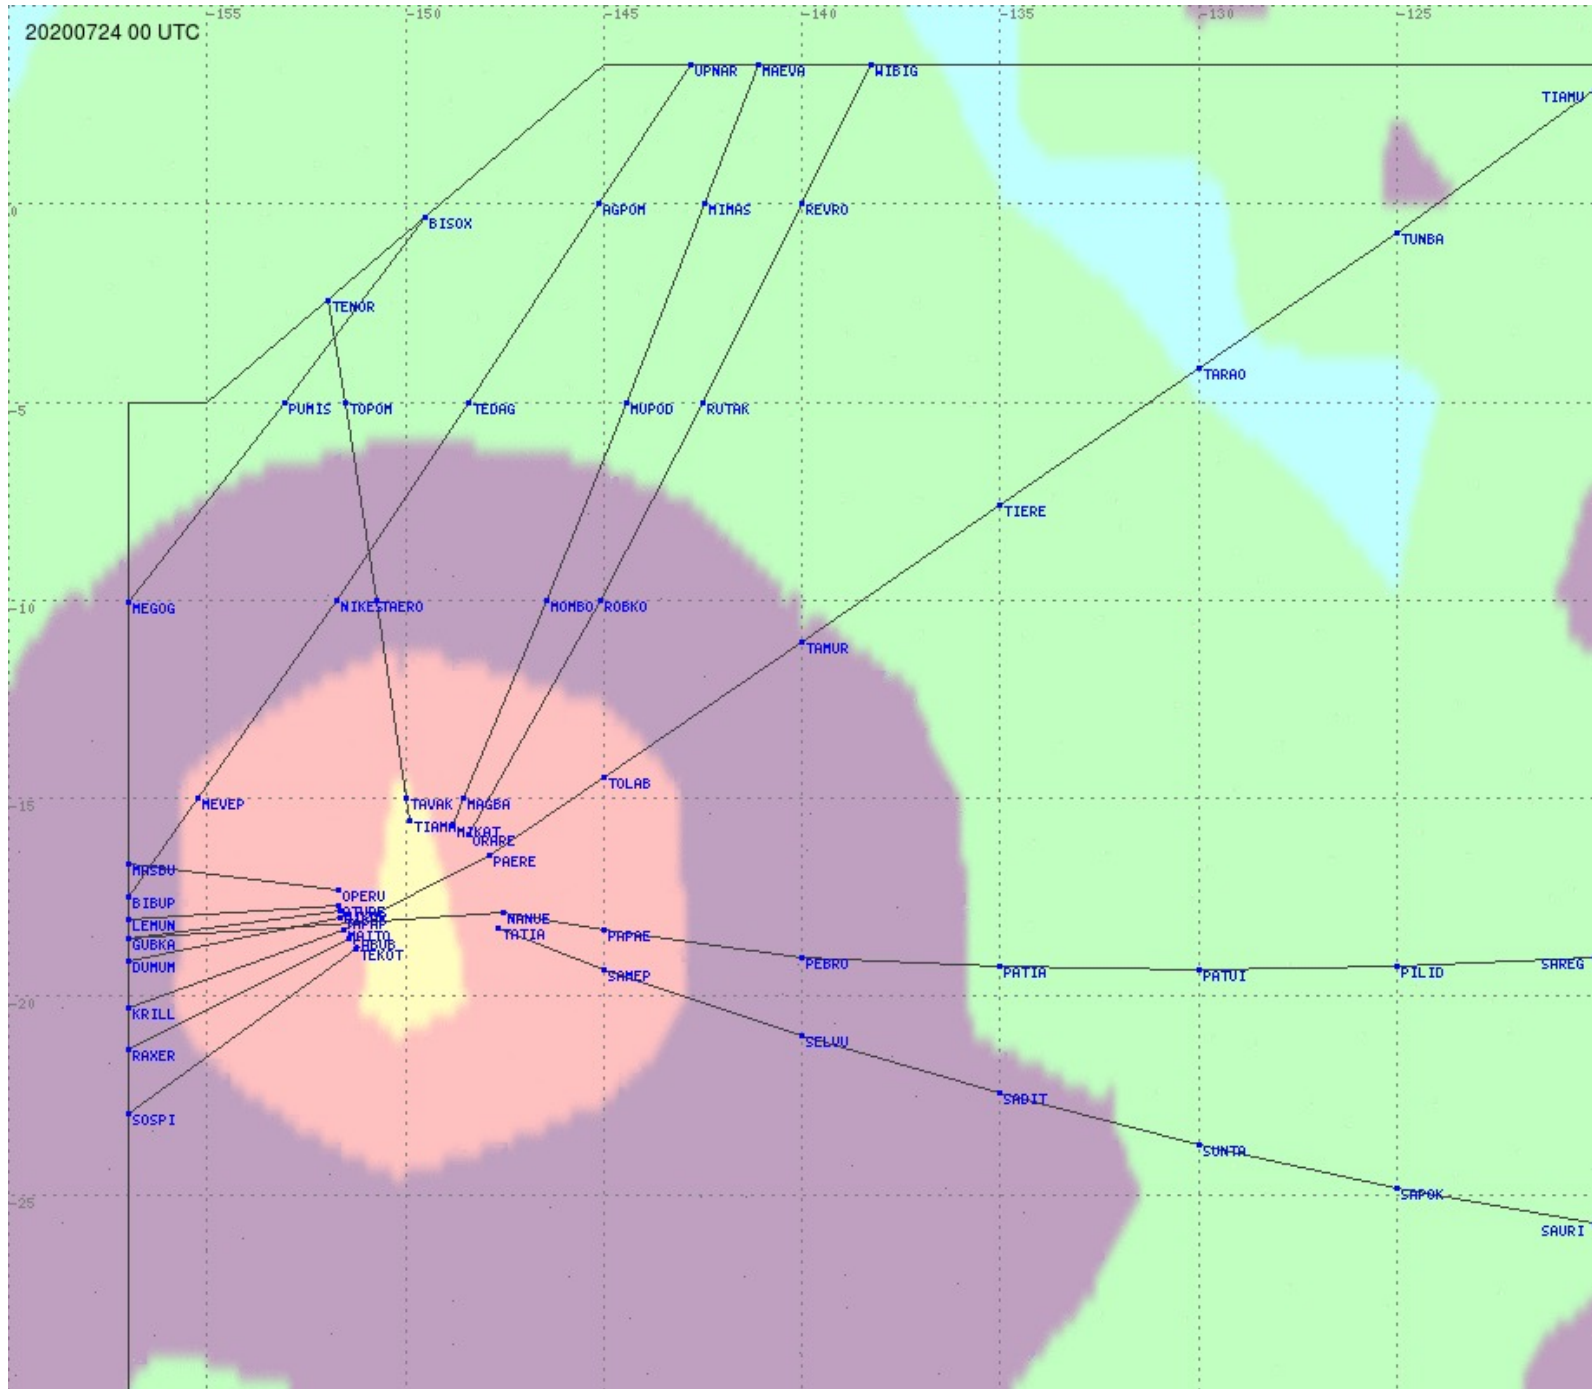

# Tahiti FIR - HF Propag - 20200724

2.8 MHz 3.5 MHz 5.6 MHz 8.9 MHz 13.3 MHz 17.9 MHz None