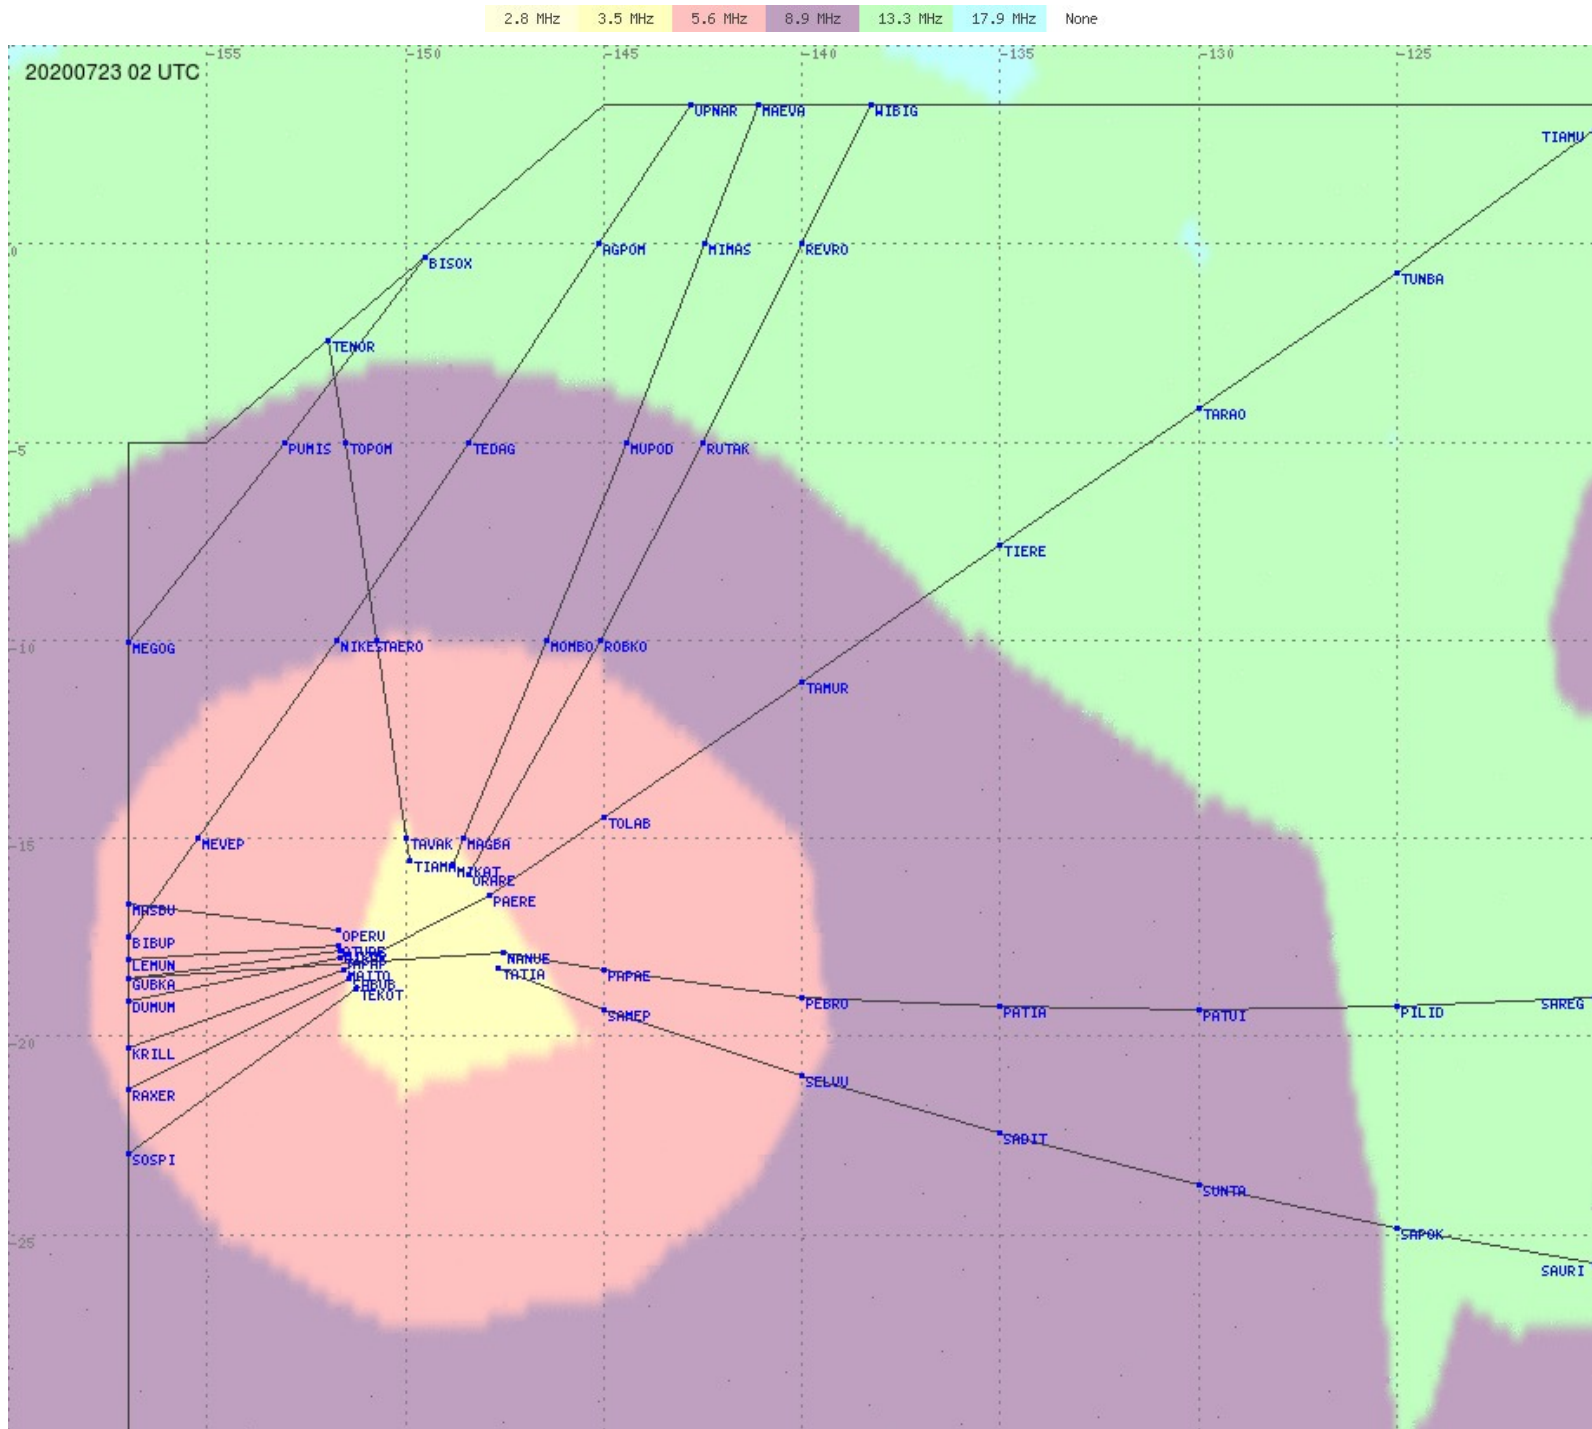

Tahiti FIR - HF Propag - 20200723

2.8 MHz
3.5 MHz
5.6 MHz
8.9 MHz
13.3 MHz
17.9 MHz
None

Tahiti FIR - HF Propag - 20200723

2.8 MHz 3.5 MHz 5.6 MHz 8.9 MHz 13.3 MHz 17.9 MHz None

Tahiti FIR - HF Propag - 20200723