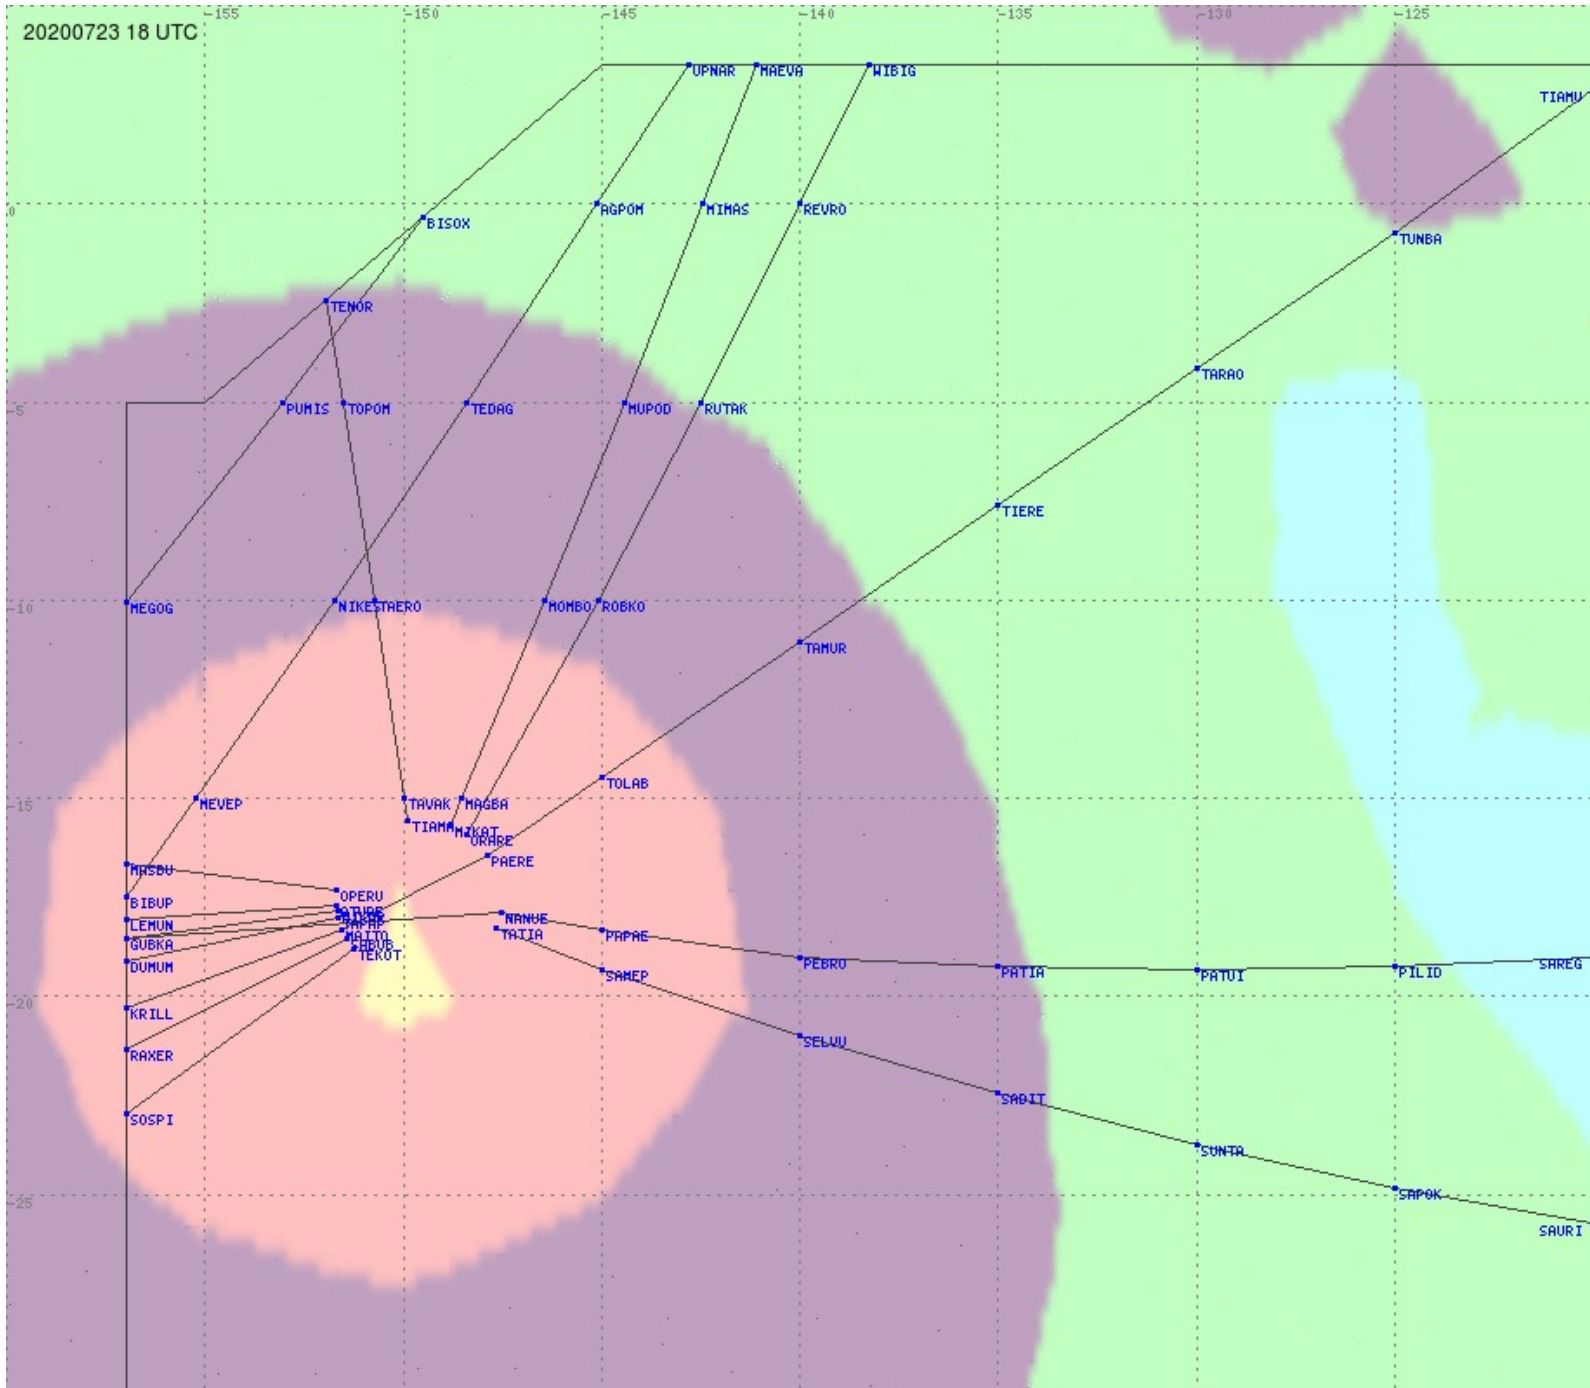

Tahiti FIR - HF Propag - 20200723

2.8 MHz
3.5 MHz
5.6 MHz
8.9 MHz
13.3 MHz
17.9 MHz
None

Tahiti FIR - HF Propag - 20200723

2.8 MHz 3.5 MHz 5.6 MHz 8.9 MHz 13.3 MHz 17.9 MHz None

Tahiti FIR - HF Propag - 20200723

2.8 MHz
3.5 MHz
5.6 MHz
8.9 MHz
13.3 MHz
17.9 MHz
None

Tahiti FIR - HF Propag - 20200723

Tahiti FIR - HF Propag - 20200723

Tahiti FIR - HF Propag - 20200723

Tahiti FIR - HF Propag - 20200723

2.8 MHz 3.5 MHz 5.6 MHz 8.9 MHz 13.3 MHz 17.9 MHz None