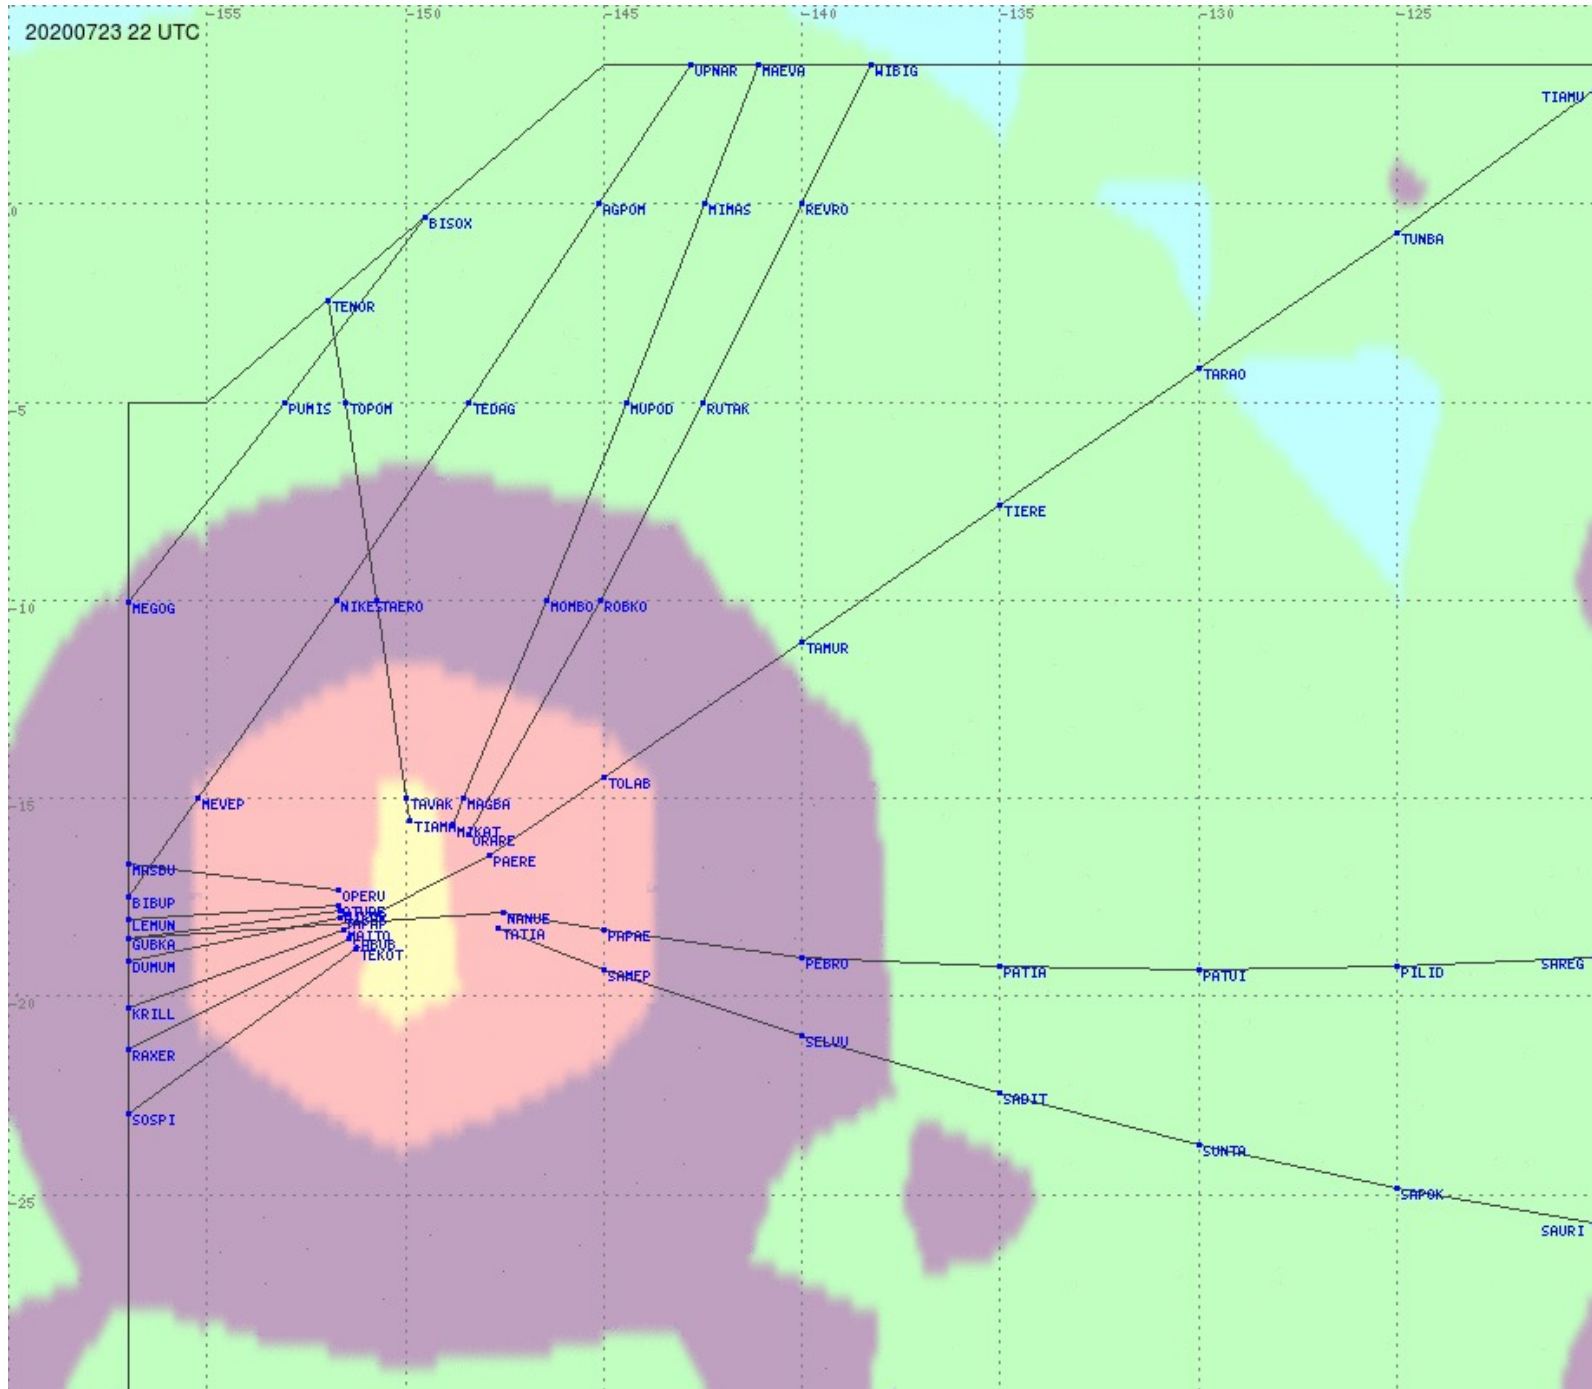

Tahiti FIR - HF Propag - 20200723

2.8 MHz
3.5 MHz
5.6 MHz
8.9 MHz
13.3 MHz
17.9 MHz
None

Tahiti FIR - HF Propag - 20200723

2.8 MHz 3.5 MHz 5.6 MHz 8.9 MHz 13.3 MHz 17.9 MHz None

Tahiti FIR - HF Propag - 20200723

2.8 MHz
3.5 MHz
5.6 MHz
8.9 MHz
13.3 MHz
17.9 MHz
None

Tahiti FIR - HF Propag - 20200723

Tahiti FIR - HF Propag - 20200723

Tahiti FIR - HF Propag - 20200723

Tahiti FIR - HF Propag - 20200723

2.8 MHz 3.5 MHz 5.6 MHz 8.9 MHz 13.3 MHz 17.9 MHz None

2.8 MHz
3.5 MHz
5.6 MHz
8.9 MHz
13.3 MHz
17.9 MHz
None

Tahiti FIR - HF Propag - 20200723

2.8 MHz 3.5 MHz 5.6 MHz 8.9 MHz 13.3 MHz 17.9 MHz None

Tahiti FIR - HF Propag - 20200723

2.8 MHz 3.5 MHz 5.6 MHz 8.9 MHz 13.3 MHz 17.9 MHz None