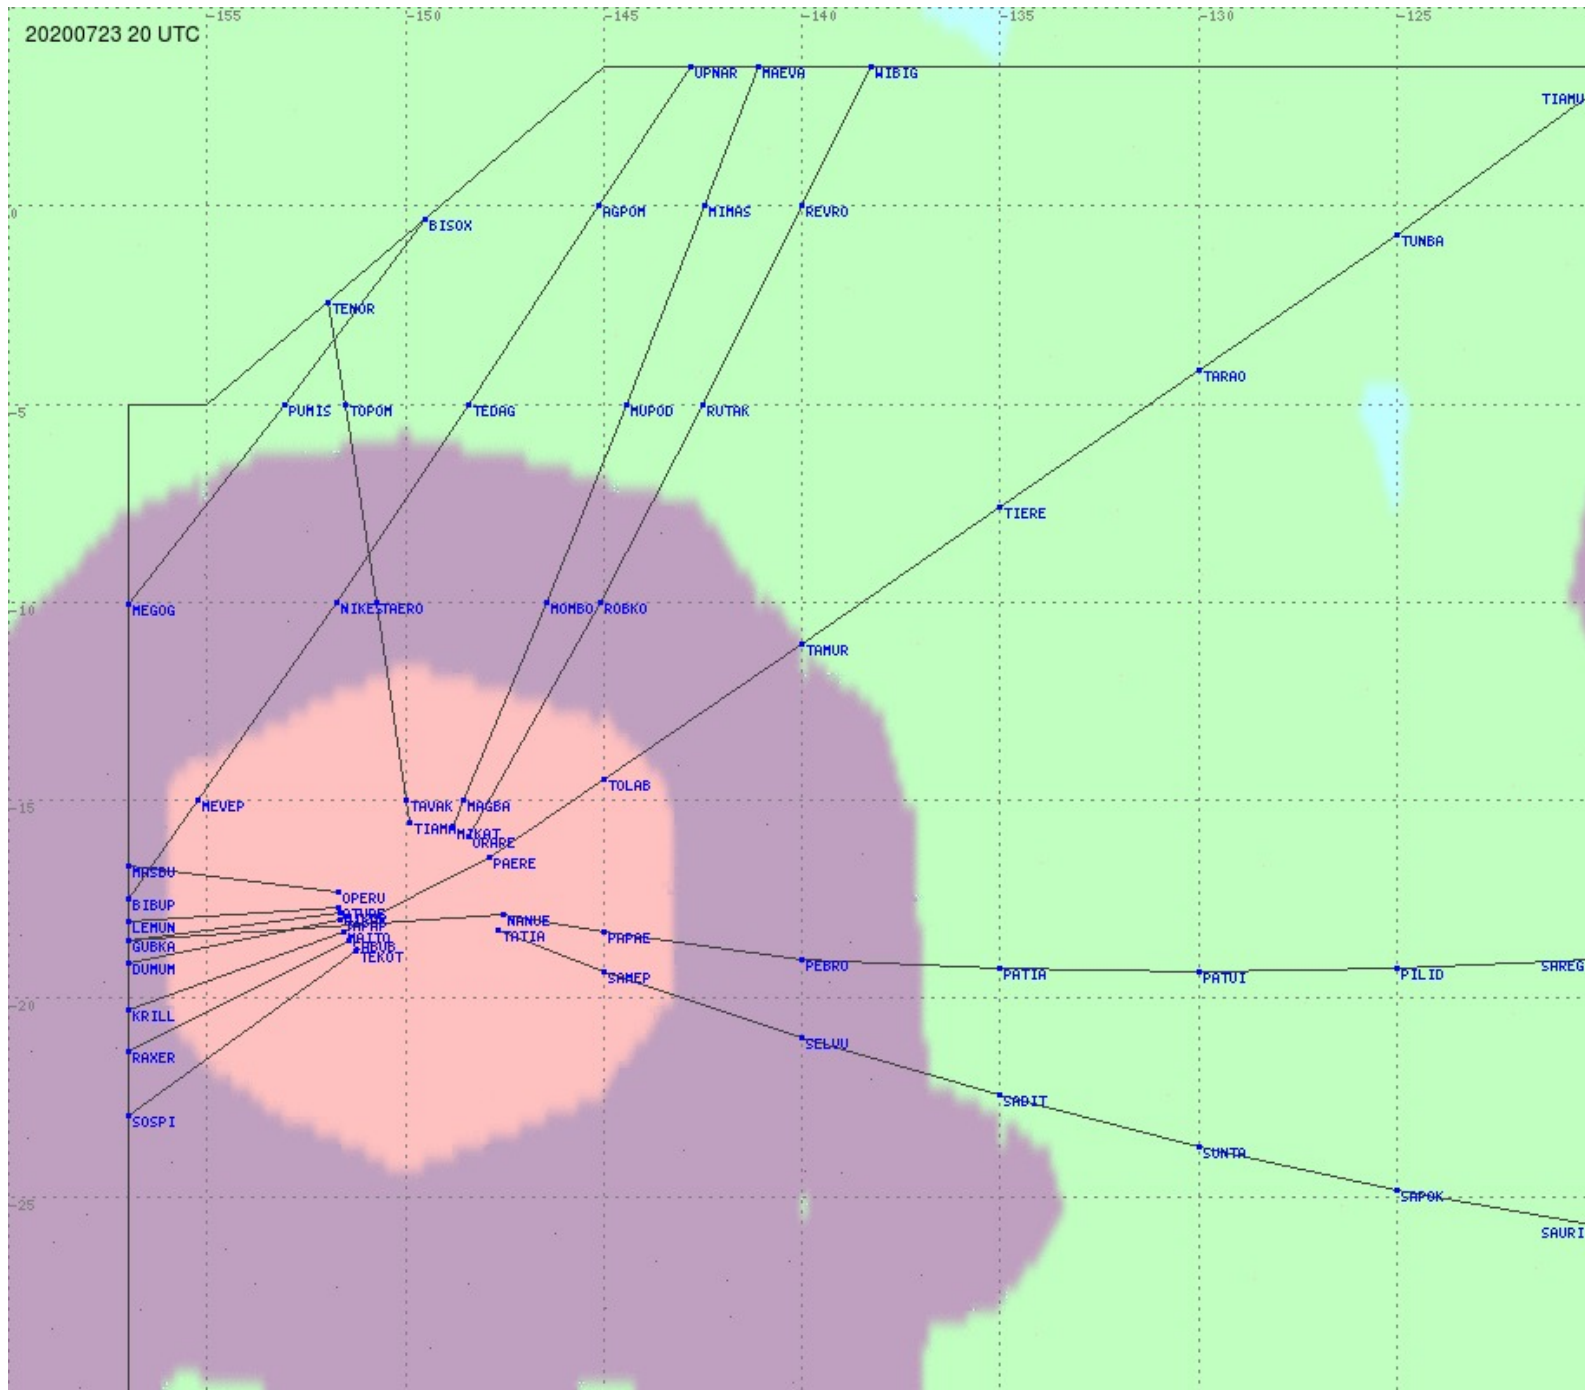

Tahiti FIR - HF Propag - 20200723

2.8 MHz
3.5 MHz
5.6 MHz
8.9 MHz
13.3 MHz
17.9 MHz
None

Tahiti FIR - HF Propag - 20200723

2.8 MHz 3.5 MHz 5.6 MHz 8.9 MHz 13.3 MHz 17.9 MHz None

Tahiti FIR - HF Propag - 20200723

2.8 MHz
3.5 MHz
5.6 MHz
8.9 MHz
13.3 MHz
17.9 MHz
None

Tahiti FIR - HF Propag - 20200723

Tahiti FIR - HF Propag - 20200723

Tahiti FIR - HF Propag - 20200723

Tahiti FIR - HF Propag - 20200723

2.8 MHz 3.5 MHz 5.6 MHz 8.9 MHz 13.3 MHz 17.9 MHz None