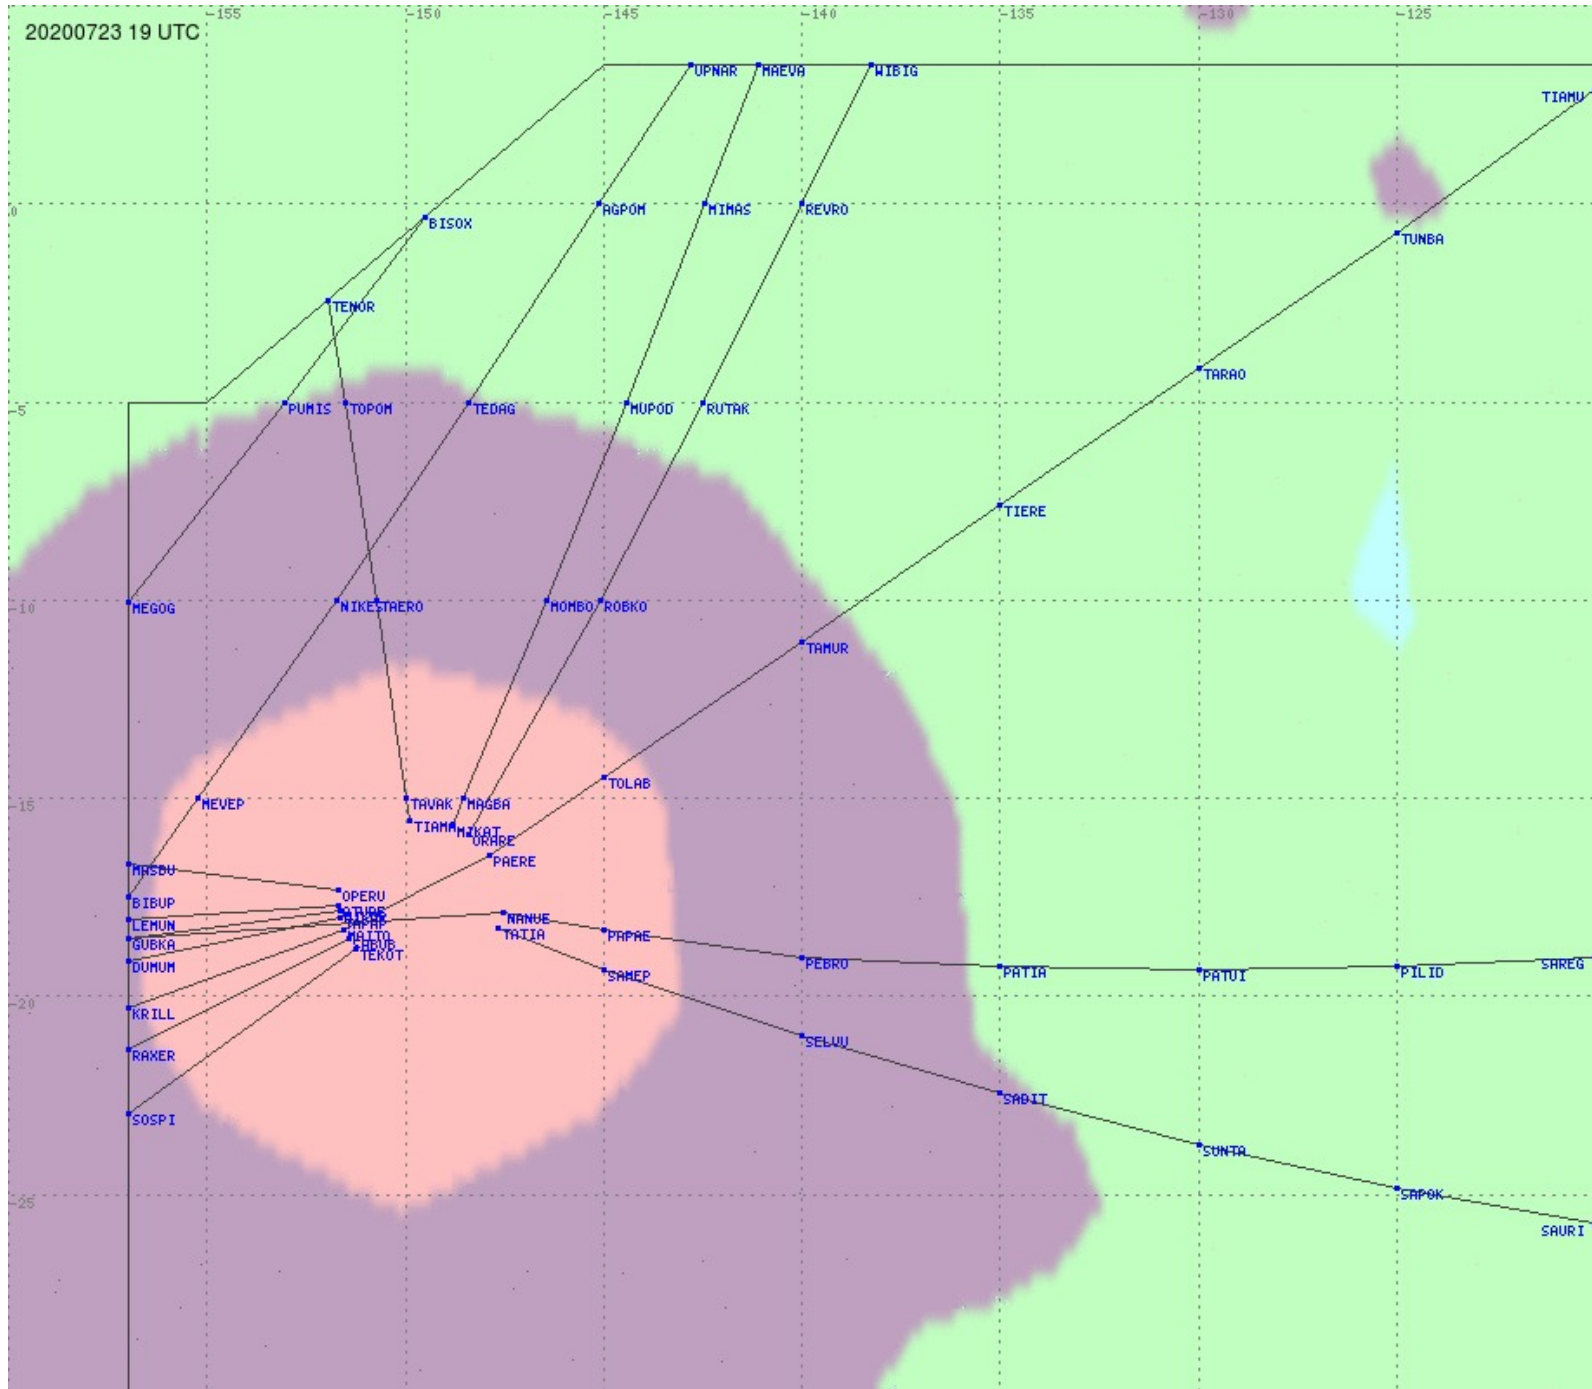

Tahiti FIR - HF Propag - 20200723

2.8 MHz
3.5 MHz
5.6 MHz
8.9 MHz
13.3 MHz
17.9 MHz
None

Tahiti FIR - HF Propag - 20200723

2.8 MHz 3.5 MHz 5.6 MHz 8.9 MHz 13.3 MHz 17.9 MHz None

Tahiti FIR - HF Propag - 20200723

2.8 MHz
3.5 MHz
5.6 MHz
8.9 MHz
13.3 MHz
17.9 MHz
None

Tahiti FIR - HF Propag - 20200723

Tahiti FIR - HF Propag - 20200723

Tahiti FIR - HF Propag - 20200723

Tahiti FIR - HF Propag - 20200723

2.8 MHz 3.5 MHz 5.6 MHz 8.9 MHz 13.3 MHz 17.9 MHz None