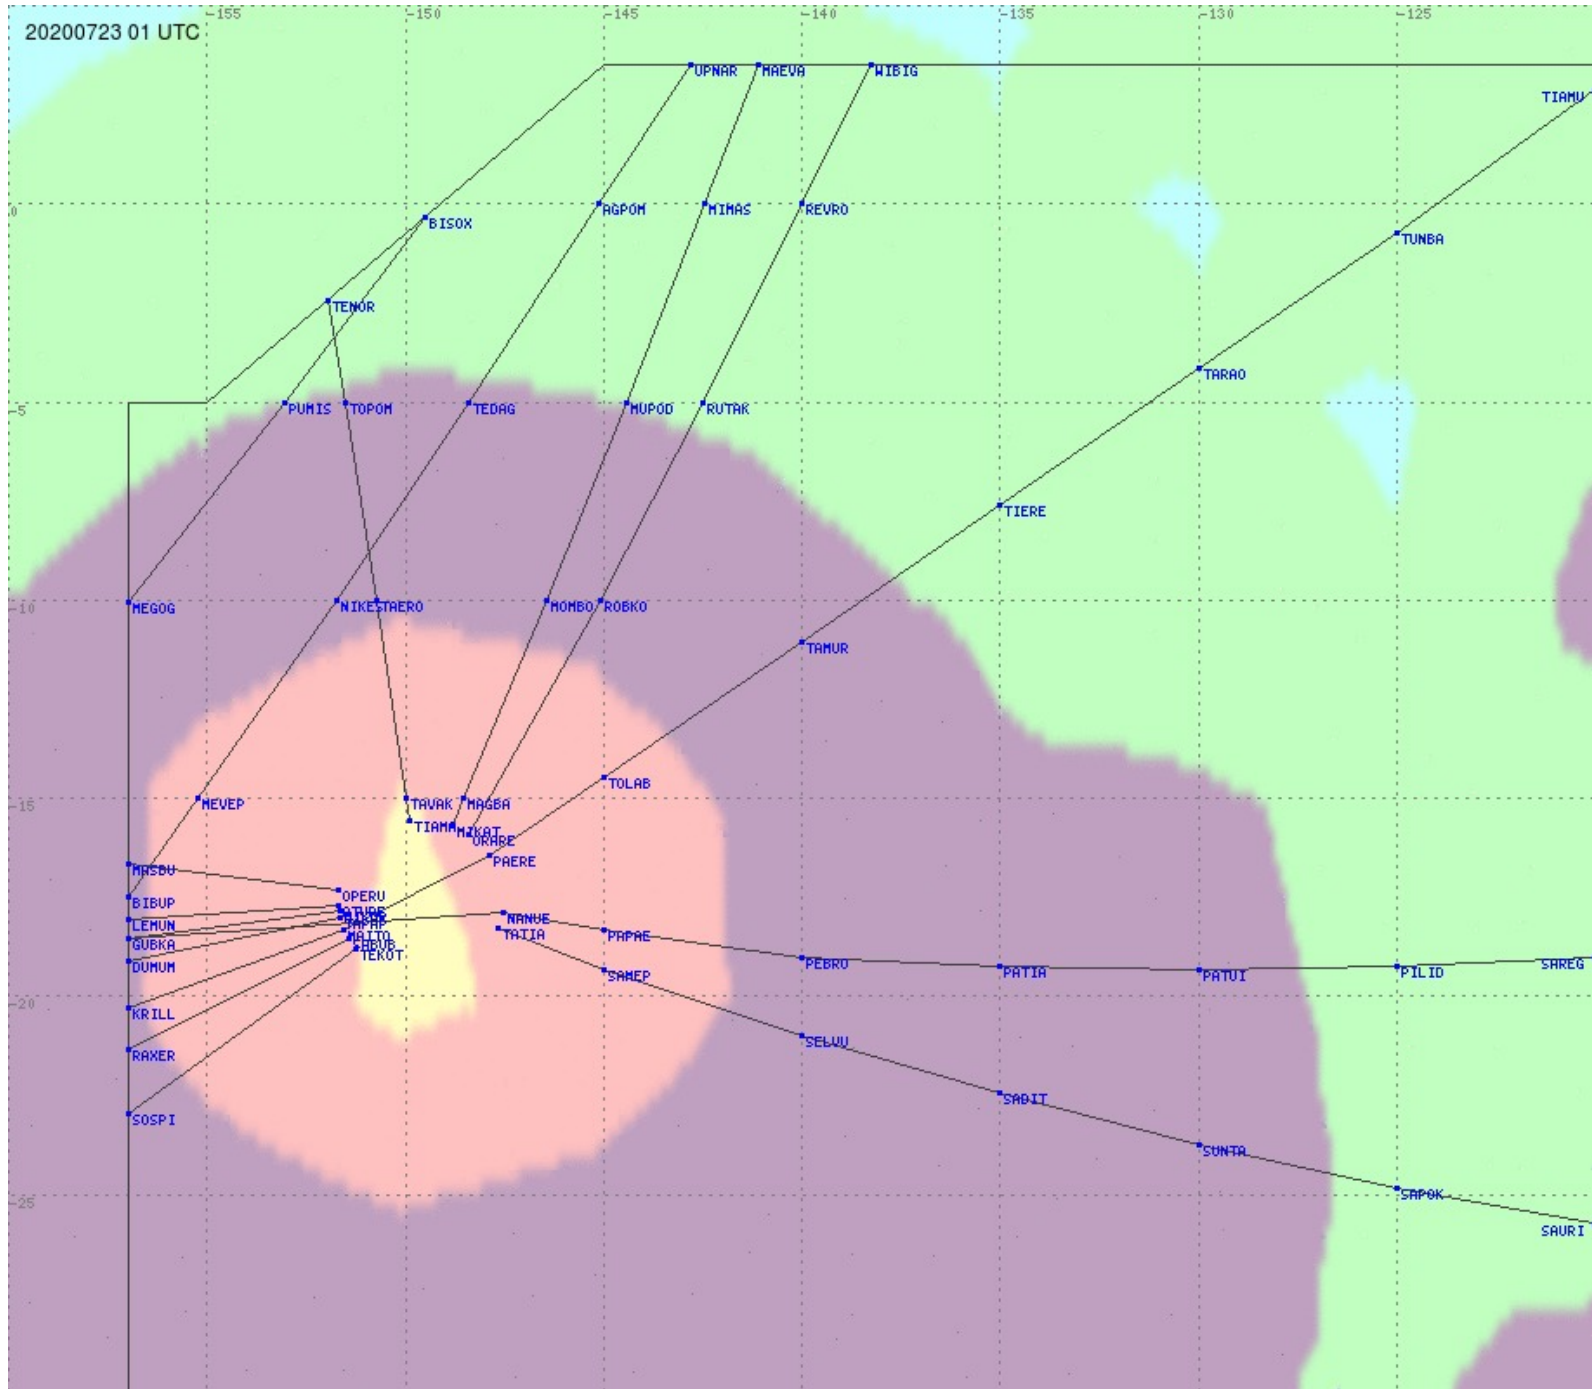

Tahiti FIR - HF Propag - 20200723

2.8 MHz
3.5 MHz
5.6 MHz
8.9 MHz
13.3 MHz
17.9 MHz
None

Tahiti FIR - HF Propag - 20200723

2.8 MHz 3.5 MHz 5.6 MHz 8.9 MHz 13.3 MHz 17.9 MHz None

Tahiti FIR - HF Propag - 20200723