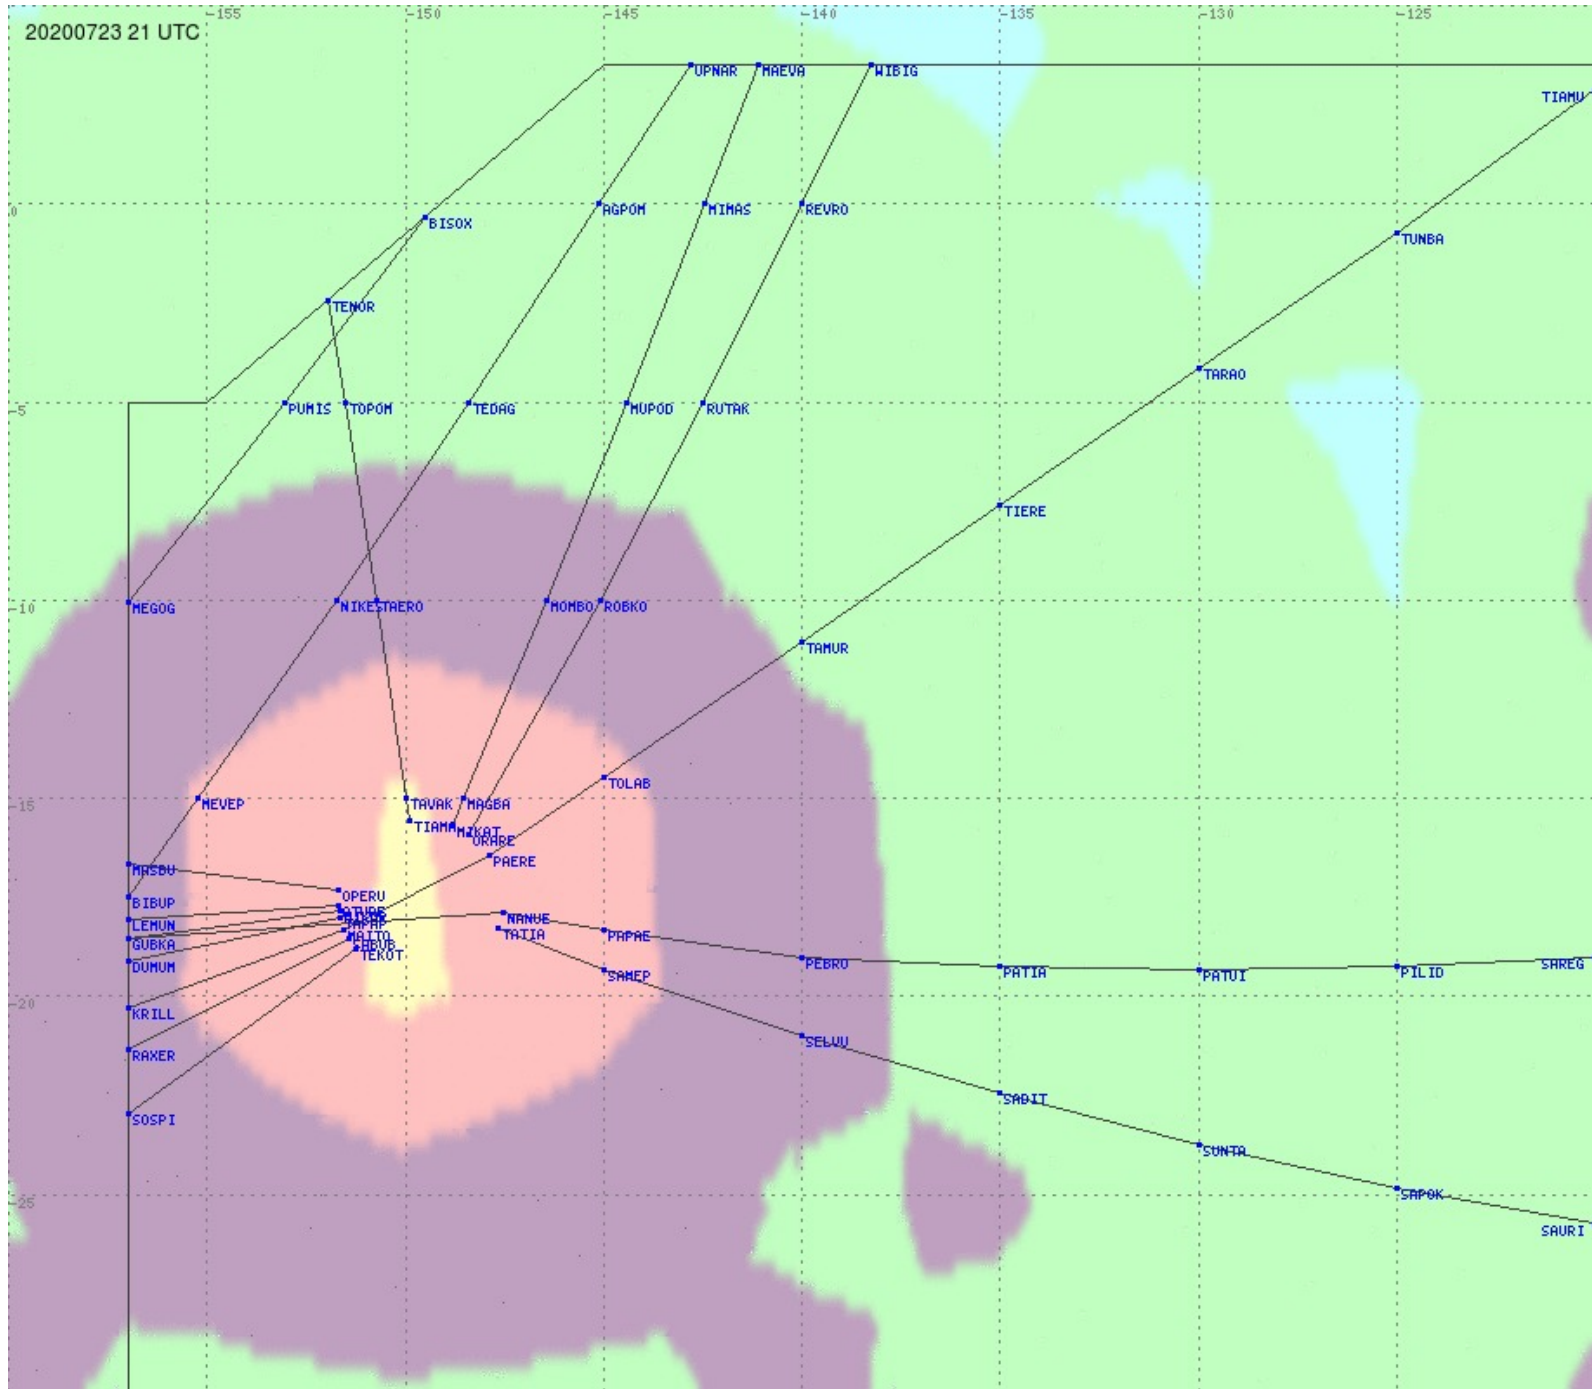

Tahiti FIR - HF Propag - 20200723

2.8 MHz
3.5 MHz
5.6 MHz
8.9 MHz
13.3 MHz
17.9 MHz
None

Tahiti FIR - HF Propag - 20200723

2.8 MHz 3.5 MHz 5.6 MHz 8.9 MHz 13.3 MHz 17.9 MHz None

Tahiti FIR - HF Propag - 20200723

2.8 MHz
3.5 MHz
5.6 MHz
8.9 MHz
13.3 MHz
17.9 MHz
None

Tahiti FIR - HF Propag - 20200723

Tahiti FIR - HF Propag - 20200723

Tahiti FIR - HF Propag - 20200723

Tahiti FIR - HF Propag - 20200723

2.8 MHz 3.5 MHz 5.6 MHz 8.9 MHz 13.3 MHz 17.9 MHz None

2.8 MHz
3.5 MHz
5.6 MHz
8.9 MHz
13.3 MHz
17.9 MHz
None

Tahiti FIR - HF Propag - 20200723

2.8 MHz 3.5 MHz 5.6 MHz 8.9 MHz 13.3 MHz 17.9 MHz None

Tahiti FIR - HF Propag - 20200723

2.8 MHz 3.5 MHz 5.6 MHz 8.9 MHz 13.3 MHz 17.9 MHz None