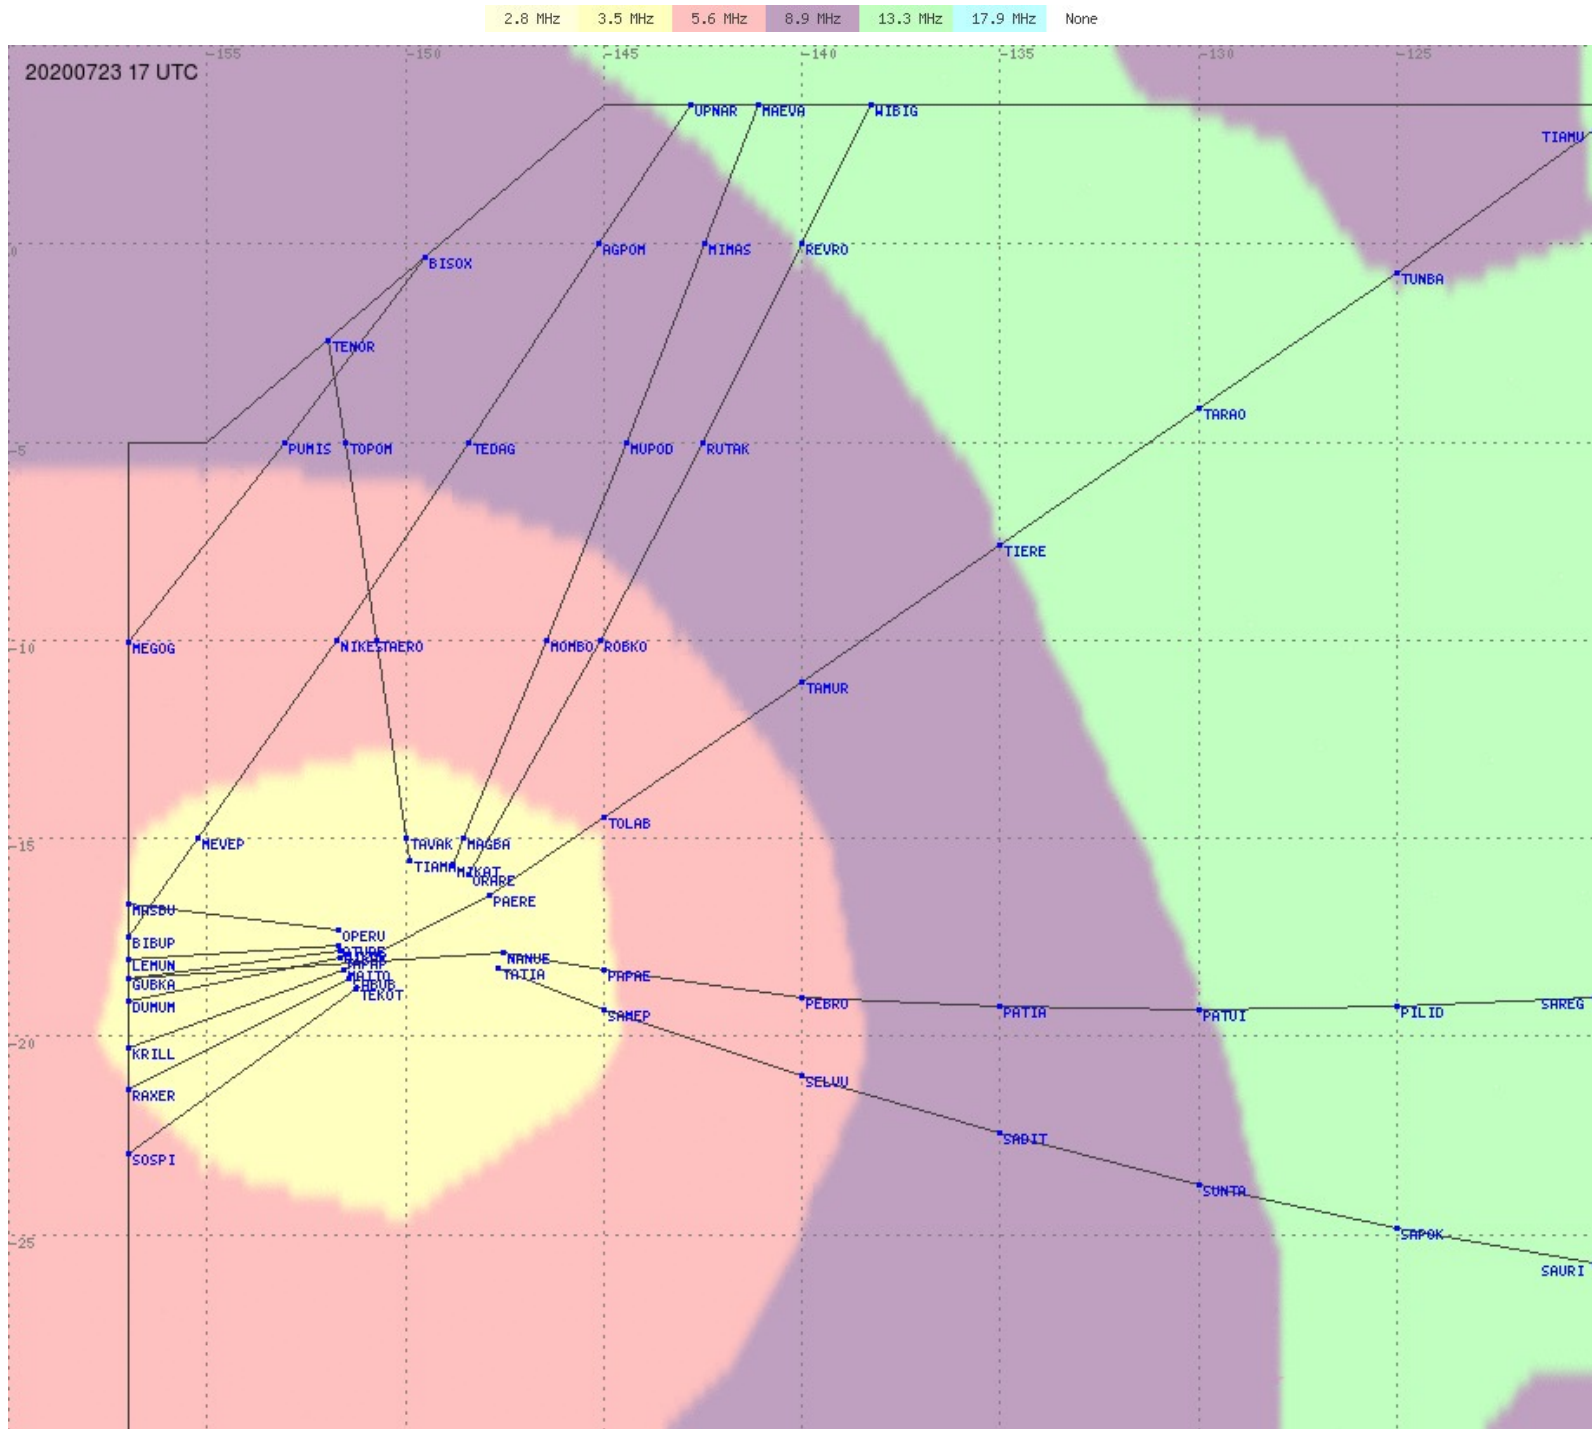

Tahiti FIR - HF Propag - 20200723

2.8 MHz
3.5 MHz
5.6 MHz
8.9 MHz
13.3 MHz
17.9 MHz
None

Tahiti FIR - HF Propag - 20200723

2.8 MHz 3.5 MHz 5.6 MHz 8.9 MHz 13.3 MHz 17.9 MHz None

Tahiti FIR - HF Propag - 20200723

2.8 MHz
3.5 MHz
5.6 MHz
8.9 MHz
13.3 MHz
17.9 MHz
None

Tahiti FIR - HF Propag - 20200723

Tahiti FIR - HF Propag - 20200723

Tahiti FIR - HF Propag - 20200723

Tahiti FIR - HF Propag - 20200723

2.8 MHz 3.5 MHz 5.6 MHz 8.9 MHz 13.3 MHz 17.9 MHz None