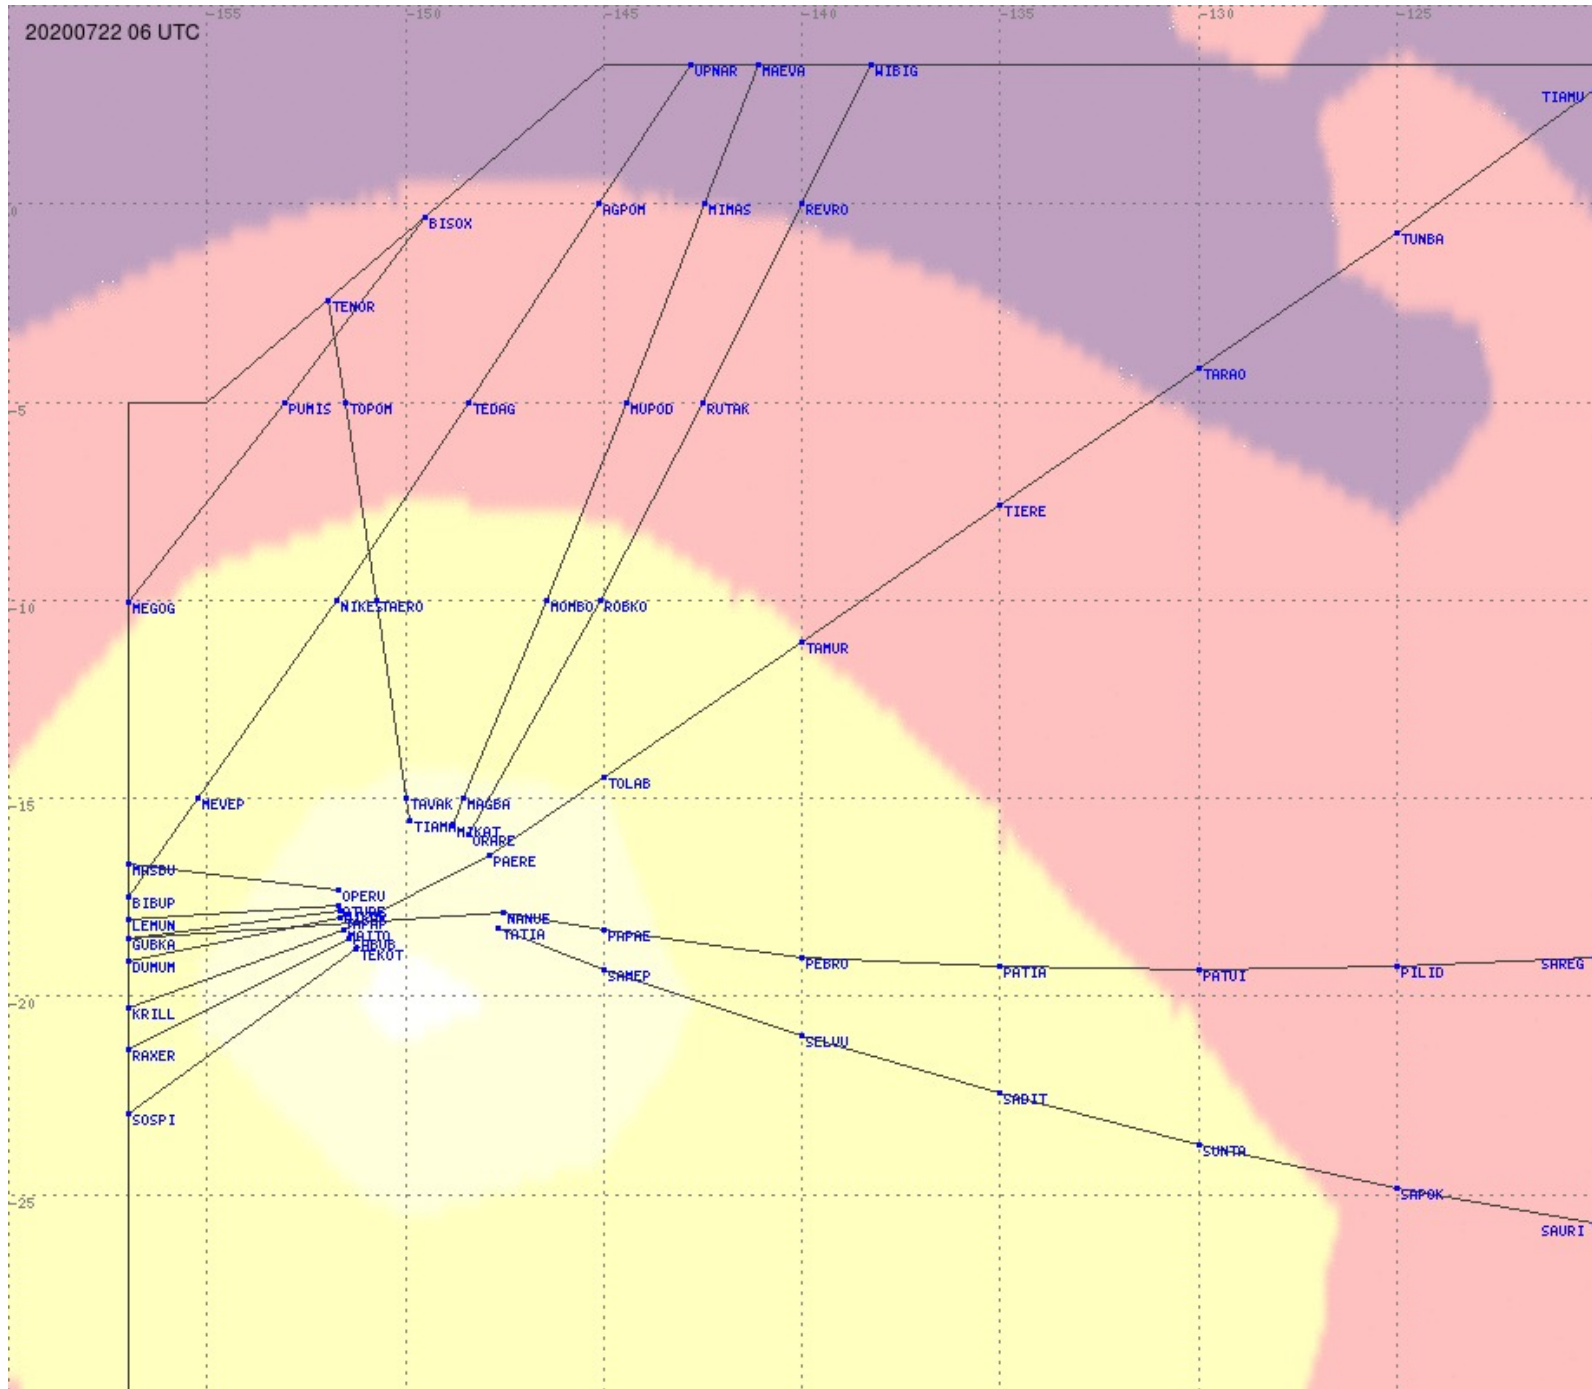

Tahiti FIR - HF Propag - 20200722

2.8 MHz
3.5 MHz
5.6 MHz
8.9 MHz
13.3 MHz
17.9 MHz
None