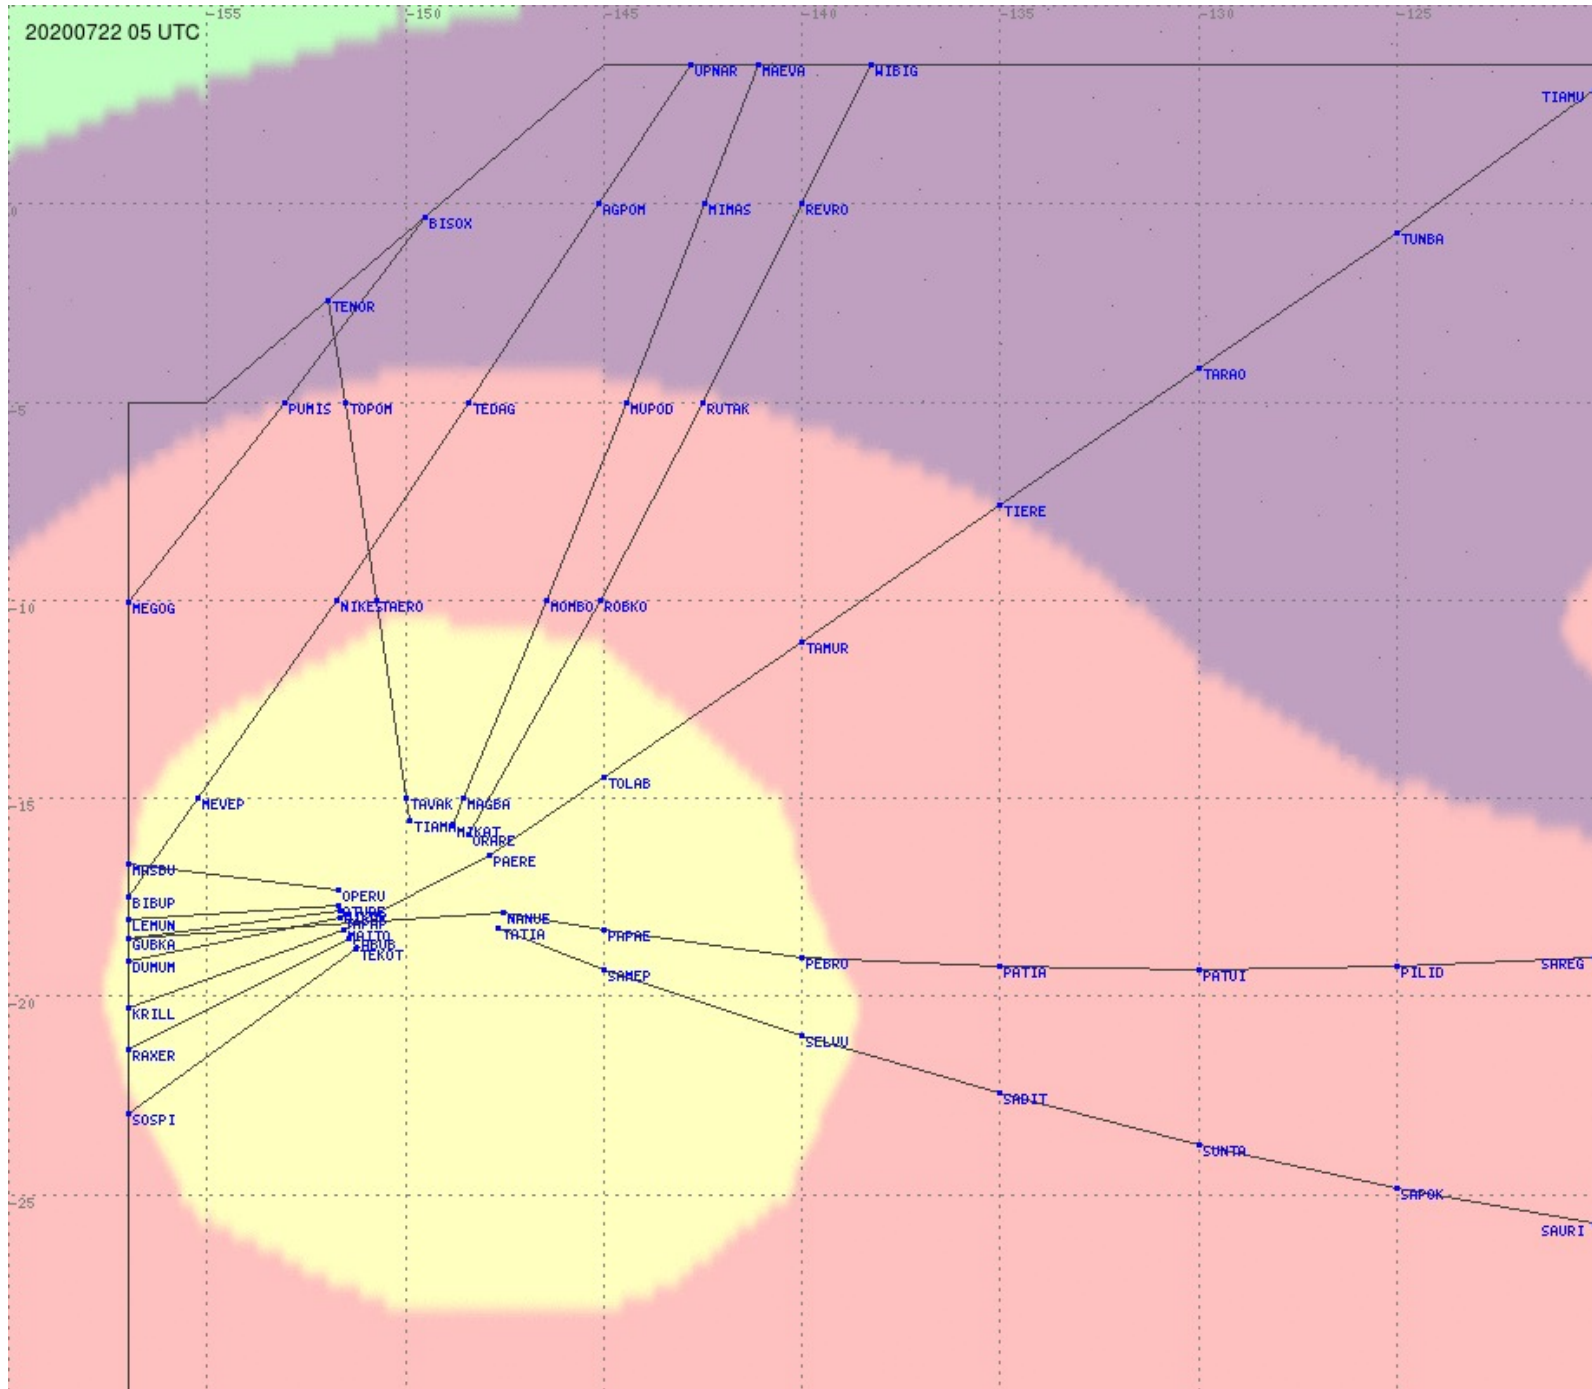

Tahiti FIR - HF Propag - 20200722

2.8 MHz
3.5 MHz
5.6 MHz
8.9 MHz
13.3 MHz
17.9 MHz
None