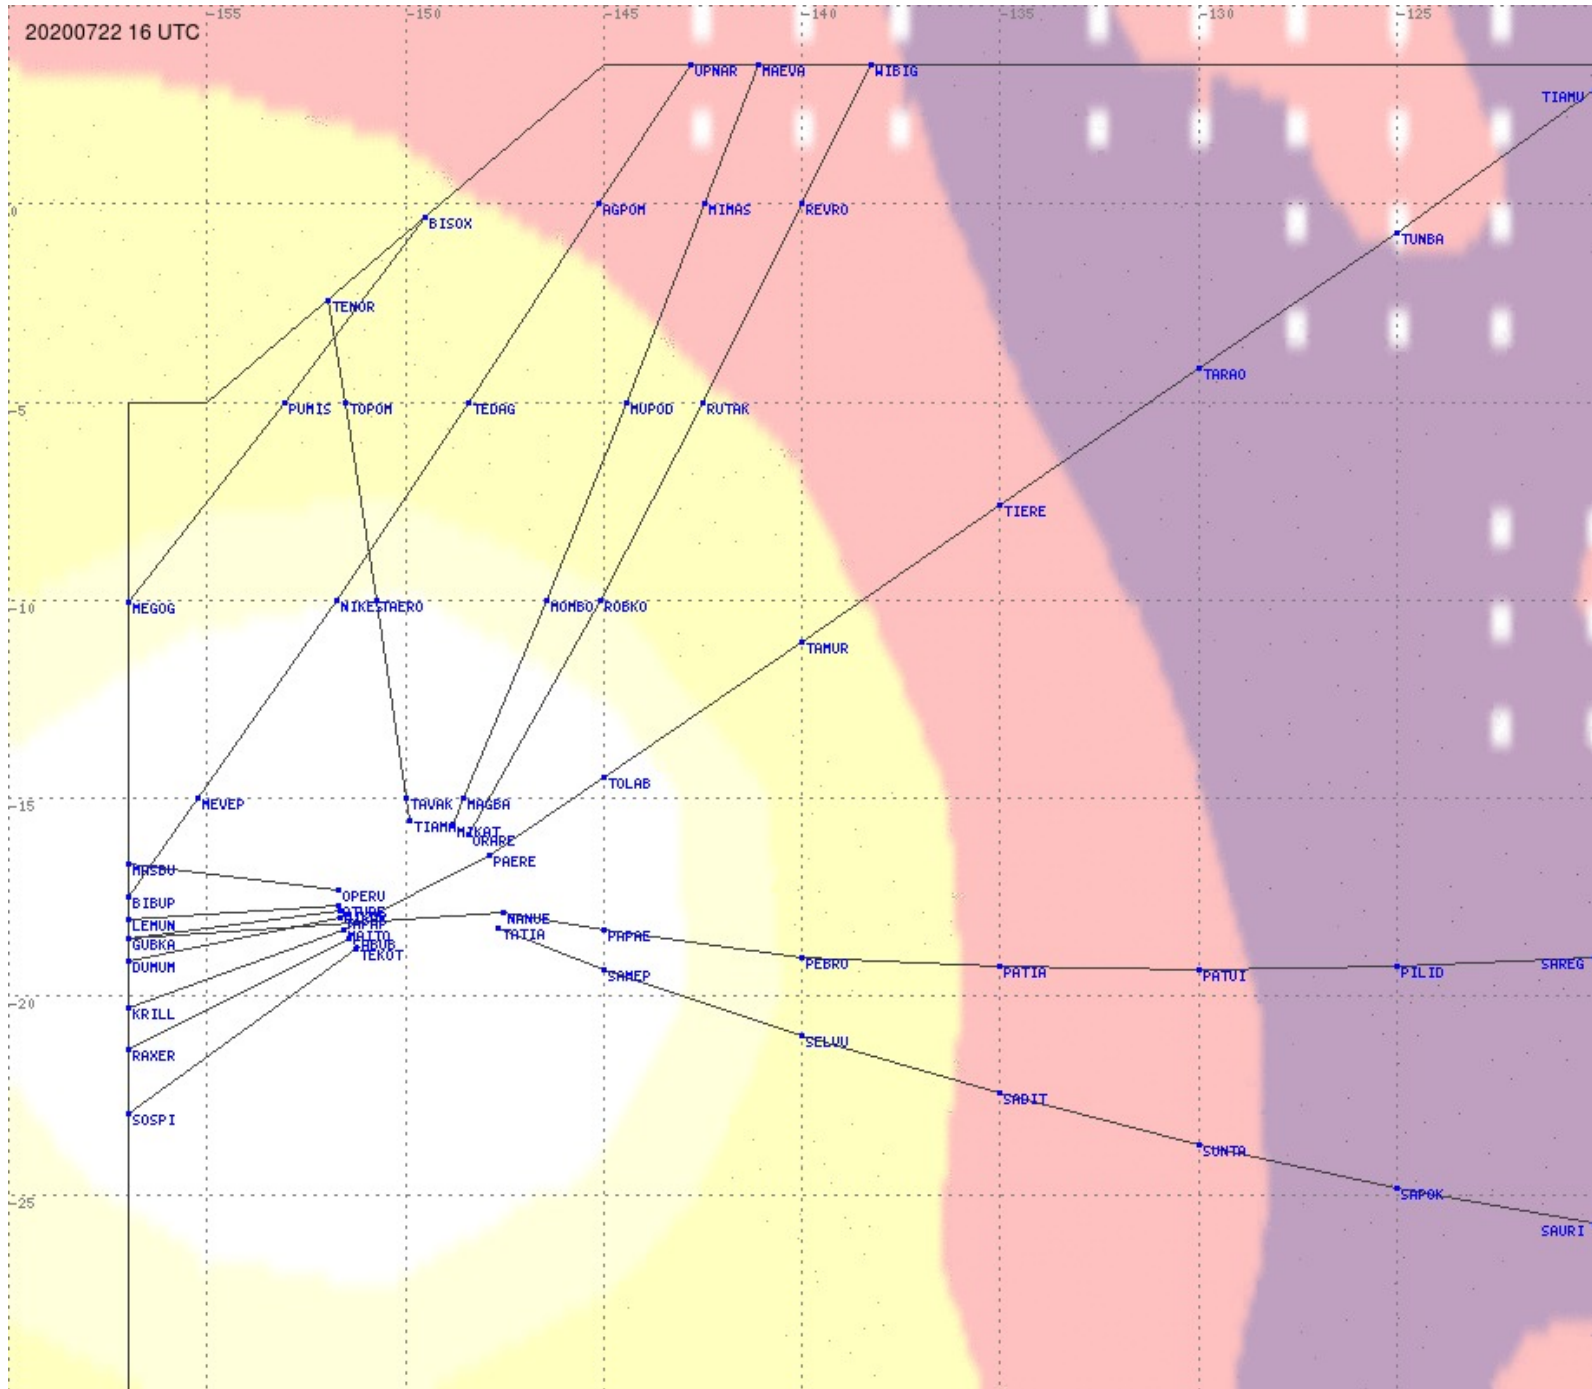

Tahiti FIR - HF Propag - 20200722

2.8 MHz 3.5 MHz 5.6 MHz 8.9 MHz 13.3 MHz 17.9 MHz None