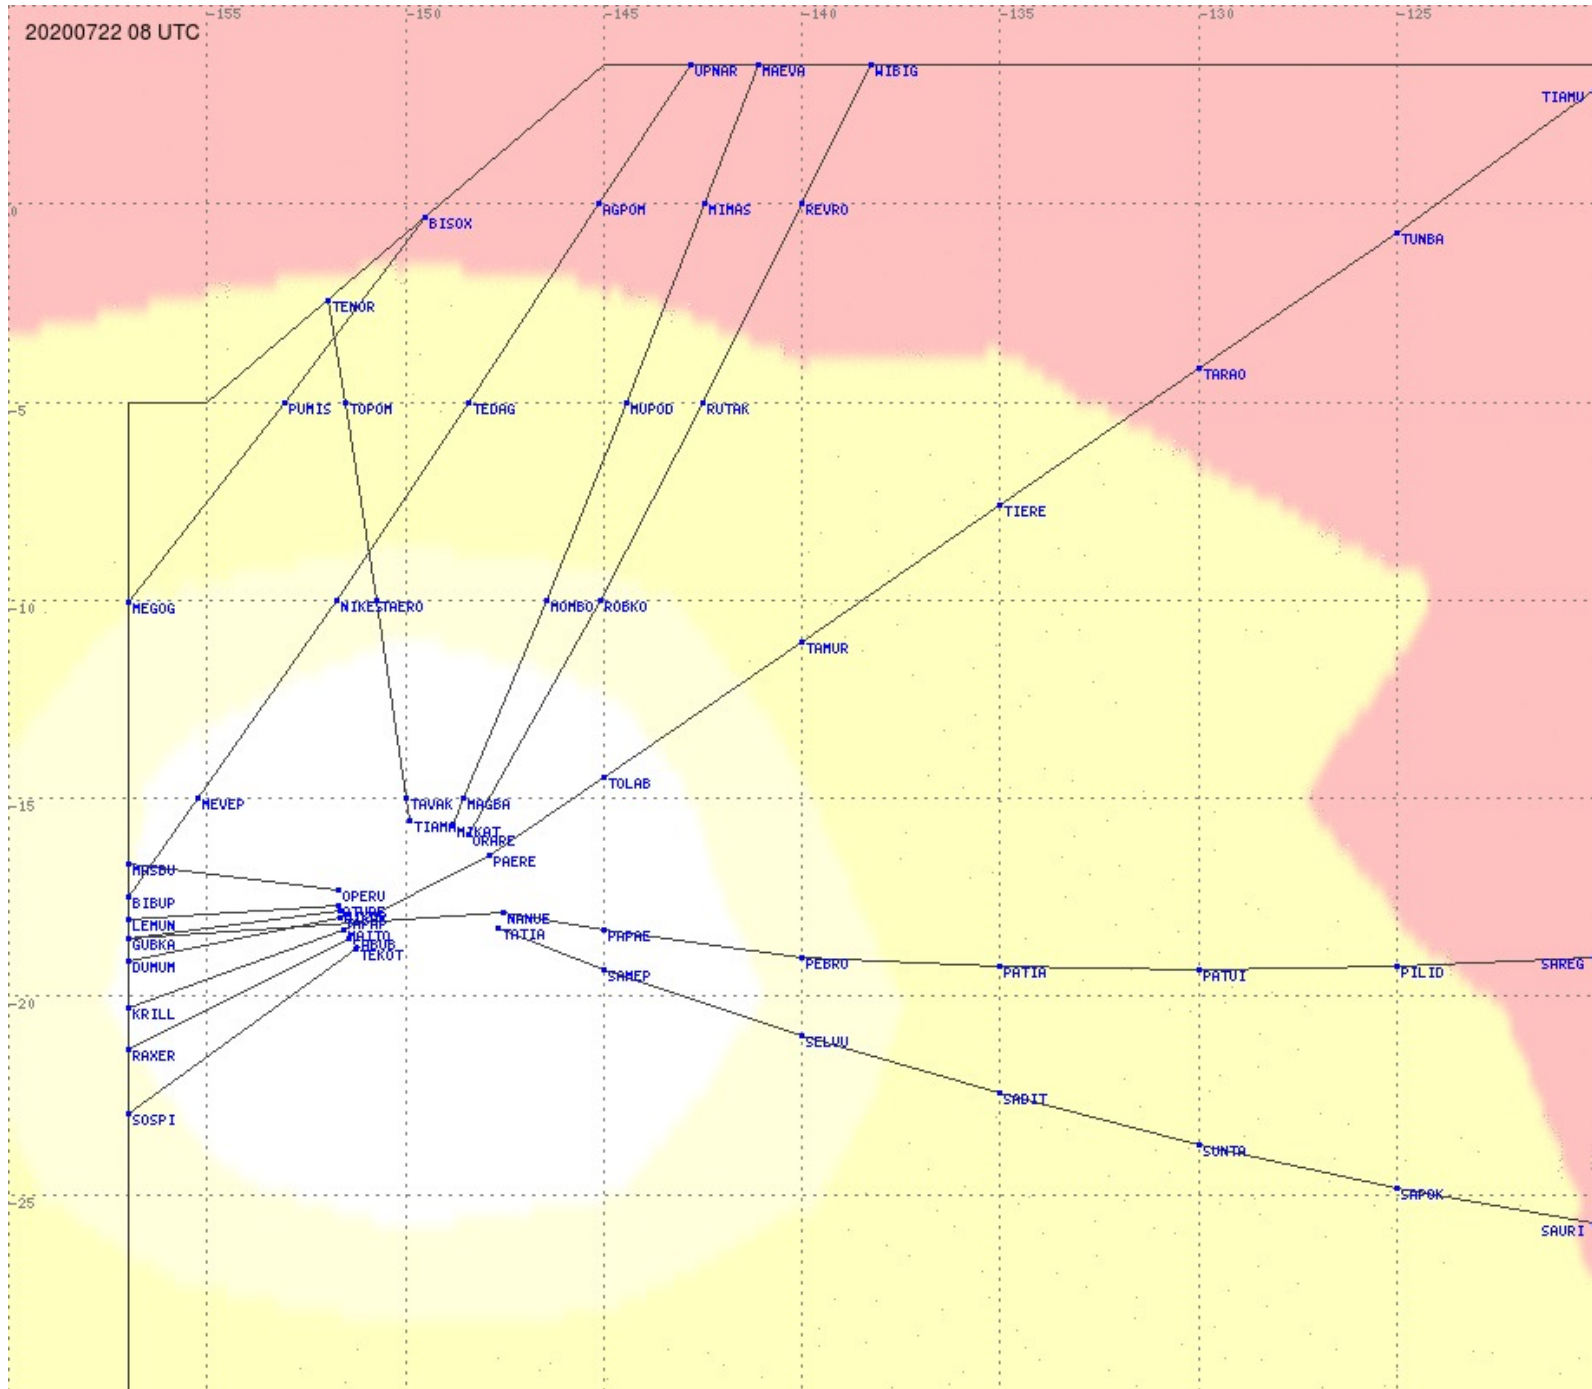

Tahiti FIR - HF Propag - 20200722

2.8 MHz   3.5 MHz   5.6 MHz   8.9 MHz   13.3 MHz   17.9 MHz   None