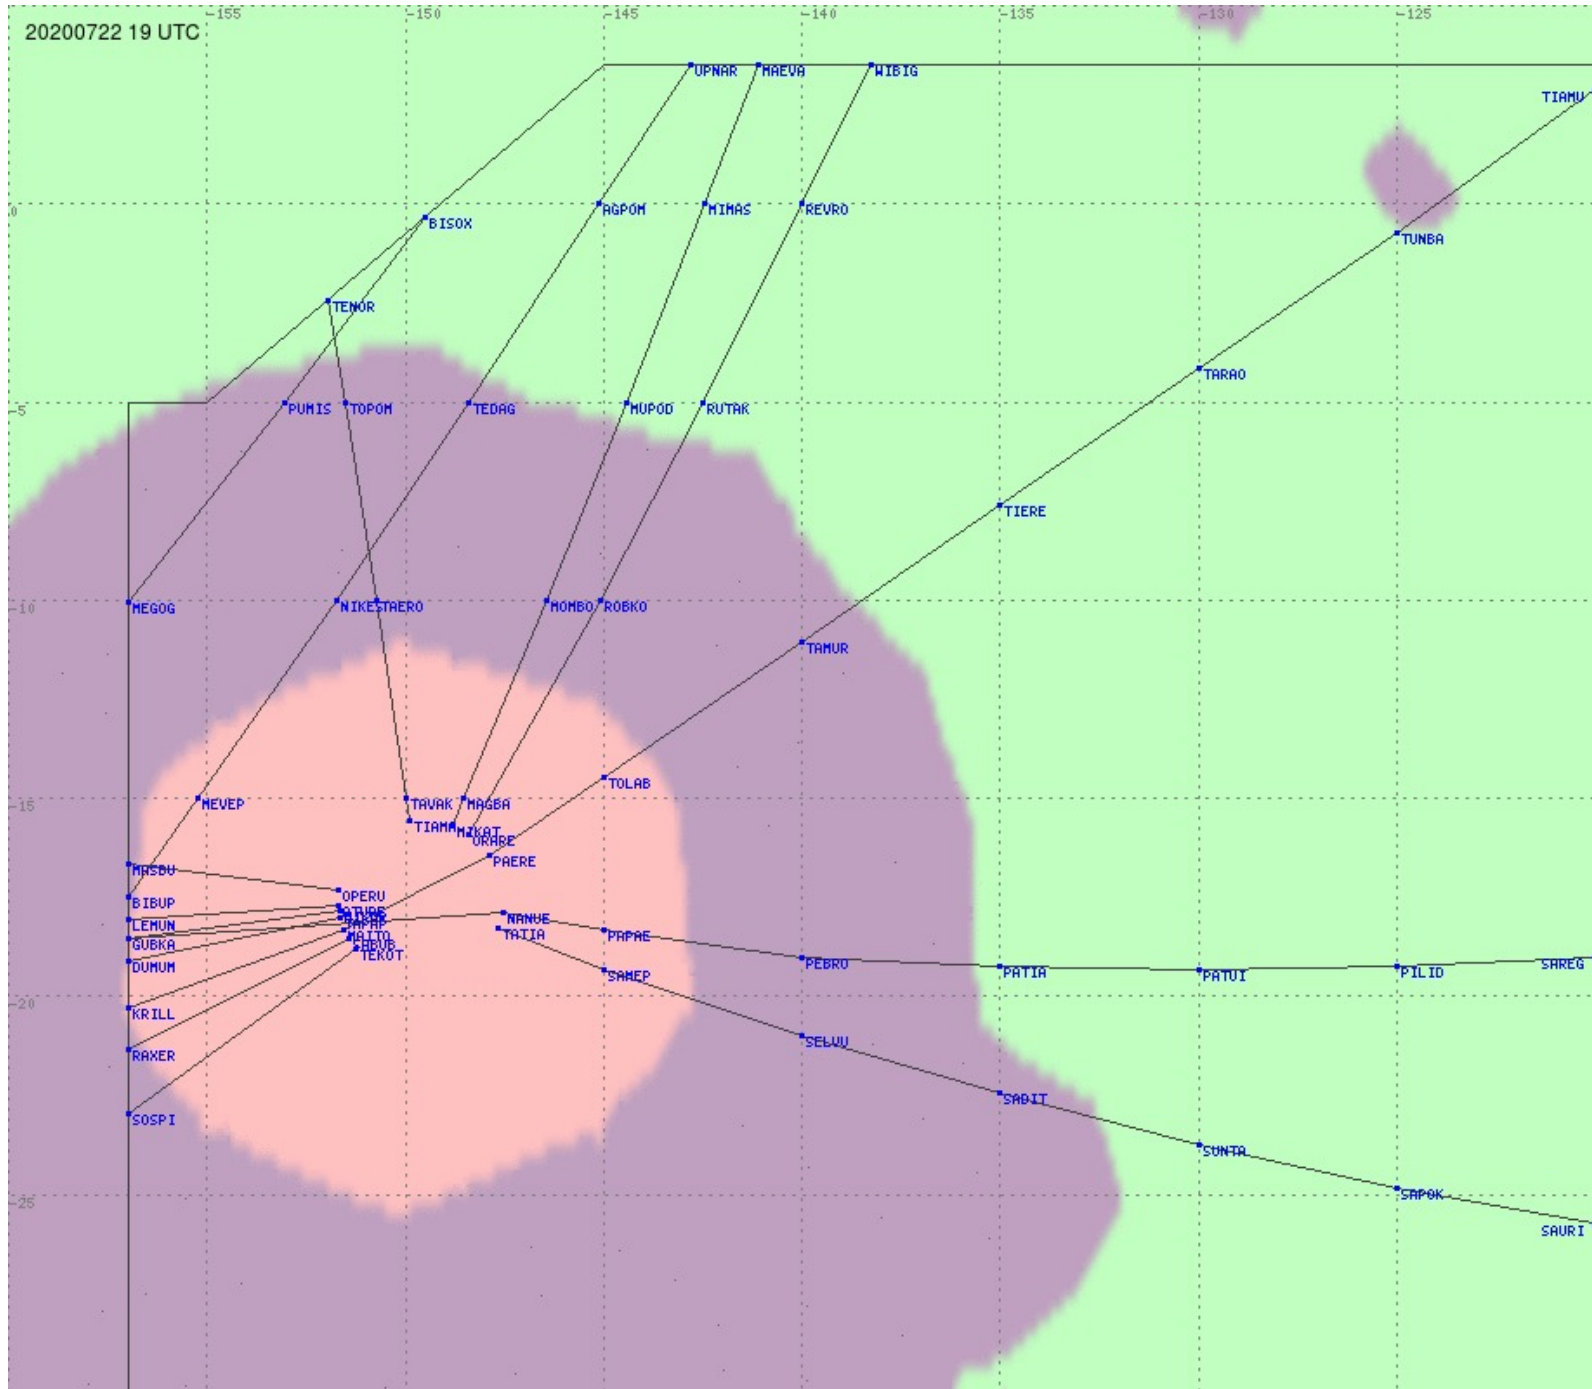

Tahiti FIR - HF Propag - 20200722

2.8 MHz
3.5 MHz
5.6 MHz
8.9 MHz
13.3 MHz
17.9 MHz
None