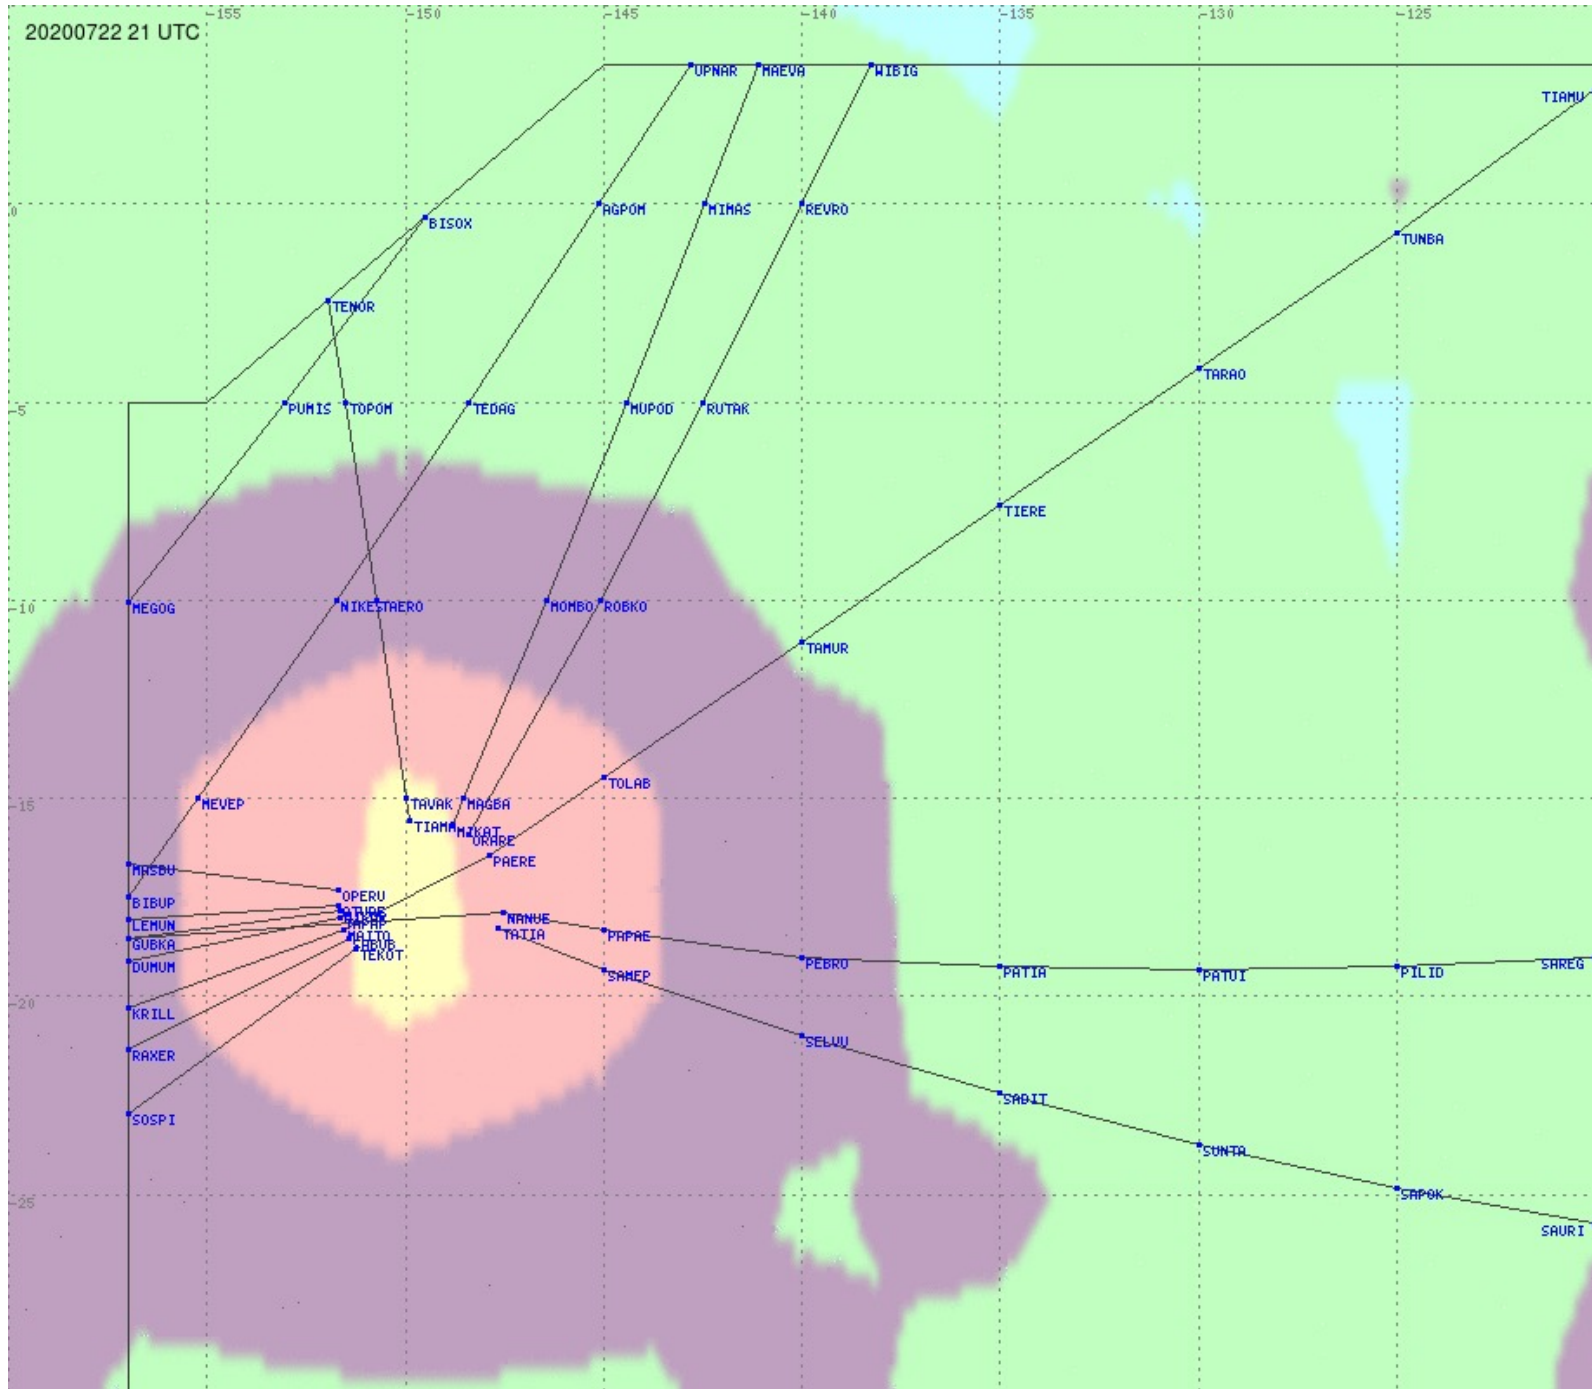

Tahiti FIR - HF Propag - 20200722

2.8 MHz 3.5 MHz 5.6 MHz 8.9 MHz 13.3 MHz 17.9 MHz None