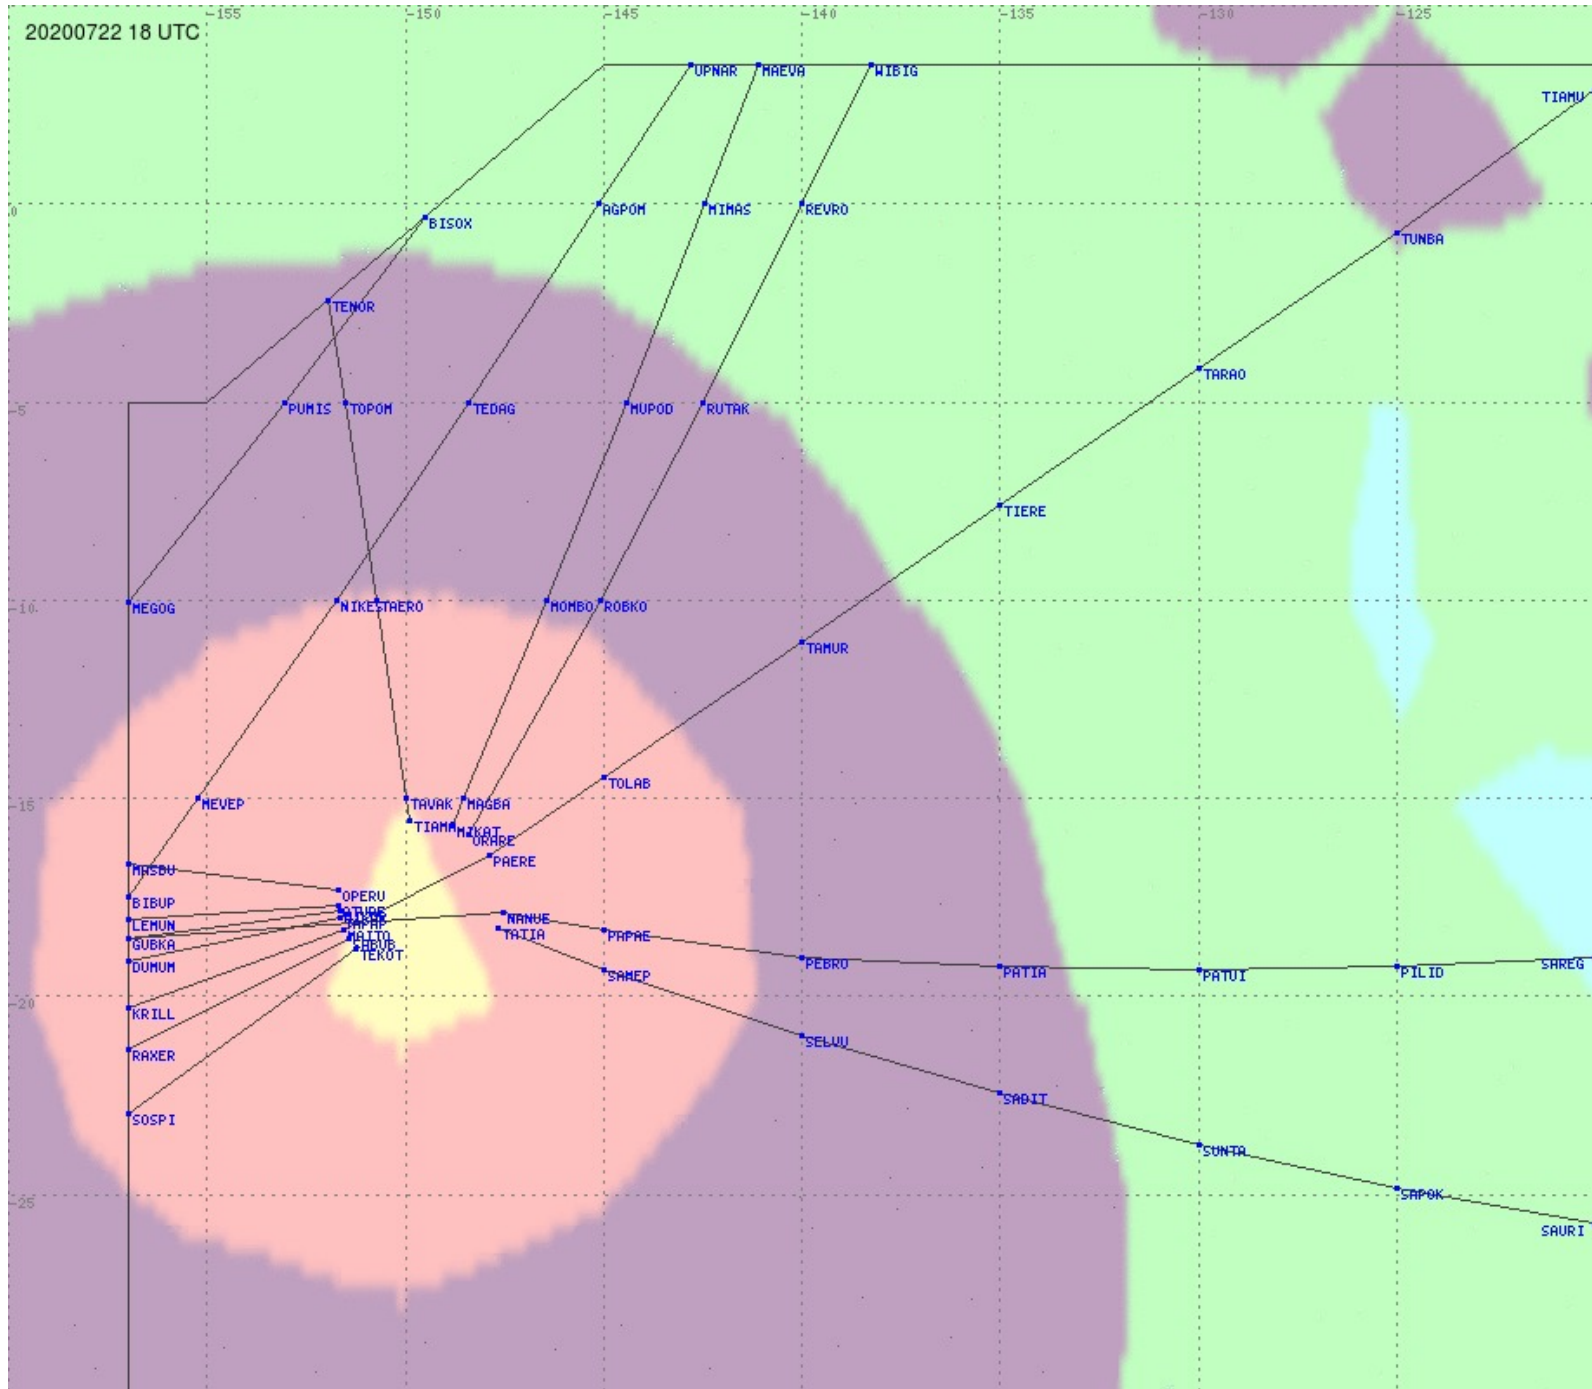

Tahiti FIR - HF Propag - 20200722

2.8 MHz   3.5 MHz   5.6 MHz   8.9 MHz   13.3 MHz   17.9 MHz   None