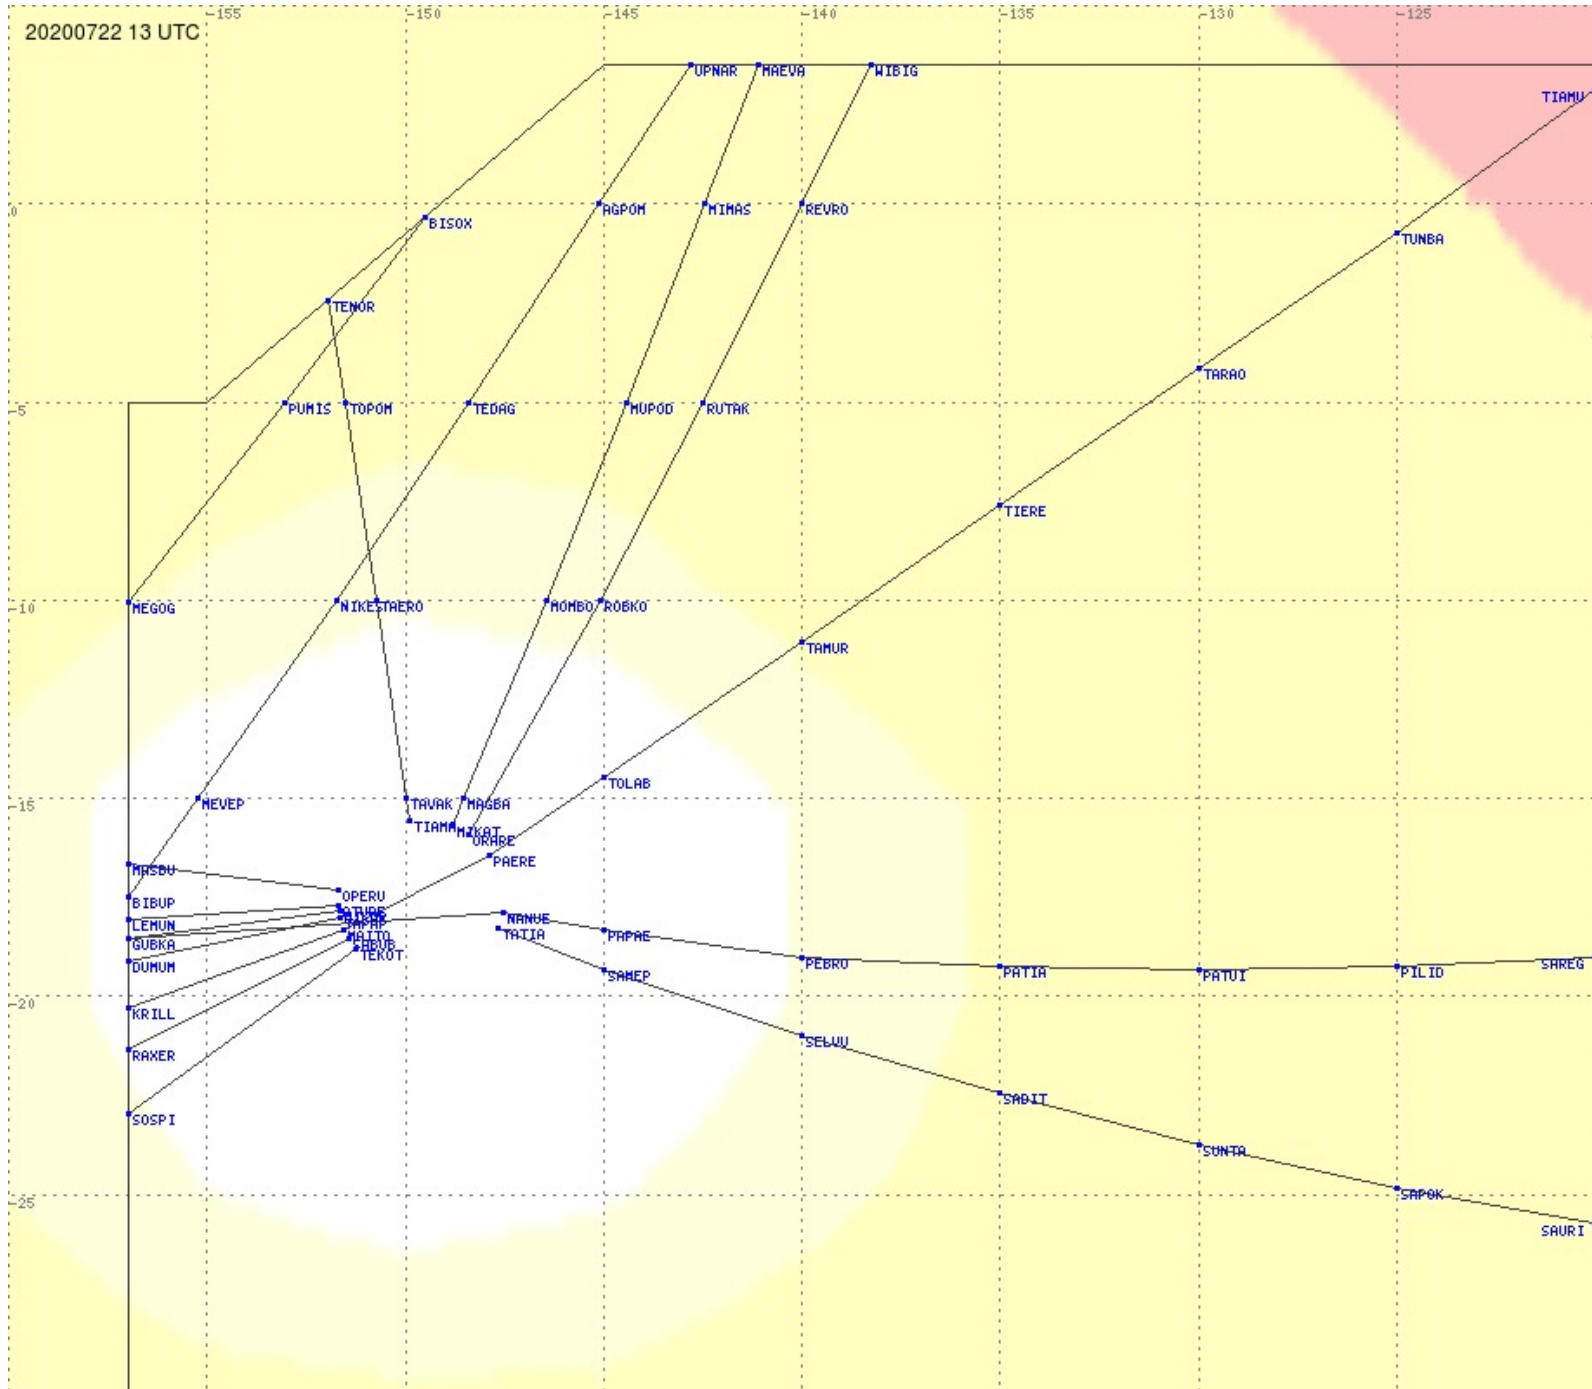

Tahiti FIR - HF Propag - 20200722

2.8 MHz
3.5 MHz
5.6 MHz
8.9 MHz
13.3 MHz
17.9 MHz
None