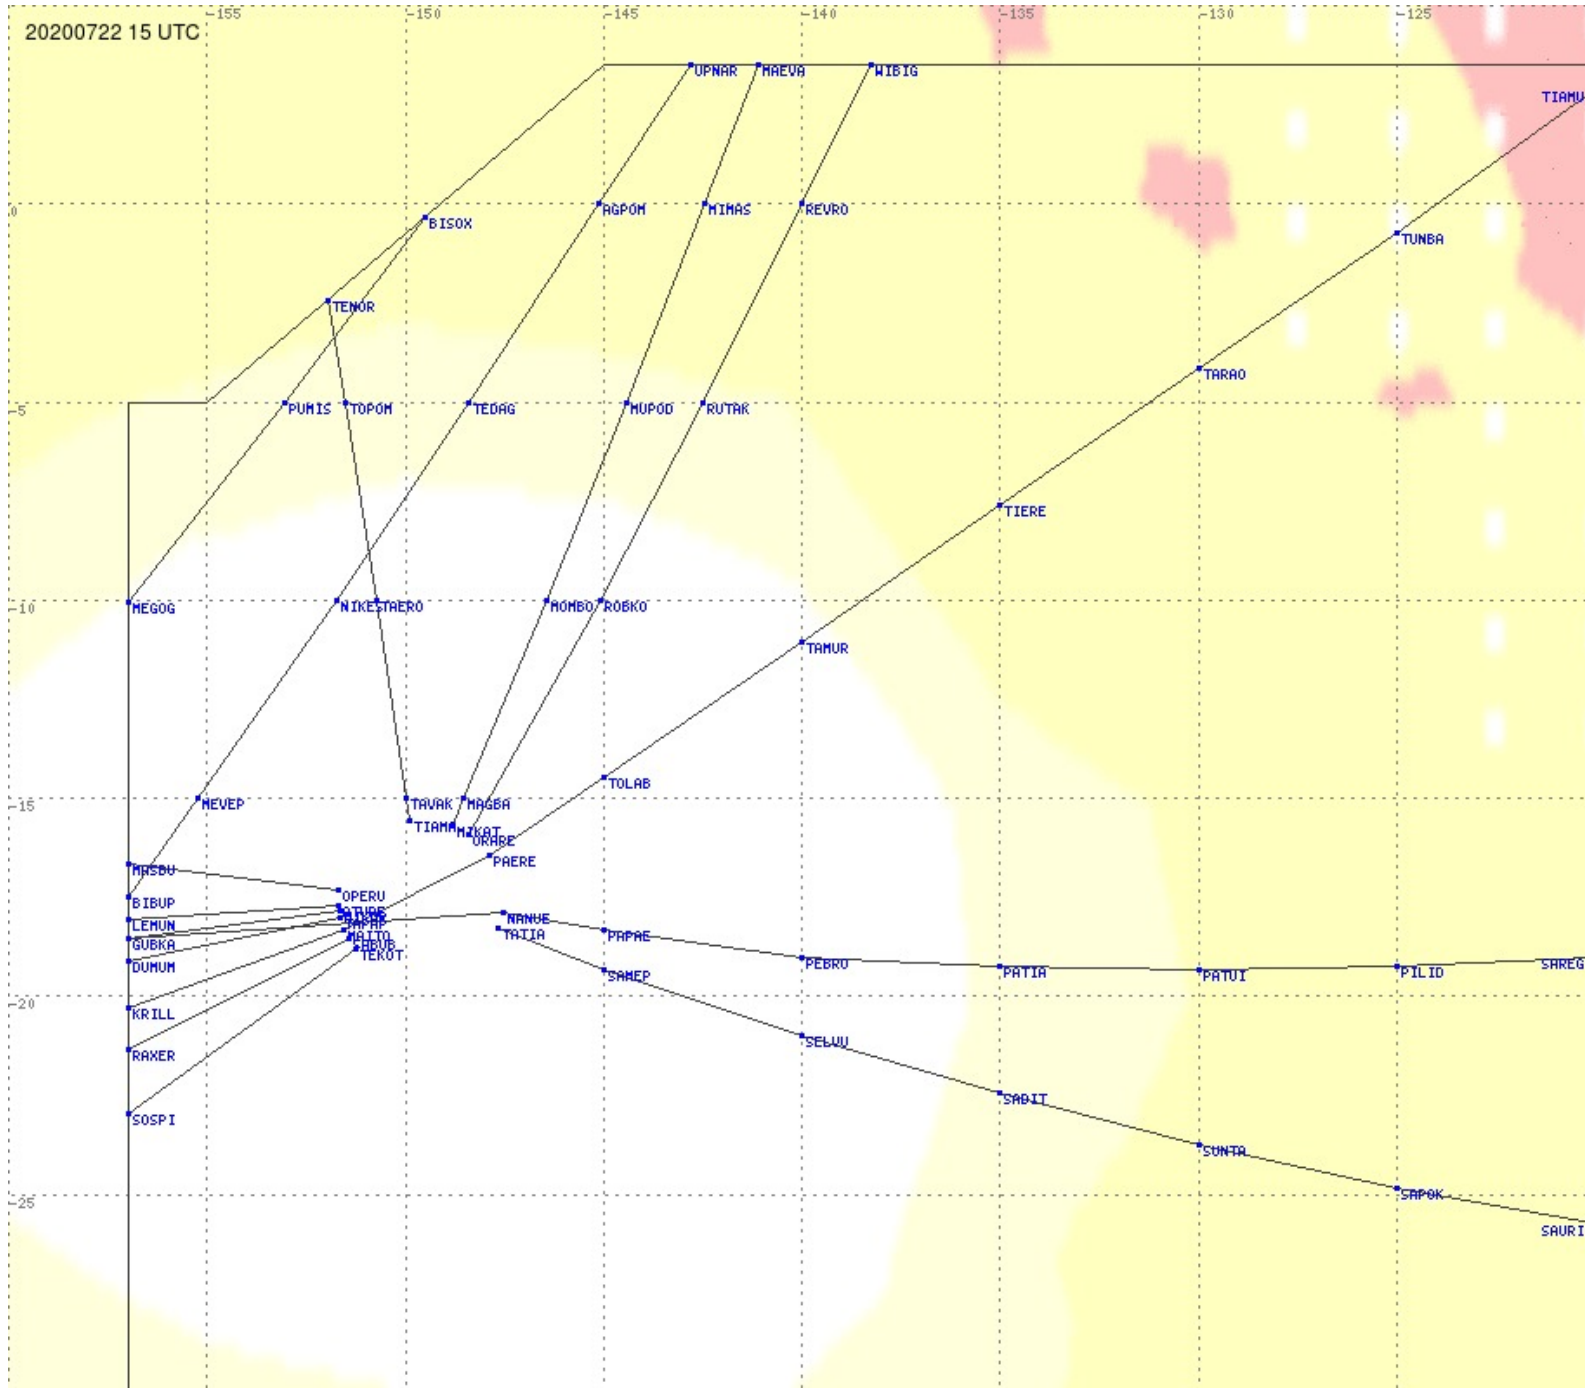

Tahiti FIR - HF Propag - 20200722

2.8 MHz 3.5 MHz 5.6 MHz 8.9 MHz 13.3 MHz 17.9 MHz None