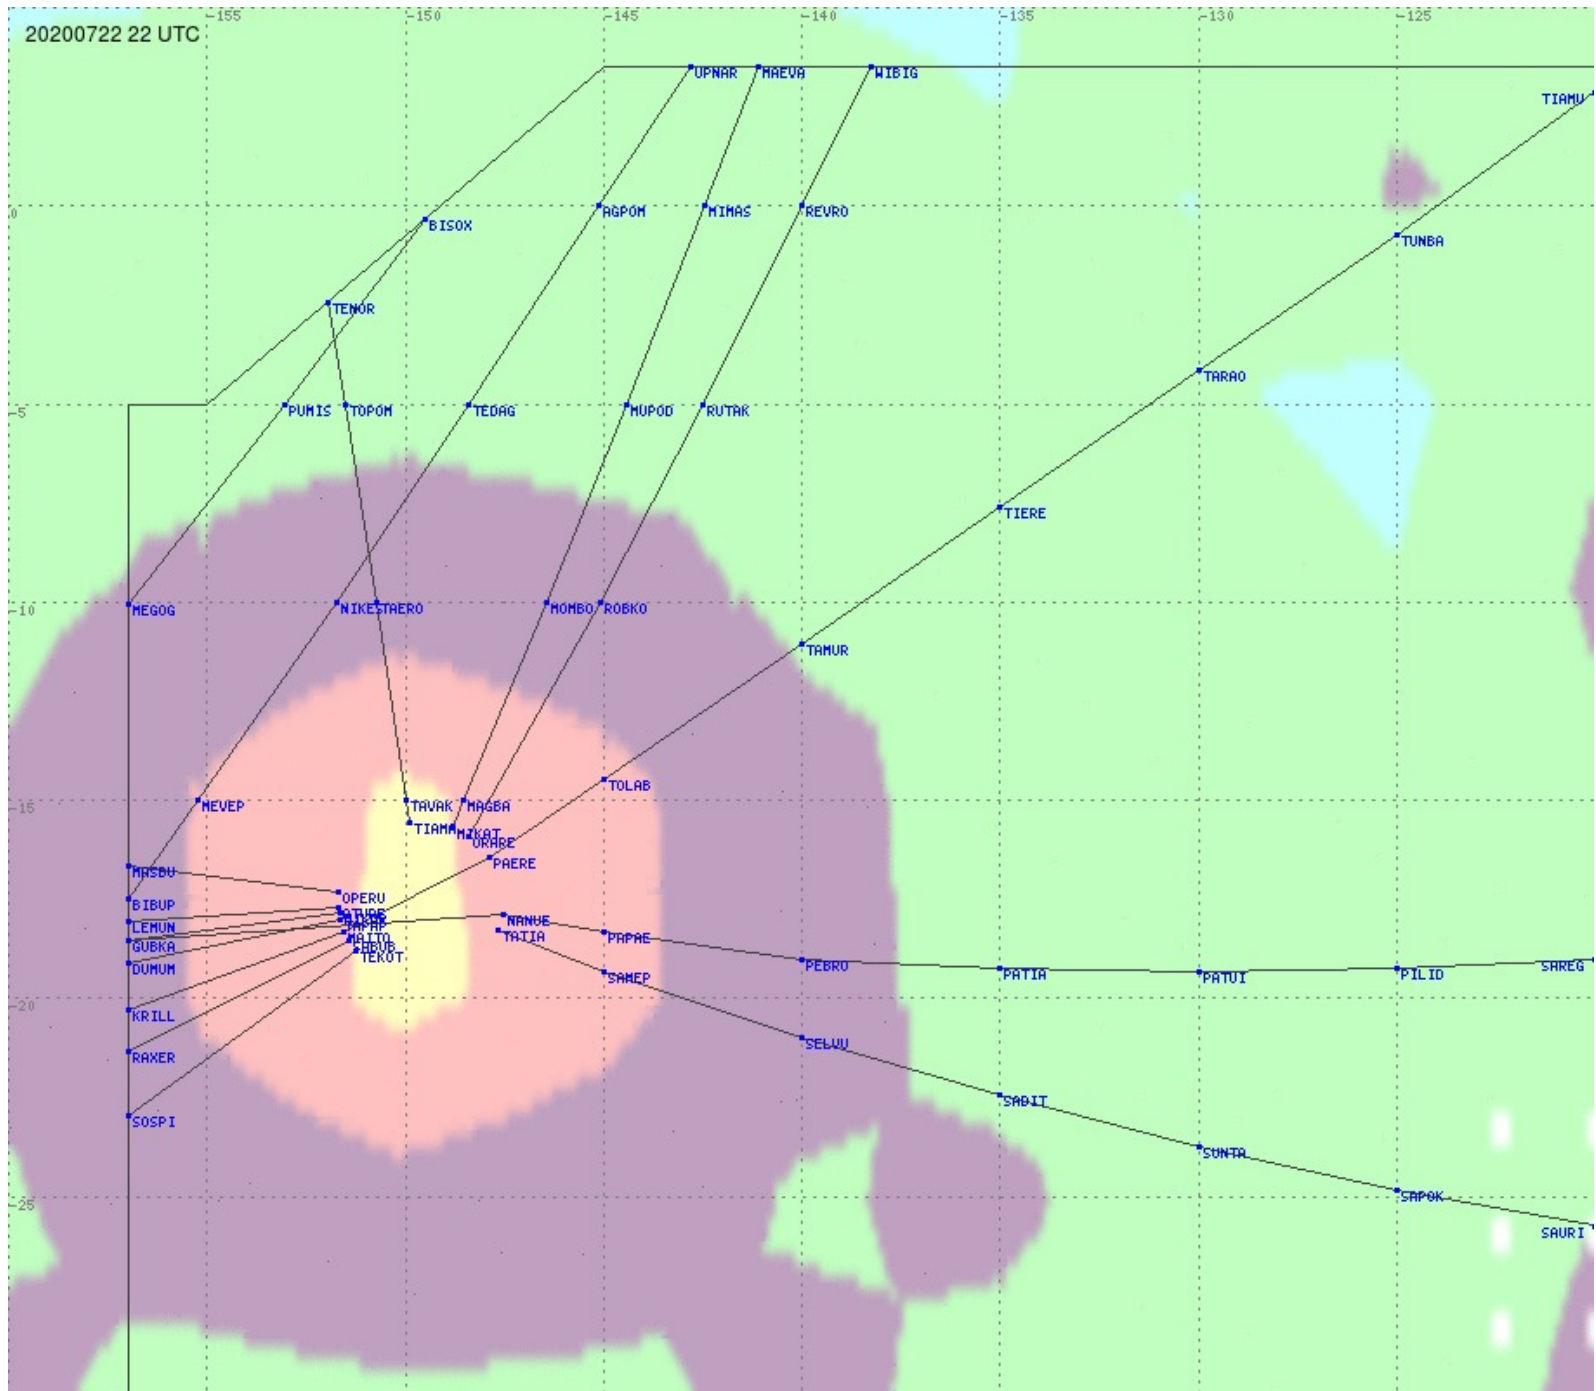

Tahiti FIR - HF Propag - 20200722

2.8 MHz
3.5 MHz
5.6 MHz
8.9 MHz
13.3 MHz
17.9 MHz
None