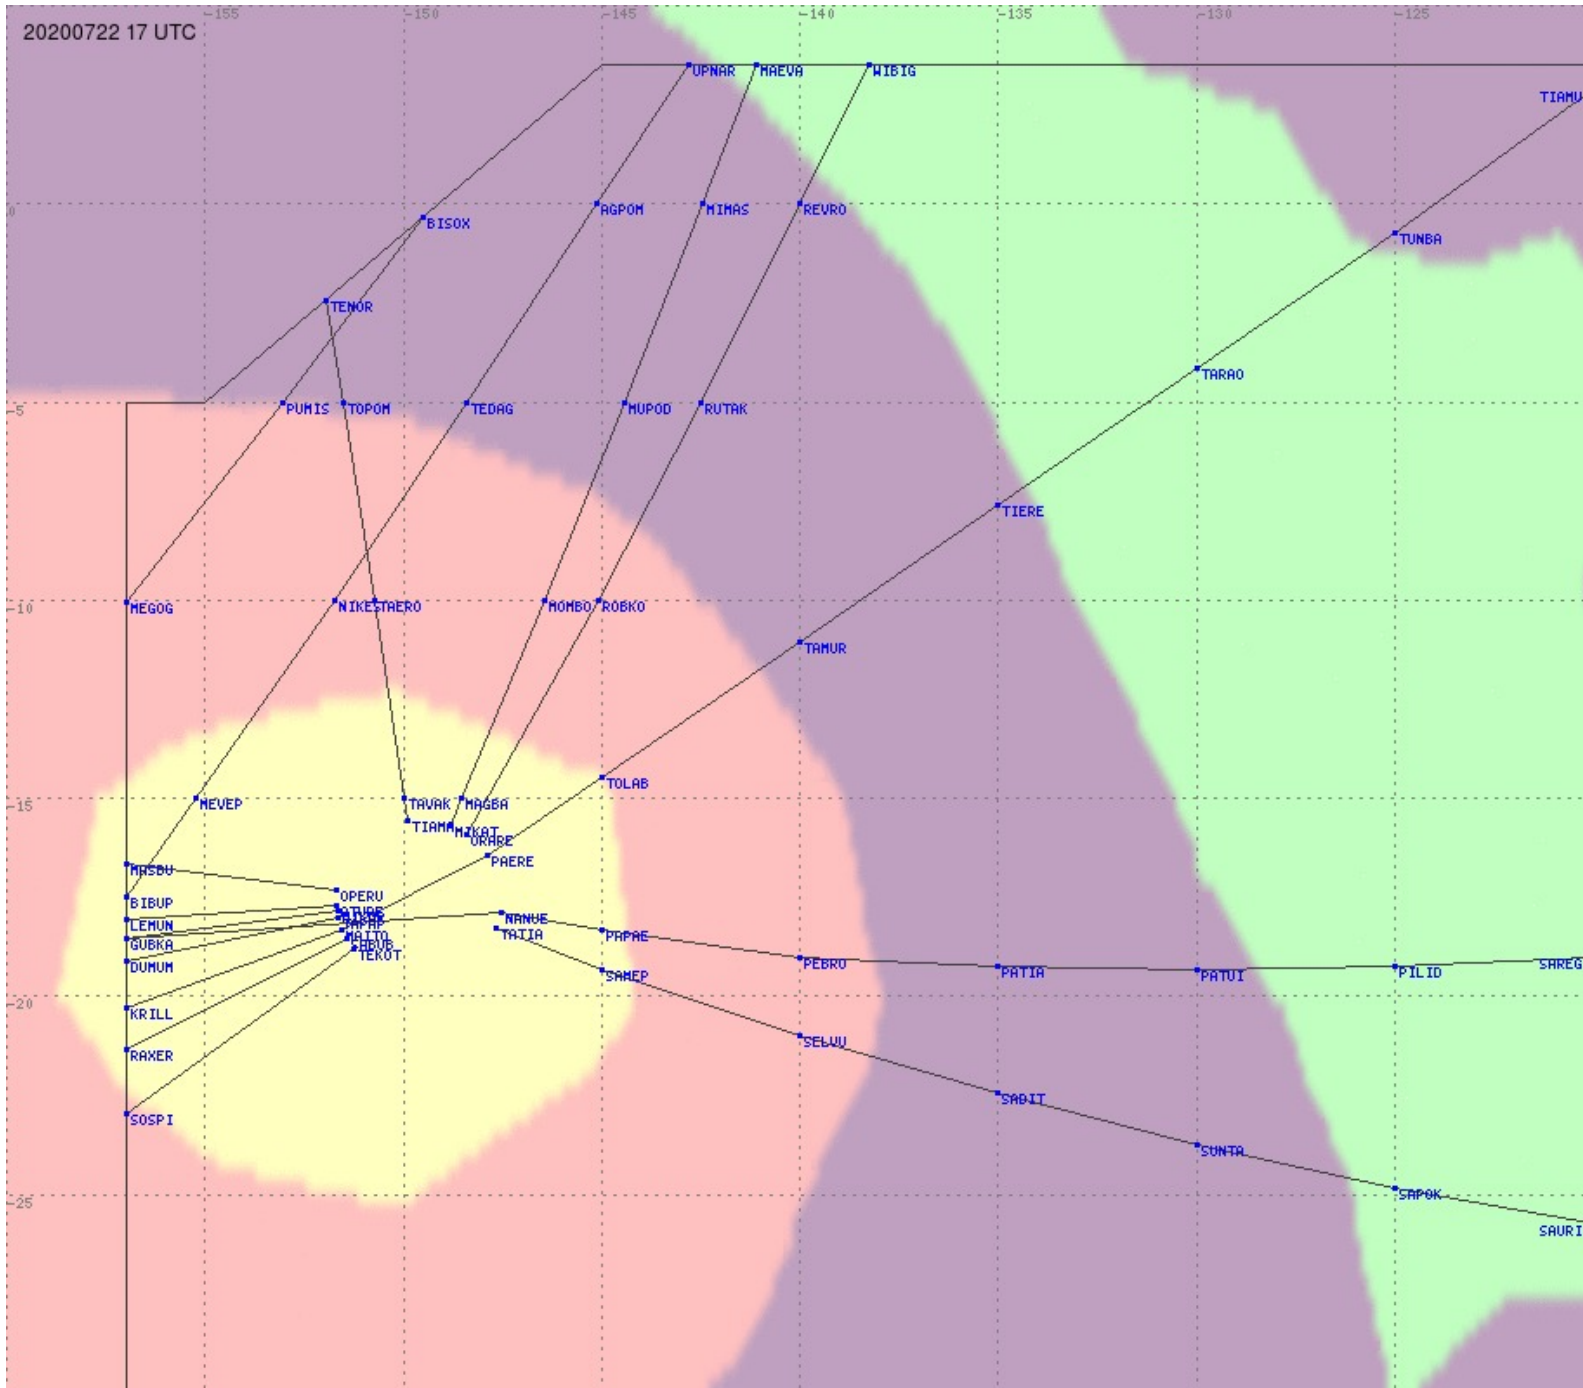

Tahiti FIR - HF Propag - 20200722

2.8 MHz 3.5 MHz 5.6 MHz 8.9 MHz 13.3 MHz 17.9 MHz None