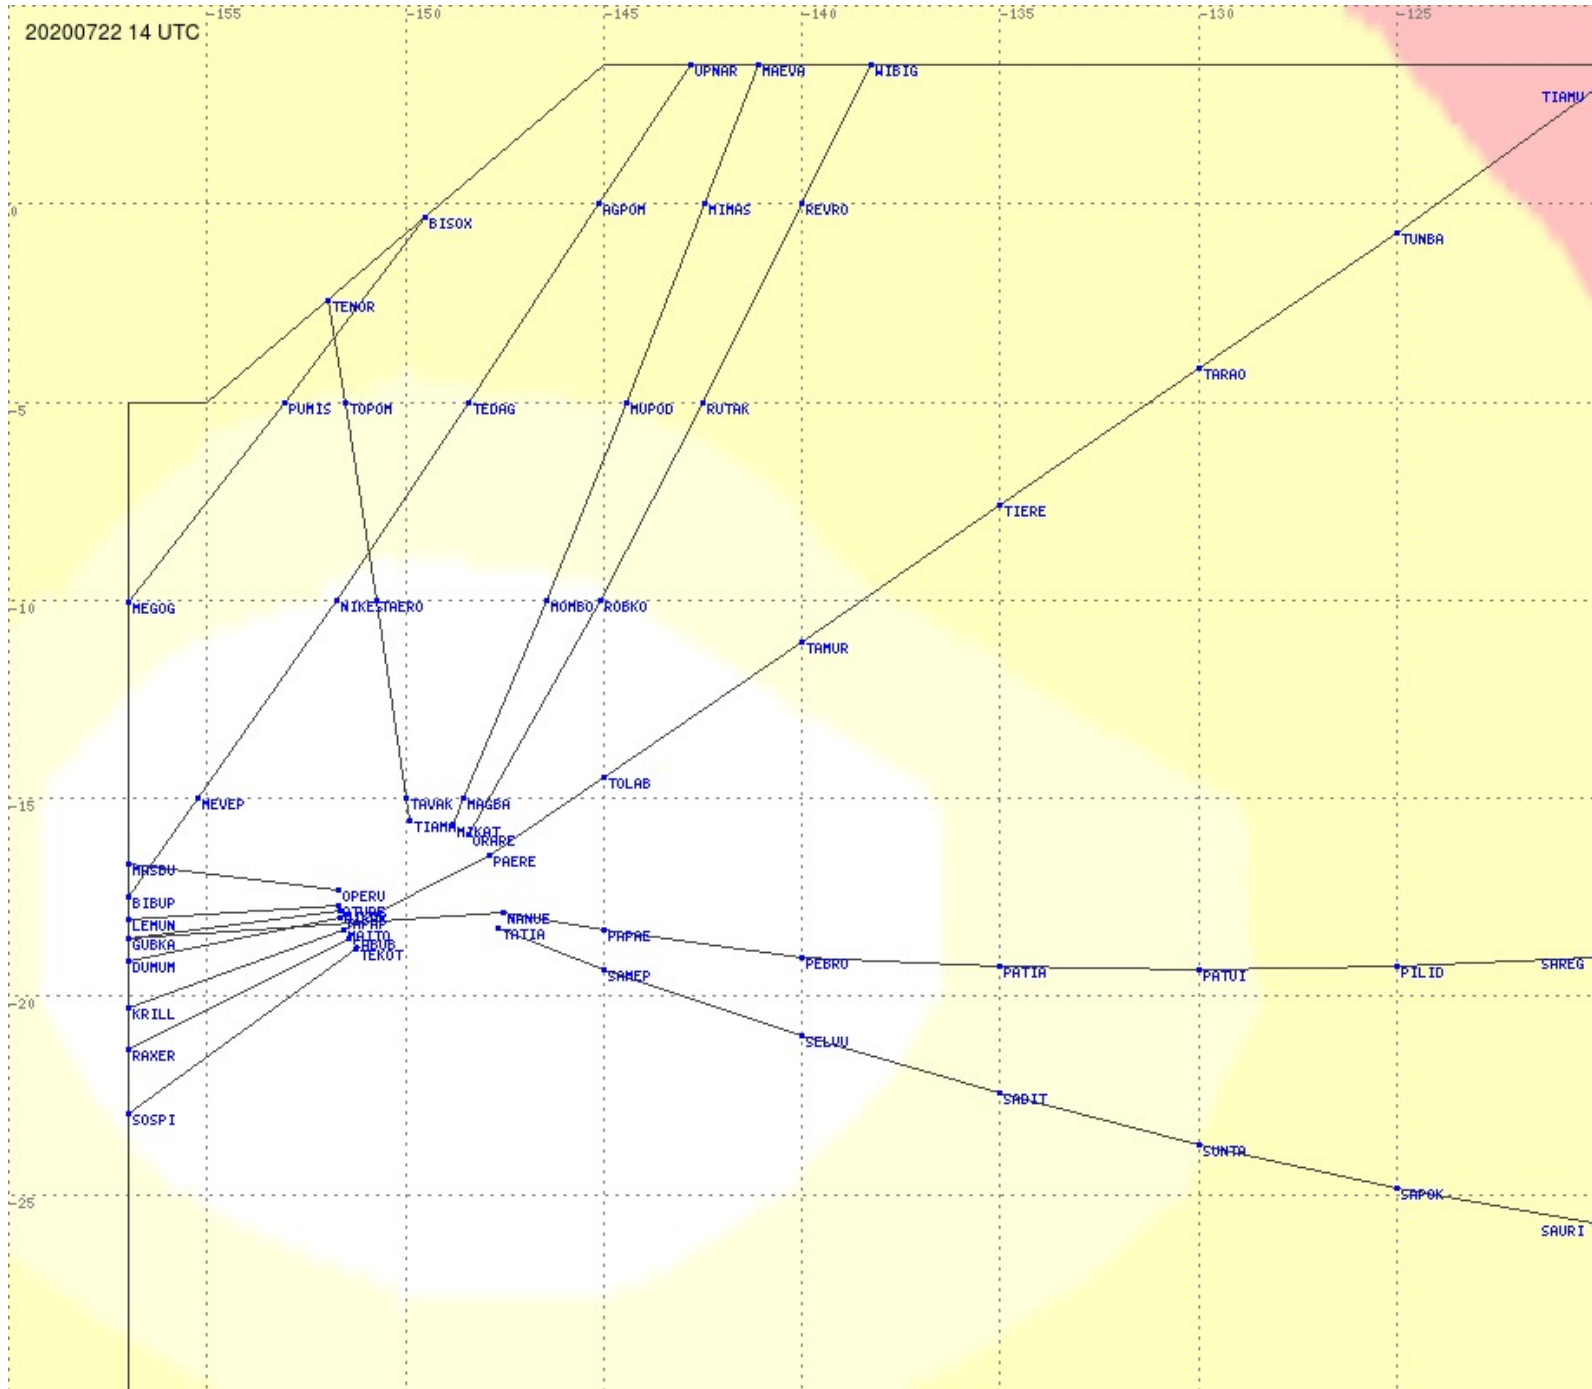

Tahiti FIR - HF Propag - 20200722

2.8 MHz
3.5 MHz
5.6 MHz
8.9 MHz
13.3 MHz
17.9 MHz
None