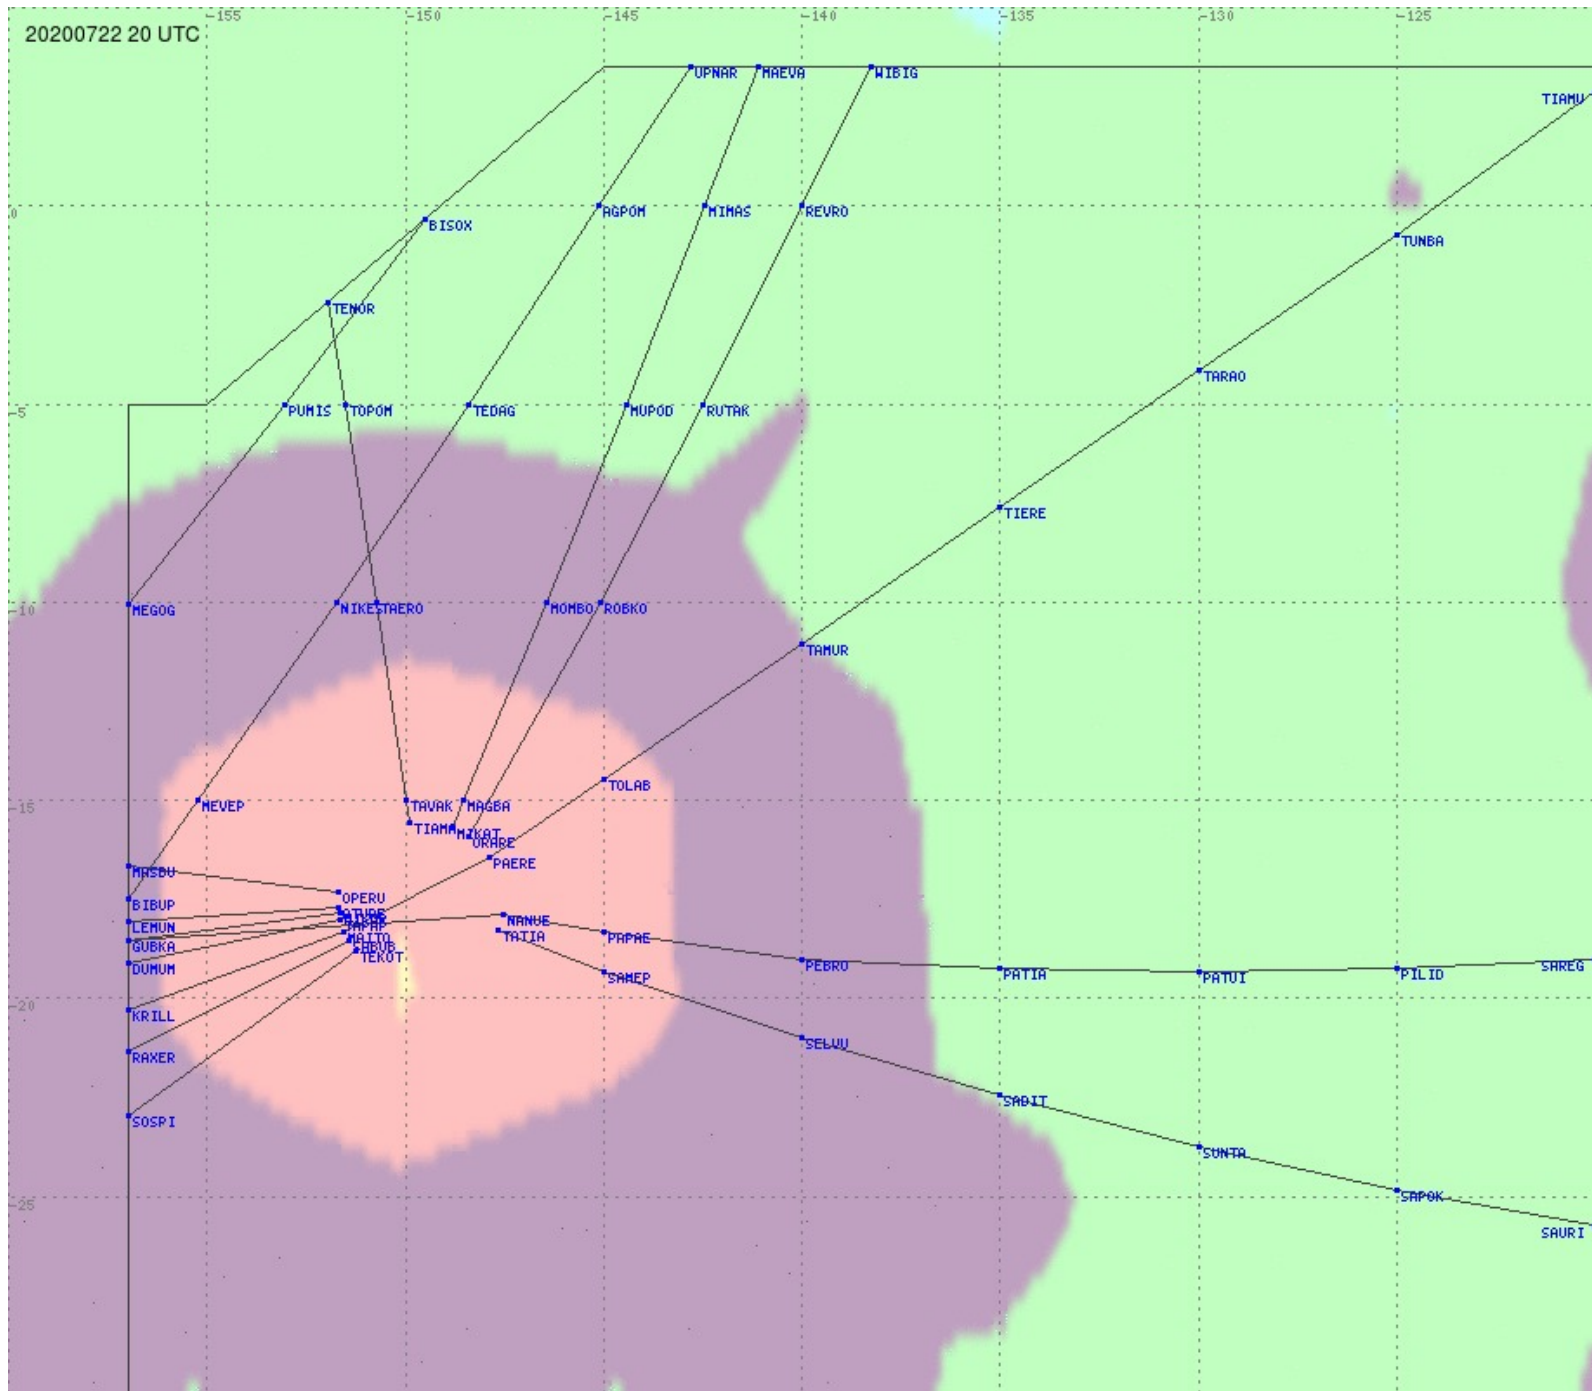

Tahiti FIR - HF Propag - 20200722

2.8 MHz 3.5 MHz 5.6 MHz 8.9 MHz 13.3 MHz 17.9 MHz None