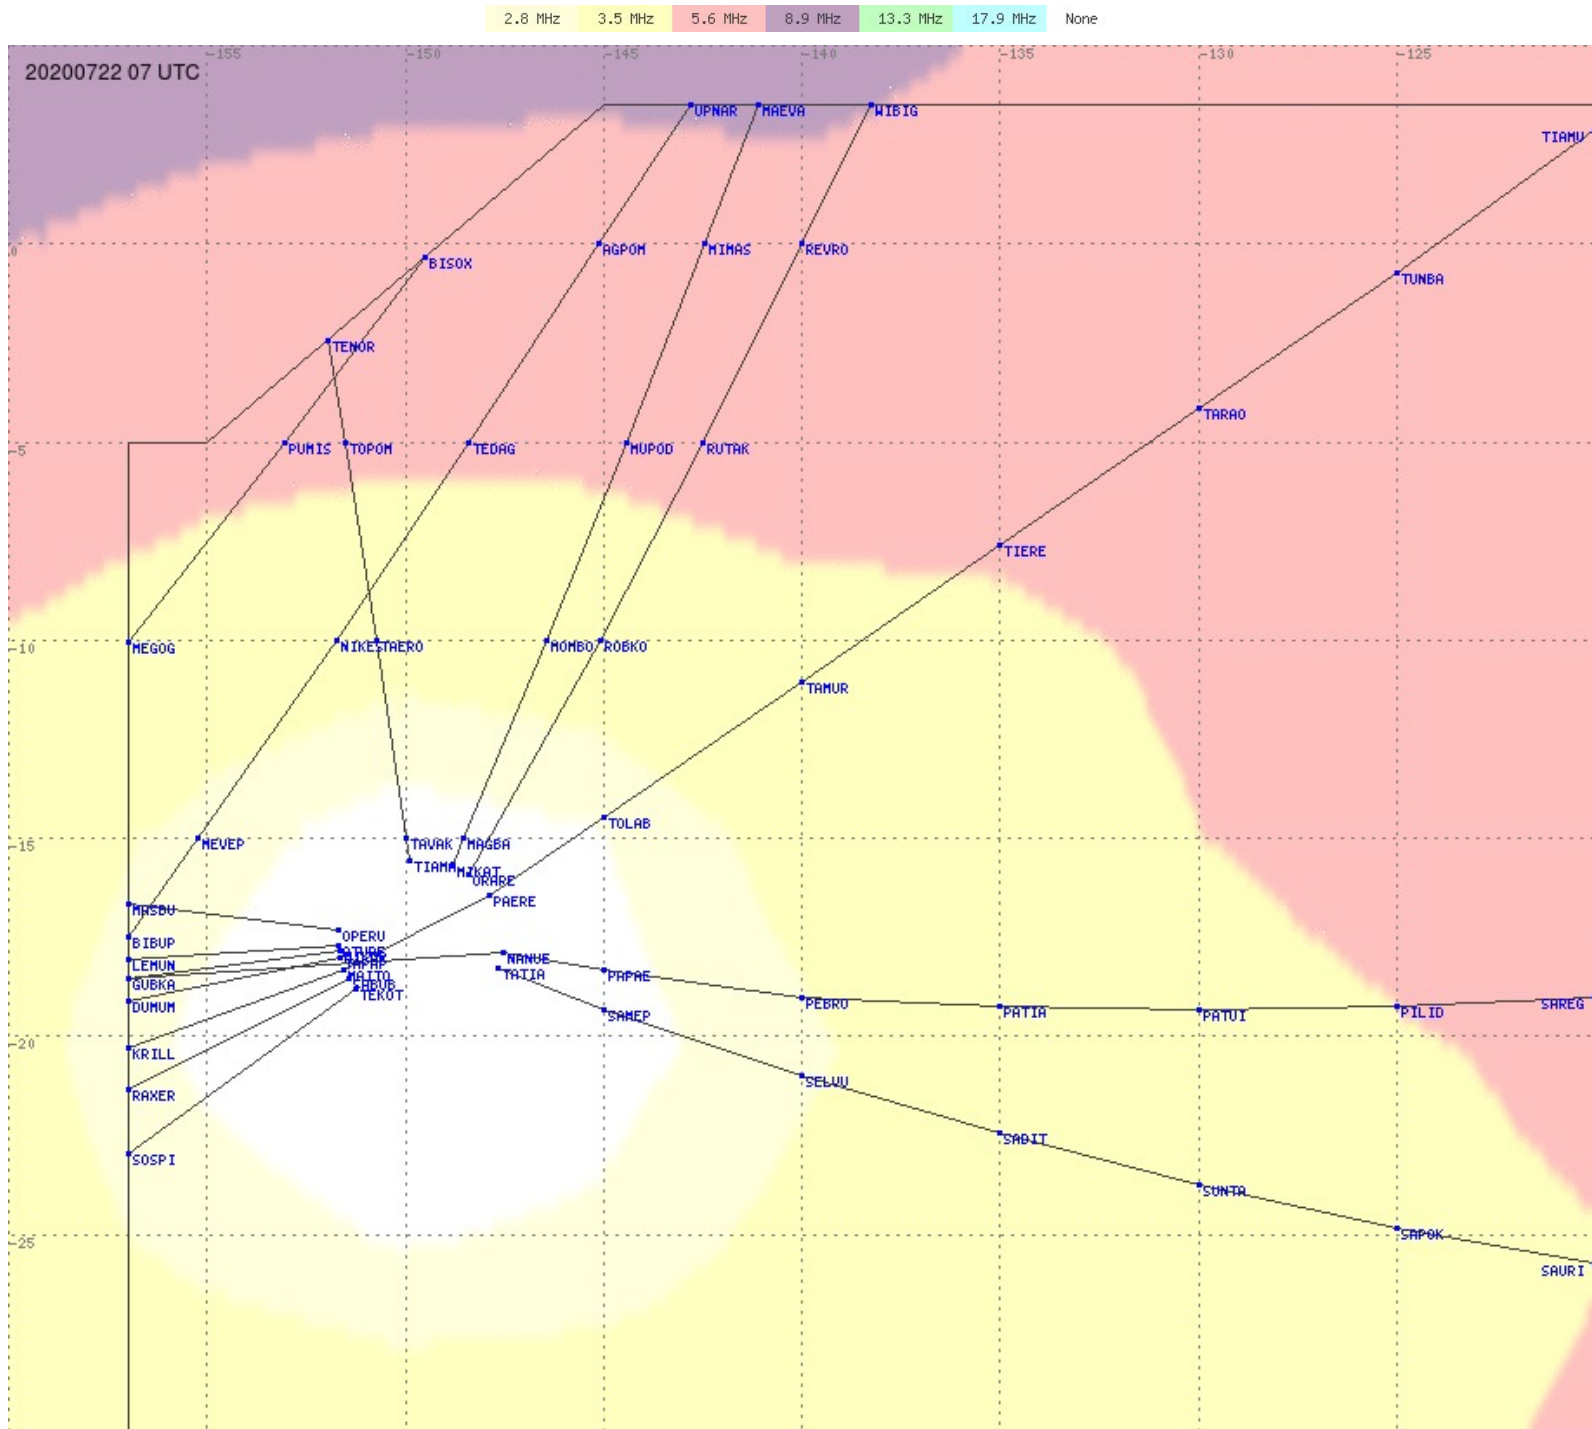

Tahiti FIR - HF Propag - 20200722