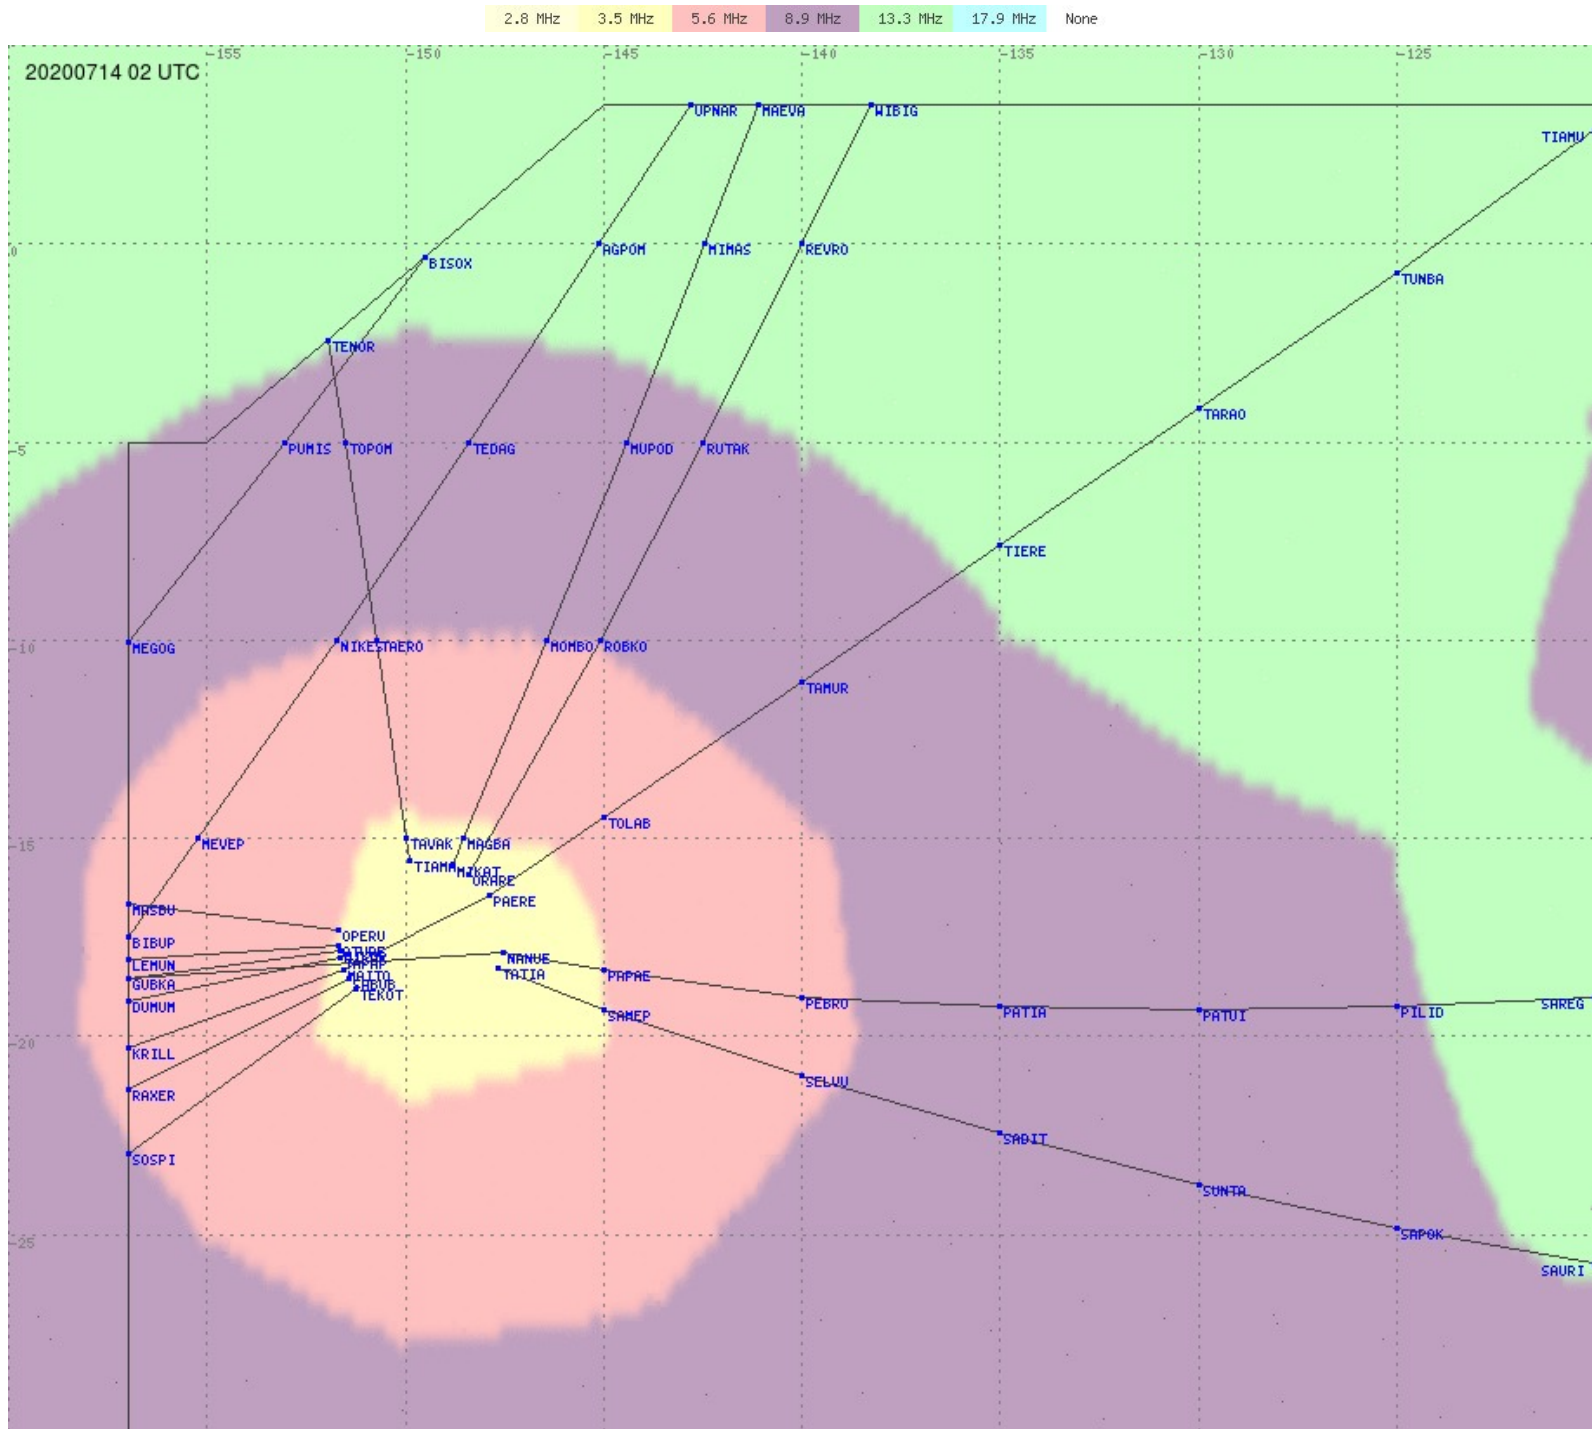

Tahiti FIR - HF Propag - 20200714

2.8 MHz 3.5 MHz 5.6 MHz 8.9 MHz 13.3 MHz 17.9 MHz None

Tahiti FIR - HF Propag - 20200714

2.8 MHz
3.5 MHz
5.6 MHz
8.9 MHz
13.3 MHz
17.9 MHz
None

Tahiti FIR - HF Propag - 20200714