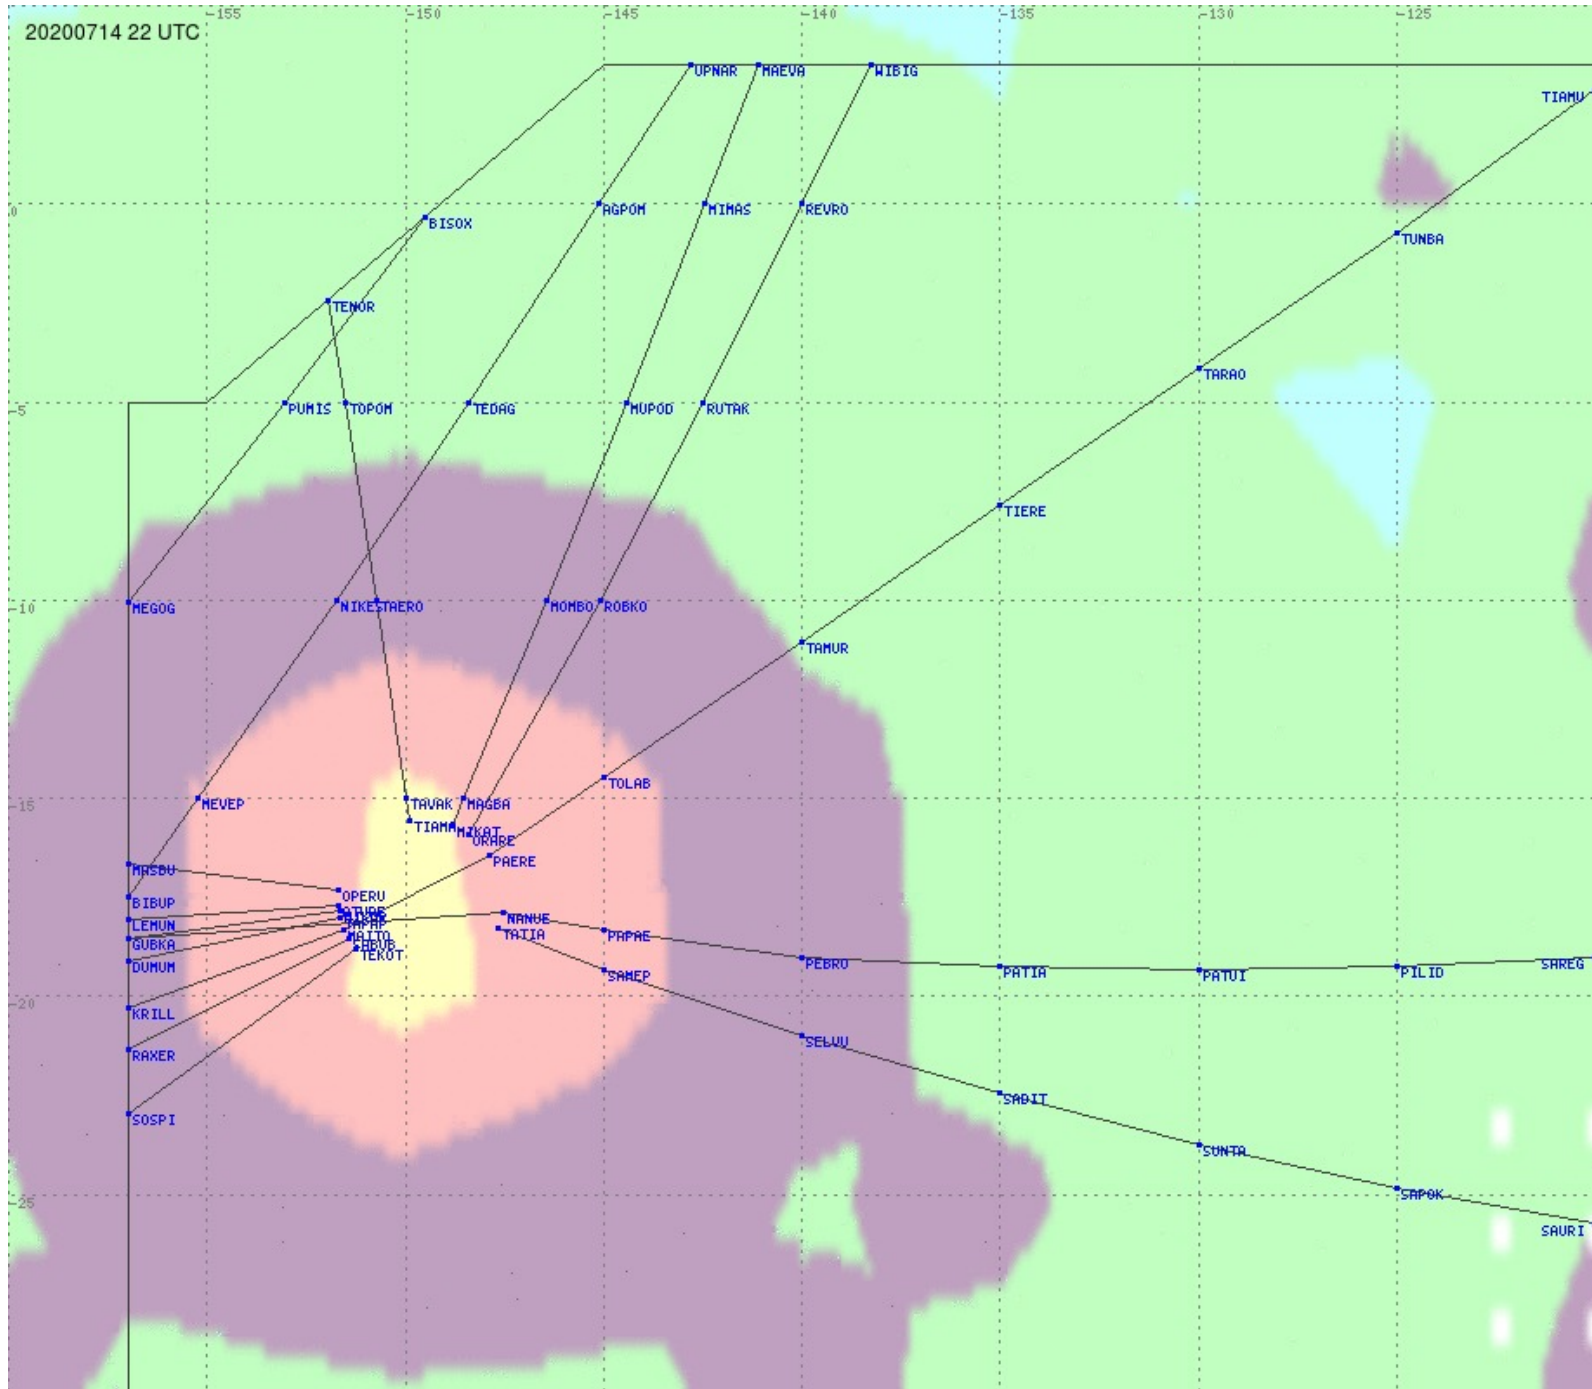

Tahiti FIR - HF Propag - 20200714

2.8 MHz 3.5 MHz 5.6 MHz 8.9 MHz 13.3 MHz 17.9 MHz None

Tahiti FIR - HF Propag - 20200714

2.8 MHz
3.5 MHz
5.6 MHz
8.9 MHz
13.3 MHz
17.9 MHz
None

Tahiti FIR - HF Propag - 20200714

Tahiti FIR - HF Propag - 20200714

2.8 MHz 3.5 MHz 5.6 MHz 8.9 MHz 13.3 MHz 17.9 MHz None

Tahiti FIR - HF Propag - 20200714

Tahiti FIR - HF Propag - 20200714

2.8 MHz 3.5 MHz 5.6 MHz 8.9 MHz 13.3 MHz 17.9 MHz None

2.8 MHz 3.5 MHz 5.6 MHz 8.9 MHz 13.3 MHz 17.9 MHz None

Tahiti FIR - HF Propag - 20200714

2.8 MHz
3.5 MHz
5.6 MHz
8.9 MHz
13.3 MHz
17.9 MHz
None

Tahiti FIR - HF Propag - 20200714

2.8 MHz 3.5 MHz 5.6 MHz 8.9 MHz 13.3 MHz 17.9 MHz None