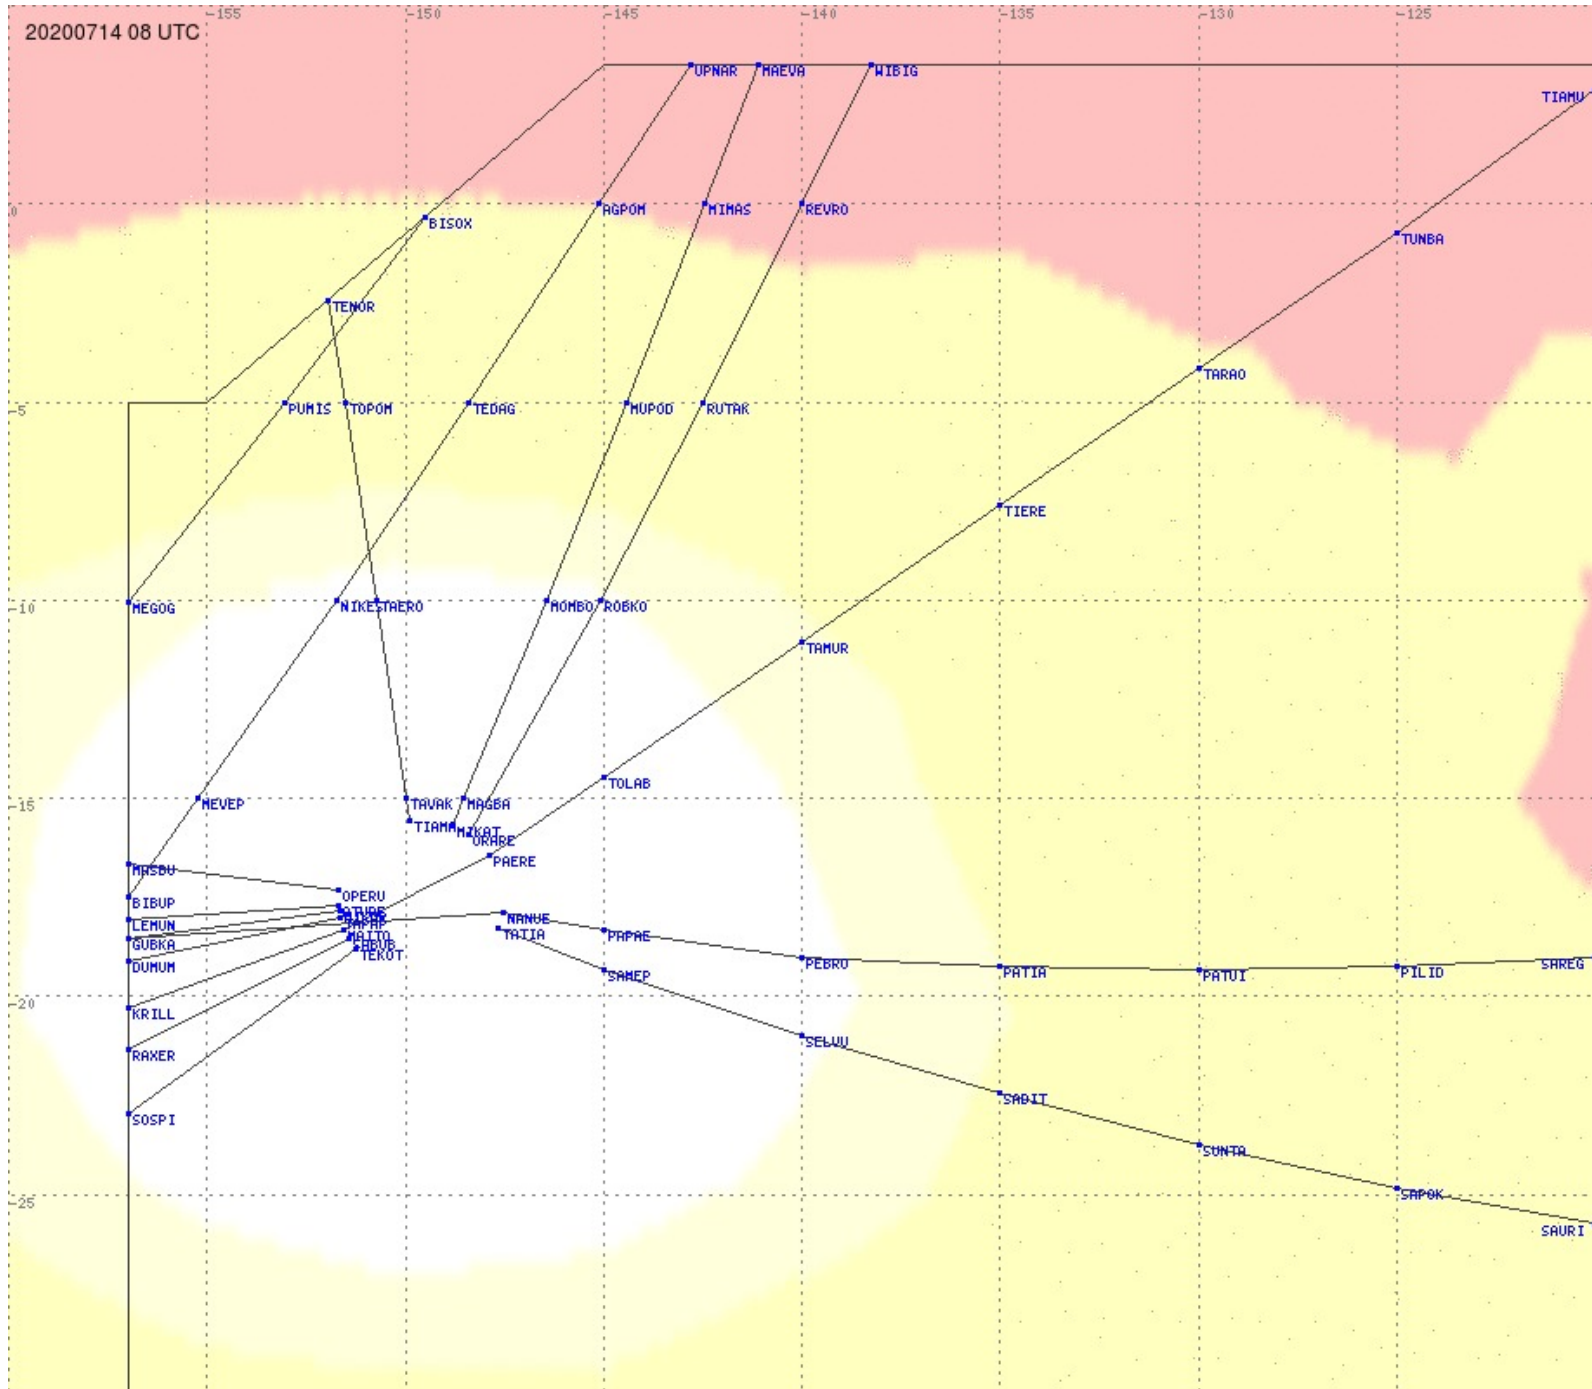

Tahiti FIR - HF Propag - 20200714

2.8 MHz 3.5 MHz 5.6 MHz 8.9 MHz 13.3 MHz 17.9 MHz None

Tahiti FIR - HF Propag - 20200714

2.8 MHz
3.5 MHz
5.6 MHz
8.9 MHz
13.3 MHz
17.9 MHz
None

Tahiti FIR - HF Propag - 20200714

2.8 MHz 3.5 MHz 5.6 MHz 8.9 MHz 13.3 MHz 17.9 MHz None

Tahiti FIR - HF Propag - 20200714

Tahiti FIR - HF Propag - 20200714

Tahiti FIR - HF Propag - 20200714

Tahiti FIR - HF Propag - 20200714

2.8 MHz 3.5 MHz 5.6 MHz 8.9 MHz 13.3 MHz 17.9 MHz None