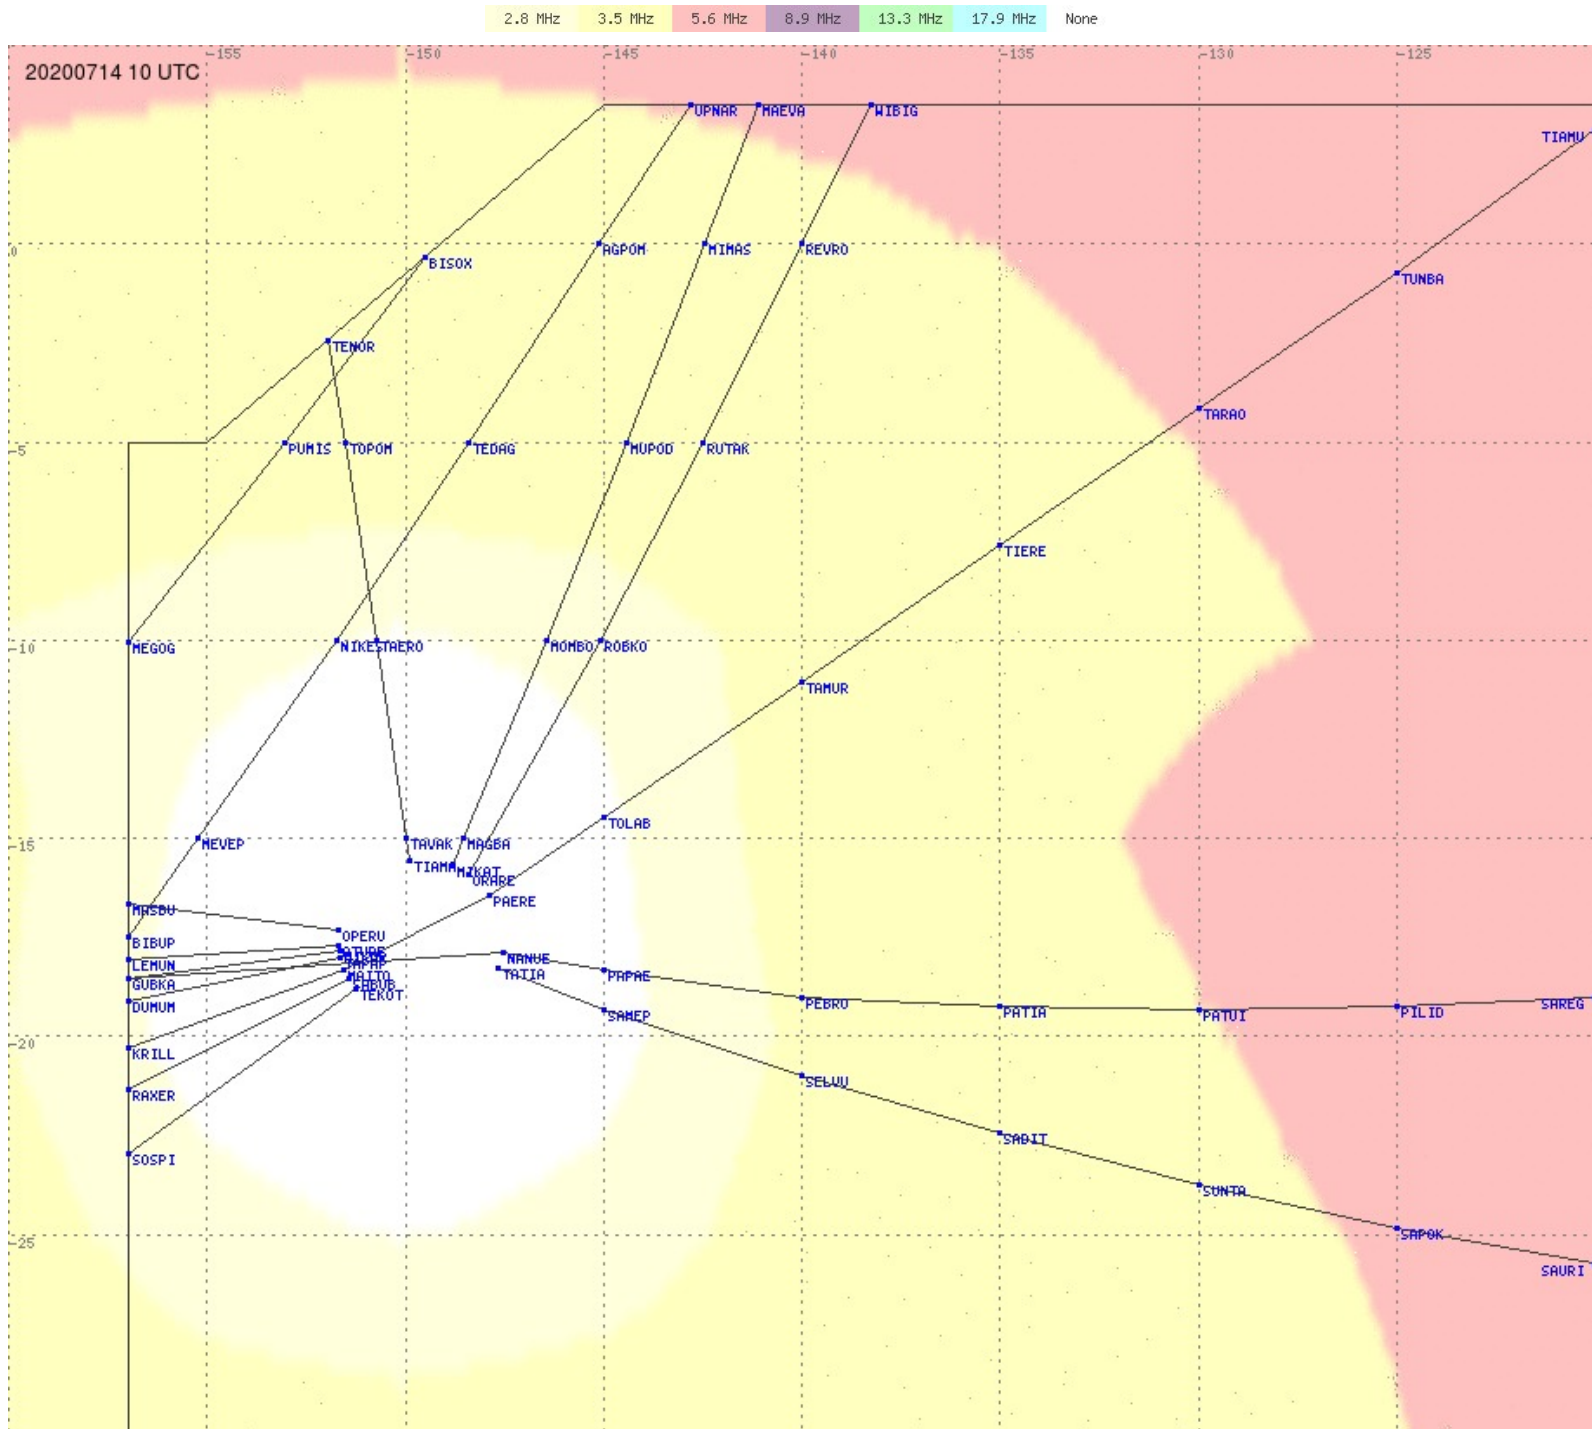

Tahiti FIR - HF Propag - 20200714

2.8 MHz 3.5 MHz 5.6 MHz 8.9 MHz 13.3 MHz 17.9 MHz None

Tahiti FIR - HF Propag - 20200714

2.8 MHz 3.5 MHz 5.6 MHz 8.9 MHz 13.3 MHz 17.9 MHz None

Tahiti FIR - HF Propag - 20200714

2.8 MHz 3.5 MHz 5.6 MHz 8.9 MHz 13.3 MHz 17.9 MHz None

Tahiti FIR - HF Propag - 20200714

Tahiti FIR - HF Propag - 20200714

Tahiti FIR - HF Propag - 20200714

Tahiti FIR - HF Propag - 20200714

2.8 MHz 3.5 MHz 5.6 MHz 8.9 MHz 13.3 MHz 17.9 MHz None