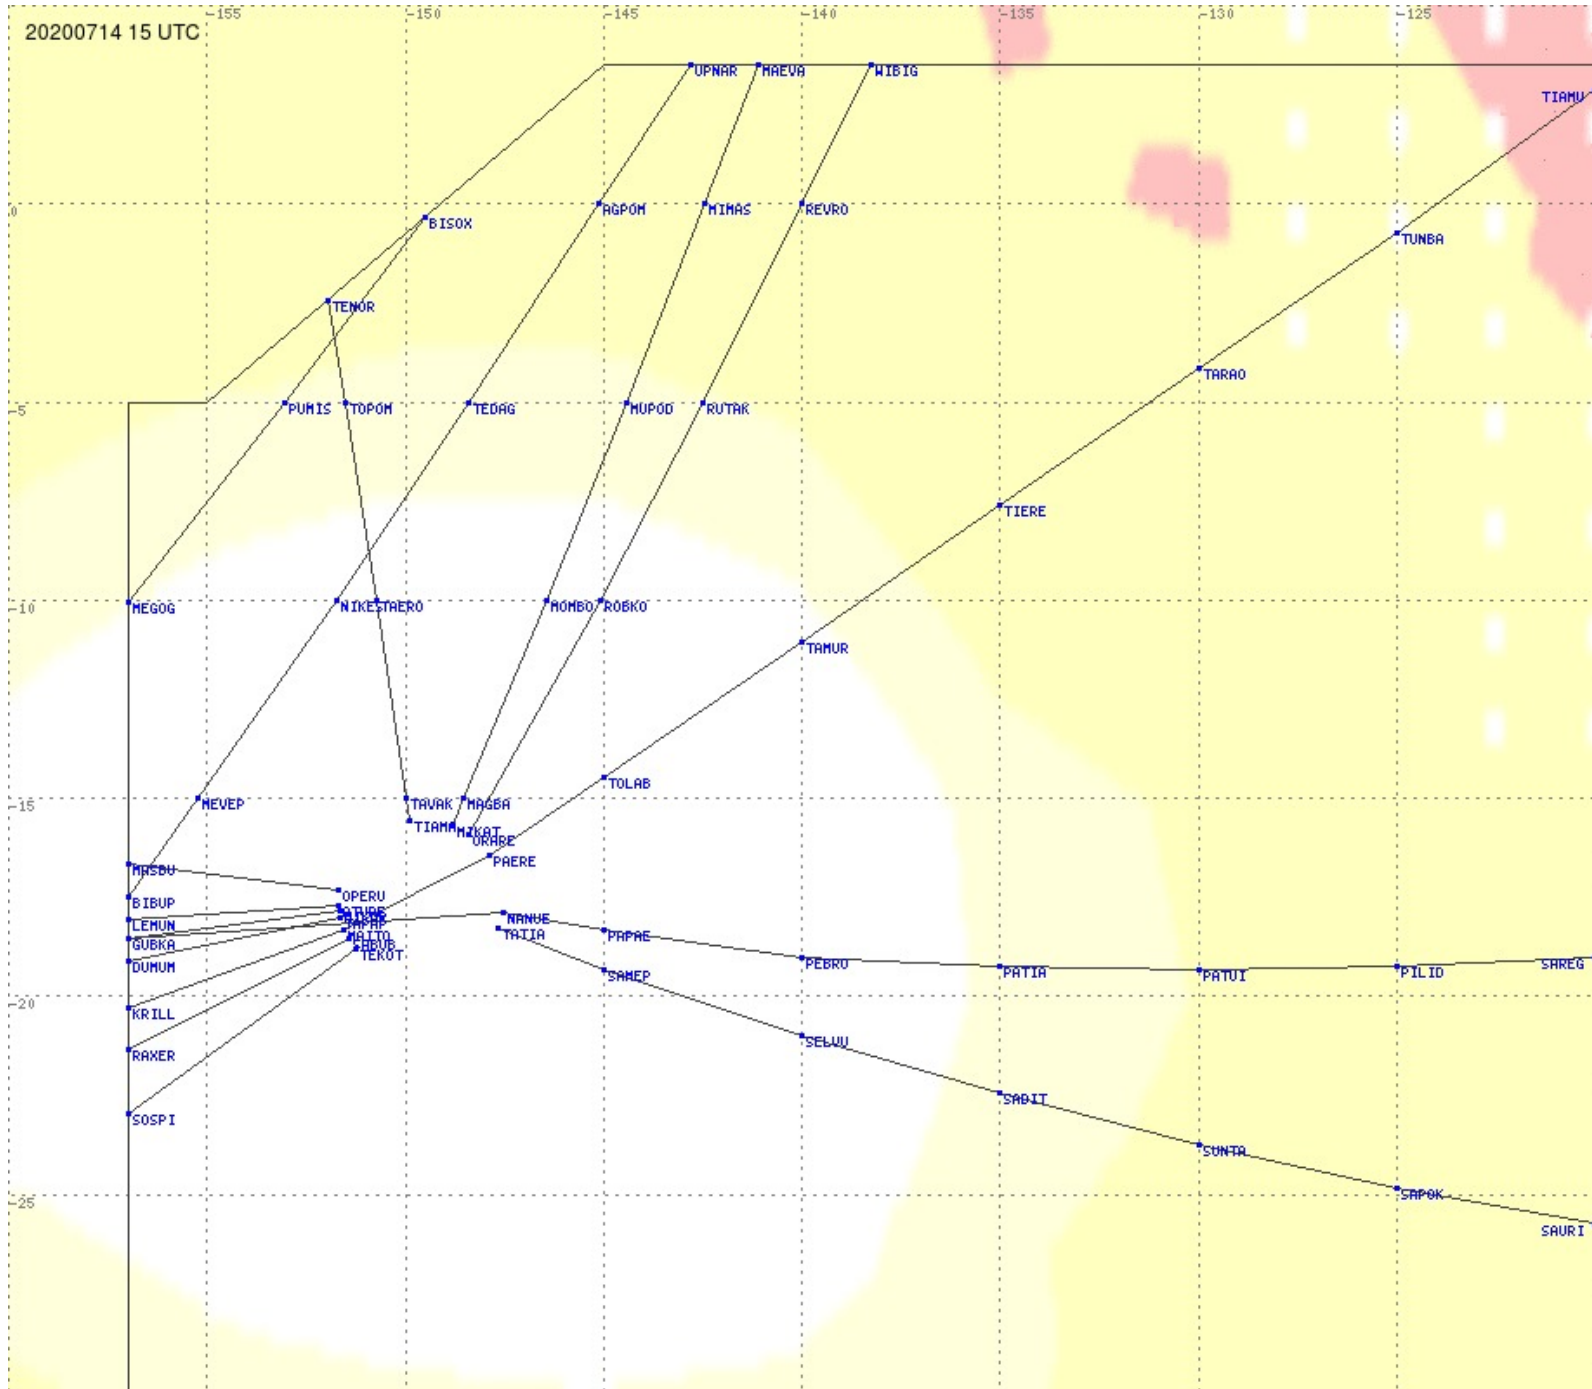

Tahiti FIR - HF Propag - 20200714

2.8 MHz 3.5 MHz 5.6 MHz 8.9 MHz 13.3 MHz 17.9 MHz None

Tahiti FIR - HF Propag - 20200714

2.8 MHz
3.5 MHz
5.6 MHz
8.9 MHz
13.3 MHz
17.9 MHz
None

Tahiti FIR - HF Propag - 20200714

2.8 MHz 3.5 MHz 5.6 MHz 8.9 MHz 13.3 MHz 17.9 MHz None

Tahiti FIR - HF Propag - 20200714

Tahiti FIR - HF Propag - 20200714

Tahiti FIR - HF Propag - 20200714

Tahiti FIR - HF Propag - 20200714

2.8 MHz 3.5 MHz 5.6 MHz 8.9 MHz 13.3 MHz 17.9 MHz None

Tahiti FIR - HF Propag - 20200714

Tahiti FIR - HF Propag - 20200714

2.8 MHz
3.5 MHz
5.6 MHz
8.9 MHz
13.3 MHz
17.9 MHz
None

Tahiti FIR - HF Propag - 20200714

2.8 MHz
3.5 MHz
5.6 MHz
8.9 MHz
13.3 MHz
17.9 MHz
None

Tahiti FIR - HF Propag - 20200714

2.8 MHz 3.5 MHz 5.6 MHz 8.9 MHz 13.3 MHz 17.9 MHz None

Tahiti FIR - HF Propag - 20200714

Tahiti FIR - HF Propag - 20200714

2.8 MHz 3.5 MHz 5.6 MHz 8.9 MHz 13.3 MHz 17.9 MHz None