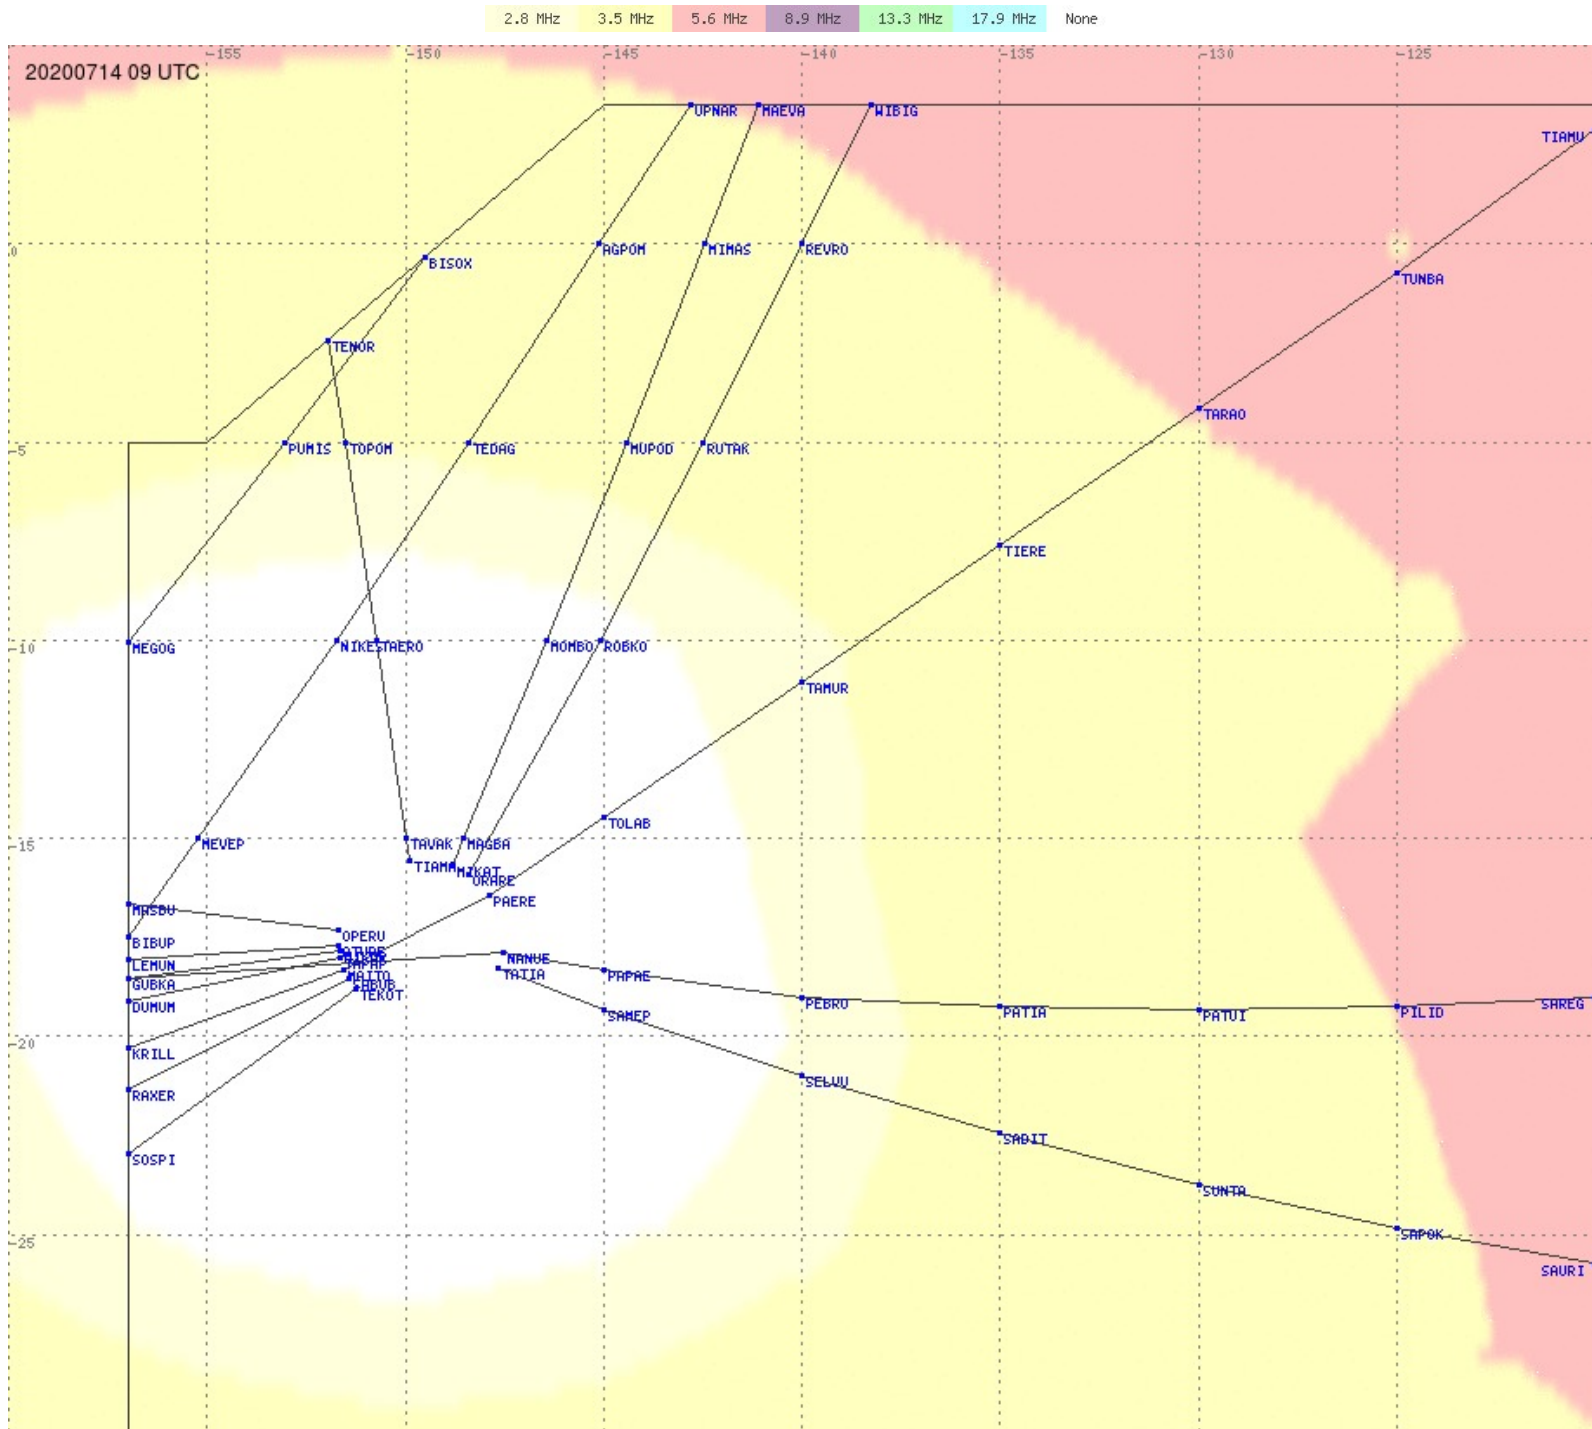

Tahiti FIR - HF Propag - 20200714

2.8 MHz 3.5 MHz 5.6 MHz 8.9 MHz 13.3 MHz 17.9 MHz None

Tahiti FIR - HF Propag - 20200714

2.8 MHz 3.5 MHz 5.6 MHz 8.9 MHz 13.3 MHz 17.9 MHz None

Tahiti FIR - HF Propag - 20200714

2.8 MHz 3.5 MHz 5.6 MHz 8.9 MHz 13.3 MHz 17.9 MHz None

Tahiti FIR - HF Propag - 20200714

Tahiti FIR - HF Propag - 20200714

Tahiti FIR - HF Propag - 20200714

Tahiti FIR - HF Propag - 20200714

2.8 MHz 3.5 MHz 5.6 MHz 8.9 MHz 13.3 MHz 17.9 MHz None