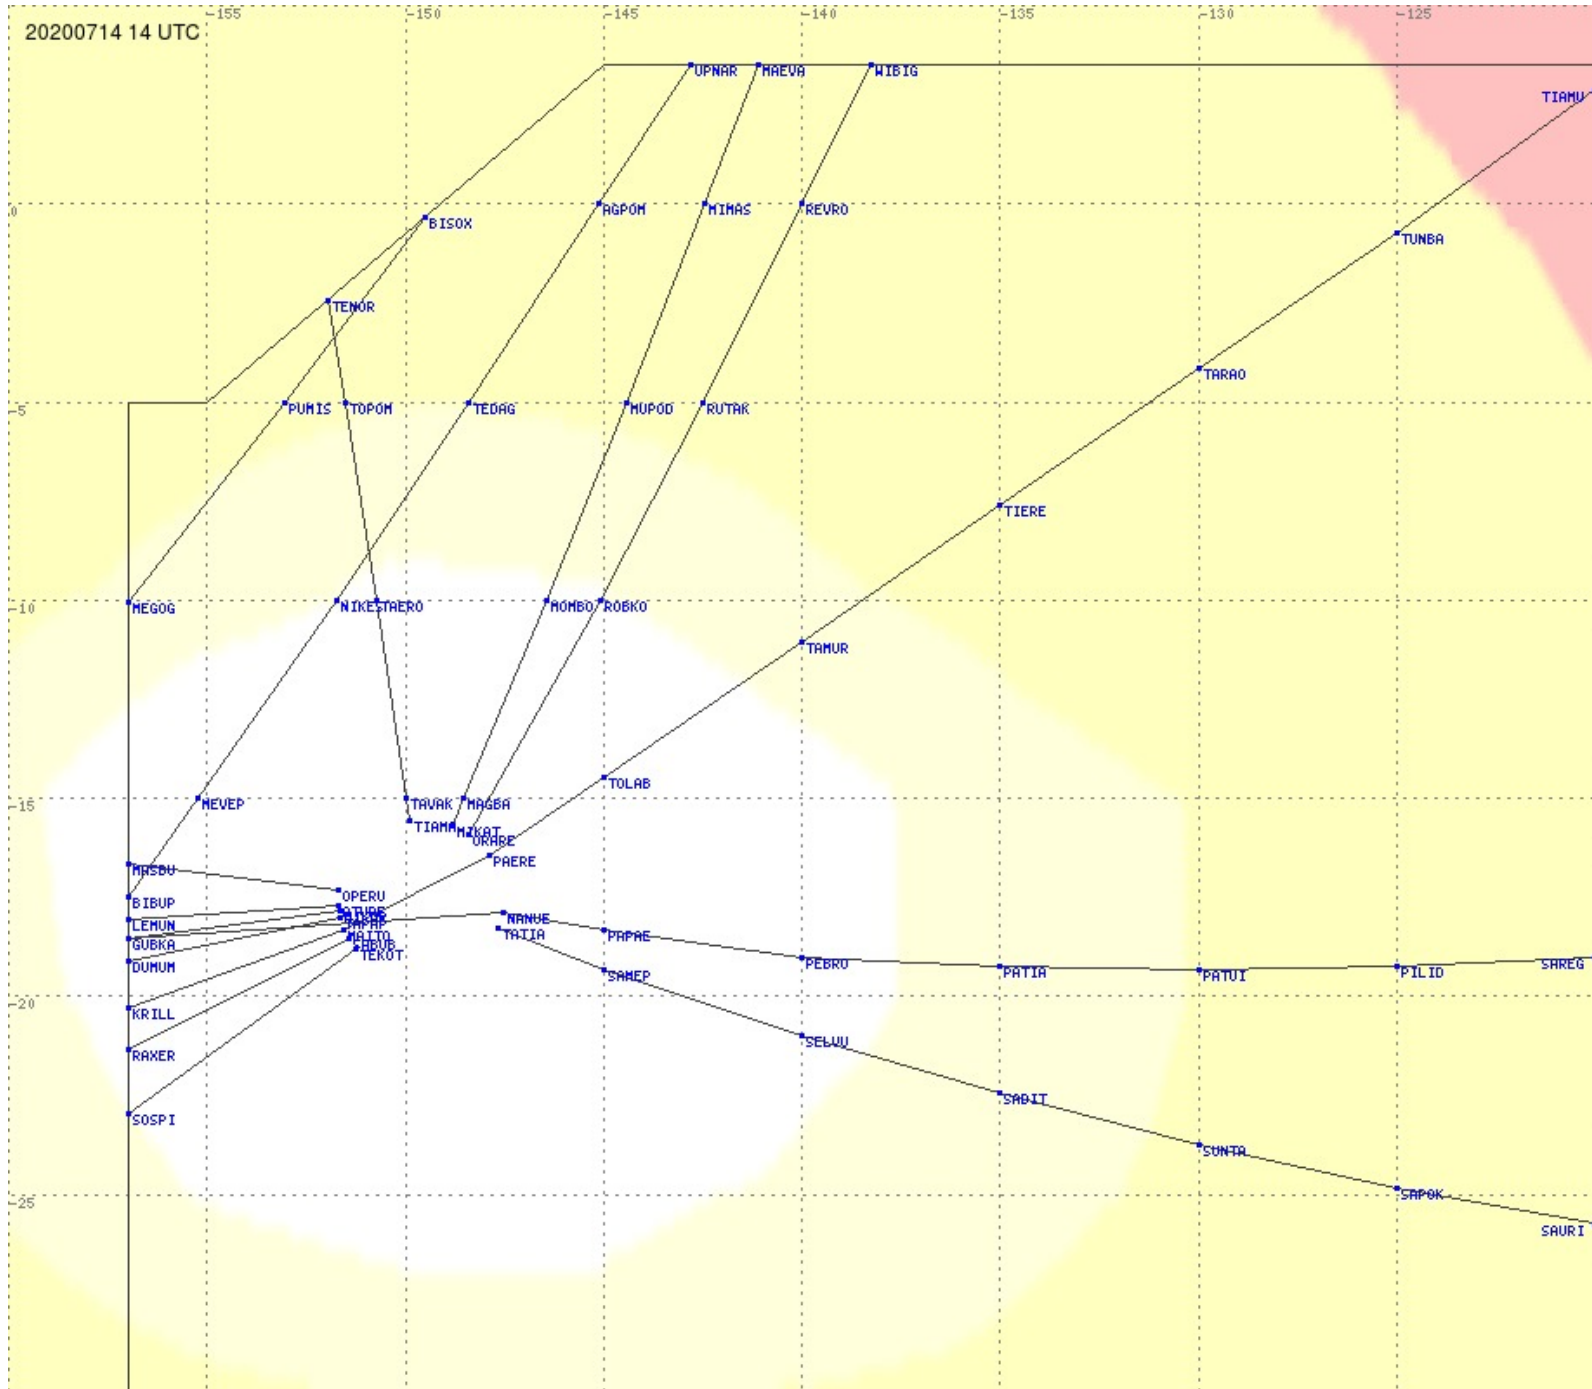

Tahiti FIR - HF Propag - 20200714

2.8 MHz 3.5 MHz 5.6 MHz 8.9 MHz 13.3 MHz 17.9 MHz None

Tahiti FIR - HF Propag - 20200714

2.8 MHz
3.5 MHz
5.6 MHz
8.9 MHz
13.3 MHz
17.9 MHz
None

Tahiti FIR - HF Propag - 20200714

2.8 MHz 3.5 MHz 5.6 MHz 8.9 MHz 13.3 MHz 17.9 MHz None

Tahiti FIR - HF Propag - 20200714

Tahiti FIR - HF Propag - 20200714

Tahiti FIR - HF Propag - 20200714

Tahiti FIR - HF Propag - 20200714

2.8 MHz 3.5 MHz 5.6 MHz 8.9 MHz 13.3 MHz 17.9 MHz None

Tahiti FIR - HF Propag - 20200714

Tahiti FIR - HF Propag - 20200714

2.8 MHz
3.5 MHz
5.6 MHz
8.9 MHz
13.3 MHz
17.9 MHz
None

Tahiti FIR - HF Propag - 20200714

2.8 MHz
3.5 MHz
5.6 MHz
8.9 MHz
13.3 MHz
17.9 MHz
None