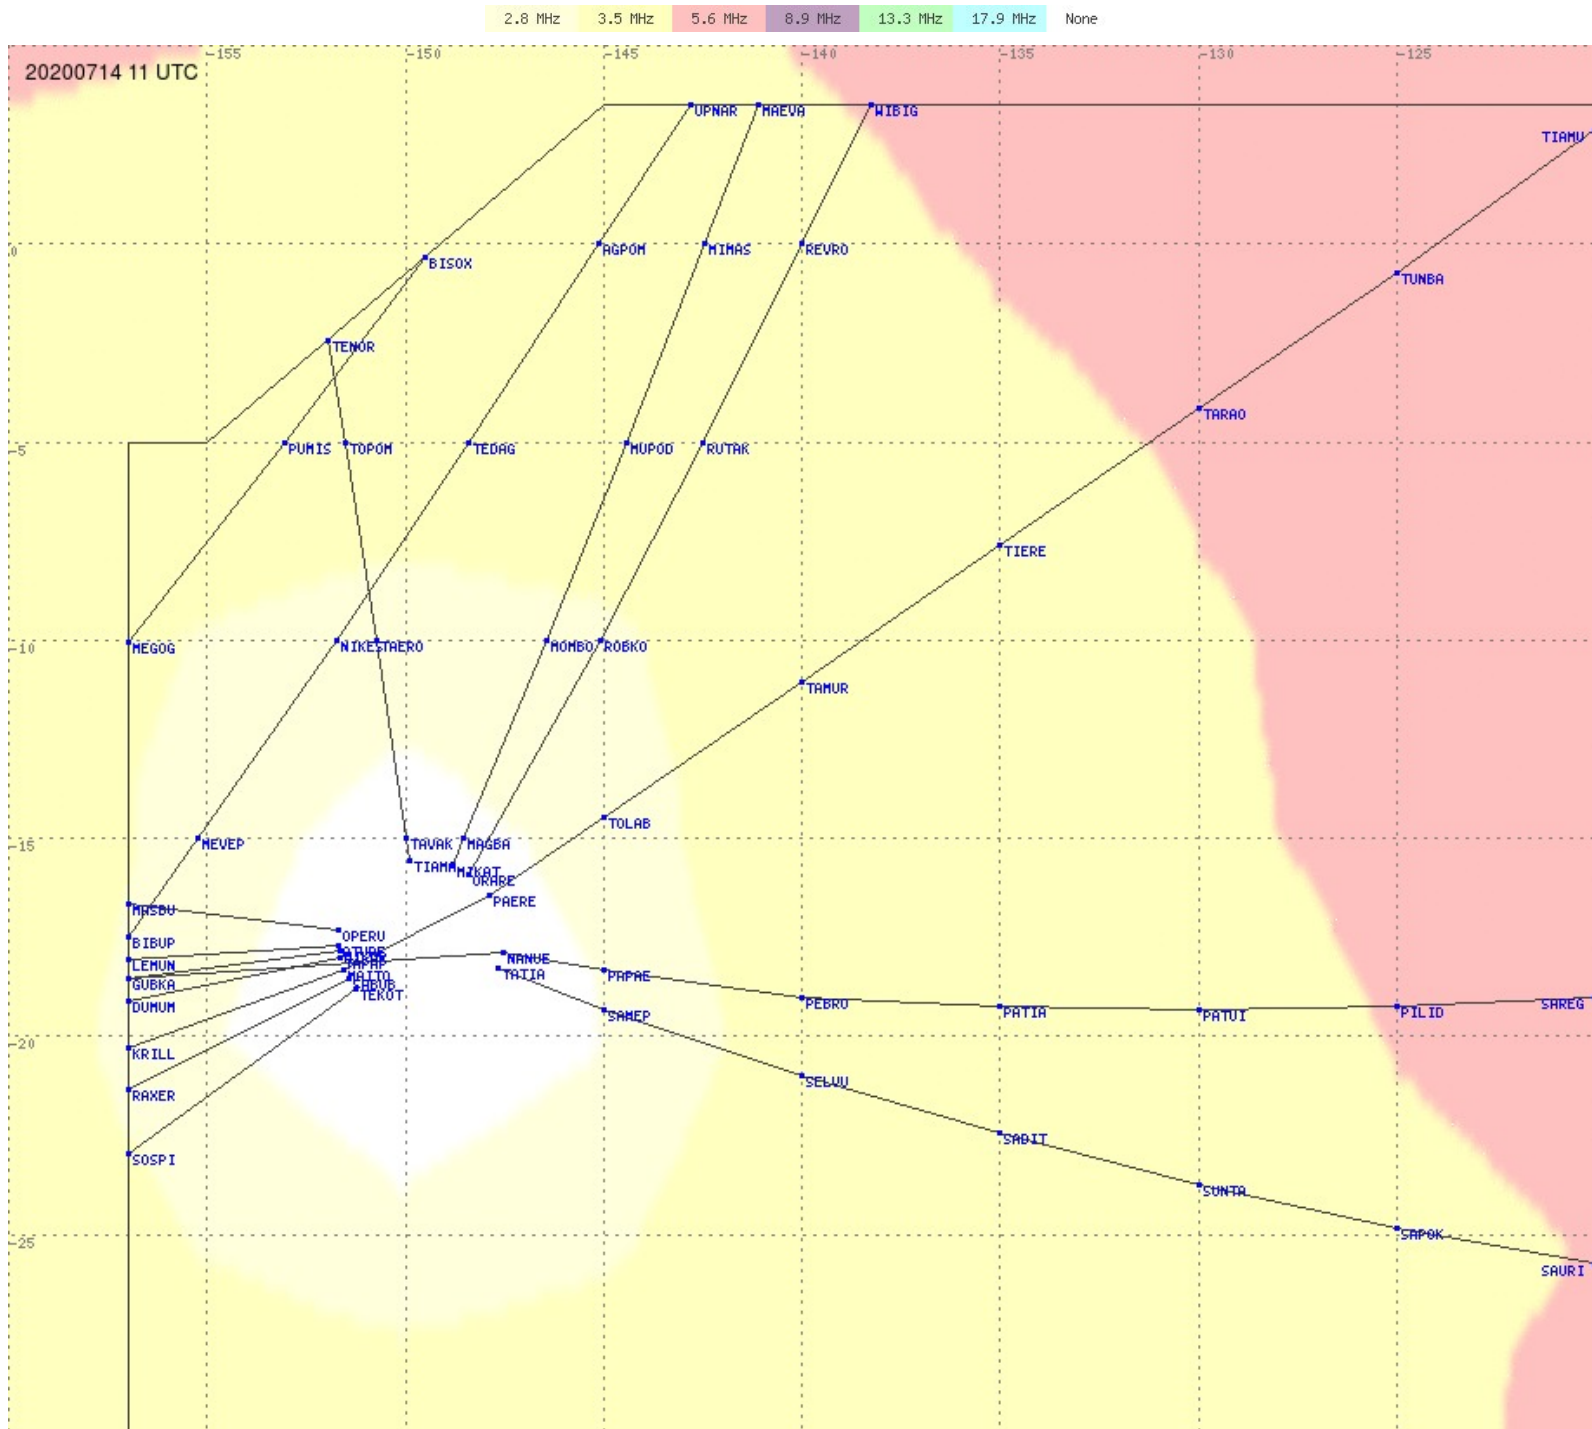

Tahiti FIR - HF Propag - 20200714

2.8 MHz 3.5 MHz 5.6 MHz 8.9 MHz 13.3 MHz 17.9 MHz None

Tahiti FIR - HF Propag - 20200714

2.8 MHz
3.5 MHz
5.6 MHz
8.9 MHz
13.3 MHz
17.9 MHz
None

Tahiti FIR - HF Propag - 20200714

2.8 MHz 3.5 MHz 5.6 MHz 8.9 MHz 13.3 MHz 17.9 MHz None

Tahiti FIR - HF Propag - 20200714

Tahiti FIR - HF Propag - 20200714

Tahiti FIR - HF Propag - 20200714

Tahiti FIR - HF Propag - 20200714

2.8 MHz 3.5 MHz 5.6 MHz 8.9 MHz 13.3 MHz 17.9 MHz None

Tahiti FIR - HF Propag - 20200714

Tahiti FIR - HF Propag - 20200714

2.8 MHz
3.5 MHz
5.6 MHz
8.9 MHz
13.3 MHz
17.9 MHz
None

Tahiti FIR - HF Propag - 20200714

2.8 MHz
3.5 MHz
5.6 MHz
8.9 MHz
13.3 MHz
17.9 MHz
None