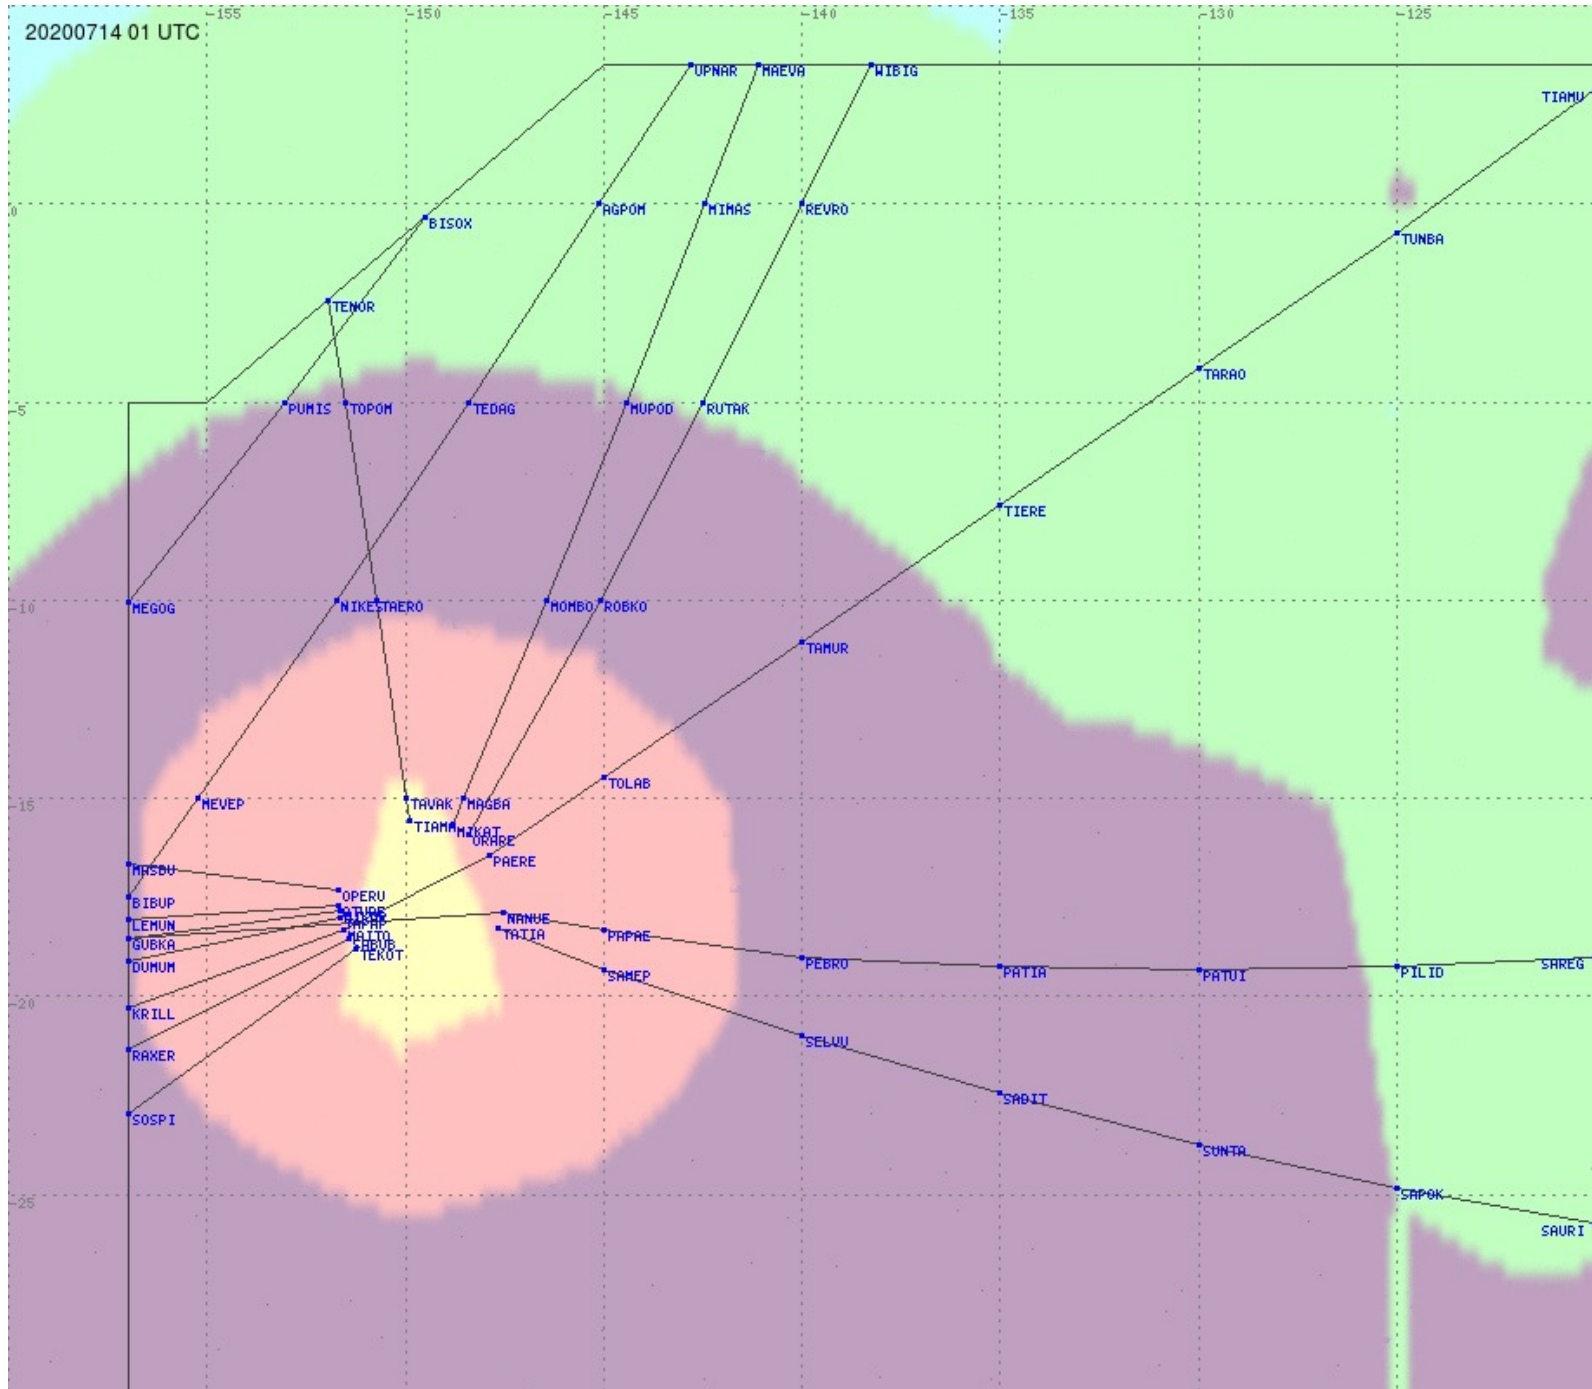

Tahiti FIR - HF Propag - 20200714

2.8 MHz 3.5 MHz 5.6 MHz 8.9 MHz 13.3 MHz 17.9 MHz None

Tahiti FIR - HF Propag - 20200714

2.8 MHz
3.5 MHz
5.6 MHz
8.9 MHz
13.3 MHz
17.9 MHz
None

Tahiti FIR - HF Propag - 20200714