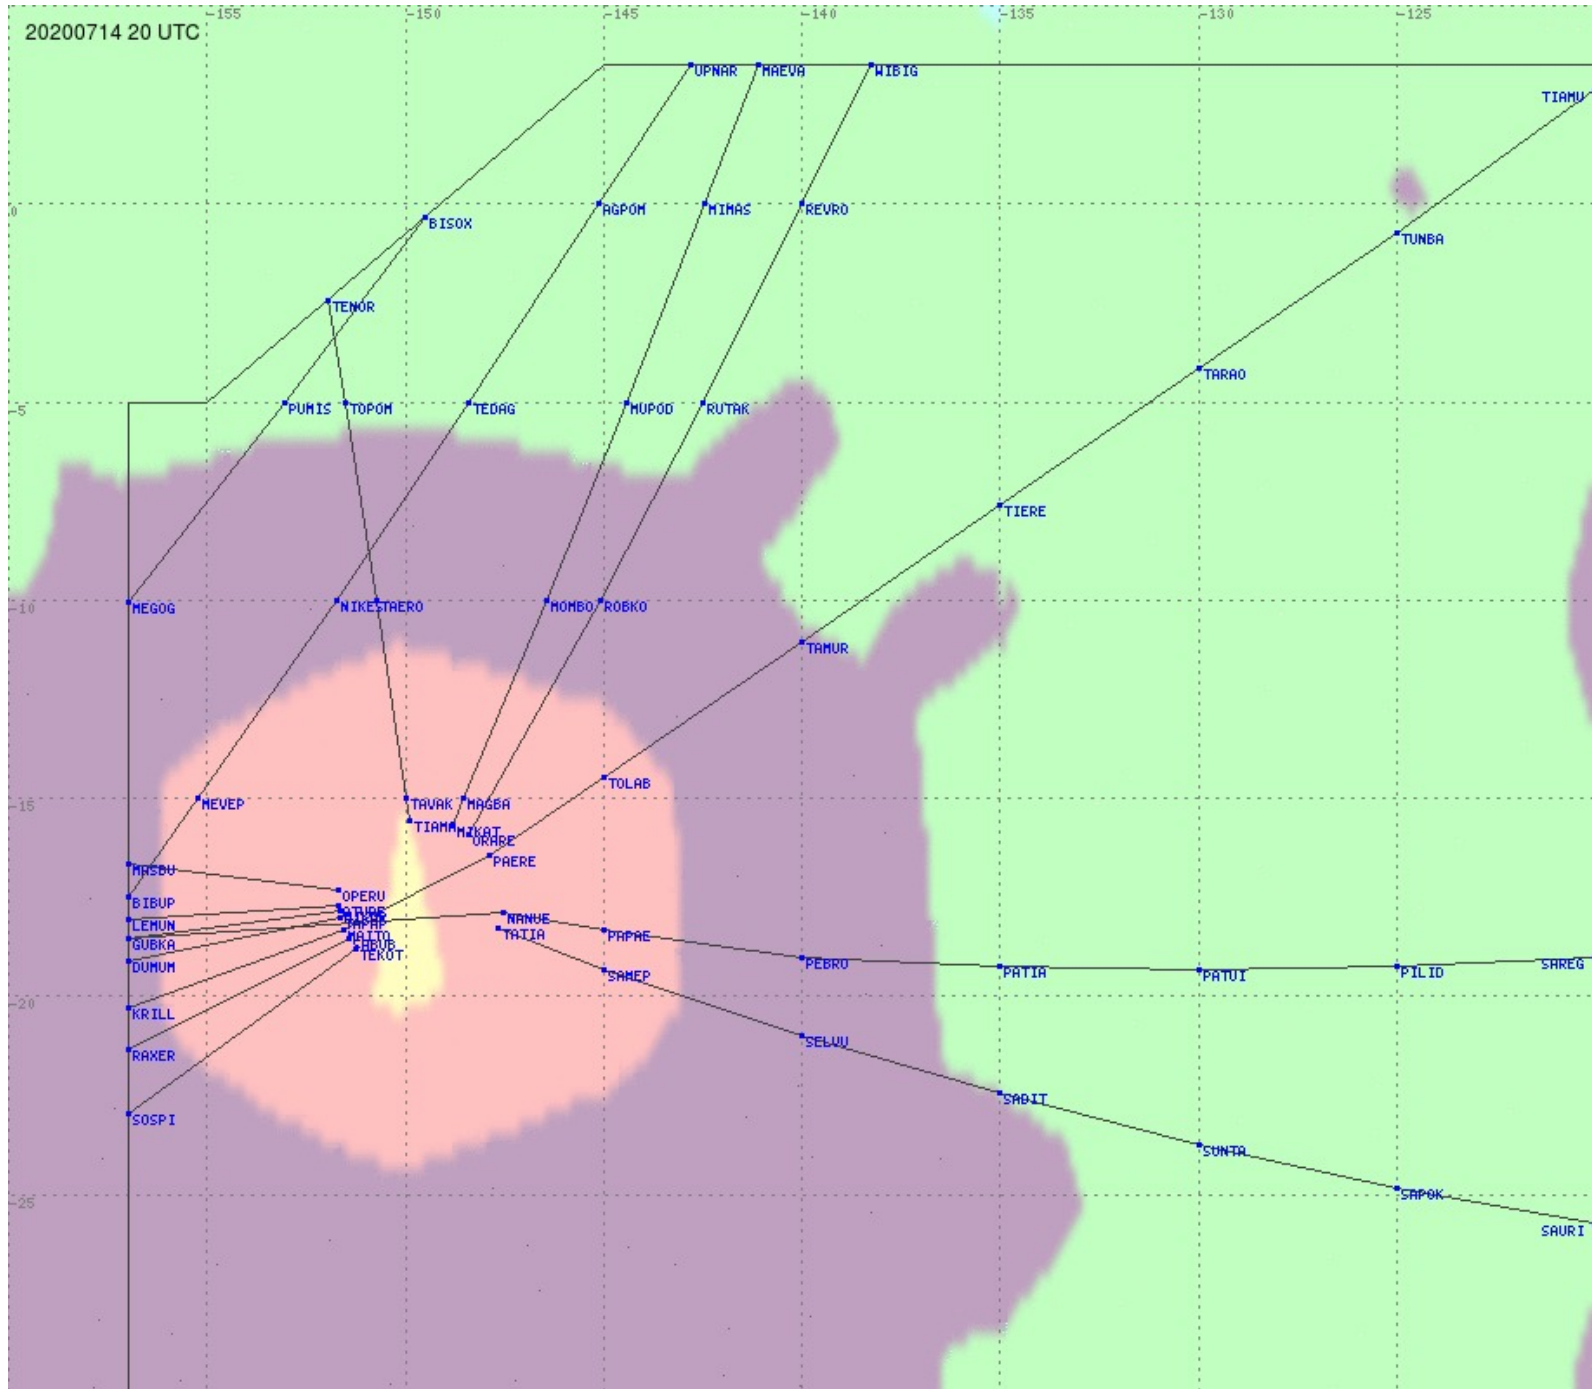

Tahiti FIR - HF Propag - 20200714

2.8 MHz 3.5 MHz 5.6 MHz 8.9 MHz 13.3 MHz 17.9 MHz None

Tahiti FIR - HF Propag - 20200714

2.8 MHz
3.5 MHz
5.6 MHz
8.9 MHz
13.3 MHz
17.9 MHz
None

Tahiti FIR - HF Propag - 20200714

Tahiti FIR - HF Propag - 20200714

Tahiti FIR - HF Propag - 20200714

2.8 MHz
3.5 MHz
5.6 MHz
8.9 MHz
13.3 MHz
17.9 MHz
None

Tahiti FIR - HF Propag - 20200714

2.8 MHz
3.5 MHz
5.6 MHz
8.9 MHz
13.3 MHz
17.9 MHz
None

Tahiti FIR - HF Propag - 20200714

2.8 MHz 3.5 MHz 5.6 MHz 8.9 MHz 13.3 MHz 17.9 MHz None

Tahiti FIR - HF Propag - 20200714

Tahiti FIR - HF Propag - 20200714

2.8 MHz 3.5 MHz 5.6 MHz 8.9 MHz 13.3 MHz 17.9 MHz None