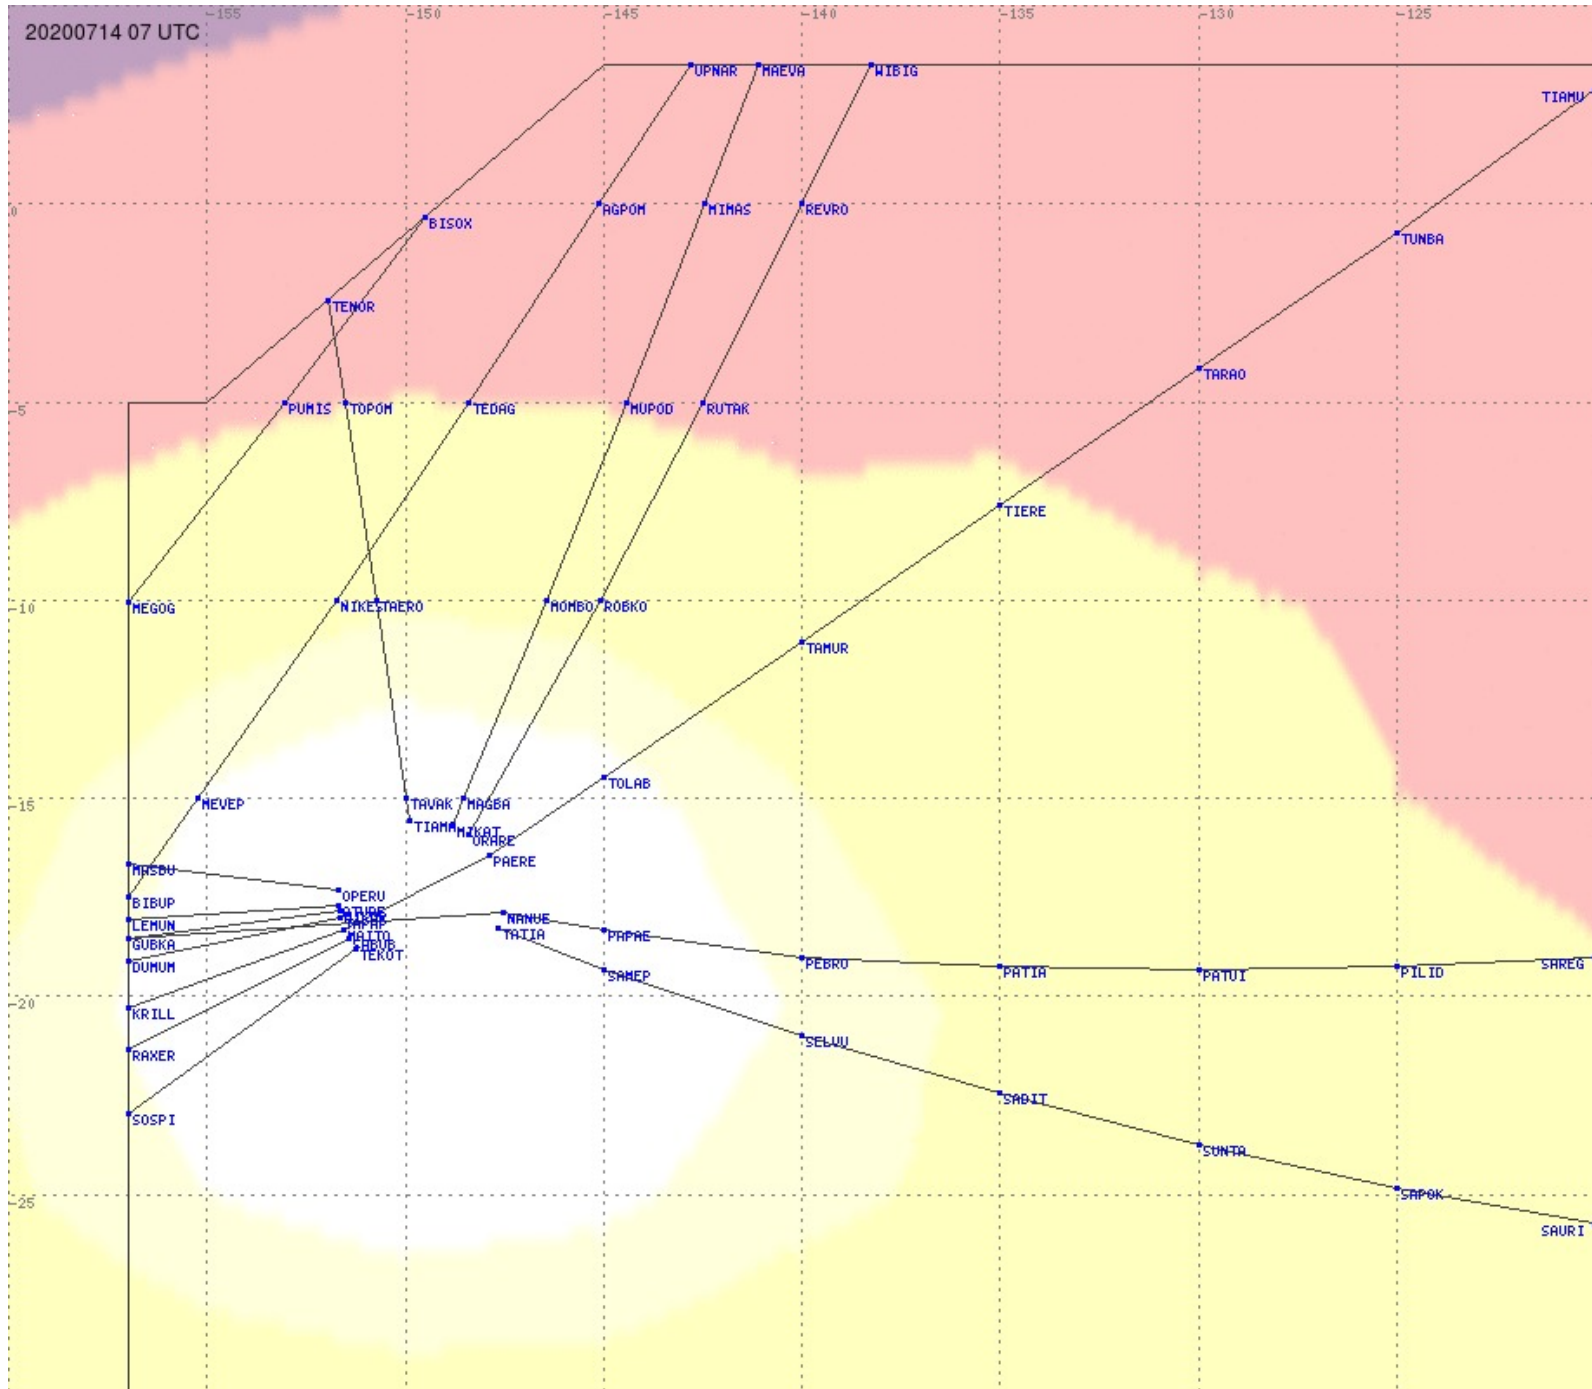

Tahiti FIR - HF Propag - 20200714

2.8 MHz 3.5 MHz 5.6 MHz 8.9 MHz 13.3 MHz 17.9 MHz None

Tahiti FIR - HF Propag - 20200714

2.8 MHz
3.5 MHz
5.6 MHz
8.9 MHz
13.3 MHz
17.9 MHz
None

Tahiti FIR - HF Propag - 20200714