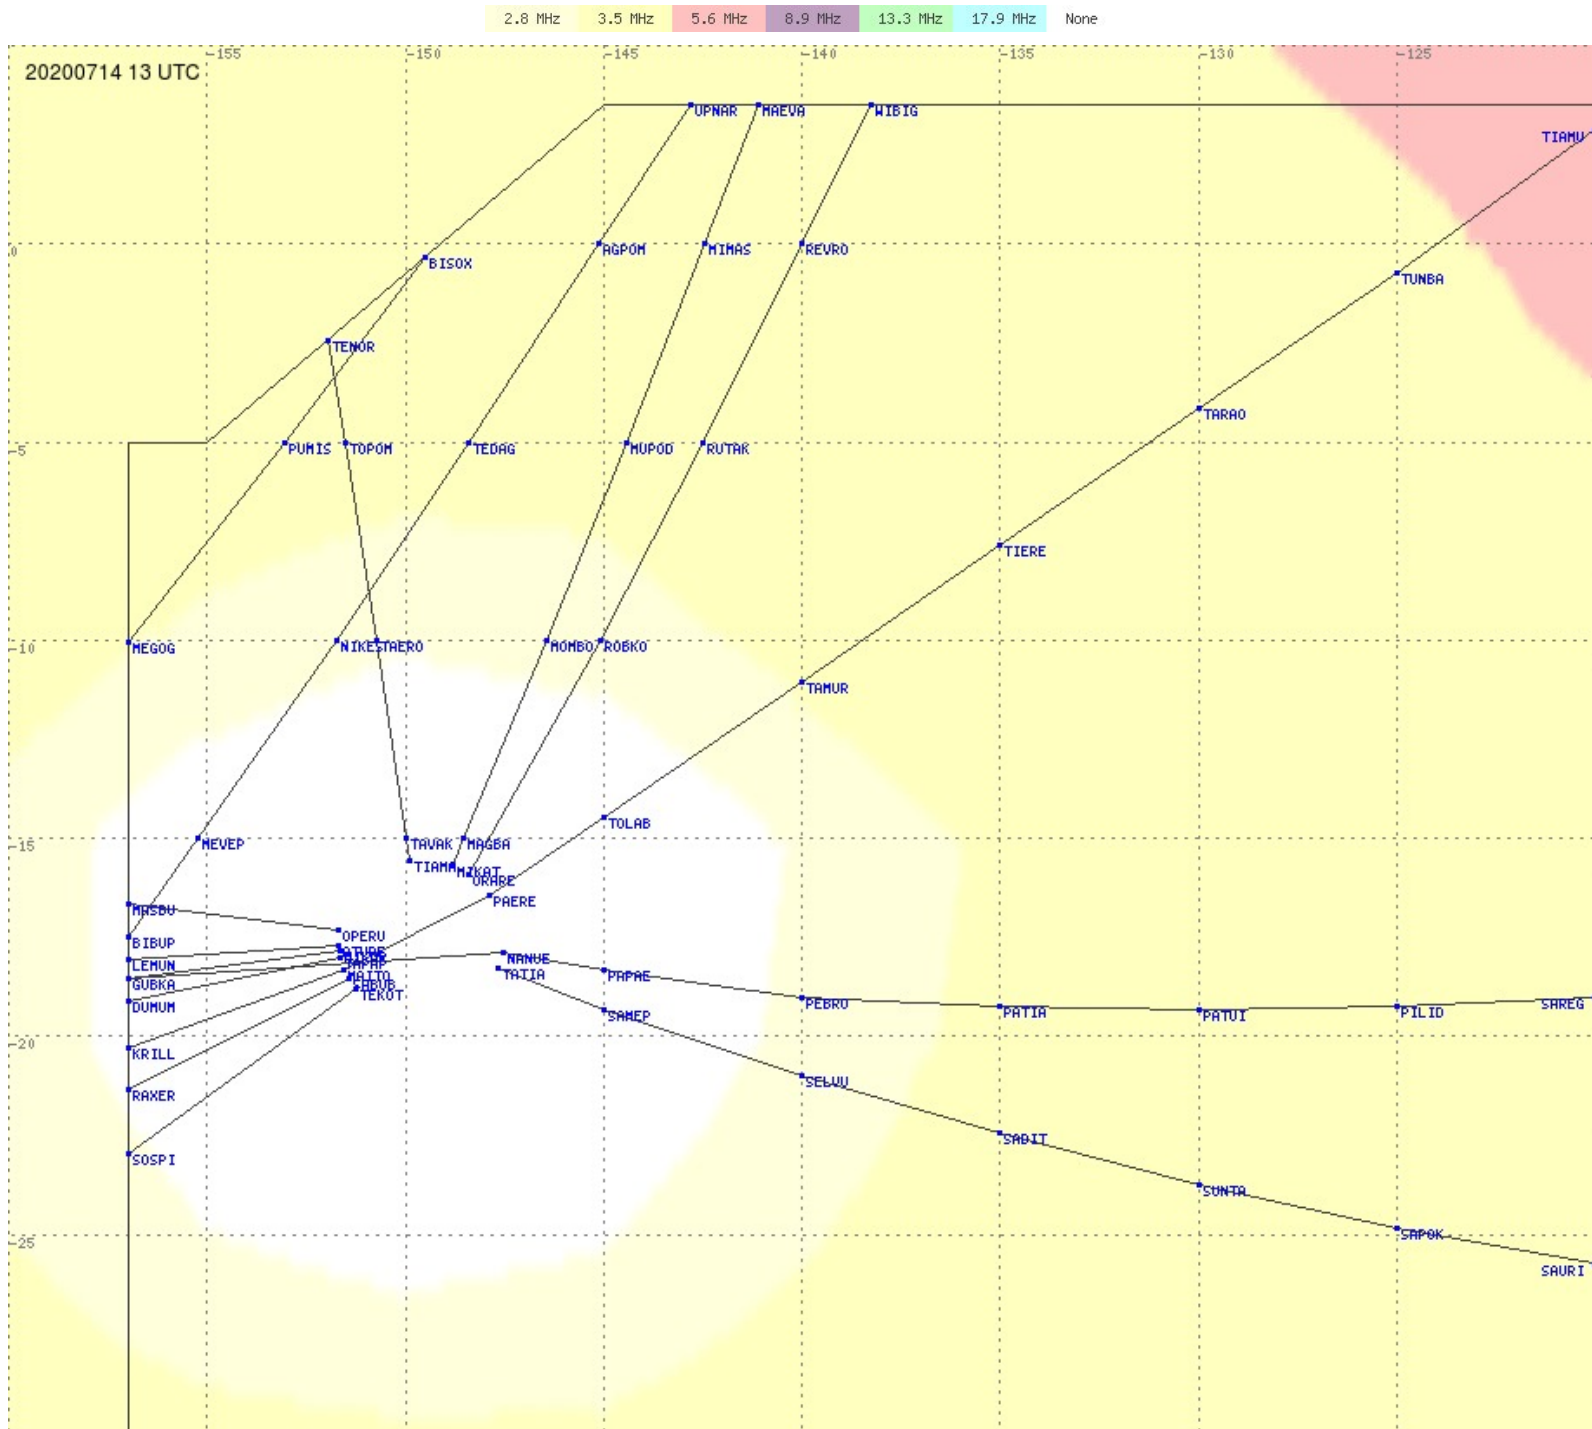

Tahiti FIR - HF Propag - 20200714

2.8 MHz 3.5 MHz 5.6 MHz 8.9 MHz 13.3 MHz 17.9 MHz None

Tahiti FIR - HF Propag - 20200714

2.8 MHz
3.5 MHz
5.6 MHz
8.9 MHz
13.3 MHz
17.9 MHz
None

Tahiti FIR - HF Propag - 20200714

2.8 MHz 3.5 MHz 5.6 MHz 8.9 MHz 13.3 MHz 17.9 MHz None

Tahiti FIR - HF Propag - 20200714

Tahiti FIR - HF Propag - 20200714

Tahiti FIR - HF Propag - 20200714

Tahiti FIR - HF Propag - 20200714

2.8 MHz 3.5 MHz 5.6 MHz 8.9 MHz 13.3 MHz 17.9 MHz None

Tahiti FIR - HF Propag - 20200714

Tahiti FIR - HF Propag - 20200714

2.8 MHz
3.5 MHz
5.6 MHz
8.9 MHz
13.3 MHz
17.9 MHz
None

Tahiti FIR - HF Propag - 20200714

2.8 MHz
3.5 MHz
5.6 MHz
8.9 MHz
13.3 MHz
17.9 MHz
None