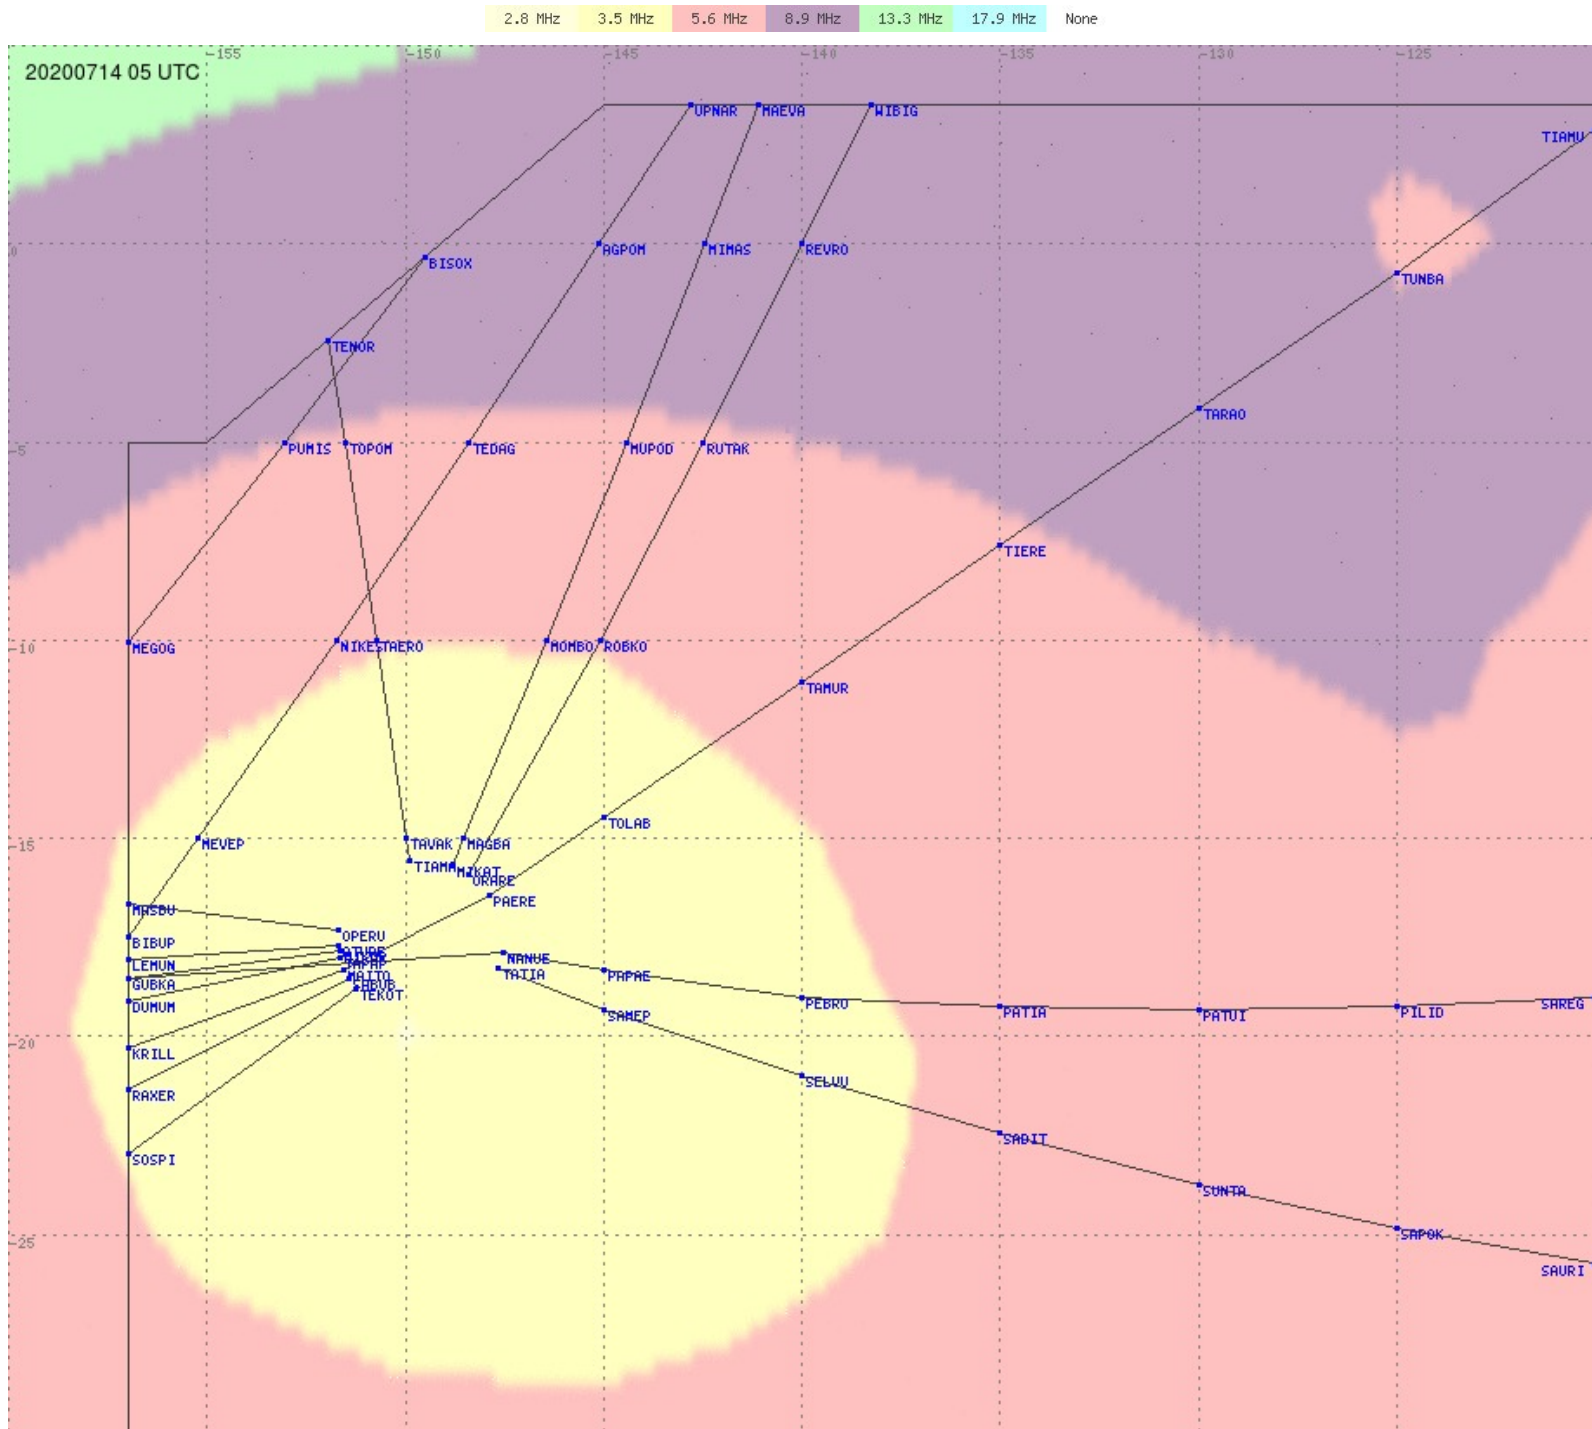

Tahiti FIR - HF Propag - 20200714

2.8 MHz 3.5 MHz 5.6 MHz 8.9 MHz 13.3 MHz 17.9 MHz None

Tahiti FIR - HF Propag - 20200714

2.8 MHz
3.5 MHz
5.6 MHz
8.9 MHz
13.3 MHz
17.9 MHz
None

Tahiti FIR - HF Propag - 20200714