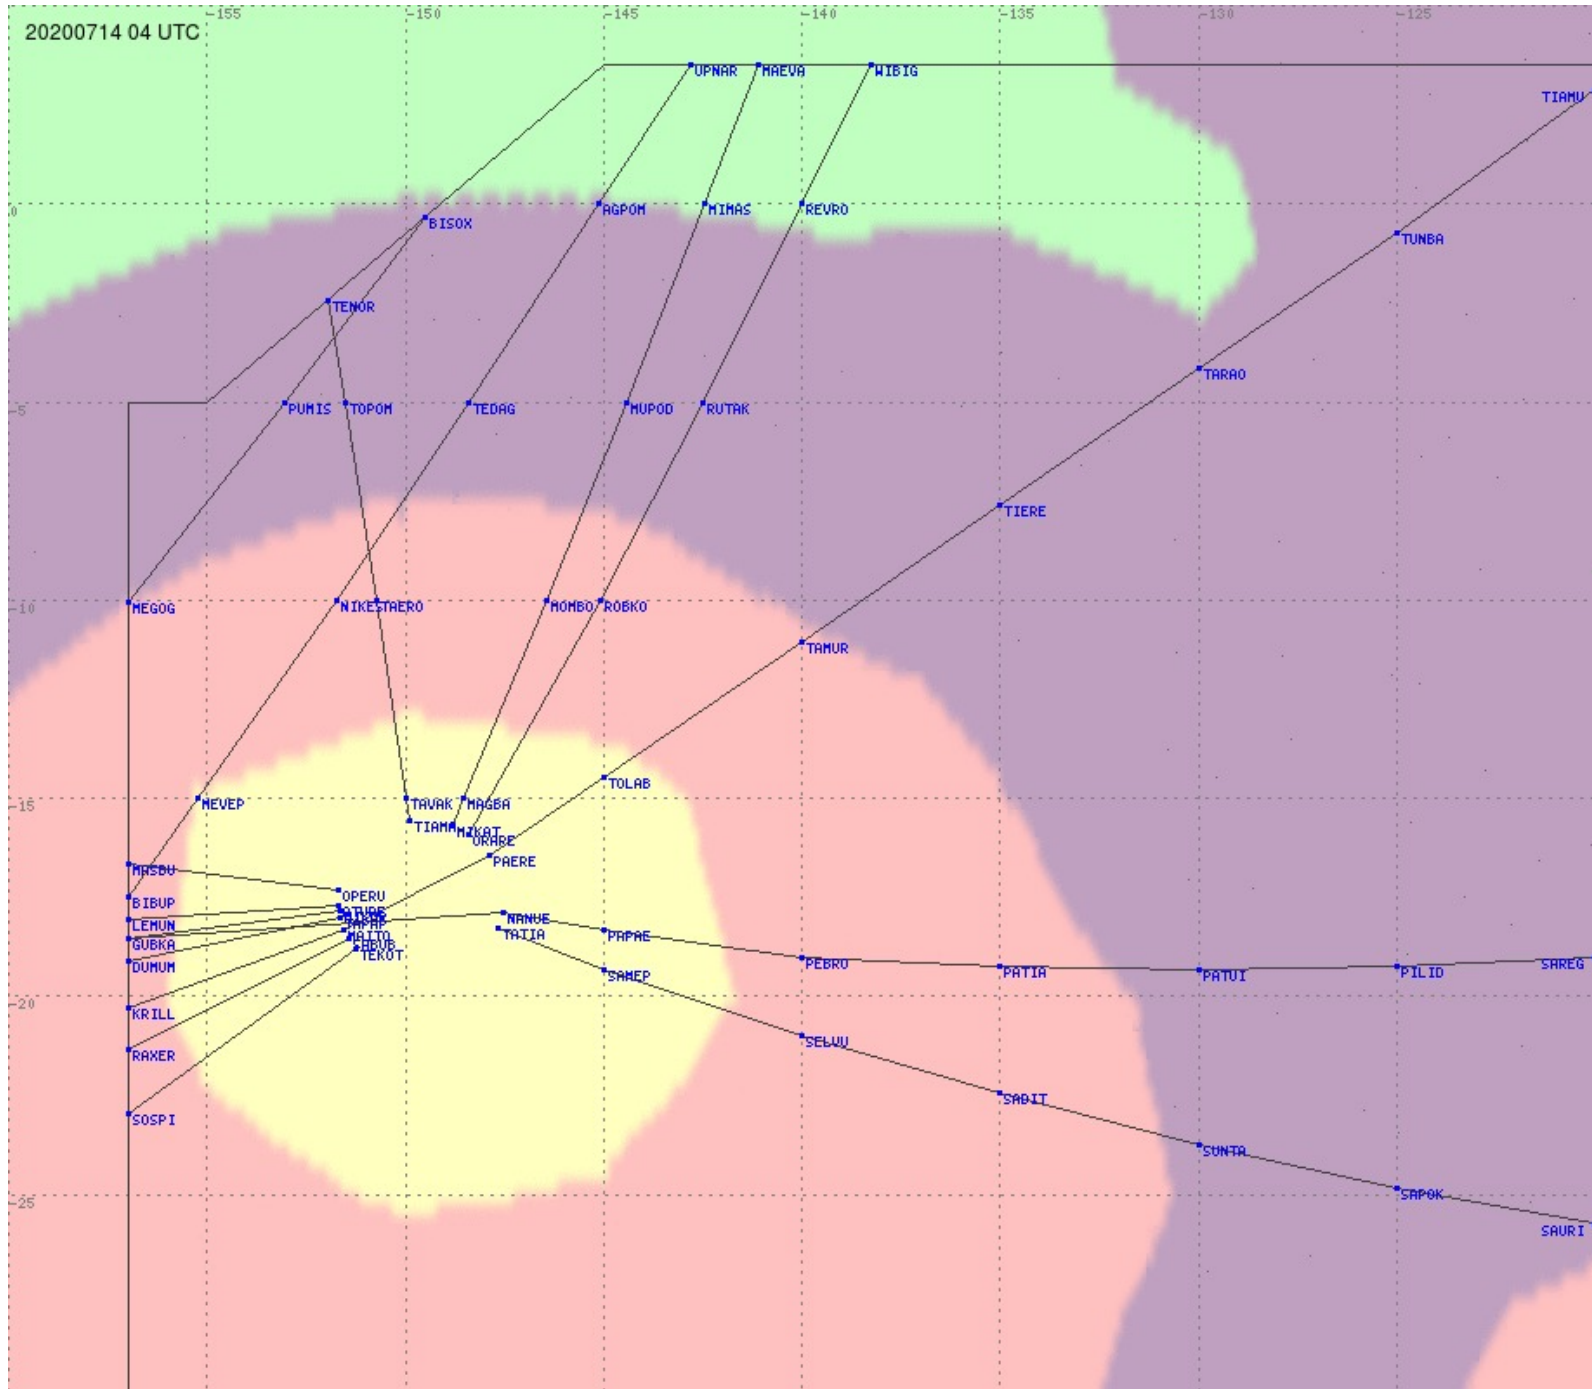

Tahiti FIR - HF Propag - 20200714

2.8 MHz 3.5 MHz 5.6 MHz 8.9 MHz 13.3 MHz 17.9 MHz None

Tahiti FIR - HF Propag - 20200714

2.8 MHz
3.5 MHz
5.6 MHz
8.9 MHz
13.3 MHz
17.9 MHz
None

Tahiti FIR - HF Propag - 20200714