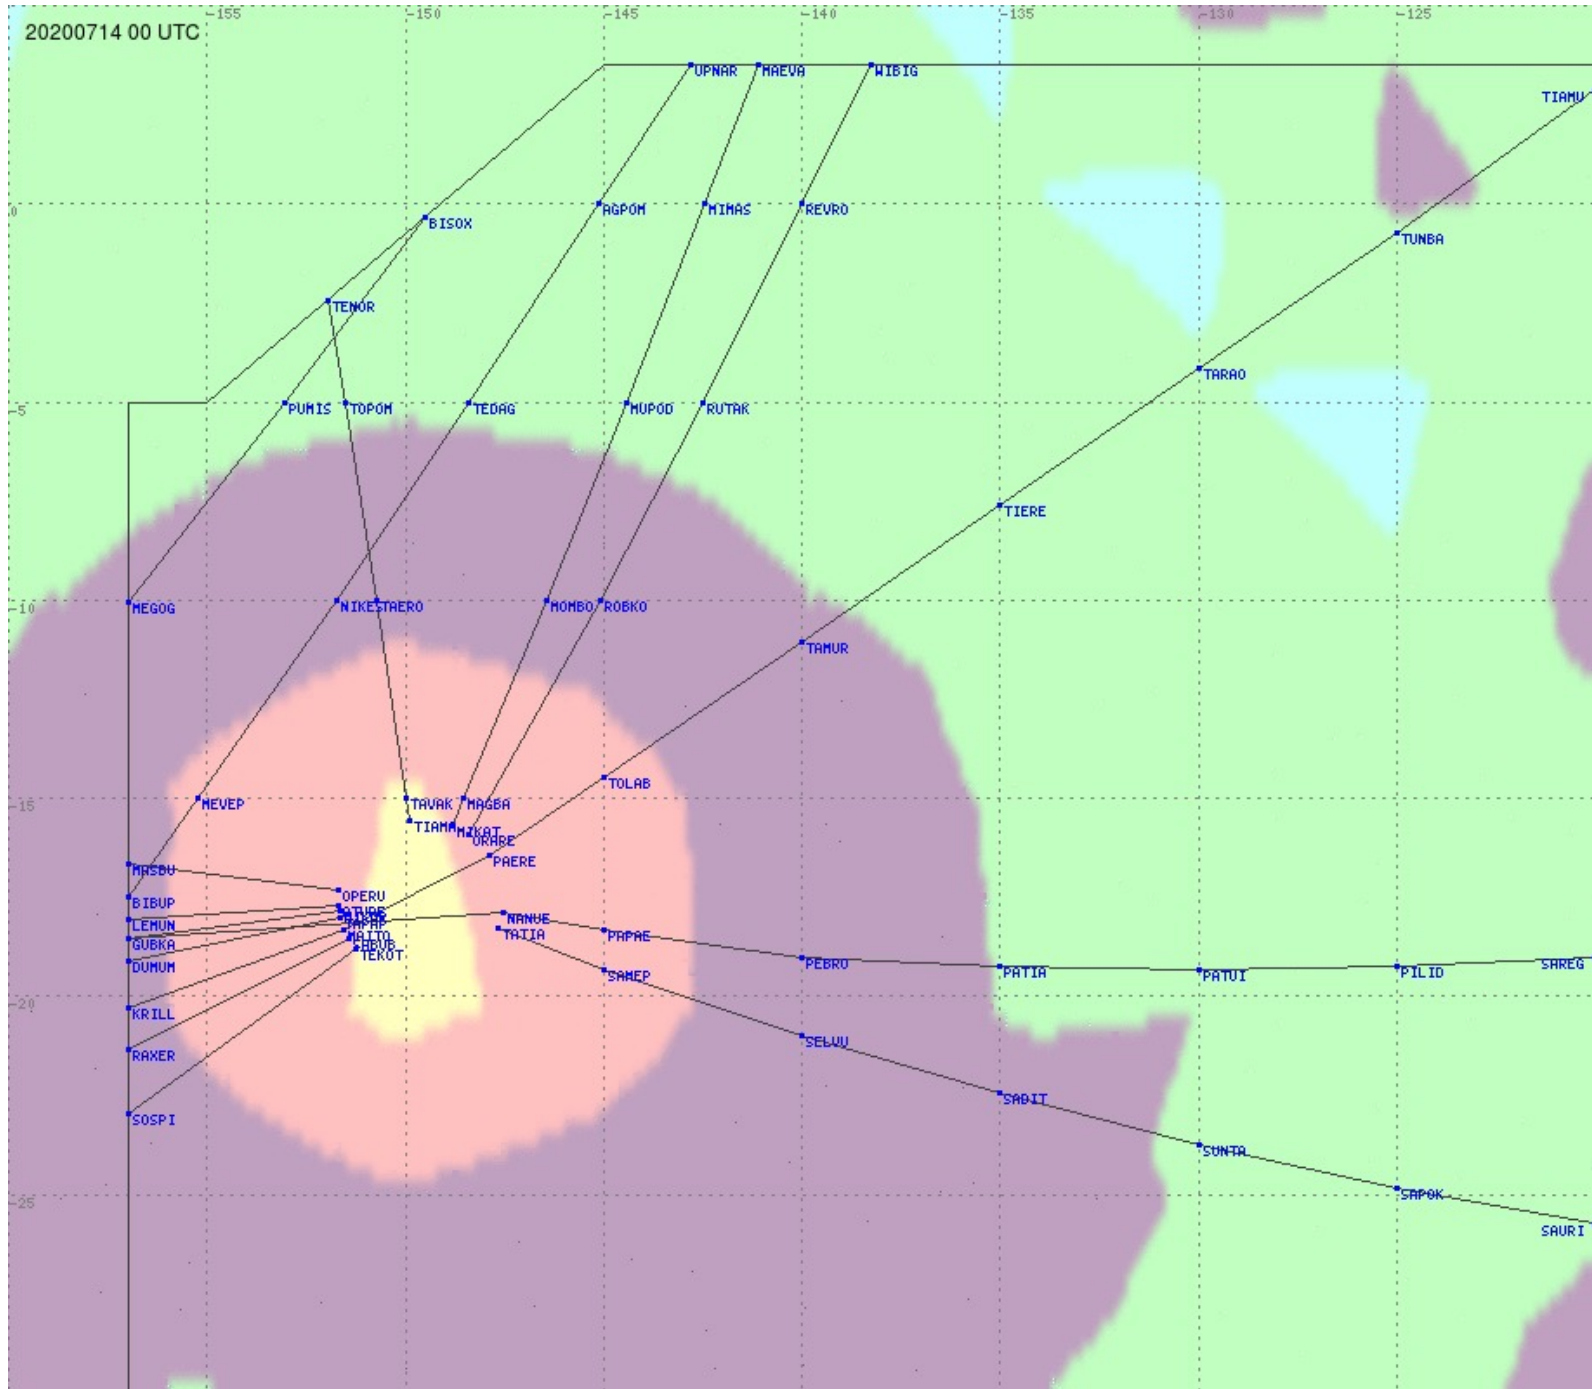

Tahiti FIR - HF Propag - 20200714

2.8 MHz 3.5 MHz 5.6 MHz 8.9 MHz 13.3 MHz 17.9 MHz None

Tahiti FIR - HF Propag - 20200714

2.8 MHz
3.5 MHz
5.6 MHz
8.9 MHz
13.3 MHz
17.9 MHz
None

Tahiti FIR - HF Propag - 20200714