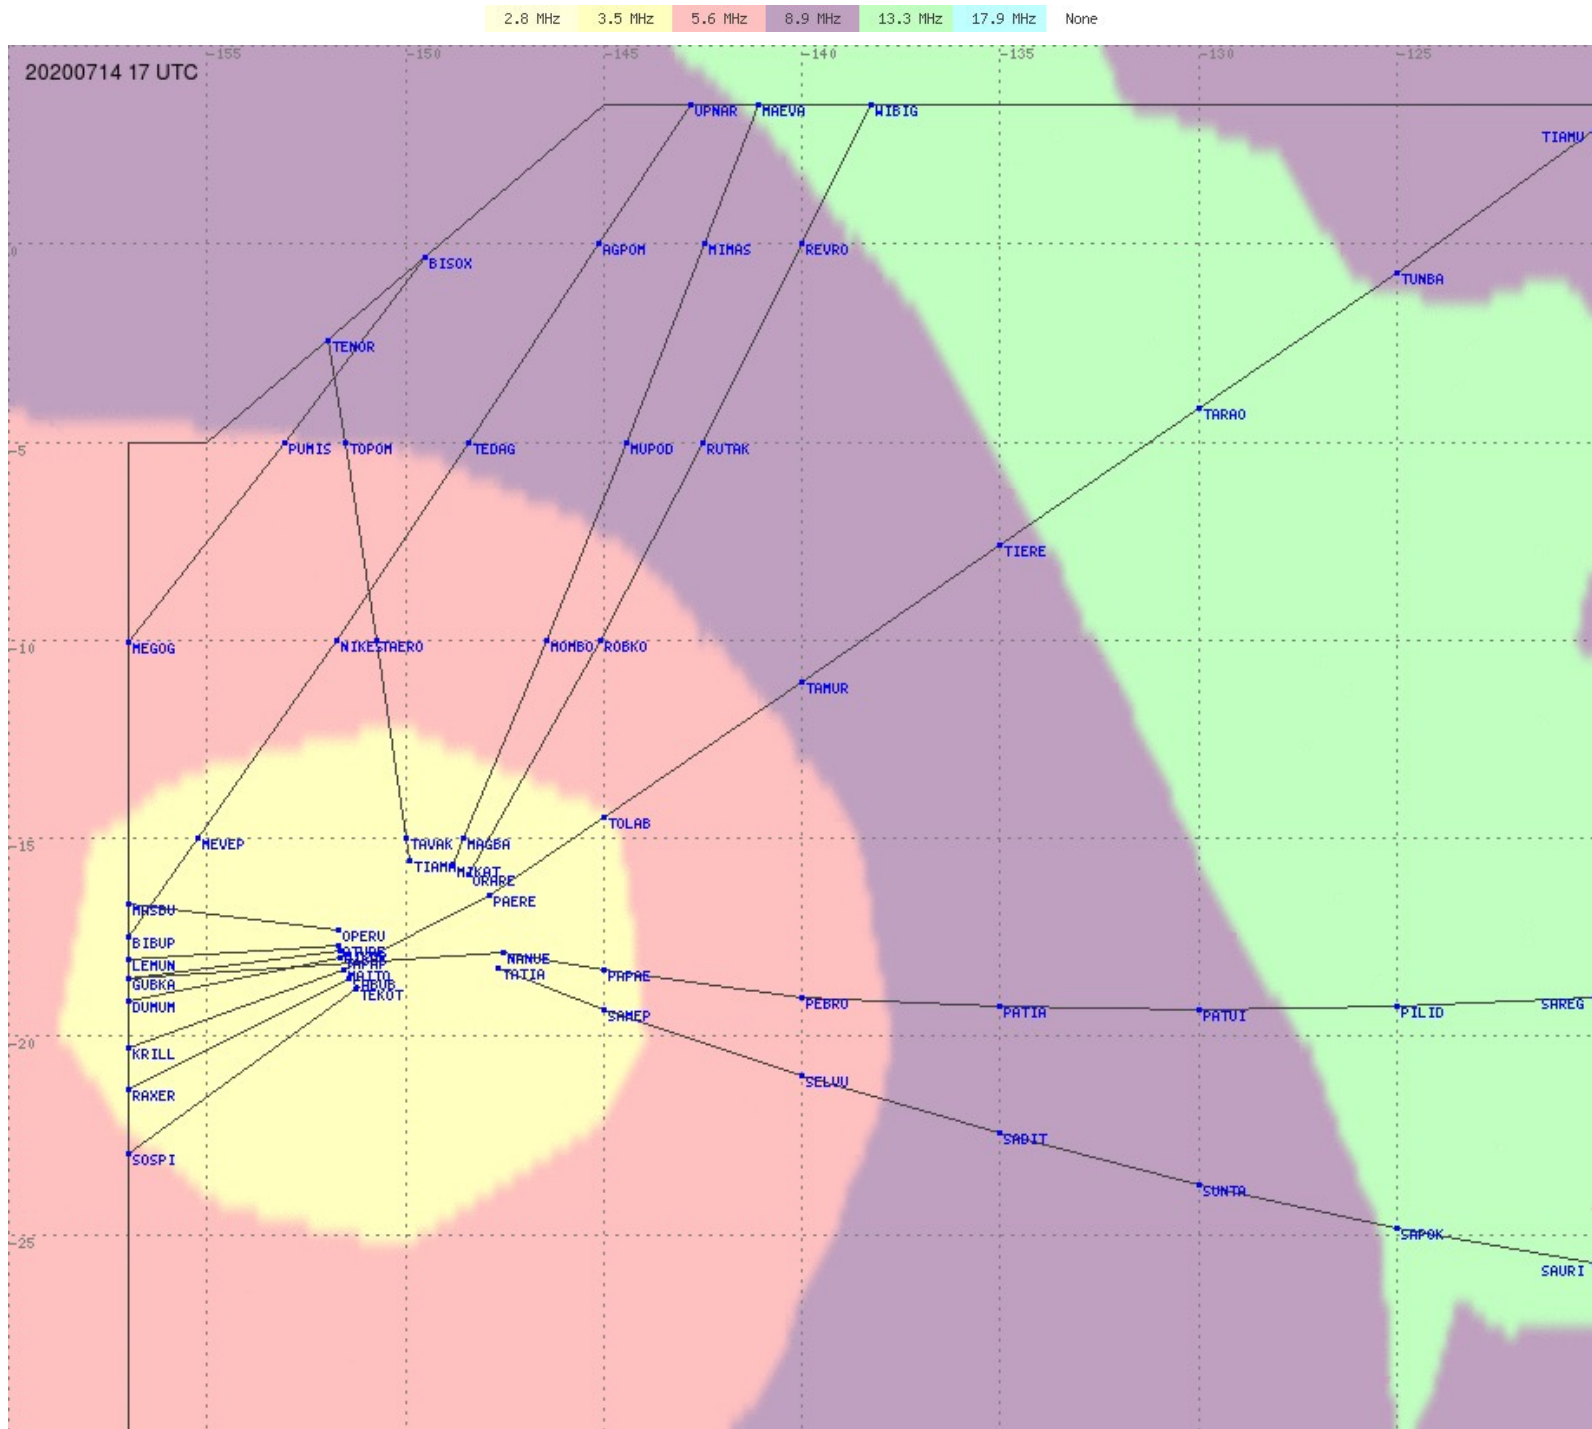

Tahiti FIR - HF Propag - 20200714

2.8 MHz 3.5 MHz 5.6 MHz 8.9 MHz 13.3 MHz 17.9 MHz None

Tahiti FIR - HF Propag - 20200714

2.8 MHz
3.5 MHz
5.6 MHz
8.9 MHz
13.3 MHz
17.9 MHz
None

Tahiti FIR - HF Propag - 20200714

2.8 MHz 3.5 MHz 5.6 MHz 8.9 MHz 13.3 MHz 17.9 MHz None

Tahiti FIR - HF Propag - 20200714

Tahiti FIR - HF Propag - 20200714

Tahiti FIR - HF Propag - 20200714

Tahiti FIR - HF Propag - 20200714

2.8 MHz 3.5 MHz 5.6 MHz 8.9 MHz 13.3 MHz 17.9 MHz None

Tahiti FIR - HF Propag - 20200714

Tahiti FIR - HF Propag - 20200714

2.8 MHz
3.5 MHz
5.6 MHz
8.9 MHz
13.3 MHz
17.9 MHz
None

Tahiti FIR - HF Propag - 20200714

2.8 MHz
3.5 MHz
5.6 MHz
8.9 MHz
13.3 MHz
17.9 MHz
None

Tahiti FIR - HF Propag - 20200714

2.8 MHz 3.5 MHz 5.6 MHz 8.9 MHz 13.3 MHz 17.9 MHz None

Tahiti FIR - HF Propag - 20200714

Tahiti FIR - HF Propag - 20200714

2.8 MHz 3.5 MHz 5.6 MHz 8.9 MHz 13.3 MHz 17.9 MHz None