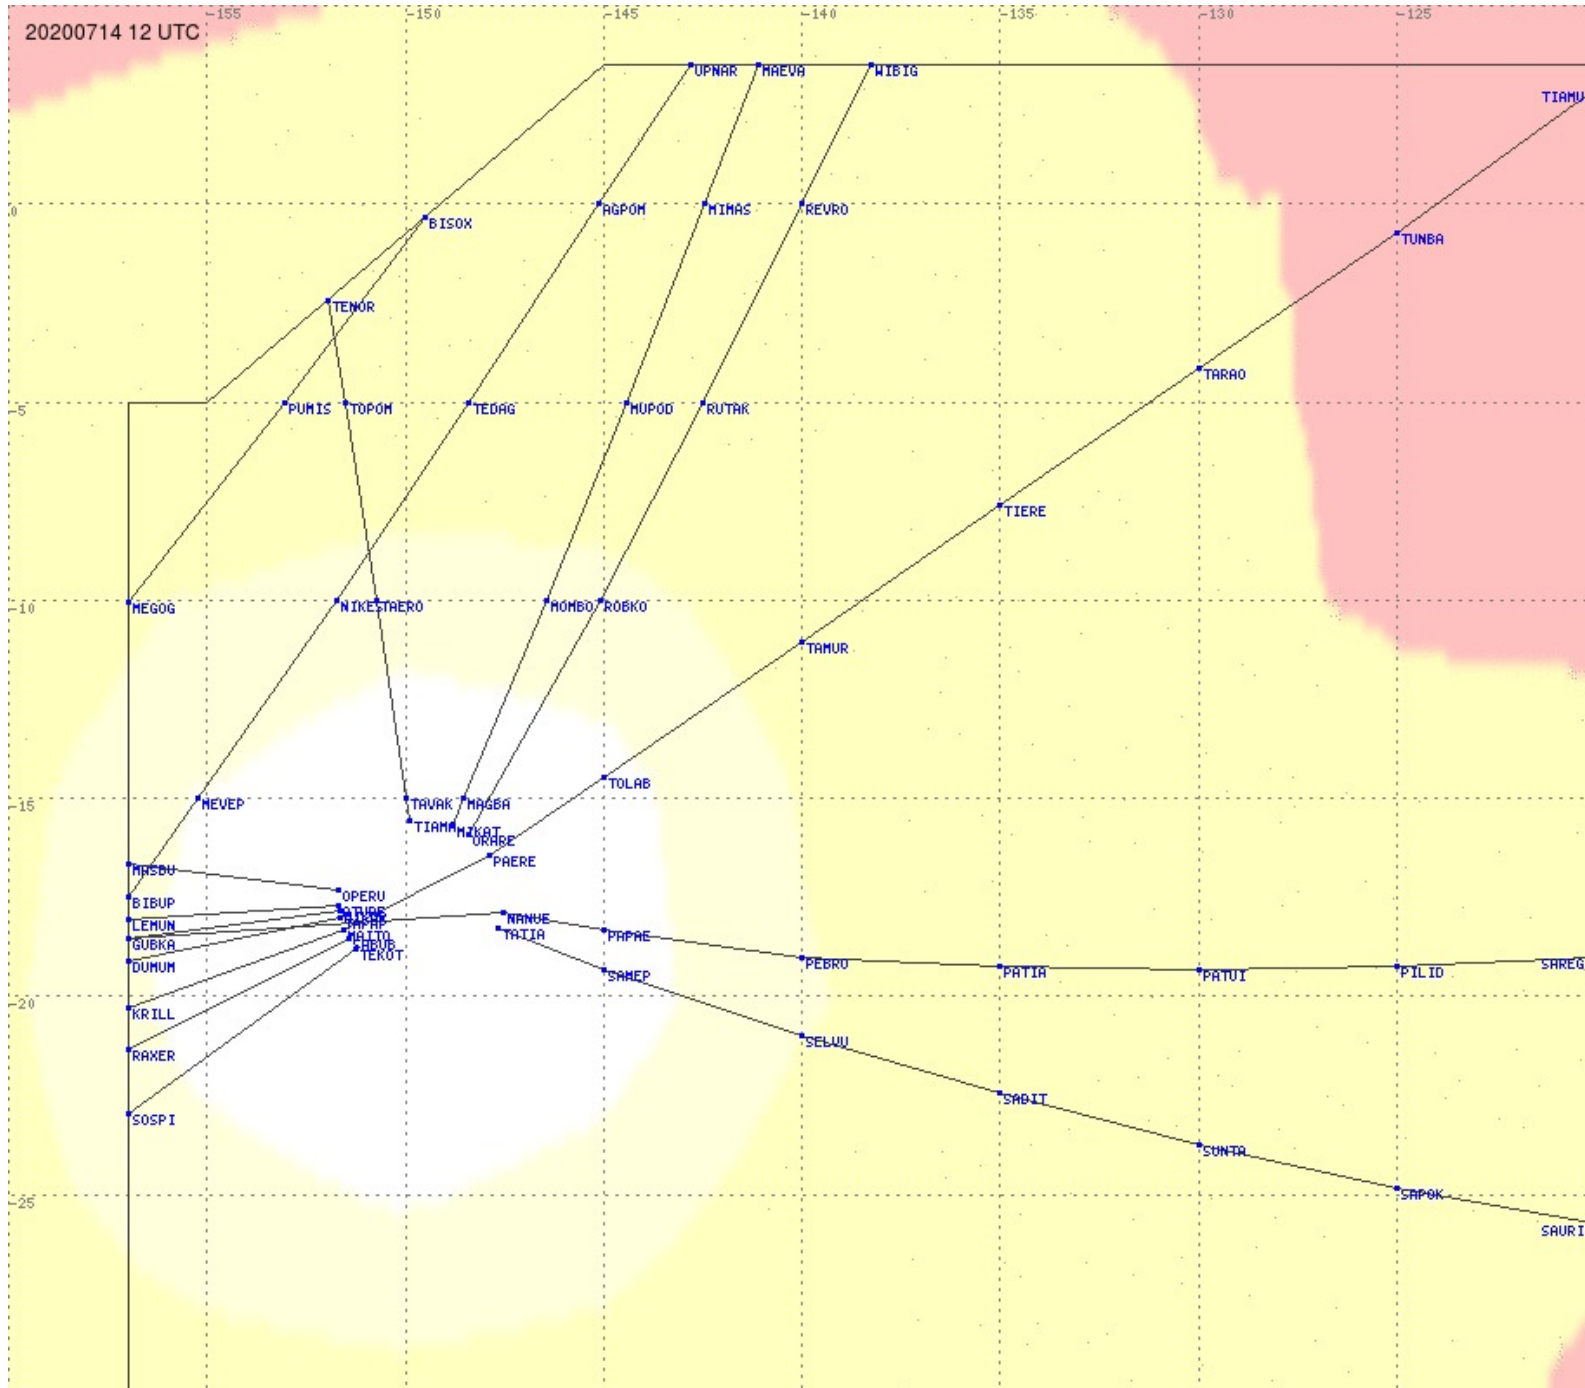

Tahiti FIR - HF Propag - 20200714

2.8 MHz 3.5 MHz 5.6 MHz 8.9 MHz 13.3 MHz 17.9 MHz None

Tahiti FIR - HF Propag - 20200714

2.8 MHz
3.5 MHz
5.6 MHz
8.9 MHz
13.3 MHz
17.9 MHz
None

Tahiti FIR - HF Propag - 20200714

2.8 MHz 3.5 MHz 5.6 MHz 8.9 MHz 13.3 MHz 17.9 MHz None

Tahiti FIR - HF Propag - 20200714

Tahiti FIR - HF Propag - 20200714

Tahiti FIR - HF Propag - 20200714

Tahiti FIR - HF Propag - 20200714

2.8 MHz 3.5 MHz 5.6 MHz 8.9 MHz 13.3 MHz 17.9 MHz None

Tahiti FIR - HF Propag - 20200714

Tahiti FIR - HF Propag - 20200714

2.8 MHz
3.5 MHz
5.6 MHz
8.9 MHz
13.3 MHz
17.9 MHz
None

Tahiti FIR - HF Propag - 20200714

2.8 MHz
3.5 MHz
5.6 MHz
8.9 MHz
13.3 MHz
17.9 MHz
None