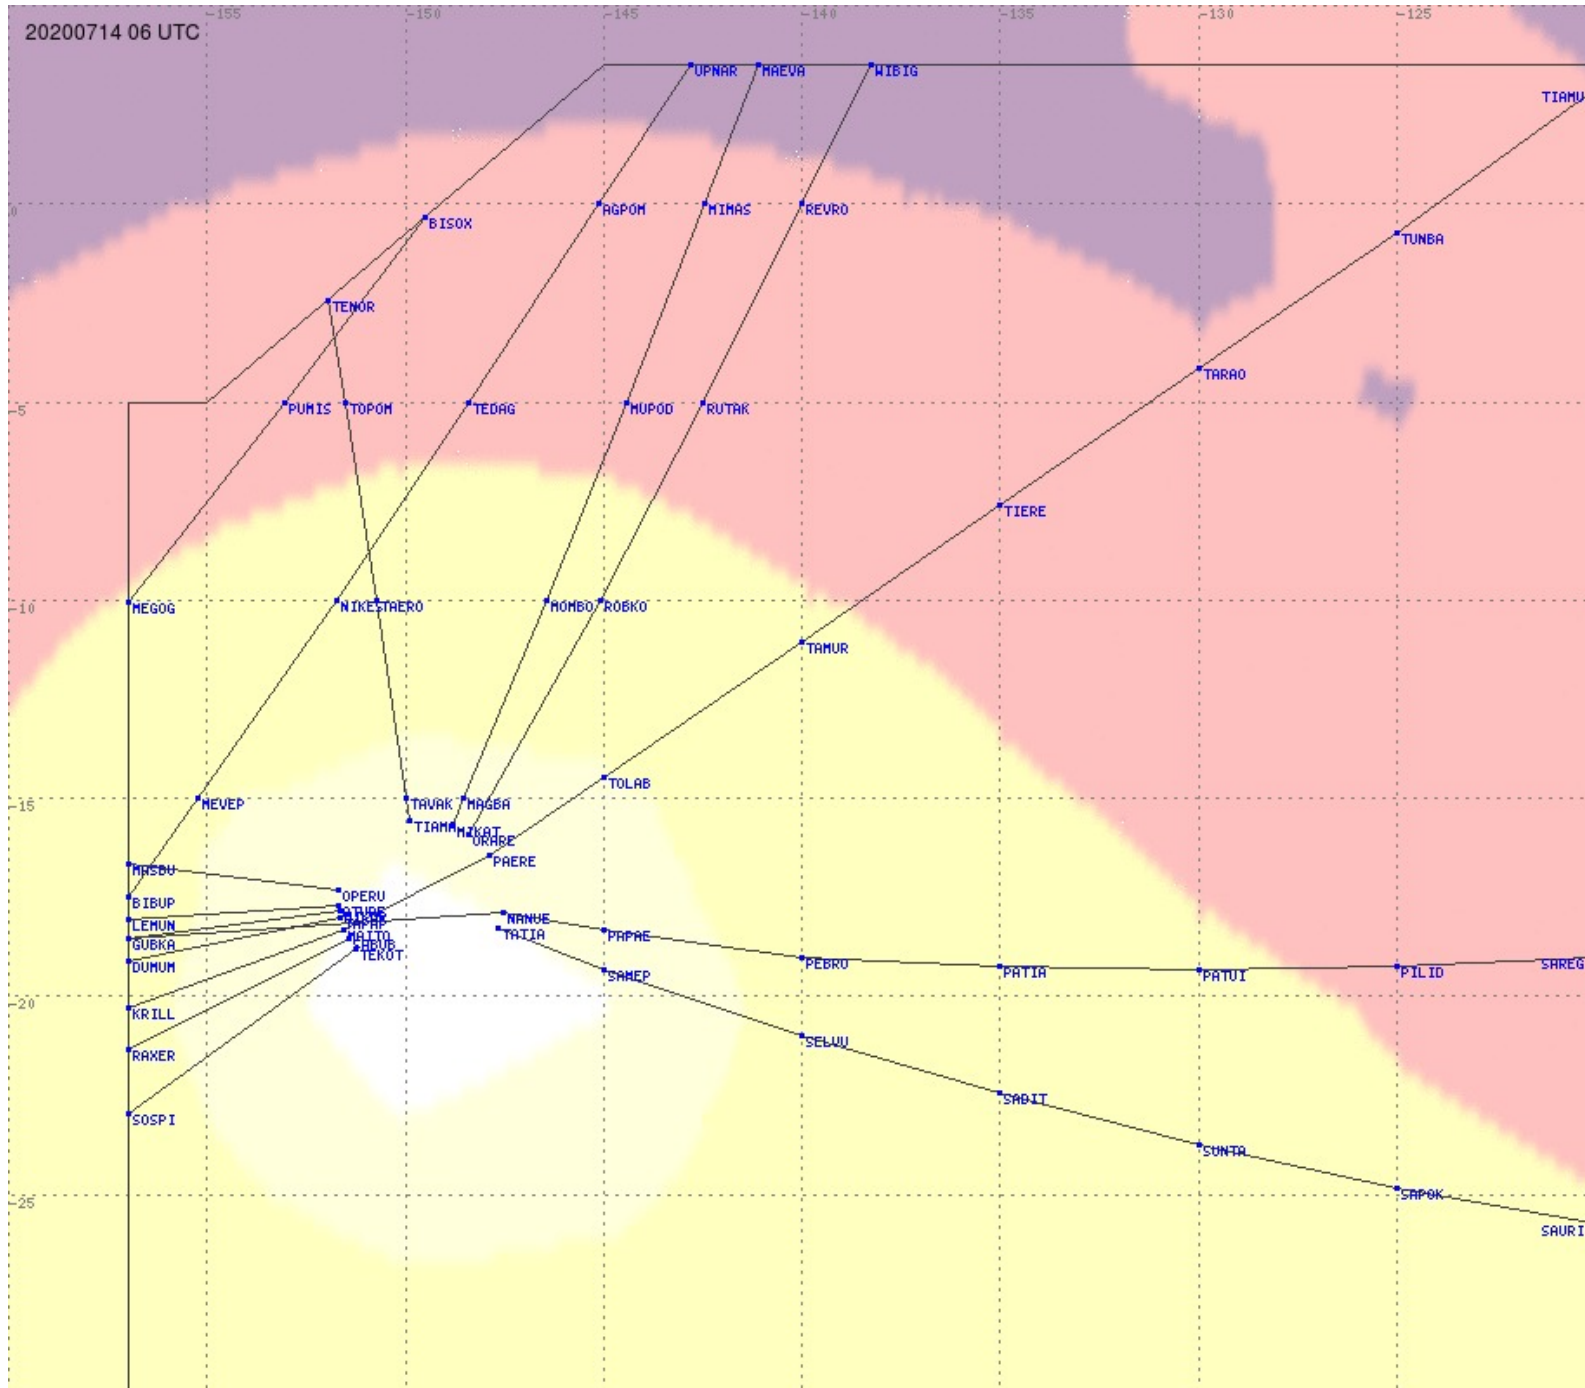

Tahiti FIR - HF Propag - 20200714

2.8 MHz 3.5 MHz 5.6 MHz 8.9 MHz 13.3 MHz 17.9 MHz None