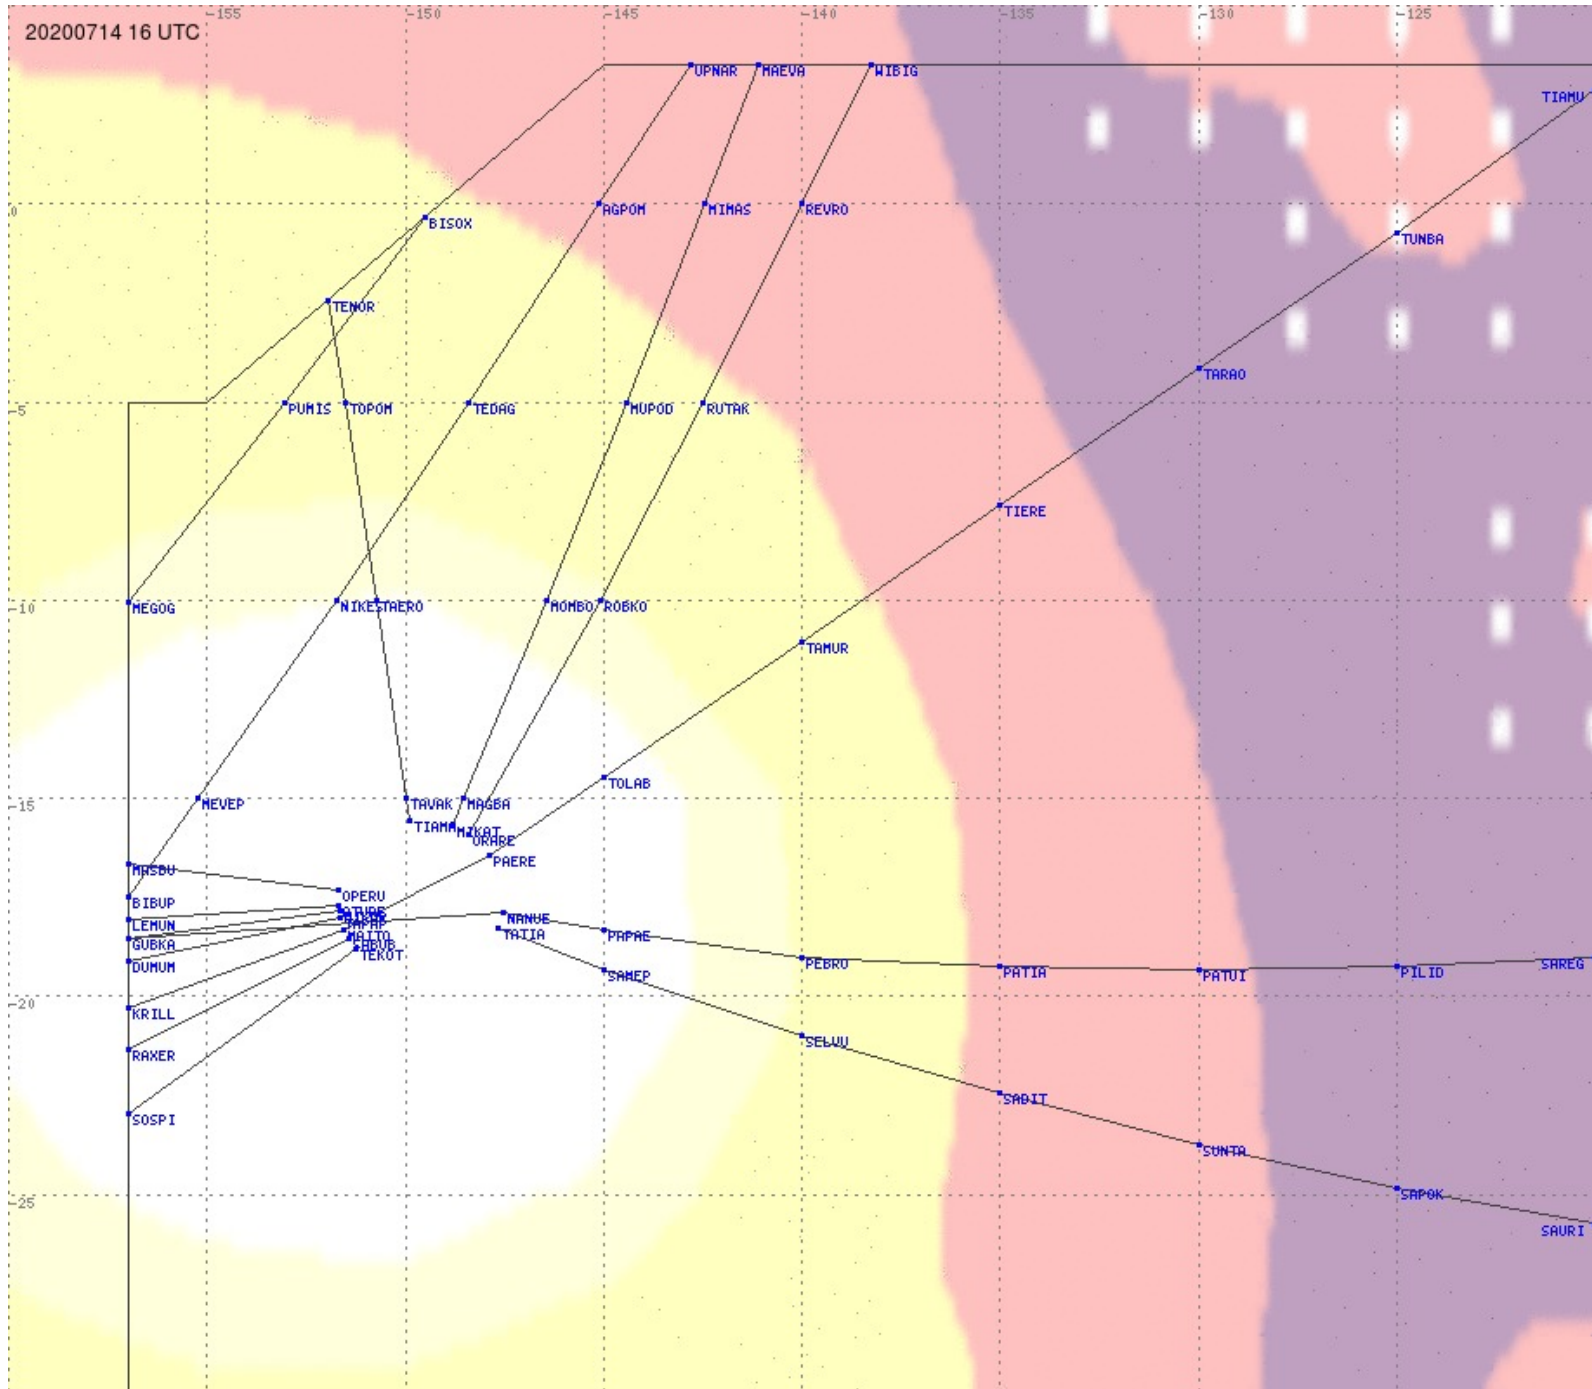

Tahiti FIR - HF Propag - 20200714

2.8 MHz 3.5 MHz 5.6 MHz 8.9 MHz 13.3 MHz 17.9 MHz None

Tahiti FIR - HF Propag - 20200714

2.8 MHz
3.5 MHz
5.6 MHz
8.9 MHz
13.3 MHz
17.9 MHz
None

Tahiti FIR - HF Propag - 20200714

2.8 MHz 3.5 MHz 5.6 MHz 8.9 MHz 13.3 MHz 17.9 MHz None

Tahiti FIR - HF Propag - 20200714

Tahiti FIR - HF Propag - 20200714

Tahiti FIR - HF Propag - 20200714

Tahiti FIR - HF Propag - 20200714

2.8 MHz 3.5 MHz 5.6 MHz 8.9 MHz 13.3 MHz 17.9 MHz None

Tahiti FIR - HF Propag - 20200714

Tahiti FIR - HF Propag - 20200714

2.8 MHz
3.5 MHz
5.6 MHz
8.9 MHz
13.3 MHz
17.9 MHz
None

Tahiti FIR - HF Propag - 20200714

2.8 MHz
3.5 MHz
5.6 MHz
8.9 MHz
13.3 MHz
17.9 MHz
None

Tahiti FIR - HF Propag - 20200714

2.8 MHz 3.5 MHz 5.6 MHz 8.9 MHz 13.3 MHz 17.9 MHz None

Tahiti FIR - HF Propag - 20200714

Tahiti FIR - HF Propag - 20200714

2.8 MHz 3.5 MHz 5.6 MHz 8.9 MHz 13.3 MHz 17.9 MHz None