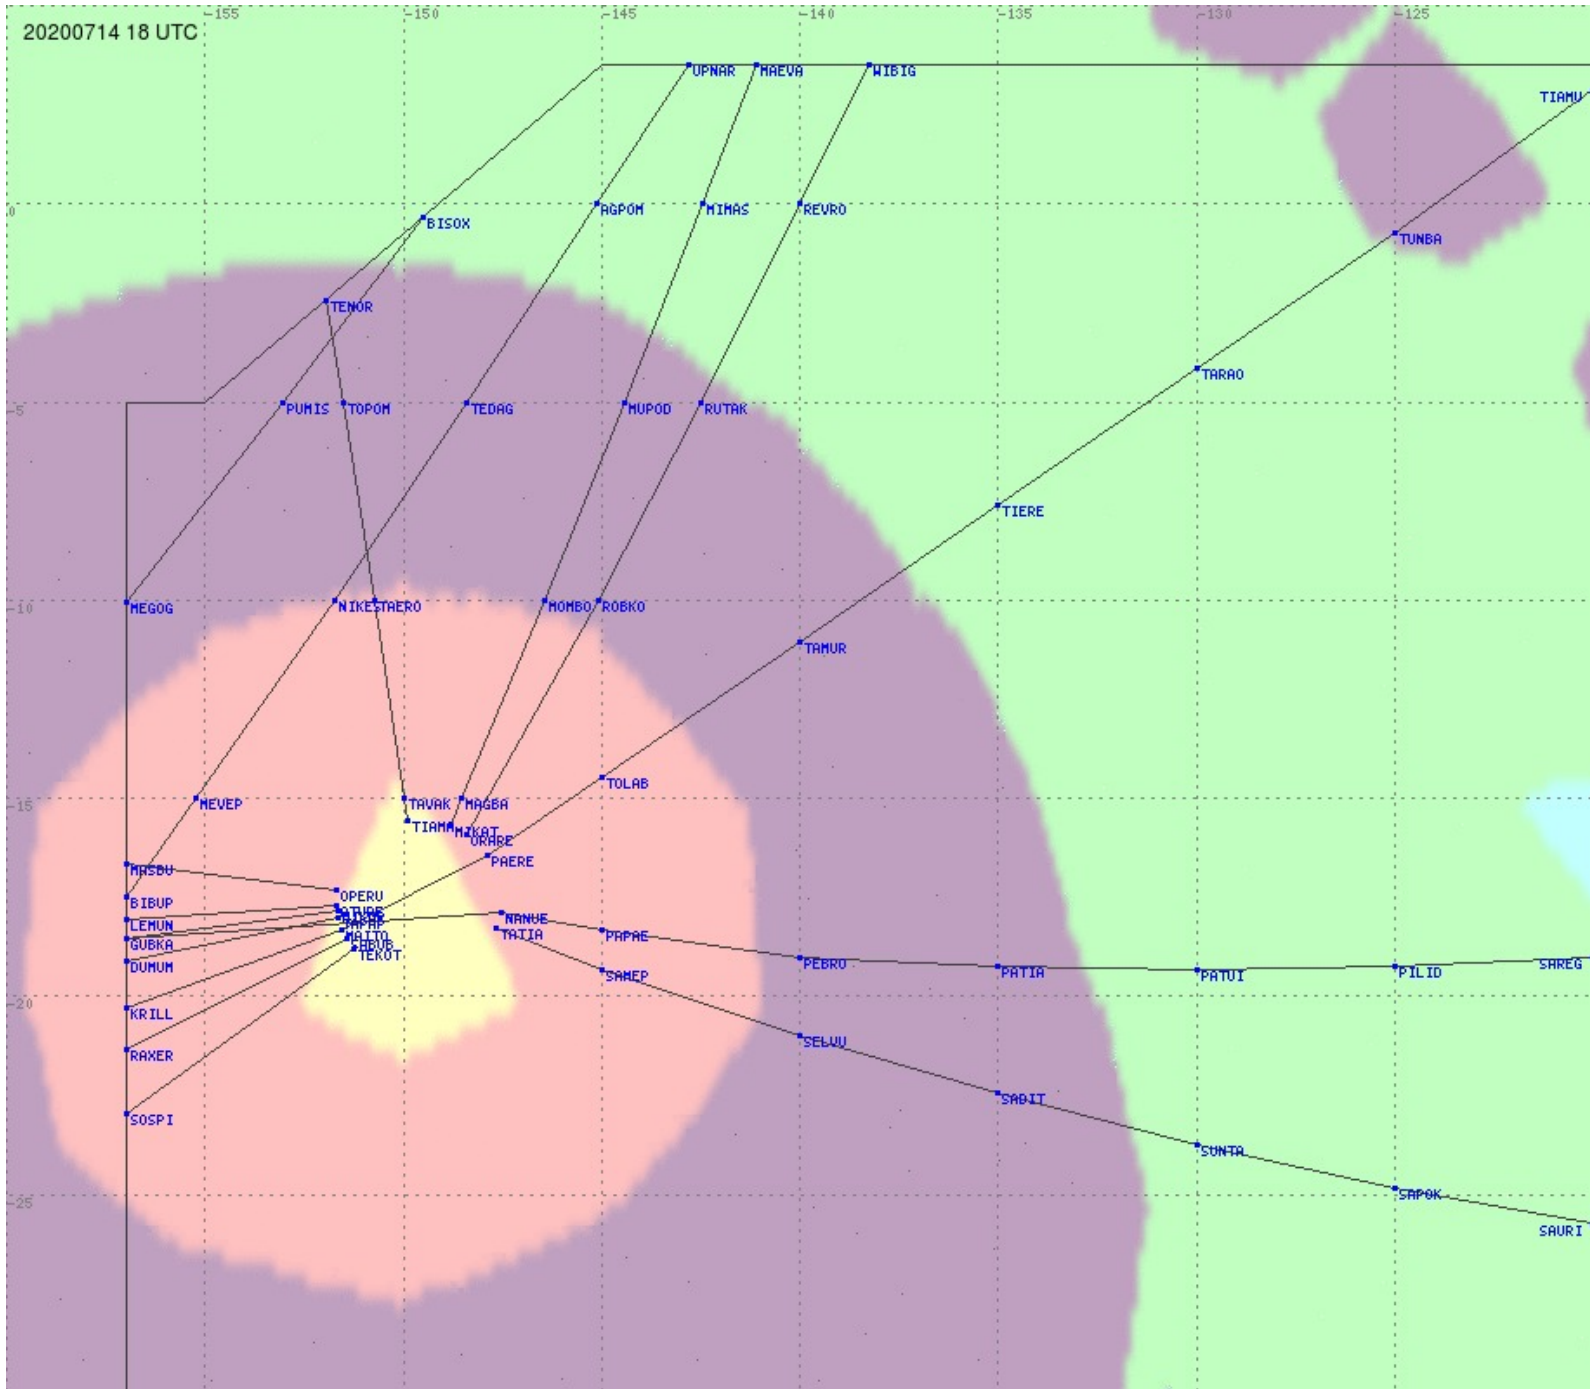

Tahiti FIR - HF Propag - 20200714

2.8 MHz 3.5 MHz 5.6 MHz 8.9 MHz 13.3 MHz 17.9 MHz None

Tahiti FIR - HF Propag - 20200714

2.8 MHz
3.5 MHz
5.6 MHz
8.9 MHz
13.3 MHz
17.9 MHz
None

Tahiti FIR - HF Propag - 20200714

Tahiti FIR - HF Propag - 20200714

Tahiti FIR - HF Propag - 20200714

2.8 MHz
3.5 MHz
5.6 MHz
8.9 MHz
13.3 MHz
17.9 MHz
None

Tahiti FIR - HF Propag - 20200714

2.8 MHz
3.5 MHz
5.6 MHz
8.9 MHz
13.3 MHz
17.9 MHz
None

Tahiti FIR - HF Propag - 20200714

2.8 MHz 3.5 MHz 5.6 MHz 8.9 MHz 13.3 MHz 17.9 MHz None

Tahiti FIR - HF Propag - 20200714

Tahiti FIR - HF Propag - 20200714

2.8 MHz 3.5 MHz 5.6 MHz 8.9 MHz 13.3 MHz 17.9 MHz None