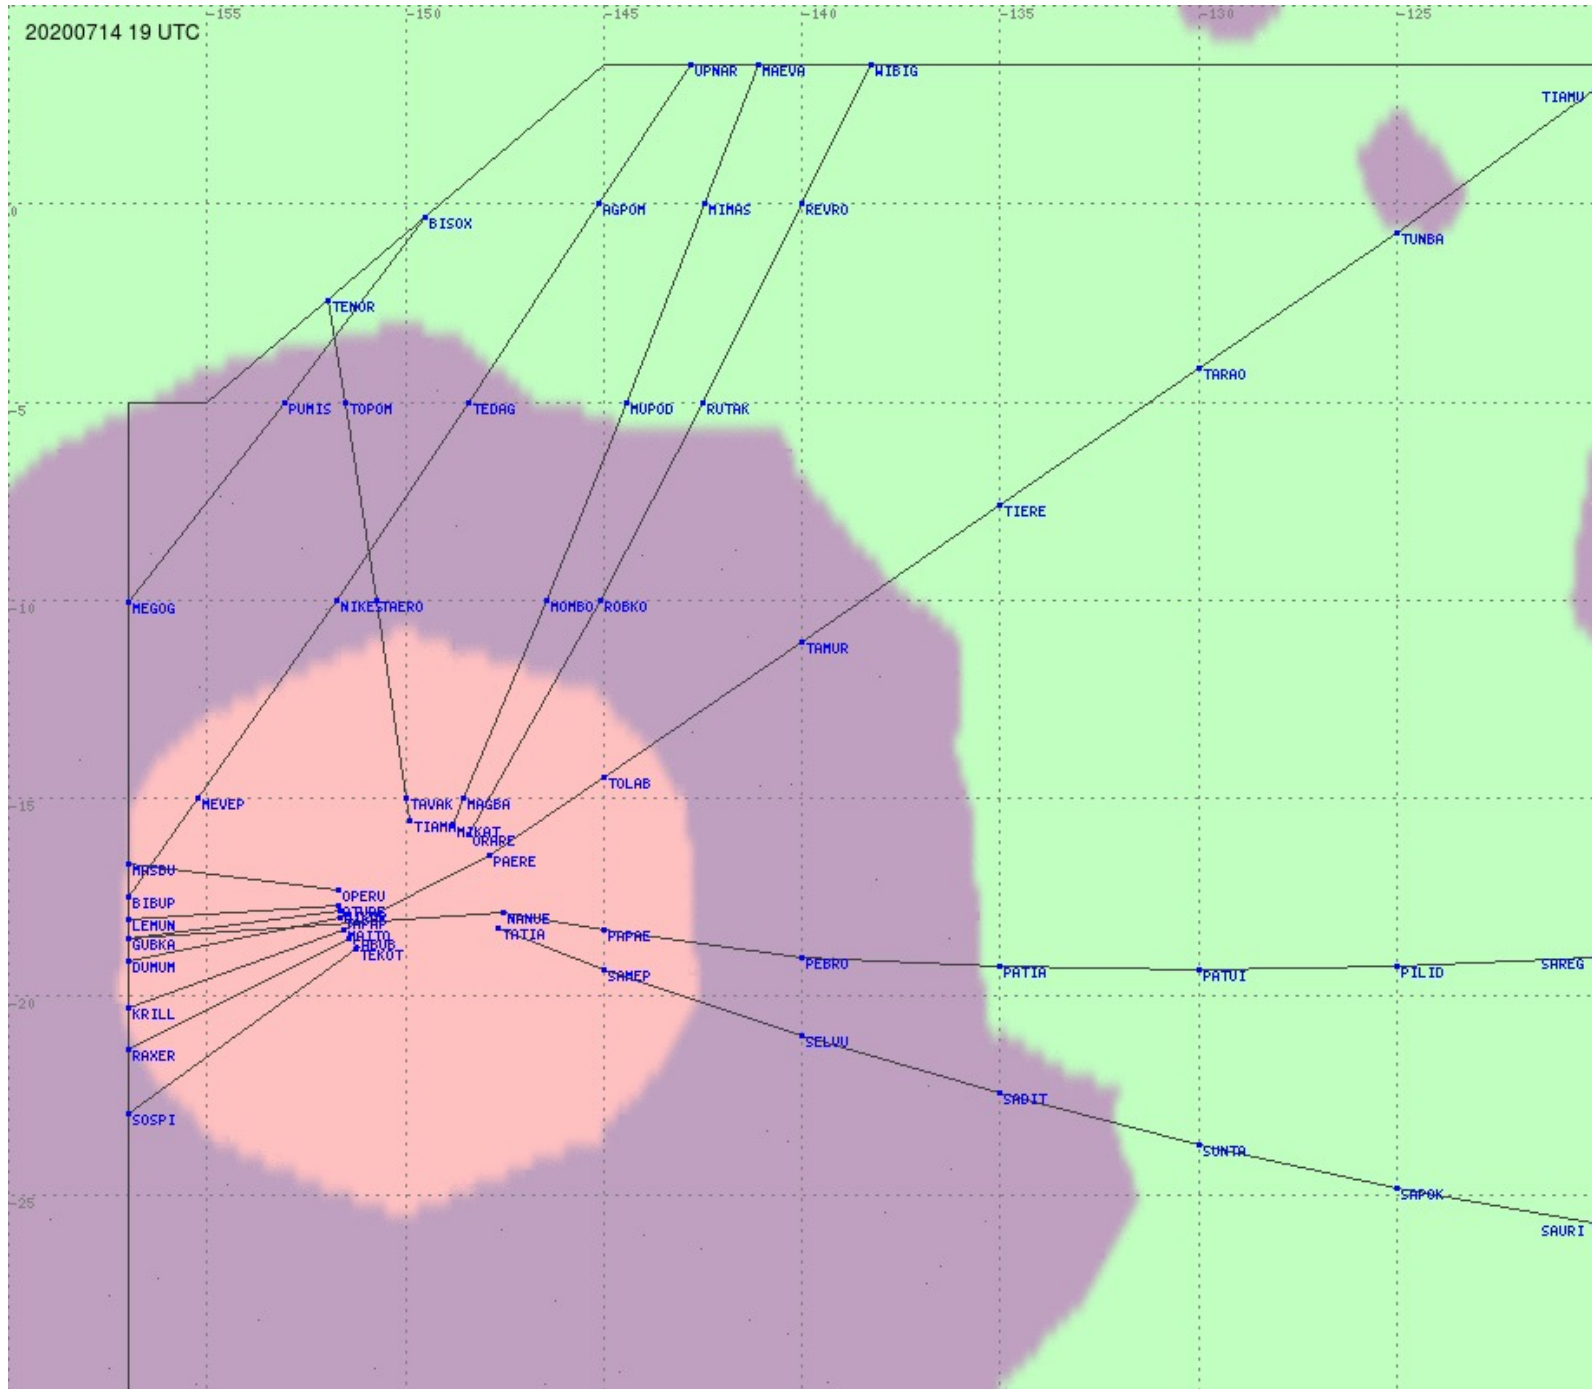

Tahiti FIR - HF Propag - 20200714

2.8 MHz 3.5 MHz 5.6 MHz 8.9 MHz 13.3 MHz 17.9 MHz None

Tahiti FIR - HF Propag - 20200714

2.8 MHz
3.5 MHz
5.6 MHz
8.9 MHz
13.3 MHz
17.9 MHz
None

Tahiti FIR - HF Propag - 20200714

Tahiti FIR - HF Propag - 20200714

Tahiti FIR - HF Propag - 20200714

2.8 MHz
3.5 MHz
5.6 MHz
8.9 MHz
13.3 MHz
17.9 MHz
None

Tahiti FIR - HF Propag - 20200714

2.8 MHz
3.5 MHz
5.6 MHz
8.9 MHz
13.3 MHz
17.9 MHz
None

Tahiti FIR - HF Propag - 20200714

2.8 MHz 3.5 MHz 5.6 MHz 8.9 MHz 13.3 MHz 17.9 MHz None

Tahiti FIR - HF Propag - 20200714

Tahiti FIR - HF Propag - 20200714

2.8 MHz 3.5 MHz 5.6 MHz 8.9 MHz 13.3 MHz 17.9 MHz None