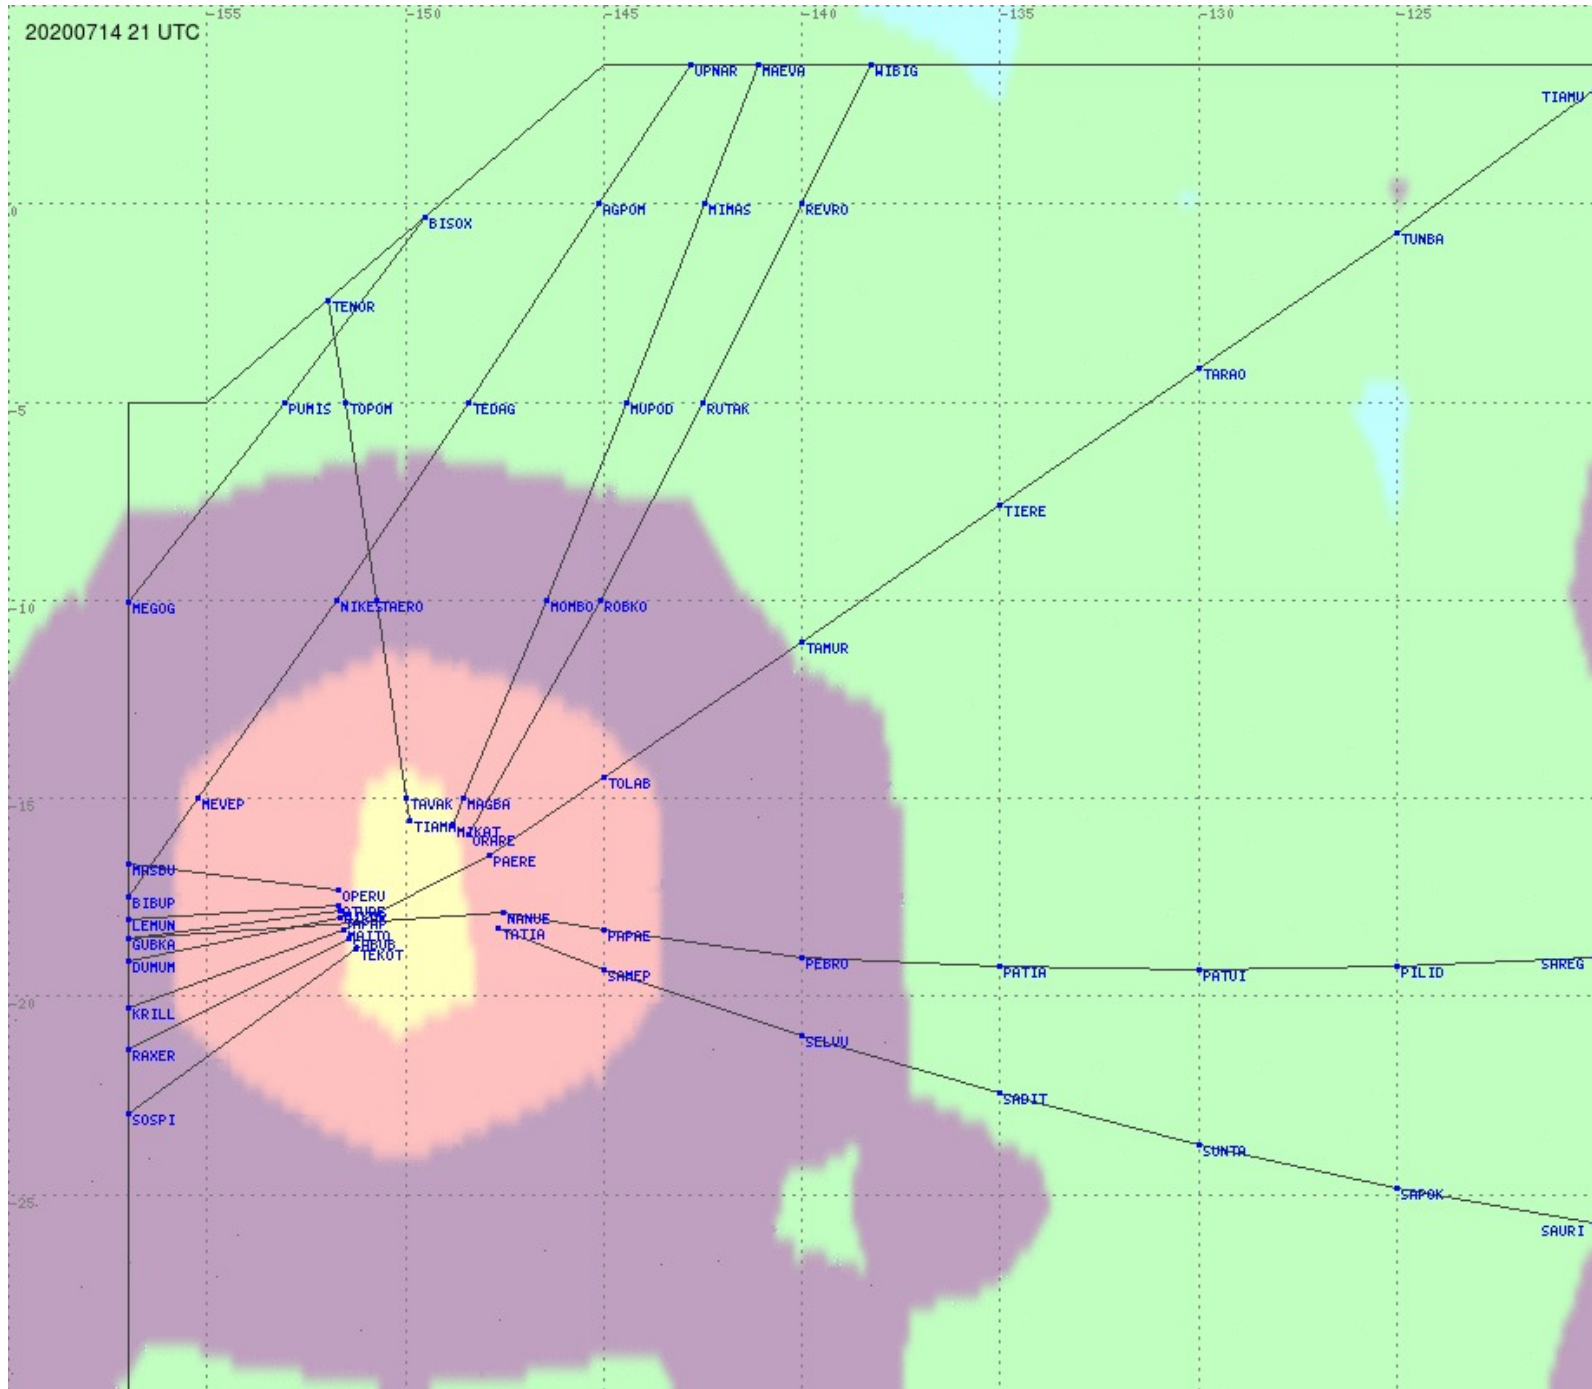

Tahiti FIR - HF Propag - 20200714

2.8 MHz 3.5 MHz 5.6 MHz 8.9 MHz 13.3 MHz 17.9 MHz None

Tahiti FIR - HF Propag - 20200714

2.8 MHz
3.5 MHz
5.6 MHz
8.9 MHz
13.3 MHz
17.9 MHz
None

Tahiti FIR - HF Propag - 20200714

Tahiti FIR - HF Propag - 20200714

2.8 MHz 3.5 MHz 5.6 MHz 8.9 MHz 13.3 MHz 17.9 MHz None

Tahiti FIR - HF Propag - 20200714

Tahiti FIR - HF Propag - 20200714

2.8 MHz 3.5 MHz 5.6 MHz 8.9 MHz 13.3 MHz 17.9 MHz None

2.8 MHz 3.5 MHz 5.6 MHz 8.9 MHz 13.3 MHz 17.9 MHz None

Tahiti FIR - HF Propag - 20200714

2.8 MHz
3.5 MHz
5.6 MHz
8.9 MHz
13.3 MHz
17.9 MHz
None

Tahiti FIR - HF Propag - 20200714

2.8 MHz 3.5 MHz 5.6 MHz 8.9 MHz 13.3 MHz 17.9 MHz None