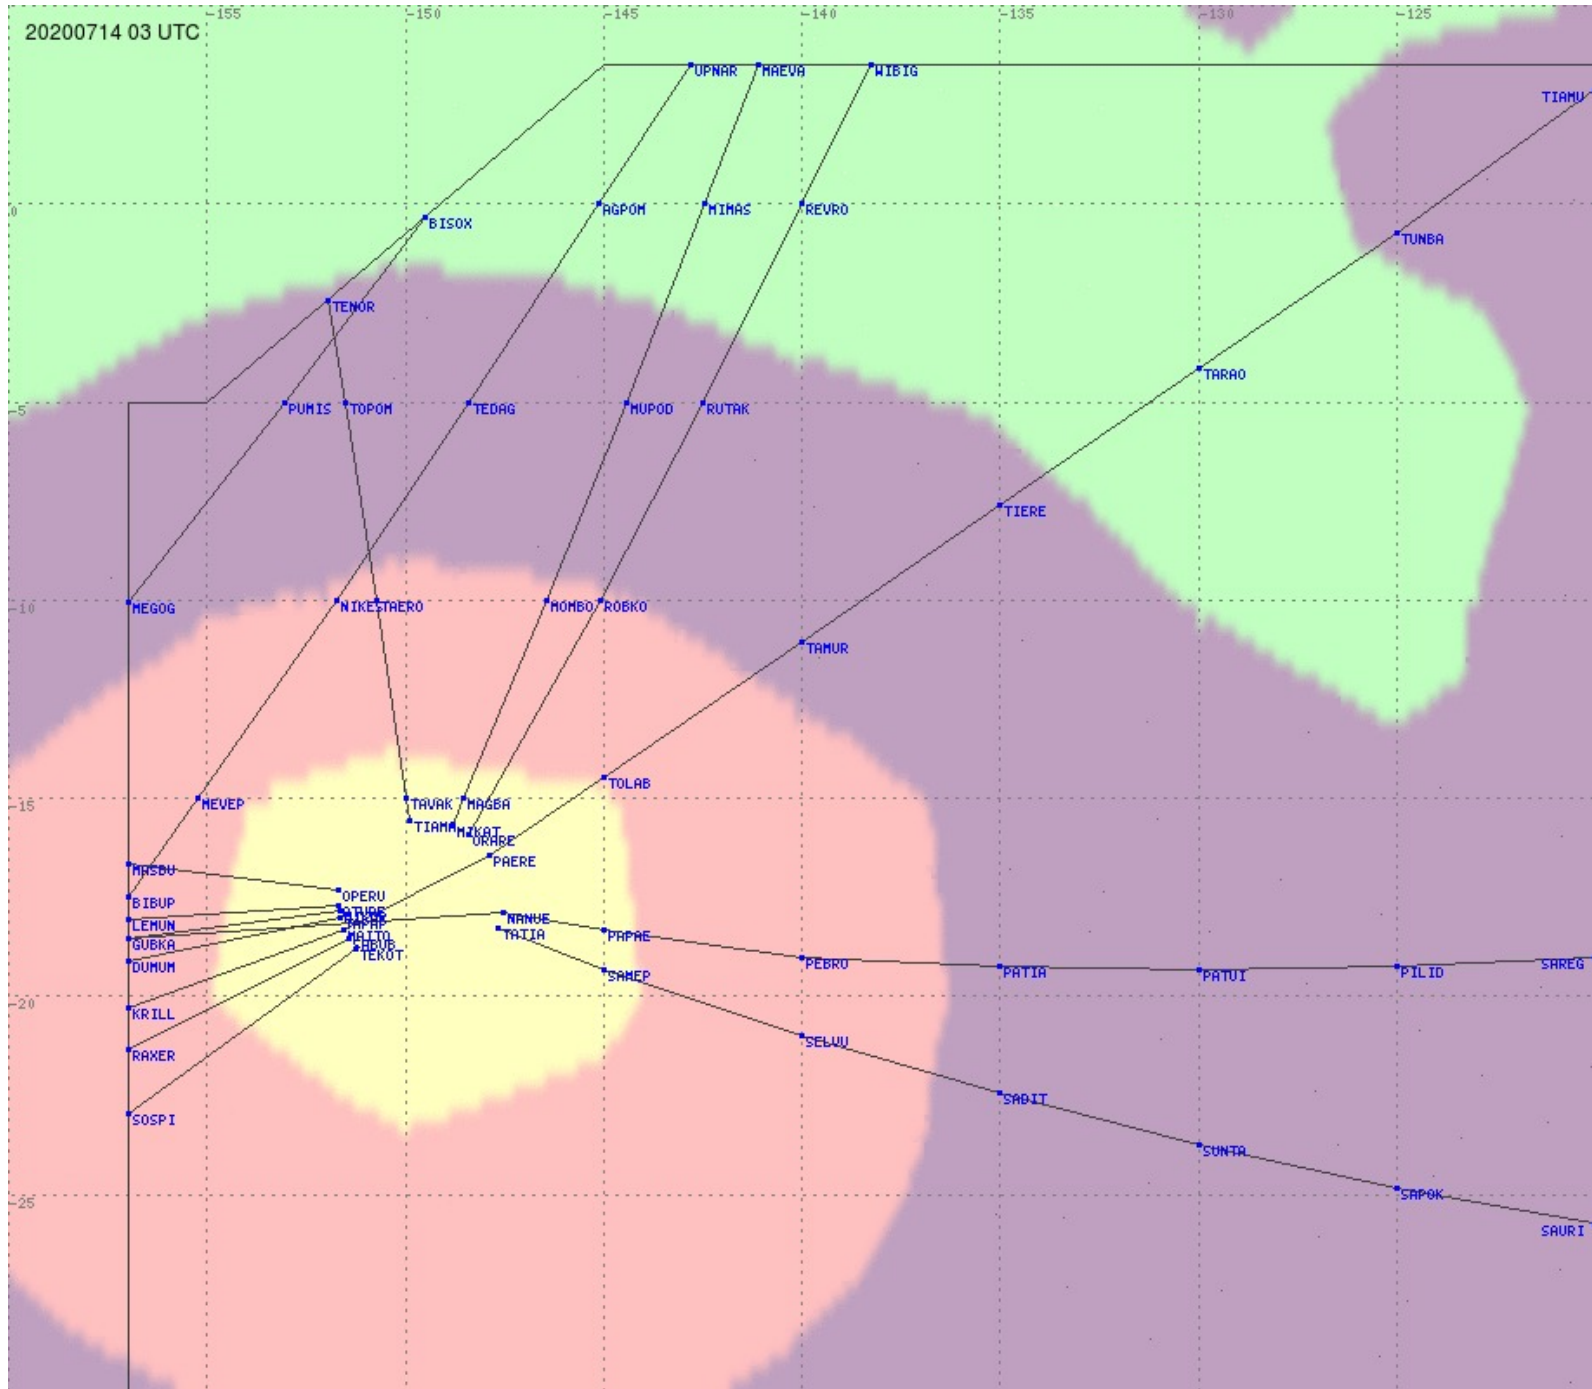

Tahiti FIR - HF Propag - 20200714

2.8 MHz 3.5 MHz 5.6 MHz 8.9 MHz 13.3 MHz 17.9 MHz None

Tahiti FIR - HF Propag - 20200714

2.8 MHz
3.5 MHz
5.6 MHz
8.9 MHz
13.3 MHz
17.9 MHz
None

Tahiti FIR - HF Propag - 20200714