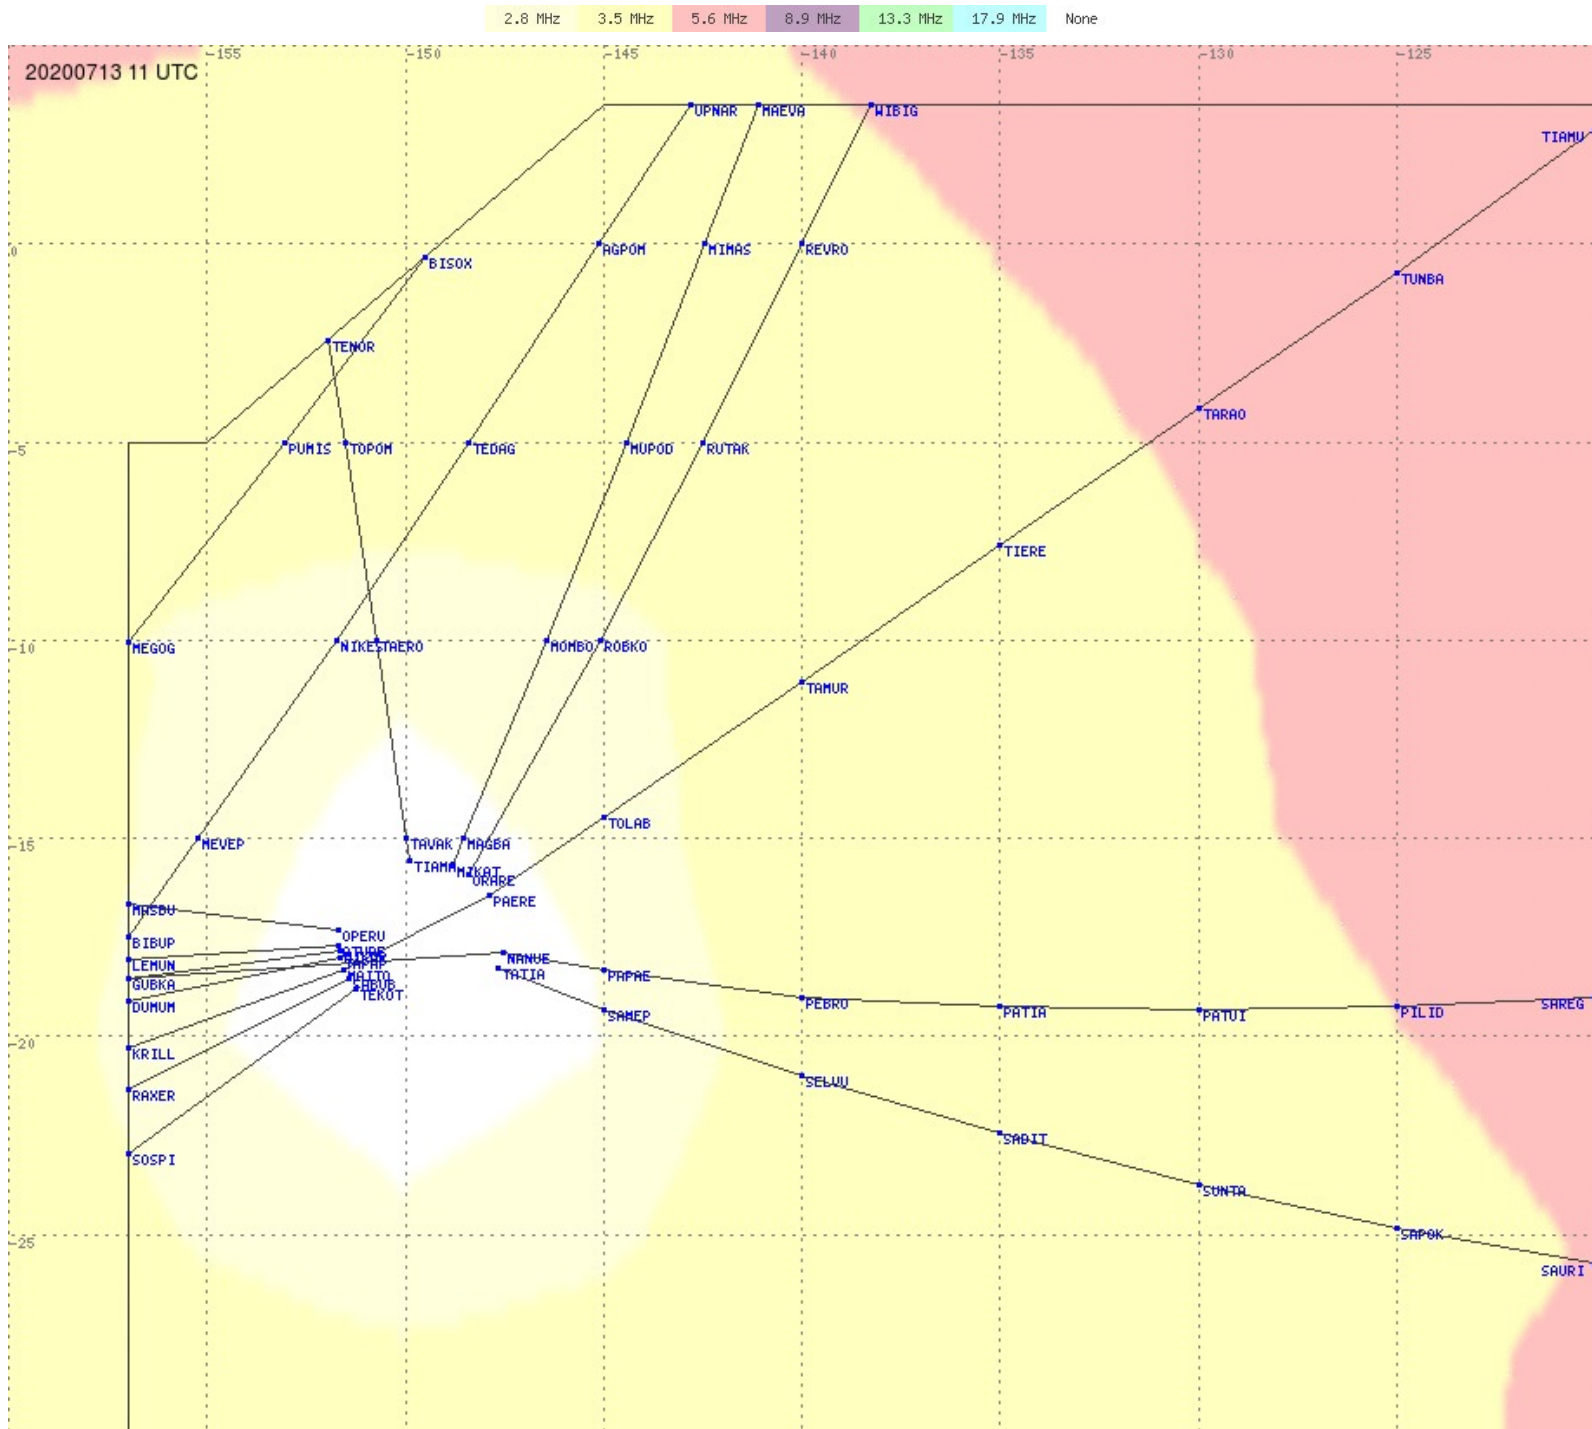

Tahiti FIR - HF Propag - 20200713

2.8 MHz 3.5 MHz 5.6 MHz 8.9 MHz 13.3 MHz 17.9 MHz None

Tahiti FIR - HF Propag - 20200713

Tahiti FIR - HF Propag - 20200713

2.8 MHz 3.5 MHz 5.6 MHz 8.9 MHz 13.3 MHz 17.9 MHz None

Tahiti FIR - HF Propag - 20200713

Tahiti FIR - HF Propag - 20200713

Tahiti FIR - HF Propag - 20200713

Tahiti FIR - HF Propag - 20200713

Tahiti FIR - HF Propag - 20200713

2.8 MHz
3.5 MHz
5.6 MHz
8.9 MHz
13.3 MHz
17.9 MHz
None

Tahiti FIR - HF Propag - 20200713

Tahiti FIR - HF Propag - 20200713

Tahiti FIR - HF Propag - 20200713

2.8 MHz
3.5 MHz
5.6 MHz
8.9 MHz
13.3 MHz
17.9 MHz
None

Tahiti FIR - HF Propag - 20200713

Tahiti FIR - HF Propag - 20200713

Tahiti FIR - HF Propag - 20200713

Tahiti FIR - HF Propag - 20200713

2.8 MHz 3.5 MHz 5.6 MHz 8.9 MHz 13.3 MHz 17.9 MHz None

Tahiti FIR - HF Propag - 20200713

2.8 MHz 3.5 MHz 5.6 MHz 8.9 MHz 13.3 MHz 17.9 MHz None