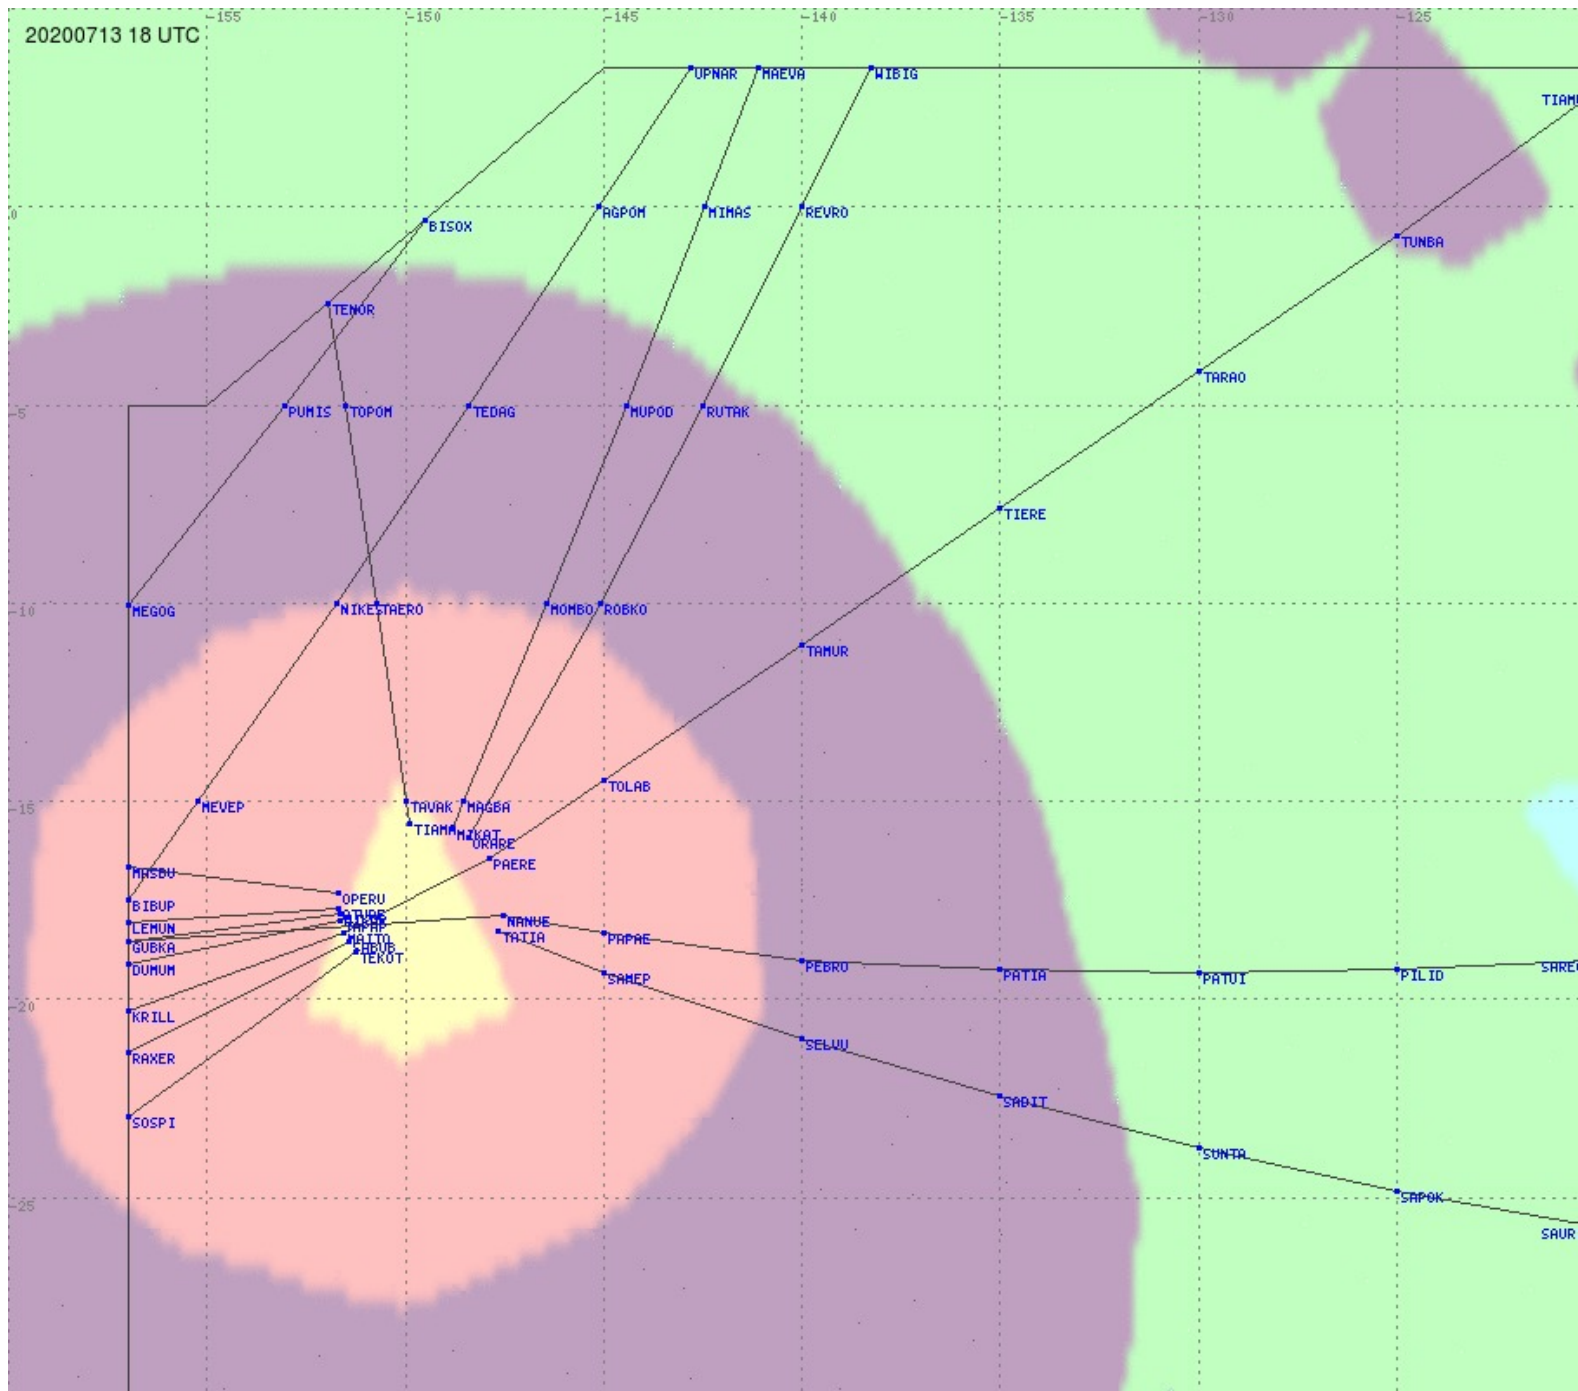

Tahiti FIR - HF Propag - 20200713

2.8 MHz 3.5 MHz 5.6 MHz 8.9 MHz 13.3 MHz 17.9 MHz None

Tahiti FIR - HF Propag - 20200713

Tahiti FIR - HF Propag - 20200713

2.8 MHz 3.5 MHz 5.6 MHz 8.9 MHz 13.3 MHz 17.9 MHz None

Tahiti FIR - HF Propag - 20200713

Tahiti FIR - HF Propag - 20200713

2.8 MHz 3.5 MHz 5.6 MHz 8.9 MHz 13.3 MHz 17.9 MHz None

Tahiti FIR - HF Propag - 20200713

2.8 MHz 3.5 MHz 5.6 MHz 8.9 MHz 13.3 MHz 17.9 MHz None

Tahiti FIR - HF Propag - 20200713

2.8 MHz 3.5 MHz 5.6 MHz 8.9 MHz 13.3 MHz 17.9 MHz None

Tahiti FIR - HF Propag - 20200713

2.8 MHz 3.5 MHz 5.6 MHz 8.9 MHz 13.3 MHz 17.9 MHz None

Tahiti FIR - HF Propag - 20200713