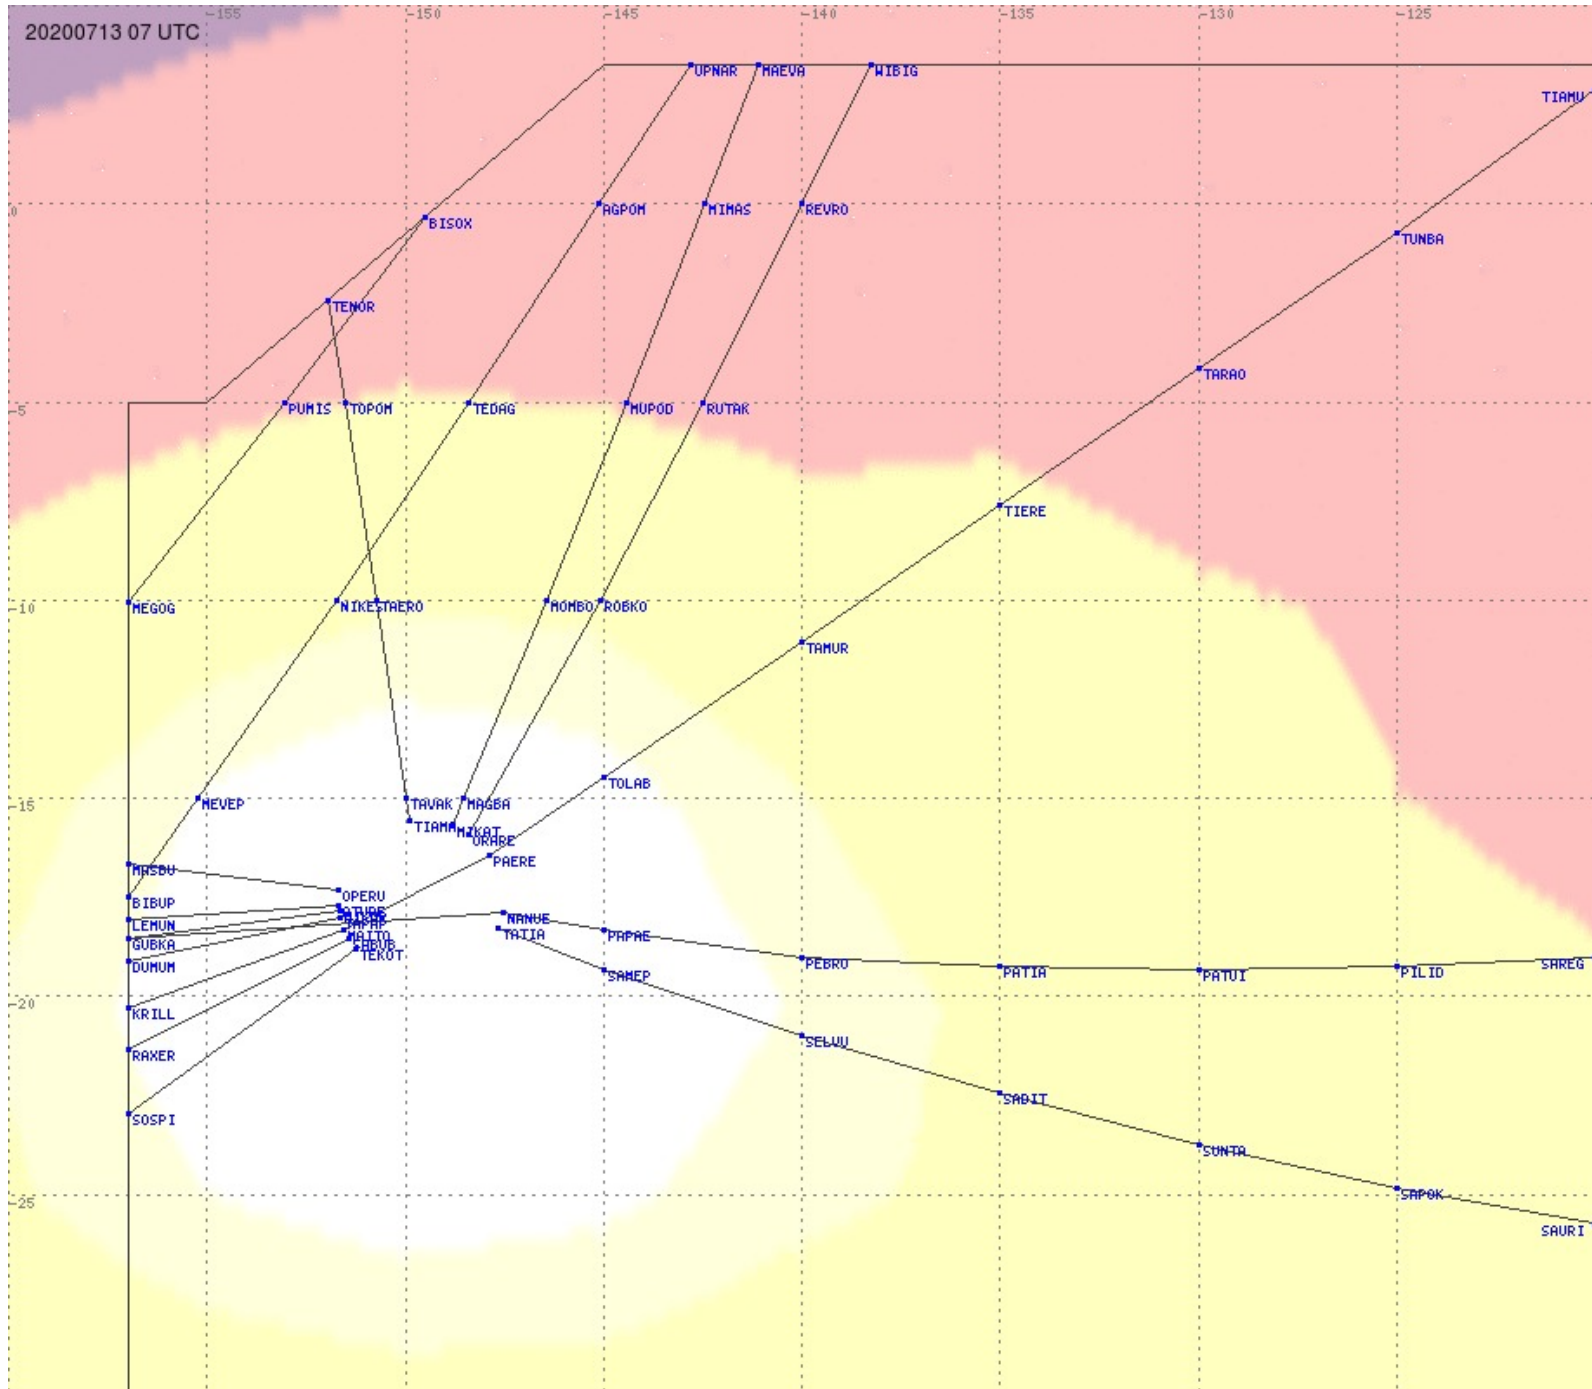

Tahiti FIR - HF Propag - 20200713

2.8 MHz 3.5 MHz 5.6 MHz 8.9 MHz 13.3 MHz 17.9 MHz None

Tahiti FIR - HF Propag - 20200713

Tahiti FIR - HF Propag - 20200713

2.8 MHz 3.5 MHz 5.6 MHz 8.9 MHz 13.3 MHz 17.9 MHz None

Tahiti FIR - HF Propag - 20200713

Tahiti FIR - HF Propag - 20200713

Tahiti FIR - HF Propag - 20200713

Tahiti FIR - HF Propag - 20200713

Tahiti FIR - HF Propag - 20200713

2.8 MHz
3.5 MHz
5.6 MHz
8.9 MHz
13.3 MHz
17.9 MHz
None

Tahiti FIR - HF Propag - 20200713

Tahiti FIR - HF Propag - 20200713

Tahiti FIR - HF Propag - 20200713

2.8 MHz
3.5 MHz
5.6 MHz
8.9 MHz
13.3 MHz
17.9 MHz
None

Tahiti FIR - HF Propag - 20200713

Tahiti FIR - HF Propag - 20200713

Tahiti FIR - HF Propag - 20200713

Tahiti FIR - HF Propag - 20200713

2.8 MHz 3.5 MHz 5.6 MHz 8.9 MHz 13.3 MHz 17.9 MHz None

Tahiti FIR - HF Propag - 20200713

2.8 MHz 3.5 MHz 5.6 MHz 8.9 MHz 13.3 MHz 17.9 MHz None