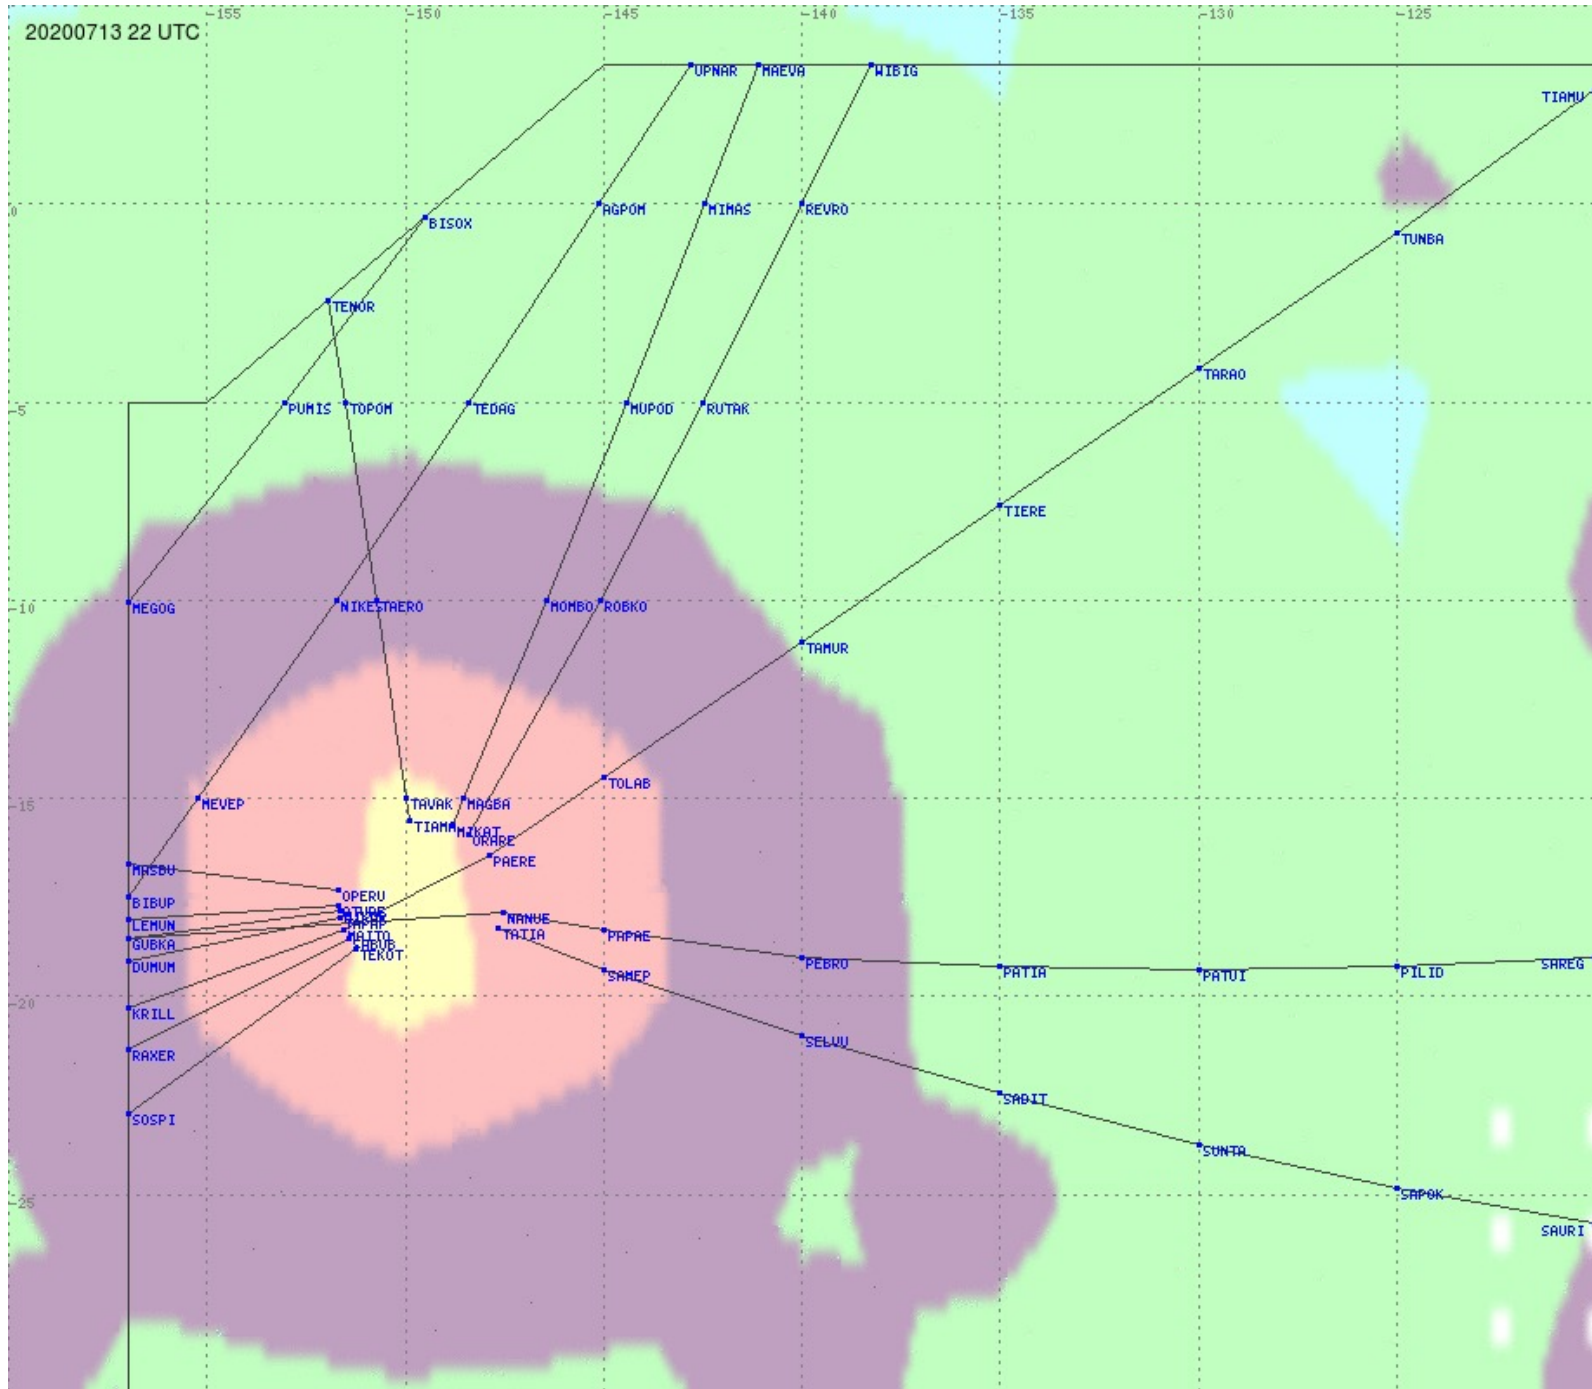

Tahiti FIR - HF Propag - 20200713

2.8 MHz 3.5 MHz 5.6 MHz 8.9 MHz 13.3 MHz 17.9 MHz None

Tahiti FIR - HF Propag - 20200713

Tahiti FIR - HF Propag - 20200713

2.8 MHz 3.5 MHz 5.6 MHz 8.9 MHz 13.3 MHz 17.9 MHz None

Tahiti FIR - HF Propag - 20200713

2.8 MHz 3.5 MHz 5.6 MHz 8.9 MHz 13.3 MHz 17.9 MHz None

Tahiti FIR - HF Propag - 20200713

2.8 MHz 3.5 MHz 5.6 MHz 8.9 MHz 13.3 MHz 17.9 MHz None

Tahiti FIR - HF Propag - 20200713

2.8 MHz 3.5 MHz 5.6 MHz 8.9 MHz 13.3 MHz 17.9 MHz None

Tahiti FIR - HF Propag - 20200713

2.8 MHz
3.5 MHz
5.6 MHz
8.9 MHz
13.3 MHz
17.9 MHz
None

Tahiti FIR - HF Propag - 20200713

2.8 MHz 3.5 MHz 5.6 MHz 8.9 MHz 13.3 MHz 17.9 MHz None