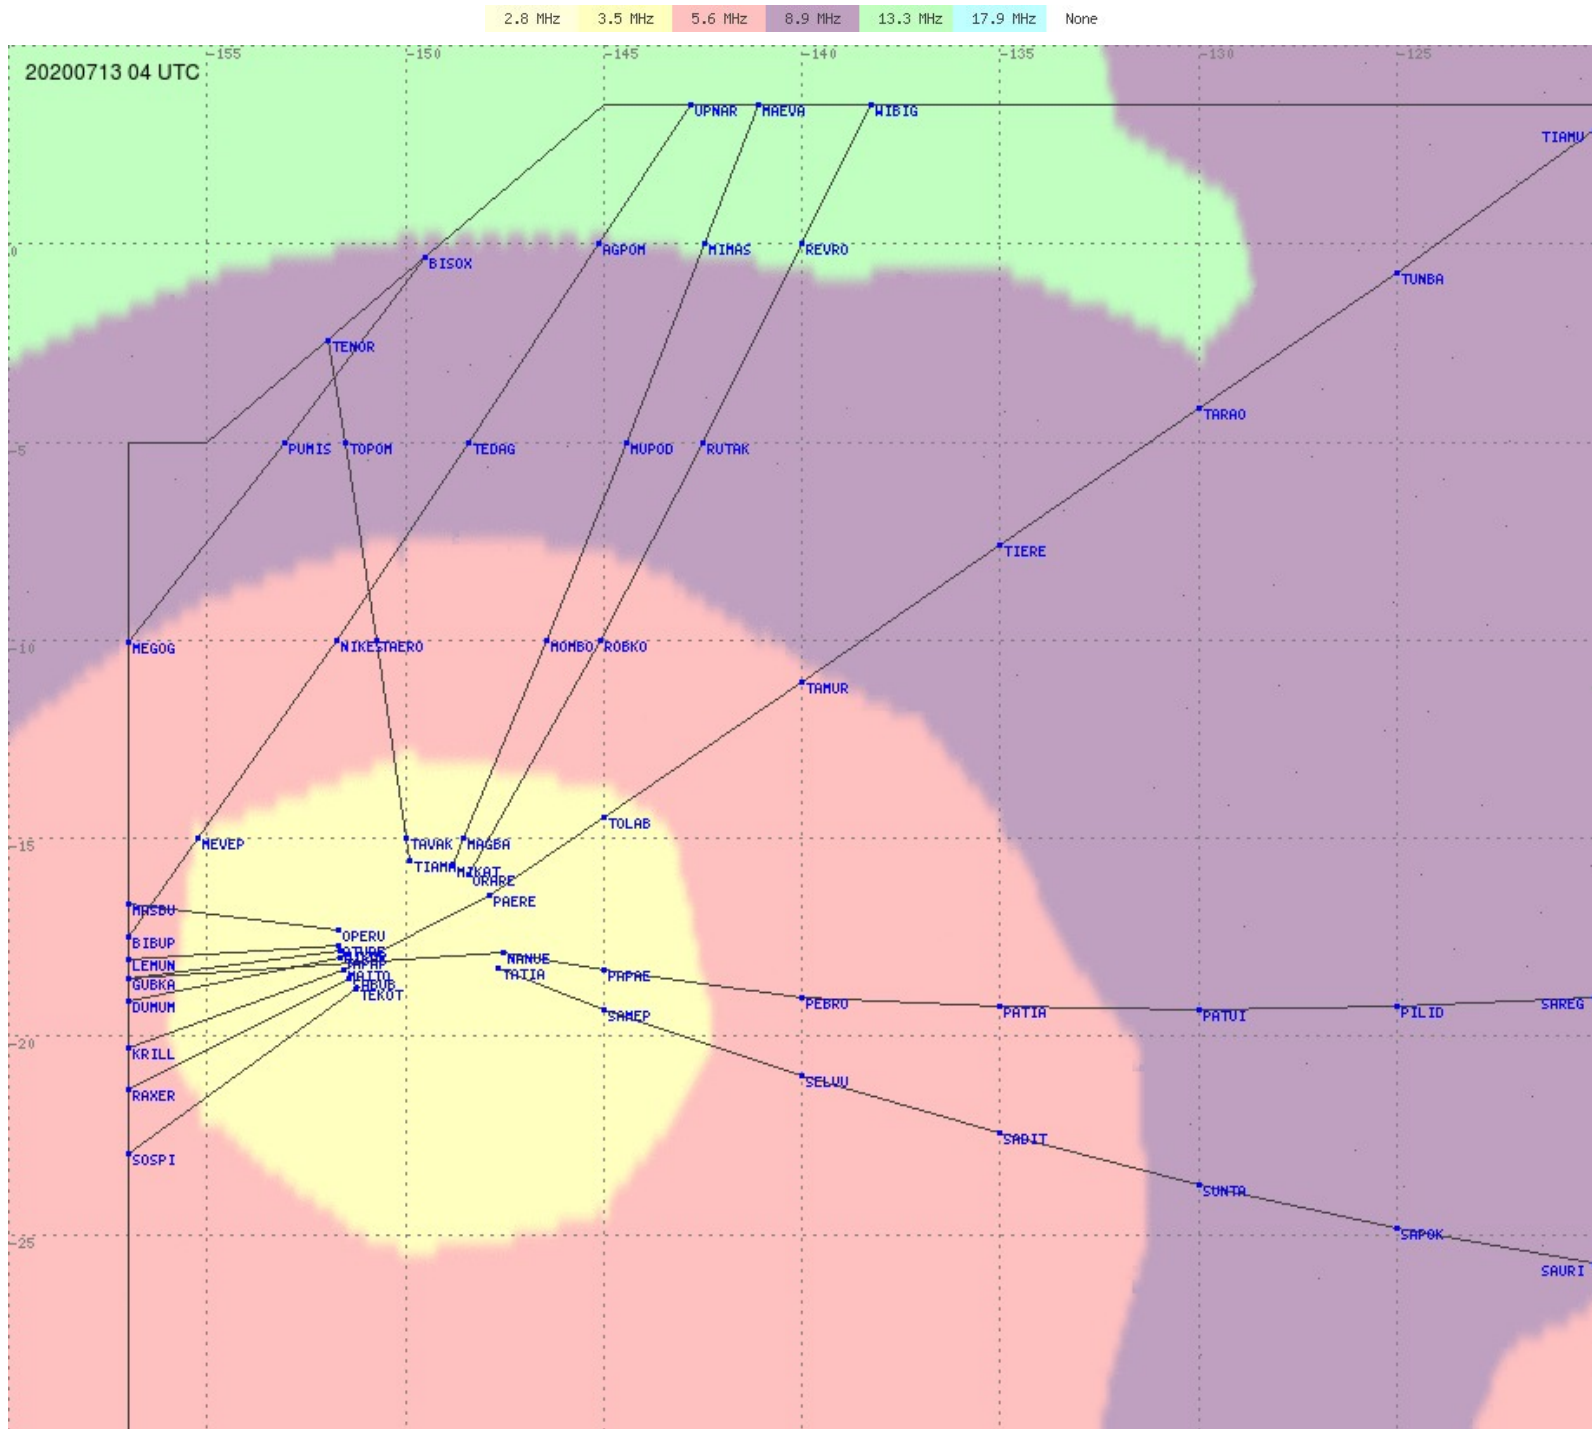

Tahiti FIR - HF Propag - 20200713

2.8 MHz 3.5 MHz 5.6 MHz 8.9 MHz 13.3 MHz 17.9 MHz None

Tahiti FIR - HF Propag - 20200713

Tahiti FIR - HF Propag - 20200713

2.8 MHz 3.5 MHz 5.6 MHz 8.9 MHz 13.3 MHz 17.9 MHz None

Tahiti FIR - HF Propag - 20200713

Tahiti FIR - HF Propag - 20200713

Tahiti FIR - HF Propag - 20200713

Tahiti FIR - HF Propag - 20200713

Tahiti FIR - HF Propag - 20200713

2.8 MHz
3.5 MHz
5.6 MHz
8.9 MHz
13.3 MHz
17.9 MHz
None