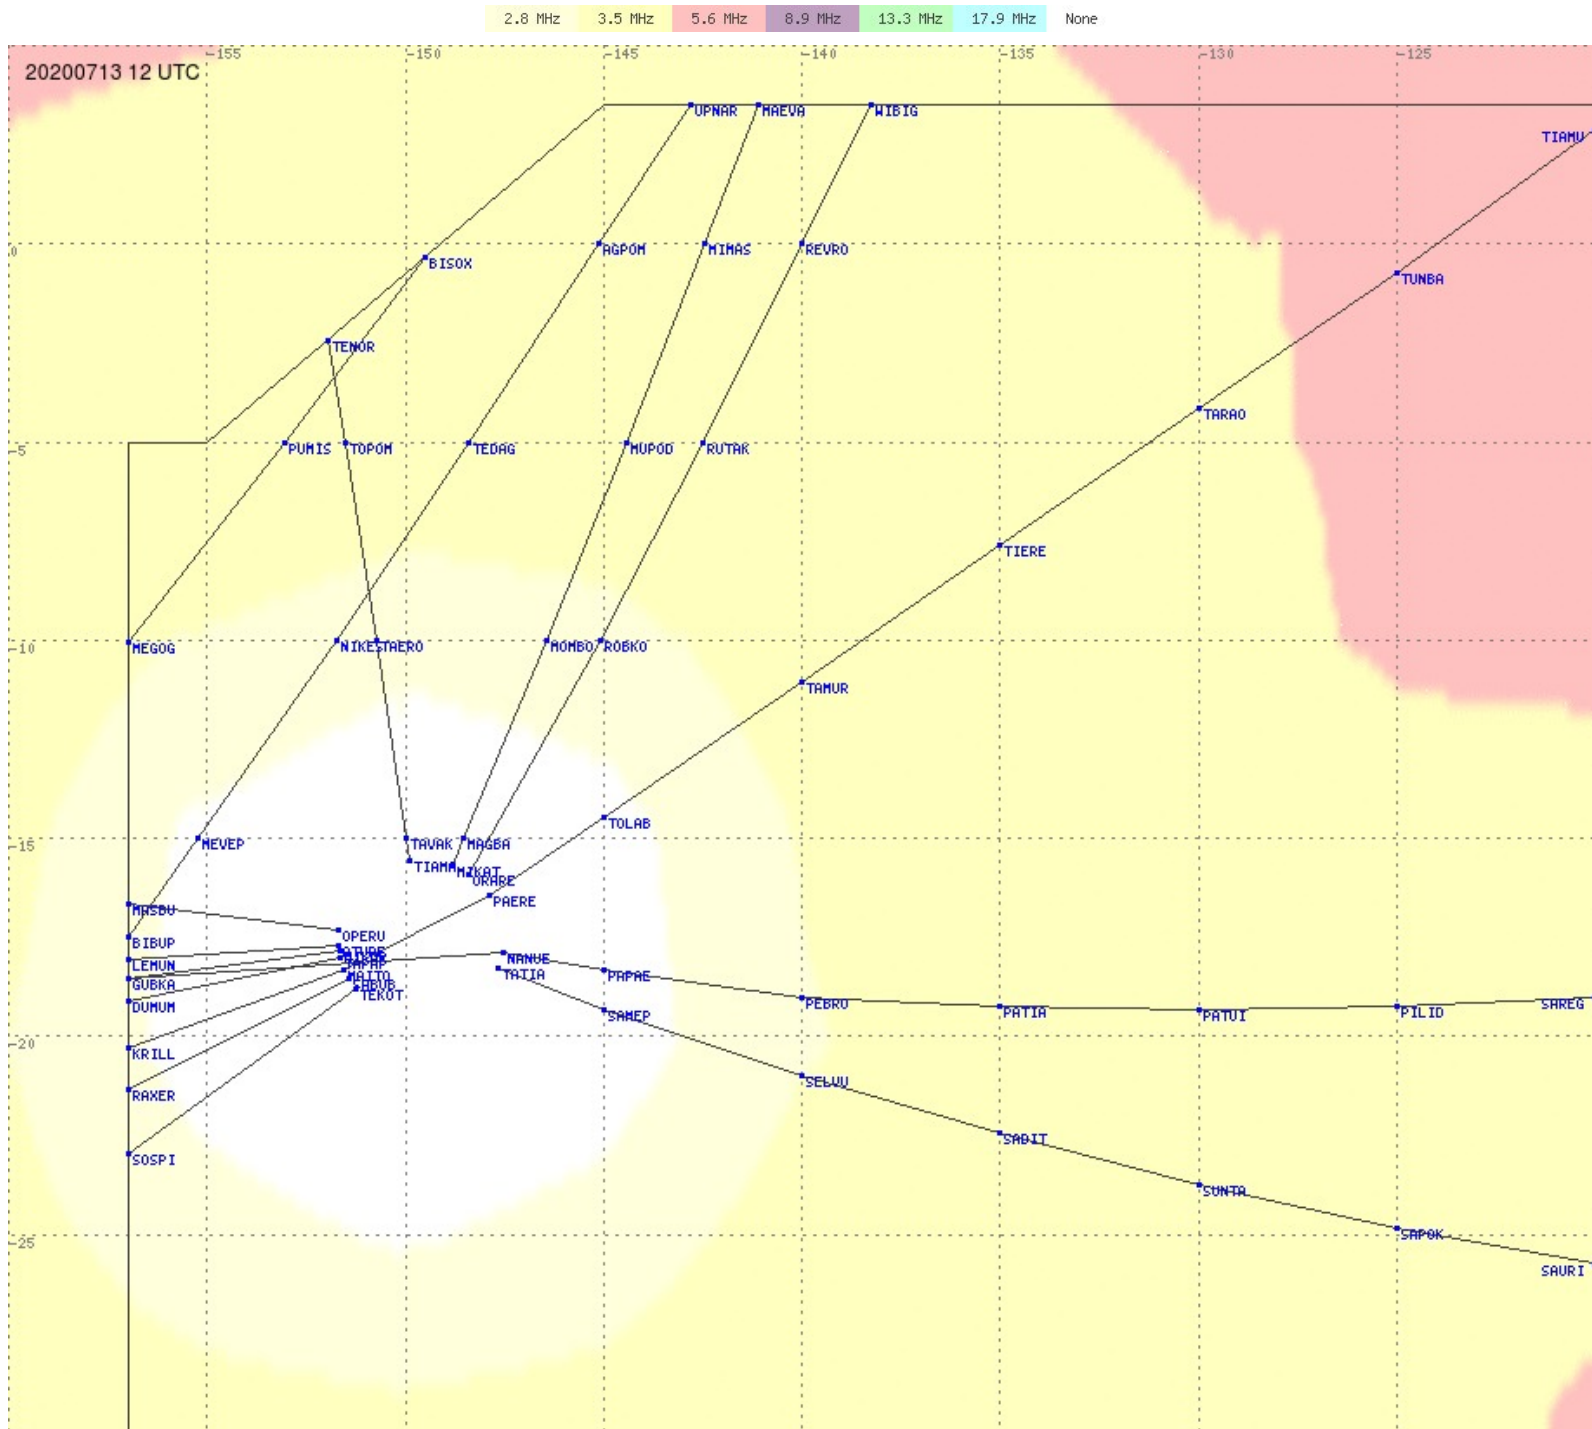

Tahiti FIR - HF Propag - 20200713

2.8 MHz 3.5 MHz 5.6 MHz 8.9 MHz 13.3 MHz 17.9 MHz None

Tahiti FIR - HF Propag - 20200713

Tahiti FIR - HF Propag - 20200713

2.8 MHz 3.5 MHz 5.6 MHz 8.9 MHz 13.3 MHz 17.9 MHz None

Tahiti FIR - HF Propag - 20200713

Tahiti FIR - HF Propag - 20200713

Tahiti FIR - HF Propag - 20200713

Tahiti FIR - HF Propag - 20200713

Tahiti FIR - HF Propag - 20200713

2.8 MHz
3.5 MHz
5.6 MHz
8.9 MHz
13.3 MHz
17.9 MHz
None

Tahiti FIR - HF Propag - 20200713

Tahiti FIR - HF Propag - 20200713

Tahiti FIR - HF Propag - 20200713

2.8 MHz
3.5 MHz
5.6 MHz
8.9 MHz
13.3 MHz
17.9 MHz
None

Tahiti FIR - HF Propag - 20200713

Tahiti FIR - HF Propag - 20200713

Tahiti FIR - HF Propag - 20200713

Tahiti FIR - HF Propag - 20200713

2.8 MHz 3.5 MHz 5.6 MHz 8.9 MHz 13.3 MHz 17.9 MHz None

Tahiti FIR - HF Propag - 20200713

2.8 MHz 3.5 MHz 5.6 MHz 8.9 MHz 13.3 MHz 17.9 MHz None