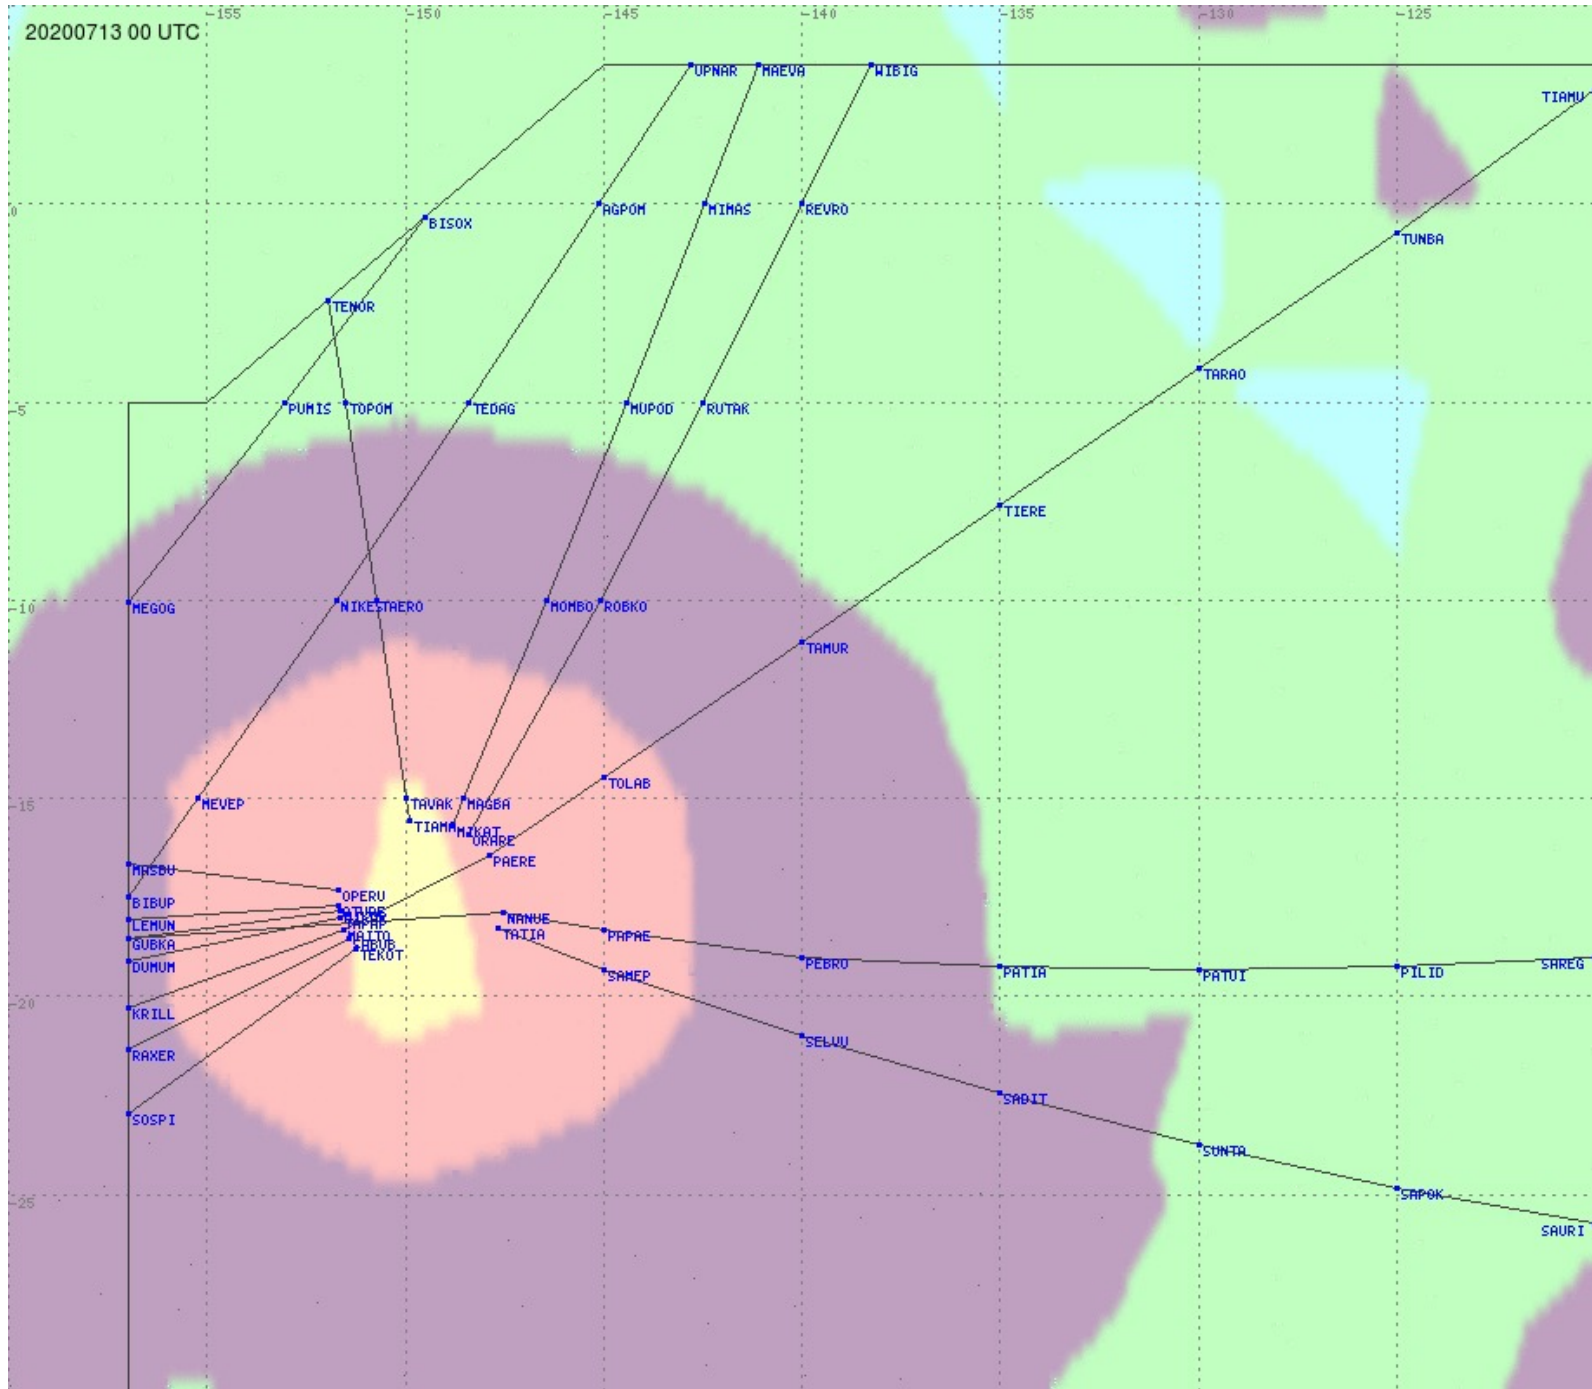

Tahiti FIR - HF Propag - 20200713

2.8 MHz 3.5 MHz 5.6 MHz 8.9 MHz 13.3 MHz 17.9 MHz None

Tahiti FIR - HF Propag - 20200713

Tahiti FIR - HF Propag - 20200713

2.8 MHz 3.5 MHz 5.6 MHz 8.9 MHz 13.3 MHz 17.9 MHz None

Tahiti FIR - HF Propag - 20200713

Tahiti FIR - HF Propag - 20200713

Tahiti FIR - HF Propag - 20200713

Tahiti FIR - HF Propag - 20200713

Tahiti FIR - HF Propag - 20200713

2.8 MHz
3.5 MHz
5.6 MHz
8.9 MHz
13.3 MHz
17.9 MHz
None

Tahiti FIR - HF Propag - 20200713

Tahiti FIR - HF Propag - 20200713

Tahiti FIR - HF Propag - 20200713

2.8 MHz
3.5 MHz
5.6 MHz
8.9 MHz
13.3 MHz
17.9 MHz
None

Tahiti FIR - HF Propag - 20200713

Tahiti FIR - HF Propag - 20200713

Tahiti FIR - HF Propag - 20200713

Tahiti FIR - HF Propag - 20200713

2.8 MHz 3.5 MHz 5.6 MHz 8.9 MHz 13.3 MHz 17.9 MHz None

Tahiti FIR - HF Propag - 20200713

2.8 MHz 3.5 MHz 5.6 MHz 8.9 MHz 13.3 MHz 17.9 MHz None