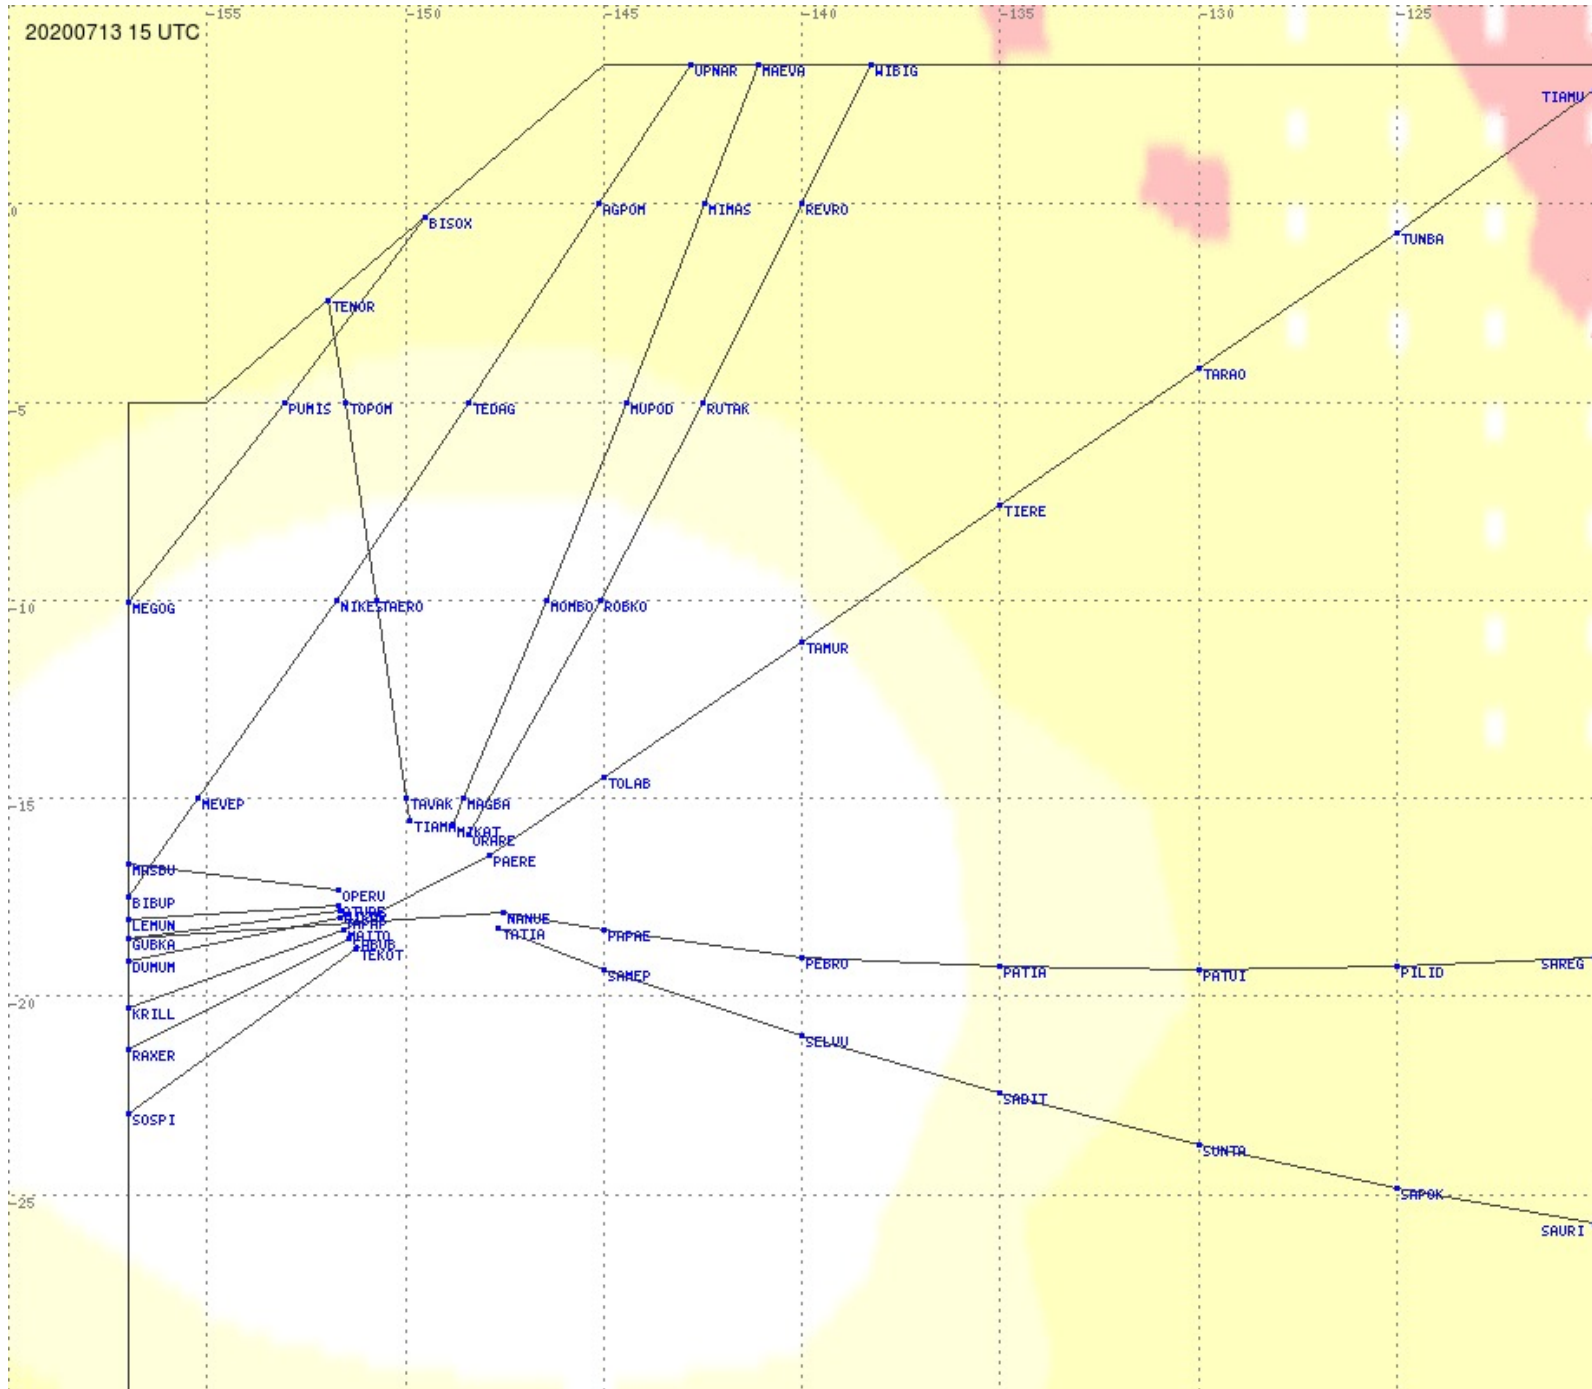

Tahiti FIR - HF Propag - 20200713

Tahiti FIR - HF Propag - 20200713

Tahiti FIR - HF Propag - 20200713

Tahiti FIR - HF Propag - 20200713

Tahiti FIR - HF Propag - 20200713

2.8 MHz
3.5 MHz
5.6 MHz
8.9 MHz
13.3 MHz
17.9 MHz
None

Tahiti FIR - HF Propag - 20200713

Tahiti FIR - HF Propag - 20200713

Tahiti FIR - HF Propag - 20200713

2.8 MHz
3.5 MHz
5.6 MHz
8.9 MHz
13.3 MHz
17.9 MHz
None

Tahiti FIR - HF Propag - 20200713

Tahiti FIR - HF Propag - 20200713

Tahiti FIR - HF Propag - 20200713

Tahiti FIR - HF Propag - 20200713

2.8 MHz 3.5 MHz 5.6 MHz 8.9 MHz 13.3 MHz 17.9 MHz None

Tahiti FIR - HF Propag - 20200713

2.8 MHz 3.5 MHz 5.6 MHz 8.9 MHz 13.3 MHz 17.9 MHz None

Tahiti FIR - HF Propag - 20200713

2.8 MHz 3.5 MHz 5.6 MHz 8.9 MHz 13.3 MHz 17.9 MHz None

Tahiti FIR - HF Propag - 20200713

Tahiti FIR - HF Propag - 20200713

2.8 MHz 3.5 MHz 5.6 MHz 8.9 MHz 13.3 MHz 17.9 MHz None