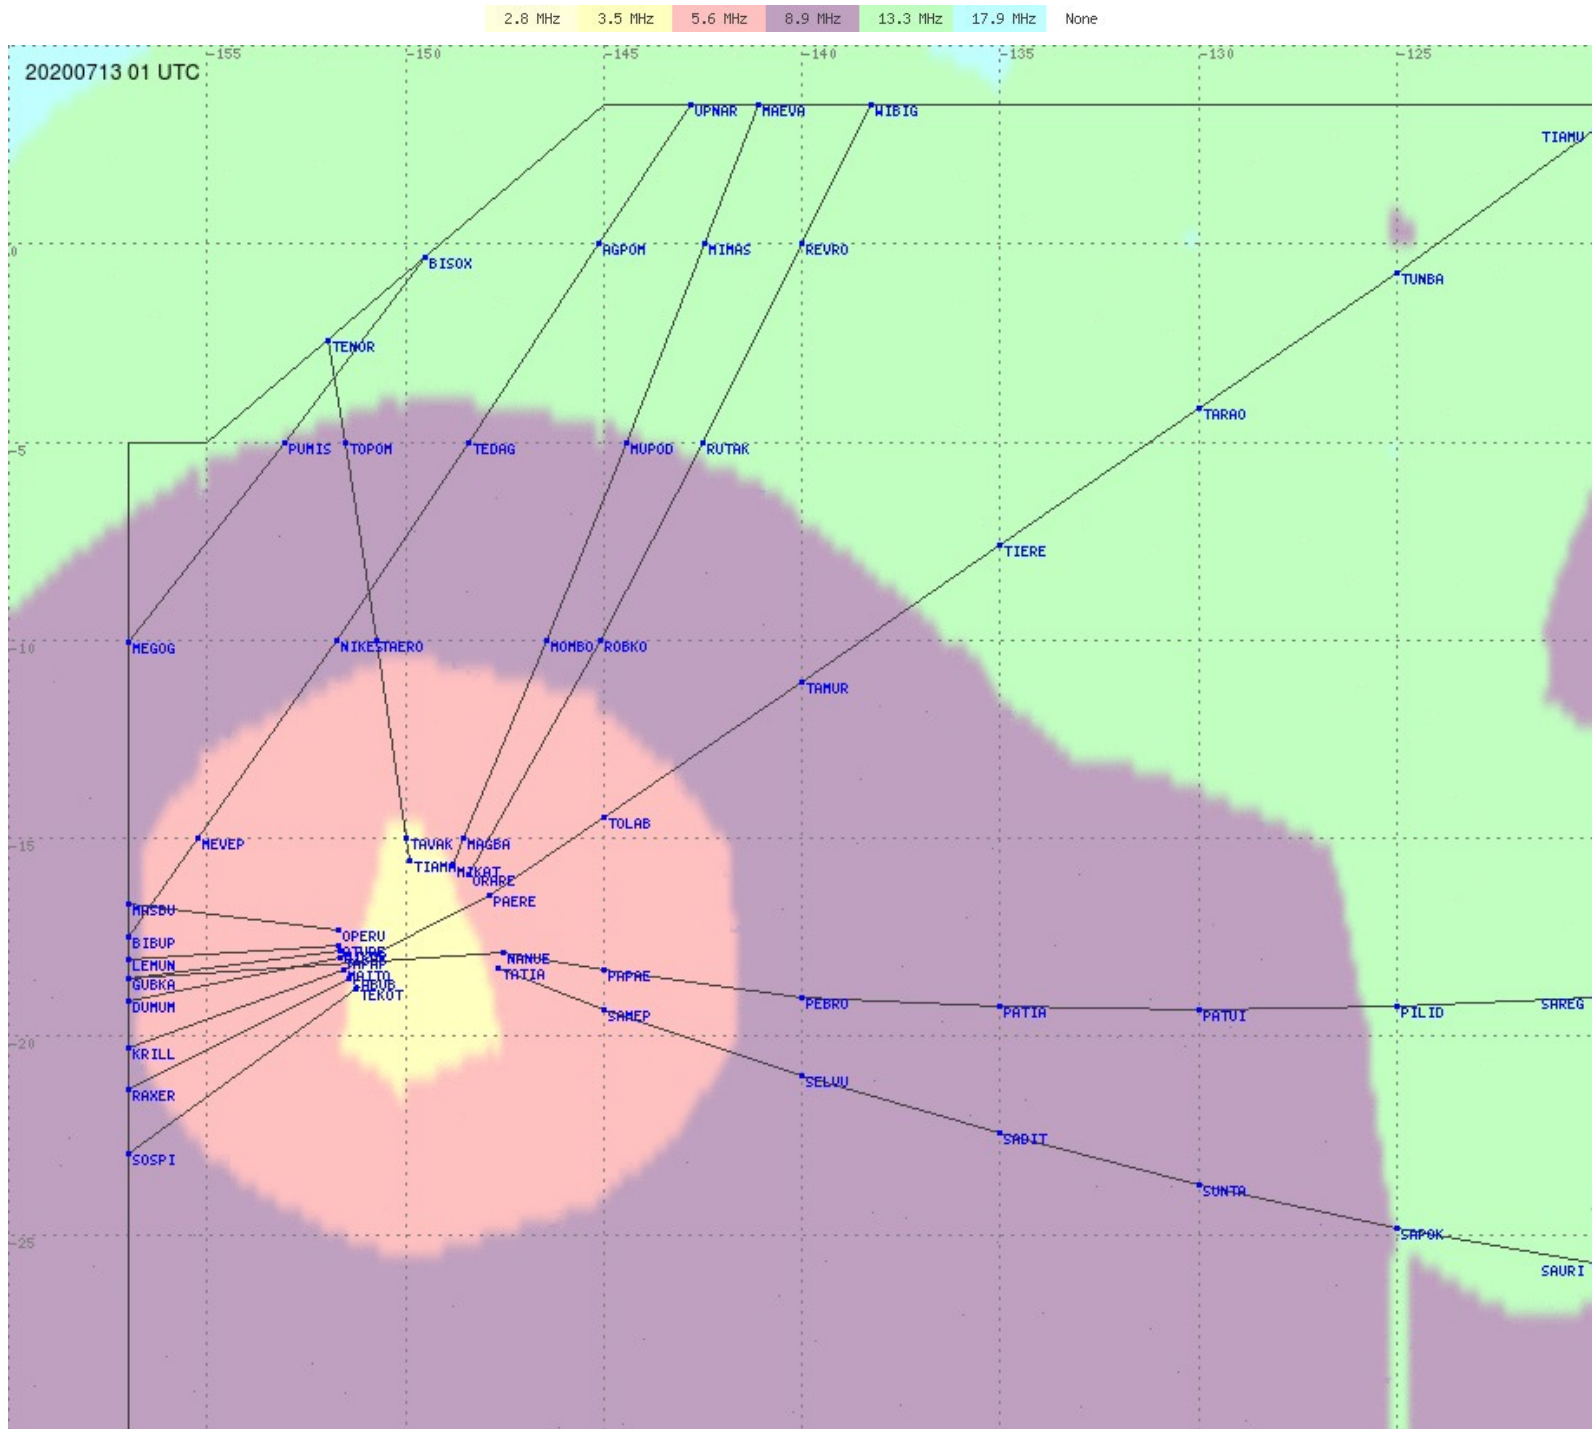

Tahiti FIR - HF Propag - 20200713

2.8 MHz 3.5 MHz 5.6 MHz 8.9 MHz 13.3 MHz 17.9 MHz None

Tahiti FIR - HF Propag - 20200713

Tahiti FIR - HF Propag - 20200713

2.8 MHz 3.5 MHz 5.6 MHz 8.9 MHz 13.3 MHz 17.9 MHz None

Tahiti FIR - HF Propag - 20200713

Tahiti FIR - HF Propag - 20200713

Tahiti FIR - HF Propag - 20200713

Tahiti FIR - HF Propag - 20200713

Tahiti FIR - HF Propag - 20200713

2.8 MHz
3.5 MHz
5.6 MHz
8.9 MHz
13.3 MHz
17.9 MHz
None