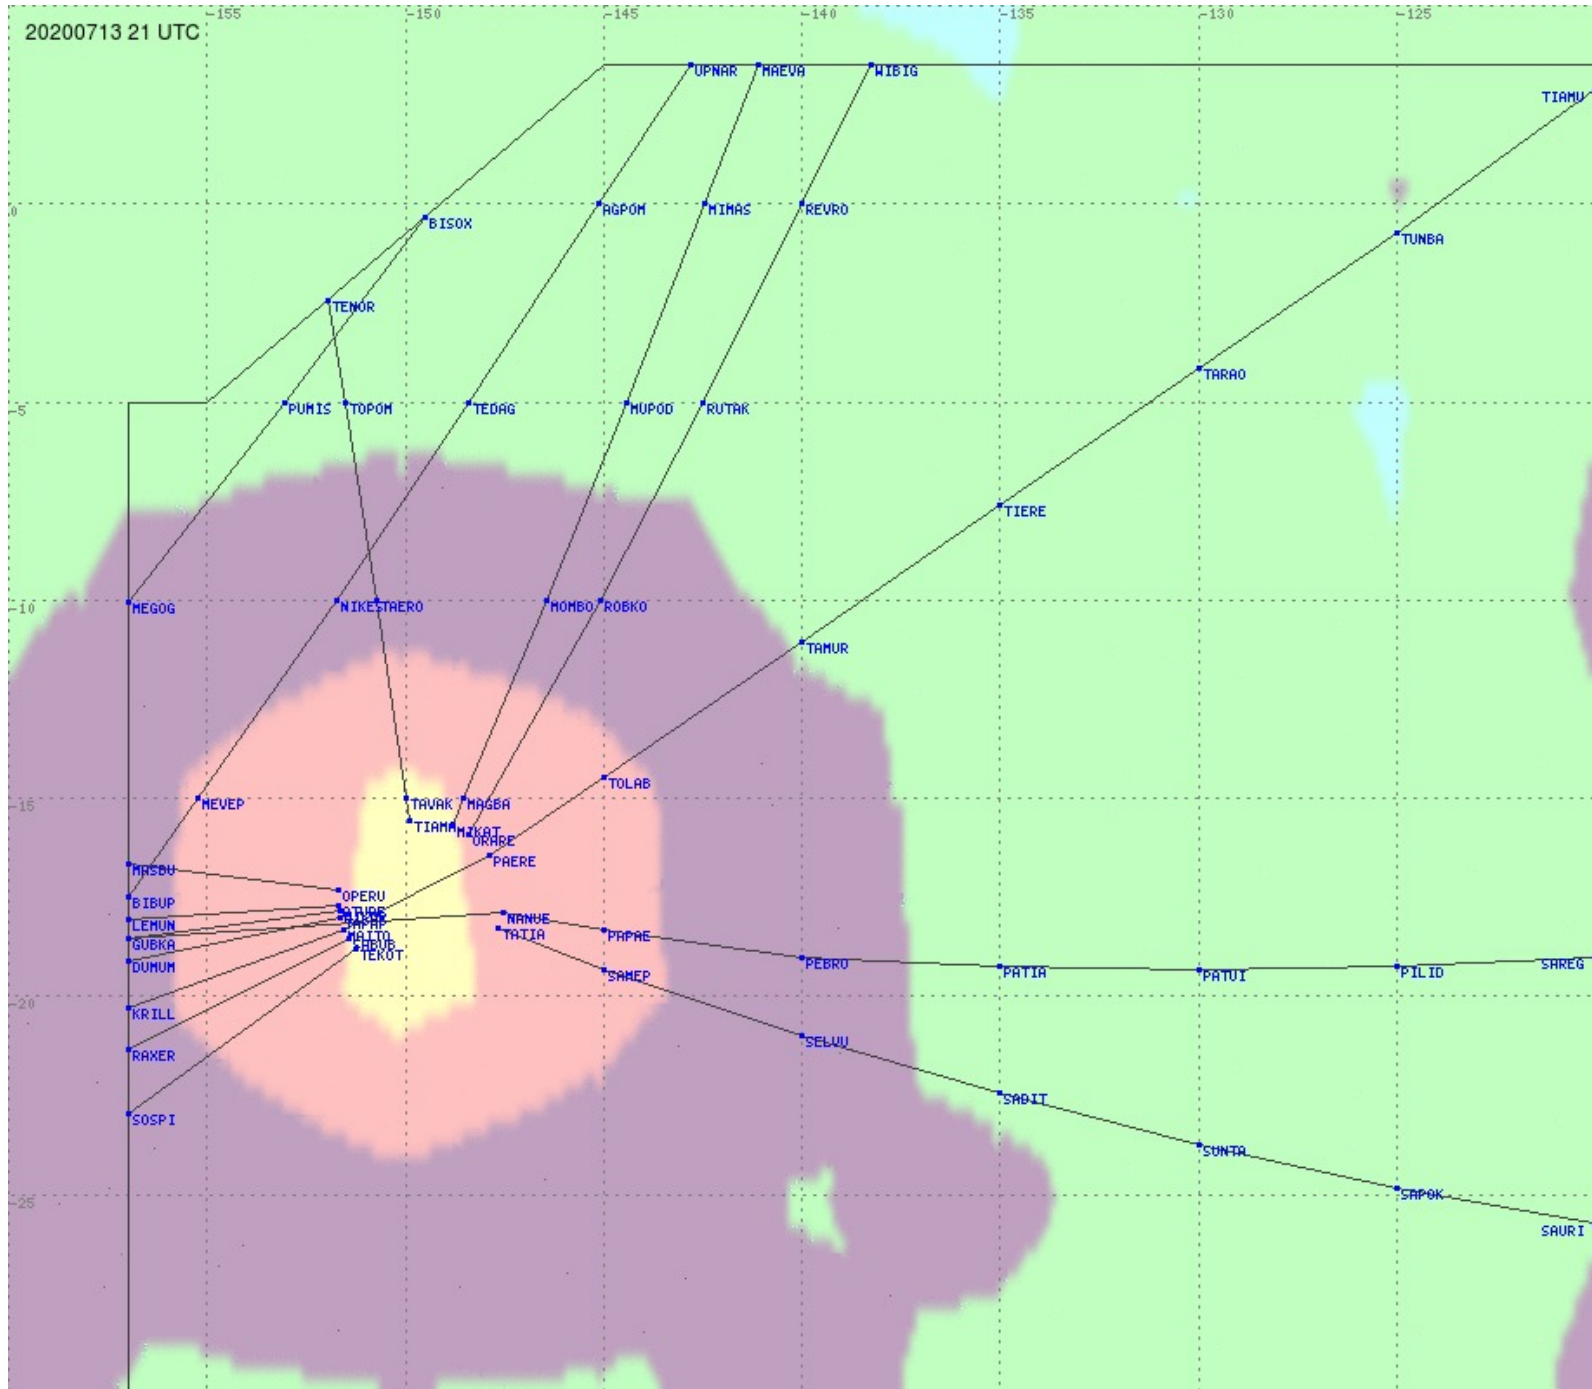

Tahiti FIR - HF Propag - 20200713

2.8 MHz 3.5 MHz 5.6 MHz 8.9 MHz 13.3 MHz 17.9 MHz None

Tahiti FIR - HF Propag - 20200713

Tahiti FIR - HF Propag - 20200713

2.8 MHz 3.5 MHz 5.6 MHz 8.9 MHz 13.3 MHz 17.9 MHz None

Tahiti FIR - HF Propag - 20200713

2.8 MHz 3.5 MHz 5.6 MHz 8.9 MHz 13.3 MHz 17.9 MHz None

Tahiti FIR - HF Propag - 20200713

2.8 MHz 3.5 MHz 5.6 MHz 8.9 MHz 13.3 MHz 17.9 MHz None

Tahiti FIR - HF Propag - 20200713

2.8 MHz 3.5 MHz 5.6 MHz 8.9 MHz 13.3 MHz 17.9 MHz None

Tahiti FIR - HF Propag - 20200713

2.8 MHz
3.5 MHz
5.6 MHz
8.9 MHz
13.3 MHz
17.9 MHz
None

Tahiti FIR - HF Propag - 20200713

2.8 MHz 3.5 MHz 5.6 MHz 8.9 MHz 13.3 MHz 17.9 MHz None