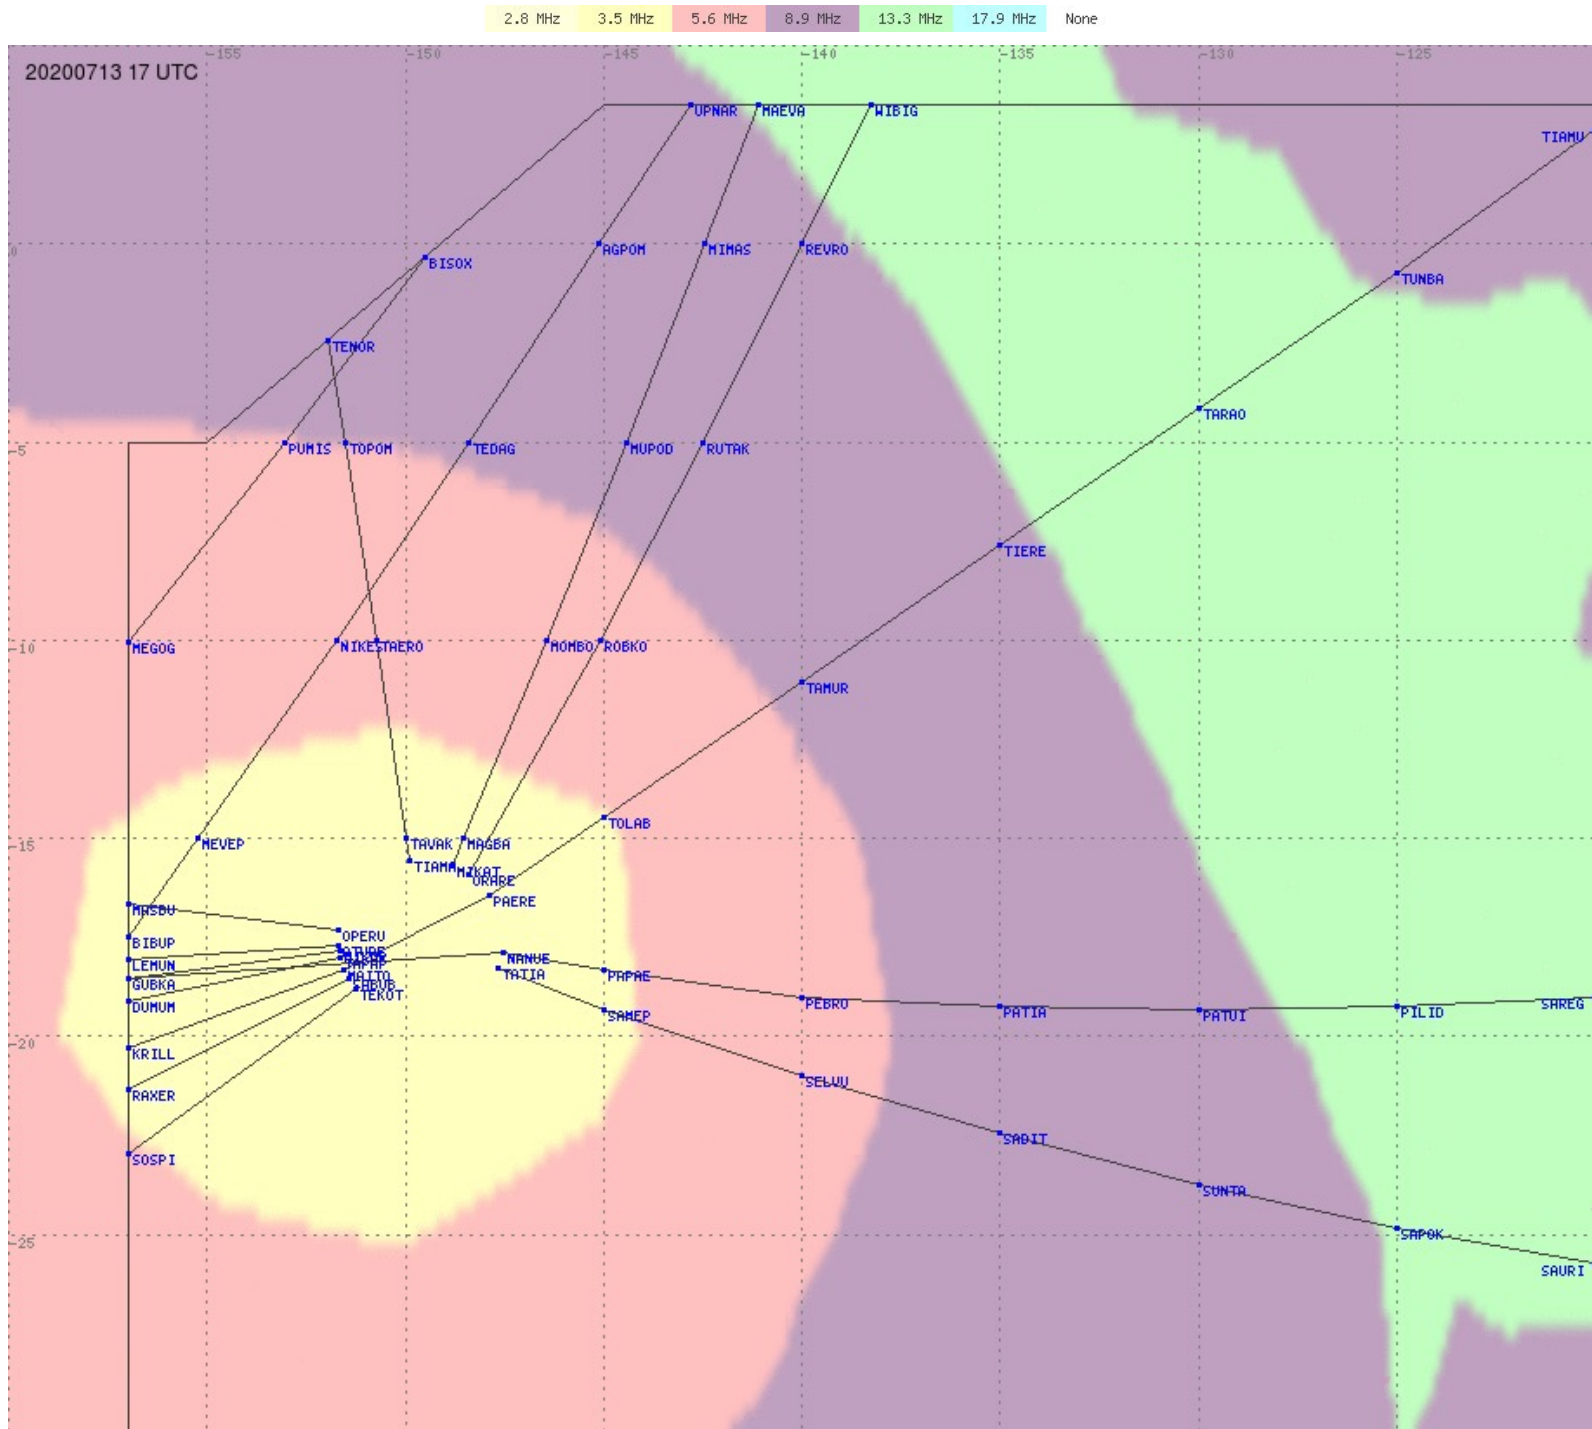

Tahiti FIR - HF Propag - 20200713

2.8 MHz 3.5 MHz 5.6 MHz 8.9 MHz 13.3 MHz 17.9 MHz None

Tahiti FIR - HF Propag - 20200713

Tahiti FIR - HF Propag - 20200713

2.8 MHz 3.5 MHz 5.6 MHz 8.9 MHz 13.3 MHz 17.9 MHz None

Tahiti FIR - HF Propag - 20200713

Tahiti FIR - HF Propag - 20200713

Tahiti FIR - HF Propag - 20200713

2.8 MHz
3.5 MHz
5.6 MHz
8.9 MHz
13.3 MHz
17.9 MHz
None

Tahiti FIR - HF Propag - 20200713

Tahiti FIR - HF Propag - 20200713

Tahiti FIR - HF Propag - 20200713

Tahiti FIR - HF Propag - 20200713

2.8 MHz 3.5 MHz 5.6 MHz 8.9 MHz 13.3 MHz 17.9 MHz None

Tahiti FIR - HF Propag - 20200713

2.8 MHz 3.5 MHz 5.6 MHz 8.9 MHz 13.3 MHz 17.9 MHz None