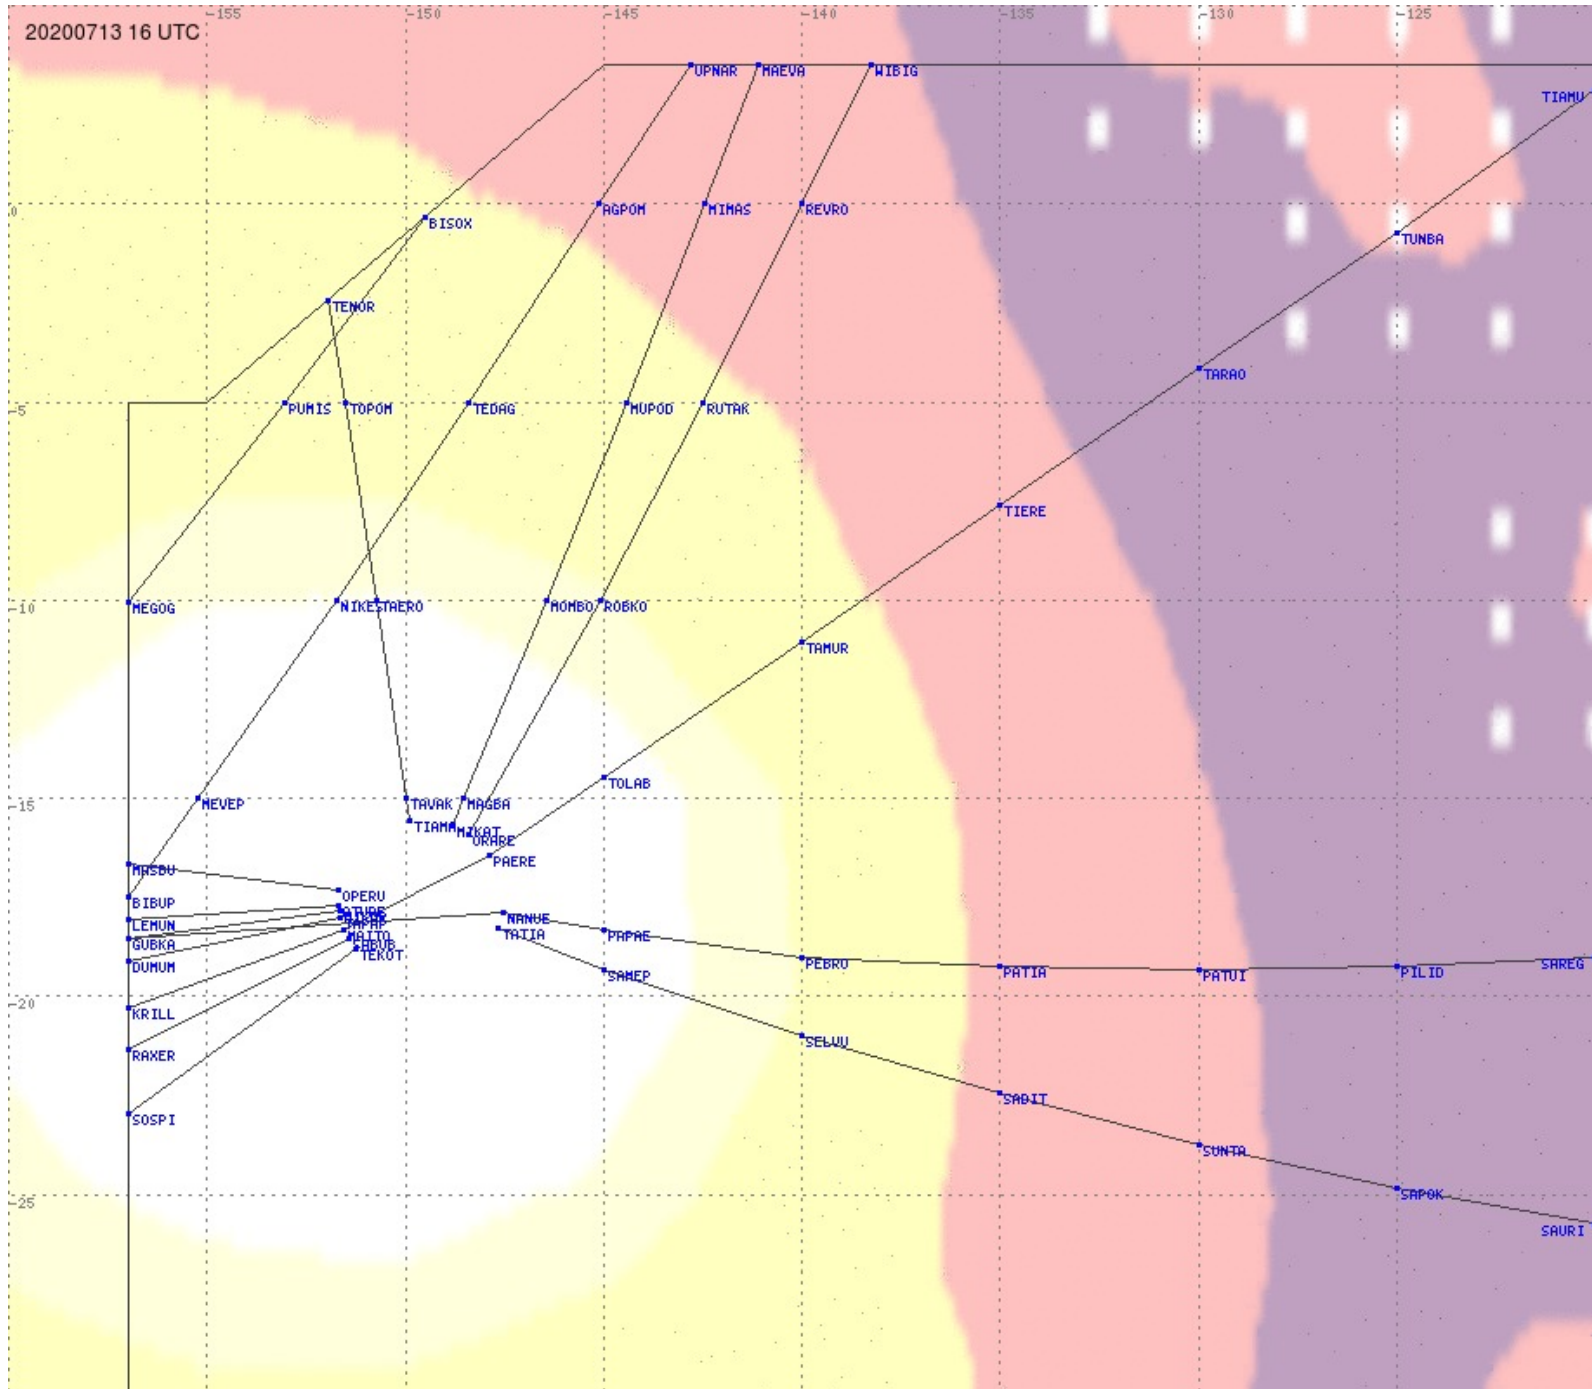

Tahiti FIR - HF Propag - 20200713

Tahiti FIR - HF Propag - 20200713

Tahiti FIR - HF Propag - 20200713

Tahiti FIR - HF Propag - 20200713

Tahiti FIR - HF Propag - 20200713

2.8 MHz
3.5 MHz
5.6 MHz
8.9 MHz
13.3 MHz
17.9 MHz
None

Tahiti FIR - HF Propag - 20200713

Tahiti FIR - HF Propag - 20200713

Tahiti FIR - HF Propag - 20200713

2.8 MHz
3.5 MHz
5.6 MHz
8.9 MHz
13.3 MHz
17.9 MHz
None

Tahiti FIR - HF Propag - 20200713

Tahiti FIR - HF Propag - 20200713

Tahiti FIR - HF Propag - 20200713

Tahiti FIR - HF Propag - 20200713

2.8 MHz 3.5 MHz 5.6 MHz 8.9 MHz 13.3 MHz 17.9 MHz None

Tahiti FIR - HF Propag - 20200713

2.8 MHz 3.5 MHz 5.6 MHz 8.9 MHz 13.3 MHz 17.9 MHz None

Tahiti FIR - HF Propag - 20200713

2.8 MHz 3.5 MHz 5.6 MHz 8.9 MHz 13.3 MHz 17.9 MHz None

Tahiti FIR - HF Propag - 20200713

Tahiti FIR - HF Propag - 20200713

2.8 MHz 3.5 MHz 5.6 MHz 8.9 MHz 13.3 MHz 17.9 MHz None