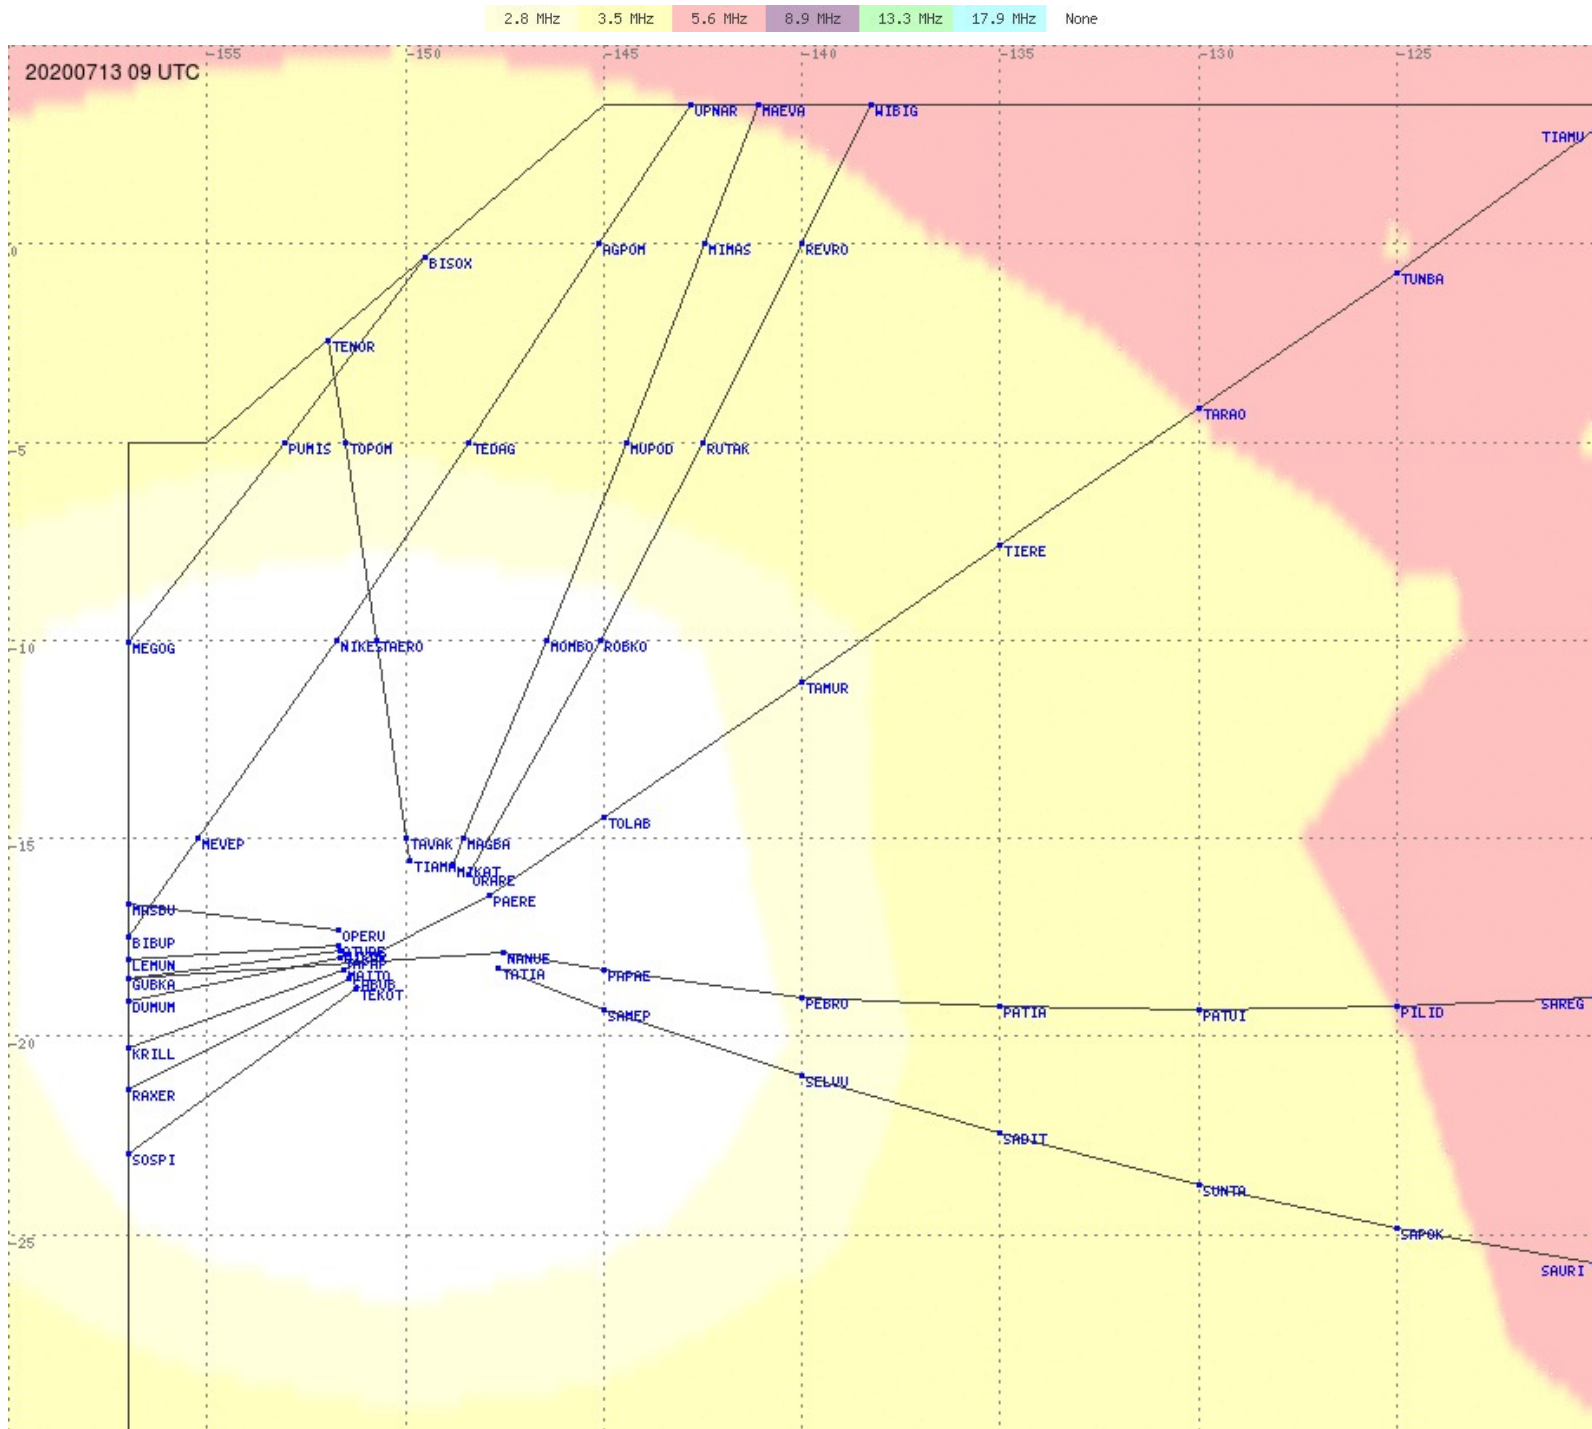

Tahiti FIR - HF Propag - 20200713

2.8 MHz 3.5 MHz 5.6 MHz 8.9 MHz 13.3 MHz 17.9 MHz None

Tahiti FIR - HF Propag - 20200713

Tahiti FIR - HF Propag - 20200713

2.8 MHz 3.5 MHz 5.6 MHz 8.9 MHz 13.3 MHz 17.9 MHz None

Tahiti FIR - HF Propag - 20200713

Tahiti FIR - HF Propag - 20200713

Tahiti FIR - HF Propag - 20200713

Tahiti FIR - HF Propag - 20200713

Tahiti FIR - HF Propag - 20200713

2.8 MHz
3.5 MHz
5.6 MHz
8.9 MHz
13.3 MHz
17.9 MHz
None

Tahiti FIR - HF Propag - 20200713

Tahiti FIR - HF Propag - 20200713

Tahiti FIR - HF Propag - 20200713

2.8 MHz
3.5 MHz
5.6 MHz
8.9 MHz
13.3 MHz
17.9 MHz
None

Tahiti FIR - HF Propag - 20200713

Tahiti FIR - HF Propag - 20200713

Tahiti FIR - HF Propag - 20200713

Tahiti FIR - HF Propag - 20200713

2.8 MHz 3.5 MHz 5.6 MHz 8.9 MHz 13.3 MHz 17.9 MHz None

Tahiti FIR - HF Propag - 20200713

2.8 MHz 3.5 MHz 5.6 MHz 8.9 MHz 13.3 MHz 17.9 MHz None