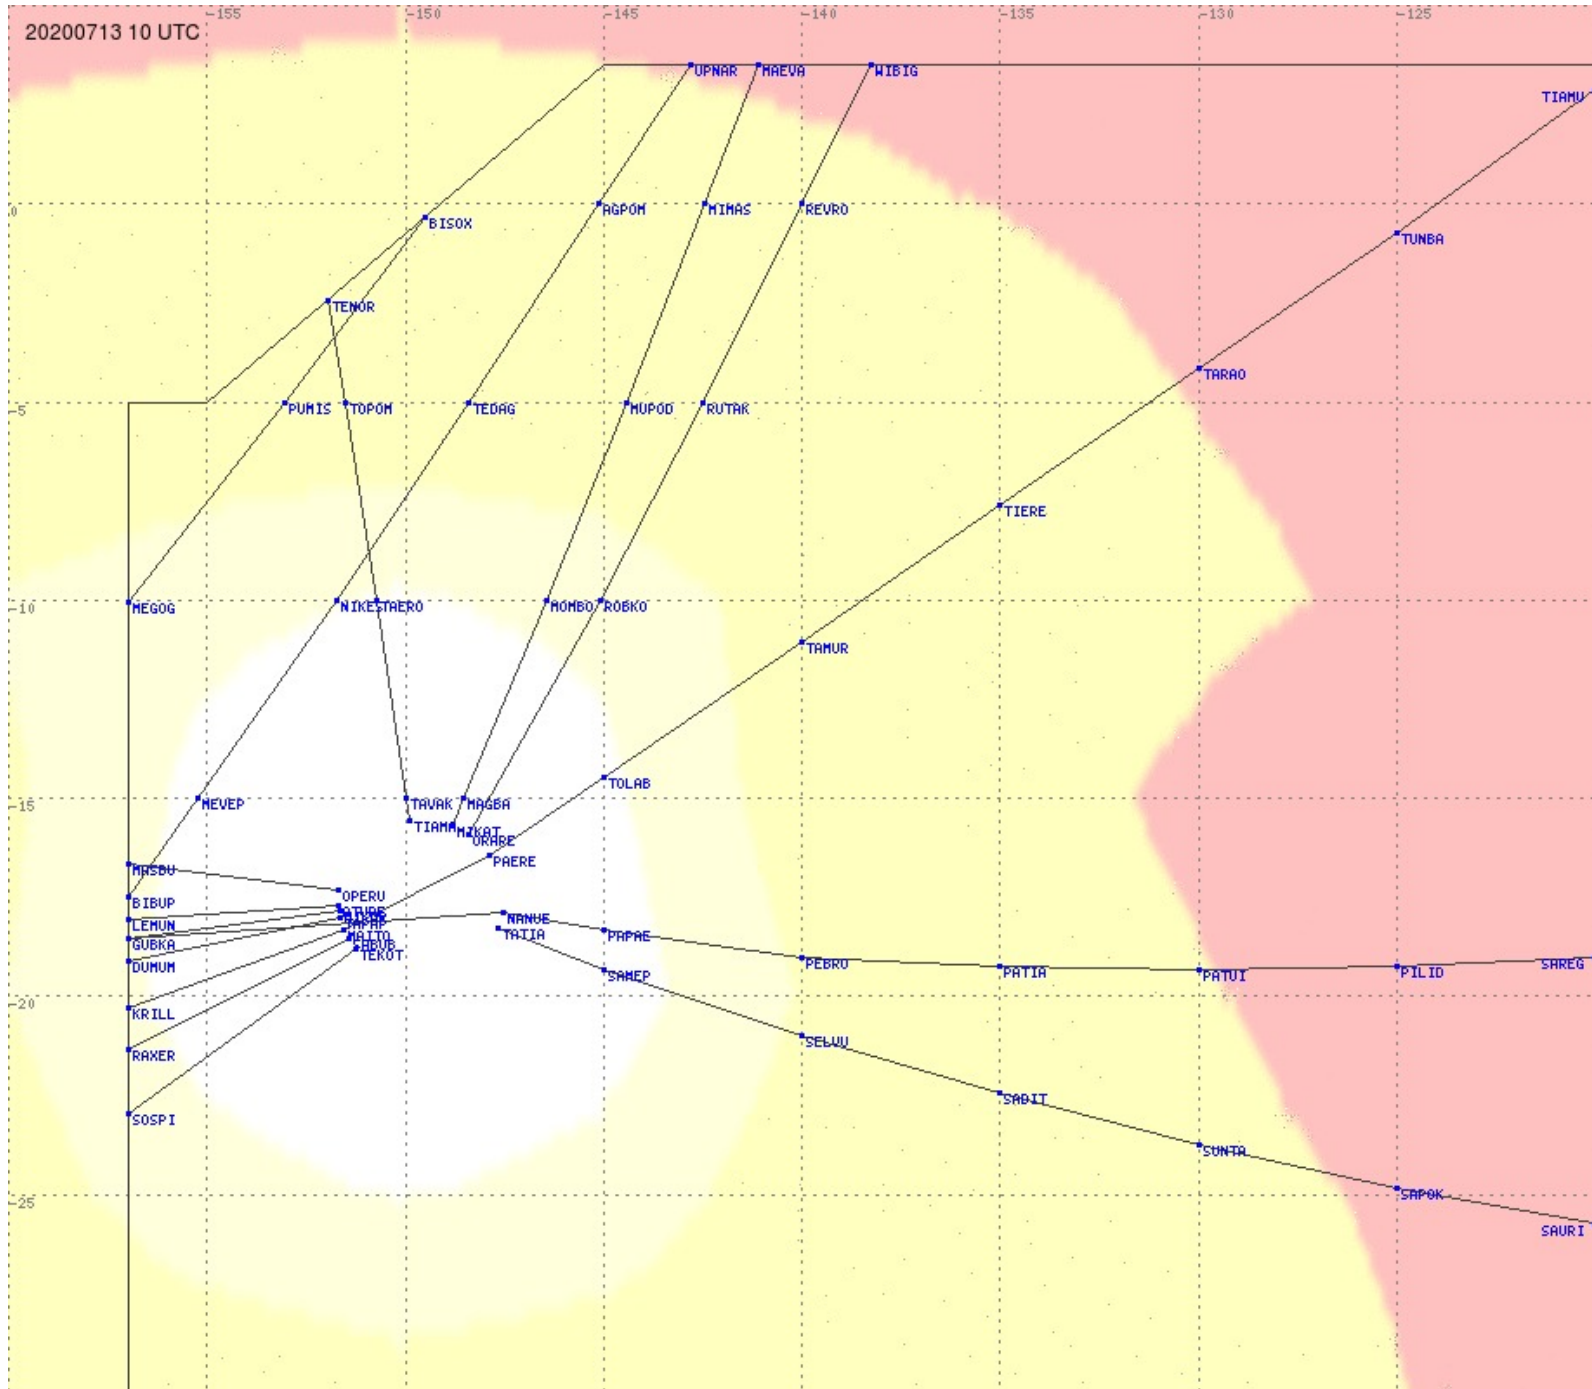

Tahiti FIR - HF Propag - 20200713

2.8 MHz 3.5 MHz 5.6 MHz 8.9 MHz 13.3 MHz 17.9 MHz None

Tahiti FIR - HF Propag - 20200713

Tahiti FIR - HF Propag - 20200713

2.8 MHz 3.5 MHz 5.6 MHz 8.9 MHz 13.3 MHz 17.9 MHz None

Tahiti FIR - HF Propag - 20200713

Tahiti FIR - HF Propag - 20200713

Tahiti FIR - HF Propag - 20200713

Tahiti FIR - HF Propag - 20200713

Tahiti FIR - HF Propag - 20200713

2.8 MHz
3.5 MHz
5.6 MHz
8.9 MHz
13.3 MHz
17.9 MHz
None

Tahiti FIR - HF Propag - 20200713

Tahiti FIR - HF Propag - 20200713

Tahiti FIR - HF Propag - 20200713

2.8 MHz
3.5 MHz
5.6 MHz
8.9 MHz
13.3 MHz
17.9 MHz
None

Tahiti FIR - HF Propag - 20200713

Tahiti FIR - HF Propag - 20200713

Tahiti FIR - HF Propag - 20200713

Tahiti FIR - HF Propag - 20200713

2.8 MHz 3.5 MHz 5.6 MHz 8.9 MHz 13.3 MHz 17.9 MHz None

Tahiti FIR - HF Propag - 20200713

2.8 MHz 3.5 MHz 5.6 MHz 8.9 MHz 13.3 MHz 17.9 MHz None