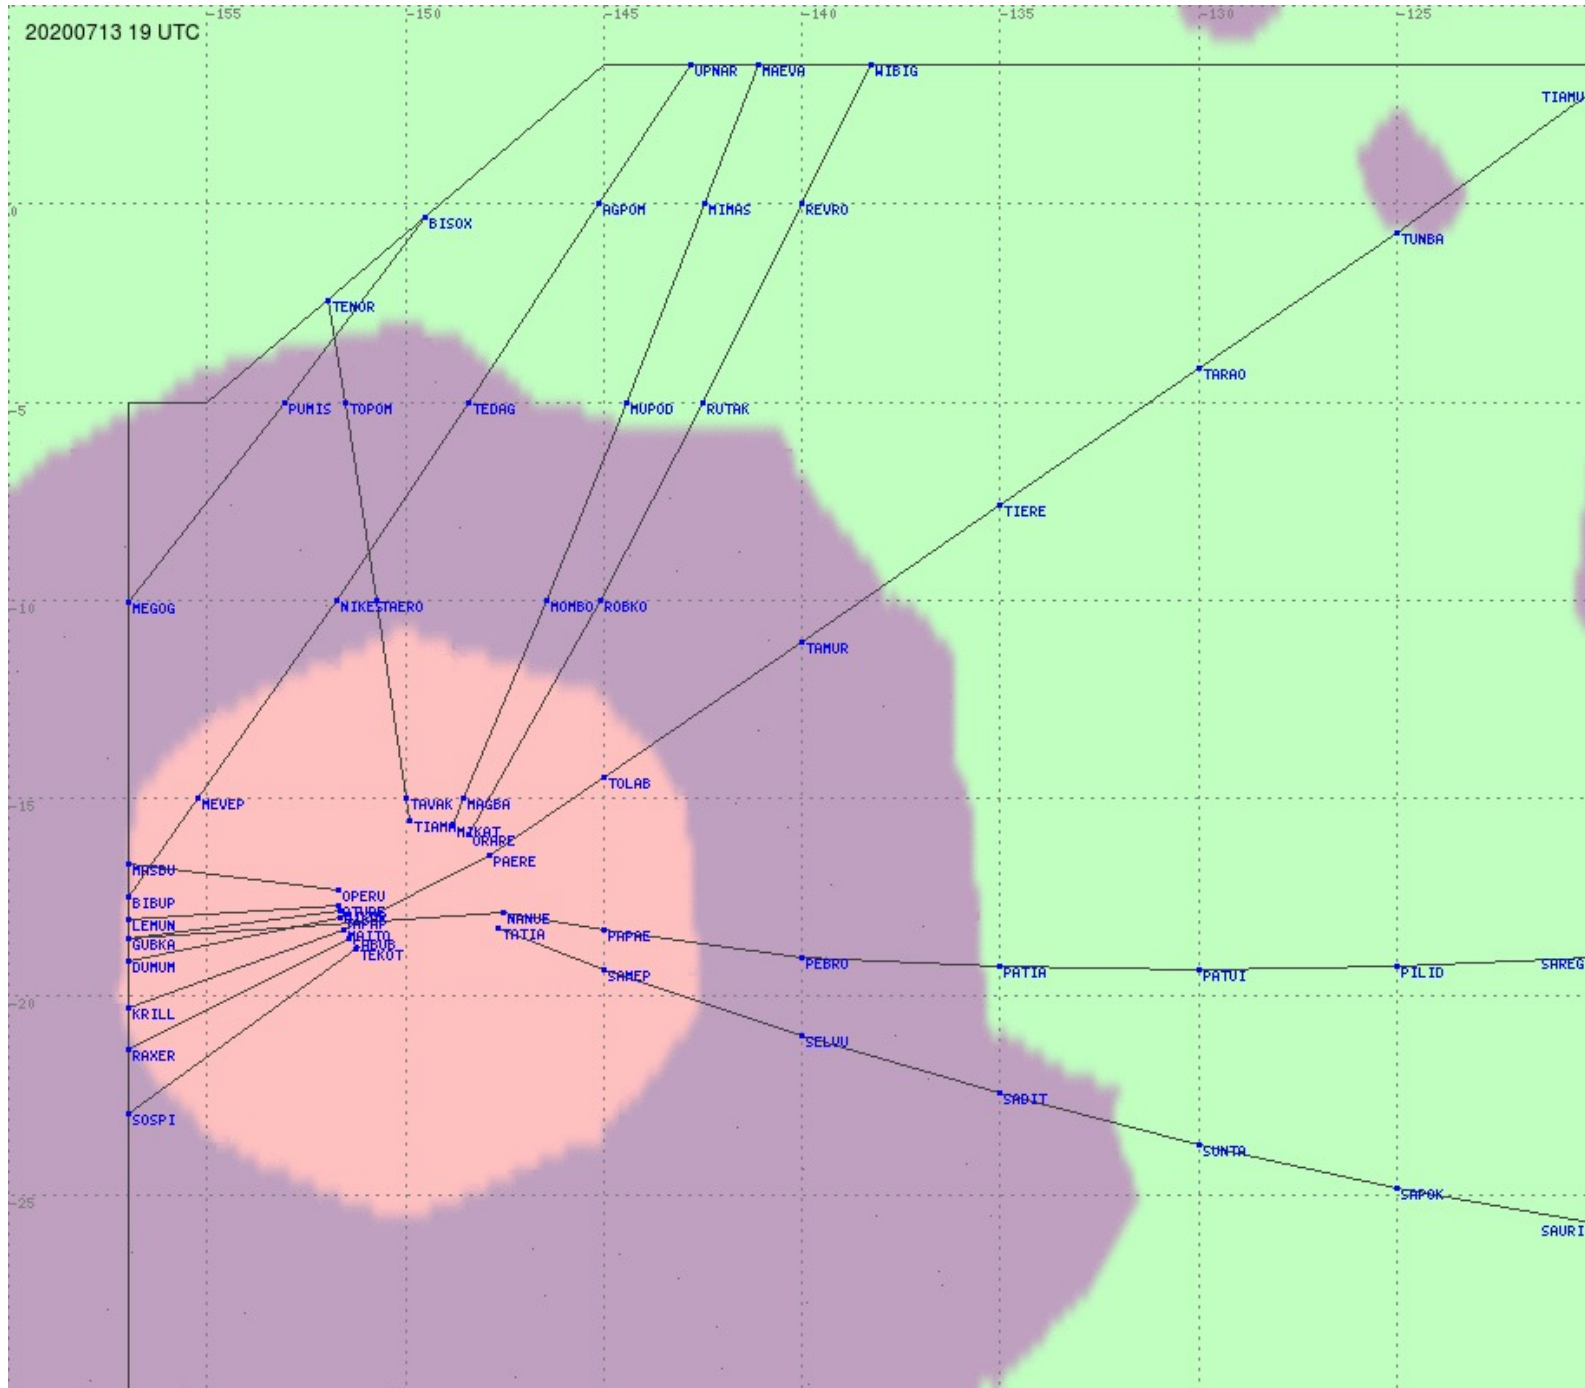

Tahiti FIR - HF Propag - 20200713

2.8 MHz 3.5 MHz 5.6 MHz 8.9 MHz 13.3 MHz 17.9 MHz None