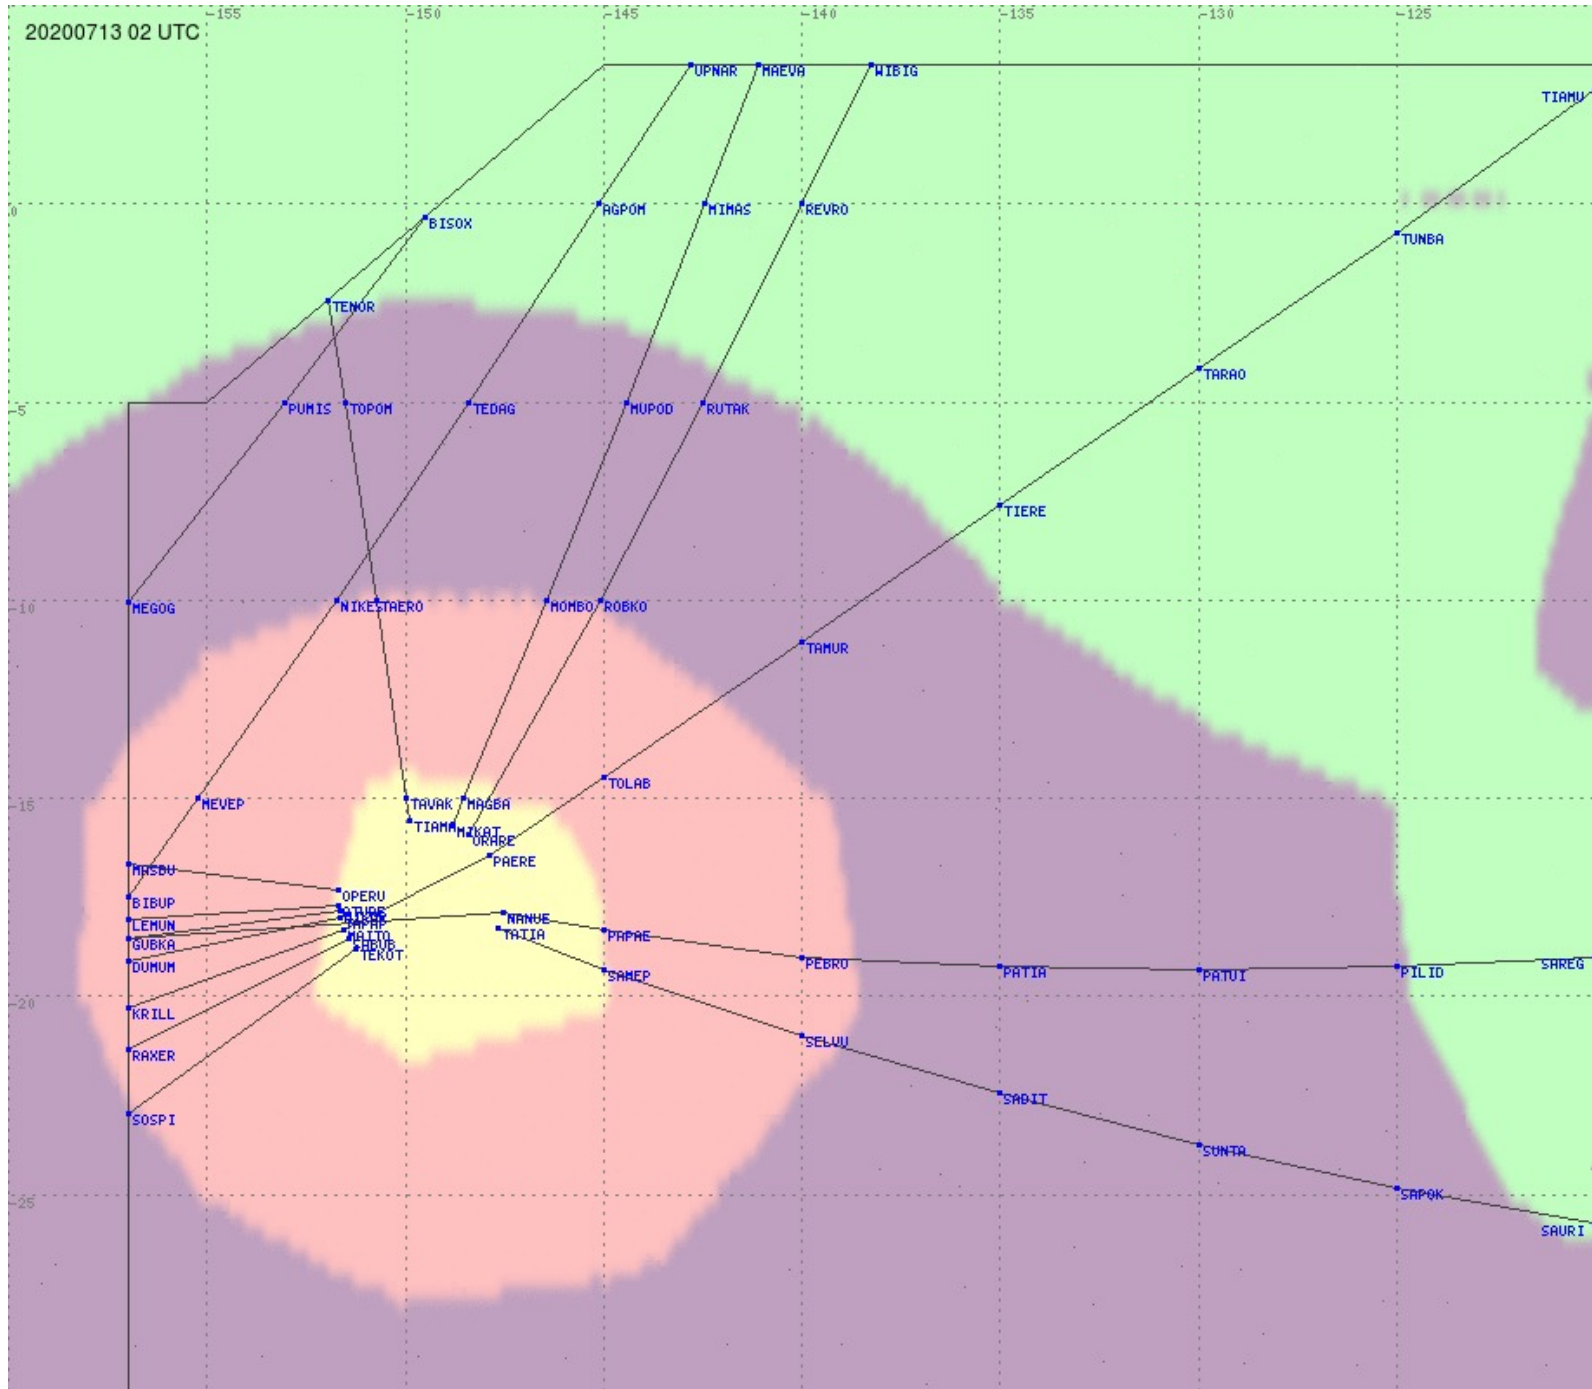

Tahiti FIR - HF Propag - 20200713

2.8 MHz 3.5 MHz 5.6 MHz 8.9 MHz 13.3 MHz 17.9 MHz None

Tahiti FIR - HF Propag - 20200713

Tahiti FIR - HF Propag - 20200713

2.8 MHz 3.5 MHz 5.6 MHz 8.9 MHz 13.3 MHz 17.9 MHz None

Tahiti FIR - HF Propag - 20200713

Tahiti FIR - HF Propag - 20200713

Tahiti FIR - HF Propag - 20200713

Tahiti FIR - HF Propag - 20200713

Tahiti FIR - HF Propag - 20200713

2.8 MHz
3.5 MHz
5.6 MHz
8.9 MHz
13.3 MHz
17.9 MHz
None

Tahiti FIR - HF Propag - 20200713

Tahiti FIR - HF Propag - 20200713

Tahiti FIR - HF Propag - 20200713

2.8 MHz
3.5 MHz
5.6 MHz
8.9 MHz
13.3 MHz
17.9 MHz
None

Tahiti FIR - HF Propag - 20200713

Tahiti FIR - HF Propag - 20200713

Tahiti FIR - HF Propag - 20200713

Tahiti FIR - HF Propag - 20200713

2.8 MHz 3.5 MHz 5.6 MHz 8.9 MHz 13.3 MHz 17.9 MHz None

Tahiti FIR - HF Propag - 20200713

2.8 MHz 3.5 MHz 5.6 MHz 8.9 MHz 13.3 MHz 17.9 MHz None