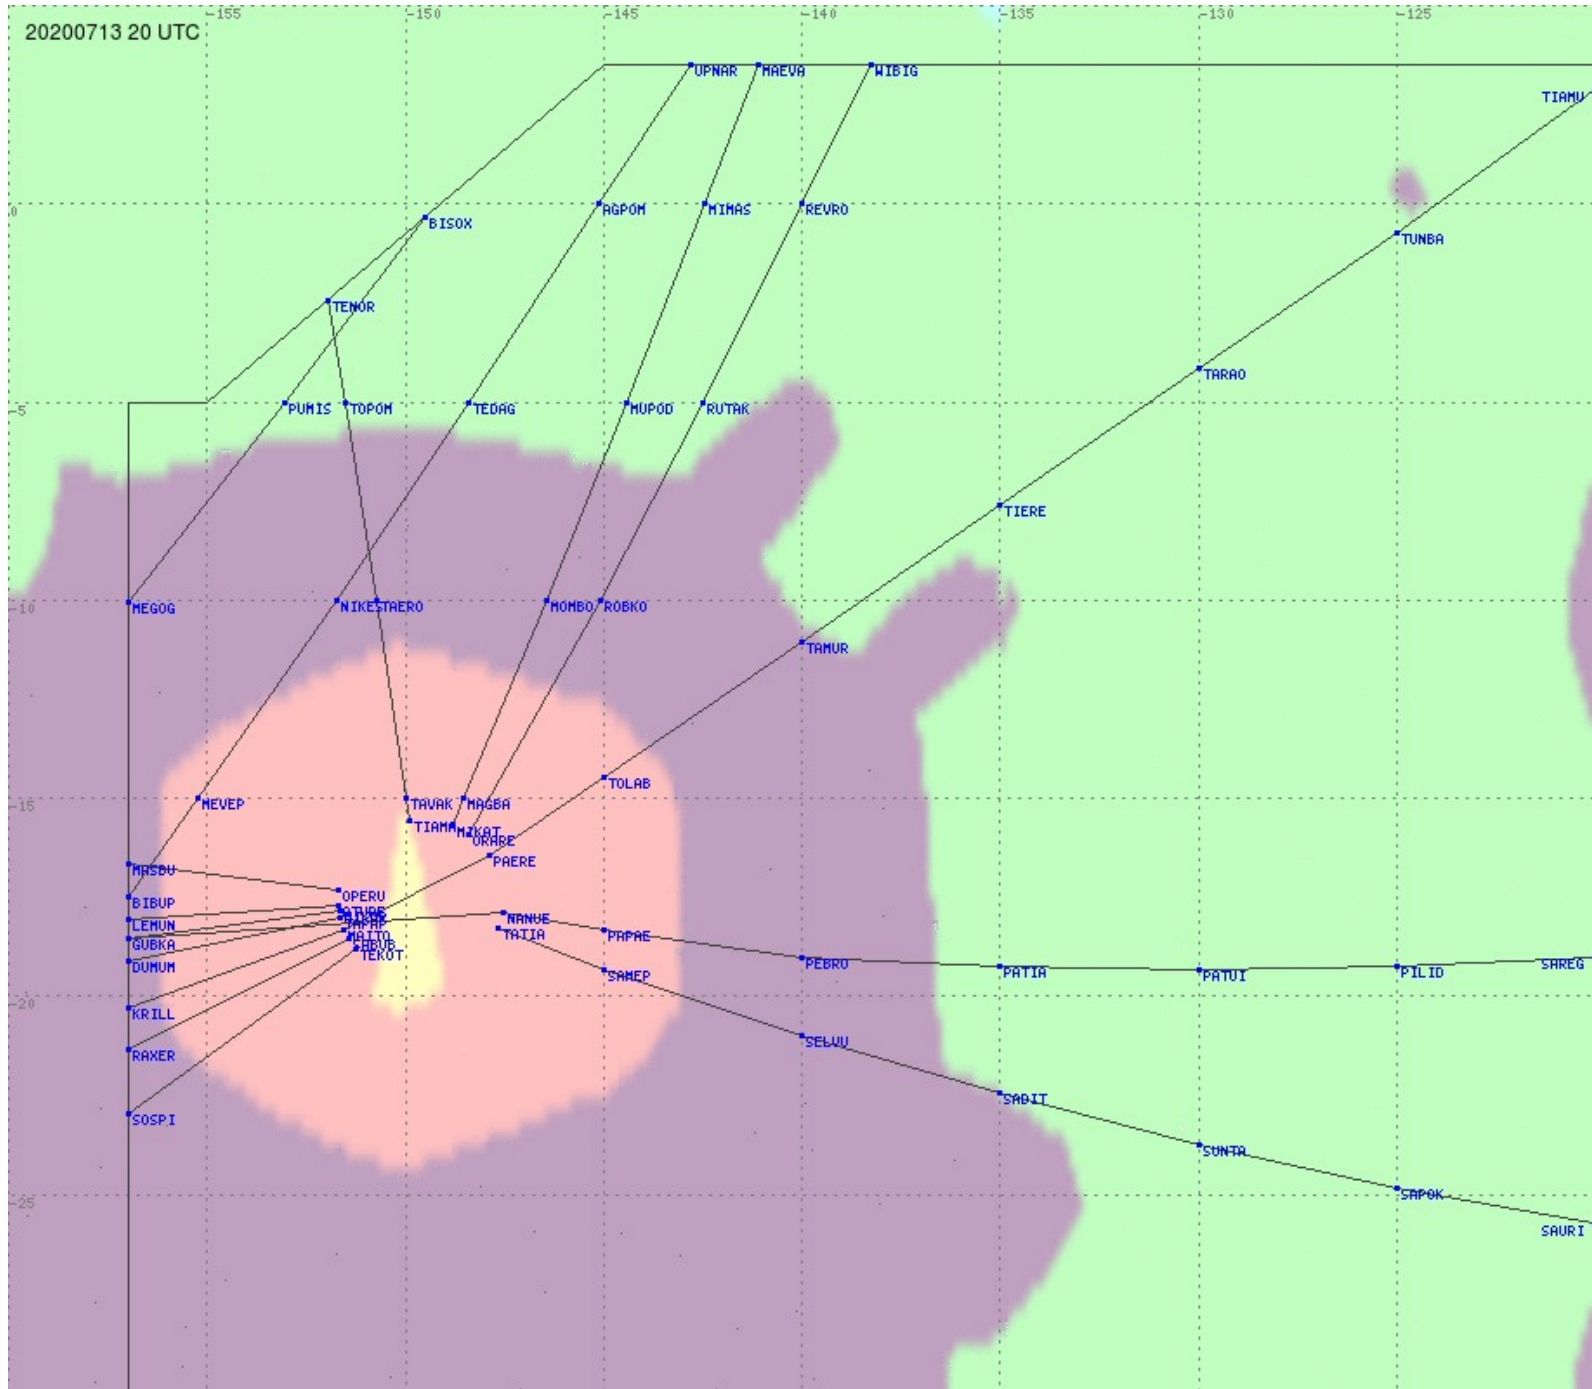

Tahiti FIR - HF Propag - 20200713

2.8 MHz 3.5 MHz 5.6 MHz 8.9 MHz 13.3 MHz 17.9 MHz None

Tahiti FIR - HF Propag - 20200713

Tahiti FIR - HF Propag - 20200713

2.8 MHz 3.5 MHz 5.6 MHz 8.9 MHz 13.3 MHz 17.9 MHz None

Tahiti FIR - HF Propag - 20200713

Tahiti FIR - HF Propag - 20200713

2.8 MHz 3.5 MHz 5.6 MHz 8.9 MHz 13.3 MHz 17.9 MHz None

Tahiti FIR - HF Propag - 20200713

2.8 MHz 3.5 MHz 5.6 MHz 8.9 MHz 13.3 MHz 17.9 MHz None

Tahiti FIR - HF Propag - 20200713

2.8 MHz 3.5 MHz 5.6 MHz 8.9 MHz 13.3 MHz 17.9 MHz None

Tahiti FIR - HF Propag - 20200713

2.8 MHz 3.5 MHz 5.6 MHz 8.9 MHz 13.3 MHz 17.9 MHz None

Tahiti FIR - HF Propag - 20200713