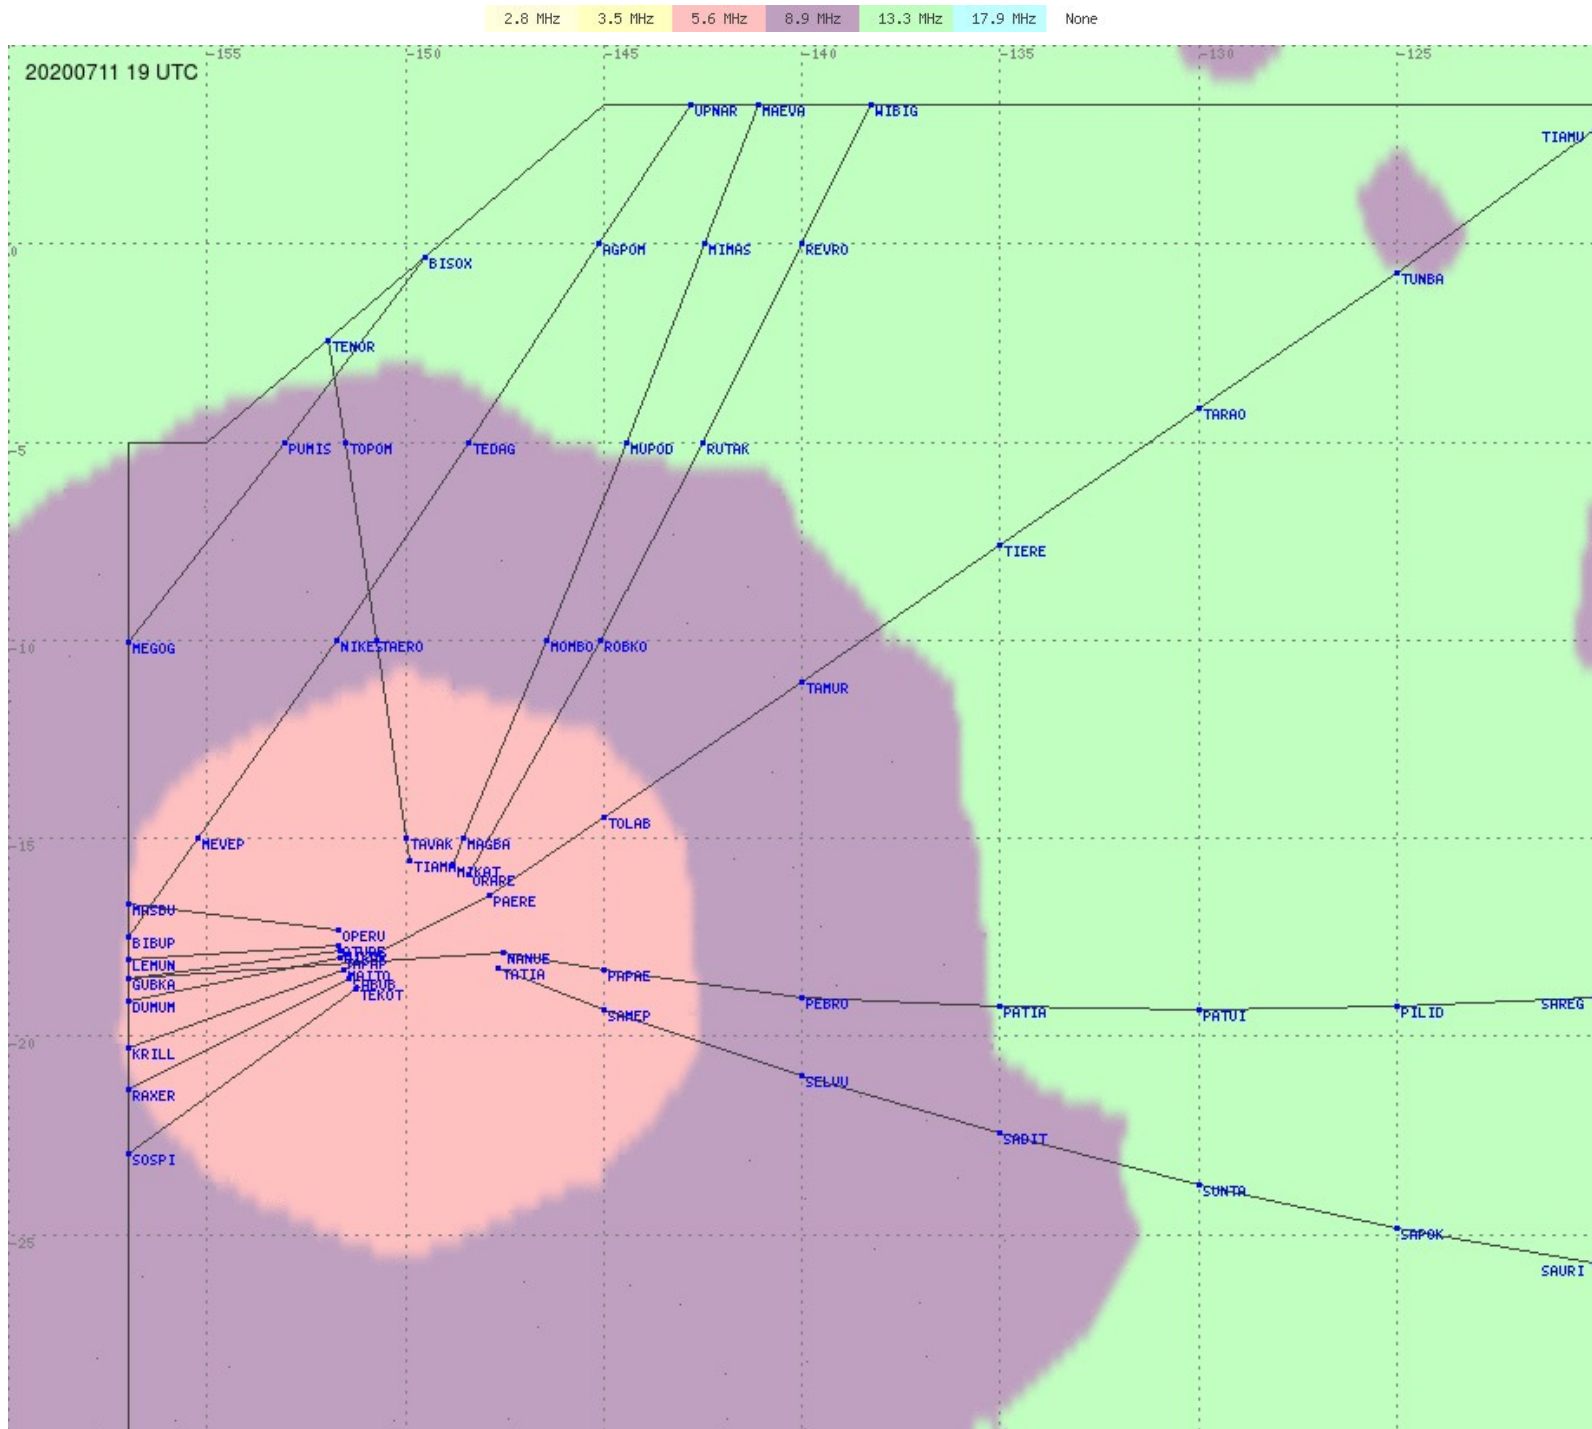

Tahiti FIR - HF Propag - 20200711