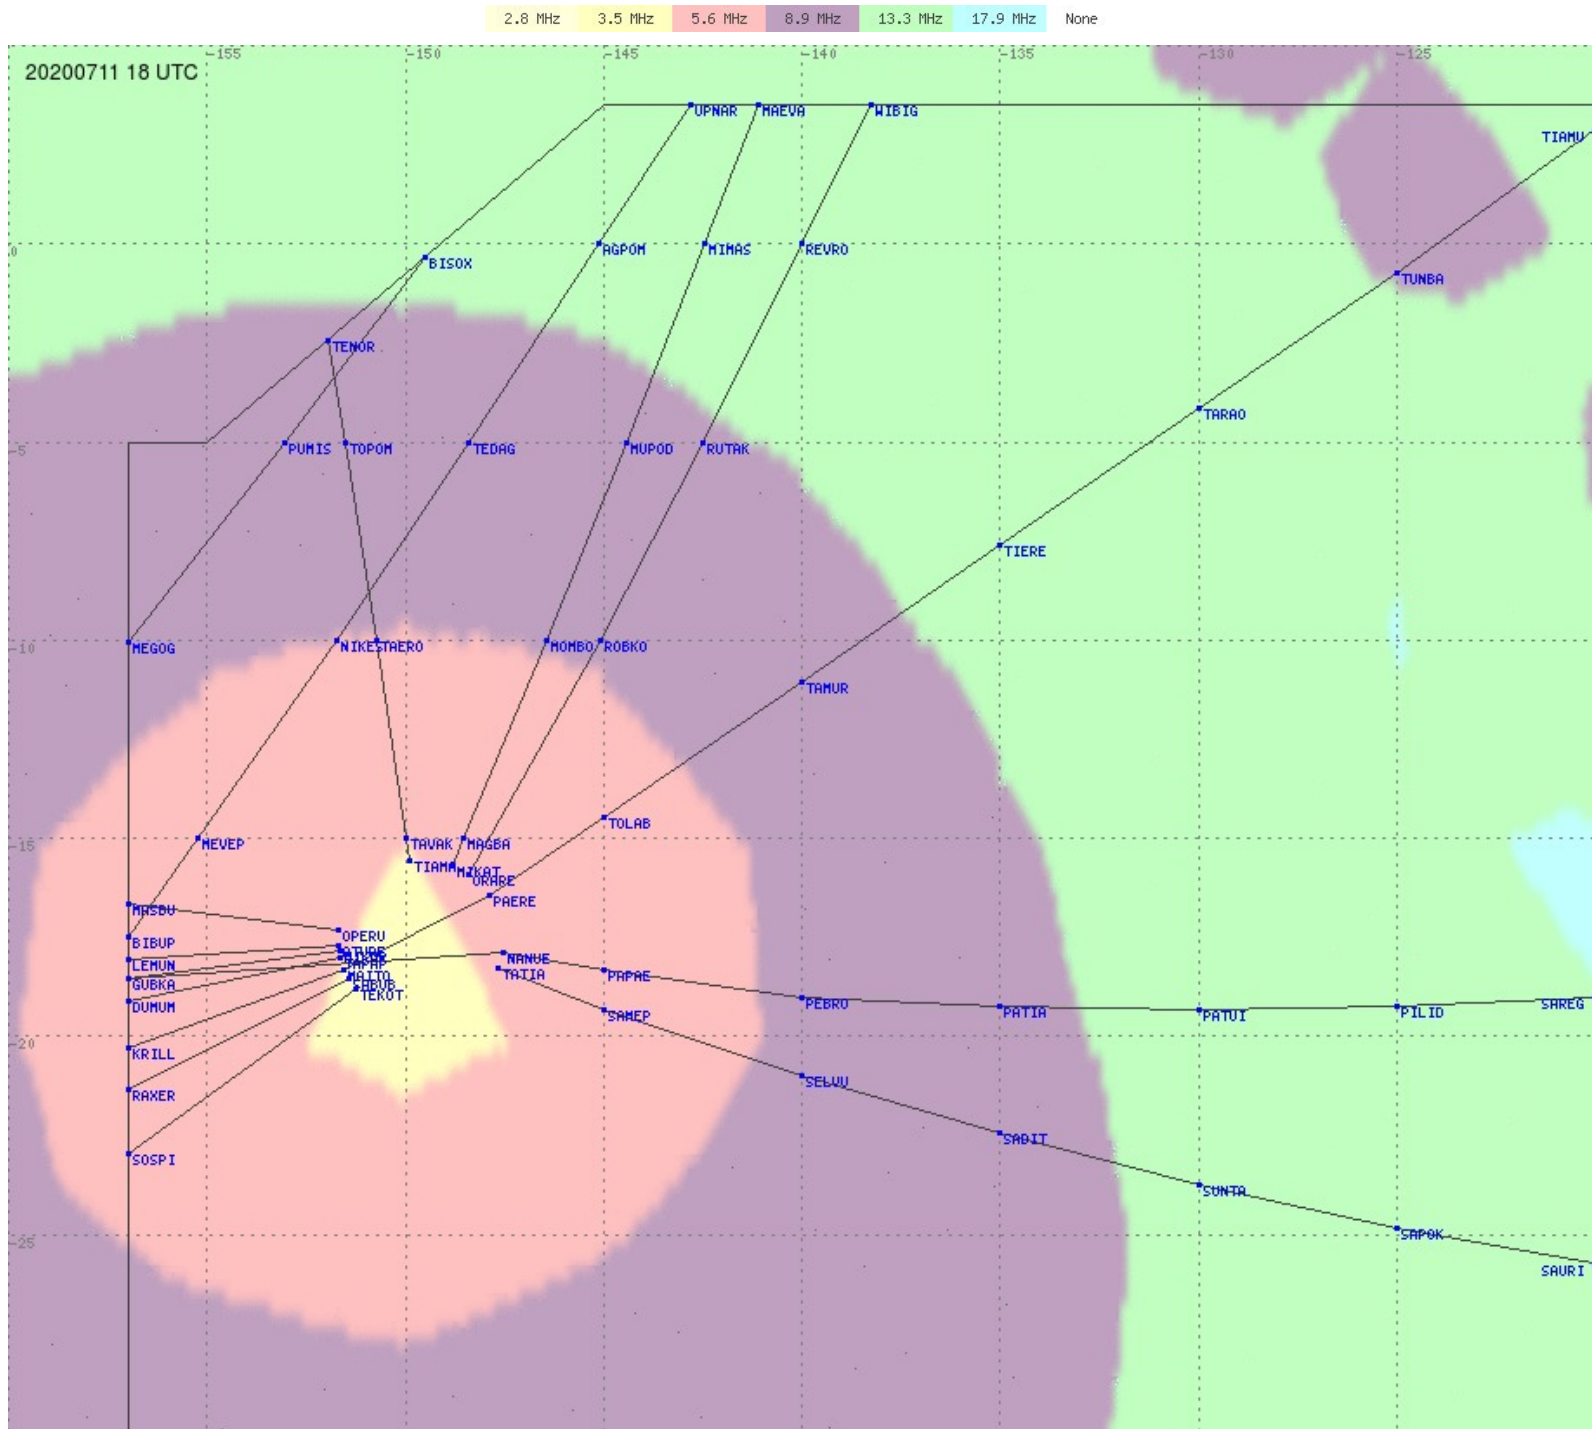

Tahiti FIR - HF Propag - 20200711