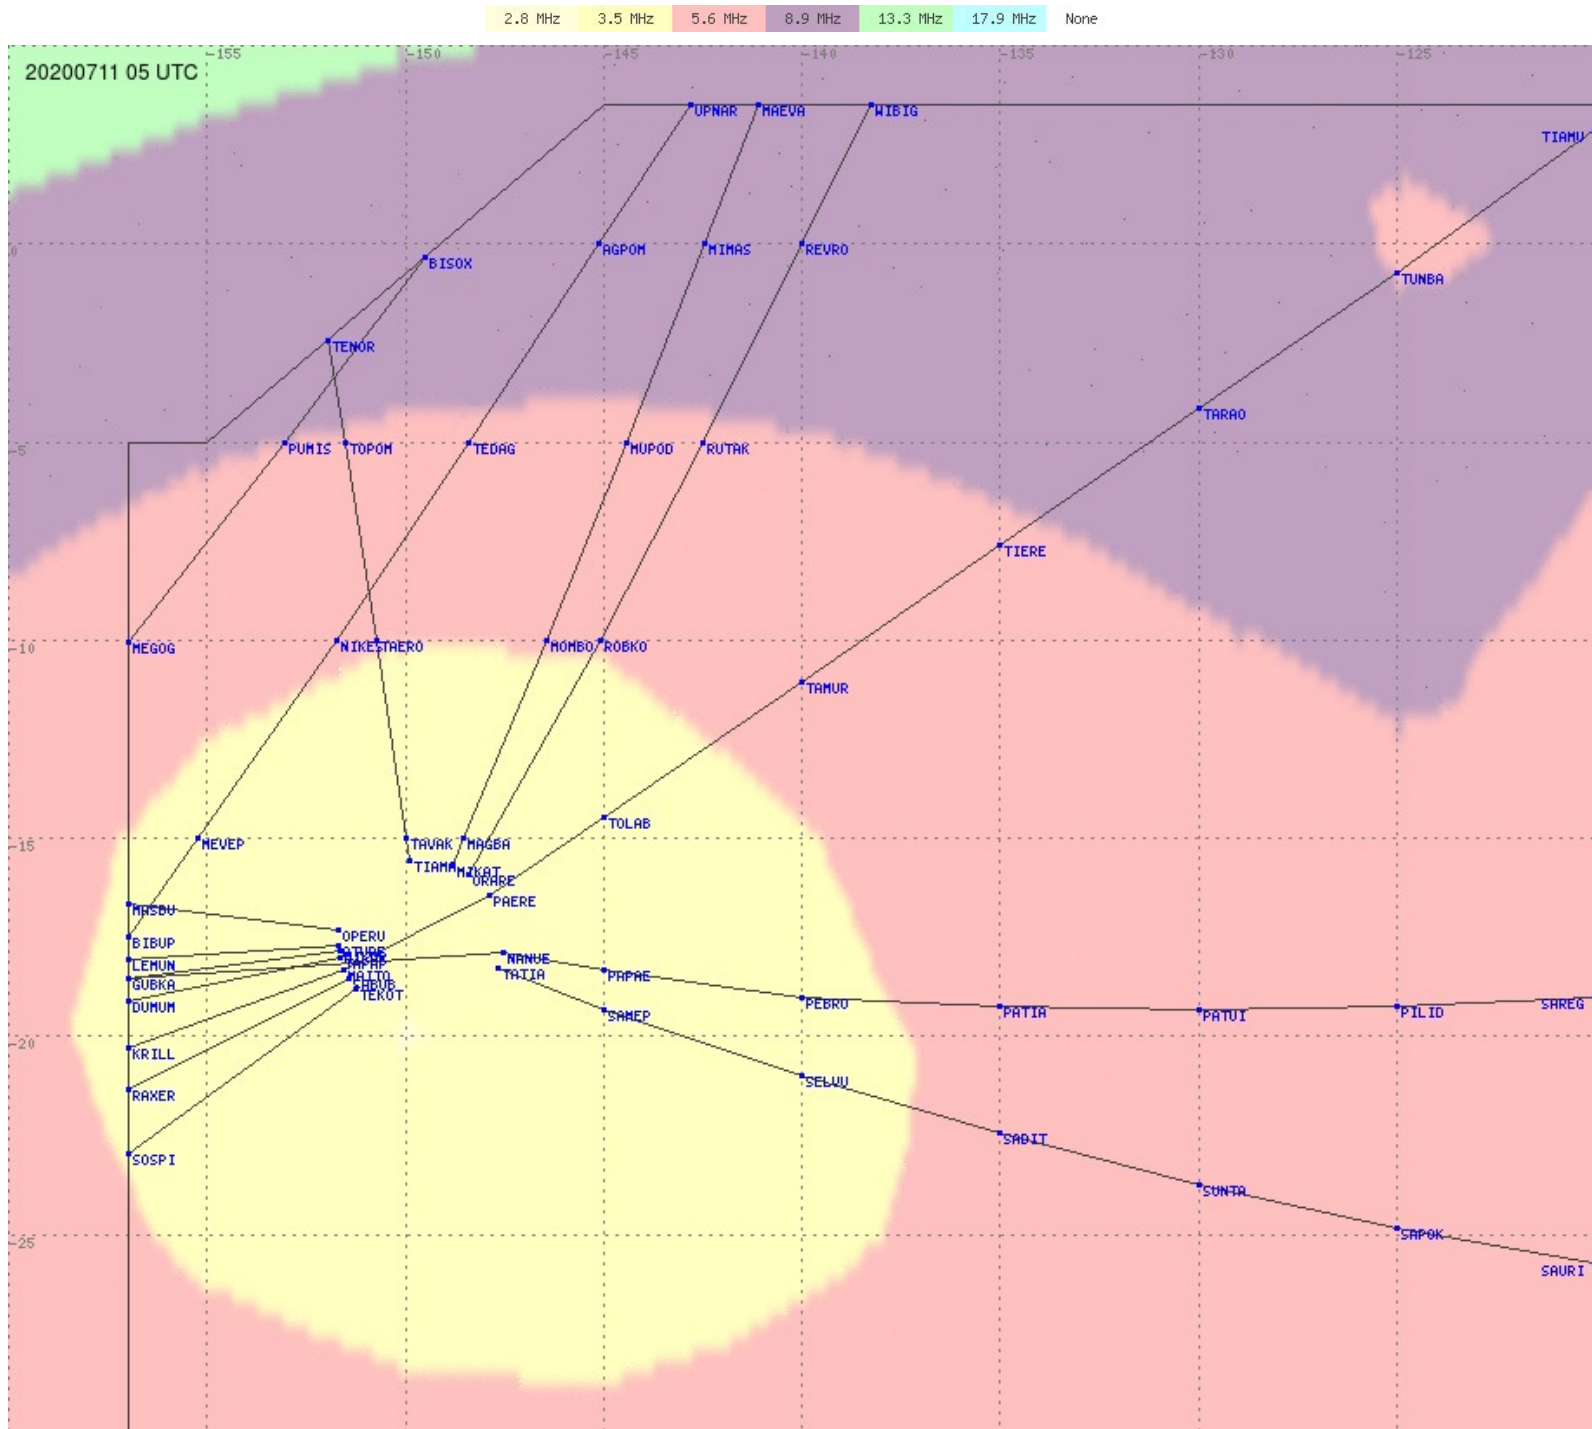

Tahiti FIR - HF Propag - 20200711