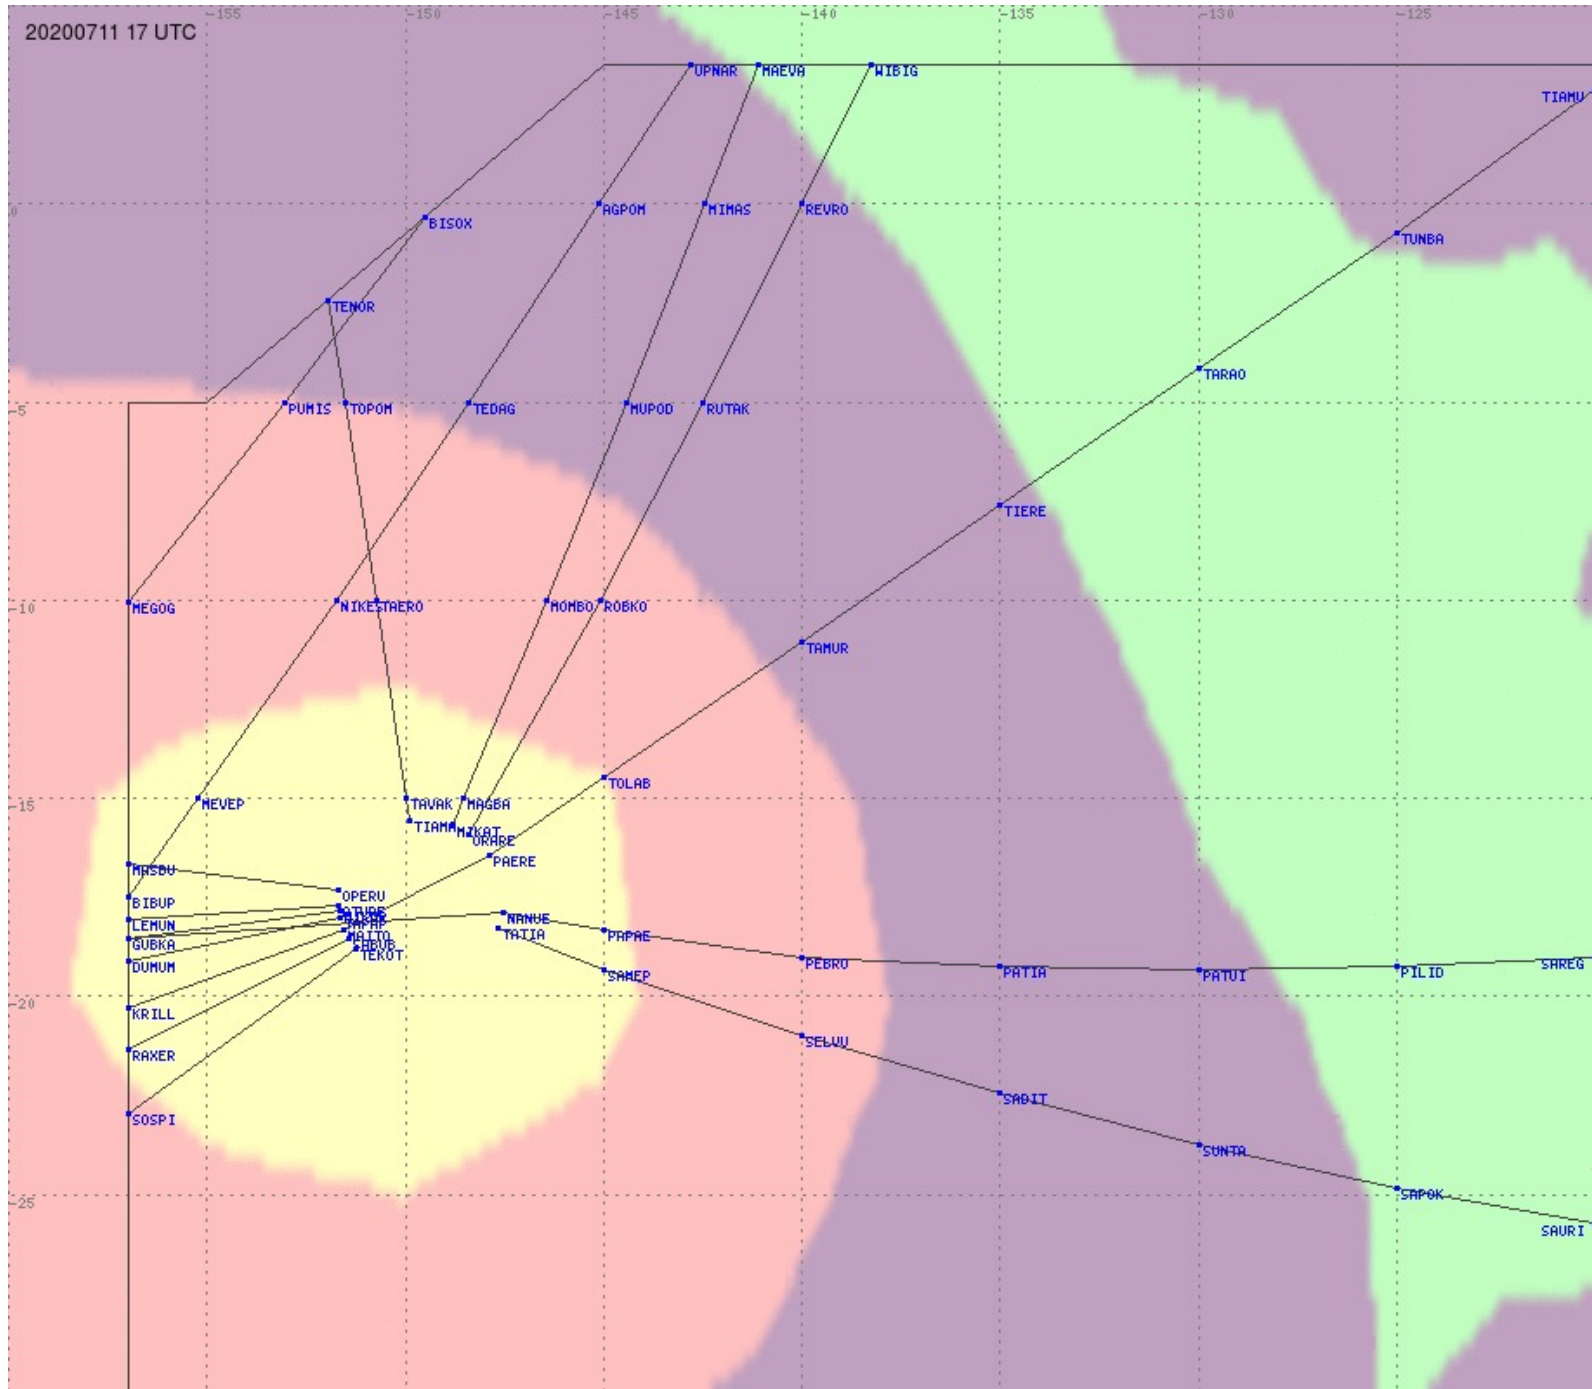

Tahiti FIR - HF Propag - 20200711

2.8 MHz
3.5 MHz
5.6 MHz
8.9 MHz
13.3 MHz
17.9 MHz
None