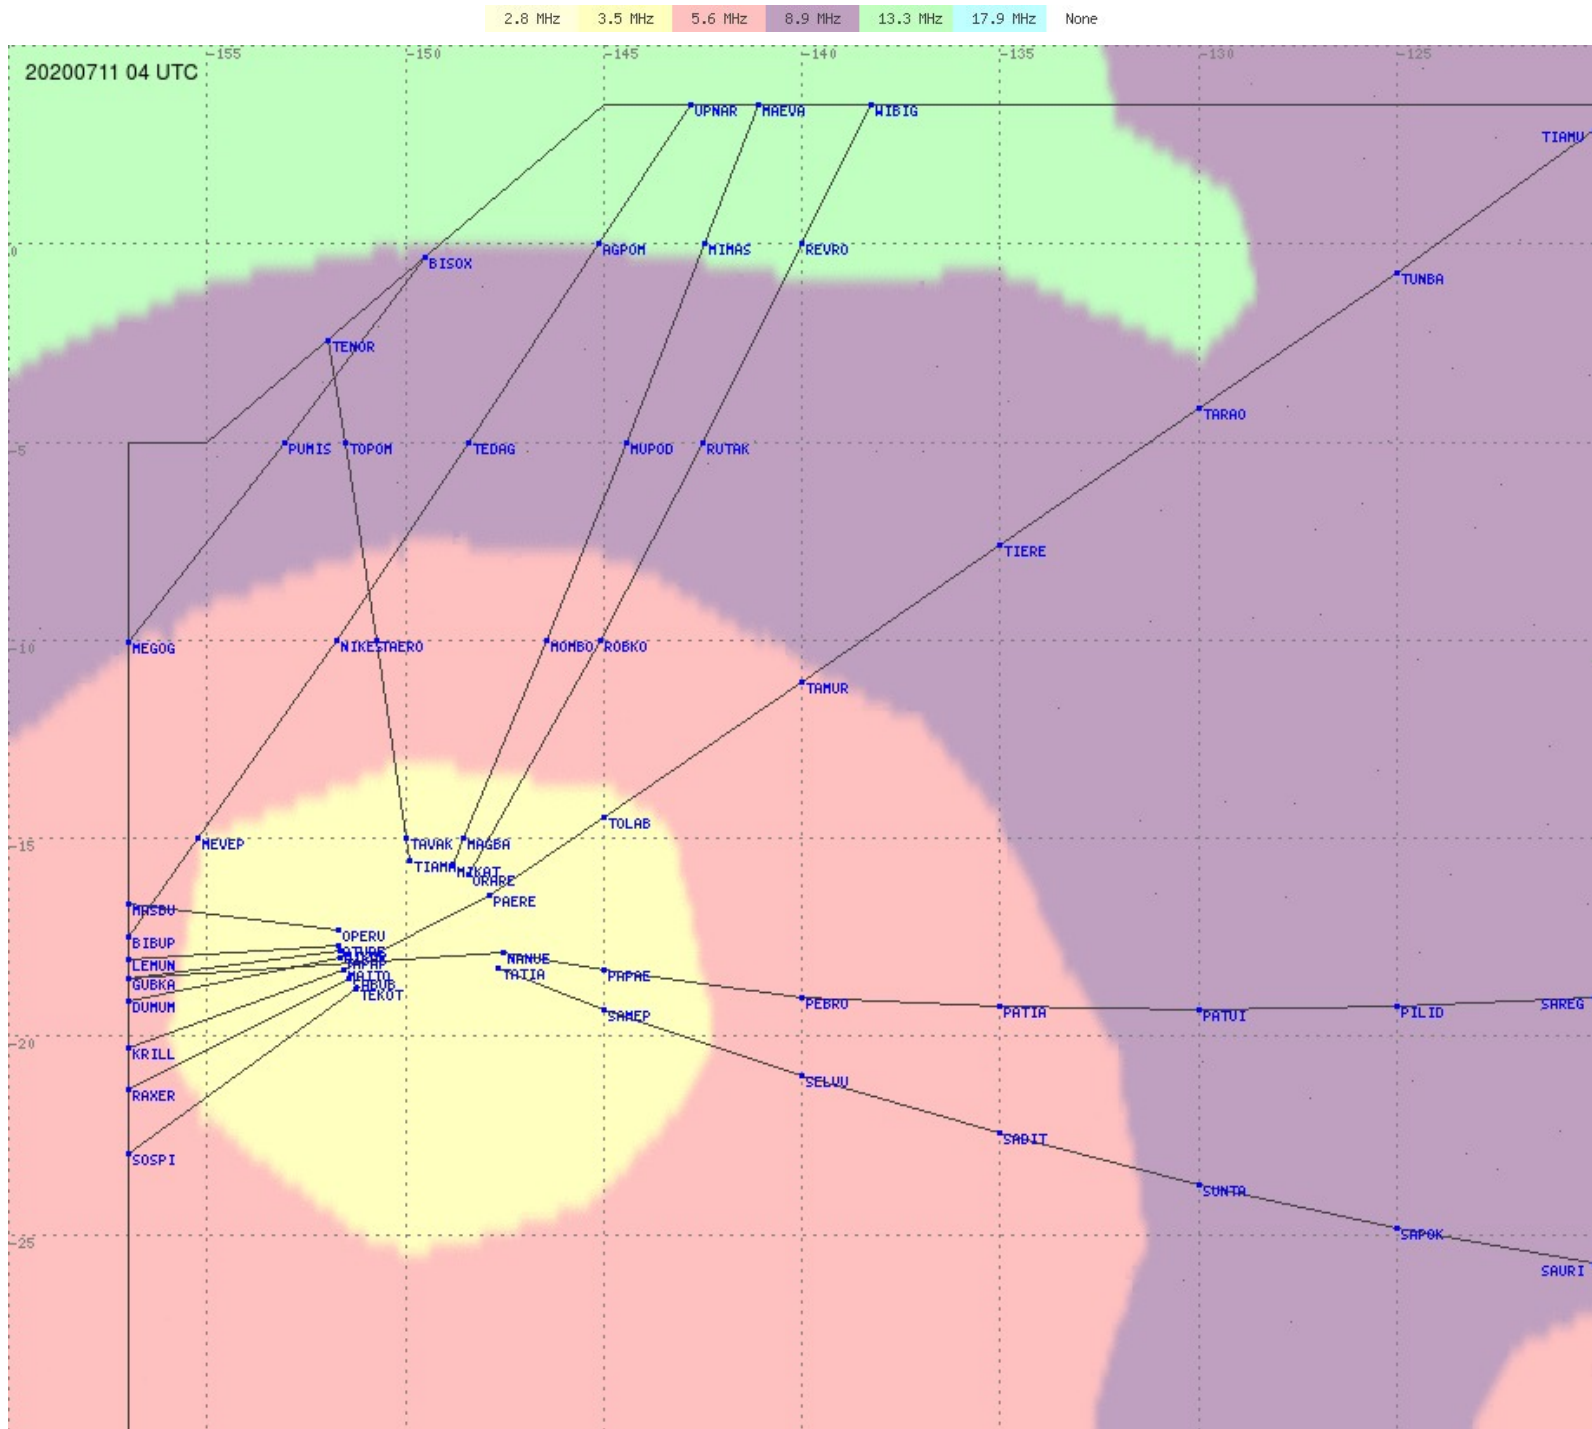

# Tahiti FIR - HF Propag - 20200711

# Tahiti FIR - HF Propag - 20200711

2.8 MHz 3.5 MHz 5.6 MHz 8.9 MHz 13.3 MHz 17.9 MHz None