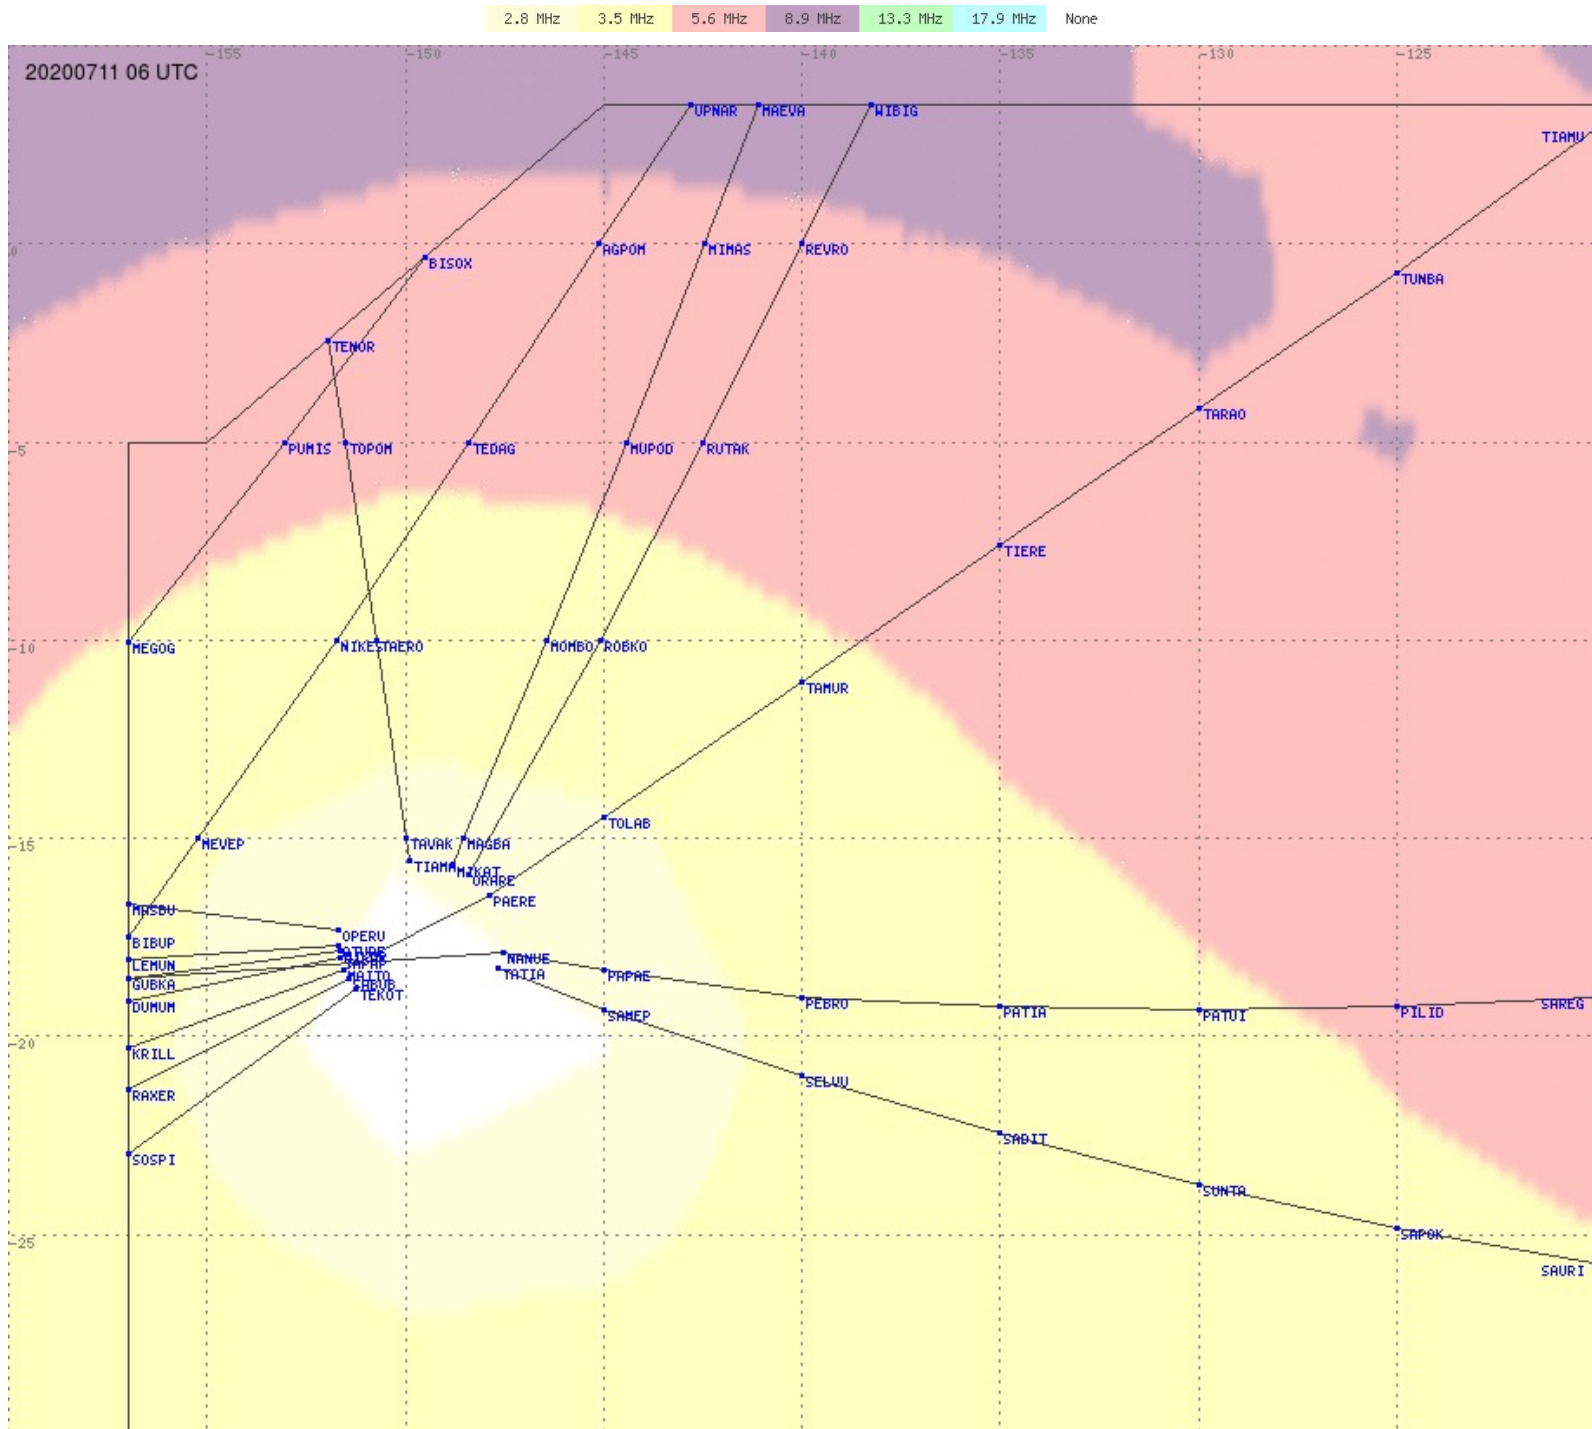

Tahiti FIR - HF Propag - 20200711