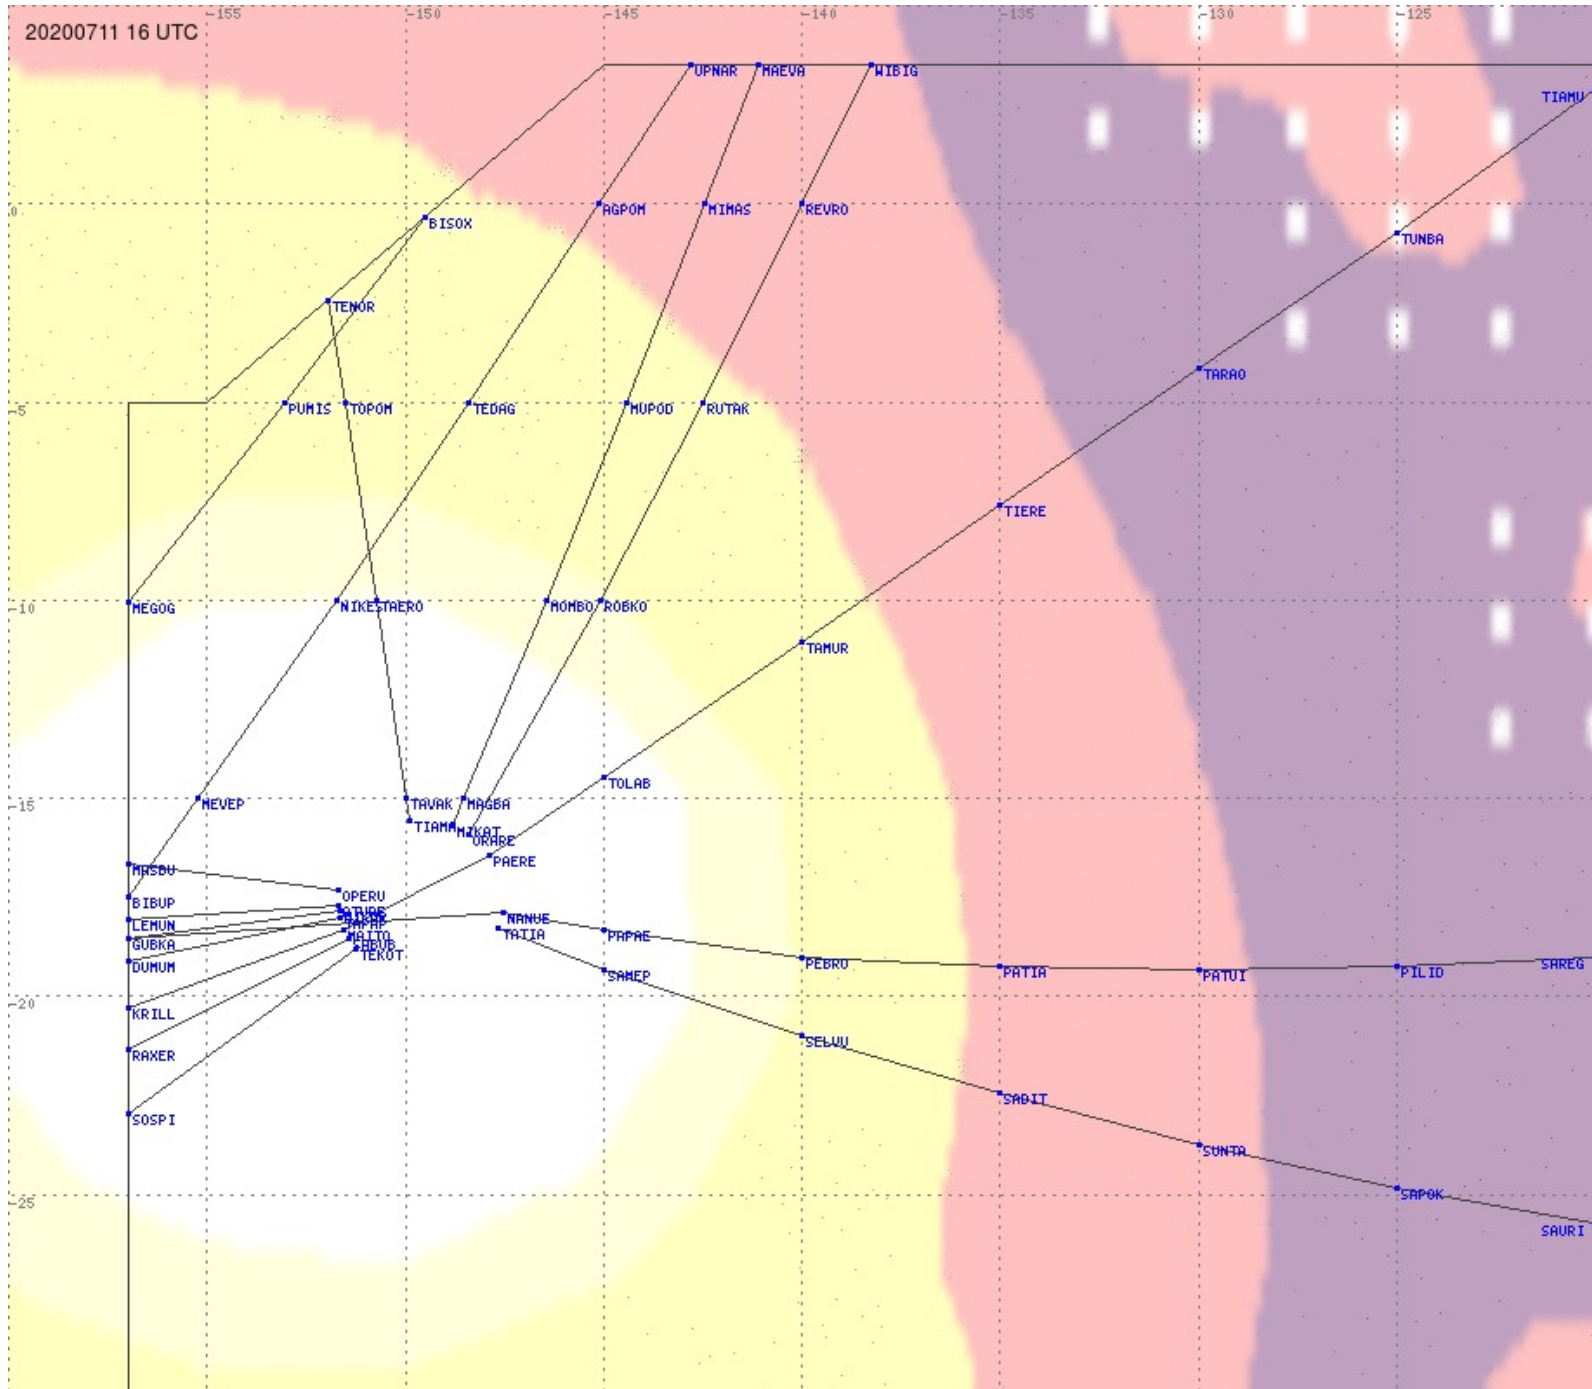

Tahiti FIR - HF Propag - 20200711

2.8 MHz 3.5 MHz 5.6 MHz 8.9 MHz 13.3 MHz 17.9 MHz None