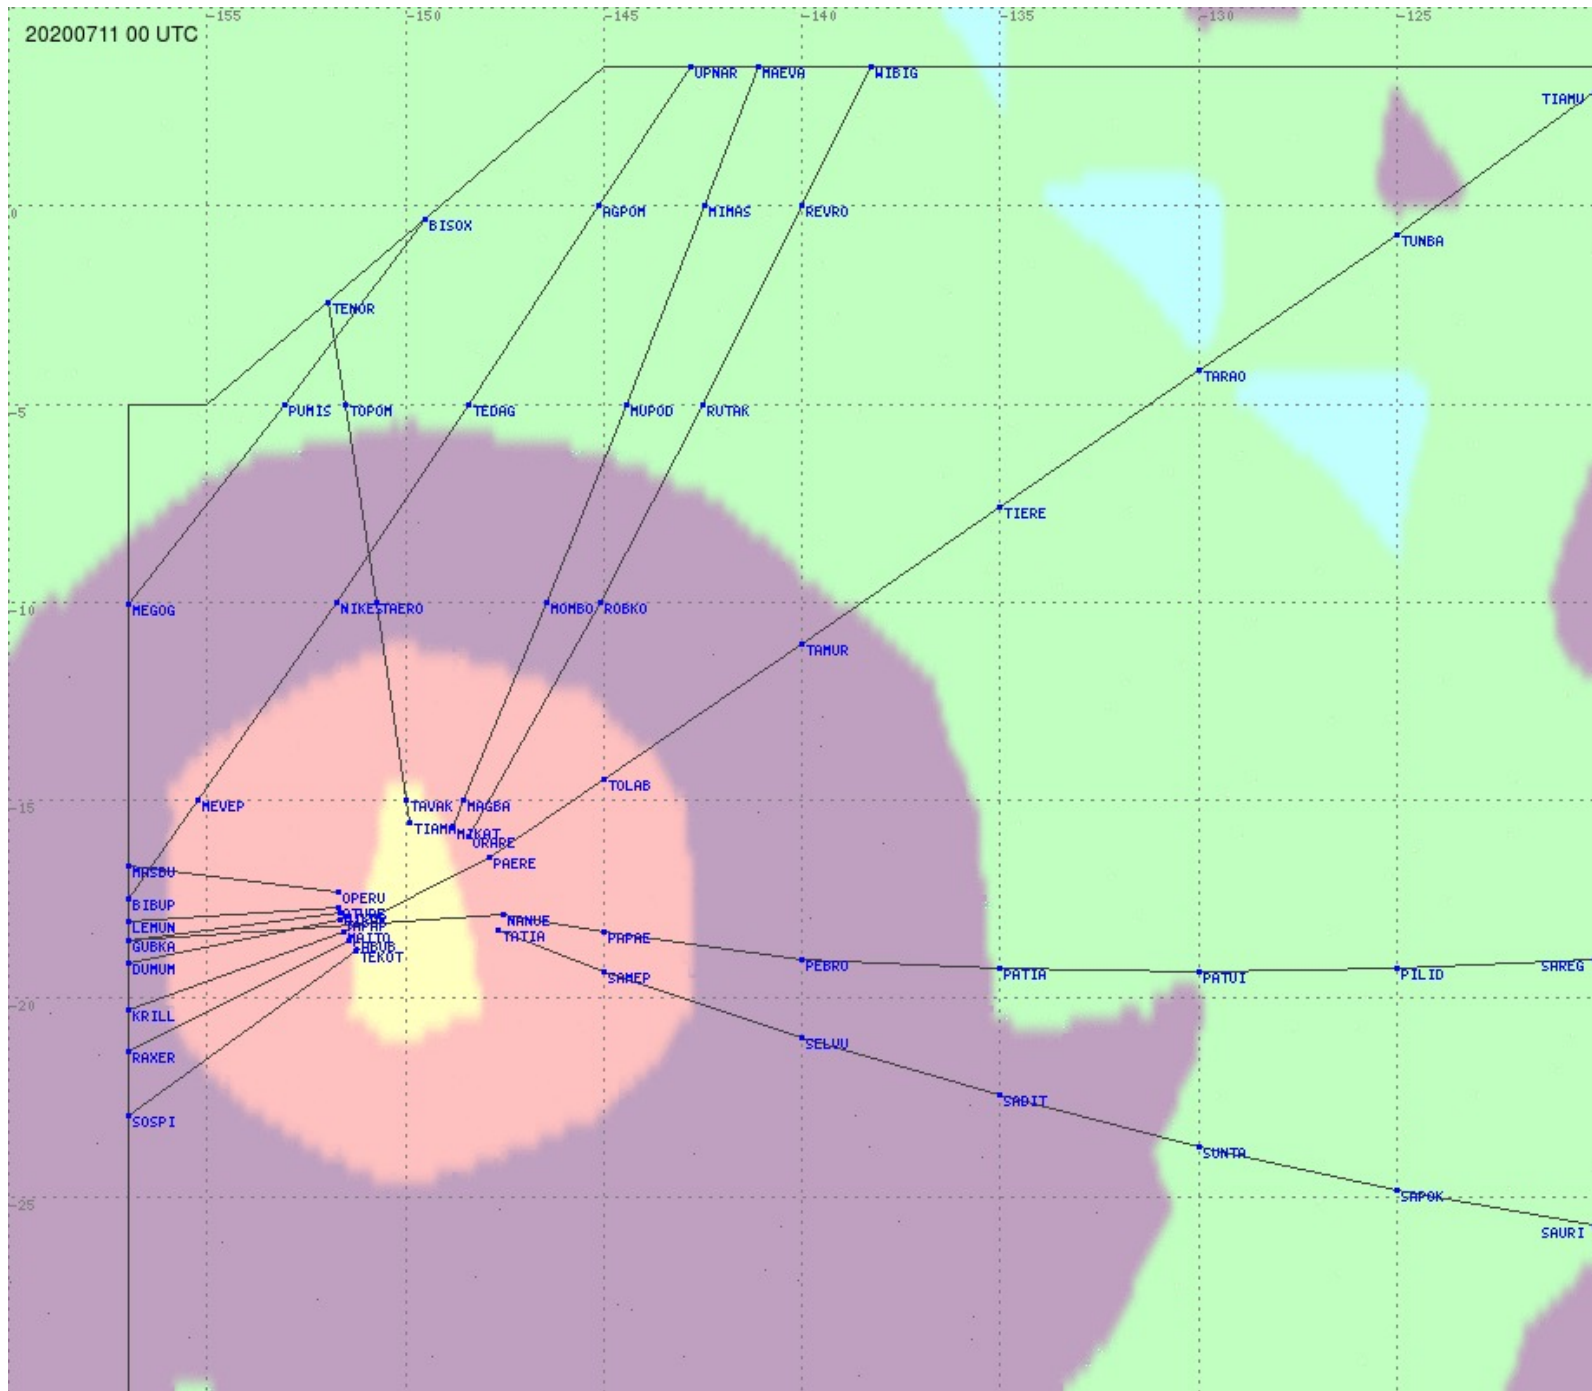

# Tahiti FIR - HF Propag - 20200711

2.8 MHz 3.5 MHz 5.6 MHz 8.9 MHz 13.3 MHz 17.9 MHz None

# Tahiti FIR - HF Propag - 20200711