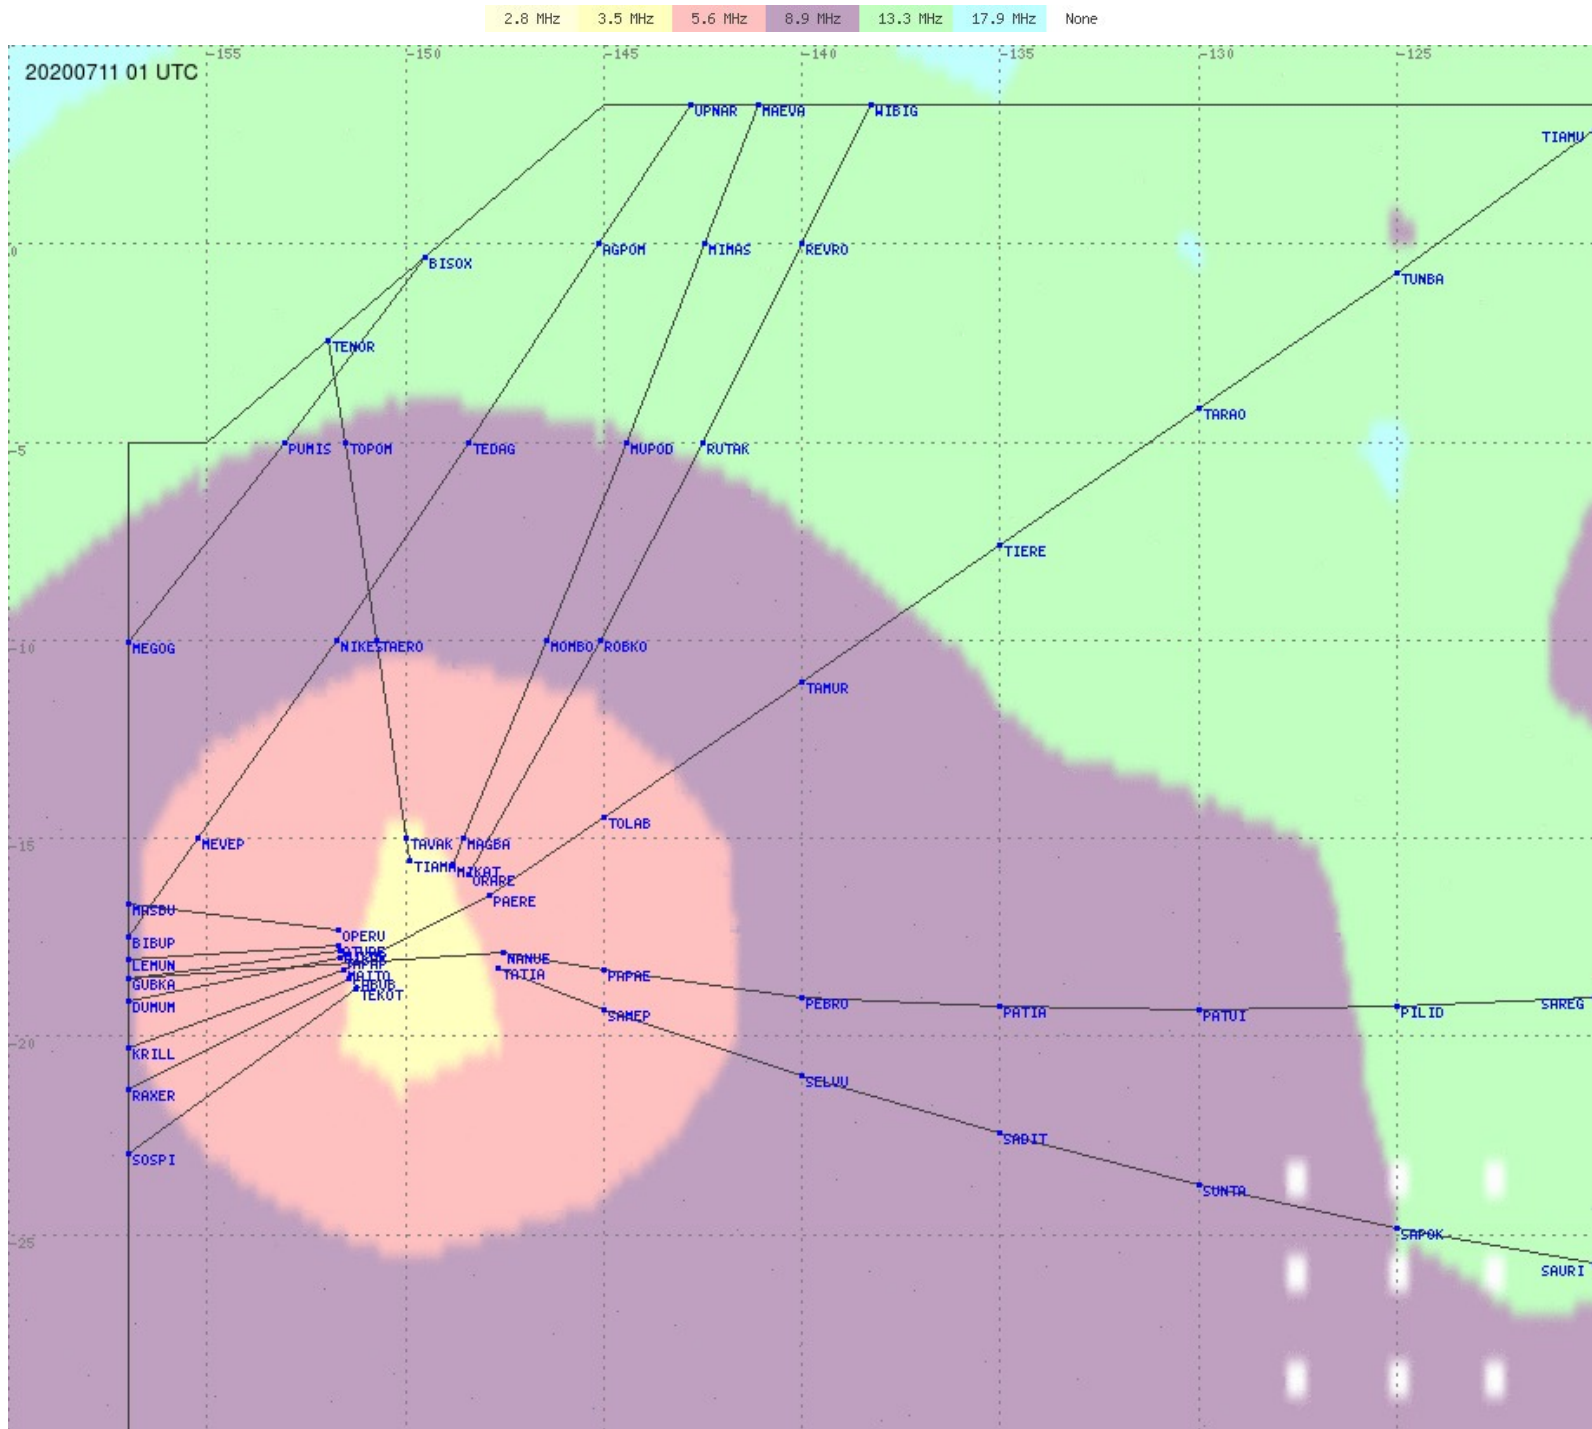

# Tahiti FIR - HF Propag - 20200711

2.8 MHz 3.5 MHz 5.6 MHz 8.9 MHz 13.3 MHz 17.9 MHz None

# Tahiti FIR - HF Propag - 20200711