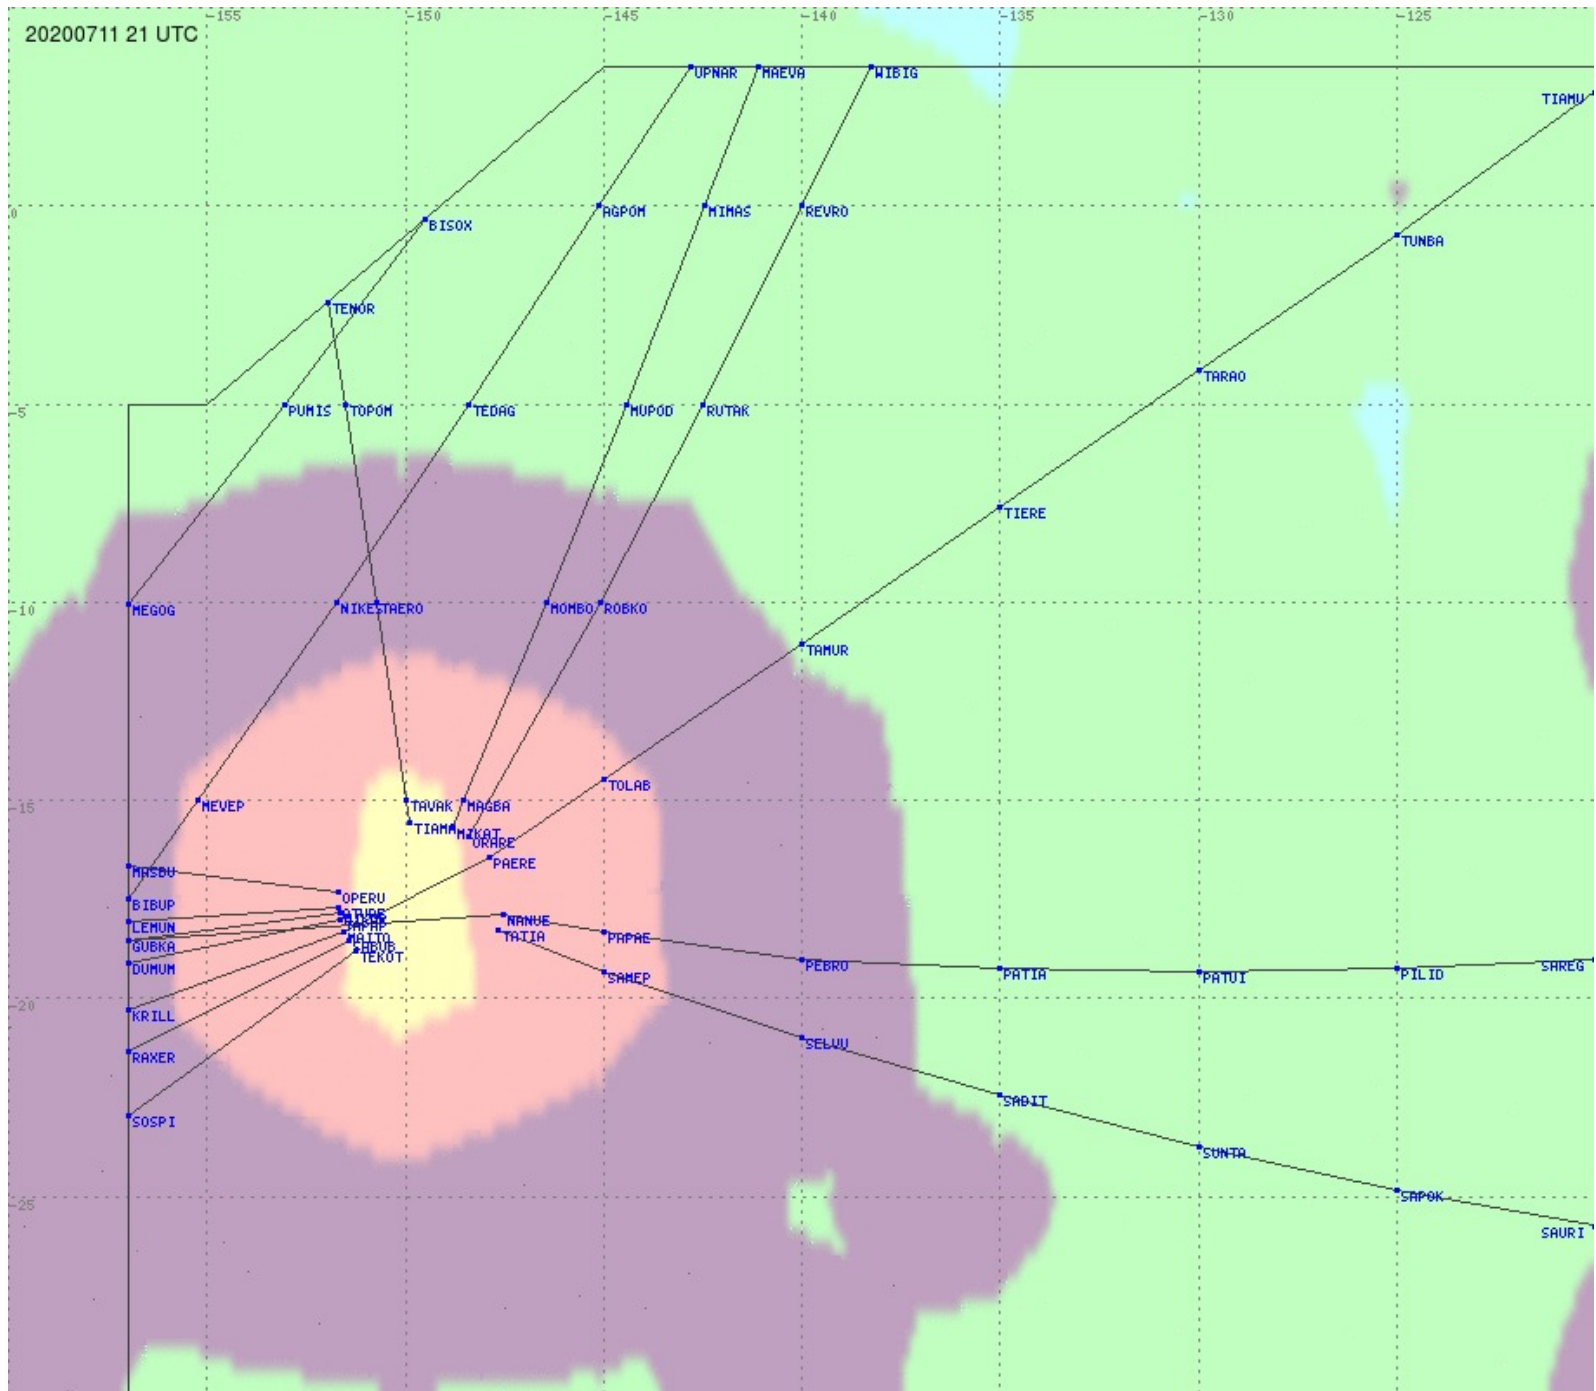

Tahiti FIR - HF Propag - 20200711

2.8 MHz 3.5 MHz 5.6 MHz 8.9 MHz 13.3 MHz 17.9 MHz None