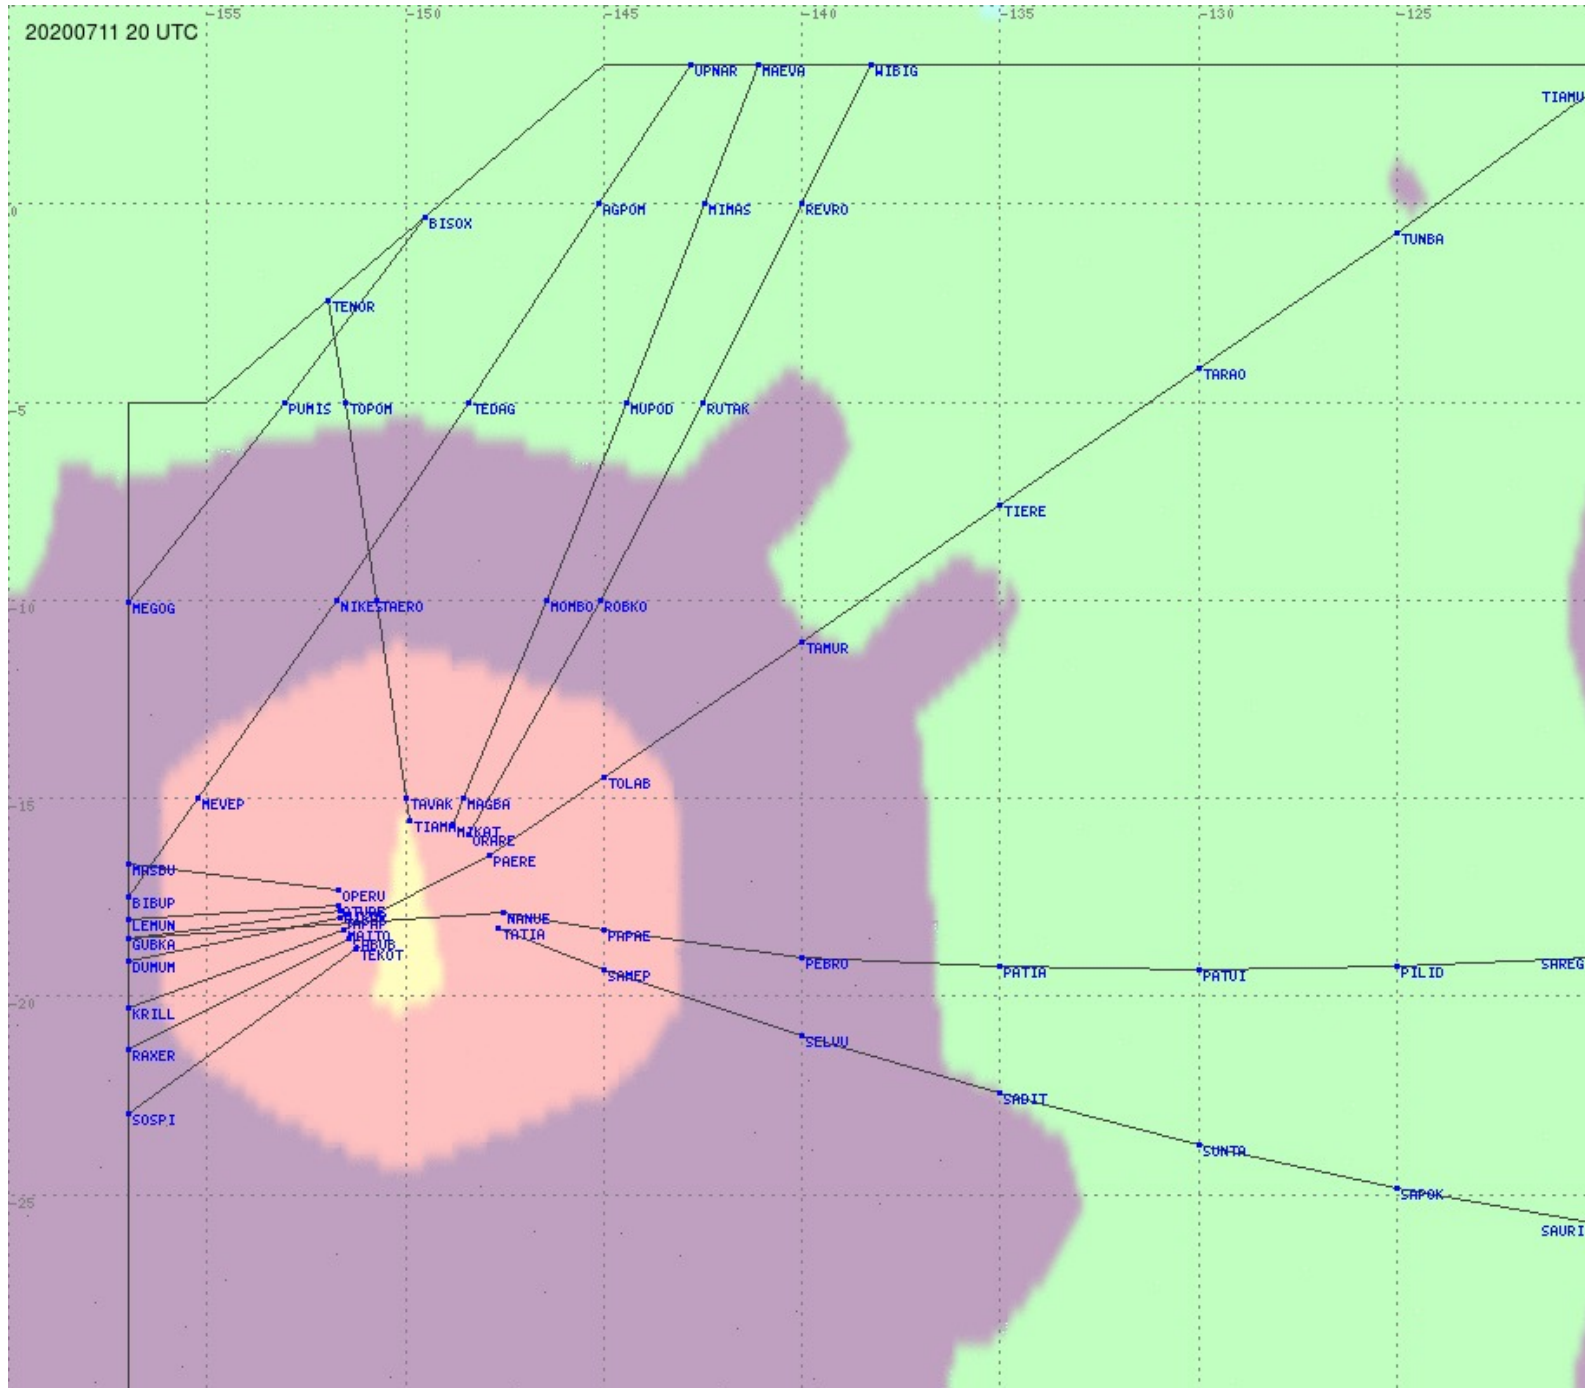

Tahiti FIR - HF Propag - 20200711

2.8 MHz 3.5 MHz 5.6 MHz 8.9 MHz 13.3 MHz 17.9 MHz None