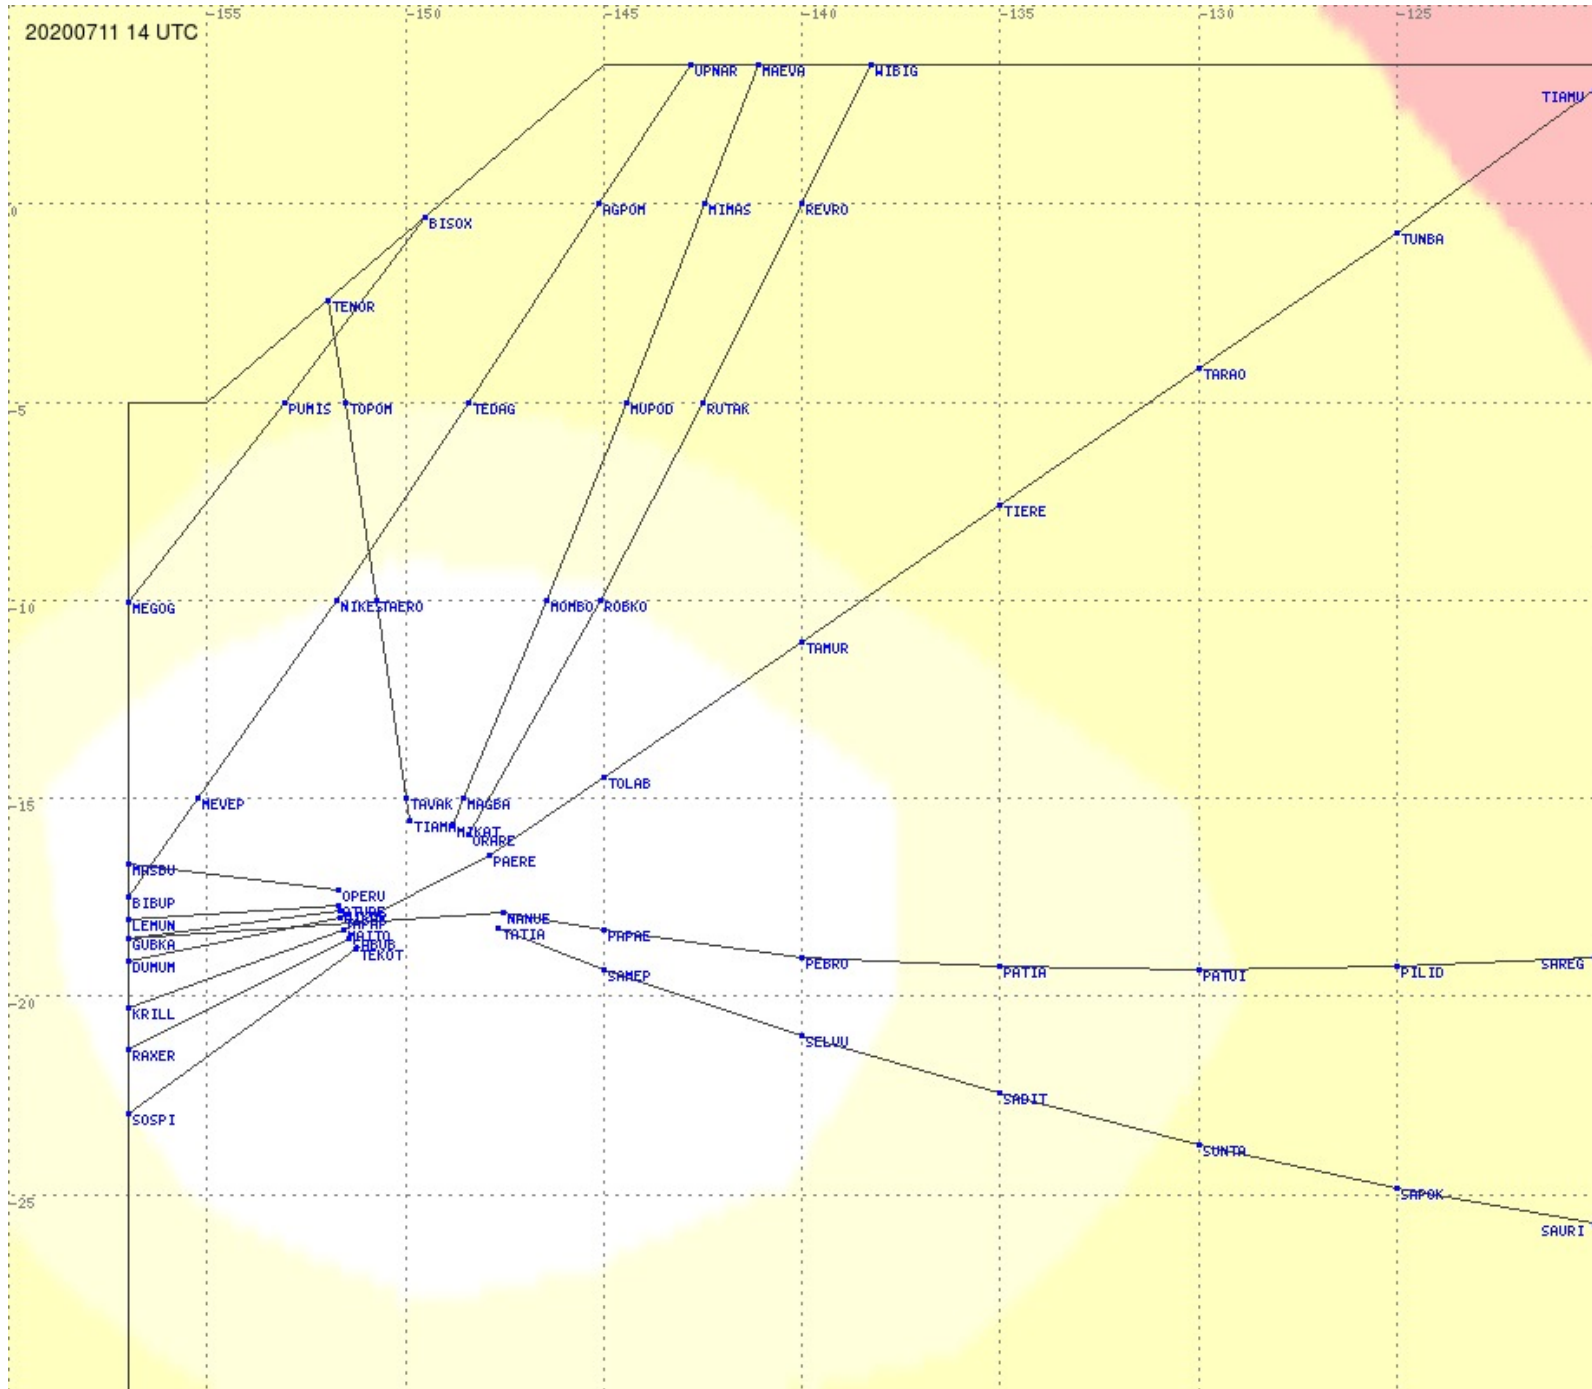

Tahiti FIR - HF Propag - 20200711

2.8 MHz 3.5 MHz 5.6 MHz 8.9 MHz 13.3 MHz 17.9 MHz None