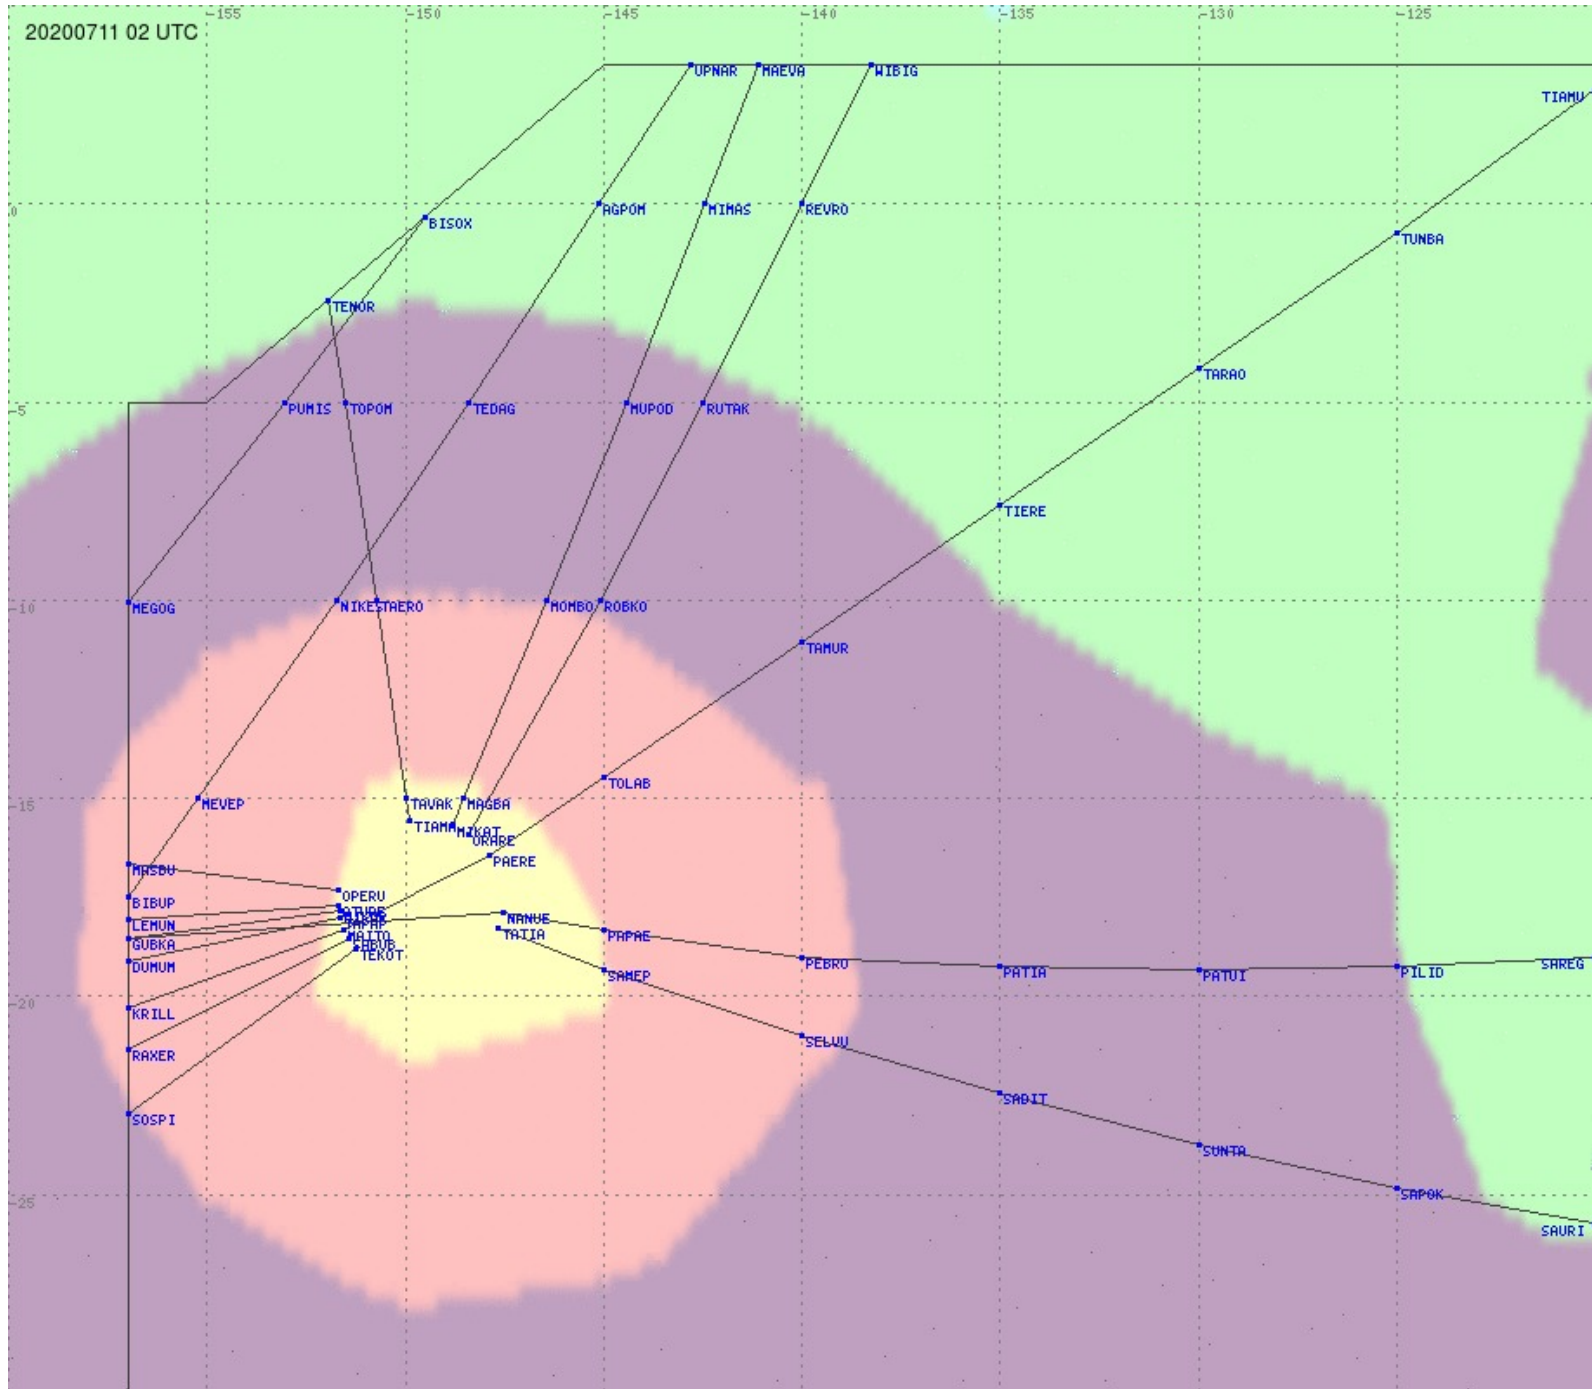

# Tahiti FIR - HF Propag - 20200711

2.8 MHz 3.5 MHz 5.6 MHz 8.9 MHz 13.3 MHz 17.9 MHz None

# Tahiti FIR - HF Propag - 20200711