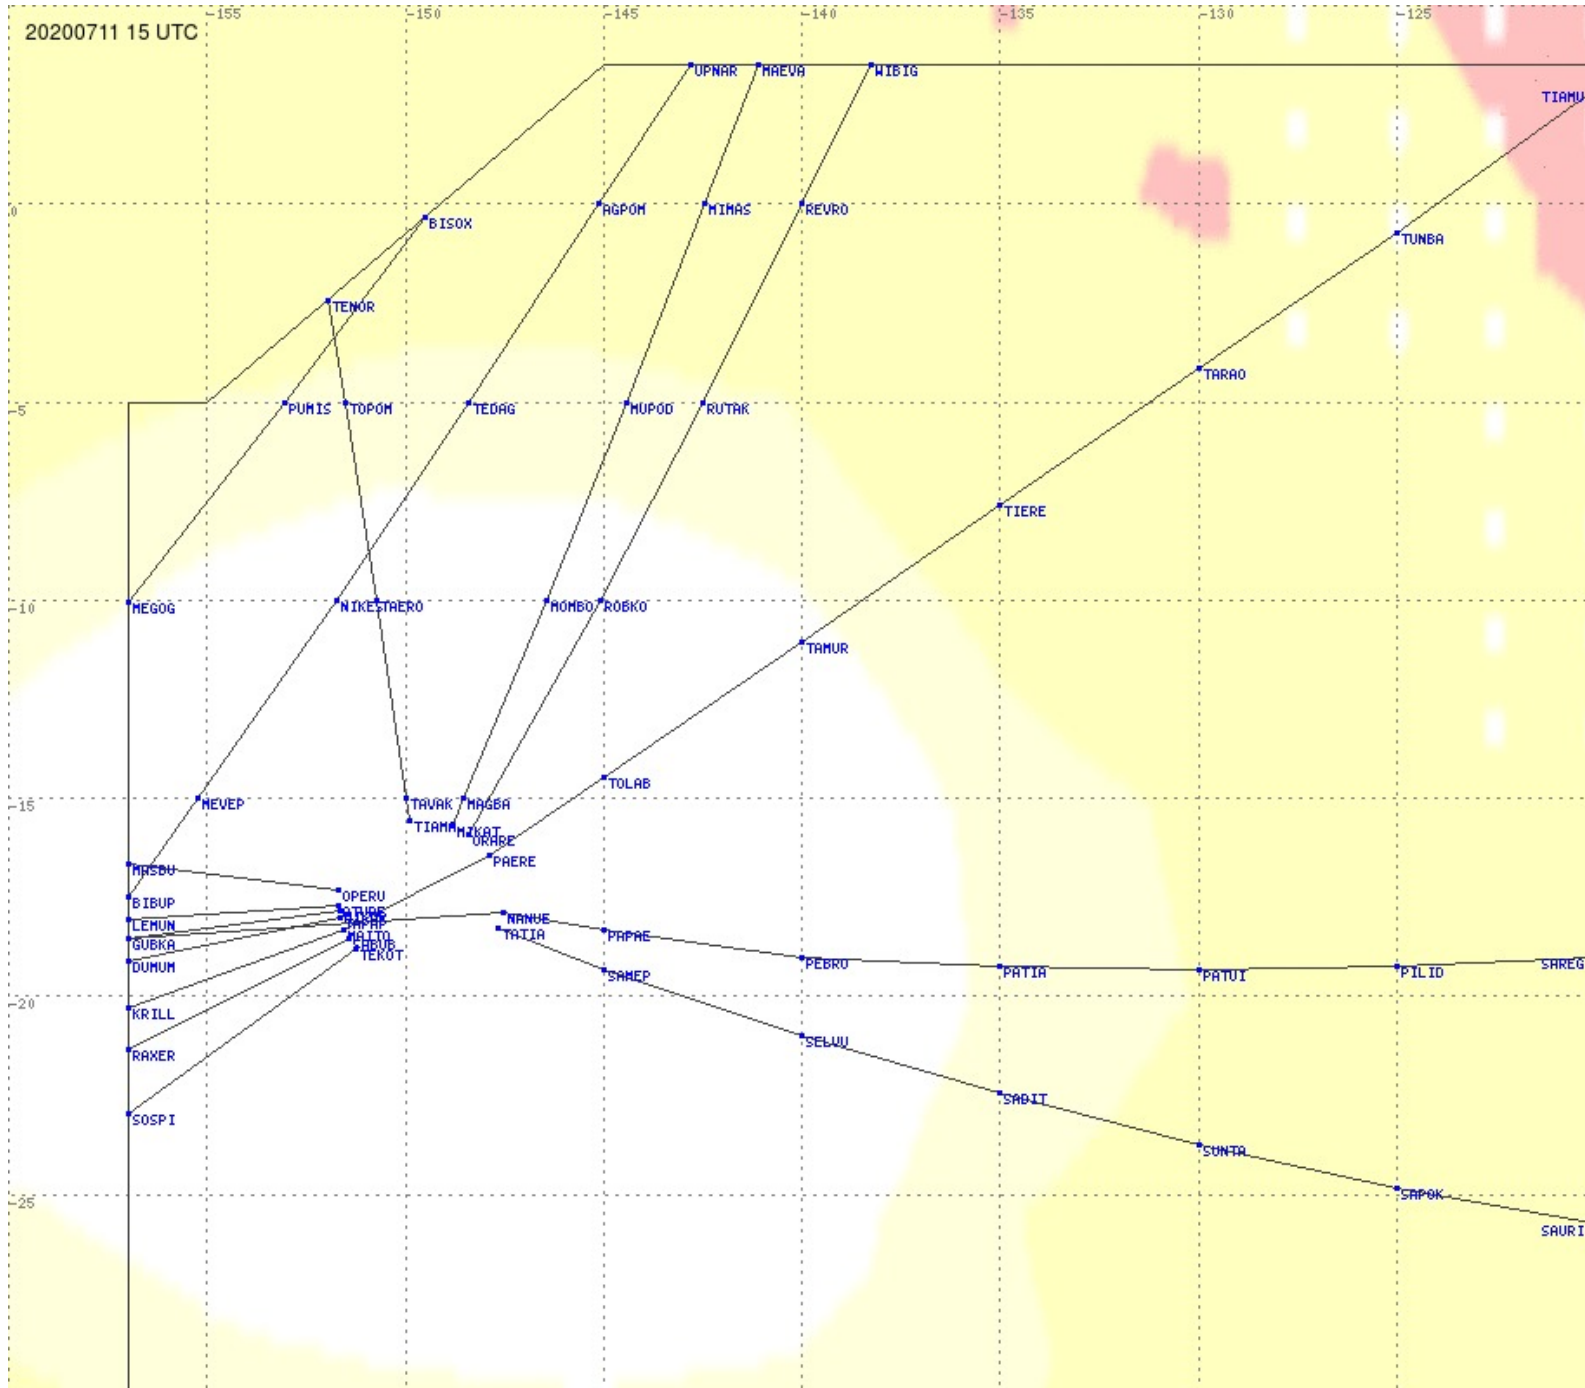

Tahiti FIR - HF Propag - 20200711

2.8 MHz 3.5 MHz 5.6 MHz 8.9 MHz 13.3 MHz 17.9 MHz None