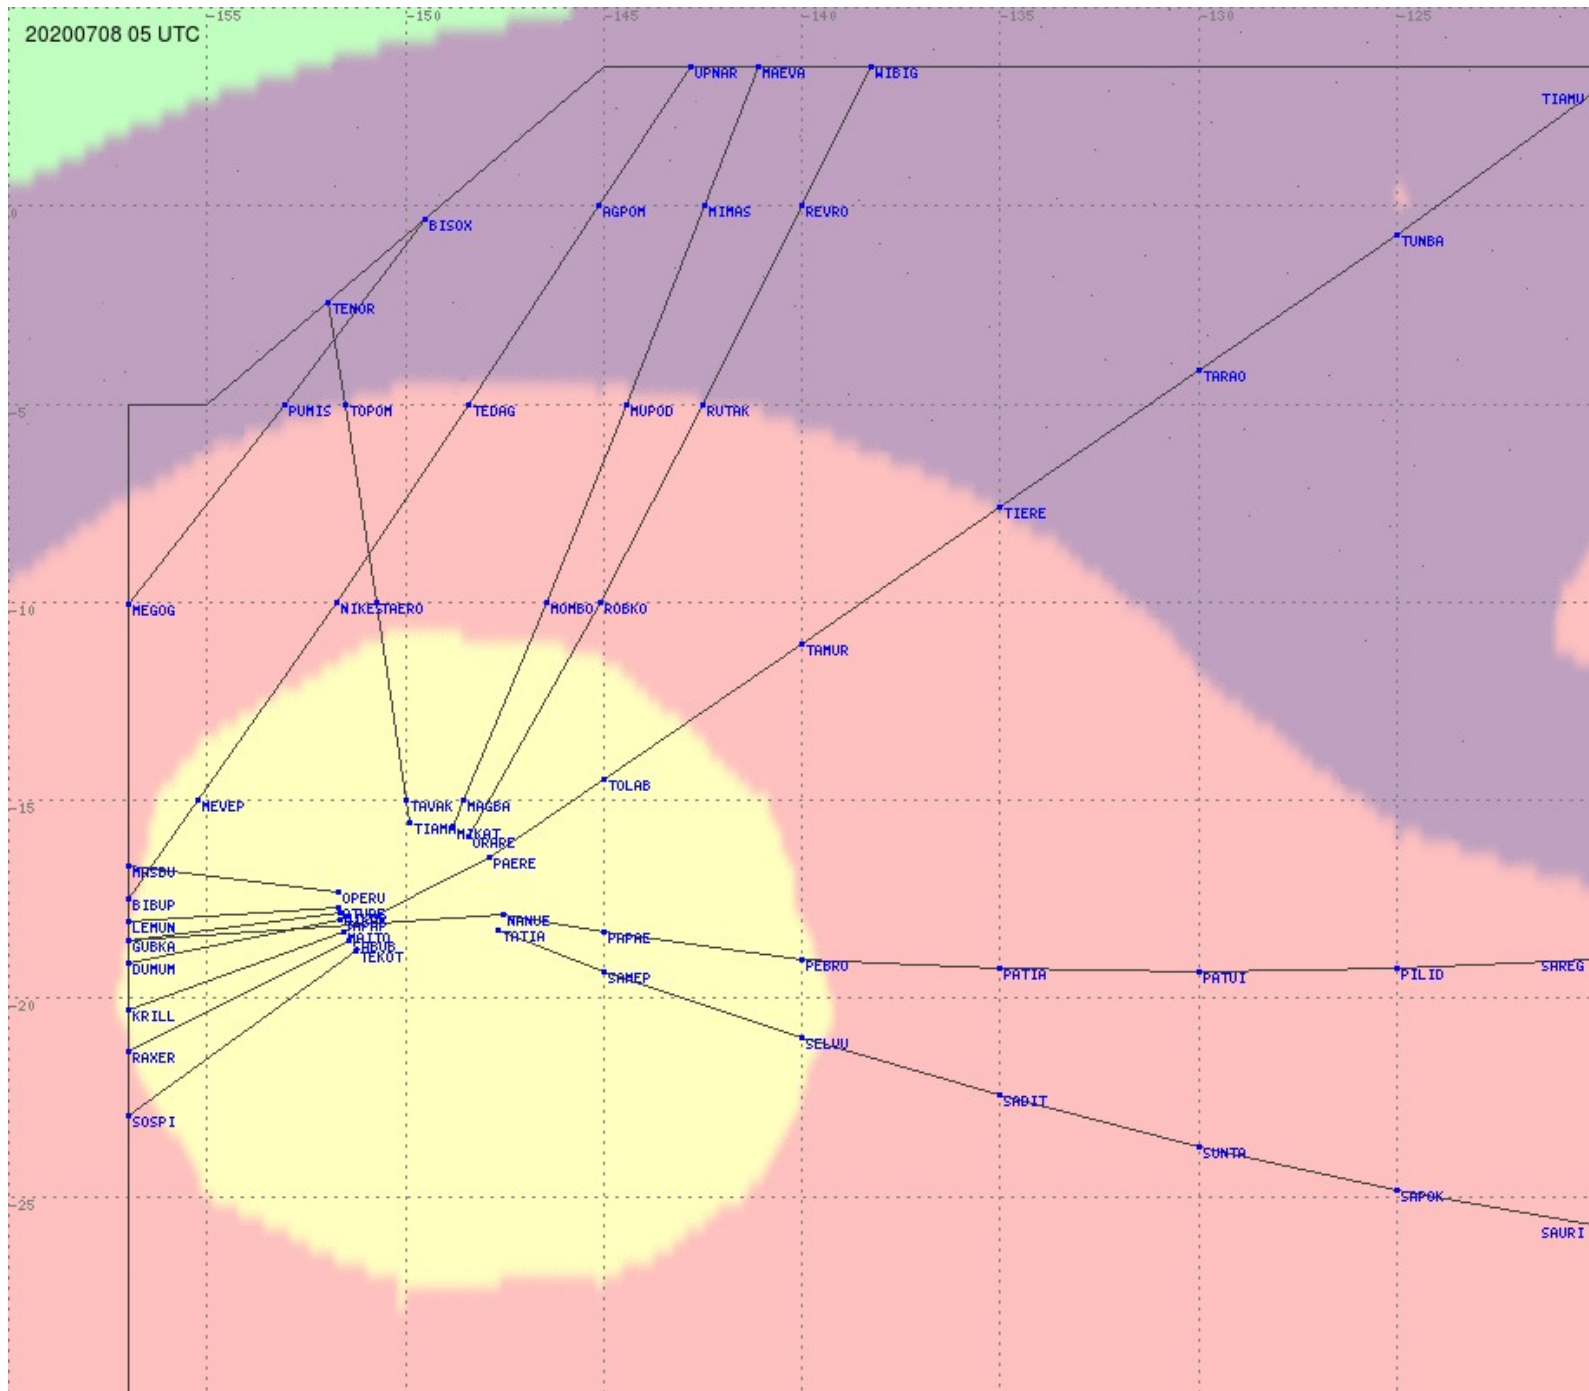

Tahiti FIR - HF Propag - 20200708

2.8 MHz 3.5 MHz 5.6 MHz 8.9 MHz 13.3 MHz 17.9 MHz None