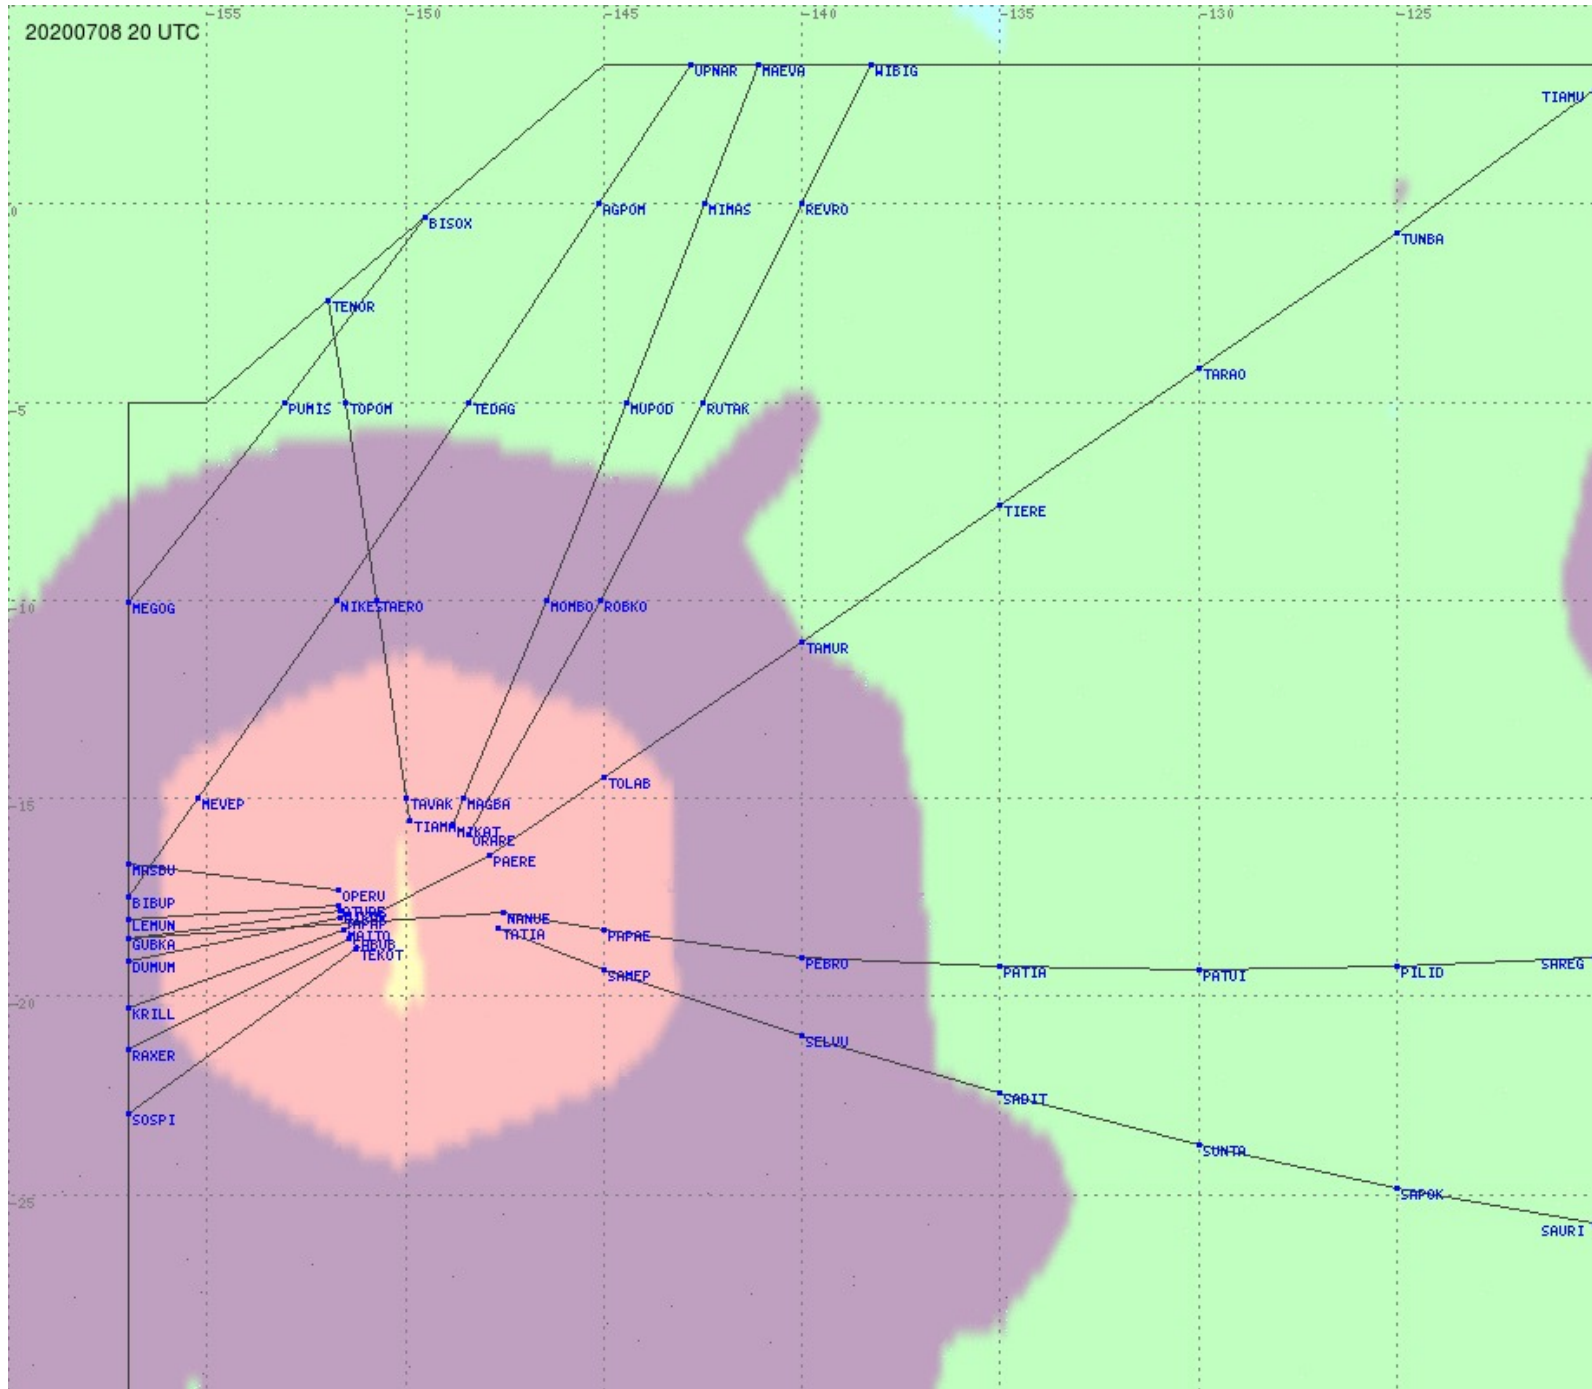

Tahiti FIR - HF Propag - 20200708

2.8 MHz 3.5 MHz 5.6 MHz 8.9 MHz 13.3 MHz 17.9 MHz None