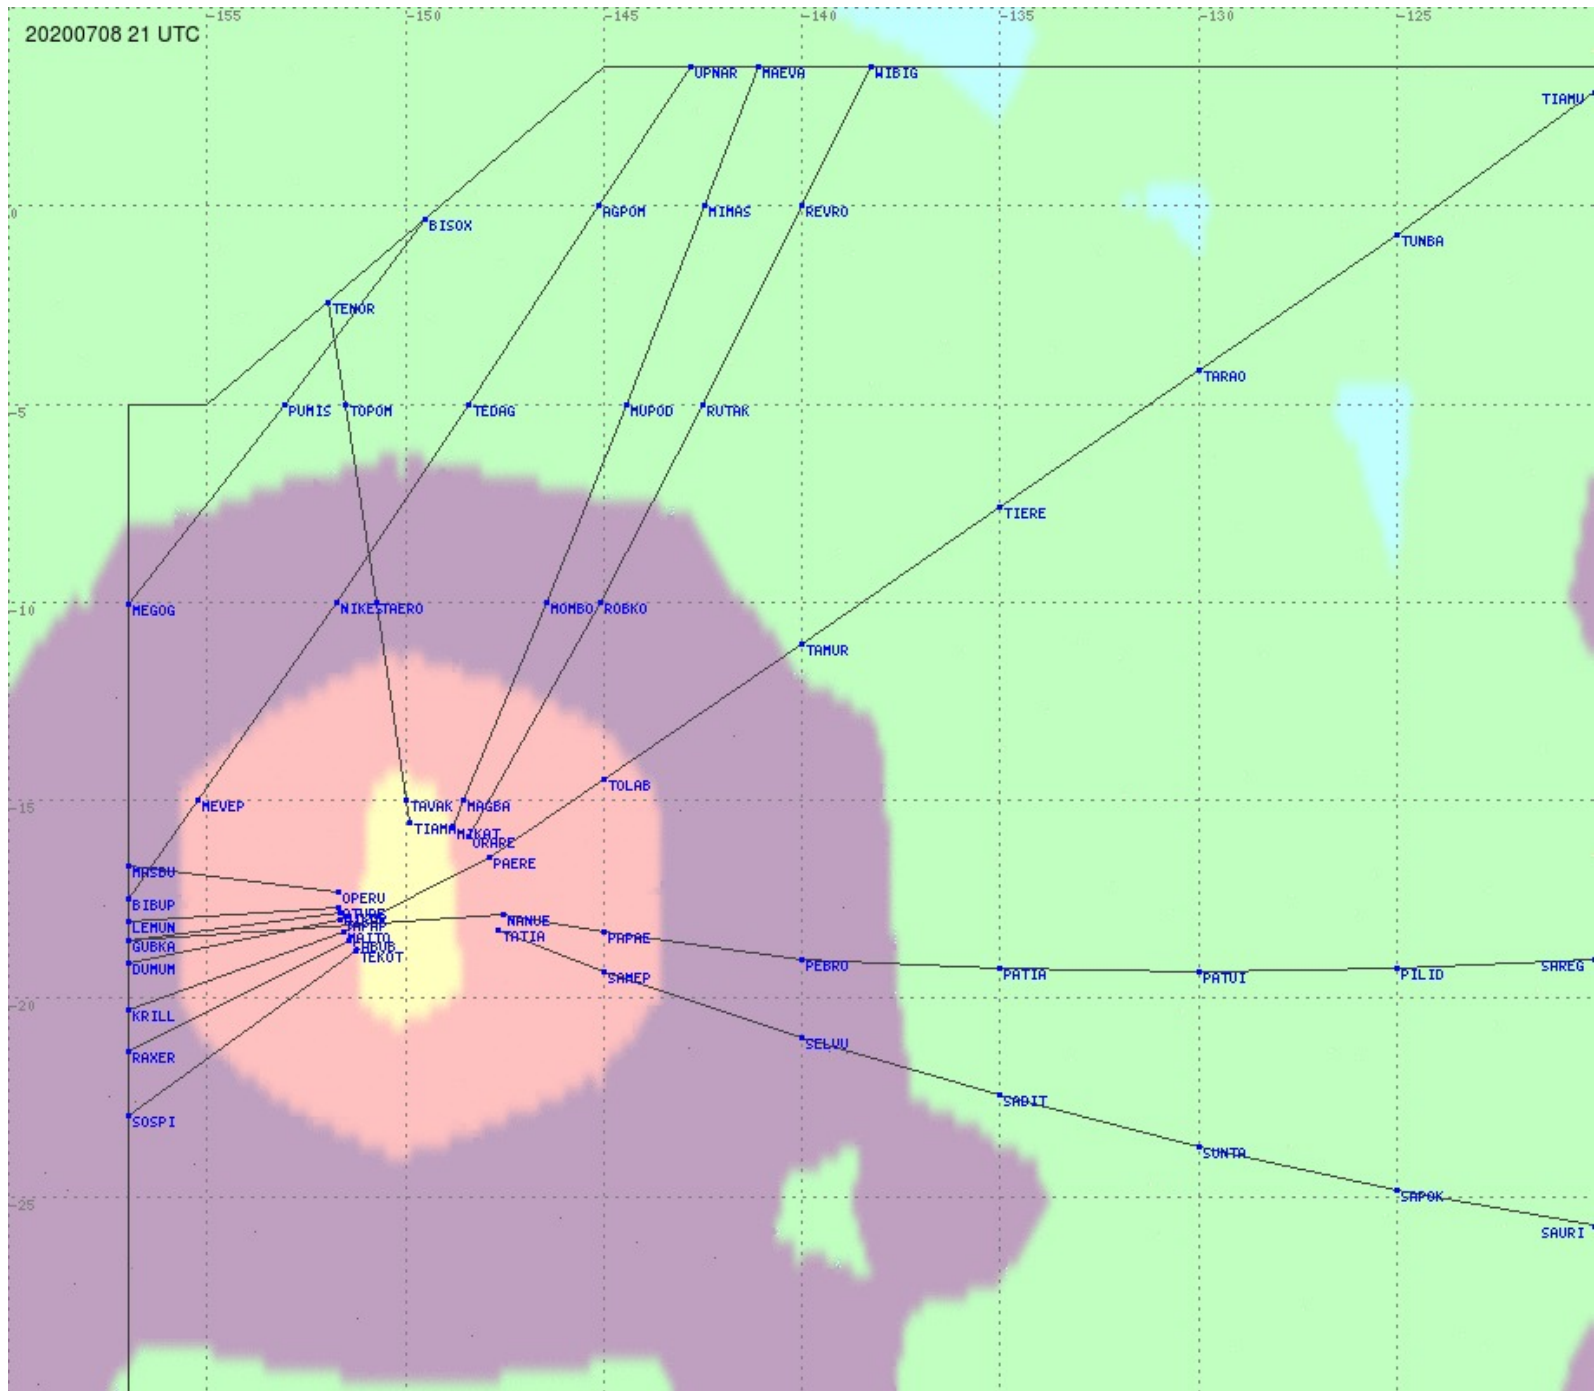

Tahiti FIR - HF Propag - 20200708

2.8 MHz
3.5 MHz
5.6 MHz
8.9 MHz
13.3 MHz
17.9 MHz
None