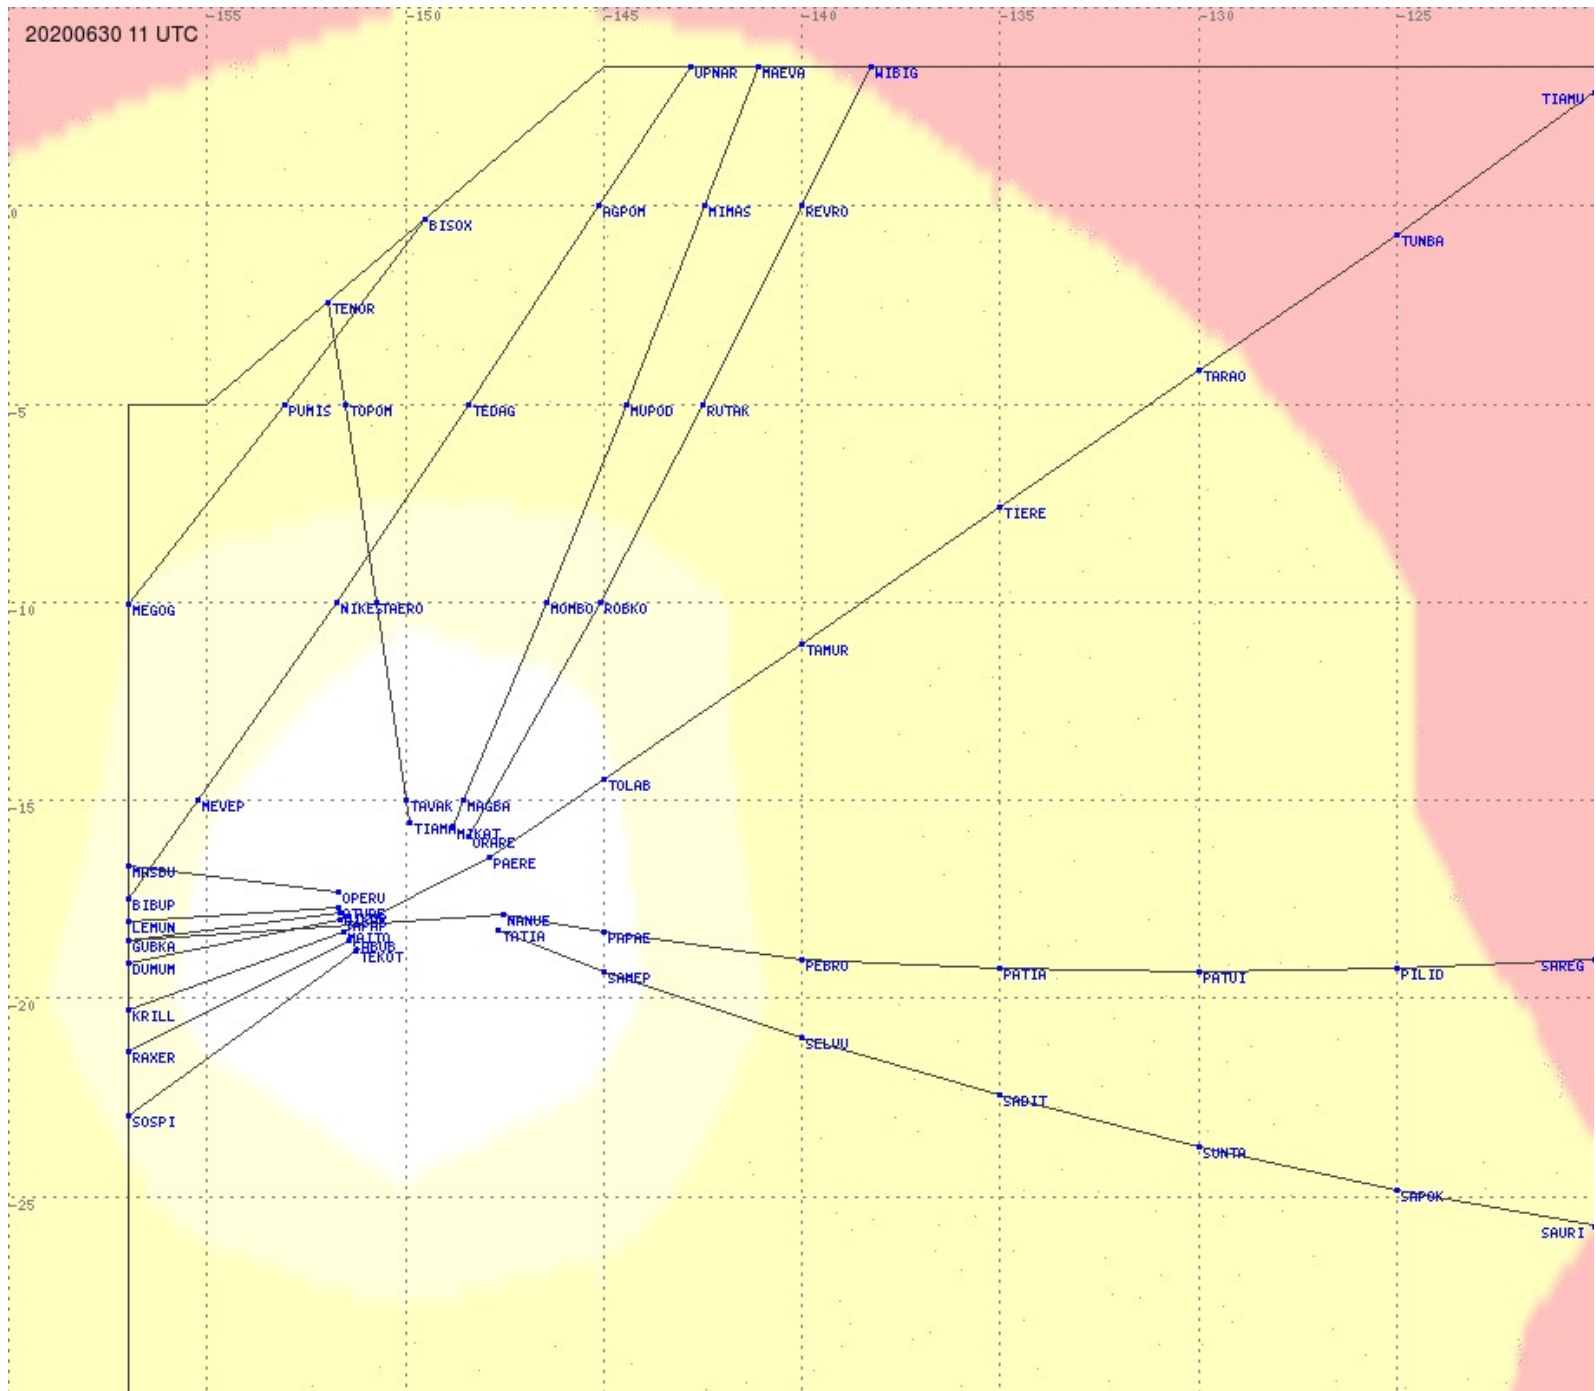

Tahiti FIR - HF Propag - 20200630

2.8 MHz   3.5 MHz   5.6 MHz   8.9 MHz   13.3 MHz   17.9 MHz   None