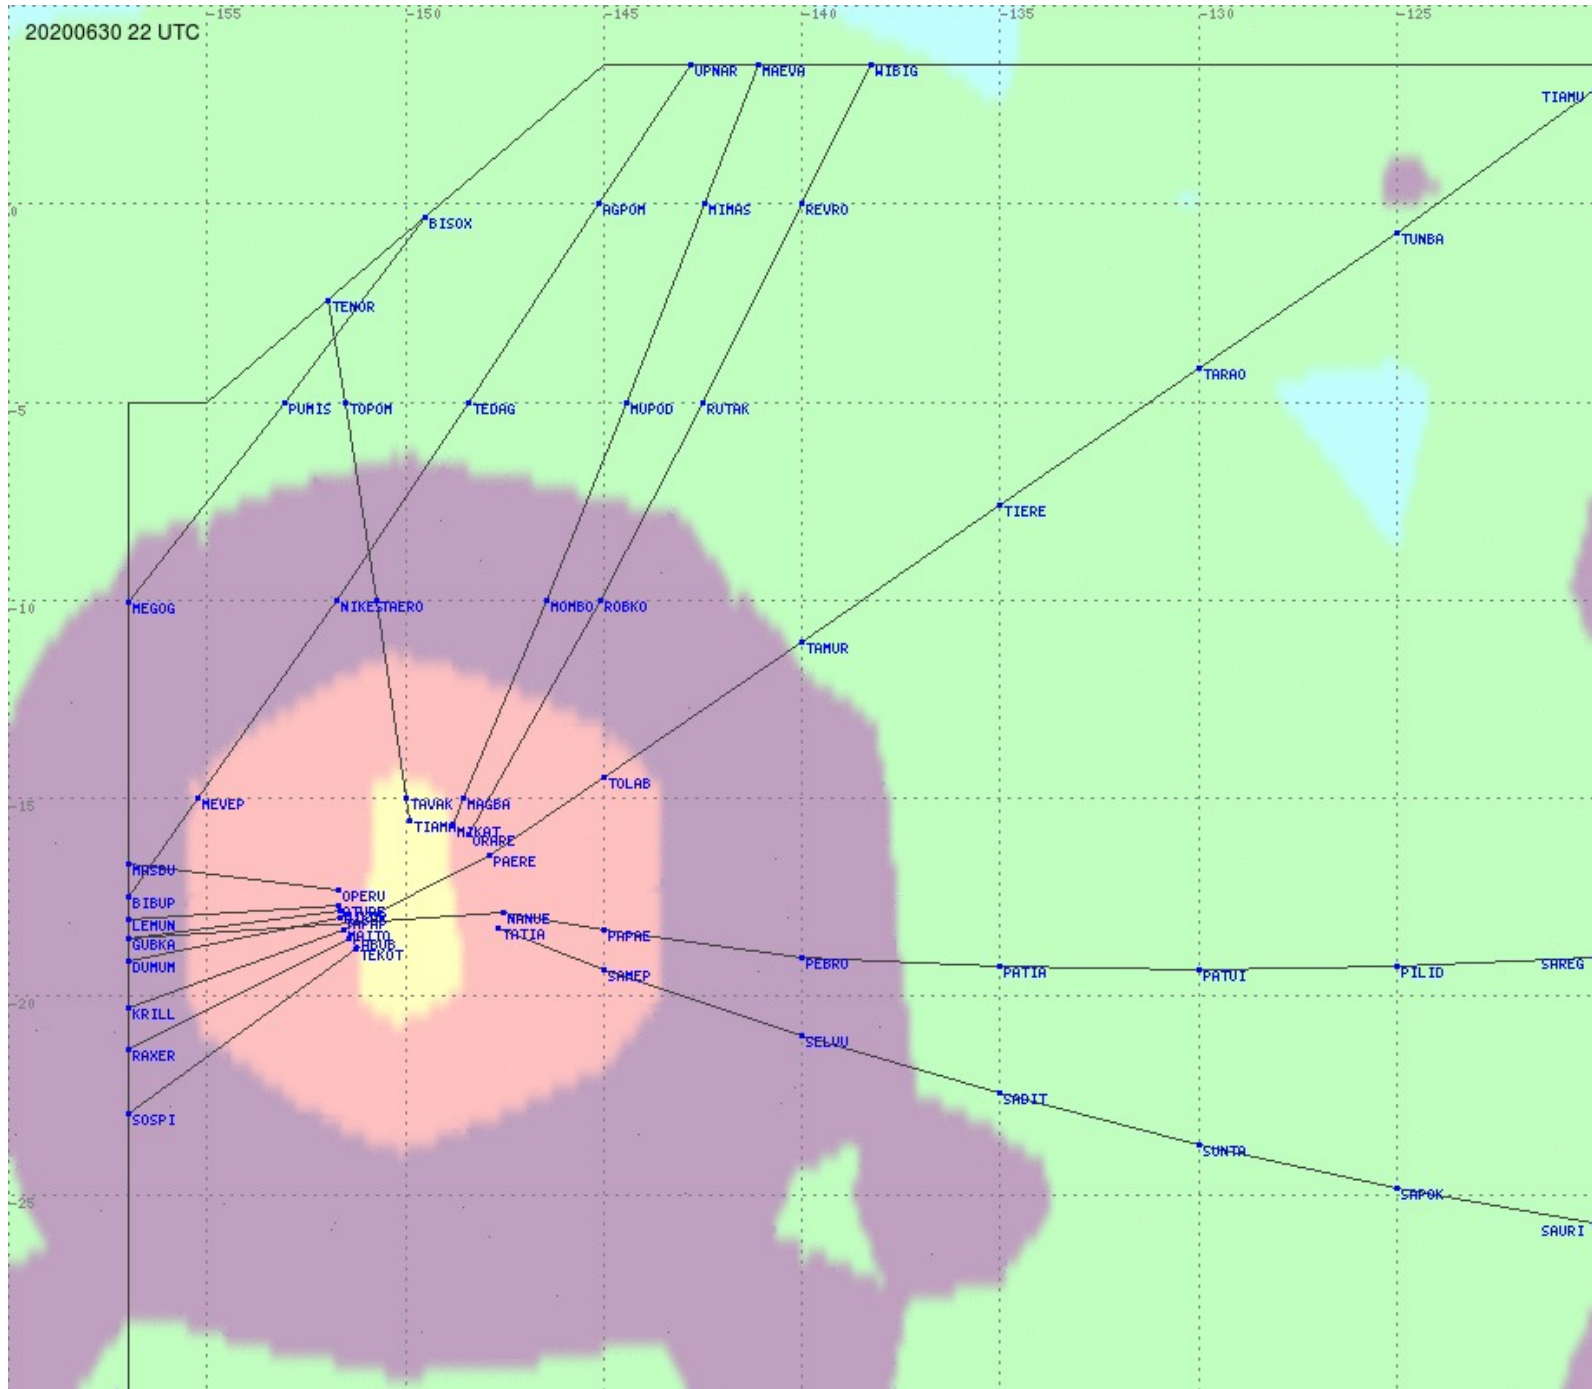

Tahiti FIR - HF Propag - 20200630

2.8 MHz 3.5 MHz 5.6 MHz 8.9 MHz 13.3 MHz 17.9 MHz None