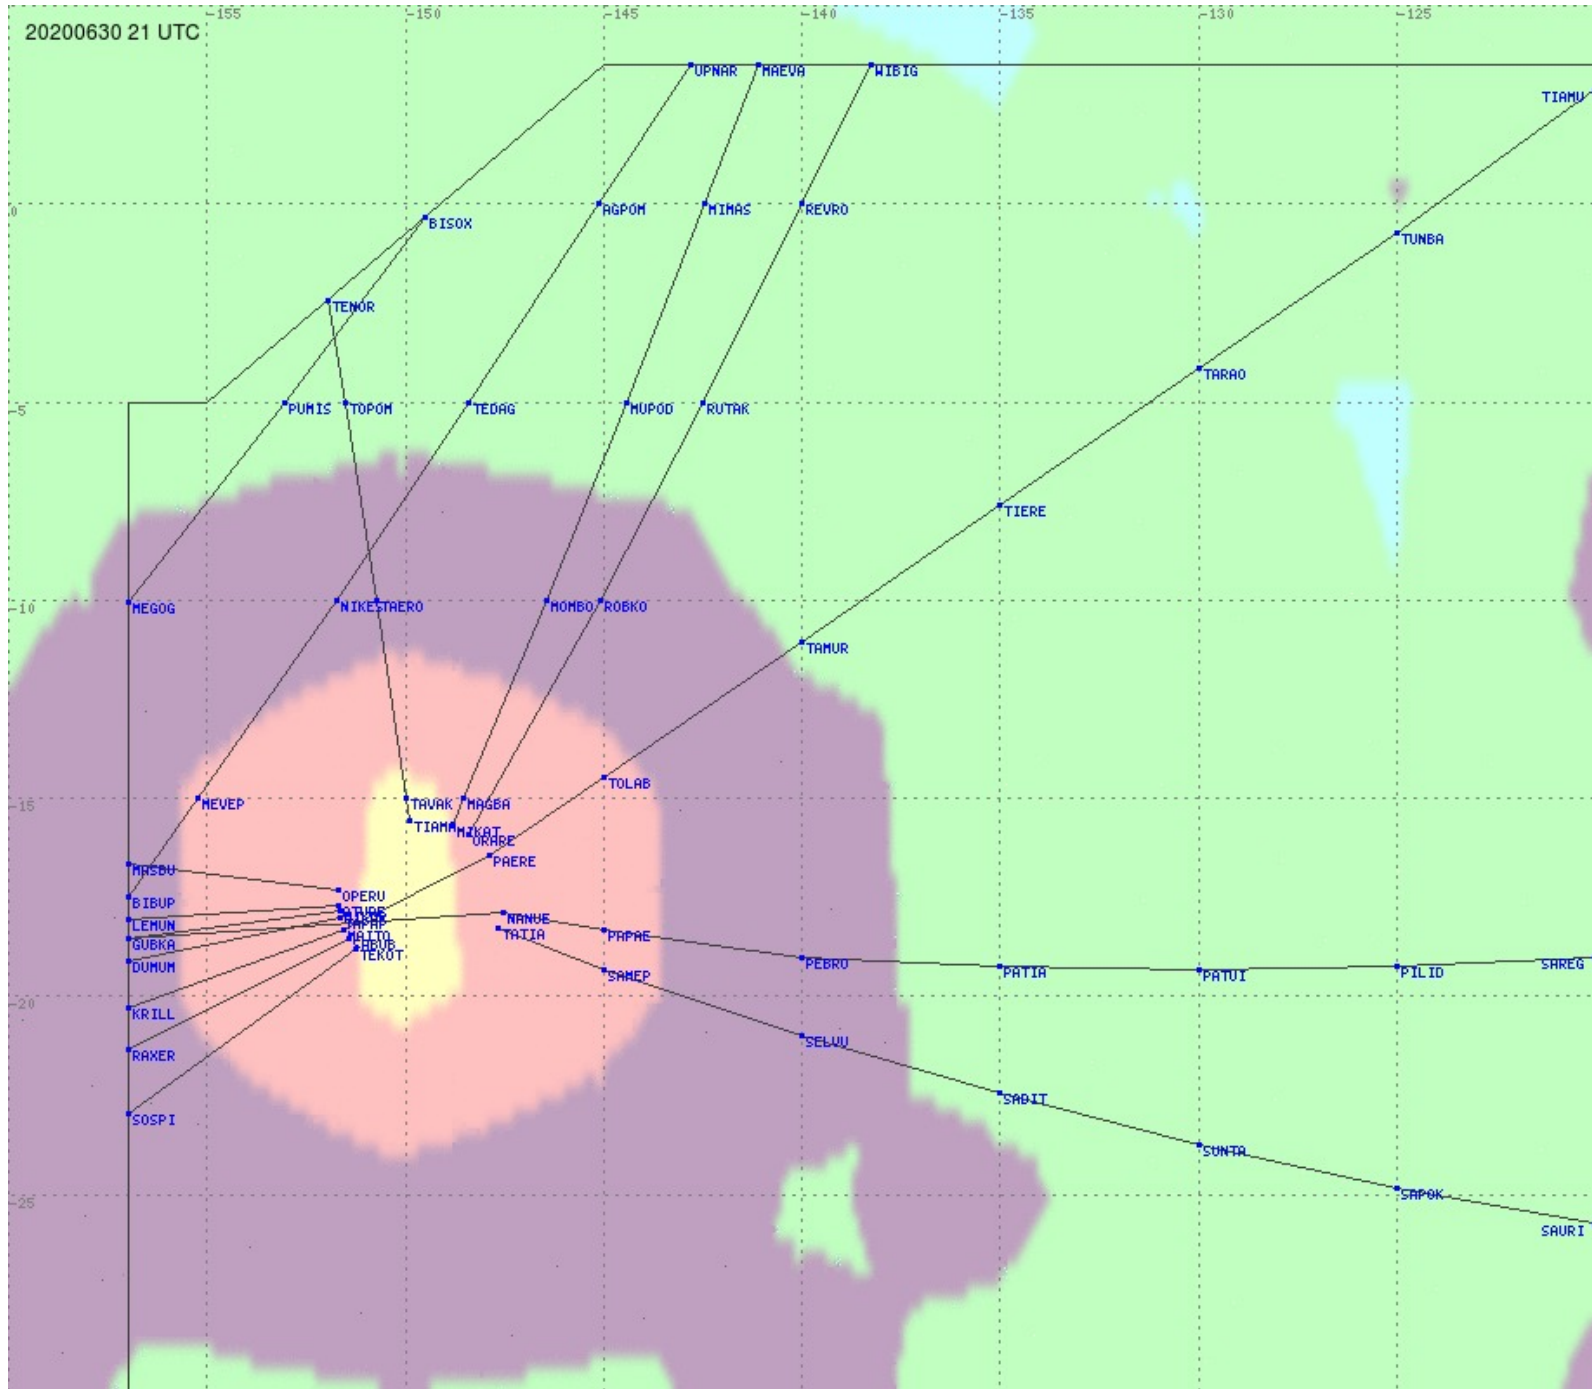

Tahiti FIR - HF Propag - 20200630

Tahiti FIR - HF Propag - 20200630

2.8 MHz
3.5 MHz
5.6 MHz
8.9 MHz
13.3 MHz
17.9 MHz
None

Tahiti FIR - HF Propag - 20200630

2.8 MHz 3.5 MHz 5.6 MHz 8.9 MHz 13.3 MHz 17.9 MHz None

Tahiti FIR - HF Propag - 20200630

2.8 MHz 3.5 MHz 5.6 MHz 8.9 MHz 13.3 MHz 17.9 MHz None

Tahiti FIR - HF Propag - 20200630

Tahiti FIR - HF Propag - 20200630

Tahiti FIR - HF Propag - 20200630

Tahiti FIR - HF Propag - 20200630

2.8 MHz
3.5 MHz
5.6 MHz
8.9 MHz
13.3 MHz
17.9 MHz
None

Tahiti FIR - HF Propag - 20200630

2.8 MHz 3.5 MHz 5.6 MHz 8.9 MHz 13.3 MHz 17.9 MHz None

Tahiti FIR - HF Propag - 20200630

2.8 MHz
3.5 MHz
5.6 MHz
8.9 MHz
13.3 MHz
17.9 MHz
None