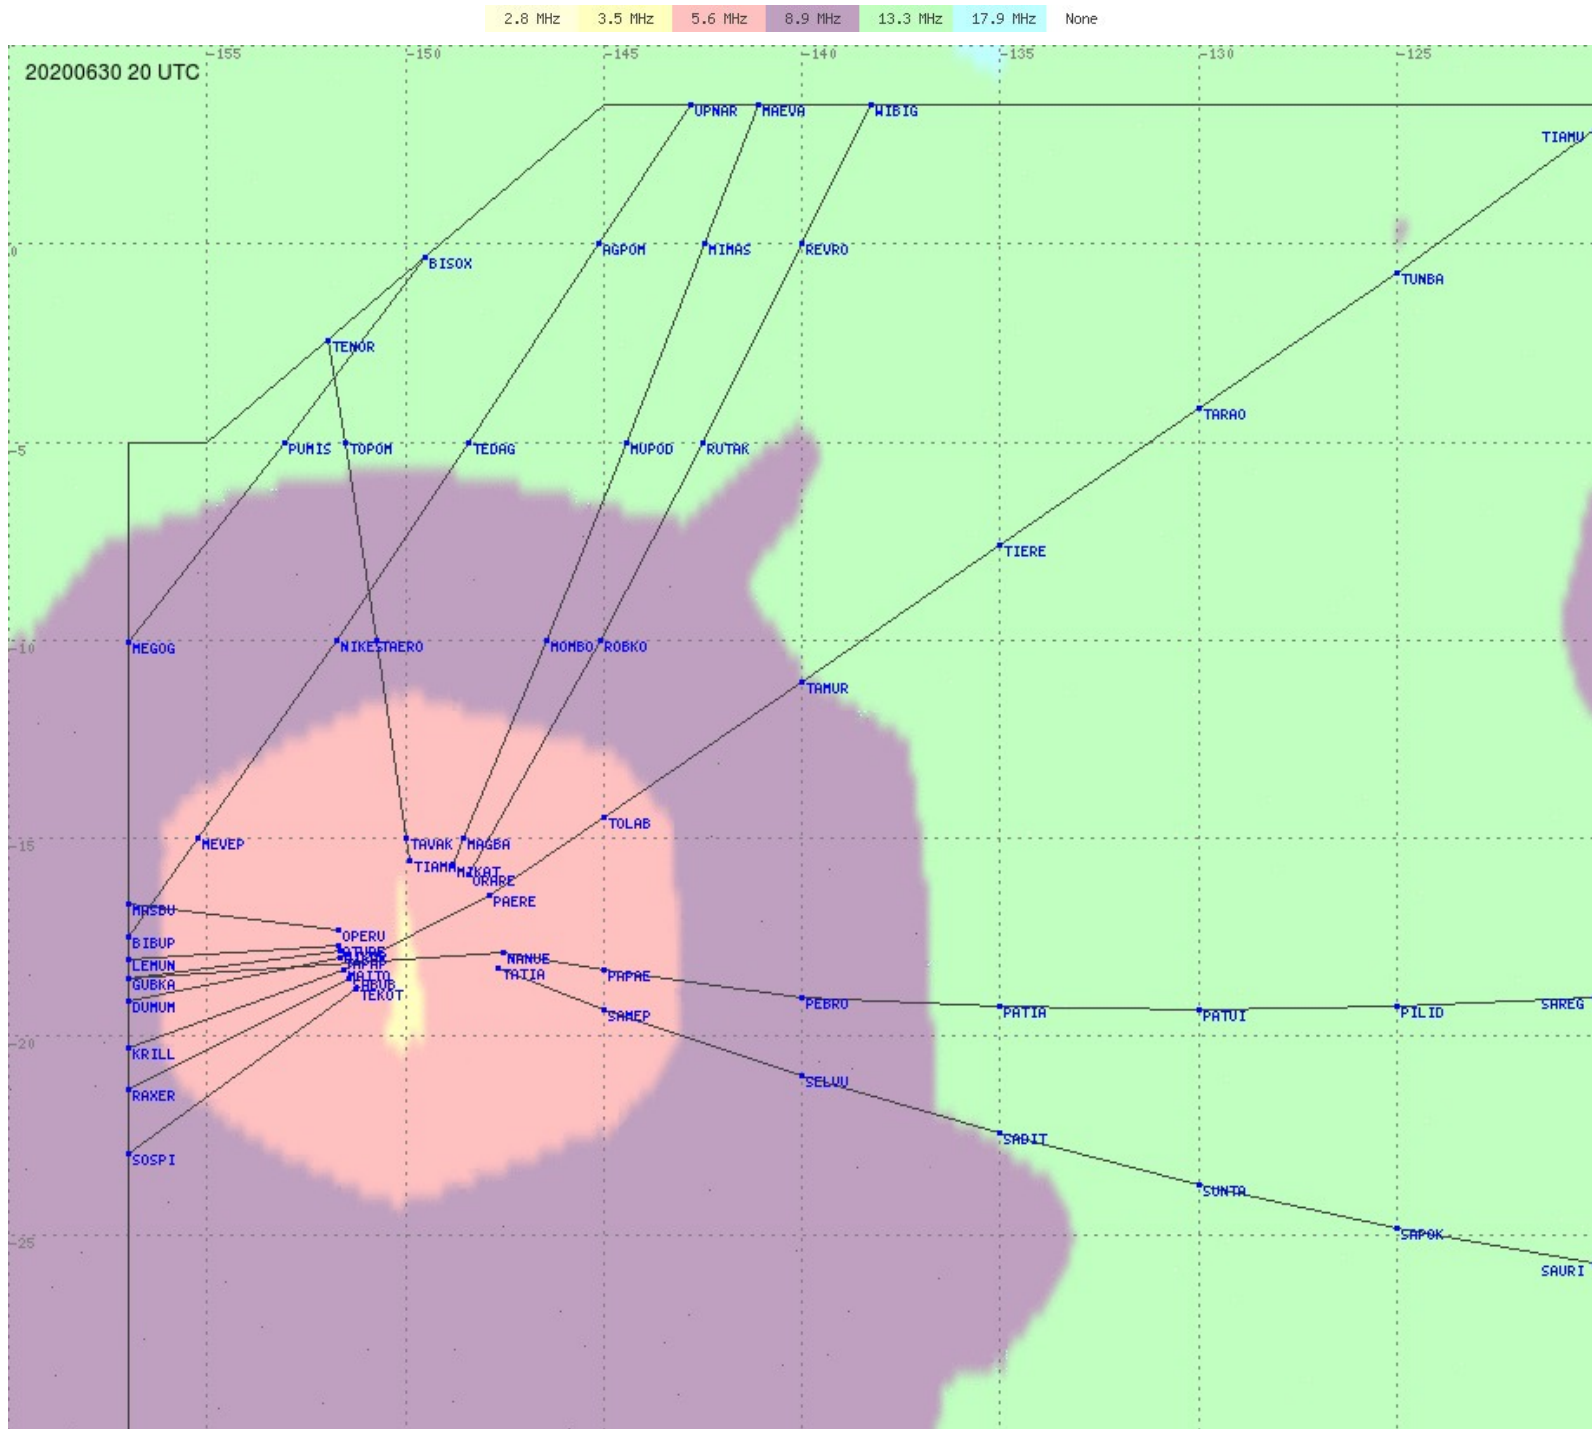

Tahiti FIR - HF Propag - 20200630

Tahiti FIR - HF Propag - 20200630

2.8 MHz
3.5 MHz
5.6 MHz
8.9 MHz
13.3 MHz
17.9 MHz
None

Tahiti FIR - HF Propag - 20200630

2.8 MHz 3.5 MHz 5.6 MHz 8.9 MHz 13.3 MHz 17.9 MHz None

Tahiti FIR - HF Propag - 20200630

2.8 MHz 3.5 MHz 5.6 MHz 8.9 MHz 13.3 MHz 17.9 MHz None

Tahiti FIR - HF Propag - 20200630

Tahiti FIR - HF Propag - 20200630

Tahiti FIR - HF Propag - 20200630

Tahiti FIR - HF Propag - 20200630

2.8 MHz
3.5 MHz
5.6 MHz
8.9 MHz
13.3 MHz
17.9 MHz
None

Tahiti FIR - HF Propag - 20200630

2.8 MHz 3.5 MHz 5.6 MHz 8.9 MHz 13.3 MHz 17.9 MHz None

Tahiti FIR - HF Propag - 20200630

2.8 MHz
3.5 MHz
5.6 MHz
8.9 MHz
13.3 MHz
17.9 MHz
None