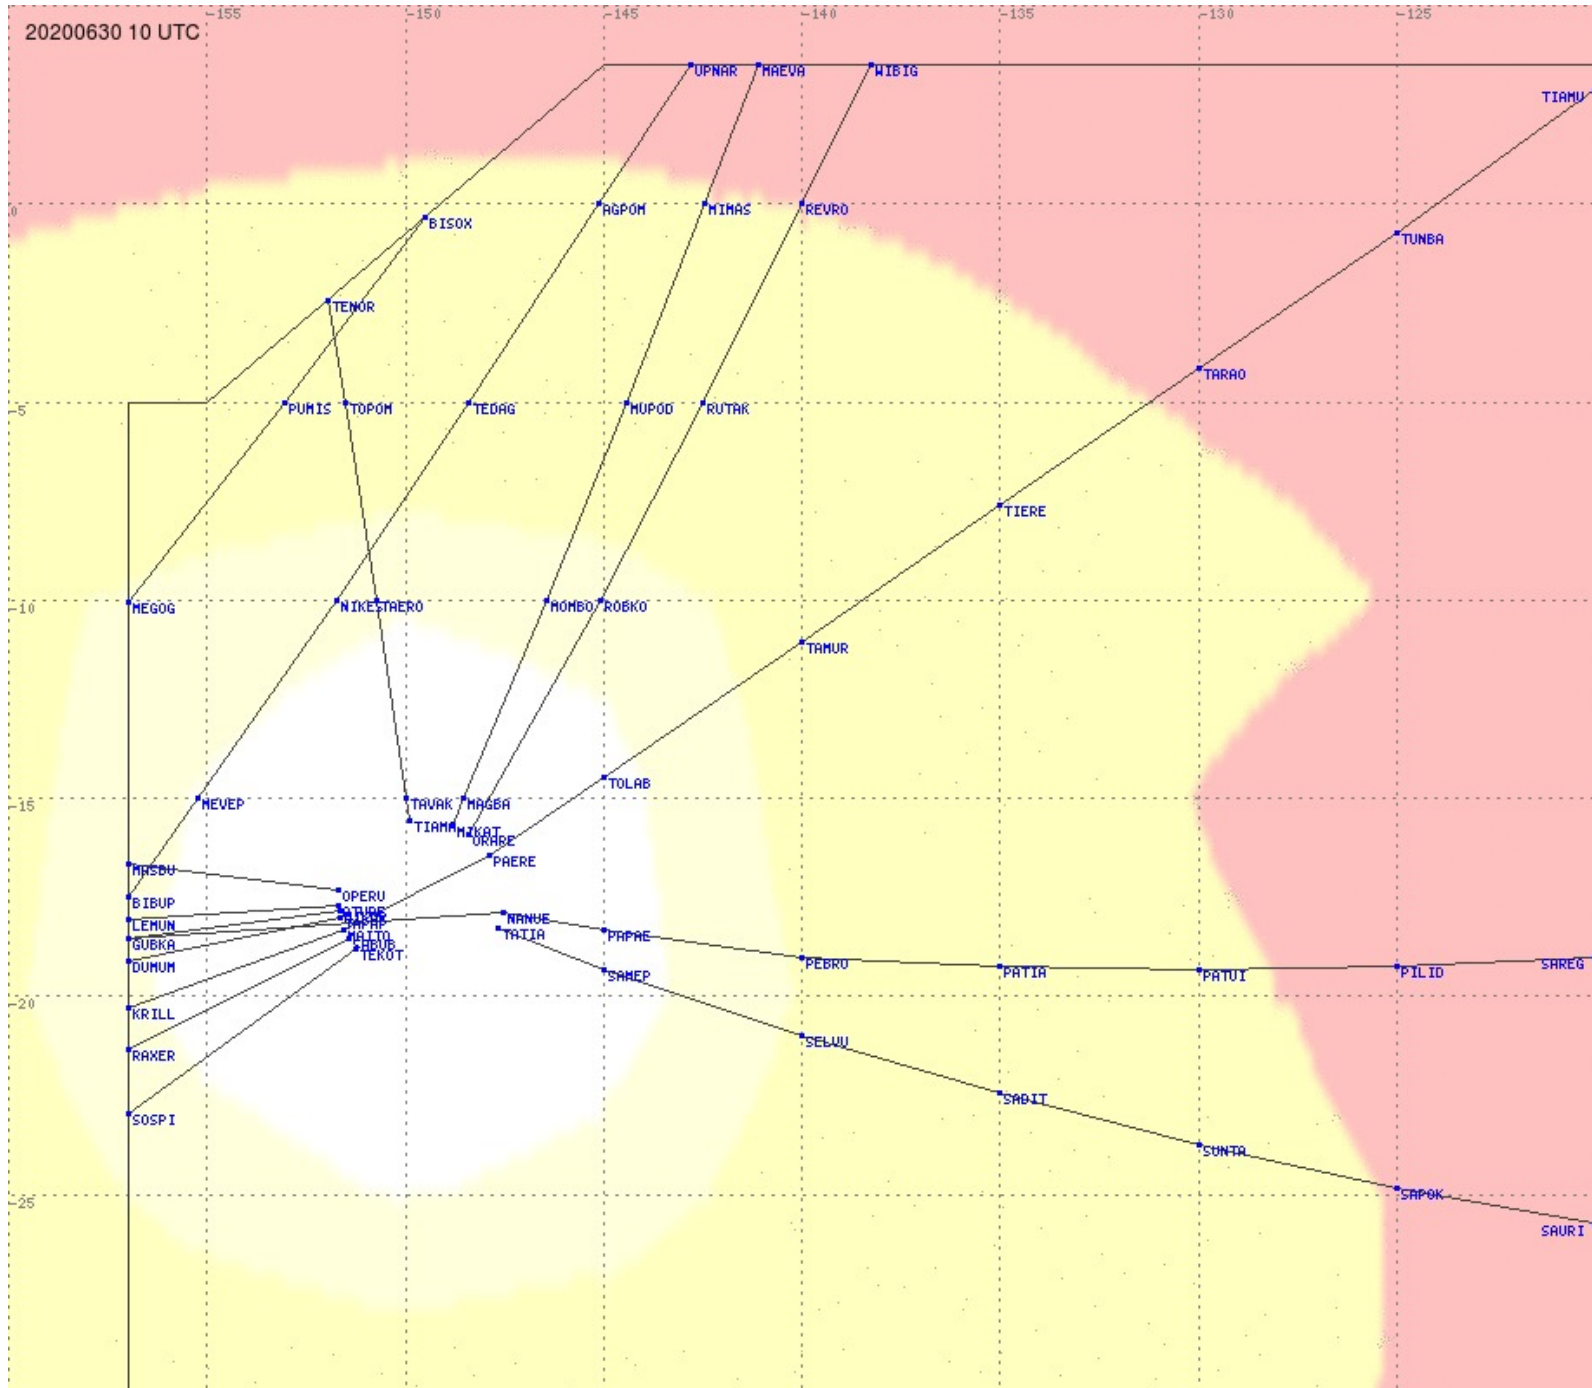

Tahiti FIR - HF Propag - 20200630

2.8 MHz
3.5 MHz
5.6 MHz
8.9 MHz
13.3 MHz
17.9 MHz
None