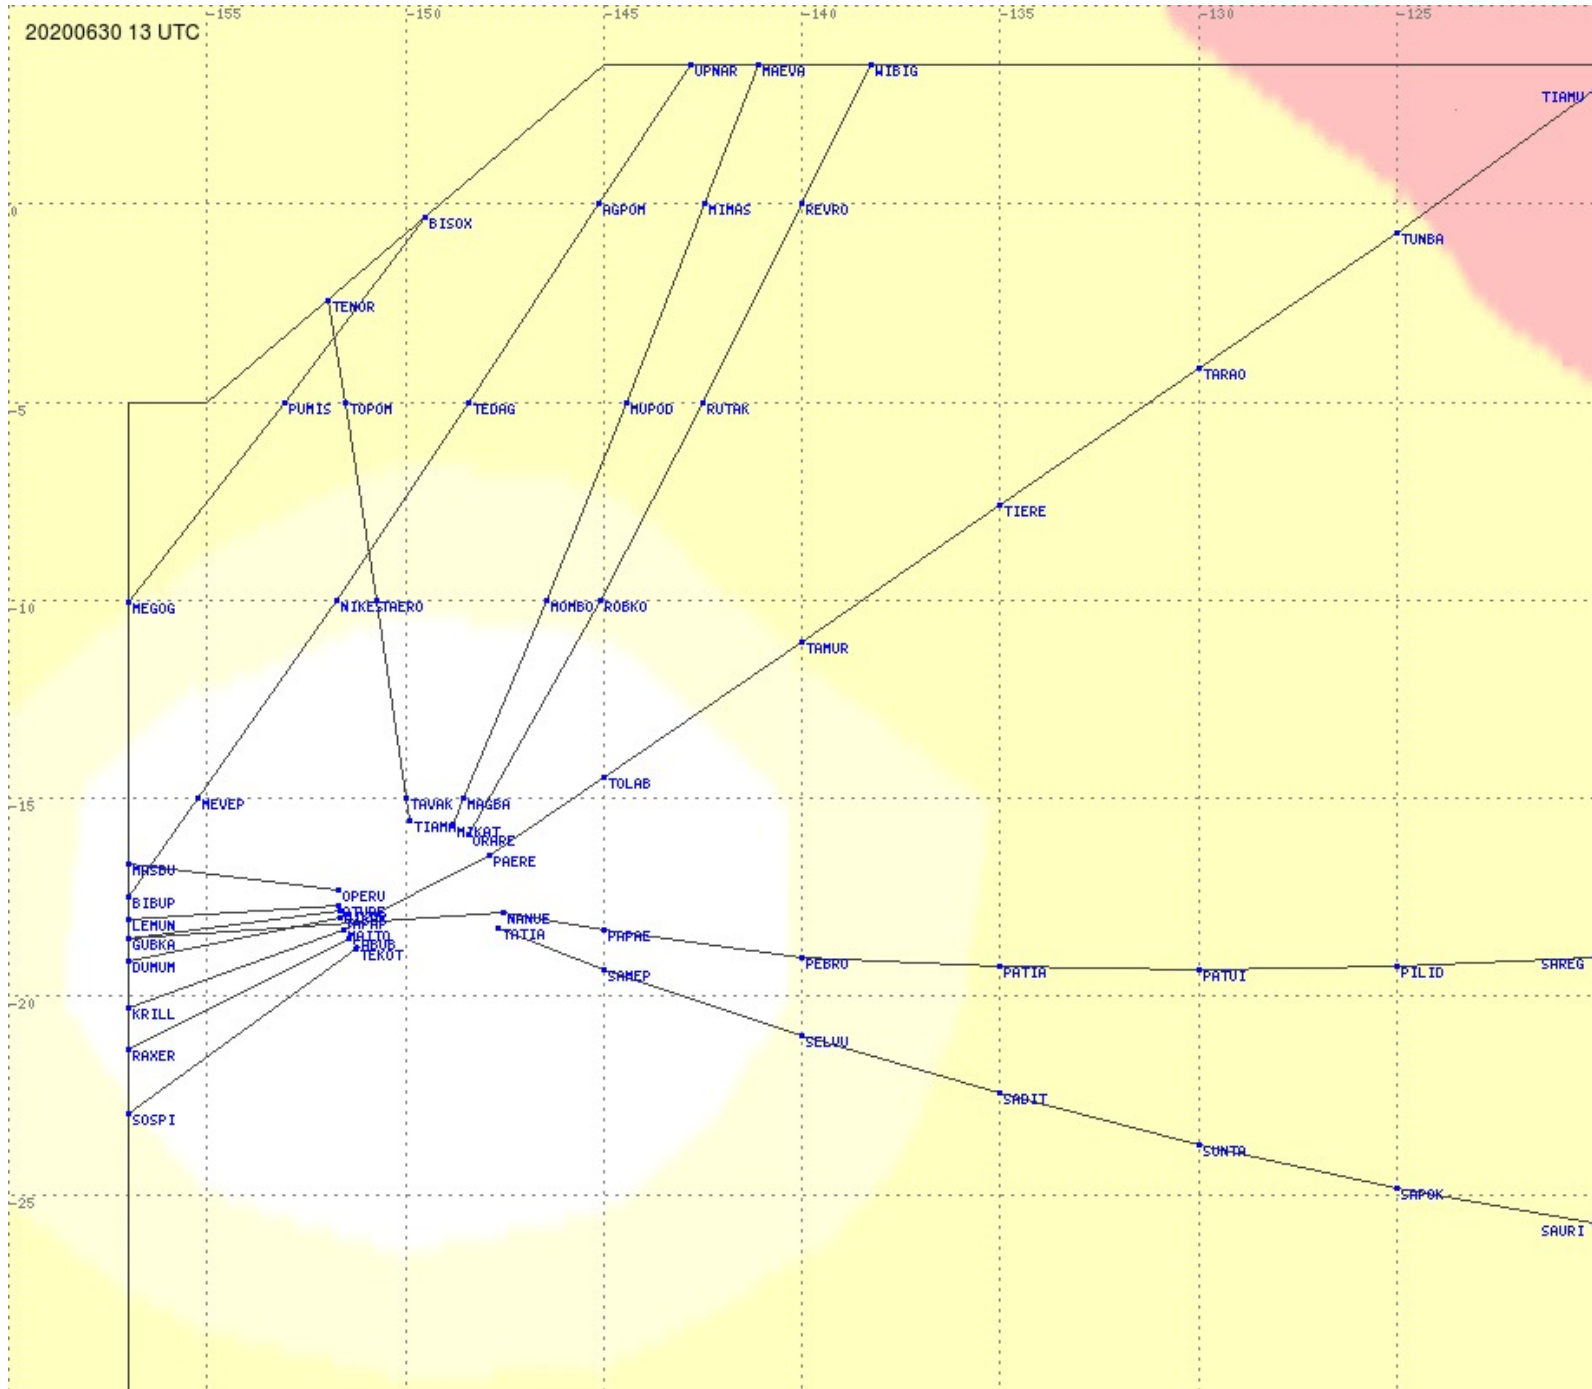

Tahiti FIR - HF Propag - 20200630

2.8 MHz
3.5 MHz
5.6 MHz
8.9 MHz
13.3 MHz
17.9 MHz
None