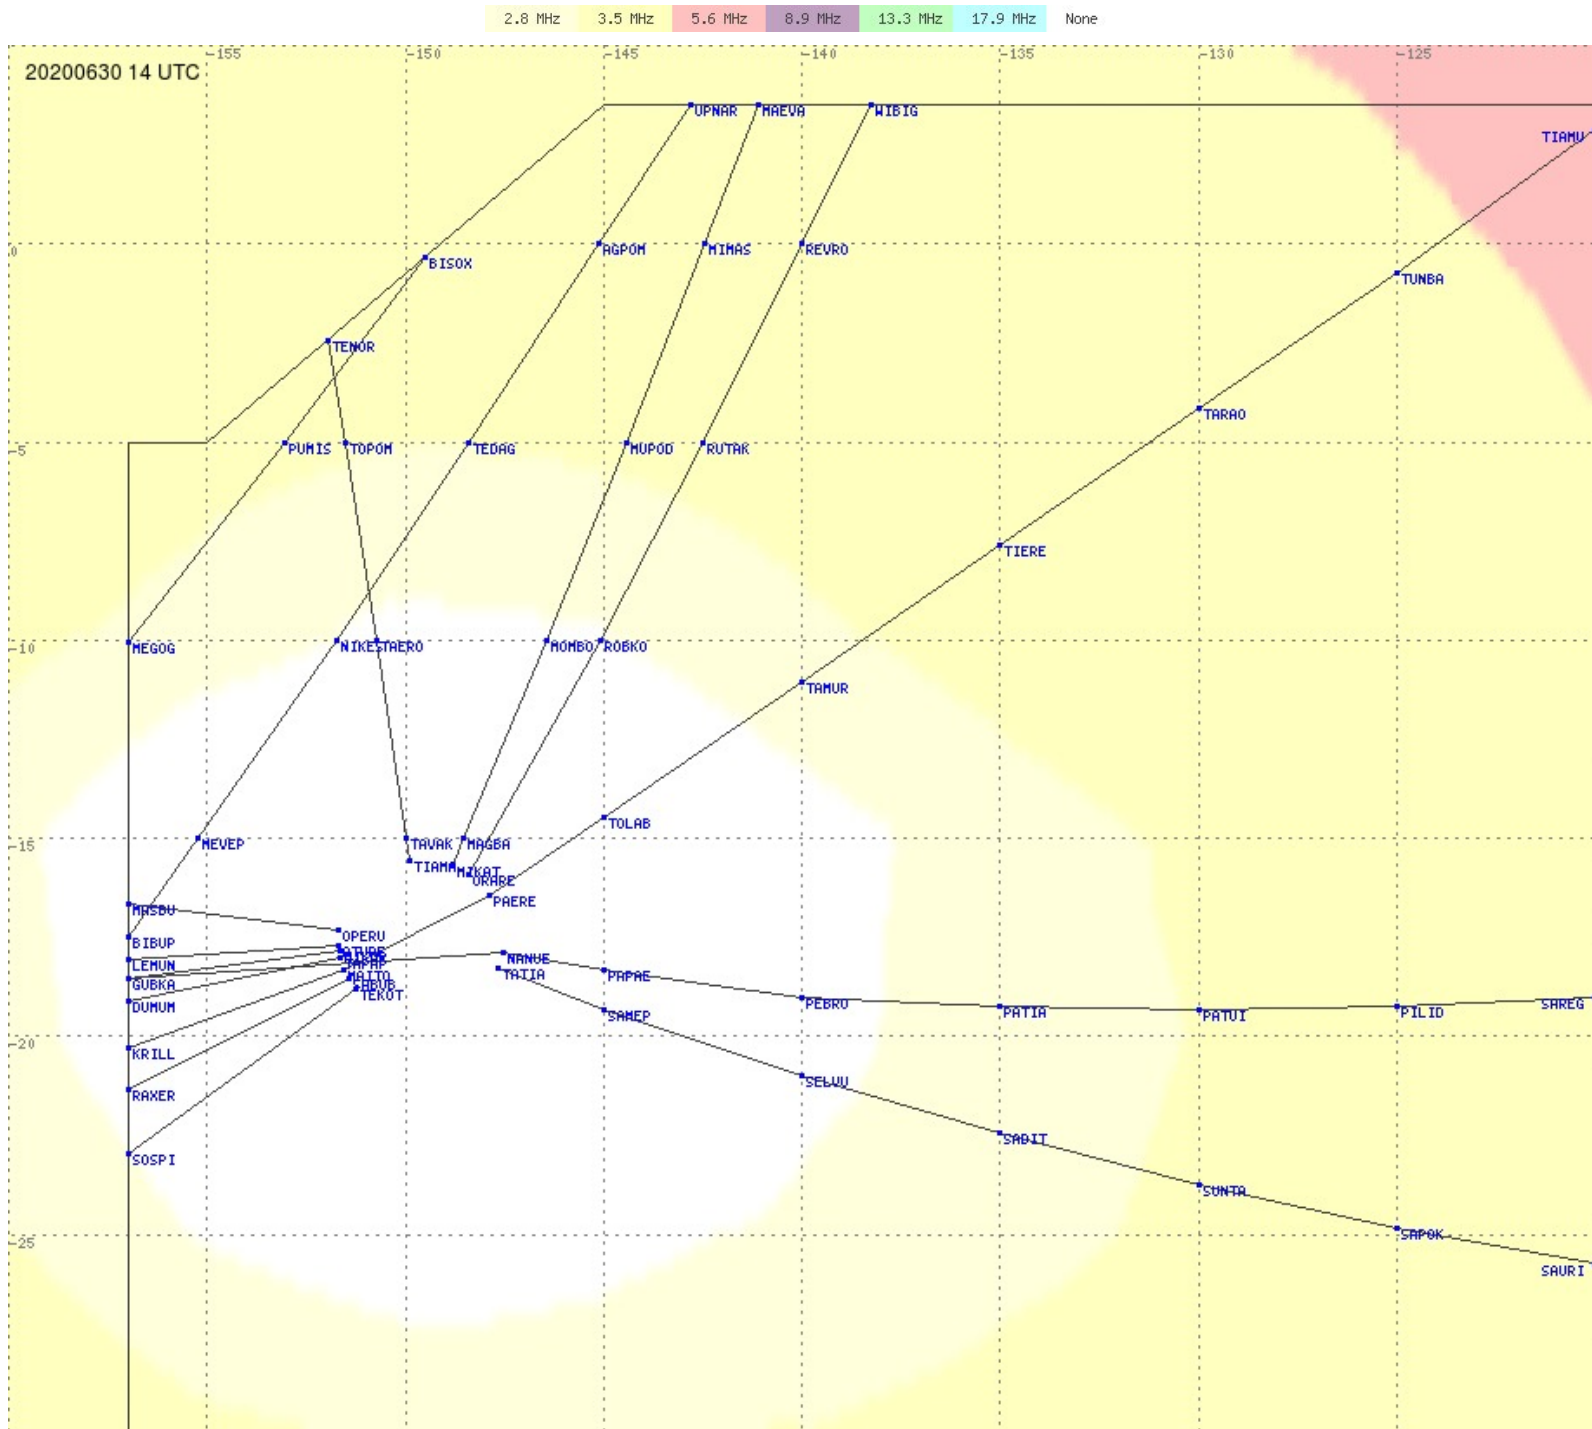

Tahiti FIR - HF Propag - 20200630