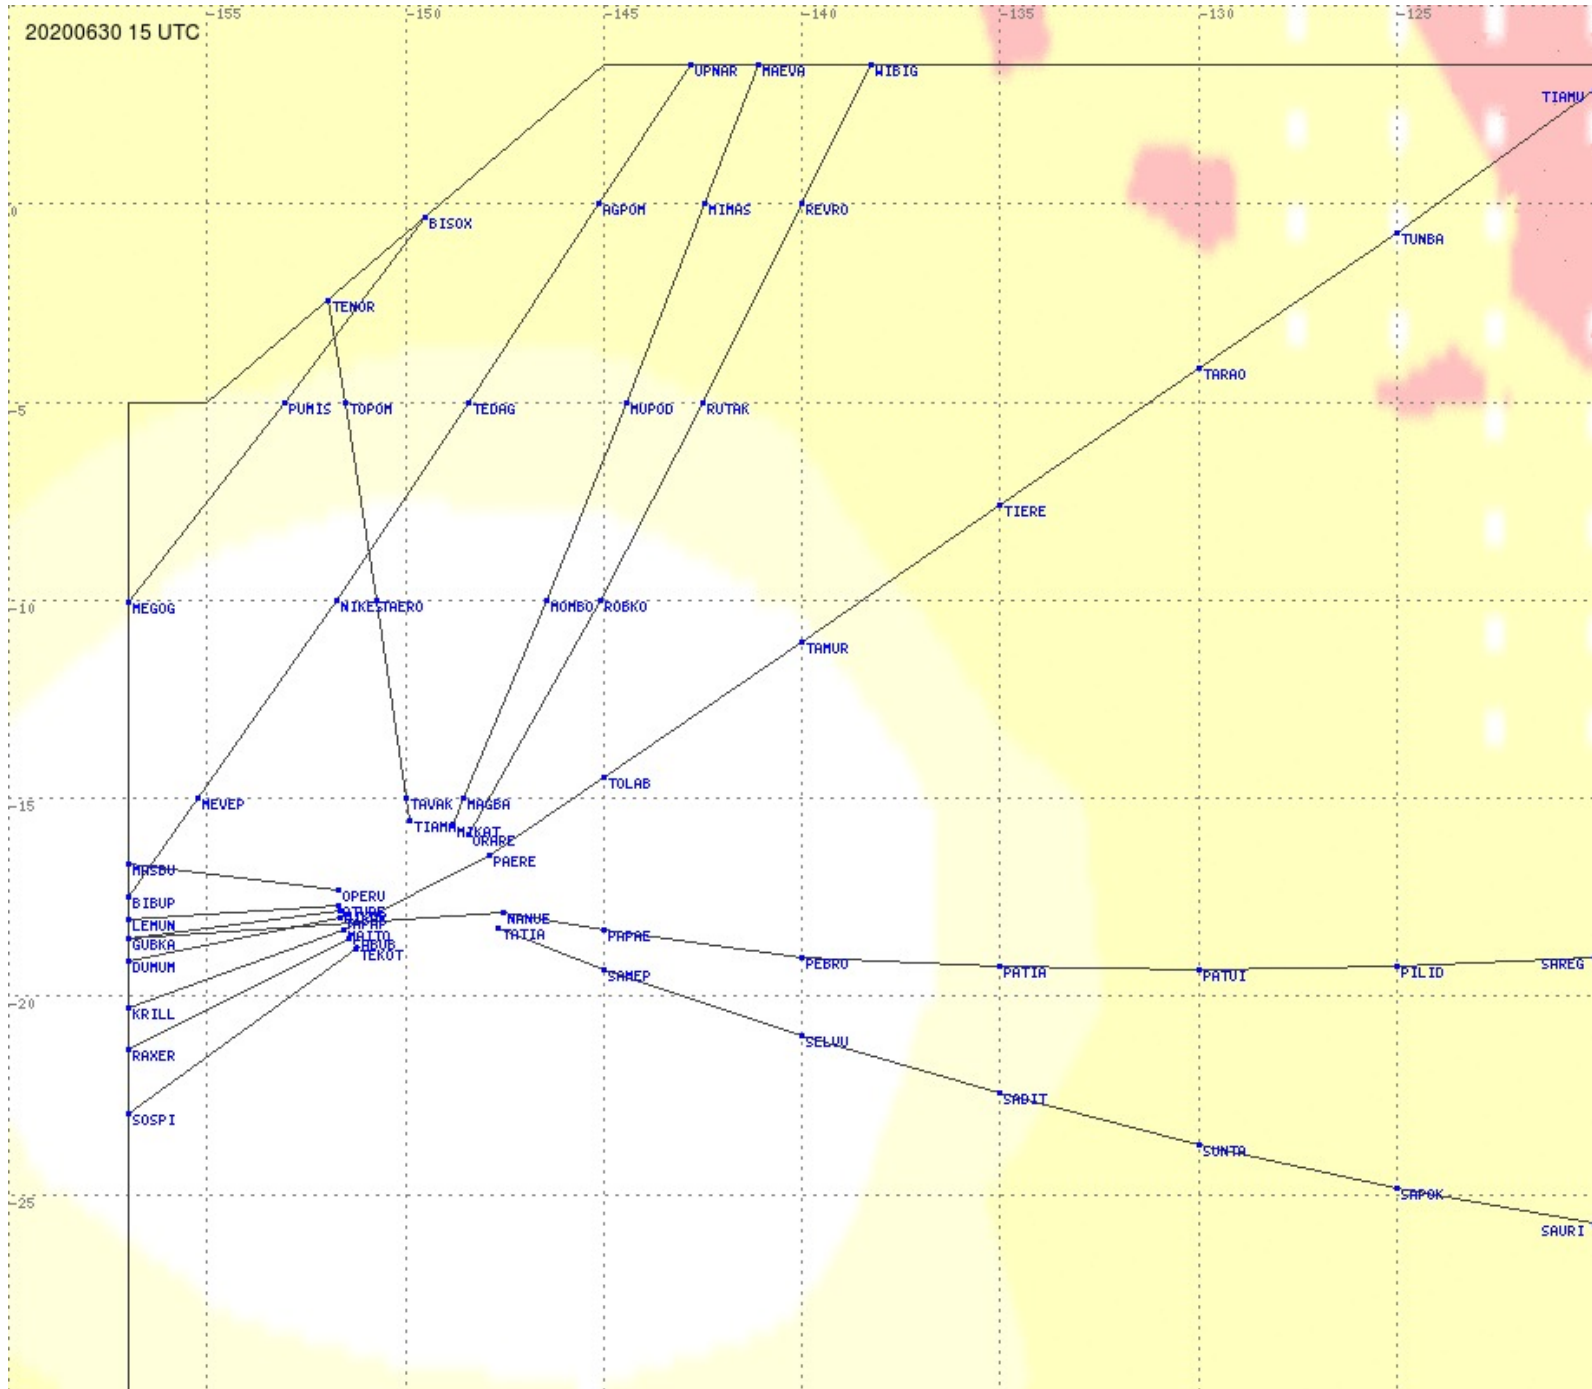

Tahiti FIR - HF Propag - 20200630

2.8 MHz
3.5 MHz
5.6 MHz
8.9 MHz
13.3 MHz
17.9 MHz
None