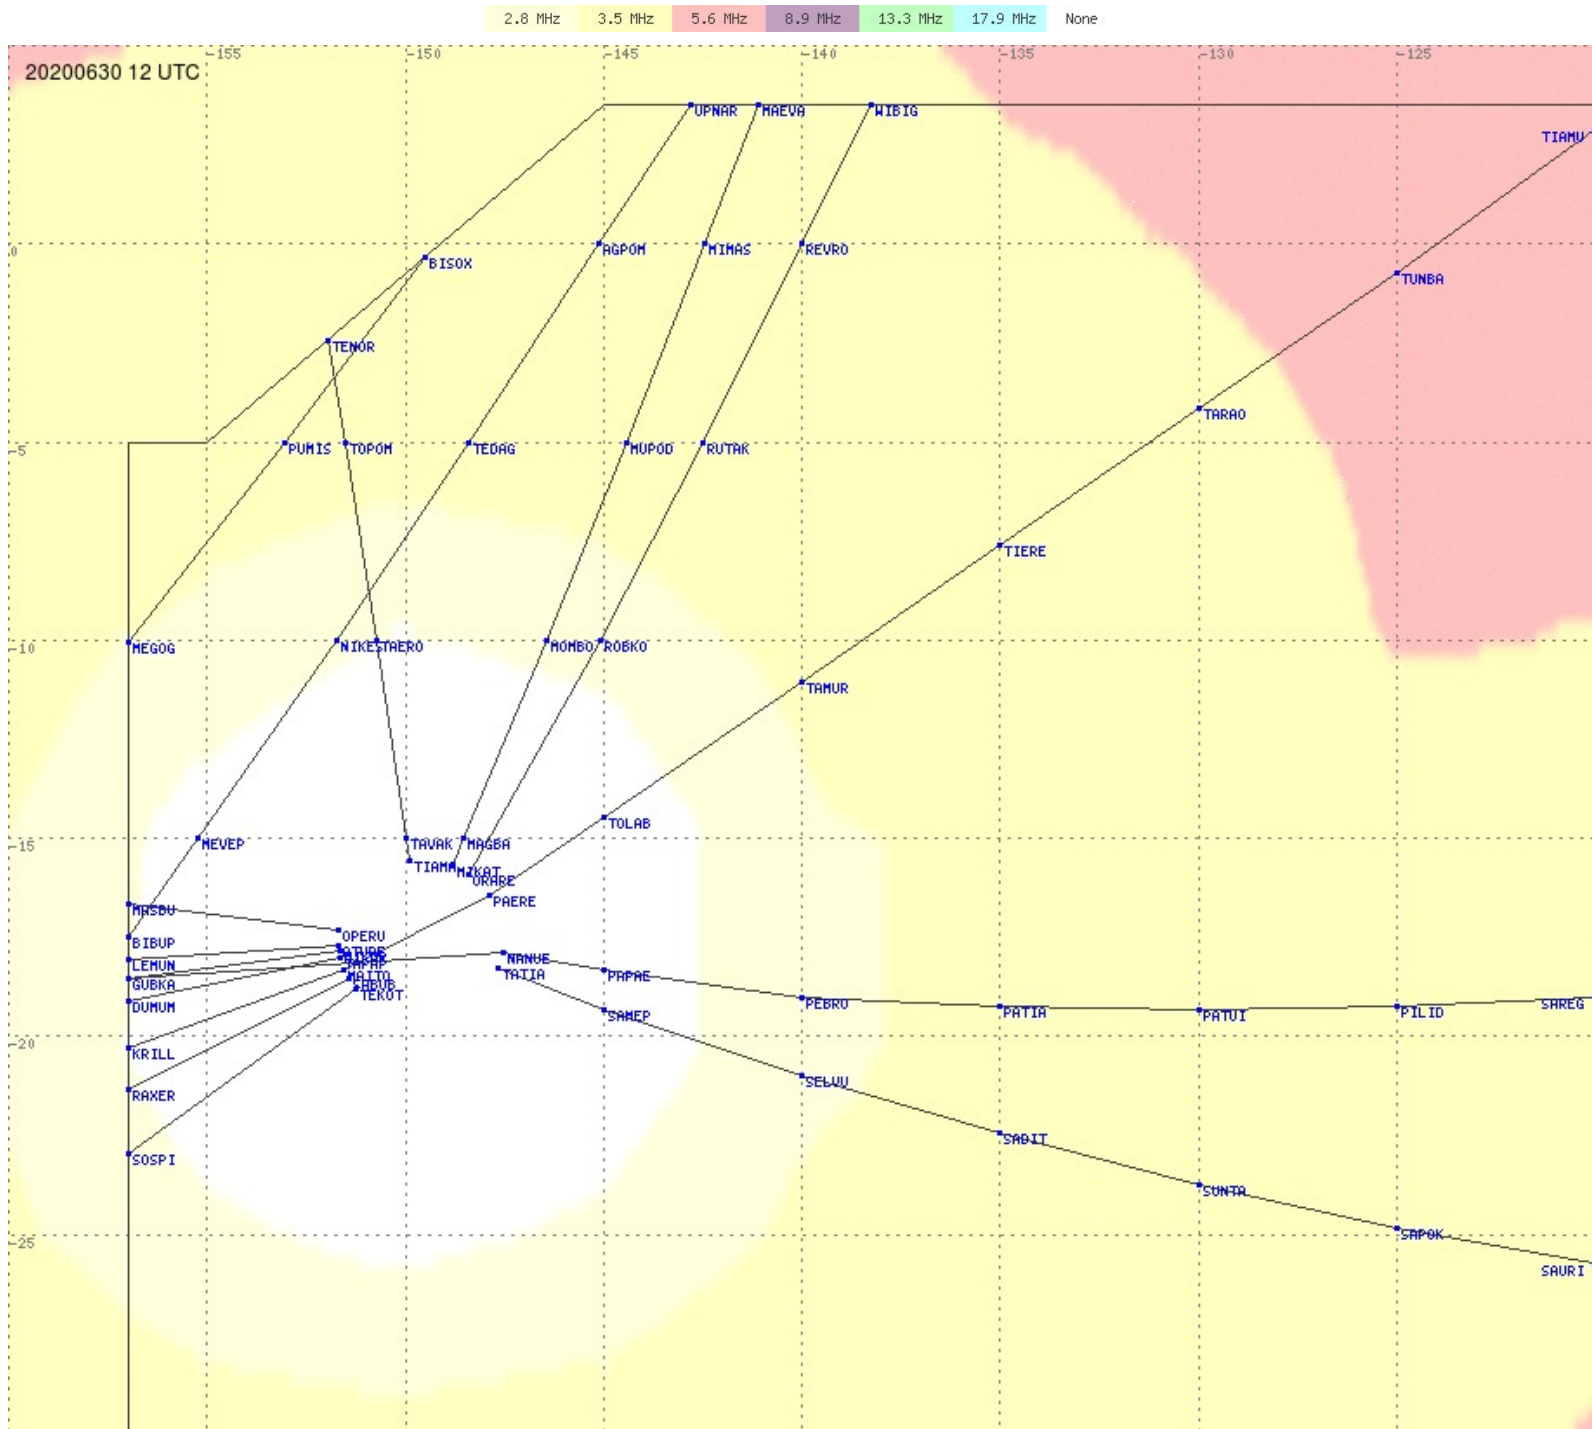

Tahiti FIR - HF Propag - 20200630