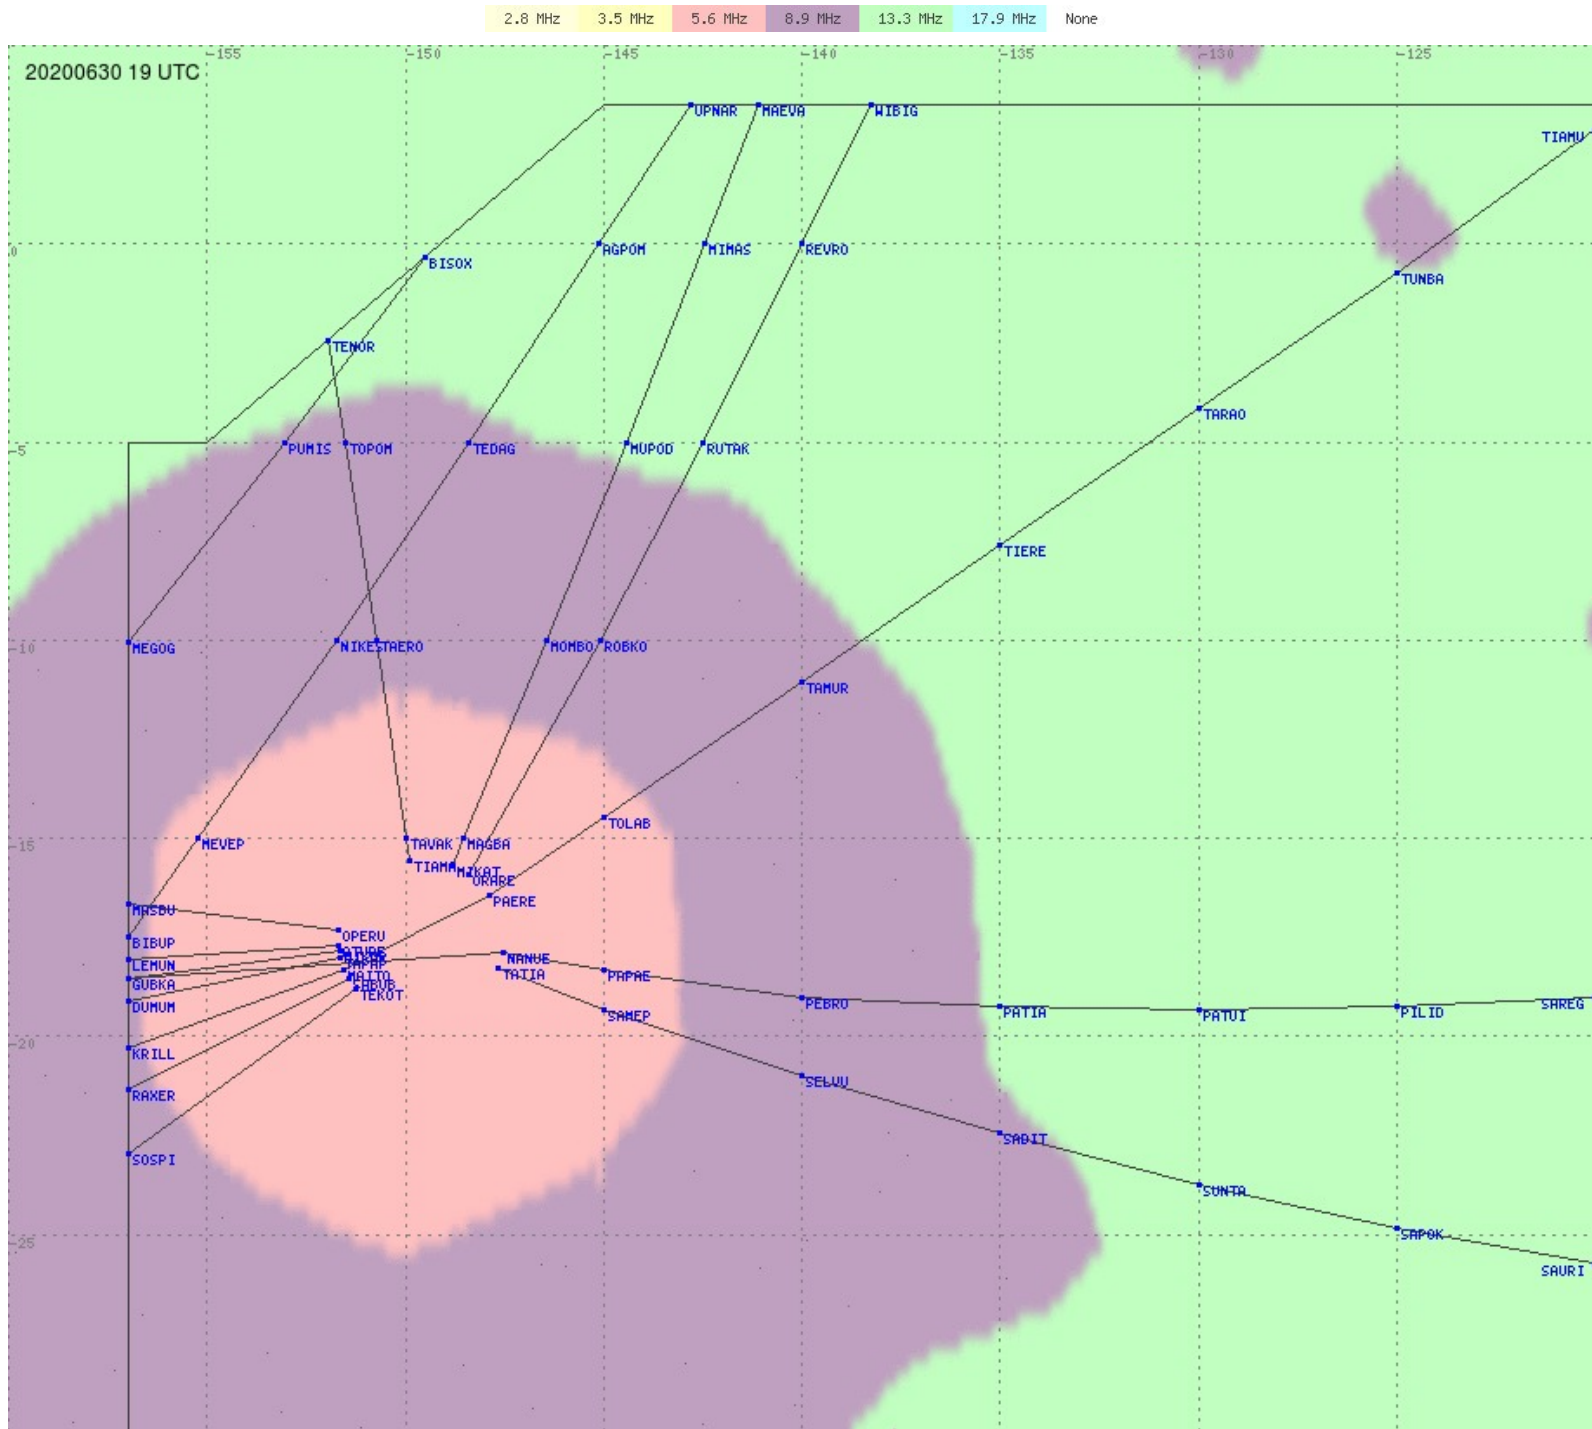

Tahiti FIR - HF Propag - 20200630

Tahiti FIR - HF Propag - 20200630

2.8 MHz
3.5 MHz
5.6 MHz
8.9 MHz
13.3 MHz
17.9 MHz
None

Tahiti FIR - HF Propag - 20200630

2.8 MHz 3.5 MHz 5.6 MHz 8.9 MHz 13.3 MHz 17.9 MHz None

Tahiti FIR - HF Propag - 20200630

2.8 MHz 3.5 MHz 5.6 MHz 8.9 MHz 13.3 MHz 17.9 MHz None

Tahiti FIR - HF Propag - 20200630

Tahiti FIR - HF Propag - 20200630

Tahiti FIR - HF Propag - 20200630

Tahiti FIR - HF Propag - 20200630

2.8 MHz
3.5 MHz
5.6 MHz
8.9 MHz
13.3 MHz
17.9 MHz
None

Tahiti FIR - HF Propag - 20200630

2.8 MHz 3.5 MHz 5.6 MHz 8.9 MHz 13.3 MHz 17.9 MHz None

Tahiti FIR - HF Propag - 20200630

2.8 MHz
3.5 MHz
5.6 MHz
8.9 MHz
13.3 MHz
17.9 MHz
None