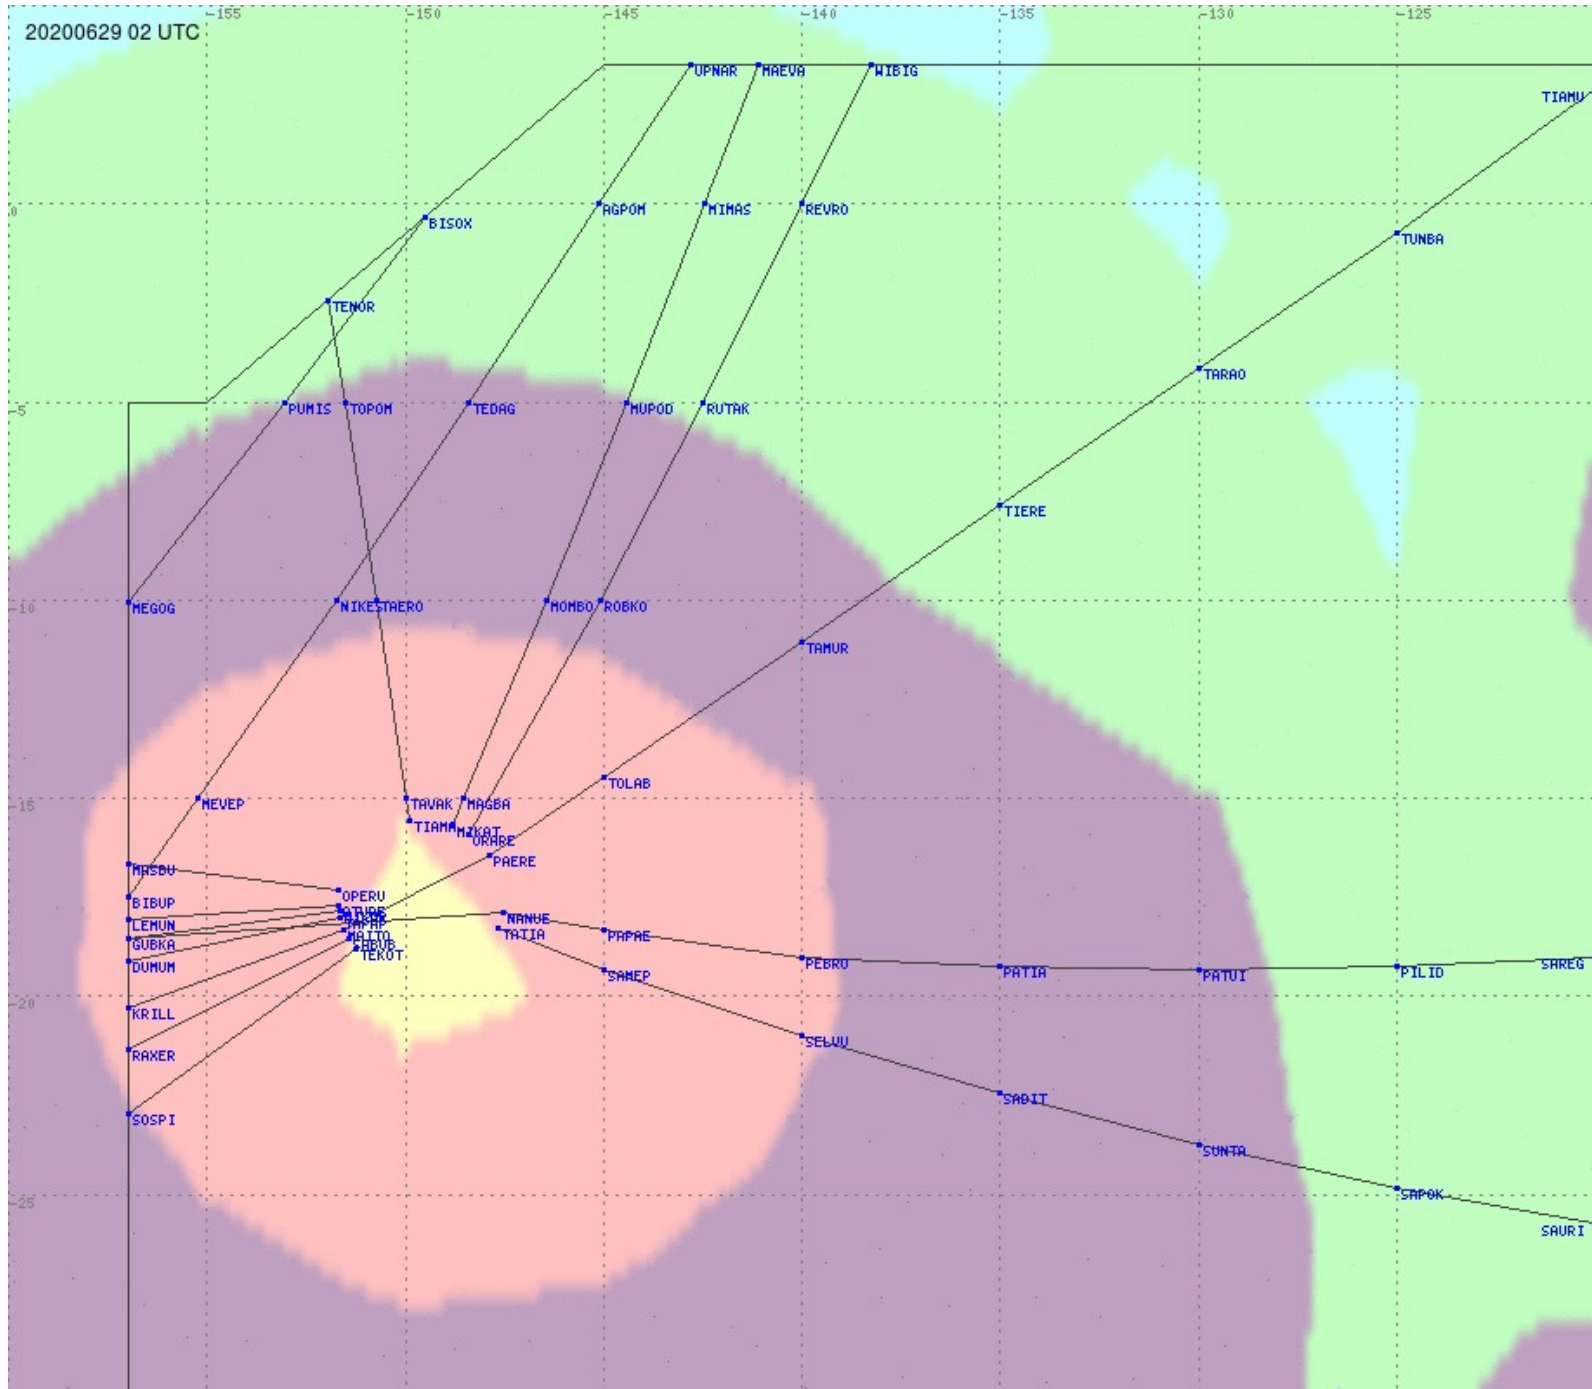

Tahiti FIR - HF Propag - 20200629

2.8 MHz 3.5 MHz 5.6 MHz 8.9 MHz 13.3 MHz 17.9 MHz None

Tahiti FIR - HF Propag - 20200629

2.8 MHz 3.5 MHz 5.6 MHz 8.9 MHz 13.3 MHz 17.9 MHz None

Tahiti FIR - HF Propag - 20200629

2.8 MHz 3.5 MHz 5.6 MHz 8.9 MHz 13.3 MHz 17.9 MHz None

Tahiti FIR - HF Propag - 20200629

2.8 MHz 3.5 MHz 5.6 MHz 8.9 MHz 13.3 MHz 17.9 MHz None

Tahiti FIR - HF Propag - 20200629

2.8 MHz
3.5 MHz
5.6 MHz
8.9 MHz
13.3 MHz
17.9 MHz
None