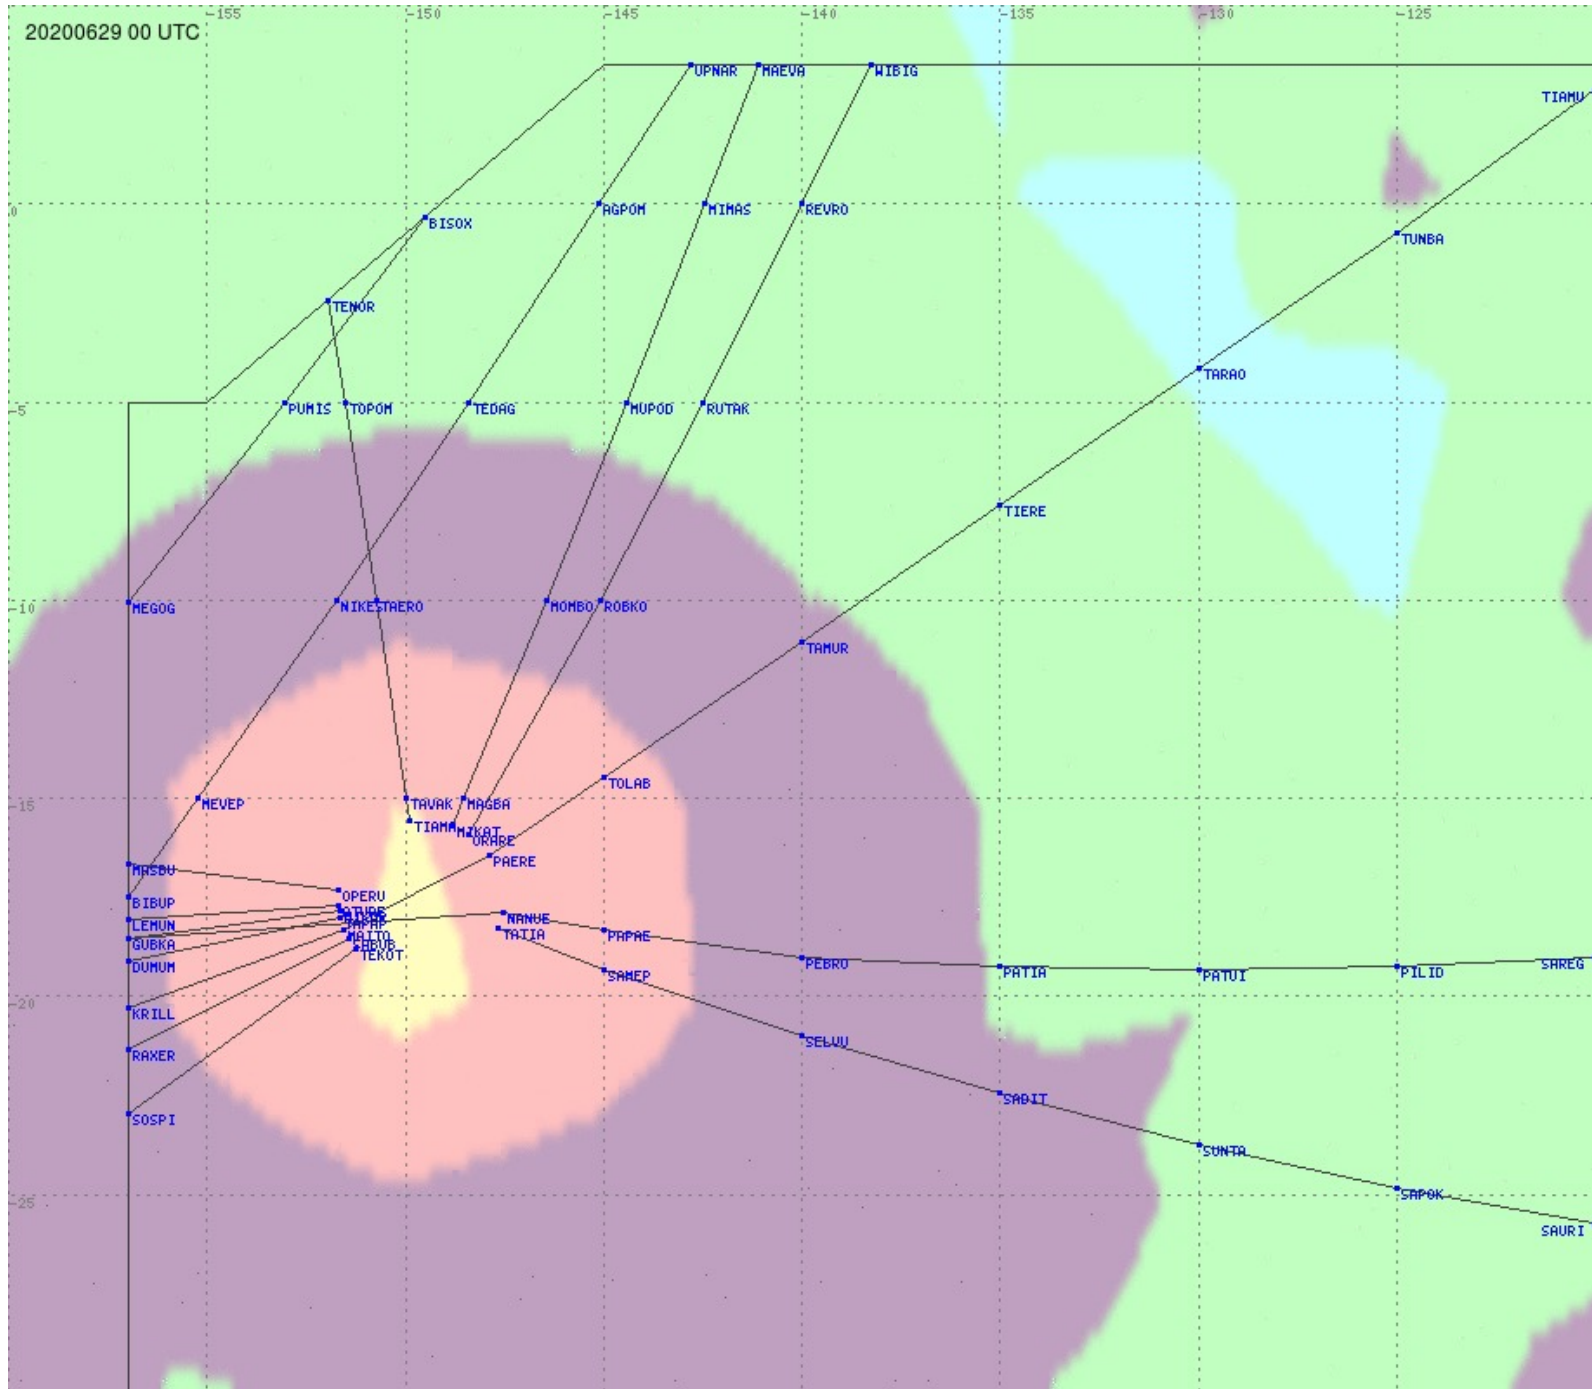

Tahiti FIR - HF Propag - 20200629

2.8 MHz 3.5 MHz 5.6 MHz 8.9 MHz 13.3 MHz 17.9 MHz None

Tahiti FIR - HF Propag - 20200629

2.8 MHz 3.5 MHz 5.6 MHz 8.9 MHz 13.3 MHz 17.9 MHz None

Tahiti FIR - HF Propag - 20200629

2.8 MHz 3.5 MHz 5.6 MHz 8.9 MHz 13.3 MHz 17.9 MHz None

Tahiti FIR - HF Propag - 20200629

2.8 MHz 3.5 MHz 5.6 MHz 8.9 MHz 13.3 MHz 17.9 MHz None

Tahiti FIR - HF Propag - 20200629

2.8 MHz
3.5 MHz
5.6 MHz
8.9 MHz
13.3 MHz
17.9 MHz
None