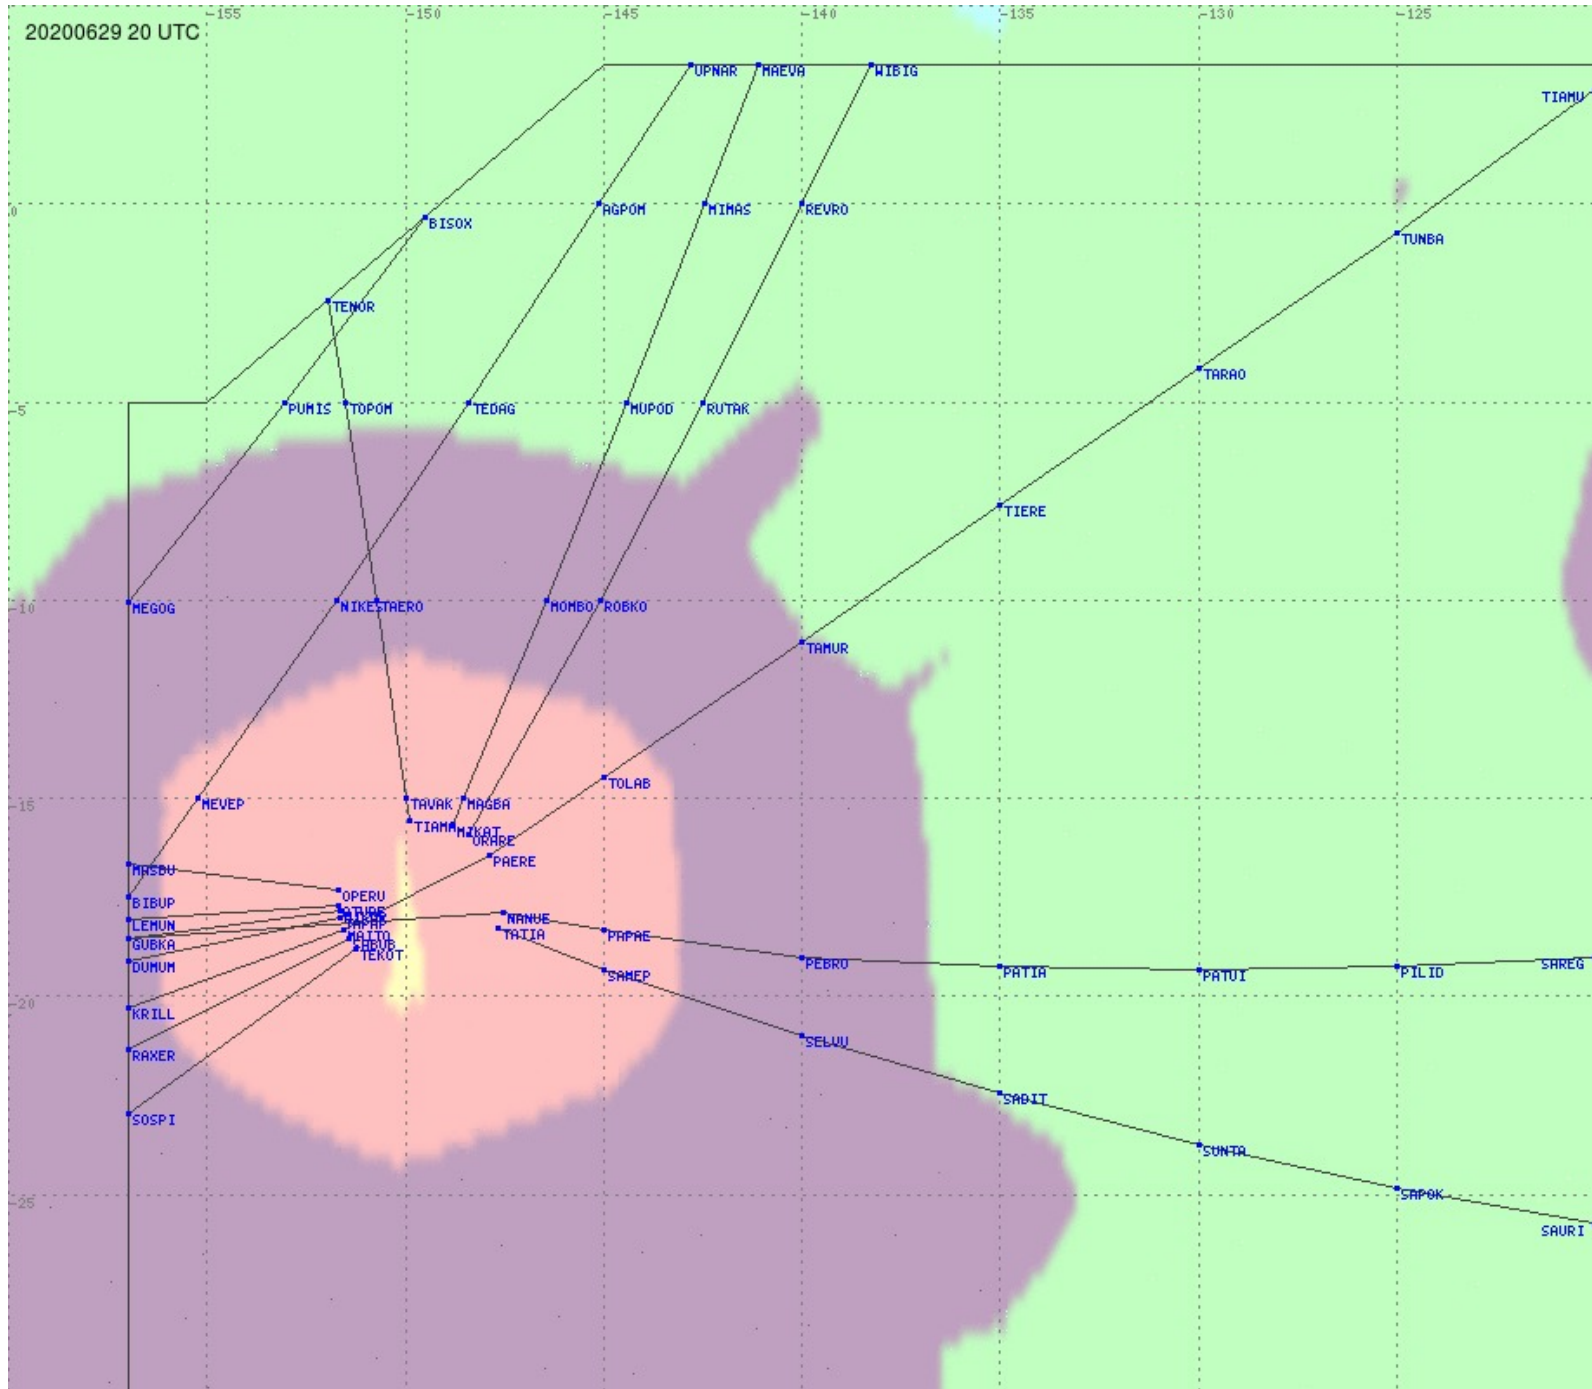

Tahiti FIR - HF Propag - 20200629

2.8 MHz 3.5 MHz 5.6 MHz 8.9 MHz 13.3 MHz 17.9 MHz None

Tahiti FIR - HF Propag - 20200629

2.8 MHz 3.5 MHz 5.6 MHz 8.9 MHz 13.3 MHz 17.9 MHz None

Tahiti FIR - HF Propag - 20200629

Tahiti FIR - HF Propag - 20200629

Tahiti FIR - HF Propag - 20200629

2.8 MHz
3.5 MHz
5.6 MHz
8.9 MHz
13.3 MHz
17.9 MHz
None

Tahiti FIR - HF Propag - 20200629

Tahiti FIR - HF Propag - 20200629

Tahiti FIR - HF Propag - 20200629

2.8 MHz
3.5 MHz
5.6 MHz
8.9 MHz
13.3 MHz
17.9 MHz
None

Tahiti FIR - HF Propag - 20200629

Tahiti FIR - HF Propag - 20200629

2.8 MHz 3.5 MHz 5.6 MHz 8.9 MHz 13.3 MHz 17.9 MHz None

Tahiti FIR - HF Propag - 20200629

2.8 MHz 3.5 MHz 5.6 MHz 8.9 MHz 13.3 MHz 17.9 MHz None

Tahiti FIR - HF Propag - 20200629

2.8 MHz 3.5 MHz 5.6 MHz 8.9 MHz 13.3 MHz 17.9 MHz None

Tahiti FIR - HF Propag - 20200629

2.8 MHz 3.5 MHz 5.6 MHz 8.9 MHz 13.3 MHz 17.9 MHz None