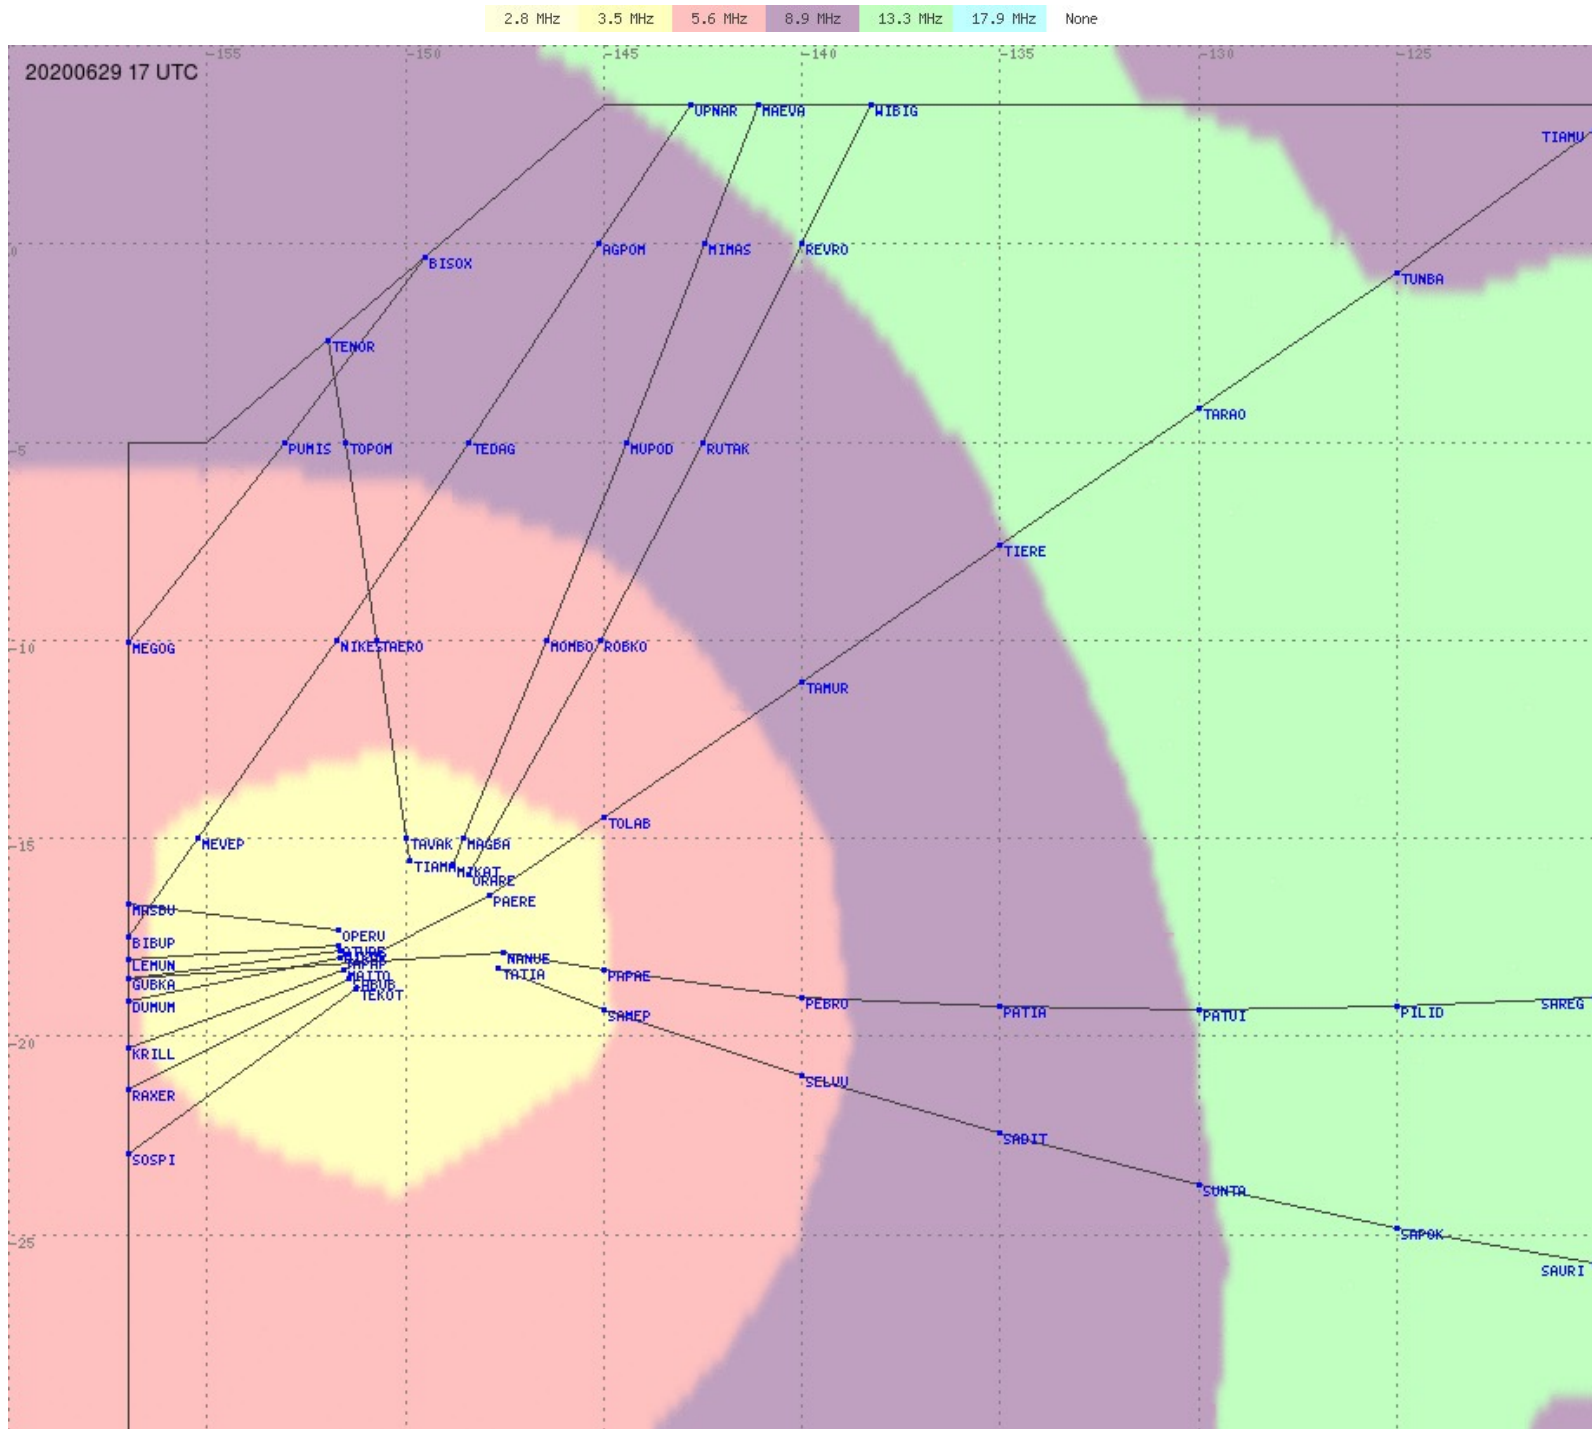

Tahiti FIR - HF Propag - 20200629

2.8 MHz 3.5 MHz 5.6 MHz 8.9 MHz 13.3 MHz 17.9 MHz None

Tahiti FIR - HF Propag - 20200629

2.8 MHz 3.5 MHz 5.6 MHz 8.9 MHz 13.3 MHz 17.9 MHz None

Tahiti FIR - HF Propag - 20200629

Tahiti FIR - HF Propag - 20200629

Tahiti FIR - HF Propag - 20200629

2.8 MHz
3.5 MHz
5.6 MHz
8.9 MHz
13.3 MHz
17.9 MHz
None

Tahiti FIR - HF Propag - 20200629

Tahiti FIR - HF Propag - 20200629

Tahiti FIR - HF Propag - 20200629

2.8 MHz
3.5 MHz
5.6 MHz
8.9 MHz
13.3 MHz
17.9 MHz
None

Tahiti FIR - HF Propag - 20200629

Tahiti FIR - HF Propag - 20200629

2.8 MHz 3.5 MHz 5.6 MHz 8.9 MHz 13.3 MHz 17.9 MHz None

Tahiti FIR - HF Propag - 20200629