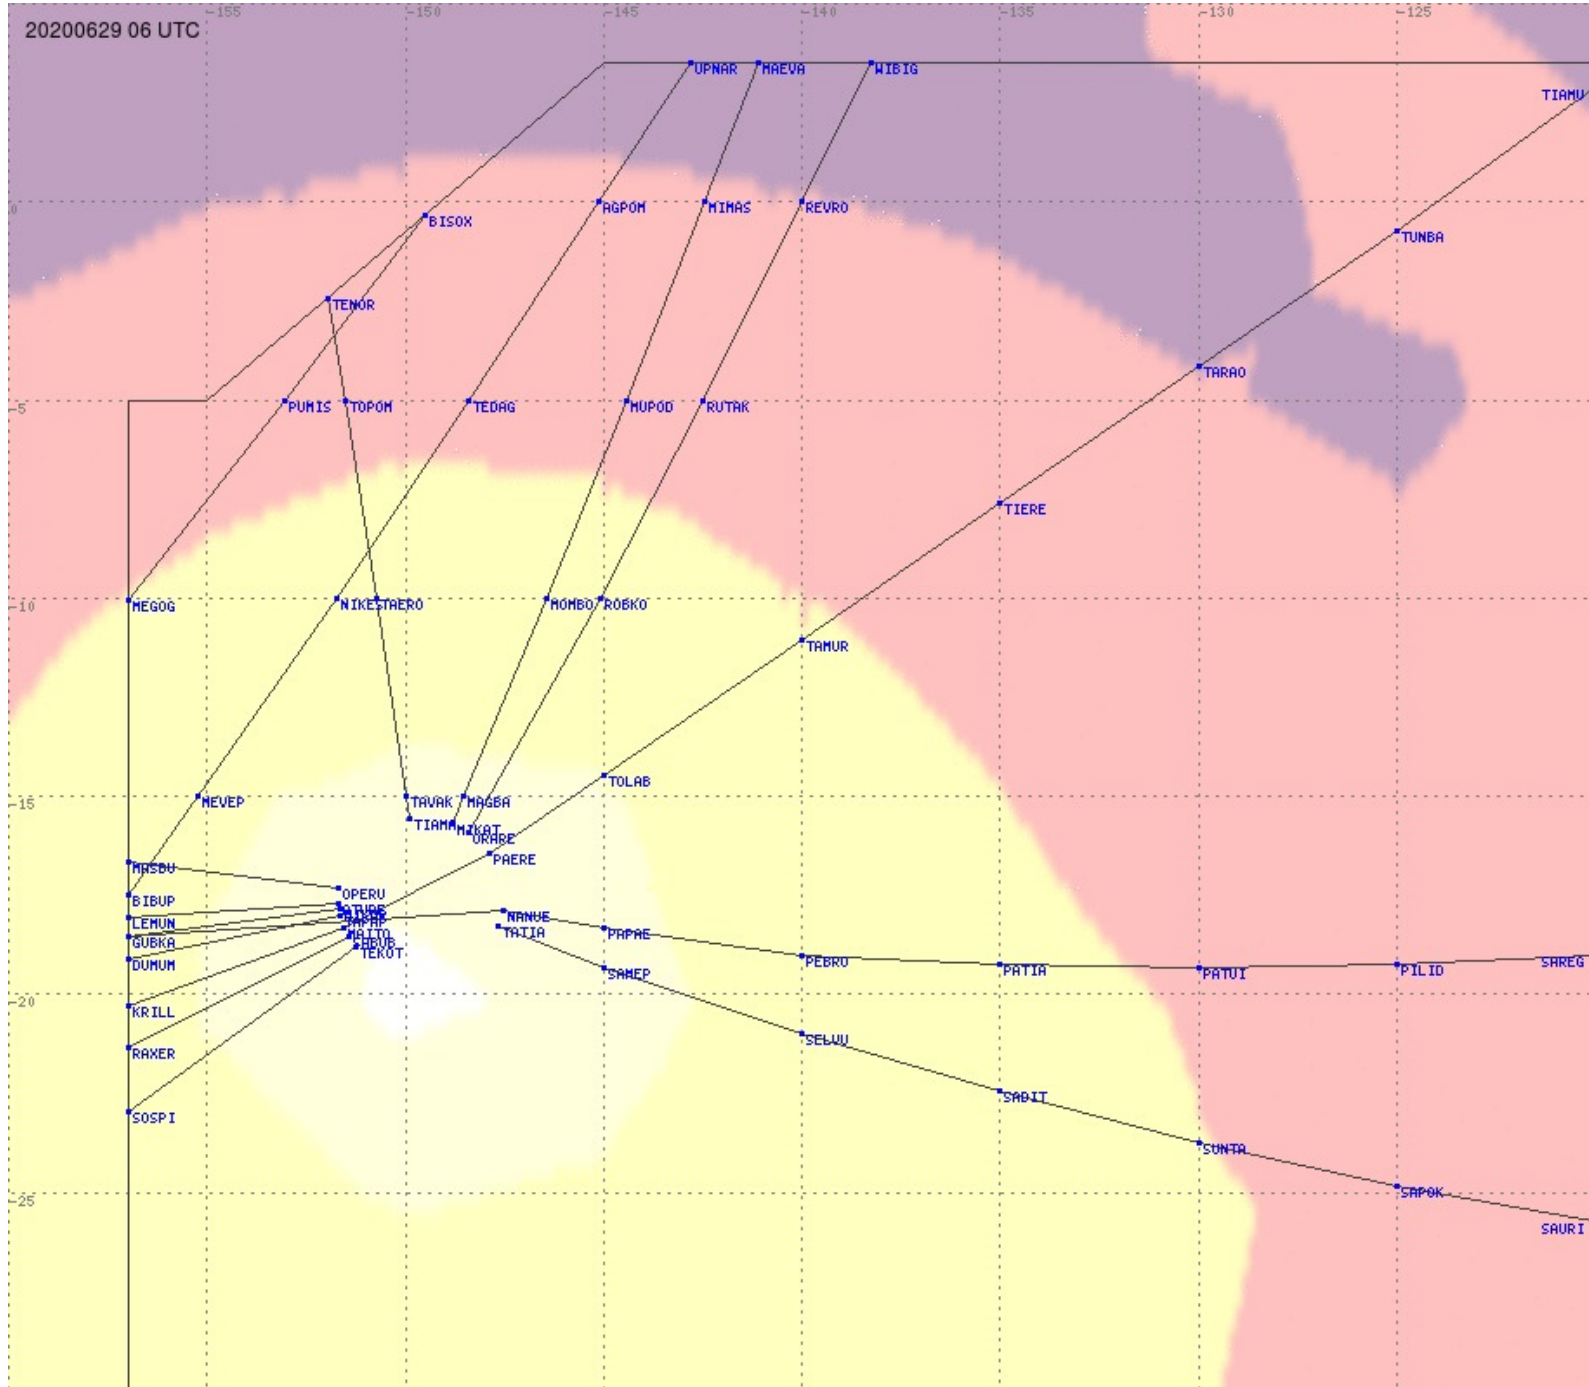

Tahiti FIR - HF Propag - 20200629

2.8 MHz 3.5 MHz 5.6 MHz 8.9 MHz 13.3 MHz 17.9 MHz None

Tahiti FIR - HF Propag - 20200629

2.8 MHz 3.5 MHz 5.6 MHz 8.9 MHz 13.3 MHz 17.9 MHz None

Tahiti FIR - HF Propag - 20200629

2.8 MHz 3.5 MHz 5.6 MHz 8.9 MHz 13.3 MHz 17.9 MHz None

Tahiti FIR - HF Propag - 20200629

2.8 MHz 3.5 MHz 5.6 MHz 8.9 MHz 13.3 MHz 17.9 MHz None

Tahiti FIR - HF Propag - 20200629

2.8 MHz
3.5 MHz
5.6 MHz
8.9 MHz
13.3 MHz
17.9 MHz
None

Tahiti FIR - HF Propag - 20200629

Tahiti FIR - HF Propag - 20200629

2.8 MHz
3.5 MHz
5.6 MHz
8.9 MHz
13.3 MHz
17.9 MHz
None

Tahiti FIR - HF Propag - 20200629

Tahiti FIR - HF Propag - 20200629

2.8 MHz 3.5 MHz 5.6 MHz 8.9 MHz 13.3 MHz 17.9 MHz None