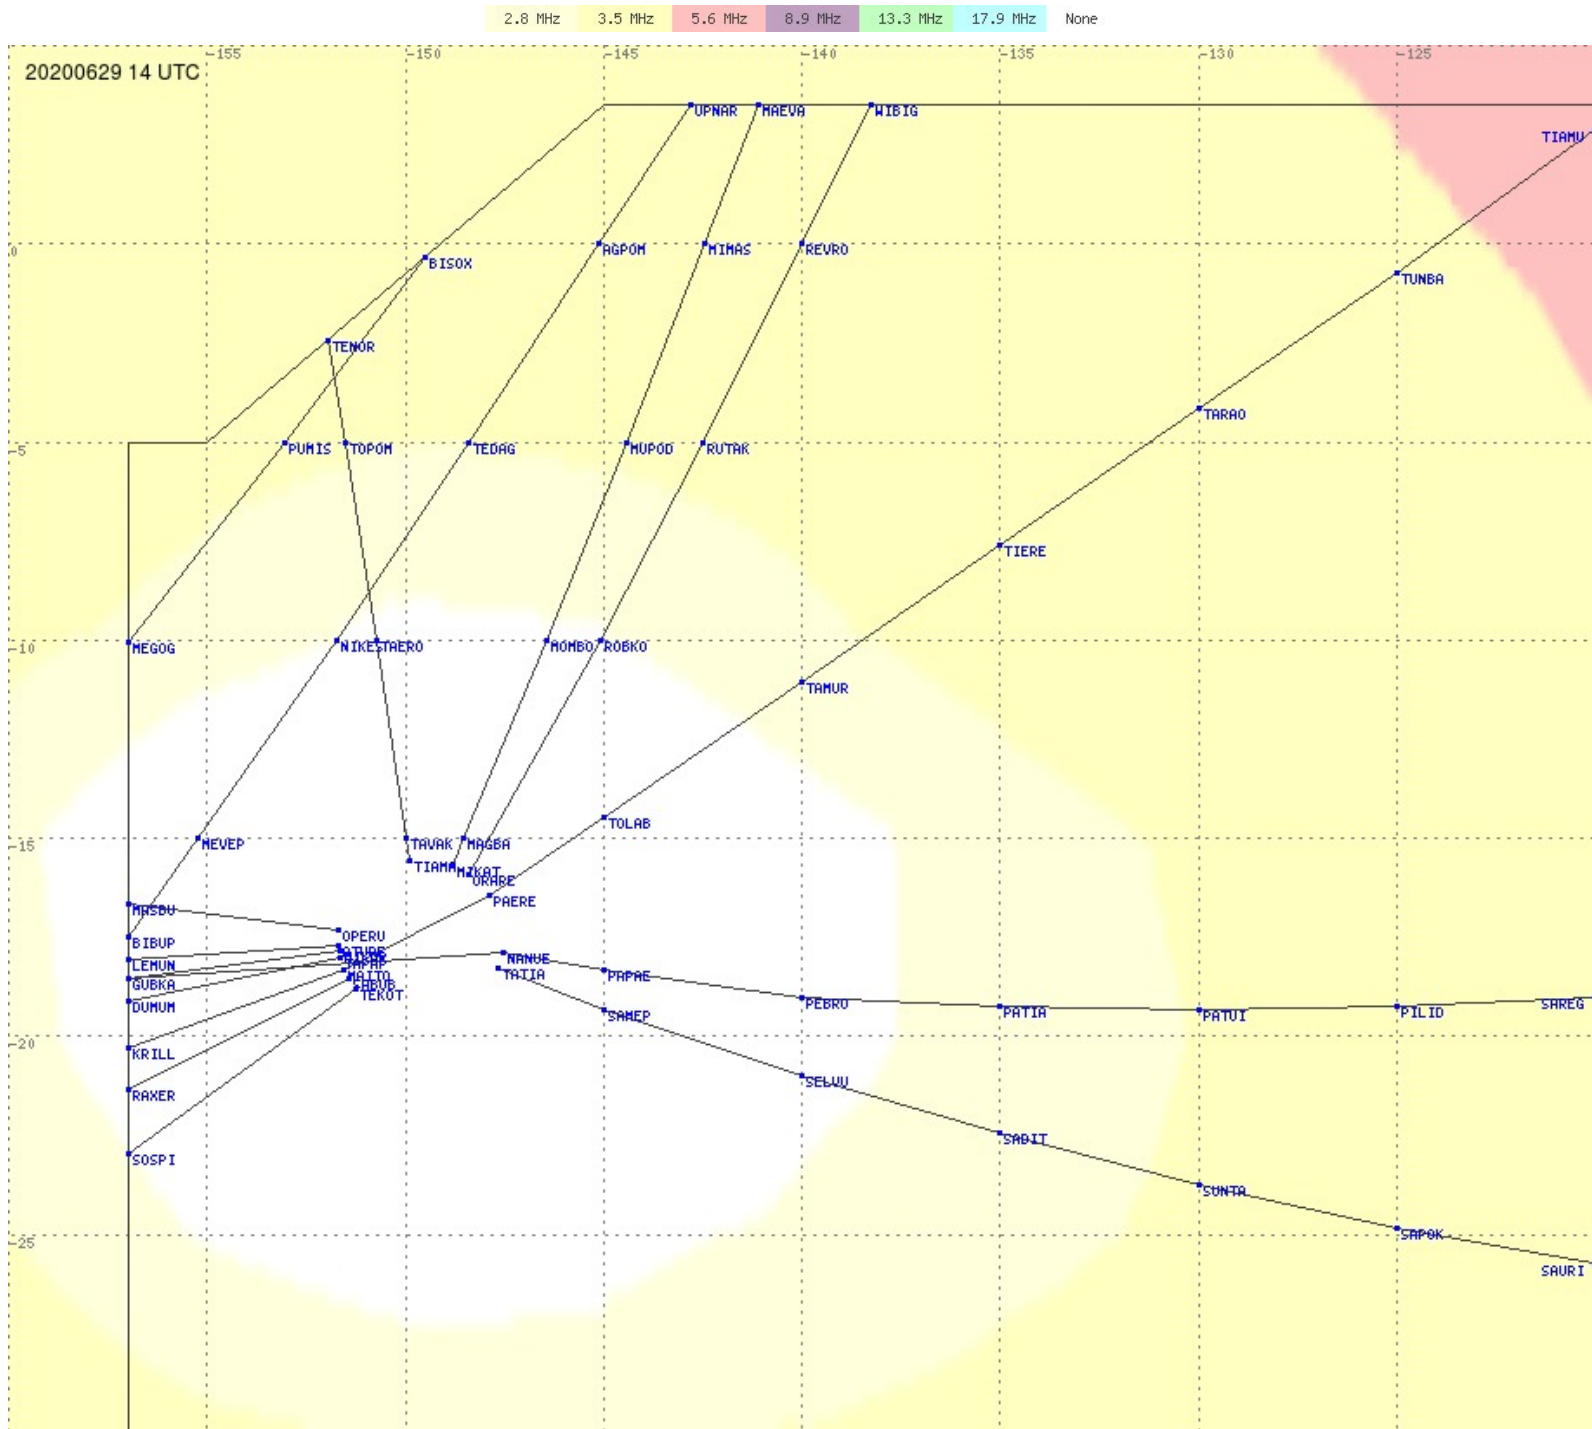

Tahiti FIR - HF Propag - 20200629

2.8 MHz
3.5 MHz
5.6 MHz
8.9 MHz
13.3 MHz
17.9 MHz
None

Tahiti FIR - HF Propag - 20200629

2.8 MHz
3.5 MHz
5.6 MHz
8.9 MHz
13.3 MHz
17.9 MHz
None

Tahiti FIR - HF Propag - 20200629

Tahiti FIR - HF Propag - 20200629

Tahiti FIR - HF Propag - 20200629

2.8 MHz
3.5 MHz
5.6 MHz
8.9 MHz
13.3 MHz
17.9 MHz
None

Tahiti FIR - HF Propag - 20200629

Tahiti FIR - HF Propag - 20200629

Tahiti FIR - HF Propag - 20200629

2.8 MHz
3.5 MHz
5.6 MHz
8.9 MHz
13.3 MHz
17.9 MHz
None

Tahiti FIR - HF Propag - 20200629

Tahiti FIR - HF Propag - 20200629

2.8 MHz 3.5 MHz 5.6 MHz 8.9 MHz 13.3 MHz 17.9 MHz None

Tahiti FIR - HF Propag - 20200629