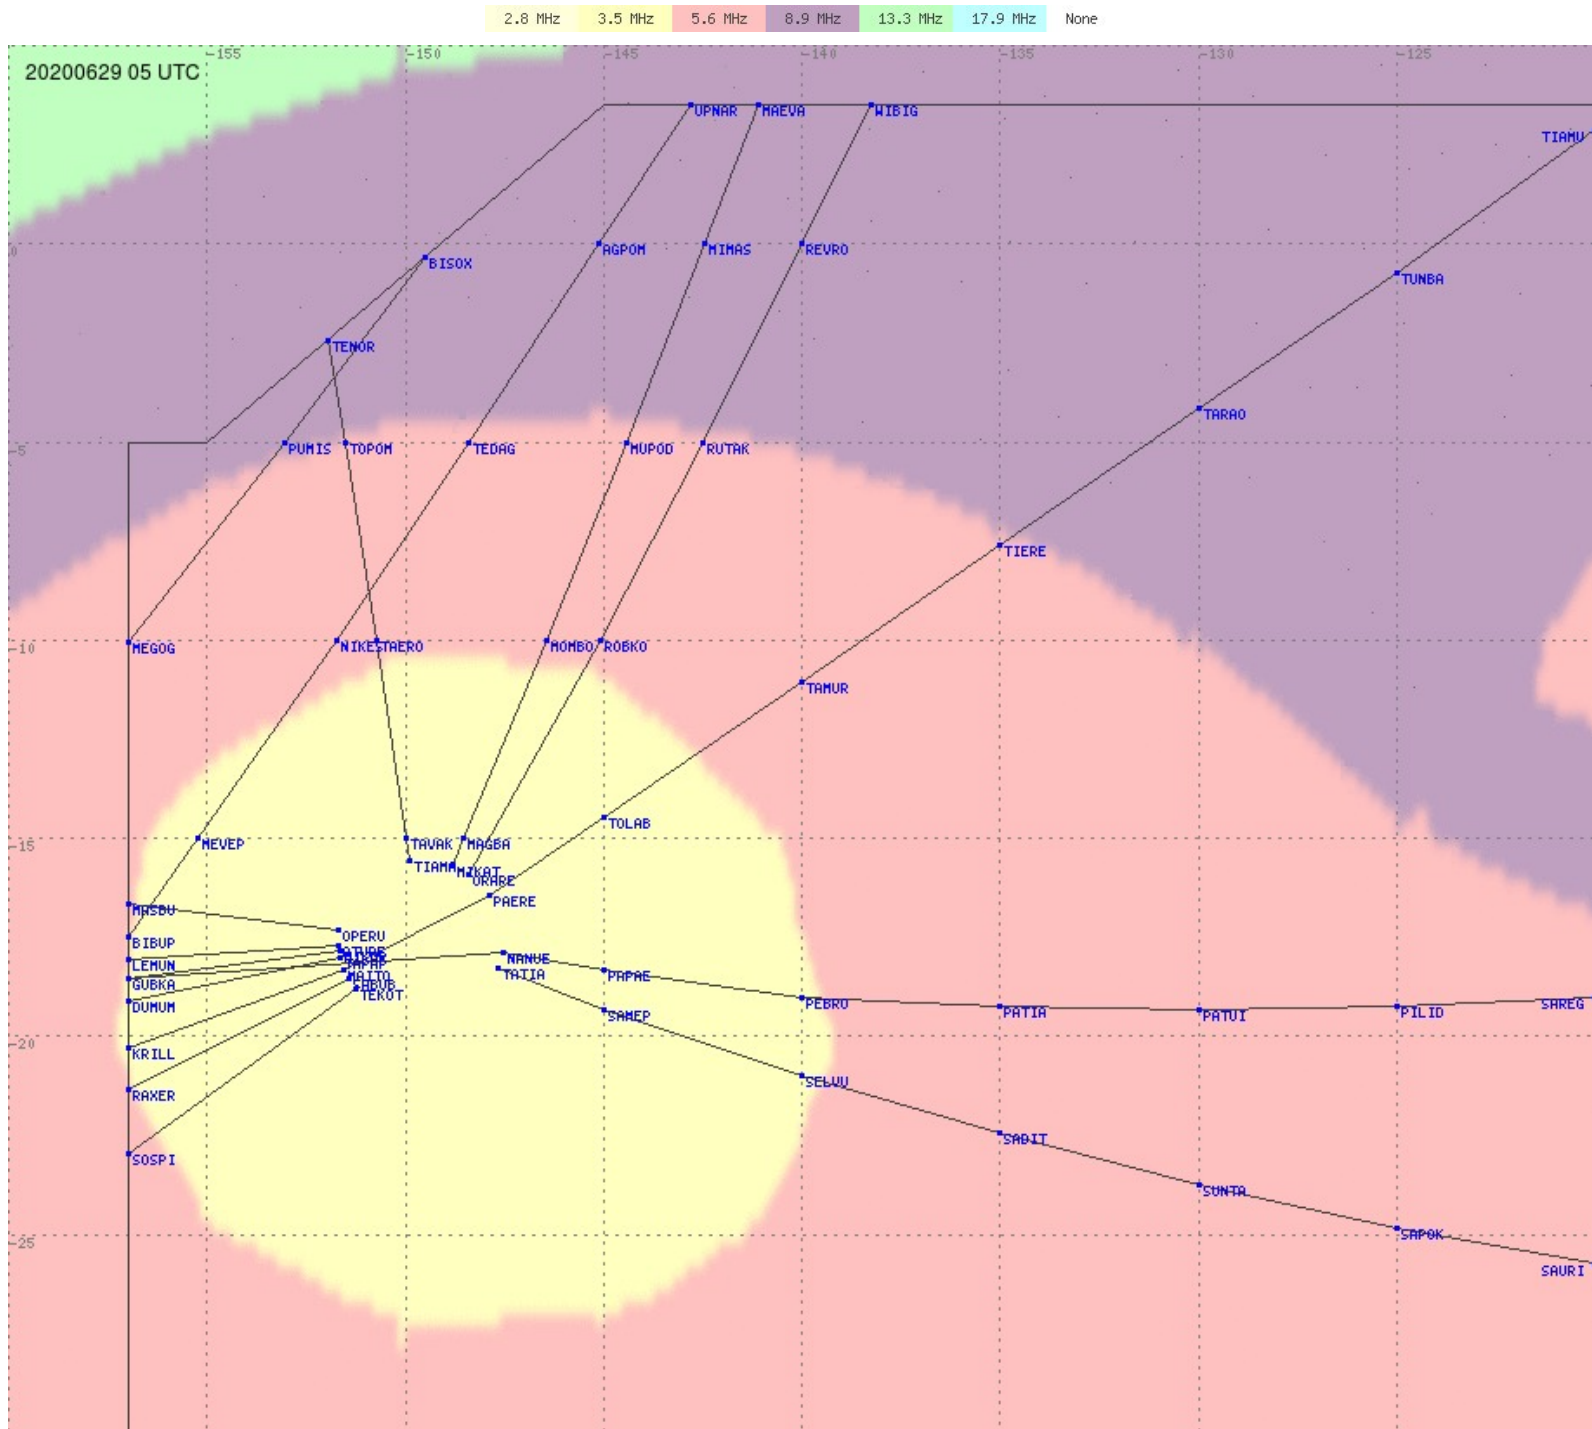

Tahiti FIR - HF Propag - 20200629

2.8 MHz 3.5 MHz 5.6 MHz 8.9 MHz 13.3 MHz 17.9 MHz None

Tahiti FIR - HF Propag - 20200629

2.8 MHz 3.5 MHz 5.6 MHz 8.9 MHz 13.3 MHz 17.9 MHz None

Tahiti FIR - HF Propag - 20200629

2.8 MHz 3.5 MHz 5.6 MHz 8.9 MHz 13.3 MHz 17.9 MHz None

Tahiti FIR - HF Propag - 20200629

2.8 MHz 3.5 MHz 5.6 MHz 8.9 MHz 13.3 MHz 17.9 MHz None

Tahiti FIR - HF Propag - 20200629

2.8 MHz
3.5 MHz
5.6 MHz
8.9 MHz
13.3 MHz
17.9 MHz
None

Tahiti FIR - HF Propag - 20200629

Tahiti FIR - HF Propag - 20200629

2.8 MHz
3.5 MHz
5.6 MHz
8.9 MHz
13.3 MHz
17.9 MHz
None

Tahiti FIR - HF Propag - 20200629

Tahiti FIR - HF Propag - 20200629

2.8 MHz 3.5 MHz 5.6 MHz 8.9 MHz 13.3 MHz 17.9 MHz None