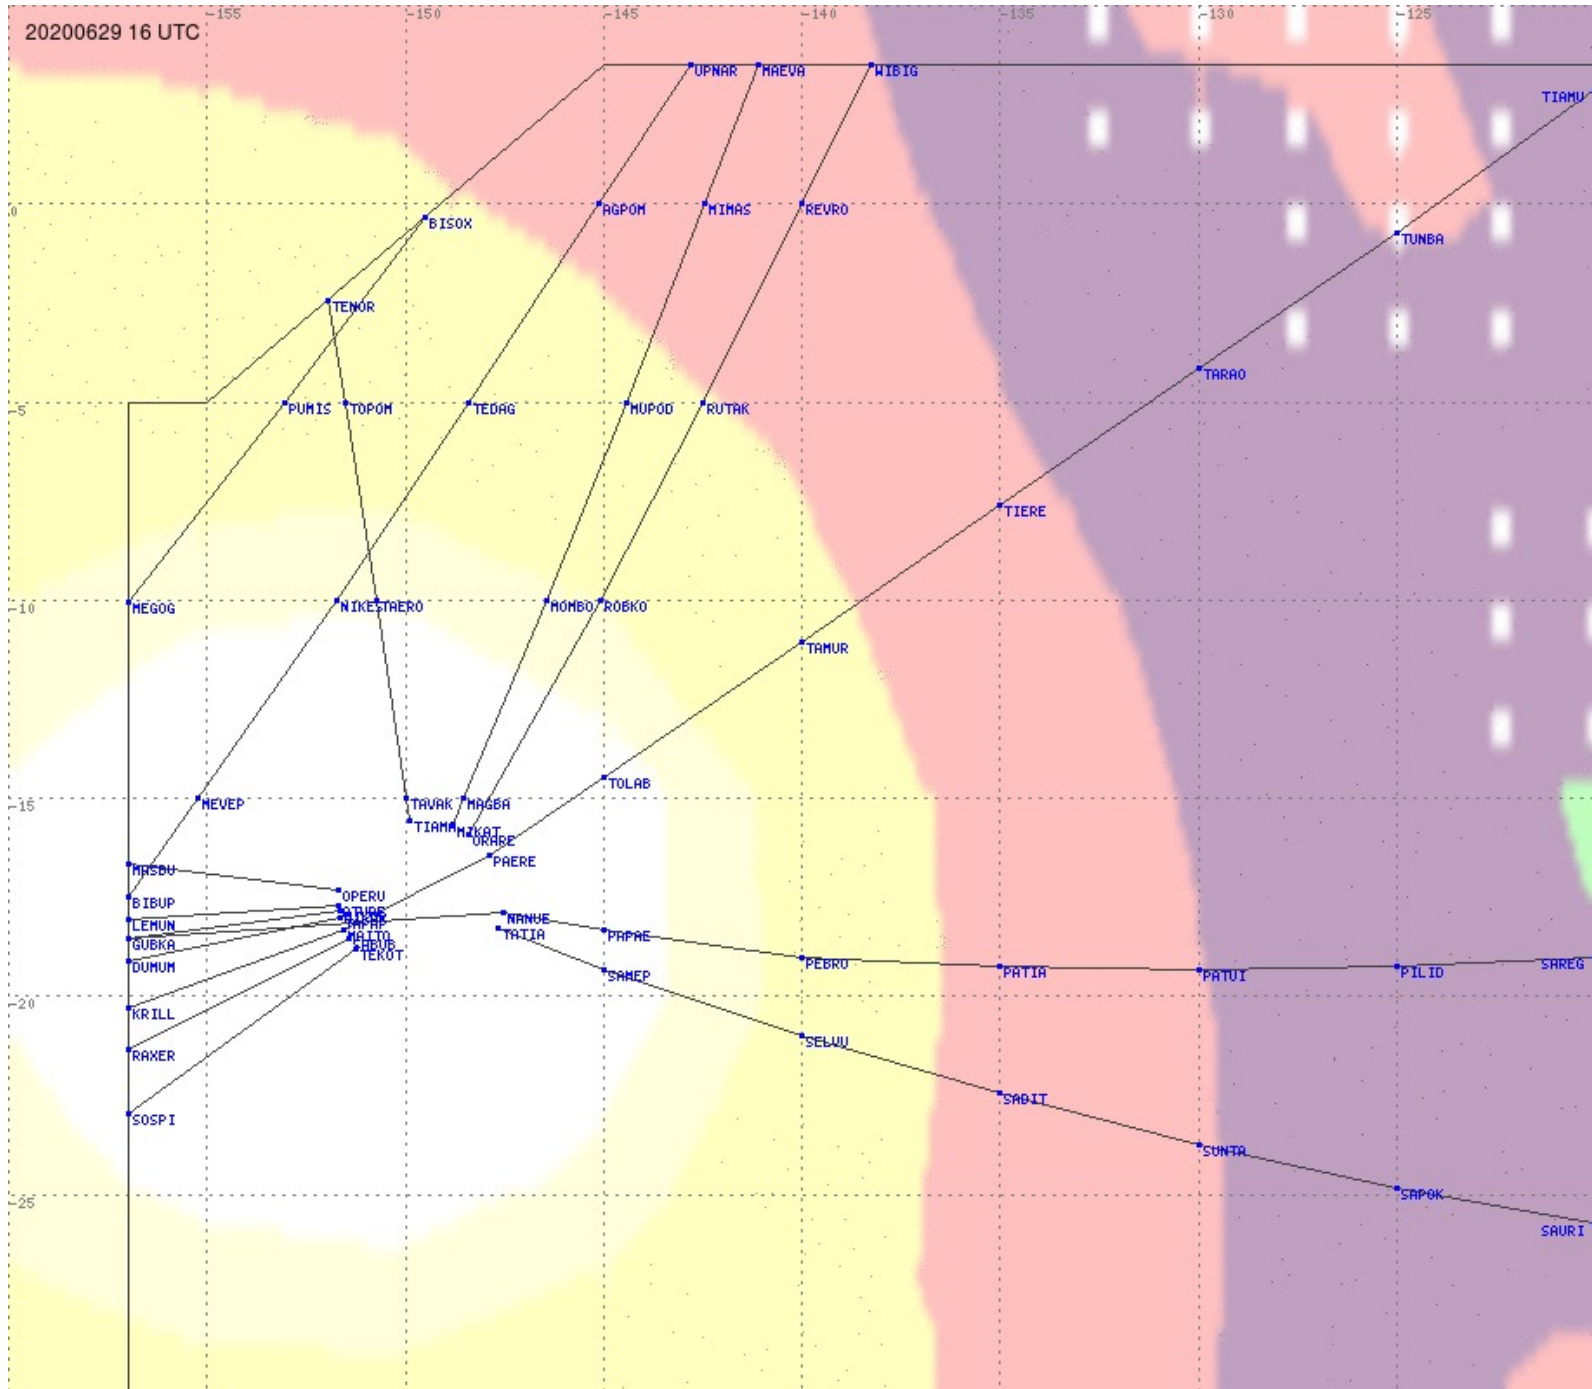

Tahiti FIR - HF Propag - 20200629

2.8 MHz
3.5 MHz
5.6 MHz
8.9 MHz
13.3 MHz
17.9 MHz
None