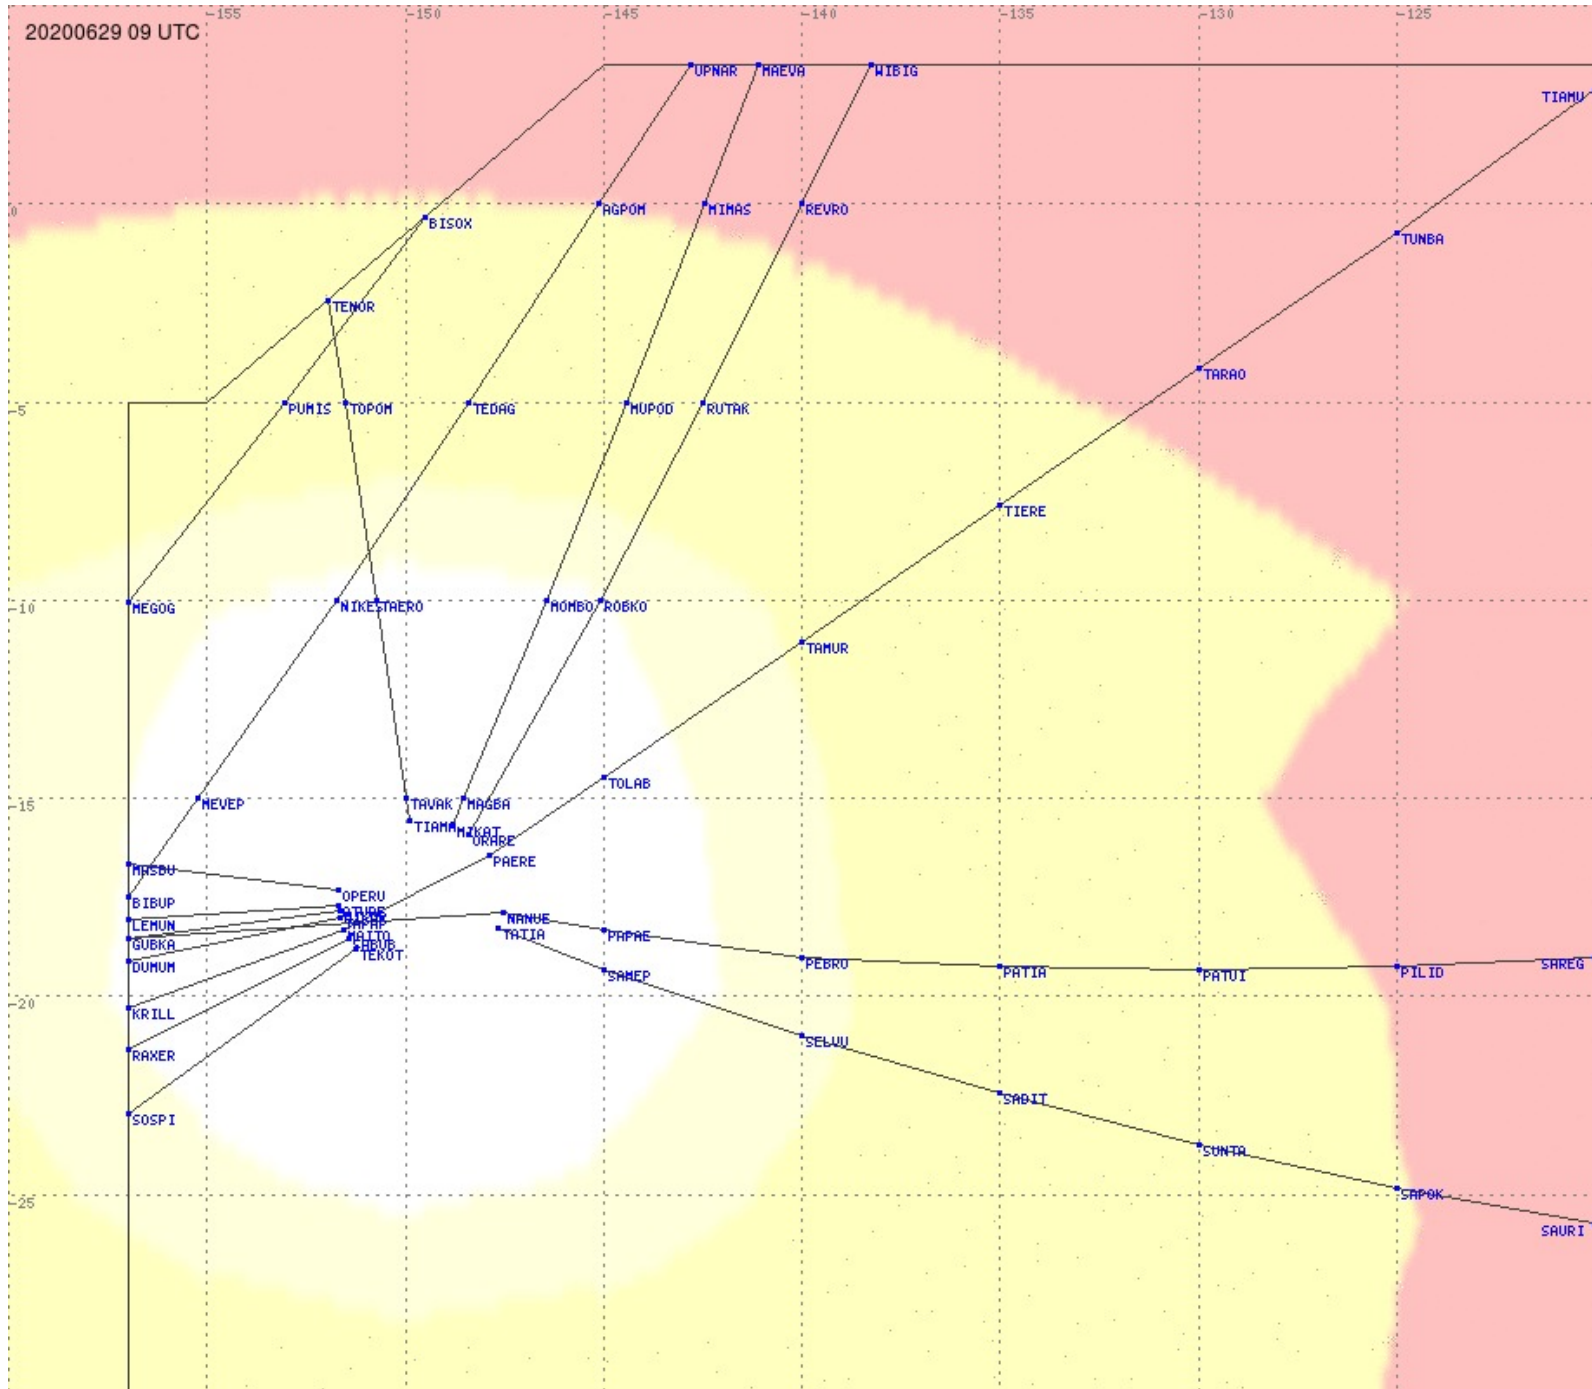

Tahiti FIR - HF Propag - 20200629

Tahiti FIR - HF Propag - 20200629

2.8 MHz
3.5 MHz
5.6 MHz
8.9 MHz
13.3 MHz
17.9 MHz
None

Tahiti FIR - HF Propag - 20200629

Tahiti FIR - HF Propag - 20200629

2.8 MHz 3.5 MHz 5.6 MHz 8.9 MHz 13.3 MHz 17.9 MHz None

Tahiti FIR - HF Propag - 20200629

2.8 MHz
3.5 MHz
5.6 MHz
8.9 MHz
13.3 MHz
17.9 MHz
None

Tahiti FIR - HF Propag - 20200629

2.8 MHz
3.5 MHz
5.6 MHz
8.9 MHz
13.3 MHz
17.9 MHz
None

Tahiti FIR - HF Propag - 20200629