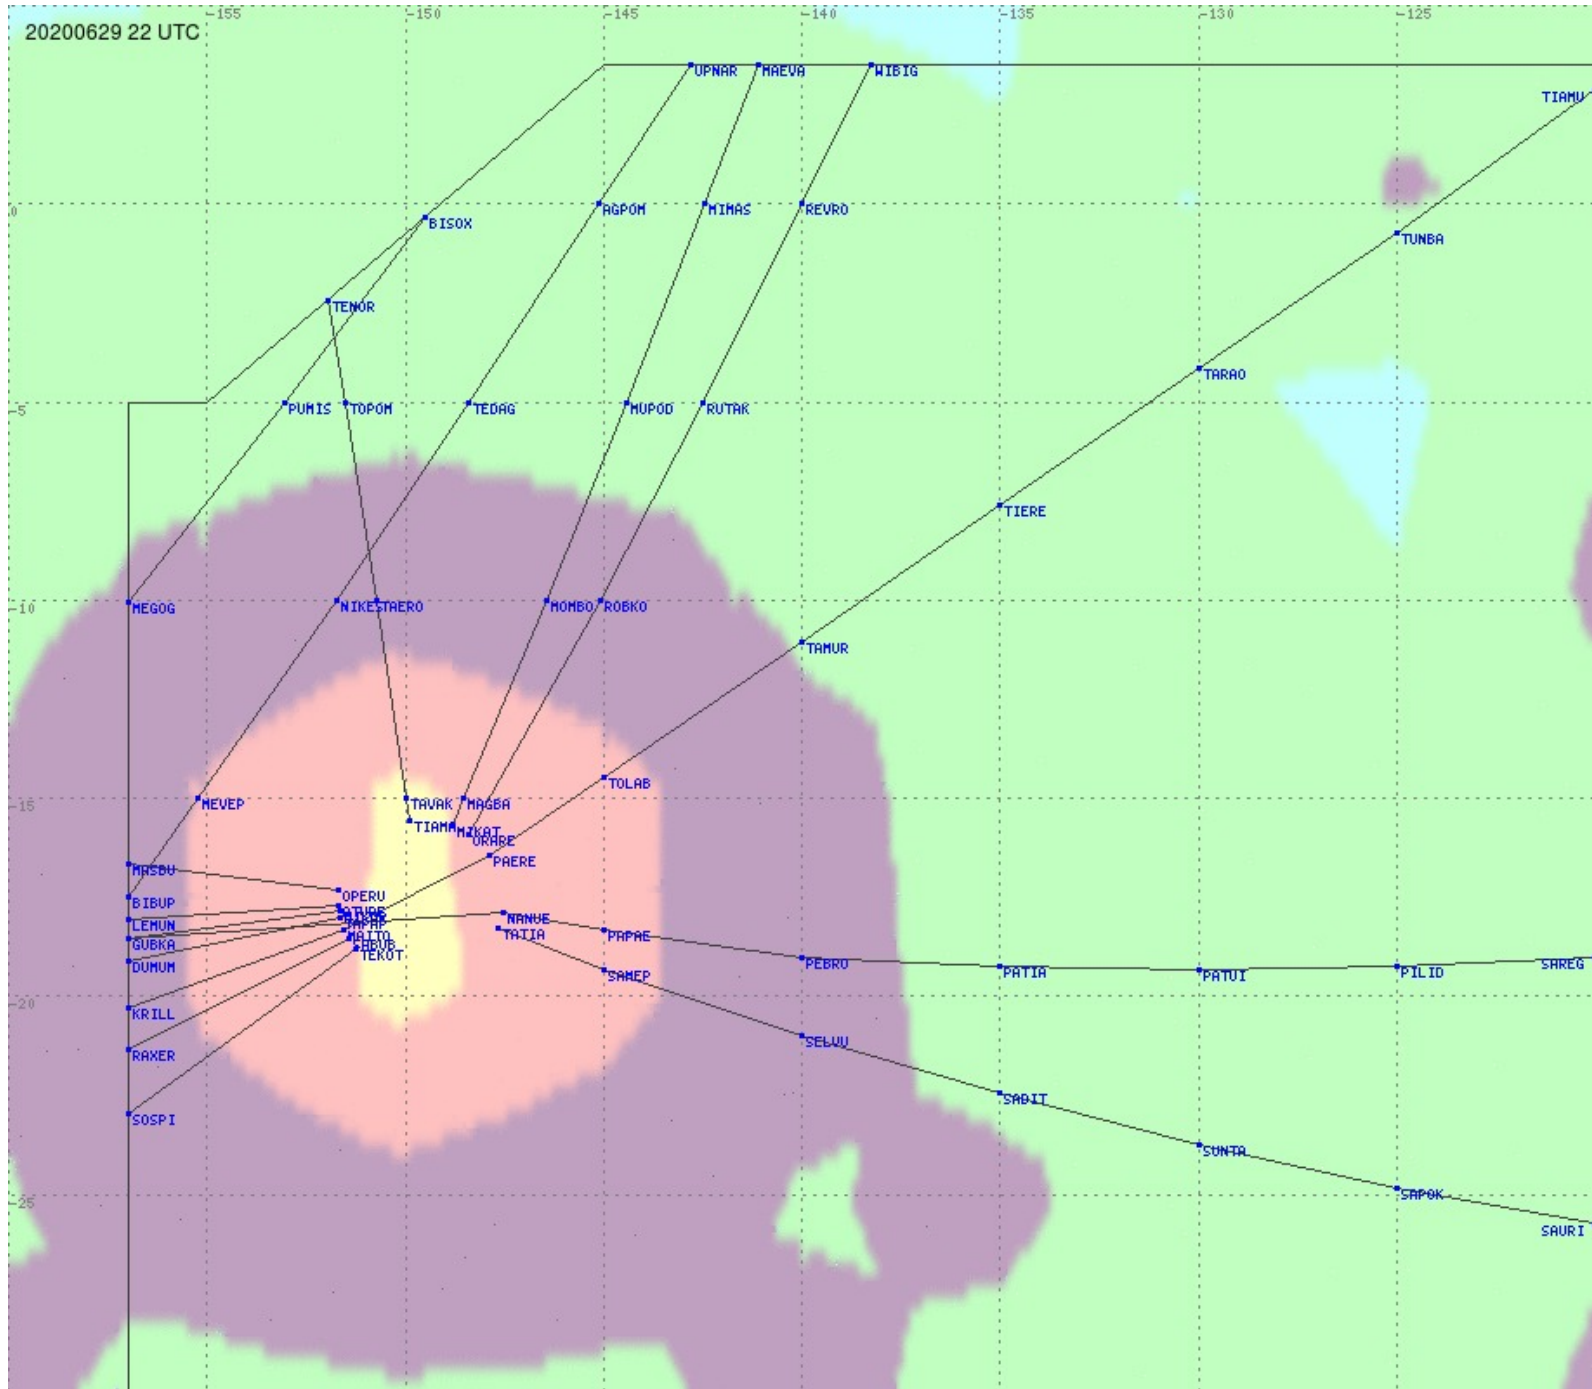

Tahiti FIR - HF Propag - 20200629

2.8 MHz 3.5 MHz 5.6 MHz 8.9 MHz 13.3 MHz 17.9 MHz None

Tahiti FIR - HF Propag - 20200629

2.8 MHz 3.5 MHz 5.6 MHz 8.9 MHz 13.3 MHz 17.9 MHz None

Tahiti FIR - HF Propag - 20200629

2.8 MHz
3.5 MHz
5.6 MHz
8.9 MHz
13.3 MHz
17.9 MHz
None

Tahiti FIR - HF Propag - 20200629

Tahiti FIR - HF Propag - 20200629

2.8 MHz 3.5 MHz 5.6 MHz 8.9 MHz 13.3 MHz 17.9 MHz None

Tahiti FIR - HF Propag - 20200629

2.8 MHz 3.5 MHz 5.6 MHz 8.9 MHz 13.3 MHz 17.9 MHz None

Tahiti FIR - HF Propag - 20200629

2.8 MHz 3.5 MHz 5.6 MHz 8.9 MHz 13.3 MHz 17.9 MHz None

Tahiti FIR - HF Propag - 20200629

2.8 MHz 3.5 MHz 5.6 MHz 8.9 MHz 13.3 MHz 17.9 MHz None

Tahiti FIR - HF Propag - 20200629

2.8 MHz 3.5 MHz 5.6 MHz 8.9 MHz 13.3 MHz 17.9 MHz None

Tahiti FIR - HF Propag - 20200629

2.8 MHz 3.5 MHz 5.6 MHz 8.9 MHz 13.3 MHz 17.9 MHz None