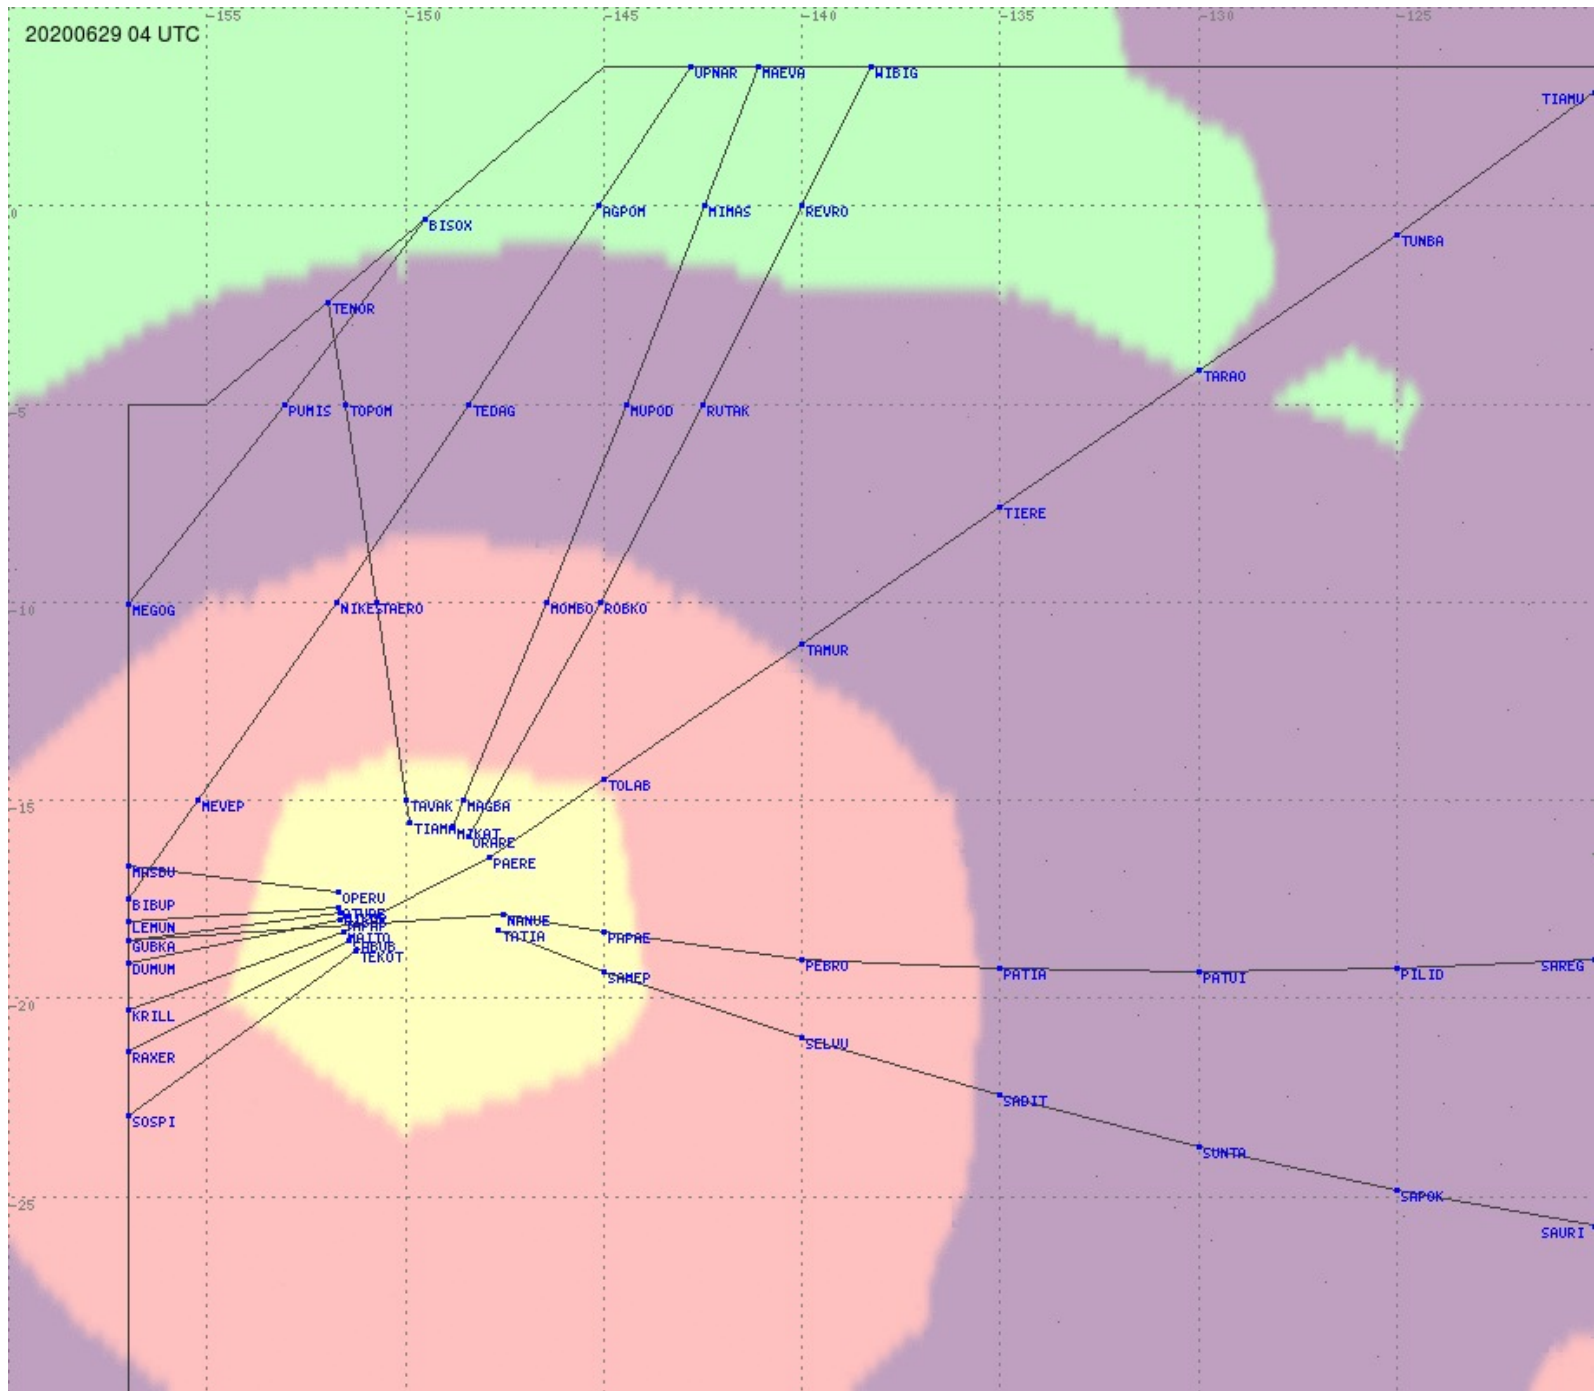

Tahiti FIR - HF Propag - 20200629

2.8 MHz 3.5 MHz 5.6 MHz 8.9 MHz 13.3 MHz 17.9 MHz None

Tahiti FIR - HF Propag - 20200629

2.8 MHz 3.5 MHz 5.6 MHz 8.9 MHz 13.3 MHz 17.9 MHz None

Tahiti FIR - HF Propag - 20200629

2.8 MHz 3.5 MHz 5.6 MHz 8.9 MHz 13.3 MHz 17.9 MHz None

Tahiti FIR - HF Propag - 20200629

2.8 MHz 3.5 MHz 5.6 MHz 8.9 MHz 13.3 MHz 17.9 MHz None

Tahiti FIR - HF Propag - 20200629

2.8 MHz
3.5 MHz
5.6 MHz
8.9 MHz
13.3 MHz
17.9 MHz
None

Tahiti FIR - HF Propag - 20200629

Tahiti FIR - HF Propag - 20200629

2.8 MHz
3.5 MHz
5.6 MHz
8.9 MHz
13.3 MHz
17.9 MHz
None

Tahiti FIR - HF Propag - 20200629

Tahiti FIR - HF Propag - 20200629

2.8 MHz 3.5 MHz 5.6 MHz 8.9 MHz 13.3 MHz 17.9 MHz None