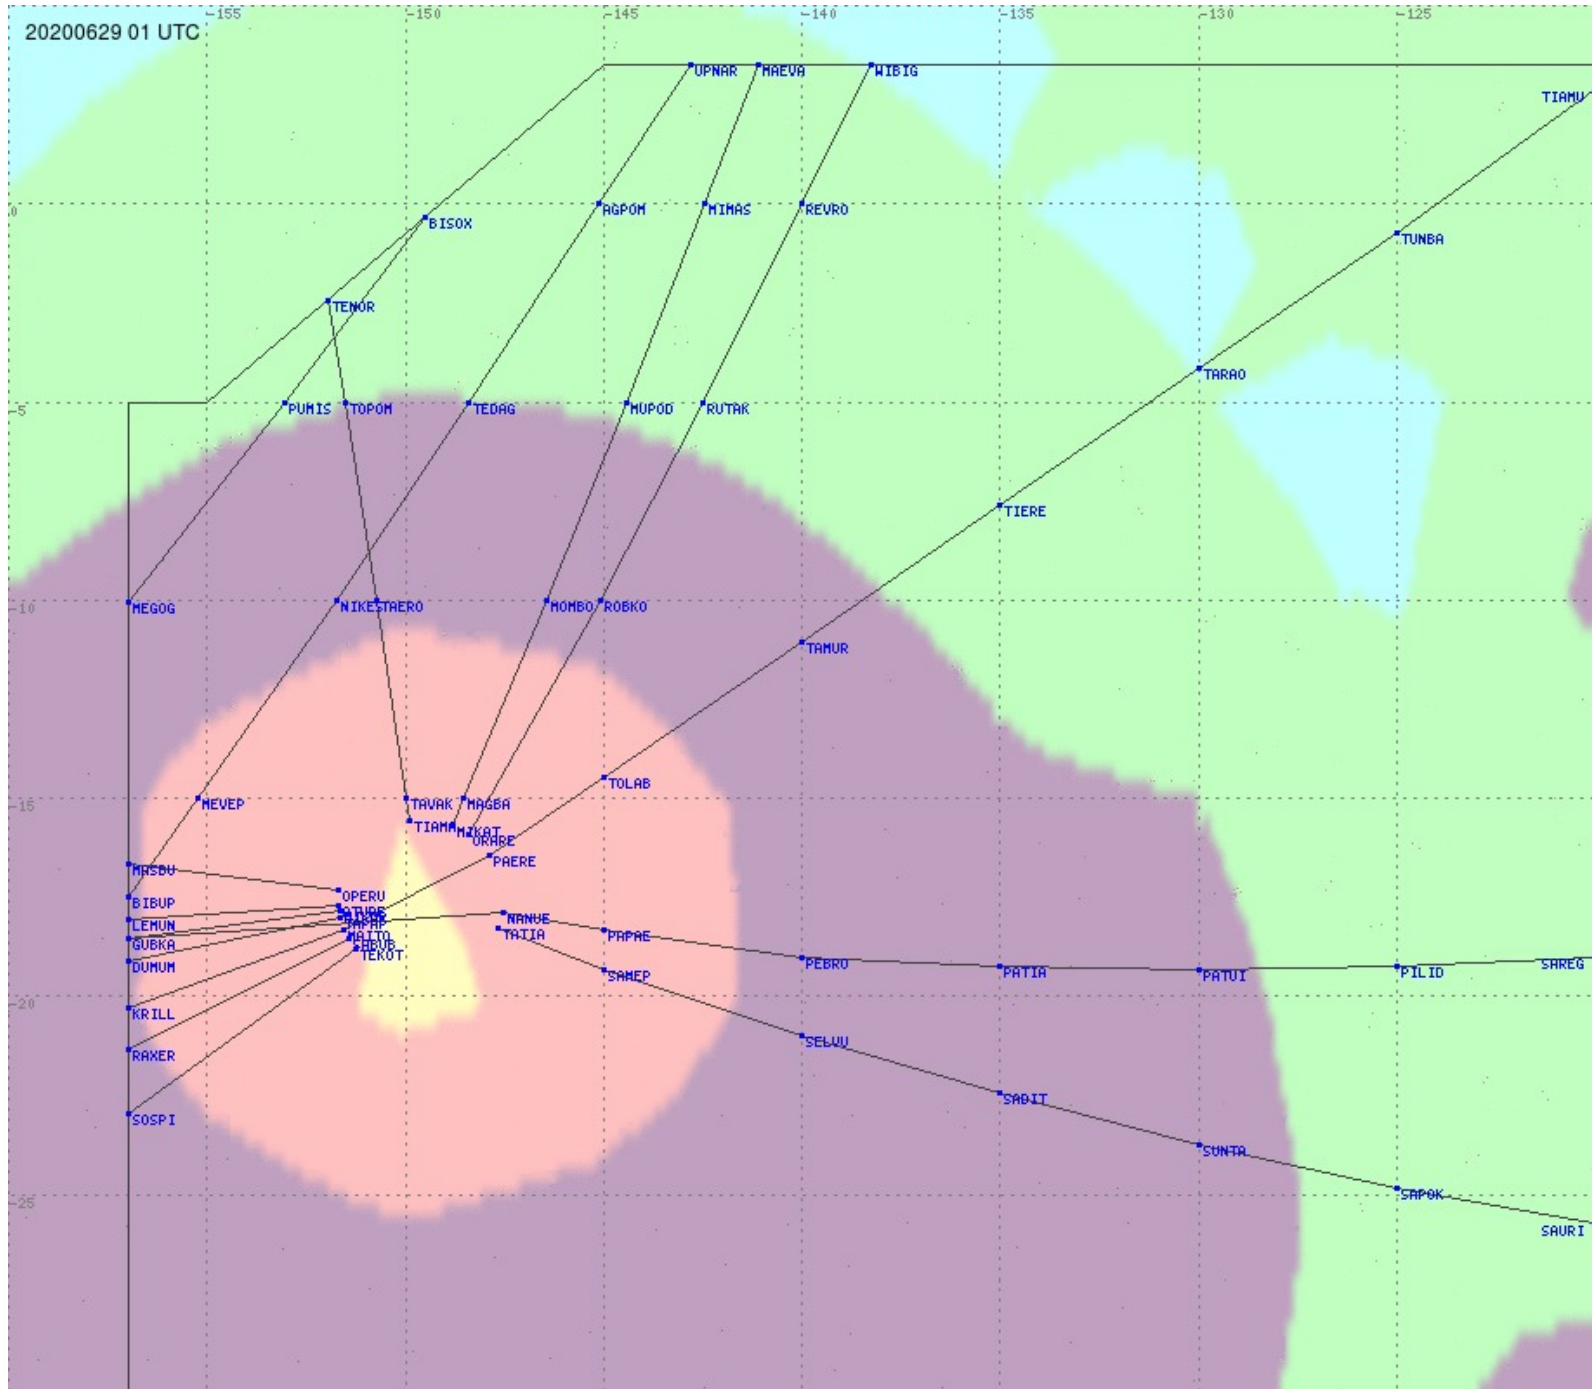

Tahiti FIR - HF Propag - 20200629

2.8 MHz 3.5 MHz 5.6 MHz 8.9 MHz 13.3 MHz 17.9 MHz None

Tahiti FIR - HF Propag - 20200629

2.8 MHz 3.5 MHz 5.6 MHz 8.9 MHz 13.3 MHz 17.9 MHz None

Tahiti FIR - HF Propag - 20200629

2.8 MHz 3.5 MHz 5.6 MHz 8.9 MHz 13.3 MHz 17.9 MHz None

Tahiti FIR - HF Propag - 20200629

2.8 MHz 3.5 MHz 5.6 MHz 8.9 MHz 13.3 MHz 17.9 MHz None

Tahiti FIR - HF Propag - 20200629

2.8 MHz
3.5 MHz
5.6 MHz
8.9 MHz
13.3 MHz
17.9 MHz
None