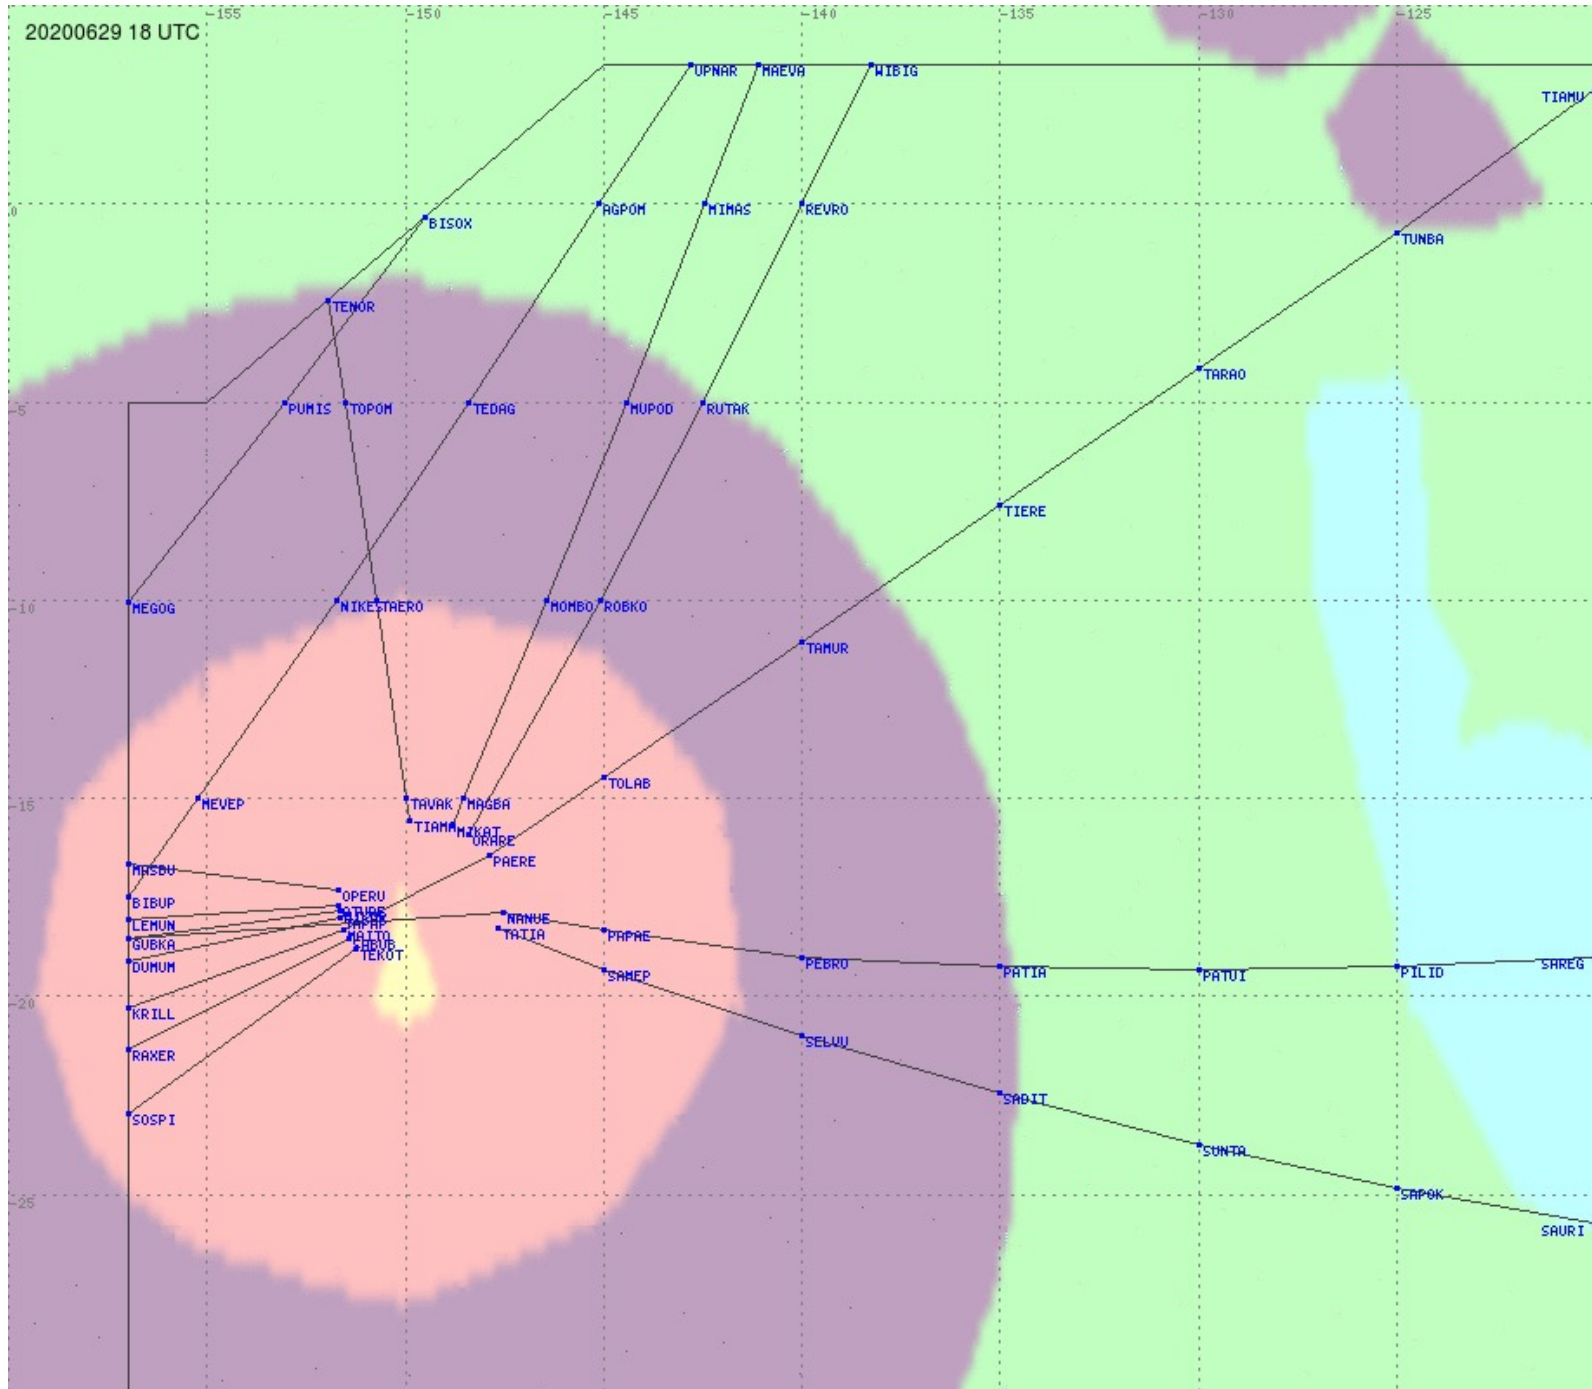

Tahiti FIR - HF Propag - 20200629

2.8 MHz 3.5 MHz 5.6 MHz 8.9 MHz 13.3 MHz 17.9 MHz None

Tahiti FIR - HF Propag - 20200629

2.8 MHz 3.5 MHz 5.6 MHz 8.9 MHz 13.3 MHz 17.9 MHz None

Tahiti FIR - HF Propag - 20200629

Tahiti FIR - HF Propag - 20200629

Tahiti FIR - HF Propag - 20200629

2.8 MHz
3.5 MHz
5.6 MHz
8.9 MHz
13.3 MHz
17.9 MHz
None

Tahiti FIR - HF Propag - 20200629

Tahiti FIR - HF Propag - 20200629

Tahiti FIR - HF Propag - 20200629

2.8 MHz
3.5 MHz
5.6 MHz
8.9 MHz
13.3 MHz
17.9 MHz
None

Tahiti FIR - HF Propag - 20200629

Tahiti FIR - HF Propag - 20200629

2.8 MHz 3.5 MHz 5.6 MHz 8.9 MHz 13.3 MHz 17.9 MHz None

Tahiti FIR - HF Propag - 20200629

2.8 MHz 3.5 MHz 5.6 MHz 8.9 MHz 13.3 MHz 17.9 MHz None

Tahiti FIR - HF Propag - 20200629

2.8 MHz 3.5 MHz 5.6 MHz 8.9 MHz 13.3 MHz 17.9 MHz None

Tahiti FIR - HF Propag - 20200629

2.8 MHz 3.5 MHz 5.6 MHz 8.9 MHz 13.3 MHz 17.9 MHz None