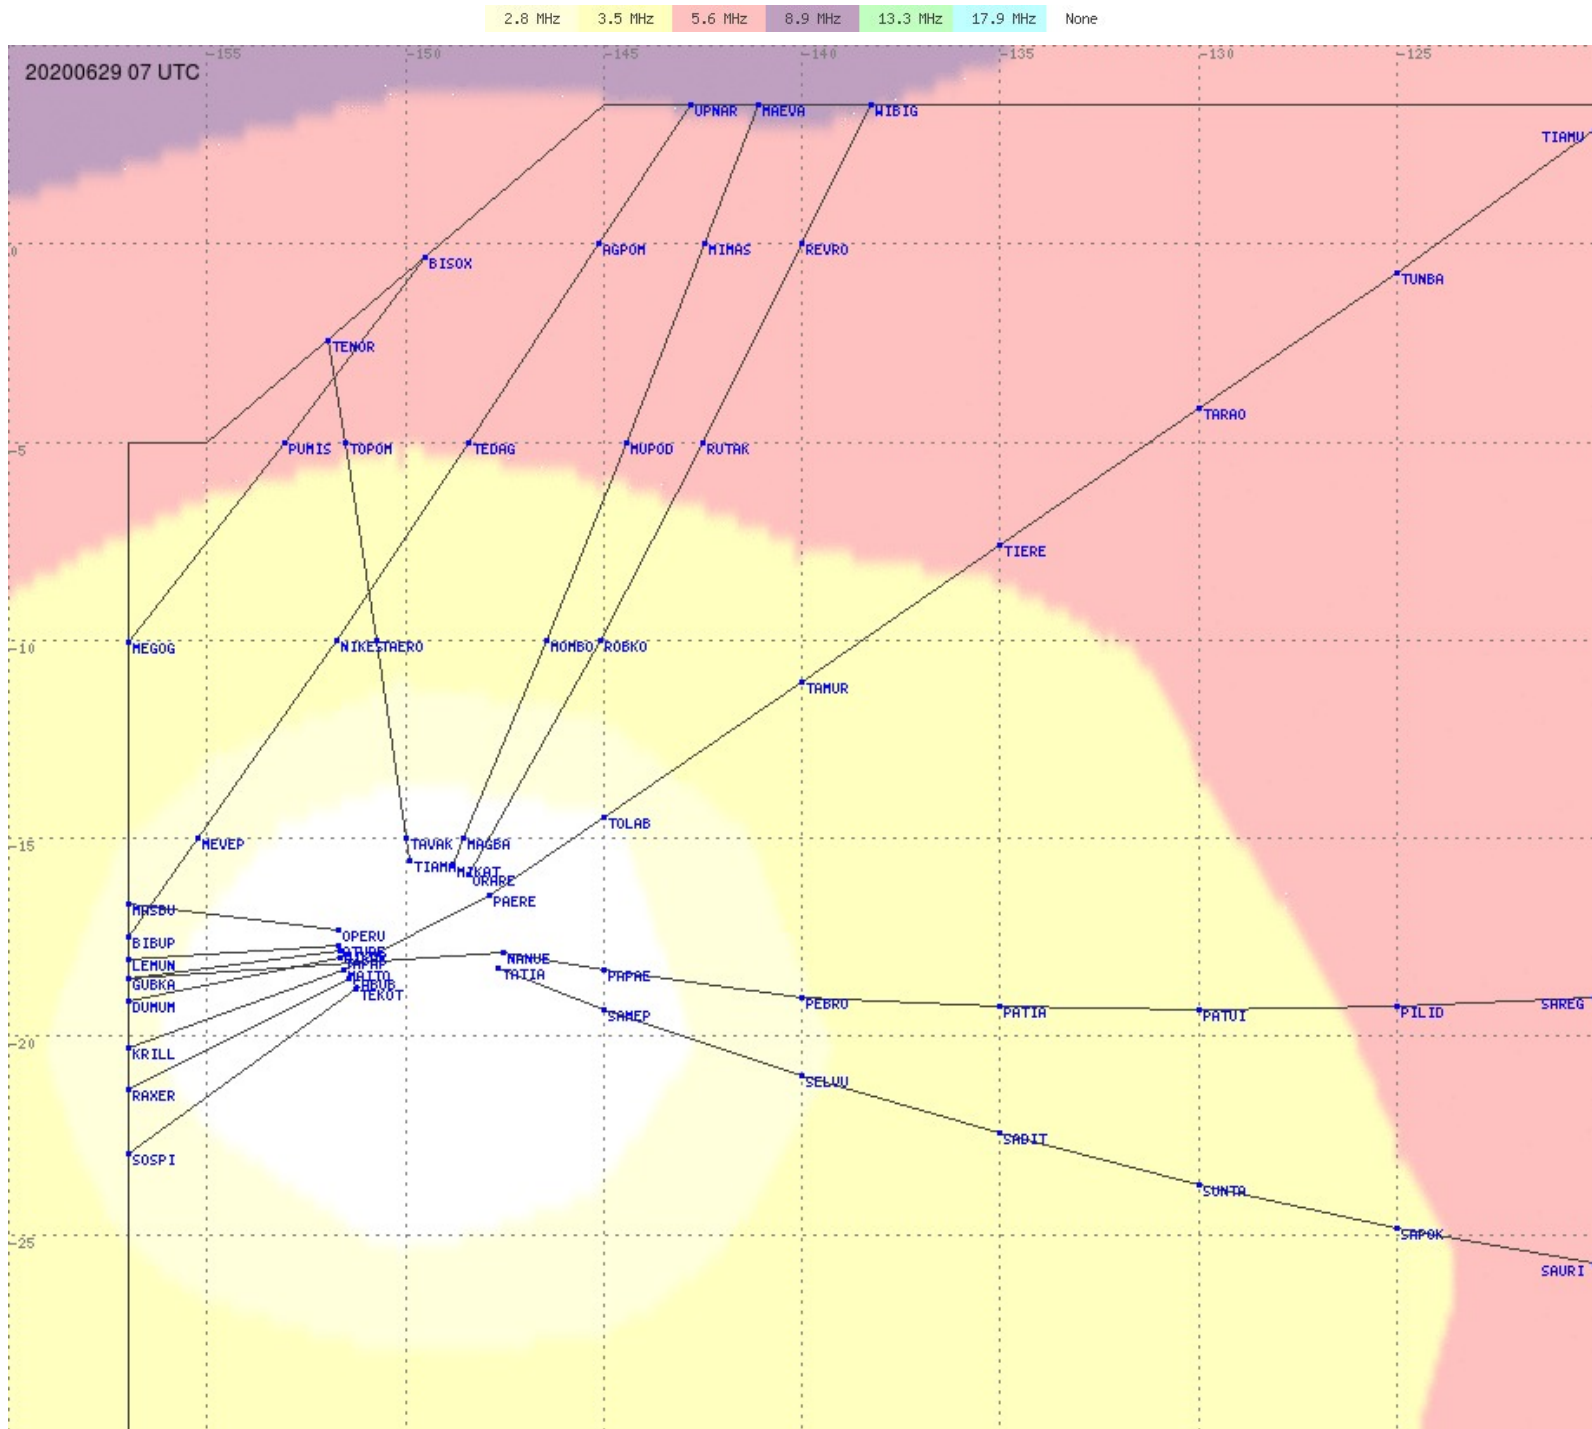

2.8 MHz 3.5 MHz 5.6 MHz 8.9 MHz 13.3 MHz 17.9 MHz None

Tahiti FIR - HF Propag - 20200629

2.8 MHz 3.5 MHz 5.6 MHz 8.9 MHz 13.3 MHz 17.9 MHz None

Tahiti FIR - HF Propag - 20200629

2.8 MHz
3.5 MHz
5.6 MHz
8.9 MHz
13.3 MHz
17.9 MHz
None

Tahiti FIR - HF Propag - 20200629

Tahiti FIR - HF Propag - 20200629

2.8 MHz
3.5 MHz
5.6 MHz
8.9 MHz
13.3 MHz
17.9 MHz
None

Tahiti FIR - HF Propag - 20200629

Tahiti FIR - HF Propag - 20200629

2.8 MHz 3.5 MHz 5.6 MHz 8.9 MHz 13.3 MHz 17.9 MHz None

Tahiti FIR - HF Propag - 20200629

2.8 MHz
3.5 MHz
5.6 MHz
8.9 MHz
13.3 MHz
17.9 MHz
None

Tahiti FIR - HF Propag - 20200629

2.8 MHz
3.5 MHz
5.6 MHz
8.9 MHz
13.3 MHz
17.9 MHz
None

Tahiti FIR - HF Propag - 20200629