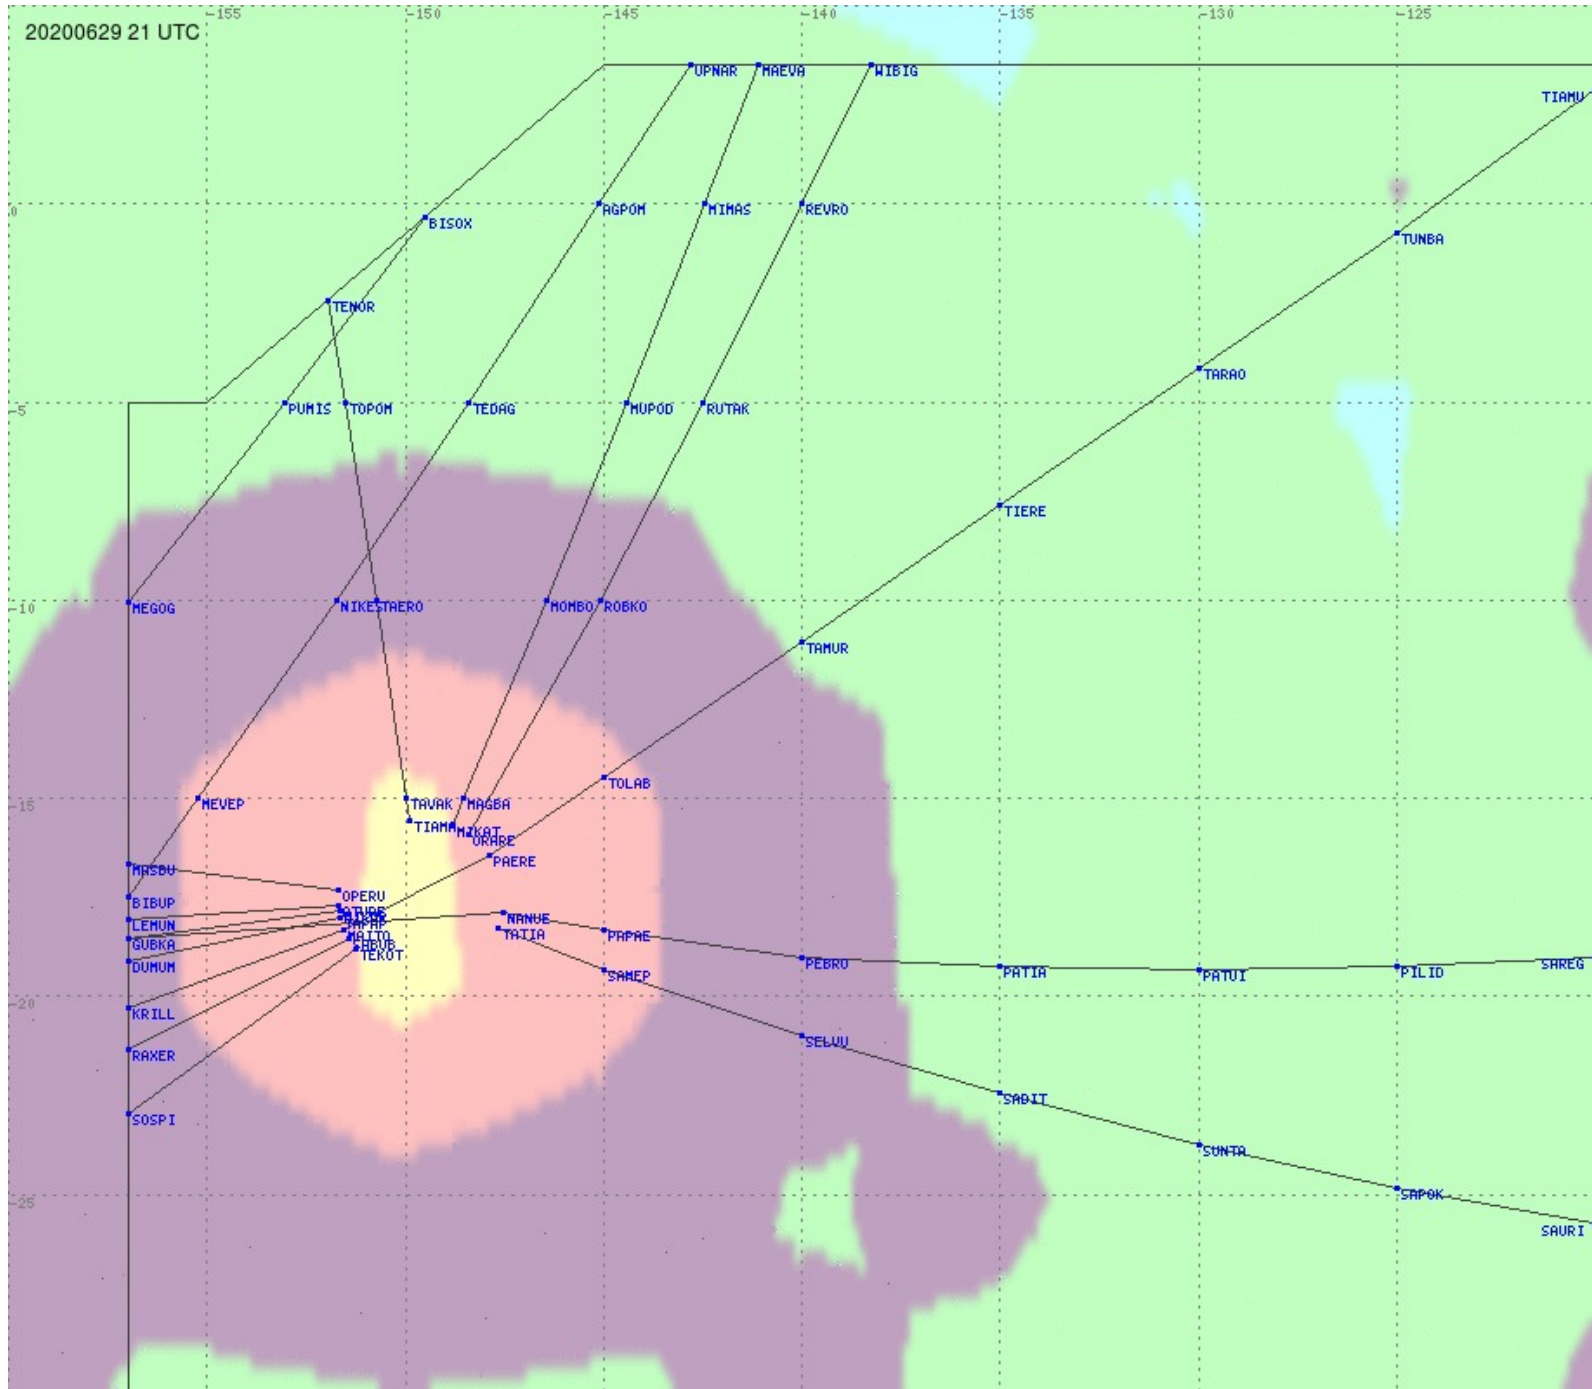

Tahiti FIR - HF Propag - 20200629

2.8 MHz 3.5 MHz 5.6 MHz 8.9 MHz 13.3 MHz 17.9 MHz None

Tahiti FIR - HF Propag - 20200629

2.8 MHz 3.5 MHz 5.6 MHz 8.9 MHz 13.3 MHz 17.9 MHz None

Tahiti FIR - HF Propag - 20200629

2.8 MHz
3.5 MHz
5.6 MHz
8.9 MHz
13.3 MHz
17.9 MHz
None

Tahiti FIR - HF Propag - 20200629

Tahiti FIR - HF Propag - 20200629

2.8 MHz 3.5 MHz 5.6 MHz 8.9 MHz 13.3 MHz 17.9 MHz None

Tahiti FIR - HF Propag - 20200629

2.8 MHz 3.5 MHz 5.6 MHz 8.9 MHz 13.3 MHz 17.9 MHz None

Tahiti FIR - HF Propag - 20200629

2.8 MHz 3.5 MHz 5.6 MHz 8.9 MHz 13.3 MHz 17.9 MHz None

Tahiti FIR - HF Propag - 20200629

2.8 MHz 3.5 MHz 5.6 MHz 8.9 MHz 13.3 MHz 17.9 MHz None

Tahiti FIR - HF Propag - 20200629

2.8 MHz 3.5 MHz 5.6 MHz 8.9 MHz 13.3 MHz 17.9 MHz None

Tahiti FIR - HF Propag - 20200629

2.8 MHz 3.5 MHz 5.6 MHz 8.9 MHz 13.3 MHz 17.9 MHz None