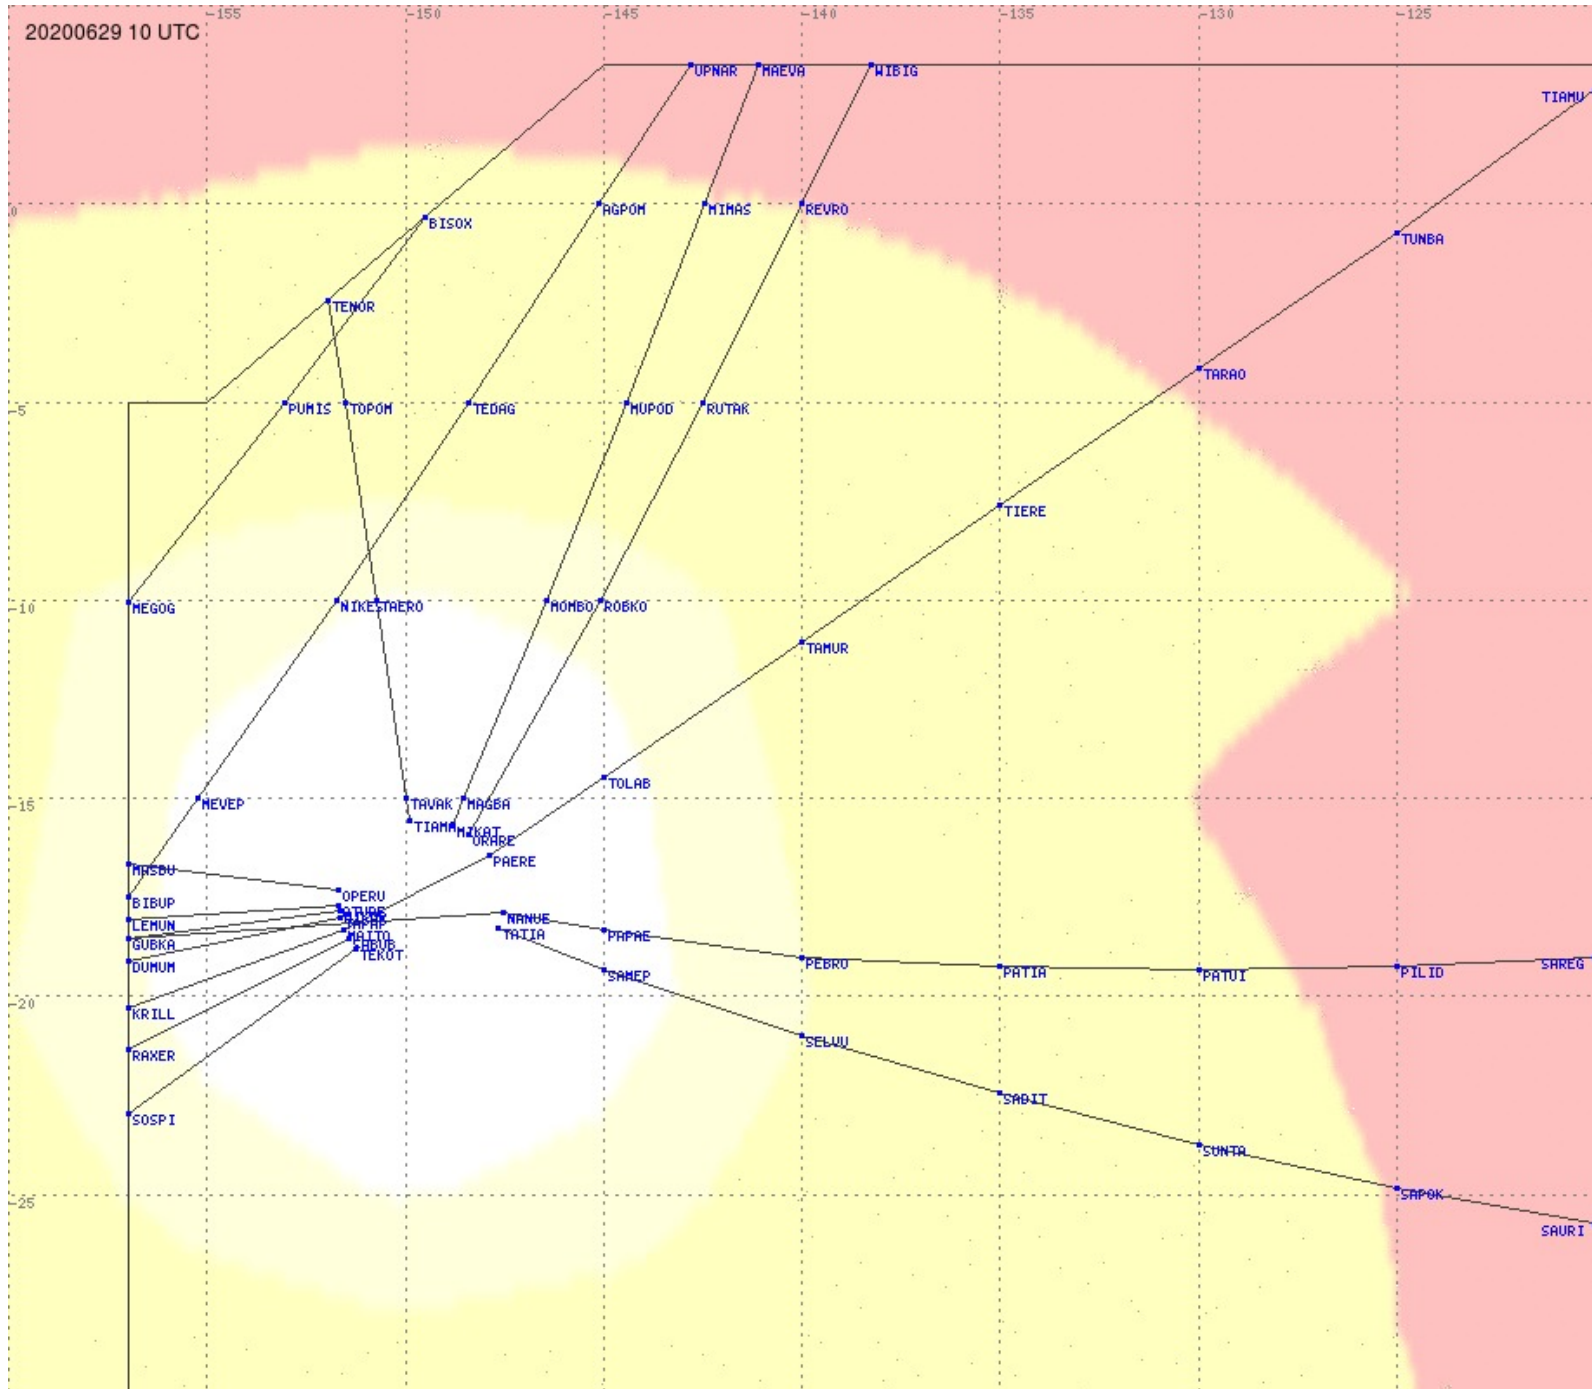

Tahiti FIR - HF Propag - 20200629

Tahiti FIR - HF Propag - 20200629

2.8 MHz
3.5 MHz
5.6 MHz
8.9 MHz
13.3 MHz
17.9 MHz
None

Tahiti FIR - HF Propag - 20200629

Tahiti FIR - HF Propag - 20200629

2.8 MHz 3.5 MHz 5.6 MHz 8.9 MHz 13.3 MHz 17.9 MHz None

Tahiti FIR - HF Propag - 20200629

2.8 MHz
3.5 MHz
5.6 MHz
8.9 MHz
13.3 MHz
17.9 MHz
None

Tahiti FIR - HF Propag - 20200629

2.8 MHz
3.5 MHz
5.6 MHz
8.9 MHz
13.3 MHz
17.9 MHz
None

Tahiti FIR - HF Propag - 20200629