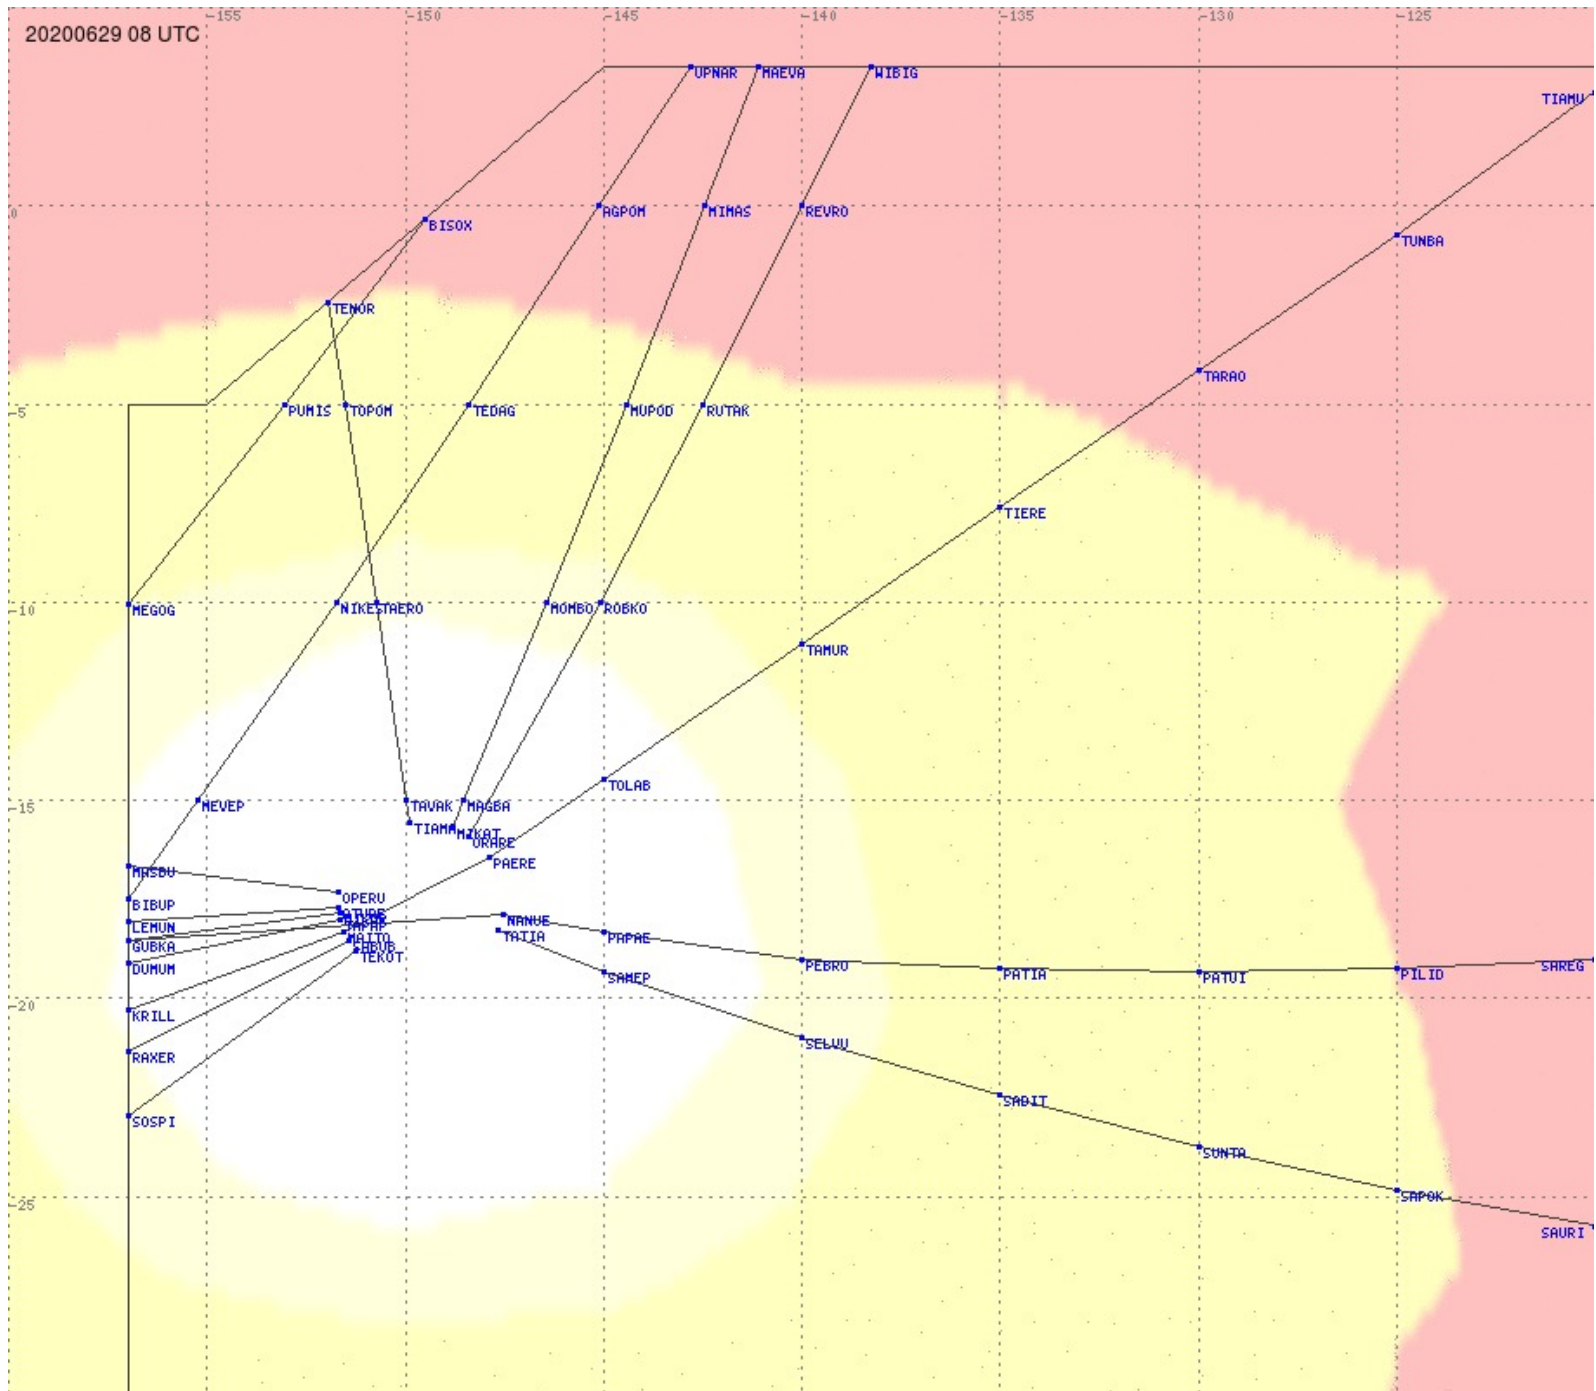

2.8 MHz 3.5 MHz 5.6 MHz 8.9 MHz 13.3 MHz 17.9 MHz None

Tahiti FIR - HF Propag - 20200629

2.8 MHz 3.5 MHz 5.6 MHz 8.9 MHz 13.3 MHz 17.9 MHz None

Tahiti FIR - HF Propag - 20200629

2.8 MHz
3.5 MHz
5.6 MHz
8.9 MHz
13.3 MHz
17.9 MHz
None

Tahiti FIR - HF Propag - 20200629

Tahiti FIR - HF Propag - 20200629

2.8 MHz
3.5 MHz
5.6 MHz
8.9 MHz
13.3 MHz
17.9 MHz
None

Tahiti FIR - HF Propag - 20200629

Tahiti FIR - HF Propag - 20200629

2.8 MHz 3.5 MHz 5.6 MHz 8.9 MHz 13.3 MHz 17.9 MHz None

Tahiti FIR - HF Propag - 20200629

2.8 MHz
3.5 MHz
5.6 MHz
8.9 MHz
13.3 MHz
17.9 MHz
None

Tahiti FIR - HF Propag - 20200629

2.8 MHz
3.5 MHz
5.6 MHz
8.9 MHz
13.3 MHz
17.9 MHz
None

Tahiti FIR - HF Propag - 20200629