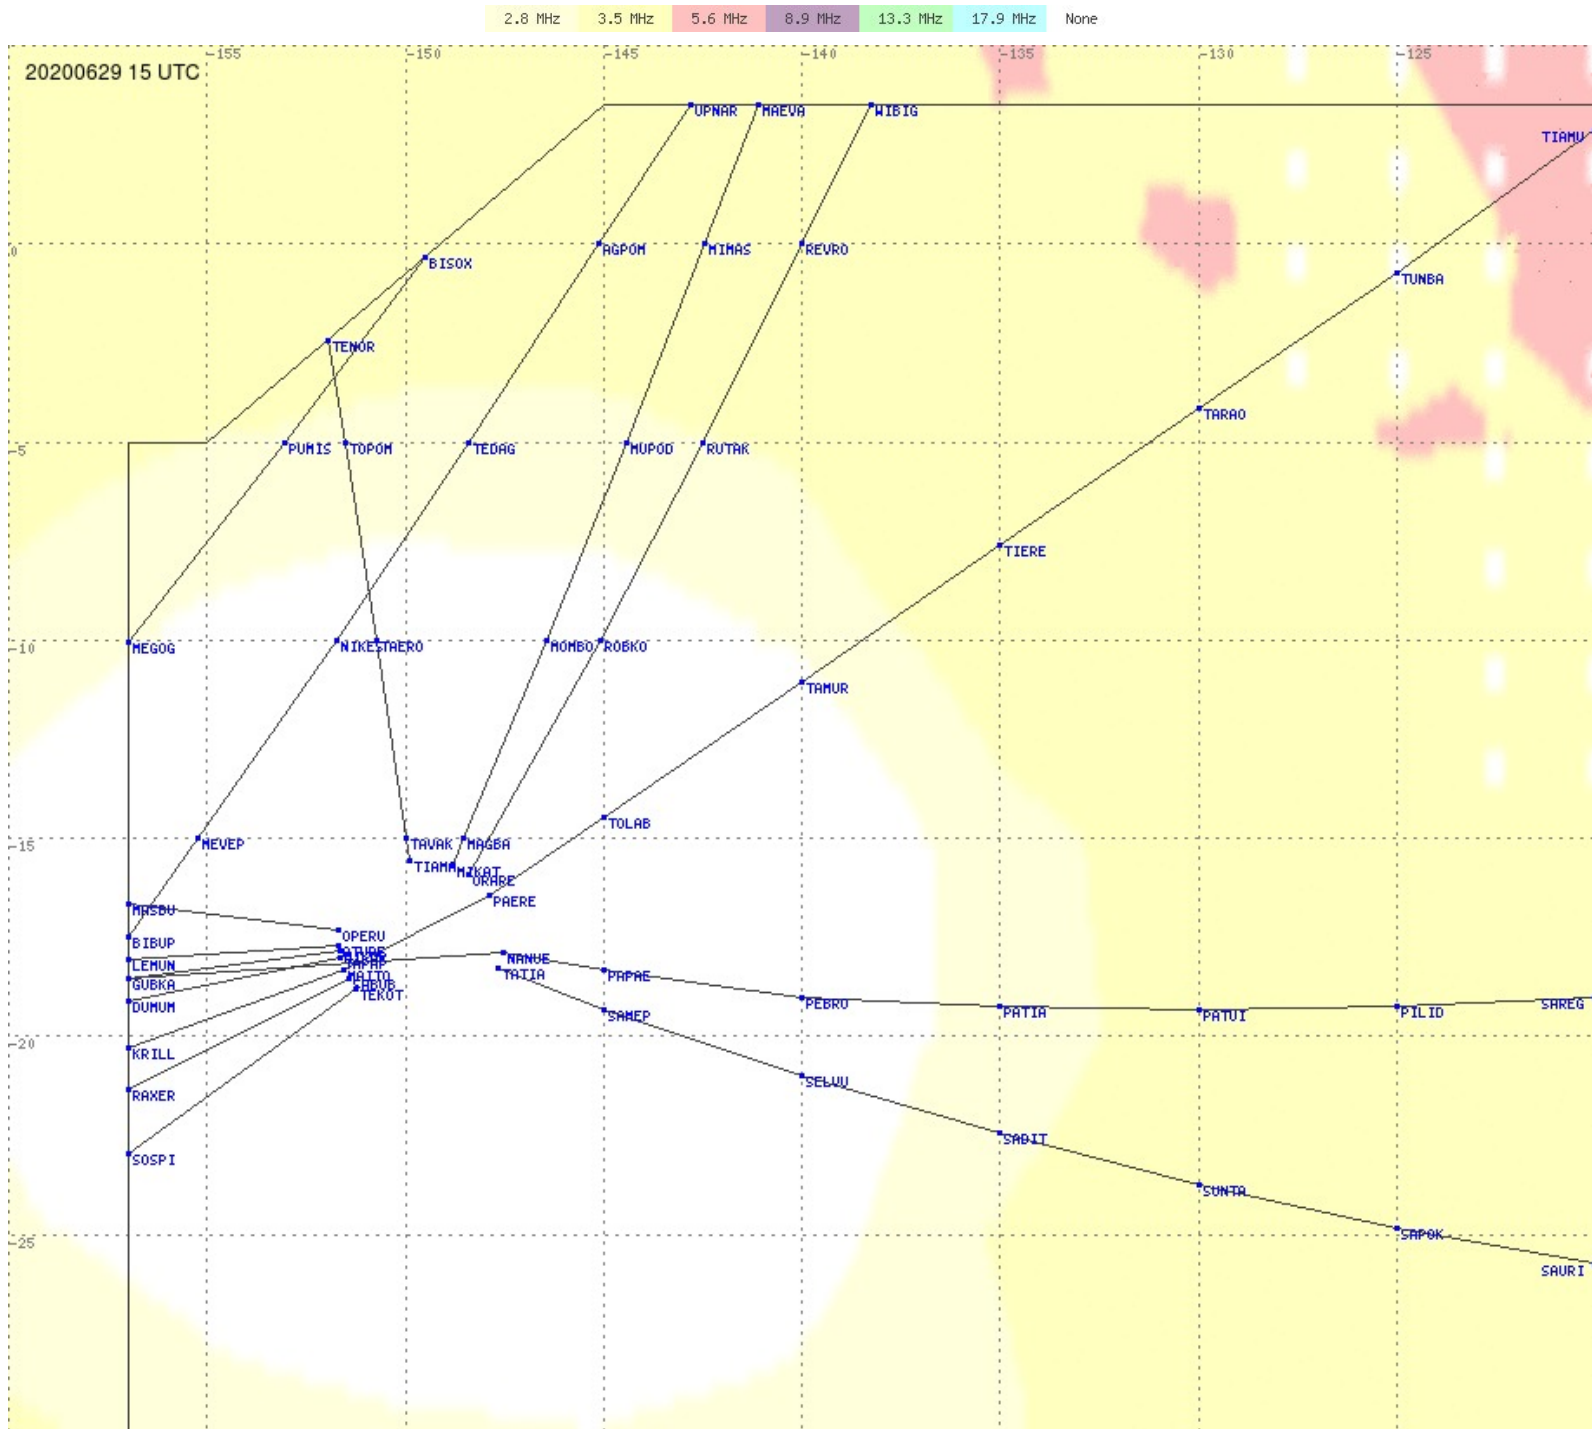

Tahiti FIR - HF Propag - 20200629