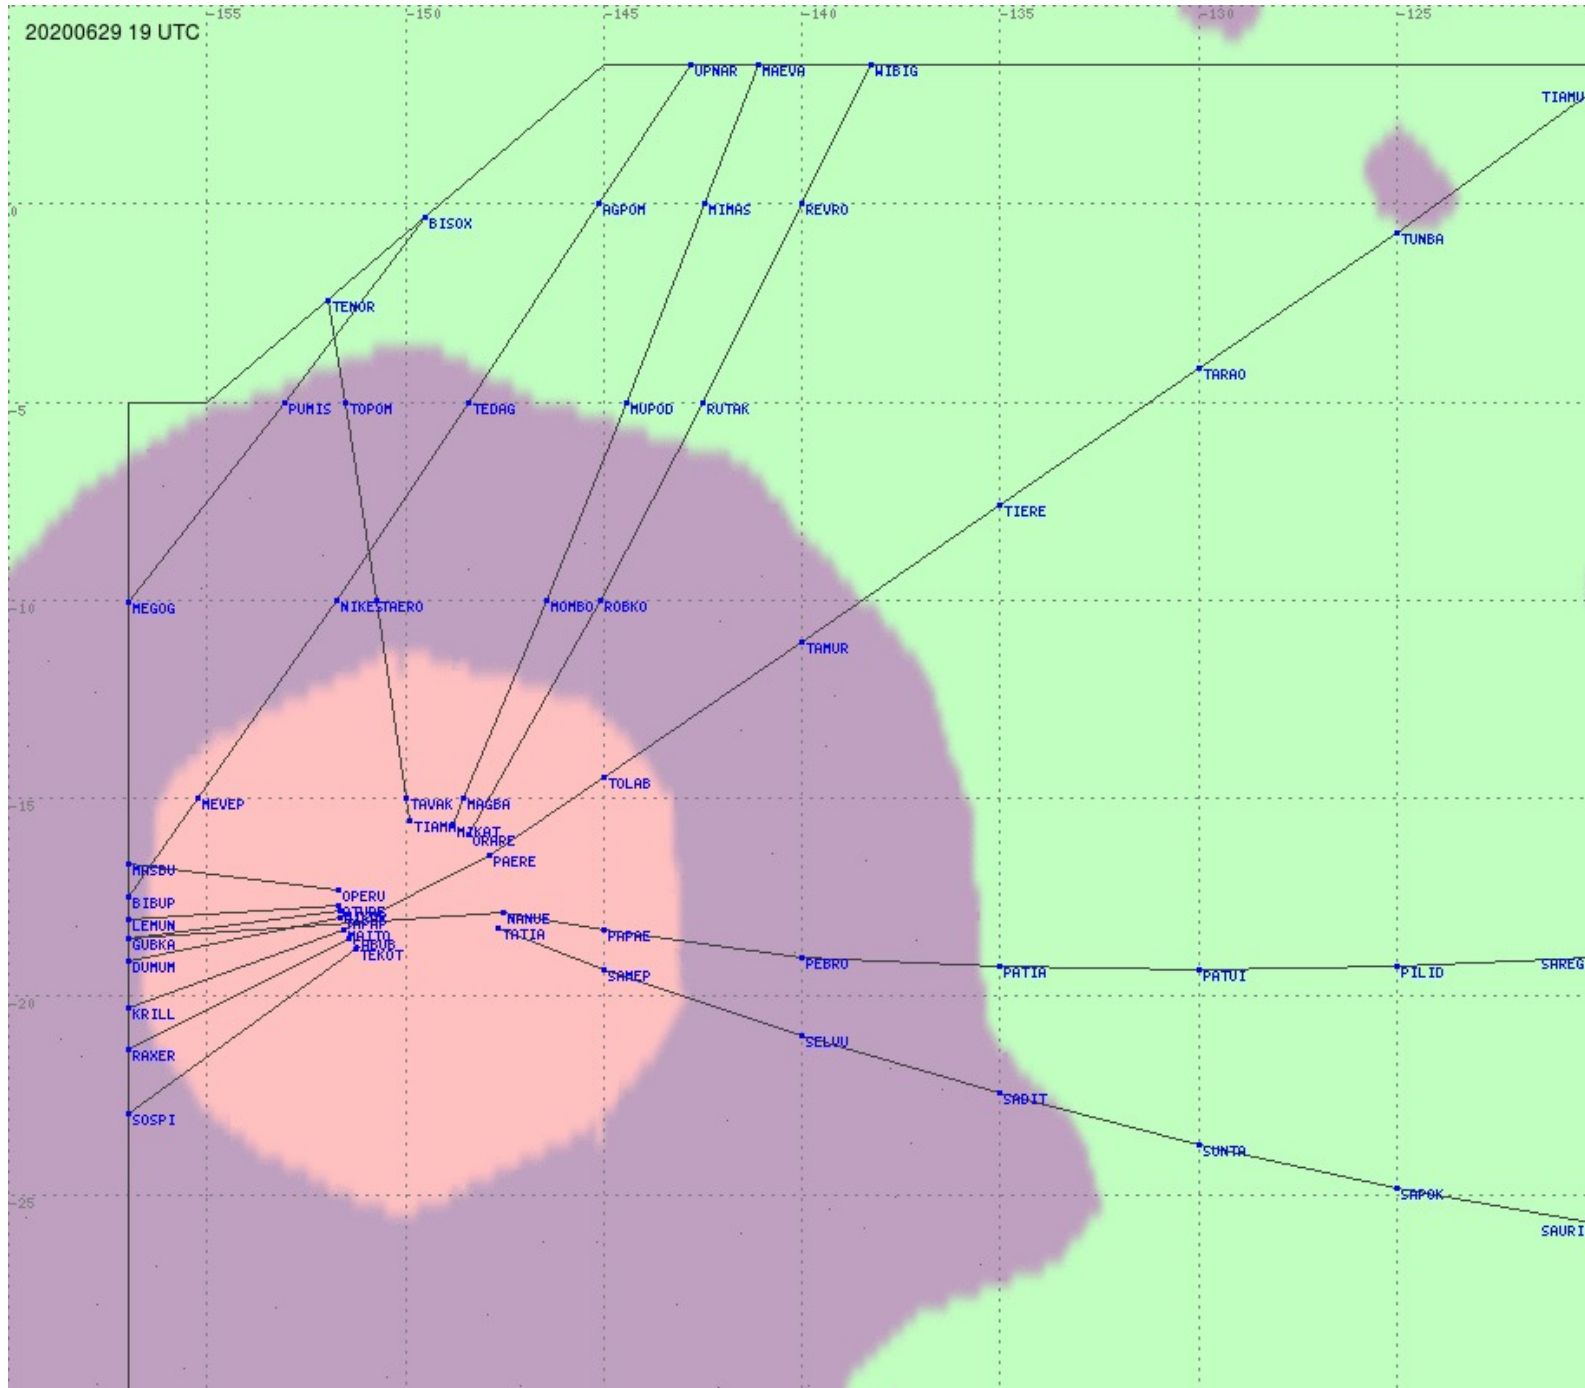

Tahiti FIR - HF Propag - 20200629

2.8 MHz 3.5 MHz 5.6 MHz 8.9 MHz 13.3 MHz 17.9 MHz None

Tahiti FIR - HF Propag - 20200629

2.8 MHz 3.5 MHz 5.6 MHz 8.9 MHz 13.3 MHz 17.9 MHz None

Tahiti FIR - HF Propag - 20200629

Tahiti FIR - HF Propag - 20200629

Tahiti FIR - HF Propag - 20200629

2.8 MHz
3.5 MHz
5.6 MHz
8.9 MHz
13.3 MHz
17.9 MHz
None

Tahiti FIR - HF Propag - 20200629

Tahiti FIR - HF Propag - 20200629

Tahiti FIR - HF Propag - 20200629

2.8 MHz
3.5 MHz
5.6 MHz
8.9 MHz
13.3 MHz
17.9 MHz
None

Tahiti FIR - HF Propag - 20200629

Tahiti FIR - HF Propag - 20200629

2.8 MHz 3.5 MHz 5.6 MHz 8.9 MHz 13.3 MHz 17.9 MHz None

Tahiti FIR - HF Propag - 20200629

2.8 MHz 3.5 MHz 5.6 MHz 8.9 MHz 13.3 MHz 17.9 MHz None

Tahiti FIR - HF Propag - 20200629

2.8 MHz 3.5 MHz 5.6 MHz 8.9 MHz 13.3 MHz 17.9 MHz None

Tahiti FIR - HF Propag - 20200629

2.8 MHz 3.5 MHz 5.6 MHz 8.9 MHz 13.3 MHz 17.9 MHz None