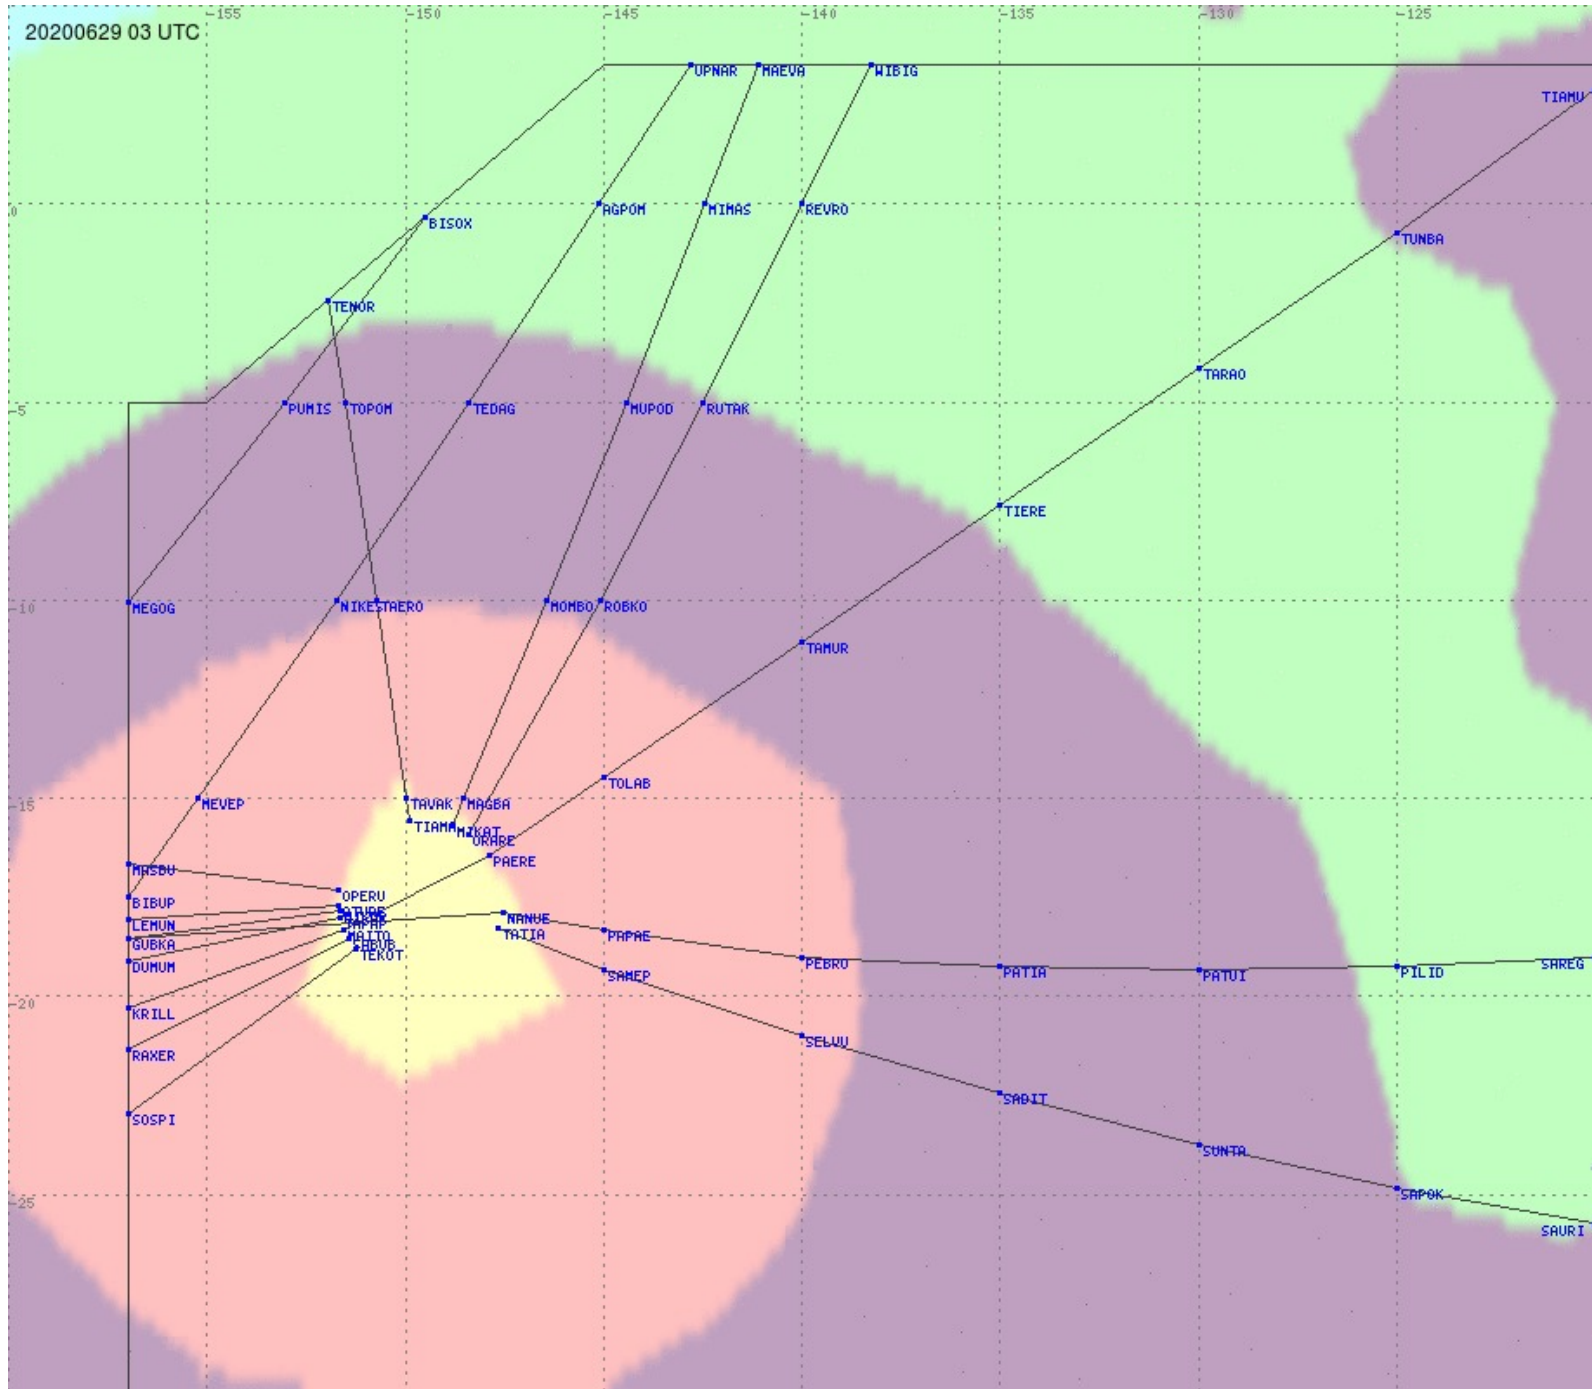

Tahiti FIR - HF Propag - 20200629

2.8 MHz 3.5 MHz 5.6 MHz 8.9 MHz 13.3 MHz 17.9 MHz None

Tahiti FIR - HF Propag - 20200629

2.8 MHz 3.5 MHz 5.6 MHz 8.9 MHz 13.3 MHz 17.9 MHz None

Tahiti FIR - HF Propag - 20200629

2.8 MHz 3.5 MHz 5.6 MHz 8.9 MHz 13.3 MHz 17.9 MHz None

Tahiti FIR - HF Propag - 20200629

2.8 MHz 3.5 MHz 5.6 MHz 8.9 MHz 13.3 MHz 17.9 MHz None

Tahiti FIR - HF Propag - 20200629

2.8 MHz
3.5 MHz
5.6 MHz
8.9 MHz
13.3 MHz
17.9 MHz
None

Tahiti FIR - HF Propag - 20200629

Tahiti FIR - HF Propag - 20200629

2.8 MHz
3.5 MHz
5.6 MHz
8.9 MHz
13.3 MHz
17.9 MHz
None

Tahiti FIR - HF Propag - 20200629

Tahiti FIR - HF Propag - 20200629

2.8 MHz 3.5 MHz 5.6 MHz 8.9 MHz 13.3 MHz 17.9 MHz None