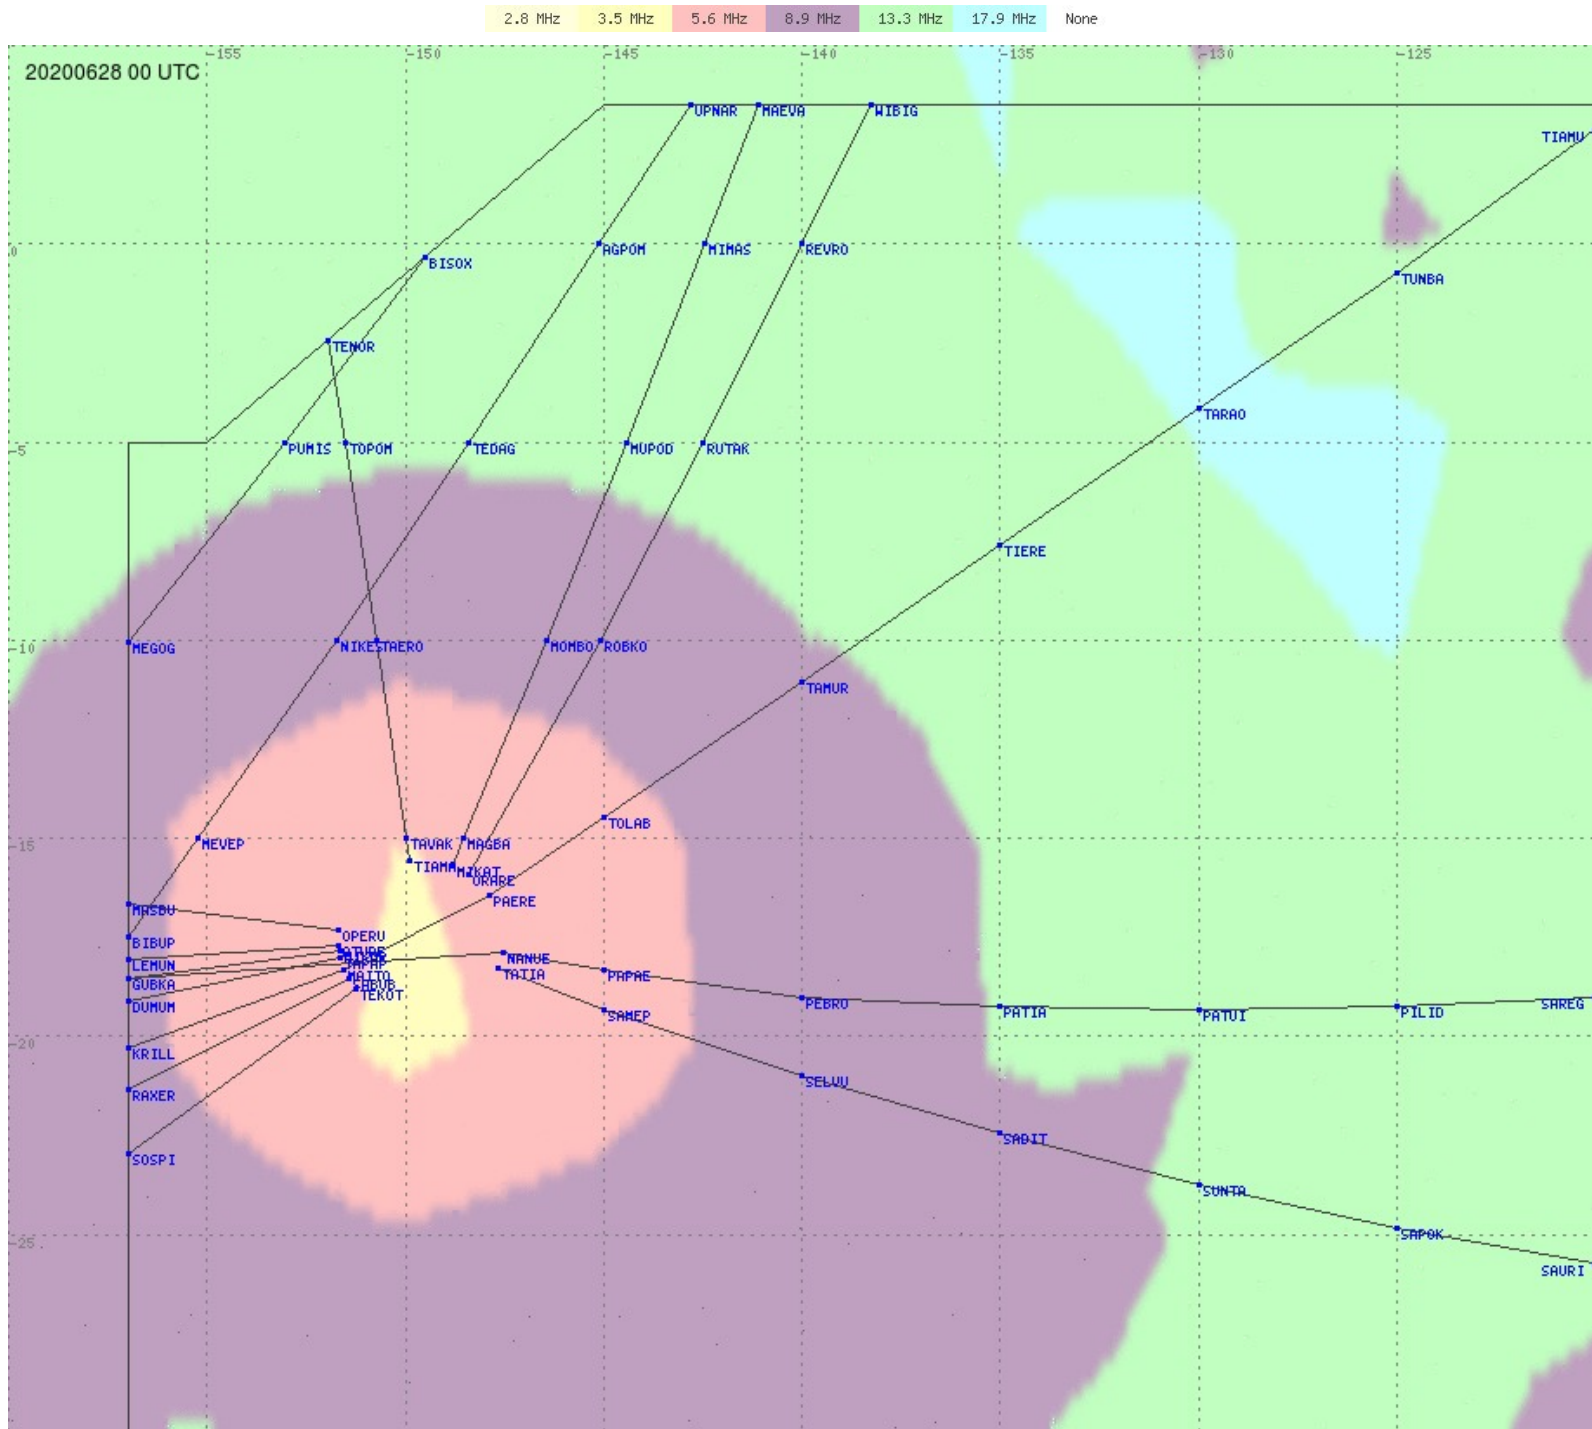

# Tahiti FIR - HF Propag - 20200628

# Tahiti FIR - HF Propag - 20200628

2.8 MHz 3.5 MHz 5.6 MHz 8.9 MHz 13.3 MHz 17.9 MHz None