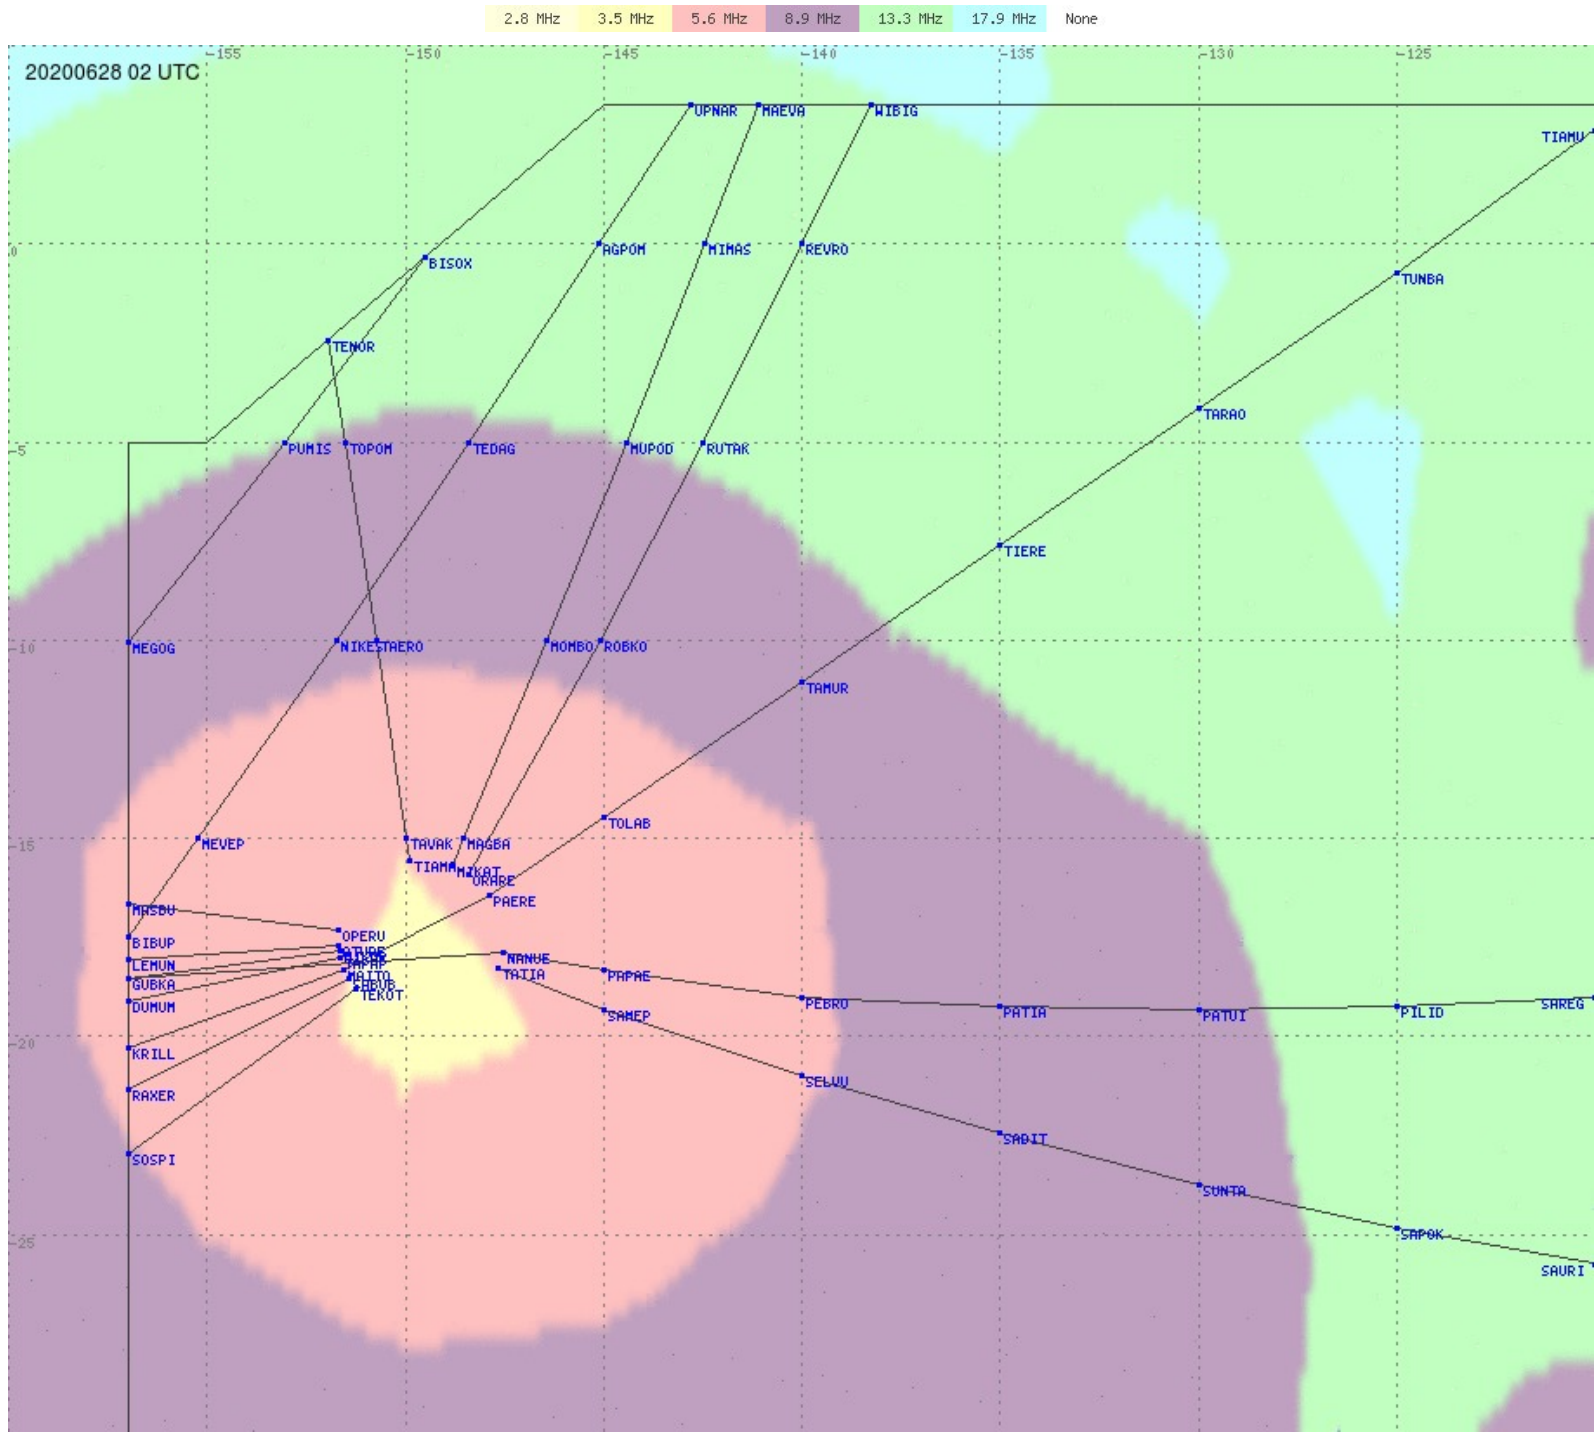

# Tahiti FIR - HF Propag - 20200628

# Tahiti FIR - HF Propag - 20200628

2.8 MHz 3.5 MHz 5.6 MHz 8.9 MHz 13.3 MHz 17.9 MHz None