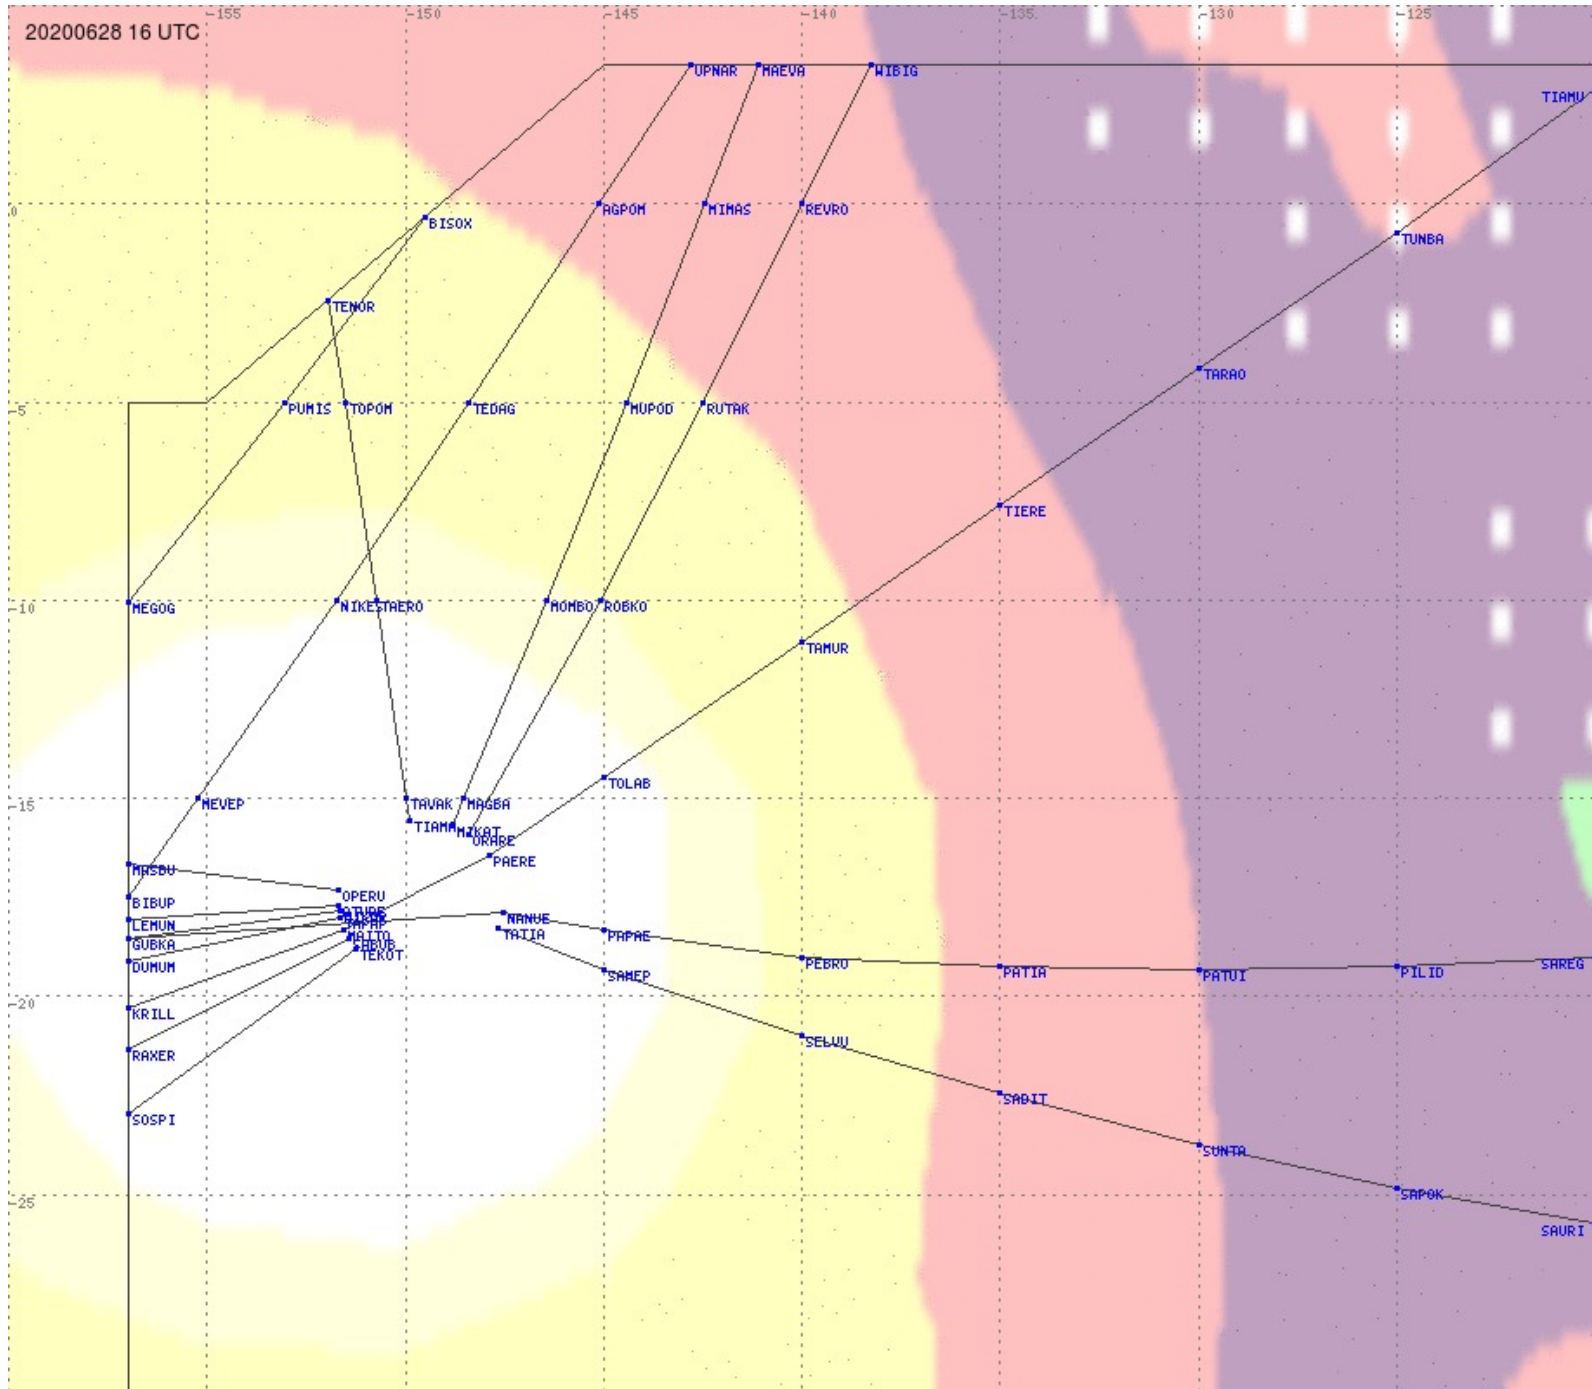

Tahiti FIR - HF Propag - 20200628

2.8 MHz
3.5 MHz
5.6 MHz
8.9 MHz
13.3 MHz
17.9 MHz
None