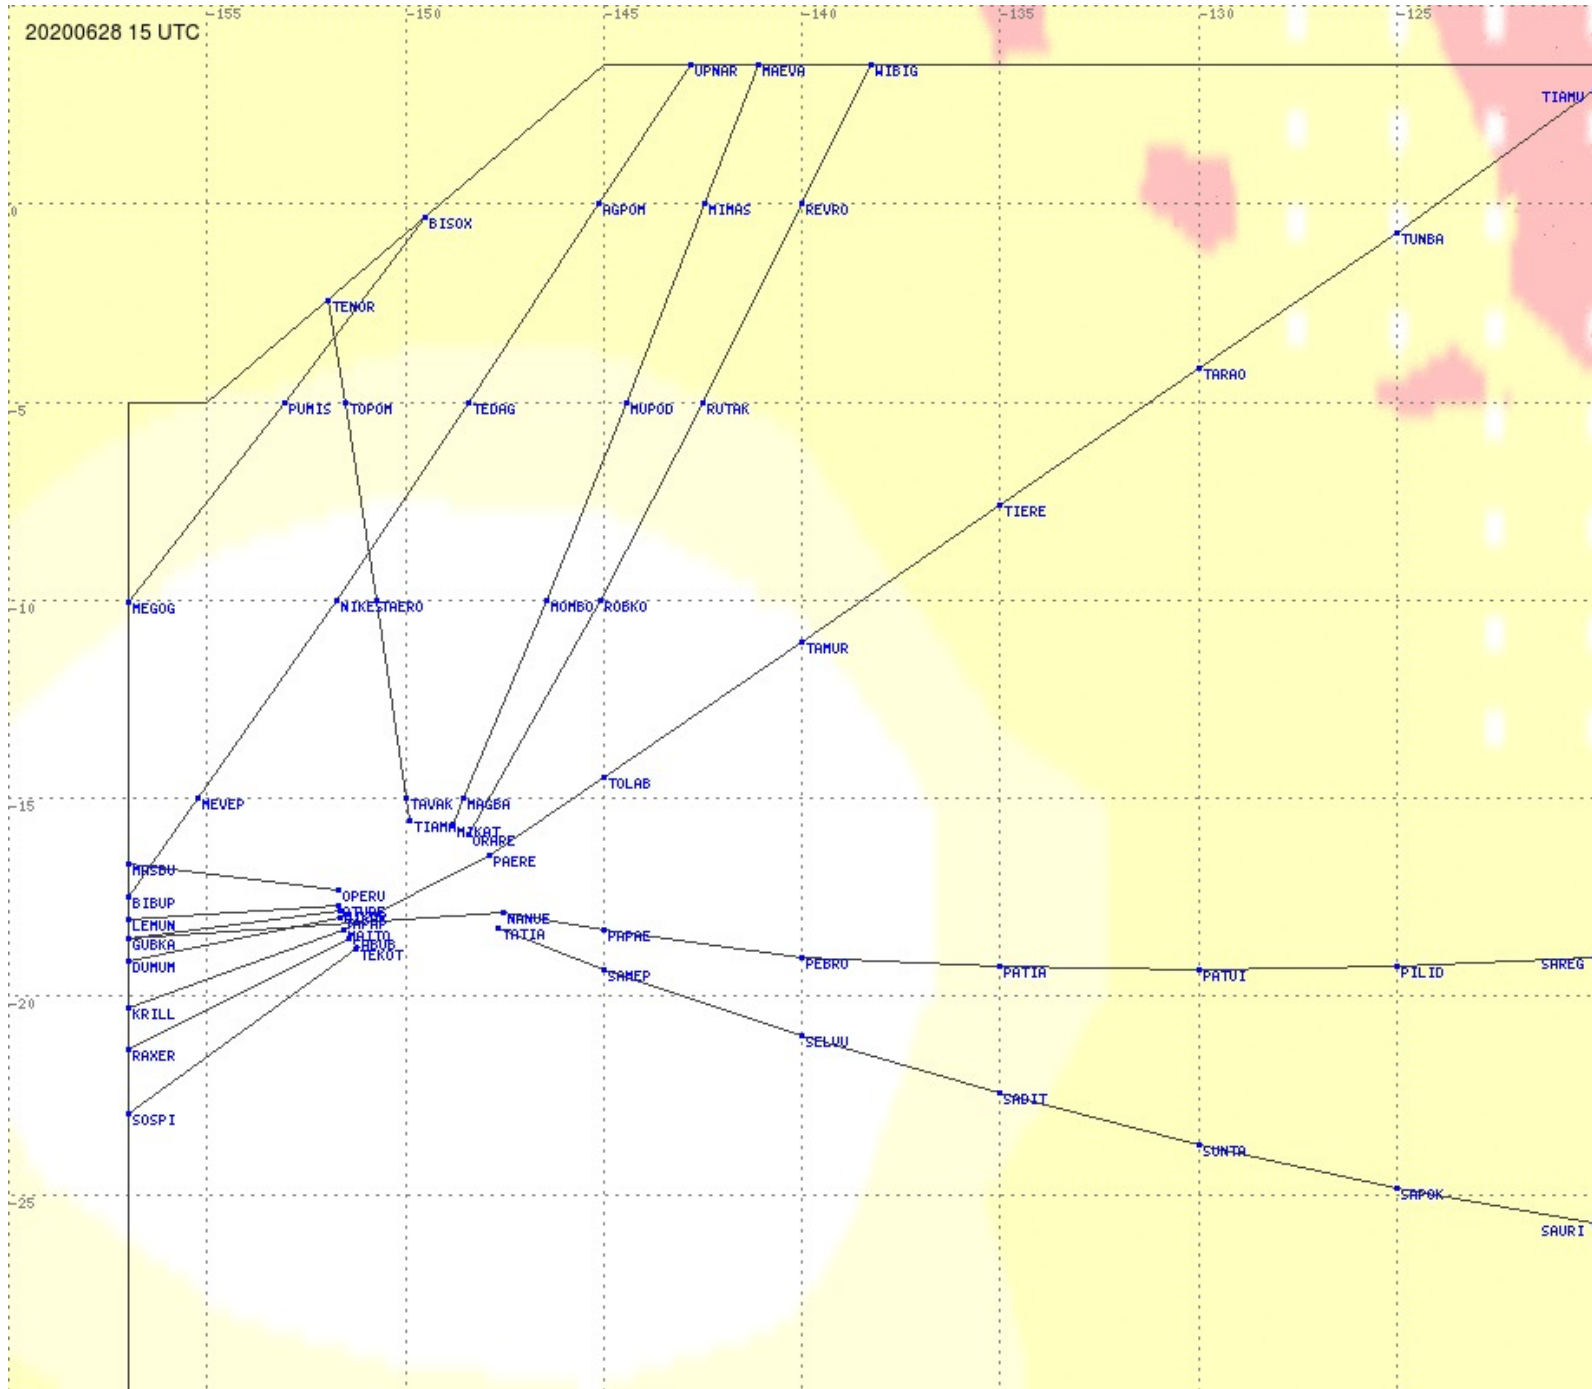

Tahiti FIR - HF Propag - 20200628

2.8 MHz 3.5 MHz 5.6 MHz 8.9 MHz 13.3 MHz 17.9 MHz None