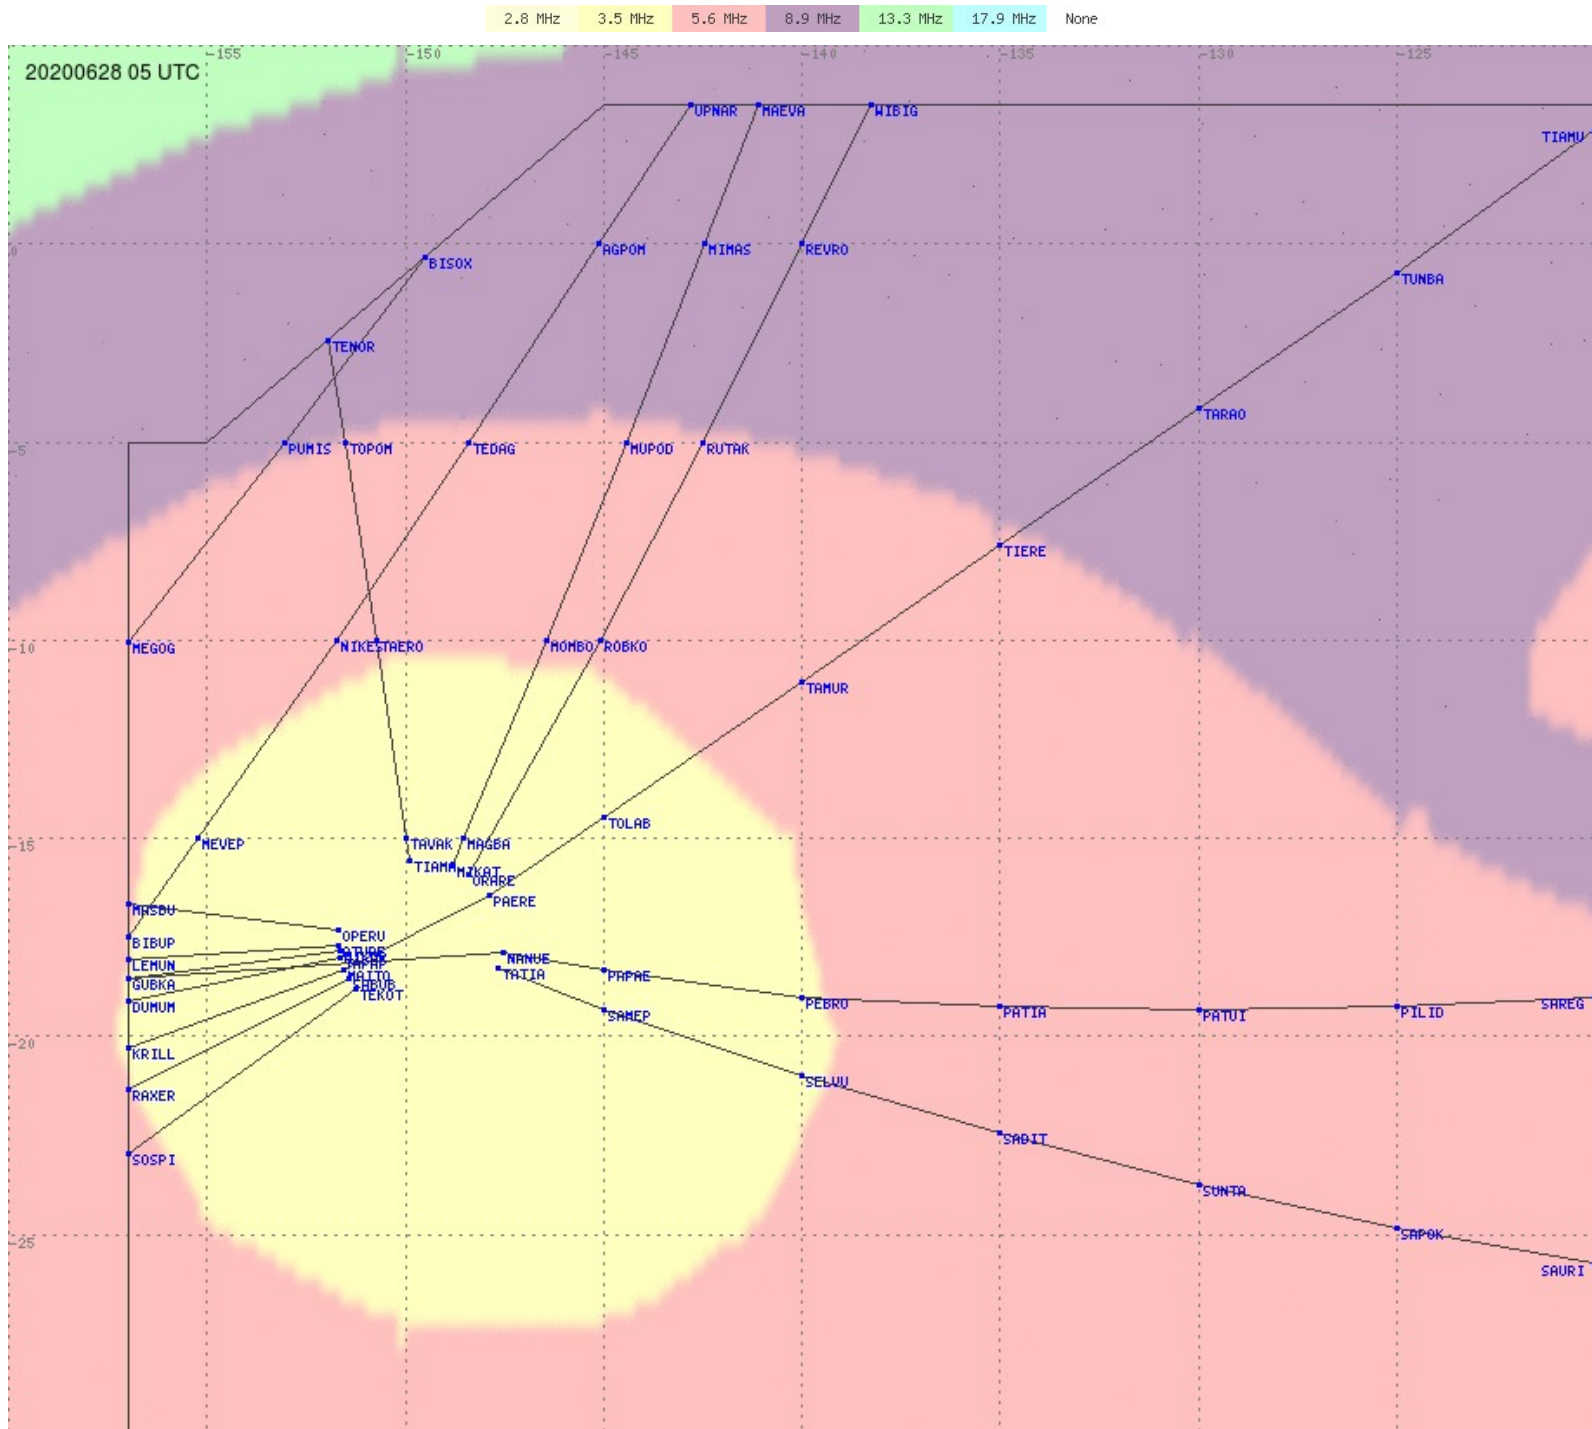

Tahiti FIR - HF Propag - 20200628