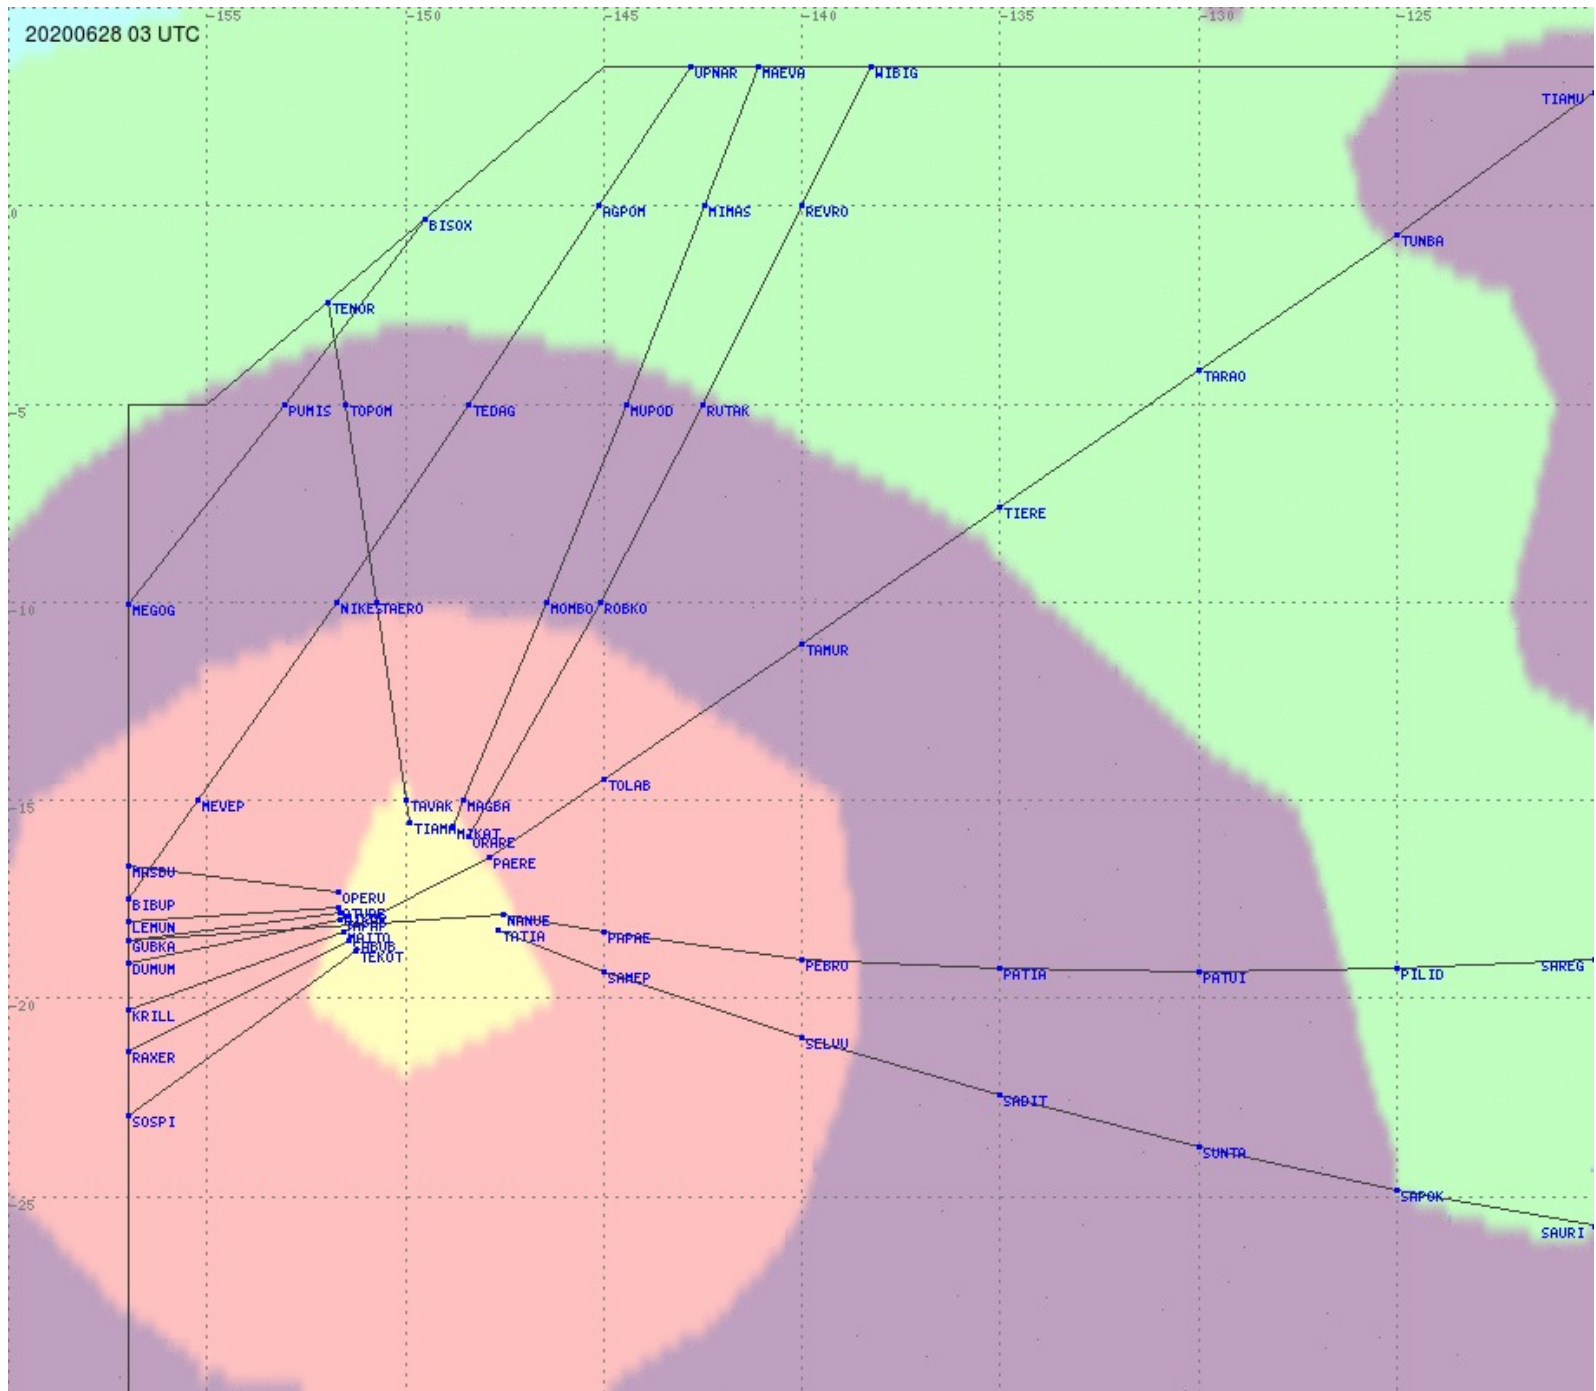

# Tahiti FIR - HF Propag - 20200628

# Tahiti FIR - HF Propag - 20200628

2.8 MHz 3.5 MHz 5.6 MHz 8.9 MHz 13.3 MHz 17.9 MHz None