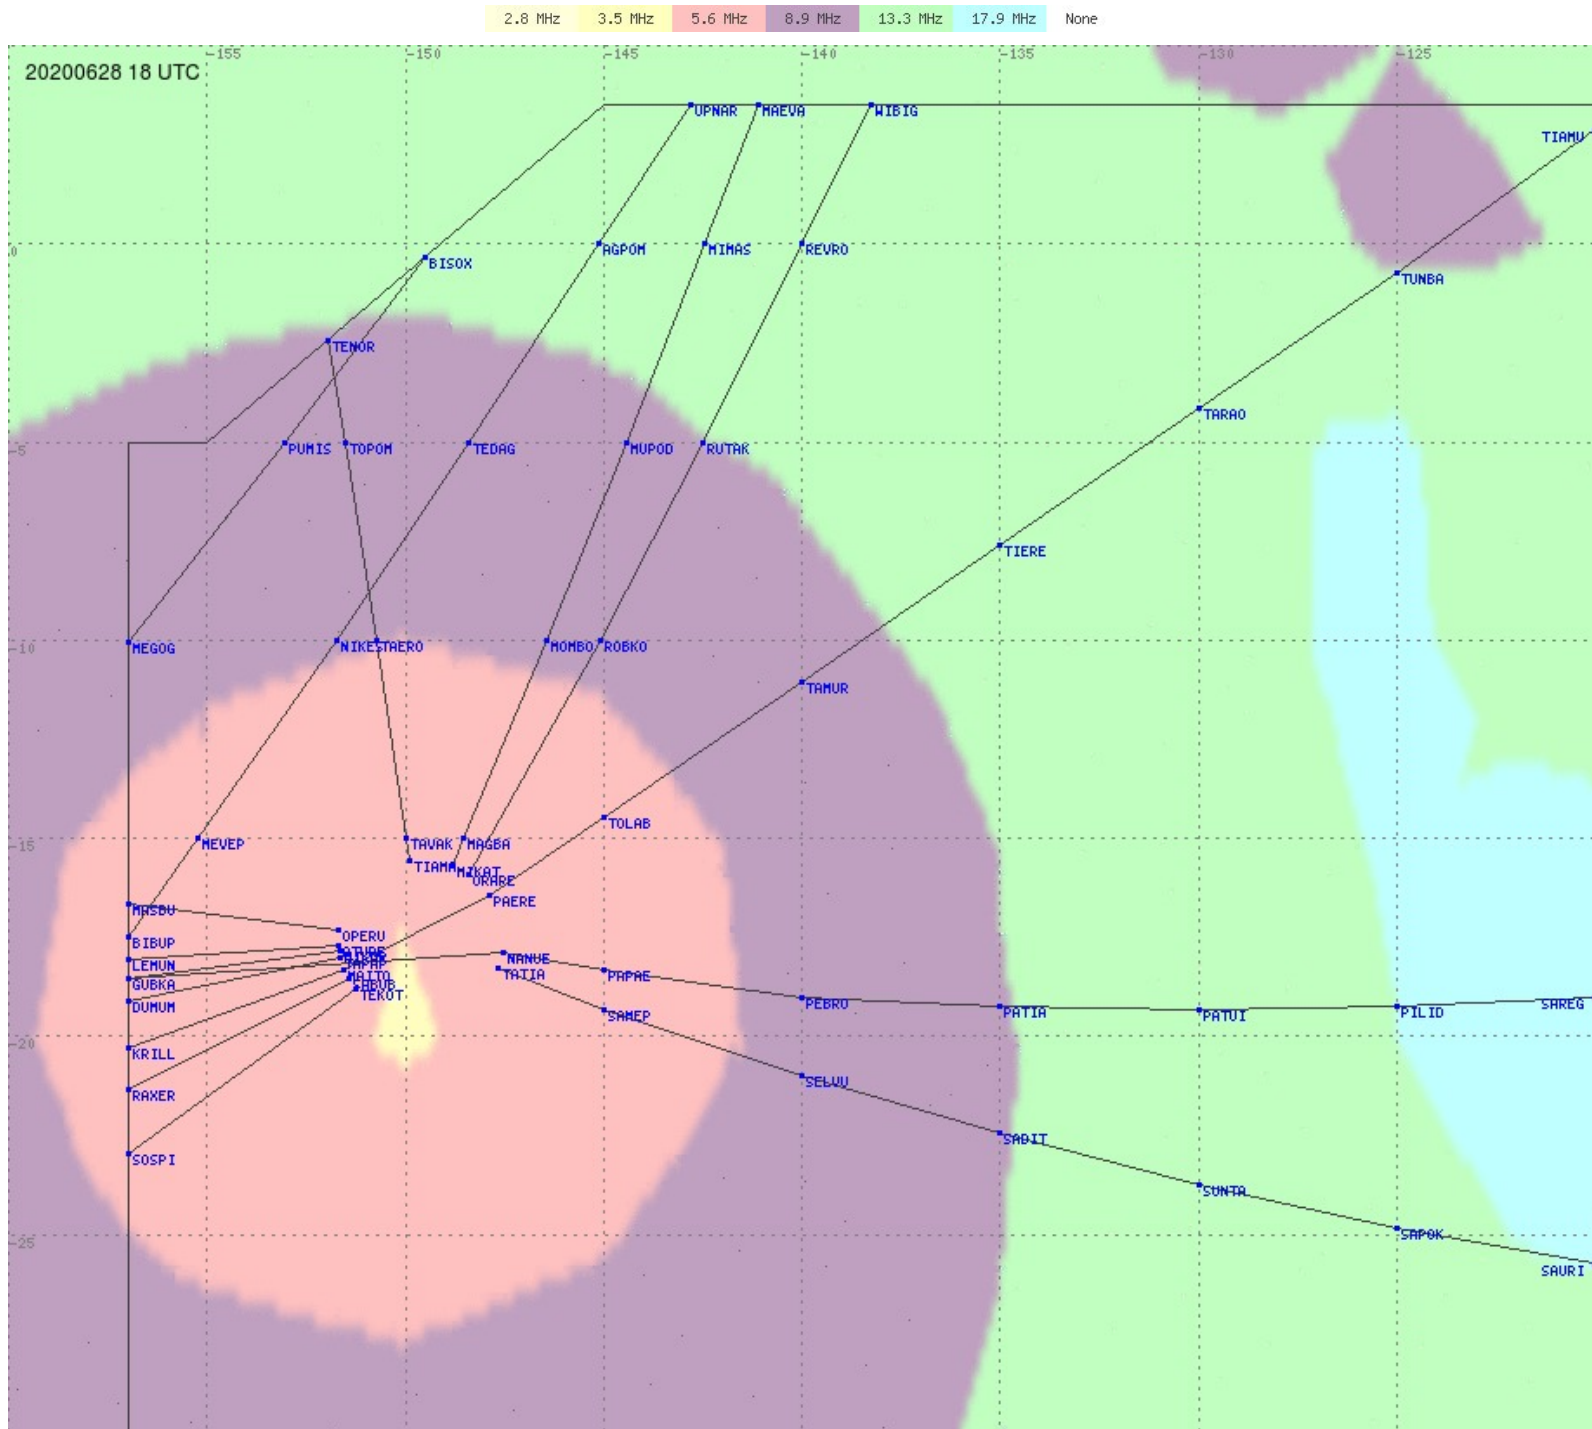

Tahiti FIR - HF Propag - 20200628