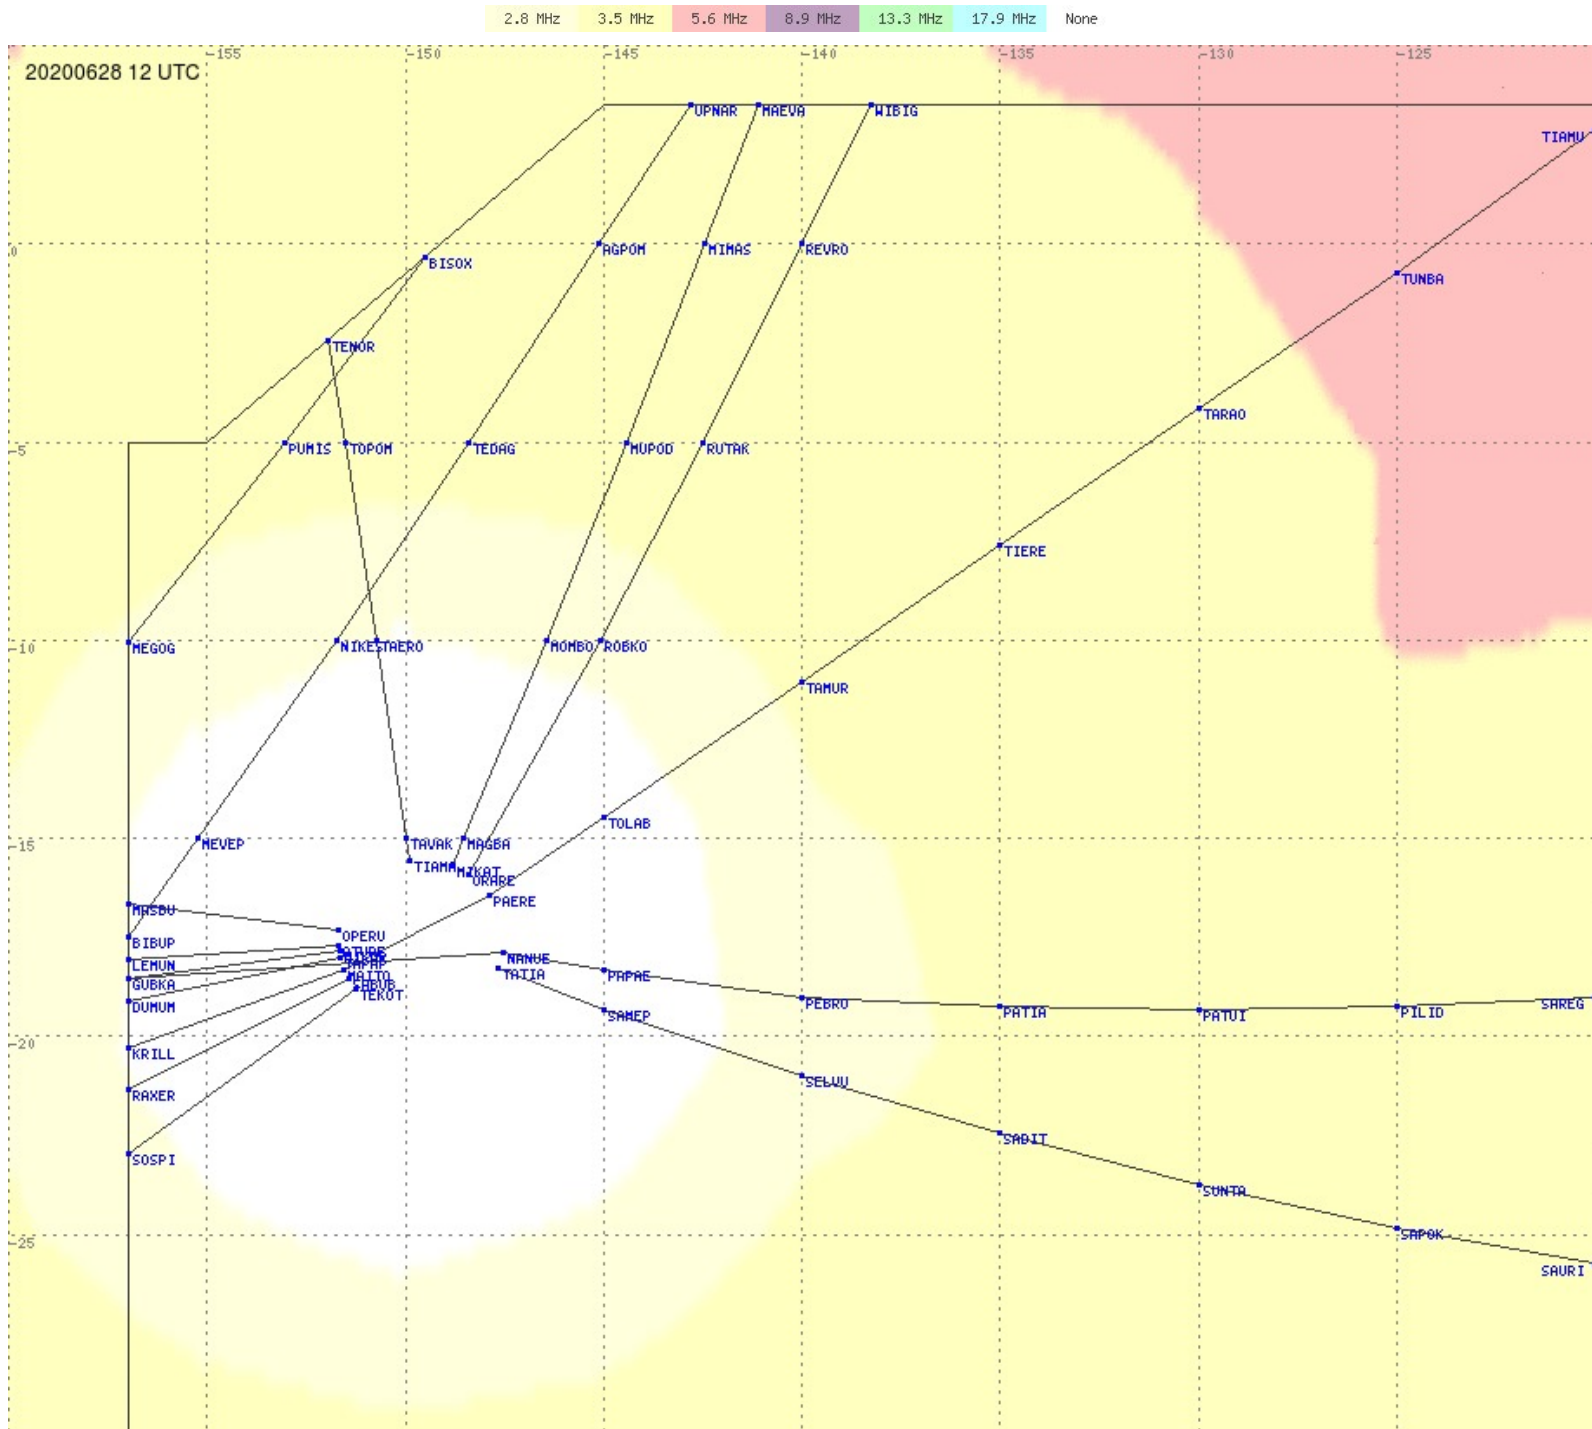

Tahiti FIR - HF Propag - 20200628