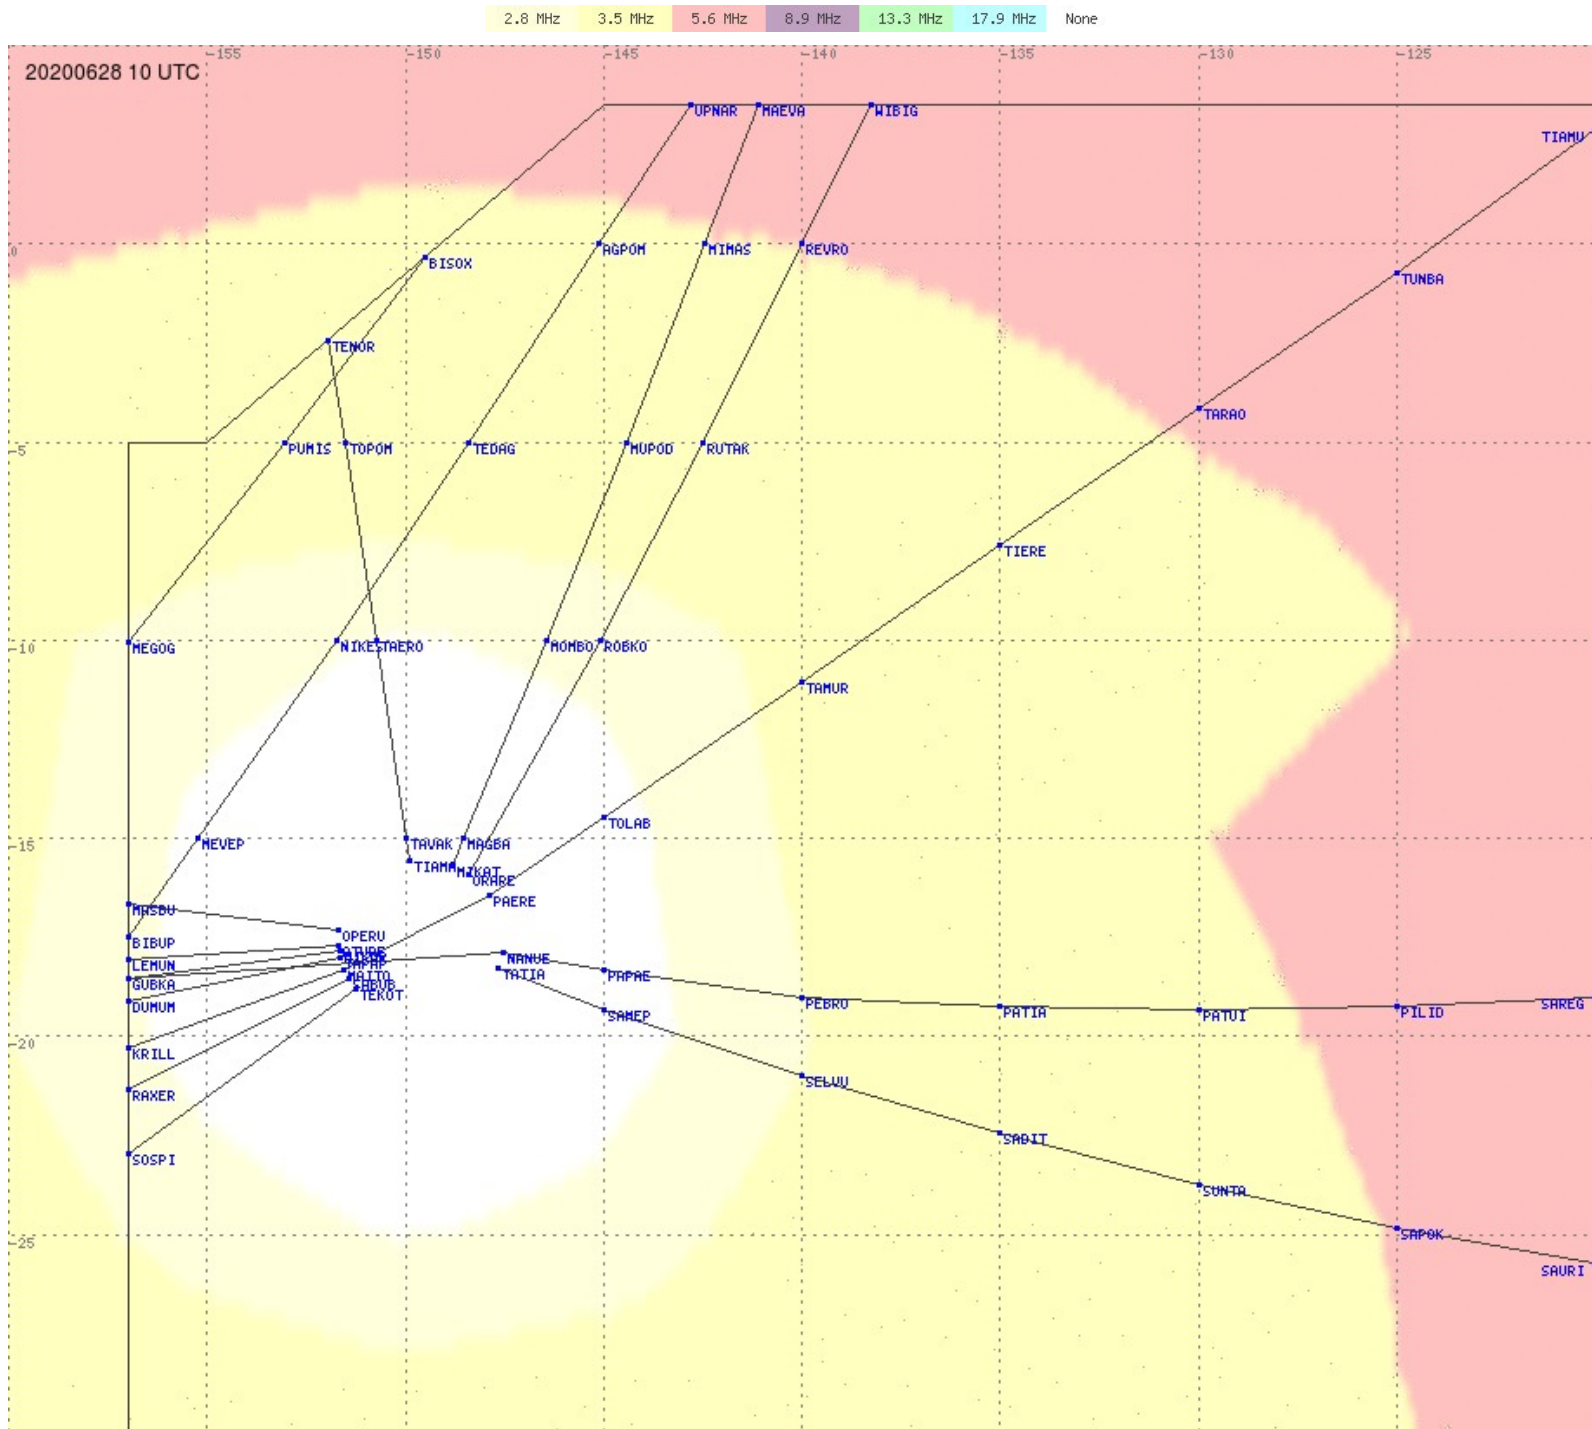

Tahiti FIR - HF Propag - 20200628