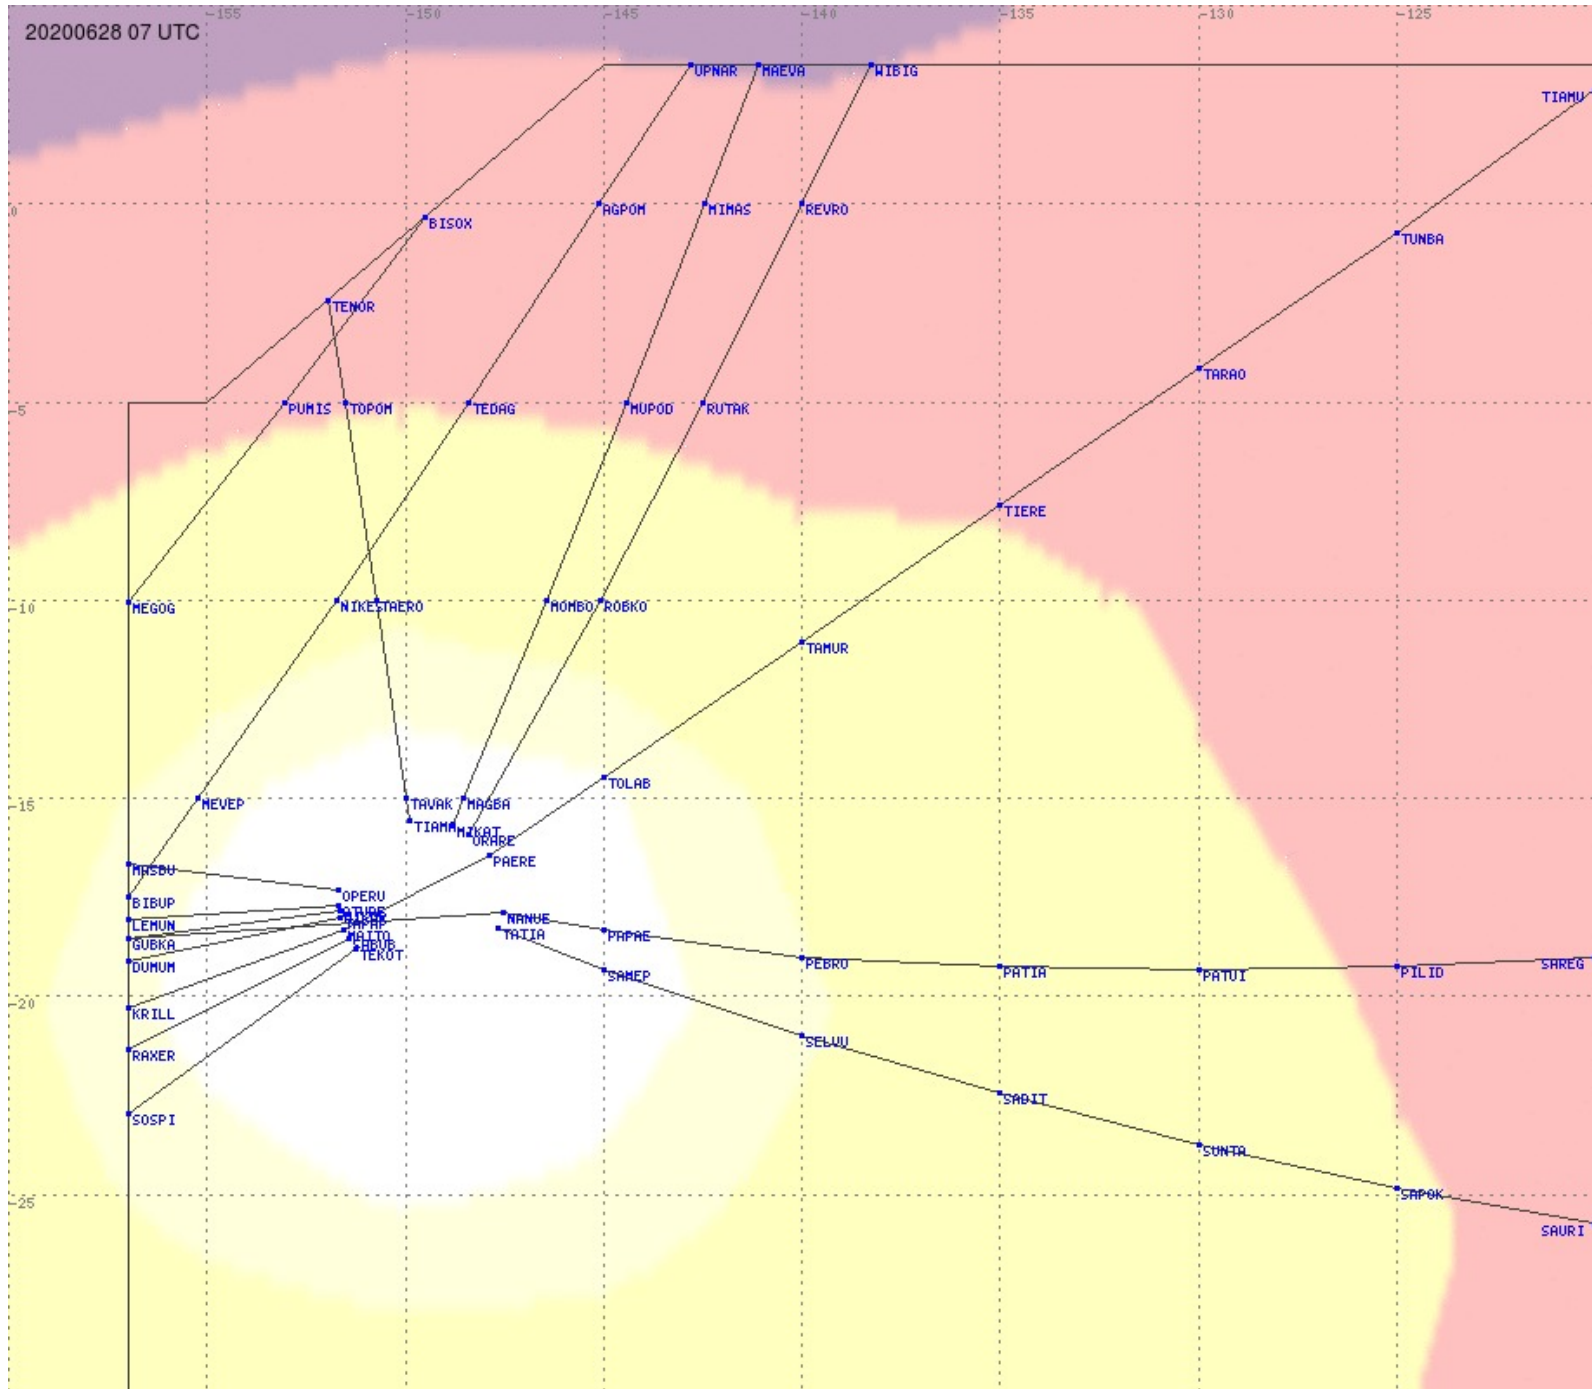

Tahiti FIR - HF Propag - 20200628

2.8 MHz 3.5 MHz 5.6 MHz 8.9 MHz 13.3 MHz 17.9 MHz None