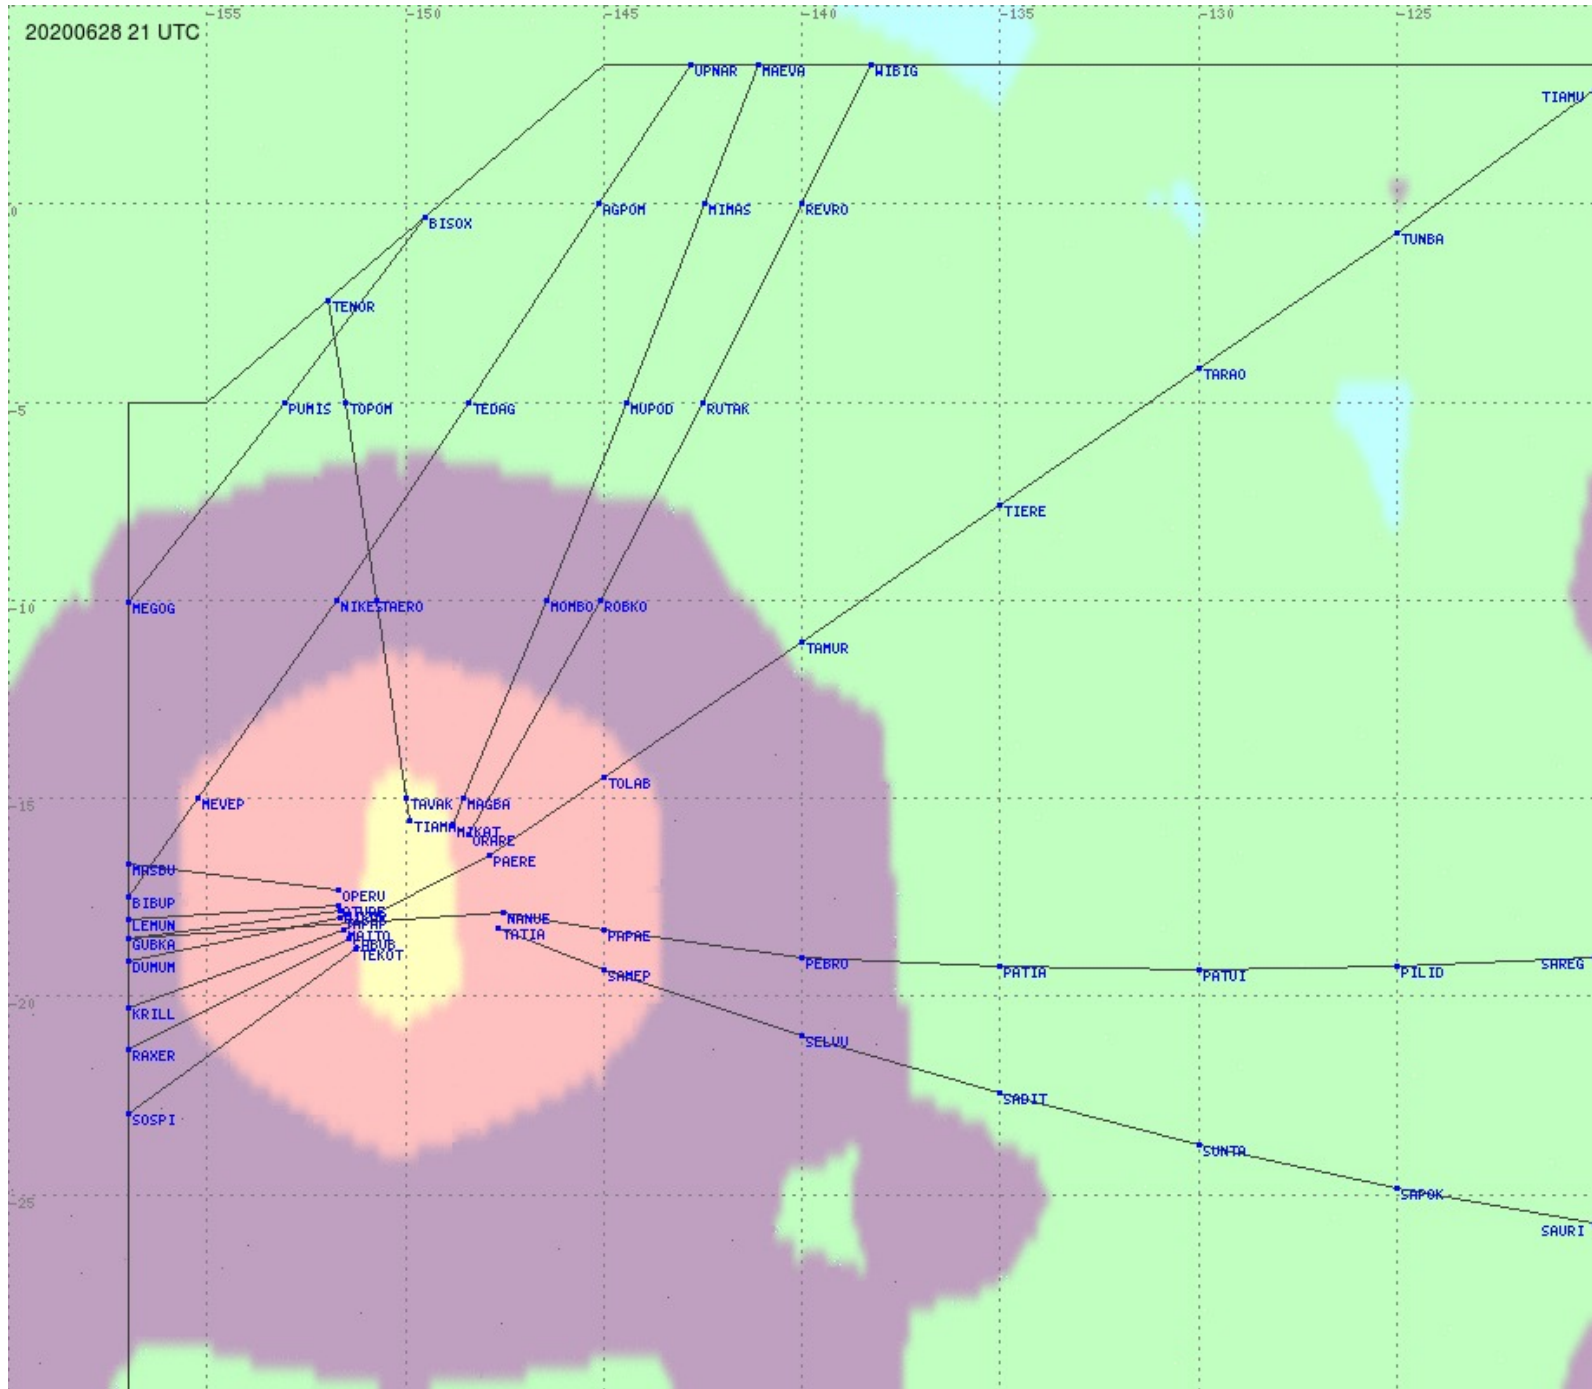

Tahiti FIR - HF Propag - 20200628

2.8 MHz 3.5 MHz 5.6 MHz 8.9 MHz 13.3 MHz 17.9 MHz None