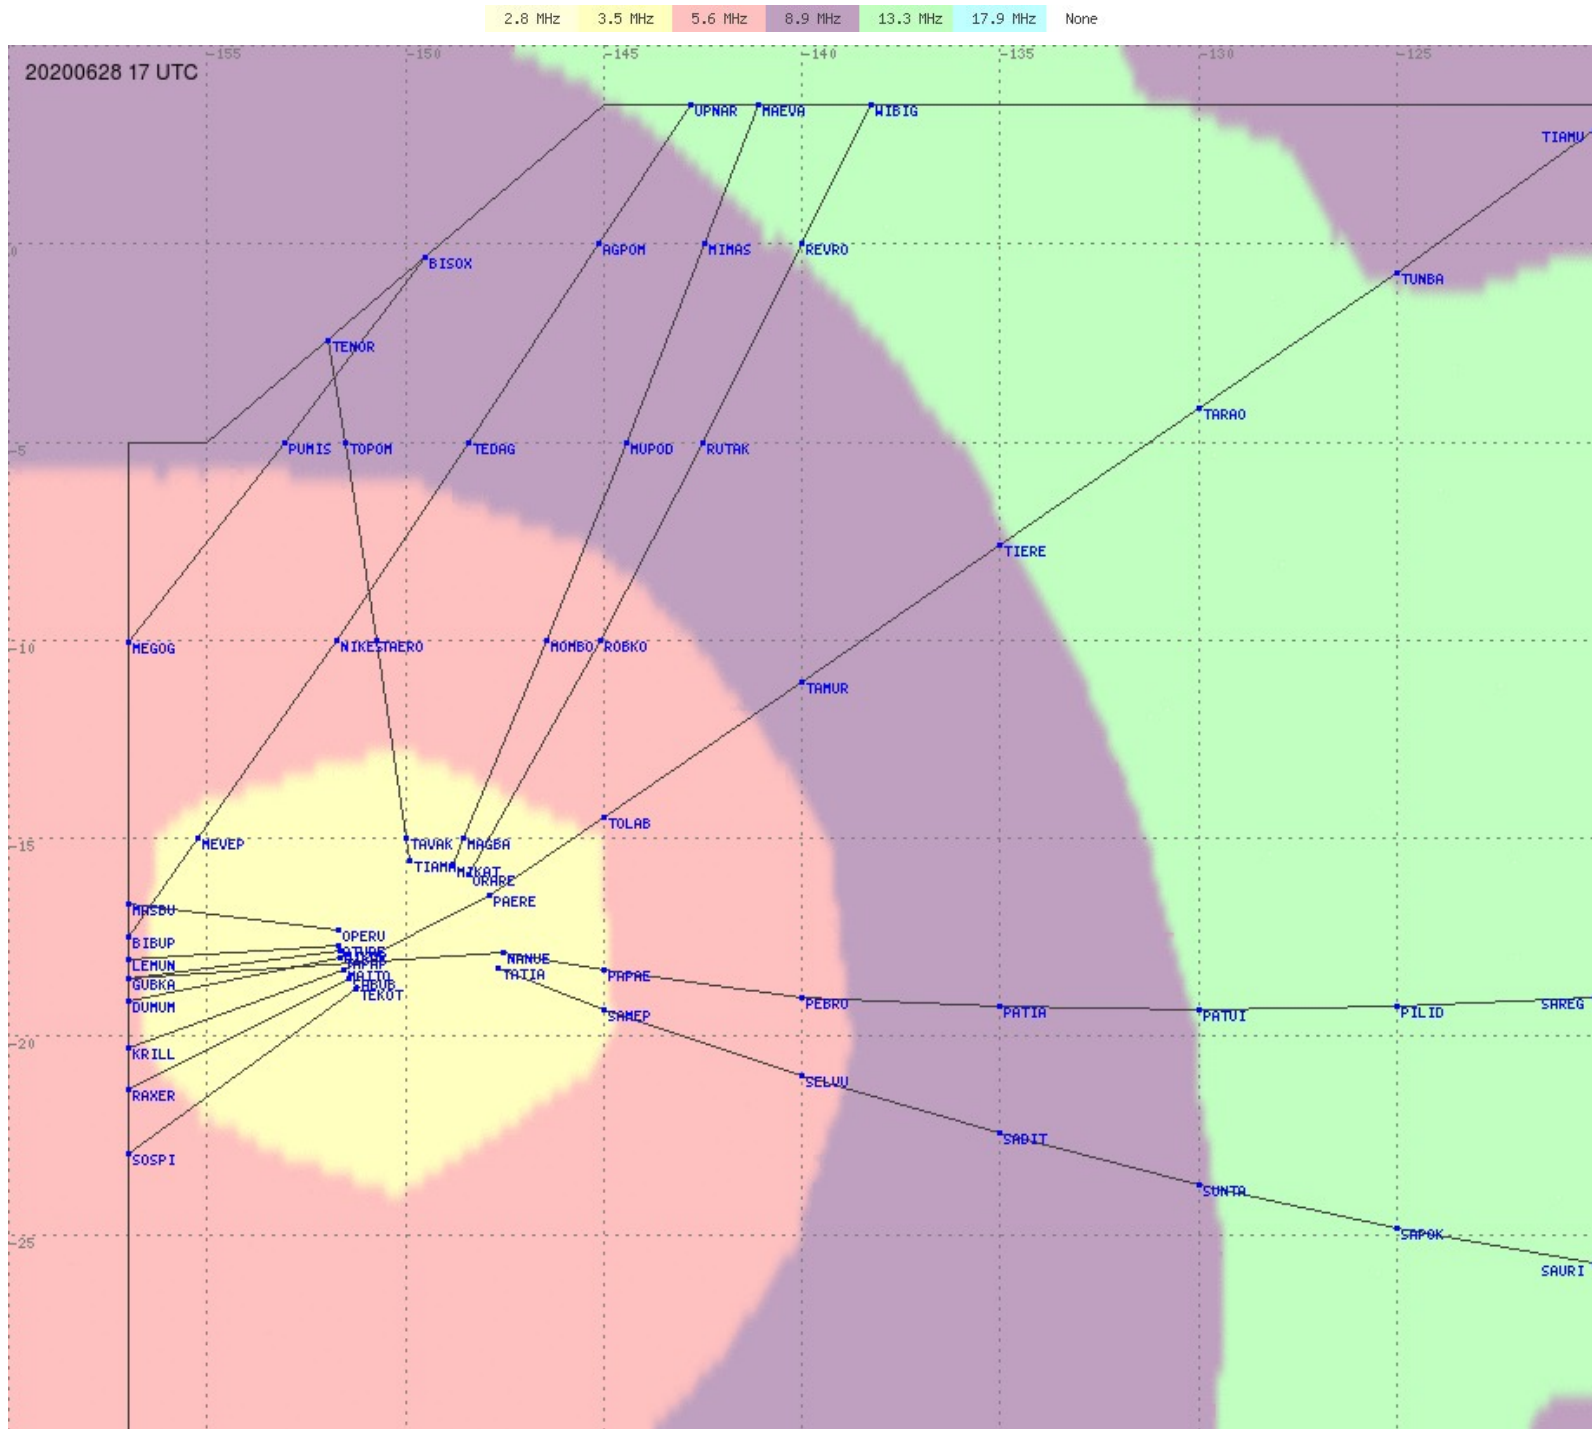

Tahiti FIR - HF Propag - 20200628