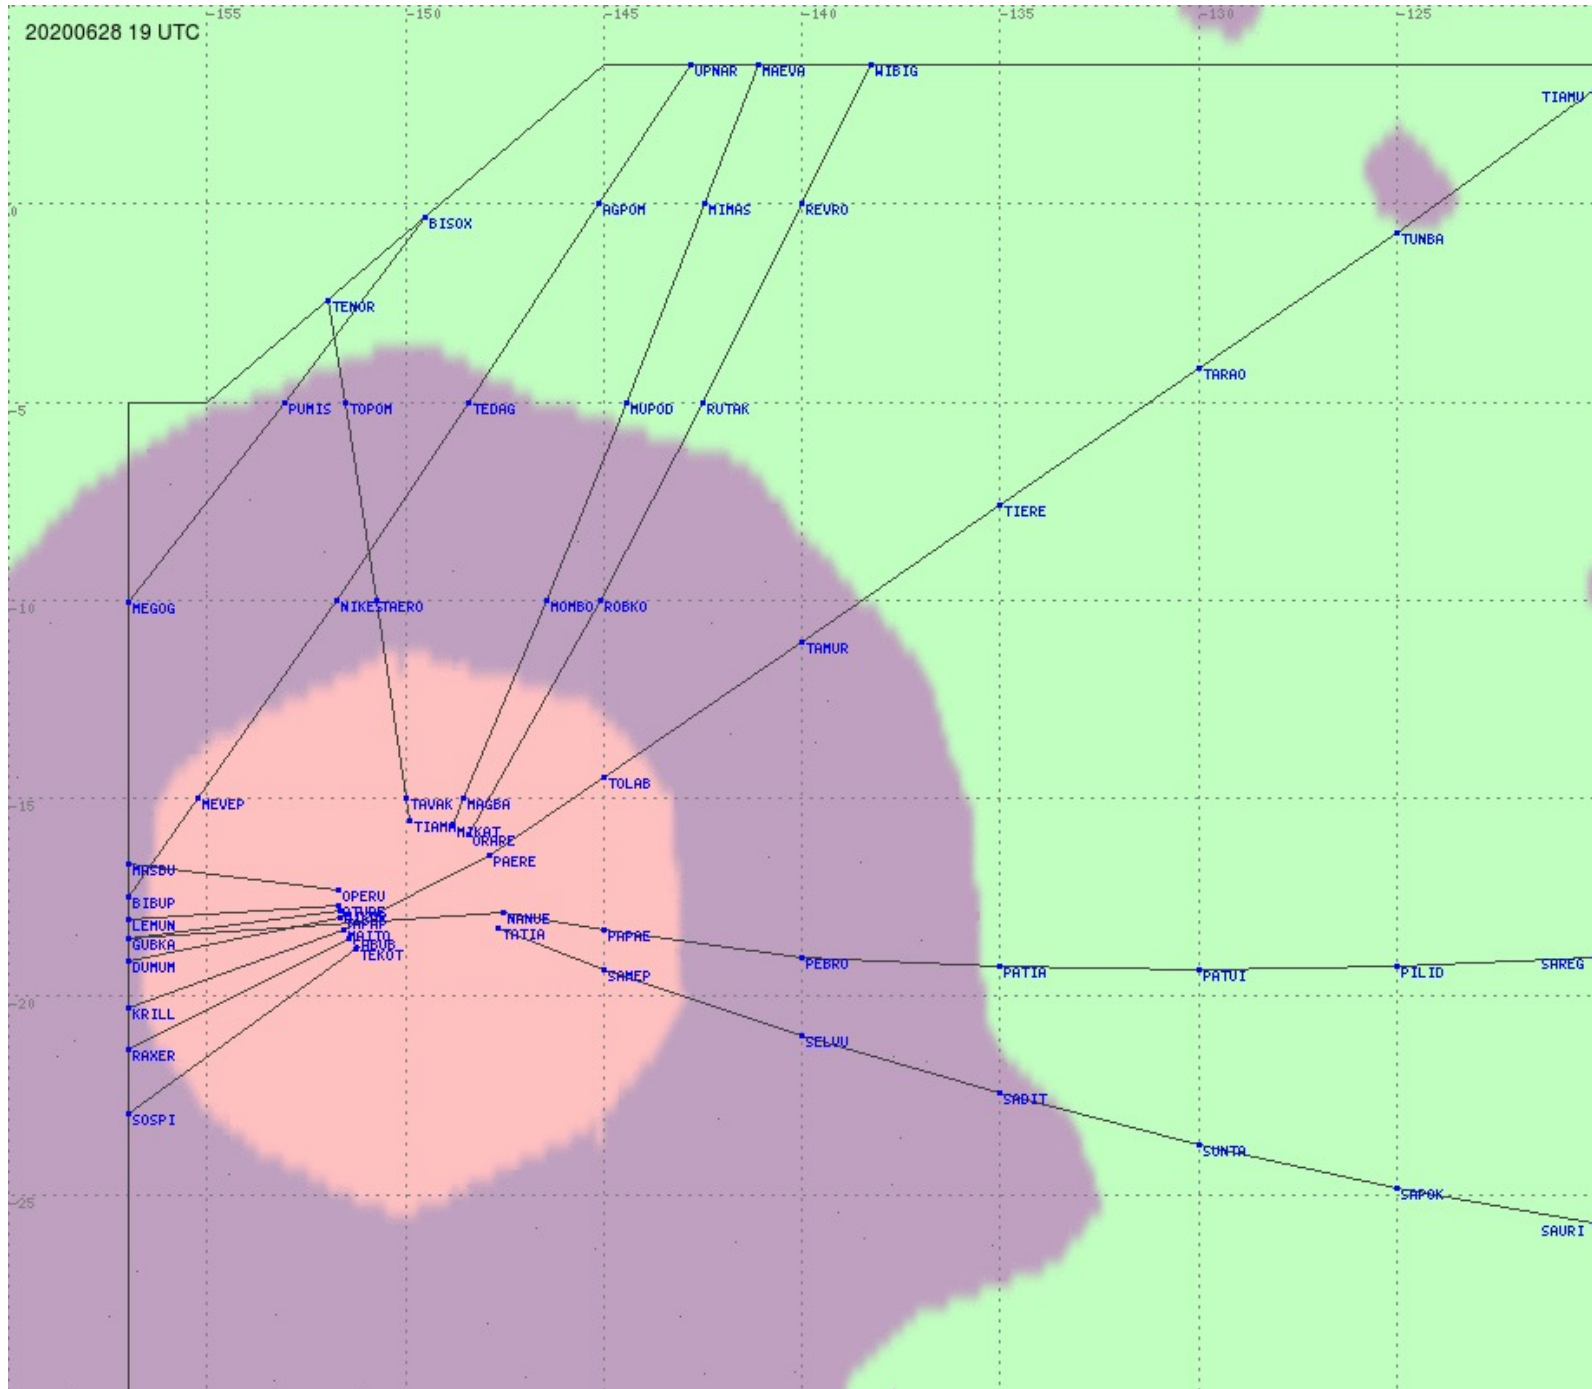

Tahiti FIR - HF Propag - 20200628

2.8 MHz 3.5 MHz 5.6 MHz 8.9 MHz 13.3 MHz 17.9 MHz None