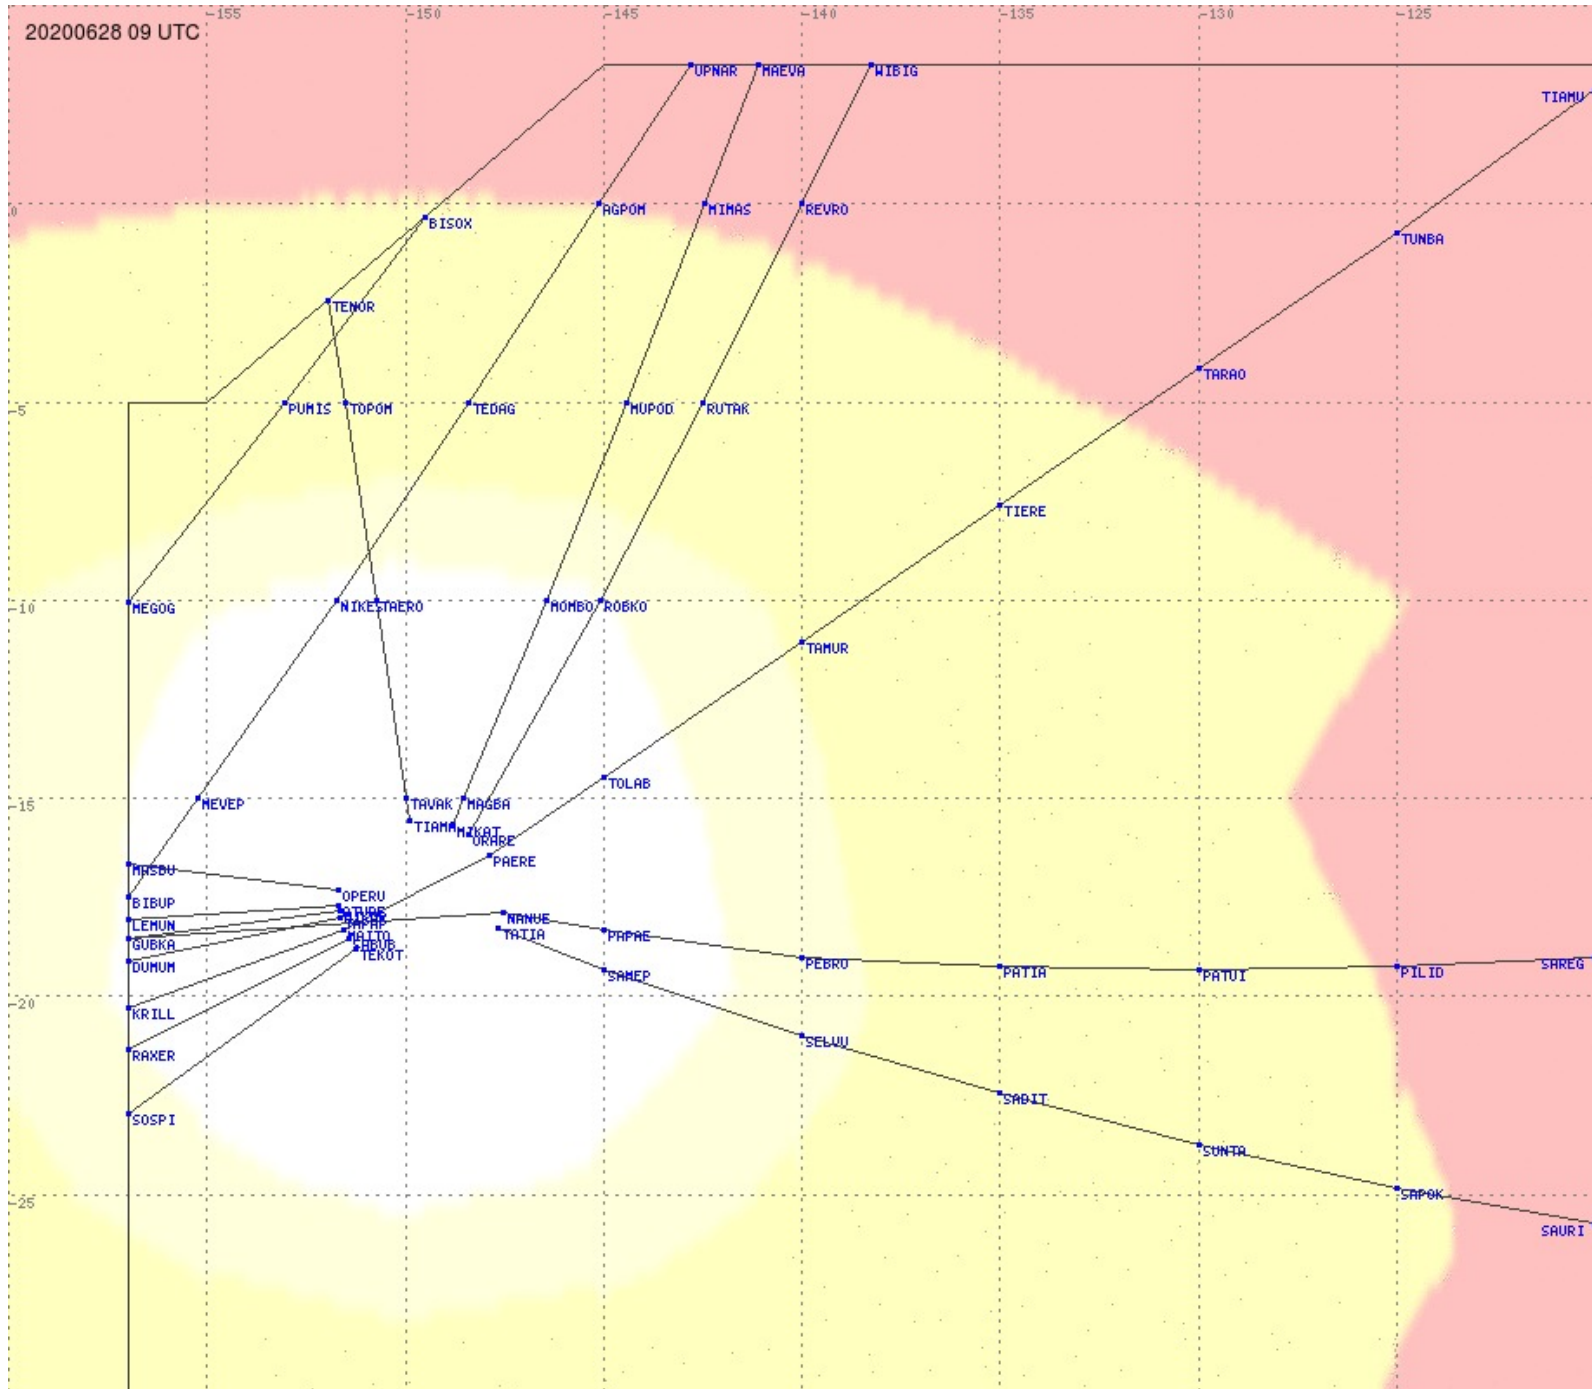

Tahiti FIR - HF Propag - 20200628

2.8 MHz
3.5 MHz
5.6 MHz
8.9 MHz
13.3 MHz
17.9 MHz
None