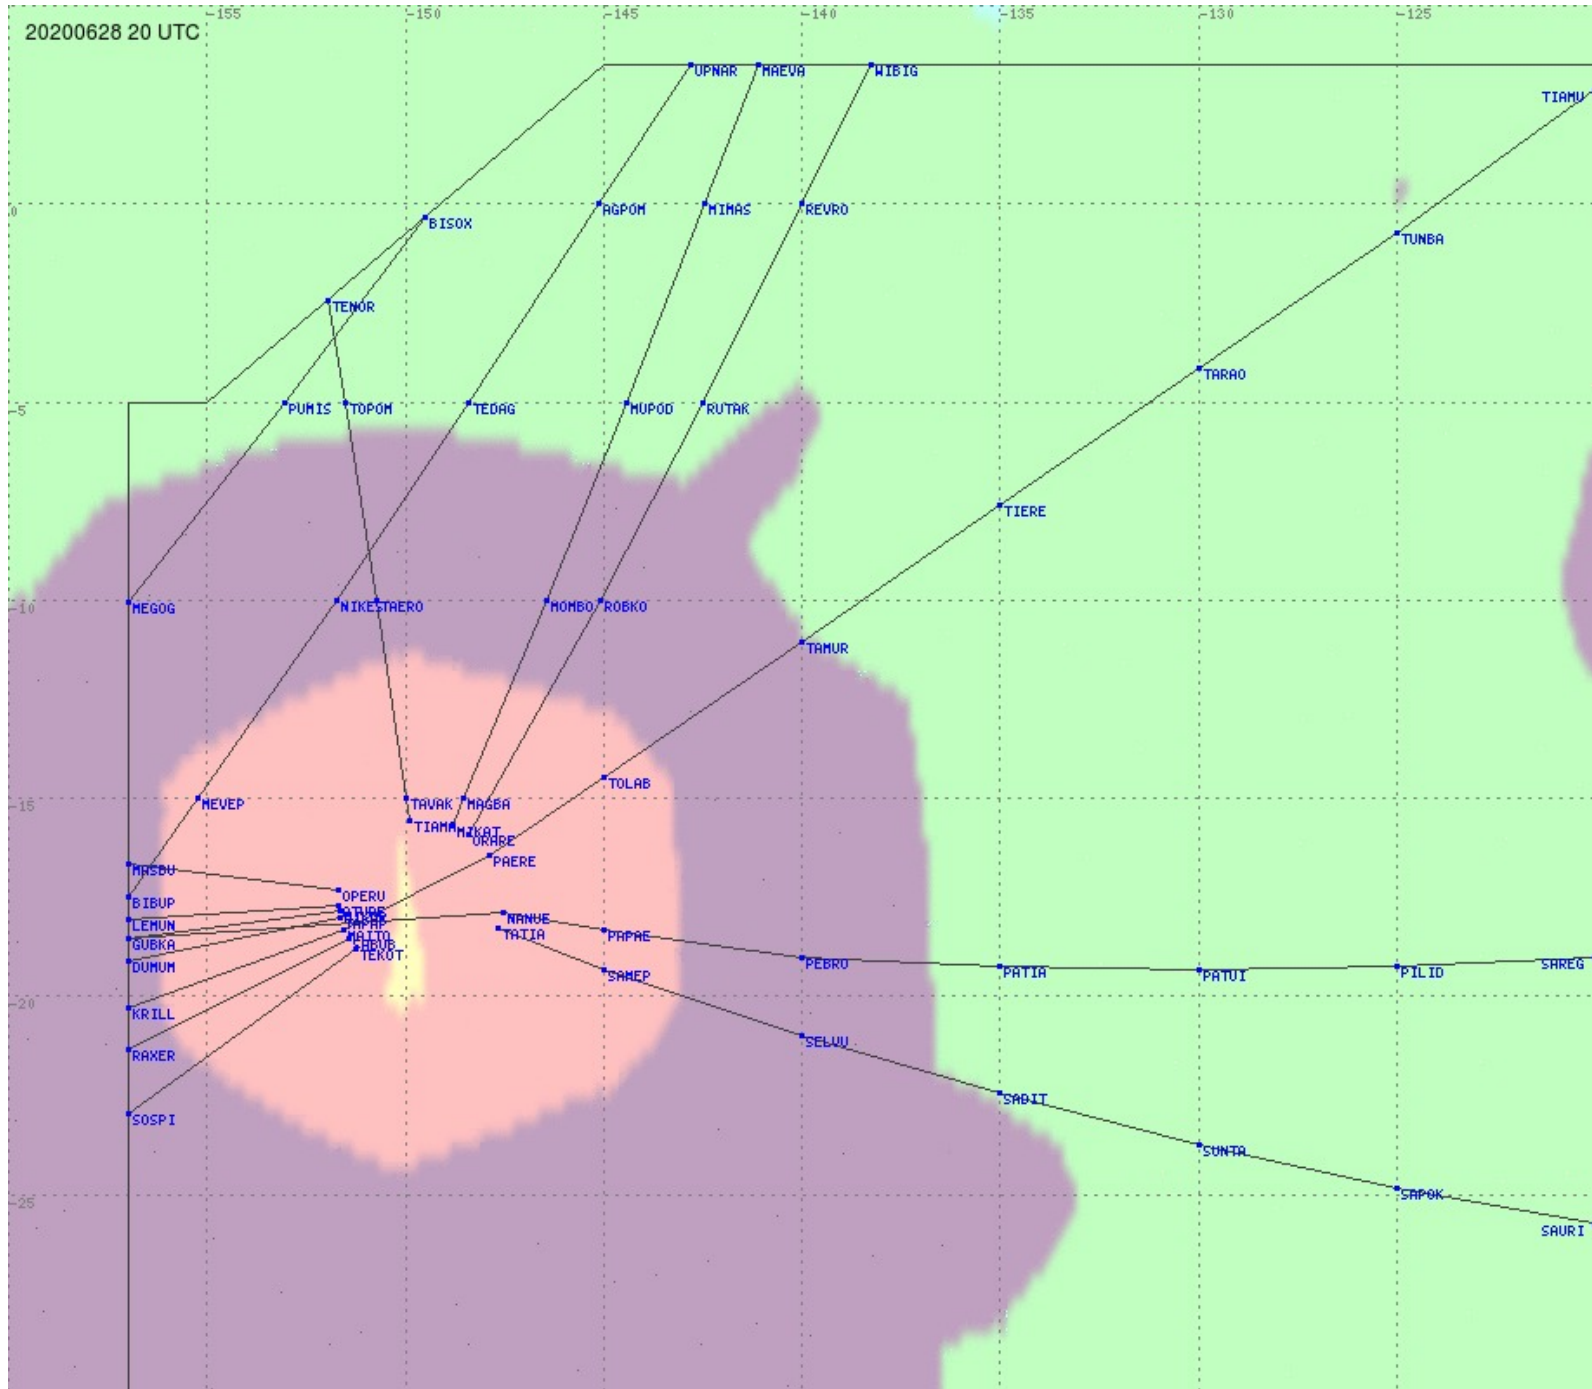

Tahiti FIR - HF Propag - 20200628

2.8 MHz 3.5 MHz 5.6 MHz 8.9 MHz 13.3 MHz 17.9 MHz None