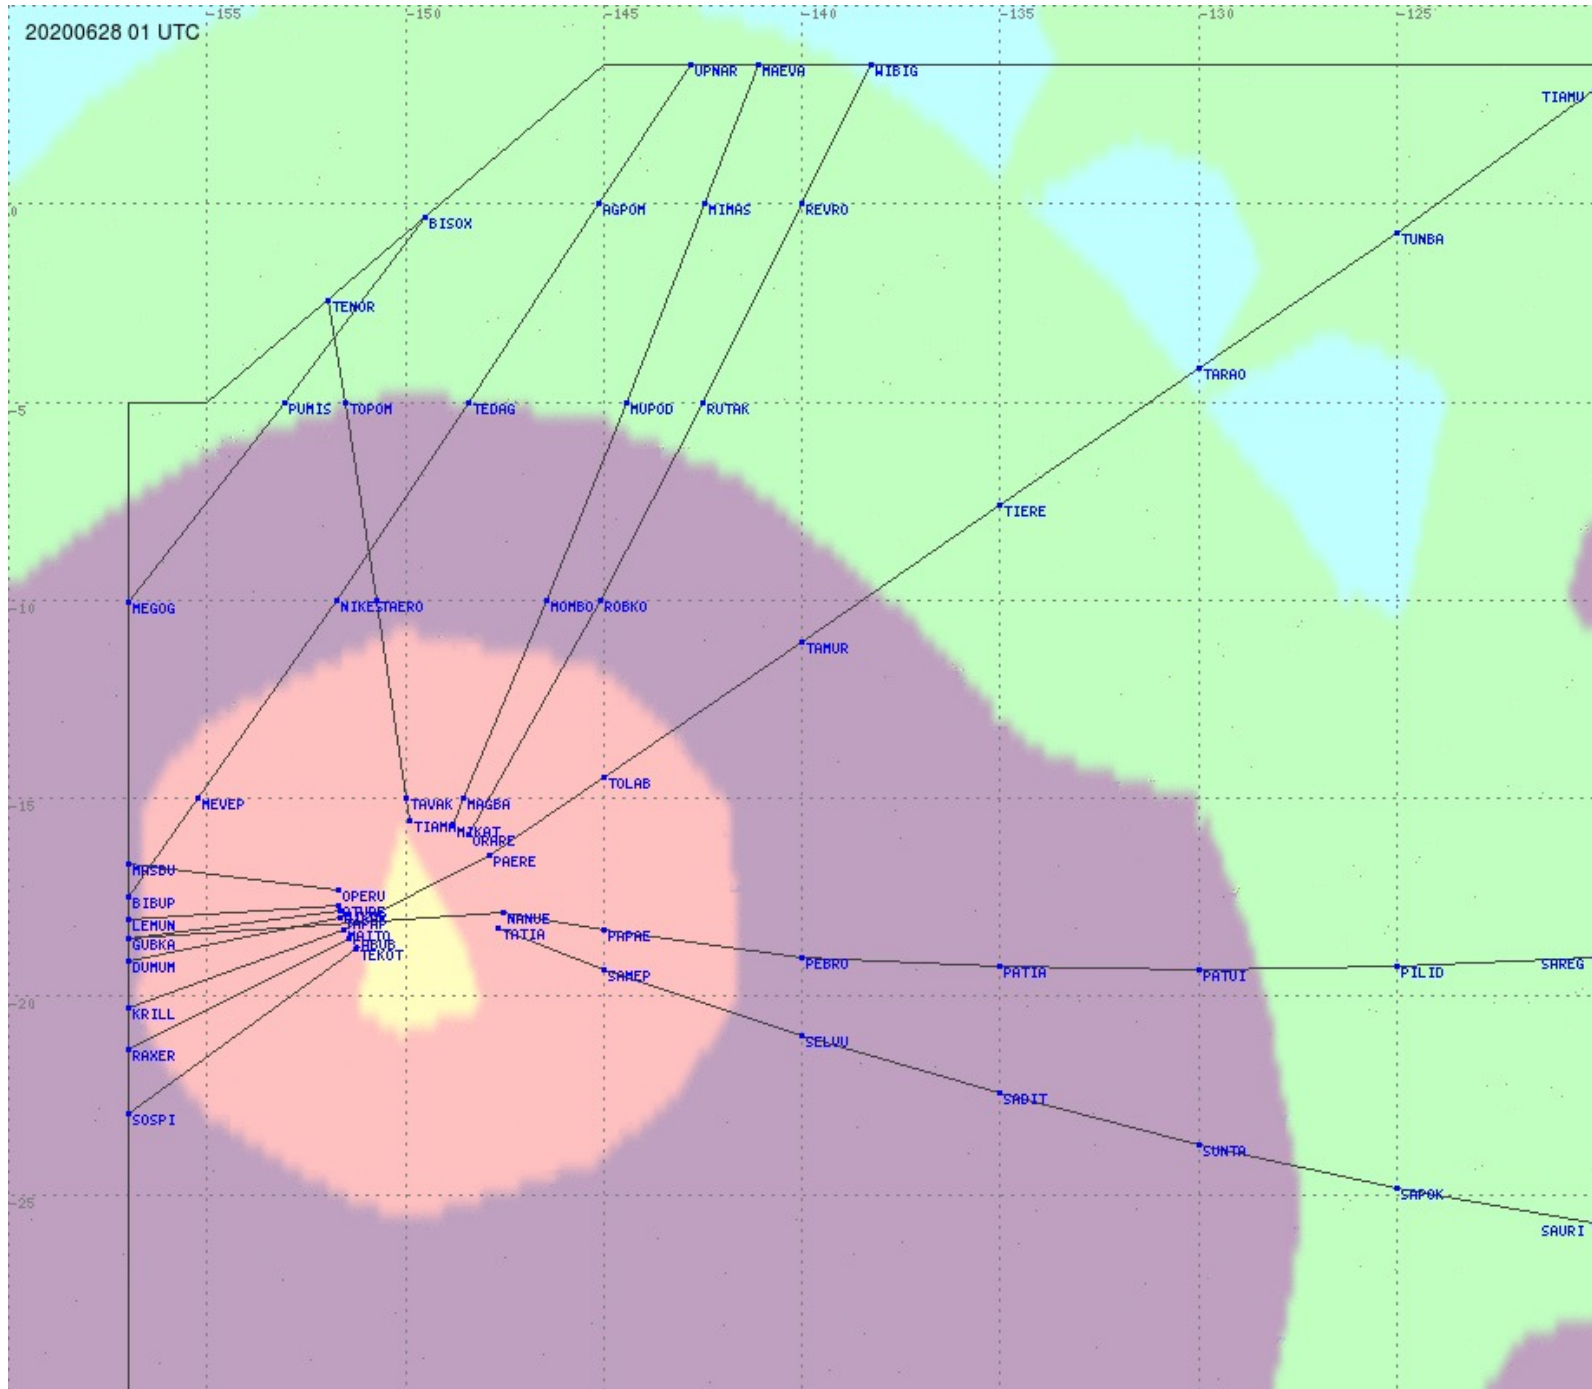

# Tahiti FIR - HF Propag - 20200628

# Tahiti FIR - HF Propag - 20200628

2.8 MHz 3.5 MHz 5.6 MHz 8.9 MHz 13.3 MHz 17.9 MHz None