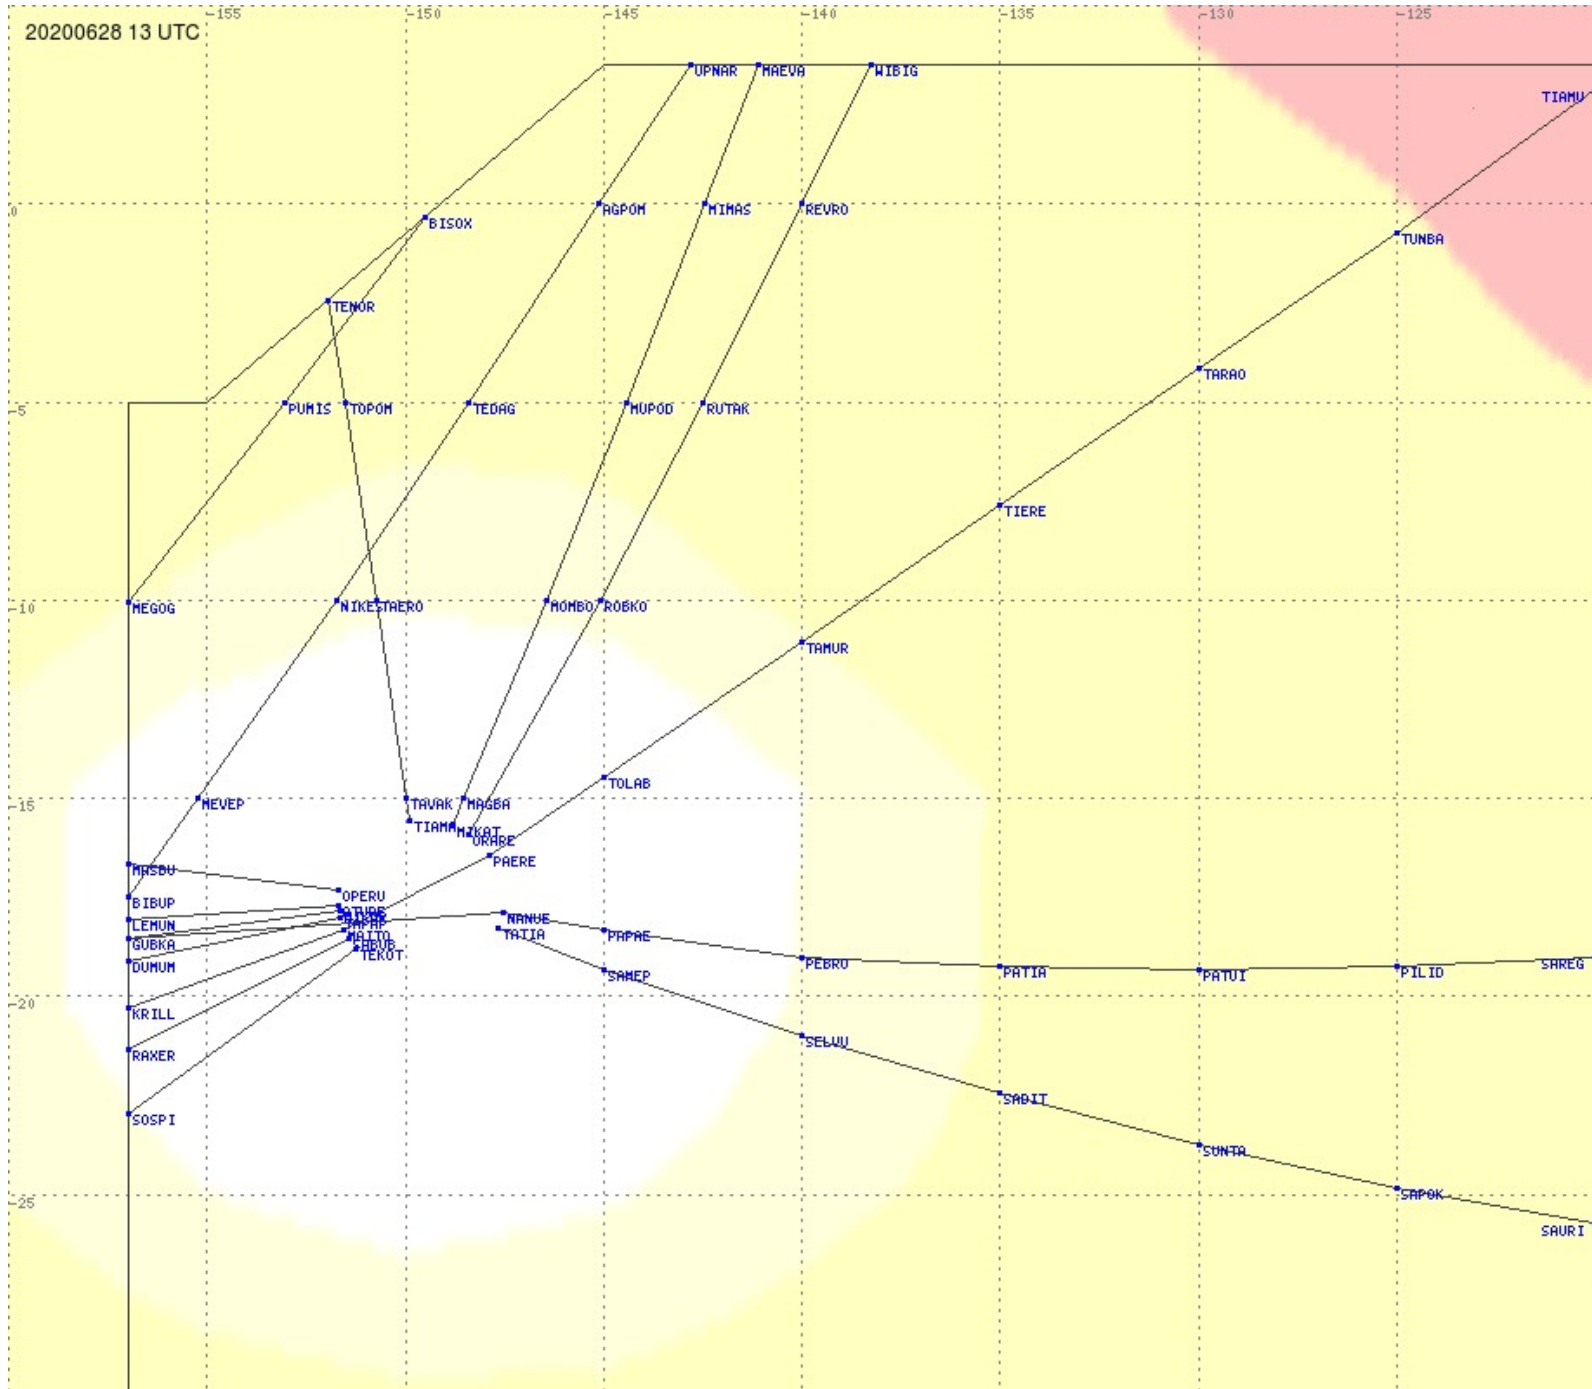

Tahiti FIR - HF Propag - 20200628

2.8 MHz
3.5 MHz
5.6 MHz
8.9 MHz
13.3 MHz
17.9 MHz
None