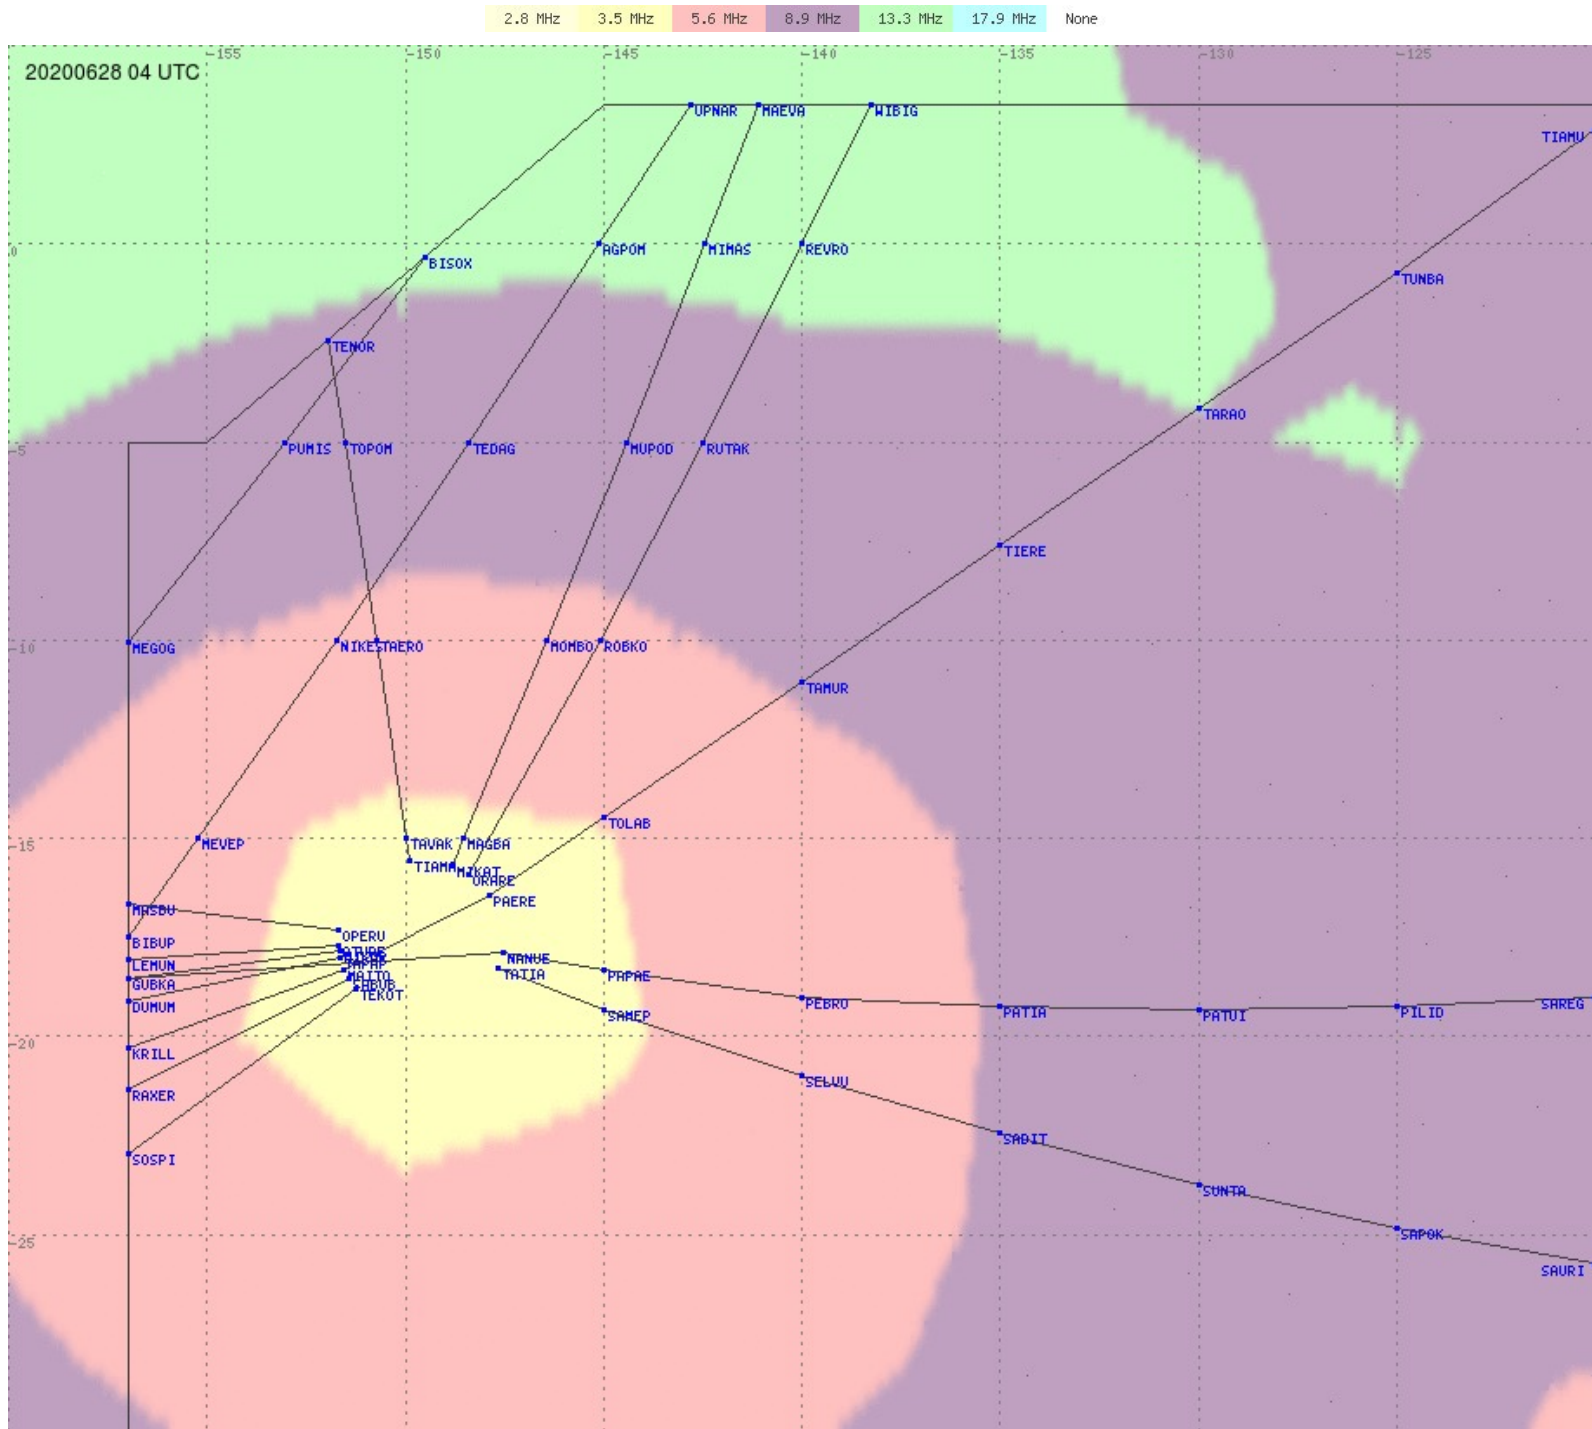

Tahiti FIR - HF Propag - 20200628