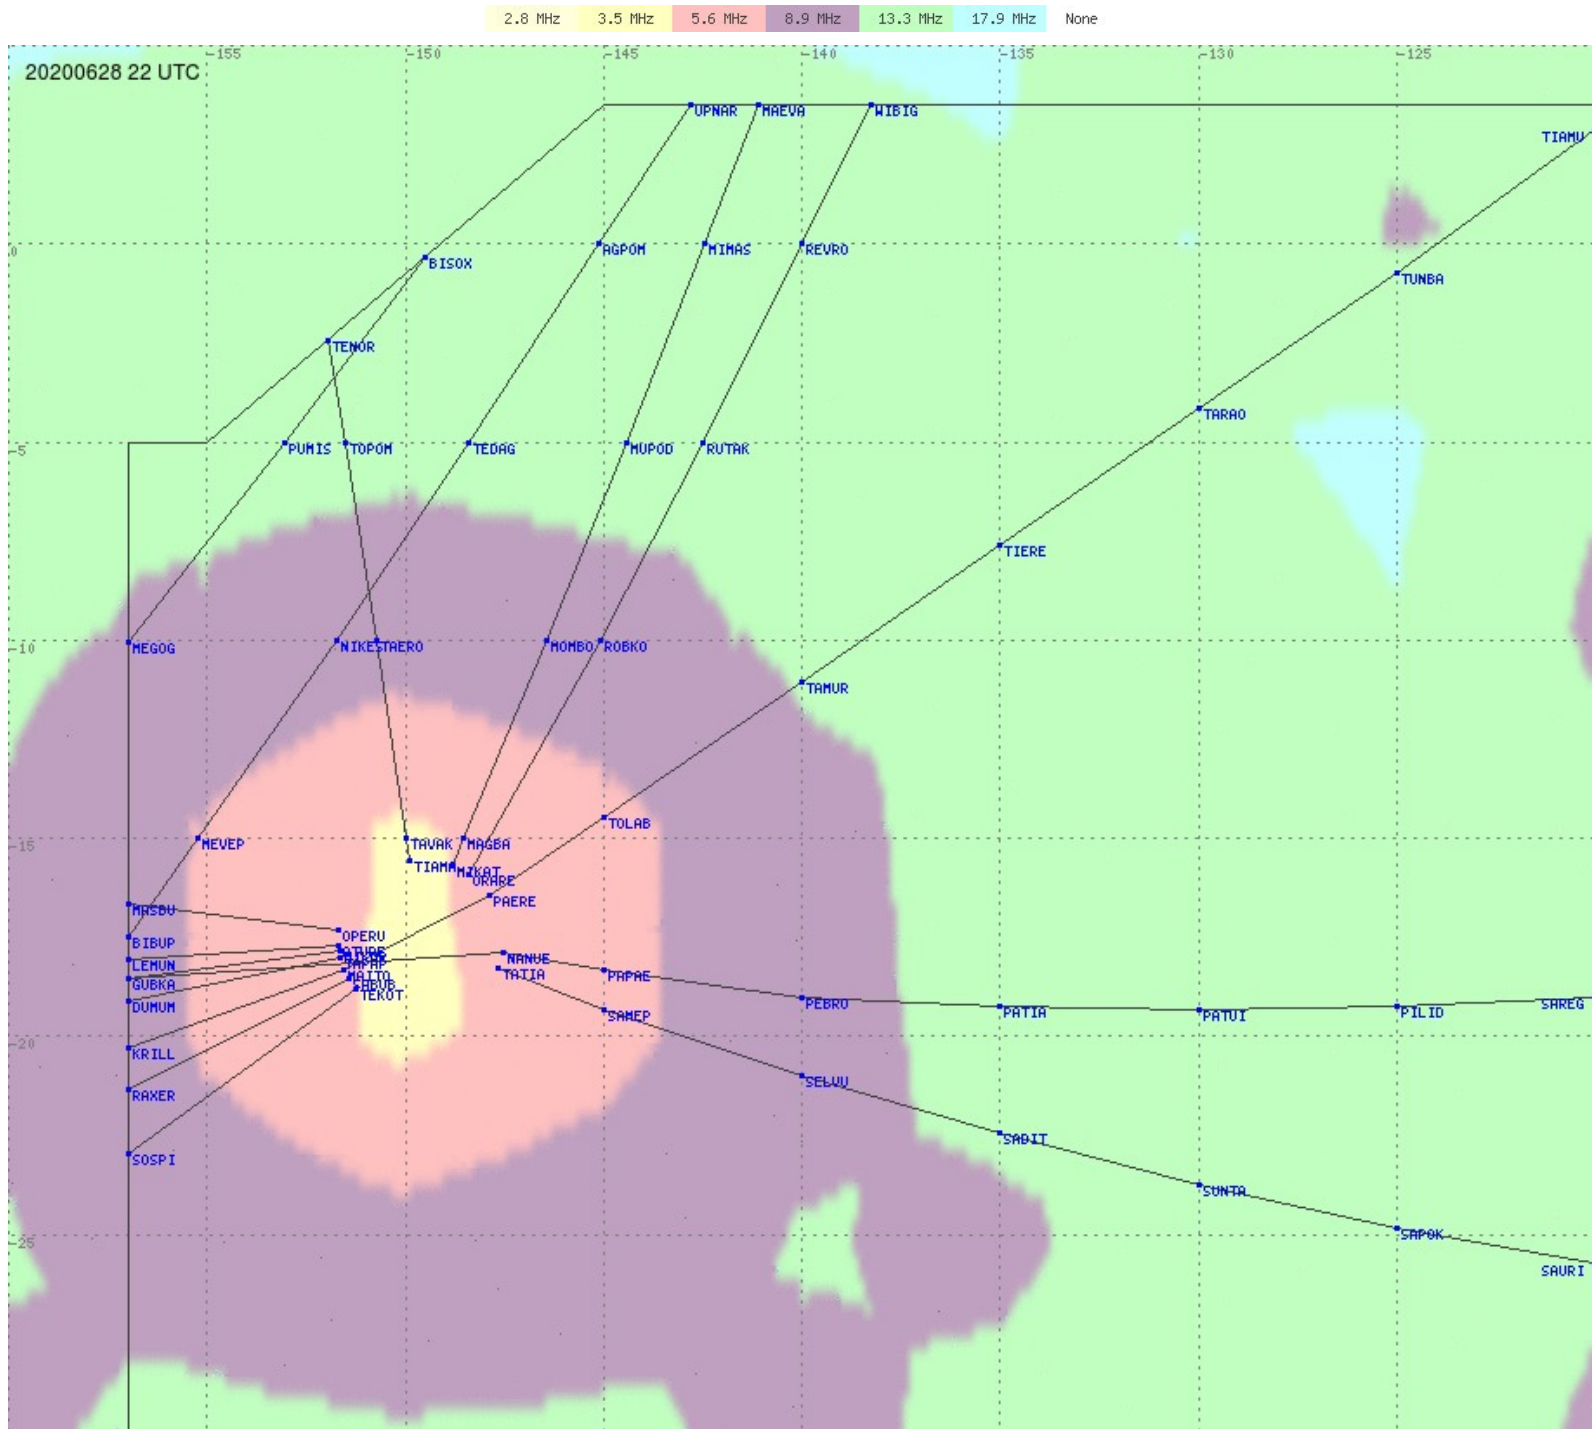

Tahiti FIR - HF Propag - 20200628