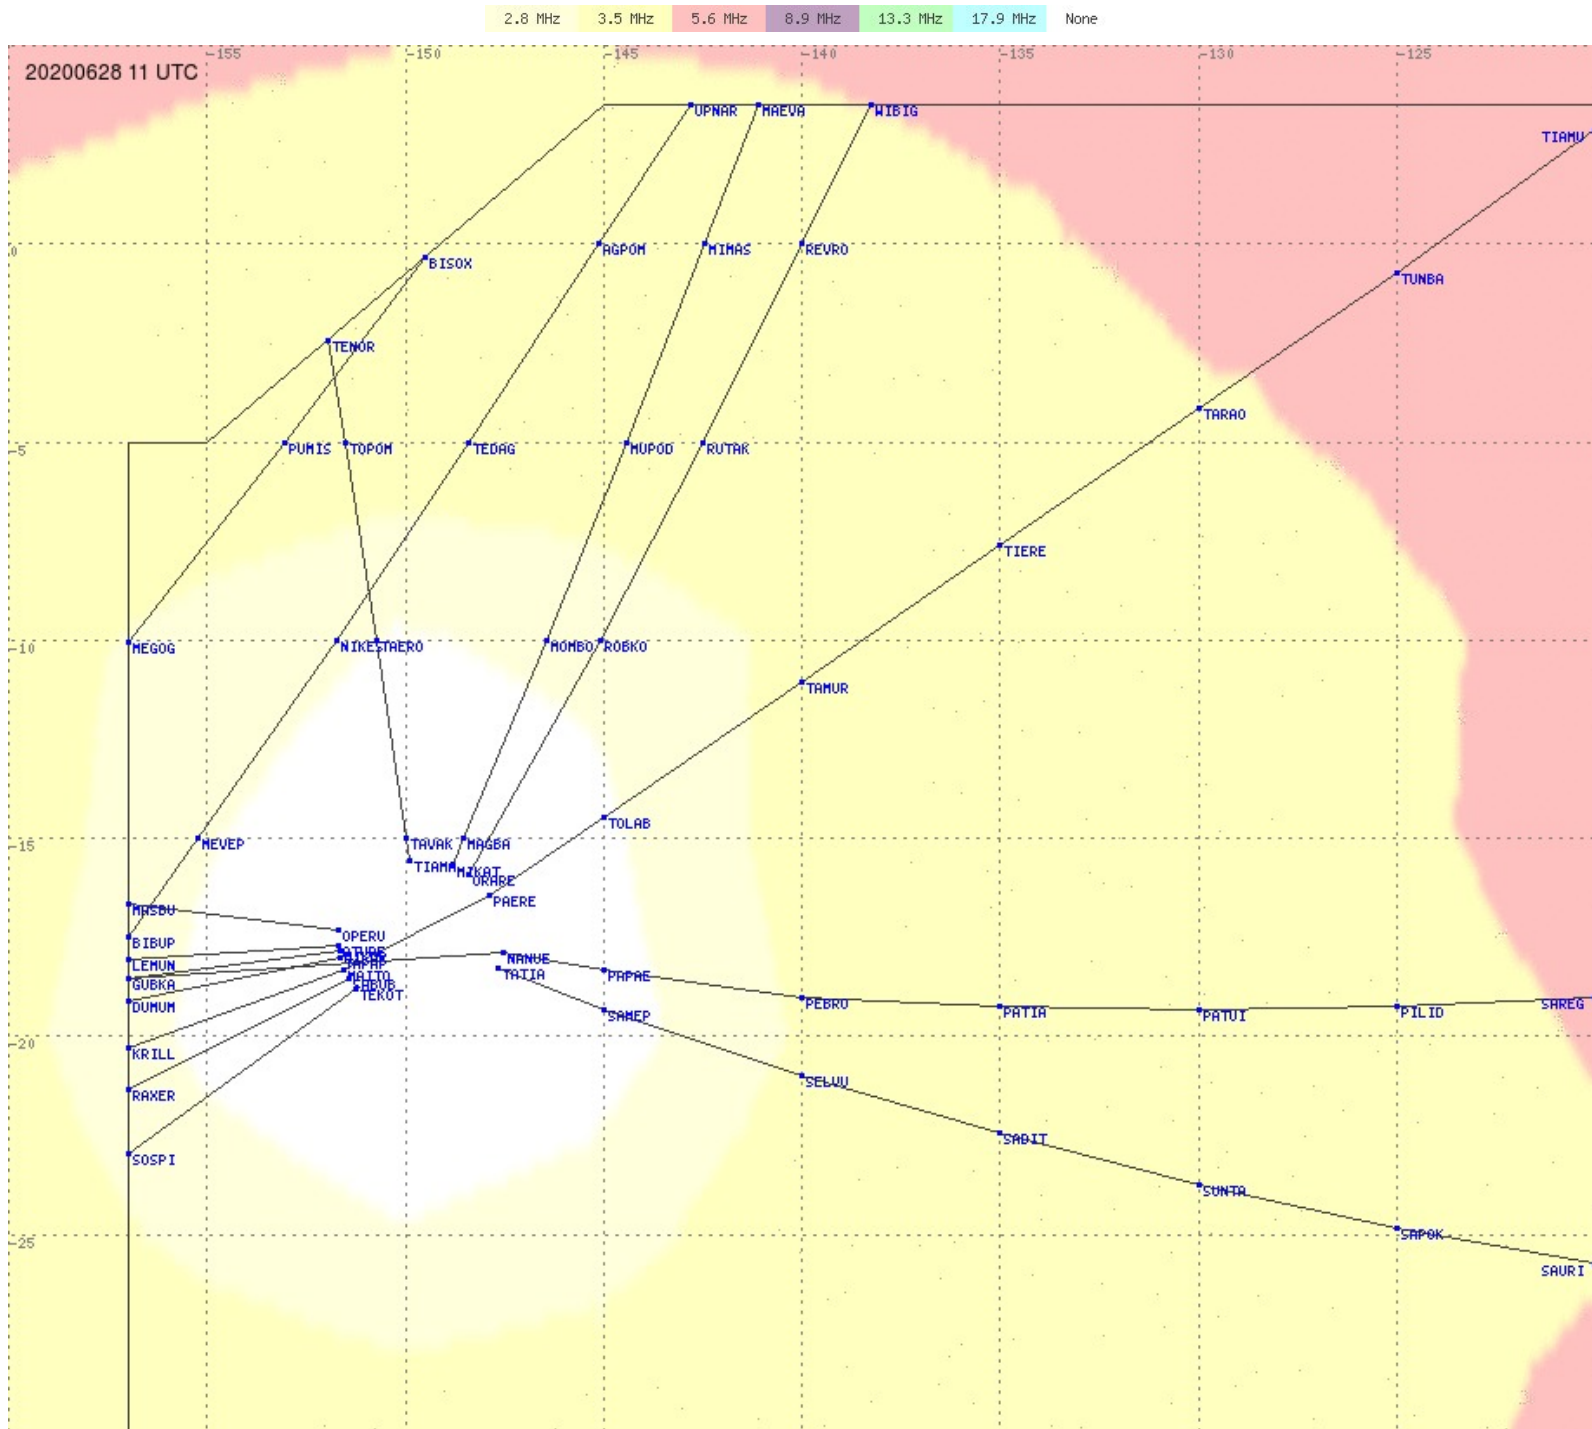

Tahiti FIR - HF Propag - 20200628