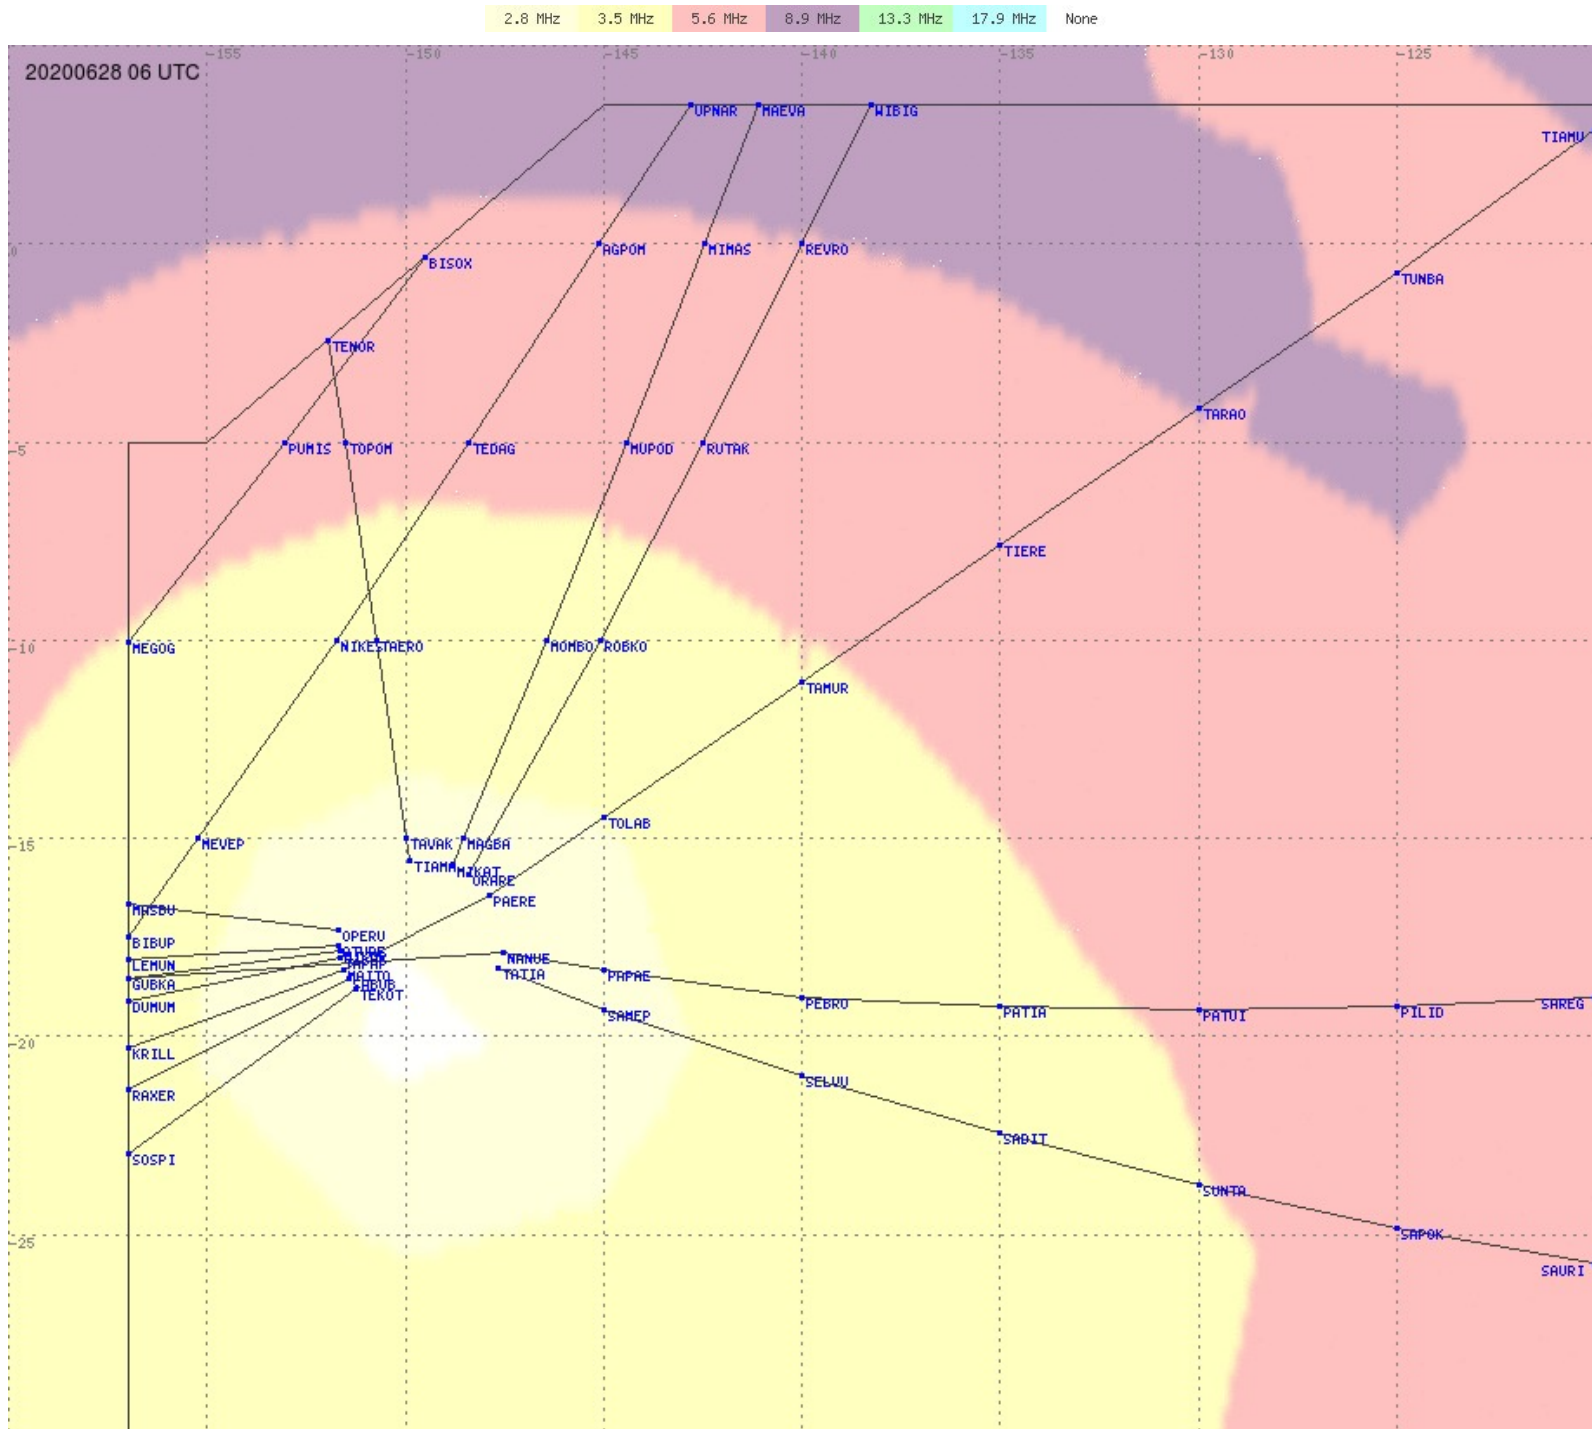

Tahiti FIR - HF Propag - 20200628