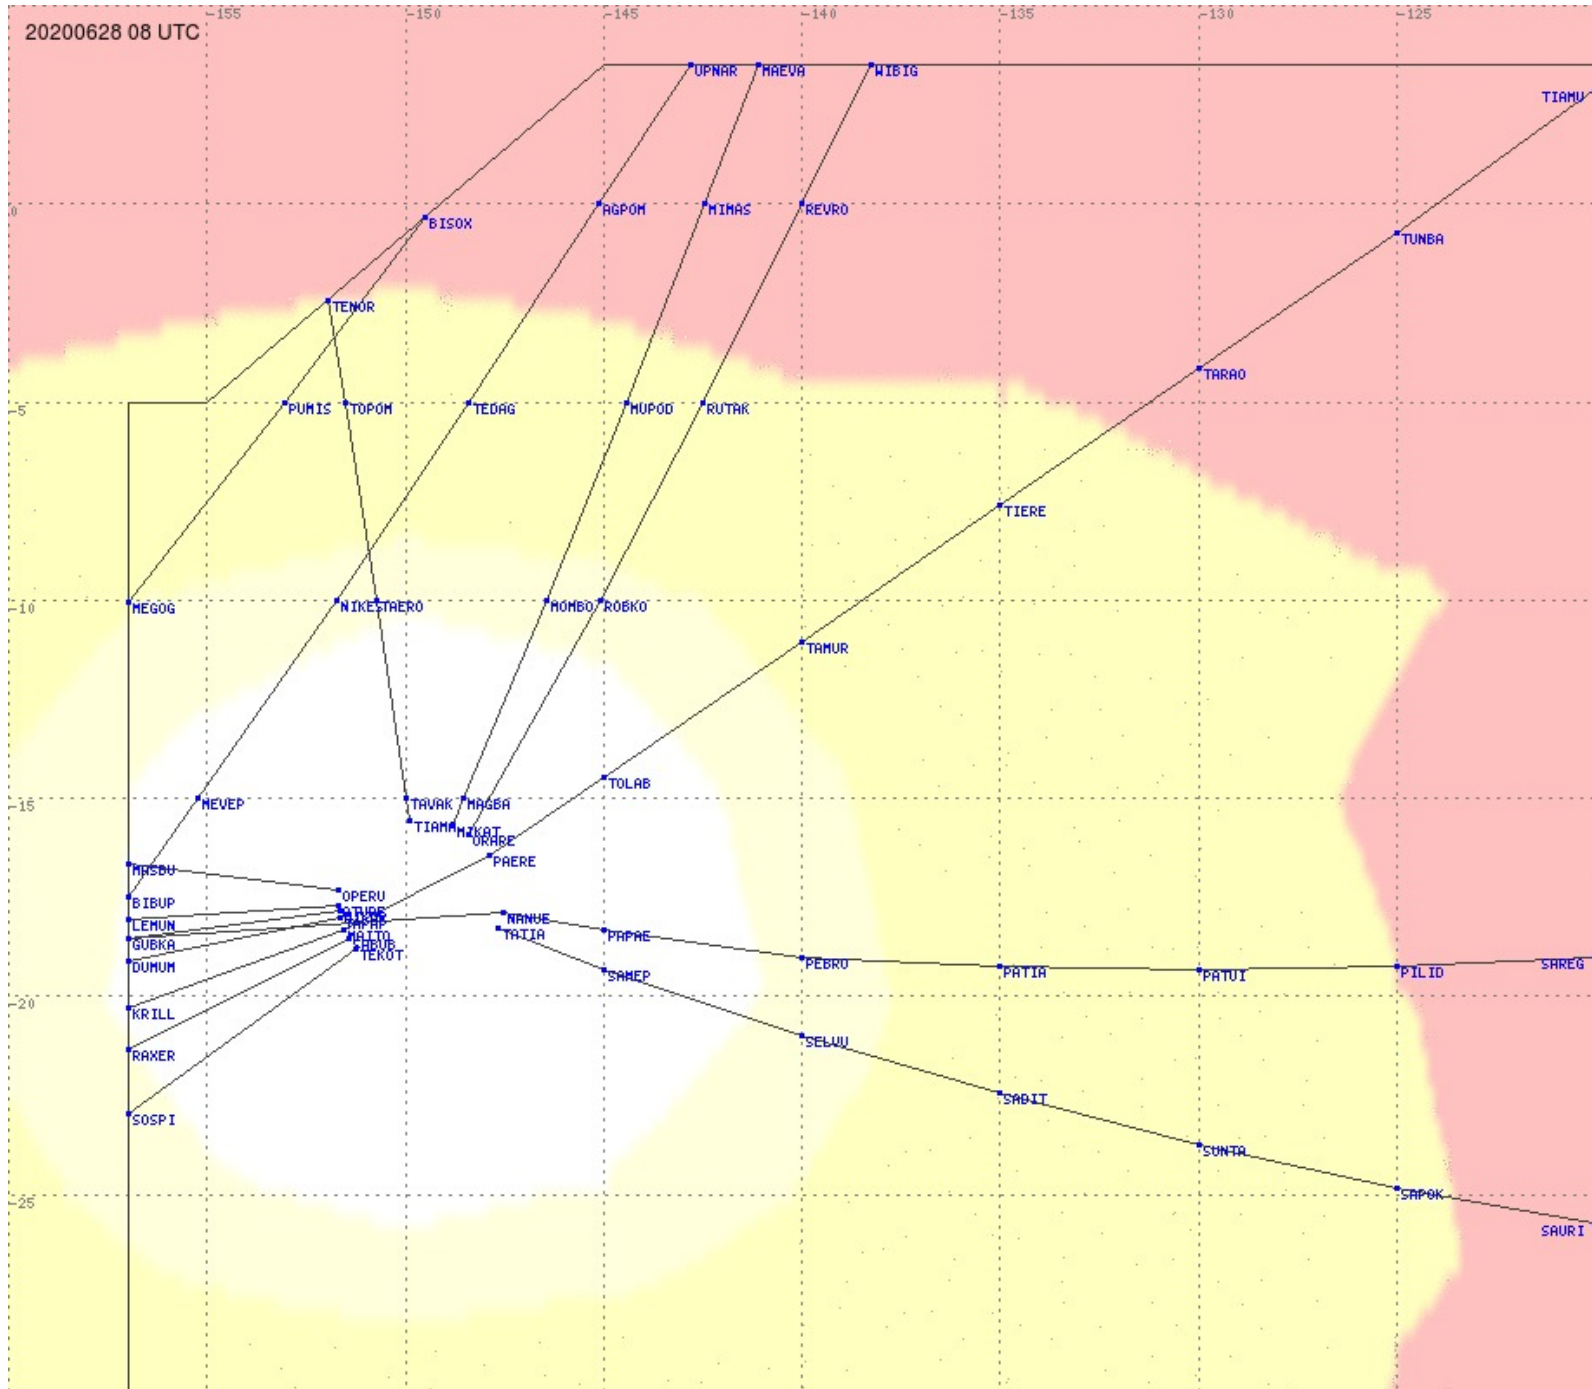

Tahiti FIR - HF Propag - 20200628

2.8 MHz
3.5 MHz
5.6 MHz
8.9 MHz
13.3 MHz
17.9 MHz
None