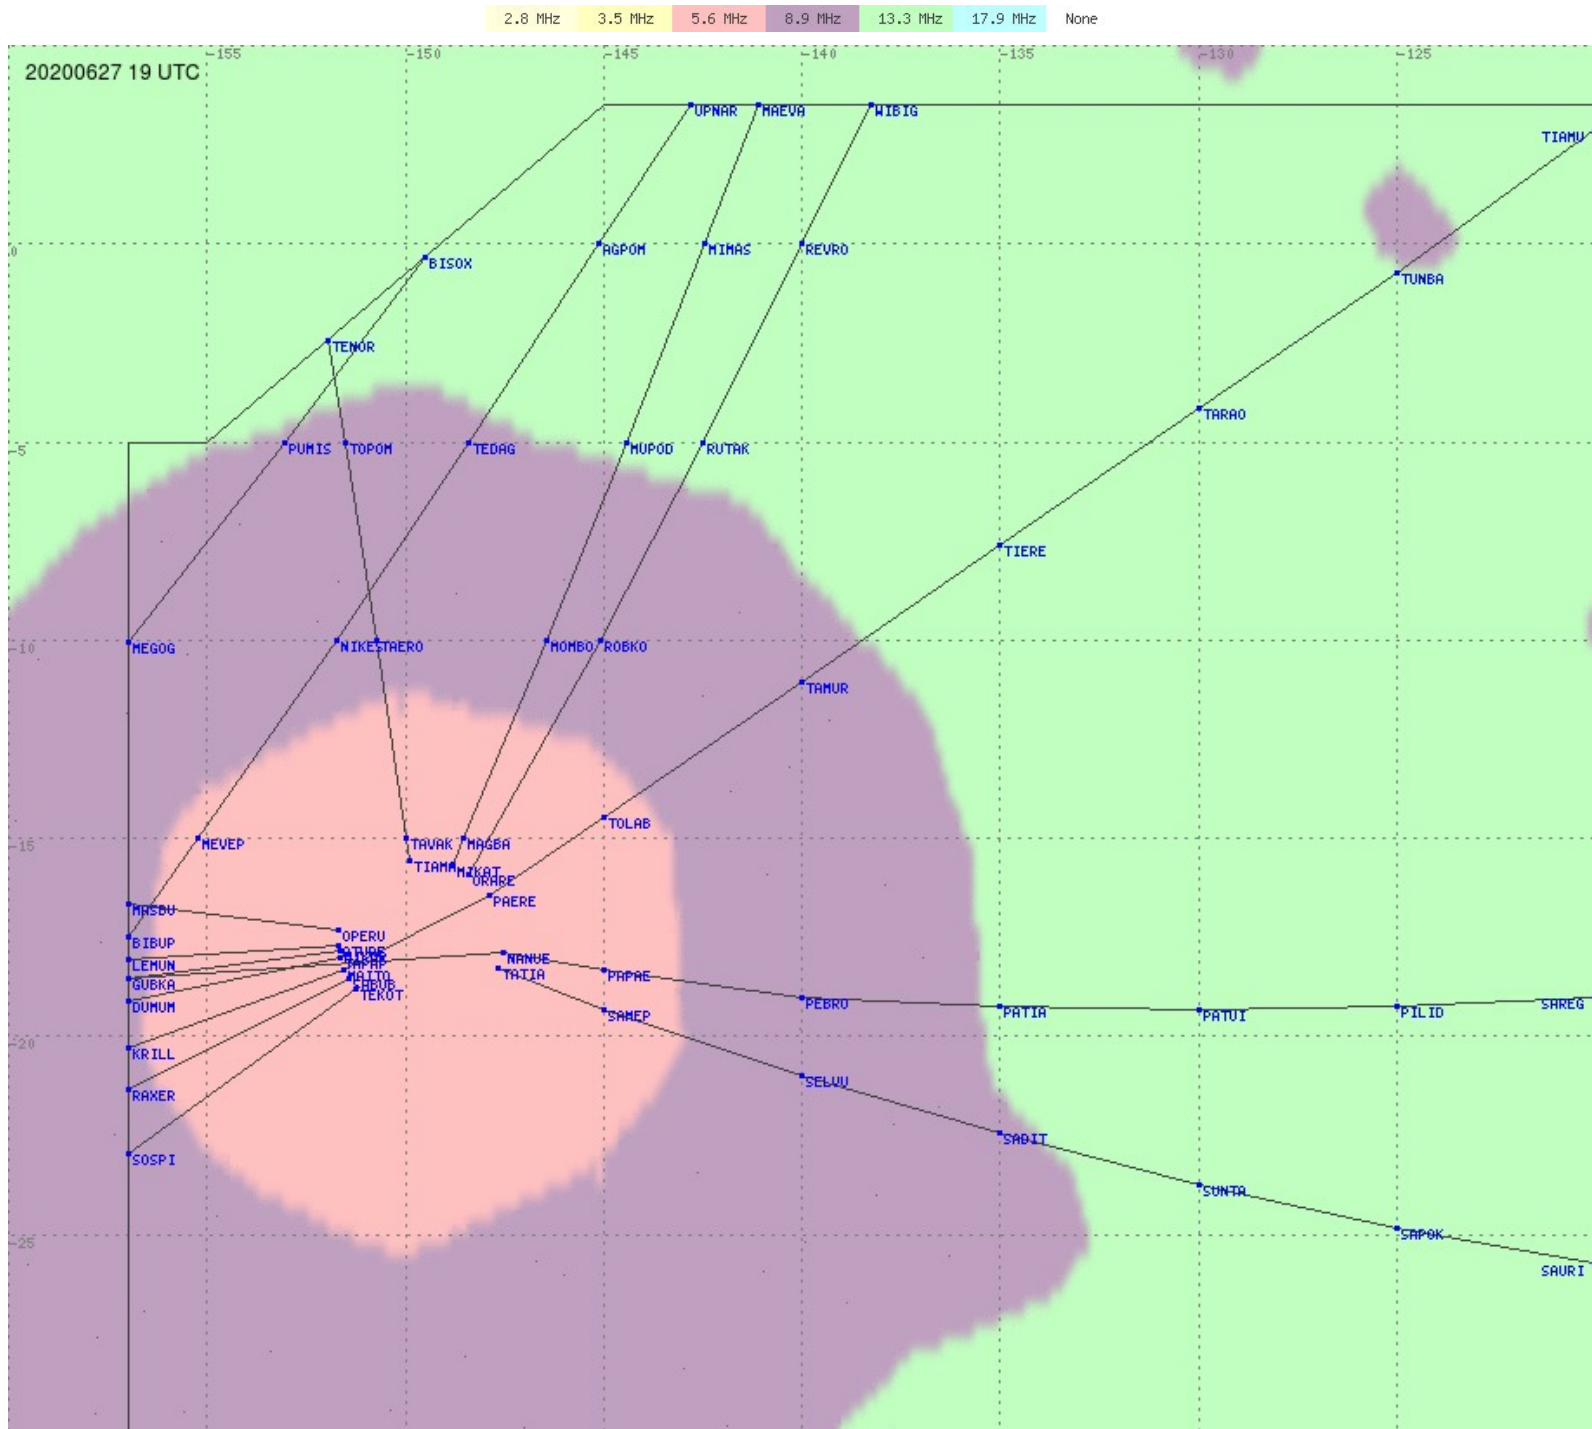

Tahiti FIR - HF Propag - 20200627