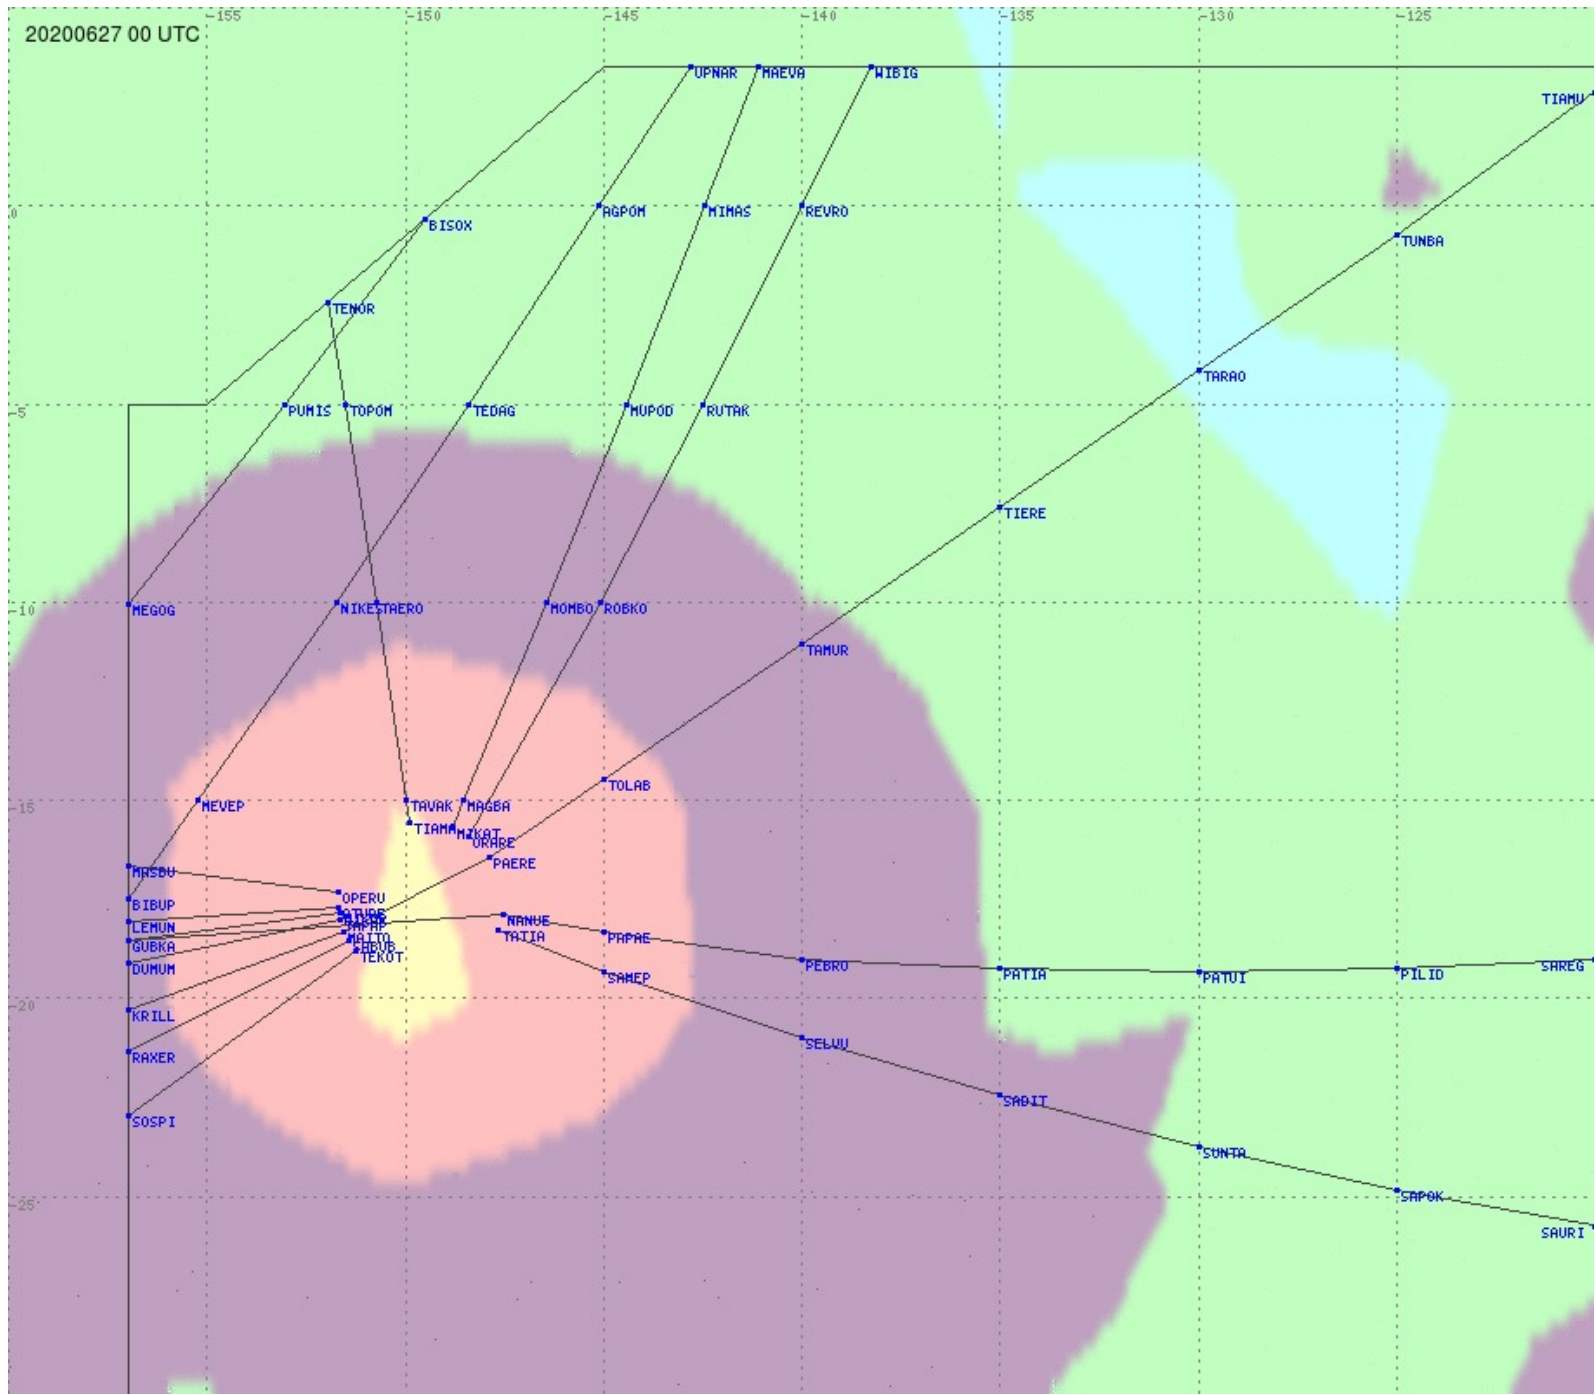

Tahiti FIR - HF Propag - 20200627

2.8 MHz
3.5 MHz
5.6 MHz
8.9 MHz
13.3 MHz
17.9 MHz
None

Tahiti FIR - HF Propag - 20200627

2.8 MHz 3.5 MHz 5.6 MHz 8.9 MHz 13.3 MHz 17.9 MHz None

Tahiti FIR - HF Propag - 20200627

2.8 MHz 3.5 MHz 5.6 MHz 8.9 MHz 13.3 MHz 17.9 MHz None

Tahiti FIR - HF Propag - 20200627

2.8 MHz 3.5 MHz 5.6 MHz 8.9 MHz 13.3 MHz 17.9 MHz None

Tahiti FIR - HF Propag - 20200627

Tahiti FIR - HF Propag - 20200627

Tahiti FIR - HF Propag - 20200627

Tahiti FIR - HF Propag - 20200627

Tahiti FIR - HF Propag - 20200627

2.8 MHz 3.5 MHz 5.6 MHz 8.9 MHz 13.3 MHz 17.9 MHz None

Tahiti FIR - HF Propag - 20200627

2.8 MHz
3.5 MHz
5.6 MHz
8.9 MHz
13.3 MHz
17.9 MHz
None