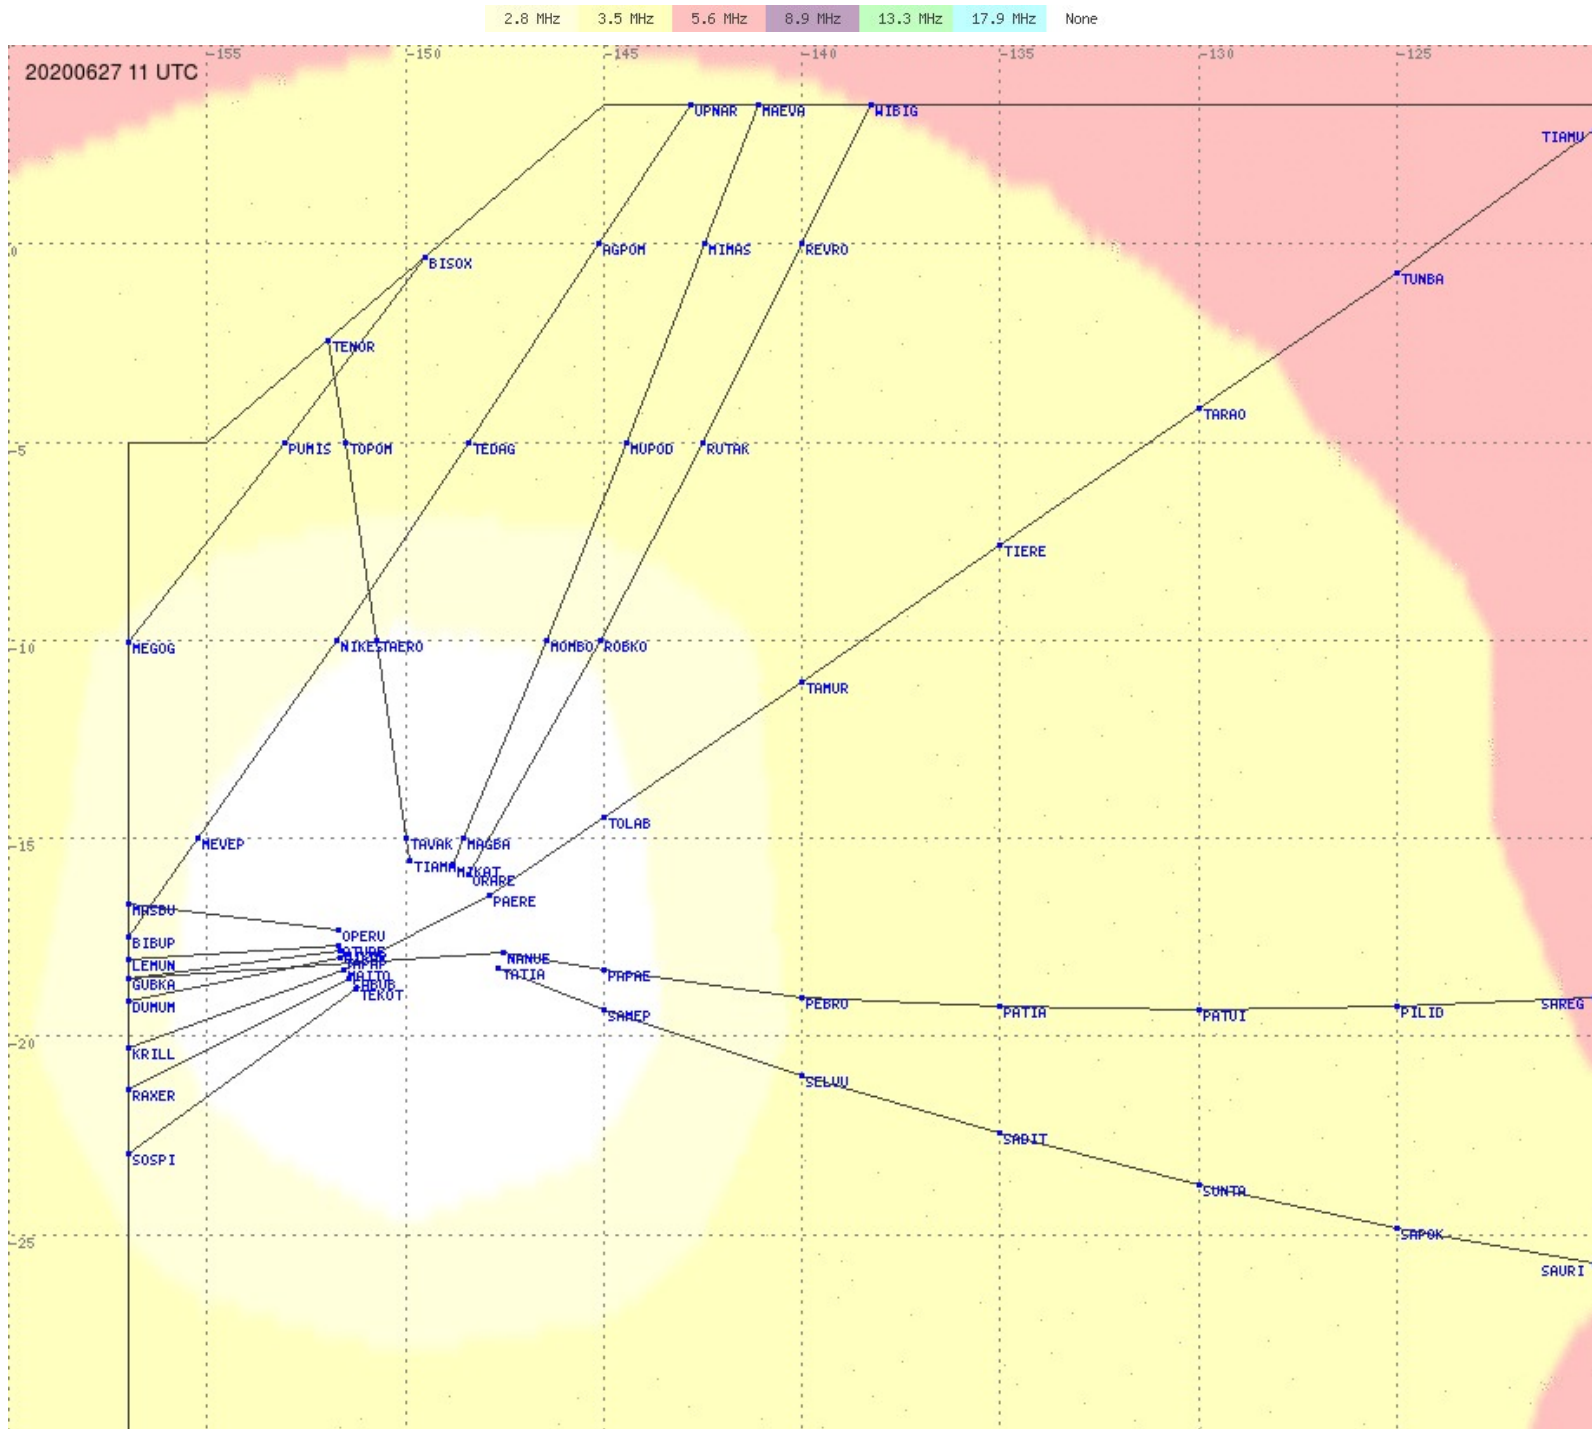

2.8 MHz 3.5 MHz 5.6 MHz 8.9 MHz 13.3 MHz 17.9 MHz None

Tahiti FIR - HF Propag - 20200627

2.8 MHz 3.5 MHz 5.6 MHz 8.9 MHz 13.3 MHz 17.9 MHz None

Tahiti FIR - HF Propag - 20200627

Tahiti FIR - HF Propag - 20200627

Tahiti FIR - HF Propag - 20200627

Tahiti FIR - HF Propag - 20200627

Tahiti FIR - HF Propag - 20200627

2.8 MHz 3.5 MHz 5.6 MHz 8.9 MHz 13.3 MHz 17.9 MHz None

Tahiti FIR - HF Propag - 20200627

2.8 MHz
3.5 MHz
5.6 MHz
8.9 MHz
13.3 MHz
17.9 MHz
None

Tahiti FIR - HF Propag - 20200627

Tahiti FIR - HF Propag - 20200627

Tahiti FIR - HF Propag - 20200627

2.8 MHz
3.5 MHz
5.6 MHz
8.9 MHz
13.3 MHz
17.9 MHz
None

Tahiti FIR - HF Propag - 20200627

Tahiti FIR - HF Propag - 20200627