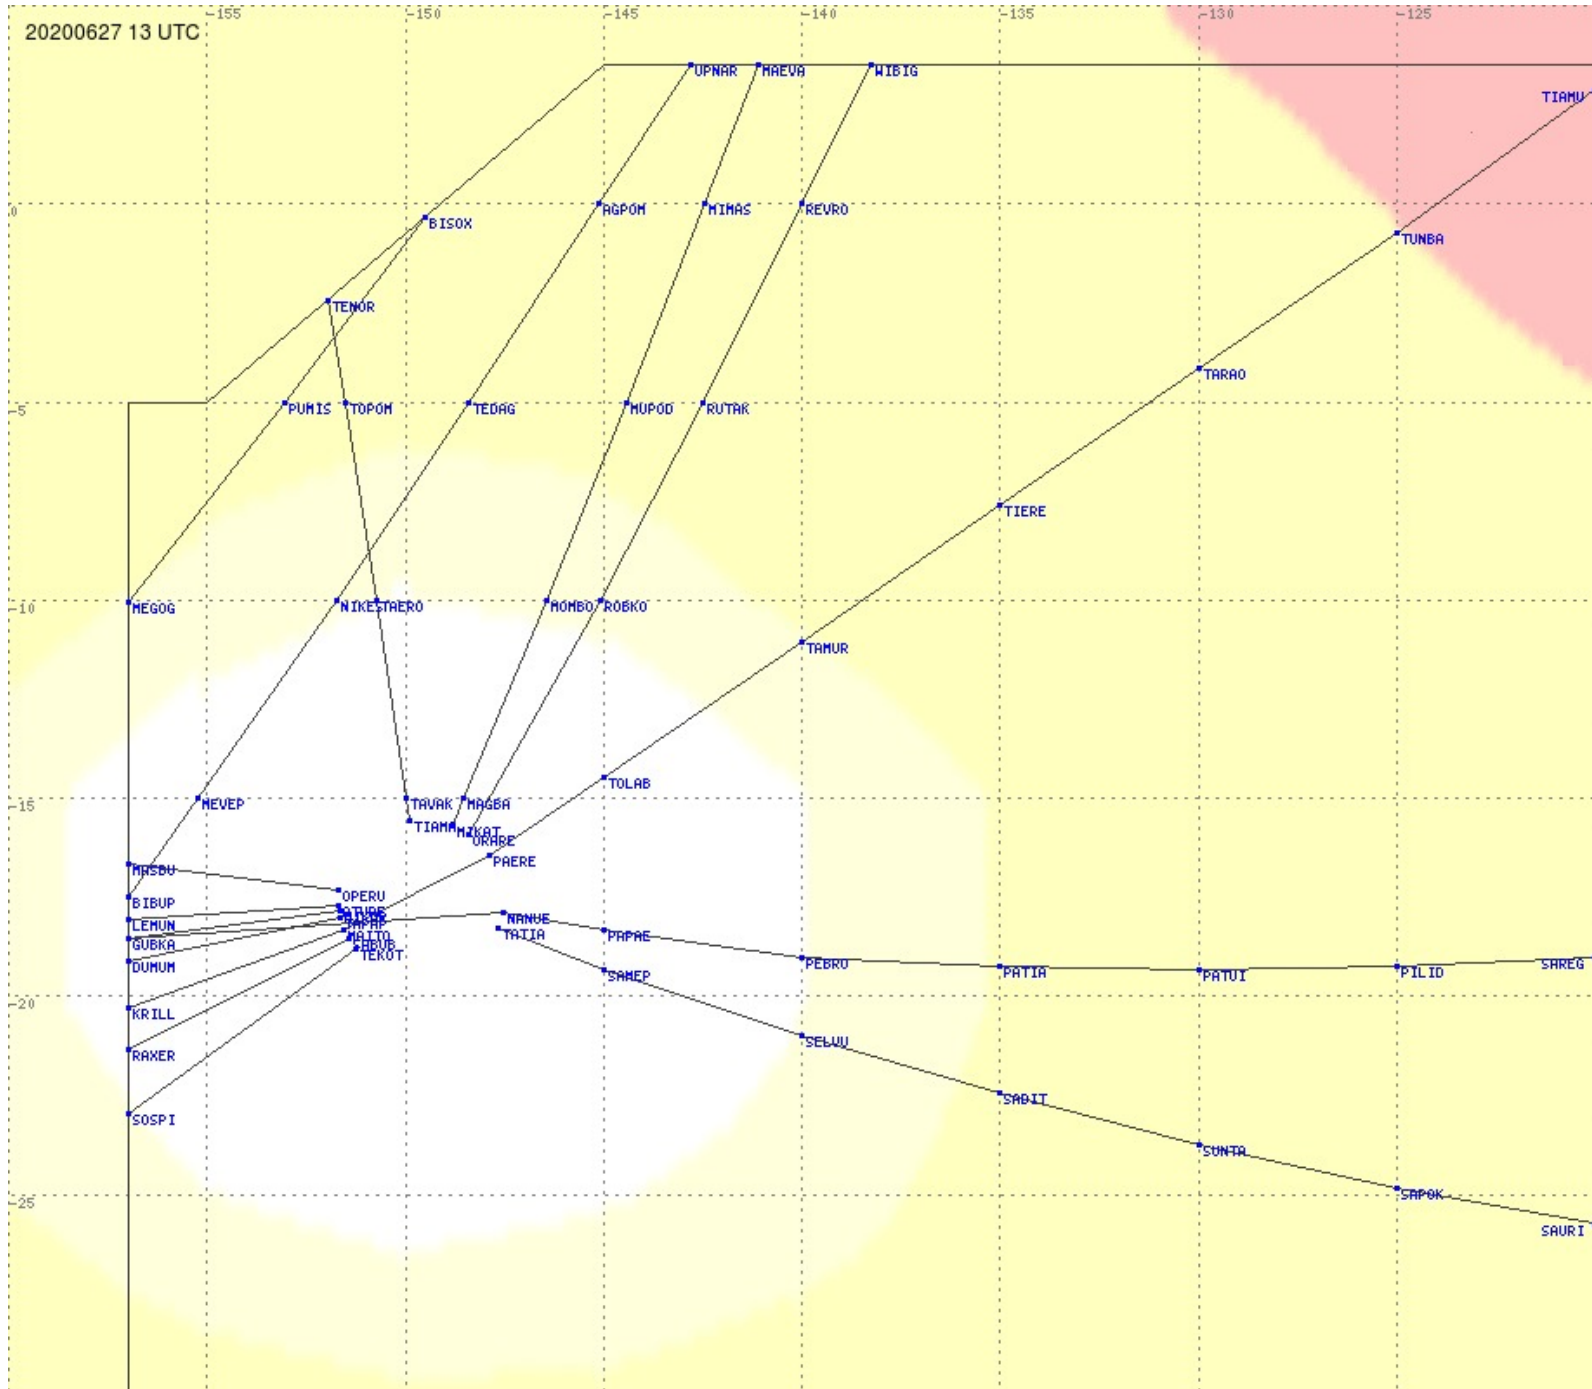

Tahiti FIR - HF Propag - 20200627

Tahiti FIR - HF Propag - 20200627

Tahiti FIR - HF Propag - 20200627

2.8 MHz 3.5 MHz 5.6 MHz 8.9 MHz 13.3 MHz 17.9 MHz None

Tahiti FIR - HF Propag - 20200627

2.8 MHz
3.5 MHz
5.6 MHz
8.9 MHz
13.3 MHz
17.9 MHz
None

Tahiti FIR - HF Propag - 20200627

Tahiti FIR - HF Propag - 20200627

Tahiti FIR - HF Propag - 20200627

2.8 MHz
3.5 MHz
5.6 MHz
8.9 MHz
13.3 MHz
17.9 MHz
None

Tahiti FIR - HF Propag - 20200627

Tahiti FIR - HF Propag - 20200627

2.8 MHz
3.5 MHz
5.6 MHz
8.9 MHz
13.3 MHz
17.9 MHz
None

Tahiti FIR - HF Propag - 20200627

2.8 MHz
3.5 MHz
5.6 MHz
8.9 MHz
13.3 MHz
17.9 MHz
None

Tahiti FIR - HF Propag - 20200627

2.8 MHz 3.5 MHz 5.6 MHz 8.9 MHz 13.3 MHz 17.9 MHz None