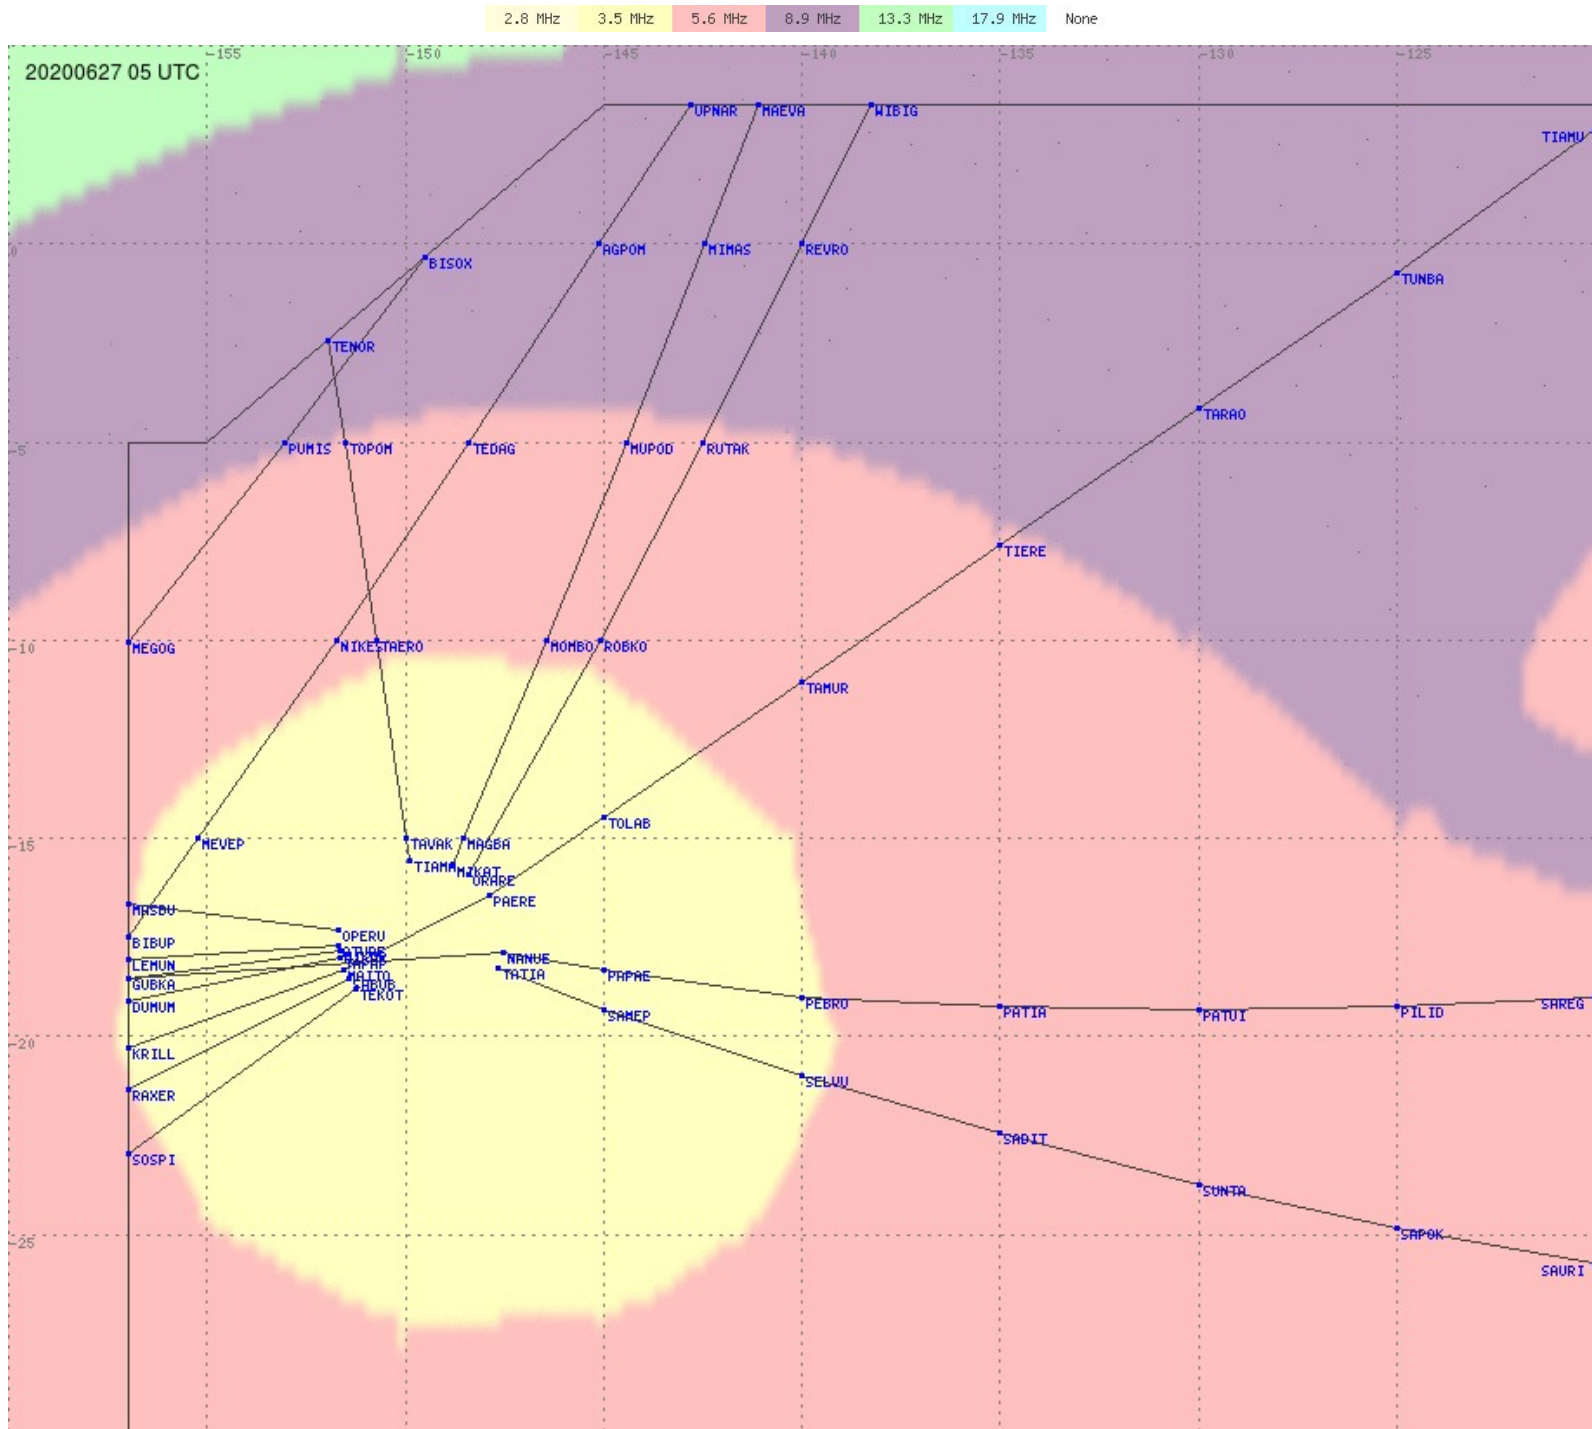

Tahiti FIR - HF Propag - 20200627

2.8 MHz
3.5 MHz
5.6 MHz
8.9 MHz
13.3 MHz
17.9 MHz
None

Tahiti FIR - HF Propag - 20200627

2.8 MHz 3.5 MHz 5.6 MHz 8.9 MHz 13.3 MHz 17.9 MHz None

Tahiti FIR - HF Propag - 20200627

2.8 MHz 3.5 MHz 5.6 MHz 8.9 MHz 13.3 MHz 17.9 MHz None

Tahiti FIR - HF Propag - 20200627

2.8 MHz 3.5 MHz 5.6 MHz 8.9 MHz 13.3 MHz 17.9 MHz None

Tahiti FIR - HF Propag - 20200627

Tahiti FIR - HF Propag - 20200627

Tahiti FIR - HF Propag - 20200627

Tahiti FIR - HF Propag - 20200627

Tahiti FIR - HF Propag - 20200627

2.8 MHz 3.5 MHz 5.6 MHz 8.9 MHz 13.3 MHz 17.9 MHz None

Tahiti FIR - HF Propag - 20200627

2.8 MHz
3.5 MHz
5.6 MHz
8.9 MHz
13.3 MHz
17.9 MHz
None