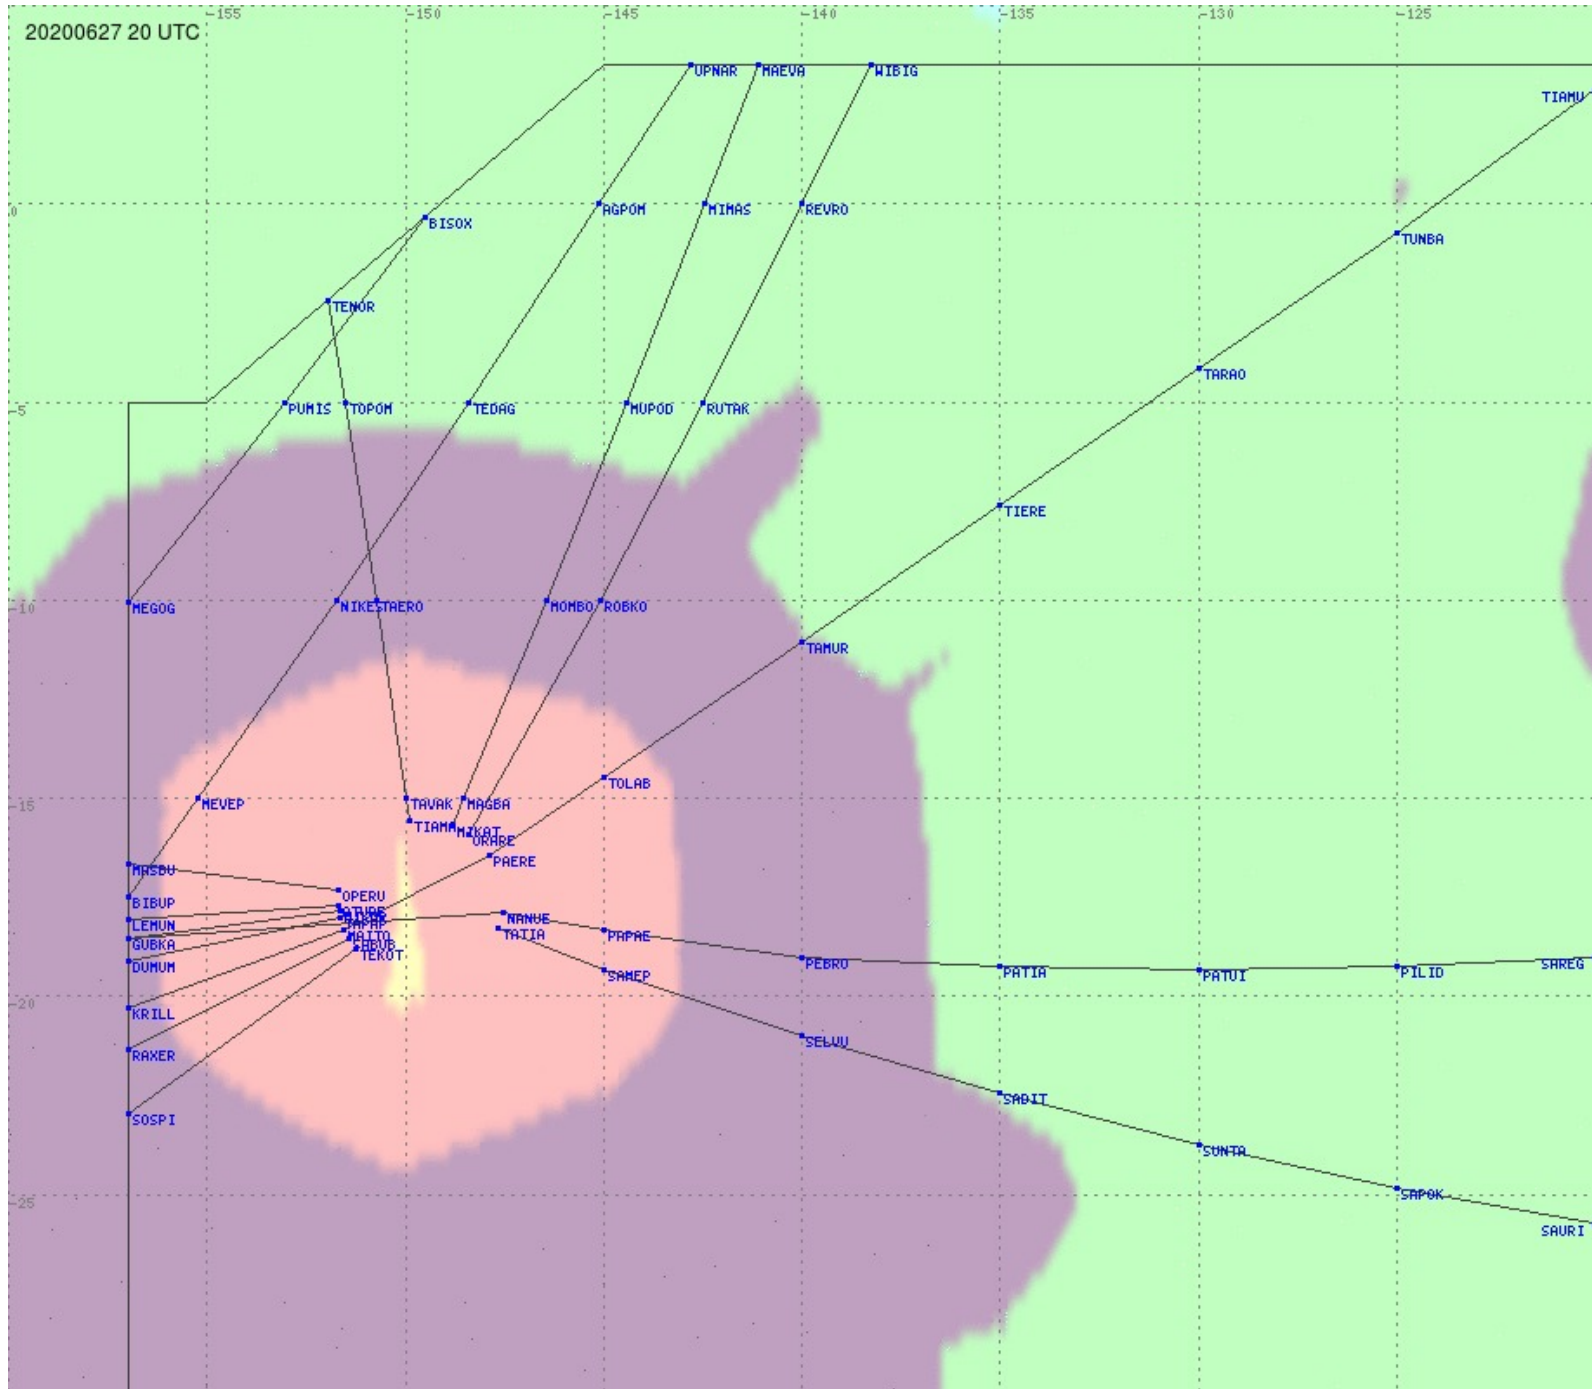

Tahiti FIR - HF Propag - 20200627

2.8 MHz 3.5 MHz 5.6 MHz 8.9 MHz 13.3 MHz 17.9 MHz None