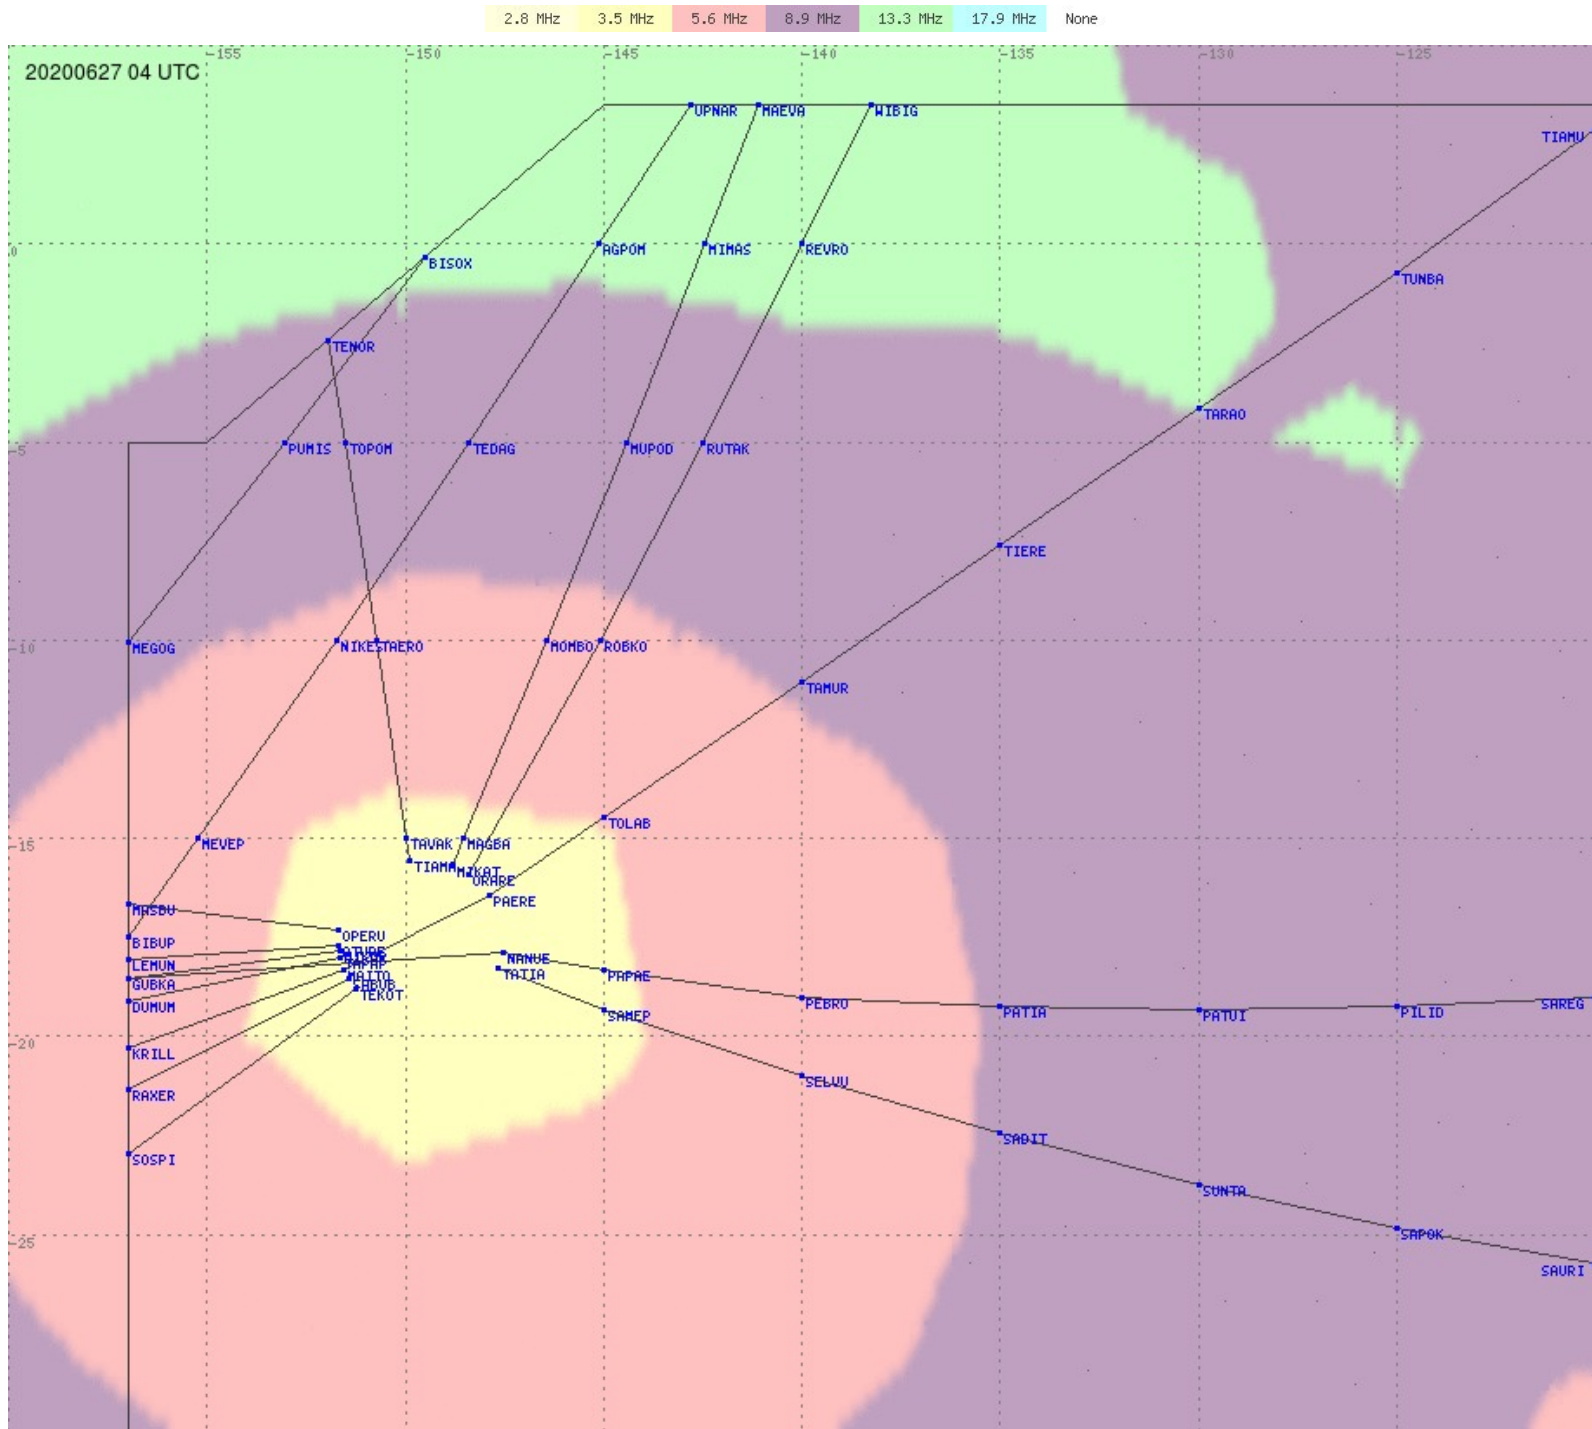

Tahiti FIR - HF Propag - 20200627

2.8 MHz
3.5 MHz
5.6 MHz
8.9 MHz
13.3 MHz
17.9 MHz
None

Tahiti FIR - HF Propag - 20200627

2.8 MHz 3.5 MHz 5.6 MHz 8.9 MHz 13.3 MHz 17.9 MHz None

Tahiti FIR - HF Propag - 20200627

2.8 MHz 3.5 MHz 5.6 MHz 8.9 MHz 13.3 MHz 17.9 MHz None

Tahiti FIR - HF Propag - 20200627

2.8 MHz 3.5 MHz 5.6 MHz 8.9 MHz 13.3 MHz 17.9 MHz None

Tahiti FIR - HF Propag - 20200627

Tahiti FIR - HF Propag - 20200627

Tahiti FIR - HF Propag - 20200627

Tahiti FIR - HF Propag - 20200627

Tahiti FIR - HF Propag - 20200627

2.8 MHz 3.5 MHz 5.6 MHz 8.9 MHz 13.3 MHz 17.9 MHz None

Tahiti FIR - HF Propag - 20200627

2.8 MHz
3.5 MHz
5.6 MHz
8.9 MHz
13.3 MHz
17.9 MHz
None