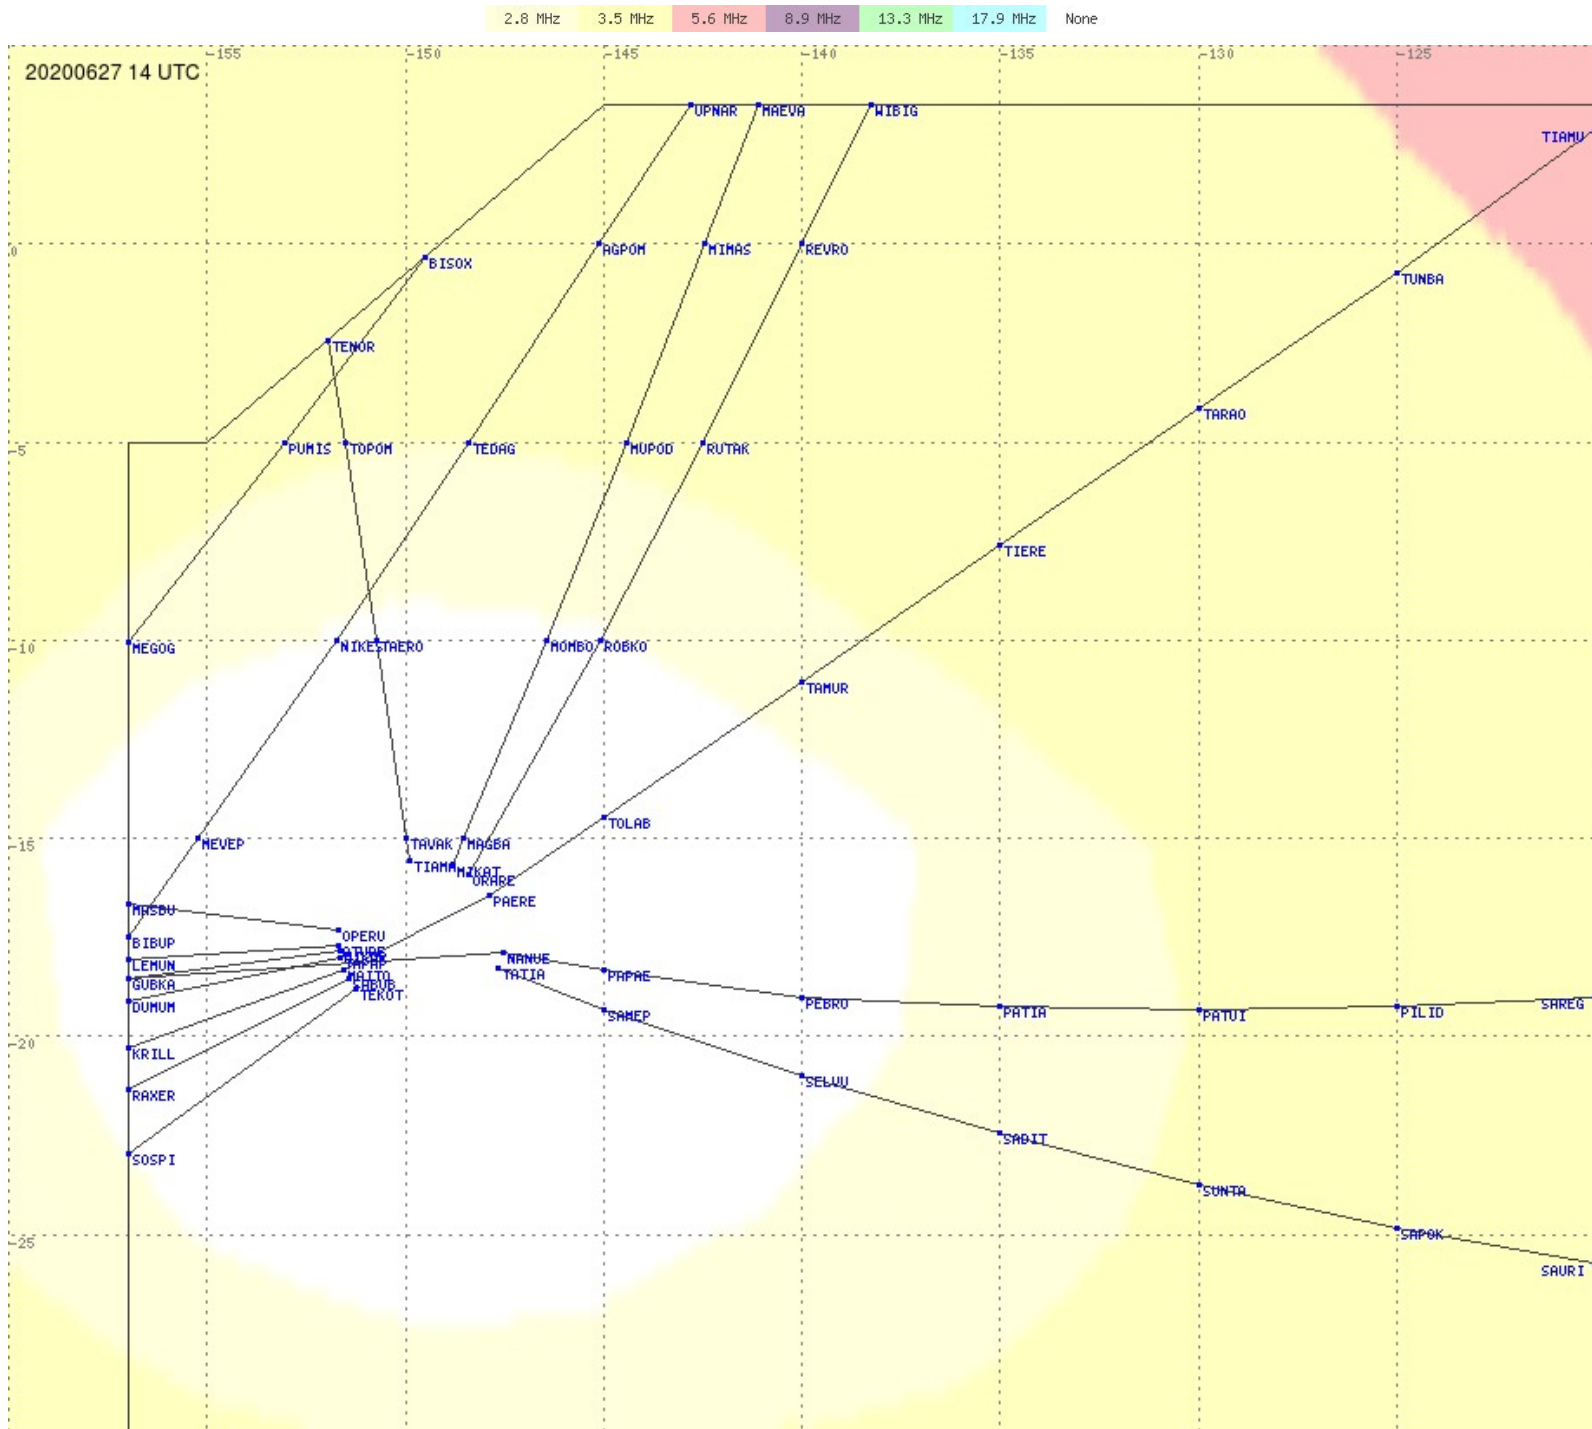

Tahiti FIR - HF Propag - 20200627

Tahiti FIR - HF Propag - 20200627

Tahiti FIR - HF Propag - 20200627

2.8 MHz 3.5 MHz 5.6 MHz 8.9 MHz 13.3 MHz 17.9 MHz None

Tahiti FIR - HF Propag - 20200627

2.8 MHz
3.5 MHz
5.6 MHz
8.9 MHz
13.3 MHz
17.9 MHz
None

Tahiti FIR - HF Propag - 20200627

Tahiti FIR - HF Propag - 20200627

Tahiti FIR - HF Propag - 20200627

2.8 MHz
3.5 MHz
5.6 MHz
8.9 MHz
13.3 MHz
17.9 MHz
None

Tahiti FIR - HF Propag - 20200627

Tahiti FIR - HF Propag - 20200627

2.8 MHz
3.5 MHz
5.6 MHz
8.9 MHz
13.3 MHz
17.9 MHz
None

Tahiti FIR - HF Propag - 20200627

2.8 MHz
3.5 MHz
5.6 MHz
8.9 MHz
13.3 MHz
17.9 MHz
None

Tahiti FIR - HF Propag - 20200627

2.8 MHz 3.5 MHz 5.6 MHz 8.9 MHz 13.3 MHz 17.9 MHz None