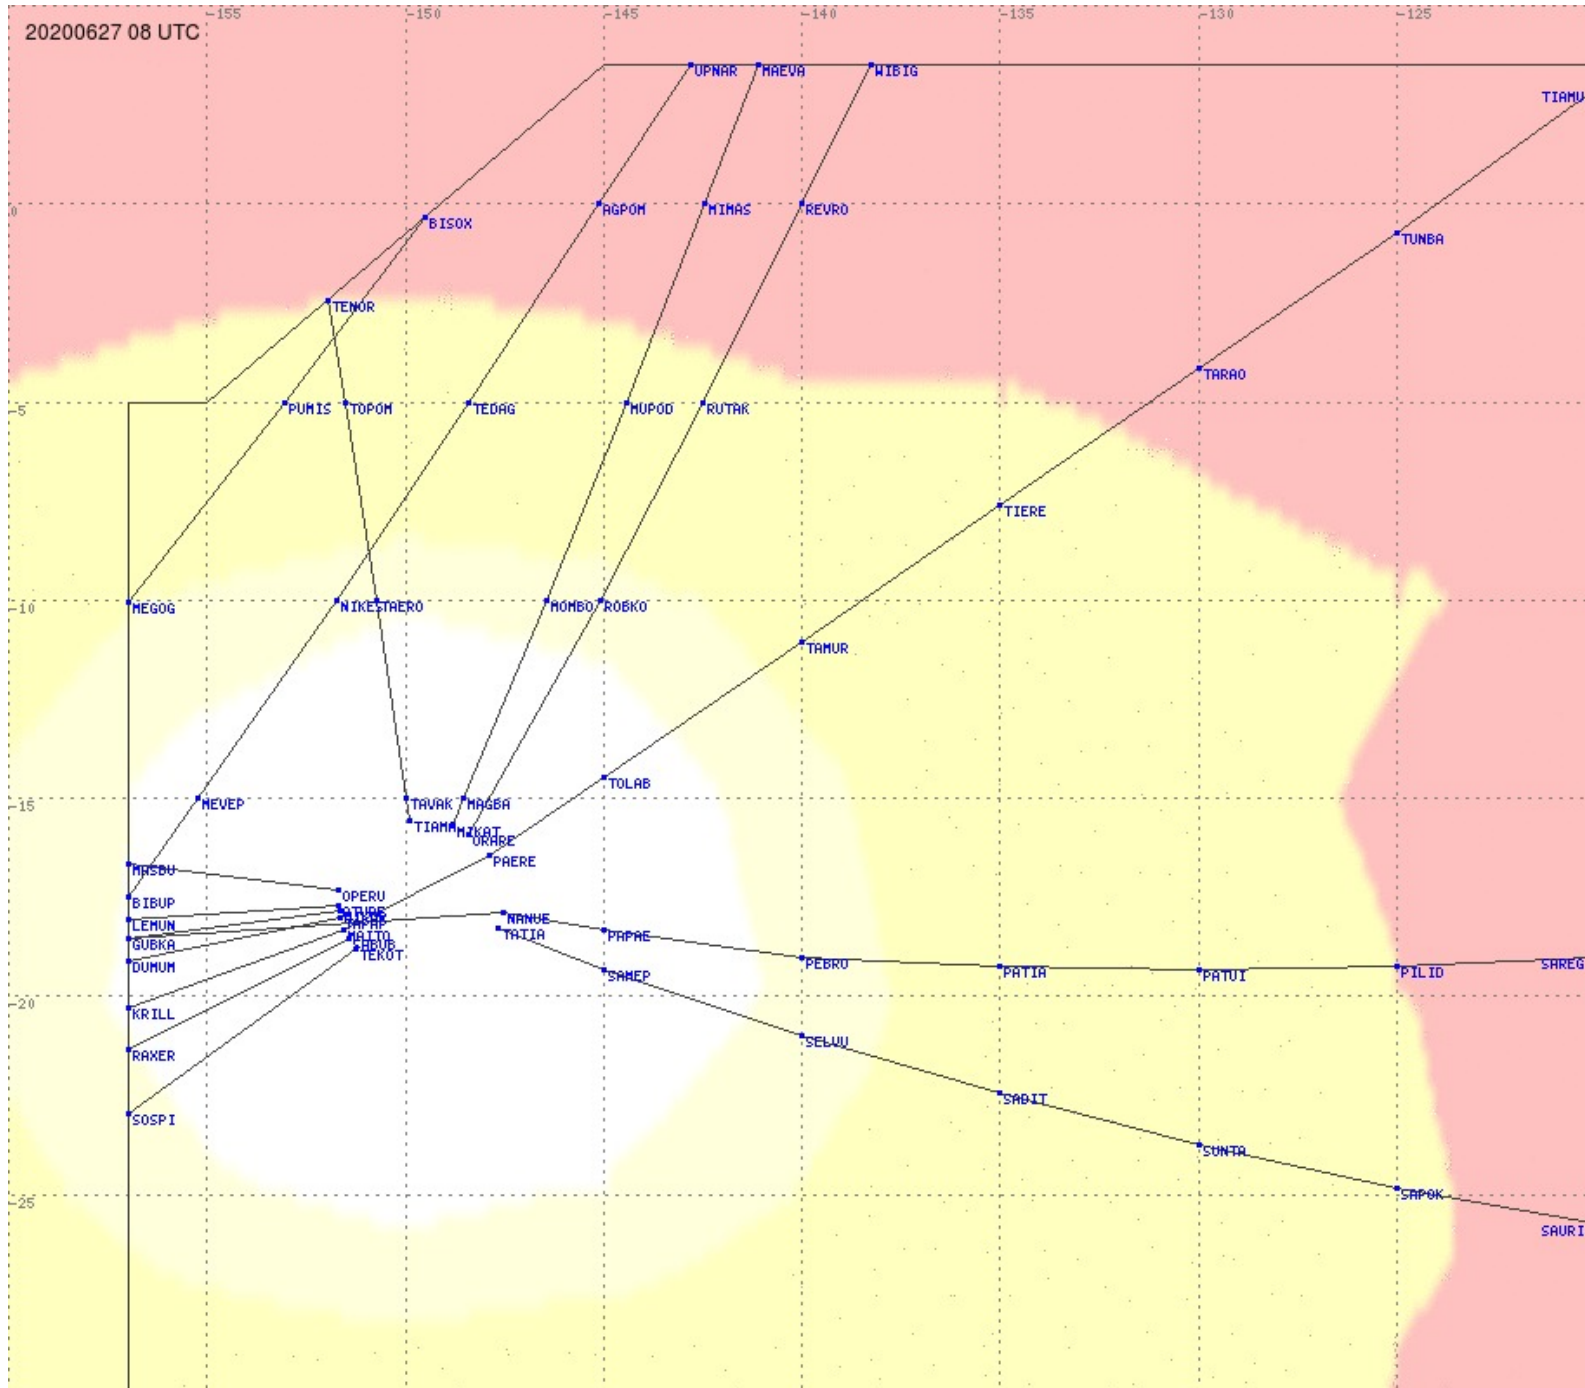

Tahiti FIR - HF Propag - 20200627

Tahiti FIR - HF Propag - 20200627

Tahiti FIR - HF Propag - 20200627

2.8 MHz 3.5 MHz 5.6 MHz 8.9 MHz 13.3 MHz 17.9 MHz None

Tahiti FIR - HF Propag - 20200627

2.8 MHz
3.5 MHz
5.6 MHz
8.9 MHz
13.3 MHz
17.9 MHz
None

Tahiti FIR - HF Propag - 20200627

Tahiti FIR - HF Propag - 20200627

Tahiti FIR - HF Propag - 20200627

2.8 MHz
3.5 MHz
5.6 MHz
8.9 MHz
13.3 MHz
17.9 MHz
None

Tahiti FIR - HF Propag - 20200627

Tahiti FIR - HF Propag - 20200627

2.8 MHz
3.5 MHz
5.6 MHz
8.9 MHz
13.3 MHz
17.9 MHz
None

Tahiti FIR - HF Propag - 20200627

2.8 MHz
3.5 MHz
5.6 MHz
8.9 MHz
13.3 MHz
17.9 MHz
None

Tahiti FIR - HF Propag - 20200627

2.8 MHz 3.5 MHz 5.6 MHz 8.9 MHz 13.3 MHz 17.9 MHz None