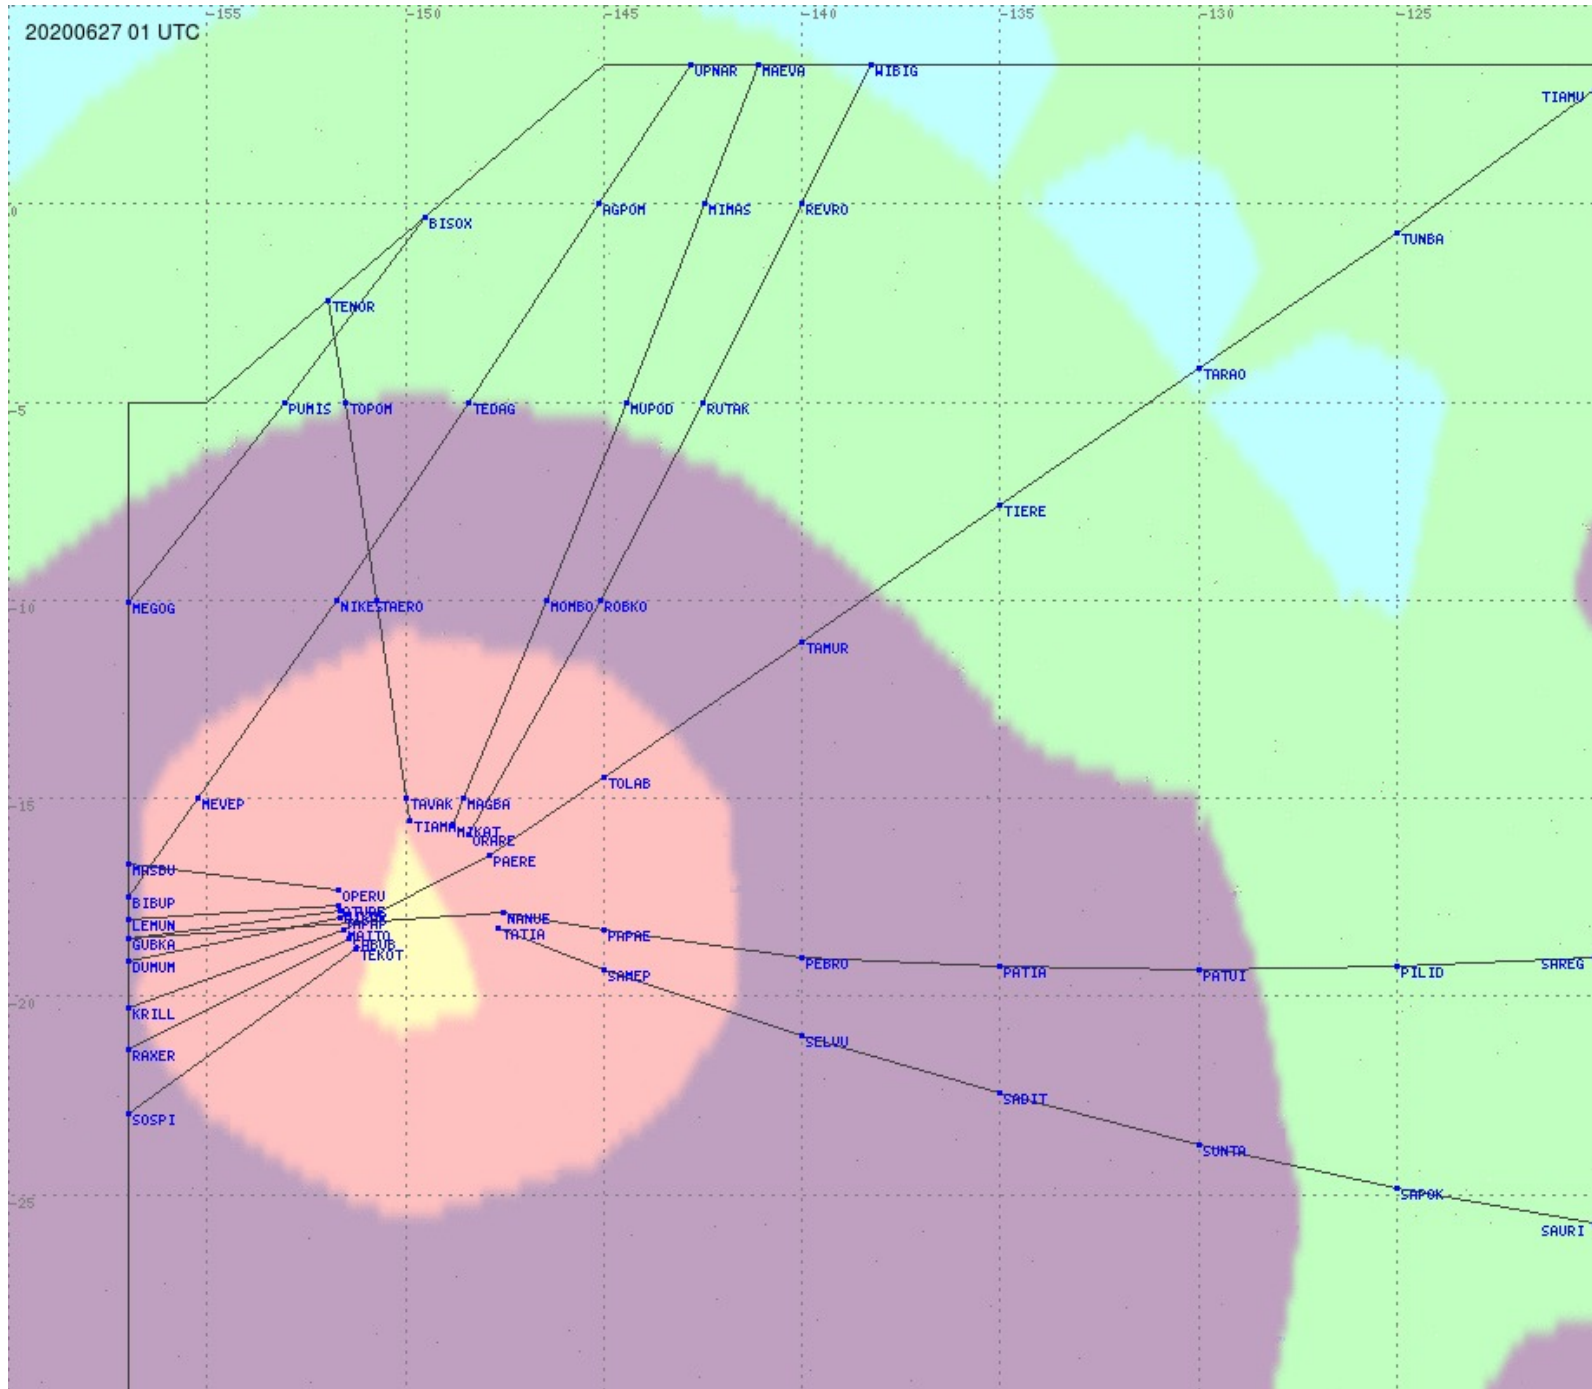

Tahiti FIR - HF Propag - 20200627

2.8 MHz
3.5 MHz
5.6 MHz
8.9 MHz
13.3 MHz
17.9 MHz
None

Tahiti FIR - HF Propag - 20200627

2.8 MHz 3.5 MHz 5.6 MHz 8.9 MHz 13.3 MHz 17.9 MHz None

Tahiti FIR - HF Propag - 20200627

2.8 MHz 3.5 MHz 5.6 MHz 8.9 MHz 13.3 MHz 17.9 MHz None

Tahiti FIR - HF Propag - 20200627

2.8 MHz 3.5 MHz 5.6 MHz 8.9 MHz 13.3 MHz 17.9 MHz None

Tahiti FIR - HF Propag - 20200627

Tahiti FIR - HF Propag - 20200627

Tahiti FIR - HF Propag - 20200627

Tahiti FIR - HF Propag - 20200627

Tahiti FIR - HF Propag - 20200627

2.8 MHz 3.5 MHz 5.6 MHz 8.9 MHz 13.3 MHz 17.9 MHz None

Tahiti FIR - HF Propag - 20200627

2.8 MHz
3.5 MHz
5.6 MHz
8.9 MHz
13.3 MHz
17.9 MHz
None