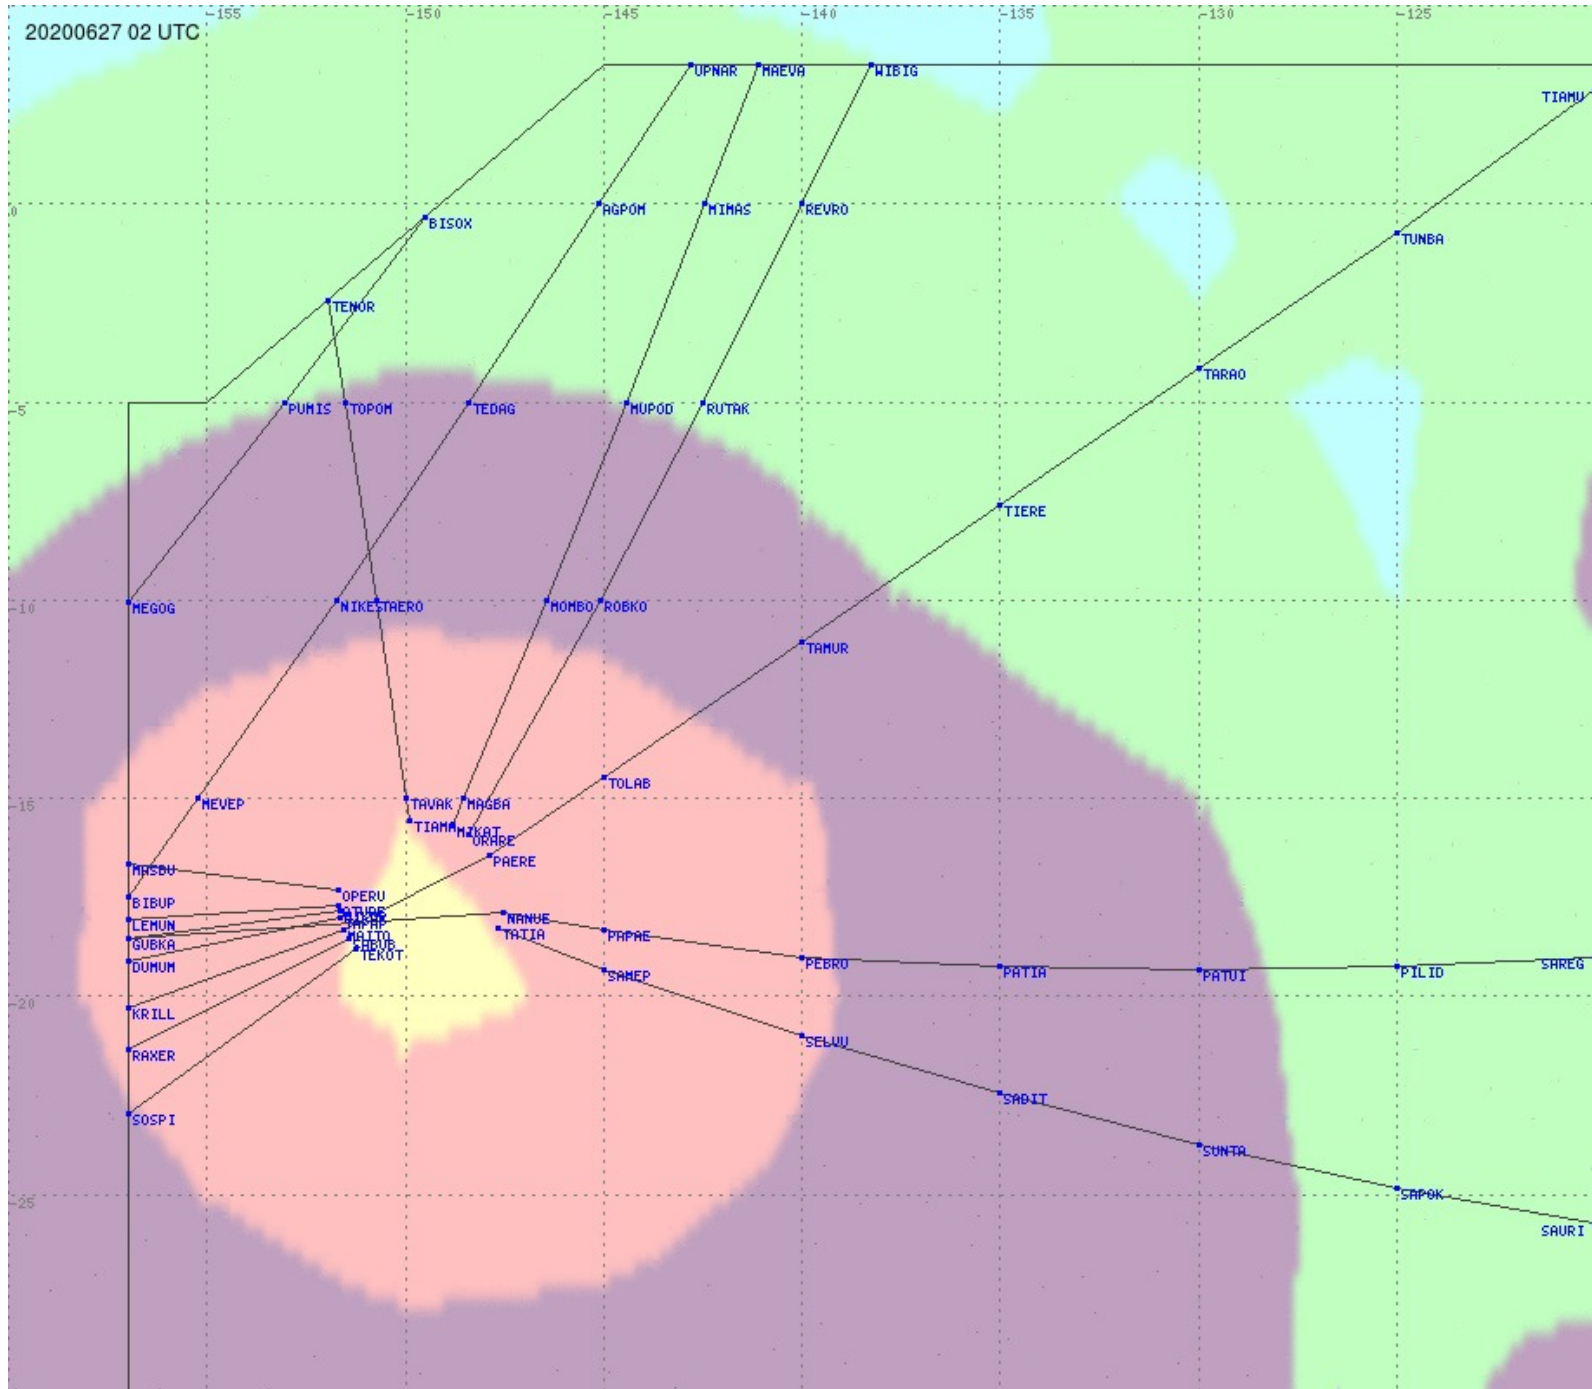

Tahiti FIR - HF Propag - 20200627

2.8 MHz
3.5 MHz
5.6 MHz
8.9 MHz
13.3 MHz
17.9 MHz
None

Tahiti FIR - HF Propag - 20200627

2.8 MHz 3.5 MHz 5.6 MHz 8.9 MHz 13.3 MHz 17.9 MHz None

Tahiti FIR - HF Propag - 20200627

2.8 MHz 3.5 MHz 5.6 MHz 8.9 MHz 13.3 MHz 17.9 MHz None

Tahiti FIR - HF Propag - 20200627

2.8 MHz 3.5 MHz 5.6 MHz 8.9 MHz 13.3 MHz 17.9 MHz None

Tahiti FIR - HF Propag - 20200627

Tahiti FIR - HF Propag - 20200627