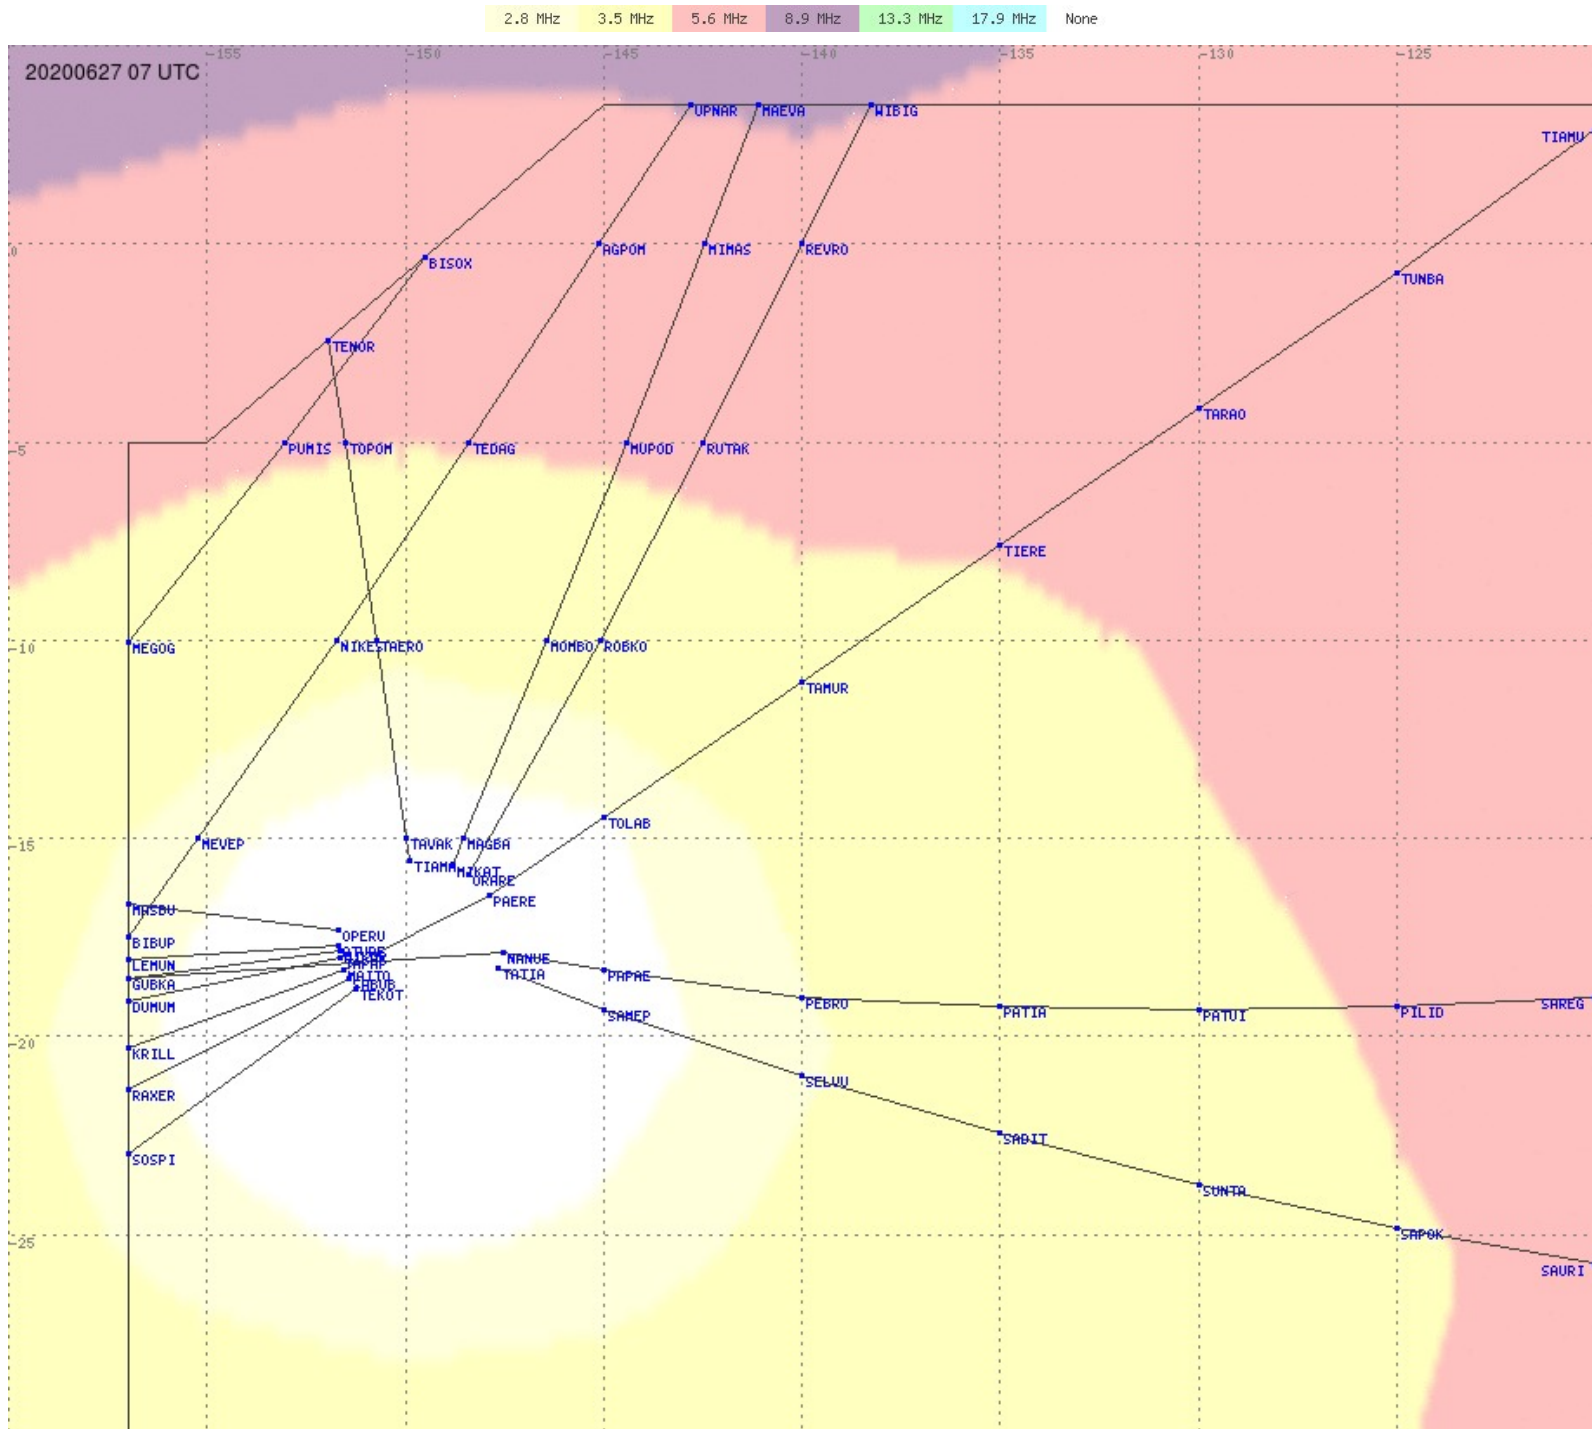

Tahiti FIR - HF Propag - 20200627

2.8 MHz
3.5 MHz
5.6 MHz
8.9 MHz
13.3 MHz
17.9 MHz
None

Tahiti FIR - HF Propag - 20200627

2.8 MHz 3.5 MHz 5.6 MHz 8.9 MHz 13.3 MHz 17.9 MHz None

Tahiti FIR - HF Propag - 20200627

2.8 MHz 3.5 MHz 5.6 MHz 8.9 MHz 13.3 MHz 17.9 MHz None

Tahiti FIR - HF Propag - 20200627

2.8 MHz 3.5 MHz 5.6 MHz 8.9 MHz 13.3 MHz 17.9 MHz None

Tahiti FIR - HF Propag - 20200627

Tahiti FIR - HF Propag - 20200627

Tahiti FIR - HF Propag - 20200627

Tahiti FIR - HF Propag - 20200627

Tahiti FIR - HF Propag - 20200627

2.8 MHz 3.5 MHz 5.6 MHz 8.9 MHz 13.3 MHz 17.9 MHz None

Tahiti FIR - HF Propag - 20200627

2.8 MHz
3.5 MHz
5.6 MHz
8.9 MHz
13.3 MHz
17.9 MHz
None