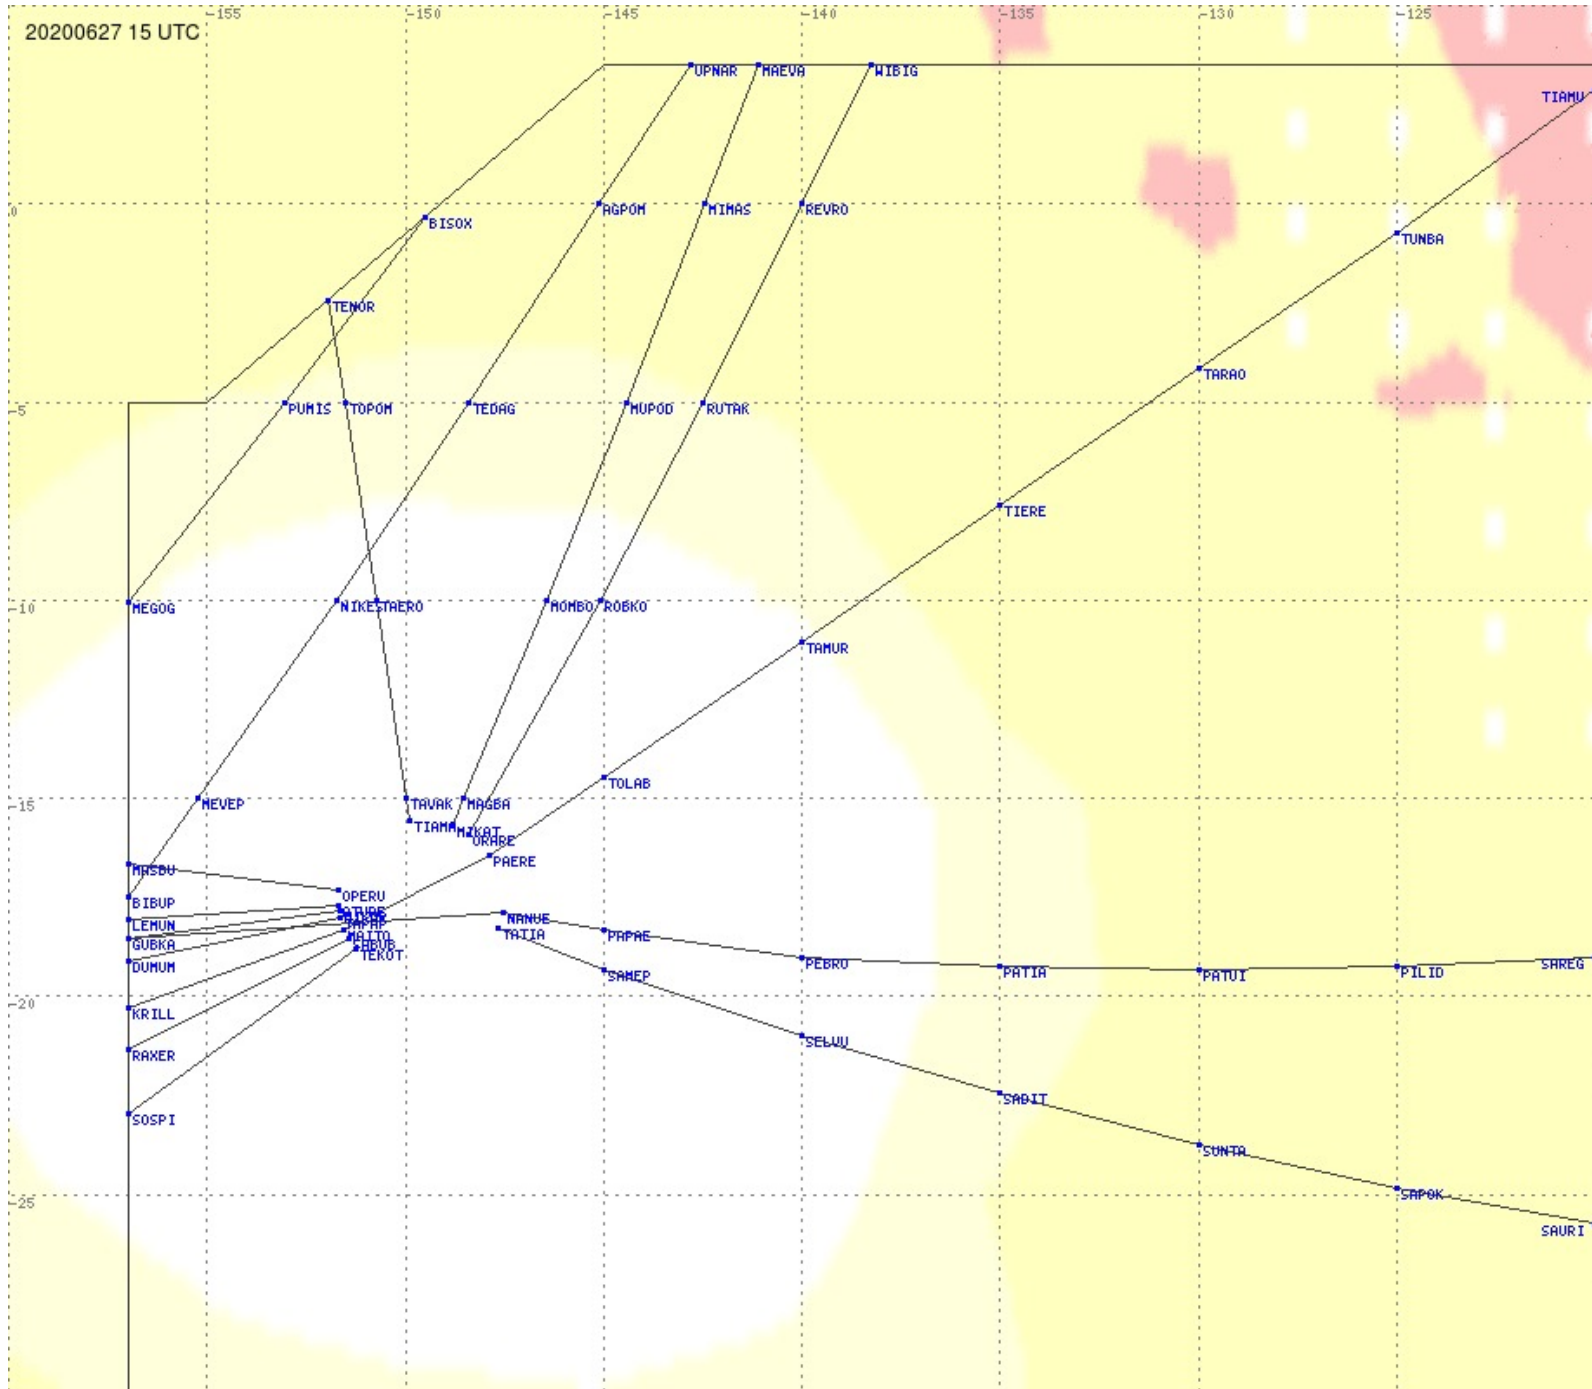

Tahiti FIR - HF Propag - 20200627

Tahiti FIR - HF Propag - 20200627

Tahiti FIR - HF Propag - 20200627

2.8 MHz 3.5 MHz 5.6 MHz 8.9 MHz 13.3 MHz 17.9 MHz None

Tahiti FIR - HF Propag - 20200627

2.8 MHz
3.5 MHz
5.6 MHz
8.9 MHz
13.3 MHz
17.9 MHz
None

Tahiti FIR - HF Propag - 20200627

Tahiti FIR - HF Propag - 20200627

Tahiti FIR - HF Propag - 20200627

2.8 MHz
3.5 MHz
5.6 MHz
8.9 MHz
13.3 MHz
17.9 MHz
None

Tahiti FIR - HF Propag - 20200627

Tahiti FIR - HF Propag - 20200627

2.8 MHz
3.5 MHz
5.6 MHz
8.9 MHz
13.3 MHz
17.9 MHz
None

Tahiti FIR - HF Propag - 20200627

2.8 MHz
3.5 MHz
5.6 MHz
8.9 MHz
13.3 MHz
17.9 MHz
None

Tahiti FIR - HF Propag - 20200627

2.8 MHz 3.5 MHz 5.6 MHz 8.9 MHz 13.3 MHz 17.9 MHz None