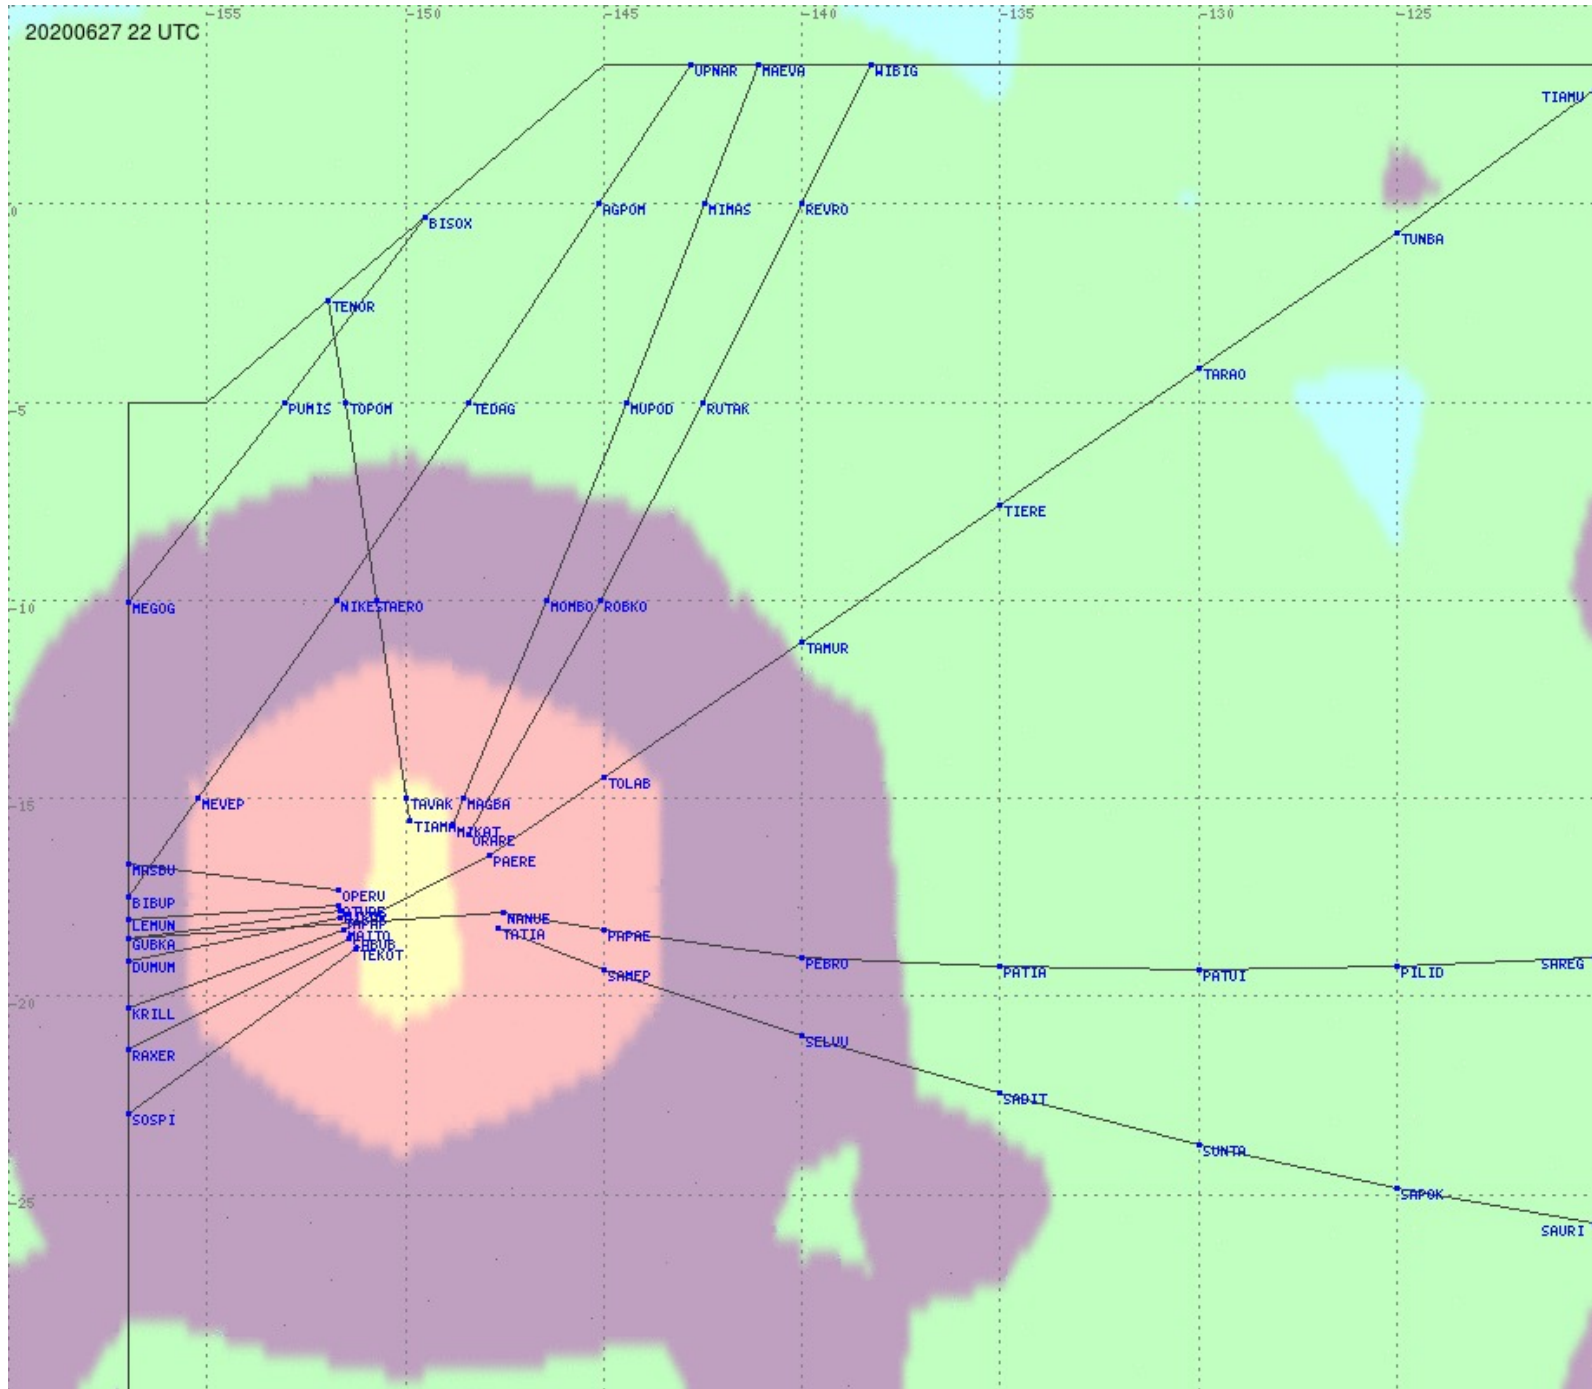

Tahiti FIR - HF Propag - 20200627

2.8 MHz 3.5 MHz 5.6 MHz 8.9 MHz 13.3 MHz 17.9 MHz None