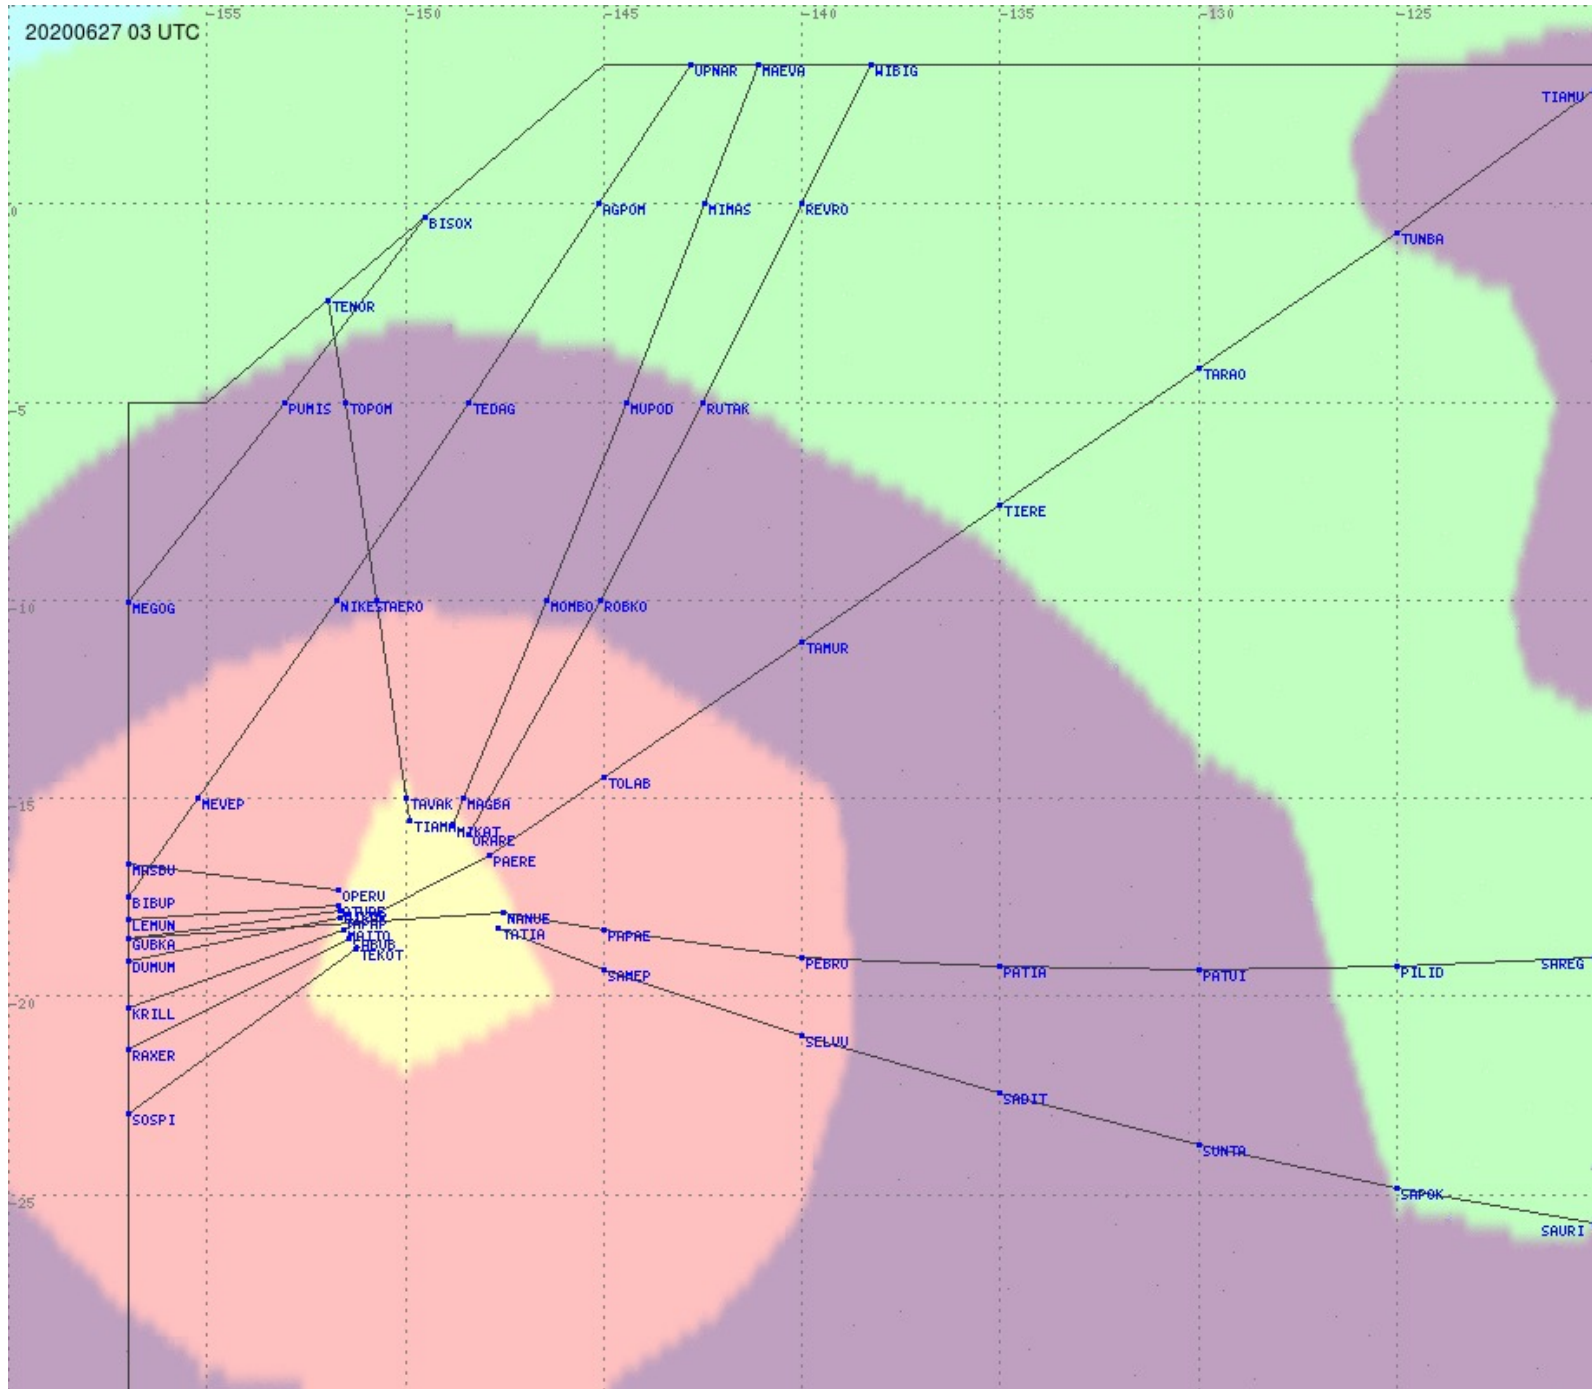

Tahiti FIR - HF Propag - 20200627

2.8 MHz
3.5 MHz
5.6 MHz
8.9 MHz
13.3 MHz
17.9 MHz
None

Tahiti FIR - HF Propag - 20200627

2.8 MHz 3.5 MHz 5.6 MHz 8.9 MHz 13.3 MHz 17.9 MHz None

Tahiti FIR - HF Propag - 20200627

2.8 MHz 3.5 MHz 5.6 MHz 8.9 MHz 13.3 MHz 17.9 MHz None

Tahiti FIR - HF Propag - 20200627

2.8 MHz 3.5 MHz 5.6 MHz 8.9 MHz 13.3 MHz 17.9 MHz None

Tahiti FIR - HF Propag - 20200627

Tahiti FIR - HF Propag - 20200627

Tahiti FIR - HF Propag - 20200627

Tahiti FIR - HF Propag - 20200627

Tahiti FIR - HF Propag - 20200627

2.8 MHz 3.5 MHz 5.6 MHz 8.9 MHz 13.3 MHz 17.9 MHz None

Tahiti FIR - HF Propag - 20200627

2.8 MHz
3.5 MHz
5.6 MHz
8.9 MHz
13.3 MHz
17.9 MHz
None