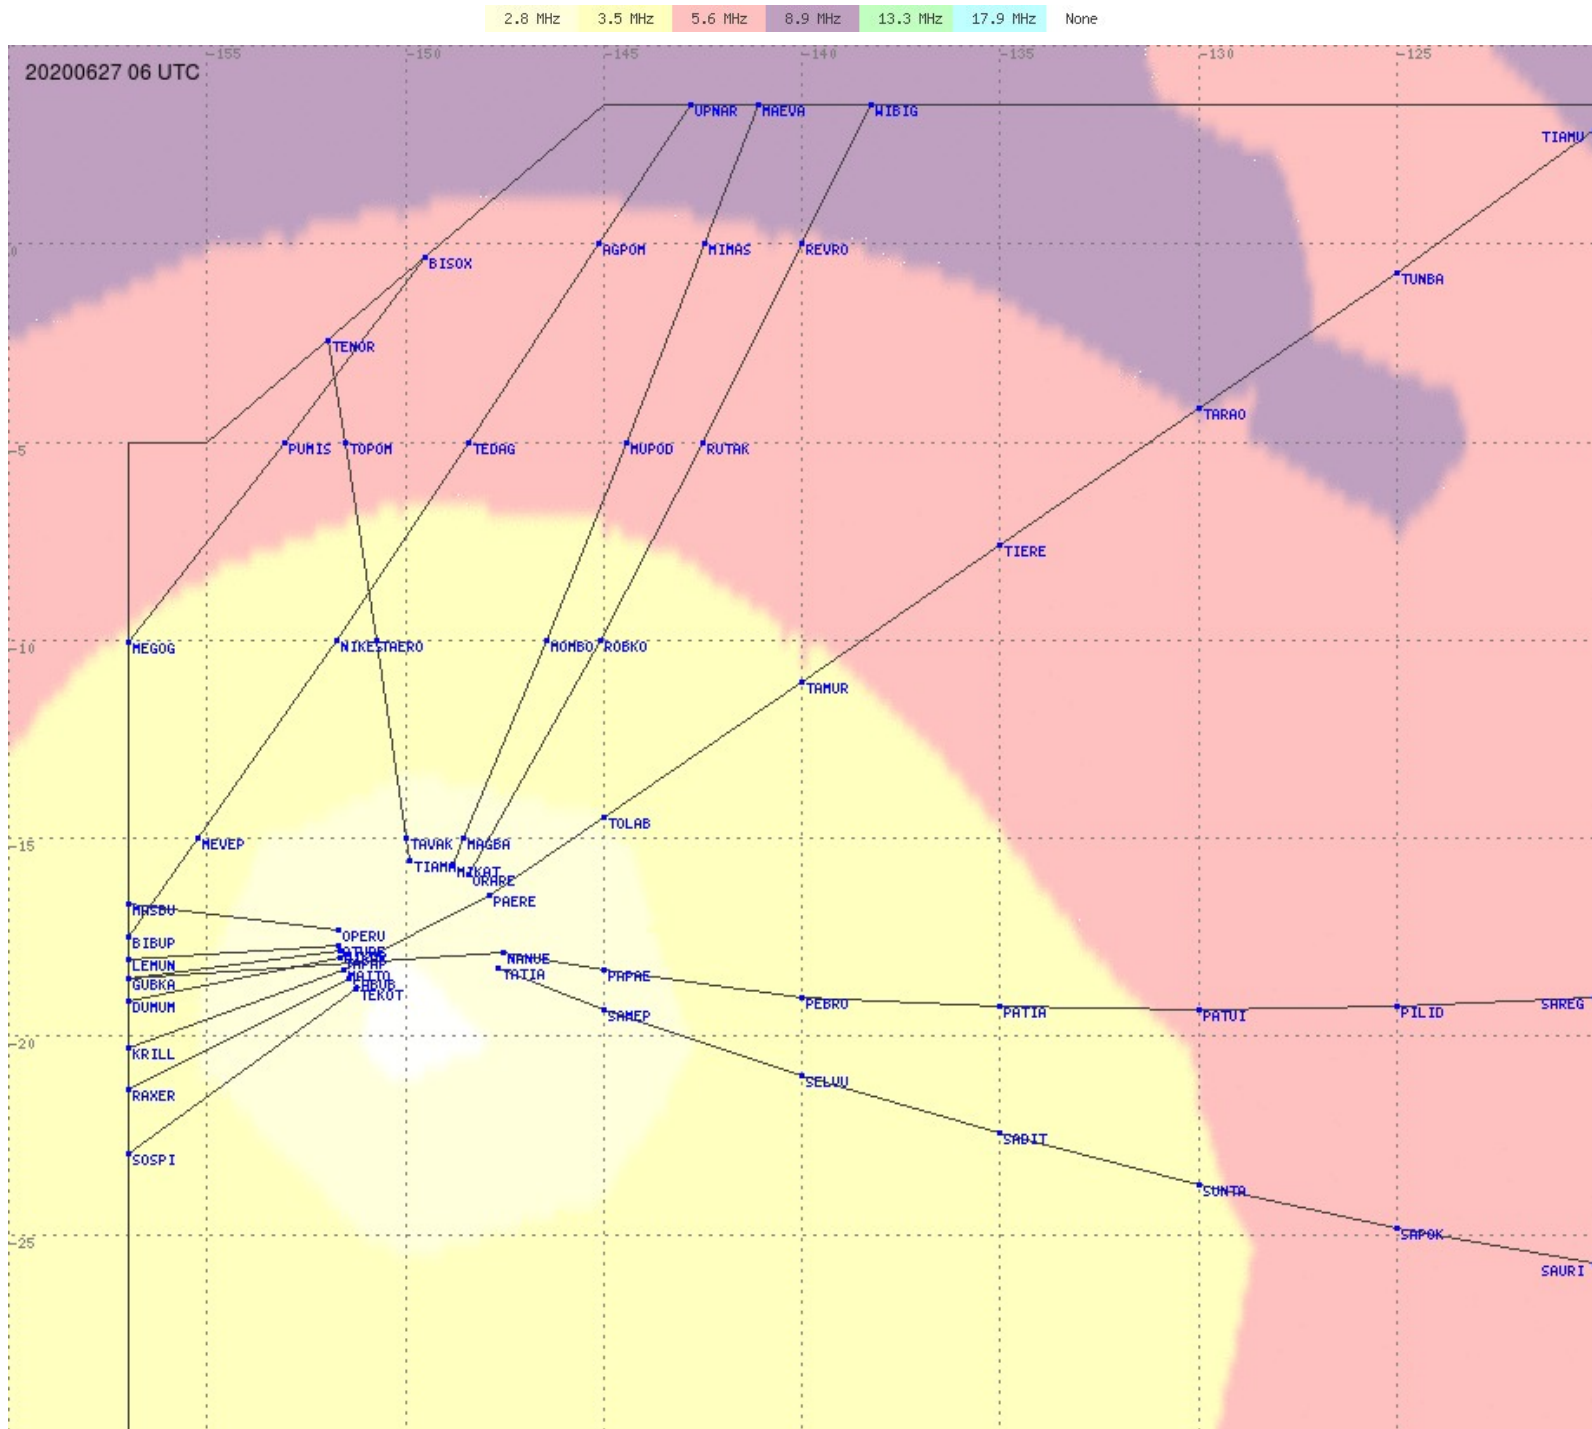

Tahiti FIR - HF Propag - 20200627

2.8 MHz
3.5 MHz
5.6 MHz
8.9 MHz
13.3 MHz
17.9 MHz
None

Tahiti FIR - HF Propag - 20200627

2.8 MHz 3.5 MHz 5.6 MHz 8.9 MHz 13.3 MHz 17.9 MHz None

Tahiti FIR - HF Propag - 20200627

2.8 MHz 3.5 MHz 5.6 MHz 8.9 MHz 13.3 MHz 17.9 MHz None

Tahiti FIR - HF Propag - 20200627

2.8 MHz 3.5 MHz 5.6 MHz 8.9 MHz 13.3 MHz 17.9 MHz None

Tahiti FIR - HF Propag - 20200627

Tahiti FIR - HF Propag - 20200627

Tahiti FIR - HF Propag - 20200627

Tahiti FIR - HF Propag - 20200627

Tahiti FIR - HF Propag - 20200627

2.8 MHz 3.5 MHz 5.6 MHz 8.9 MHz 13.3 MHz 17.9 MHz None

Tahiti FIR - HF Propag - 20200627

2.8 MHz
3.5 MHz
5.6 MHz
8.9 MHz
13.3 MHz
17.9 MHz
None