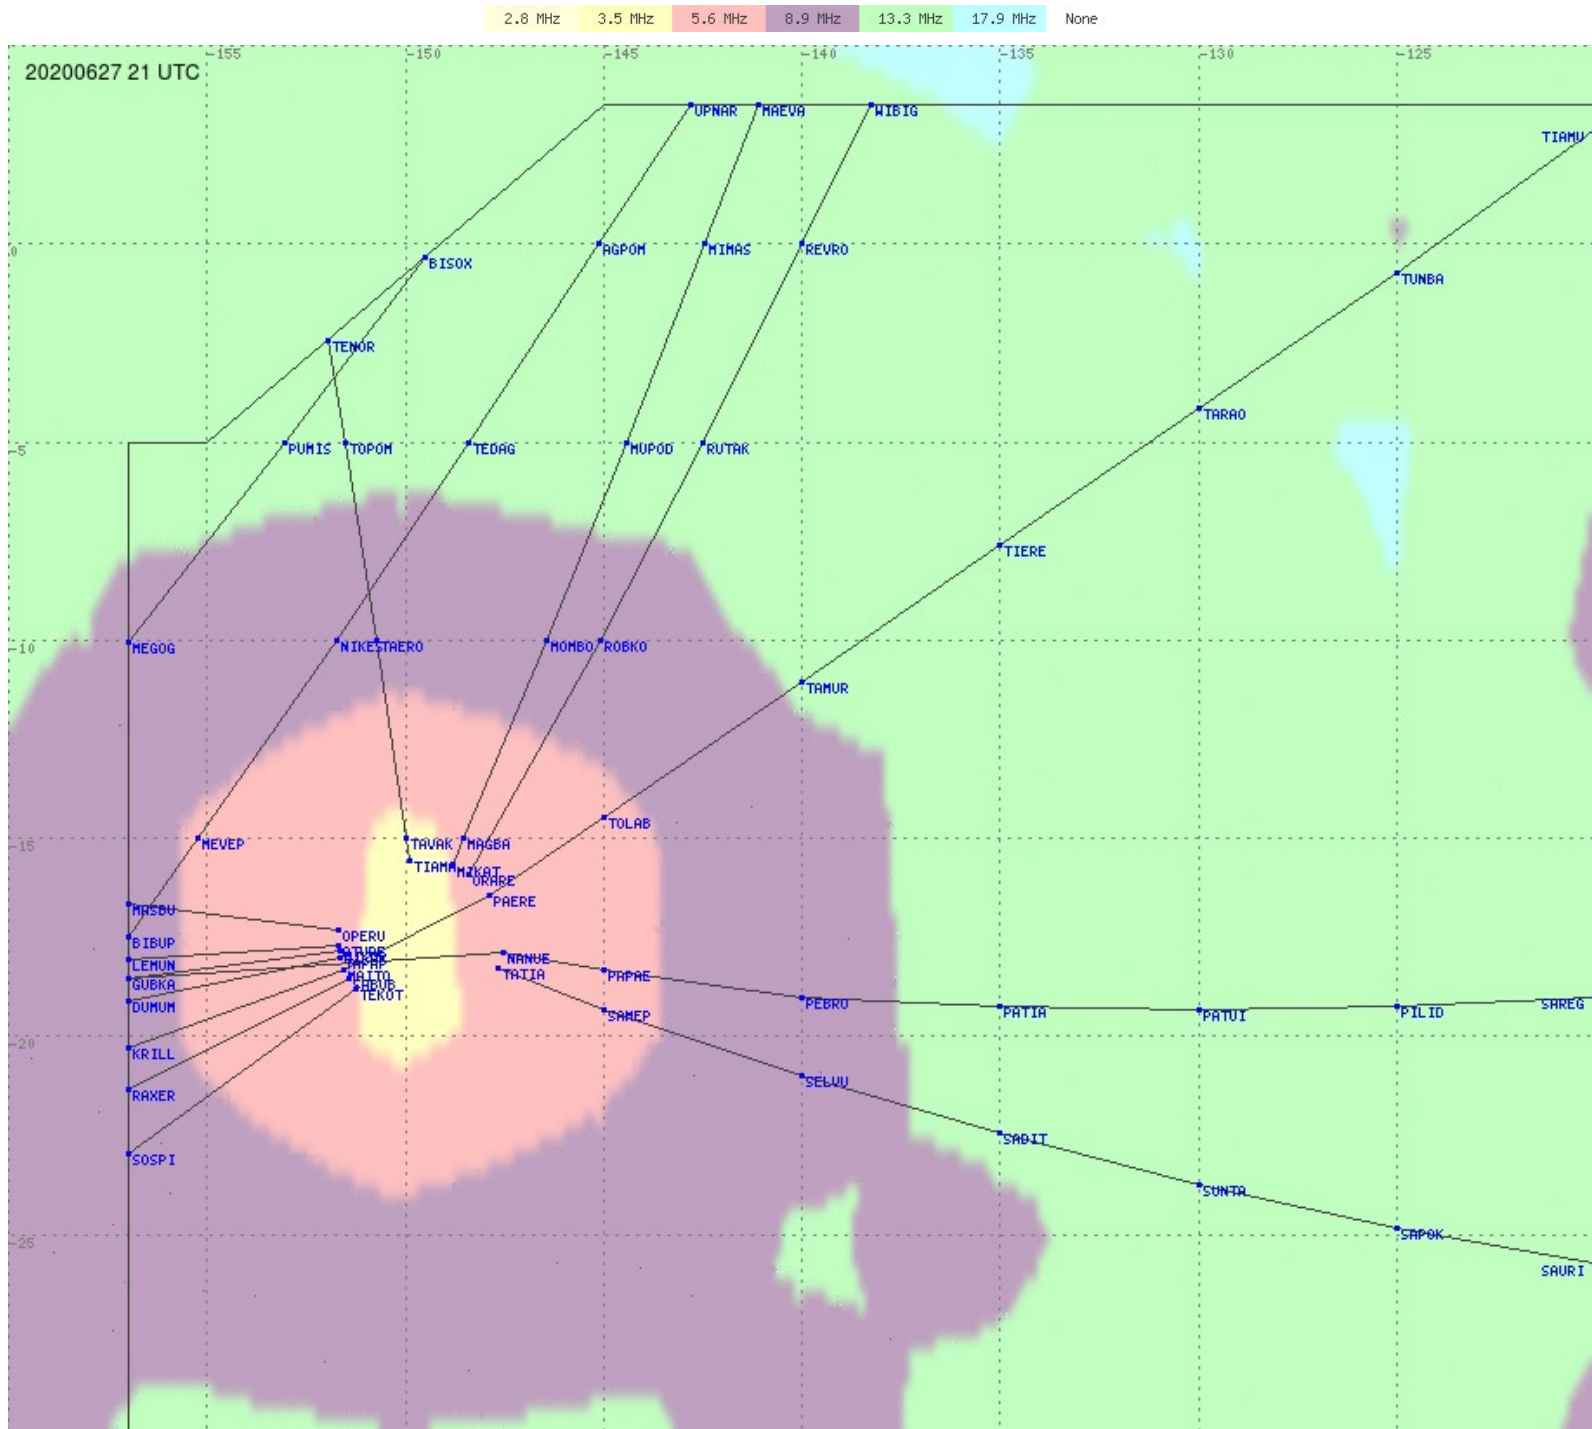

Tahiti FIR - HF Propag - 20200627