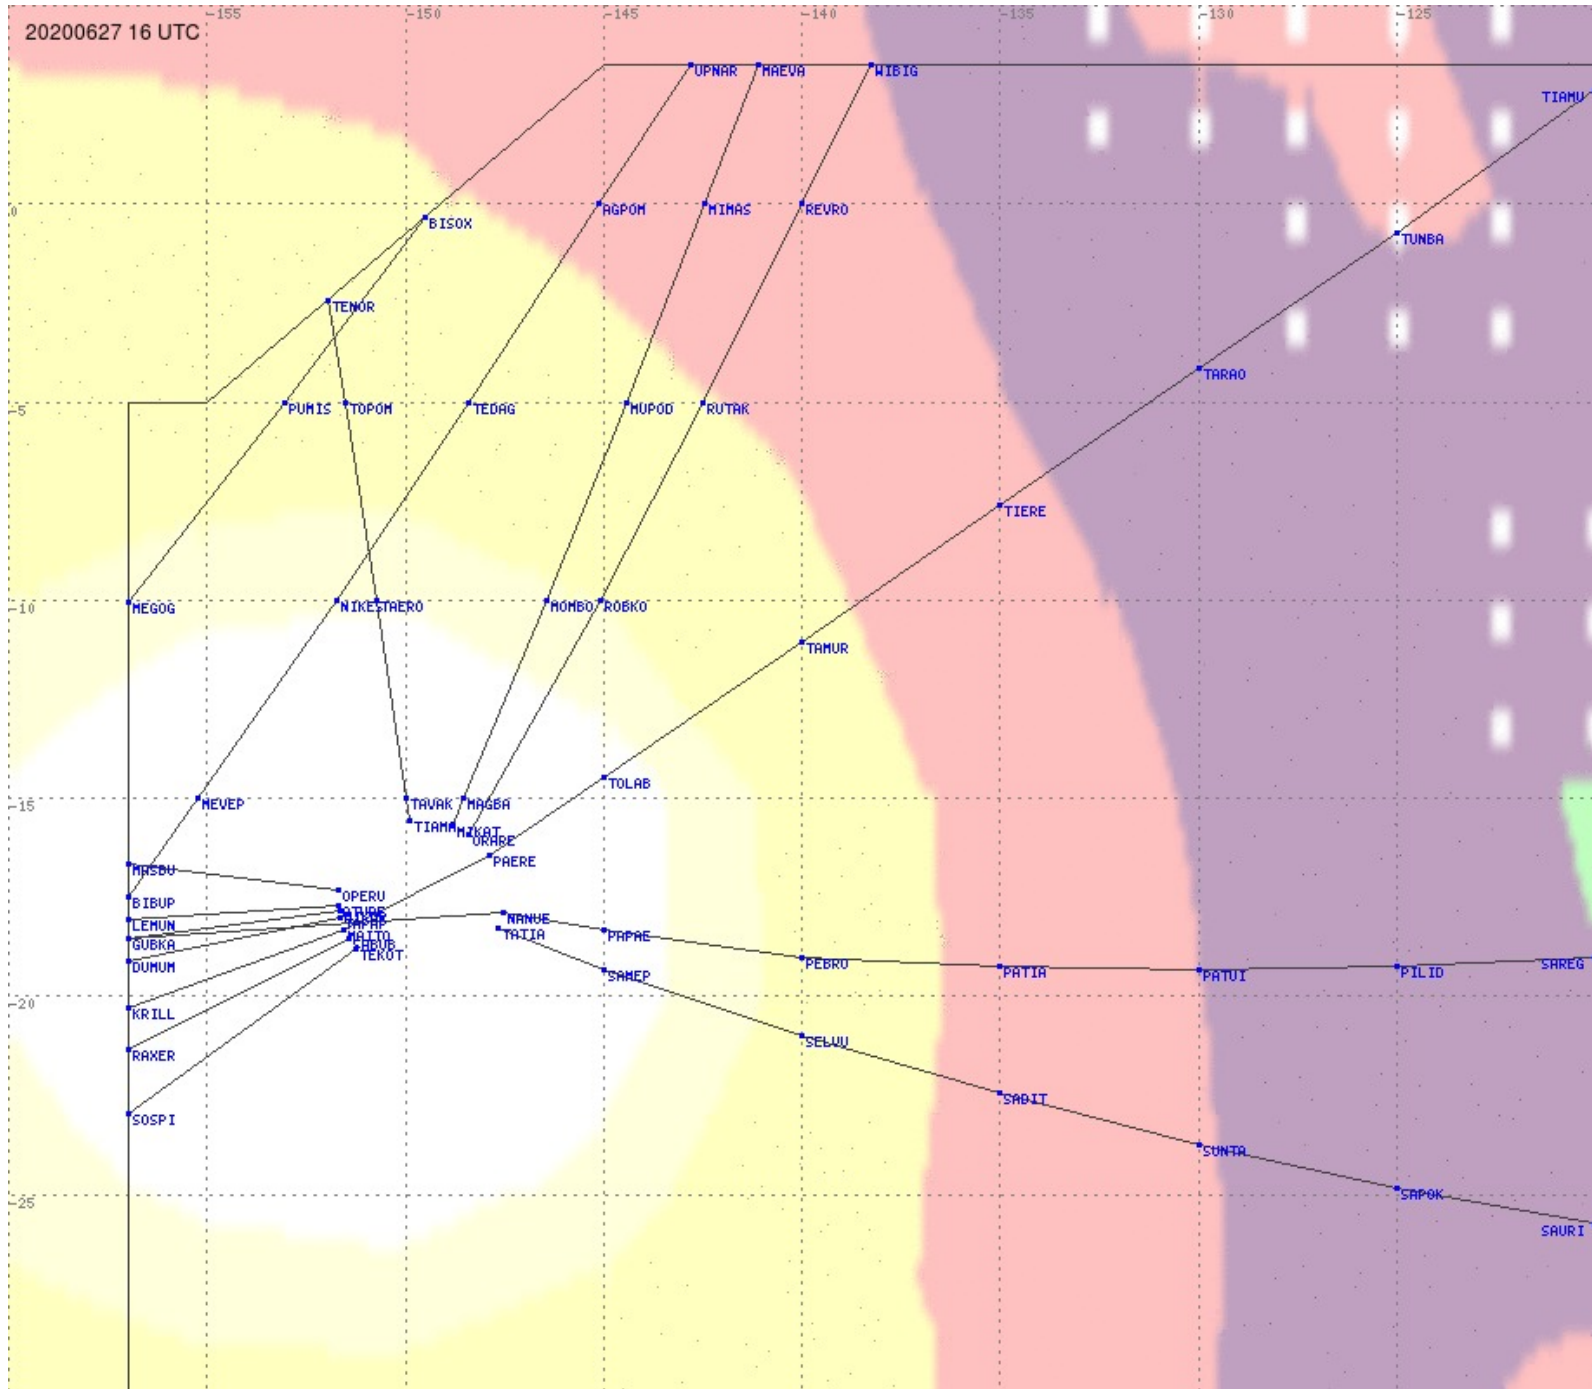

Tahiti FIR - HF Propag - 20200627

Tahiti FIR - HF Propag - 20200627

Tahiti FIR - HF Propag - 20200627

2.8 MHz 3.5 MHz 5.6 MHz 8.9 MHz 13.3 MHz 17.9 MHz None

Tahiti FIR - HF Propag - 20200627

2.8 MHz
3.5 MHz
5.6 MHz
8.9 MHz
13.3 MHz
17.9 MHz
None

Tahiti FIR - HF Propag - 20200627

Tahiti FIR - HF Propag - 20200627

Tahiti FIR - HF Propag - 20200627

2.8 MHz
3.5 MHz
5.6 MHz
8.9 MHz
13.3 MHz
17.9 MHz
None

Tahiti FIR - HF Propag - 20200627

Tahiti FIR - HF Propag - 20200627

2.8 MHz
3.5 MHz
5.6 MHz
8.9 MHz
13.3 MHz
17.9 MHz
None

Tahiti FIR - HF Propag - 20200627

2.8 MHz
3.5 MHz
5.6 MHz
8.9 MHz
13.3 MHz
17.9 MHz
None

Tahiti FIR - HF Propag - 20200627

2.8 MHz 3.5 MHz 5.6 MHz 8.9 MHz 13.3 MHz 17.9 MHz None