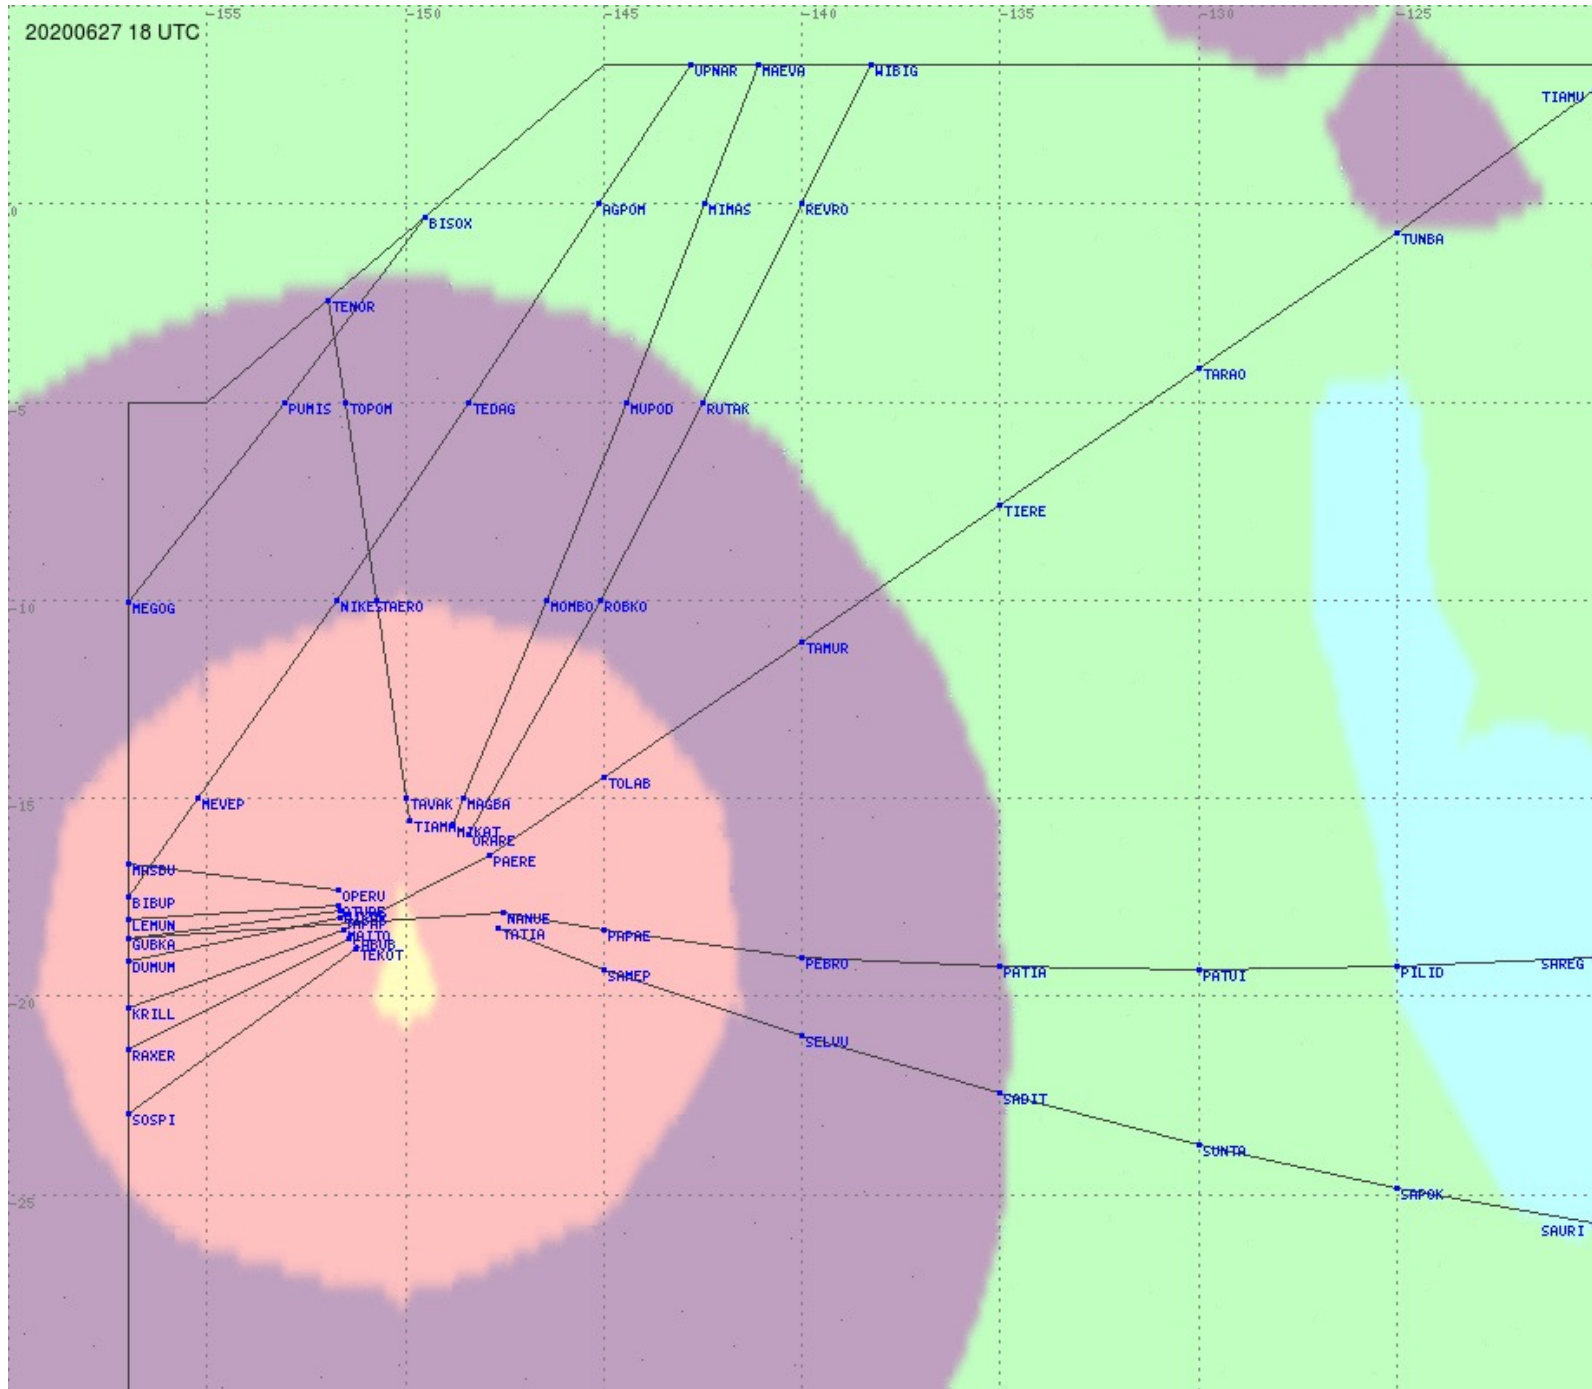

Tahiti FIR - HF Propag - 20200627

2.8 MHz 3.5 MHz 5.6 MHz 8.9 MHz 13.3 MHz 17.9 MHz None