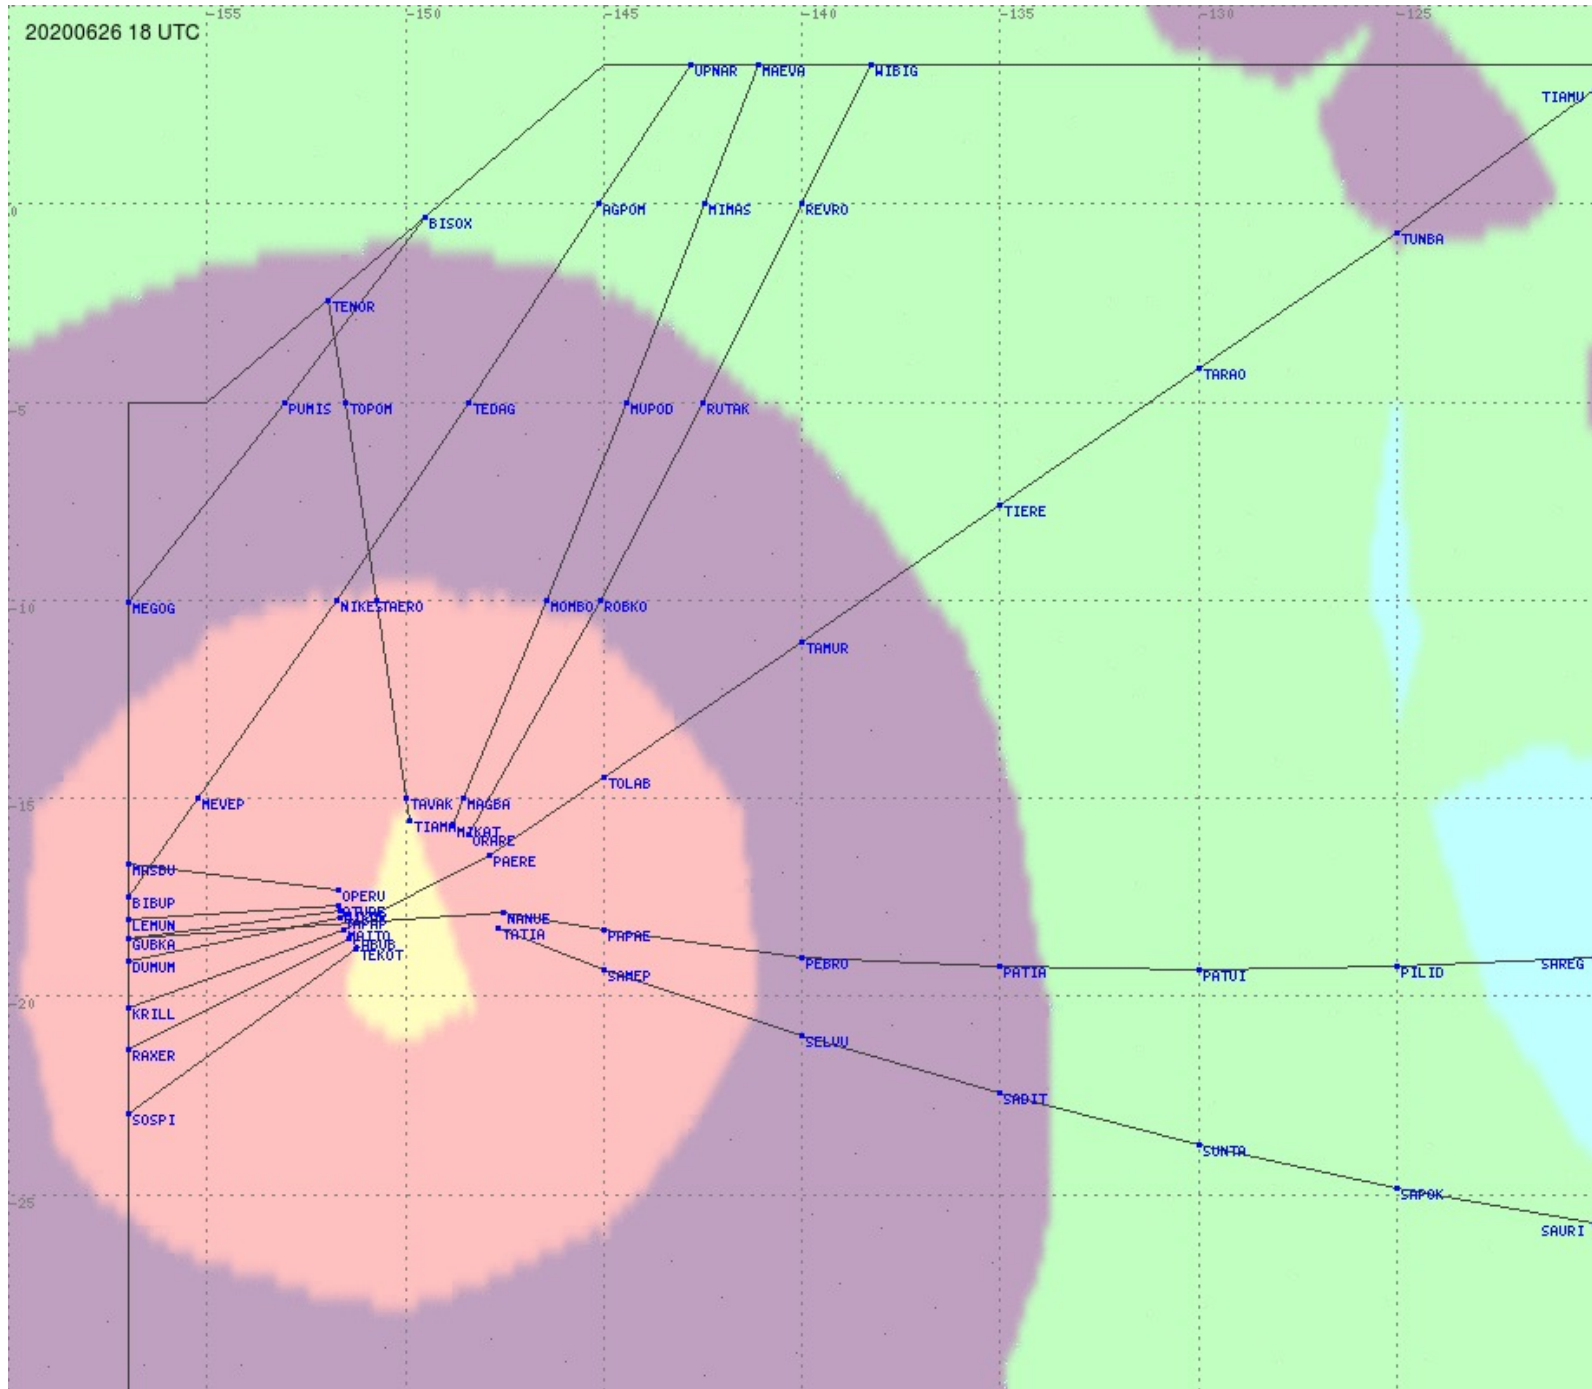

Tahiti FIR - HF Propag - 20200626

Tahiti FIR - HF Propag - 20200626

2.8 MHz
3.5 MHz
5.6 MHz
8.9 MHz
13.3 MHz
17.9 MHz
None

Tahiti FIR - HF Propag - 20200626

2.8 MHz 3.5 MHz 5.6 MHz 8.9 MHz 13.3 MHz 17.9 MHz None

Tahiti FIR - HF Propag - 20200626

Tahiti FIR - HF Propag - 20200626

Tahiti FIR - HF Propag - 20200626

Tahiti FIR - HF Propag - 20200626

2.8 MHz
3.5 MHz
5.6 MHz
8.9 MHz
13.3 MHz
17.9 MHz
None

Tahiti FIR - HF Propag - 20200626

2.8 MHz 3.5 MHz 5.6 MHz 8.9 MHz 13.3 MHz 17.9 MHz None

Tahiti FIR - HF Propag - 20200626

Tahiti FIR - HF Propag - 20200626

2.8 MHz 3.5 MHz 5.6 MHz 8.9 MHz 13.3 MHz 17.9 MHz None

Tahiti FIR - HF Propag - 20200626

2.8 MHz 3.5 MHz 5.6 MHz 8.9 MHz 13.3 MHz 17.9 MHz None

Tahiti FIR - HF Propag - 20200626

2.8 MHz 3.5 MHz 5.6 MHz 8.9 MHz 13.3 MHz 17.9 MHz None

Tahiti FIR - HF Propag - 20200626

2.8 MHz 3.5 MHz 5.6 MHz 8.9 MHz 13.3 MHz 17.9 MHz None