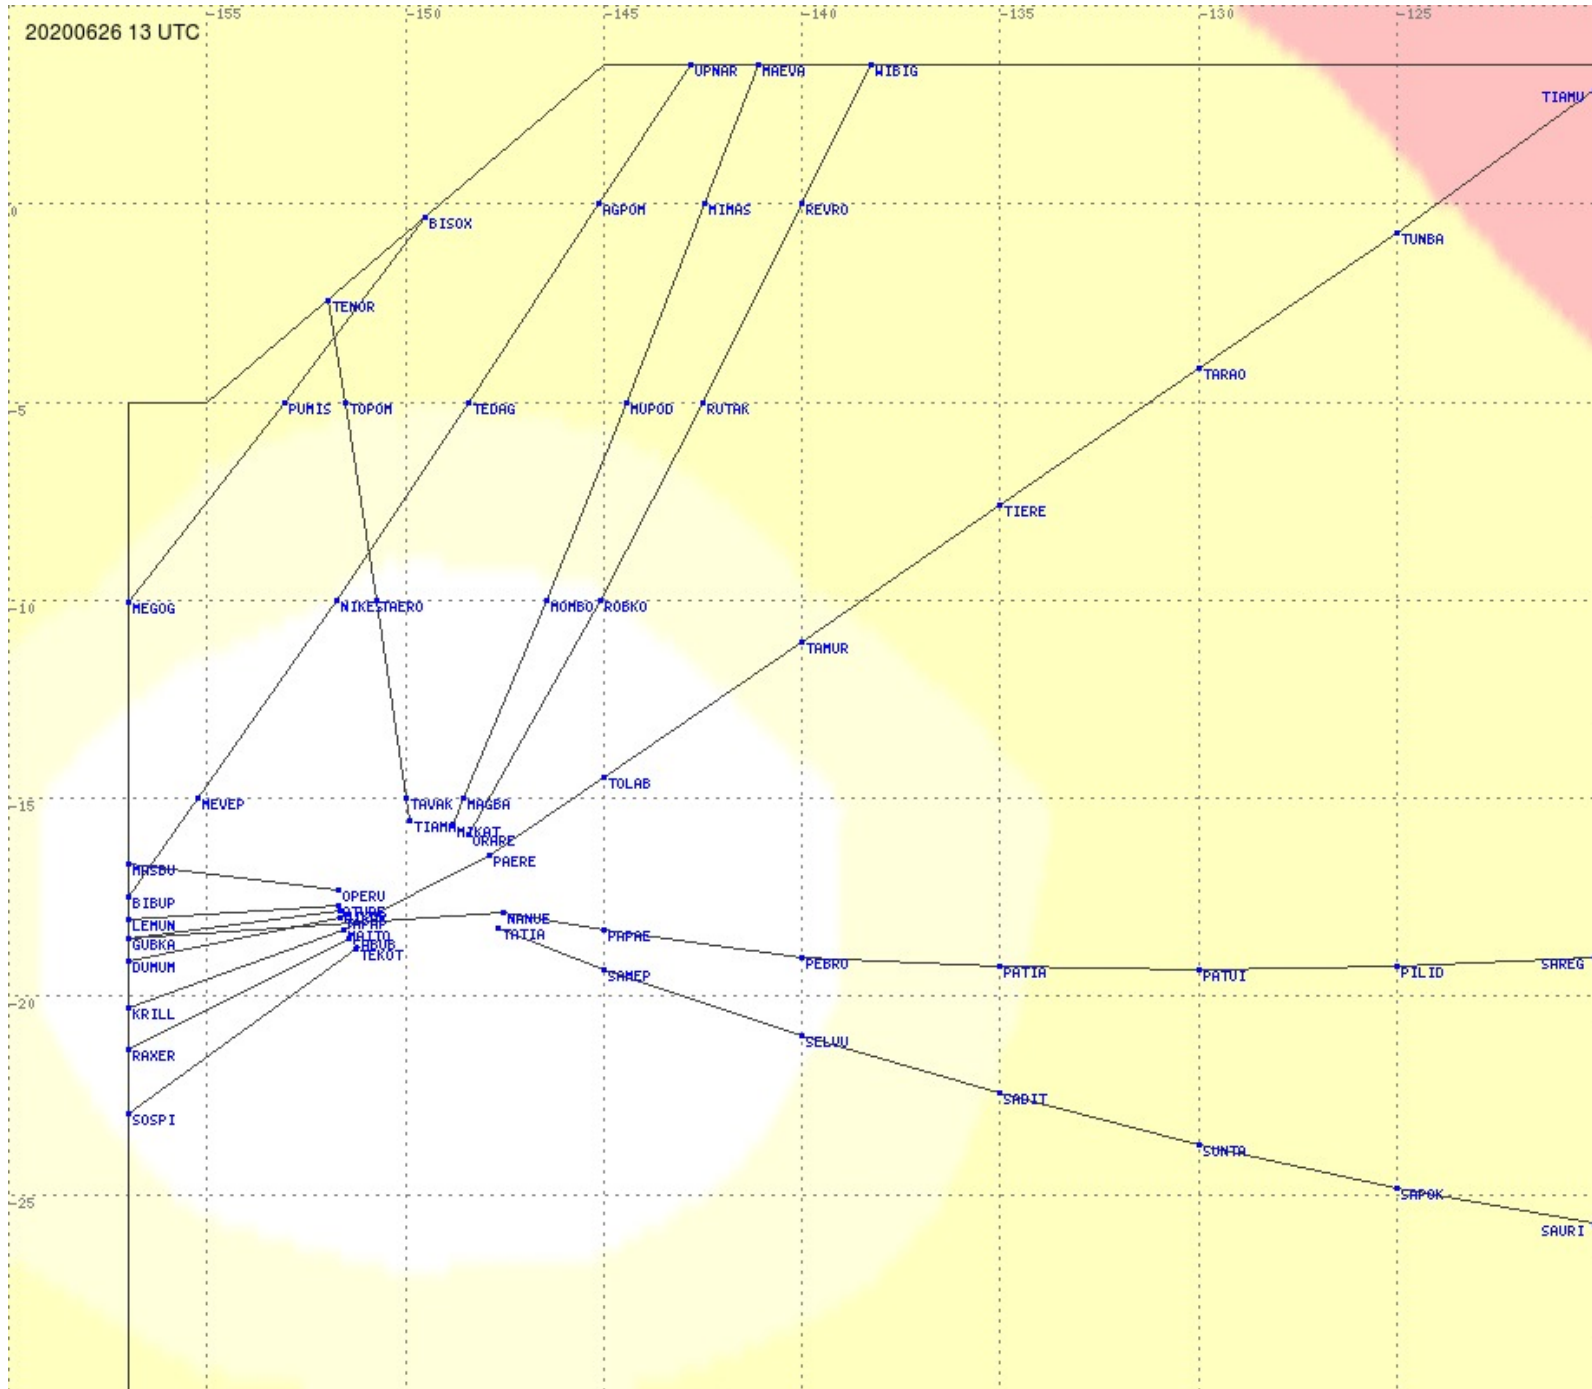

Tahiti FIR - HF Propag - 20200626

2.8 MHz 3.5 MHz 5.6 MHz 8.9 MHz 13.3 MHz 17.9 MHz None

Tahiti FIR - HF Propag - 20200626

Tahiti FIR - HF Propag - 20200626

2.8 MHz
3.5 MHz
5.6 MHz
8.9 MHz
13.3 MHz
17.9 MHz
None

Tahiti FIR - HF Propag - 20200626

Tahiti FIR - HF Propag - 20200626

2.8 MHz 3.5 MHz 5.6 MHz 8.9 MHz 13.3 MHz 17.9 MHz None

Tahiti FIR - HF Propag - 20200626

2.8 MHz 3.5 MHz 5.6 MHz 8.9 MHz 13.3 MHz 17.9 MHz None

Tahiti FIR - HF Propag - 20200626

2.8 MHz 3.5 MHz 5.6 MHz 8.9 MHz 13.3 MHz 17.9 MHz None

Tahiti FIR - HF Propag - 20200626

2.8 MHz
3.5 MHz
5.6 MHz
8.9 MHz
13.3 MHz
17.9 MHz
None

Tahiti FIR - HF Propag - 20200626