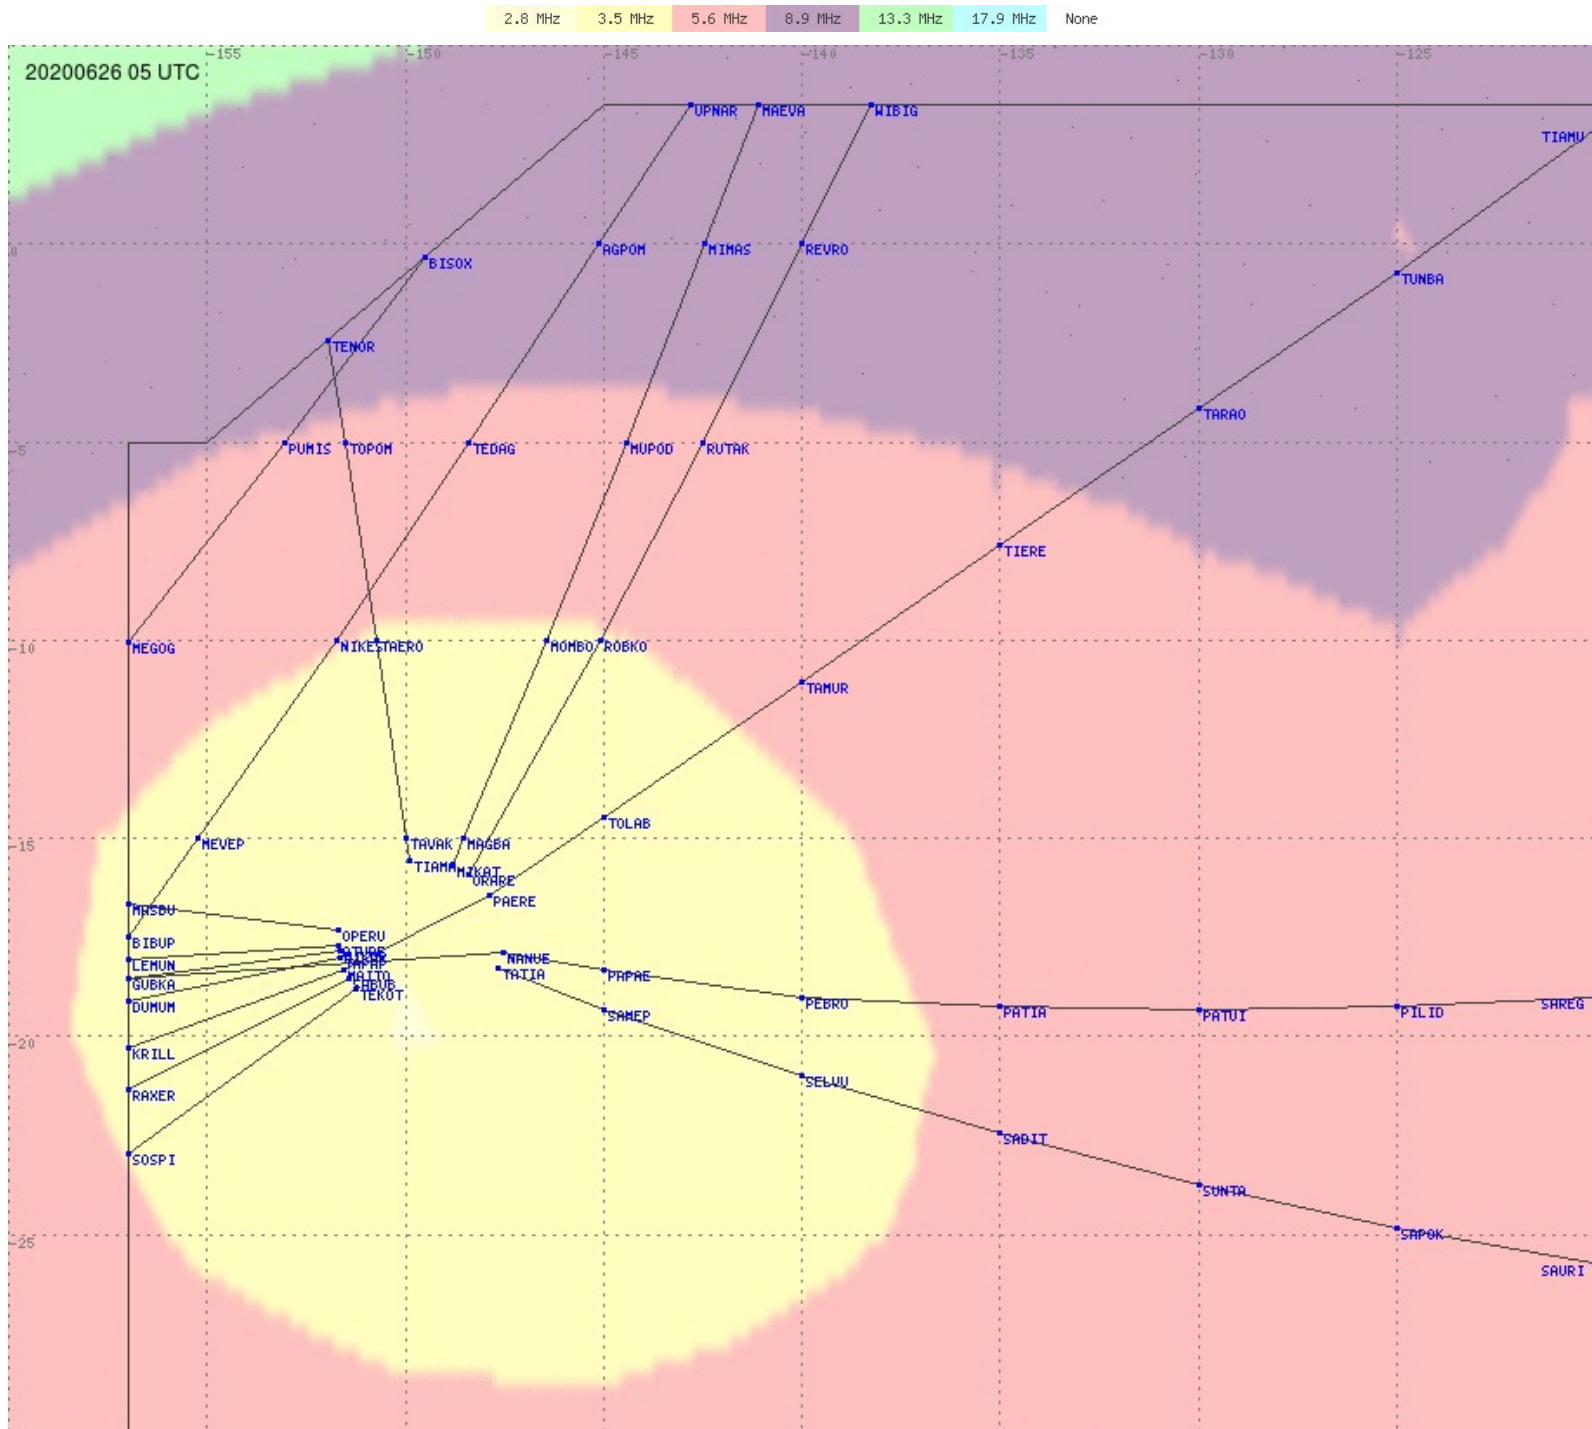

Tahiti FIR - HF Propag - 20200626

Tahiti FIR - HF Propag - 20200626

2.8 MHz
3.5 MHz
5.6 MHz
8.9 MHz
13.3 MHz
17.9 MHz
None

Tahiti FIR - HF Propag - 20200626

2.8 MHz 3.5 MHz 5.6 MHz 8.9 MHz 13.3 MHz 17.9 MHz None

Tahiti FIR - HF Propag - 20200626

Tahiti FIR - HF Propag - 20200626

Tahiti FIR - HF Propag - 20200626

Tahiti FIR - HF Propag - 20200626

2.8 MHz
3.5 MHz
5.6 MHz
8.9 MHz
13.3 MHz
17.9 MHz
None

Tahiti FIR - HF Propag - 20200626

Tahiti FIR - HF Propag - 20200626

2.8 MHz 3.5 MHz 5.6 MHz 8.9 MHz 13.3 MHz 17.9 MHz None

Tahiti FIR - HF Propag - 20200626

Tahiti FIR - HF Propag - 20200626

2.8 MHz
3.5 MHz
5.6 MHz
8.9 MHz
13.3 MHz
17.9 MHz
None