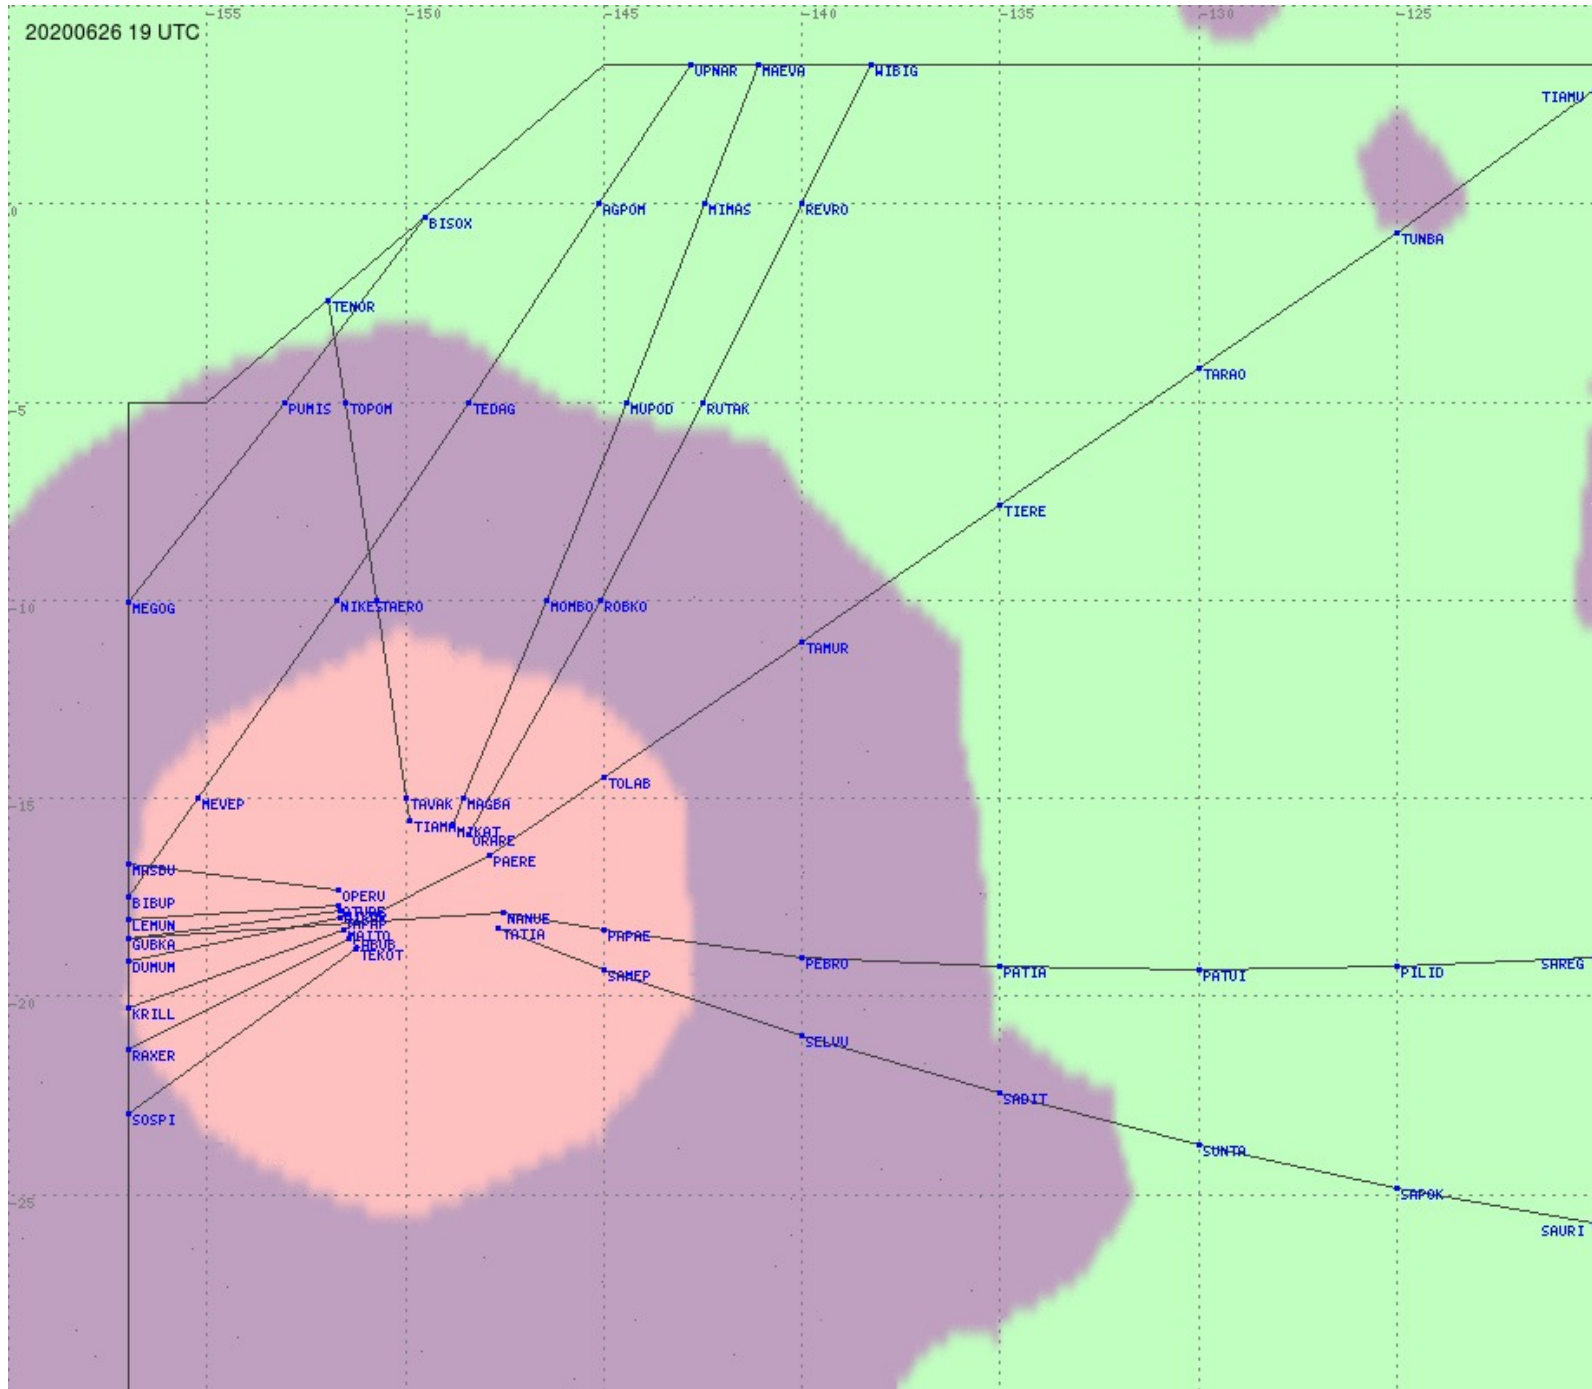

Tahiti FIR - HF Propag - 20200626

Tahiti FIR - HF Propag - 20200626

2.8 MHz
3.5 MHz
5.6 MHz
8.9 MHz
13.3 MHz
17.9 MHz
None

Tahiti FIR - HF Propag - 20200626

2.8 MHz 3.5 MHz 5.6 MHz 8.9 MHz 13.3 MHz 17.9 MHz None

Tahiti FIR - HF Propag - 20200626

Tahiti FIR - HF Propag - 20200626

Tahiti FIR - HF Propag - 20200626

Tahiti FIR - HF Propag - 20200626

2.8 MHz
3.5 MHz
5.6 MHz
8.9 MHz
13.3 MHz
17.9 MHz
None

Tahiti FIR - HF Propag - 20200626

2.8 MHz 3.5 MHz 5.6 MHz 8.9 MHz 13.3 MHz 17.9 MHz None

Tahiti FIR - HF Propag - 20200626

Tahiti FIR - HF Propag - 20200626

2.8 MHz 3.5 MHz 5.6 MHz 8.9 MHz 13.3 MHz 17.9 MHz None

Tahiti FIR - HF Propag - 20200626

2.8 MHz 3.5 MHz 5.6 MHz 8.9 MHz 13.3 MHz 17.9 MHz None

Tahiti FIR - HF Propag - 20200626

2.8 MHz 3.5 MHz 5.6 MHz 8.9 MHz 13.3 MHz 17.9 MHz None

Tahiti FIR - HF Propag - 20200626

2.8 MHz 3.5 MHz 5.6 MHz 8.9 MHz 13.3 MHz 17.9 MHz None