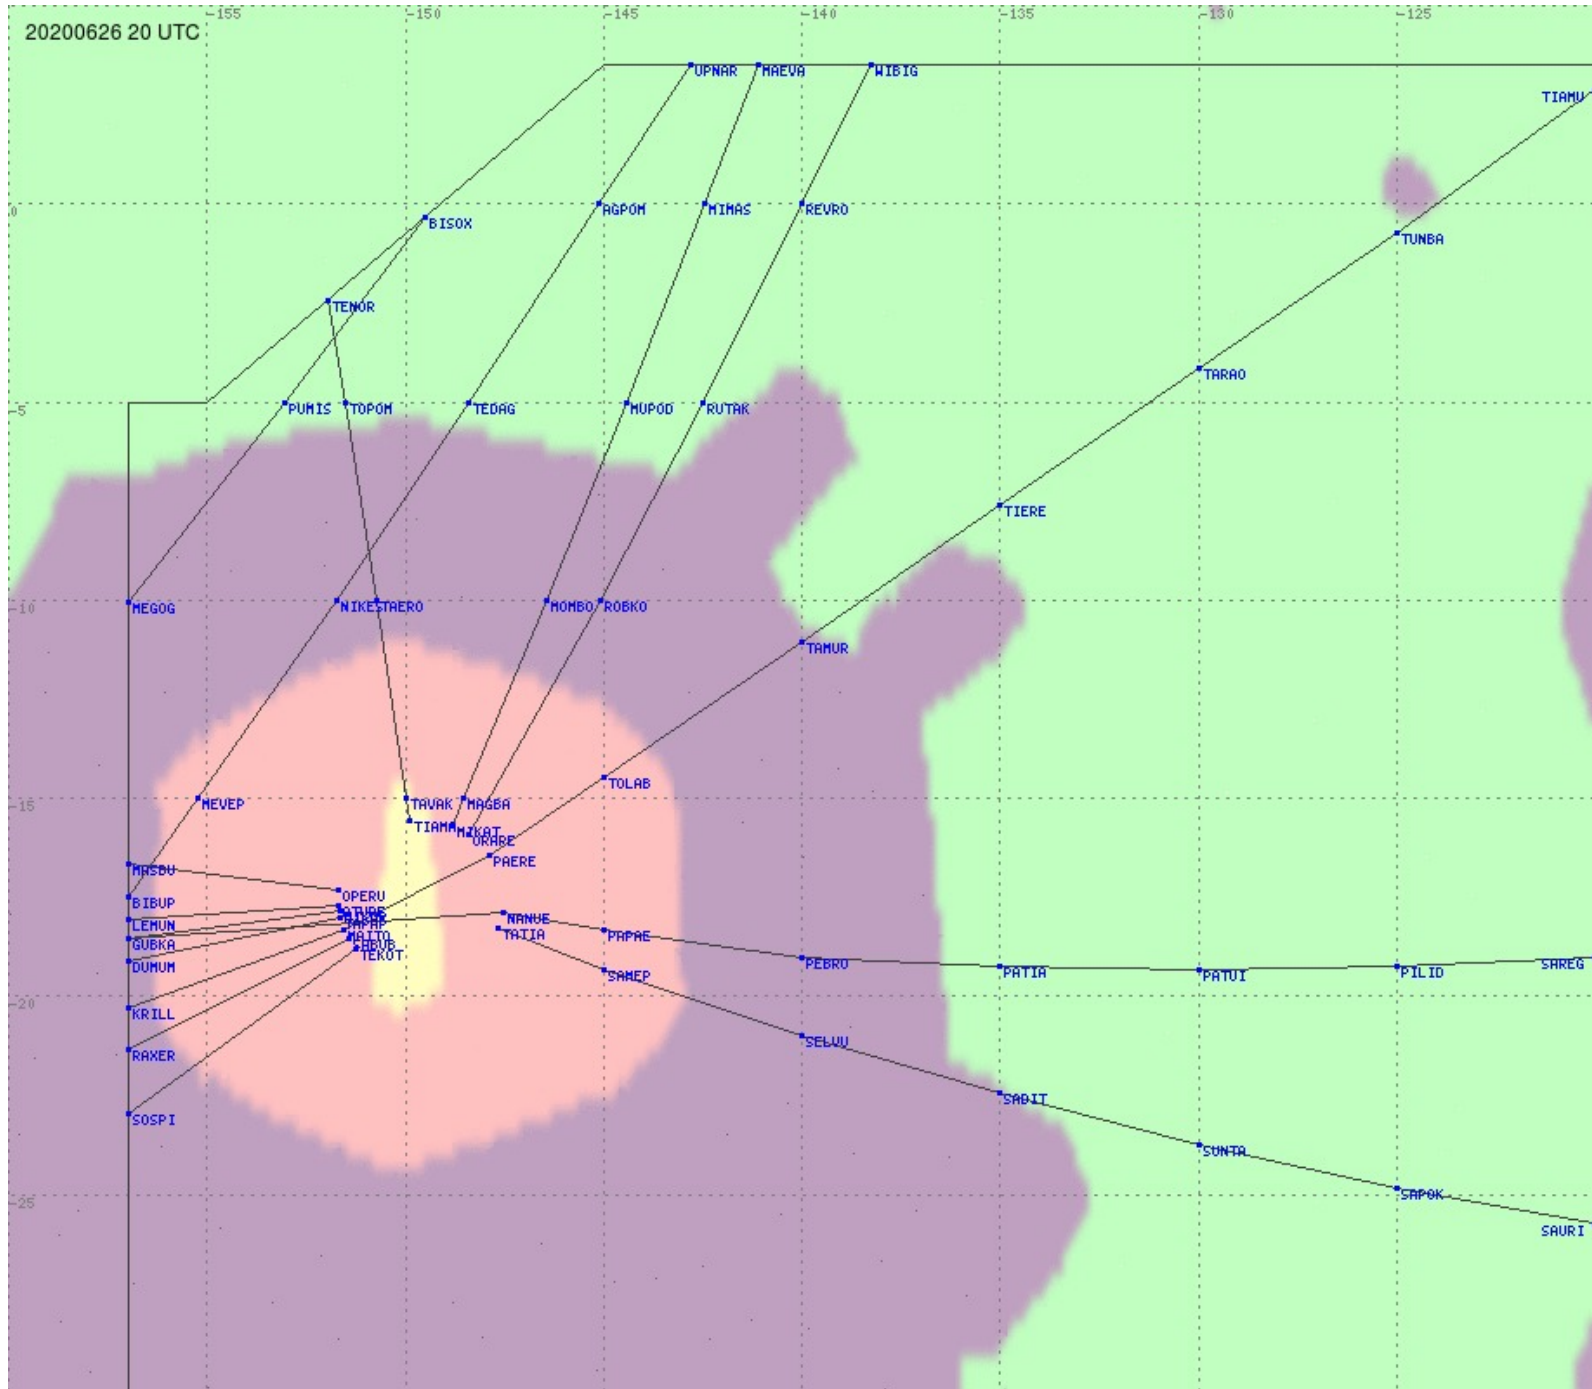

Tahiti FIR - HF Propag - 20200626

Tahiti FIR - HF Propag - 20200626

2.8 MHz
3.5 MHz
5.6 MHz
8.9 MHz
13.3 MHz
17.9 MHz
None

Tahiti FIR - HF Propag - 20200626

2.8 MHz 3.5 MHz 5.6 MHz 8.9 MHz 13.3 MHz 17.9 MHz None

Tahiti FIR - HF Propag - 20200626

2.8 MHz 3.5 MHz 5.6 MHz 8.9 MHz 13.3 MHz 17.9 MHz None

Tahiti FIR - HF Propag - 20200626

2.8 MHz
3.5 MHz
5.6 MHz
8.9 MHz
13.3 MHz
17.9 MHz
None

Tahiti FIR - HF Propag - 20200626

2.8 MHz 3.5 MHz 5.6 MHz 8.9 MHz 13.3 MHz 17.9 MHz None

Tahiti FIR - HF Propag - 20200626

Tahiti FIR - HF Propag - 20200626

2.8 MHz 3.5 MHz 5.6 MHz 8.9 MHz 13.3 MHz 17.9 MHz None

Tahiti FIR - HF Propag - 20200626

2.8 MHz 3.5 MHz 5.6 MHz 8.9 MHz 13.3 MHz 17.9 MHz None

Tahiti FIR - HF Propag - 20200626

2.8 MHz 3.5 MHz 5.6 MHz 8.9 MHz 13.3 MHz 17.9 MHz None

Tahiti FIR - HF Propag - 20200626

2.8 MHz 3.5 MHz 5.6 MHz 8.9 MHz 13.3 MHz 17.9 MHz None