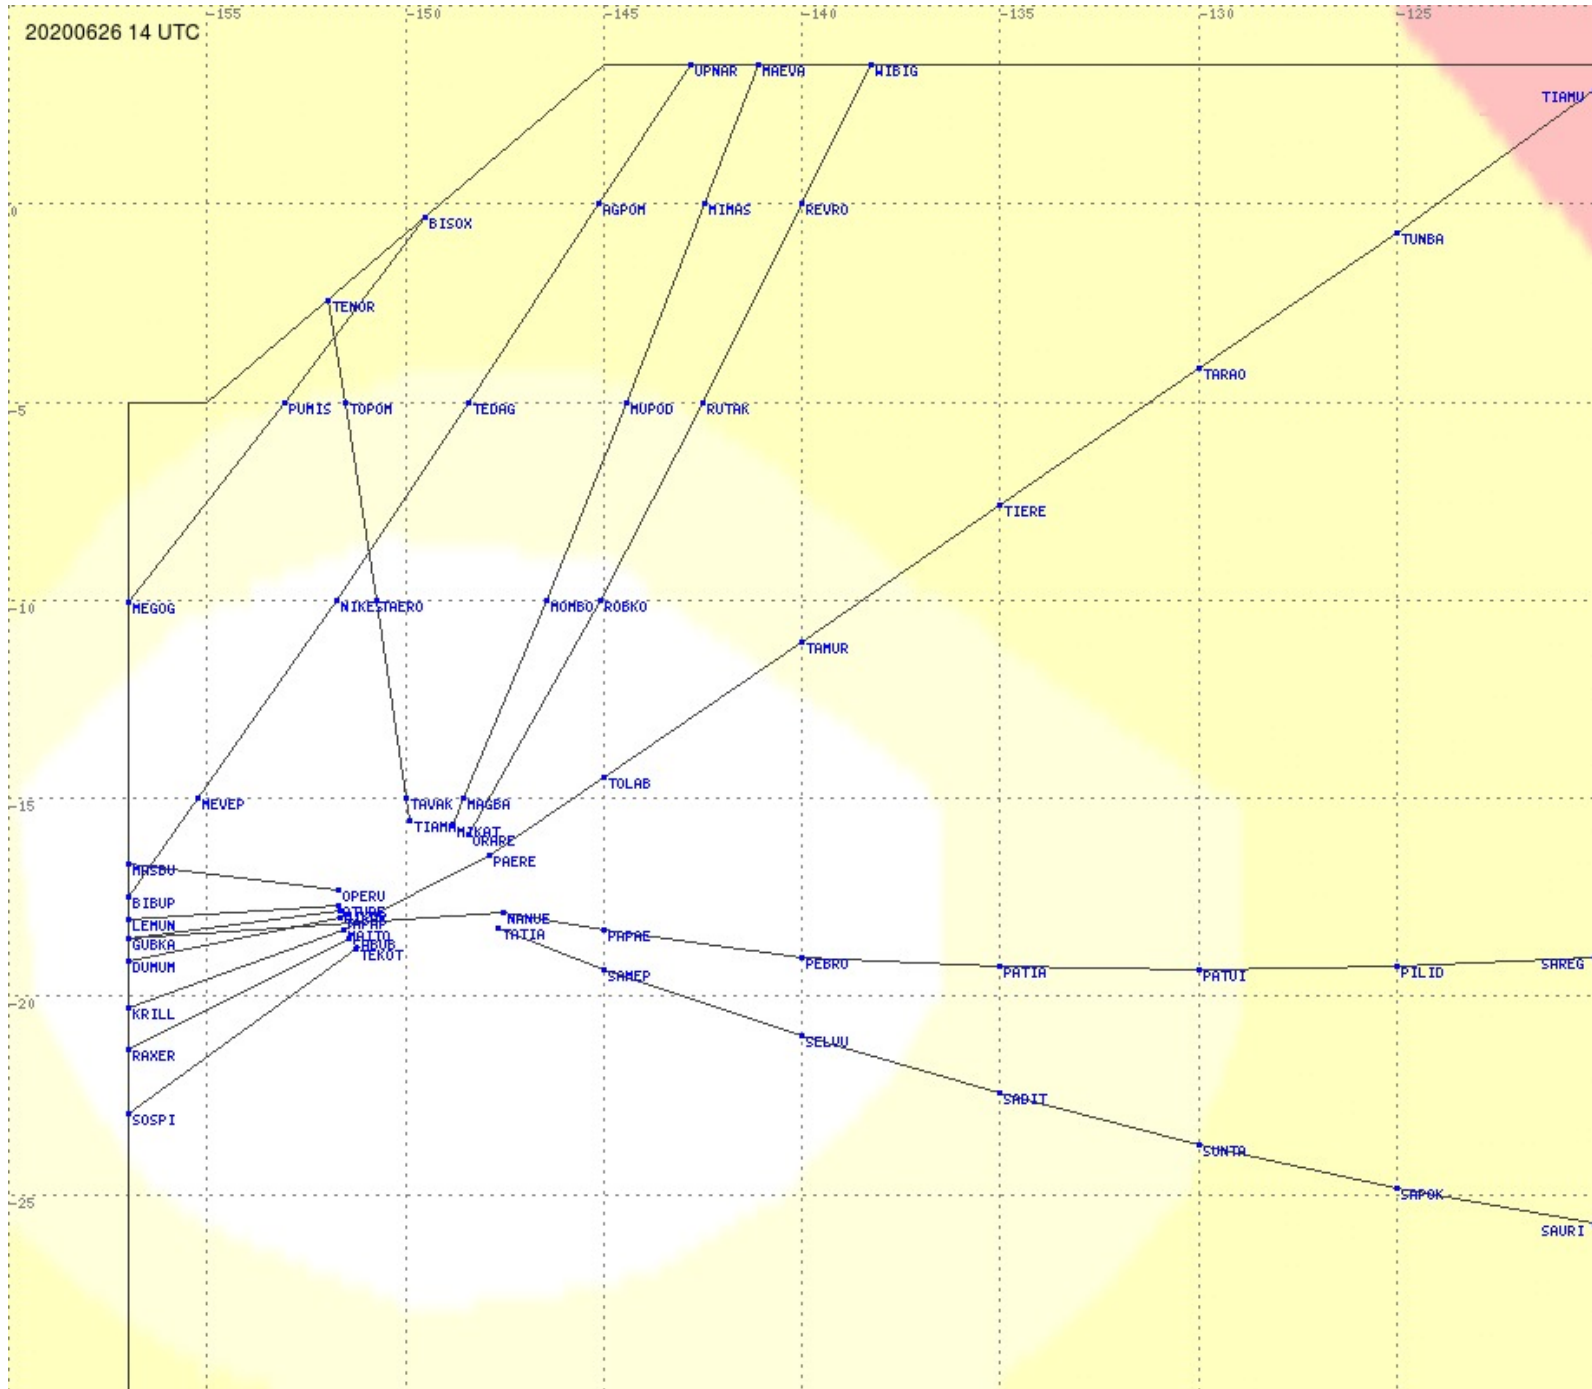

Tahiti FIR - HF Propag - 20200626

Tahiti FIR - HF Propag - 20200626

2.8 MHz 3.5 MHz 5.6 MHz 8.9 MHz 13.3 MHz 17.9 MHz None

Tahiti FIR - HF Propag - 20200626

2.8 MHz 3.5 MHz 5.6 MHz 8.9 MHz 13.3 MHz 17.9 MHz None

Tahiti FIR - HF Propag - 20200626

2.8 MHz 3.5 MHz 5.6 MHz 8.9 MHz 13.3 MHz 17.9 MHz None

Tahiti FIR - HF Propag - 20200626

2.8 MHz
3.5 MHz
5.6 MHz
8.9 MHz
13.3 MHz
17.9 MHz
None

Tahiti FIR - HF Propag - 20200626