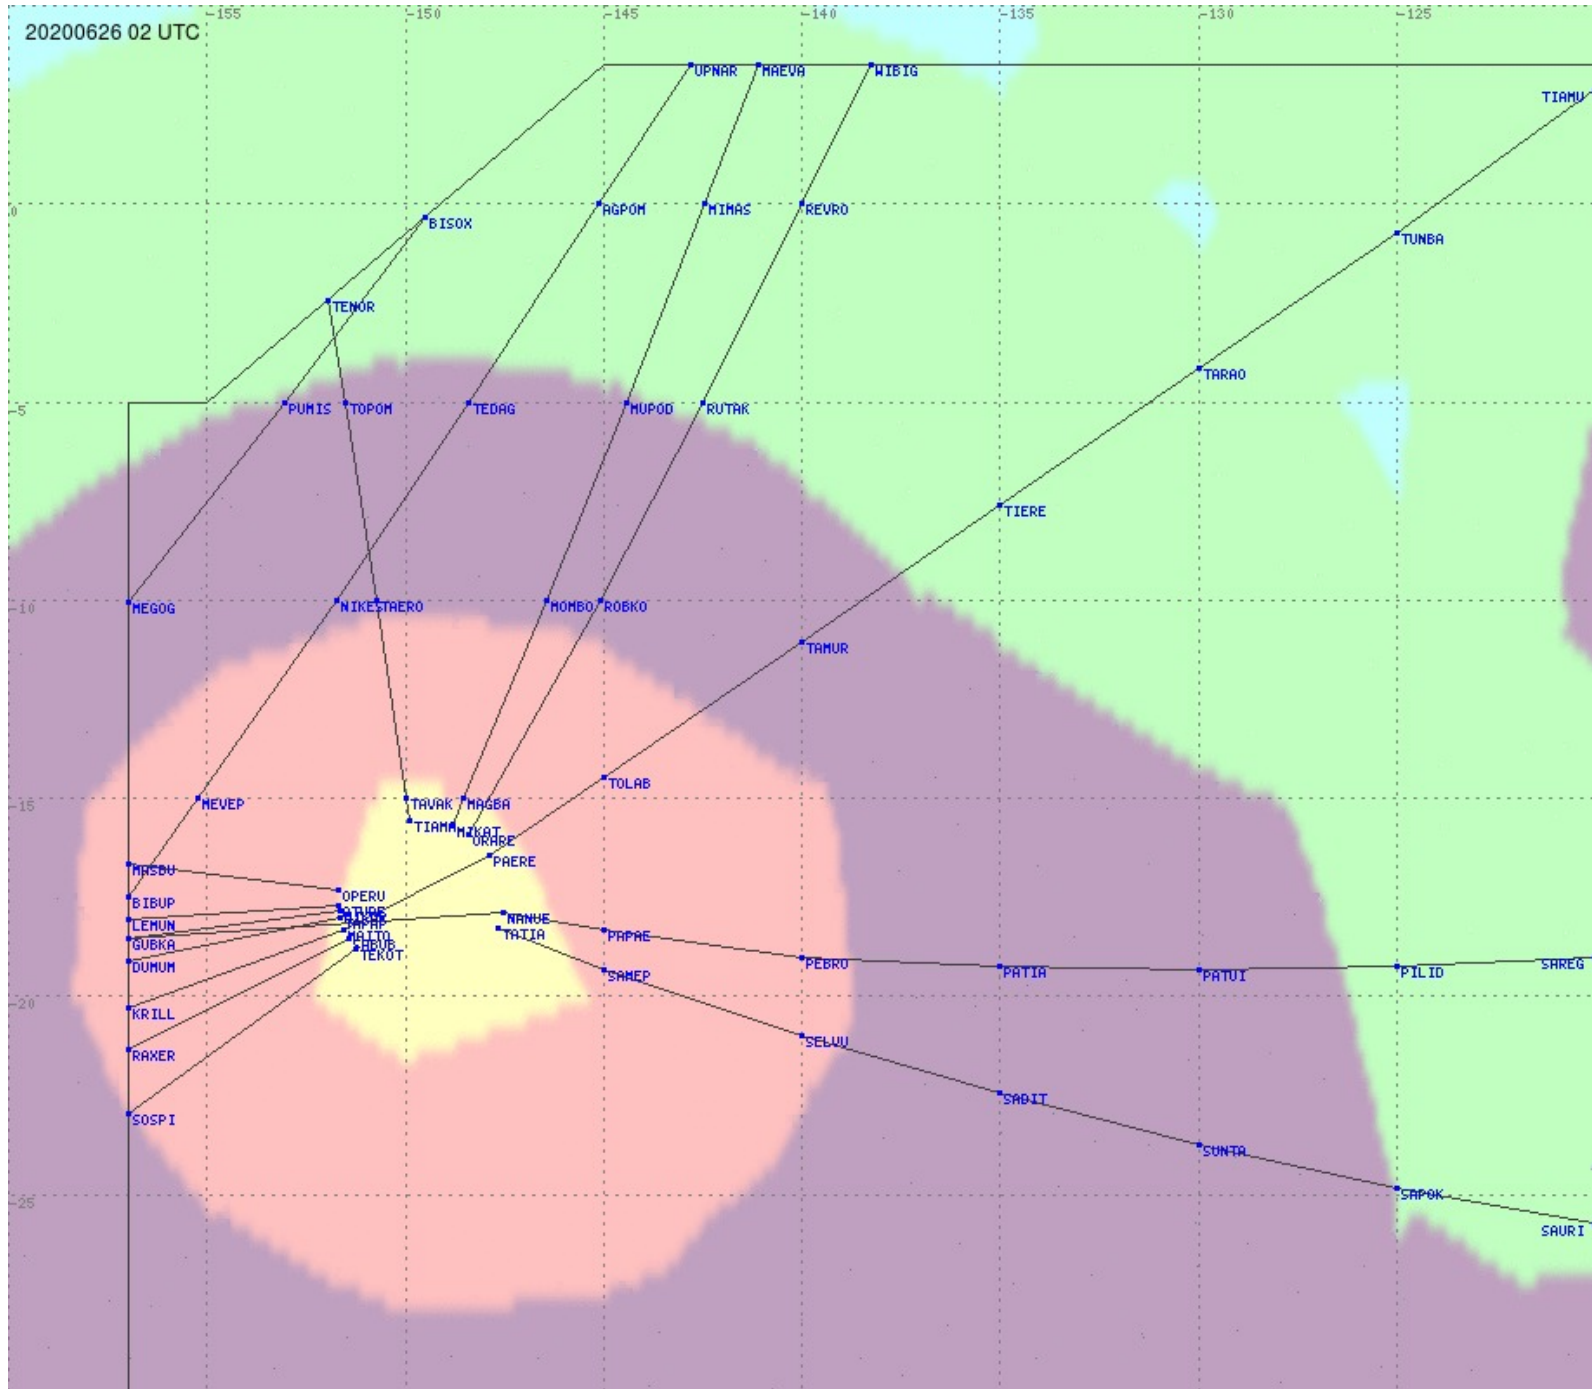

Tahiti FIR - HF Propag - 20200626

Tahiti FIR - HF Propag - 20200626

2.8 MHz
3.5 MHz
5.6 MHz
8.9 MHz
13.3 MHz
17.9 MHz
None

Tahiti FIR - HF Propag - 20200626

2.8 MHz 3.5 MHz 5.6 MHz 8.9 MHz 13.3 MHz 17.9 MHz None

Tahiti FIR - HF Propag - 20200626

Tahiti FIR - HF Propag - 20200626

Tahiti FIR - HF Propag - 20200626

Tahiti FIR - HF Propag - 20200626

2.8 MHz
3.5 MHz
5.6 MHz
8.9 MHz
13.3 MHz
17.9 MHz
None

Tahiti FIR - HF Propag - 20200626

Tahiti FIR - HF Propag - 20200626

2.8 MHz 3.5 MHz 5.6 MHz 8.9 MHz 13.3 MHz 17.9 MHz None

Tahiti FIR - HF Propag - 20200626

Tahiti FIR - HF Propag - 20200626

2.8 MHz
3.5 MHz
5.6 MHz
8.9 MHz
13.3 MHz
17.9 MHz
None