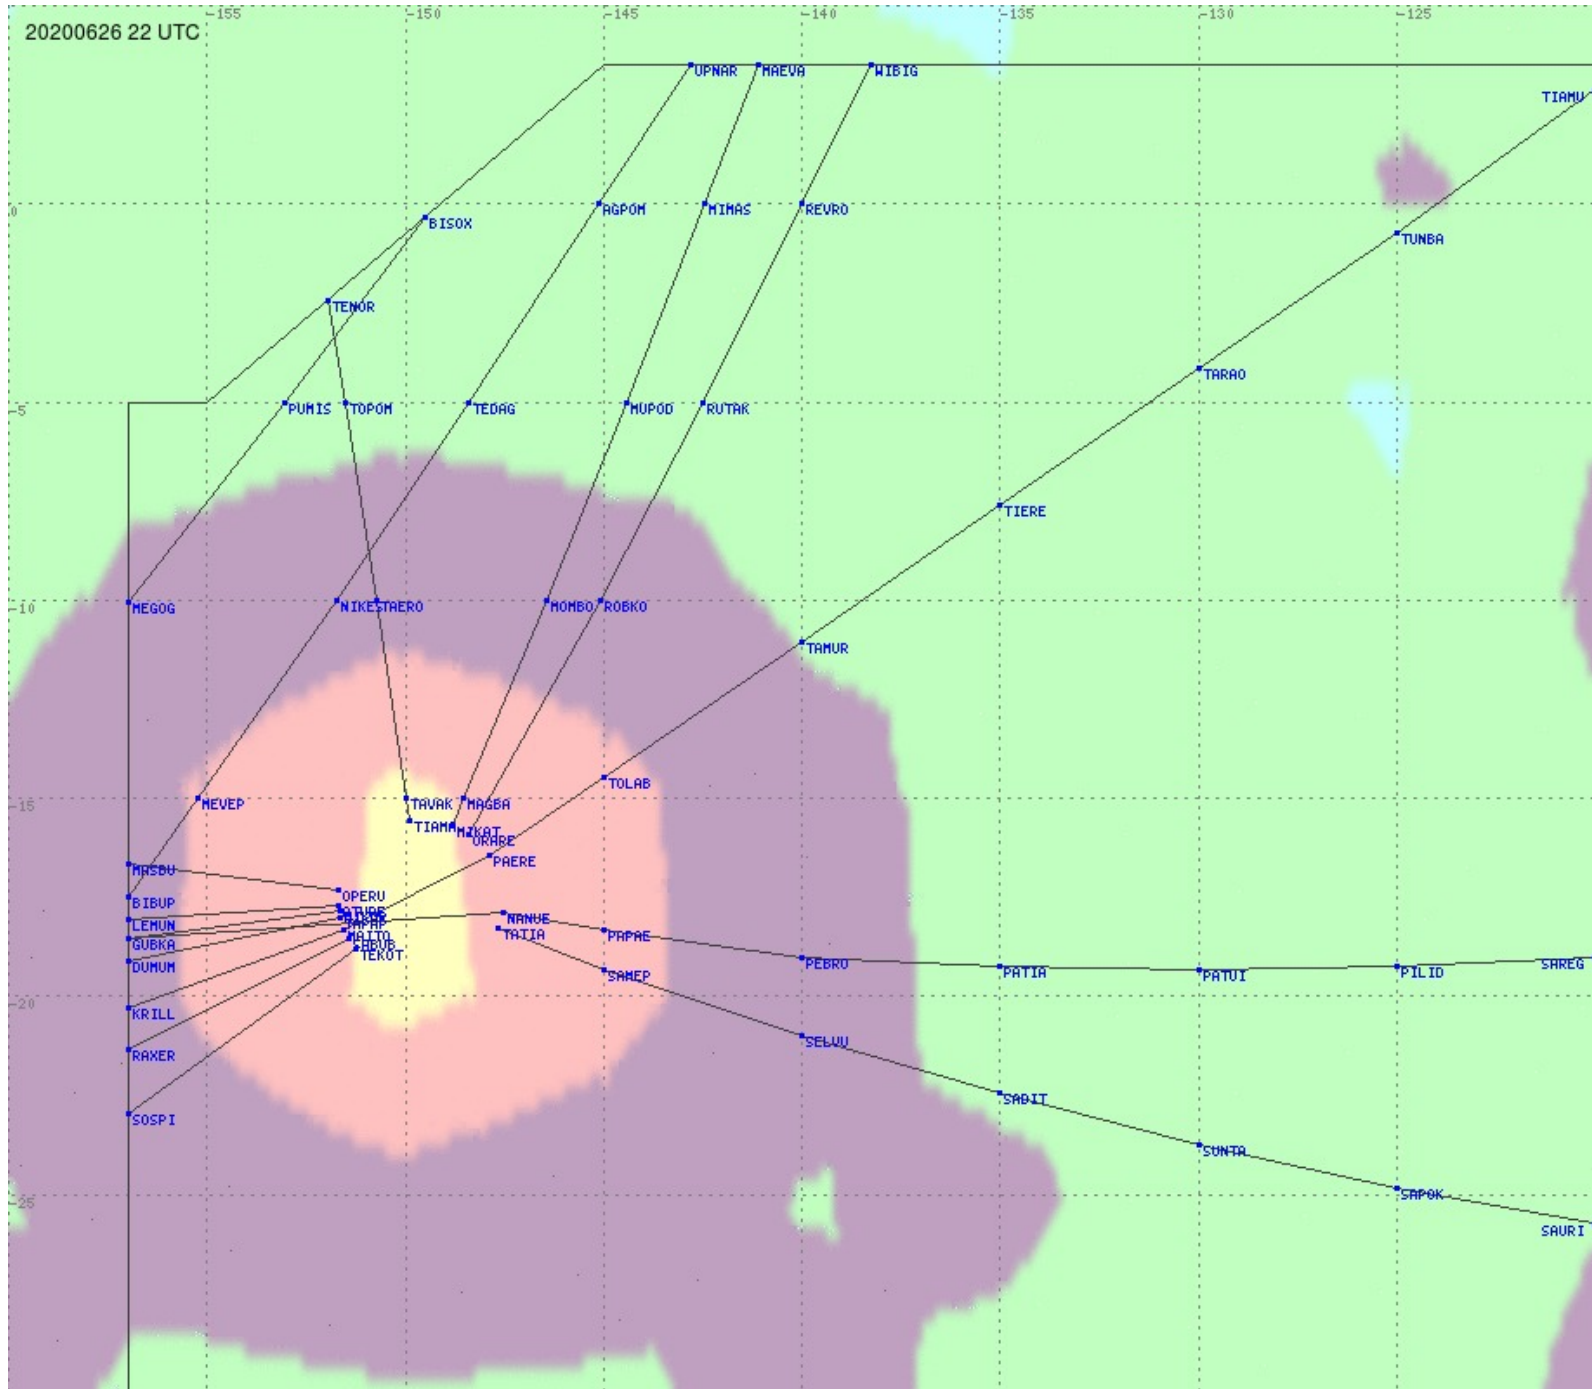

Tahiti FIR - HF Propag - 20200626

Tahiti FIR - HF Propag - 20200626

2.8 MHz
3.5 MHz
5.6 MHz
8.9 MHz
13.3 MHz
17.9 MHz
None

Tahiti FIR - HF Propag - 20200626

2.8 MHz 3.5 MHz 5.6 MHz 8.9 MHz 13.3 MHz 17.9 MHz None

Tahiti FIR - HF Propag - 20200626

Tahiti FIR - HF Propag - 20200626

Tahiti FIR - HF Propag - 20200626

Tahiti FIR - HF Propag - 20200626

2.8 MHz
3.5 MHz
5.6 MHz
8.9 MHz
13.3 MHz
17.9 MHz
None

Tahiti FIR - HF Propag - 20200626

2.8 MHz 3.5 MHz 5.6 MHz 8.9 MHz 13.3 MHz 17.9 MHz None

Tahiti FIR - HF Propag - 20200626

2.8 MHz 3.5 MHz 5.6 MHz 8.9 MHz 13.3 MHz 17.9 MHz None

Tahiti FIR - HF Propag - 20200626

2.8 MHz 3.5 MHz 5.6 MHz 8.9 MHz 13.3 MHz 17.9 MHz None

Tahiti FIR - HF Propag - 20200626

2.8 MHz
3.5 MHz
5.6 MHz
8.9 MHz
13.3 MHz
17.9 MHz
None

Tahiti FIR - HF Propag - 20200626

2.8 MHz 3.5 MHz 5.6 MHz 8.9 MHz 13.3 MHz 17.9 MHz None