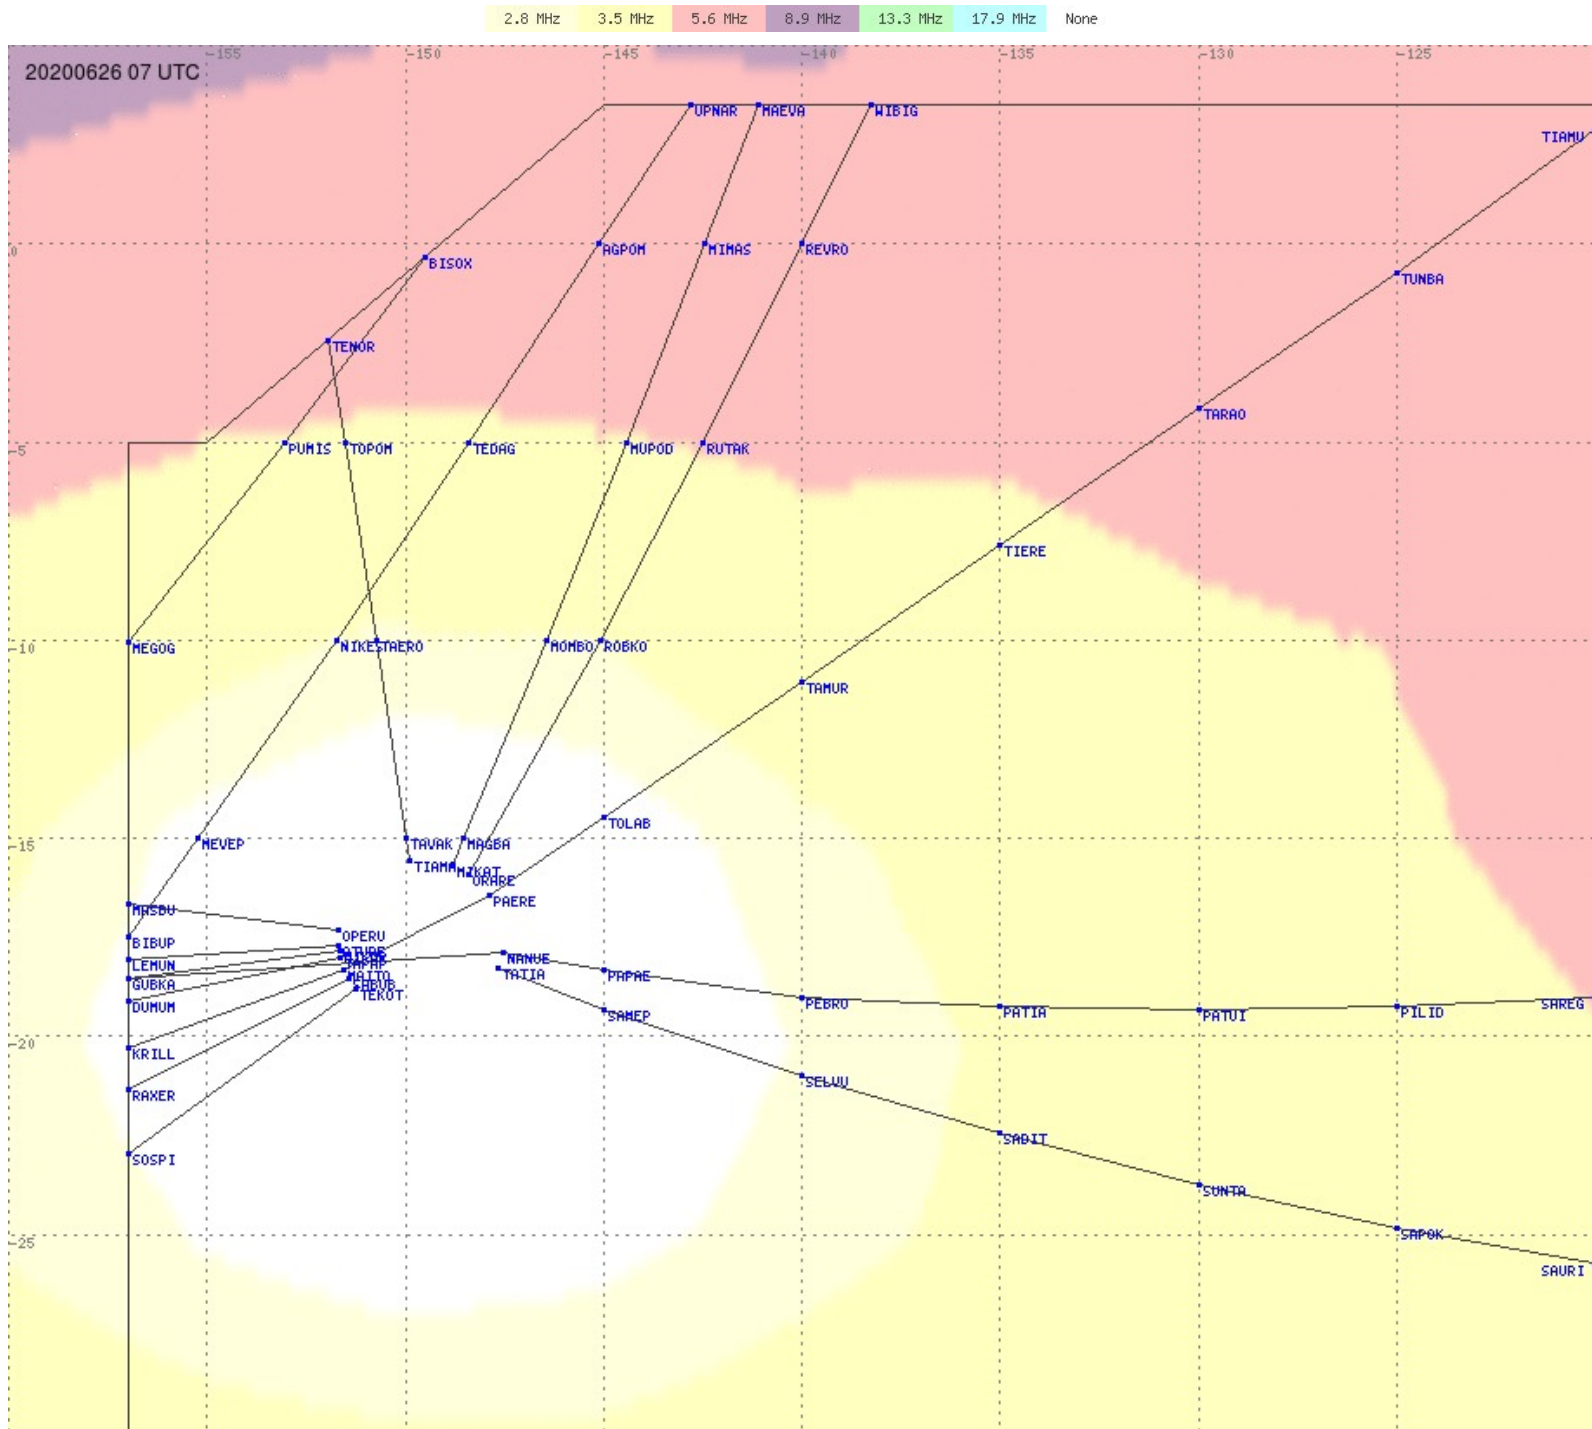

Tahiti FIR - HF Propag - 20200626

Tahiti FIR - HF Propag - 20200626

2.8 MHz
3.5 MHz
5.6 MHz
8.9 MHz
13.3 MHz
17.9 MHz
None

Tahiti FIR - HF Propag - 20200626

2.8 MHz 3.5 MHz 5.6 MHz 8.9 MHz 13.3 MHz 17.9 MHz None

Tahiti FIR - HF Propag - 20200626

Tahiti FIR - HF Propag - 20200626

Tahiti FIR - HF Propag - 20200626

Tahiti FIR - HF Propag - 20200626

2.8 MHz
3.5 MHz
5.6 MHz
8.9 MHz
13.3 MHz
17.9 MHz
None

Tahiti FIR - HF Propag - 20200626

Tahiti FIR - HF Propag - 20200626

2.8 MHz 3.5 MHz 5.6 MHz 8.9 MHz 13.3 MHz 17.9 MHz None

Tahiti FIR - HF Propag - 20200626

Tahiti FIR - HF Propag - 20200626

2.8 MHz
3.5 MHz
5.6 MHz
8.9 MHz
13.3 MHz
17.9 MHz
None