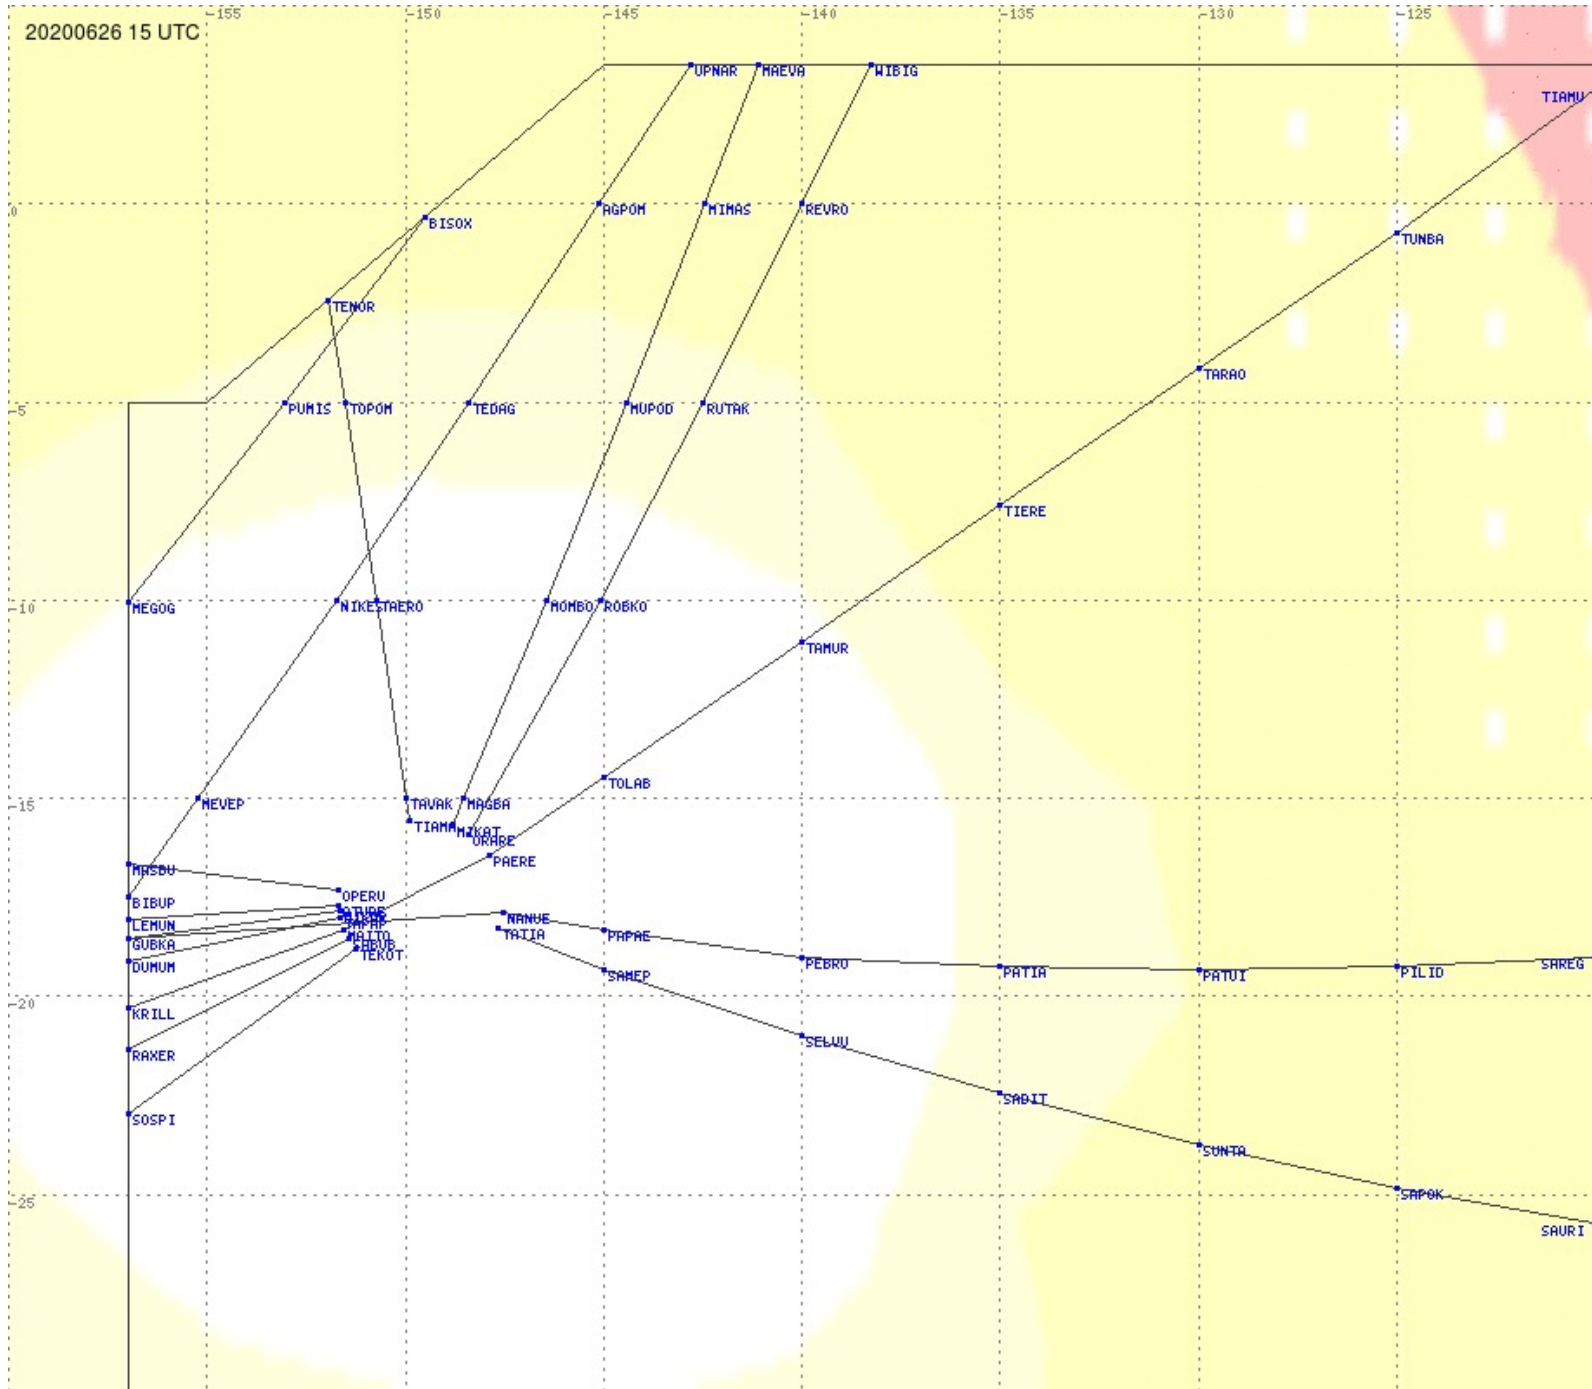

Tahiti FIR - HF Propag - 20200626

2.8 MHz 3.5 MHz 5.6 MHz 8.9 MHz 13.3 MHz 17.9 MHz None

Tahiti FIR - HF Propag - 20200626

Tahiti FIR - HF Propag - 20200626

2.8 MHz
3.5 MHz
5.6 MHz
8.9 MHz
13.3 MHz
17.9 MHz
None

Tahiti FIR - HF Propag - 20200626

Tahiti FIR - HF Propag - 20200626

2.8 MHz 3.5 MHz 5.6 MHz 8.9 MHz 13.3 MHz 17.9 MHz None

Tahiti FIR - HF Propag - 20200626

2.8 MHz 3.5 MHz 5.6 MHz 8.9 MHz 13.3 MHz 17.9 MHz None

Tahiti FIR - HF Propag - 20200626

2.8 MHz 3.5 MHz 5.6 MHz 8.9 MHz 13.3 MHz 17.9 MHz None

Tahiti FIR - HF Propag - 20200626

2.8 MHz
3.5 MHz
5.6 MHz
8.9 MHz
13.3 MHz
17.9 MHz
None

Tahiti FIR - HF Propag - 20200626