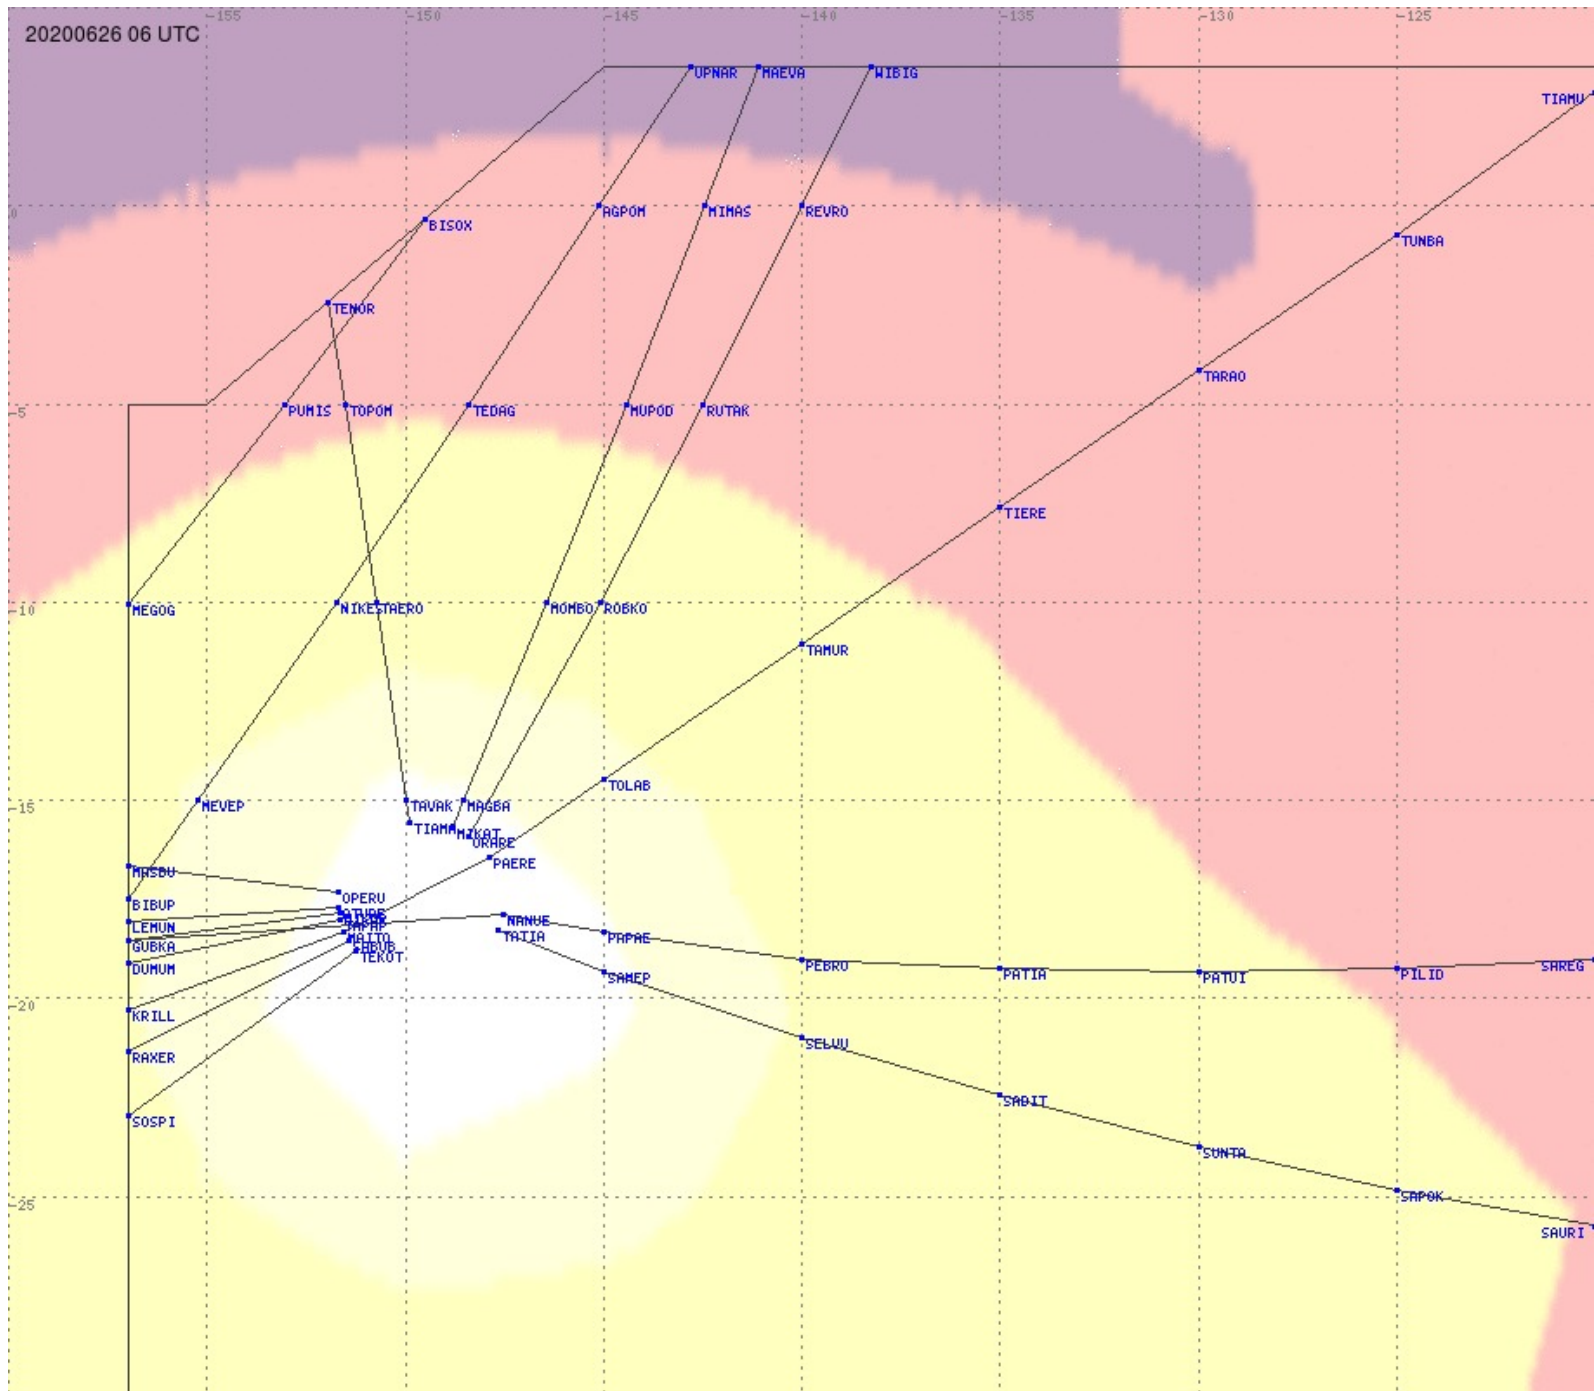

Tahiti FIR - HF Propag - 20200626

Tahiti FIR - HF Propag - 20200626

2.8 MHz
3.5 MHz
5.6 MHz
8.9 MHz
13.3 MHz
17.9 MHz
None

Tahiti FIR - HF Propag - 20200626

2.8 MHz 3.5 MHz 5.6 MHz 8.9 MHz 13.3 MHz 17.9 MHz None

Tahiti FIR - HF Propag - 20200626

Tahiti FIR - HF Propag - 20200626

Tahiti FIR - HF Propag - 20200626

Tahiti FIR - HF Propag - 20200626

2.8 MHz
3.5 MHz
5.6 MHz
8.9 MHz
13.3 MHz
17.9 MHz
None

Tahiti FIR - HF Propag - 20200626

Tahiti FIR - HF Propag - 20200626

2.8 MHz 3.5 MHz 5.6 MHz 8.9 MHz 13.3 MHz 17.9 MHz None

Tahiti FIR - HF Propag - 20200626

Tahiti FIR - HF Propag - 20200626

2.8 MHz
3.5 MHz
5.6 MHz
8.9 MHz
13.3 MHz
17.9 MHz
None