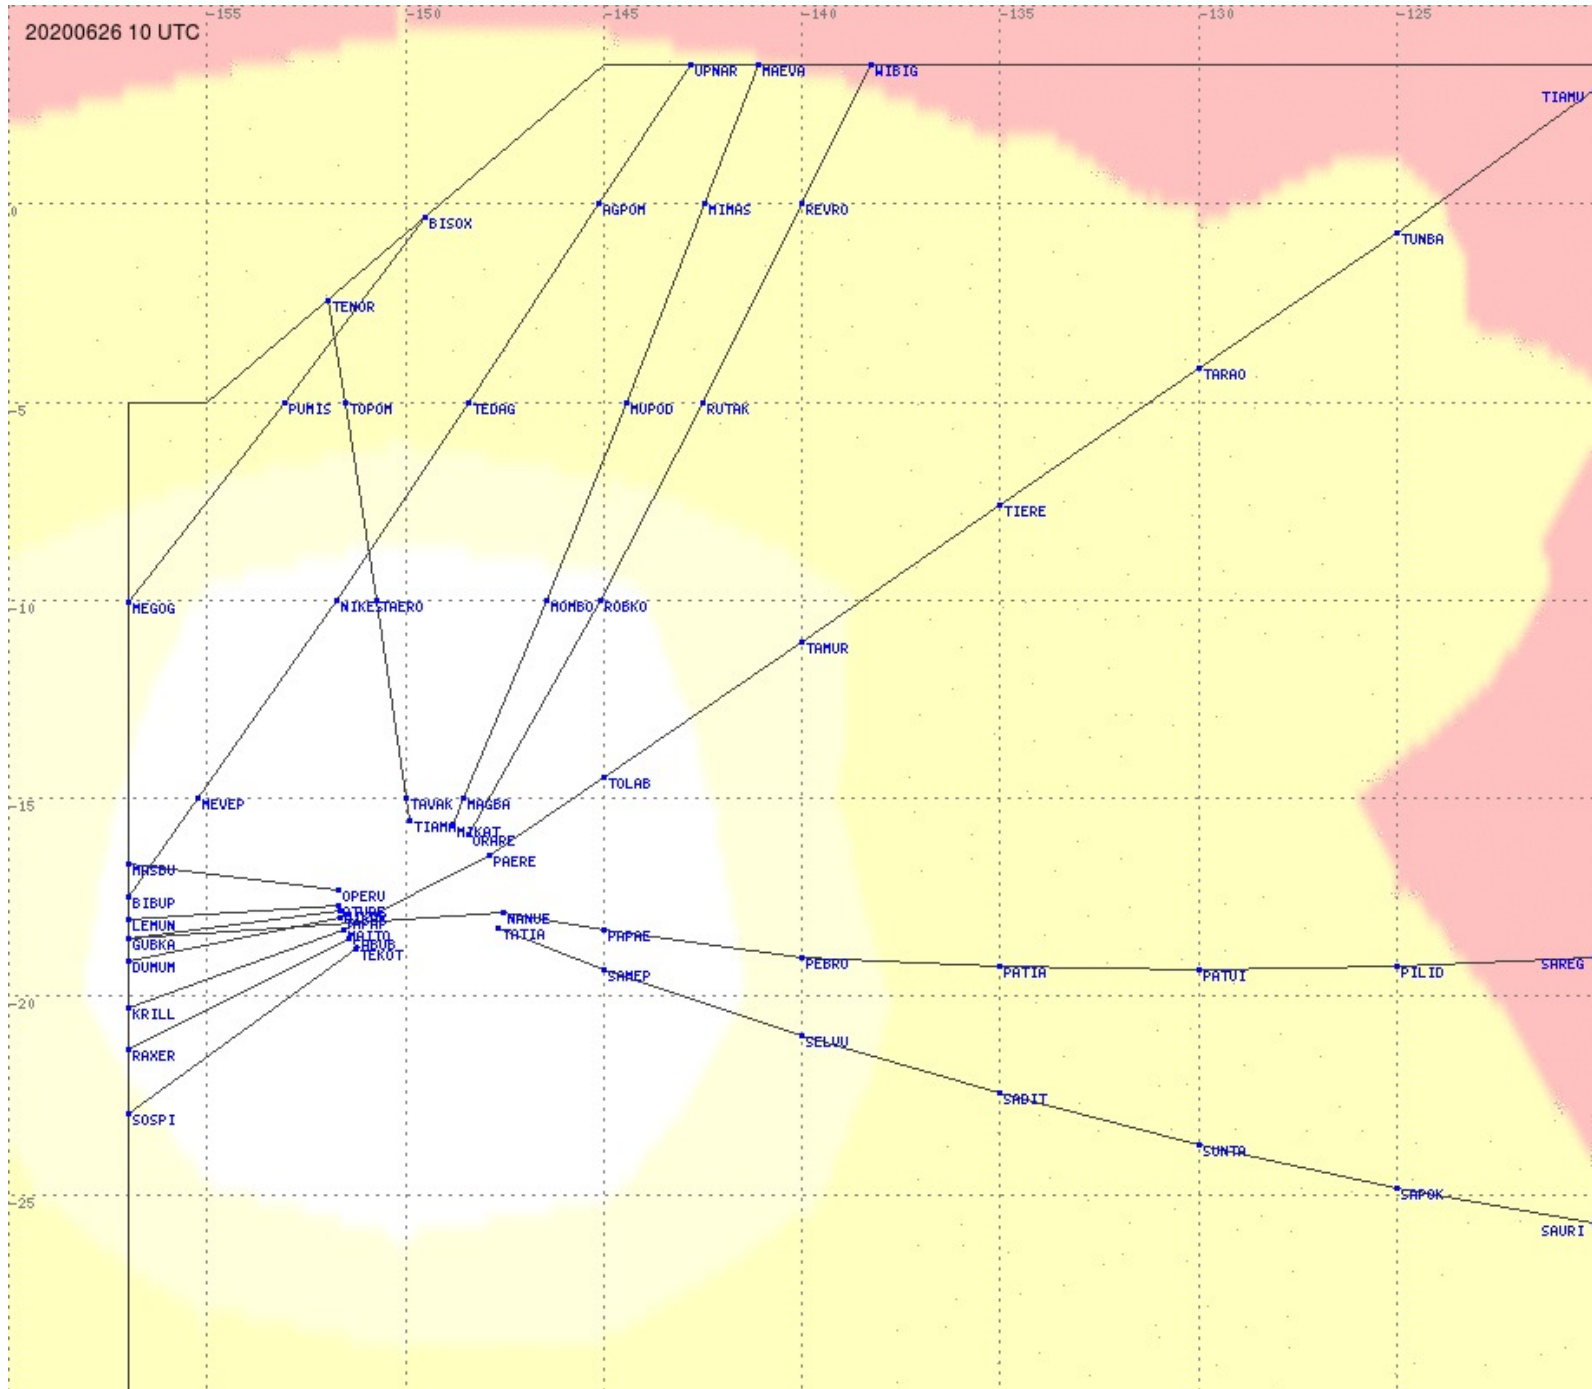

Tahiti FIR - HF Propag - 20200626

Tahiti FIR - HF Propag - 20200626

Tahiti FIR - HF Propag - 20200626

Tahiti FIR - HF Propag - 20200626

2.8 MHz
3.5 MHz
5.6 MHz
8.9 MHz
13.3 MHz
17.9 MHz
None

Tahiti FIR - HF Propag - 20200626

Tahiti FIR - HF Propag - 20200626

2.8 MHz 3.5 MHz 5.6 MHz 8.9 MHz 13.3 MHz 17.9 MHz None

Tahiti FIR - HF Propag - 20200626

Tahiti FIR - HF Propag - 20200626

2.8 MHz
3.5 MHz
5.6 MHz
8.9 MHz
13.3 MHz
17.9 MHz
None

Tahiti FIR - HF Propag - 20200626

Tahiti FIR - HF Propag - 20200626

2.8 MHz 3.5 MHz 5.6 MHz 8.9 MHz 13.3 MHz 17.9 MHz None

Tahiti FIR - HF Propag - 20200626

2.8 MHz 3.5 MHz 5.6 MHz 8.9 MHz 13.3 MHz 17.9 MHz None