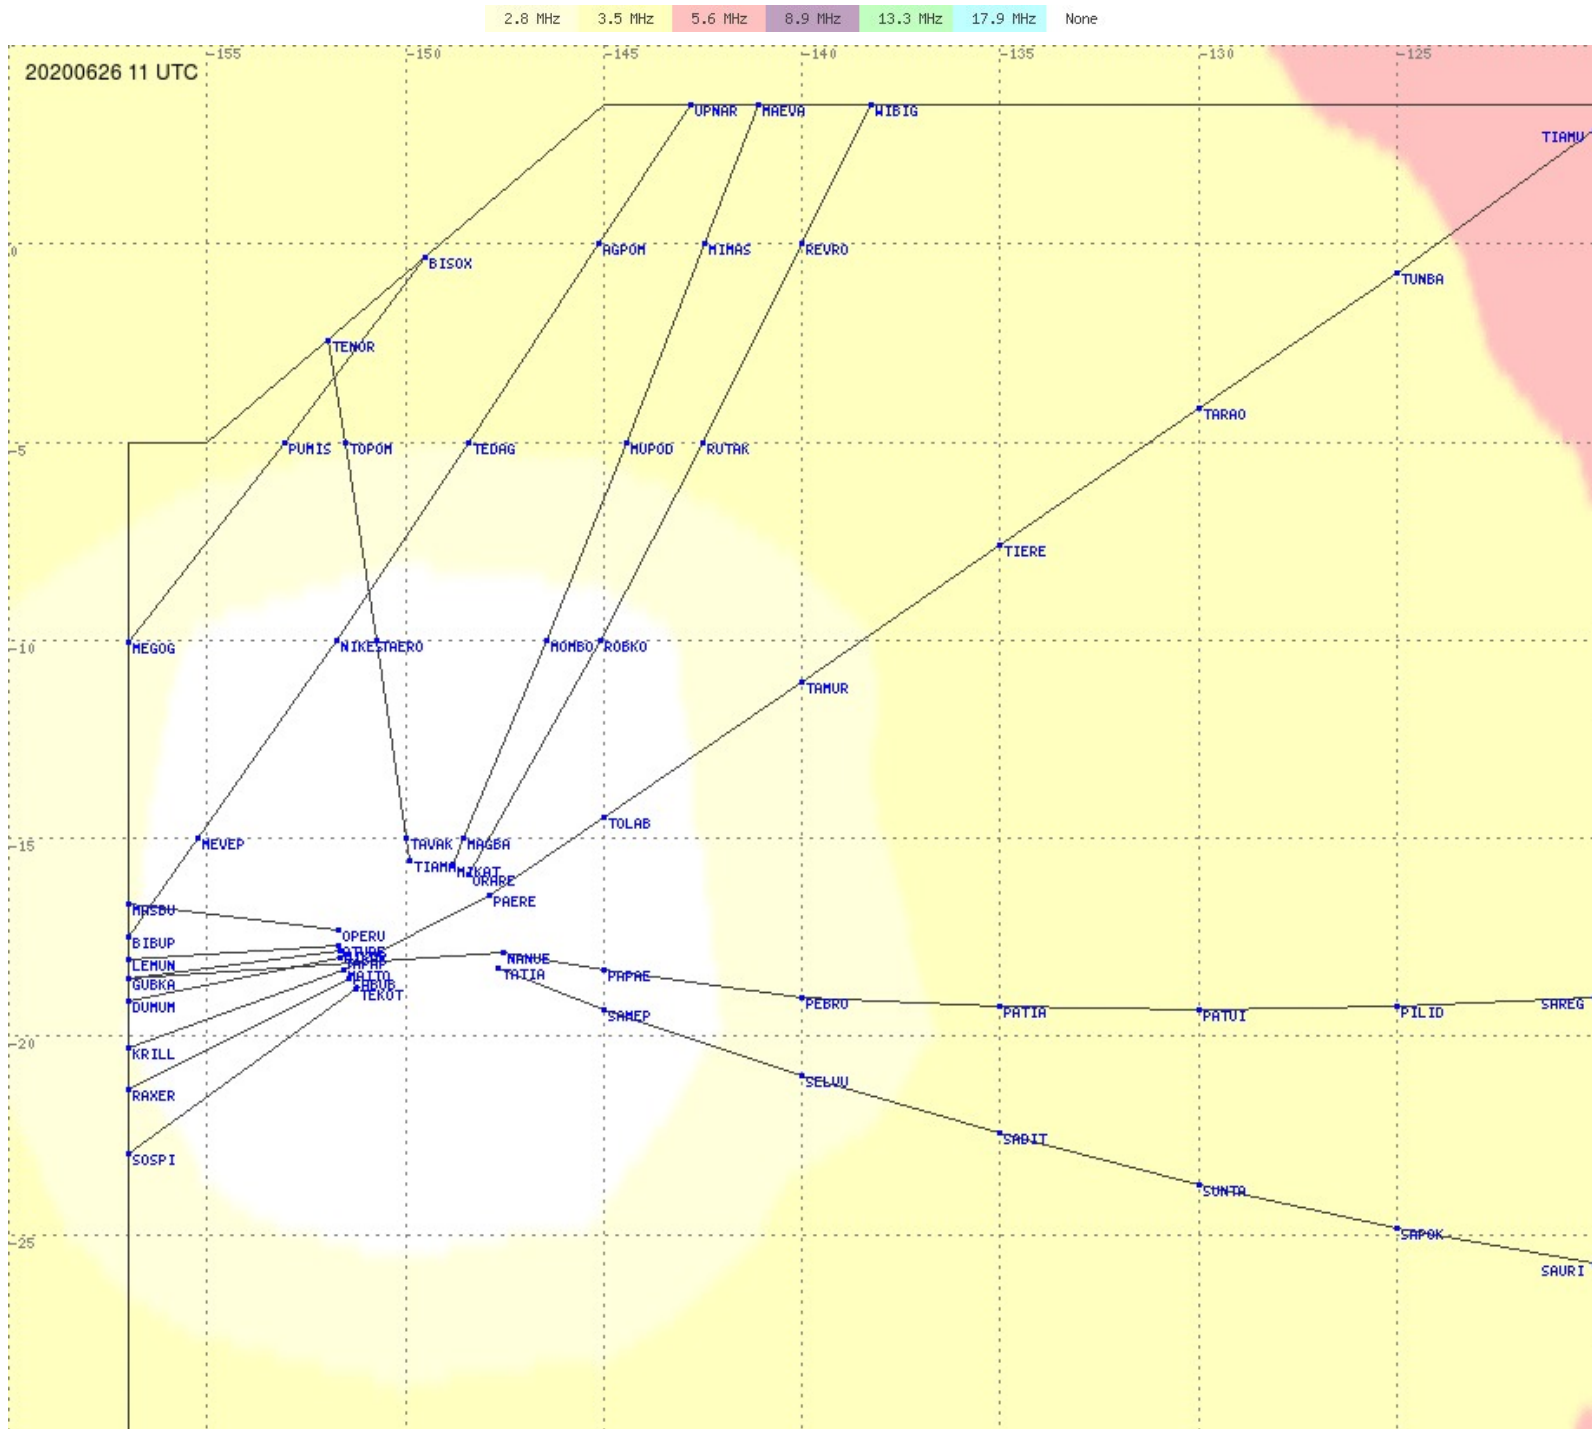

Tahiti FIR - HF Propag - 20200626

Tahiti FIR - HF Propag - 20200626

Tahiti FIR - HF Propag - 20200626

Tahiti FIR - HF Propag - 20200626

2.8 MHz
3.5 MHz
5.6 MHz
8.9 MHz
13.3 MHz
17.9 MHz
None

Tahiti FIR - HF Propag - 20200626

Tahiti FIR - HF Propag - 20200626

2.8 MHz 3.5 MHz 5.6 MHz 8.9 MHz 13.3 MHz 17.9 MHz None

Tahiti FIR - HF Propag - 20200626

Tahiti FIR - HF Propag - 20200626

2.8 MHz
3.5 MHz
5.6 MHz
8.9 MHz
13.3 MHz
17.9 MHz
None

Tahiti FIR - HF Propag - 20200626

Tahiti FIR - HF Propag - 20200626

2.8 MHz 3.5 MHz 5.6 MHz 8.9 MHz 13.3 MHz 17.9 MHz None

Tahiti FIR - HF Propag - 20200626

2.8 MHz 3.5 MHz 5.6 MHz 8.9 MHz 13.3 MHz 17.9 MHz None