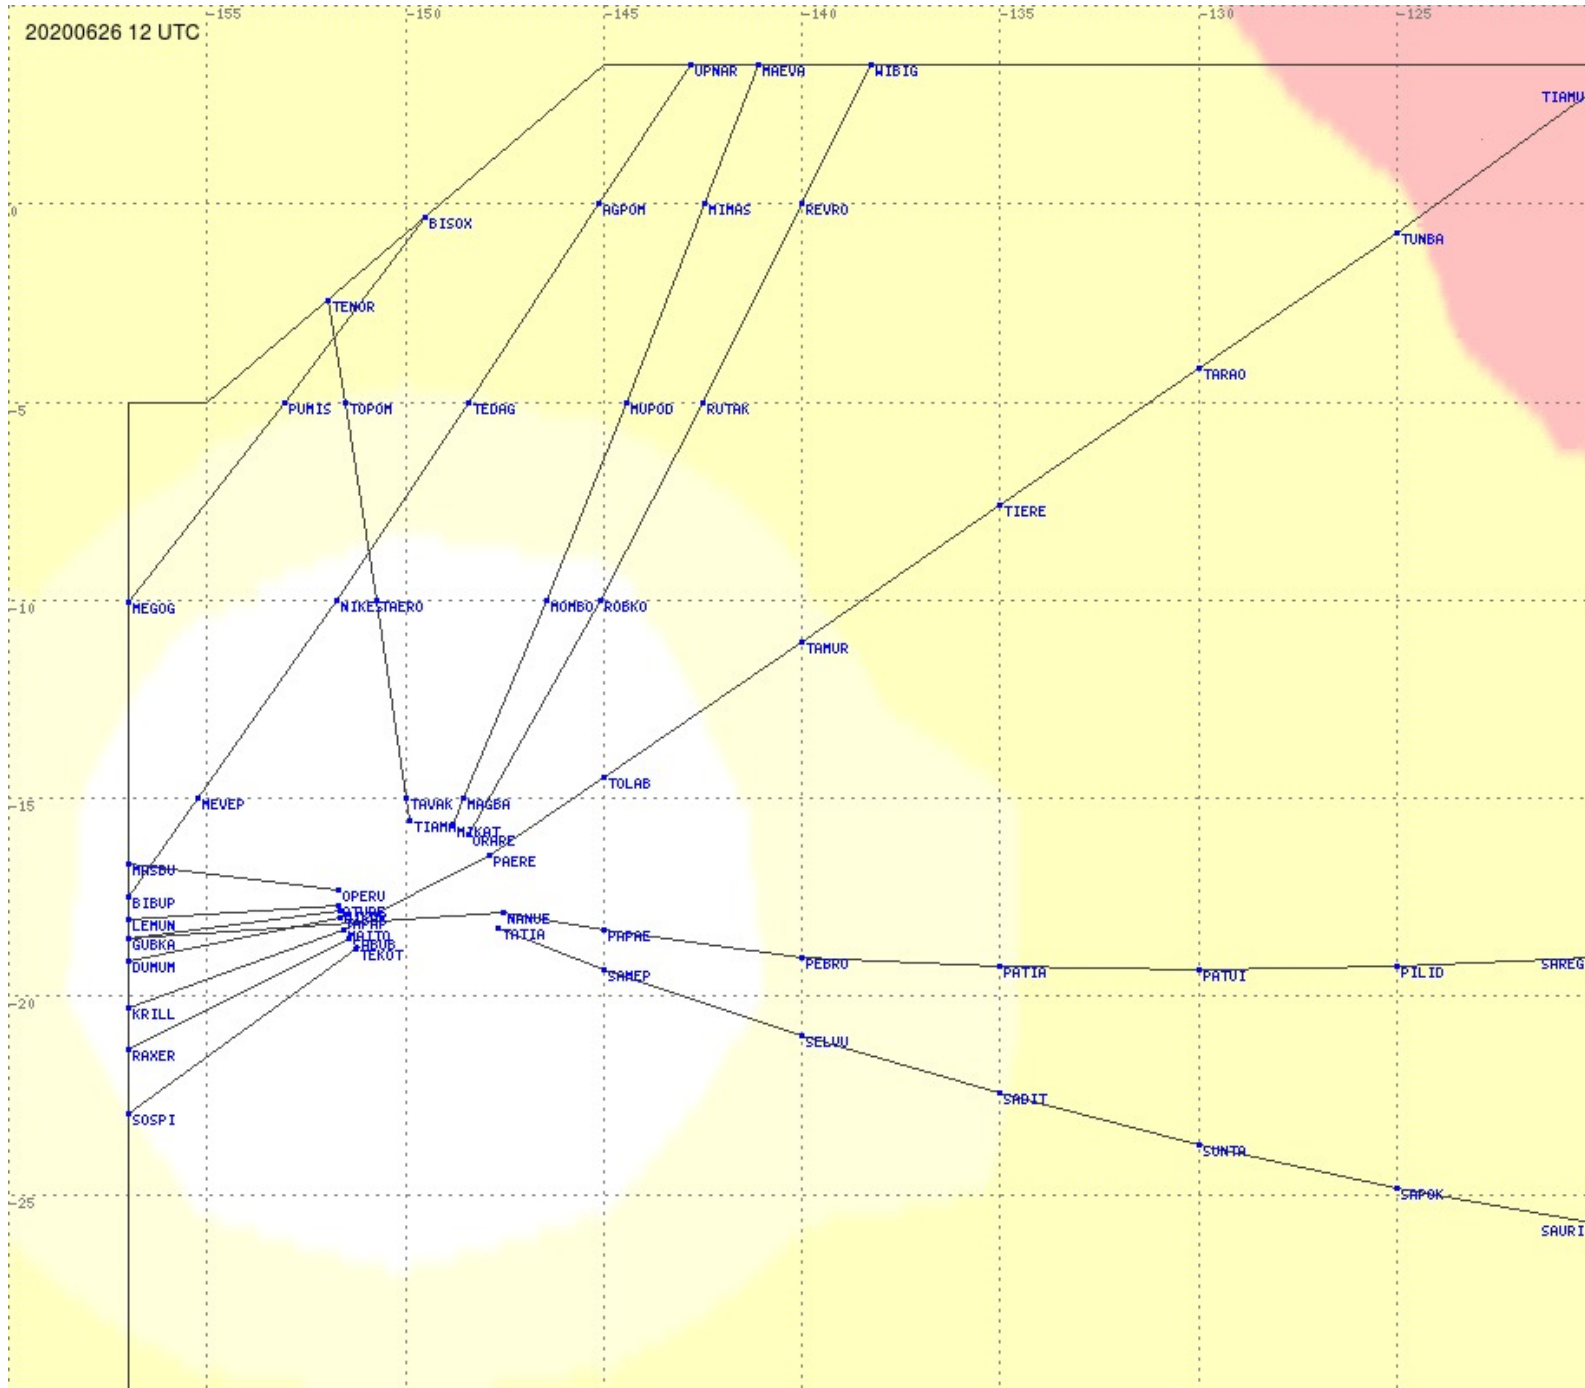

Tahiti FIR - HF Propag - 20200626

Tahiti FIR - HF Propag - 20200626

Tahiti FIR - HF Propag - 20200626

Tahiti FIR - HF Propag - 20200626

2.8 MHz
3.5 MHz
5.6 MHz
8.9 MHz
13.3 MHz
17.9 MHz
None

Tahiti FIR - HF Propag - 20200626

Tahiti FIR - HF Propag - 20200626

2.8 MHz 3.5 MHz 5.6 MHz 8.9 MHz 13.3 MHz 17.9 MHz None

Tahiti FIR - HF Propag - 20200626

Tahiti FIR - HF Propag - 20200626

2.8 MHz
3.5 MHz
5.6 MHz
8.9 MHz
13.3 MHz
17.9 MHz
None

Tahiti FIR - HF Propag - 20200626

Tahiti FIR - HF Propag - 20200626

2.8 MHz 3.5 MHz 5.6 MHz 8.9 MHz 13.3 MHz 17.9 MHz None

Tahiti FIR - HF Propag - 20200626

2.8 MHz 3.5 MHz 5.6 MHz 8.9 MHz 13.3 MHz 17.9 MHz None