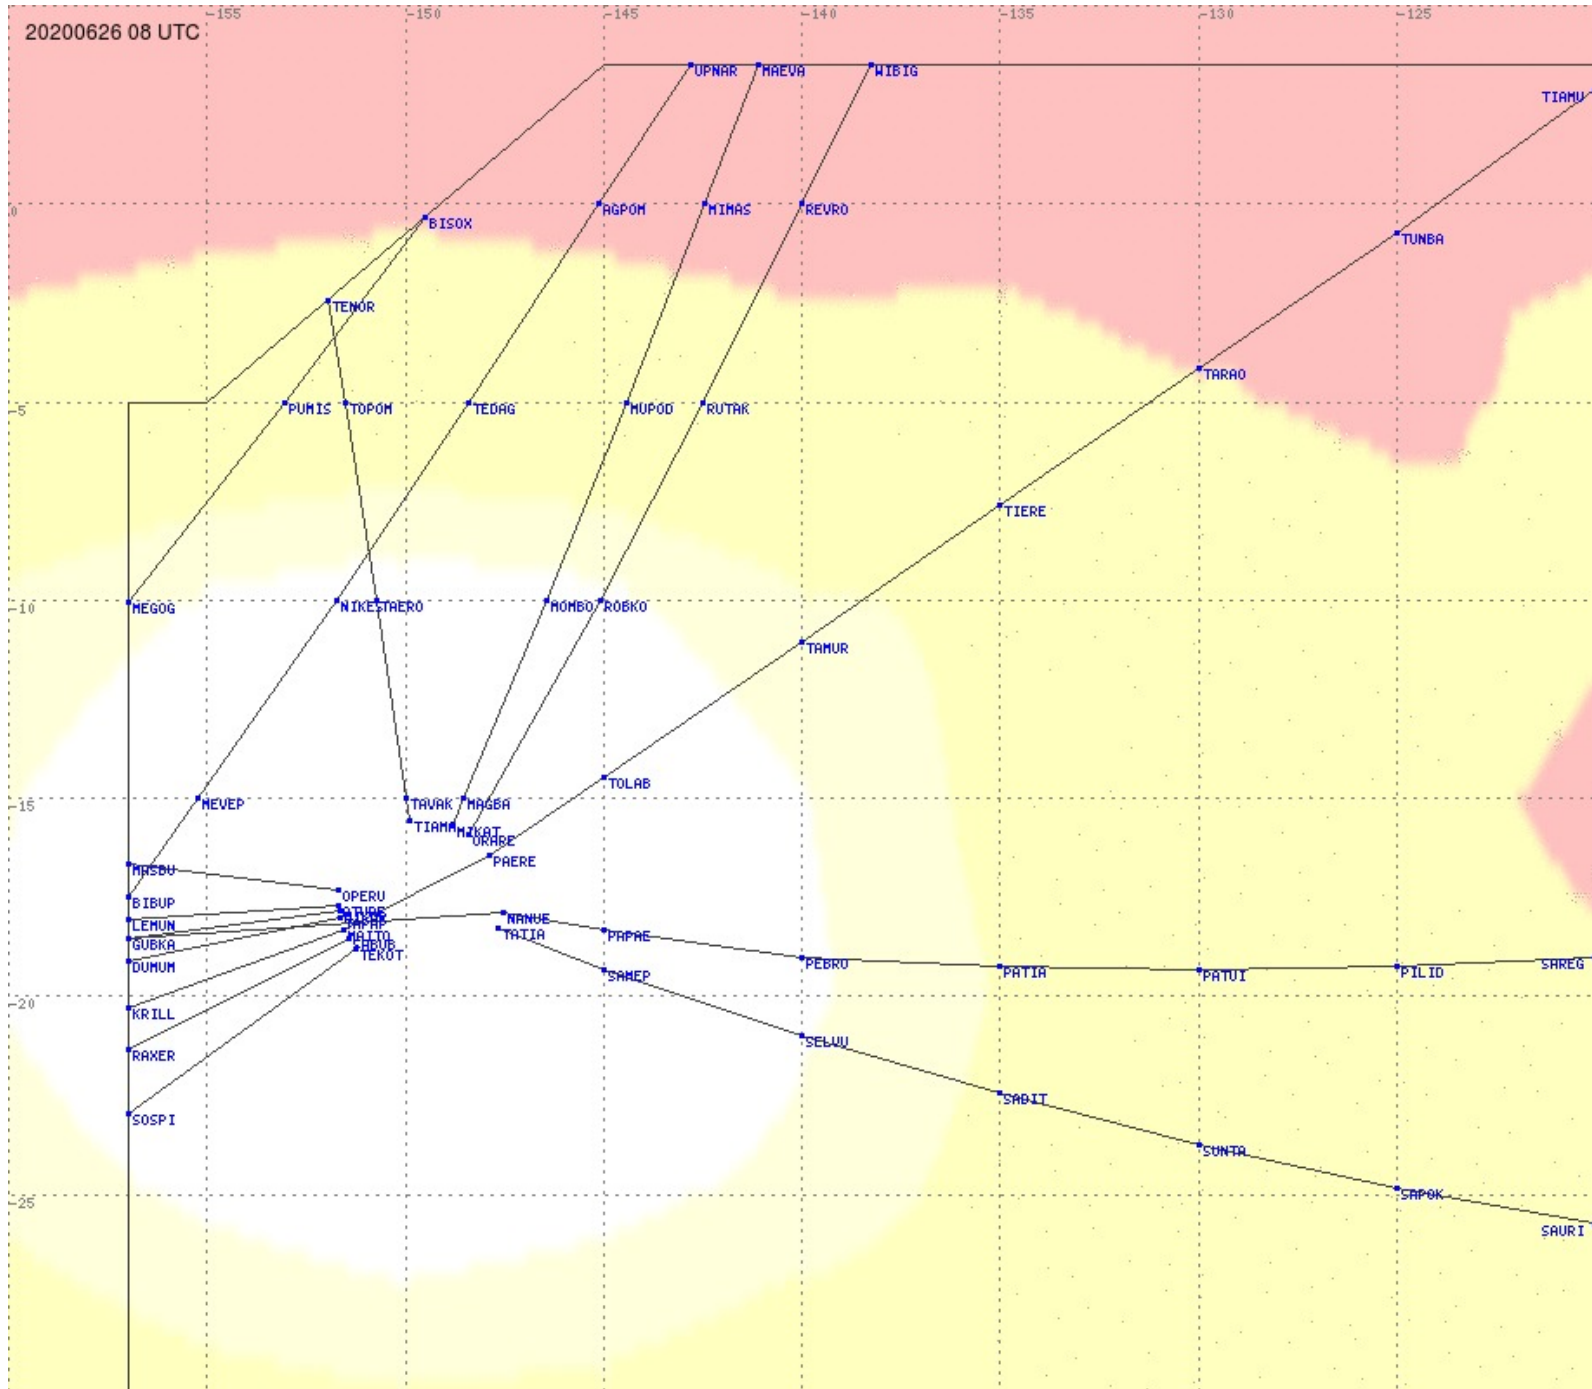

Tahiti FIR - HF Propag - 20200626

Tahiti FIR - HF Propag - 20200626

2.8 MHz
3.5 MHz
5.6 MHz
8.9 MHz
13.3 MHz
17.9 MHz
None

Tahiti FIR - HF Propag - 20200626

2.8 MHz 3.5 MHz 5.6 MHz 8.9 MHz 13.3 MHz 17.9 MHz None

Tahiti FIR - HF Propag - 20200626

Tahiti FIR - HF Propag - 20200626

Tahiti FIR - HF Propag - 20200626

Tahiti FIR - HF Propag - 20200626

2.8 MHz
3.5 MHz
5.6 MHz
8.9 MHz
13.3 MHz
17.9 MHz
None

Tahiti FIR - HF Propag - 20200626

Tahiti FIR - HF Propag - 20200626

2.8 MHz 3.5 MHz 5.6 MHz 8.9 MHz 13.3 MHz 17.9 MHz None

Tahiti FIR - HF Propag - 20200626

Tahiti FIR - HF Propag - 20200626

2.8 MHz
3.5 MHz
5.6 MHz
8.9 MHz
13.3 MHz
17.9 MHz
None