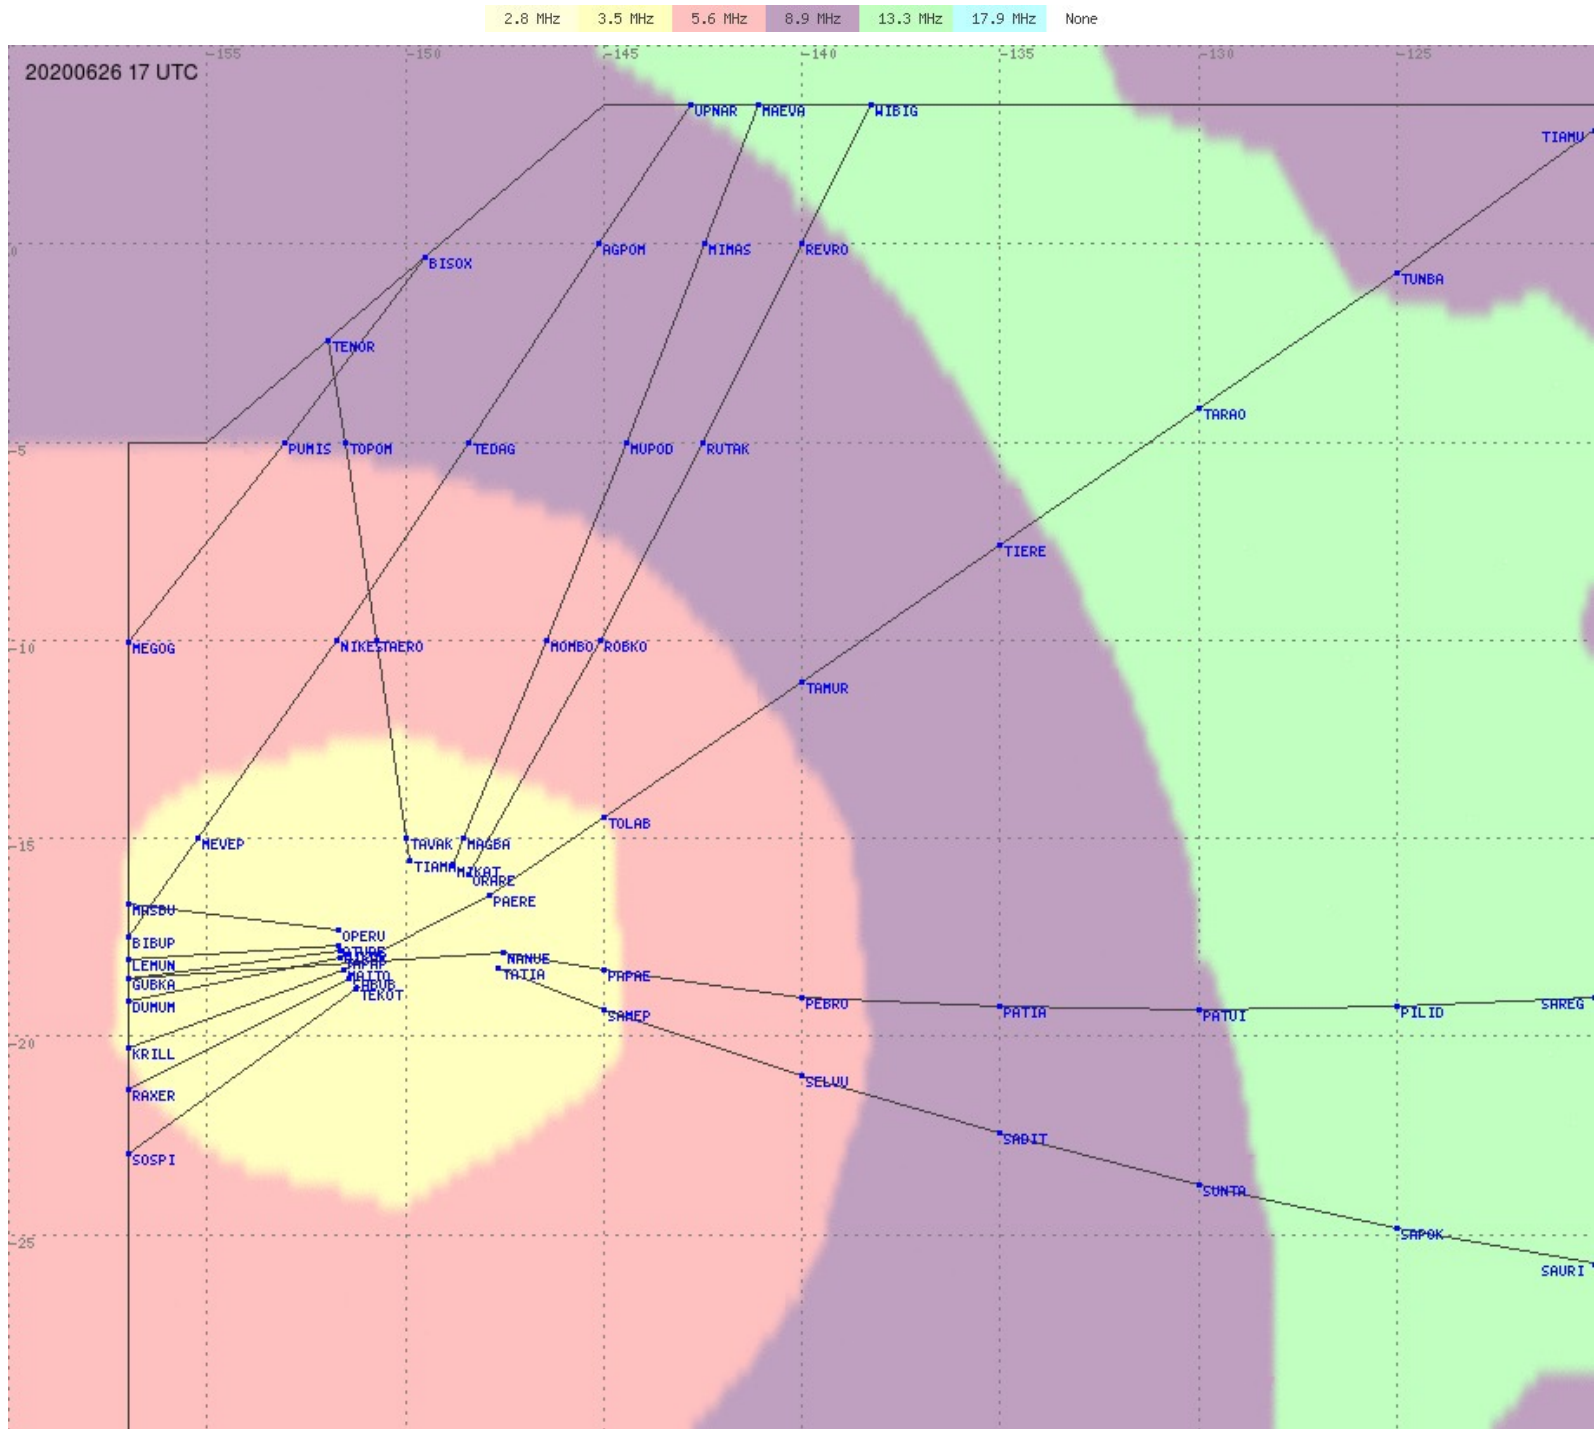

Tahiti FIR - HF Propag - 20200626

Tahiti FIR - HF Propag - 20200626

2.8 MHz
3.5 MHz
5.6 MHz
8.9 MHz
13.3 MHz
17.9 MHz
None

Tahiti FIR - HF Propag - 20200626

2.8 MHz 3.5 MHz 5.6 MHz 8.9 MHz 13.3 MHz 17.9 MHz None

Tahiti FIR - HF Propag - 20200626

2.8 MHz 3.5 MHz 5.6 MHz 8.9 MHz 13.3 MHz 17.9 MHz None

Tahiti FIR - HF Propag - 20200626

2.8 MHz
3.5 MHz
5.6 MHz
8.9 MHz
13.3 MHz
17.9 MHz
None

Tahiti FIR - HF Propag - 20200626

2.8 MHz 3.5 MHz 5.6 MHz 8.9 MHz 13.3 MHz 17.9 MHz None

Tahiti FIR - HF Propag - 20200626

Tahiti FIR - HF Propag - 20200626

2.8 MHz 3.5 MHz 5.6 MHz 8.9 MHz 13.3 MHz 17.9 MHz None

Tahiti FIR - HF Propag - 20200626