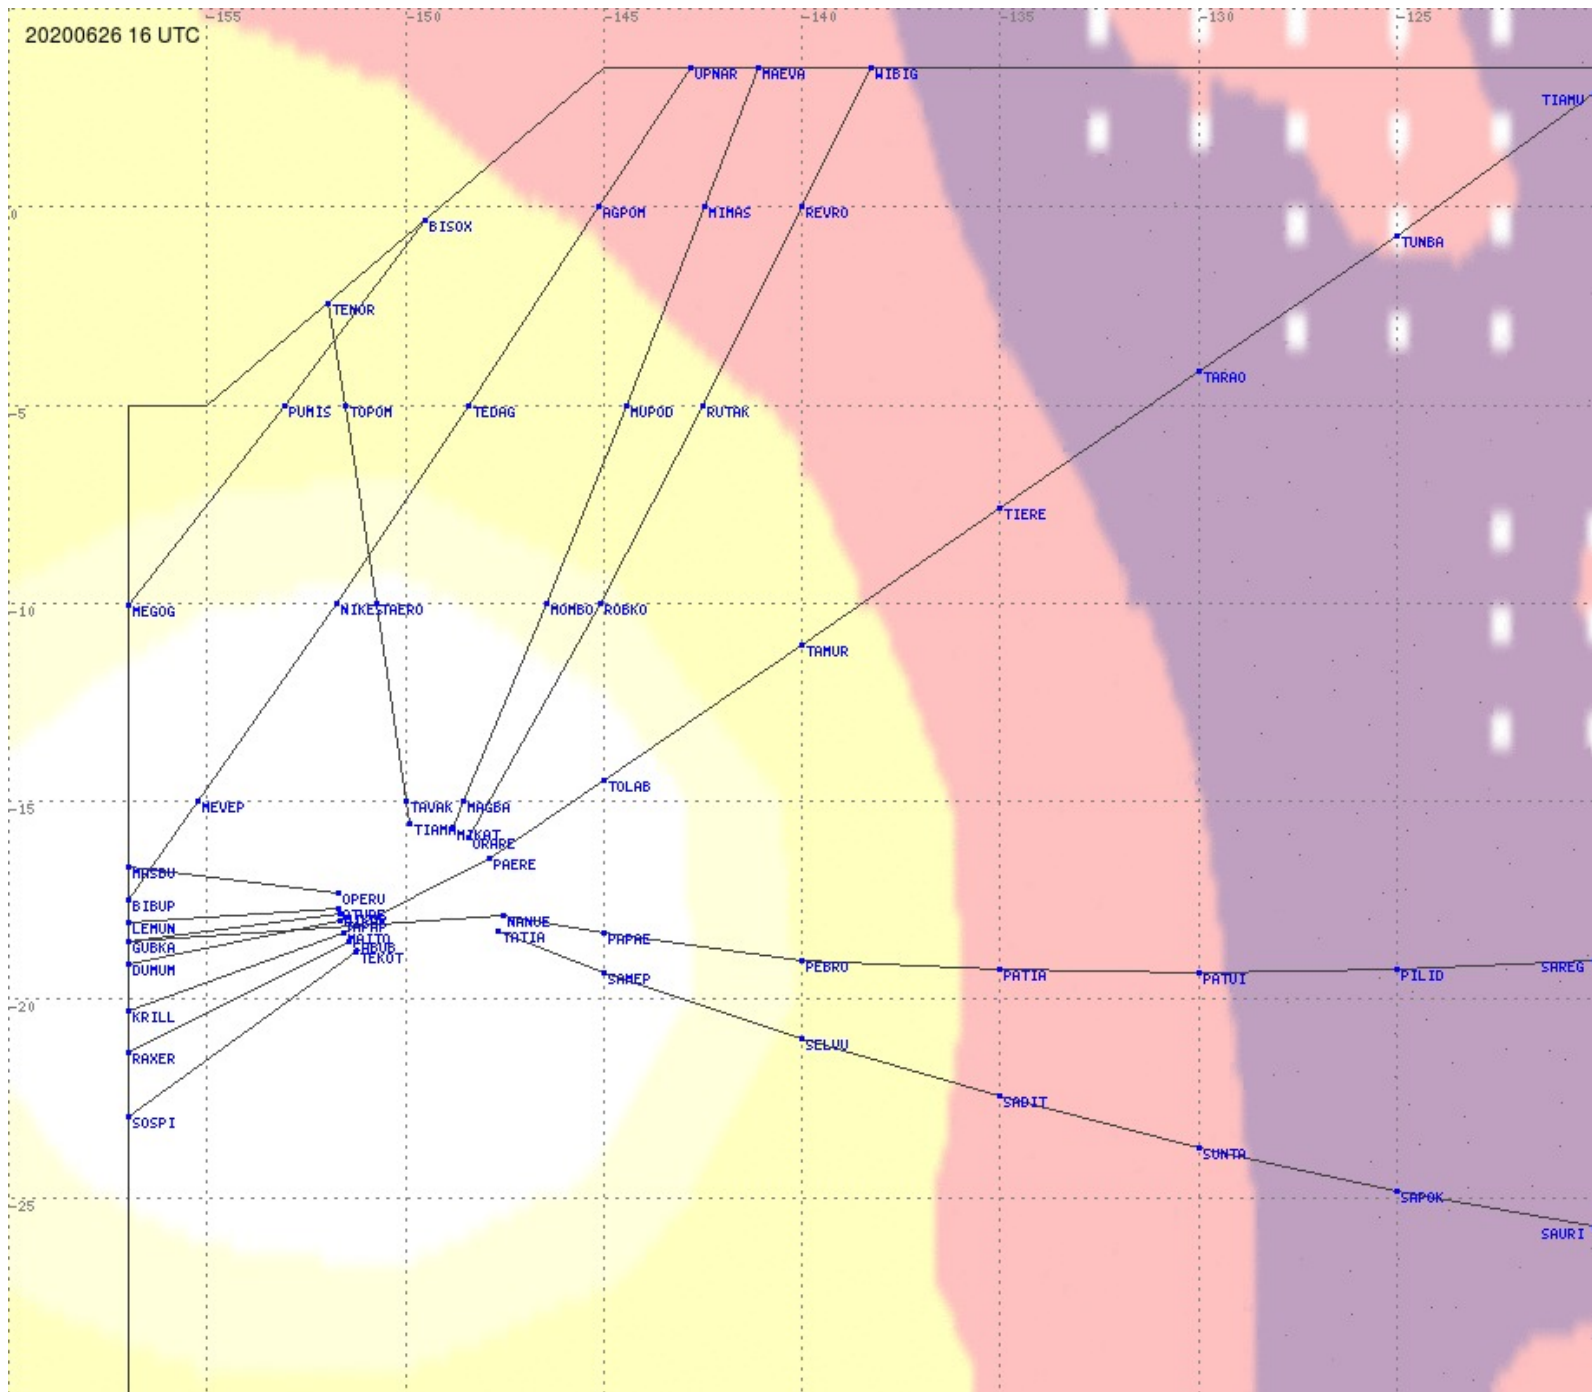

Tahiti FIR - HF Propag - 20200626

Tahiti FIR - HF Propag - 20200626

2.8 MHz
3.5 MHz
5.6 MHz
8.9 MHz
13.3 MHz
17.9 MHz
None

Tahiti FIR - HF Propag - 20200626

2.8 MHz 3.5 MHz 5.6 MHz 8.9 MHz 13.3 MHz 17.9 MHz None

Tahiti FIR - HF Propag - 20200626

2.8 MHz 3.5 MHz 5.6 MHz 8.9 MHz 13.3 MHz 17.9 MHz None

Tahiti FIR - HF Propag - 20200626

2.8 MHz
3.5 MHz
5.6 MHz
8.9 MHz
13.3 MHz
17.9 MHz
None

Tahiti FIR - HF Propag - 20200626

2.8 MHz 3.5 MHz 5.6 MHz 8.9 MHz 13.3 MHz 17.9 MHz None

Tahiti FIR - HF Propag - 20200626

Tahiti FIR - HF Propag - 20200626

2.8 MHz 3.5 MHz 5.6 MHz 8.9 MHz 13.3 MHz 17.9 MHz None

Tahiti FIR - HF Propag - 20200626