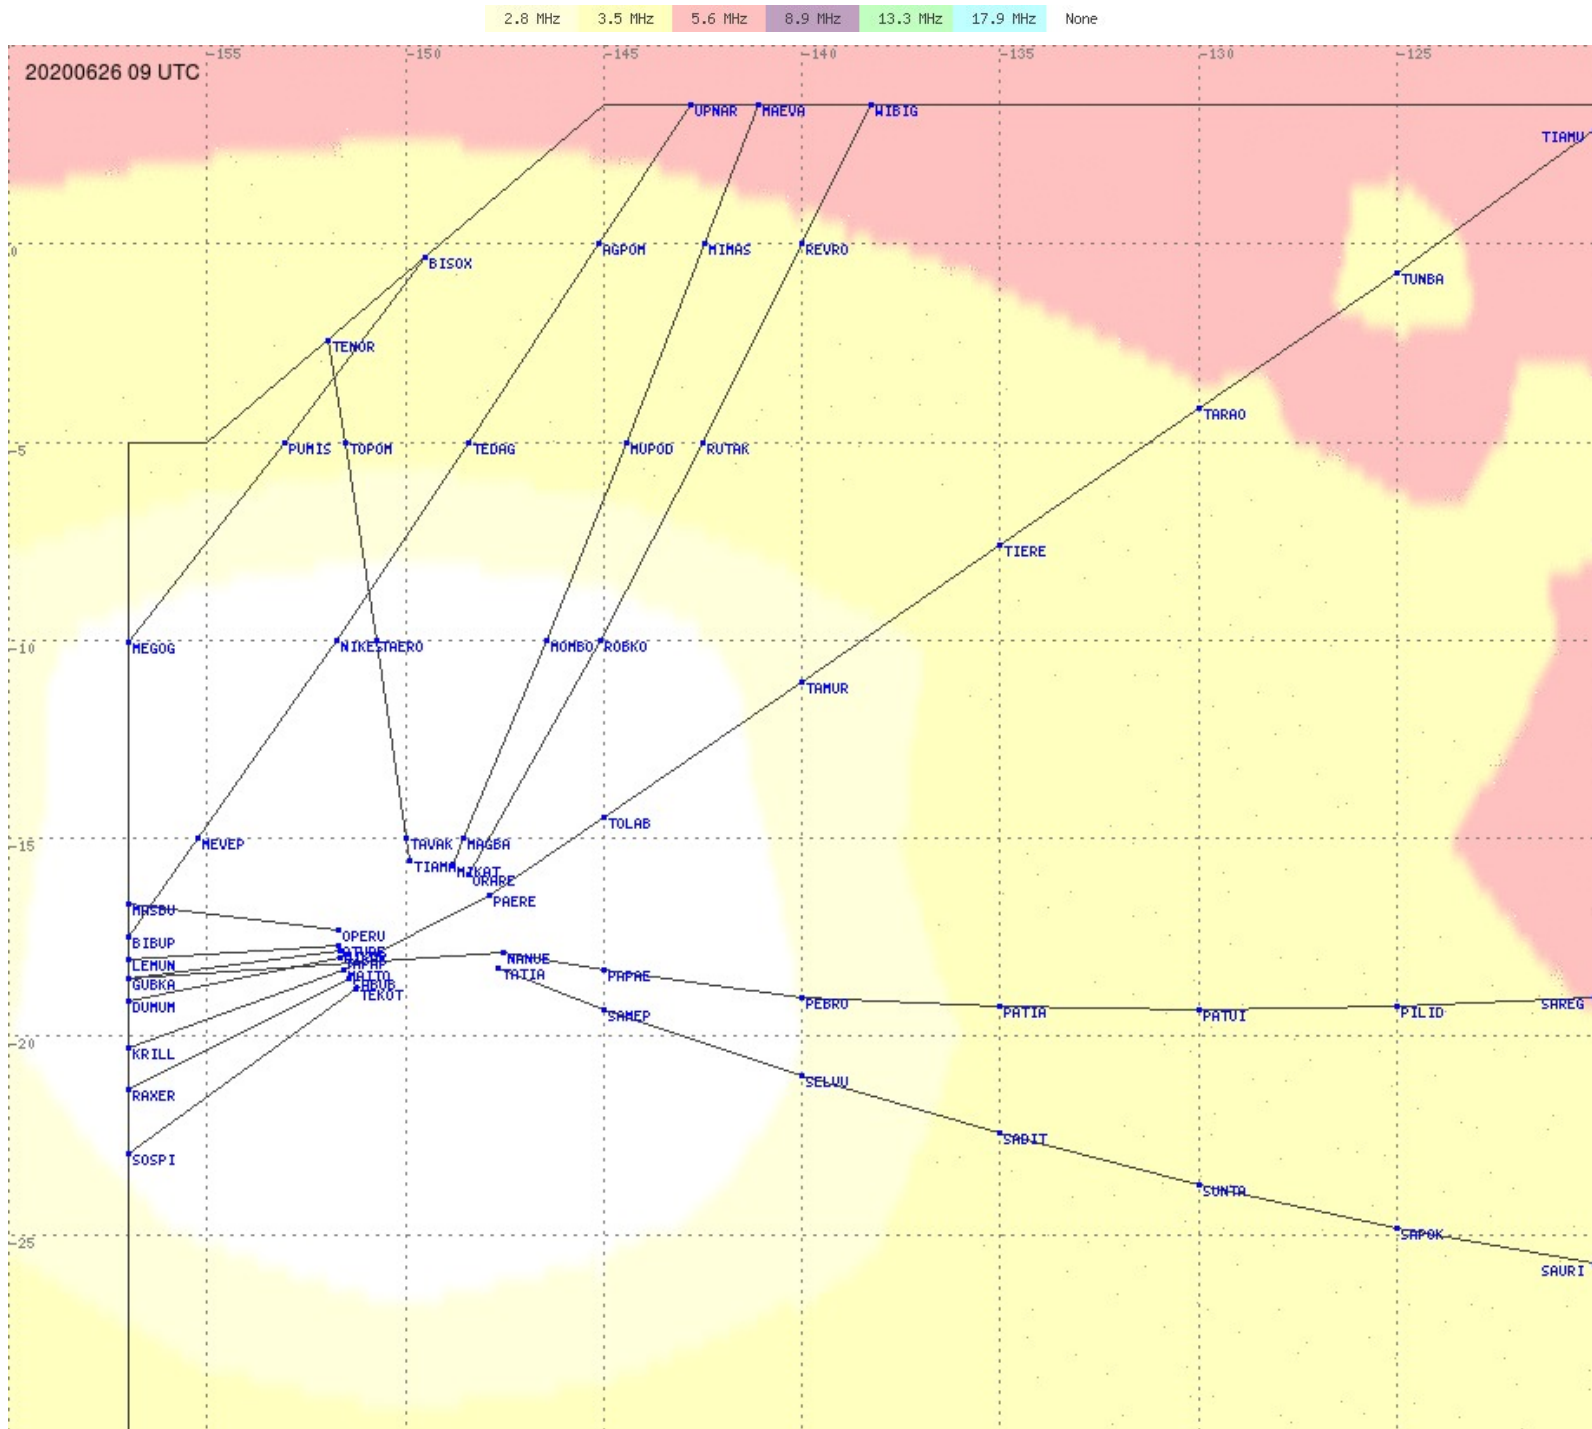

Tahiti FIR - HF Propag - 20200626

Tahiti FIR - HF Propag - 20200626

2.8 MHz
3.5 MHz
5.6 MHz
8.9 MHz
13.3 MHz
17.9 MHz
None

Tahiti FIR - HF Propag - 20200626

2.8 MHz 3.5 MHz 5.6 MHz 8.9 MHz 13.3 MHz 17.9 MHz None

Tahiti FIR - HF Propag - 20200626

Tahiti FIR - HF Propag - 20200626

Tahiti FIR - HF Propag - 20200626

Tahiti FIR - HF Propag - 20200626

2.8 MHz
3.5 MHz
5.6 MHz
8.9 MHz
13.3 MHz
17.9 MHz
None

Tahiti FIR - HF Propag - 20200626

Tahiti FIR - HF Propag - 20200626

2.8 MHz 3.5 MHz 5.6 MHz 8.9 MHz 13.3 MHz 17.9 MHz None

Tahiti FIR - HF Propag - 20200626

Tahiti FIR - HF Propag - 20200626

2.8 MHz
3.5 MHz
5.6 MHz
8.9 MHz
13.3 MHz
17.9 MHz
None