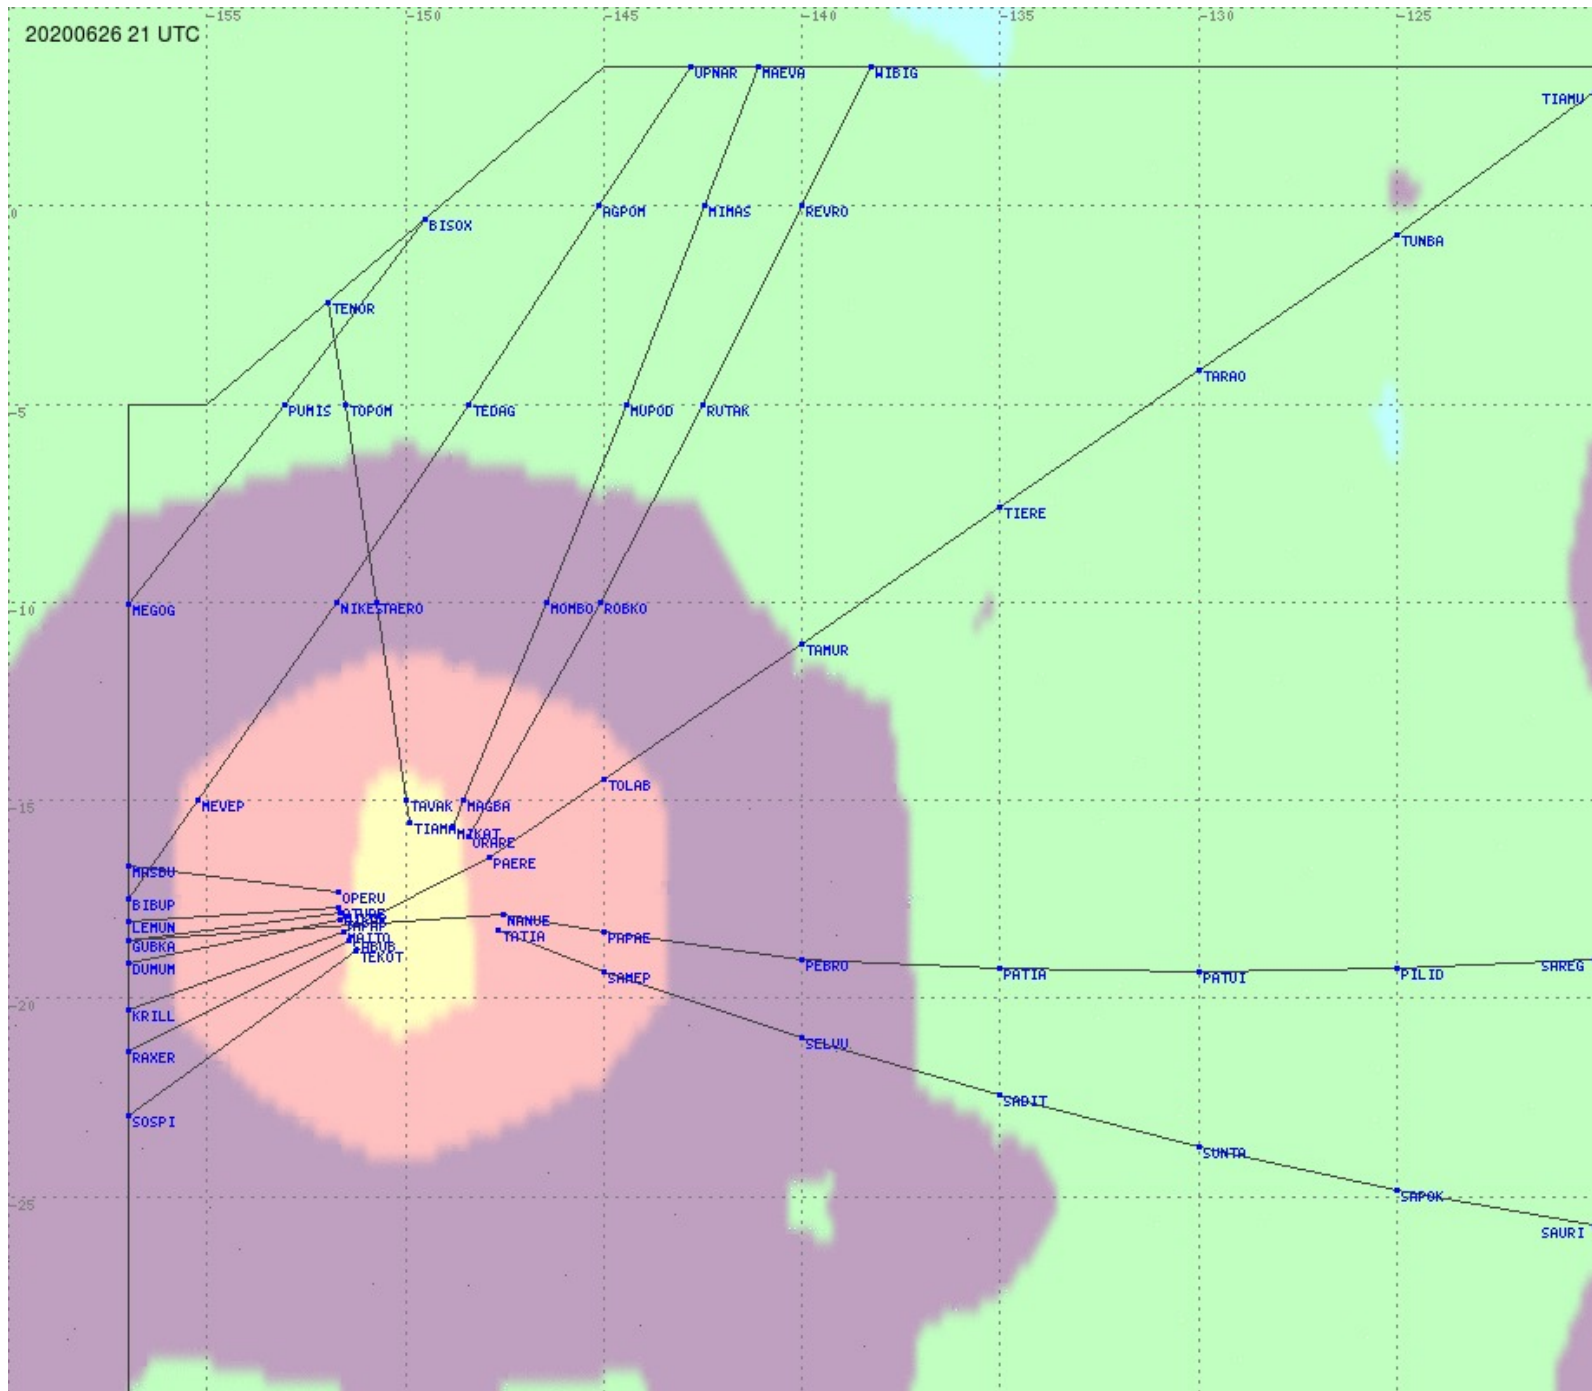

Tahiti FIR - HF Propag - 20200626

Tahiti FIR - HF Propag - 20200626

2.8 MHz
3.5 MHz
5.6 MHz
8.9 MHz
13.3 MHz
17.9 MHz
None

Tahiti FIR - HF Propag - 20200626

2.8 MHz 3.5 MHz 5.6 MHz 8.9 MHz 13.3 MHz 17.9 MHz None

Tahiti FIR - HF Propag - 20200626

Tahiti FIR - HF Propag - 20200626

Tahiti FIR - HF Propag - 20200626

Tahiti FIR - HF Propag - 20200626

2.8 MHz
3.5 MHz
5.6 MHz
8.9 MHz
13.3 MHz
17.9 MHz
None

Tahiti FIR - HF Propag - 20200626

2.8 MHz 3.5 MHz 5.6 MHz 8.9 MHz 13.3 MHz 17.9 MHz None

Tahiti FIR - HF Propag - 20200626

2.8 MHz 3.5 MHz 5.6 MHz 8.9 MHz 13.3 MHz 17.9 MHz None

Tahiti FIR - HF Propag - 20200626

2.8 MHz 3.5 MHz 5.6 MHz 8.9 MHz 13.3 MHz 17.9 MHz None

Tahiti FIR - HF Propag - 20200626

2.8 MHz
3.5 MHz
5.6 MHz
8.9 MHz
13.3 MHz
17.9 MHz
None

Tahiti FIR - HF Propag - 20200626

2.8 MHz 3.5 MHz 5.6 MHz 8.9 MHz 13.3 MHz 17.9 MHz None