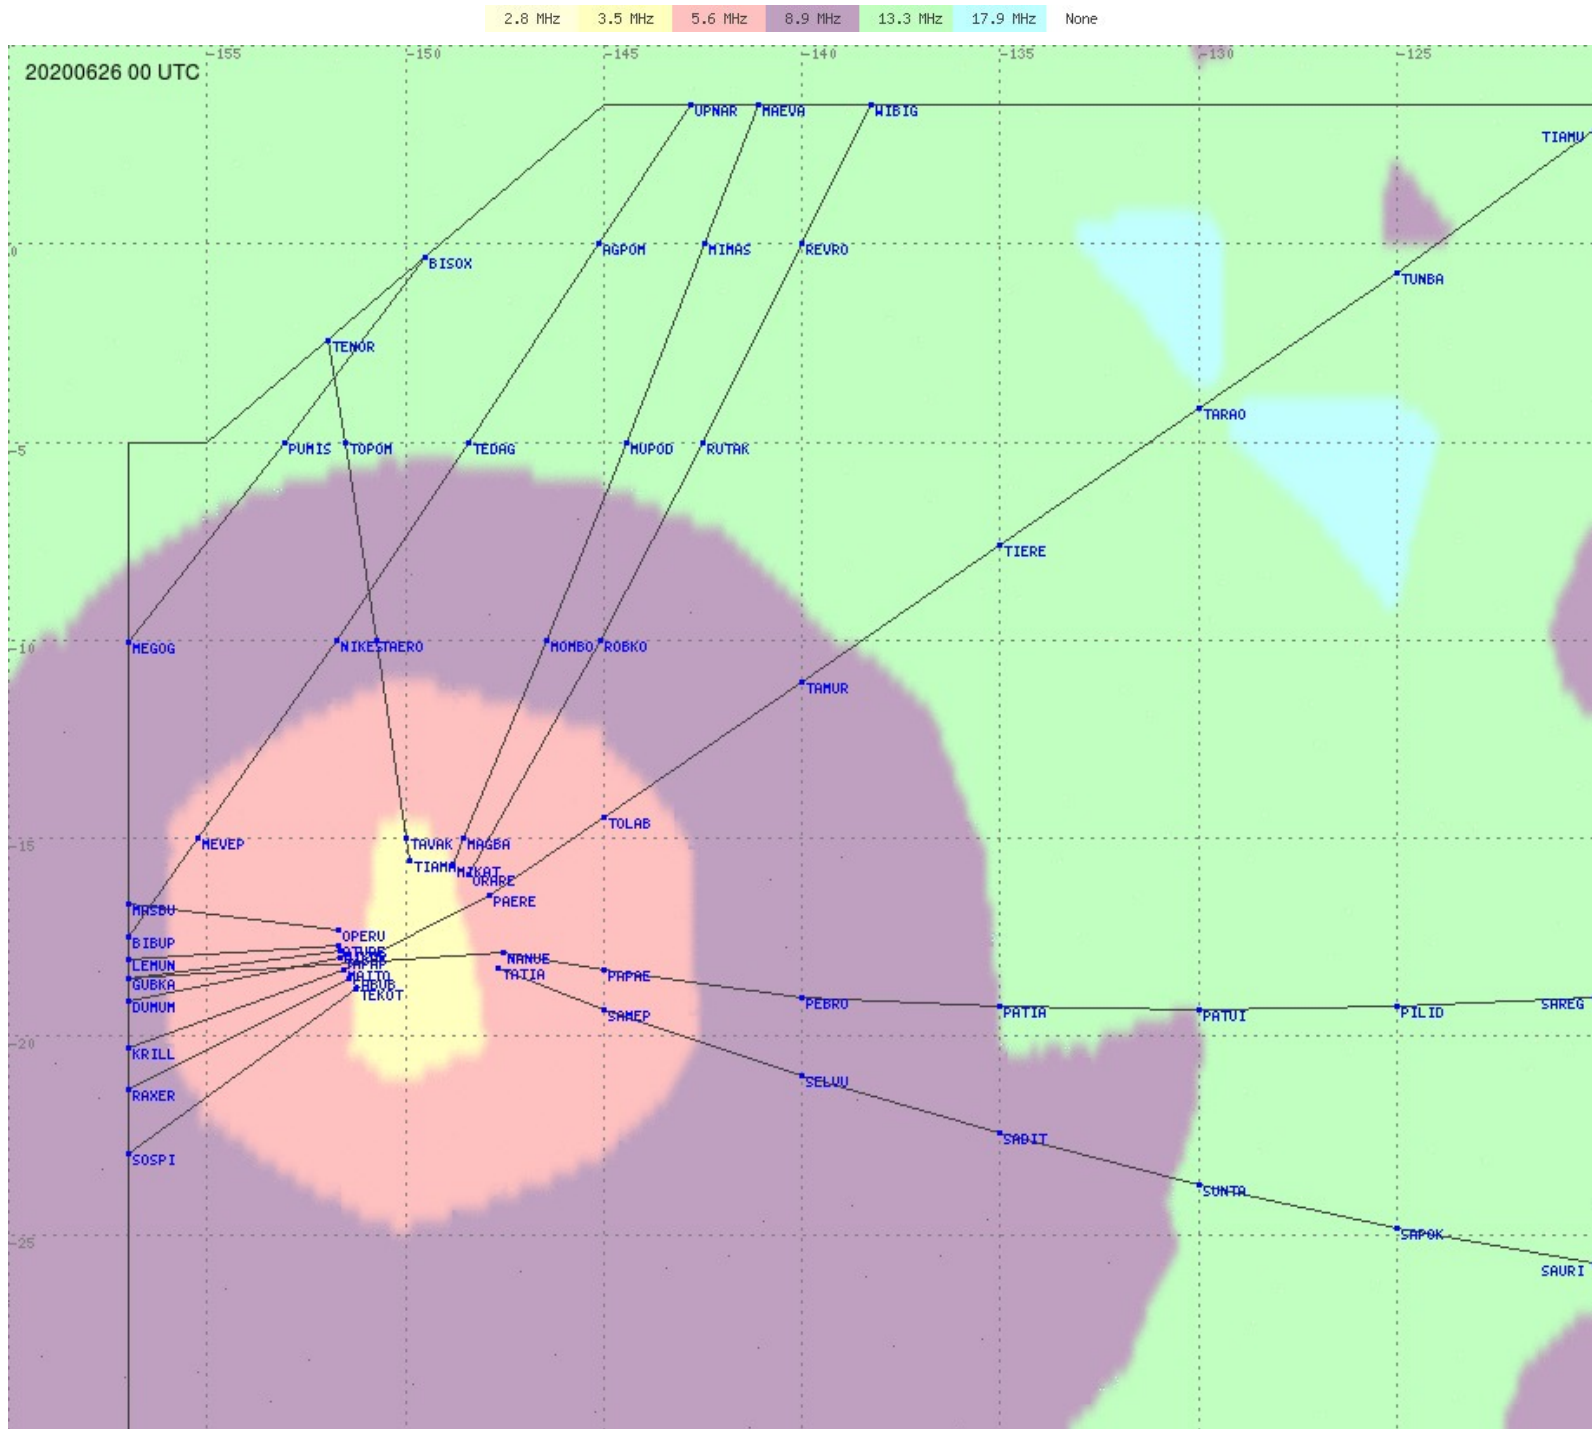

Tahiti FIR - HF Propag - 20200626

Tahiti FIR - HF Propag - 20200626

2.8 MHz
3.5 MHz
5.6 MHz
8.9 MHz
13.3 MHz
17.9 MHz
None

Tahiti FIR - HF Propag - 20200626

2.8 MHz 3.5 MHz 5.6 MHz 8.9 MHz 13.3 MHz 17.9 MHz None

Tahiti FIR - HF Propag - 20200626

Tahiti FIR - HF Propag - 20200626

Tahiti FIR - HF Propag - 20200626

Tahiti FIR - HF Propag - 20200626

2.8 MHz
3.5 MHz
5.6 MHz
8.9 MHz
13.3 MHz
17.9 MHz
None

Tahiti FIR - HF Propag - 20200626

Tahiti FIR - HF Propag - 20200626

2.8 MHz 3.5 MHz 5.6 MHz 8.9 MHz 13.3 MHz 17.9 MHz None

Tahiti FIR - HF Propag - 20200626

Tahiti FIR - HF Propag - 20200626

2.8 MHz
3.5 MHz
5.6 MHz
8.9 MHz
13.3 MHz
17.9 MHz
None