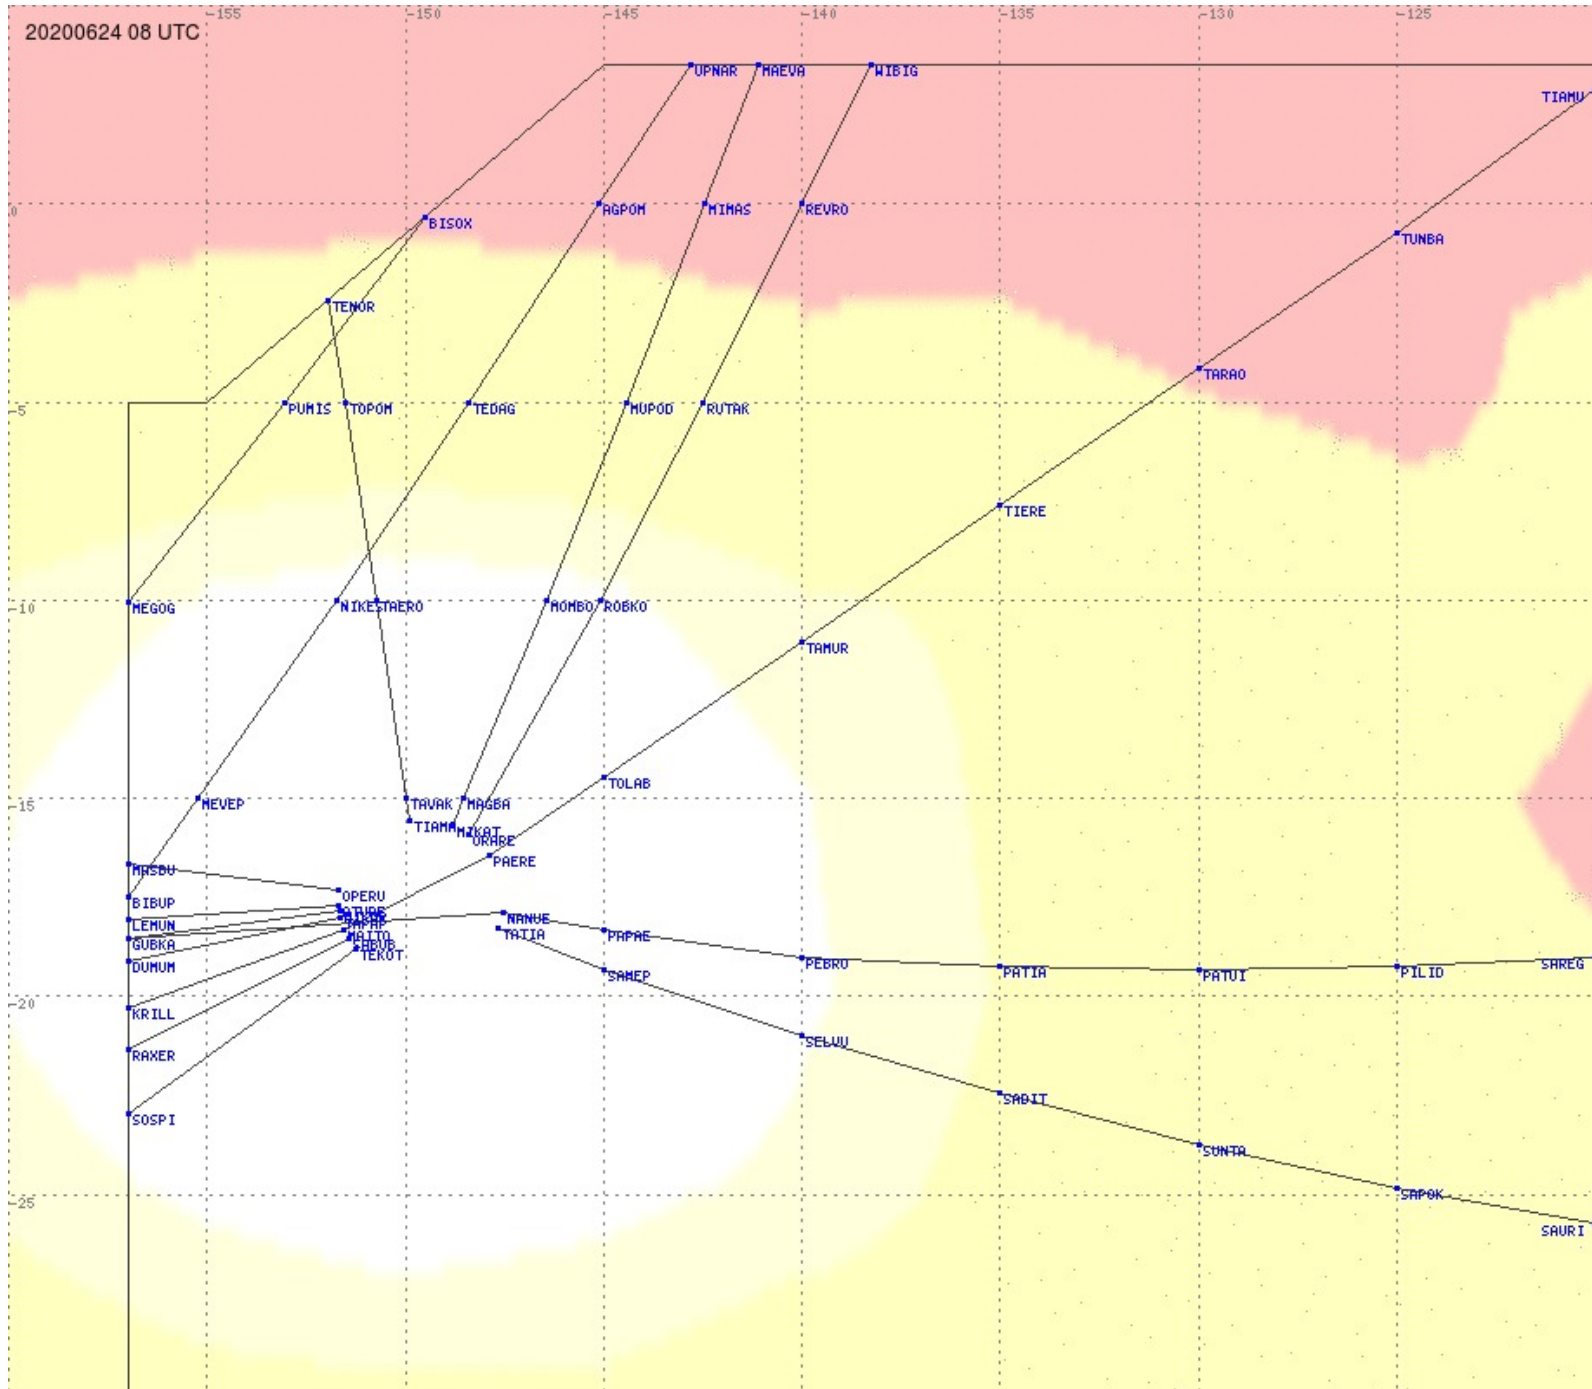

Tahiti FIR - HF Propag - 20200624

2.8 MHz
3.5 MHz
5.6 MHz
8.9 MHz
13.3 MHz
17.9 MHz
None