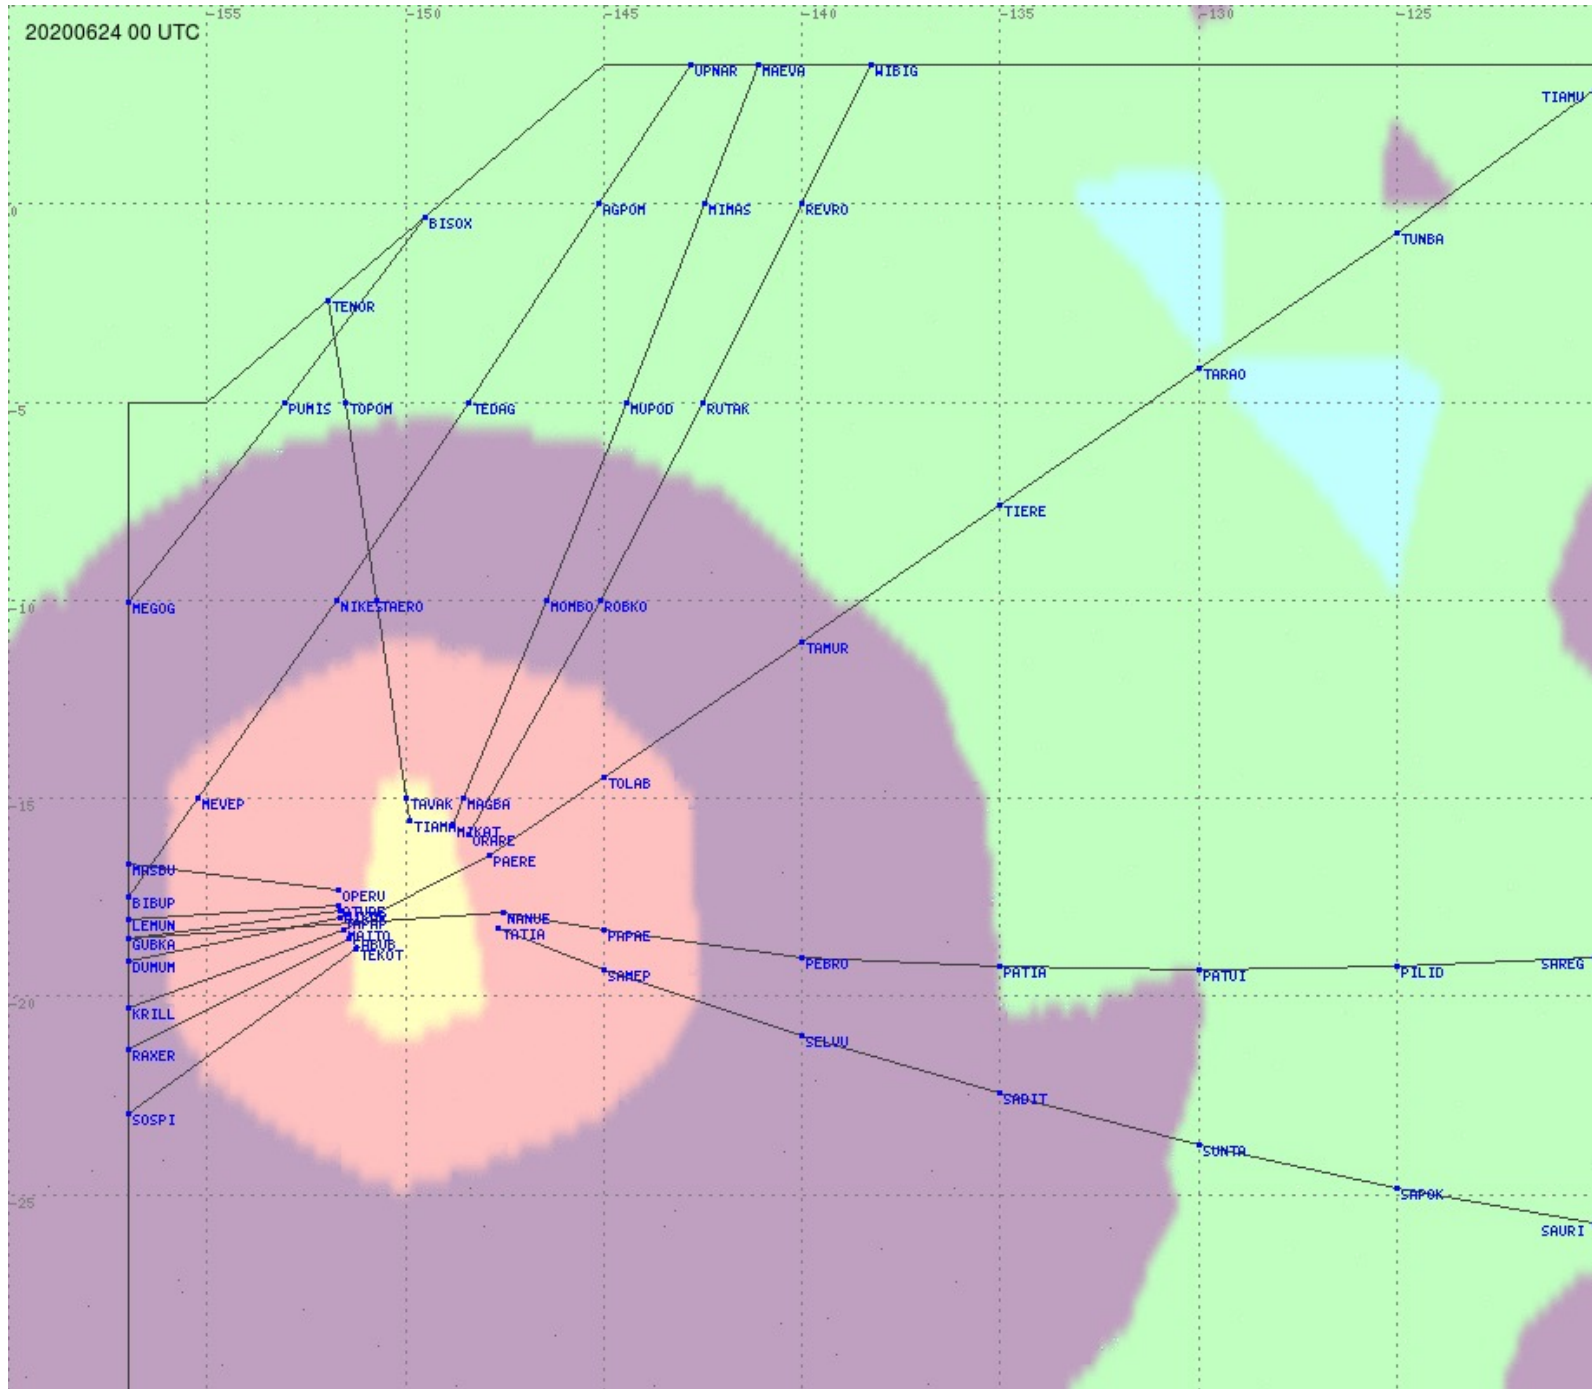

Tahiti FIR - HF Propag - 20200624

2.8 MHz 3.5 MHz 5.6 MHz 8.9 MHz 13.3 MHz 17.9 MHz None

Tahiti FIR - HF Propag - 20200624

2.8 MHz 3.5 MHz 5.6 MHz 8.9 MHz 13.3 MHz 17.9 MHz None

Tahiti FIR - HF Propag - 20200624

2.8 MHz 3.5 MHz 5.6 MHz 8.9 MHz 13.3 MHz 17.9 MHz None

Tahiti FIR - HF Propag - 20200624

2.8 MHz 3.5 MHz 5.6 MHz 8.9 MHz 13.3 MHz 17.9 MHz None

Tahiti FIR - HF Propag - 20200624

Tahiti FIR - HF Propag - 20200624