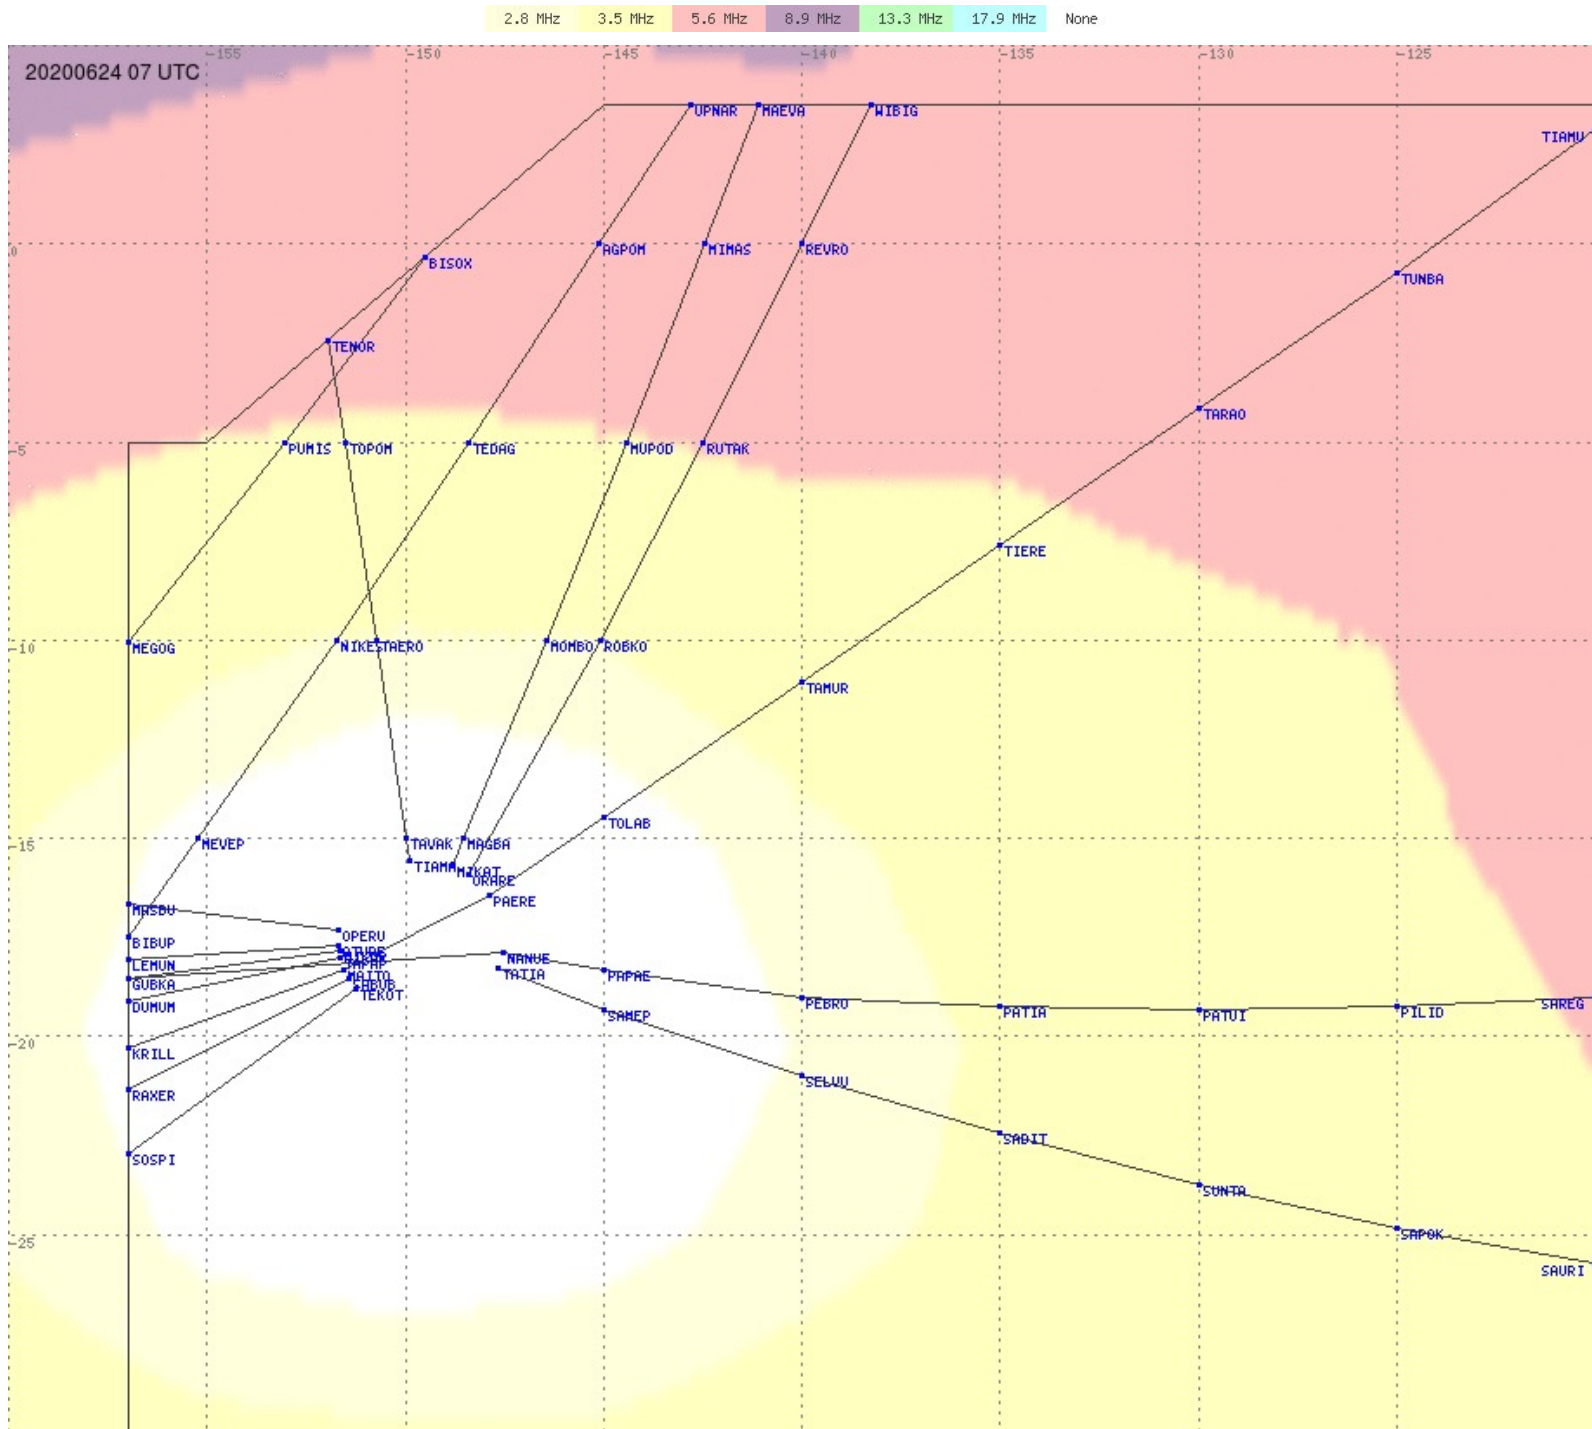

Tahiti FIR - HF Propag - 20200624

2.8 MHz 3.5 MHz 5.6 MHz 8.9 MHz 13.3 MHz 17.9 MHz None

Tahiti FIR - HF Propag - 20200624

2.8 MHz 3.5 MHz 5.6 MHz 8.9 MHz 13.3 MHz 17.9 MHz None

Tahiti FIR - HF Propag - 20200624

2.8 MHz 3.5 MHz 5.6 MHz 8.9 MHz 13.3 MHz 17.9 MHz None

Tahiti FIR - HF Propag - 20200624

2.8 MHz 3.5 MHz 5.6 MHz 8.9 MHz 13.3 MHz 17.9 MHz None

Tahiti FIR - HF Propag - 20200624

Tahiti FIR - HF Propag - 20200624

Tahiti FIR - HF Propag - 20200624

Tahiti FIR - HF Propag - 20200624

2.8 MHz
3.5 MHz
5.6 MHz
8.9 MHz
13.3 MHz
17.9 MHz
None

Tahiti FIR - HF Propag - 20200624

Tahiti FIR - HF Propag - 20200624

Tahiti FIR - HF Propag - 20200624