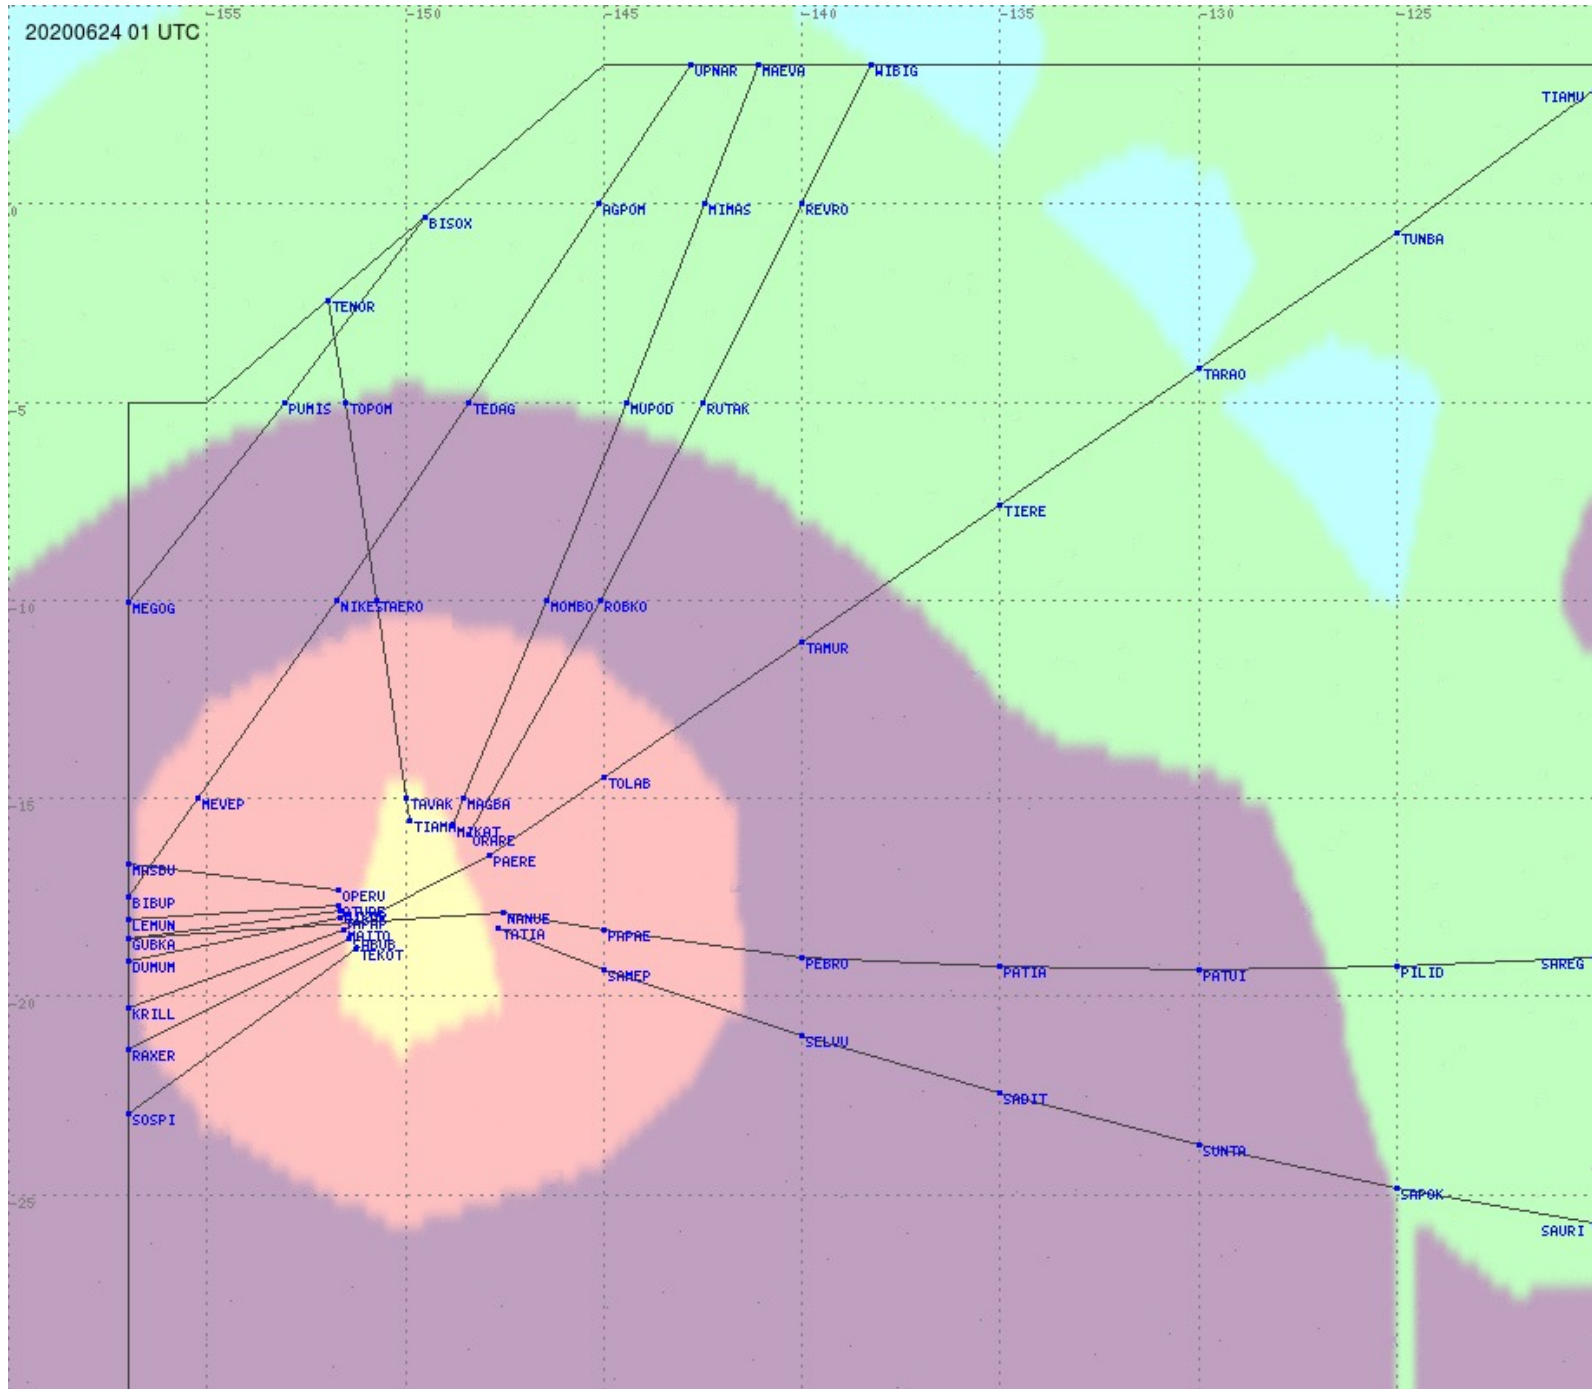

Tahiti FIR - HF Propag - 20200624

2.8 MHz 3.5 MHz 5.6 MHz 8.9 MHz 13.3 MHz 17.9 MHz None

Tahiti FIR - HF Propag - 20200624

2.8 MHz 3.5 MHz 5.6 MHz 8.9 MHz 13.3 MHz 17.9 MHz None

Tahiti FIR - HF Propag - 20200624

2.8 MHz 3.5 MHz 5.6 MHz 8.9 MHz 13.3 MHz 17.9 MHz None

Tahiti FIR - HF Propag - 20200624

2.8 MHz 3.5 MHz 5.6 MHz 8.9 MHz 13.3 MHz 17.9 MHz None

Tahiti FIR - HF Propag - 20200624

Tahiti FIR - HF Propag - 20200624