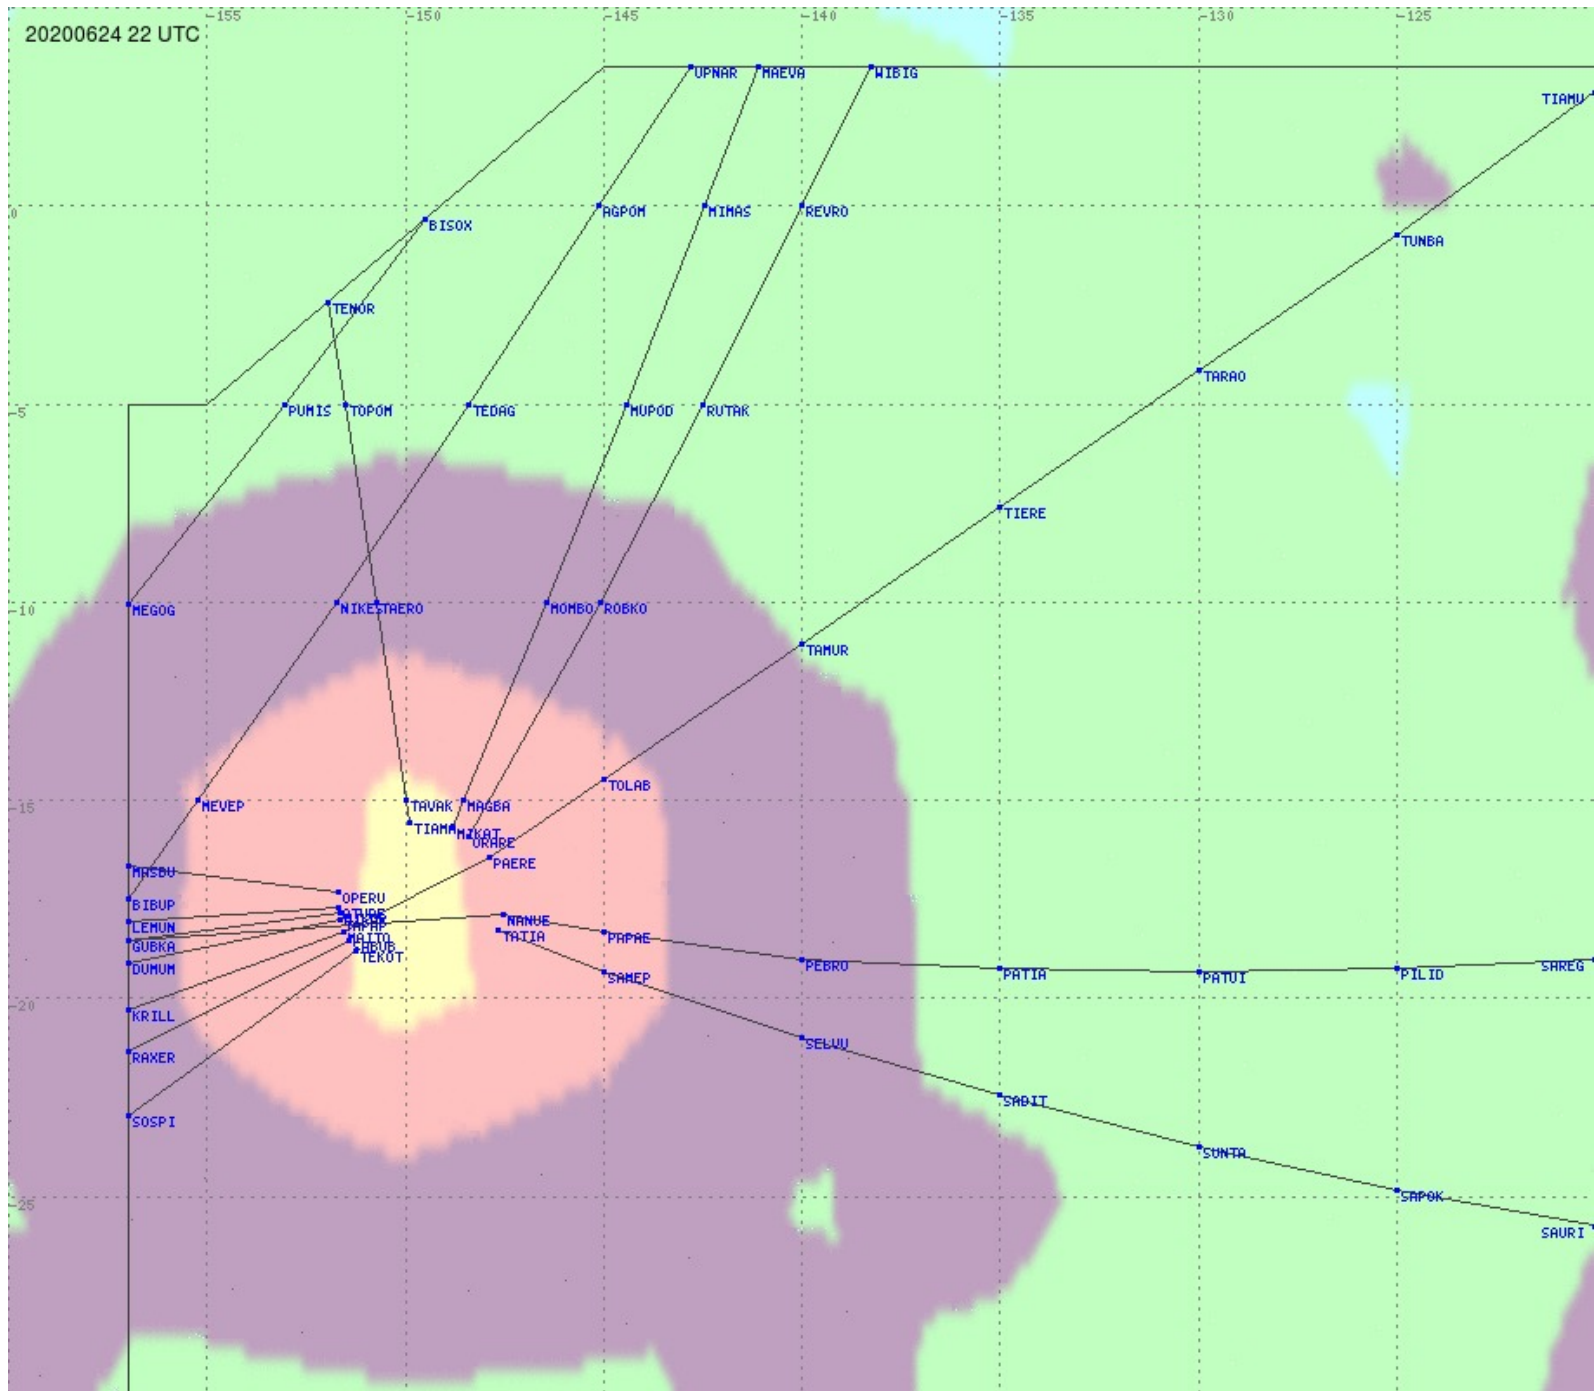

Tahiti FIR - HF Propag - 20200624

2.8 MHz 3.5 MHz 5.6 MHz 8.9 MHz 13.3 MHz 17.9 MHz None

Tahiti FIR - HF Propag - 20200624

2.8 MHz 3.5 MHz 5.6 MHz 8.9 MHz 13.3 MHz 17.9 MHz None

Tahiti FIR - HF Propag - 20200624

2.8 MHz
3.5 MHz
5.6 MHz
8.9 MHz
13.3 MHz
17.9 MHz
None

Tahiti FIR - HF Propag - 20200624

Tahiti FIR - HF Propag - 20200624

Tahiti FIR - HF Propag - 20200624

Tahiti FIR - HF Propag - 20200624

Tahiti FIR - HF Propag - 20200624

2.8 MHz 3.5 MHz 5.6 MHz 8.9 MHz 13.3 MHz 17.9 MHz None

Tahiti FIR - HF Propag - 20200624

2.8 MHz 3.5 MHz 5.6 MHz 8.9 MHz 13.3 MHz 17.9 MHz None

Tahiti FIR - HF Propag - 20200624

2.8 MHz
3.5 MHz
5.6 MHz
8.9 MHz
13.3 MHz
17.9 MHz
None

Tahiti FIR - HF Propag - 20200624

2.8 MHz
3.5 MHz
5.6 MHz
8.9 MHz
13.3 MHz
17.9 MHz
None