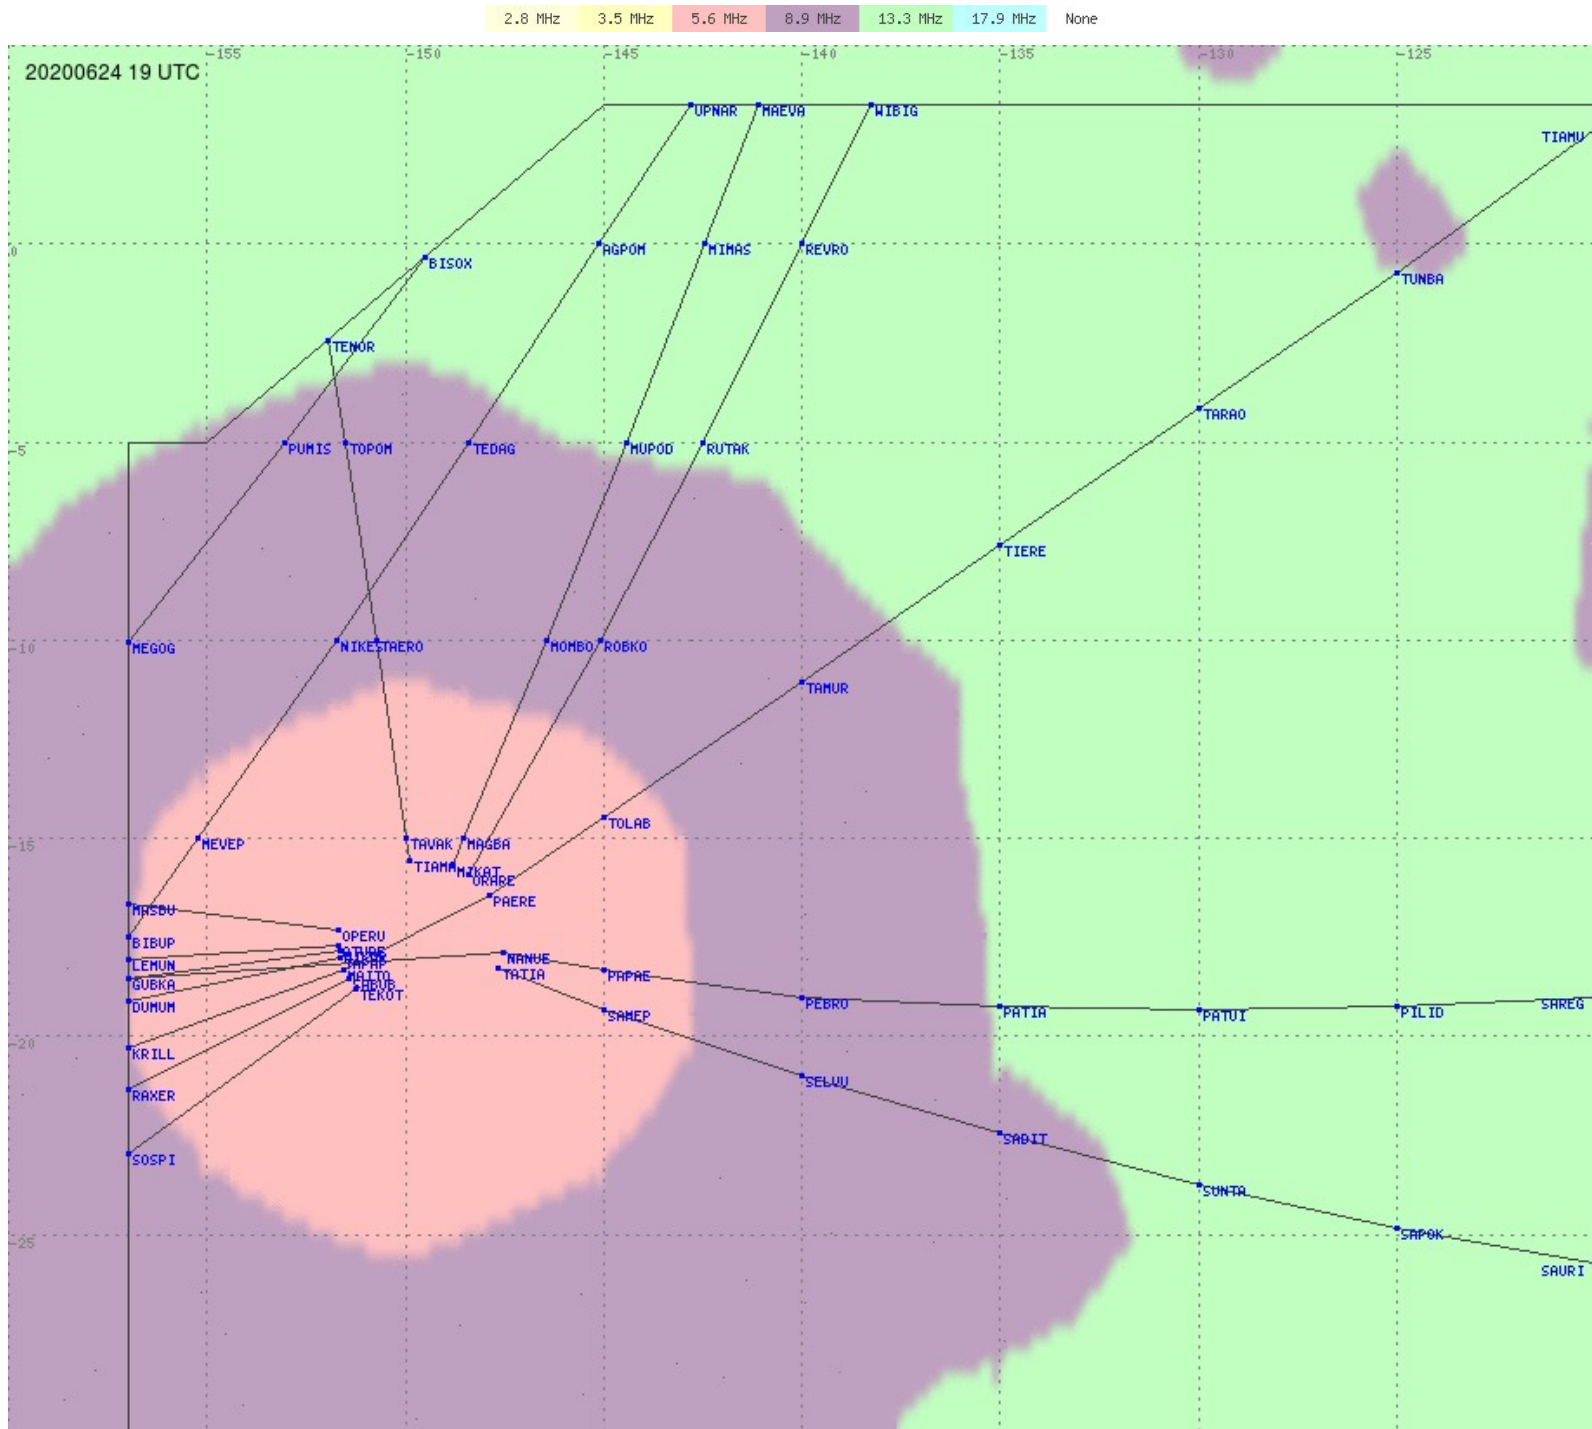

Tahiti FIR - HF Propag - 20200624

2.8 MHz 3.5 MHz 5.6 MHz 8.9 MHz 13.3 MHz 17.9 MHz None

Tahiti FIR - HF Propag - 20200624

2.8 MHz 3.5 MHz 5.6 MHz 8.9 MHz 13.3 MHz 17.9 MHz None

Tahiti FIR - HF Propag - 20200624

2.8 MHz
3.5 MHz
5.6 MHz
8.9 MHz
13.3 MHz
17.9 MHz
None

Tahiti FIR - HF Propag - 20200624

Tahiti FIR - HF Propag - 20200624

Tahiti FIR - HF Propag - 20200624

Tahiti FIR - HF Propag - 20200624

Tahiti FIR - HF Propag - 20200624

2.8 MHz 3.5 MHz 5.6 MHz 8.9 MHz 13.3 MHz 17.9 MHz None

Tahiti FIR - HF Propag - 20200624

2.8 MHz 3.5 MHz 5.6 MHz 8.9 MHz 13.3 MHz 17.9 MHz None

Tahiti FIR - HF Propag - 20200624

2.8 MHz
3.5 MHz
5.6 MHz
8.9 MHz
13.3 MHz
17.9 MHz
None