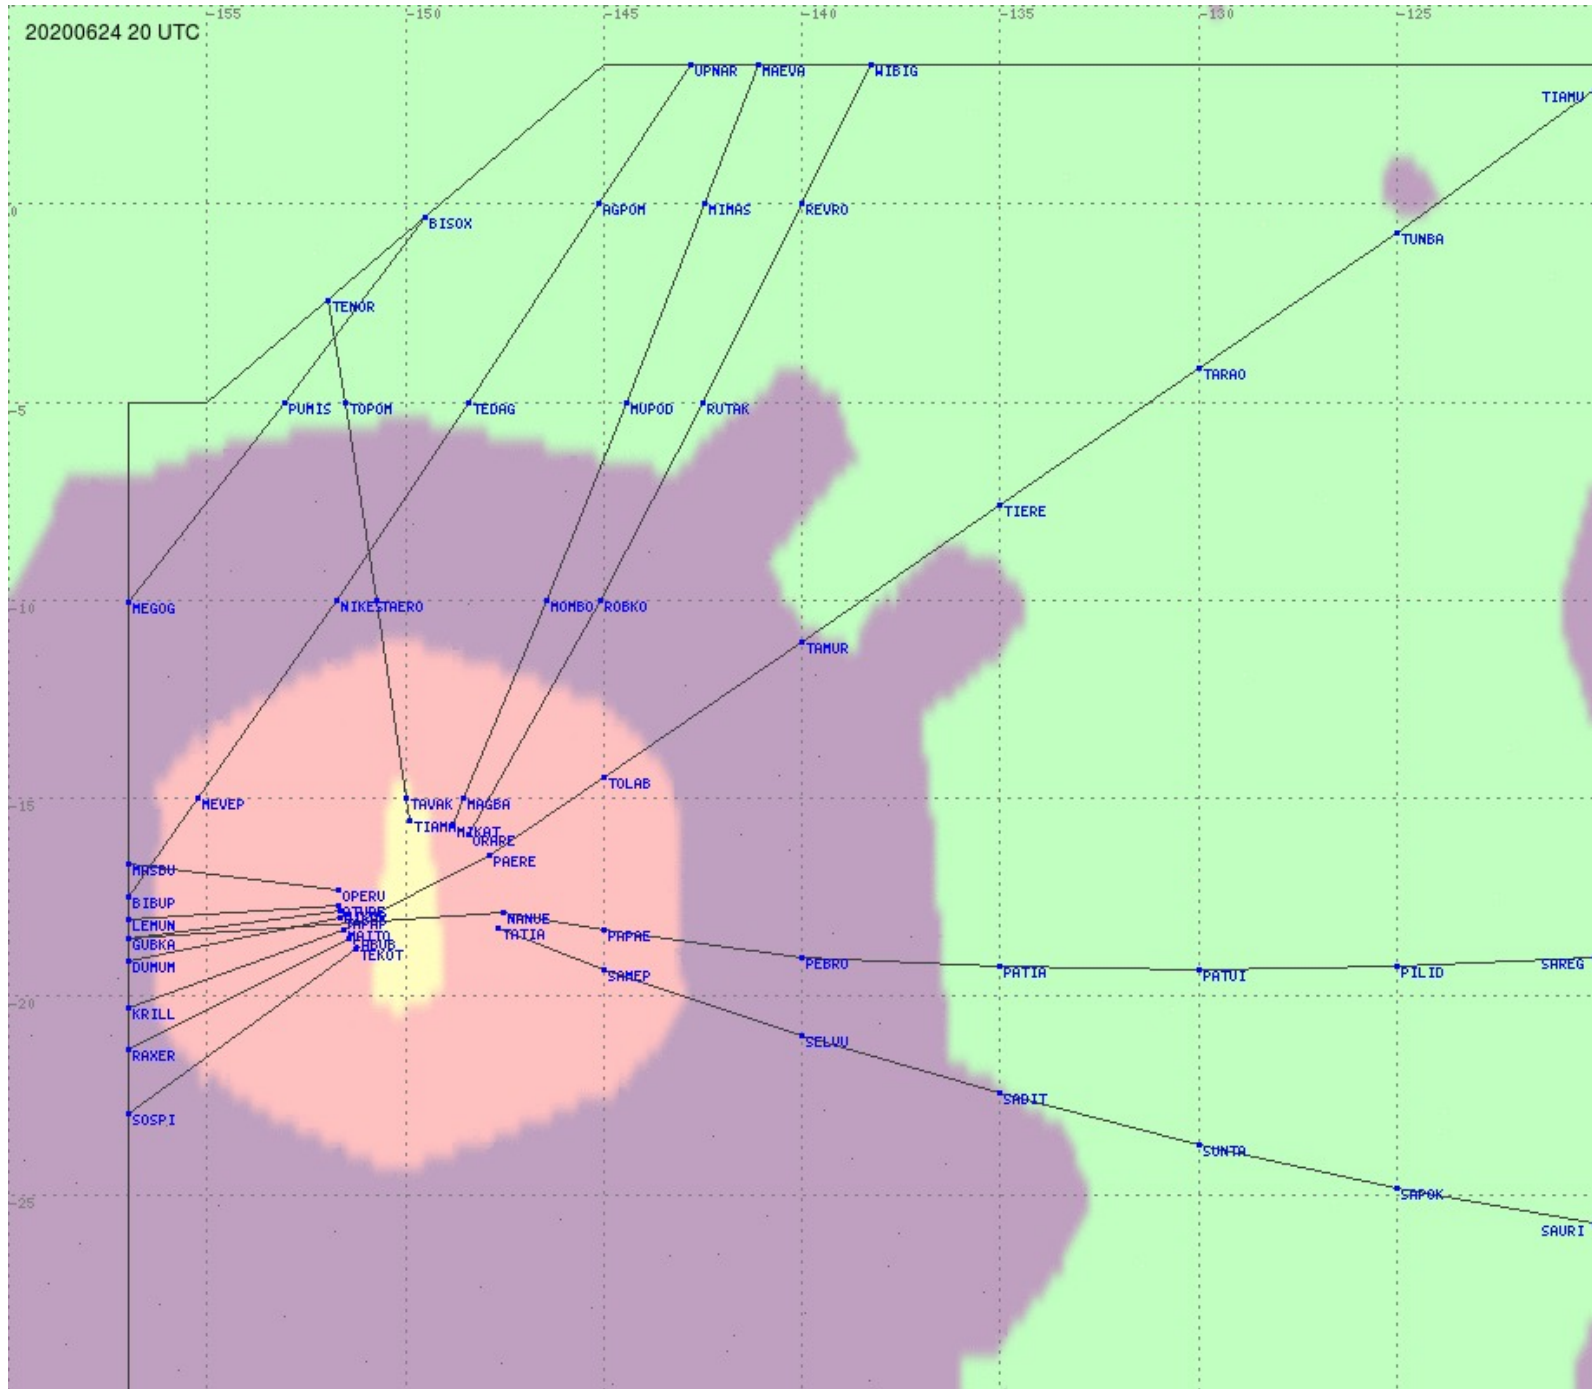

Tahiti FIR - HF Propag - 20200624

2.8 MHz 3.5 MHz 5.6 MHz 8.9 MHz 13.3 MHz 17.9 MHz None

Tahiti FIR - HF Propag - 20200624

2.8 MHz 3.5 MHz 5.6 MHz 8.9 MHz 13.3 MHz 17.9 MHz None

Tahiti FIR - HF Propag - 20200624

2.8 MHz
3.5 MHz
5.6 MHz
8.9 MHz
13.3 MHz
17.9 MHz
None

Tahiti FIR - HF Propag - 20200624

Tahiti FIR - HF Propag - 20200624

Tahiti FIR - HF Propag - 20200624

Tahiti FIR - HF Propag - 20200624

Tahiti FIR - HF Propag - 20200624

2.8 MHz 3.5 MHz 5.6 MHz 8.9 MHz 13.3 MHz 17.9 MHz None

Tahiti FIR - HF Propag - 20200624

2.8 MHz 3.5 MHz 5.6 MHz 8.9 MHz 13.3 MHz 17.9 MHz None

Tahiti FIR - HF Propag - 20200624

2.8 MHz
3.5 MHz
5.6 MHz
8.9 MHz
13.3 MHz
17.9 MHz
None