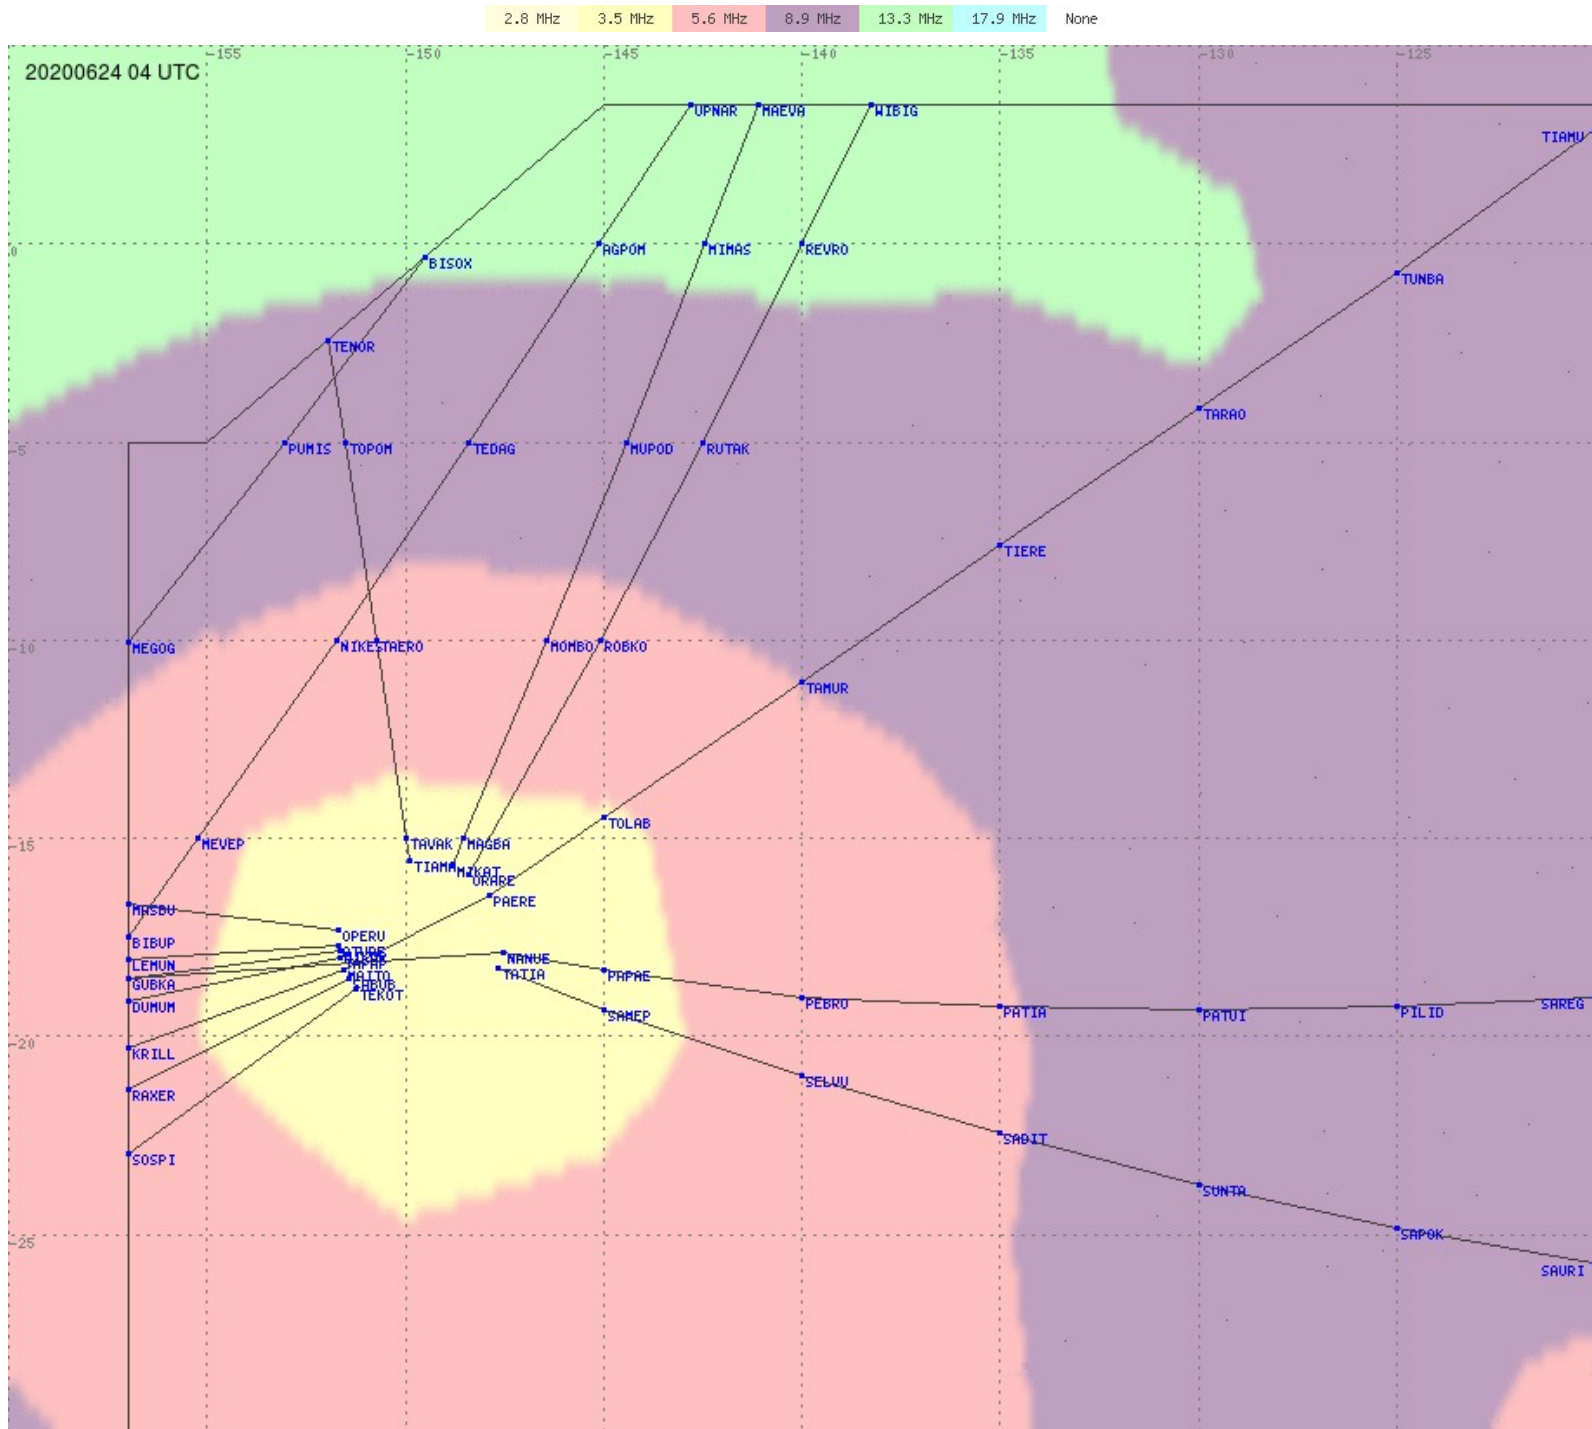

Tahiti FIR - HF Propag - 20200624

2.8 MHz 3.5 MHz 5.6 MHz 8.9 MHz 13.3 MHz 17.9 MHz None

Tahiti FIR - HF Propag - 20200624

2.8 MHz 3.5 MHz 5.6 MHz 8.9 MHz 13.3 MHz 17.9 MHz None

Tahiti FIR - HF Propag - 20200624

2.8 MHz 3.5 MHz 5.6 MHz 8.9 MHz 13.3 MHz 17.9 MHz None

Tahiti FIR - HF Propag - 20200624

2.8 MHz 3.5 MHz 5.6 MHz 8.9 MHz 13.3 MHz 17.9 MHz None

Tahiti FIR - HF Propag - 20200624

Tahiti FIR - HF Propag - 20200624

Tahiti FIR - HF Propag - 20200624

Tahiti FIR - HF Propag - 20200624

2.8 MHz
3.5 MHz
5.6 MHz
8.9 MHz
13.3 MHz
17.9 MHz
None

Tahiti FIR - HF Propag - 20200624

Tahiti FIR - HF Propag - 20200624

Tahiti FIR - HF Propag - 20200624