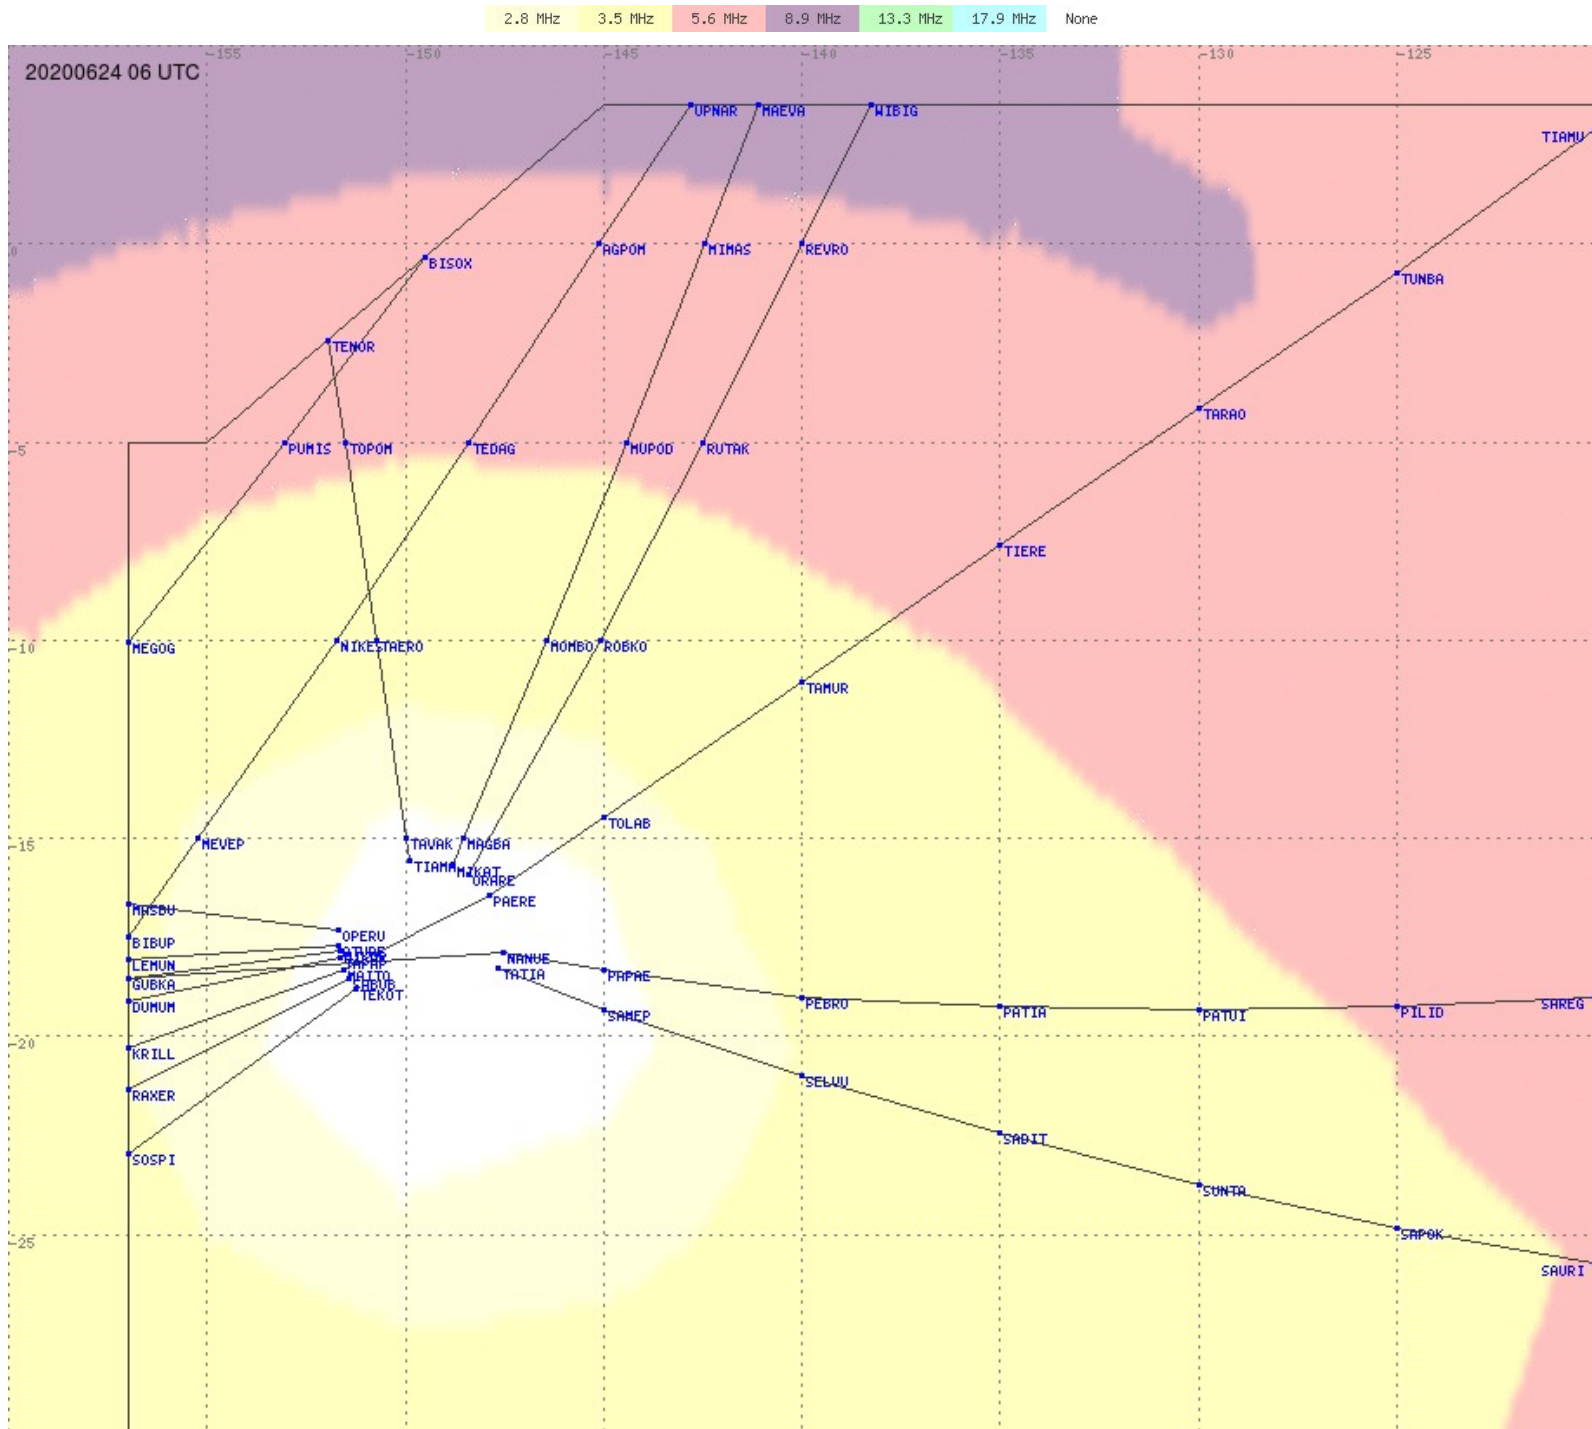

2.8 MHz 3.5 MHz 5.6 MHz 8.9 MHz 13.3 MHz 17.9 MHz None

Tahiti FIR - HF Propag - 20200624

2.8 MHz 3.5 MHz 5.6 MHz 8.9 MHz 13.3 MHz 17.9 MHz None

Tahiti FIR - HF Propag - 20200624

Tahiti FIR - HF Propag - 20200624