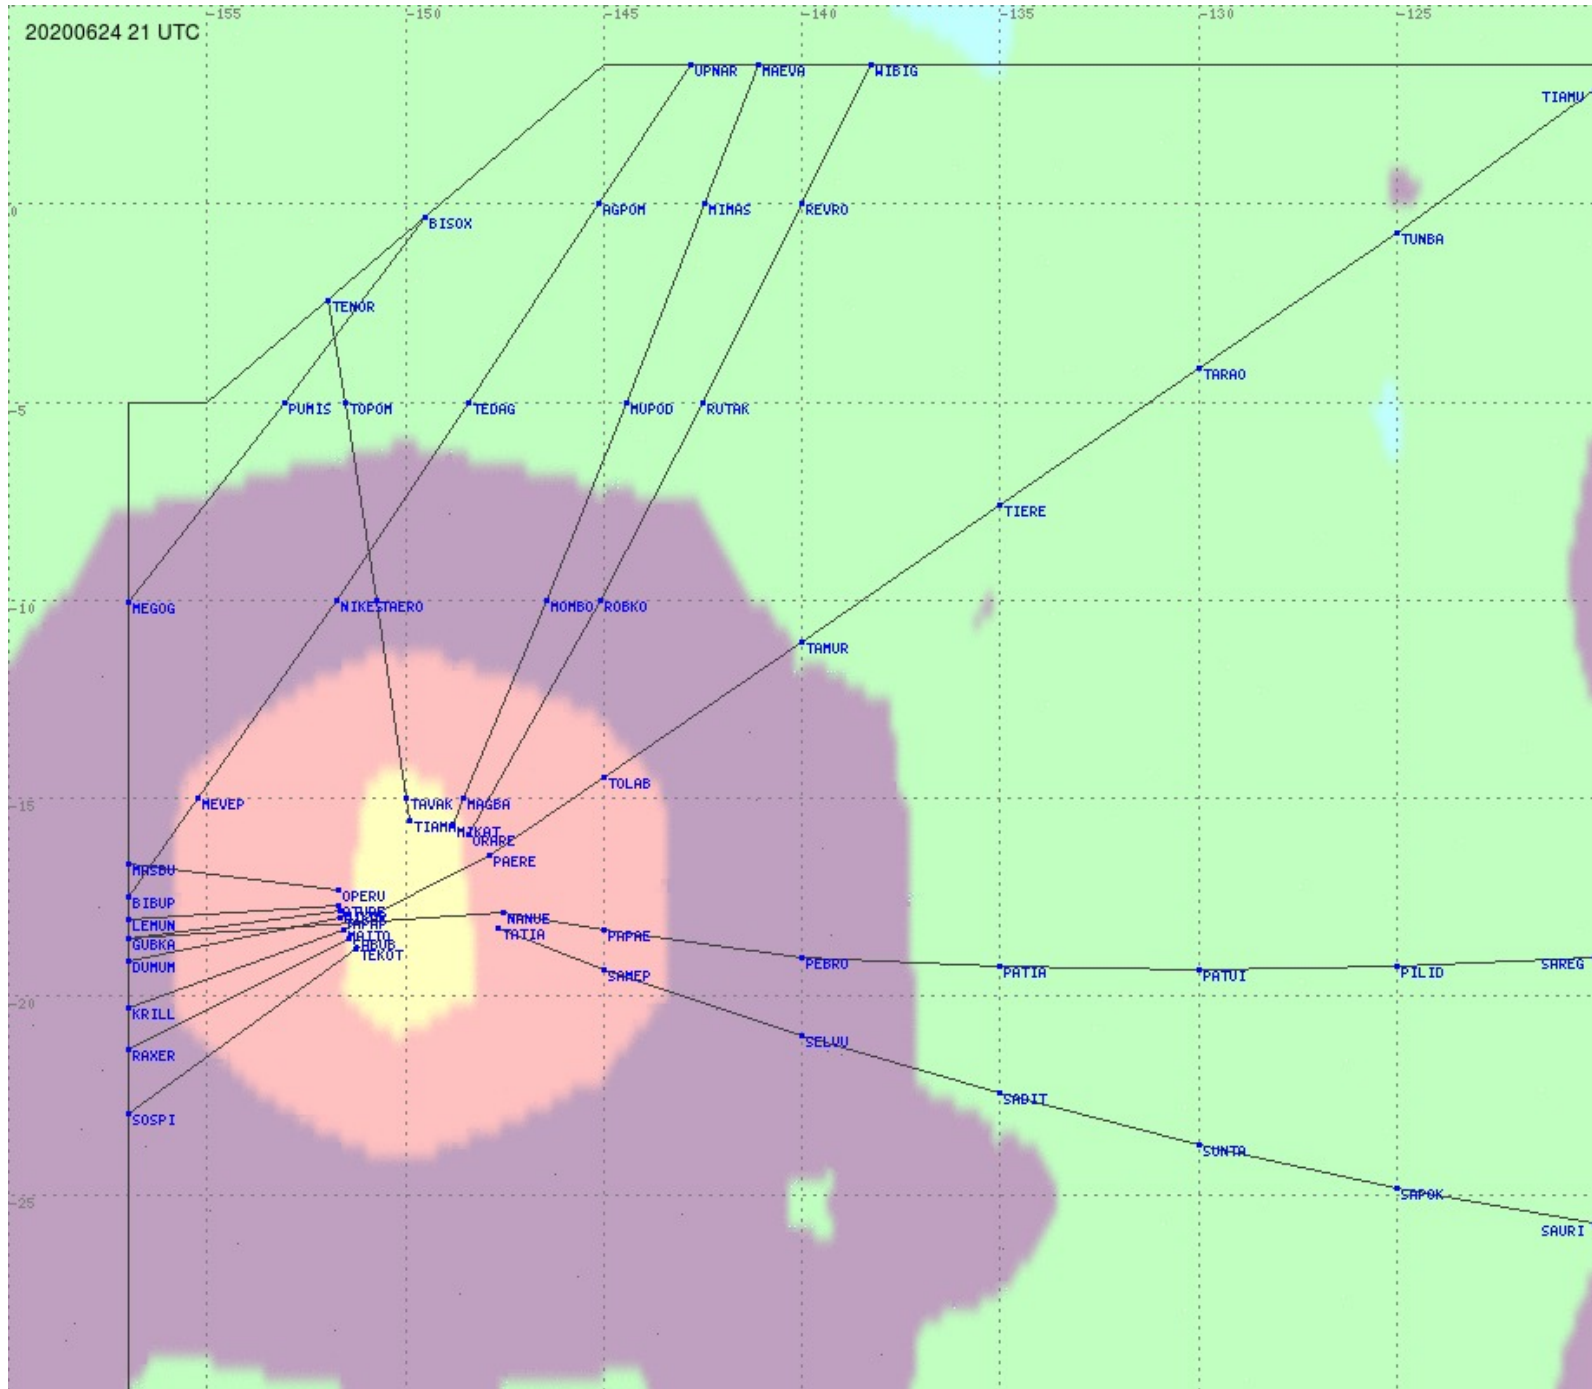

Tahiti FIR - HF Propag - 20200624

2.8 MHz 3.5 MHz 5.6 MHz 8.9 MHz 13.3 MHz 17.9 MHz None

Tahiti FIR - HF Propag - 20200624

2.8 MHz
3.5 MHz
5.6 MHz
8.9 MHz
13.3 MHz
17.9 MHz
None

Tahiti FIR - HF Propag - 20200624

2.8 MHz
3.5 MHz
5.6 MHz
8.9 MHz
13.3 MHz
17.9 MHz
None

Tahiti FIR - HF Propag - 20200624

Tahiti FIR - HF Propag - 20200624

Tahiti FIR - HF Propag - 20200624

Tahiti FIR - HF Propag - 20200624

Tahiti FIR - HF Propag - 20200624

2.8 MHz 3.5 MHz 5.6 MHz 8.9 MHz 13.3 MHz 17.9 MHz None

Tahiti FIR - HF Propag - 20200624

2.8 MHz 3.5 MHz 5.6 MHz 8.9 MHz 13.3 MHz 17.9 MHz None

Tahiti FIR - HF Propag - 20200624

2.8 MHz
3.5 MHz
5.6 MHz
8.9 MHz
13.3 MHz
17.9 MHz
None