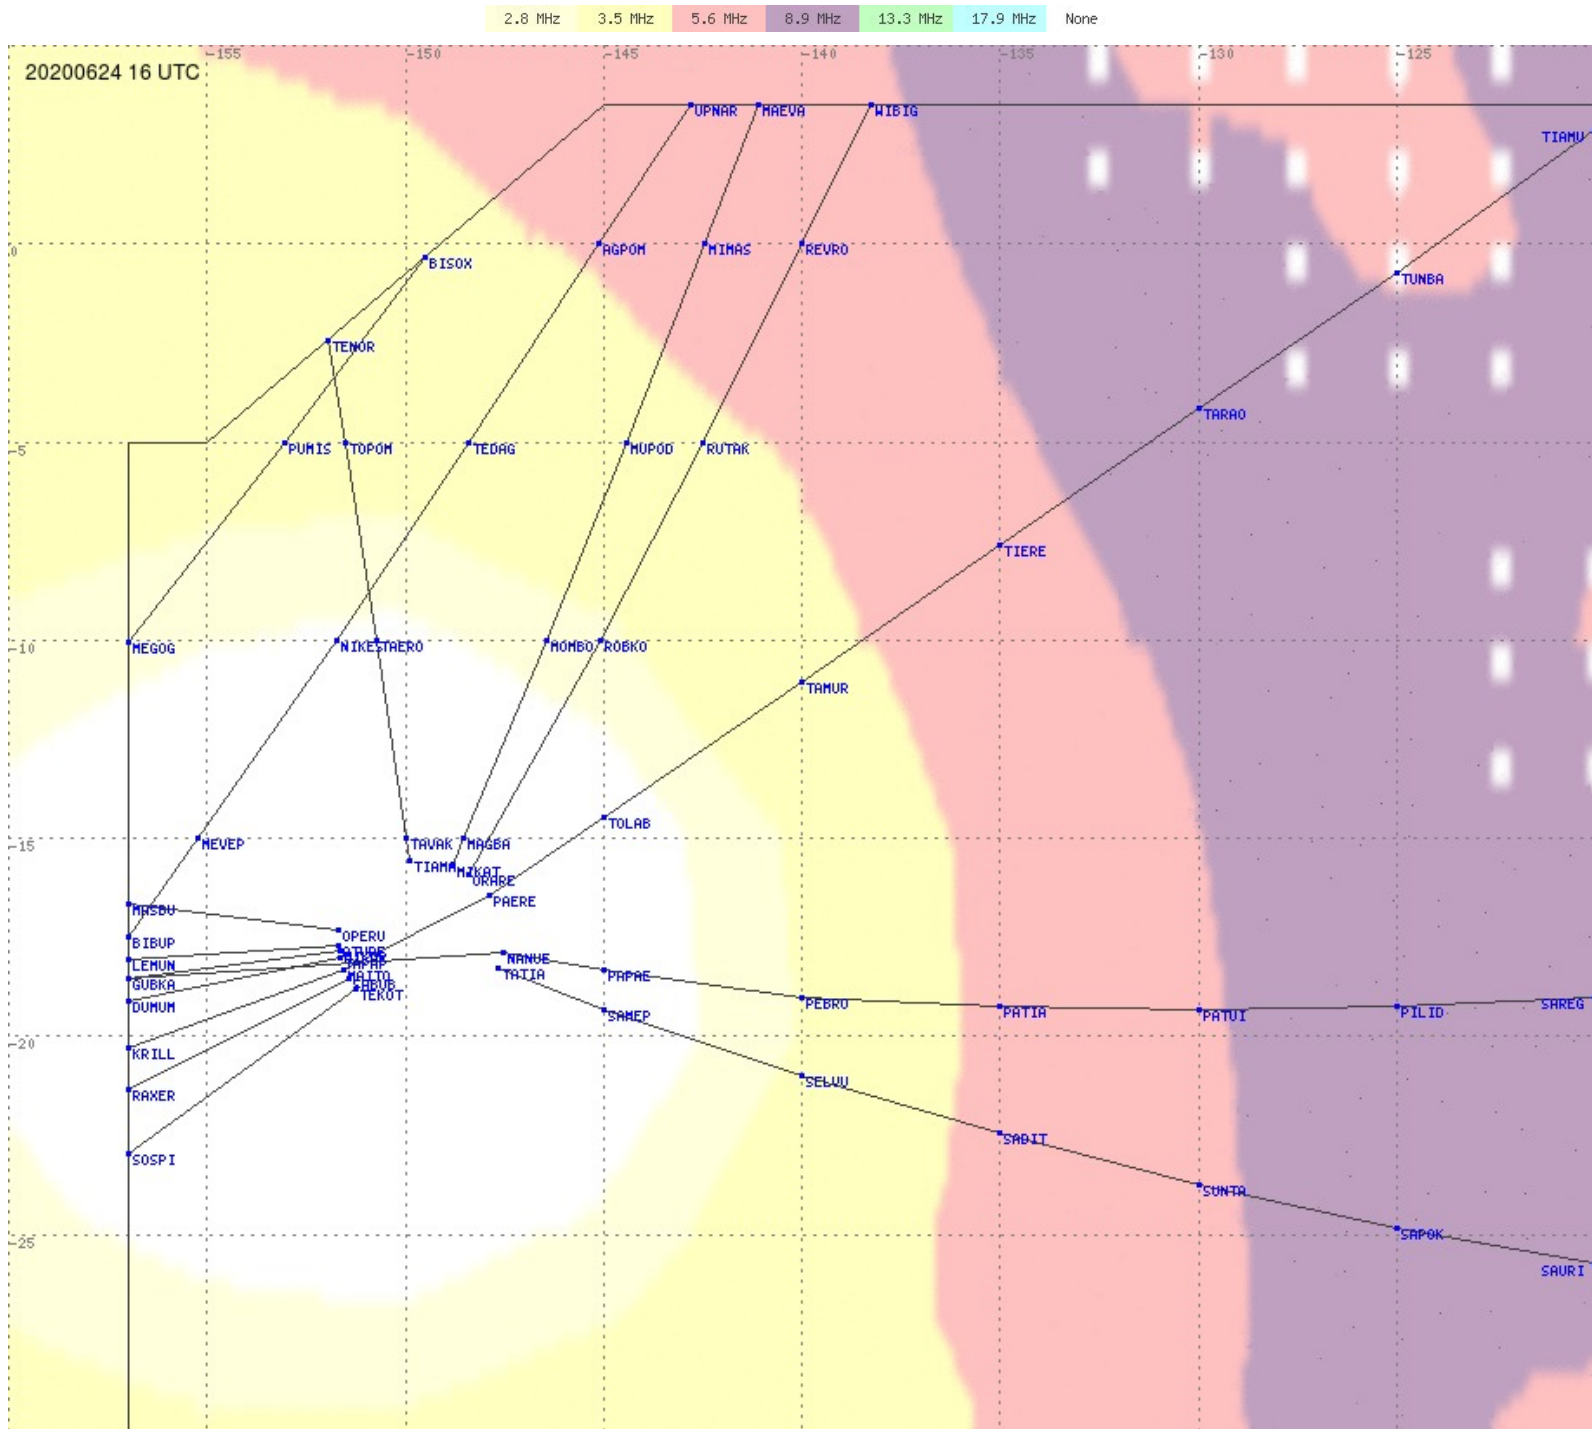

Tahiti FIR - HF Propag - 20200624