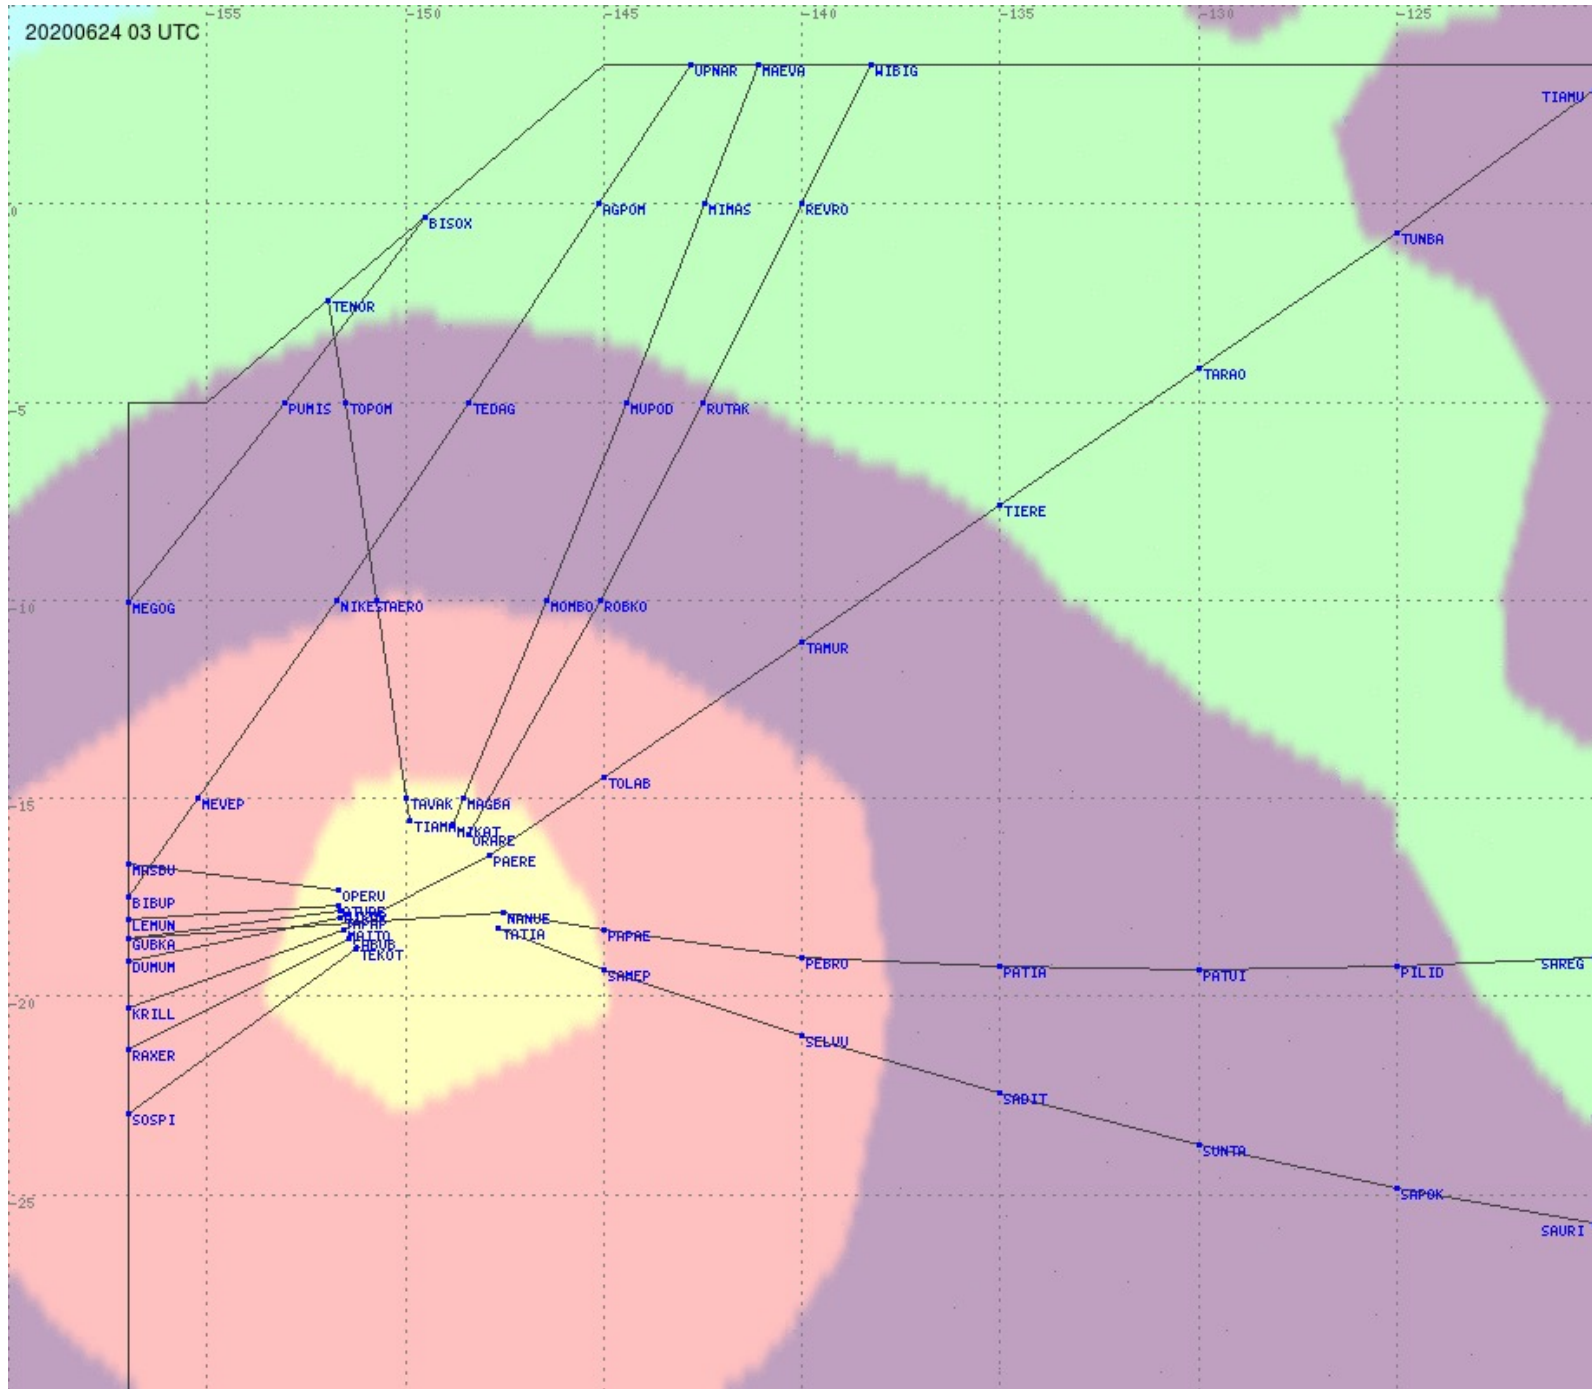

Tahiti FIR - HF Propag - 20200624

2.8 MHz 3.5 MHz 5.6 MHz 8.9 MHz 13.3 MHz 17.9 MHz None

Tahiti FIR - HF Propag - 20200624

2.8 MHz 3.5 MHz 5.6 MHz 8.9 MHz 13.3 MHz 17.9 MHz None

Tahiti FIR - HF Propag - 20200624

2.8 MHz 3.5 MHz 5.6 MHz 8.9 MHz 13.3 MHz 17.9 MHz None

Tahiti FIR - HF Propag - 20200624

2.8 MHz 3.5 MHz 5.6 MHz 8.9 MHz 13.3 MHz 17.9 MHz None

Tahiti FIR - HF Propag - 20200624

Tahiti FIR - HF Propag - 20200624