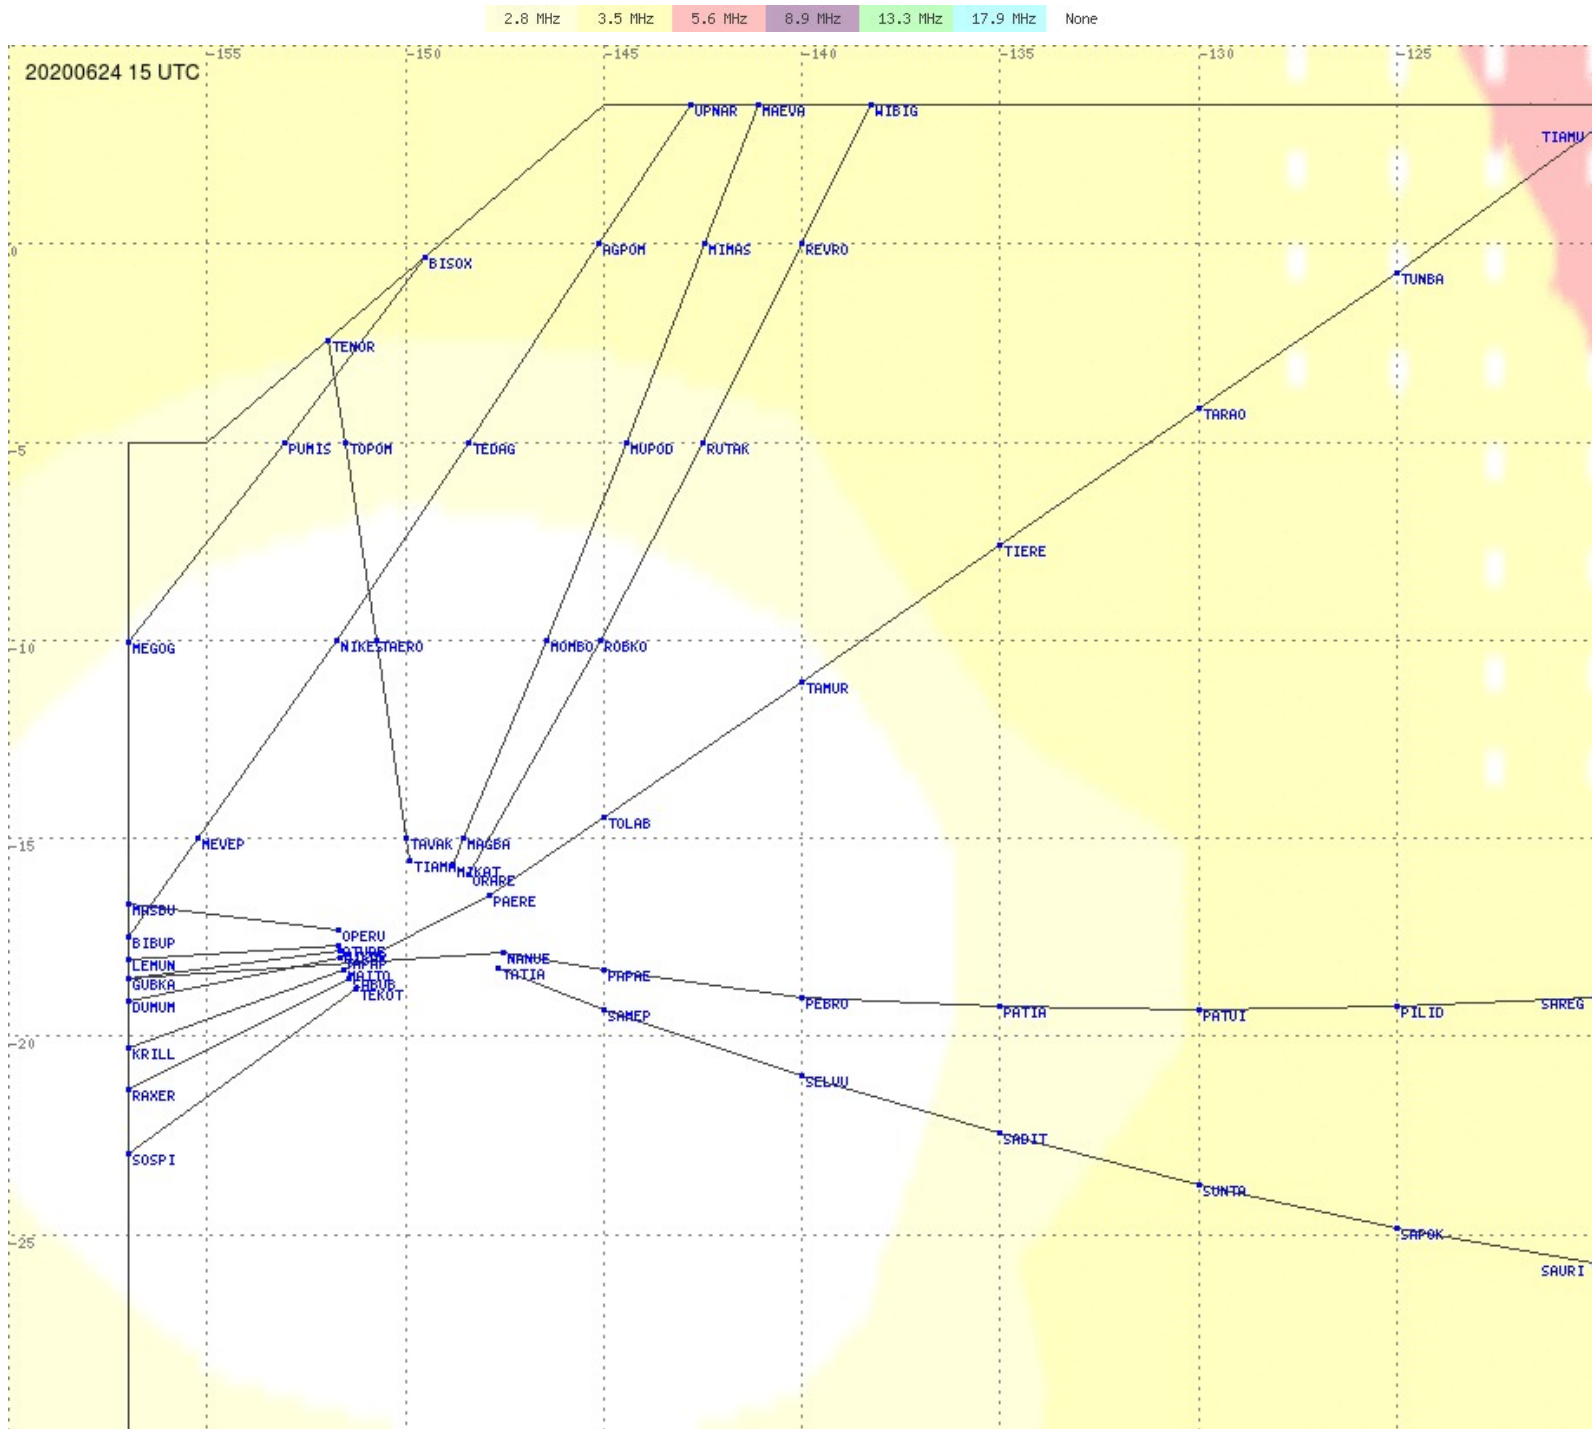

Tahiti FIR - HF Propag - 20200624