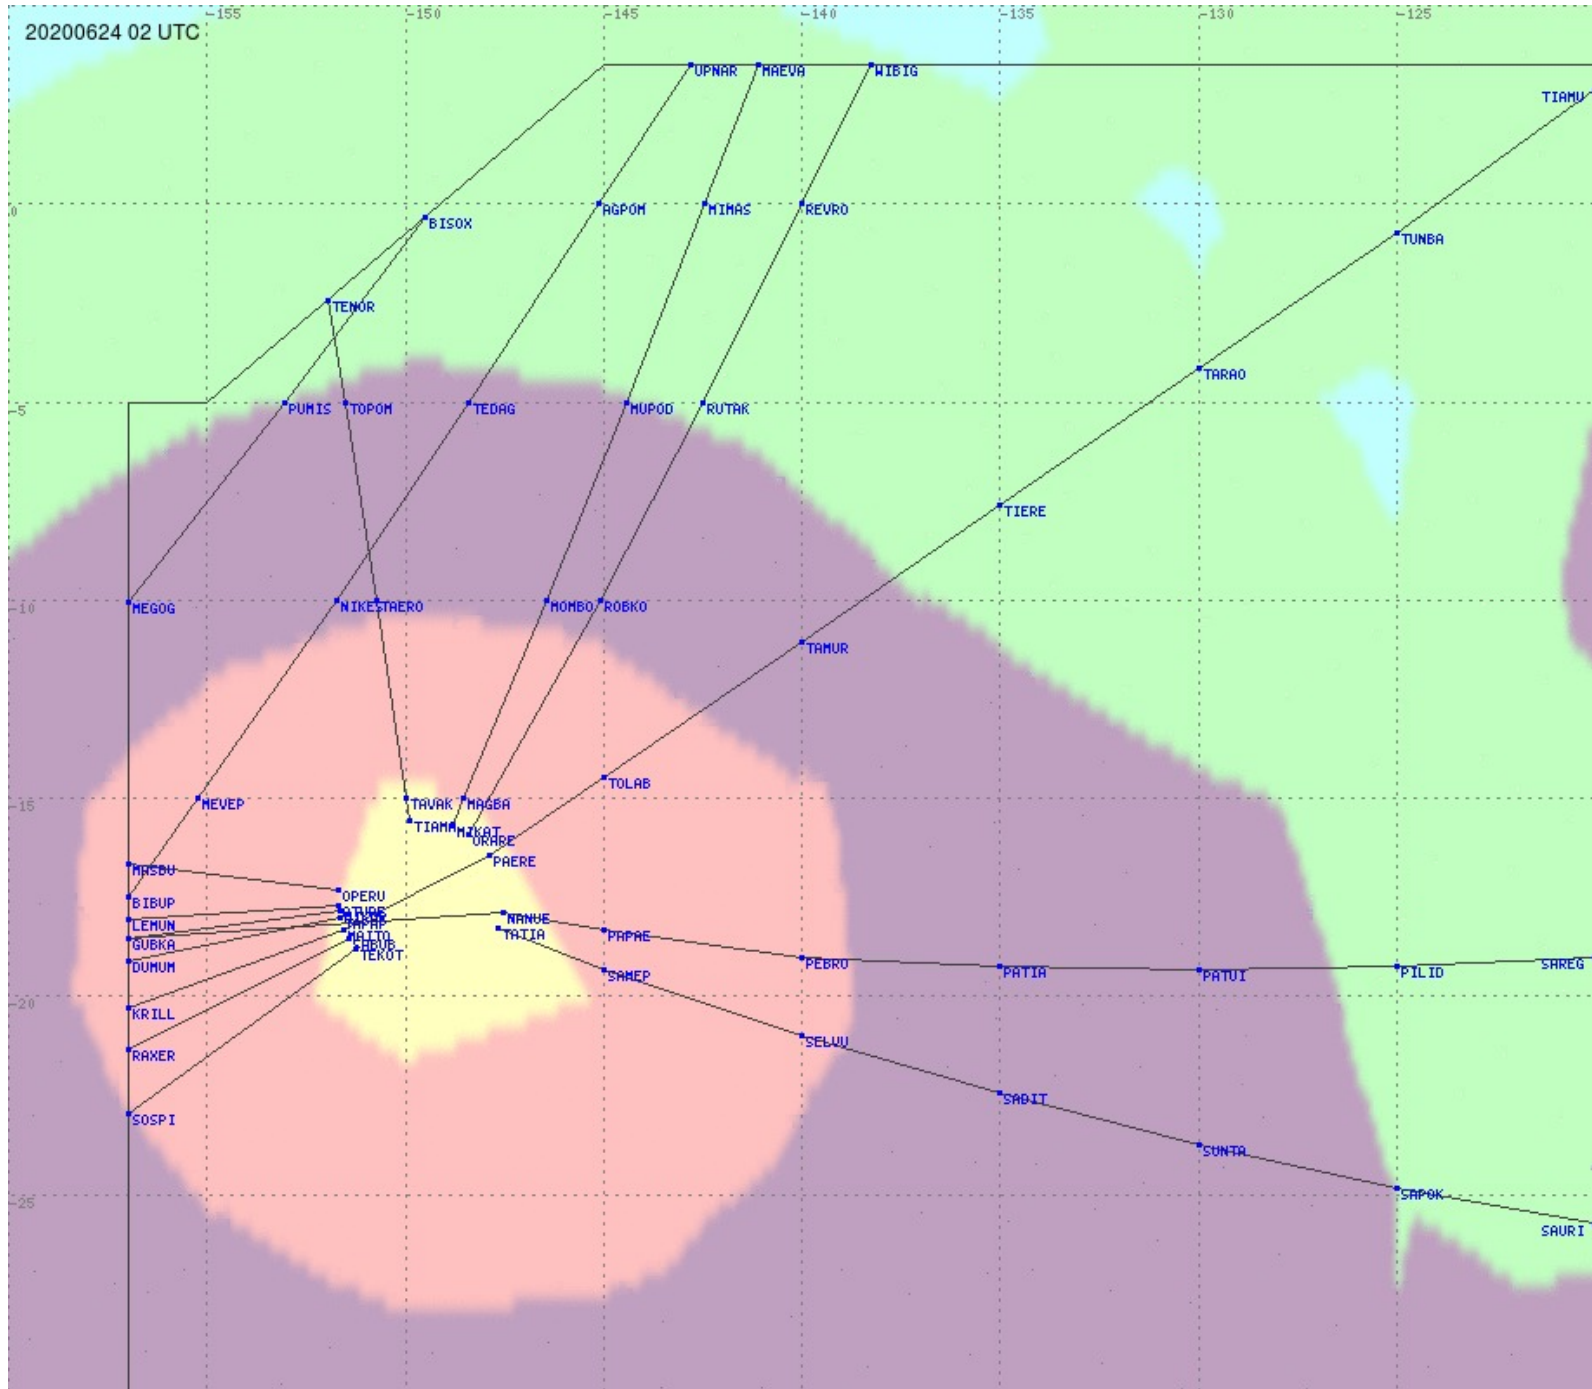

Tahiti FIR - HF Propag - 20200624

2.8 MHz 3.5 MHz 5.6 MHz 8.9 MHz 13.3 MHz 17.9 MHz None

Tahiti FIR - HF Propag - 20200624

2.8 MHz 3.5 MHz 5.6 MHz 8.9 MHz 13.3 MHz 17.9 MHz None

Tahiti FIR - HF Propag - 20200624

2.8 MHz 3.5 MHz 5.6 MHz 8.9 MHz 13.3 MHz 17.9 MHz None

Tahiti FIR - HF Propag - 20200624

2.8 MHz 3.5 MHz 5.6 MHz 8.9 MHz 13.3 MHz 17.9 MHz None

Tahiti FIR - HF Propag - 20200624

Tahiti FIR - HF Propag - 20200624