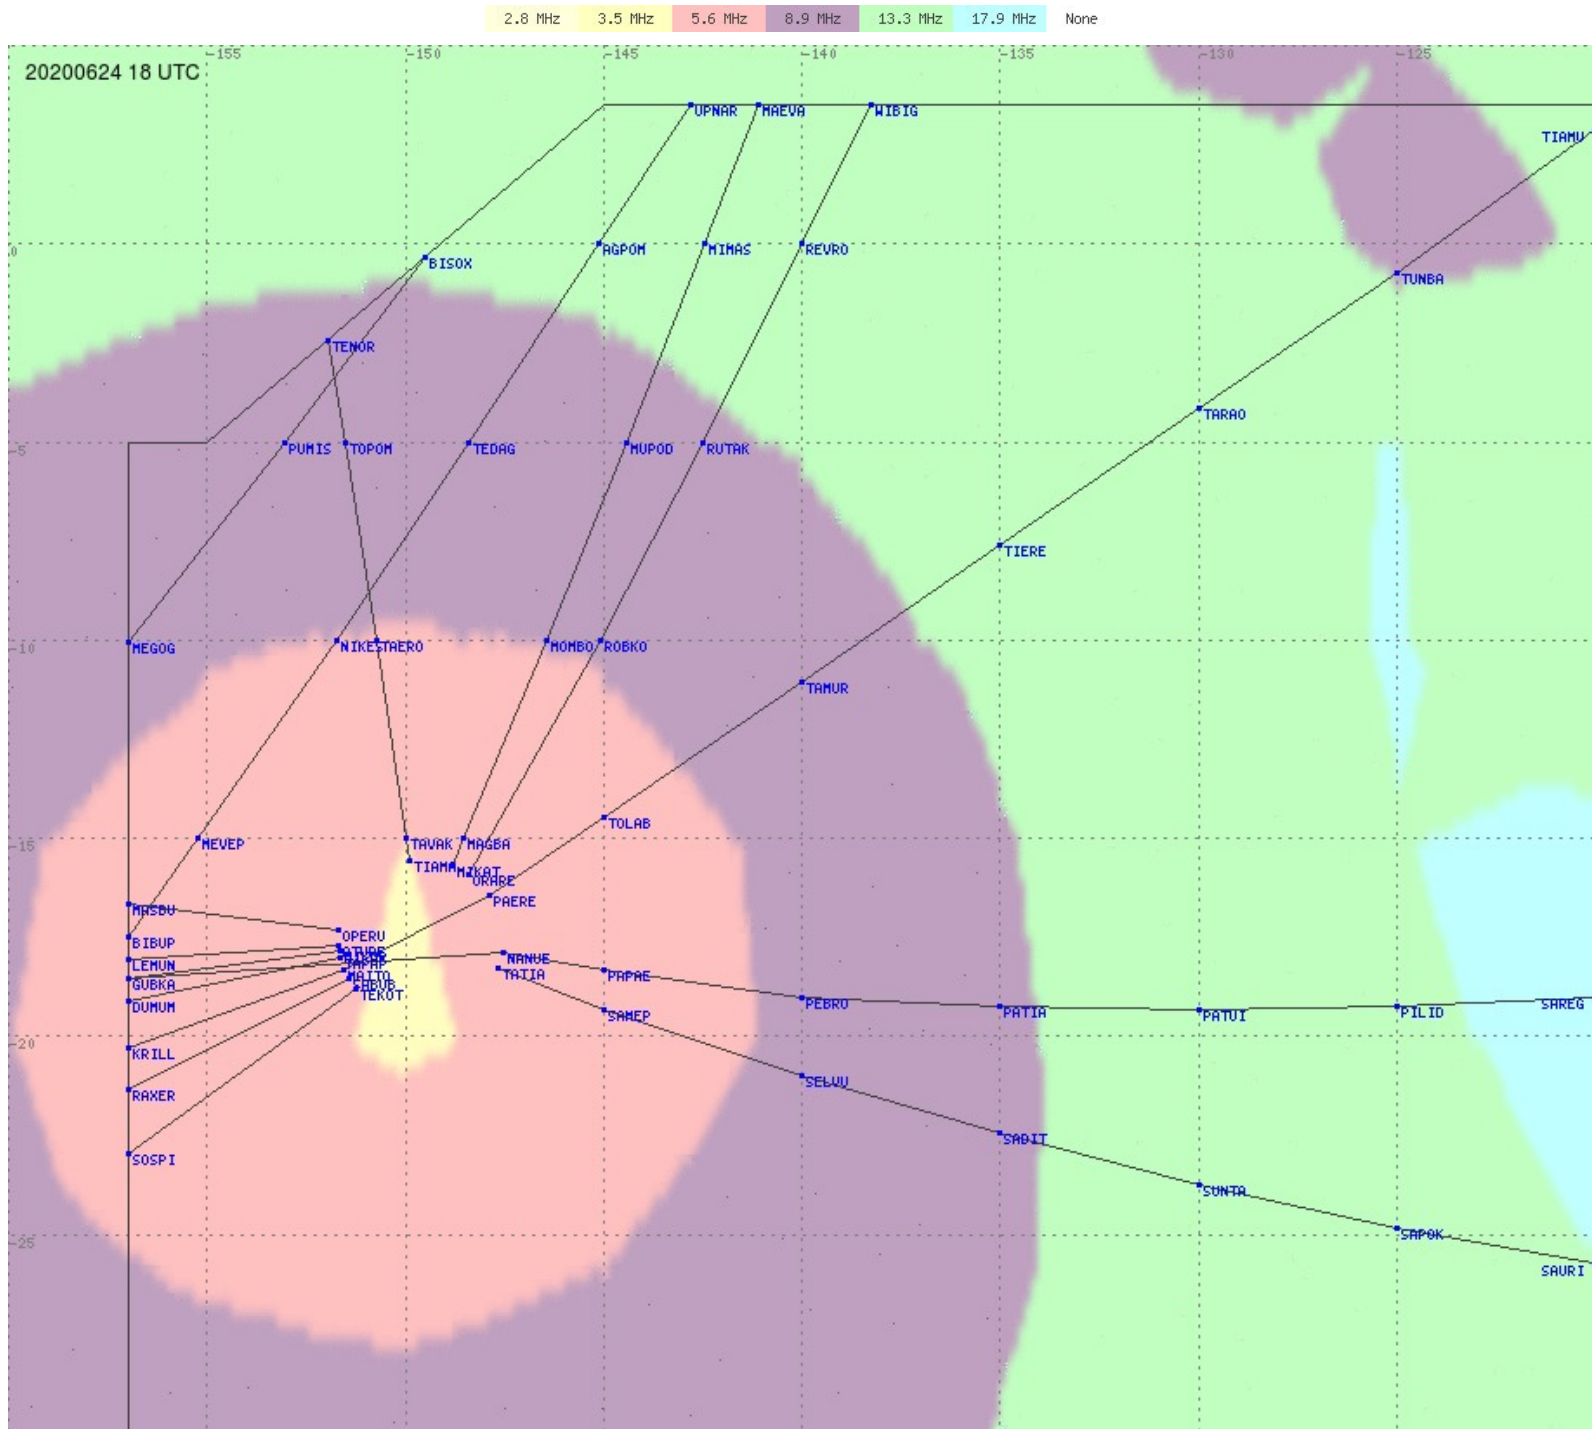

Tahiti FIR - HF Propag - 20200624

2.8 MHz 3.5 MHz 5.6 MHz 8.9 MHz 13.3 MHz 17.9 MHz None

Tahiti FIR - HF Propag - 20200624

2.8 MHz 3.5 MHz 5.6 MHz 8.9 MHz 13.3 MHz 17.9 MHz None

Tahiti FIR - HF Propag - 20200624

2.8 MHz
3.5 MHz
5.6 MHz
8.9 MHz
13.3 MHz
17.9 MHz
None

Tahiti FIR - HF Propag - 20200624

Tahiti FIR - HF Propag - 20200624

Tahiti FIR - HF Propag - 20200624

Tahiti FIR - HF Propag - 20200624

Tahiti FIR - HF Propag - 20200624

2.8 MHz 3.5 MHz 5.6 MHz 8.9 MHz 13.3 MHz 17.9 MHz None

Tahiti FIR - HF Propag - 20200624

2.8 MHz 3.5 MHz 5.6 MHz 8.9 MHz 13.3 MHz 17.9 MHz None

Tahiti FIR - HF Propag - 20200624

2.8 MHz
3.5 MHz
5.6 MHz
8.9 MHz
13.3 MHz
17.9 MHz
None