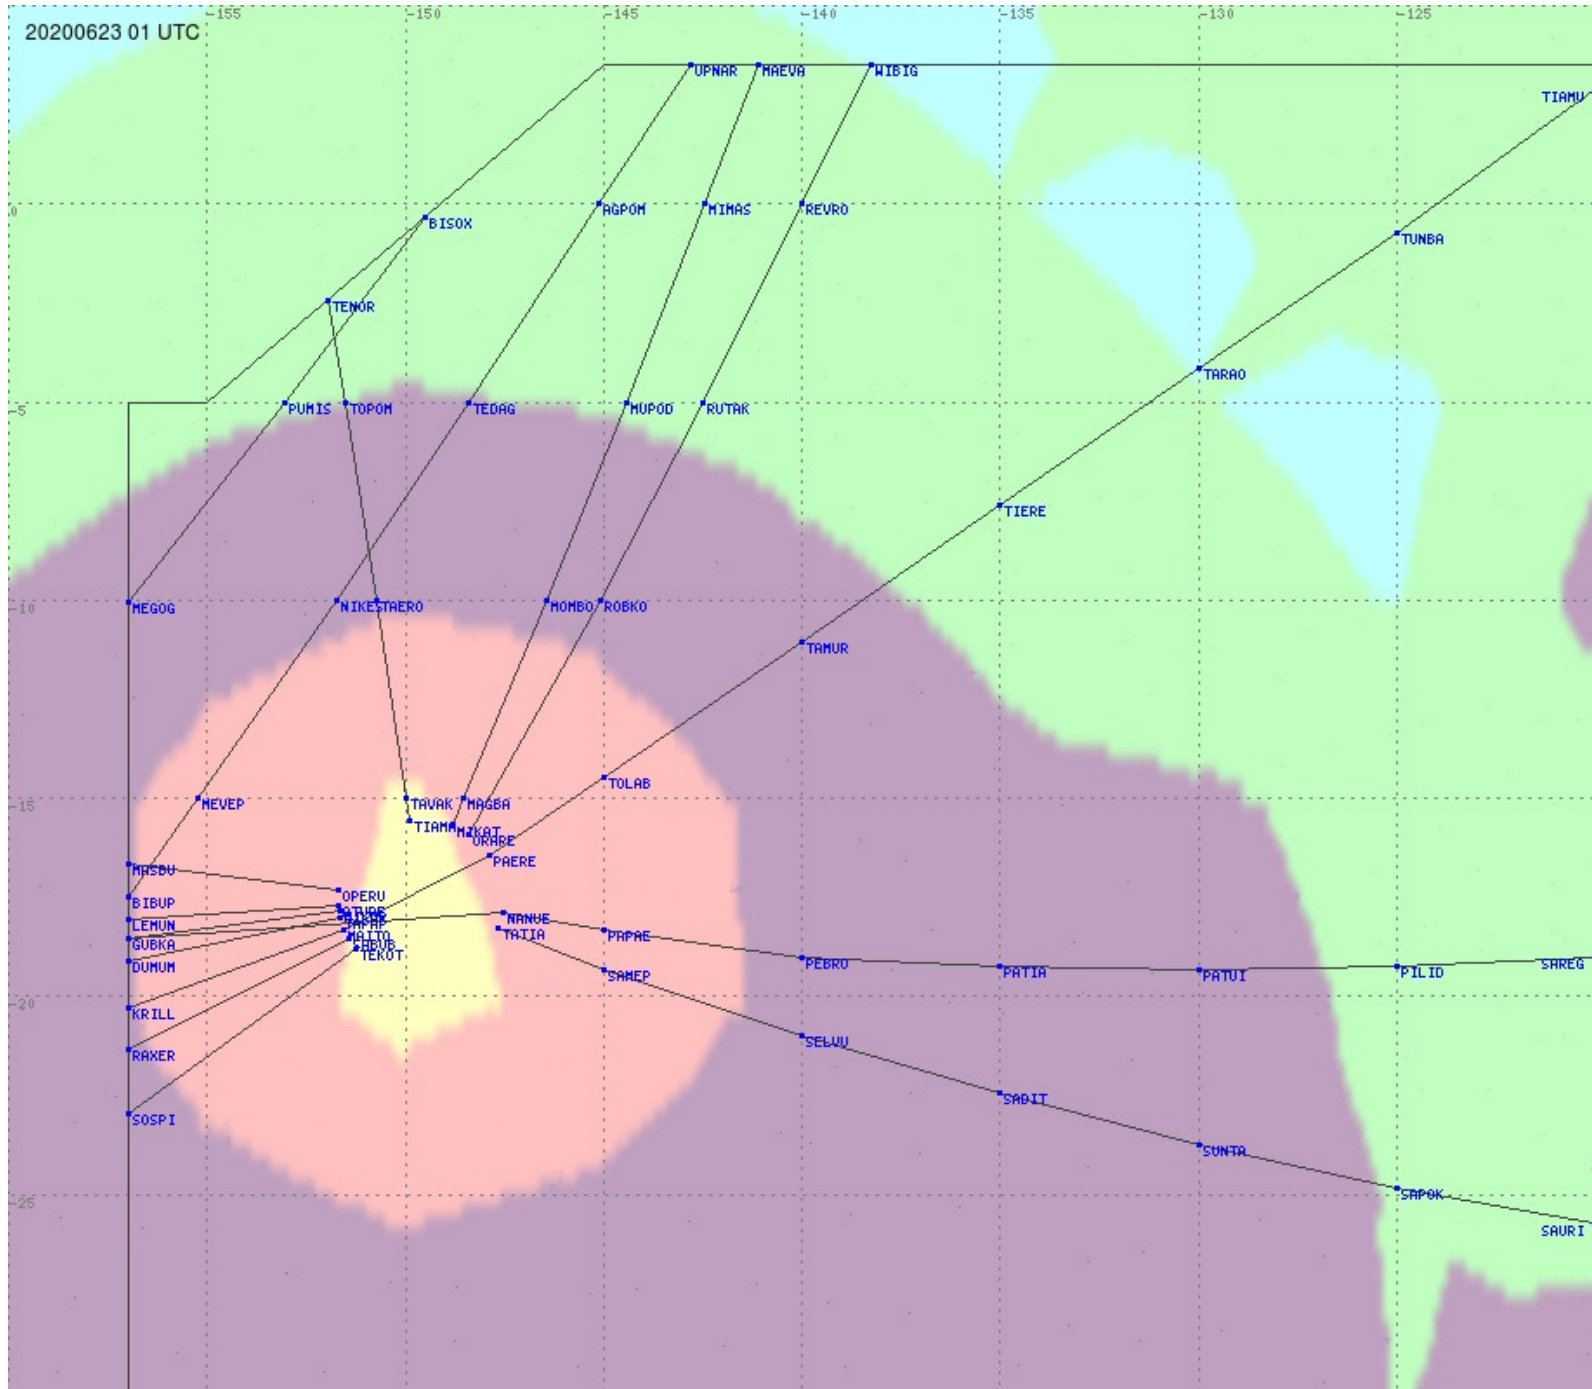

Tahiti FIR - HF Propag - 20200623

2.8 MHz 3.5 MHz 5.6 MHz 8.9 MHz 13.3 MHz 17.9 MHz None

Tahiti FIR - HF Propag - 20200623

2.8 MHz 3.5 MHz 5.6 MHz 8.9 MHz 13.3 MHz 17.9 MHz None

Tahiti FIR - HF Propag - 20200623

2.8 MHz 3.5 MHz 5.6 MHz 8.9 MHz 13.3 MHz 17.9 MHz None

Tahiti FIR - HF Propag - 20200623

2.8 MHz 3.5 MHz 5.6 MHz 8.9 MHz 13.3 MHz 17.9 MHz None

Tahiti FIR - HF Propag - 20200623

Tahiti FIR - HF Propag - 20200623