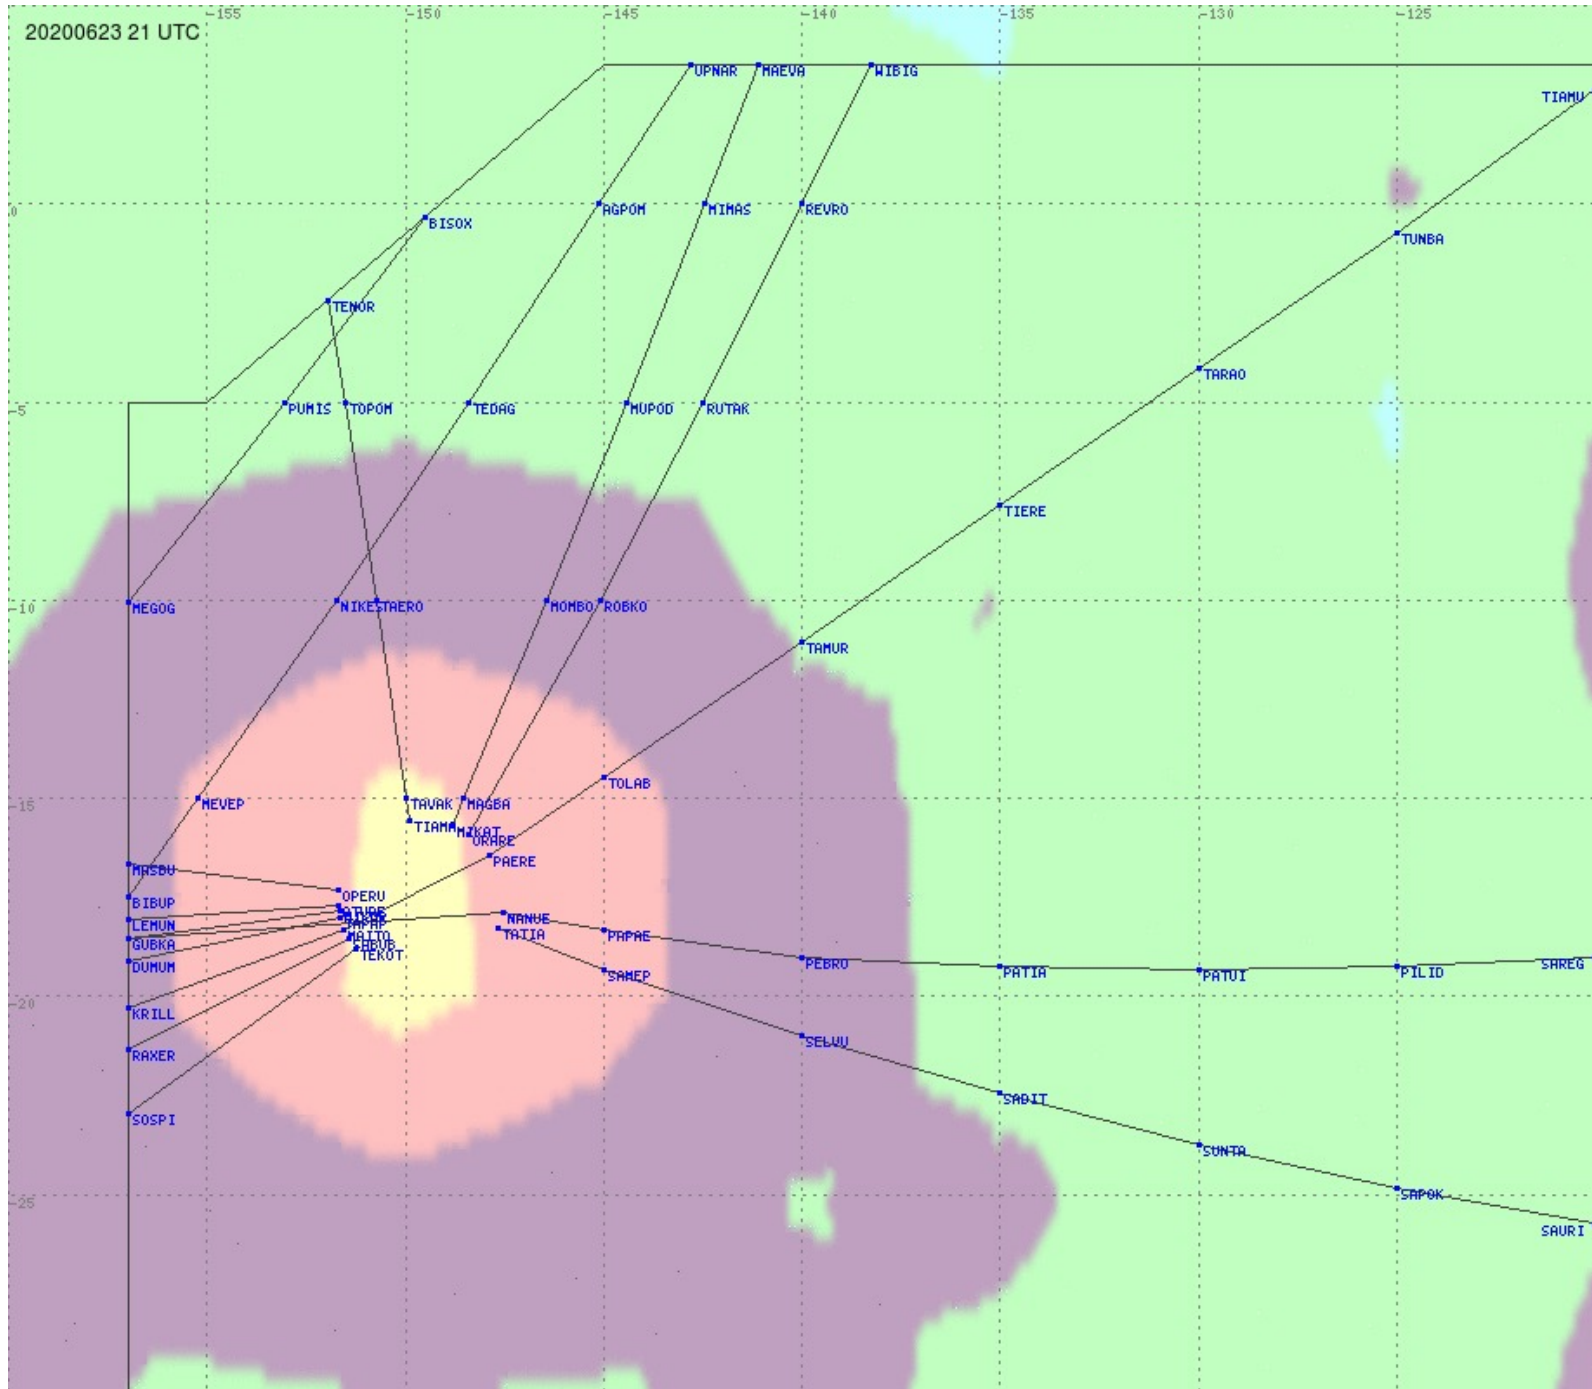

Tahiti FIR - HF Propag - 20200623

Tahiti FIR - HF Propag - 20200623

2.8 MHz 3.5 MHz 5.6 MHz 8.9 MHz 13.3 MHz 17.9 MHz None

Tahiti FIR - HF Propag - 20200623

2.8 MHz 3.5 MHz 5.6 MHz 8.9 MHz 13.3 MHz 17.9 MHz None

Tahiti FIR - HF Propag - 20200623

Tahiti FIR - HF Propag - 20200623

2.8 MHz 3.5 MHz 5.6 MHz 8.9 MHz 13.3 MHz 17.9 MHz None

Tahiti FIR - HF Propag - 20200623

Tahiti FIR - HF Propag - 20200623

2.8 MHz 3.5 MHz 5.6 MHz 8.9 MHz 13.3 MHz 17.9 MHz None

Tahiti FIR - HF Propag - 20200623

2.8 MHz
3.5 MHz
5.6 MHz
8.9 MHz
13.3 MHz
17.9 MHz
None

Tahiti FIR - HF Propag - 20200623

2.8 MHz 3.5 MHz 5.6 MHz 8.9 MHz 13.3 MHz 17.9 MHz None

Tahiti FIR - HF Propag - 20200623