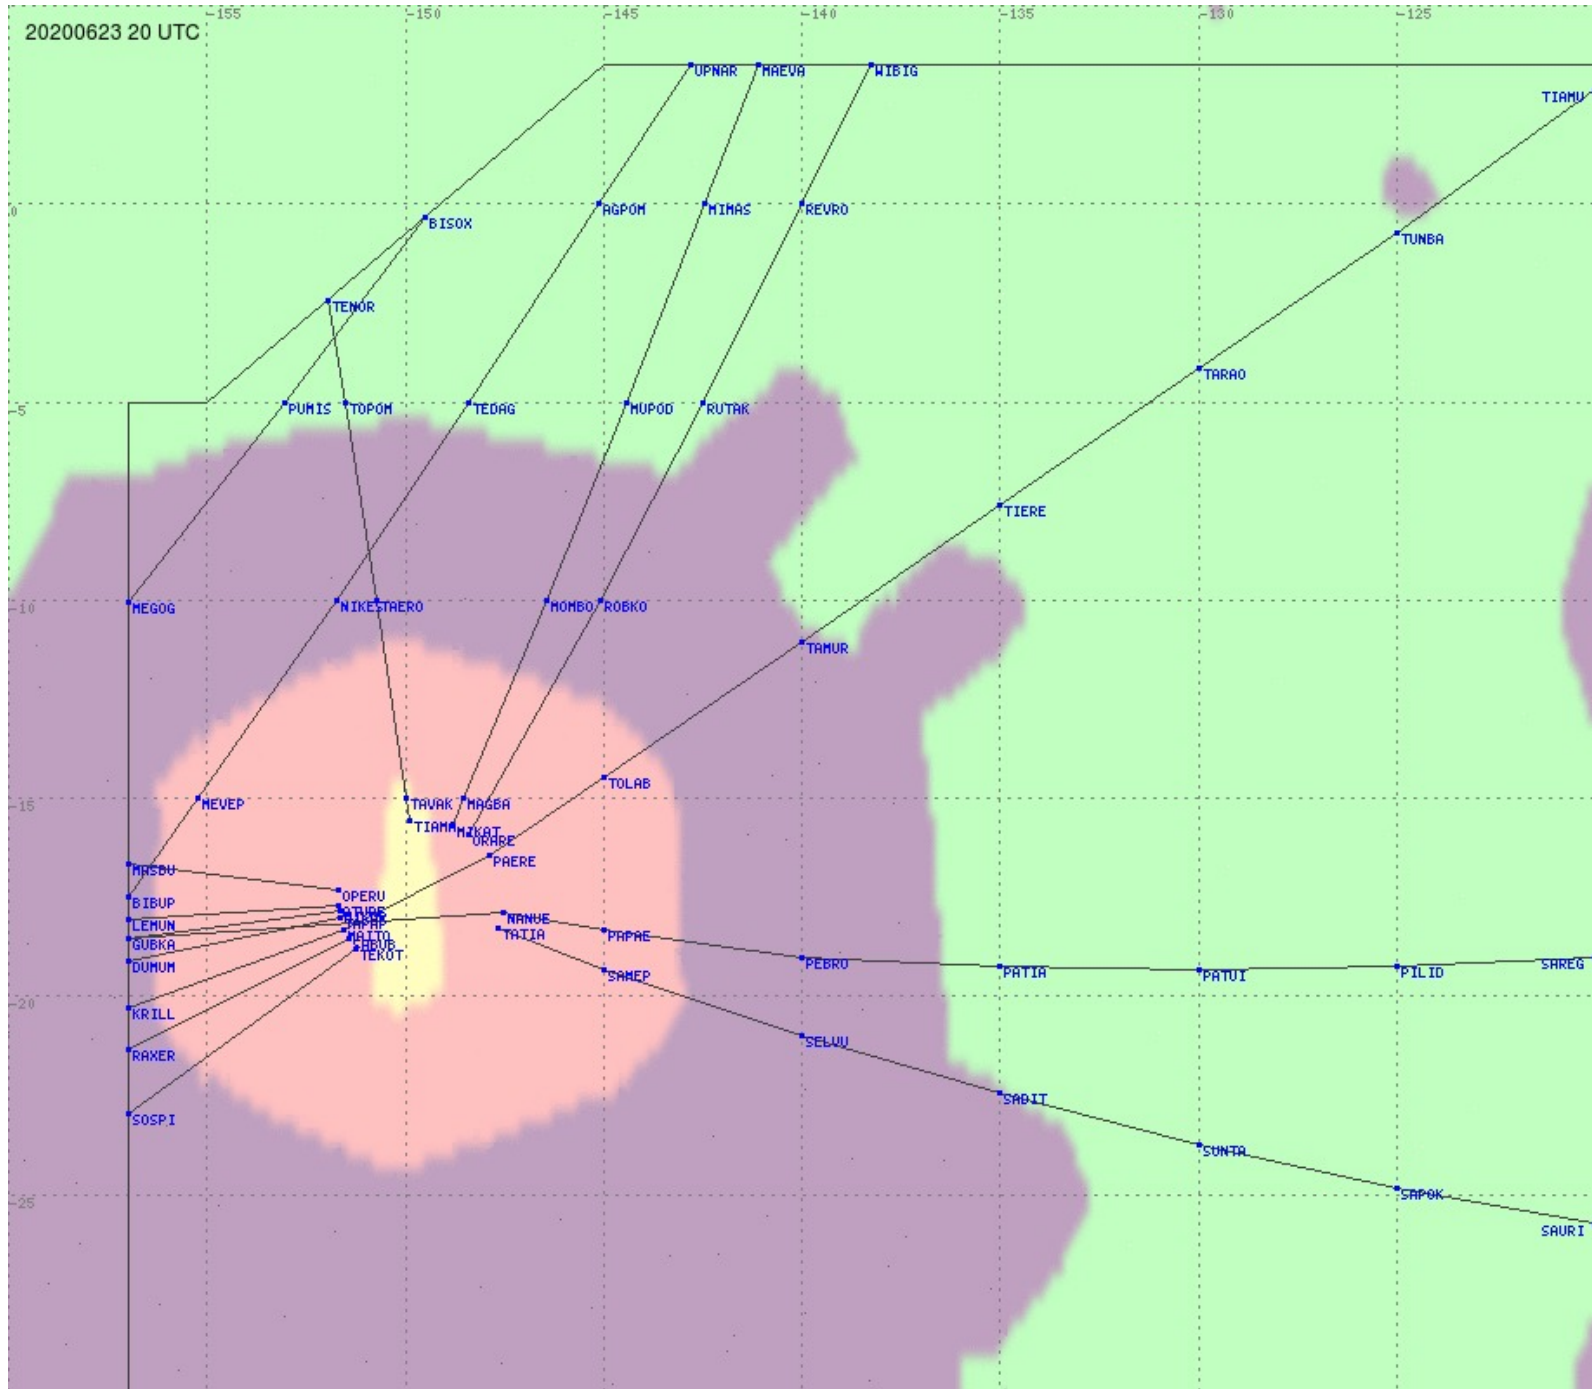

Tahiti FIR - HF Propag - 20200623

2.8 MHz 3.5 MHz 5.6 MHz 8.9 MHz 13.3 MHz 17.9 MHz None

Tahiti FIR - HF Propag - 20200623

2.8 MHz 3.5 MHz 5.6 MHz 8.9 MHz 13.3 MHz 17.9 MHz None

Tahiti FIR - HF Propag - 20200623

Tahiti FIR - HF Propag - 20200623

Tahiti FIR - HF Propag - 20200623

2.8 MHz 3.5 MHz 5.6 MHz 8.9 MHz 13.3 MHz 17.9 MHz None

Tahiti FIR - HF Propag - 20200623

2.8 MHz 3.5 MHz 5.6 MHz 8.9 MHz 13.3 MHz 17.9 MHz None

Tahiti FIR - HF Propag - 20200623

Tahiti FIR - HF Propag - 20200623

2.8 MHz 3.5 MHz 5.6 MHz 8.9 MHz 13.3 MHz 17.9 MHz None

Tahiti FIR - HF Propag - 20200623

Tahiti FIR - HF Propag - 20200623

2.8 MHz 3.5 MHz 5.6 MHz 8.9 MHz 13.3 MHz 17.9 MHz None