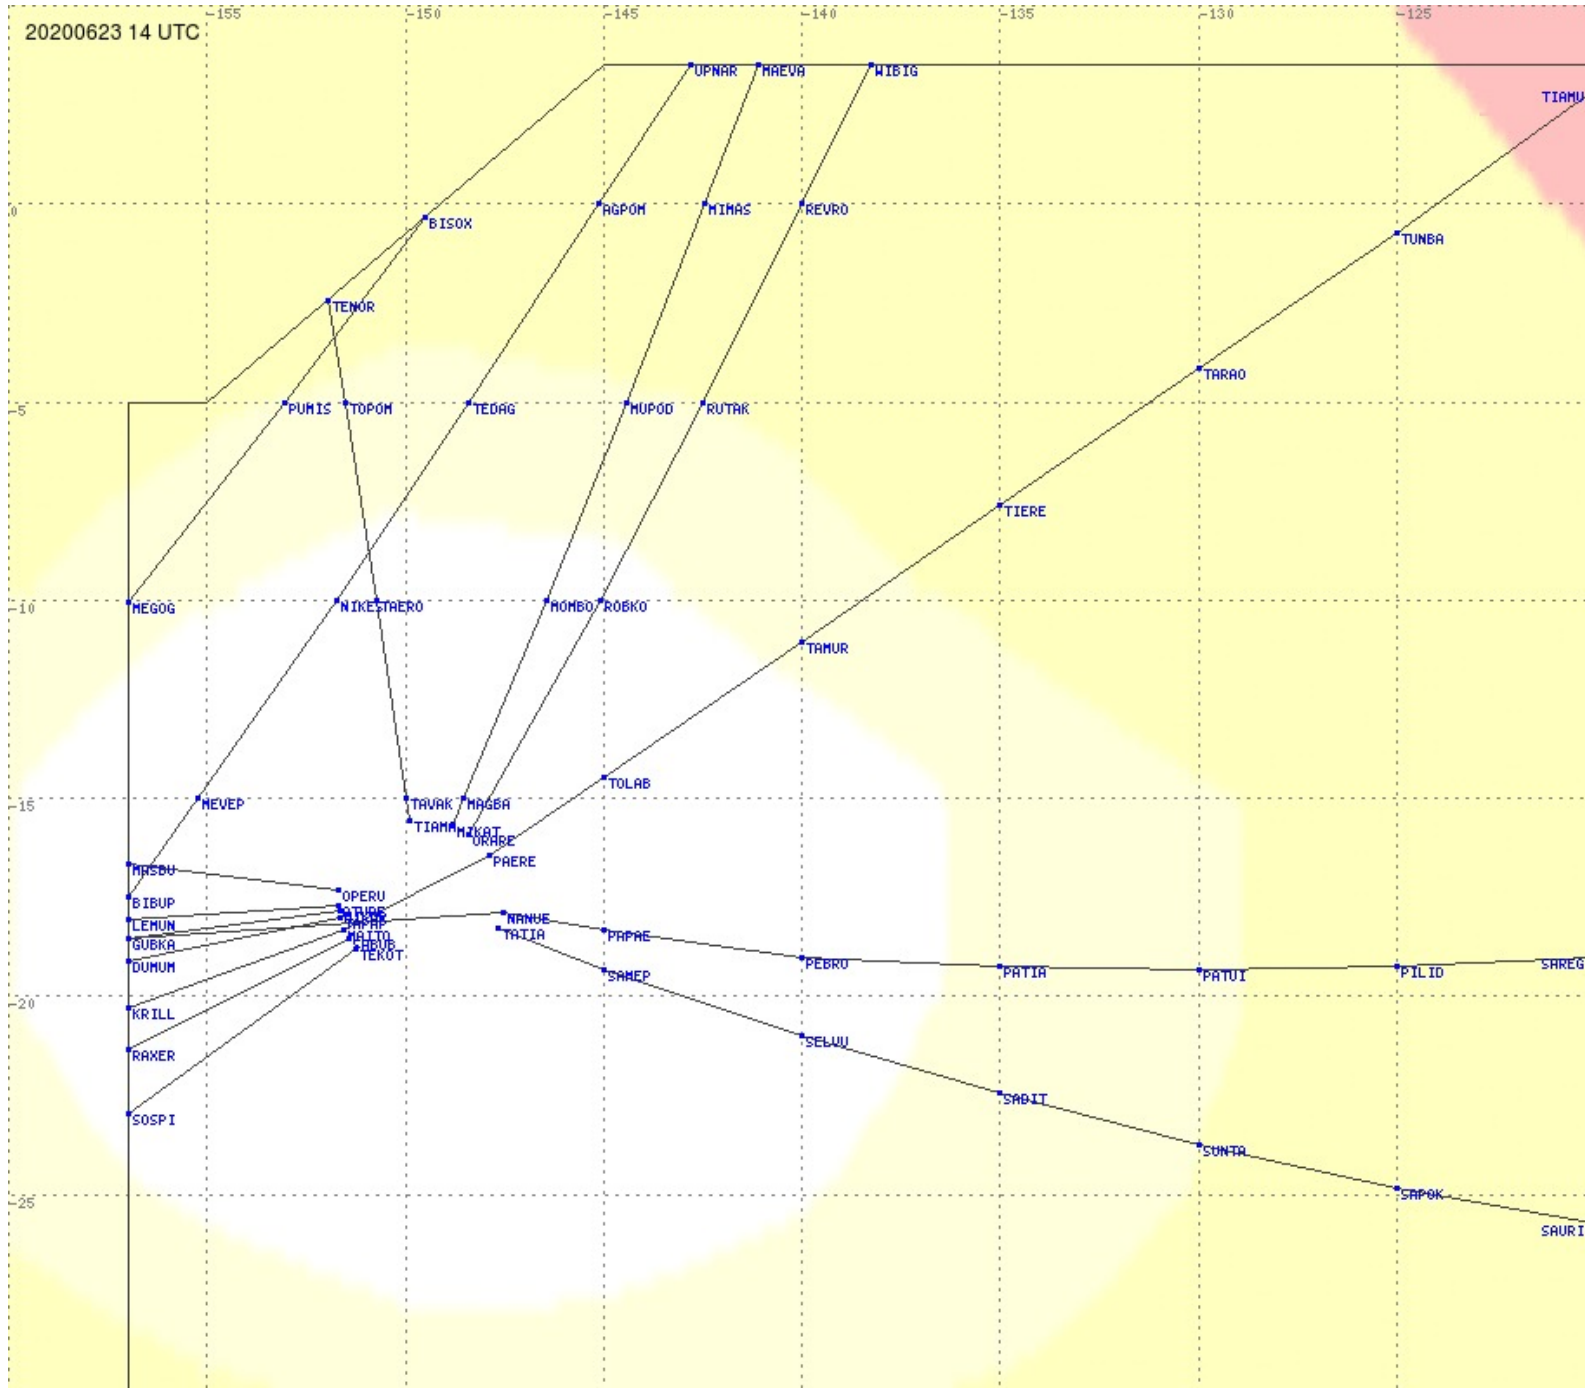

Tahiti FIR - HF Propag - 20200623

Tahiti FIR - HF Propag - 20200623

2.8 MHz 3.5 MHz 5.6 MHz 8.9 MHz 13.3 MHz 17.9 MHz None

Tahiti FIR - HF Propag - 20200623

2.8 MHz 3.5 MHz 5.6 MHz 8.9 MHz 13.3 MHz 17.9 MHz None

Tahiti FIR - HF Propag - 20200623

Tahiti FIR - HF Propag - 20200623

2.8 MHz 3.5 MHz 5.6 MHz 8.9 MHz 13.3 MHz 17.9 MHz None

Tahiti FIR - HF Propag - 20200623

Tahiti FIR - HF Propag - 20200623

2.8 MHz 3.5 MHz 5.6 MHz 8.9 MHz 13.3 MHz 17.9 MHz None