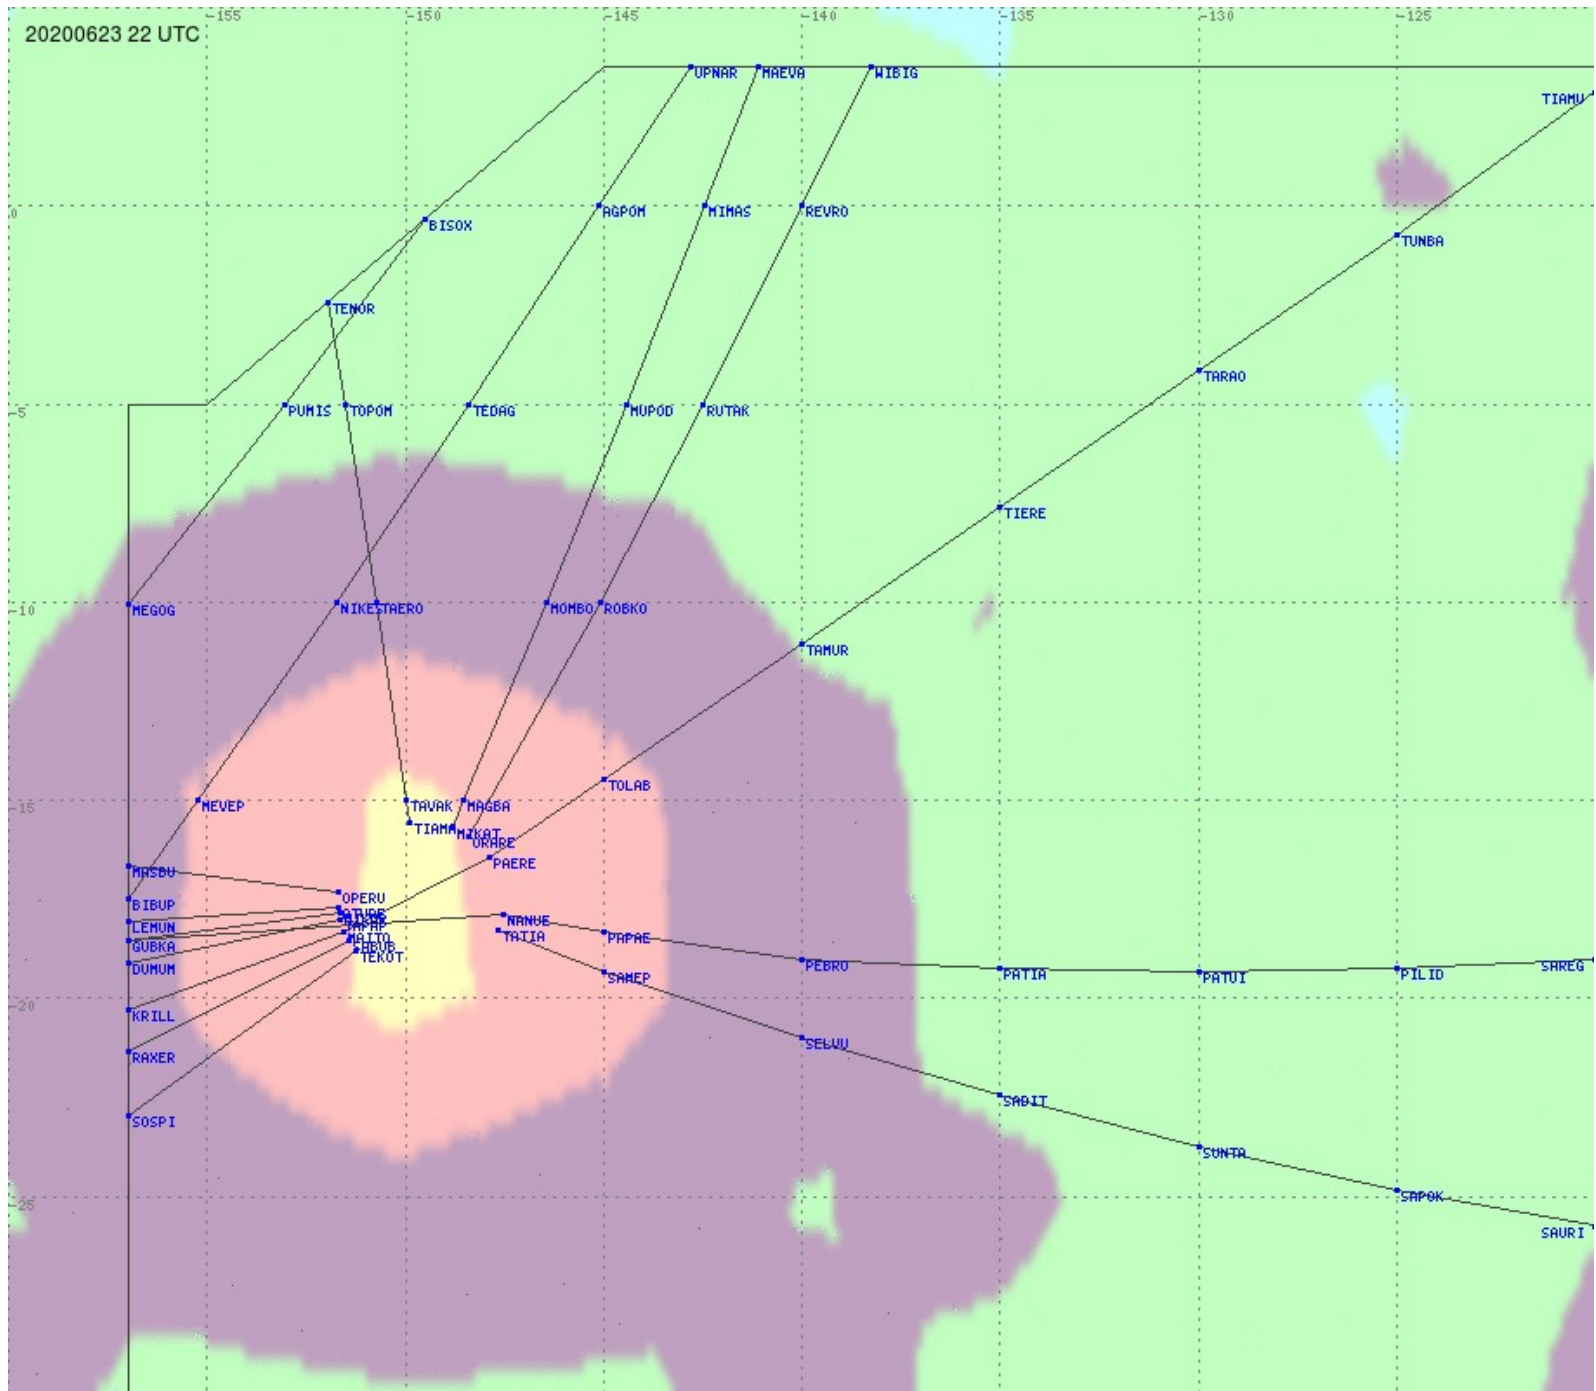

Tahiti FIR - HF Propag - 20200623

2.8 MHz 3.5 MHz 5.6 MHz 8.9 MHz 13.3 MHz 17.9 MHz None

Tahiti FIR - HF Propag - 20200623

2.8 MHz 3.5 MHz 5.6 MHz 8.9 MHz 13.3 MHz 17.9 MHz None

Tahiti FIR - HF Propag - 20200623

Tahiti FIR - HF Propag - 20200623

Tahiti FIR - HF Propag - 20200623

2.8 MHz 3.5 MHz 5.6 MHz 8.9 MHz 13.3 MHz 17.9 MHz None

Tahiti FIR - HF Propag - 20200623

Tahiti FIR - HF Propag - 20200623

2.8 MHz 3.5 MHz 5.6 MHz 8.9 MHz 13.3 MHz 17.9 MHz None

2.8 MHz 3.5 MHz 5.6 MHz 8.9 MHz 13.3 MHz 17.9 MHz None

Tahiti FIR - HF Propag - 20200623