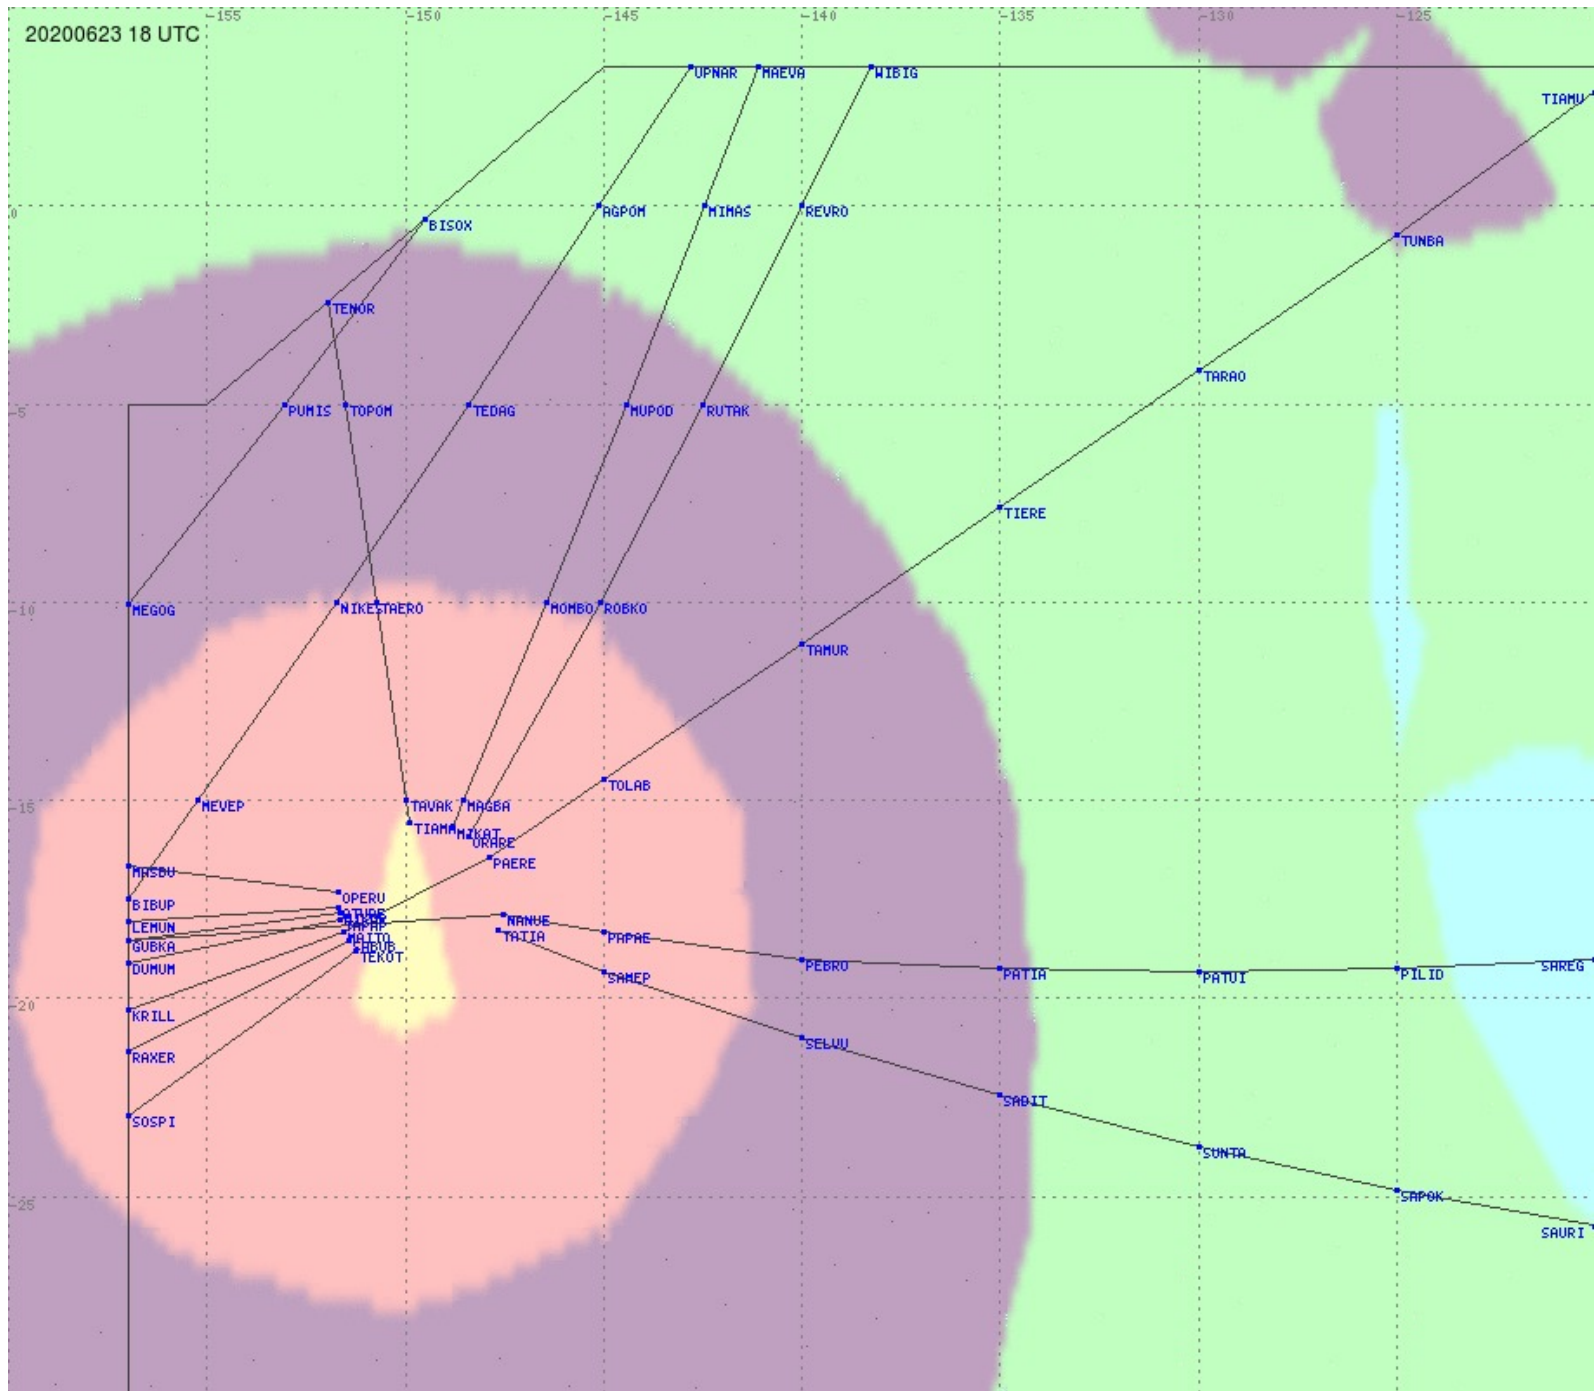

Tahiti FIR - HF Propag - 20200623

2.8 MHz 3.5 MHz 5.6 MHz 8.9 MHz 13.3 MHz 17.9 MHz None

Tahiti FIR - HF Propag - 20200623

2.8 MHz 3.5 MHz 5.6 MHz 8.9 MHz 13.3 MHz 17.9 MHz None

Tahiti FIR - HF Propag - 20200623

Tahiti FIR - HF Propag - 20200623

Tahiti FIR - HF Propag - 20200623

2.8 MHz 3.5 MHz 5.6 MHz 8.9 MHz 13.3 MHz 17.9 MHz None

Tahiti FIR - HF Propag - 20200623

2.8 MHz 3.5 MHz 5.6 MHz 8.9 MHz 13.3 MHz 17.9 MHz None

Tahiti FIR - HF Propag - 20200623

Tahiti FIR - HF Propag - 20200623

2.8 MHz 3.5 MHz 5.6 MHz 8.9 MHz 13.3 MHz 17.9 MHz None

Tahiti FIR - HF Propag - 20200623

Tahiti FIR - HF Propag - 20200623

2.8 MHz 3.5 MHz 5.6 MHz 8.9 MHz 13.3 MHz 17.9 MHz None