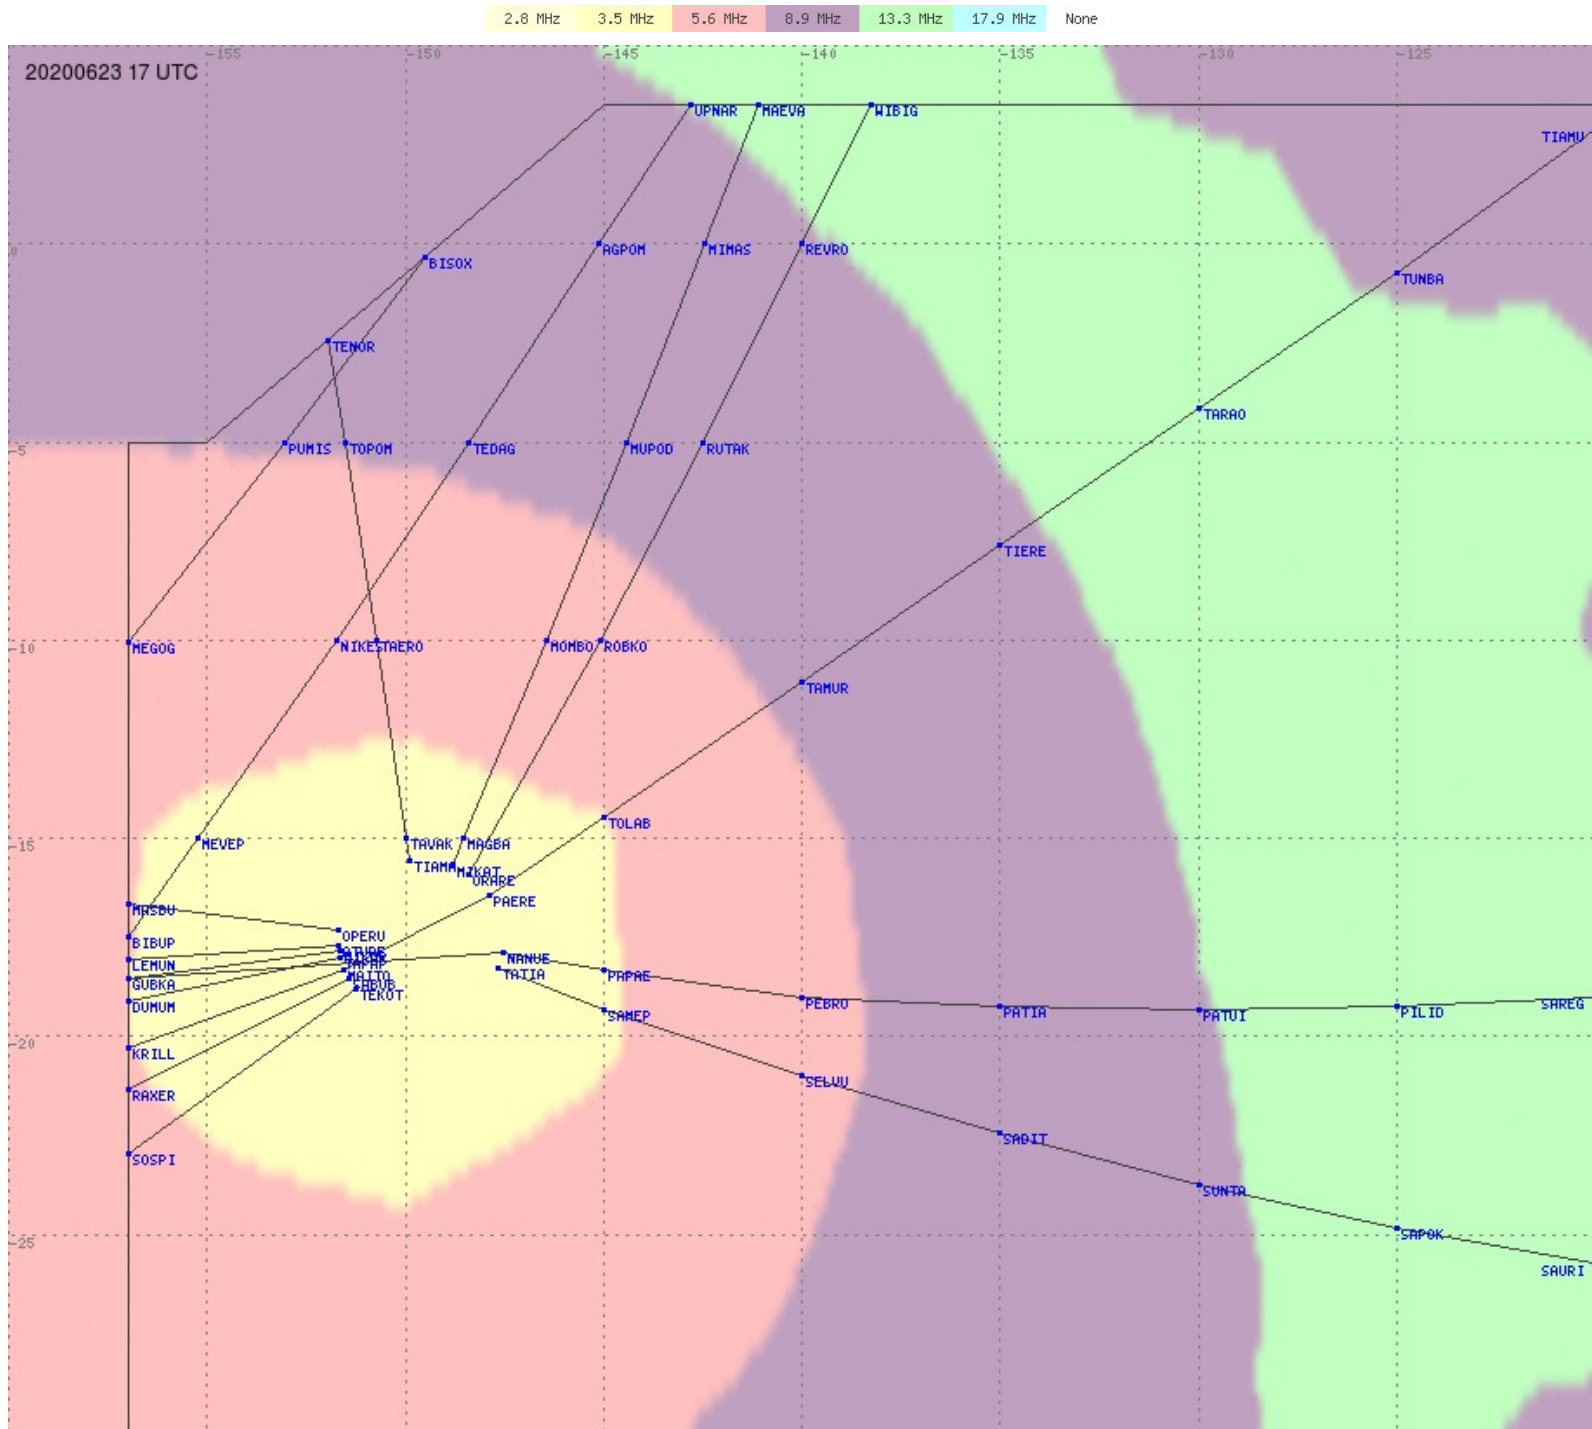

Tahiti FIR - HF Propag - 20200623

2.8 MHz 3.5 MHz 5.6 MHz 8.9 MHz 13.3 MHz 17.9 MHz None

Tahiti FIR - HF Propag - 20200623

2.8 MHz 3.5 MHz 5.6 MHz 8.9 MHz 13.3 MHz 17.9 MHz None

Tahiti FIR - HF Propag - 20200623

Tahiti FIR - HF Propag - 20200623

Tahiti FIR - HF Propag - 20200623

2.8 MHz 3.5 MHz 5.6 MHz 8.9 MHz 13.3 MHz 17.9 MHz None

Tahiti FIR - HF Propag - 20200623

2.8 MHz 3.5 MHz 5.6 MHz 8.9 MHz 13.3 MHz 17.9 MHz None

Tahiti FIR - HF Propag - 20200623

Tahiti FIR - HF Propag - 20200623

2.8 MHz 3.5 MHz 5.6 MHz 8.9 MHz 13.3 MHz 17.9 MHz None

Tahiti FIR - HF Propag - 20200623

Tahiti FIR - HF Propag - 20200623

2.8 MHz 3.5 MHz 5.6 MHz 8.9 MHz 13.3 MHz 17.9 MHz None