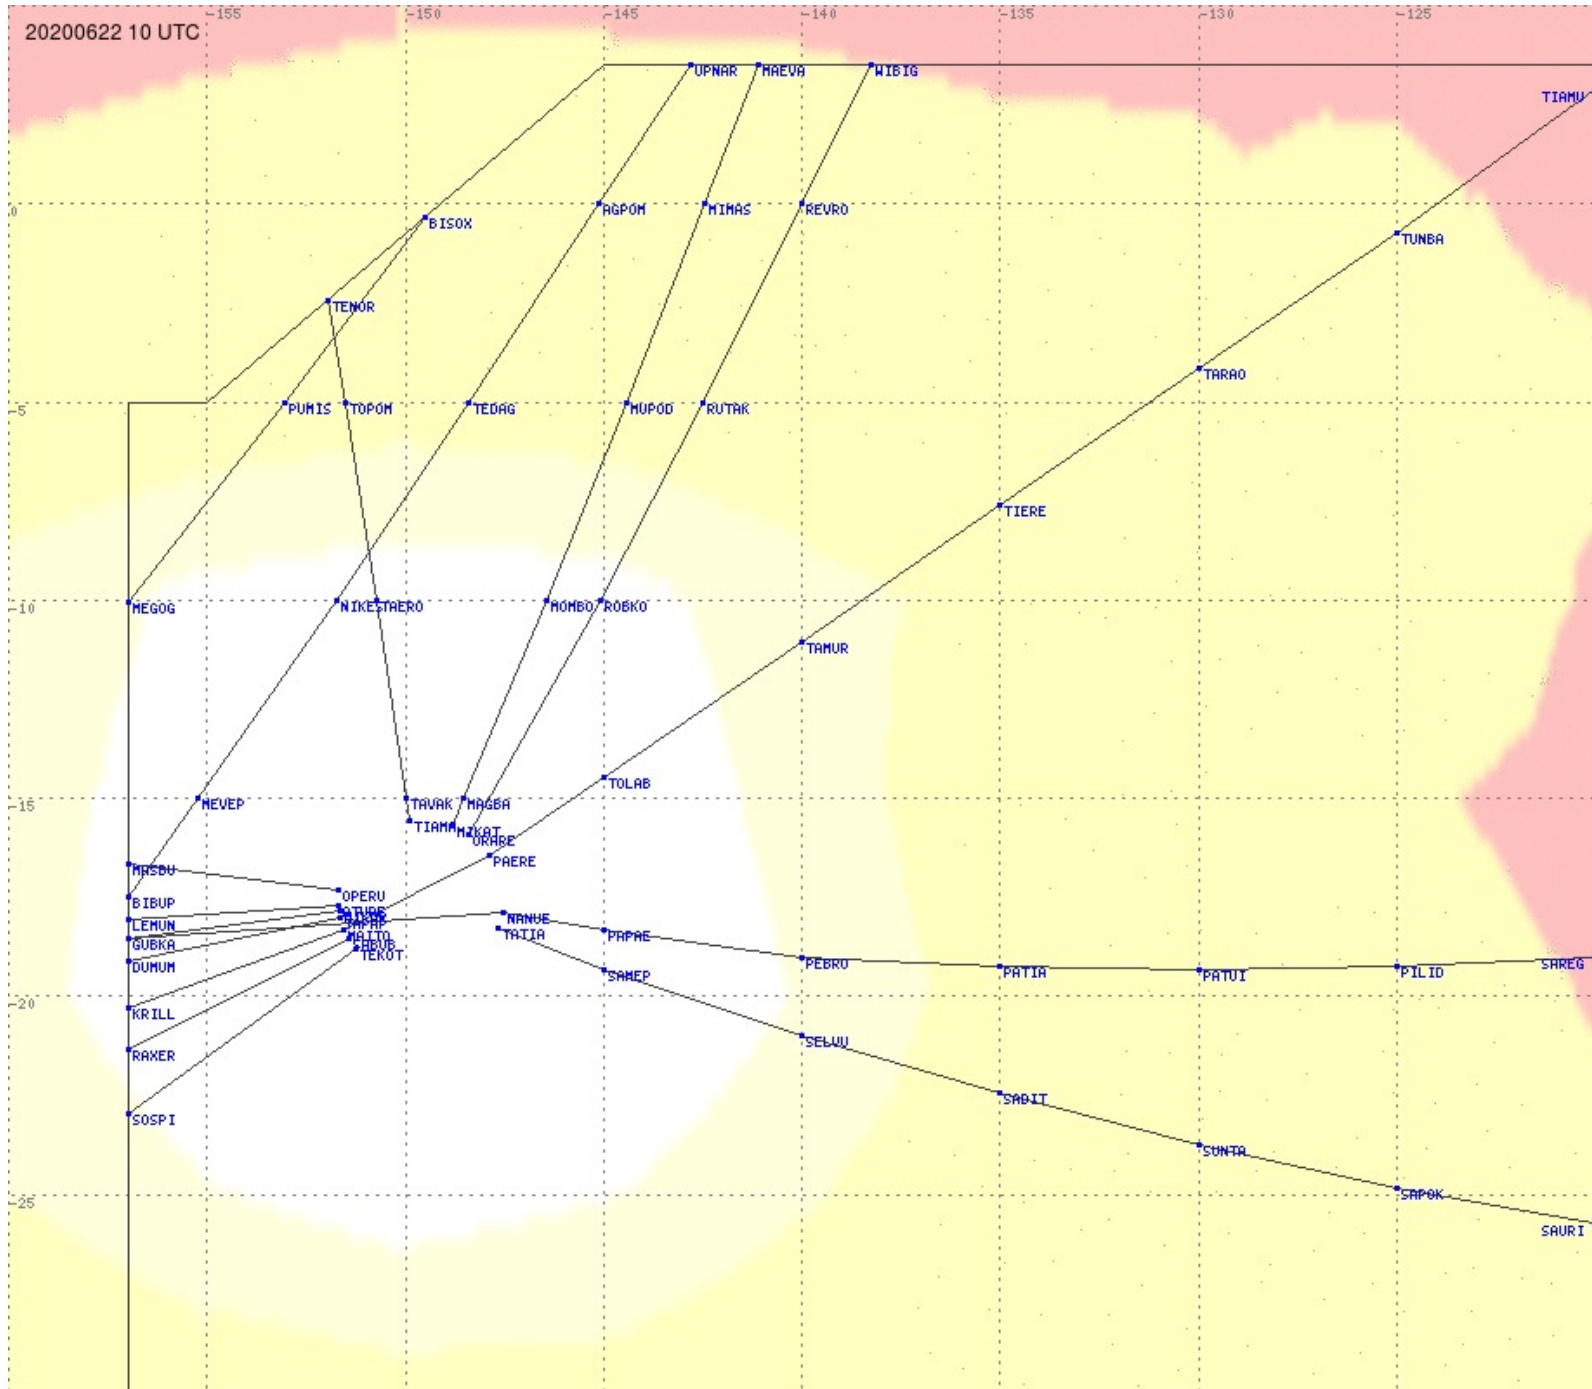

Tahiti FIR - HF Propag - 20200622

2.8 MHz
3.5 MHz
5.6 MHz
8.9 MHz
13.3 MHz
17.9 MHz
None