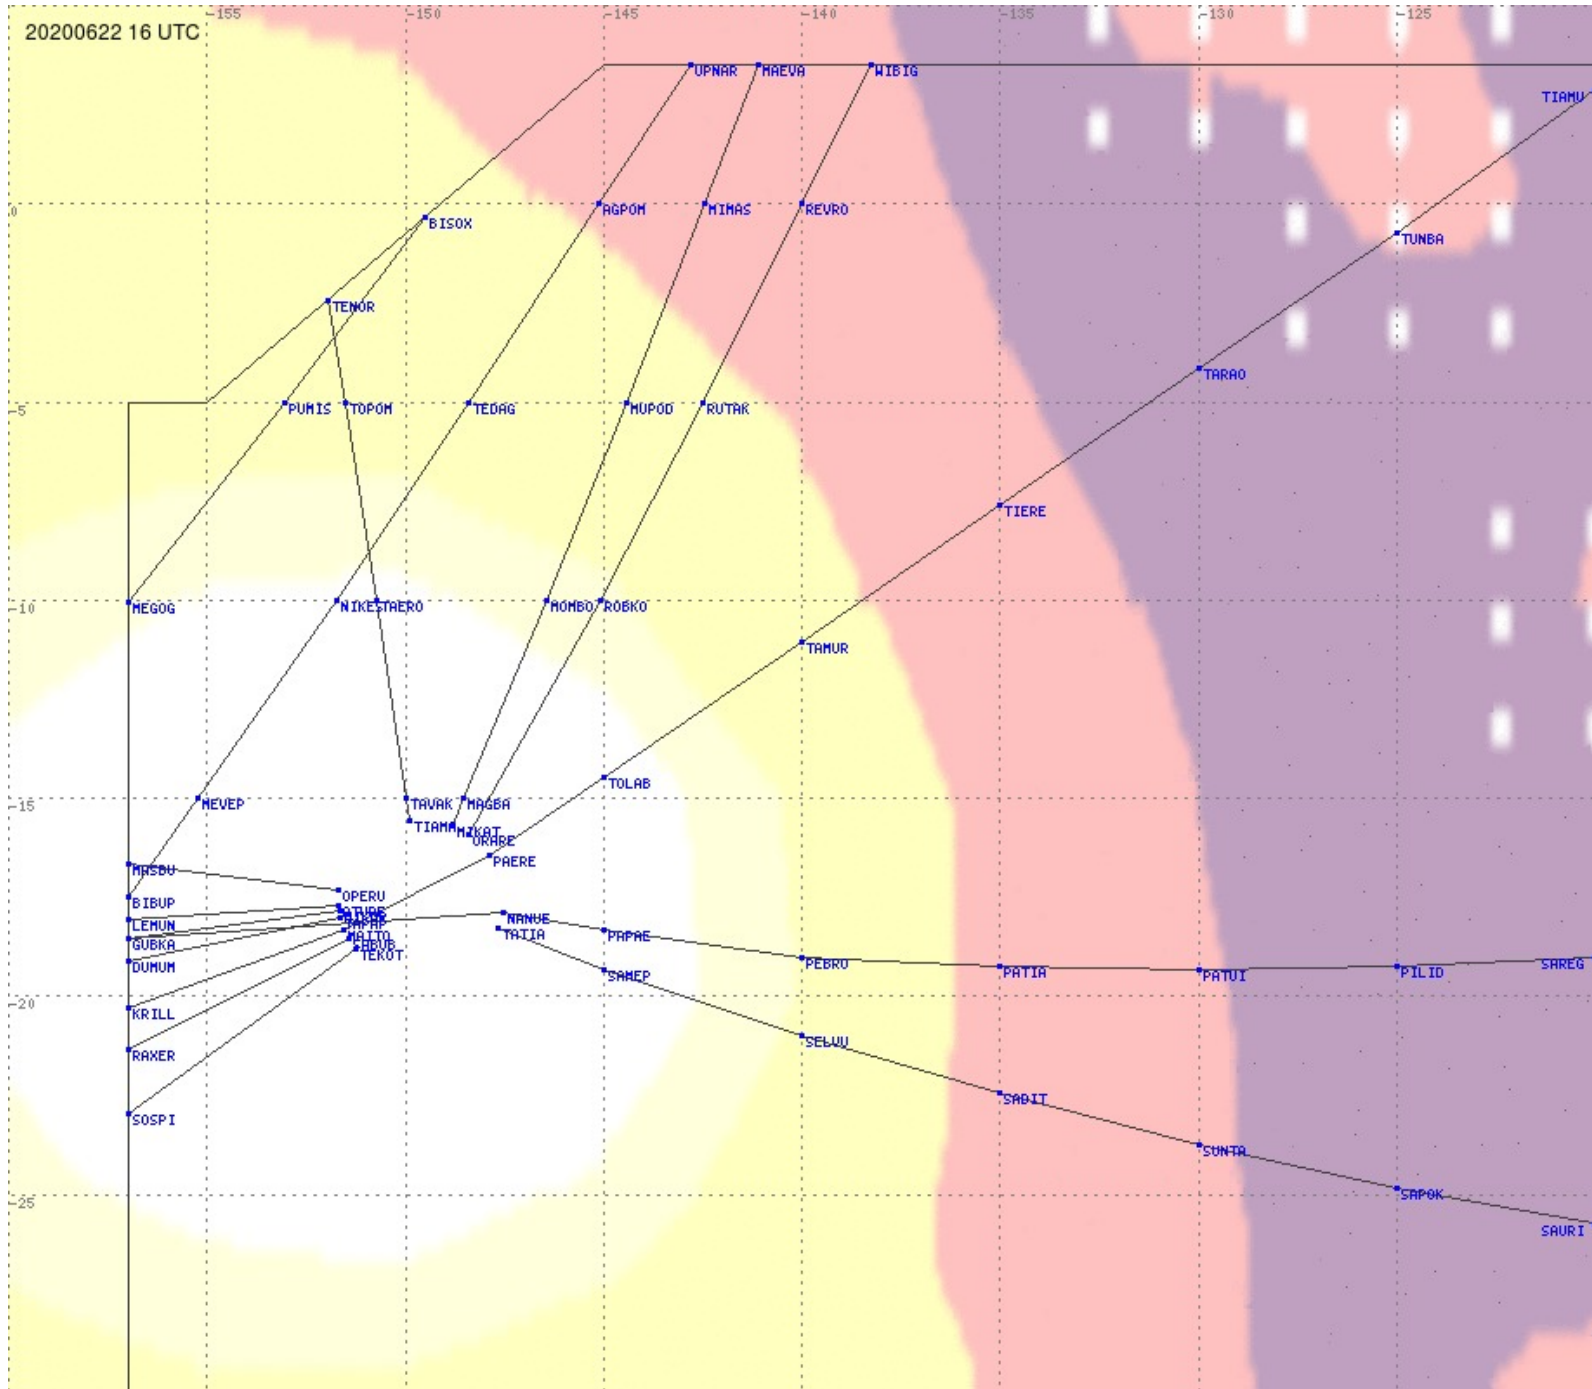

Tahiti FIR - HF Propag - 20200622

2.8 MHz
3.5 MHz
5.6 MHz
8.9 MHz
13.3 MHz
17.9 MHz
None