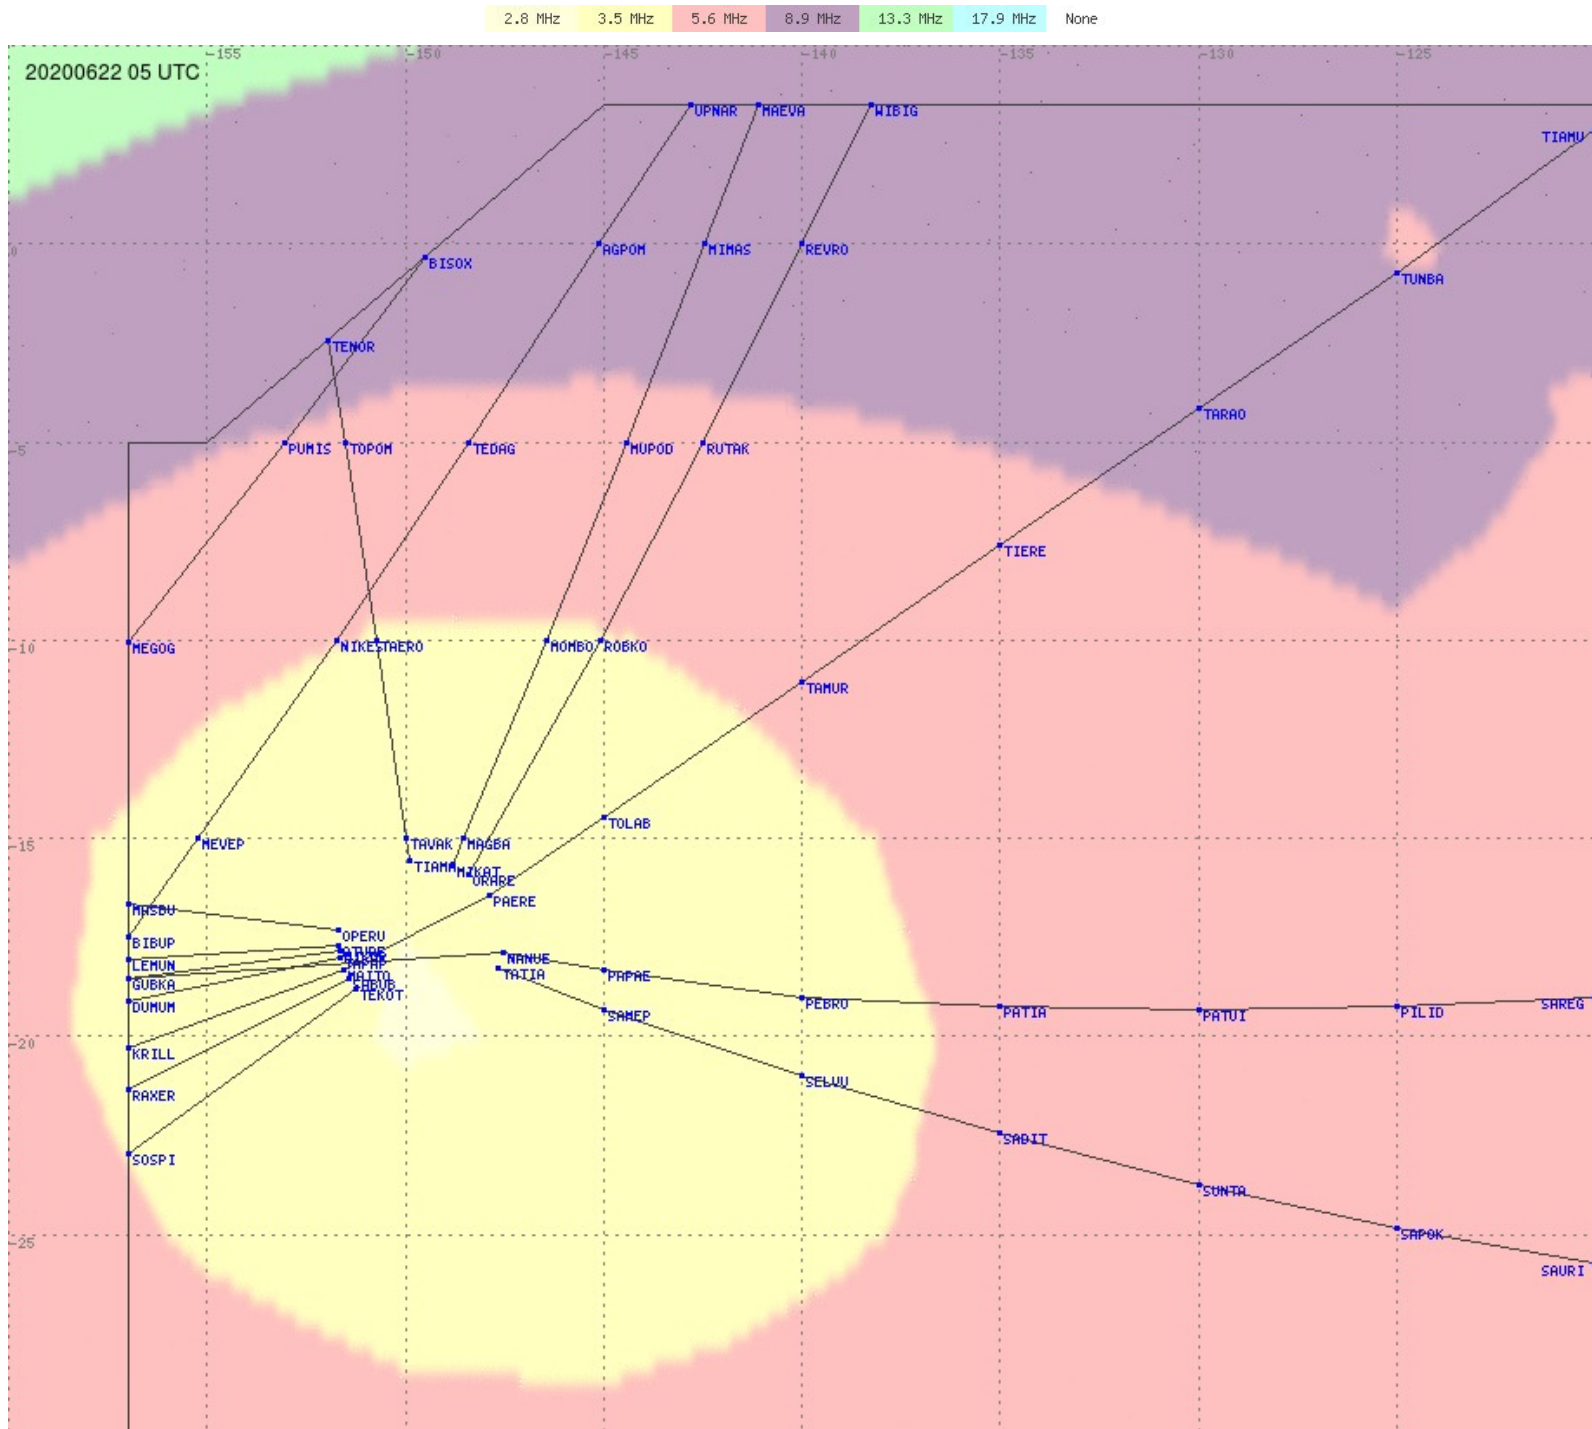

Tahiti FIR - HF Propag - 20200622