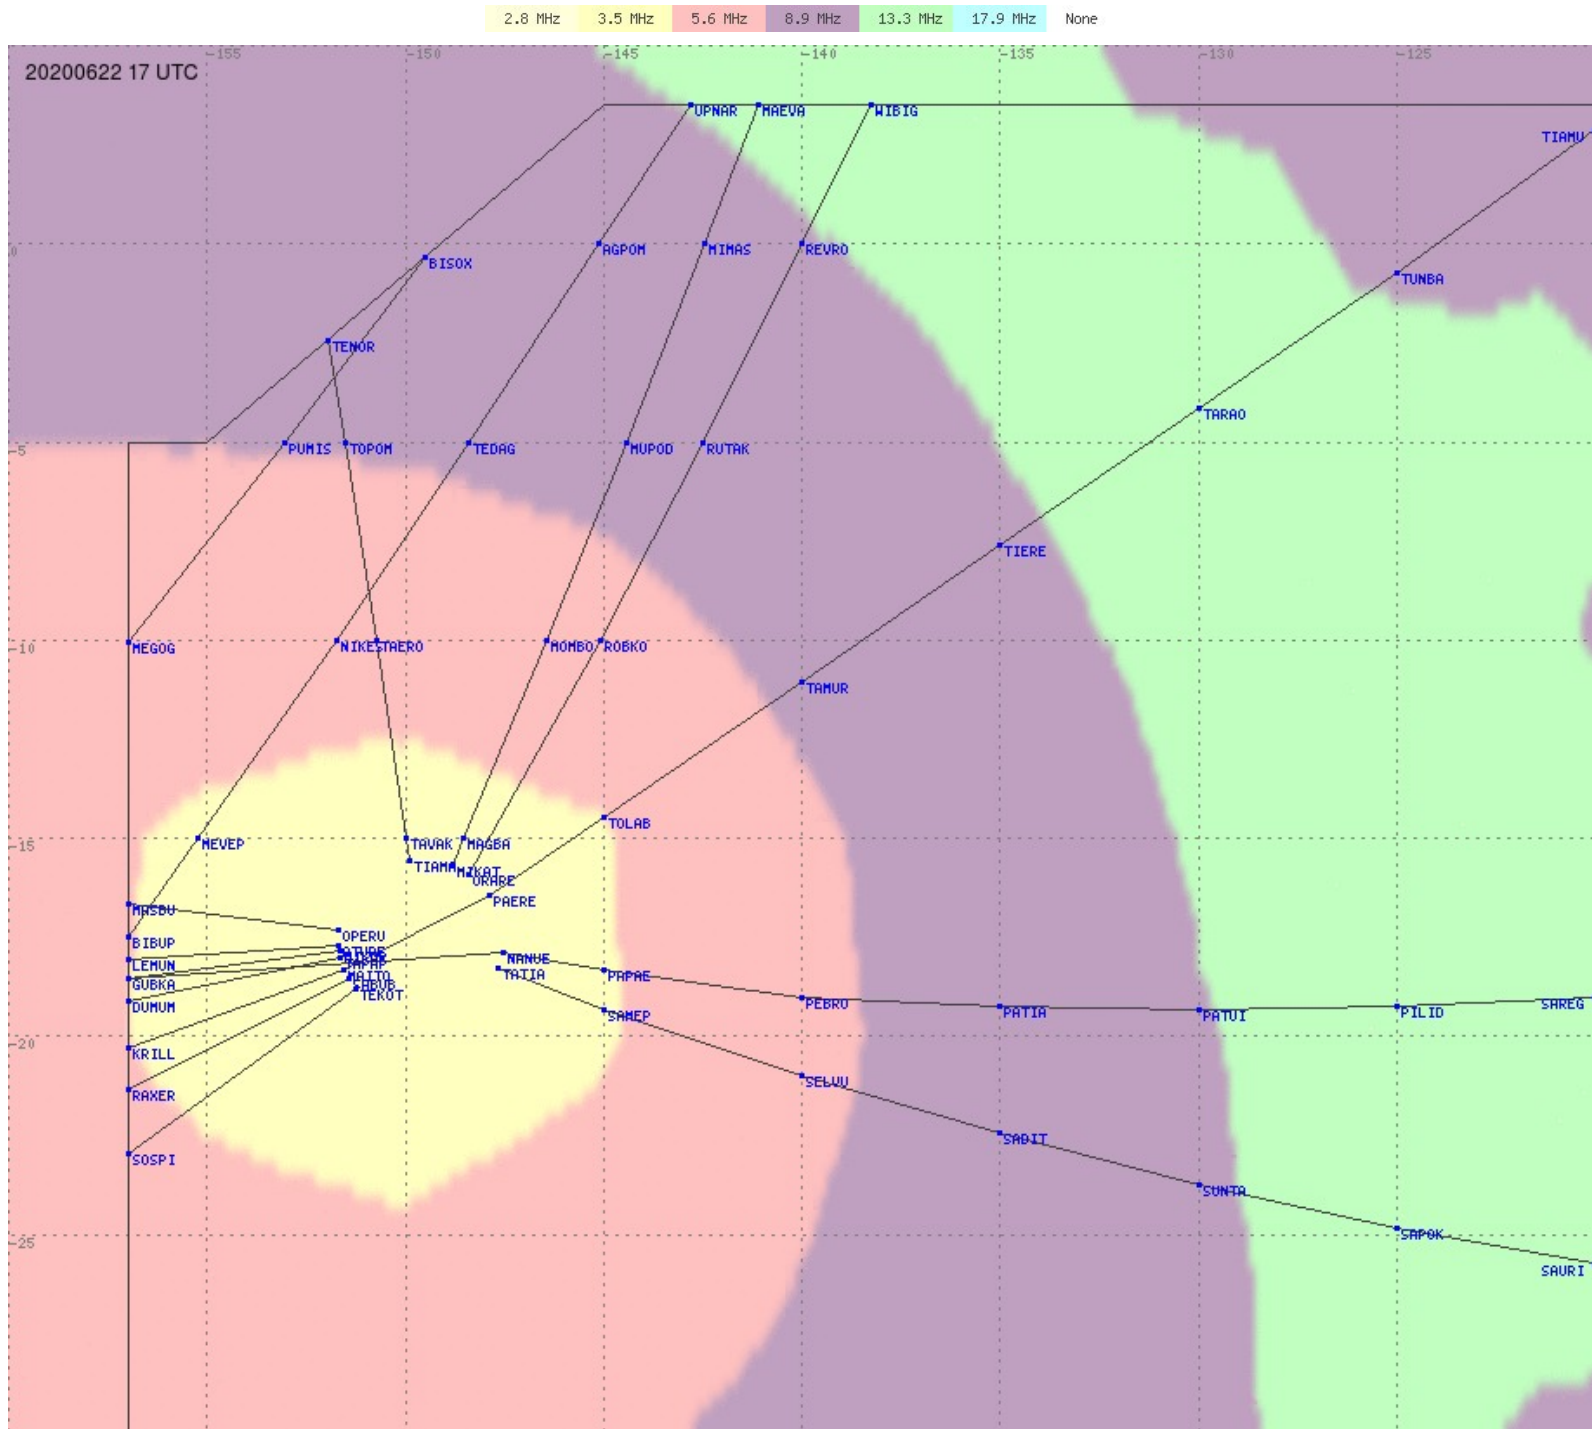

Tahiti FIR - HF Propag - 20200622