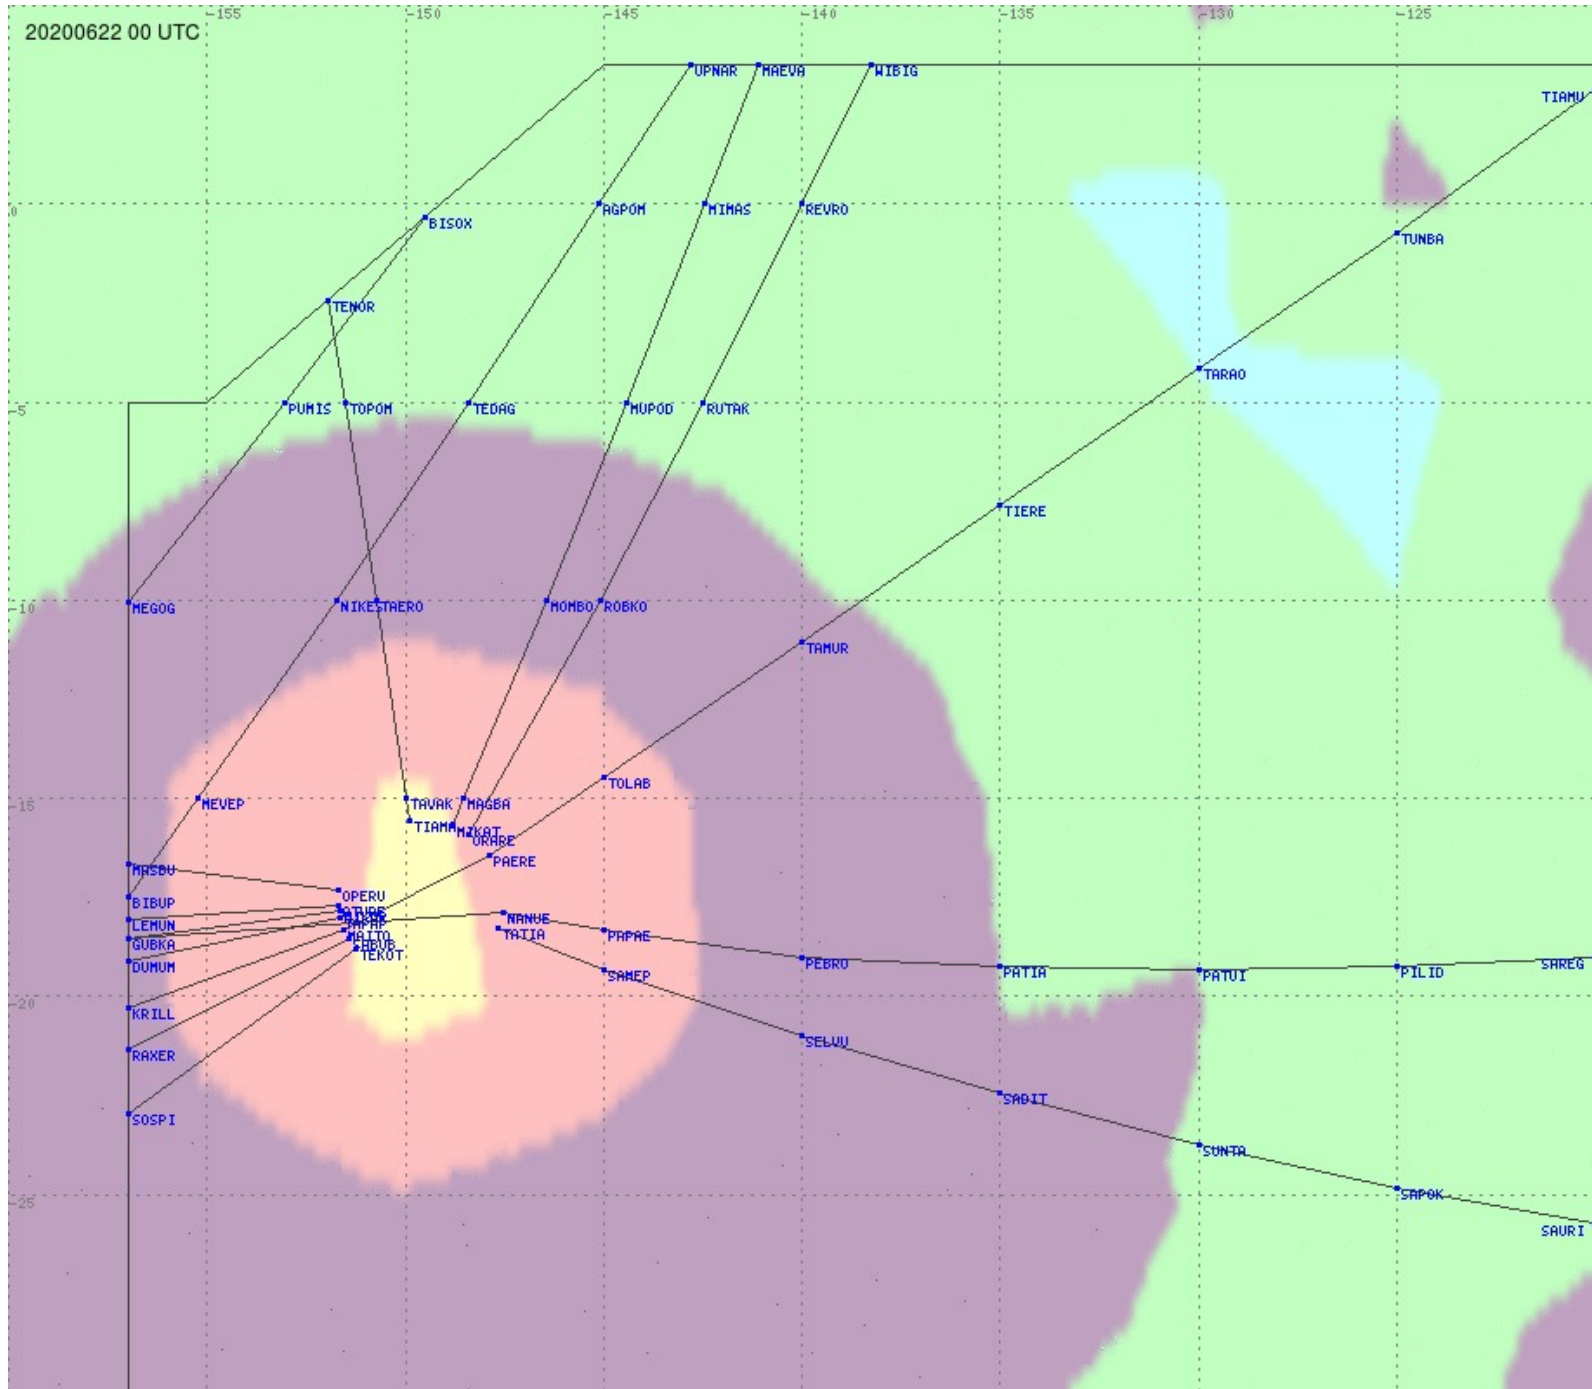

# Tahiti FIR - HF Propag - 20200622

2.8 MHz 3.5 MHz 5.6 MHz 8.9 MHz 13.3 MHz 17.9 MHz None