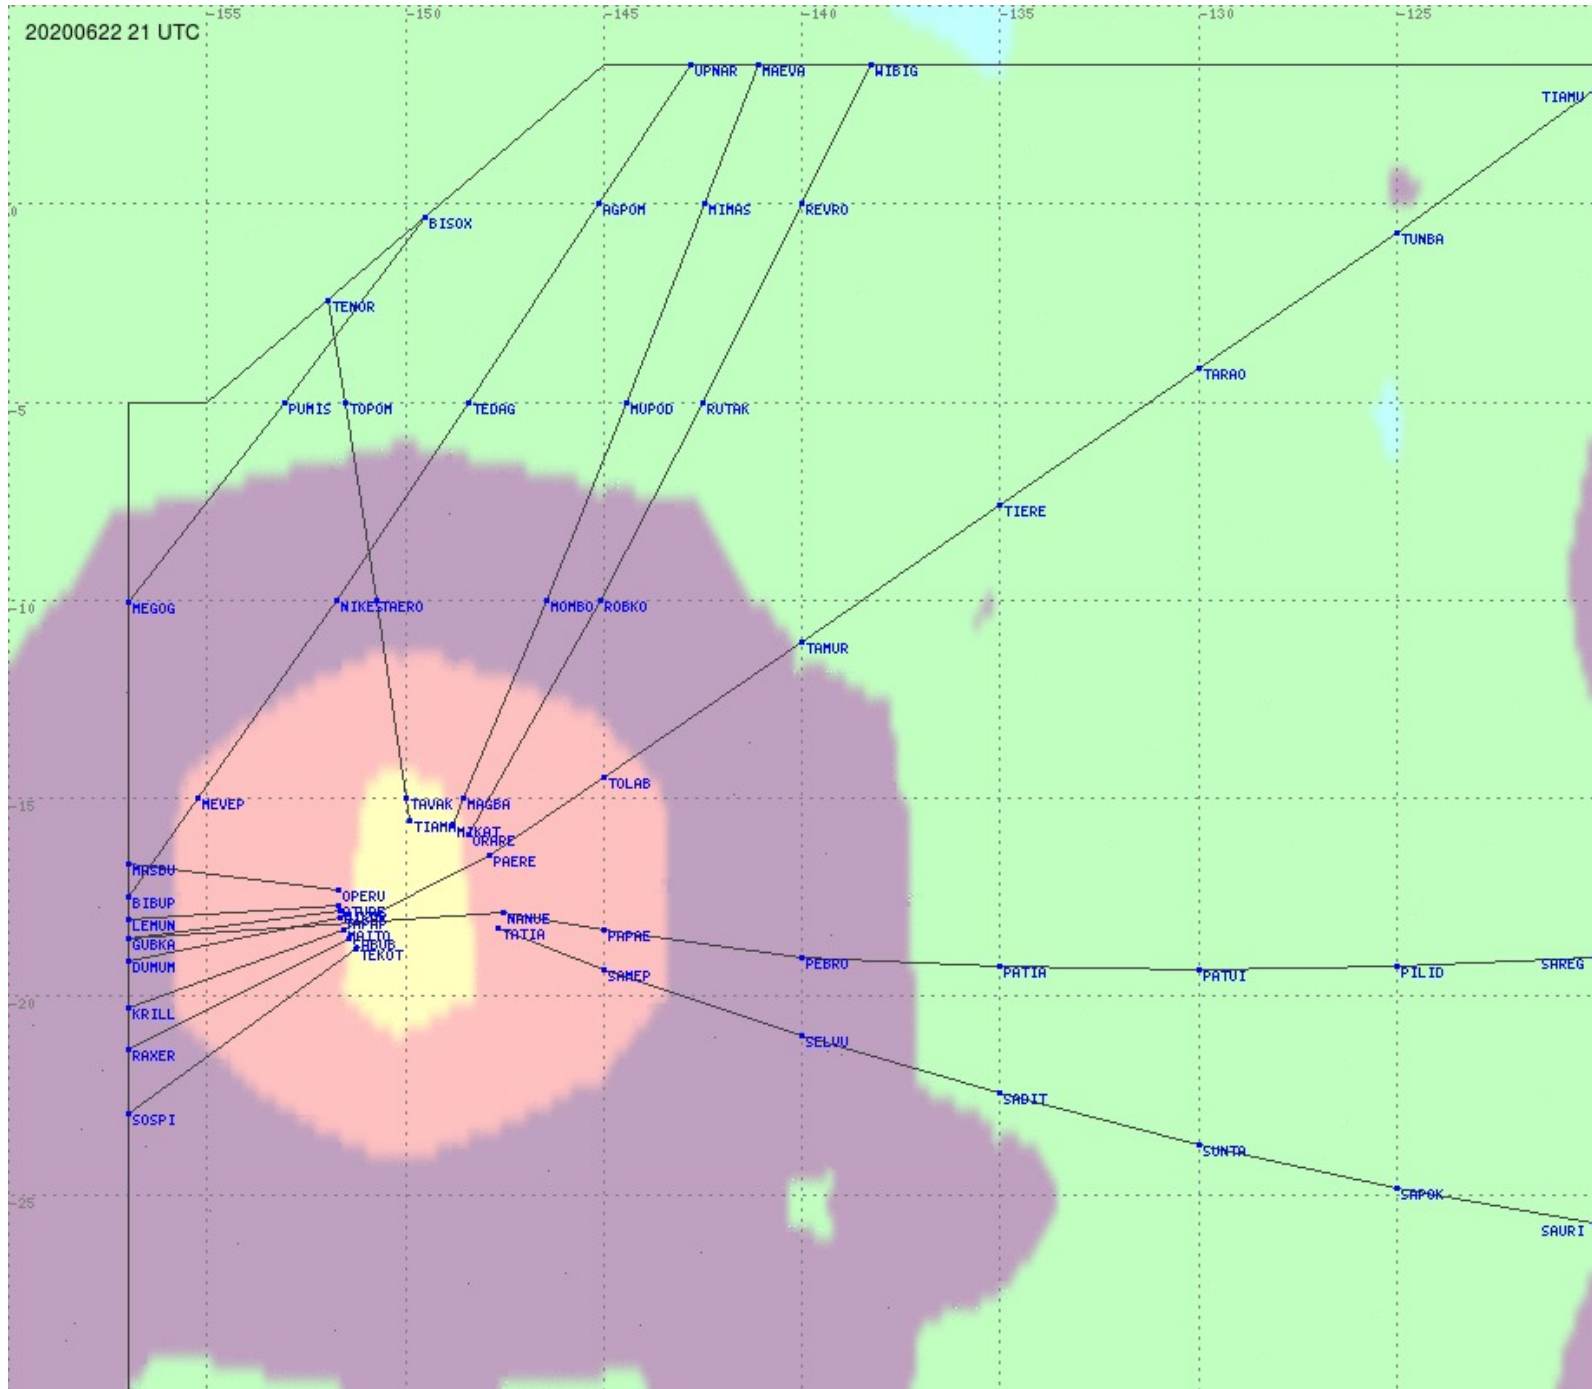

Tahiti FIR - HF Propag - 20200622

2.8 MHz 3.5 MHz 5.6 MHz 8.9 MHz 13.3 MHz 17.9 MHz None