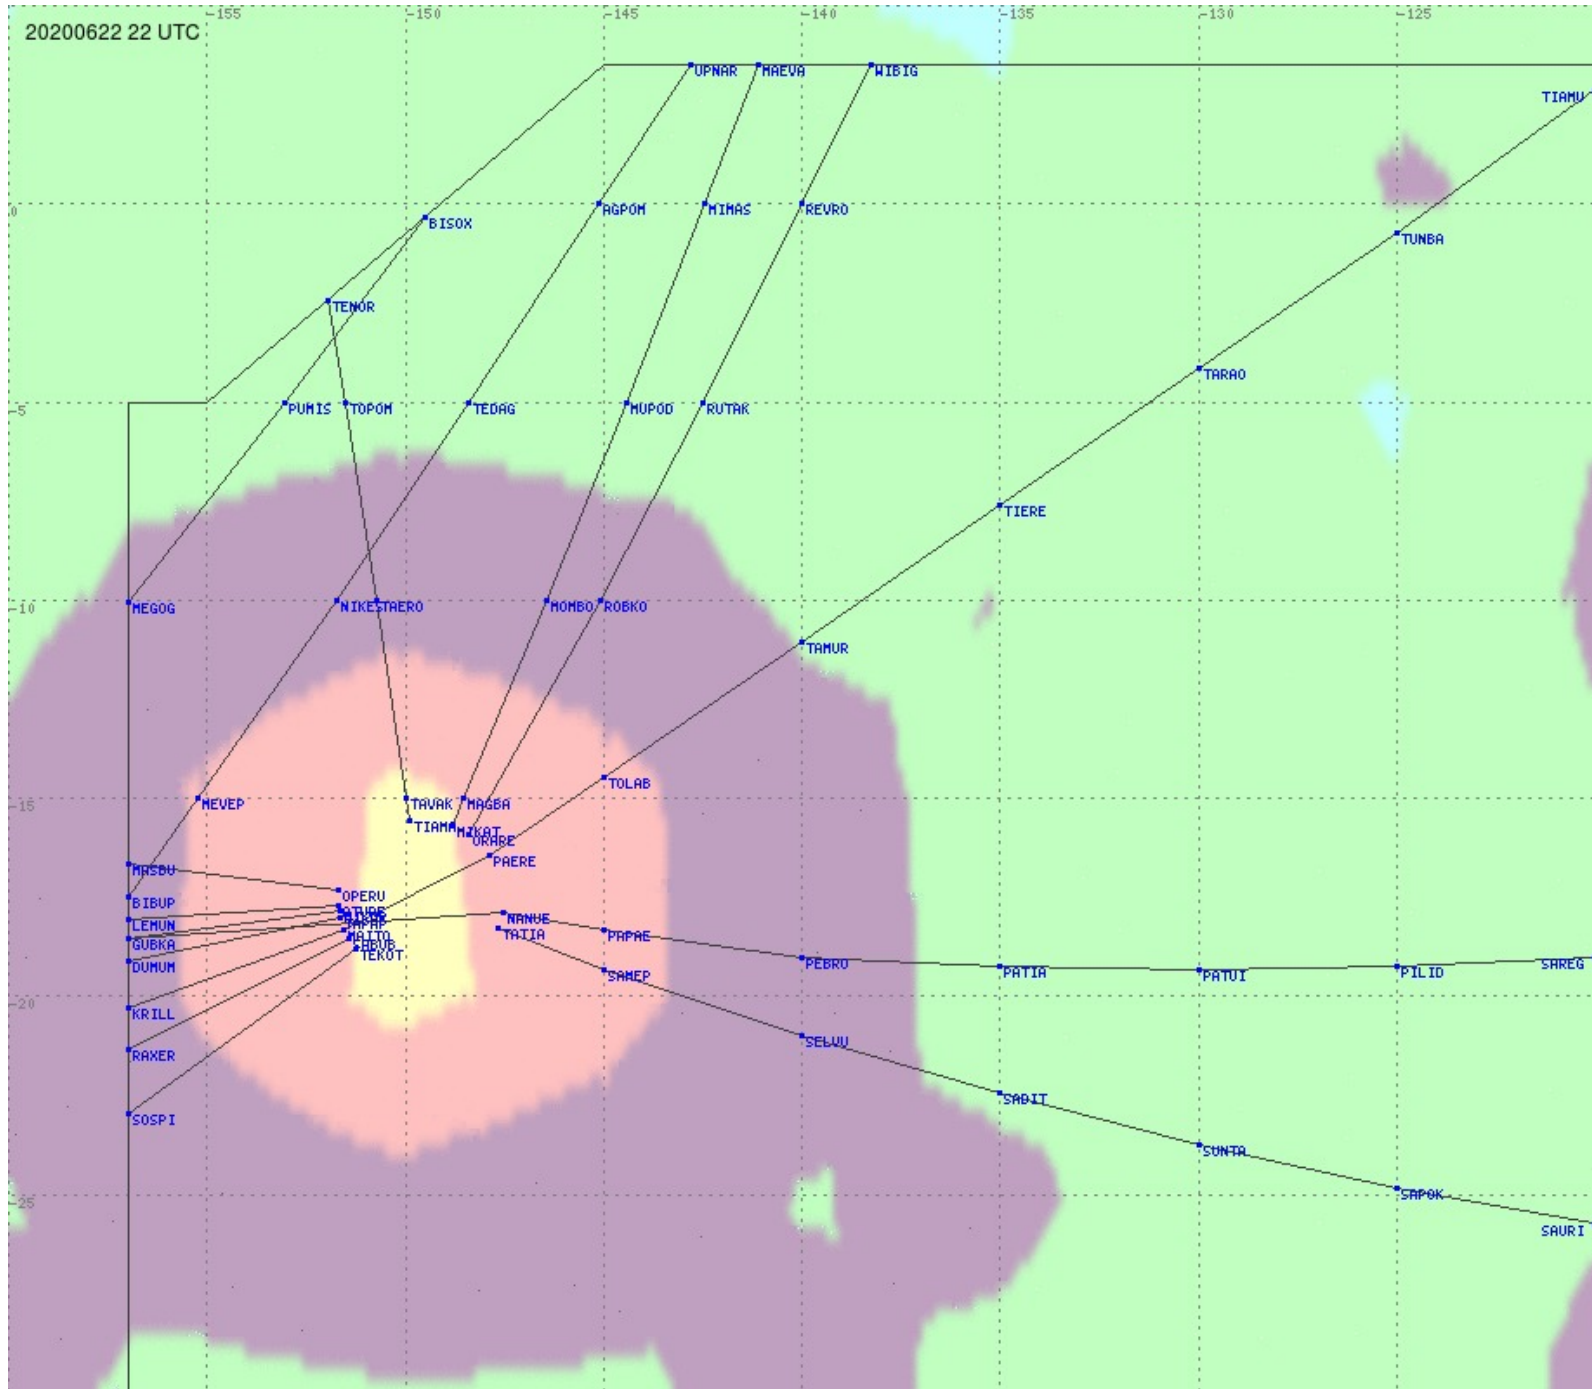

Tahiti FIR - HF Propag - 20200622

2.8 MHz
3.5 MHz
5.6 MHz
8.9 MHz
13.3 MHz
17.9 MHz
None