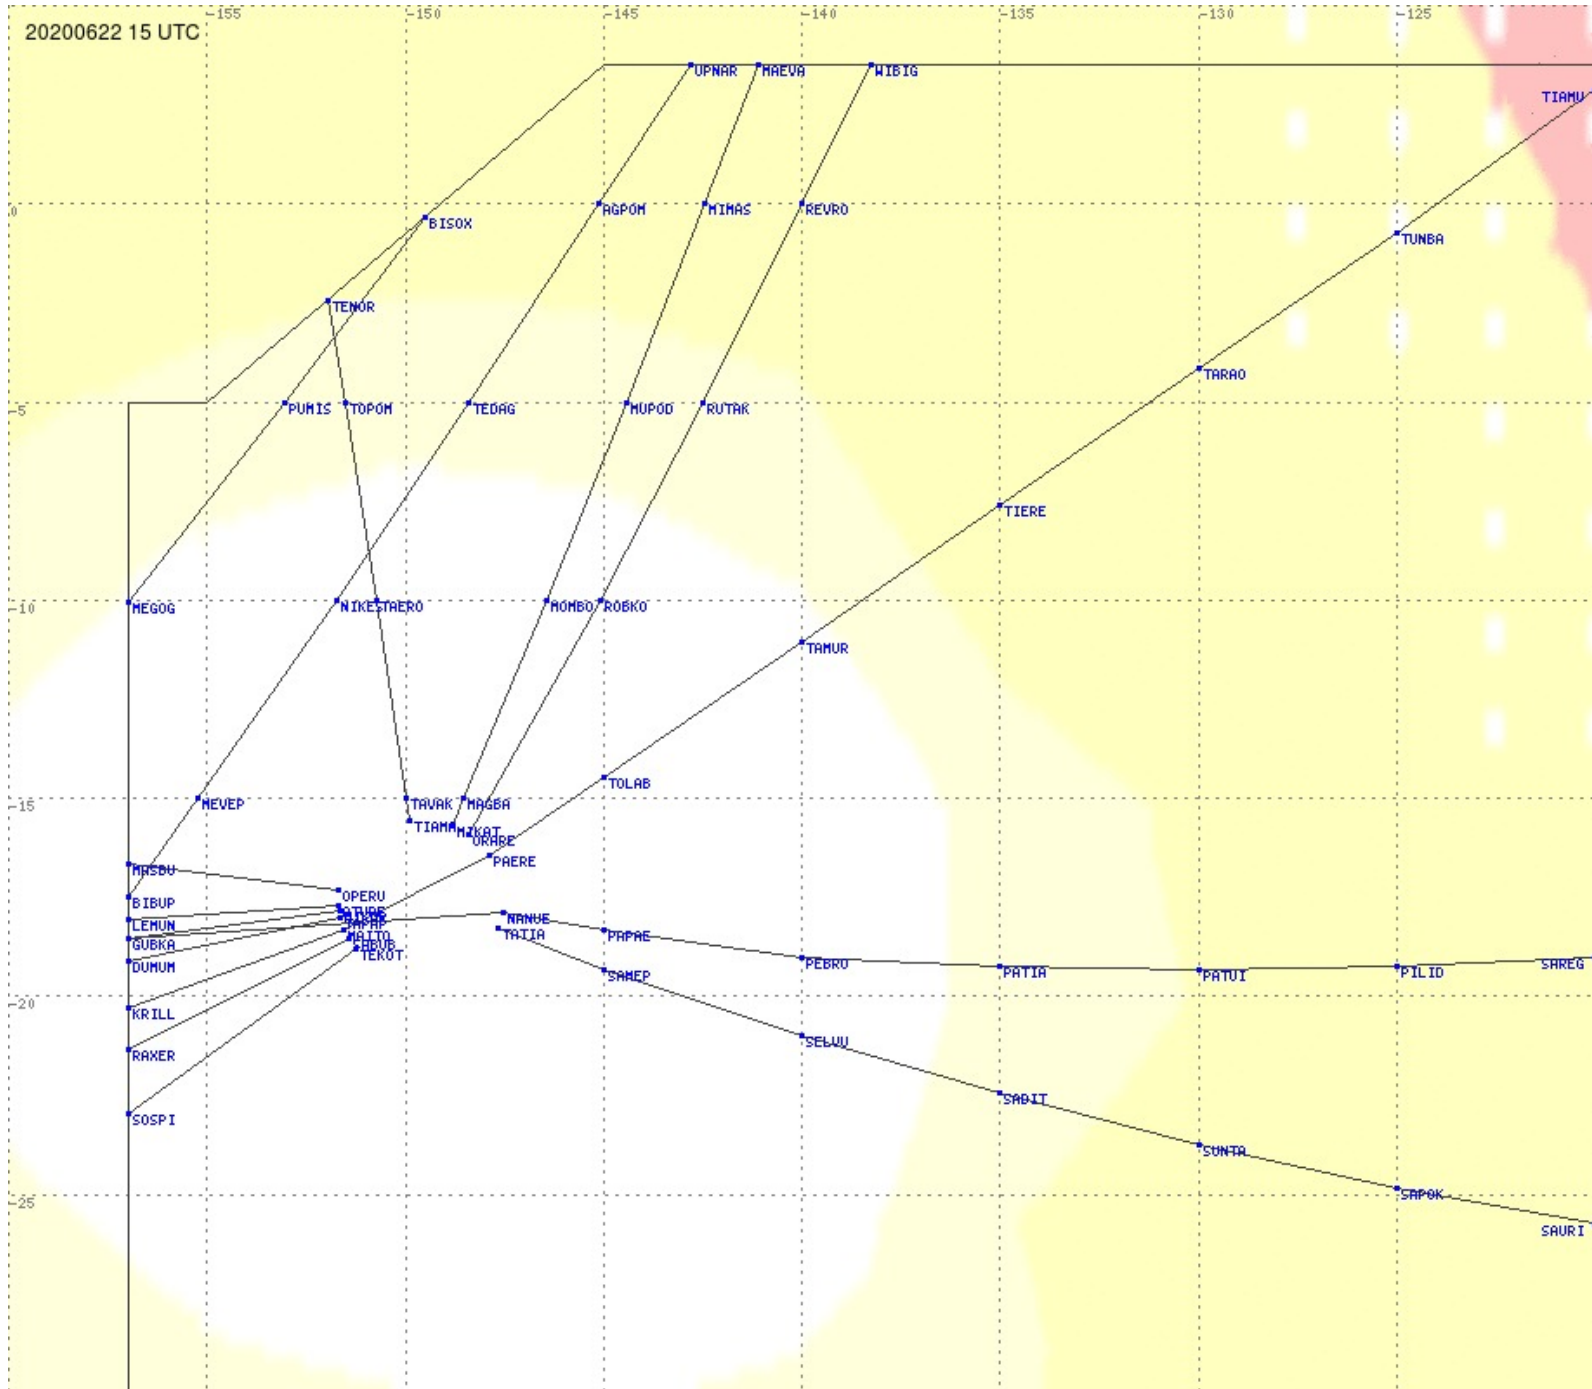

Tahiti FIR - HF Propag - 20200622

2.8 MHz
3.5 MHz
5.6 MHz
8.9 MHz
13.3 MHz
17.9 MHz
None