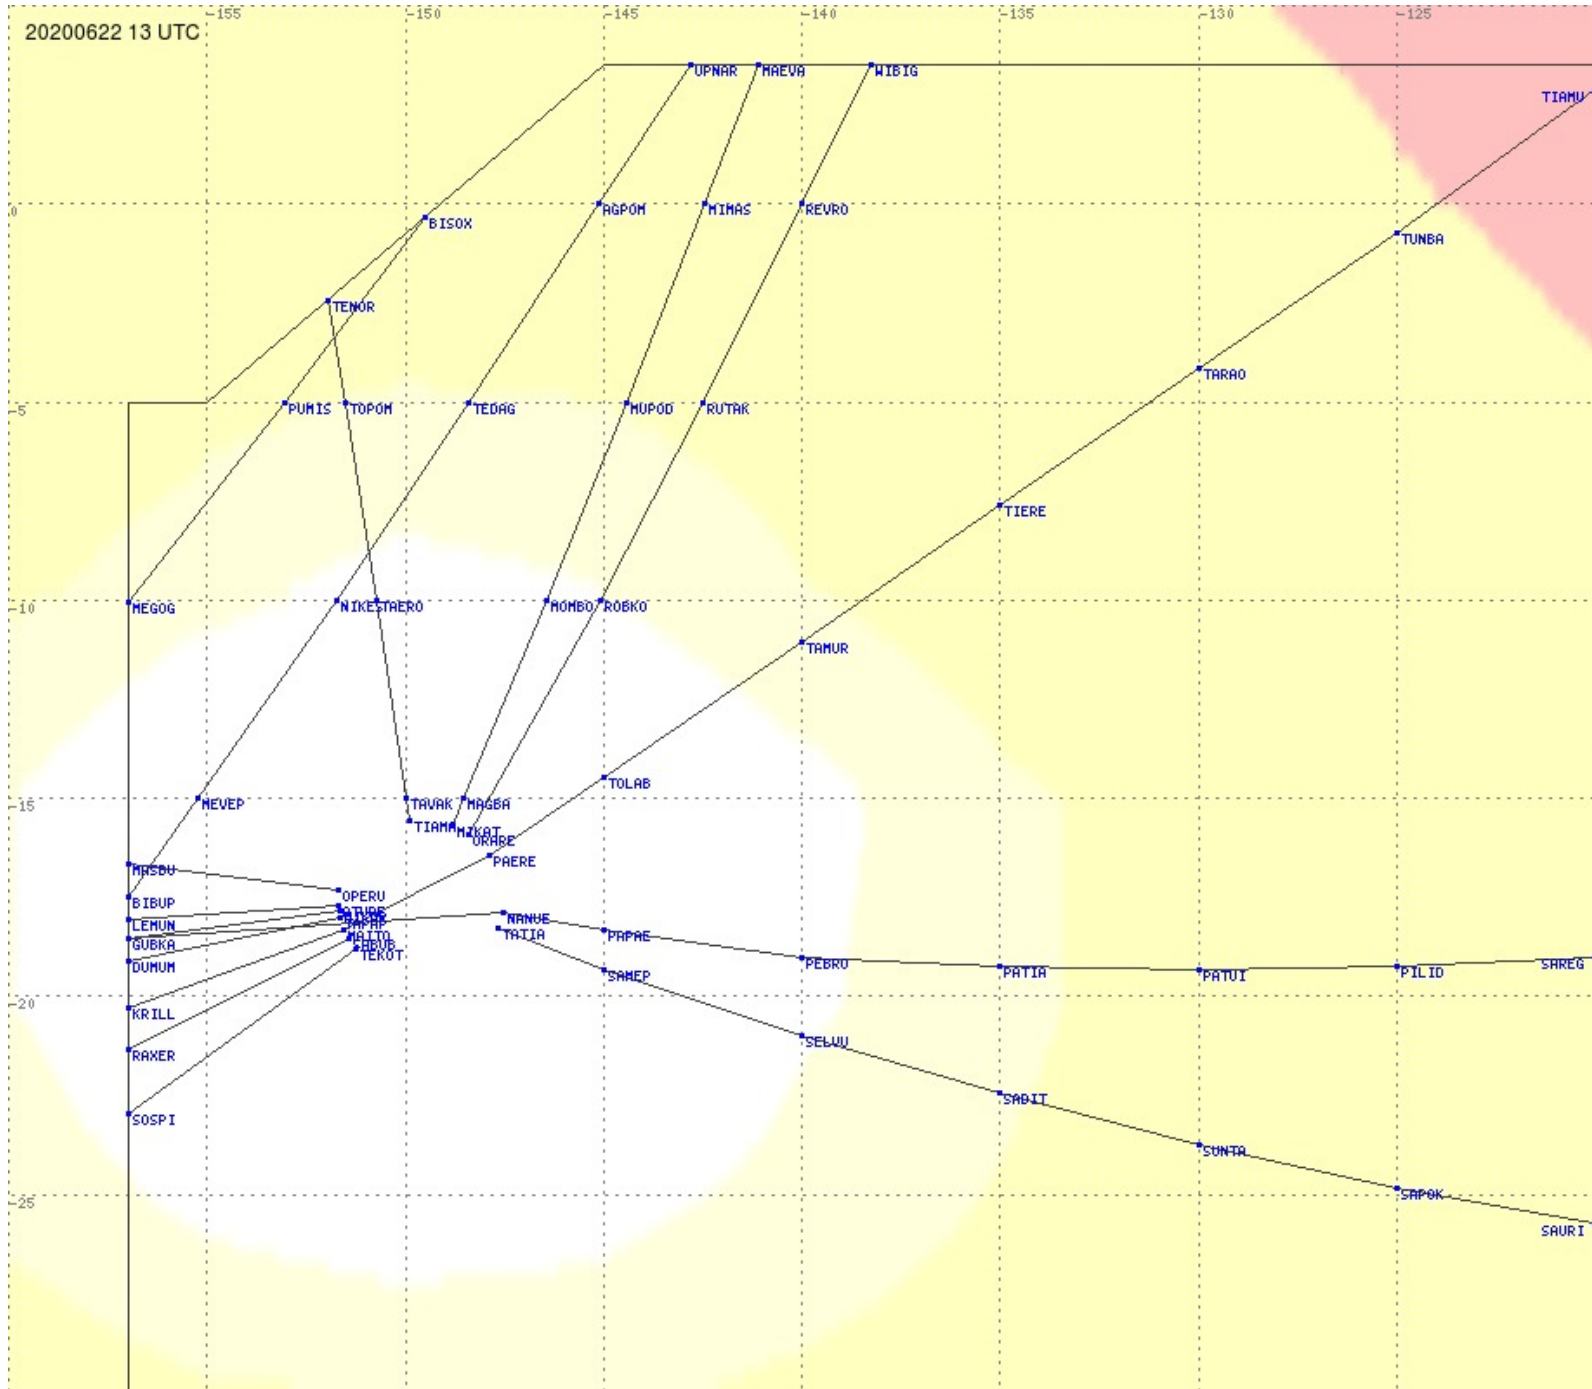

Tahiti FIR - HF Propag - 20200622

2.8 MHz 3.5 MHz 5.6 MHz 8.9 MHz 13.3 MHz 17.9 MHz None