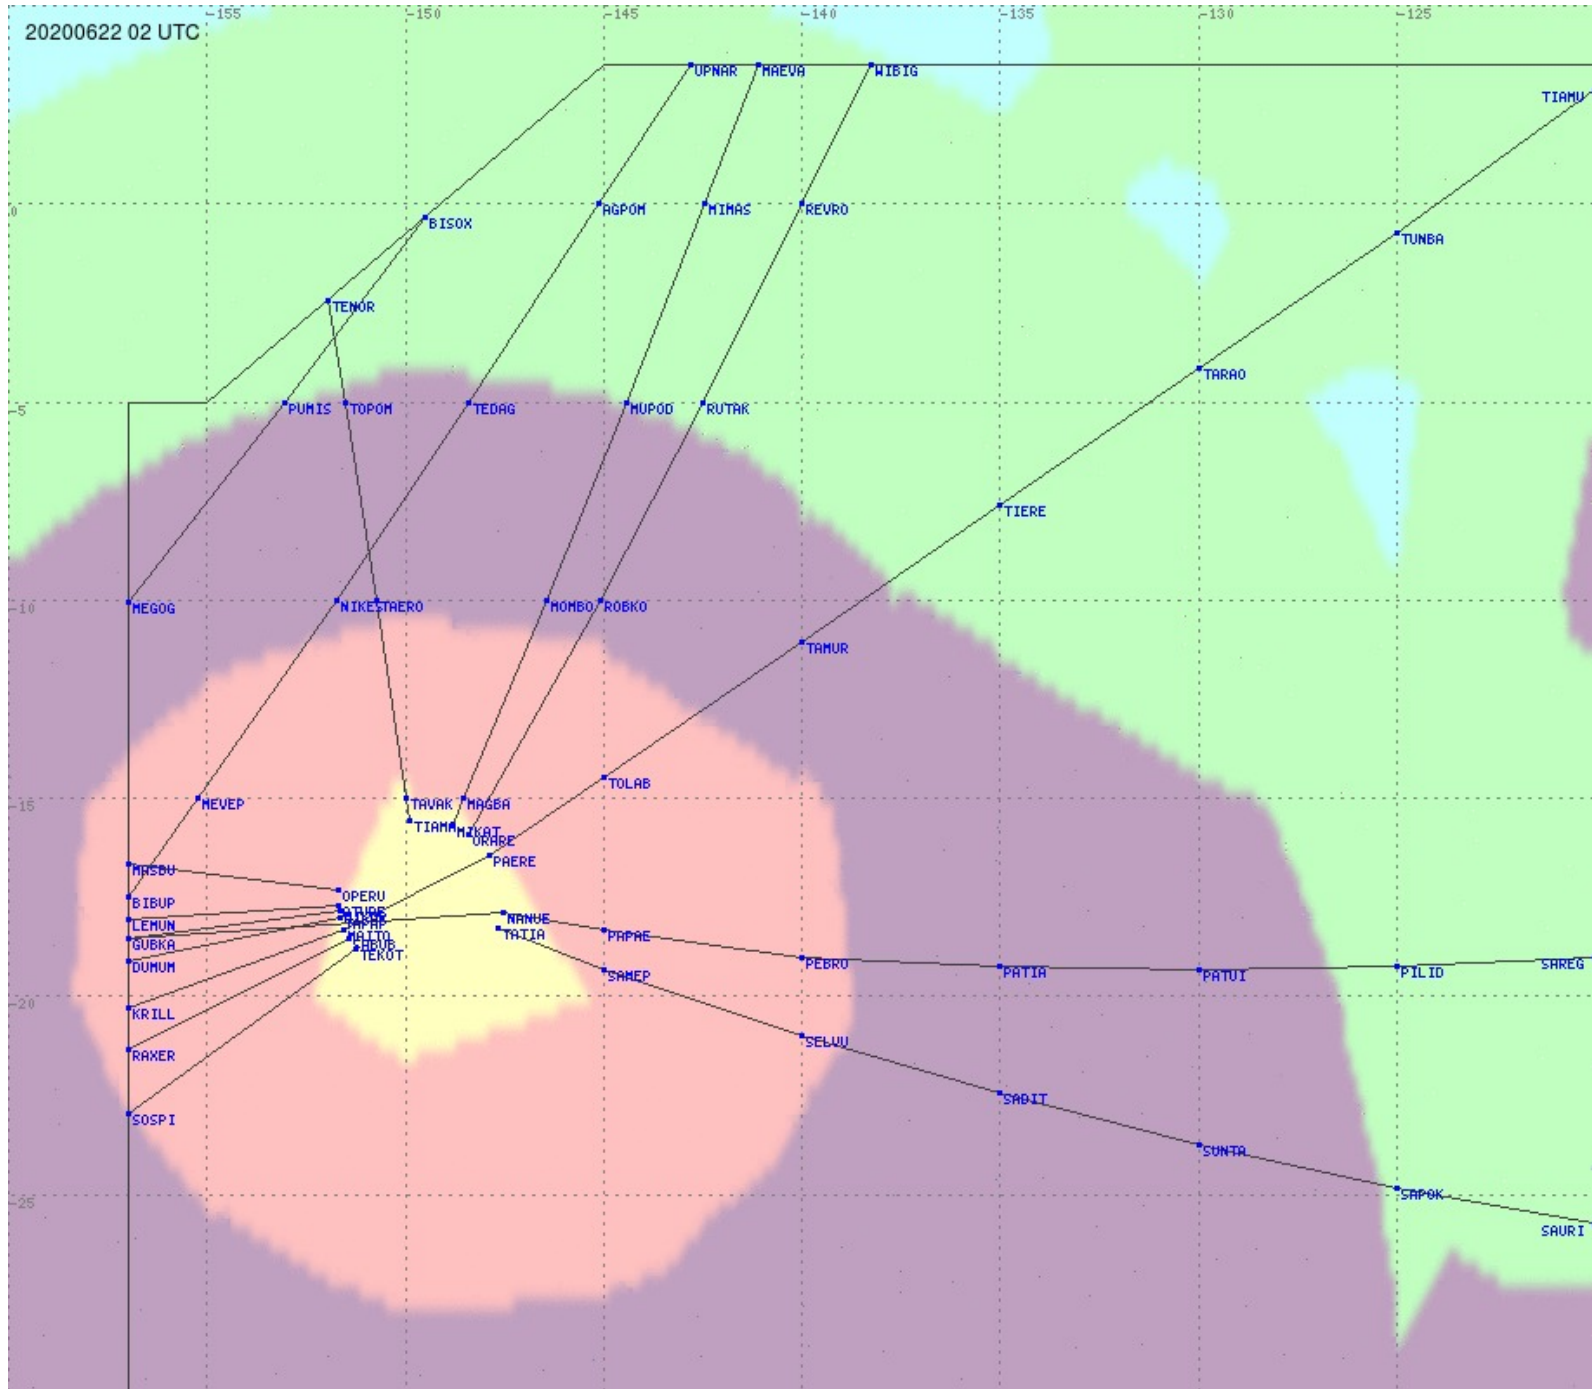

# Tahiti FIR - HF Propag - 20200622

2.8 MHz 3.5 MHz 5.6 MHz 8.9 MHz 13.3 MHz 17.9 MHz None