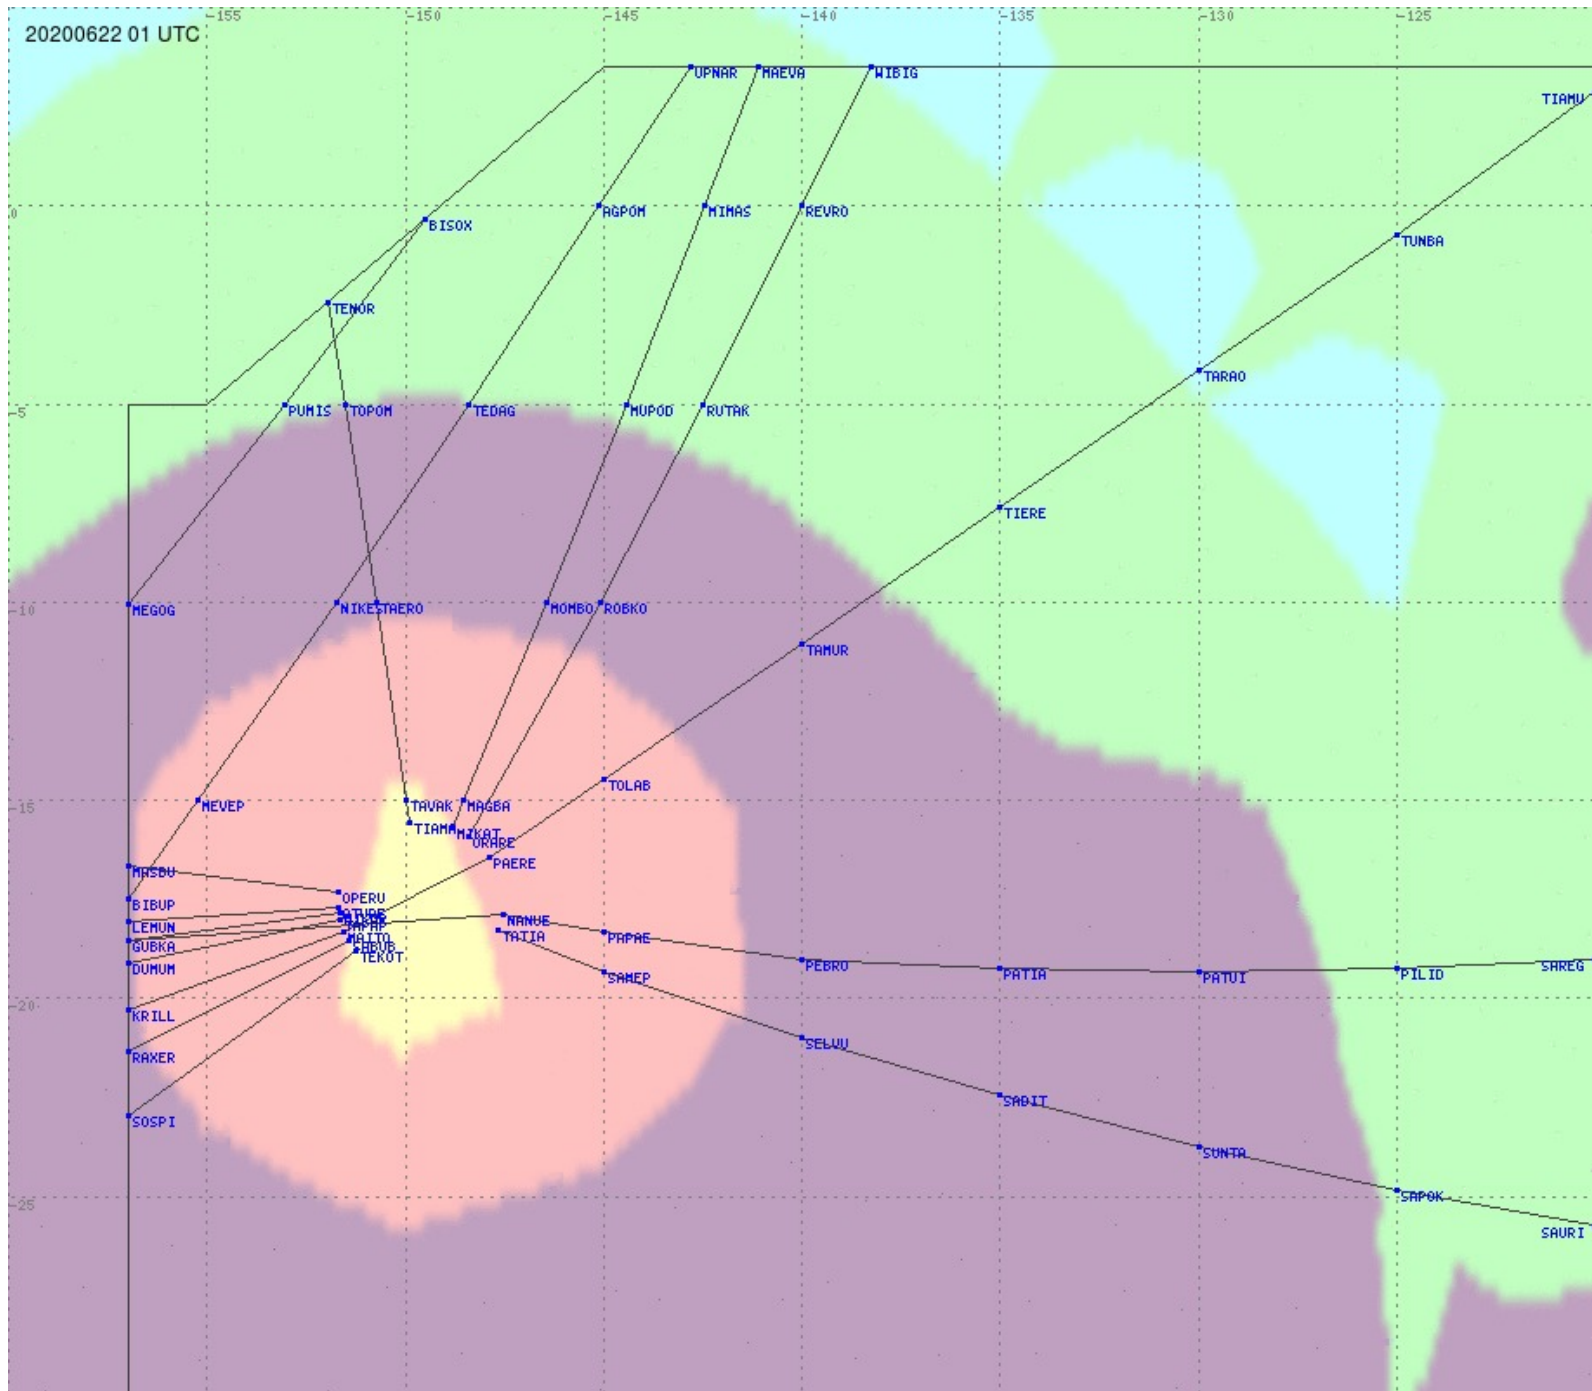

# Tahiti FIR - HF Propag - 20200622

2.8 MHz 3.5 MHz 5.6 MHz 8.9 MHz 13.3 MHz 17.9 MHz None