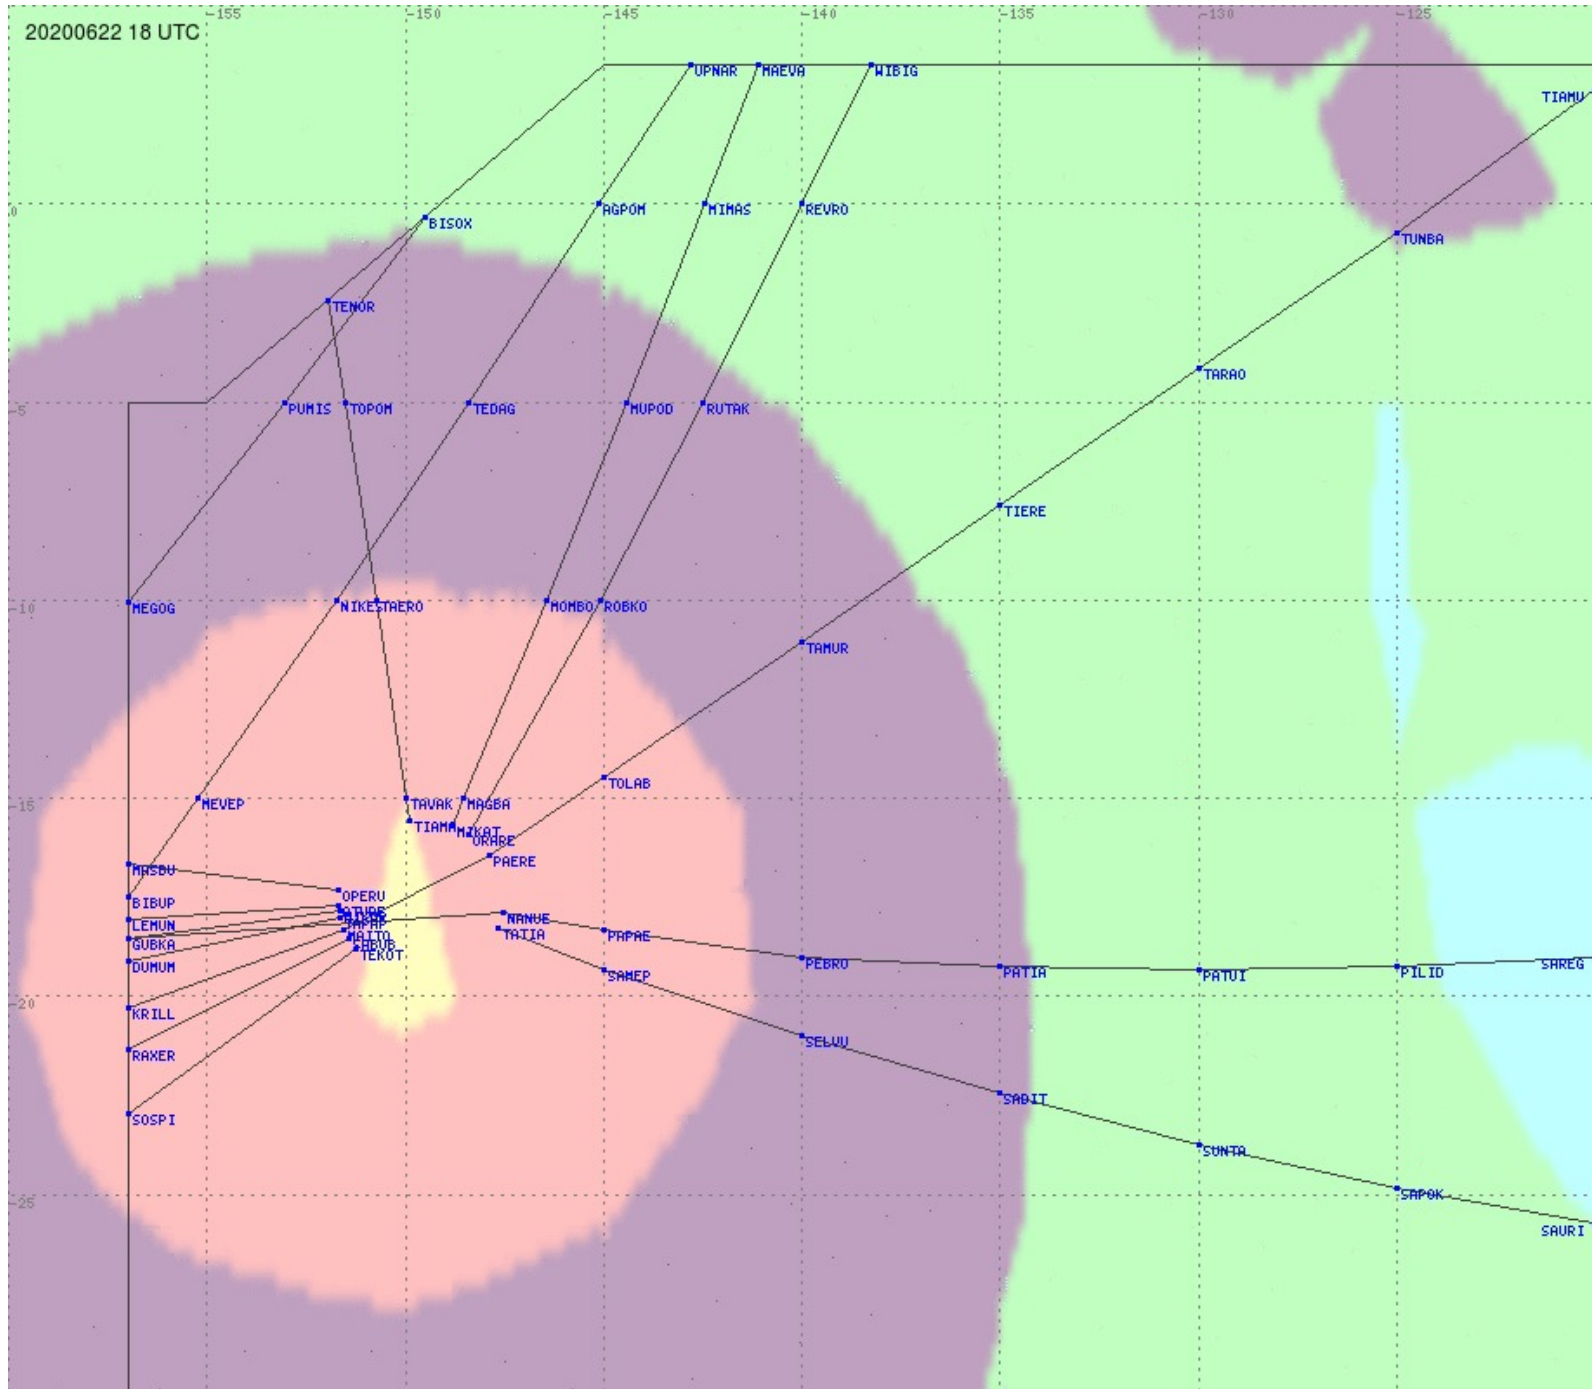

Tahiti FIR - HF Propag - 20200622

2.8 MHz 3.5 MHz 5.6 MHz 8.9 MHz 13.3 MHz 17.9 MHz None