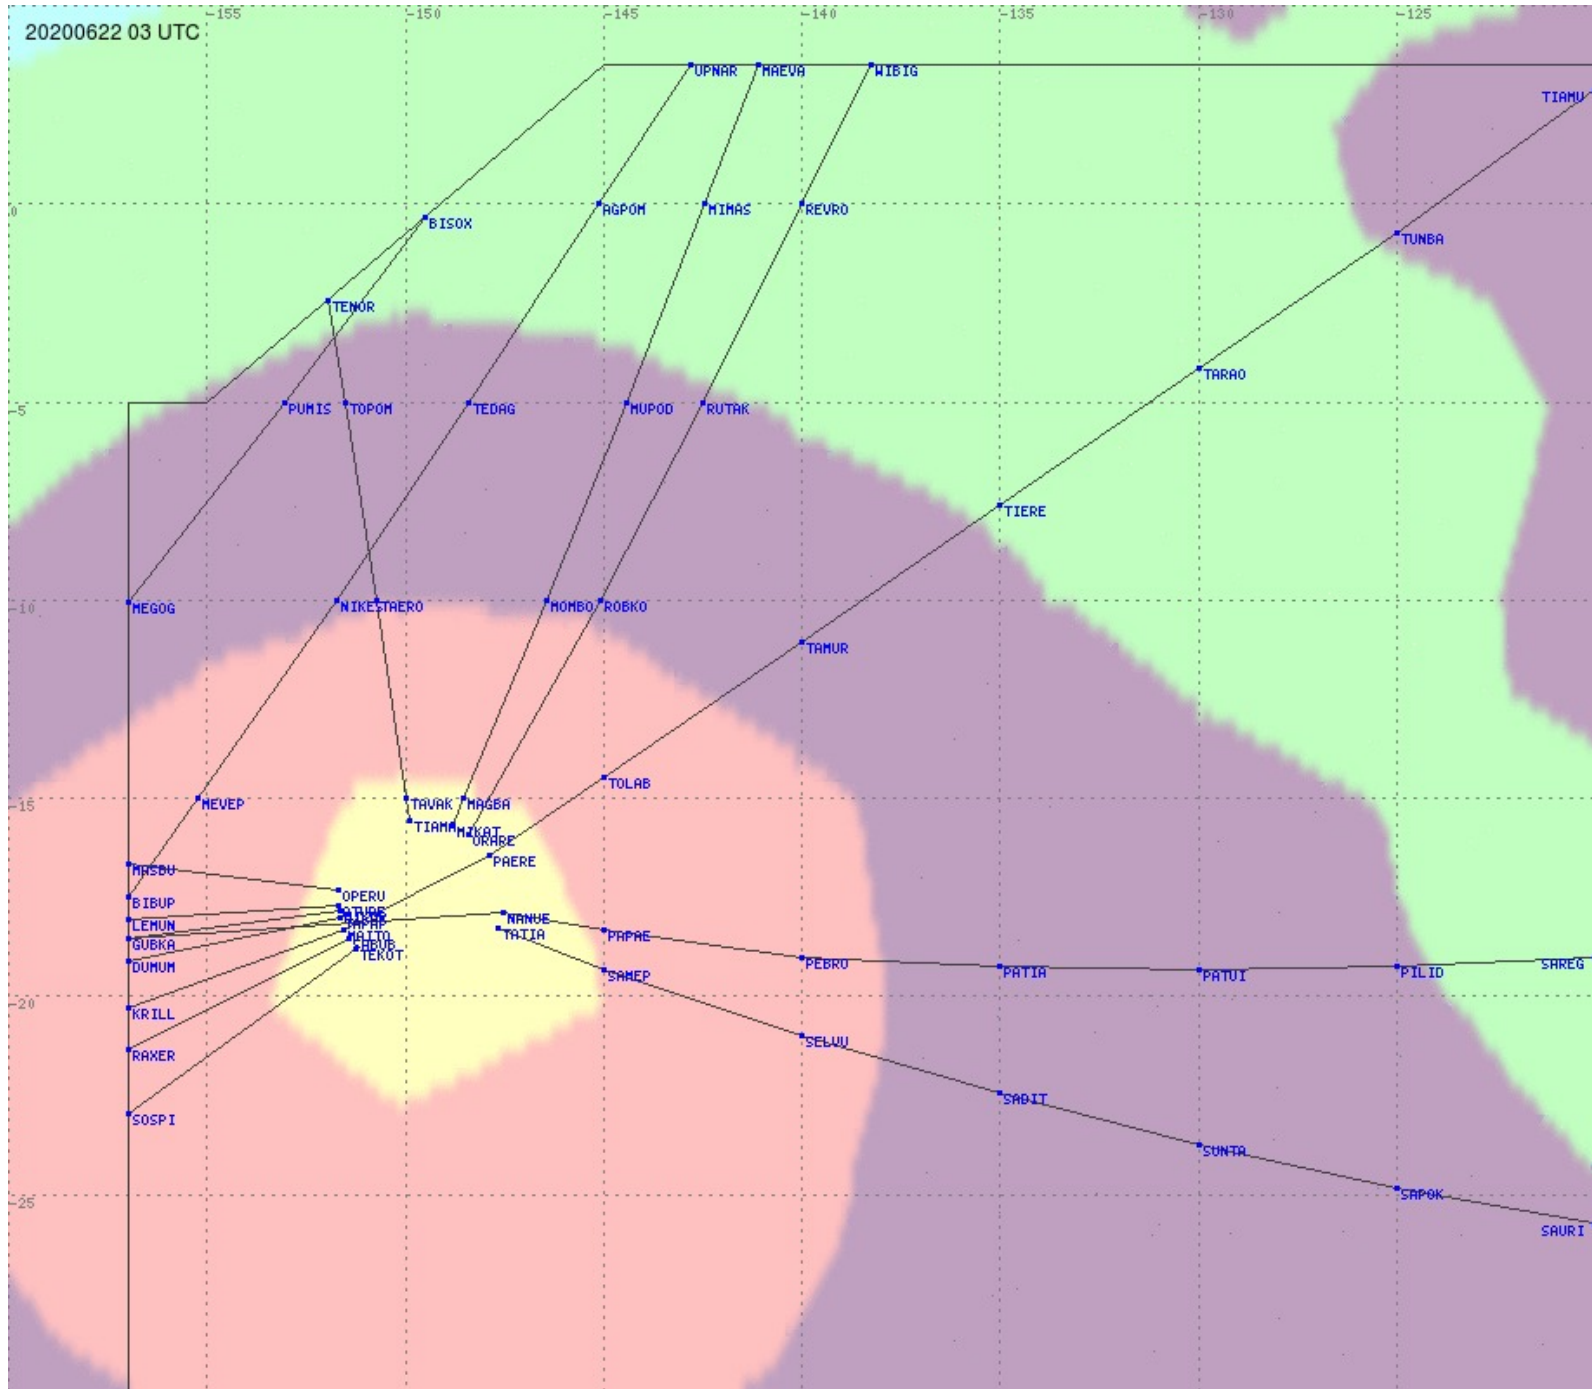

Tahiti FIR - HF Propag - 20200622

2.8 MHz 3.5 MHz 5.6 MHz 8.9 MHz 13.3 MHz 17.9 MHz None