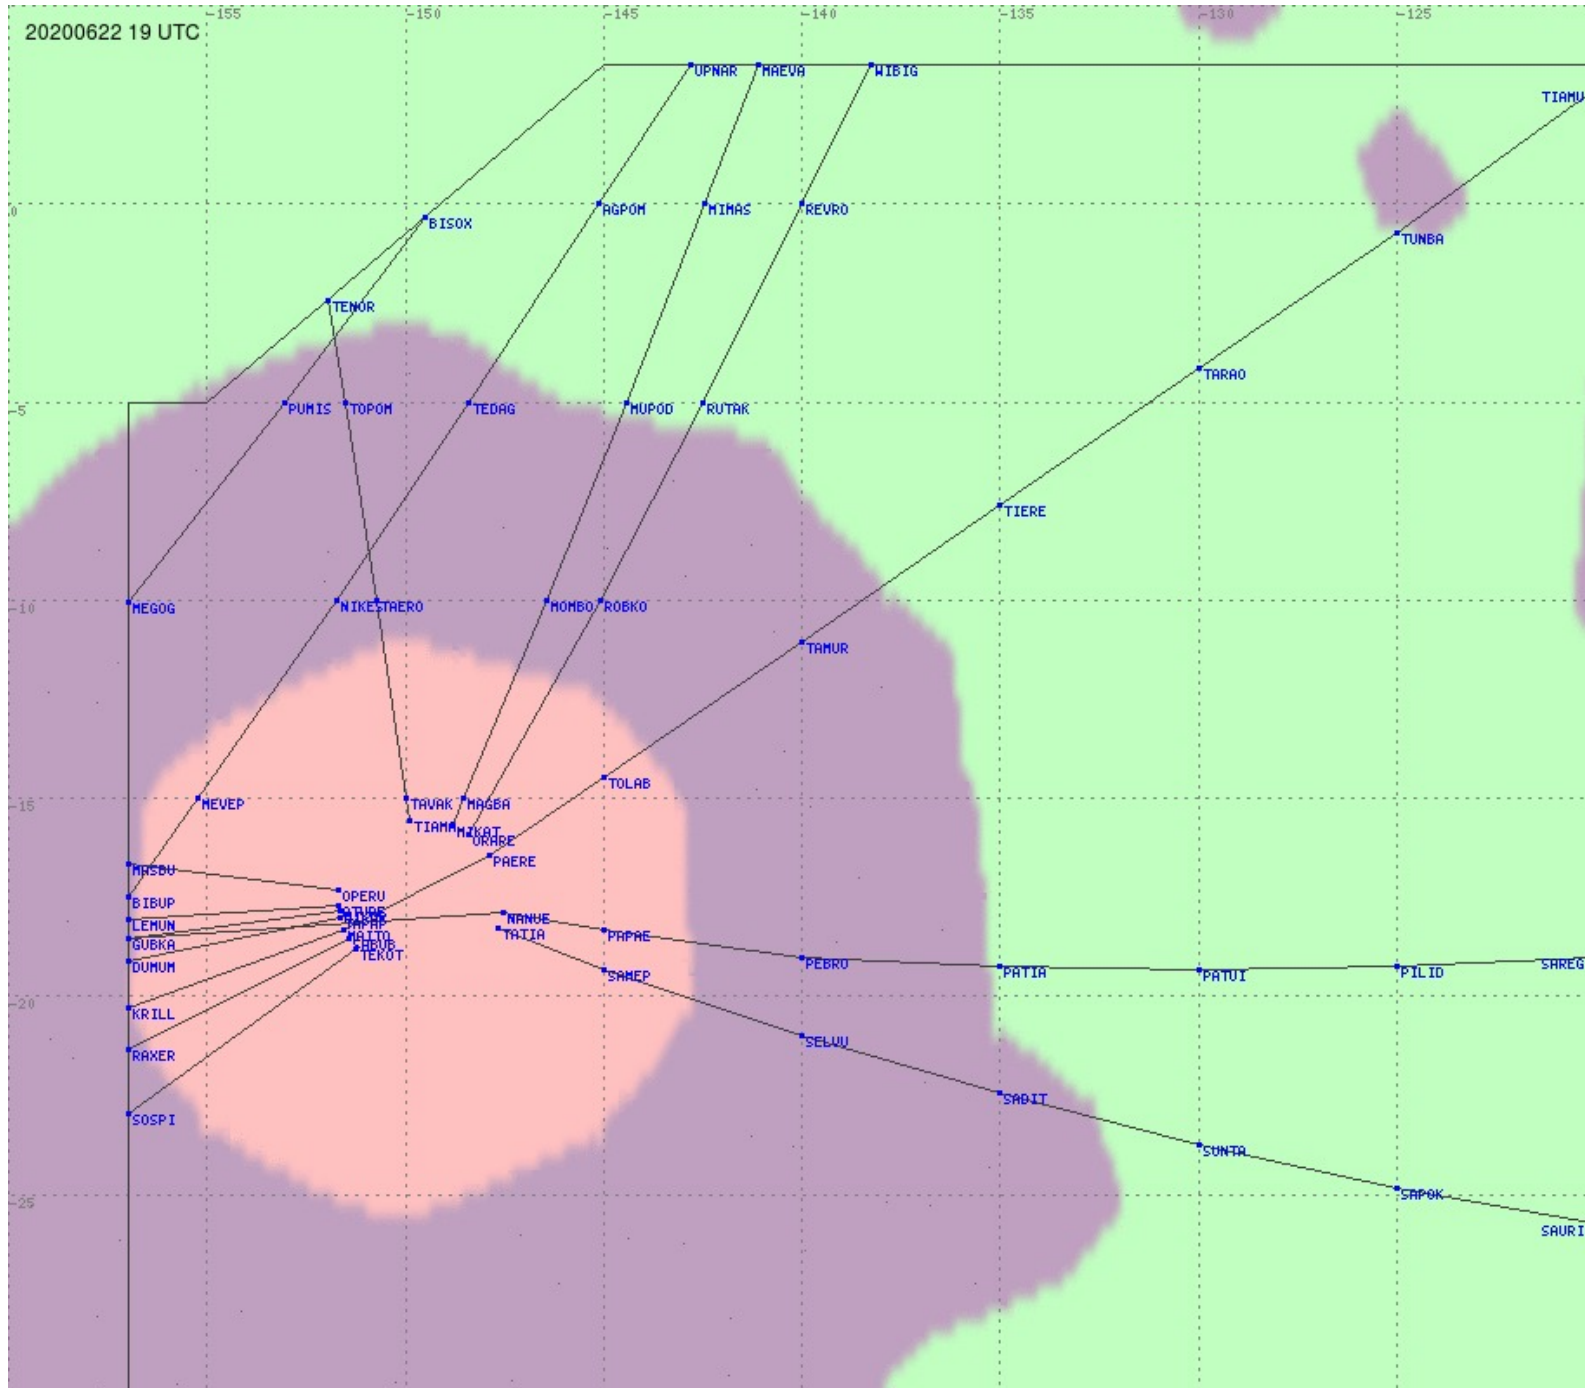

Tahiti FIR - HF Propag - 20200622

2.8 MHz 3.5 MHz 5.6 MHz 8.9 MHz 13.3 MHz 17.9 MHz None