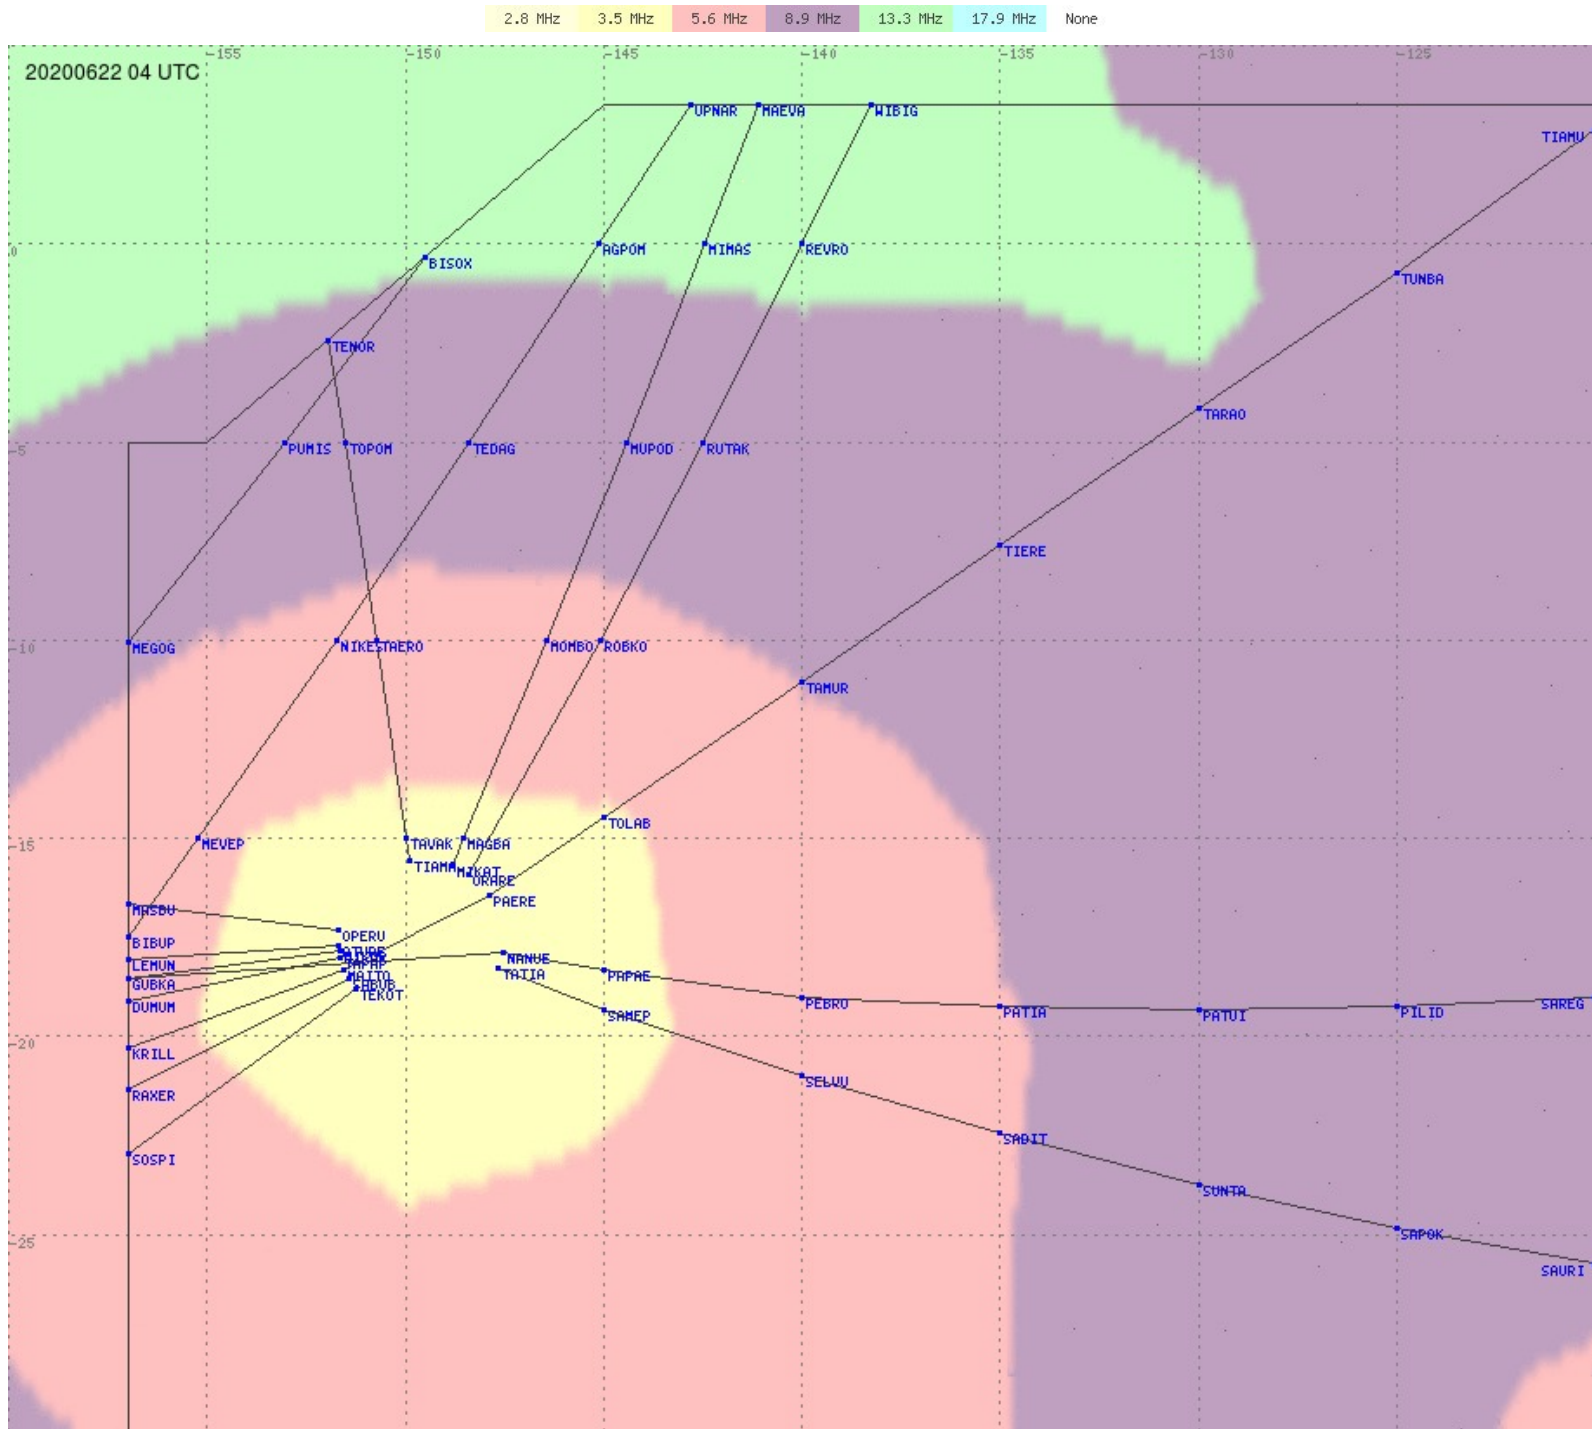

Tahiti FIR - HF Propag - 20200622