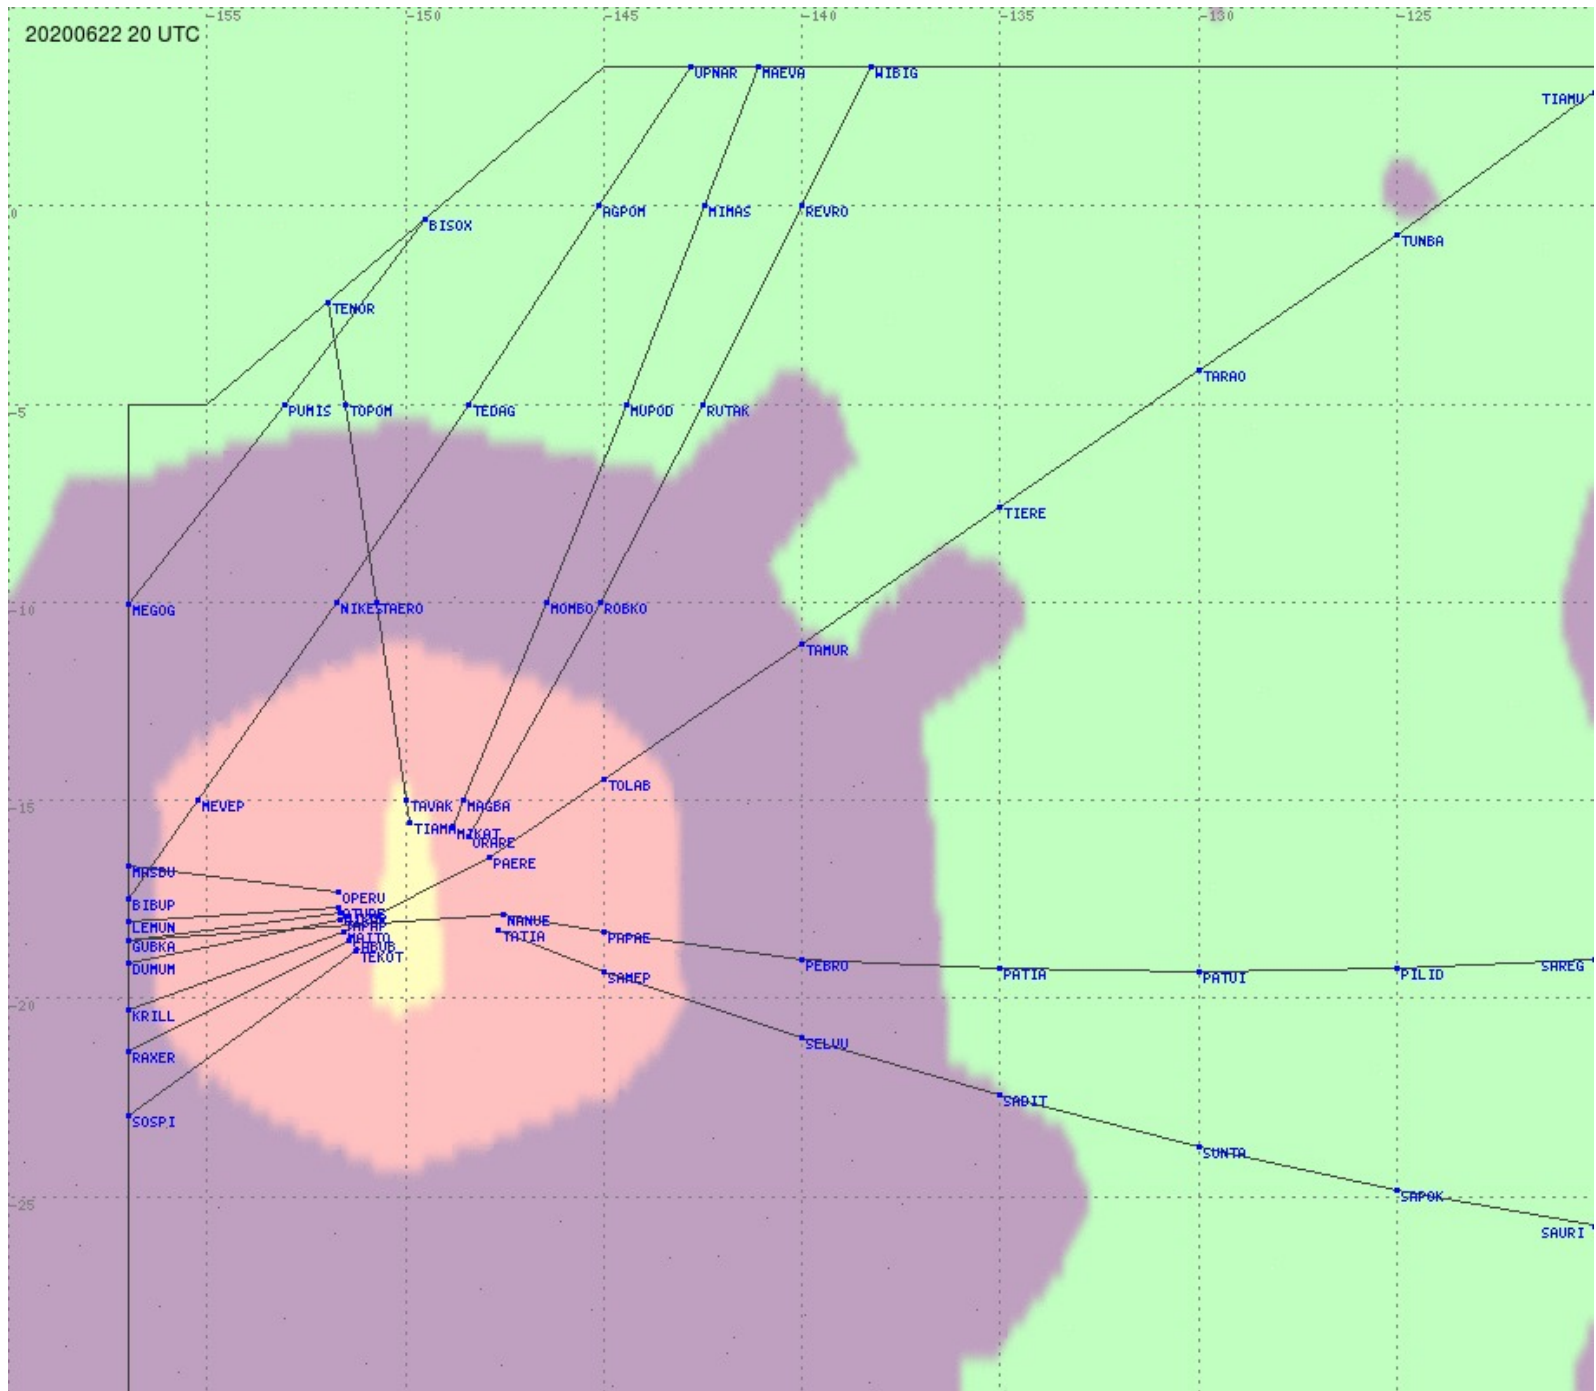

Tahiti FIR - HF Propag - 20200622

2.8 MHz 3.5 MHz 5.6 MHz 8.9 MHz 13.3 MHz 17.9 MHz None