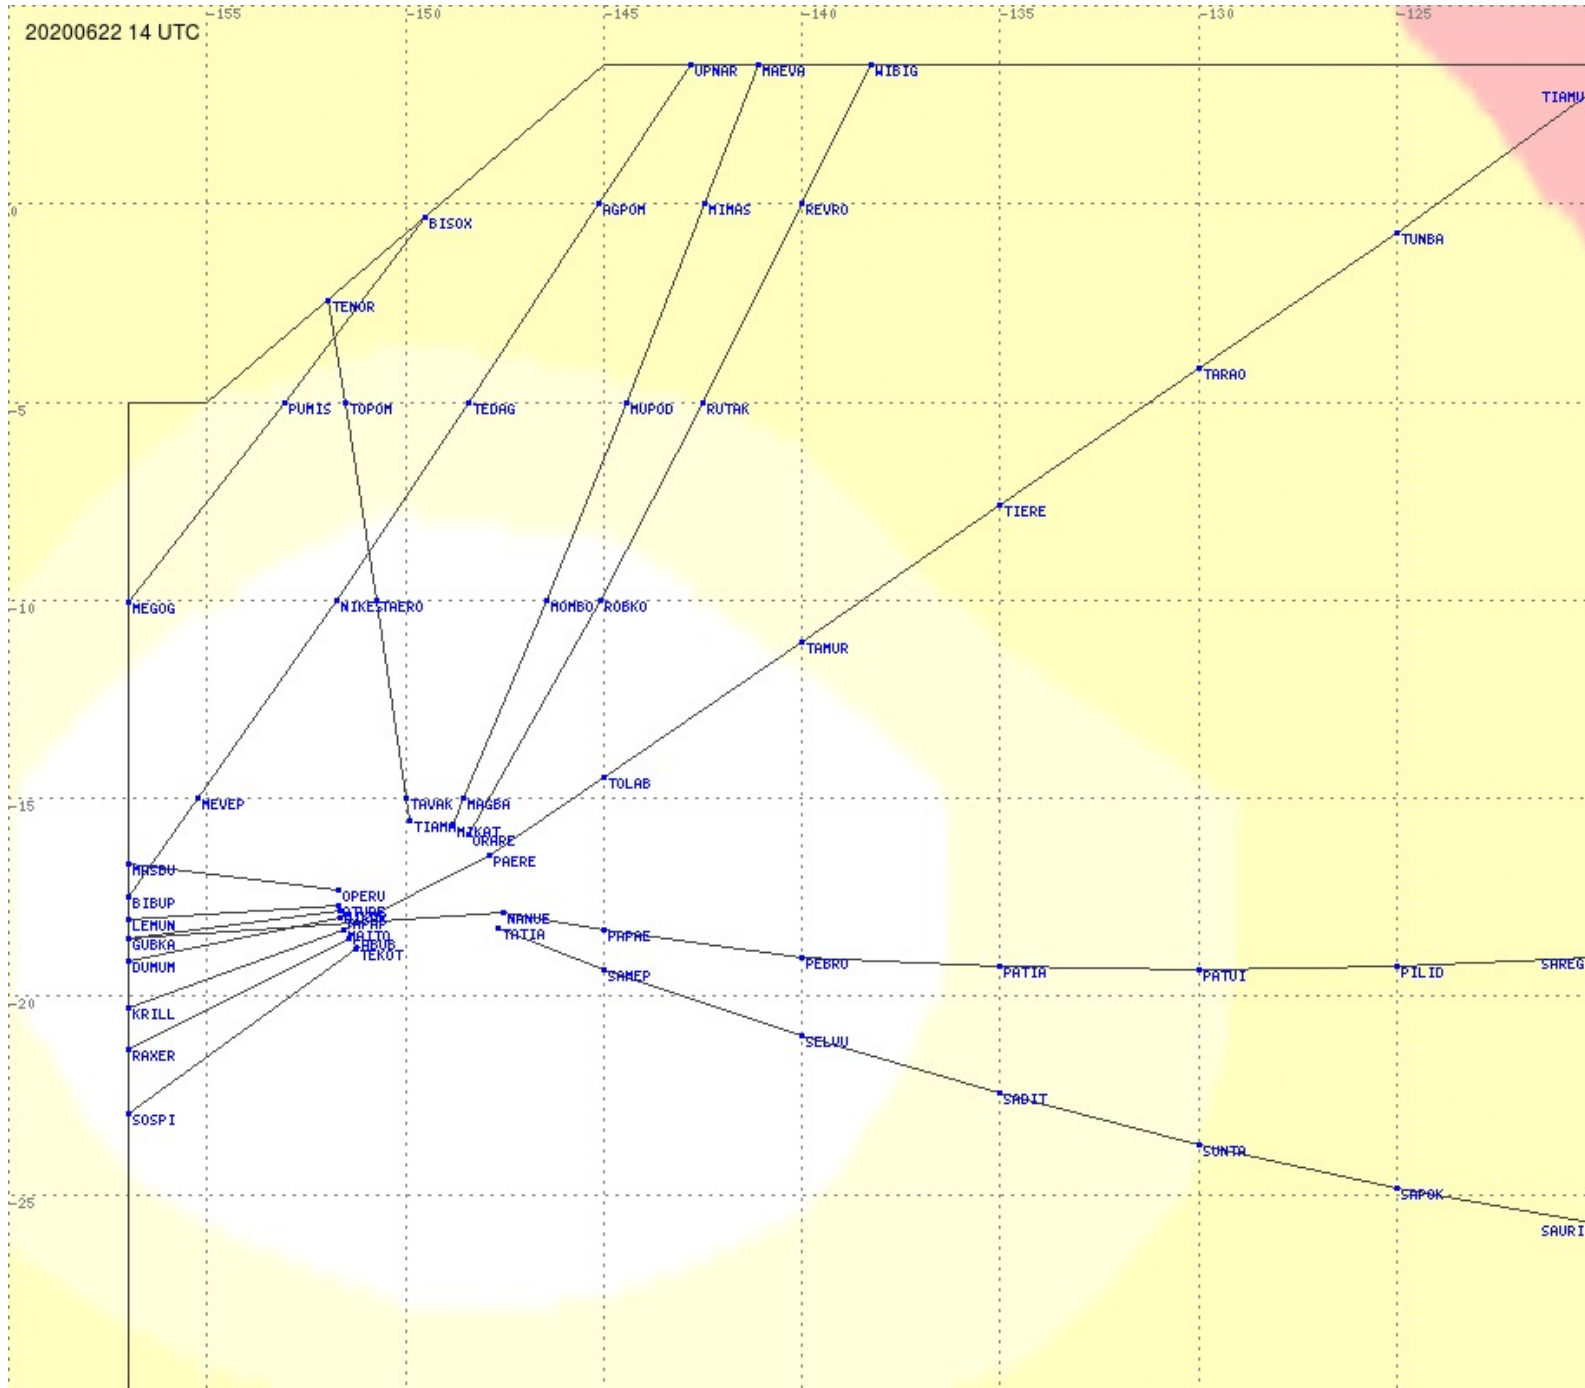

Tahiti FIR - HF Propag - 20200622

2.8 MHz 3.5 MHz 5.6 MHz 8.9 MHz 13.3 MHz 17.9 MHz None