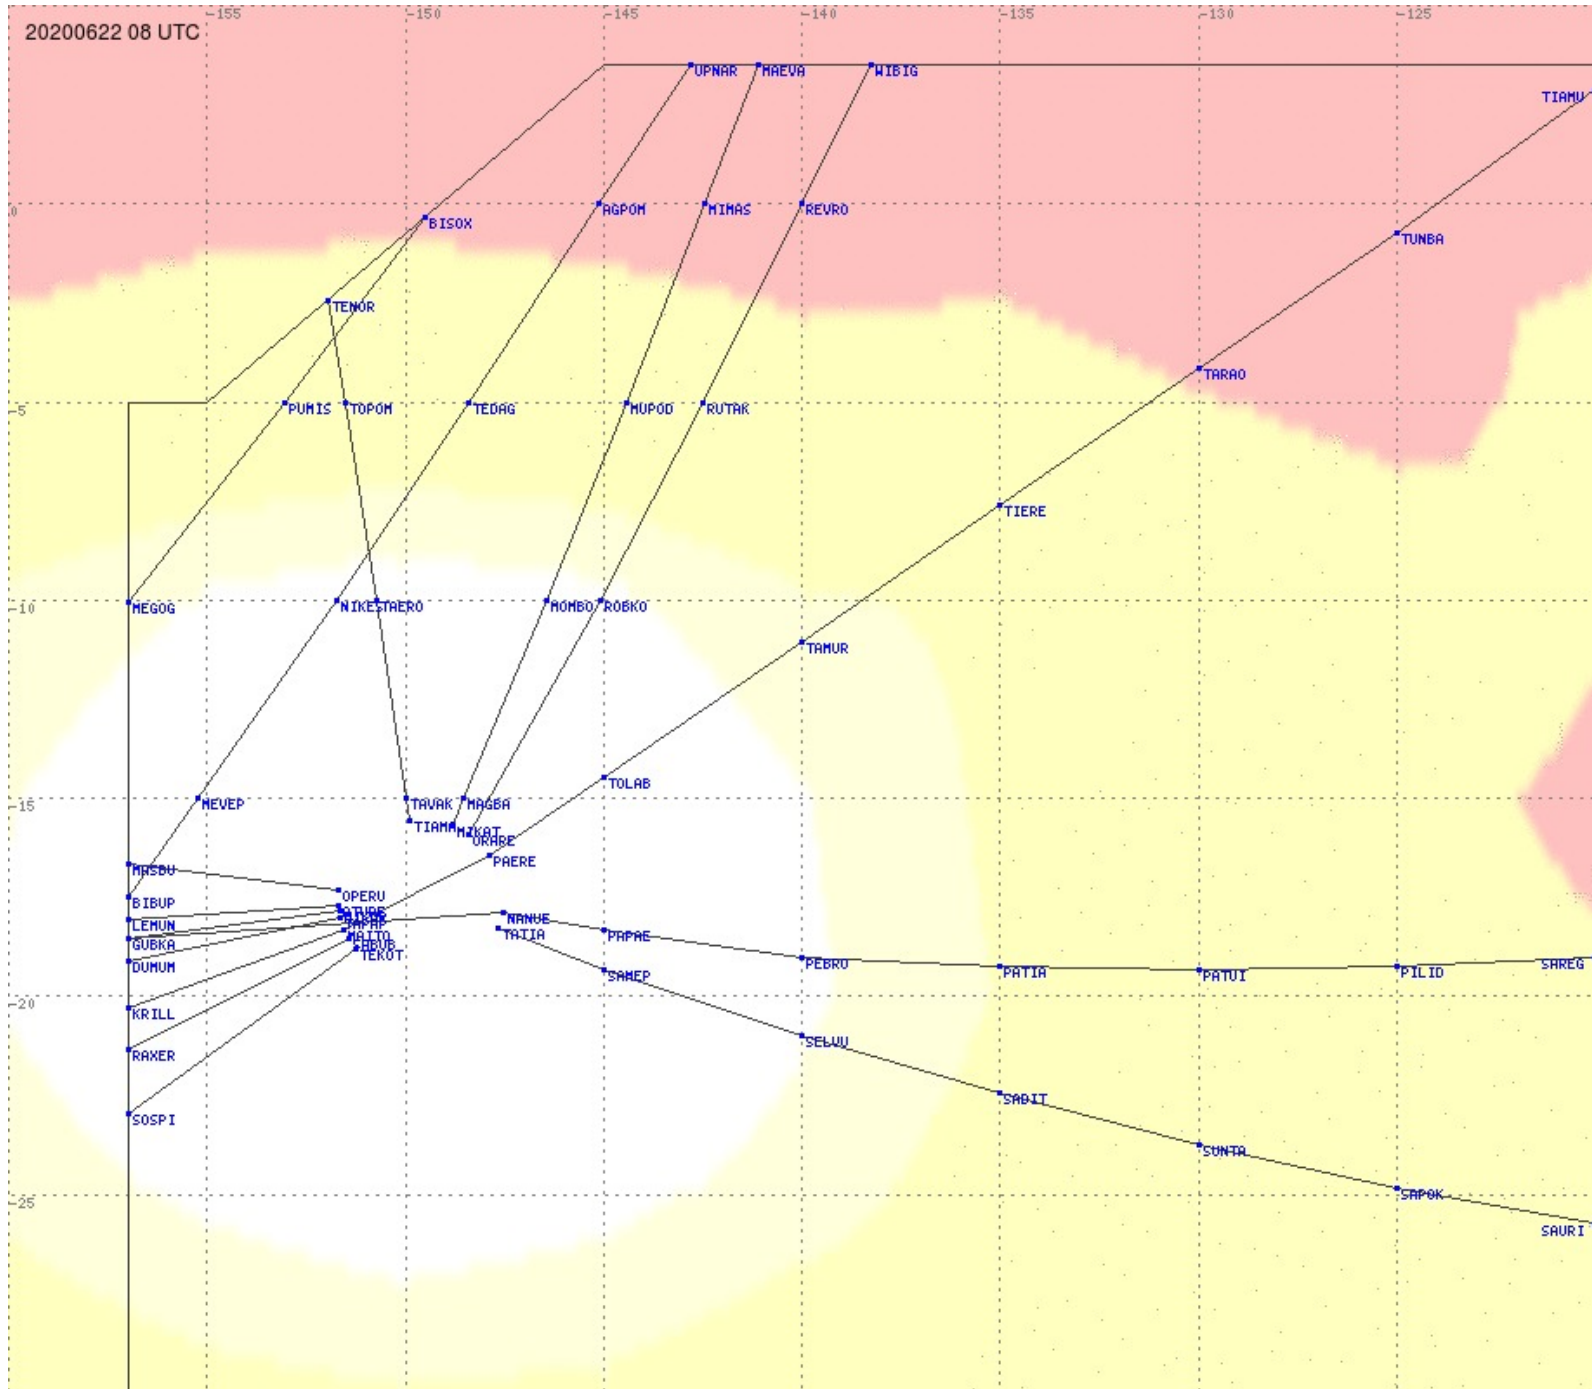

Tahiti FIR - HF Propag - 20200622

2.8 MHz
3.5 MHz
5.6 MHz
8.9 MHz
13.3 MHz
17.9 MHz
None