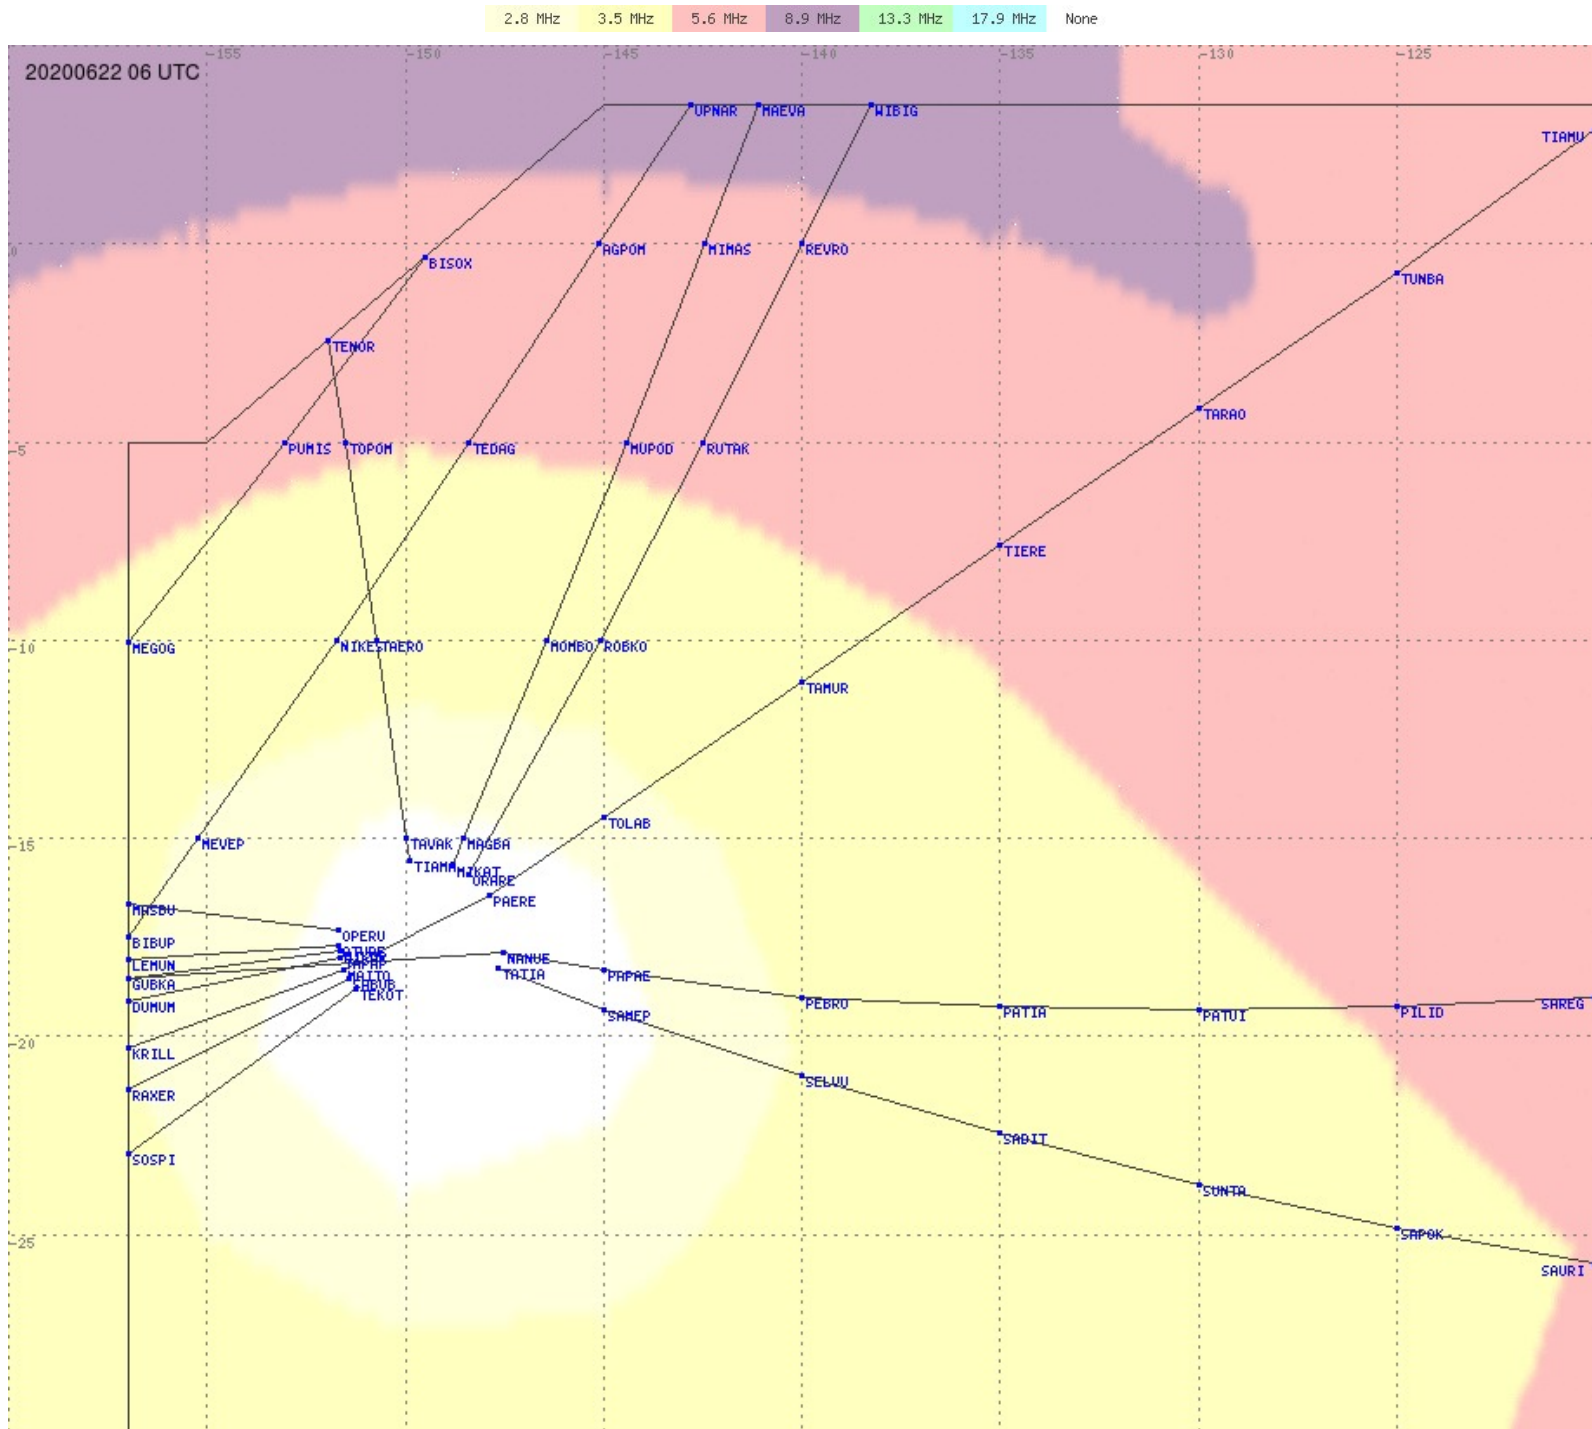

Tahiti FIR - HF Propag - 20200622