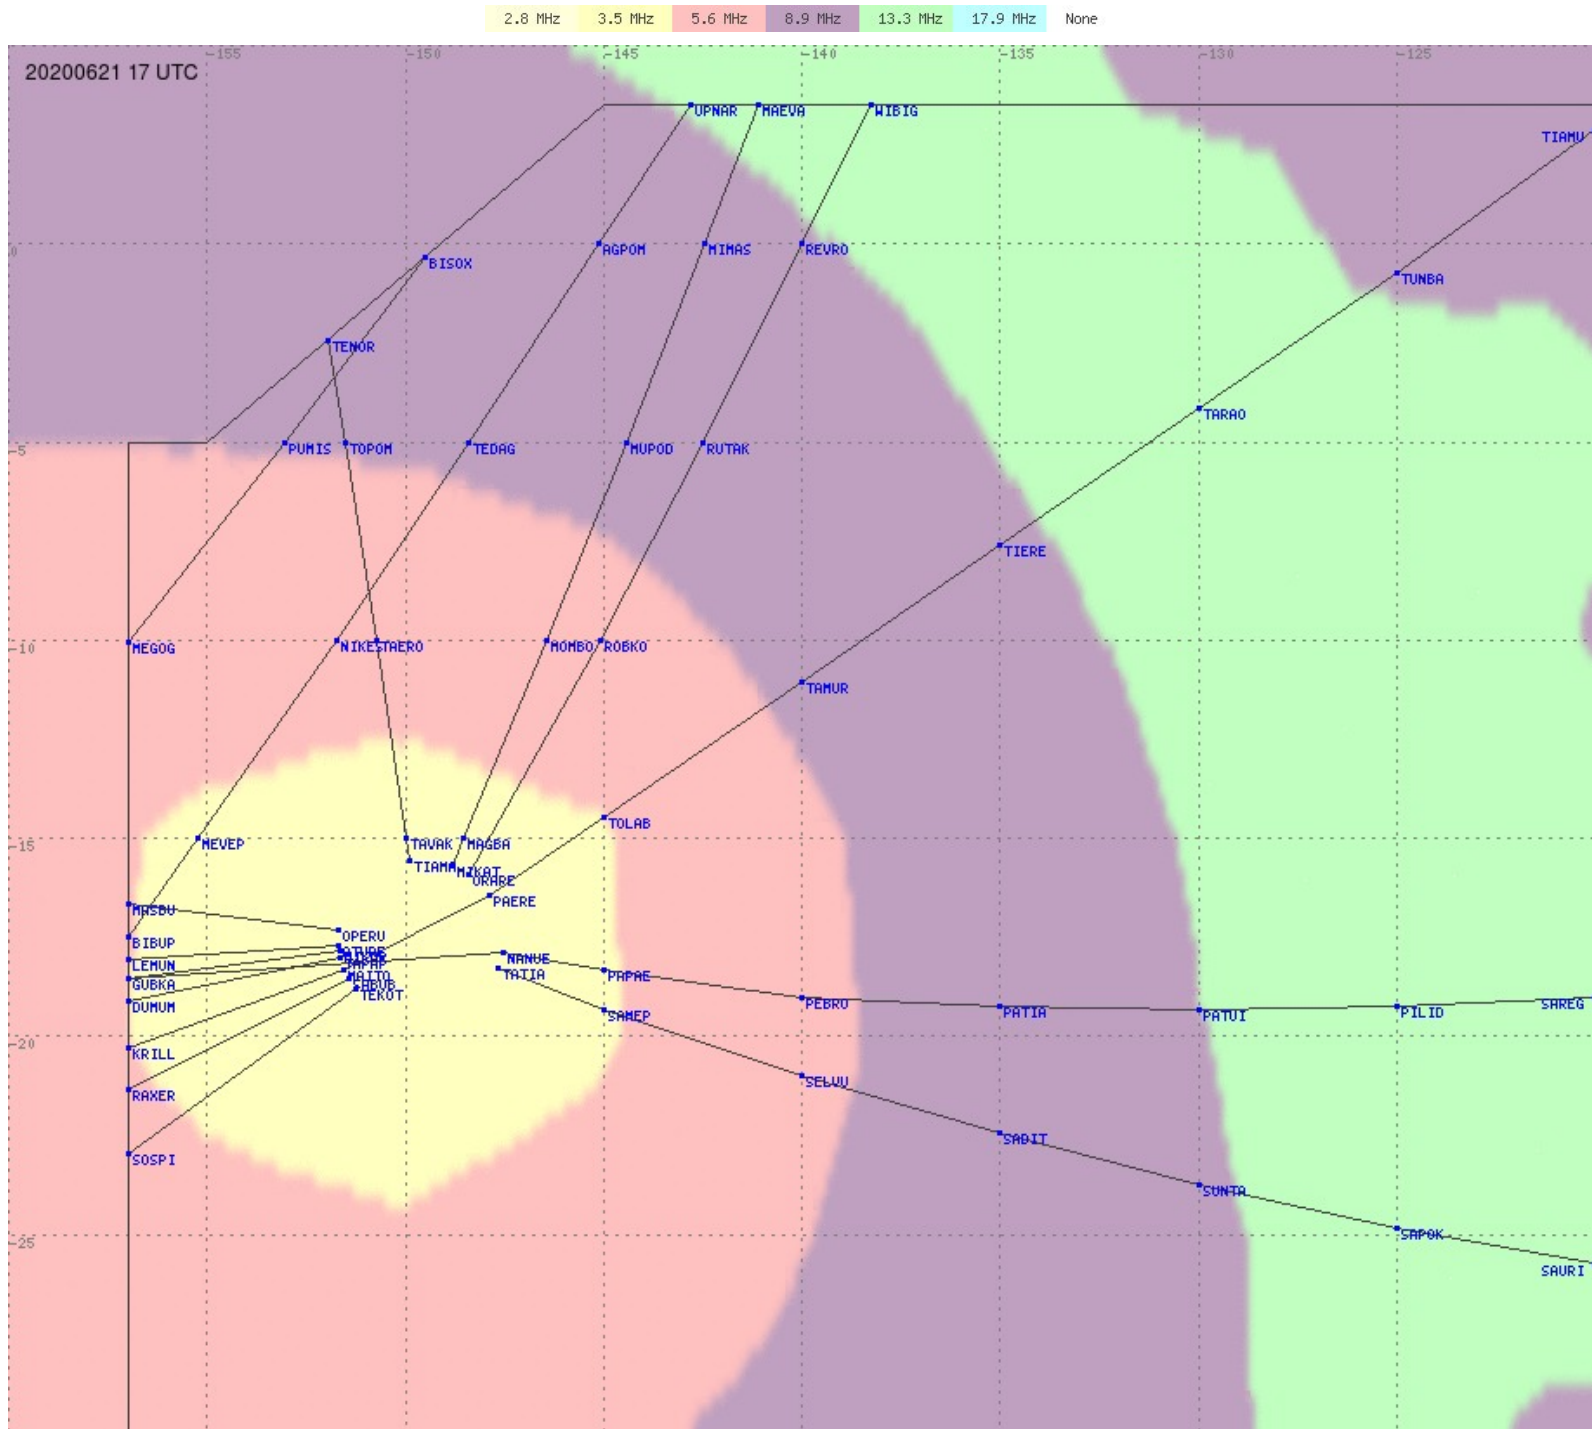

Tahiti FIR - HF Propag - 20200621

2.8 MHz 3.5 MHz 5.6 MHz 8.9 MHz 13.3 MHz 17.9 MHz None

Tahiti FIR - HF Propag - 20200621

2.8 MHz 3.5 MHz 5.6 MHz 8.9 MHz 13.3 MHz 17.9 MHz None

Tahiti FIR - HF Propag - 20200621

2.8 MHz 3.5 MHz 5.6 MHz 8.9 MHz 13.3 MHz 17.9 MHz None

Tahiti FIR - HF Propag - 20200621

2.8 MHz 3.5 MHz 5.6 MHz 8.9 MHz 13.3 MHz 17.9 MHz None

Tahiti FIR - HF Propag - 20200621

Tahiti FIR - HF Propag - 20200621

Tahiti FIR - HF Propag - 20200621

Tahiti FIR - HF Propag - 20200621

2.8 MHz 3.5 MHz 5.6 MHz 8.9 MHz 13.3 MHz 17.9 MHz None

Tahiti FIR - HF Propag - 20200621

2.8 MHz 3.5 MHz 5.6 MHz 8.9 MHz 13.3 MHz 17.9 MHz None