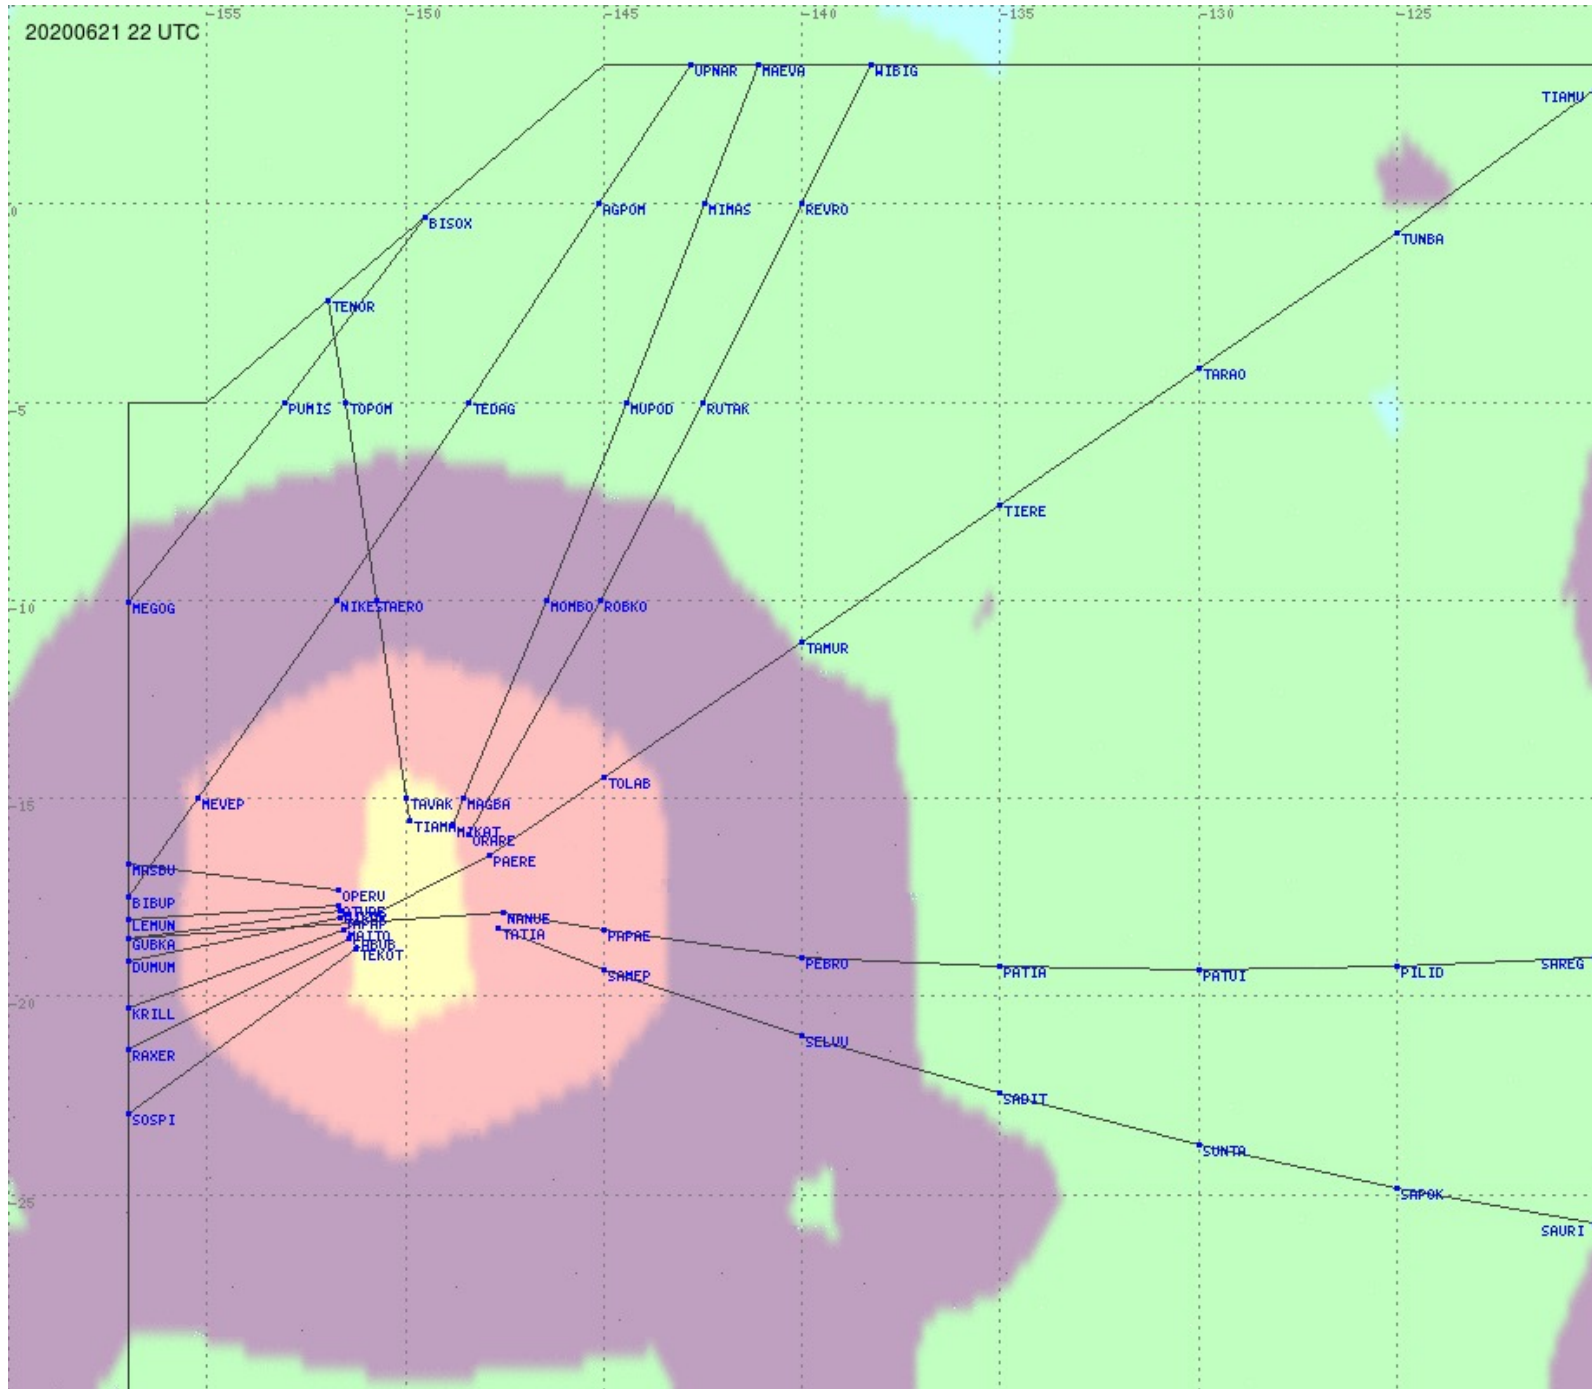

Tahiti FIR - HF Propag - 20200621

2.8 MHz 3.5 MHz 5.6 MHz 8.9 MHz 13.3 MHz 17.9 MHz None

Tahiti FIR - HF Propag - 20200621

2.8 MHz 3.5 MHz 5.6 MHz 8.9 MHz 13.3 MHz 17.9 MHz None

Tahiti FIR - HF Propag - 20200621

2.8 MHz 3.5 MHz 5.6 MHz 8.9 MHz 13.3 MHz 17.9 MHz None

Tahiti FIR - HF Propag - 20200621

2.8 MHz 3.5 MHz 5.6 MHz 8.9 MHz 13.3 MHz 17.9 MHz None

Tahiti FIR - HF Propag - 20200621

Tahiti FIR - HF Propag - 20200621

Tahiti FIR - HF Propag - 20200621

Tahiti FIR - HF Propag - 20200621

2.8 MHz 3.5 MHz 5.6 MHz 8.9 MHz 13.3 MHz 17.9 MHz None

Tahiti FIR - HF Propag - 20200621

2.8 MHz 3.5 MHz 5.6 MHz 8.9 MHz 13.3 MHz 17.9 MHz None

Tahiti FIR - HF Propag - 20200621

2.8 MHz 3.5 MHz 5.6 MHz 8.9 MHz 13.3 MHz 17.9 MHz None