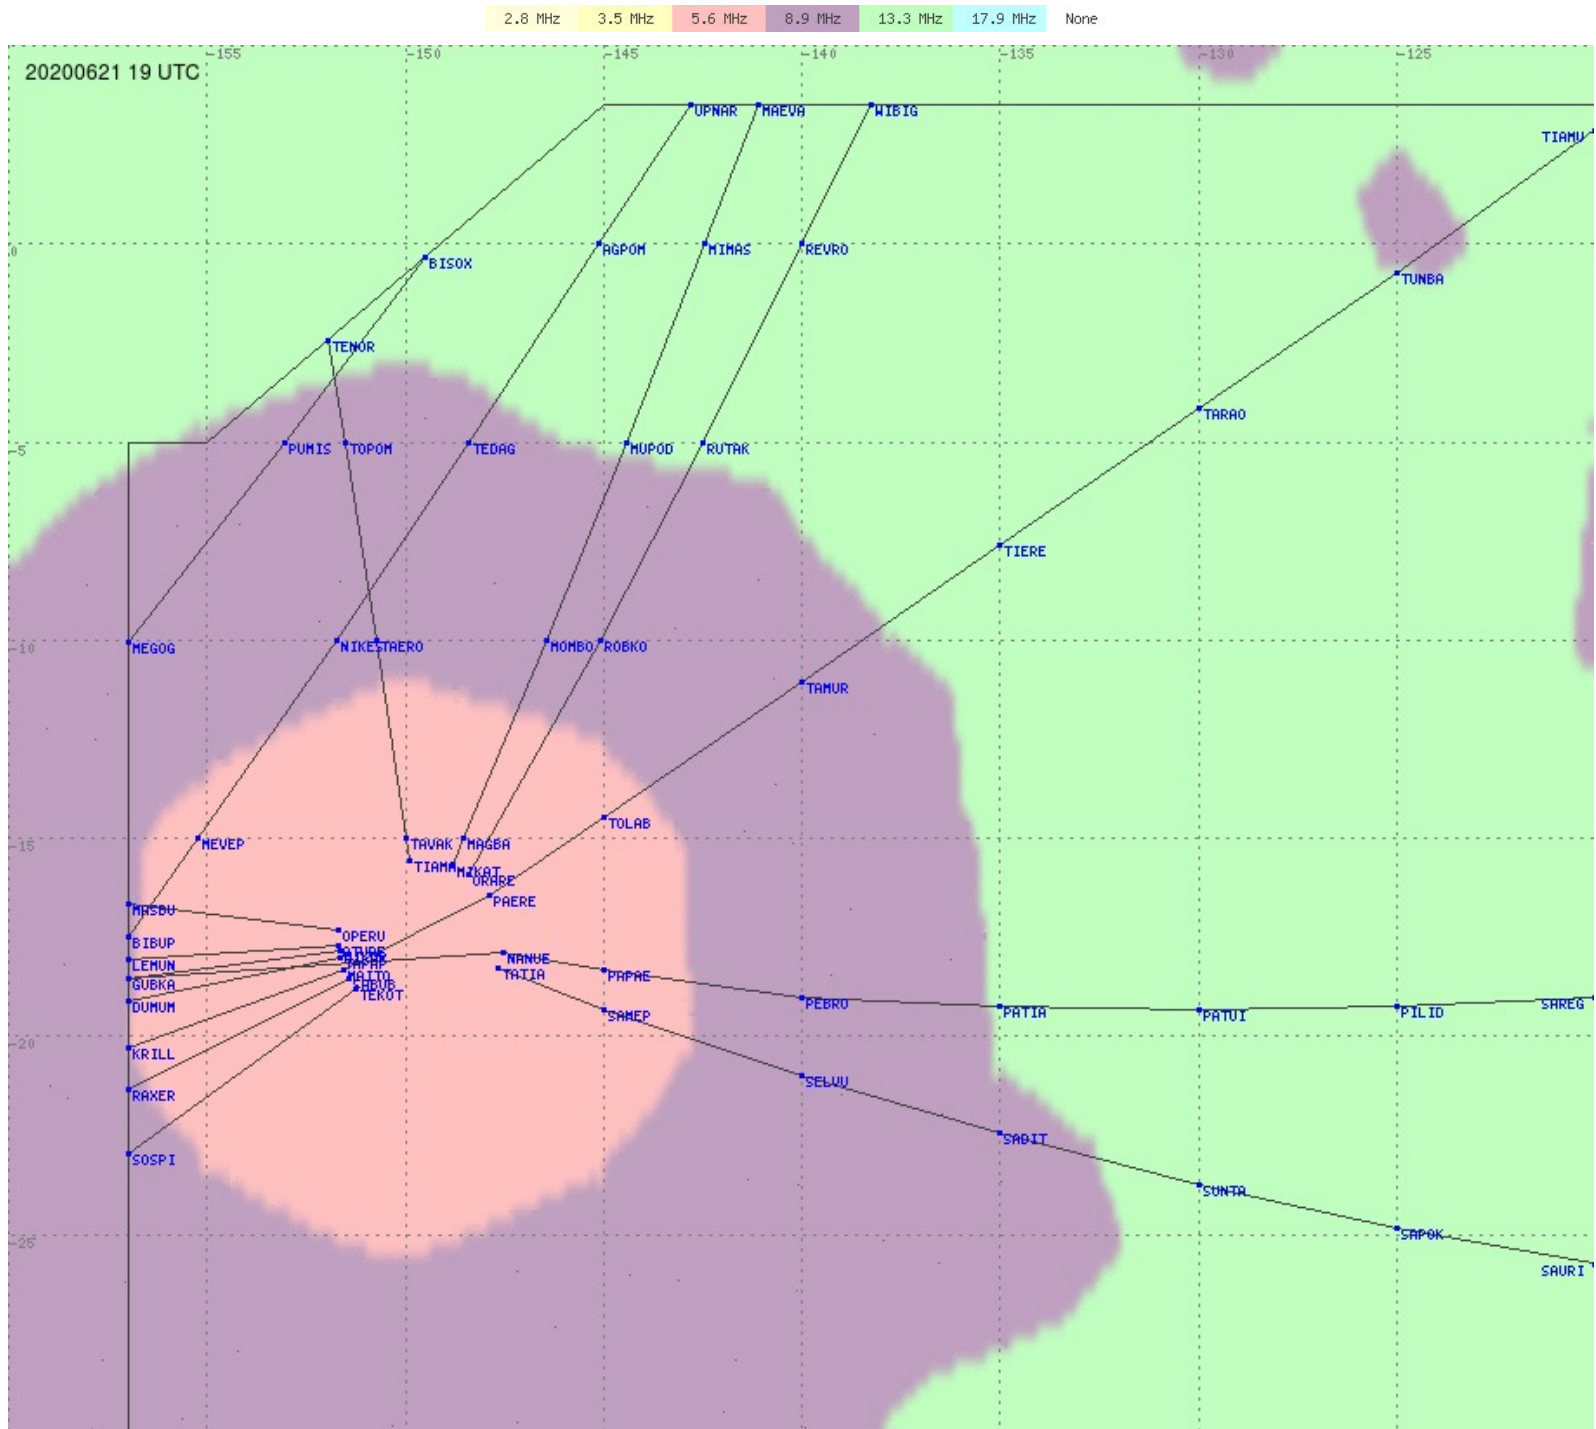

Tahiti FIR - HF Propag - 20200621

2.8 MHz 3.5 MHz 5.6 MHz 8.9 MHz 13.3 MHz 17.9 MHz None

Tahiti FIR - HF Propag - 20200621

2.8 MHz 3.5 MHz 5.6 MHz 8.9 MHz 13.3 MHz 17.9 MHz None

Tahiti FIR - HF Propag - 20200621

2.8 MHz 3.5 MHz 5.6 MHz 8.9 MHz 13.3 MHz 17.9 MHz None

Tahiti FIR - HF Propag - 20200621

2.8 MHz 3.5 MHz 5.6 MHz 8.9 MHz 13.3 MHz 17.9 MHz None

Tahiti FIR - HF Propag - 20200621

Tahiti FIR - HF Propag - 20200621

Tahiti FIR - HF Propag - 20200621

Tahiti FIR - HF Propag - 20200621

2.8 MHz 3.5 MHz 5.6 MHz 8.9 MHz 13.3 MHz 17.9 MHz None

Tahiti FIR - HF Propag - 20200621

2.8 MHz 3.5 MHz 5.6 MHz 8.9 MHz 13.3 MHz 17.9 MHz None