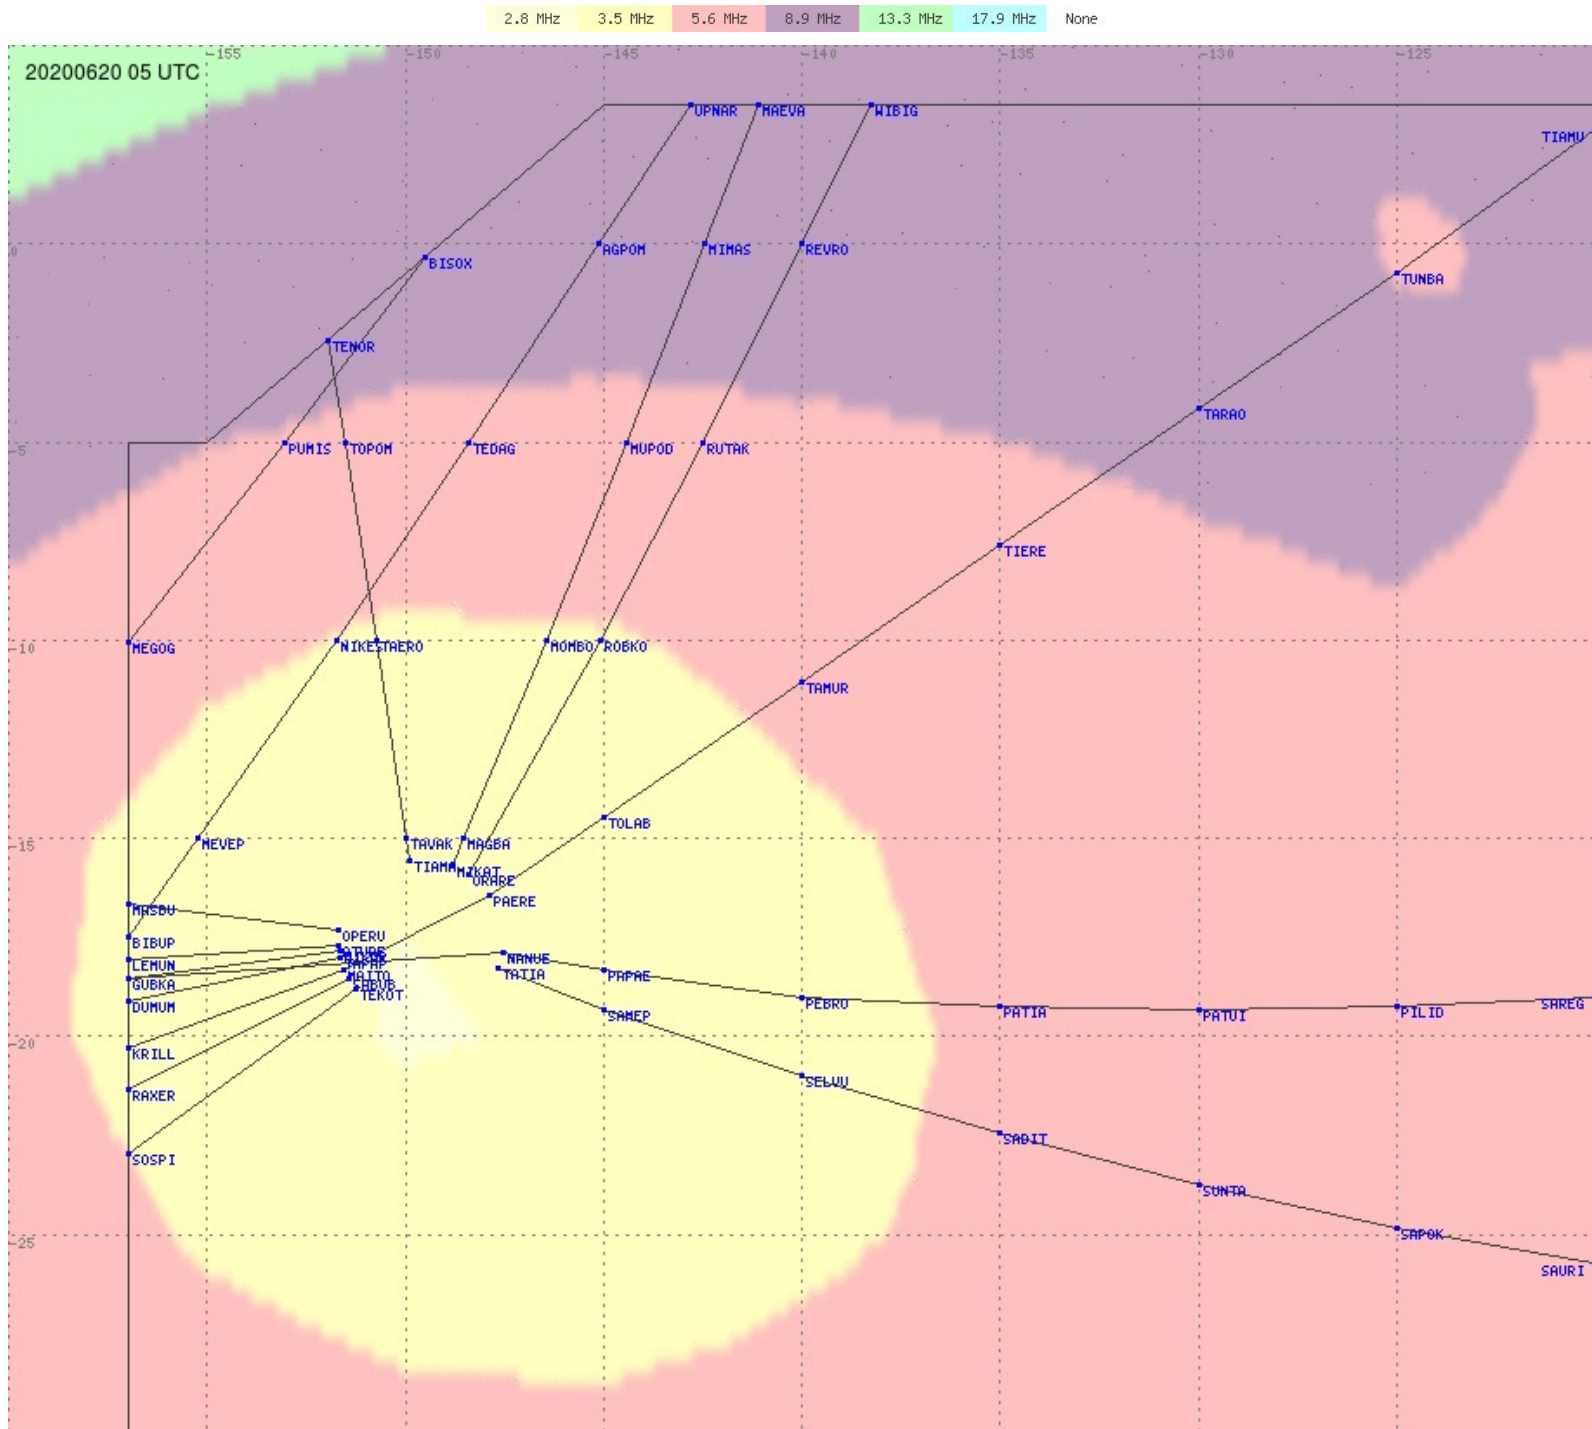

Tahiti FIR - HF Propag - 20200620

2.8 MHz
3.5 MHz
5.6 MHz
8.9 MHz
13.3 MHz
17.9 MHz
None

Tahiti FIR - HF Propag - 20200620

2.8 MHz 3.5 MHz 5.6 MHz 8.9 MHz 13.3 MHz 17.9 MHz None

Tahiti FIR - HF Propag - 20200620

2.8 MHz 3.5 MHz 5.6 MHz 8.9 MHz 13.3 MHz 17.9 MHz None

Tahiti FIR - HF Propag - 20200620

2.8 MHz 3.5 MHz 5.6 MHz 8.9 MHz 13.3 MHz 17.9 MHz None

Tahiti FIR - HF Propag - 20200620

Tahiti FIR - HF Propag - 20200620