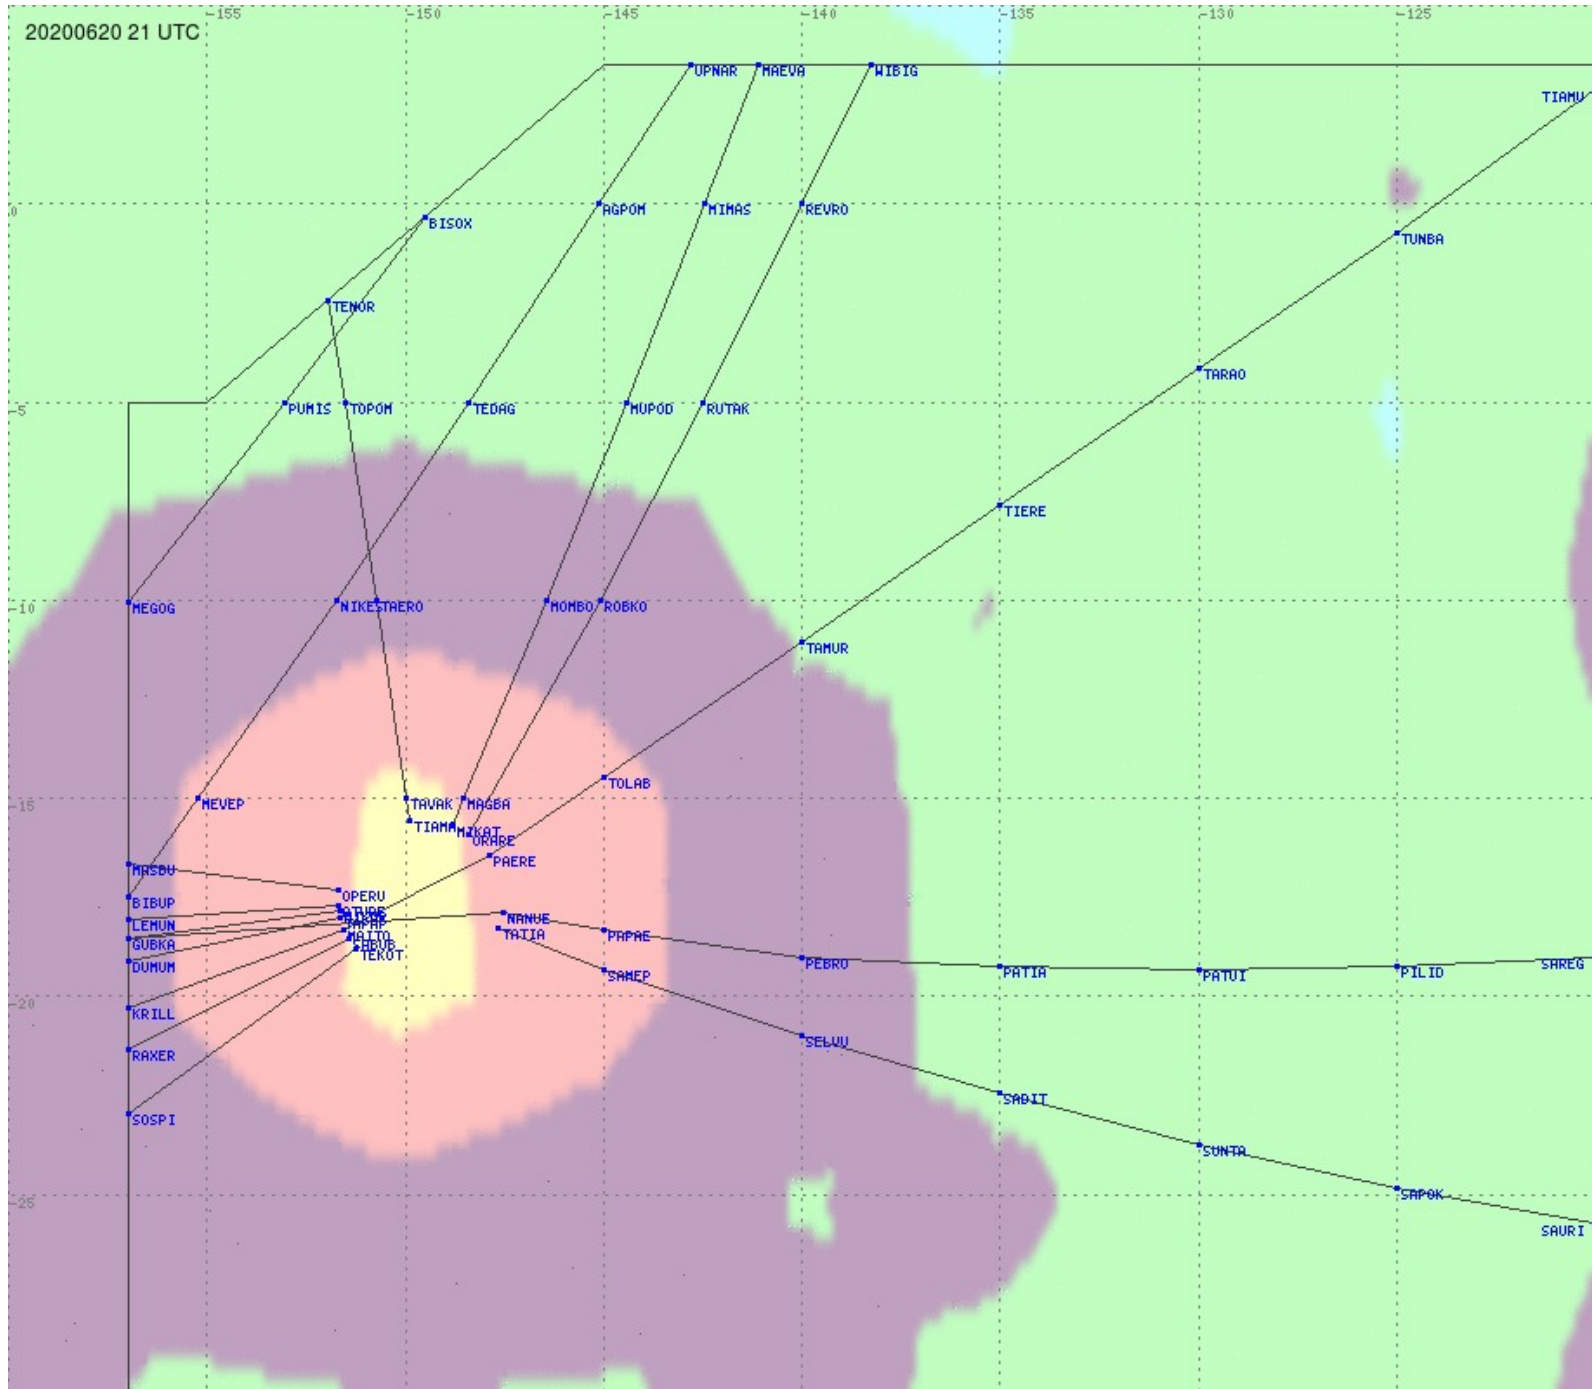

2.8 MHz
3.5 MHz
5.6 MHz
8.9 MHz
13.3 MHz
17.9 MHz
None

Tahiti FIR - HF Propag - 20200620

Tahiti FIR - HF Propag - 20200620

Tahiti FIR - HF Propag - 20200620

Tahiti FIR - HF Propag - 20200620

Tahiti FIR - HF Propag - 20200620

2.8 MHz
3.5 MHz
5.6 MHz
8.9 MHz
13.3 MHz
17.9 MHz
None

Tahiti FIR - HF Propag - 20200620

2.8 MHz 3.5 MHz 5.6 MHz 8.9 MHz 13.3 MHz 17.9 MHz None

Tahiti FIR - HF Propag - 20200620

2.8 MHz
3.5 MHz
5.6 MHz
8.9 MHz
13.3 MHz
17.9 MHz
None

Tahiti FIR - HF Propag - 20200620

2.8 MHz
3.5 MHz
5.6 MHz
8.9 MHz
13.3 MHz
17.9 MHz
None

Tahiti FIR - HF Propag - 20200620

2.8 MHz 3.5 MHz 5.6 MHz 8.9 MHz 13.3 MHz 17.9 MHz None

Tahiti FIR - HF Propag - 20200620

2.8 MHz 3.5 MHz 5.6 MHz 8.9 MHz 13.3 MHz 17.9 MHz None