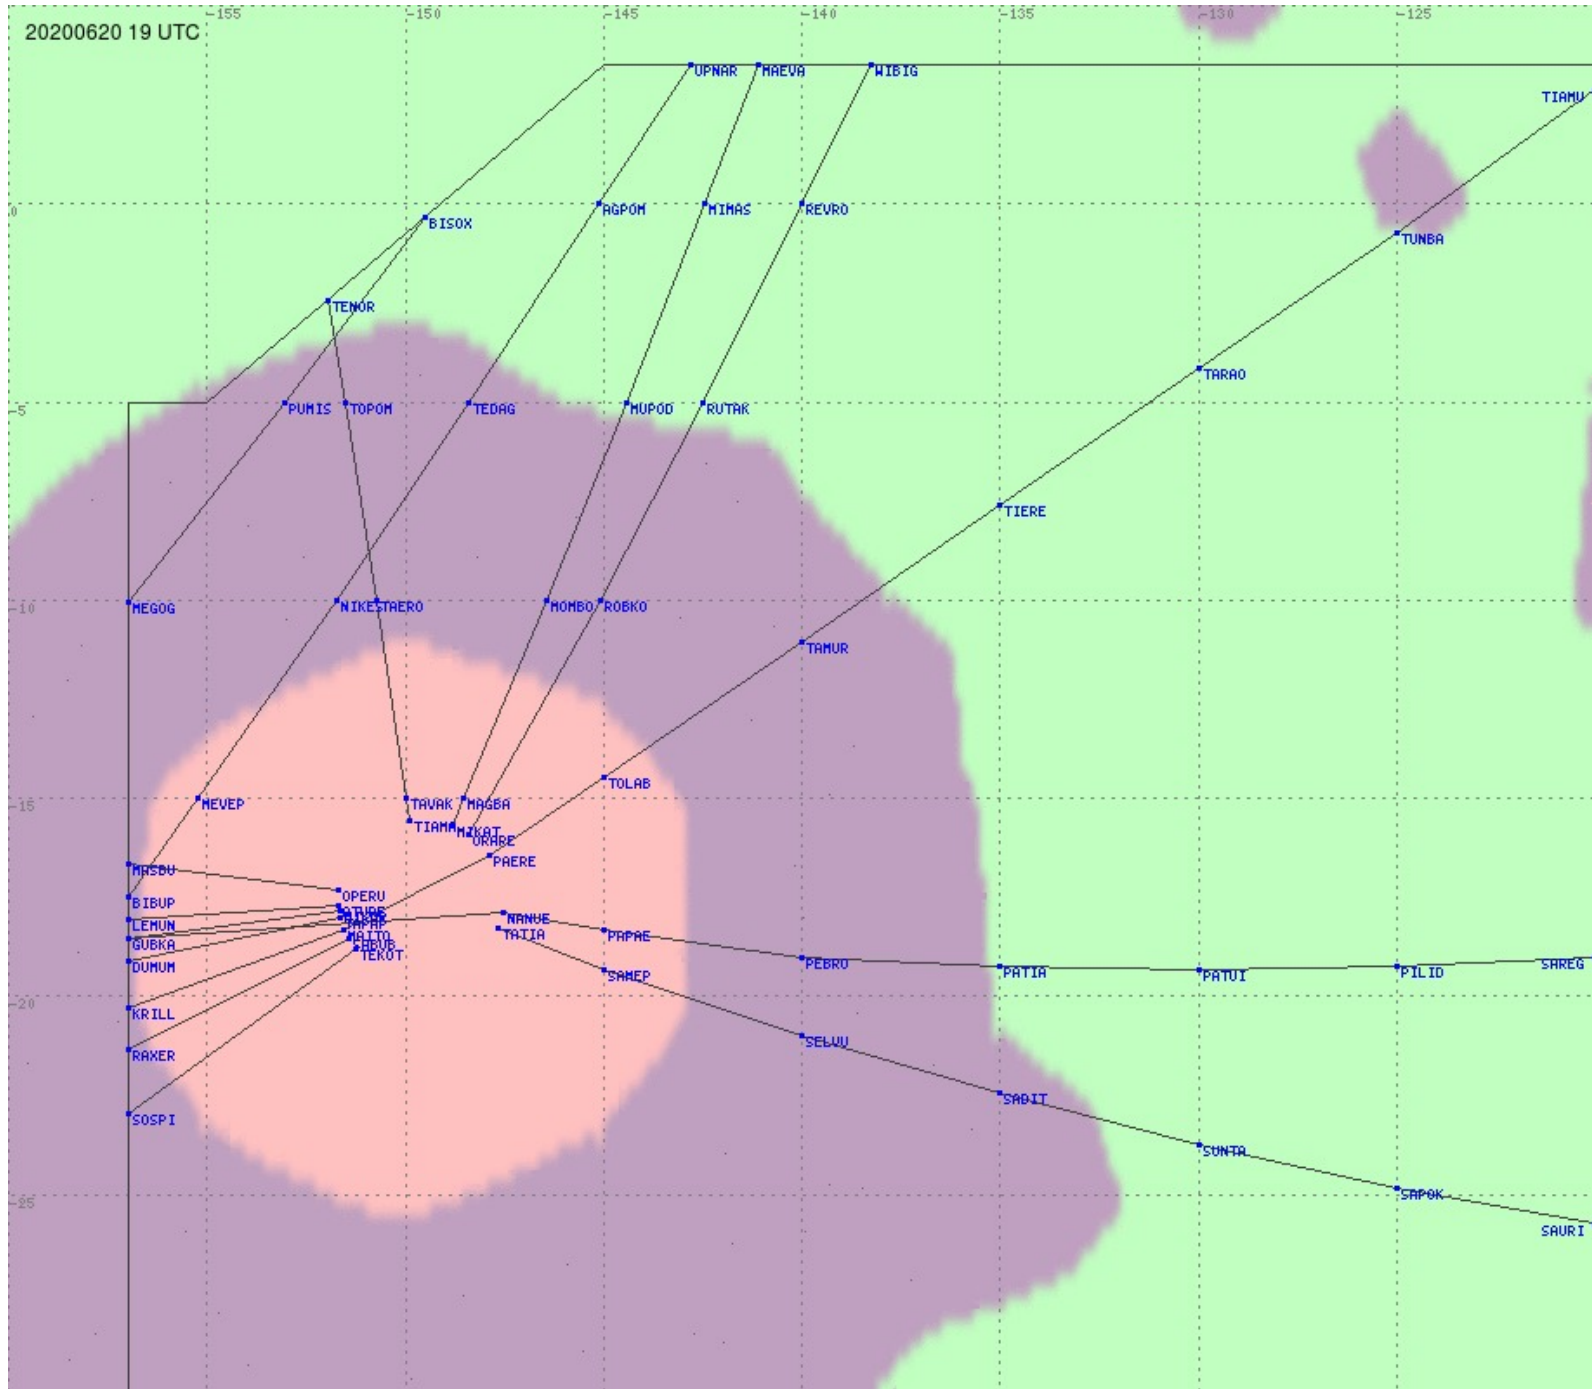

Tahiti FIR - HF Propag - 20200620

2.8 MHz
3.5 MHz
5.6 MHz
8.9 MHz
13.3 MHz
17.9 MHz
None

Tahiti FIR - HF Propag - 20200620

2.8 MHz 3.5 MHz 5.6 MHz 8.9 MHz 13.3 MHz 17.9 MHz None

Tahiti FIR - HF Propag - 20200620

2.8 MHz
3.5 MHz
5.6 MHz
8.9 MHz
13.3 MHz
17.9 MHz
None

Tahiti FIR - HF Propag - 20200620

Tahiti FIR - HF Propag - 20200620

Tahiti FIR - HF Propag - 20200620

Tahiti FIR - HF Propag - 20200620

Tahiti FIR - HF Propag - 20200620

2.8 MHz
3.5 MHz
5.6 MHz
8.9 MHz
13.3 MHz
17.9 MHz
None

Tahiti FIR - HF Propag - 20200620

2.8 MHz 3.5 MHz 5.6 MHz 8.9 MHz 13.3 MHz 17.9 MHz None

Tahiti FIR - HF Propag - 20200620

2.8 MHz
3.5 MHz
5.6 MHz
8.9 MHz
13.3 MHz
17.9 MHz
None