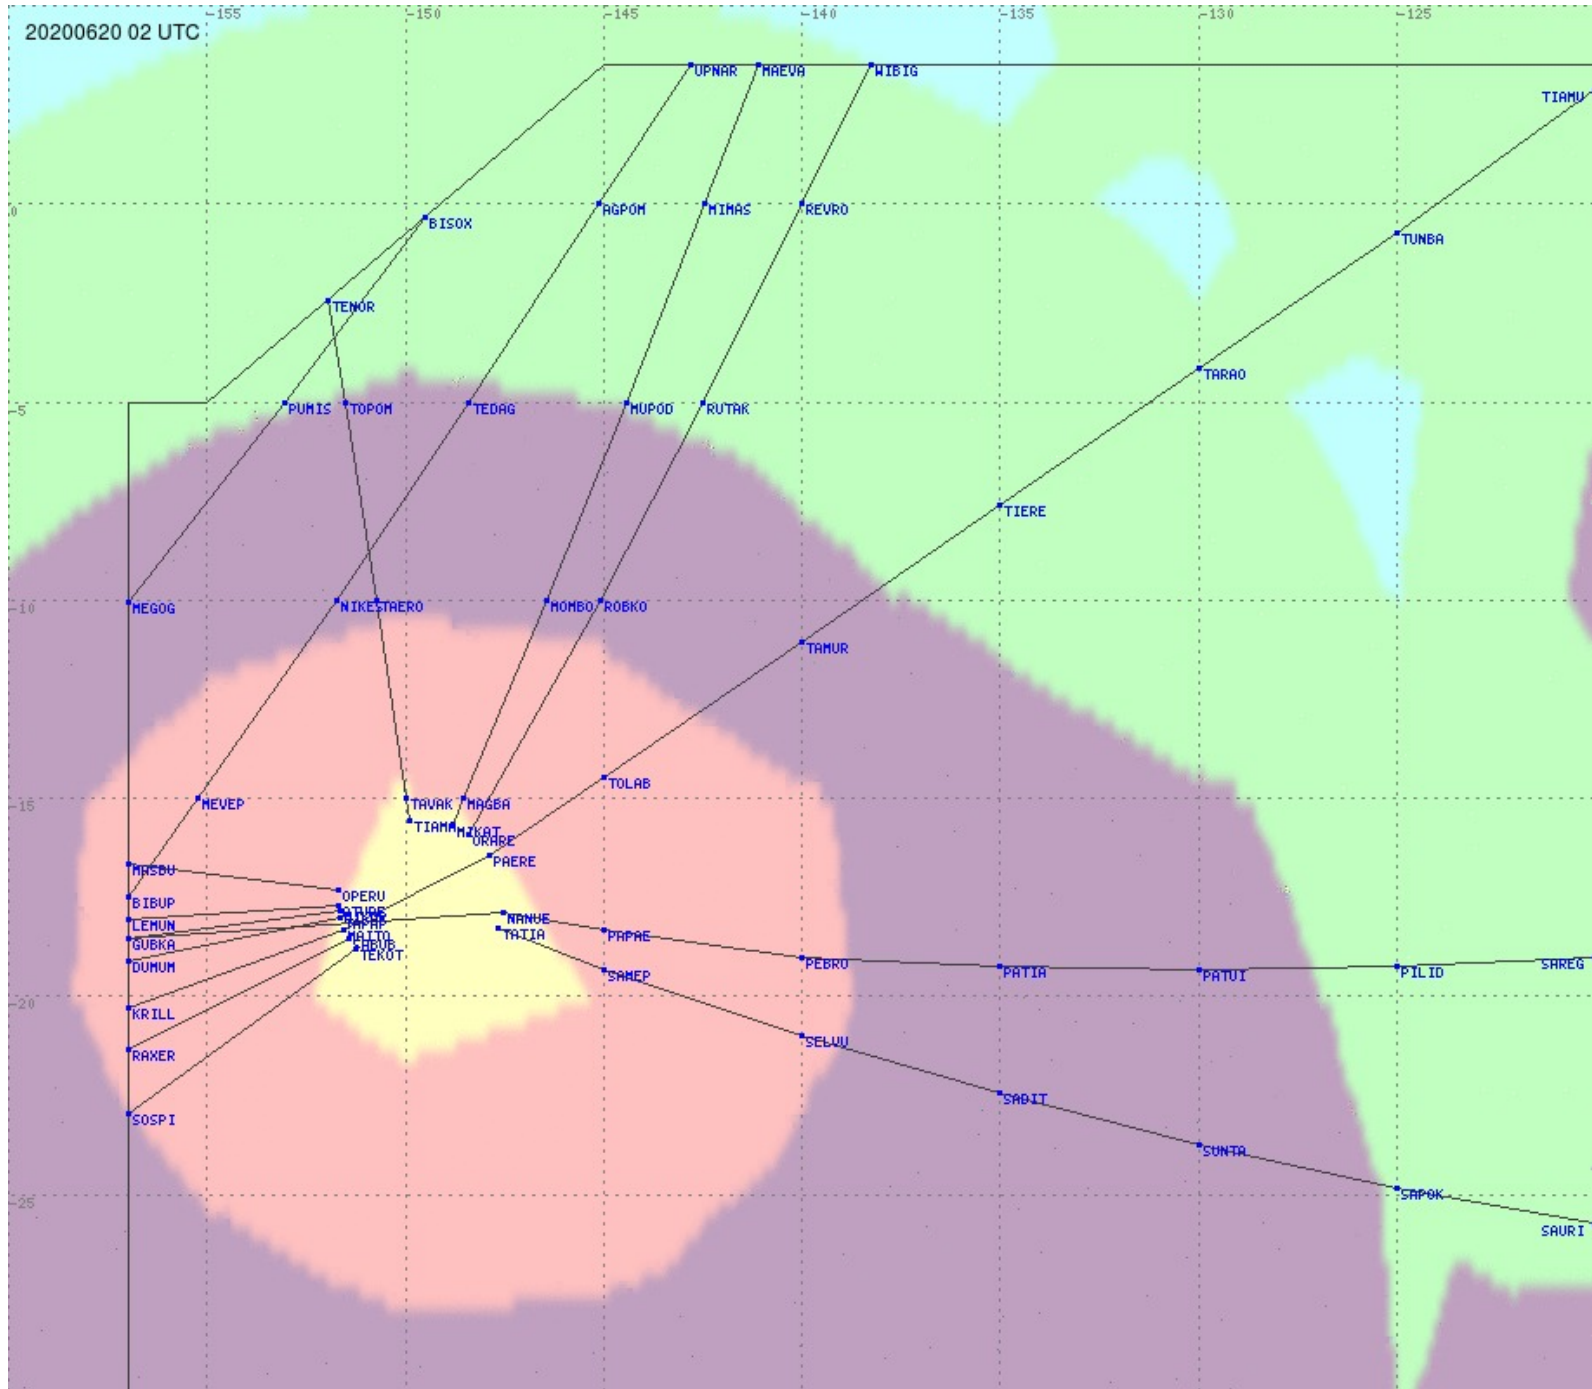

Tahiti FIR - HF Propag - 20200620

2.8 MHz
3.5 MHz
5.6 MHz
8.9 MHz
13.3 MHz
17.9 MHz
None

Tahiti FIR - HF Propag - 20200620

2.8 MHz 3.5 MHz 5.6 MHz 8.9 MHz 13.3 MHz 17.9 MHz None

Tahiti FIR - HF Propag - 20200620

2.8 MHz 3.5 MHz 5.6 MHz 8.9 MHz 13.3 MHz 17.9 MHz None

Tahiti FIR - HF Propag - 20200620

2.8 MHz 3.5 MHz 5.6 MHz 8.9 MHz 13.3 MHz 17.9 MHz None

Tahiti FIR - HF Propag - 20200620

Tahiti FIR - HF Propag - 20200620