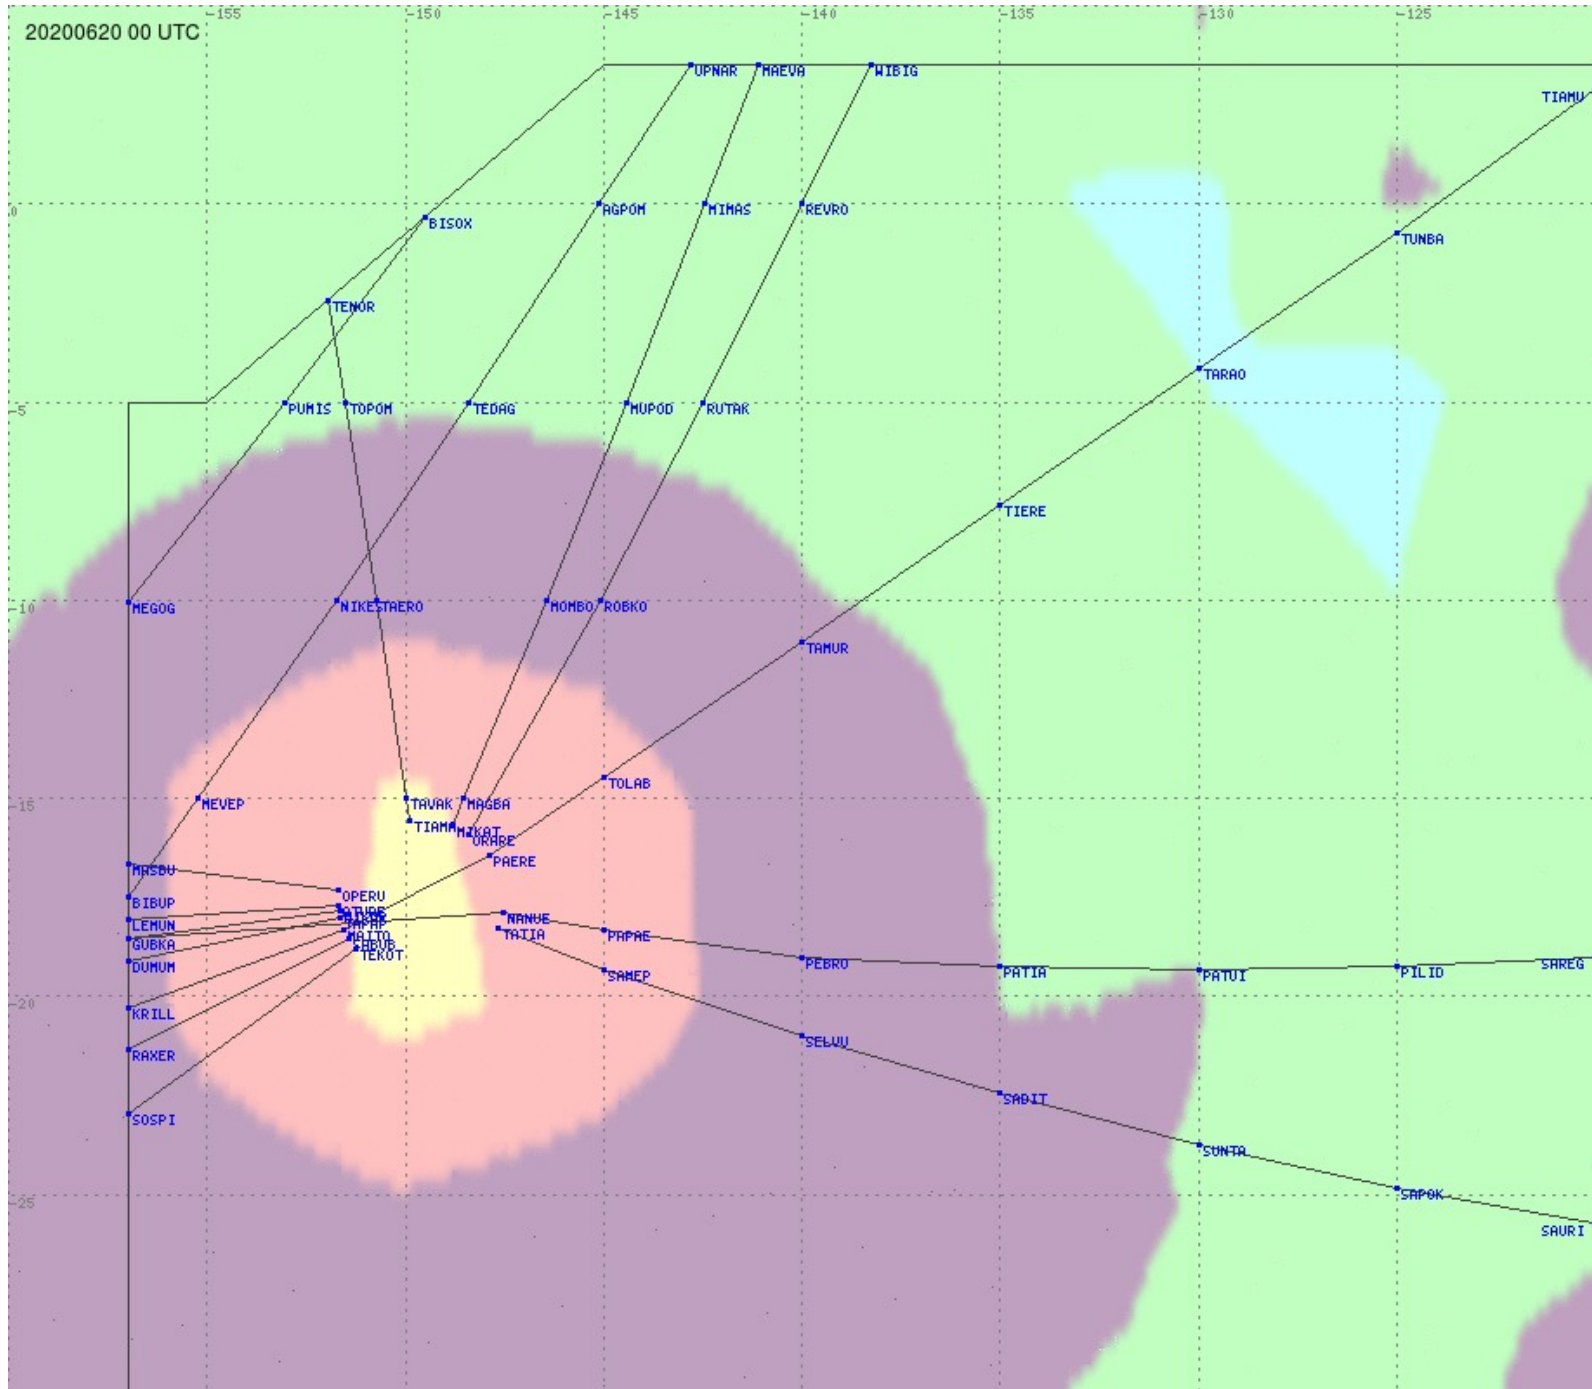

Tahiti FIR - HF Propag - 20200620

2.8 MHz
3.5 MHz
5.6 MHz
8.9 MHz
13.3 MHz
17.9 MHz
None

Tahiti FIR - HF Propag - 20200620

2.8 MHz 3.5 MHz 5.6 MHz 8.9 MHz 13.3 MHz 17.9 MHz None

Tahiti FIR - HF Propag - 20200620

2.8 MHz 3.5 MHz 5.6 MHz 8.9 MHz 13.3 MHz 17.9 MHz None

Tahiti FIR - HF Propag - 20200620

2.8 MHz 3.5 MHz 5.6 MHz 8.9 MHz 13.3 MHz 17.9 MHz None

Tahiti FIR - HF Propag - 20200620

Tahiti FIR - HF Propag - 20200620