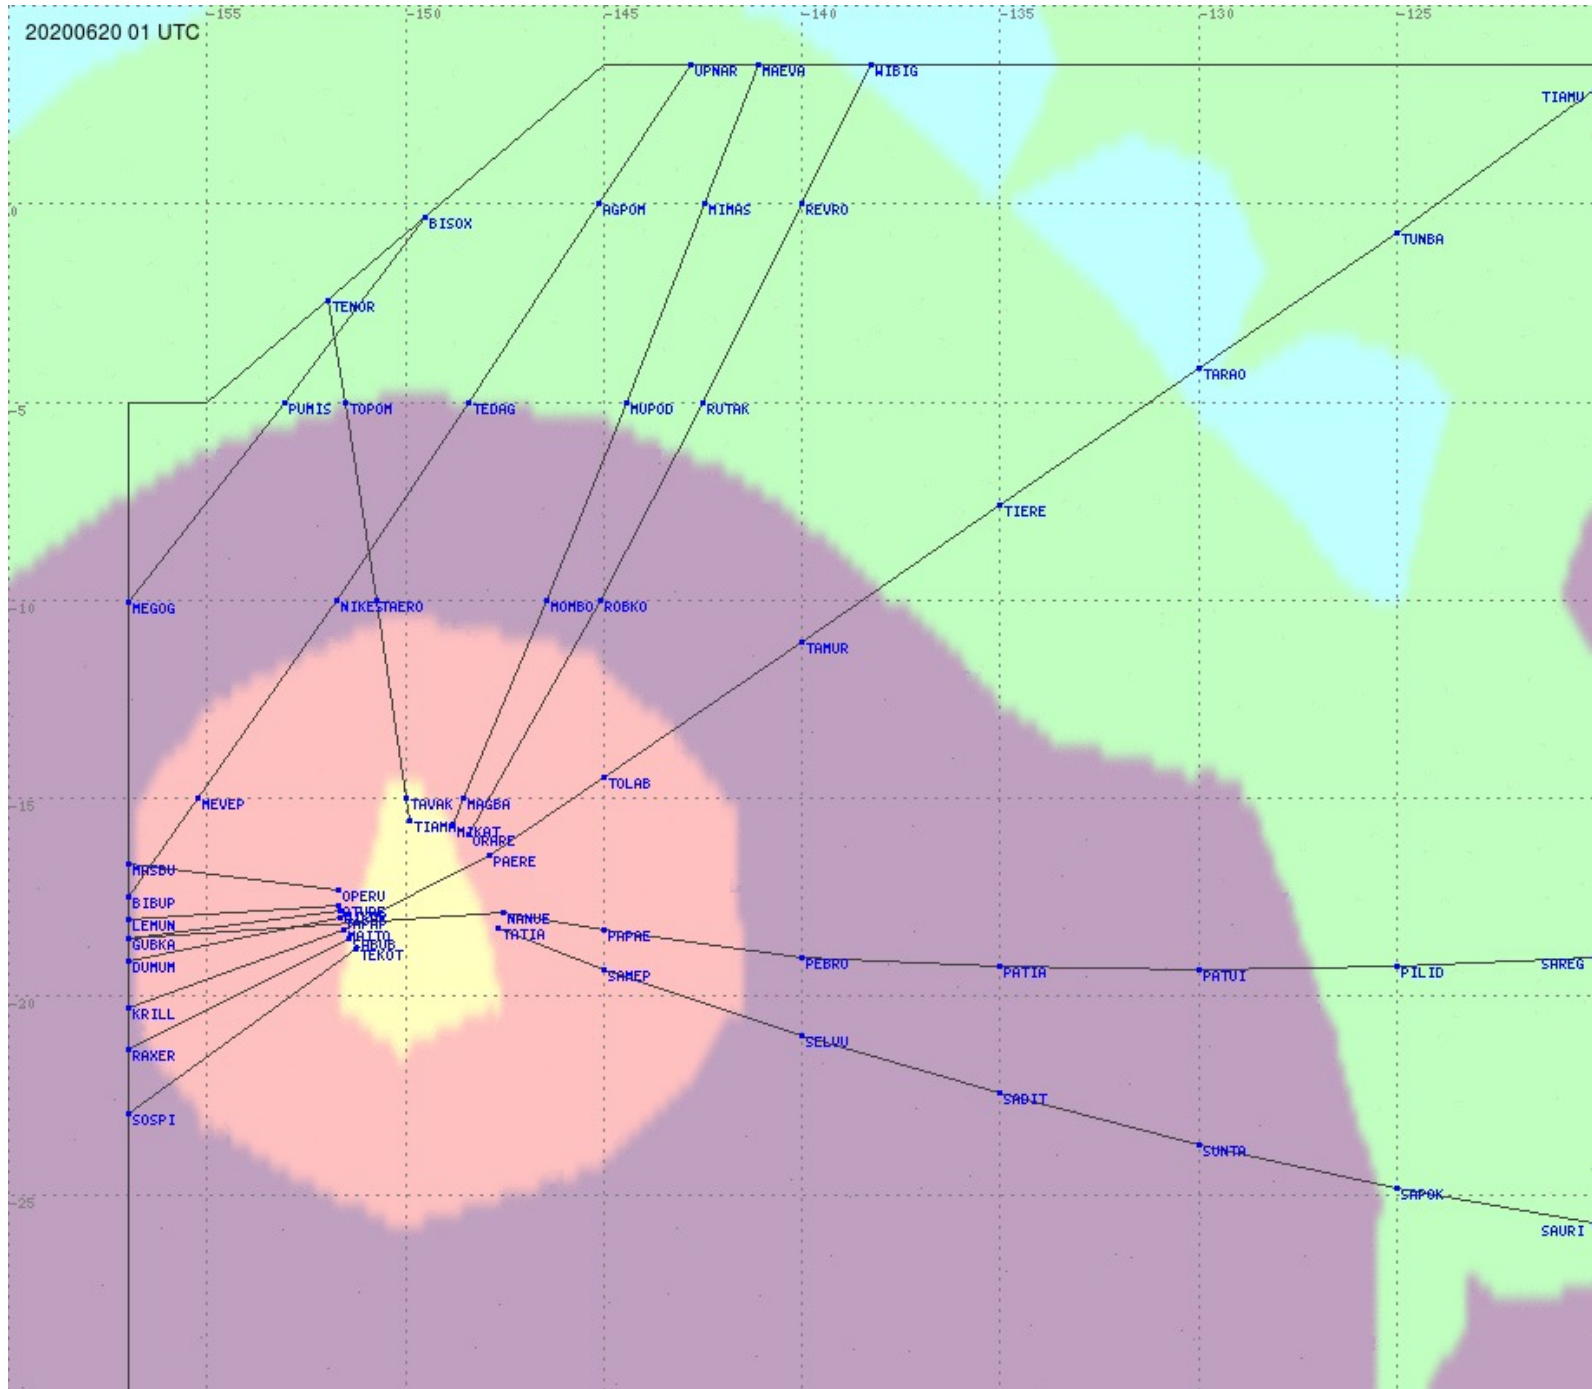

Tahiti FIR - HF Propag - 20200620

2.8 MHz
3.5 MHz
5.6 MHz
8.9 MHz
13.3 MHz
17.9 MHz
None

Tahiti FIR - HF Propag - 20200620

2.8 MHz 3.5 MHz 5.6 MHz 8.9 MHz 13.3 MHz 17.9 MHz None

Tahiti FIR - HF Propag - 20200620

2.8 MHz 3.5 MHz 5.6 MHz 8.9 MHz 13.3 MHz 17.9 MHz None

Tahiti FIR - HF Propag - 20200620

2.8 MHz 3.5 MHz 5.6 MHz 8.9 MHz 13.3 MHz 17.9 MHz None

Tahiti FIR - HF Propag - 20200620

Tahiti FIR - HF Propag - 20200620