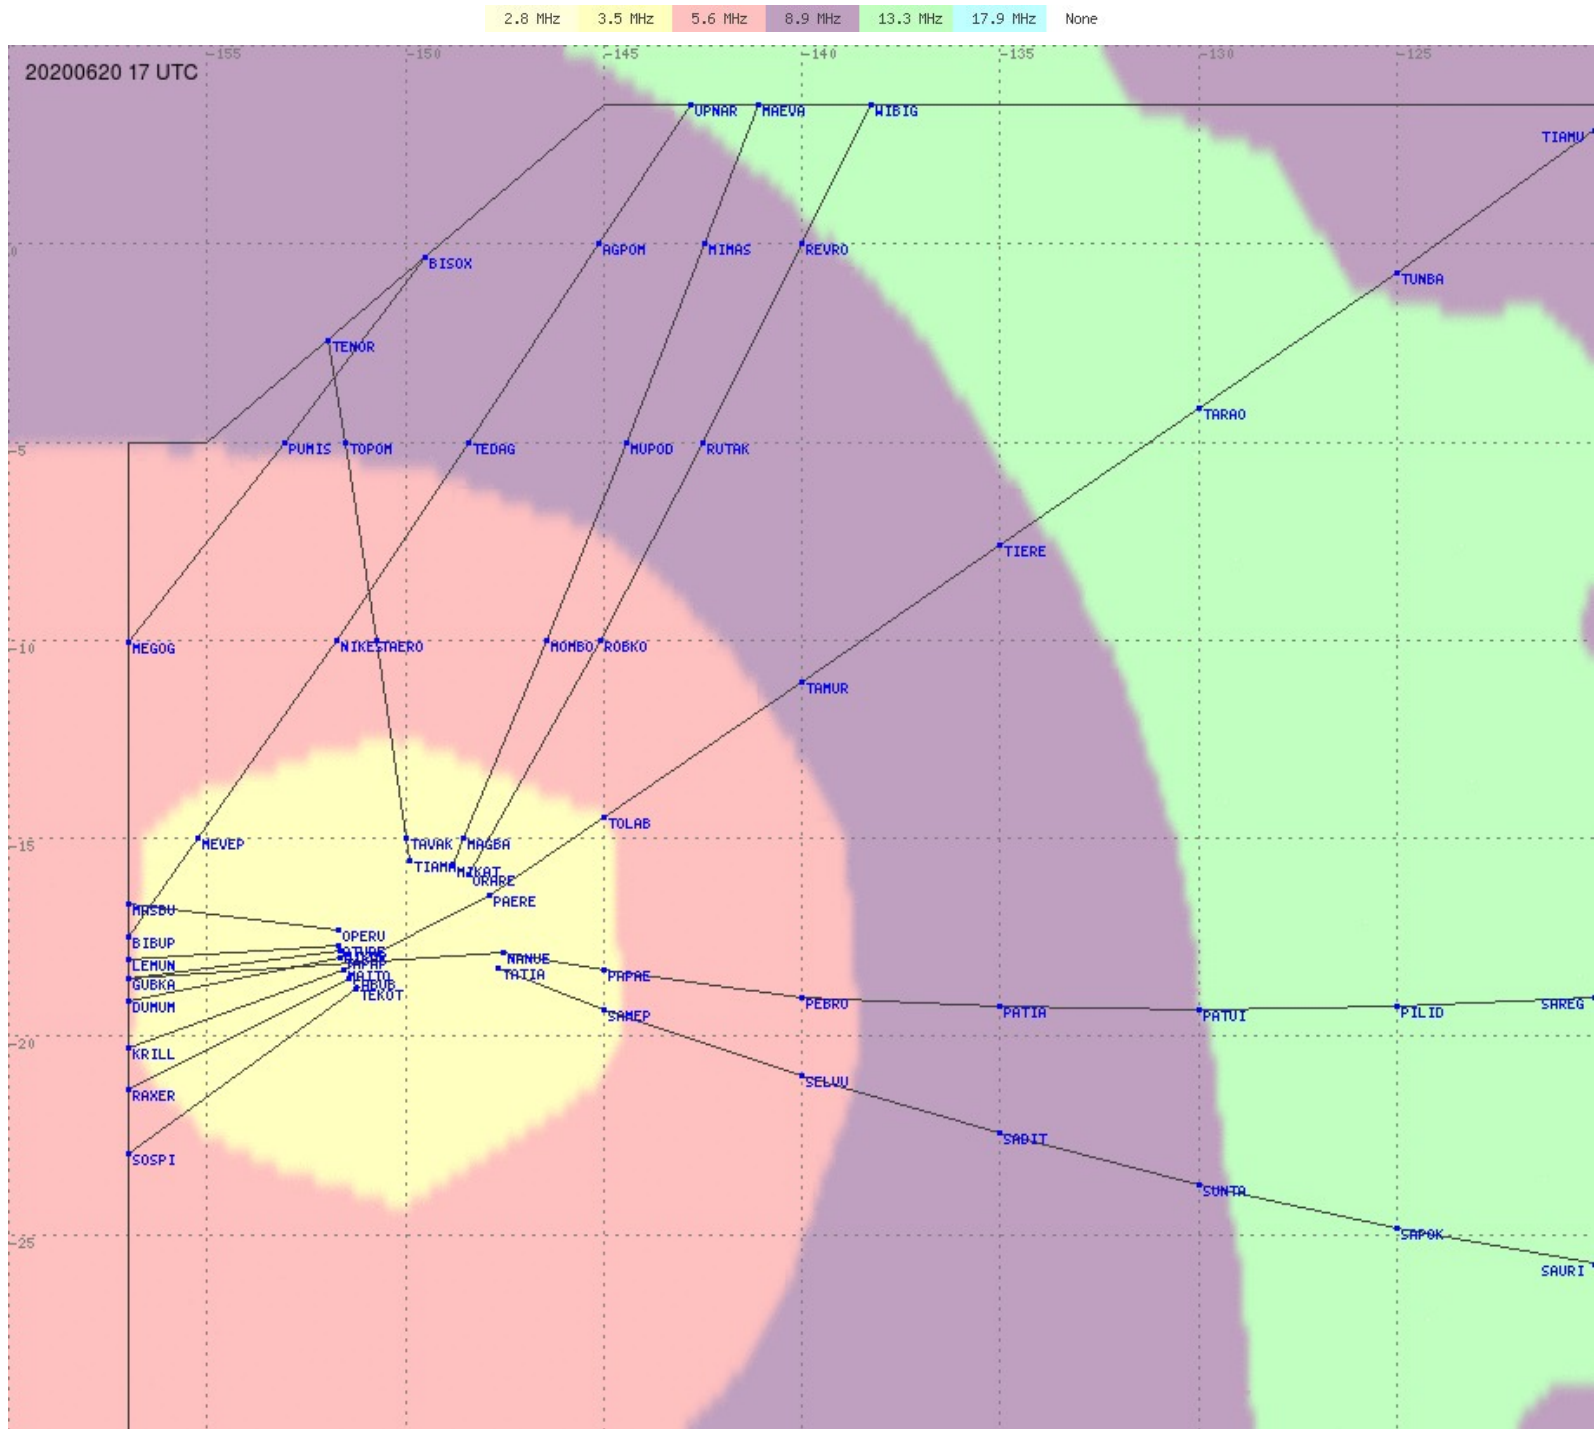

Tahiti FIR - HF Propag - 20200620

2.8 MHz
3.5 MHz
5.6 MHz
8.9 MHz
13.3 MHz
17.9 MHz
None

Tahiti FIR - HF Propag - 20200620

2.8 MHz 3.5 MHz 5.6 MHz 8.9 MHz 13.3 MHz 17.9 MHz None

Tahiti FIR - HF Propag - 20200620

2.8 MHz
3.5 MHz
5.6 MHz
8.9 MHz
13.3 MHz
17.9 MHz
None

Tahiti FIR - HF Propag - 20200620

Tahiti FIR - HF Propag - 20200620

Tahiti FIR - HF Propag - 20200620

Tahiti FIR - HF Propag - 20200620

Tahiti FIR - HF Propag - 20200620

2.8 MHz
3.5 MHz
5.6 MHz
8.9 MHz
13.3 MHz
17.9 MHz
None

Tahiti FIR - HF Propag - 20200620

2.8 MHz 3.5 MHz 5.6 MHz 8.9 MHz 13.3 MHz 17.9 MHz None

Tahiti FIR - HF Propag - 20200620

2.8 MHz
3.5 MHz
5.6 MHz
8.9 MHz
13.3 MHz
17.9 MHz
None