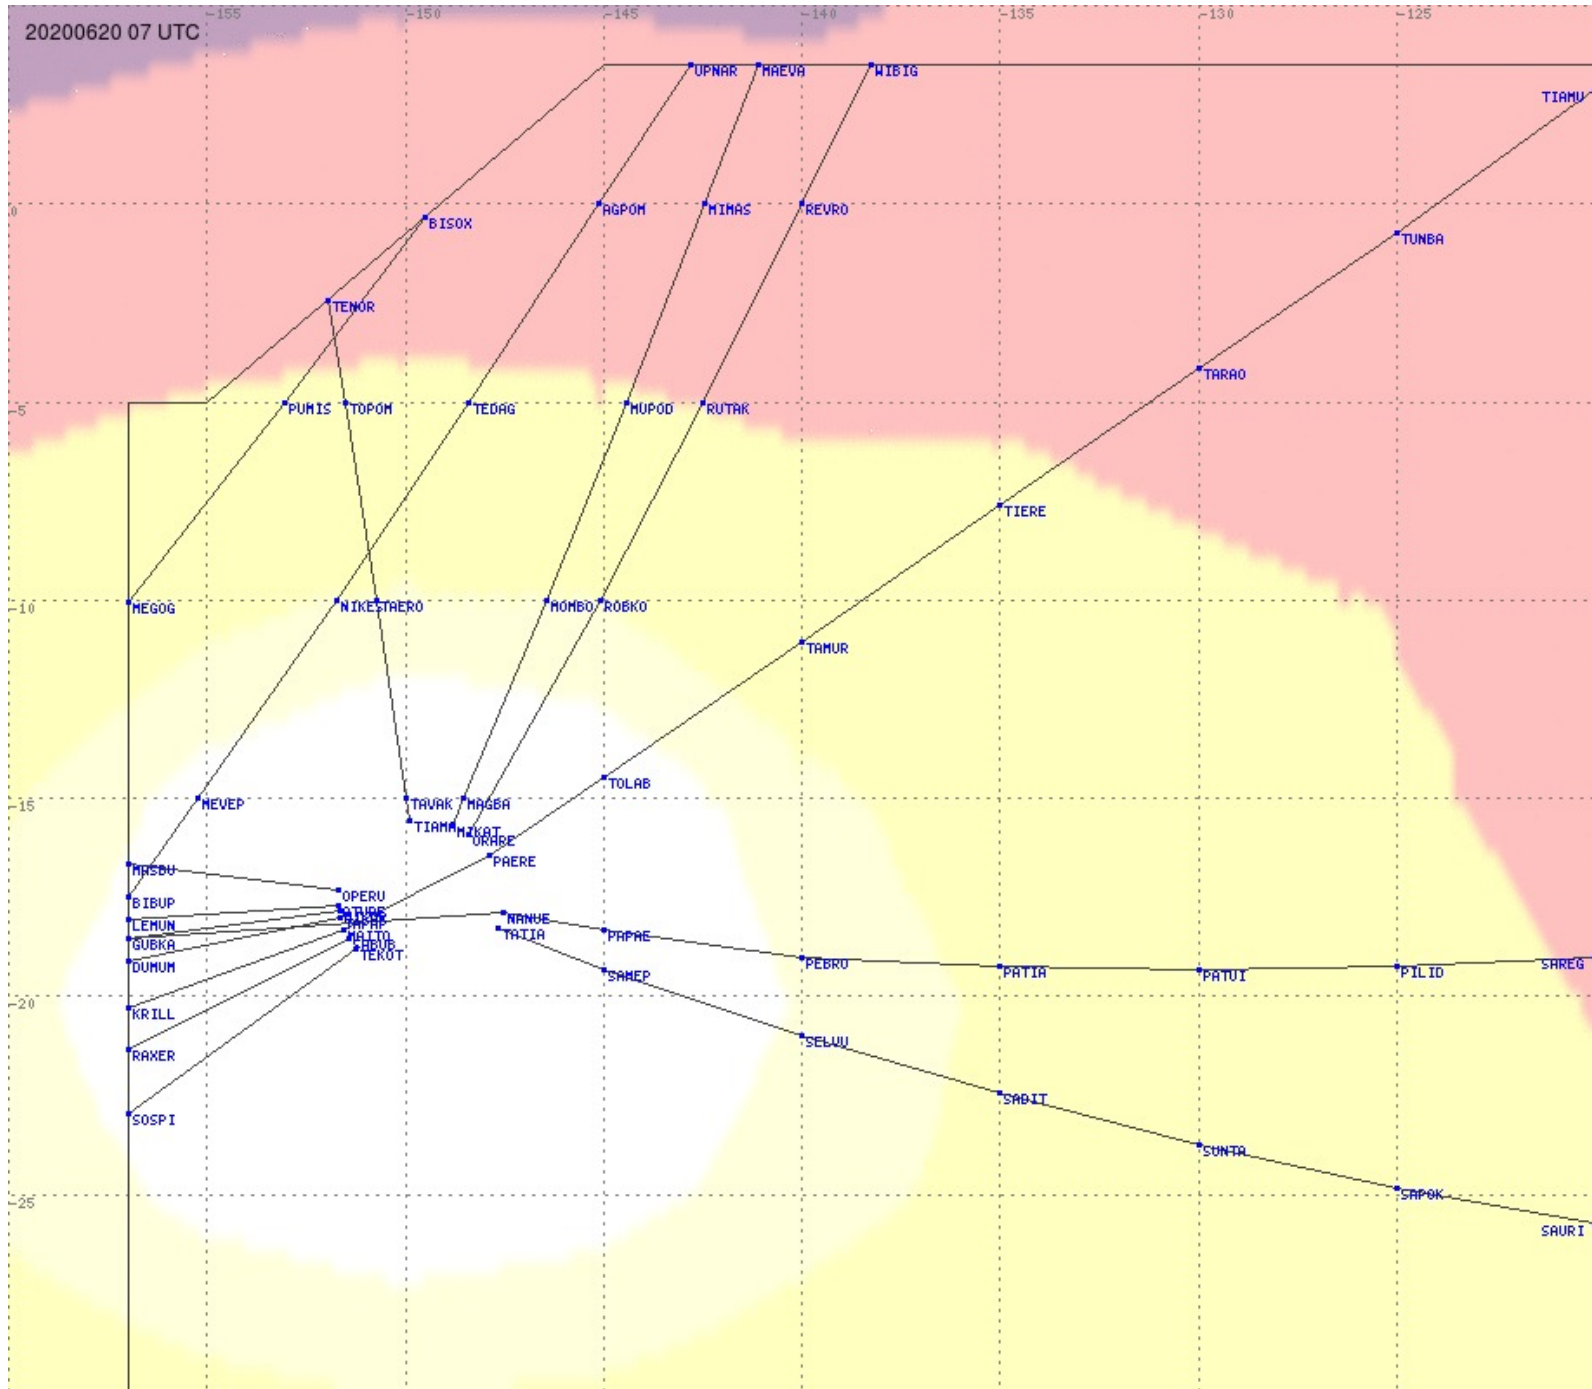

Tahiti FIR - HF Propag - 20200620

2.8 MHz
3.5 MHz
5.6 MHz
8.9 MHz
13.3 MHz
17.9 MHz
None

Tahiti FIR - HF Propag - 20200620

2.8 MHz 3.5 MHz 5.6 MHz 8.9 MHz 13.3 MHz 17.9 MHz None

Tahiti FIR - HF Propag - 20200620

2.8 MHz 3.5 MHz 5.6 MHz 8.9 MHz 13.3 MHz 17.9 MHz None

Tahiti FIR - HF Propag - 20200620

2.8 MHz 3.5 MHz 5.6 MHz 8.9 MHz 13.3 MHz 17.9 MHz None

Tahiti FIR - HF Propag - 20200620

Tahiti FIR - HF Propag - 20200620