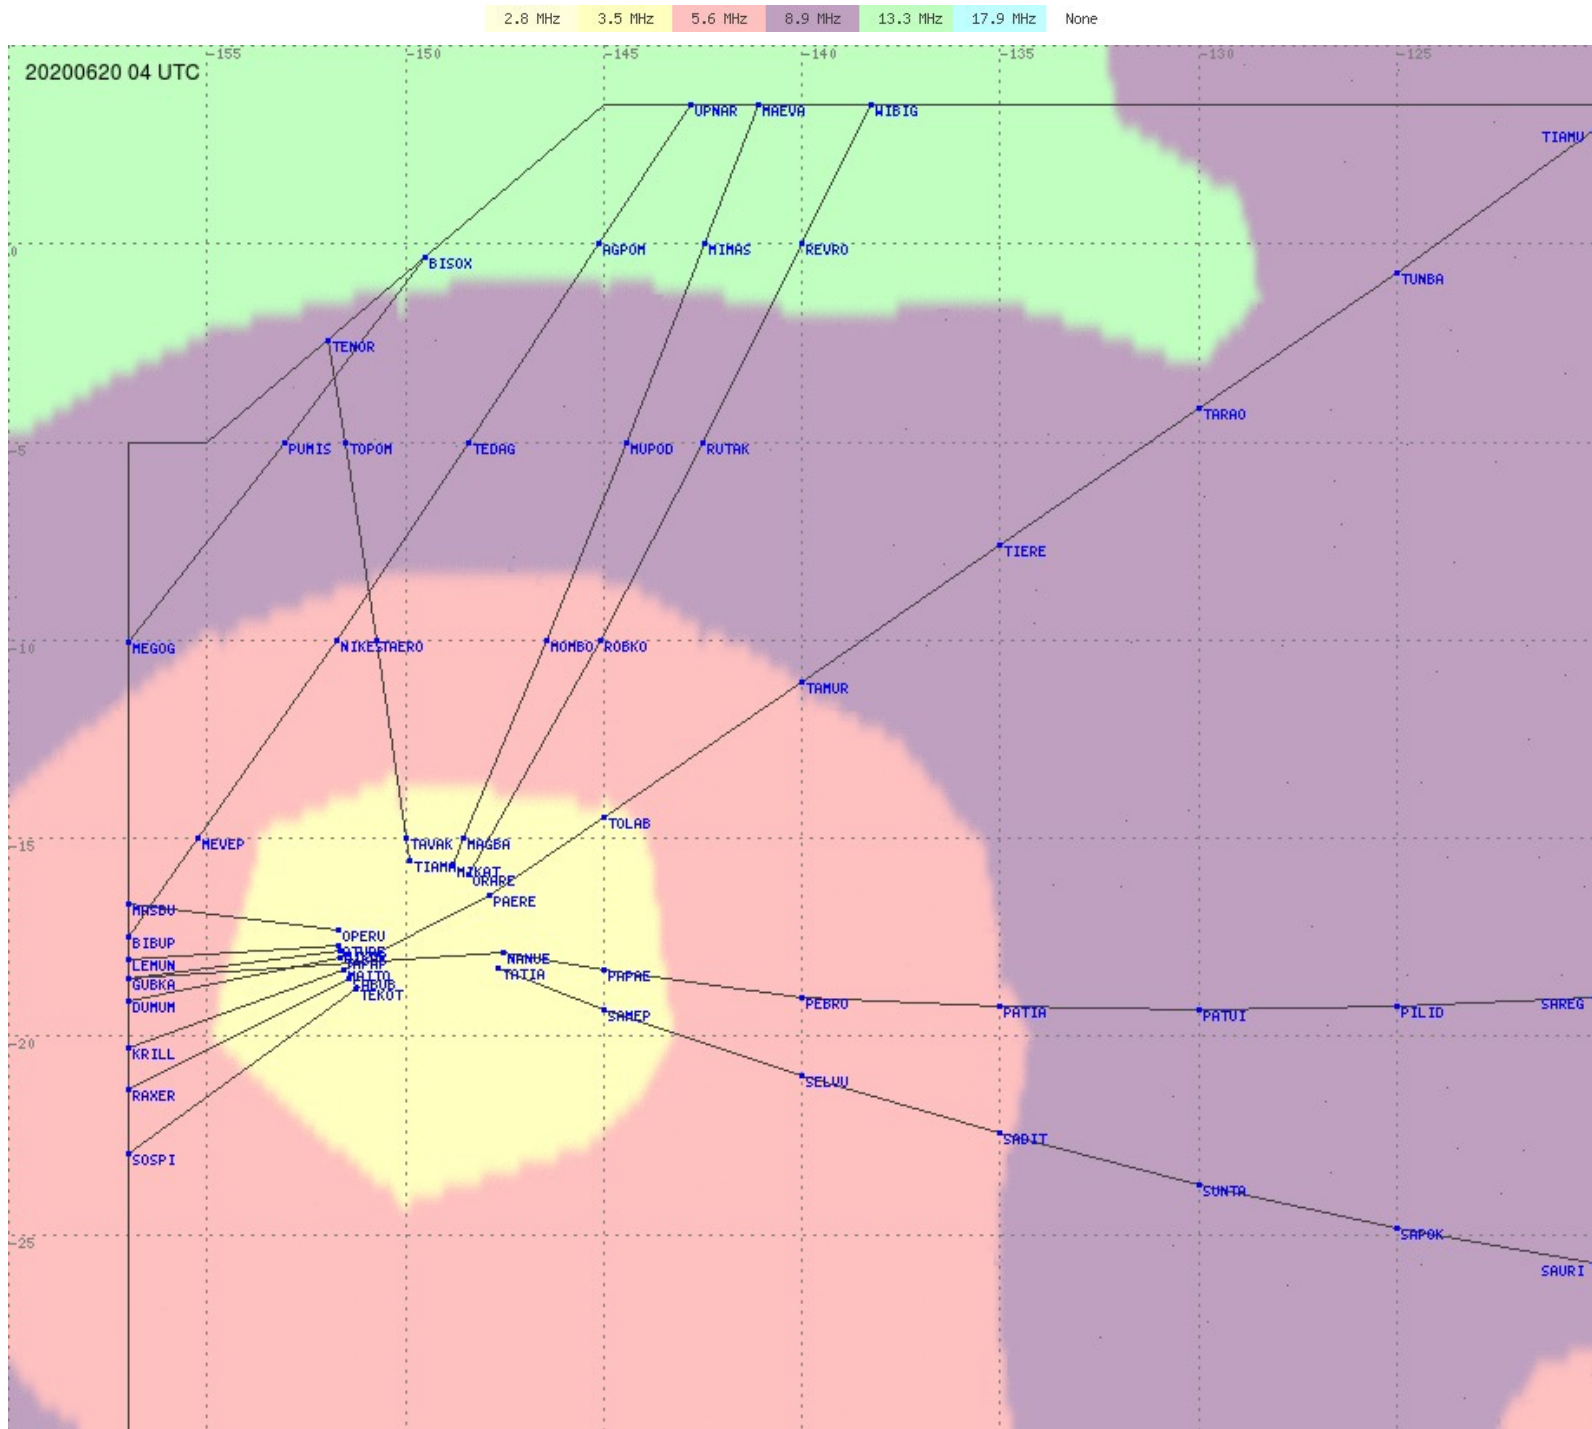

Tahiti FIR - HF Propag - 20200620

2.8 MHz
3.5 MHz
5.6 MHz
8.9 MHz
13.3 MHz
17.9 MHz
None

Tahiti FIR - HF Propag - 20200620

2.8 MHz 3.5 MHz 5.6 MHz 8.9 MHz 13.3 MHz 17.9 MHz None

Tahiti FIR - HF Propag - 20200620

2.8 MHz 3.5 MHz 5.6 MHz 8.9 MHz 13.3 MHz 17.9 MHz None

Tahiti FIR - HF Propag - 20200620

2.8 MHz 3.5 MHz 5.6 MHz 8.9 MHz 13.3 MHz 17.9 MHz None

Tahiti FIR - HF Propag - 20200620

Tahiti FIR - HF Propag - 20200620