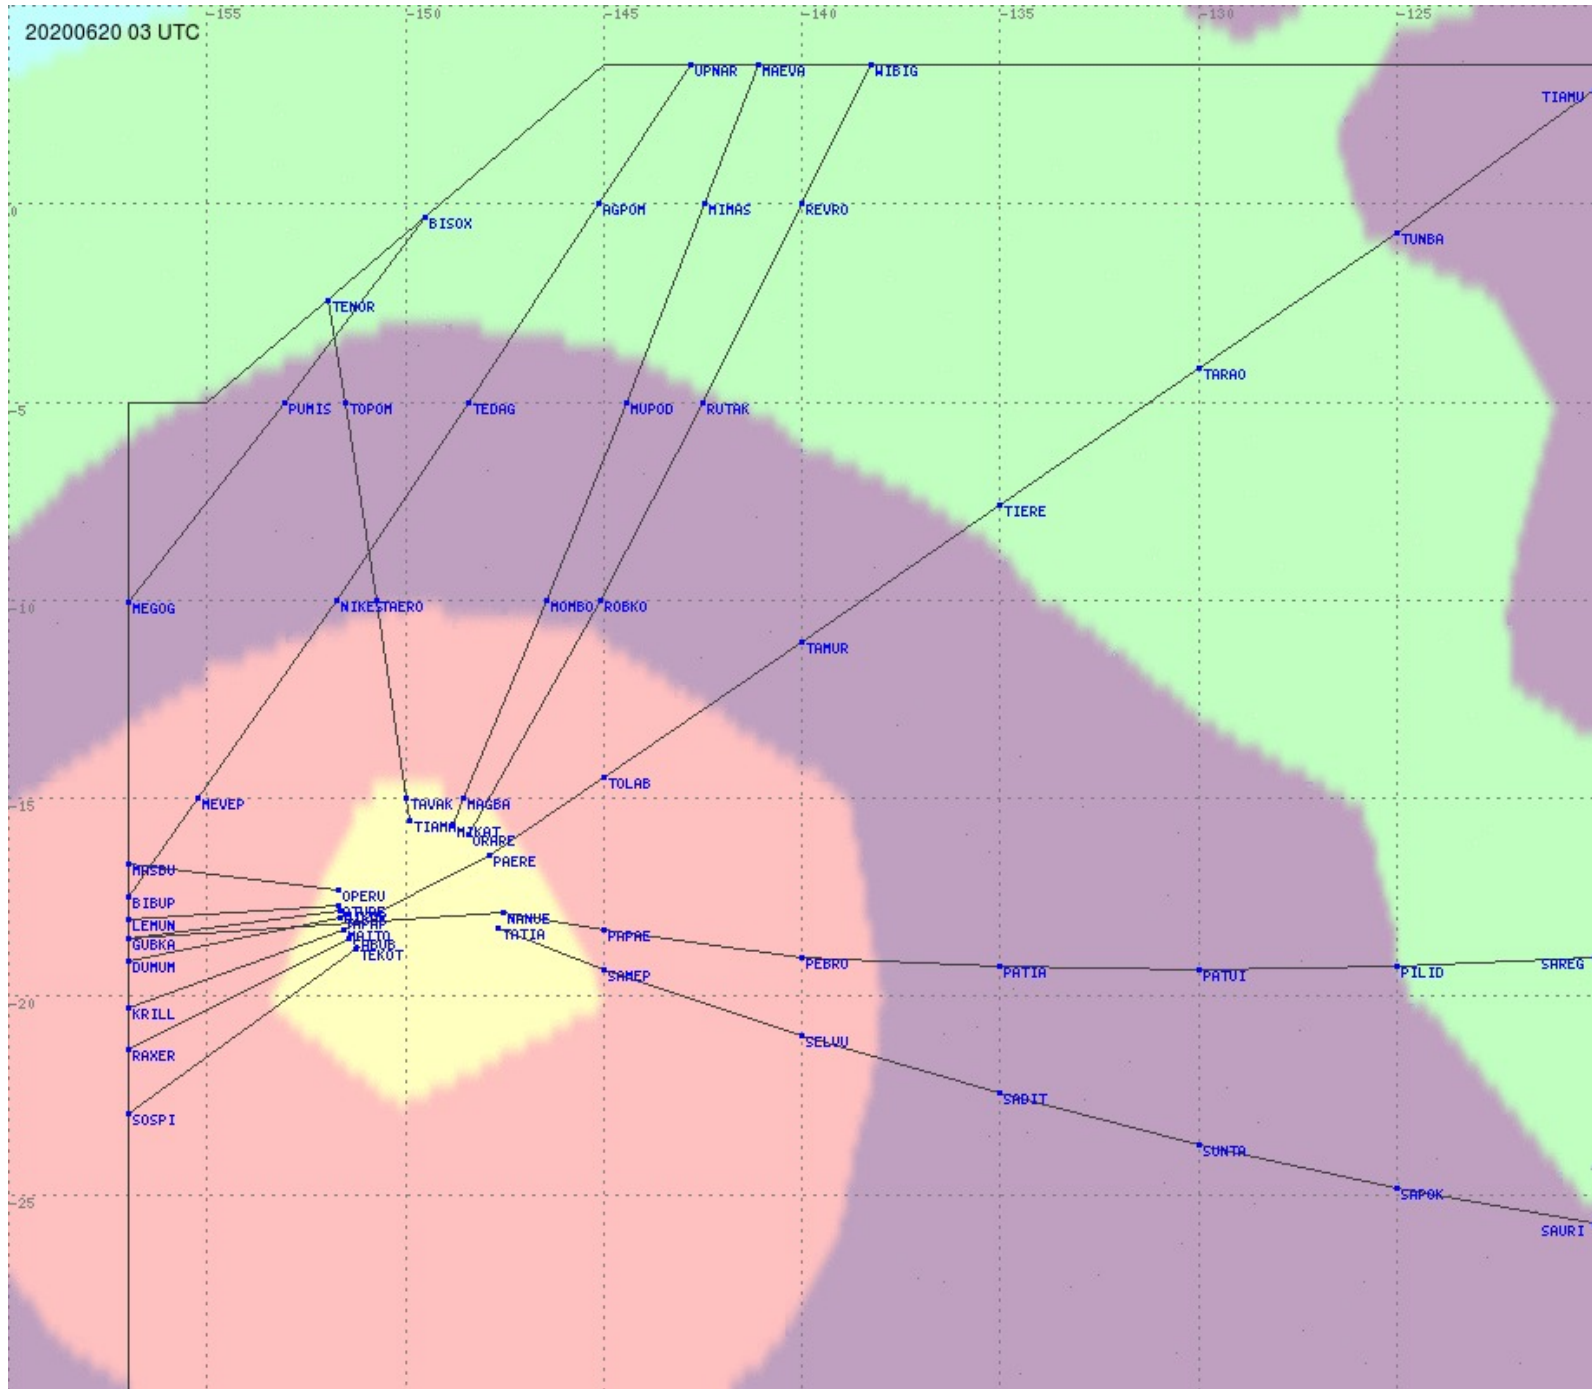

Tahiti FIR - HF Propag - 20200620

2.8 MHz
3.5 MHz
5.6 MHz
8.9 MHz
13.3 MHz
17.9 MHz
None

Tahiti FIR - HF Propag - 20200620

2.8 MHz 3.5 MHz 5.6 MHz 8.9 MHz 13.3 MHz 17.9 MHz None

Tahiti FIR - HF Propag - 20200620

2.8 MHz 3.5 MHz 5.6 MHz 8.9 MHz 13.3 MHz 17.9 MHz None

Tahiti FIR - HF Propag - 20200620

2.8 MHz 3.5 MHz 5.6 MHz 8.9 MHz 13.3 MHz 17.9 MHz None

Tahiti FIR - HF Propag - 20200620

Tahiti FIR - HF Propag - 20200620