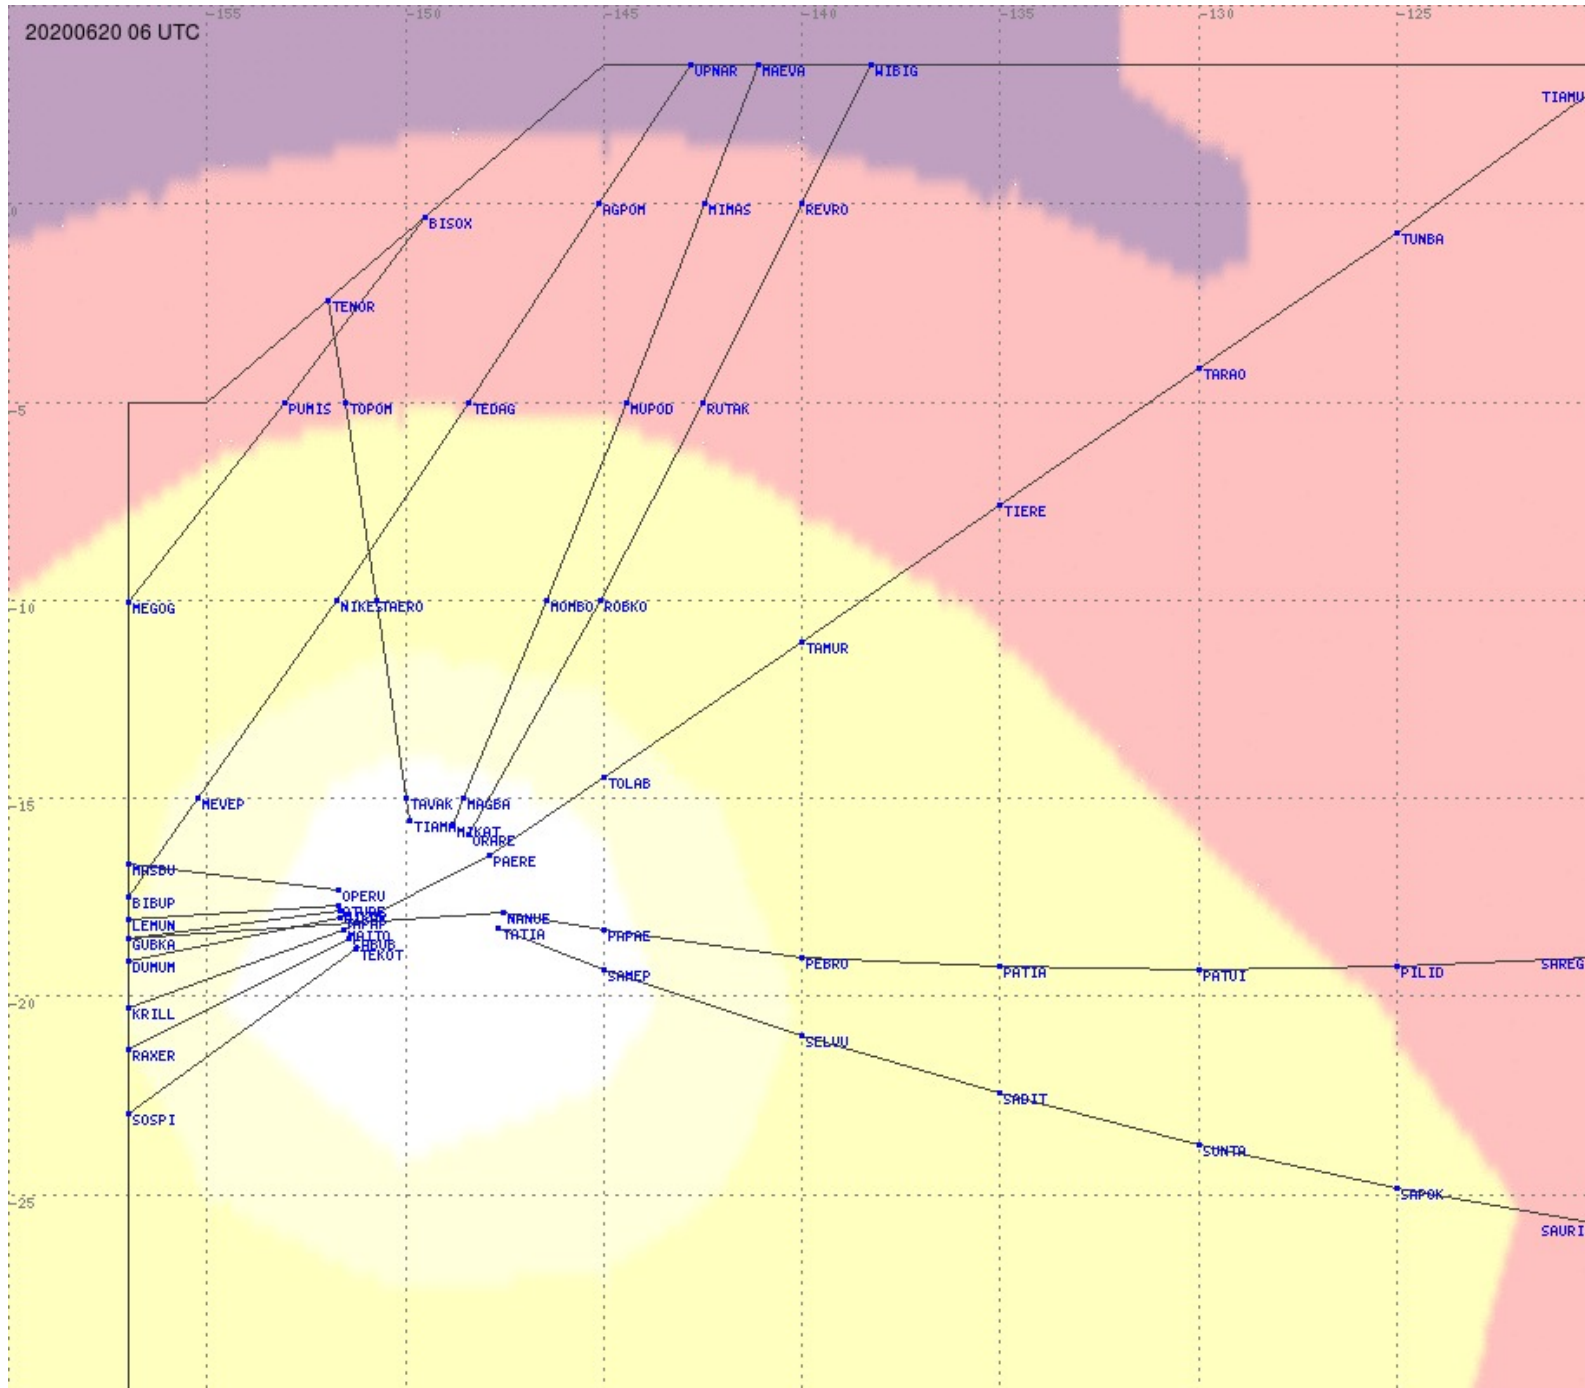

Tahiti FIR - HF Propag - 20200620

2.8 MHz
3.5 MHz
5.6 MHz
8.9 MHz
13.3 MHz
17.9 MHz
None

Tahiti FIR - HF Propag - 20200620

2.8 MHz 3.5 MHz 5.6 MHz 8.9 MHz 13.3 MHz 17.9 MHz None

Tahiti FIR - HF Propag - 20200620

2.8 MHz 3.5 MHz 5.6 MHz 8.9 MHz 13.3 MHz 17.9 MHz None

Tahiti FIR - HF Propag - 20200620

2.8 MHz 3.5 MHz 5.6 MHz 8.9 MHz 13.3 MHz 17.9 MHz None

Tahiti FIR - HF Propag - 20200620

Tahiti FIR - HF Propag - 20200620