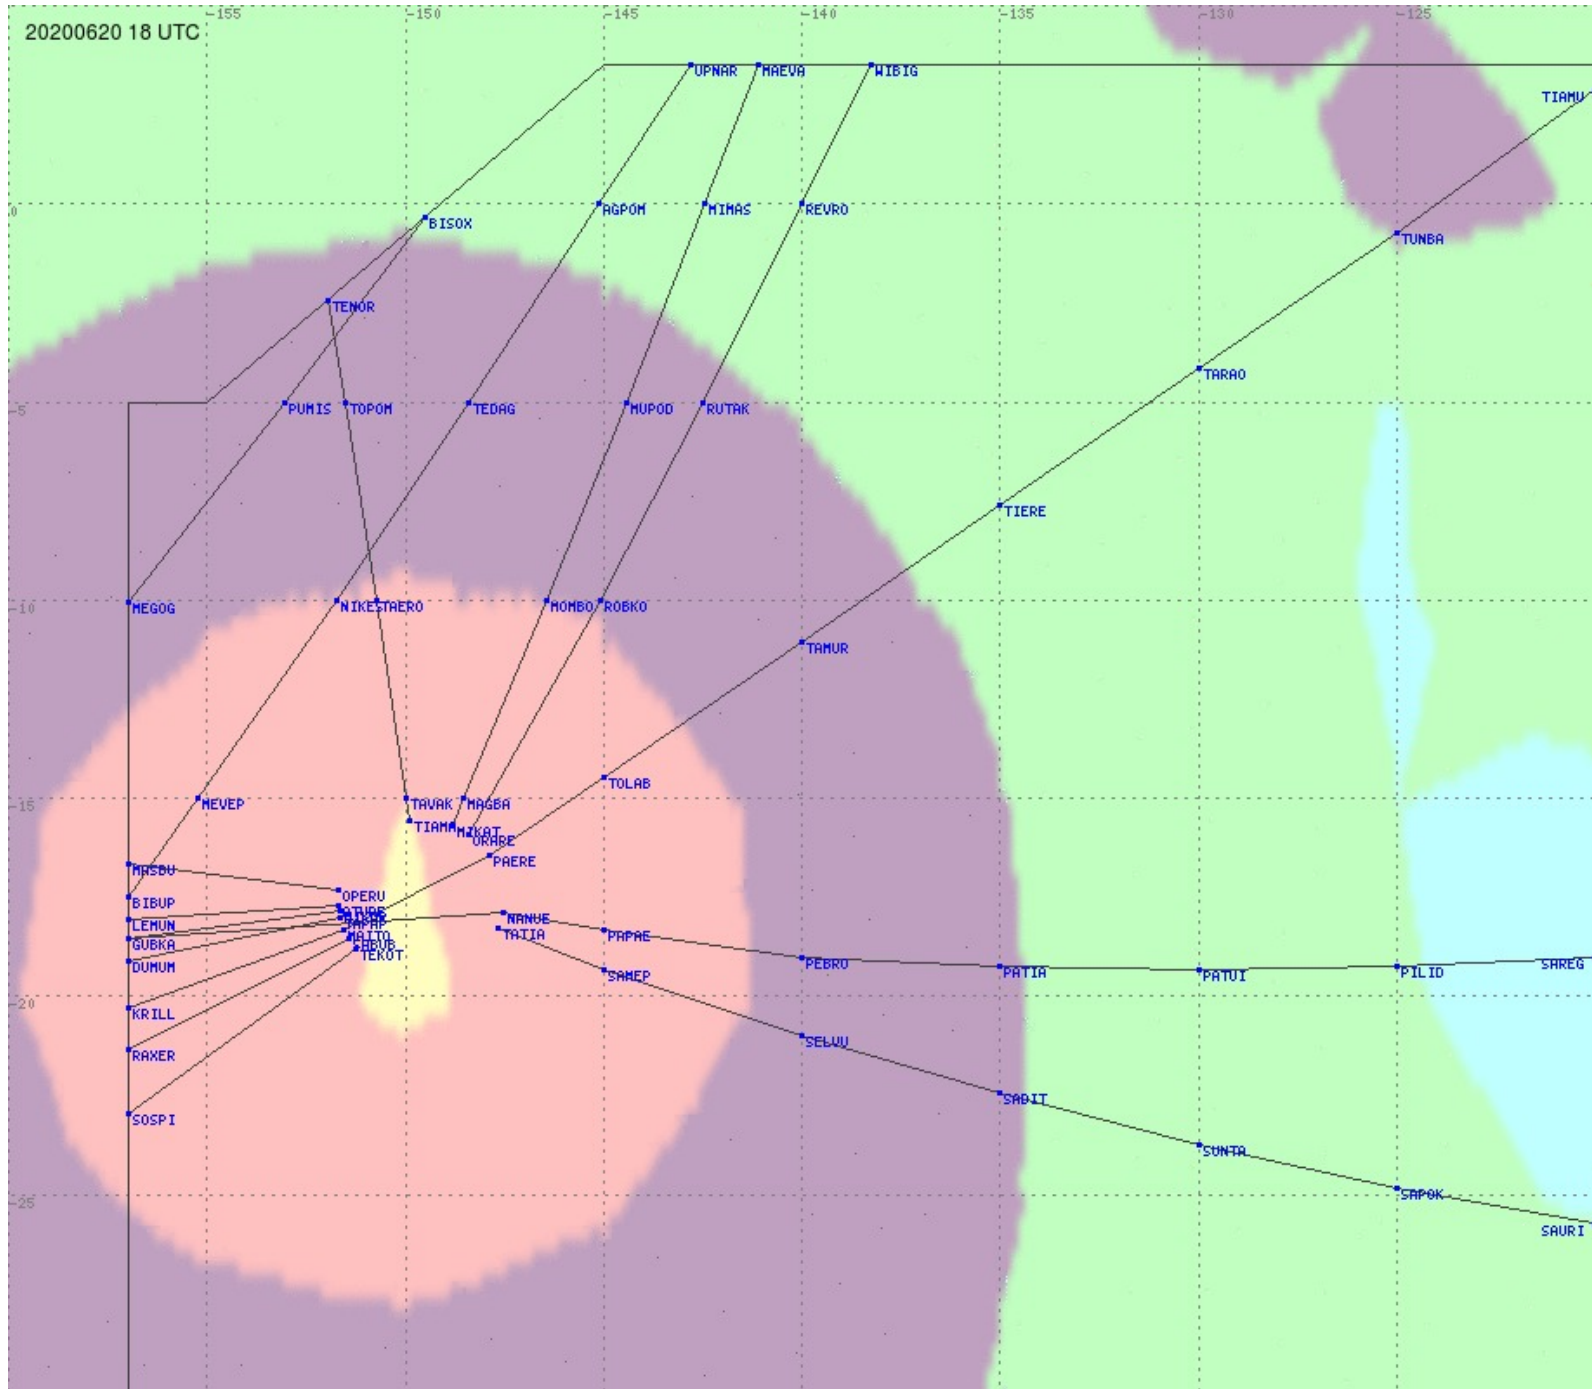

2.8 MHz
3.5 MHz
5.6 MHz
8.9 MHz
13.3 MHz
17.9 MHz
None

Tahiti FIR - HF Propag - 20200620

Tahiti FIR - HF Propag - 20200620

Tahiti FIR - HF Propag - 20200620

Tahiti FIR - HF Propag - 20200620

Tahiti FIR - HF Propag - 20200620

2.8 MHz
3.5 MHz
5.6 MHz
8.9 MHz
13.3 MHz
17.9 MHz
None

Tahiti FIR - HF Propag - 20200620

2.8 MHz 3.5 MHz 5.6 MHz 8.9 MHz 13.3 MHz 17.9 MHz None

Tahiti FIR - HF Propag - 20200620

2.8 MHz
3.5 MHz
5.6 MHz
8.9 MHz
13.3 MHz
17.9 MHz
None