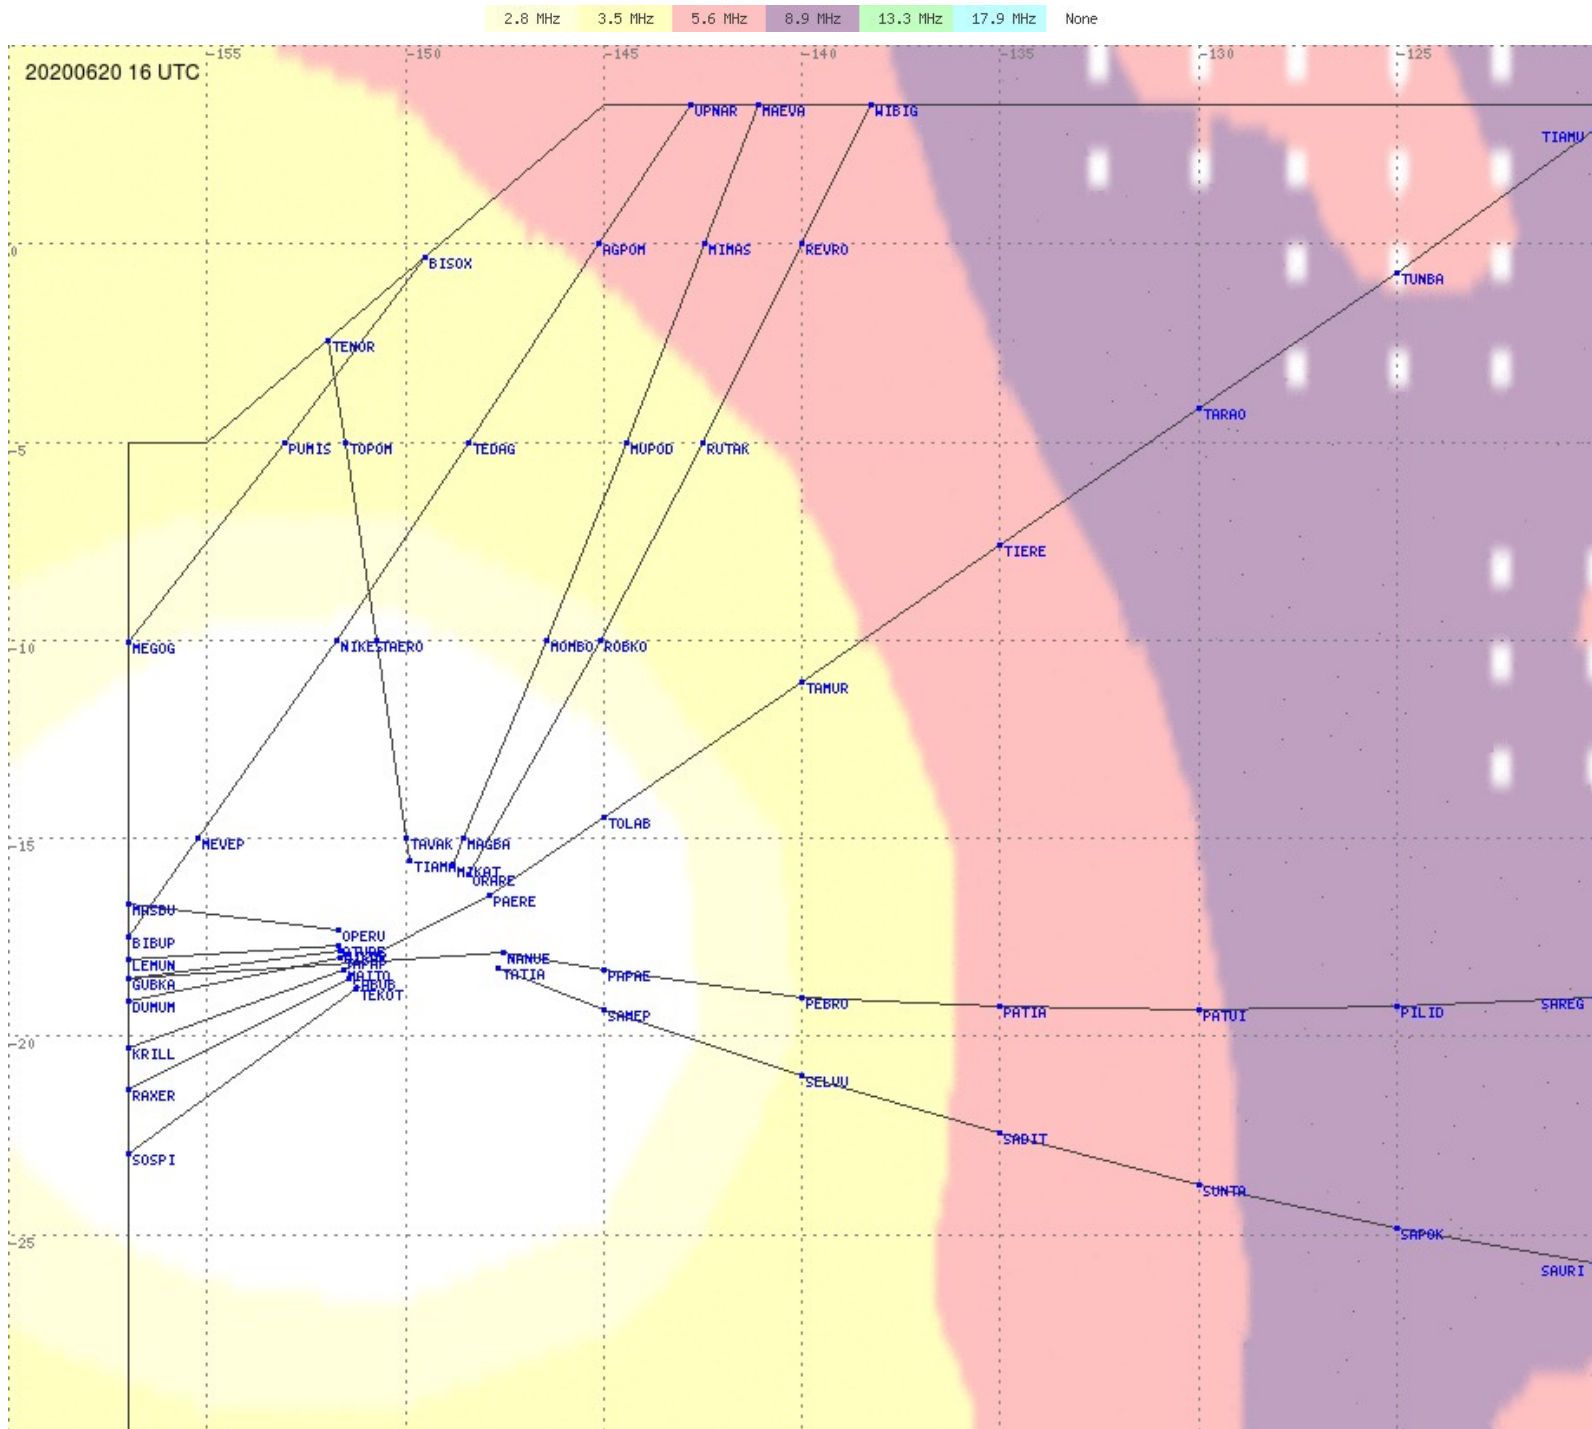

2.8 MHz
3.5 MHz
5.6 MHz
8.9 MHz
13.3 MHz
17.9 MHz
None

Tahiti FIR - HF Propag - 20200620

Tahiti FIR - HF Propag - 20200620

Tahiti FIR - HF Propag - 20200620

Tahiti FIR - HF Propag - 20200620

Tahiti FIR - HF Propag - 20200620

2.8 MHz
3.5 MHz
5.6 MHz
8.9 MHz
13.3 MHz
17.9 MHz
None

Tahiti FIR - HF Propag - 20200620

2.8 MHz 3.5 MHz 5.6 MHz 8.9 MHz 13.3 MHz 17.9 MHz None

Tahiti FIR - HF Propag - 20200620

2.8 MHz
3.5 MHz
5.6 MHz
8.9 MHz
13.3 MHz
17.9 MHz
None