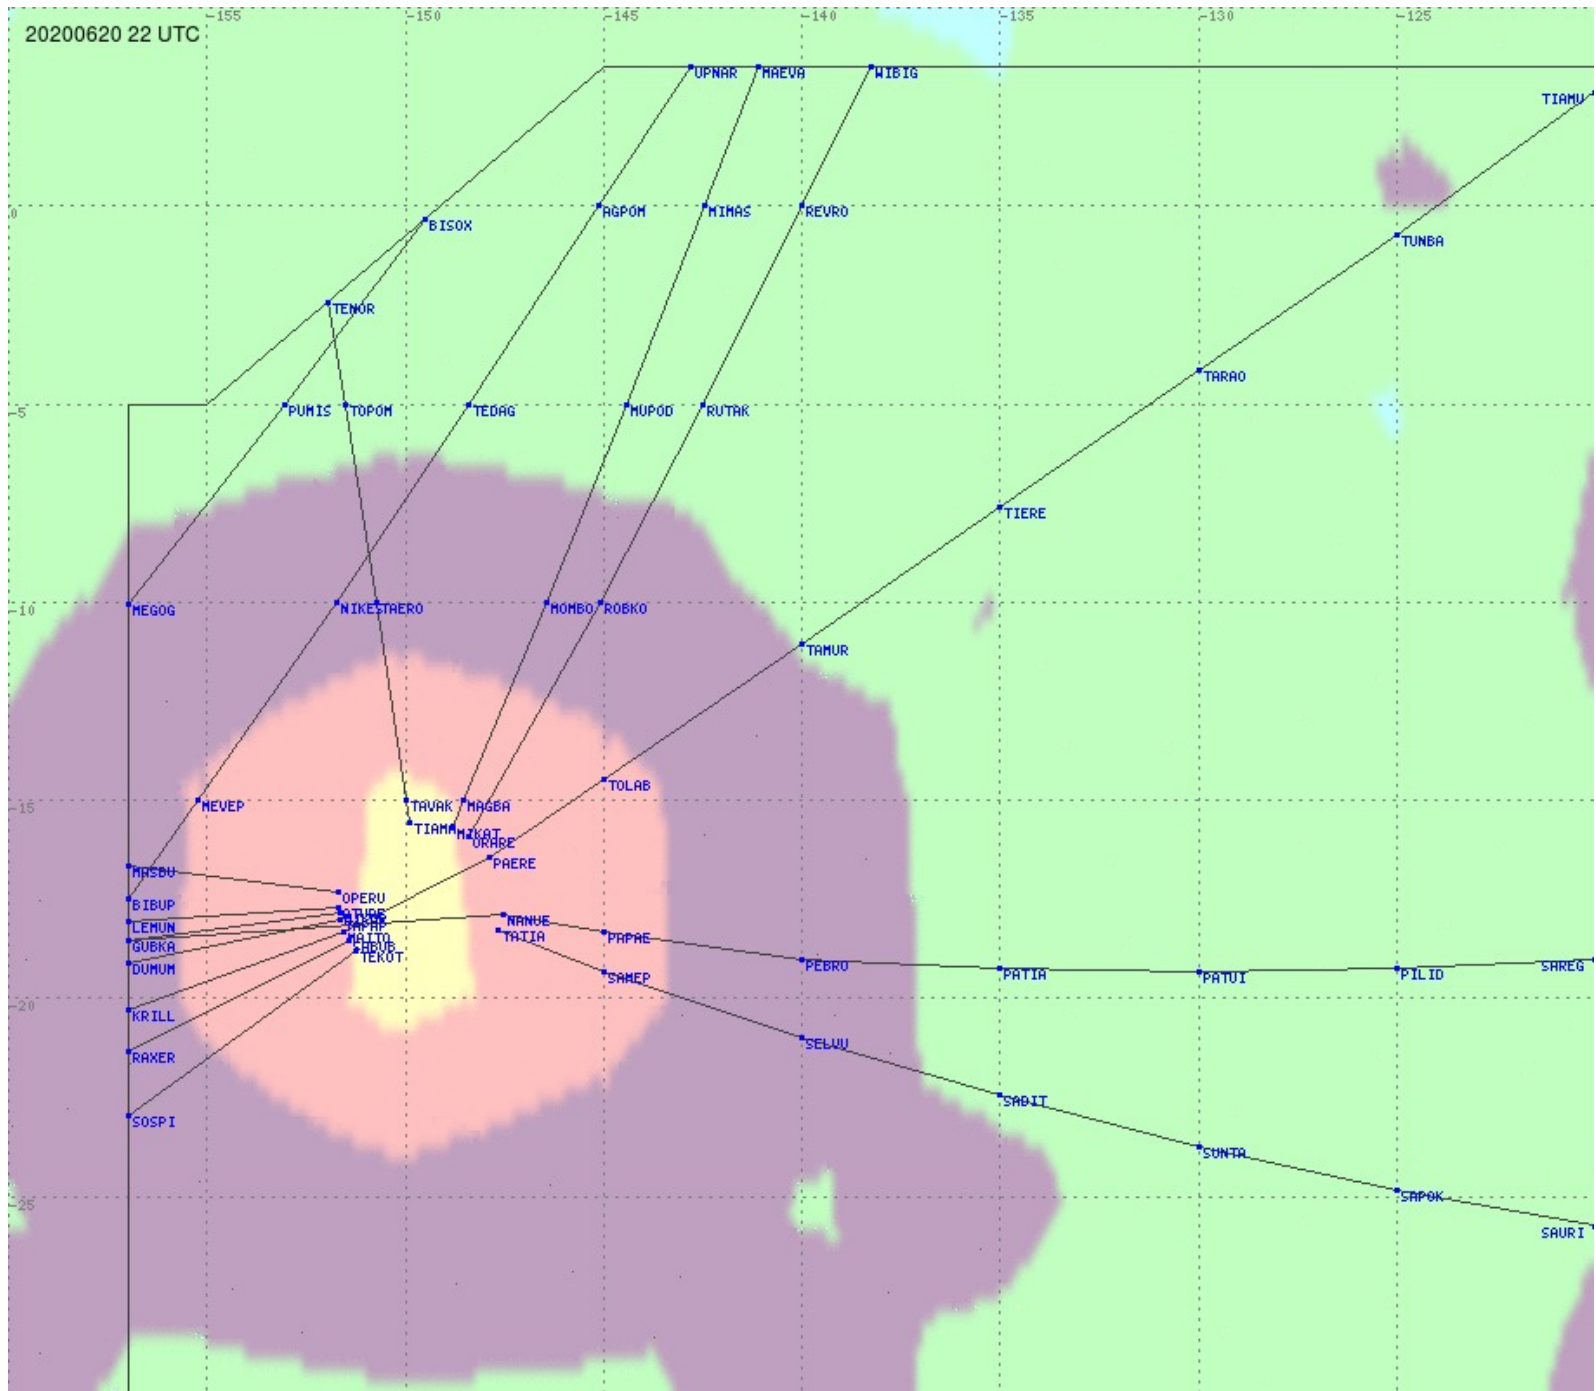

Tahiti FIR - HF Propag - 20200620

2.8 MHz
3.5 MHz
5.6 MHz
8.9 MHz
13.3 MHz
17.9 MHz
None

Tahiti FIR - HF Propag - 20200620

2.8 MHz 3.5 MHz 5.6 MHz 8.9 MHz 13.3 MHz 17.9 MHz None

Tahiti FIR - HF Propag - 20200620

2.8 MHz
3.5 MHz
5.6 MHz
8.9 MHz
13.3 MHz
17.9 MHz
None

Tahiti FIR - HF Propag - 20200620

Tahiti FIR - HF Propag - 20200620

Tahiti FIR - HF Propag - 20200620

Tahiti FIR - HF Propag - 20200620

Tahiti FIR - HF Propag - 20200620

2.8 MHz
3.5 MHz
5.6 MHz
8.9 MHz
13.3 MHz
17.9 MHz
None

Tahiti FIR - HF Propag - 20200620

2.8 MHz 3.5 MHz 5.6 MHz 8.9 MHz 13.3 MHz 17.9 MHz None

Tahiti FIR - HF Propag - 20200620

2.8 MHz
3.5 MHz
5.6 MHz
8.9 MHz
13.3 MHz
17.9 MHz
None