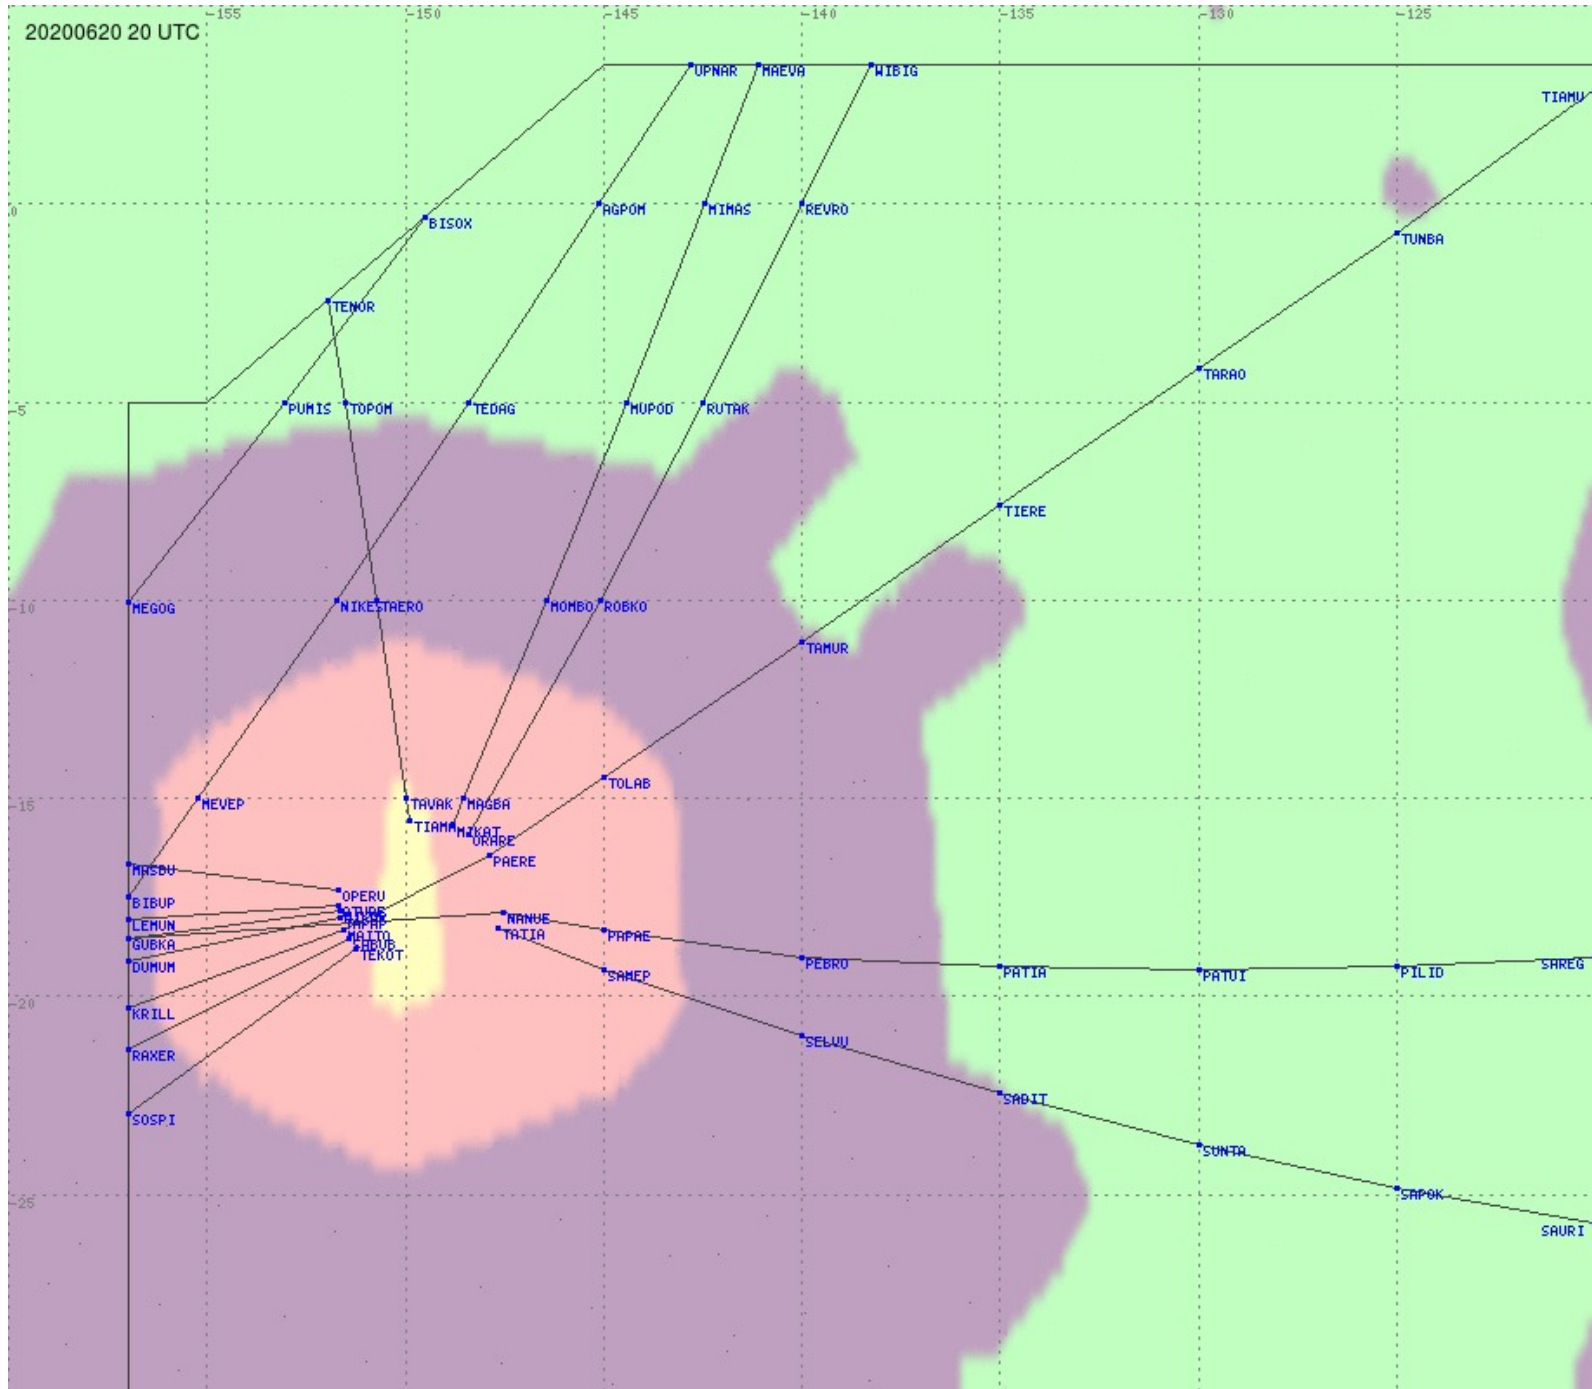

Tahiti FIR - HF Propag - 20200620

2.8 MHz
3.5 MHz
5.6 MHz
8.9 MHz
13.3 MHz
17.9 MHz
None

Tahiti FIR - HF Propag - 20200620

2.8 MHz 3.5 MHz 5.6 MHz 8.9 MHz 13.3 MHz 17.9 MHz None

Tahiti FIR - HF Propag - 20200620

2.8 MHz
3.5 MHz
5.6 MHz
8.9 MHz
13.3 MHz
17.9 MHz
None

Tahiti FIR - HF Propag - 20200620

Tahiti FIR - HF Propag - 20200620

Tahiti FIR - HF Propag - 20200620

Tahiti FIR - HF Propag - 20200620

Tahiti FIR - HF Propag - 20200620

2.8 MHz
3.5 MHz
5.6 MHz
8.9 MHz
13.3 MHz
17.9 MHz
None

Tahiti FIR - HF Propag - 20200620

2.8 MHz 3.5 MHz 5.6 MHz 8.9 MHz 13.3 MHz 17.9 MHz None

Tahiti FIR - HF Propag - 20200620

2.8 MHz
3.5 MHz
5.6 MHz
8.9 MHz
13.3 MHz
17.9 MHz
None