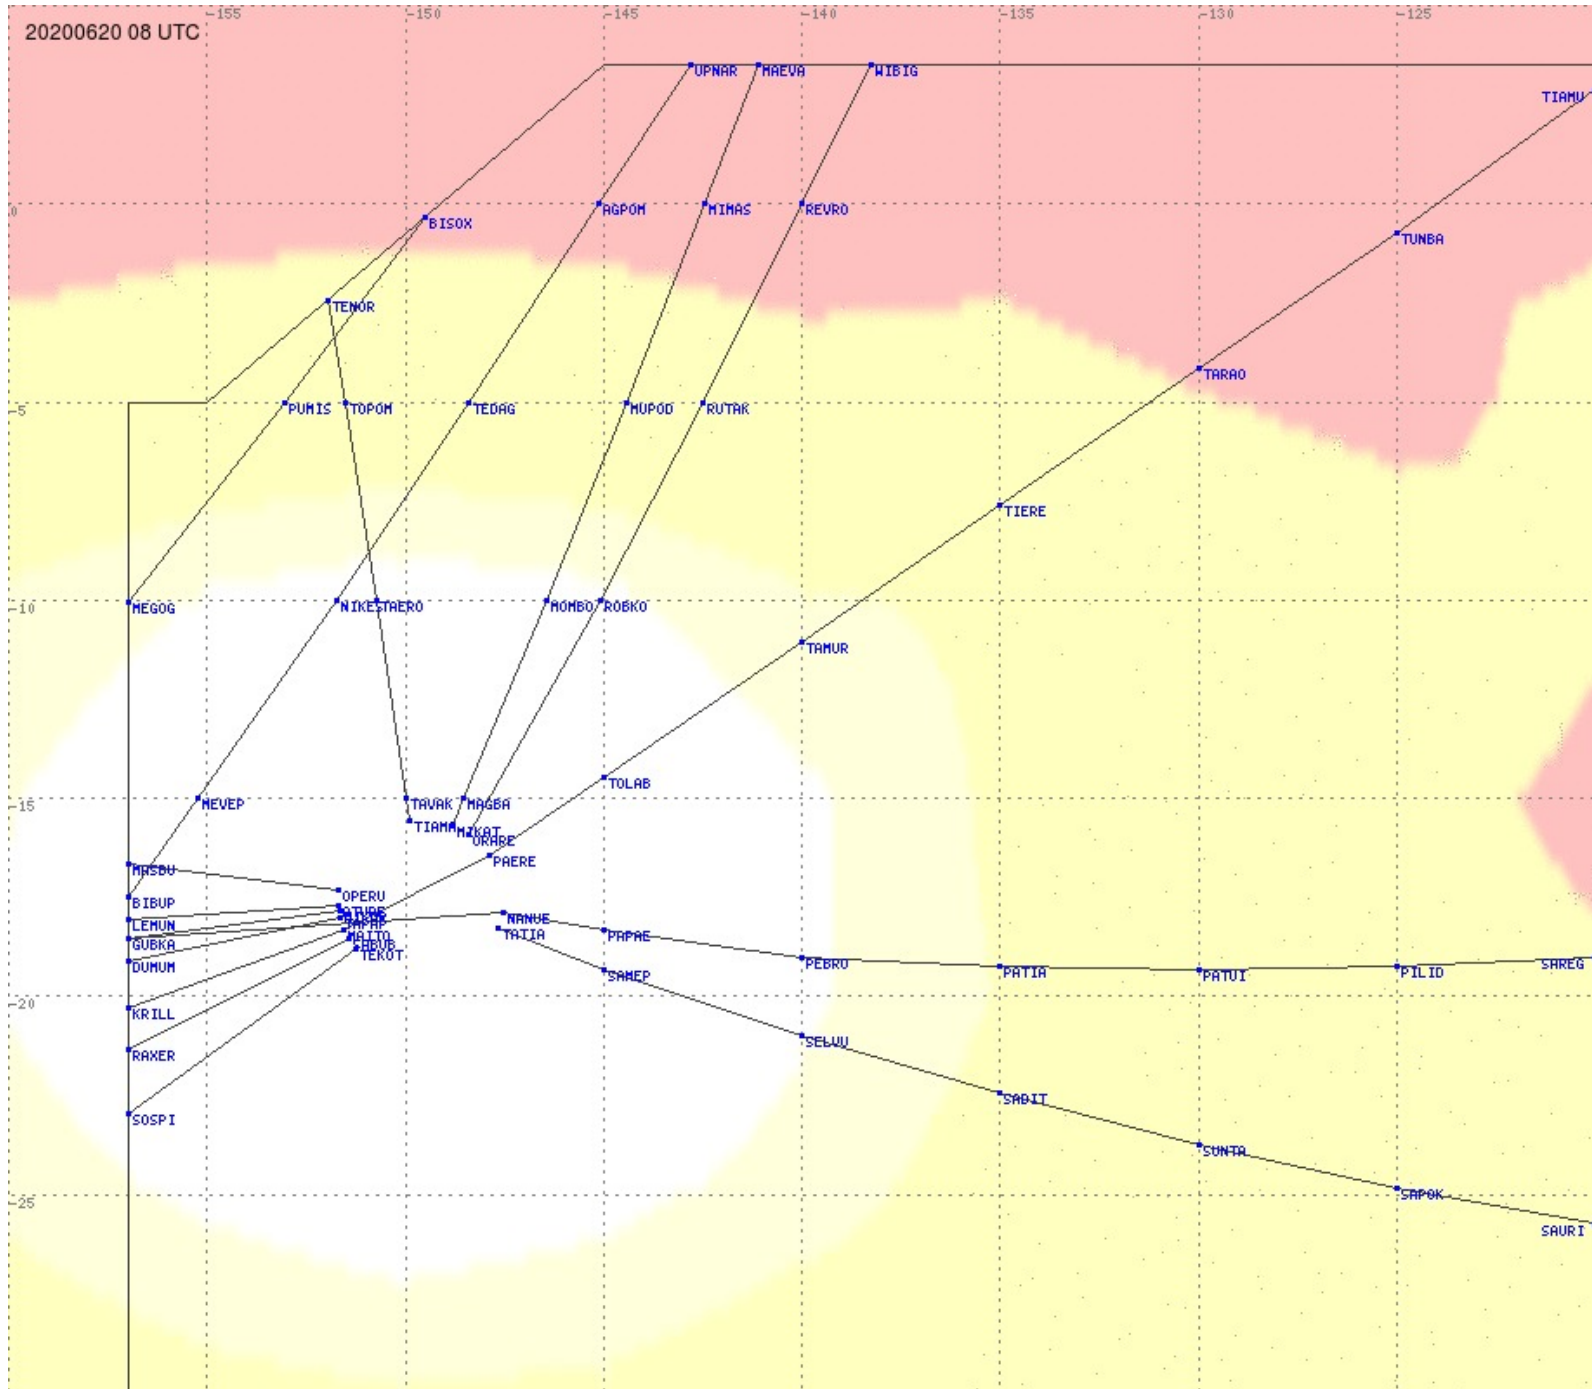

Tahiti FIR - HF Propag - 20200620

2.8 MHz
3.5 MHz
5.6 MHz
8.9 MHz
13.3 MHz
17.9 MHz
None