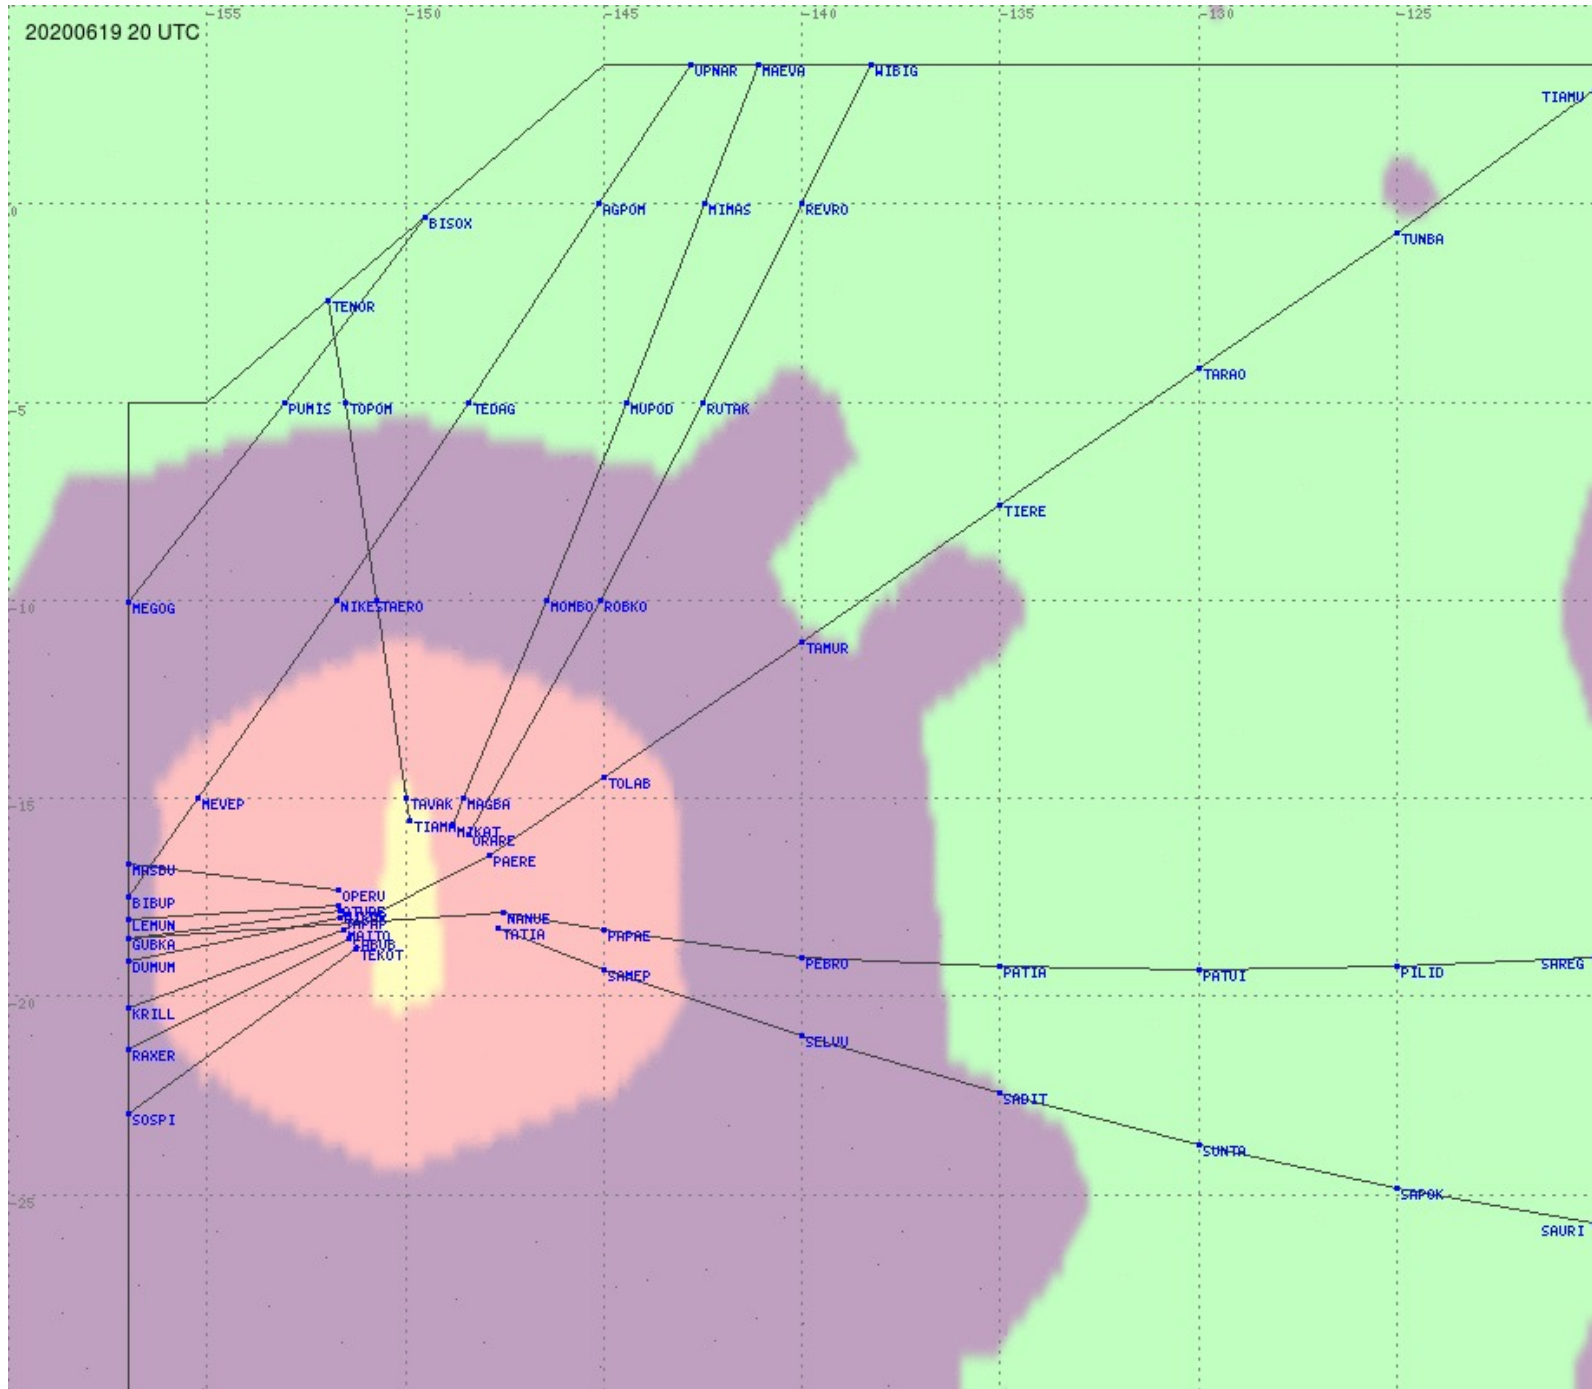

Tahiti FIR - HF Propag - 20200619

2.8 MHz 3.5 MHz 5.6 MHz 8.9 MHz 13.3 MHz 17.9 MHz None

Tahiti FIR - HF Propag - 20200619

2.8 MHz 3.5 MHz 5.6 MHz 8.9 MHz 13.3 MHz 17.9 MHz None

Tahiti FIR - HF Propag - 20200619

Tahiti FIR - HF Propag - 20200619

Tahiti FIR - HF Propag - 20200619

Tahiti FIR - HF Propag - 20200619

2.8 MHz 3.5 MHz 5.6 MHz 8.9 MHz 13.3 MHz 17.9 MHz None

Tahiti FIR - HF Propag - 20200619

2.8 MHz
3.5 MHz
5.6 MHz
8.9 MHz
13.3 MHz
17.9 MHz
None