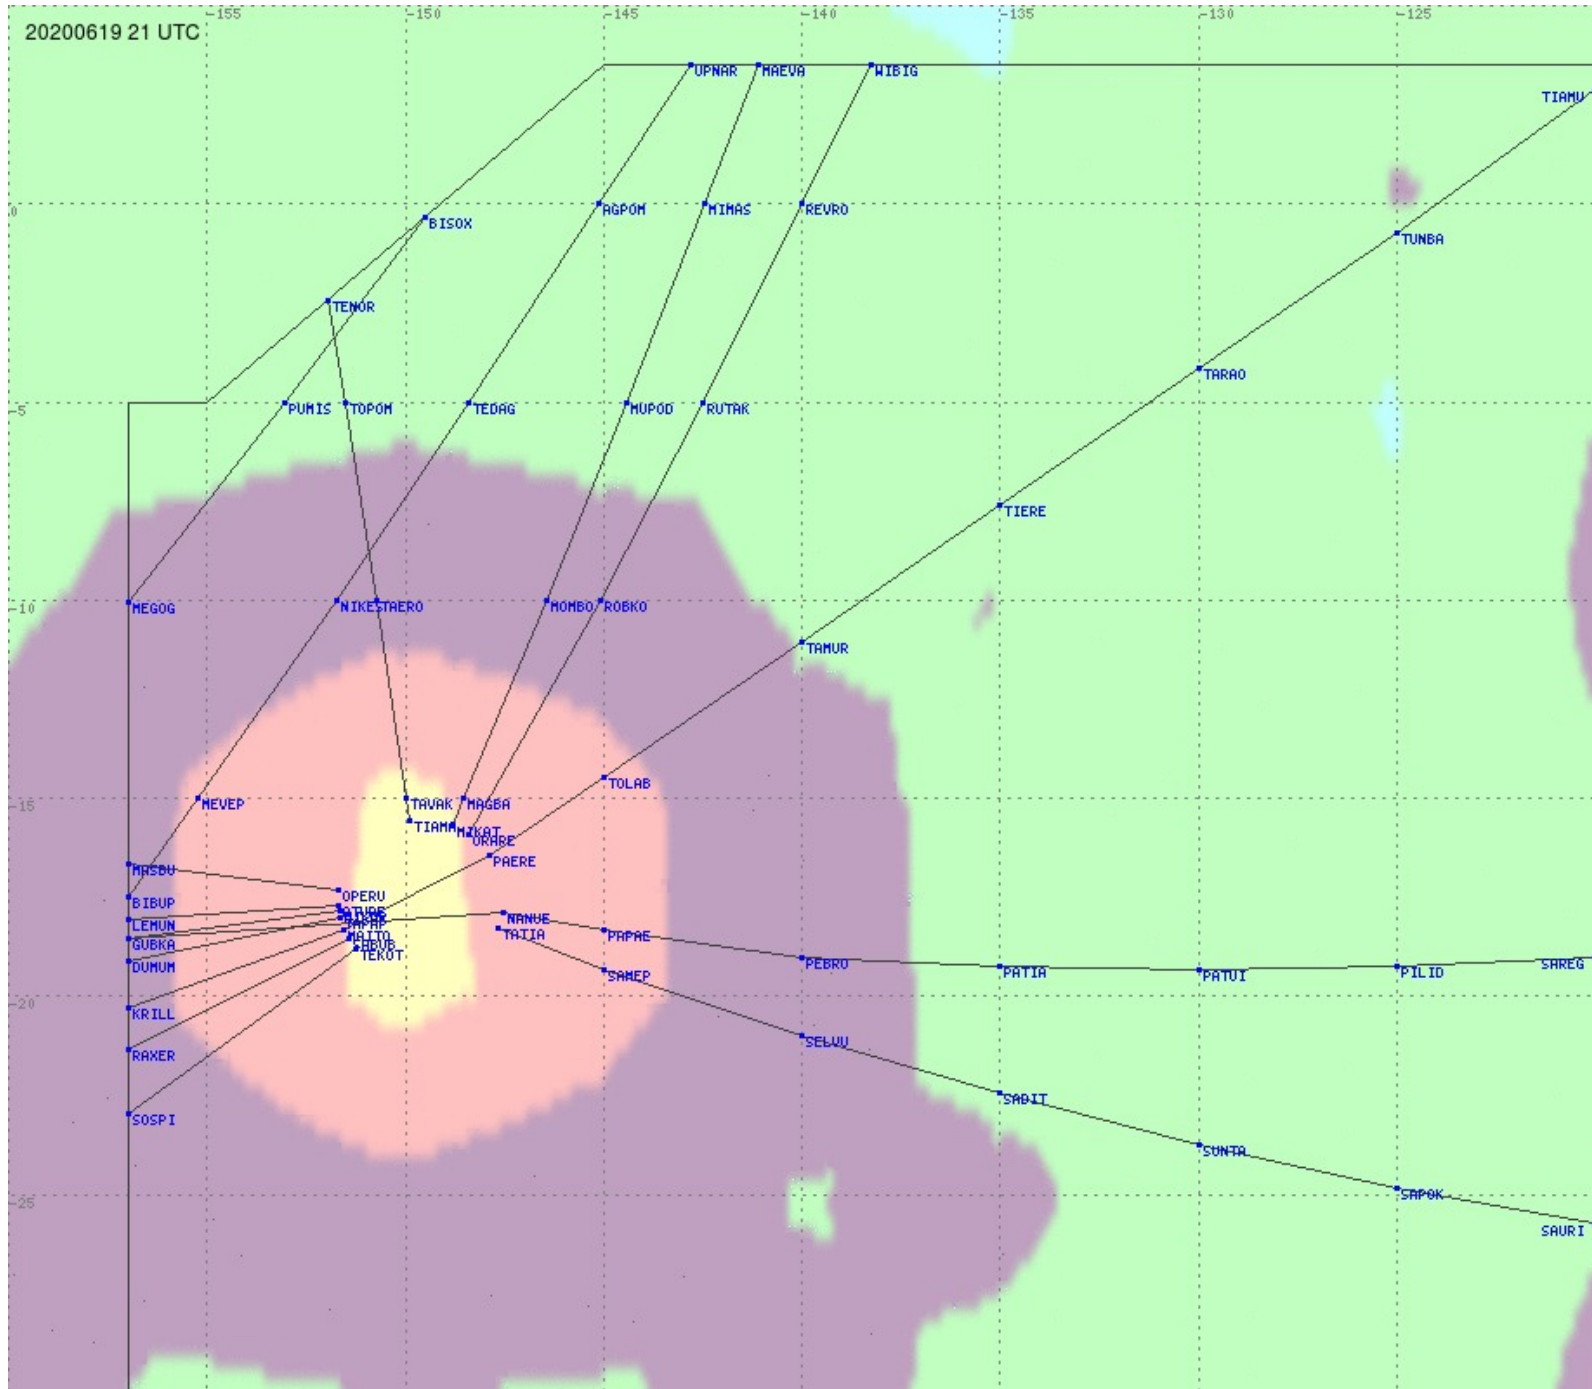

Tahiti FIR - HF Propag - 20200619

2.8 MHz
3.5 MHz
5.6 MHz
8.9 MHz
13.3 MHz
17.9 MHz
None

Tahiti FIR - HF Propag - 20200619

2.8 MHz
3.5 MHz
5.6 MHz
8.9 MHz
13.3 MHz
17.9 MHz
None

Tahiti FIR - HF Propag - 20200619

Tahiti FIR - HF Propag - 20200619

Tahiti FIR - HF Propag - 20200619

Tahiti FIR - HF Propag - 20200619

2.8 MHz 3.5 MHz 5.6 MHz 8.9 MHz 13.3 MHz 17.9 MHz None

Tahiti FIR - HF Propag - 20200619

2.8 MHz
3.5 MHz
5.6 MHz
8.9 MHz
13.3 MHz
17.9 MHz
None