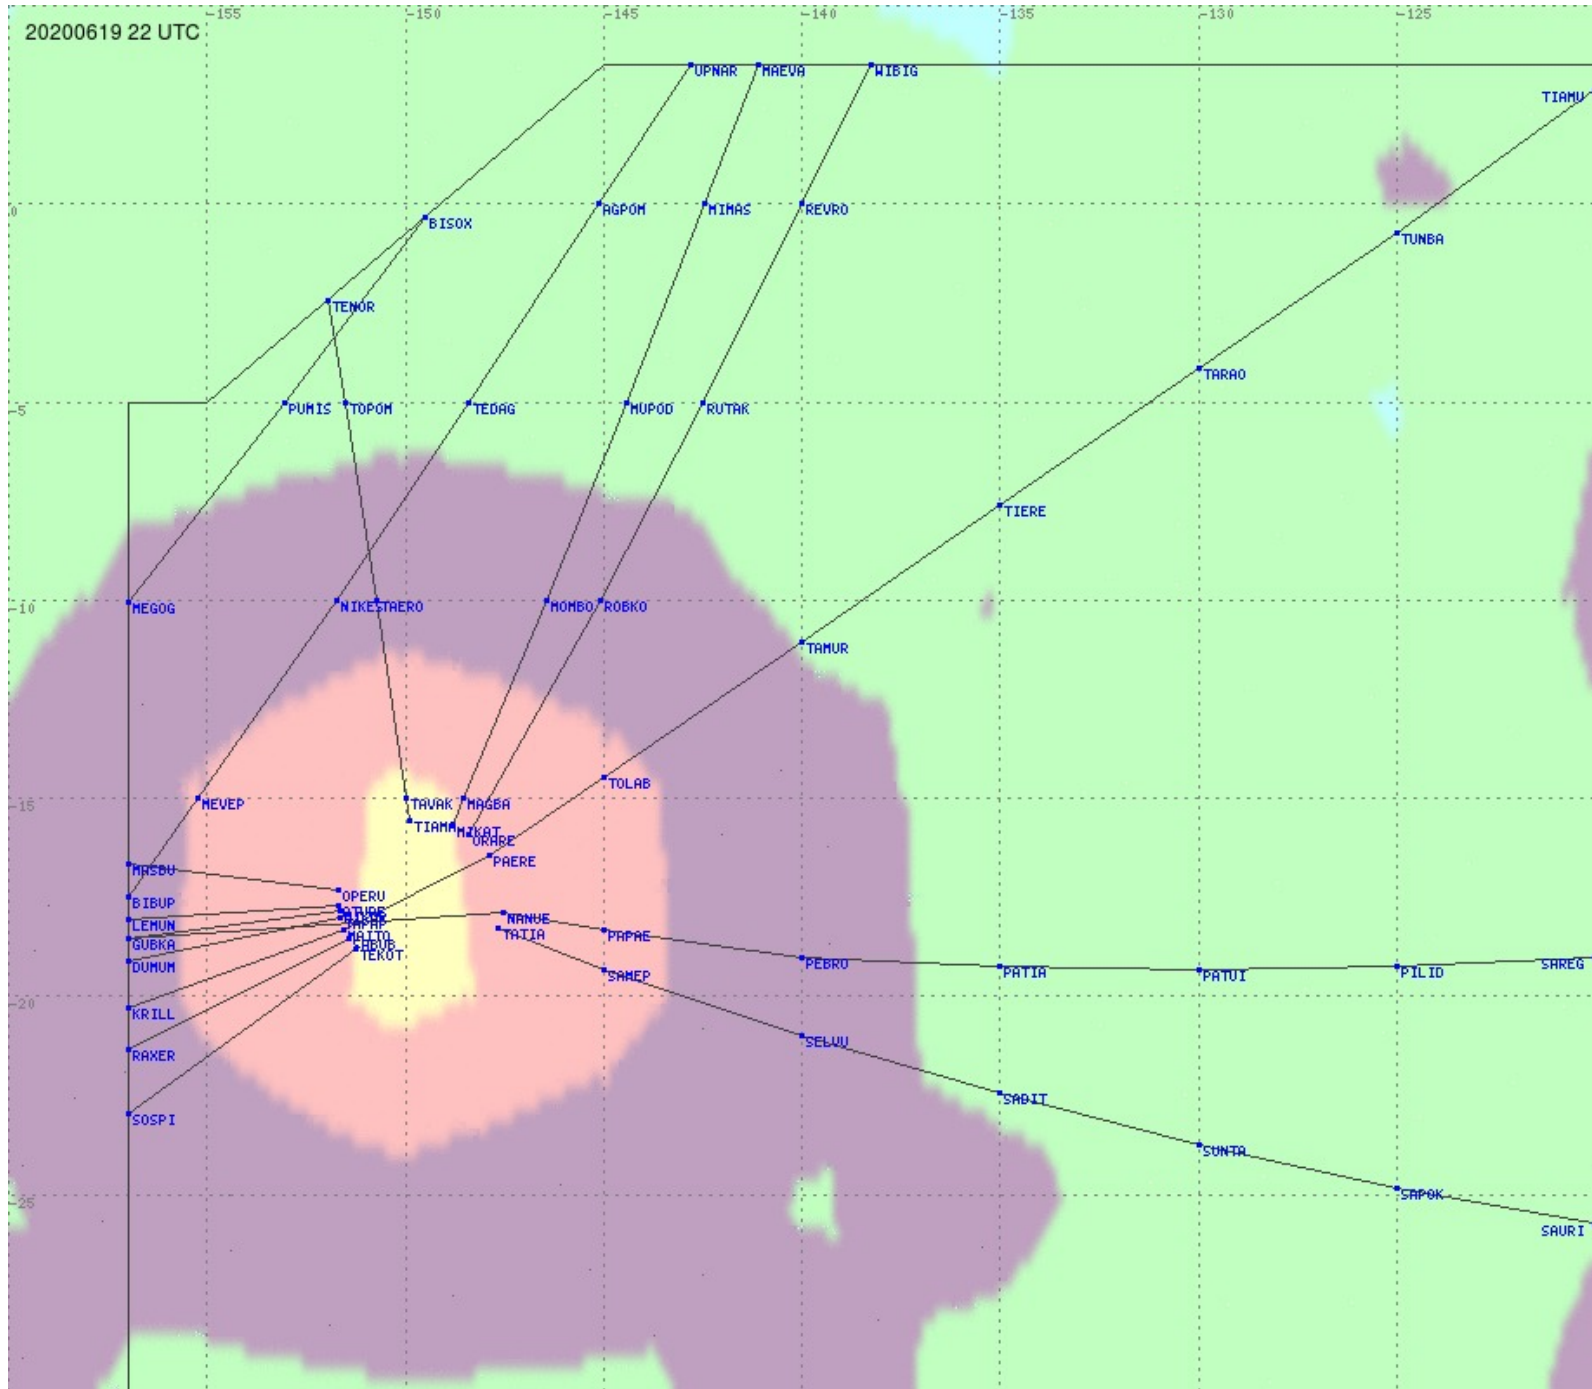

Tahiti FIR - HF Propag - 20200619

2.8 MHz 3.5 MHz 5.6 MHz 8.9 MHz 13.3 MHz 17.9 MHz None

Tahiti FIR - HF Propag - 20200619

2.8 MHz 3.5 MHz 5.6 MHz 8.9 MHz 13.3 MHz 17.9 MHz None

Tahiti FIR - HF Propag - 20200619

Tahiti FIR - HF Propag - 20200619

Tahiti FIR - HF Propag - 20200619

Tahiti FIR - HF Propag - 20200619

2.8 MHz 3.5 MHz 5.6 MHz 8.9 MHz 13.3 MHz 17.9 MHz None

Tahiti FIR - HF Propag - 20200619

2.8 MHz
3.5 MHz
5.6 MHz
8.9 MHz
13.3 MHz
17.9 MHz
None

2.8 MHz
3.5 MHz
5.6 MHz
8.9 MHz
13.3 MHz
17.9 MHz
None

Tahiti FIR - HF Propag - 20200619

2.8 MHz
3.5 MHz
5.6 MHz
8.9 MHz
13.3 MHz
17.9 MHz
None