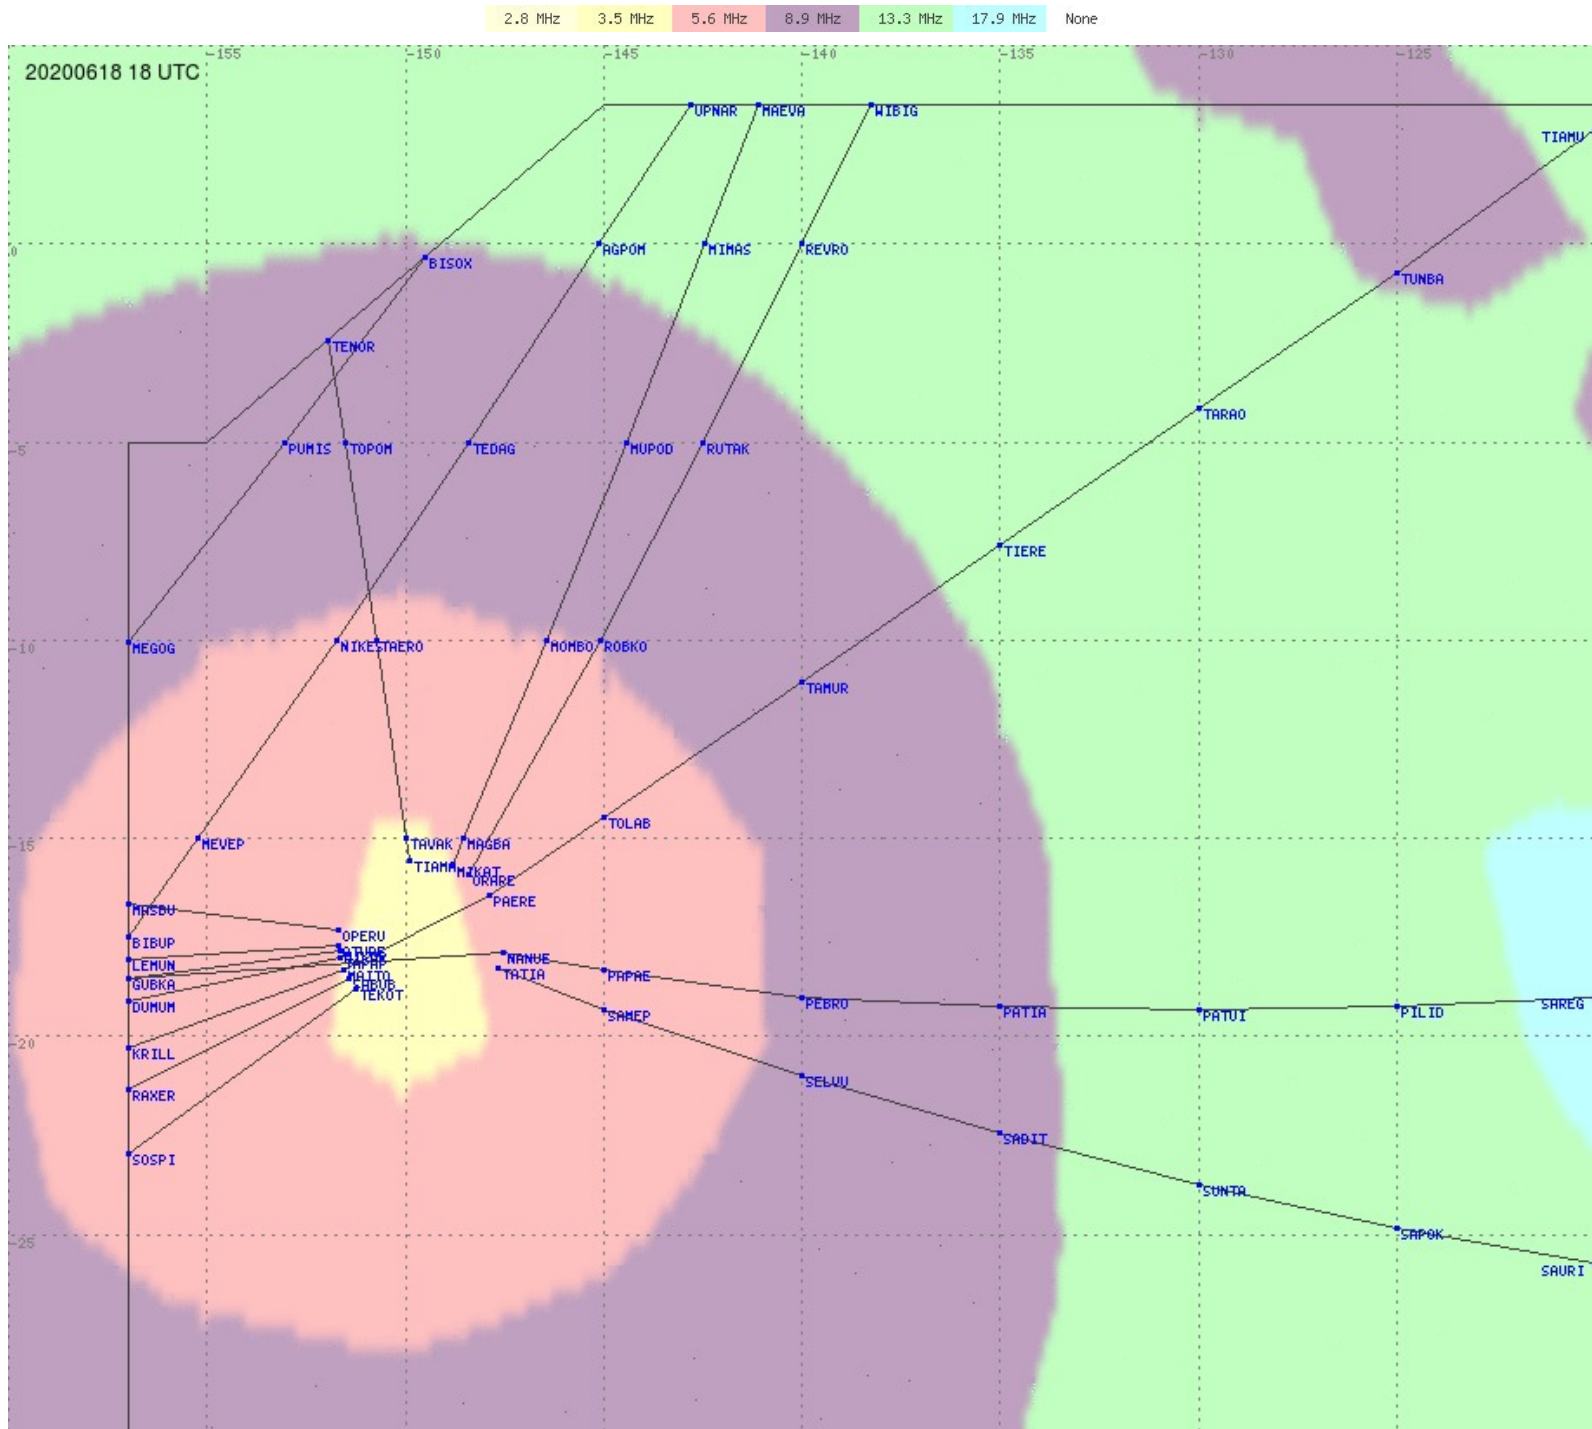

Tahiti FIR - HF Propag - 20200618