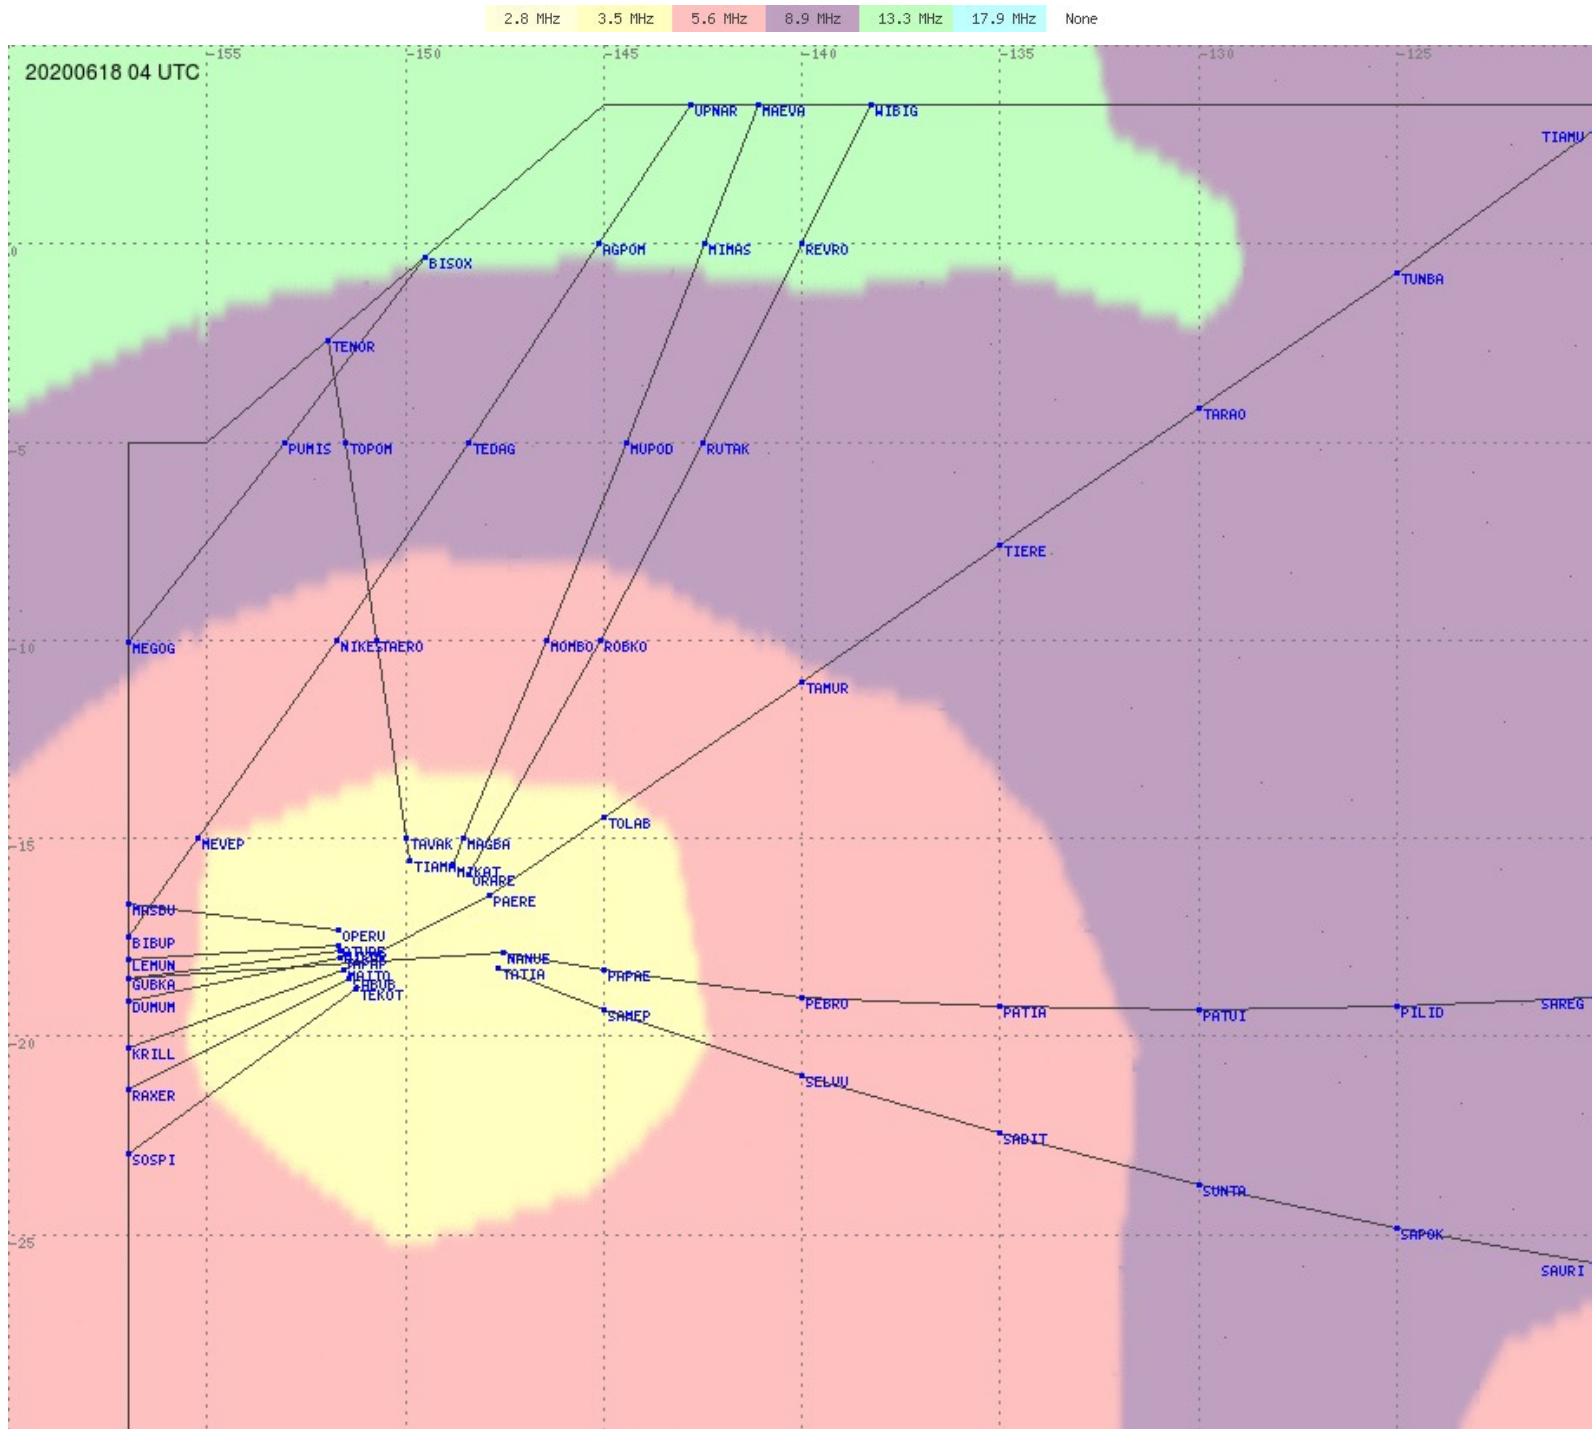

# Tahiti FIR - HF Propag - 20200618

2.8 MHz
3.5 MHz
5.6 MHz
8.9 MHz
13.3 MHz
17.9 MHz
None

# Tahiti FIR - HF Propag - 20200618