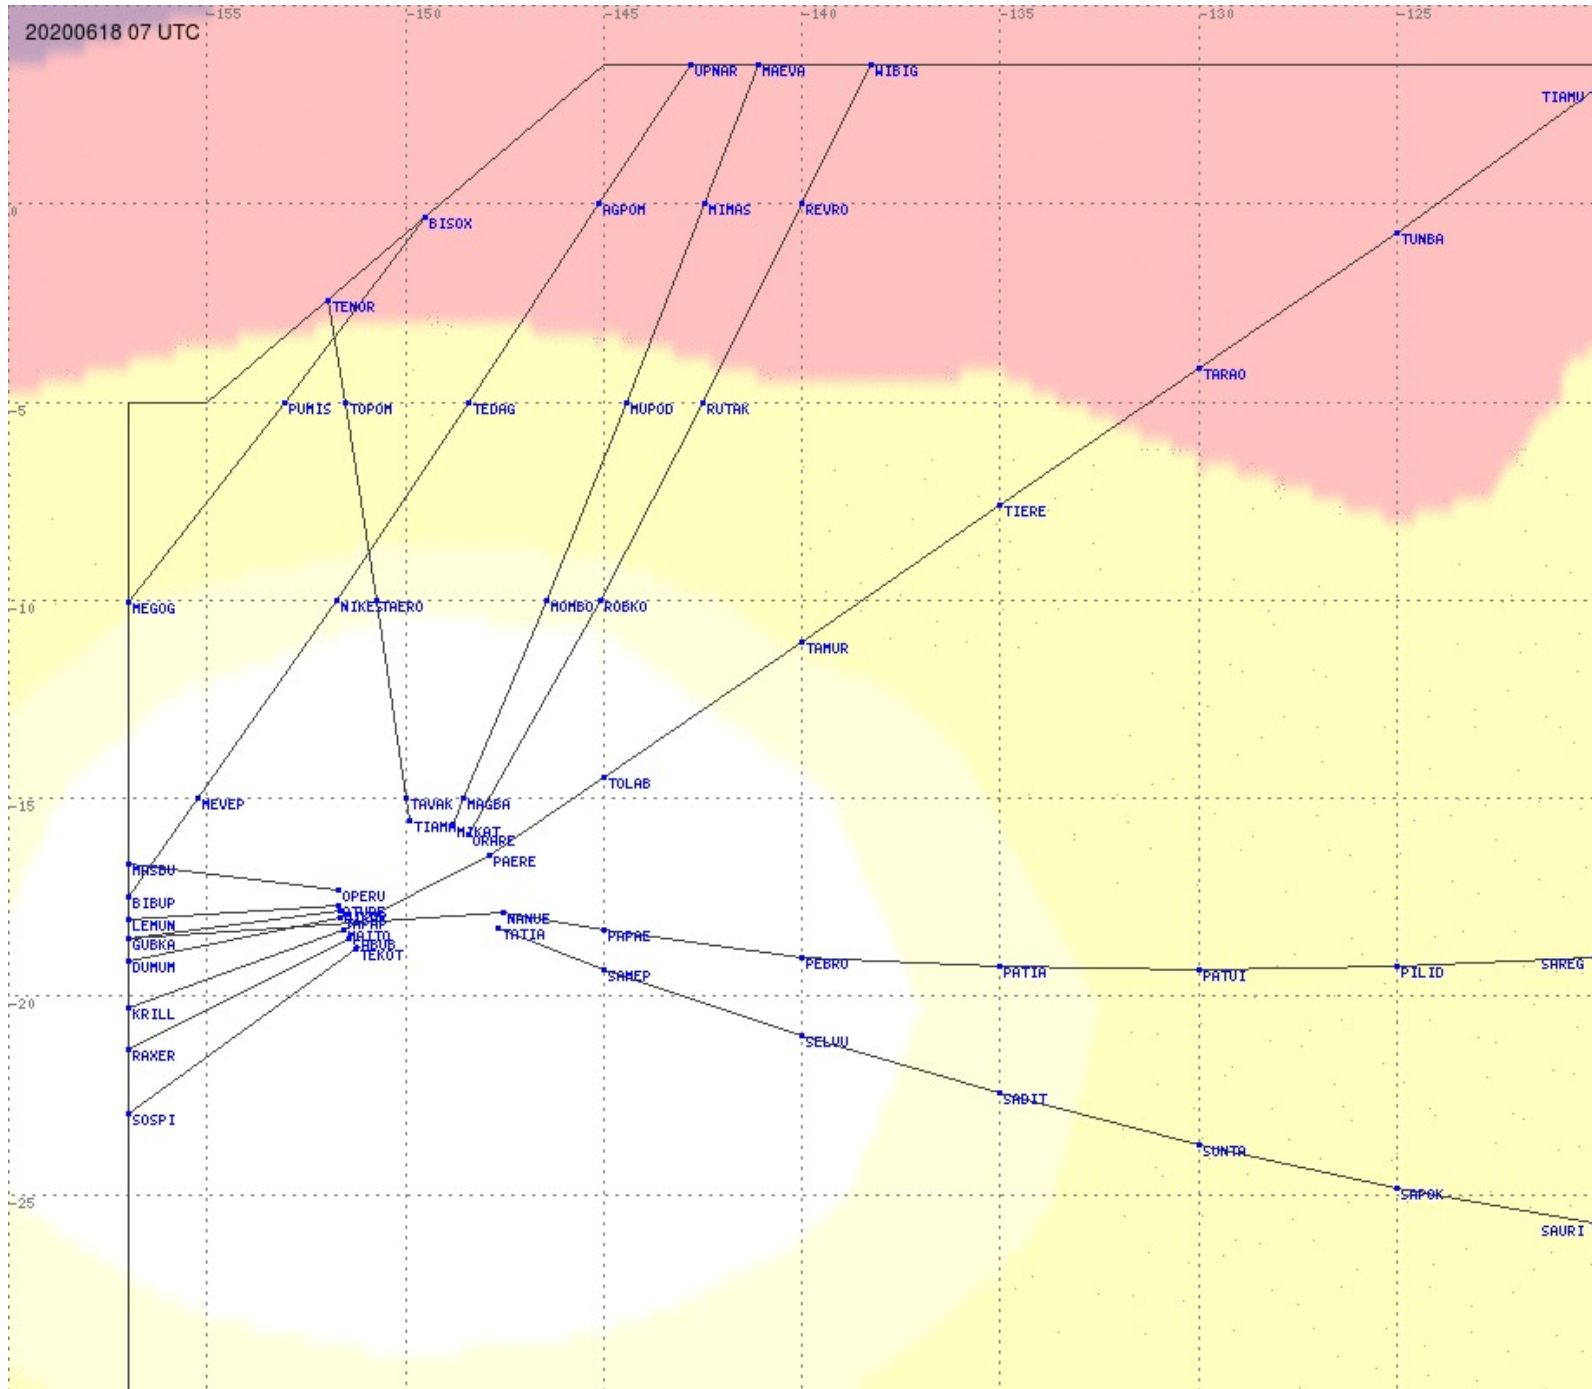

Tahiti FIR - HF Propag - 20200618

2.8 MHz 3.5 MHz 5.6 MHz 8.9 MHz 13.3 MHz 17.9 MHz None