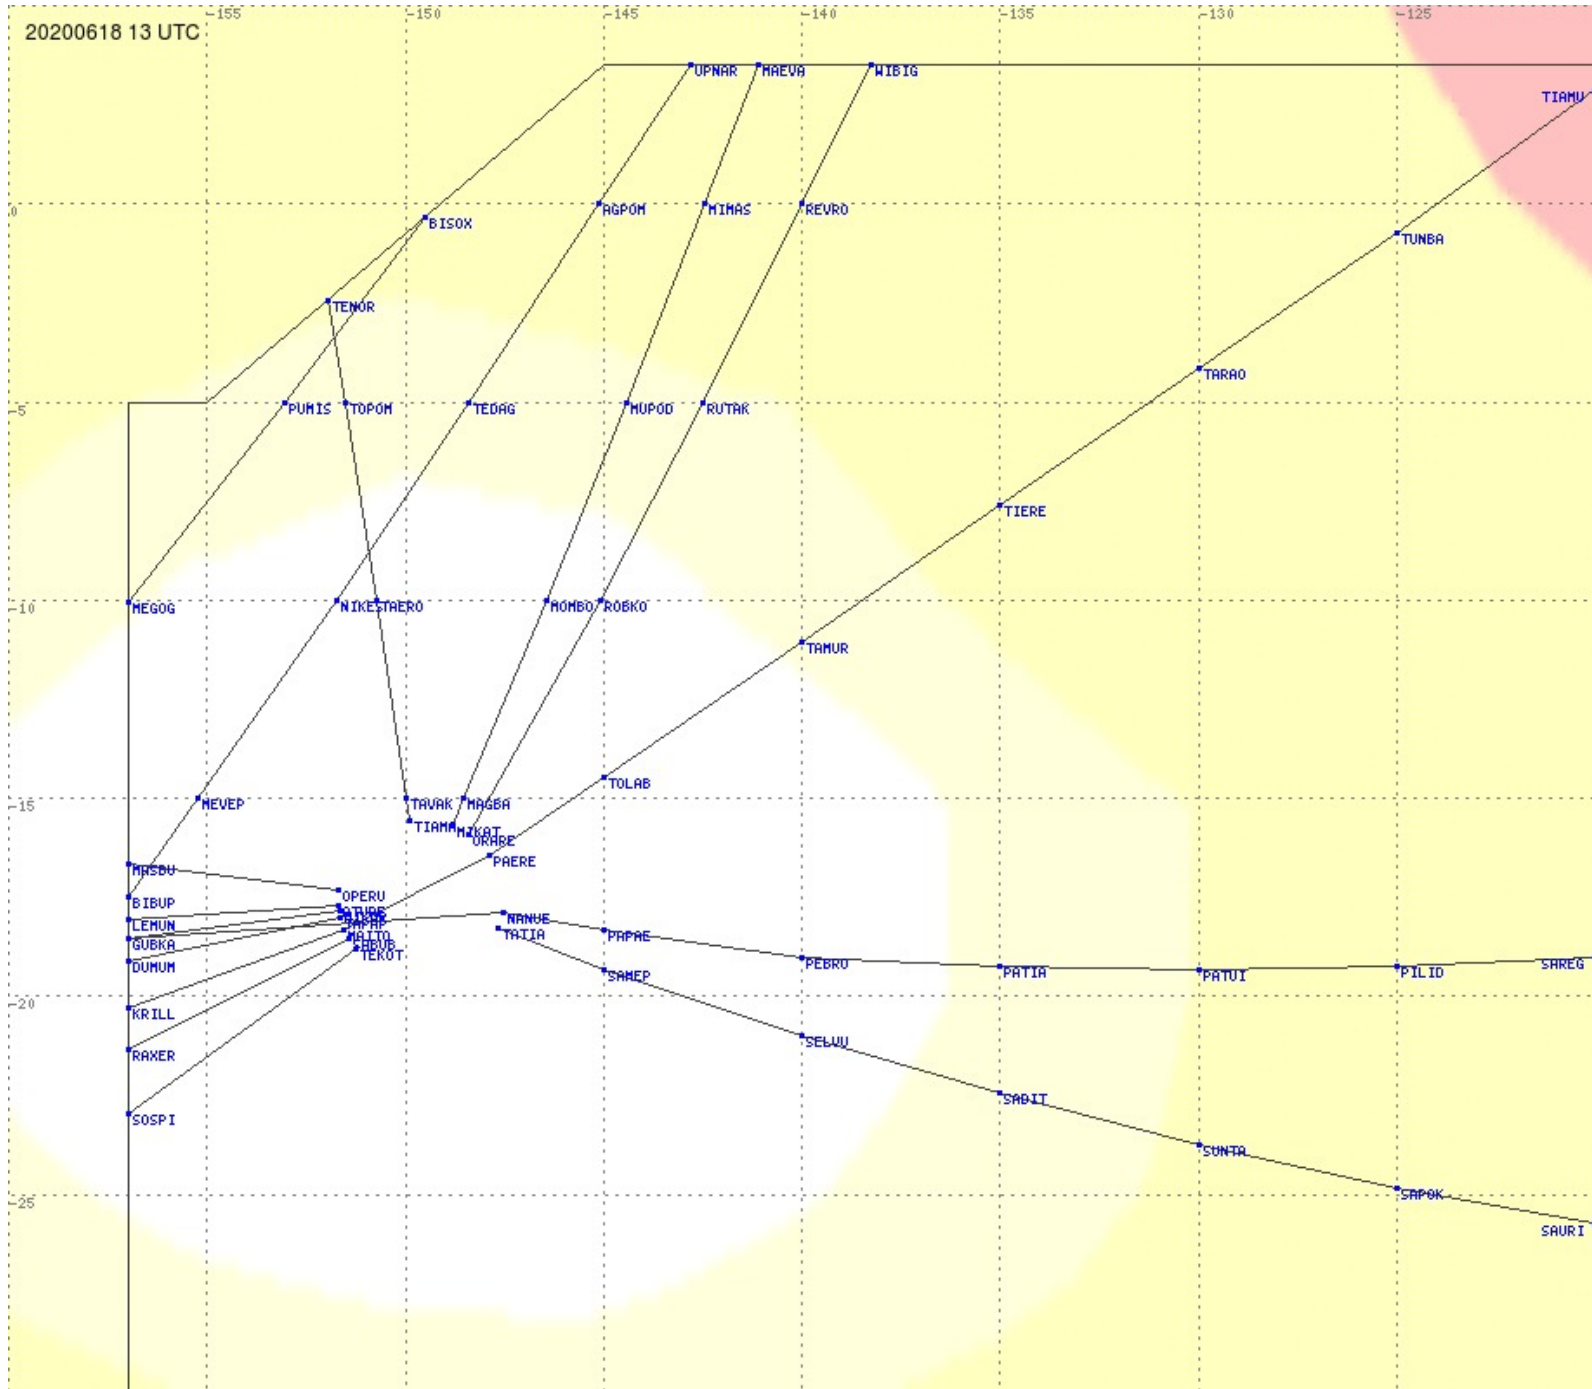

Tahiti FIR - HF Propag - 20200618

2.8 MHz
3.5 MHz
5.6 MHz
8.9 MHz
13.3 MHz
17.9 MHz
None