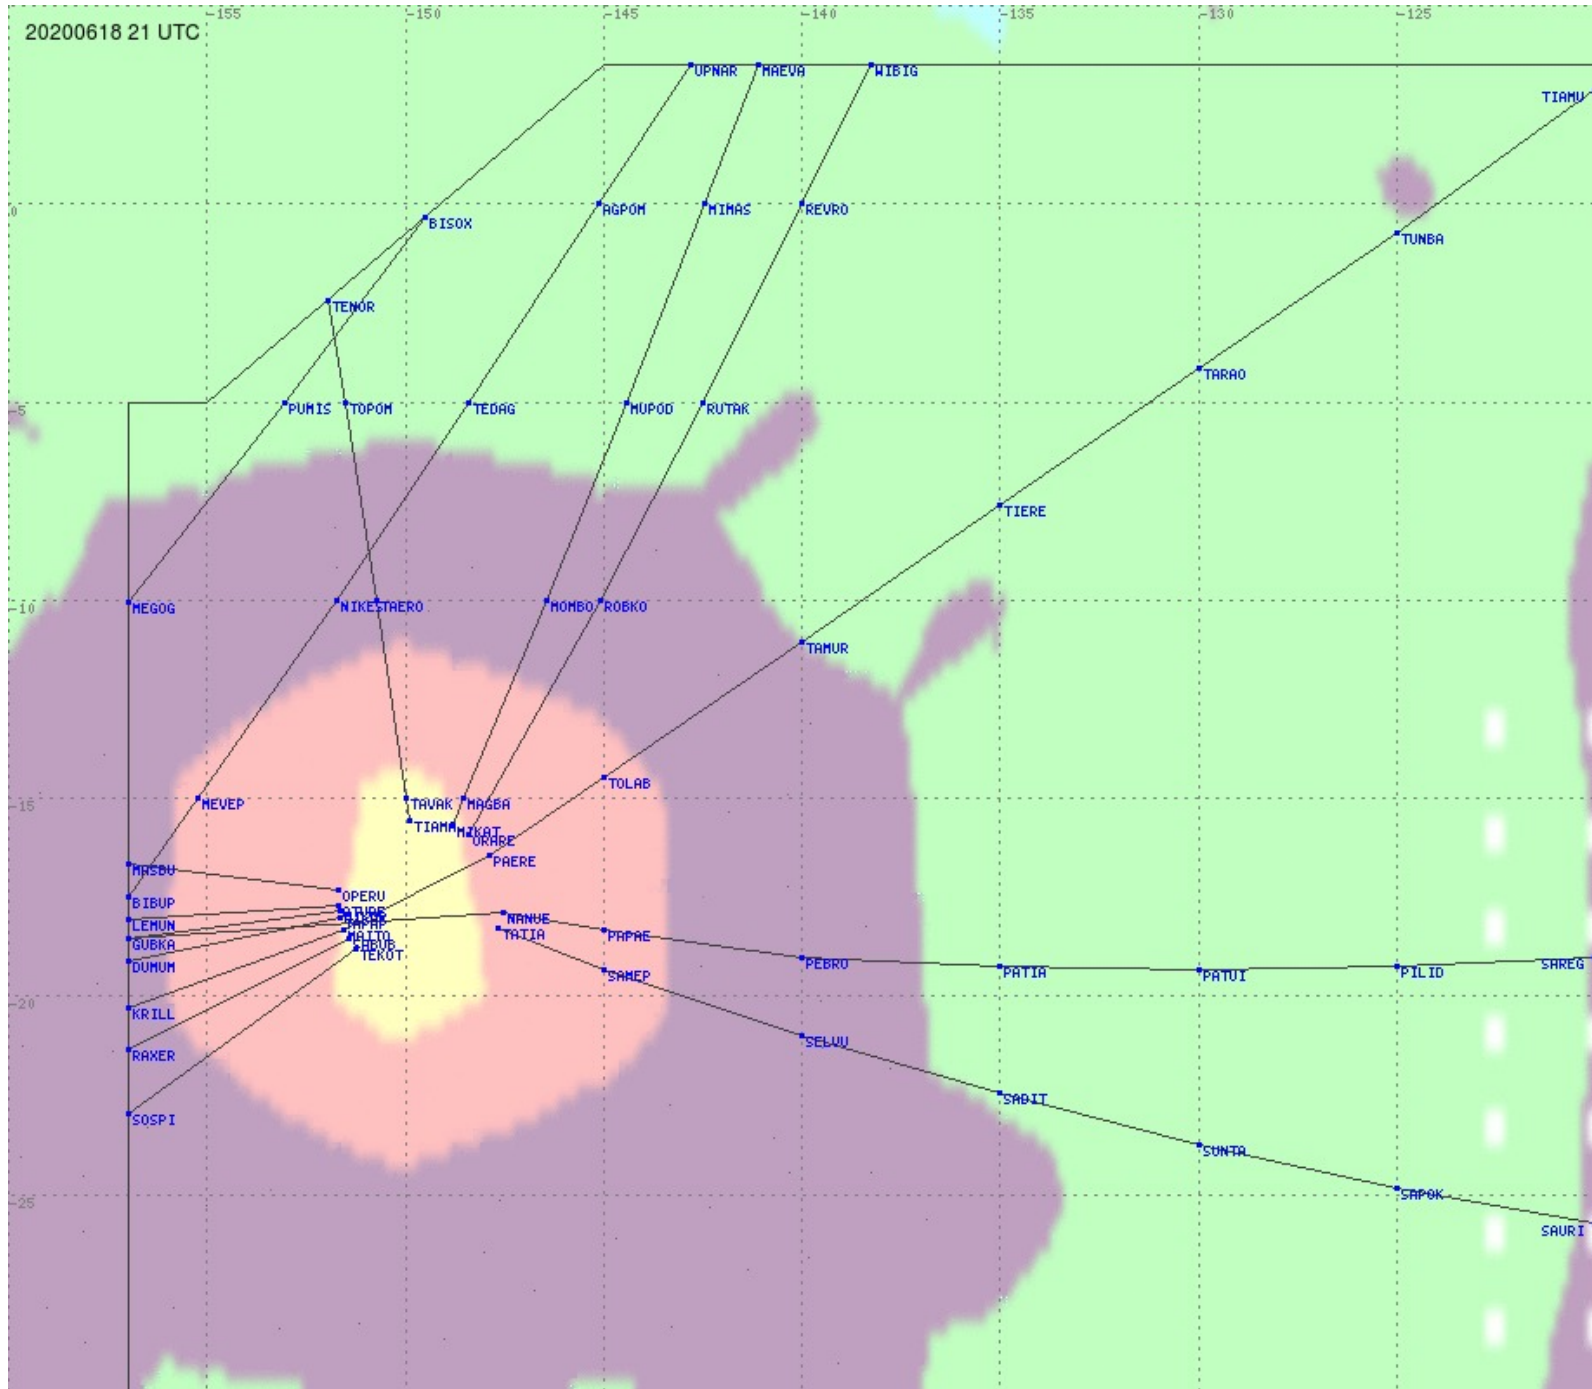

Tahiti FIR - HF Propag - 20200618

2.8 MHz 3.5 MHz 5.6 MHz 8.9 MHz 13.3 MHz 17.9 MHz None