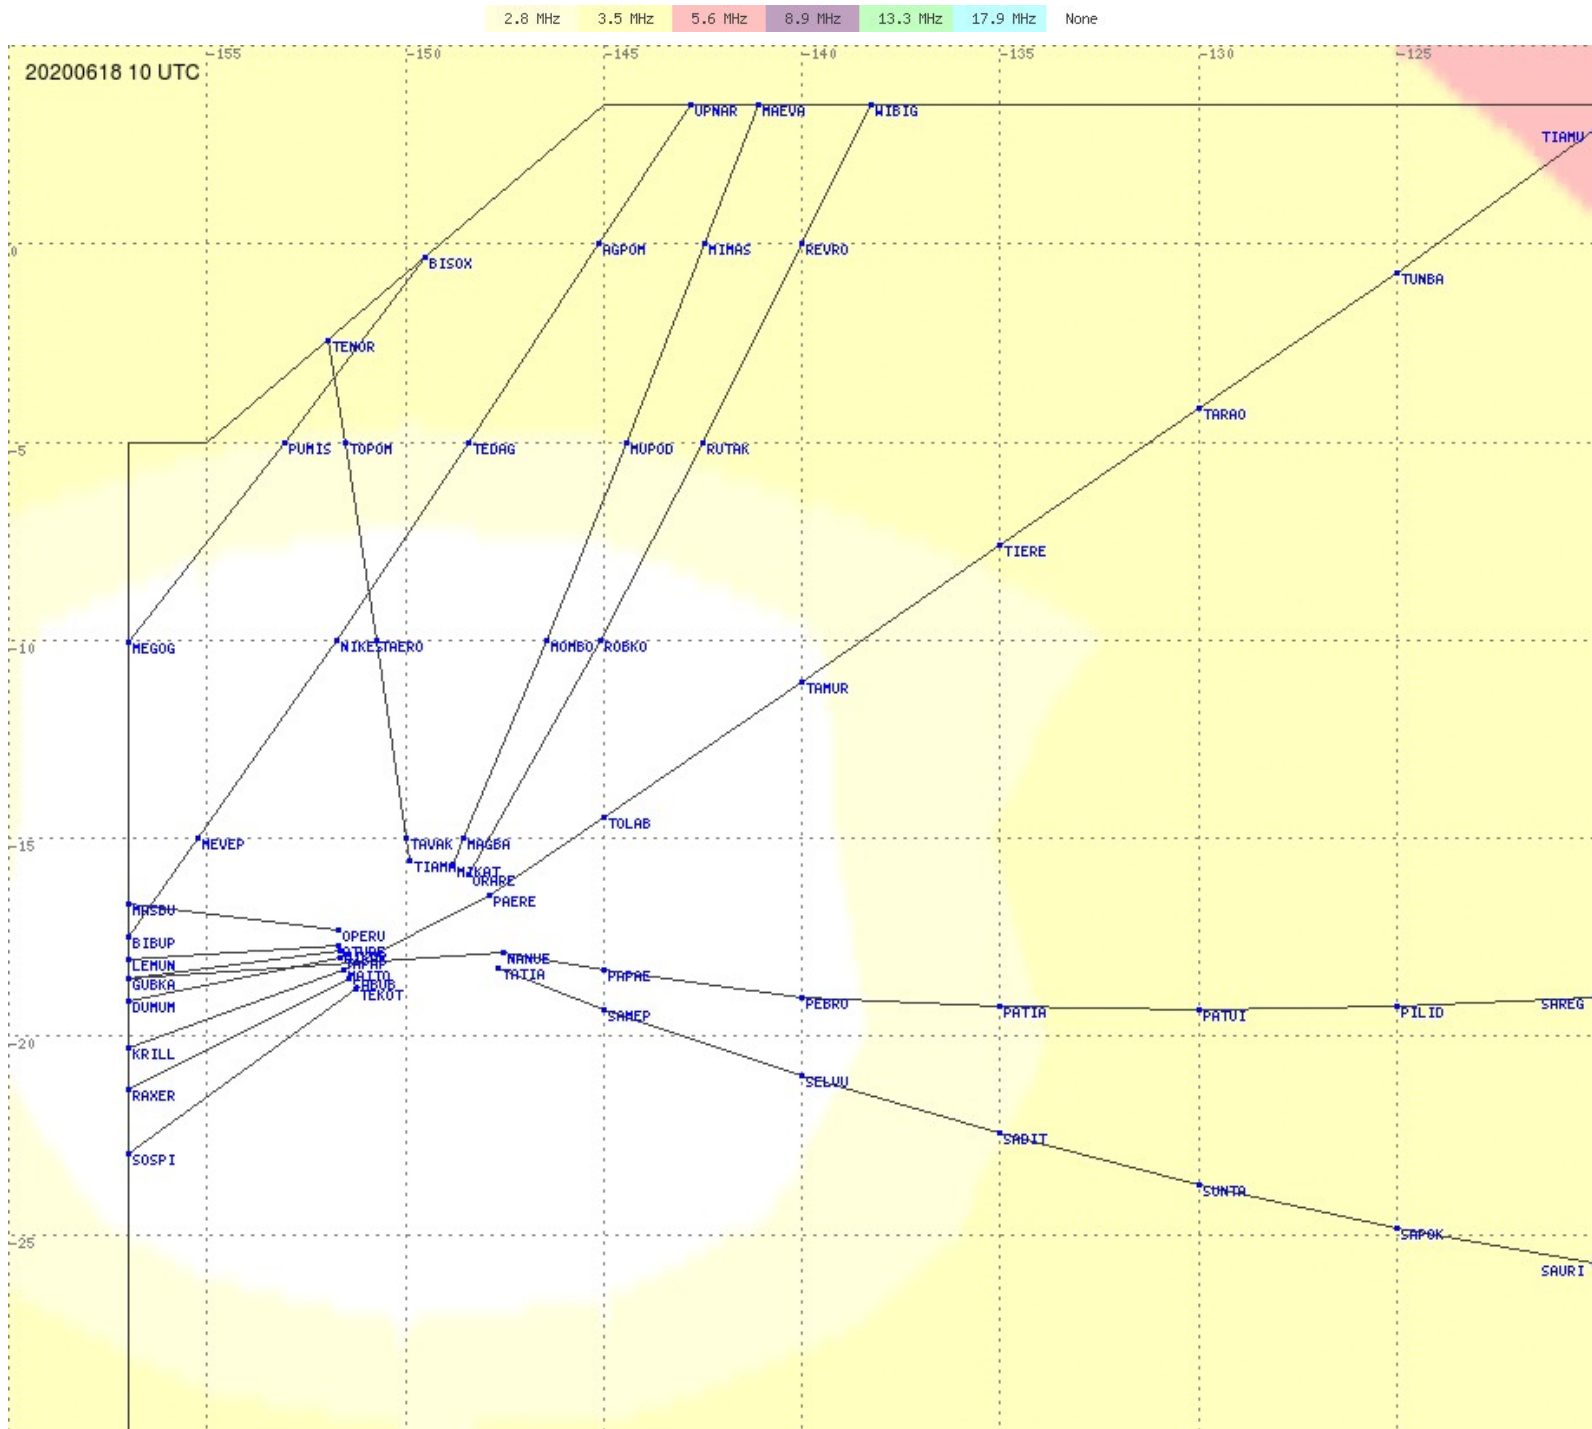

Tahiti FIR - HF Propag - 20200618