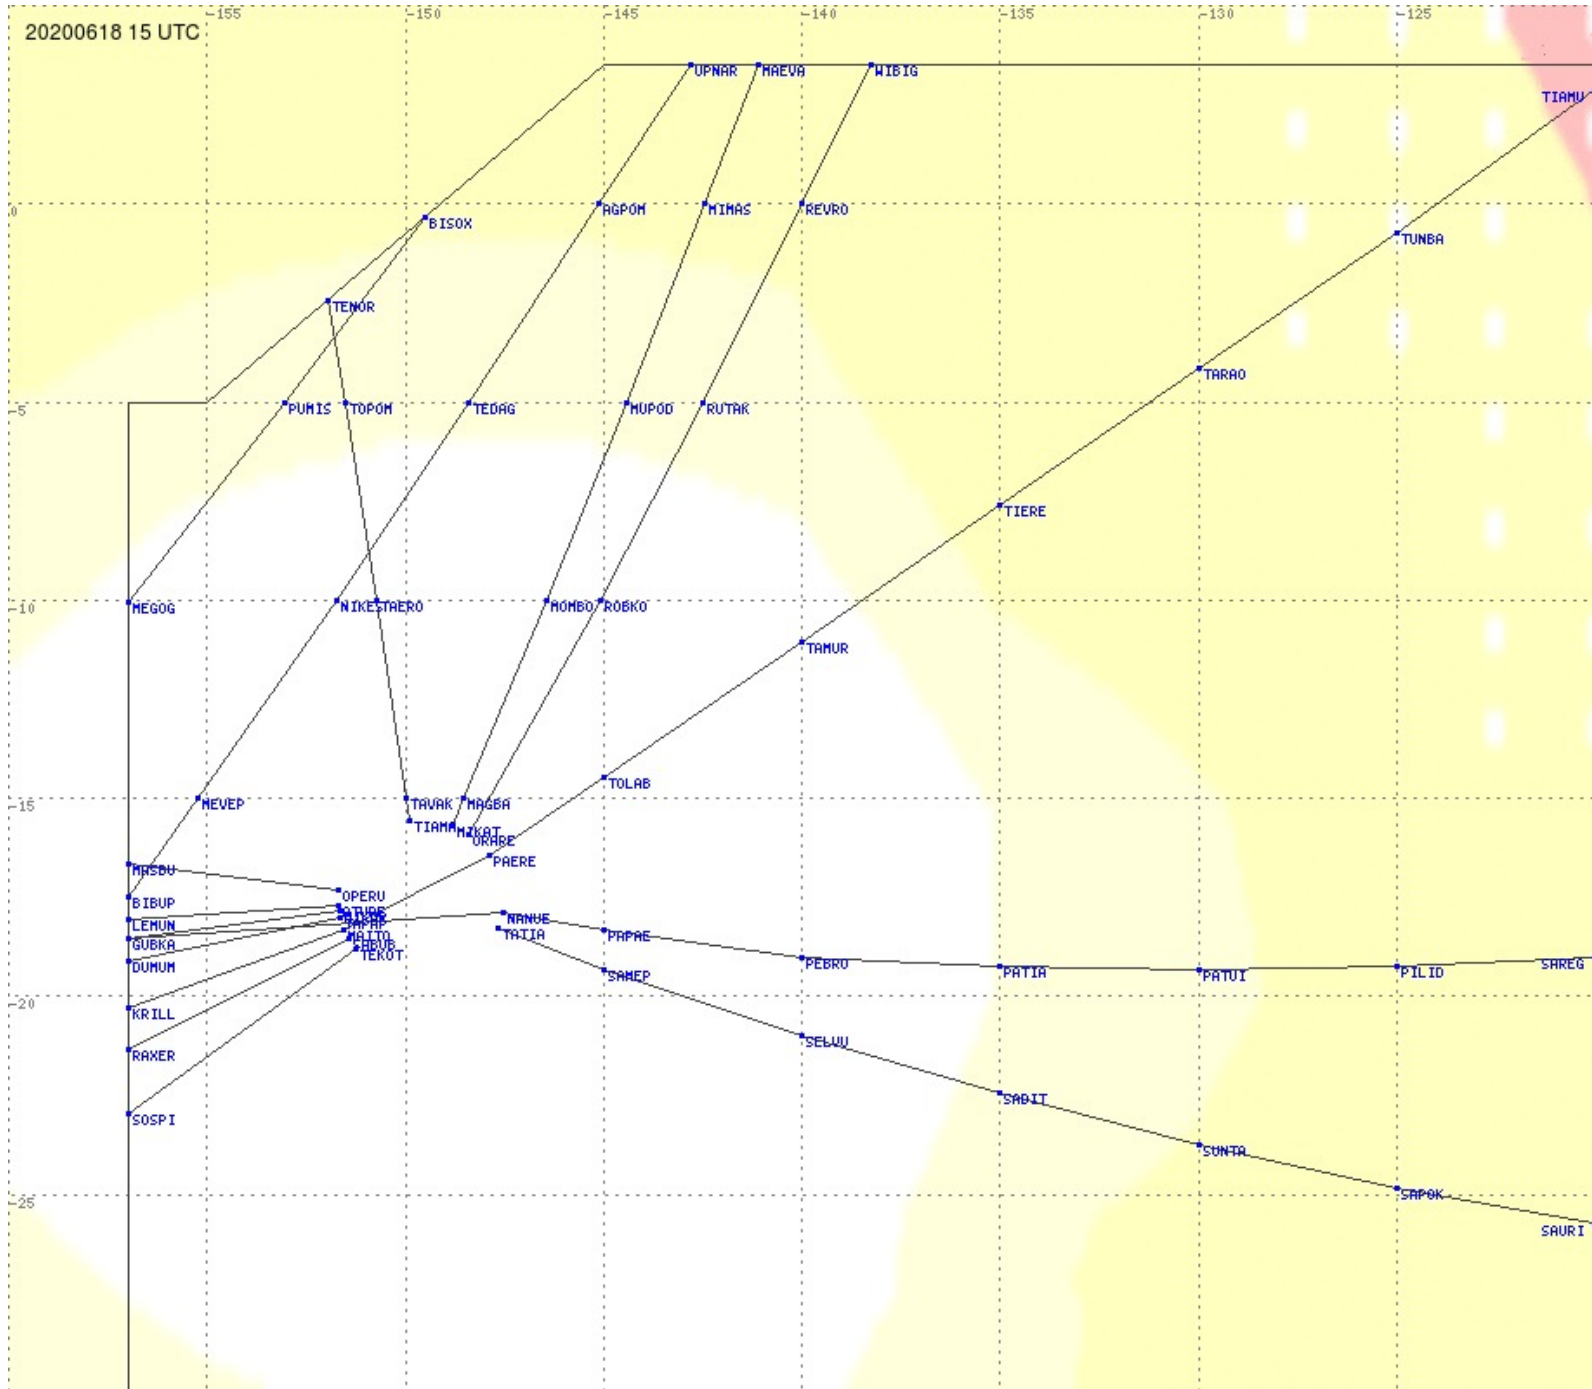

Tahiti FIR - HF Propag - 20200618

2.8 MHz 3.5 MHz 5.6 MHz 8.9 MHz 13.3 MHz 17.9 MHz None