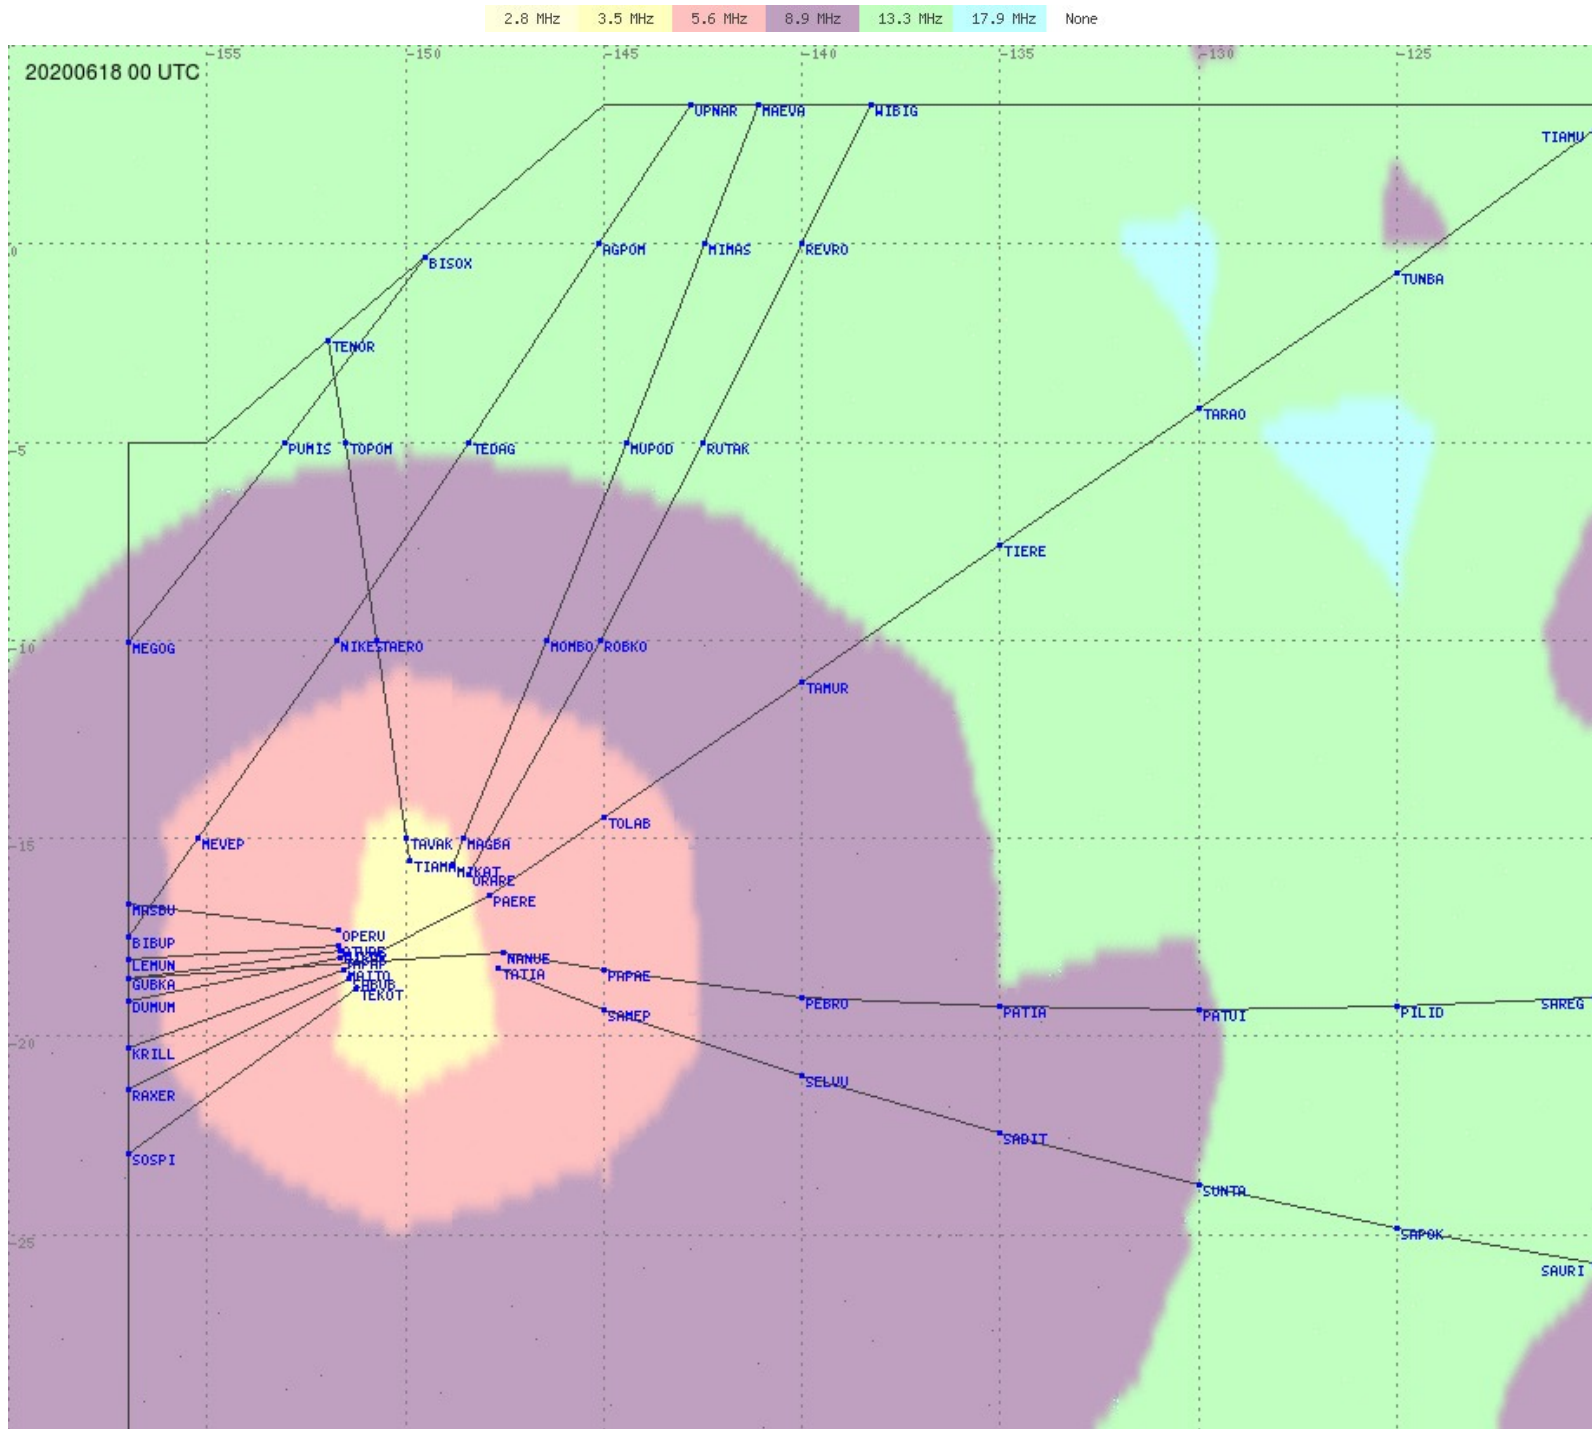

# Tahiti FIR - HF Propag - 20200618

# Tahiti FIR - HF Propag - 20200618

2.8 MHz
3.5 MHz
5.6 MHz
8.9 MHz
13.3 MHz
17.9 MHz
None