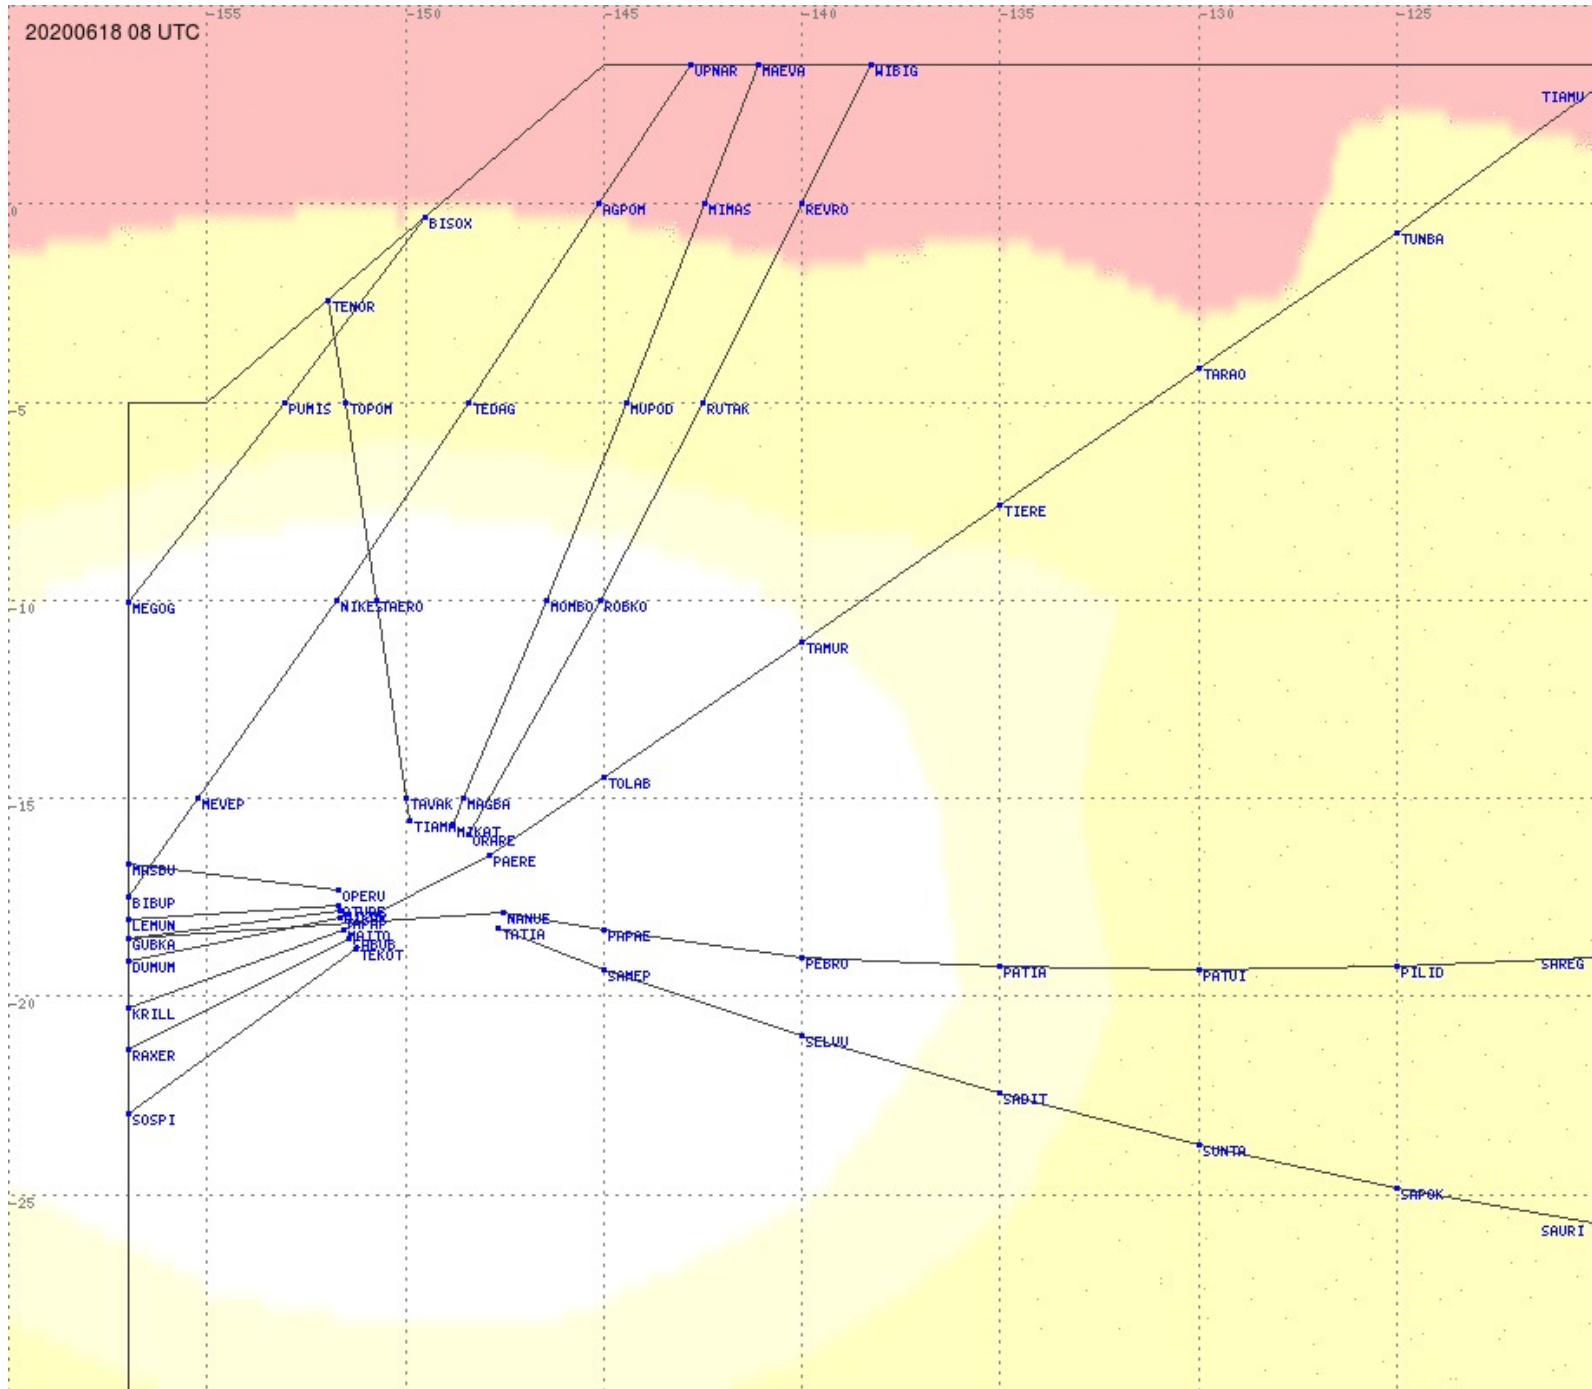

Tahiti FIR - HF Propag - 20200618

2.8 MHz
3.5 MHz
5.6 MHz
8.9 MHz
13.3 MHz
17.9 MHz
None