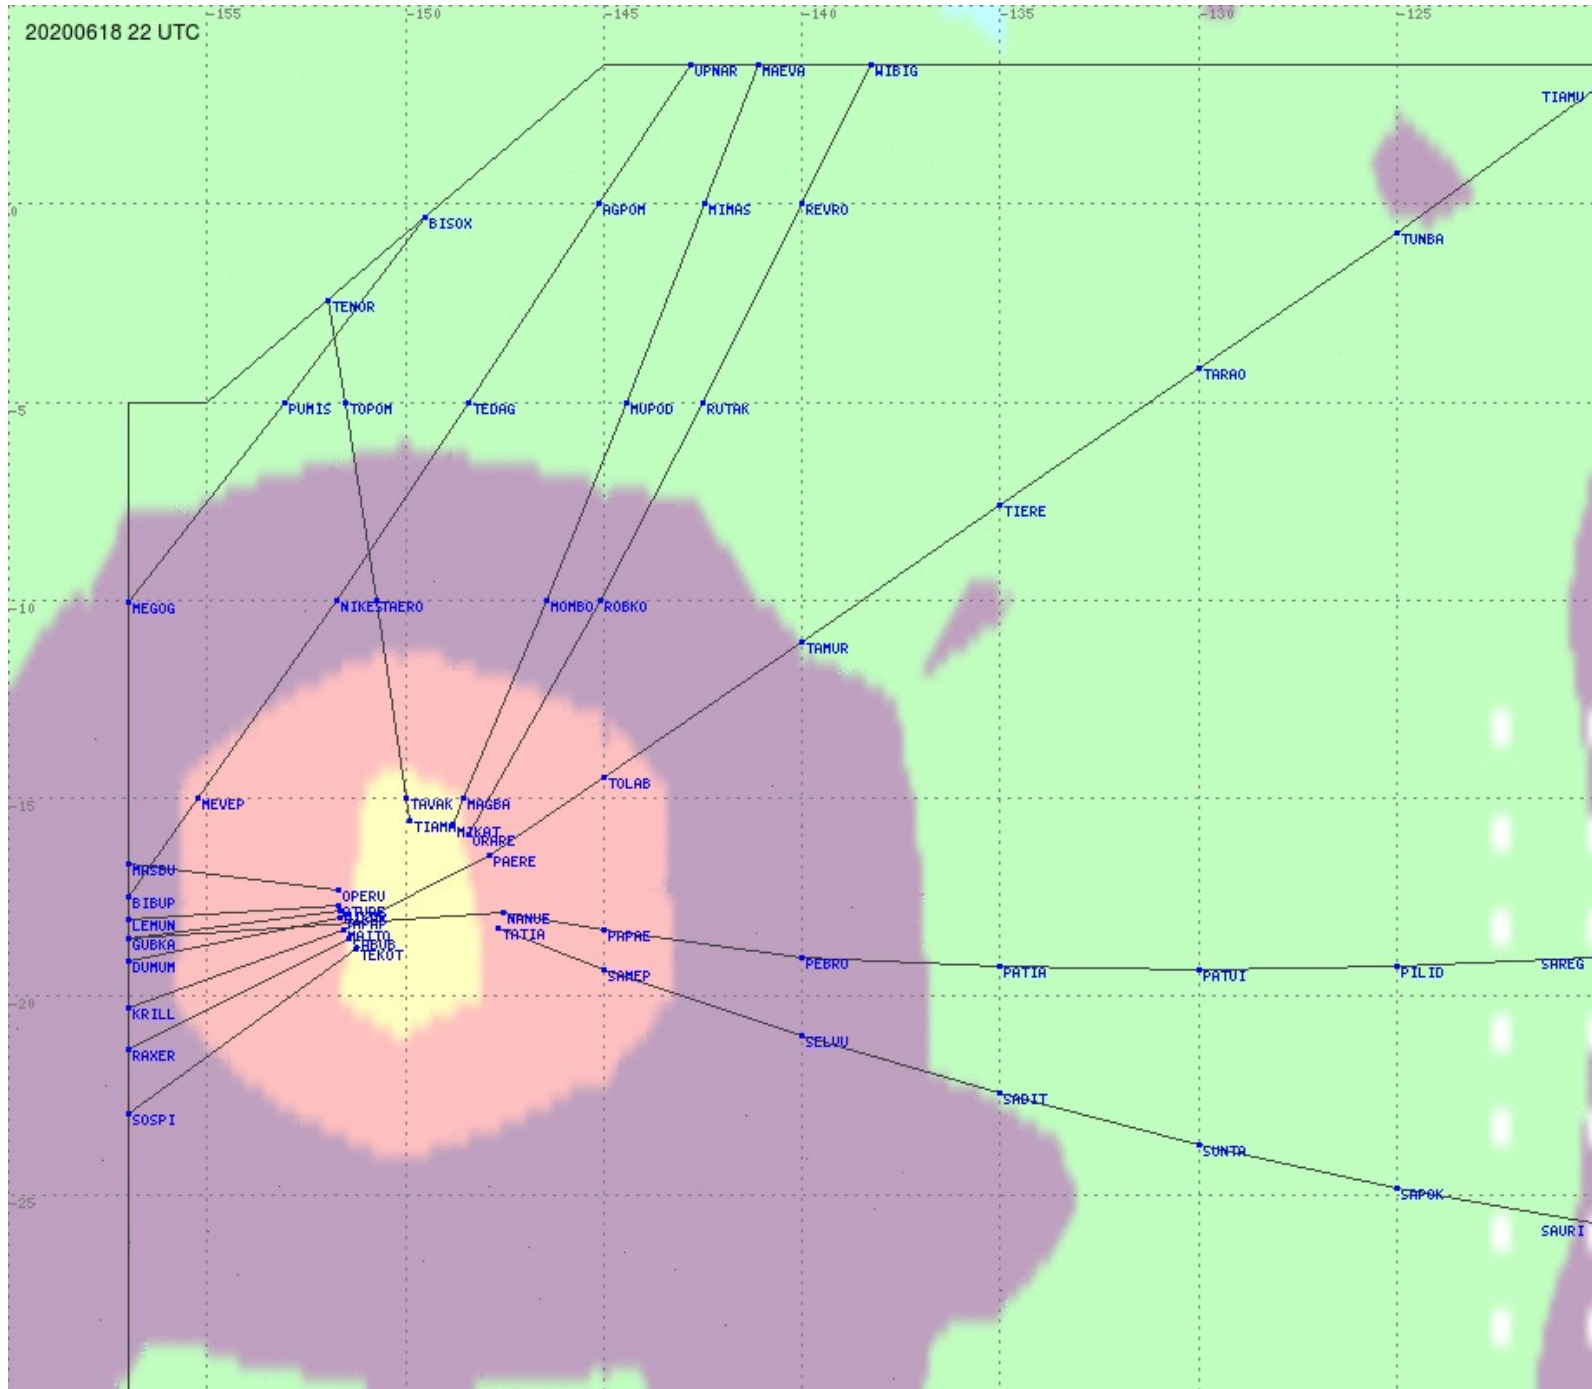

Tahiti FIR - HF Propag - 20200618

2.8 MHz 3.5 MHz 5.6 MHz 8.9 MHz 13.3 MHz 17.9 MHz None