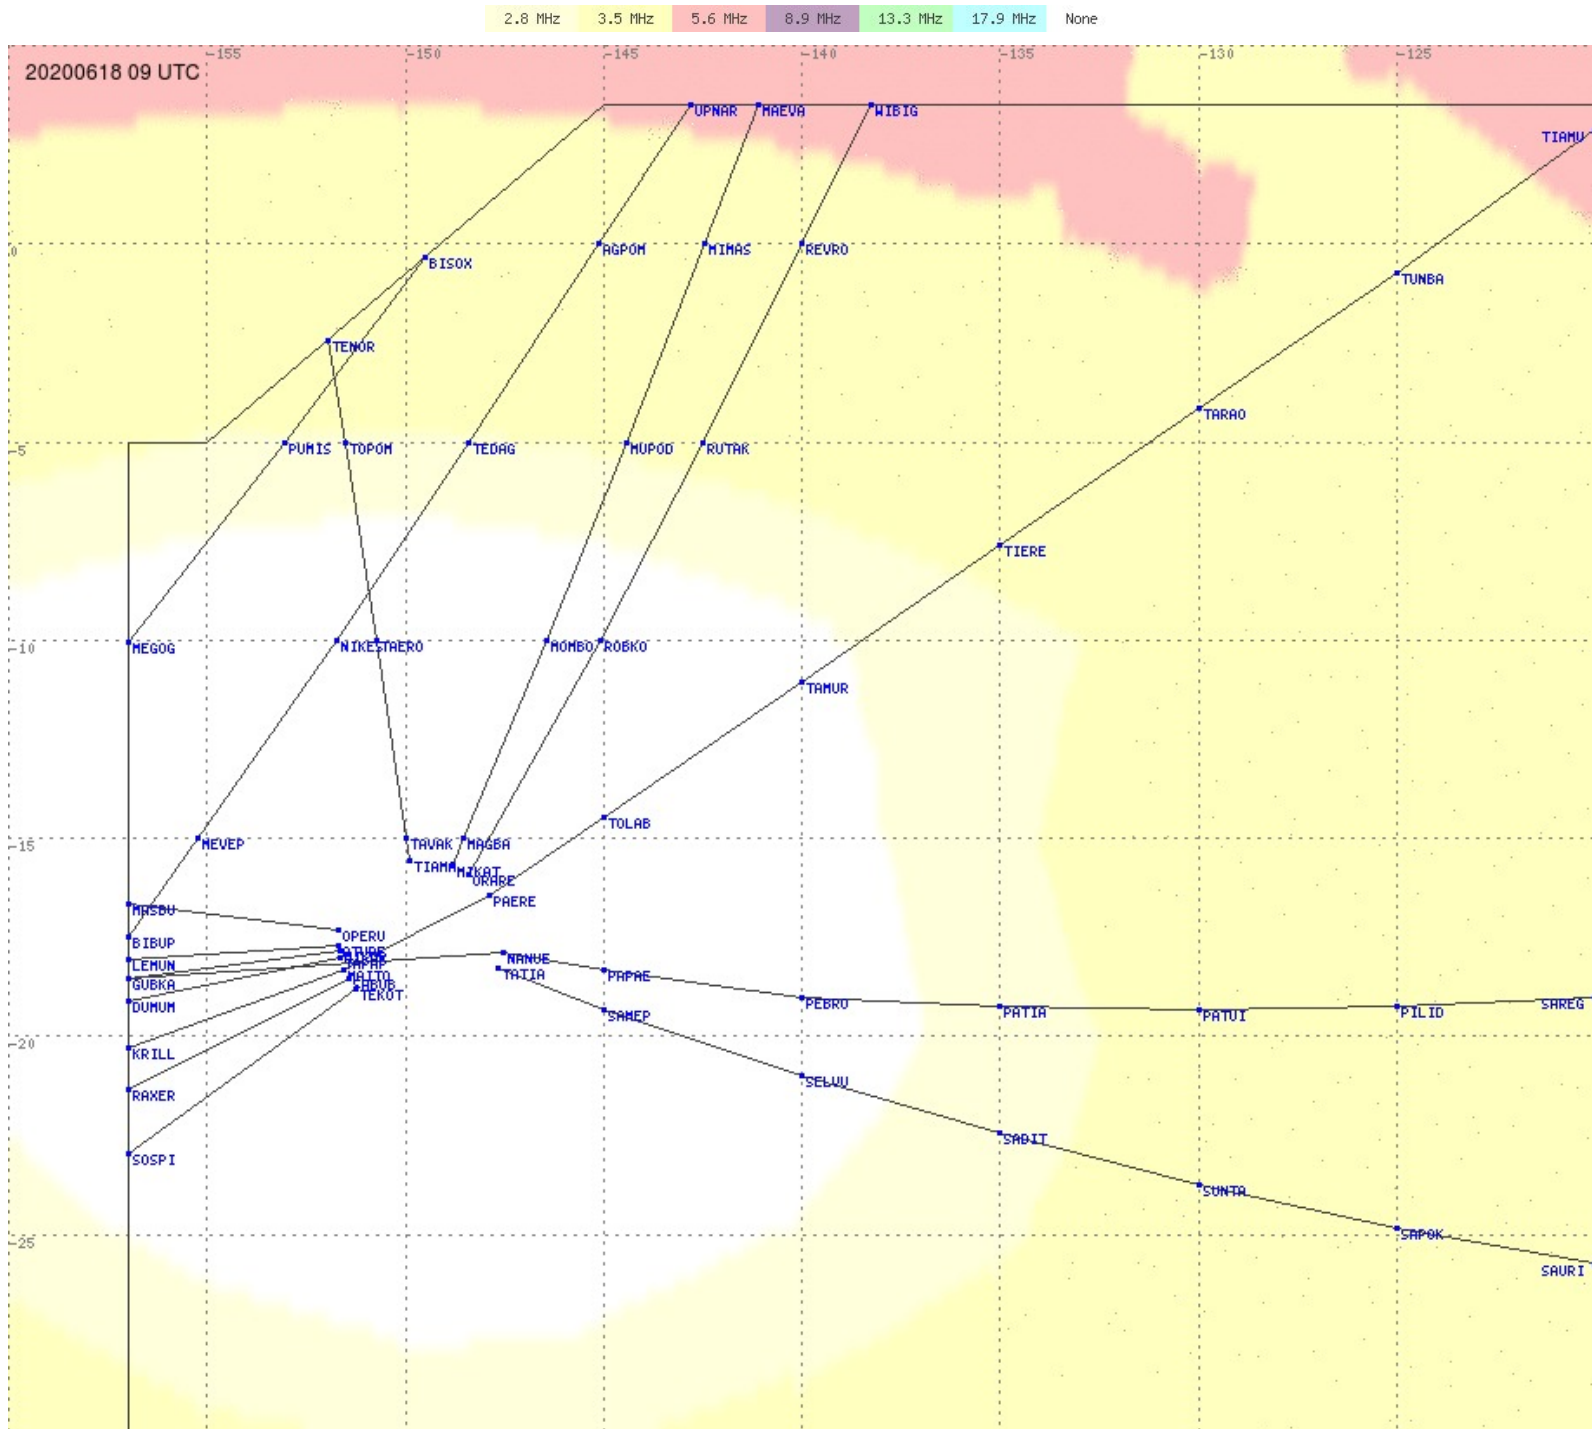

Tahiti FIR - HF Propag - 20200618