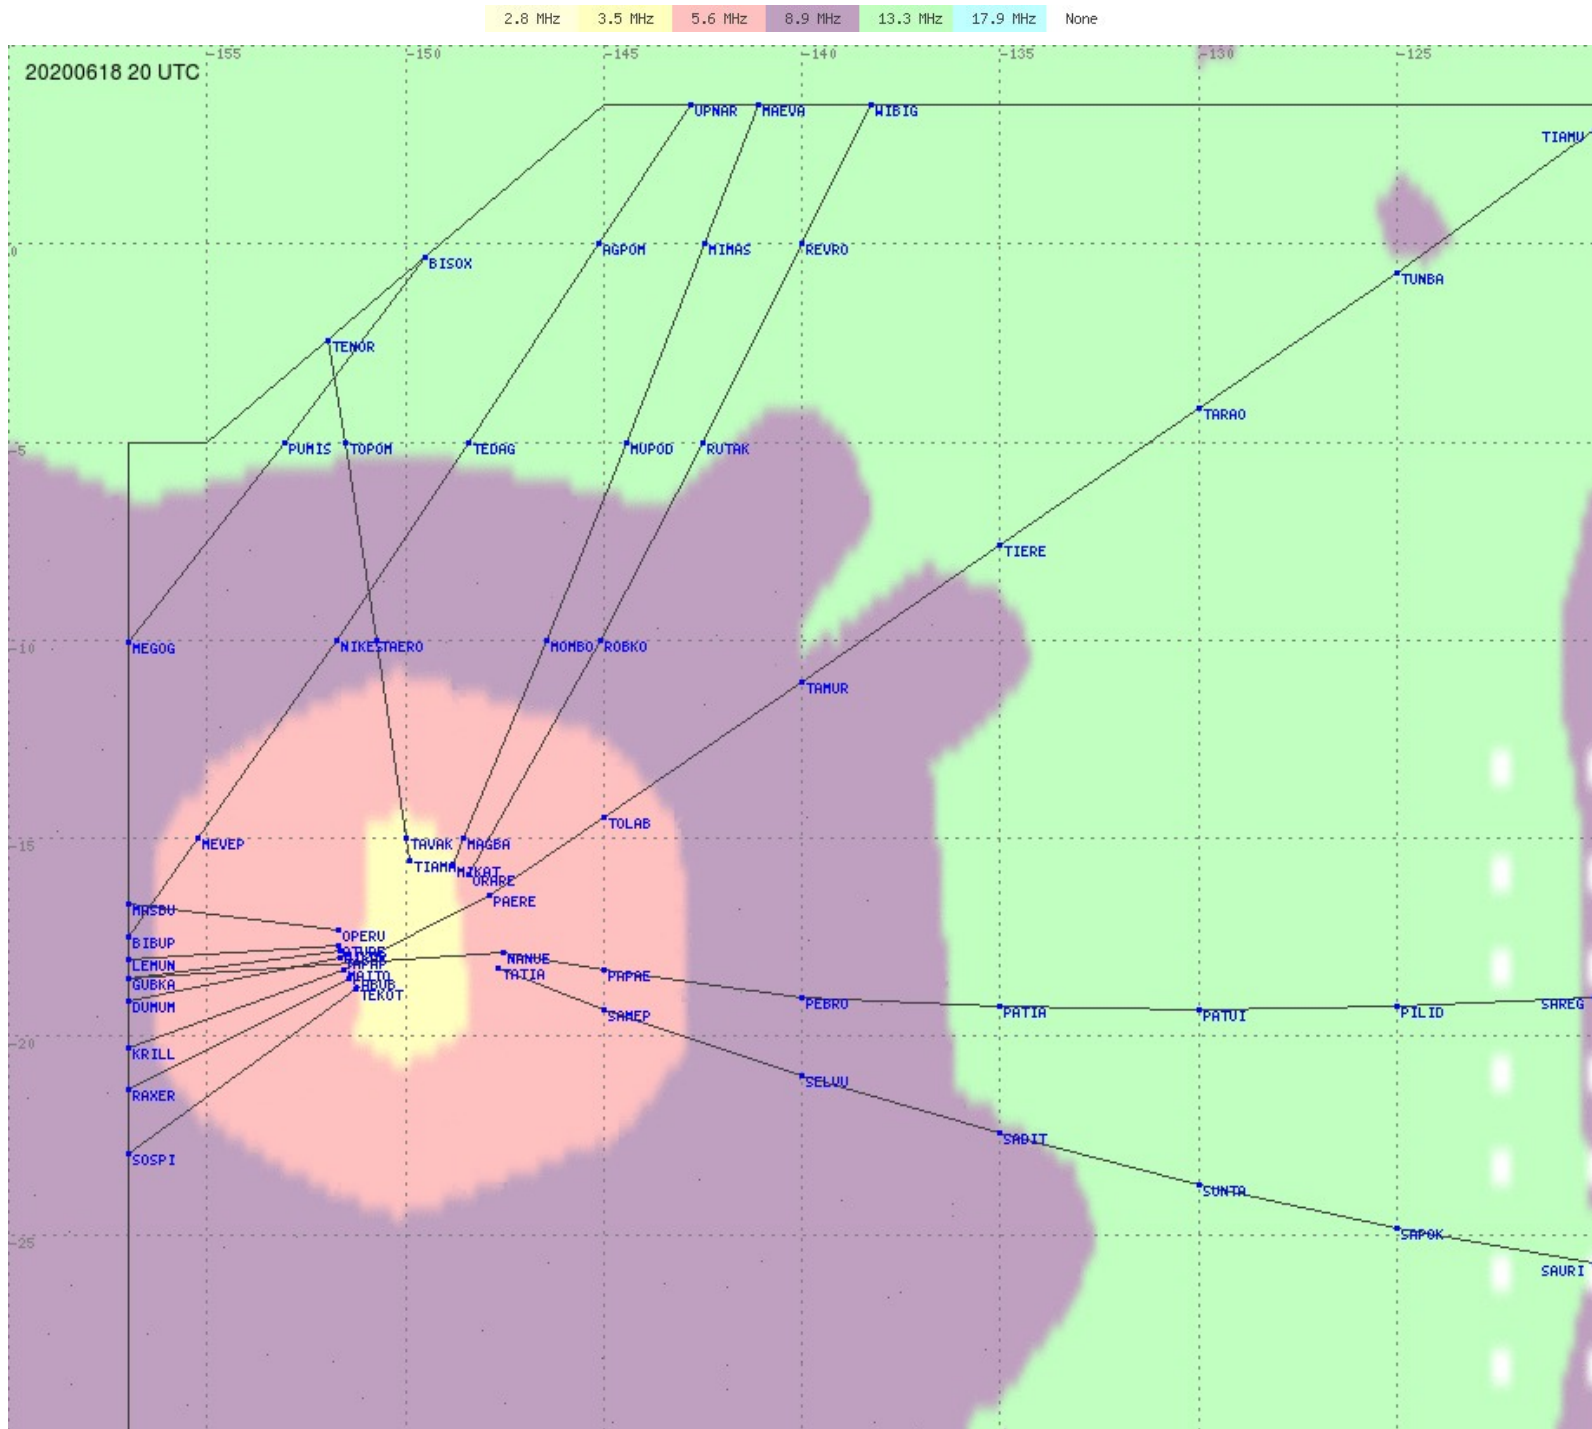

Tahiti FIR - HF Propag - 20200618