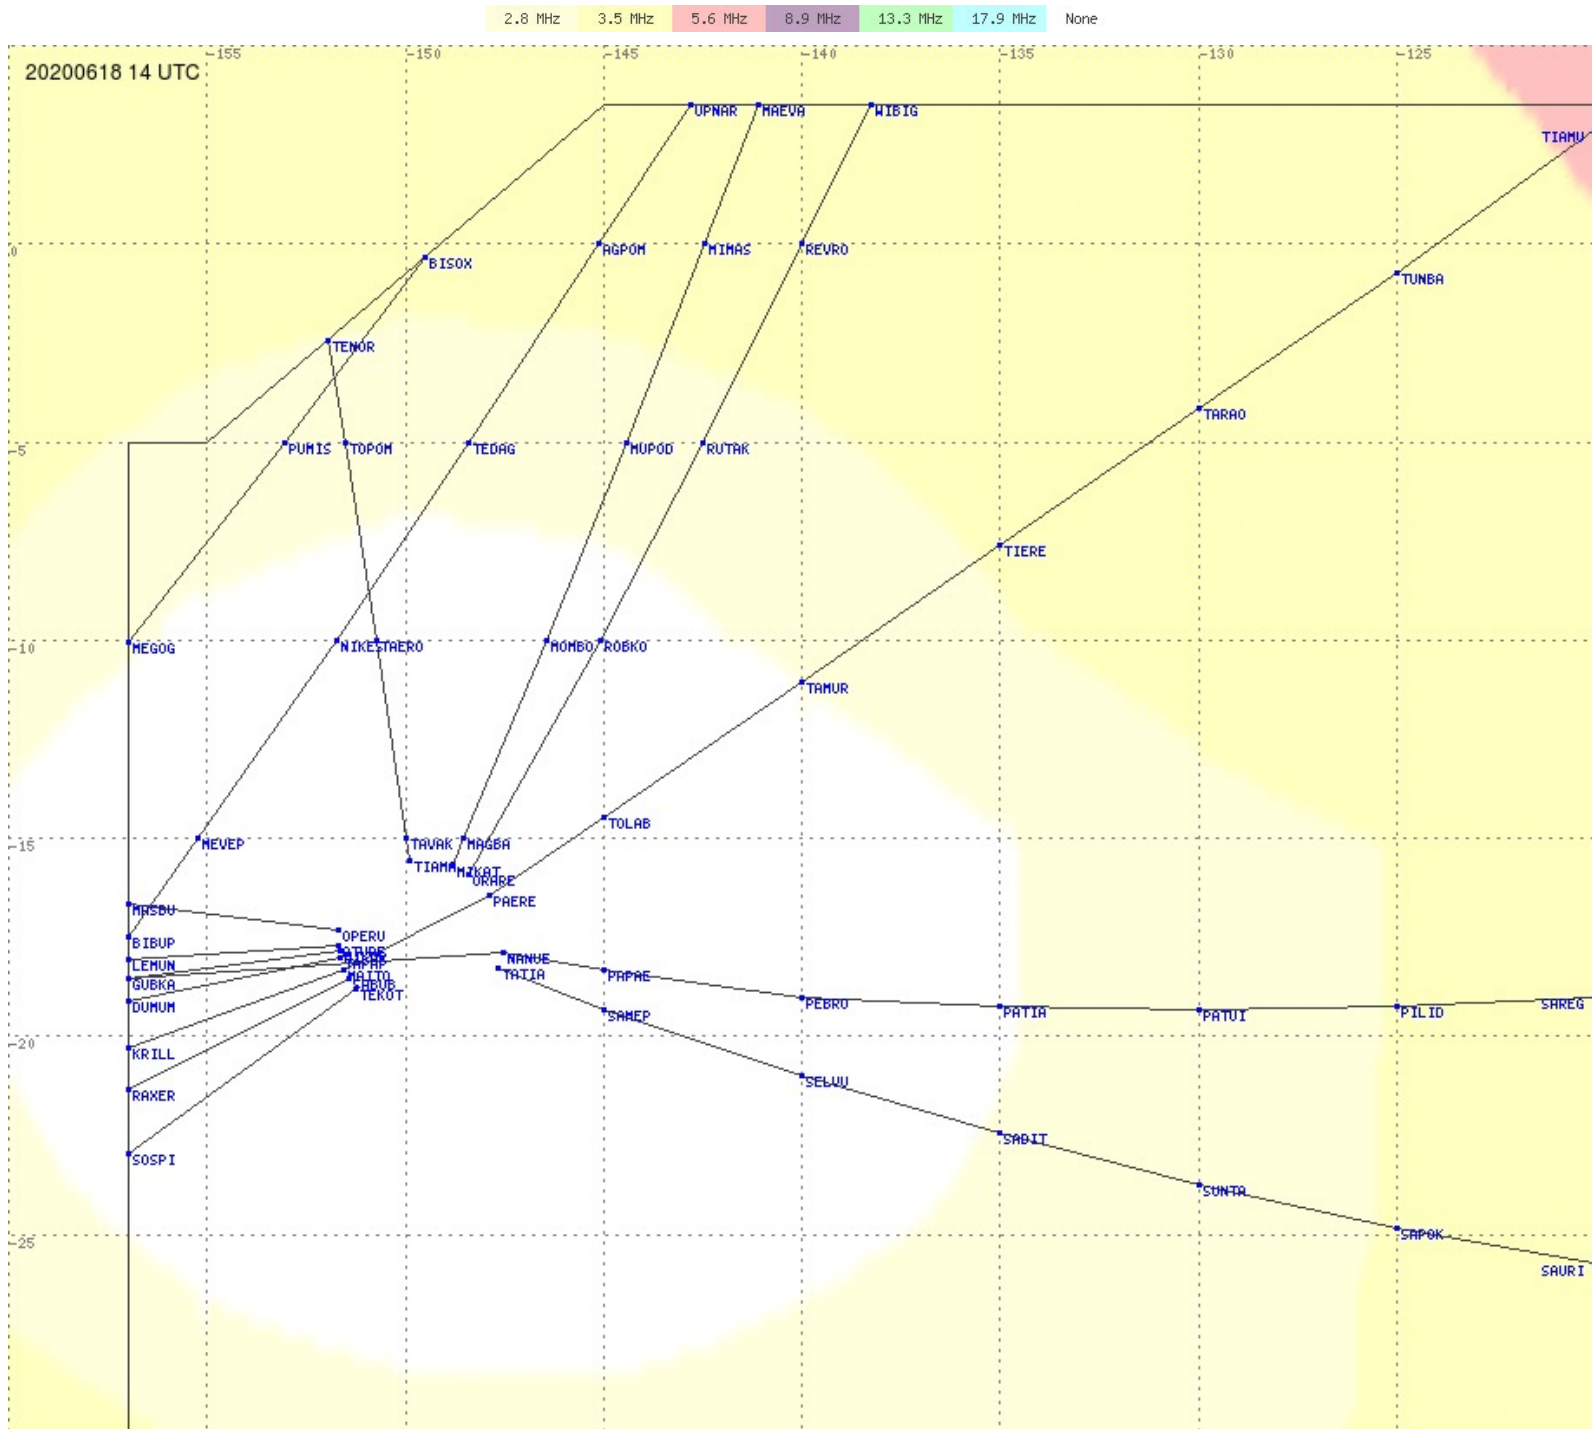

Tahiti FIR - HF Propag - 20200618