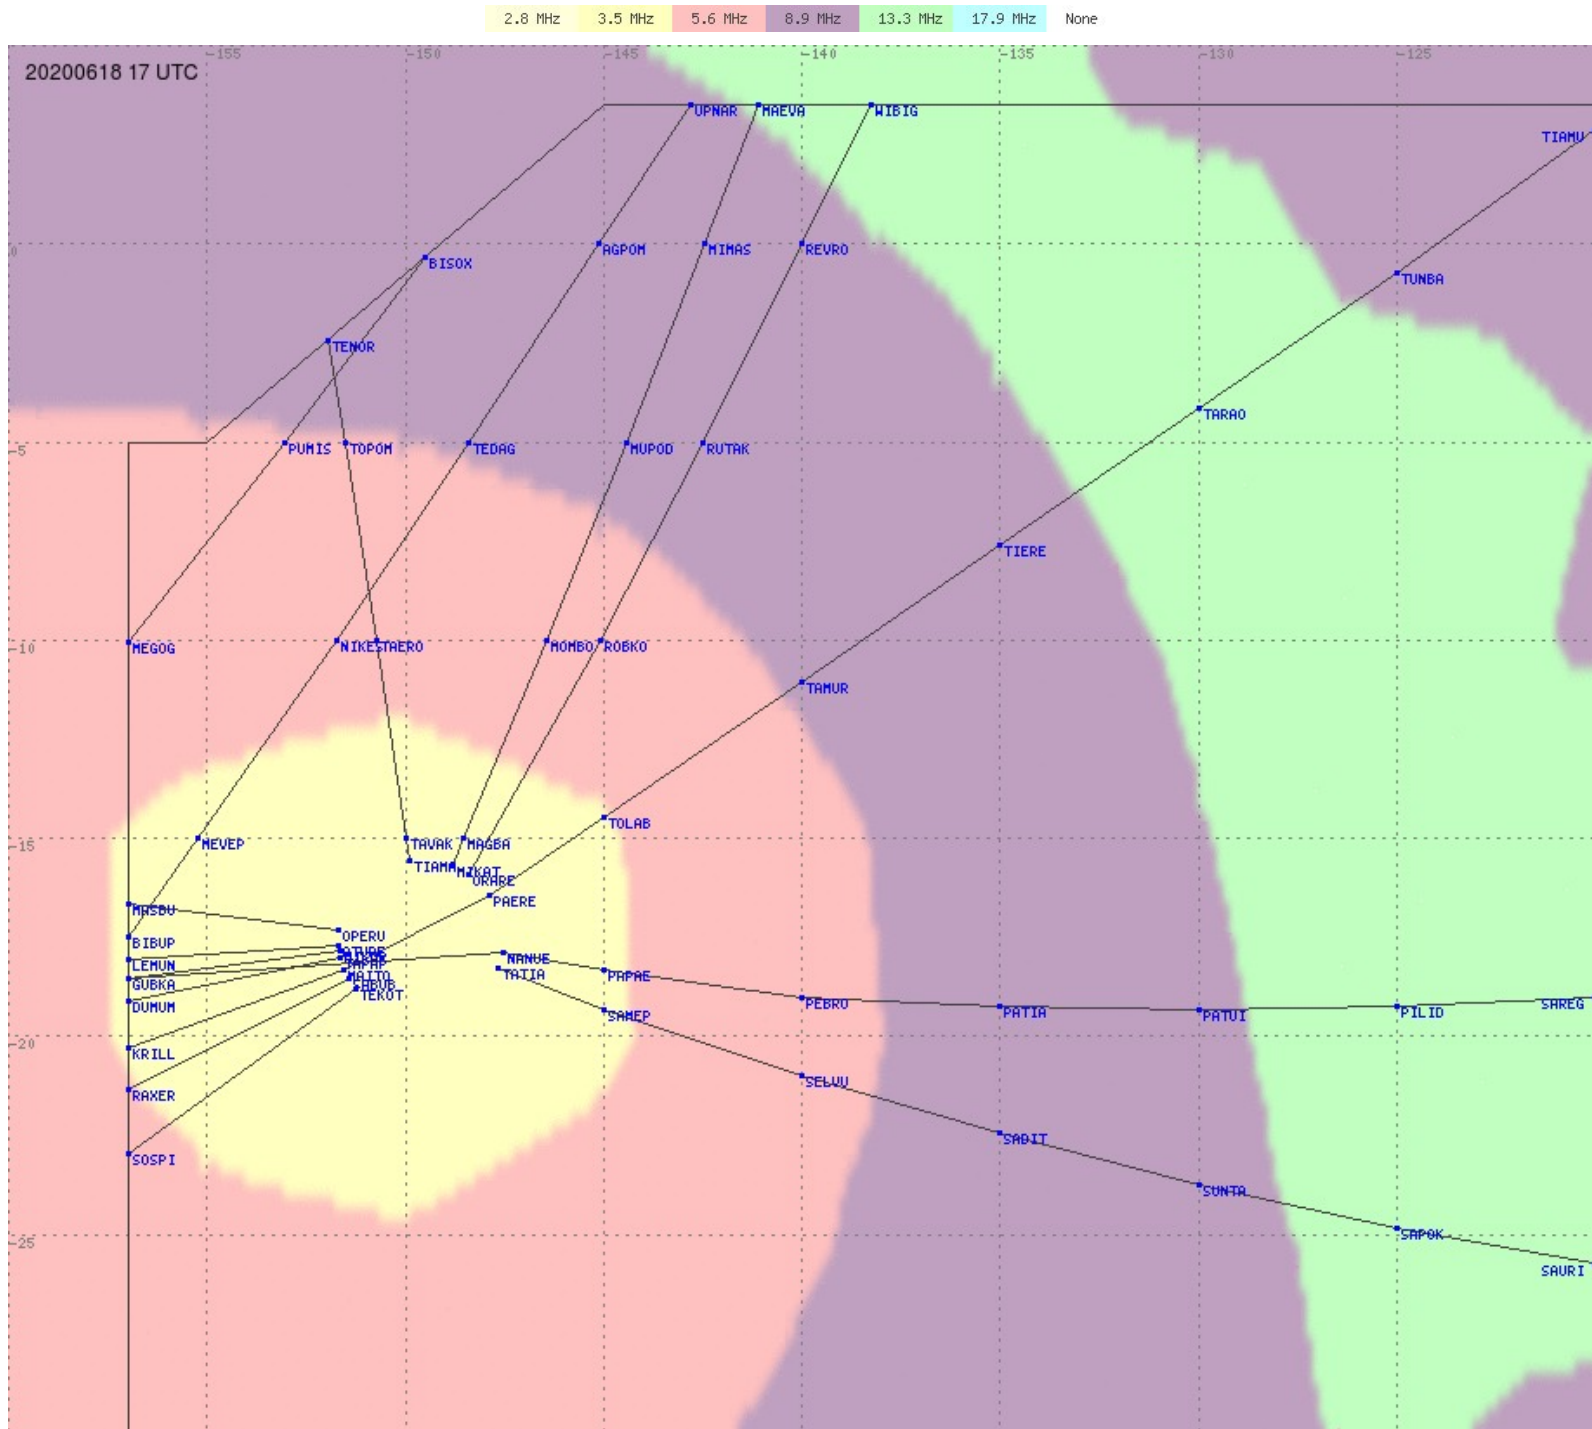

Tahiti FIR - HF Propag - 20200618