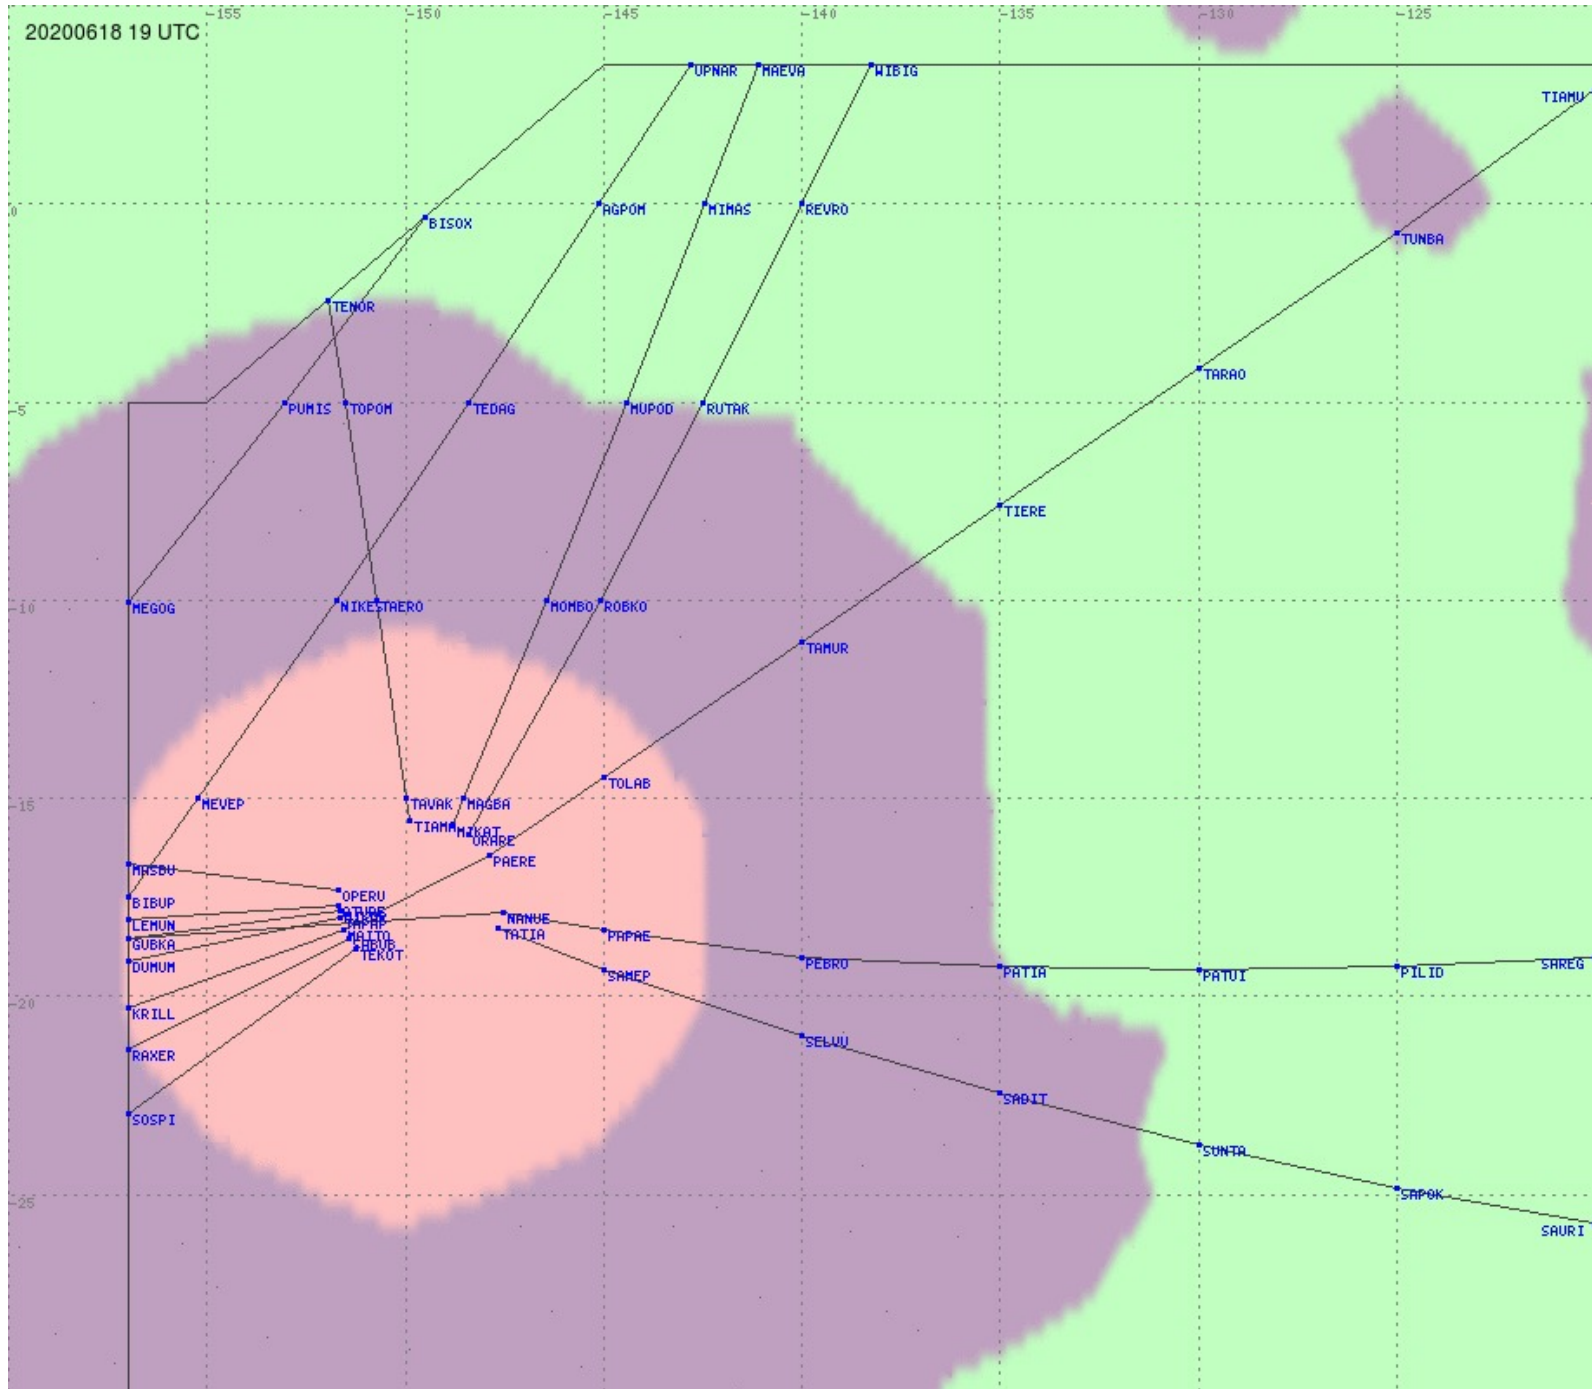

Tahiti FIR - HF Propag - 20200618

2.8 MHz 3.5 MHz 5.6 MHz 8.9 MHz 13.3 MHz 17.9 MHz None