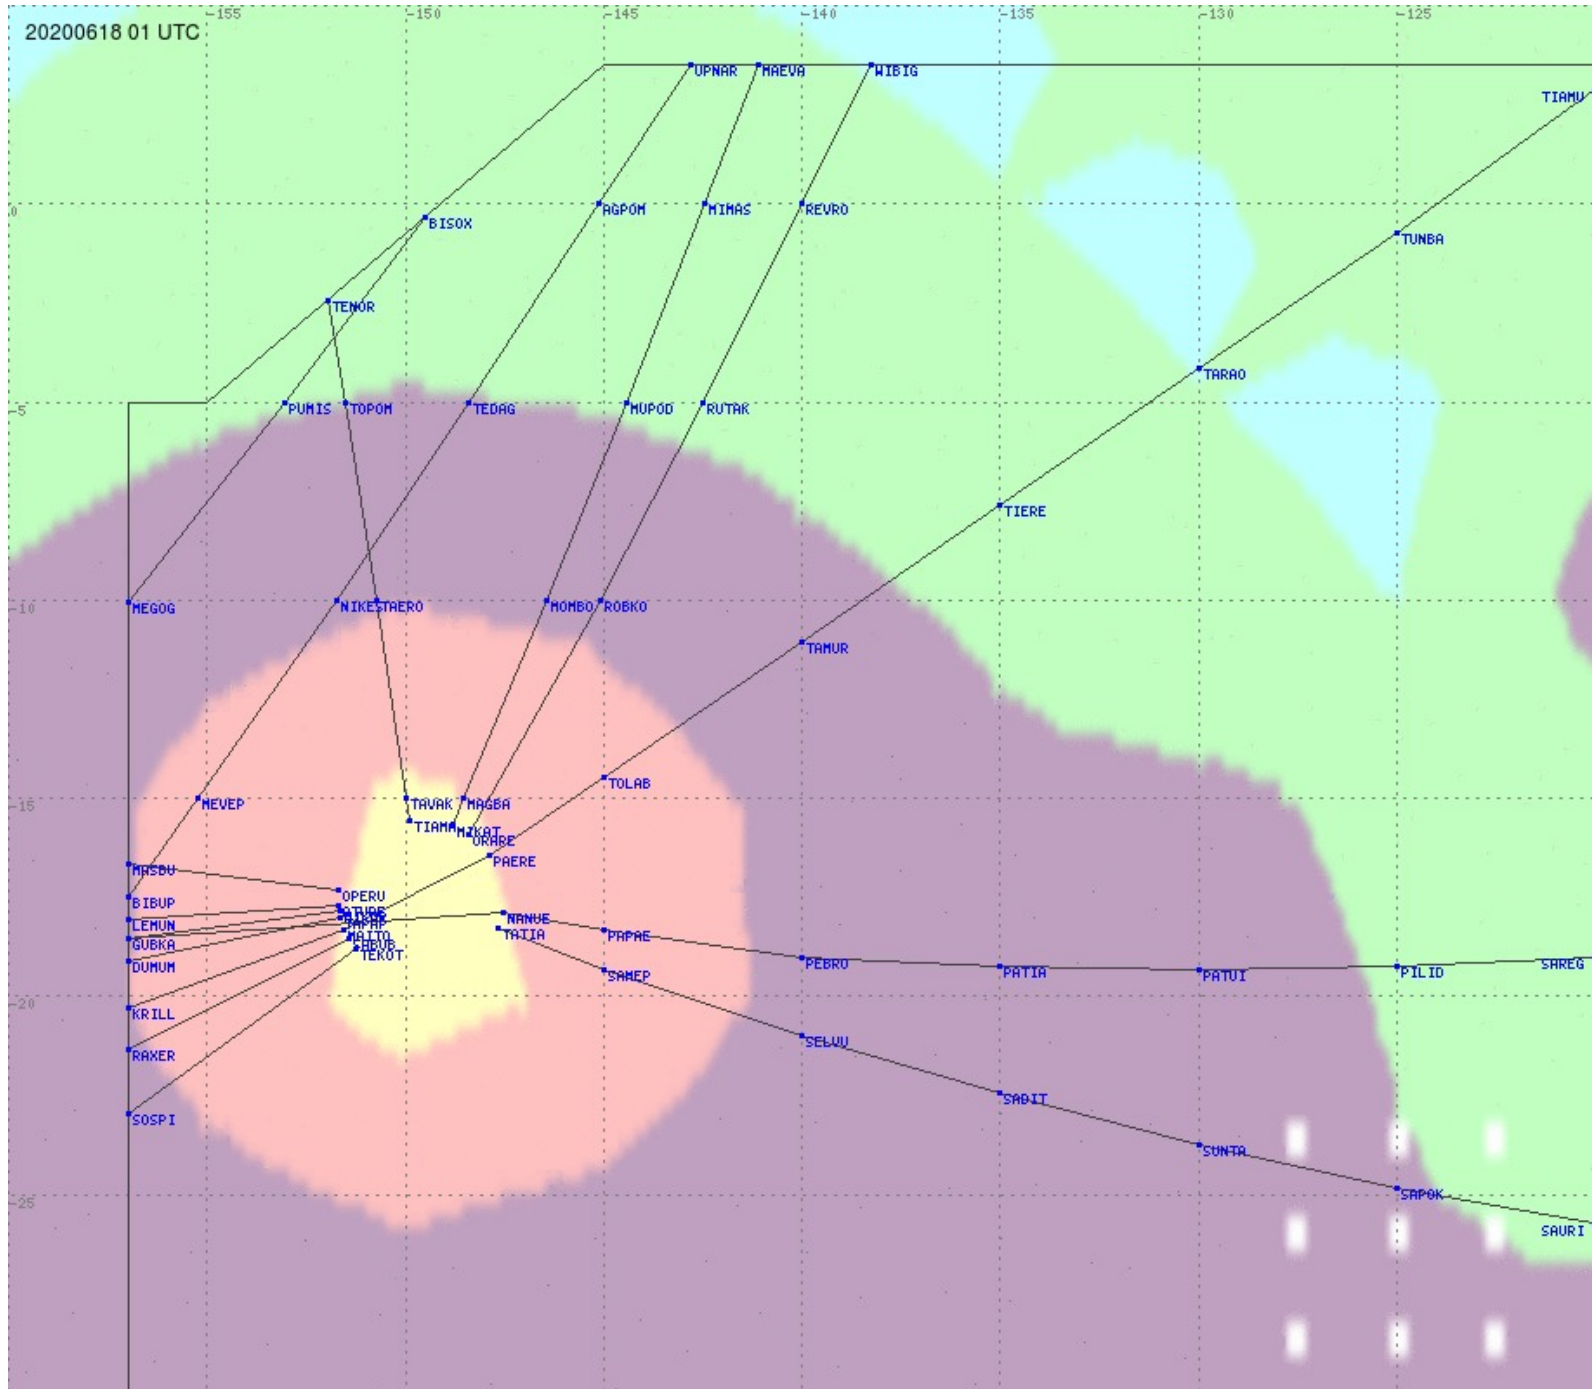

# Tahiti FIR - HF Propag - 20200618

# Tahiti FIR - HF Propag - 20200618

2.8 MHz
3.5 MHz
5.6 MHz
8.9 MHz
13.3 MHz
17.9 MHz
None