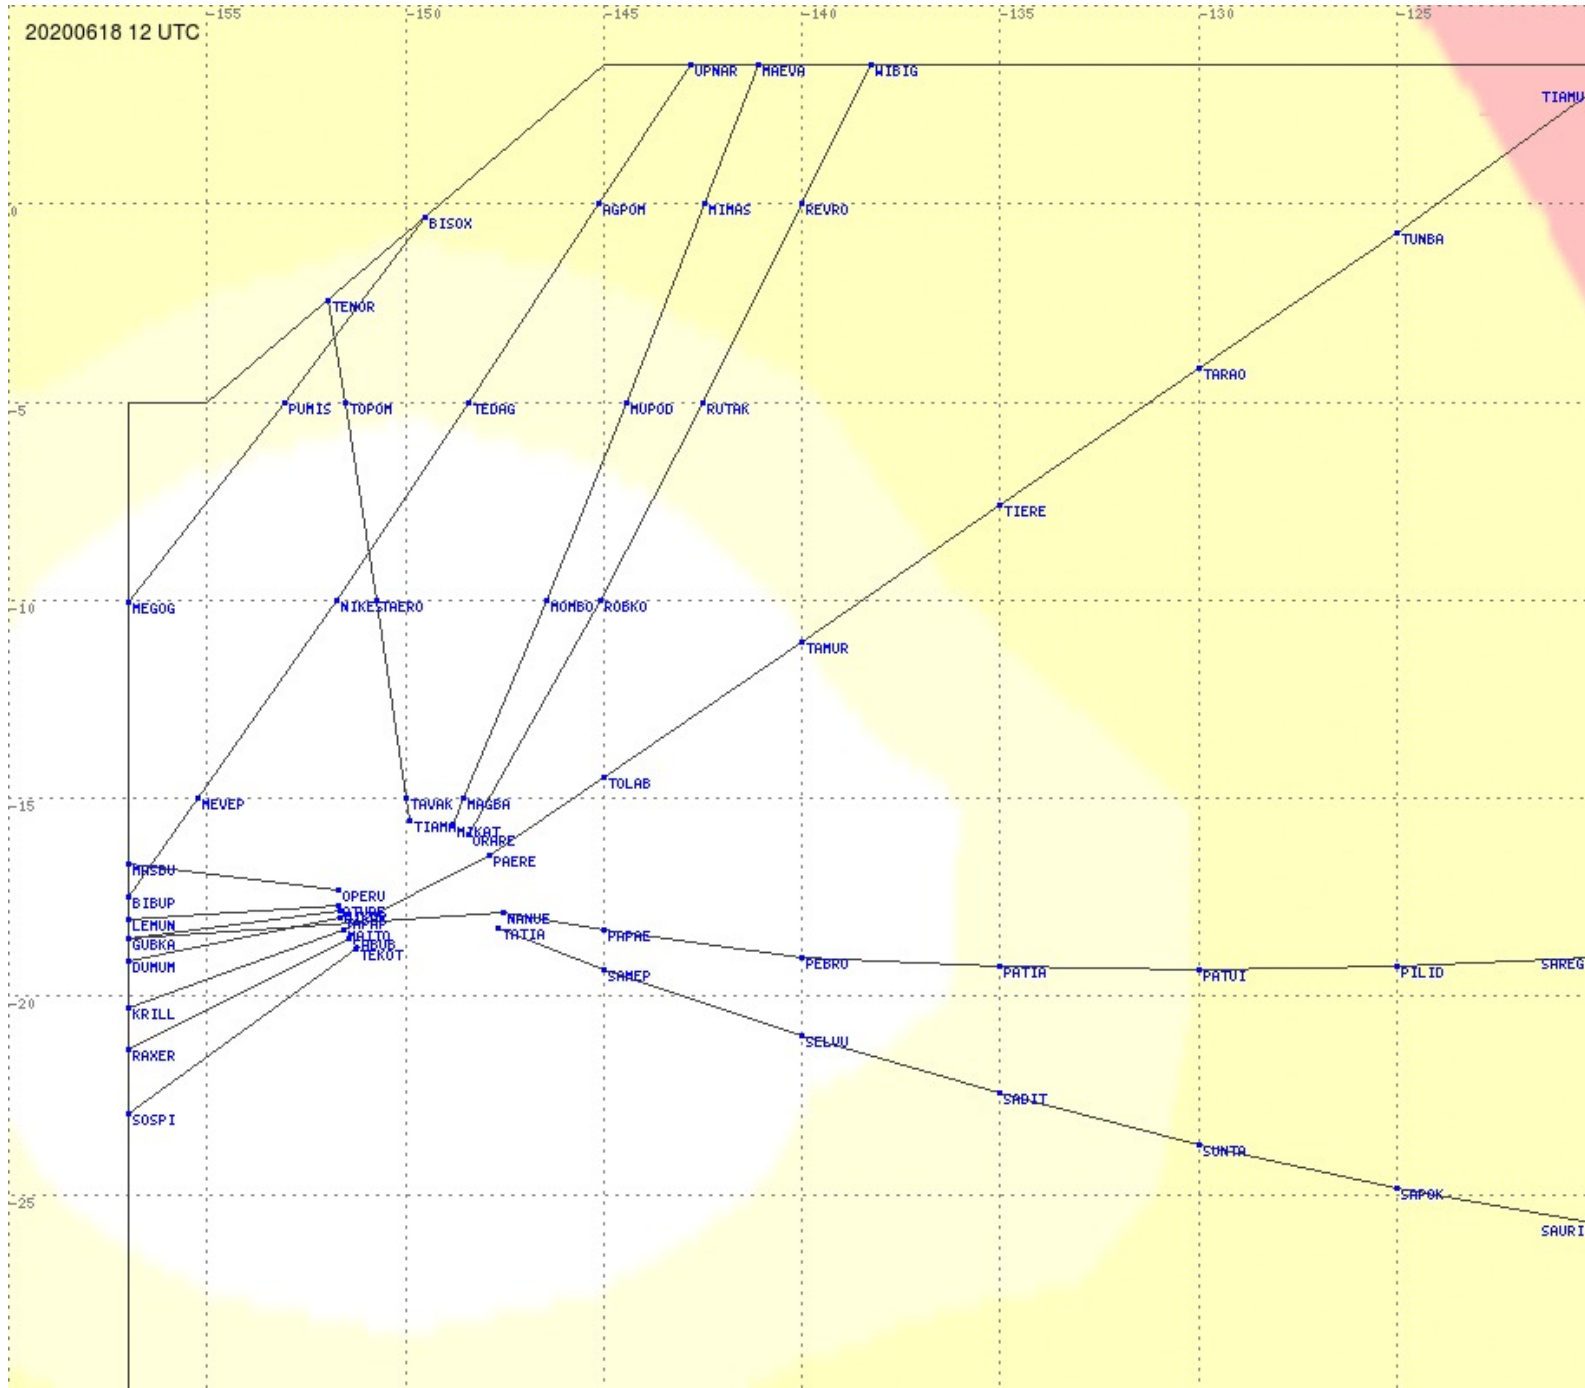

Tahiti FIR - HF Propag - 20200618

2.8 MHz 3.5 MHz 5.6 MHz 8.9 MHz 13.3 MHz 17.9 MHz None