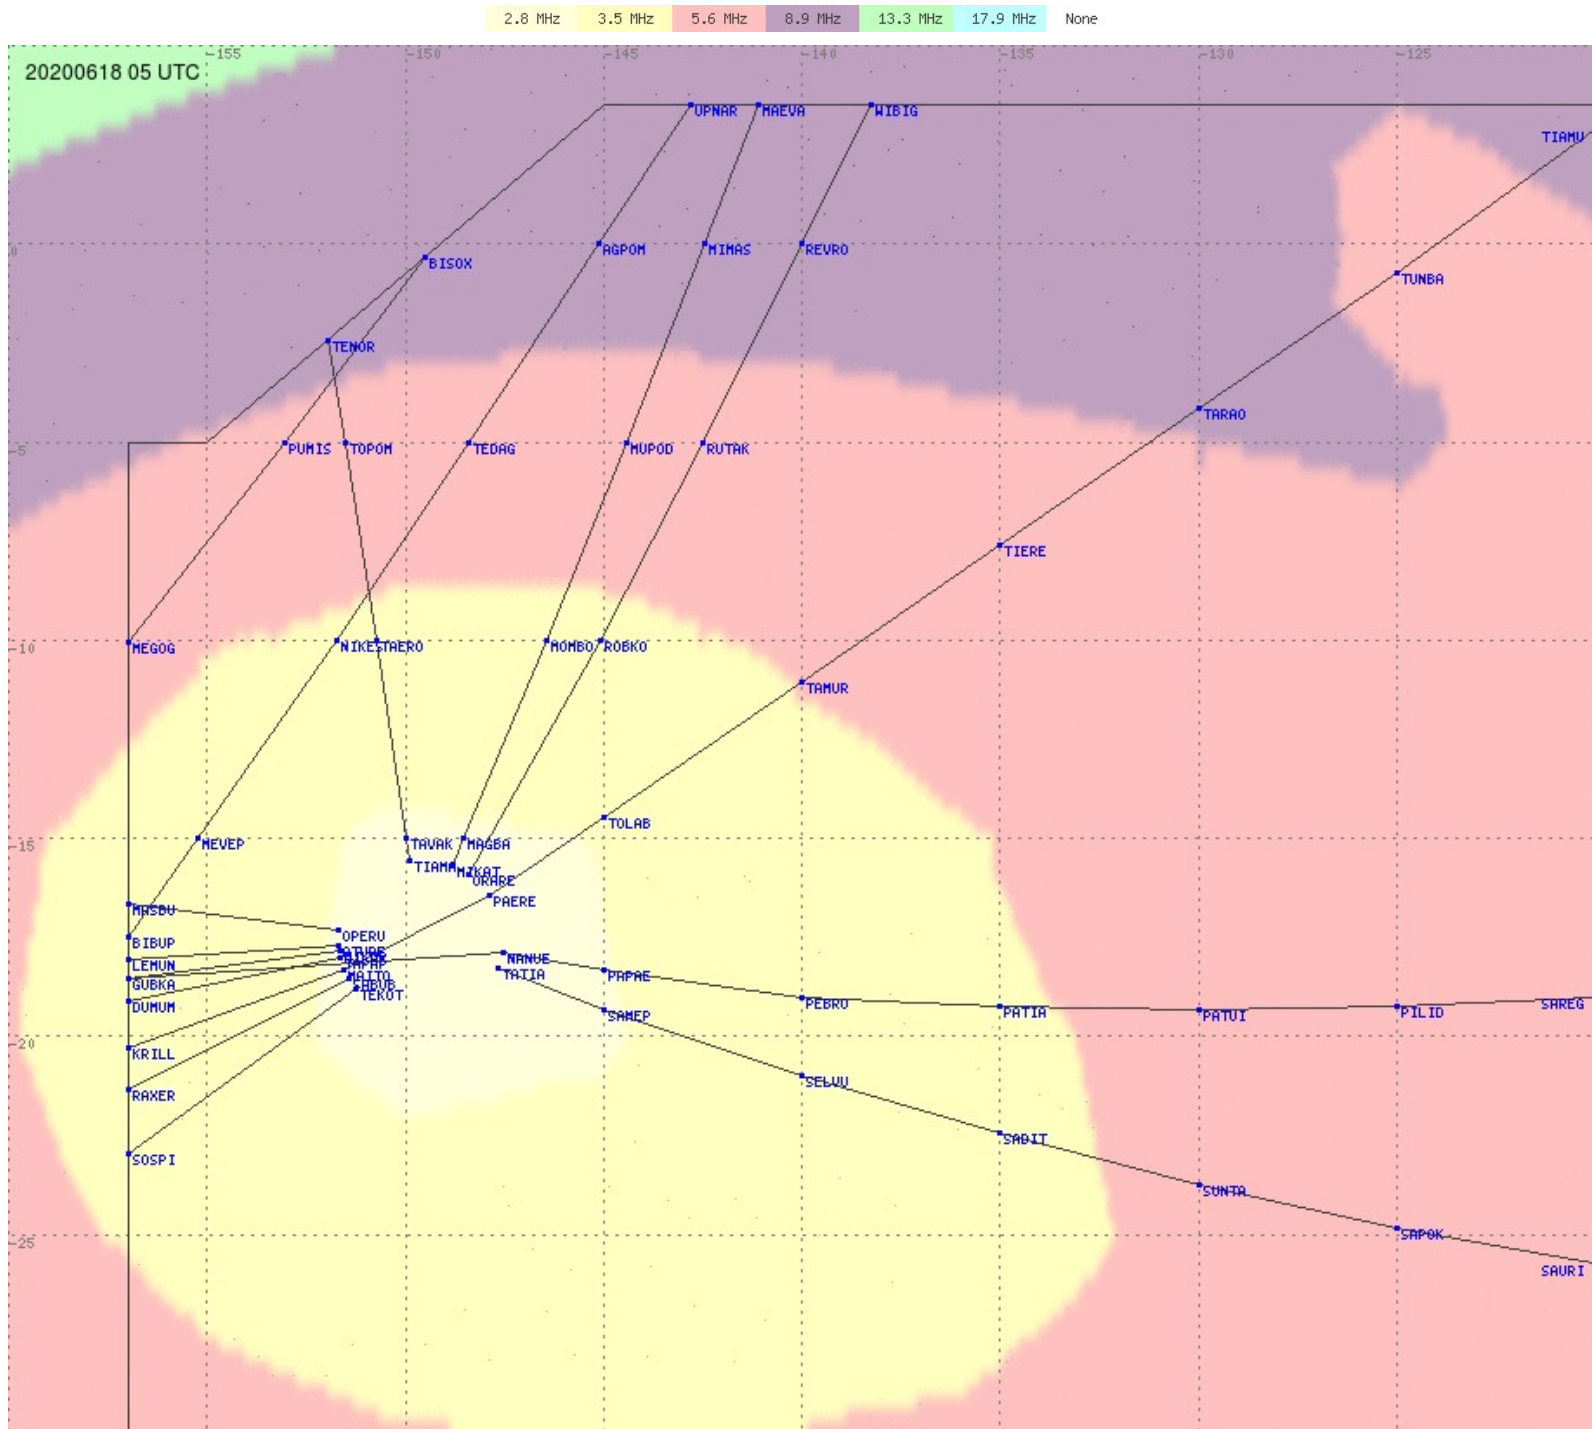

Tahiti FIR - HF Propag - 20200618