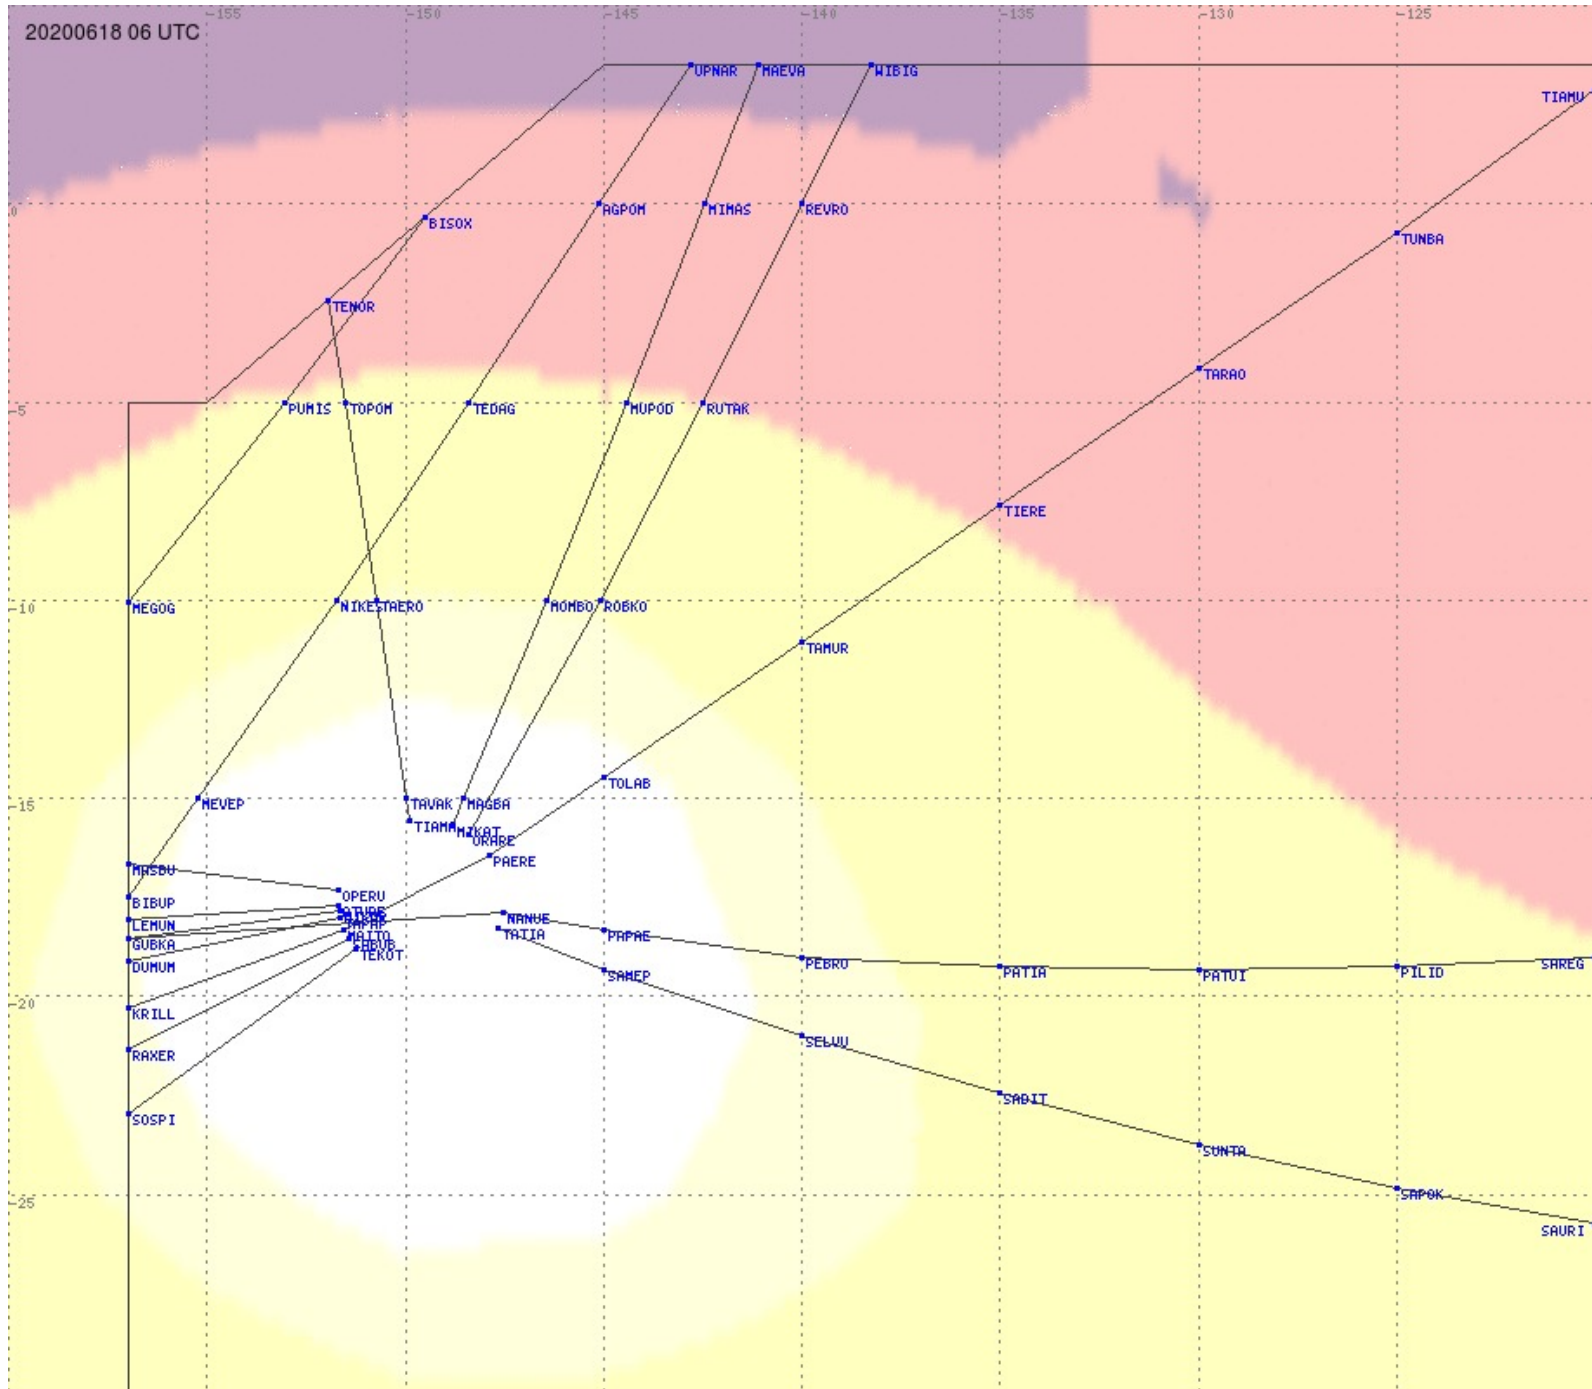

Tahiti FIR - HF Propag - 20200618

2.8 MHz
3.5 MHz
5.6 MHz
8.9 MHz
13.3 MHz
17.9 MHz
None