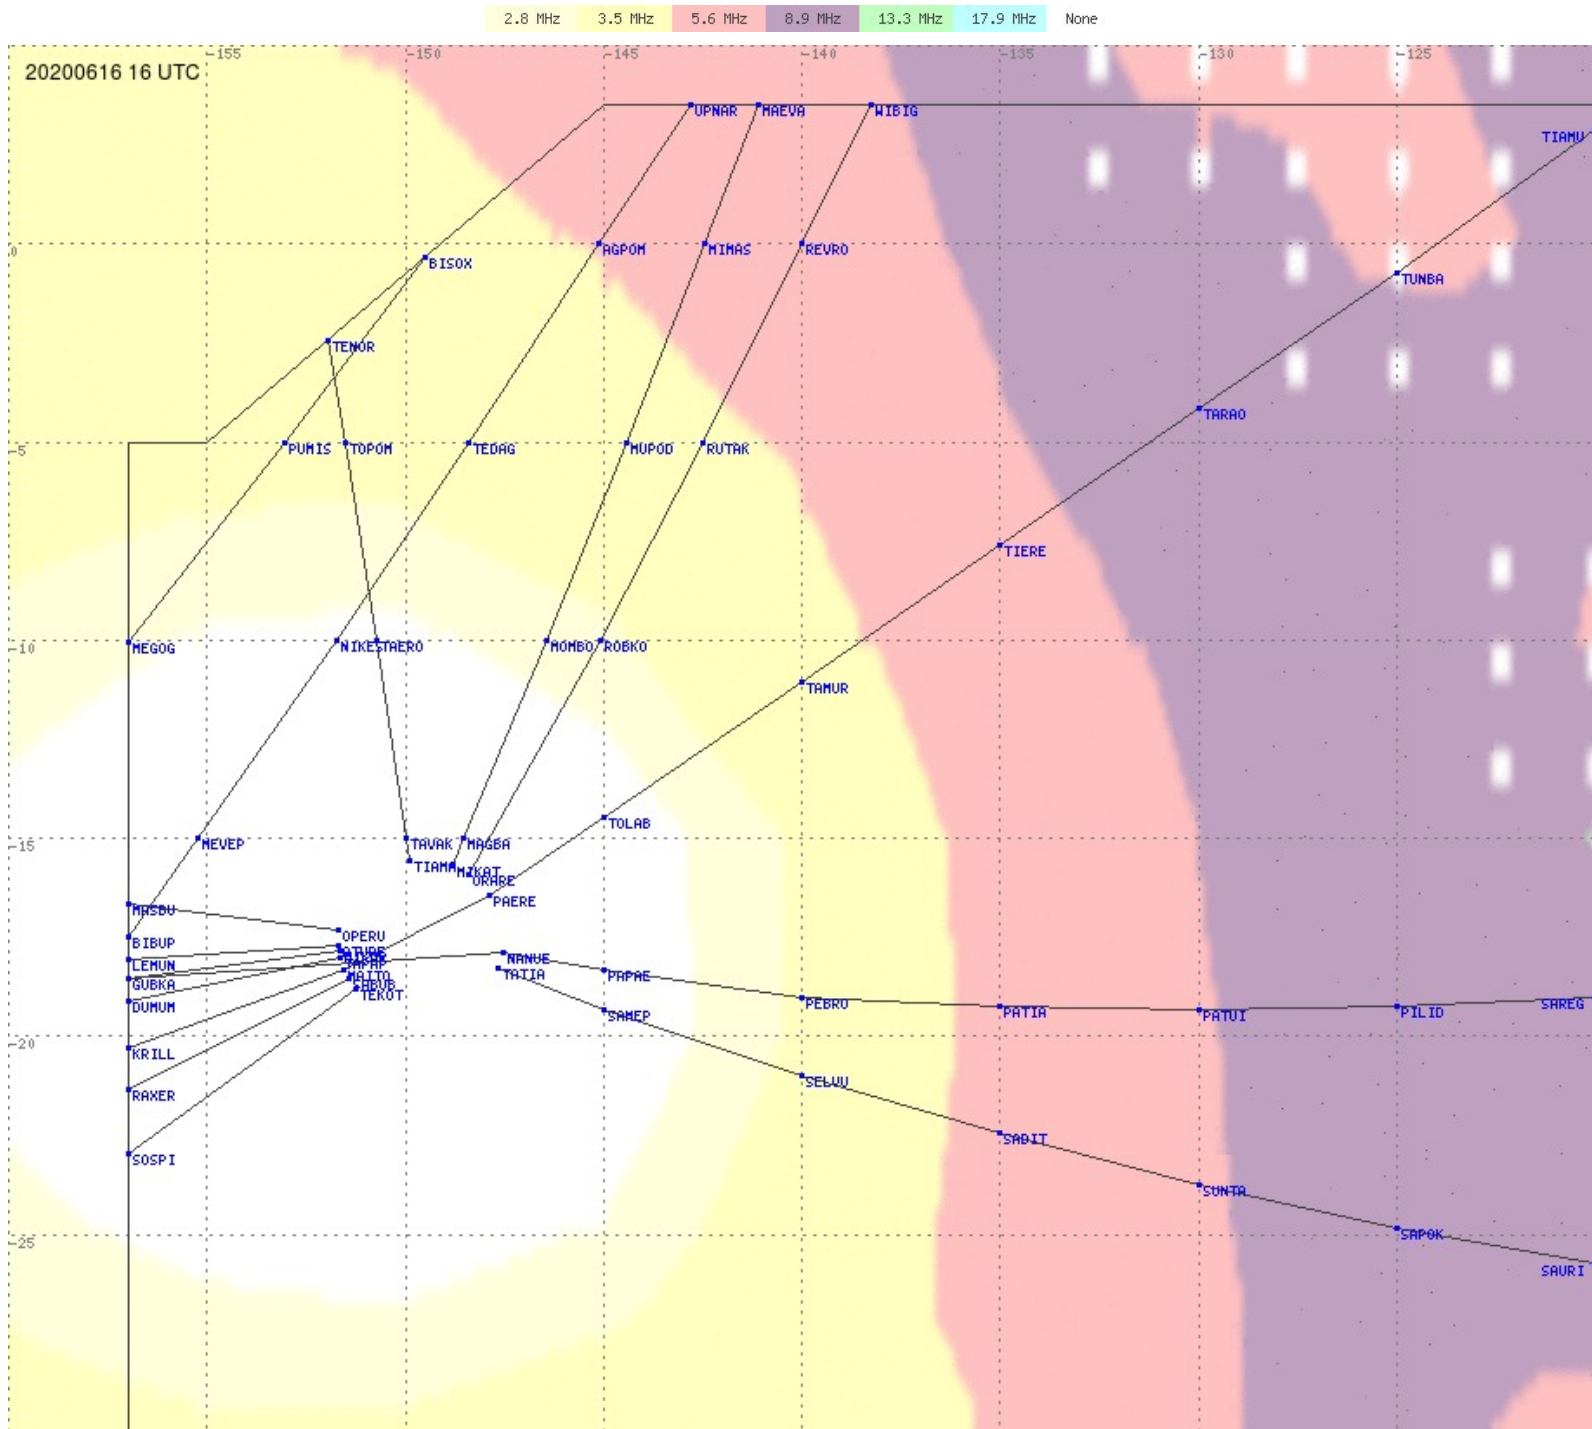

Tahiti FIR - HF Propag - 20200616