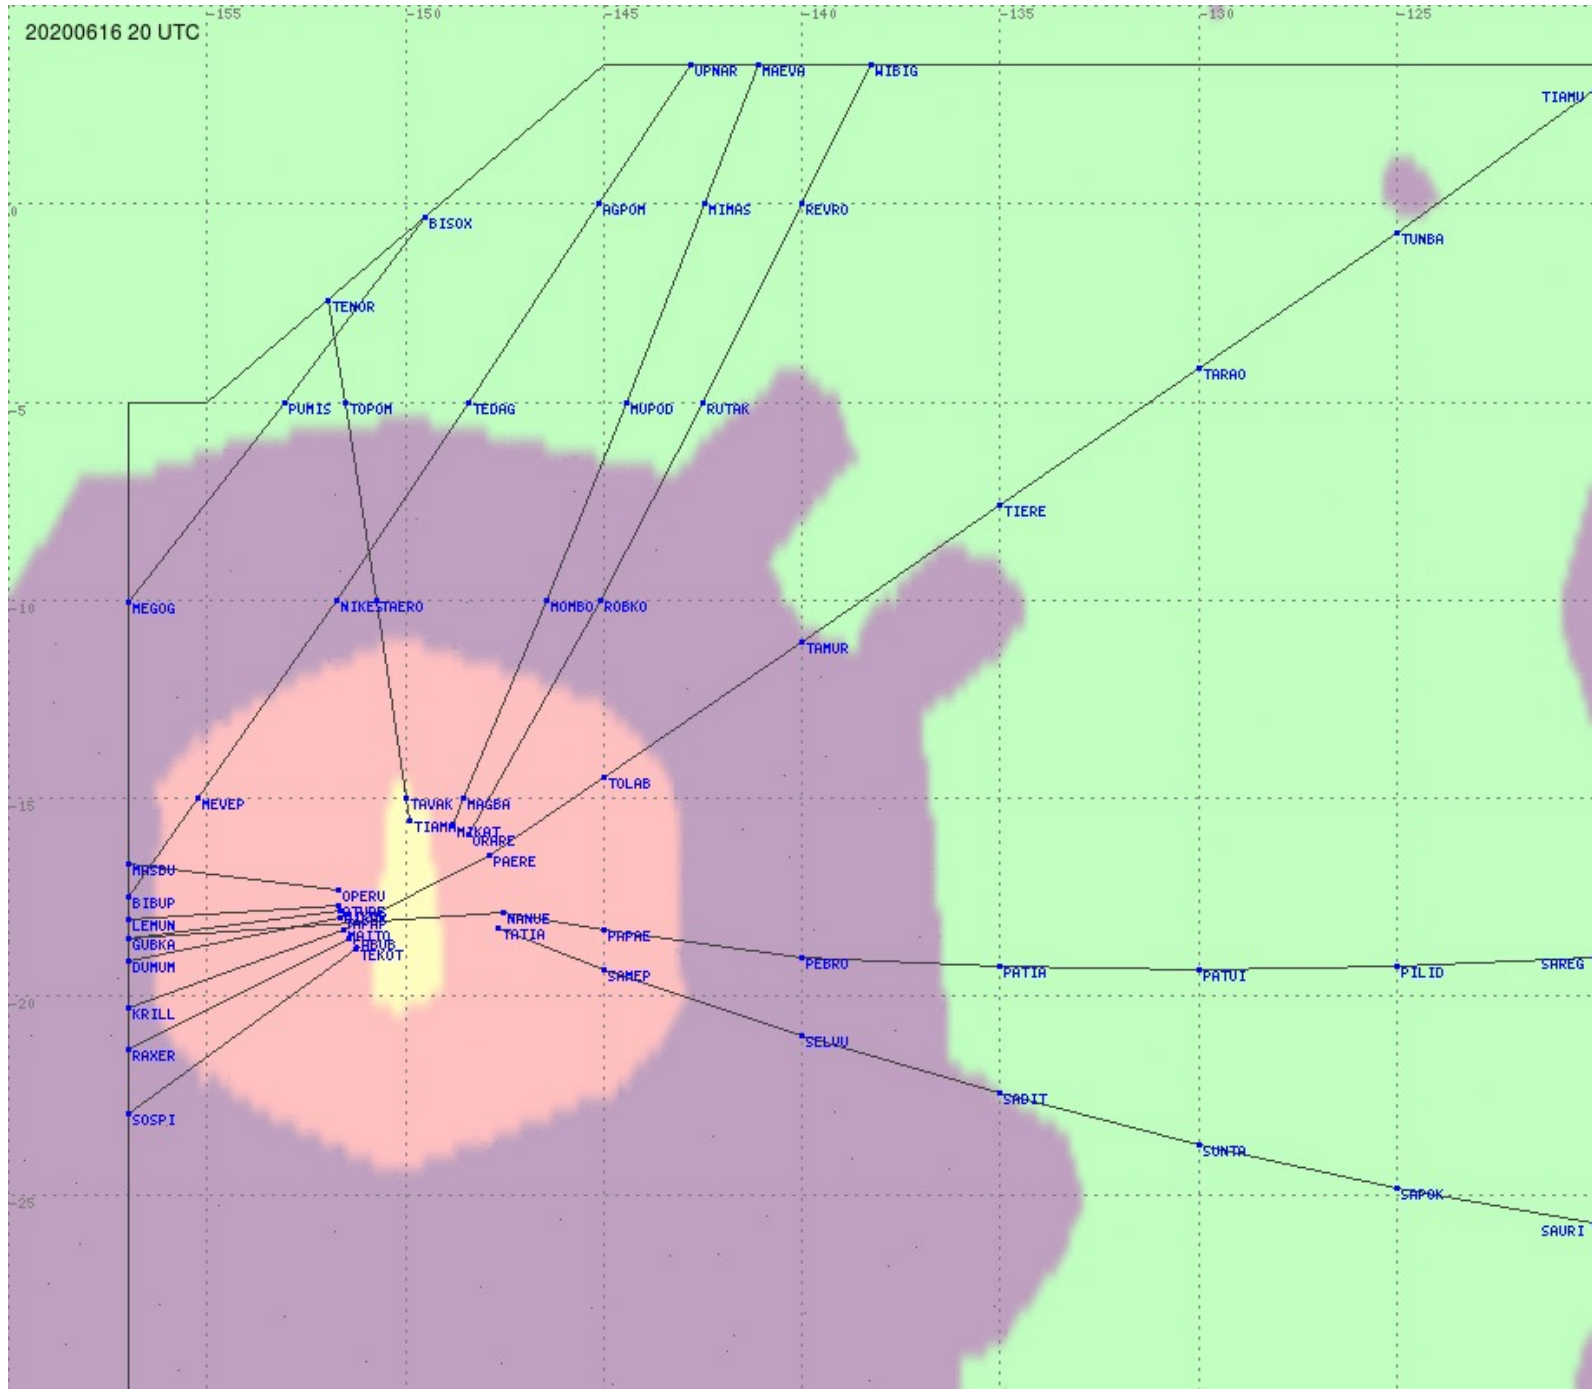

Tahiti FIR - HF Propag - 20200616

2.8 MHz 3.5 MHz 5.6 MHz 8.9 MHz 13.3 MHz 17.9 MHz None