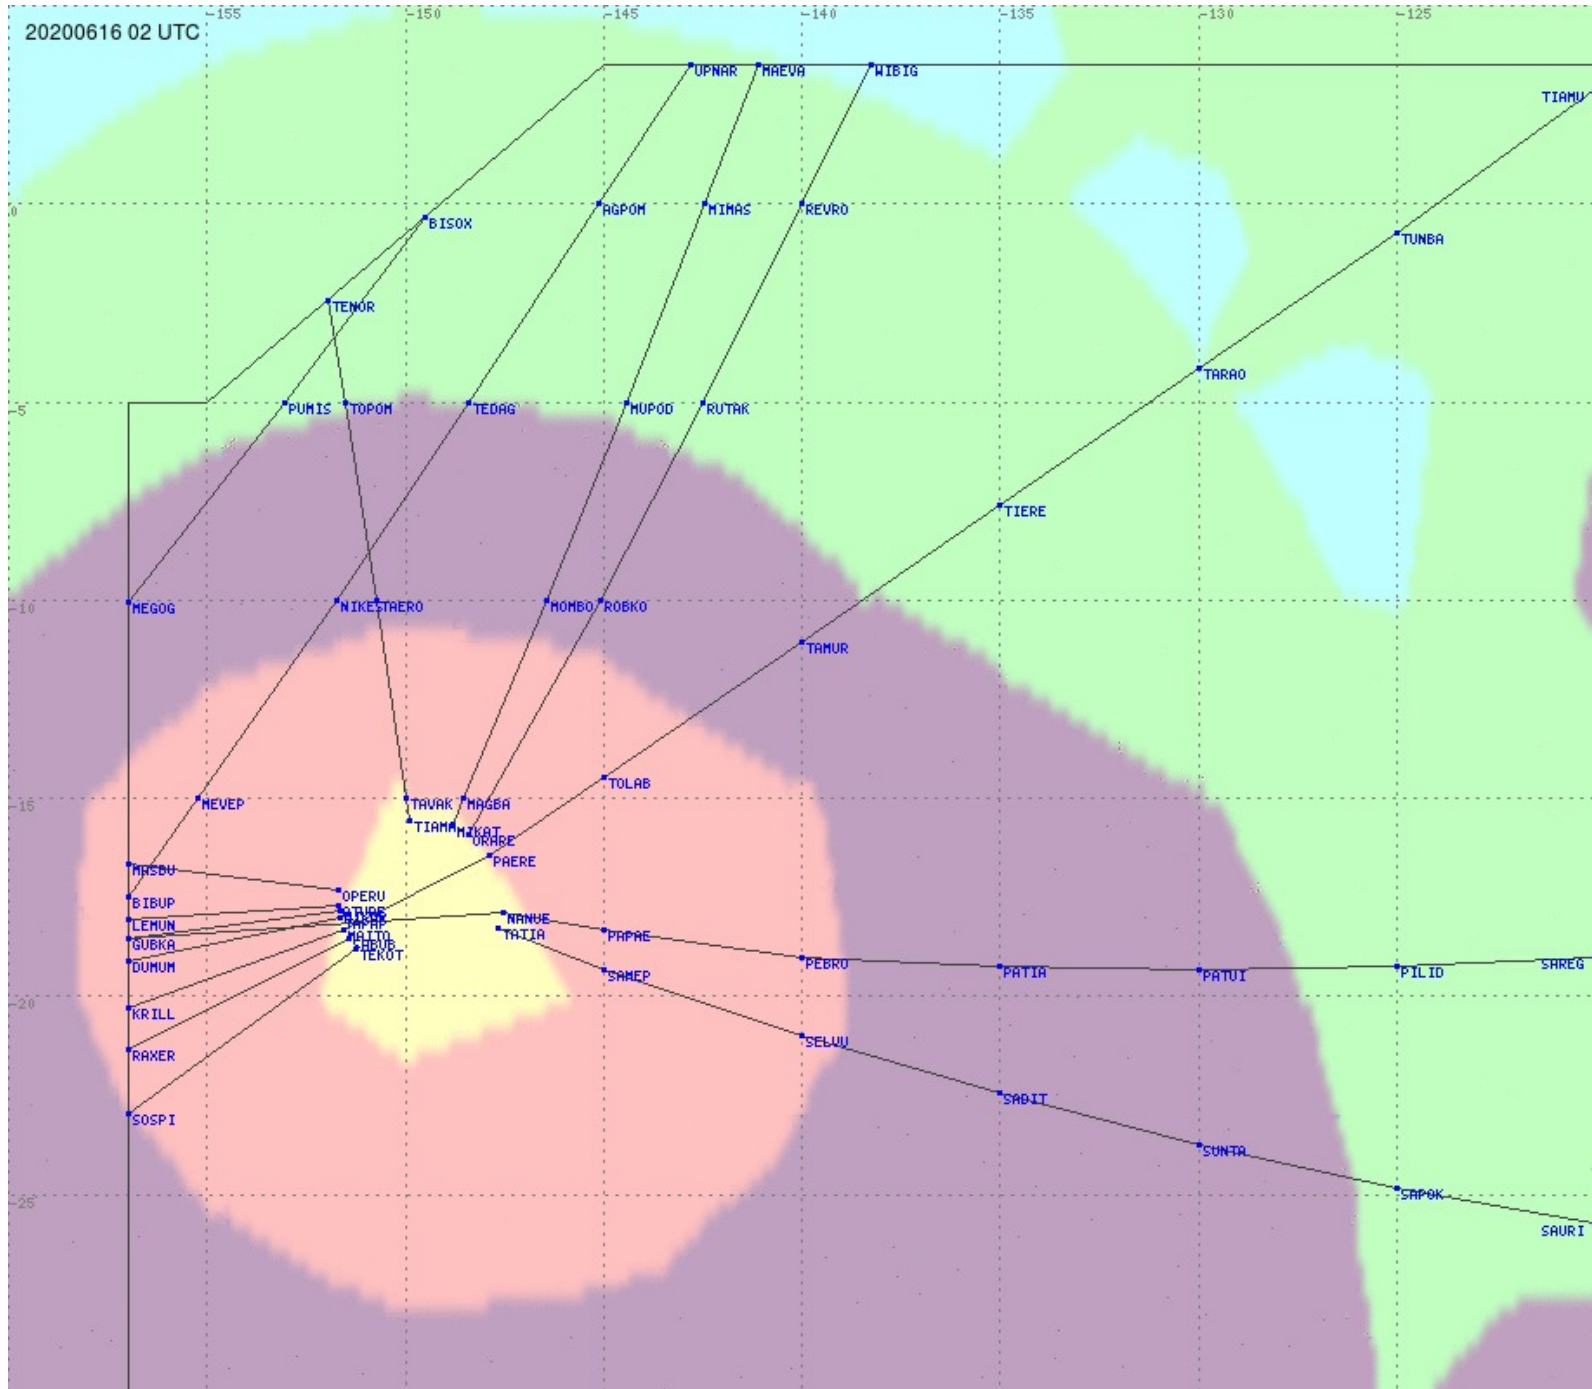

Tahiti FIR - HF Propag - 20200616

2.8 MHz 3.5 MHz 5.6 MHz 8.9 MHz 13.3 MHz 17.9 MHz None