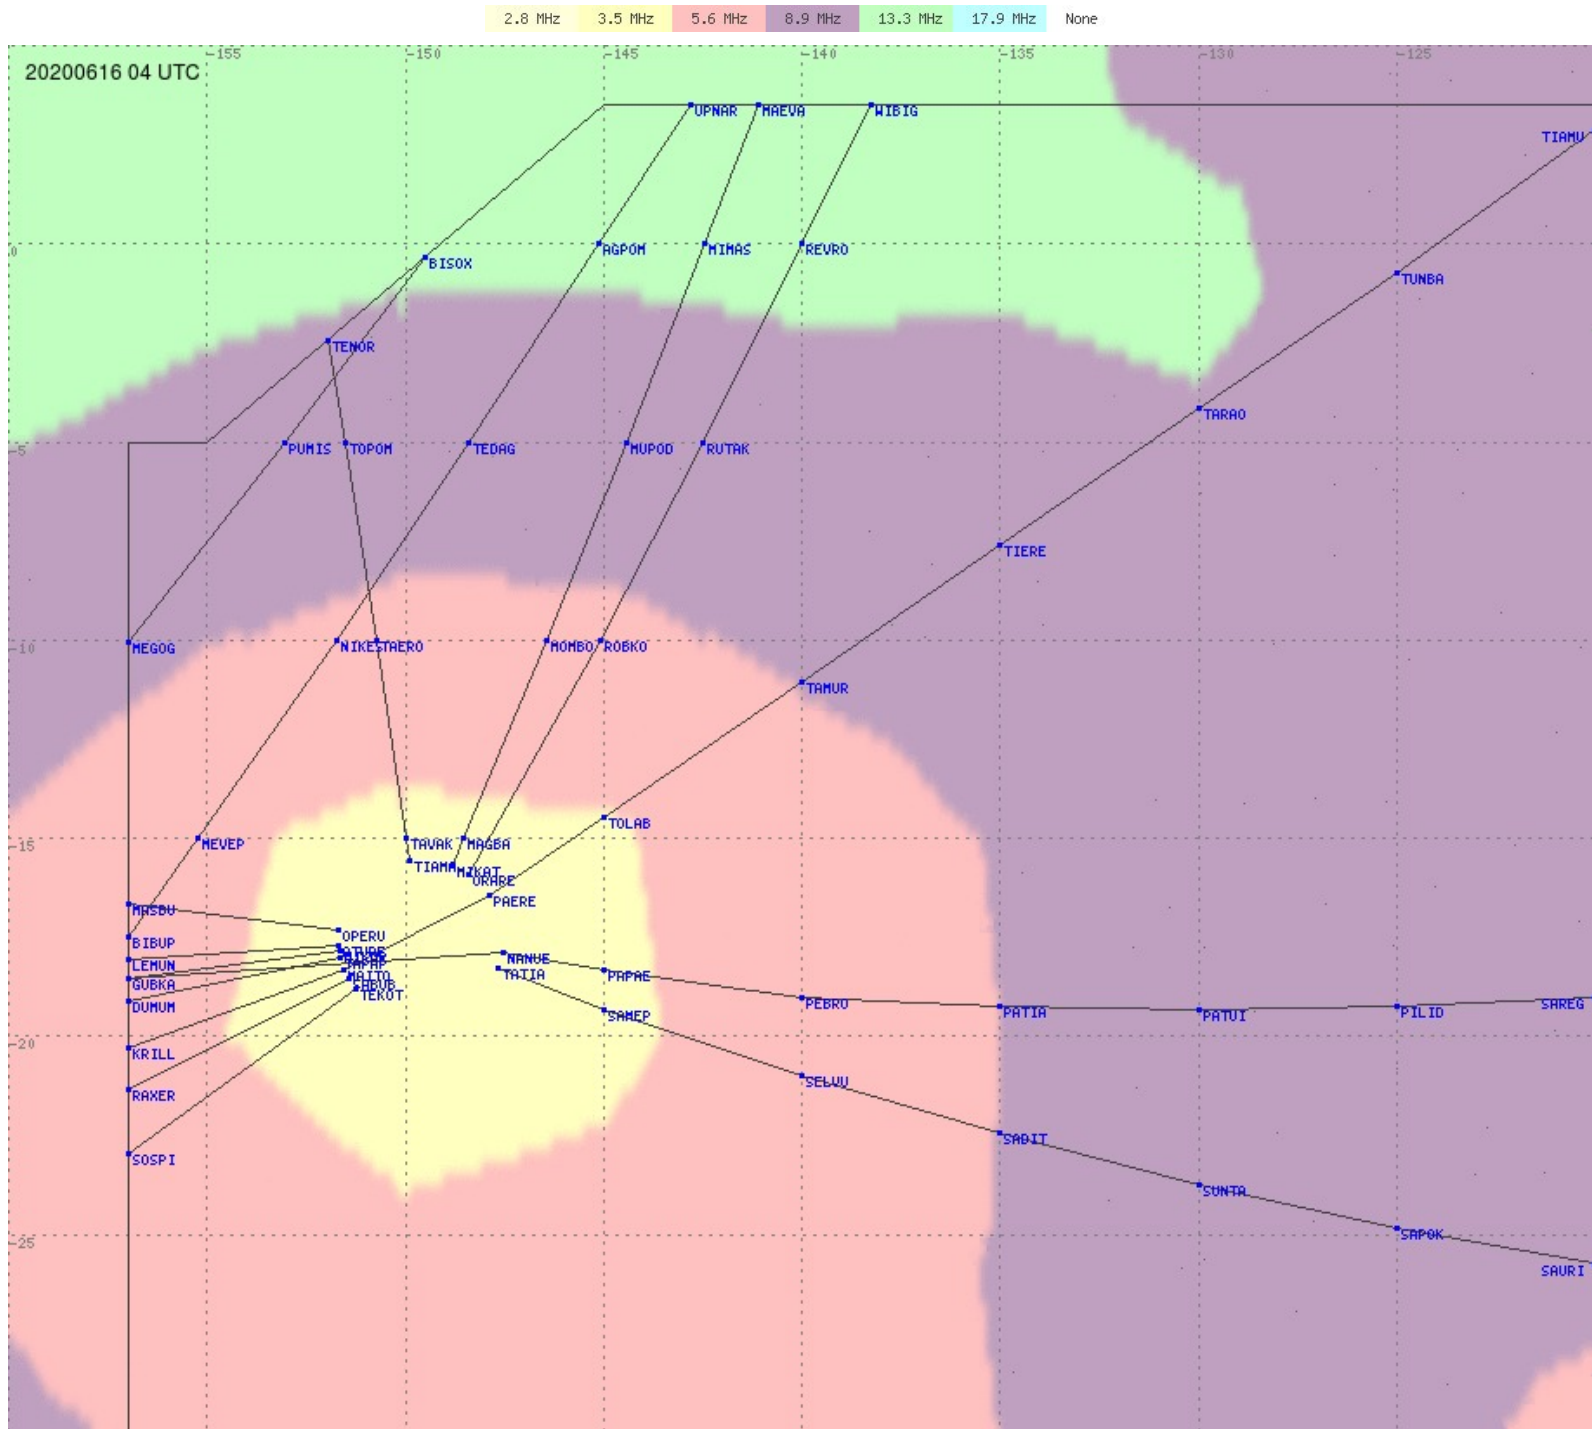

Tahiti FIR - HF Propag - 20200616