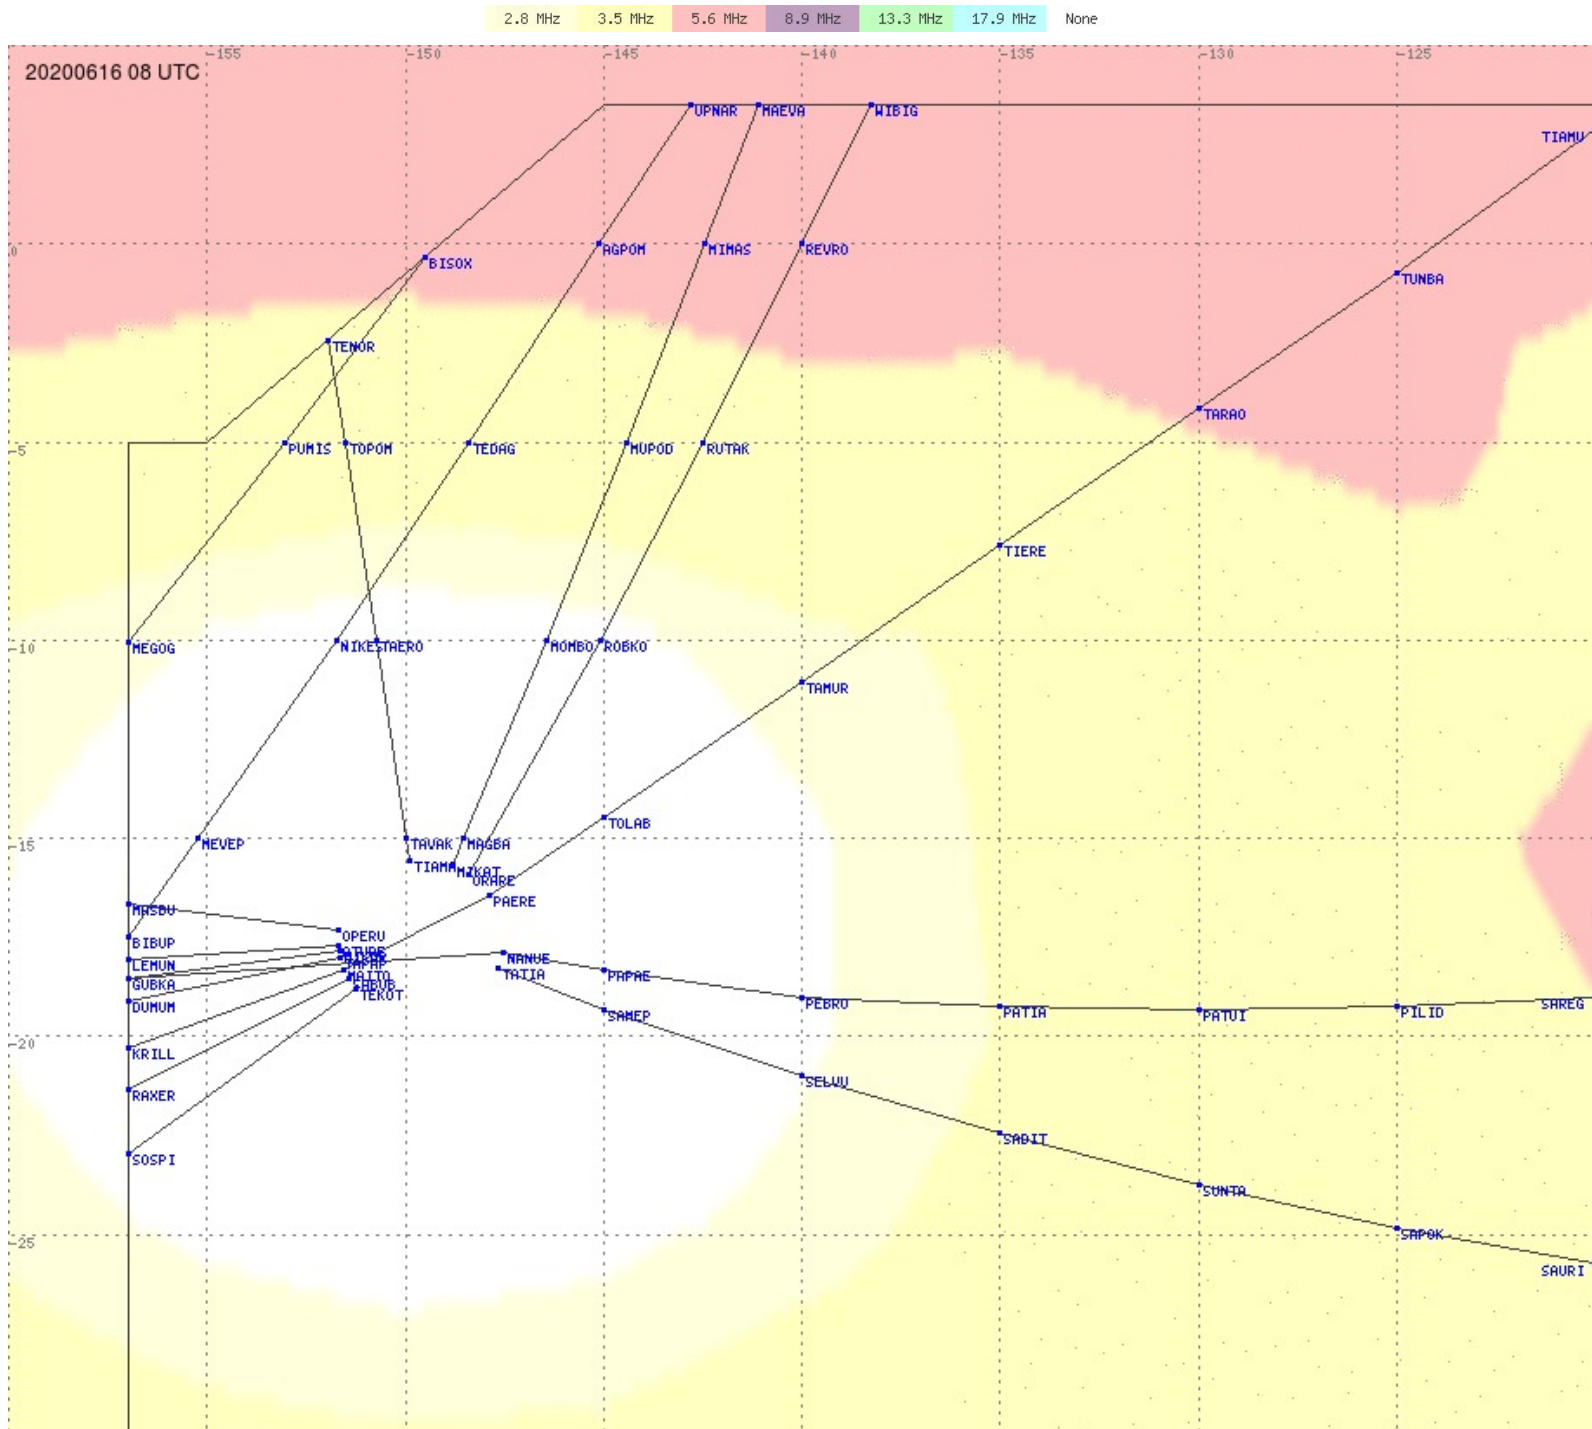

Tahiti FIR - HF Propag - 20200616