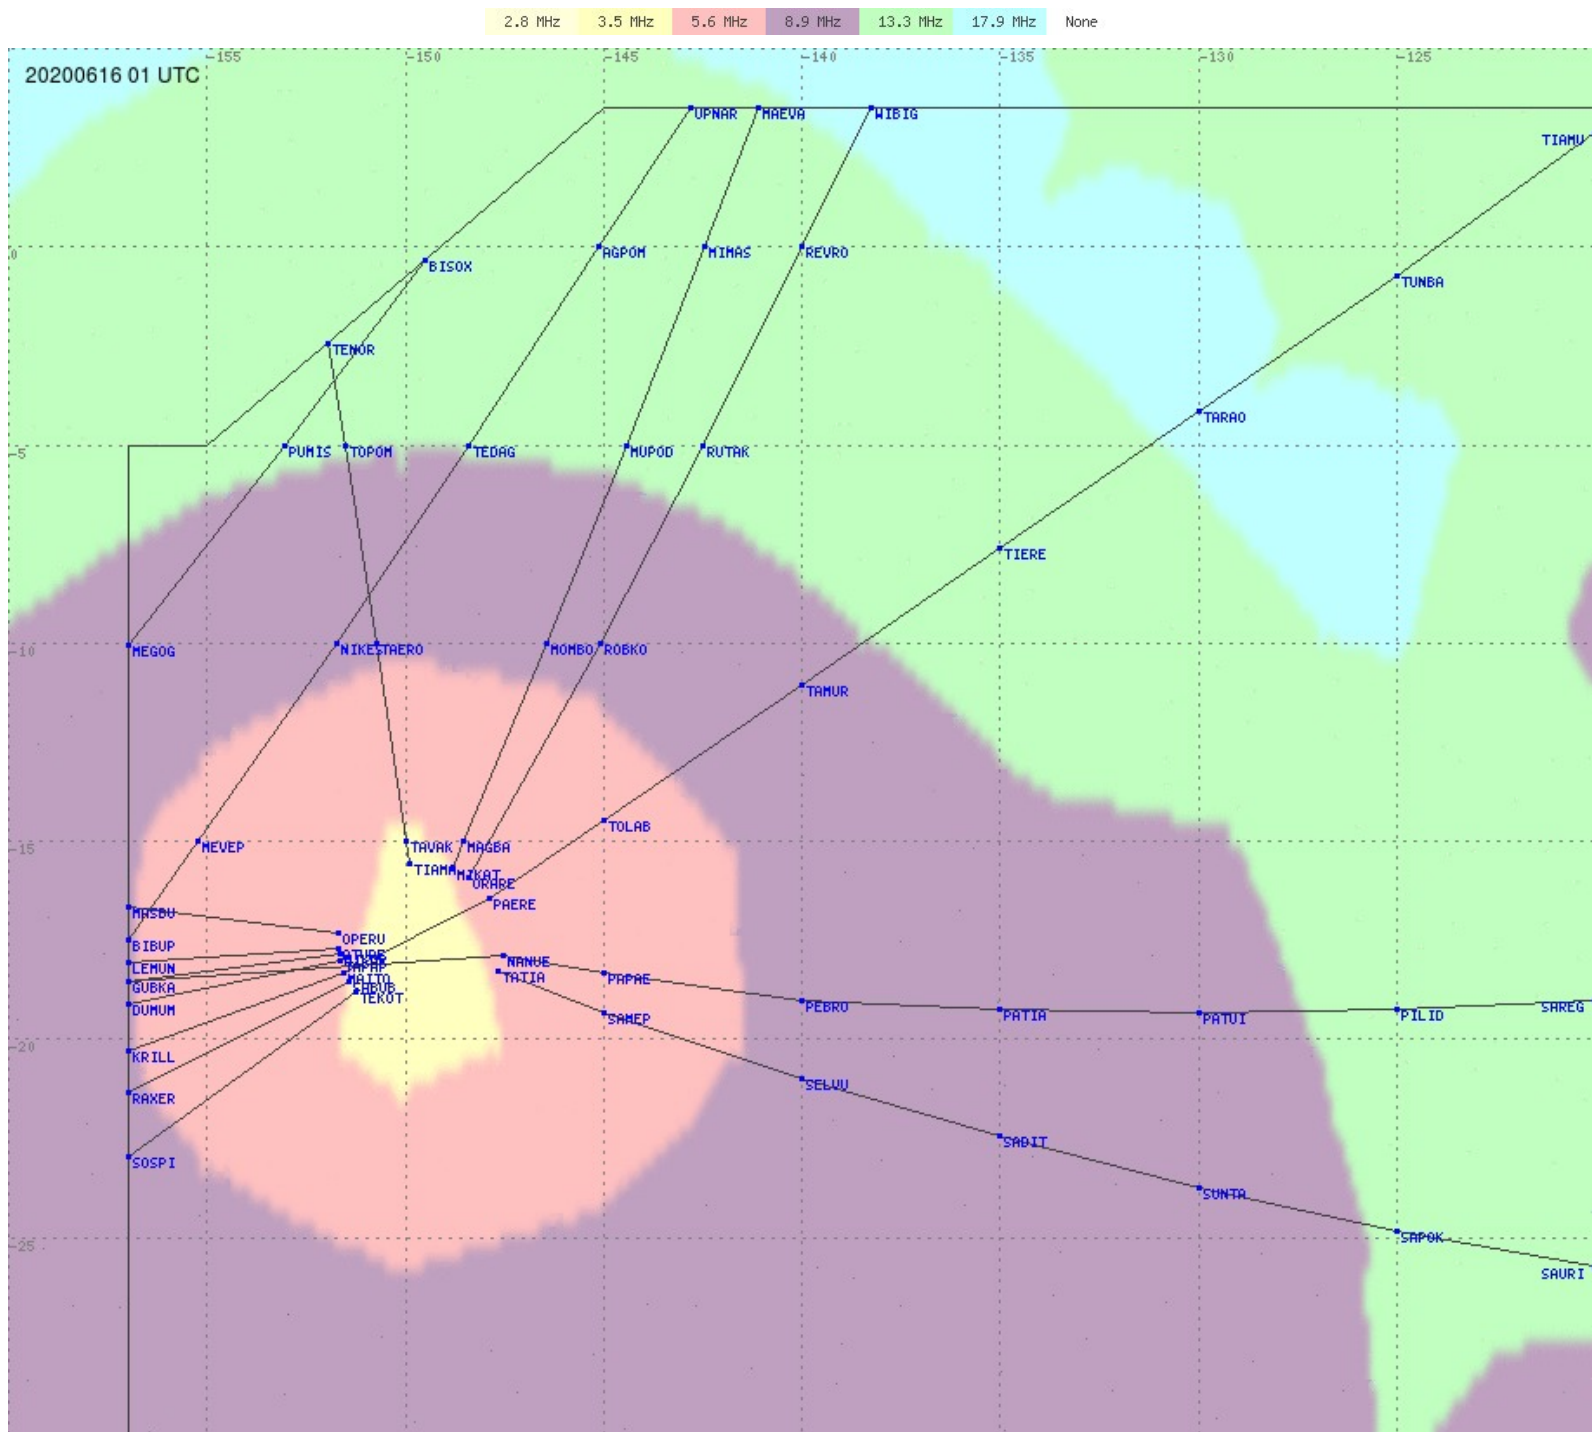

# Tahiti FIR - HF Propag - 20200616

2.8 MHz 3.5 MHz 5.6 MHz 8.9 MHz 13.3 MHz 17.9 MHz None

# Tahiti FIR - HF Propag - 20200616