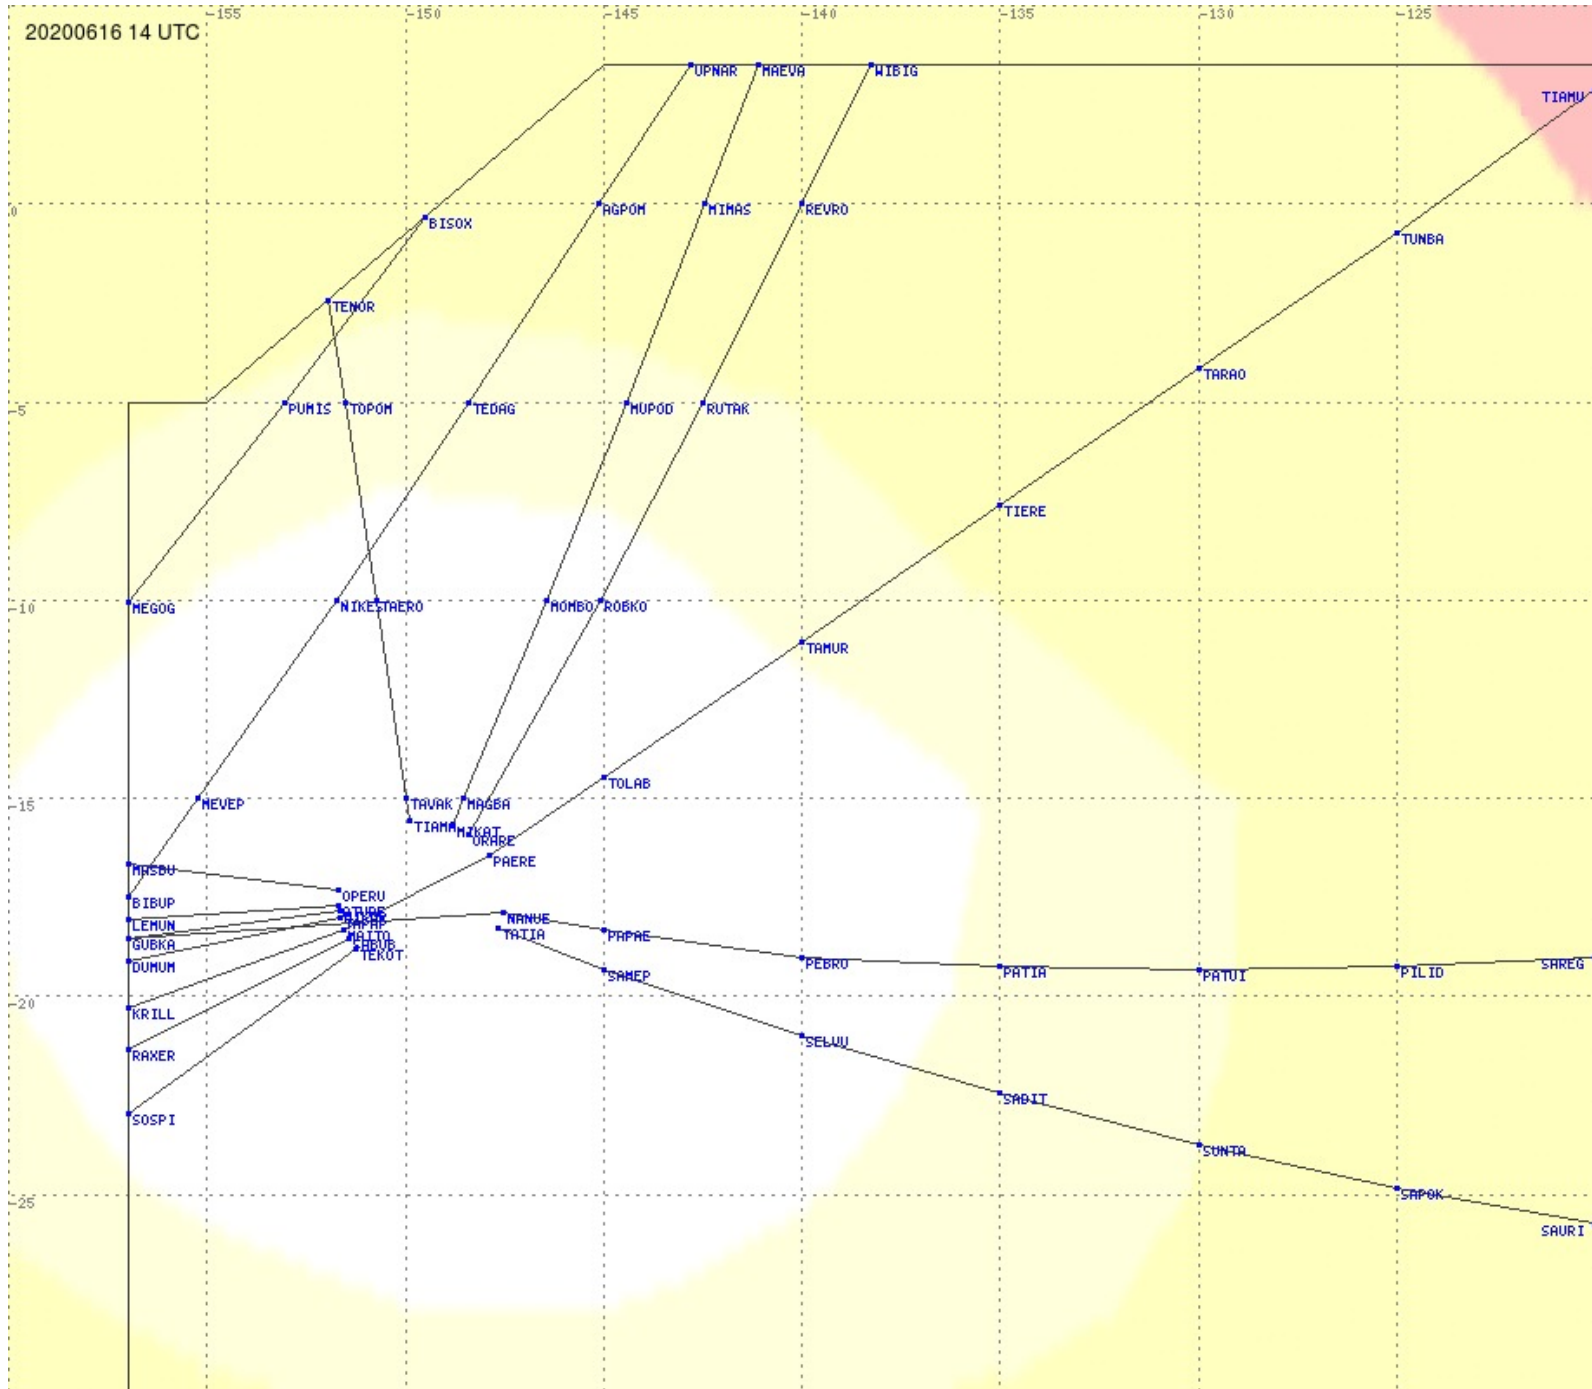

Tahiti FIR - HF Propag - 20200616

2.8 MHz 3.5 MHz 5.6 MHz 8.9 MHz 13.3 MHz 17.9 MHz None