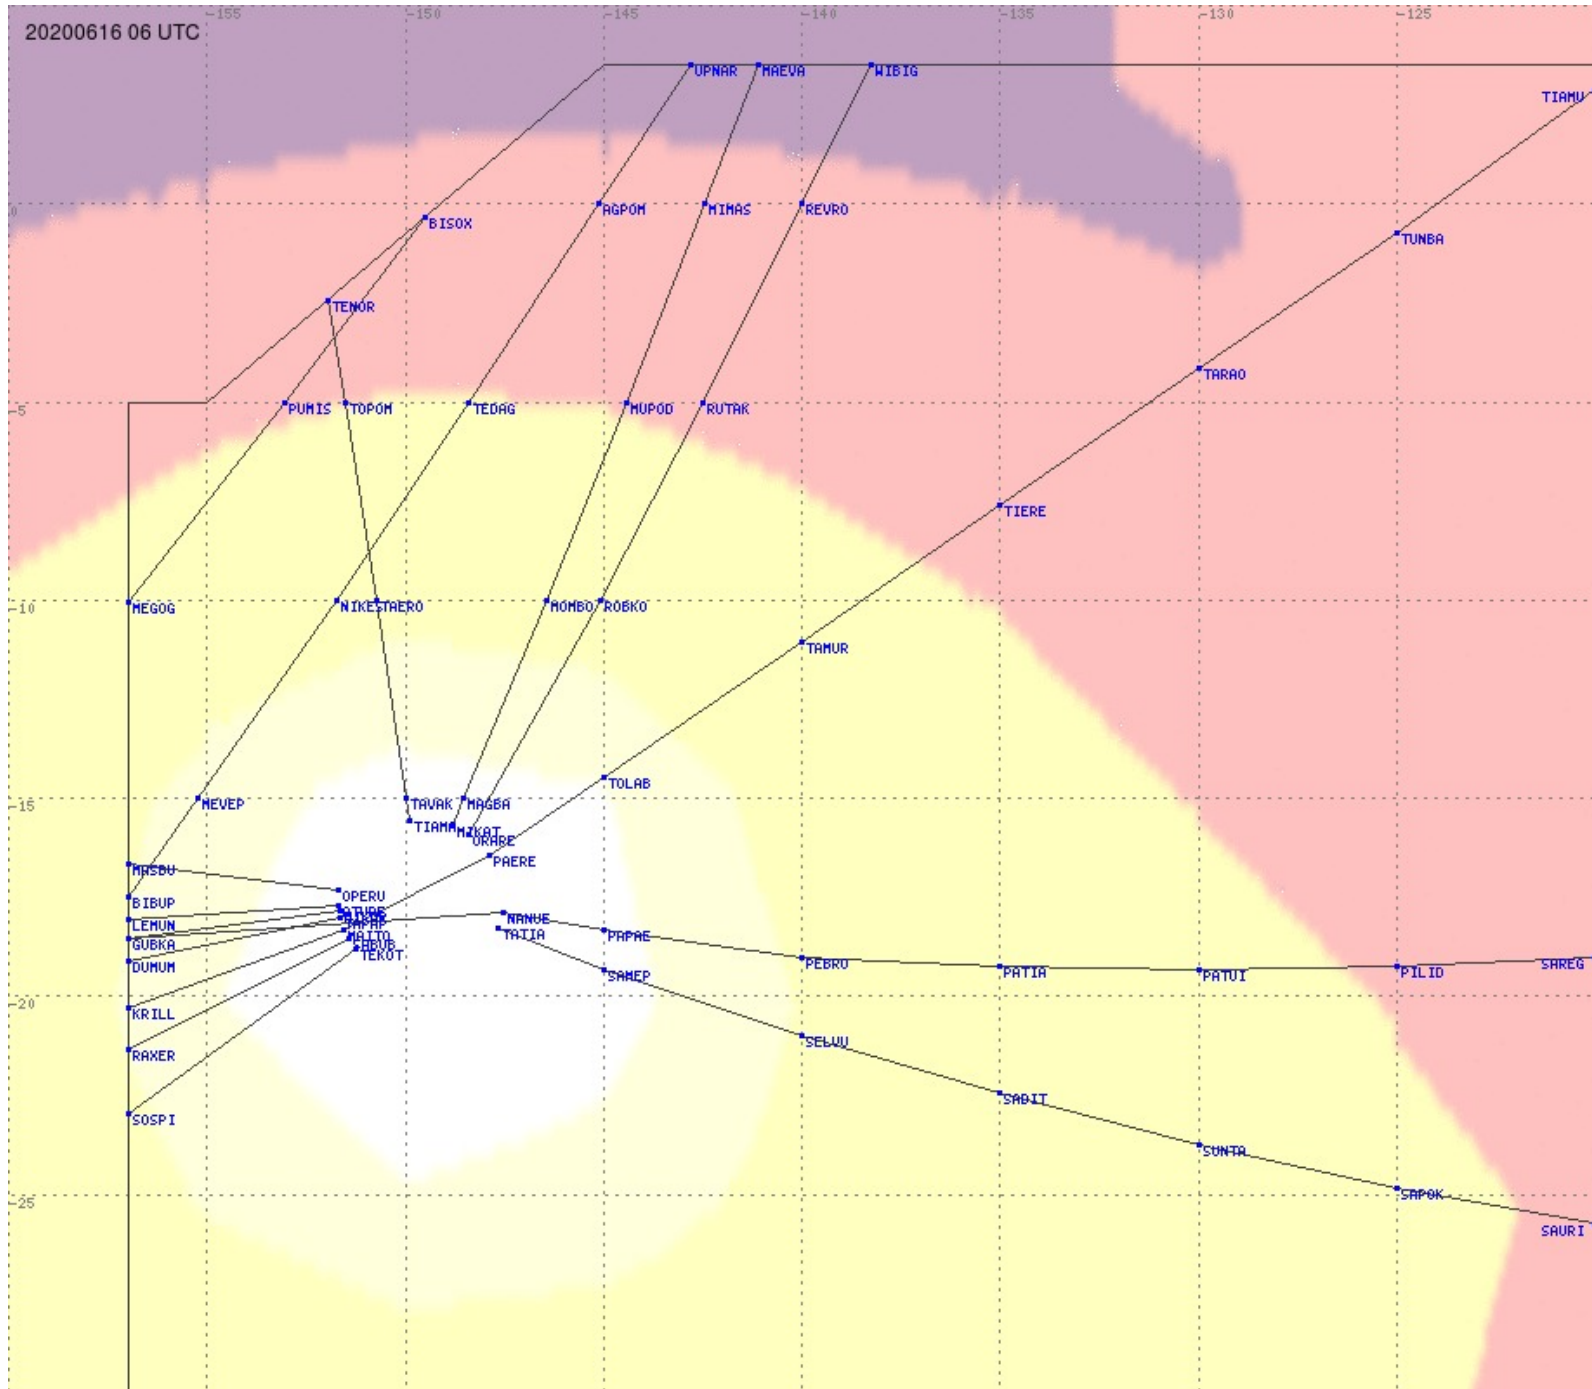

Tahiti FIR - HF Propag - 20200616

2.8 MHz
3.5 MHz
5.6 MHz
8.9 MHz
13.3 MHz
17.9 MHz
None