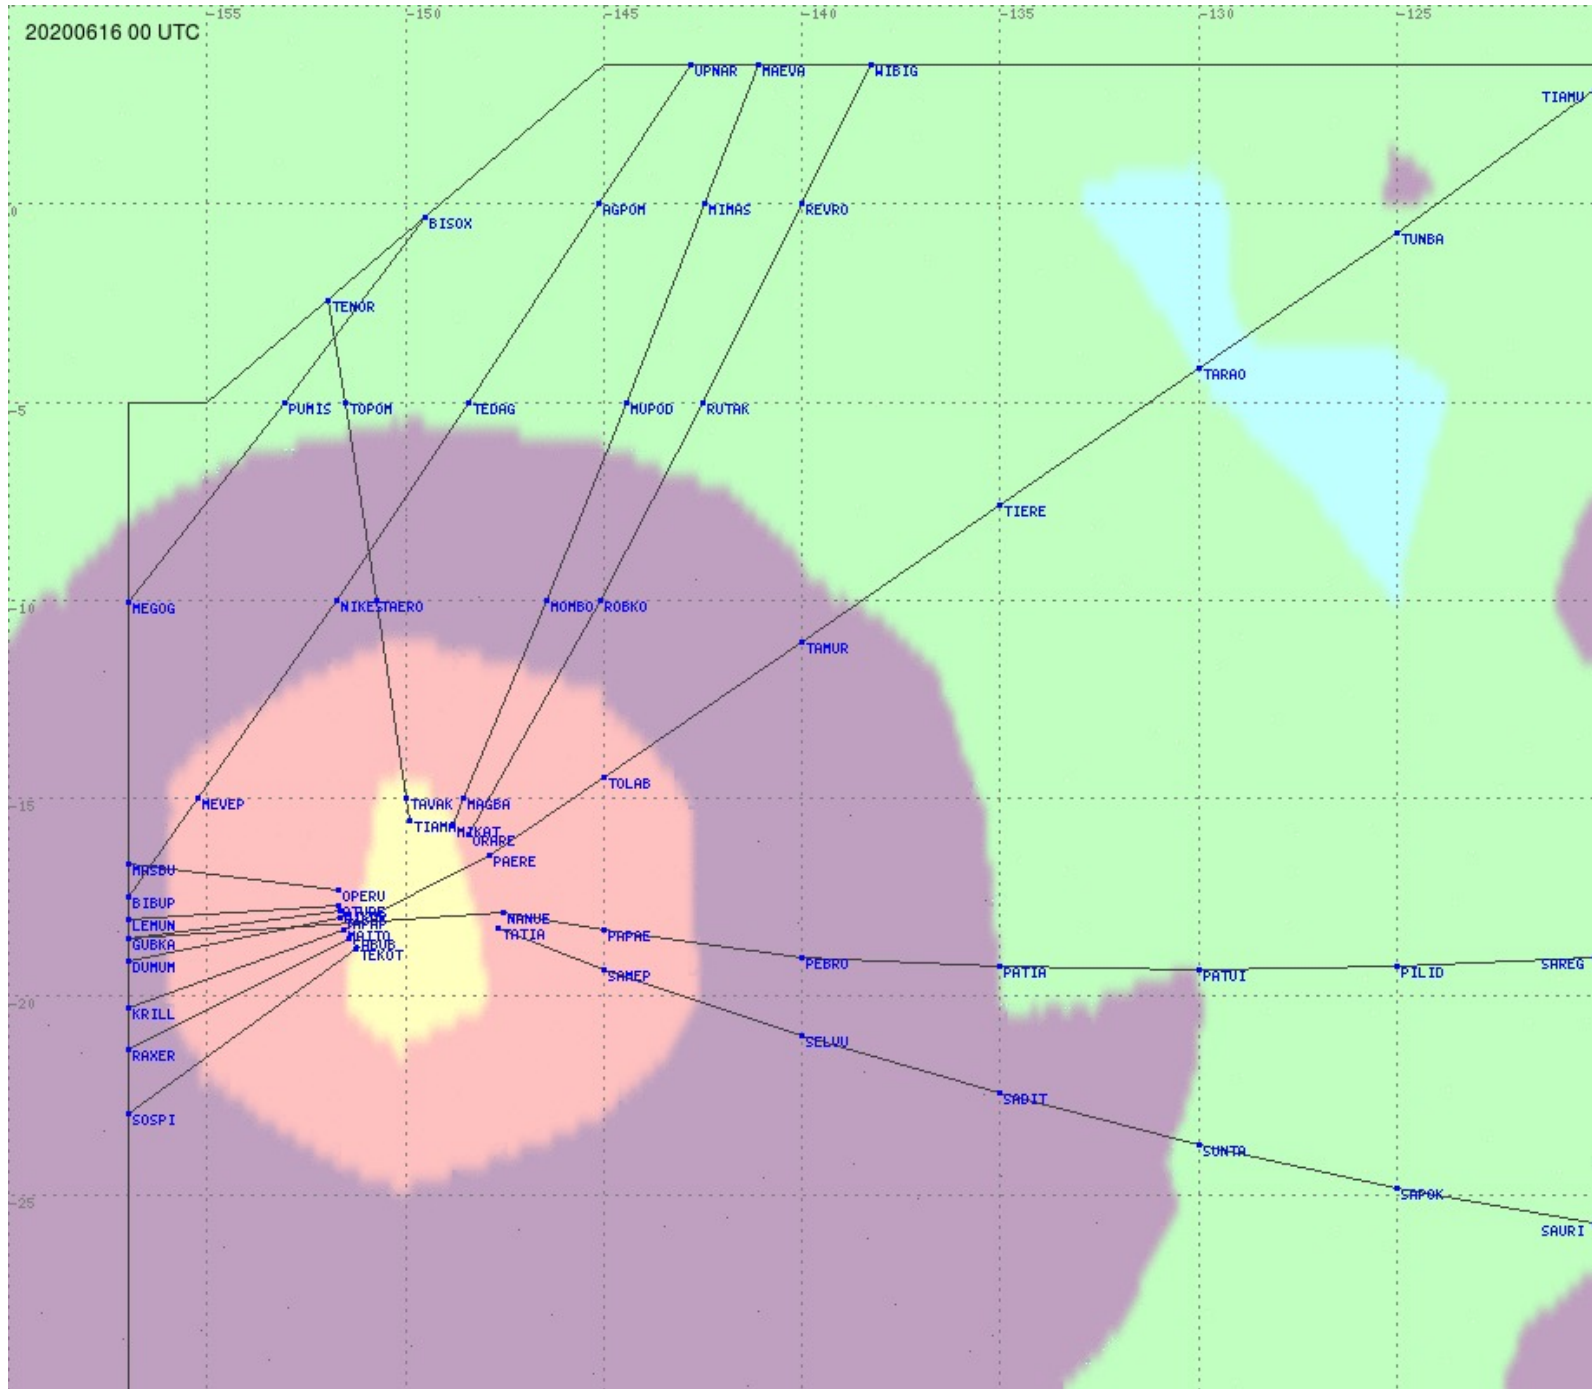

# Tahiti FIR - HF Propag - 20200616

2.8 MHz 3.5 MHz 5.6 MHz 8.9 MHz 13.3 MHz 17.9 MHz None

# Tahiti FIR - HF Propag - 20200616