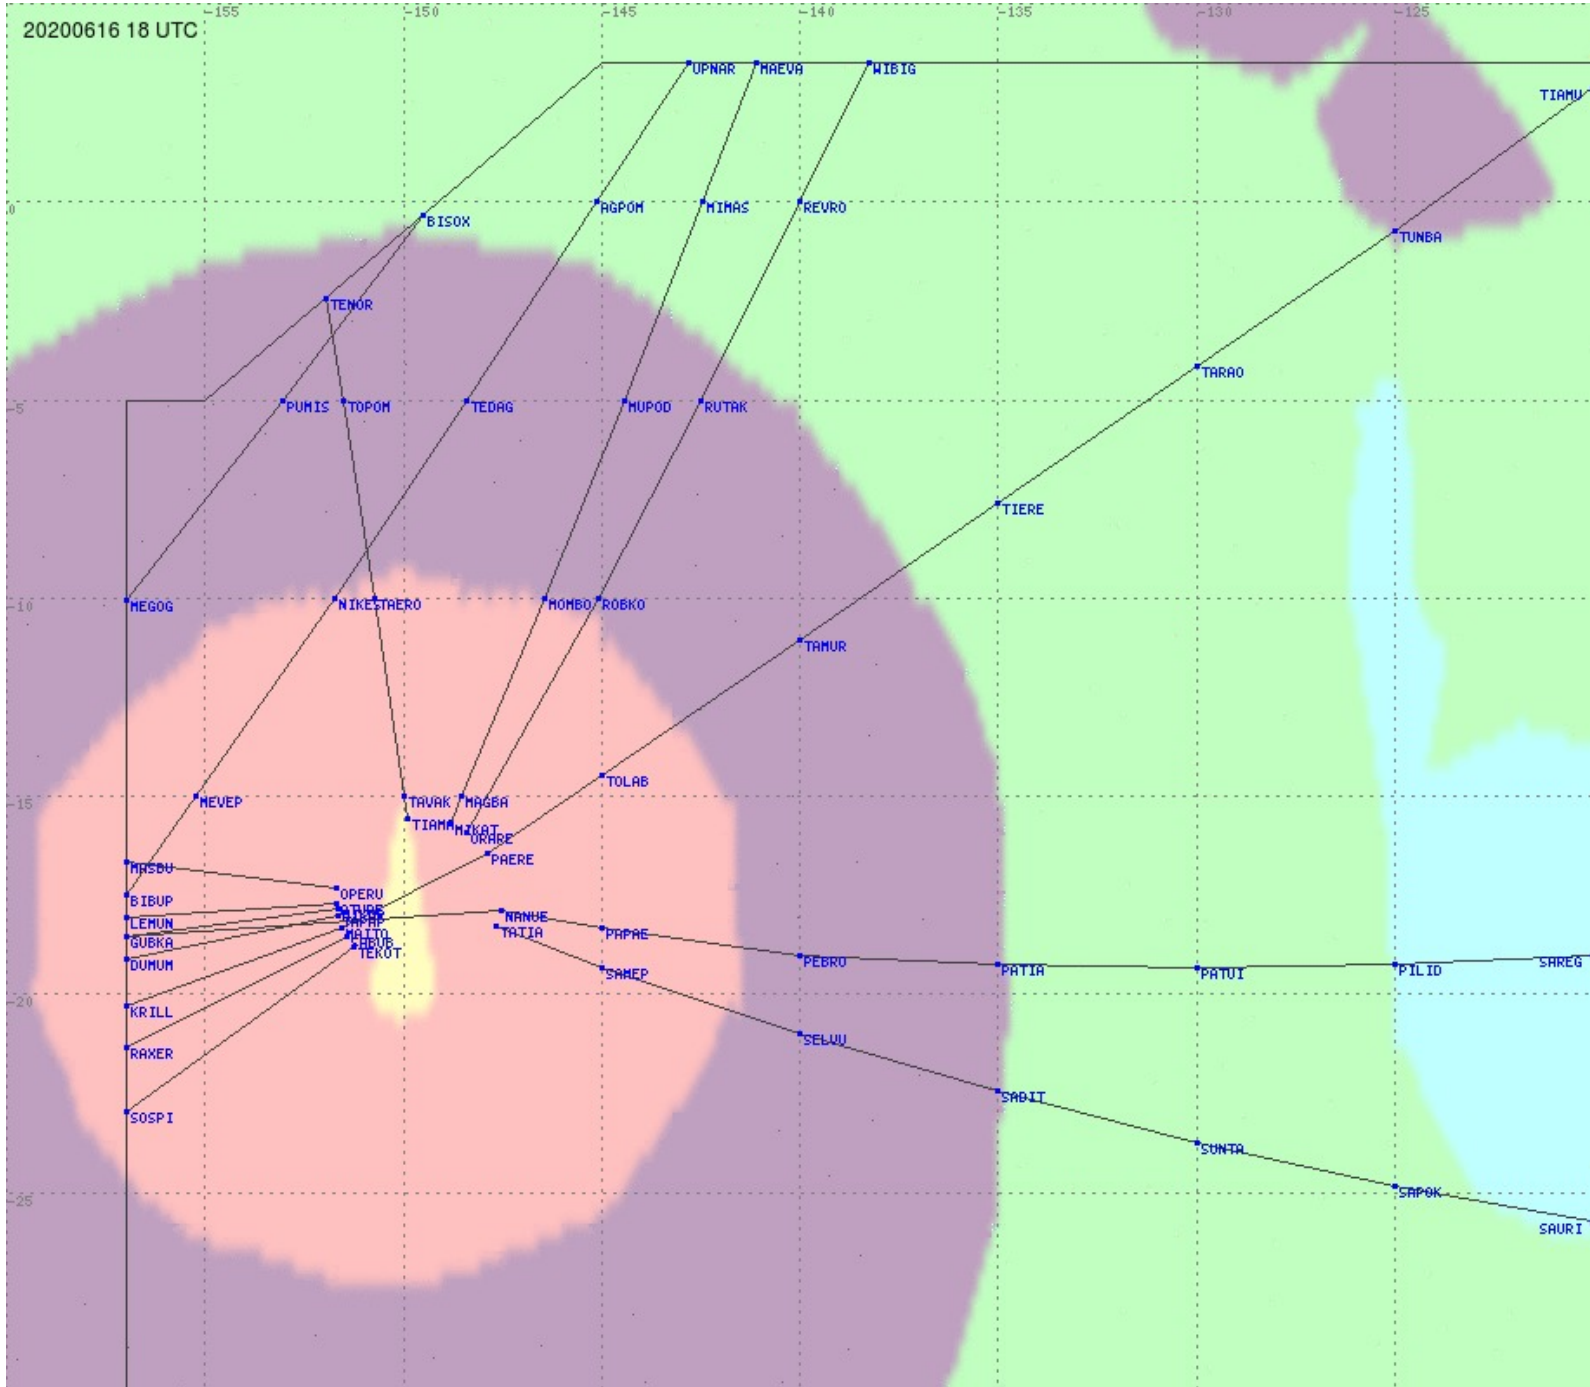

Tahiti FIR - HF Propag - 20200616

2.8 MHz 3.5 MHz 5.6 MHz 8.9 MHz 13.3 MHz 17.9 MHz None