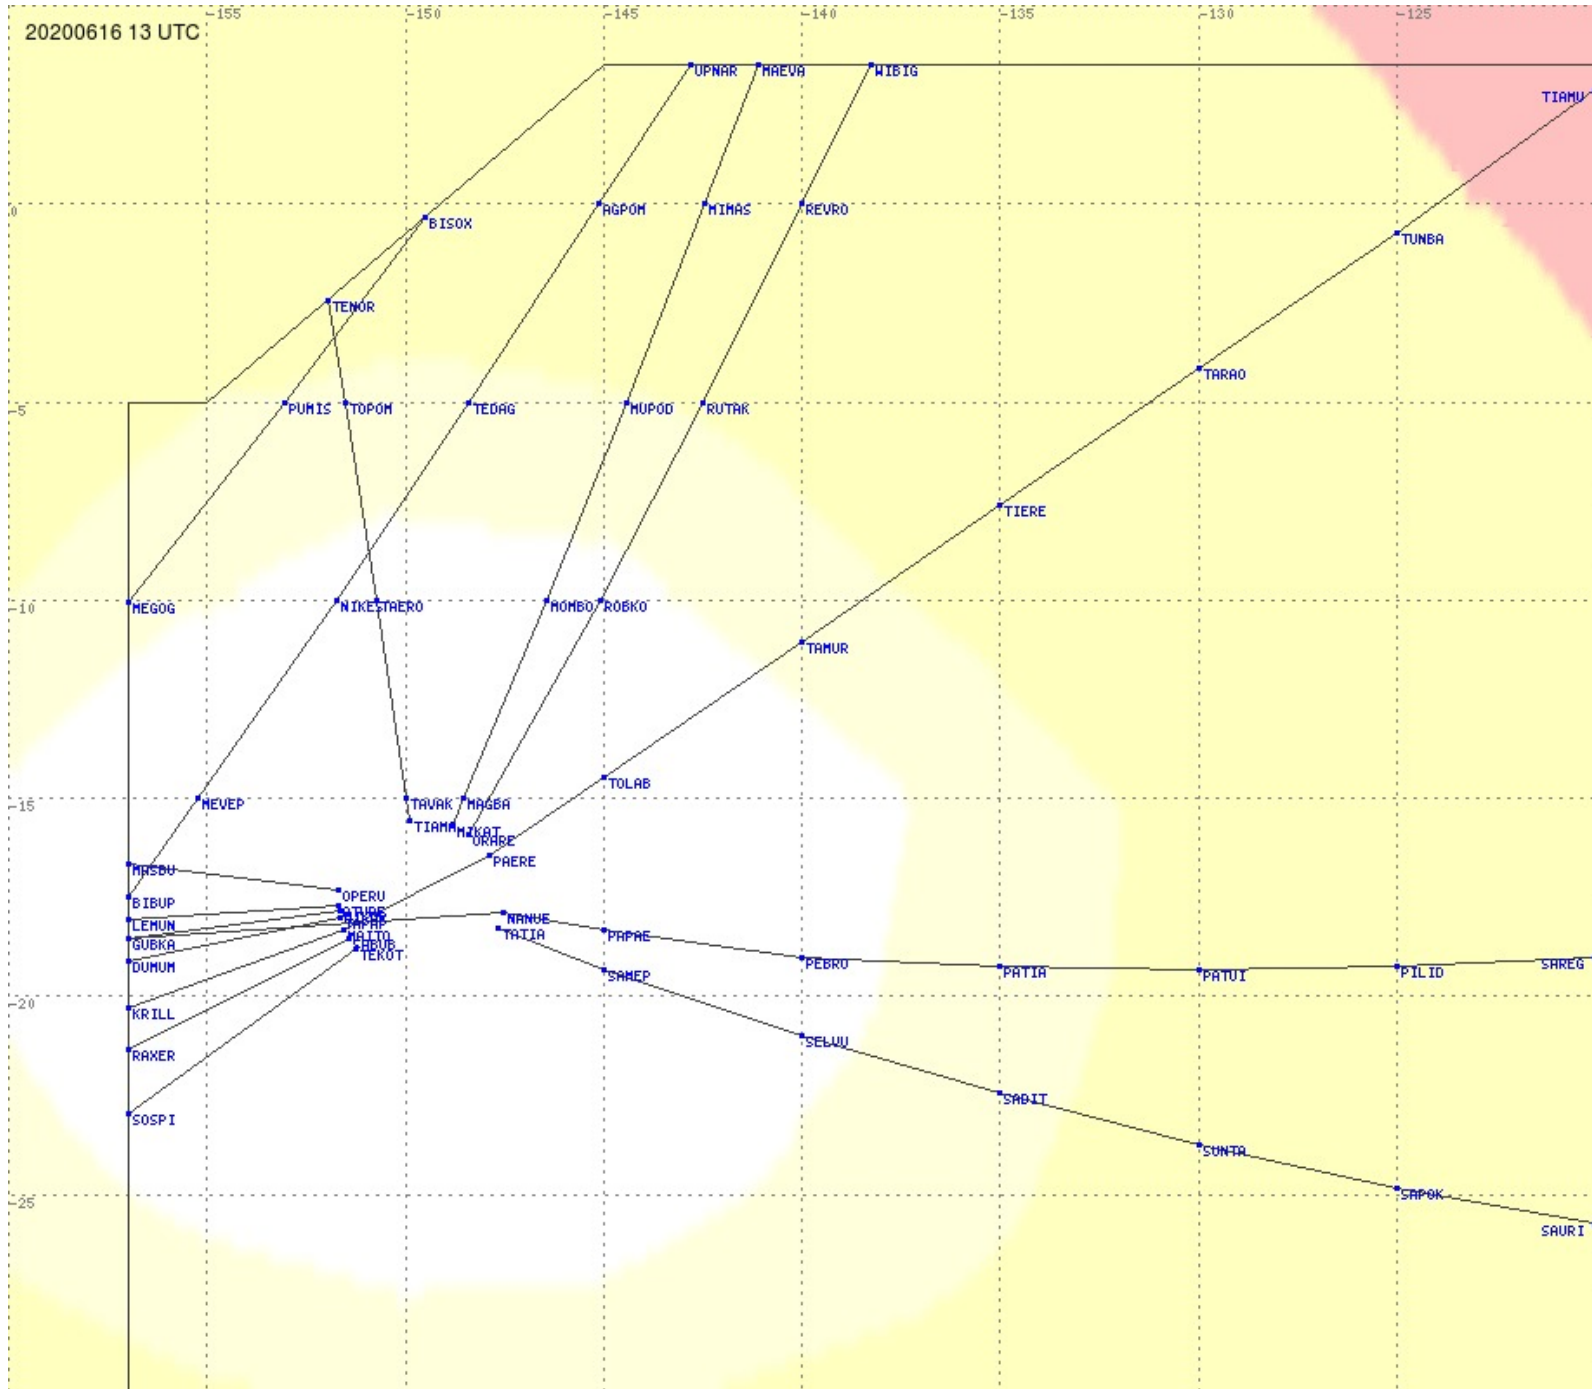

Tahiti FIR - HF Propag - 20200616

2.8 MHz 3.5 MHz 5.6 MHz 8.9 MHz 13.3 MHz 17.9 MHz None