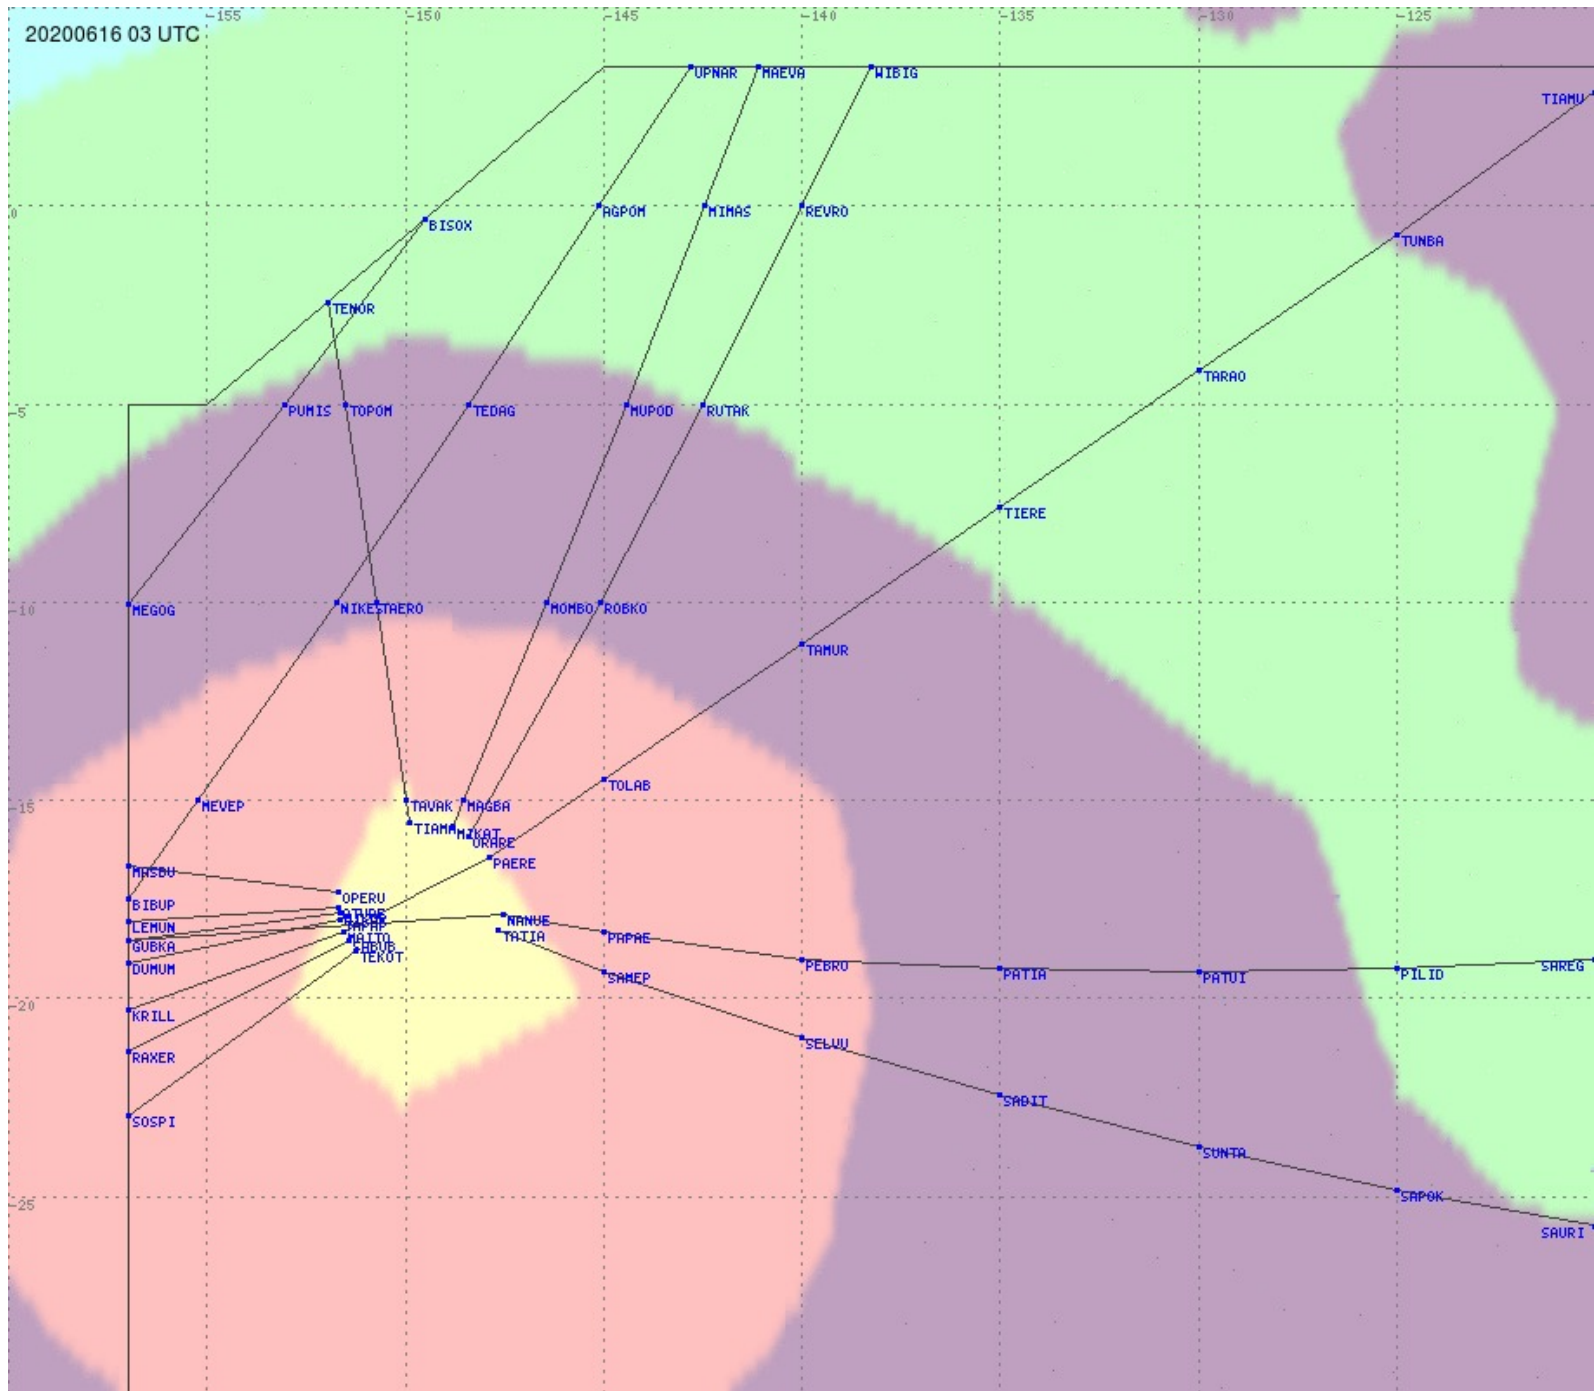

Tahiti FIR - HF Propag - 20200616

2.8 MHz 3.5 MHz 5.6 MHz 8.9 MHz 13.3 MHz 17.9 MHz None