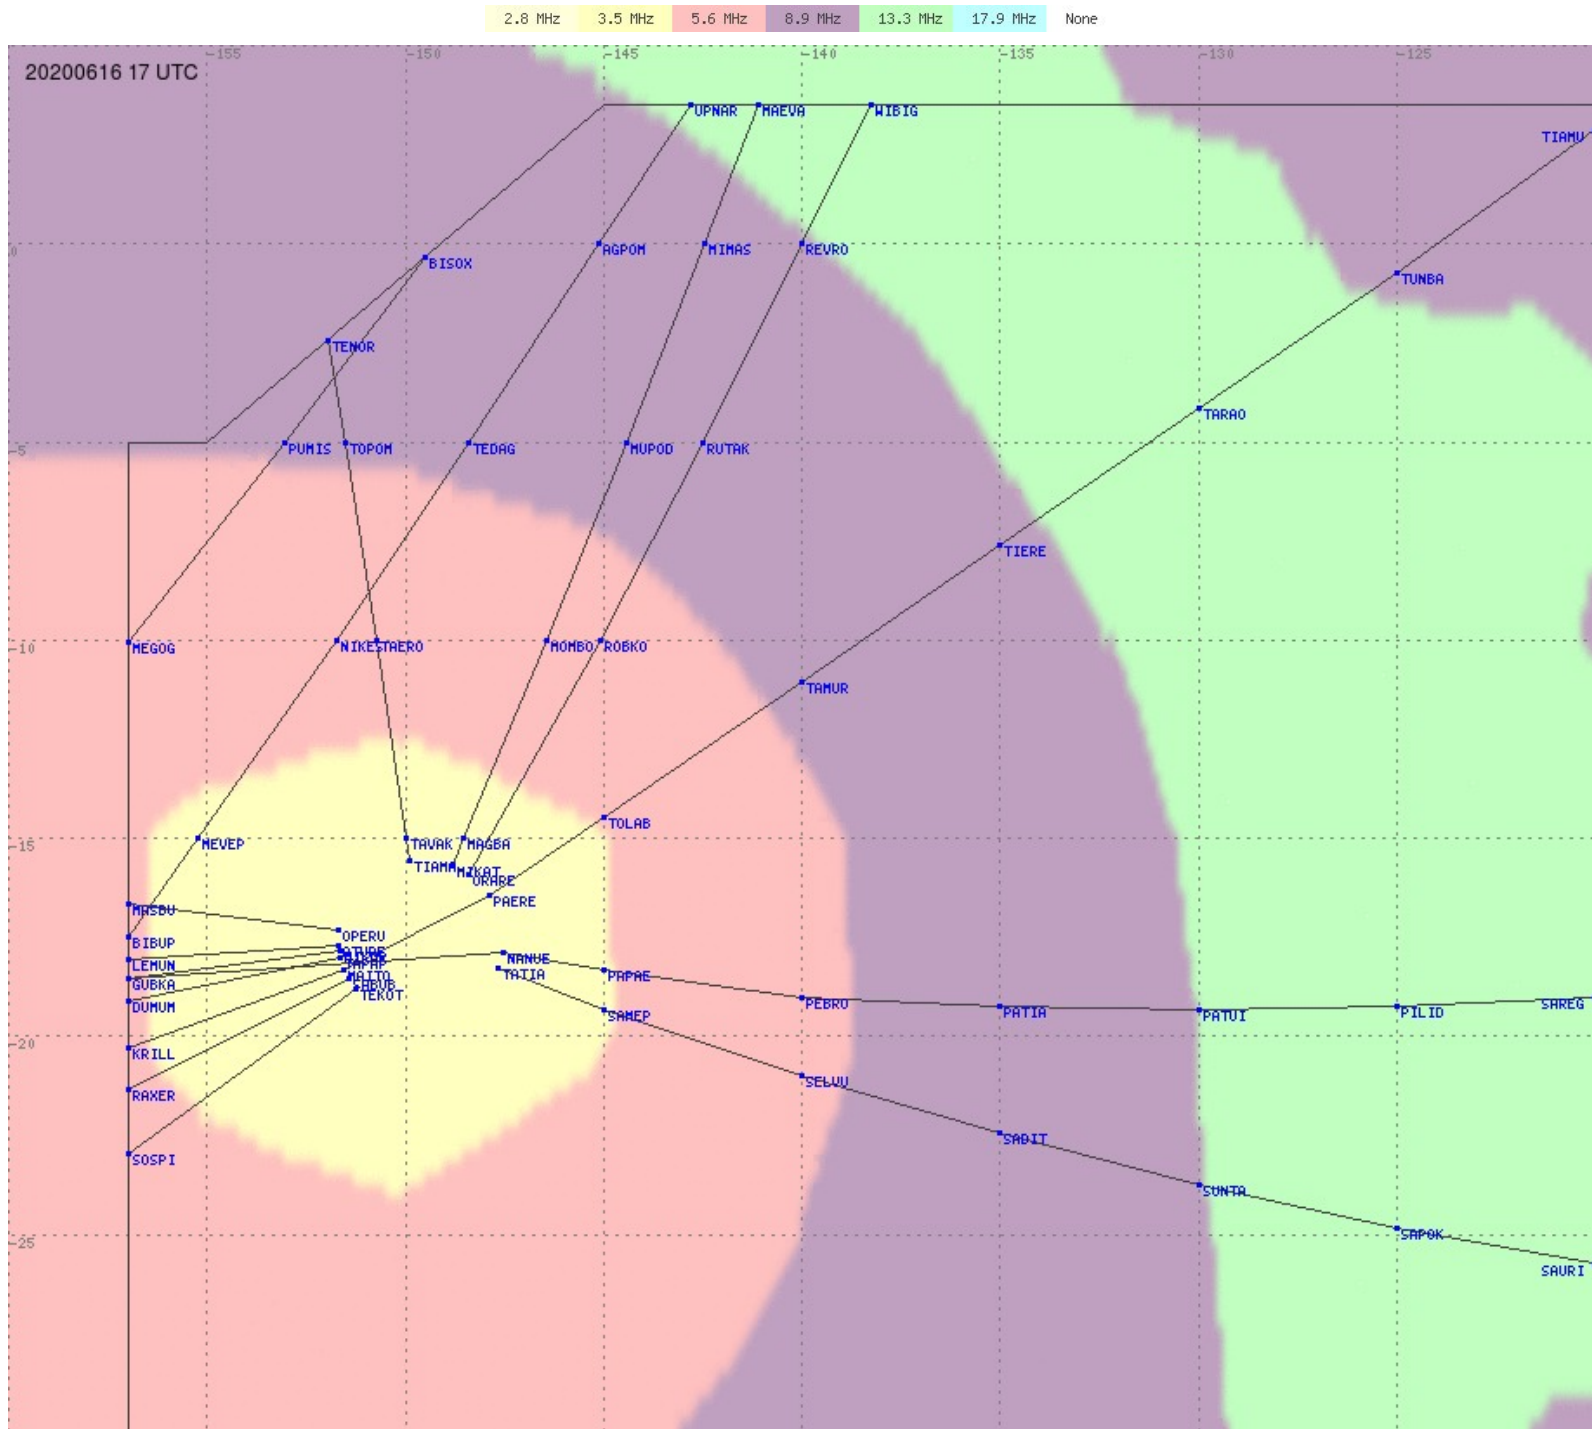

Tahiti FIR - HF Propag - 20200616