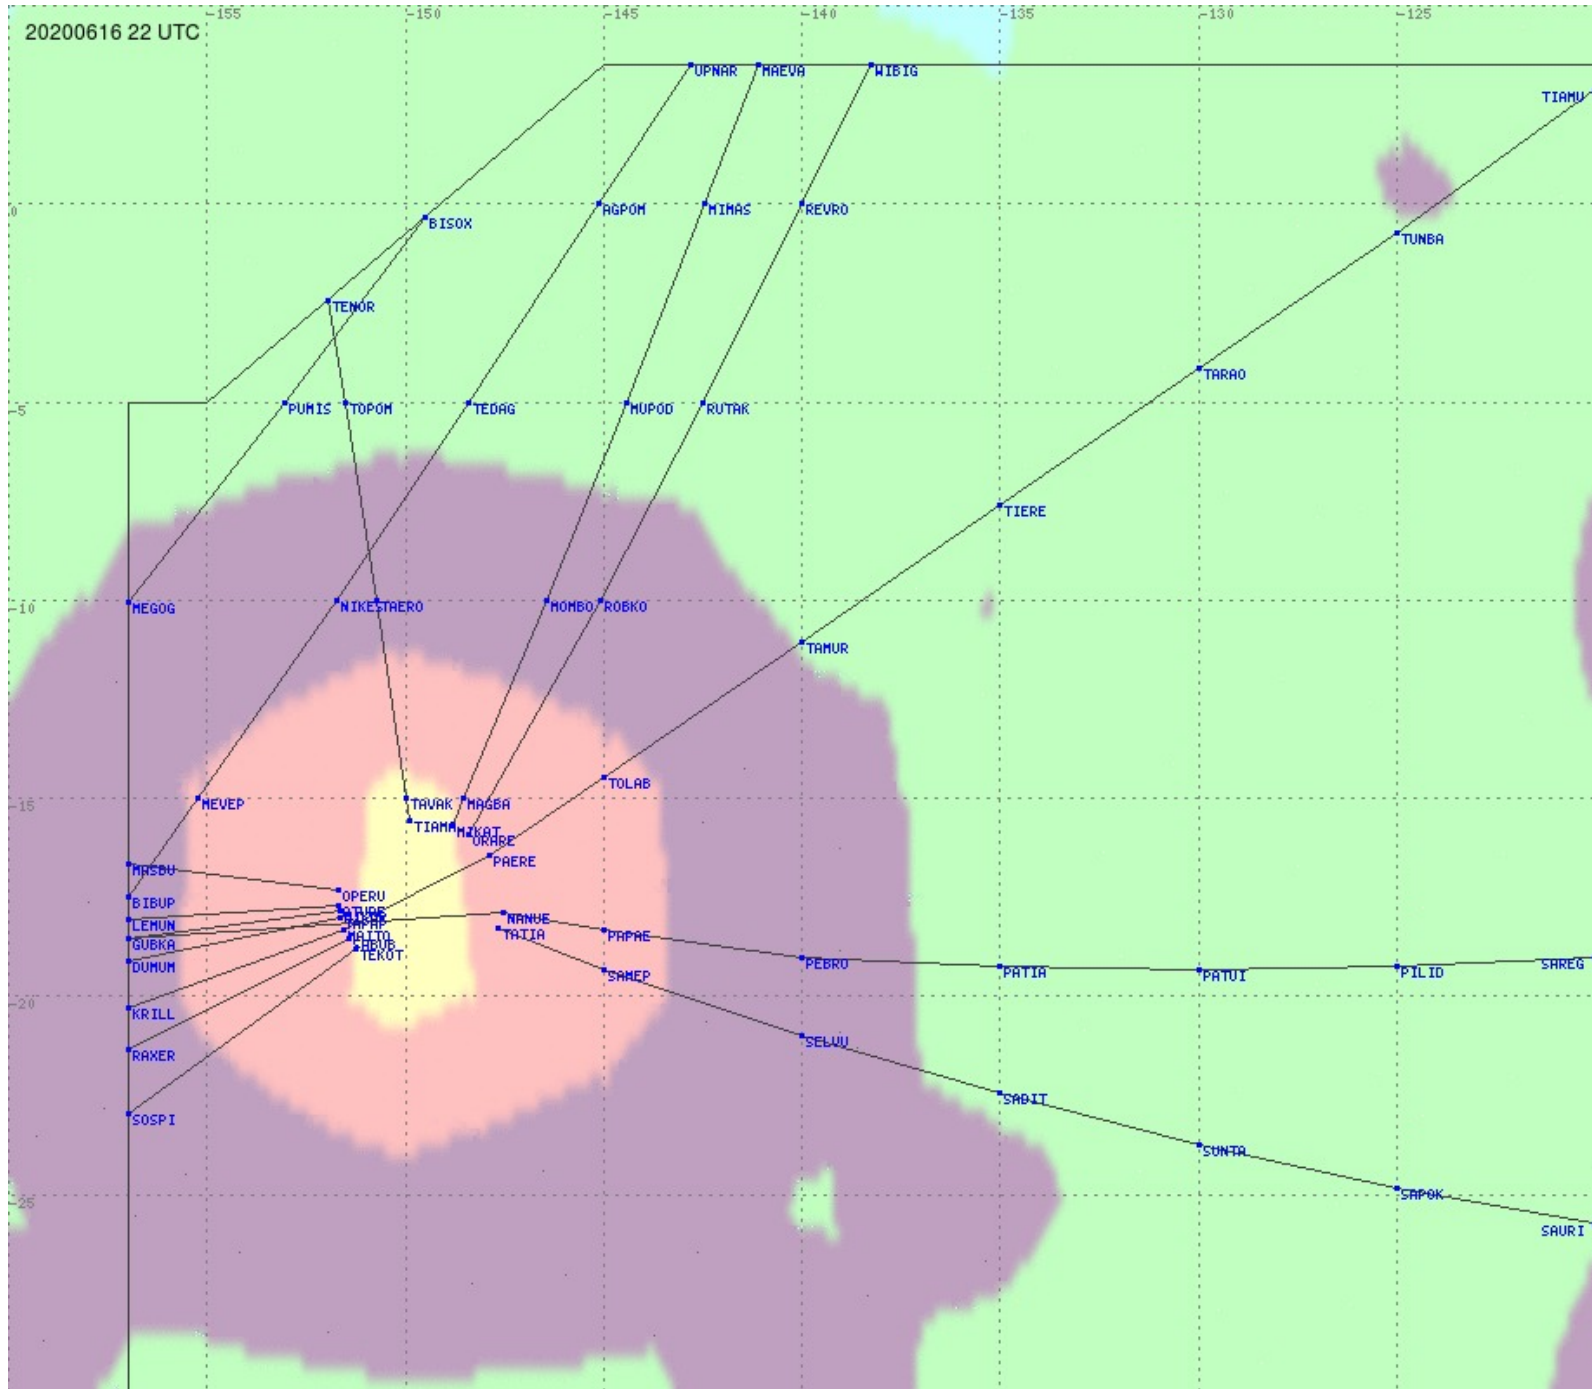

Tahiti FIR - HF Propag - 20200616

2.8 MHz 3.5 MHz 5.6 MHz 8.9 MHz 13.3 MHz 17.9 MHz None