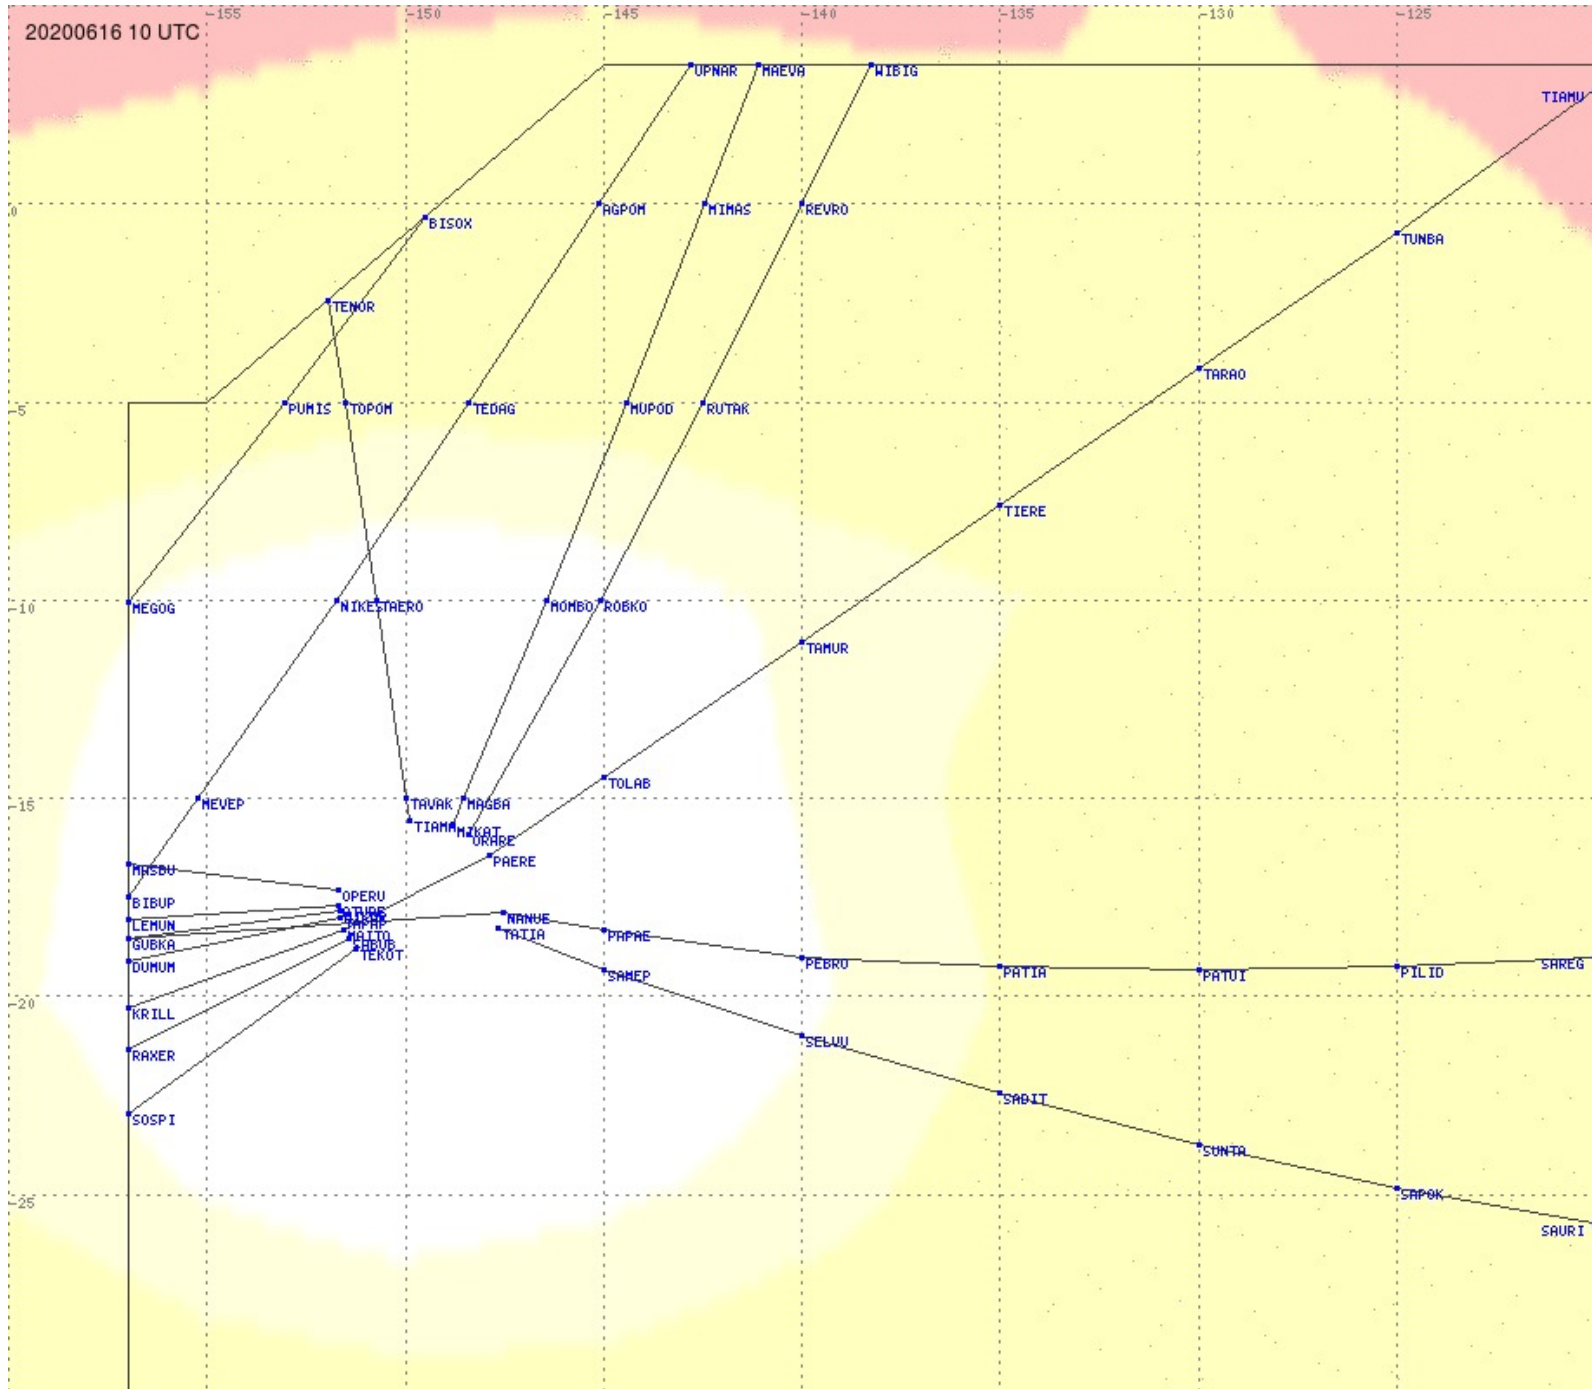

Tahiti FIR - HF Propag - 20200616

2.8 MHz
3.5 MHz
5.6 MHz
8.9 MHz
13.3 MHz
17.9 MHz
None