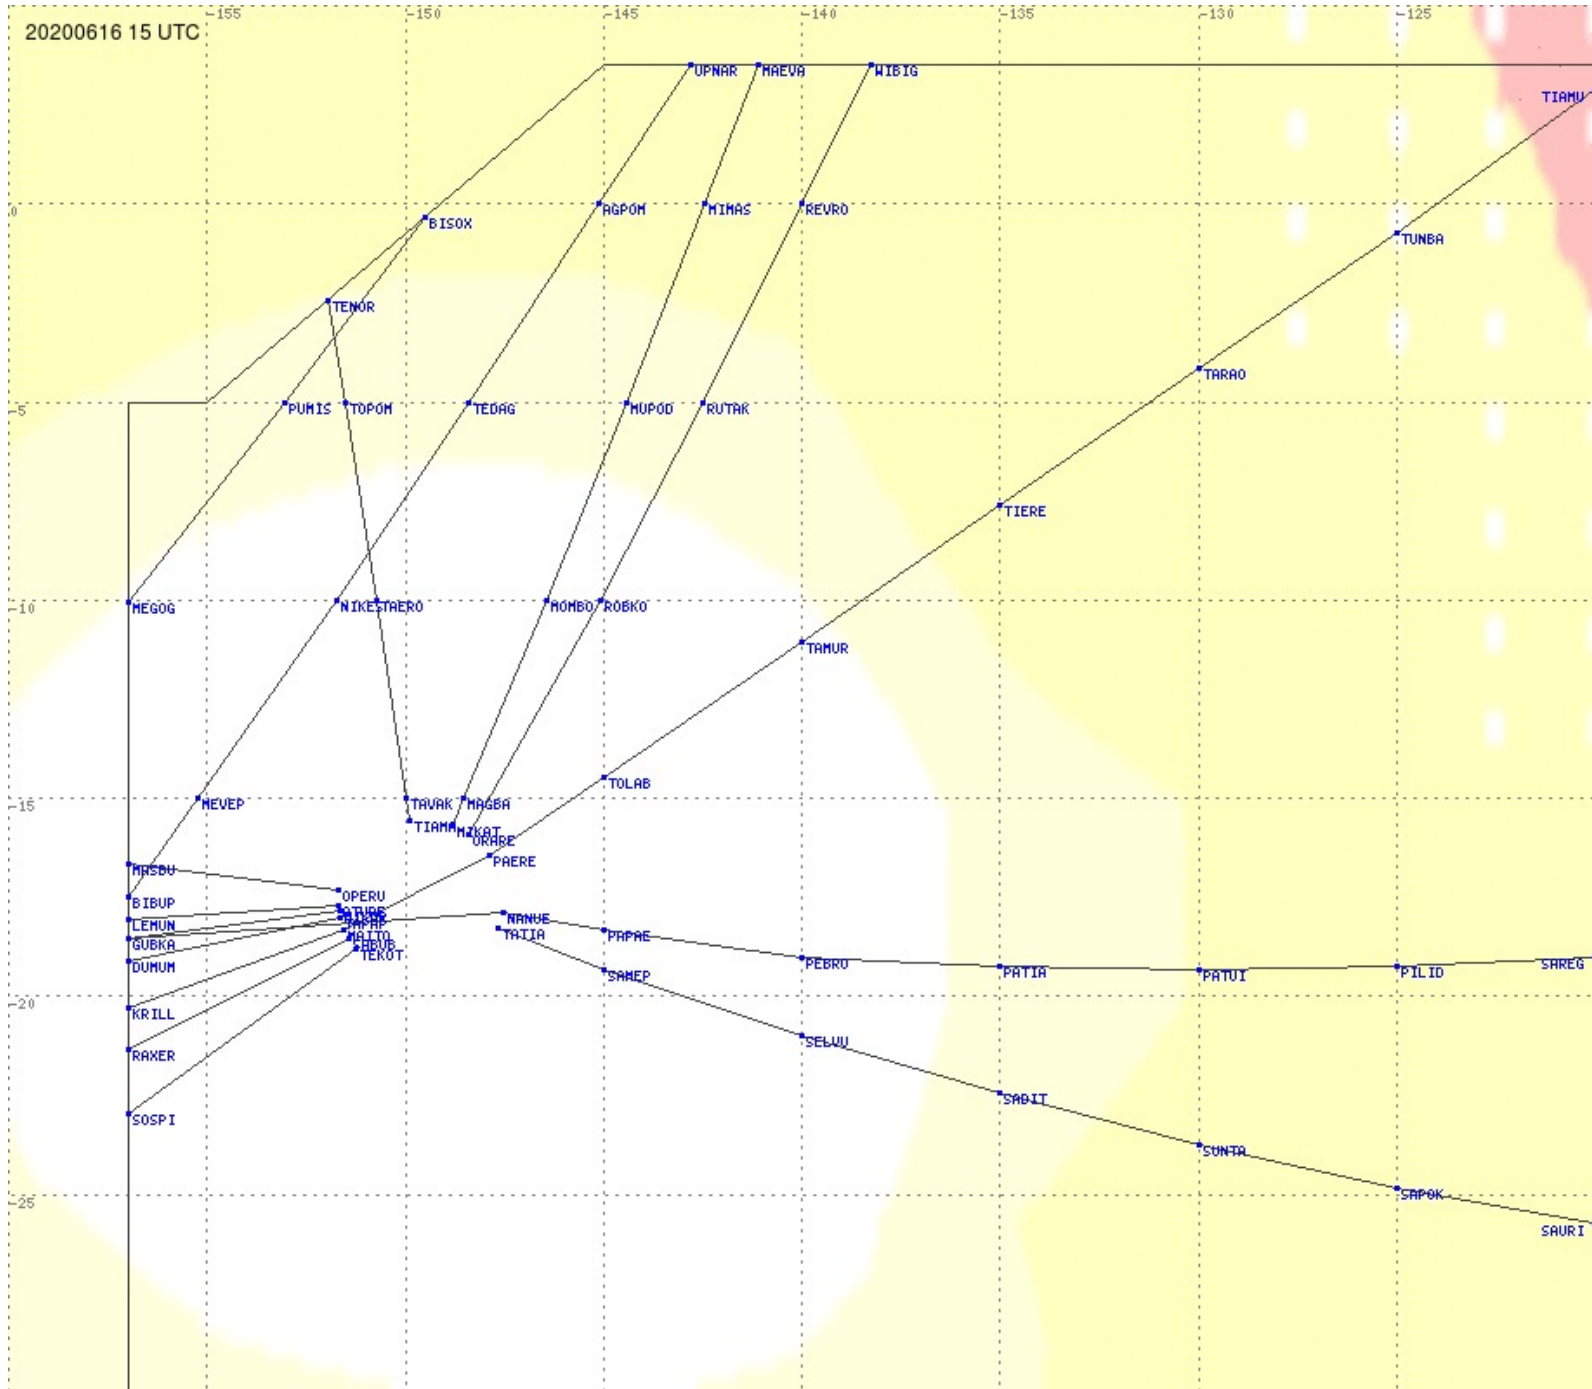

Tahiti FIR - HF Propag - 20200616

2.8 MHz 3.5 MHz 5.6 MHz 8.9 MHz 13.3 MHz 17.9 MHz None