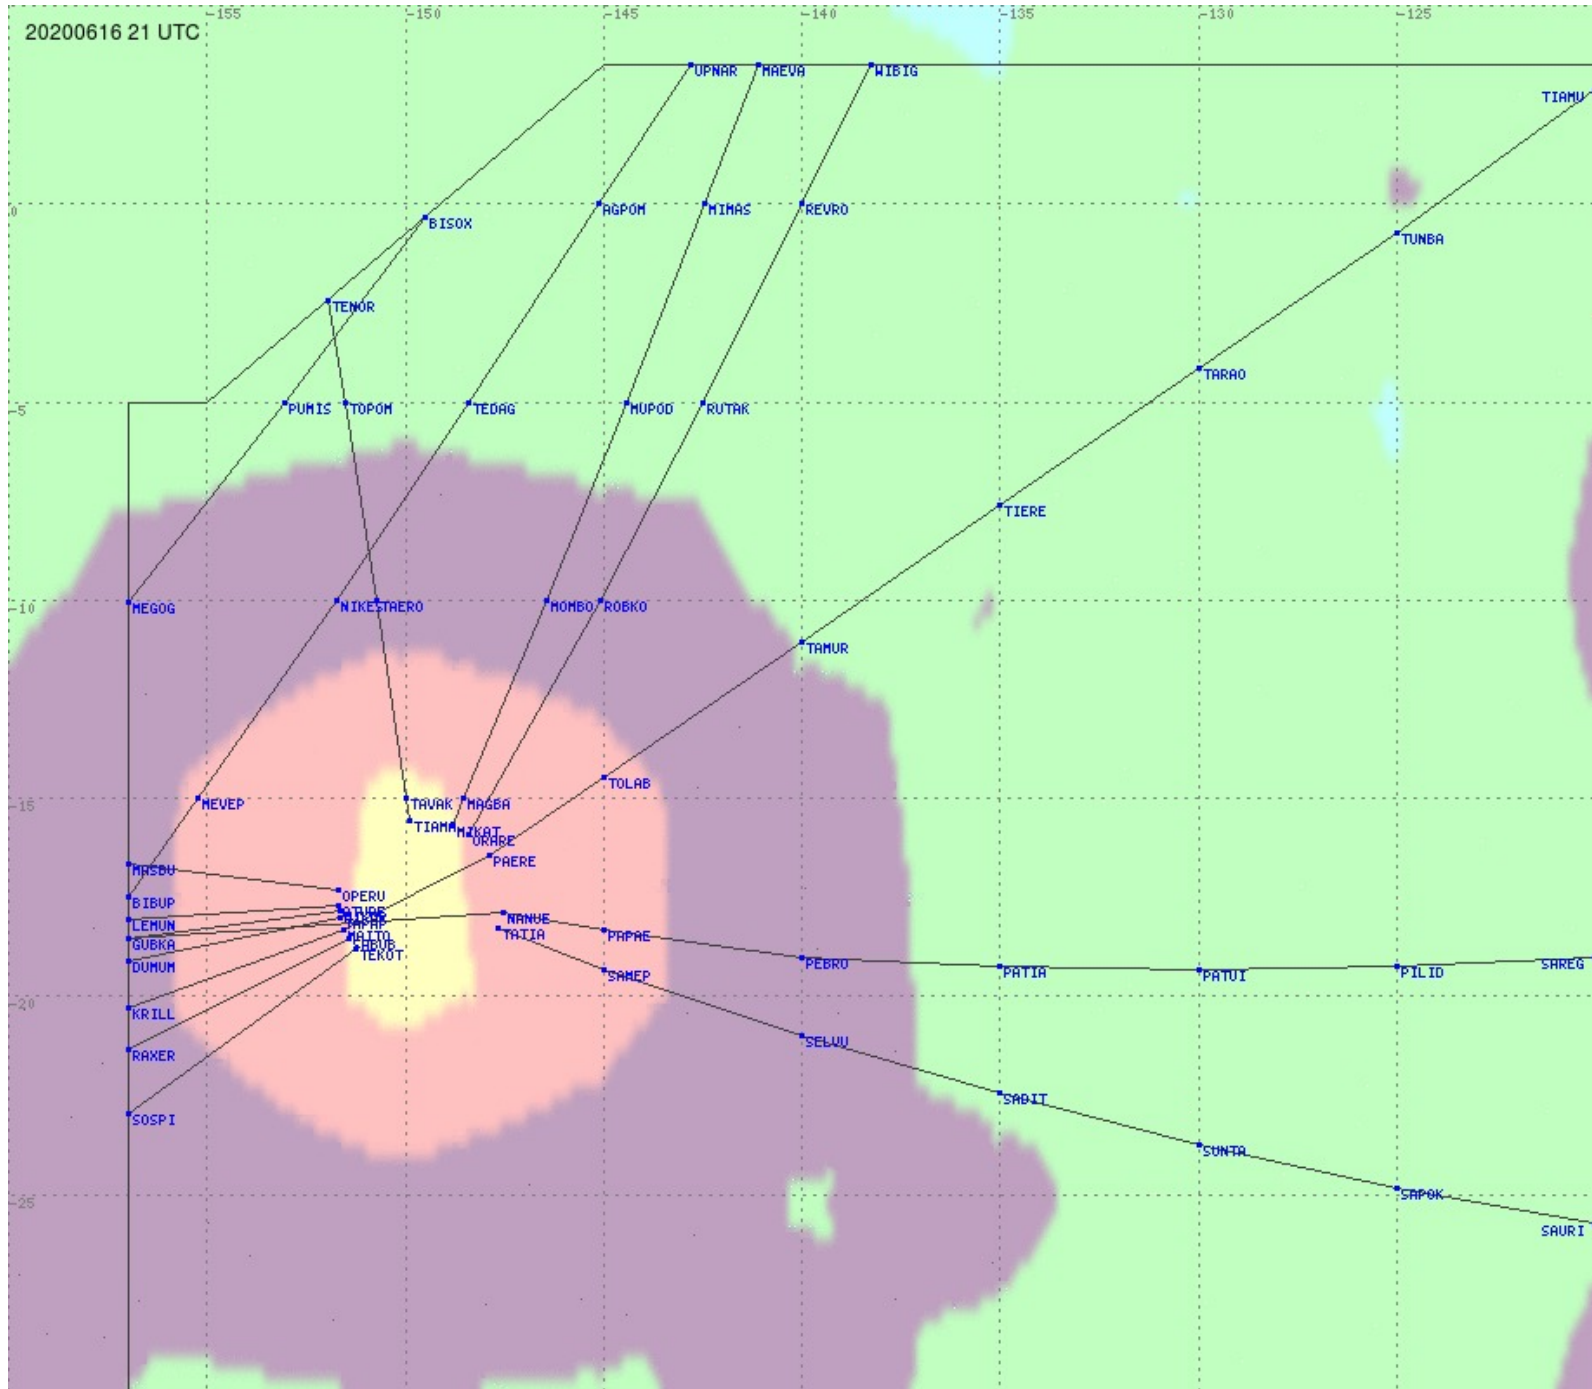

Tahiti FIR - HF Propag - 20200616

2.8 MHz 3.5 MHz 5.6 MHz 8.9 MHz 13.3 MHz 17.9 MHz None