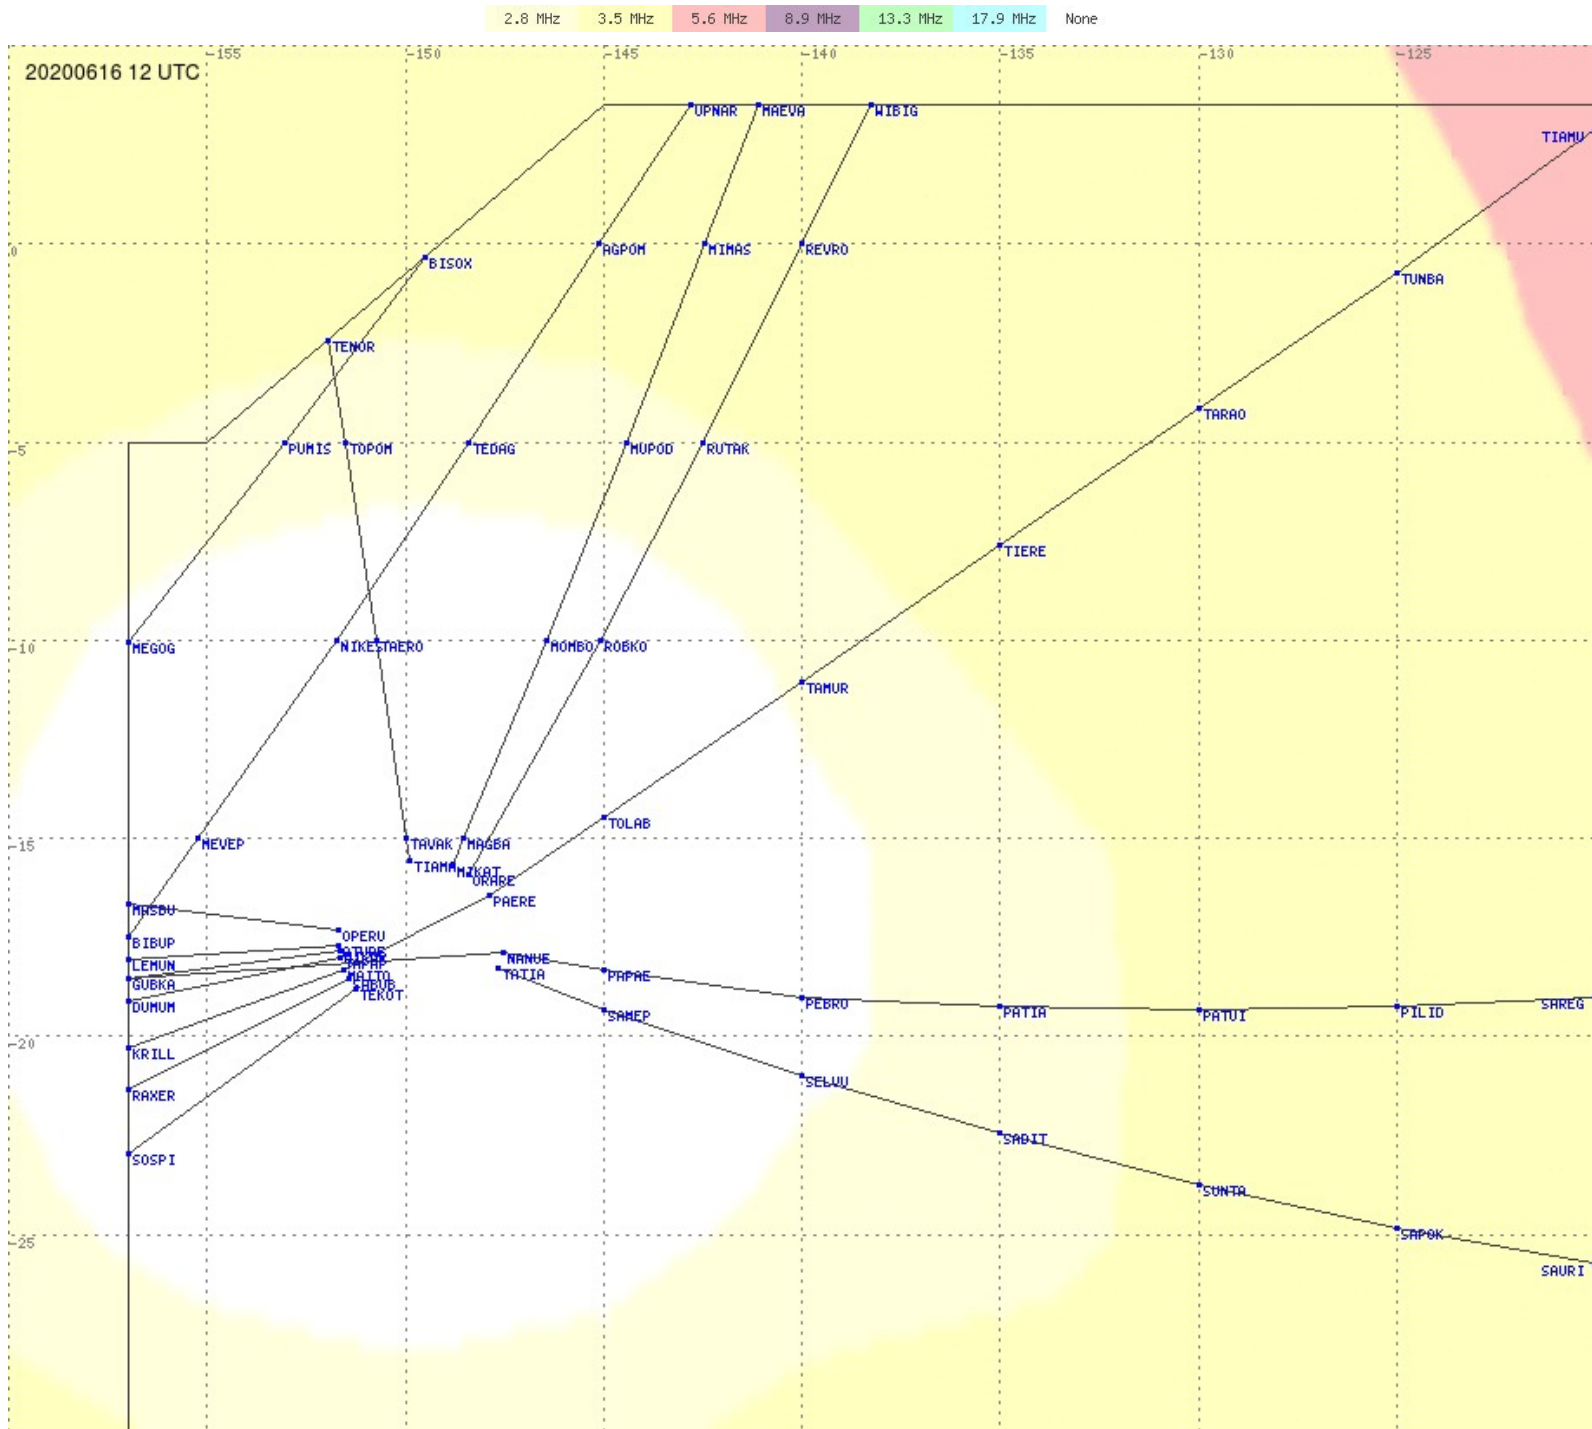

Tahiti FIR - HF Propag - 20200616