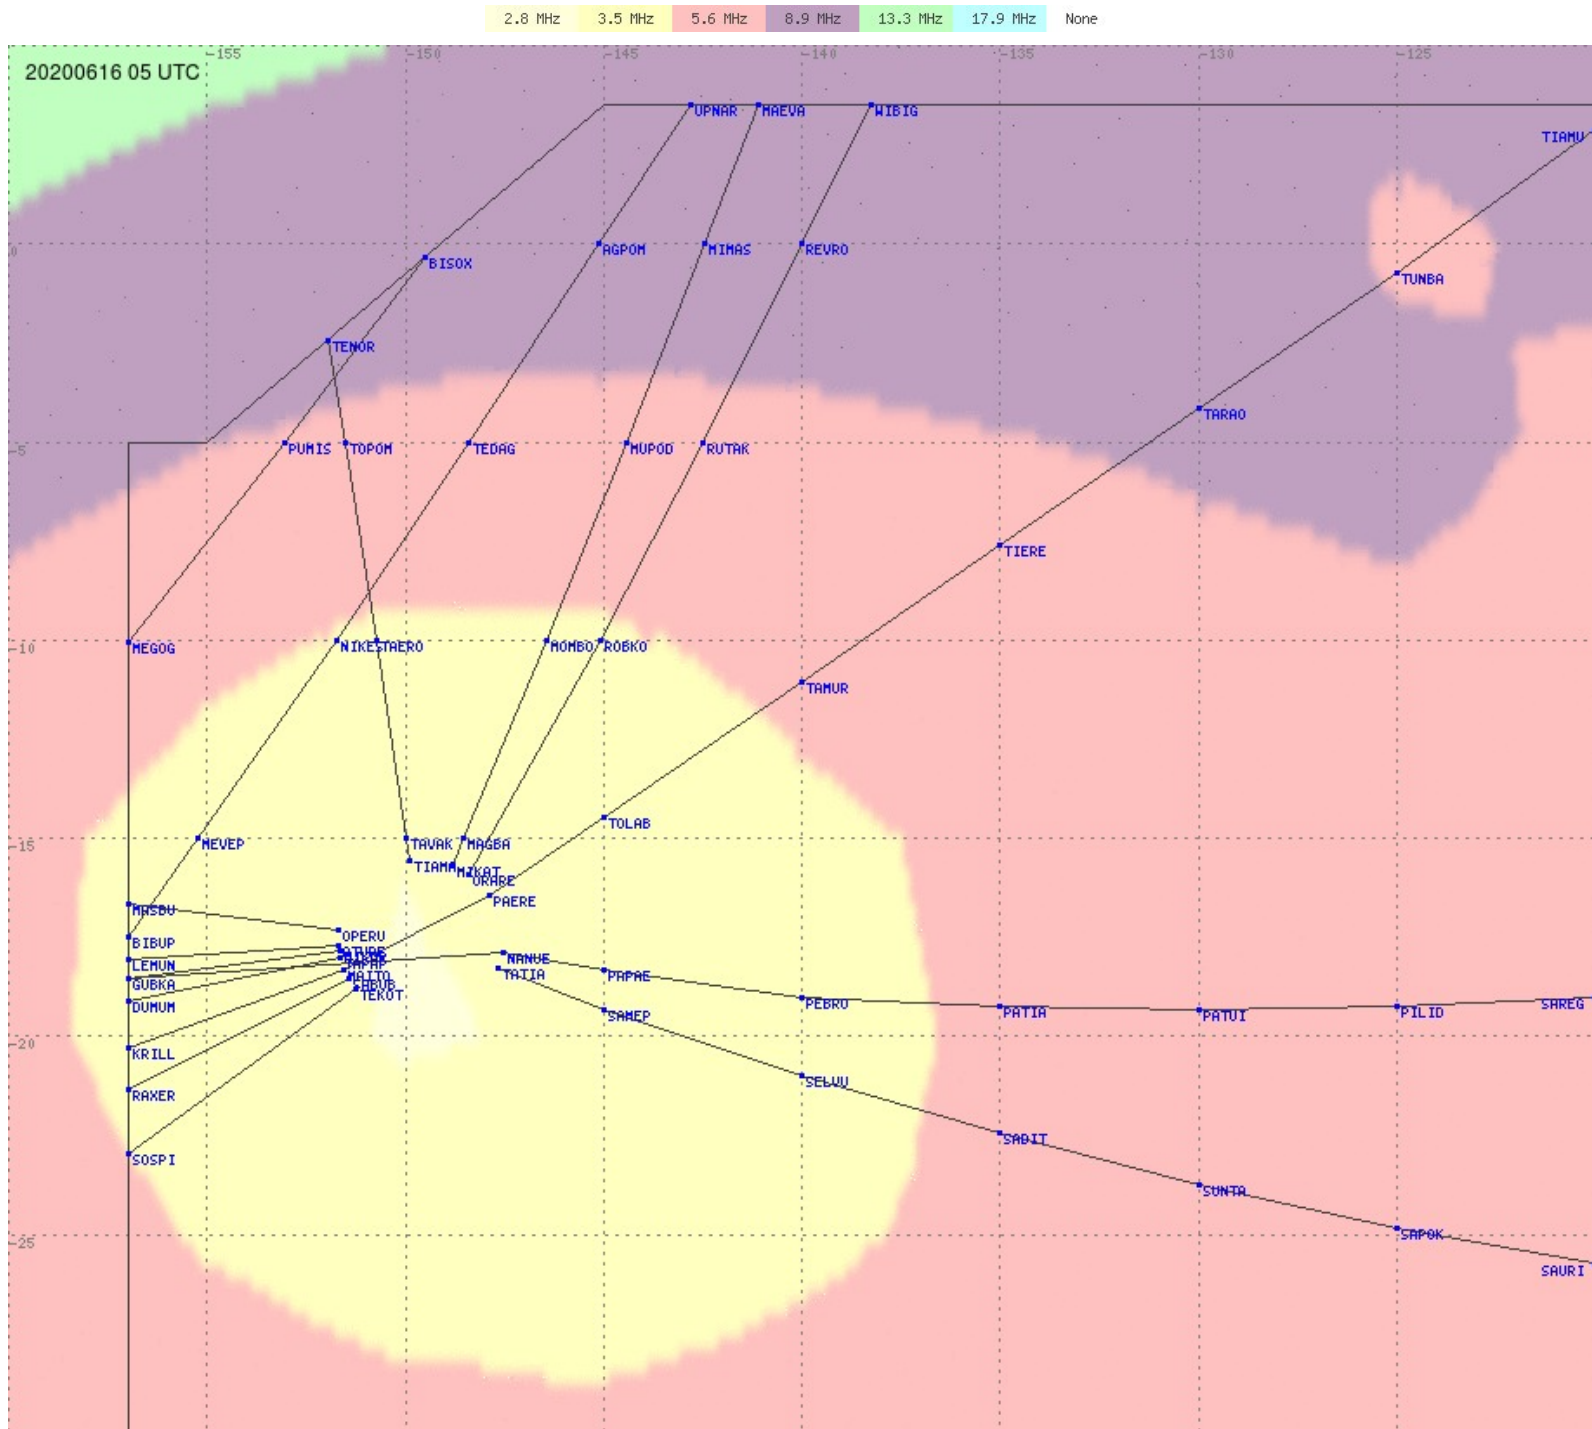

Tahiti FIR - HF Propag - 20200616