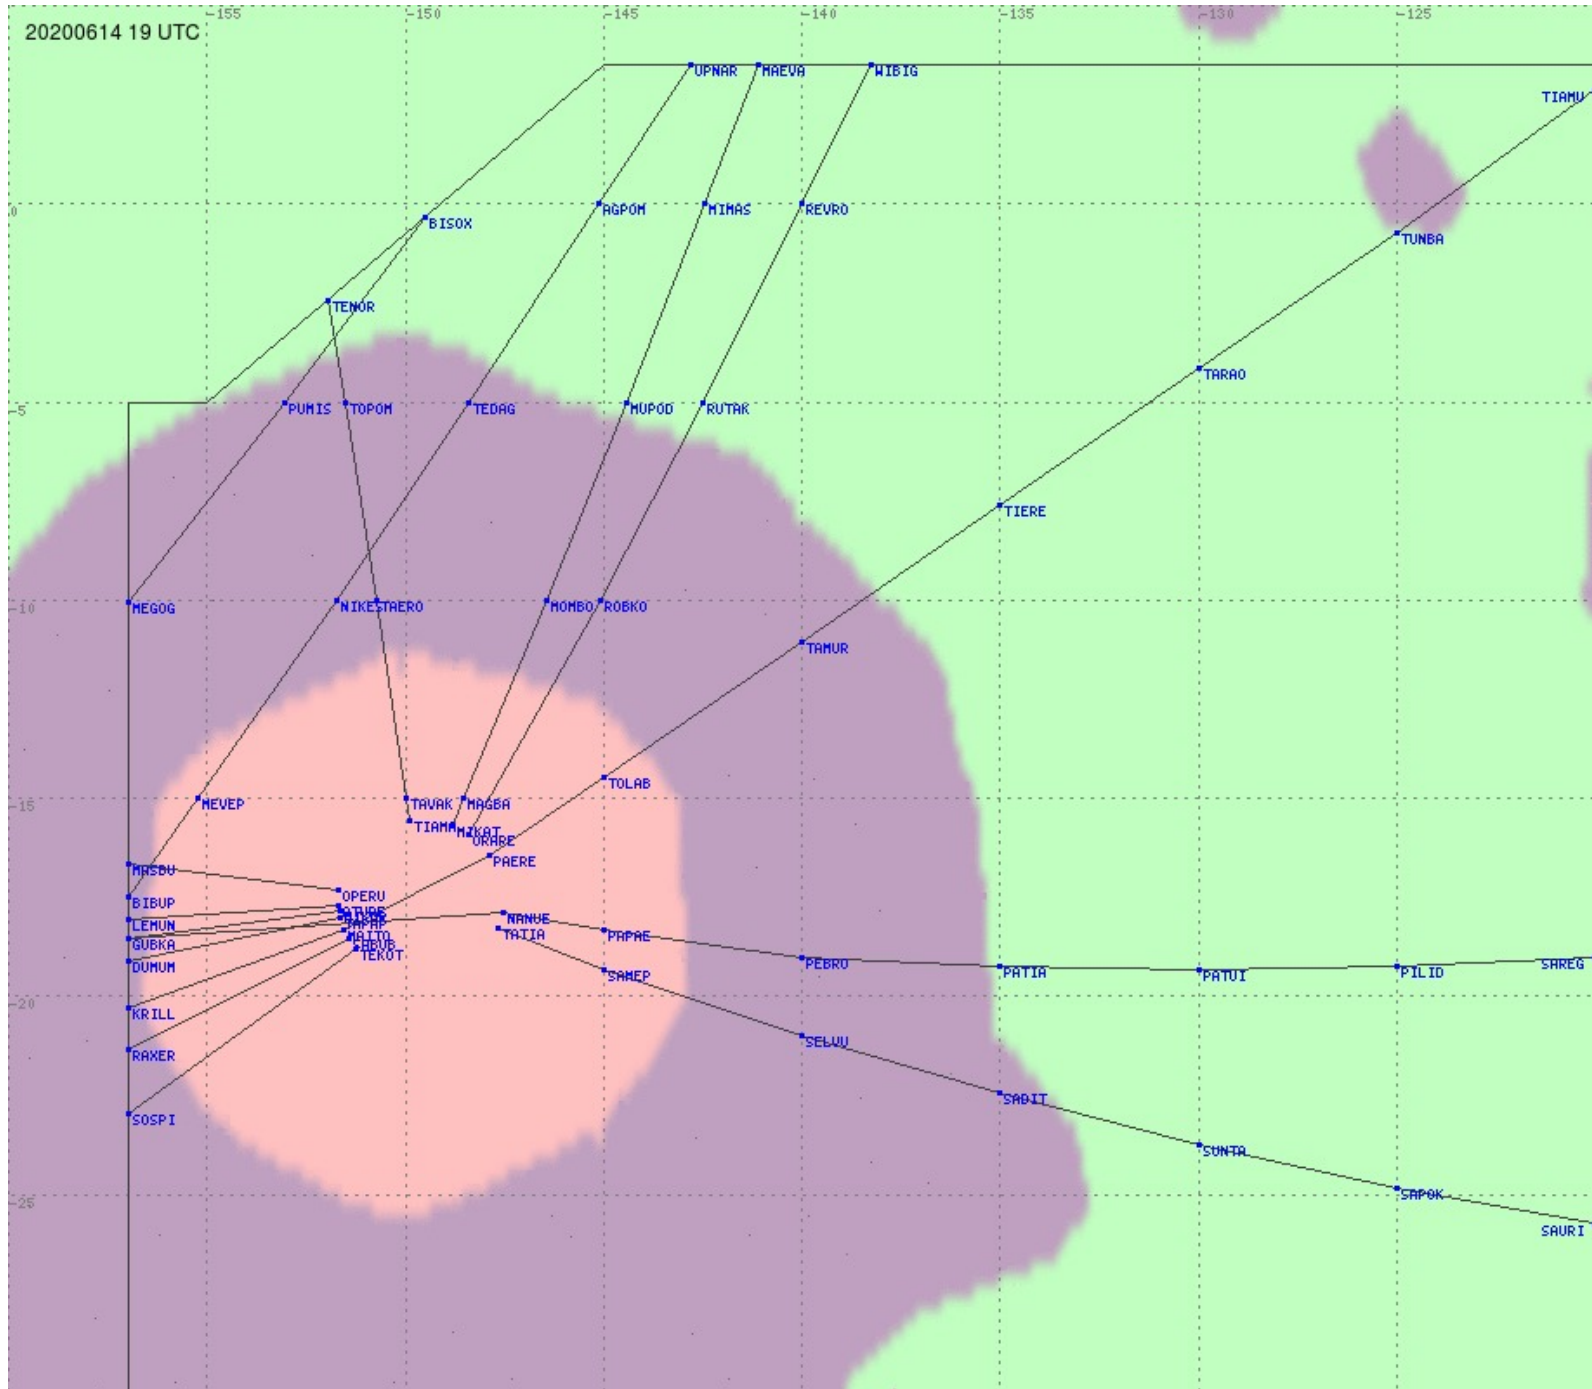

Tahiti FIR - HF Propag - 20200614

2.8 MHz 3.5 MHz 5.6 MHz 8.9 MHz 13.3 MHz 17.9 MHz None