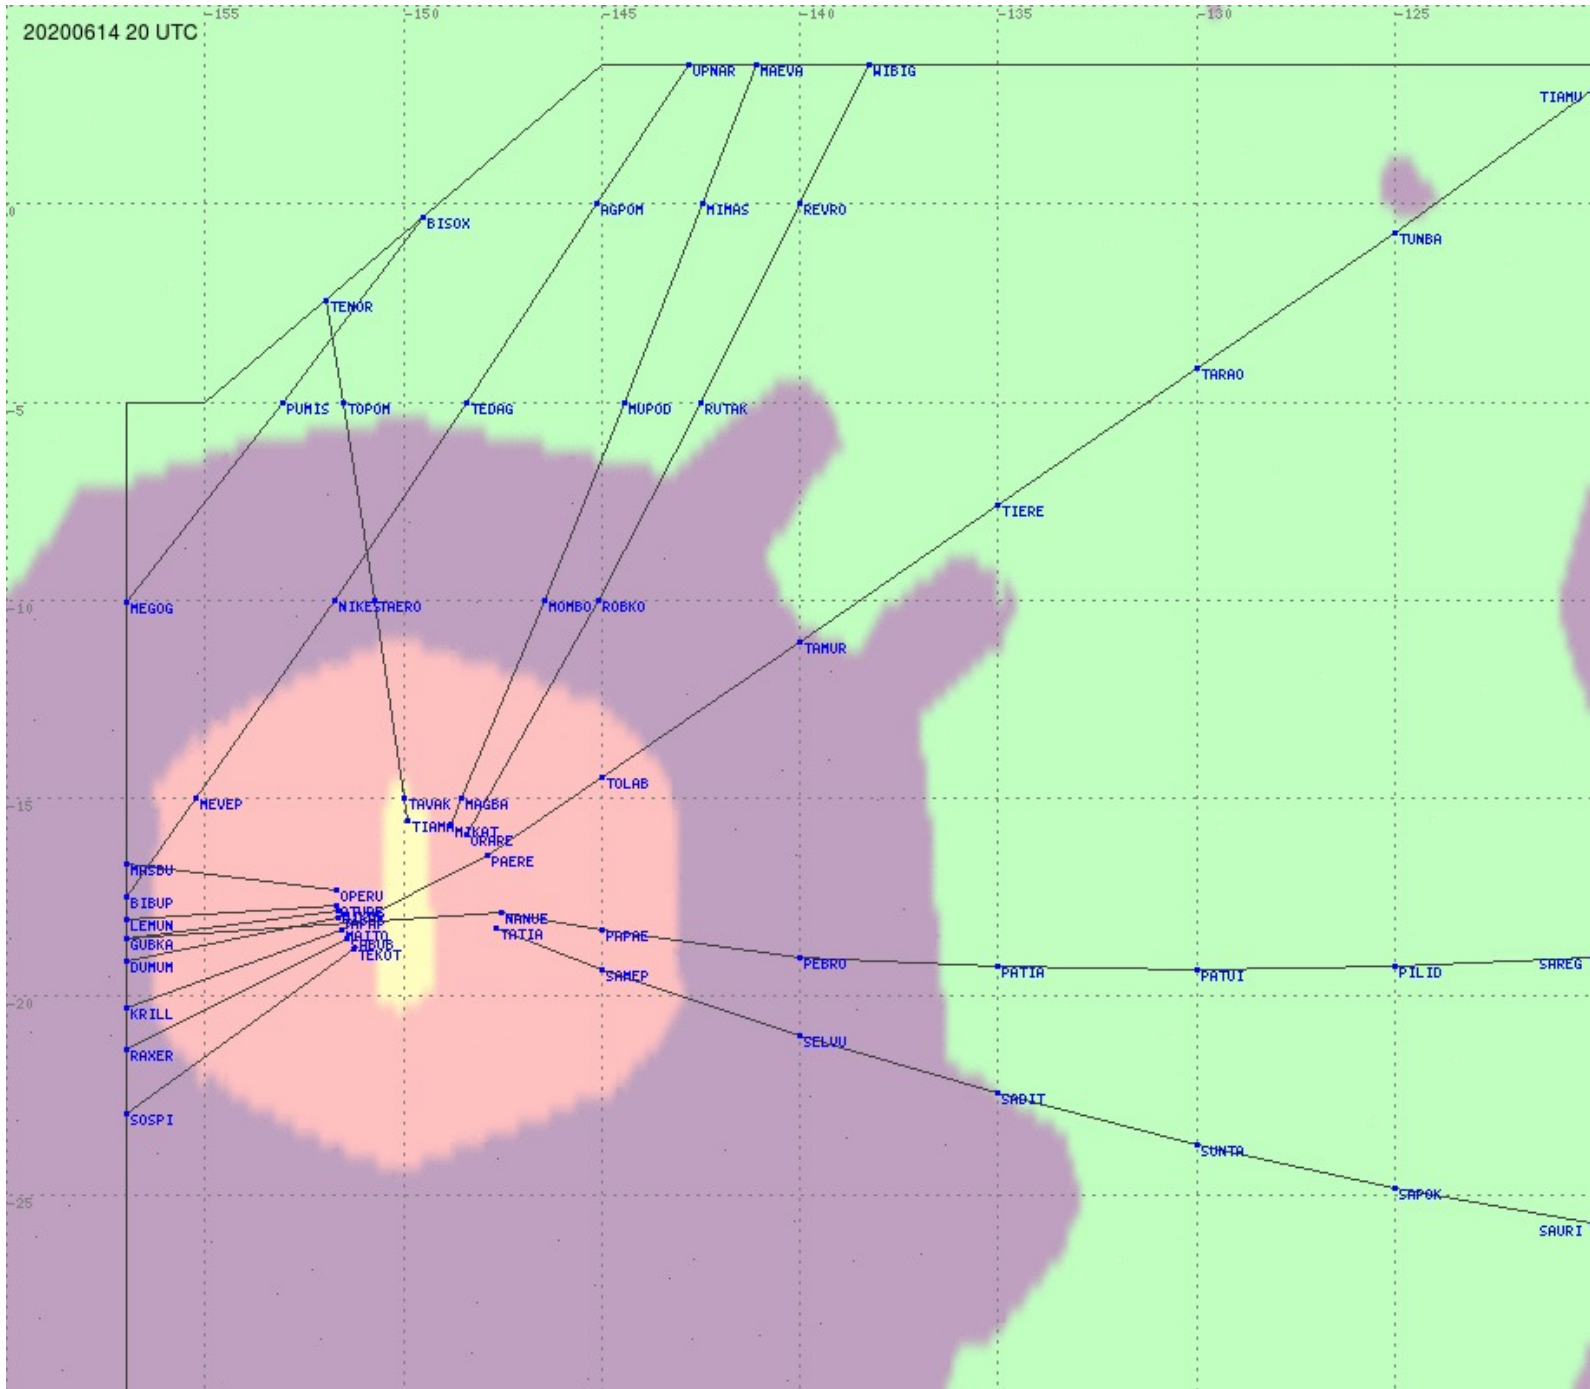

Tahiti FIR - HF Propag - 20200614

2.8 MHz 3.5 MHz 5.6 MHz 8.9 MHz 13.3 MHz 17.9 MHz None