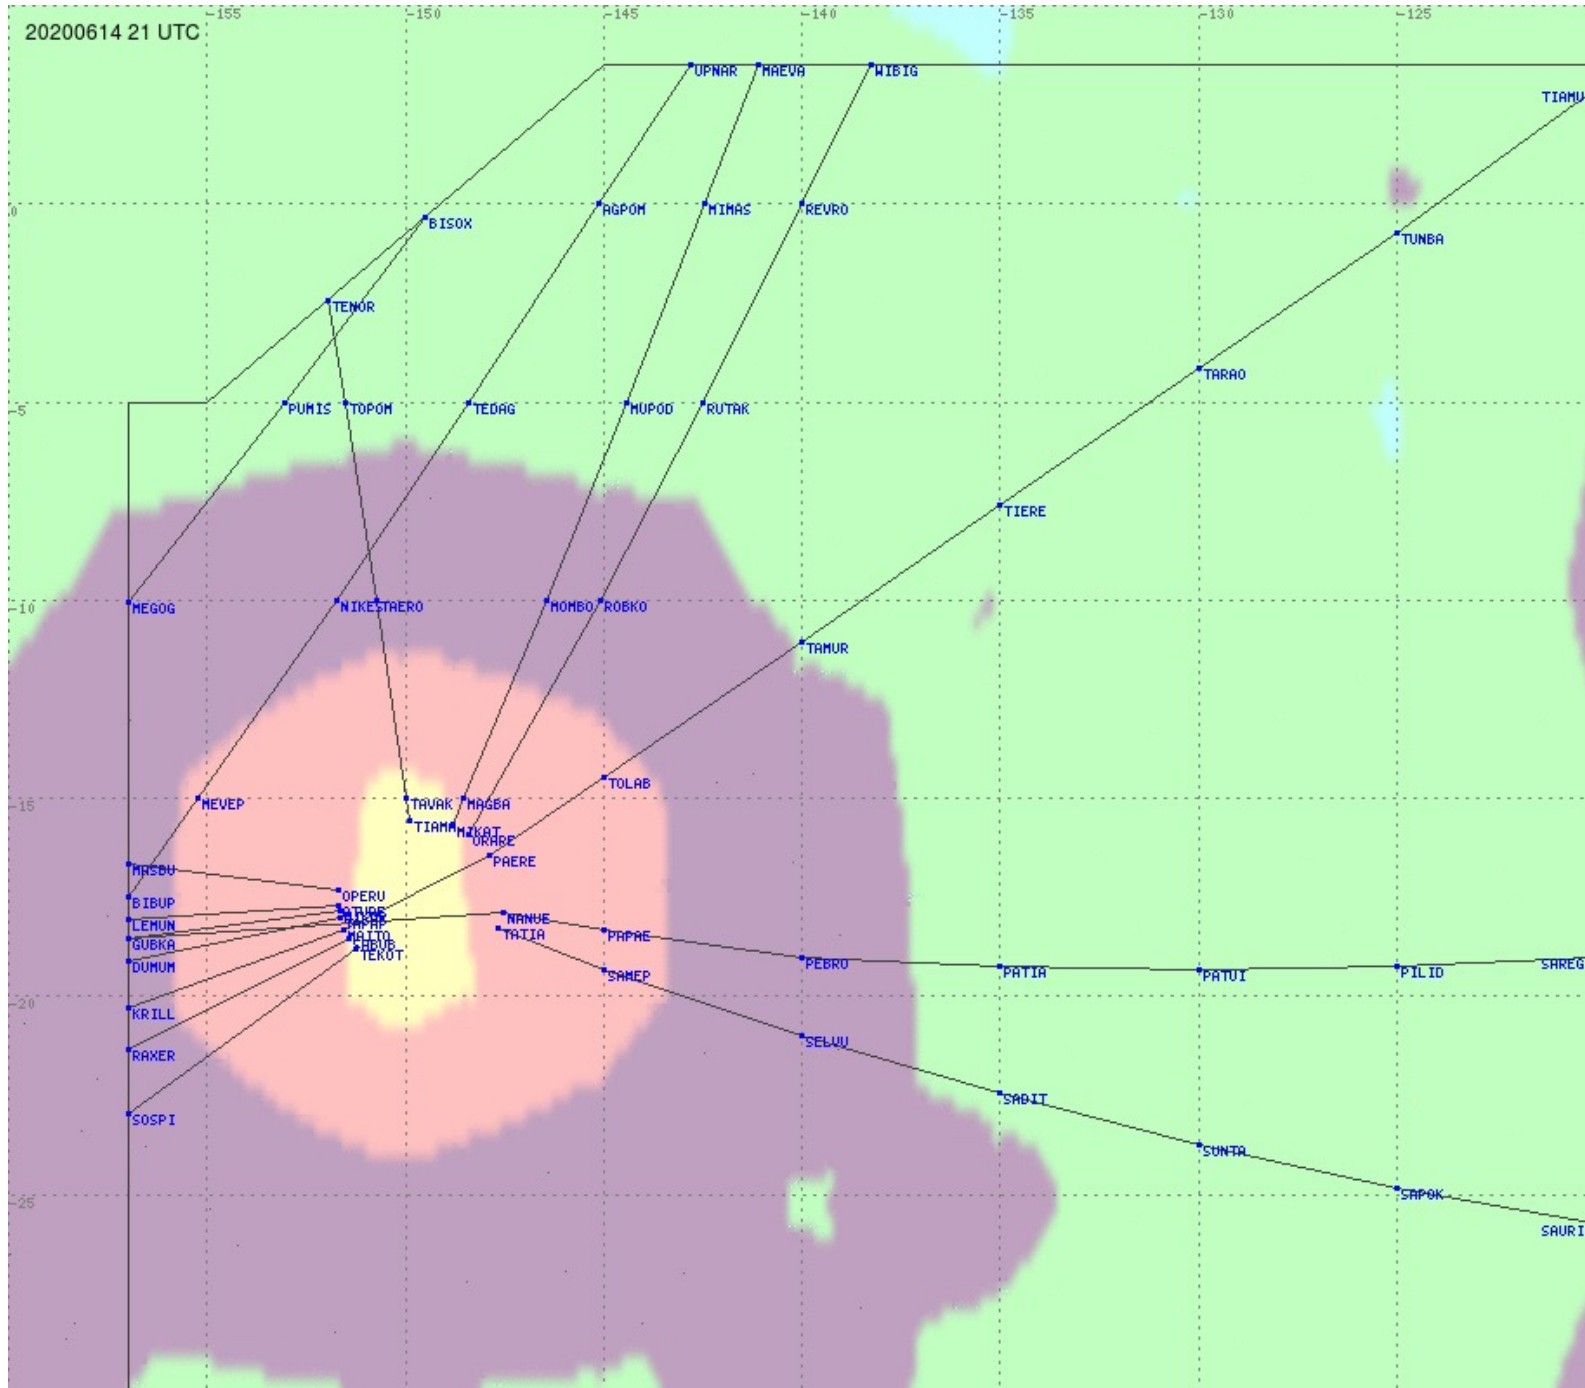

Tahiti FIR - HF Propag - 20200614

2.8 MHz 3.5 MHz 5.6 MHz 8.9 MHz 13.3 MHz 17.9 MHz None