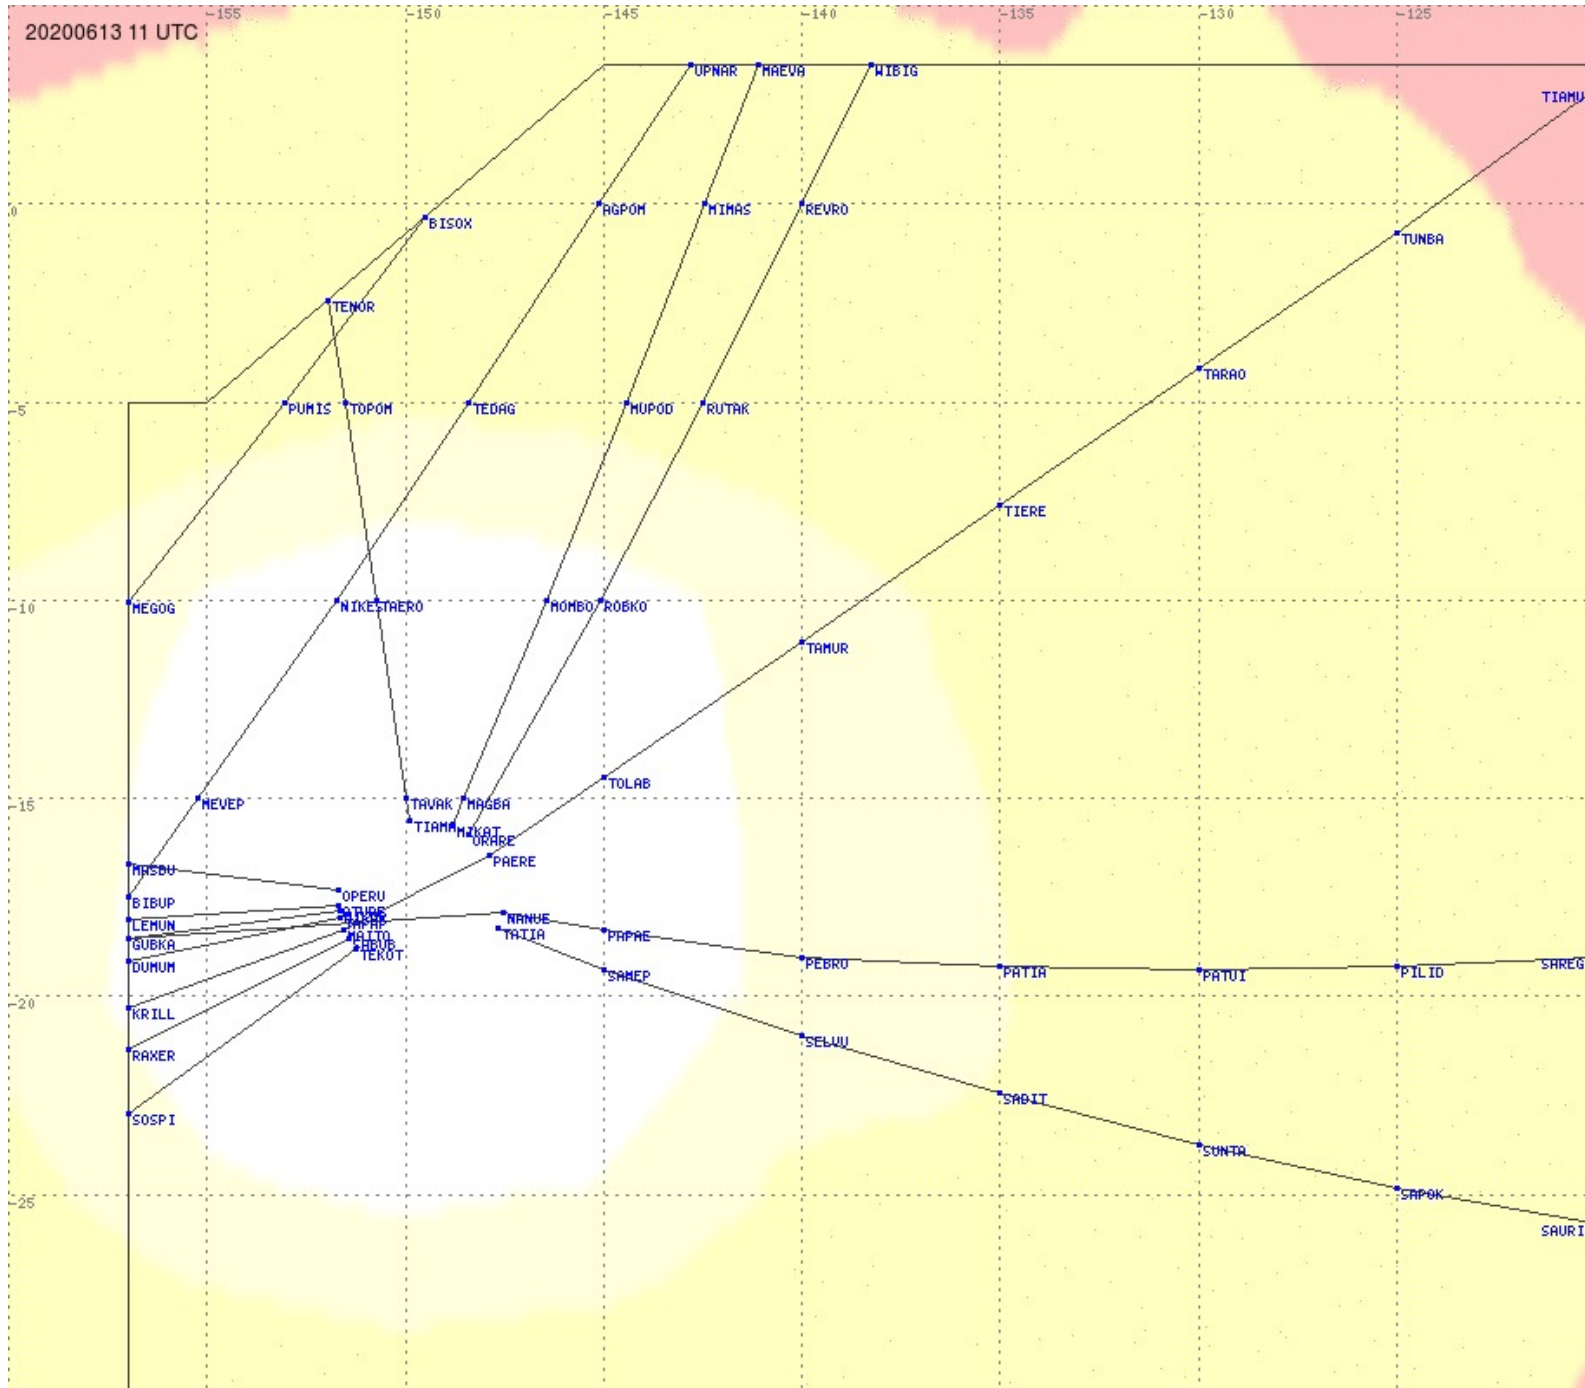

Tahiti FIR - HF Propag - 20200613

Tahiti FIR - HF Propag - 20200613

2.8 MHz 3.5 MHz 5.6 MHz 8.9 MHz 13.3 MHz 17.9 MHz None

Tahiti FIR - HF Propag - 20200613

2.8 MHz
3.5 MHz
5.6 MHz
8.9 MHz
13.3 MHz
17.9 MHz
None

Tahiti FIR - HF Propag - 20200613

Tahiti FIR - HF Propag - 20200613

Tahiti FIR - HF Propag - 20200613

2.8 MHz 3.5 MHz 5.6 MHz 8.9 MHz 13.3 MHz 17.9 MHz None

Tahiti FIR - HF Propag - 20200613

Tahiti FIR - HF Propag - 20200613

2.8 MHz
3.5 MHz
5.6 MHz
8.9 MHz
13.3 MHz
17.9 MHz
None

Tahiti FIR - HF Propag - 20200613

2.8 MHz
3.5 MHz
5.6 MHz
8.9 MHz
13.3 MHz
17.9 MHz
None

Tahiti FIR - HF Propag - 20200613

Tahiti FIR - HF Propag - 20200613

2.8 MHz 3.5 MHz 5.6 MHz 8.9 MHz 13.3 MHz 17.9 MHz None

Tahiti FIR - HF Propag - 20200613

2.8 MHz 3.5 MHz 5.6 MHz 8.9 MHz 13.3 MHz 17.9 MHz None

Tahiti FIR - HF Propag - 20200613

2.8 MHz 3.5 MHz 5.6 MHz 8.9 MHz 13.3 MHz 17.9 MHz None