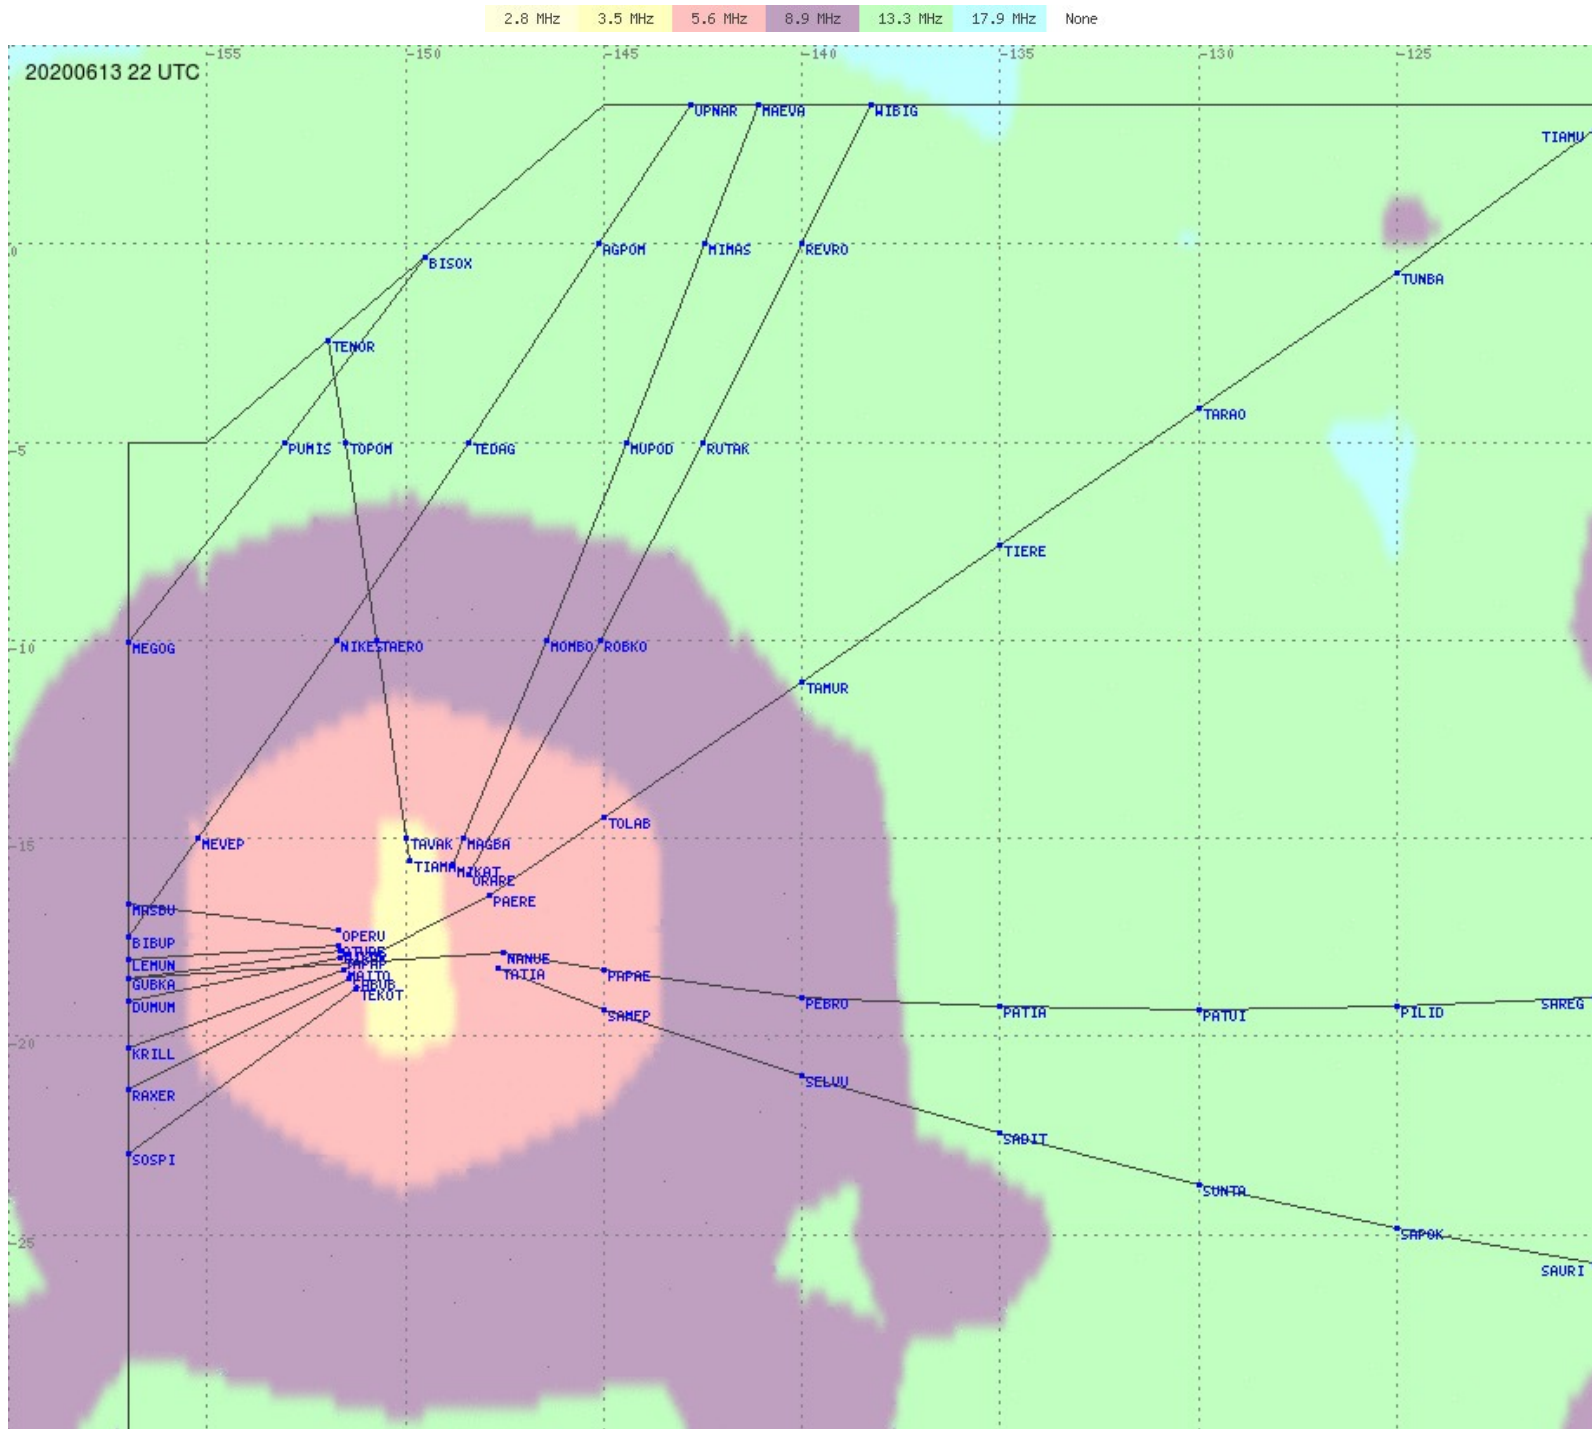

Tahiti FIR - HF Propag - 20200613

2.8 MHz 3.5 MHz 5.6 MHz 8.9 MHz 13.3 MHz 17.9 MHz None

Tahiti FIR - HF Propag - 20200613

2.8 MHz
3.5 MHz
5.6 MHz
8.9 MHz
13.3 MHz
17.9 MHz
None

Tahiti FIR - HF Propag - 20200613

2.8 MHz
3.5 MHz
5.6 MHz
8.9 MHz
13.3 MHz
17.9 MHz
None

Tahiti FIR - HF Propag - 20200613

2.8 MHz
3.5 MHz
5.6 MHz
8.9 MHz
13.3 MHz
17.9 MHz
None

Tahiti FIR - HF Propag - 20200613

Tahiti FIR - HF Propag - 20200613

2.8 MHz 3.5 MHz 5.6 MHz 8.9 MHz 13.3 MHz 17.9 MHz None

Tahiti FIR - HF Propag - 20200613

2.8 MHz 3.5 MHz 5.6 MHz 8.9 MHz 13.3 MHz 17.9 MHz None

Tahiti FIR - HF Propag - 20200613

2.8 MHz 3.5 MHz 5.6 MHz 8.9 MHz 13.3 MHz 17.9 MHz None

Tahiti FIR - HF Propag - 20200613

2.8 MHz 3.5 MHz 5.6 MHz 8.9 MHz 13.3 MHz 17.9 MHz None

Tahiti FIR - HF Propag - 20200613

Tahiti FIR - HF Propag - 20200613

2.8 MHz 3.5 MHz 5.6 MHz 8.9 MHz 13.3 MHz 17.9 MHz None