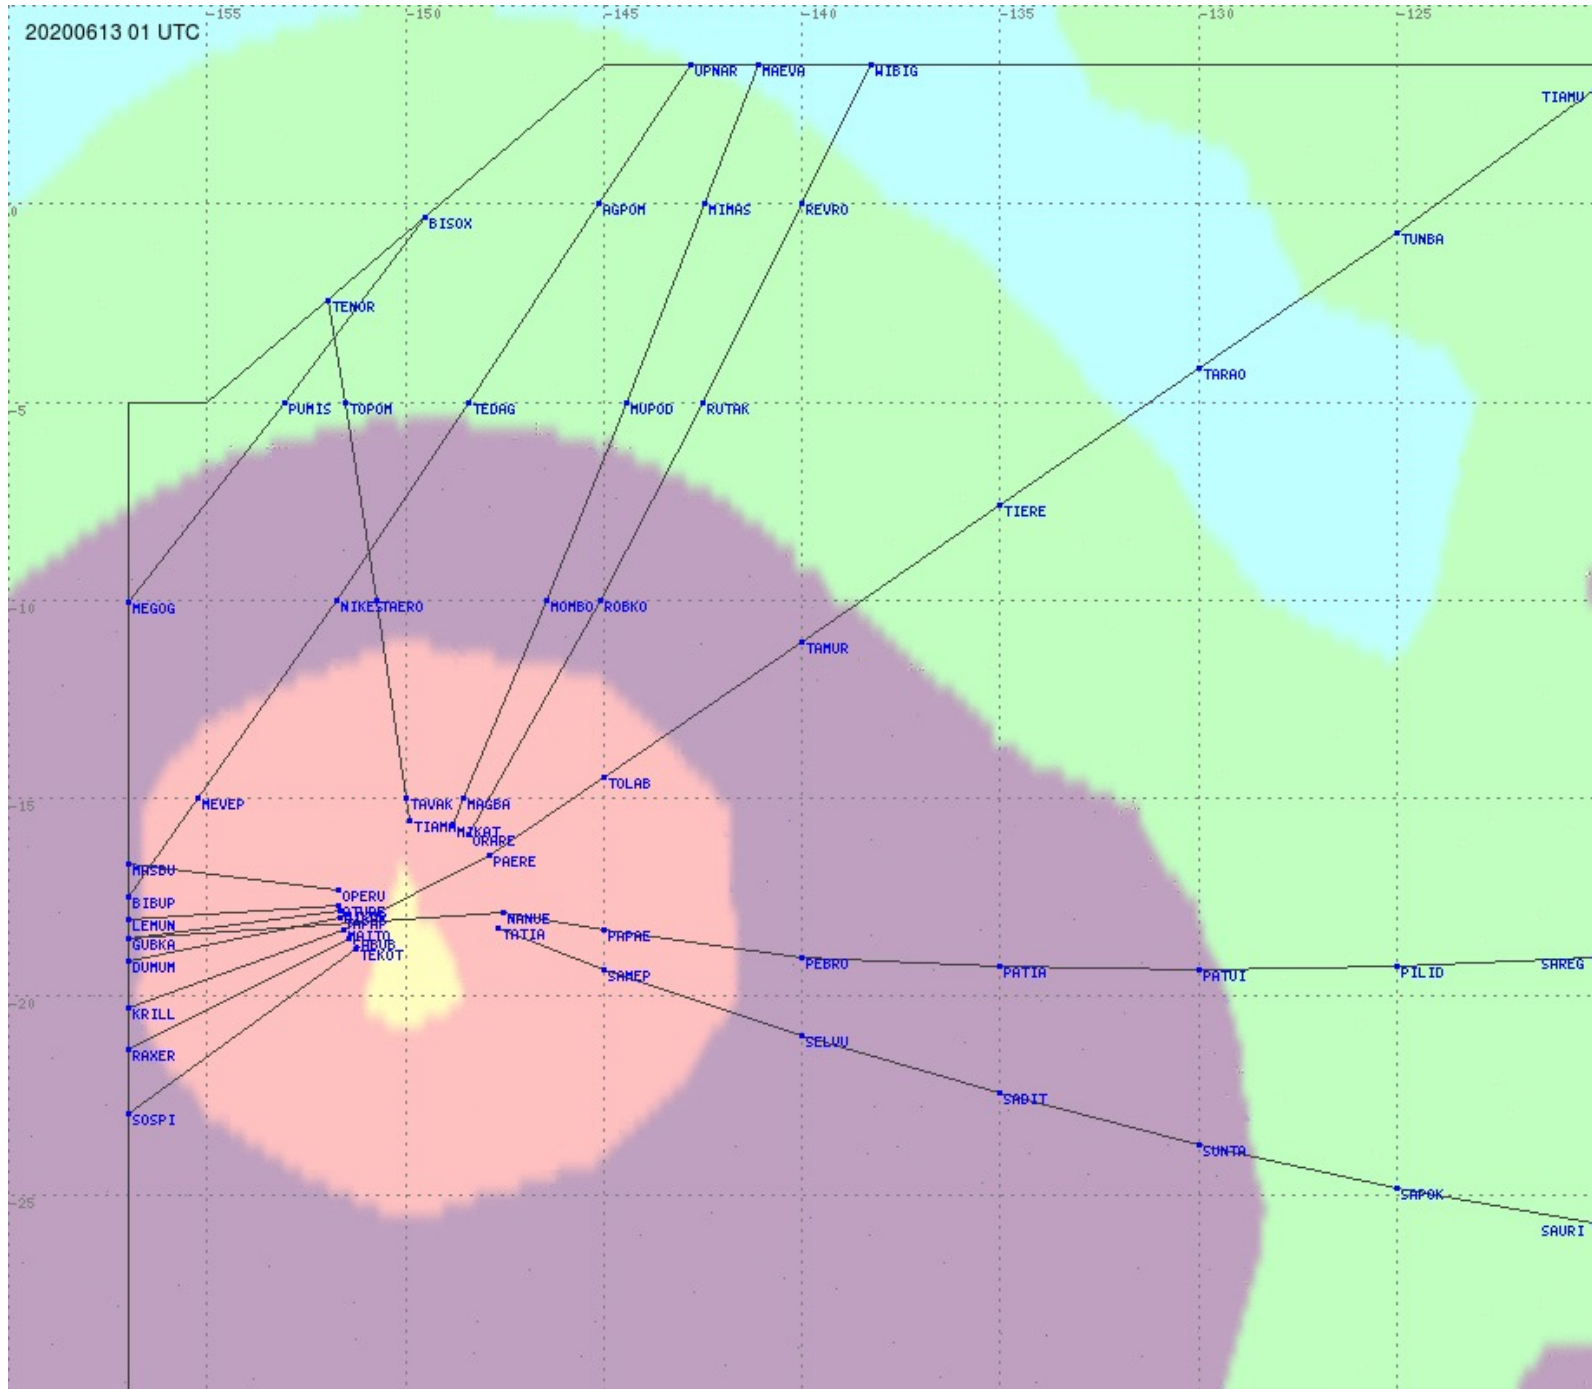

Tahiti FIR - HF Propag - 20200613

2.8 MHz 3.5 MHz 5.6 MHz 8.9 MHz 13.3 MHz 17.9 MHz None

Tahiti FIR - HF Propag - 20200613

2.8 MHz
3.5 MHz
5.6 MHz
8.9 MHz
13.3 MHz
17.9 MHz
None

Tahiti FIR - HF Propag - 20200613

2.8 MHz 3.5 MHz 5.6 MHz 8.9 MHz 13.3 MHz 17.9 MHz None

Tahiti FIR - HF Propag - 20200613

2.8 MHz 3.5 MHz 5.6 MHz 8.9 MHz 13.3 MHz 17.9 MHz None

Tahiti FIR - HF Propag - 20200613

Tahiti FIR - HF Propag - 20200613

Tahiti FIR - HF Propag - 20200613

Tahiti FIR - HF Propag - 20200613

2.8 MHz 3.5 MHz 5.6 MHz 8.9 MHz 13.3 MHz 17.9 MHz None

Tahiti FIR - HF Propag - 20200613

2.8 MHz
3.5 MHz
5.6 MHz
8.9 MHz
13.3 MHz
17.9 MHz
None