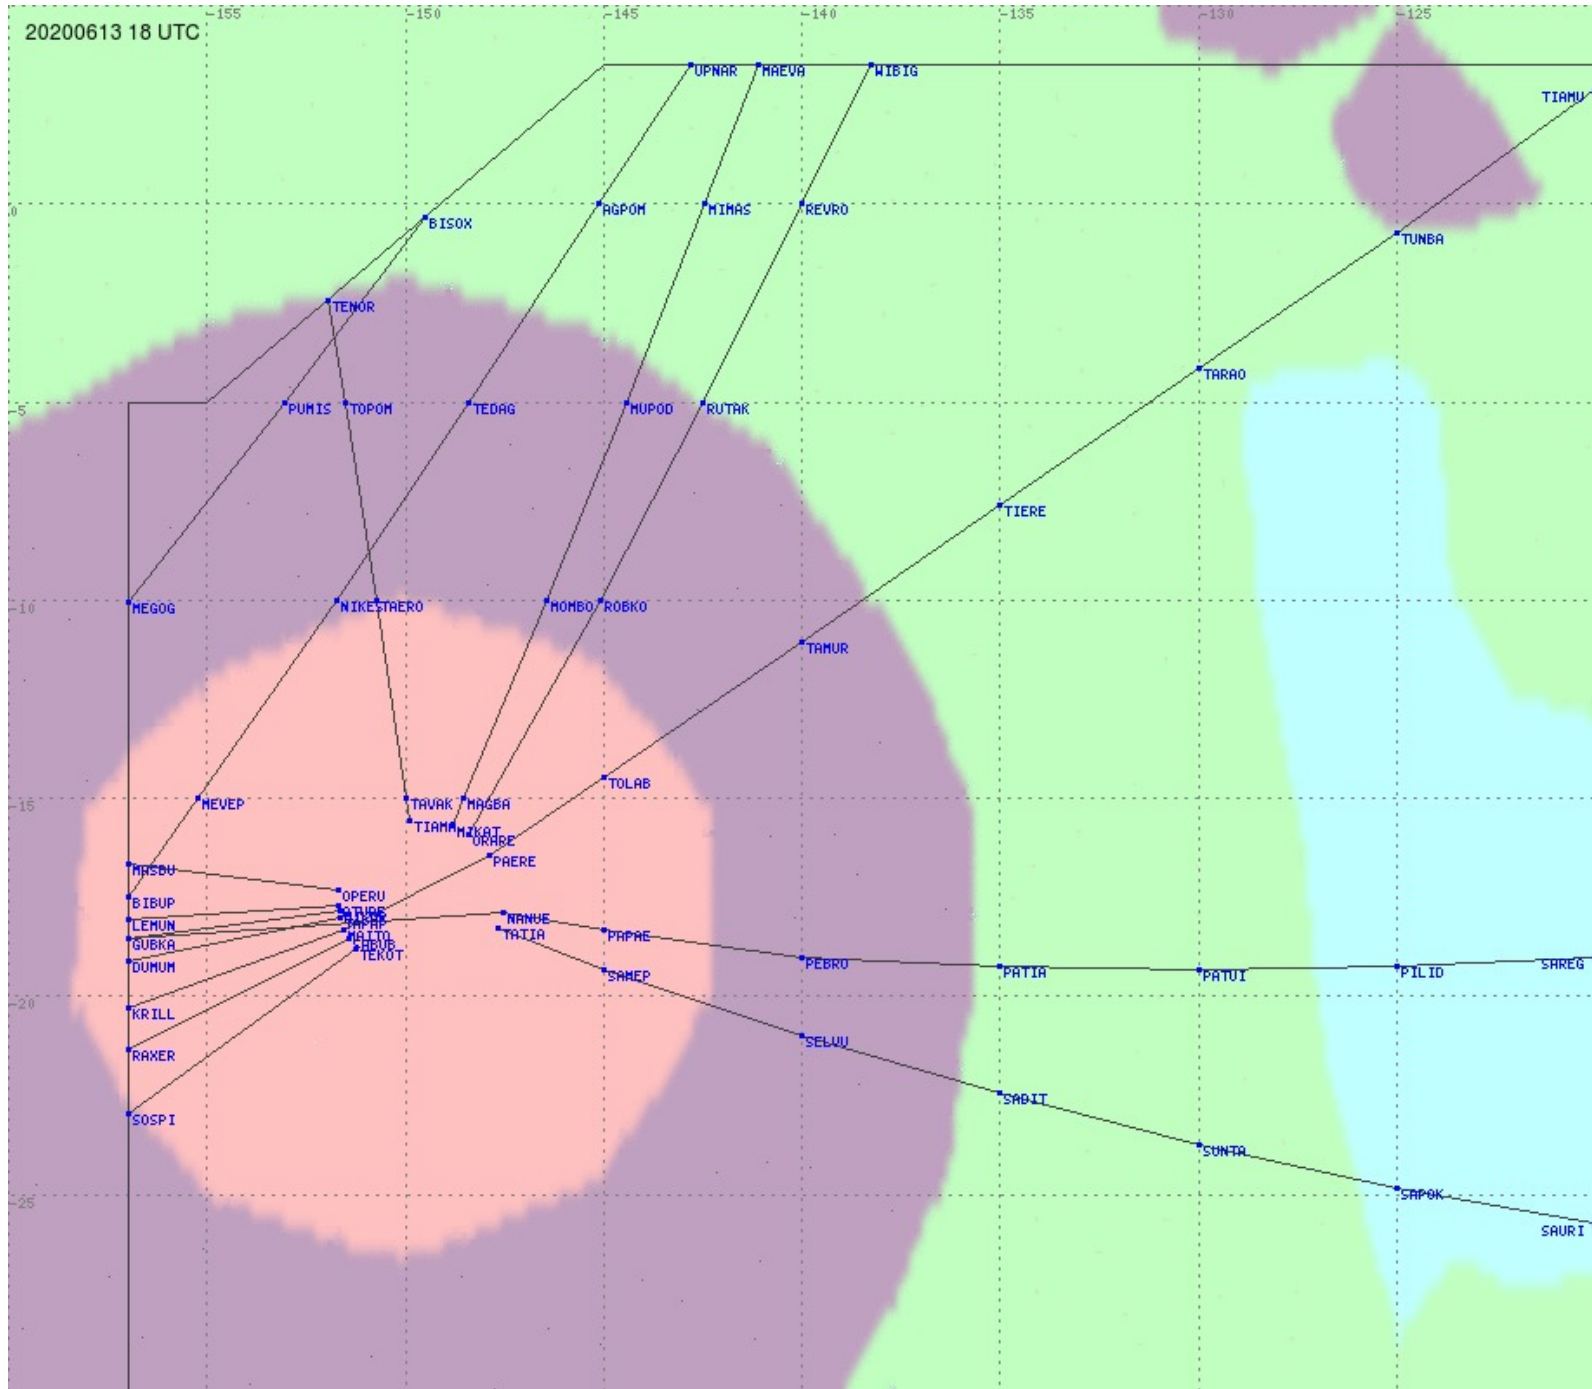

Tahiti FIR - HF Propag - 20200613

2.8 MHz 3.5 MHz 5.6 MHz 8.9 MHz 13.3 MHz 17.9 MHz None

Tahiti FIR - HF Propag - 20200613

2.8 MHz
3.5 MHz
5.6 MHz
8.9 MHz
13.3 MHz
17.9 MHz
None

Tahiti FIR - HF Propag - 20200613

Tahiti FIR - HF Propag - 20200613

Tahiti FIR - HF Propag - 20200613

Tahiti FIR - HF Propag - 20200613

2.8 MHz 3.5 MHz 5.6 MHz 8.9 MHz 13.3 MHz 17.9 MHz None

Tahiti FIR - HF Propag - 20200613

Tahiti FIR - HF Propag - 20200613

2.8 MHz
3.5 MHz
5.6 MHz
8.9 MHz
13.3 MHz
17.9 MHz
None

Tahiti FIR - HF Propag - 20200613

2.8 MHz
3.5 MHz
5.6 MHz
8.9 MHz
13.3 MHz
17.9 MHz
None

Tahiti FIR - HF Propag - 20200613

Tahiti FIR - HF Propag - 20200613

2.8 MHz 3.5 MHz 5.6 MHz 8.9 MHz 13.3 MHz 17.9 MHz None

Tahiti FIR - HF Propag - 20200613

2.8 MHz 3.5 MHz 5.6 MHz 8.9 MHz 13.3 MHz 17.9 MHz None

Tahiti FIR - HF Propag - 20200613

2.8 MHz 3.5 MHz 5.6 MHz 8.9 MHz 13.3 MHz 17.9 MHz None