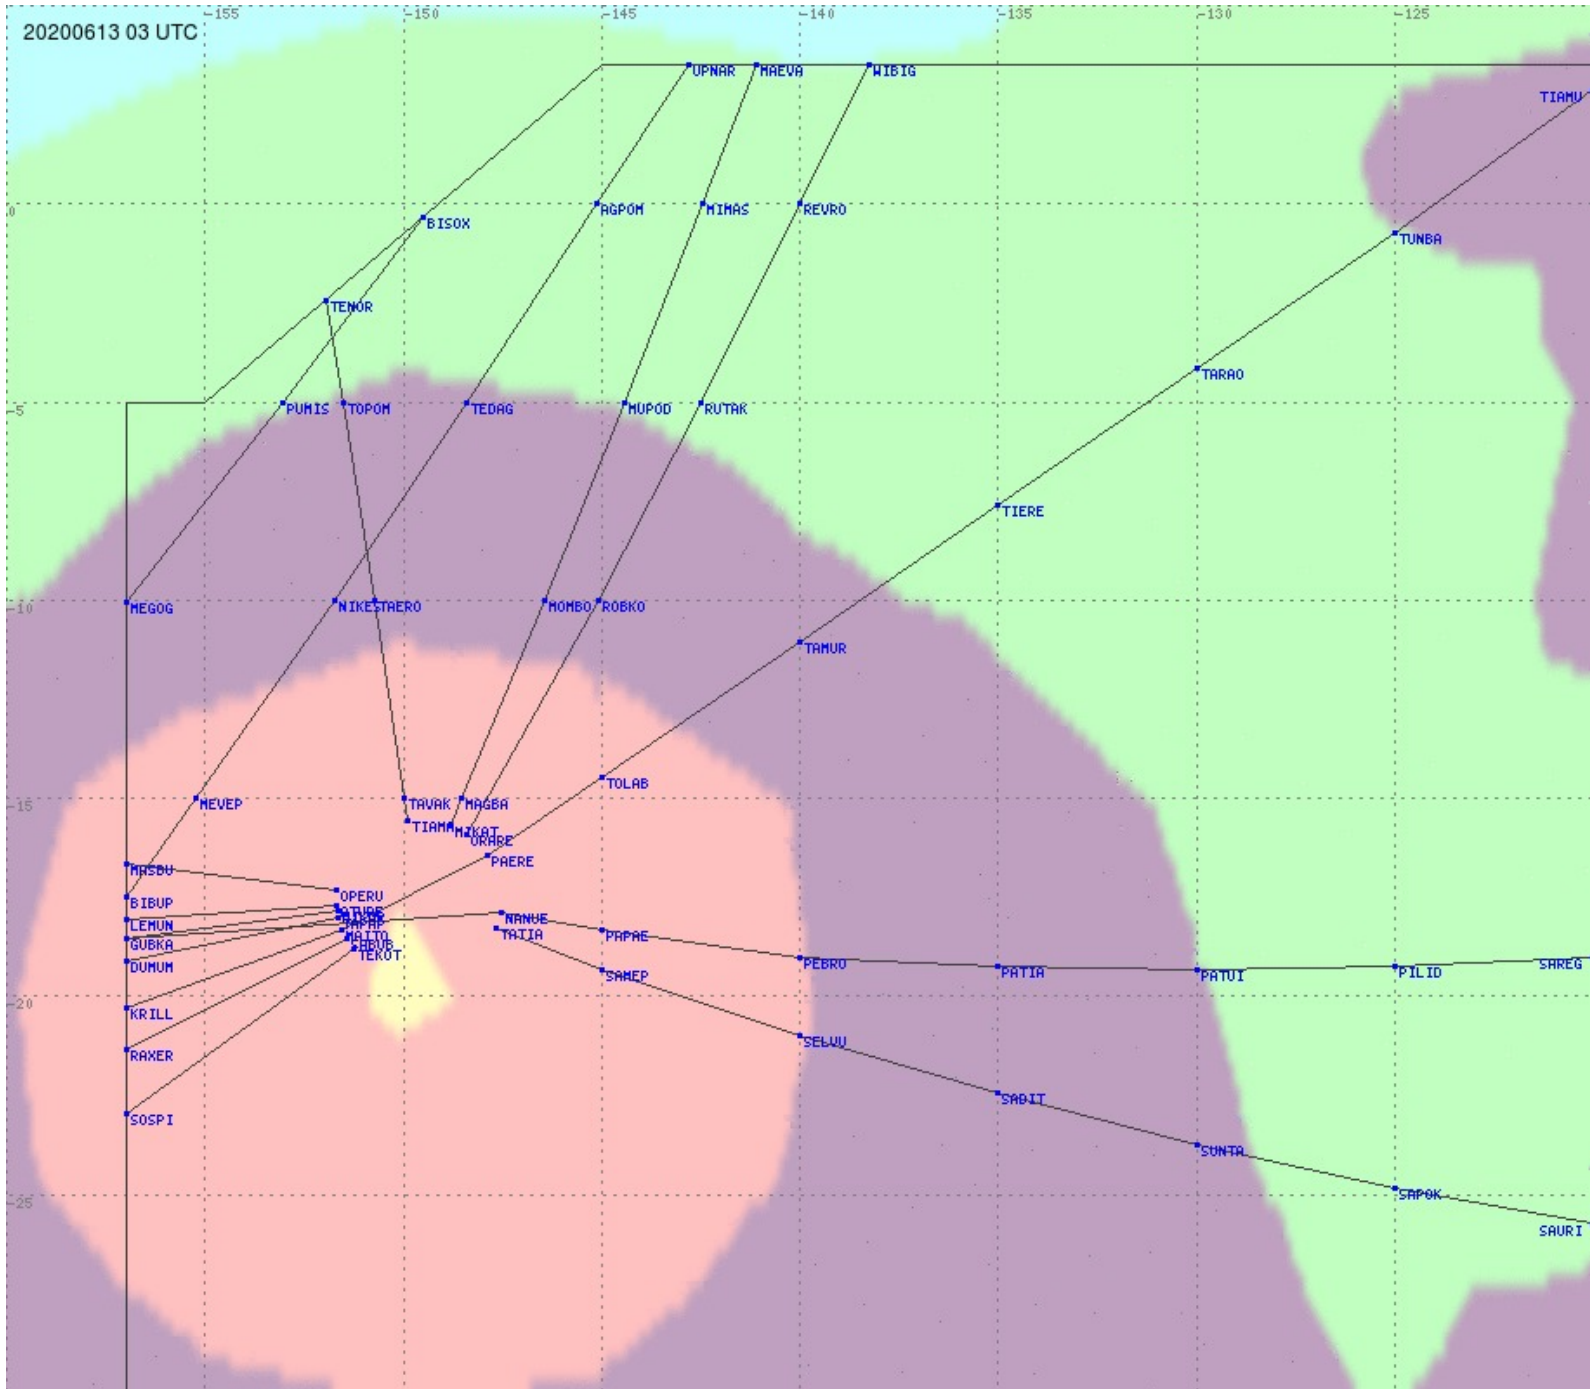

Tahiti FIR - HF Propag - 20200613

2.8 MHz 3.5 MHz 5.6 MHz 8.9 MHz 13.3 MHz 17.9 MHz None

Tahiti FIR - HF Propag - 20200613

2.8 MHz
3.5 MHz
5.6 MHz
8.9 MHz
13.3 MHz
17.9 MHz
None

Tahiti FIR - HF Propag - 20200613

2.8 MHz 3.5 MHz 5.6 MHz 8.9 MHz 13.3 MHz 17.9 MHz None

Tahiti FIR - HF Propag - 20200613

2.8 MHz 3.5 MHz 5.6 MHz 8.9 MHz 13.3 MHz 17.9 MHz None

Tahiti FIR - HF Propag - 20200613

Tahiti FIR - HF Propag - 20200613

Tahiti FIR - HF Propag - 20200613

Tahiti FIR - HF Propag - 20200613

2.8 MHz 3.5 MHz 5.6 MHz 8.9 MHz 13.3 MHz 17.9 MHz None

Tahiti FIR - HF Propag - 20200613

2.8 MHz
3.5 MHz
5.6 MHz
8.9 MHz
13.3 MHz
17.9 MHz
None