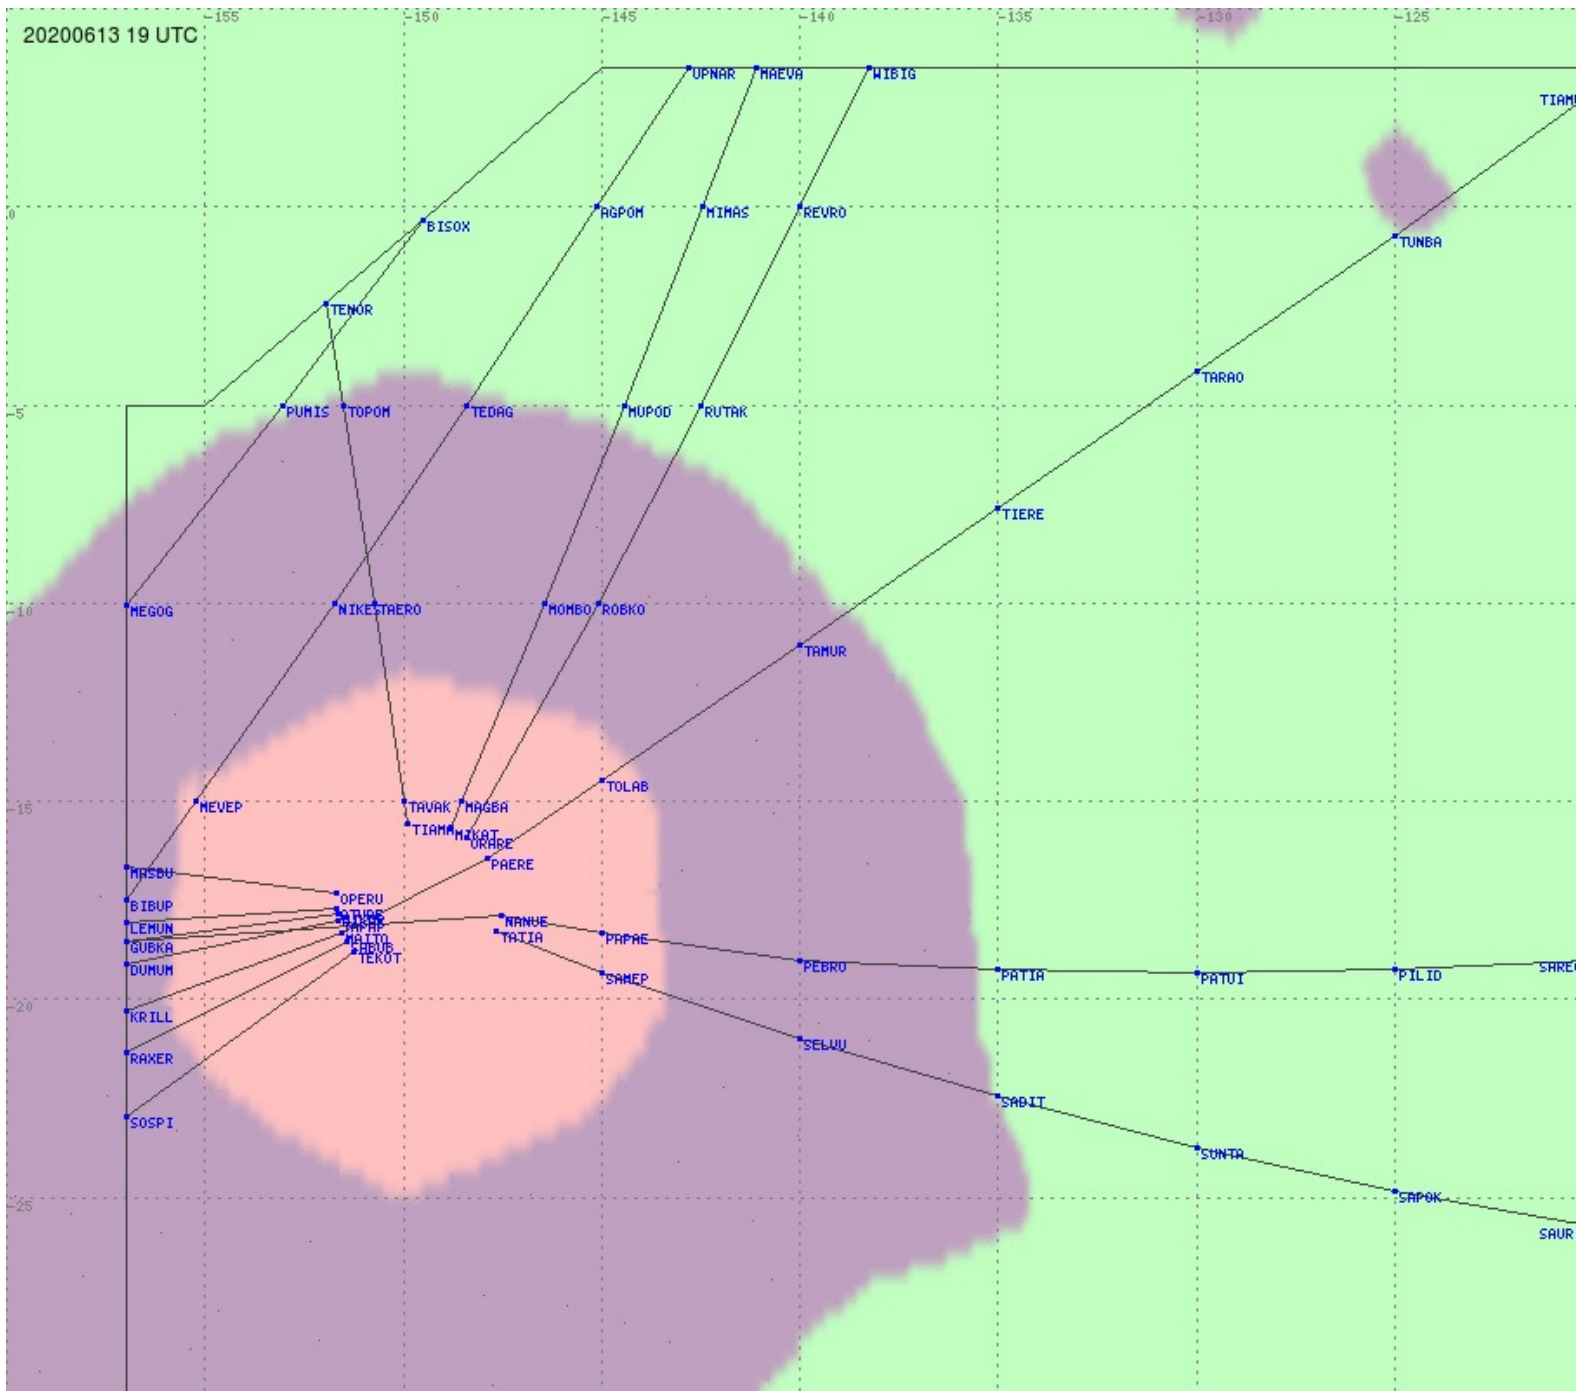

Tahiti FIR - HF Propag - 20200613

2.8 MHz 3.5 MHz 5.6 MHz 8.9 MHz 13.3 MHz 17.9 MHz None

Tahiti FIR - HF Propag - 20200613

2.8 MHz
3.5 MHz
5.6 MHz
8.9 MHz
13.3 MHz
17.9 MHz
None

Tahiti FIR - HF Propag - 20200613

Tahiti FIR - HF Propag - 20200613

Tahiti FIR - HF Propag - 20200613

Tahiti FIR - HF Propag - 20200613

2.8 MHz 3.5 MHz 5.6 MHz 8.9 MHz 13.3 MHz 17.9 MHz None

Tahiti FIR - HF Propag - 20200613

Tahiti FIR - HF Propag - 20200613

2.8 MHz
3.5 MHz
5.6 MHz
8.9 MHz
13.3 MHz
17.9 MHz
None

Tahiti FIR - HF Propag - 20200613

2.8 MHz
3.5 MHz
5.6 MHz
8.9 MHz
13.3 MHz
17.9 MHz
None

Tahiti FIR - HF Propag - 20200613

Tahiti FIR - HF Propag - 20200613

2.8 MHz 3.5 MHz 5.6 MHz 8.9 MHz 13.3 MHz 17.9 MHz None

Tahiti FIR - HF Propag - 20200613

2.8 MHz 3.5 MHz 5.6 MHz 8.9 MHz 13.3 MHz 17.9 MHz None

Tahiti FIR - HF Propag - 20200613

2.8 MHz 3.5 MHz 5.6 MHz 8.9 MHz 13.3 MHz 17.9 MHz None