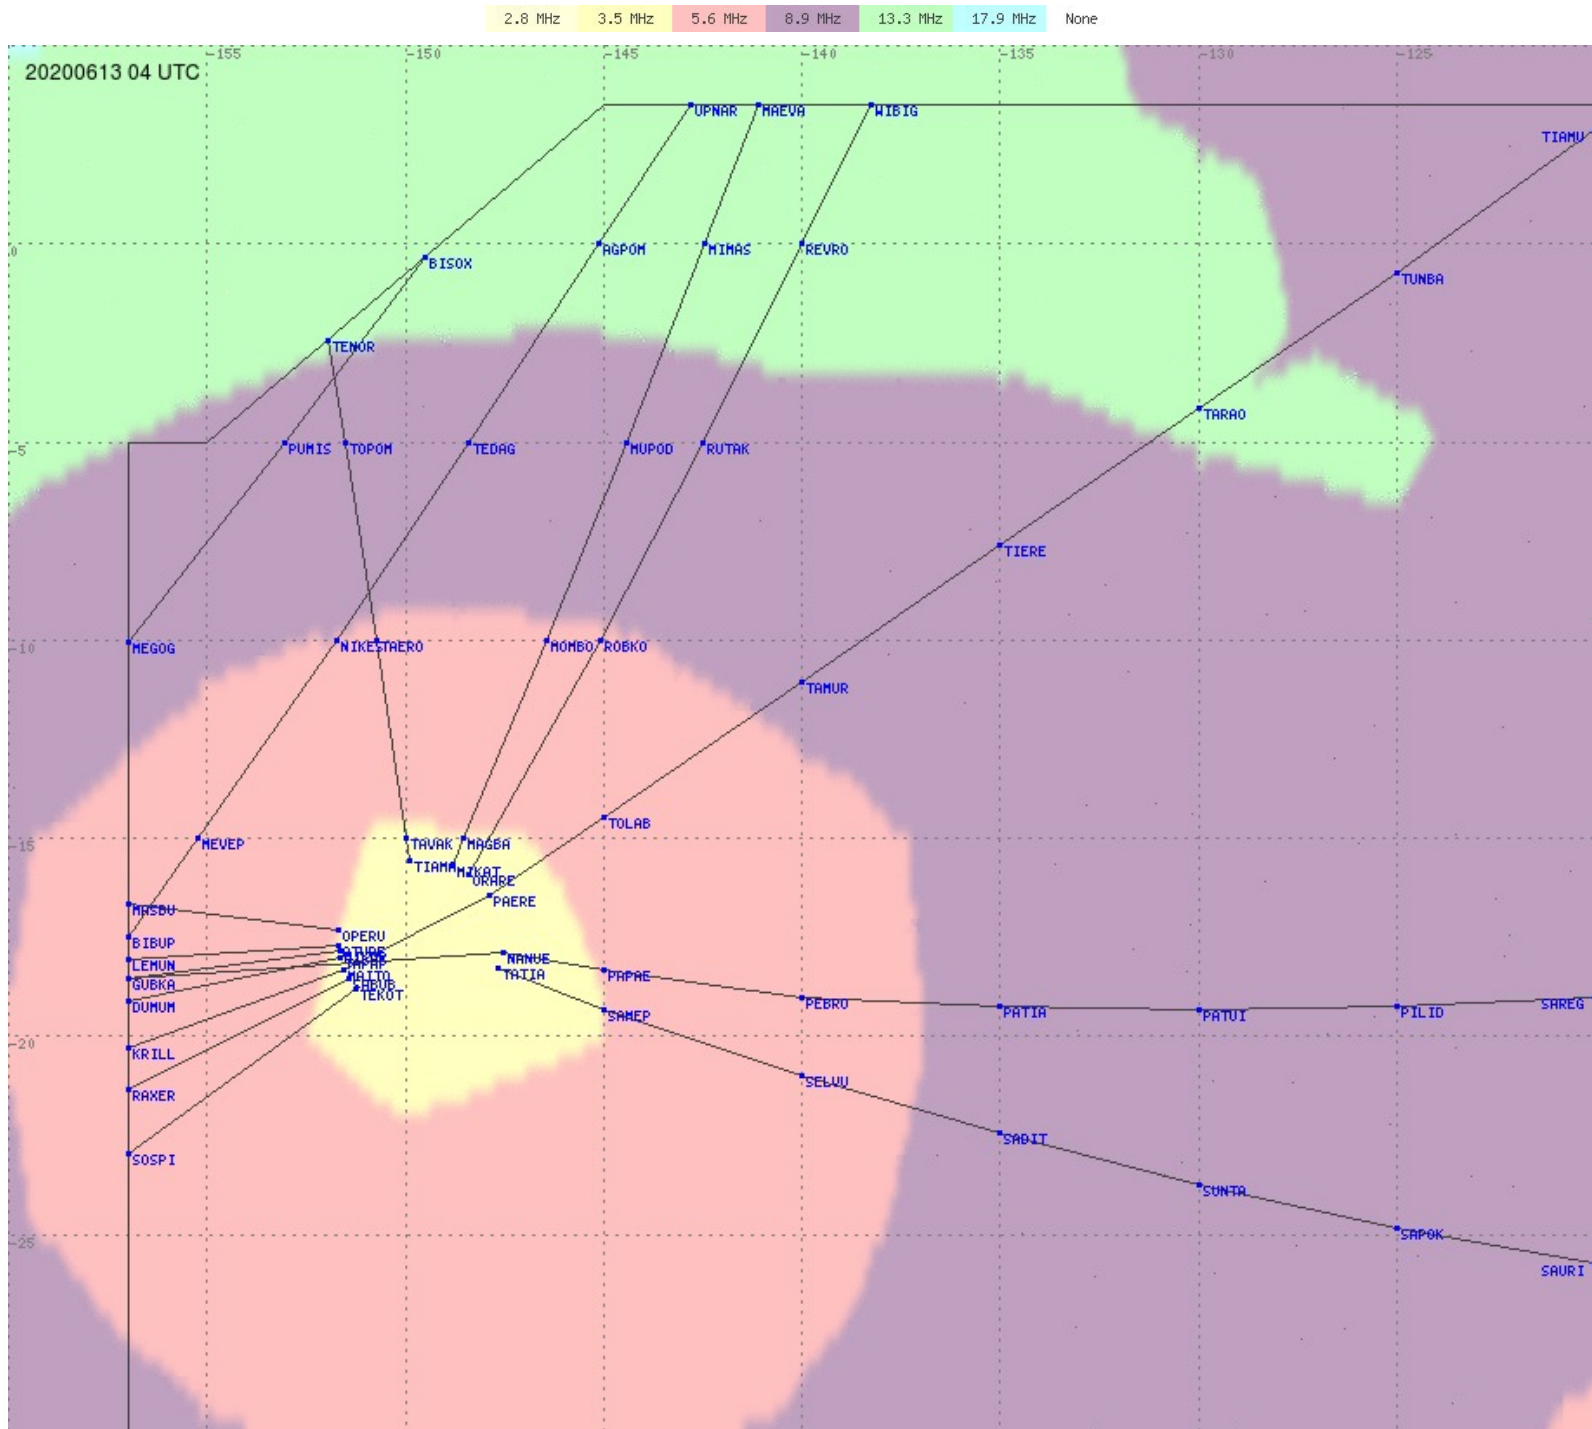

Tahiti FIR - HF Propag - 20200613

2.8 MHz 3.5 MHz 5.6 MHz 8.9 MHz 13.3 MHz 17.9 MHz None

Tahiti FIR - HF Propag - 20200613

2.8 MHz
3.5 MHz
5.6 MHz
8.9 MHz
13.3 MHz
17.9 MHz
None

Tahiti FIR - HF Propag - 20200613

2.8 MHz 3.5 MHz 5.6 MHz 8.9 MHz 13.3 MHz 17.9 MHz None

Tahiti FIR - HF Propag - 20200613

2.8 MHz 3.5 MHz 5.6 MHz 8.9 MHz 13.3 MHz 17.9 MHz None

Tahiti FIR - HF Propag - 20200613

Tahiti FIR - HF Propag - 20200613

Tahiti FIR - HF Propag - 20200613

Tahiti FIR - HF Propag - 20200613

2.8 MHz 3.5 MHz 5.6 MHz 8.9 MHz 13.3 MHz 17.9 MHz None

Tahiti FIR - HF Propag - 20200613

2.8 MHz
3.5 MHz
5.6 MHz
8.9 MHz
13.3 MHz
17.9 MHz
None