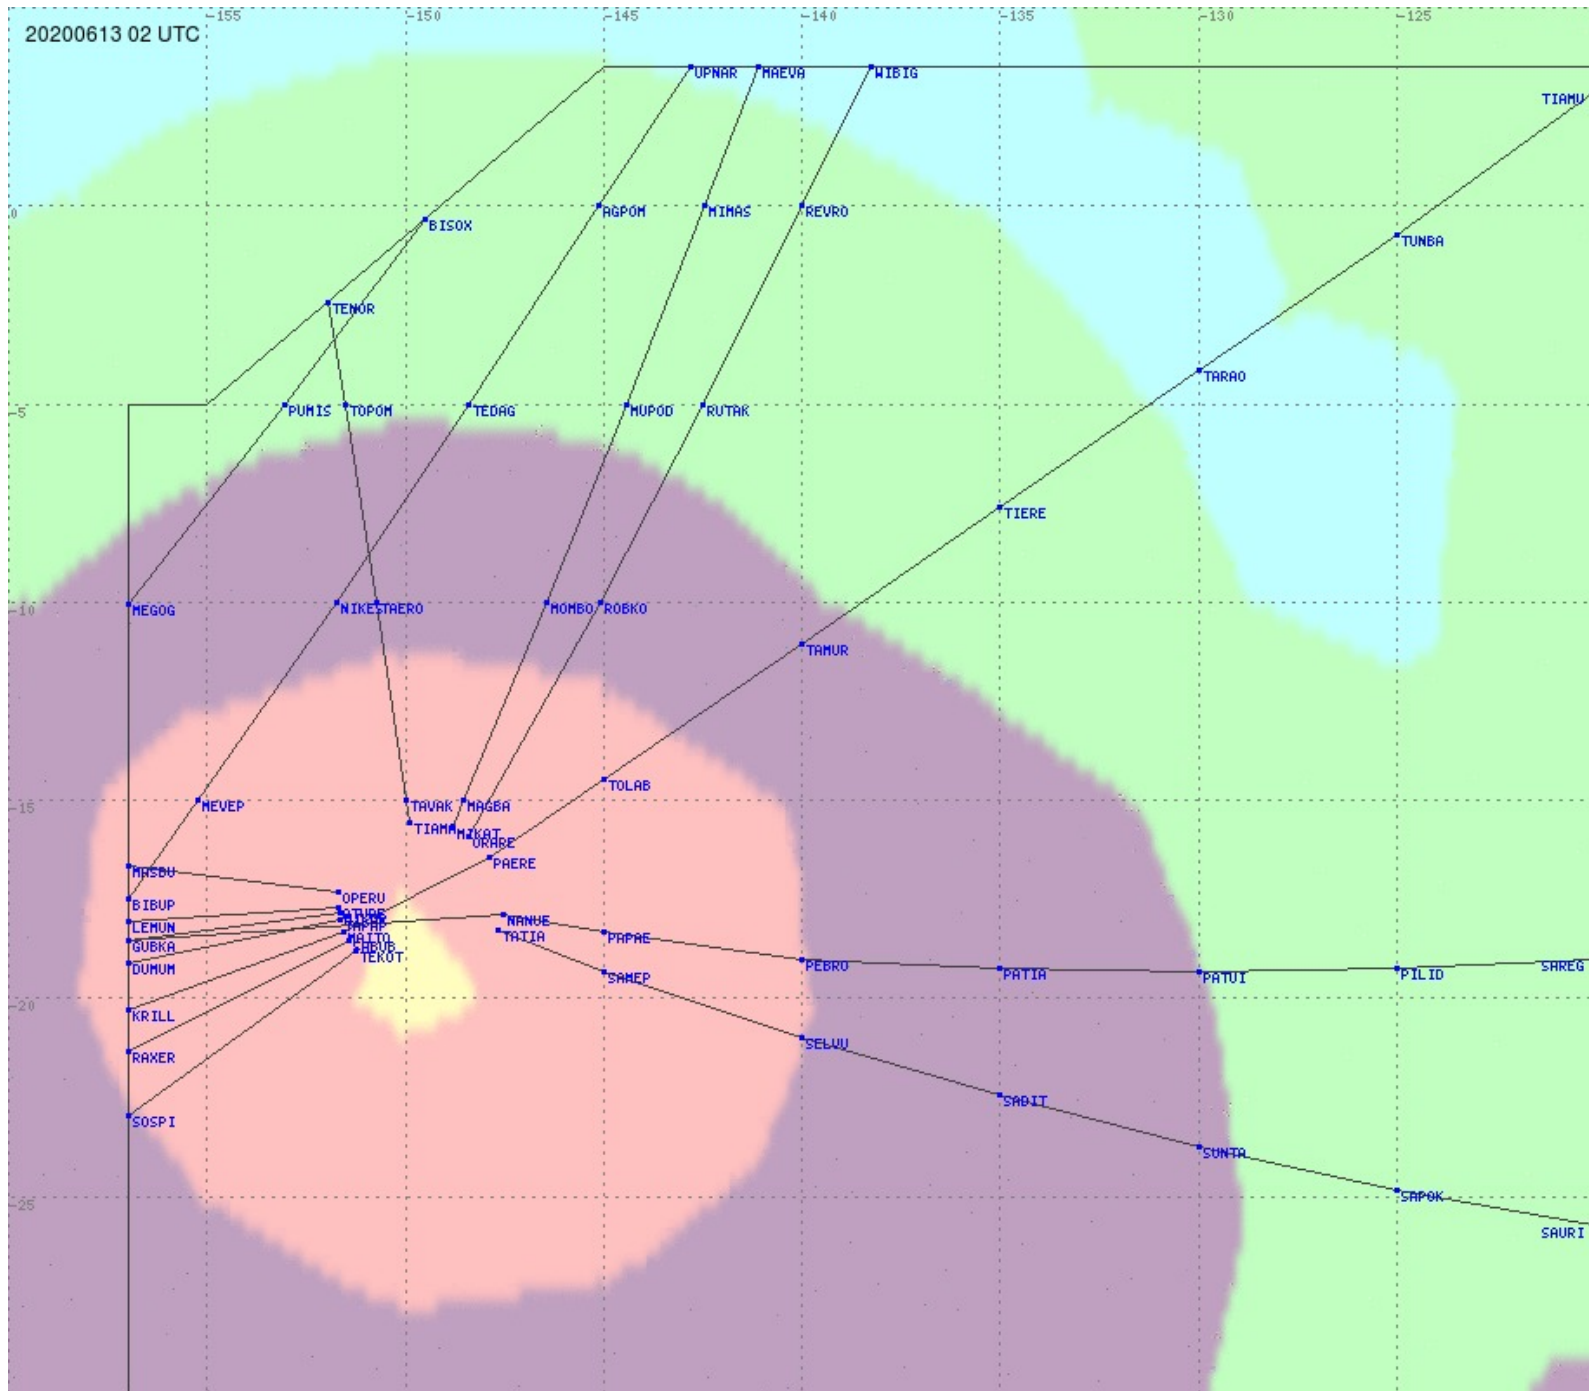

Tahiti FIR - HF Propag - 20200613

2.8 MHz 3.5 MHz 5.6 MHz 8.9 MHz 13.3 MHz 17.9 MHz None

Tahiti FIR - HF Propag - 20200613

2.8 MHz
3.5 MHz
5.6 MHz
8.9 MHz
13.3 MHz
17.9 MHz
None

Tahiti FIR - HF Propag - 20200613

2.8 MHz 3.5 MHz 5.6 MHz 8.9 MHz 13.3 MHz 17.9 MHz None

Tahiti FIR - HF Propag - 20200613

2.8 MHz 3.5 MHz 5.6 MHz 8.9 MHz 13.3 MHz 17.9 MHz None

Tahiti FIR - HF Propag - 20200613

Tahiti FIR - HF Propag - 20200613

Tahiti FIR - HF Propag - 20200613

Tahiti FIR - HF Propag - 20200613

2.8 MHz 3.5 MHz 5.6 MHz 8.9 MHz 13.3 MHz 17.9 MHz None

Tahiti FIR - HF Propag - 20200613

2.8 MHz
3.5 MHz
5.6 MHz
8.9 MHz
13.3 MHz
17.9 MHz
None