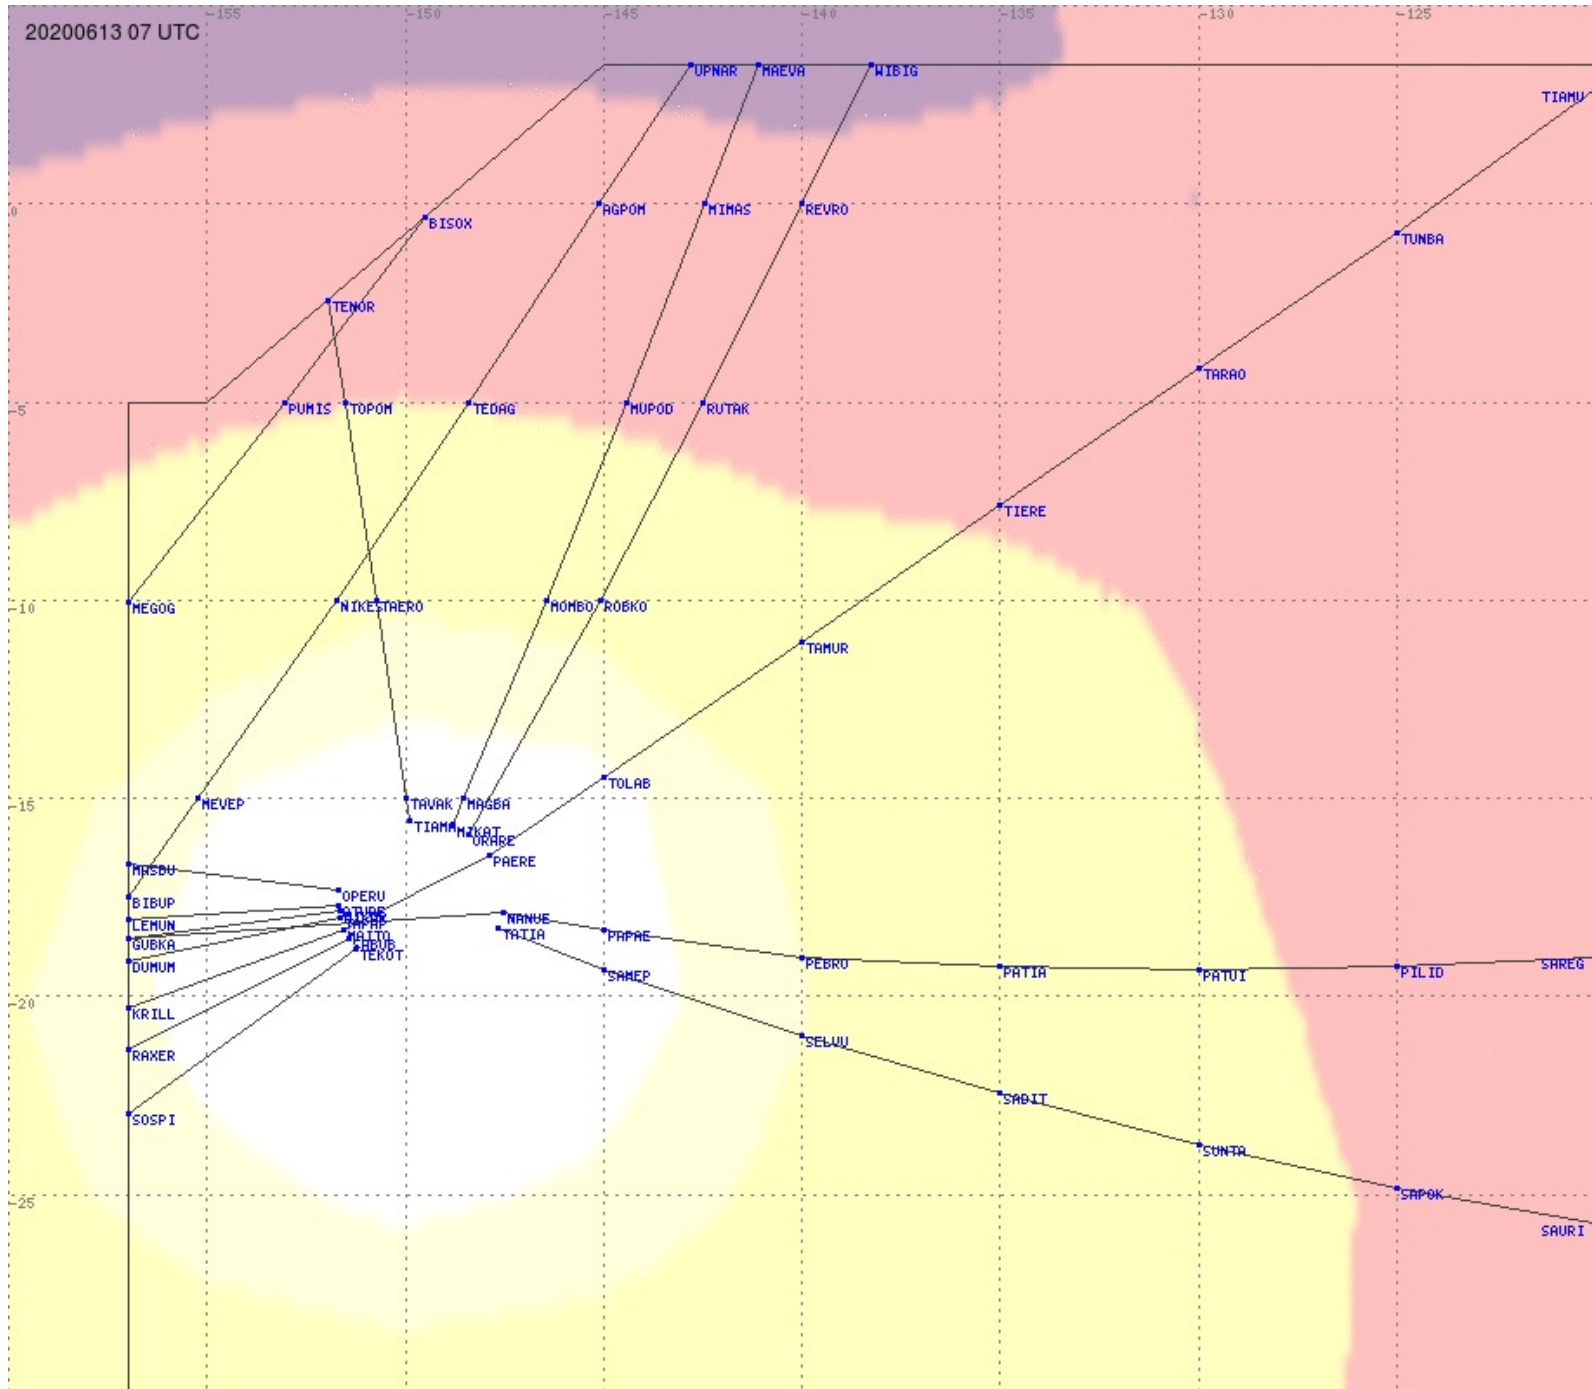

Tahiti FIR - HF Propag - 20200613

2.8 MHz 3.5 MHz 5.6 MHz 8.9 MHz 13.3 MHz 17.9 MHz None

Tahiti FIR - HF Propag - 20200613

2.8 MHz
3.5 MHz
5.6 MHz
8.9 MHz
13.3 MHz
17.9 MHz
None

Tahiti FIR - HF Propag - 20200613

2.8 MHz 3.5 MHz 5.6 MHz 8.9 MHz 13.3 MHz 17.9 MHz None

Tahiti FIR - HF Propag - 20200613

2.8 MHz 3.5 MHz 5.6 MHz 8.9 MHz 13.3 MHz 17.9 MHz None

Tahiti FIR - HF Propag - 20200613

Tahiti FIR - HF Propag - 20200613

Tahiti FIR - HF Propag - 20200613

Tahiti FIR - HF Propag - 20200613

2.8 MHz 3.5 MHz 5.6 MHz 8.9 MHz 13.3 MHz 17.9 MHz None

Tahiti FIR - HF Propag - 20200613

2.8 MHz
3.5 MHz
5.6 MHz
8.9 MHz
13.3 MHz
17.9 MHz
None