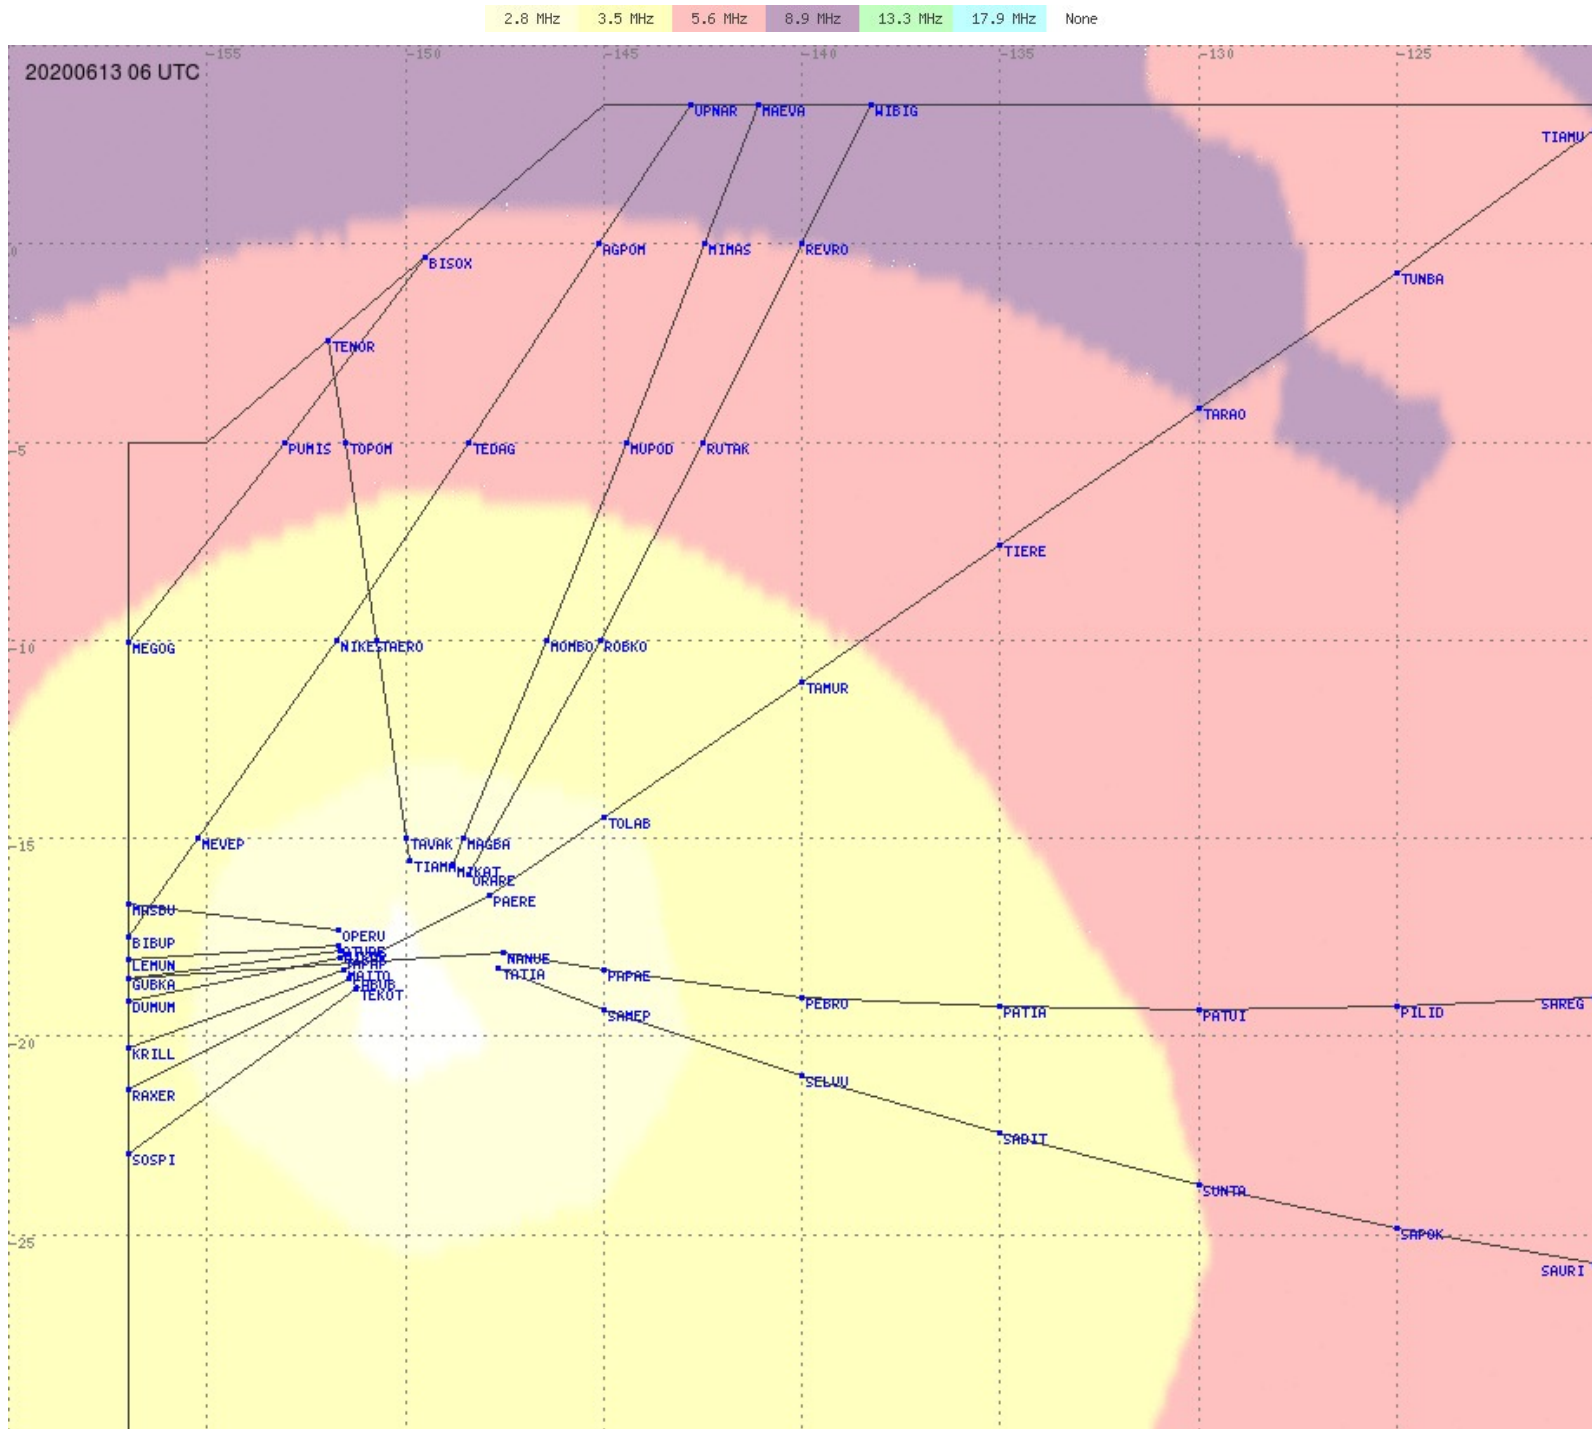

Tahiti FIR - HF Propag - 20200613

2.8 MHz 3.5 MHz 5.6 MHz 8.9 MHz 13.3 MHz 17.9 MHz None

Tahiti FIR - HF Propag - 20200613

2.8 MHz
3.5 MHz
5.6 MHz
8.9 MHz
13.3 MHz
17.9 MHz
None

Tahiti FIR - HF Propag - 20200613

2.8 MHz 3.5 MHz 5.6 MHz 8.9 MHz 13.3 MHz 17.9 MHz None

Tahiti FIR - HF Propag - 20200613

2.8 MHz 3.5 MHz 5.6 MHz 8.9 MHz 13.3 MHz 17.9 MHz None

Tahiti FIR - HF Propag - 20200613

Tahiti FIR - HF Propag - 20200613

Tahiti FIR - HF Propag - 20200613

Tahiti FIR - HF Propag - 20200613

2.8 MHz 3.5 MHz 5.6 MHz 8.9 MHz 13.3 MHz 17.9 MHz None

Tahiti FIR - HF Propag - 20200613

2.8 MHz
3.5 MHz
5.6 MHz
8.9 MHz
13.3 MHz
17.9 MHz
None