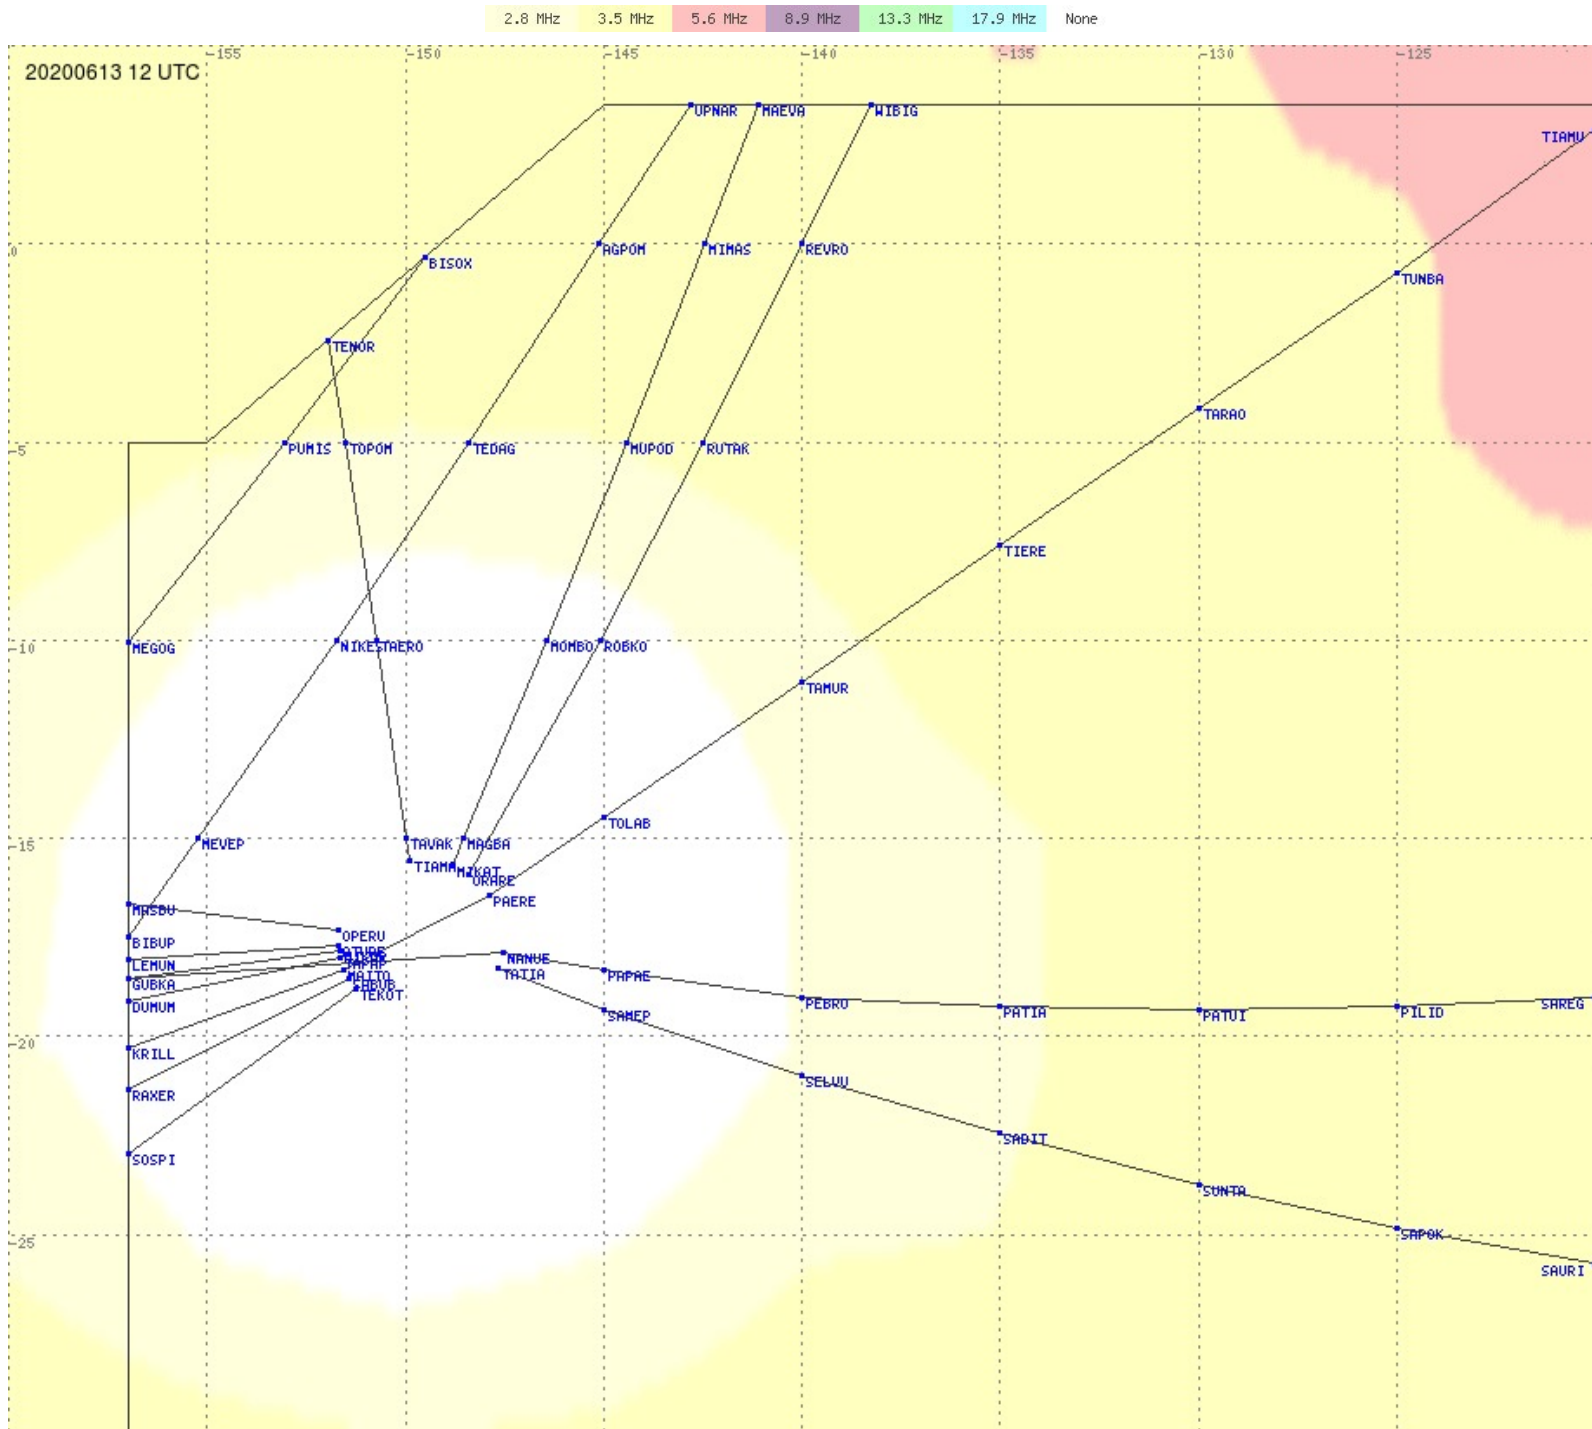

Tahiti FIR - HF Propag - 20200613

Tahiti FIR - HF Propag - 20200613

2.8 MHz 3.5 MHz 5.6 MHz 8.9 MHz 13.3 MHz 17.9 MHz None

Tahiti FIR - HF Propag - 20200613

2.8 MHz
3.5 MHz
5.6 MHz
8.9 MHz
13.3 MHz
17.9 MHz
None

Tahiti FIR - HF Propag - 20200613

Tahiti FIR - HF Propag - 20200613

Tahiti FIR - HF Propag - 20200613

2.8 MHz 3.5 MHz 5.6 MHz 8.9 MHz 13.3 MHz 17.9 MHz None

Tahiti FIR - HF Propag - 20200613

Tahiti FIR - HF Propag - 20200613

2.8 MHz
3.5 MHz
5.6 MHz
8.9 MHz
13.3 MHz
17.9 MHz
None

Tahiti FIR - HF Propag - 20200613

2.8 MHz
3.5 MHz
5.6 MHz
8.9 MHz
13.3 MHz
17.9 MHz
None

Tahiti FIR - HF Propag - 20200613

Tahiti FIR - HF Propag - 20200613

2.8 MHz 3.5 MHz 5.6 MHz 8.9 MHz 13.3 MHz 17.9 MHz None

Tahiti FIR - HF Propag - 20200613

2.8 MHz 3.5 MHz 5.6 MHz 8.9 MHz 13.3 MHz 17.9 MHz None

Tahiti FIR - HF Propag - 20200613

2.8 MHz 3.5 MHz 5.6 MHz 8.9 MHz 13.3 MHz 17.9 MHz None