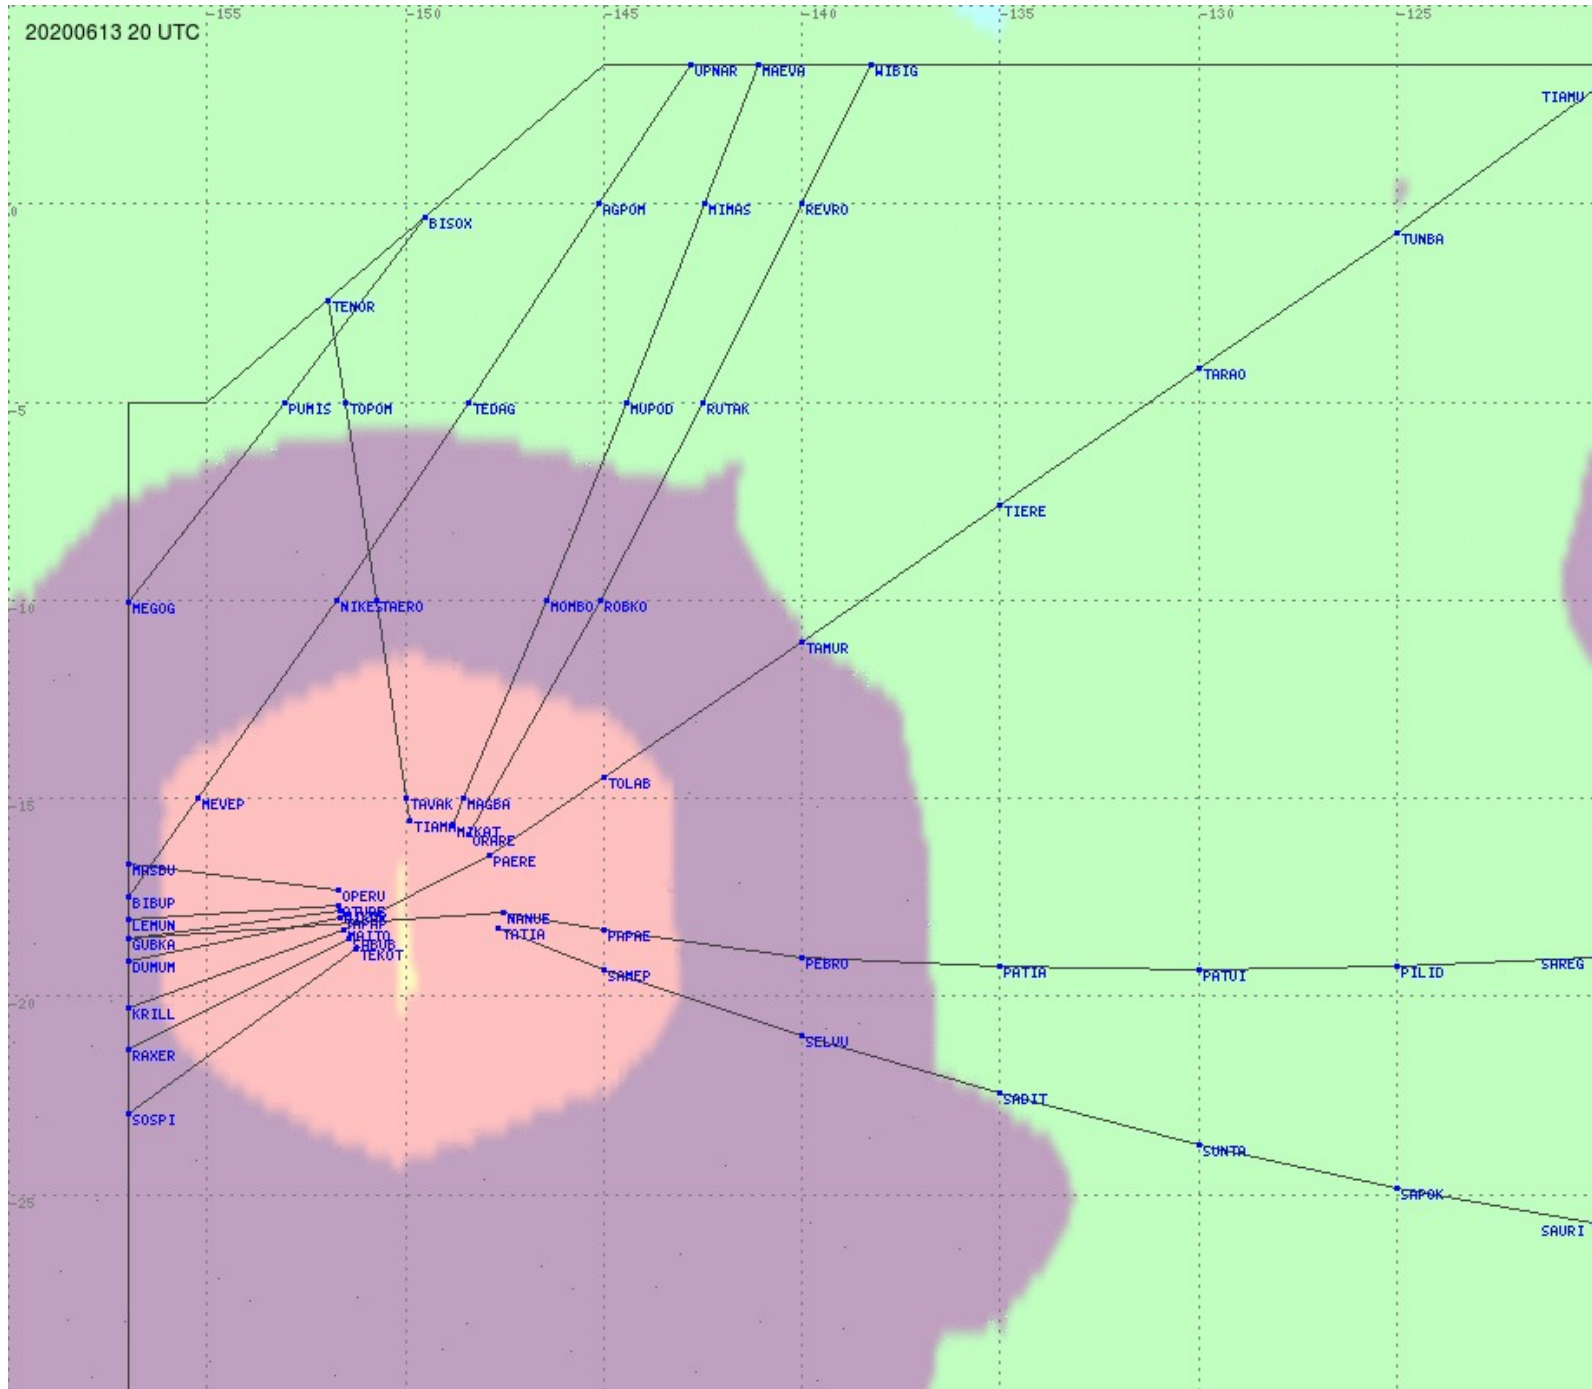

Tahiti FIR - HF Propag - 20200613

2.8 MHz 3.5 MHz 5.6 MHz 8.9 MHz 13.3 MHz 17.9 MHz None

Tahiti FIR - HF Propag - 20200613

2.8 MHz
3.5 MHz
5.6 MHz
8.9 MHz
13.3 MHz
17.9 MHz
None

Tahiti FIR - HF Propag - 20200613

2.8 MHz
3.5 MHz
5.6 MHz
8.9 MHz
13.3 MHz
17.9 MHz
None

Tahiti FIR - HF Propag - 20200613

2.8 MHz
3.5 MHz
5.6 MHz
8.9 MHz
13.3 MHz
17.9 MHz
None

Tahiti FIR - HF Propag - 20200613

Tahiti FIR - HF Propag - 20200613

2.8 MHz 3.5 MHz 5.6 MHz 8.9 MHz 13.3 MHz 17.9 MHz None

Tahiti FIR - HF Propag - 20200613

2.8 MHz 3.5 MHz 5.6 MHz 8.9 MHz 13.3 MHz 17.9 MHz None

Tahiti FIR - HF Propag - 20200613

2.8 MHz 3.5 MHz 5.6 MHz 8.9 MHz 13.3 MHz 17.9 MHz None

Tahiti FIR - HF Propag - 20200613

2.8 MHz 3.5 MHz 5.6 MHz 8.9 MHz 13.3 MHz 17.9 MHz None

Tahiti FIR - HF Propag - 20200613

Tahiti FIR - HF Propag - 20200613

2.8 MHz 3.5 MHz 5.6 MHz 8.9 MHz 13.3 MHz 17.9 MHz None