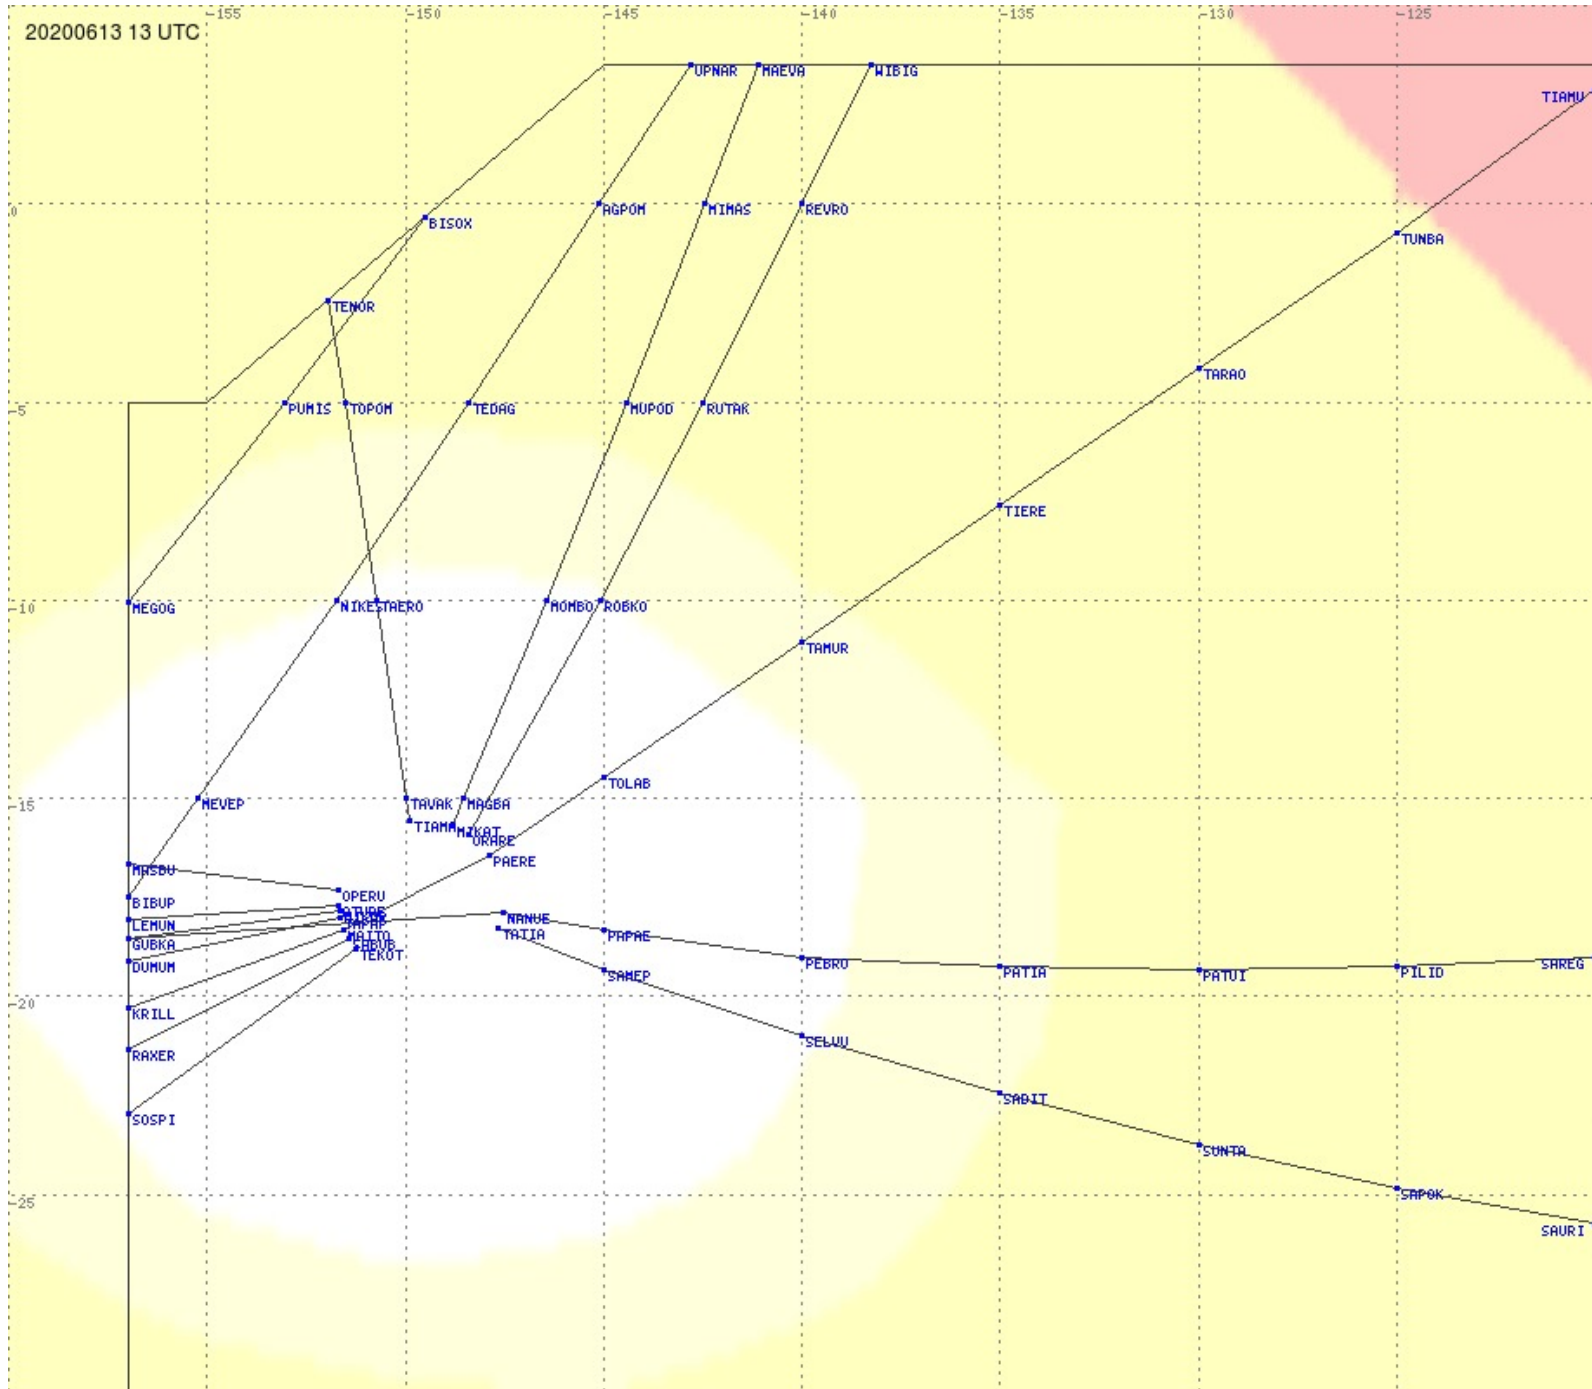

Tahiti FIR - HF Propag - 20200613

Tahiti FIR - HF Propag - 20200613

2.8 MHz 3.5 MHz 5.6 MHz 8.9 MHz 13.3 MHz 17.9 MHz None

Tahiti FIR - HF Propag - 20200613

2.8 MHz
3.5 MHz
5.6 MHz
8.9 MHz
13.3 MHz
17.9 MHz
None

Tahiti FIR - HF Propag - 20200613

Tahiti FIR - HF Propag - 20200613

Tahiti FIR - HF Propag - 20200613

2.8 MHz 3.5 MHz 5.6 MHz 8.9 MHz 13.3 MHz 17.9 MHz None

Tahiti FIR - HF Propag - 20200613

Tahiti FIR - HF Propag - 20200613

2.8 MHz
3.5 MHz
5.6 MHz
8.9 MHz
13.3 MHz
17.9 MHz
None

Tahiti FIR - HF Propag - 20200613

2.8 MHz
3.5 MHz
5.6 MHz
8.9 MHz
13.3 MHz
17.9 MHz
None

Tahiti FIR - HF Propag - 20200613

Tahiti FIR - HF Propag - 20200613

2.8 MHz 3.5 MHz 5.6 MHz 8.9 MHz 13.3 MHz 17.9 MHz None

Tahiti FIR - HF Propag - 20200613

2.8 MHz 3.5 MHz 5.6 MHz 8.9 MHz 13.3 MHz 17.9 MHz None

Tahiti FIR - HF Propag - 20200613

2.8 MHz 3.5 MHz 5.6 MHz 8.9 MHz 13.3 MHz 17.9 MHz None