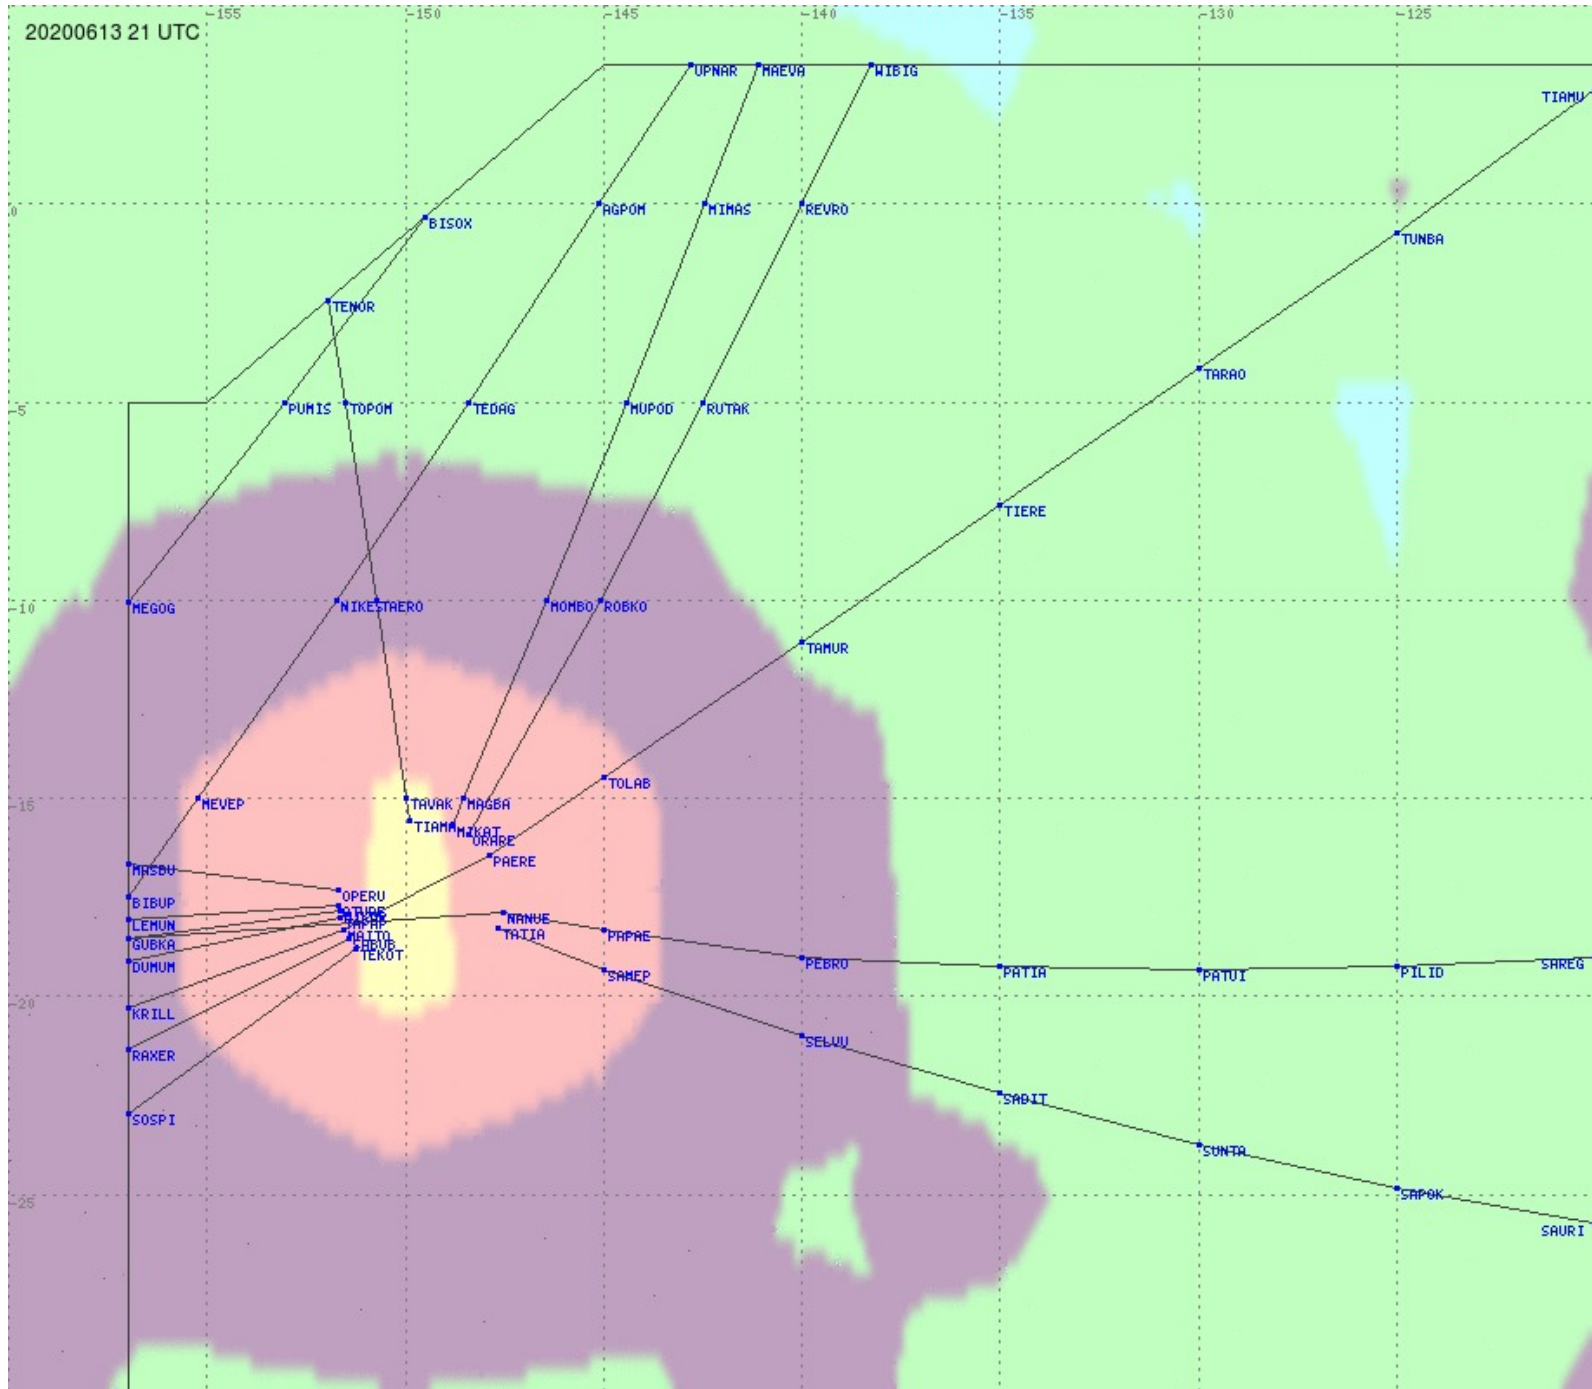

Tahiti FIR - HF Propag - 20200613

2.8 MHz 3.5 MHz 5.6 MHz 8.9 MHz 13.3 MHz 17.9 MHz None

Tahiti FIR - HF Propag - 20200613

2.8 MHz
3.5 MHz
5.6 MHz
8.9 MHz
13.3 MHz
17.9 MHz
None

Tahiti FIR - HF Propag - 20200613

2.8 MHz
3.5 MHz
5.6 MHz
8.9 MHz
13.3 MHz
17.9 MHz
None

Tahiti FIR - HF Propag - 20200613

2.8 MHz
3.5 MHz
5.6 MHz
8.9 MHz
13.3 MHz
17.9 MHz
None

Tahiti FIR - HF Propag - 20200613

Tahiti FIR - HF Propag - 20200613

2.8 MHz 3.5 MHz 5.6 MHz 8.9 MHz 13.3 MHz 17.9 MHz None

Tahiti FIR - HF Propag - 20200613

2.8 MHz 3.5 MHz 5.6 MHz 8.9 MHz 13.3 MHz 17.9 MHz None

Tahiti FIR - HF Propag - 20200613

2.8 MHz 3.5 MHz 5.6 MHz 8.9 MHz 13.3 MHz 17.9 MHz None

Tahiti FIR - HF Propag - 20200613

2.8 MHz 3.5 MHz 5.6 MHz 8.9 MHz 13.3 MHz 17.9 MHz None

Tahiti FIR - HF Propag - 20200613

Tahiti FIR - HF Propag - 20200613

2.8 MHz 3.5 MHz 5.6 MHz 8.9 MHz 13.3 MHz 17.9 MHz None