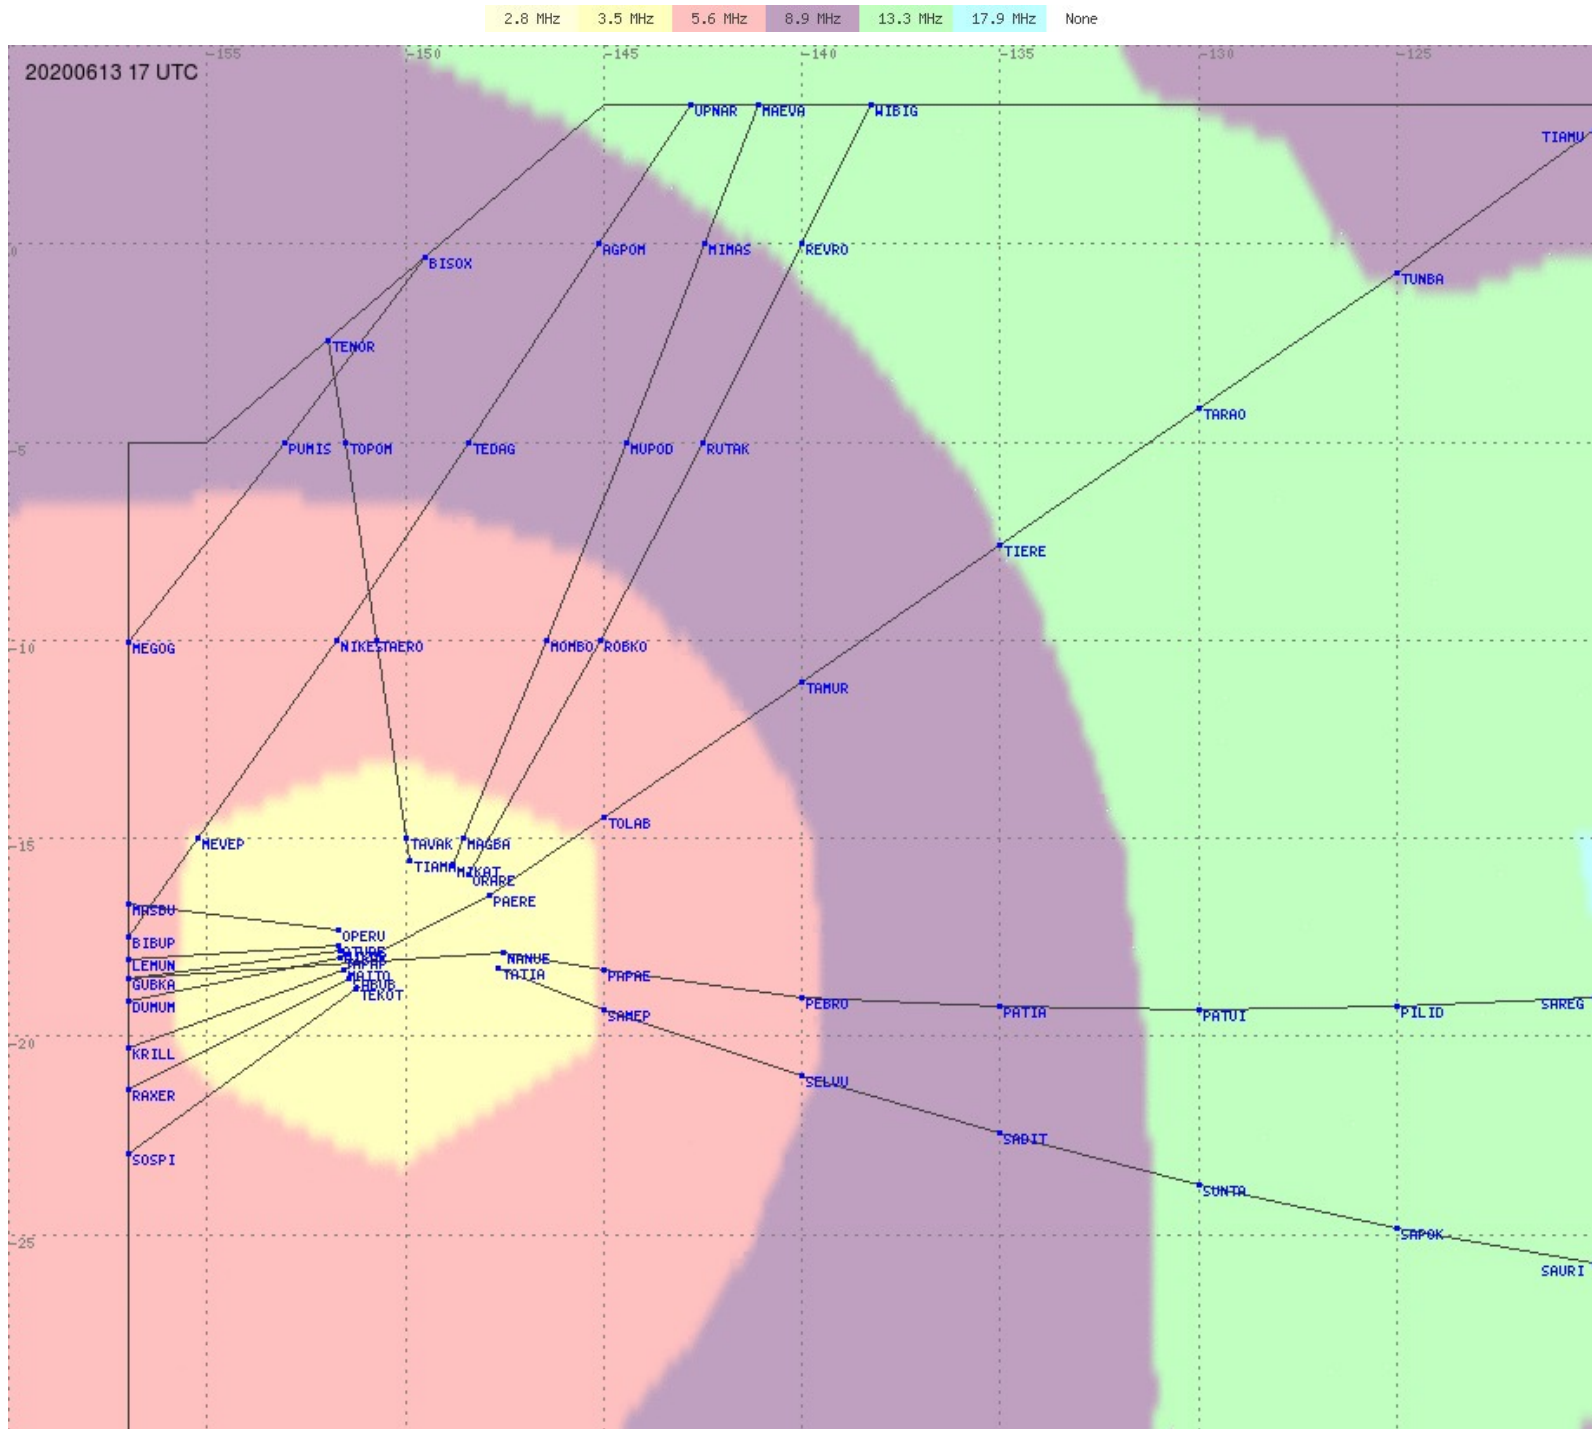

Tahiti FIR - HF Propag - 20200613

Tahiti FIR - HF Propag - 20200613

2.8 MHz 3.5 MHz 5.6 MHz 8.9 MHz 13.3 MHz 17.9 MHz None

Tahiti FIR - HF Propag - 20200613

2.8 MHz
3.5 MHz
5.6 MHz
8.9 MHz
13.3 MHz
17.9 MHz
None

Tahiti FIR - HF Propag - 20200613

Tahiti FIR - HF Propag - 20200613

Tahiti FIR - HF Propag - 20200613

2.8 MHz 3.5 MHz 5.6 MHz 8.9 MHz 13.3 MHz 17.9 MHz None

Tahiti FIR - HF Propag - 20200613

Tahiti FIR - HF Propag - 20200613

2.8 MHz
3.5 MHz
5.6 MHz
8.9 MHz
13.3 MHz
17.9 MHz
None

Tahiti FIR - HF Propag - 20200613

2.8 MHz
3.5 MHz
5.6 MHz
8.9 MHz
13.3 MHz
17.9 MHz
None

Tahiti FIR - HF Propag - 20200613

Tahiti FIR - HF Propag - 20200613

2.8 MHz 3.5 MHz 5.6 MHz 8.9 MHz 13.3 MHz 17.9 MHz None

Tahiti FIR - HF Propag - 20200613

2.8 MHz 3.5 MHz 5.6 MHz 8.9 MHz 13.3 MHz 17.9 MHz None

Tahiti FIR - HF Propag - 20200613

2.8 MHz 3.5 MHz 5.6 MHz 8.9 MHz 13.3 MHz 17.9 MHz None