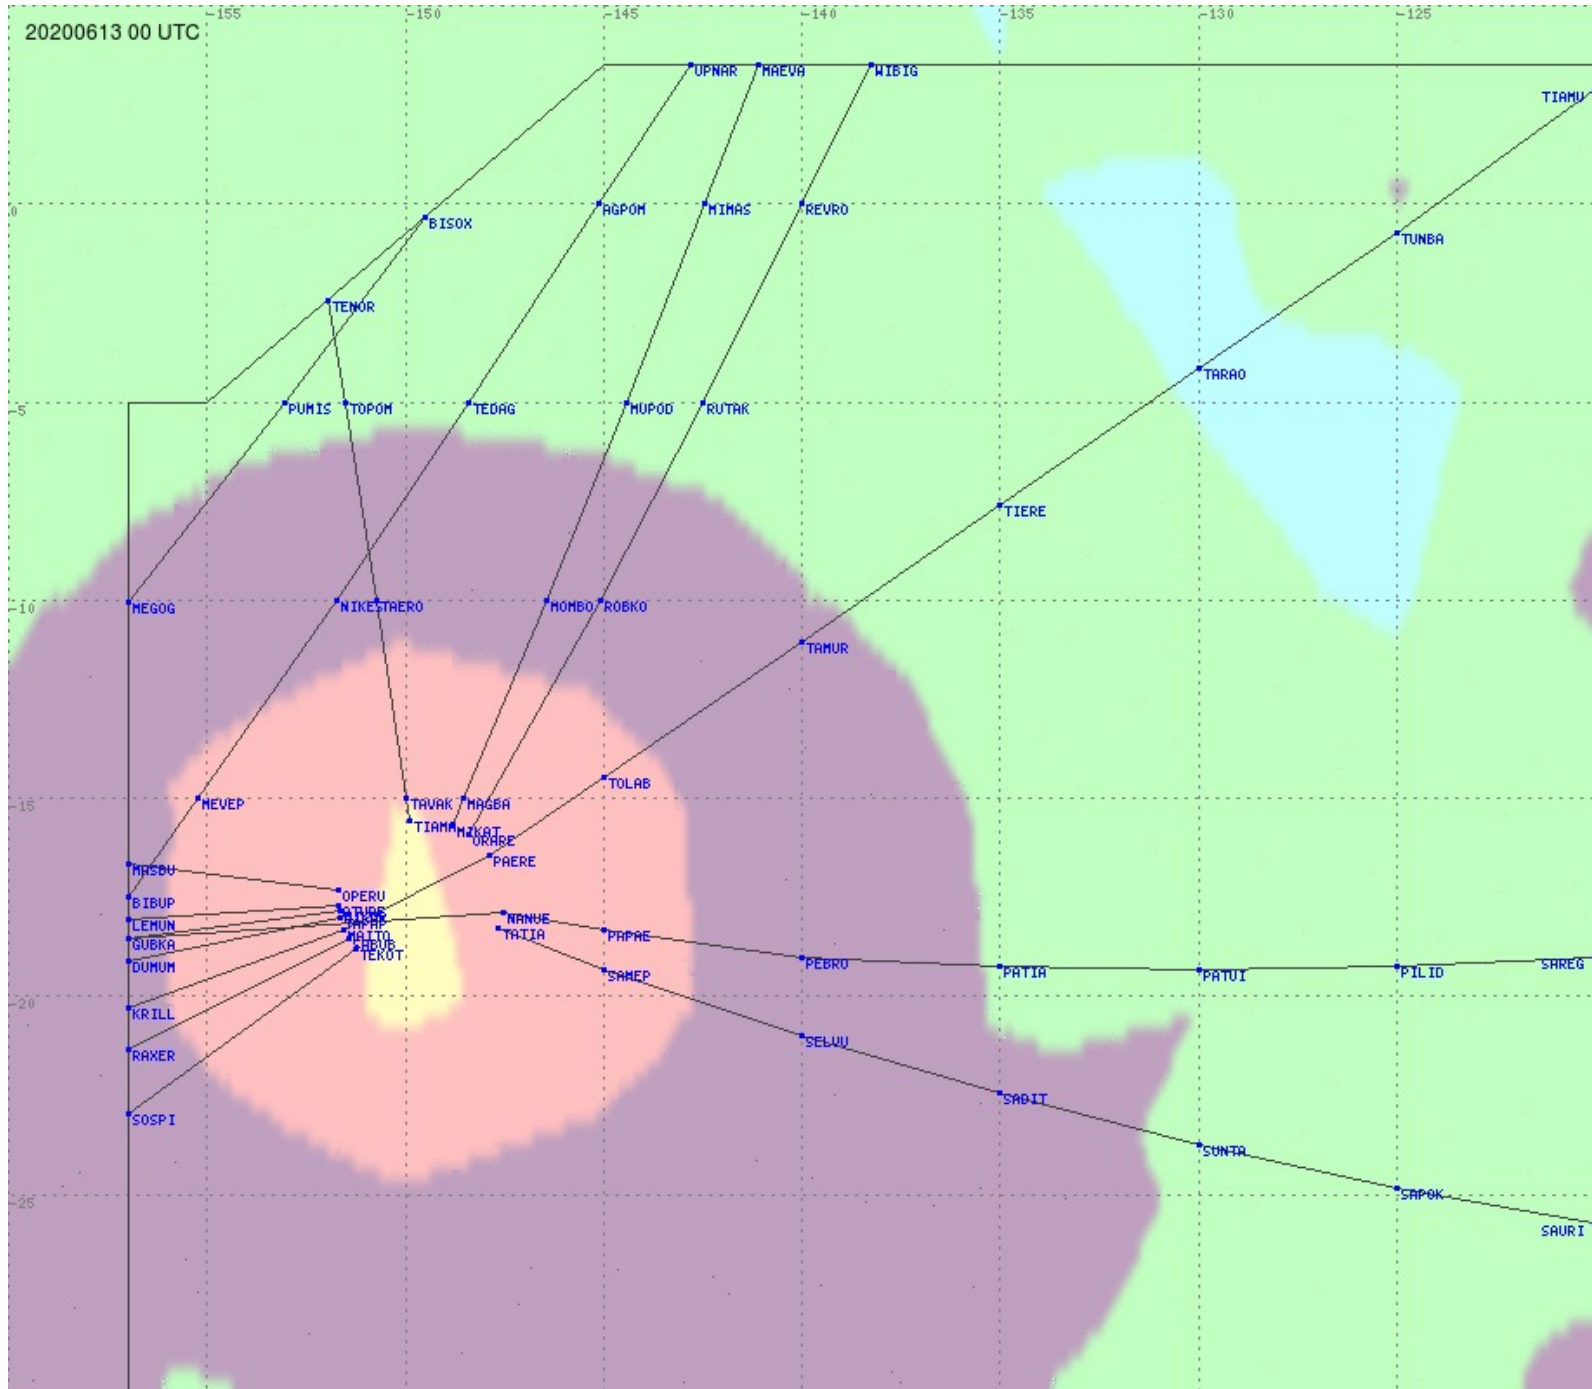

Tahiti FIR - HF Propag - 20200613

2.8 MHz 3.5 MHz 5.6 MHz 8.9 MHz 13.3 MHz 17.9 MHz None

Tahiti FIR - HF Propag - 20200613

2.8 MHz
3.5 MHz
5.6 MHz
8.9 MHz
13.3 MHz
17.9 MHz
None

Tahiti FIR - HF Propag - 20200613

2.8 MHz 3.5 MHz 5.6 MHz 8.9 MHz 13.3 MHz 17.9 MHz None

Tahiti FIR - HF Propag - 20200613

2.8 MHz 3.5 MHz 5.6 MHz 8.9 MHz 13.3 MHz 17.9 MHz None

Tahiti FIR - HF Propag - 20200613

Tahiti FIR - HF Propag - 20200613

Tahiti FIR - HF Propag - 20200613

Tahiti FIR - HF Propag - 20200613

2.8 MHz 3.5 MHz 5.6 MHz 8.9 MHz 13.3 MHz 17.9 MHz None

Tahiti FIR - HF Propag - 20200613

2.8 MHz
3.5 MHz
5.6 MHz
8.9 MHz
13.3 MHz
17.9 MHz
None