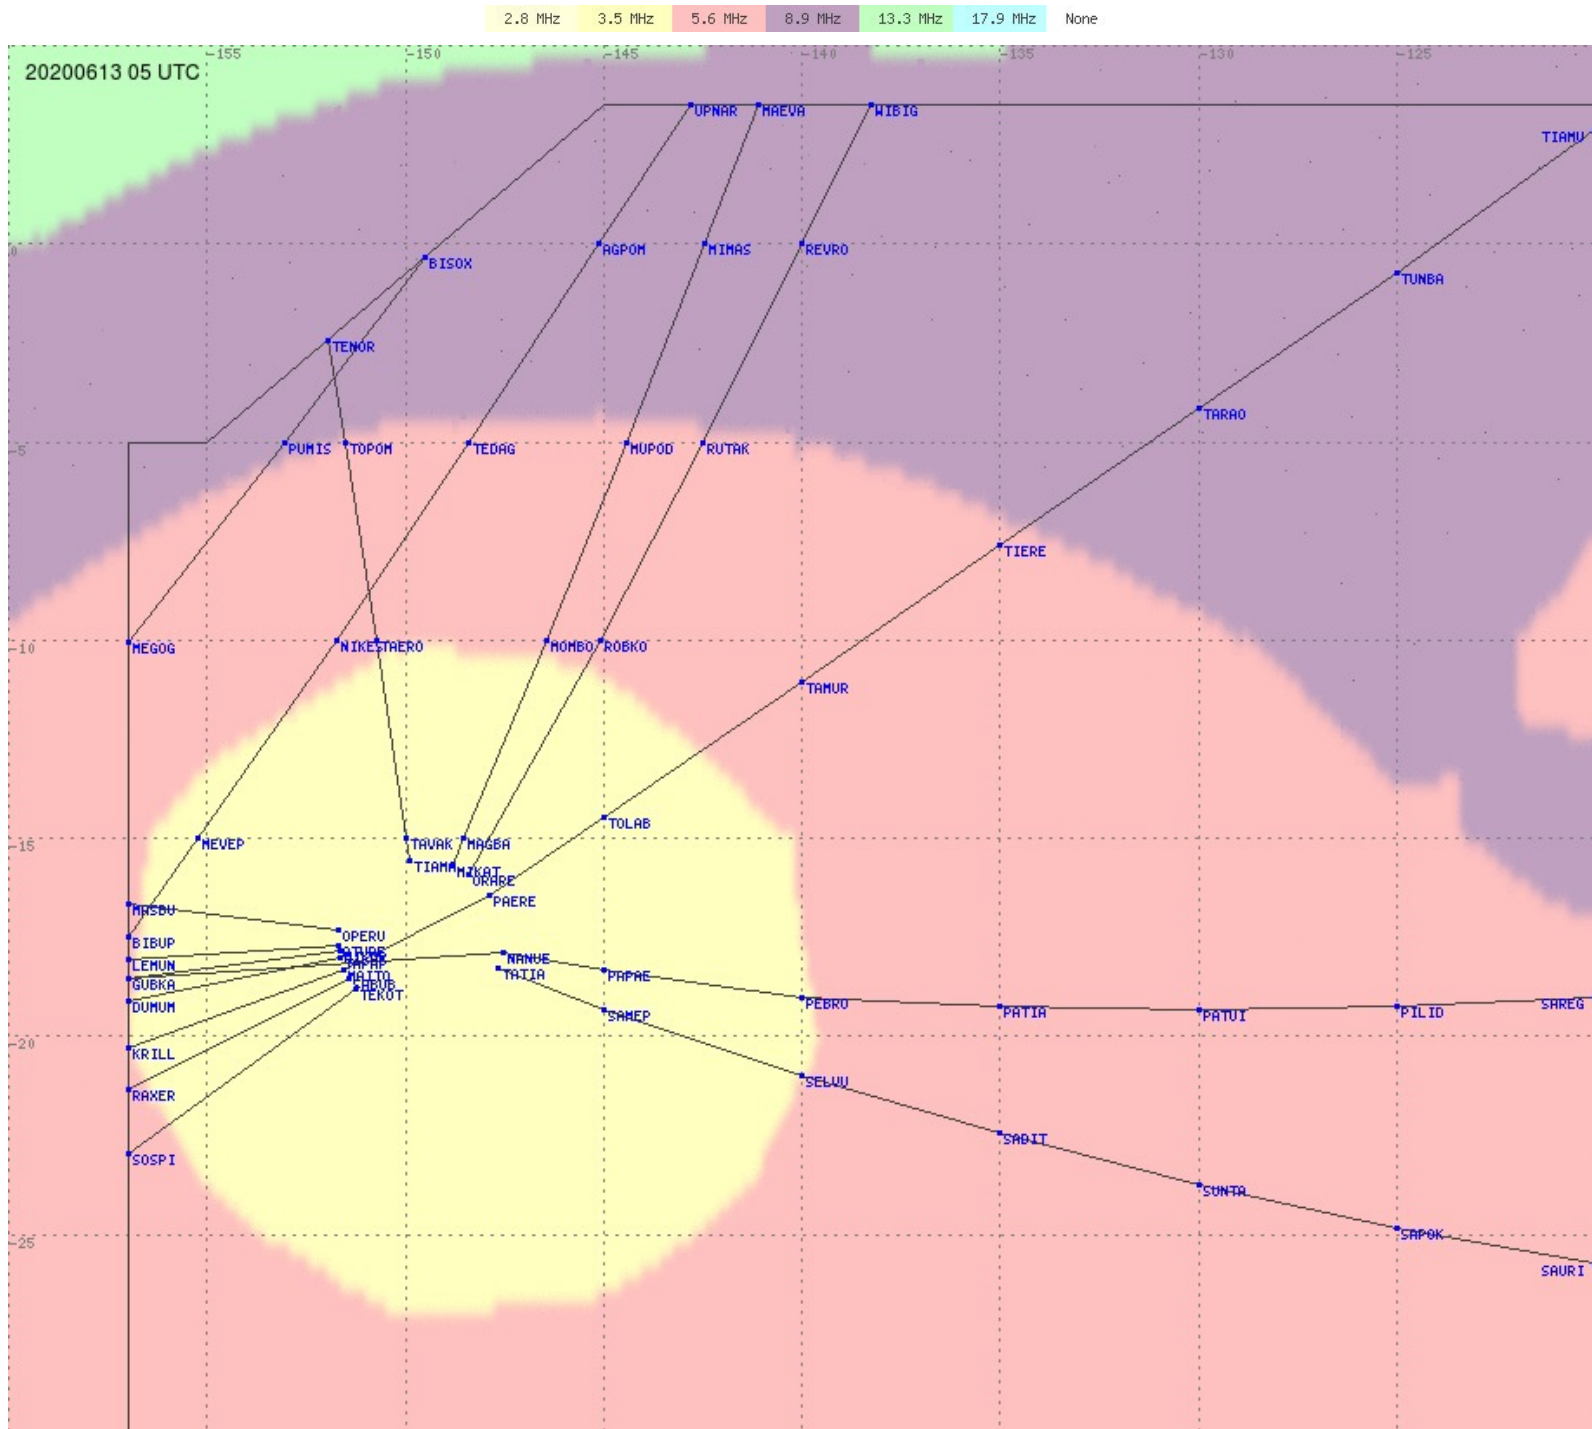

Tahiti FIR - HF Propag - 20200613

2.8 MHz 3.5 MHz 5.6 MHz 8.9 MHz 13.3 MHz 17.9 MHz None

Tahiti FIR - HF Propag - 20200613

2.8 MHz
3.5 MHz
5.6 MHz
8.9 MHz
13.3 MHz
17.9 MHz
None

Tahiti FIR - HF Propag - 20200613

2.8 MHz 3.5 MHz 5.6 MHz 8.9 MHz 13.3 MHz 17.9 MHz None

Tahiti FIR - HF Propag - 20200613

2.8 MHz 3.5 MHz 5.6 MHz 8.9 MHz 13.3 MHz 17.9 MHz None

Tahiti FIR - HF Propag - 20200613

Tahiti FIR - HF Propag - 20200613

Tahiti FIR - HF Propag - 20200613

Tahiti FIR - HF Propag - 20200613

2.8 MHz 3.5 MHz 5.6 MHz 8.9 MHz 13.3 MHz 17.9 MHz None

Tahiti FIR - HF Propag - 20200613

2.8 MHz
3.5 MHz
5.6 MHz
8.9 MHz
13.3 MHz
17.9 MHz
None