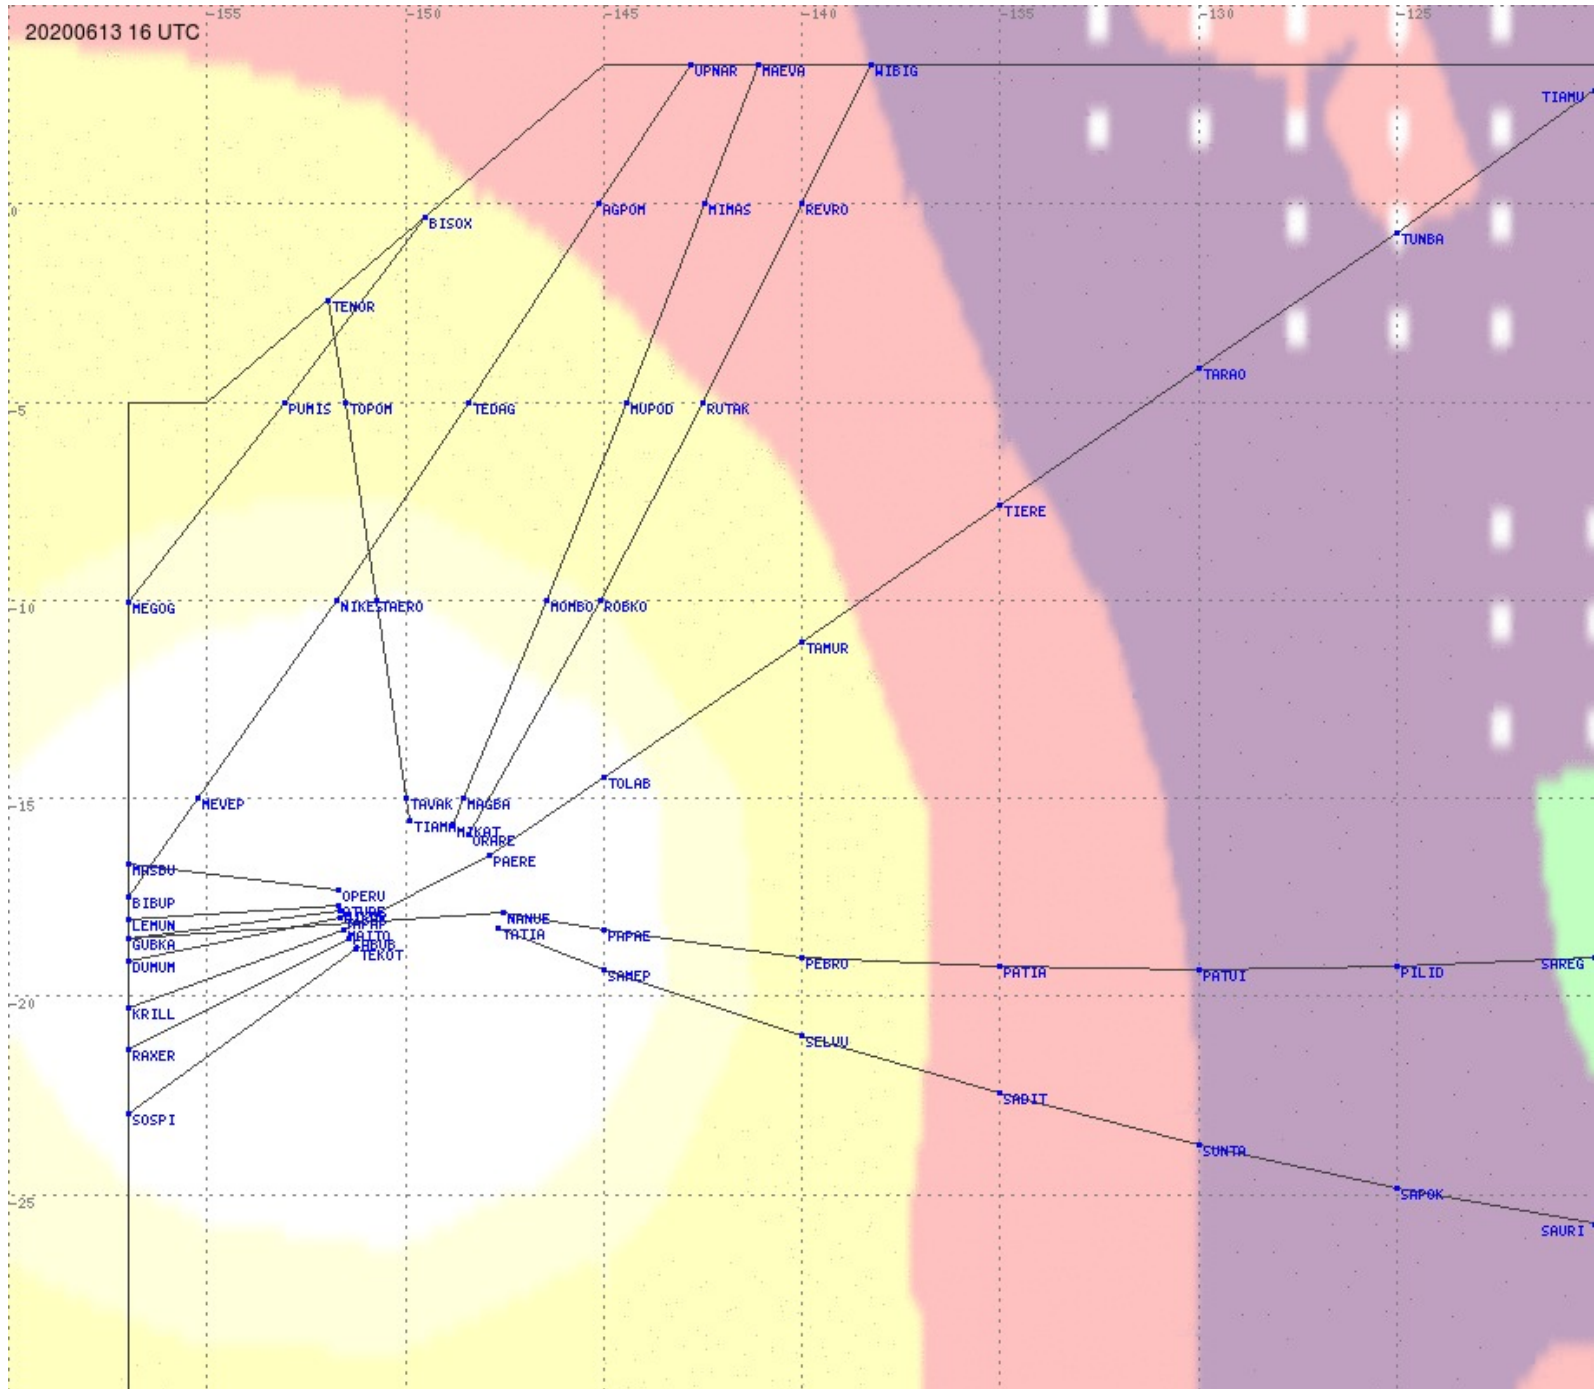

Tahiti FIR - HF Propag - 20200613

Tahiti FIR - HF Propag - 20200613

2.8 MHz 3.5 MHz 5.6 MHz 8.9 MHz 13.3 MHz 17.9 MHz None

Tahiti FIR - HF Propag - 20200613

2.8 MHz
3.5 MHz
5.6 MHz
8.9 MHz
13.3 MHz
17.9 MHz
None

Tahiti FIR - HF Propag - 20200613

Tahiti FIR - HF Propag - 20200613

Tahiti FIR - HF Propag - 20200613

2.8 MHz 3.5 MHz 5.6 MHz 8.9 MHz 13.3 MHz 17.9 MHz None

Tahiti FIR - HF Propag - 20200613

Tahiti FIR - HF Propag - 20200613

2.8 MHz
3.5 MHz
5.6 MHz
8.9 MHz
13.3 MHz
17.9 MHz
None

Tahiti FIR - HF Propag - 20200613

2.8 MHz
3.5 MHz
5.6 MHz
8.9 MHz
13.3 MHz
17.9 MHz
None

Tahiti FIR - HF Propag - 20200613

Tahiti FIR - HF Propag - 20200613

2.8 MHz 3.5 MHz 5.6 MHz 8.9 MHz 13.3 MHz 17.9 MHz None

Tahiti FIR - HF Propag - 20200613

2.8 MHz 3.5 MHz 5.6 MHz 8.9 MHz 13.3 MHz 17.9 MHz None

Tahiti FIR - HF Propag - 20200613

2.8 MHz 3.5 MHz 5.6 MHz 8.9 MHz 13.3 MHz 17.9 MHz None