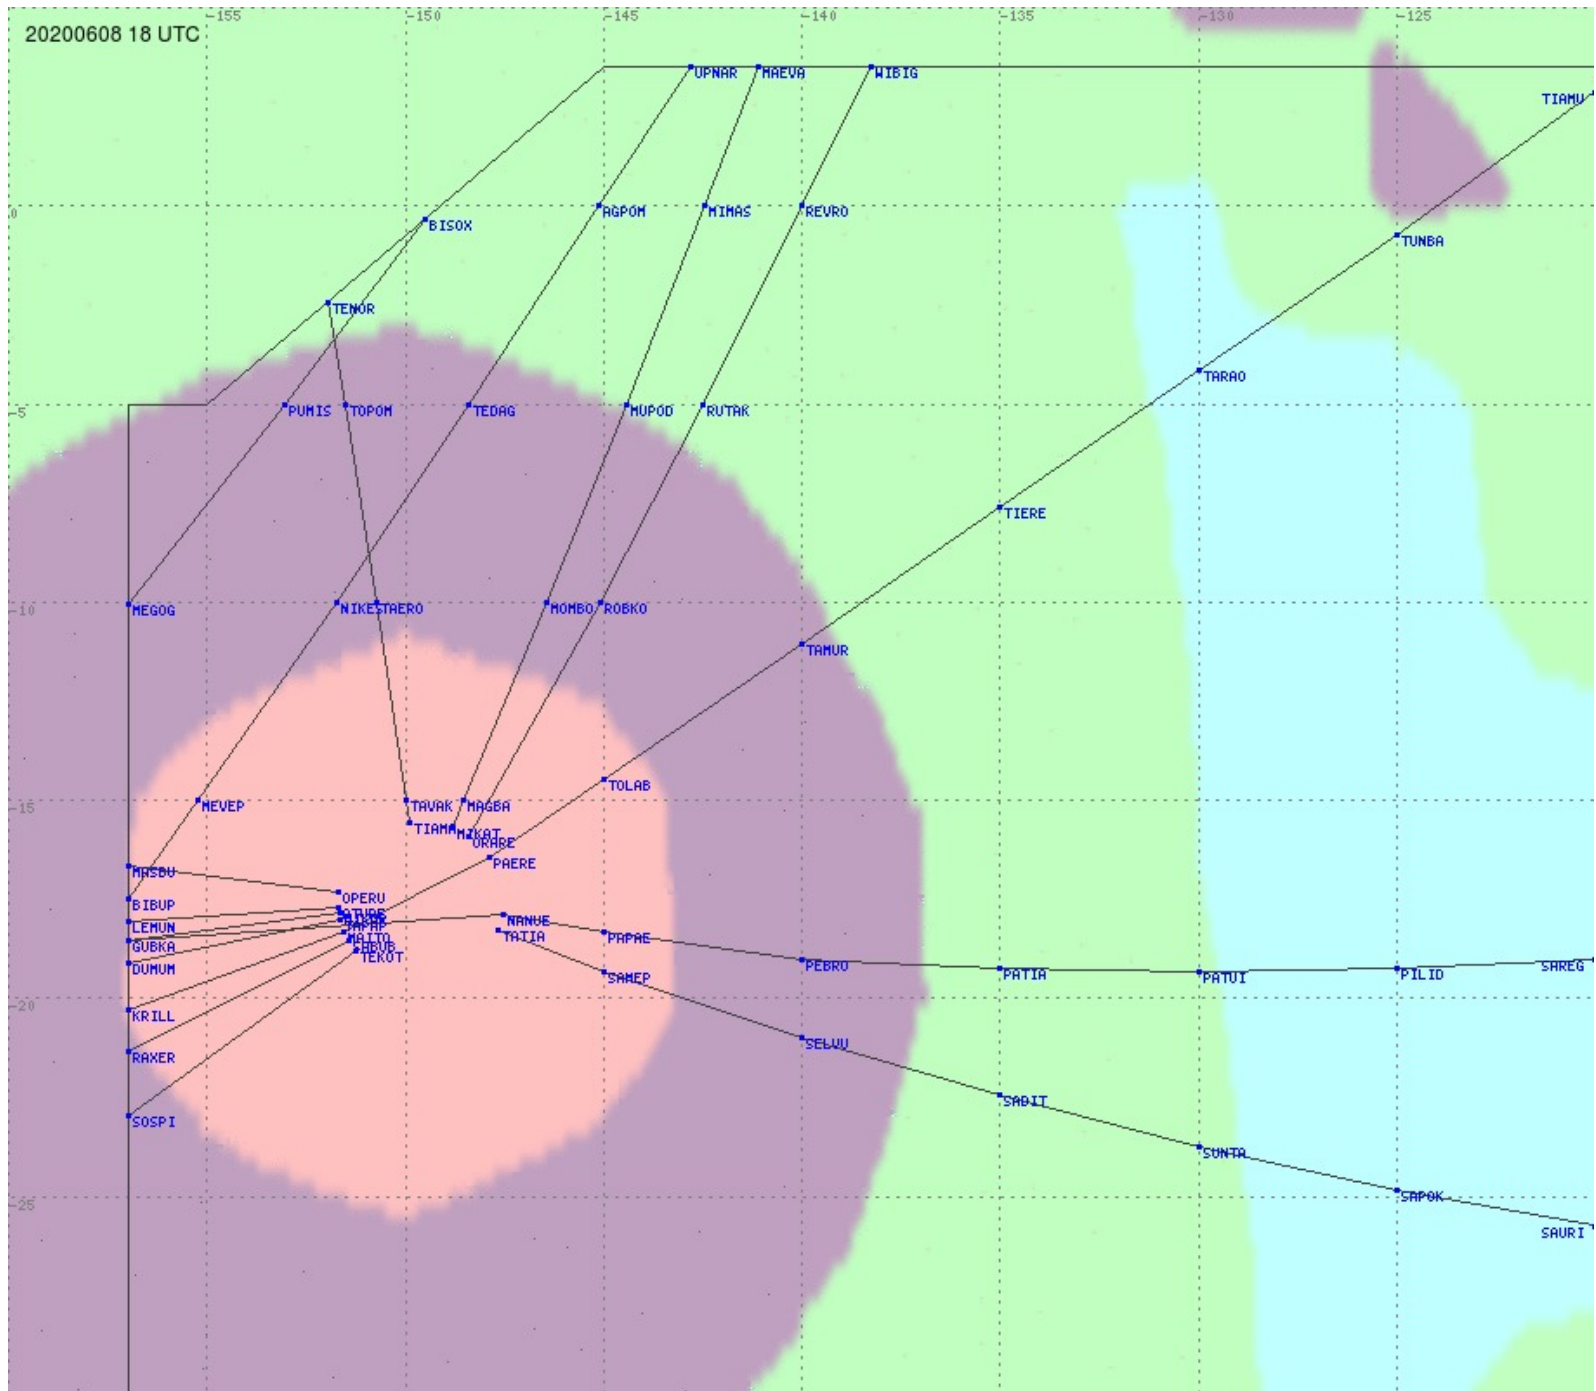

Tahiti FIR - HF Propag - 20200608

2.8 MHz 3.5 MHz 5.6 MHz 8.9 MHz 13.3 MHz 17.9 MHz None