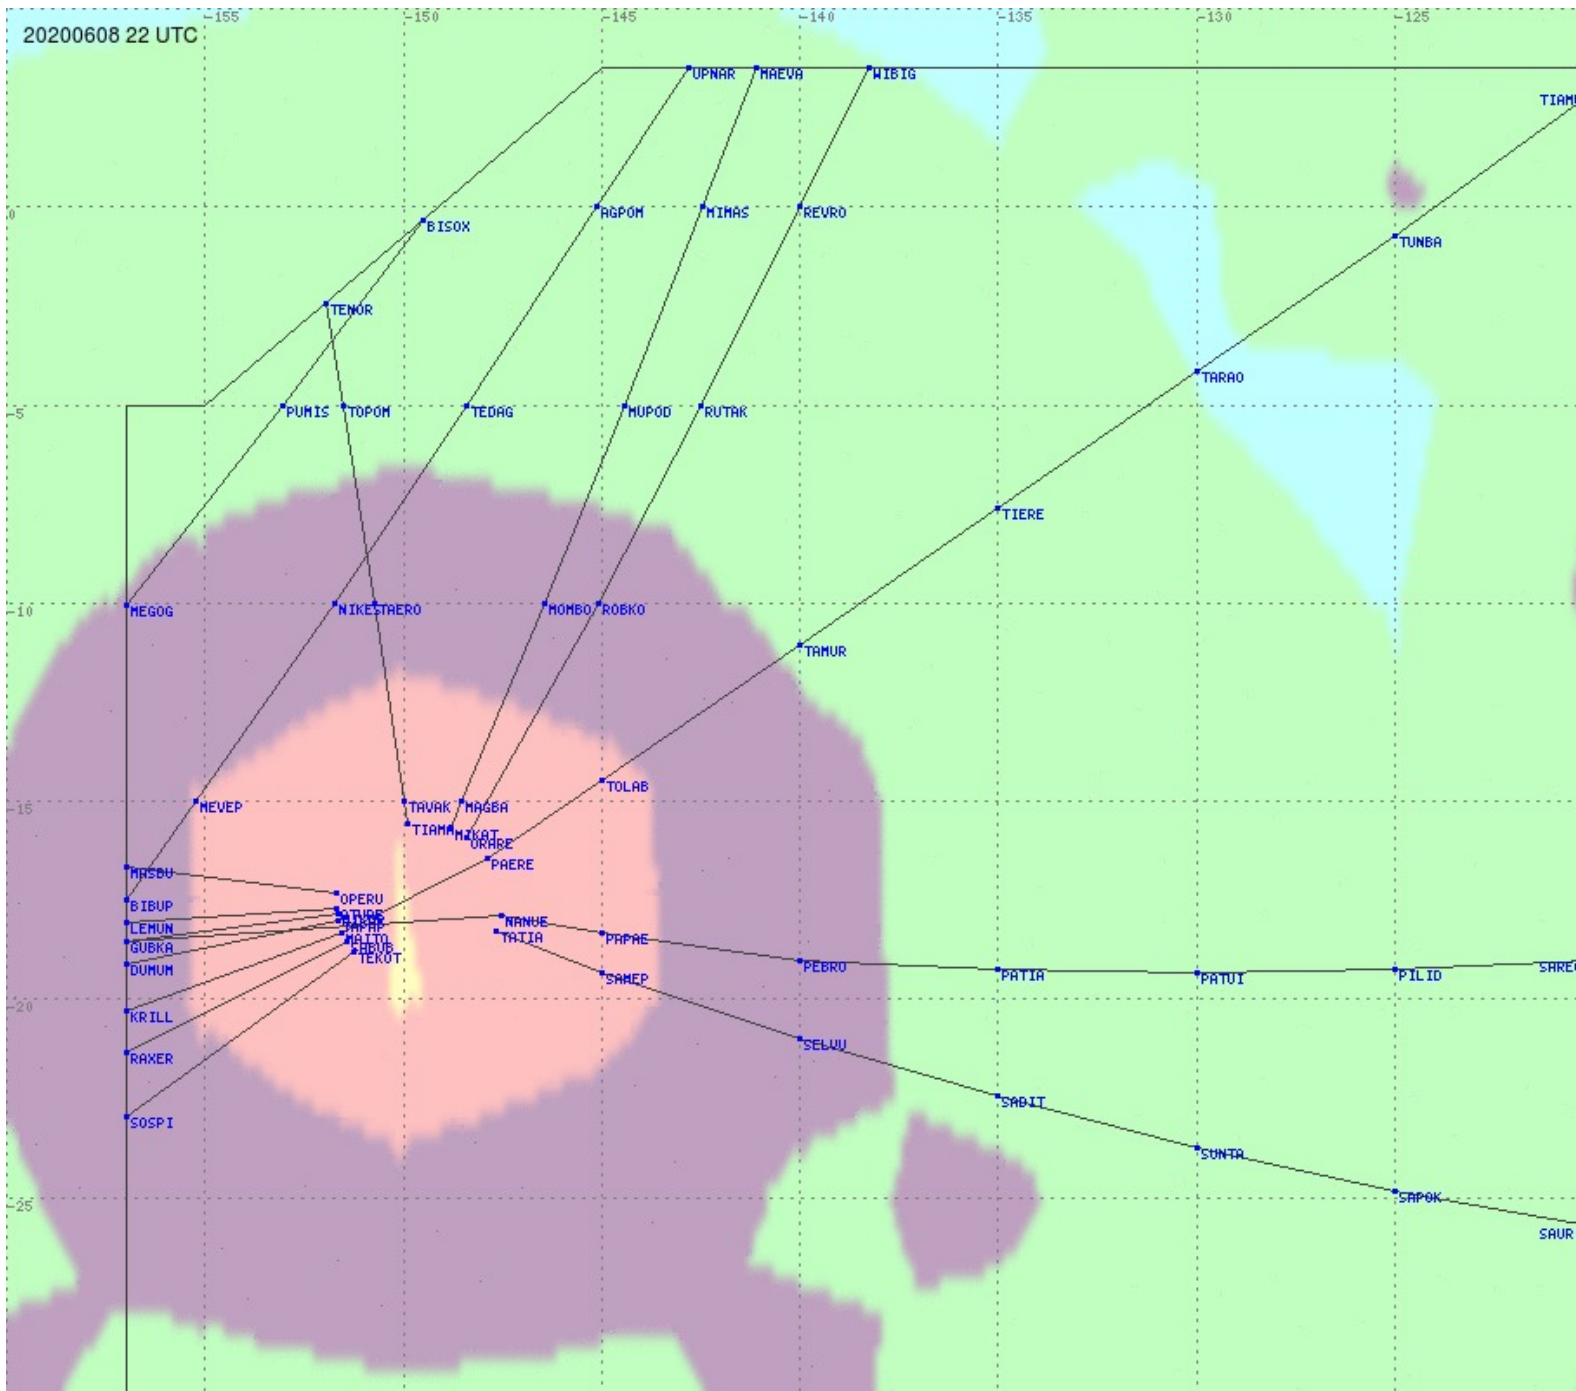

Tahiti FIR - HF Propag - 20200608

2.8 MHz
3.5 MHz
5.6 MHz
8.9 MHz
13.3 MHz
17.9 MHz
None

Tahiti FIR - HF Propag - 20200608

2.8 MHz 3.5 MHz 5.6 MHz 8.9 MHz 13.3 MHz 17.9 MHz None

Tahiti FIR - HF Propag - 20200608

Tahiti FIR - HF Propag - 20200608

Tahiti FIR - HF Propag - 20200608

Tahiti FIR - HF Propag - 20200608

Tahiti FIR - HF Propag - 20200608

2.8 MHz 3.5 MHz 5.6 MHz 8.9 MHz 13.3 MHz 17.9 MHz None

Tahiti FIR - HF Propag - 20200608

2.8 MHz 3.5 MHz 5.6 MHz 8.9 MHz 13.3 MHz 17.9 MHz None

Tahiti FIR - HF Propag - 20200608

2.8 MHz
3.5 MHz
5.6 MHz
8.9 MHz
13.3 MHz
17.9 MHz
None

Tahiti FIR - HF Propag - 20200608

2.8 MHz 3.5 MHz 5.6 MHz 8.9 MHz 13.3 MHz 17.9 MHz None

Tahiti FIR - HF Propag - 20200608

2.8 MHz 3.5 MHz 5.6 MHz 8.9 MHz 13.3 MHz 17.9 MHz None

Tahiti FIR - HF Propag - 20200608

2.8 MHz 3.5 MHz 5.6 MHz 8.9 MHz 13.3 MHz 17.9 MHz None