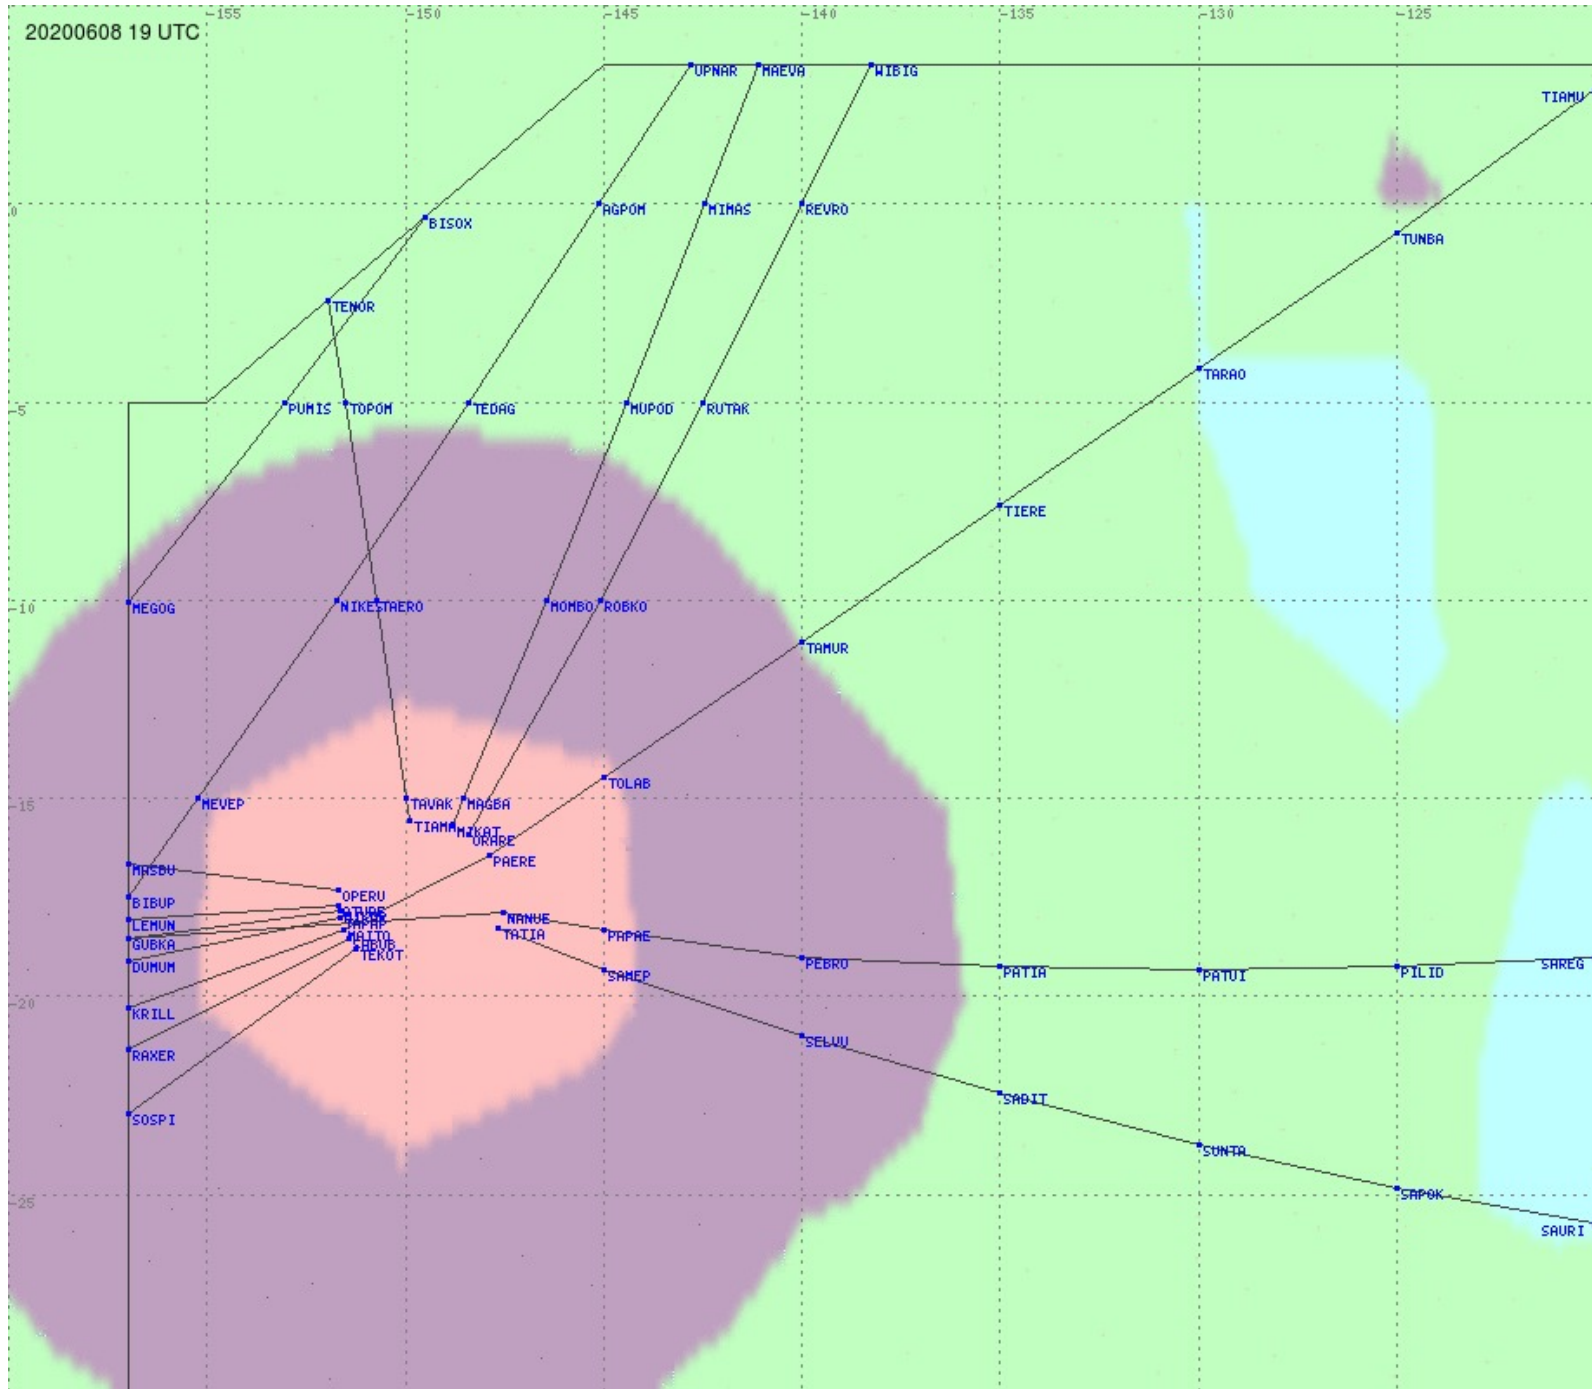

Tahiti FIR - HF Propag - 20200608

2.8 MHz 3.5 MHz 5.6 MHz 8.9 MHz 13.3 MHz 17.9 MHz None