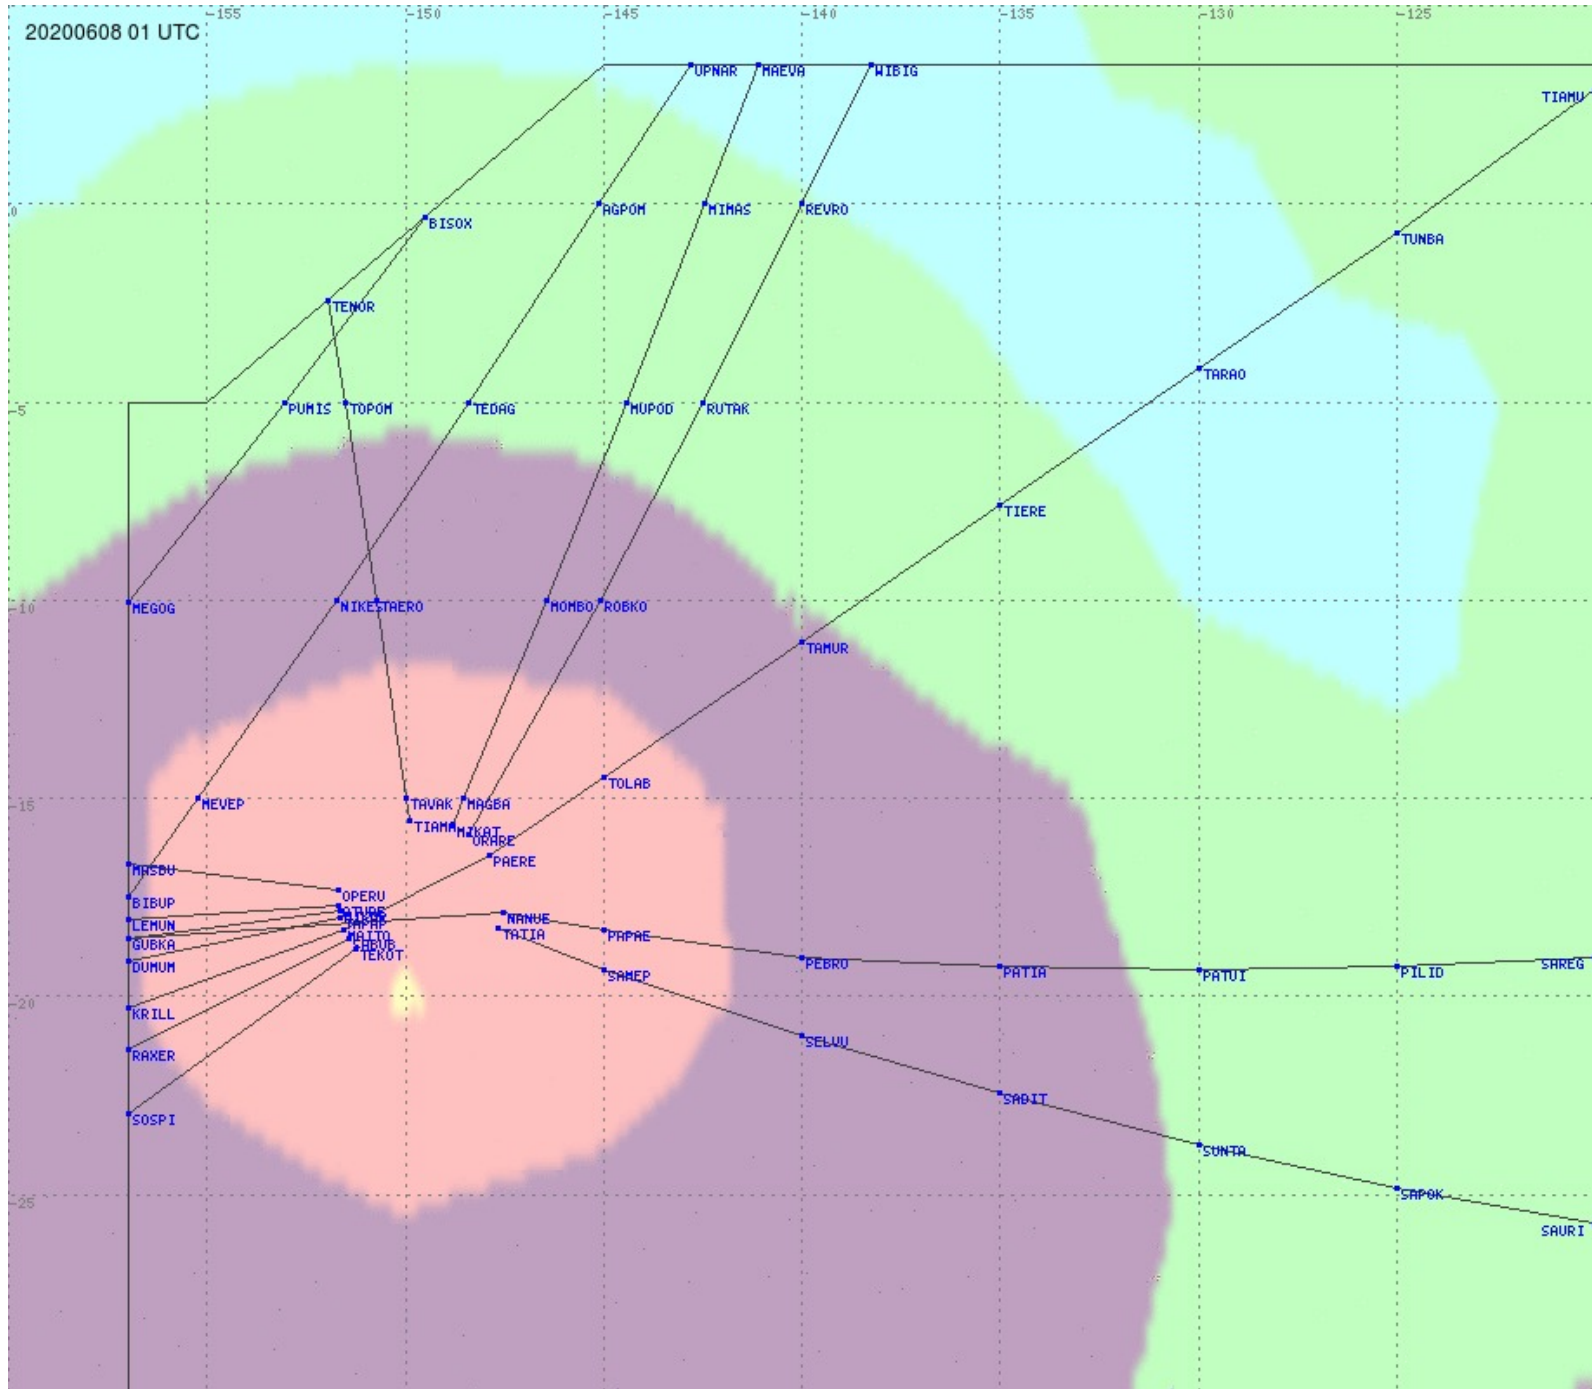

Tahiti FIR - HF Propag - 20200608

2.8 MHz
3.5 MHz
5.6 MHz
8.9 MHz
13.3 MHz
17.9 MHz
None

Tahiti FIR - HF Propag - 20200608

2.8 MHz 3.5 MHz 5.6 MHz 8.9 MHz 13.3 MHz 17.9 MHz None

Tahiti FIR - HF Propag - 20200608

2.8 MHz 3.5 MHz 5.6 MHz 8.9 MHz 13.3 MHz 17.9 MHz None

Tahiti FIR - HF Propag - 20200608

2.8 MHz 3.5 MHz 5.6 MHz 8.9 MHz 13.3 MHz 17.9 MHz None

Tahiti FIR - HF Propag - 20200608

Tahiti FIR - HF Propag - 20200608