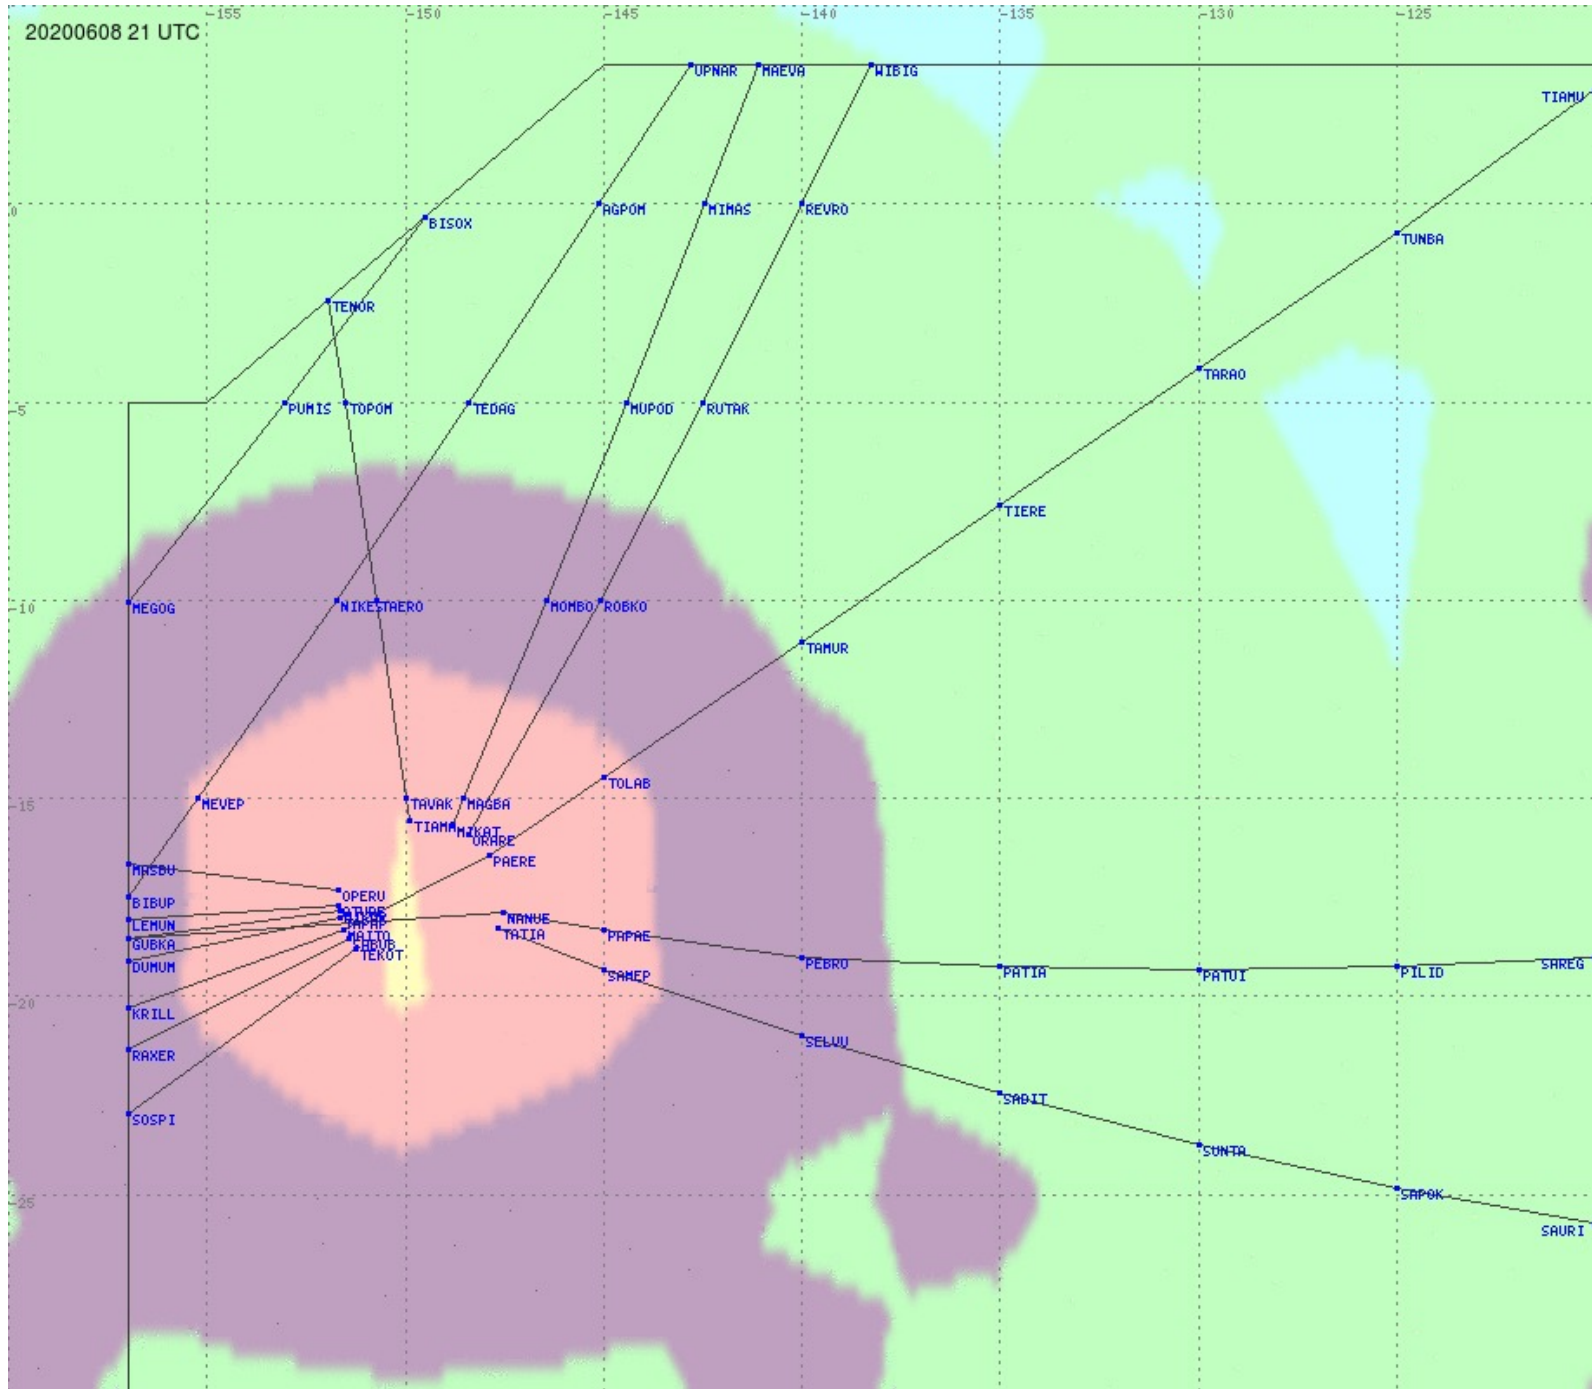

Tahiti FIR - HF Propag - 20200608

2.8 MHz
3.5 MHz
5.6 MHz
8.9 MHz
13.3 MHz
17.9 MHz
None

Tahiti FIR - HF Propag - 20200608

2.8 MHz 3.5 MHz 5.6 MHz 8.9 MHz 13.3 MHz 17.9 MHz None

Tahiti FIR - HF Propag - 20200608

Tahiti FIR - HF Propag - 20200608

Tahiti FIR - HF Propag - 20200608

Tahiti FIR - HF Propag - 20200608

Tahiti FIR - HF Propag - 20200608

2.8 MHz 3.5 MHz 5.6 MHz 8.9 MHz 13.3 MHz 17.9 MHz None

Tahiti FIR - HF Propag - 20200608

2.8 MHz 3.5 MHz 5.6 MHz 8.9 MHz 13.3 MHz 17.9 MHz None

Tahiti FIR - HF Propag - 20200608

2.8 MHz
3.5 MHz
5.6 MHz
8.9 MHz
13.3 MHz
17.9 MHz
None

Tahiti FIR - HF Propag - 20200608

2.8 MHz 3.5 MHz 5.6 MHz 8.9 MHz 13.3 MHz 17.9 MHz None

Tahiti FIR - HF Propag - 20200608

2.8 MHz 3.5 MHz 5.6 MHz 8.9 MHz 13.3 MHz 17.9 MHz None

Tahiti FIR - HF Propag - 20200608

2.8 MHz 3.5 MHz 5.6 MHz 8.9 MHz 13.3 MHz 17.9 MHz None