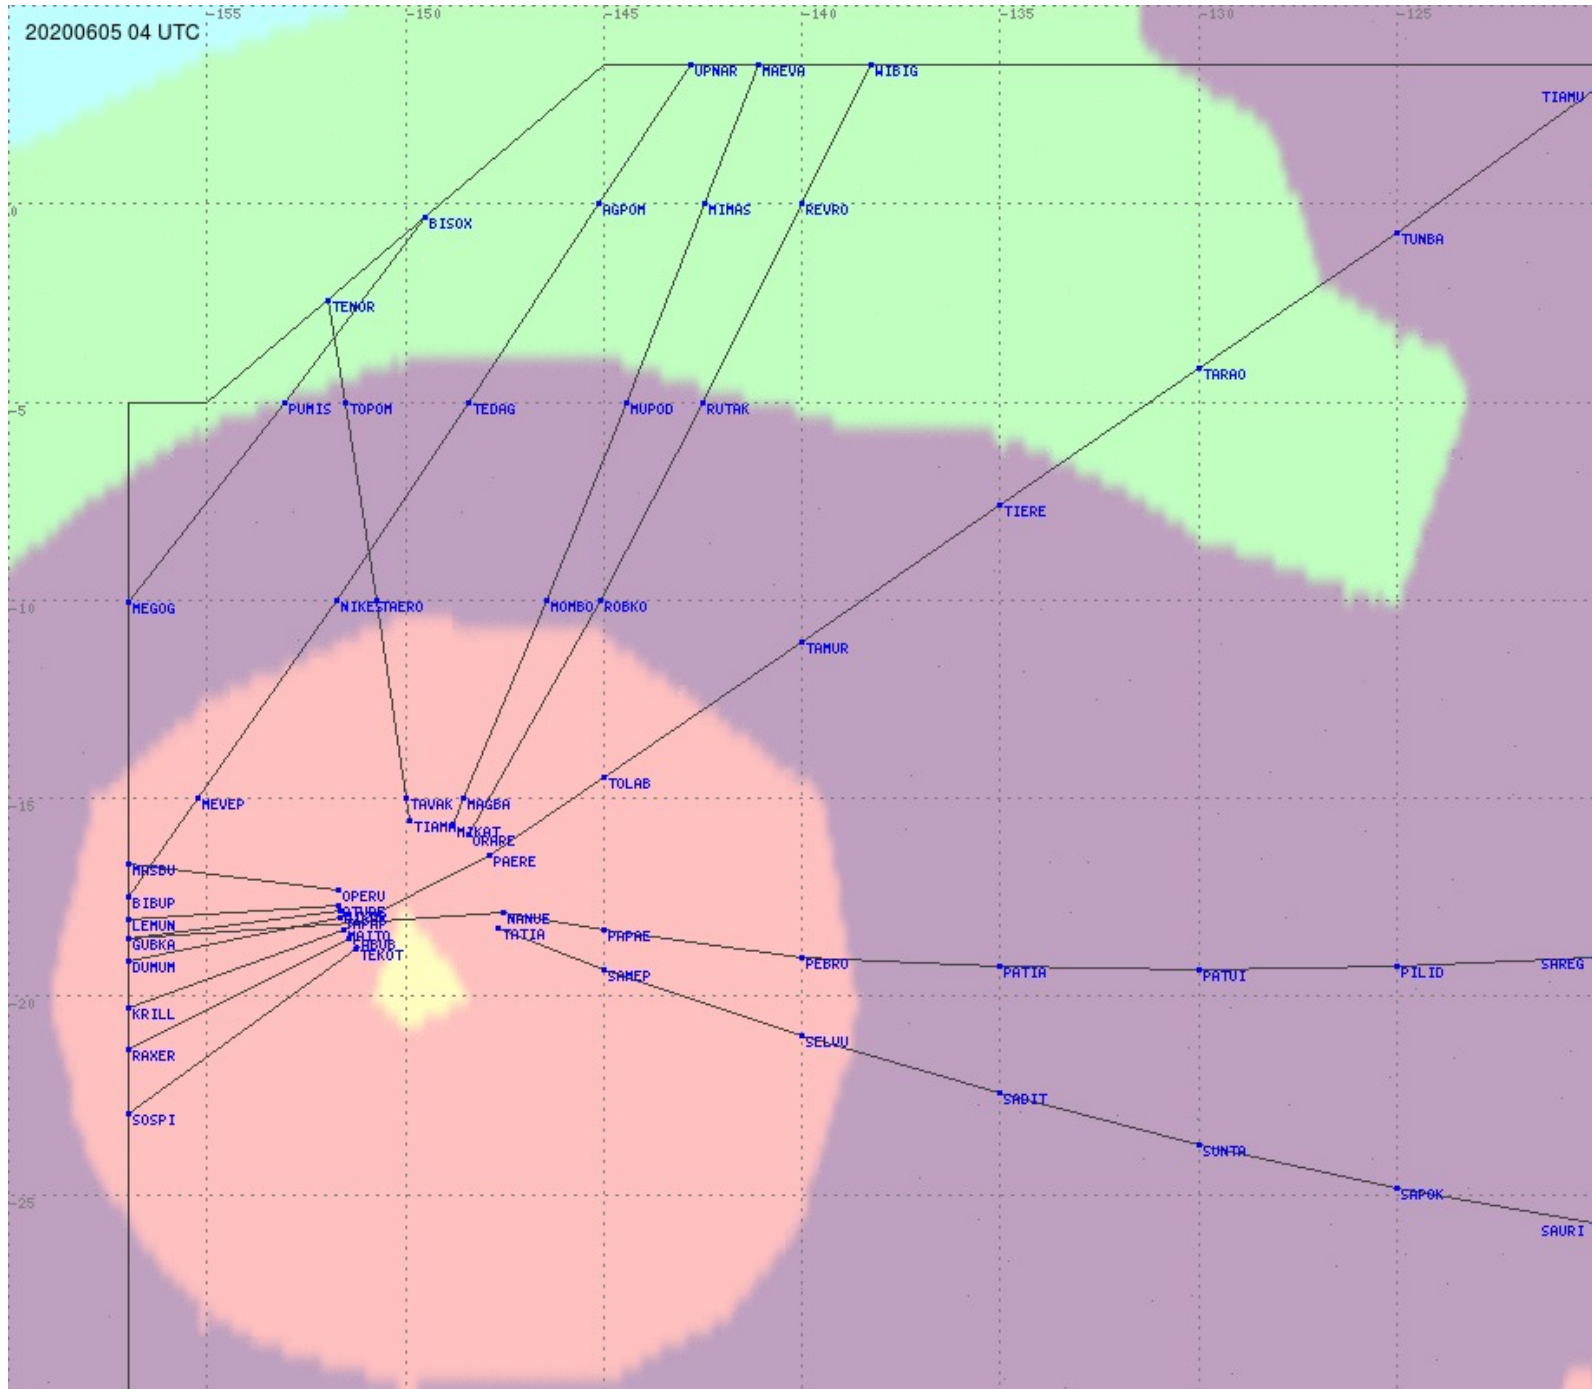

Tahiti FIR - HF Propag - 20200605

2.8 MHz 3.5 MHz 5.6 MHz 8.9 MHz 13.3 MHz 17.9 MHz None

Tahiti FIR - HF Propag - 20200605

2.8 MHz 3.5 MHz 5.6 MHz 8.9 MHz 13.3 MHz 17.9 MHz None

Tahiti FIR - HF Propag - 20200605

2.8 MHz 3.5 MHz 5.6 MHz 8.9 MHz 13.3 MHz 17.9 MHz None

Tahiti FIR - HF Propag - 20200605

2.8 MHz 3.5 MHz 5.6 MHz 8.9 MHz 13.3 MHz 17.9 MHz None

Tahiti FIR - HF Propag - 20200605

2.8 MHz 3.5 MHz 5.6 MHz 8.9 MHz 13.3 MHz 17.9 MHz None

Tahiti FIR - HF Propag - 20200605

Tahiti FIR - HF Propag - 20200605

Tahiti FIR - HF Propag - 20200605

Tahiti FIR - HF Propag - 20200605

2.8 MHz
3.5 MHz
5.6 MHz
8.9 MHz
13.3 MHz
17.9 MHz
None

Tahiti FIR - HF Propag - 20200605