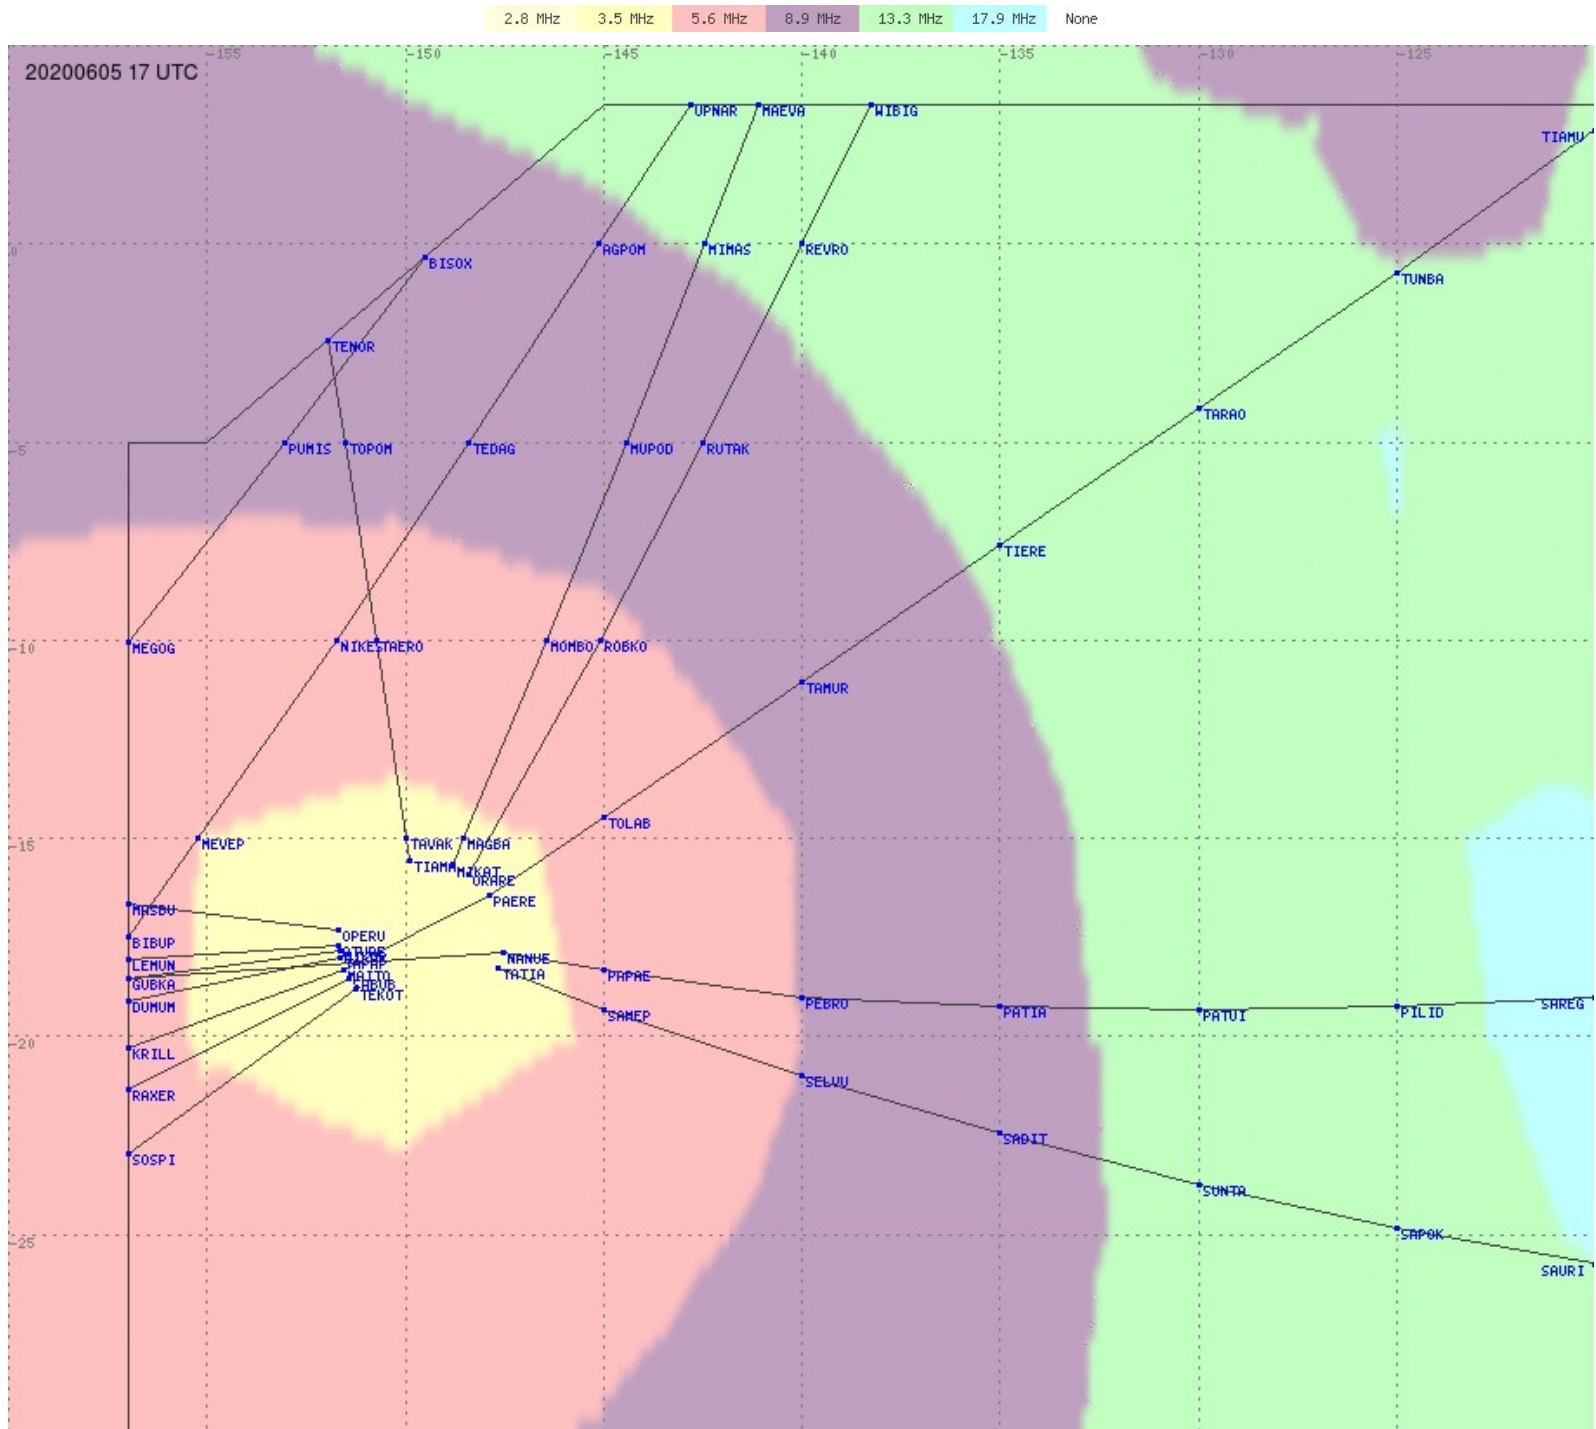

2.8 MHz 3.5 MHz 5.6 MHz 8.9 MHz 13.3 MHz 17.9 MHz None

Tahiti FIR - HF Propag - 20200605

Tahiti FIR - HF Propag - 20200605

Tahiti FIR - HF Propag - 20200605

2.8 MHz 3.5 MHz 5.6 MHz 8.9 MHz 13.3 MHz 17.9 MHz None

Tahiti FIR - HF Propag - 20200605

Tahiti FIR - HF Propag - 20200605

2.8 MHz 3.5 MHz 5.6 MHz 8.9 MHz 13.3 MHz 17.9 MHz None

Tahiti FIR - HF Propag - 20200605

Tahiti FIR - HF Propag - 20200605

Tahiti FIR - HF Propag - 20200605

Tahiti FIR - HF Propag - 20200605

Tahiti FIR - HF Propag - 20200605

2.8 MHz 3.5 MHz 5.6 MHz 8.9 MHz 13.3 MHz 17.9 MHz None

Tahiti FIR - HF Propag - 20200605

2.8 MHz
3.5 MHz
5.6 MHz
8.9 MHz
13.3 MHz
17.9 MHz
None