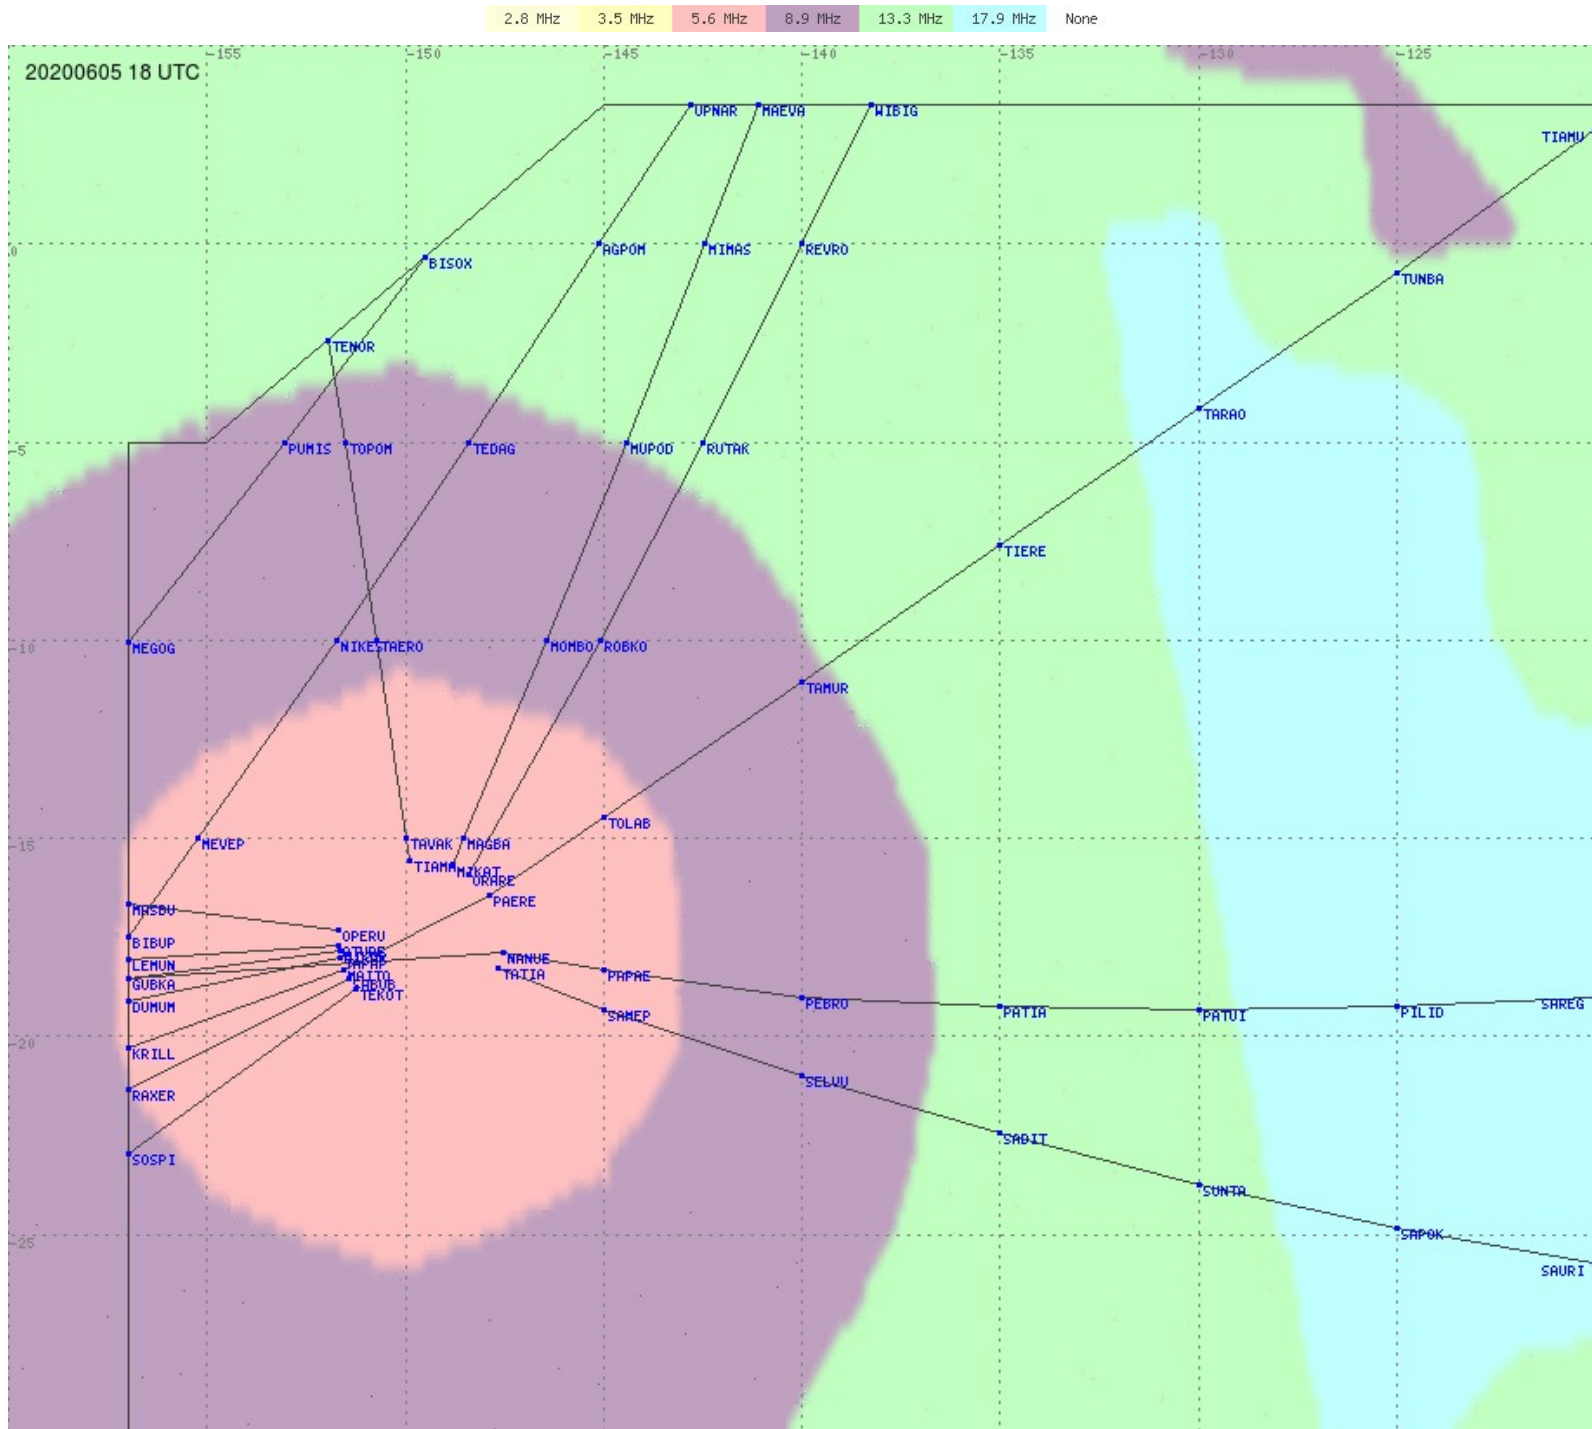

Tahiti FIR - HF Propag - 20200605

2.8 MHz 3.5 MHz 5.6 MHz 8.9 MHz 13.3 MHz 17.9 MHz None

Tahiti FIR - HF Propag - 20200605

2.8 MHz 3.5 MHz 5.6 MHz 8.9 MHz 13.3 MHz 17.9 MHz None

Tahiti FIR - HF Propag - 20200605

2.8 MHz 3.5 MHz 5.6 MHz 8.9 MHz 13.3 MHz 17.9 MHz None

Tahiti FIR - HF Propag - 20200605

Tahiti FIR - HF Propag - 20200605

Tahiti FIR - HF Propag - 20200605

2.8 MHz 3.5 MHz 5.6 MHz 8.9 MHz 13.3 MHz 17.9 MHz None

Tahiti FIR - HF Propag - 20200605

Tahiti FIR - HF Propag - 20200605

2.8 MHz 3.5 MHz 5.6 MHz 8.9 MHz 13.3 MHz 17.9 MHz None

Tahiti FIR - HF Propag - 20200605

Tahiti FIR - HF Propag - 20200605

Tahiti FIR - HF Propag - 20200605

Tahiti FIR - HF Propag - 20200605

Tahiti FIR - HF Propag - 20200605

2.8 MHz 3.5 MHz 5.6 MHz 8.9 MHz 13.3 MHz 17.9 MHz None

Tahiti FIR - HF Propag - 20200605

2.8 MHz
3.5 MHz
5.6 MHz
8.9 MHz
13.3 MHz
17.9 MHz
None