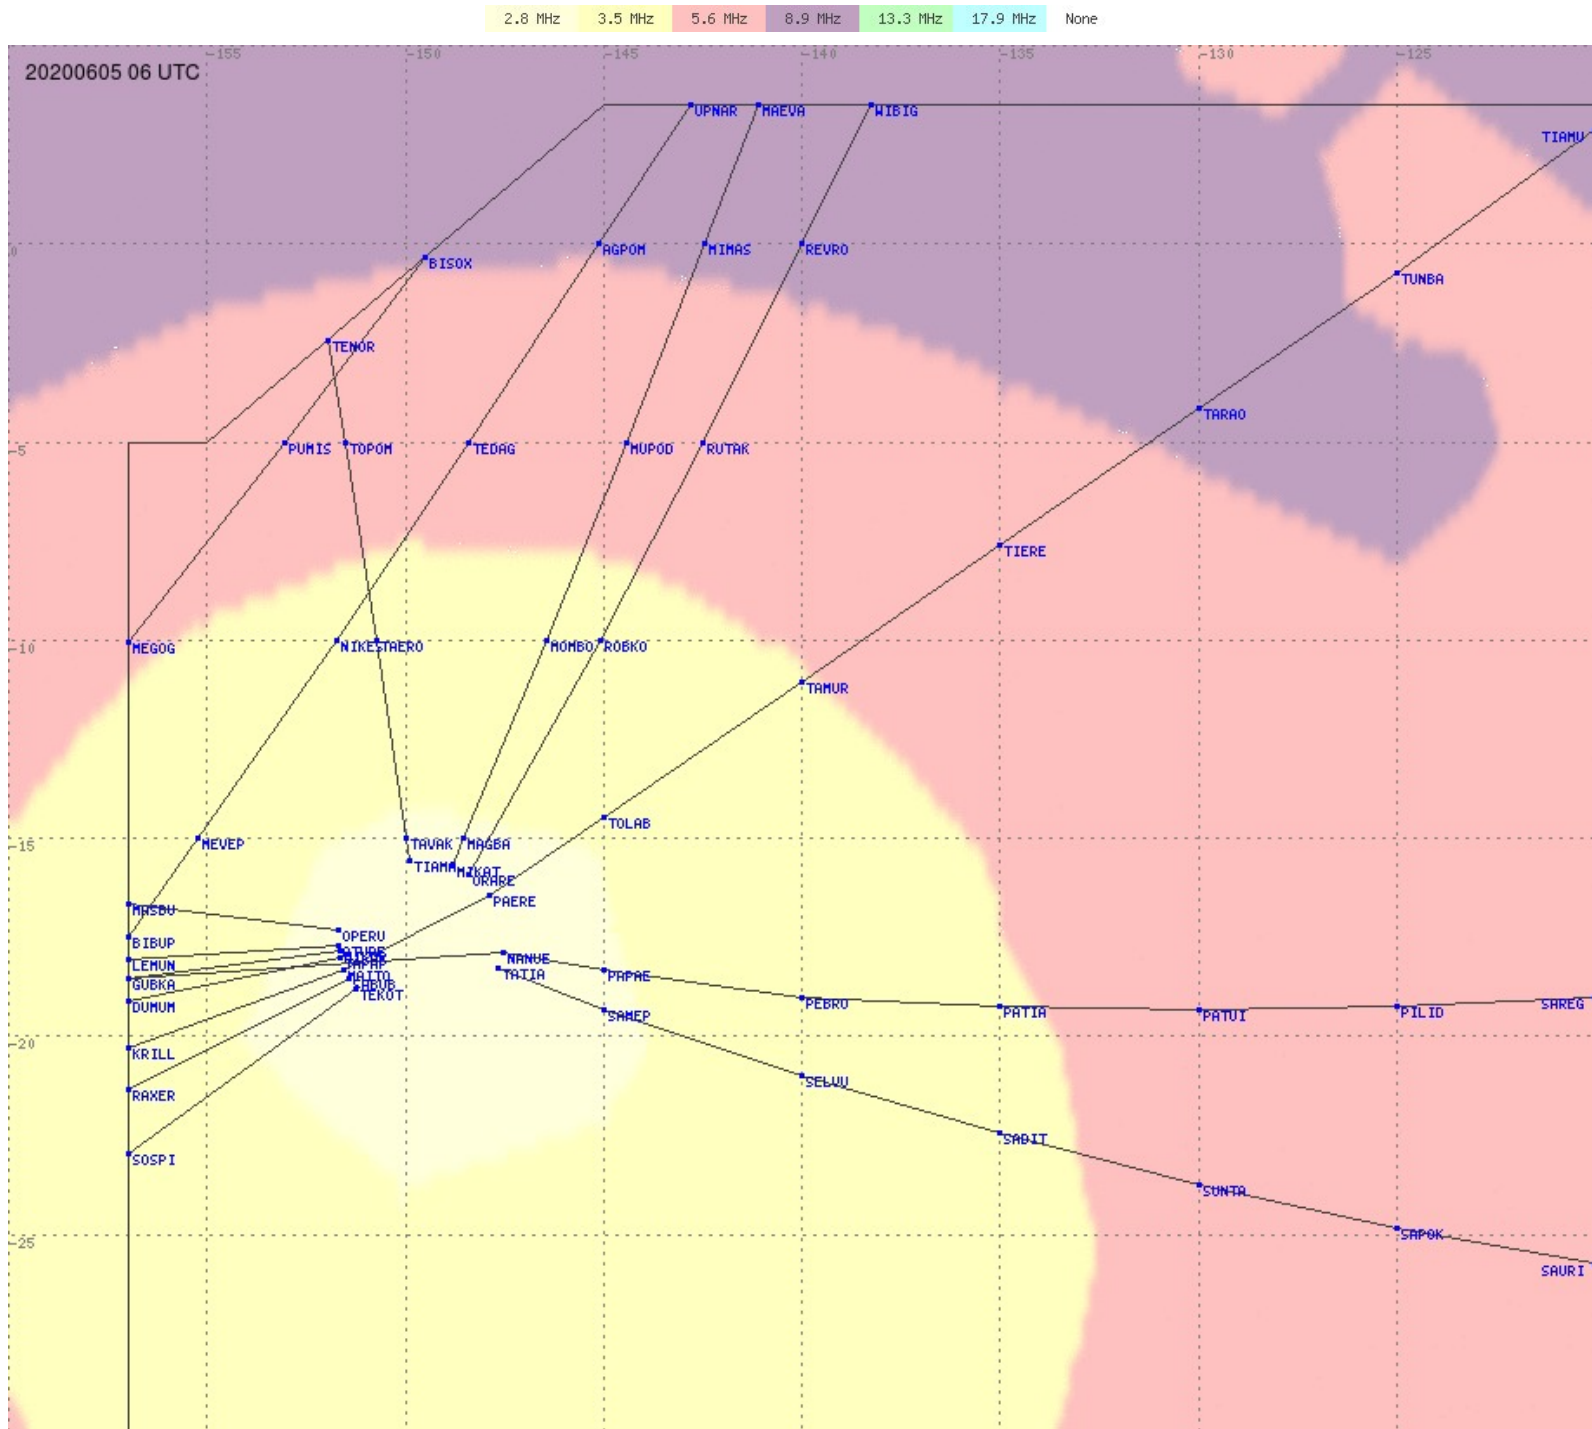

Tahiti FIR - HF Propag - 20200605

2.8 MHz 3.5 MHz 5.6 MHz 8.9 MHz 13.3 MHz 17.9 MHz None

Tahiti FIR - HF Propag - 20200605

2.8 MHz 3.5 MHz 5.6 MHz 8.9 MHz 13.3 MHz 17.9 MHz None

Tahiti FIR - HF Propag - 20200605

2.8 MHz 3.5 MHz 5.6 MHz 8.9 MHz 13.3 MHz 17.9 MHz None

Tahiti FIR - HF Propag - 20200605

2.8 MHz 3.5 MHz 5.6 MHz 8.9 MHz 13.3 MHz 17.9 MHz None

Tahiti FIR - HF Propag - 20200605

2.8 MHz 3.5 MHz 5.6 MHz 8.9 MHz 13.3 MHz 17.9 MHz None

Tahiti FIR - HF Propag - 20200605

Tahiti FIR - HF Propag - 20200605

Tahiti FIR - HF Propag - 20200605

Tahiti FIR - HF Propag - 20200605

2.8 MHz
3.5 MHz
5.6 MHz
8.9 MHz
13.3 MHz
17.9 MHz
None

Tahiti FIR - HF Propag - 20200605