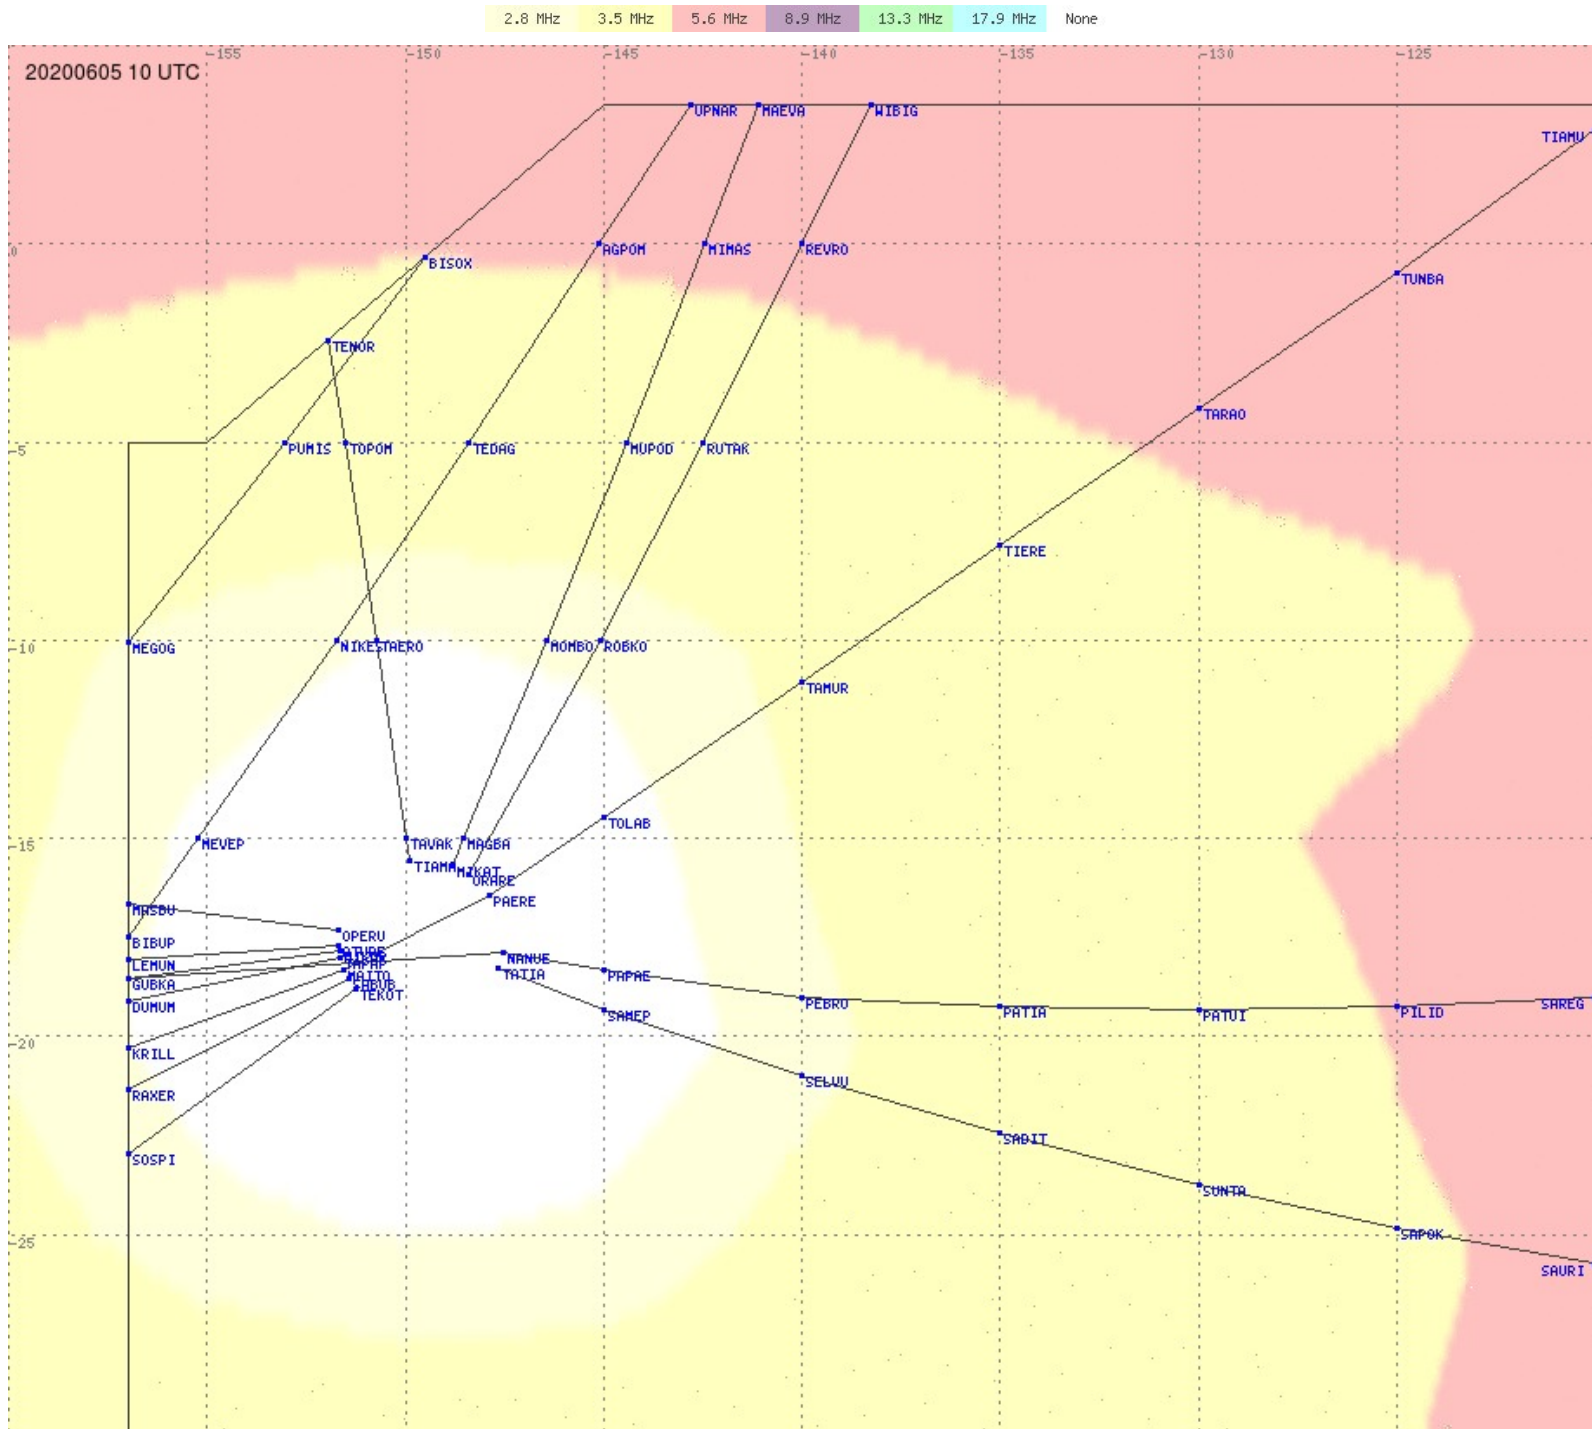

2.8 MHz 3.5 MHz 5.6 MHz 8.9 MHz 13.3 MHz 17.9 MHz None

Tahiti FIR - HF Propag - 20200605

2.8 MHz 3.5 MHz 5.6 MHz 8.9 MHz 13.3 MHz 17.9 MHz None

Tahiti FIR - HF Propag - 20200605

2.8 MHz 3.5 MHz 5.6 MHz 8.9 MHz 13.3 MHz 17.9 MHz None

Tahiti FIR - HF Propag - 20200605

Tahiti FIR - HF Propag - 20200605

Tahiti FIR - HF Propag - 20200605

Tahiti FIR - HF Propag - 20200605

2.8 MHz
3.5 MHz
5.6 MHz
8.9 MHz
13.3 MHz
17.9 MHz
None

Tahiti FIR - HF Propag - 20200605

2.8 MHz 3.5 MHz 5.6 MHz 8.9 MHz 13.3 MHz 17.9 MHz None

Tahiti FIR - HF Propag - 20200605

Tahiti FIR - HF Propag - 20200605

Tahiti FIR - HF Propag - 20200605

2.8 MHz 3.5 MHz 5.6 MHz 8.9 MHz 13.3 MHz 17.9 MHz None