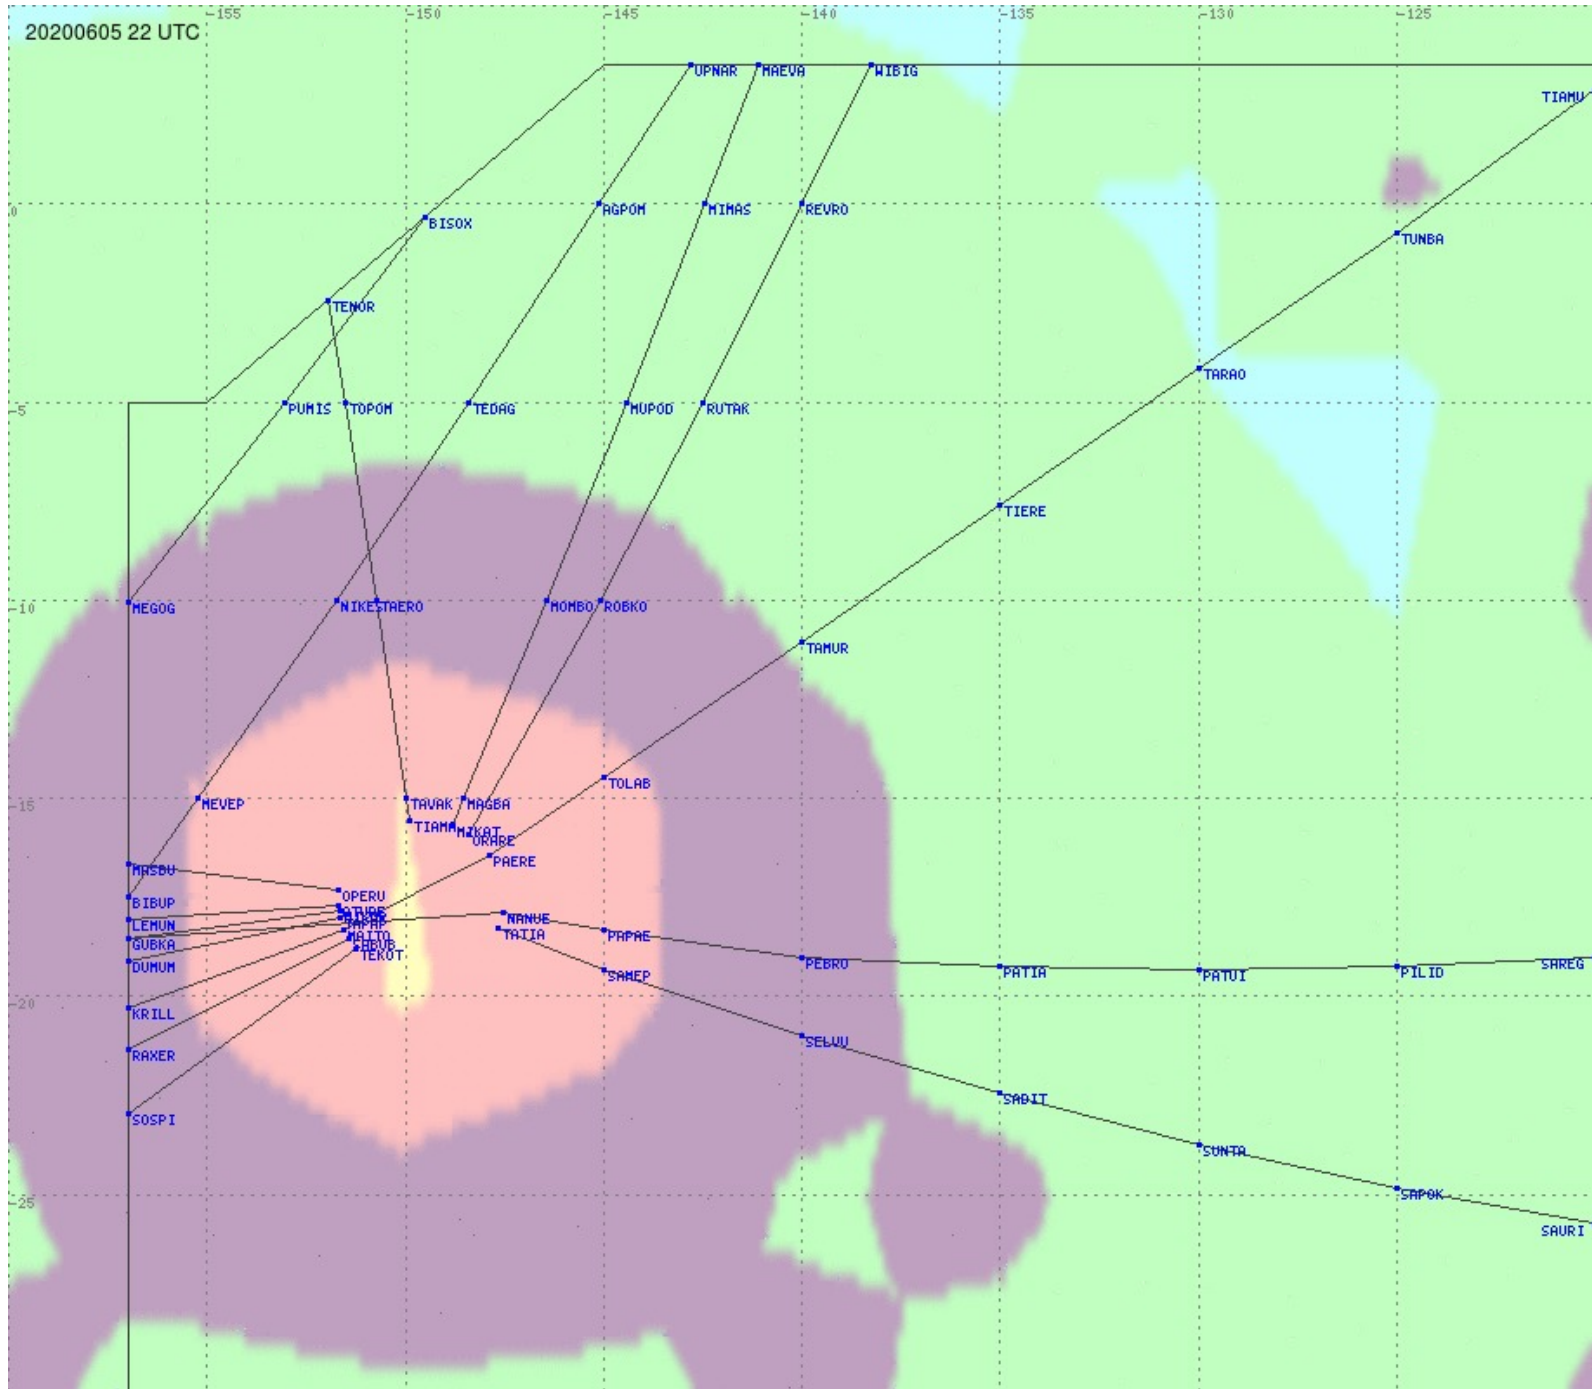

Tahiti FIR - HF Propag - 20200605

2.8 MHz 3.5 MHz 5.6 MHz 8.9 MHz 13.3 MHz 17.9 MHz None

Tahiti FIR - HF Propag - 20200605

2.8 MHz 3.5 MHz 5.6 MHz 8.9 MHz 13.3 MHz 17.9 MHz None

Tahiti FIR - HF Propag - 20200605

Tahiti FIR - HF Propag - 20200605

Tahiti FIR - HF Propag - 20200605

2.8 MHz 3.5 MHz 5.6 MHz 8.9 MHz 13.3 MHz 17.9 MHz None

Tahiti FIR - HF Propag - 20200605

Tahiti FIR - HF Propag - 20200605

Tahiti FIR - HF Propag - 20200605

Tahiti FIR - HF Propag - 20200605

Tahiti FIR - HF Propag - 20200605

2.8 MHz 3.5 MHz 5.6 MHz 8.9 MHz 13.3 MHz 17.9 MHz None

Tahiti FIR - HF Propag - 20200605

2.8 MHz
3.5 MHz
5.6 MHz
8.9 MHz
13.3 MHz
17.9 MHz
None