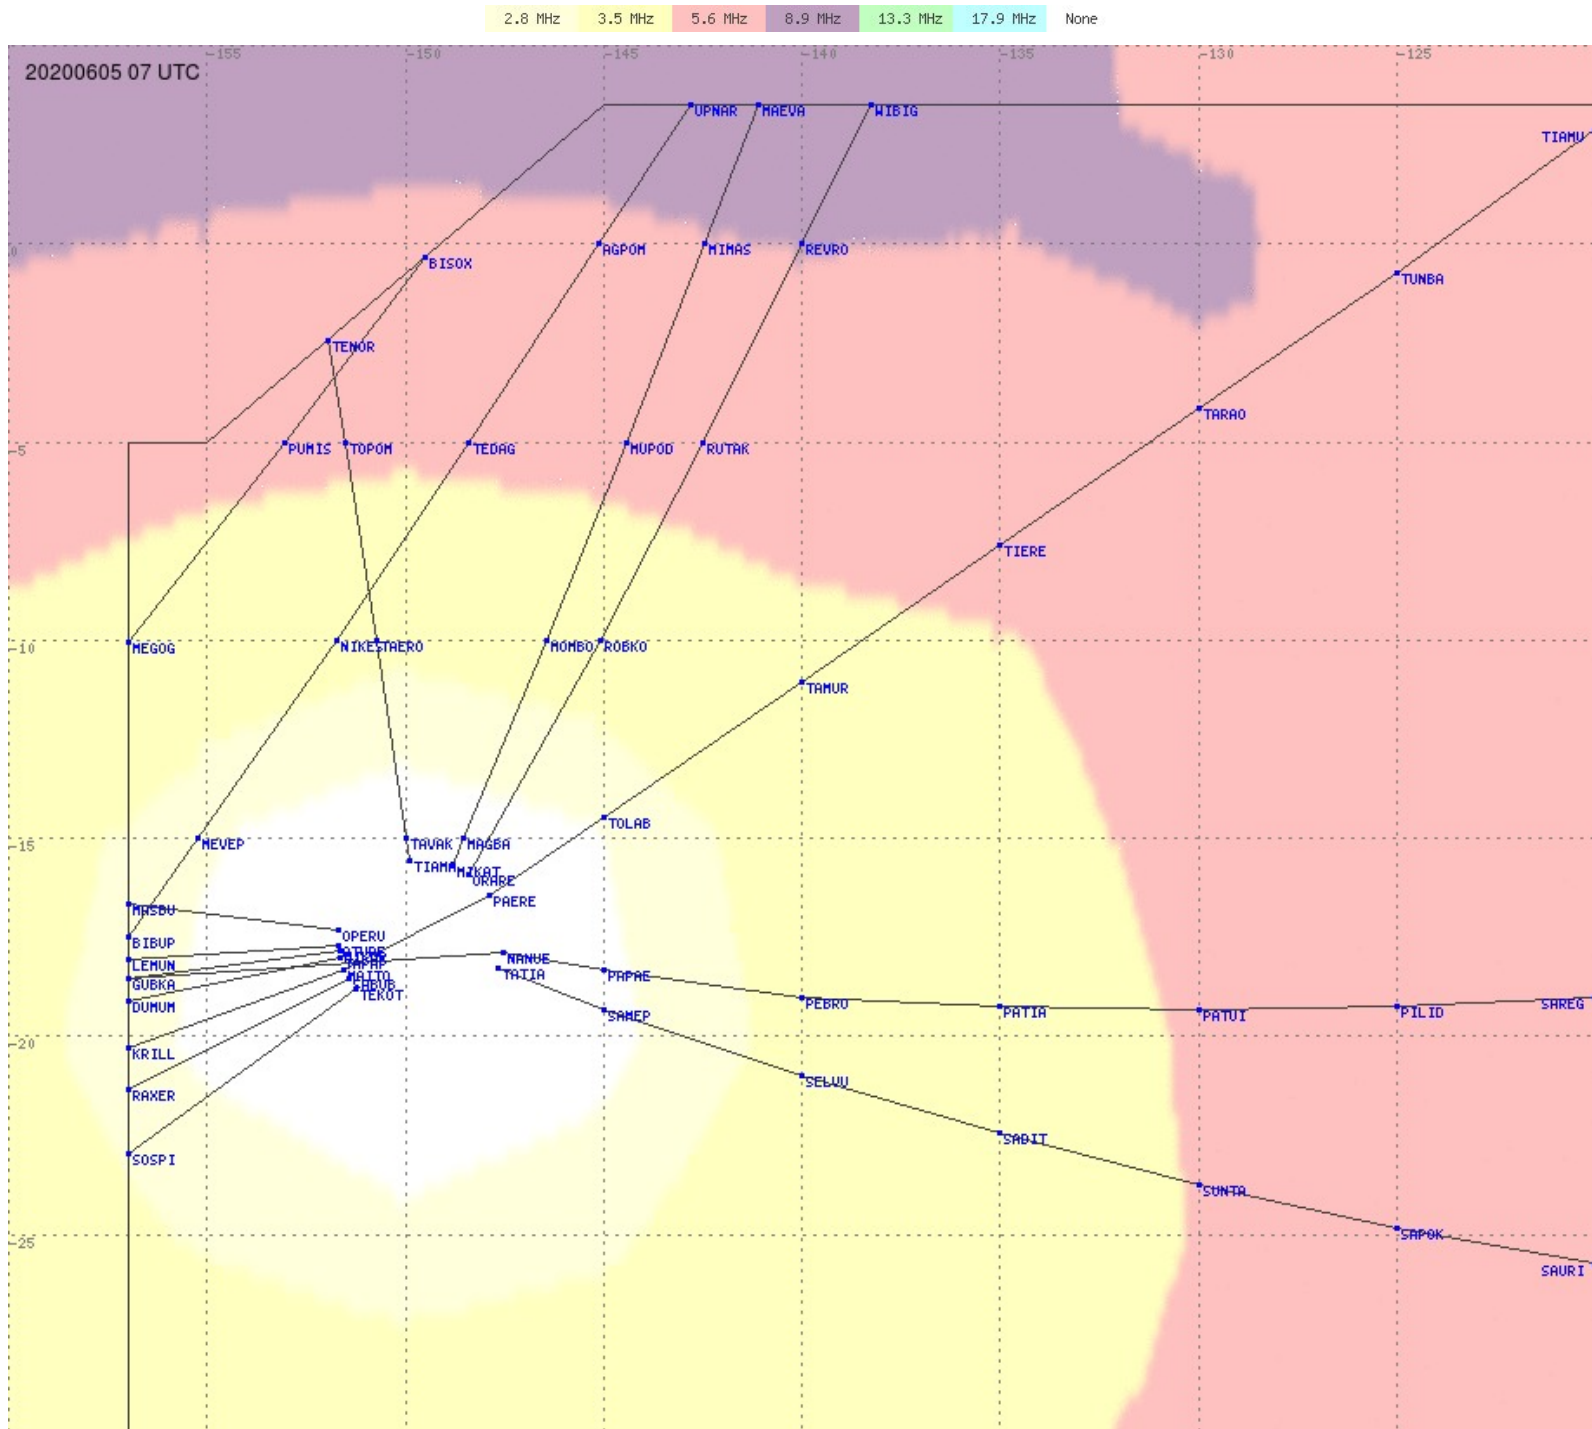

Tahiti FIR - HF Propag - 20200605

2.8 MHz 3.5 MHz 5.6 MHz 8.9 MHz 13.3 MHz 17.9 MHz None

Tahiti FIR - HF Propag - 20200605

2.8 MHz 3.5 MHz 5.6 MHz 8.9 MHz 13.3 MHz 17.9 MHz None

Tahiti FIR - HF Propag - 20200605

2.8 MHz 3.5 MHz 5.6 MHz 8.9 MHz 13.3 MHz 17.9 MHz None

Tahiti FIR - HF Propag - 20200605

2.8 MHz 3.5 MHz 5.6 MHz 8.9 MHz 13.3 MHz 17.9 MHz None

Tahiti FIR - HF Propag - 20200605

2.8 MHz 3.5 MHz 5.6 MHz 8.9 MHz 13.3 MHz 17.9 MHz None

Tahiti FIR - HF Propag - 20200605

Tahiti FIR - HF Propag - 20200605

Tahiti FIR - HF Propag - 20200605

Tahiti FIR - HF Propag - 20200605

2.8 MHz
3.5 MHz
5.6 MHz
8.9 MHz
13.3 MHz
17.9 MHz
None

Tahiti FIR - HF Propag - 20200605