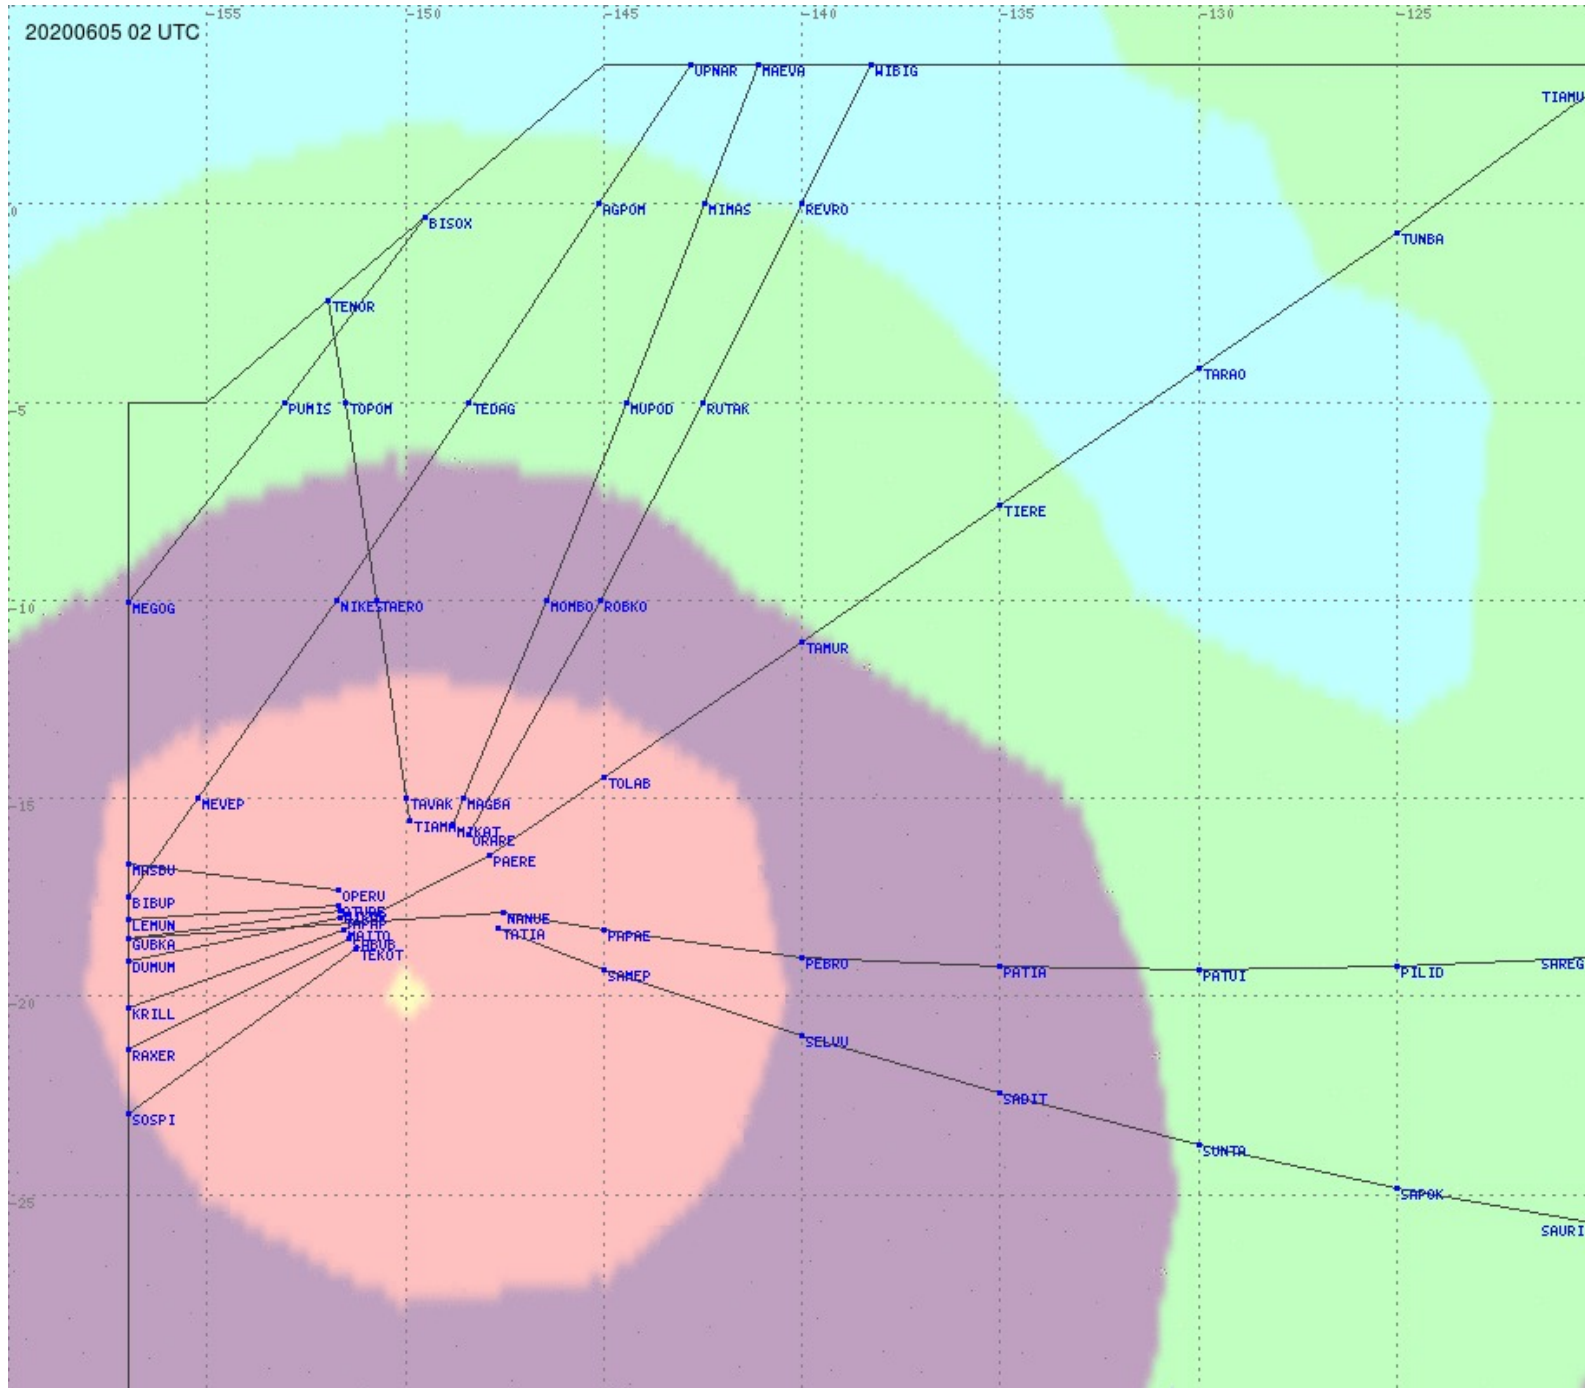

Tahiti FIR - HF Propag - 20200605

2.8 MHz 3.5 MHz 5.6 MHz 8.9 MHz 13.3 MHz 17.9 MHz None

Tahiti FIR - HF Propag - 20200605

2.8 MHz 3.5 MHz 5.6 MHz 8.9 MHz 13.3 MHz 17.9 MHz None

Tahiti FIR - HF Propag - 20200605

2.8 MHz 3.5 MHz 5.6 MHz 8.9 MHz 13.3 MHz 17.9 MHz None

Tahiti FIR - HF Propag - 20200605

2.8 MHz 3.5 MHz 5.6 MHz 8.9 MHz 13.3 MHz 17.9 MHz None

Tahiti FIR - HF Propag - 20200605

2.8 MHz 3.5 MHz 5.6 MHz 8.9 MHz 13.3 MHz 17.9 MHz None

Tahiti FIR - HF Propag - 20200605

Tahiti FIR - HF Propag - 20200605

Tahiti FIR - HF Propag - 20200605

Tahiti FIR - HF Propag - 20200605

2.8 MHz
3.5 MHz
5.6 MHz
8.9 MHz
13.3 MHz
17.9 MHz
None

Tahiti FIR - HF Propag - 20200605