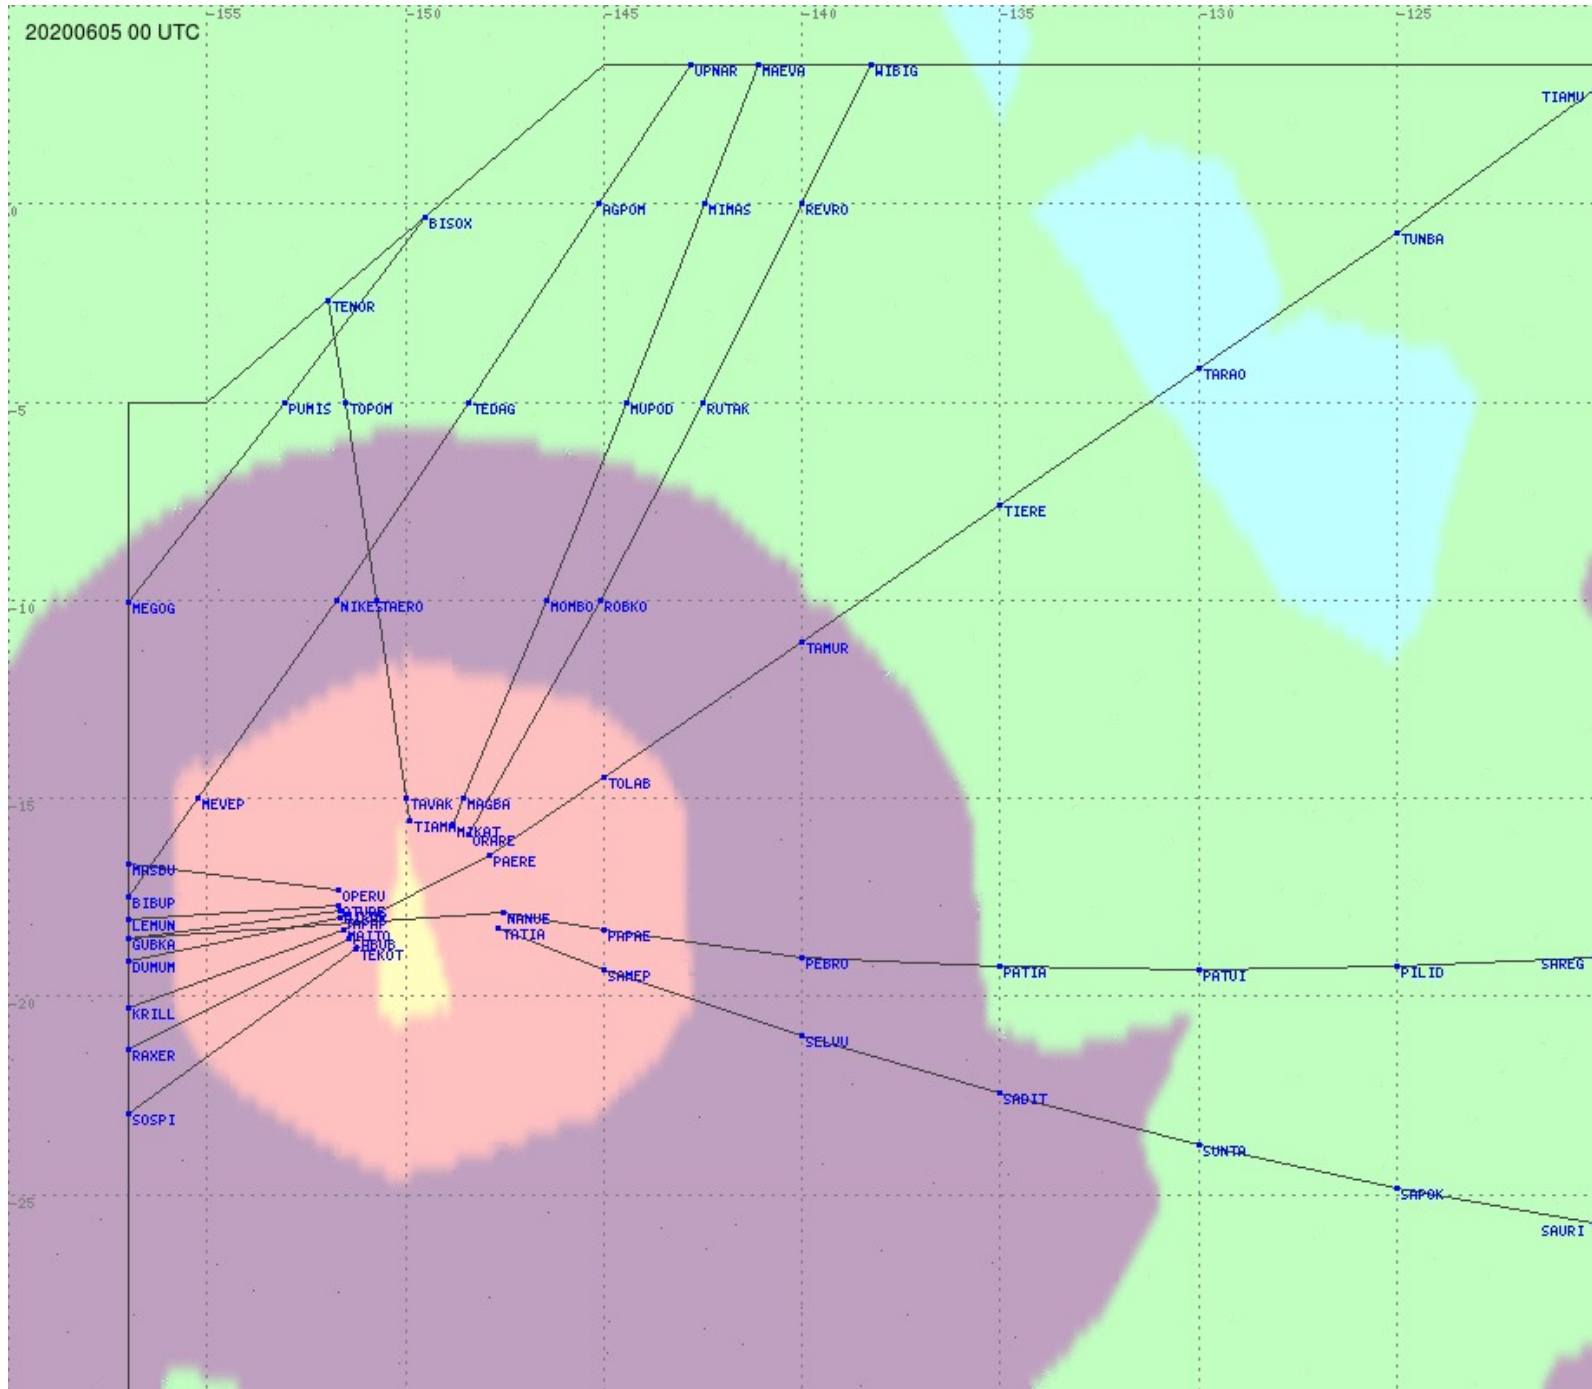

Tahiti FIR - HF Propag - 20200605

2.8 MHz 3.5 MHz 5.6 MHz 8.9 MHz 13.3 MHz 17.9 MHz None

Tahiti FIR - HF Propag - 20200605

2.8 MHz 3.5 MHz 5.6 MHz 8.9 MHz 13.3 MHz 17.9 MHz None

Tahiti FIR - HF Propag - 20200605

2.8 MHz 3.5 MHz 5.6 MHz 8.9 MHz 13.3 MHz 17.9 MHz None

Tahiti FIR - HF Propag - 20200605

2.8 MHz 3.5 MHz 5.6 MHz 8.9 MHz 13.3 MHz 17.9 MHz None

Tahiti FIR - HF Propag - 20200605

2.8 MHz 3.5 MHz 5.6 MHz 8.9 MHz 13.3 MHz 17.9 MHz None

Tahiti FIR - HF Propag - 20200605

Tahiti FIR - HF Propag - 20200605

Tahiti FIR - HF Propag - 20200605

Tahiti FIR - HF Propag - 20200605

2.8 MHz
3.5 MHz
5.6 MHz
8.9 MHz
13.3 MHz
17.9 MHz
None

Tahiti FIR - HF Propag - 20200605