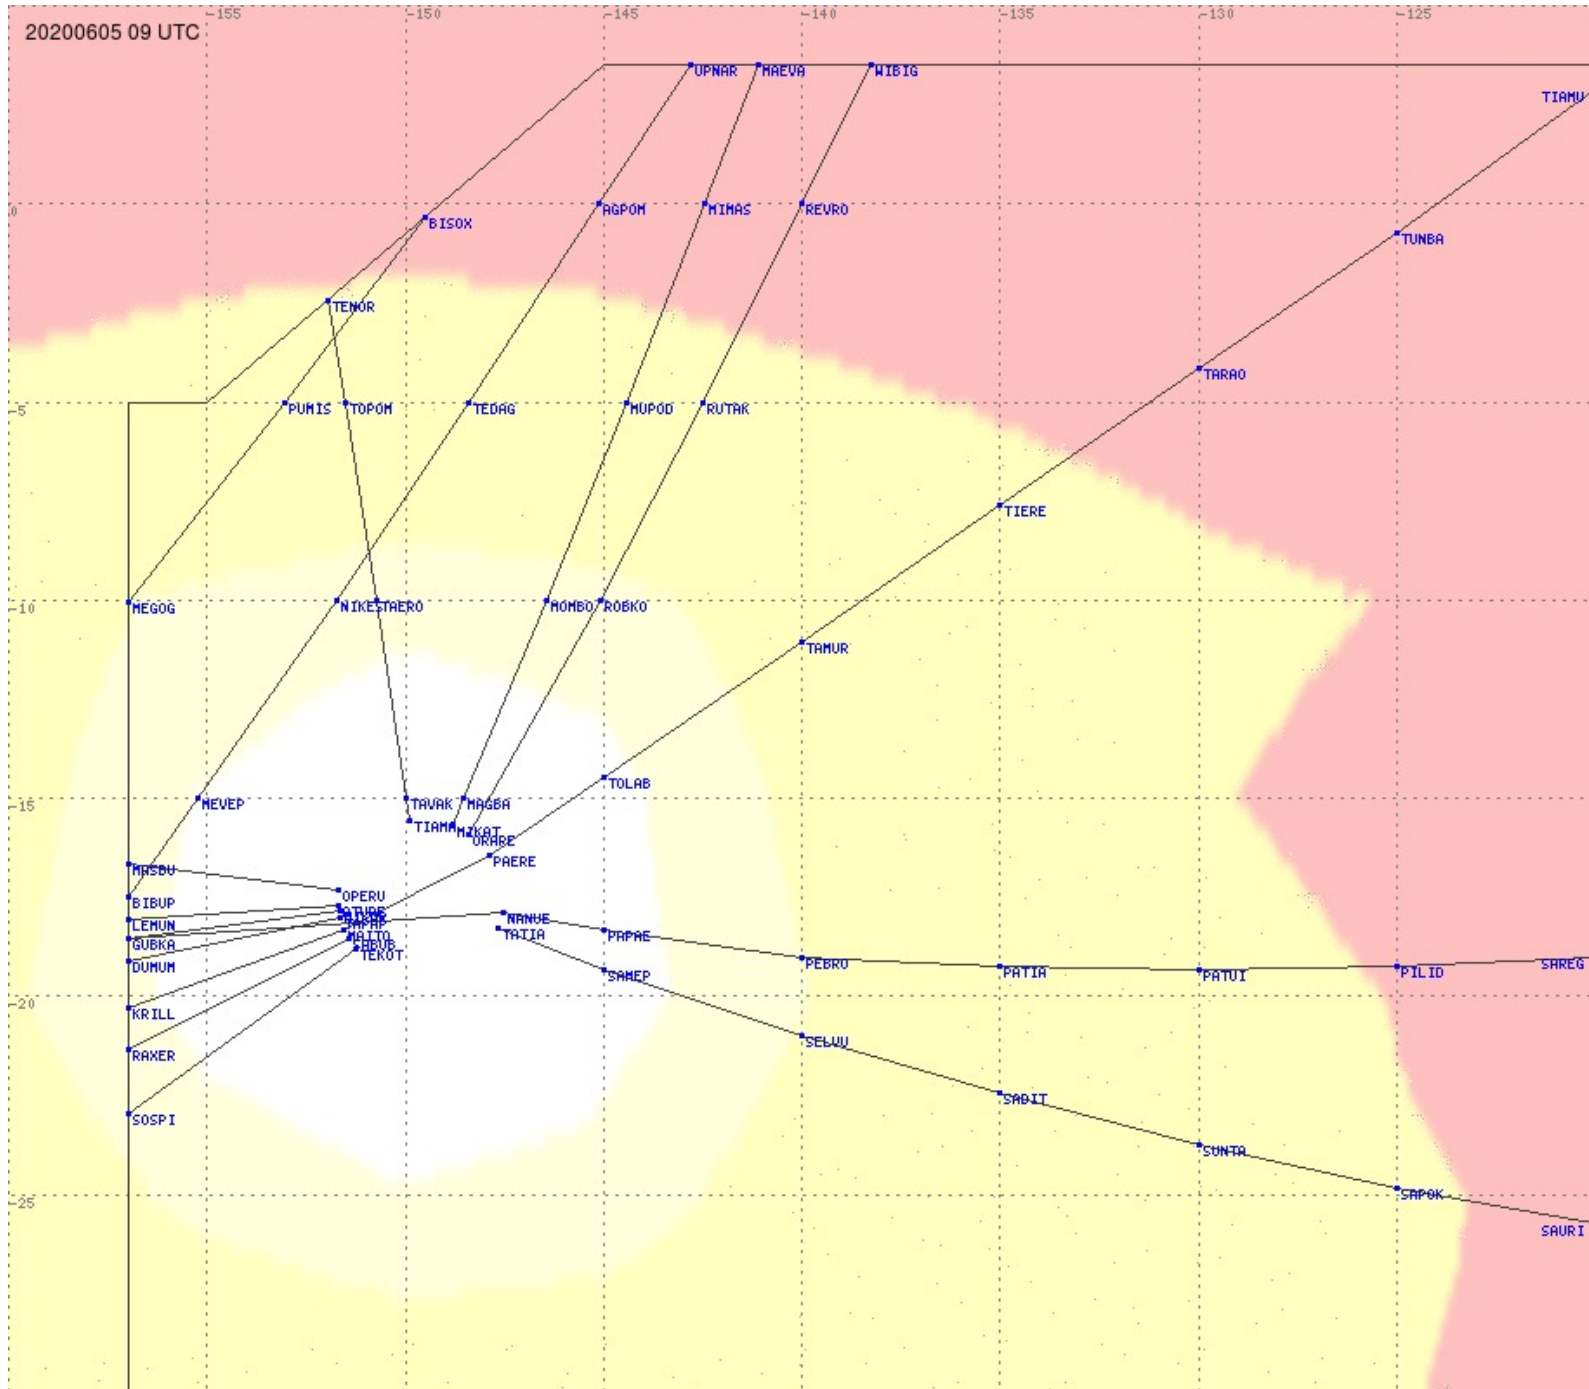

2.8 MHz 3.5 MHz 5.6 MHz 8.9 MHz 13.3 MHz 17.9 MHz None

Tahiti FIR - HF Propag - 20200605

2.8 MHz 3.5 MHz 5.6 MHz 8.9 MHz 13.3 MHz 17.9 MHz None

Tahiti FIR - HF Propag - 20200605

2.8 MHz 3.5 MHz 5.6 MHz 8.9 MHz 13.3 MHz 17.9 MHz None

Tahiti FIR - HF Propag - 20200605

Tahiti FIR - HF Propag - 20200605

Tahiti FIR - HF Propag - 20200605

Tahiti FIR - HF Propag - 20200605

2.8 MHz
3.5 MHz
5.6 MHz
8.9 MHz
13.3 MHz
17.9 MHz
None

Tahiti FIR - HF Propag - 20200605

2.8 MHz 3.5 MHz 5.6 MHz 8.9 MHz 13.3 MHz 17.9 MHz None

Tahiti FIR - HF Propag - 20200605

Tahiti FIR - HF Propag - 20200605

Tahiti FIR - HF Propag - 20200605

2.8 MHz 3.5 MHz 5.6 MHz 8.9 MHz 13.3 MHz 17.9 MHz None