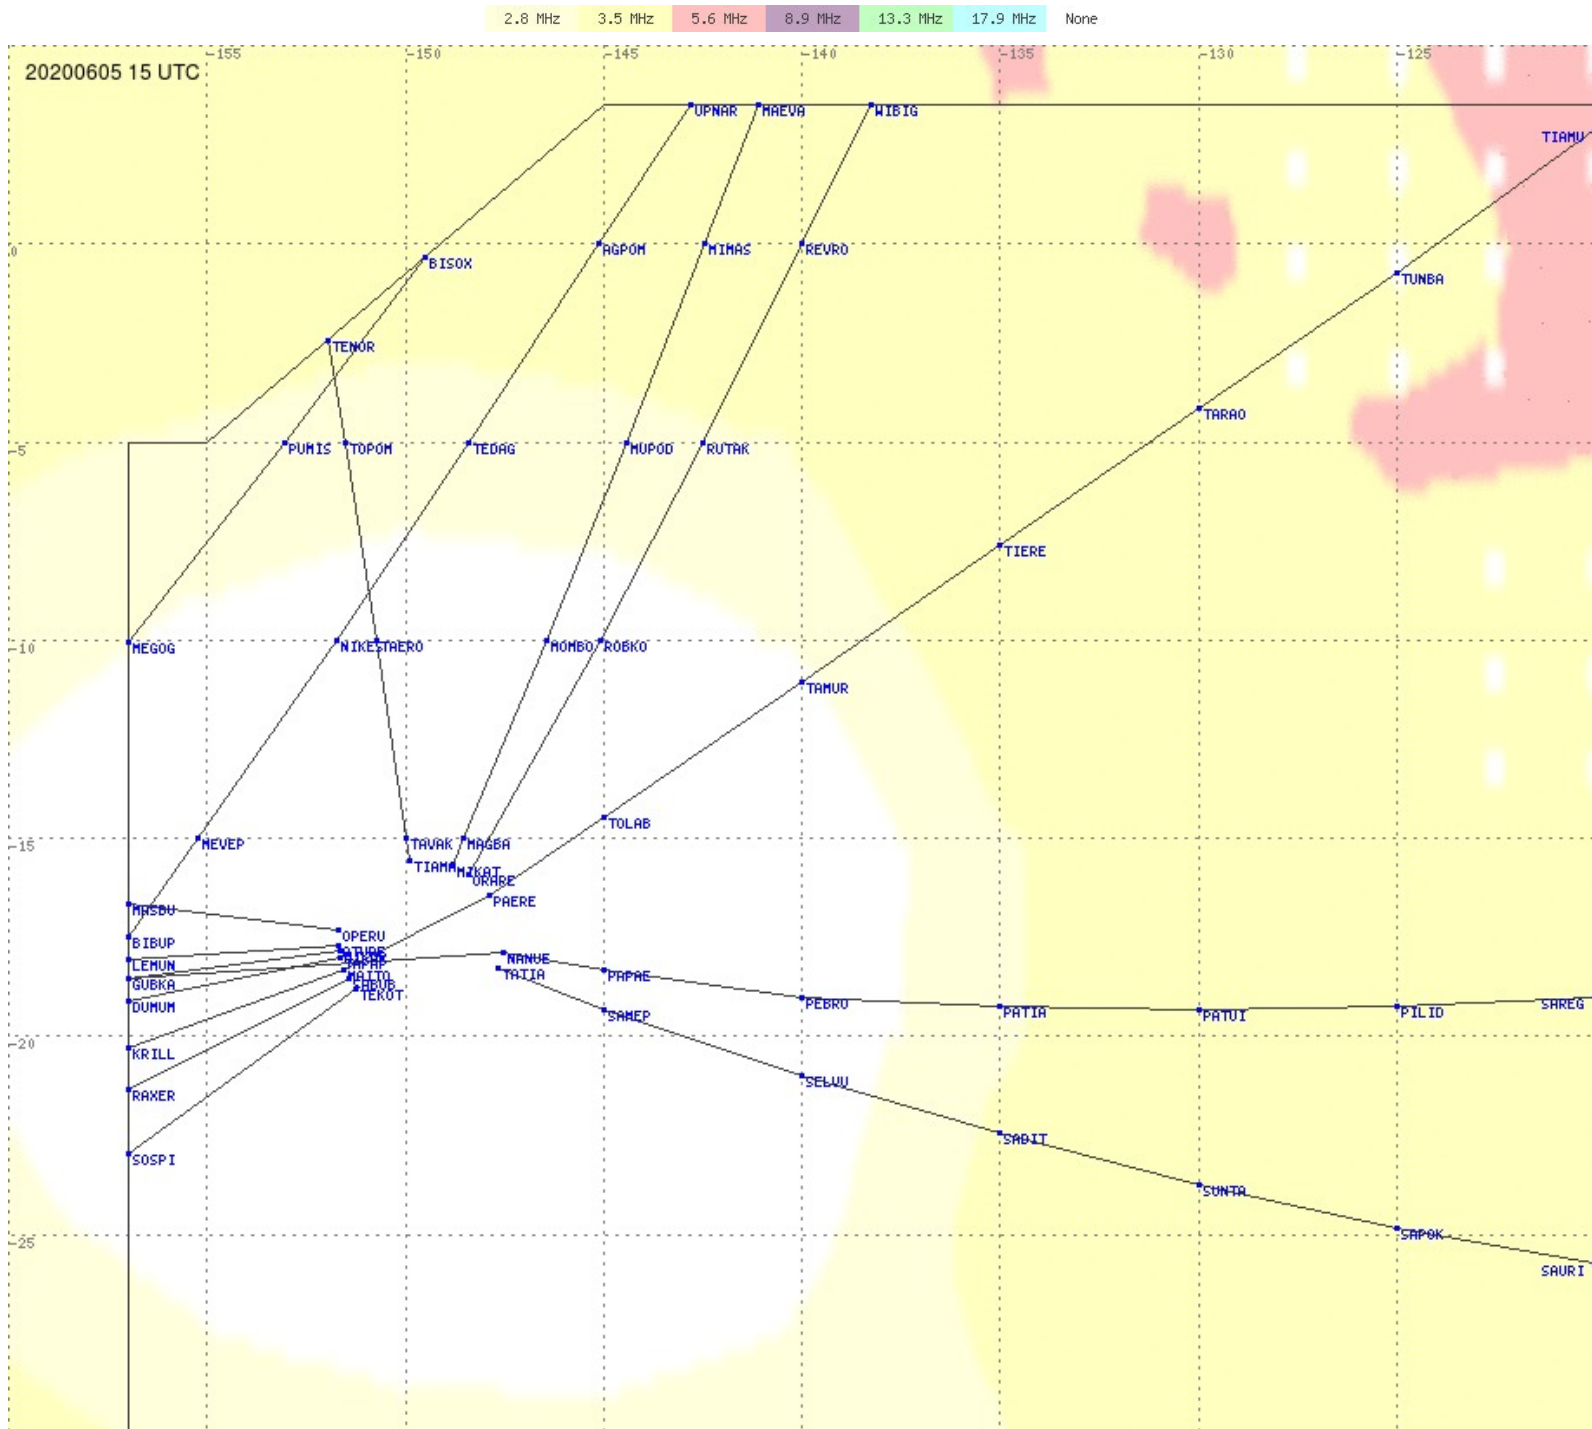

2.8 MHz 3.5 MHz 5.6 MHz 8.9 MHz 13.3 MHz 17.9 MHz None

Tahiti FIR - HF Propag - 20200605

Tahiti FIR - HF Propag - 20200605

Tahiti FIR - HF Propag - 20200605

2.8 MHz 3.5 MHz 5.6 MHz 8.9 MHz 13.3 MHz 17.9 MHz None

Tahiti FIR - HF Propag - 20200605

Tahiti FIR - HF Propag - 20200605

2.8 MHz 3.5 MHz 5.6 MHz 8.9 MHz 13.3 MHz 17.9 MHz None

Tahiti FIR - HF Propag - 20200605

Tahiti FIR - HF Propag - 20200605

Tahiti FIR - HF Propag - 20200605

Tahiti FIR - HF Propag - 20200605

Tahiti FIR - HF Propag - 20200605

2.8 MHz 3.5 MHz 5.6 MHz 8.9 MHz 13.3 MHz 17.9 MHz None

Tahiti FIR - HF Propag - 20200605

2.8 MHz
3.5 MHz
5.6 MHz
8.9 MHz
13.3 MHz
17.9 MHz
None