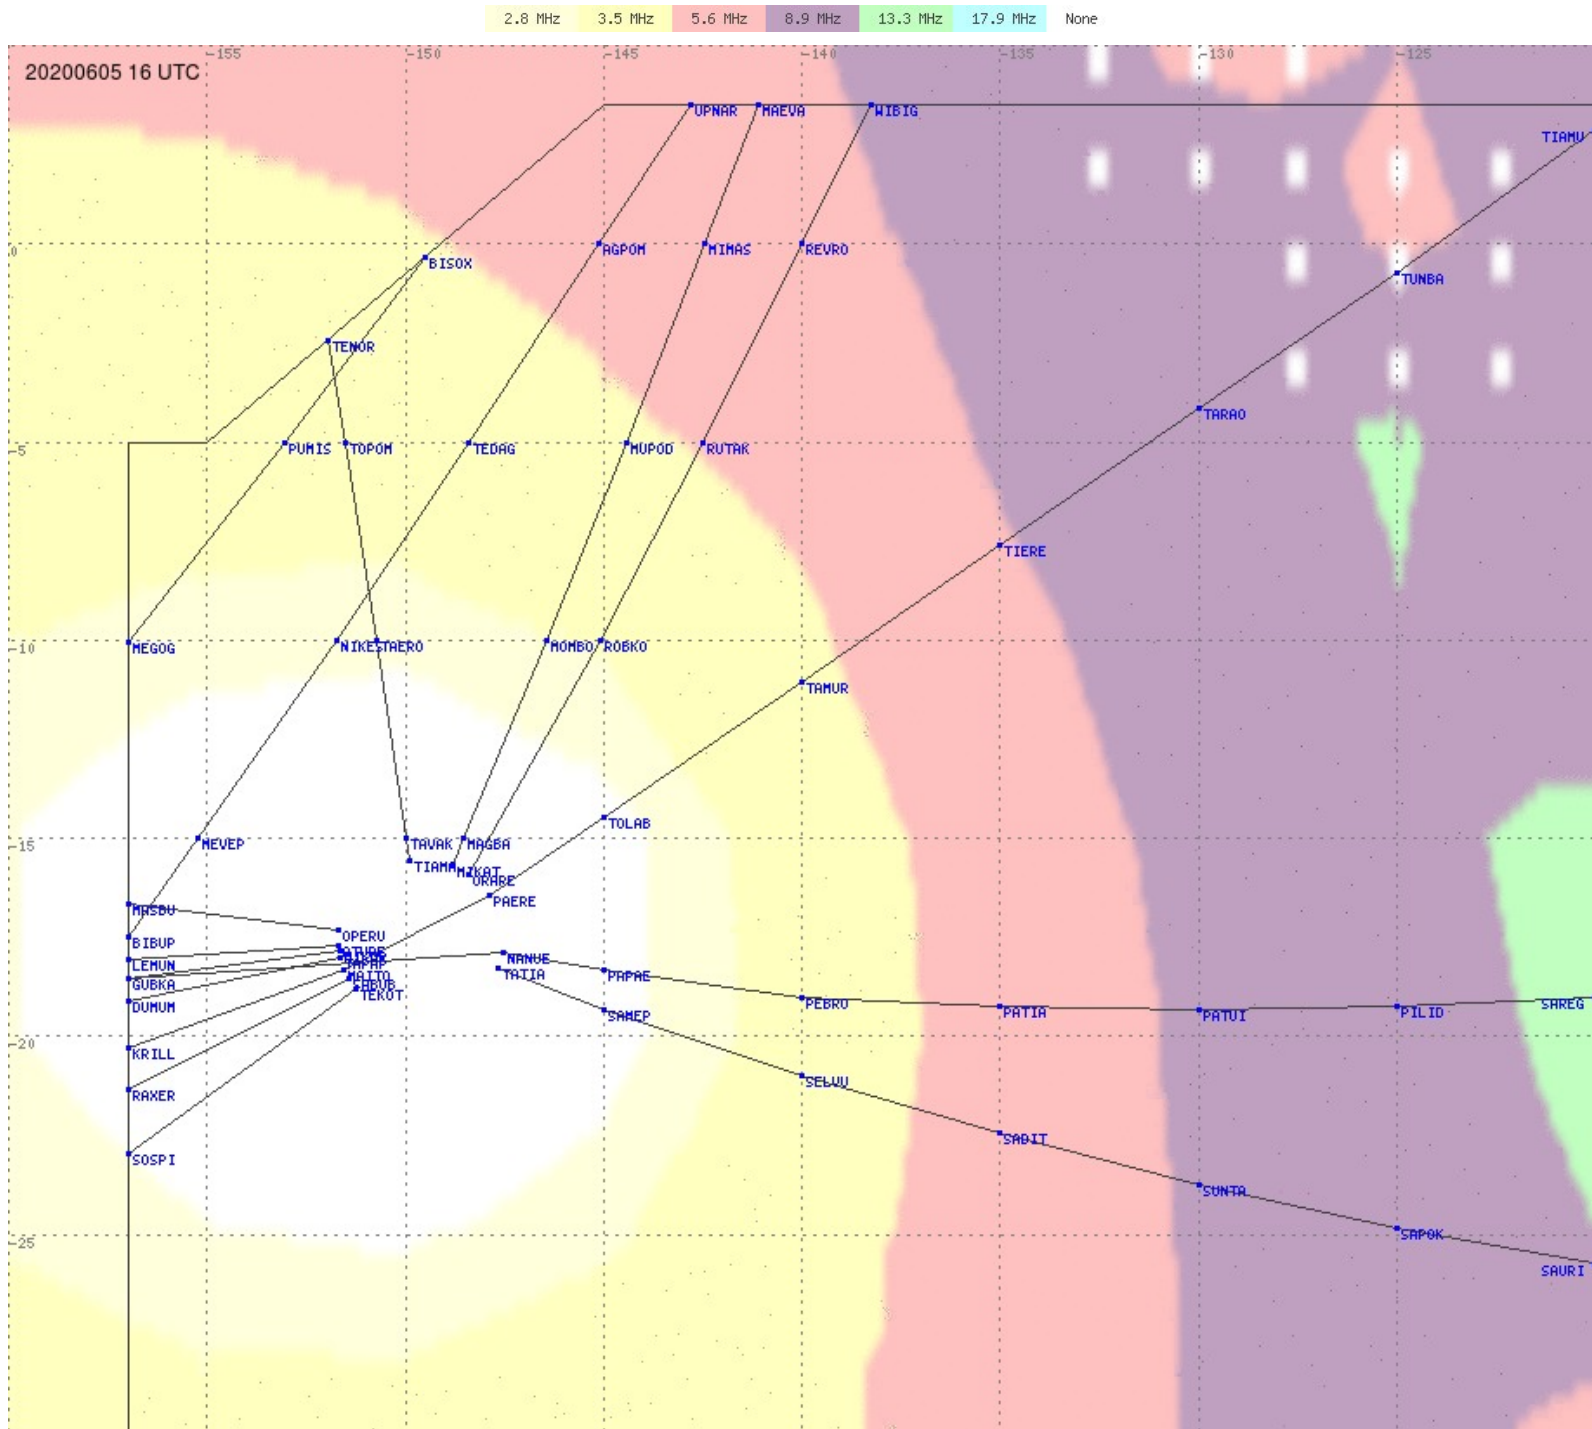

2.8 MHz 3.5 MHz 5.6 MHz 8.9 MHz 13.3 MHz 17.9 MHz None

Tahiti FIR - HF Propag - 20200605

Tahiti FIR - HF Propag - 20200605

Tahiti FIR - HF Propag - 20200605

2.8 MHz 3.5 MHz 5.6 MHz 8.9 MHz 13.3 MHz 17.9 MHz None

Tahiti FIR - HF Propag - 20200605

Tahiti FIR - HF Propag - 20200605

2.8 MHz 3.5 MHz 5.6 MHz 8.9 MHz 13.3 MHz 17.9 MHz None

Tahiti FIR - HF Propag - 20200605

Tahiti FIR - HF Propag - 20200605

Tahiti FIR - HF Propag - 20200605

Tahiti FIR - HF Propag - 20200605

Tahiti FIR - HF Propag - 20200605

2.8 MHz 3.5 MHz 5.6 MHz 8.9 MHz 13.3 MHz 17.9 MHz None

Tahiti FIR - HF Propag - 20200605

2.8 MHz
3.5 MHz
5.6 MHz
8.9 MHz
13.3 MHz
17.9 MHz
None