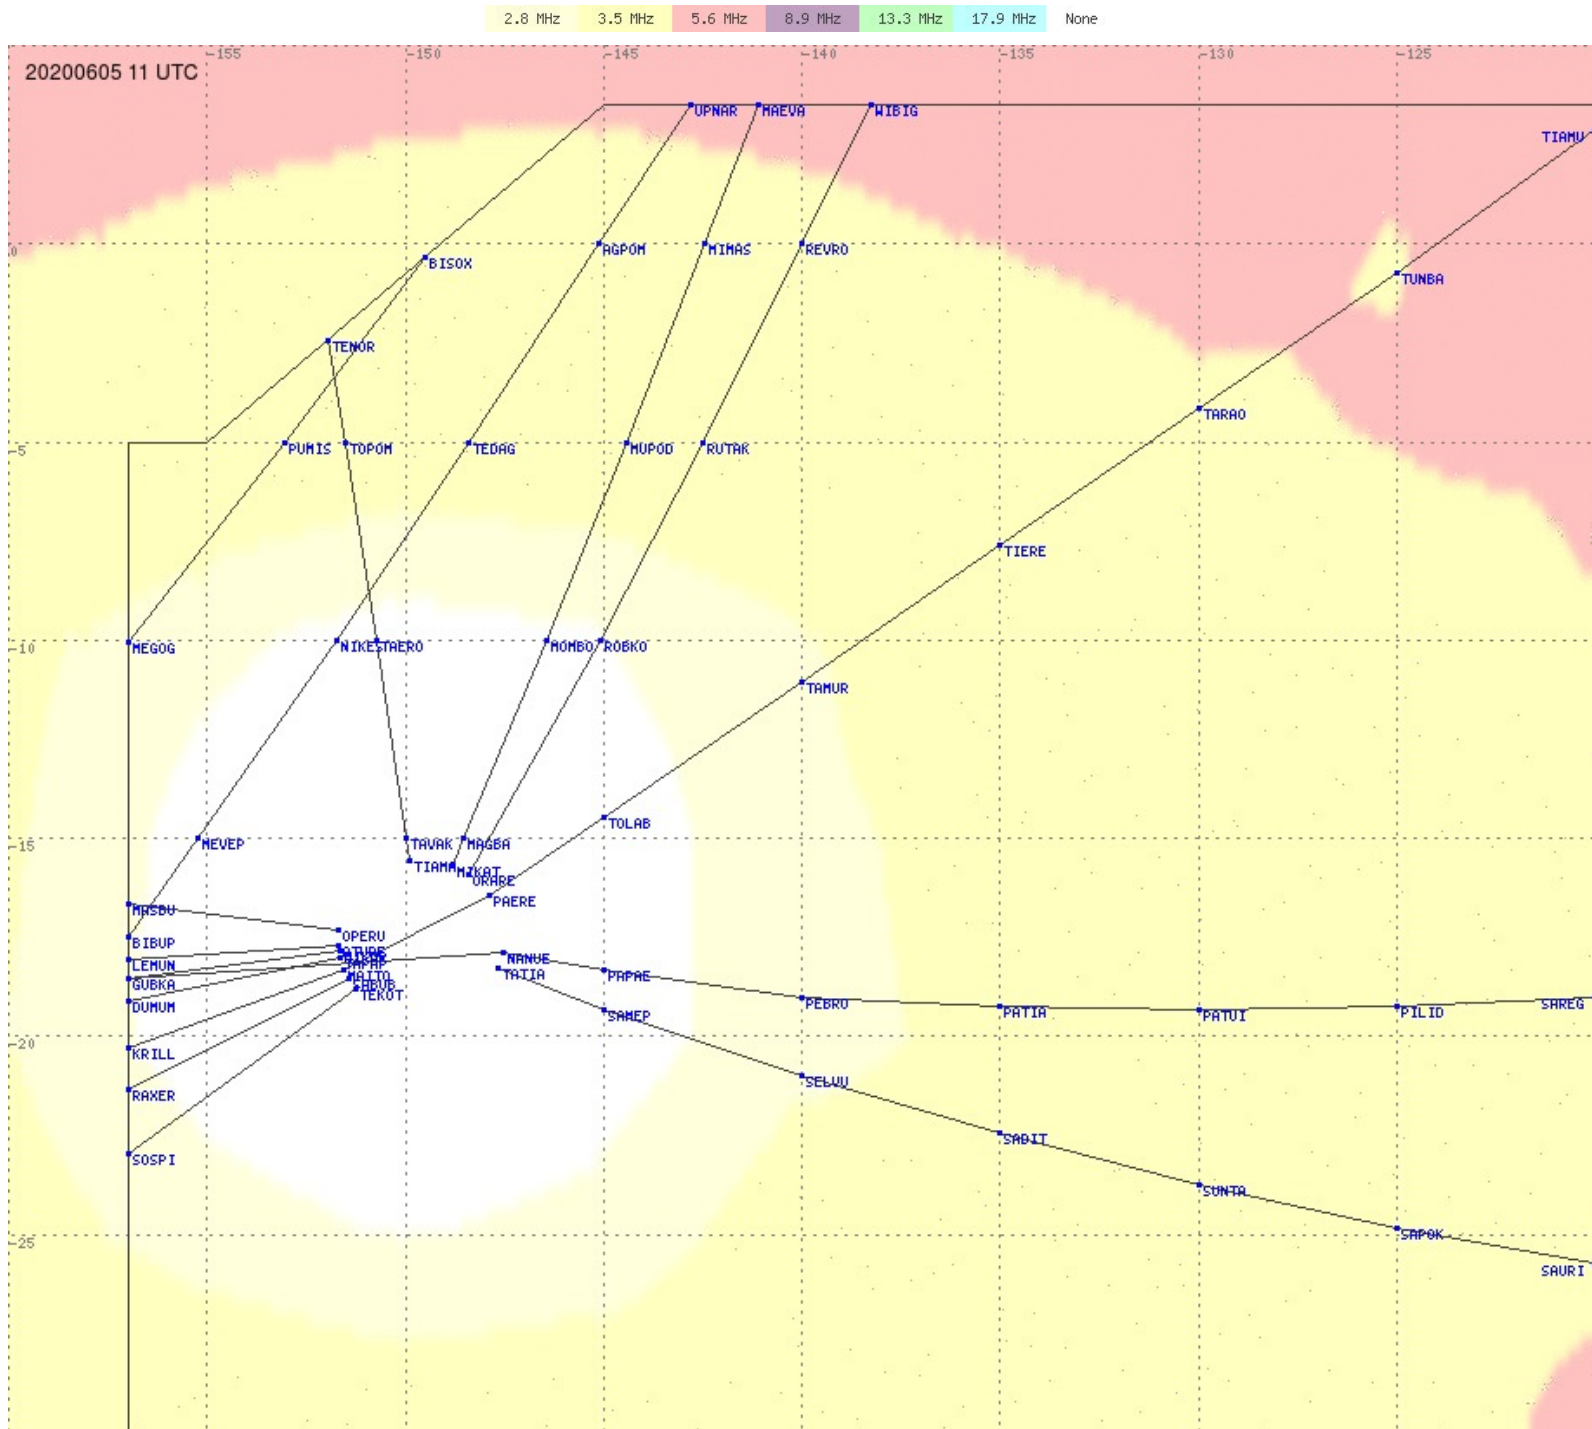

2.8 MHz 3.5 MHz 5.6 MHz 8.9 MHz 13.3 MHz 17.9 MHz None

Tahiti FIR - HF Propag - 20200605

2.8 MHz 3.5 MHz 5.6 MHz 8.9 MHz 13.3 MHz 17.9 MHz None

Tahiti FIR - HF Propag - 20200605

2.8 MHz 3.5 MHz 5.6 MHz 8.9 MHz 13.3 MHz 17.9 MHz None

Tahiti FIR - HF Propag - 20200605

Tahiti FIR - HF Propag - 20200605

Tahiti FIR - HF Propag - 20200605

Tahiti FIR - HF Propag - 20200605

2.8 MHz
3.5 MHz
5.6 MHz
8.9 MHz
13.3 MHz
17.9 MHz
None

Tahiti FIR - HF Propag - 20200605

2.8 MHz 3.5 MHz 5.6 MHz 8.9 MHz 13.3 MHz 17.9 MHz None

Tahiti FIR - HF Propag - 20200605

Tahiti FIR - HF Propag - 20200605

Tahiti FIR - HF Propag - 20200605

2.8 MHz 3.5 MHz 5.6 MHz 8.9 MHz 13.3 MHz 17.9 MHz None