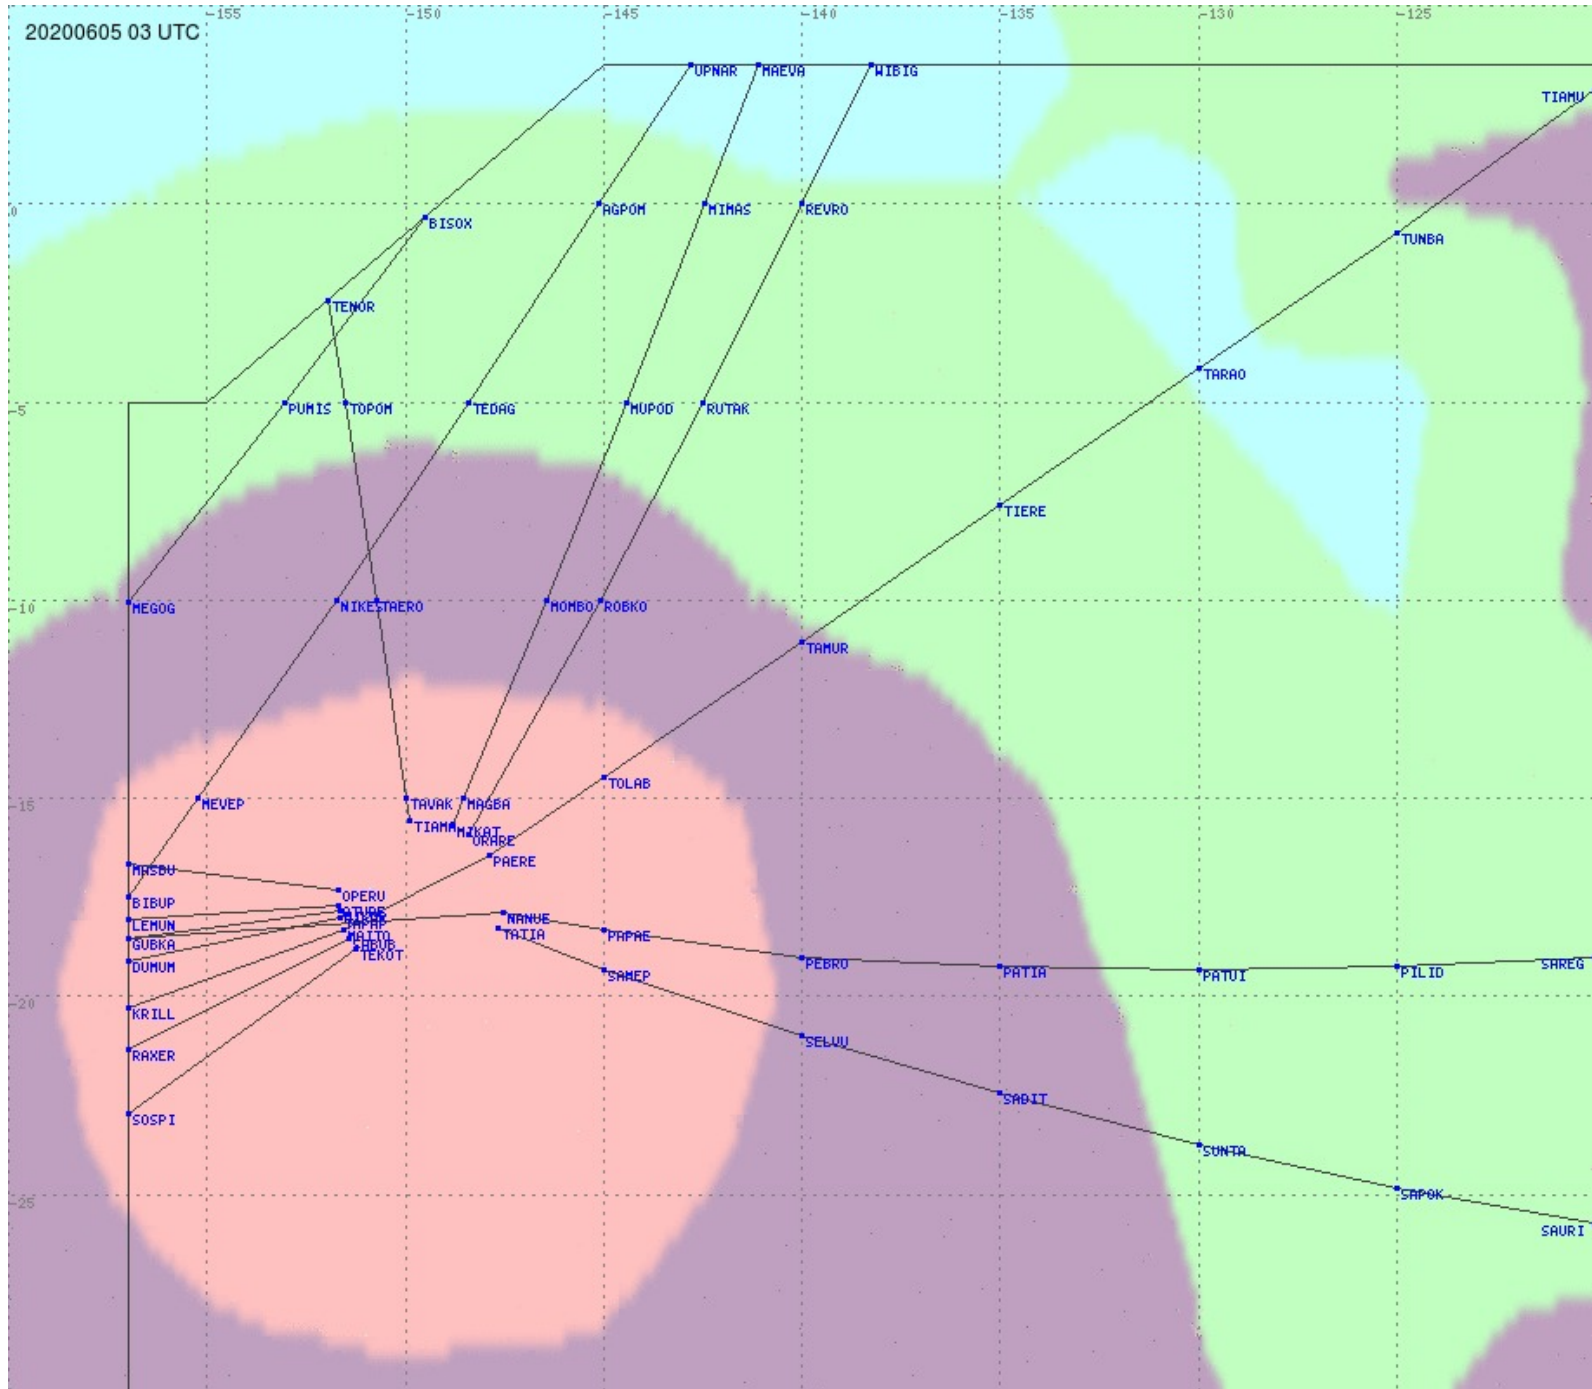

Tahiti FIR - HF Propag - 20200605

2.8 MHz 3.5 MHz 5.6 MHz 8.9 MHz 13.3 MHz 17.9 MHz None

Tahiti FIR - HF Propag - 20200605

2.8 MHz 3.5 MHz 5.6 MHz 8.9 MHz 13.3 MHz 17.9 MHz None

Tahiti FIR - HF Propag - 20200605

2.8 MHz 3.5 MHz 5.6 MHz 8.9 MHz 13.3 MHz 17.9 MHz None

Tahiti FIR - HF Propag - 20200605

2.8 MHz 3.5 MHz 5.6 MHz 8.9 MHz 13.3 MHz 17.9 MHz None

Tahiti FIR - HF Propag - 20200605

2.8 MHz 3.5 MHz 5.6 MHz 8.9 MHz 13.3 MHz 17.9 MHz None

Tahiti FIR - HF Propag - 20200605

Tahiti FIR - HF Propag - 20200605

Tahiti FIR - HF Propag - 20200605

Tahiti FIR - HF Propag - 20200605

2.8 MHz
3.5 MHz
5.6 MHz
8.9 MHz
13.3 MHz
17.9 MHz
None

Tahiti FIR - HF Propag - 20200605