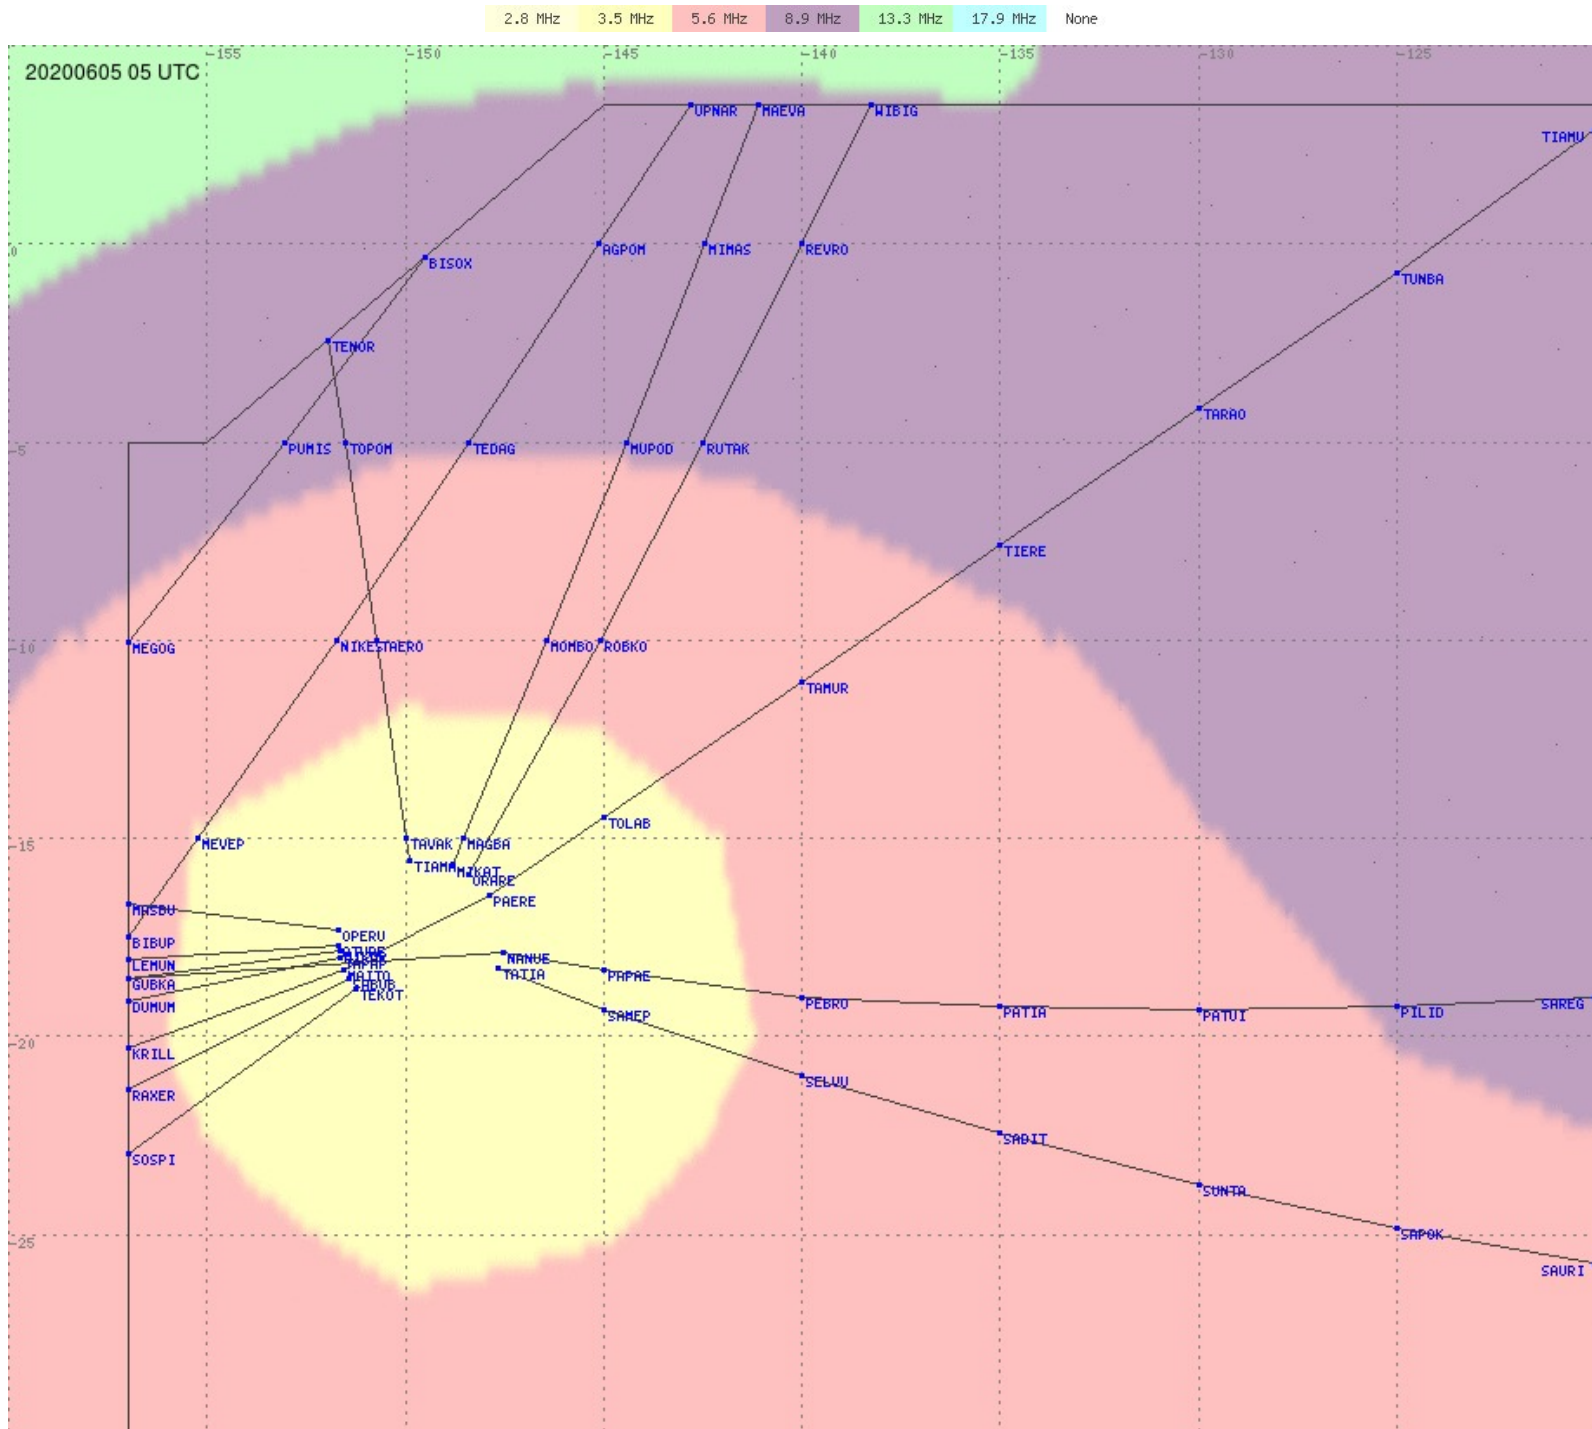

Tahiti FIR - HF Propag - 20200605

2.8 MHz 3.5 MHz 5.6 MHz 8.9 MHz 13.3 MHz 17.9 MHz None

Tahiti FIR - HF Propag - 20200605

2.8 MHz 3.5 MHz 5.6 MHz 8.9 MHz 13.3 MHz 17.9 MHz None

Tahiti FIR - HF Propag - 20200605

2.8 MHz 3.5 MHz 5.6 MHz 8.9 MHz 13.3 MHz 17.9 MHz None

Tahiti FIR - HF Propag - 20200605

2.8 MHz 3.5 MHz 5.6 MHz 8.9 MHz 13.3 MHz 17.9 MHz None

Tahiti FIR - HF Propag - 20200605

2.8 MHz 3.5 MHz 5.6 MHz 8.9 MHz 13.3 MHz 17.9 MHz None

Tahiti FIR - HF Propag - 20200605

Tahiti FIR - HF Propag - 20200605

Tahiti FIR - HF Propag - 20200605

Tahiti FIR - HF Propag - 20200605

2.8 MHz
3.5 MHz
5.6 MHz
8.9 MHz
13.3 MHz
17.9 MHz
None

Tahiti FIR - HF Propag - 20200605