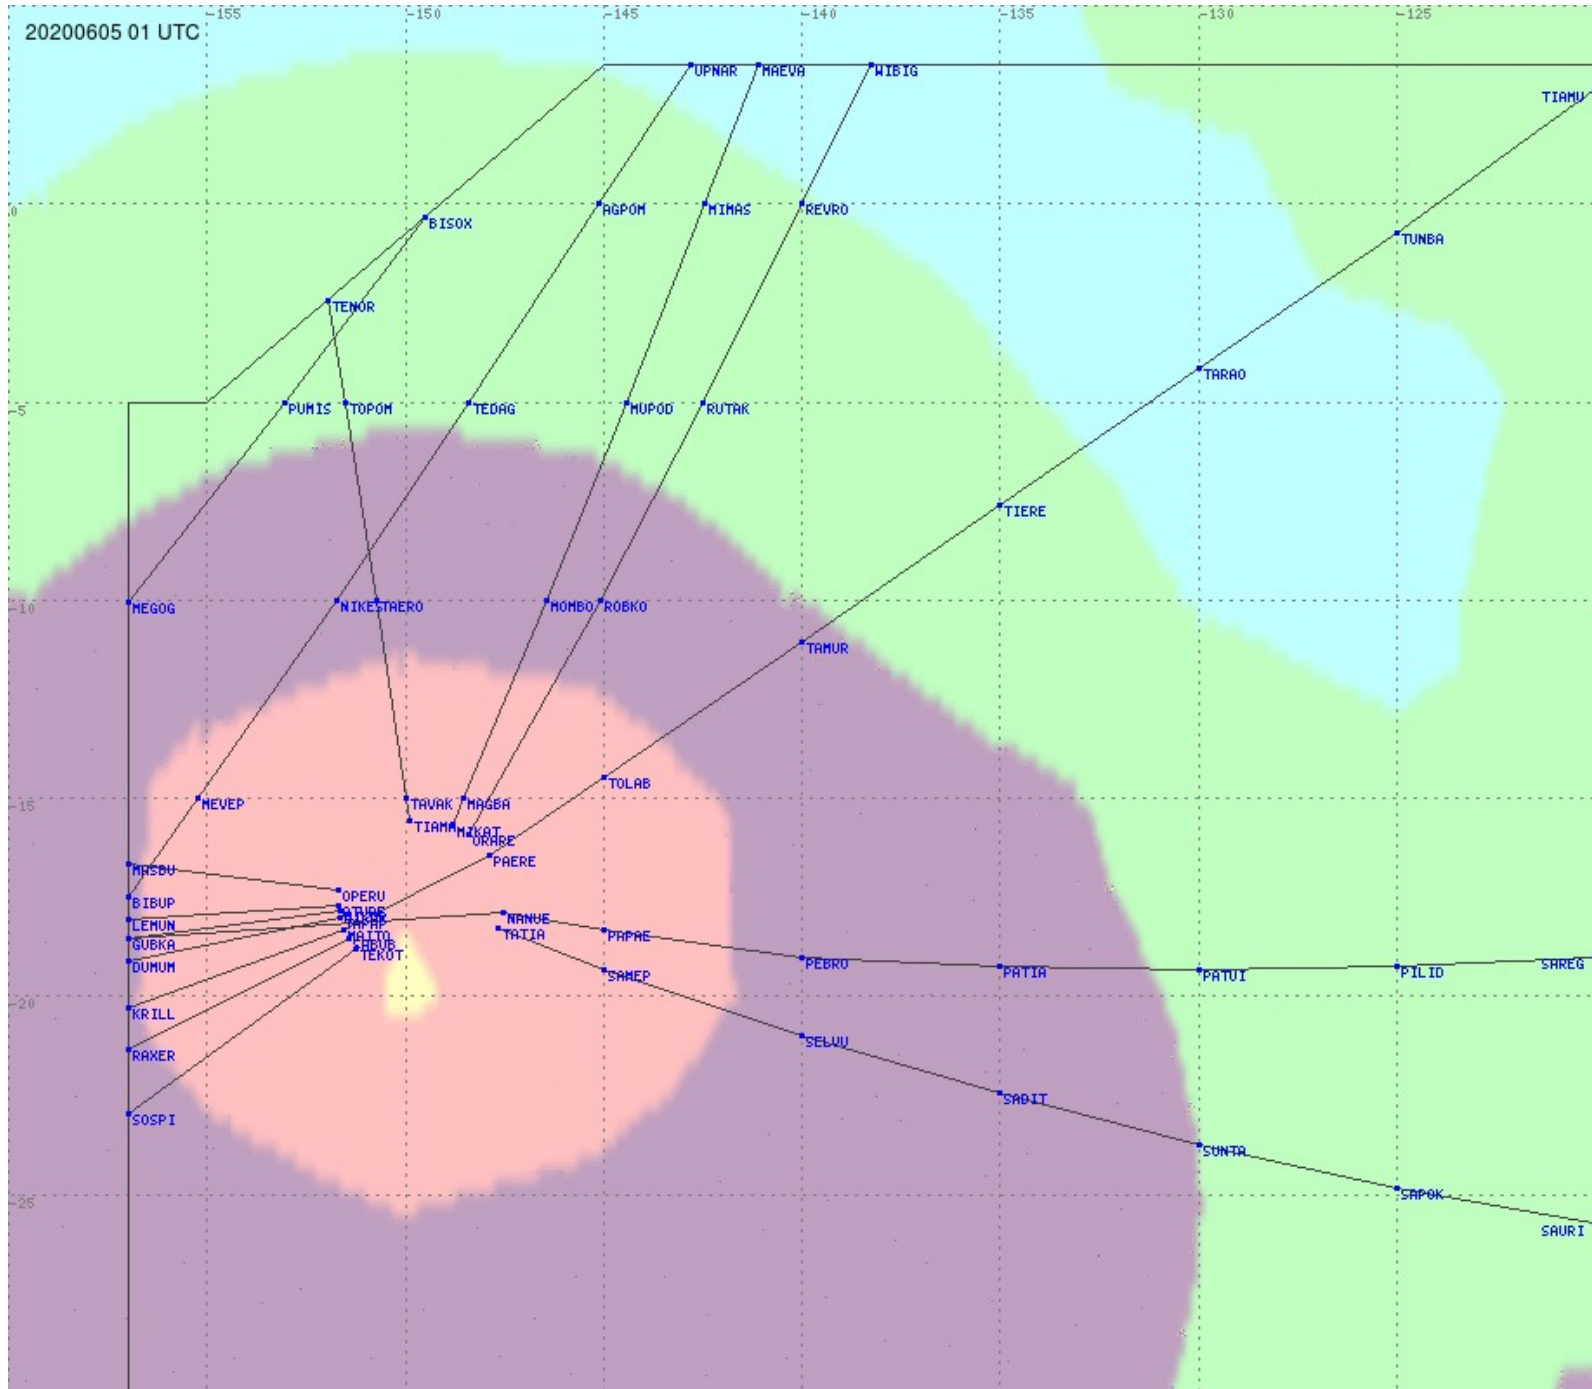

Tahiti FIR - HF Propag - 20200605

2.8 MHz 3.5 MHz 5.6 MHz 8.9 MHz 13.3 MHz 17.9 MHz None

Tahiti FIR - HF Propag - 20200605

2.8 MHz 3.5 MHz 5.6 MHz 8.9 MHz 13.3 MHz 17.9 MHz None

Tahiti FIR - HF Propag - 20200605

2.8 MHz 3.5 MHz 5.6 MHz 8.9 MHz 13.3 MHz 17.9 MHz None

Tahiti FIR - HF Propag - 20200605

2.8 MHz 3.5 MHz 5.6 MHz 8.9 MHz 13.3 MHz 17.9 MHz None

Tahiti FIR - HF Propag - 20200605

2.8 MHz 3.5 MHz 5.6 MHz 8.9 MHz 13.3 MHz 17.9 MHz None

Tahiti FIR - HF Propag - 20200605

Tahiti FIR - HF Propag - 20200605

Tahiti FIR - HF Propag - 20200605

Tahiti FIR - HF Propag - 20200605

2.8 MHz
3.5 MHz
5.6 MHz
8.9 MHz
13.3 MHz
17.9 MHz
None

Tahiti FIR - HF Propag - 20200605