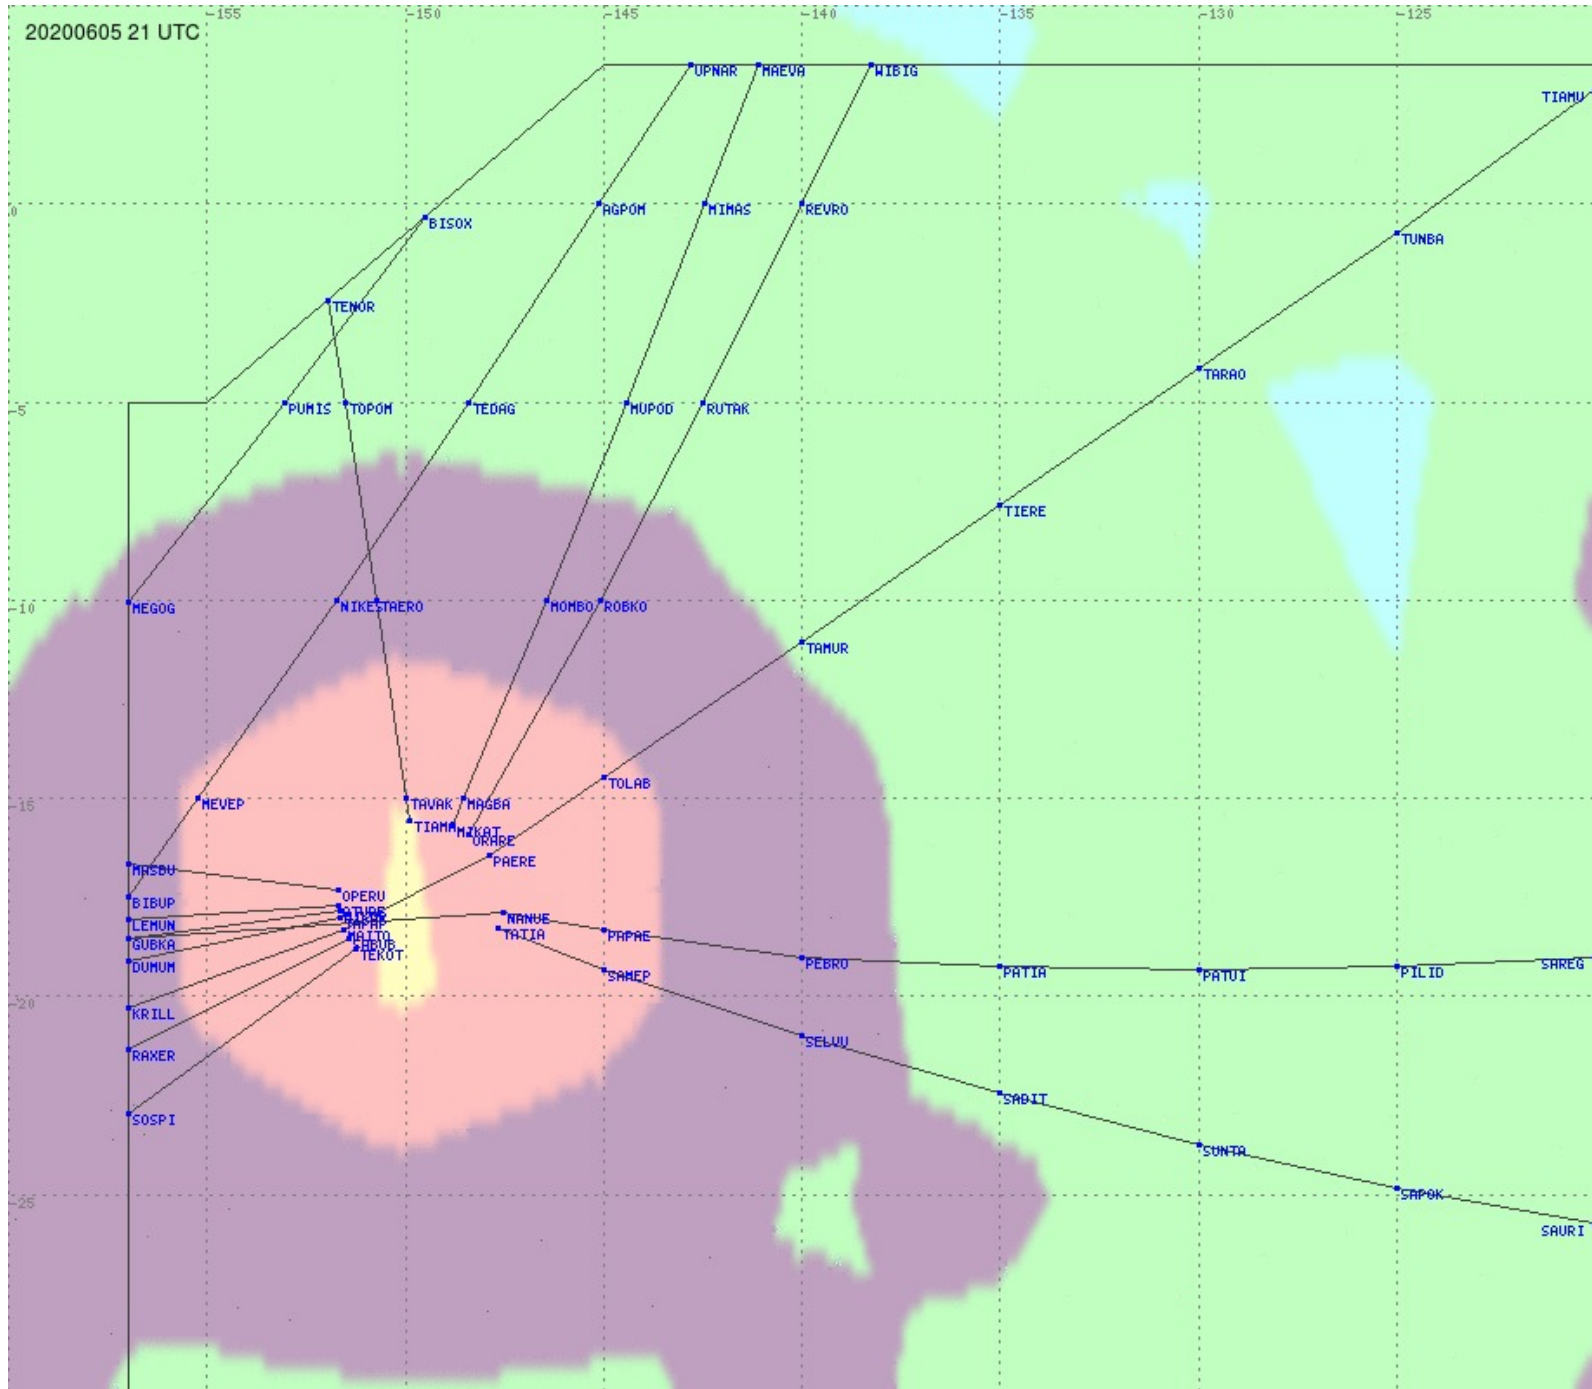

Tahiti FIR - HF Propag - 20200605

2.8 MHz 3.5 MHz 5.6 MHz 8.9 MHz 13.3 MHz 17.9 MHz None

Tahiti FIR - HF Propag - 20200605

2.8 MHz 3.5 MHz 5.6 MHz 8.9 MHz 13.3 MHz 17.9 MHz None

Tahiti FIR - HF Propag - 20200605

Tahiti FIR - HF Propag - 20200605

Tahiti FIR - HF Propag - 20200605

2.8 MHz 3.5 MHz 5.6 MHz 8.9 MHz 13.3 MHz 17.9 MHz None

Tahiti FIR - HF Propag - 20200605

Tahiti FIR - HF Propag - 20200605

Tahiti FIR - HF Propag - 20200605

Tahiti FIR - HF Propag - 20200605

Tahiti FIR - HF Propag - 20200605

2.8 MHz 3.5 MHz 5.6 MHz 8.9 MHz 13.3 MHz 17.9 MHz None

Tahiti FIR - HF Propag - 20200605

2.8 MHz
3.5 MHz
5.6 MHz
8.9 MHz
13.3 MHz
17.9 MHz
None