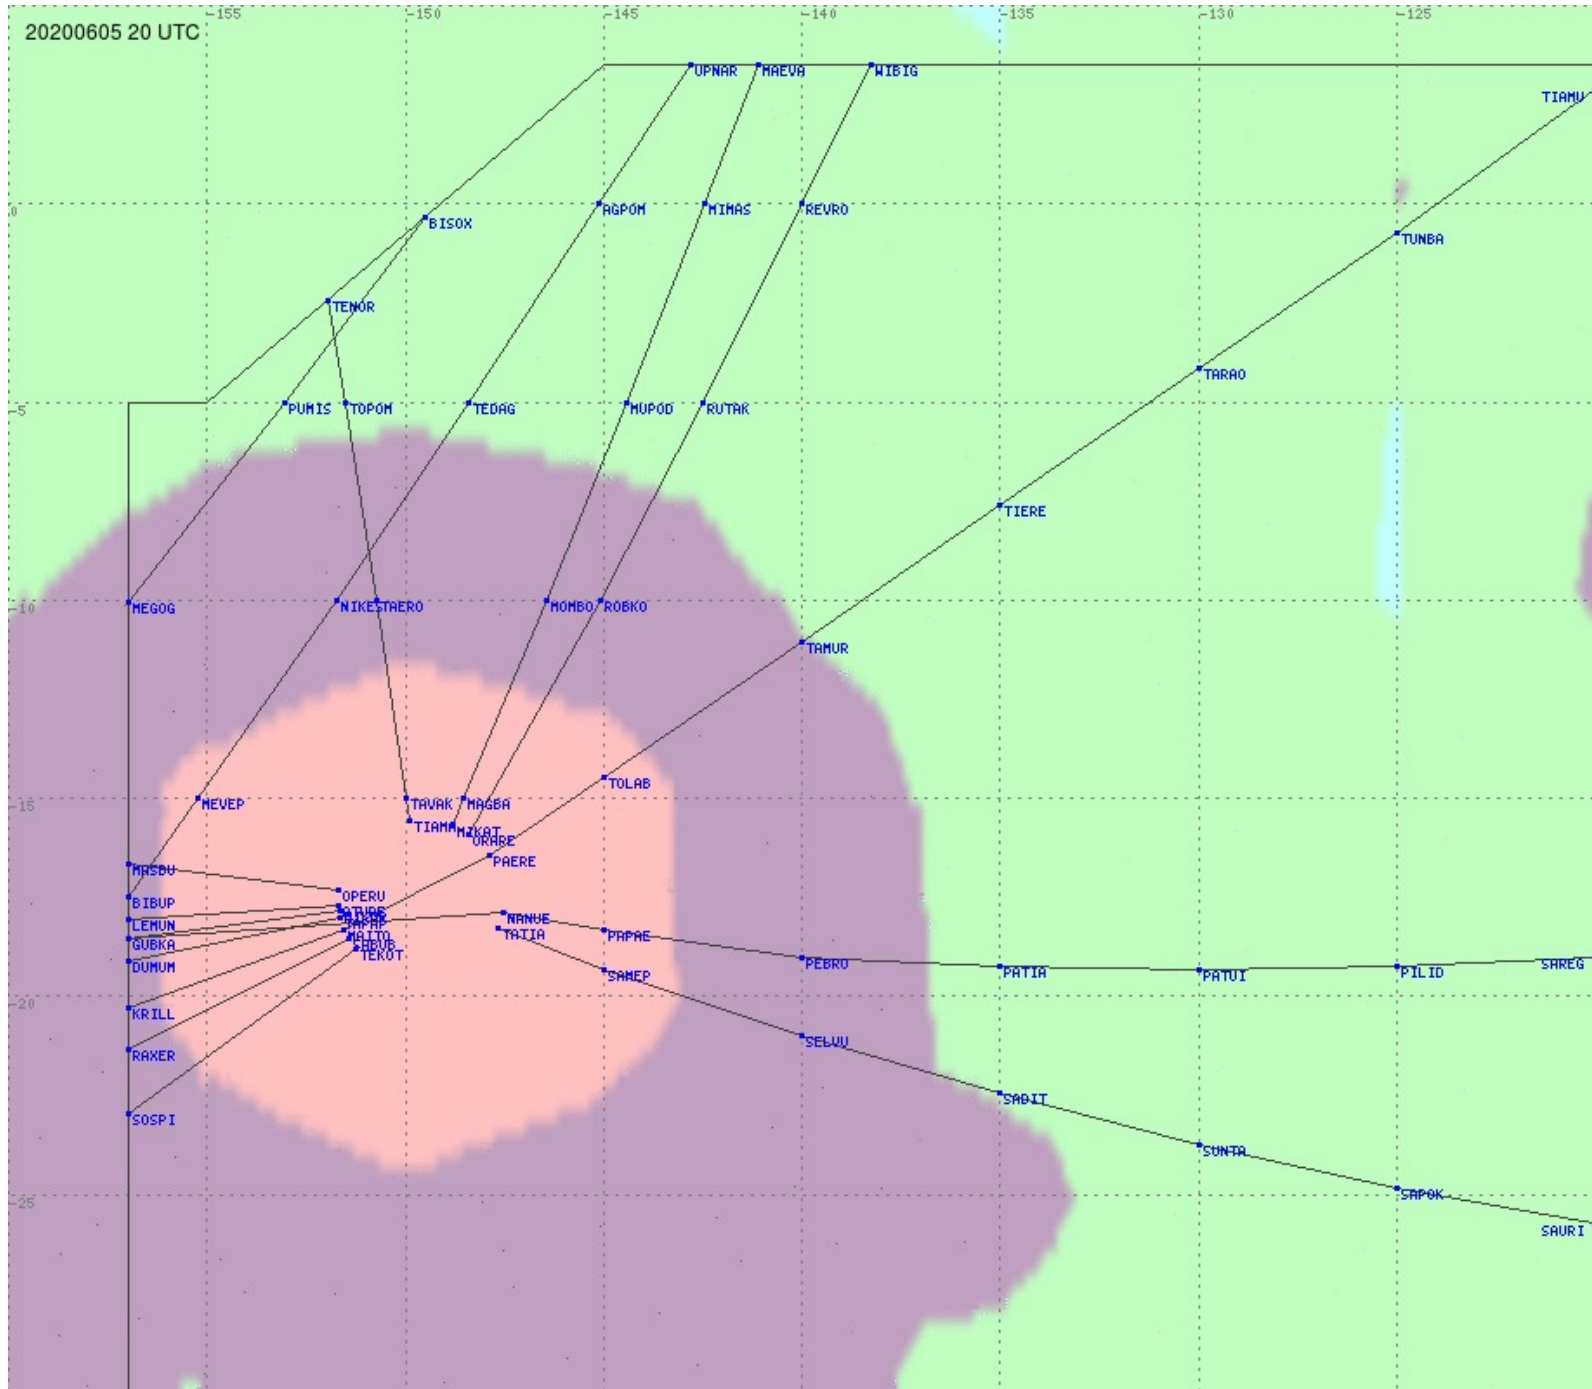

Tahiti FIR - HF Propag - 20200605

2.8 MHz 3.5 MHz 5.6 MHz 8.9 MHz 13.3 MHz 17.9 MHz None

Tahiti FIR - HF Propag - 20200605

2.8 MHz 3.5 MHz 5.6 MHz 8.9 MHz 13.3 MHz 17.9 MHz None

Tahiti FIR - HF Propag - 20200605

Tahiti FIR - HF Propag - 20200605

Tahiti FIR - HF Propag - 20200605

2.8 MHz 3.5 MHz 5.6 MHz 8.9 MHz 13.3 MHz 17.9 MHz None

Tahiti FIR - HF Propag - 20200605

Tahiti FIR - HF Propag - 20200605

Tahiti FIR - HF Propag - 20200605

Tahiti FIR - HF Propag - 20200605

Tahiti FIR - HF Propag - 20200605

2.8 MHz 3.5 MHz 5.6 MHz 8.9 MHz 13.3 MHz 17.9 MHz None

Tahiti FIR - HF Propag - 20200605

2.8 MHz
3.5 MHz
5.6 MHz
8.9 MHz
13.3 MHz
17.9 MHz
None