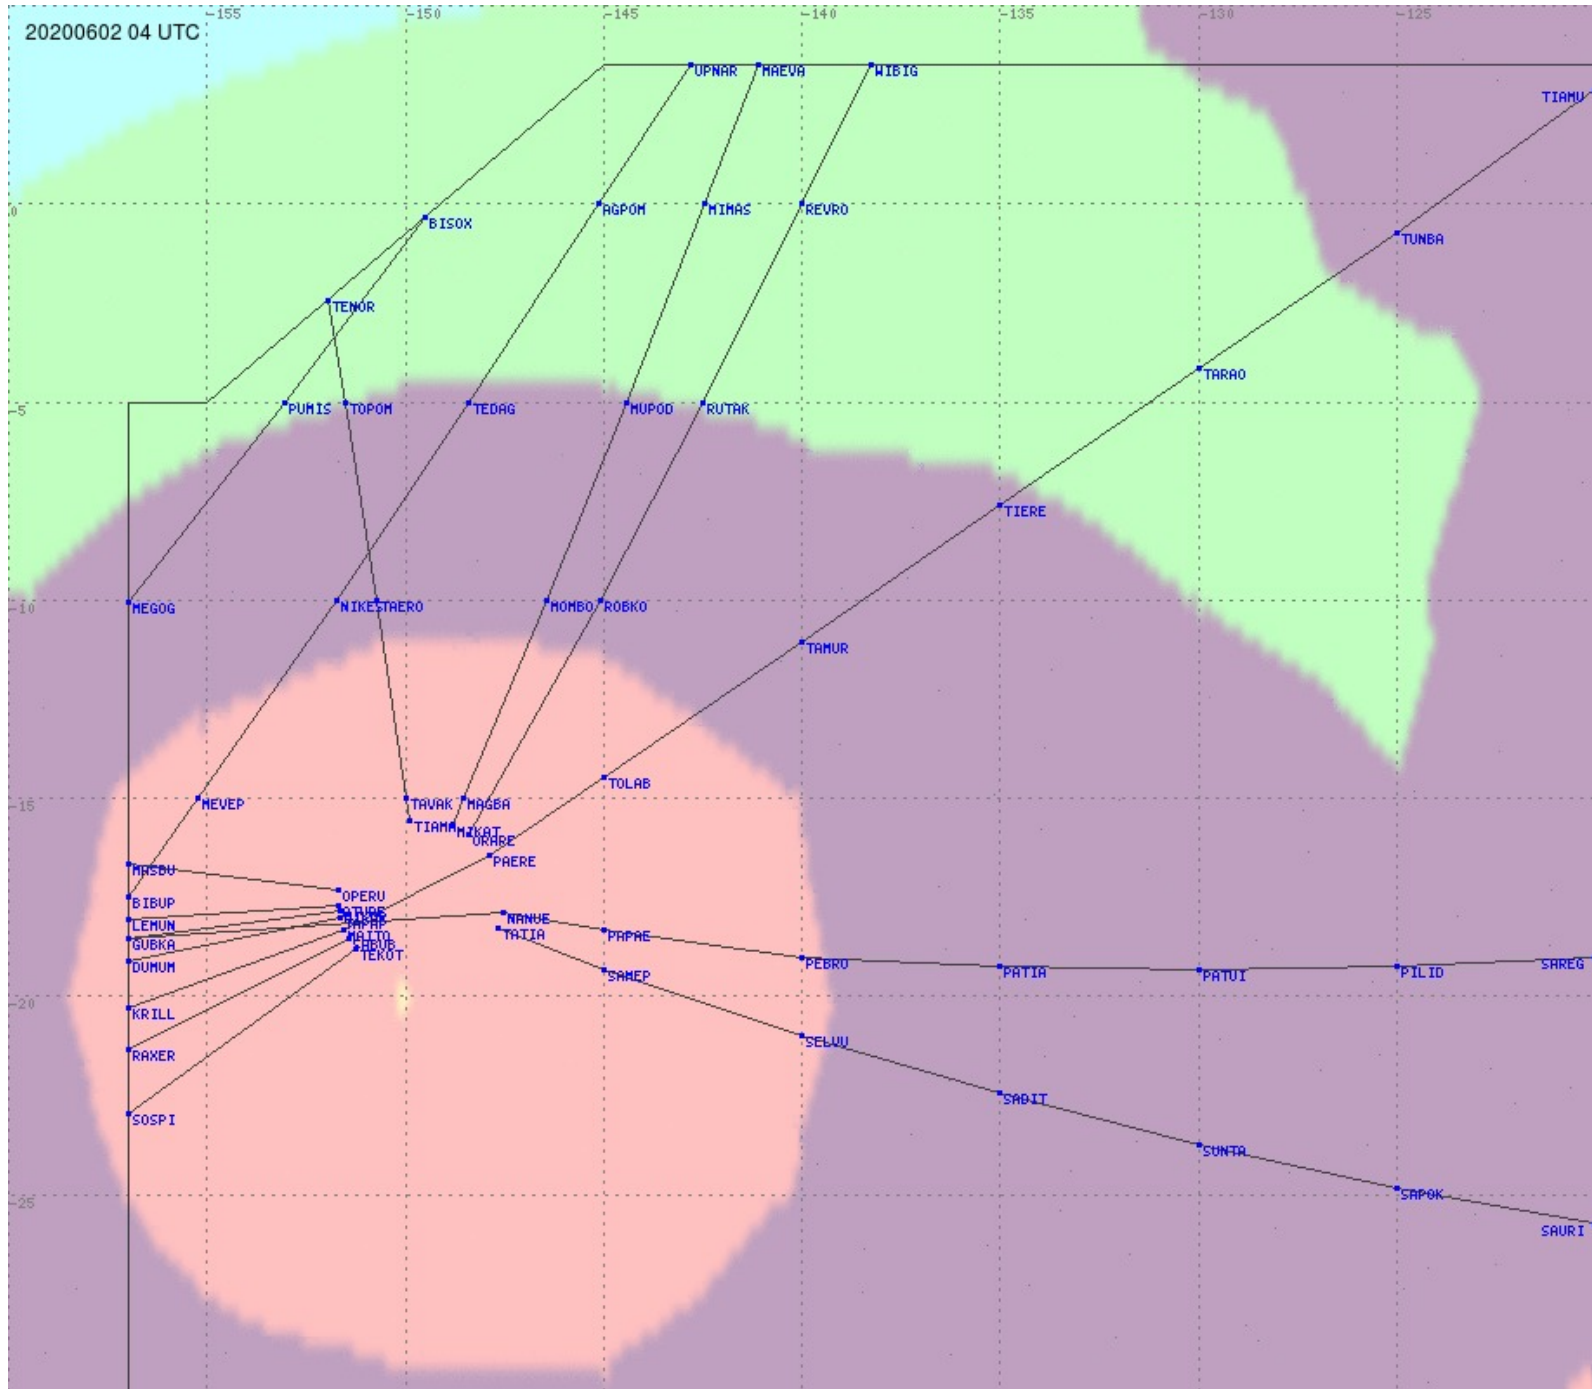

Tahiti FIR - HF Propag - 20200602

2.8 MHz
3.5 MHz
5.6 MHz
8.9 MHz
13.3 MHz
17.9 MHz
None

Tahiti FIR - HF Propag - 20200602

2.8 MHz 3.5 MHz 5.6 MHz 8.9 MHz 13.3 MHz 17.9 MHz None

Tahiti FIR - HF Propag - 20200602

2.8 MHz 3.5 MHz 5.6 MHz 8.9 MHz 13.3 MHz 17.9 MHz None

Tahiti FIR - HF Propag - 20200602

2.8 MHz 3.5 MHz 5.6 MHz 8.9 MHz 13.3 MHz 17.9 MHz None

Tahiti FIR - HF Propag - 20200602

2.8 MHz 3.5 MHz 5.6 MHz 8.9 MHz 13.3 MHz 17.9 MHz None

Tahiti FIR - HF Propag - 20200602

Tahiti FIR - HF Propag - 20200602

Tahiti FIR - HF Propag - 20200602

2.8 MHz 3.5 MHz 5.6 MHz 8.9 MHz 13.3 MHz 17.9 MHz None

Tahiti FIR - HF Propag - 20200602

Tahiti FIR - HF Propag - 20200602