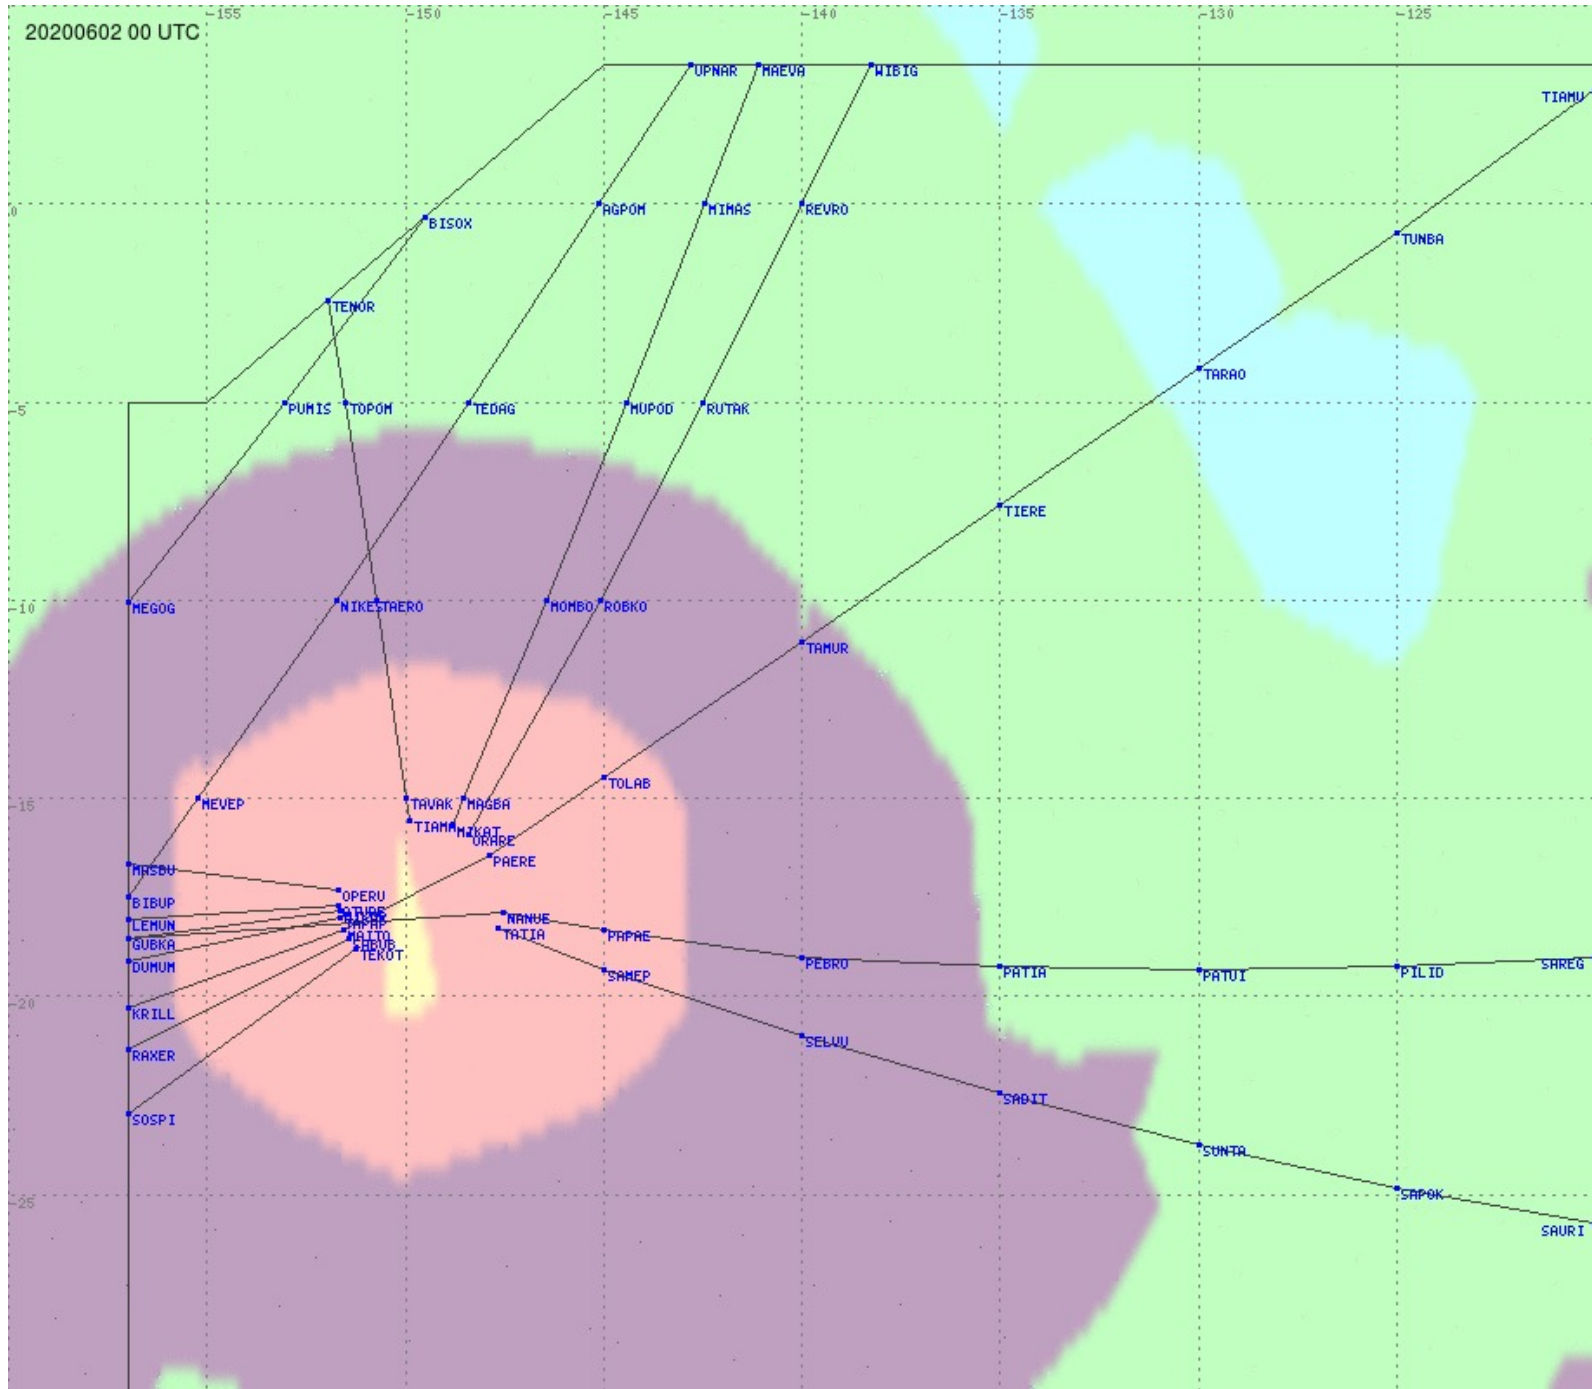

Tahiti FIR - HF Propag - 20200602

2.8 MHz
3.5 MHz
5.6 MHz
8.9 MHz
13.3 MHz
17.9 MHz
None

Tahiti FIR - HF Propag - 20200602

2.8 MHz 3.5 MHz 5.6 MHz 8.9 MHz 13.3 MHz 17.9 MHz None

Tahiti FIR - HF Propag - 20200602

2.8 MHz 3.5 MHz 5.6 MHz 8.9 MHz 13.3 MHz 17.9 MHz None

Tahiti FIR - HF Propag - 20200602

2.8 MHz 3.5 MHz 5.6 MHz 8.9 MHz 13.3 MHz 17.9 MHz None

Tahiti FIR - HF Propag - 20200602

2.8 MHz 3.5 MHz 5.6 MHz 8.9 MHz 13.3 MHz 17.9 MHz None