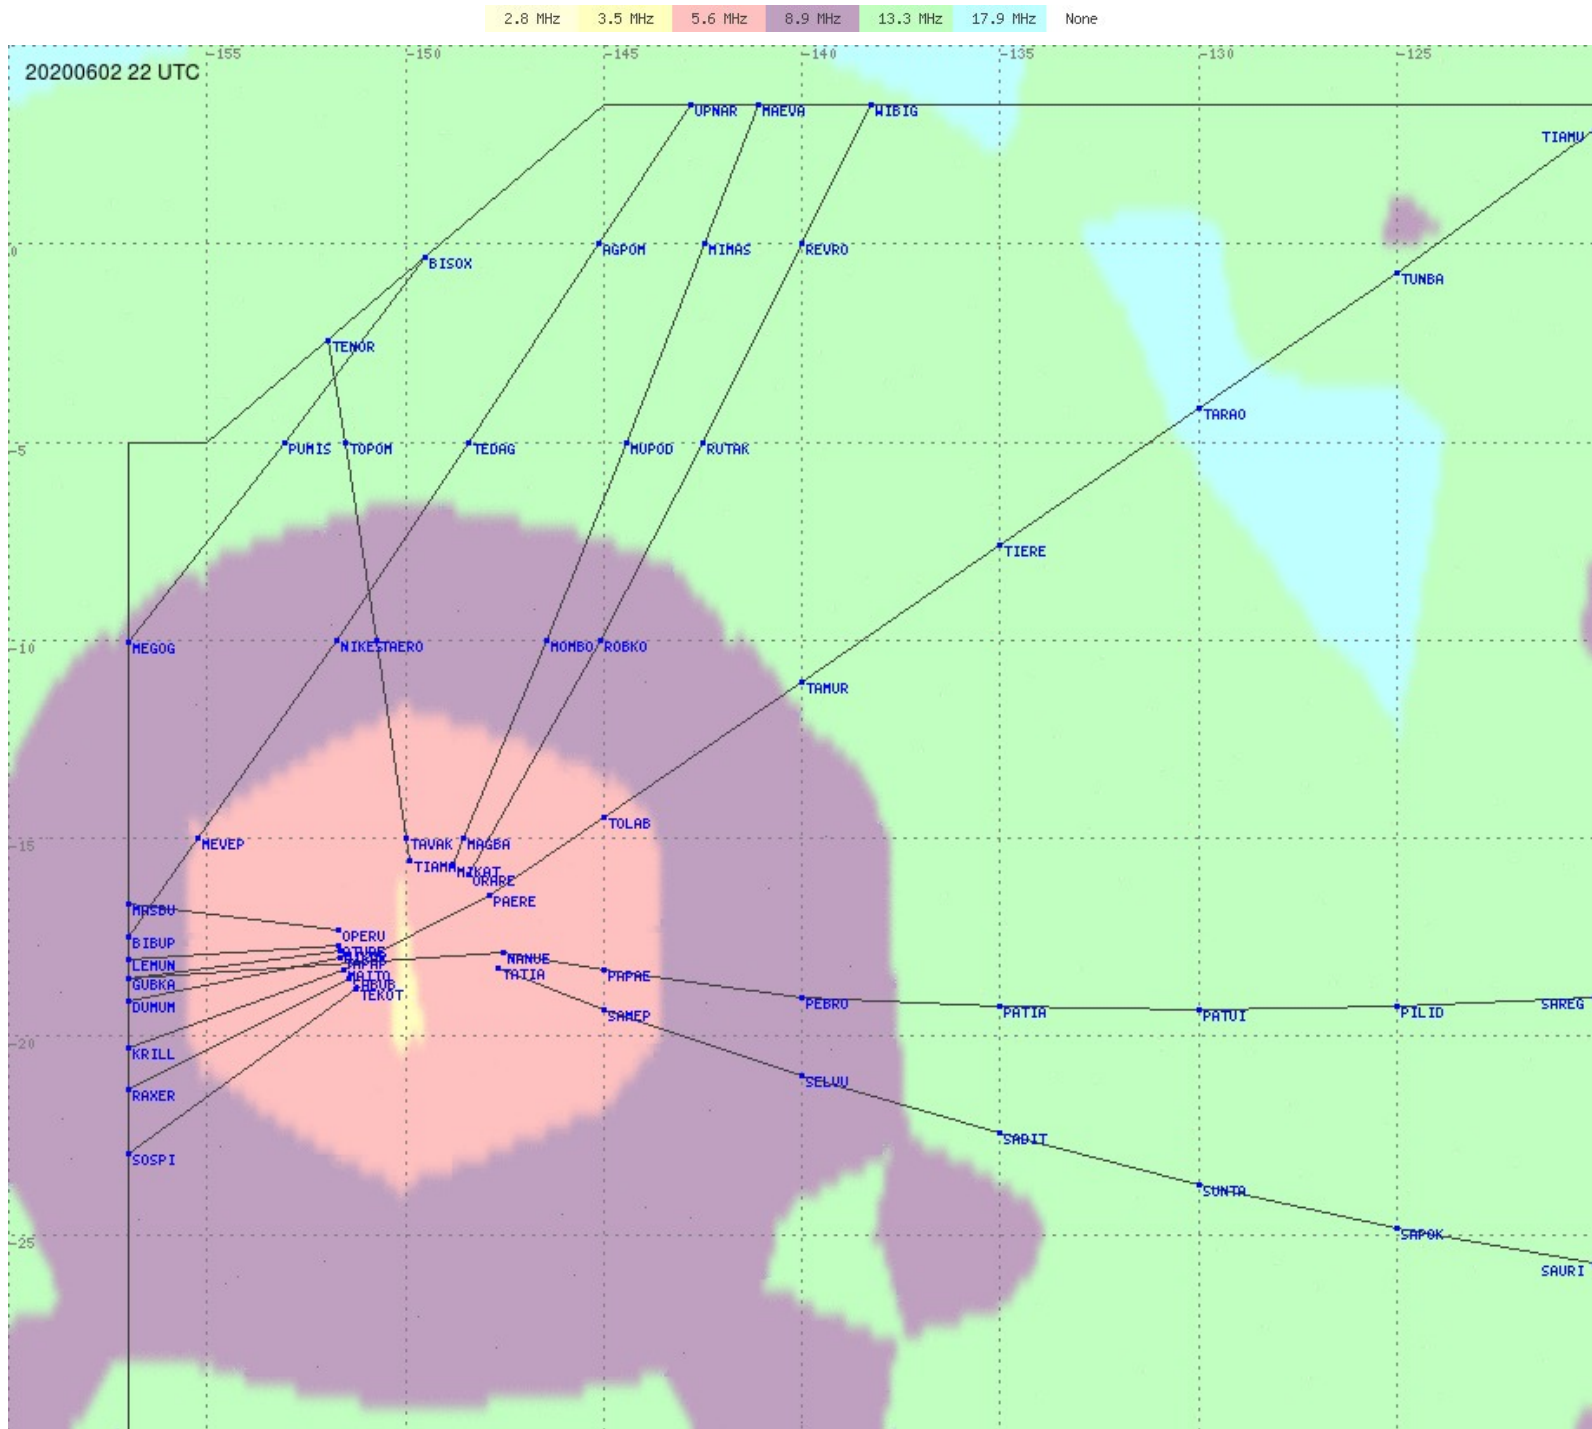

Tahiti FIR - HF Propag - 20200602

2.8 MHz
3.5 MHz
5.6 MHz
8.9 MHz
13.3 MHz
17.9 MHz
None

Tahiti FIR - HF Propag - 20200602

2.8 MHz 3.5 MHz 5.6 MHz 8.9 MHz 13.3 MHz 17.9 MHz None

Tahiti FIR - HF Propag - 20200602

2.8 MHz
3.5 MHz
5.6 MHz
8.9 MHz
13.3 MHz
17.9 MHz
None

Tahiti FIR - HF Propag - 20200602

2.8 MHz 3.5 MHz 5.6 MHz 8.9 MHz 13.3 MHz 17.9 MHz None

Tahiti FIR - HF Propag - 20200602

Tahiti FIR - HF Propag - 20200602

2.8 MHz 3.5 MHz 5.6 MHz 8.9 MHz 13.3 MHz 17.9 MHz None