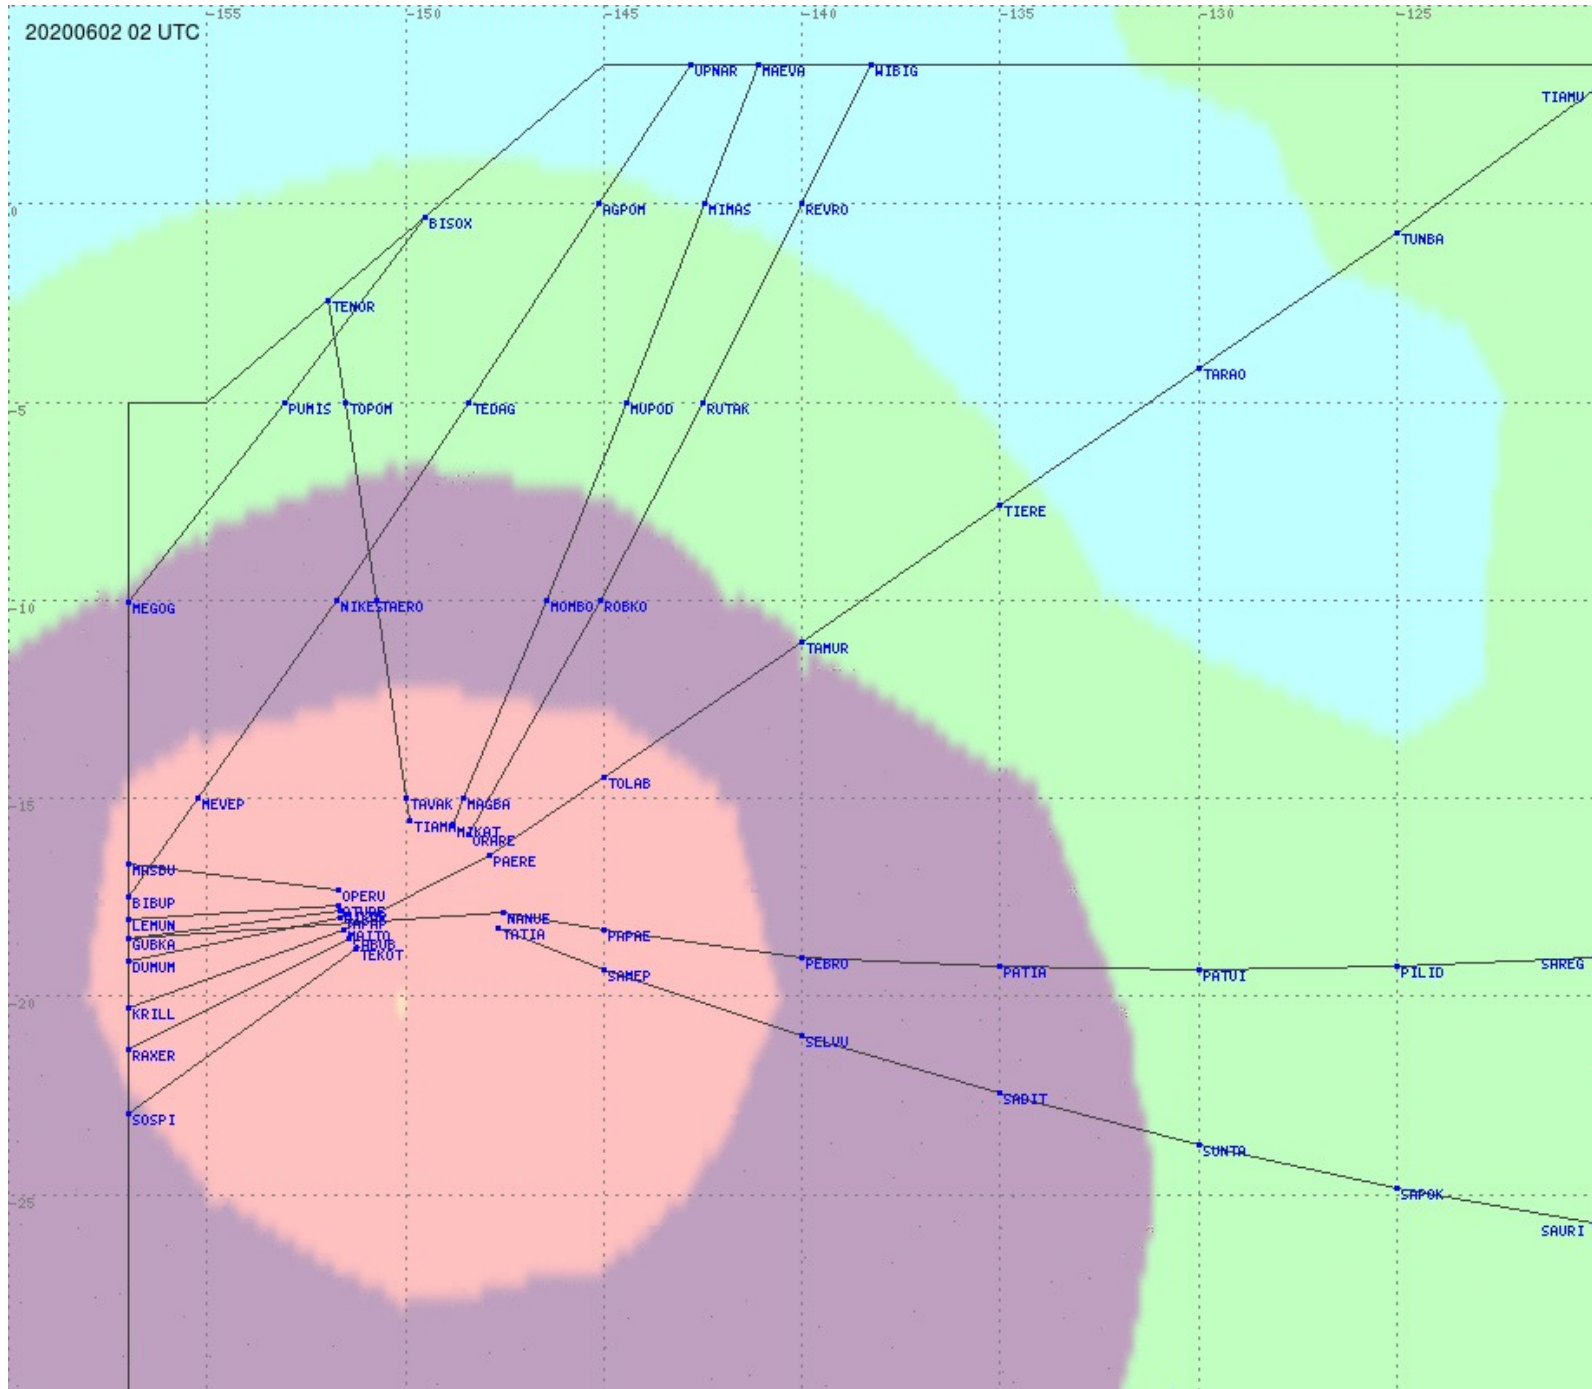

Tahiti FIR - HF Propag - 20200602

2.8 MHz
3.5 MHz
5.6 MHz
8.9 MHz
13.3 MHz
17.9 MHz
None

Tahiti FIR - HF Propag - 20200602

2.8 MHz 3.5 MHz 5.6 MHz 8.9 MHz 13.3 MHz 17.9 MHz None

Tahiti FIR - HF Propag - 20200602

2.8 MHz 3.5 MHz 5.6 MHz 8.9 MHz 13.3 MHz 17.9 MHz None

Tahiti FIR - HF Propag - 20200602

2.8 MHz 3.5 MHz 5.6 MHz 8.9 MHz 13.3 MHz 17.9 MHz None

Tahiti FIR - HF Propag - 20200602

2.8 MHz 3.5 MHz 5.6 MHz 8.9 MHz 13.3 MHz 17.9 MHz None

Tahiti FIR - HF Propag - 20200602

Tahiti FIR - HF Propag - 20200602

Tahiti FIR - HF Propag - 20200602

2.8 MHz 3.5 MHz 5.6 MHz 8.9 MHz 13.3 MHz 17.9 MHz None

Tahiti FIR - HF Propag - 20200602

Tahiti FIR - HF Propag - 20200602