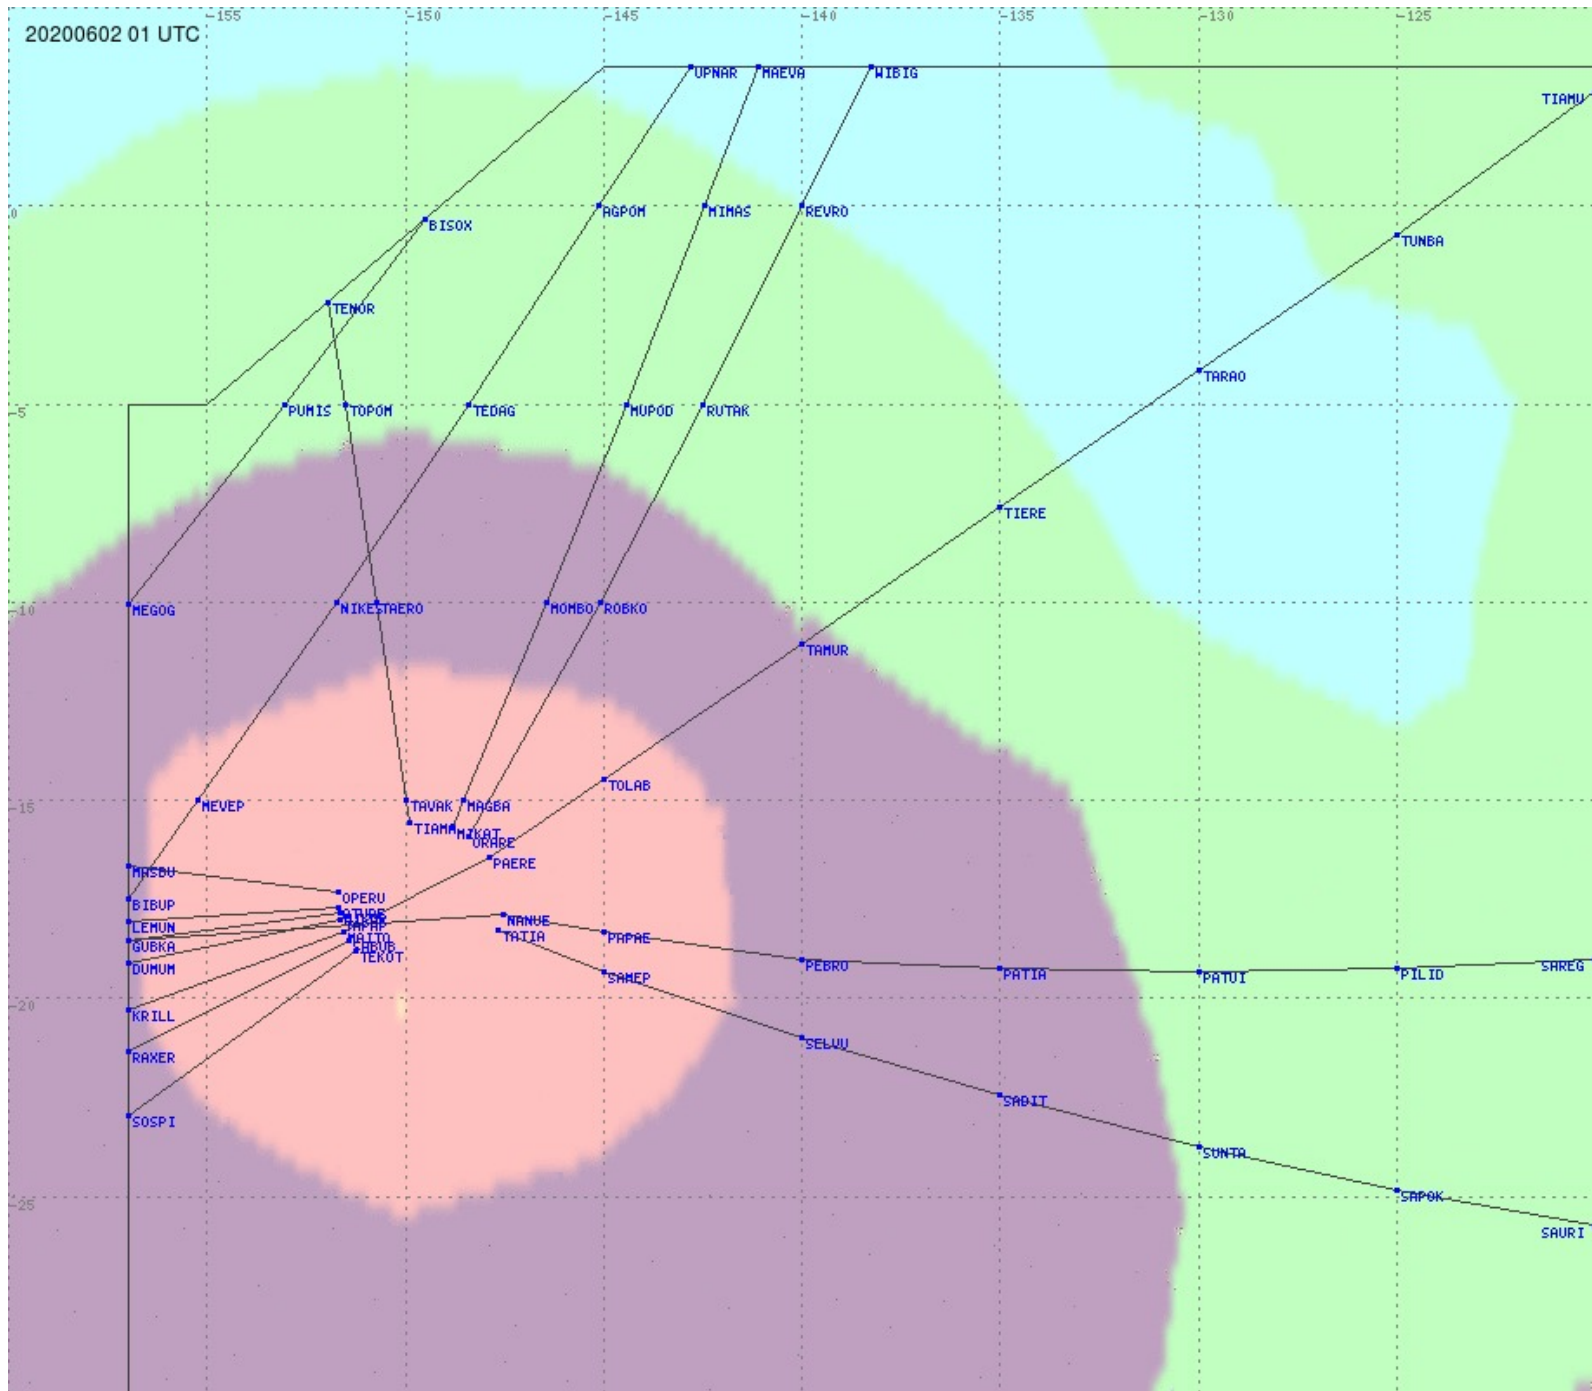

Tahiti FIR - HF Propag - 20200602

2.8 MHz
3.5 MHz
5.6 MHz
8.9 MHz
13.3 MHz
17.9 MHz
None

Tahiti FIR - HF Propag - 20200602

2.8 MHz 3.5 MHz 5.6 MHz 8.9 MHz 13.3 MHz 17.9 MHz None

Tahiti FIR - HF Propag - 20200602

2.8 MHz 3.5 MHz 5.6 MHz 8.9 MHz 13.3 MHz 17.9 MHz None

Tahiti FIR - HF Propag - 20200602

2.8 MHz 3.5 MHz 5.6 MHz 8.9 MHz 13.3 MHz 17.9 MHz None

Tahiti FIR - HF Propag - 20200602

2.8 MHz 3.5 MHz 5.6 MHz 8.9 MHz 13.3 MHz 17.9 MHz None

Tahiti FIR - HF Propag - 20200602

Tahiti FIR - HF Propag - 20200602

Tahiti FIR - HF Propag - 20200602

2.8 MHz 3.5 MHz 5.6 MHz 8.9 MHz 13.3 MHz 17.9 MHz None

Tahiti FIR - HF Propag - 20200602

Tahiti FIR - HF Propag - 20200602