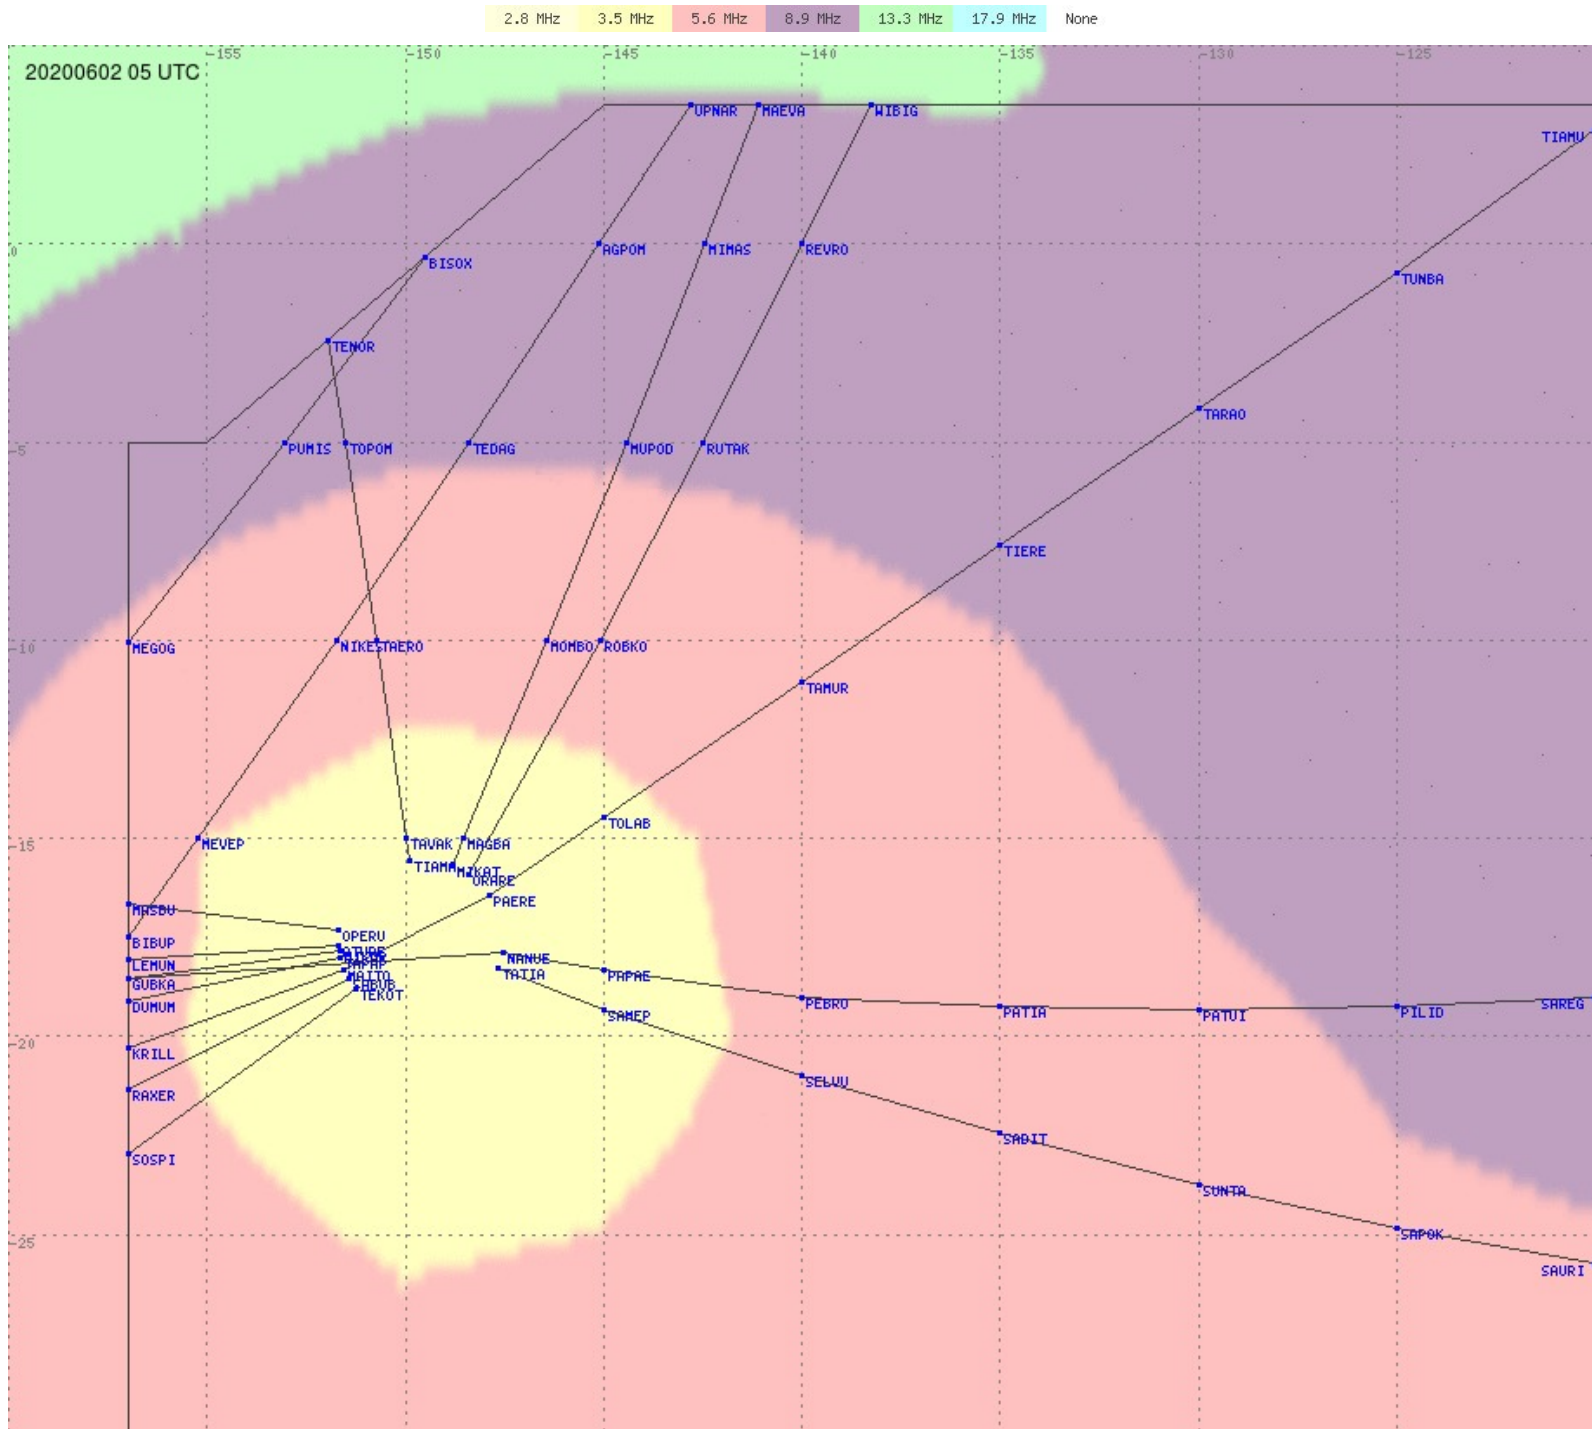

Tahiti FIR - HF Propag - 20200602

2.8 MHz
3.5 MHz
5.6 MHz
8.9 MHz
13.3 MHz
17.9 MHz
None

Tahiti FIR - HF Propag - 20200602

2.8 MHz 3.5 MHz 5.6 MHz 8.9 MHz 13.3 MHz 17.9 MHz None

Tahiti FIR - HF Propag - 20200602

2.8 MHz 3.5 MHz 5.6 MHz 8.9 MHz 13.3 MHz 17.9 MHz None

Tahiti FIR - HF Propag - 20200602

2.8 MHz 3.5 MHz 5.6 MHz 8.9 MHz 13.3 MHz 17.9 MHz None

Tahiti FIR - HF Propag - 20200602

2.8 MHz 3.5 MHz 5.6 MHz 8.9 MHz 13.3 MHz 17.9 MHz None

Tahiti FIR - HF Propag - 20200602

Tahiti FIR - HF Propag - 20200602

Tahiti FIR - HF Propag - 20200602

2.8 MHz 3.5 MHz 5.6 MHz 8.9 MHz 13.3 MHz 17.9 MHz None

Tahiti FIR - HF Propag - 20200602

Tahiti FIR - HF Propag - 20200602