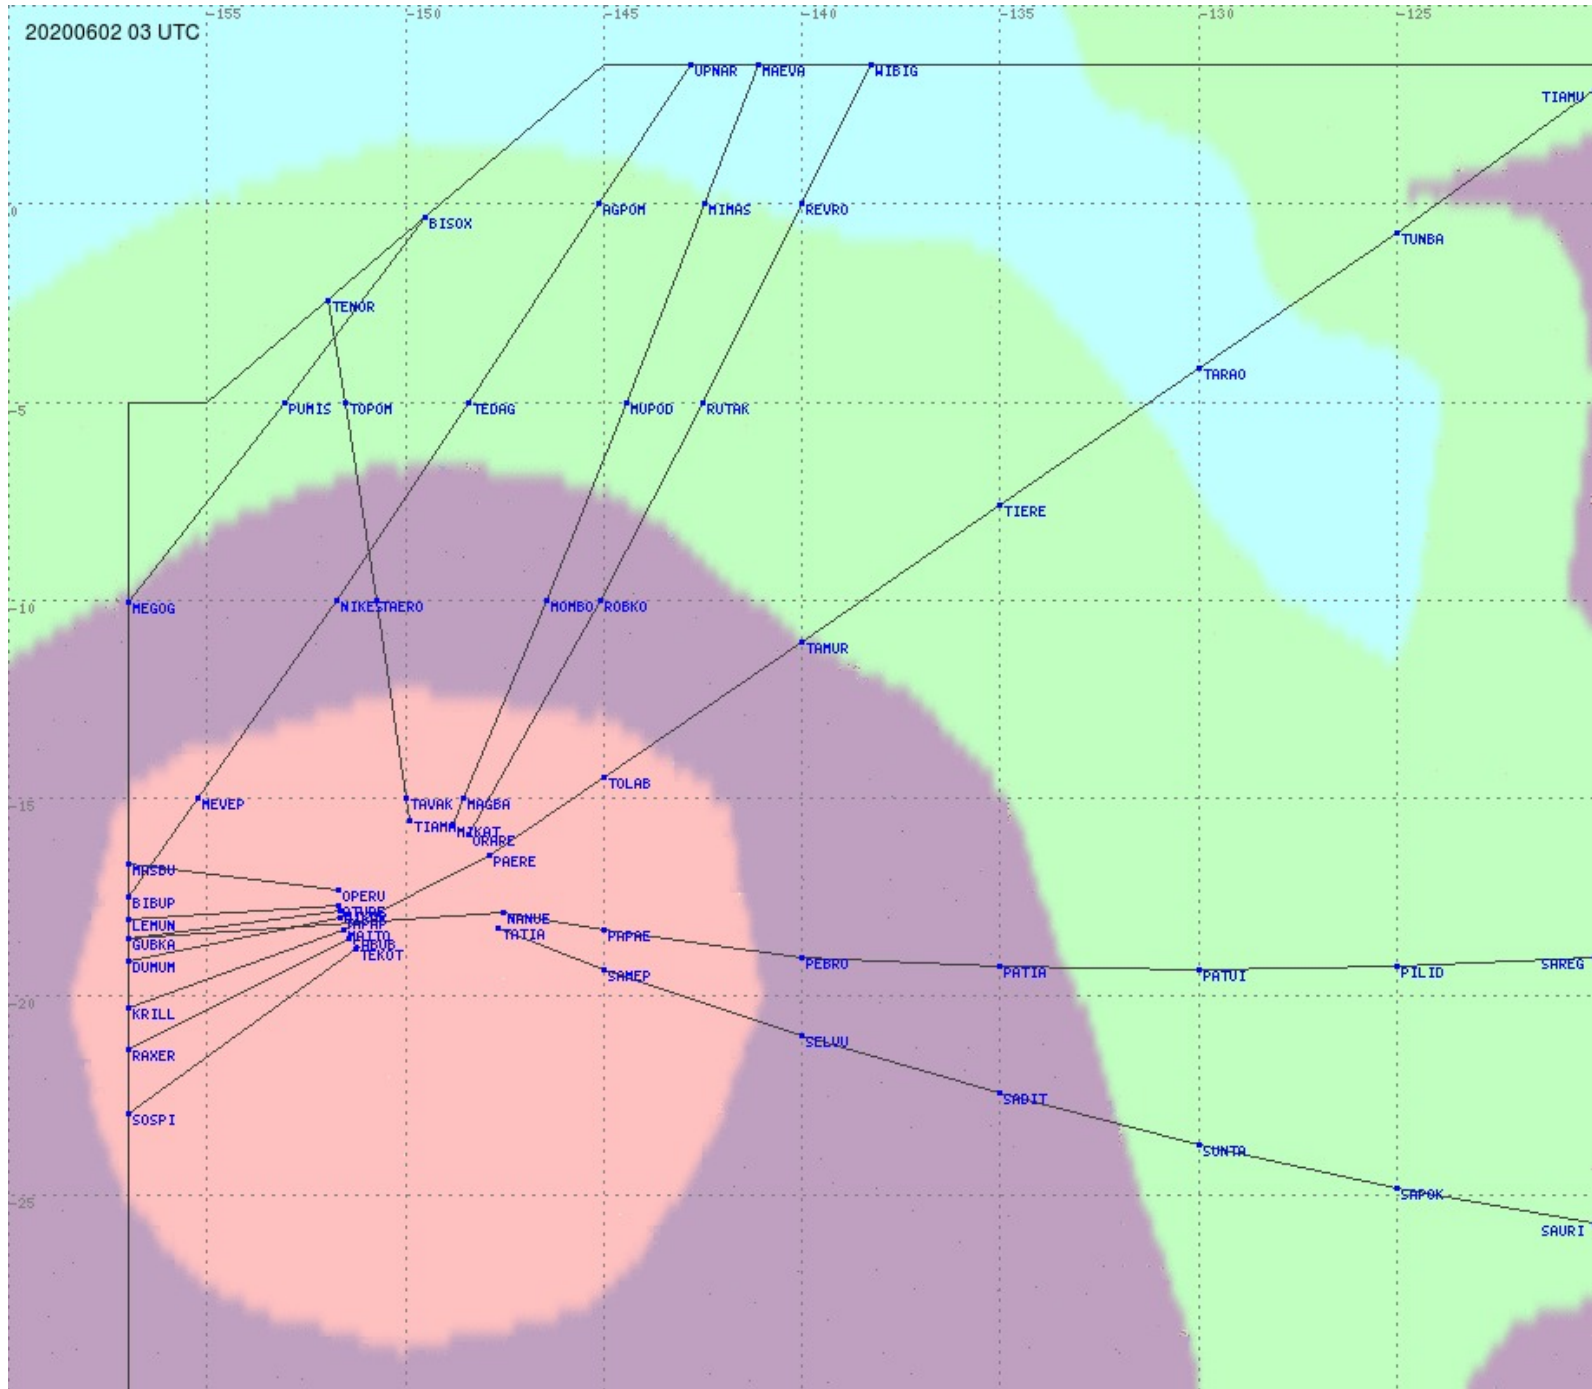

Tahiti FIR - HF Propag - 20200602

2.8 MHz
3.5 MHz
5.6 MHz
8.9 MHz
13.3 MHz
17.9 MHz
None

Tahiti FIR - HF Propag - 20200602

2.8 MHz 3.5 MHz 5.6 MHz 8.9 MHz 13.3 MHz 17.9 MHz None

Tahiti FIR - HF Propag - 20200602

2.8 MHz 3.5 MHz 5.6 MHz 8.9 MHz 13.3 MHz 17.9 MHz None

Tahiti FIR - HF Propag - 20200602

2.8 MHz 3.5 MHz 5.6 MHz 8.9 MHz 13.3 MHz 17.9 MHz None

Tahiti FIR - HF Propag - 20200602

2.8 MHz 3.5 MHz 5.6 MHz 8.9 MHz 13.3 MHz 17.9 MHz None

Tahiti FIR - HF Propag - 20200602

Tahiti FIR - HF Propag - 20200602

Tahiti FIR - HF Propag - 20200602

2.8 MHz 3.5 MHz 5.6 MHz 8.9 MHz 13.3 MHz 17.9 MHz None

Tahiti FIR - HF Propag - 20200602

Tahiti FIR - HF Propag - 20200602