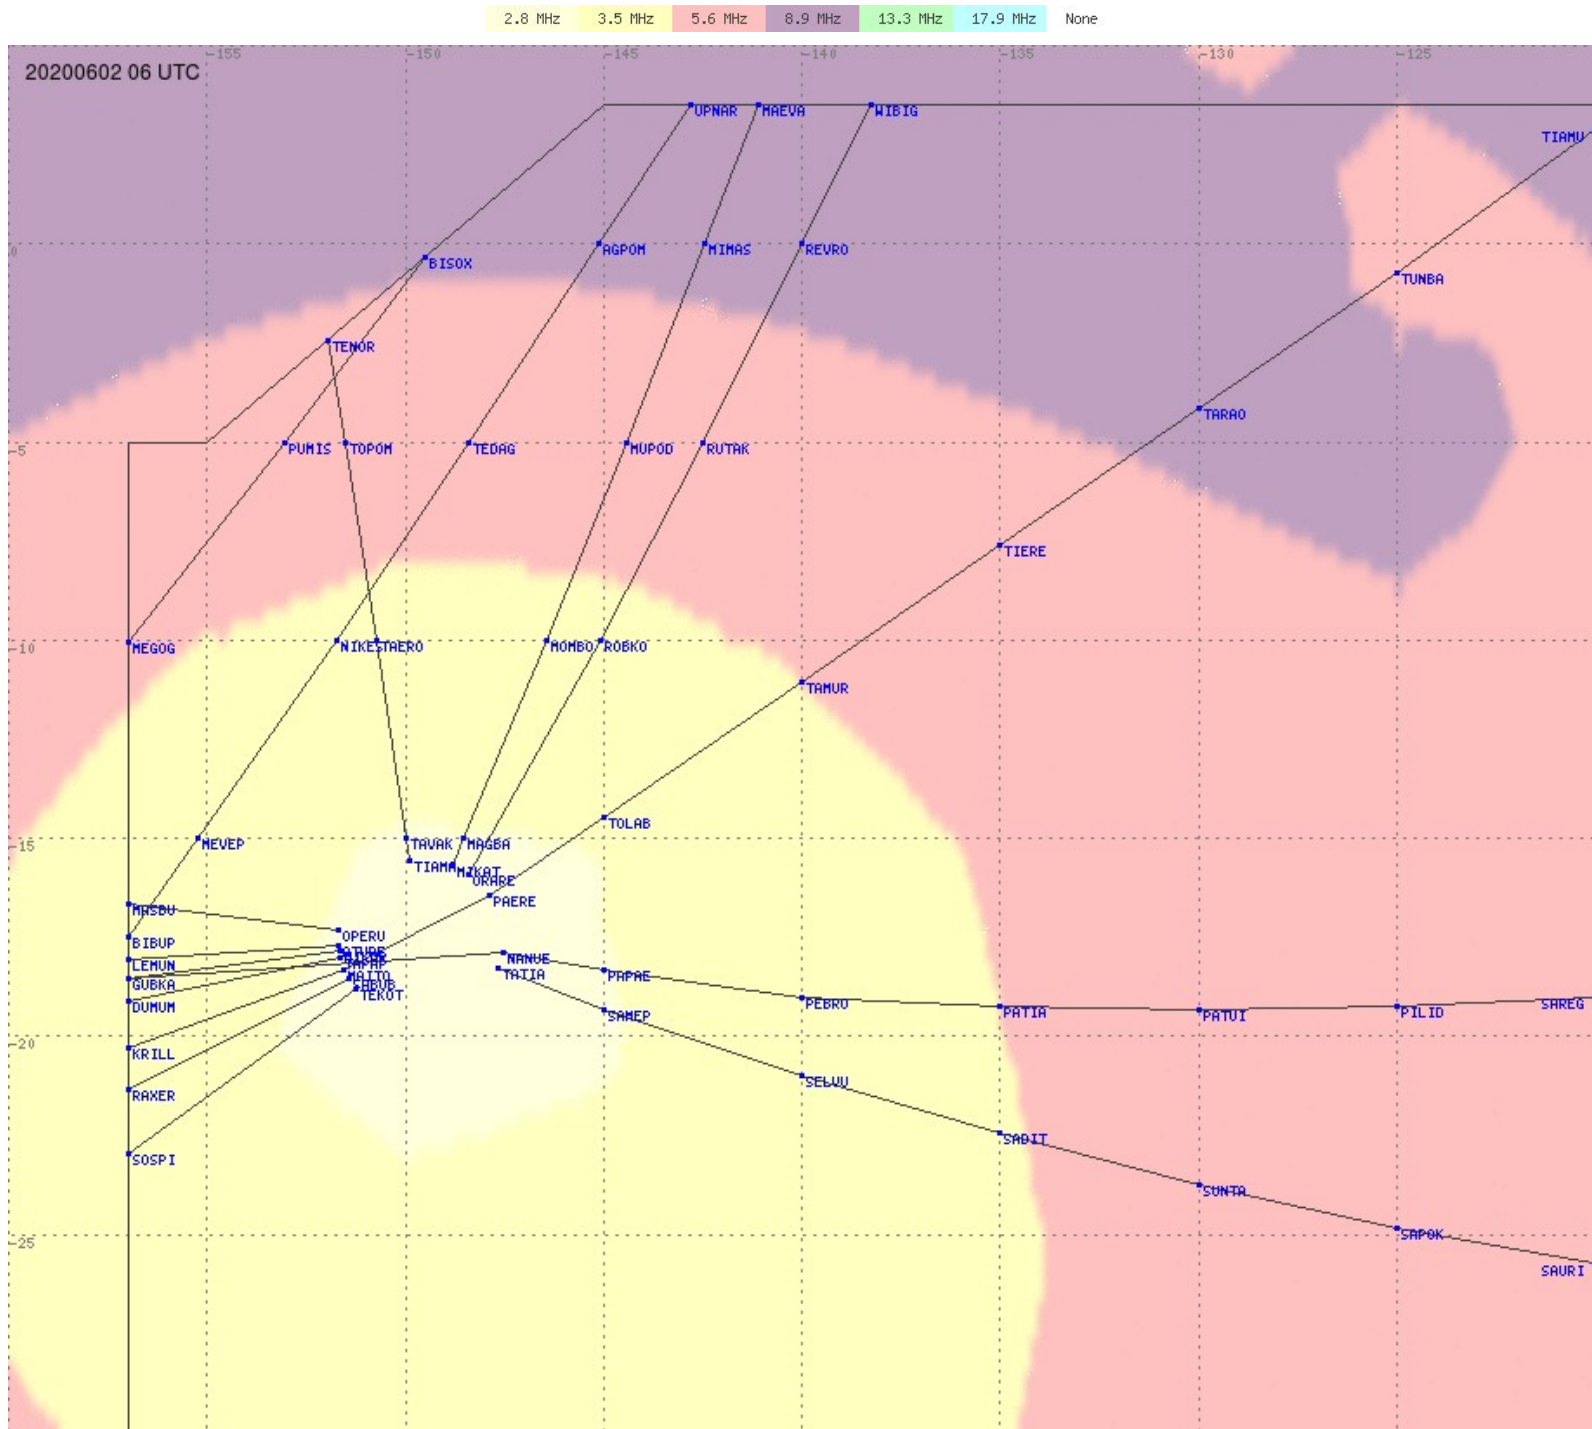

Tahiti FIR - HF Propag - 20200602

2.8 MHz
3.5 MHz
5.6 MHz
8.9 MHz
13.3 MHz
17.9 MHz
None

Tahiti FIR - HF Propag - 20200602

2.8 MHz 3.5 MHz 5.6 MHz 8.9 MHz 13.3 MHz 17.9 MHz None

Tahiti FIR - HF Propag - 20200602

2.8 MHz 3.5 MHz 5.6 MHz 8.9 MHz 13.3 MHz 17.9 MHz None

Tahiti FIR - HF Propag - 20200602

2.8 MHz 3.5 MHz 5.6 MHz 8.9 MHz 13.3 MHz 17.9 MHz None

Tahiti FIR - HF Propag - 20200602

2.8 MHz 3.5 MHz 5.6 MHz 8.9 MHz 13.3 MHz 17.9 MHz None

Tahiti FIR - HF Propag - 20200602

Tahiti FIR - HF Propag - 20200602

Tahiti FIR - HF Propag - 20200602

2.8 MHz 3.5 MHz 5.6 MHz 8.9 MHz 13.3 MHz 17.9 MHz None

Tahiti FIR - HF Propag - 20200602

Tahiti FIR - HF Propag - 20200602