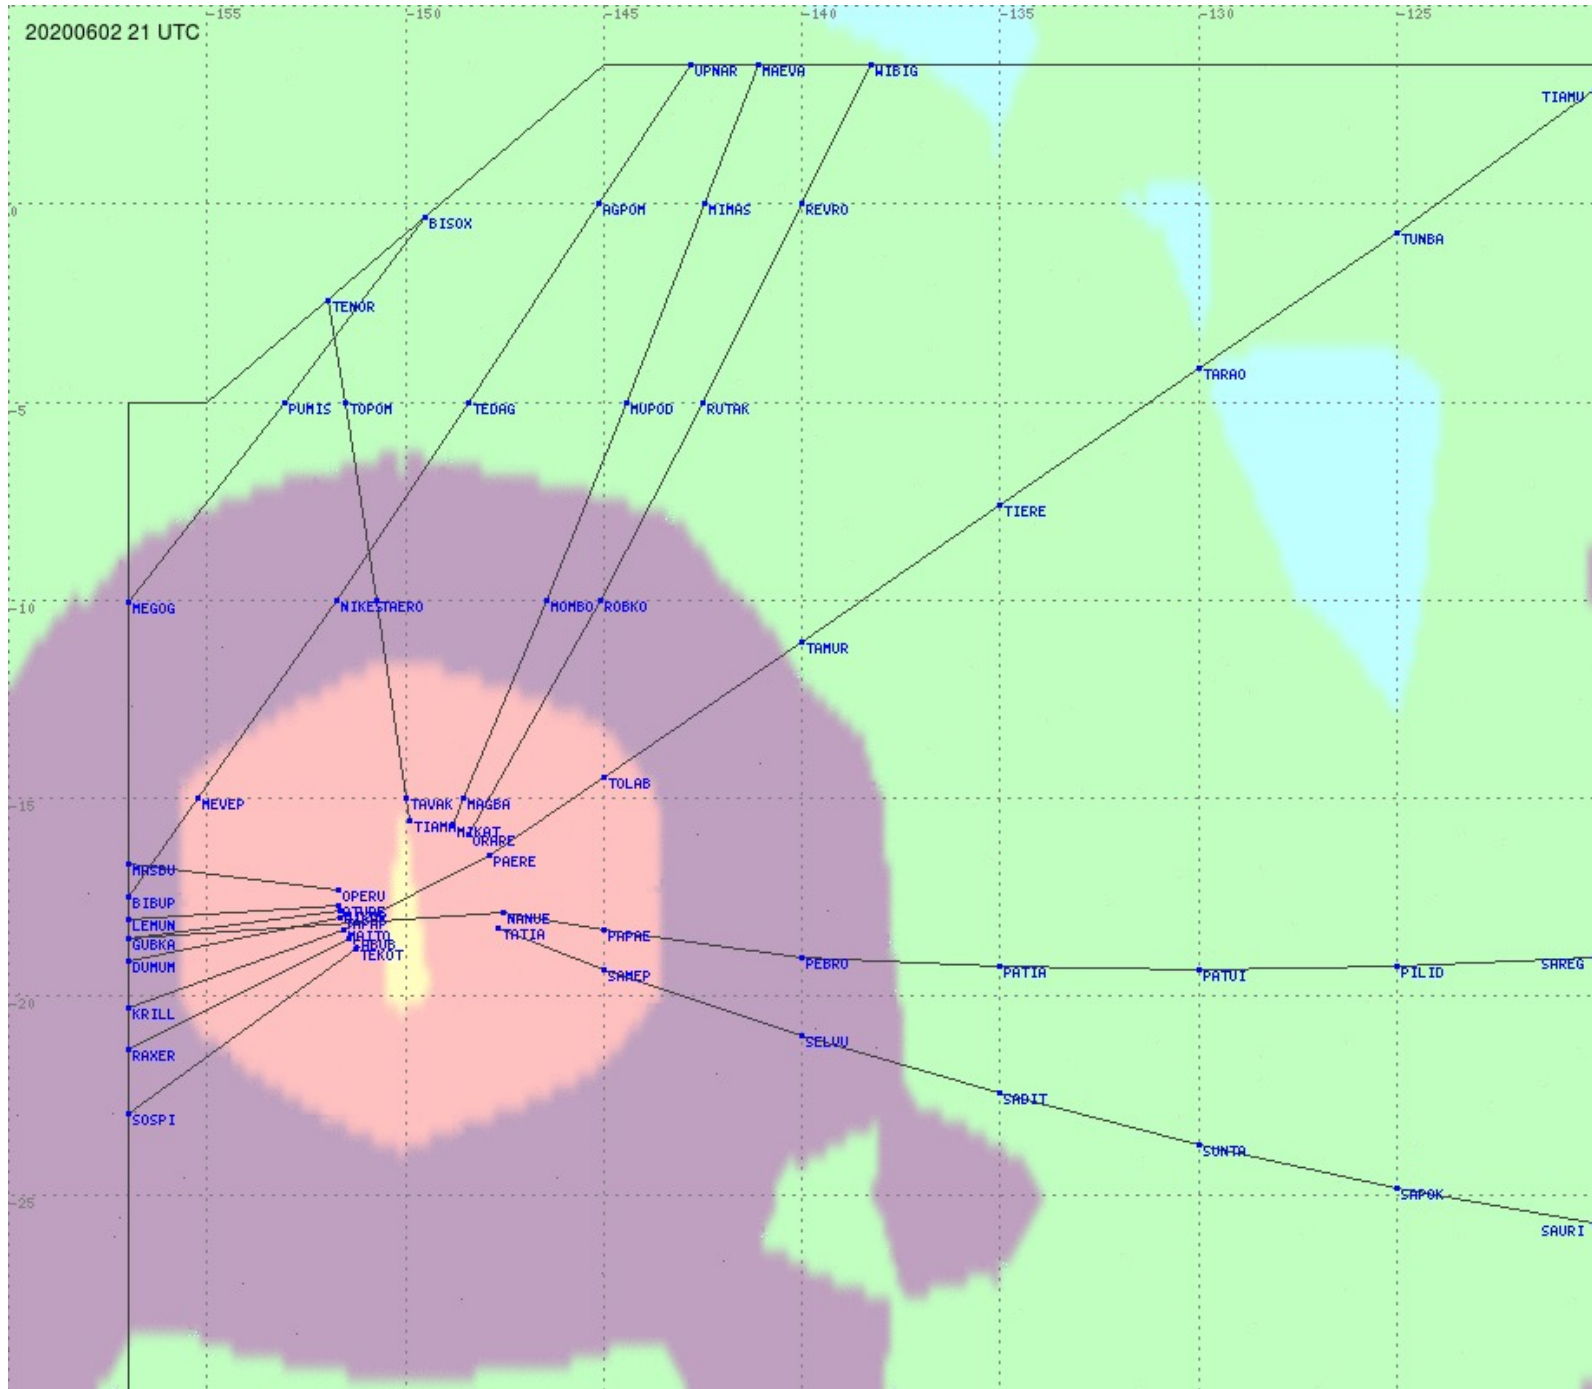

Tahiti FIR - HF Propag - 20200602

2.8 MHz
3.5 MHz
5.6 MHz
8.9 MHz
13.3 MHz
17.9 MHz
None

Tahiti FIR - HF Propag - 20200602

2.8 MHz 3.5 MHz 5.6 MHz 8.9 MHz 13.3 MHz 17.9 MHz None

Tahiti FIR - HF Propag - 20200602

2.8 MHz
3.5 MHz
5.6 MHz
8.9 MHz
13.3 MHz
17.9 MHz
None

Tahiti FIR - HF Propag - 20200602

Tahiti FIR - HF Propag - 20200602

2.8 MHz 3.5 MHz 5.6 MHz 8.9 MHz 13.3 MHz 17.9 MHz None

Tahiti FIR - HF Propag - 20200602

2.8 MHz
3.5 MHz
5.6 MHz
8.9 MHz
13.3 MHz
17.9 MHz
None

Tahiti FIR - HF Propag - 20200602

2.8 MHz 3.5 MHz 5.6 MHz 8.9 MHz 13.3 MHz 17.9 MHz None

Tahiti FIR - HF Propag - 20200602

Tahiti FIR - HF Propag - 20200602