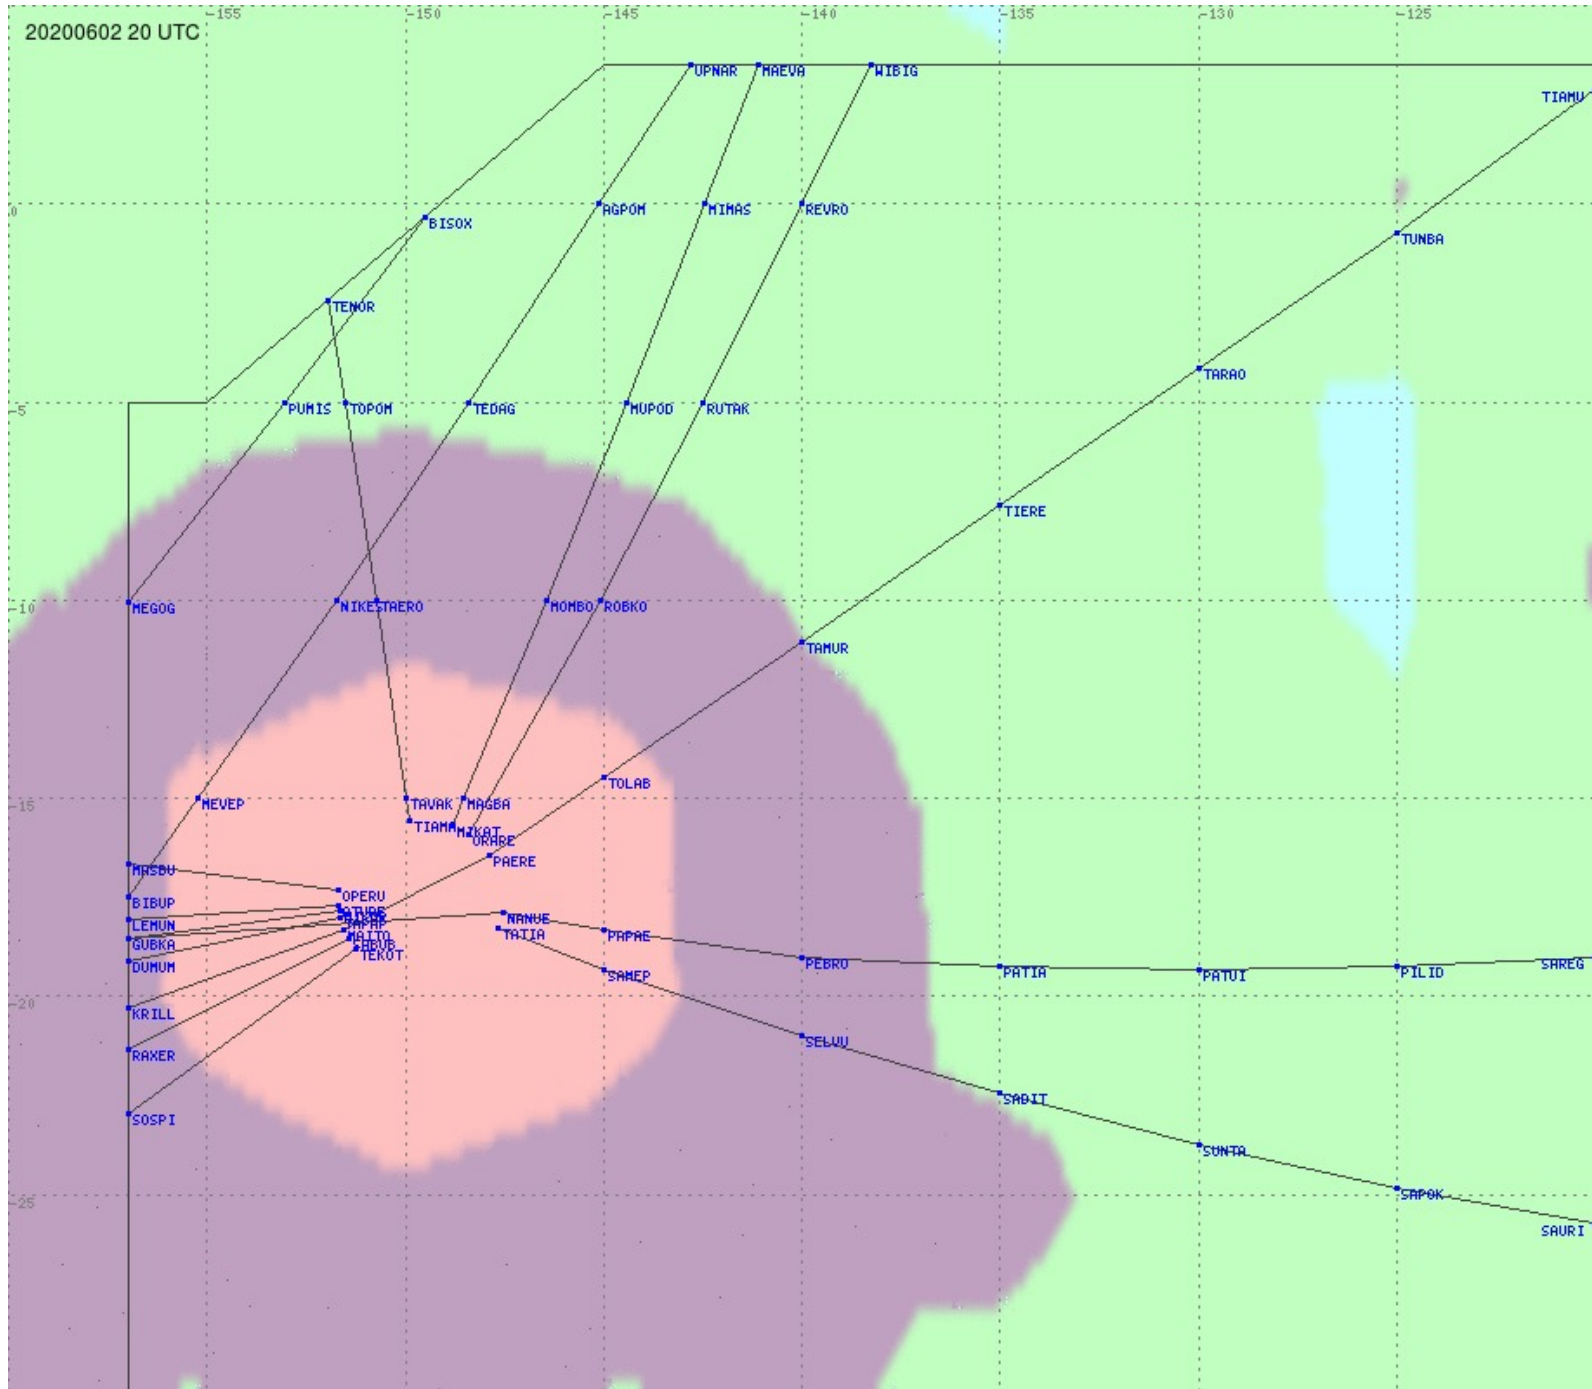

Tahiti FIR - HF Propag - 20200602

2.8 MHz
3.5 MHz
5.6 MHz
8.9 MHz
13.3 MHz
17.9 MHz
None

Tahiti FIR - HF Propag - 20200602

2.8 MHz 3.5 MHz 5.6 MHz 8.9 MHz 13.3 MHz 17.9 MHz None

Tahiti FIR - HF Propag - 20200602

2.8 MHz
3.5 MHz
5.6 MHz
8.9 MHz
13.3 MHz
17.9 MHz
None

Tahiti FIR - HF Propag - 20200602

Tahiti FIR - HF Propag - 20200602

2.8 MHz 3.5 MHz 5.6 MHz 8.9 MHz 13.3 MHz 17.9 MHz None

Tahiti FIR - HF Propag - 20200602

2.8 MHz
3.5 MHz
5.6 MHz
8.9 MHz
13.3 MHz
17.9 MHz
None

Tahiti FIR - HF Propag - 20200602

2.8 MHz 3.5 MHz 5.6 MHz 8.9 MHz 13.3 MHz 17.9 MHz None

Tahiti FIR - HF Propag - 20200602

Tahiti FIR - HF Propag - 20200602