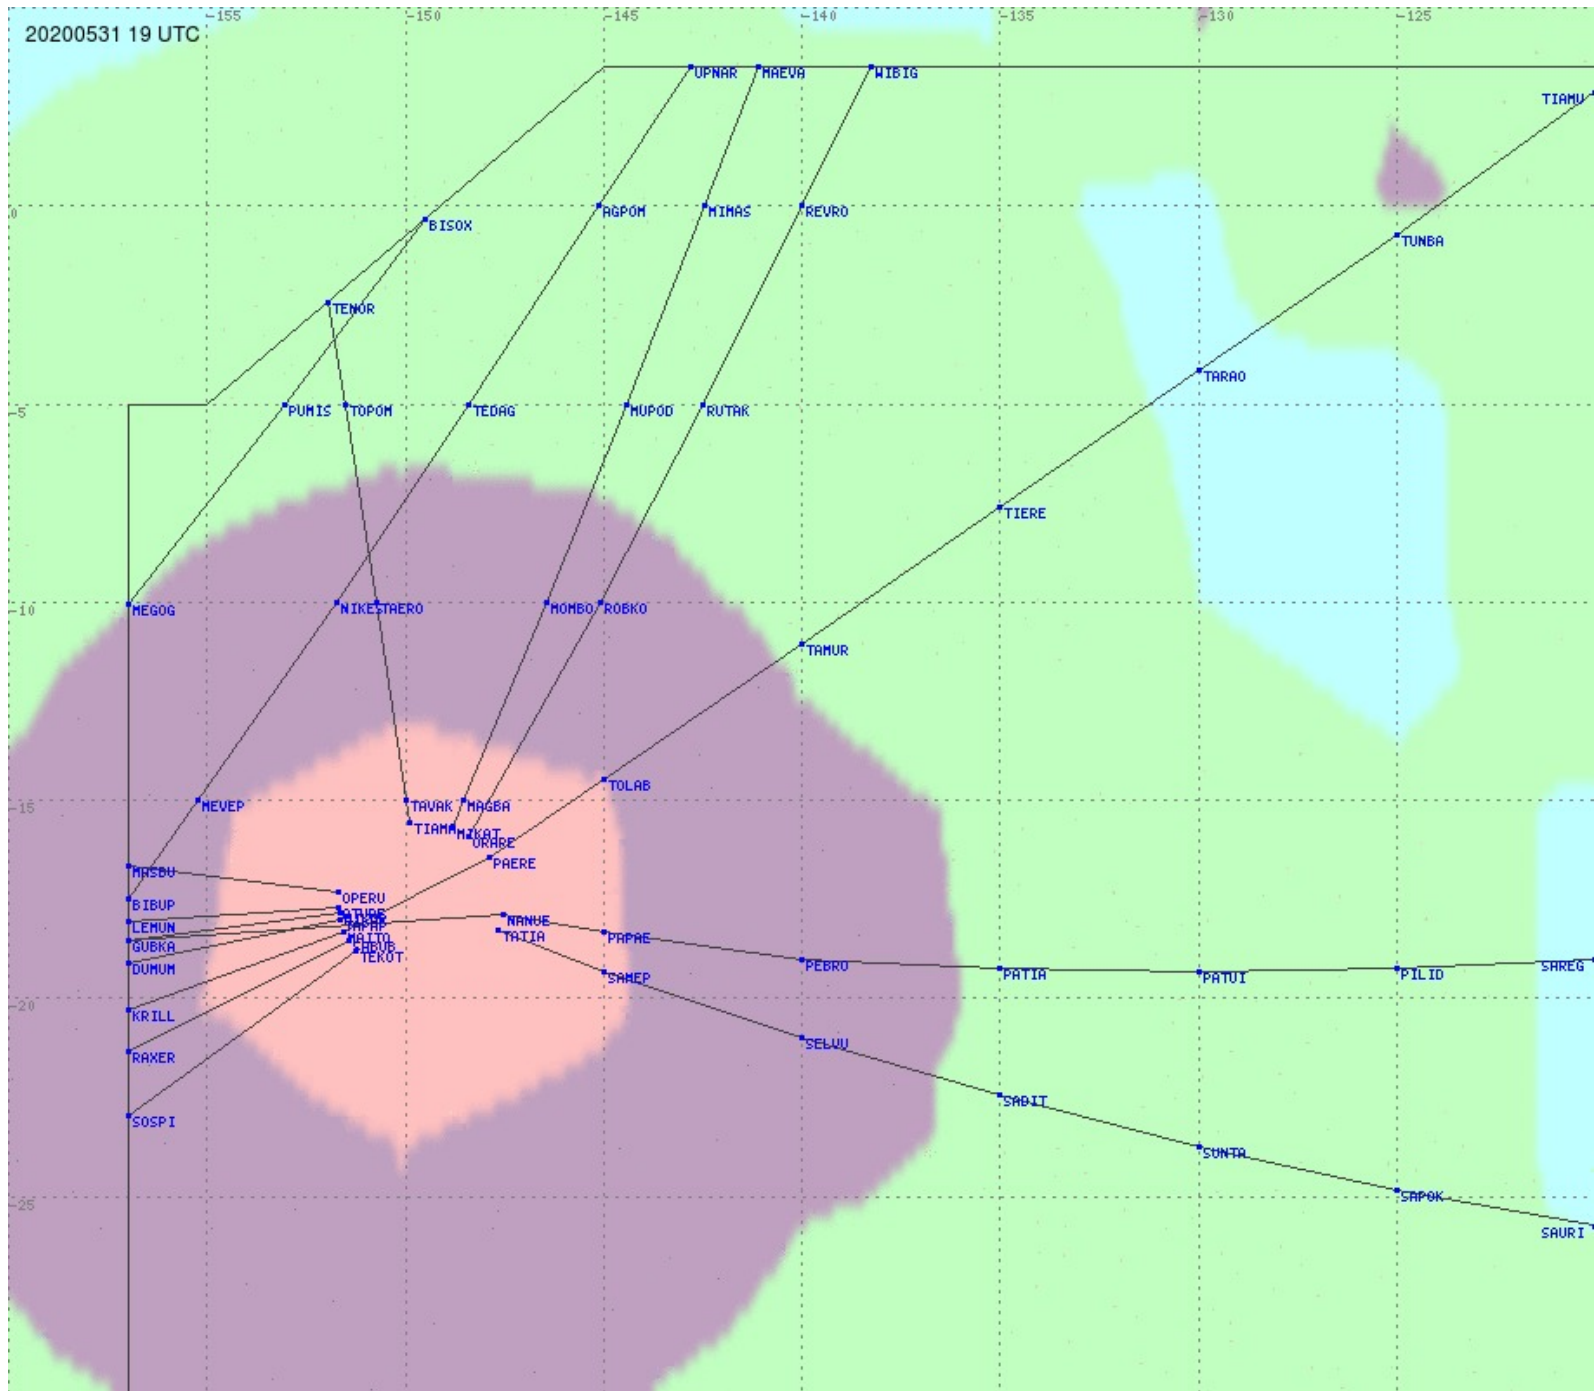

Tahiti FIR - HF Propag - 20200531

2.8 MHz 3.5 MHz 5.6 MHz 8.9 MHz 13.3 MHz 17.9 MHz None