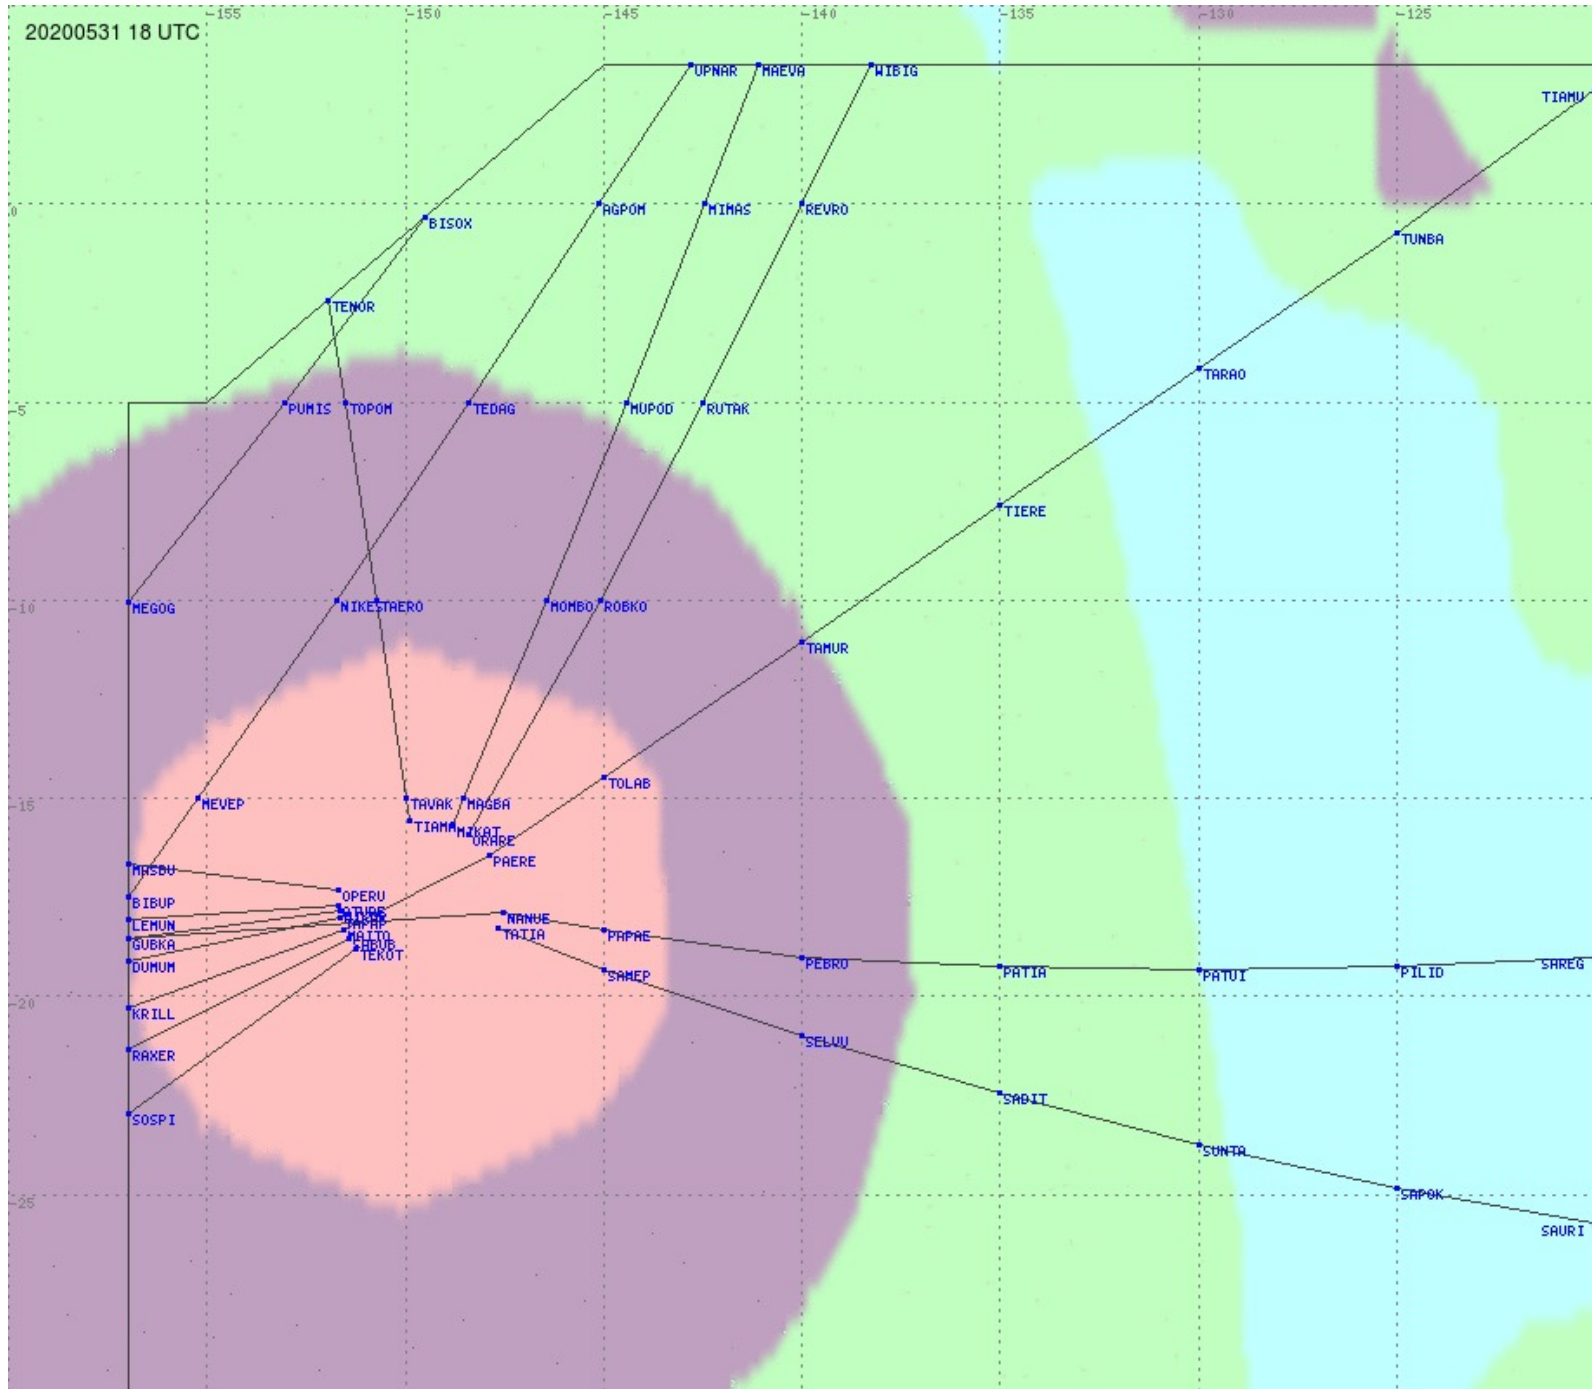

Tahiti FIR - HF Propag - 20200531

2.8 MHz 3.5 MHz 5.6 MHz 8.9 MHz 13.3 MHz 17.9 MHz None