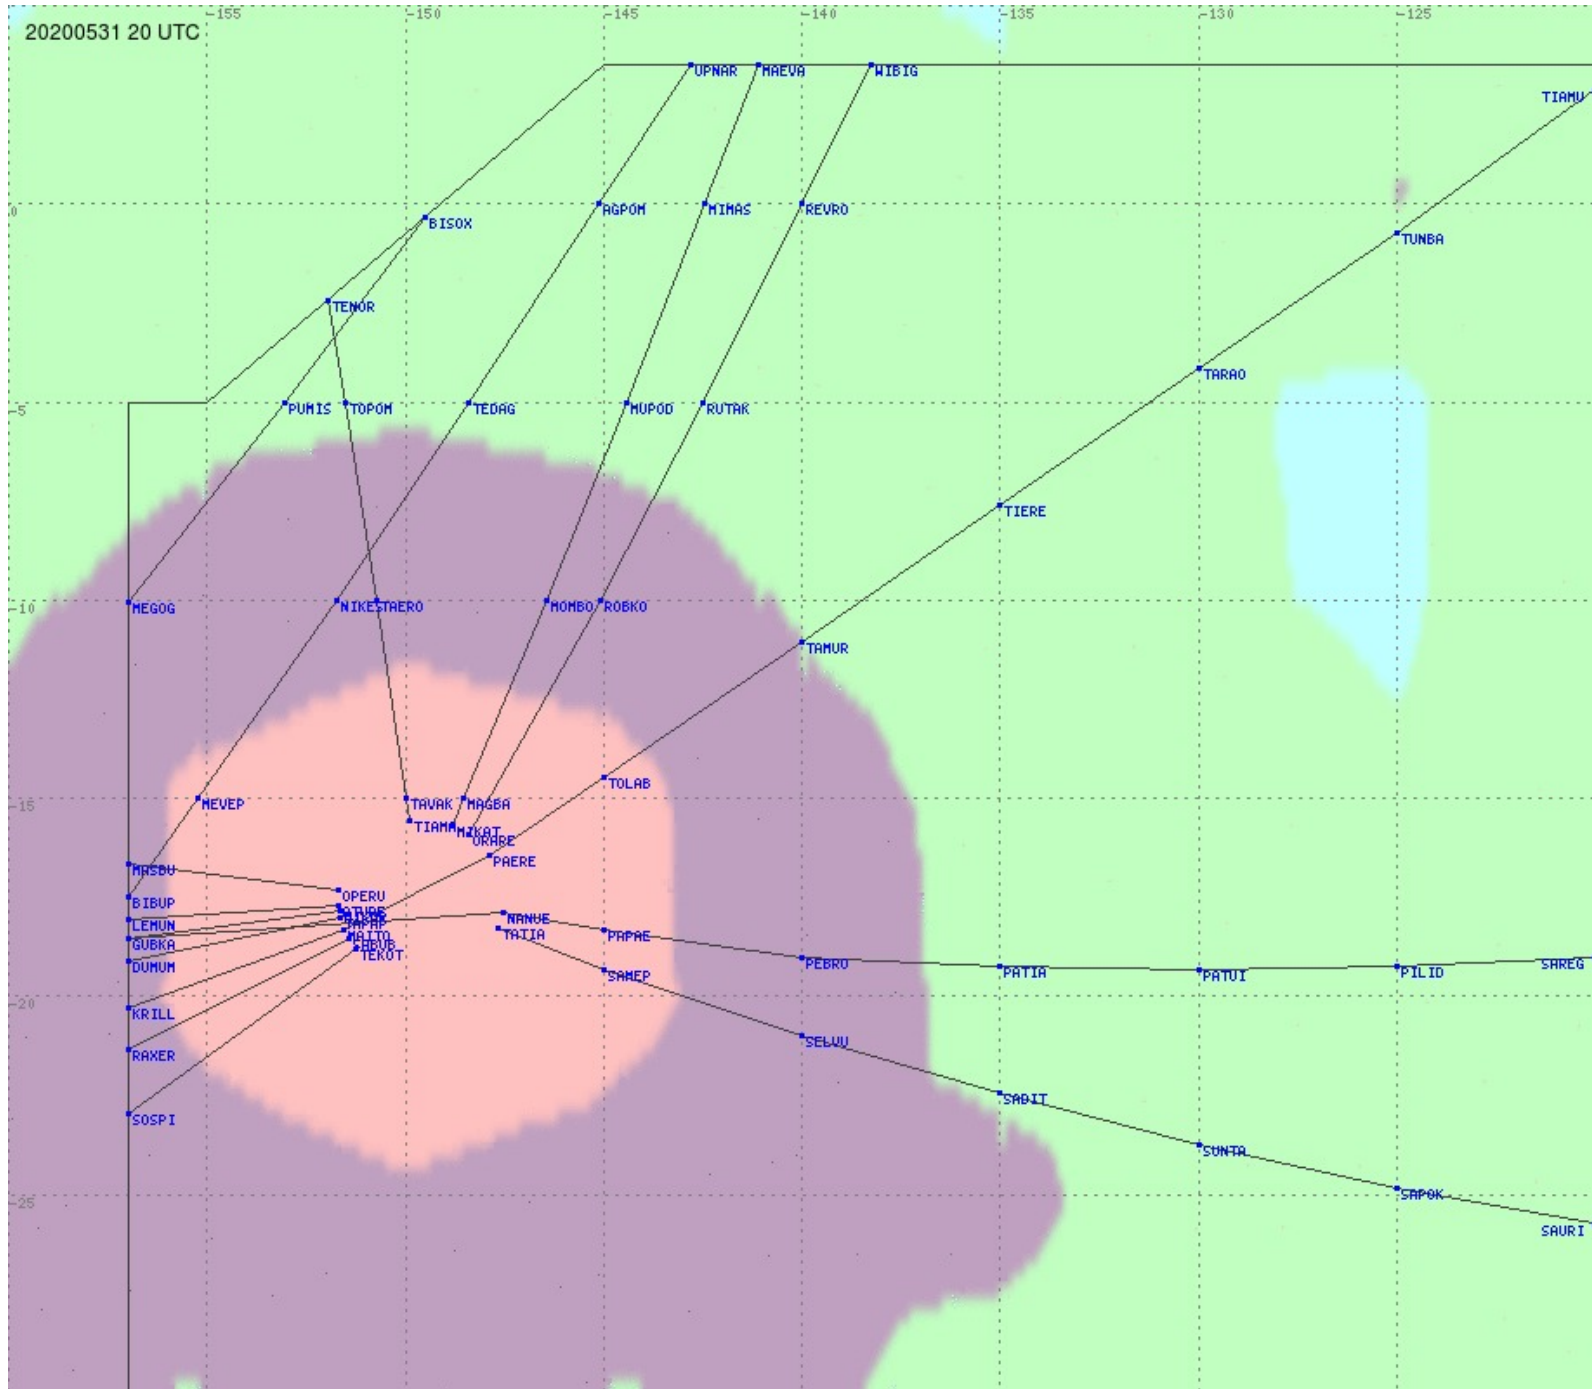

Tahiti FIR - HF Propag - 20200531

Tahiti FIR - HF Propag - 20200531

2.8 MHz 3.5 MHz 5.6 MHz 8.9 MHz 13.3 MHz 17.9 MHz None

Tahiti FIR - HF Propag - 20200531

2.8 MHz
3.5 MHz
5.6 MHz
8.9 MHz
13.3 MHz
17.9 MHz
None

Tahiti FIR - HF Propag - 20200531

2.8 MHz
3.5 MHz
5.6 MHz
8.9 MHz
13.3 MHz
17.9 MHz
None

Tahiti FIR - HF Propag - 20200531

2.8 MHz
3.5 MHz
5.6 MHz
8.9 MHz
13.3 MHz
17.9 MHz
None

Tahiti FIR - HF Propag - 20200531

2.8 MHz 3.5 MHz 5.6 MHz 8.9 MHz 13.3 MHz 17.9 MHz None

Tahiti FIR - HF Propag - 20200531

2.8 MHz 3.5 MHz 5.6 MHz 8.9 MHz 13.3 MHz 17.9 MHz None

Tahiti FIR - HF Propag - 20200531

2.8 MHz 3.5 MHz 5.6 MHz 8.9 MHz 13.3 MHz 17.9 MHz None