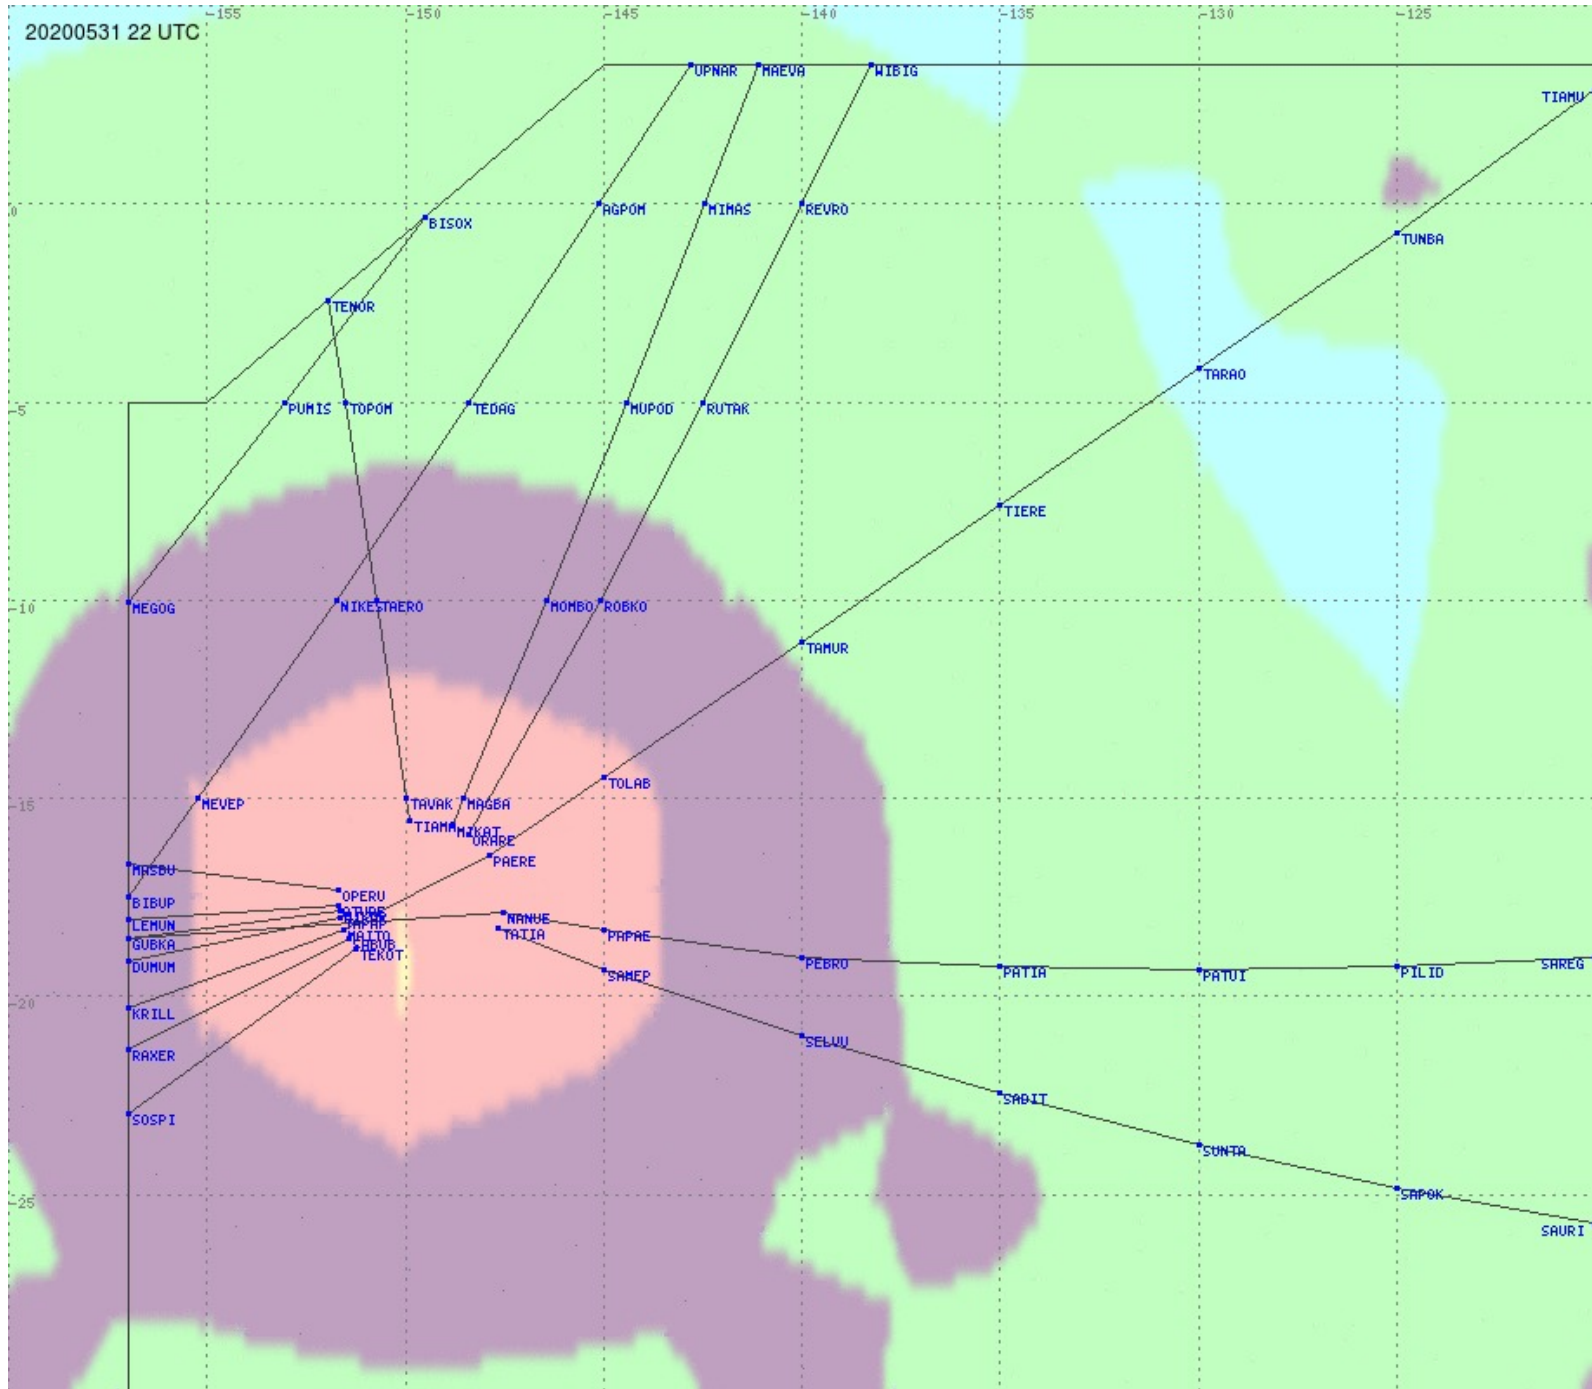

Tahiti FIR - HF Propag - 20200531

Tahiti FIR - HF Propag - 20200531

2.8 MHz 3.5 MHz 5.6 MHz 8.9 MHz 13.3 MHz 17.9 MHz None

Tahiti FIR - HF Propag - 20200531

2.8 MHz
3.5 MHz
5.6 MHz
8.9 MHz
13.3 MHz
17.9 MHz
None

Tahiti FIR - HF Propag - 20200531

2.8 MHz
3.5 MHz
5.6 MHz
8.9 MHz
13.3 MHz
17.9 MHz
None

Tahiti FIR - HF Propag - 20200531

2.8 MHz
3.5 MHz
5.6 MHz
8.9 MHz
13.3 MHz
17.9 MHz
None

Tahiti FIR - HF Propag - 20200531

2.8 MHz 3.5 MHz 5.6 MHz 8.9 MHz 13.3 MHz 17.9 MHz None

Tahiti FIR - HF Propag - 20200531

2.8 MHz 3.5 MHz 5.6 MHz 8.9 MHz 13.3 MHz 17.9 MHz None

Tahiti FIR - HF Propag - 20200531

2.8 MHz 3.5 MHz 5.6 MHz 8.9 MHz 13.3 MHz 17.9 MHz None