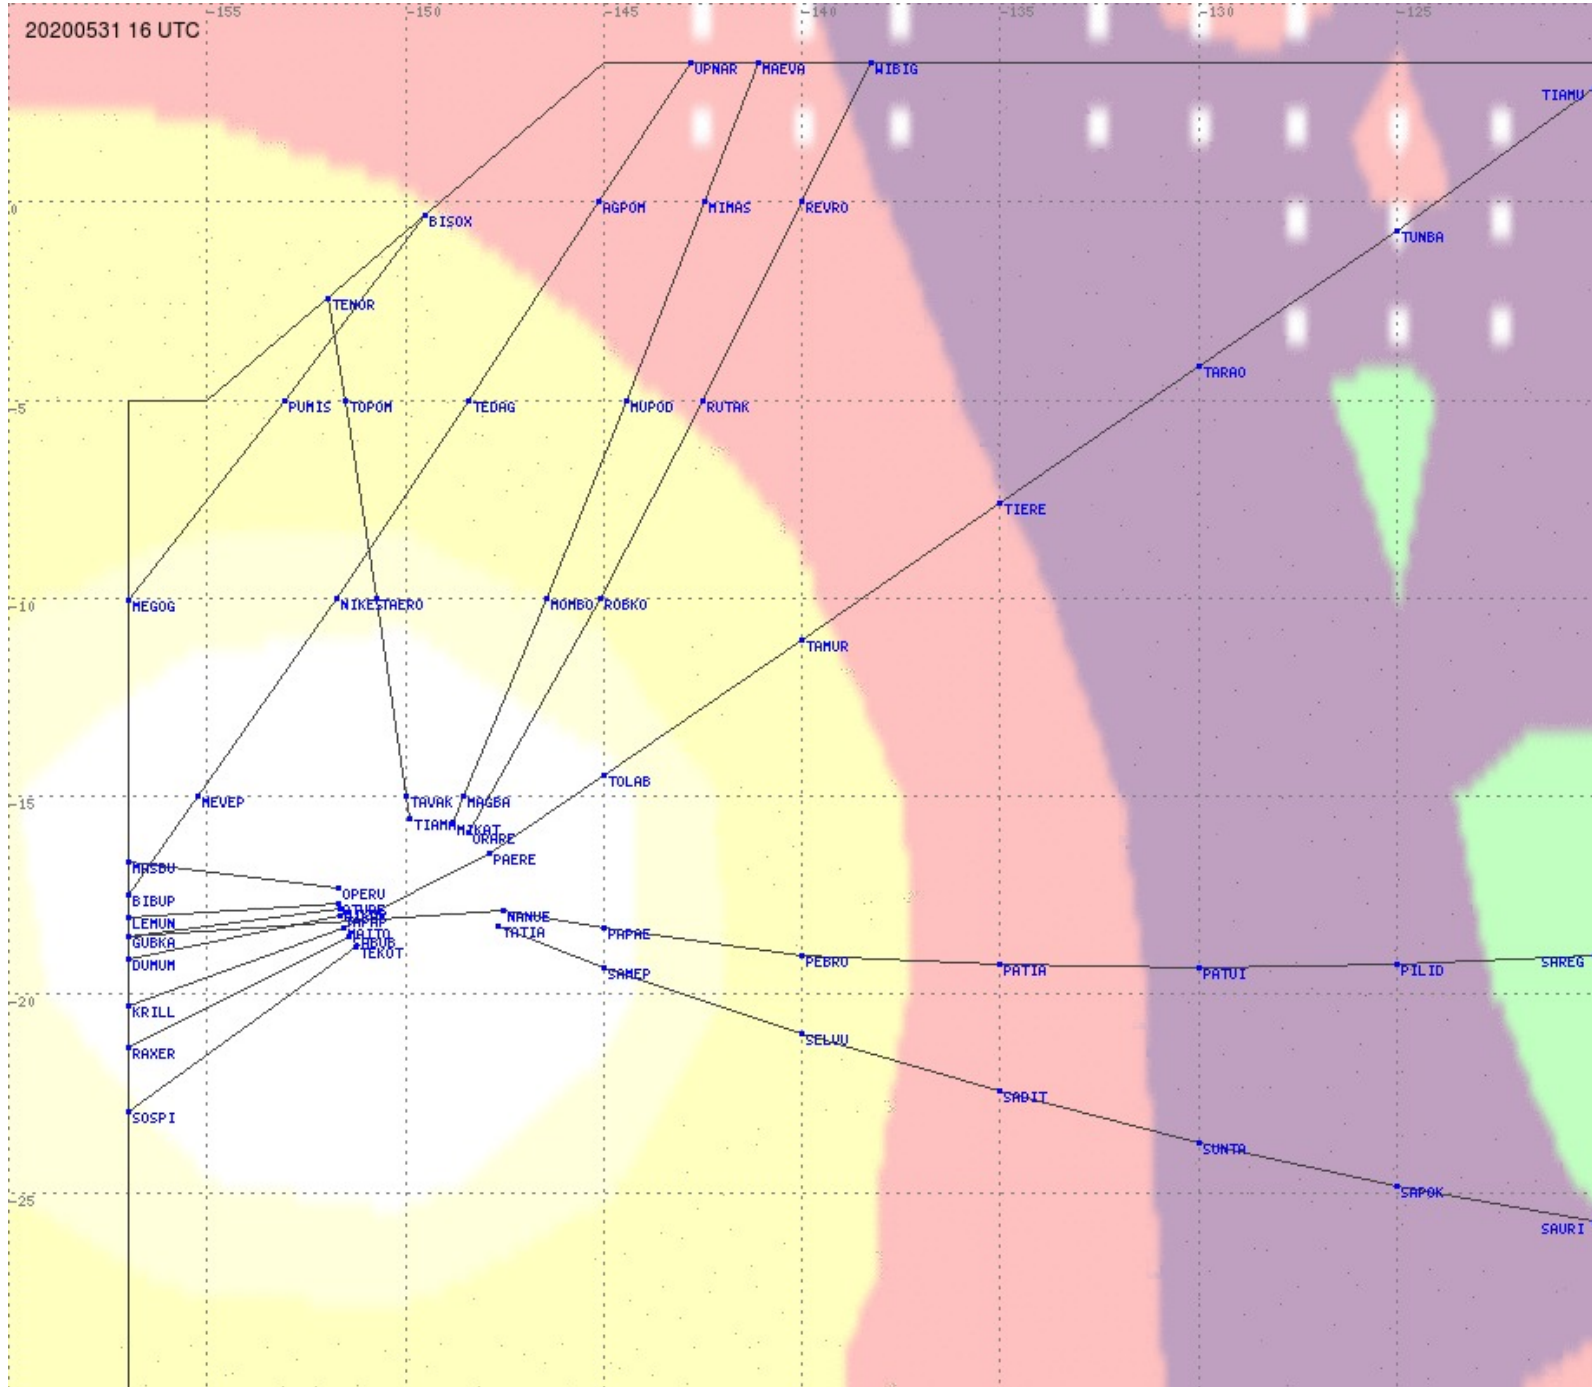

Tahiti FIR - HF Propag - 20200531

2.8 MHz
3.5 MHz
5.6 MHz
8.9 MHz
13.3 MHz
17.9 MHz
None