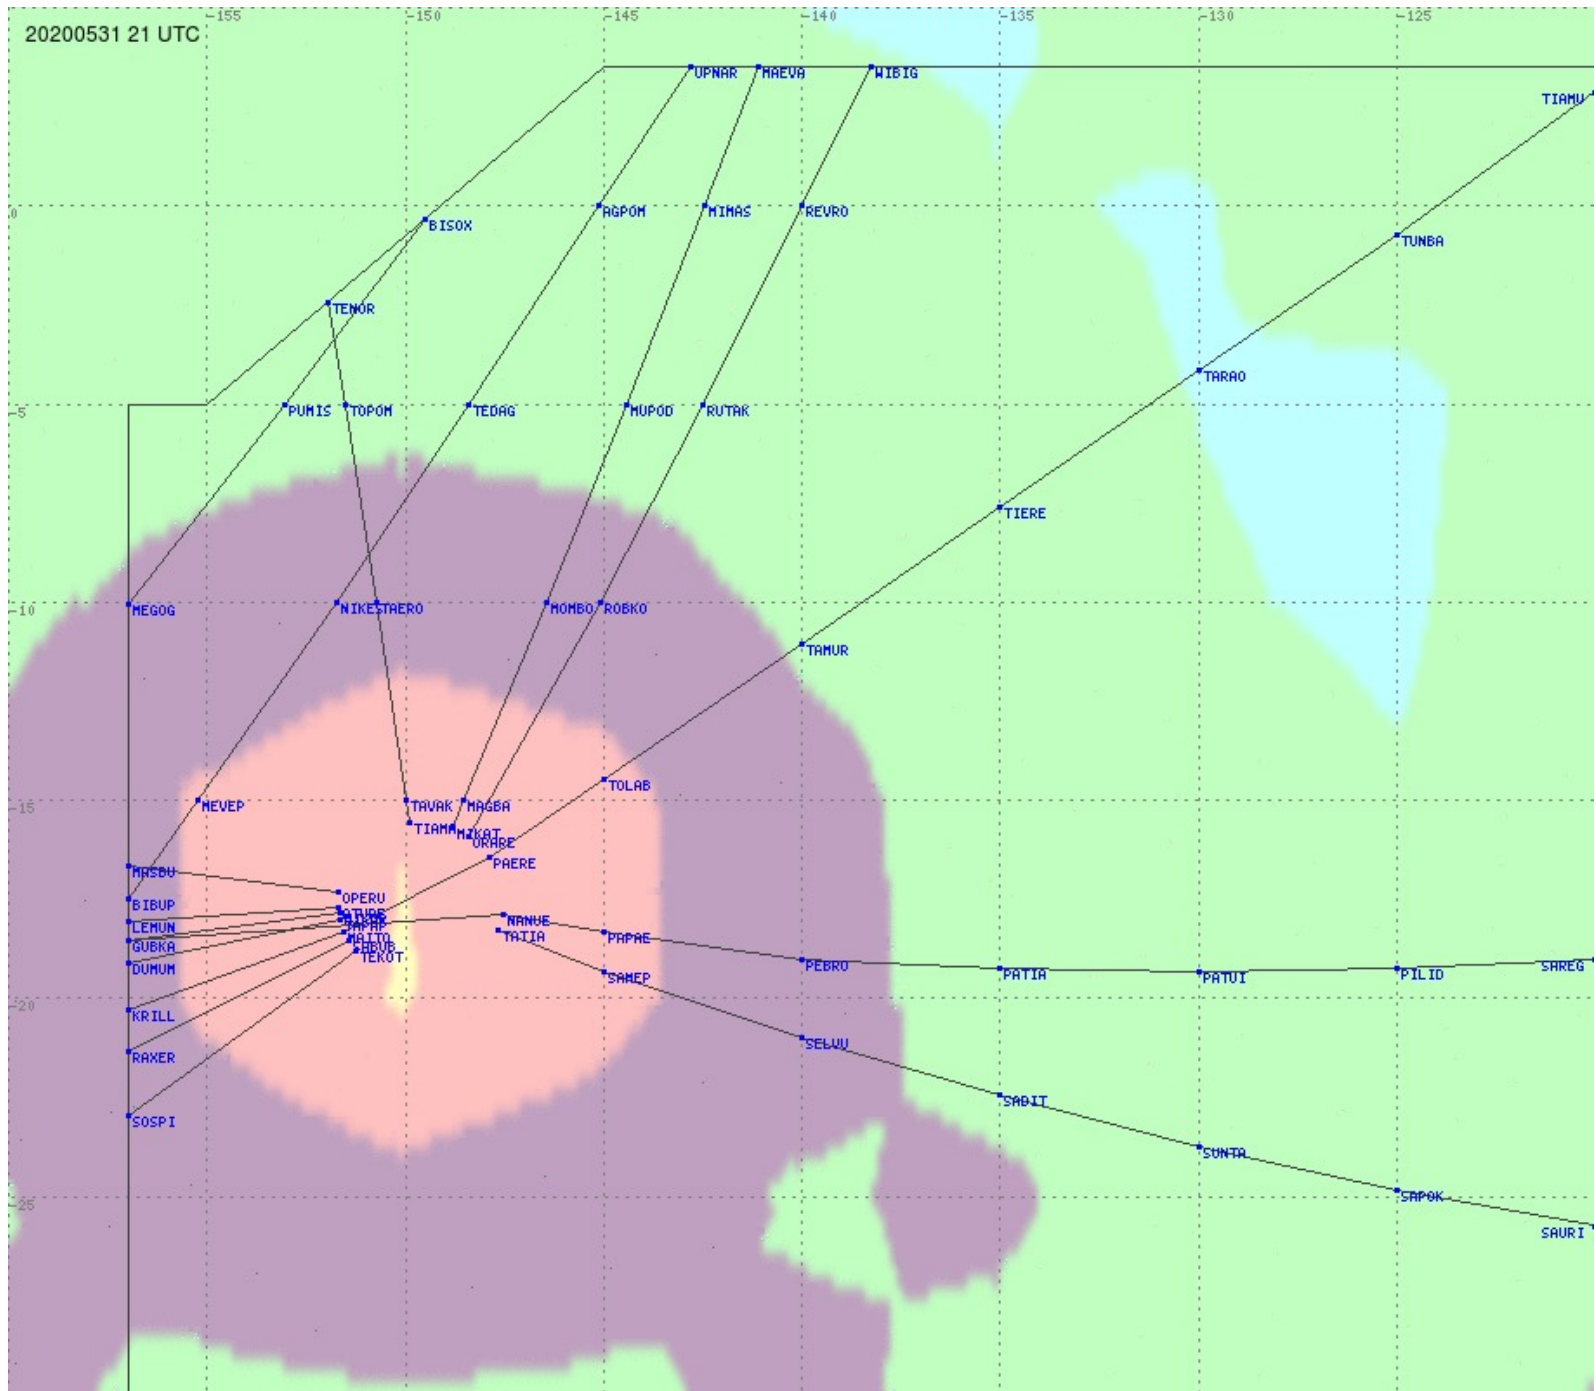

Tahiti FIR - HF Propag - 20200531

Tahiti FIR - HF Propag - 20200531

2.8 MHz 3.5 MHz 5.6 MHz 8.9 MHz 13.3 MHz 17.9 MHz None

Tahiti FIR - HF Propag - 20200531

2.8 MHz
3.5 MHz
5.6 MHz
8.9 MHz
13.3 MHz
17.9 MHz
None

Tahiti FIR - HF Propag - 20200531

2.8 MHz
3.5 MHz
5.6 MHz
8.9 MHz
13.3 MHz
17.9 MHz
None

Tahiti FIR - HF Propag - 20200531

2.8 MHz
3.5 MHz
5.6 MHz
8.9 MHz
13.3 MHz
17.9 MHz
None

Tahiti FIR - HF Propag - 20200531

2.8 MHz 3.5 MHz 5.6 MHz 8.9 MHz 13.3 MHz 17.9 MHz None

Tahiti FIR - HF Propag - 20200531

2.8 MHz 3.5 MHz 5.6 MHz 8.9 MHz 13.3 MHz 17.9 MHz None

Tahiti FIR - HF Propag - 20200531

2.8 MHz 3.5 MHz 5.6 MHz 8.9 MHz 13.3 MHz 17.9 MHz None