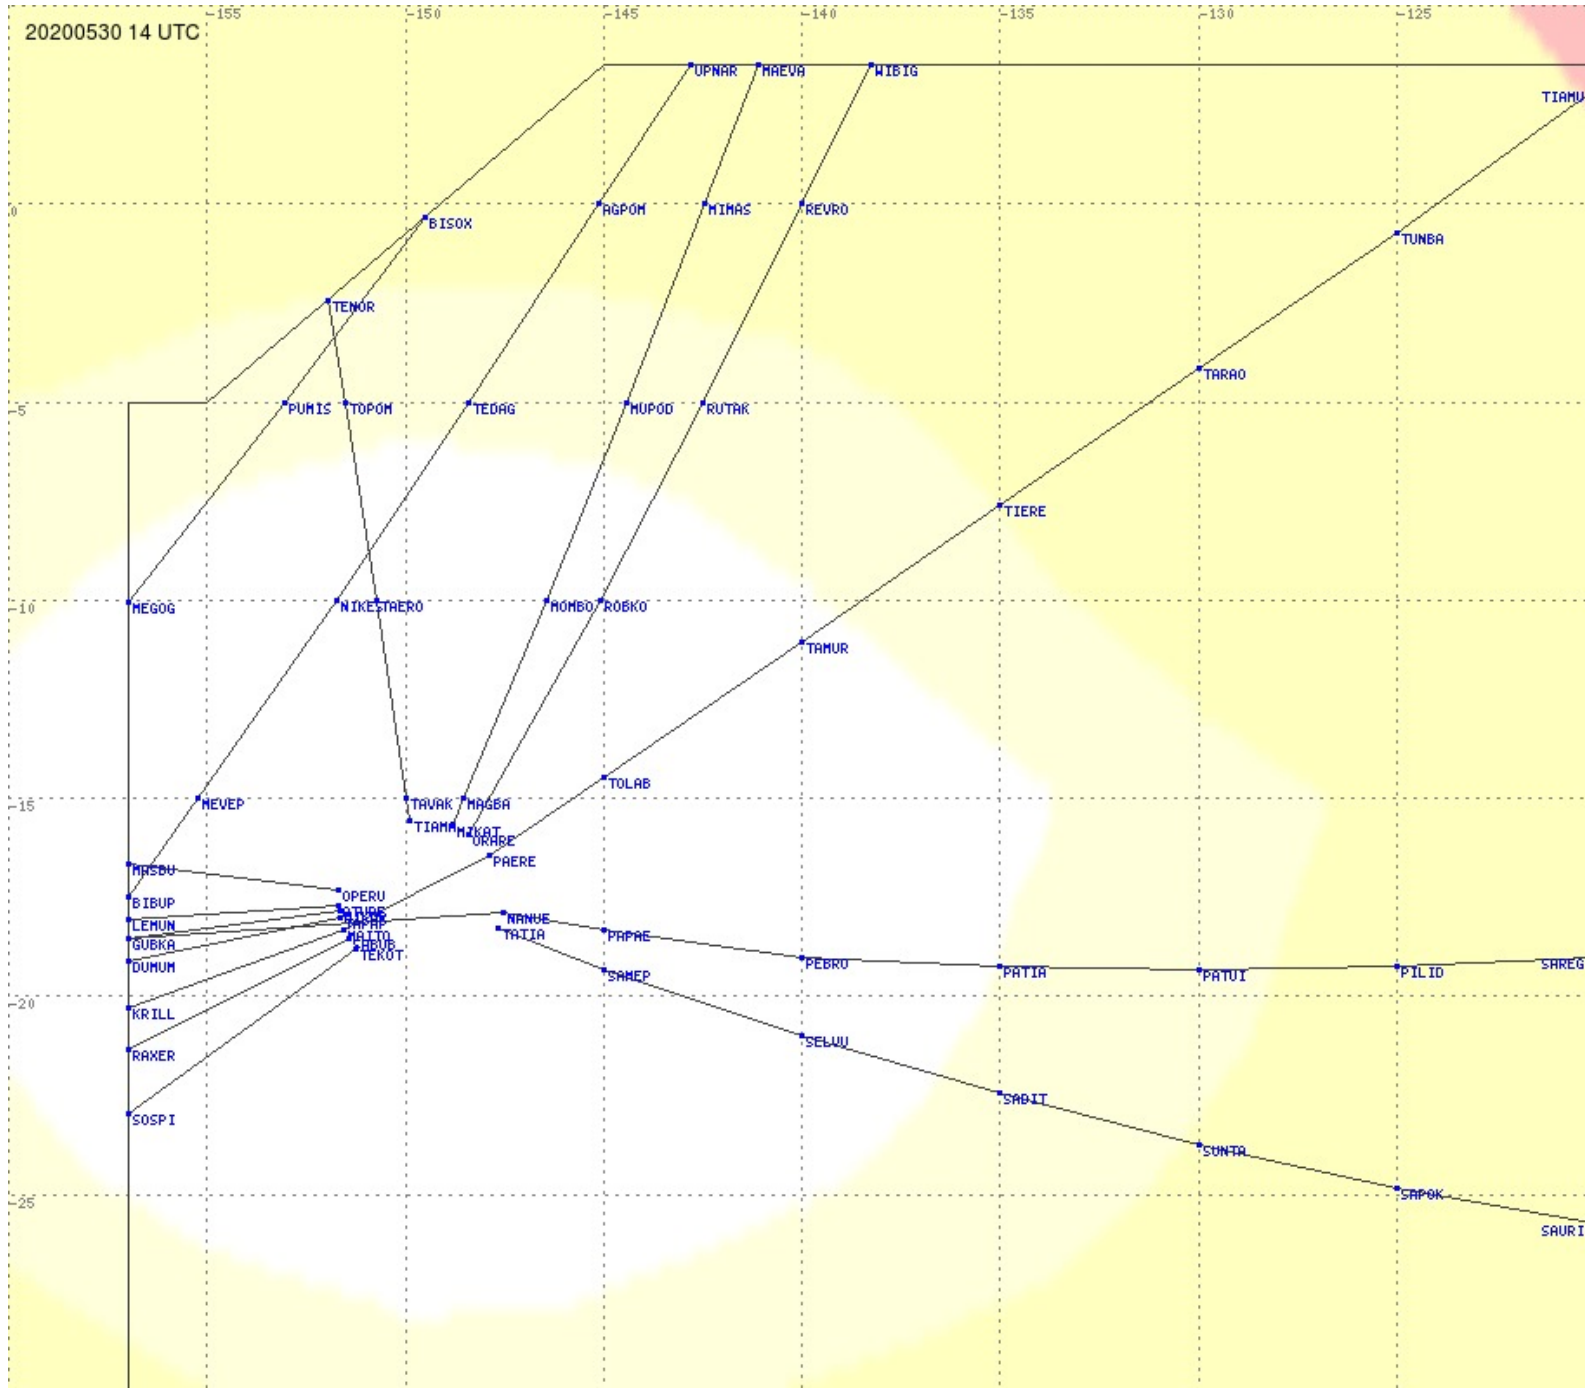

Tahiti FIR - HF Propag - 20200530

2.8 MHz
3.5 MHz
5.6 MHz
8.9 MHz
13.3 MHz
17.9 MHz
None

Tahiti FIR - HF Propag - 20200530

2.8 MHz
3.5 MHz
5.6 MHz
8.9 MHz
13.3 MHz
17.9 MHz
None

Tahiti FIR - HF Propag - 20200530

2.8 MHz
3.5 MHz
5.6 MHz
8.9 MHz
13.3 MHz
17.9 MHz
None

Tahiti FIR - HF Propag - 20200530

2.8 MHz 3.5 MHz 5.6 MHz 8.9 MHz 13.3 MHz 17.9 MHz None

Tahiti FIR - HF Propag - 20200530

Tahiti FIR - HF Propag - 20200530

Tahiti FIR - HF Propag - 20200530

2.8 MHz 3.5 MHz 5.6 MHz 8.9 MHz 13.3 MHz 17.9 MHz None

Tahiti FIR - HF Propag - 20200530

Tahiti FIR - HF Propag - 20200530

2.8 MHz
3.5 MHz
5.6 MHz
8.9 MHz
13.3 MHz
17.9 MHz
None