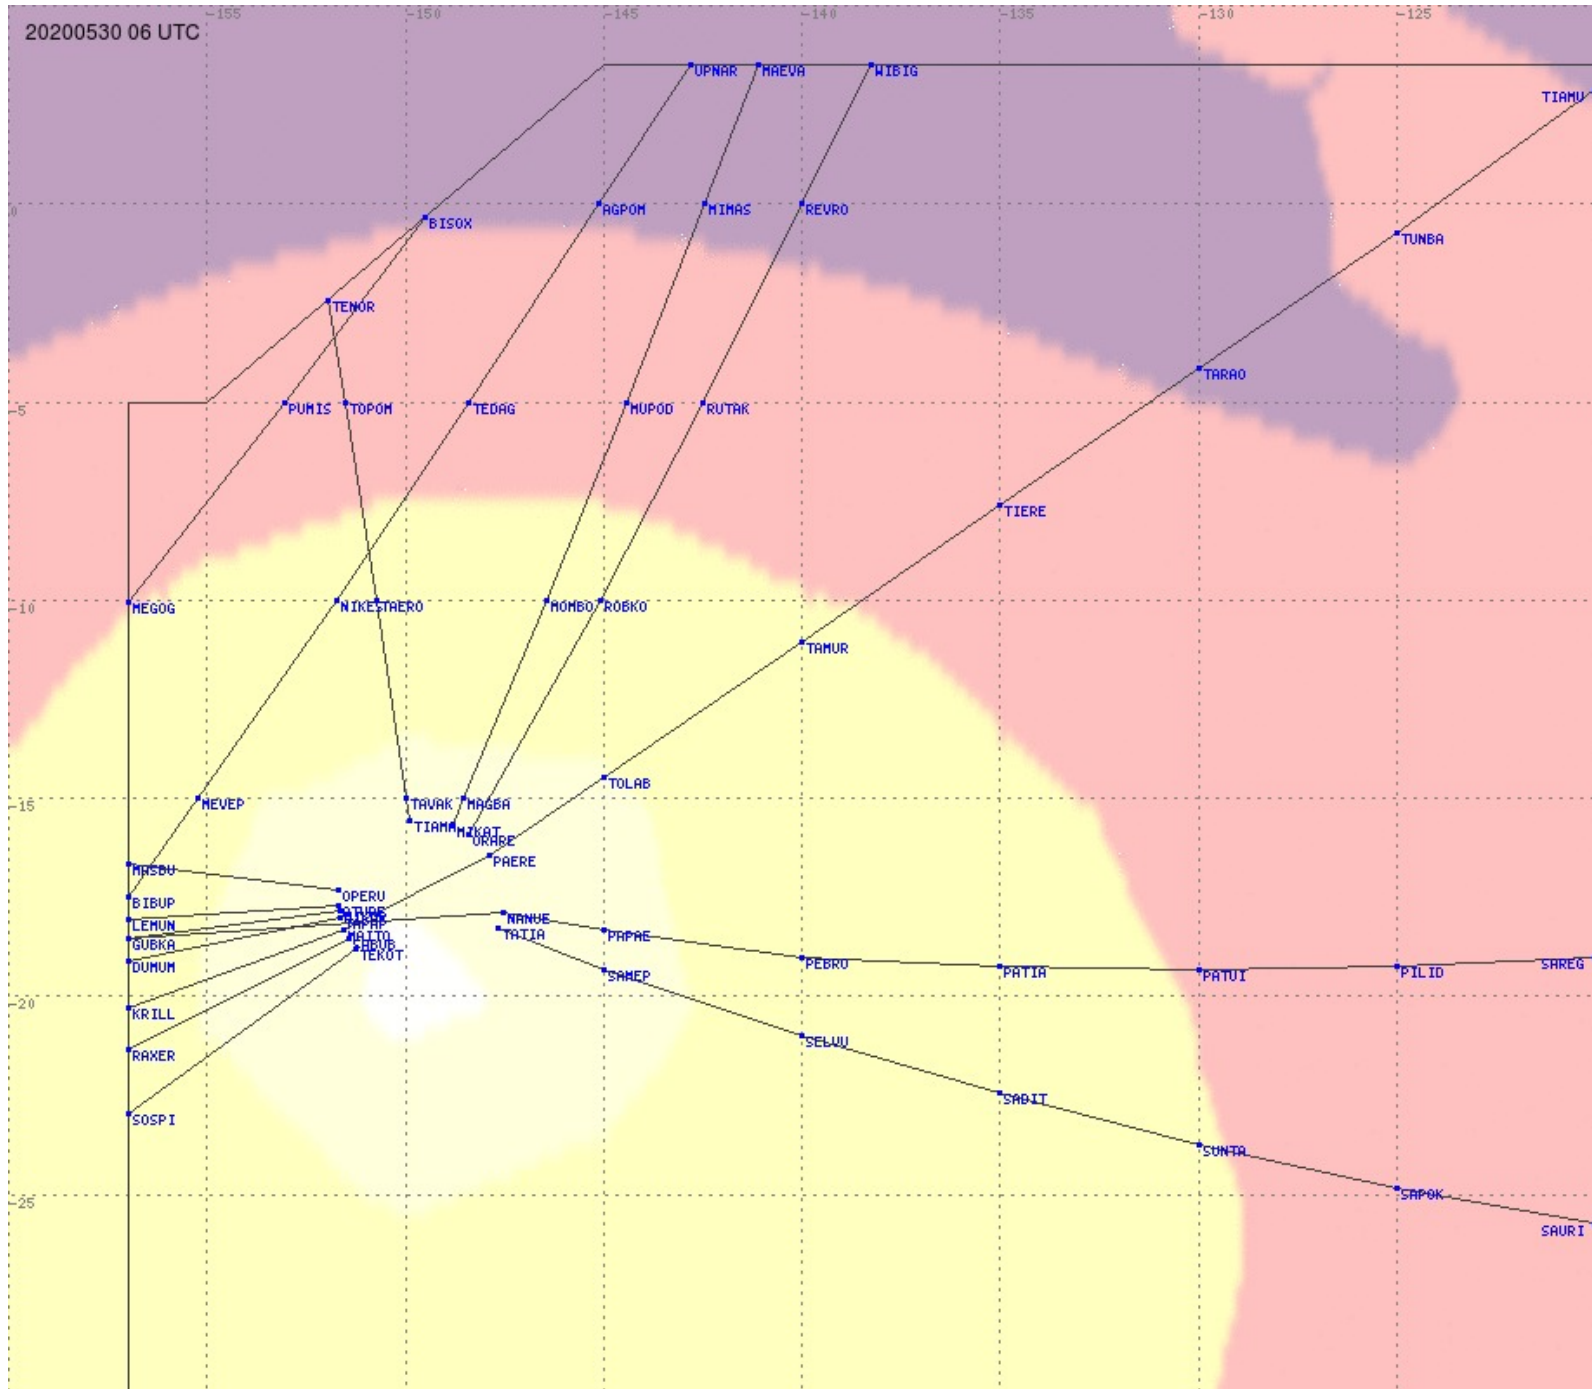

Tahiti FIR - HF Propag - 20200530

2.8 MHz 3.5 MHz 5.6 MHz 8.9 MHz 13.3 MHz 17.9 MHz None

Tahiti FIR - HF Propag - 20200530

2.8 MHz
3.5 MHz
5.6 MHz
8.9 MHz
13.3 MHz
17.9 MHz
None

Tahiti FIR - HF Propag - 20200530

2.8 MHz 3.5 MHz 5.6 MHz 8.9 MHz 13.3 MHz 17.9 MHz None

Tahiti FIR - HF Propag - 20200530

2.8 MHz 3.5 MHz 5.6 MHz 8.9 MHz 13.3 MHz 17.9 MHz None

Tahiti FIR - HF Propag - 20200530

2.8 MHz 3.5 MHz 5.6 MHz 8.9 MHz 13.3 MHz 17.9 MHz None

Tahiti FIR - HF Propag - 20200530

Tahiti FIR - HF Propag - 20200530

2.8 MHz
3.5 MHz
5.6 MHz
8.9 MHz
13.3 MHz
17.9 MHz
None

Tahiti FIR - HF Propag - 20200530

2.8 MHz
3.5 MHz
5.6 MHz
8.9 MHz
13.3 MHz
17.9 MHz
None