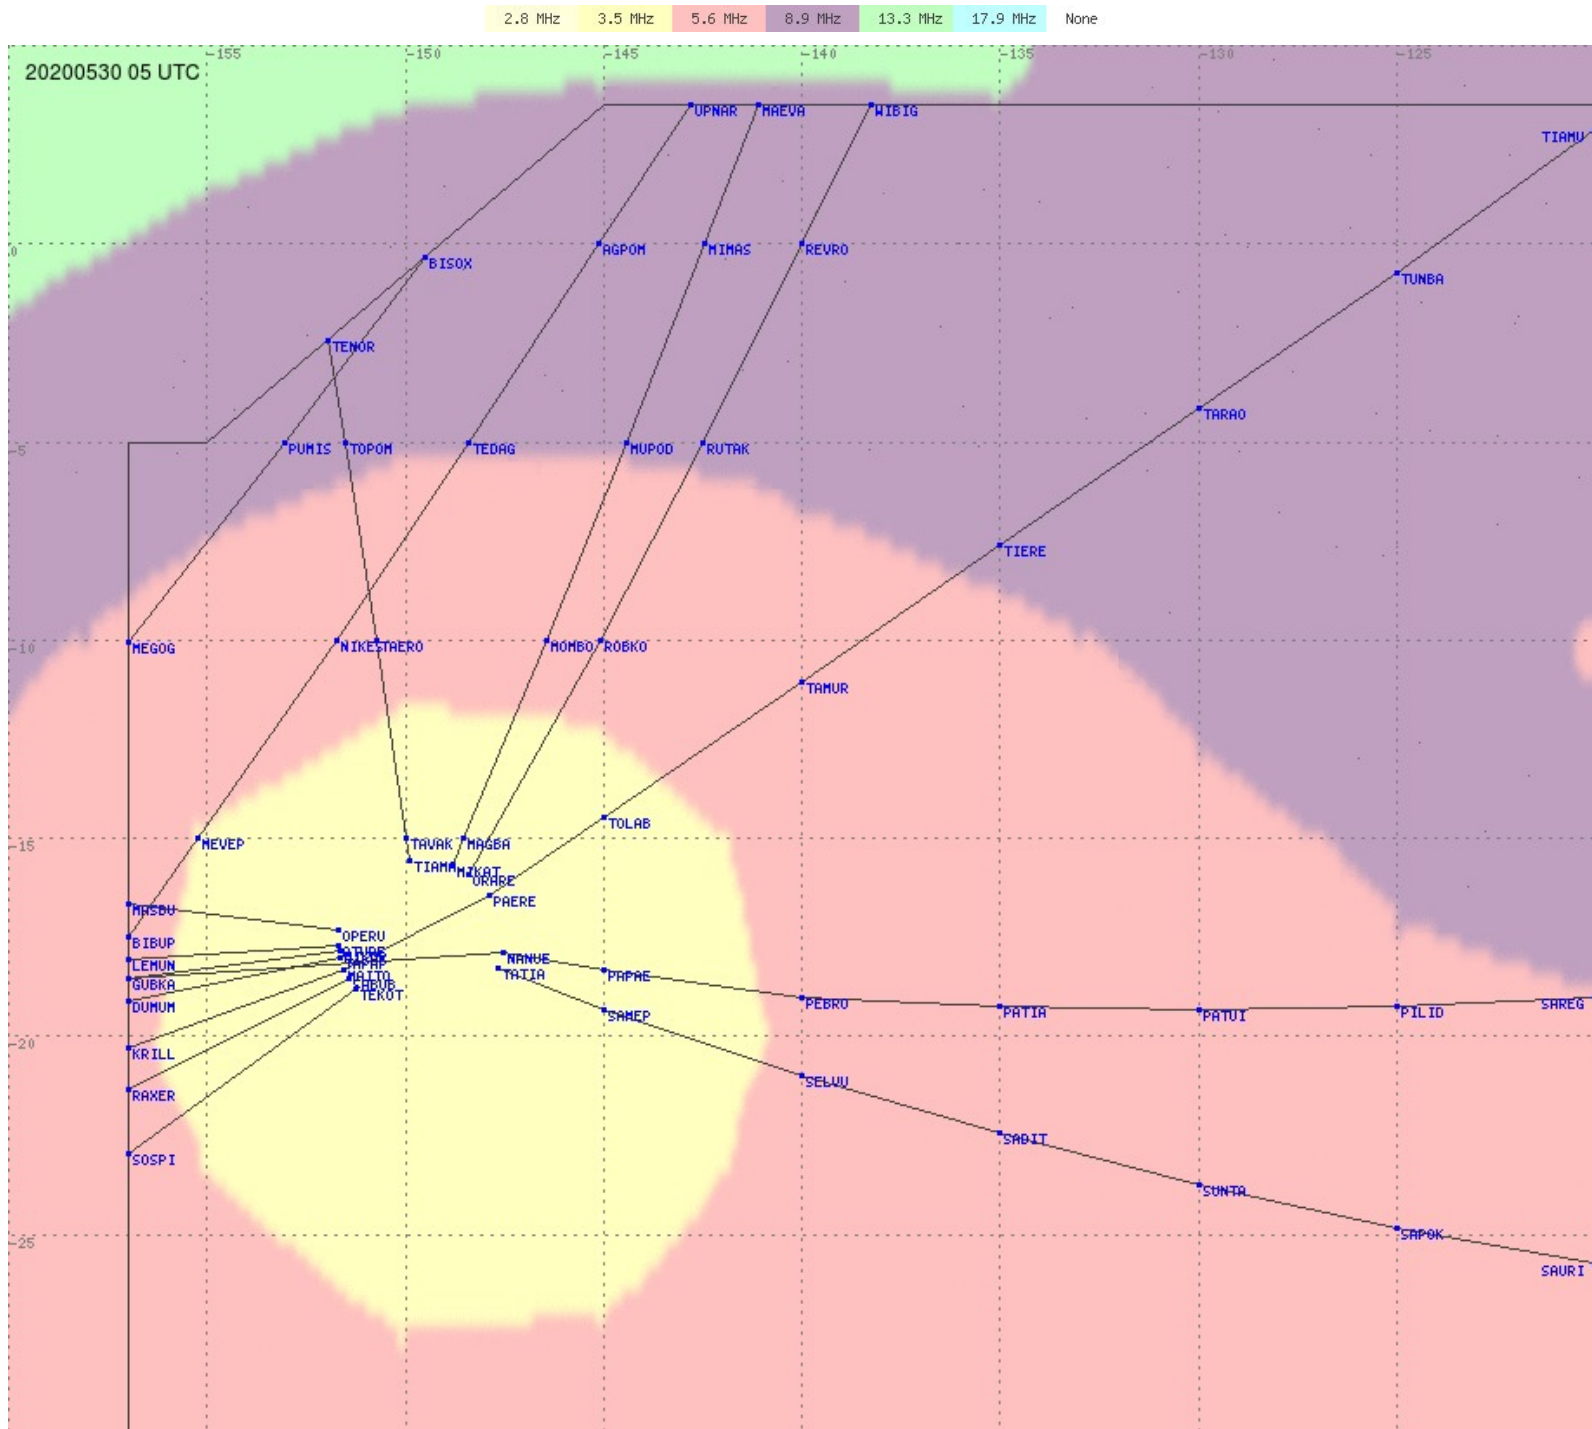

Tahiti FIR - HF Propag - 20200530

2.8 MHz 3.5 MHz 5.6 MHz 8.9 MHz 13.3 MHz 17.9 MHz None

Tahiti FIR - HF Propag - 20200530

2.8 MHz
3.5 MHz
5.6 MHz
8.9 MHz
13.3 MHz
17.9 MHz
None

Tahiti FIR - HF Propag - 20200530

2.8 MHz 3.5 MHz 5.6 MHz 8.9 MHz 13.3 MHz 17.9 MHz None

Tahiti FIR - HF Propag - 20200530

2.8 MHz 3.5 MHz 5.6 MHz 8.9 MHz 13.3 MHz 17.9 MHz None

Tahiti FIR - HF Propag - 20200530

2.8 MHz 3.5 MHz 5.6 MHz 8.9 MHz 13.3 MHz 17.9 MHz None

Tahiti FIR - HF Propag - 20200530

Tahiti FIR - HF Propag - 20200530

2.8 MHz
3.5 MHz
5.6 MHz
8.9 MHz
13.3 MHz
17.9 MHz
None

Tahiti FIR - HF Propag - 20200530

2.8 MHz
3.5 MHz
5.6 MHz
8.9 MHz
13.3 MHz
17.9 MHz
None