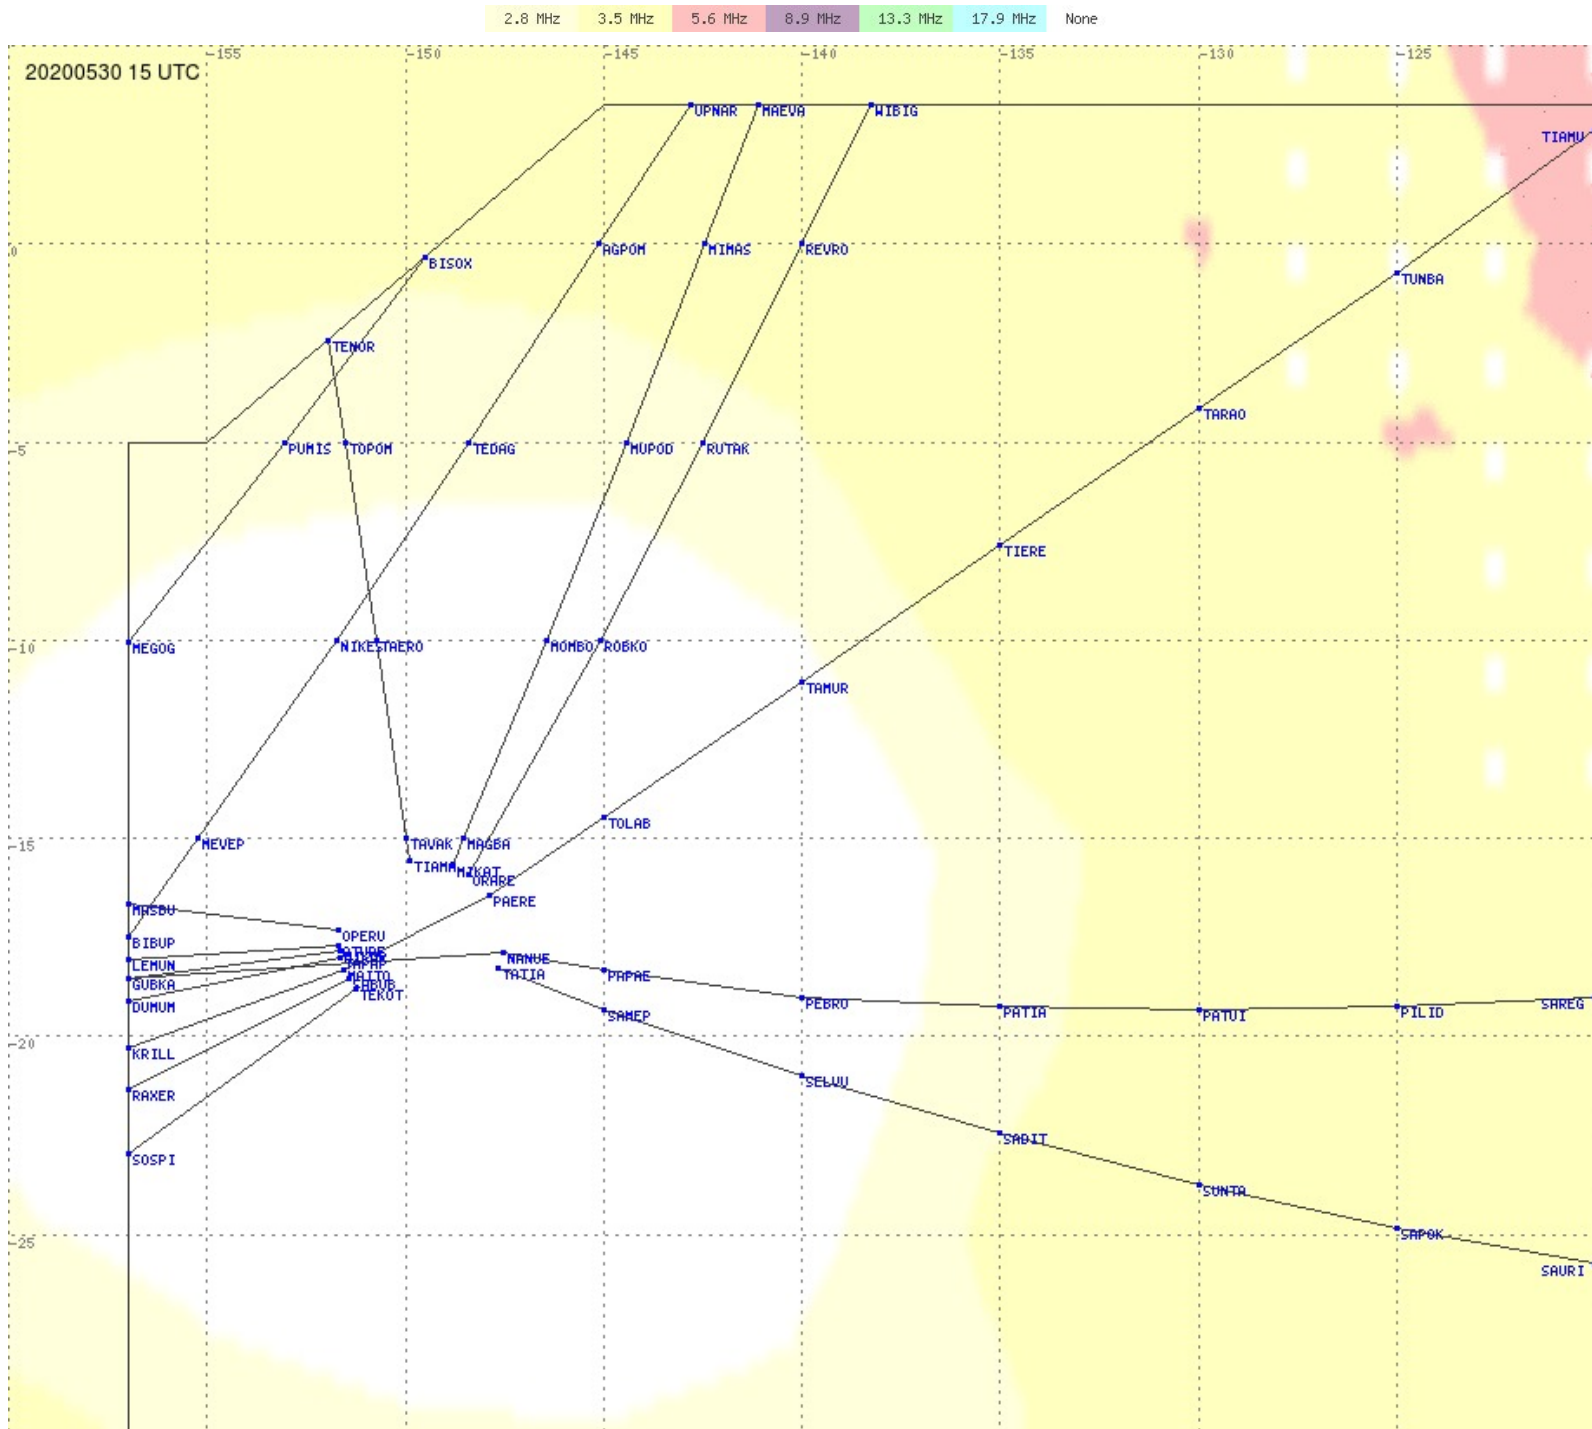

Tahiti FIR - HF Propag - 20200530