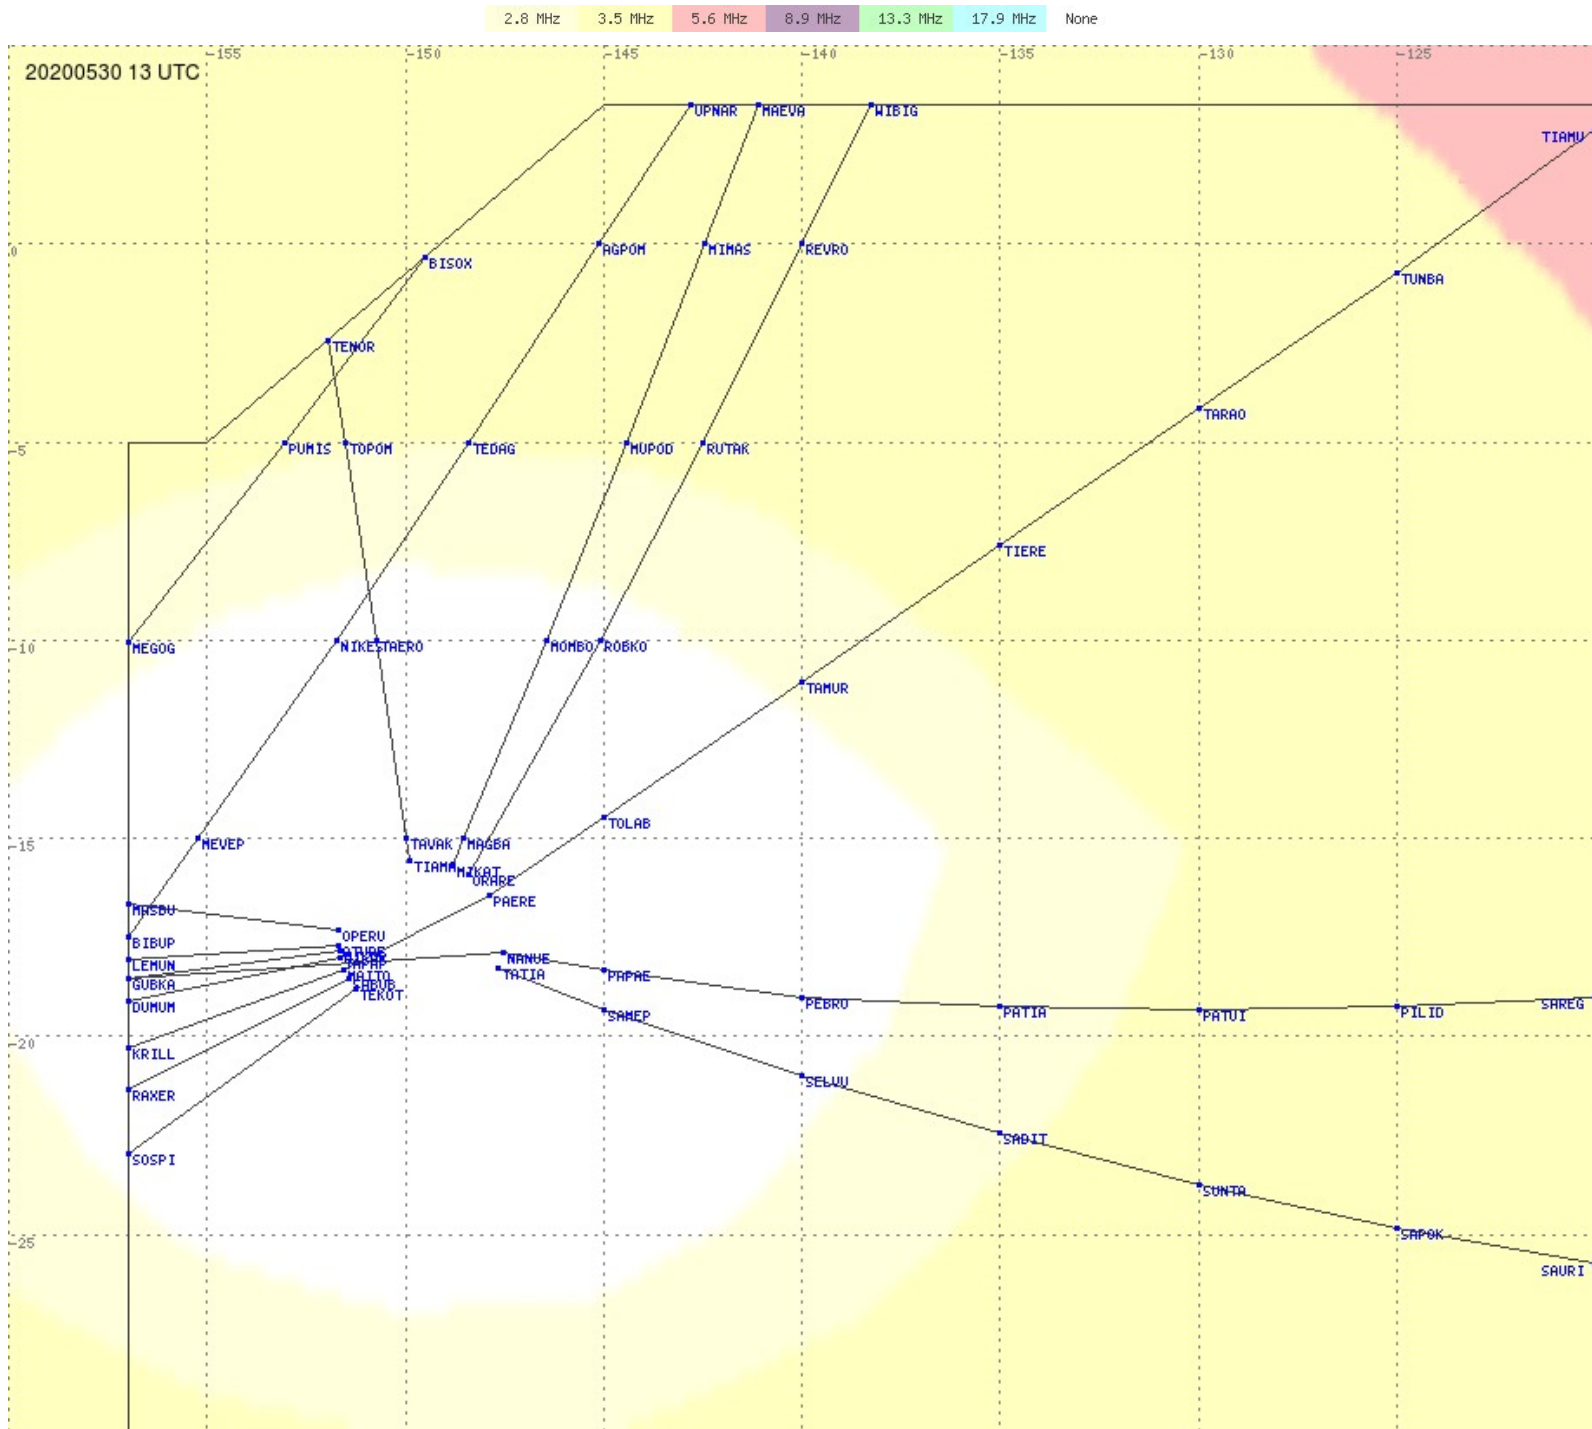

Tahiti FIR - HF Propag - 20200530