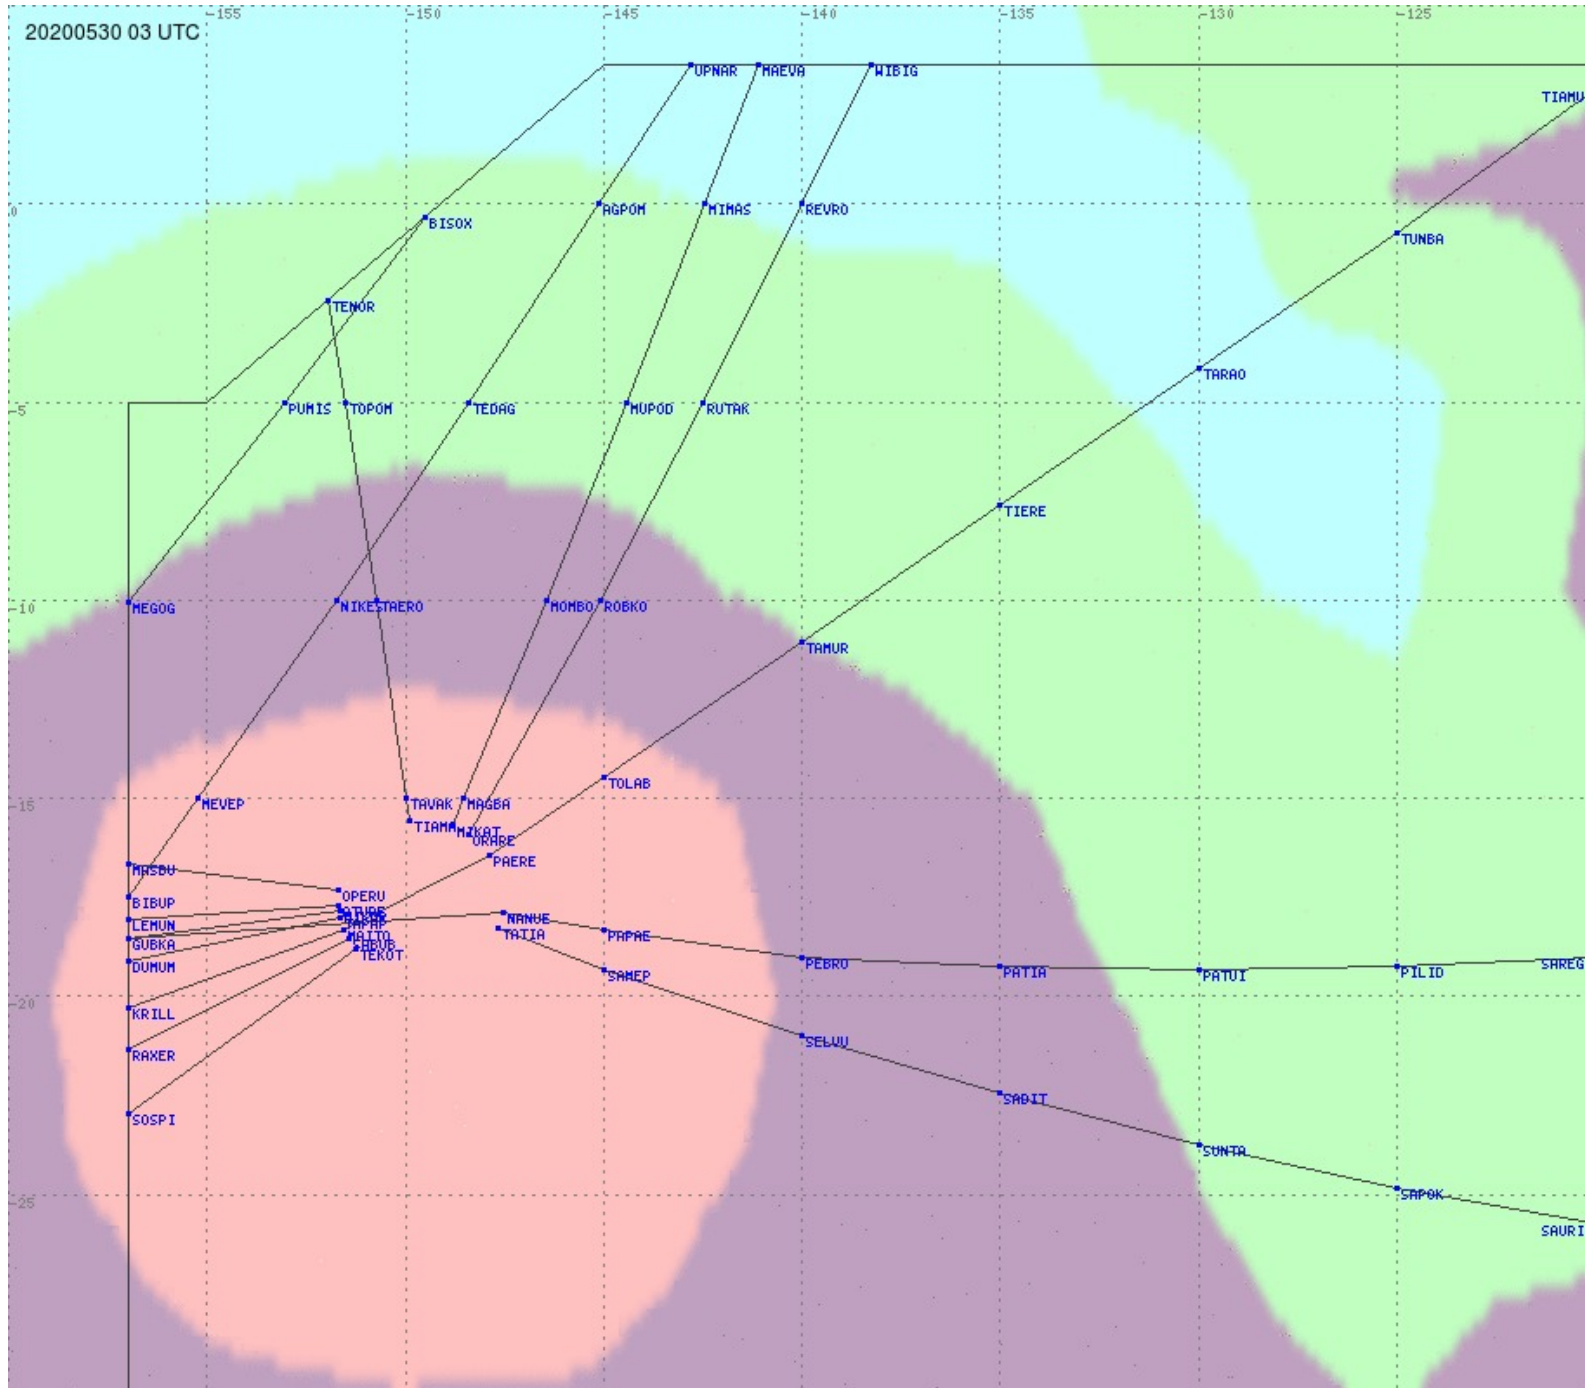

Tahiti FIR - HF Propag - 20200530

2.8 MHz 3.5 MHz 5.6 MHz 8.9 MHz 13.3 MHz 17.9 MHz None

Tahiti FIR - HF Propag - 20200530

2.8 MHz
3.5 MHz
5.6 MHz
8.9 MHz
13.3 MHz
17.9 MHz
None

Tahiti FIR - HF Propag - 20200530

2.8 MHz 3.5 MHz 5.6 MHz 8.9 MHz 13.3 MHz 17.9 MHz None

Tahiti FIR - HF Propag - 20200530

2.8 MHz 3.5 MHz 5.6 MHz 8.9 MHz 13.3 MHz 17.9 MHz None

Tahiti FIR - HF Propag - 20200530

2.8 MHz 3.5 MHz 5.6 MHz 8.9 MHz 13.3 MHz 17.9 MHz None

Tahiti FIR - HF Propag - 20200530

Tahiti FIR - HF Propag - 20200530

2.8 MHz
3.5 MHz
5.6 MHz
8.9 MHz
13.3 MHz
17.9 MHz
None

Tahiti FIR - HF Propag - 20200530

2.8 MHz
3.5 MHz
5.6 MHz
8.9 MHz
13.3 MHz
17.9 MHz
None