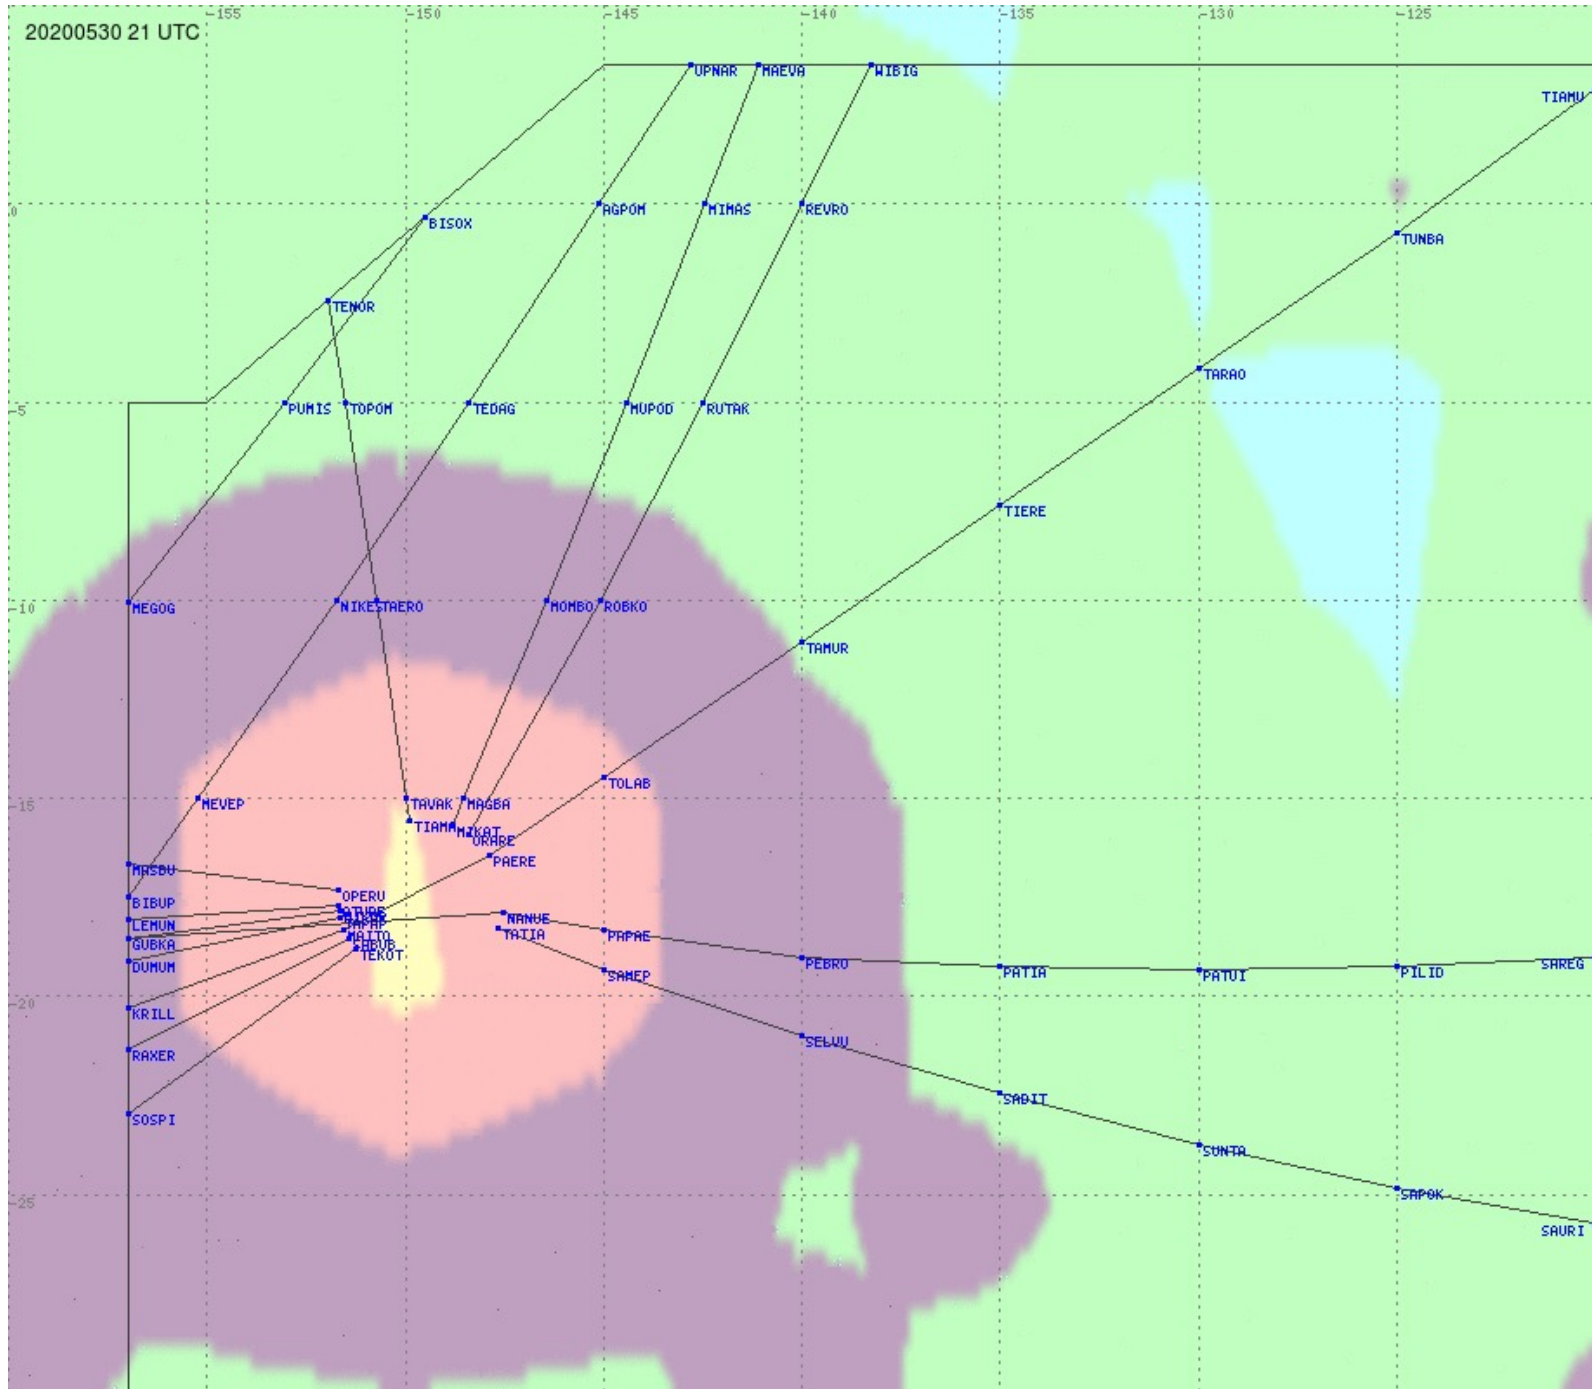

Tahiti FIR - HF Propag - 20200530

2.8 MHz 3.5 MHz 5.6 MHz 8.9 MHz 13.3 MHz 17.9 MHz None

Tahiti FIR - HF Propag - 20200530

2.8 MHz
3.5 MHz
5.6 MHz
8.9 MHz
13.3 MHz
17.9 MHz
None

Tahiti FIR - HF Propag - 20200530

Tahiti FIR - HF Propag - 20200530

2.8 MHz 3.5 MHz 5.6 MHz 8.9 MHz 13.3 MHz 17.9 MHz None

Tahiti FIR - HF Propag - 20200530

Tahiti FIR - HF Propag - 20200530

2.8 MHz
3.5 MHz
5.6 MHz
8.9 MHz
13.3 MHz
17.9 MHz
None

Tahiti FIR - HF Propag - 20200530

Tahiti FIR - HF Propag - 20200530

2.8 MHz 3.5 MHz 5.6 MHz 8.9 MHz 13.3 MHz 17.9 MHz None

Tahiti FIR - HF Propag - 20200530

2.8 MHz 3.5 MHz 5.6 MHz 8.9 MHz 13.3 MHz 17.9 MHz None