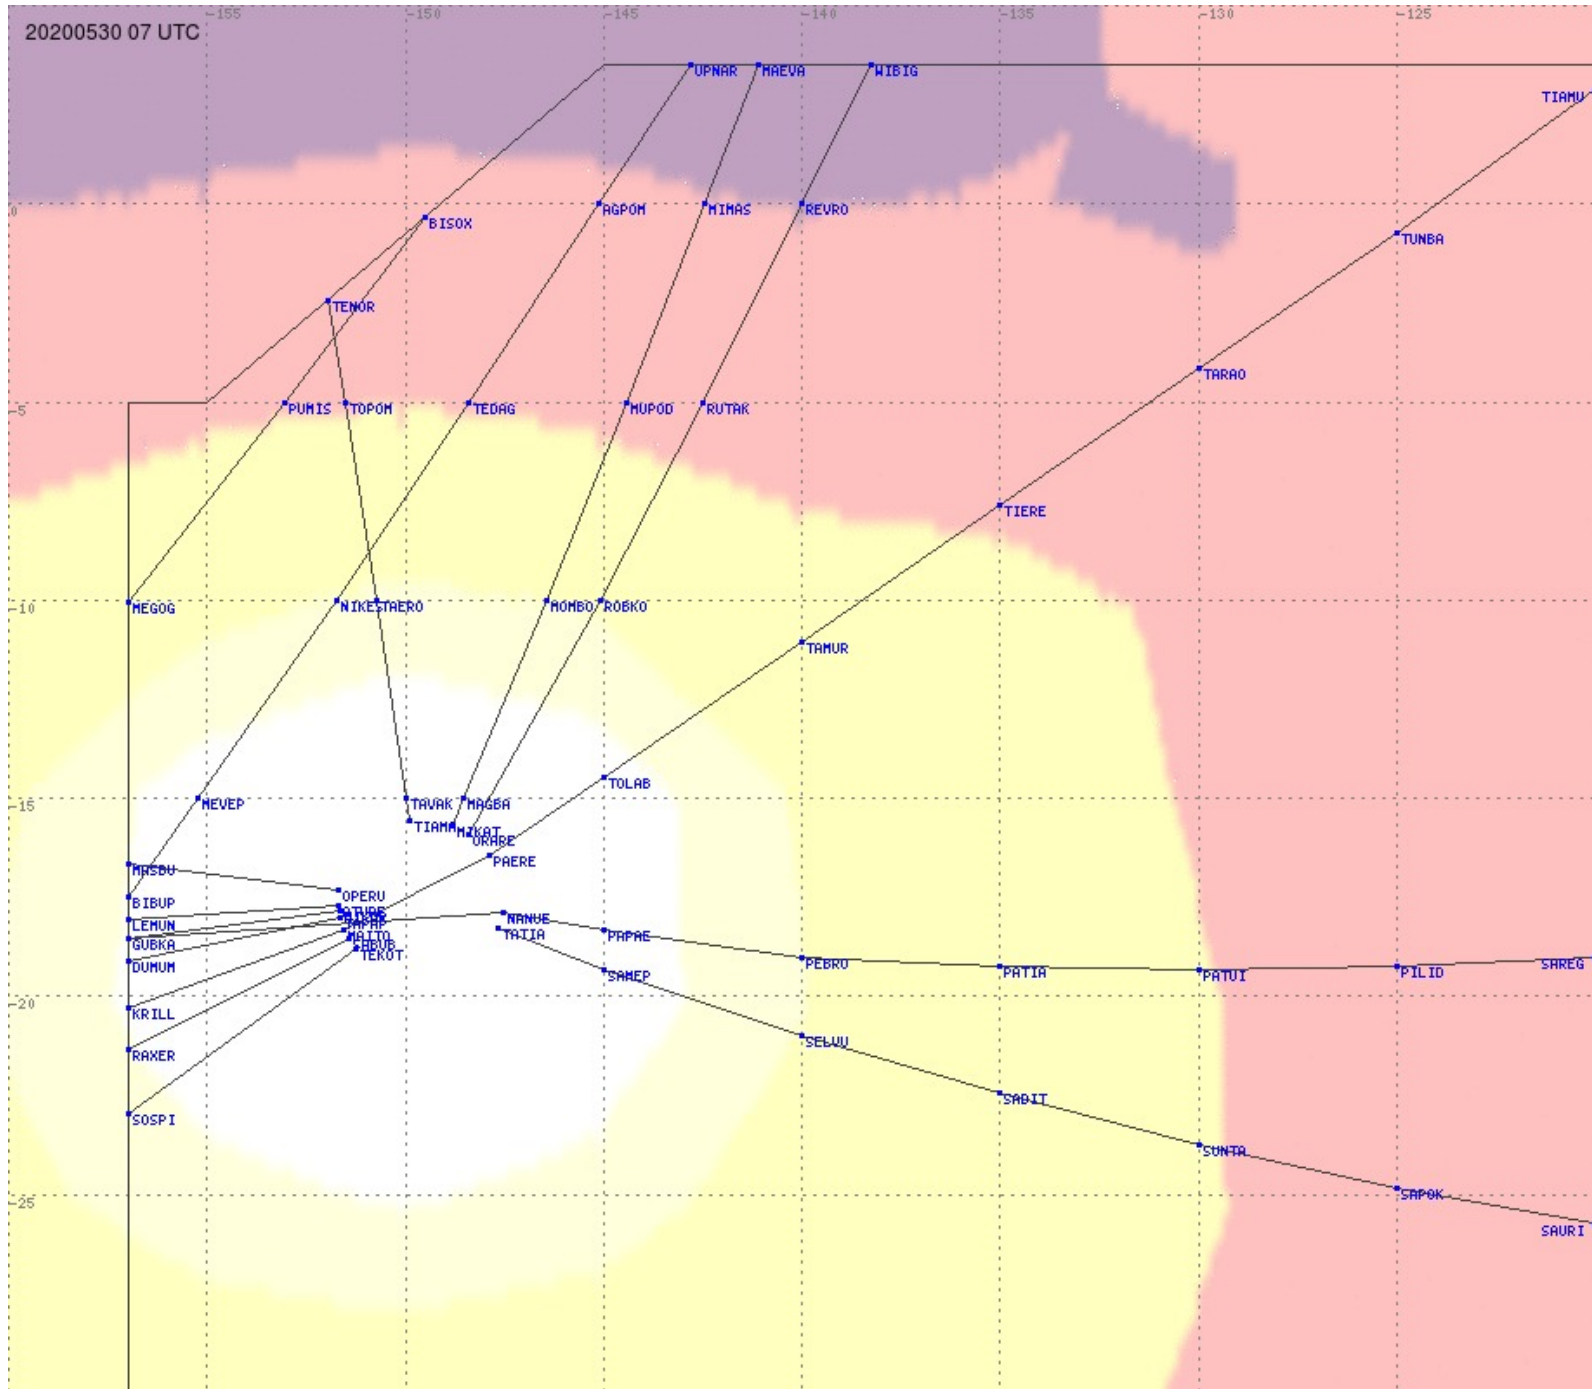

Tahiti FIR - HF Propag - 20200530

Tahiti FIR - HF Propag - 20200530

2.8 MHz
3.5 MHz
5.6 MHz
8.9 MHz
13.3 MHz
17.9 MHz
None

Tahiti FIR - HF Propag - 20200530

2.8 MHz
3.5 MHz
5.6 MHz
8.9 MHz
13.3 MHz
17.9 MHz
None

Tahiti FIR - HF Propag - 20200530

2.8 MHz
3.5 MHz
5.6 MHz
8.9 MHz
13.3 MHz
17.9 MHz
None

Tahiti FIR - HF Propag - 20200530

2.8 MHz
3.5 MHz
5.6 MHz
8.9 MHz
13.3 MHz
17.9 MHz
None

Tahiti FIR - HF Propag - 20200530