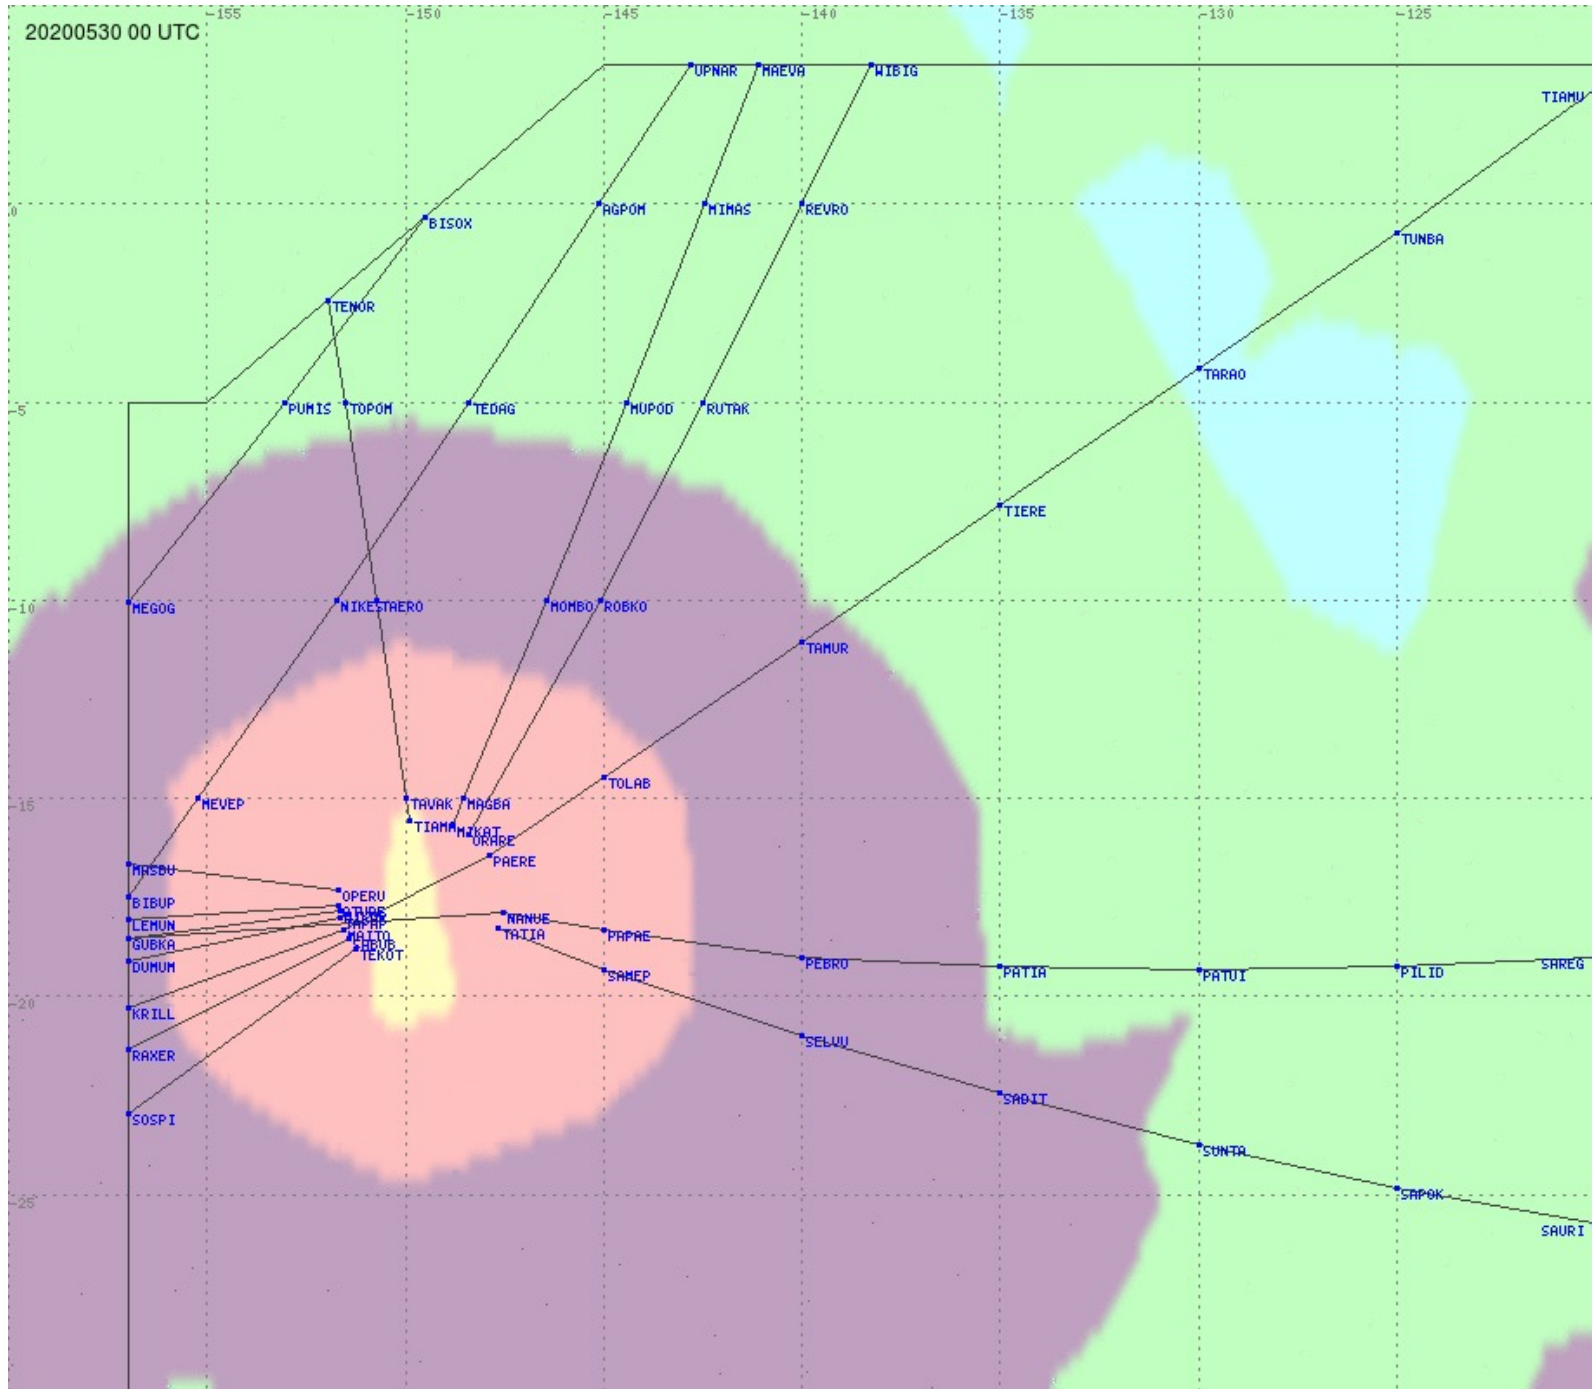

Tahiti FIR - HF Propag - 20200530

2.8 MHz 3.5 MHz 5.6 MHz 8.9 MHz 13.3 MHz 17.9 MHz None

Tahiti FIR - HF Propag - 20200530

2.8 MHz
3.5 MHz
5.6 MHz
8.9 MHz
13.3 MHz
17.9 MHz
None

Tahiti FIR - HF Propag - 20200530

2.8 MHz 3.5 MHz 5.6 MHz 8.9 MHz 13.3 MHz 17.9 MHz None

Tahiti FIR - HF Propag - 20200530

2.8 MHz 3.5 MHz 5.6 MHz 8.9 MHz 13.3 MHz 17.9 MHz None

Tahiti FIR - HF Propag - 20200530

2.8 MHz 3.5 MHz 5.6 MHz 8.9 MHz 13.3 MHz 17.9 MHz None

Tahiti FIR - HF Propag - 20200530

Tahiti FIR - HF Propag - 20200530

2.8 MHz
3.5 MHz
5.6 MHz
8.9 MHz
13.3 MHz
17.9 MHz
None

Tahiti FIR - HF Propag - 20200530

2.8 MHz
3.5 MHz
5.6 MHz
8.9 MHz
13.3 MHz
17.9 MHz
None