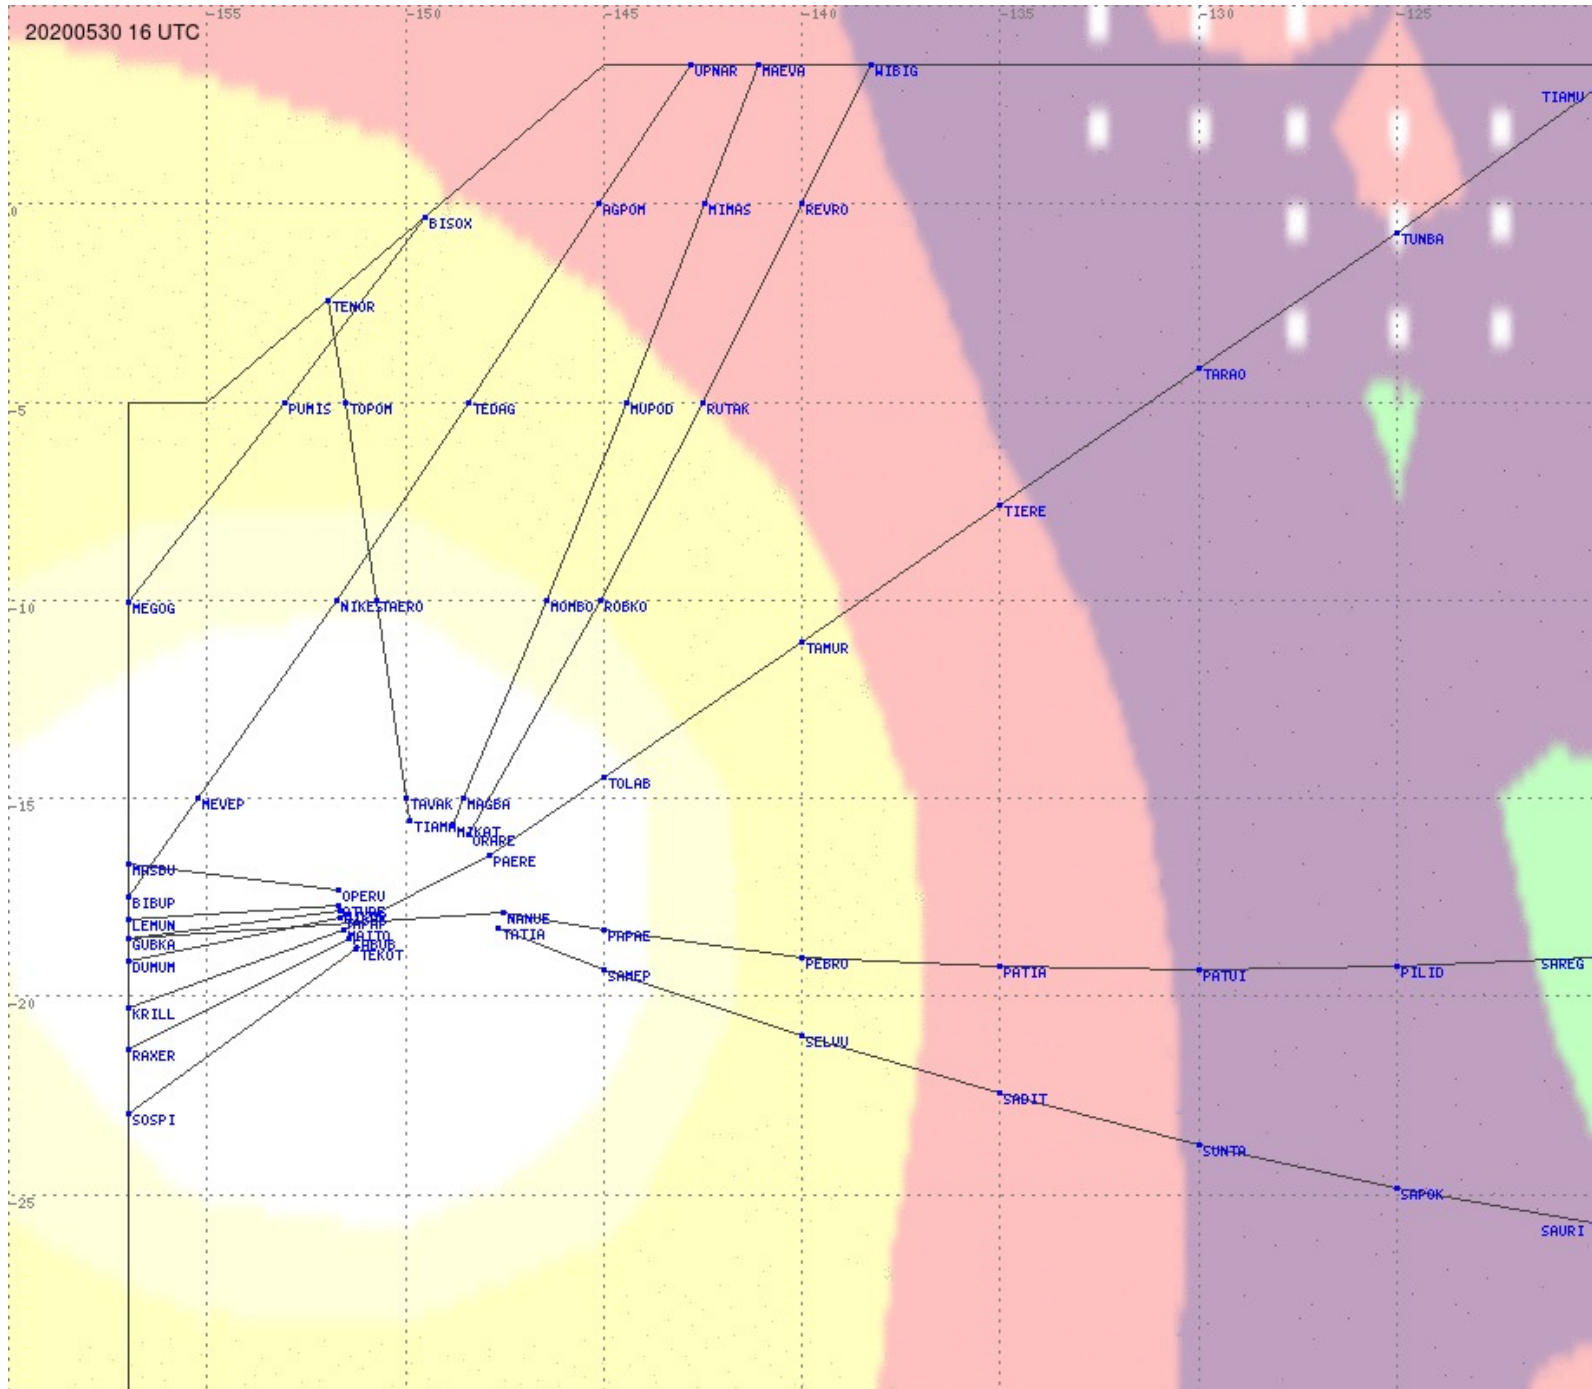

Tahiti FIR - HF Propag - 20200530

2.8 MHz 3.5 MHz 5.6 MHz 8.9 MHz 13.3 MHz 17.9 MHz None

Tahiti FIR - HF Propag - 20200530

2.8 MHz
3.5 MHz
5.6 MHz
8.9 MHz
13.3 MHz
17.9 MHz
None

Tahiti FIR - HF Propag - 20200530

2.8 MHz
3.5 MHz
5.6 MHz
8.9 MHz
13.3 MHz
17.9 MHz
None

Tahiti FIR - HF Propag - 20200530

2.8 MHz 3.5 MHz 5.6 MHz 8.9 MHz 13.3 MHz 17.9 MHz None

Tahiti FIR - HF Propag - 20200530

Tahiti FIR - HF Propag - 20200530

Tahiti FIR - HF Propag - 20200530

2.8 MHz 3.5 MHz 5.6 MHz 8.9 MHz 13.3 MHz 17.9 MHz None

Tahiti FIR - HF Propag - 20200530

Tahiti FIR - HF Propag - 20200530

2.8 MHz
3.5 MHz
5.6 MHz
8.9 MHz
13.3 MHz
17.9 MHz
None

Tahiti FIR - HF Propag - 20200530

Tahiti FIR - HF Propag - 20200530

2.8 MHz 3.5 MHz 5.6 MHz 8.9 MHz 13.3 MHz 17.9 MHz None

Tahiti FIR - HF Propag - 20200530

2.8 MHz 3.5 MHz 5.6 MHz 8.9 MHz 13.3 MHz 17.9 MHz None