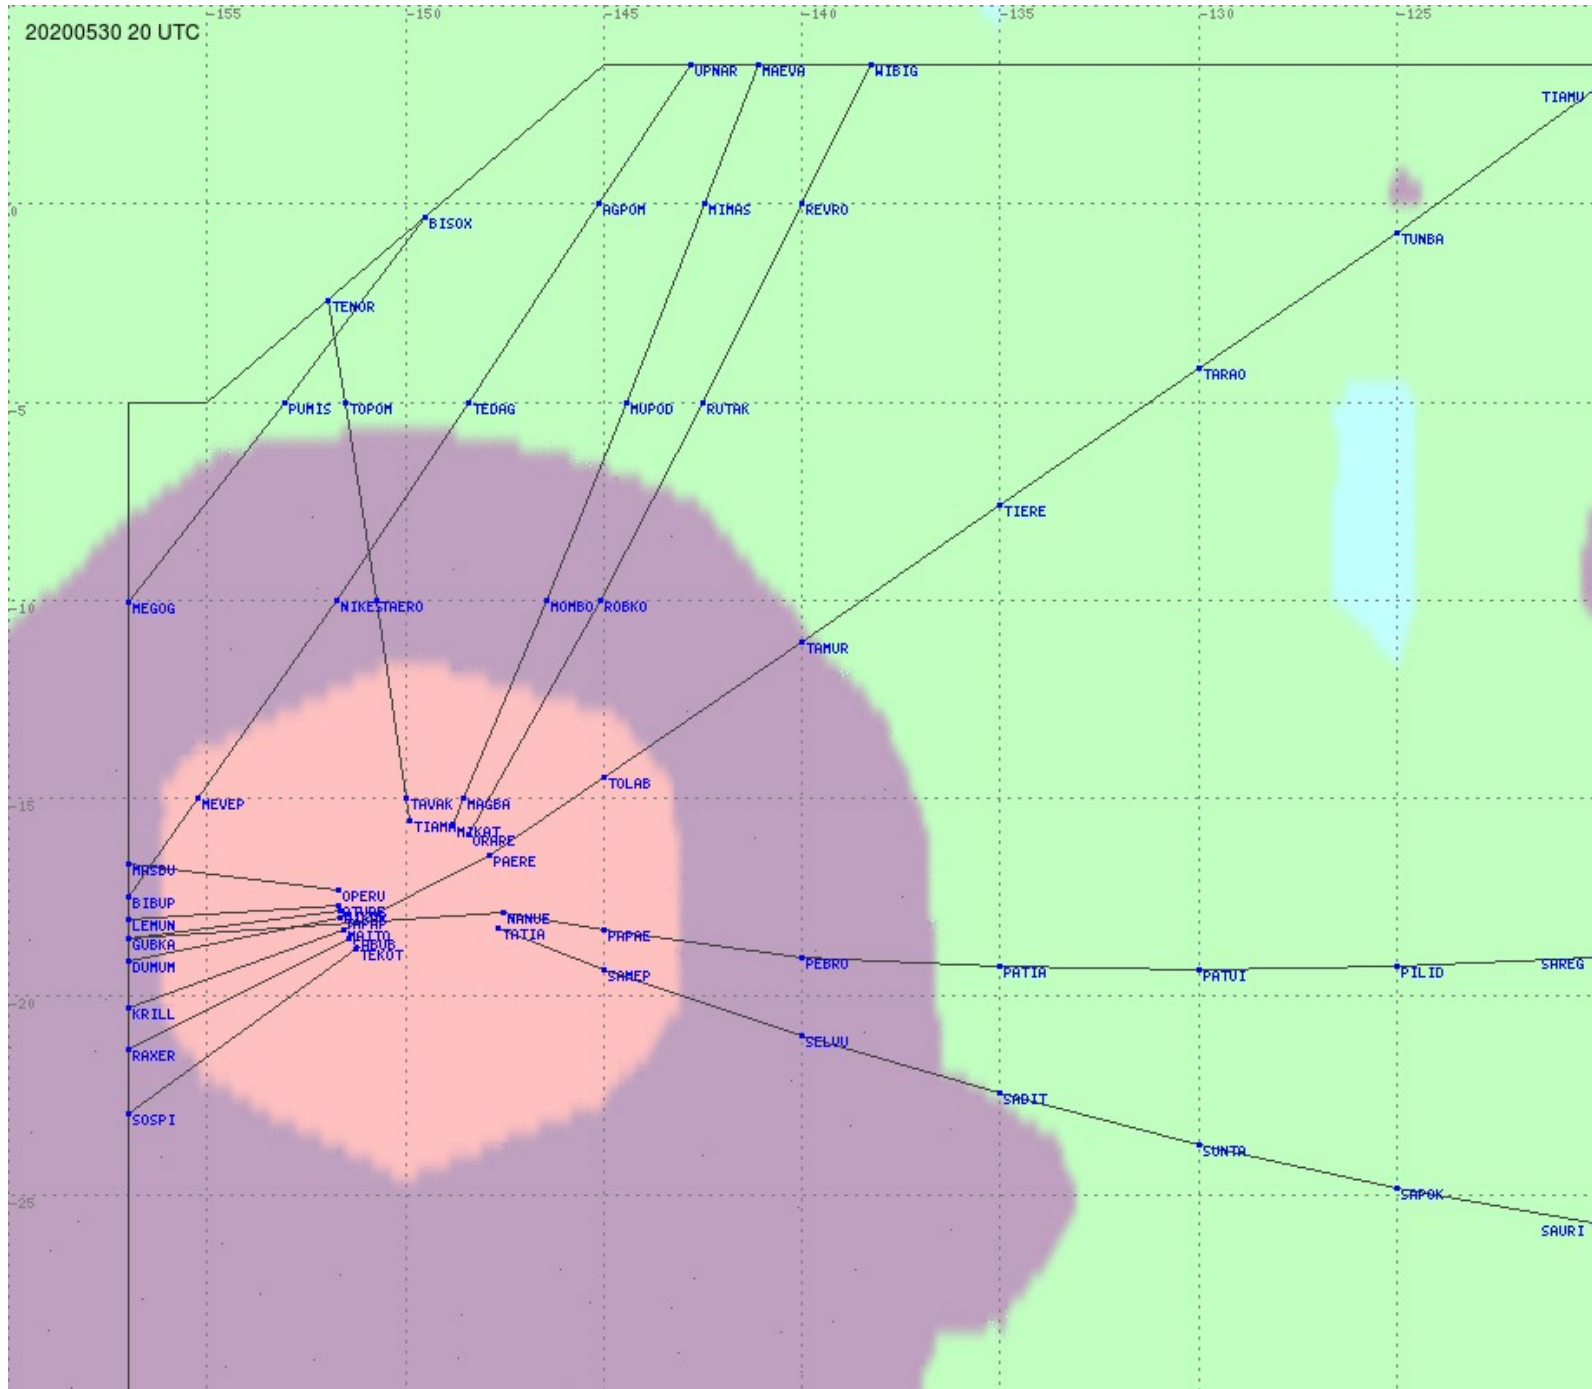

Tahiti FIR - HF Propag - 20200530

2.8 MHz 3.5 MHz 5.6 MHz 8.9 MHz 13.3 MHz 17.9 MHz None

Tahiti FIR - HF Propag - 20200530

2.8 MHz
3.5 MHz
5.6 MHz
8.9 MHz
13.3 MHz
17.9 MHz
None

Tahiti FIR - HF Propag - 20200530

Tahiti FIR - HF Propag - 20200530

2.8 MHz 3.5 MHz 5.6 MHz 8.9 MHz 13.3 MHz 17.9 MHz None

Tahiti FIR - HF Propag - 20200530

Tahiti FIR - HF Propag - 20200530

2.8 MHz
3.5 MHz
5.6 MHz
8.9 MHz
13.3 MHz
17.9 MHz
None

Tahiti FIR - HF Propag - 20200530

Tahiti FIR - HF Propag - 20200530

2.8 MHz 3.5 MHz 5.6 MHz 8.9 MHz 13.3 MHz 17.9 MHz None

Tahiti FIR - HF Propag - 20200530

2.8 MHz 3.5 MHz 5.6 MHz 8.9 MHz 13.3 MHz 17.9 MHz None