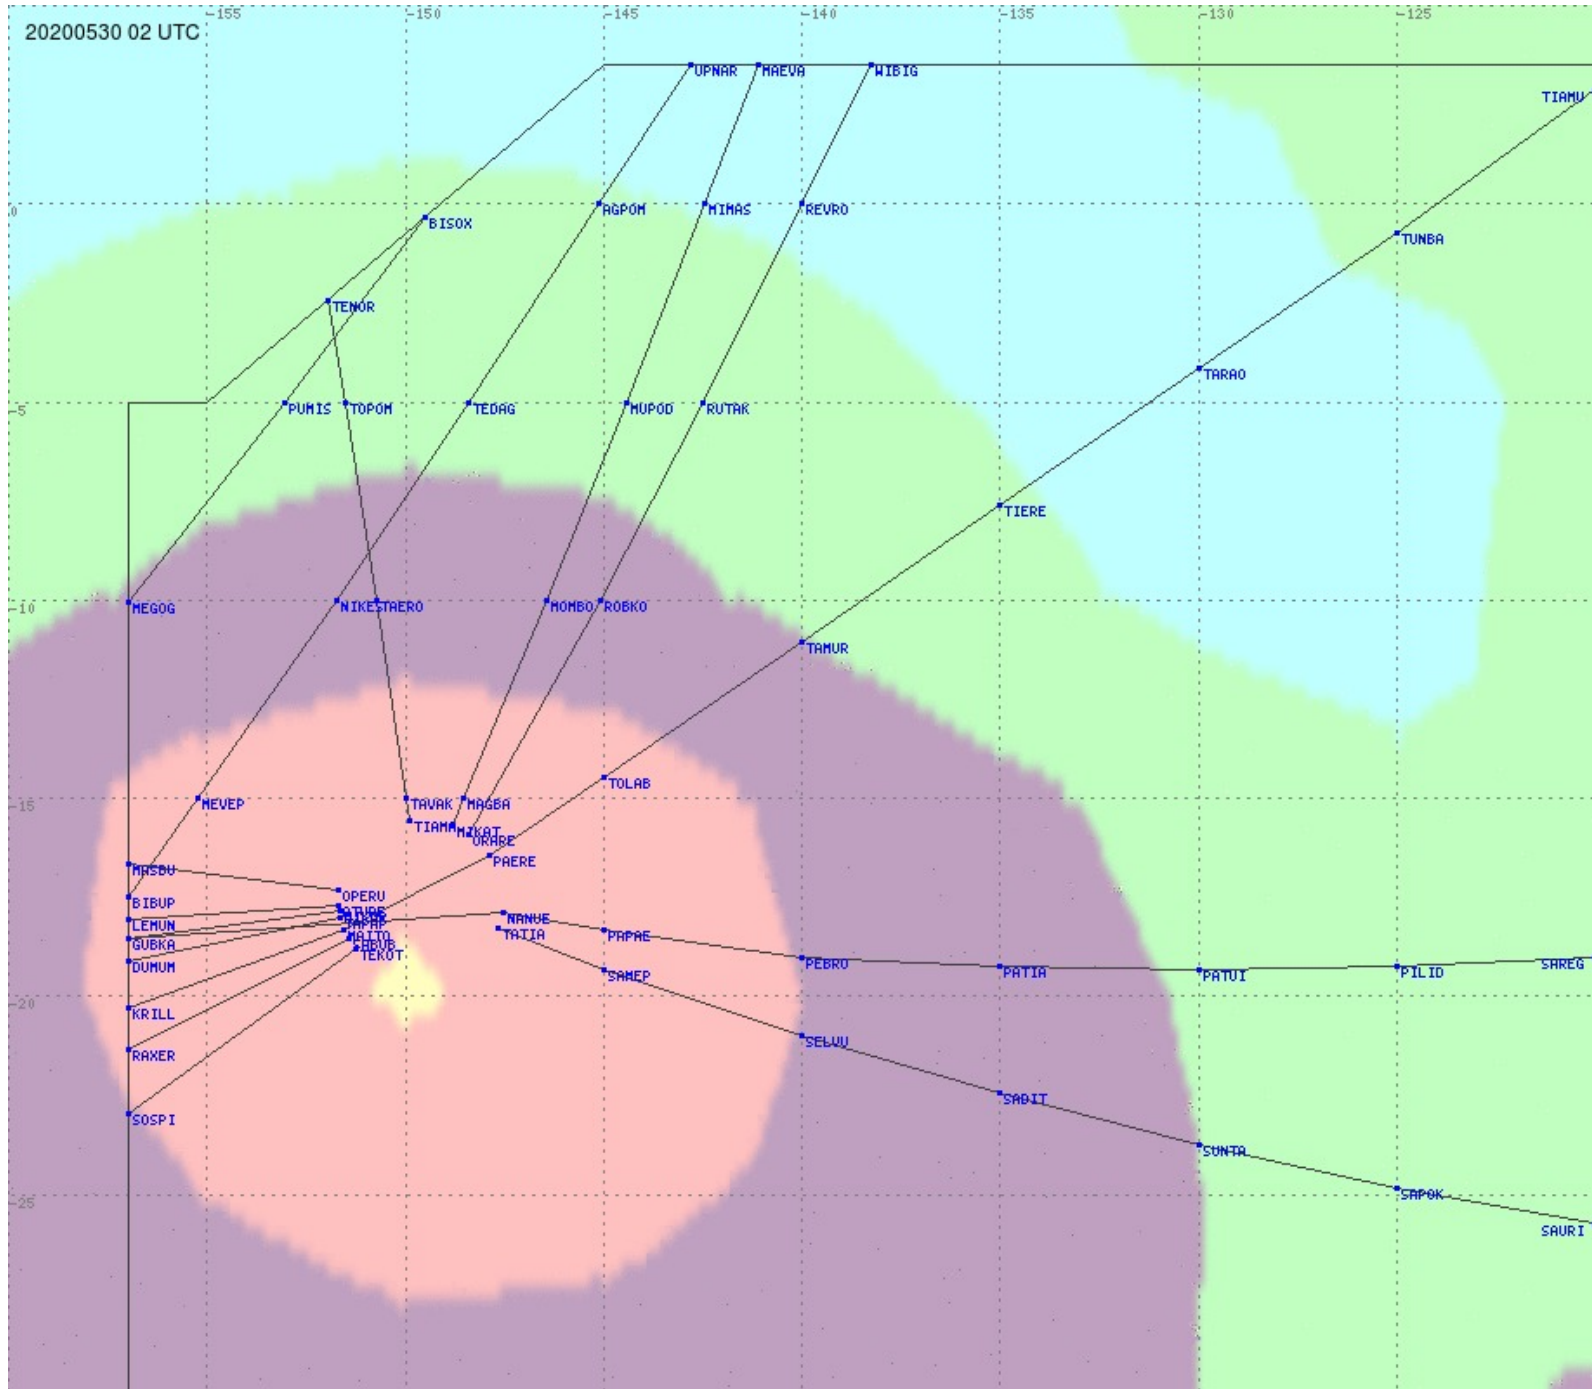

Tahiti FIR - HF Propag - 20200530

2.8 MHz 3.5 MHz 5.6 MHz 8.9 MHz 13.3 MHz 17.9 MHz None

Tahiti FIR - HF Propag - 20200530

2.8 MHz
3.5 MHz
5.6 MHz
8.9 MHz
13.3 MHz
17.9 MHz
None

Tahiti FIR - HF Propag - 20200530

2.8 MHz 3.5 MHz 5.6 MHz 8.9 MHz 13.3 MHz 17.9 MHz None

Tahiti FIR - HF Propag - 20200530

2.8 MHz 3.5 MHz 5.6 MHz 8.9 MHz 13.3 MHz 17.9 MHz None

Tahiti FIR - HF Propag - 20200530

2.8 MHz 3.5 MHz 5.6 MHz 8.9 MHz 13.3 MHz 17.9 MHz None

Tahiti FIR - HF Propag - 20200530

Tahiti FIR - HF Propag - 20200530

2.8 MHz
3.5 MHz
5.6 MHz
8.9 MHz
13.3 MHz
17.9 MHz
None

Tahiti FIR - HF Propag - 20200530

2.8 MHz
3.5 MHz
5.6 MHz
8.9 MHz
13.3 MHz
17.9 MHz
None