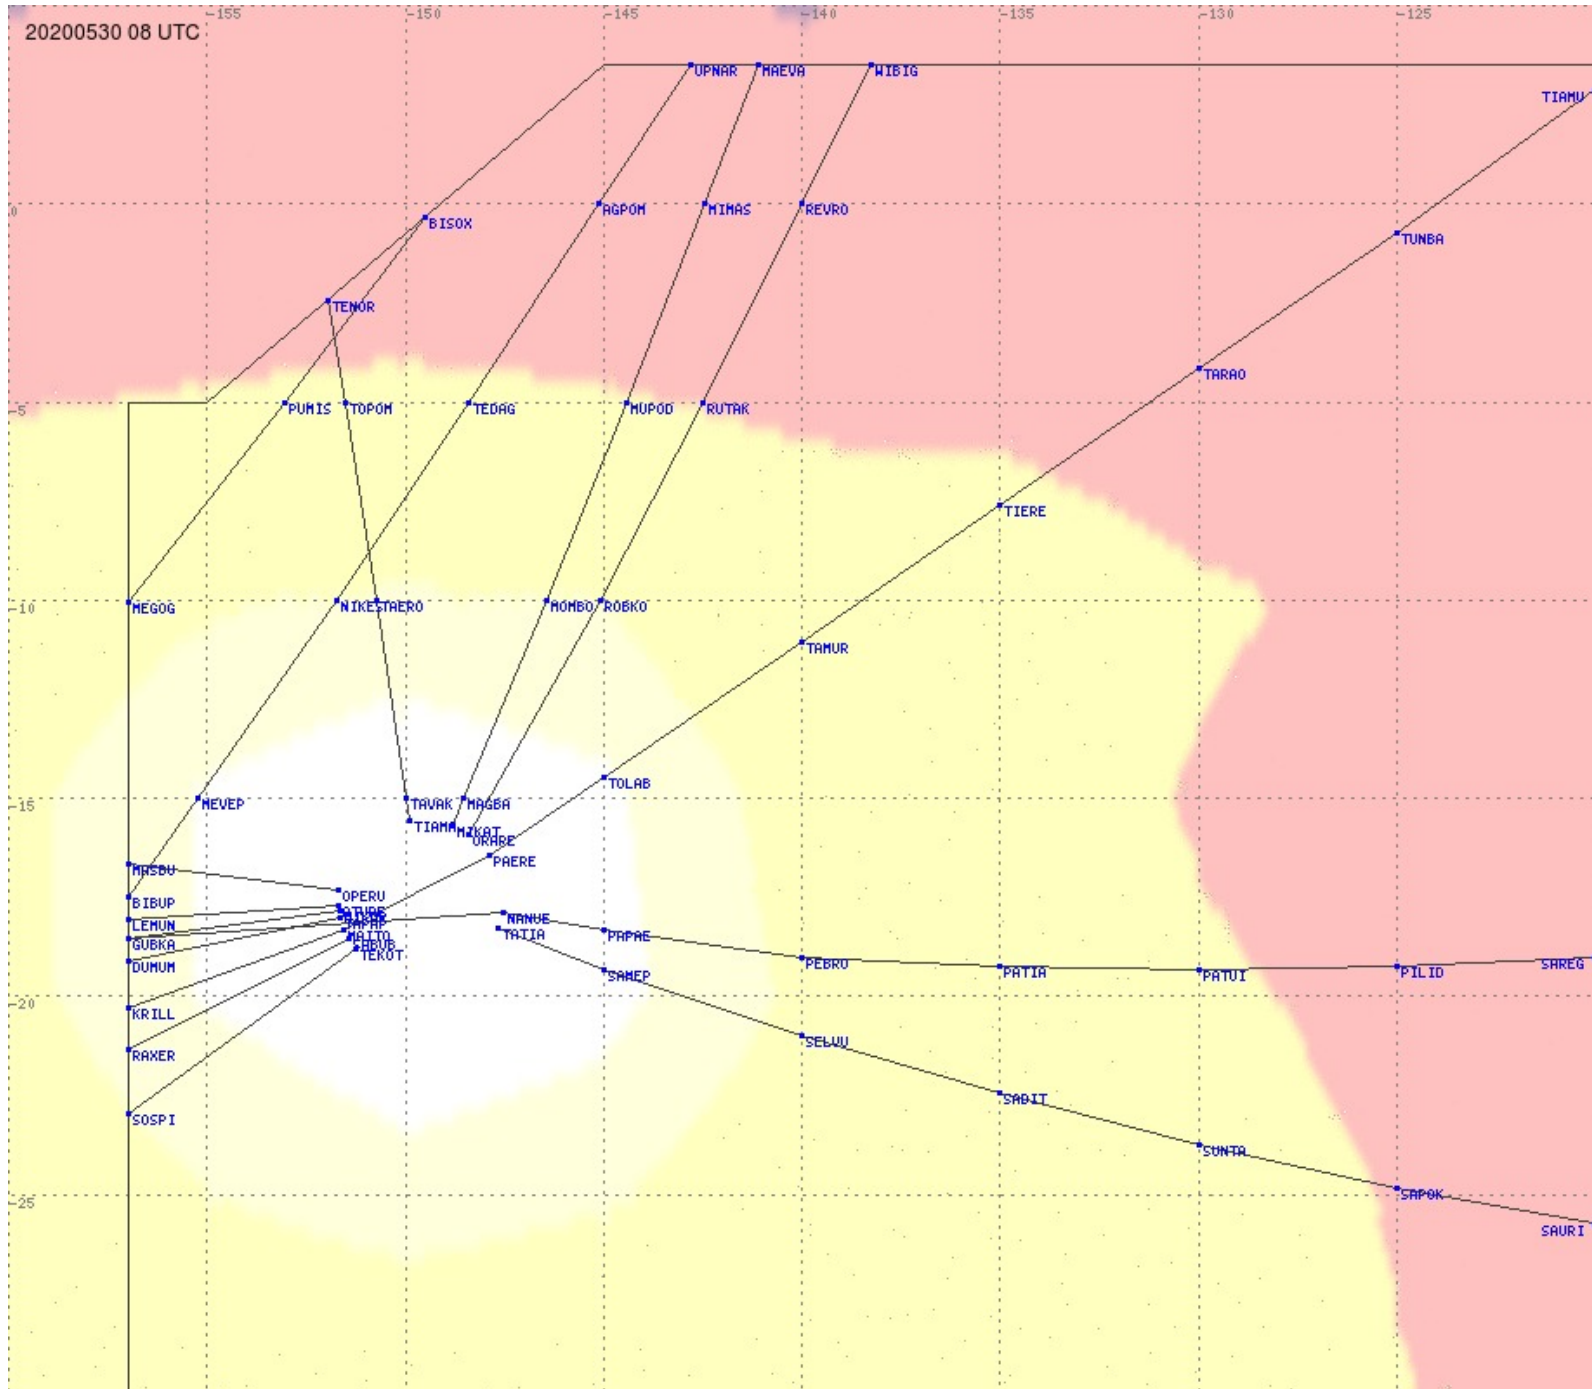

Tahiti FIR - HF Propag - 20200530

Tahiti FIR - HF Propag - 20200530

2.8 MHz
3.5 MHz
5.6 MHz
8.9 MHz
13.3 MHz
17.9 MHz
None

Tahiti FIR - HF Propag - 20200530

2.8 MHz
3.5 MHz
5.6 MHz
8.9 MHz
13.3 MHz
17.9 MHz
None

Tahiti FIR - HF Propag - 20200530

2.8 MHz
3.5 MHz
5.6 MHz
8.9 MHz
13.3 MHz
17.9 MHz
None

Tahiti FIR - HF Propag - 20200530

2.8 MHz
3.5 MHz
5.6 MHz
8.9 MHz
13.3 MHz
17.9 MHz
None

Tahiti FIR - HF Propag - 20200530