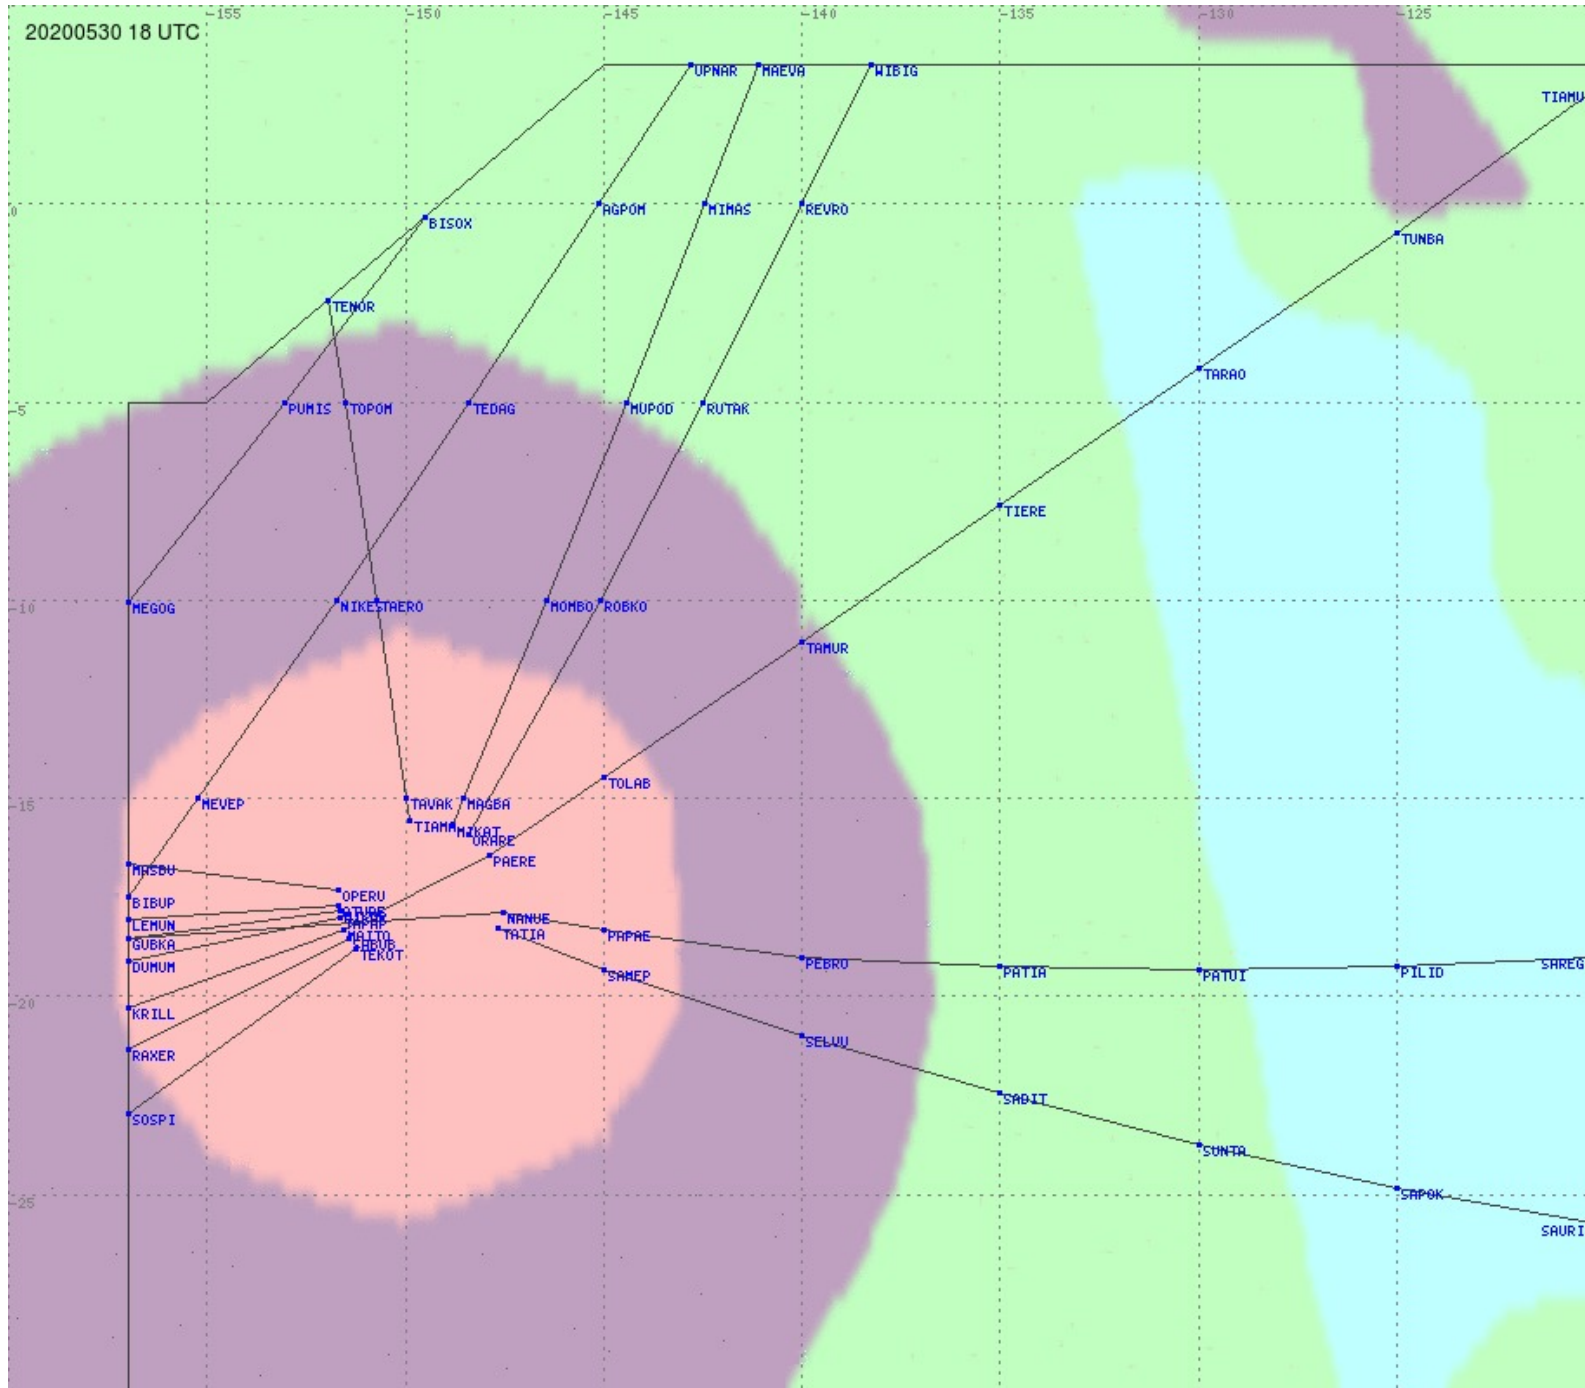

Tahiti FIR - HF Propag - 20200530

2.8 MHz 3.5 MHz 5.6 MHz 8.9 MHz 13.3 MHz 17.9 MHz None

Tahiti FIR - HF Propag - 20200530

2.8 MHz
3.5 MHz
5.6 MHz
8.9 MHz
13.3 MHz
17.9 MHz
None

Tahiti FIR - HF Propag - 20200530

2.8 MHz
3.5 MHz
5.6 MHz
8.9 MHz
13.3 MHz
17.9 MHz
None

Tahiti FIR - HF Propag - 20200530

2.8 MHz 3.5 MHz 5.6 MHz 8.9 MHz 13.3 MHz 17.9 MHz None

Tahiti FIR - HF Propag - 20200530

Tahiti FIR - HF Propag - 20200530

Tahiti FIR - HF Propag - 20200530

2.8 MHz 3.5 MHz 5.6 MHz 8.9 MHz 13.3 MHz 17.9 MHz None

Tahiti FIR - HF Propag - 20200530

Tahiti FIR - HF Propag - 20200530

2.8 MHz
3.5 MHz
5.6 MHz
8.9 MHz
13.3 MHz
17.9 MHz
None

Tahiti FIR - HF Propag - 20200530

Tahiti FIR - HF Propag - 20200530

2.8 MHz 3.5 MHz 5.6 MHz 8.9 MHz 13.3 MHz 17.9 MHz None

Tahiti FIR - HF Propag - 20200530

2.8 MHz 3.5 MHz 5.6 MHz 8.9 MHz 13.3 MHz 17.9 MHz None