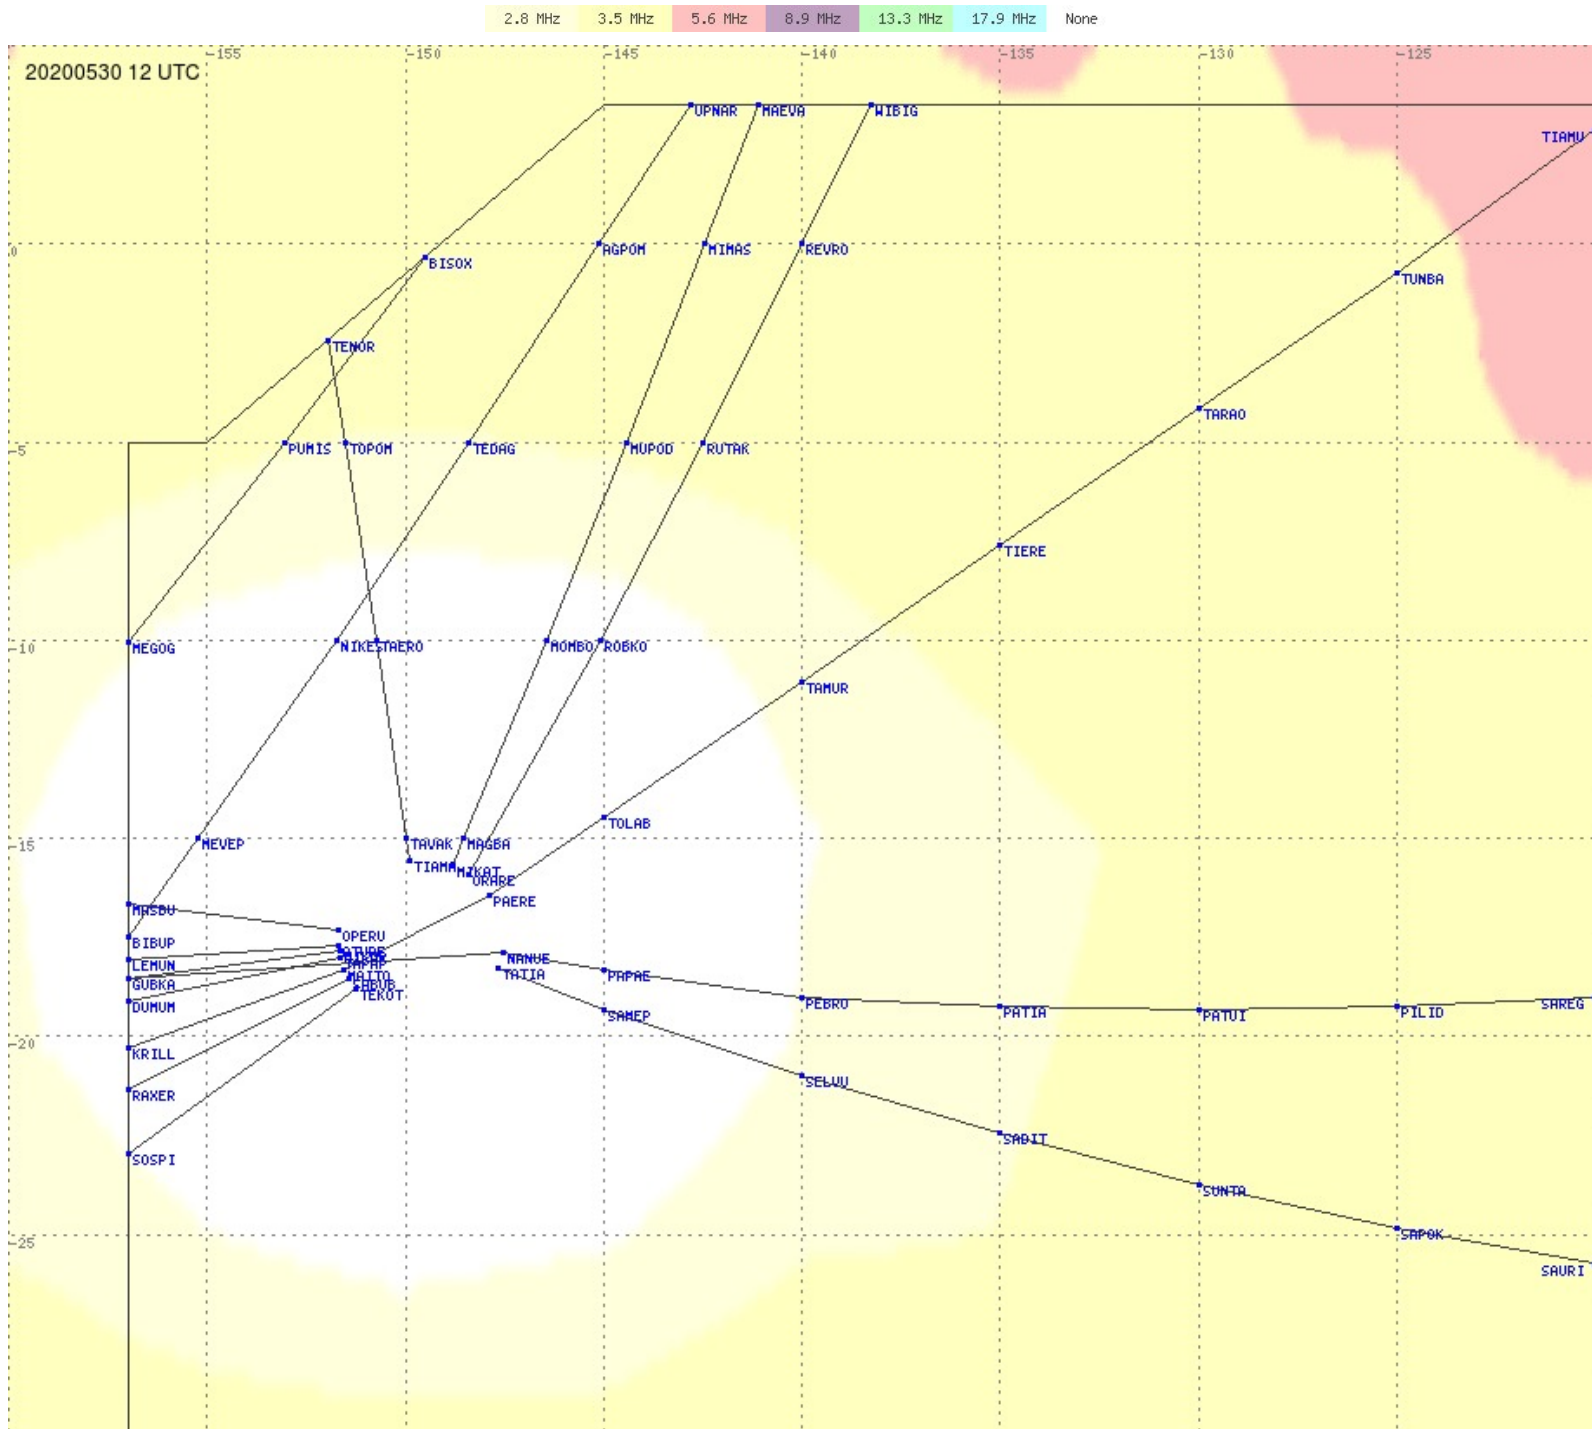

Tahiti FIR - HF Propag - 20200530