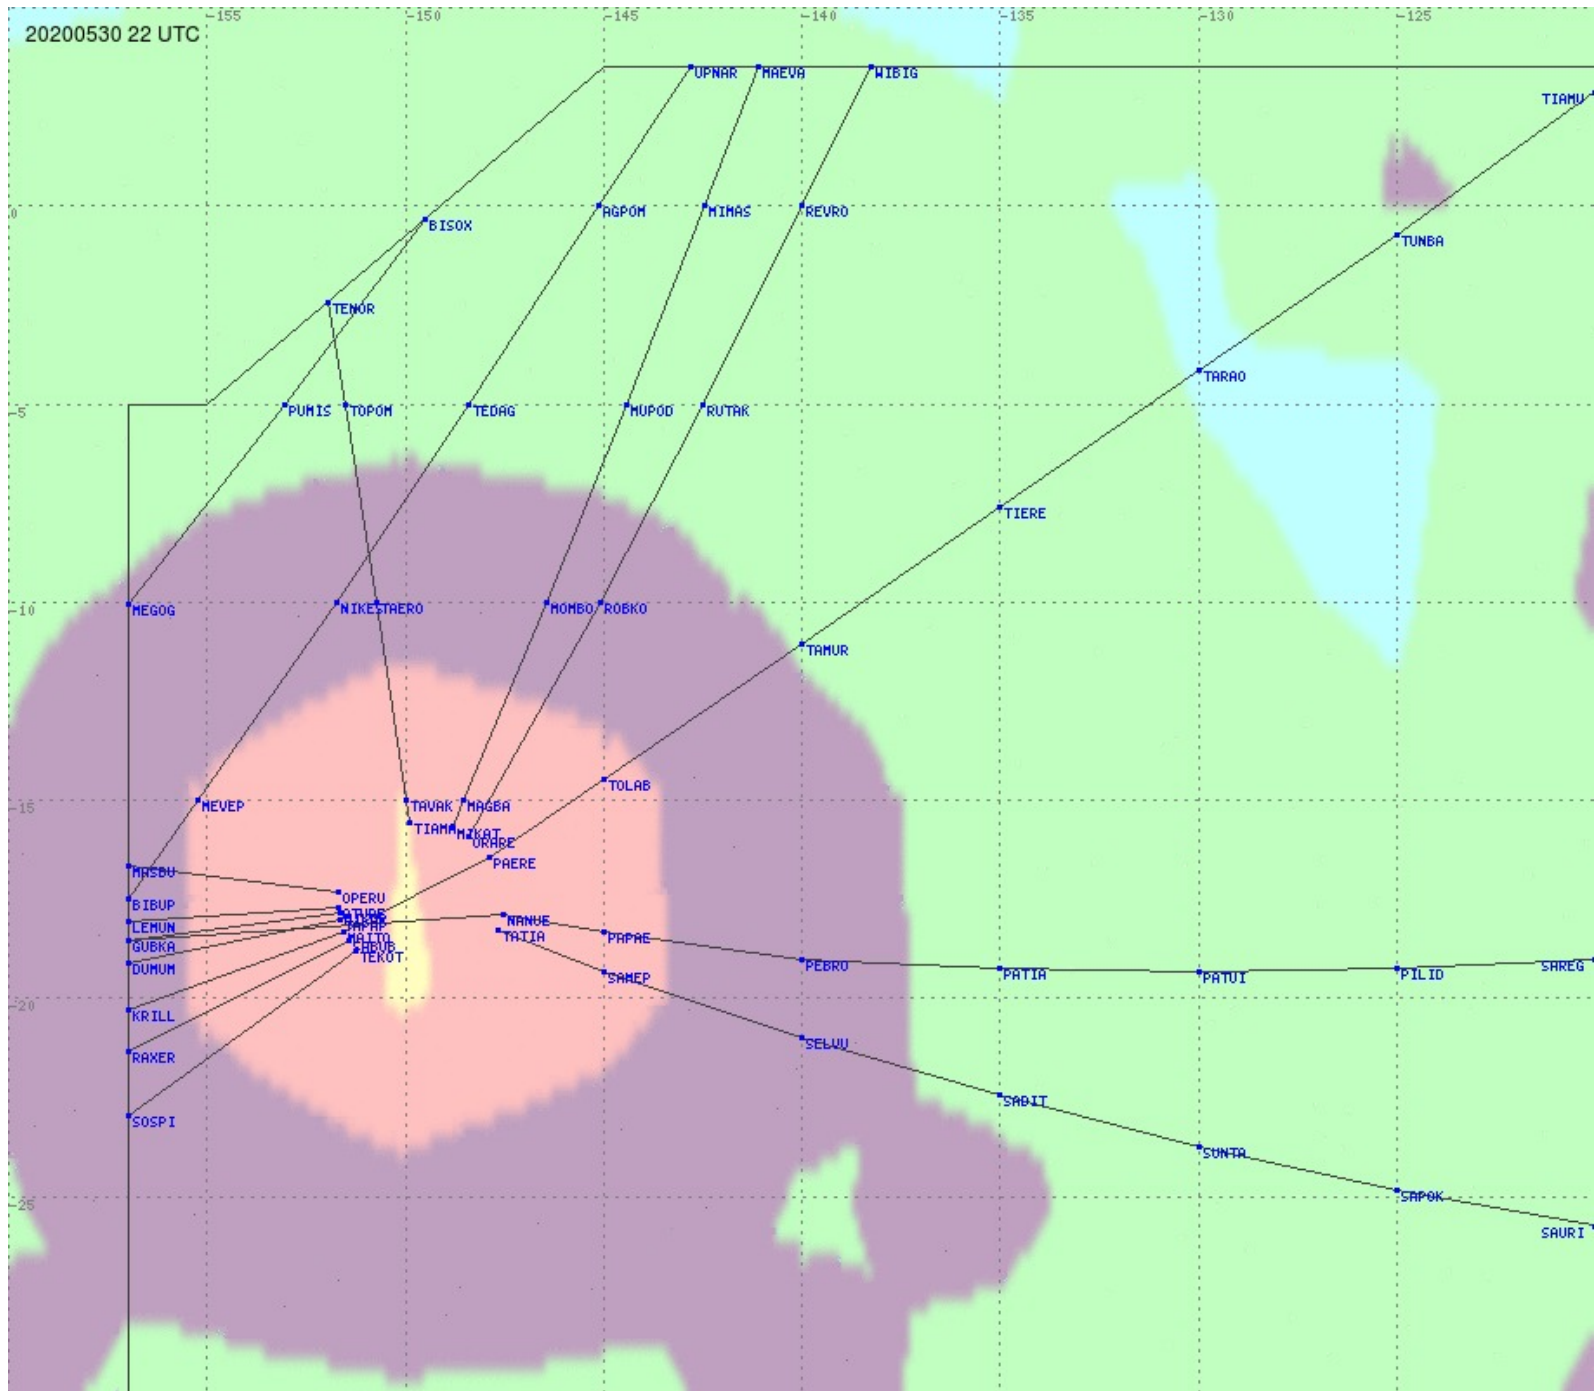

Tahiti FIR - HF Propag - 20200530

2.8 MHz 3.5 MHz 5.6 MHz 8.9 MHz 13.3 MHz 17.9 MHz None

Tahiti FIR - HF Propag - 20200530

2.8 MHz
3.5 MHz
5.6 MHz
8.9 MHz
13.3 MHz
17.9 MHz
None

Tahiti FIR - HF Propag - 20200530

Tahiti FIR - HF Propag - 20200530

Tahiti FIR - HF Propag - 20200530

2.8 MHz 3.5 MHz 5.6 MHz 8.9 MHz 13.3 MHz 17.9 MHz None

Tahiti FIR - HF Propag - 20200530

2.8 MHz 3.5 MHz 5.6 MHz 8.9 MHz 13.3 MHz 17.9 MHz None

2.8 MHz
3.5 MHz
5.6 MHz
8.9 MHz
13.3 MHz
17.9 MHz
None

Tahiti FIR - HF Propag - 20200530

2.8 MHz 3.5 MHz 5.6 MHz 8.9 MHz 13.3 MHz 17.9 MHz None