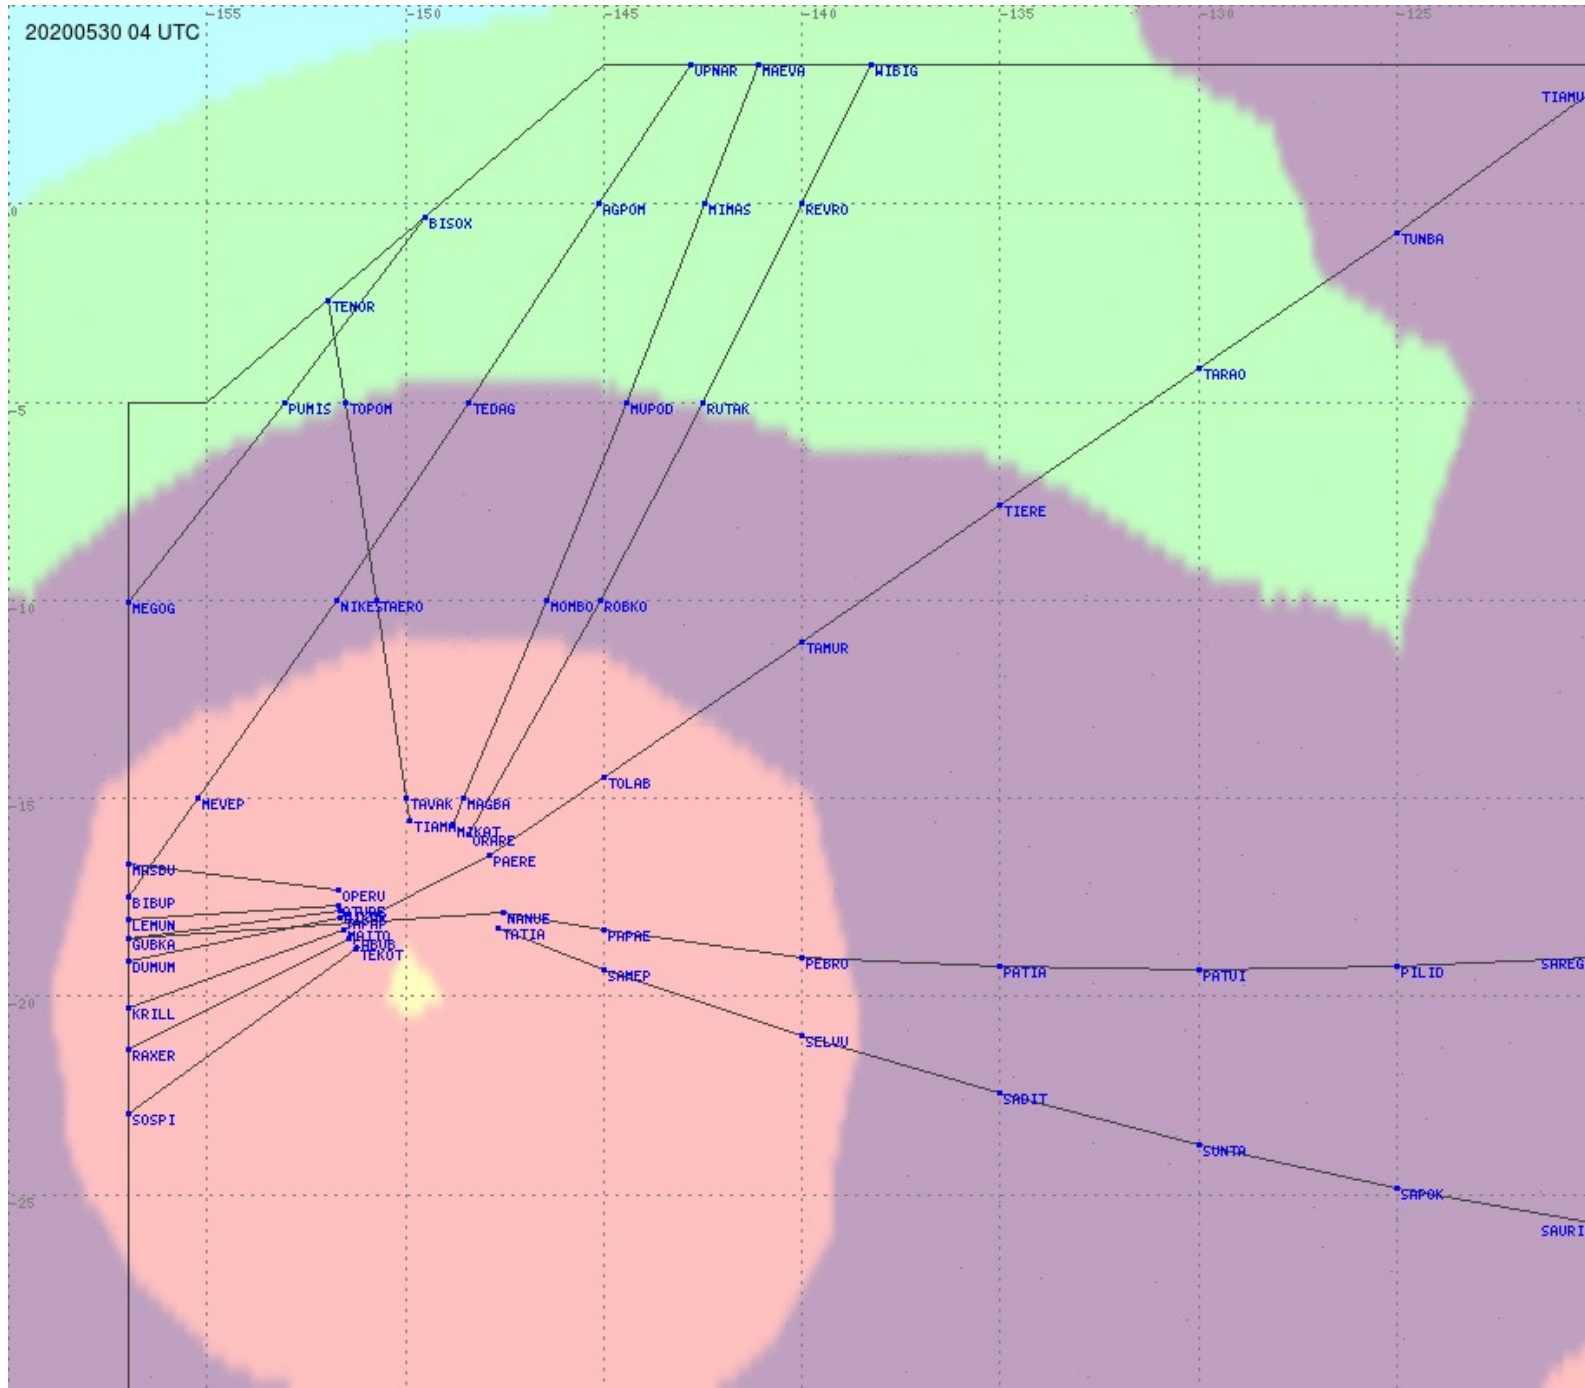

Tahiti FIR - HF Propag - 20200530

2.8 MHz 3.5 MHz 5.6 MHz 8.9 MHz 13.3 MHz 17.9 MHz None

Tahiti FIR - HF Propag - 20200530

2.8 MHz
3.5 MHz
5.6 MHz
8.9 MHz
13.3 MHz
17.9 MHz
None

Tahiti FIR - HF Propag - 20200530

2.8 MHz 3.5 MHz 5.6 MHz 8.9 MHz 13.3 MHz 17.9 MHz None

Tahiti FIR - HF Propag - 20200530

2.8 MHz 3.5 MHz 5.6 MHz 8.9 MHz 13.3 MHz 17.9 MHz None

Tahiti FIR - HF Propag - 20200530

2.8 MHz 3.5 MHz 5.6 MHz 8.9 MHz 13.3 MHz 17.9 MHz None

Tahiti FIR - HF Propag - 20200530

Tahiti FIR - HF Propag - 20200530

2.8 MHz
3.5 MHz
5.6 MHz
8.9 MHz
13.3 MHz
17.9 MHz
None

Tahiti FIR - HF Propag - 20200530

2.8 MHz
3.5 MHz
5.6 MHz
8.9 MHz
13.3 MHz
17.9 MHz
None