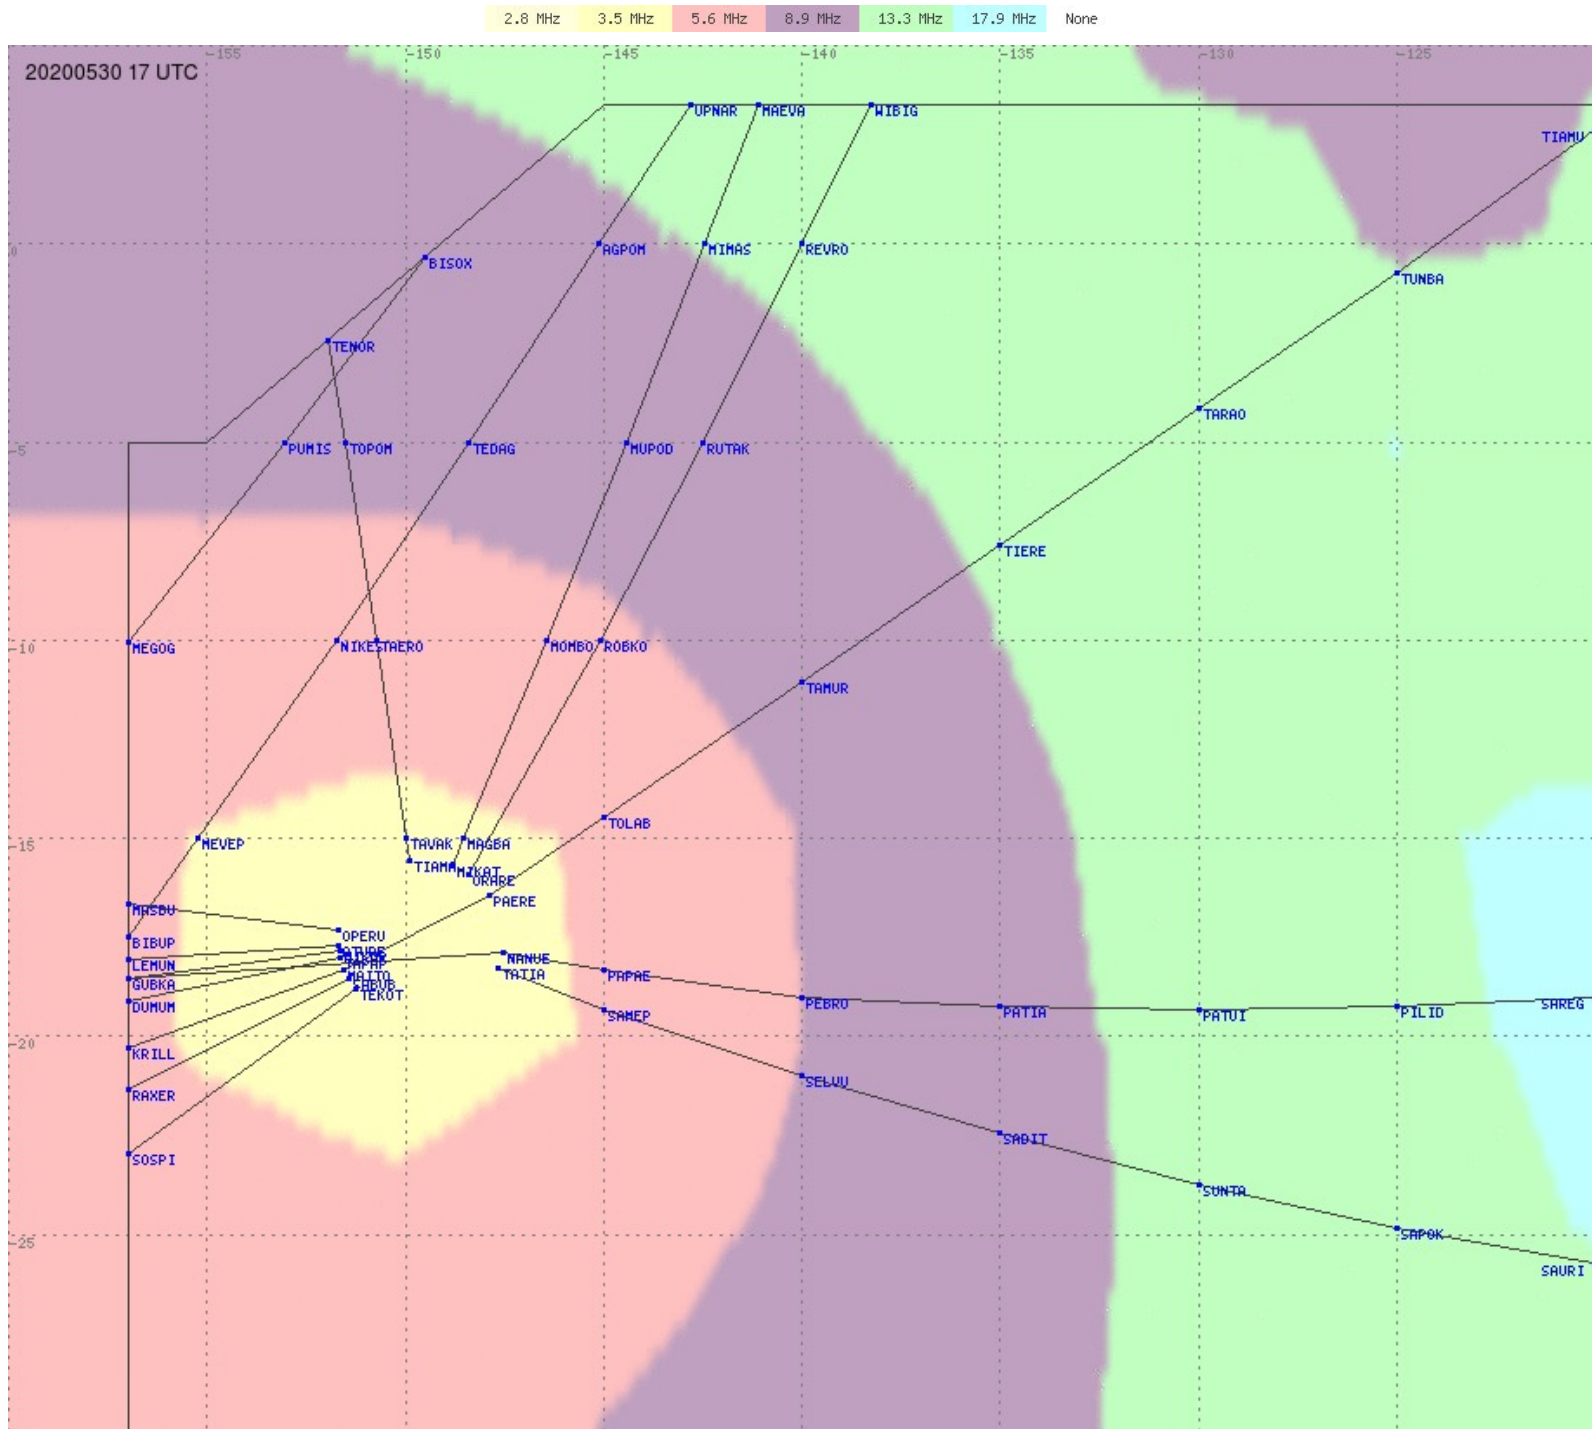

Tahiti FIR - HF Propag - 20200530

2.8 MHz 3.5 MHz 5.6 MHz 8.9 MHz 13.3 MHz 17.9 MHz None

Tahiti FIR - HF Propag - 20200530

2.8 MHz
3.5 MHz
5.6 MHz
8.9 MHz
13.3 MHz
17.9 MHz
None

Tahiti FIR - HF Propag - 20200530

2.8 MHz
3.5 MHz
5.6 MHz
8.9 MHz
13.3 MHz
17.9 MHz
None

Tahiti FIR - HF Propag - 20200530

2.8 MHz 3.5 MHz 5.6 MHz 8.9 MHz 13.3 MHz 17.9 MHz None

Tahiti FIR - HF Propag - 20200530

Tahiti FIR - HF Propag - 20200530

Tahiti FIR - HF Propag - 20200530

2.8 MHz 3.5 MHz 5.6 MHz 8.9 MHz 13.3 MHz 17.9 MHz None

Tahiti FIR - HF Propag - 20200530

Tahiti FIR - HF Propag - 20200530

2.8 MHz
3.5 MHz
5.6 MHz
8.9 MHz
13.3 MHz
17.9 MHz
None

Tahiti FIR - HF Propag - 20200530

Tahiti FIR - HF Propag - 20200530

2.8 MHz 3.5 MHz 5.6 MHz 8.9 MHz 13.3 MHz 17.9 MHz None

Tahiti FIR - HF Propag - 20200530

2.8 MHz 3.5 MHz 5.6 MHz 8.9 MHz 13.3 MHz 17.9 MHz None