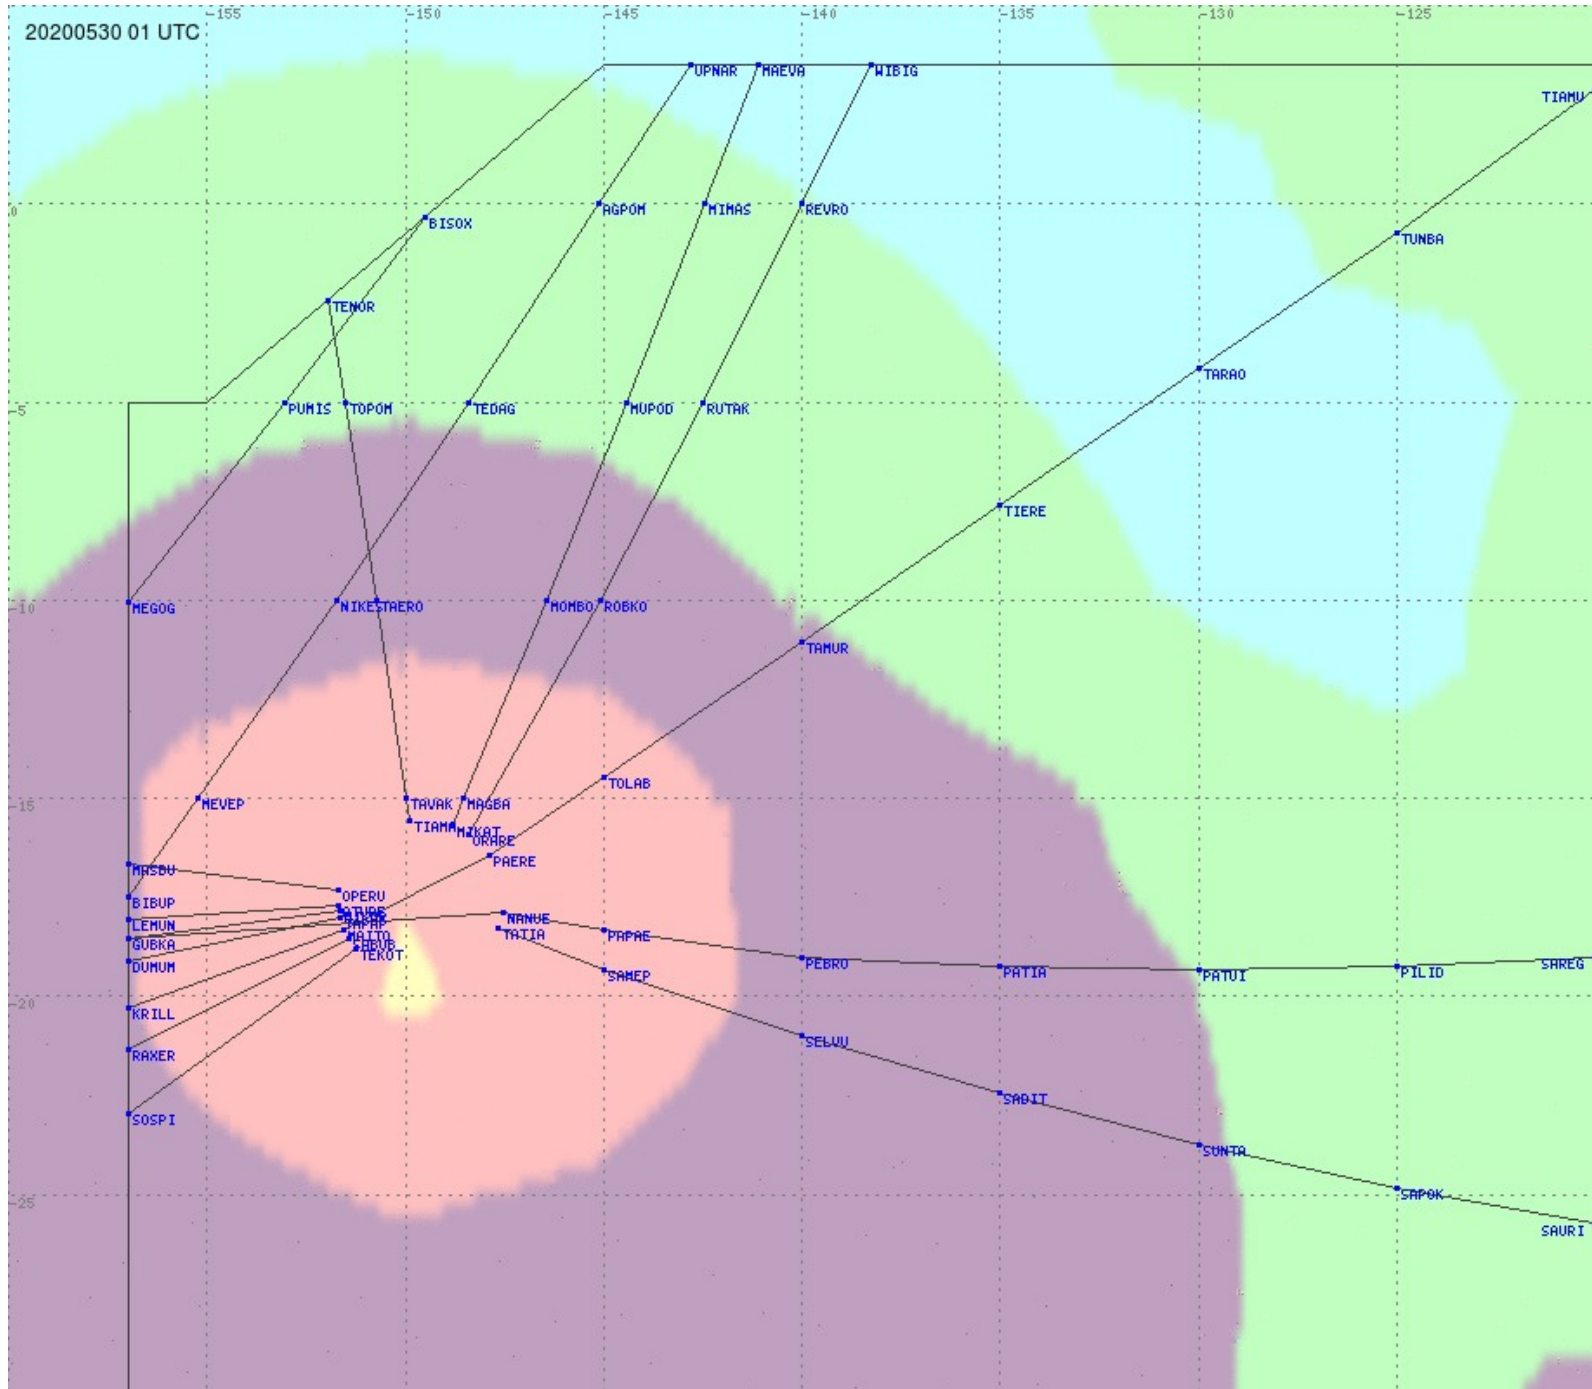

Tahiti FIR - HF Propag - 20200530

2.8 MHz 3.5 MHz 5.6 MHz 8.9 MHz 13.3 MHz 17.9 MHz None

Tahiti FIR - HF Propag - 20200530

2.8 MHz
3.5 MHz
5.6 MHz
8.9 MHz
13.3 MHz
17.9 MHz
None

Tahiti FIR - HF Propag - 20200530

2.8 MHz 3.5 MHz 5.6 MHz 8.9 MHz 13.3 MHz 17.9 MHz None

Tahiti FIR - HF Propag - 20200530

2.8 MHz 3.5 MHz 5.6 MHz 8.9 MHz 13.3 MHz 17.9 MHz None

Tahiti FIR - HF Propag - 20200530

2.8 MHz 3.5 MHz 5.6 MHz 8.9 MHz 13.3 MHz 17.9 MHz None

Tahiti FIR - HF Propag - 20200530

Tahiti FIR - HF Propag - 20200530

2.8 MHz
3.5 MHz
5.6 MHz
8.9 MHz
13.3 MHz
17.9 MHz
None

Tahiti FIR - HF Propag - 20200530

2.8 MHz
3.5 MHz
5.6 MHz
8.9 MHz
13.3 MHz
17.9 MHz
None