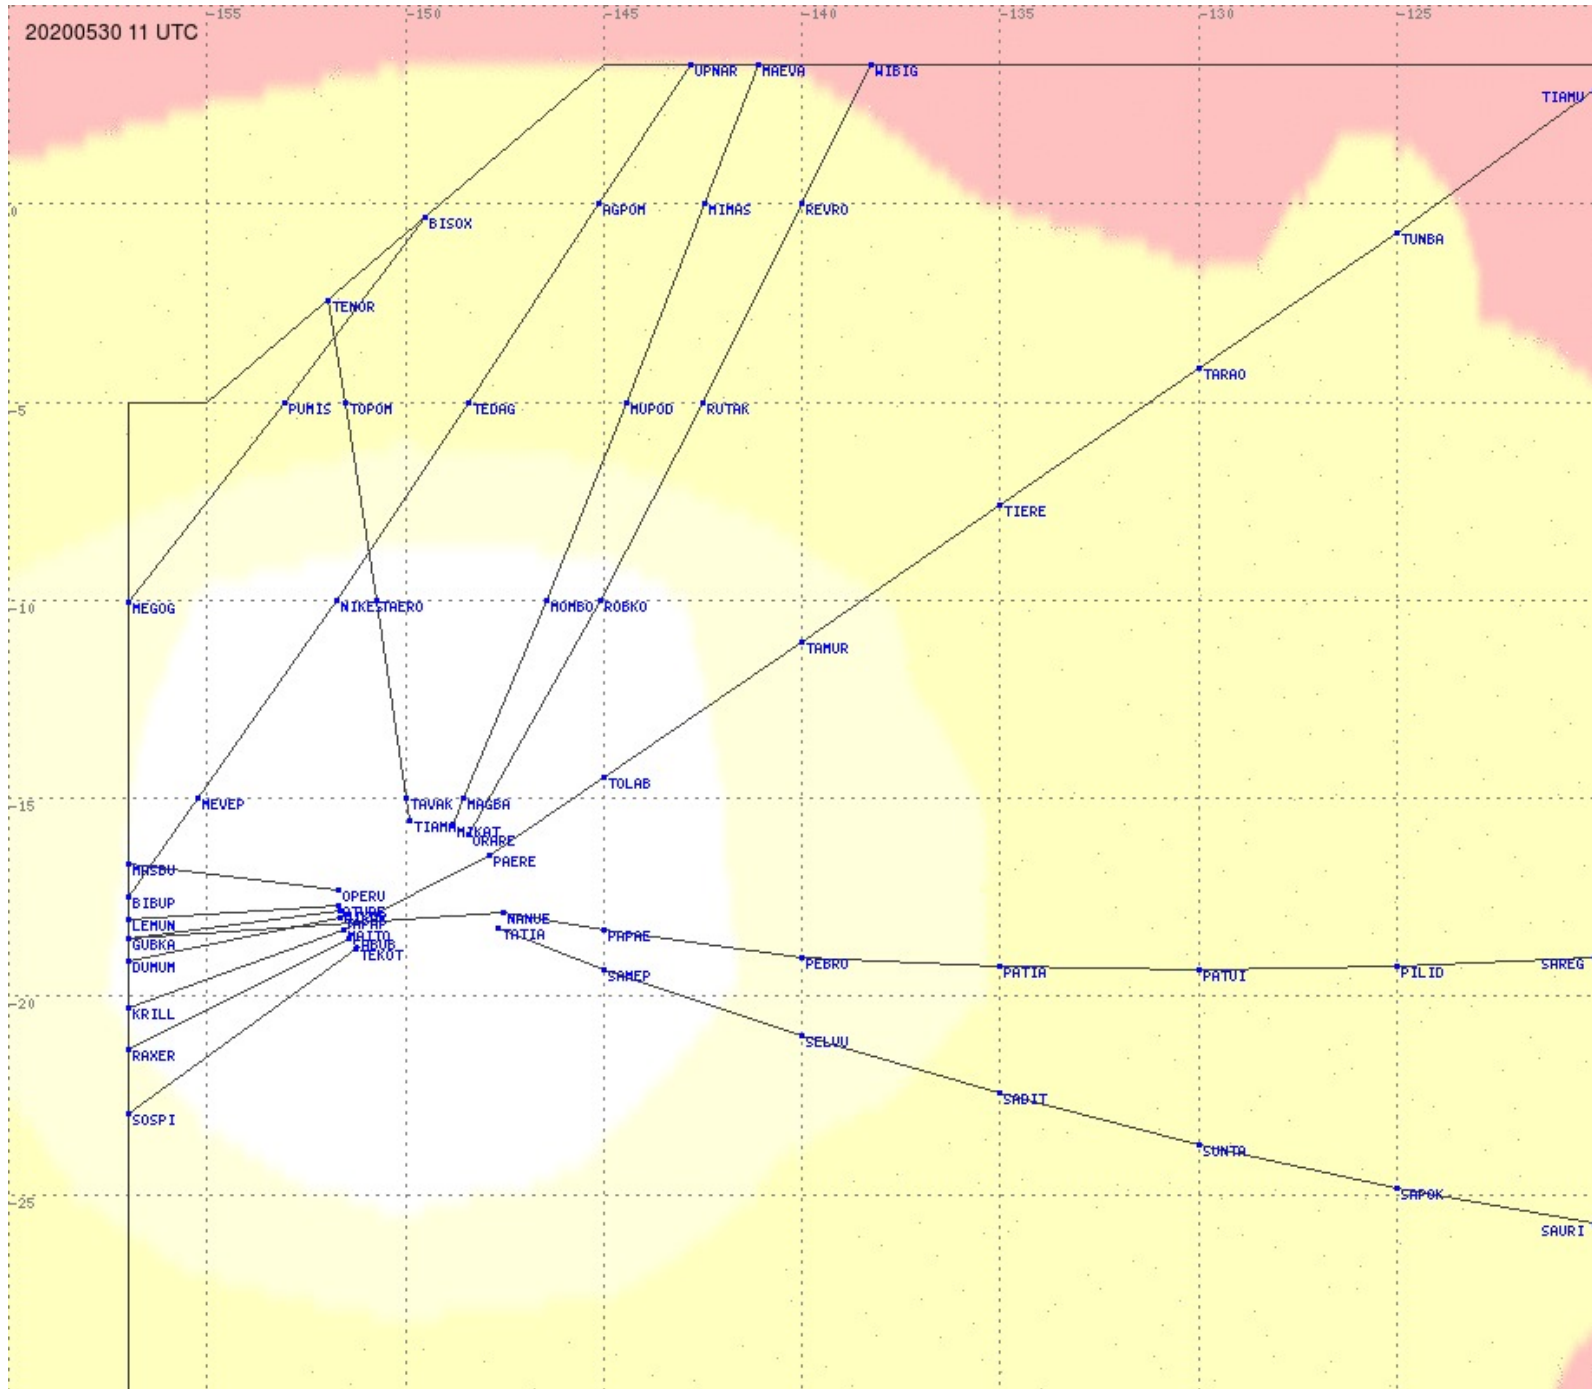

Tahiti FIR - HF Propag - 20200530

2.8 MHz 3.5 MHz 5.6 MHz 8.9 MHz 13.3 MHz 17.9 MHz None