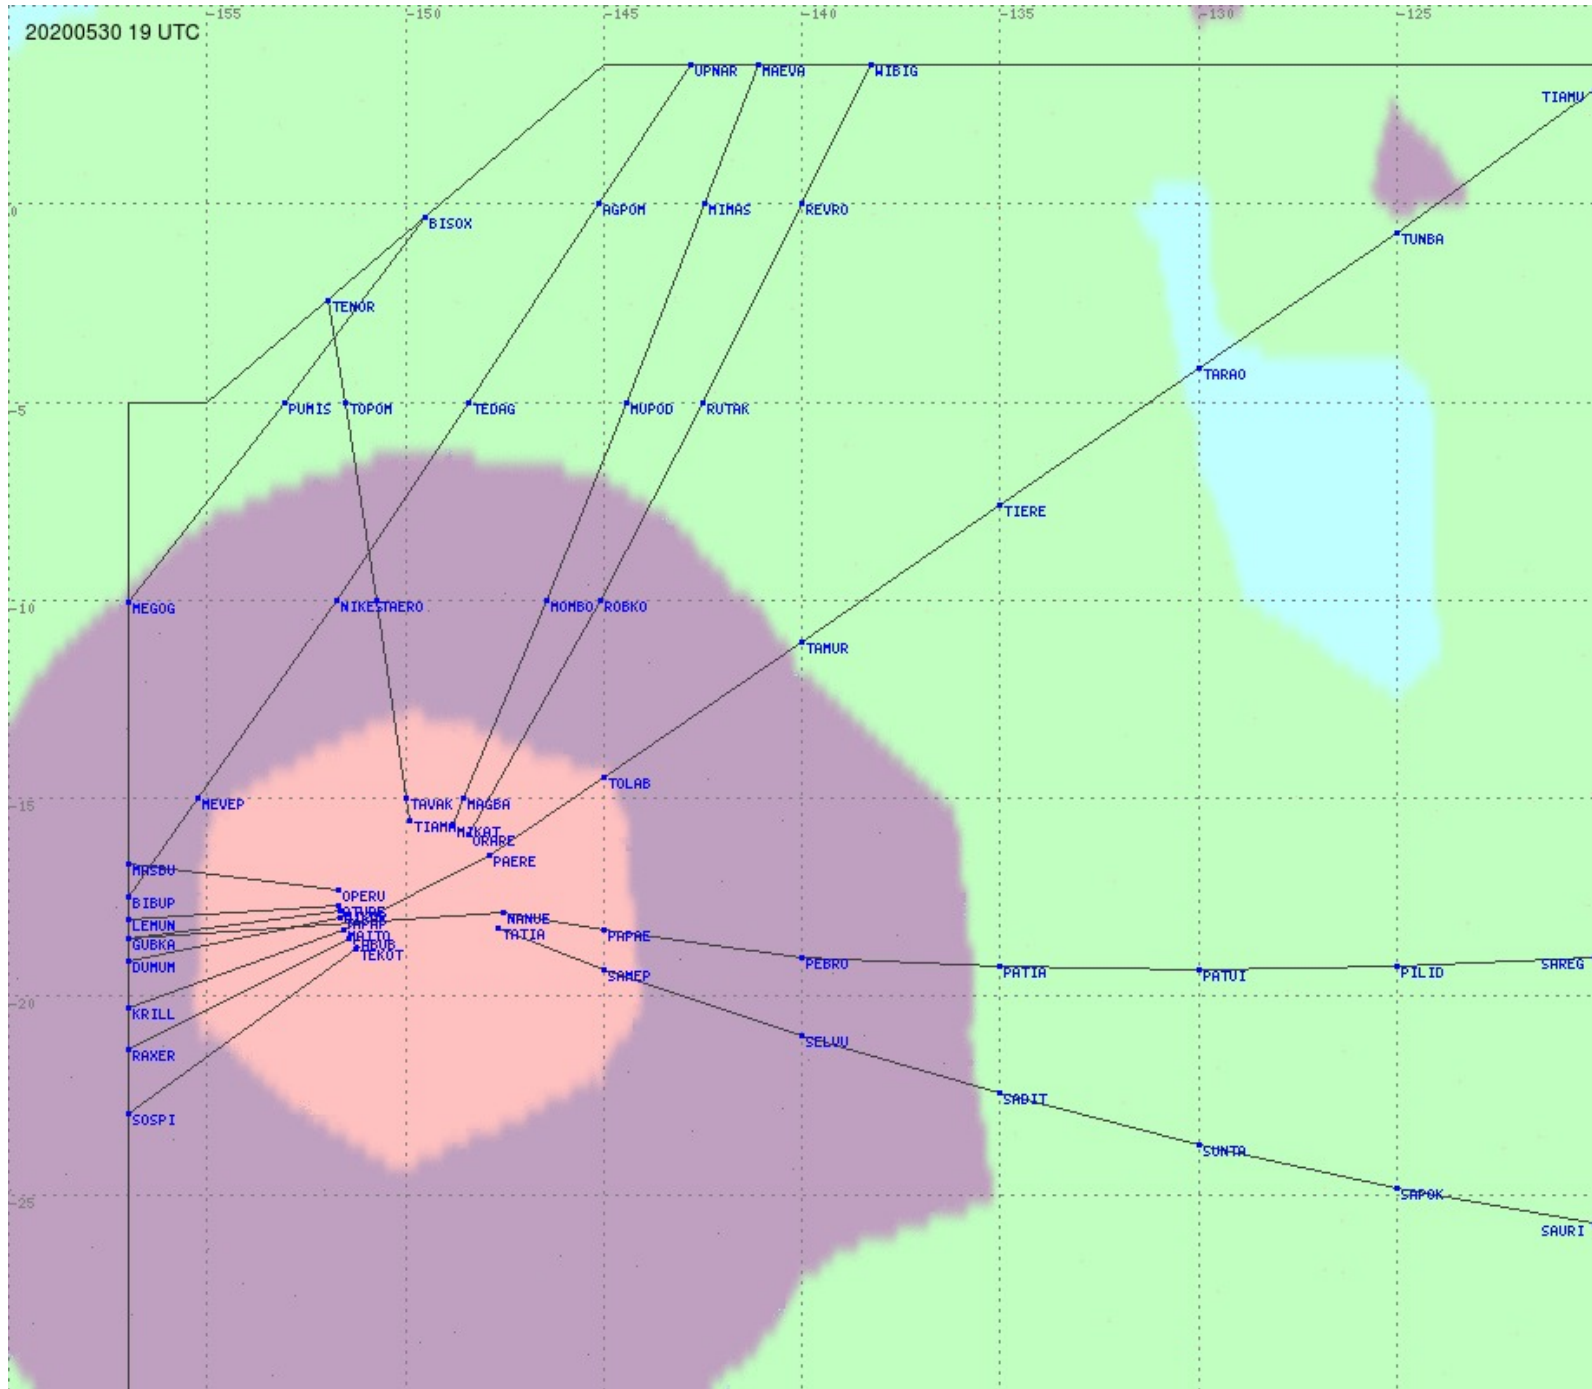

Tahiti FIR - HF Propag - 20200530

2.8 MHz 3.5 MHz 5.6 MHz 8.9 MHz 13.3 MHz 17.9 MHz None

Tahiti FIR - HF Propag - 20200530

2.8 MHz
3.5 MHz
5.6 MHz
8.9 MHz
13.3 MHz
17.9 MHz
None

Tahiti FIR - HF Propag - 20200530

Tahiti FIR - HF Propag - 20200530

2.8 MHz 3.5 MHz 5.6 MHz 8.9 MHz 13.3 MHz 17.9 MHz None

Tahiti FIR - HF Propag - 20200530

Tahiti FIR - HF Propag - 20200530

2.8 MHz
3.5 MHz
5.6 MHz
8.9 MHz
13.3 MHz
17.9 MHz
None

Tahiti FIR - HF Propag - 20200530

Tahiti FIR - HF Propag - 20200530

2.8 MHz 3.5 MHz 5.6 MHz 8.9 MHz 13.3 MHz 17.9 MHz None

Tahiti FIR - HF Propag - 20200530

2.8 MHz 3.5 MHz 5.6 MHz 8.9 MHz 13.3 MHz 17.9 MHz None