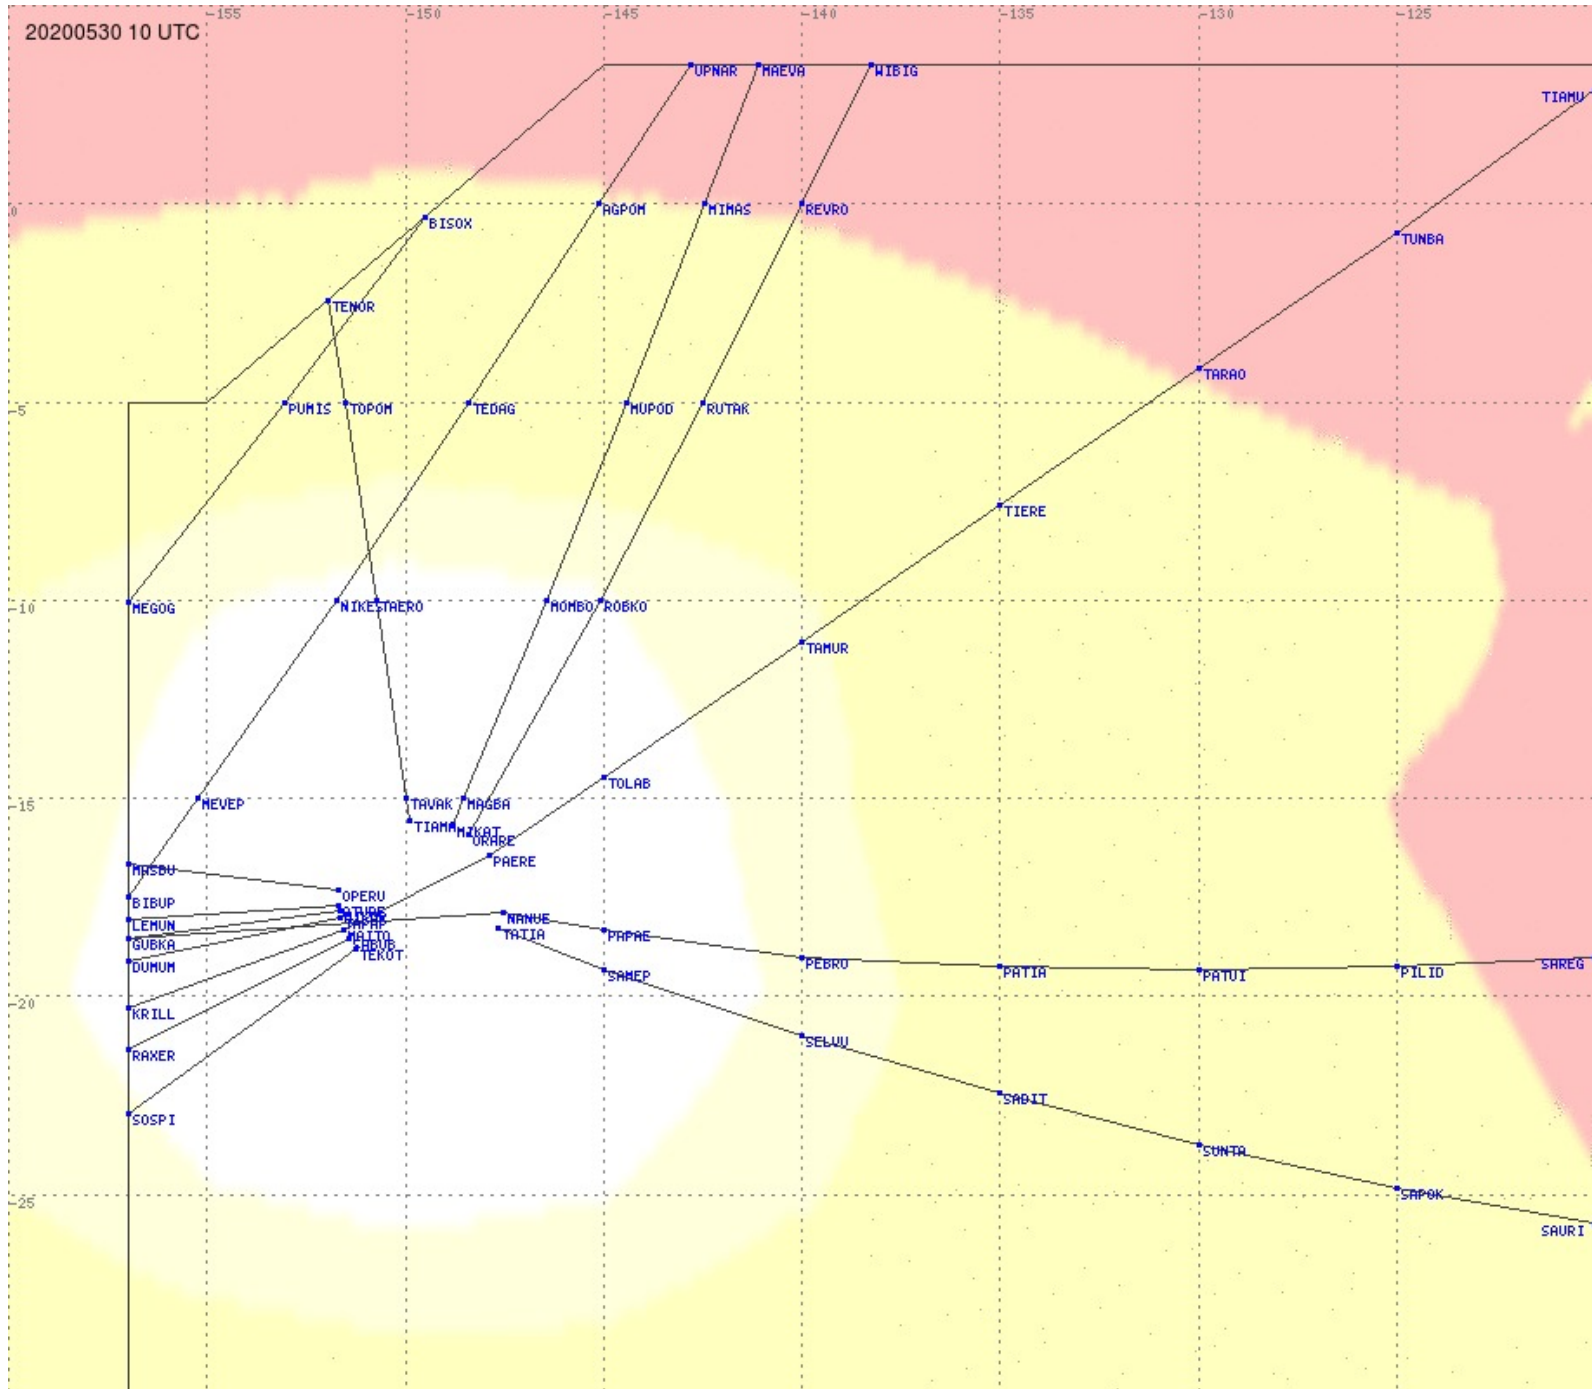

Tahiti FIR - HF Propag - 20200530

2.8 MHz
3.5 MHz
5.6 MHz
8.9 MHz
13.3 MHz
17.9 MHz
None