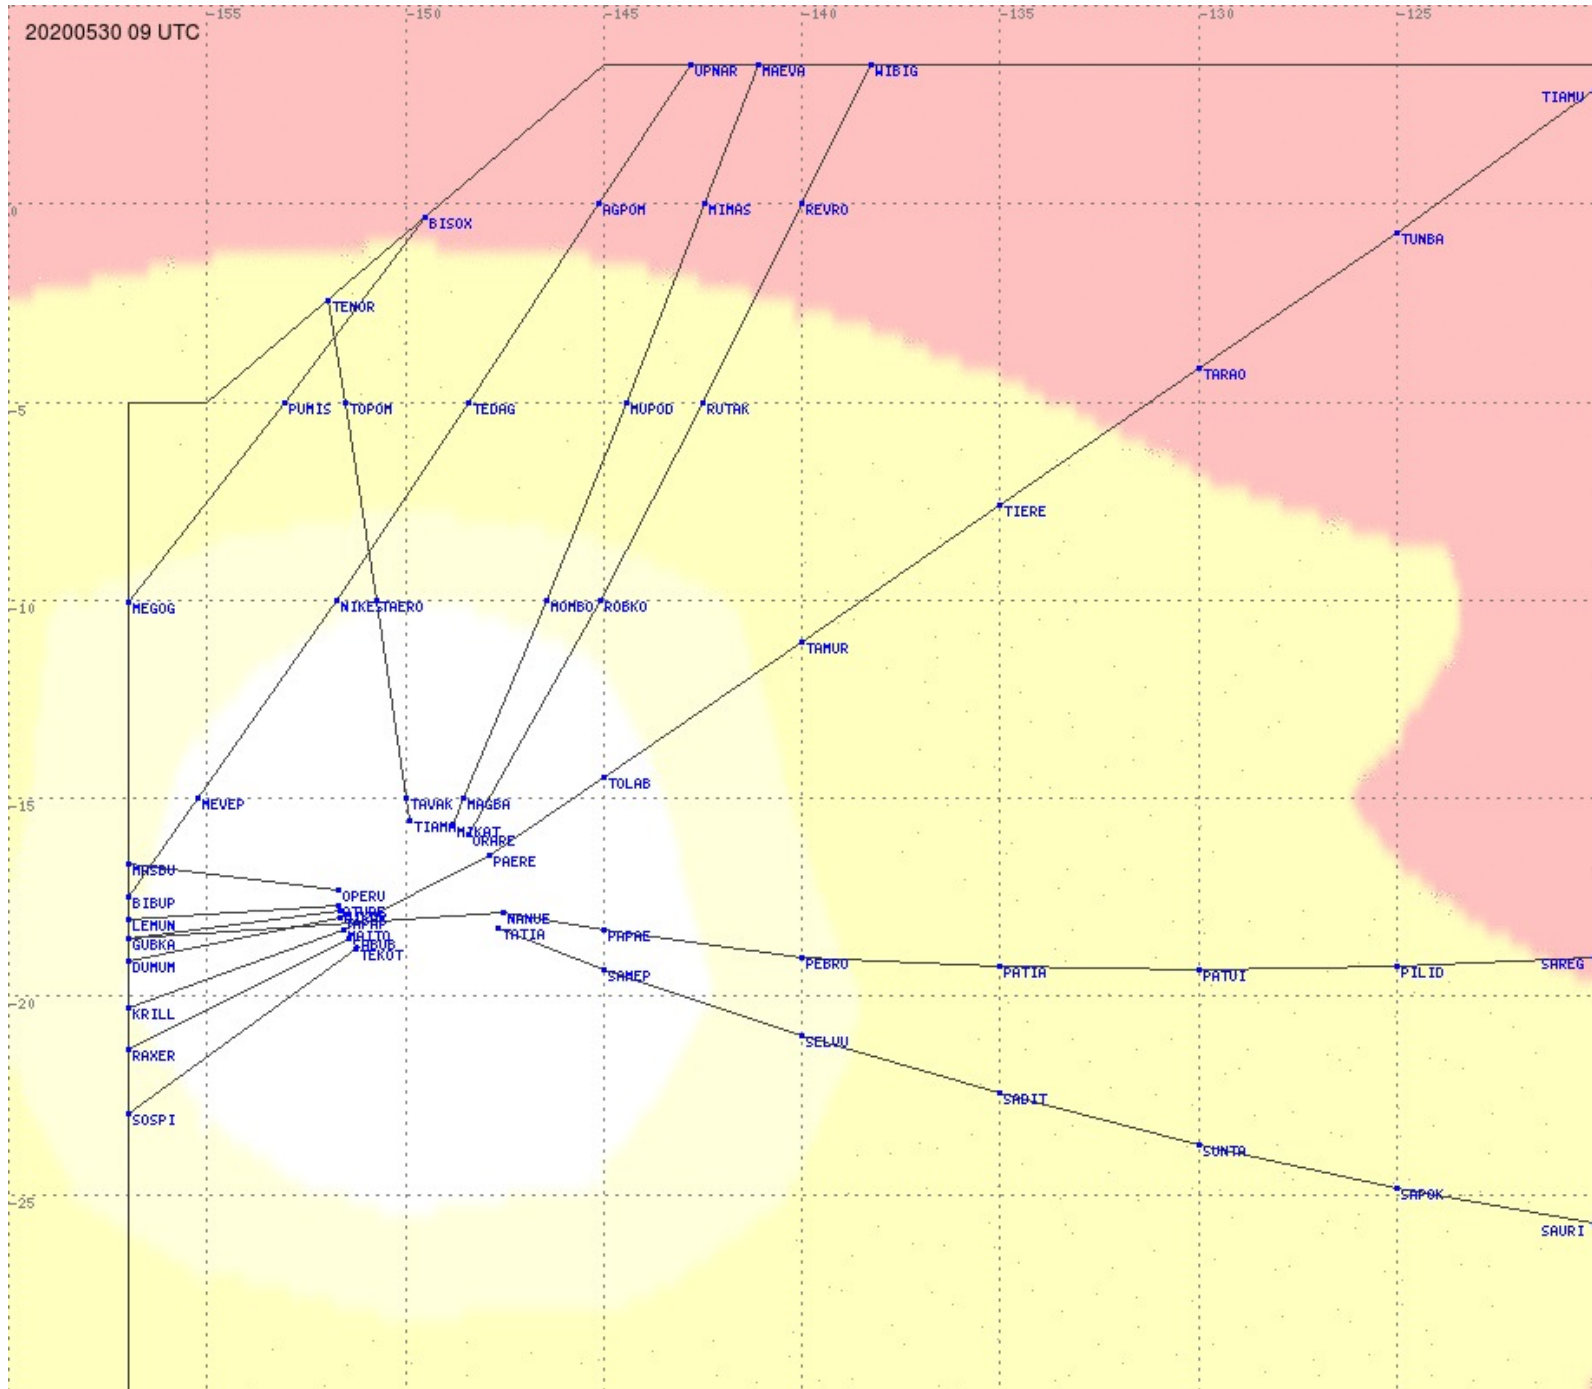

Tahiti FIR - HF Propag - 20200530

Tahiti FIR - HF Propag - 20200530

2.8 MHz
3.5 MHz
5.6 MHz
8.9 MHz
13.3 MHz
17.9 MHz
None

Tahiti FIR - HF Propag - 20200530

2.8 MHz
3.5 MHz
5.6 MHz
8.9 MHz
13.3 MHz
17.9 MHz
None

Tahiti FIR - HF Propag - 20200530

2.8 MHz
3.5 MHz
5.6 MHz
8.9 MHz
13.3 MHz
17.9 MHz
None

Tahiti FIR - HF Propag - 20200530

2.8 MHz
3.5 MHz
5.6 MHz
8.9 MHz
13.3 MHz
17.9 MHz
None

Tahiti FIR - HF Propag - 20200530