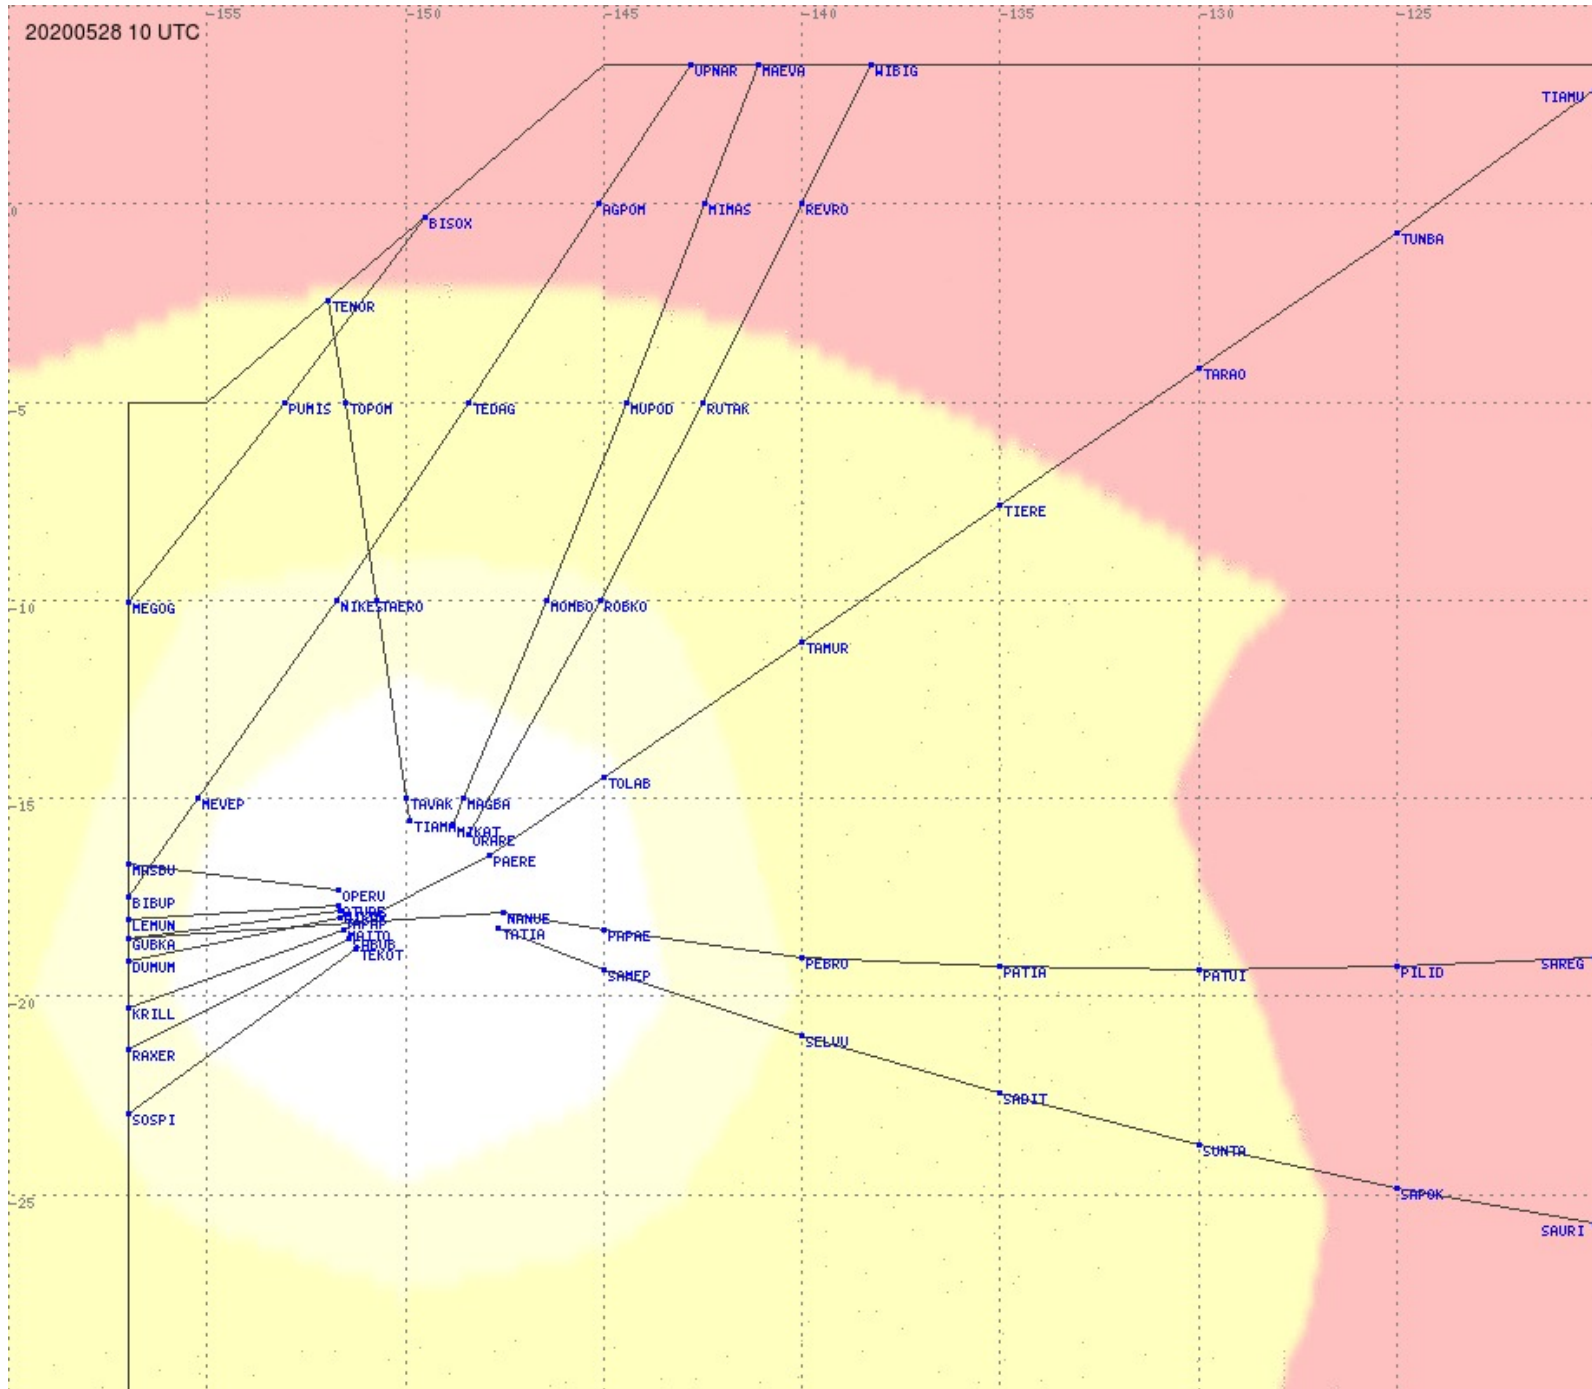

Tahiti FIR - HF Propag - 20200528

2.8 MHz
3.5 MHz
5.6 MHz
8.9 MHz
13.3 MHz
17.9 MHz
None