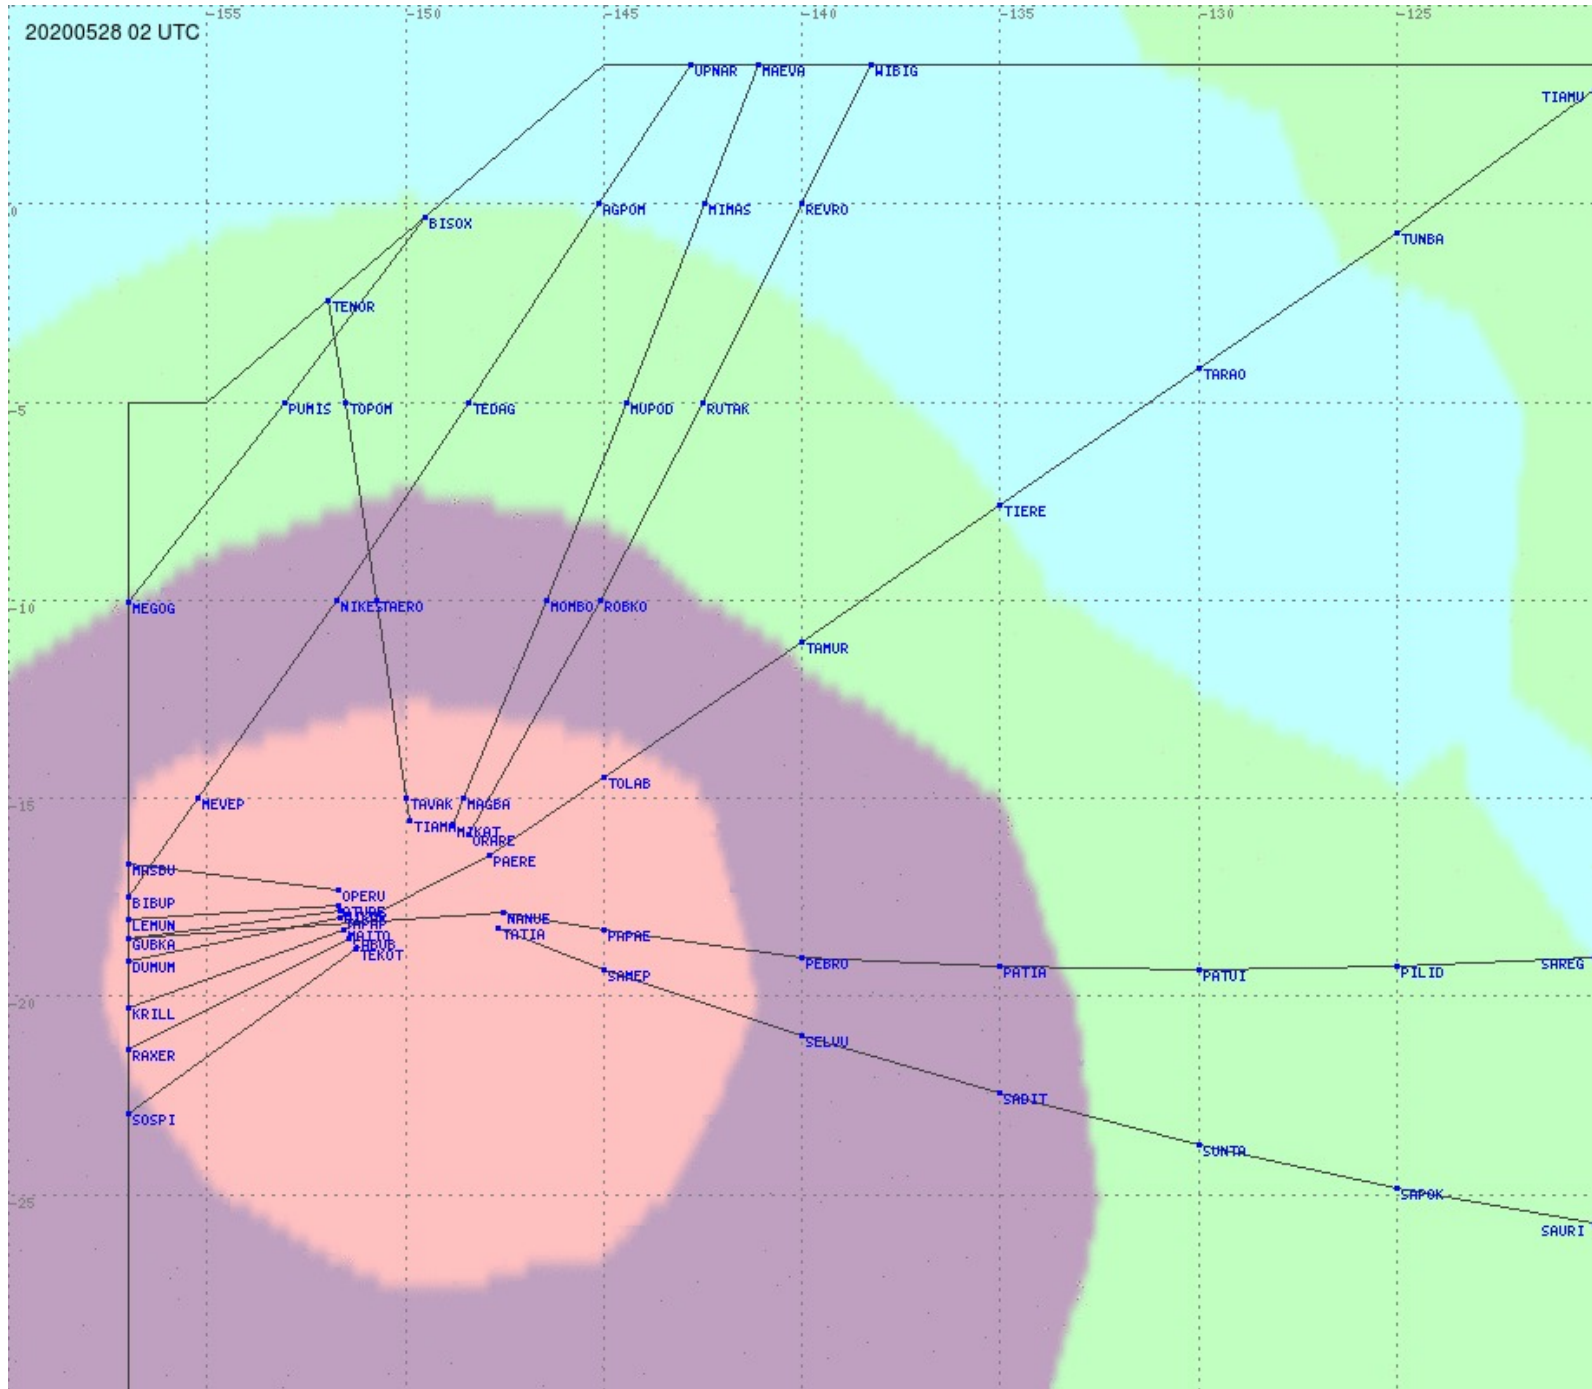

# Tahiti FIR - HF Propag - 20200528

2.8 MHz 3.5 MHz 5.6 MHz 8.9 MHz 13.3 MHz 17.9 MHz None