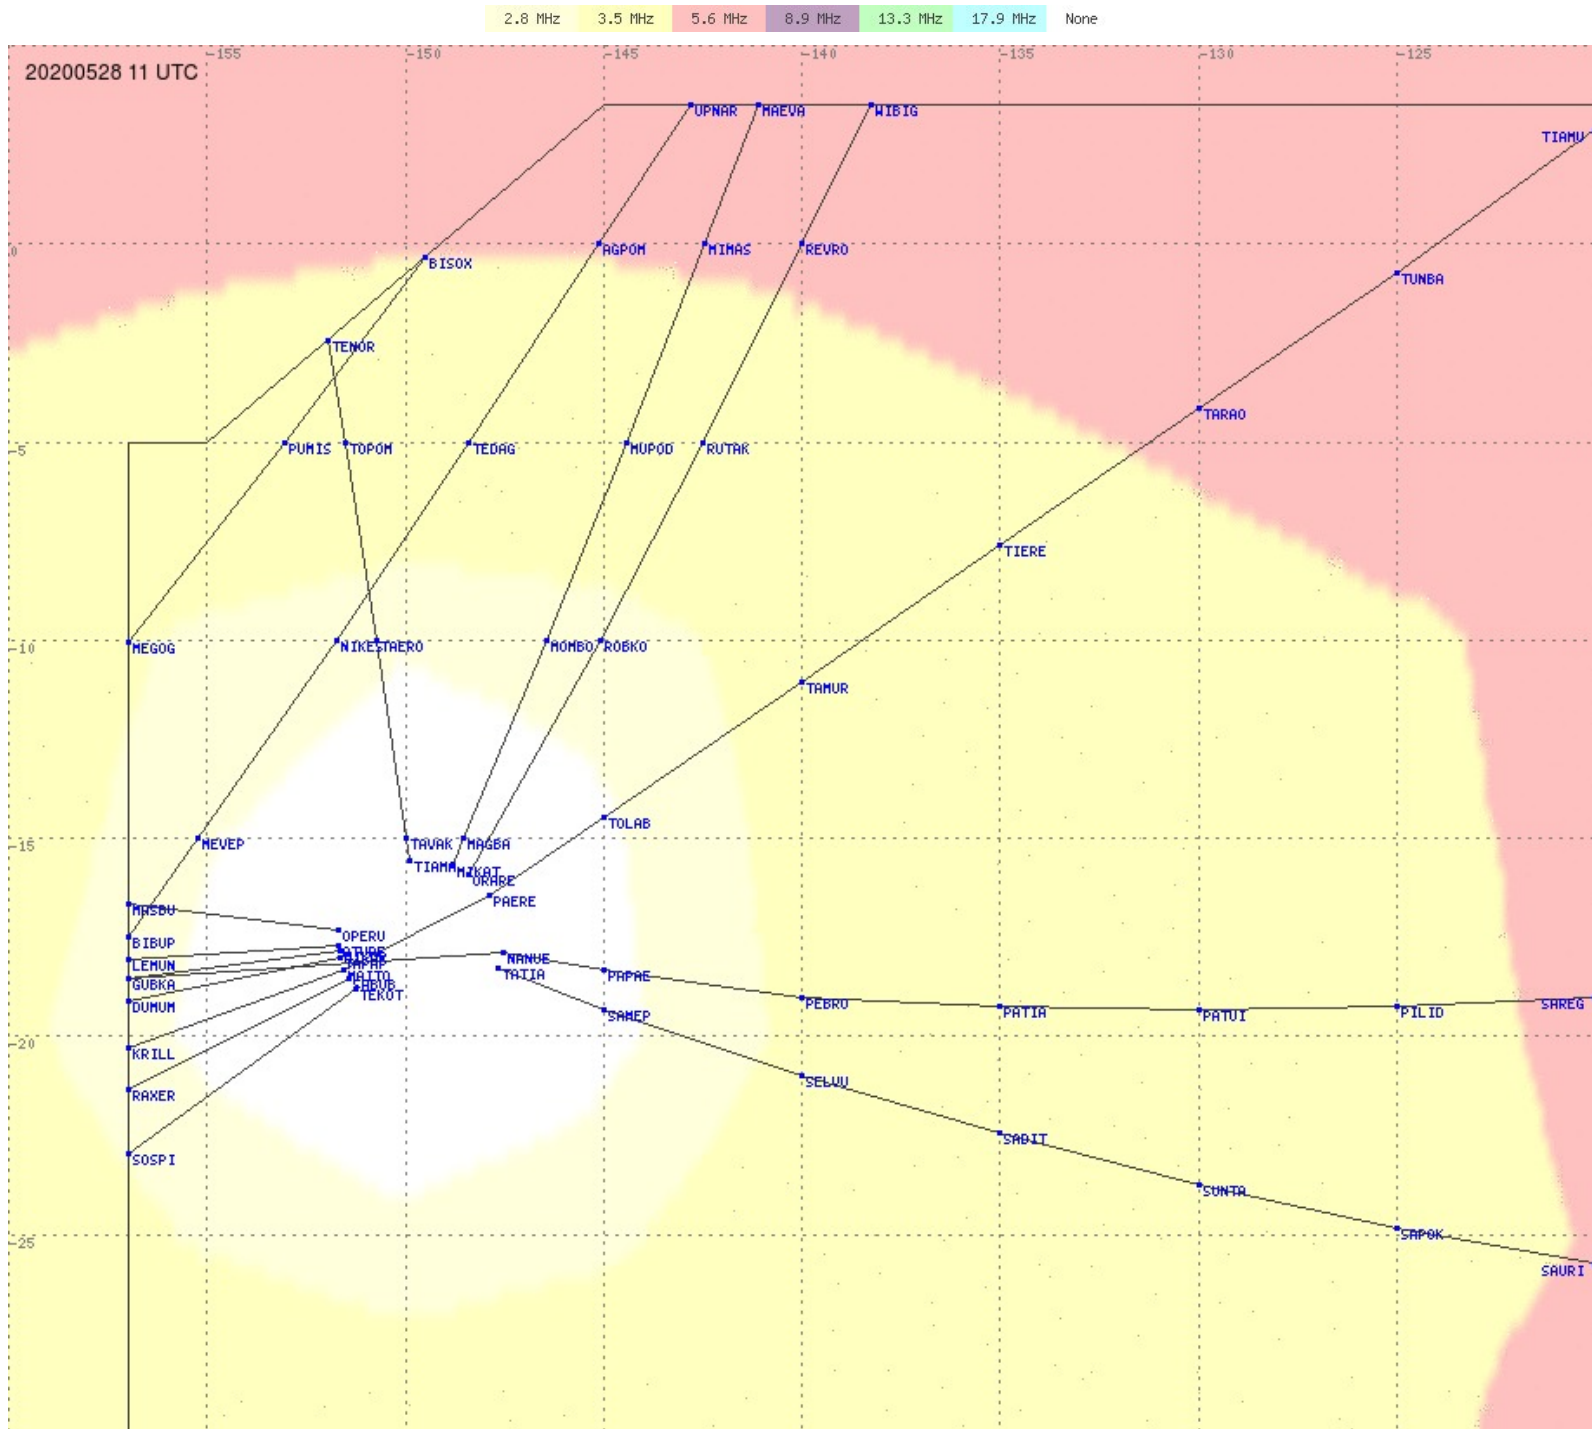

Tahiti FIR - HF Propag - 20200528