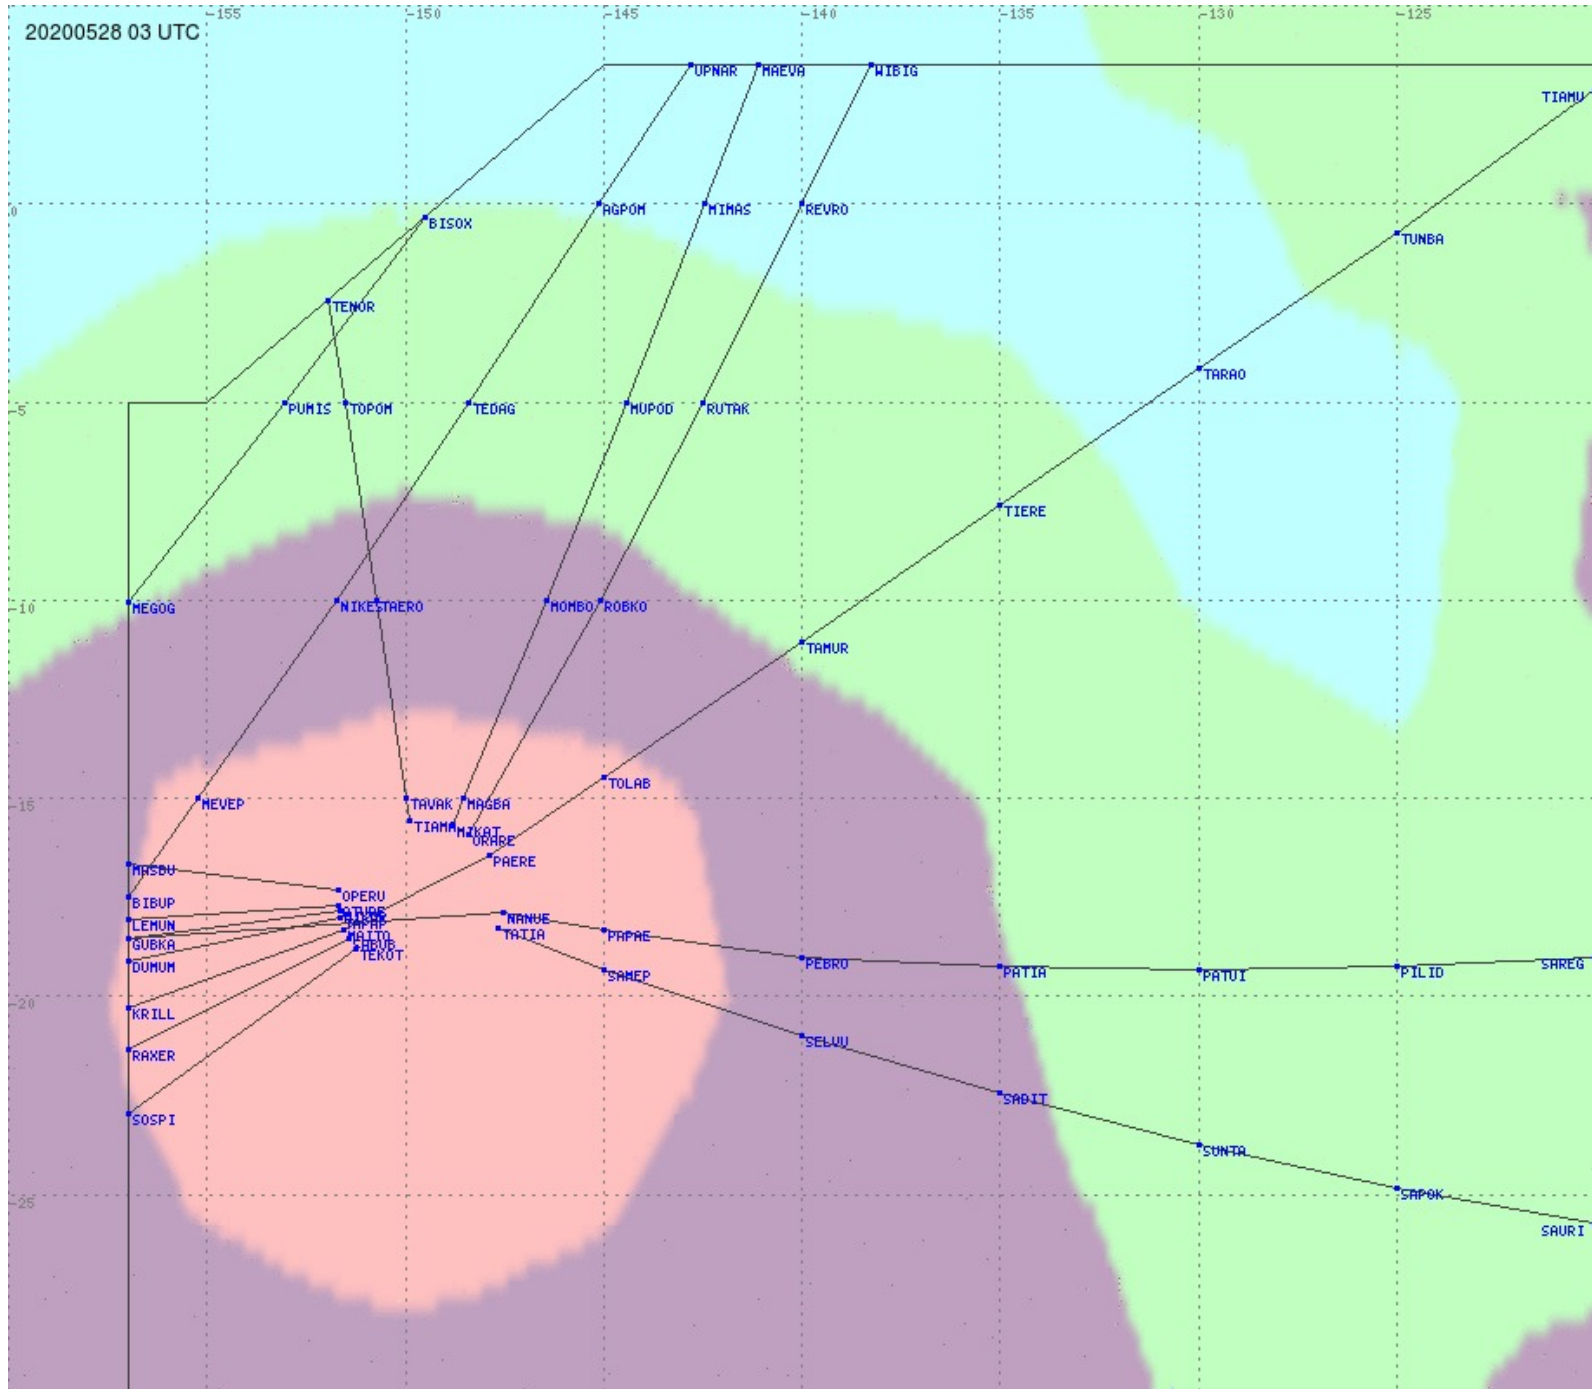

Tahiti FIR - HF Propag - 20200528

2.8 MHz 3.5 MHz 5.6 MHz 8.9 MHz 13.3 MHz 17.9 MHz None