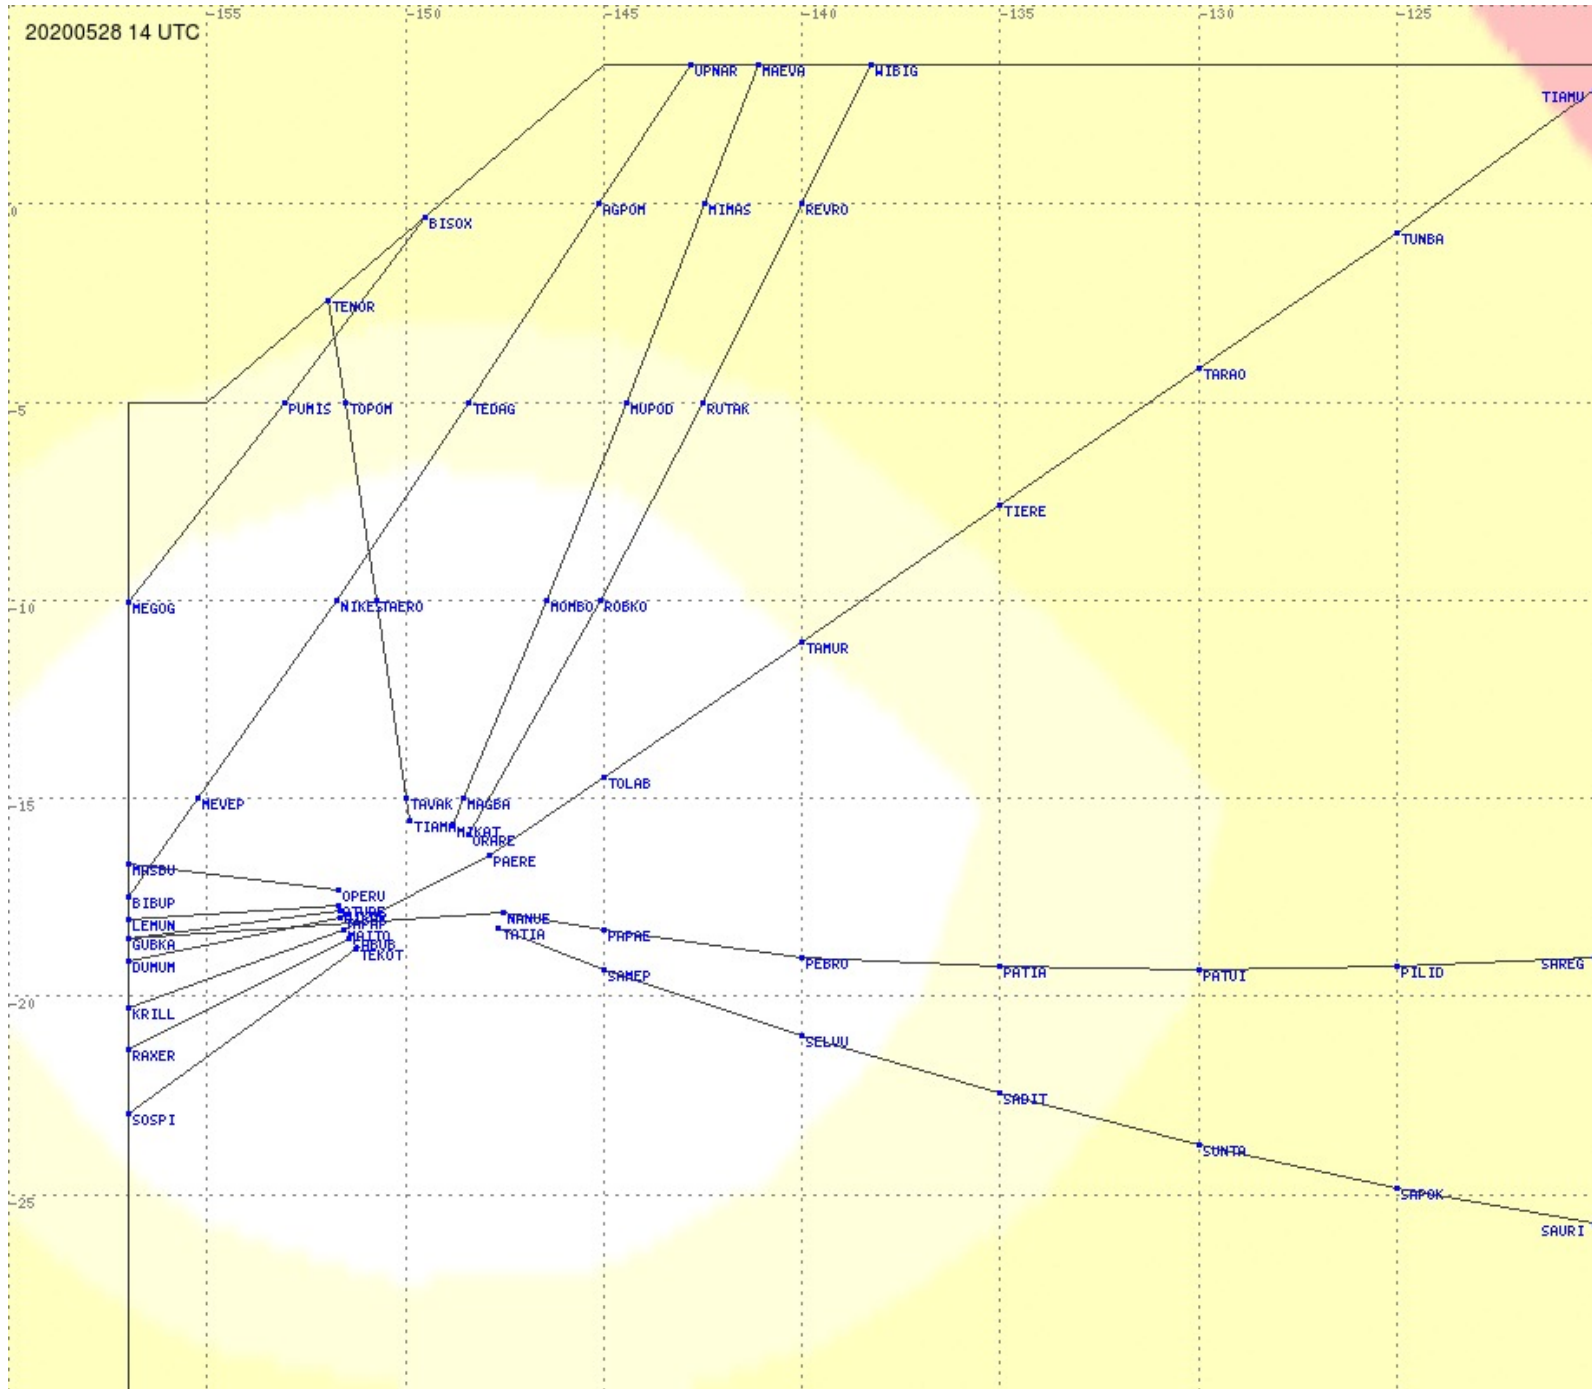

Tahiti FIR - HF Propag - 20200528

2.8 MHz
3.5 MHz
5.6 MHz
8.9 MHz
13.3 MHz
17.9 MHz
None