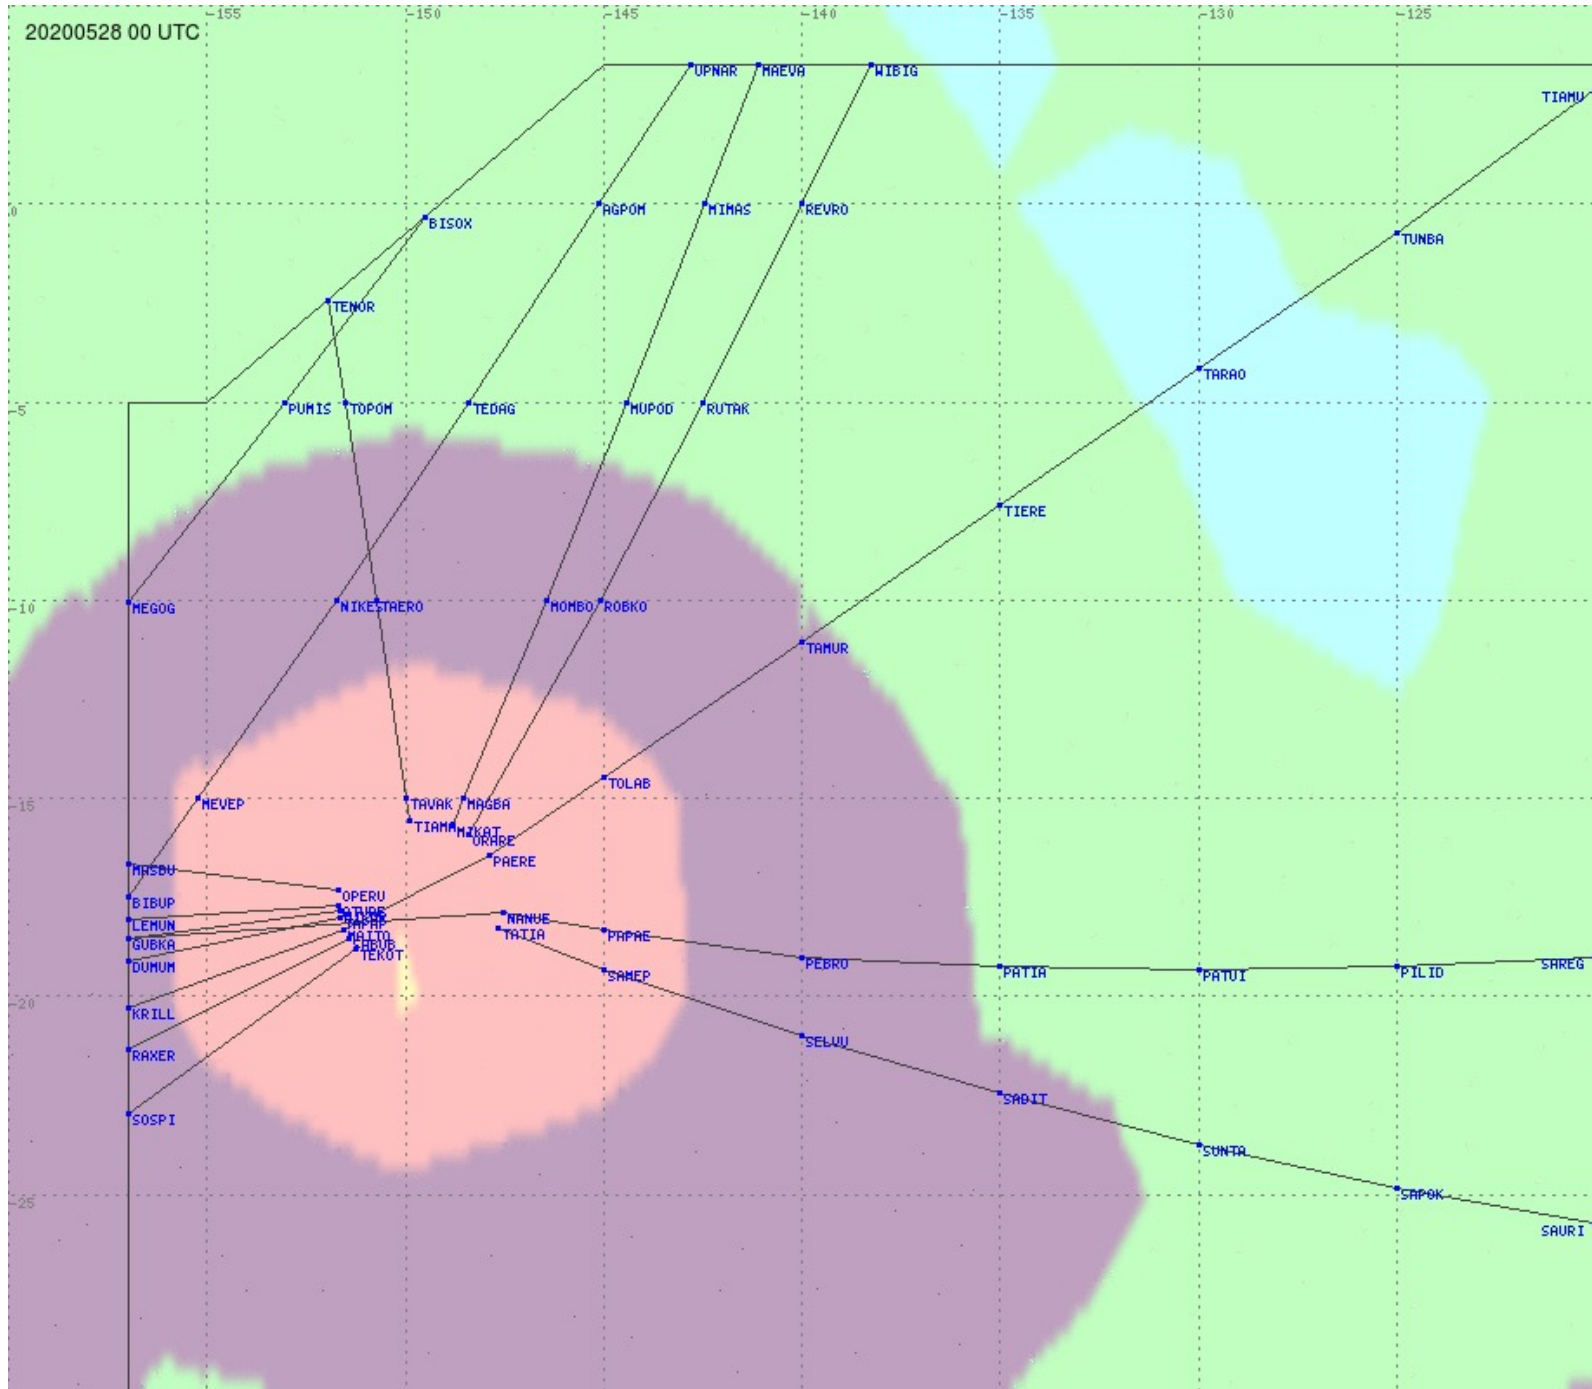

# Tahiti FIR - HF Propag - 20200528

2.8 MHz 3.5 MHz 5.6 MHz 8.9 MHz 13.3 MHz 17.9 MHz None