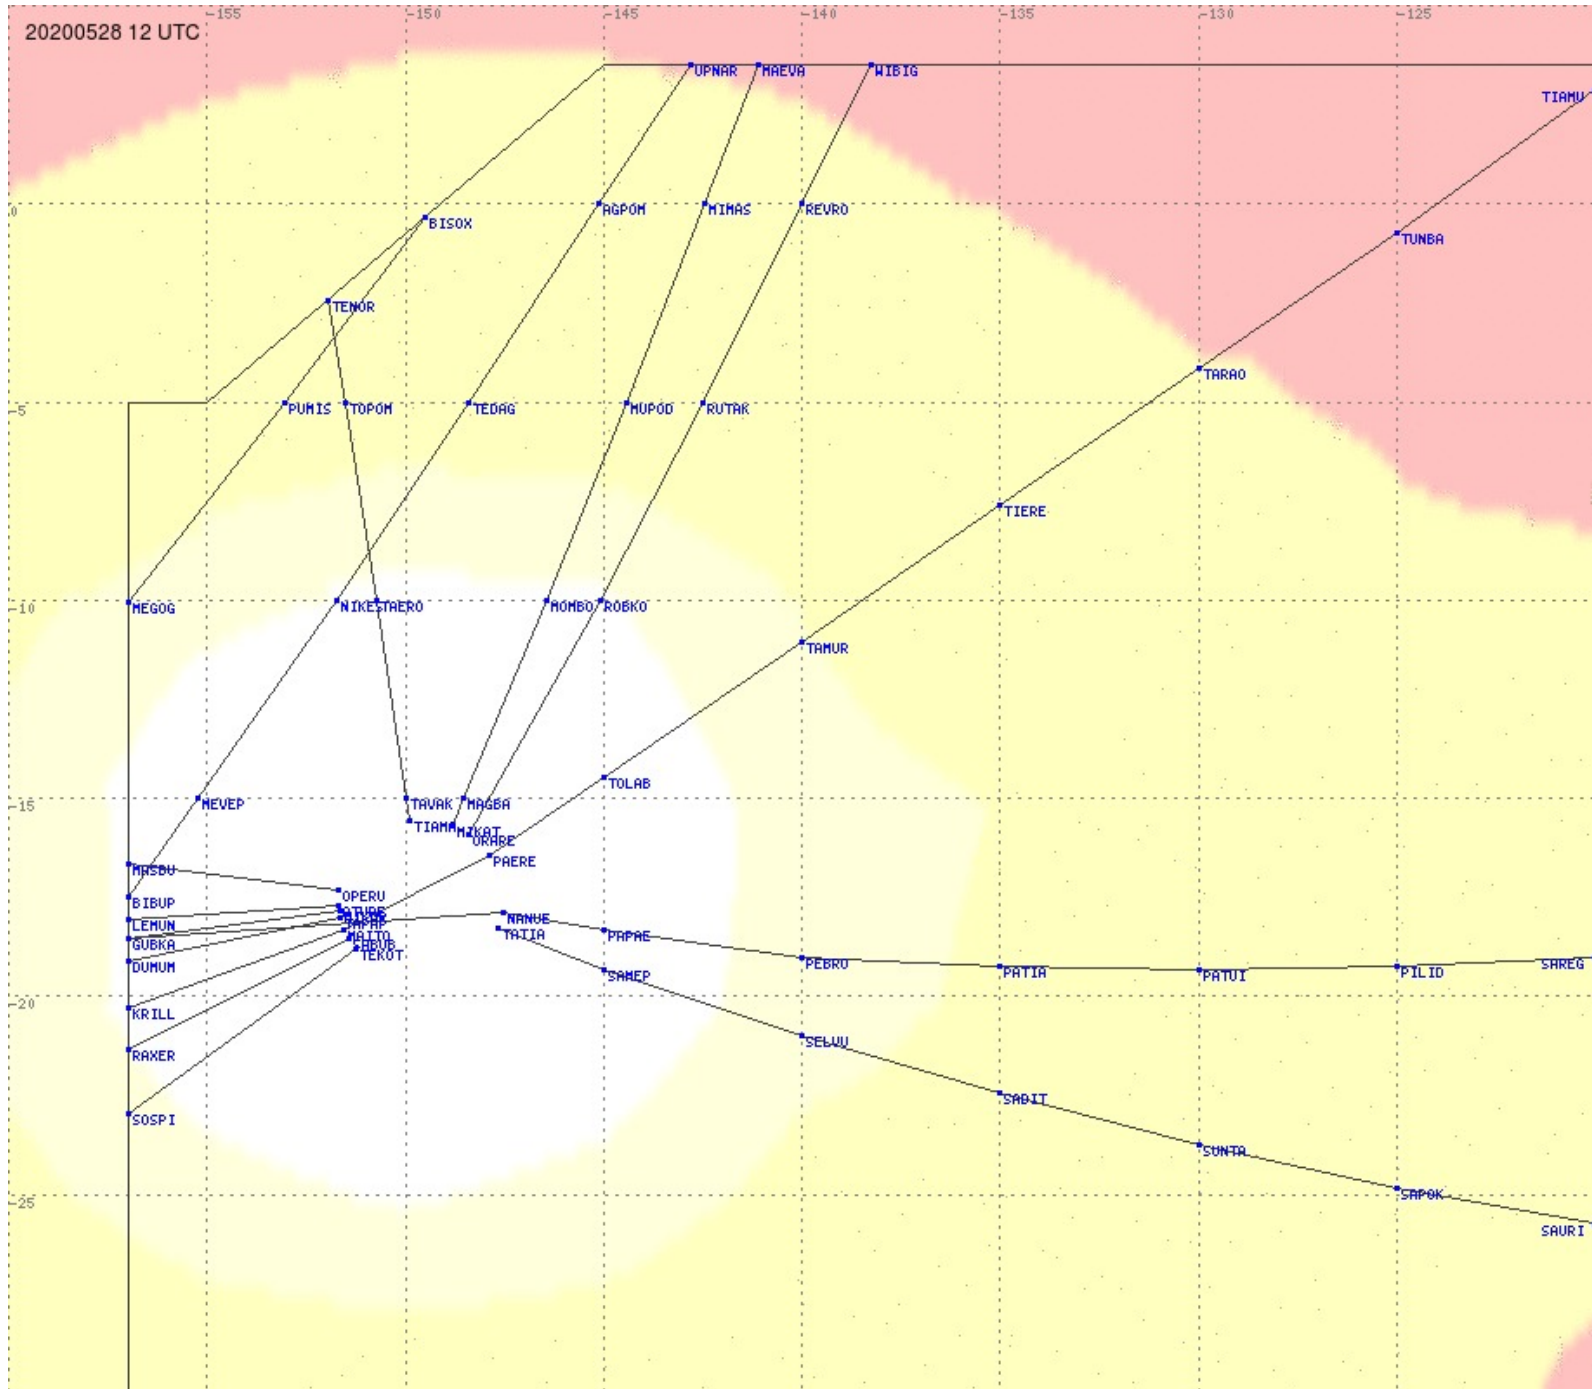

Tahiti FIR - HF Propag - 20200528

2.8 MHz 3.5 MHz 5.6 MHz 8.9 MHz 13.3 MHz 17.9 MHz None