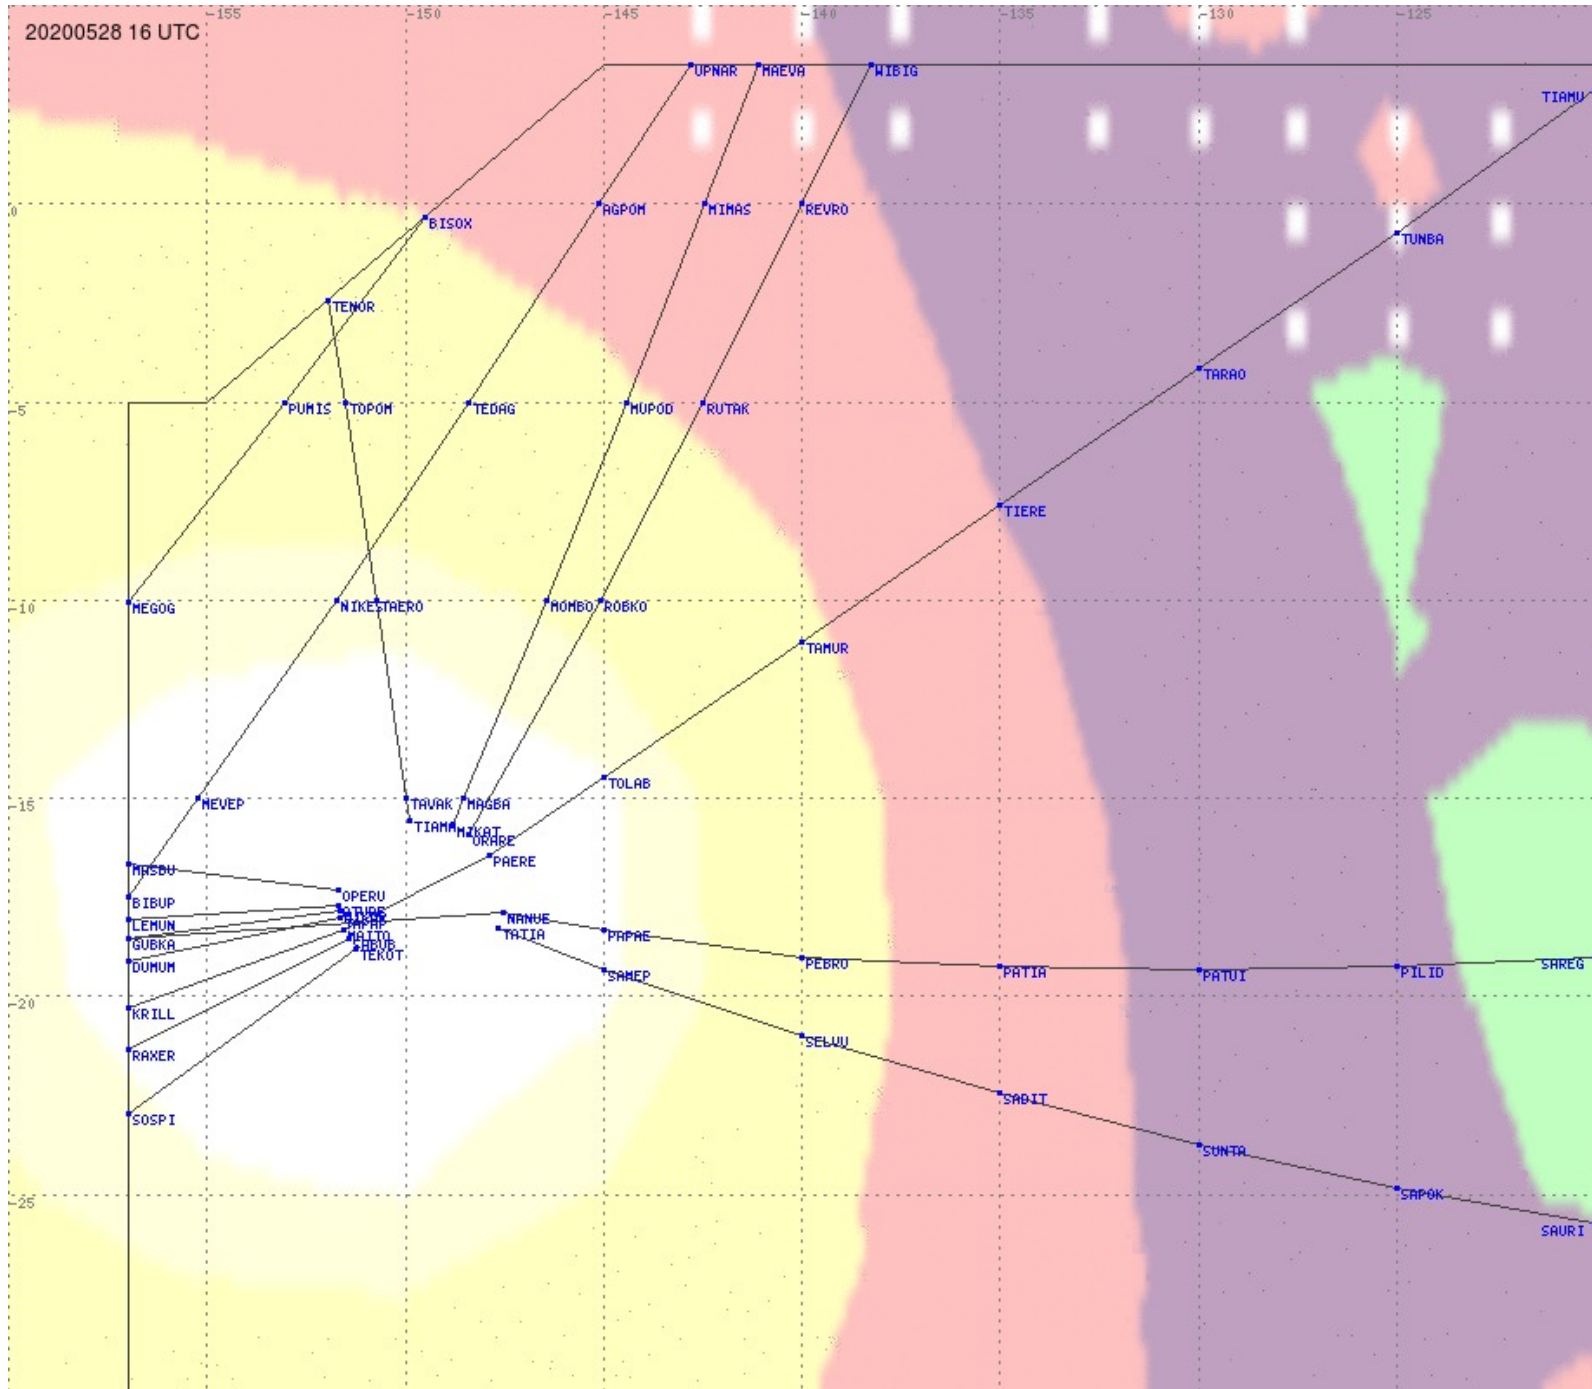

Tahiti FIR - HF Propag - 20200528

2.8 MHz 3.5 MHz 5.6 MHz 8.9 MHz 13.3 MHz 17.9 MHz None