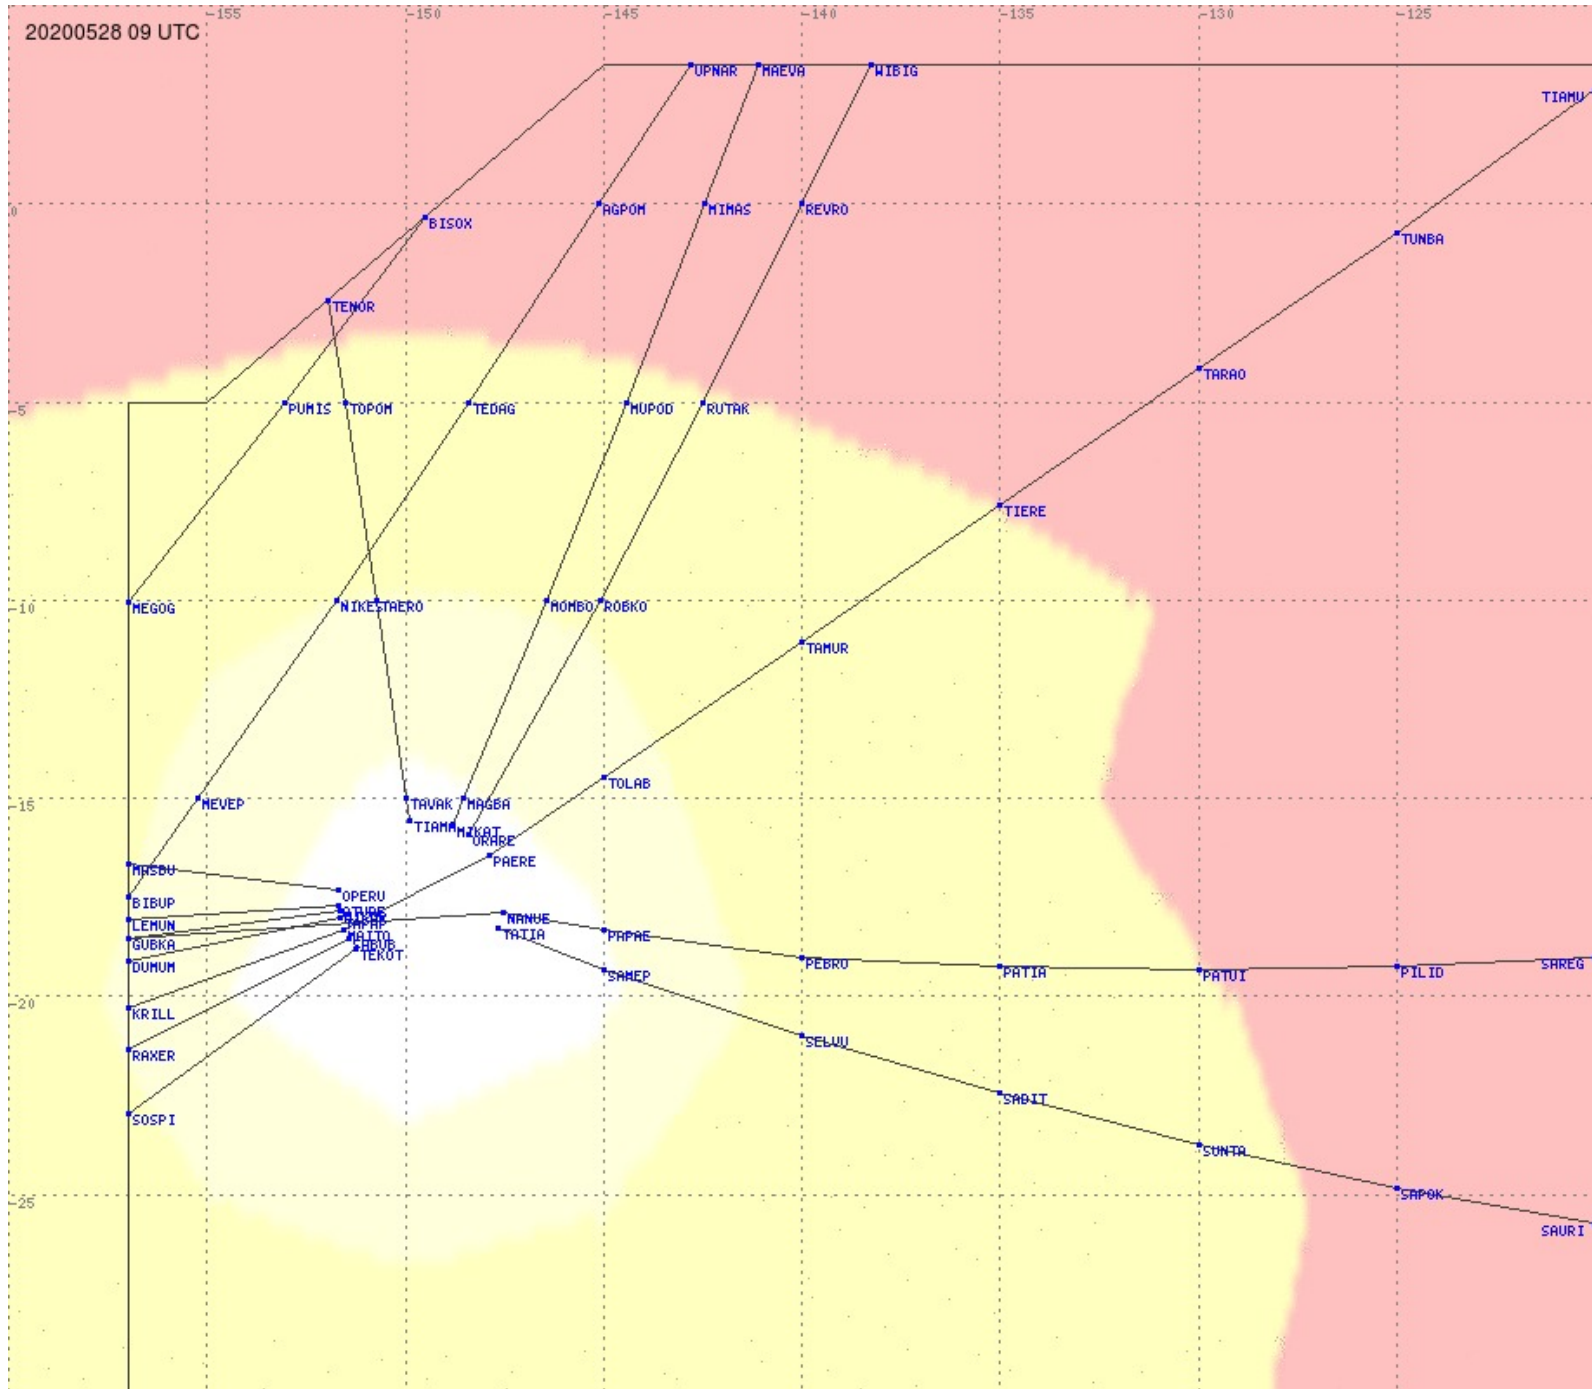

Tahiti FIR - HF Propag - 20200528

2.8 MHz
3.5 MHz
5.6 MHz
8.9 MHz
13.3 MHz
17.9 MHz
None