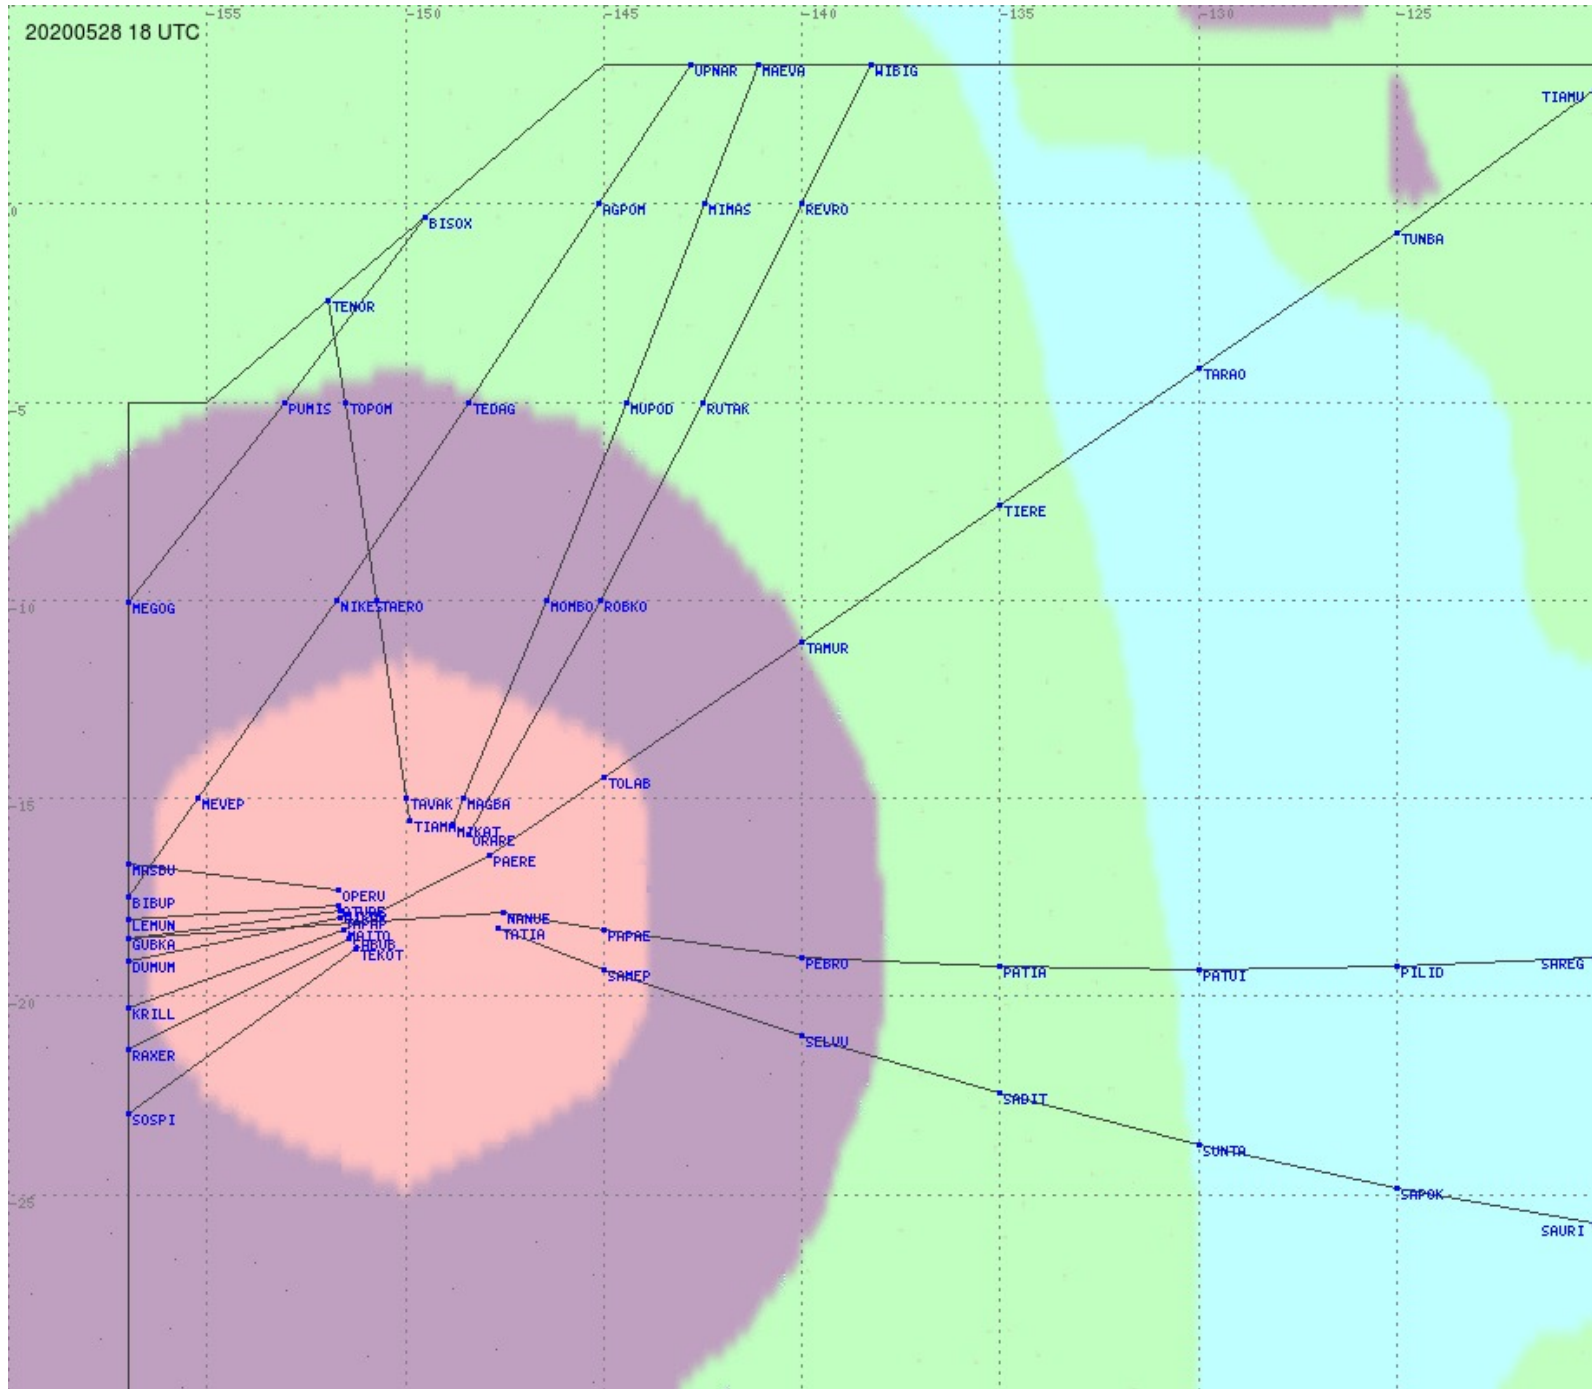

Tahiti FIR - HF Propag - 20200528

2.8 MHz 3.5 MHz 5.6 MHz 8.9 MHz 13.3 MHz 17.9 MHz None