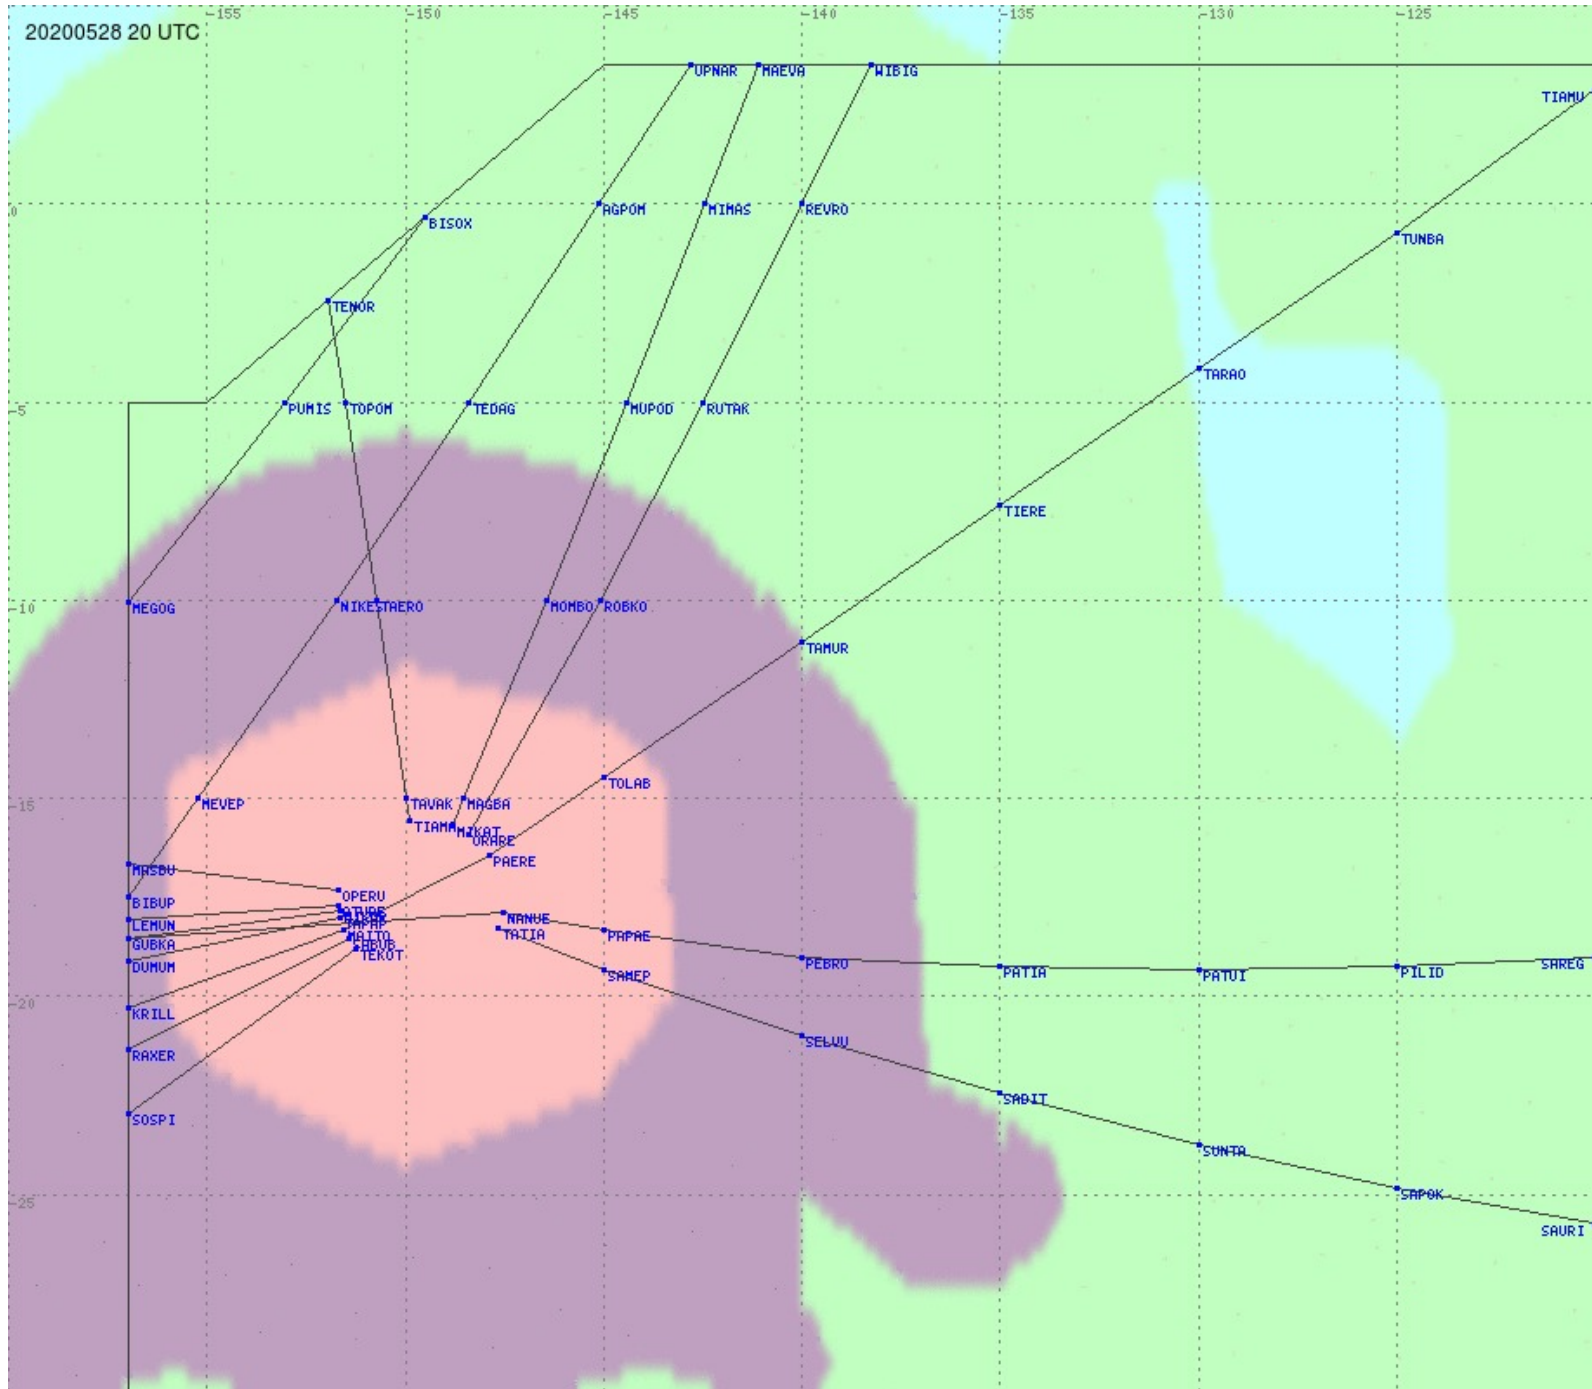

Tahiti FIR - HF Propag - 20200528

2.8 MHz 3.5 MHz 5.6 MHz 8.9 MHz 13.3 MHz 17.9 MHz None