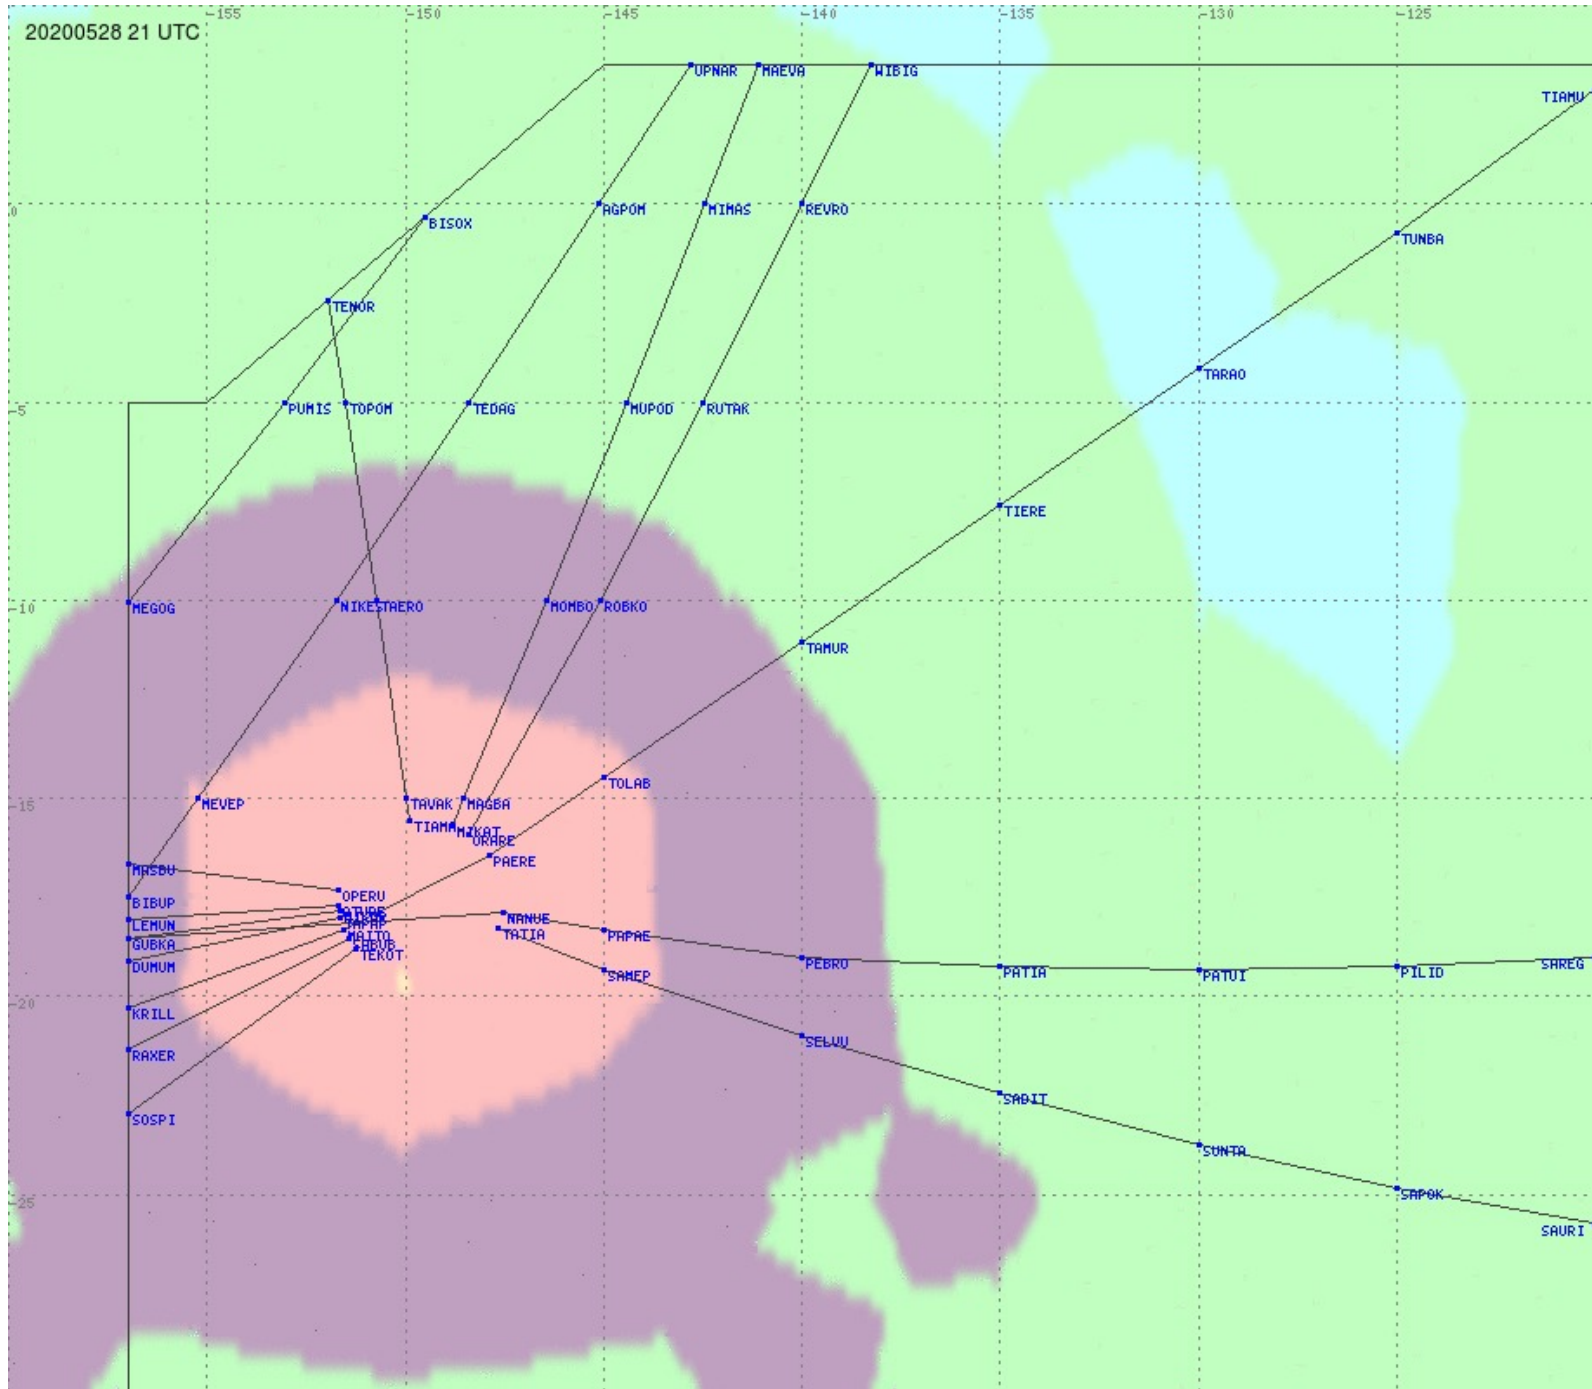

Tahiti FIR - HF Propag - 20200528

2.8 MHz 3.5 MHz 5.6 MHz 8.9 MHz 13.3 MHz 17.9 MHz None