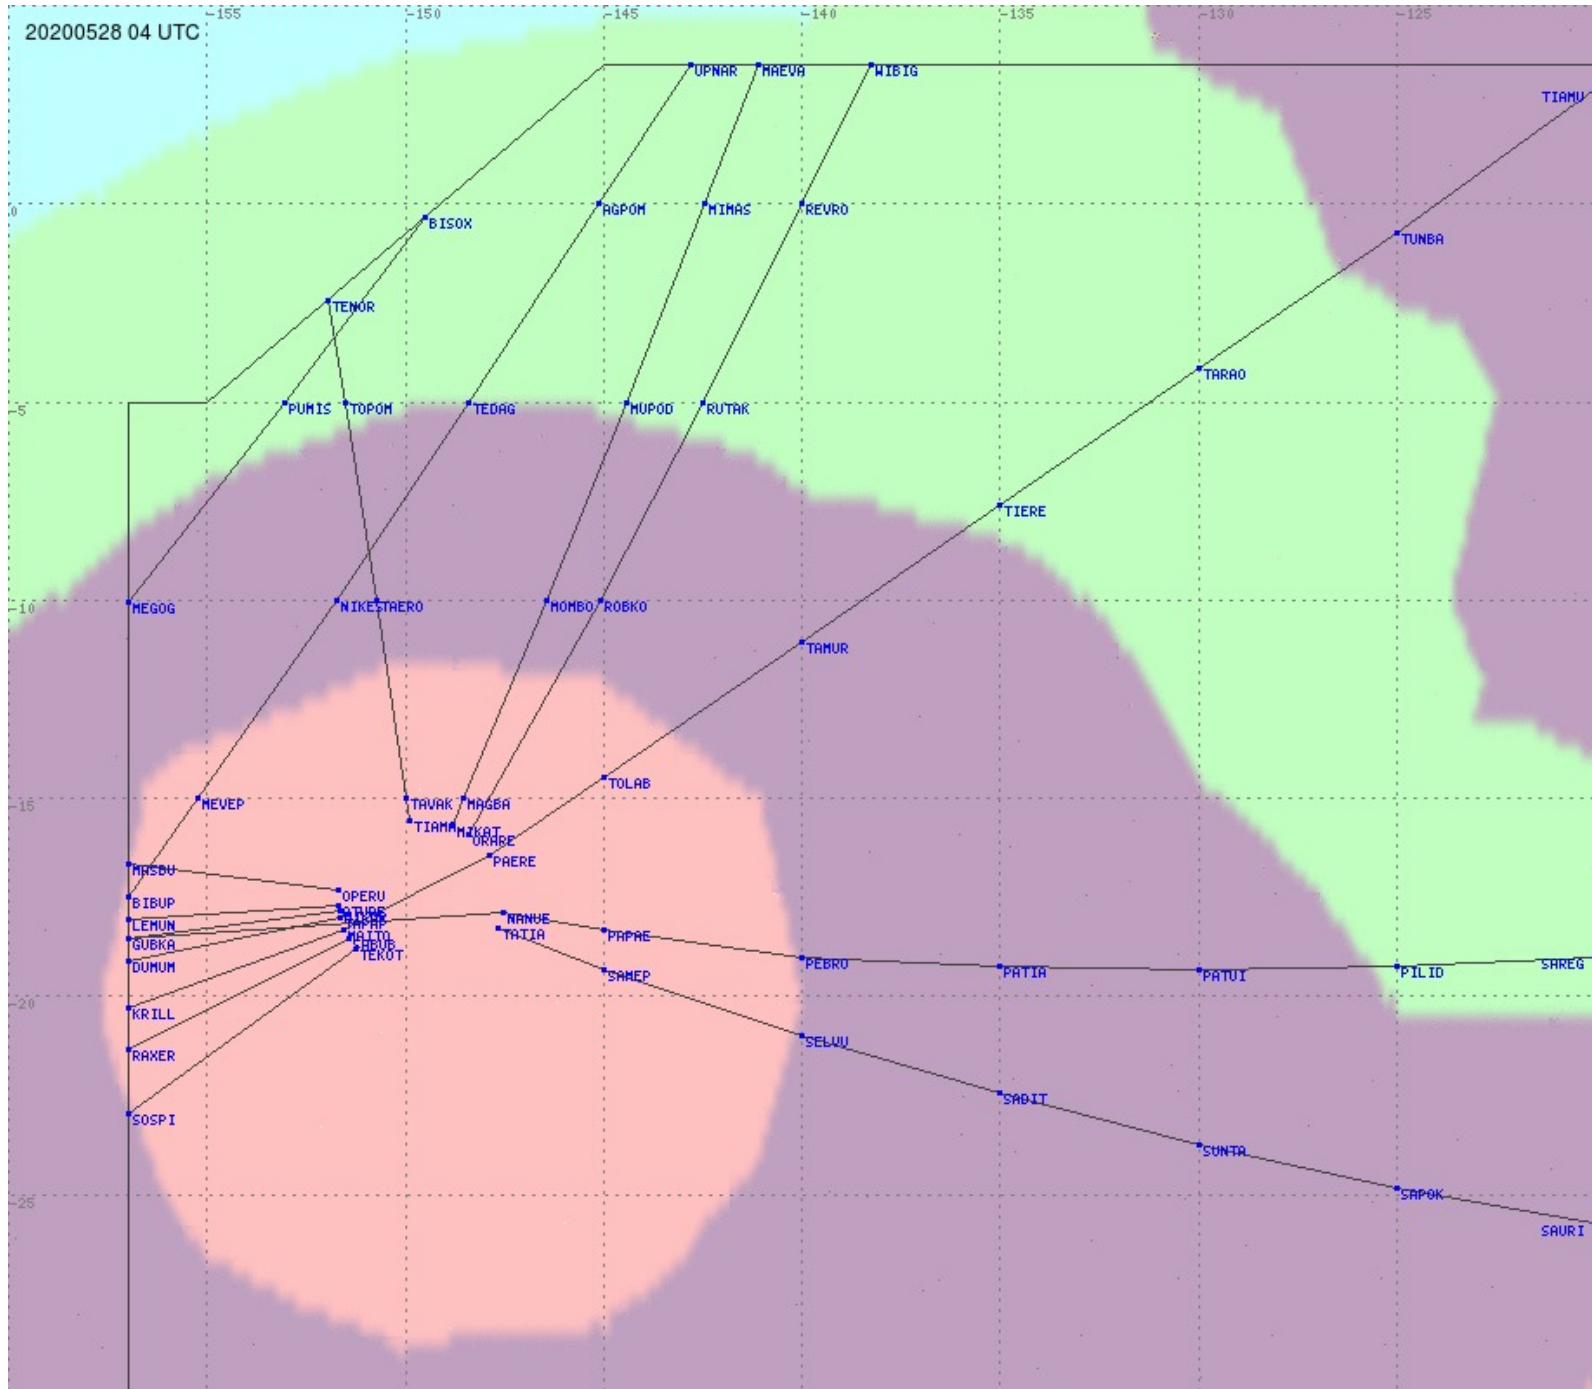

Tahiti FIR - HF Propag - 20200528

2.8 MHz 3.5 MHz 5.6 MHz 8.9 MHz 13.3 MHz 17.9 MHz None