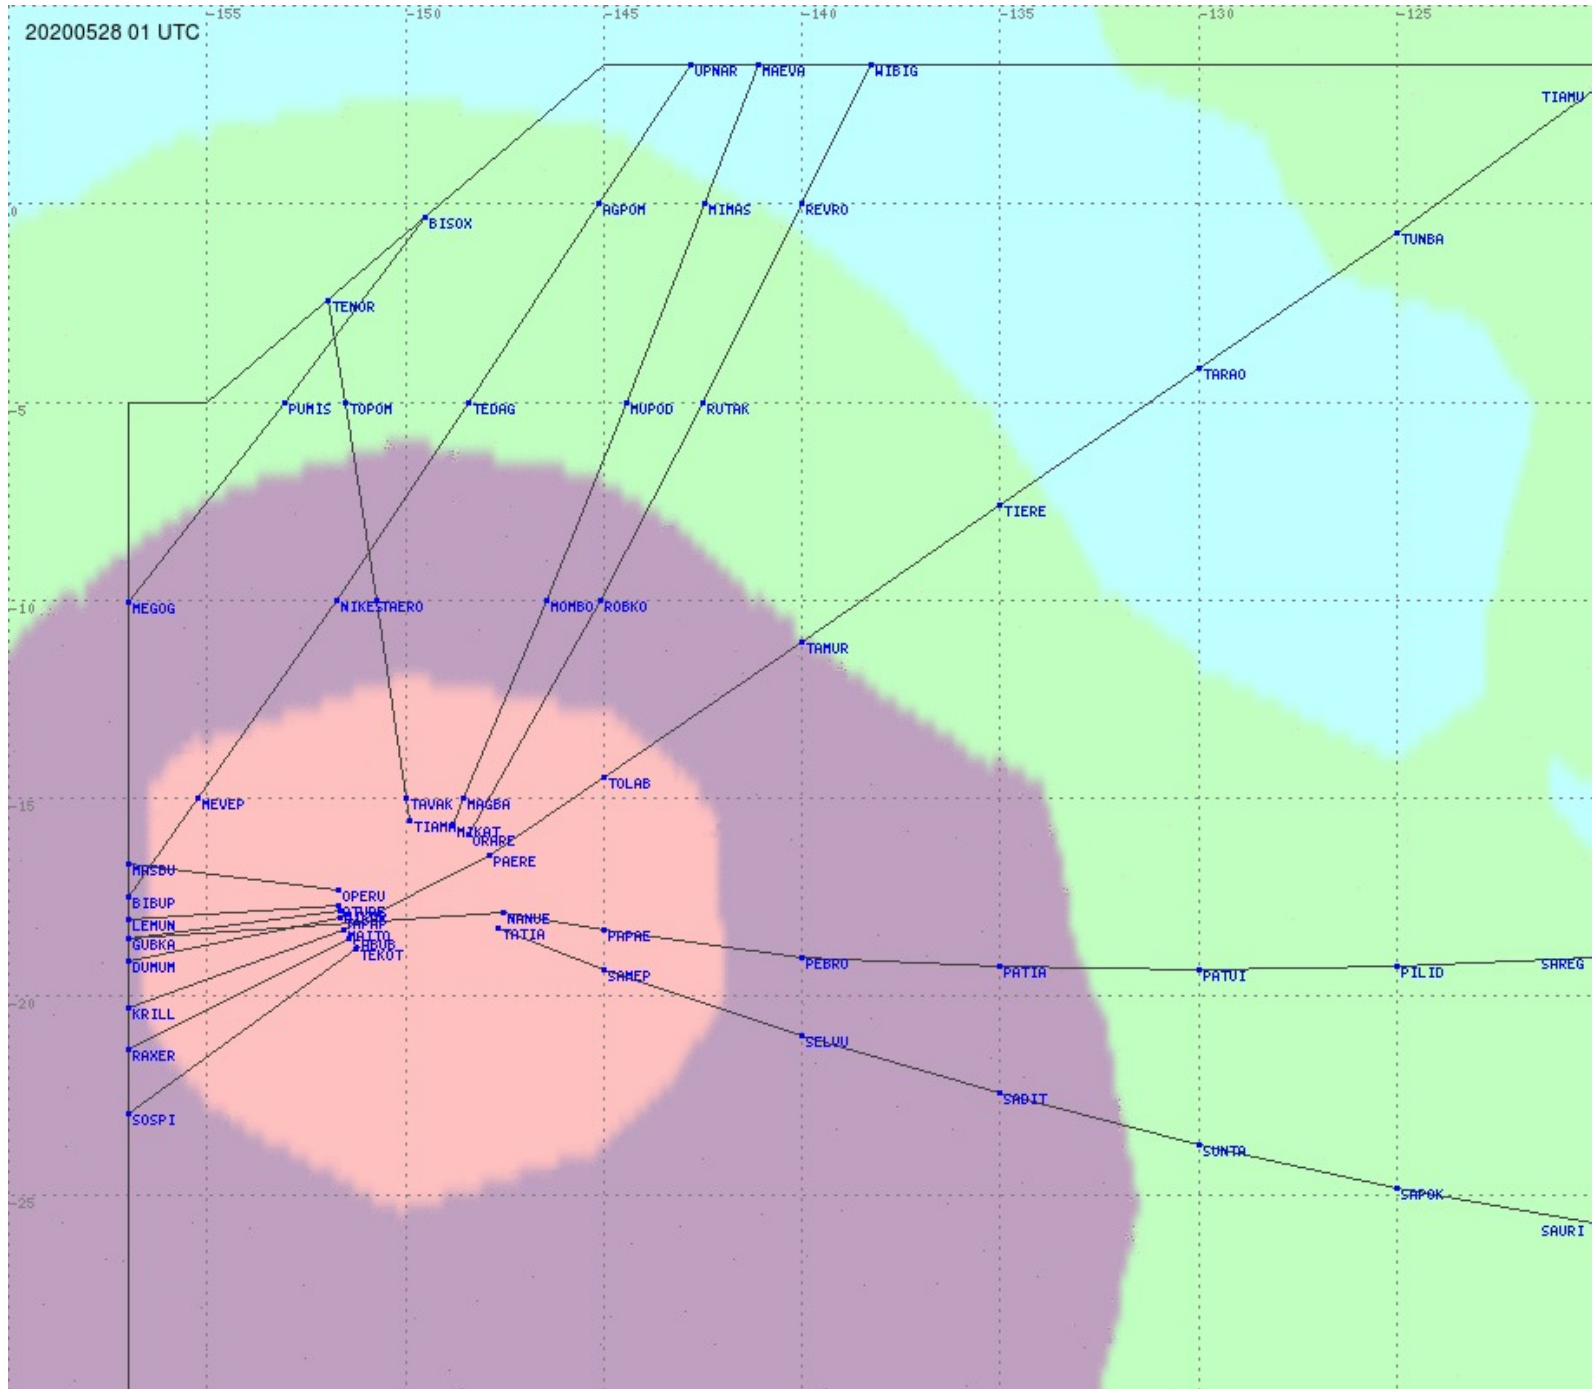

# Tahiti FIR - HF Propag - 20200528

2.8 MHz 3.5 MHz 5.6 MHz 8.9 MHz 13.3 MHz 17.9 MHz None