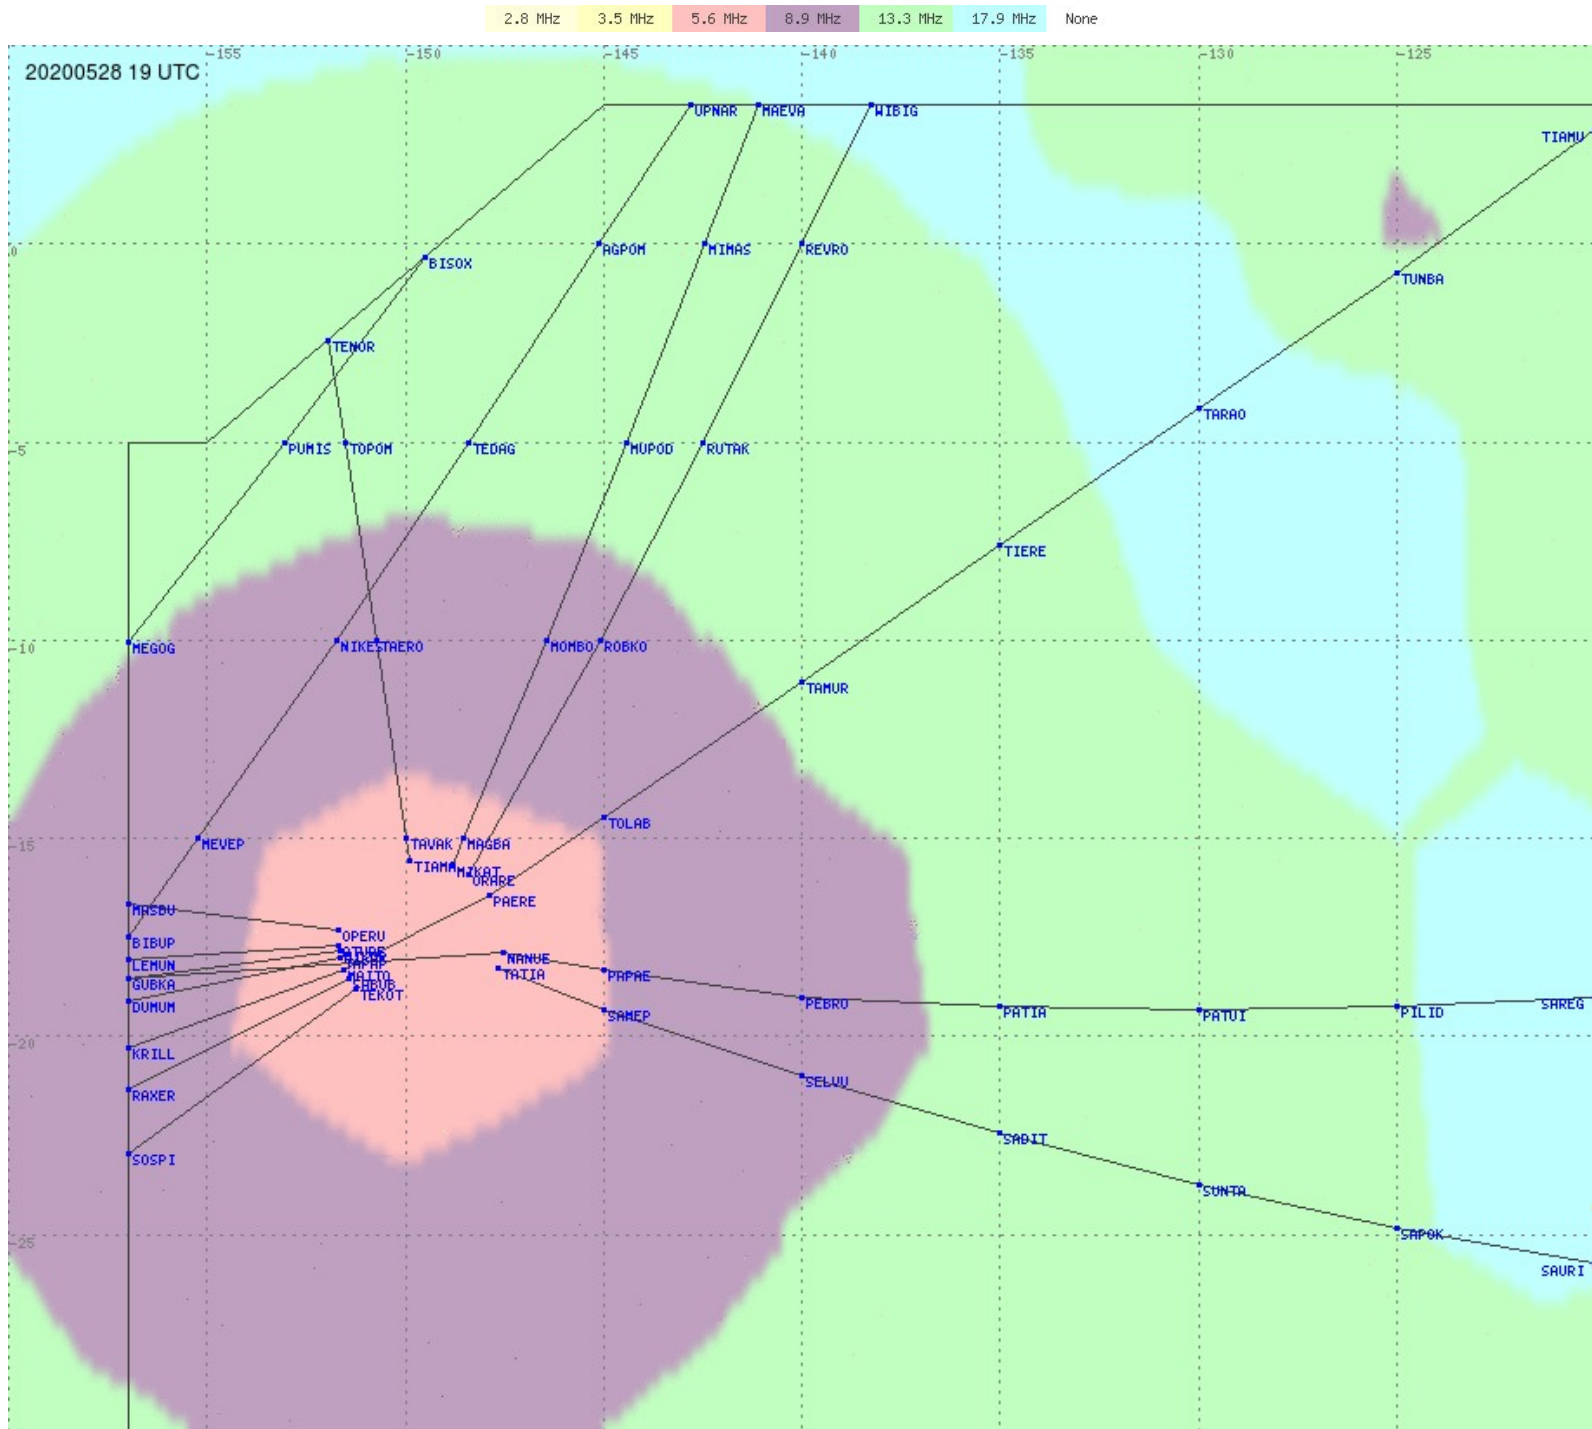

Tahiti FIR - HF Propag - 20200528