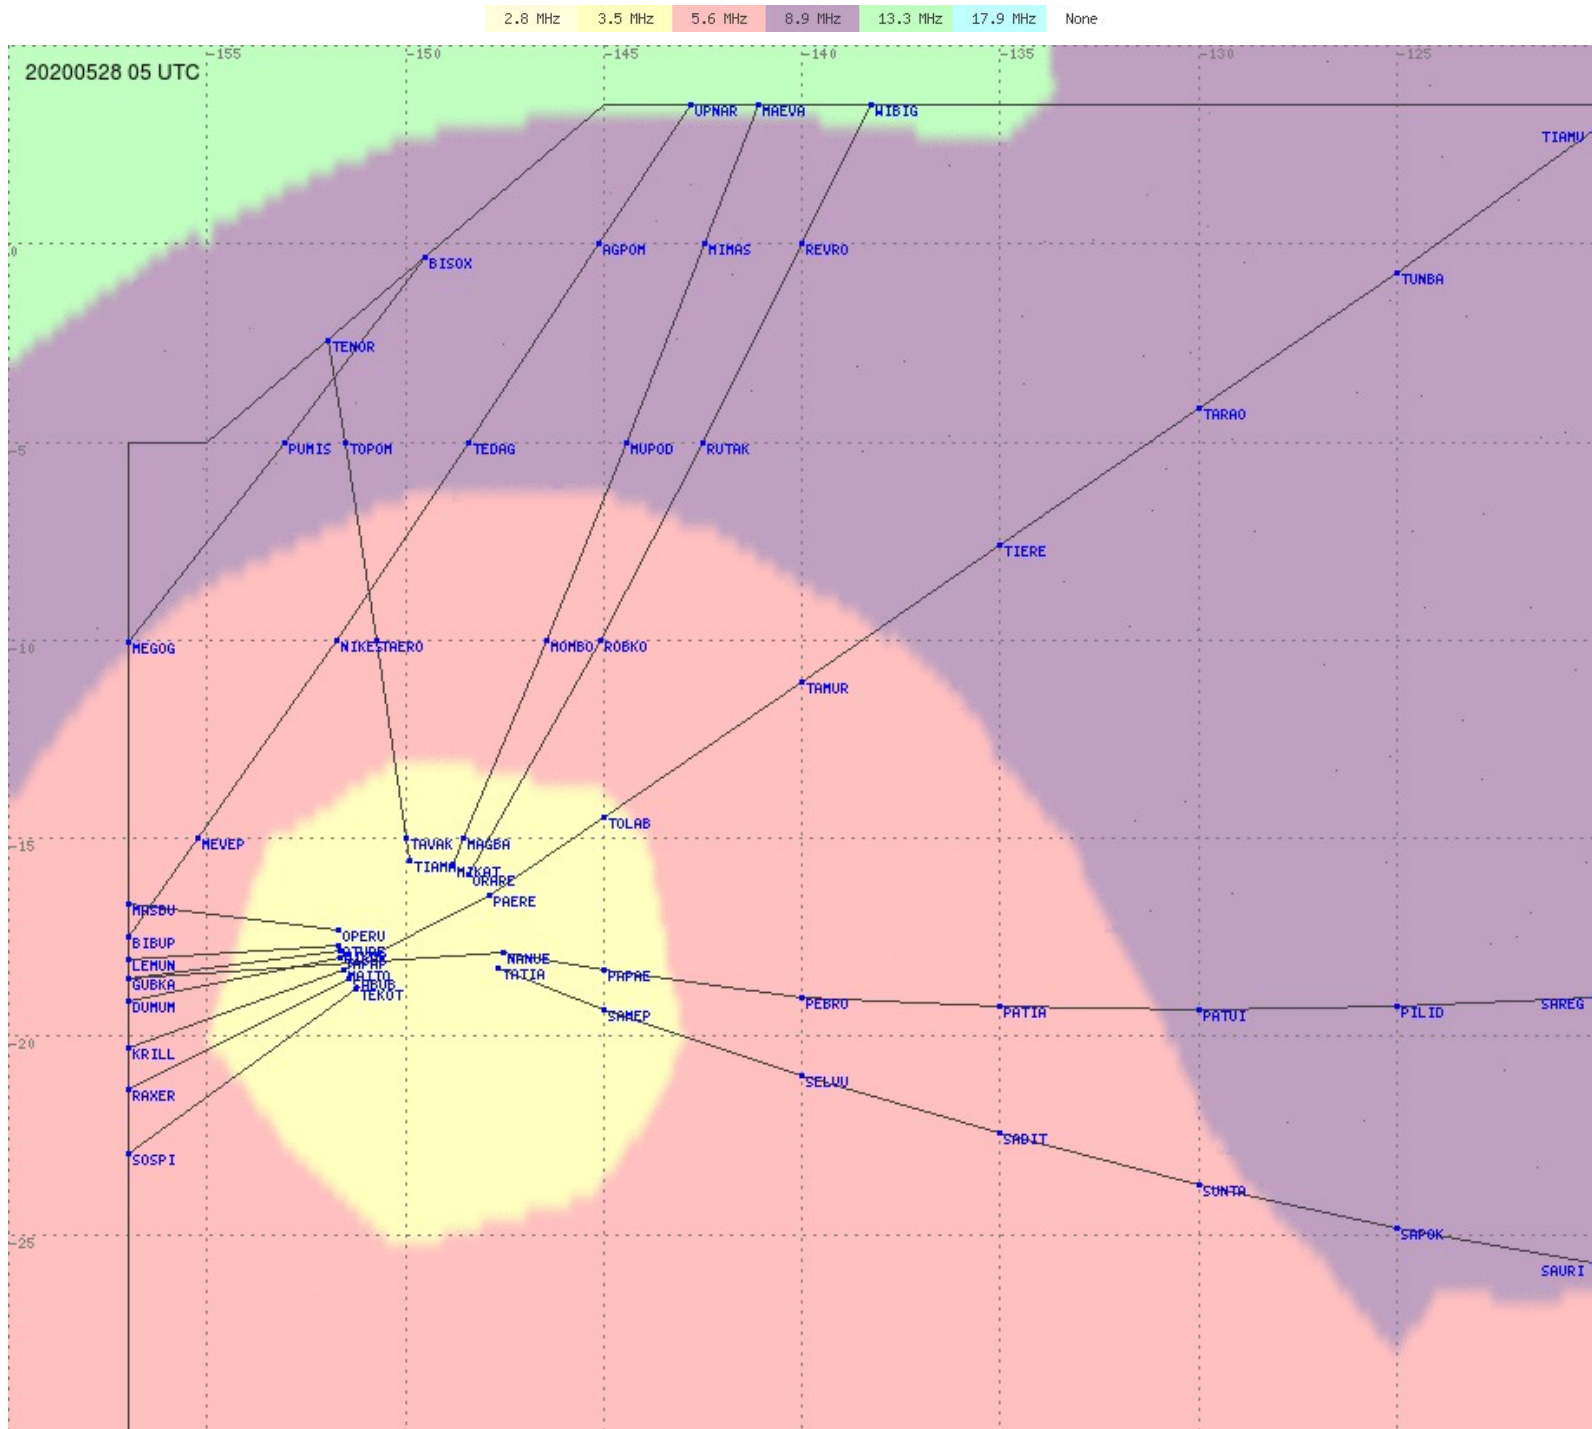

Tahiti FIR - HF Propag - 20200528