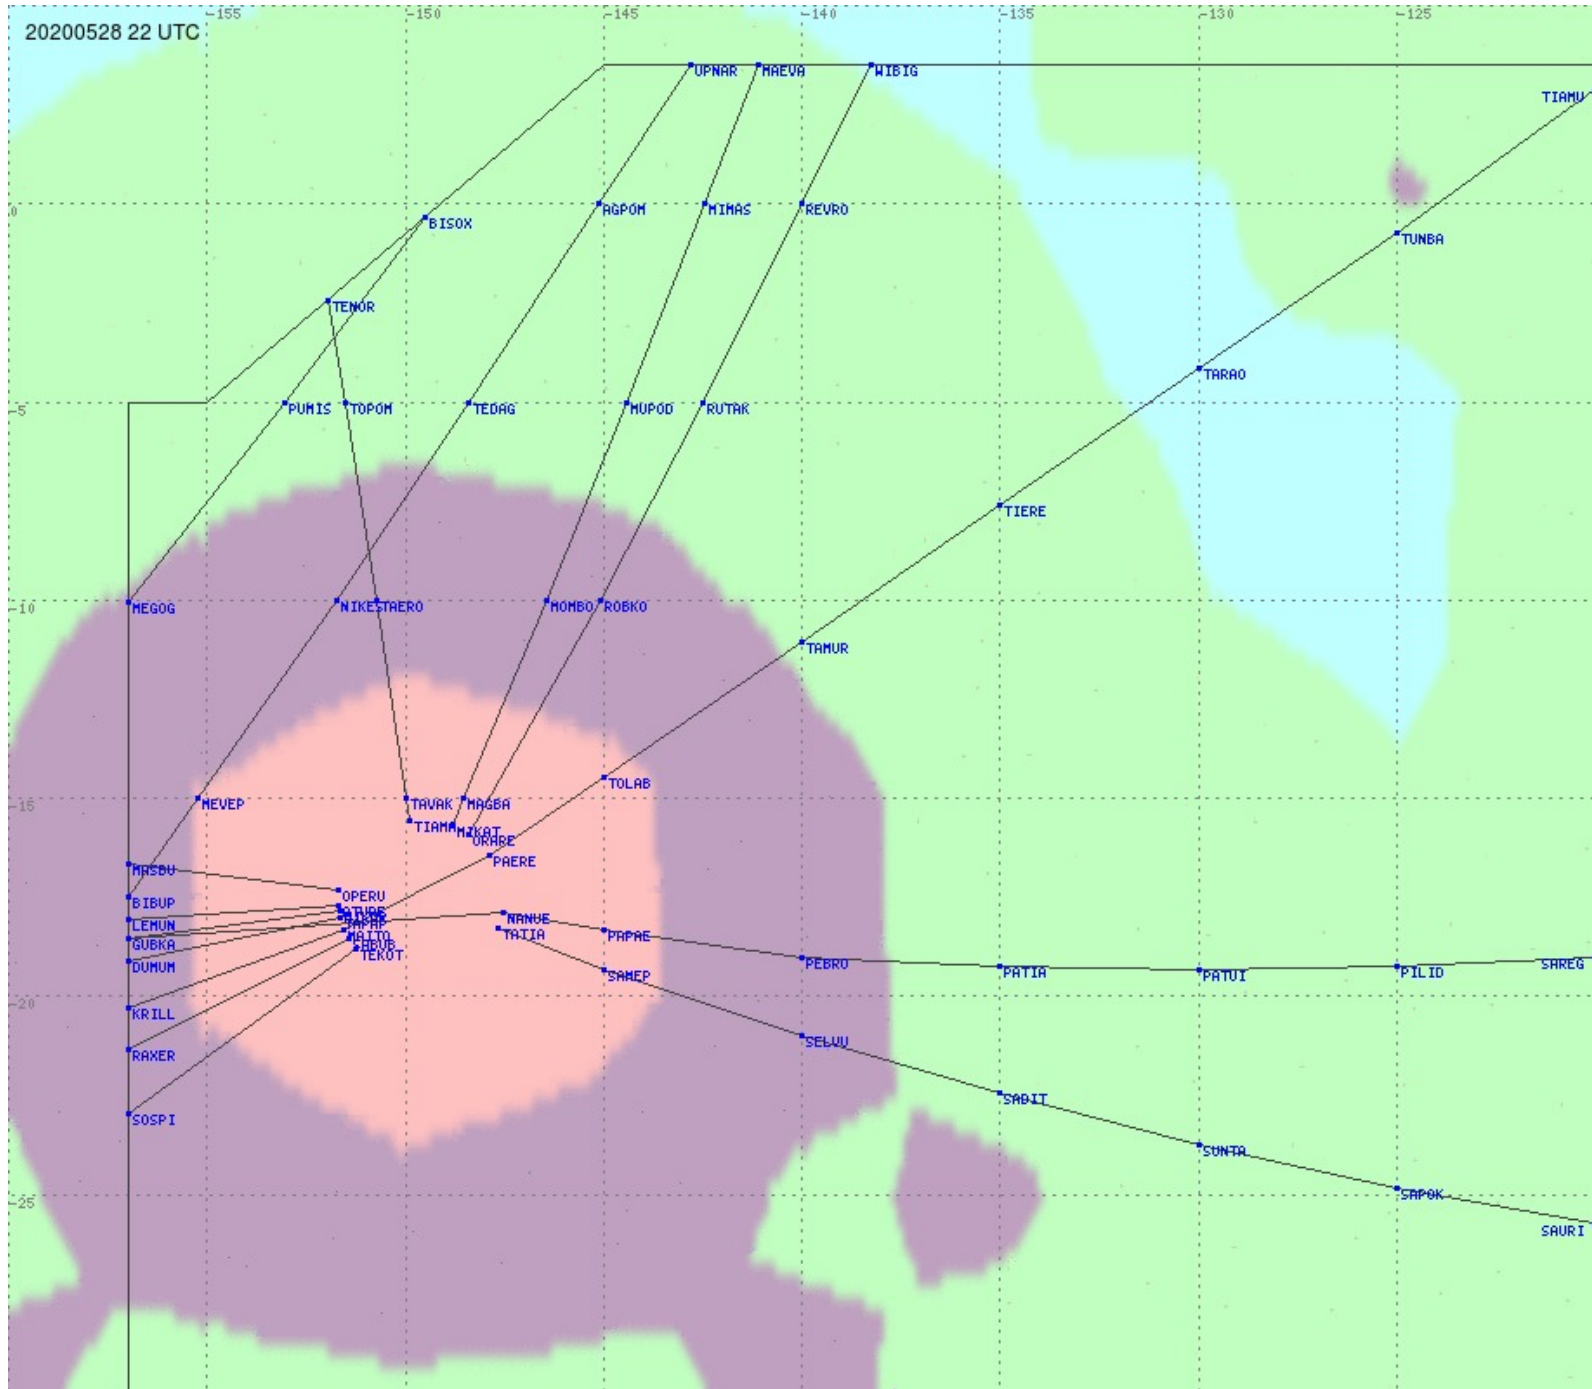

Tahiti FIR - HF Propag - 20200528

2.8 MHz 3.5 MHz 5.6 MHz 8.9 MHz 13.3 MHz 17.9 MHz None