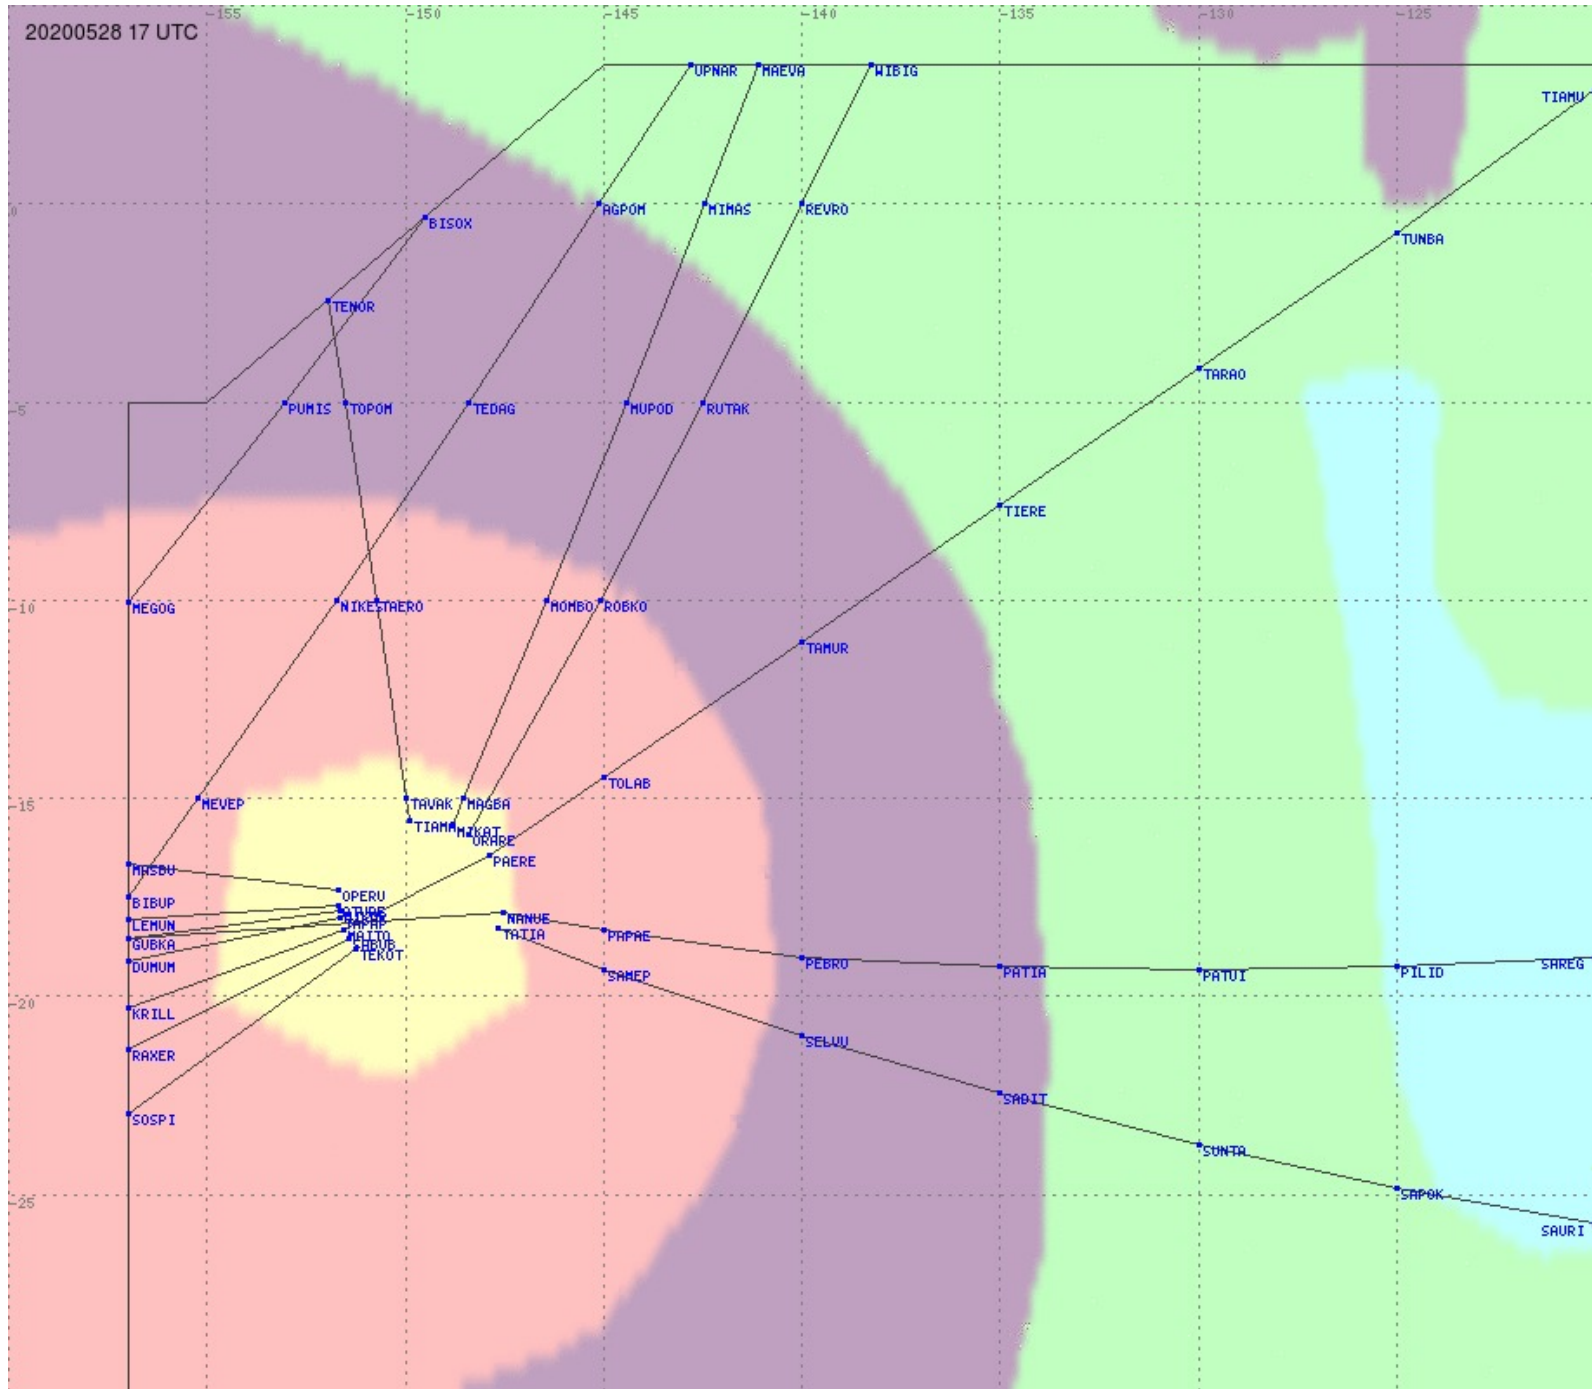

Tahiti FIR - HF Propag - 20200528

2.8 MHz 3.5 MHz 5.6 MHz 8.9 MHz 13.3 MHz 17.9 MHz None