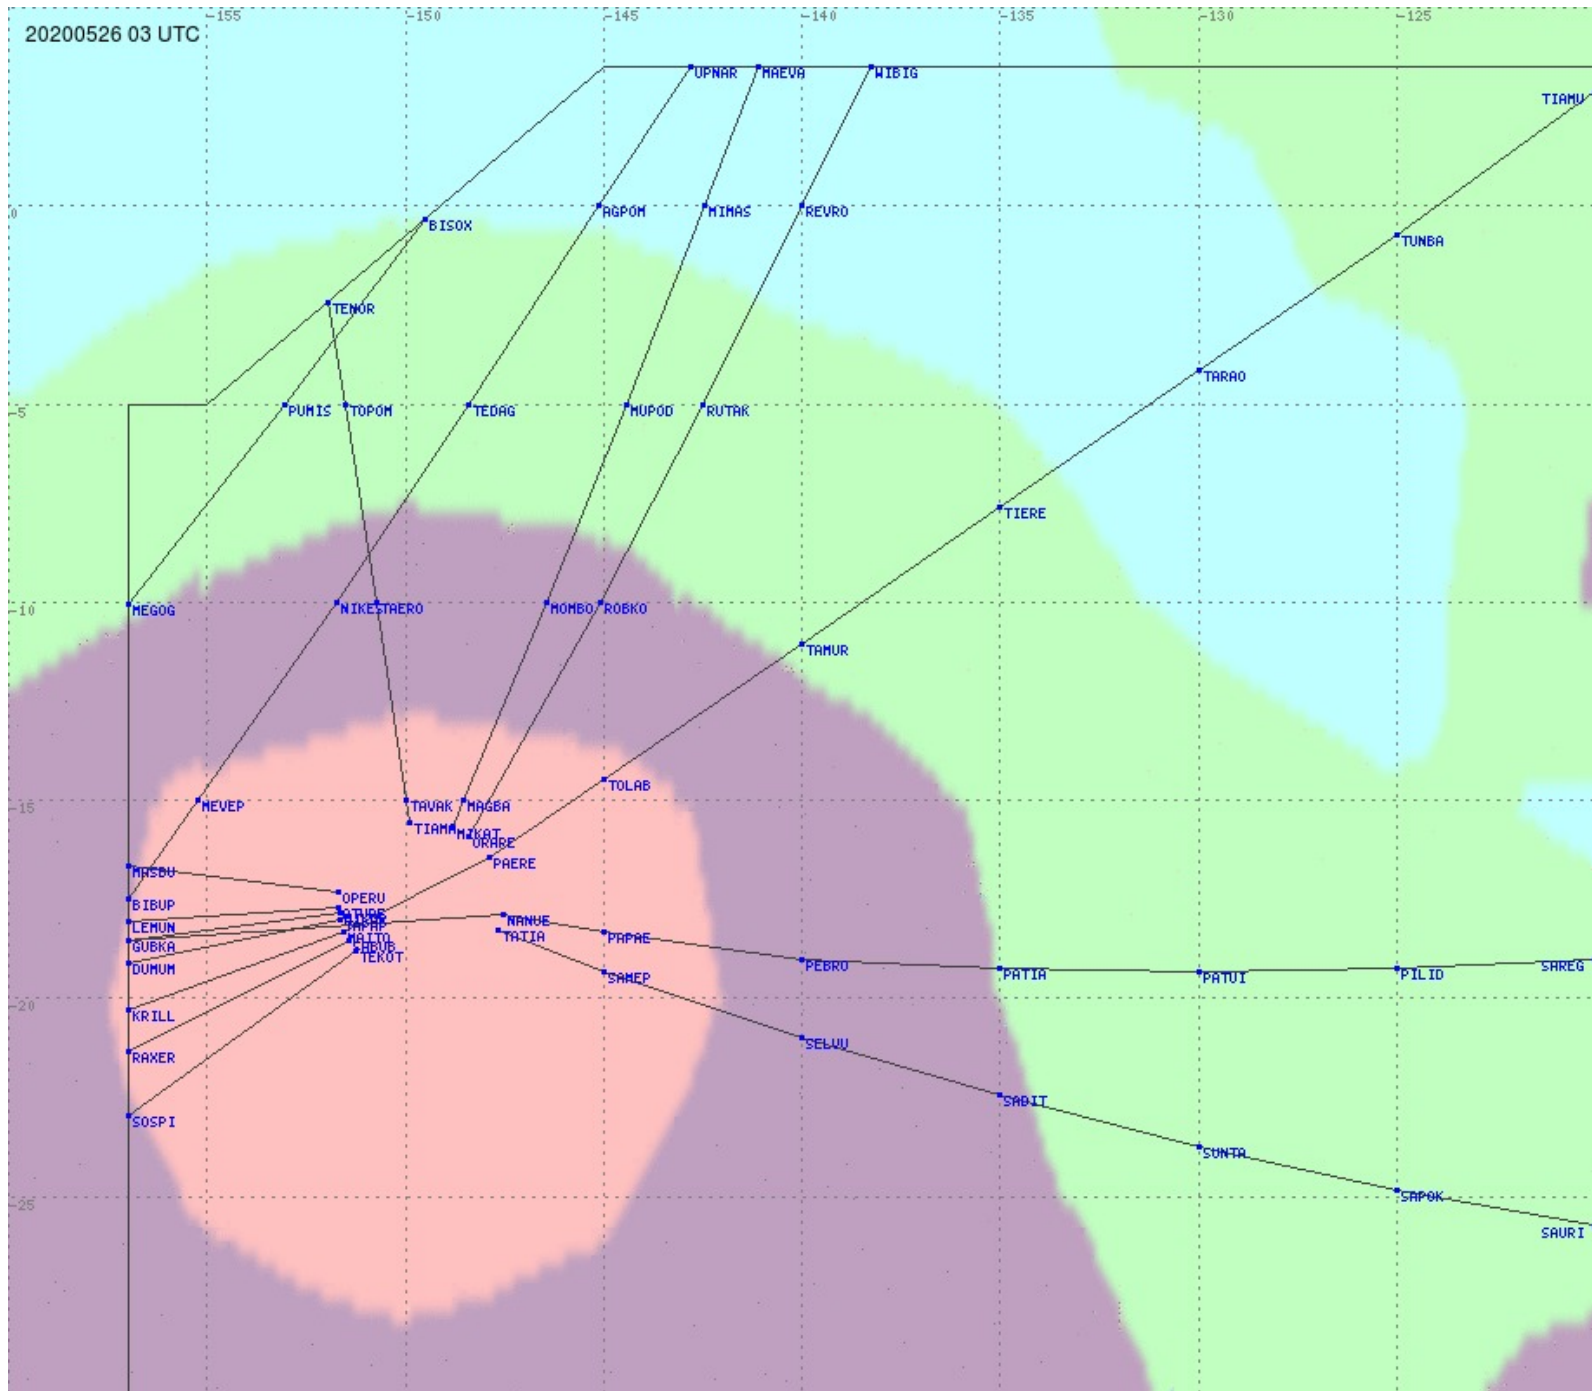

Tahiti FIR - HF Propag - 20200526

2.8 MHz 3.5 MHz 5.6 MHz 8.9 MHz 13.3 MHz 17.9 MHz None

Tahiti FIR - HF Propag - 20200526

2.8 MHz 3.5 MHz 5.6 MHz 8.9 MHz 13.3 MHz 17.9 MHz None

Tahiti FIR - HF Propag - 20200526

2.8 MHz 3.5 MHz 5.6 MHz 8.9 MHz 13.3 MHz 17.9 MHz None

Tahiti FIR - HF Propag - 20200526

2.8 MHz 3.5 MHz 5.6 MHz 8.9 MHz 13.3 MHz 17.9 MHz None

Tahiti FIR - HF Propag - 20200526

2.8 MHz
3.5 MHz
5.6 MHz
8.9 MHz
13.3 MHz
17.9 MHz
None

Tahiti FIR - HF Propag - 20200526

Tahiti FIR - HF Propag - 20200526

2.8 MHz
3.5 MHz
5.6 MHz
8.9 MHz
13.3 MHz
17.9 MHz
None

Tahiti FIR - HF Propag - 20200526

2.8 MHz 3.5 MHz 5.6 MHz 8.9 MHz 13.3 MHz 17.9 MHz None