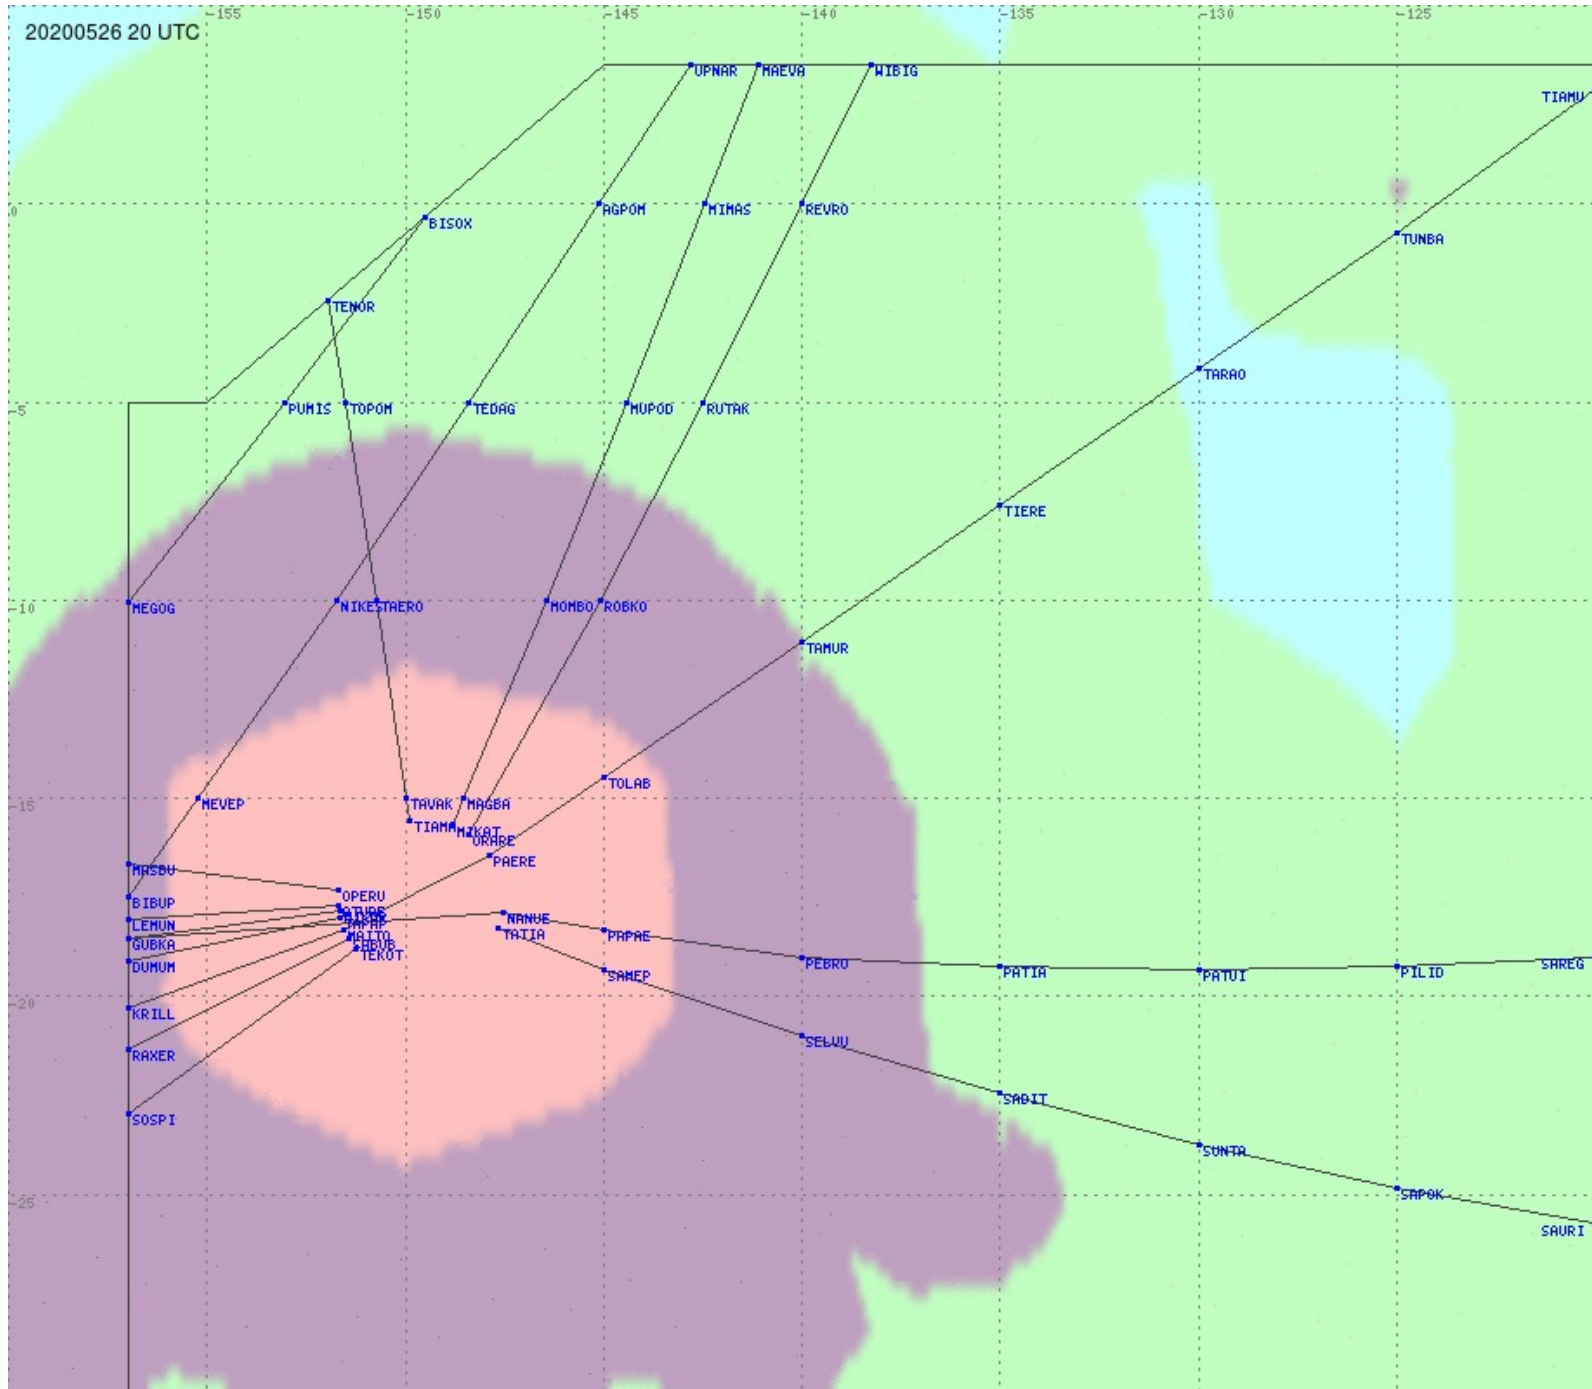

Tahiti FIR - HF Propag - 20200526

2.8 MHz 3.5 MHz 5.6 MHz 8.9 MHz 13.3 MHz 17.9 MHz None

Tahiti FIR - HF Propag - 20200526

2.8 MHz 3.5 MHz 5.6 MHz 8.9 MHz 13.3 MHz 17.9 MHz None

Tahiti FIR - HF Propag - 20200526

2.8 MHz 3.5 MHz 5.6 MHz 8.9 MHz 13.3 MHz 17.9 MHz None

Tahiti FIR - HF Propag - 20200526

Tahiti FIR - HF Propag - 20200526

2.8 MHz
3.5 MHz
5.6 MHz
8.9 MHz
13.3 MHz
17.9 MHz
None

Tahiti FIR - HF Propag - 20200526

2.8 MHz 3.5 MHz 5.6 MHz 8.9 MHz 13.3 MHz 17.9 MHz None

Tahiti FIR - HF Propag - 20200526

2.8 MHz 3.5 MHz 5.6 MHz 8.9 MHz 13.3 MHz 17.9 MHz None

Tahiti FIR - HF Propag - 20200526

2.8 MHz 3.5 MHz 5.6 MHz 8.9 MHz 13.3 MHz 17.9 MHz None