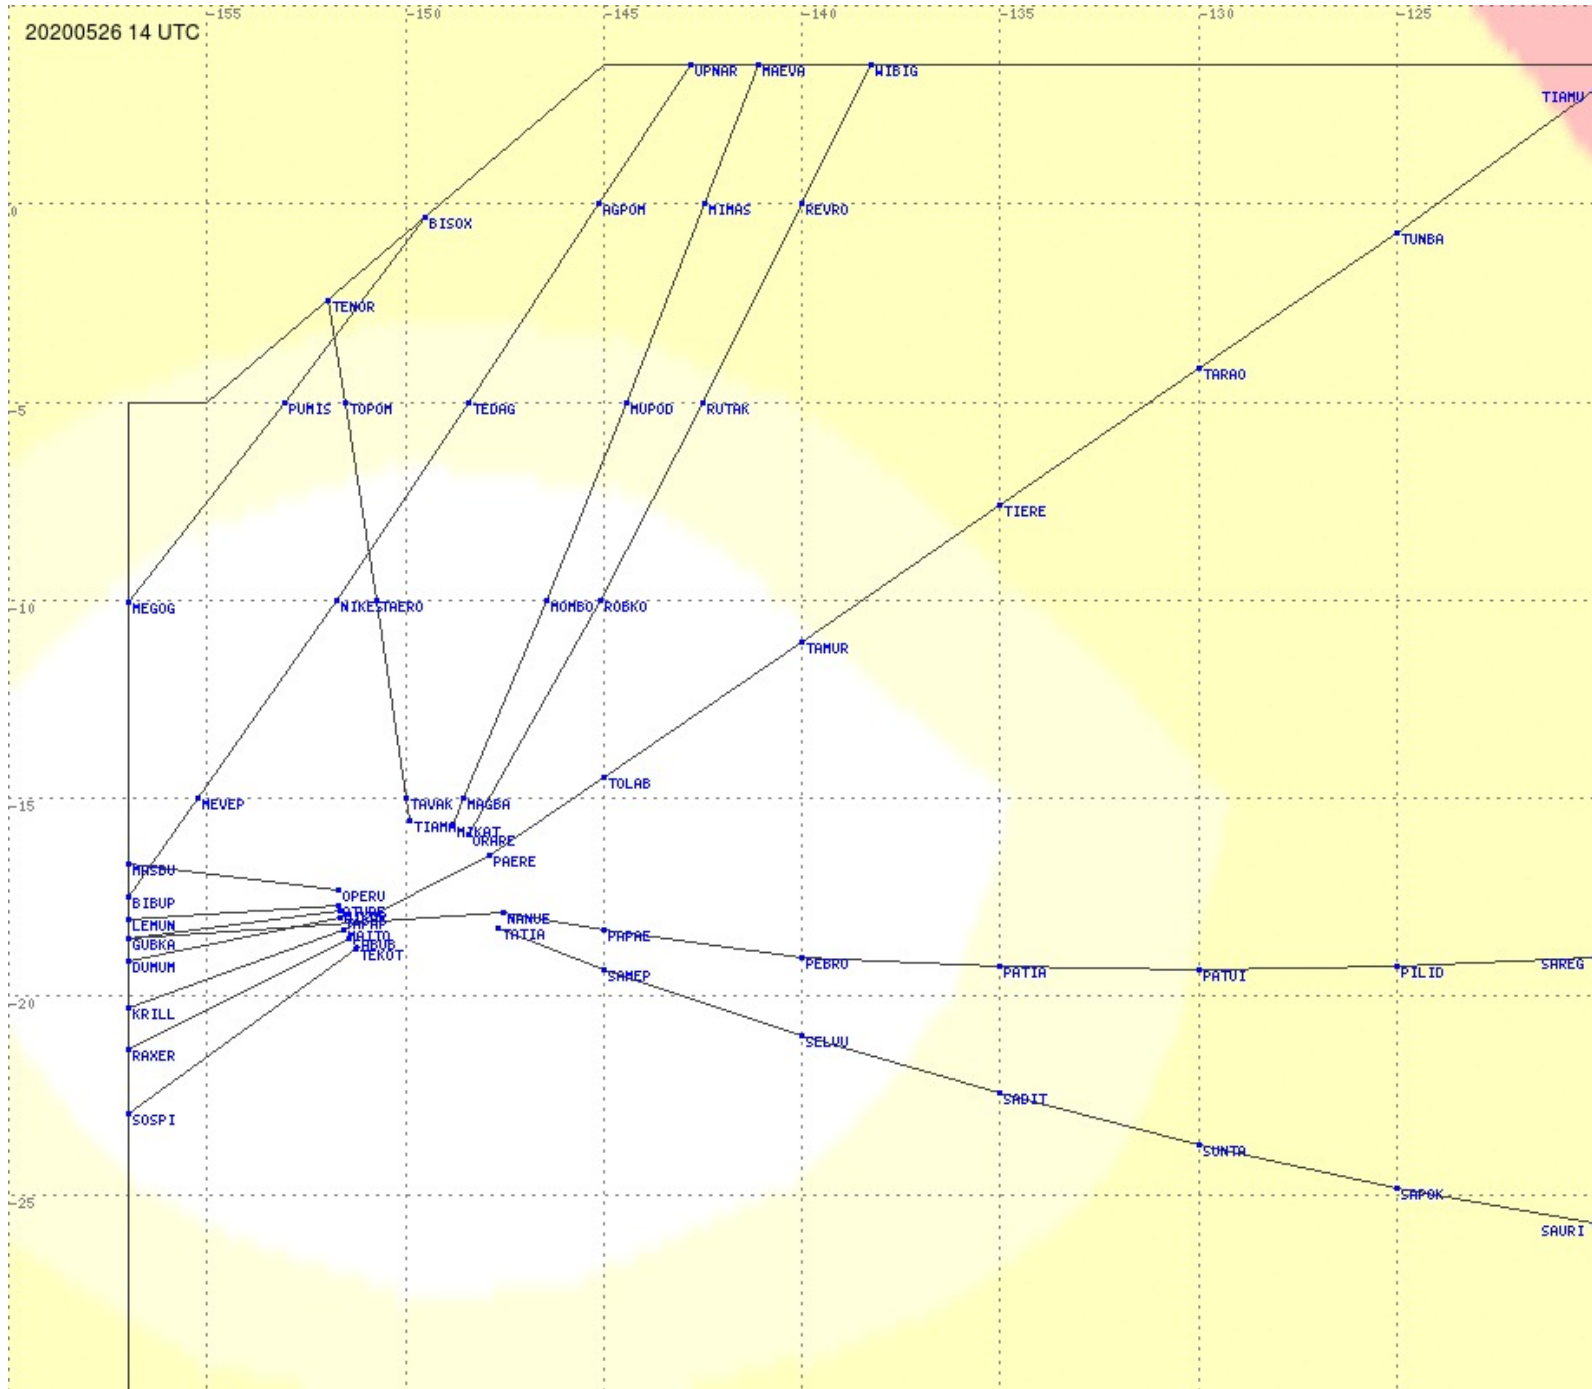

Tahiti FIR - HF Propag - 20200526

2.8 MHz 3.5 MHz 5.6 MHz 8.9 MHz 13.3 MHz 17.9 MHz None