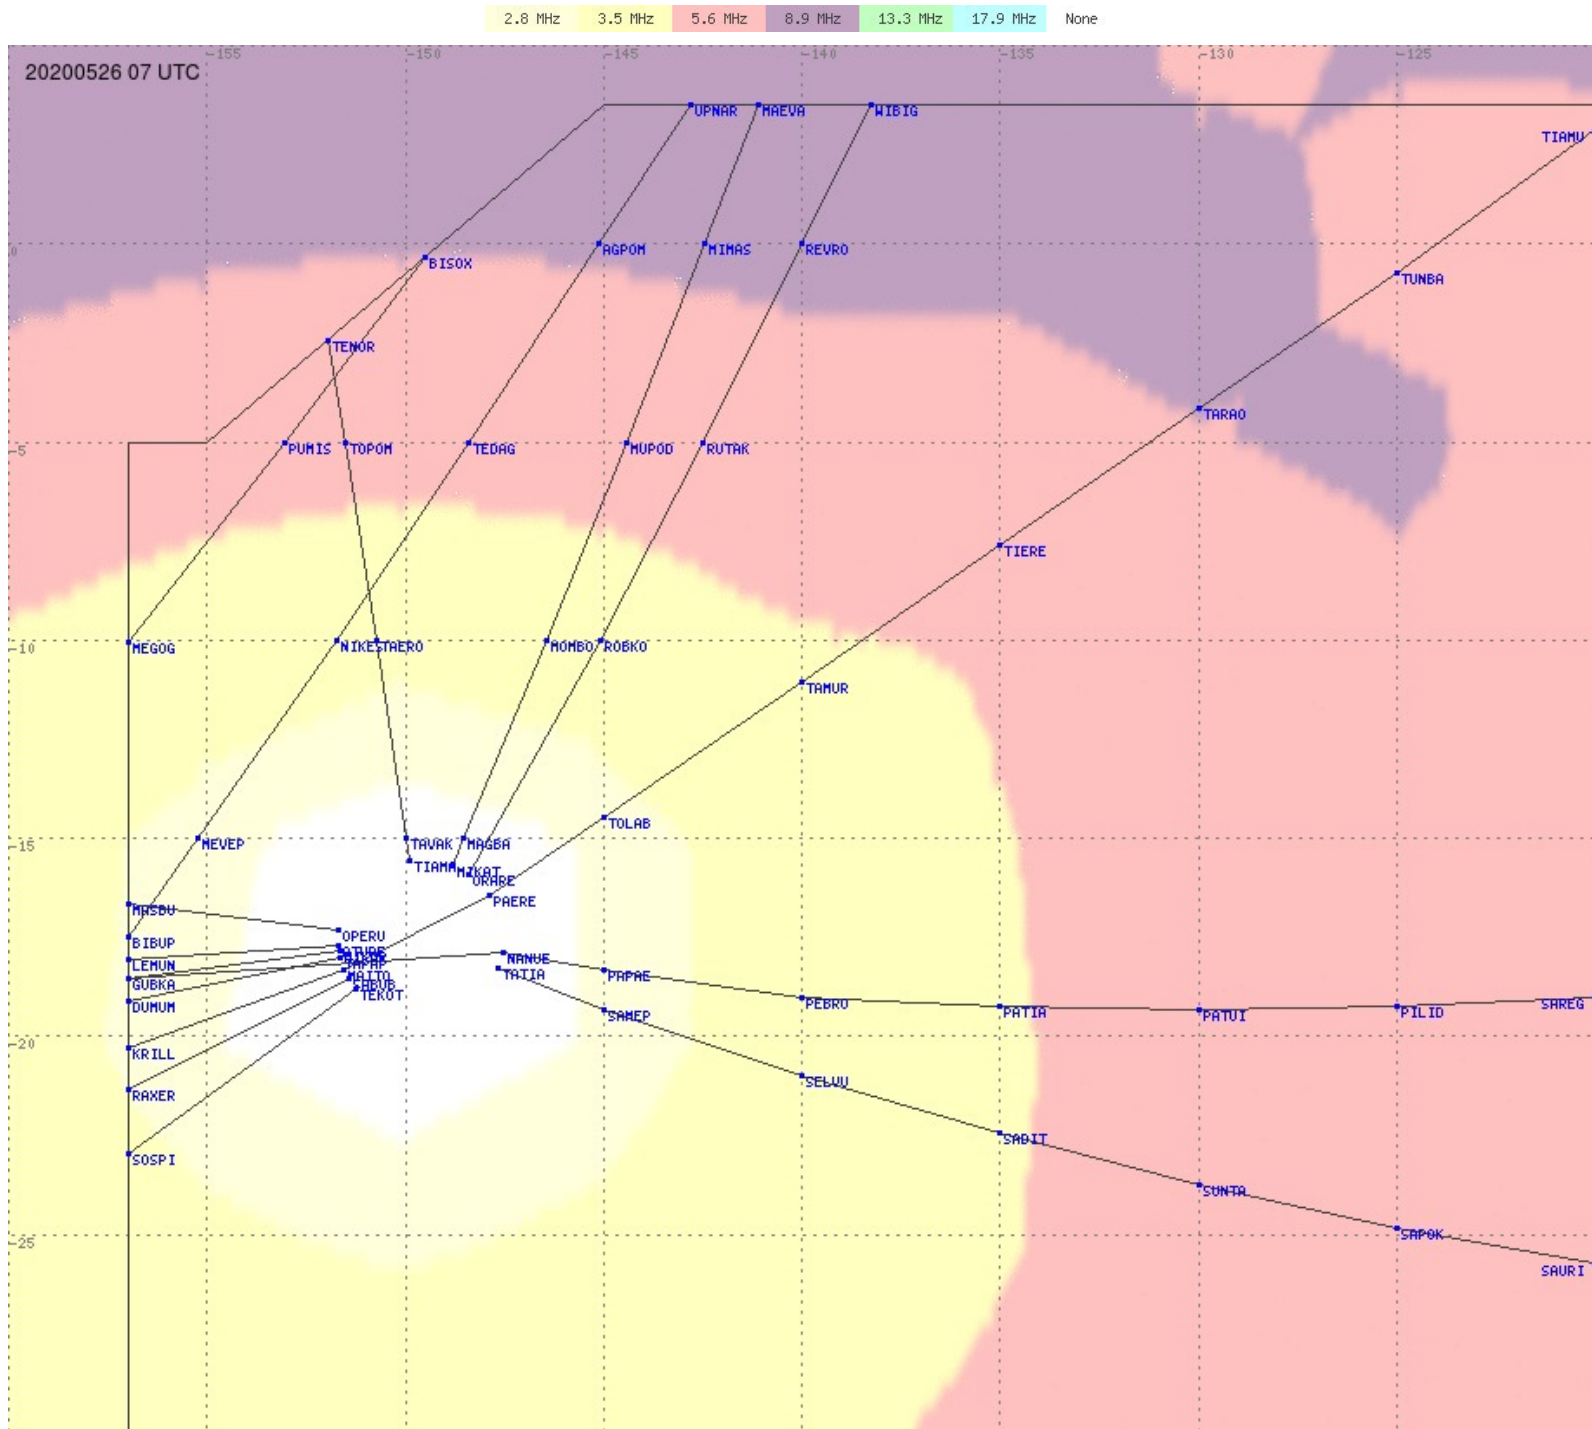

Tahiti FIR - HF Propag - 20200526

2.8 MHz 3.5 MHz 5.6 MHz 8.9 MHz 13.3 MHz 17.9 MHz None

Tahiti FIR - HF Propag - 20200526

2.8 MHz 3.5 MHz 5.6 MHz 8.9 MHz 13.3 MHz 17.9 MHz None

Tahiti FIR - HF Propag - 20200526

2.8 MHz 3.5 MHz 5.6 MHz 8.9 MHz 13.3 MHz 17.9 MHz None

Tahiti FIR - HF Propag - 20200526

2.8 MHz 3.5 MHz 5.6 MHz 8.9 MHz 13.3 MHz 17.9 MHz None

Tahiti FIR - HF Propag - 20200526

2.8 MHz
3.5 MHz
5.6 MHz
8.9 MHz
13.3 MHz
17.9 MHz
None

Tahiti FIR - HF Propag - 20200526

Tahiti FIR - HF Propag - 20200526

2.8 MHz
3.5 MHz
5.6 MHz
8.9 MHz
13.3 MHz
17.9 MHz
None

Tahiti FIR - HF Propag - 20200526

2.8 MHz 3.5 MHz 5.6 MHz 8.9 MHz 13.3 MHz 17.9 MHz None