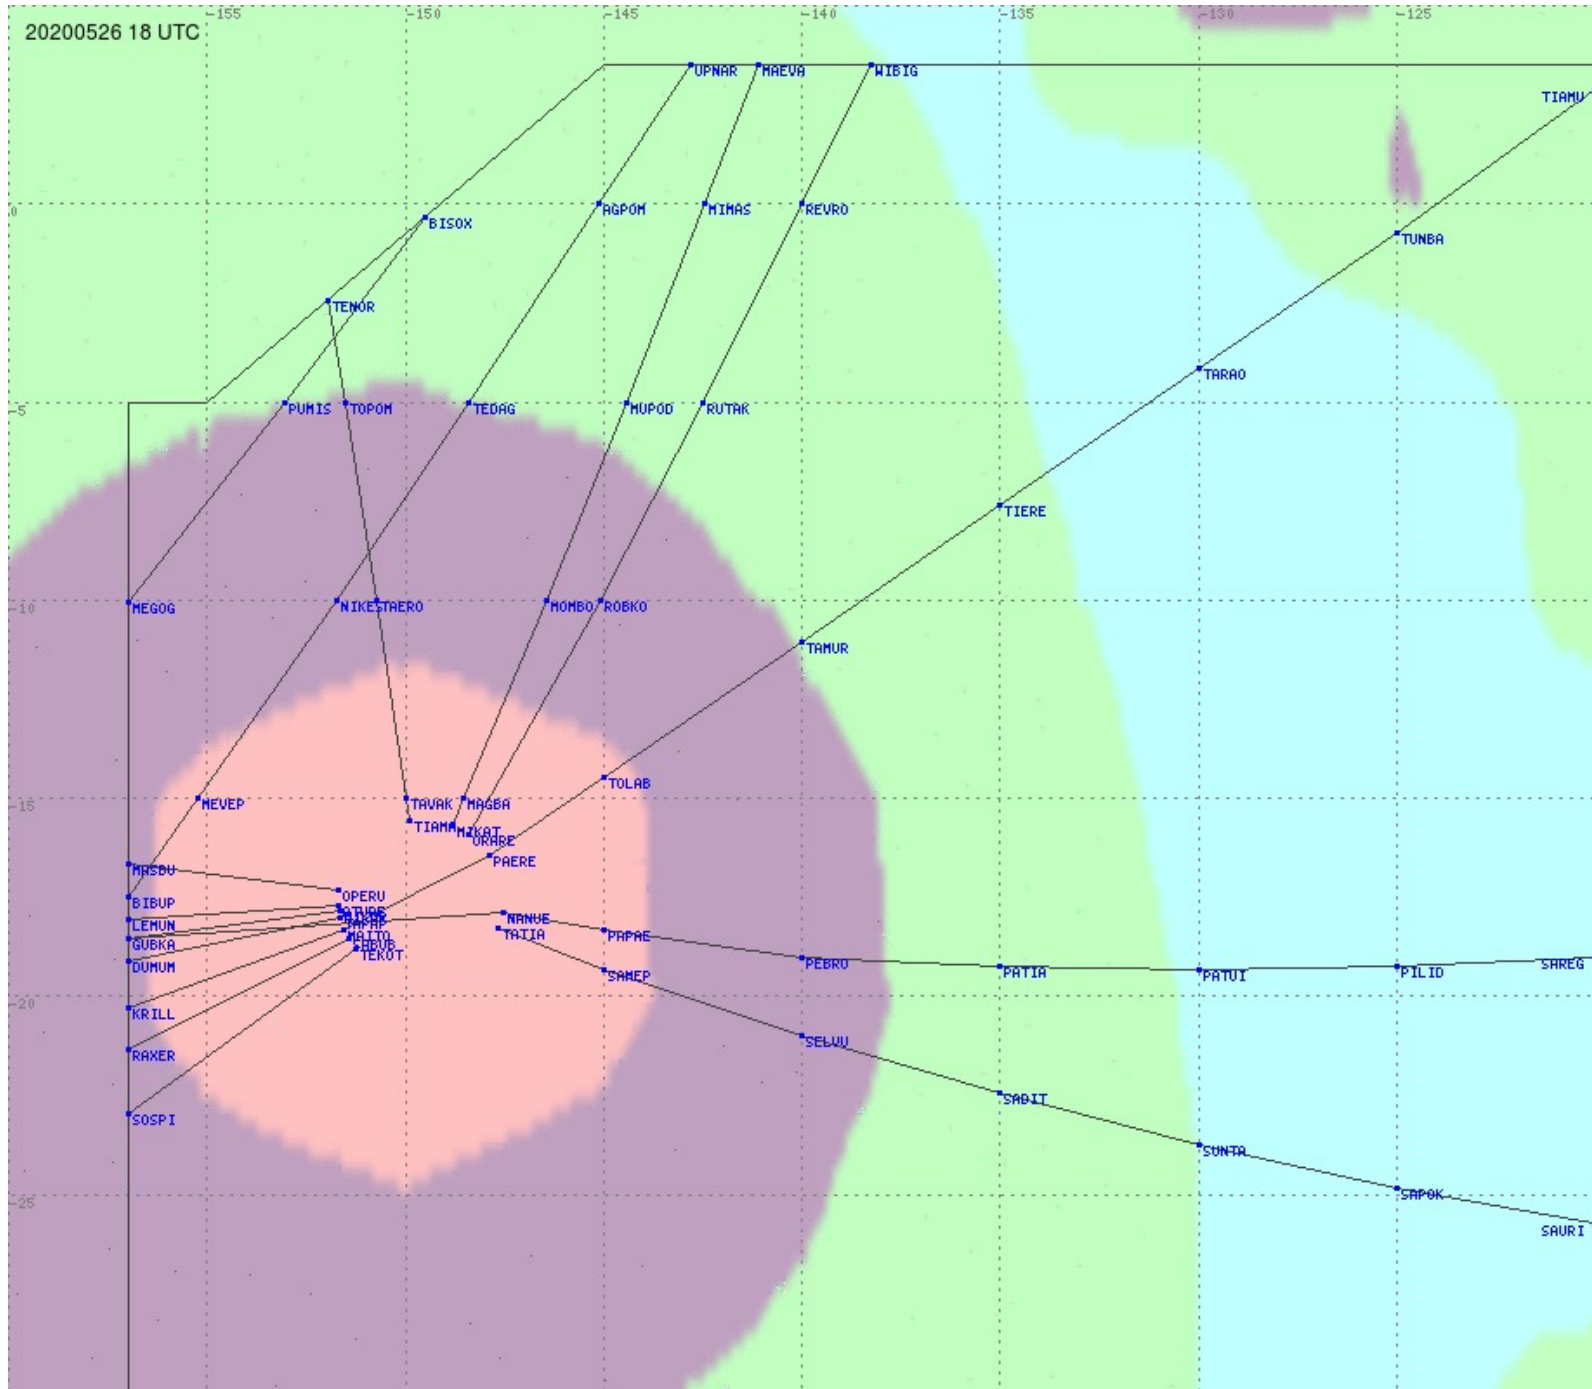

Tahiti FIR - HF Propag - 20200526

2.8 MHz
3.5 MHz
5.6 MHz
8.9 MHz
13.3 MHz
17.9 MHz
None

Tahiti FIR - HF Propag - 20200526

Tahiti FIR - HF Propag - 20200526

Tahiti FIR - HF Propag - 20200526

Tahiti FIR - HF Propag - 20200526

2.8 MHz 3.5 MHz 5.6 MHz 8.9 MHz 13.3 MHz 17.9 MHz None

Tahiti FIR - HF Propag - 20200526

Tahiti FIR - HF Propag - 20200526

2.8 MHz
3.5 MHz
5.6 MHz
8.9 MHz
13.3 MHz
17.9 MHz
None

Tahiti FIR - HF Propag - 20200526

2.8 MHz 3.5 MHz 5.6 MHz 8.9 MHz 13.3 MHz 17.9 MHz None

Tahiti FIR - HF Propag - 20200526

2.8 MHz 3.5 MHz 5.6 MHz 8.9 MHz 13.3 MHz 17.9 MHz None

Tahiti FIR - HF Propag - 20200526

2.8 MHz 3.5 MHz 5.6 MHz 8.9 MHz 13.3 MHz 17.9 MHz None