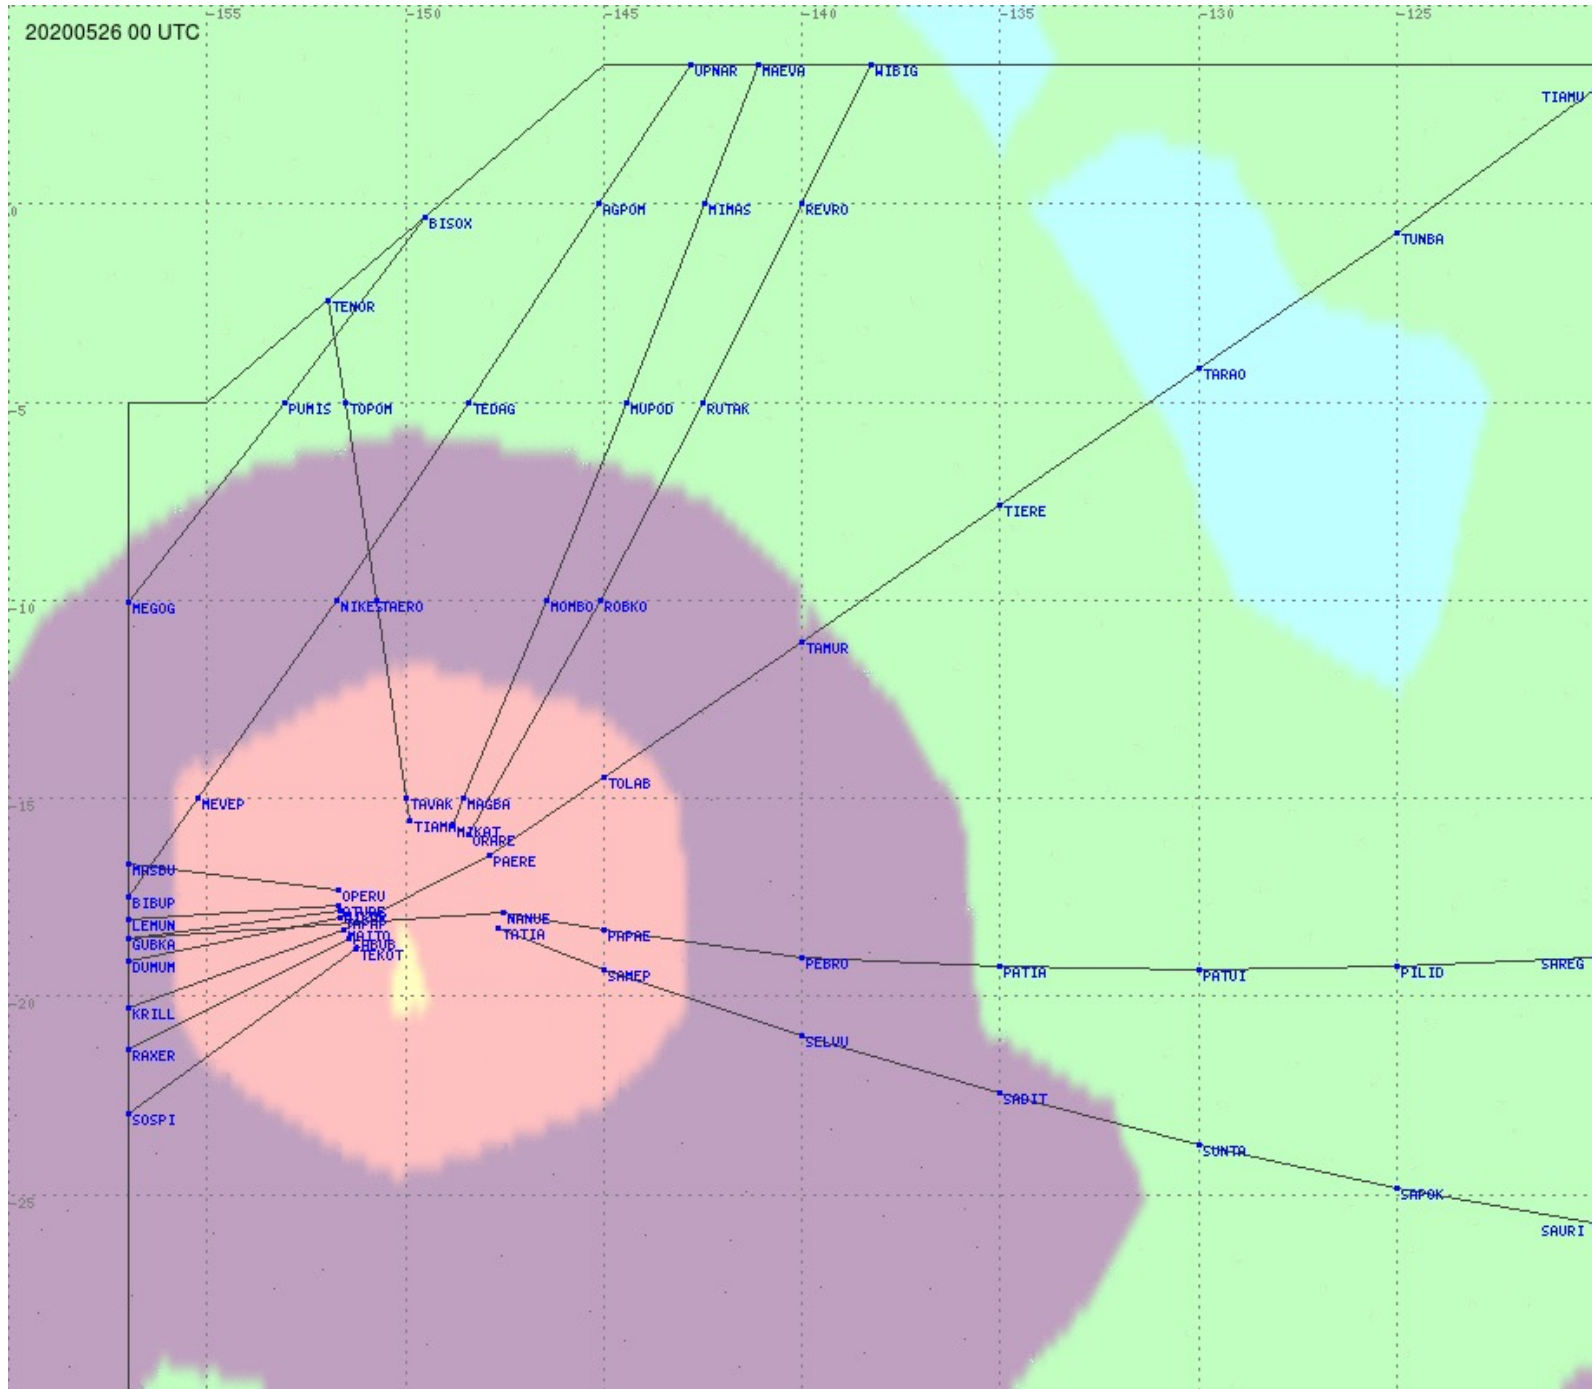

Tahiti FIR - HF Propag - 20200526

2.8 MHz 3.5 MHz 5.6 MHz 8.9 MHz 13.3 MHz 17.9 MHz None

Tahiti FIR - HF Propag - 20200526

2.8 MHz 3.5 MHz 5.6 MHz 8.9 MHz 13.3 MHz 17.9 MHz None

Tahiti FIR - HF Propag - 20200526

2.8 MHz 3.5 MHz 5.6 MHz 8.9 MHz 13.3 MHz 17.9 MHz None

Tahiti FIR - HF Propag - 20200526

2.8 MHz 3.5 MHz 5.6 MHz 8.9 MHz 13.3 MHz 17.9 MHz None

Tahiti FIR - HF Propag - 20200526

2.8 MHz
3.5 MHz
5.6 MHz
8.9 MHz
13.3 MHz
17.9 MHz
None

Tahiti FIR - HF Propag - 20200526

Tahiti FIR - HF Propag - 20200526

2.8 MHz
3.5 MHz
5.6 MHz
8.9 MHz
13.3 MHz
17.9 MHz
None

Tahiti FIR - HF Propag - 20200526

2.8 MHz 3.5 MHz 5.6 MHz 8.9 MHz 13.3 MHz 17.9 MHz None