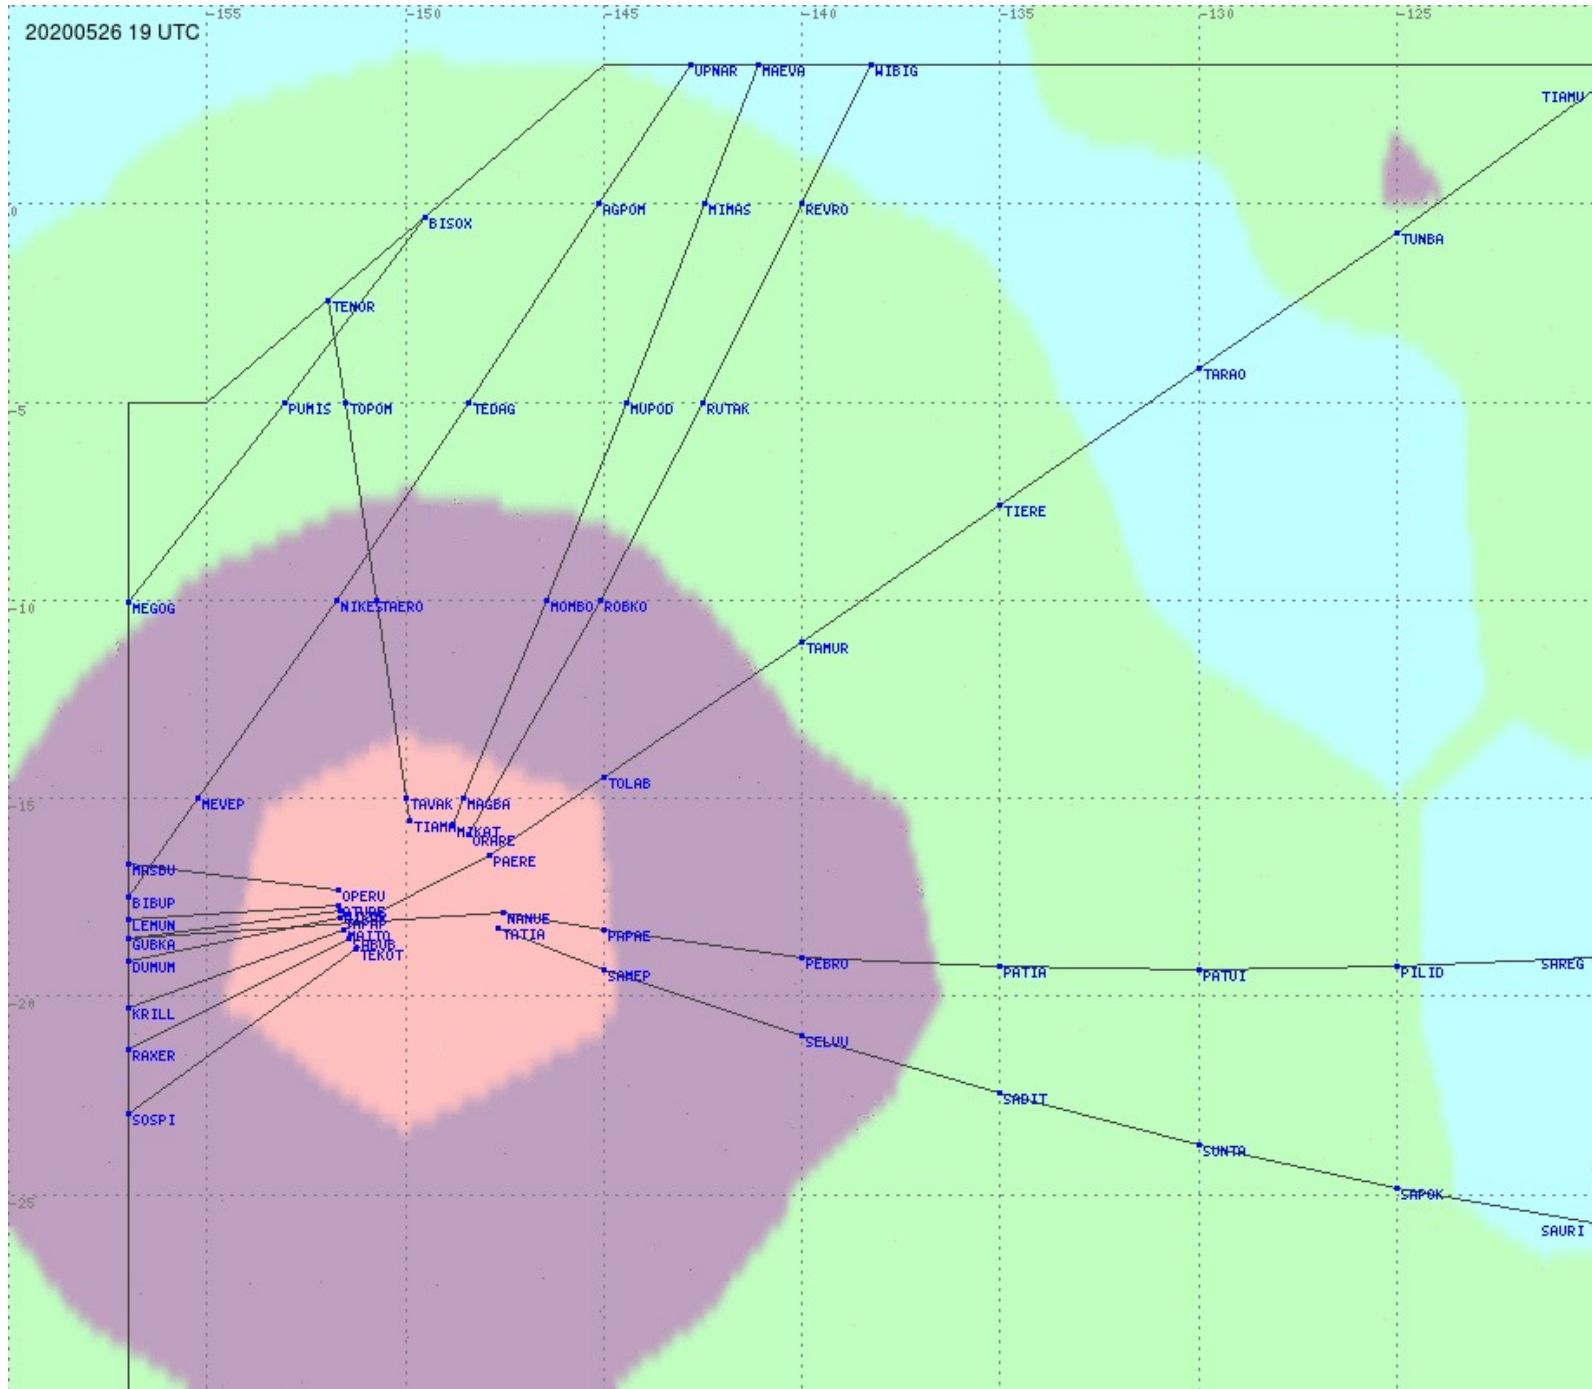

2.8 MHz 3.5 MHz 5.6 MHz 8.9 MHz 13.3 MHz 17.9 MHz None

Tahiti FIR - HF Propag - 20200526

Tahiti FIR - HF Propag - 20200526

2.8 MHz
3.5 MHz
5.6 MHz
8.9 MHz
13.3 MHz
17.9 MHz
None

Tahiti FIR - HF Propag - 20200526

2.8 MHz 3.5 MHz 5.6 MHz 8.9 MHz 13.3 MHz 17.9 MHz None

Tahiti FIR - HF Propag - 20200526

2.8 MHz 3.5 MHz 5.6 MHz 8.9 MHz 13.3 MHz 17.9 MHz None

Tahiti FIR - HF Propag - 20200526

2.8 MHz 3.5 MHz 5.6 MHz 8.9 MHz 13.3 MHz 17.9 MHz None

Tahiti FIR - HF Propag - 20200526

2.8 MHz
3.5 MHz
5.6 MHz
8.9 MHz
13.3 MHz
17.9 MHz
None

Tahiti FIR - HF Propag - 20200526

2.8 MHz 3.5 MHz 5.6 MHz 8.9 MHz 13.3 MHz 17.9 MHz None

Tahiti FIR - HF Propag - 20200526