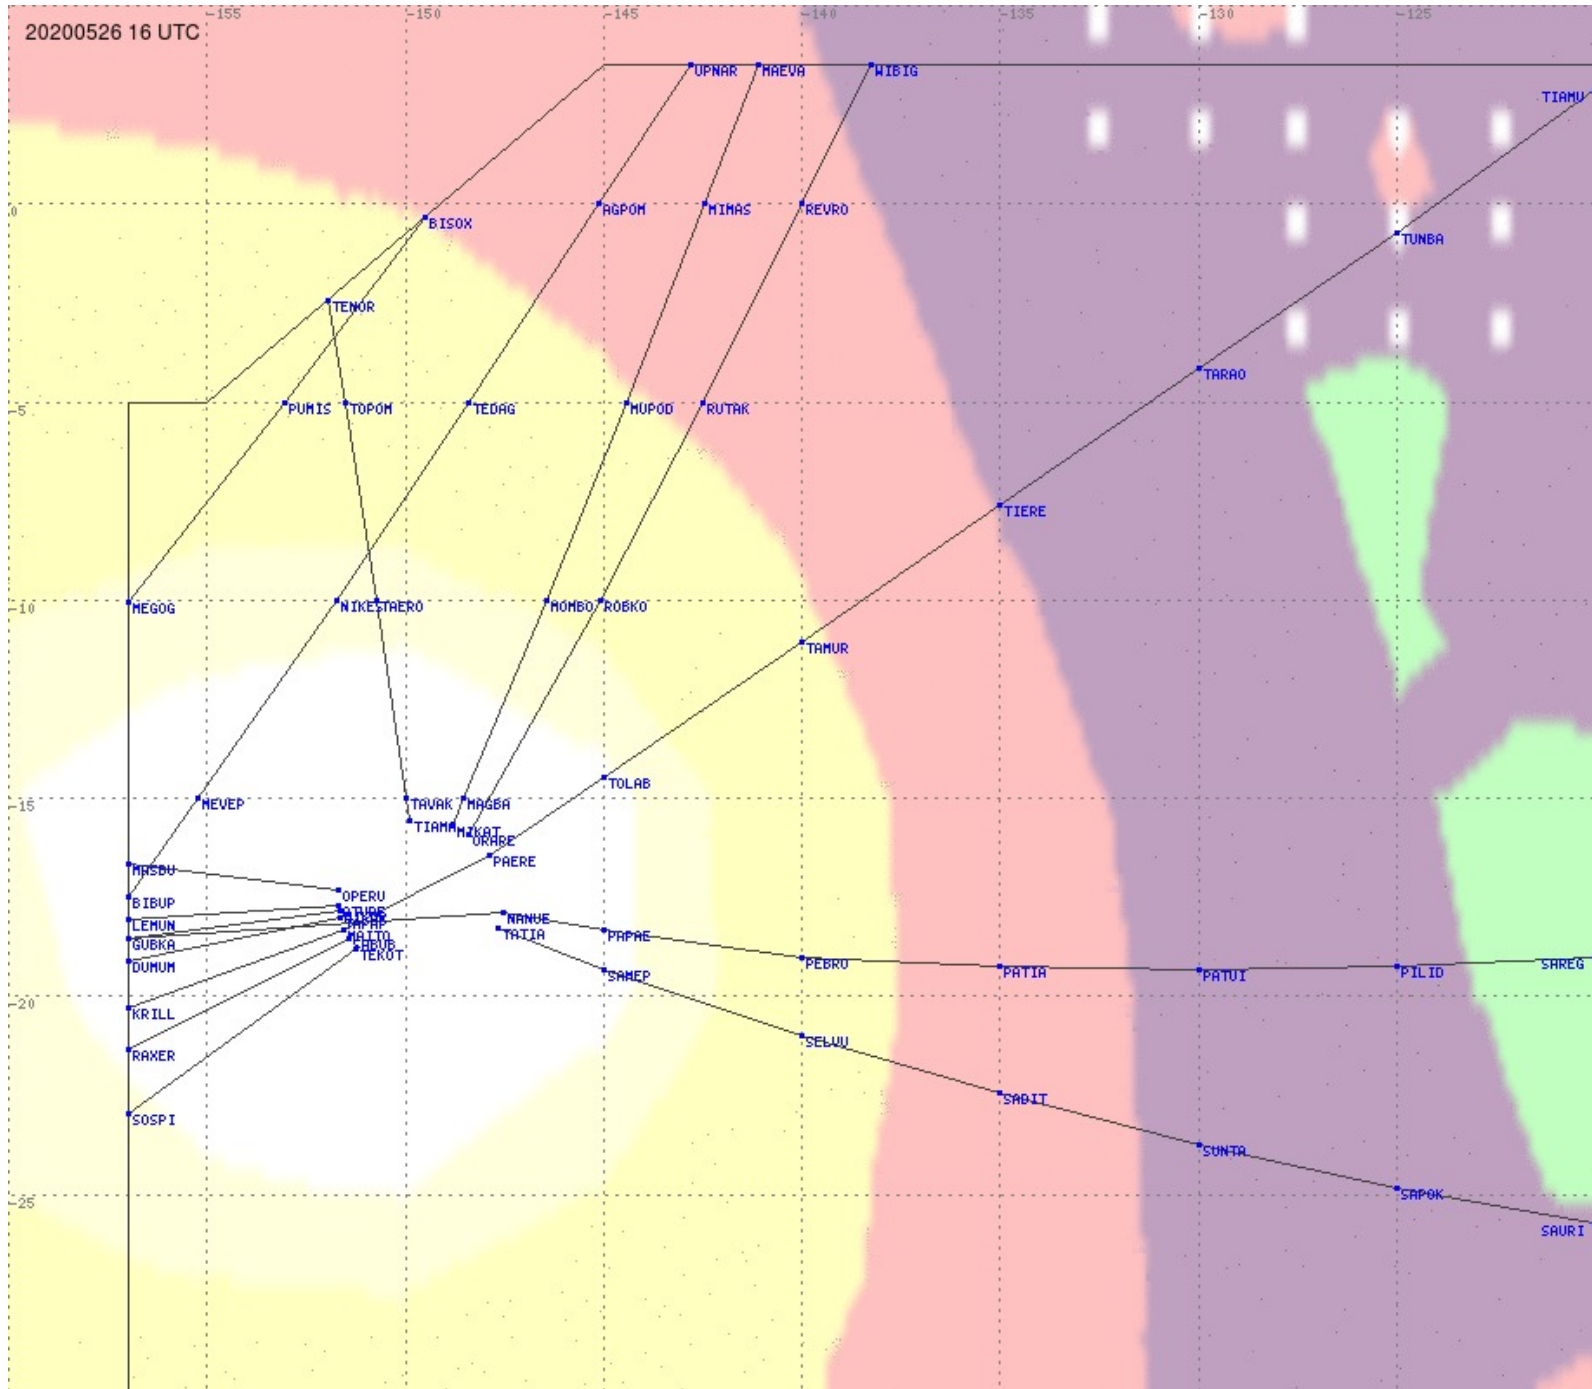

2.8 MHz 3.5 MHz 5.6 MHz 8.9 MHz 13.3 MHz 17.9 MHz None

Tahiti FIR - HF Propag - 20200526

Tahiti FIR - HF Propag - 20200526

2.8 MHz
3.5 MHz
5.6 MHz
8.9 MHz
13.3 MHz
17.9 MHz
None

Tahiti FIR - HF Propag - 20200526

2.8 MHz 3.5 MHz 5.6 MHz 8.9 MHz 13.3 MHz 17.9 MHz None

Tahiti FIR - HF Propag - 20200526

2.8 MHz 3.5 MHz 5.6 MHz 8.9 MHz 13.3 MHz 17.9 MHz None

Tahiti FIR - HF Propag - 20200526

2.8 MHz 3.5 MHz 5.6 MHz 8.9 MHz 13.3 MHz 17.9 MHz None