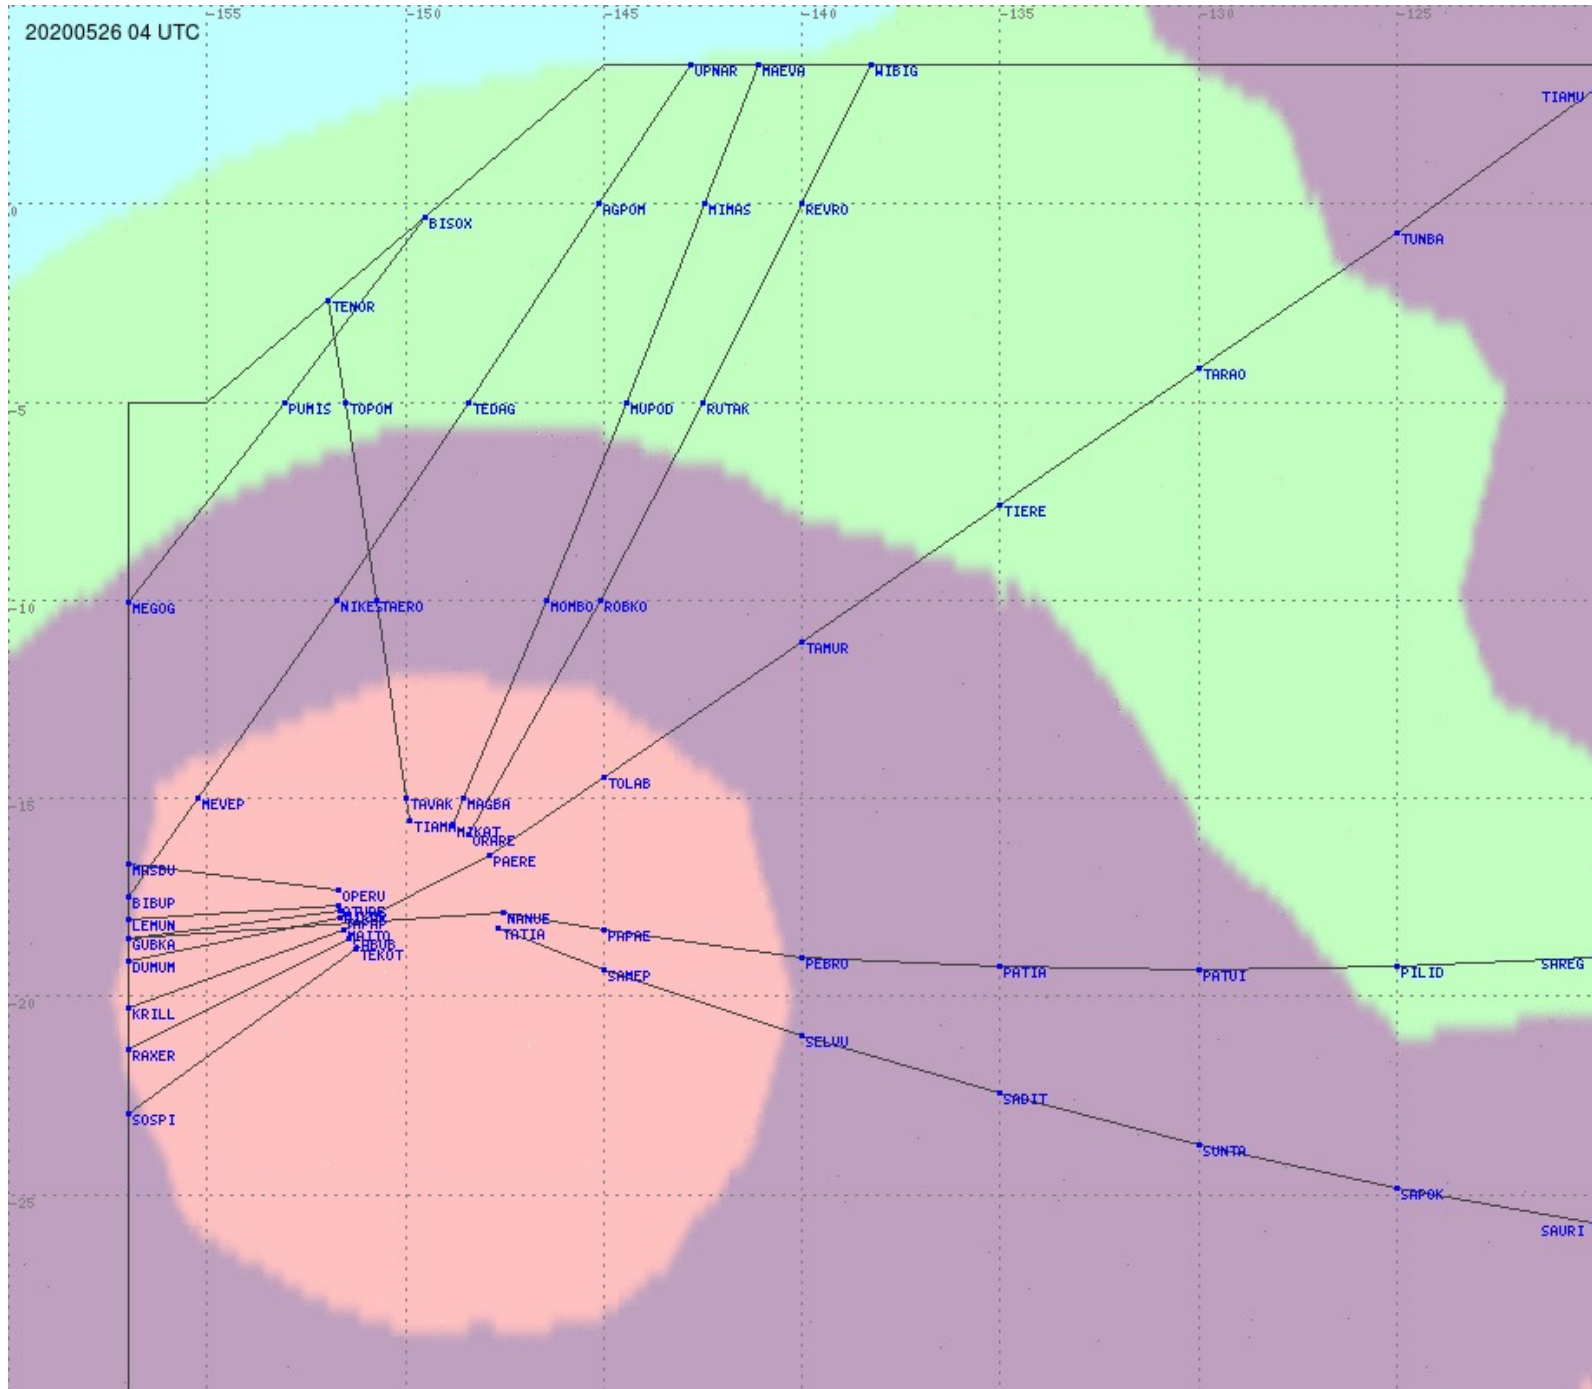

Tahiti FIR - HF Propag - 20200526

2.8 MHz 3.5 MHz 5.6 MHz 8.9 MHz 13.3 MHz 17.9 MHz None

Tahiti FIR - HF Propag - 20200526

2.8 MHz 3.5 MHz 5.6 MHz 8.9 MHz 13.3 MHz 17.9 MHz None

Tahiti FIR - HF Propag - 20200526

2.8 MHz 3.5 MHz 5.6 MHz 8.9 MHz 13.3 MHz 17.9 MHz None

Tahiti FIR - HF Propag - 20200526

2.8 MHz 3.5 MHz 5.6 MHz 8.9 MHz 13.3 MHz 17.9 MHz None

Tahiti FIR - HF Propag - 20200526

2.8 MHz
3.5 MHz
5.6 MHz
8.9 MHz
13.3 MHz
17.9 MHz
None

Tahiti FIR - HF Propag - 20200526

Tahiti FIR - HF Propag - 20200526

2.8 MHz
3.5 MHz
5.6 MHz
8.9 MHz
13.3 MHz
17.9 MHz
None

Tahiti FIR - HF Propag - 20200526

2.8 MHz 3.5 MHz 5.6 MHz 8.9 MHz 13.3 MHz 17.9 MHz None