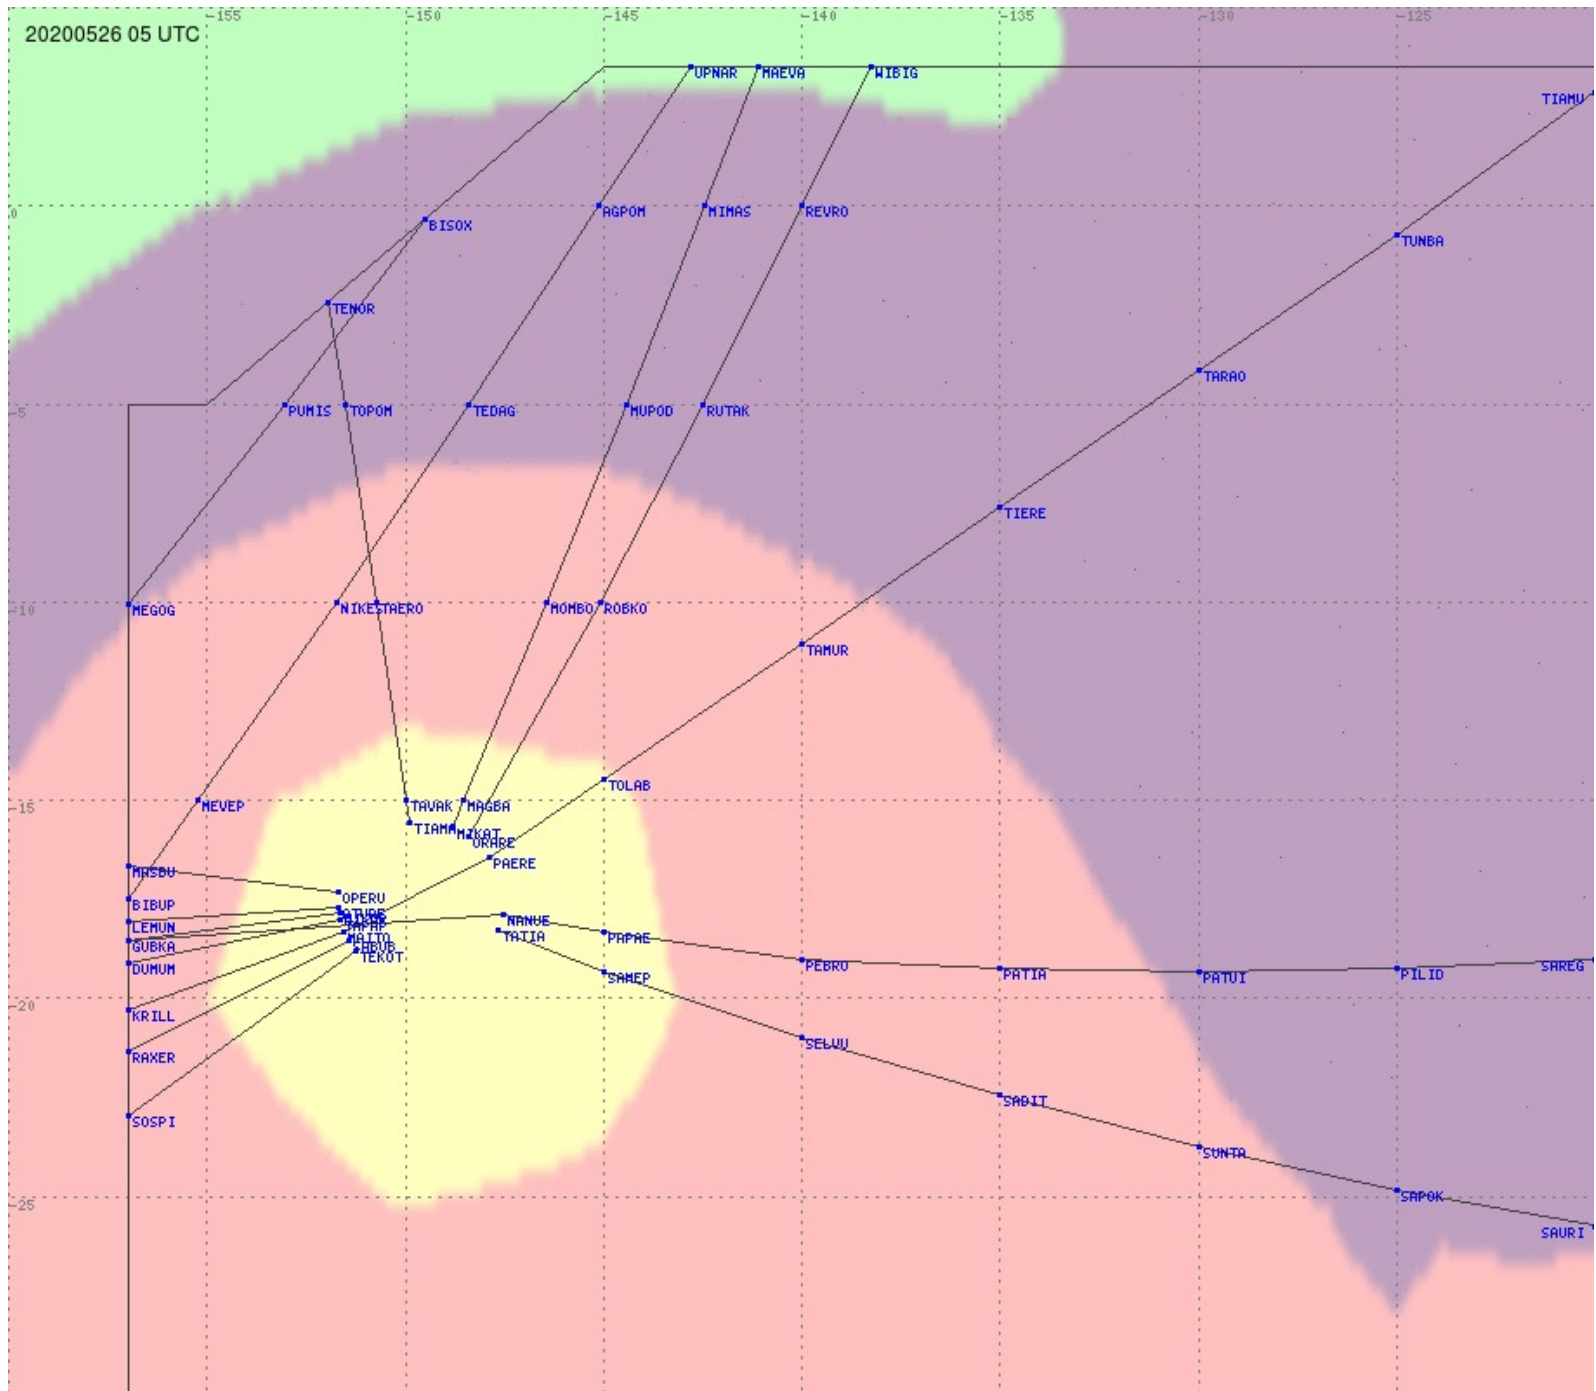

Tahiti FIR - HF Propag - 20200526

2.8 MHz 3.5 MHz 5.6 MHz 8.9 MHz 13.3 MHz 17.9 MHz None

Tahiti FIR - HF Propag - 20200526

2.8 MHz 3.5 MHz 5.6 MHz 8.9 MHz 13.3 MHz 17.9 MHz None

Tahiti FIR - HF Propag - 20200526

2.8 MHz 3.5 MHz 5.6 MHz 8.9 MHz 13.3 MHz 17.9 MHz None

Tahiti FIR - HF Propag - 20200526

2.8 MHz 3.5 MHz 5.6 MHz 8.9 MHz 13.3 MHz 17.9 MHz None

Tahiti FIR - HF Propag - 20200526

2.8 MHz
3.5 MHz
5.6 MHz
8.9 MHz
13.3 MHz
17.9 MHz
None

Tahiti FIR - HF Propag - 20200526

Tahiti FIR - HF Propag - 20200526

2.8 MHz
3.5 MHz
5.6 MHz
8.9 MHz
13.3 MHz
17.9 MHz
None

Tahiti FIR - HF Propag - 20200526

2.8 MHz 3.5 MHz 5.6 MHz 8.9 MHz 13.3 MHz 17.9 MHz None