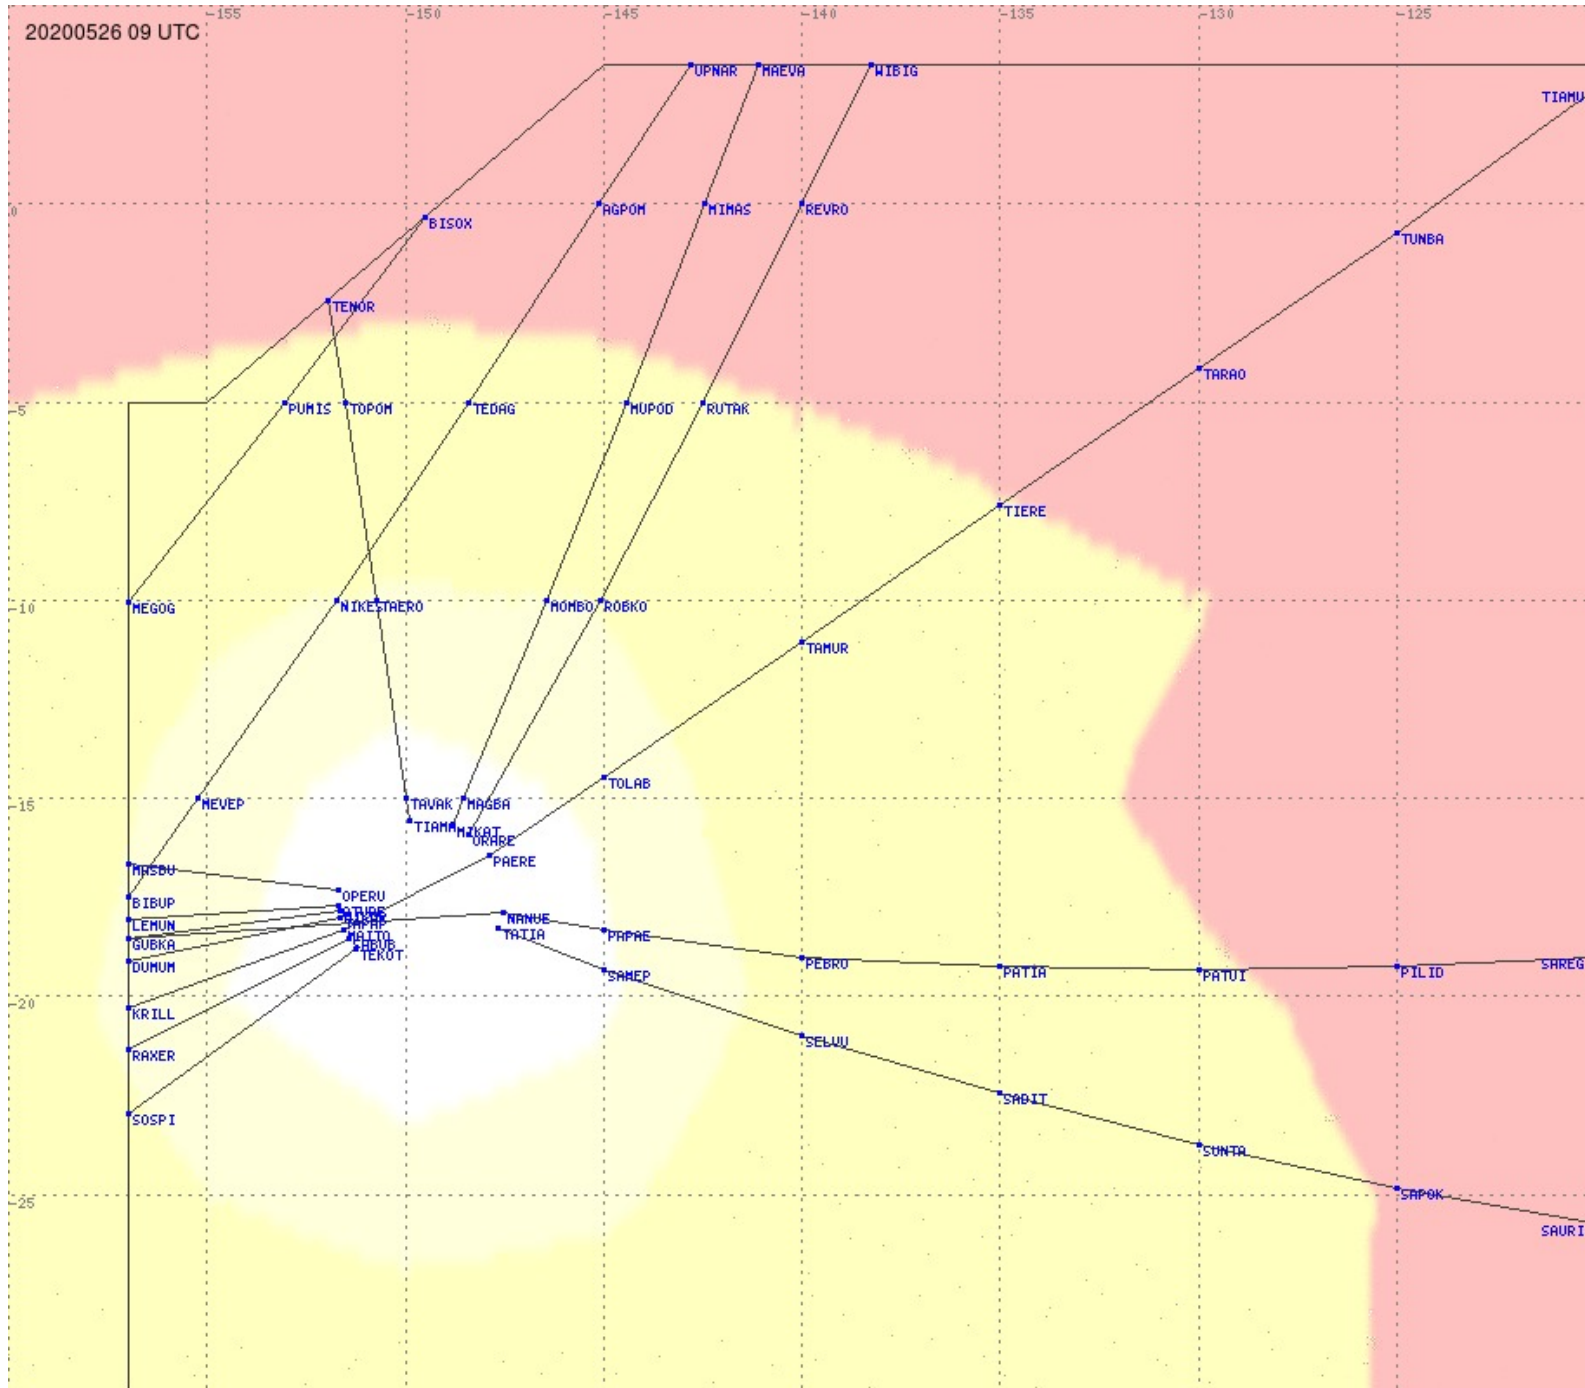

Tahiti FIR - HF Propag - 20200526

Tahiti FIR - HF Propag - 20200526

2.8 MHz
3.5 MHz
5.6 MHz
8.9 MHz
13.3 MHz
17.9 MHz
None

Tahiti FIR - HF Propag - 20200526

2.8 MHz 3.5 MHz 5.6 MHz 8.9 MHz 13.3 MHz 17.9 MHz None