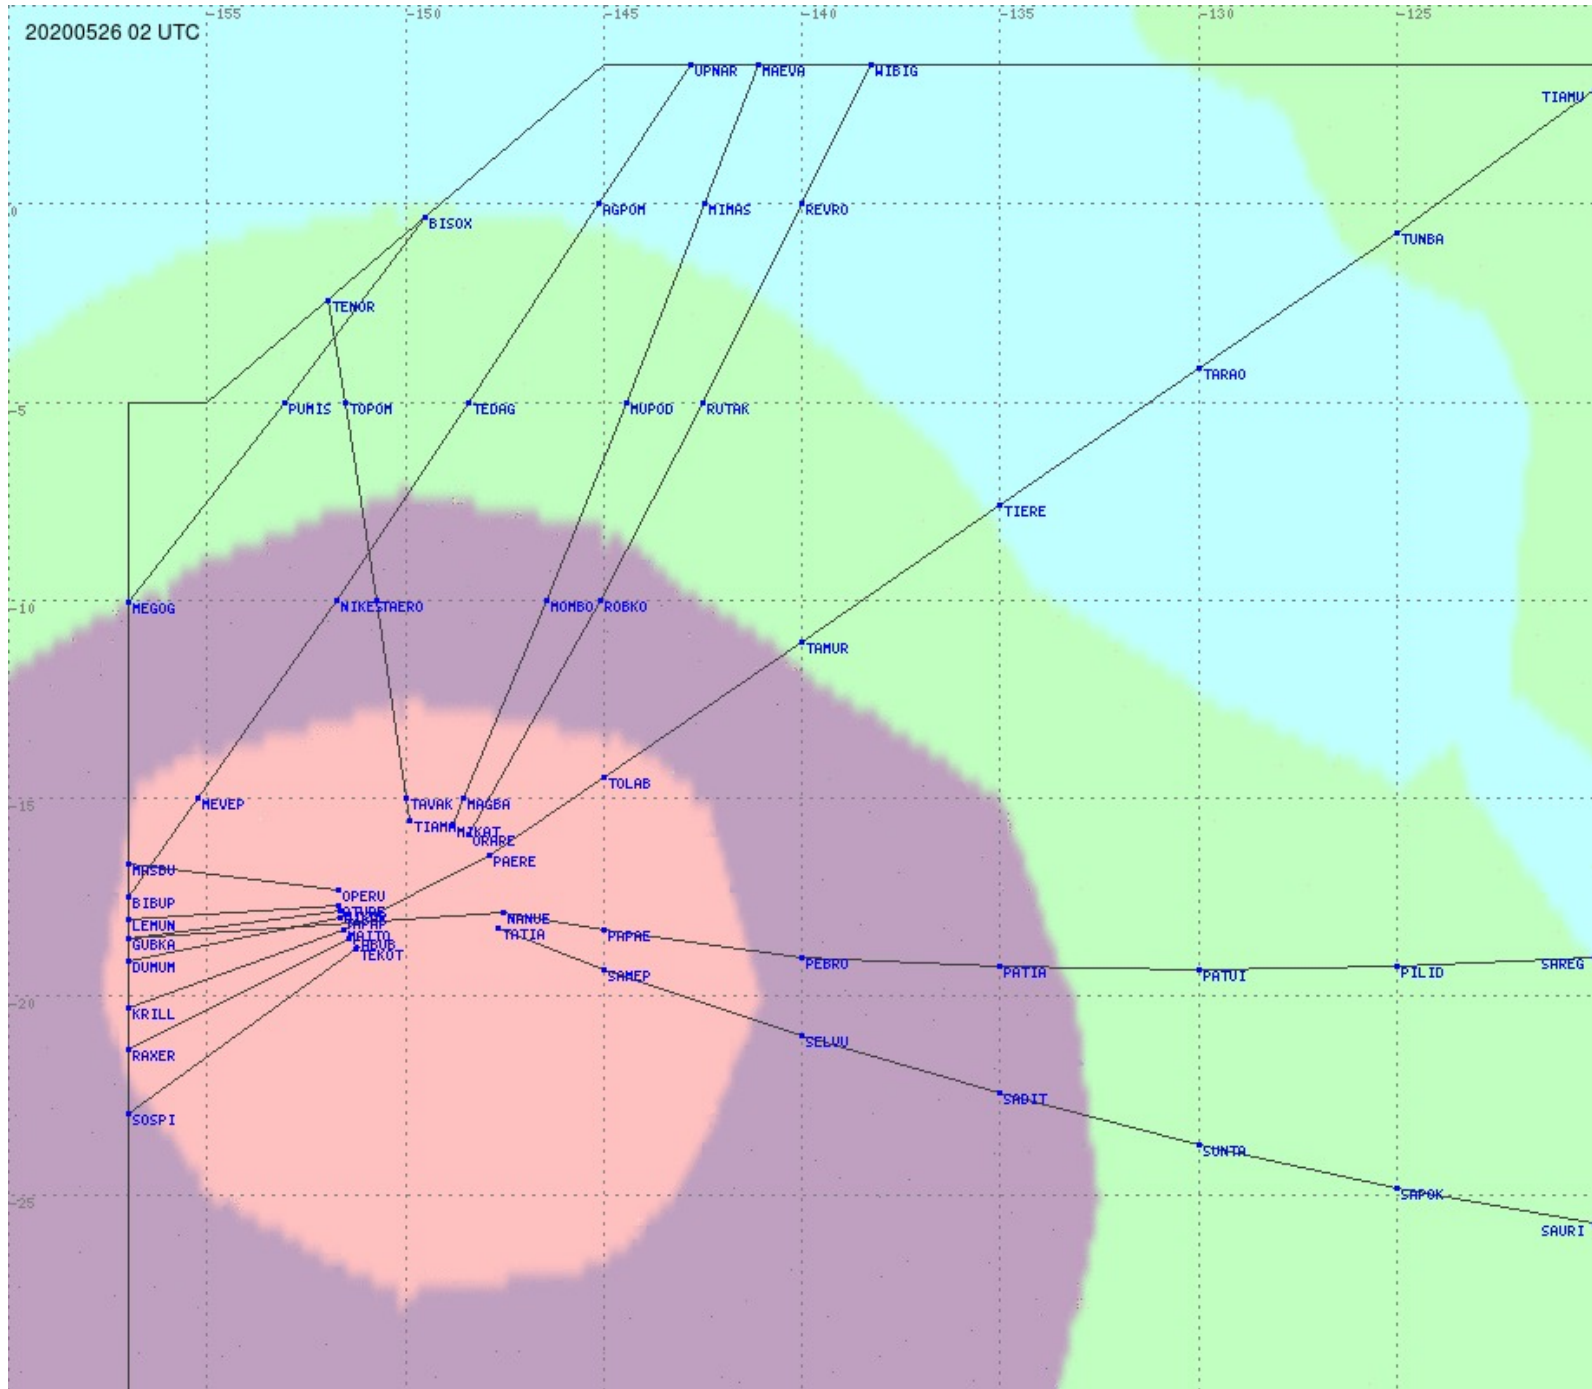

Tahiti FIR - HF Propag - 20200526

2.8 MHz 3.5 MHz 5.6 MHz 8.9 MHz 13.3 MHz 17.9 MHz None

Tahiti FIR - HF Propag - 20200526

2.8 MHz 3.5 MHz 5.6 MHz 8.9 MHz 13.3 MHz 17.9 MHz None

Tahiti FIR - HF Propag - 20200526

2.8 MHz 3.5 MHz 5.6 MHz 8.9 MHz 13.3 MHz 17.9 MHz None

Tahiti FIR - HF Propag - 20200526

2.8 MHz 3.5 MHz 5.6 MHz 8.9 MHz 13.3 MHz 17.9 MHz None

Tahiti FIR - HF Propag - 20200526

2.8 MHz
3.5 MHz
5.6 MHz
8.9 MHz
13.3 MHz
17.9 MHz
None

Tahiti FIR - HF Propag - 20200526

Tahiti FIR - HF Propag - 20200526

2.8 MHz
3.5 MHz
5.6 MHz
8.9 MHz
13.3 MHz
17.9 MHz
None

Tahiti FIR - HF Propag - 20200526

2.8 MHz 3.5 MHz 5.6 MHz 8.9 MHz 13.3 MHz 17.9 MHz None