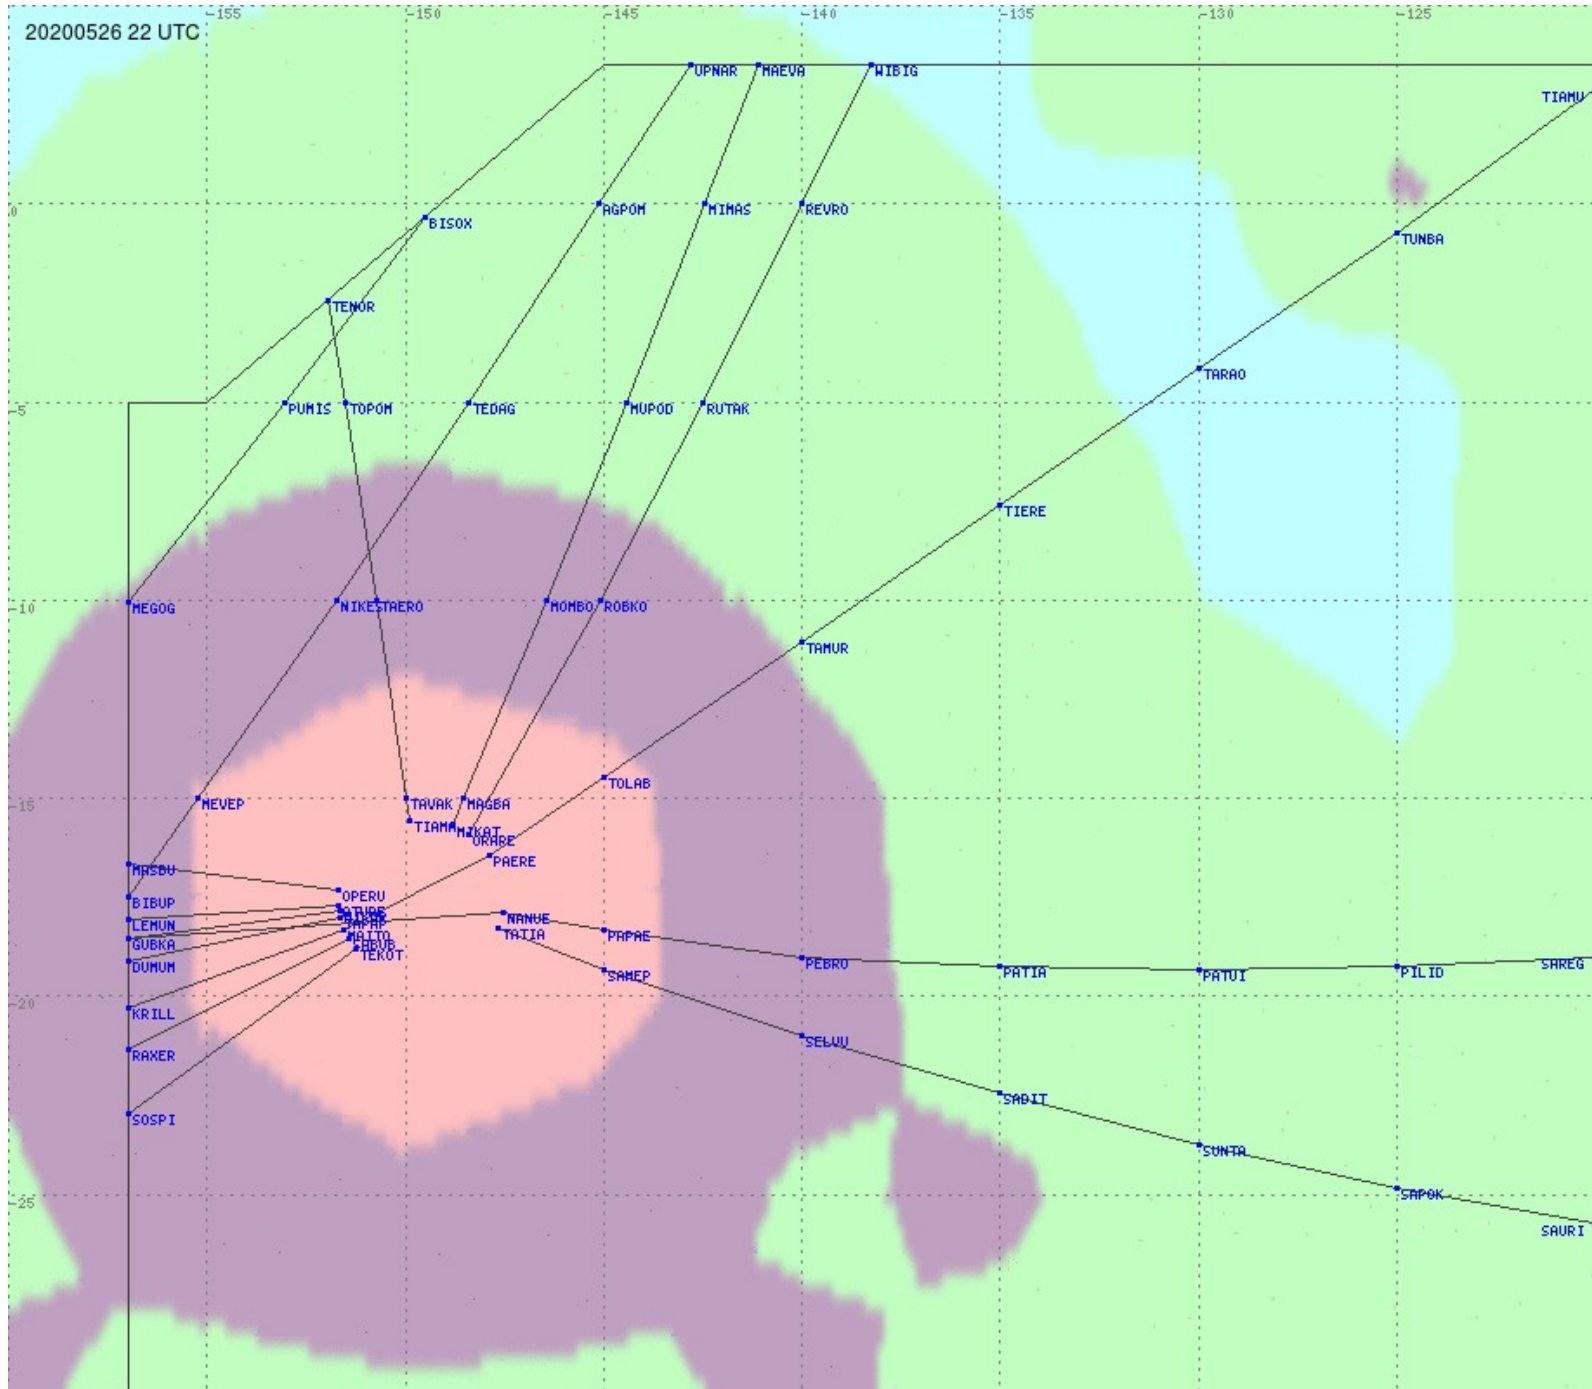

Tahiti FIR - HF Propag - 20200526

2.8 MHz 3.5 MHz 5.6 MHz 8.9 MHz 13.3 MHz 17.9 MHz None

Tahiti FIR - HF Propag - 20200526

2.8 MHz 3.5 MHz 5.6 MHz 8.9 MHz 13.3 MHz 17.9 MHz None

Tahiti FIR - HF Propag - 20200526

2.8 MHz 3.5 MHz 5.6 MHz 8.9 MHz 13.3 MHz 17.9 MHz None

Tahiti FIR - HF Propag - 20200526

Tahiti FIR - HF Propag - 20200526

2.8 MHz
3.5 MHz
5.6 MHz
8.9 MHz
13.3 MHz
17.9 MHz
None

Tahiti FIR - HF Propag - 20200526

2.8 MHz 3.5 MHz 5.6 MHz 8.9 MHz 13.3 MHz 17.9 MHz None

Tahiti FIR - HF Propag - 20200526

2.8 MHz 3.5 MHz 5.6 MHz 8.9 MHz 13.3 MHz 17.9 MHz None

Tahiti FIR - HF Propag - 20200526

2.8 MHz 3.5 MHz 5.6 MHz 8.9 MHz 13.3 MHz 17.9 MHz None