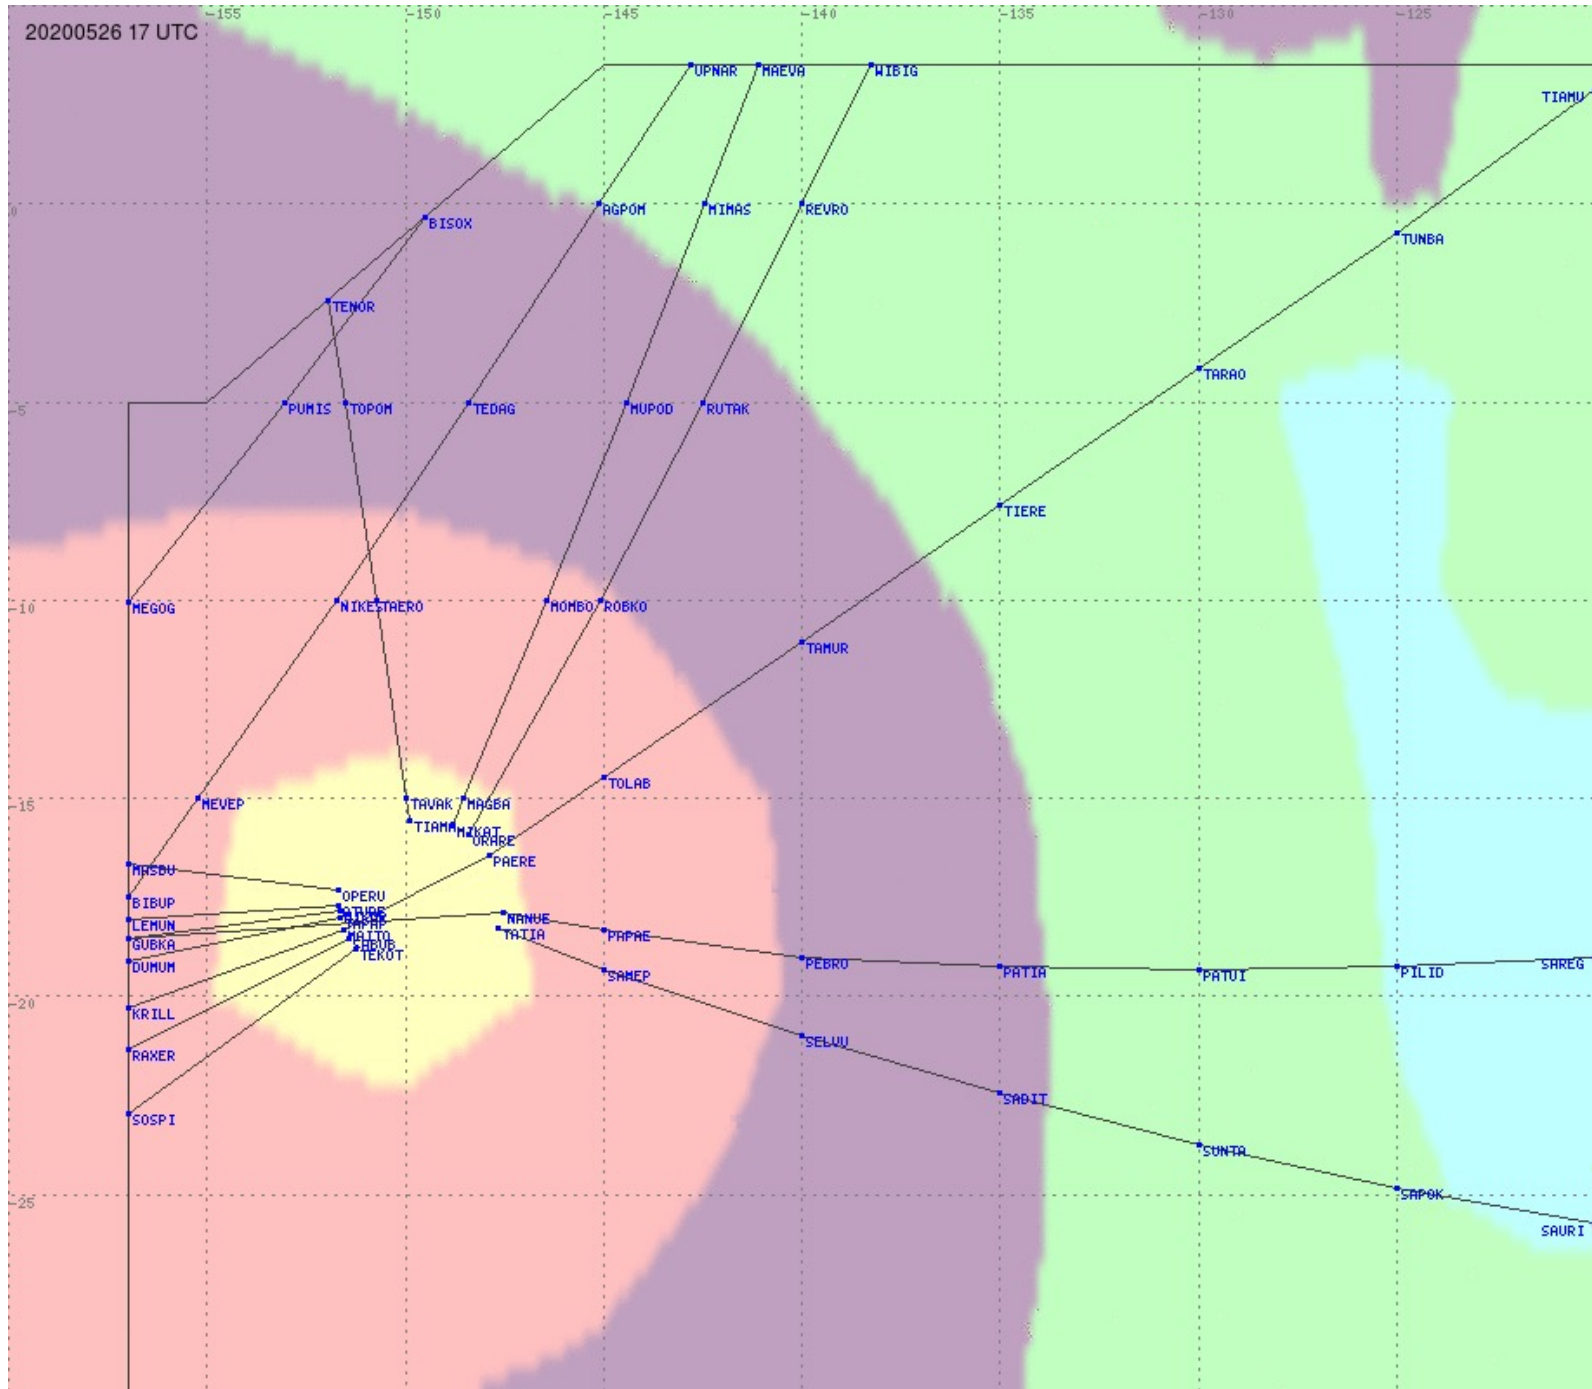

Tahiti FIR - HF Propag - 20200526

2.8 MHz
3.5 MHz
5.6 MHz
8.9 MHz
13.3 MHz
17.9 MHz
None

Tahiti FIR - HF Propag - 20200526

Tahiti FIR - HF Propag - 20200526

Tahiti FIR - HF Propag - 20200526

Tahiti FIR - HF Propag - 20200526

2.8 MHz 3.5 MHz 5.6 MHz 8.9 MHz 13.3 MHz 17.9 MHz None

Tahiti FIR - HF Propag - 20200526

Tahiti FIR - HF Propag - 20200526

2.8 MHz
3.5 MHz
5.6 MHz
8.9 MHz
13.3 MHz
17.9 MHz
None

Tahiti FIR - HF Propag - 20200526

2.8 MHz 3.5 MHz 5.6 MHz 8.9 MHz 13.3 MHz 17.9 MHz None

Tahiti FIR - HF Propag - 20200526

2.8 MHz 3.5 MHz 5.6 MHz 8.9 MHz 13.3 MHz 17.9 MHz None

Tahiti FIR - HF Propag - 20200526

2.8 MHz 3.5 MHz 5.6 MHz 8.9 MHz 13.3 MHz 17.9 MHz None