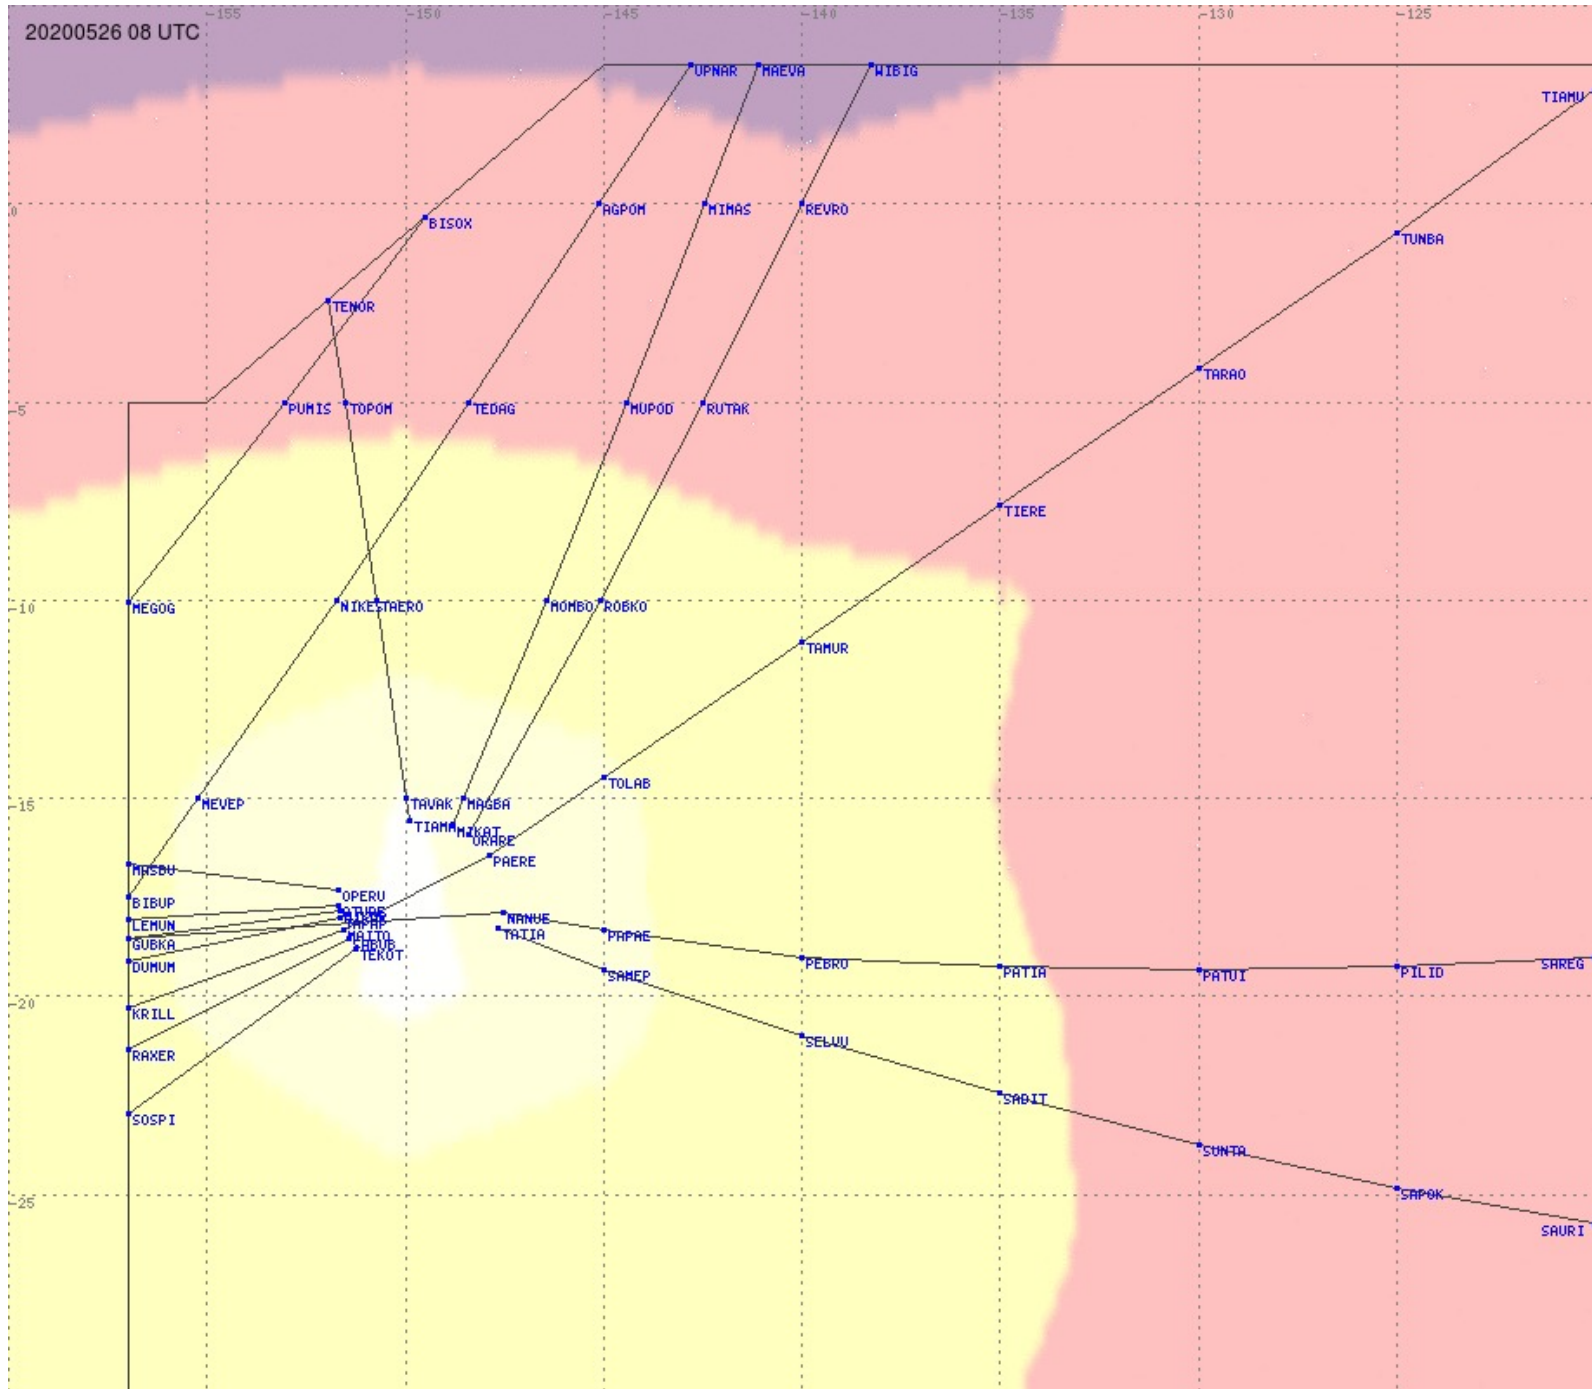

Tahiti FIR - HF Propag - 20200526

2.8 MHz 3.5 MHz 5.6 MHz 8.9 MHz 13.3 MHz 17.9 MHz None

Tahiti FIR - HF Propag - 20200526

2.8 MHz 3.5 MHz 5.6 MHz 8.9 MHz 13.3 MHz 17.9 MHz None

Tahiti FIR - HF Propag - 20200526

2.8 MHz 3.5 MHz 5.6 MHz 8.9 MHz 13.3 MHz 17.9 MHz None

Tahiti FIR - HF Propag - 20200526

2.8 MHz 3.5 MHz 5.6 MHz 8.9 MHz 13.3 MHz 17.9 MHz None

Tahiti FIR - HF Propag - 20200526

2.8 MHz
3.5 MHz
5.6 MHz
8.9 MHz
13.3 MHz
17.9 MHz
None

Tahiti FIR - HF Propag - 20200526

Tahiti FIR - HF Propag - 20200526

2.8 MHz
3.5 MHz
5.6 MHz
8.9 MHz
13.3 MHz
17.9 MHz
None

Tahiti FIR - HF Propag - 20200526

2.8 MHz 3.5 MHz 5.6 MHz 8.9 MHz 13.3 MHz 17.9 MHz None