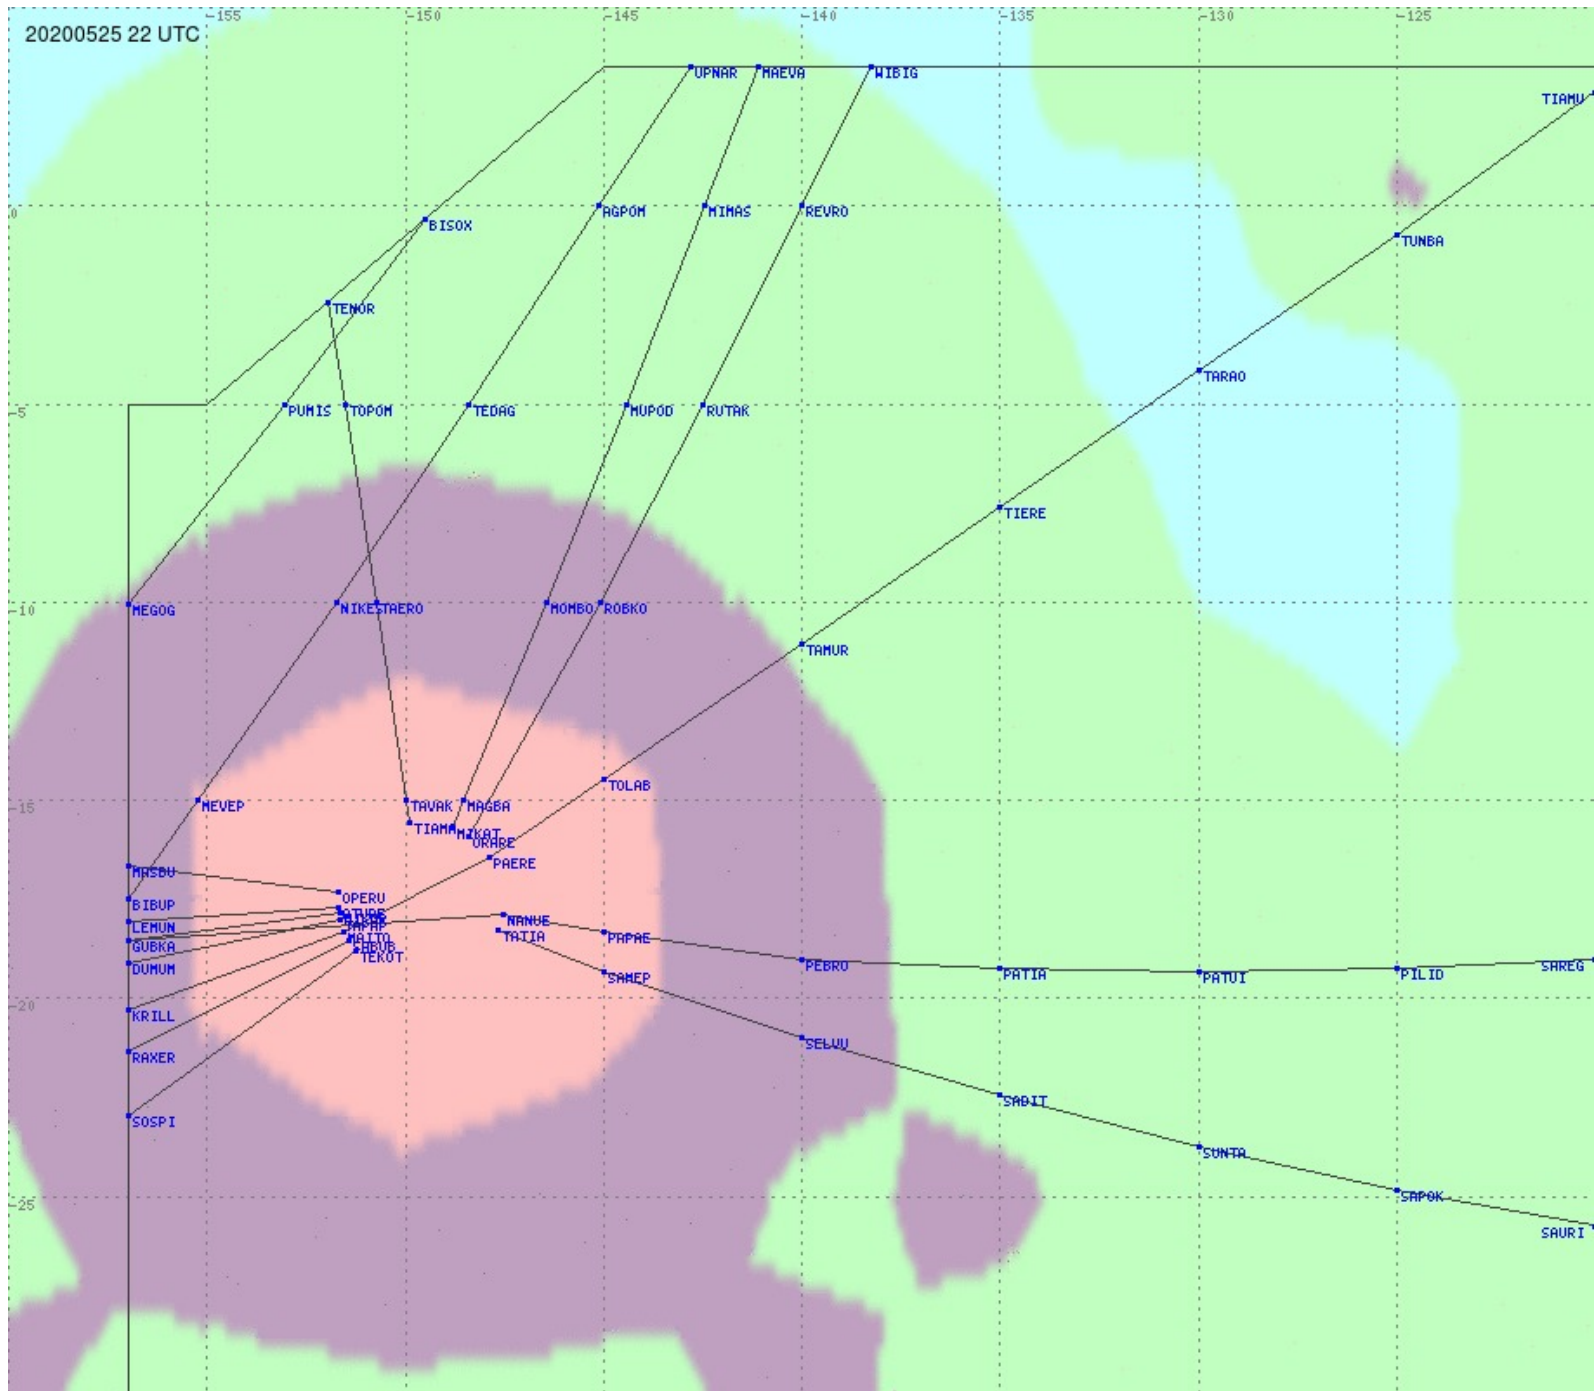

Tahiti FIR - HF Propag - 20200525

2.8 MHz
3.5 MHz
5.6 MHz
8.9 MHz
13.3 MHz
17.9 MHz
None

Tahiti FIR - HF Propag - 20200525

2.8 MHz 3.5 MHz 5.6 MHz 8.9 MHz 13.3 MHz 17.9 MHz None

Tahiti FIR - HF Propag - 20200525

2.8 MHz 3.5 MHz 5.6 MHz 8.9 MHz 13.3 MHz 17.9 MHz None

Tahiti FIR - HF Propag - 20200525

2.8 MHz 3.5 MHz 5.6 MHz 8.9 MHz 13.3 MHz 17.9 MHz None

Tahiti FIR - HF Propag - 20200525

2.8 MHz 3.5 MHz 5.6 MHz 8.9 MHz 13.3 MHz 17.9 MHz None