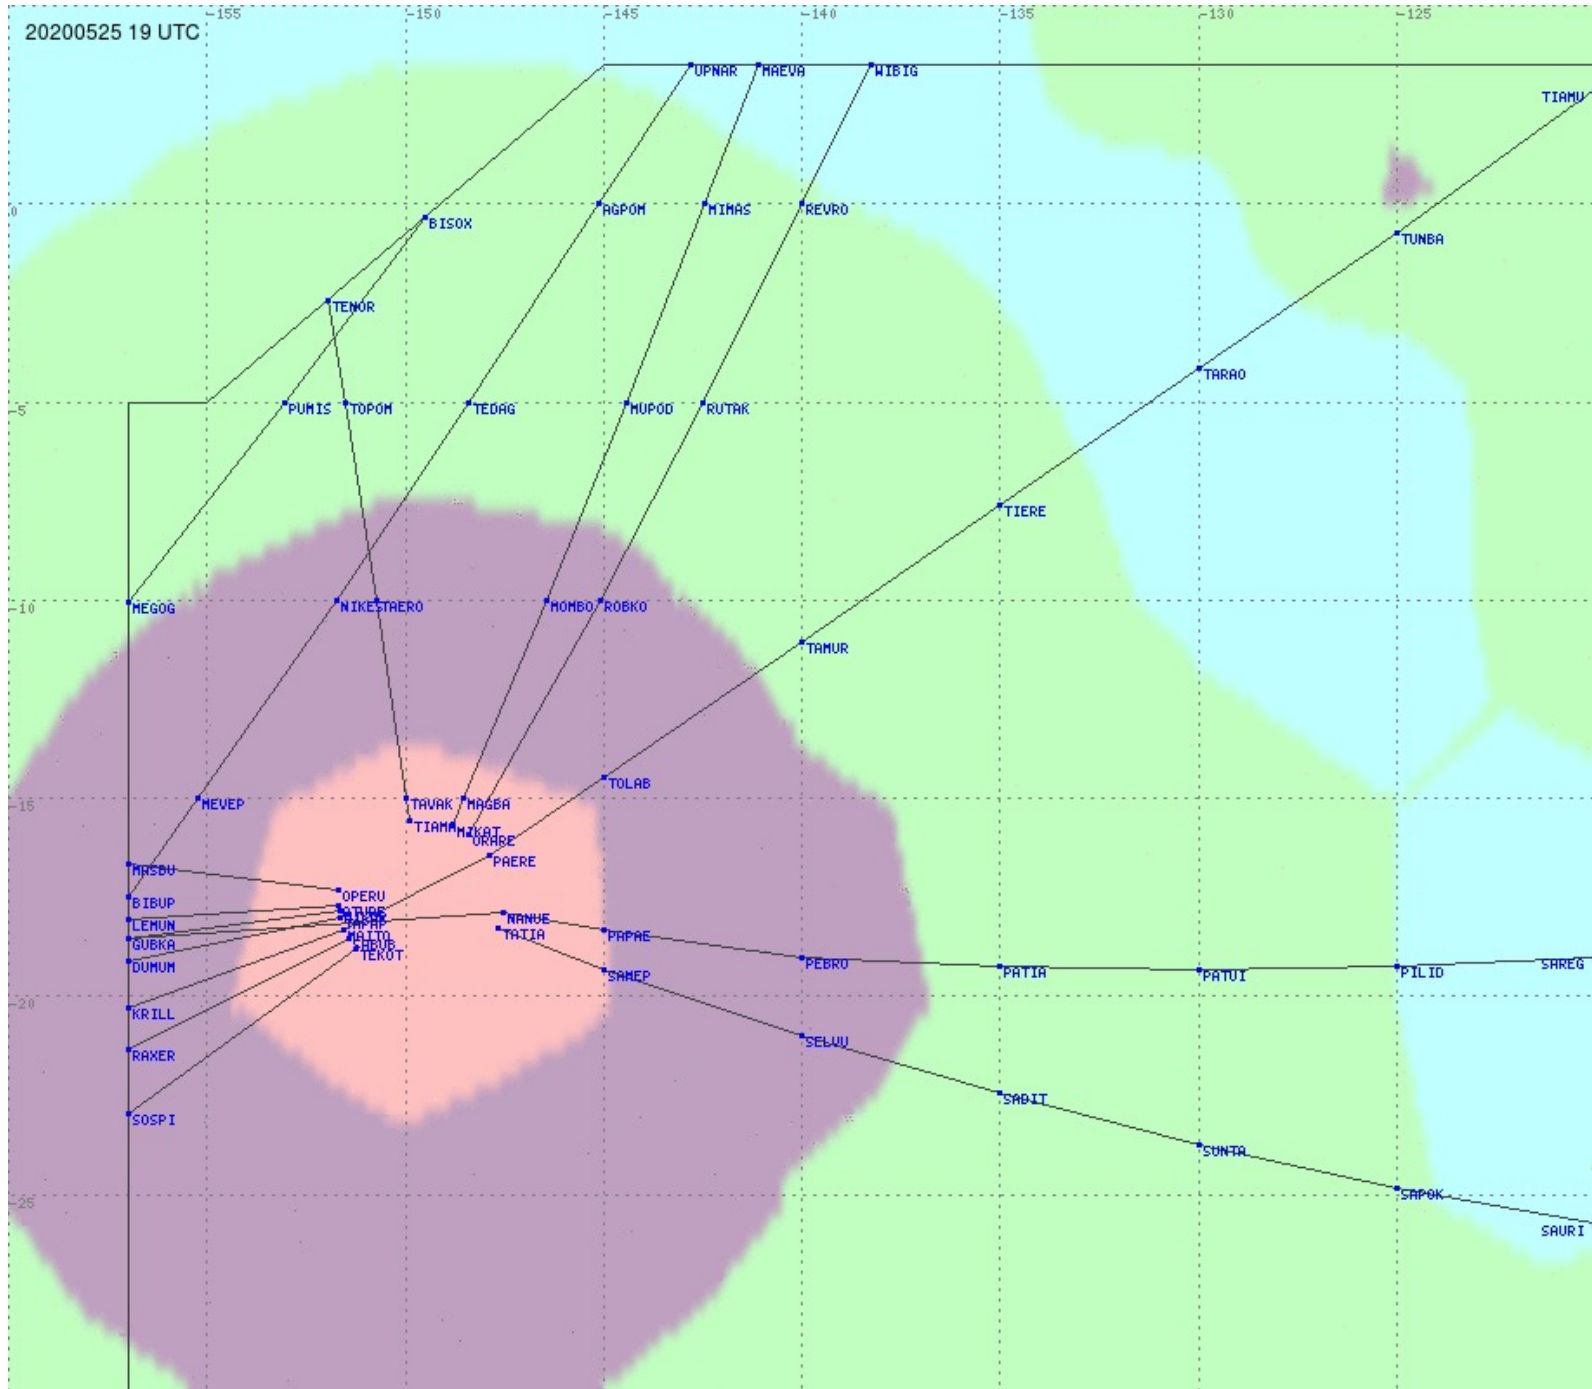

Tahiti FIR - HF Propag - 20200525

Tahiti FIR - HF Propag - 20200525

Tahiti FIR - HF Propag - 20200525

2.8 MHz
3.5 MHz
5.6 MHz
8.9 MHz
13.3 MHz
17.9 MHz
None

Tahiti FIR - HF Propag - 20200525

Tahiti FIR - HF Propag - 20200525

2.8 MHz 3.5 MHz 5.6 MHz 8.9 MHz 13.3 MHz 17.9 MHz None

Tahiti FIR - HF Propag - 20200525

2.8 MHz 3.5 MHz 5.6 MHz 8.9 MHz 13.3 MHz 17.9 MHz None

Tahiti FIR - HF Propag - 20200525

2.8 MHz 3.5 MHz 5.6 MHz 8.9 MHz 13.3 MHz 17.9 MHz None

Tahiti FIR - HF Propag - 20200525

2.8 MHz 3.5 MHz 5.6 MHz 8.9 MHz 13.3 MHz 17.9 MHz None

Tahiti FIR - HF Propag - 20200525

2.8 MHz 3.5 MHz 5.6 MHz 8.9 MHz 13.3 MHz 17.9 MHz None

Tahiti FIR - HF Propag - 20200525