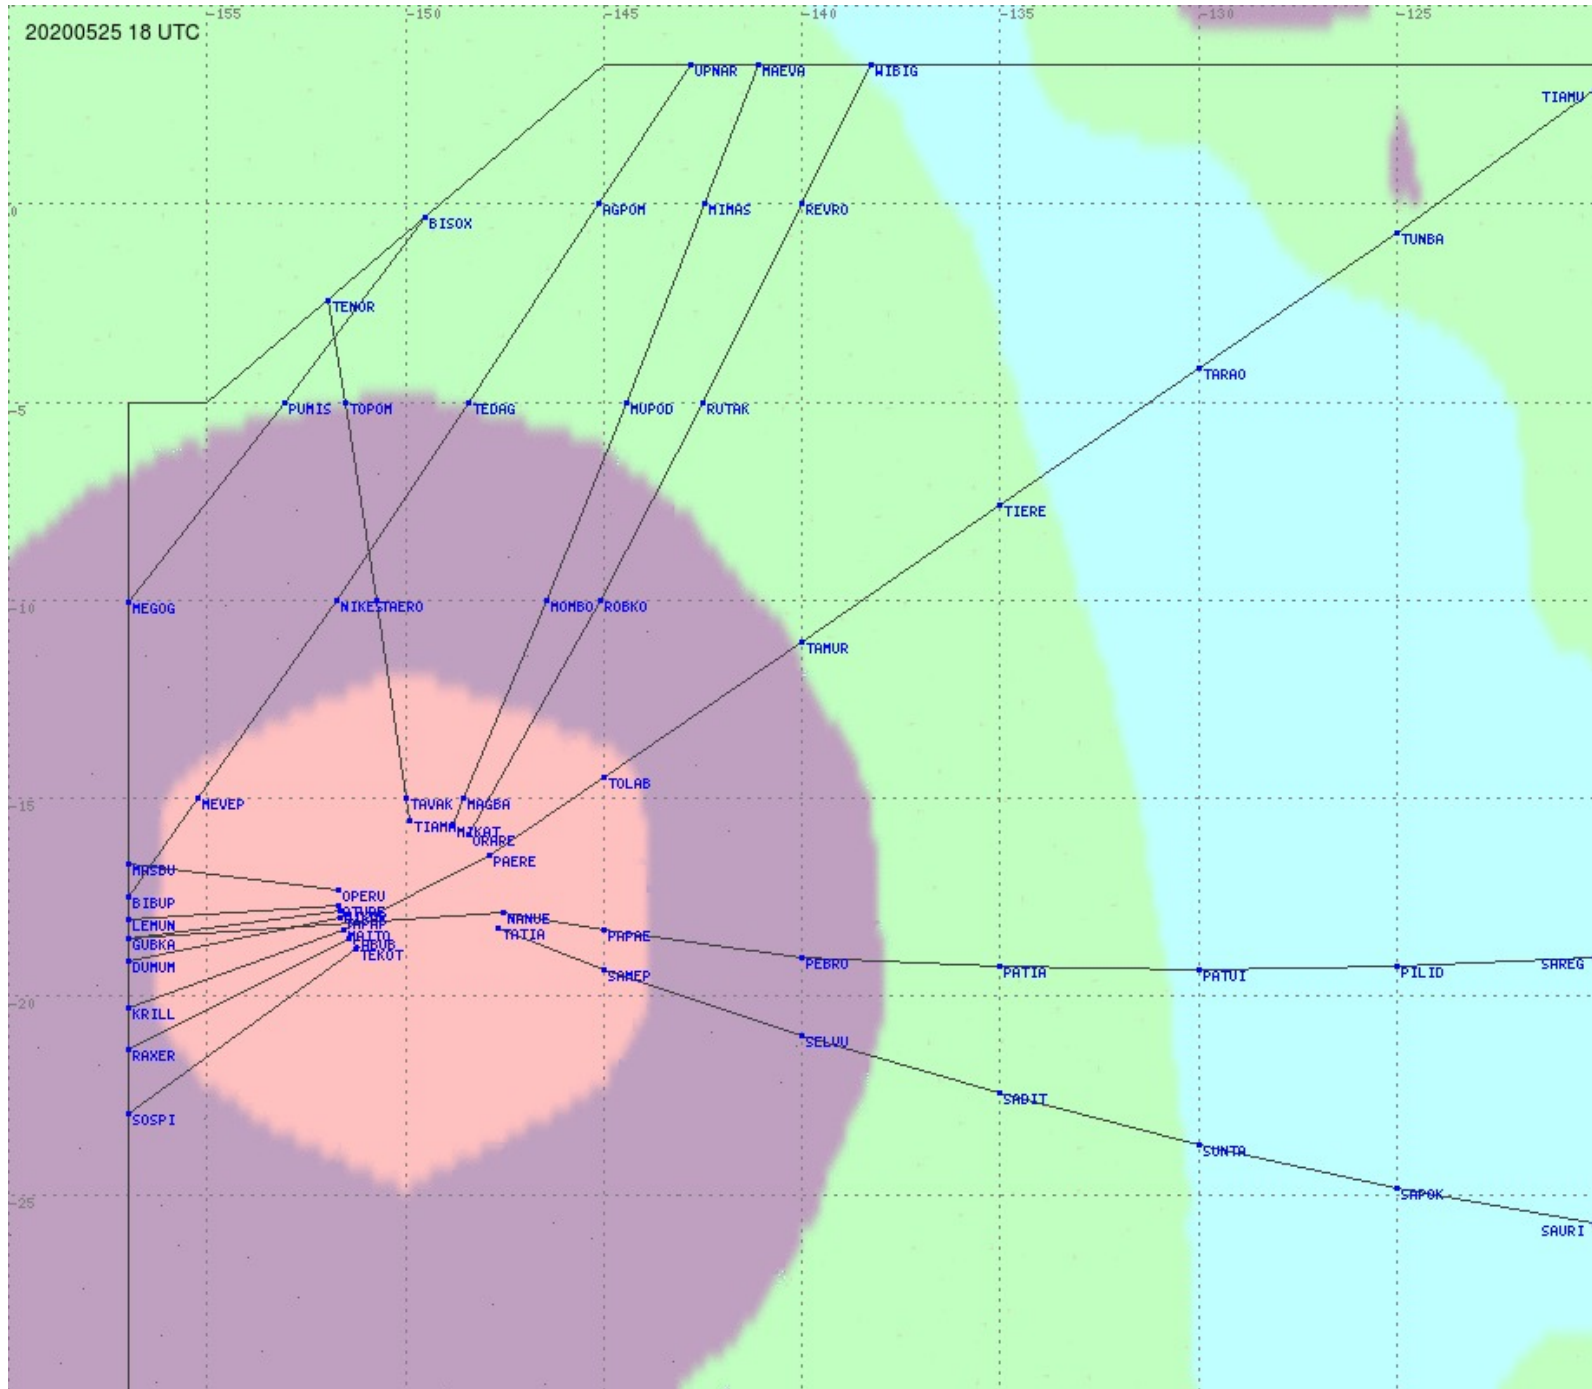

Tahiti FIR - HF Propag - 20200525

2.8 MHz
3.5 MHz
5.6 MHz
8.9 MHz
13.3 MHz
17.9 MHz
None

Tahiti FIR - HF Propag - 20200525

2.8 MHz 3.5 MHz 5.6 MHz 8.9 MHz 13.3 MHz 17.9 MHz None

Tahiti FIR - HF Propag - 20200525

Tahiti FIR - HF Propag - 20200525

Tahiti FIR - HF Propag - 20200525

Tahiti FIR - HF Propag - 20200525

2.8 MHz
3.5 MHz
5.6 MHz
8.9 MHz
13.3 MHz
17.9 MHz
None

Tahiti FIR - HF Propag - 20200525

Tahiti FIR - HF Propag - 20200525

2.8 MHz 3.5 MHz 5.6 MHz 8.9 MHz 13.3 MHz 17.9 MHz None

Tahiti FIR - HF Propag - 20200525

2.8 MHz 3.5 MHz 5.6 MHz 8.9 MHz 13.3 MHz 17.9 MHz None

Tahiti FIR - HF Propag - 20200525

2.8 MHz 3.5 MHz 5.6 MHz 8.9 MHz 13.3 MHz 17.9 MHz None