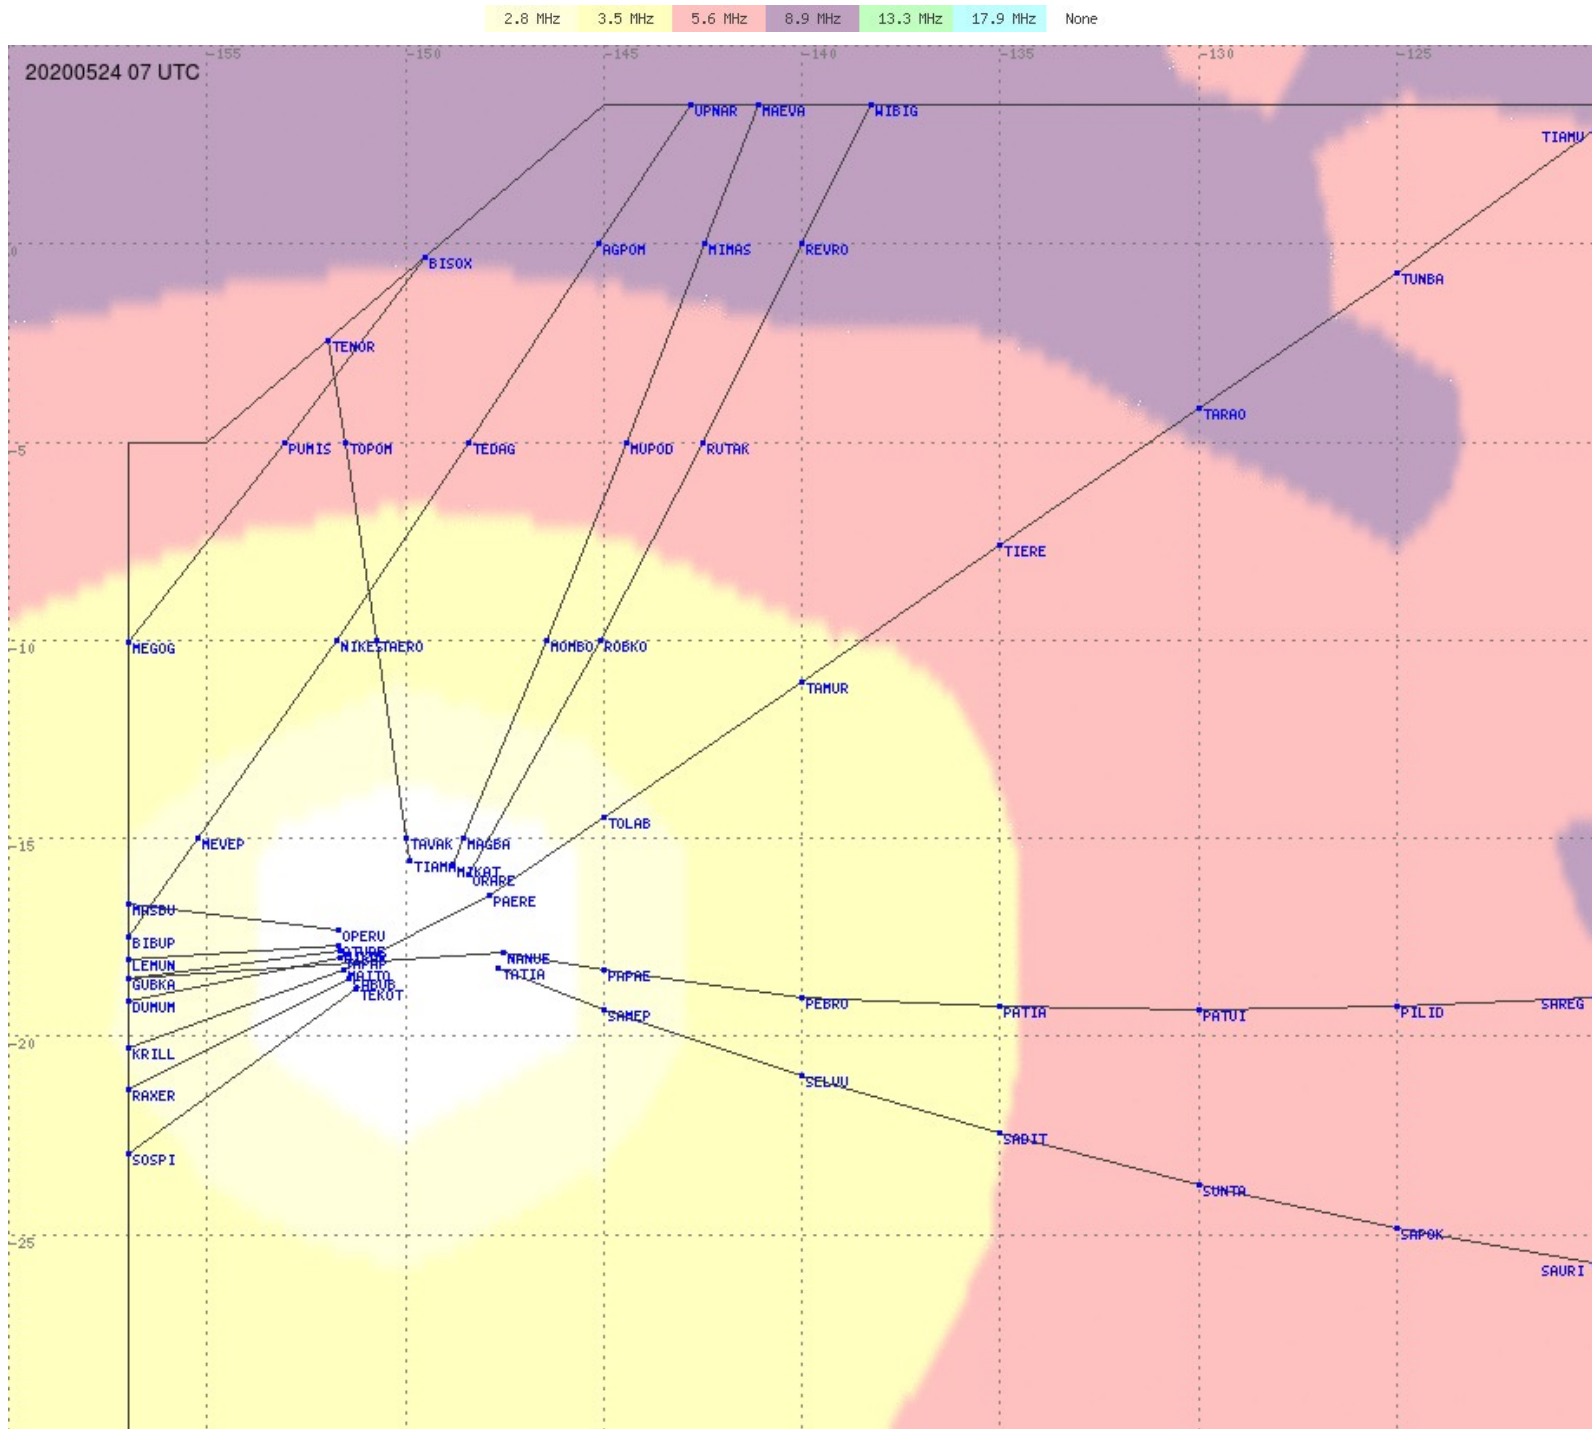

2.8 MHz
3.5 MHz
5.6 MHz
8.9 MHz
13.3 MHz
17.9 MHz
None

Tahiti FIR - HF Propag - 20200524

2.8 MHz 3.5 MHz 5.6 MHz 8.9 MHz 13.3 MHz 17.9 MHz None

Tahiti FIR - HF Propag - 20200524

2.8 MHz 3.5 MHz 5.6 MHz 8.9 MHz 13.3 MHz 17.9 MHz None

Tahiti FIR - HF Propag - 20200524

Tahiti FIR - HF Propag - 20200524

Tahiti FIR - HF Propag - 20200524

Tahiti FIR - HF Propag - 20200524

Tahiti FIR - HF Propag - 20200524

2.8 MHz
3.5 MHz
5.6 MHz
8.9 MHz
13.3 MHz
17.9 MHz
None