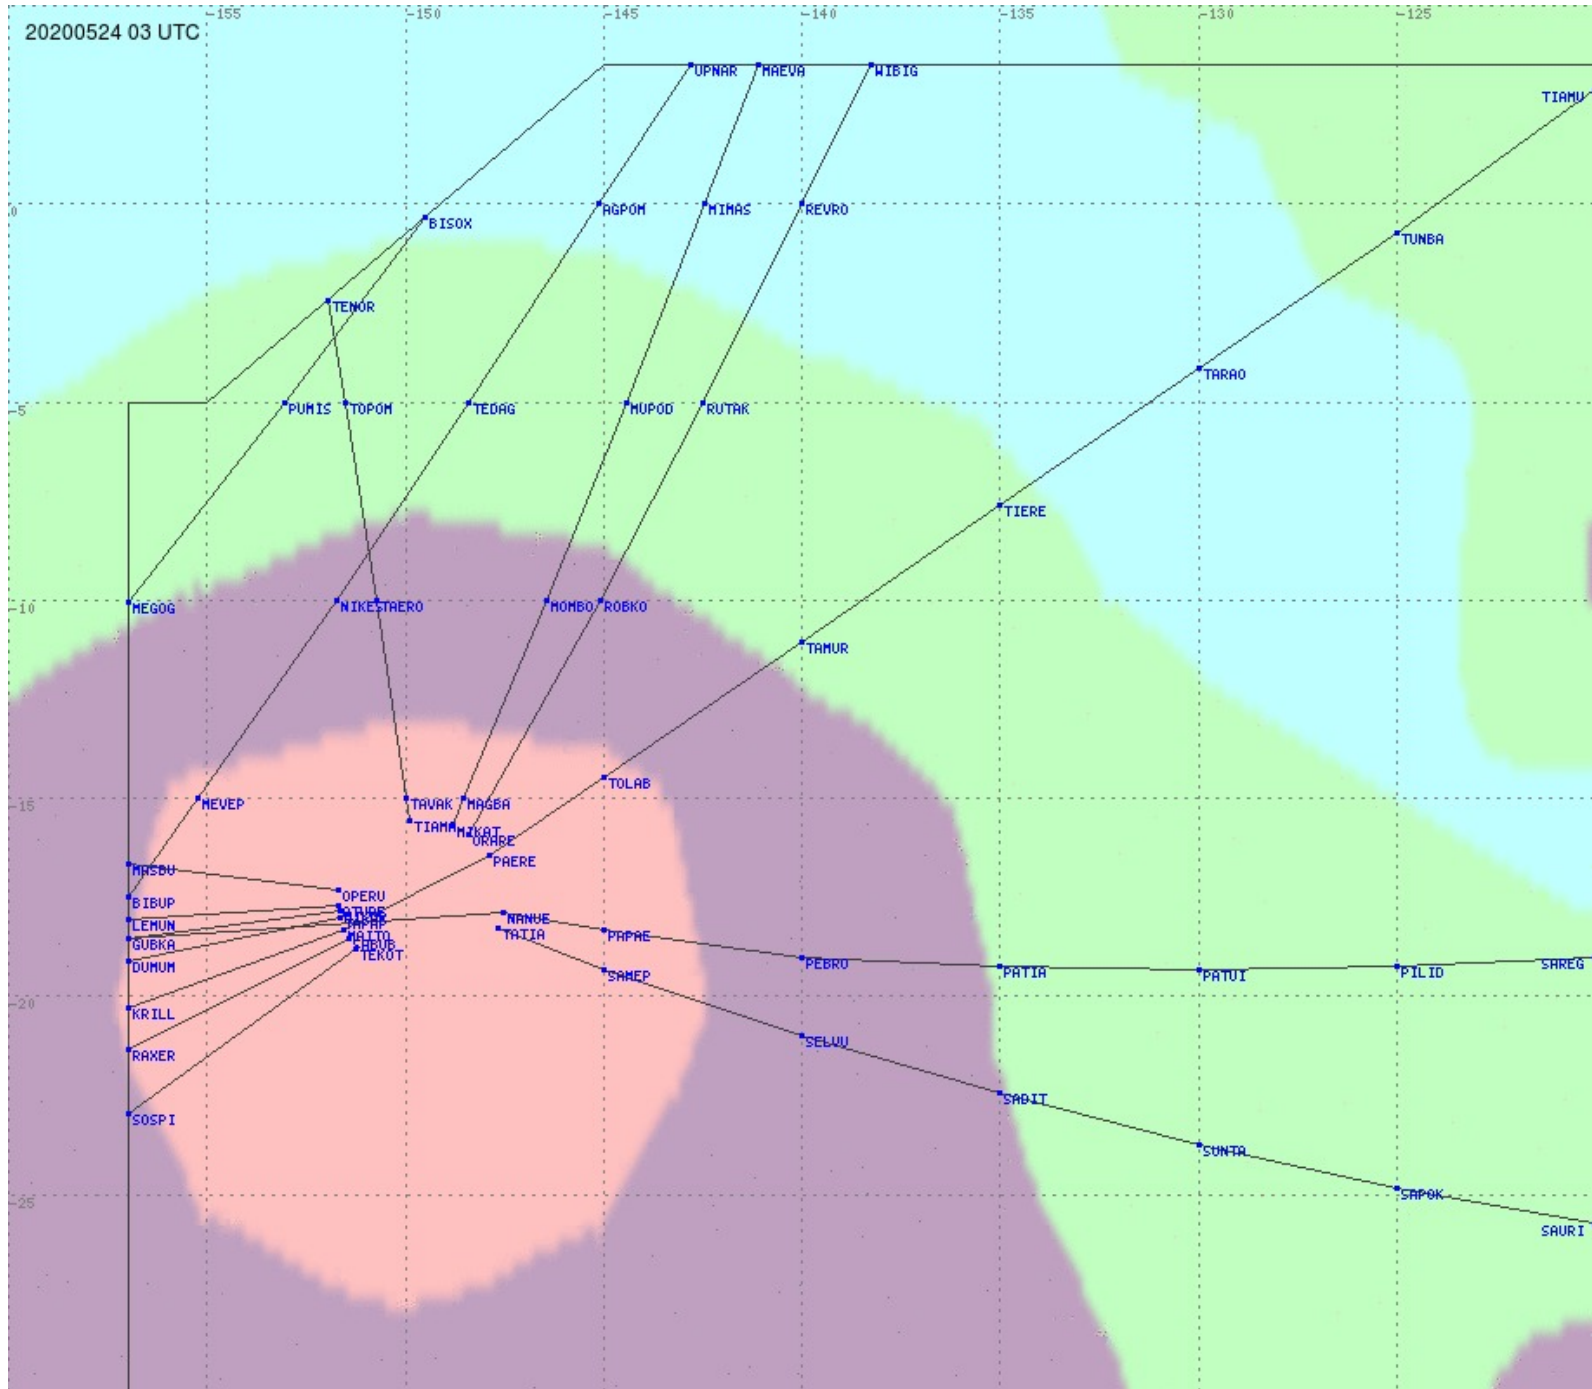

Tahiti FIR - HF Propag - 20200524

2.8 MHz 3.5 MHz 5.6 MHz 8.9 MHz 13.3 MHz 17.9 MHz None

Tahiti FIR - HF Propag - 20200524

2.8 MHz
3.5 MHz
5.6 MHz
8.9 MHz
13.3 MHz
17.9 MHz
None

Tahiti FIR - HF Propag - 20200524

2.8 MHz
3.5 MHz
5.6 MHz
8.9 MHz
13.3 MHz
17.9 MHz
None

Tahiti FIR - HF Propag - 20200524

2.8 MHz 3.5 MHz 5.6 MHz 8.9 MHz 13.3 MHz 17.9 MHz None

Tahiti FIR - HF Propag - 20200524

2.8 MHz 3.5 MHz 5.6 MHz 8.9 MHz 13.3 MHz 17.9 MHz None

Tahiti FIR - HF Propag - 20200524

Tahiti FIR - HF Propag - 20200524

Tahiti FIR - HF Propag - 20200524

Tahiti FIR - HF Propag - 20200524

Tahiti FIR - HF Propag - 20200524

2.8 MHz
3.5 MHz
5.6 MHz
8.9 MHz
13.3 MHz
17.9 MHz
None