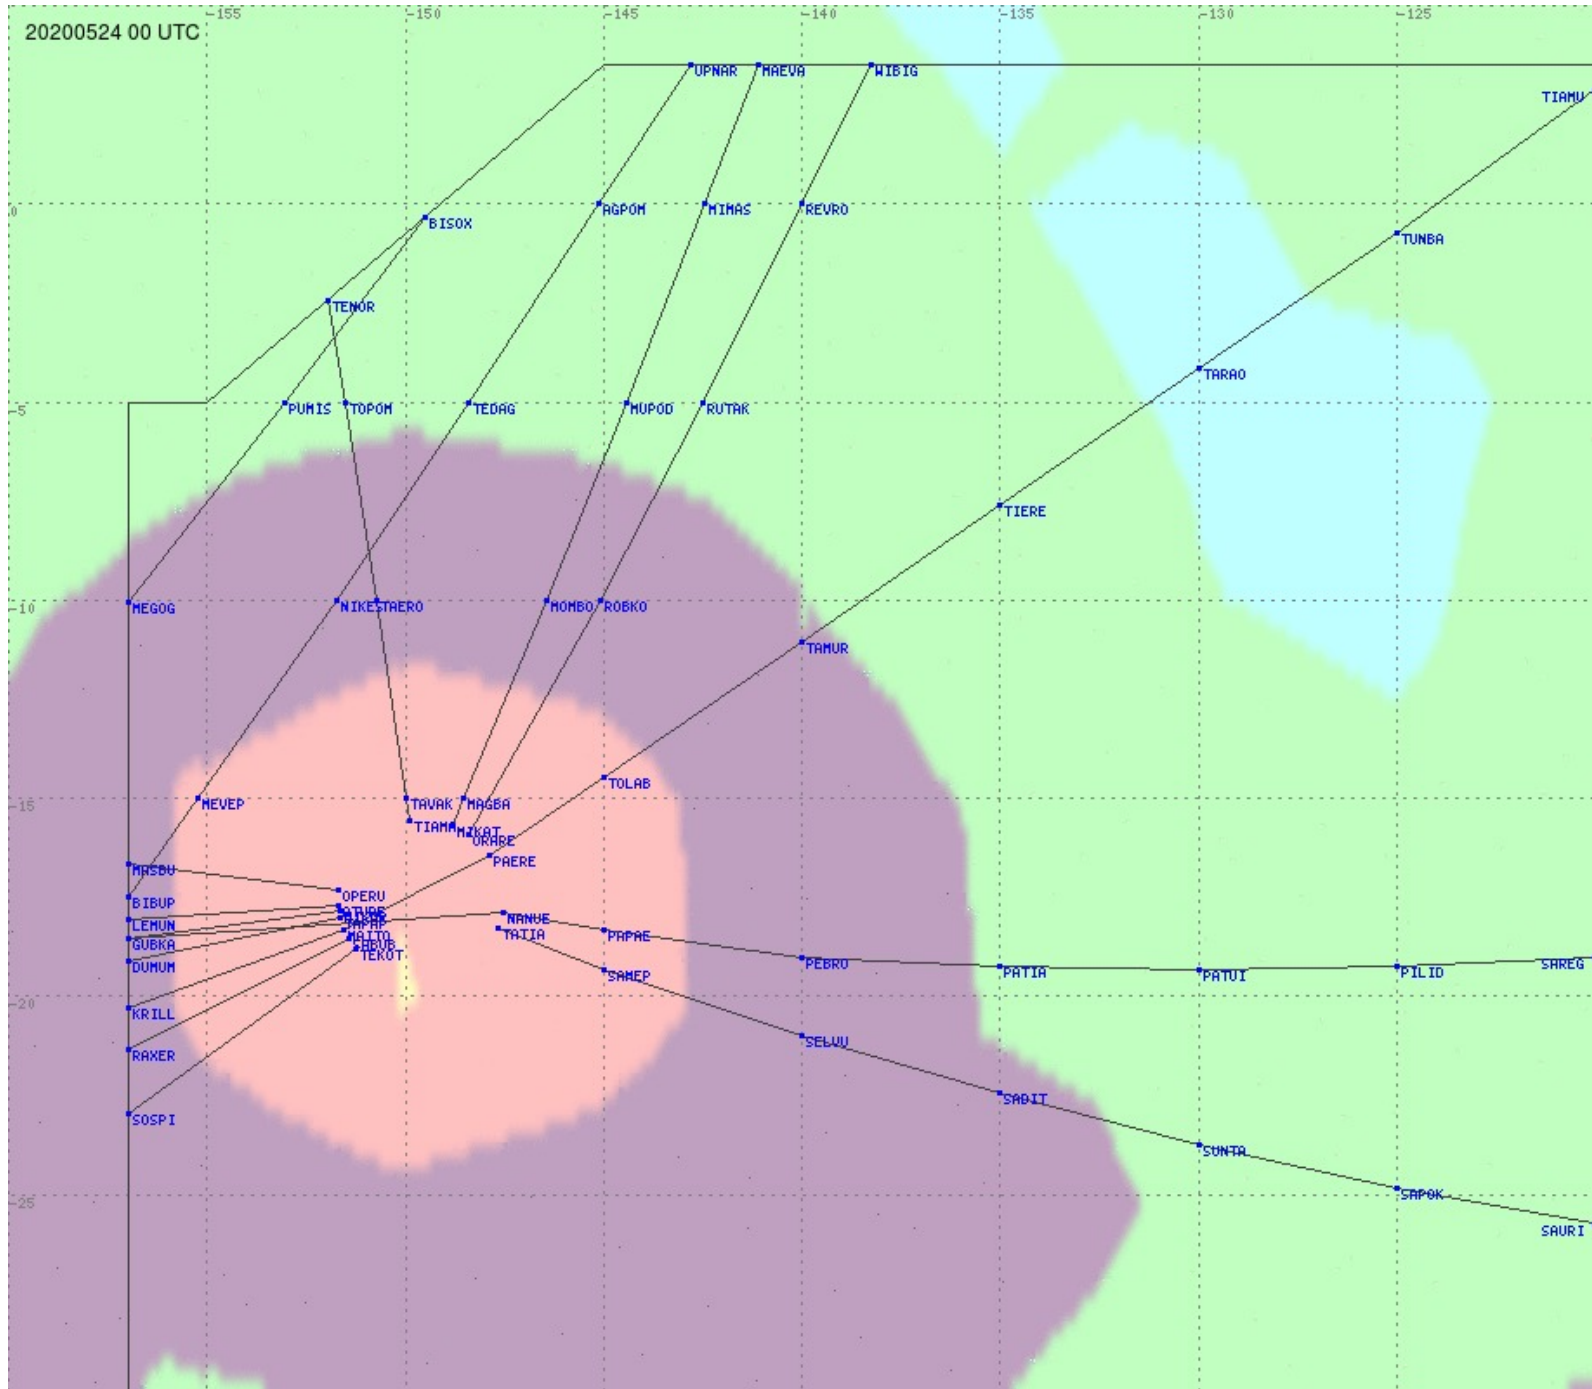

Tahiti FIR - HF Propag - 20200524

2.8 MHz 3.5 MHz 5.6 MHz 8.9 MHz 13.3 MHz 17.9 MHz None

Tahiti FIR - HF Propag - 20200524

2.8 MHz
3.5 MHz
5.6 MHz
8.9 MHz
13.3 MHz
17.9 MHz
None

Tahiti FIR - HF Propag - 20200524

2.8 MHz
3.5 MHz
5.6 MHz
8.9 MHz
13.3 MHz
17.9 MHz
None

Tahiti FIR - HF Propag - 20200524

2.8 MHz 3.5 MHz 5.6 MHz 8.9 MHz 13.3 MHz 17.9 MHz None

Tahiti FIR - HF Propag - 20200524

2.8 MHz 3.5 MHz 5.6 MHz 8.9 MHz 13.3 MHz 17.9 MHz None