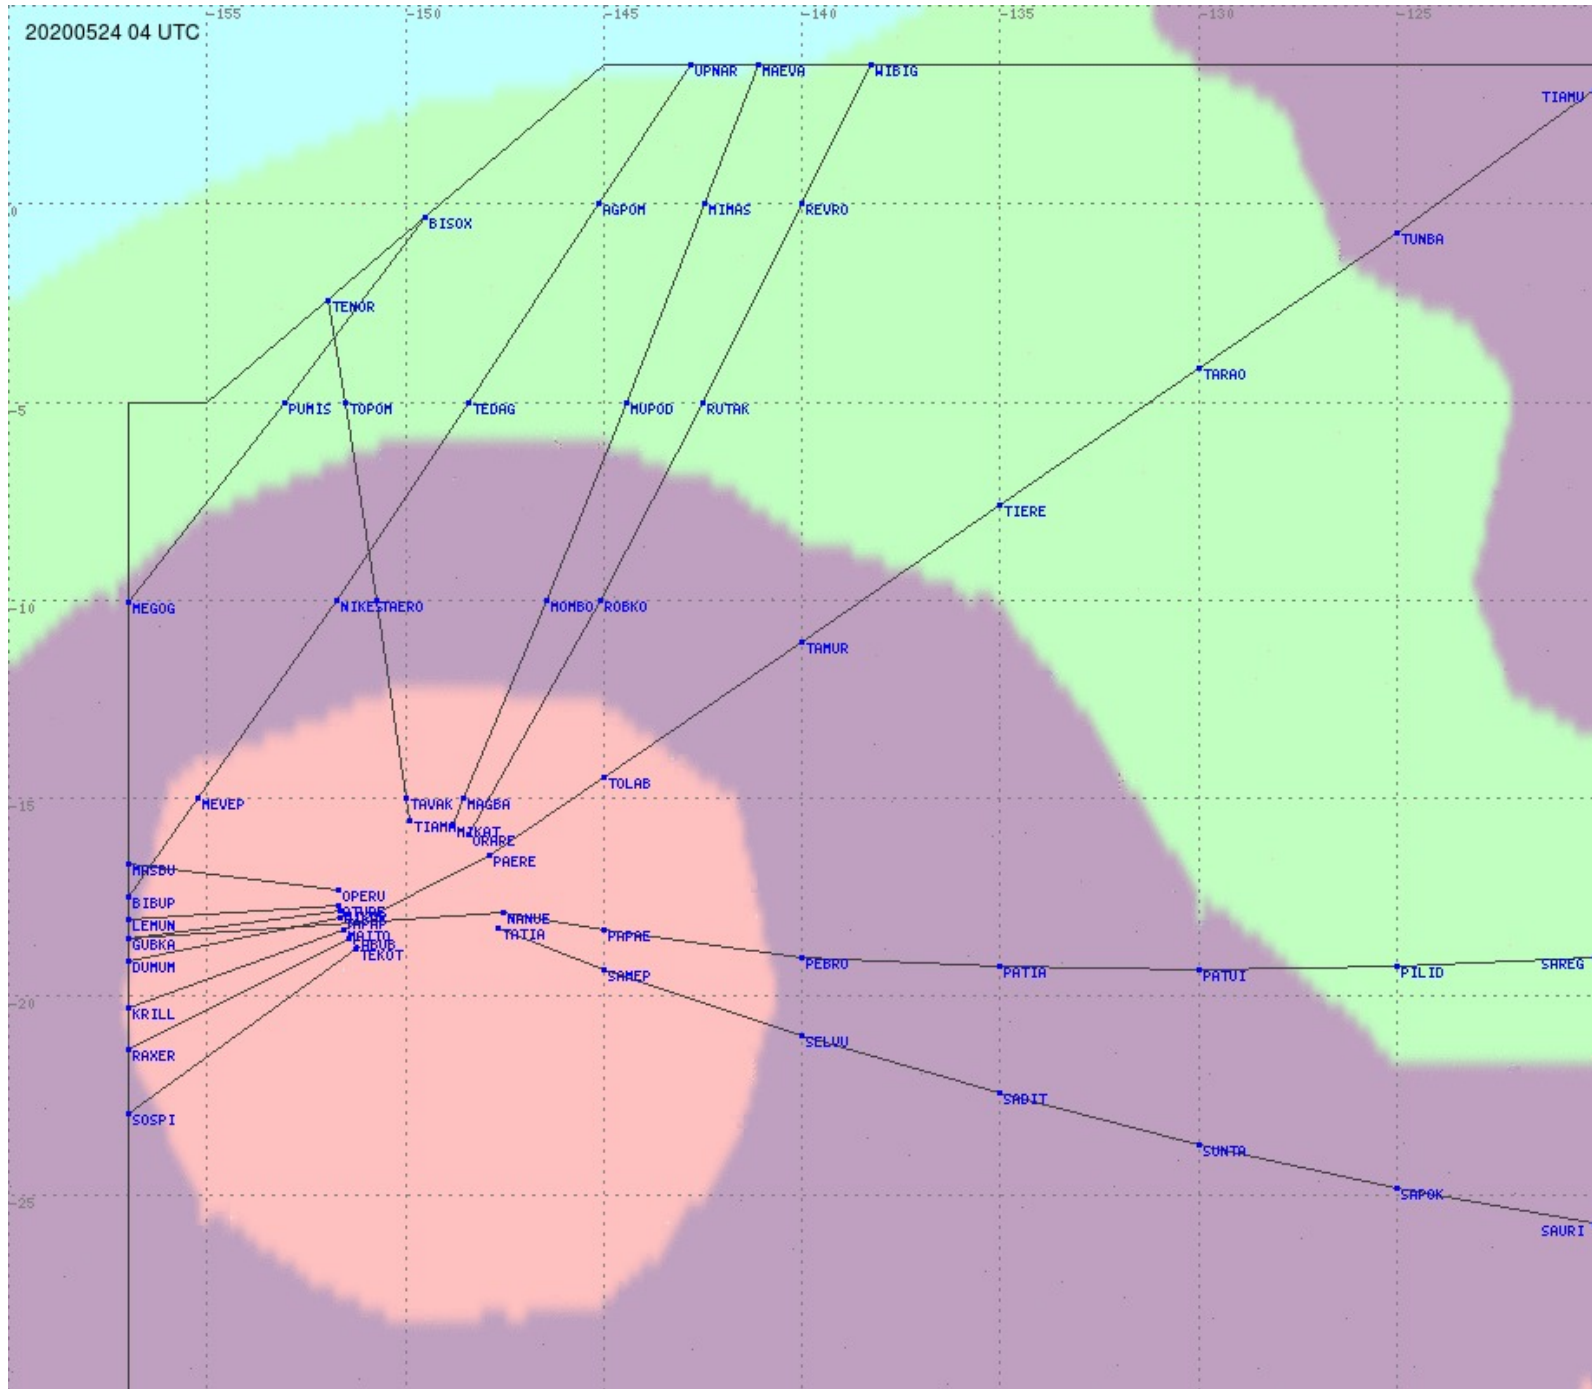

Tahiti FIR - HF Propag - 20200524

2.8 MHz 3.5 MHz 5.6 MHz 8.9 MHz 13.3 MHz 17.9 MHz None

Tahiti FIR - HF Propag - 20200524

2.8 MHz
3.5 MHz
5.6 MHz
8.9 MHz
13.3 MHz
17.9 MHz
None

Tahiti FIR - HF Propag - 20200524

2.8 MHz
3.5 MHz
5.6 MHz
8.9 MHz
13.3 MHz
17.9 MHz
None

Tahiti FIR - HF Propag - 20200524

2.8 MHz 3.5 MHz 5.6 MHz 8.9 MHz 13.3 MHz 17.9 MHz None

Tahiti FIR - HF Propag - 20200524

2.8 MHz 3.5 MHz 5.6 MHz 8.9 MHz 13.3 MHz 17.9 MHz None

Tahiti FIR - HF Propag - 20200524

Tahiti FIR - HF Propag - 20200524

Tahiti FIR - HF Propag - 20200524

Tahiti FIR - HF Propag - 20200524

Tahiti FIR - HF Propag - 20200524

2.8 MHz
3.5 MHz
5.6 MHz
8.9 MHz
13.3 MHz
17.9 MHz
None