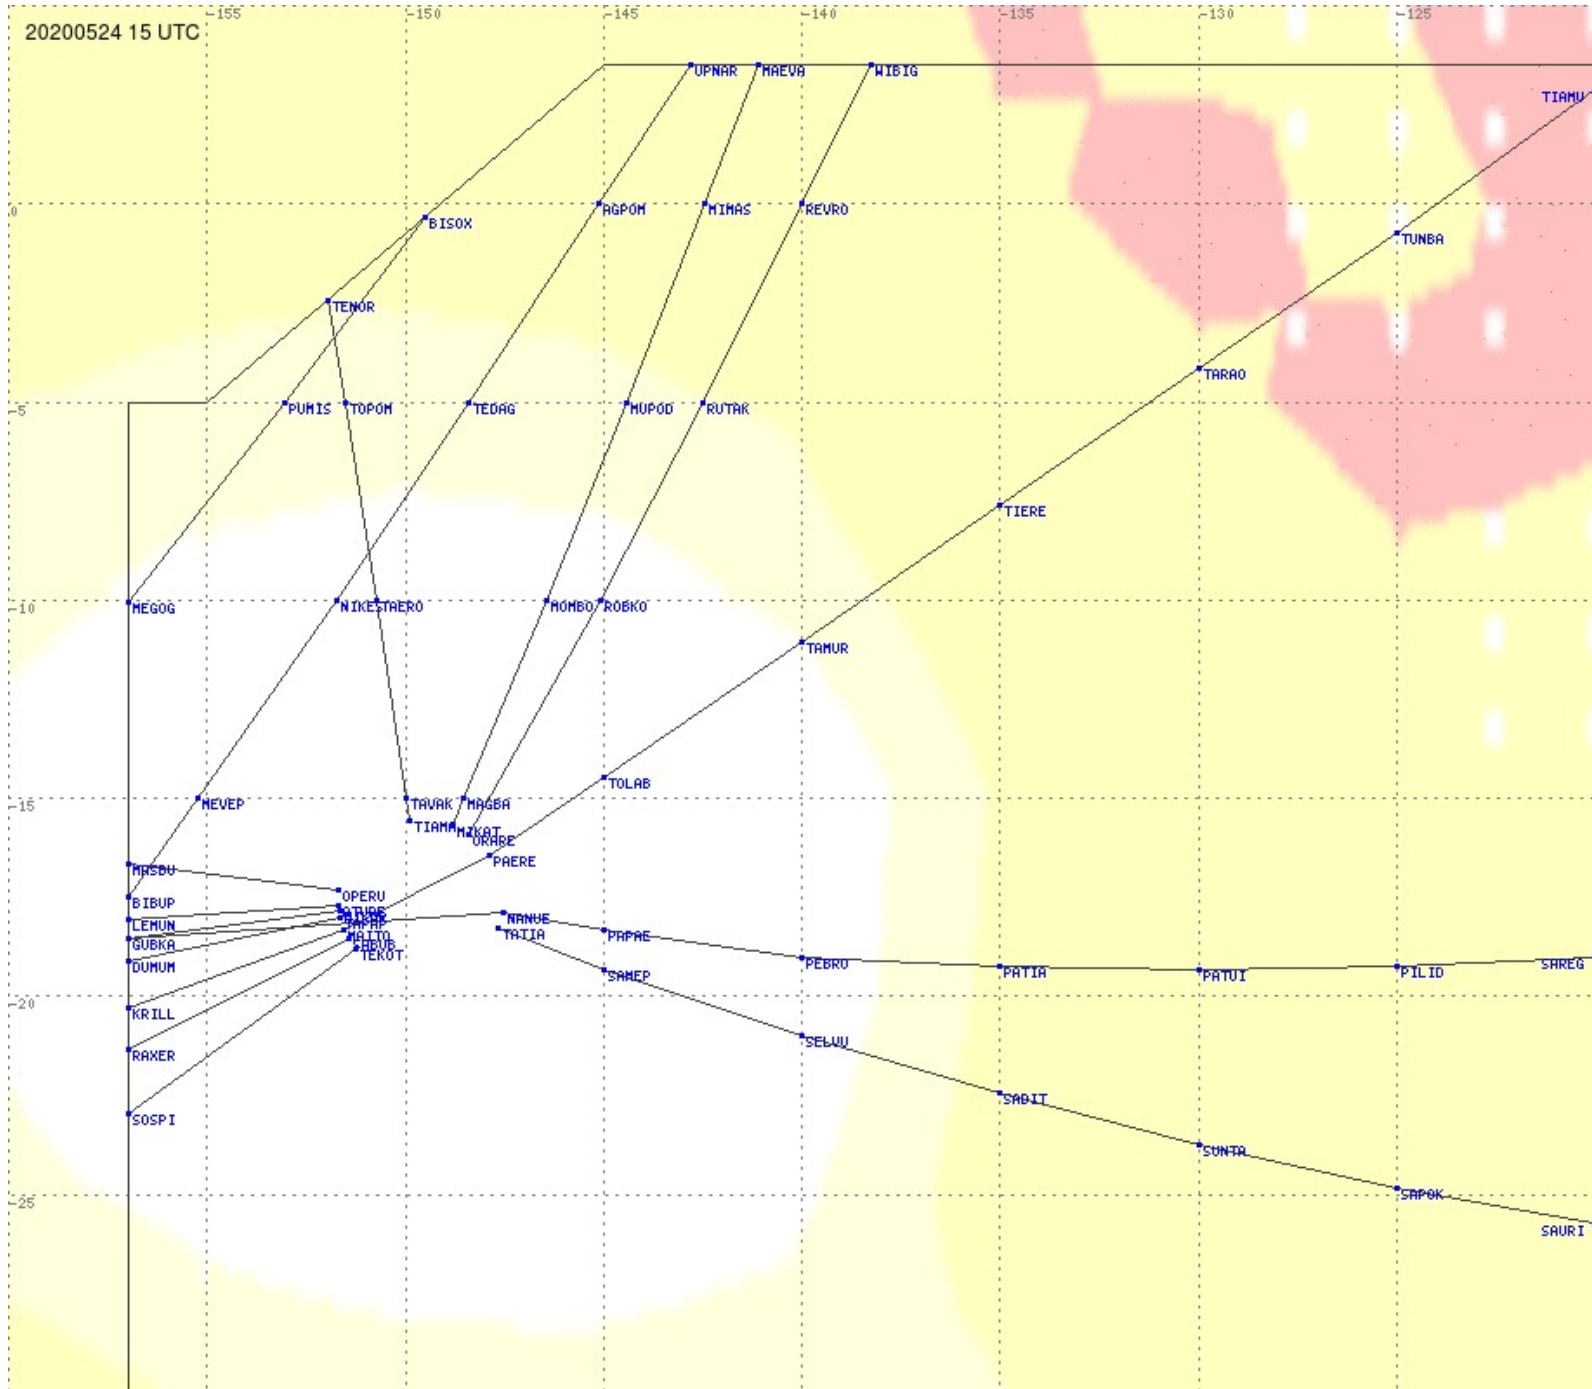

Tahiti FIR - HF Propag - 20200524

2.8 MHz
3.5 MHz
5.6 MHz
8.9 MHz
13.3 MHz
17.9 MHz
None

Tahiti FIR - HF Propag - 20200524

Tahiti FIR - HF Propag - 20200524

2.8 MHz 3.5 MHz 5.6 MHz 8.9 MHz 13.3 MHz 17.9 MHz None

Tahiti FIR - HF Propag - 20200524

2.8 MHz
3.5 MHz
5.6 MHz
8.9 MHz
13.3 MHz
17.9 MHz
None

Tahiti FIR - HF Propag - 20200524

2.8 MHz
3.5 MHz
5.6 MHz
8.9 MHz
13.3 MHz
17.9 MHz
None

Tahiti FIR - HF Propag - 20200524