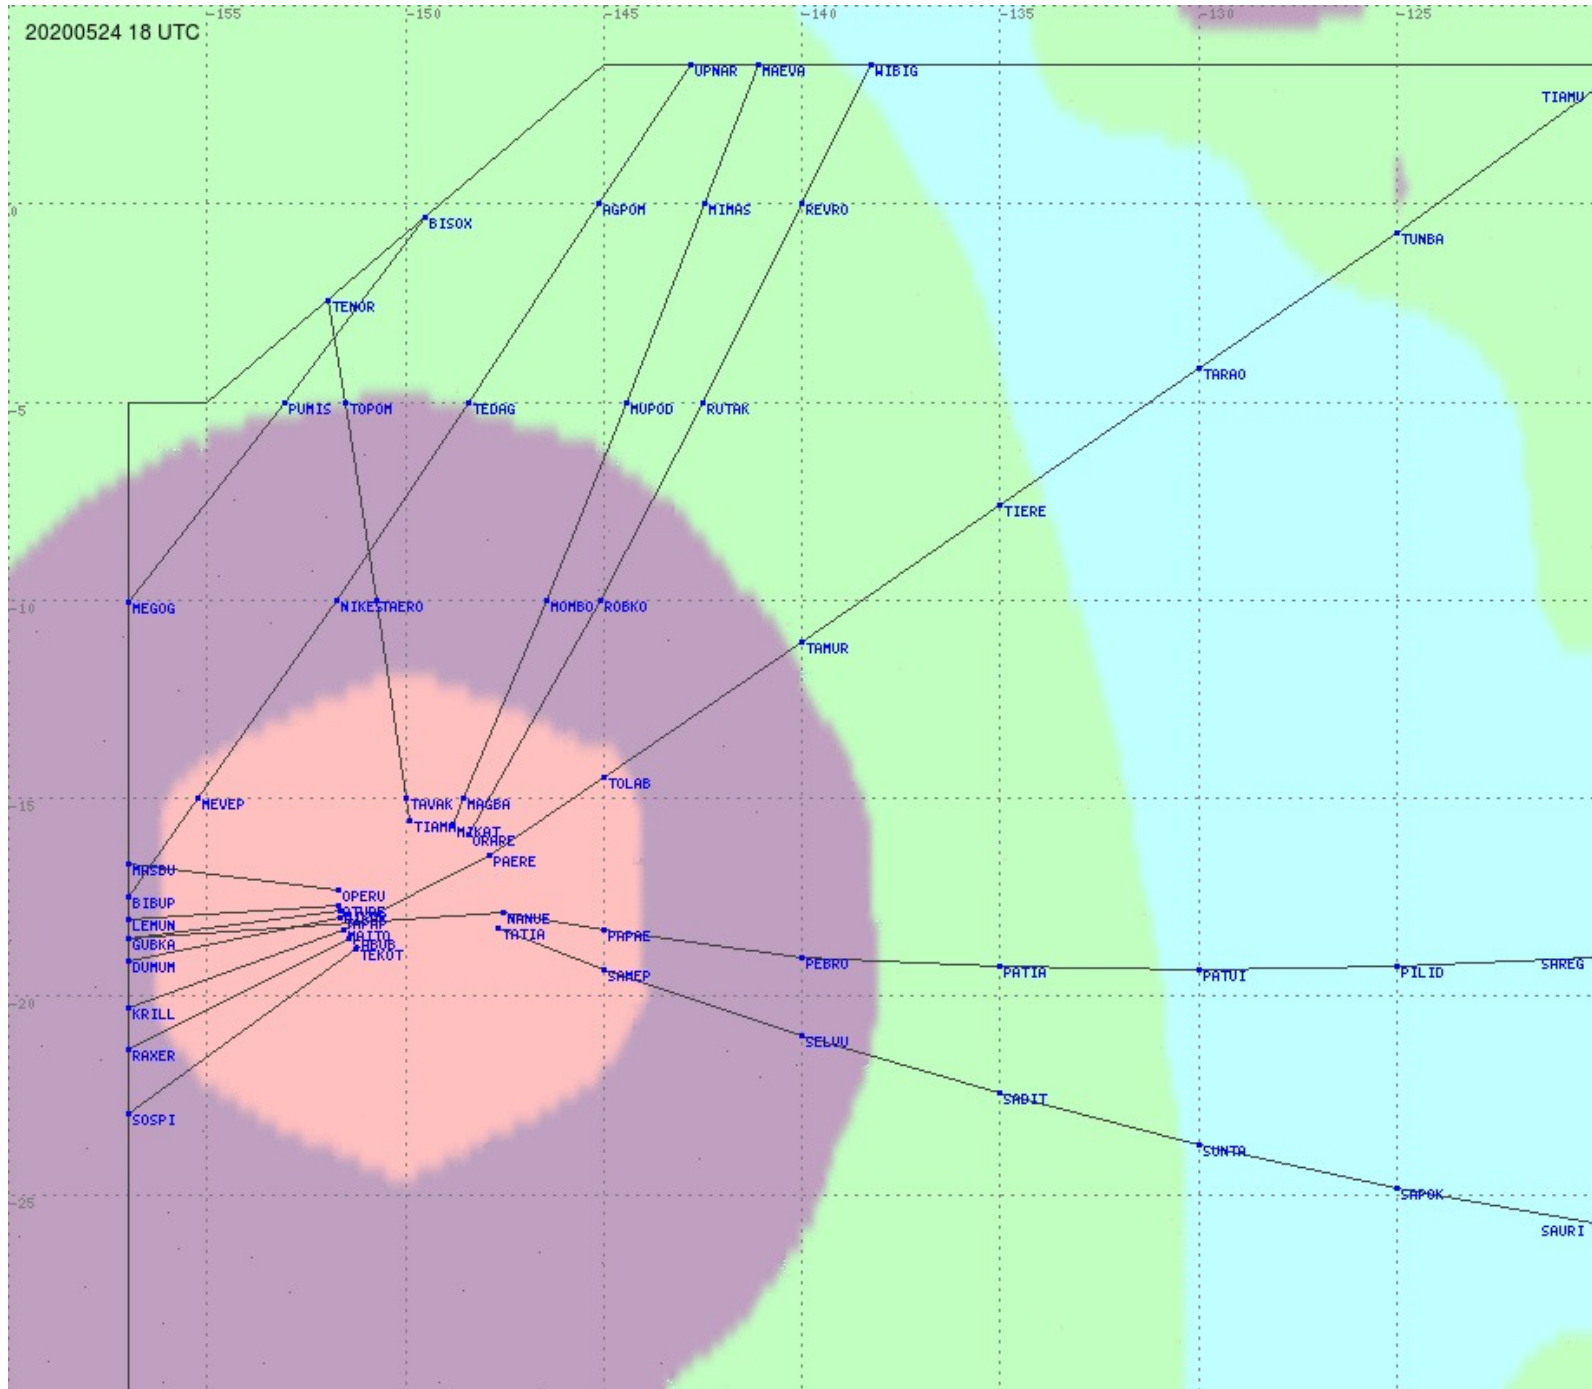

Tahiti FIR - HF Propag - 20200524

2.8 MHz
3.5 MHz
5.6 MHz
8.9 MHz
13.3 MHz
17.9 MHz
None

Tahiti FIR - HF Propag - 20200524

Tahiti FIR - HF Propag - 20200524

2.8 MHz 3.5 MHz 5.6 MHz 8.9 MHz 13.3 MHz 17.9 MHz None

Tahiti FIR - HF Propag - 20200524

2.8 MHz
3.5 MHz
5.6 MHz
8.9 MHz
13.3 MHz
17.9 MHz
None

Tahiti FIR - HF Propag - 20200524

2.8 MHz
3.5 MHz
5.6 MHz
8.9 MHz
13.3 MHz
17.9 MHz
None

Tahiti FIR - HF Propag - 20200524

2.8 MHz 3.5 MHz 5.6 MHz 8.9 MHz 13.3 MHz 17.9 MHz None

Tahiti FIR - HF Propag - 20200524

2.8 MHz
3.5 MHz
5.6 MHz
8.9 MHz
13.3 MHz
17.9 MHz
None

Tahiti FIR - HF Propag - 20200524

2.8 MHz 3.5 MHz 5.6 MHz 8.9 MHz 13.3 MHz 17.9 MHz None