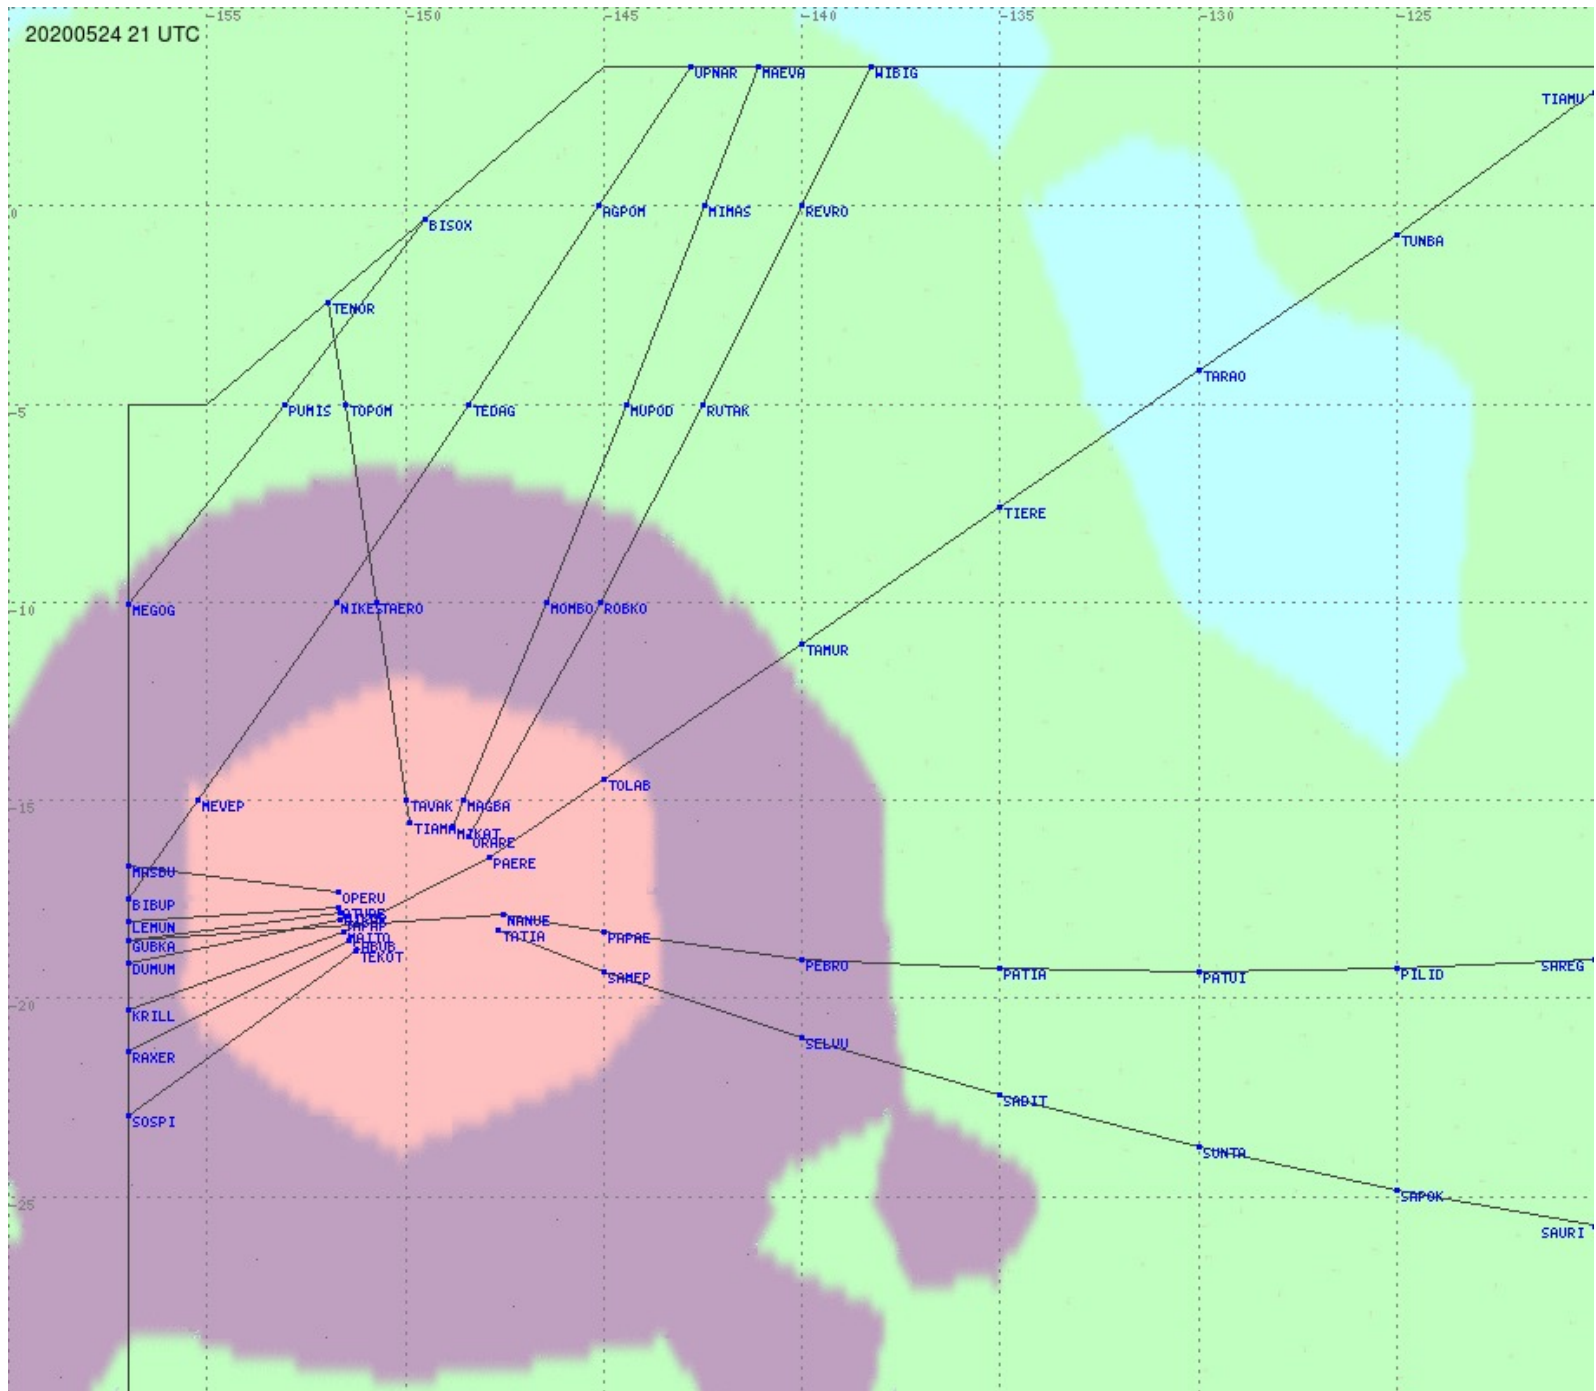

Tahiti FIR - HF Propag - 20200524

2.8 MHz 3.5 MHz 5.6 MHz 8.9 MHz 13.3 MHz 17.9 MHz None

Tahiti FIR - HF Propag - 20200524

2.8 MHz
3.5 MHz
5.6 MHz
8.9 MHz
13.3 MHz
17.9 MHz
None

Tahiti FIR - HF Propag - 20200524

2.8 MHz 3.5 MHz 5.6 MHz 8.9 MHz 13.3 MHz 17.9 MHz None

Tahiti FIR - HF Propag - 20200524

2.8 MHz
3.5 MHz
5.6 MHz
8.9 MHz
13.3 MHz
17.9 MHz
None

Tahiti FIR - HF Propag - 20200524

2.8 MHz 3.5 MHz 5.6 MHz 8.9 MHz 13.3 MHz 17.9 MHz None