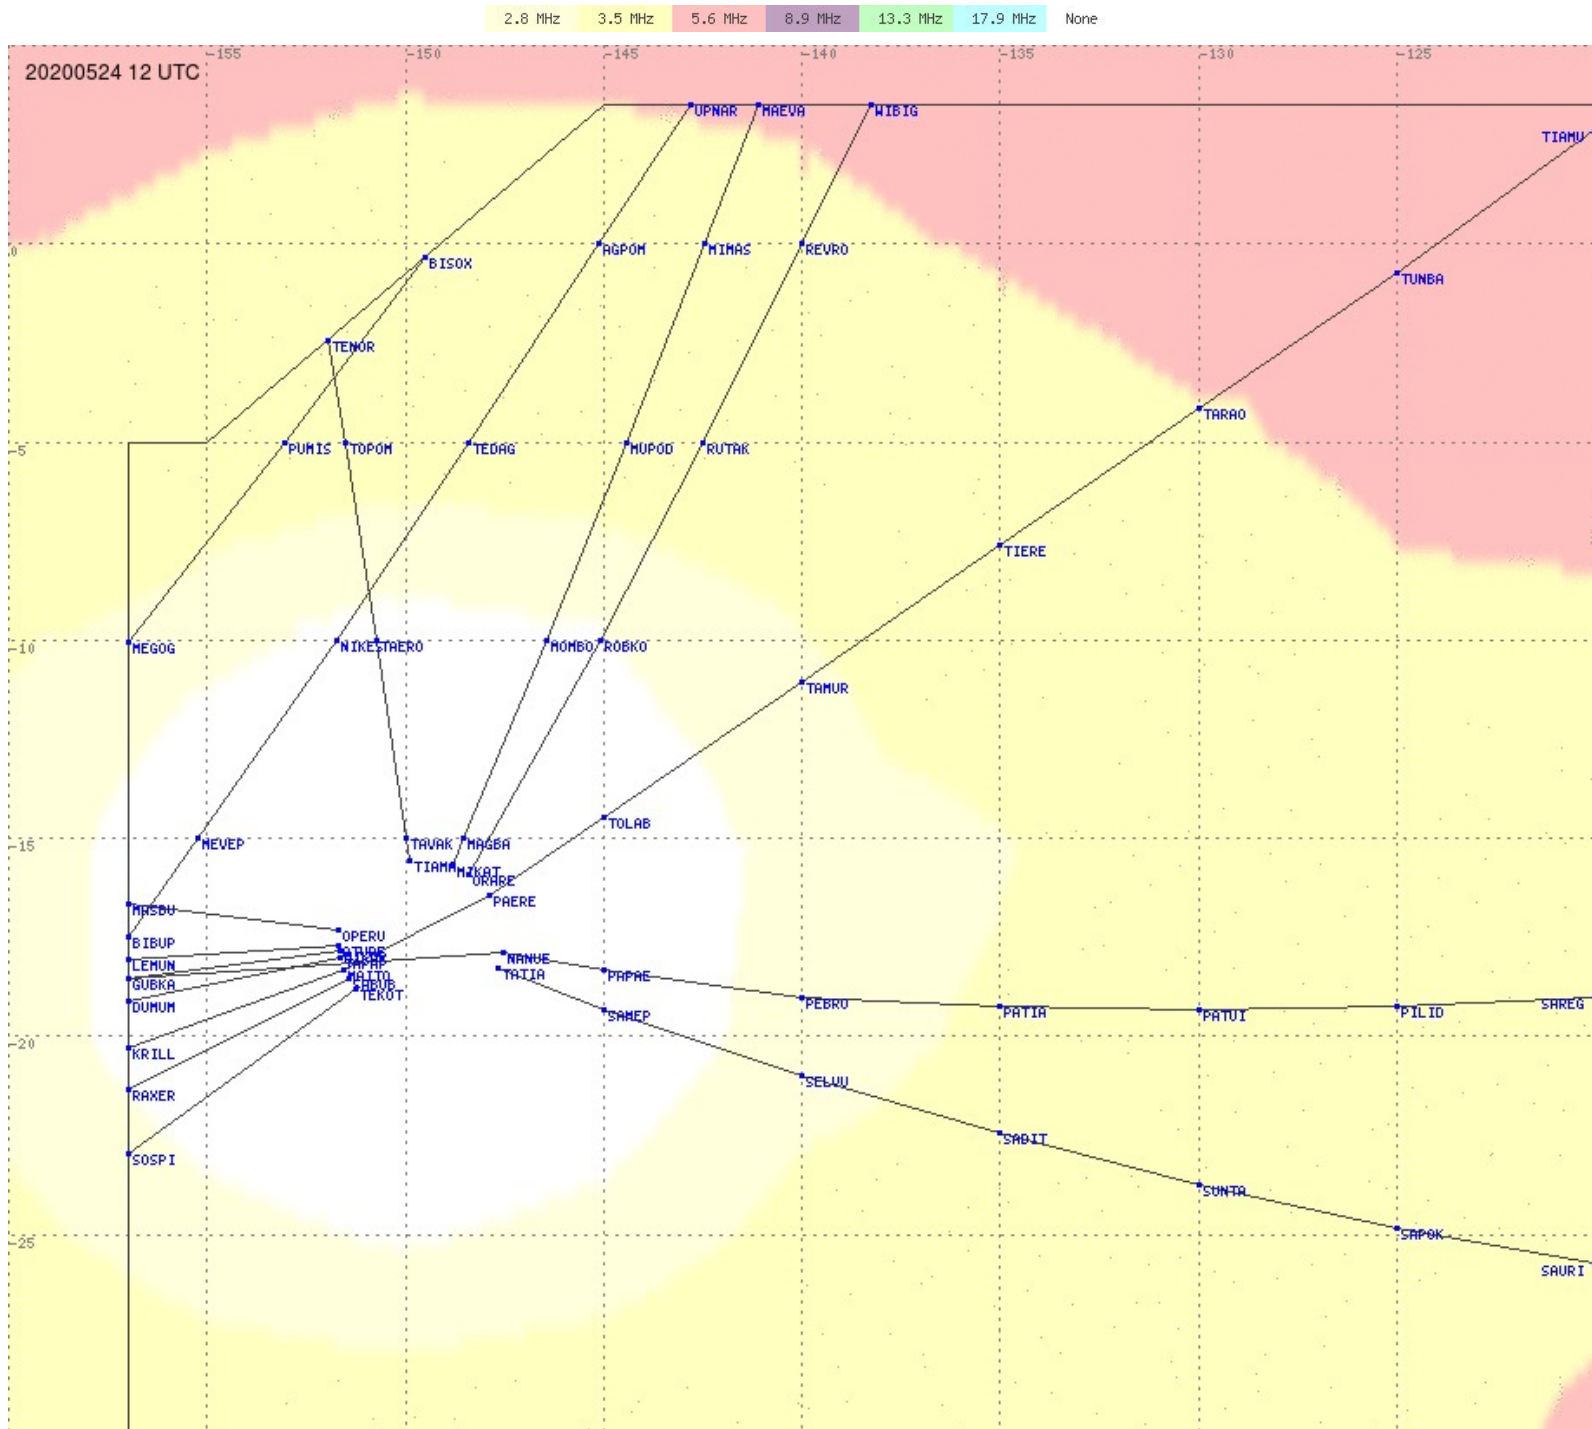

2.8 MHz
3.5 MHz
5.6 MHz
8.9 MHz
13.3 MHz
17.9 MHz
None

Tahiti FIR - HF Propag - 20200524

2.8 MHz 3.5 MHz 5.6 MHz 8.9 MHz 13.3 MHz 17.9 MHz None

Tahiti FIR - HF Propag - 20200524

2.8 MHz 3.5 MHz 5.6 MHz 8.9 MHz 13.3 MHz 17.9 MHz None

Tahiti FIR - HF Propag - 20200524

Tahiti FIR - HF Propag - 20200524

Tahiti FIR - HF Propag - 20200524

Tahiti FIR - HF Propag - 20200524

Tahiti FIR - HF Propag - 20200524

2.8 MHz
3.5 MHz
5.6 MHz
8.9 MHz
13.3 MHz
17.9 MHz
None

Tahiti FIR - HF Propag - 20200524

2.8 MHz
3.5 MHz
5.6 MHz
8.9 MHz
13.3 MHz
17.9 MHz
None

Tahiti FIR - HF Propag - 20200524

Tahiti FIR - HF Propag - 20200524

2.8 MHz 3.5 MHz 5.6 MHz 8.9 MHz 13.3 MHz 17.9 MHz None