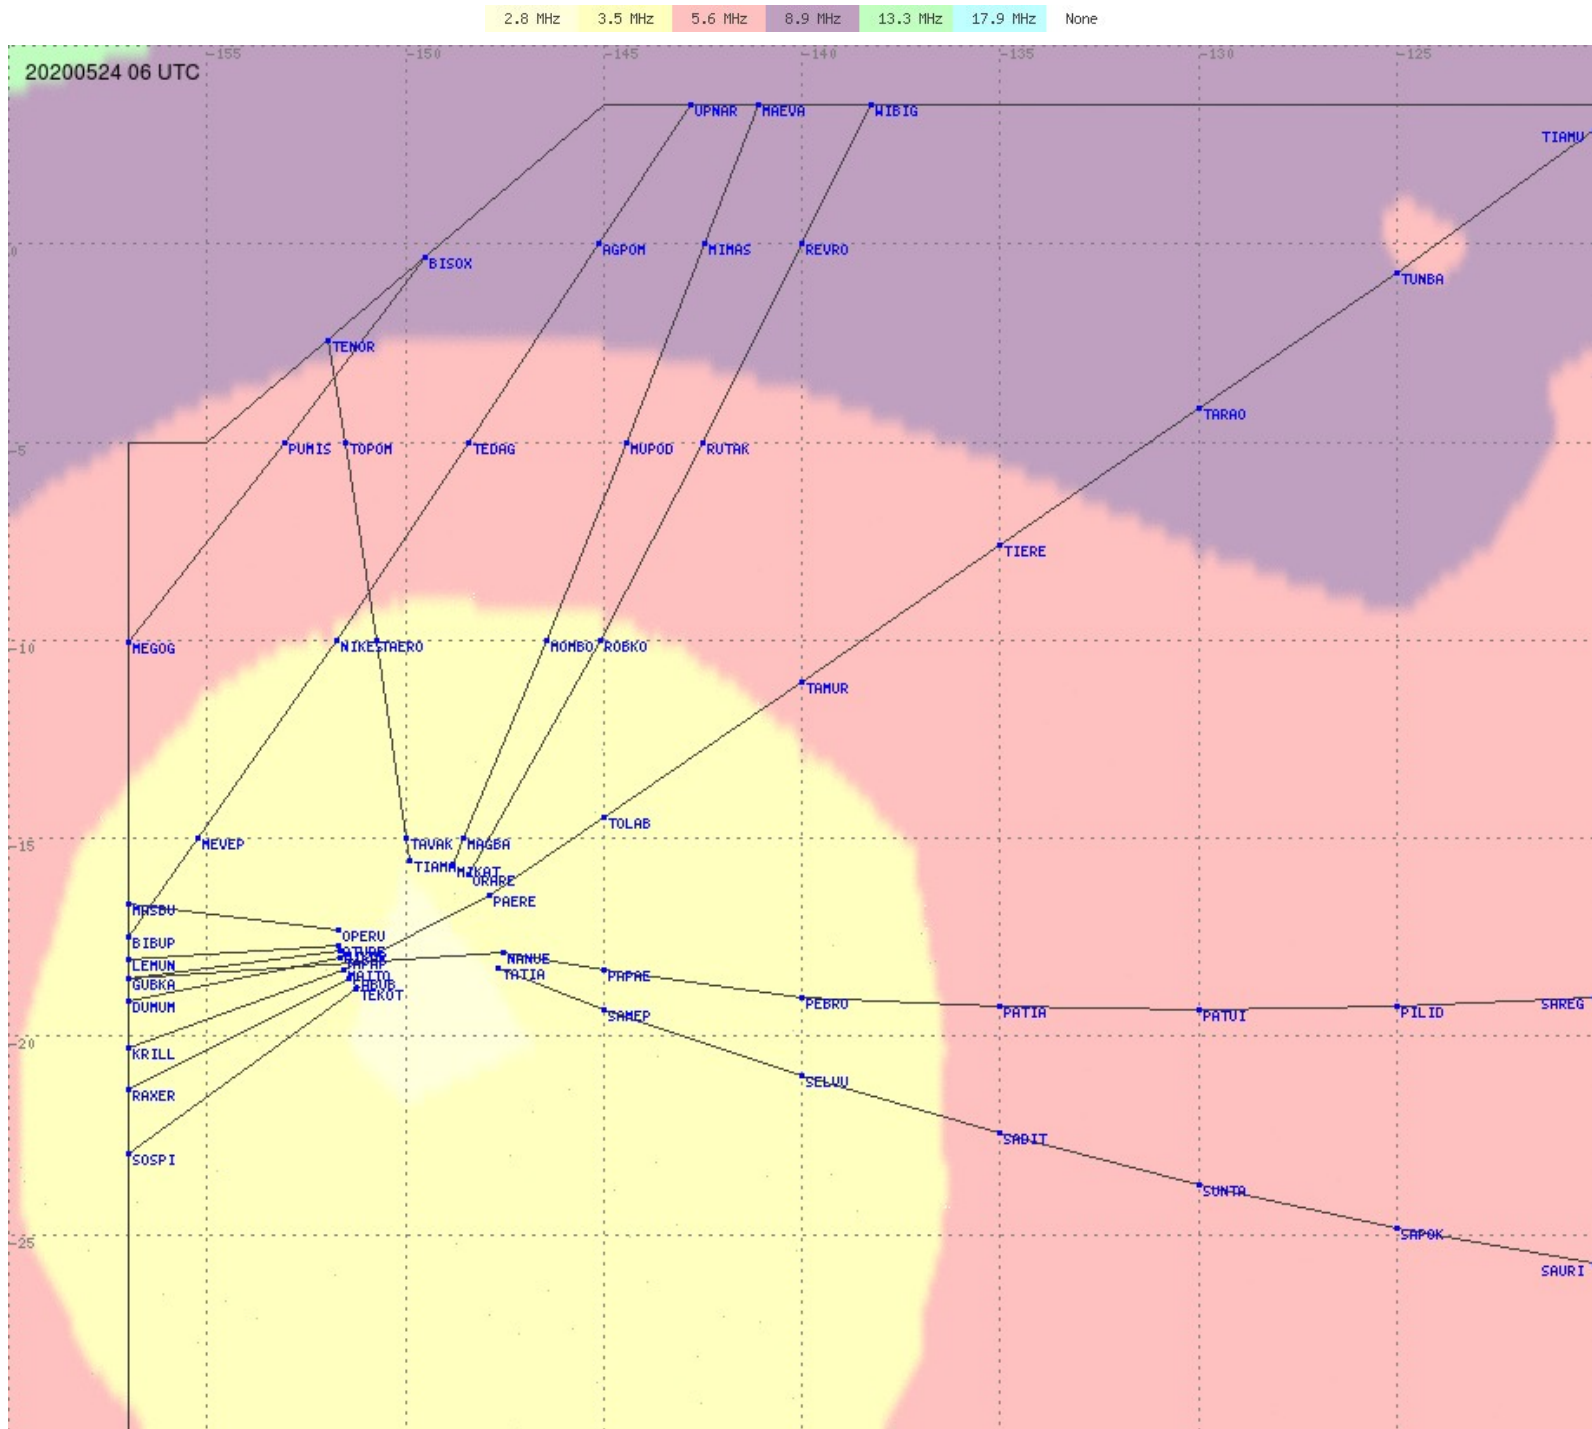

2.8 MHz
3.5 MHz
5.6 MHz
8.9 MHz
13.3 MHz
17.9 MHz
None

Tahiti FIR - HF Propag - 20200524

2.8 MHz 3.5 MHz 5.6 MHz 8.9 MHz 13.3 MHz 17.9 MHz None

Tahiti FIR - HF Propag - 20200524

2.8 MHz 3.5 MHz 5.6 MHz 8.9 MHz 13.3 MHz 17.9 MHz None

Tahiti FIR - HF Propag - 20200524

Tahiti FIR - HF Propag - 20200524

Tahiti FIR - HF Propag - 20200524

Tahiti FIR - HF Propag - 20200524

Tahiti FIR - HF Propag - 20200524

2.8 MHz
3.5 MHz
5.6 MHz
8.9 MHz
13.3 MHz
17.9 MHz
None