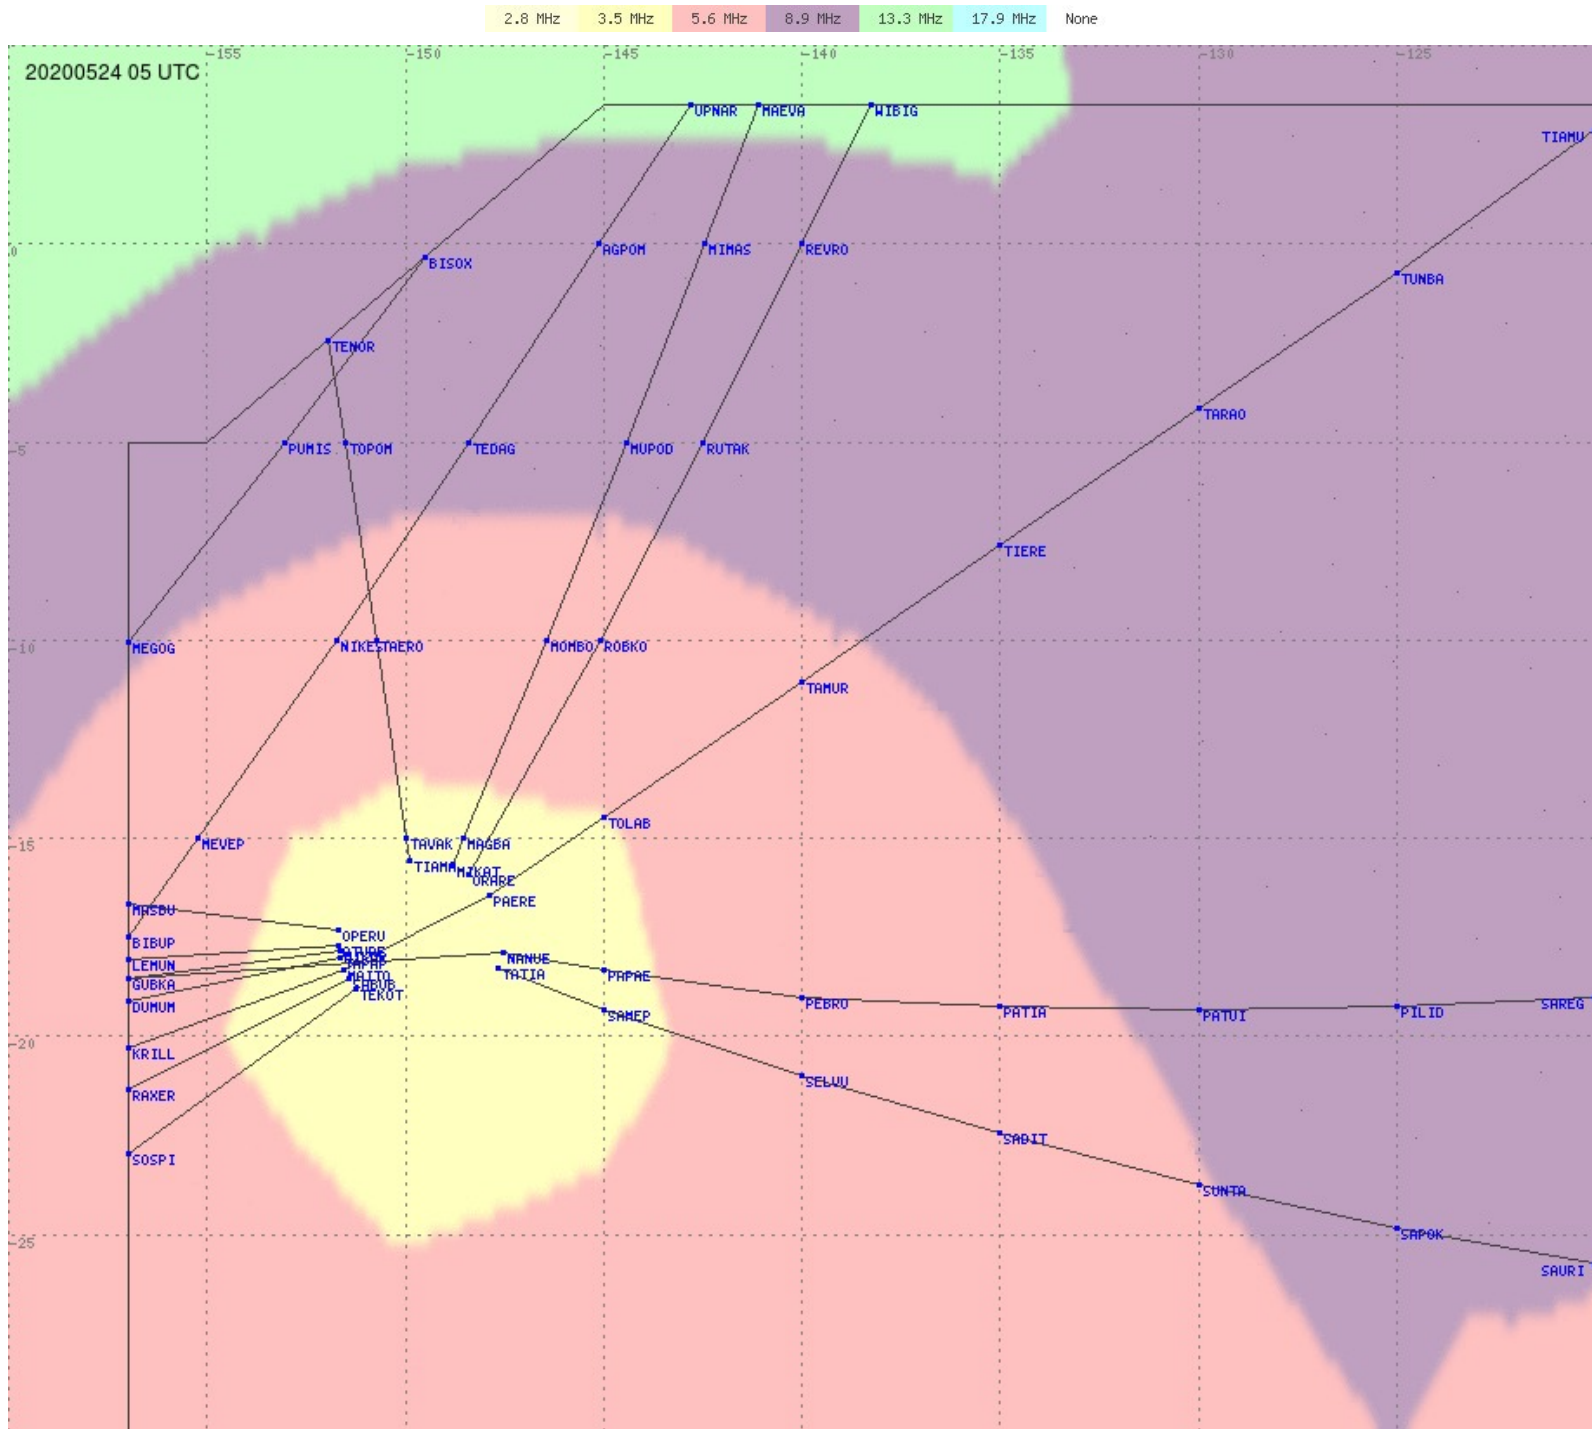

Tahiti FIR - HF Propag - 20200524

2.8 MHz 3.5 MHz 5.6 MHz 8.9 MHz 13.3 MHz 17.9 MHz None

Tahiti FIR - HF Propag - 20200524

2.8 MHz
3.5 MHz
5.6 MHz
8.9 MHz
13.3 MHz
17.9 MHz
None

Tahiti FIR - HF Propag - 20200524

2.8 MHz
3.5 MHz
5.6 MHz
8.9 MHz
13.3 MHz
17.9 MHz
None

Tahiti FIR - HF Propag - 20200524

2.8 MHz 3.5 MHz 5.6 MHz 8.9 MHz 13.3 MHz 17.9 MHz None

Tahiti FIR - HF Propag - 20200524

2.8 MHz 3.5 MHz 5.6 MHz 8.9 MHz 13.3 MHz 17.9 MHz None

Tahiti FIR - HF Propag - 20200524

Tahiti FIR - HF Propag - 20200524

Tahiti FIR - HF Propag - 20200524

Tahiti FIR - HF Propag - 20200524

Tahiti FIR - HF Propag - 20200524

2.8 MHz
3.5 MHz
5.6 MHz
8.9 MHz
13.3 MHz
17.9 MHz
None