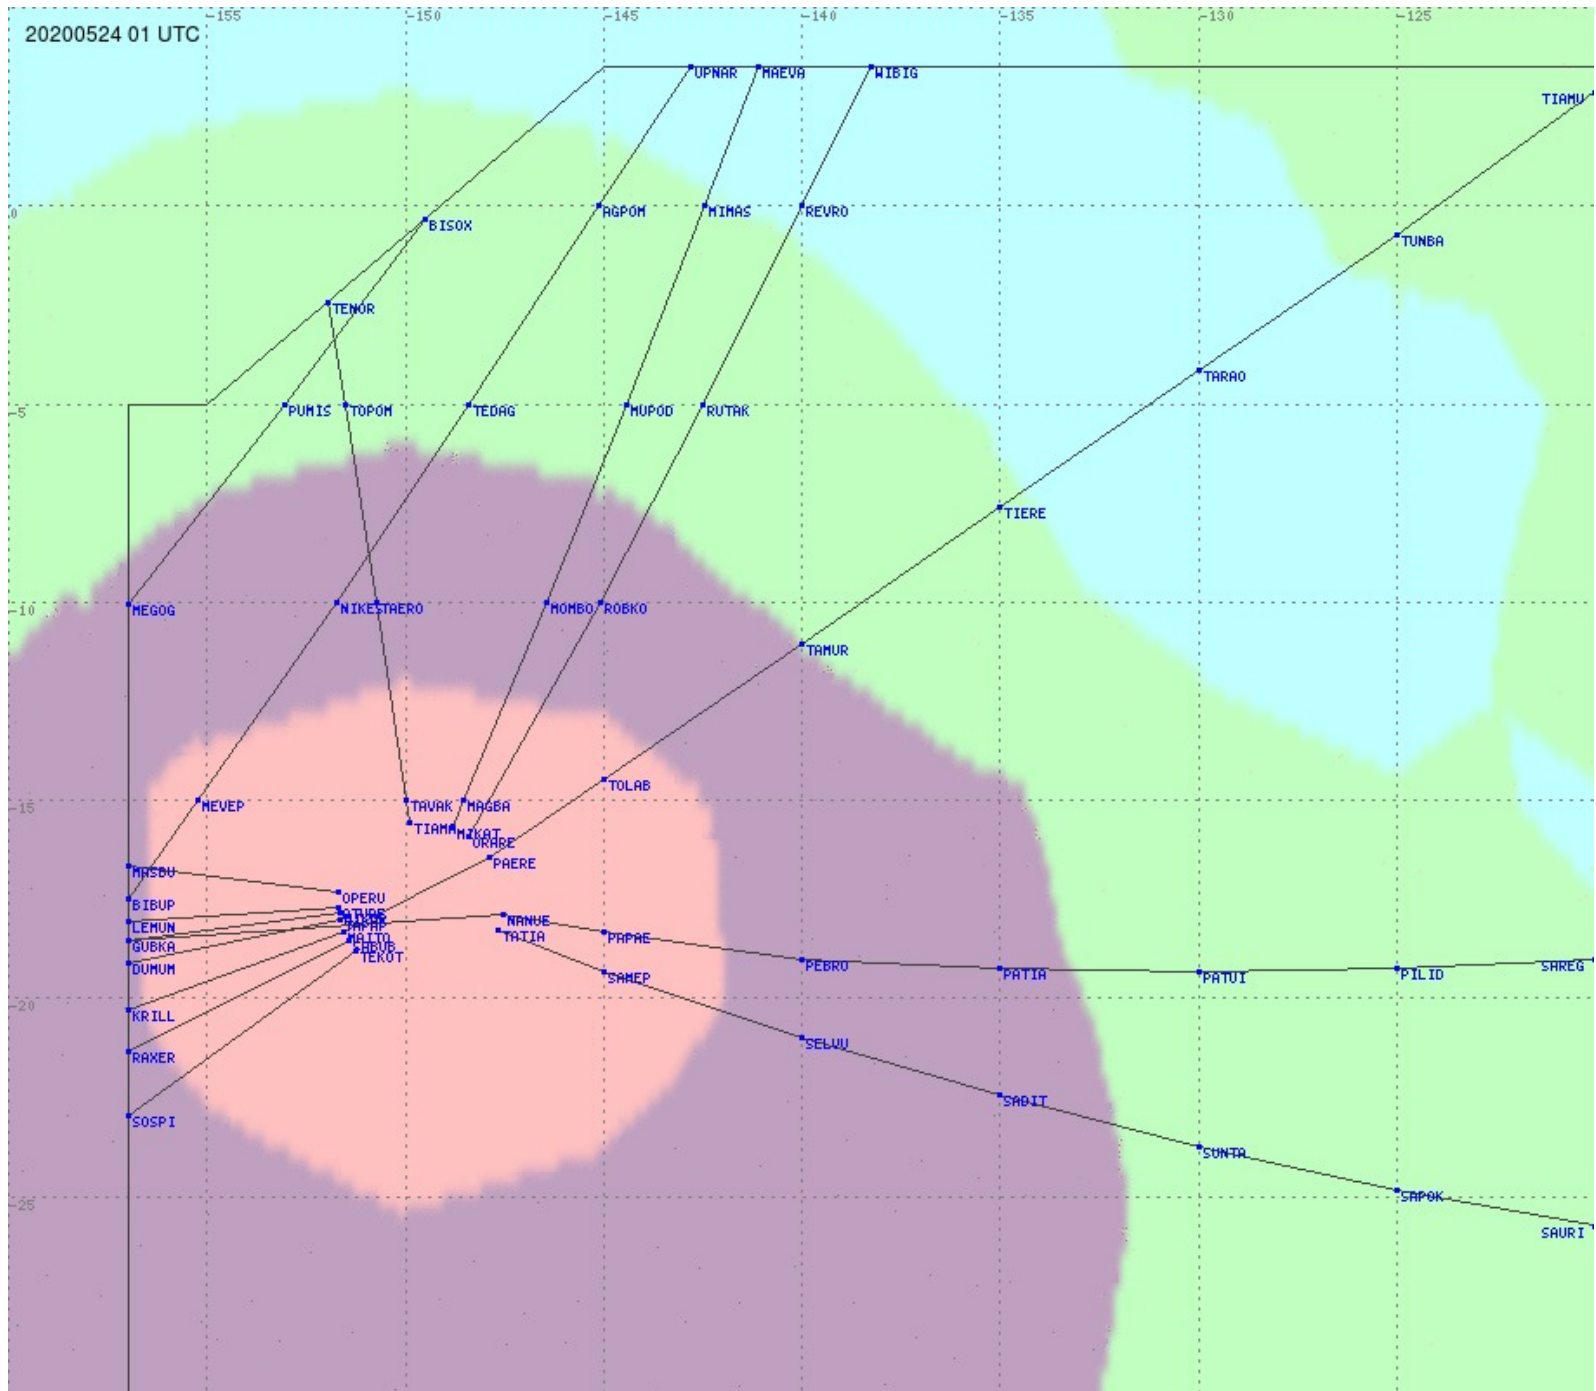

Tahiti FIR - HF Propag - 20200524

2.8 MHz 3.5 MHz 5.6 MHz 8.9 MHz 13.3 MHz 17.9 MHz None

Tahiti FIR - HF Propag - 20200524

2.8 MHz
3.5 MHz
5.6 MHz
8.9 MHz
13.3 MHz
17.9 MHz
None

Tahiti FIR - HF Propag - 20200524

2.8 MHz
3.5 MHz
5.6 MHz
8.9 MHz
13.3 MHz
17.9 MHz
None

Tahiti FIR - HF Propag - 20200524

2.8 MHz 3.5 MHz 5.6 MHz 8.9 MHz 13.3 MHz 17.9 MHz None

Tahiti FIR - HF Propag - 20200524

2.8 MHz 3.5 MHz 5.6 MHz 8.9 MHz 13.3 MHz 17.9 MHz None