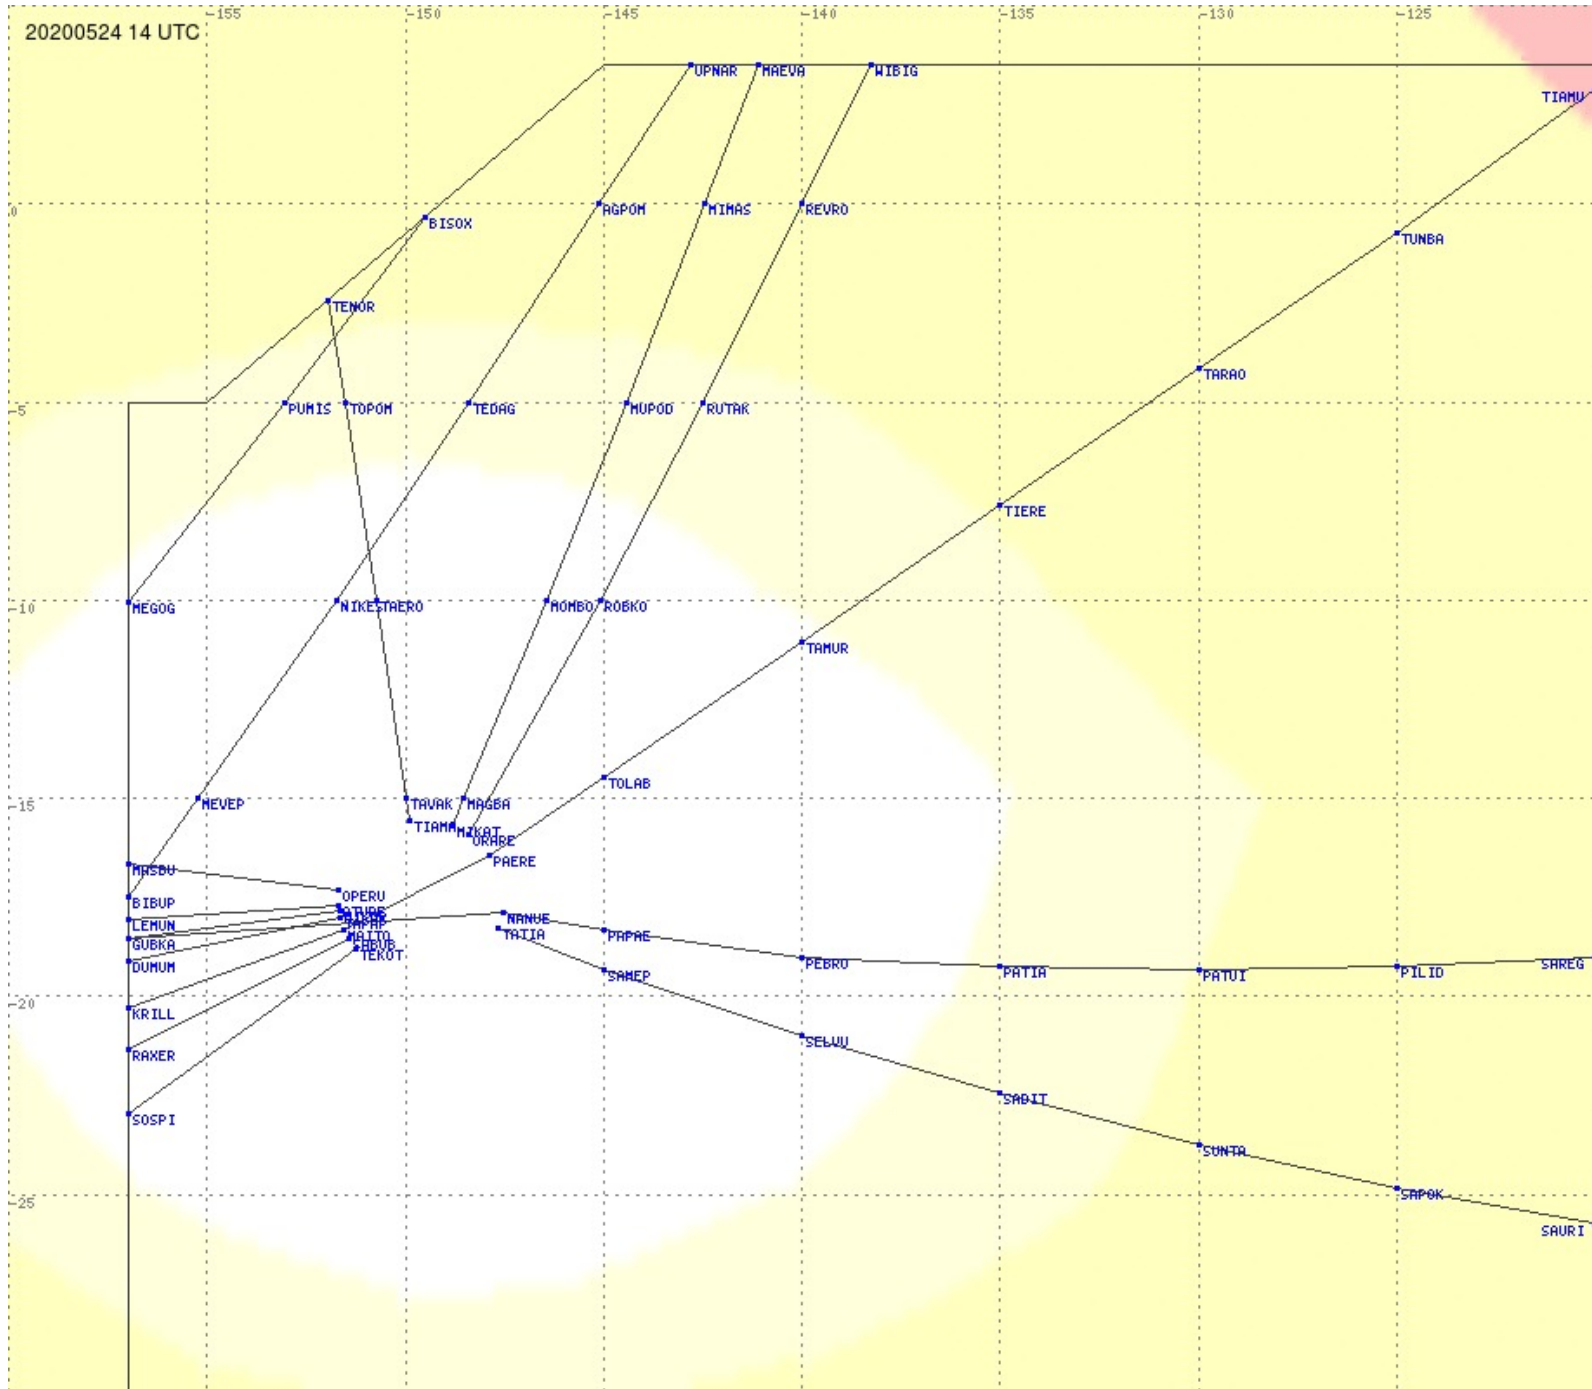

Tahiti FIR - HF Propag - 20200524

2.8 MHz
3.5 MHz
5.6 MHz
8.9 MHz
13.3 MHz
17.9 MHz
None

Tahiti FIR - HF Propag - 20200524

Tahiti FIR - HF Propag - 20200524

2.8 MHz 3.5 MHz 5.6 MHz 8.9 MHz 13.3 MHz 17.9 MHz None

Tahiti FIR - HF Propag - 20200524

2.8 MHz
3.5 MHz
5.6 MHz
8.9 MHz
13.3 MHz
17.9 MHz
None

Tahiti FIR - HF Propag - 20200524

2.8 MHz
3.5 MHz
5.6 MHz
8.9 MHz
13.3 MHz
17.9 MHz
None

Tahiti FIR - HF Propag - 20200524