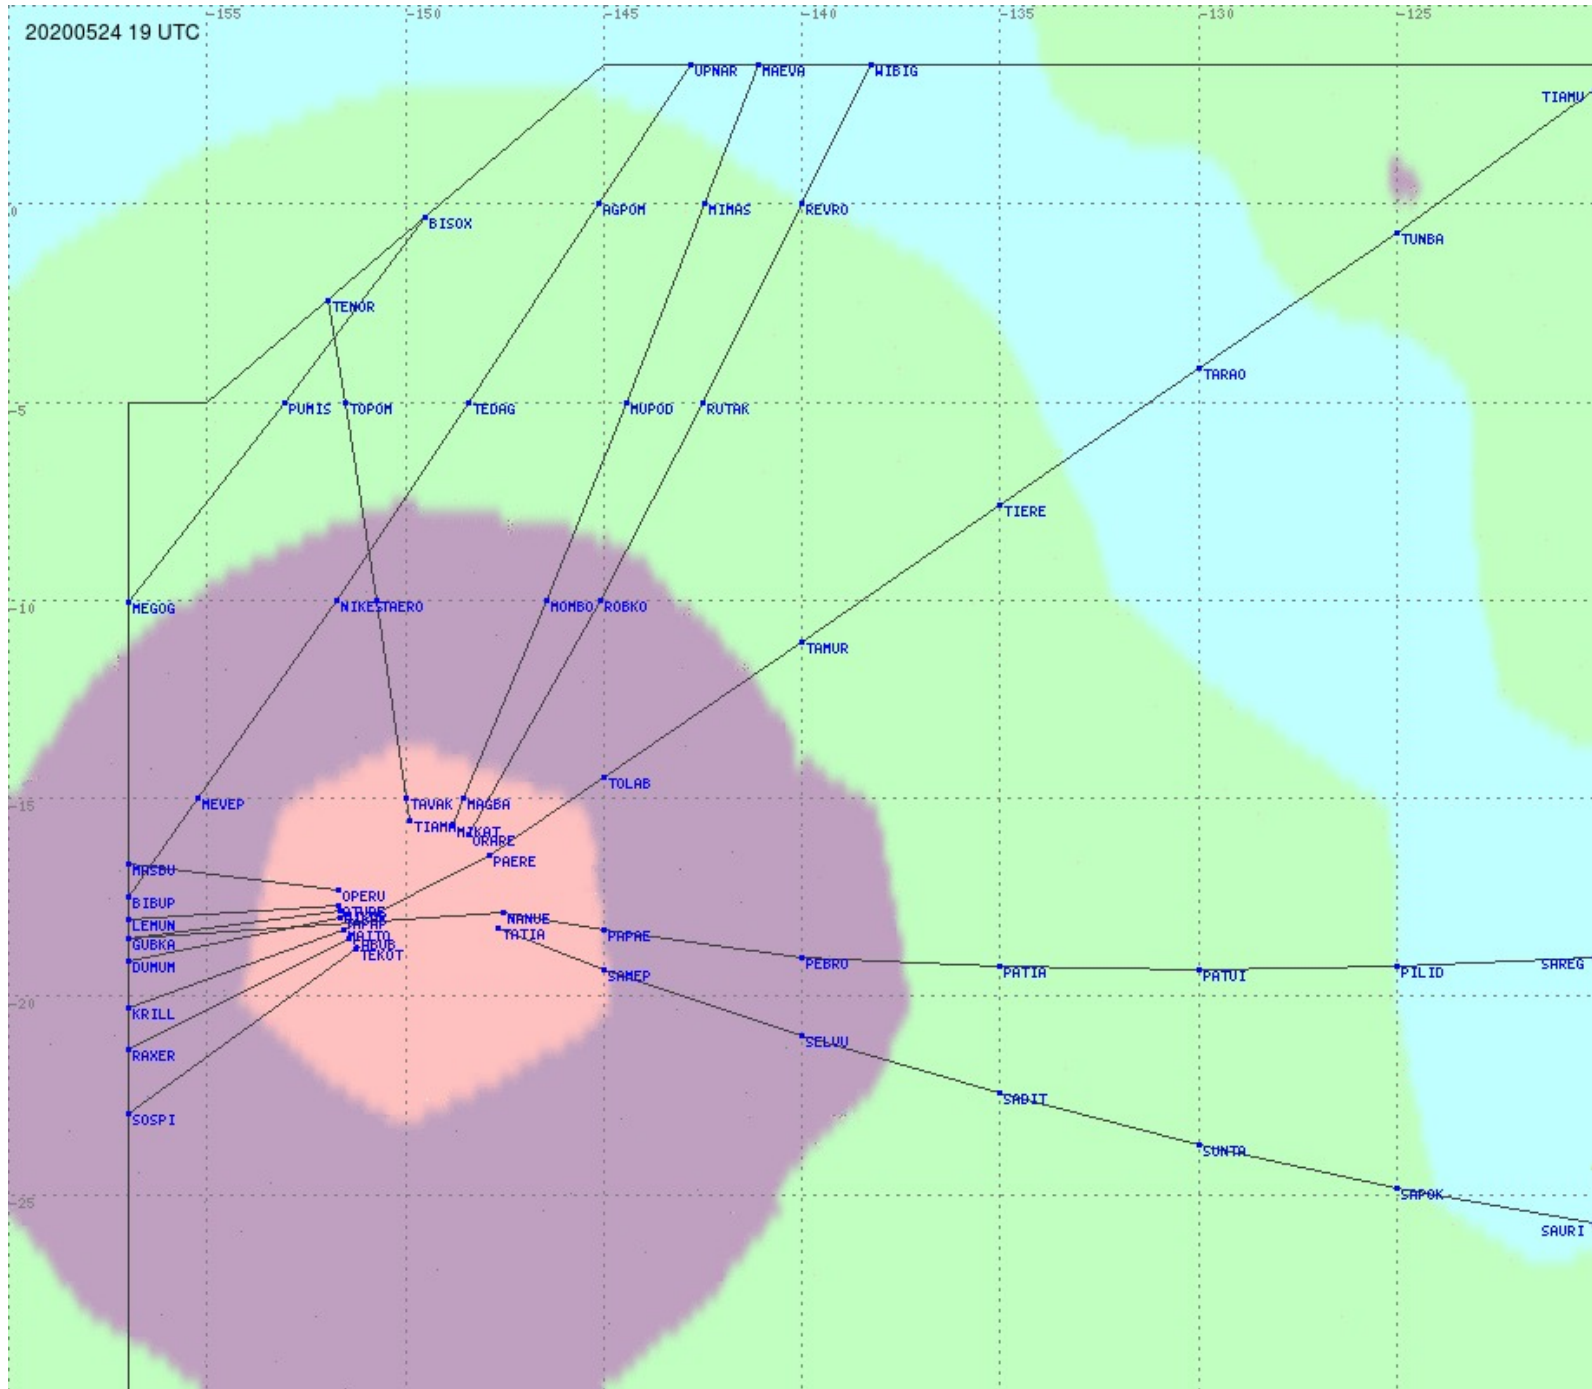

Tahiti FIR - HF Propag - 20200524

2.8 MHz
3.5 MHz
5.6 MHz
8.9 MHz
13.3 MHz
17.9 MHz
None

Tahiti FIR - HF Propag - 20200524

2.8 MHz
3.5 MHz
5.6 MHz
8.9 MHz
13.3 MHz
17.9 MHz
None

Tahiti FIR - HF Propag - 20200524

2.8 MHz 3.5 MHz 5.6 MHz 8.9 MHz 13.3 MHz 17.9 MHz None

Tahiti FIR - HF Propag - 20200524

2.8 MHz
3.5 MHz
5.6 MHz
8.9 MHz
13.3 MHz
17.9 MHz
None

Tahiti FIR - HF Propag - 20200524

2.8 MHz 3.5 MHz 5.6 MHz 8.9 MHz 13.3 MHz 17.9 MHz None

2.8 MHz 3.5 MHz 5.6 MHz 8.9 MHz 13.3 MHz 17.9 MHz None