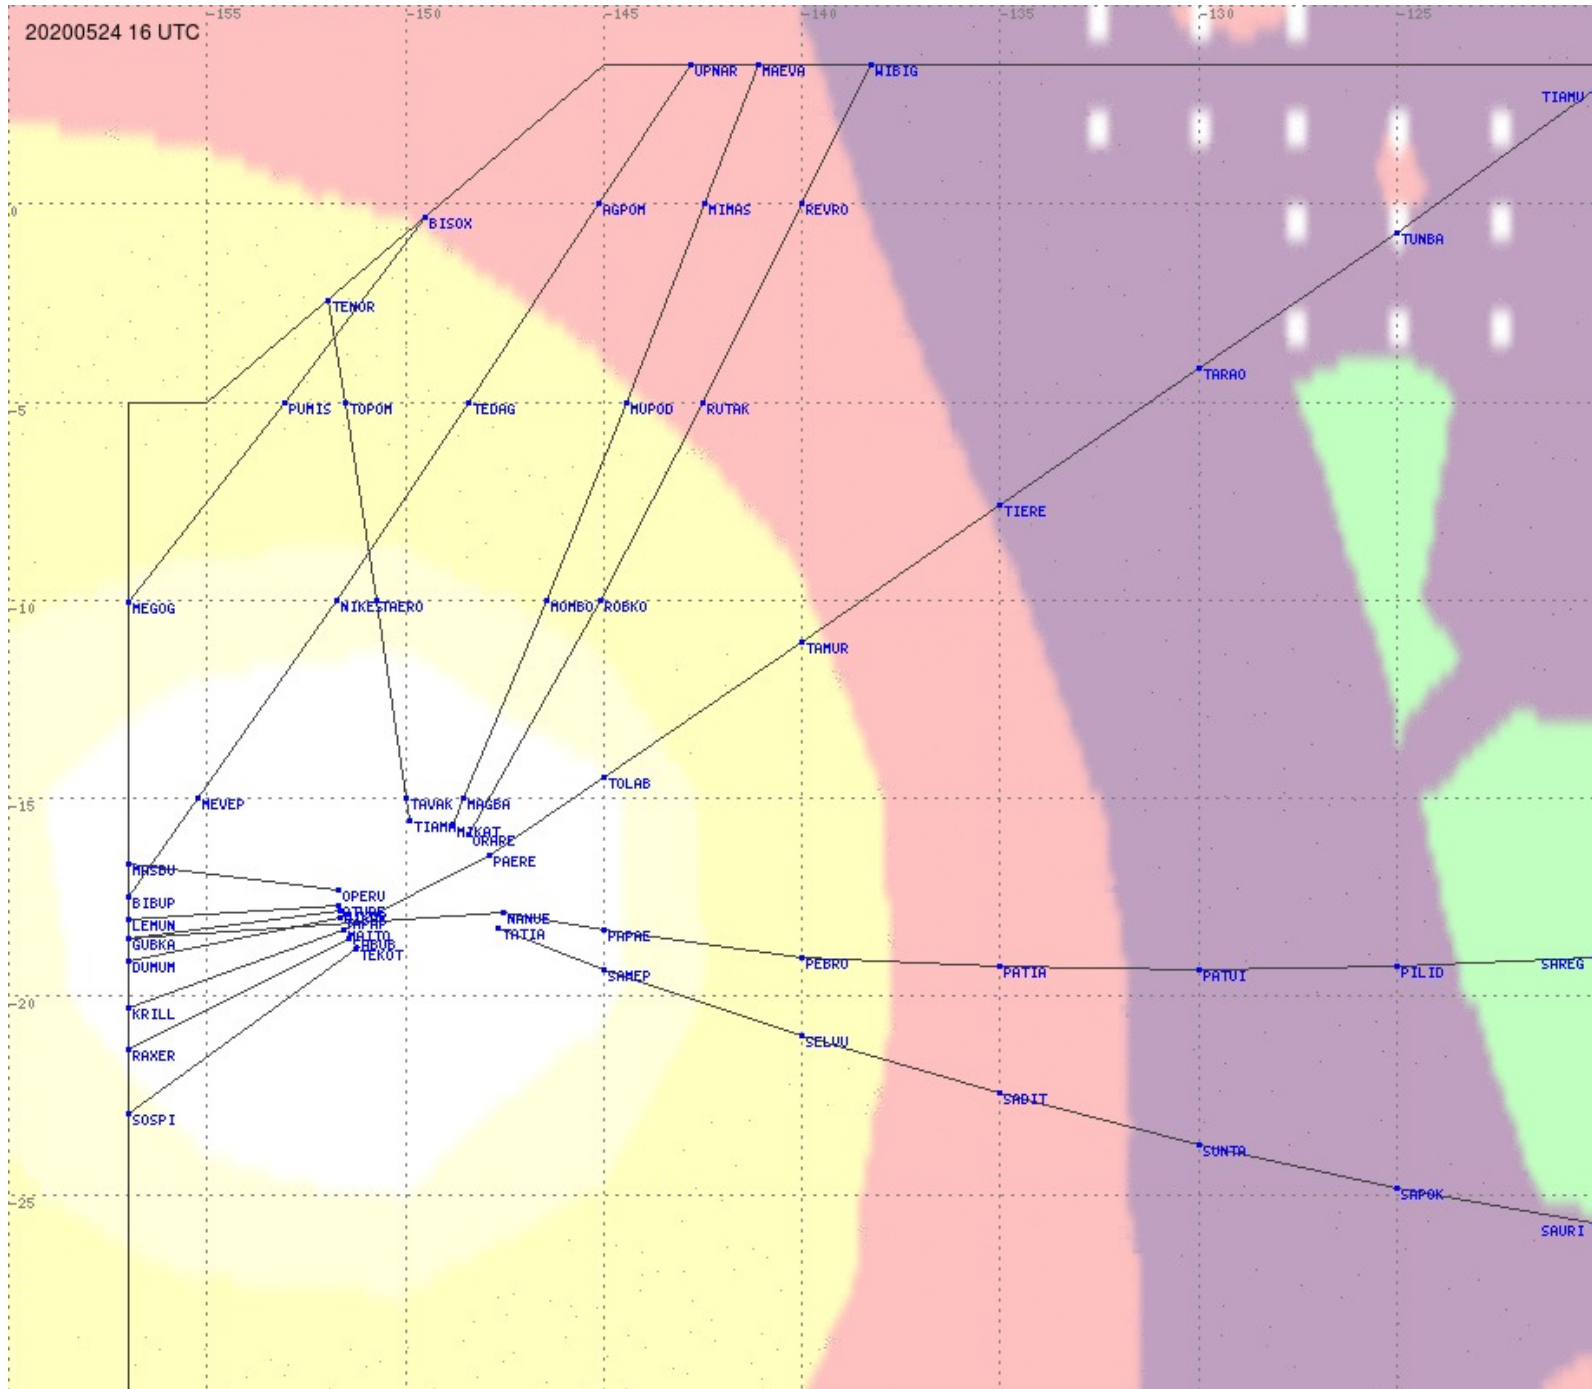

Tahiti FIR - HF Propag - 20200524

2.8 MHz
3.5 MHz
5.6 MHz
8.9 MHz
13.3 MHz
17.9 MHz
None

Tahiti FIR - HF Propag - 20200524

Tahiti FIR - HF Propag - 20200524

2.8 MHz 3.5 MHz 5.6 MHz 8.9 MHz 13.3 MHz 17.9 MHz None

Tahiti FIR - HF Propag - 20200524

2.8 MHz
3.5 MHz
5.6 MHz
8.9 MHz
13.3 MHz
17.9 MHz
None

Tahiti FIR - HF Propag - 20200524

2.8 MHz
3.5 MHz
5.6 MHz
8.9 MHz
13.3 MHz
17.9 MHz
None

Tahiti FIR - HF Propag - 20200524