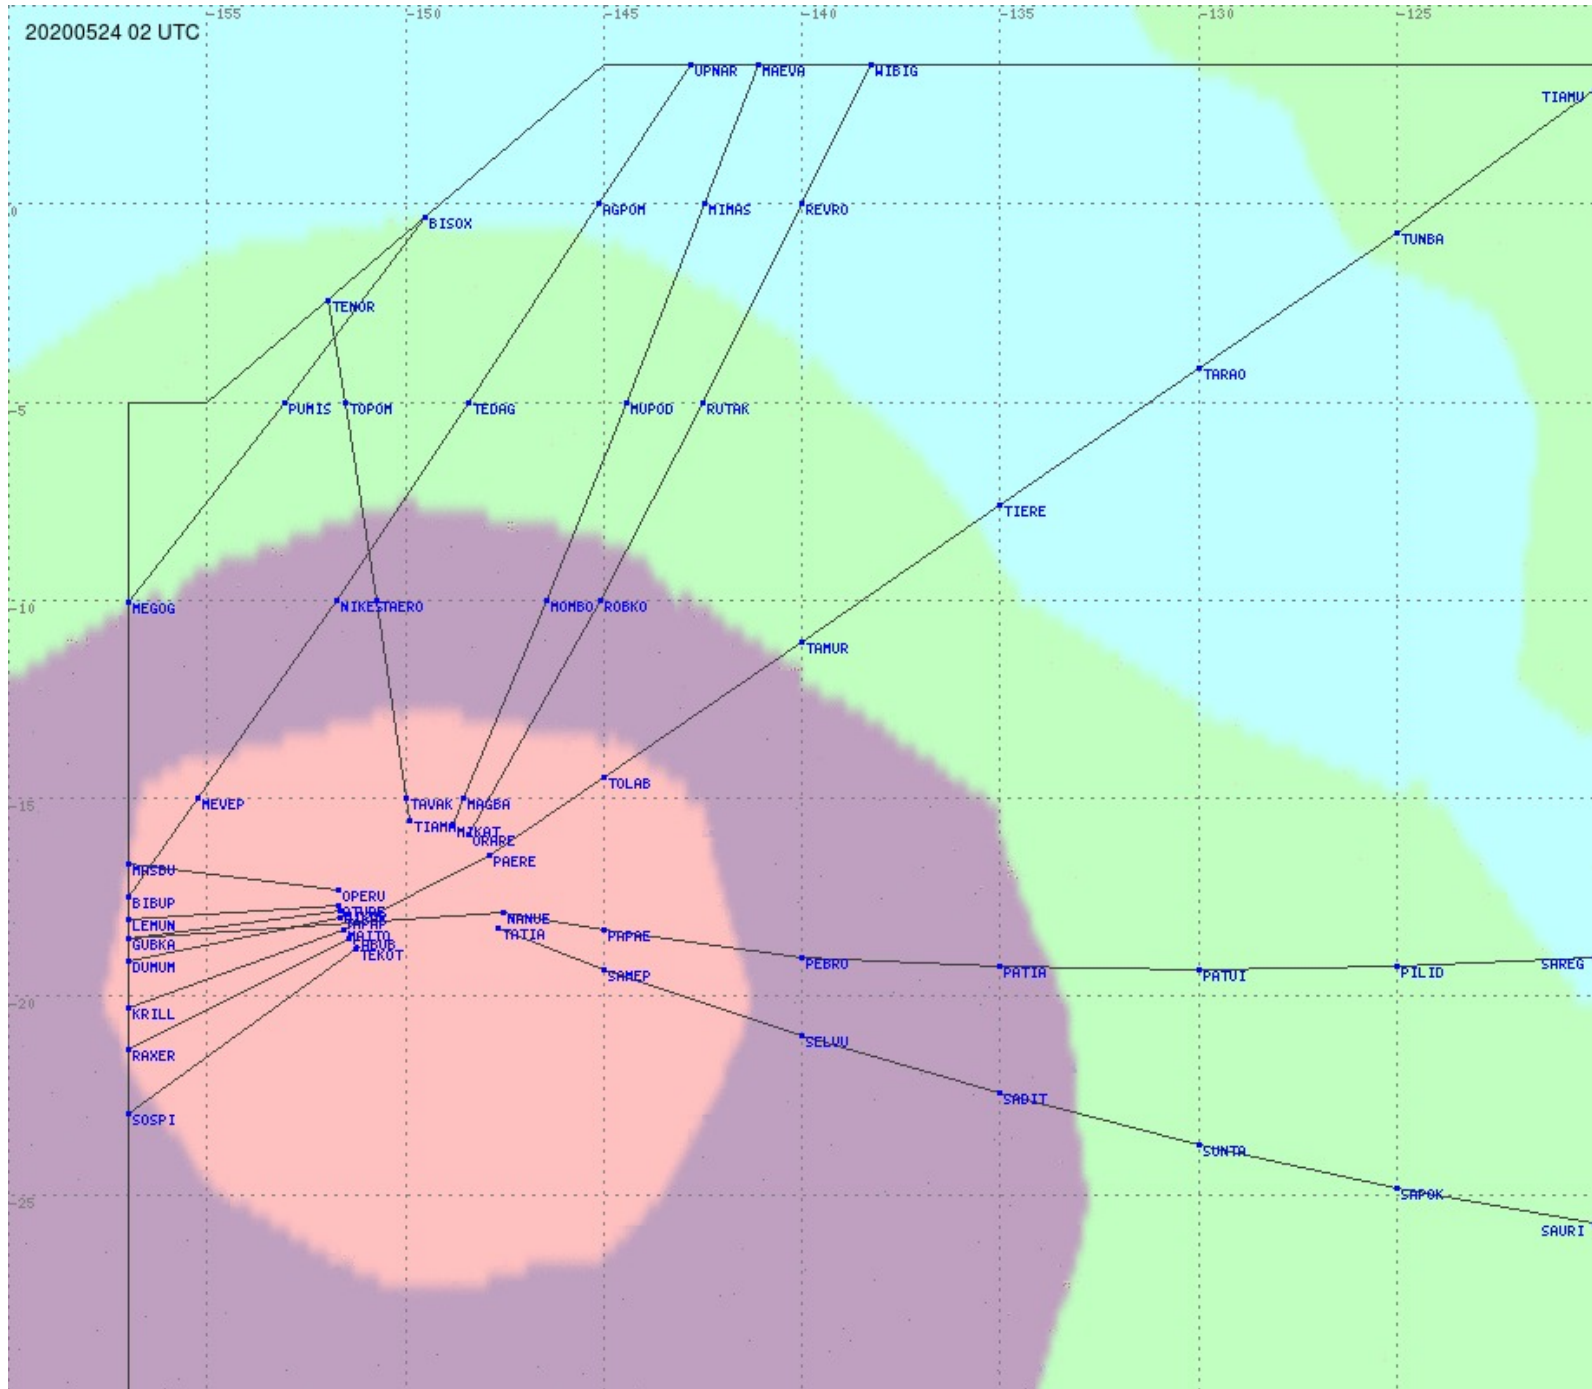

Tahiti FIR - HF Propag - 20200524

2.8 MHz 3.5 MHz 5.6 MHz 8.9 MHz 13.3 MHz 17.9 MHz None

Tahiti FIR - HF Propag - 20200524

2.8 MHz
3.5 MHz
5.6 MHz
8.9 MHz
13.3 MHz
17.9 MHz
None

Tahiti FIR - HF Propag - 20200524

2.8 MHz
3.5 MHz
5.6 MHz
8.9 MHz
13.3 MHz
17.9 MHz
None

Tahiti FIR - HF Propag - 20200524

2.8 MHz 3.5 MHz 5.6 MHz 8.9 MHz 13.3 MHz 17.9 MHz None

Tahiti FIR - HF Propag - 20200524

2.8 MHz 3.5 MHz 5.6 MHz 8.9 MHz 13.3 MHz 17.9 MHz None

Tahiti FIR - HF Propag - 20200524

Tahiti FIR - HF Propag - 20200524

Tahiti FIR - HF Propag - 20200524

Tahiti FIR - HF Propag - 20200524

Tahiti FIR - HF Propag - 20200524

2.8 MHz
3.5 MHz
5.6 MHz
8.9 MHz
13.3 MHz
17.9 MHz
None