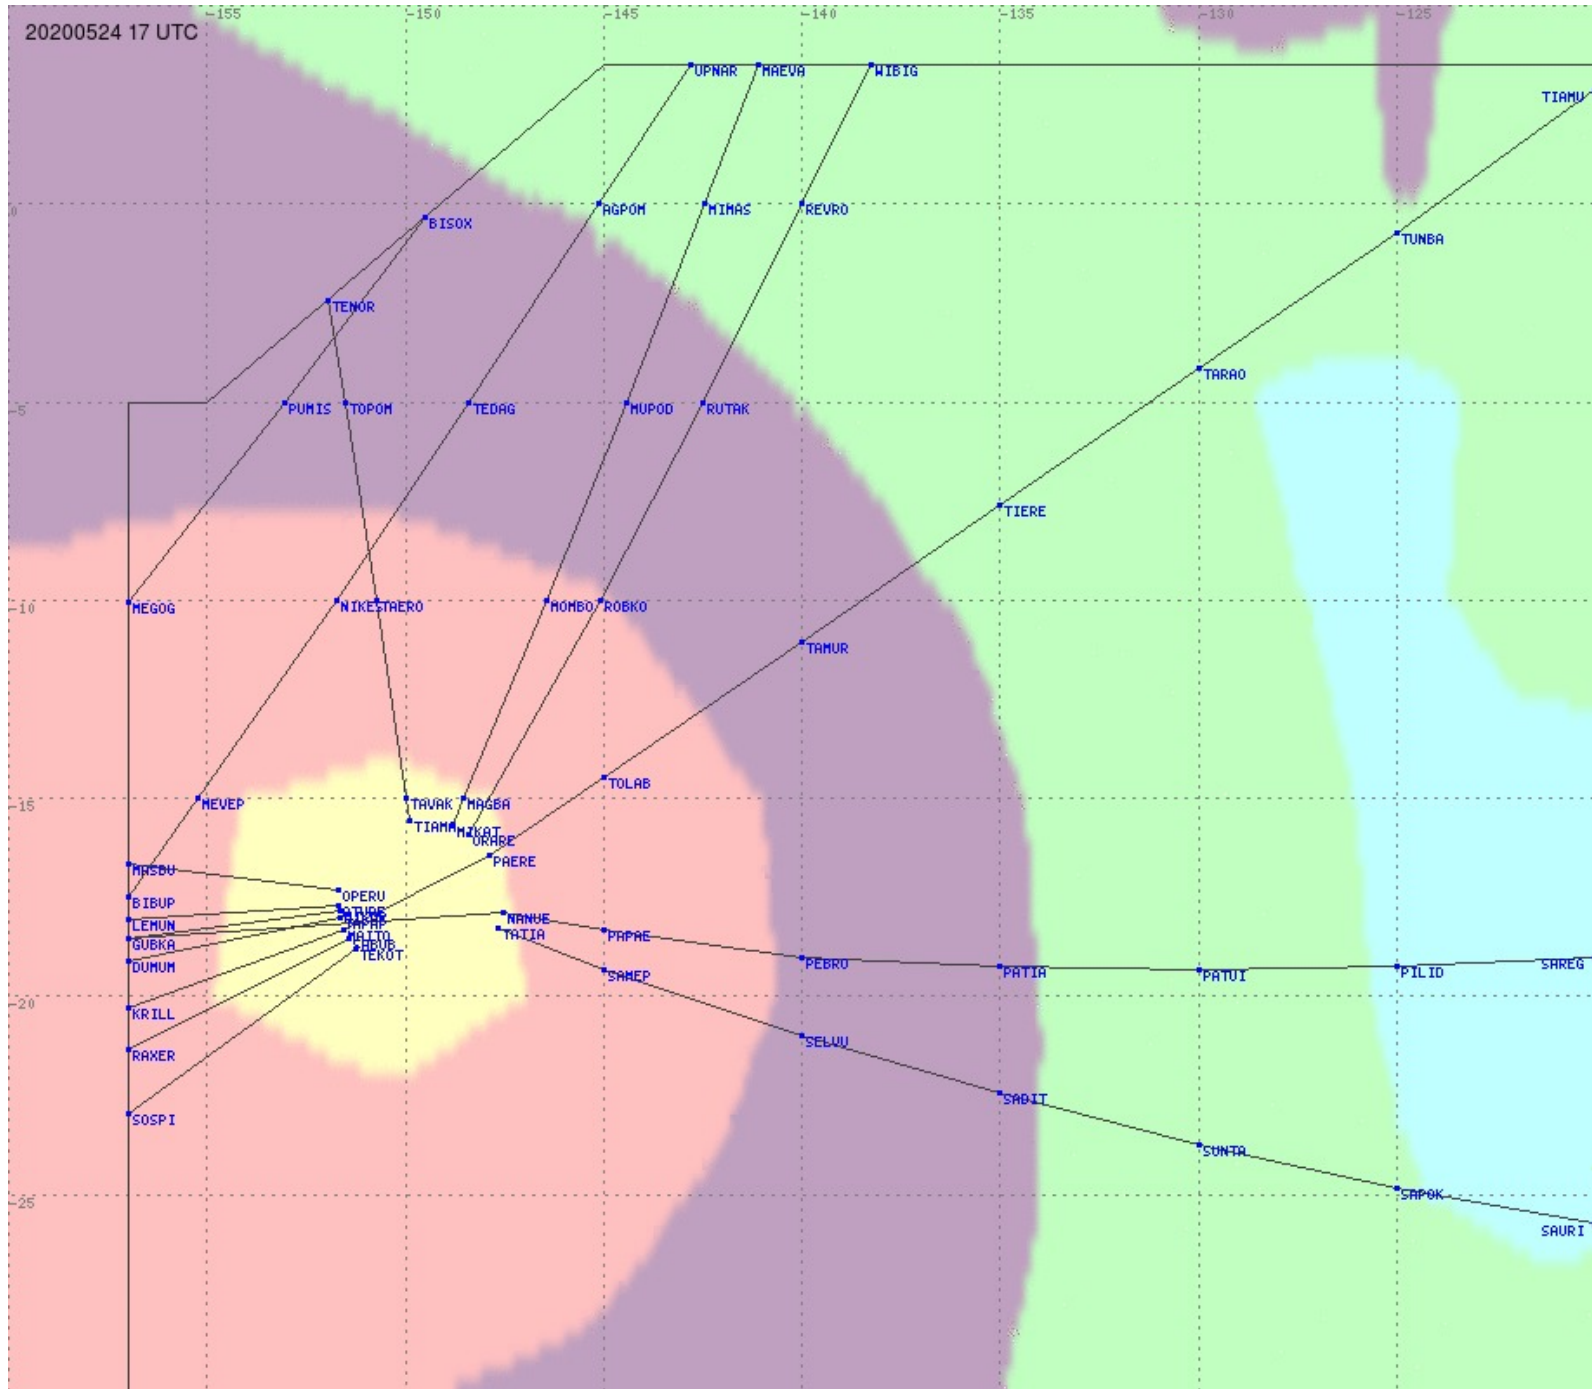

Tahiti FIR - HF Propag - 20200524

2.8 MHz
3.5 MHz
5.6 MHz
8.9 MHz
13.3 MHz
17.9 MHz
None

Tahiti FIR - HF Propag - 20200524

Tahiti FIR - HF Propag - 20200524

2.8 MHz 3.5 MHz 5.6 MHz 8.9 MHz 13.3 MHz 17.9 MHz None

Tahiti FIR - HF Propag - 20200524

2.8 MHz
3.5 MHz
5.6 MHz
8.9 MHz
13.3 MHz
17.9 MHz
None

Tahiti FIR - HF Propag - 20200524

2.8 MHz
3.5 MHz
5.6 MHz
8.9 MHz
13.3 MHz
17.9 MHz
None

Tahiti FIR - HF Propag - 20200524

2.8 MHz 3.5 MHz 5.6 MHz 8.9 MHz 13.3 MHz 17.9 MHz None

Tahiti FIR - HF Propag - 20200524

2.8 MHz
3.5 MHz
5.6 MHz
8.9 MHz
13.3 MHz
17.9 MHz
None

Tahiti FIR - HF Propag - 20200524

2.8 MHz 3.5 MHz 5.6 MHz 8.9 MHz 13.3 MHz 17.9 MHz None