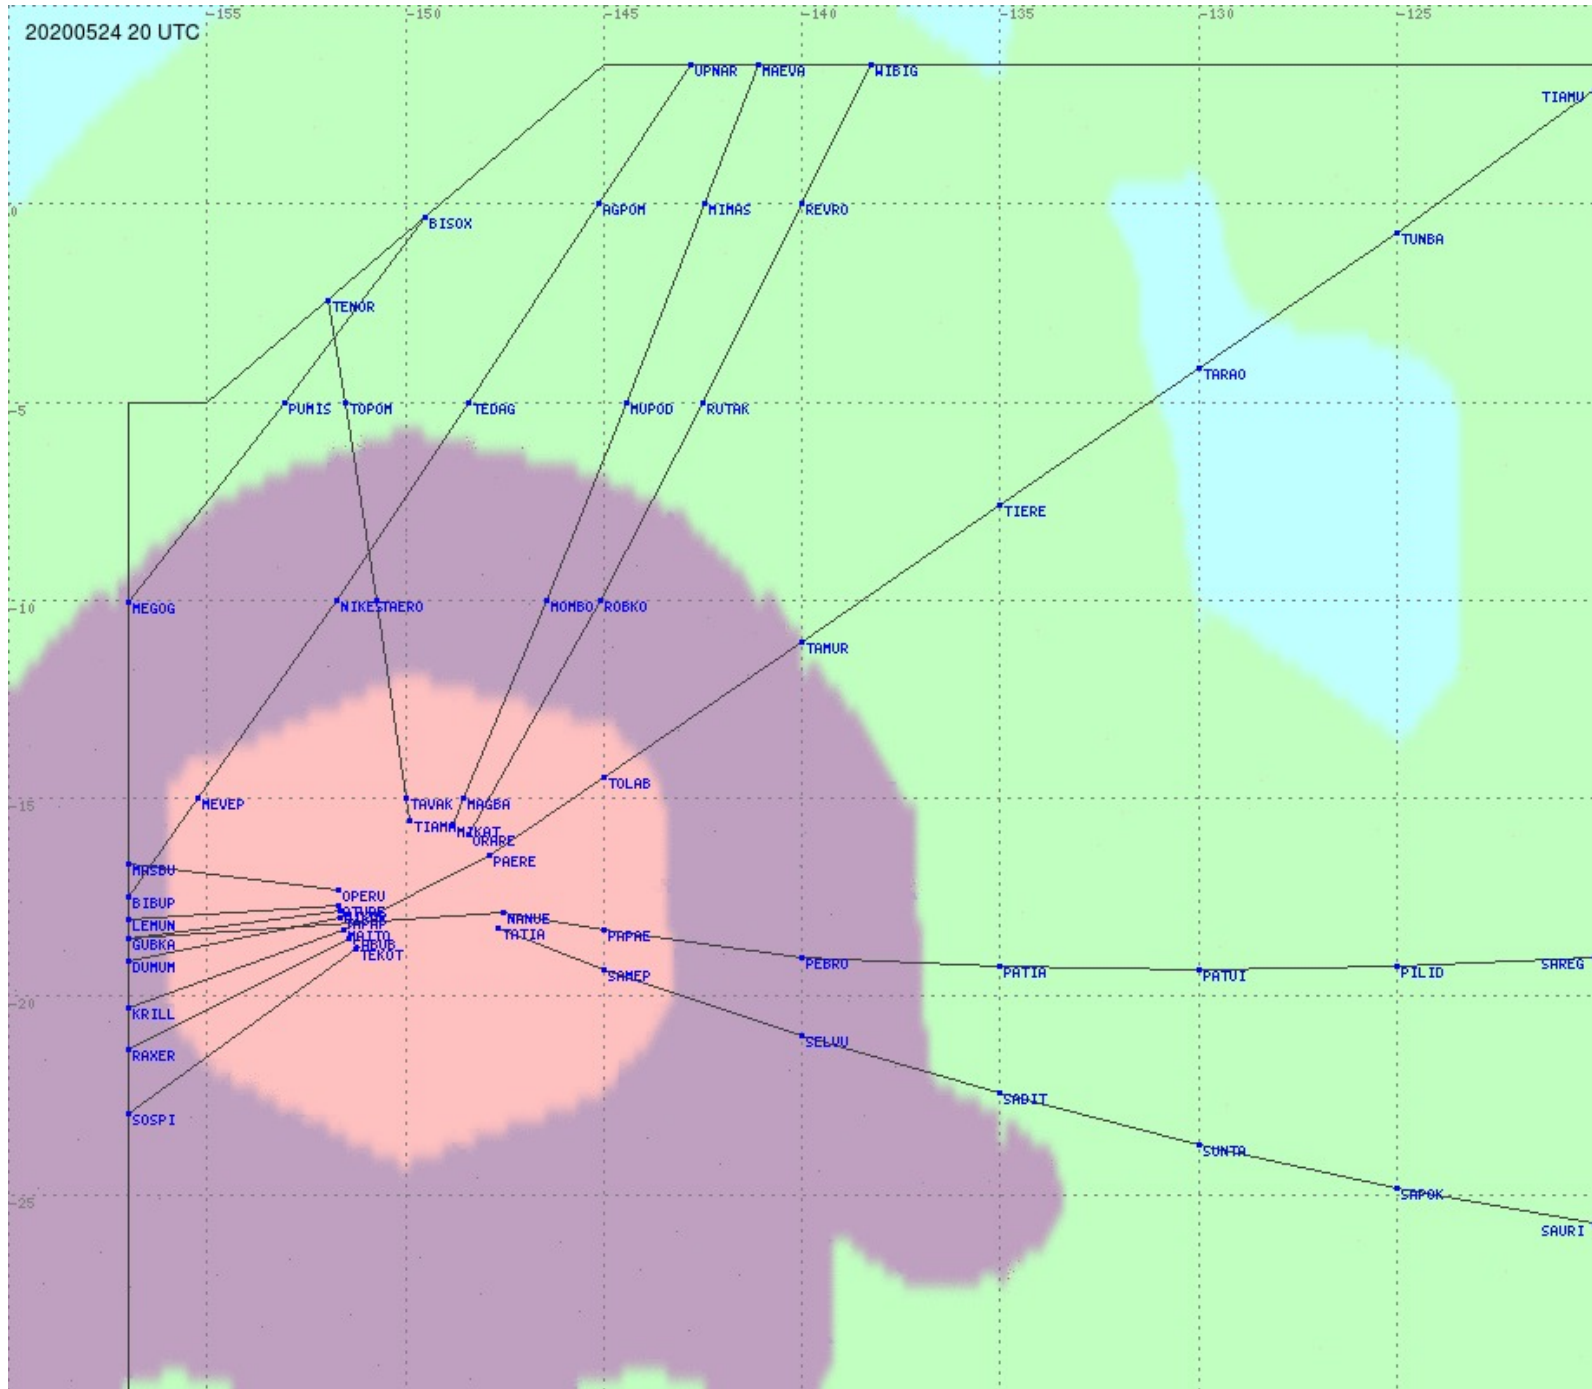

Tahiti FIR - HF Propag - 20200524

2.8 MHz 3.5 MHz 5.6 MHz 8.9 MHz 13.3 MHz 17.9 MHz None

Tahiti FIR - HF Propag - 20200524

2.8 MHz
3.5 MHz
5.6 MHz
8.9 MHz
13.3 MHz
17.9 MHz
None

Tahiti FIR - HF Propag - 20200524

2.8 MHz 3.5 MHz 5.6 MHz 8.9 MHz 13.3 MHz 17.9 MHz None

Tahiti FIR - HF Propag - 20200524

2.8 MHz
3.5 MHz
5.6 MHz
8.9 MHz
13.3 MHz
17.9 MHz
None

Tahiti FIR - HF Propag - 20200524

2.8 MHz 3.5 MHz 5.6 MHz 8.9 MHz 13.3 MHz 17.9 MHz None